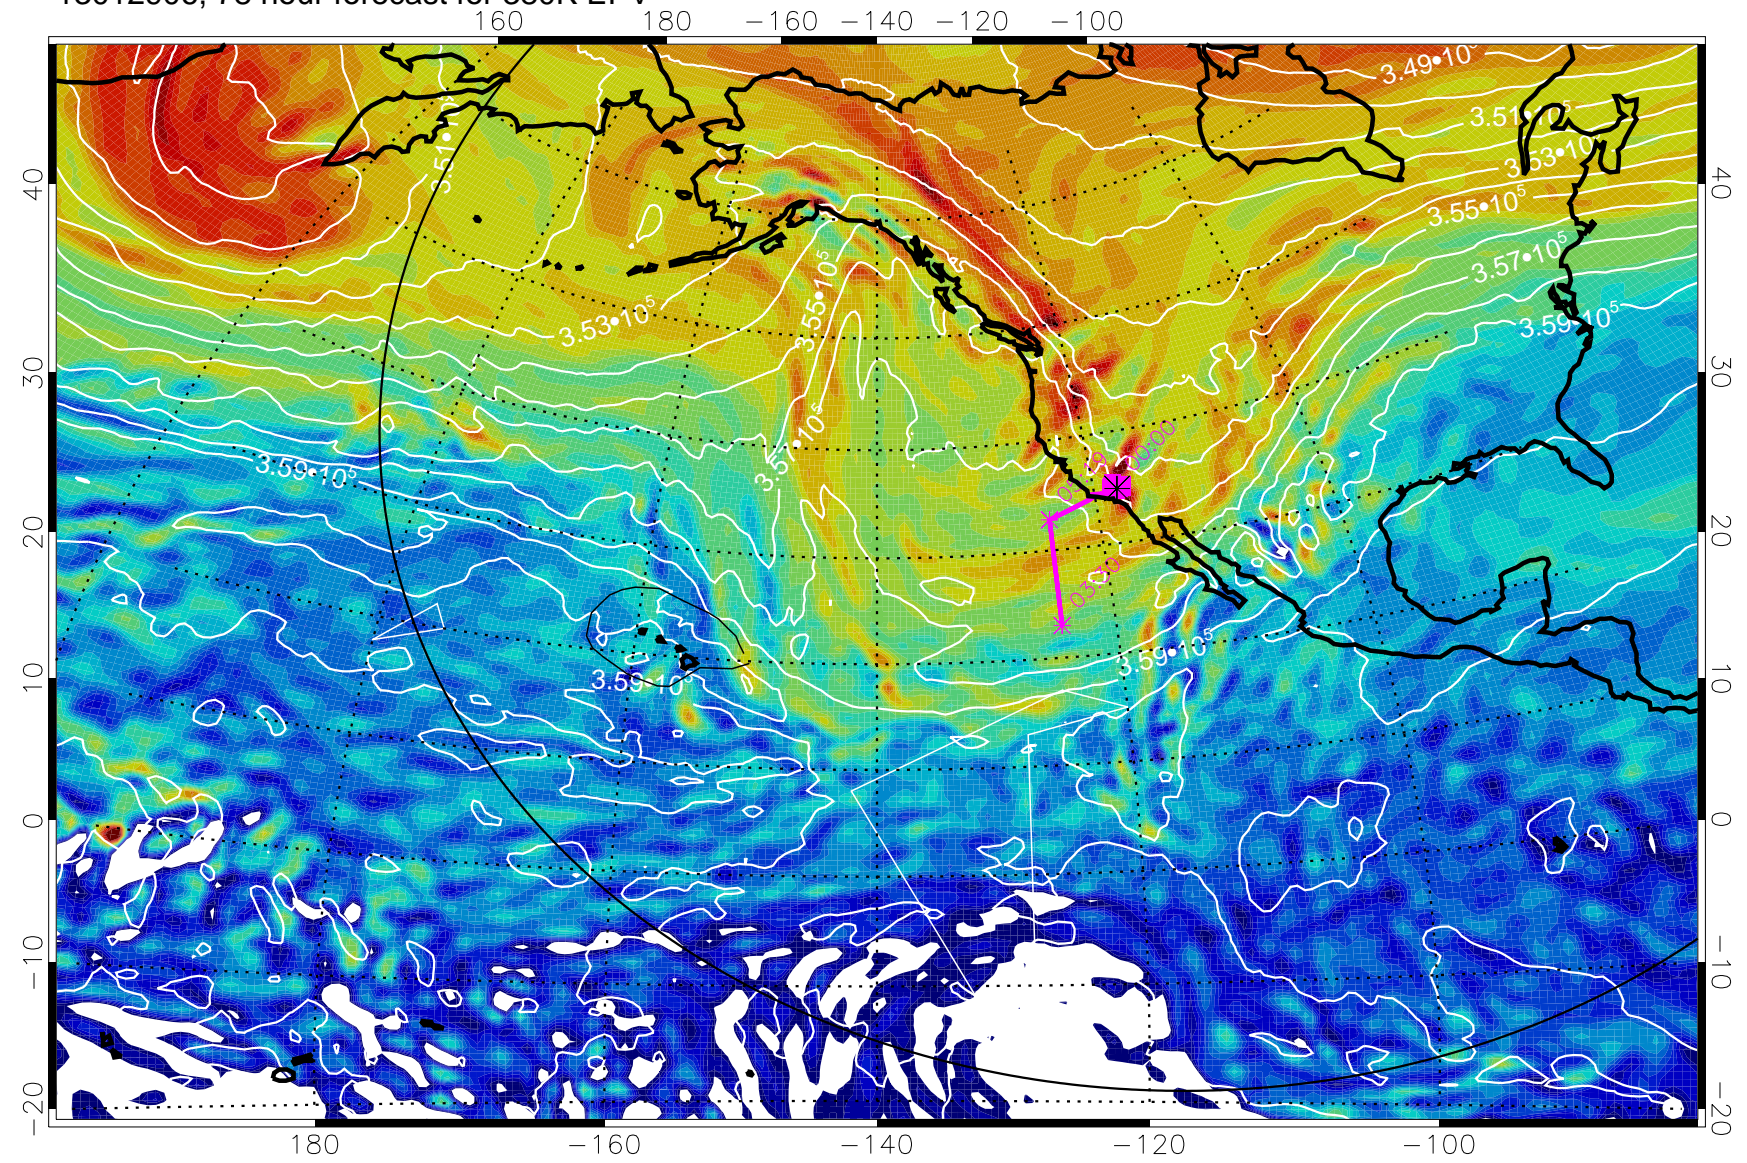

13012812, 60 hour forecast for 380K EPV

160 180 -160 -140 -120 -100

380K Montgomery Streamfunction, white

Range ring of 6000 km -- 19 hours GH round trip

13012818, 66 hour forecast for 380K EPV

160 180 -160 -140 -120 -100

380K Montgomery Streamfunction, white

Range ring of 6000 km -- 19 hours GH round trip

13012900, 72 hour forecast for 380K EPV

380K Montgomery Streamfunction, white

Range ring of 6000 km -- 19 hours GH round trip

13012906, 78 hour forecast for 380K EPV

380K Montgomery Streamfunction, white

Range ring of 6000 km -- 19 hours GH round trip

13012912, 84 hour forecast for 380K EPV

380K Montgomery Streamfunction, white

Range ring of 6000 km -- 19 hours GH round trip

13012918, 90 hour forecast for 380K EPV

380K Montgomery Streamfunction, white

Range ring of 6000 km -- 19 hours GH round trip

13013000, 96 hour forecast for 380K EPV

380K Montgomery Streamfunction, white

Range ring of 6000 km -- 19 hours GH round trip