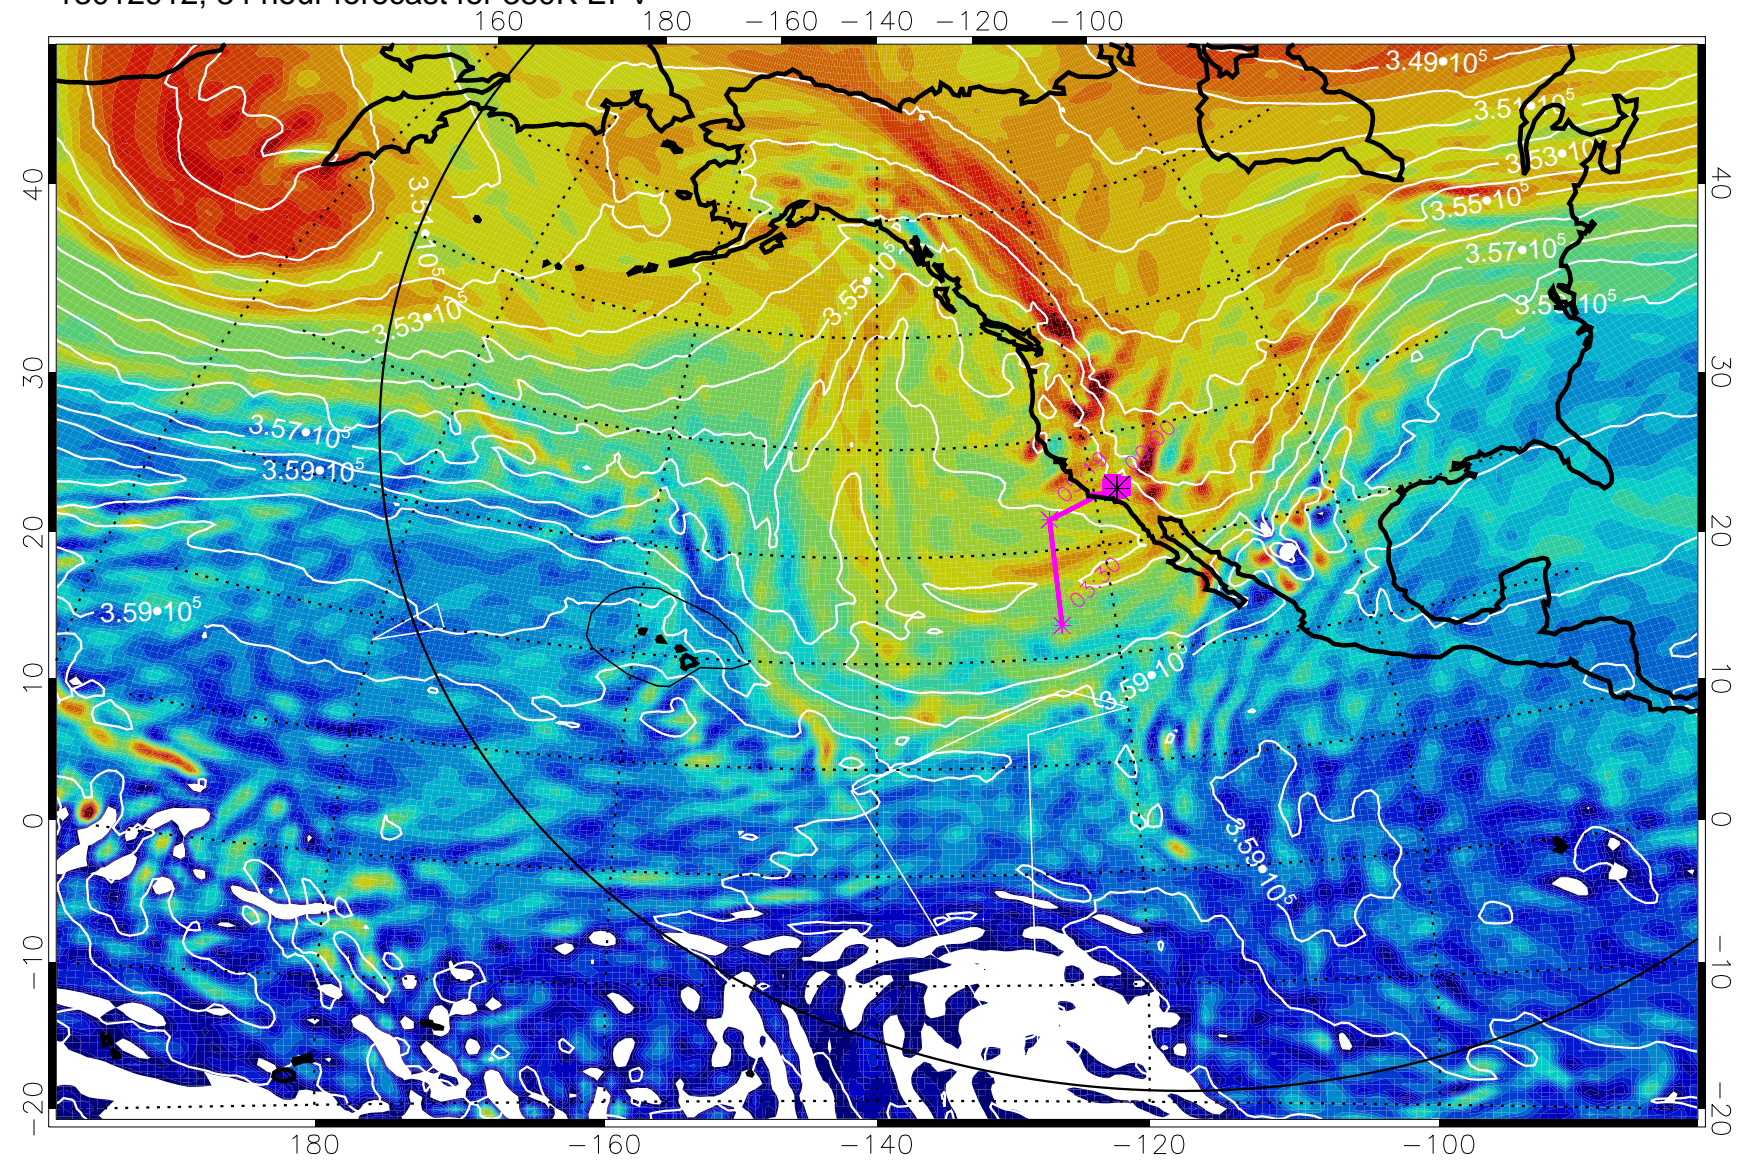

380K Montgomery Streamfunction, white

Range ring of 6000 km -- 19 hours GH round trip

13012900, 72 hour forecast for 380K EPV

380K Montgomery Streamfunction, white

Range ring of 6000 km -- 19 hours GH round trip

13012906, 78 hour forecast for 380K EPV

380K Montgomery Streamfunction, white

Range ring of 6000 km -- 19 hours GH round trip

13012912, 84 hour forecast for 380K EPV

380K Montgomery Streamfunction, white

Range ring of 6000 km -- 19 hours GH round trip

13012918, 90 hour forecast for 380K EPV

380K Montgomery Streamfunction, white

Range ring of 6000 km -- 19 hours GH round trip

13013000, 96 hour forecast for 380K EPV

380K Montgomery Streamfunction, white

Range ring of 6000 km -- 19 hours GH round trip

13013006, 102 hour forecast for 380K EPV

380K Montgomery Streamfunction, white

Range ring of 6000 km -- 19 hours GH round trip

13013012, 108 hour forecast for 380K EPV

160 180 -160 -140 -120 -100

380K Montgomery Streamfunction, white