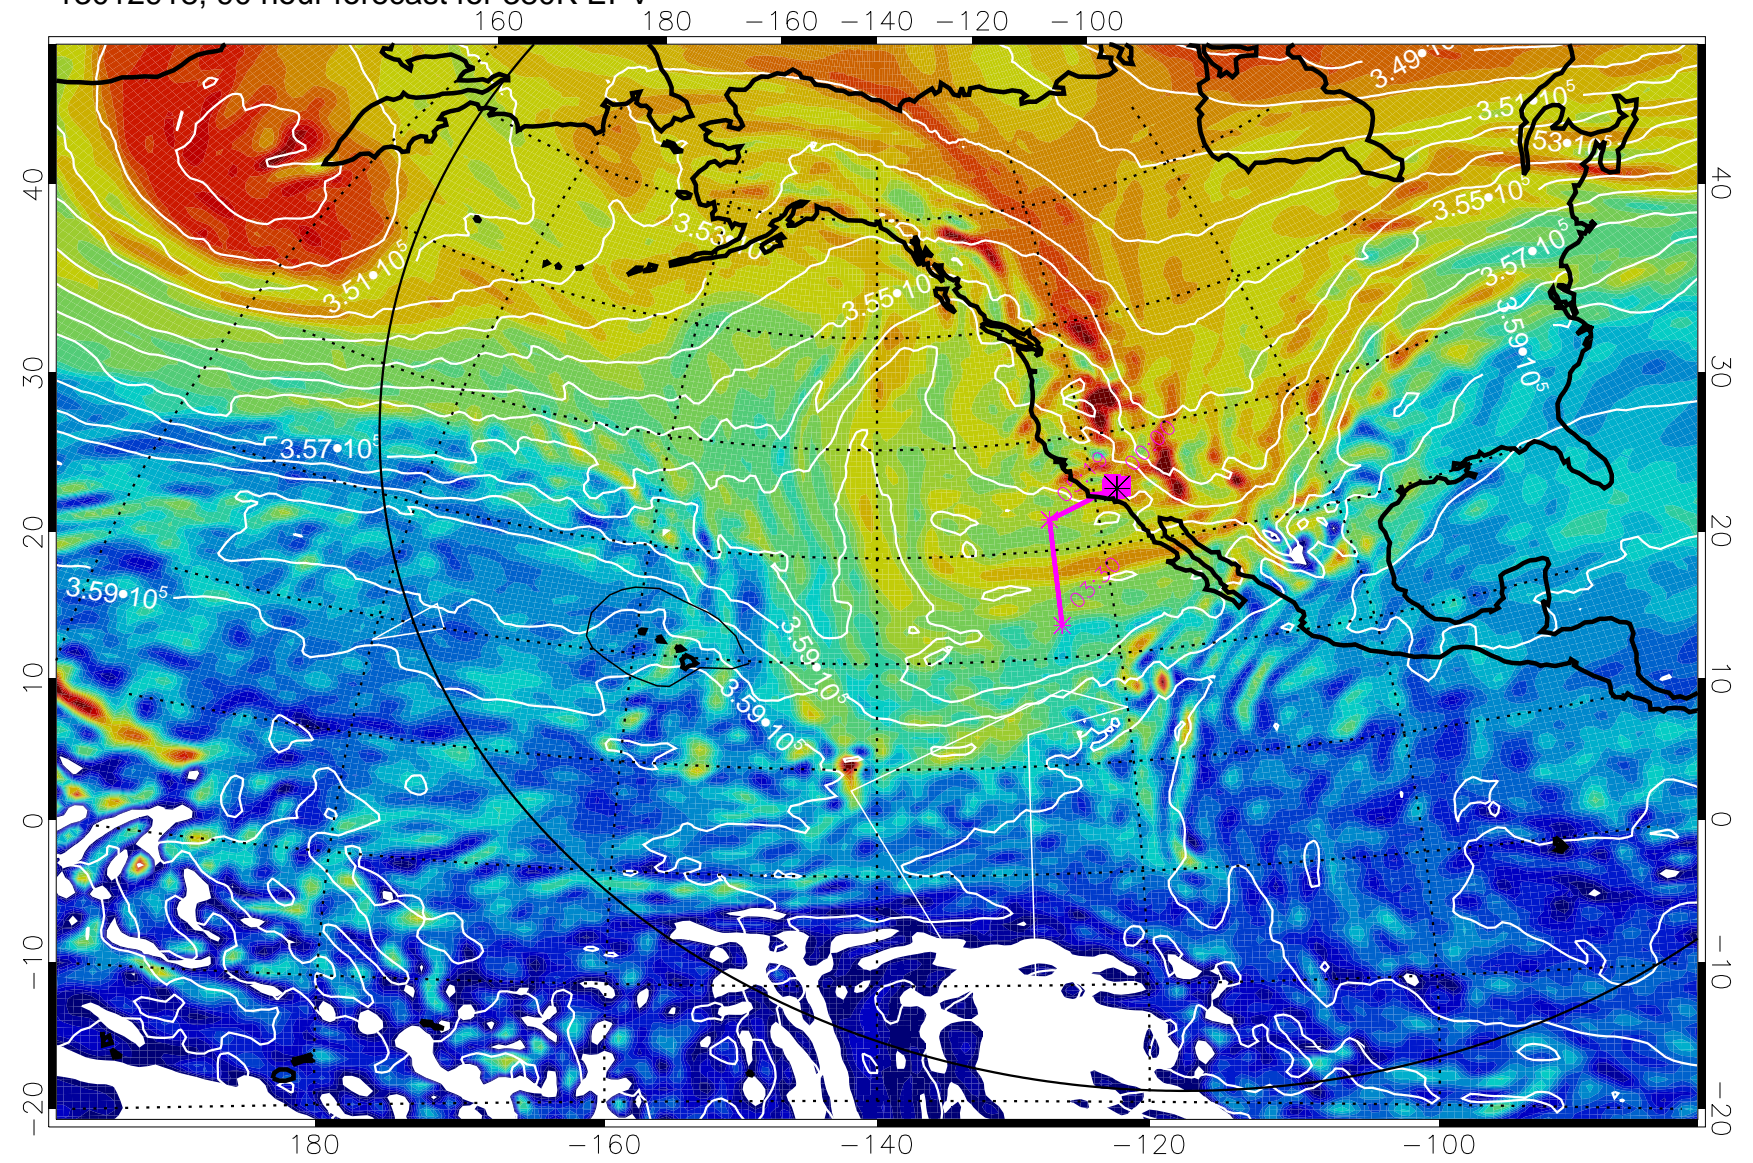

380K Montgomery Streamfunction, white

Range ring of 6000 km -- 19 hours GH round trip

13012900, 72 hour forecast for 380K EPV

380K Montgomery Streamfunction, white

Range ring of 6000 km -- 19 hours GH round trip

13012906, 78 hour forecast for 380K EPV

380K Montgomery Streamfunction, white

Range ring of 6000 km -- 19 hours GH round trip

13012912, 84 hour forecast for 380K EPV

380K Montgomery Streamfunction, white

Range ring of 6000 km -- 19 hours GH round trip

13012918, 90 hour forecast for 380K EPV

380K Montgomery Streamfunction, white

Range ring of 6000 km -- 19 hours GH round trip

13013000, 96 hour forecast for 380K EPV

380K Montgomery Streamfunction, white

Range ring of 6000 km -- 19 hours GH round trip

13013006, 102 hour forecast for 380K EPV

380K Montgomery Streamfunction, white

Range ring of 6000 km -- 19 hours GH round trip

13013012, 108 hour forecast for 380K EPV

160 180 -160 -140 -120 -100

380K Montgomery Streamfunction, white