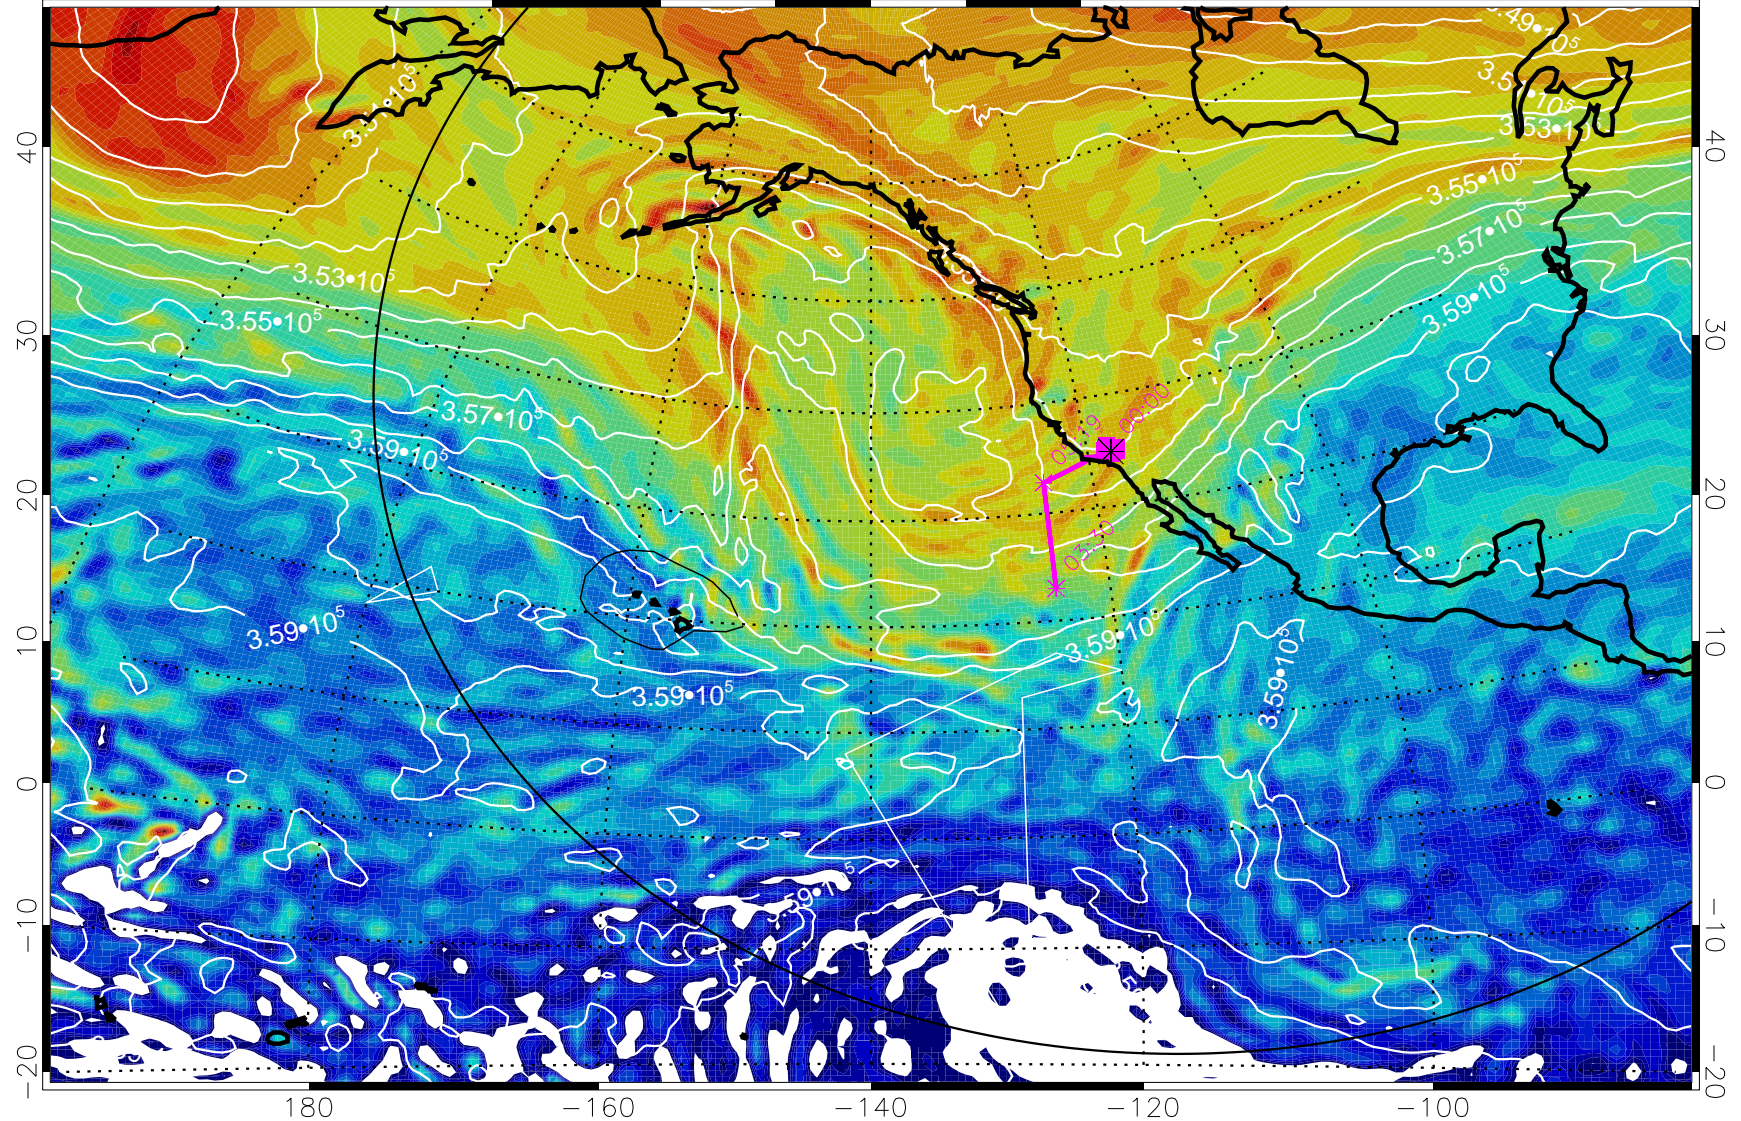

Range ring of 6000 km -- 19 hours GH round trip

13012712, 36 hour forecast for 380K EPV

160 180 -160 -140 -120 -100

380K Montgomery Streamfunction, white

Range ring of 6000 km -- 19 hours GH round trip

13012718, 42 hour forecast for 380K EPV

380K Montgomery Streamfunction, white

Range ring of 6000 km -- 19 hours GH round trip

13012800, 48 hour forecast for 380K EPV

380K Montgomery Streamfunction, white

Range ring of 6000 km -- 19 hours GH round trip

13012812, 60 hour forecast for 380K EPV

160 180 -160 -140 -120 -100

380K Montgomery Streamfunction, white

Range ring of 6000 km -- 19 hours GH round trip

13012818, 66 hour forecast for 380K EPV

160 180 -160 -140 -120 -100

380K Montgomery Streamfunction, white

Range ring of 6000 km -- 19 hours GH round trip

13012900, 72 hour forecast for 380K EPV

380K Montgomery Streamfunction, white

Range ring of 6000 km -- 19 hours GH round trip