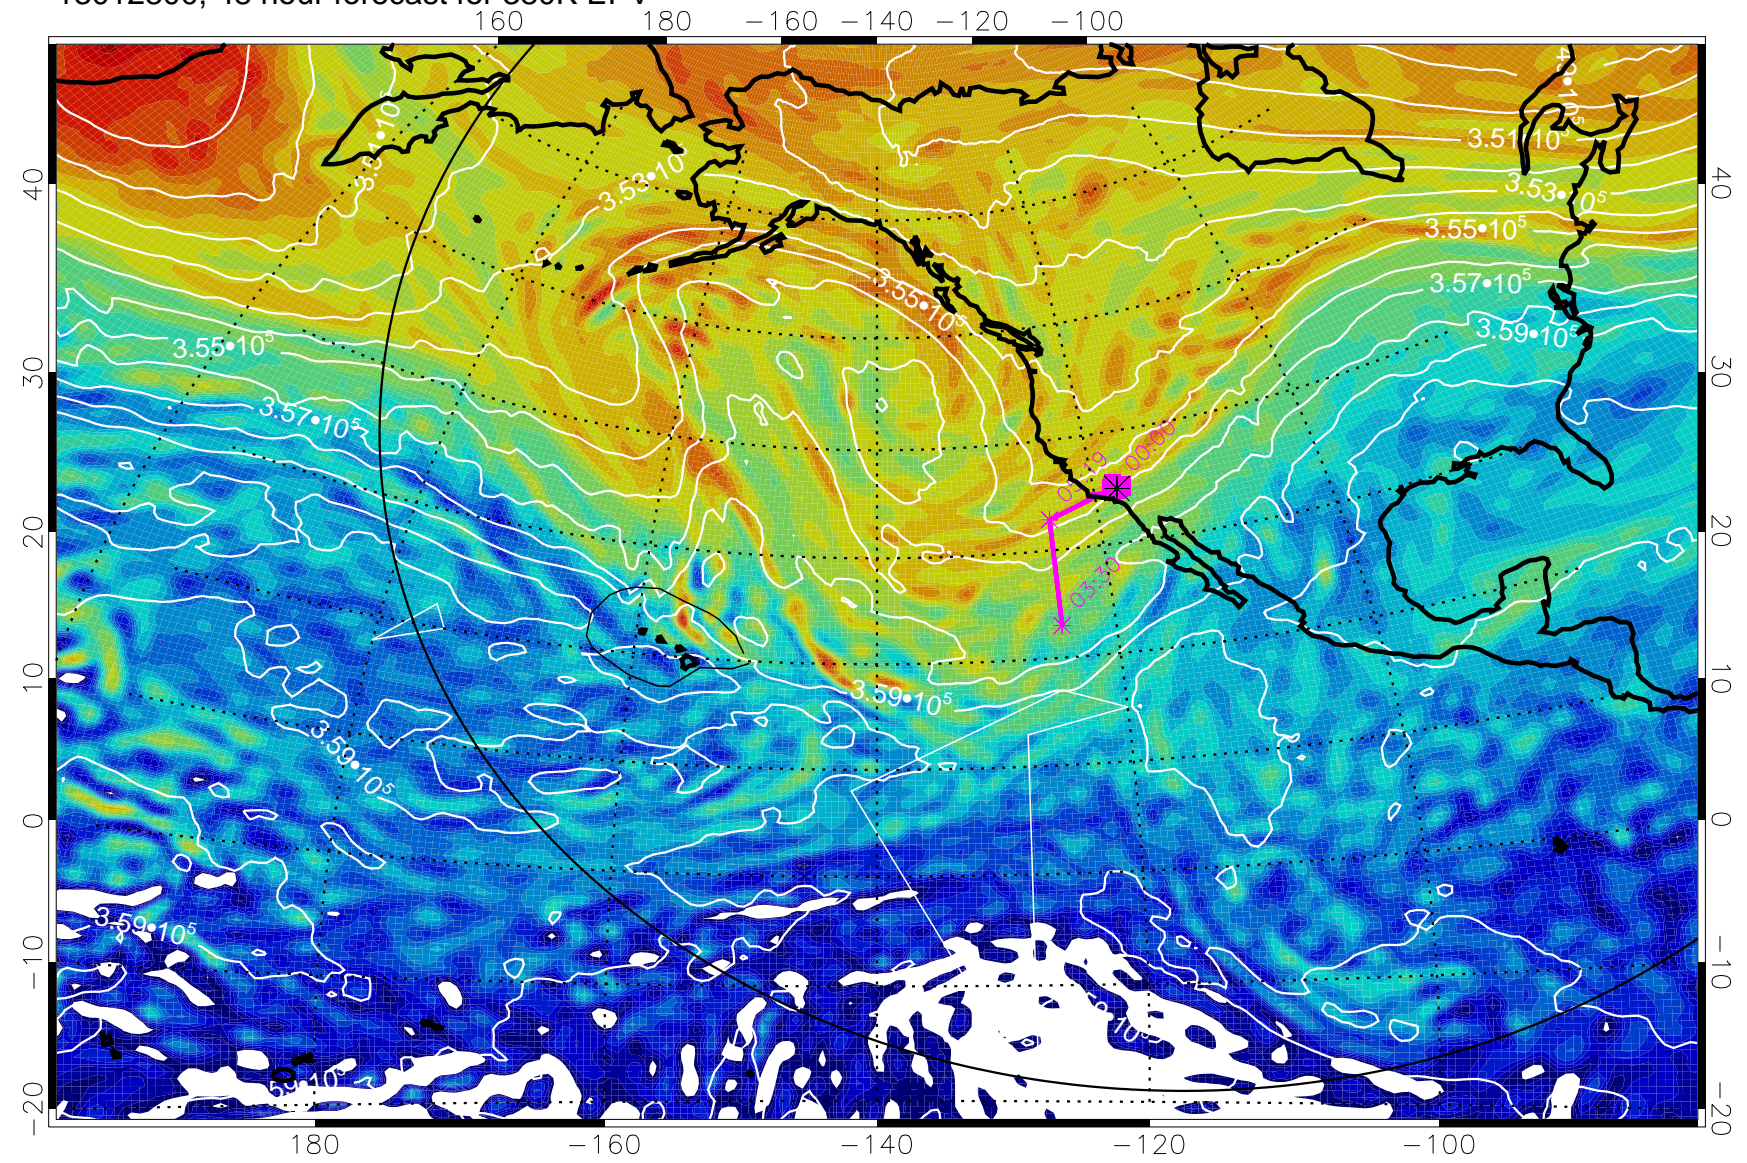

13012700, 24 hour forecast for 380K EPV

380K Montgomery Streamfunction, white

Range ring of 6000 km -- 19 hours GH round trip

13012706, 30 hour forecast for 380K EPV

160 180 -160 -140 -120 -100

380K Montgomery Streamfunction, white

Range ring of 6000 km -- 19 hours GH round trip

13012712, 36 hour forecast for 380K EPV

160 180 -160 -140 -120 -100

380K Montgomery Streamfunction, white

Range ring of 6000 km -- 19 hours GH round trip

13012718, 42 hour forecast for 380K EPV

380K Montgomery Streamfunction, white

Range ring of 6000 km -- 19 hours GH round trip

13012800, 48 hour forecast for 380K EPV

380K Montgomery Streamfunction, white

Range ring of 6000 km -- 19 hours GH round trip

13012812, 60 hour forecast for 380K EPV

160 180 -160 -140 -120 -100

380K Montgomery Streamfunction, white

Range ring of 6000 km -- 19 hours GH round trip

13012818, 66 hour forecast for 380K EPV

160 180 -160 -140 -120 -100