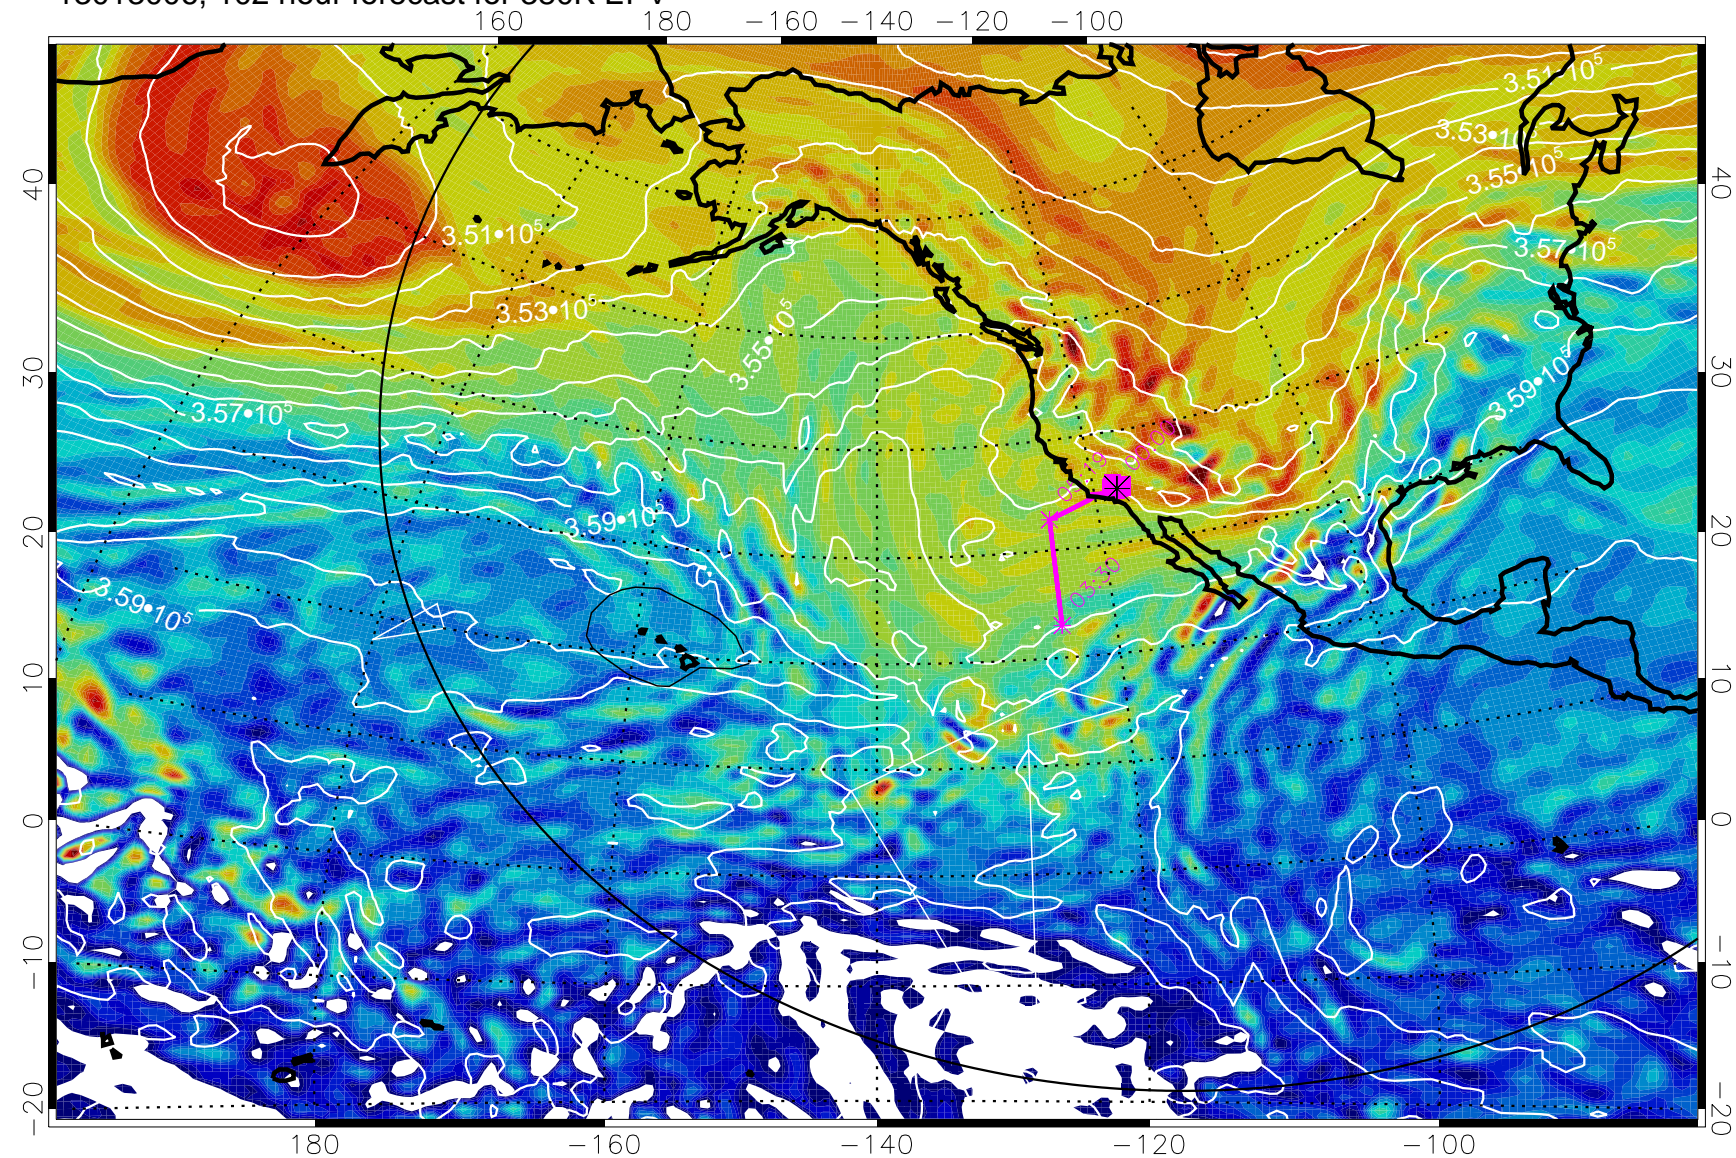

13012906, 78 hour forecast for 380K EPV

380K Montgomery Streamfunction, white

Range ring of 6000 km -- 19 hours GH round trip

13012912, 84 hour forecast for 380K EPV

380K Montgomery Streamfunction, white

Range ring of 6000 km -- 19 hours GH round trip

13012918, 90 hour forecast for 380K EPV

380K Montgomery Streamfunction, white

Range ring of 6000 km -- 19 hours GH round trip

13013000, 96 hour forecast for 380K EPV

380K Montgomery Streamfunction, white

Range ring of 6000 km -- 19 hours GH round trip

13013006, 102 hour forecast for 380K EPV

380K Montgomery Streamfunction, white

Range ring of 6000 km -- 19 hours GH round trip

13013012, 108 hour forecast for 380K EPV

160 180 -160 -140 -120 -100

380K Montgomery Streamfunction, white

Range ring of 6000 km -- 19 hours GH round trip

13013018, 114 hour forecast for 380K EPV

160 180 -160 -140 -120 -100

380K Montgomery Streamfunction, white

Range ring of 6000 km -- 19 hours GH round trip

13013100, 120 hour forecast for 380K EPV