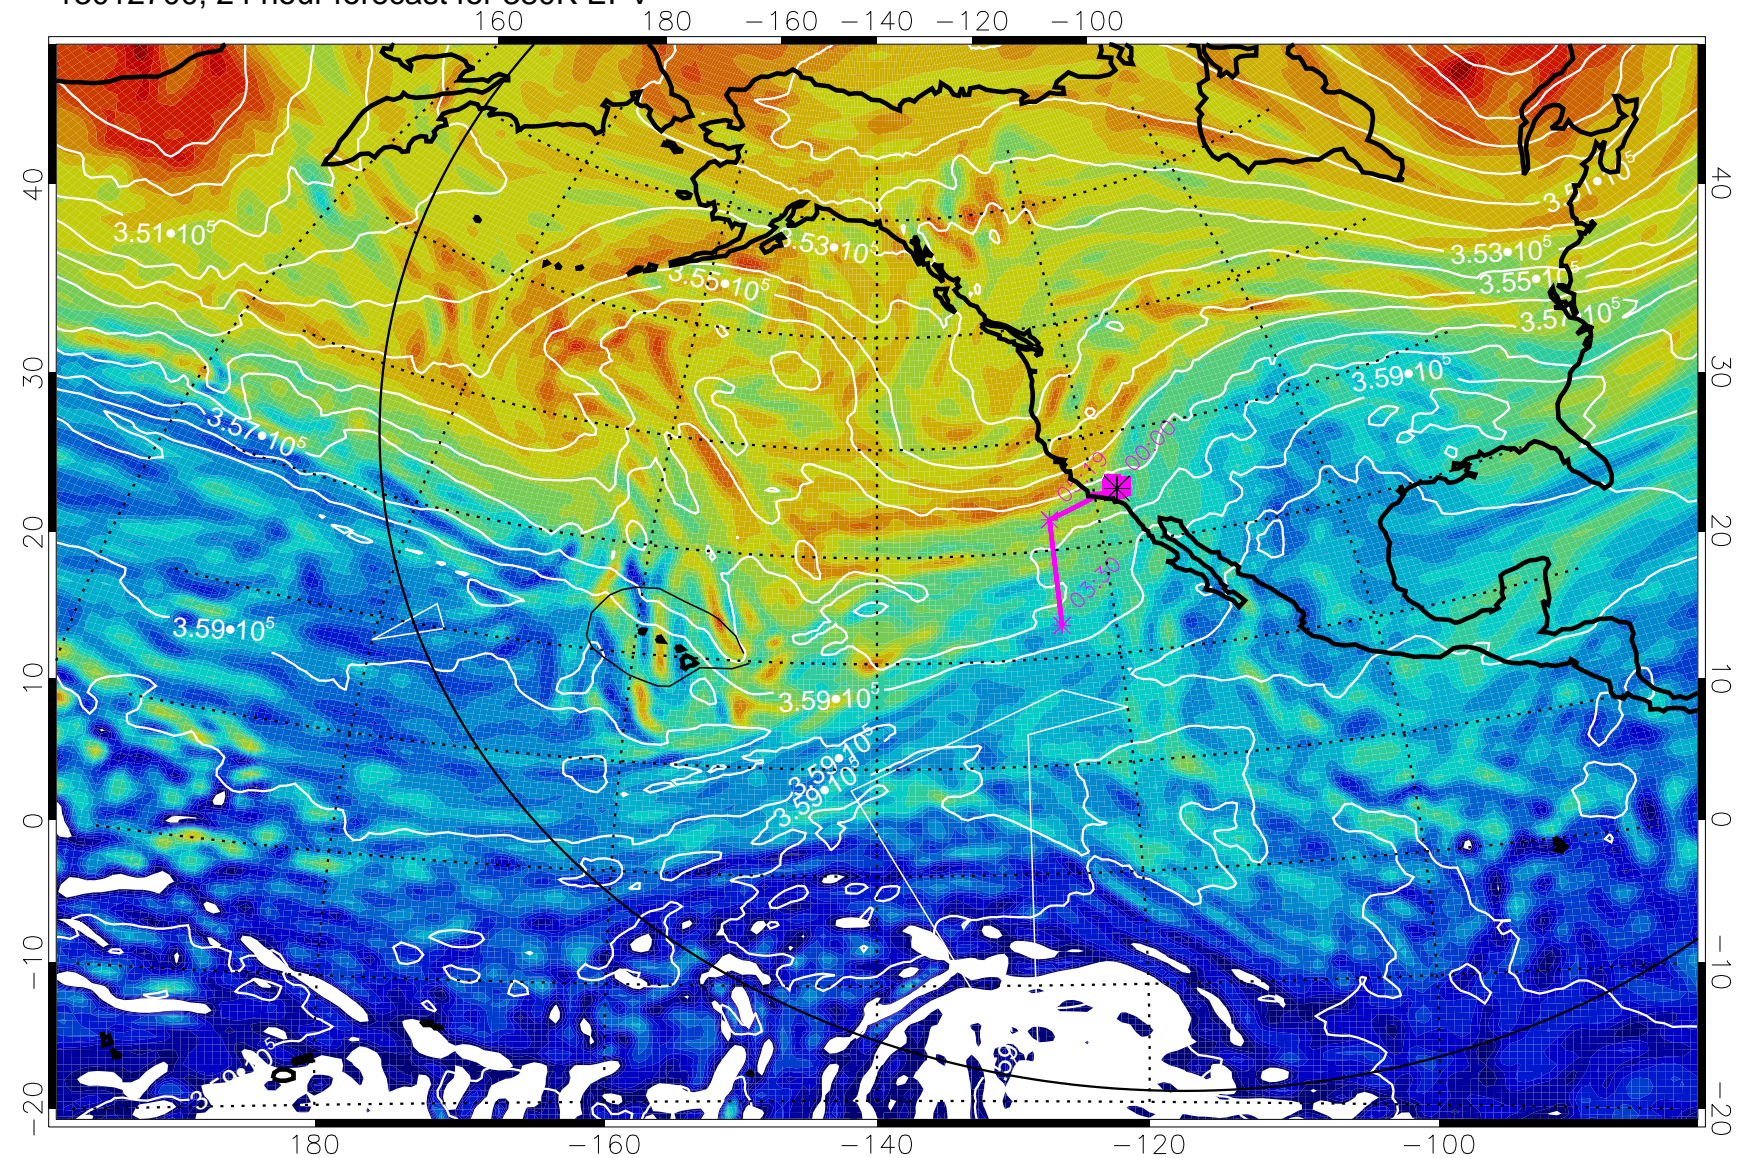

13012612, 12 hour forecast for 380K EPV

380K Montgomery Streamfunction, white

Range ring of 6000 km -- 19 hours GH round trip

13012618, 18 hour forecast for 380K EPV

380K Montgomery Streamfunction, white

Range ring of 6000 km -- 19 hours GH round trip

13012700, 24 hour forecast for 380K EPV

380K Montgomery Streamfunction, white

Range ring of 6000 km -- 19 hours GH round trip

13012706, 30 hour forecast for 380K EPV

160 180 -160 -140 -120 -100

380K Montgomery Streamfunction, white

Range ring of 6000 km -- 19 hours GH round trip

13012712, 36 hour forecast for 380K EPV

160 180 -160 -140 -120 -100

380K Montgomery Streamfunction, white

Range ring of 6000 km -- 19 hours GH round trip

13012718, 42 hour forecast for 380K EPV

380K Montgomery Streamfunction, white

Range ring of 6000 km -- 19 hours GH round trip

13012800, 48 hour forecast for 380K EPV

380K Montgomery Streamfunction, white

Range ring of 6000 km -- 19 hours GH round trip