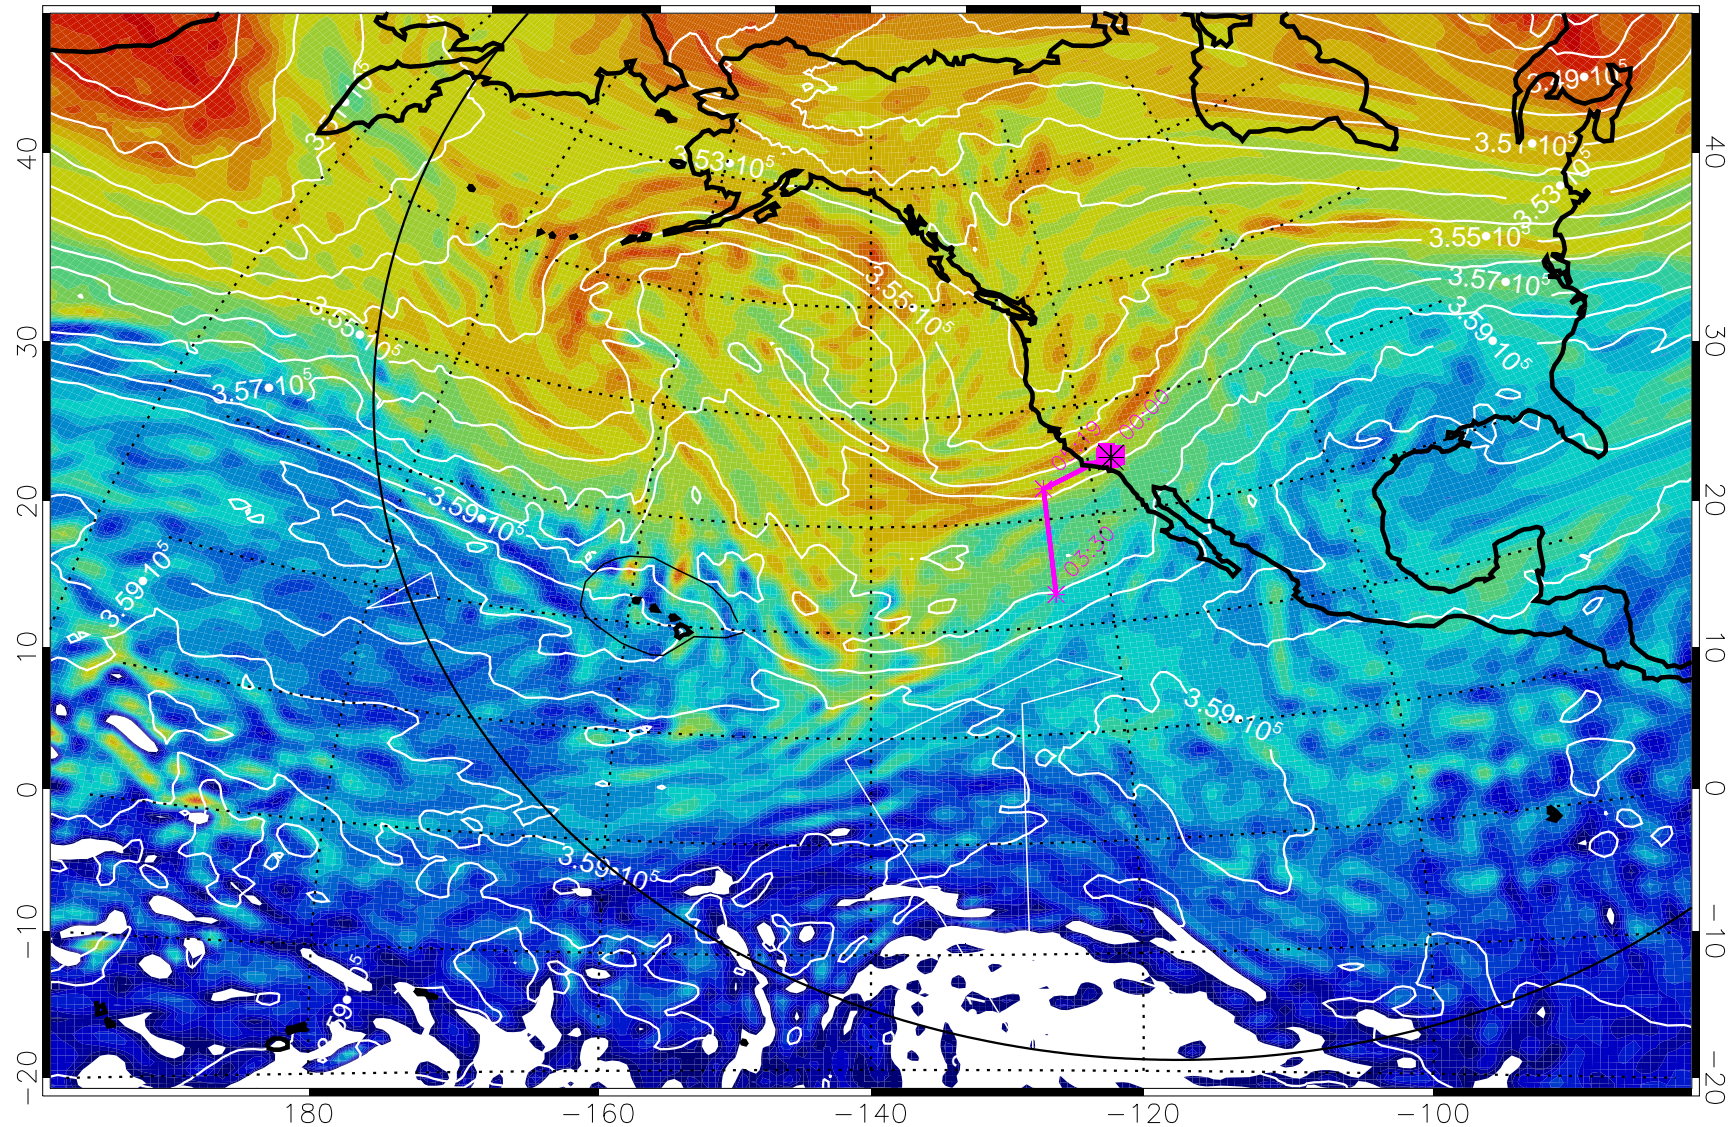

13012700, 24 hour forecast for 380K EPV

380K Montgomery Streamfunction, white

Range ring of 6000 km -- 19 hours GH round trip

13012706, 30 hour forecast for 380K EPV

160 180 -160 -140 -120 -100

380K Montgomery Streamfunction, white

Range ring of 6000 km -- 19 hours GH round trip

13012712, 36 hour forecast for 380K EPV

160 180 -160 -140 -120 -100

380K Montgomery Streamfunction, white

Range ring of 6000 km -- 19 hours GH round trip

13012718, 42 hour forecast for 380K EPV

380K Montgomery Streamfunction, white

Range ring of 6000 km -- 19 hours GH round trip

13012800, 48 hour forecast for 380K EPV

380K Montgomery Streamfunction, white

Range ring of 6000 km -- 19 hours GH round trip

13012812, 60 hour forecast for 380K EPV

160 180 -160 -140 -120 -100

380K Montgomery Streamfunction, white

Range ring of 6000 km -- 19 hours GH round trip

13012818, 66 hour forecast for 380K EPV

160 180 -160 -140 -120 -100