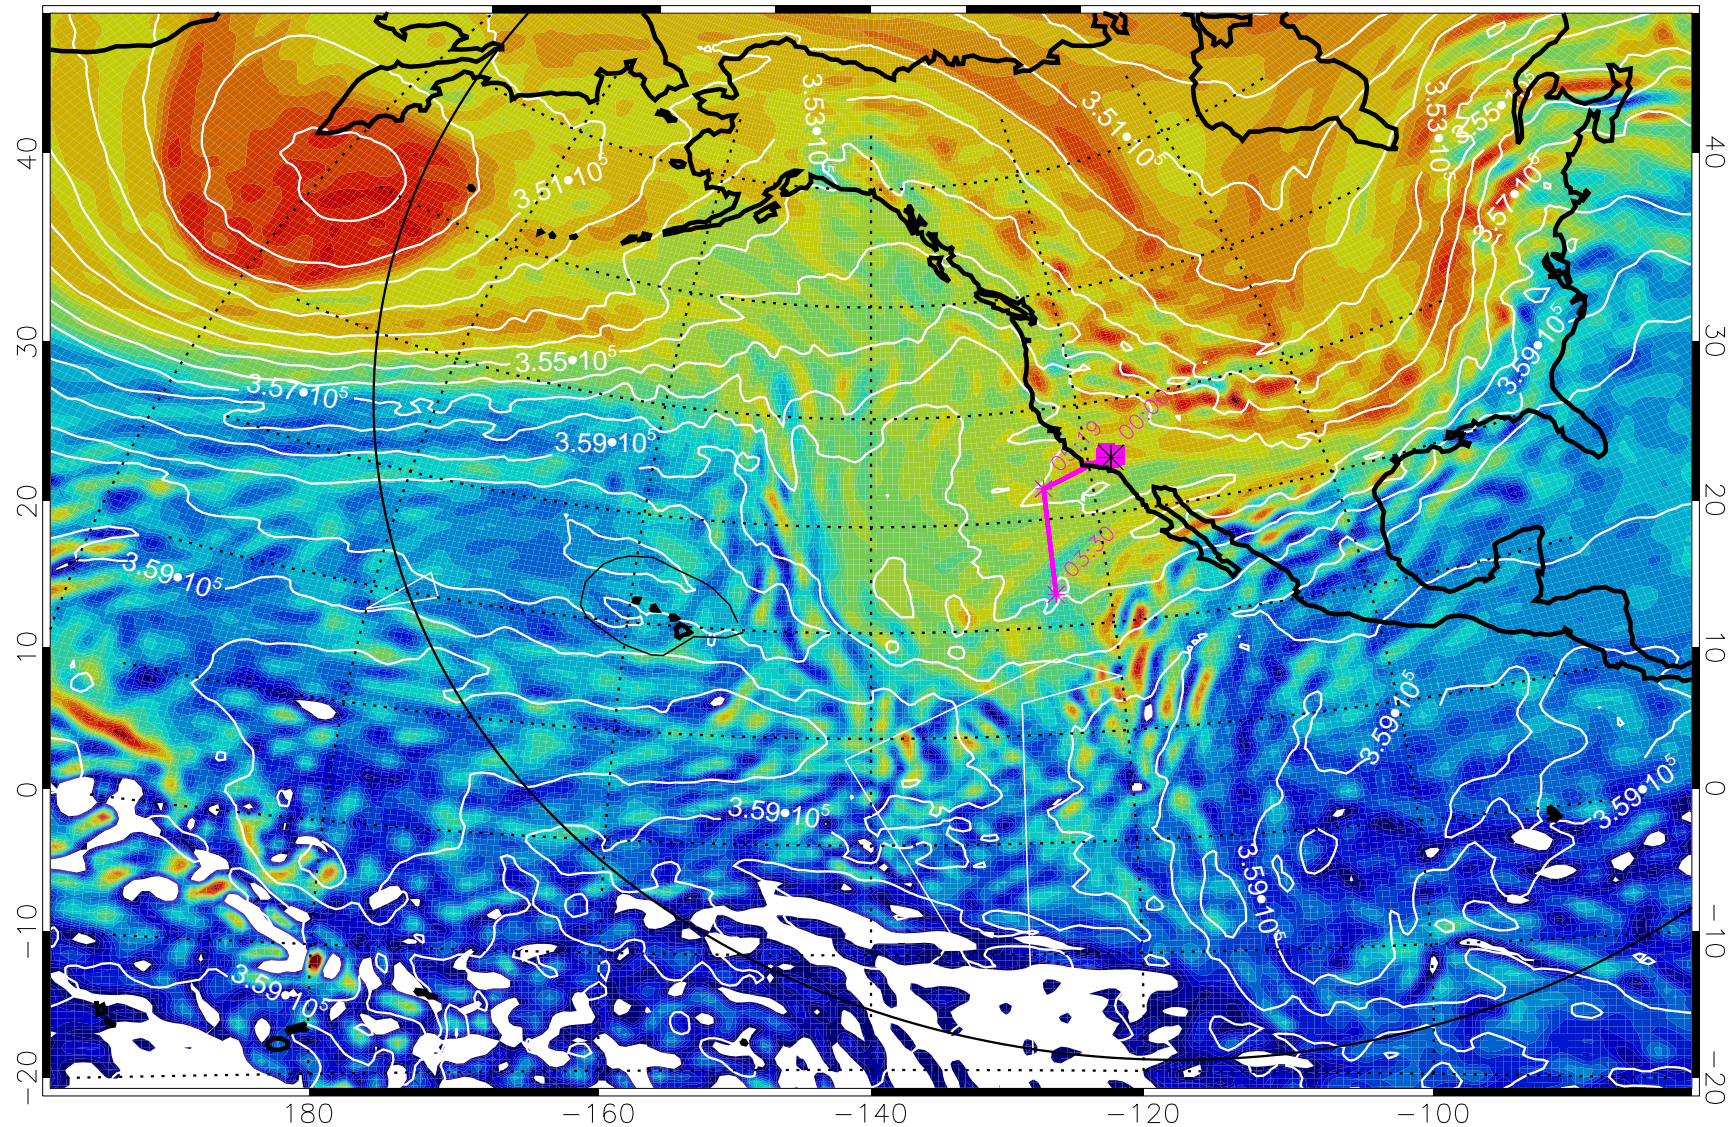

13013006, 102 hour forecast for 380K EPV

380K Montgomery Streamfunction, white

Range ring of 6000 km -- 19 hours GH round trip

13013012, 108 hour forecast for 380K EPV

160 180 -160 -140 -120 -100

380K Montgomery Streamfunction, white

Range ring of 6000 km -- 19 hours GH round trip

13013018, 114 hour forecast for 380K EPV

160 180 -160 -140 -120 -100

380K Montgomery Streamfunction, white

Range ring of 6000 km -- 19 hours GH round trip

13013100, 120 hour forecast for 380K EPV

160 180 -160 -140 -120 -100

380K Montgomery Streamfunction, white

Range ring of 6000 km -- 19 hours GH round trip