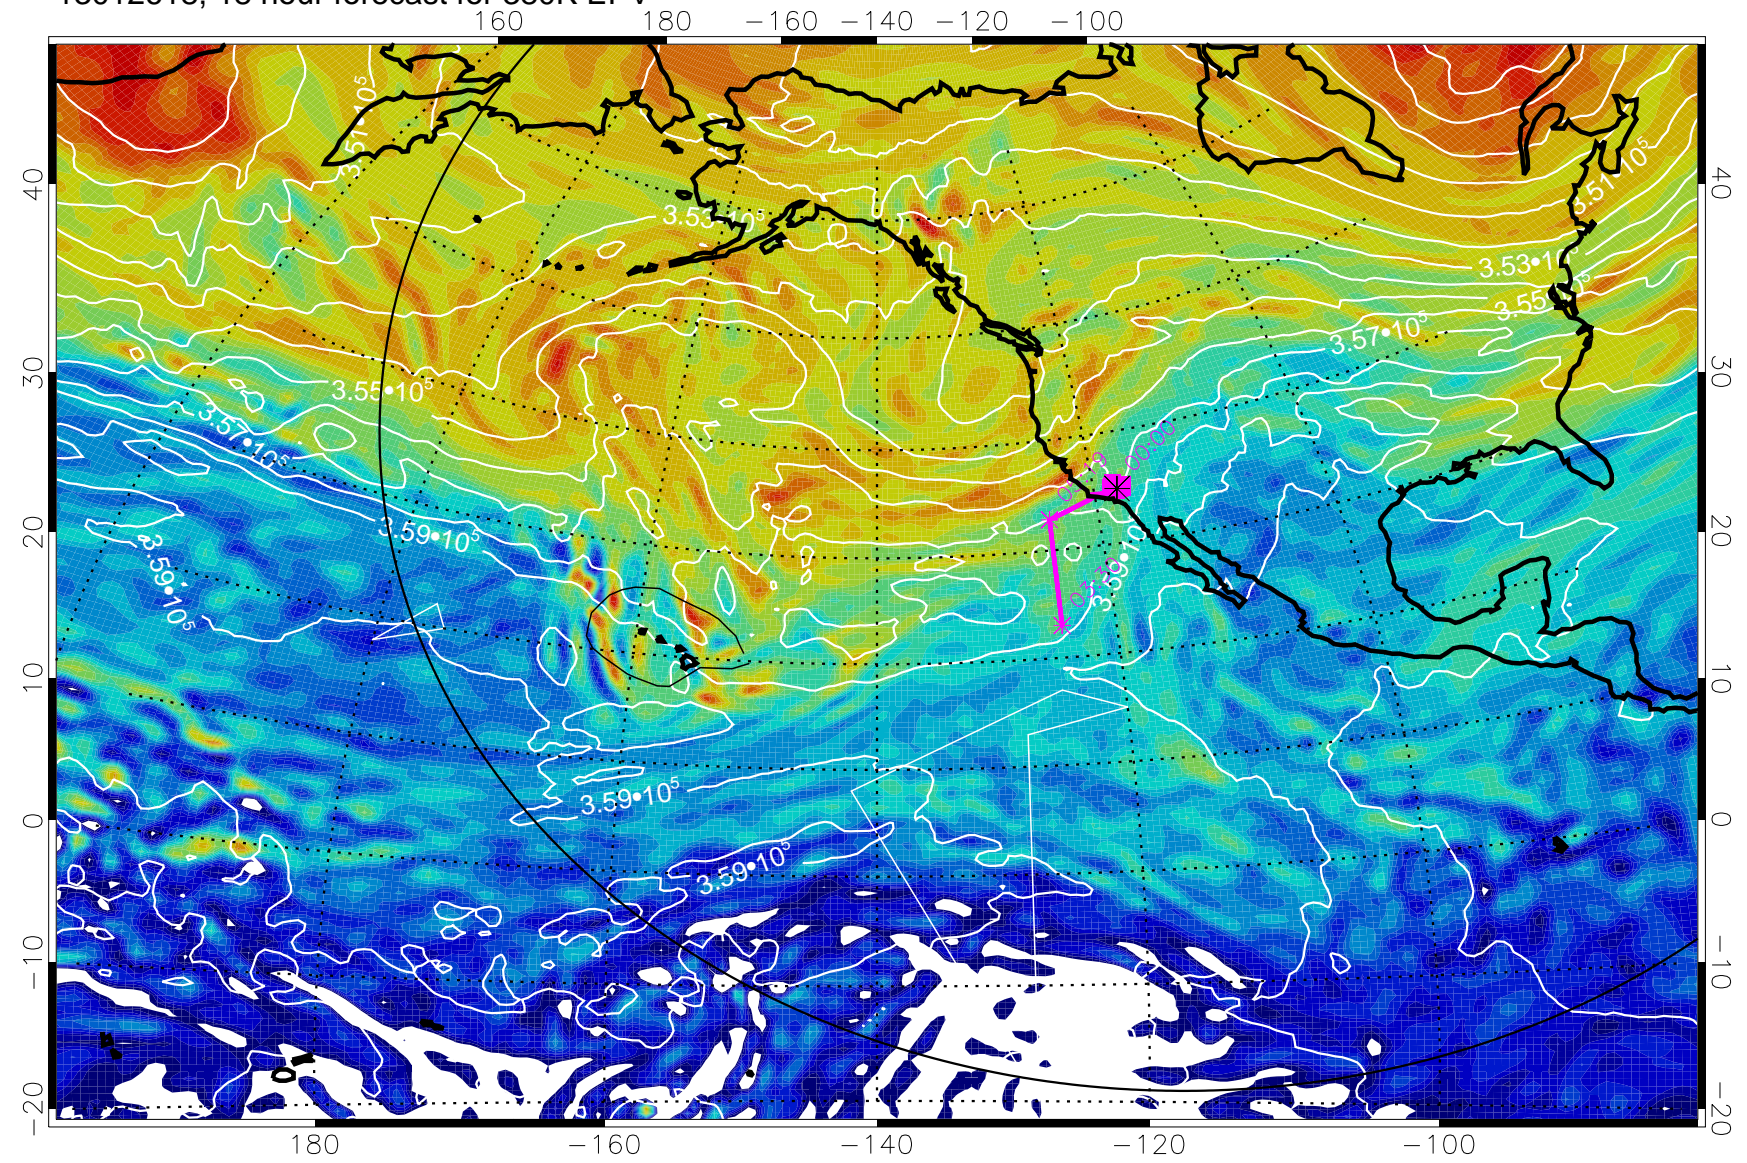

13012612, 12 hour forecast for 380K EPV

380K Montgomery Streamfunction, white

Range ring of 6000 km -- 19 hours GH round trip

13012618, 18 hour forecast for 380K EPV

380K Montgomery Streamfunction, white

Range ring of 6000 km -- 19 hours GH round trip

13012700, 24 hour forecast for 380K EPV

380K Montgomery Streamfunction, white

Range ring of 6000 km -- 19 hours GH round trip

13012706, 30 hour forecast for 380K EPV

160 180 -160 -140 -120 -100

380K Montgomery Streamfunction, white

Range ring of 6000 km -- 19 hours GH round trip

13012712, 36 hour forecast for 380K EPV

160 180 -160 -140 -120 -100

380K Montgomery Streamfunction, white

Range ring of 6000 km -- 19 hours GH round trip

13012718, 42 hour forecast for 380K EPV

380K Montgomery Streamfunction, white

Range ring of 6000 km -- 19 hours GH round trip

13012800, 48 hour forecast for 380K EPV

380K Montgomery Streamfunction, white

Range ring of 6000 km -- 19 hours GH round trip