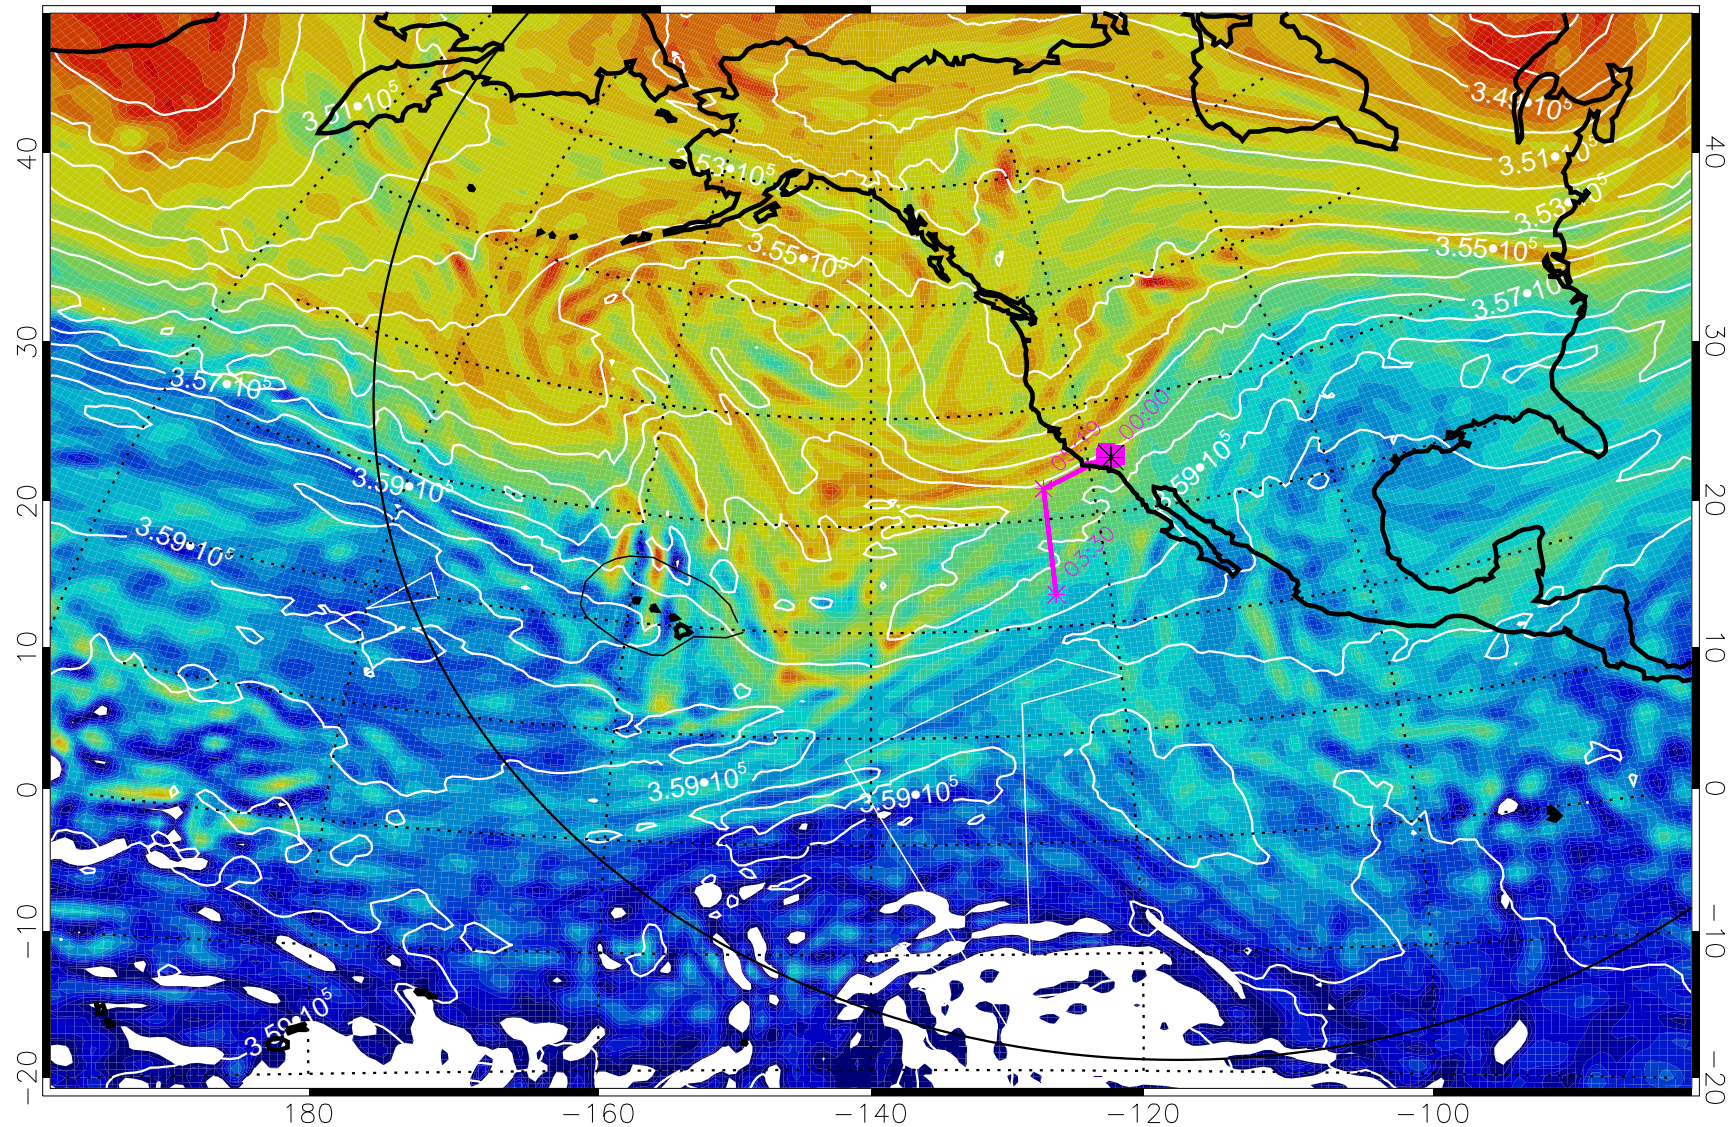

13012700, 24 hour forecast for 380K EPV

380K Montgomery Streamfunction, white

Range ring of 6000 km -- 19 hours GH round trip

13012706, 30 hour forecast for 380K EPV

160 180 -160 -140 -120 -100

380K Montgomery Streamfunction, white

Range ring of 6000 km -- 19 hours GH round trip

13012712, 36 hour forecast for 380K EPV

160 180 -160 -140 -120 -100

380K Montgomery Streamfunction, white

Range ring of 6000 km -- 19 hours GH round trip

13012718, 42 hour forecast for 380K EPV

380K Montgomery Streamfunction, white

Range ring of 6000 km -- 19 hours GH round trip

13012800, 48 hour forecast for 380K EPV

380K Montgomery Streamfunction, white

Range ring of 6000 km -- 19 hours GH round trip

13012812, 60 hour forecast for 380K EPV

160 180 -160 -140 -120 -100

380K Montgomery Streamfunction, white

Range ring of 6000 km -- 19 hours GH round trip

13012818, 66 hour forecast for 380K EPV

160 180 -160 -140 -120 -100