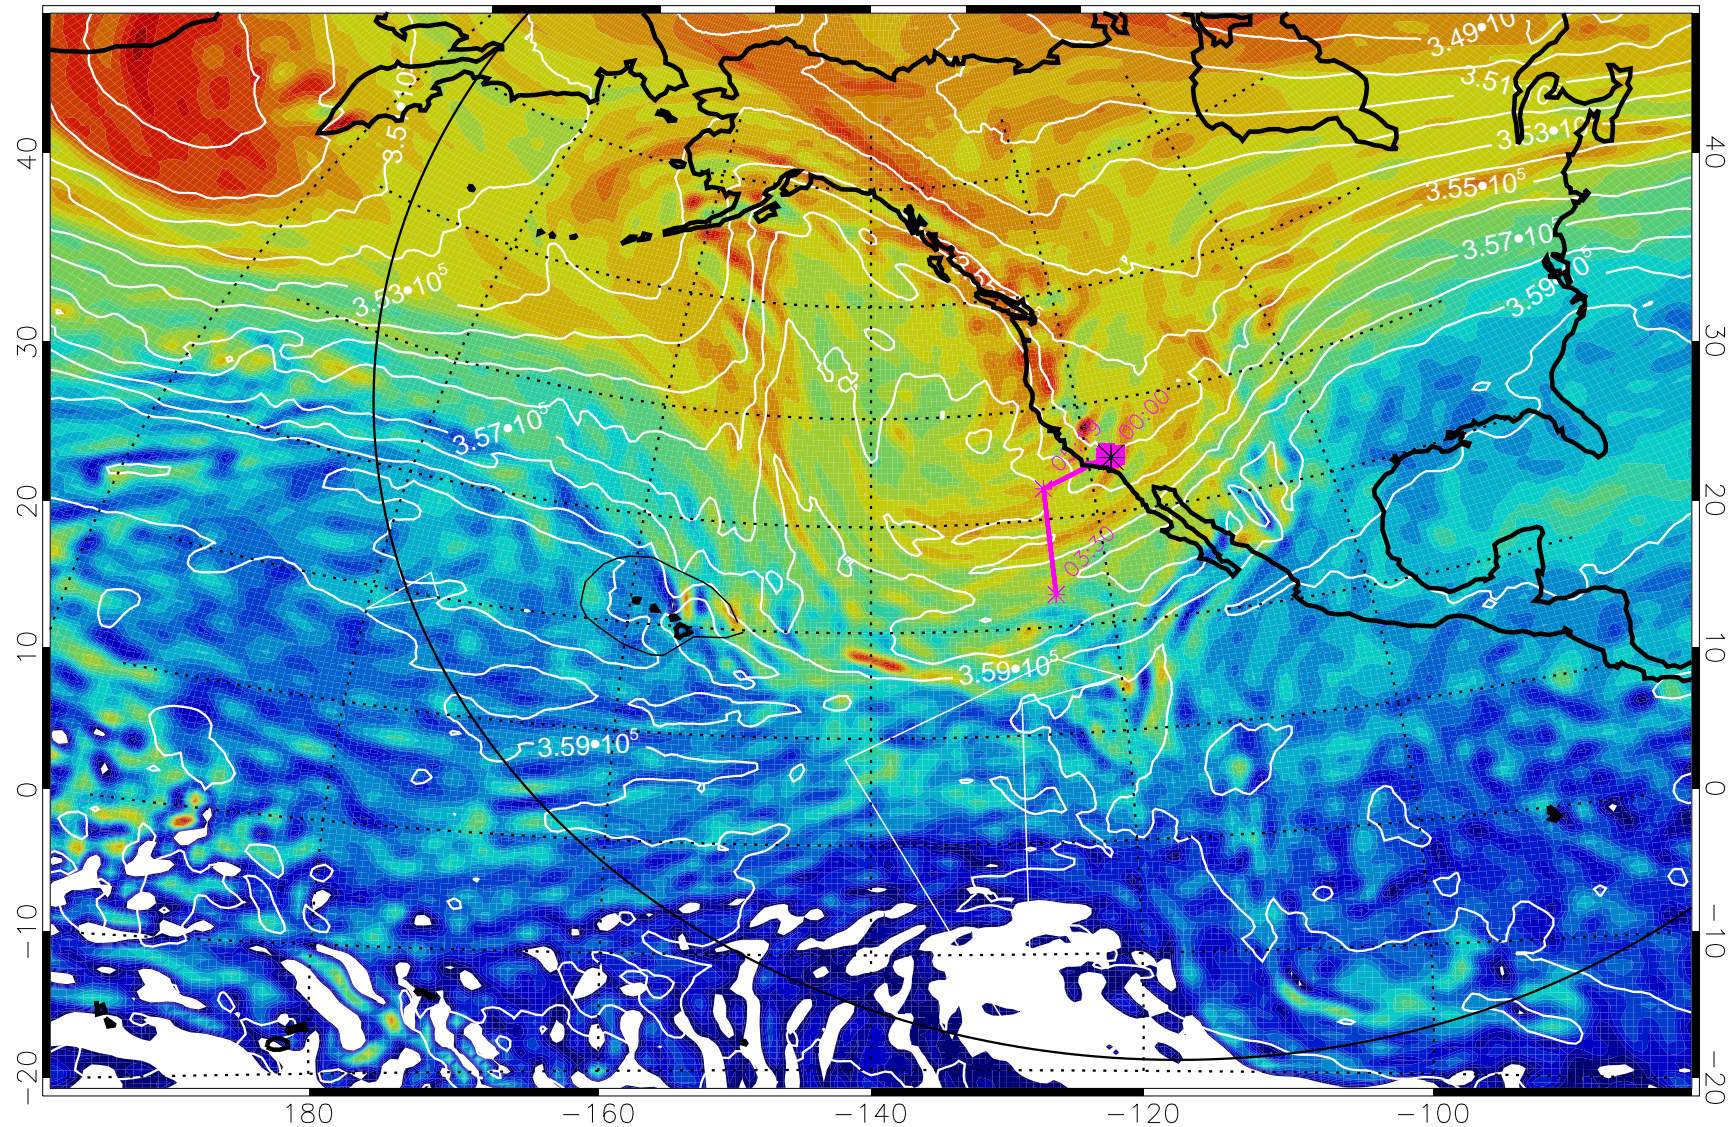

380K Montgomery Streamfunction, white

Range ring of 6000 km -- 19 hours GH round trip

13012800, 48 hour forecast for 380K EPV

380K Montgomery Streamfunction, white

Range ring of 6000 km -- 19 hours GH round trip

13012812, 60 hour forecast for 380K EPV

160 180 -160 -140 -120 -100

380K Montgomery Streamfunction, white

Range ring of 6000 km -- 19 hours GH round trip

13012818, 66 hour forecast for 380K EPV

160 180 -160 -140 -120 -100

380K Montgomery Streamfunction, white

Range ring of 6000 km -- 19 hours GH round trip

13012900, 72 hour forecast for 380K EPV

380K Montgomery Streamfunction, white

Range ring of 6000 km -- 19 hours GH round trip

13012906, 78 hour forecast for 380K EPV

380K Montgomery Streamfunction, white

Range ring of 6000 km -- 19 hours GH round trip

13012912, 84 hour forecast for 380K EPV

380K Montgomery Streamfunction, white

Range ring of 6000 km -- 19 hours GH round trip