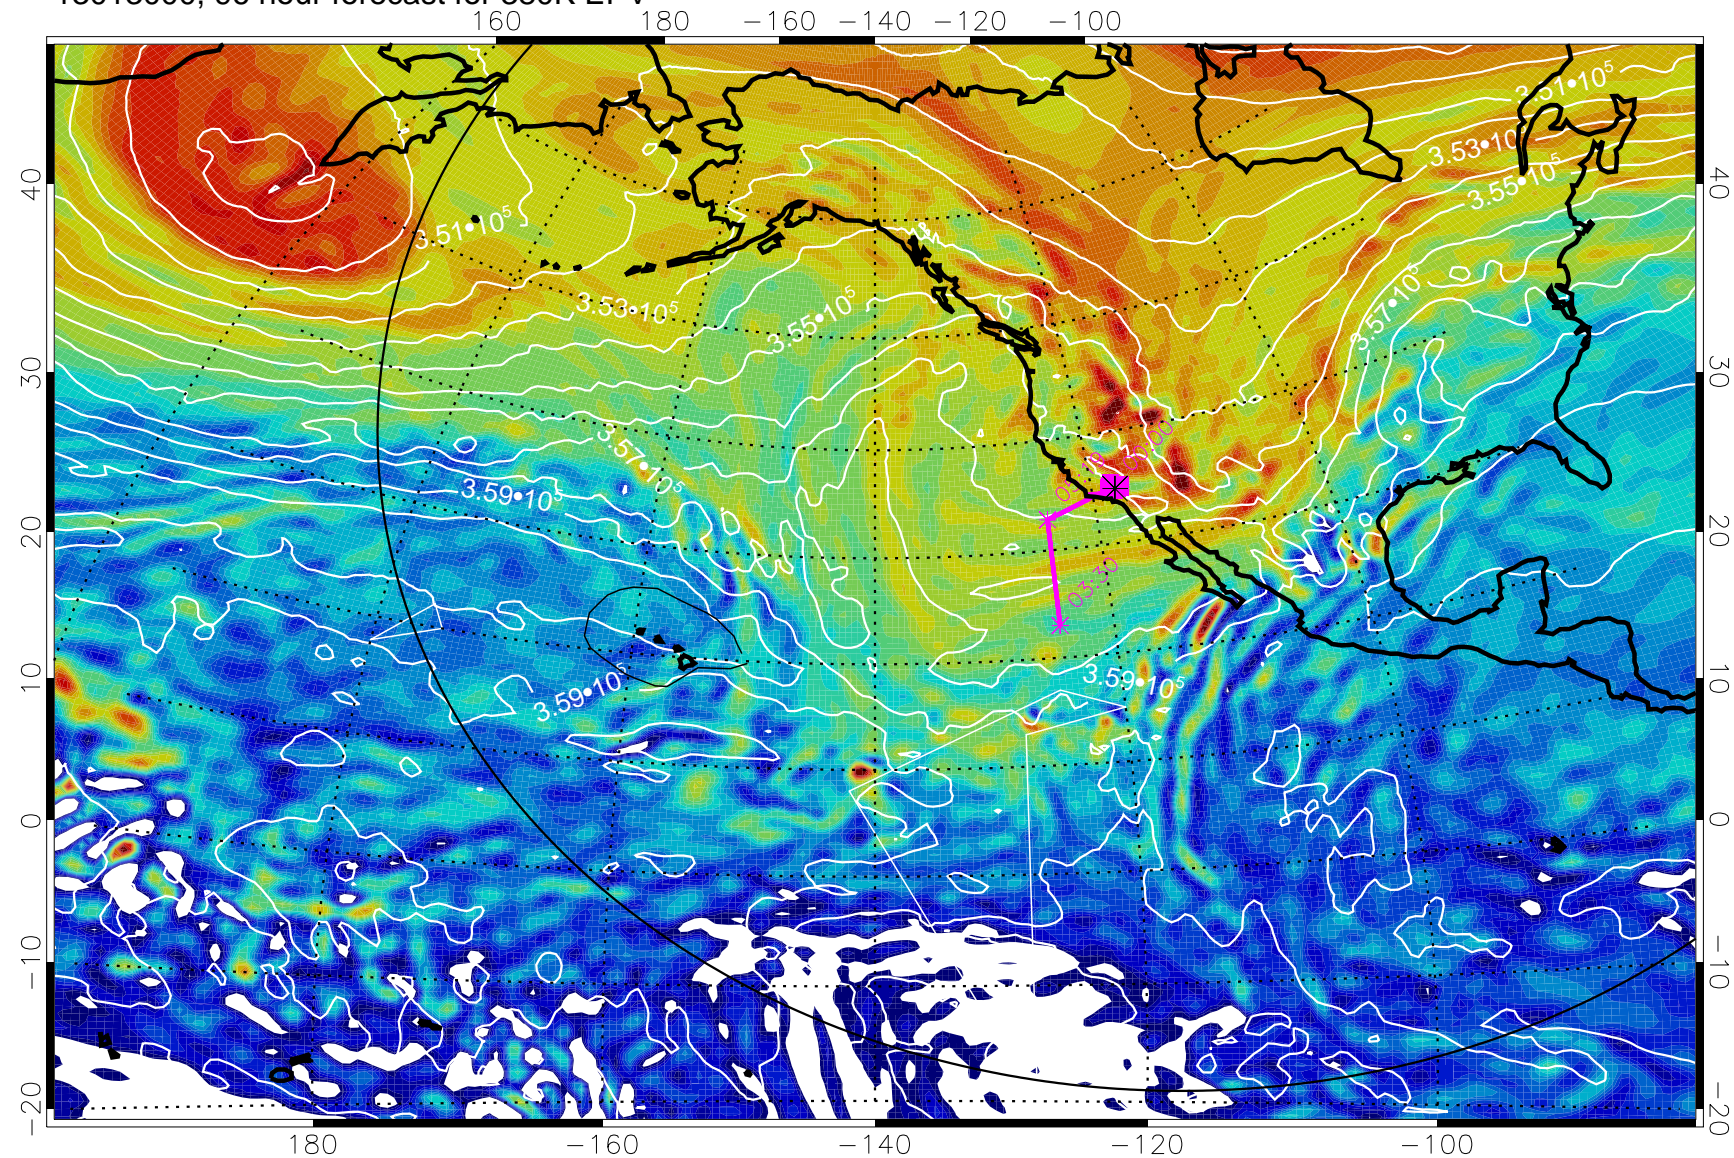

13012906, 78 hour forecast for 380K EPV

380K Montgomery Streamfunction, white

Range ring of 6000 km -- 19 hours GH round trip

13012912, 84 hour forecast for 380K EPV

380K Montgomery Streamfunction, white

Range ring of 6000 km -- 19 hours GH round trip

13012918, 90 hour forecast for 380K EPV

380K Montgomery Streamfunction, white

Range ring of 6000 km -- 19 hours GH round trip

13013000, 96 hour forecast for 380K EPV

380K Montgomery Streamfunction, white

Range ring of 6000 km -- 19 hours GH round trip

13013006, 102 hour forecast for 380K EPV

380K Montgomery Streamfunction, white

Range ring of 6000 km -- 19 hours GH round trip

13013012, 108 hour forecast for 380K EPV

160 180 -160 -140 -120 -100

380K Montgomery Streamfunction, white

Range ring of 6000 km -- 19 hours GH round trip

13013018, 114 hour forecast for 380K EPV

160 180 -160 -140 -120 -100

380K Montgomery Streamfunction, white

Range ring of 6000 km -- 19 hours GH round trip

13013100, 120 hour forecast for 380K EPV