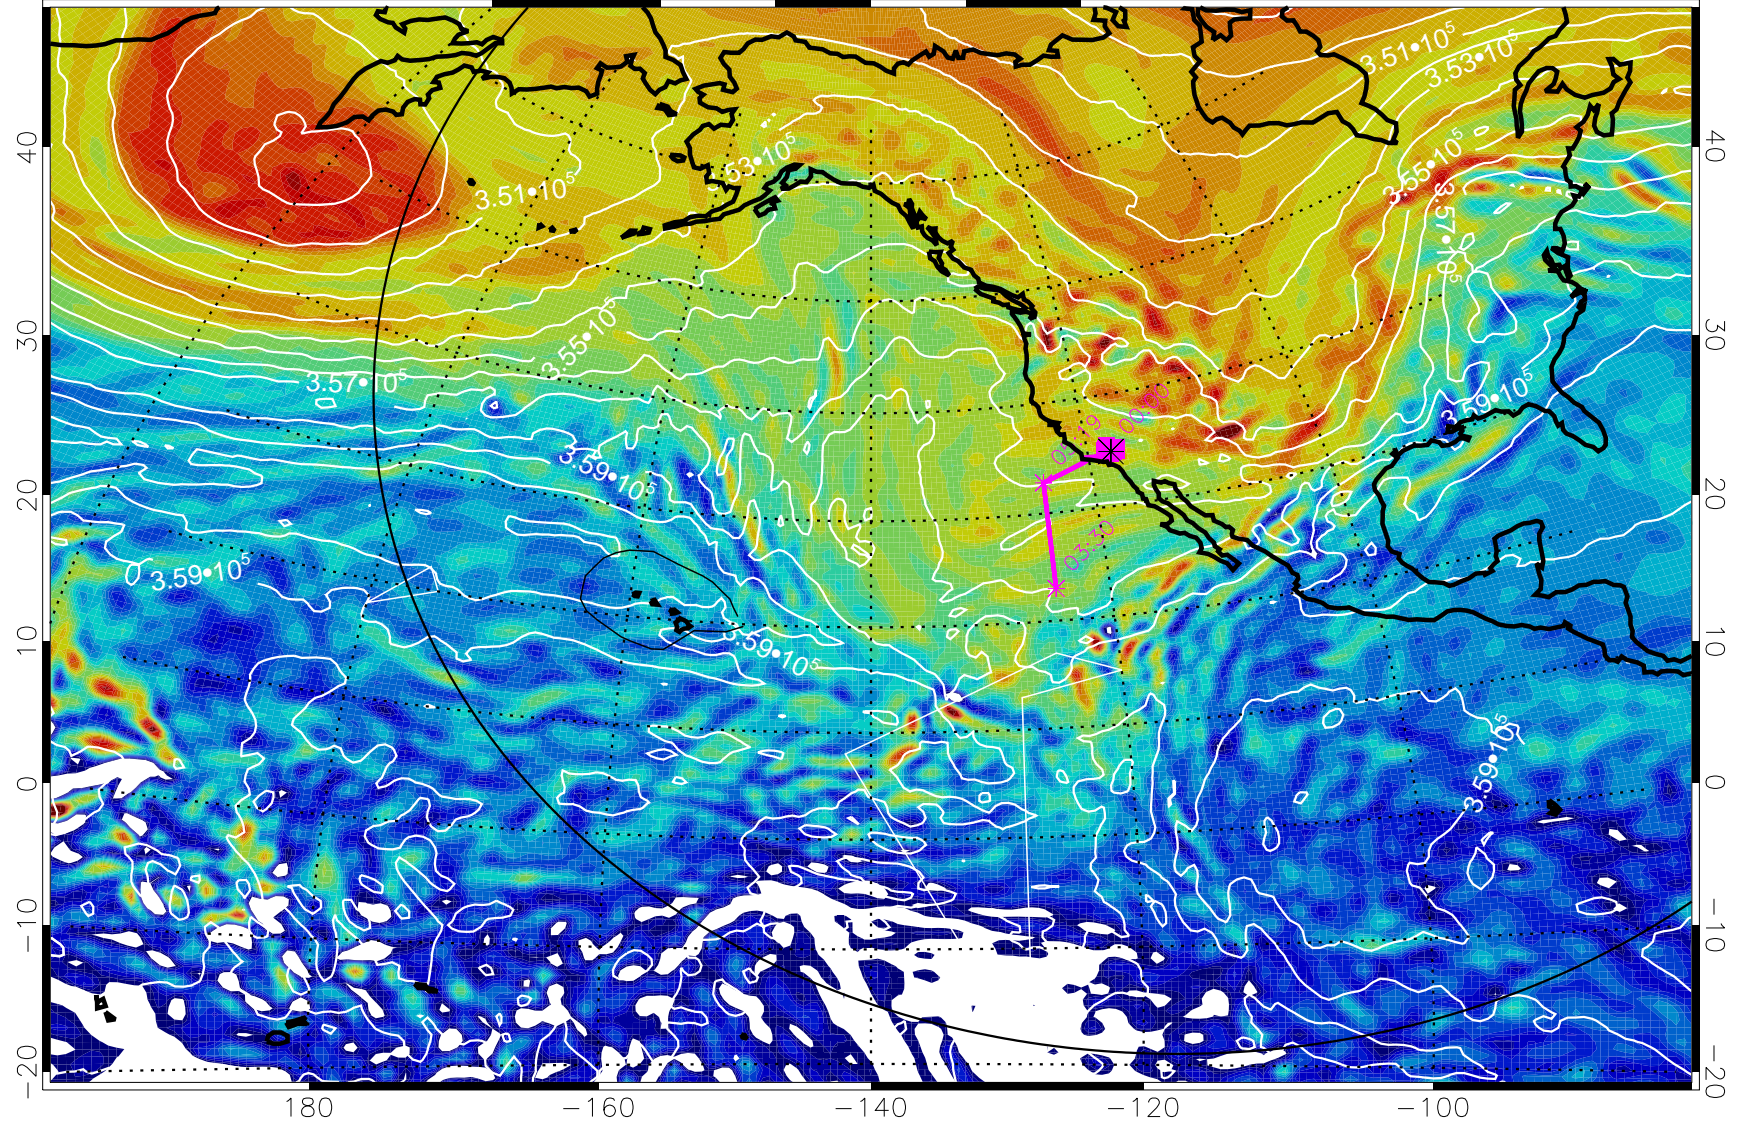

13012918, 90 hour forecast for 380K EPV

380K Montgomery Streamfunction, white

Range ring of 6000 km -- 19 hours GH round trip

13013000, 96 hour forecast for 380K EPV

380K Montgomery Streamfunction, white

Range ring of 6000 km -- 19 hours GH round trip

13013006, 102 hour forecast for 380K EPV

380K Montgomery Streamfunction, white

Range ring of 6000 km -- 19 hours GH round trip

13013012, 108 hour forecast for 380K EPV

160 180 -160 -140 -120 -100

380K Montgomery Streamfunction, white

Range ring of 6000 km -- 19 hours GH round trip

13013018, 114 hour forecast for 380K EPV

160 180 -160 -140 -120 -100

380K Montgomery Streamfunction, white

Range ring of 6000 km -- 19 hours GH round trip

13013100, 120 hour forecast for 380K EPV

160 180 -160 -140 -120 -100

380K Montgomery Streamfunction, white

Range ring of 6000 km -- 19 hours GH round trip