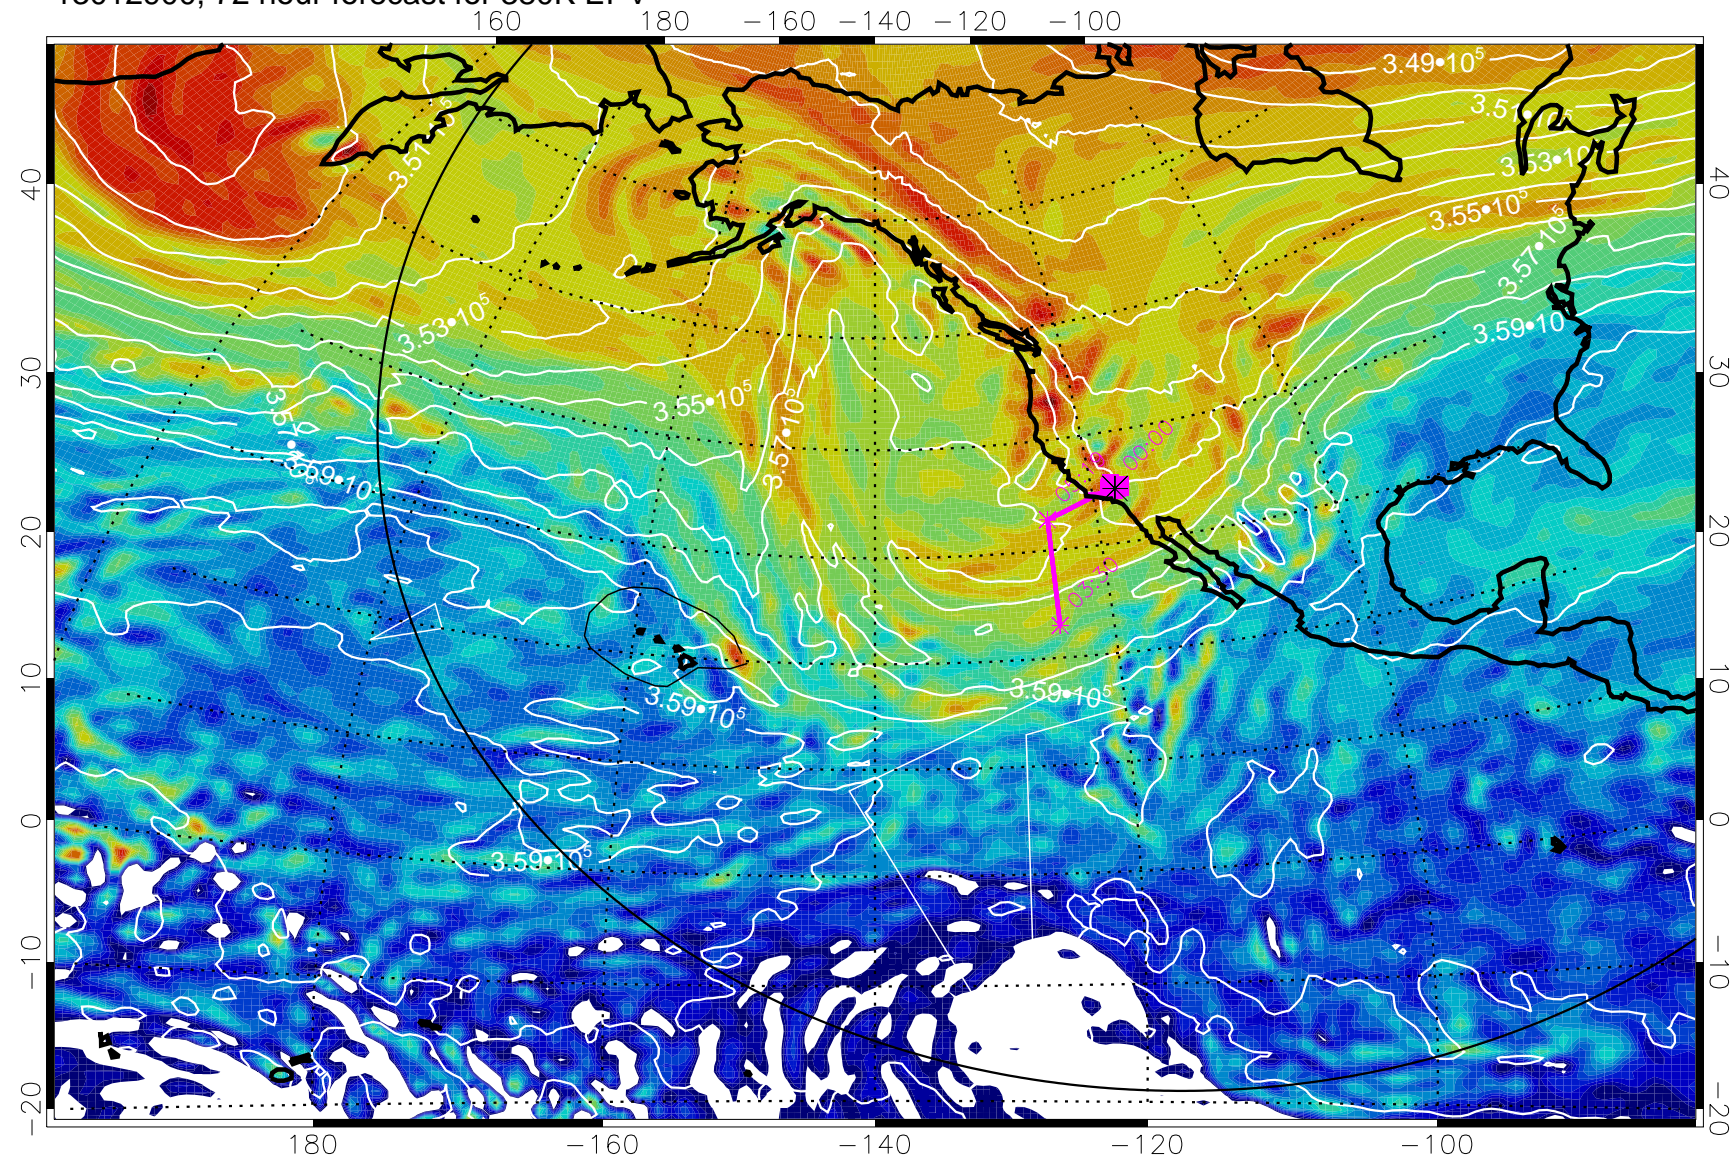

380K Montgomery Streamfunction, white

Range ring of 6000 km -- 19 hours GH round trip

13012800, 48 hour forecast for 380K EPV

380K Montgomery Streamfunction, white

Range ring of 6000 km -- 19 hours GH round trip

13012812, 60 hour forecast for 380K EPV

160 180 -160 -140 -120 -100

380K Montgomery Streamfunction, white

Range ring of 6000 km -- 19 hours GH round trip

13012818, 66 hour forecast for 380K EPV

160 180 -160 -140 -120 -100

380K Montgomery Streamfunction, white

Range ring of 6000 km -- 19 hours GH round trip

13012900, 72 hour forecast for 380K EPV

380K Montgomery Streamfunction, white

Range ring of 6000 km -- 19 hours GH round trip

13012906, 78 hour forecast for 380K EPV

380K Montgomery Streamfunction, white

Range ring of 6000 km -- 19 hours GH round trip

13012912, 84 hour forecast for 380K EPV

380K Montgomery Streamfunction, white

Range ring of 6000 km -- 19 hours GH round trip