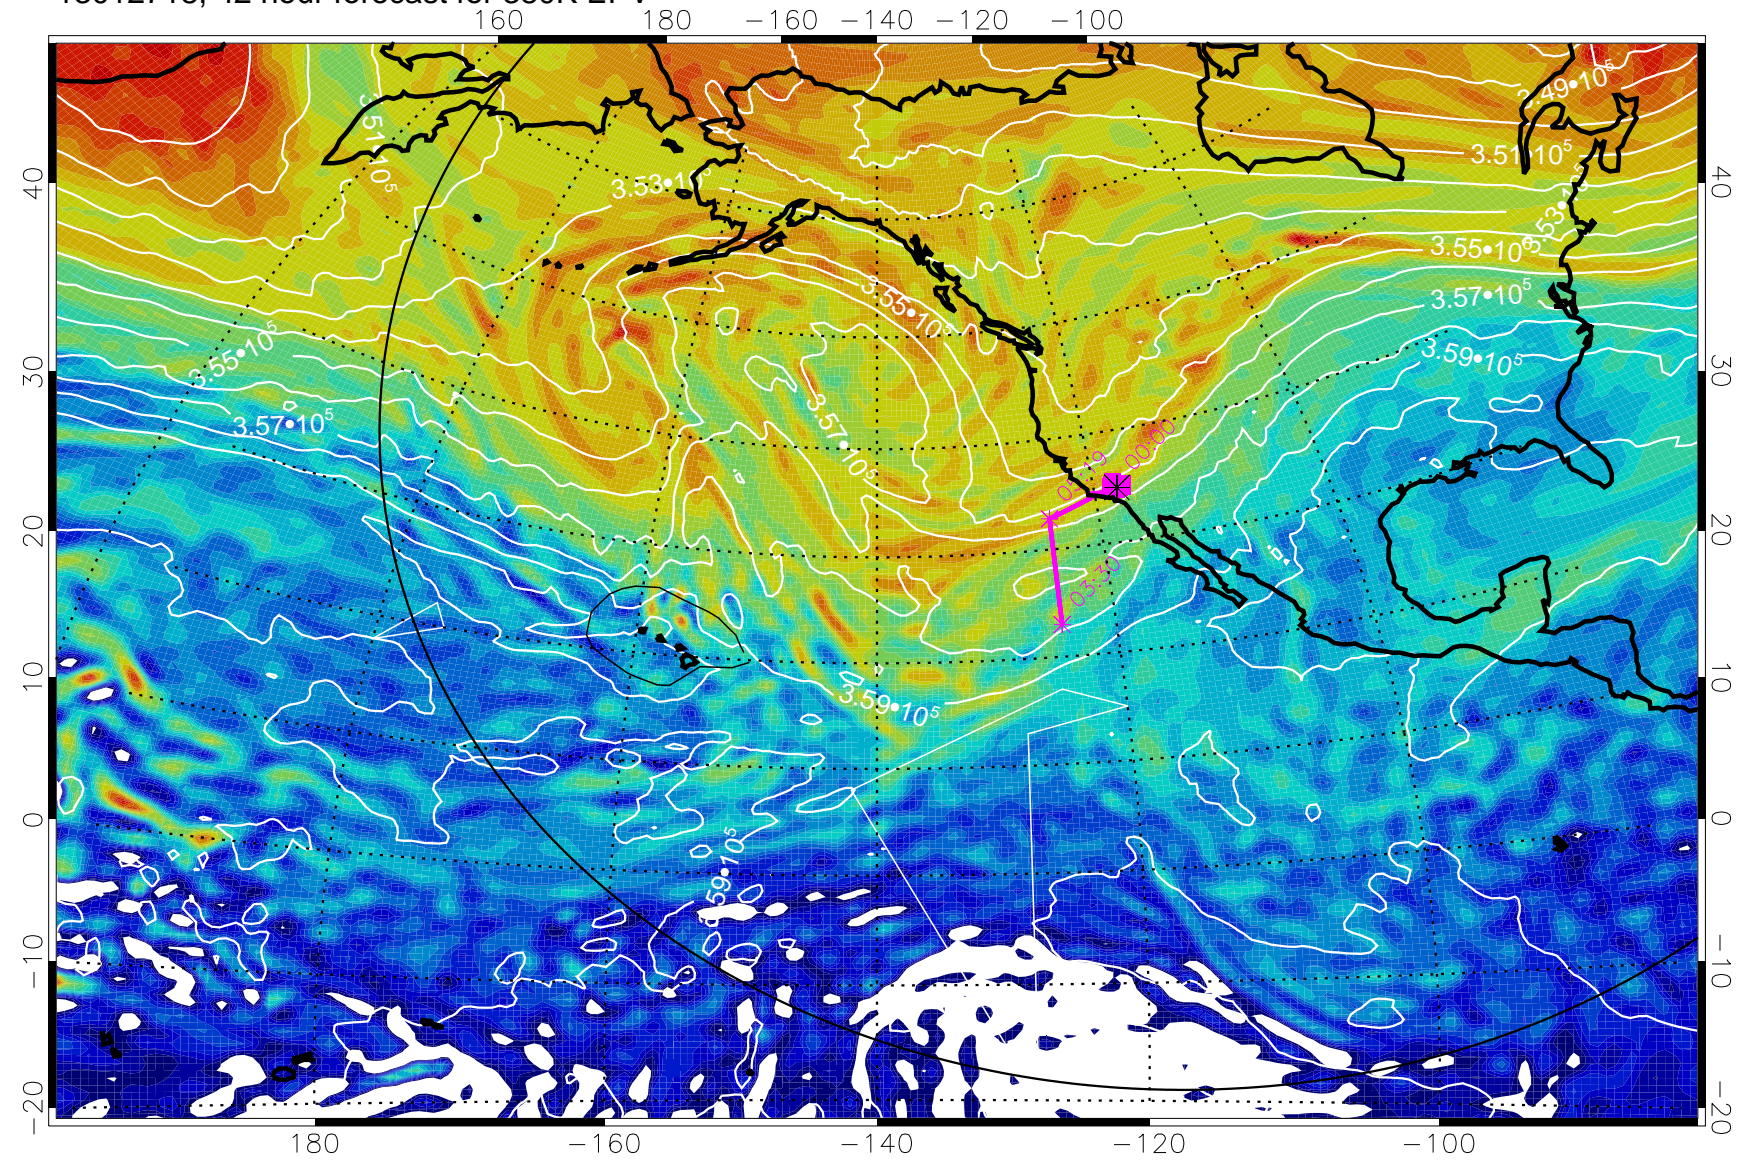

Range ring of 6000 km -- 19 hours GH round trip

13012712, 36 hour forecast for 380K EPV

160 180 -160 -140 -120 -100

380K Montgomery Streamfunction, white

Range ring of 6000 km -- 19 hours GH round trip

13012718, 42 hour forecast for 380K EPV

380K Montgomery Streamfunction, white

Range ring of 6000 km -- 19 hours GH round trip

13012800, 48 hour forecast for 380K EPV

380K Montgomery Streamfunction, white

Range ring of 6000 km -- 19 hours GH round trip

13012812, 60 hour forecast for 380K EPV

160 180 -160 -140 -120 -100

380K Montgomery Streamfunction, white

Range ring of 6000 km -- 19 hours GH round trip

13012818, 66 hour forecast for 380K EPV

160 180 -160 -140 -120 -100

380K Montgomery Streamfunction, white

Range ring of 6000 km -- 19 hours GH round trip

13012900, 72 hour forecast for 380K EPV

380K Montgomery Streamfunction, white

Range ring of 6000 km -- 19 hours GH round trip