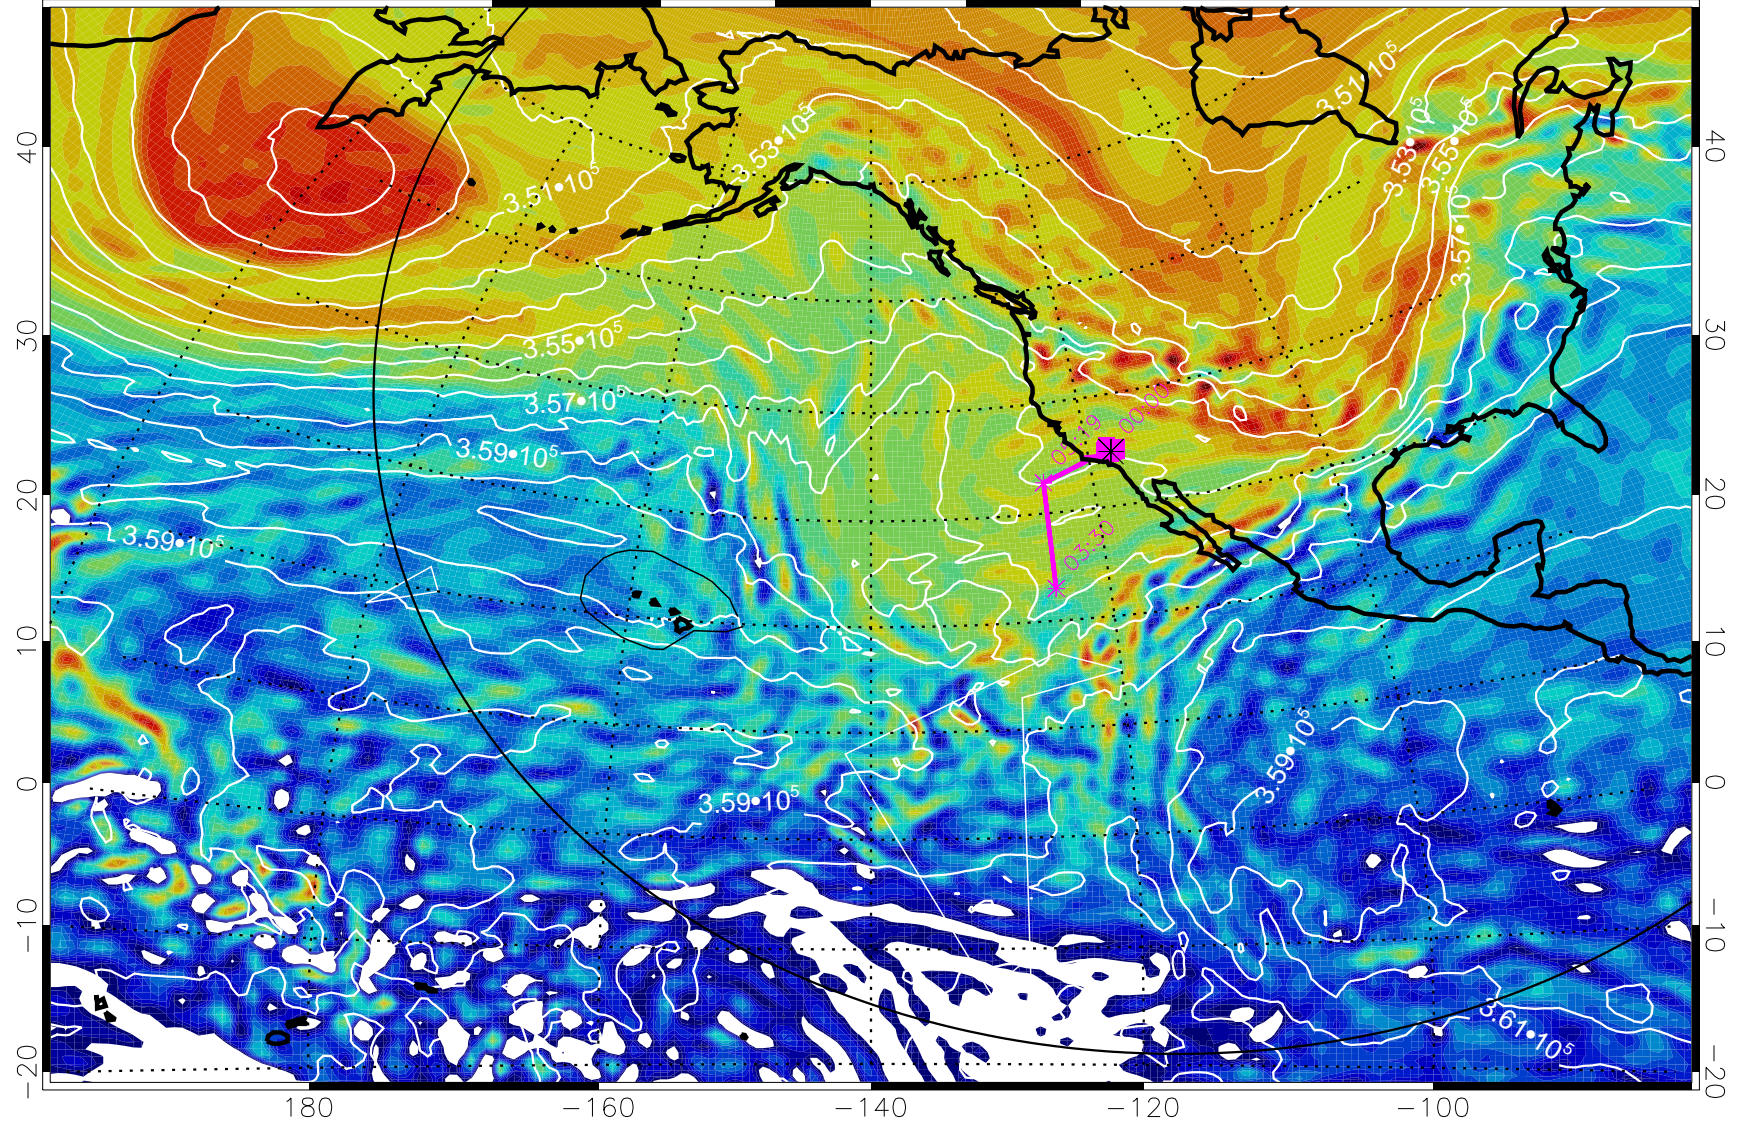

13012918, 90 hour forecast for 380K EPV

380K Montgomery Streamfunction, white

Range ring of 6000 km -- 19 hours GH round trip

13013000, 96 hour forecast for 380K EPV

380K Montgomery Streamfunction, white

Range ring of 6000 km -- 19 hours GH round trip

13013006, 102 hour forecast for 380K EPV

380K Montgomery Streamfunction, white

Range ring of 6000 km -- 19 hours GH round trip

13013012, 108 hour forecast for 380K EPV

160 180 -160 -140 -120 -100

380K Montgomery Streamfunction, white

Range ring of 6000 km -- 19 hours GH round trip

13013018, 114 hour forecast for 380K EPV

160 180 -160 -140 -120 -100

380K Montgomery Streamfunction, white

Range ring of 6000 km -- 19 hours GH round trip

13013100, 120 hour forecast for 380K EPV

160 180 -160 -140 -120 -100

380K Montgomery Streamfunction, white

Range ring of 6000 km -- 19 hours GH round trip