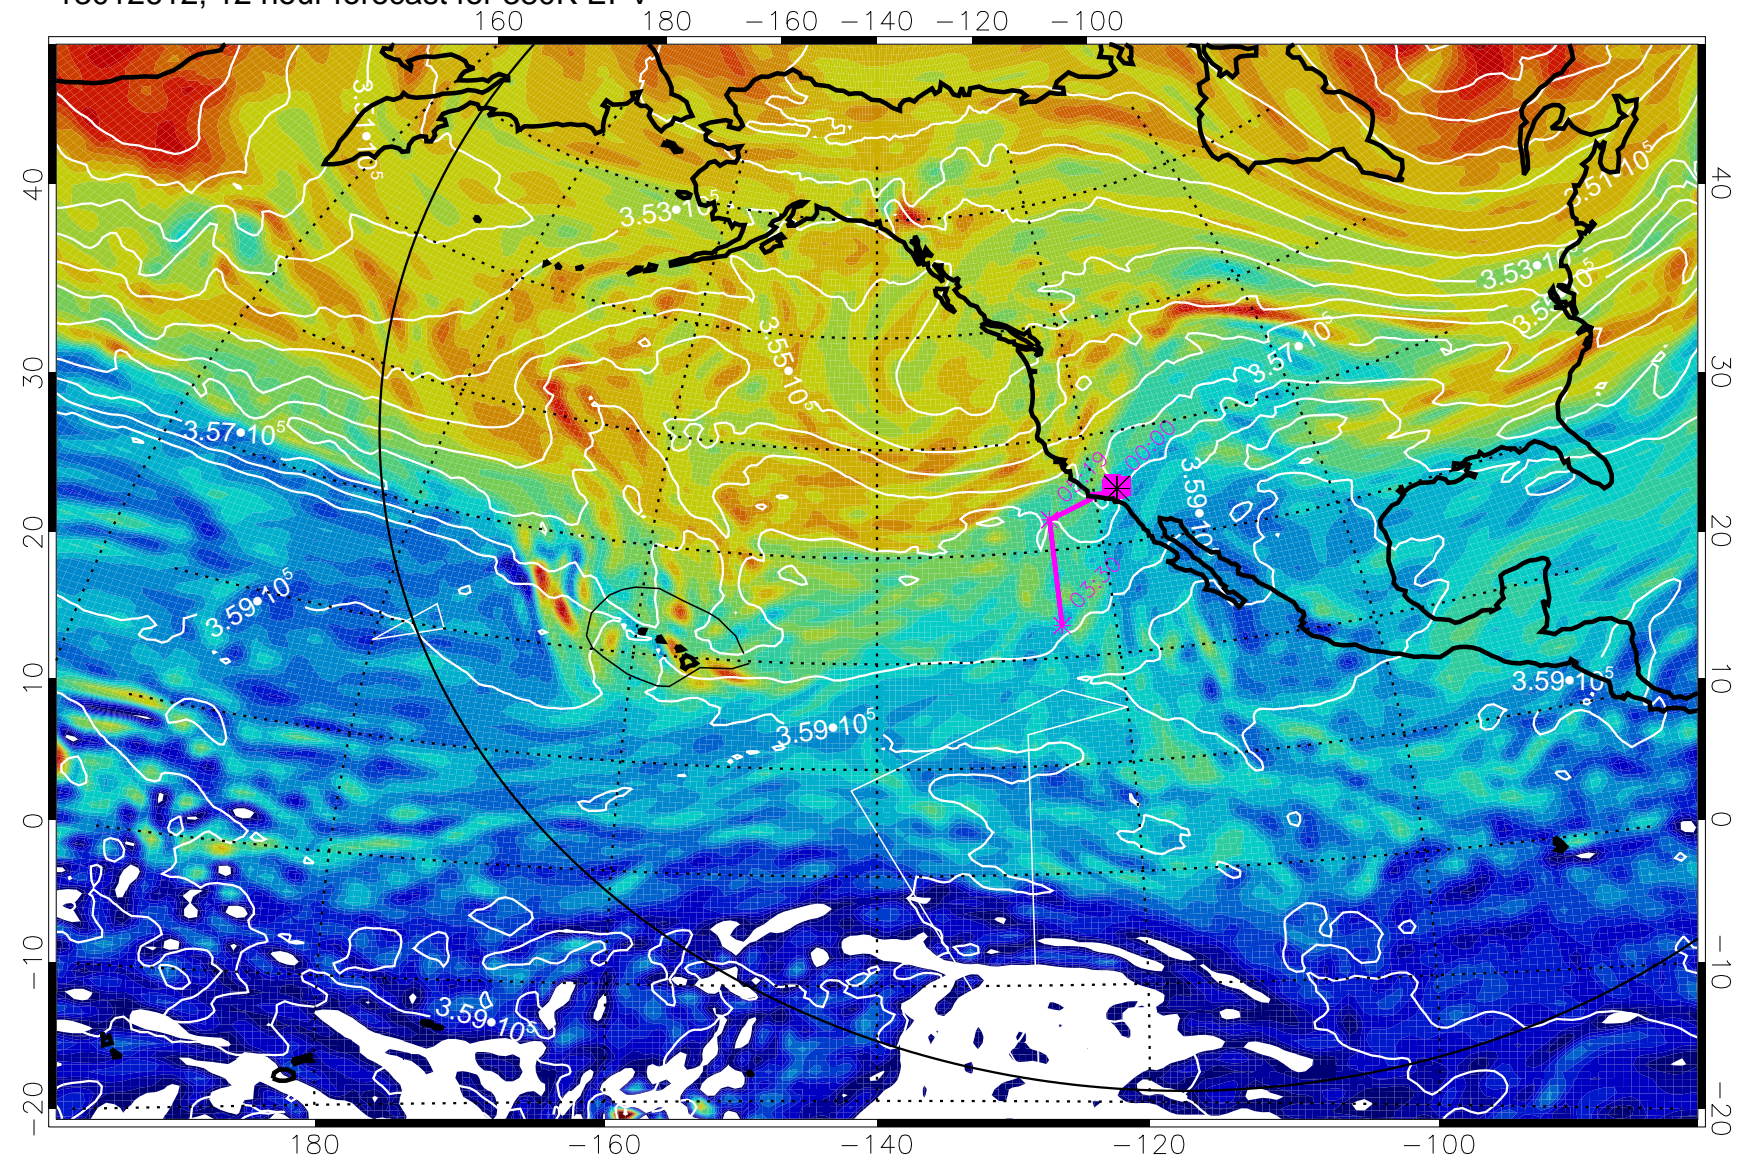

13012612, 12 hour forecast for 380K EPV

380K Montgomery Streamfunction, white

Range ring of 6000 km -- 19 hours GH round trip

13012618, 18 hour forecast for 380K EPV

380K Montgomery Streamfunction, white

Range ring of 6000 km -- 19 hours GH round trip

13012700, 24 hour forecast for 380K EPV

380K Montgomery Streamfunction, white

Range ring of 6000 km -- 19 hours GH round trip

13012706, 30 hour forecast for 380K EPV

160 180 -160 -140 -120 -100

380K Montgomery Streamfunction, white

Range ring of 6000 km -- 19 hours GH round trip

13012712, 36 hour forecast for 380K EPV

160 180 -160 -140 -120 -100

380K Montgomery Streamfunction, white

Range ring of 6000 km -- 19 hours GH round trip

13012718, 42 hour forecast for 380K EPV

380K Montgomery Streamfunction, white

Range ring of 6000 km -- 19 hours GH round trip

13012800, 48 hour forecast for 380K EPV

380K Montgomery Streamfunction, white

Range ring of 6000 km -- 19 hours GH round trip