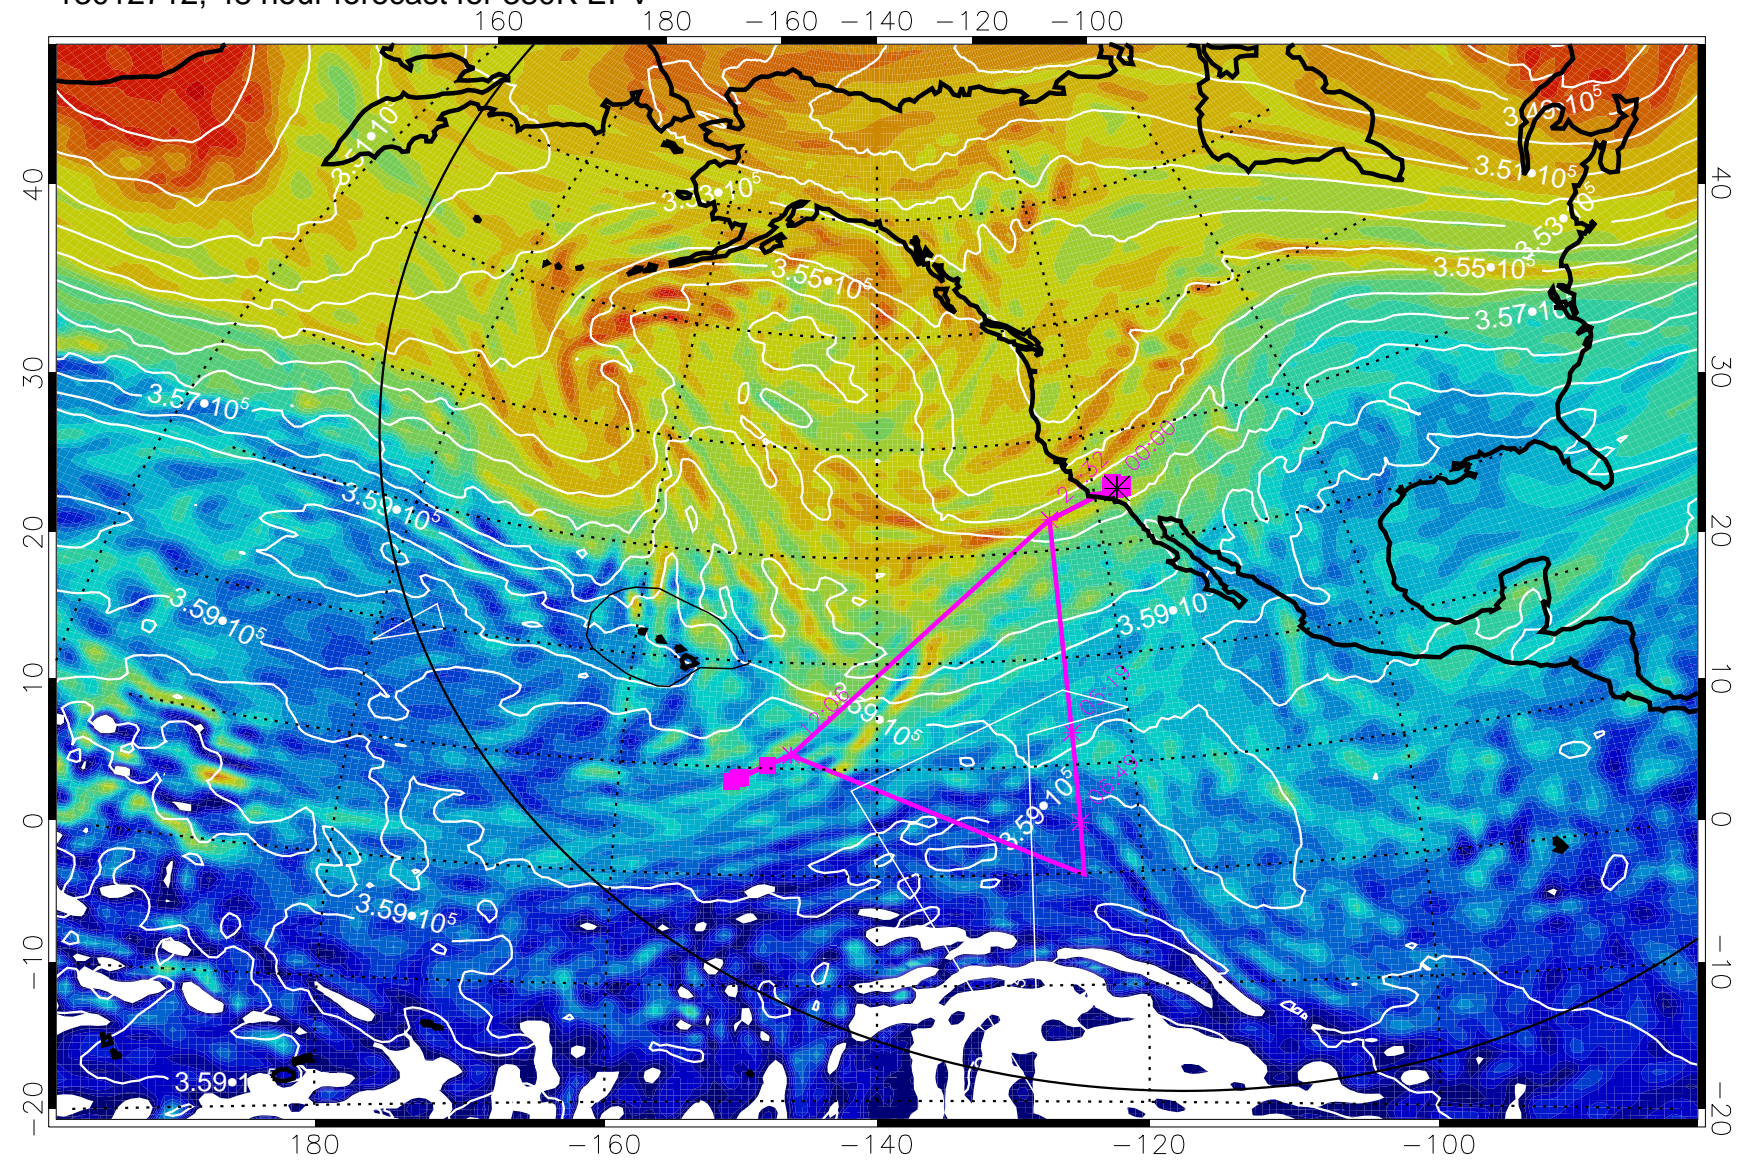

Range ring of 6000 km -- 19 hours GH round trip

13012606, 18 hour forecast for 380K EPV

380K Montgomery Streamfunction, white

Range ring of 6000 km -- 19 hours GH round trip

13012612, 24 hour forecast for 380K EPV

380K Montgomery Streamfunction, white

Range ring of 6000 km -- 19 hours GH round trip

13012618, 30 hour forecast for 380K EPV

380K Montgomery Streamfunction, white

Range ring of 6000 km -- 19 hours GH round trip

13012706, 42 hour forecast for 380K EPV

380K Montgomery Streamfunction, white

Range ring of 6000 km -- 19 hours GH round trip

13012712, 48 hour forecast for 380K EPV

380K Montgomery Streamfunction, white

Range ring of 6000 km -- 19 hours GH round trip

13012718, 54 hour forecast for 380K EPV

380K Montgomery Streamfunction, white

Range ring of 6000 km -- 19 hours GH round trip

13012800, 60 hour forecast for 380K EPV

380K Montgomery Streamfunction, white

Range ring of 6000 km -- 19 hours GH round trip