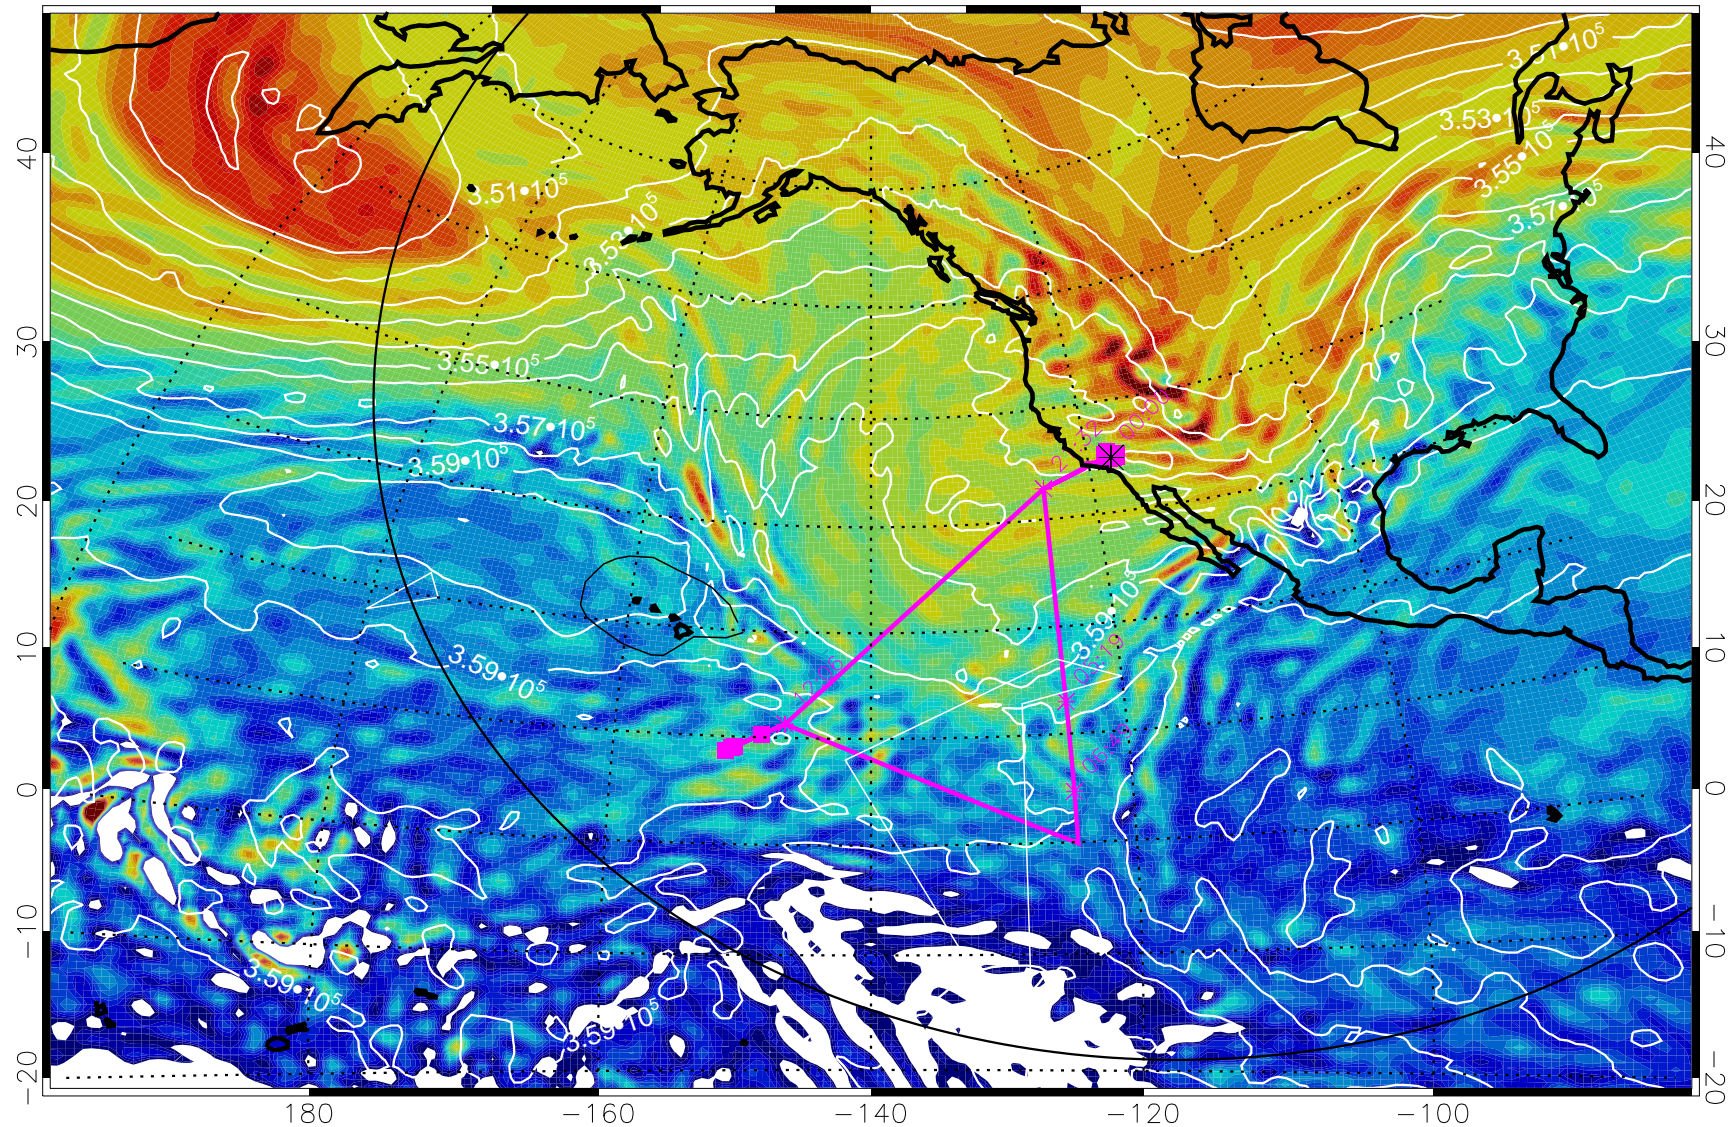

380K Montgomery Streamfunction, white

Range ring of 6000 km -- 19 hours GH round trip

13012912, 96 hour forecast for 380K EPV

380K Montgomery Streamfunction, white

Range ring of 6000 km -- 19 hours GH round trip

13012918, 102 hour forecast for 380K EPV

160 180 -160 -140 -120 -100

380K Montgomery Streamfunction, white

Range ring of 6000 km -- 19 hours GH round trip

13013000, 108 hour forecast for 380K EPV

160 180 -160 -140 -120 -100

380K Montgomery Streamfunction, white

Range ring of 6000 km -- 19 hours GH round trip

13013006, 114 hour forecast for 380K EPV

160 180 -160 -140 -120 -100

380K Montgomery Streamfunction, white

Range ring of 6000 km -- 19 hours GH round trip

13013012, 120 hour forecast for 380K EPV

160 180 -160 -140 -120 -100

380K Montgomery Streamfunction, white

Range ring of 6000 km -- 19 hours GH round trip