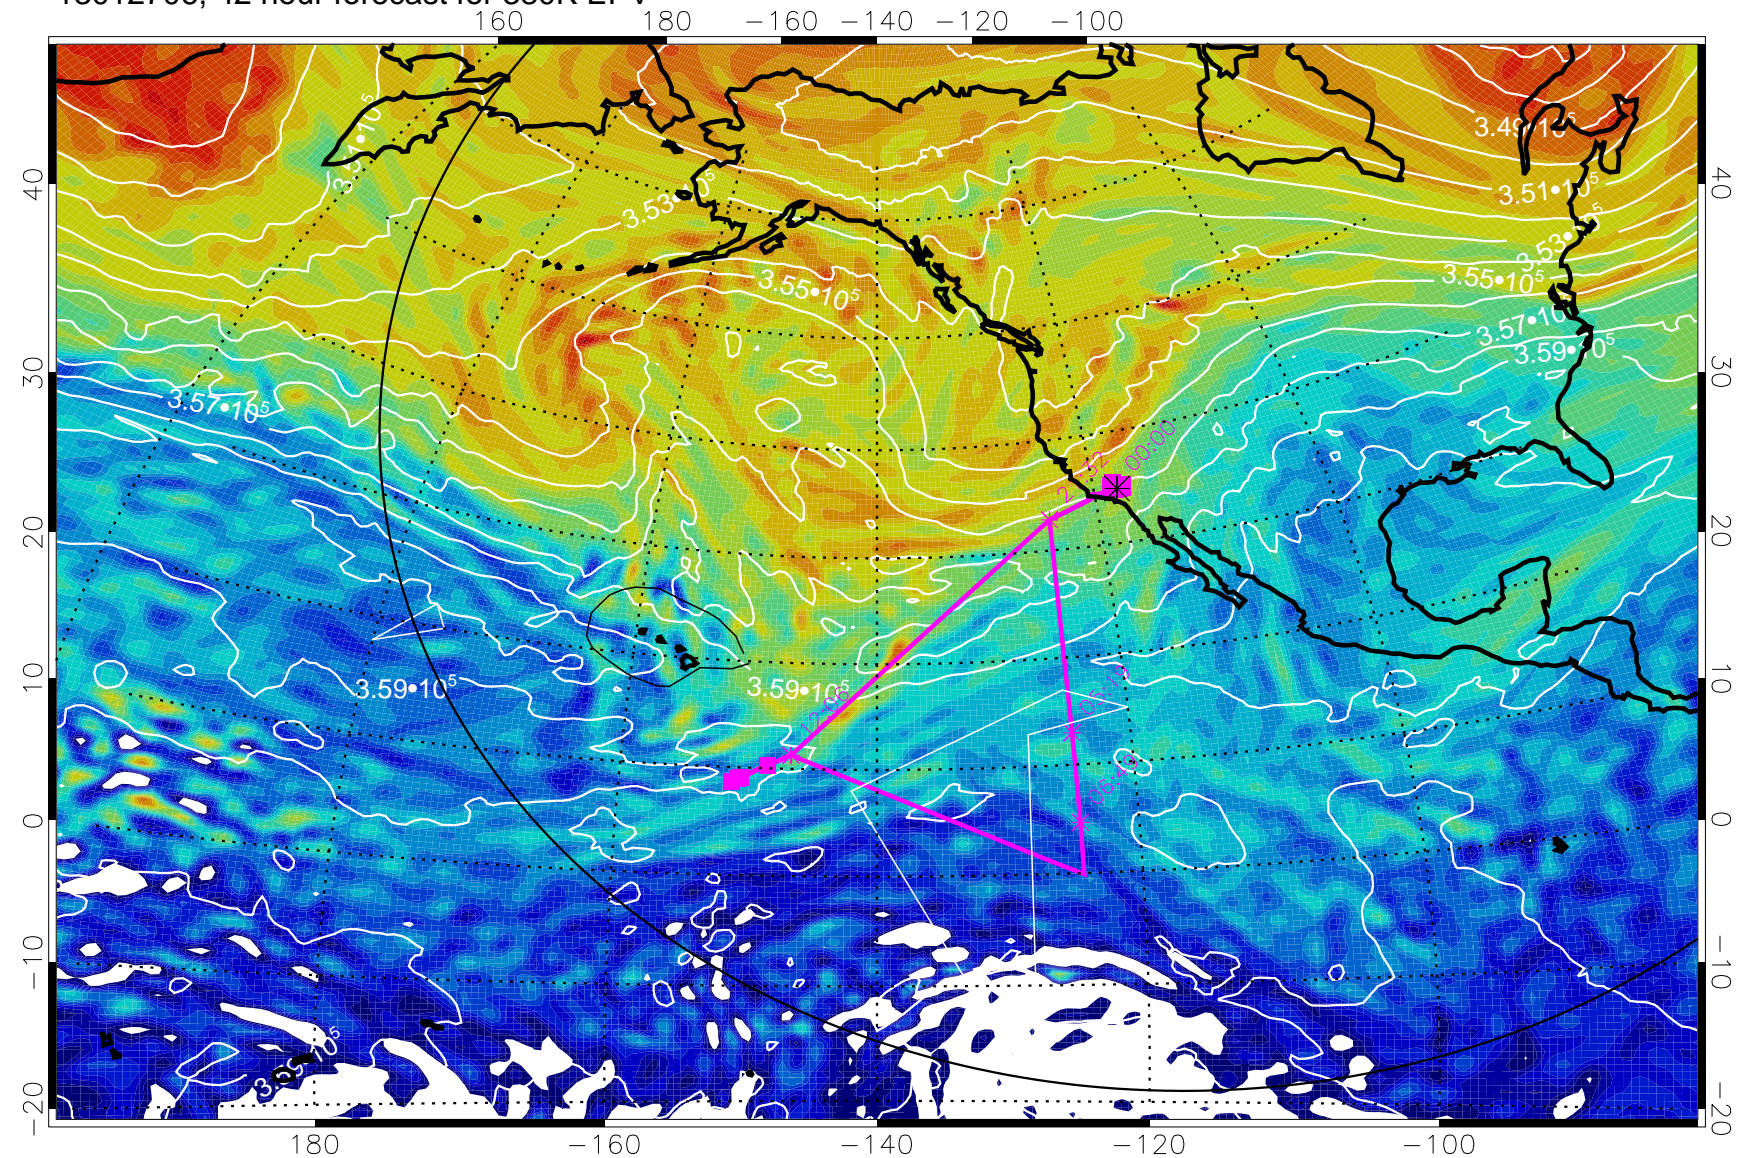

Range ring of 6000 km -- 19 hours GH round trip

13012606, 18 hour forecast for 380K EPV

380K Montgomery Streamfunction, white

Range ring of 6000 km -- 19 hours GH round trip

13012612, 24 hour forecast for 380K EPV

380K Montgomery Streamfunction, white

Range ring of 6000 km -- 19 hours GH round trip

13012618, 30 hour forecast for 380K EPV

380K Montgomery Streamfunction, white

Range ring of 6000 km -- 19 hours GH round trip

13012706, 42 hour forecast for 380K EPV

380K Montgomery Streamfunction, white

Range ring of 6000 km -- 19 hours GH round trip

13012712, 48 hour forecast for 380K EPV

380K Montgomery Streamfunction, white

Range ring of 6000 km -- 19 hours GH round trip

13012718, 54 hour forecast for 380K EPV

380K Montgomery Streamfunction, white

Range ring of 6000 km -- 19 hours GH round trip

13012800, 60 hour forecast for 380K EPV

380K Montgomery Streamfunction, white

Range ring of 6000 km -- 19 hours GH round trip