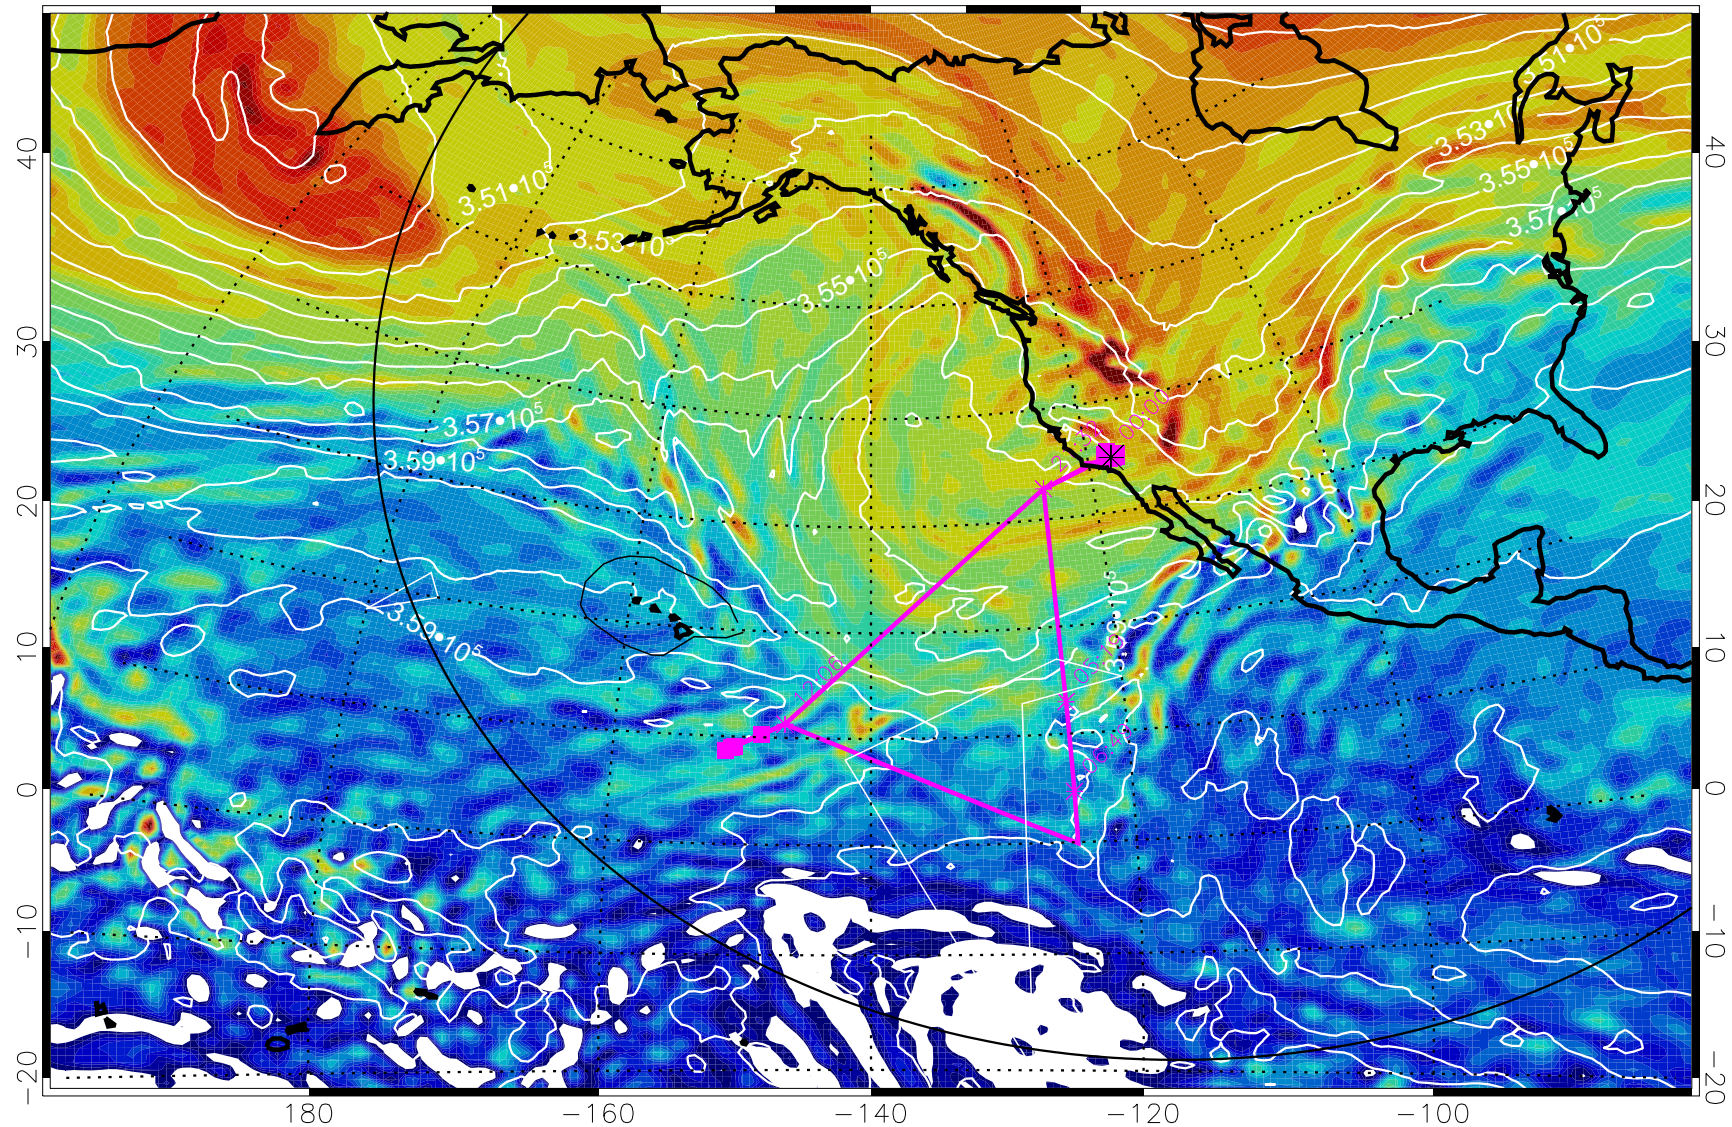

380K Montgomery Streamfunction, white

Range ring of 6000 km -- 19 hours GH round trip

13012912, 96 hour forecast for 380K EPV

380K Montgomery Streamfunction, white

Range ring of 6000 km -- 19 hours GH round trip

13012918, 102 hour forecast for 380K EPV

160 180 -160 -140 -120 -100

380K Montgomery Streamfunction, white

Range ring of 6000 km -- 19 hours GH round trip

13013000, 108 hour forecast for 380K EPV

160 180 -160 -140 -120 -100

380K Montgomery Streamfunction, white

Range ring of 6000 km -- 19 hours GH round trip

13013006, 114 hour forecast for 380K EPV

160 180 -160 -140 -120 -100

380K Montgomery Streamfunction, white

Range ring of 6000 km -- 19 hours GH round trip

13013012, 120 hour forecast for 380K EPV

160 180 -160 -140 -120 -100

380K Montgomery Streamfunction, white

Range ring of 6000 km -- 19 hours GH round trip