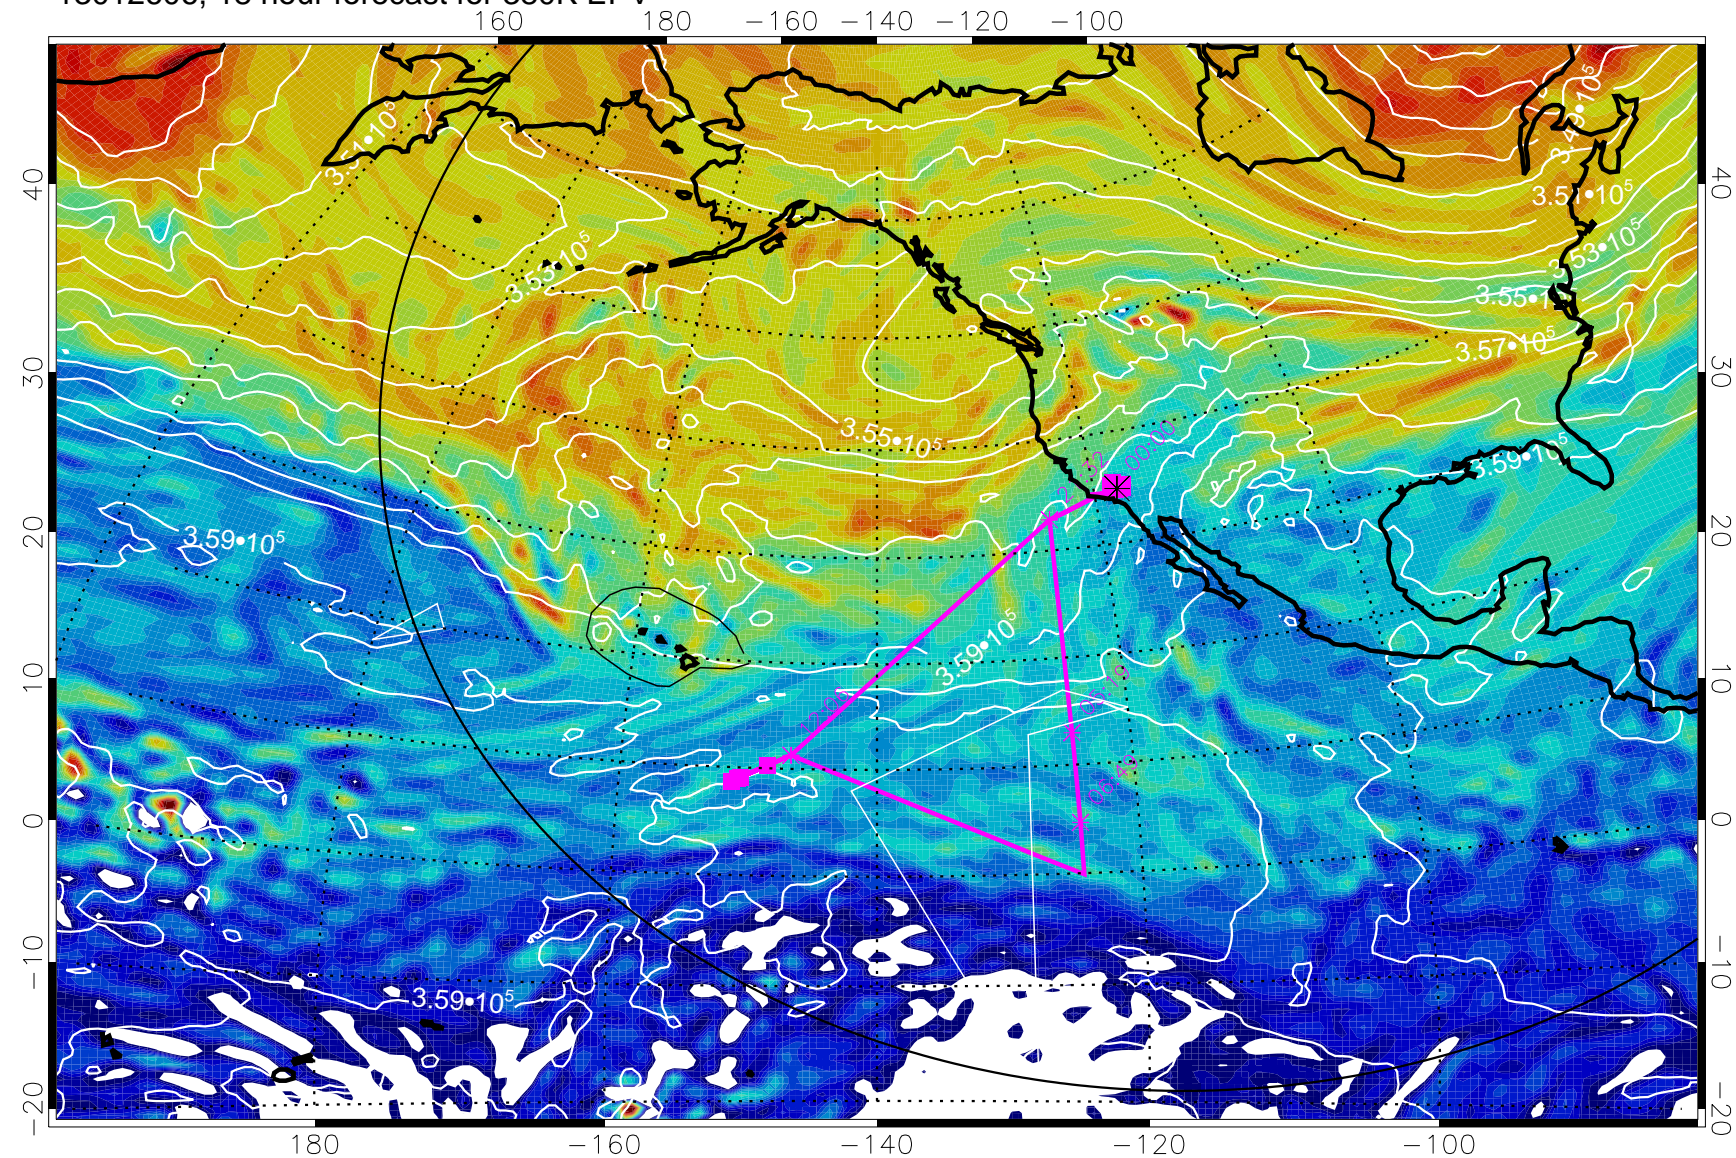

13012518, 6 hour forecast for 380K EPV

160 180 -160 -140 -120 -100

380K Montgomery Streamfunction, white

Range ring of 6000 km -- 19 hours GH round trip

13012600, 12 hour forecast for 380K EPV

380K Montgomery Streamfunction, white

Range ring of 6000 km -- 19 hours GH round trip

13012606, 18 hour forecast for 380K EPV

380K Montgomery Streamfunction, white

Range ring of 6000 km -- 19 hours GH round trip

13012612, 24 hour forecast for 380K EPV

380K Montgomery Streamfunction, white

Range ring of 6000 km -- 19 hours GH round trip

13012618, 30 hour forecast for 380K EPV

380K Montgomery Streamfunction, white

Range ring of 6000 km -- 19 hours GH round trip

13012706, 42 hour forecast for 380K EPV

380K Montgomery Streamfunction, white

Range ring of 6000 km -- 19 hours GH round trip

13012712, 48 hour forecast for 380K EPV

380K Montgomery Streamfunction, white

Range ring of 6000 km -- 19 hours GH round trip