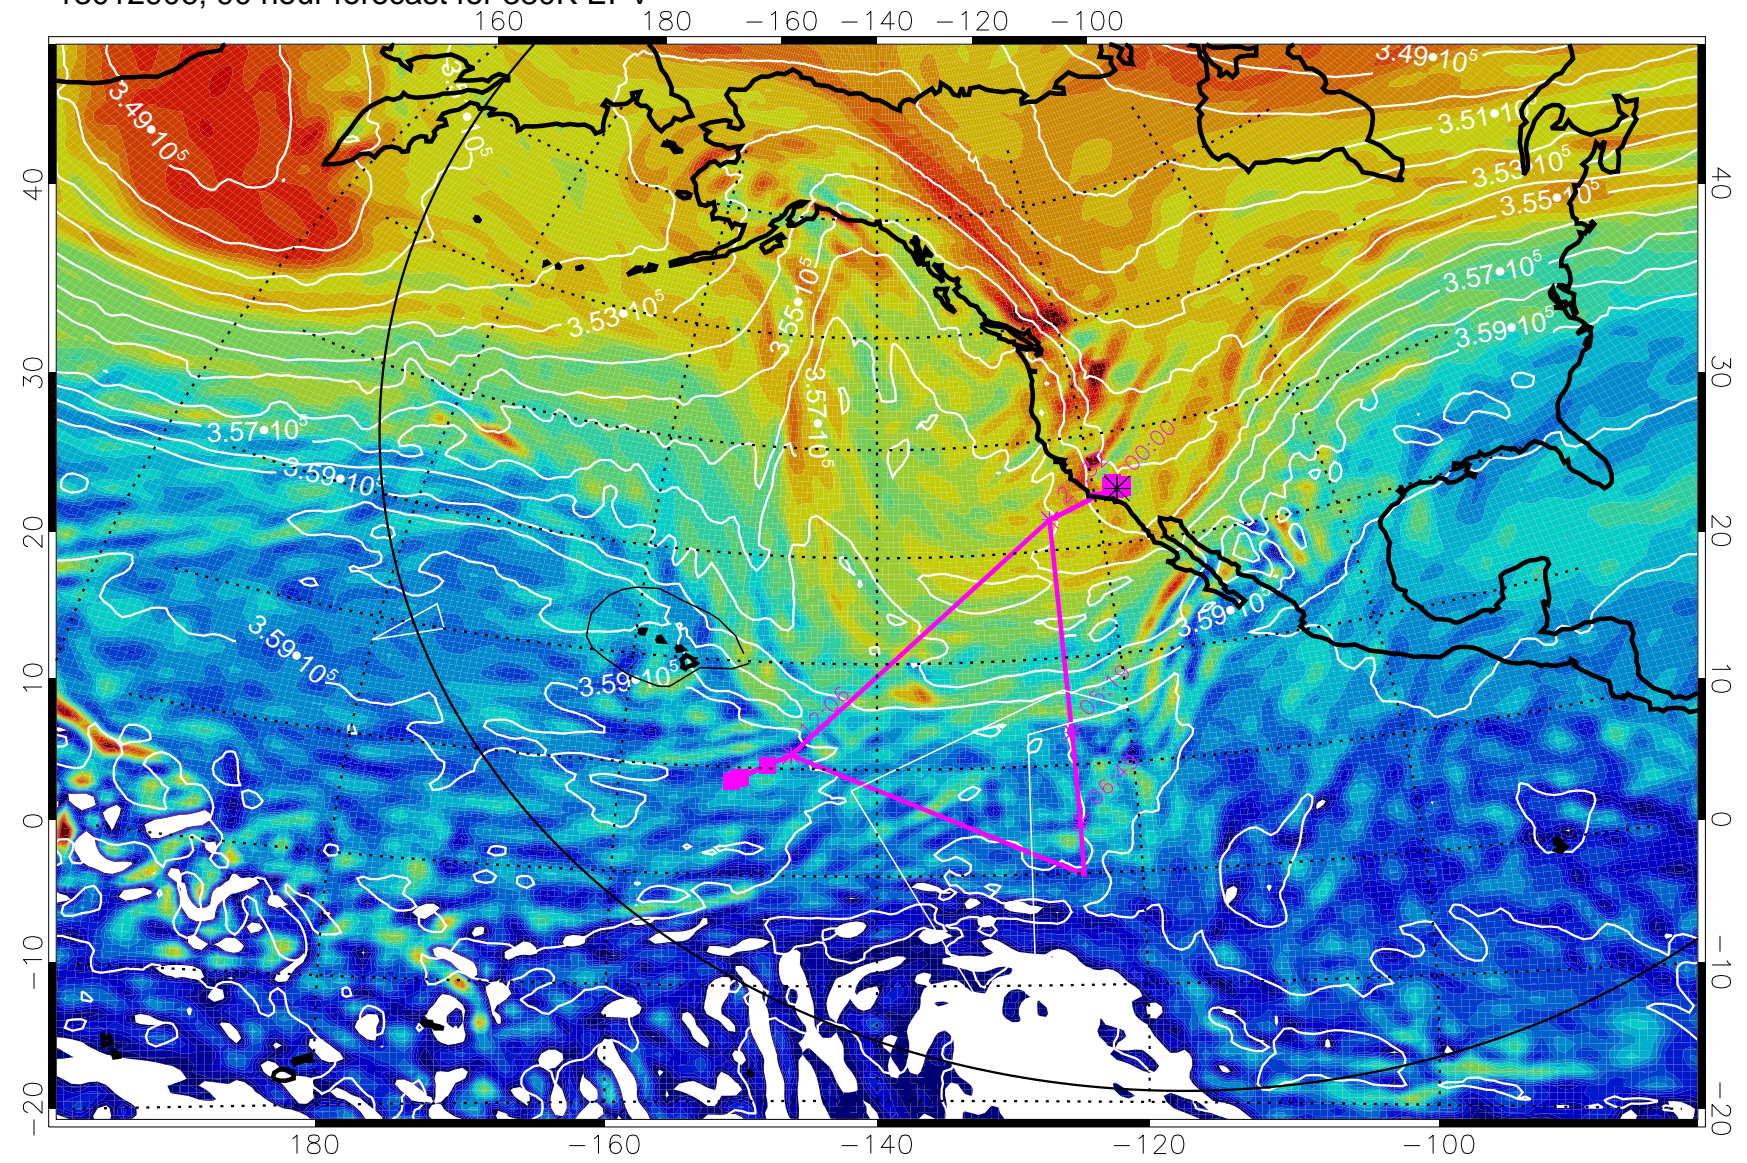

13012718, 54 hour forecast for 380K EPV

380K Montgomery Streamfunction, white

Range ring of 6000 km -- 19 hours GH round trip

13012800, 60 hour forecast for 380K EPV

380K Montgomery Streamfunction, white

Range ring of 6000 km -- 19 hours GH round trip

13012806, 66 hour forecast for 380K EPV

380K Montgomery Streamfunction, white

Range ring of 6000 km -- 19 hours GH round trip

13012812, 72 hour forecast for 380K EPV

380K Montgomery Streamfunction, white

Range ring of 6000 km -- 19 hours GH round trip

13012900, 84 hour forecast for 380K EPV

380K Montgomery Streamfunction, white

Range ring of 6000 km -- 19 hours GH round trip

13012906, 90 hour forecast for 380K EPV

160 180 -160 -140 -120 -100

40
30
20
10
0
-10
-20

380K Montgomery Streamfunction, white

Range ring of 6000 km -- 19 hours GH round trip

13012912, 96 hour forecast for 380K EPV

380K Montgomery Streamfunction, white

Range ring of 6000 km -- 19 hours GH round trip