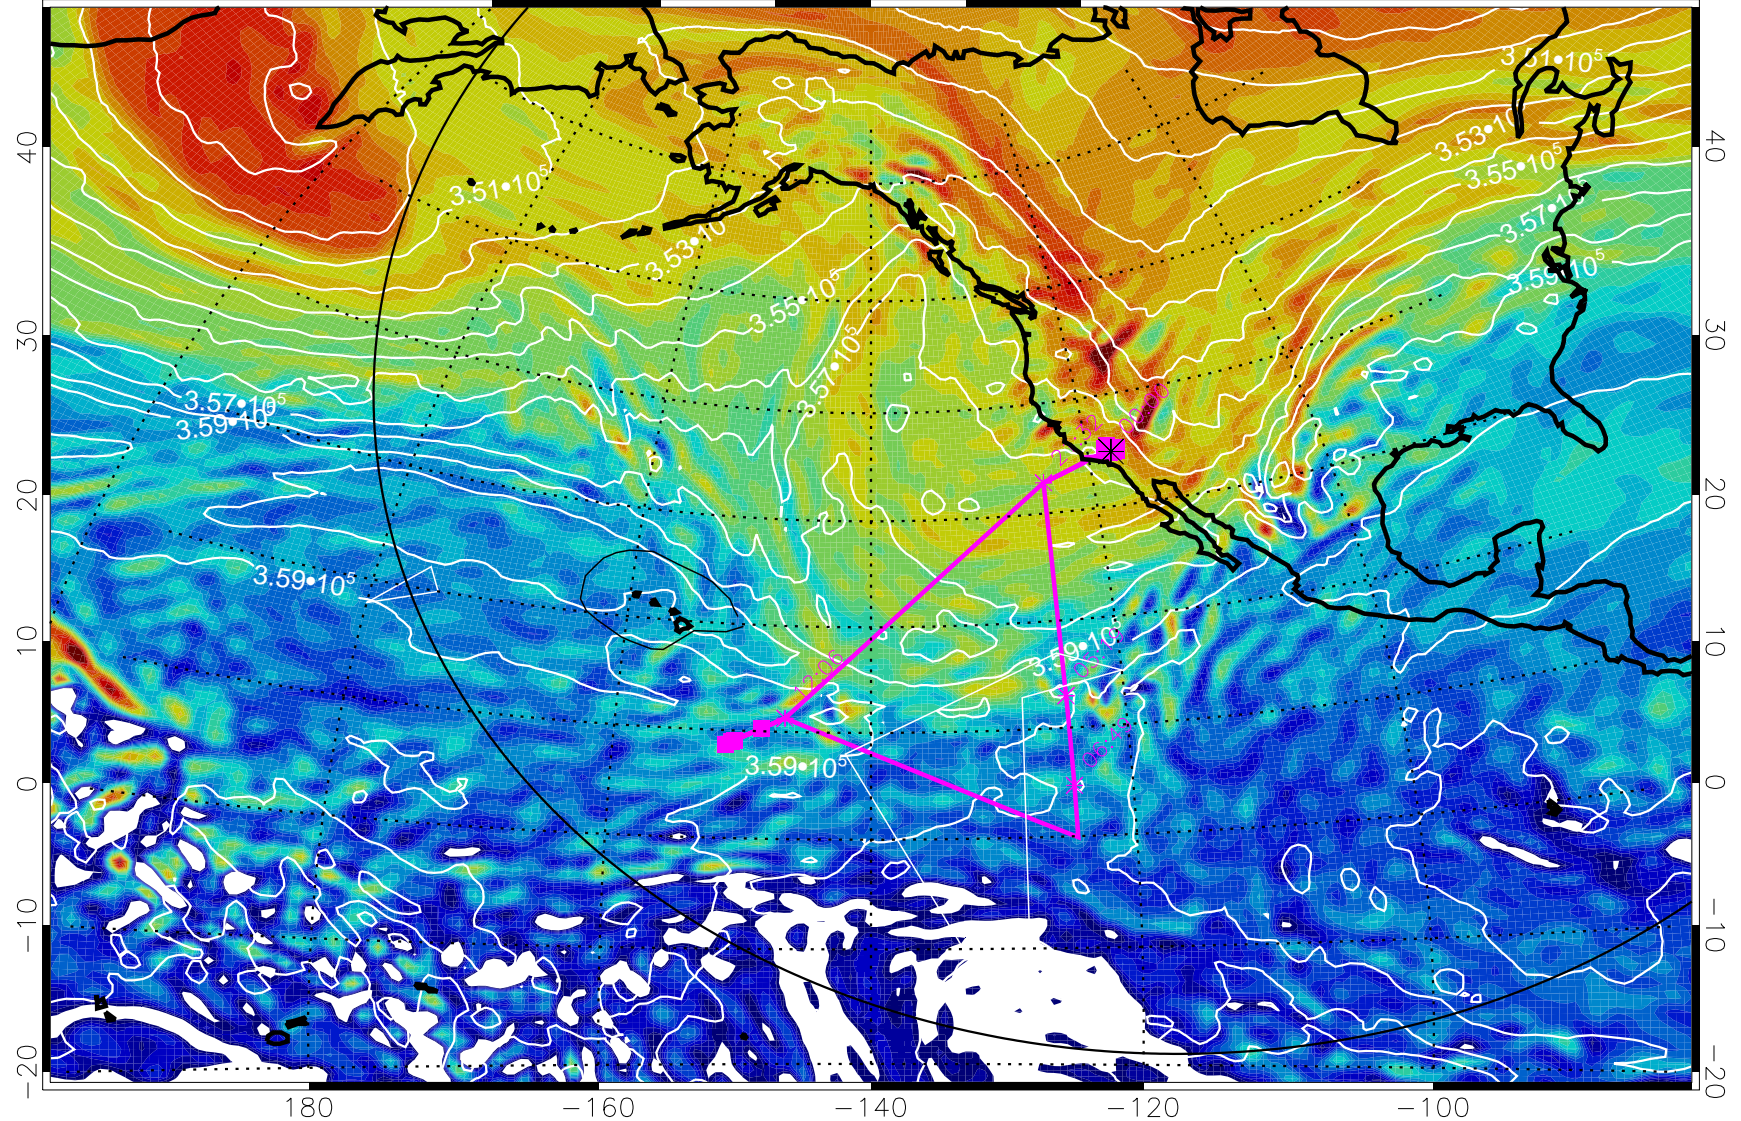

13012900, 84 hour forecast for 380K EPV

380K Montgomery Streamfunction, white

Range ring of 6000 km -- 19 hours GH round trip

13012906, 90 hour forecast for 380K EPV

160 180 -160 -140 -120 -100

40
30
20
10
0
-10
-20

380K Montgomery Streamfunction, white

Range ring of 6000 km -- 19 hours GH round trip

13012912, 96 hour forecast for 380K EPV

380K Montgomery Streamfunction, white

Range ring of 6000 km -- 19 hours GH round trip

13012918, 102 hour forecast for 380K EPV

160 180 -160 -140 -120 -100

380K Montgomery Streamfunction, white

Range ring of 6000 km -- 19 hours GH round trip

13013000, 108 hour forecast for 380K EPV

160 180 -160 -140 -120 -100

380K Montgomery Streamfunction, white

Range ring of 6000 km -- 19 hours GH round trip

13013006, 114 hour forecast for 380K EPV

160 180 -160 -140 -120 -100

380K Montgomery Streamfunction, white

Range ring of 6000 km -- 19 hours GH round trip