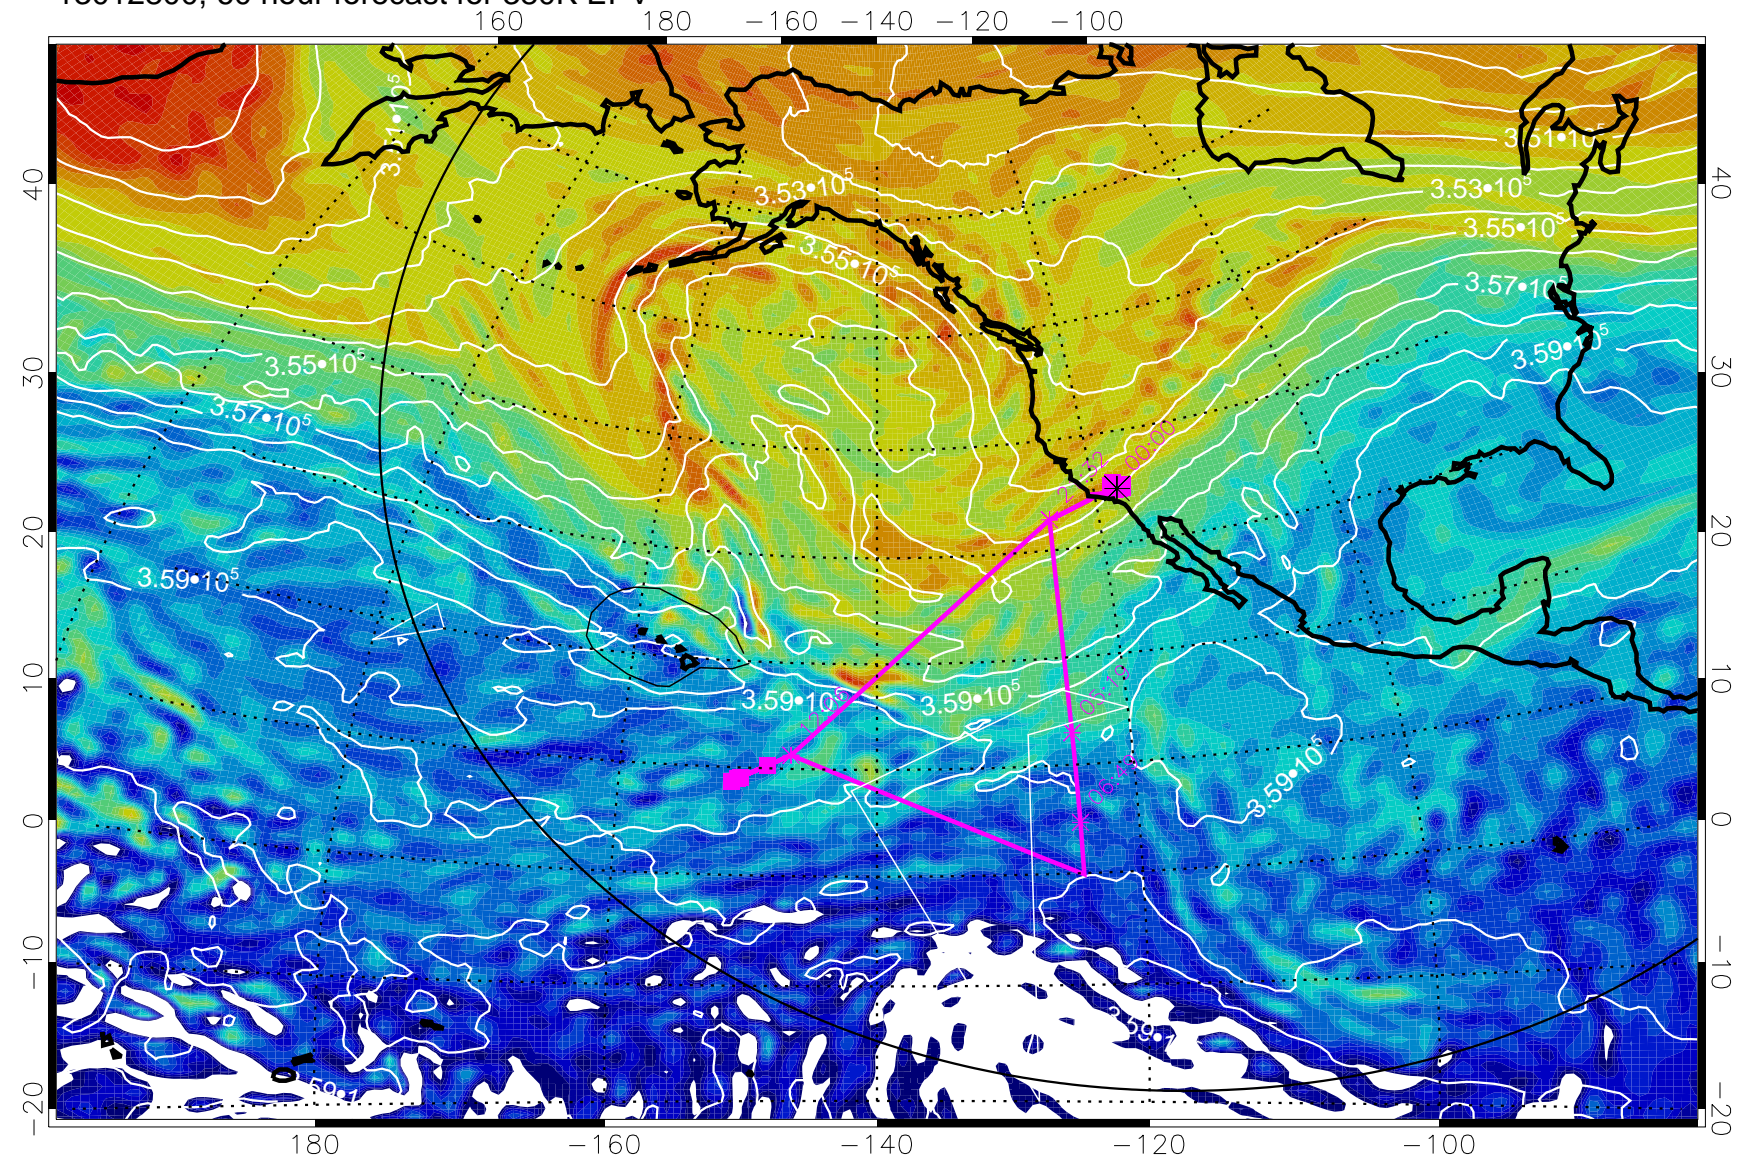

380K Montgomery Streamfunction, white

Range ring of 6000 km -- 19 hours GH round trip

13012618, 30 hour forecast for 380K EPV

380K Montgomery Streamfunction, white

Range ring of 6000 km -- 19 hours GH round trip

13012706, 42 hour forecast for 380K EPV

380K Montgomery Streamfunction, white

Range ring of 6000 km -- 19 hours GH round trip

13012712, 48 hour forecast for 380K EPV

380K Montgomery Streamfunction, white

Range ring of 6000 km -- 19 hours GH round trip

13012718, 54 hour forecast for 380K EPV

380K Montgomery Streamfunction, white

Range ring of 6000 km -- 19 hours GH round trip

13012800, 60 hour forecast for 380K EPV

380K Montgomery Streamfunction, white

Range ring of 6000 km -- 19 hours GH round trip

13012806, 66 hour forecast for 380K EPV

380K Montgomery Streamfunction, white

Range ring of 6000 km -- 19 hours GH round trip

13012812, 72 hour forecast for 380K EPV

380K Montgomery Streamfunction, white

Range ring of 6000 km -- 19 hours GH round trip