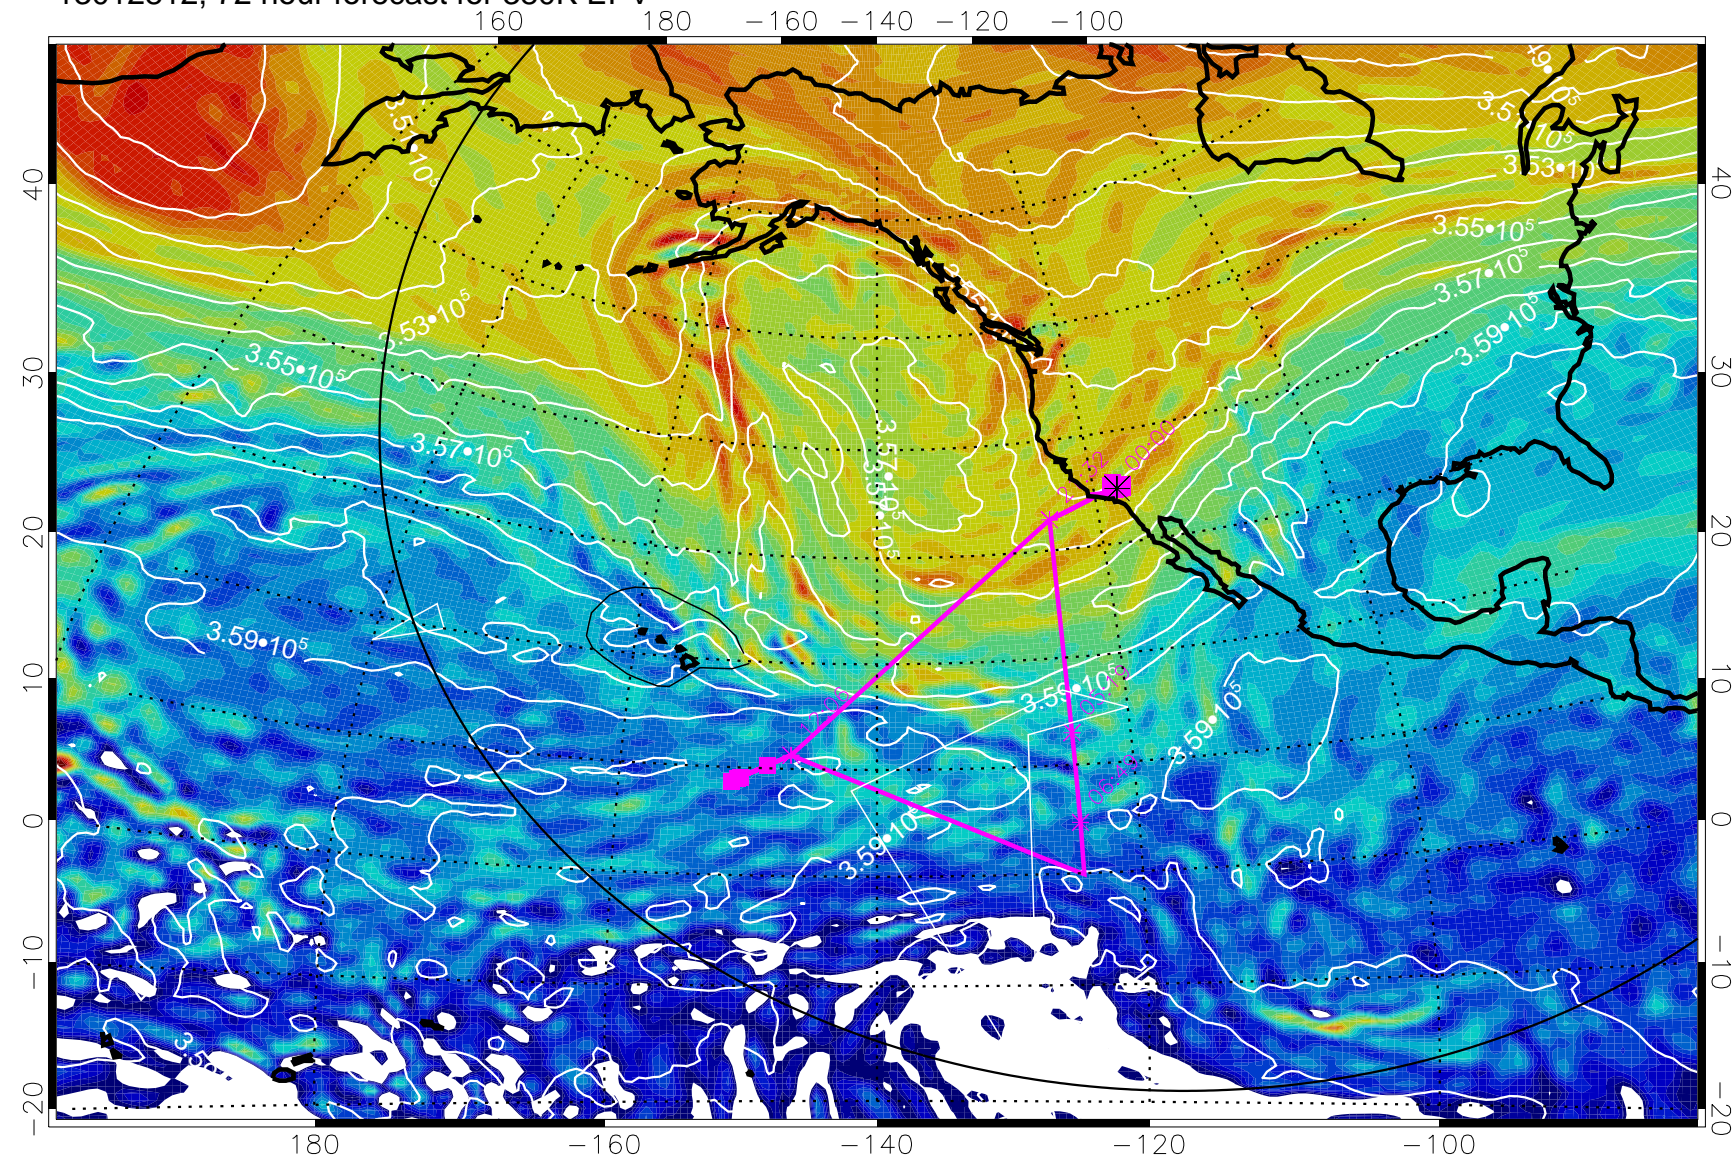

13012718, 54 hour forecast for 380K EPV

380K Montgomery Streamfunction, white

Range ring of 6000 km -- 19 hours GH round trip

13012800, 60 hour forecast for 380K EPV

380K Montgomery Streamfunction, white

Range ring of 6000 km -- 19 hours GH round trip

13012806, 66 hour forecast for 380K EPV

380K Montgomery Streamfunction, white

Range ring of 6000 km -- 19 hours GH round trip

13012812, 72 hour forecast for 380K EPV

380K Montgomery Streamfunction, white

Range ring of 6000 km -- 19 hours GH round trip

13012900, 84 hour forecast for 380K EPV

380K Montgomery Streamfunction, white

Range ring of 6000 km -- 19 hours GH round trip

13012906, 90 hour forecast for 380K EPV

160 180 -160 -140 -120 -100

40
30
20
10
0
-10
-20

380K Montgomery Streamfunction, white

Range ring of 6000 km -- 19 hours GH round trip

13012912, 96 hour forecast for 380K EPV

380K Montgomery Streamfunction, white

Range ring of 6000 km -- 19 hours GH round trip