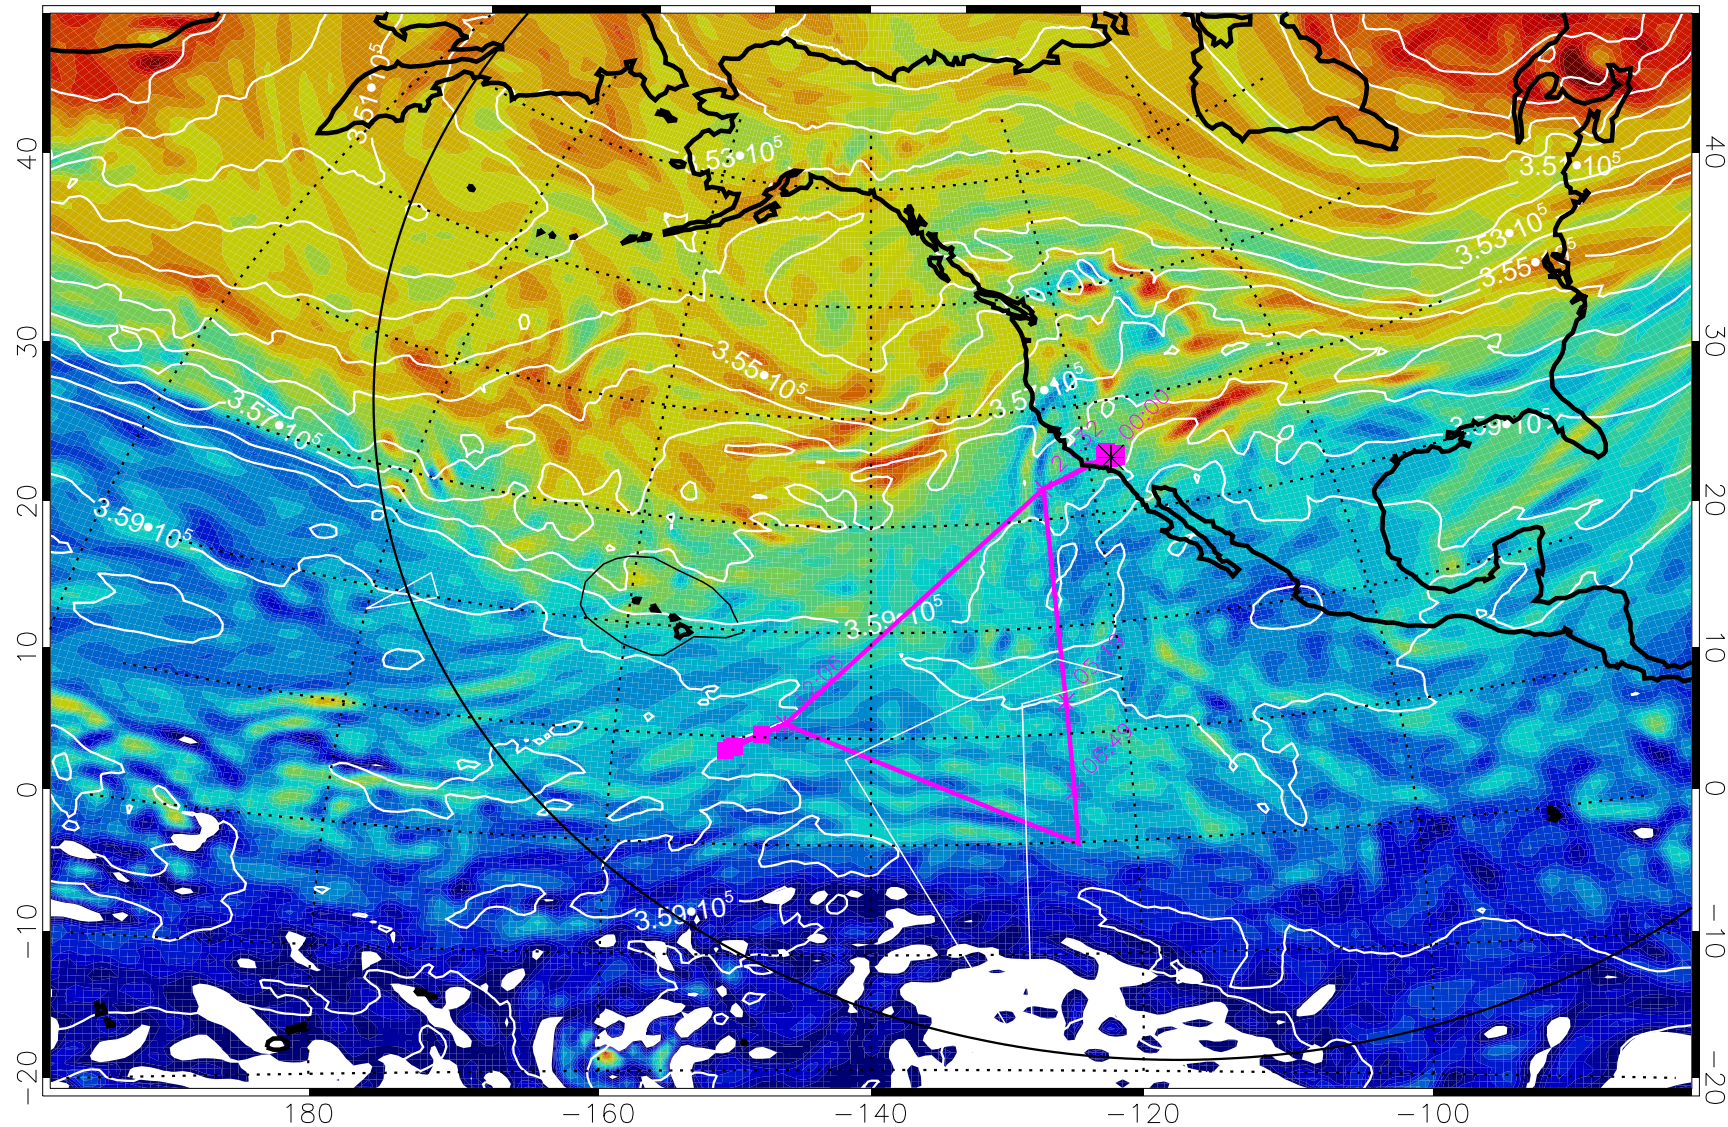

13012518, 6 hour forecast for 380K EPV

160 180 -160 -140 -120 -100

380K Montgomery Streamfunction, white

Range ring of 6000 km -- 19 hours GH round trip

13012600, 12 hour forecast for 380K EPV

380K Montgomery Streamfunction, white

Range ring of 6000 km -- 19 hours GH round trip

13012606, 18 hour forecast for 380K EPV

380K Montgomery Streamfunction, white

Range ring of 6000 km -- 19 hours GH round trip

13012612, 24 hour forecast for 380K EPV

380K Montgomery Streamfunction, white

Range ring of 6000 km -- 19 hours GH round trip

13012618, 30 hour forecast for 380K EPV

380K Montgomery Streamfunction, white

Range ring of 6000 km -- 19 hours GH round trip

13012706, 42 hour forecast for 380K EPV

380K Montgomery Streamfunction, white

Range ring of 6000 km -- 19 hours GH round trip

13012712, 48 hour forecast for 380K EPV

380K Montgomery Streamfunction, white

Range ring of 6000 km -- 19 hours GH round trip