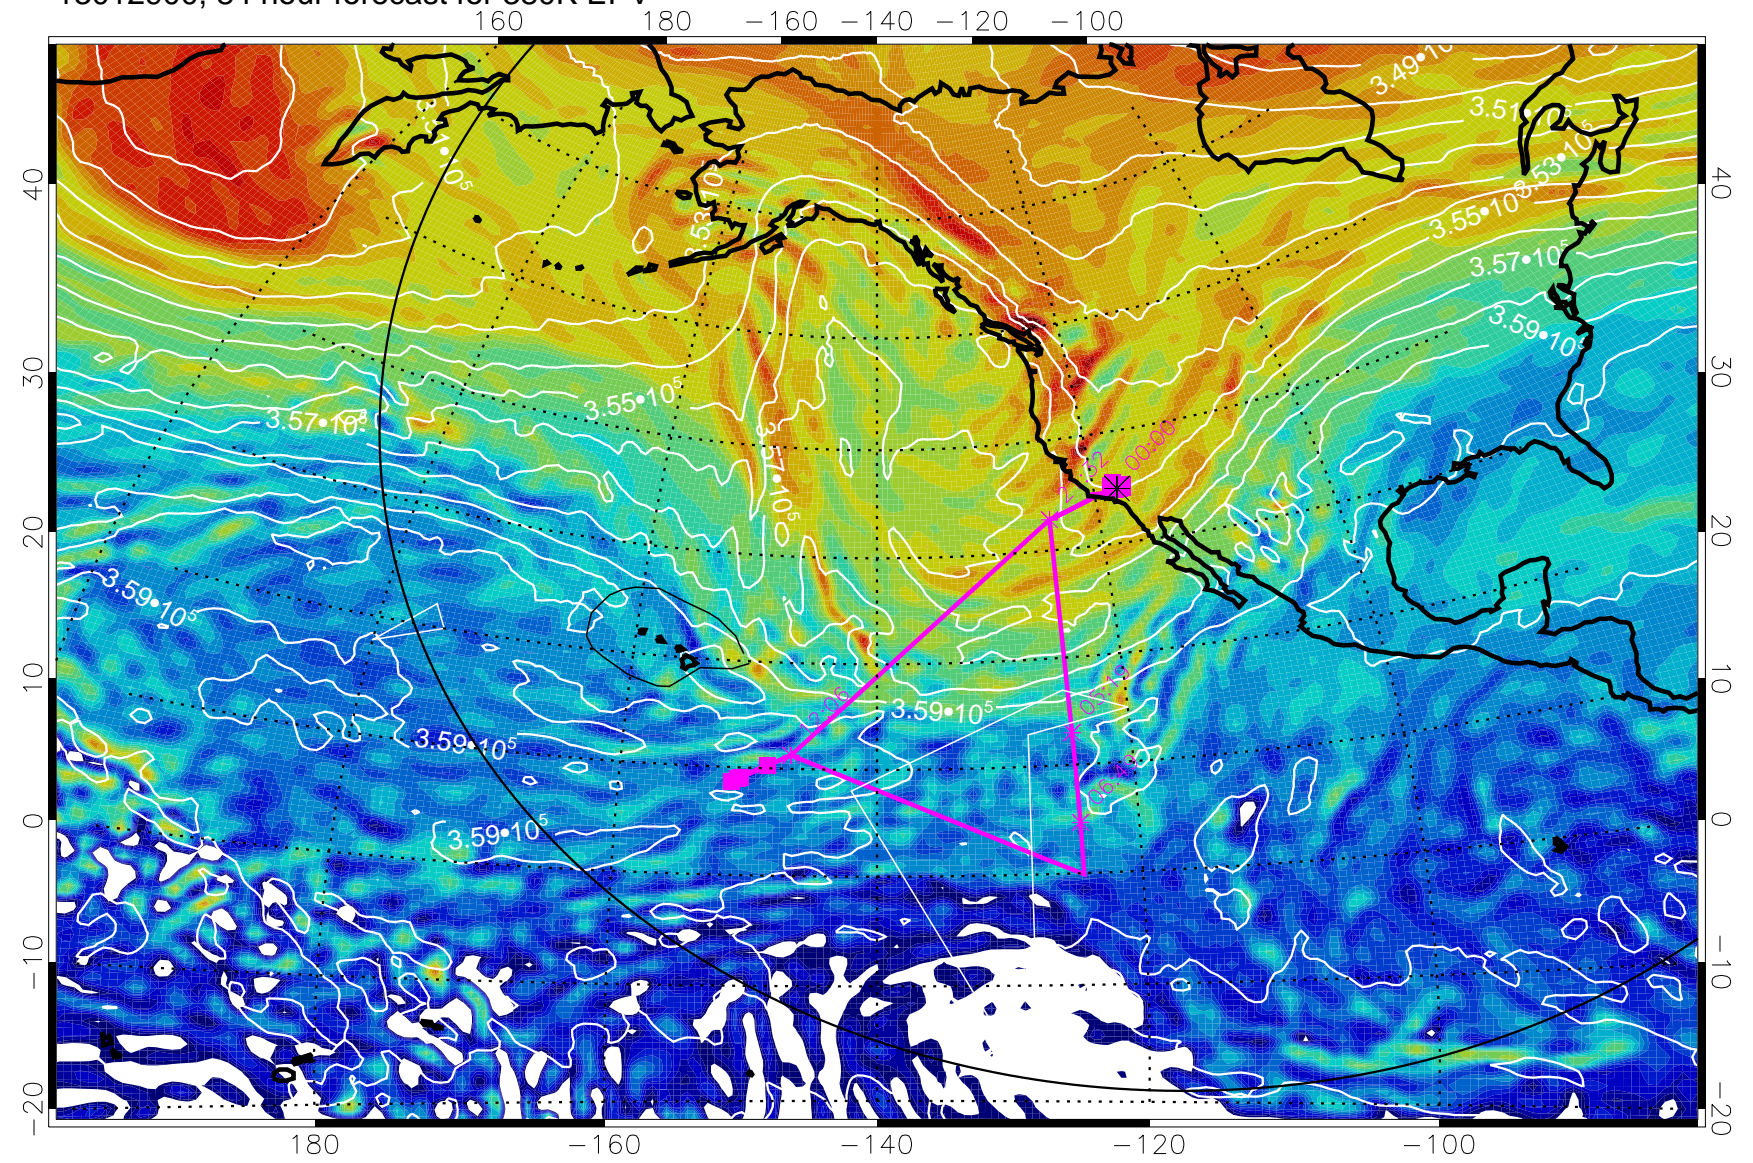

13012718, 54 hour forecast for 380K EPV

380K Montgomery Streamfunction, white

Range ring of 6000 km -- 19 hours GH round trip

13012800, 60 hour forecast for 380K EPV

380K Montgomery Streamfunction, white

Range ring of 6000 km -- 19 hours GH round trip

13012806, 66 hour forecast for 380K EPV

380K Montgomery Streamfunction, white

Range ring of 6000 km -- 19 hours GH round trip

13012812, 72 hour forecast for 380K EPV

380K Montgomery Streamfunction, white

Range ring of 6000 km -- 19 hours GH round trip

13012900, 84 hour forecast for 380K EPV

380K Montgomery Streamfunction, white

Range ring of 6000 km -- 19 hours GH round trip

13012906, 90 hour forecast for 380K EPV

160 180 -160 -140 -120 -100

40
30
20
10
0
-10
-20

380K Montgomery Streamfunction, white

Range ring of 6000 km -- 19 hours GH round trip

13012912, 96 hour forecast for 380K EPV

380K Montgomery Streamfunction, white

Range ring of 6000 km -- 19 hours GH round trip