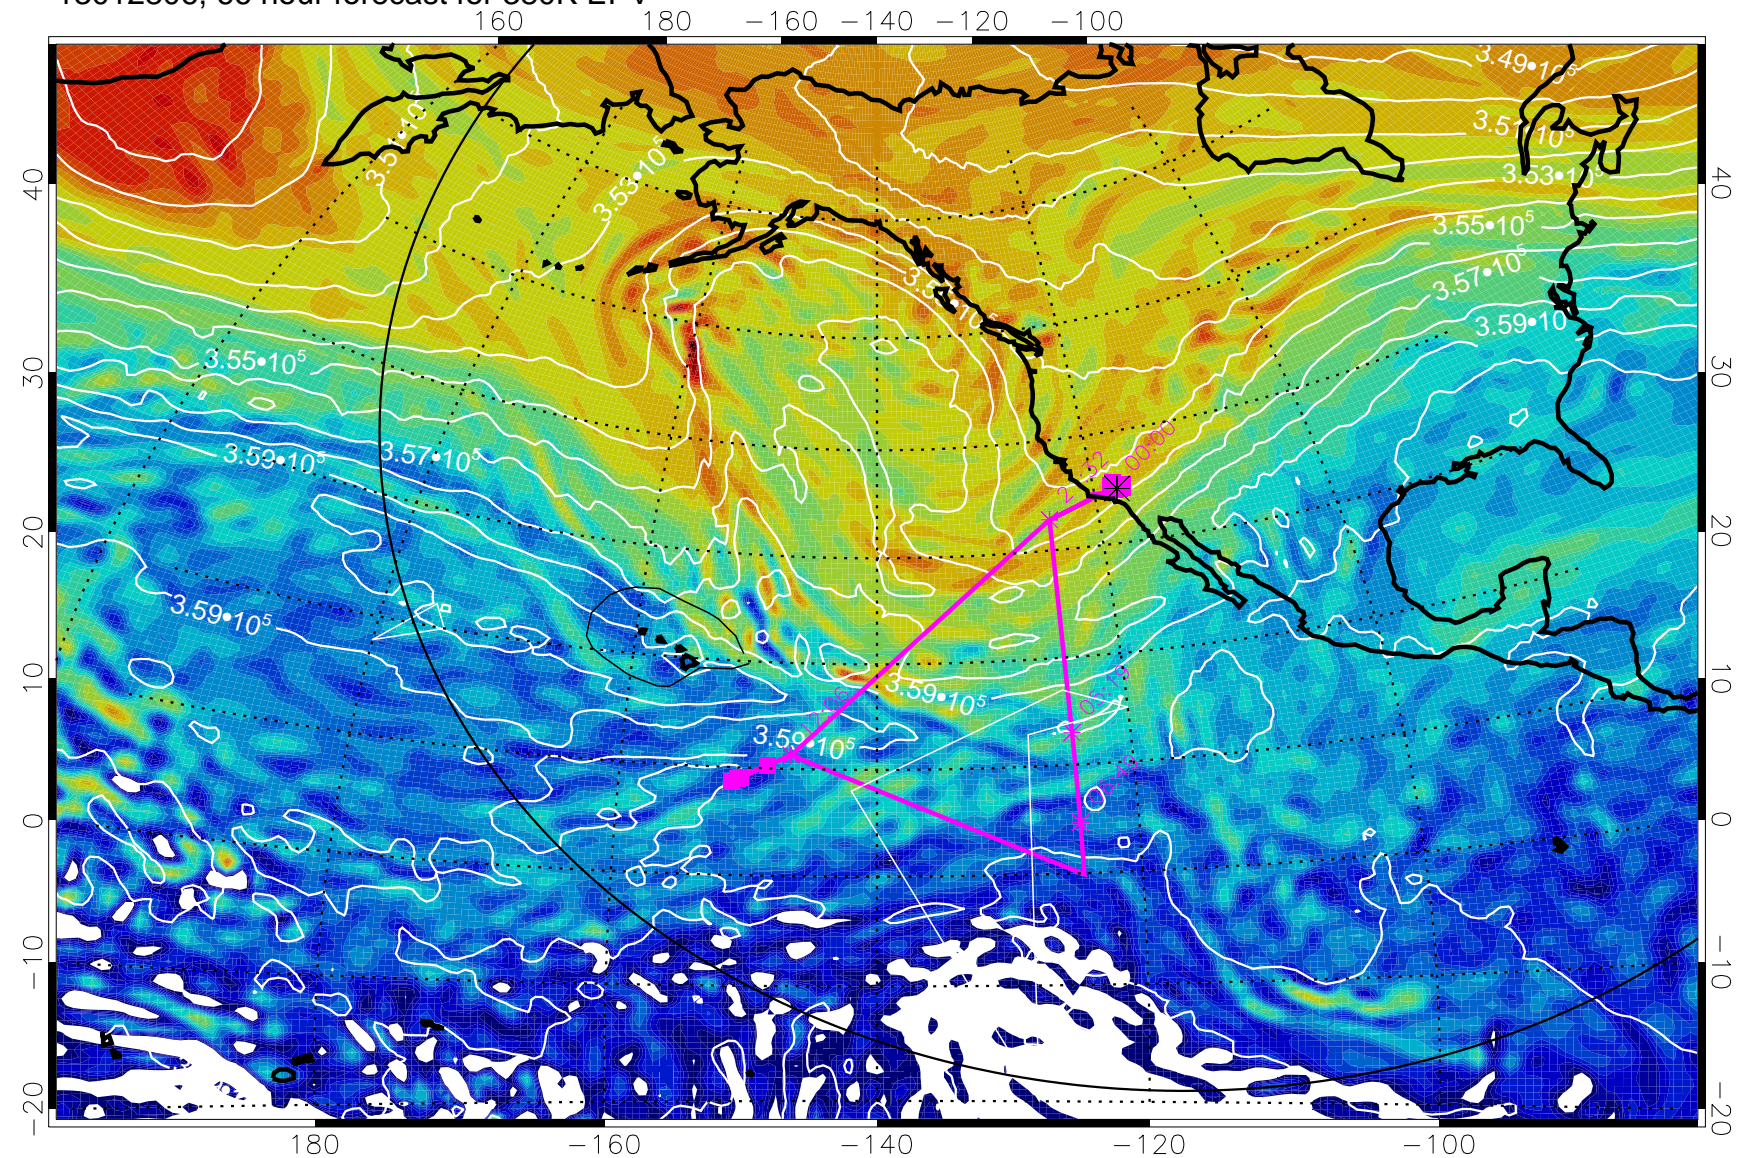

13012706, 42 hour forecast for 380K EPV

380K Montgomery Streamfunction, white

Range ring of 6000 km -- 19 hours GH round trip

13012712, 48 hour forecast for 380K EPV

380K Montgomery Streamfunction, white

Range ring of 6000 km -- 19 hours GH round trip

13012718, 54 hour forecast for 380K EPV

380K Montgomery Streamfunction, white

Range ring of 6000 km -- 19 hours GH round trip

13012800, 60 hour forecast for 380K EPV

380K Montgomery Streamfunction, white

Range ring of 6000 km -- 19 hours GH round trip

13012806, 66 hour forecast for 380K EPV

380K Montgomery Streamfunction, white

Range ring of 6000 km -- 19 hours GH round trip

13012812, 72 hour forecast for 380K EPV

380K Montgomery Streamfunction, white

Range ring of 6000 km -- 19 hours GH round trip

13012900, 84 hour forecast for 380K EPV

380K Montgomery Streamfunction, white

Range ring of 6000 km -- 19 hours GH round trip

13012906, 90 hour forecast for 380K EPV

160 180 -160 -140 -120 -100

40
30
20
10
0
-10
-20