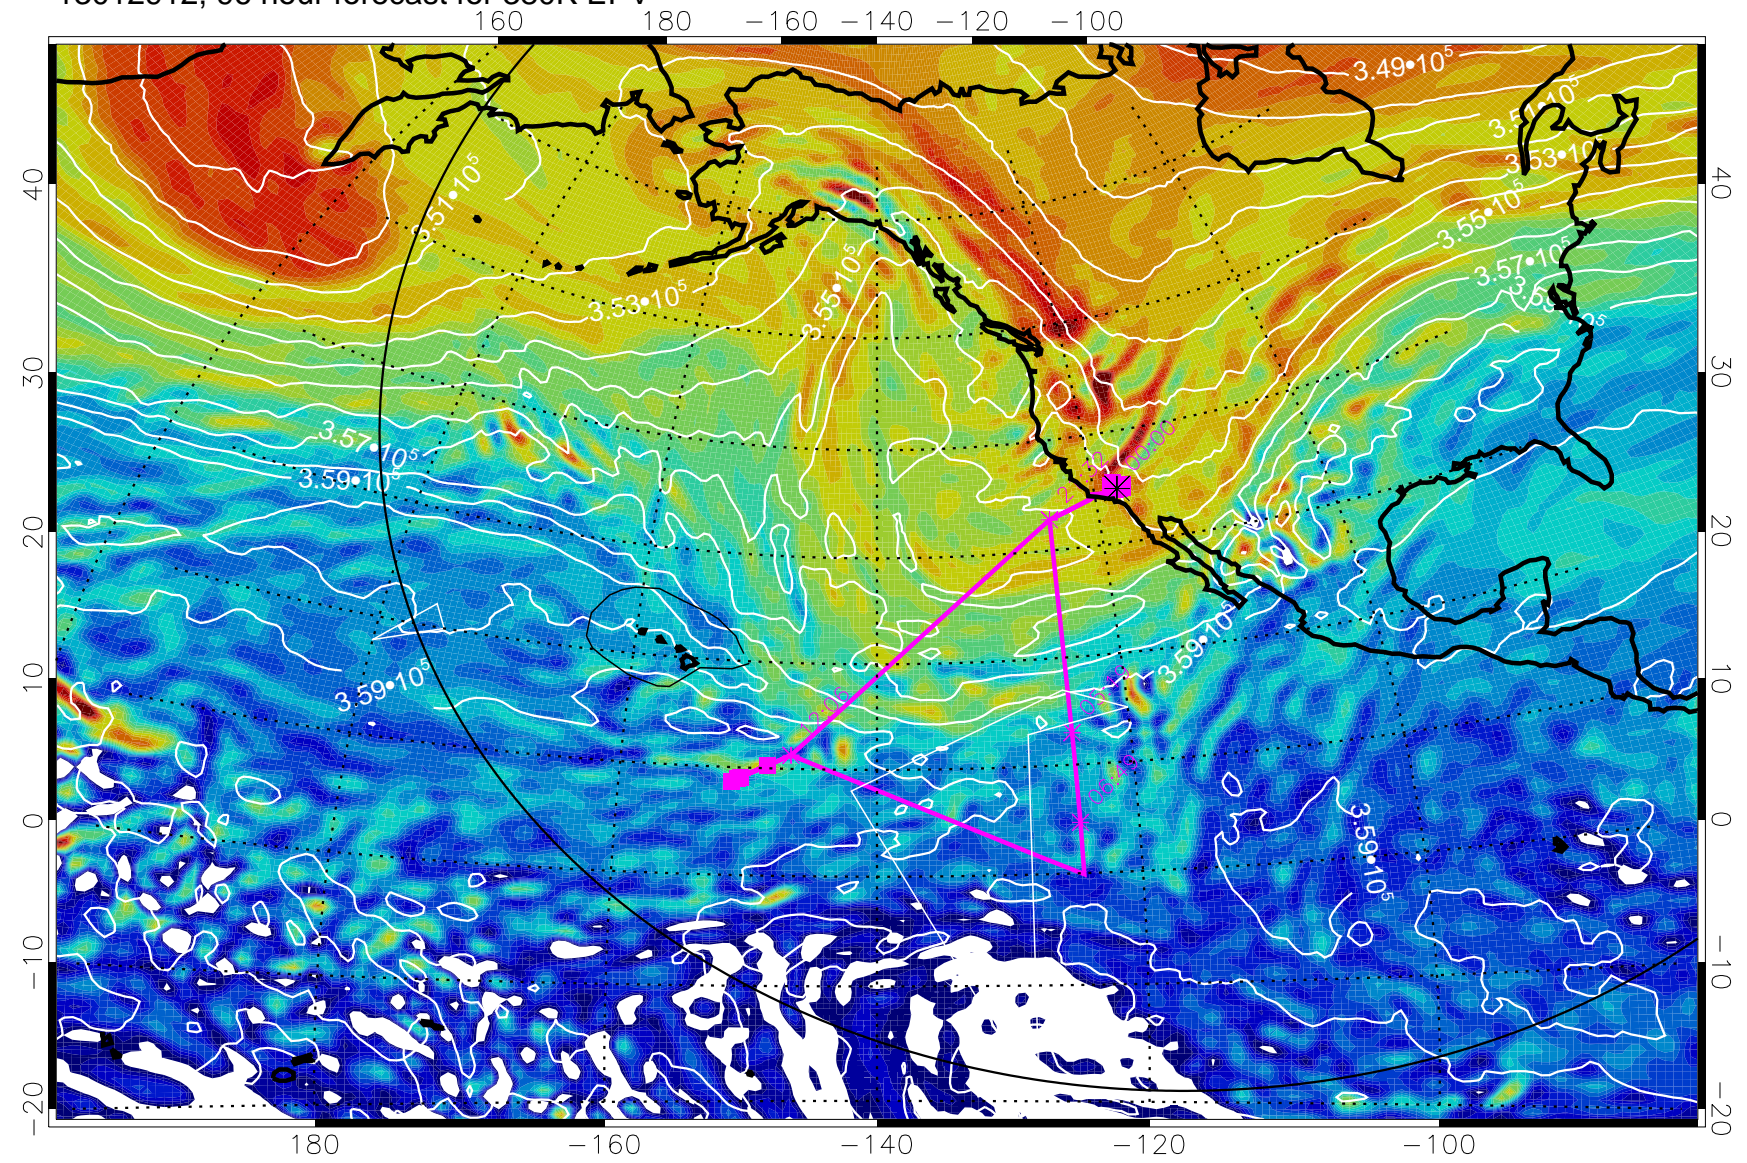

13012806, 66 hour forecast for 380K EPV

380K Montgomery Streamfunction, white

Range ring of 6000 km -- 19 hours GH round trip

13012812, 72 hour forecast for 380K EPV

380K Montgomery Streamfunction, white

Range ring of 6000 km -- 19 hours GH round trip

13012900, 84 hour forecast for 380K EPV

380K Montgomery Streamfunction, white

Range ring of 6000 km -- 19 hours GH round trip

13012906, 90 hour forecast for 380K EPV

160 180 -160 -140 -120 -100

40
30
20
10
0
-10
-20

380K Montgomery Streamfunction, white

Range ring of 6000 km -- 19 hours GH round trip

13012912, 96 hour forecast for 380K EPV

380K Montgomery Streamfunction, white

Range ring of 6000 km -- 19 hours GH round trip

13012918, 102 hour forecast for 380K EPV

160 180 -160 -140 -120 -100

380K Montgomery Streamfunction, white

Range ring of 6000 km -- 19 hours GH round trip

13013000, 108 hour forecast for 380K EPV

160 180 -160 -140 -120 -100