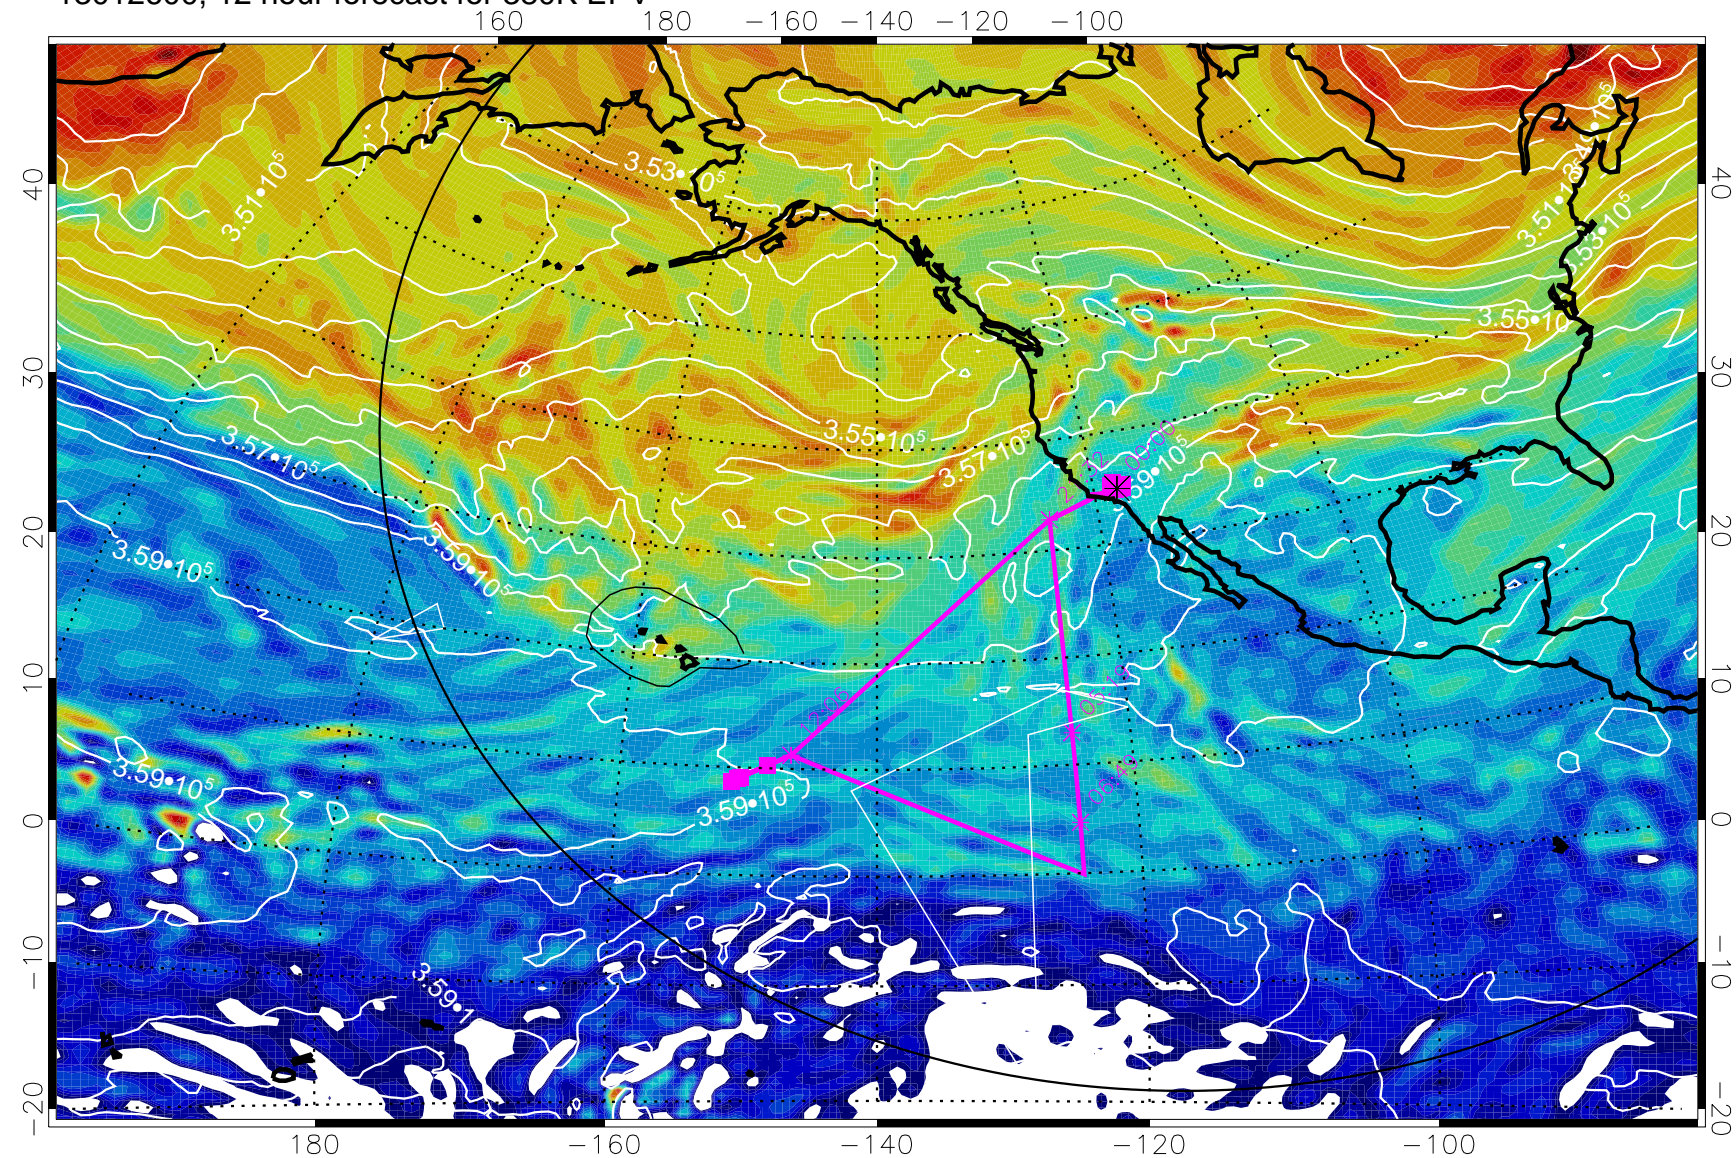

13012518, 6 hour forecast for 380K EPV

160 180 -160 -140 -120 -100

380K Montgomery Streamfunction, white

Range ring of 6000 km -- 19 hours GH round trip

13012600, 12 hour forecast for 380K EPV

380K Montgomery Streamfunction, white

Range ring of 6000 km -- 19 hours GH round trip

13012606, 18 hour forecast for 380K EPV

380K Montgomery Streamfunction, white

Range ring of 6000 km -- 19 hours GH round trip

13012612, 24 hour forecast for 380K EPV

380K Montgomery Streamfunction, white

Range ring of 6000 km -- 19 hours GH round trip

13012618, 30 hour forecast for 380K EPV

380K Montgomery Streamfunction, white

Range ring of 6000 km -- 19 hours GH round trip

13012900, 84 hour forecast for 380K EPV

380K Montgomery Streamfunction, white

Range ring of 6000 km -- 19 hours GH round trip

13012906, 90 hour forecast for 380K EPV

160 180 -160 -140 -120 -100

40
30
20
10
0
-10
-20