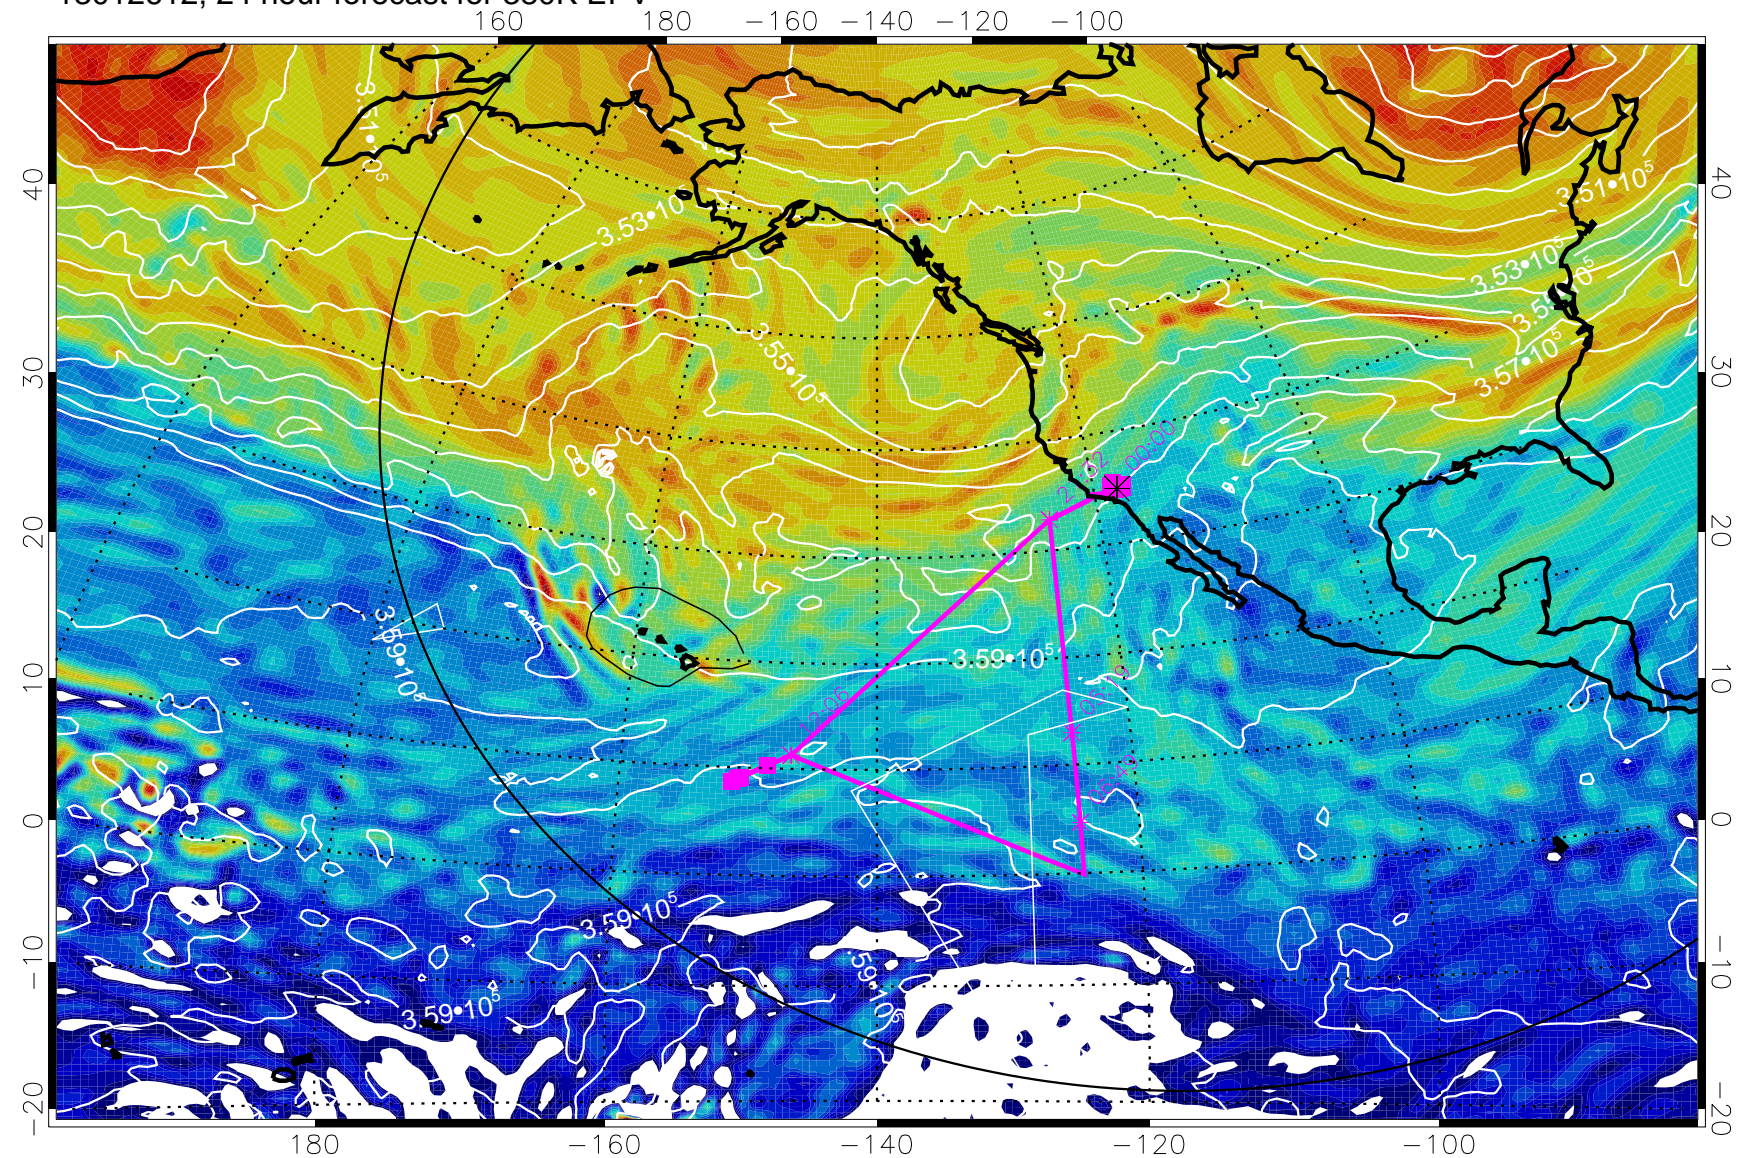

Range ring of 6000 km -- 19 hours GH round trip

13012606, 18 hour forecast for 380K EPV

380K Montgomery Streamfunction, white

Range ring of 6000 km -- 19 hours GH round trip

13012612, 24 hour forecast for 380K EPV

380K Montgomery Streamfunction, white

Range ring of 6000 km -- 19 hours GH round trip

13012618, 30 hour forecast for 380K EPV

380K Montgomery Streamfunction, white

Range ring of 6000 km -- 19 hours GH round trip

13012706, 42 hour forecast for 380K EPV

380K Montgomery Streamfunction, white

Range ring of 6000 km -- 19 hours GH round trip

13012712, 48 hour forecast for 380K EPV

380K Montgomery Streamfunction, white

Range ring of 6000 km -- 19 hours GH round trip

13012718, 54 hour forecast for 380K EPV

380K Montgomery Streamfunction, white

Range ring of 6000 km -- 19 hours GH round trip

13012800, 60 hour forecast for 380K EPV

380K Montgomery Streamfunction, white

Range ring of 6000 km -- 19 hours GH round trip