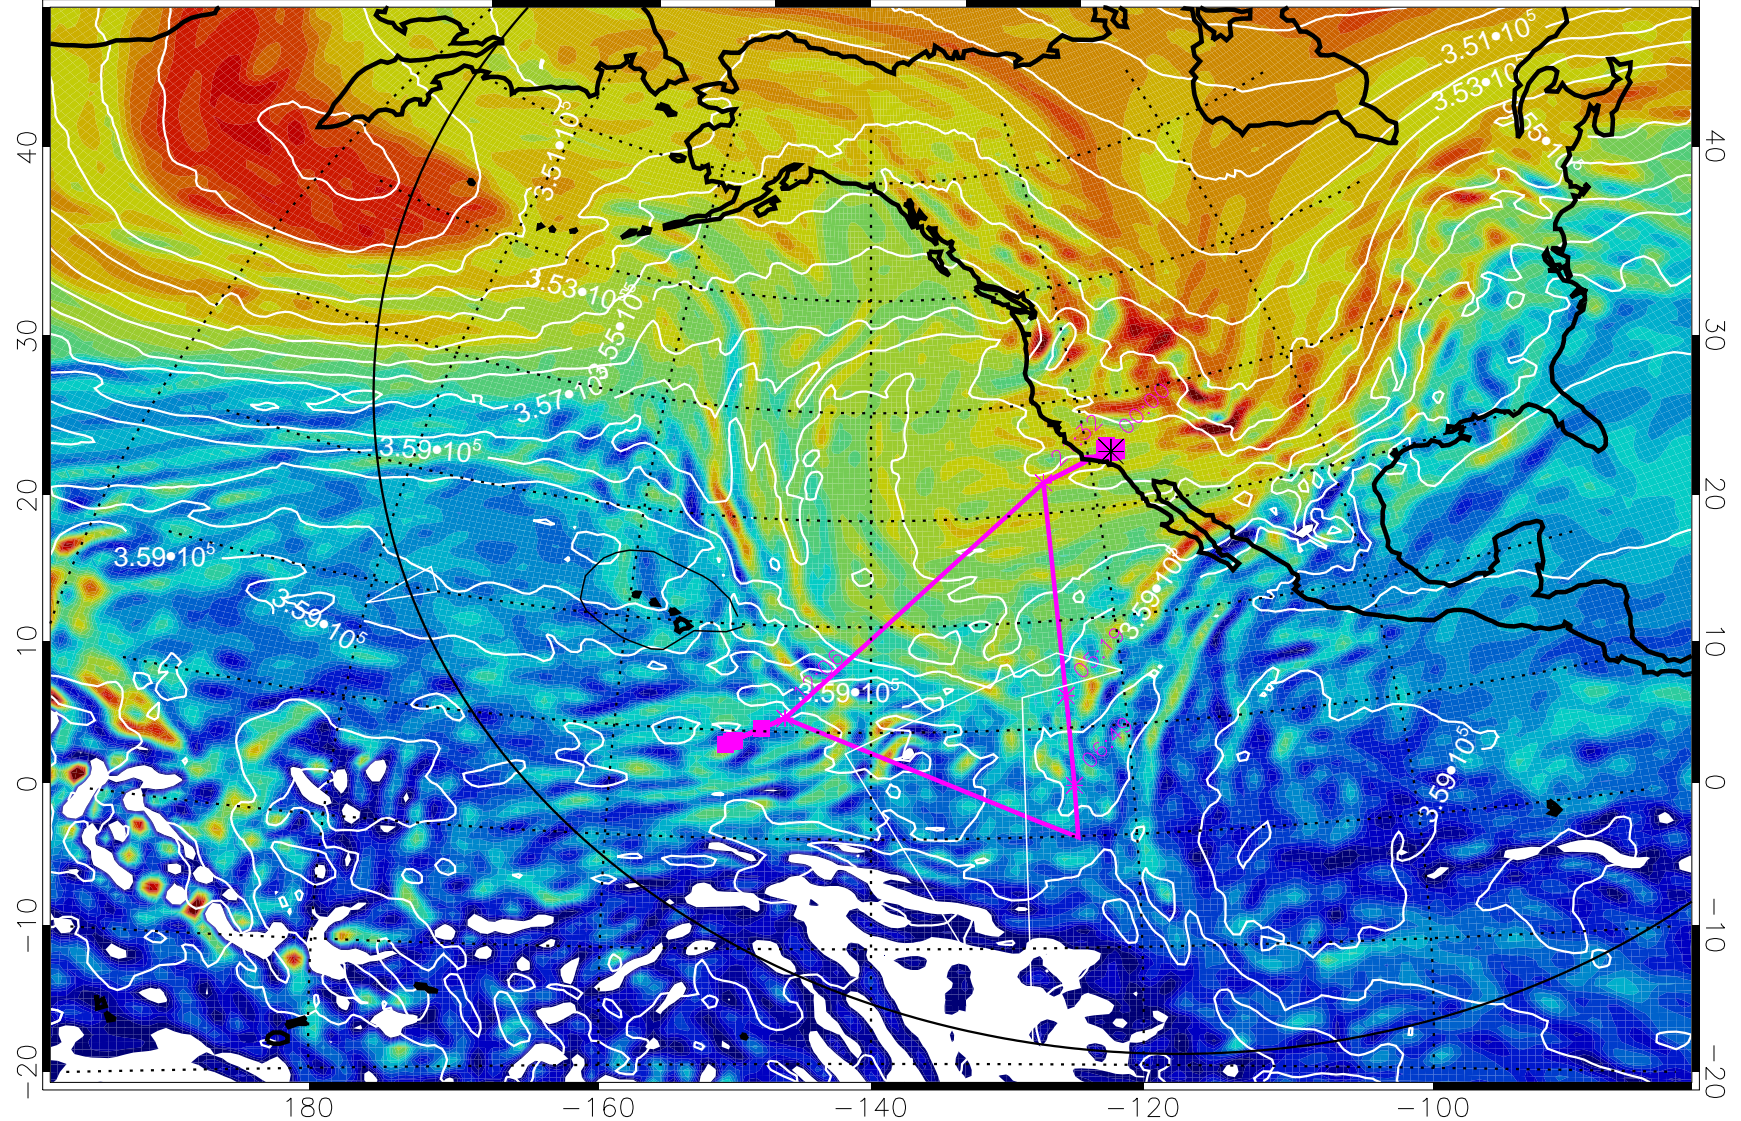

13012918, 102 hour forecast for 380K EPV

160 180 -160 -140 -120 -100

380K Montgomery Streamfunction, white

Range ring of 6000 km -- 19 hours GH round trip

13013000, 108 hour forecast for 380K EPV

160 180 -160 -140 -120 -100

380K Montgomery Streamfunction, white

Range ring of 6000 km -- 19 hours GH round trip

13013006, 114 hour forecast for 380K EPV

160 180 -160 -140 -120 -100

380K Montgomery Streamfunction, white

Range ring of 6000 km -- 19 hours GH round trip

13013012, 120 hour forecast for 380K EPV

160 180 -160 -140 -120 -100

380K Montgomery Streamfunction, white

Range ring of 6000 km -- 19 hours GH round trip