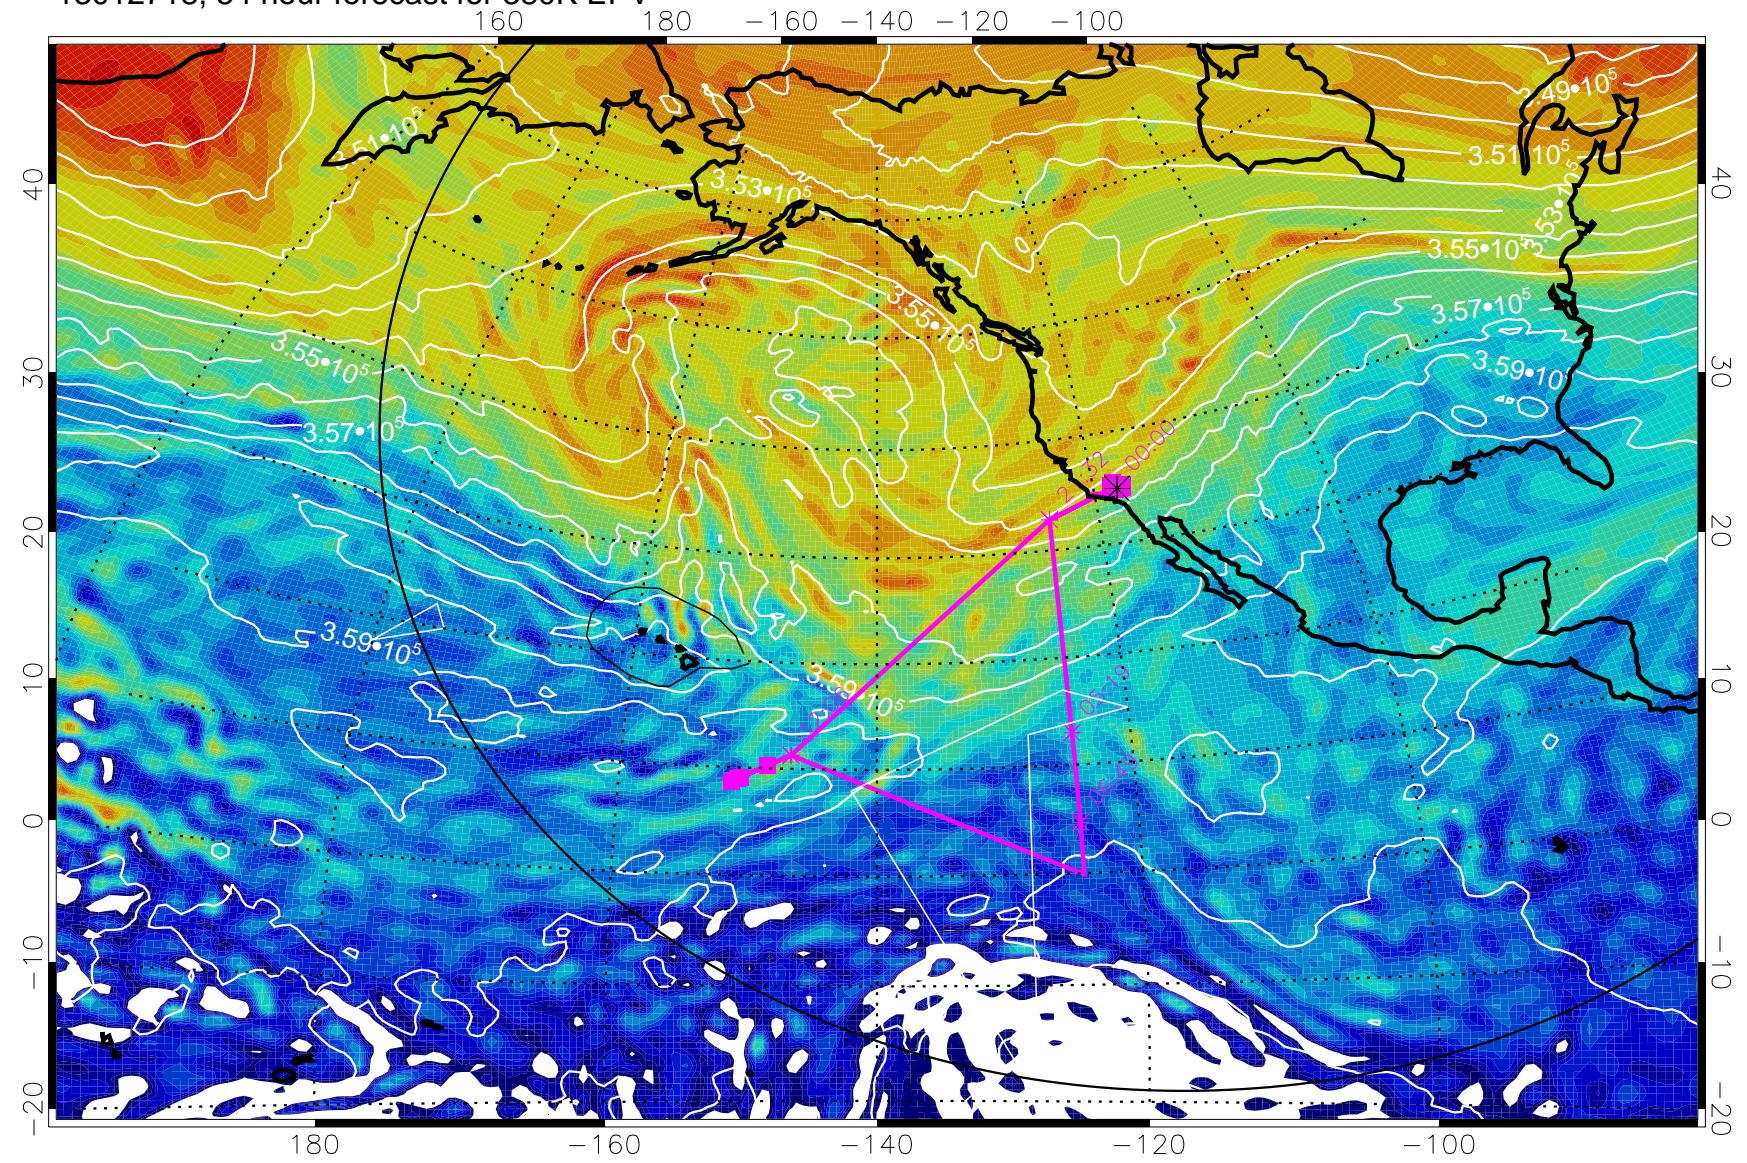

380K Montgomery Streamfunction, white

Range ring of 6000 km -- 19 hours GH round trip

13012618, 30 hour forecast for 380K EPV

380K Montgomery Streamfunction, white

Range ring of 6000 km -- 19 hours GH round trip

13012706, 42 hour forecast for 380K EPV

380K Montgomery Streamfunction, white

Range ring of 6000 km -- 19 hours GH round trip

13012712, 48 hour forecast for 380K EPV

380K Montgomery Streamfunction, white

Range ring of 6000 km -- 19 hours GH round trip

13012718, 54 hour forecast for 380K EPV

380K Montgomery Streamfunction, white

Range ring of 6000 km -- 19 hours GH round trip

13012800, 60 hour forecast for 380K EPV

380K Montgomery Streamfunction, white

Range ring of 6000 km -- 19 hours GH round trip

13012806, 66 hour forecast for 380K EPV

380K Montgomery Streamfunction, white

Range ring of 6000 km -- 19 hours GH round trip

13012812, 72 hour forecast for 380K EPV

380K Montgomery Streamfunction, white

Range ring of 6000 km -- 19 hours GH round trip