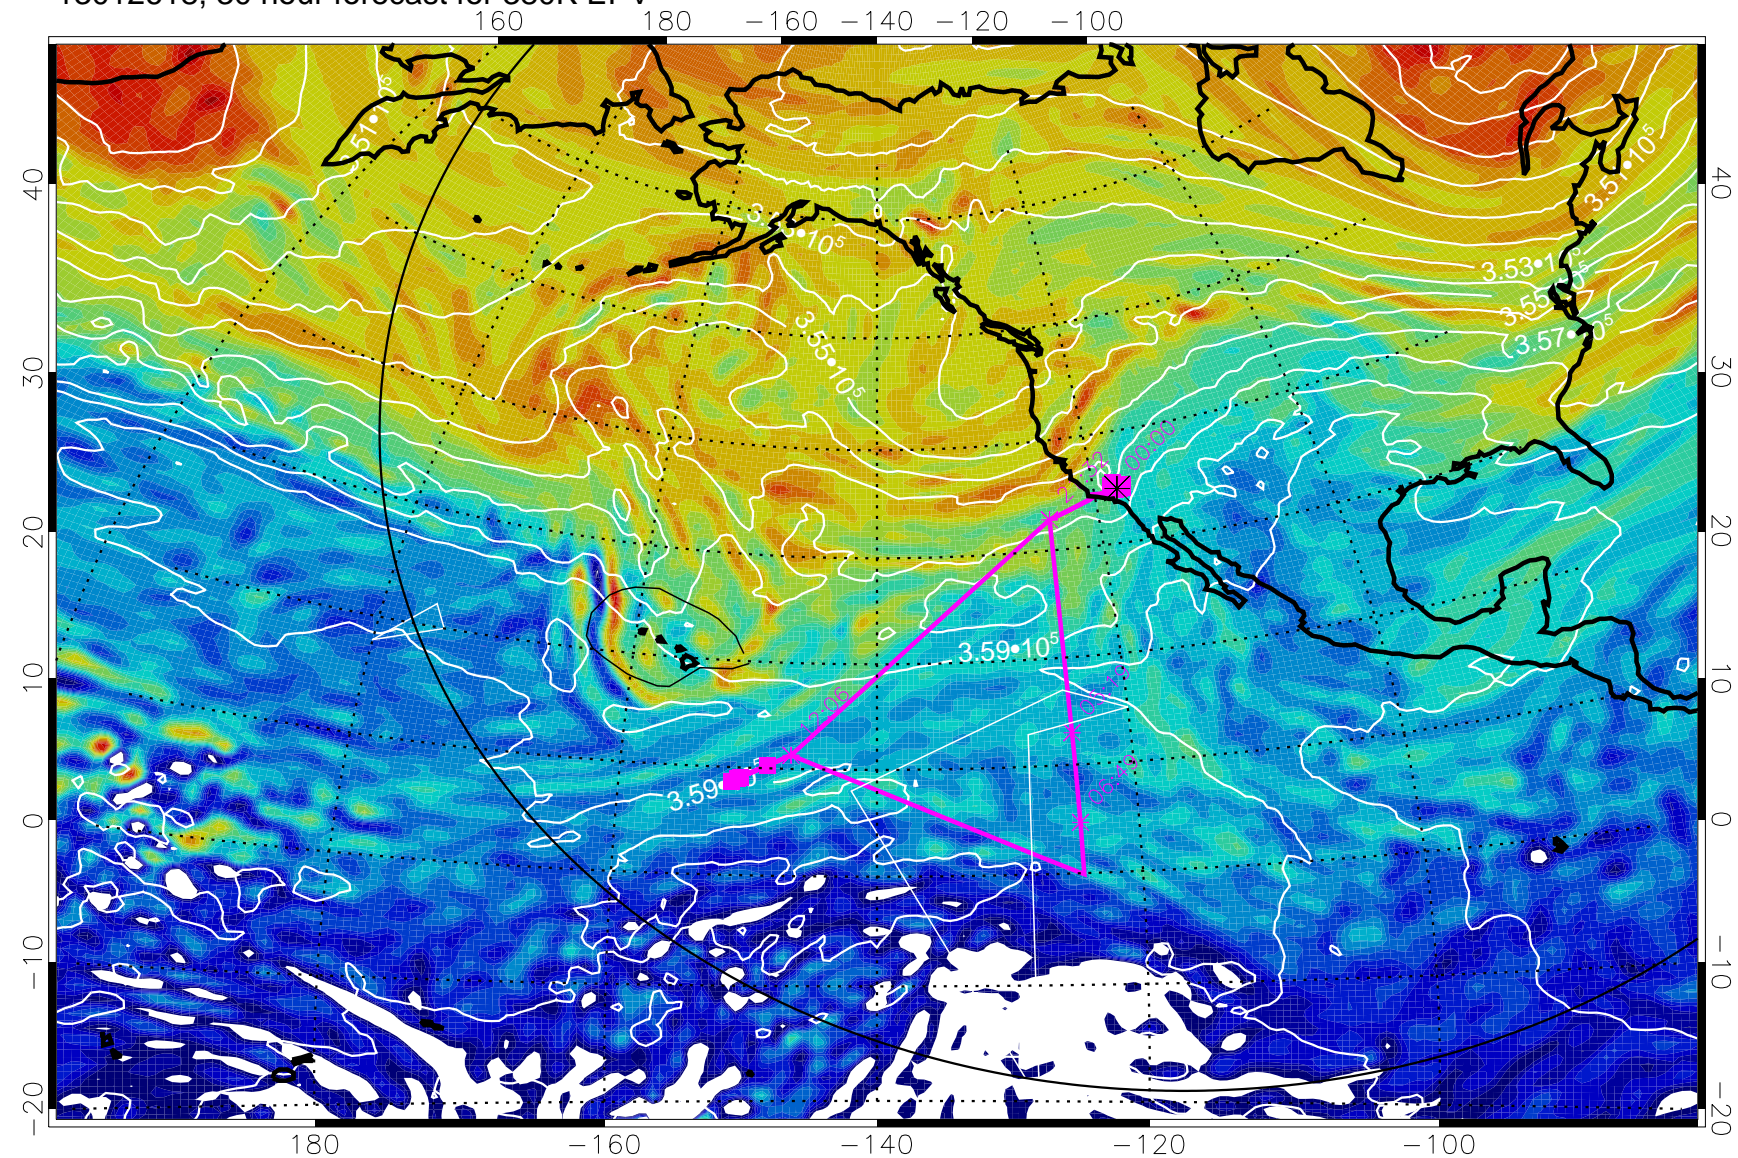

Range ring of 6000 km -- 19 hours GH round trip

13012606, 18 hour forecast for 380K EPV

380K Montgomery Streamfunction, white

Range ring of 6000 km -- 19 hours GH round trip

13012612, 24 hour forecast for 380K EPV

380K Montgomery Streamfunction, white

Range ring of 6000 km -- 19 hours GH round trip

13012618, 30 hour forecast for 380K EPV

380K Montgomery Streamfunction, white

Range ring of 6000 km -- 19 hours GH round trip

13012706, 42 hour forecast for 380K EPV

380K Montgomery Streamfunction, white

Range ring of 6000 km -- 19 hours GH round trip

13012712, 48 hour forecast for 380K EPV

380K Montgomery Streamfunction, white

Range ring of 6000 km -- 19 hours GH round trip

13012718, 54 hour forecast for 380K EPV

380K Montgomery Streamfunction, white

Range ring of 6000 km -- 19 hours GH round trip

13012800, 60 hour forecast for 380K EPV

380K Montgomery Streamfunction, white

Range ring of 6000 km -- 19 hours GH round trip