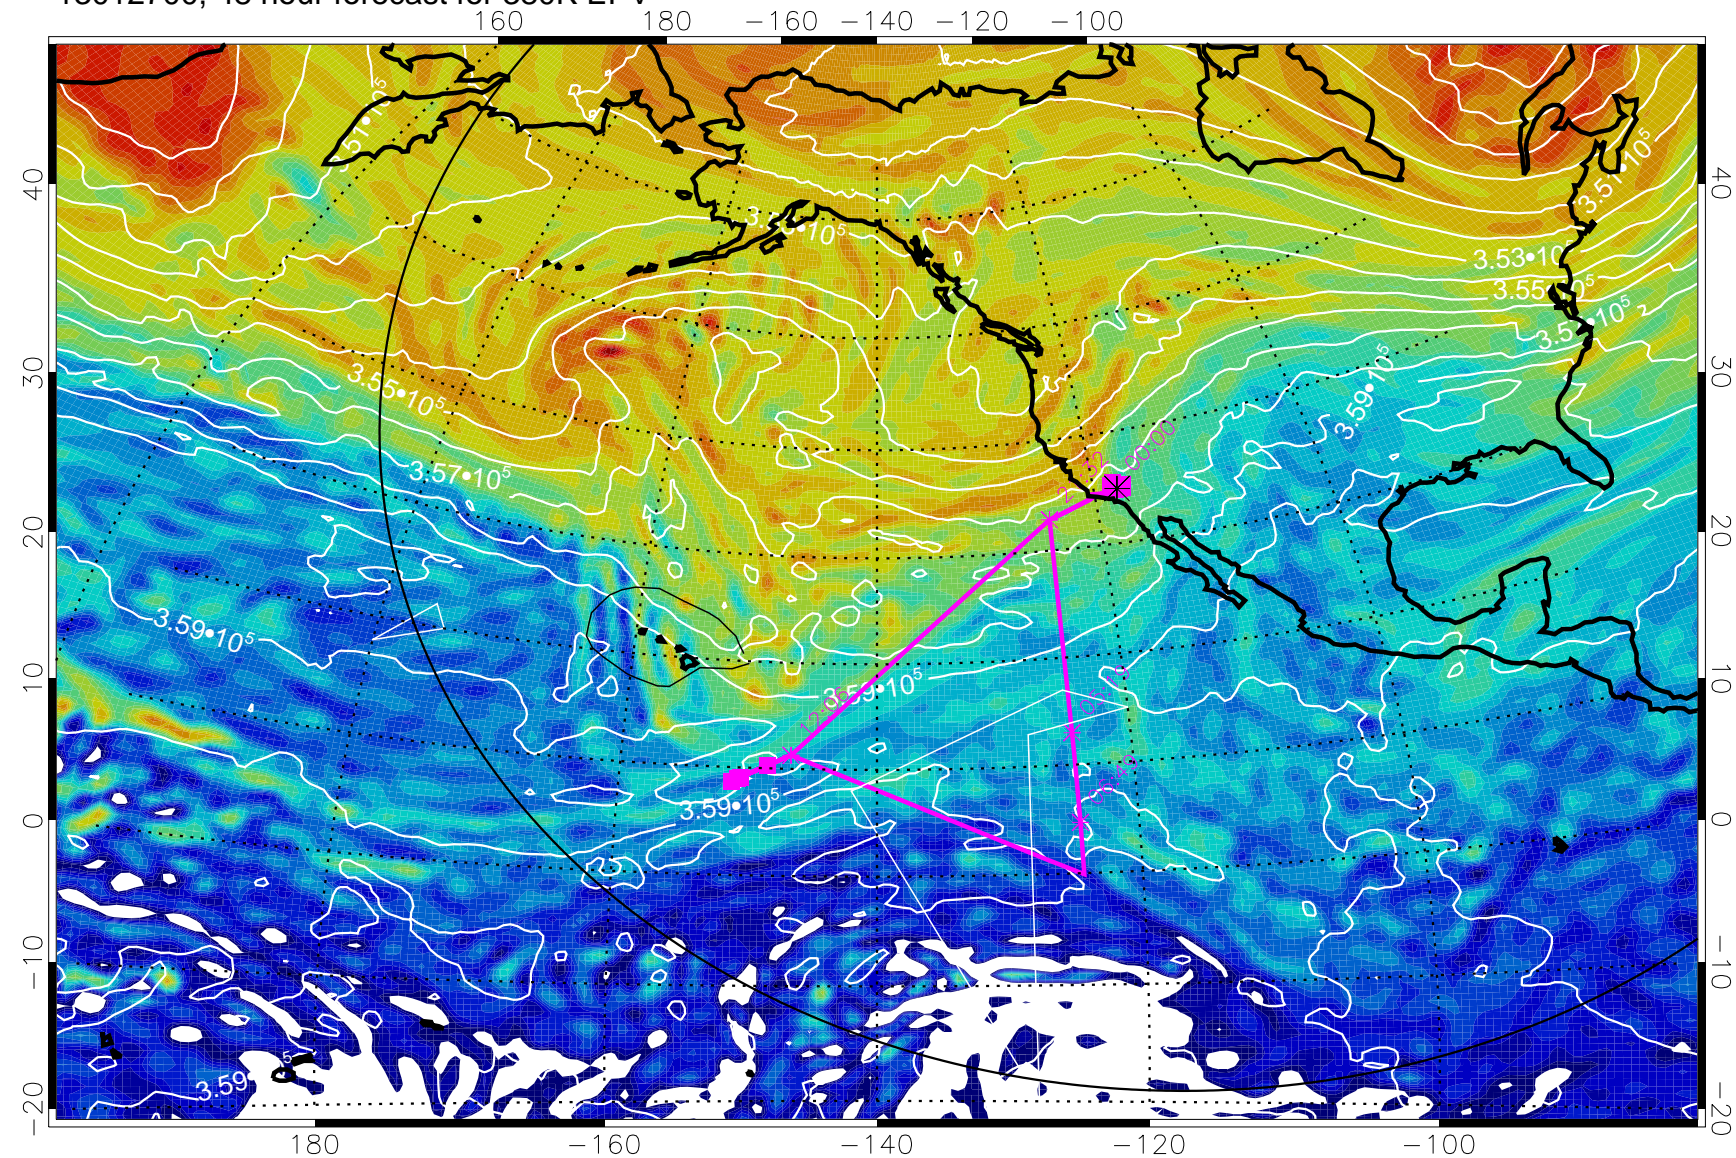

13012612, 36 hour forecast for 380K EPV

160 180 -160 -140 -120 -100

380K Montgomery Streamfunction, white

Range ring of 6000 km -- 19 hours GH round trip

13012618, 42 hour forecast for 380K EPV

380K Montgomery Streamfunction, white

Range ring of 6000 km -- 19 hours GH round trip

13012700, 48 hour forecast for 380K EPV

380K Montgomery Streamfunction, white

Range ring of 6000 km -- 19 hours GH round trip

13012706, 54 hour forecast for 380K EPV

380K Montgomery Streamfunction, white

Range ring of 6000 km -- 19 hours GH round trip

13012712, 60 hour forecast for 380K EPV

380K Montgomery Streamfunction, white

Range ring of 6000 km -- 19 hours GH round trip

13012718, 66 hour forecast for 380K EPV

380K Montgomery Streamfunction, white

Range ring of 6000 km -- 19 hours GH round trip

13012800, 72 hour forecast for 380K EPV

380K Montgomery Streamfunction, white

Range ring of 6000 km -- 19 hours GH round trip