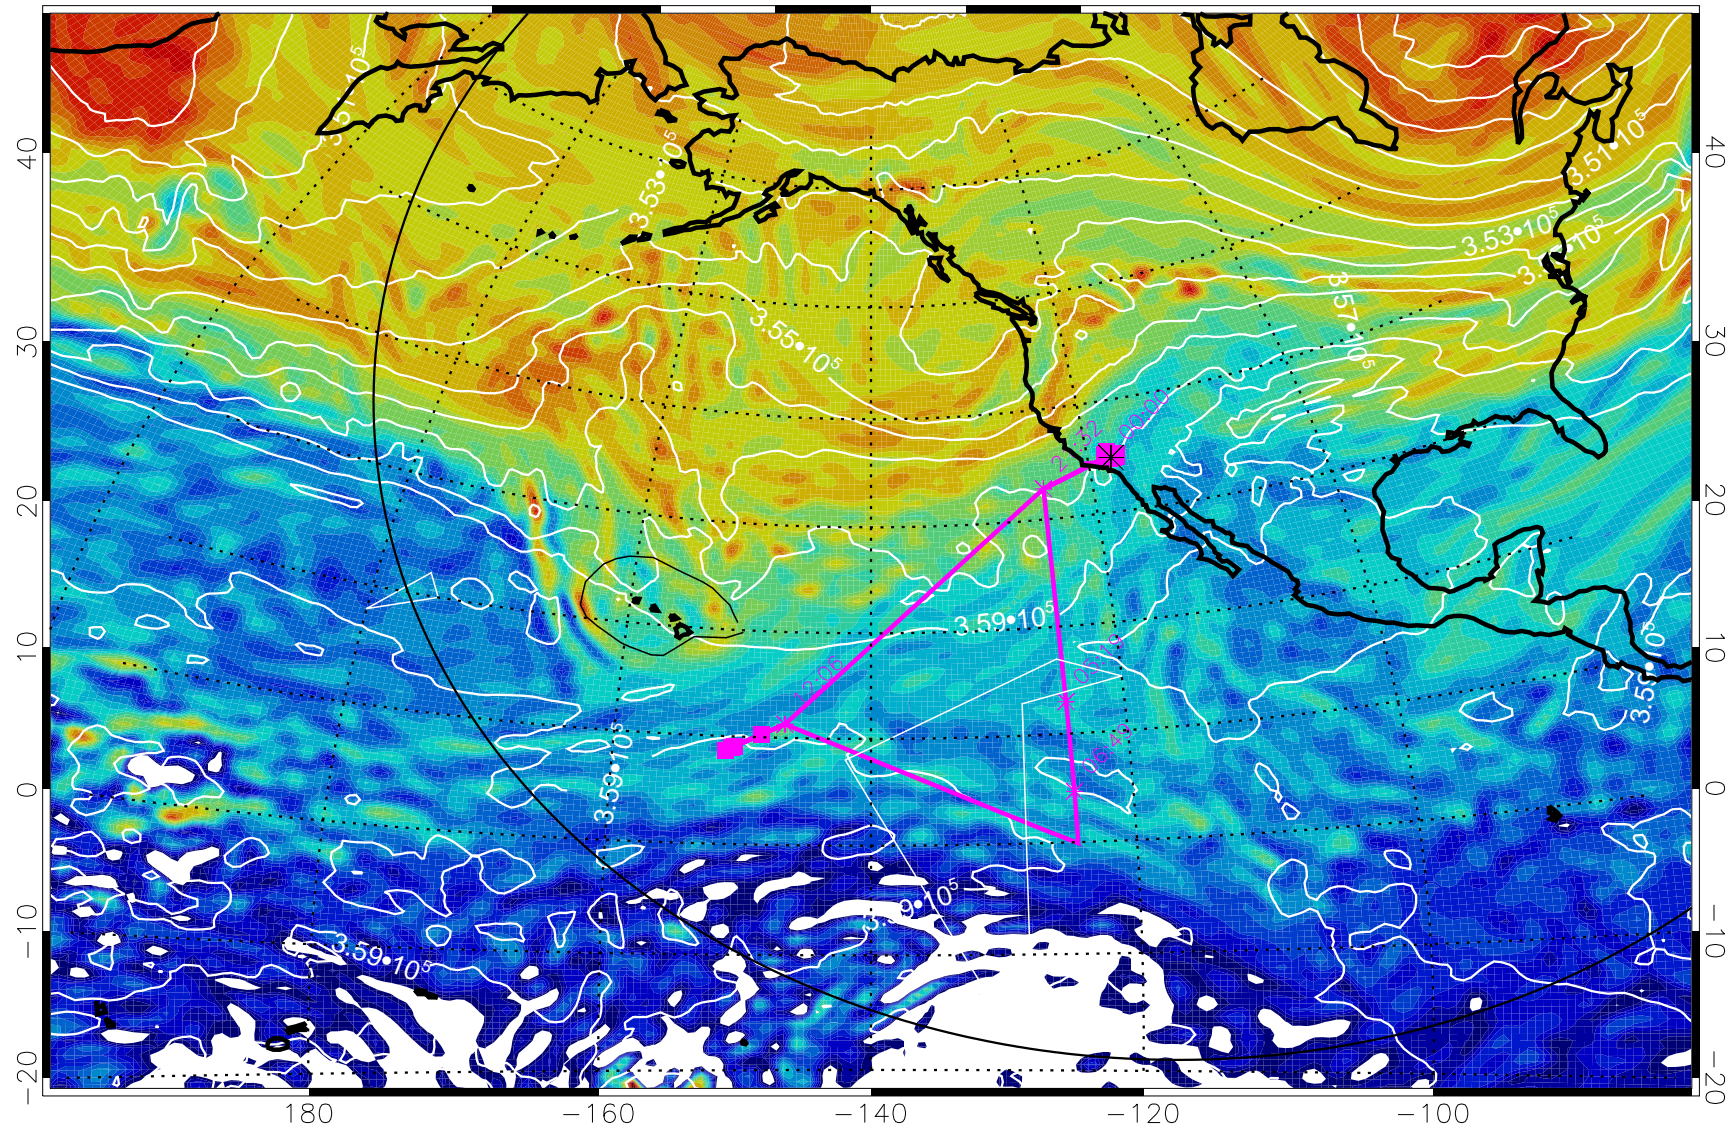

13012606, 30 hour forecast for 380K EPV

160 180 -160 -140 -120 -100

$-5.0 \cdot 10^{-6}$  0  $5.0 \cdot 10^{-6}$   $1.0 \cdot 10^{-5}$   $1.5 \cdot 10^{-5}$   
PVU

380K Montgomery Streamfunction, white

Range ring of 6000 km -- 19 hours GH round trip

13012612, 36 hour forecast for 380K EPV

160 180 -160 -140 -120 -100

380K Montgomery Streamfunction, white

Range ring of 6000 km -- 19 hours GH round trip

13012618, 42 hour forecast for 380K EPV

380K Montgomery Streamfunction, white

Range ring of 6000 km -- 19 hours GH round trip

13012700, 48 hour forecast for 380K EPV

380K Montgomery Streamfunction, white

Range ring of 6000 km -- 19 hours GH round trip

13012706, 54 hour forecast for 380K EPV

380K Montgomery Streamfunction, white

Range ring of 6000 km -- 19 hours GH round trip

13012712, 60 hour forecast for 380K EPV

380K Montgomery Streamfunction, white

Range ring of 6000 km -- 19 hours GH round trip