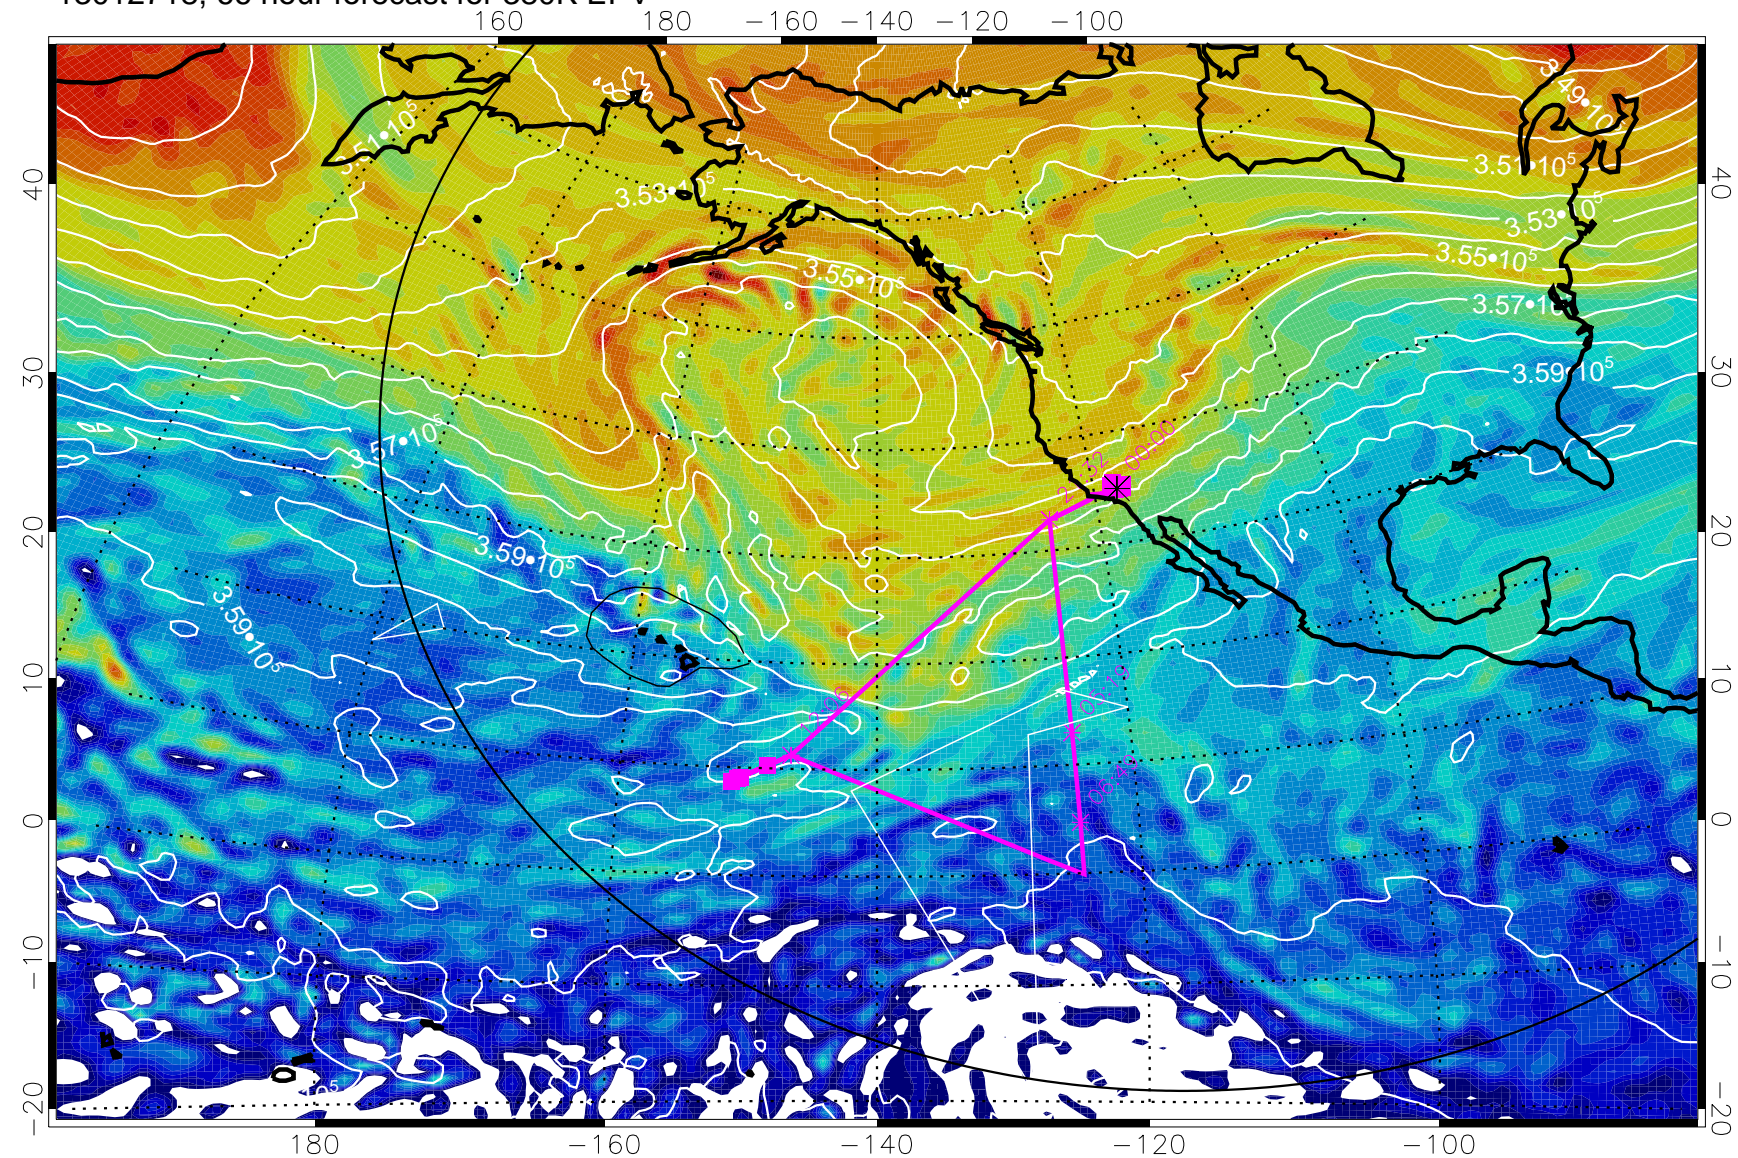

Range ring of 6000 km -- 19 hours GH round trip

13012700, 48 hour forecast for 380K EPV

380K Montgomery Streamfunction, white

Range ring of 6000 km -- 19 hours GH round trip

13012706, 54 hour forecast for 380K EPV

380K Montgomery Streamfunction, white

Range ring of 6000 km -- 19 hours GH round trip

13012712, 60 hour forecast for 380K EPV

380K Montgomery Streamfunction, white

Range ring of 6000 km -- 19 hours GH round trip

13012718, 66 hour forecast for 380K EPV

380K Montgomery Streamfunction, white

Range ring of 6000 km -- 19 hours GH round trip

13012800, 72 hour forecast for 380K EPV

380K Montgomery Streamfunction, white

Range ring of 6000 km -- 19 hours GH round trip

13012806, 78 hour forecast for 380K EPV

380K Montgomery Streamfunction, white

Range ring of 6000 km -- 19 hours GH round trip

13012812, 84 hour forecast for 380K EPV

380K Montgomery Streamfunction, white

Range ring of 6000 km -- 19 hours GH round trip