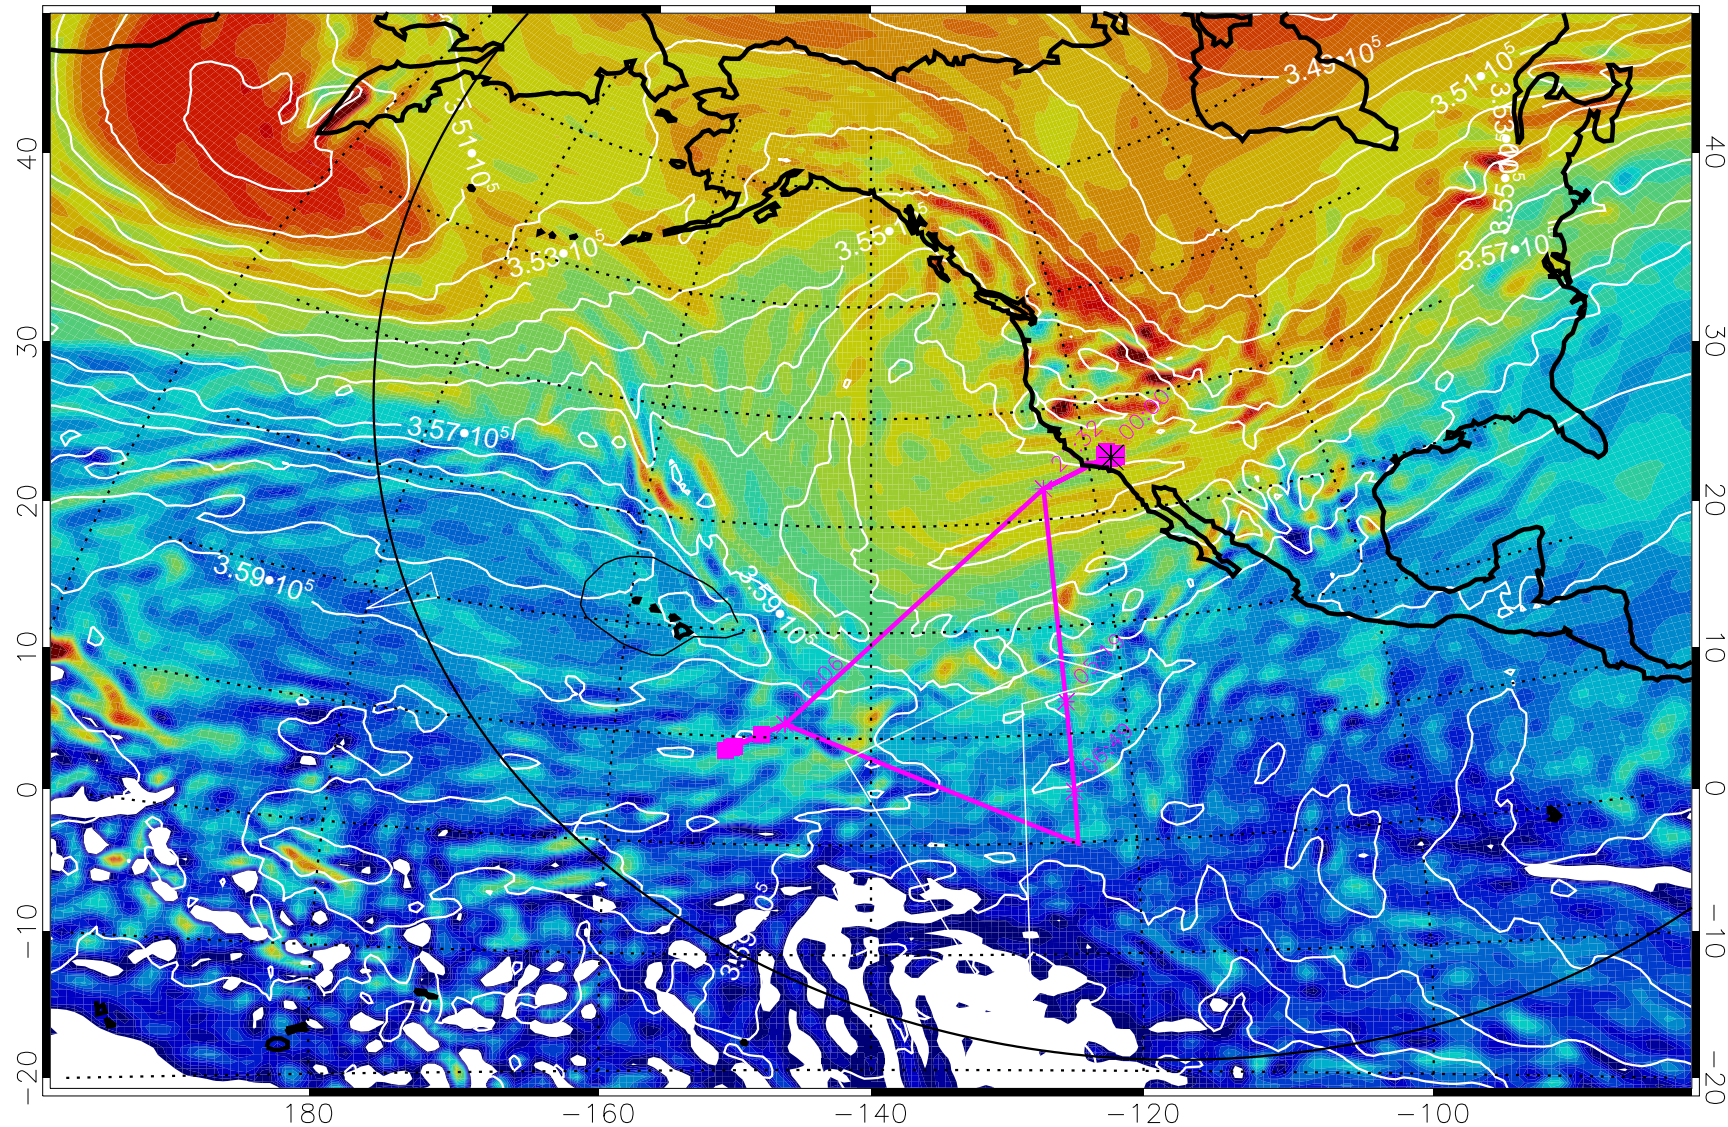

Range ring of 6000 km -- 19 hours GH round trip

13012906, 102 hour forecast for 380K EPV

380K Montgomery Streamfunction, white

Range ring of 6000 km -- 19 hours GH round trip

13012912, 108 hour forecast for 380K EPV

380K Montgomery Streamfunction, white

Range ring of 6000 km -- 19 hours GH round trip

13012918, 114 hour forecast for 380K EPV

380K Montgomery Streamfunction, white

Range ring of 6000 km -- 19 hours GH round trip

13013000, 120 hour forecast for 380K EPV

160 180 -160 -140 -120 -100

380K Montgomery Streamfunction, white

Range ring of 6000 km -- 19 hours GH round trip