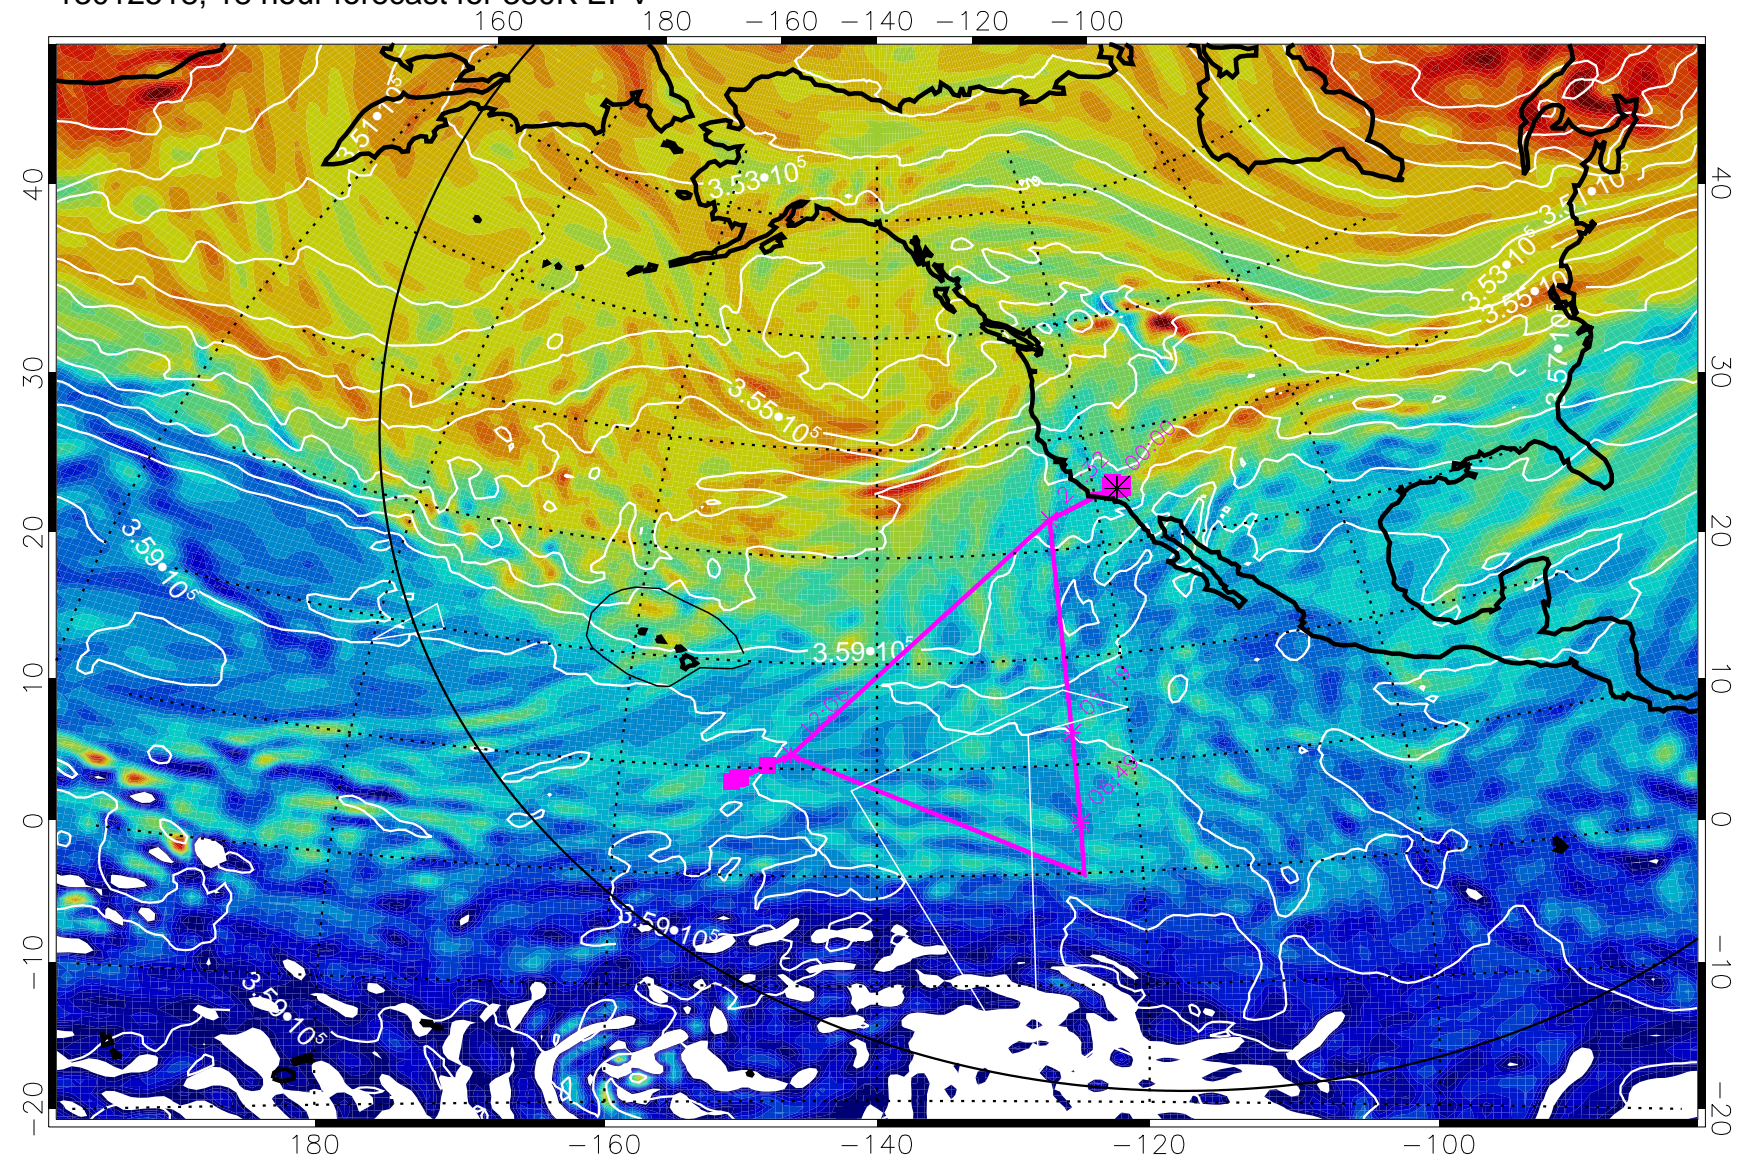

13012512, 12 hour forecast for 380K EPV

380K Montgomery Streamfunction, white

Range ring of 6000 km -- 19 hours GH round trip

13012518, 18 hour forecast for 380K EPV

380K Montgomery Streamfunction, white

Range ring of 6000 km -- 19 hours GH round trip

13012600, 24 hour forecast for 380K EPV

160 180 -160 -140 -120 -100

$-5.0 \cdot 10^{-6}$  0  $5.0 \cdot 10^{-6}$   $1.0 \cdot 10^{-5}$   $1.5 \cdot 10^{-5}$   
PVU

380K Montgomery Streamfunction, white

Range ring of 6000 km -- 19 hours GH round trip

13012612, 36 hour forecast for 380K EPV

160 180 -160 -140 -120 -100

380K Montgomery Streamfunction, white

Range ring of 6000 km -- 19 hours GH round trip

13012618, 42 hour forecast for 380K EPV

380K Montgomery Streamfunction, white

Range ring of 6000 km -- 19 hours GH round trip

13012700, 48 hour forecast for 380K EPV

380K Montgomery Streamfunction, white

Range ring of 6000 km -- 19 hours GH round trip

13012706, 54 hour forecast for 380K EPV