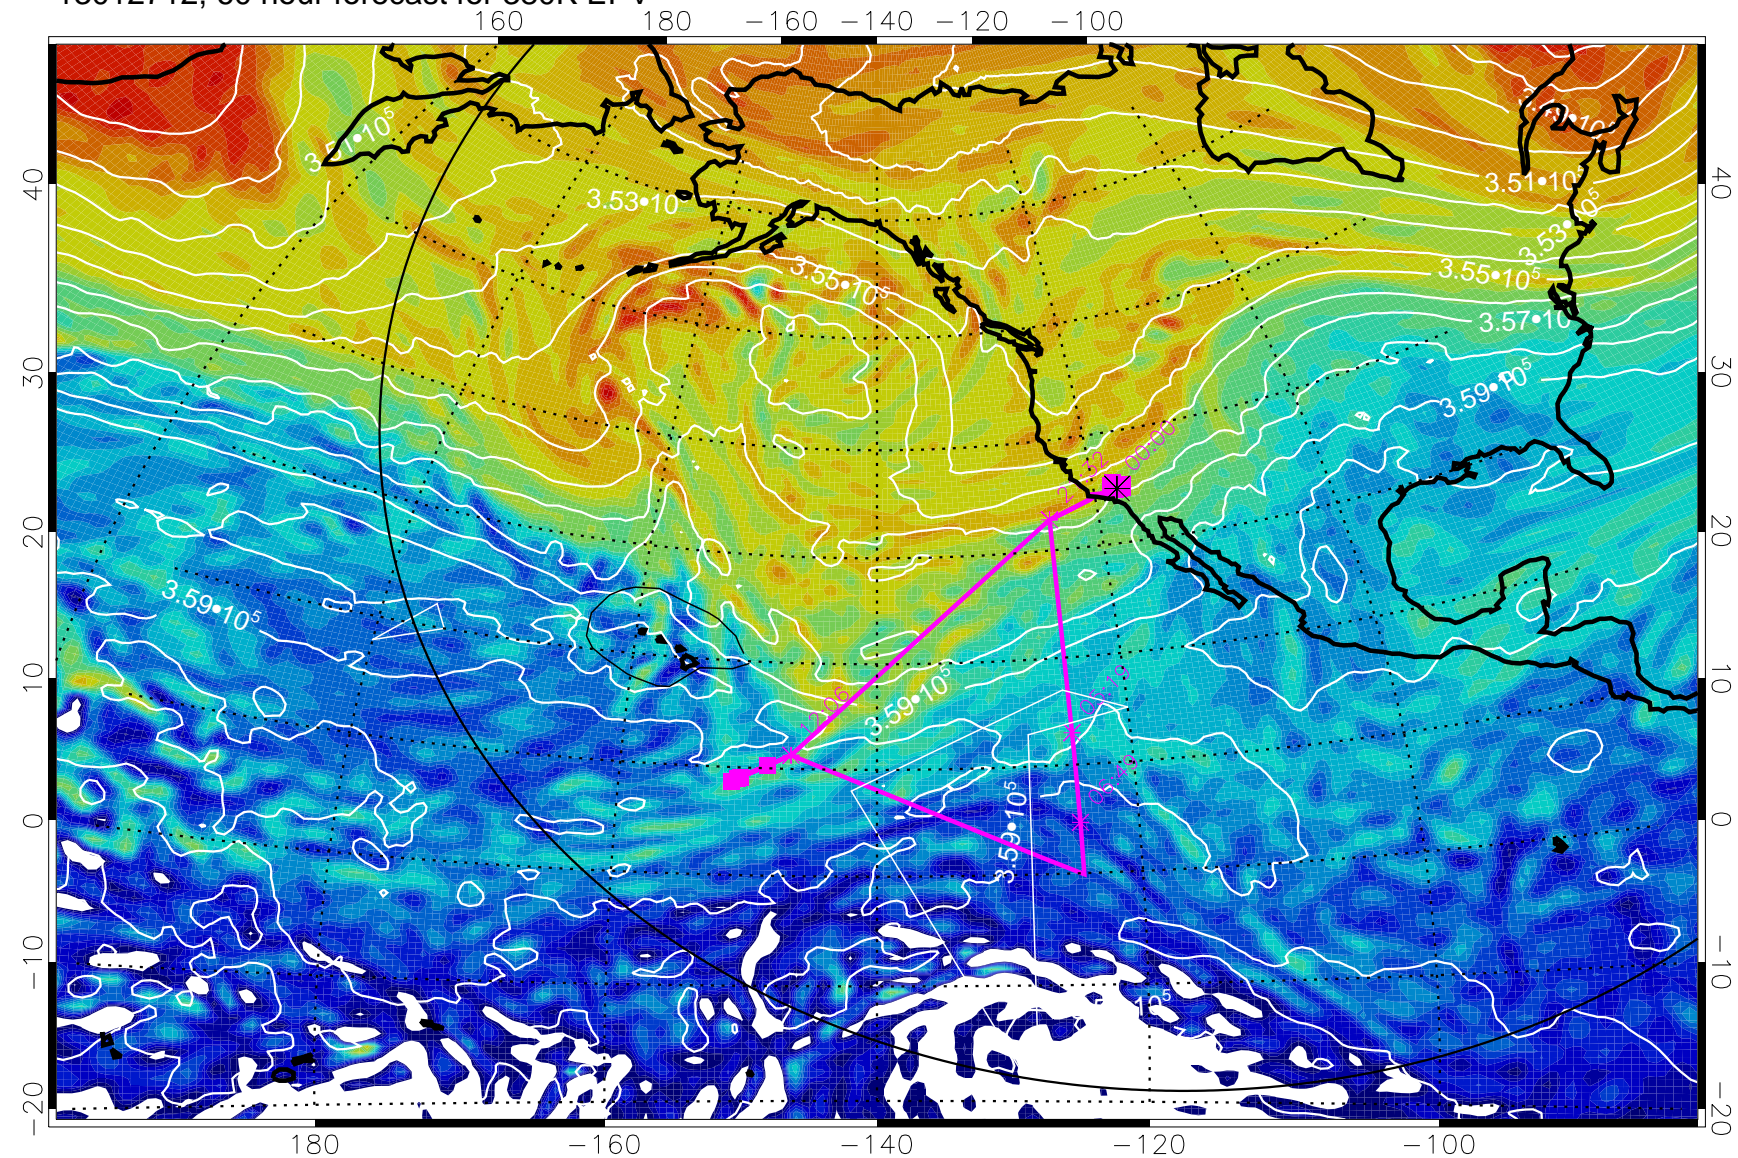

13012612, 36 hour forecast for 380K EPV

160 180 -160 -140 -120 -100

380K Montgomery Streamfunction, white

Range ring of 6000 km -- 19 hours GH round trip

13012618, 42 hour forecast for 380K EPV

380K Montgomery Streamfunction, white

Range ring of 6000 km -- 19 hours GH round trip

13012700, 48 hour forecast for 380K EPV

380K Montgomery Streamfunction, white

Range ring of 6000 km -- 19 hours GH round trip

13012706, 54 hour forecast for 380K EPV

380K Montgomery Streamfunction, white

Range ring of 6000 km -- 19 hours GH round trip

13012712, 60 hour forecast for 380K EPV

380K Montgomery Streamfunction, white

Range ring of 6000 km -- 19 hours GH round trip

13012718, 66 hour forecast for 380K EPV

380K Montgomery Streamfunction, white

Range ring of 6000 km -- 19 hours GH round trip

13012800, 72 hour forecast for 380K EPV

380K Montgomery Streamfunction, white

Range ring of 6000 km -- 19 hours GH round trip