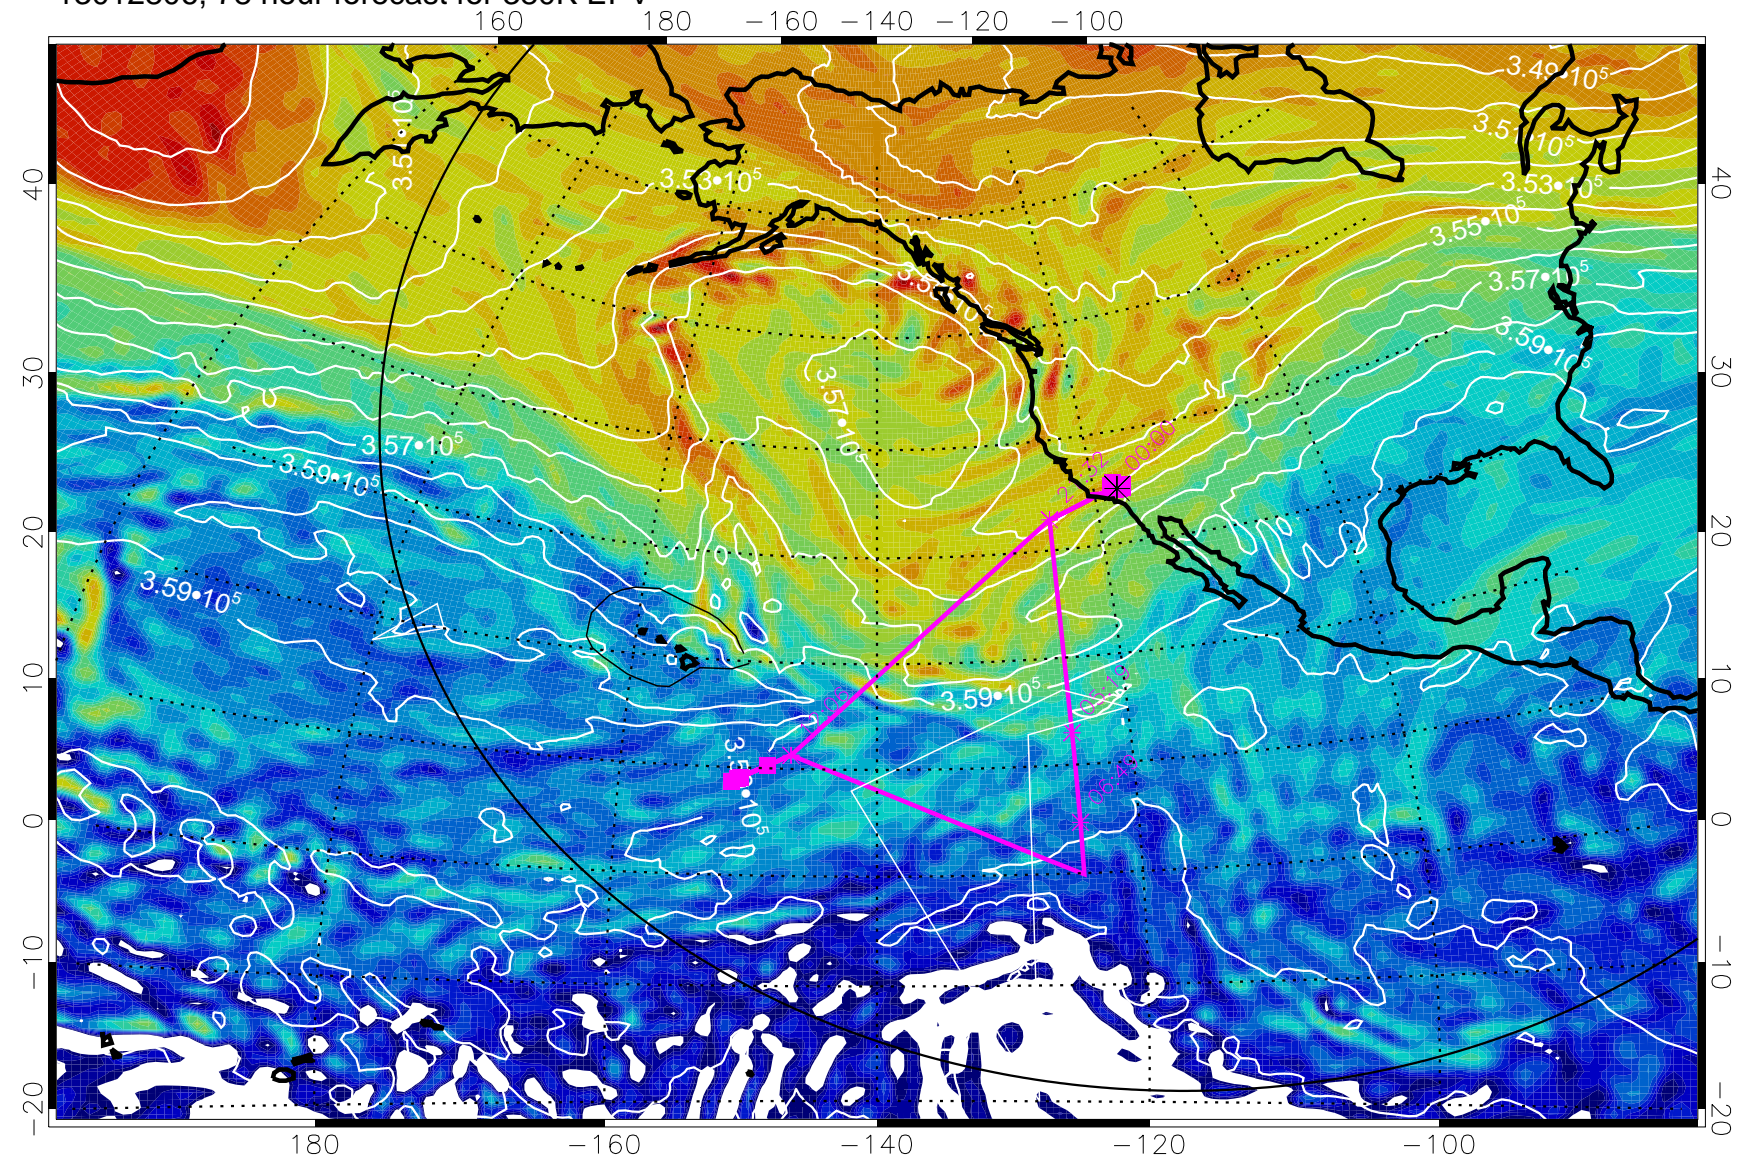

380K Montgomery Streamfunction, white

Range ring of 6000 km -- 19 hours GH round trip

13012712, 60 hour forecast for 380K EPV

380K Montgomery Streamfunction, white

Range ring of 6000 km -- 19 hours GH round trip

13012718, 66 hour forecast for 380K EPV

380K Montgomery Streamfunction, white

Range ring of 6000 km -- 19 hours GH round trip

13012800, 72 hour forecast for 380K EPV

380K Montgomery Streamfunction, white

Range ring of 6000 km -- 19 hours GH round trip

13012806, 78 hour forecast for 380K EPV

380K Montgomery Streamfunction, white

Range ring of 6000 km -- 19 hours GH round trip

13012812, 84 hour forecast for 380K EPV

380K Montgomery Streamfunction, white

Range ring of 6000 km -- 19 hours GH round trip

13012818, 90 hour forecast for 380K EPV

380K Montgomery Streamfunction, white

Range ring of 6000 km -- 19 hours GH round trip

13012900, 96 hour forecast for 380K EPV

160 180 -160 -140 -120 -100

380K Montgomery Streamfunction, white