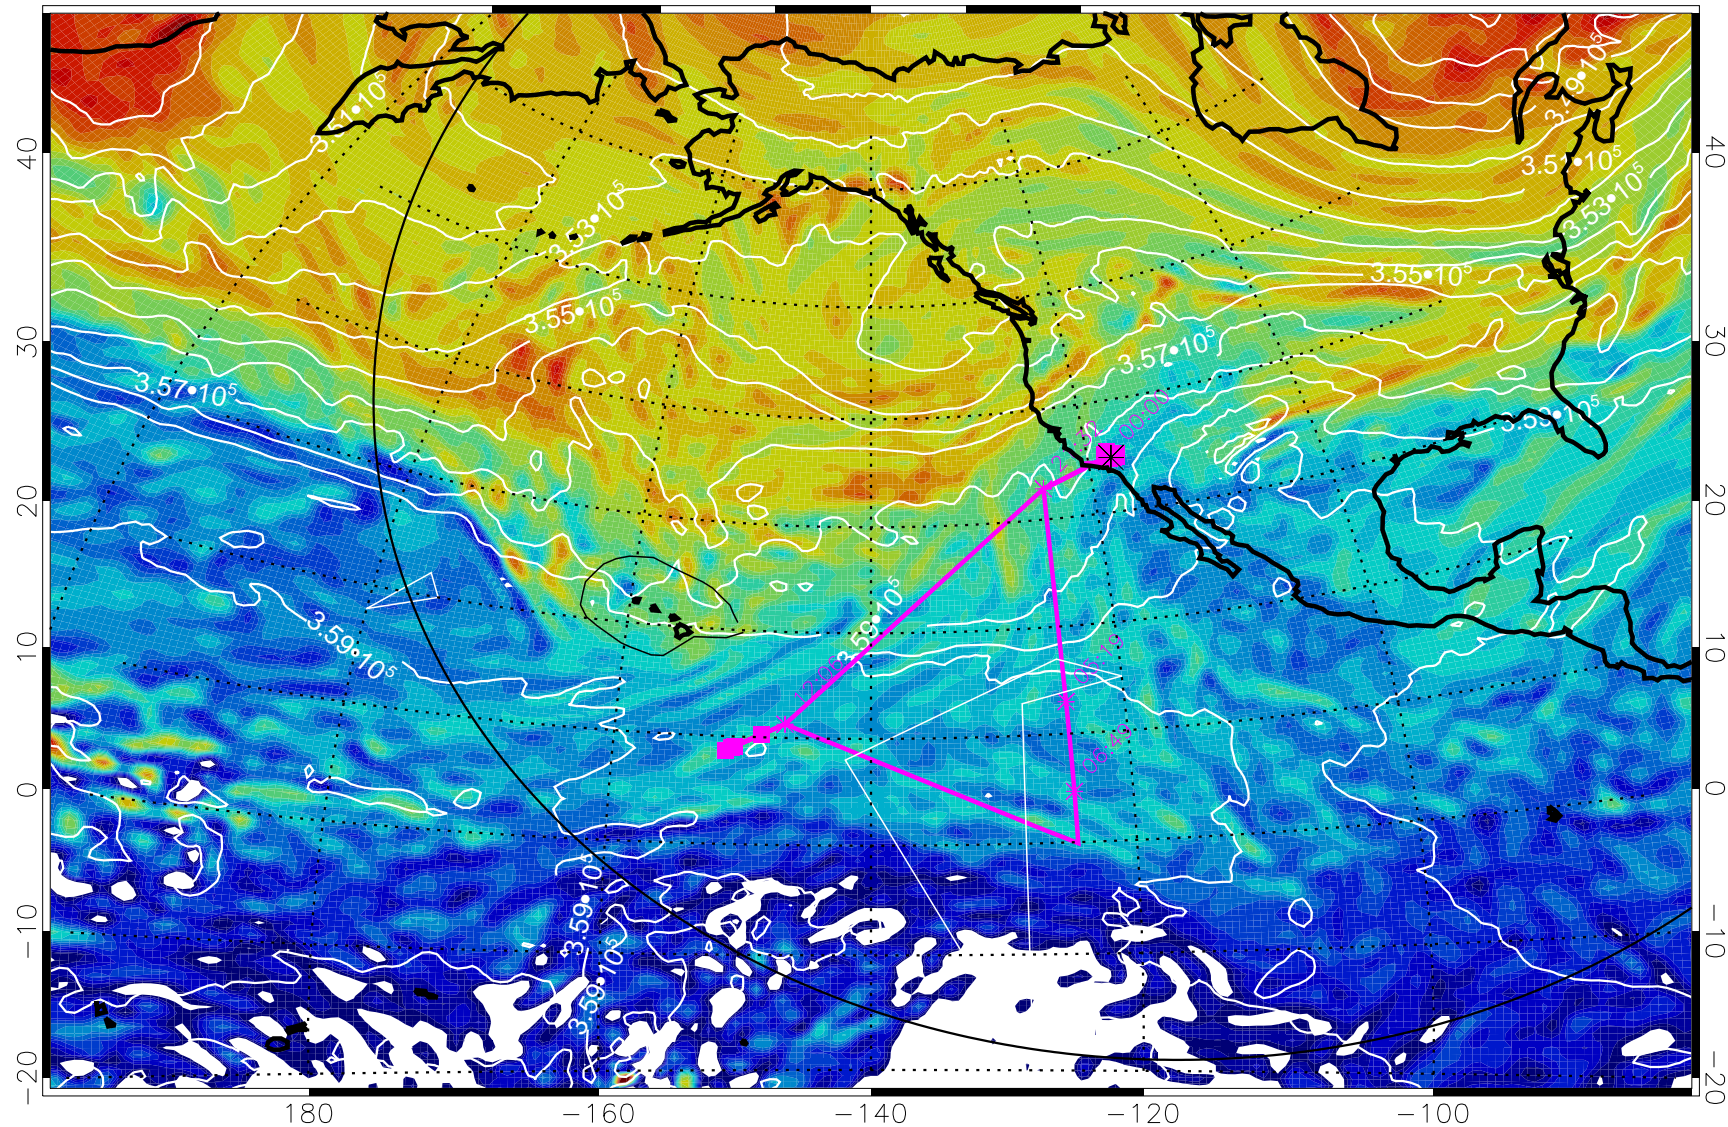

13012600, 24 hour forecast for 380K EPV

160 180 -160 -140 -120 -100

$-5.0 \cdot 10^{-6}$  0  $5.0 \cdot 10^{-6}$   $1.0 \cdot 10^{-5}$   $1.5 \cdot 10^{-5}$   
PVU

380K Montgomery Streamfunction, white

Range ring of 6000 km -- 19 hours GH round trip

13012606, 30 hour forecast for 380K EPV

160 180 -160 -140 -120 -100

$-5.0 \cdot 10^{-6}$  0  $5.0 \cdot 10^{-6}$   $1.0 \cdot 10^{-5}$   $1.5 \cdot 10^{-5}$   
PVU

380K Montgomery Streamfunction, white

Range ring of 6000 km -- 19 hours GH round trip

13012612, 36 hour forecast for 380K EPV

160 180 -160 -140 -120 -100

380K Montgomery Streamfunction, white

Range ring of 6000 km -- 19 hours GH round trip

13012618, 42 hour forecast for 380K EPV

380K Montgomery Streamfunction, white

Range ring of 6000 km -- 19 hours GH round trip

13012700, 48 hour forecast for 380K EPV

380K Montgomery Streamfunction, white

Range ring of 6000 km -- 19 hours GH round trip

13012706, 54 hour forecast for 380K EPV