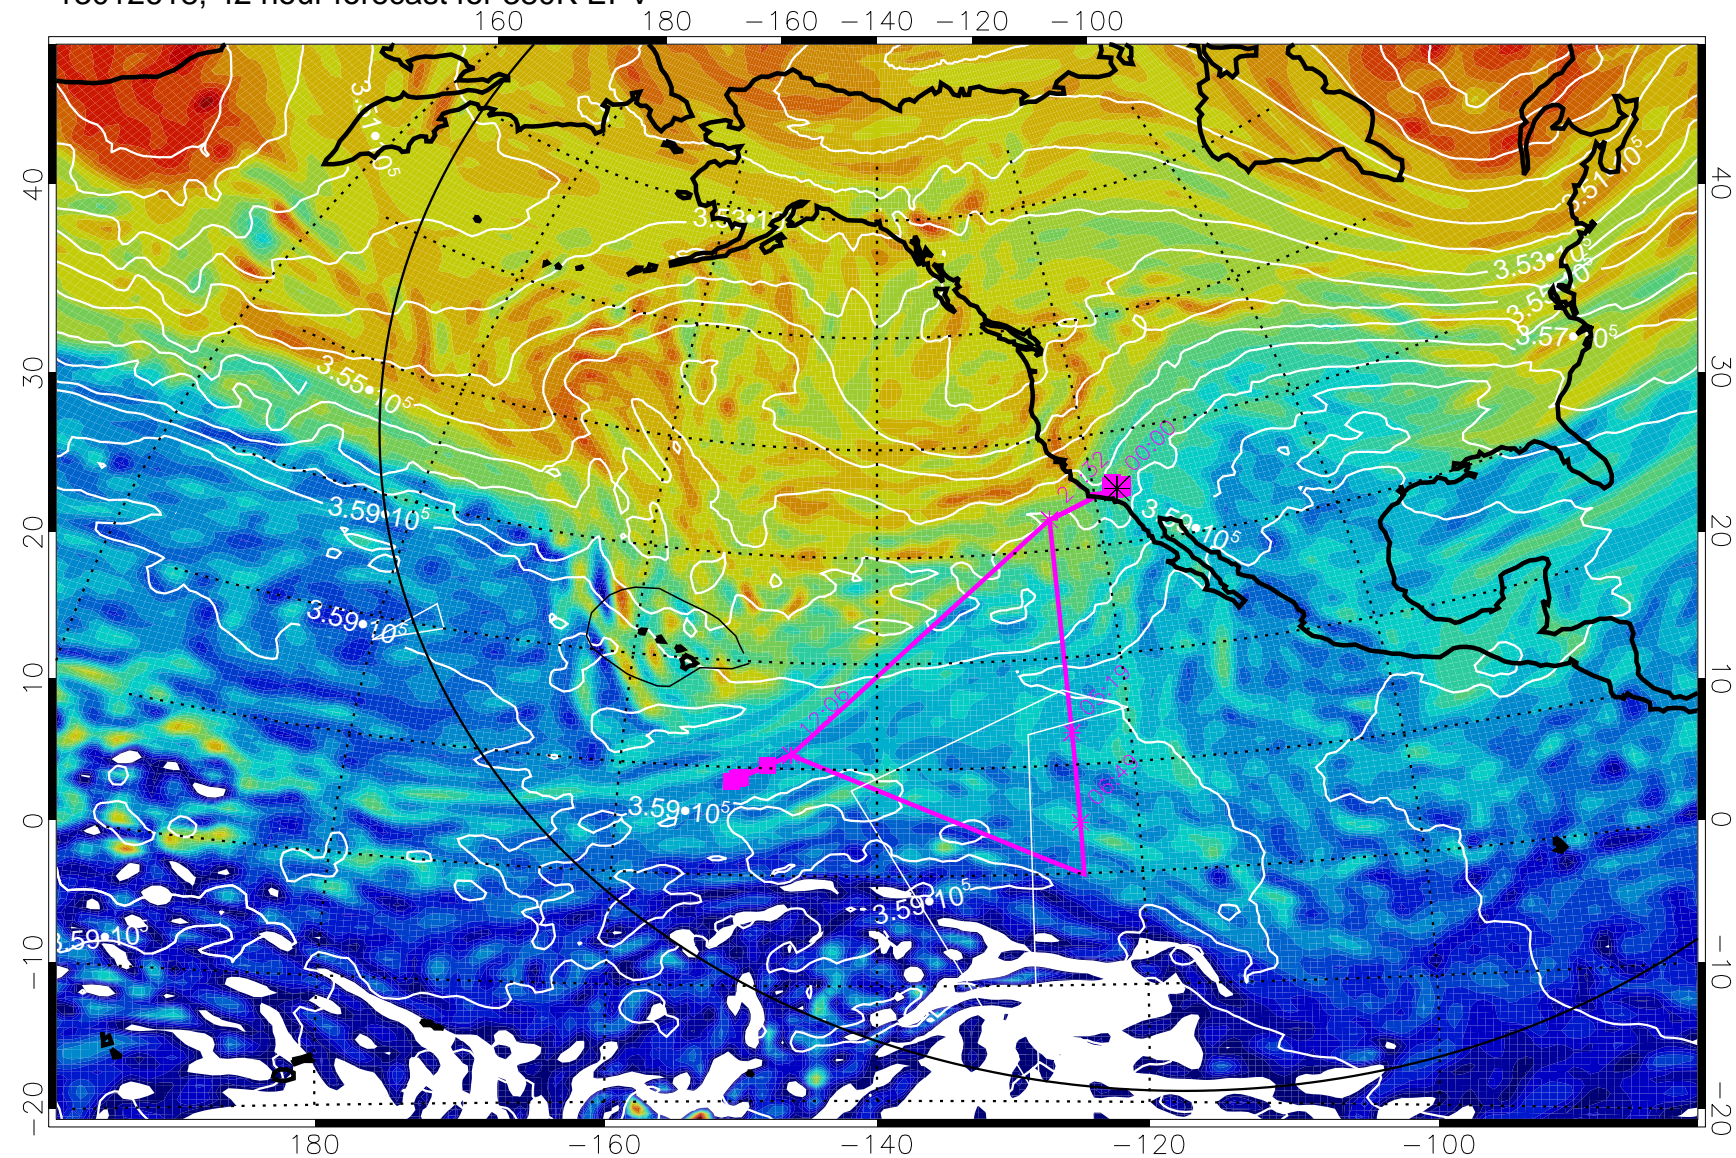

13012612, 36 hour forecast for 380K EPV

160 180 -160 -140 -120 -100

380K Montgomery Streamfunction, white

Range ring of 6000 km -- 19 hours GH round trip

13012618, 42 hour forecast for 380K EPV

380K Montgomery Streamfunction, white

Range ring of 6000 km -- 19 hours GH round trip

13012700, 48 hour forecast for 380K EPV

380K Montgomery Streamfunction, white

Range ring of 6000 km -- 19 hours GH round trip

13012706, 54 hour forecast for 380K EPV

380K Montgomery Streamfunction, white

Range ring of 6000 km -- 19 hours GH round trip

13012712, 60 hour forecast for 380K EPV

380K Montgomery Streamfunction, white

Range ring of 6000 km -- 19 hours GH round trip

13012718, 66 hour forecast for 380K EPV

380K Montgomery Streamfunction, white

Range ring of 6000 km -- 19 hours GH round trip

13012800, 72 hour forecast for 380K EPV

380K Montgomery Streamfunction, white

Range ring of 6000 km -- 19 hours GH round trip