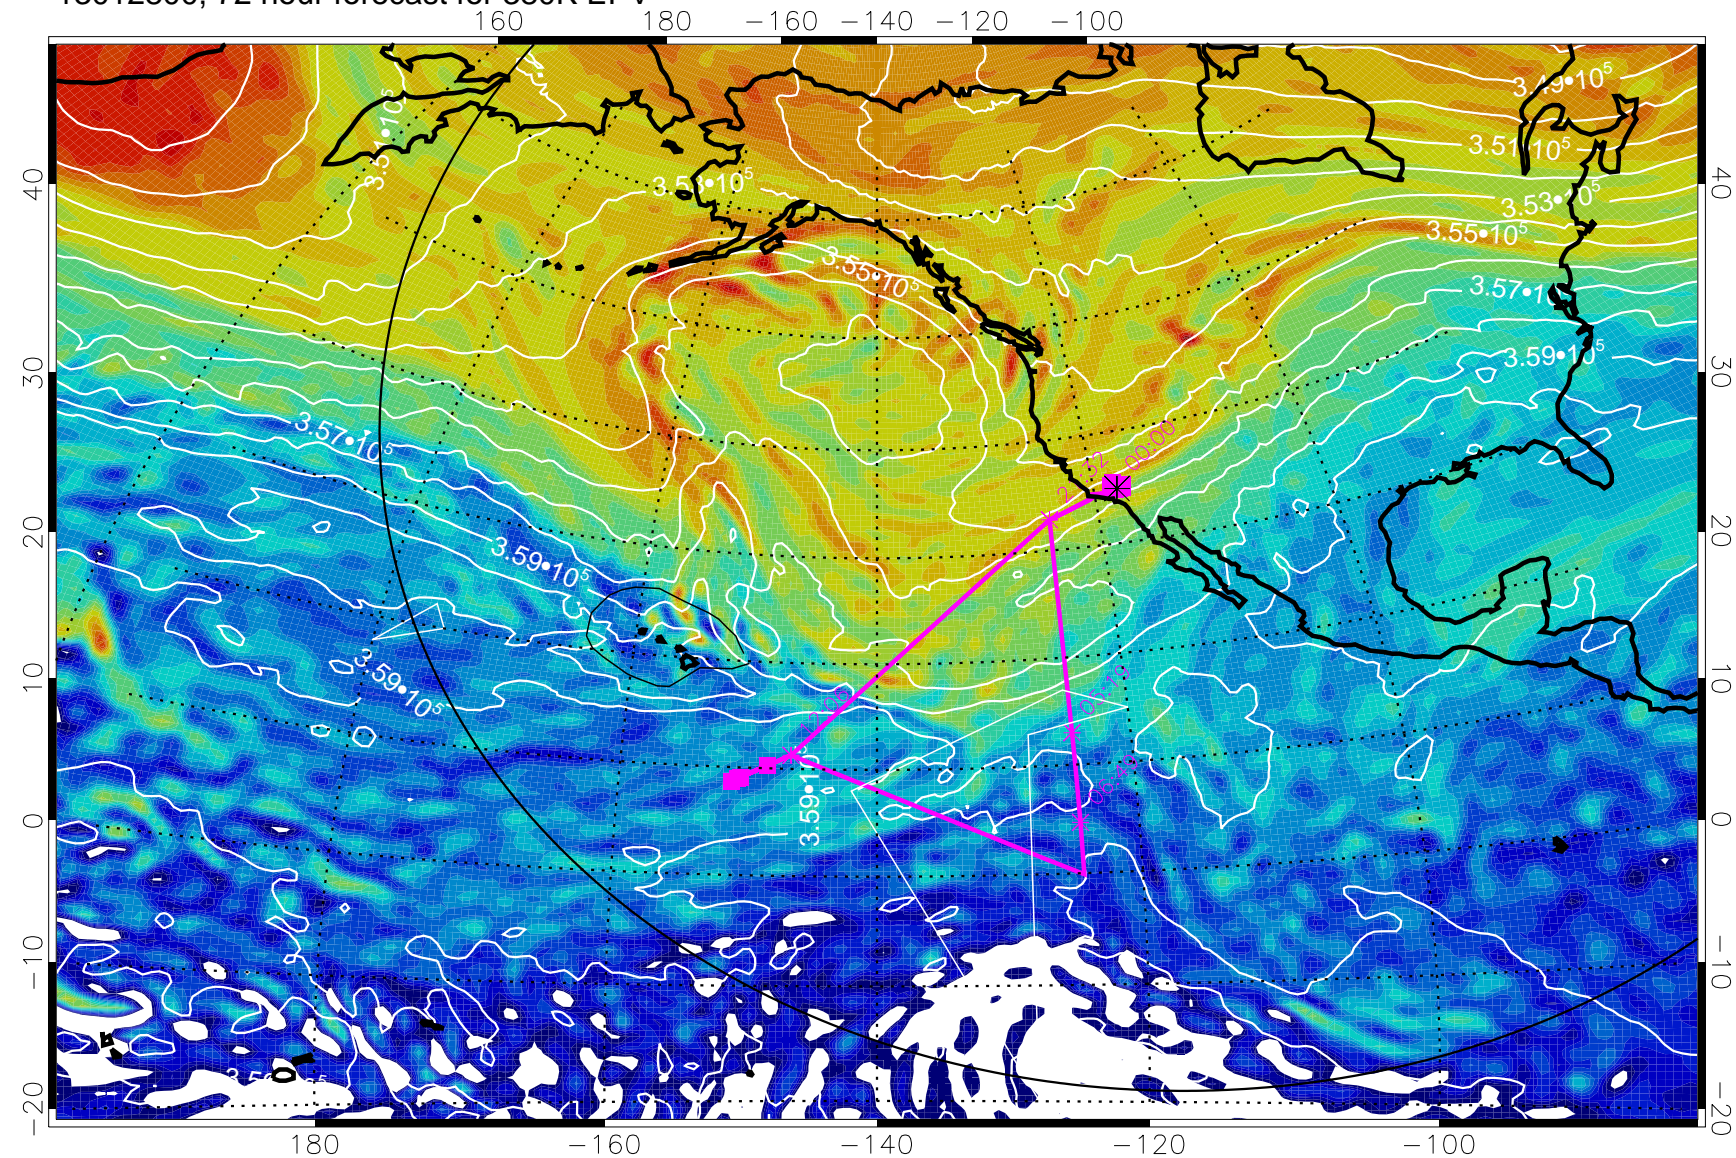

380K Montgomery Streamfunction, white

Range ring of 6000 km -- 19 hours GH round trip

13012712, 60 hour forecast for 380K EPV

380K Montgomery Streamfunction, white

Range ring of 6000 km -- 19 hours GH round trip

13012718, 66 hour forecast for 380K EPV

380K Montgomery Streamfunction, white

Range ring of 6000 km -- 19 hours GH round trip

13012800, 72 hour forecast for 380K EPV

380K Montgomery Streamfunction, white

Range ring of 6000 km -- 19 hours GH round trip

13012806, 78 hour forecast for 380K EPV

380K Montgomery Streamfunction, white

Range ring of 6000 km -- 19 hours GH round trip

13012812, 84 hour forecast for 380K EPV

380K Montgomery Streamfunction, white

Range ring of 6000 km -- 19 hours GH round trip

13012818, 90 hour forecast for 380K EPV

380K Montgomery Streamfunction, white

Range ring of 6000 km -- 19 hours GH round trip

13012900, 96 hour forecast for 380K EPV

160 180 -160 -140 -120 -100

380K Montgomery Streamfunction, white