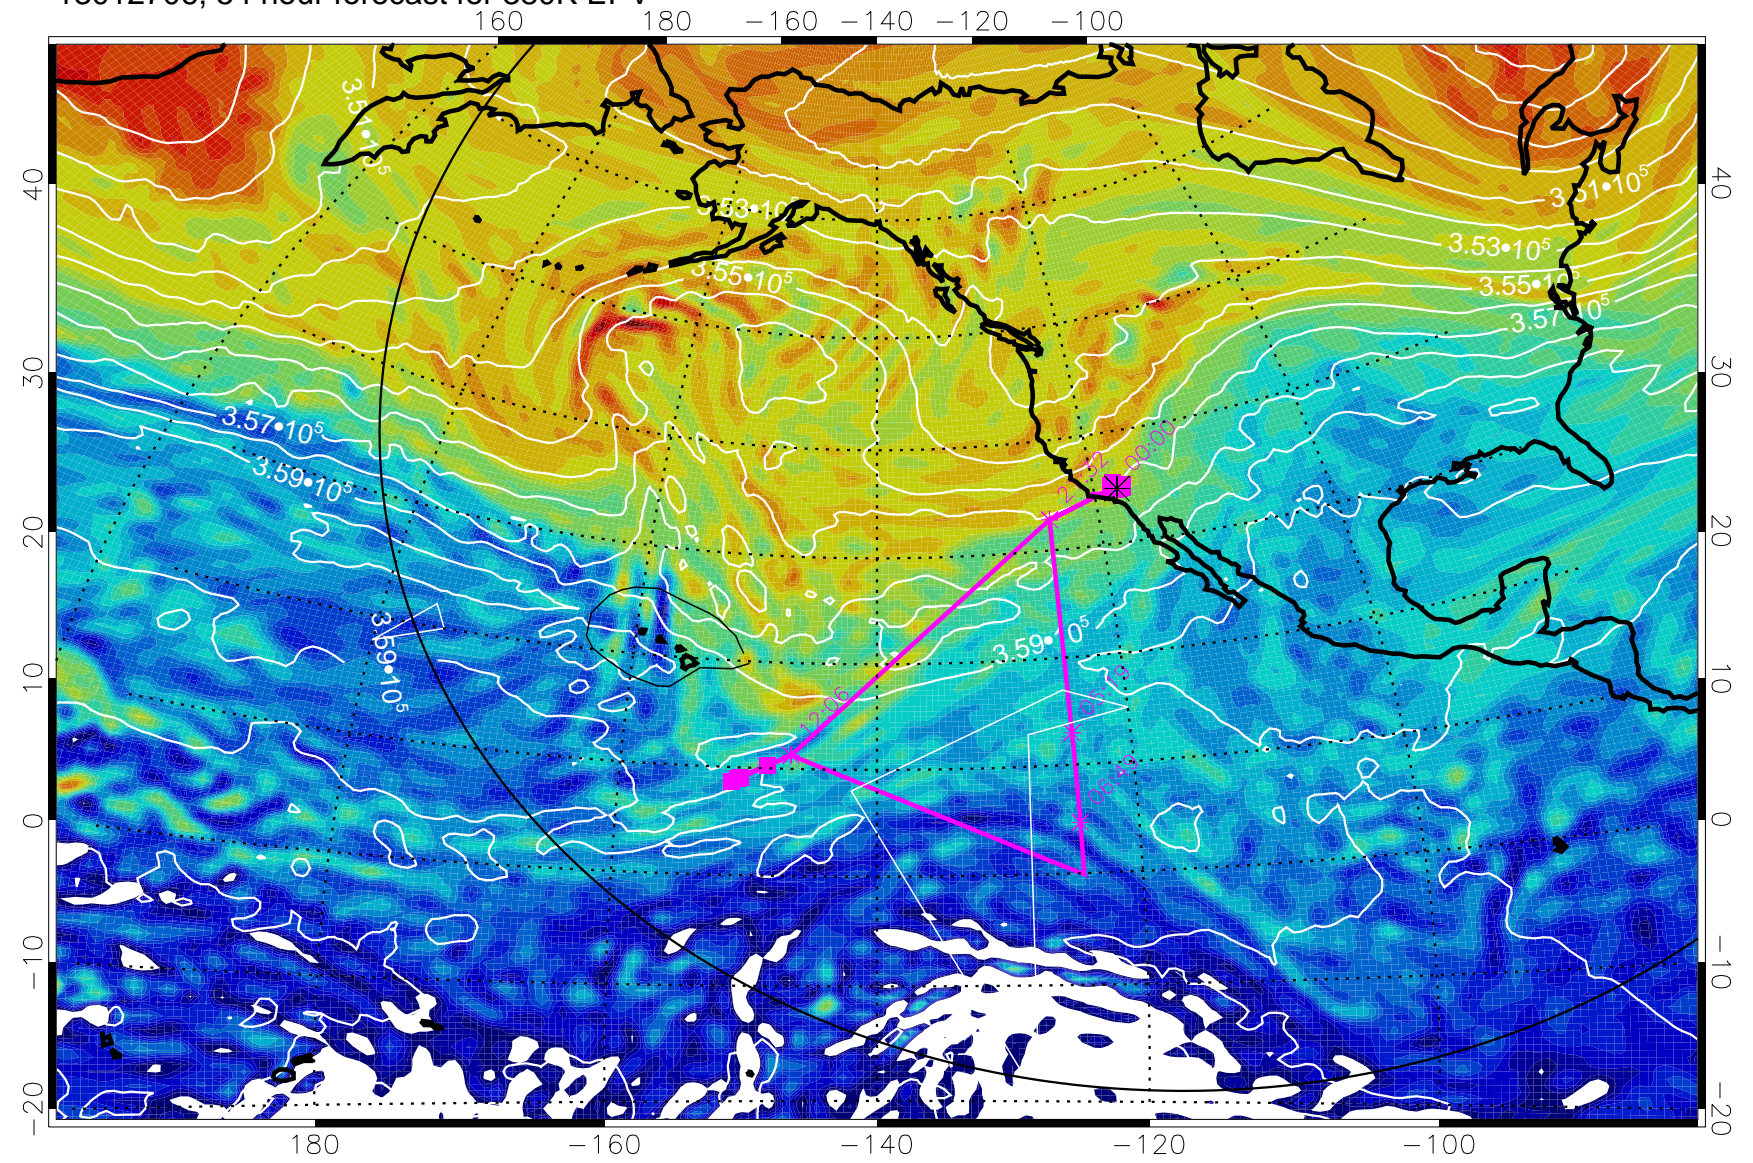

13012612, 36 hour forecast for 380K EPV

160 180 -160 -140 -120 -100

380K Montgomery Streamfunction, white

Range ring of 6000 km -- 19 hours GH round trip

13012618, 42 hour forecast for 380K EPV

380K Montgomery Streamfunction, white

Range ring of 6000 km -- 19 hours GH round trip

13012700, 48 hour forecast for 380K EPV

380K Montgomery Streamfunction, white

Range ring of 6000 km -- 19 hours GH round trip

13012706, 54 hour forecast for 380K EPV

380K Montgomery Streamfunction, white

Range ring of 6000 km -- 19 hours GH round trip

13012712, 60 hour forecast for 380K EPV

380K Montgomery Streamfunction, white

Range ring of 6000 km -- 19 hours GH round trip

13012718, 66 hour forecast for 380K EPV

380K Montgomery Streamfunction, white

Range ring of 6000 km -- 19 hours GH round trip

13012800, 72 hour forecast for 380K EPV

380K Montgomery Streamfunction, white

Range ring of 6000 km -- 19 hours GH round trip