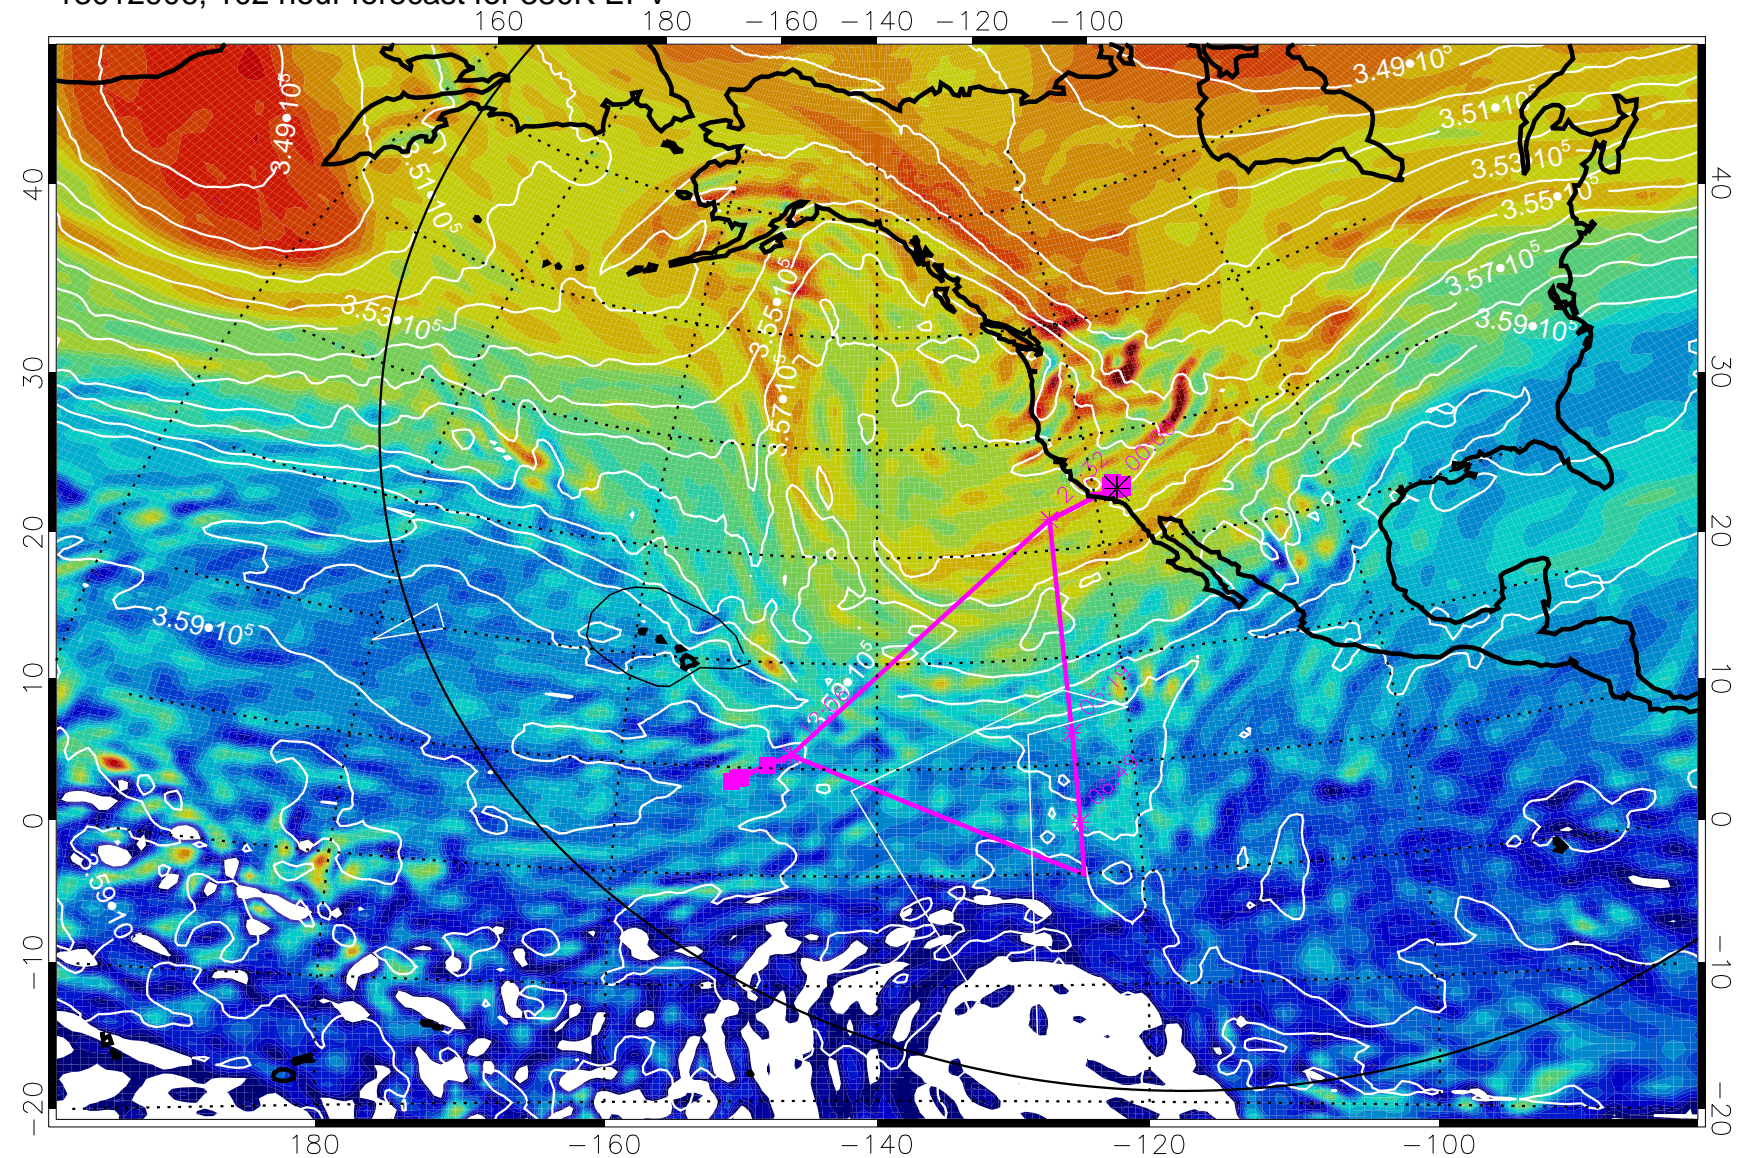

13012806, 78 hour forecast for 380K EPV

380K Montgomery Streamfunction, white

Range ring of 6000 km -- 19 hours GH round trip

13012812, 84 hour forecast for 380K EPV

380K Montgomery Streamfunction, white

Range ring of 6000 km -- 19 hours GH round trip

13012818, 90 hour forecast for 380K EPV

380K Montgomery Streamfunction, white

Range ring of 6000 km -- 19 hours GH round trip

13012900, 96 hour forecast for 380K EPV

160 180 -160 -140 -120 -100

380K Montgomery Streamfunction, white

Range ring of 6000 km -- 19 hours GH round trip

13012906, 102 hour forecast for 380K EPV

380K Montgomery Streamfunction, white

Range ring of 6000 km -- 19 hours GH round trip

13012912, 108 hour forecast for 380K EPV

380K Montgomery Streamfunction, white

Range ring of 6000 km -- 19 hours GH round trip

13012918, 114 hour forecast for 380K EPV

380K Montgomery Streamfunction, white

Range ring of 6000 km -- 19 hours GH round trip