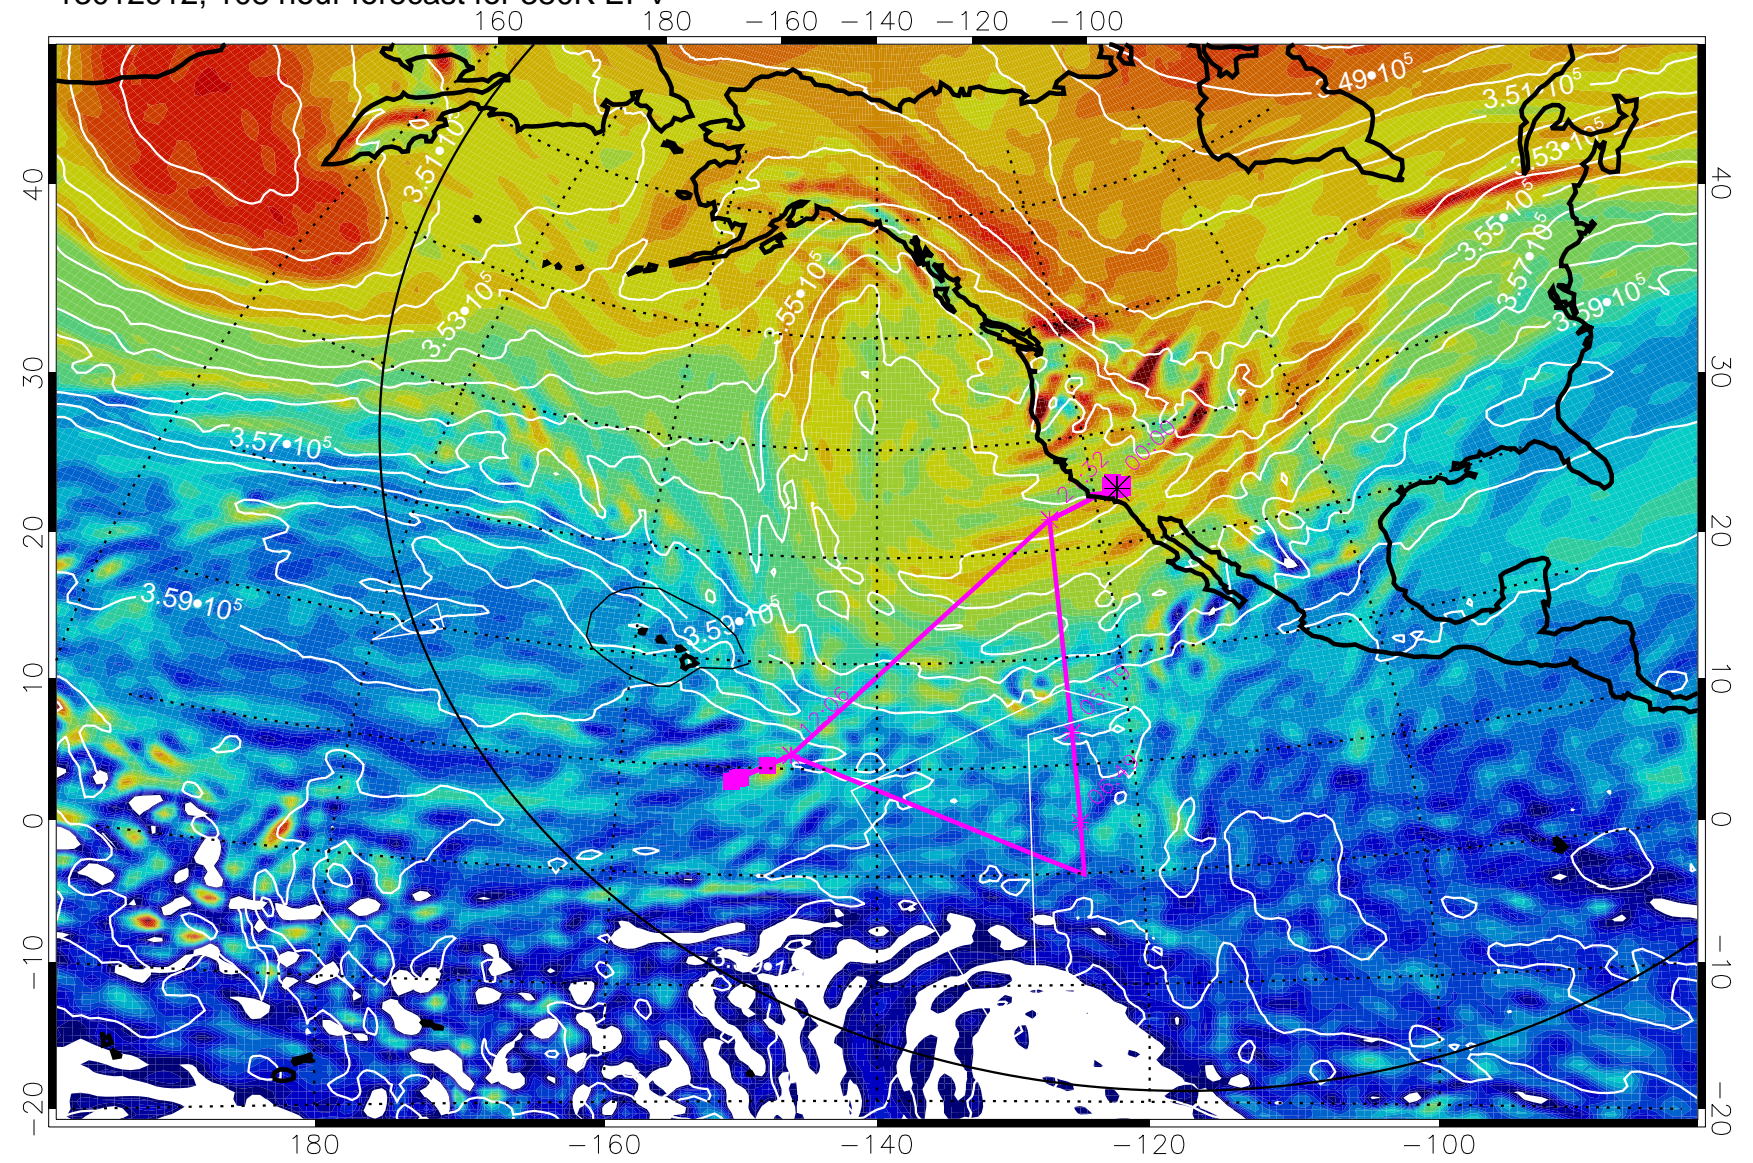

13012818, 90 hour forecast for 380K EPV

380K Montgomery Streamfunction, white

Range ring of 6000 km -- 19 hours GH round trip

13012900, 96 hour forecast for 380K EPV

160 180 -160 -140 -120 -100

380K Montgomery Streamfunction, white

Range ring of 6000 km -- 19 hours GH round trip

13012906, 102 hour forecast for 380K EPV

380K Montgomery Streamfunction, white

Range ring of 6000 km -- 19 hours GH round trip

13012912, 108 hour forecast for 380K EPV

380K Montgomery Streamfunction, white

Range ring of 6000 km -- 19 hours GH round trip

13012918, 114 hour forecast for 380K EPV

380K Montgomery Streamfunction, white

Range ring of 6000 km -- 19 hours GH round trip

13013000, 120 hour forecast for 380K EPV

160 180 -160 -140 -120 -100

380K Montgomery Streamfunction, white

Range ring of 6000 km -- 19 hours GH round trip