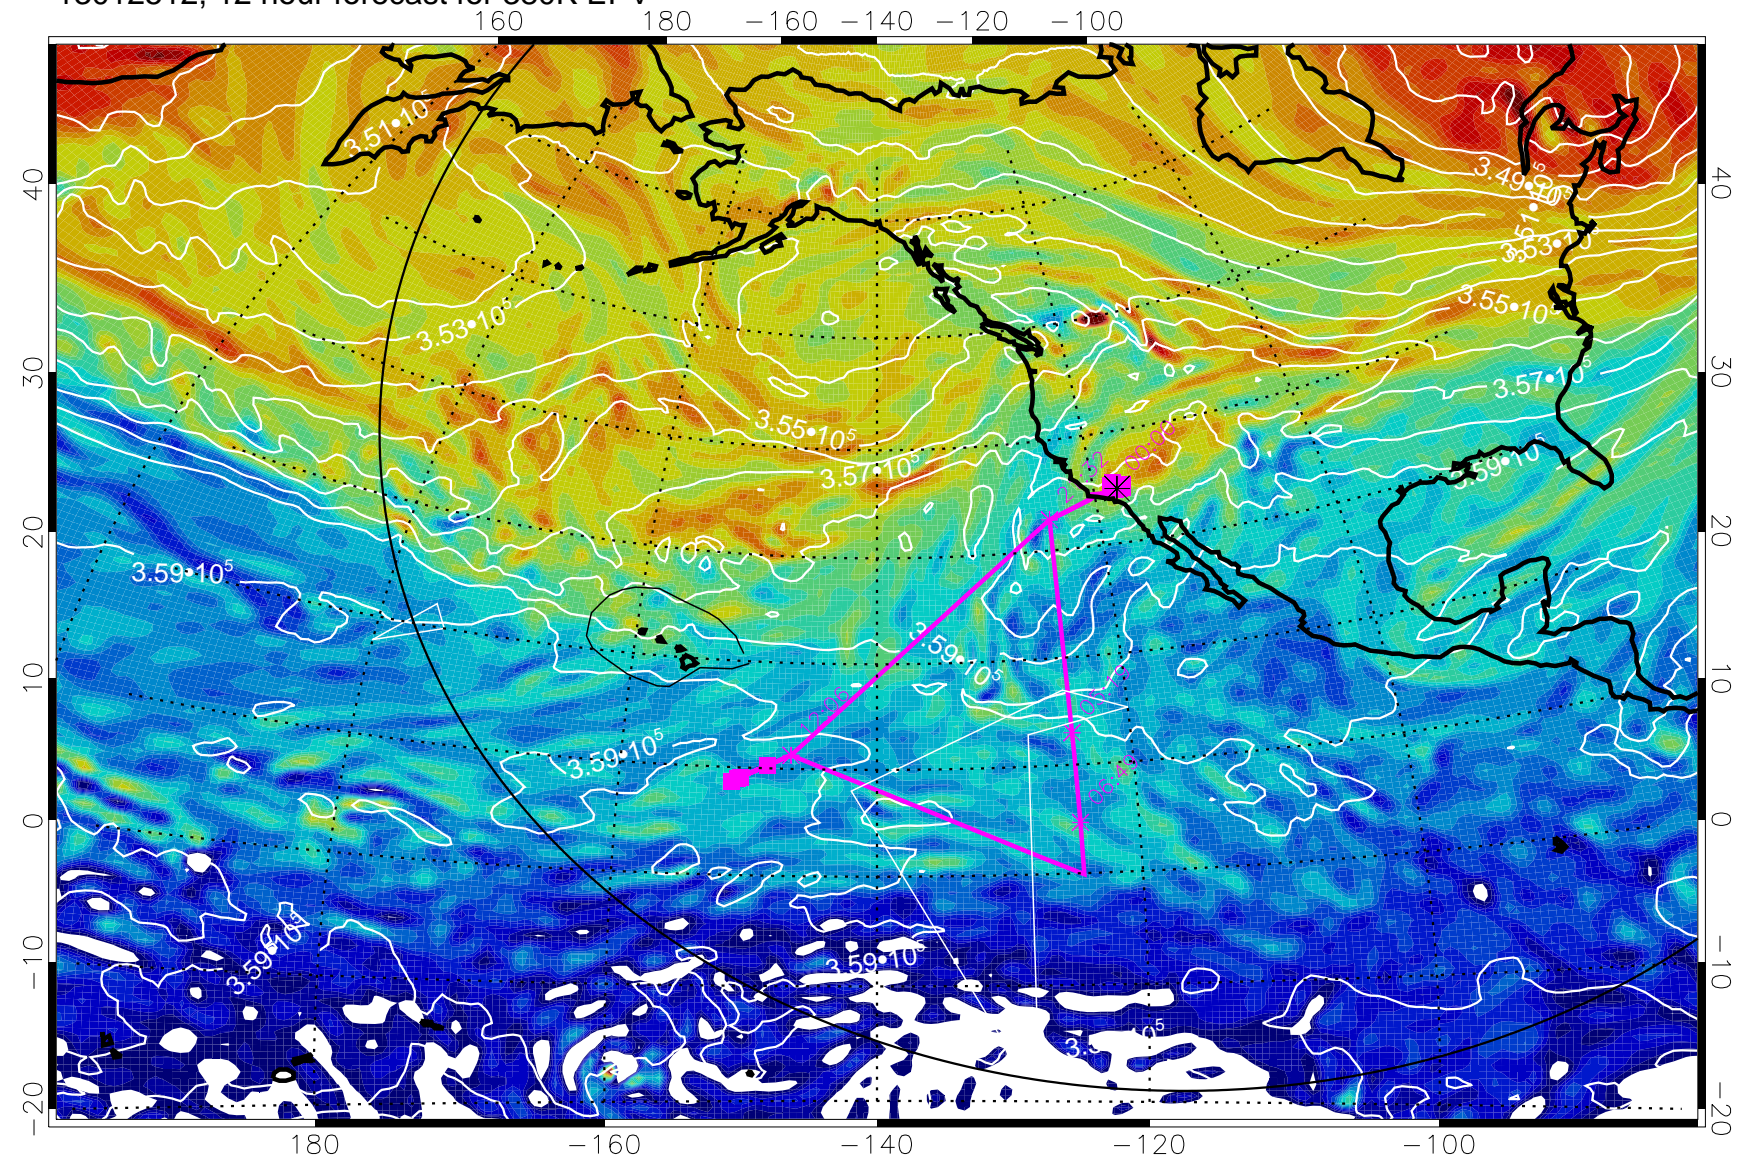

13012512, 12 hour forecast for 380K EPV

380K Montgomery Streamfunction, white

Range ring of 6000 km -- 19 hours GH round trip

13012518, 18 hour forecast for 380K EPV

380K Montgomery Streamfunction, white

Range ring of 6000 km -- 19 hours GH round trip

13012600, 24 hour forecast for 380K EPV

160 180 -160 -140 -120 -100

$-5.0 \cdot 10^{-6}$  0  $5.0 \cdot 10^{-6}$   $1.0 \cdot 10^{-5}$   $1.5 \cdot 10^{-5}$   
PVU

380K Montgomery Streamfunction, white

Range ring of 6000 km -- 19 hours GH round trip

13012612, 36 hour forecast for 380K EPV

160 180 -160 -140 -120 -100

380K Montgomery Streamfunction, white

Range ring of 6000 km -- 19 hours GH round trip

13012618, 42 hour forecast for 380K EPV

380K Montgomery Streamfunction, white

Range ring of 6000 km -- 19 hours GH round trip

13012700, 48 hour forecast for 380K EPV

380K Montgomery Streamfunction, white

Range ring of 6000 km -- 19 hours GH round trip

13012706, 54 hour forecast for 380K EPV