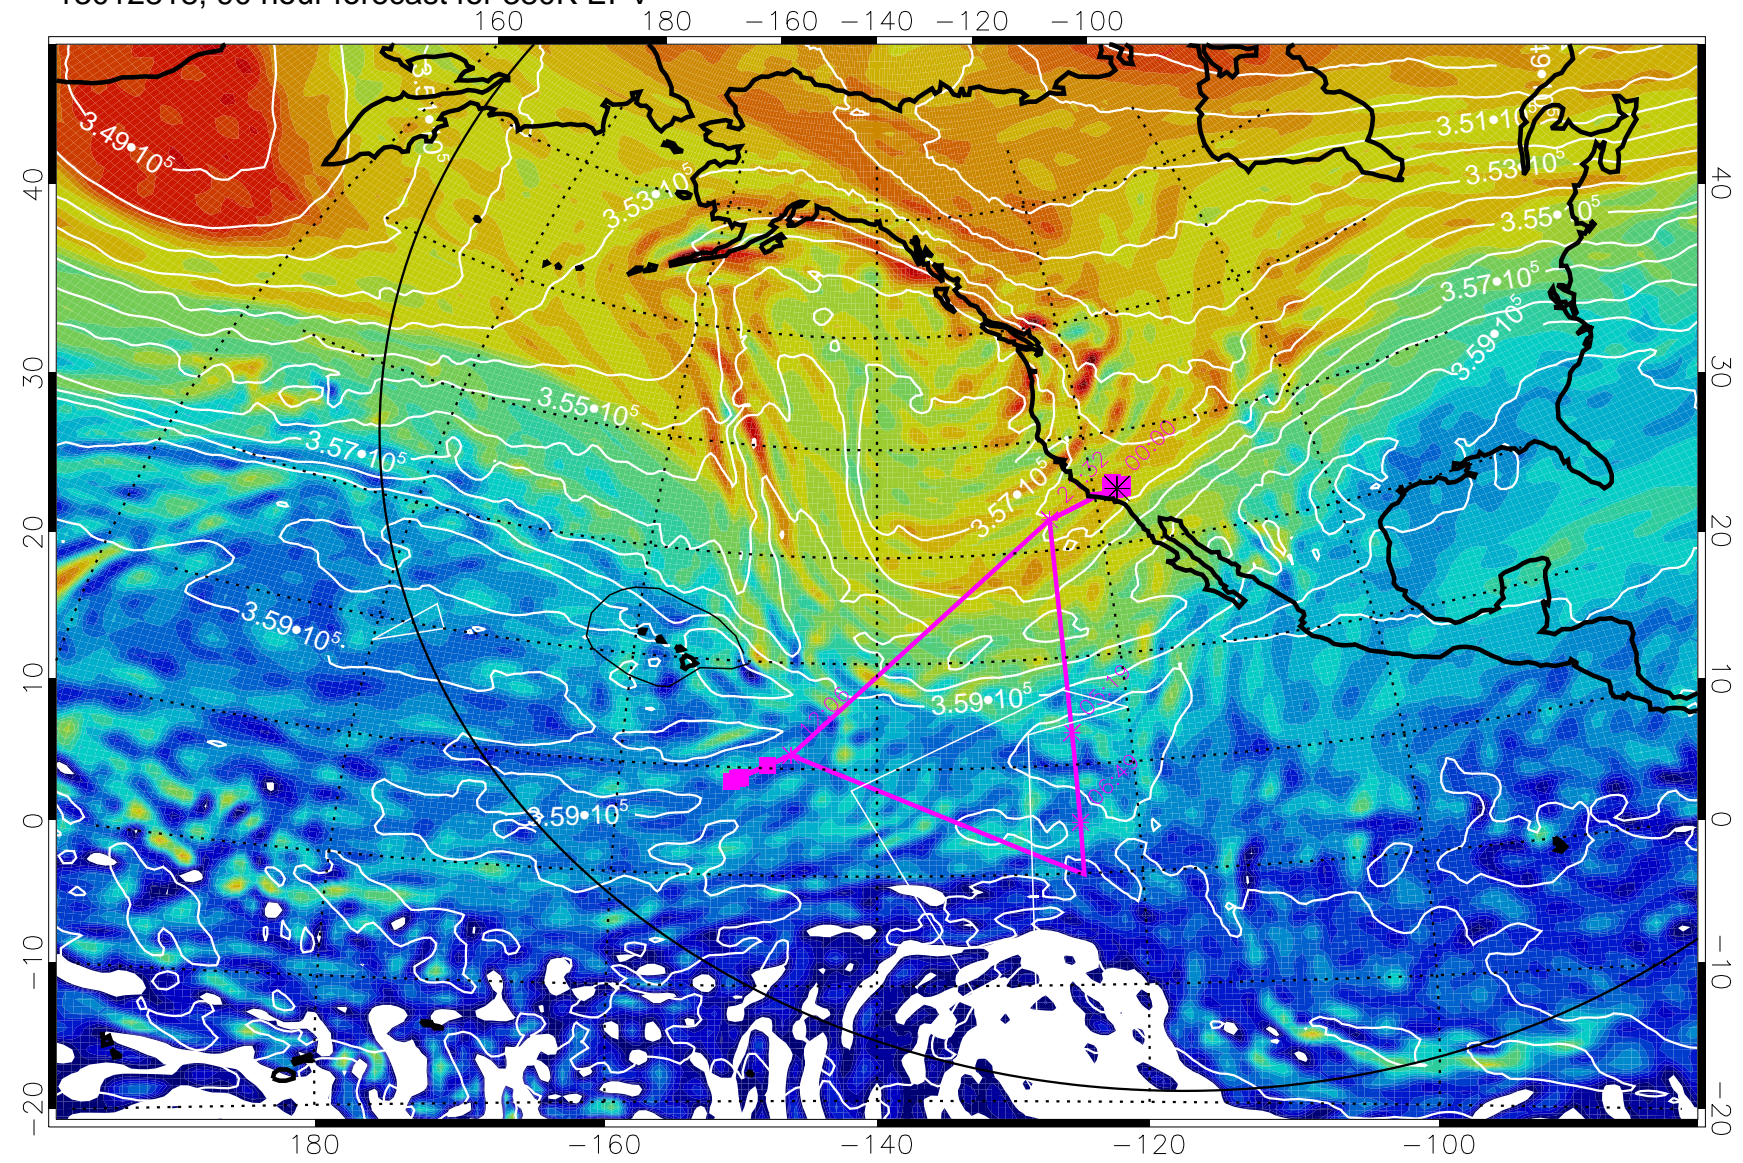

13012718, 66 hour forecast for 380K EPV

380K Montgomery Streamfunction, white

Range ring of 6000 km -- 19 hours GH round trip

13012800, 72 hour forecast for 380K EPV

380K Montgomery Streamfunction, white

Range ring of 6000 km -- 19 hours GH round trip

13012806, 78 hour forecast for 380K EPV

380K Montgomery Streamfunction, white

Range ring of 6000 km -- 19 hours GH round trip

13012812, 84 hour forecast for 380K EPV

380K Montgomery Streamfunction, white

Range ring of 6000 km -- 19 hours GH round trip

13012818, 90 hour forecast for 380K EPV

380K Montgomery Streamfunction, white

Range ring of 6000 km -- 19 hours GH round trip

13012900, 96 hour forecast for 380K EPV

160 180 -160 -140 -120 -100

380K Montgomery Streamfunction, white

Range ring of 6000 km -- 19 hours GH round trip

13012906, 102 hour forecast for 380K EPV

380K Montgomery Streamfunction, white

Range ring of 6000 km -- 19 hours GH round trip

13012912, 108 hour forecast for 380K EPV