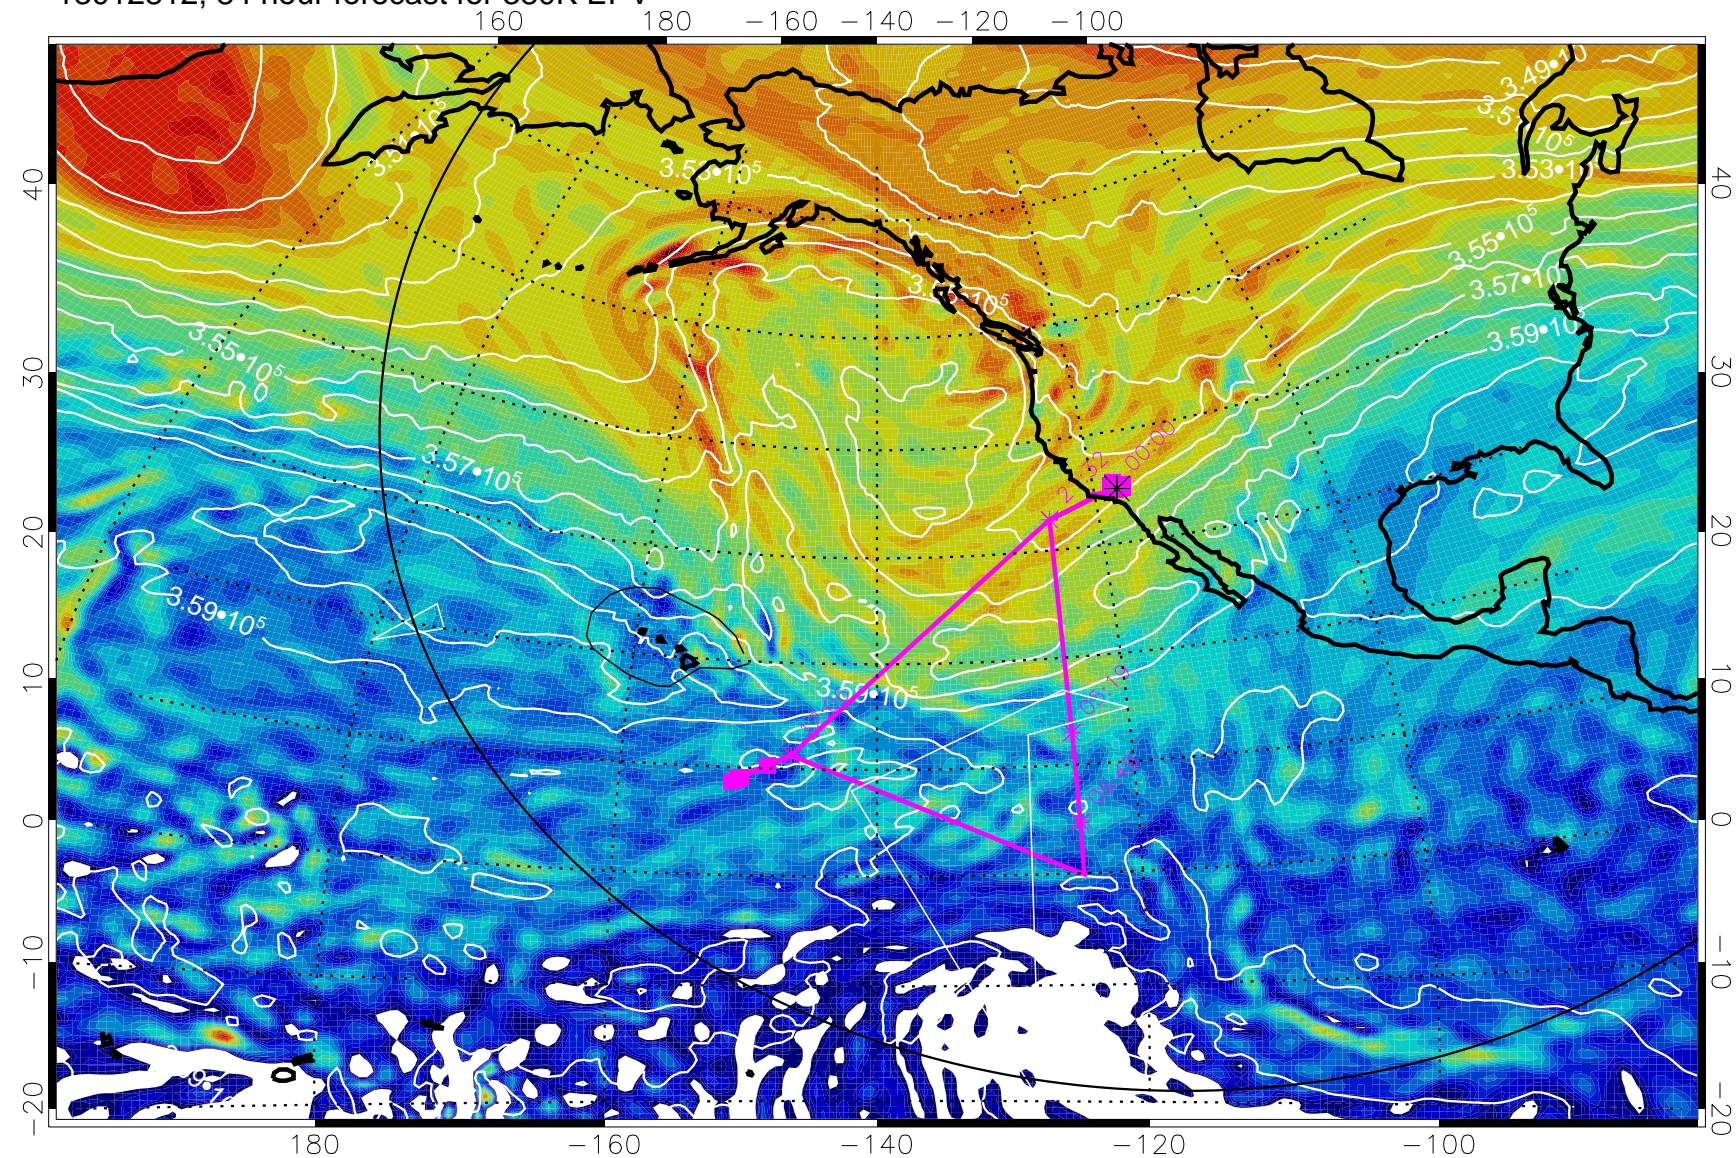

13012718, 66 hour forecast for 380K EPV

380K Montgomery Streamfunction, white

Range ring of 6000 km -- 19 hours GH round trip

13012800, 72 hour forecast for 380K EPV

380K Montgomery Streamfunction, white

Range ring of 6000 km -- 19 hours GH round trip

13012806, 78 hour forecast for 380K EPV

380K Montgomery Streamfunction, white

Range ring of 6000 km -- 19 hours GH round trip

13012812, 84 hour forecast for 380K EPV

380K Montgomery Streamfunction, white

Range ring of 6000 km -- 19 hours GH round trip

13012818, 90 hour forecast for 380K EPV

380K Montgomery Streamfunction, white

Range ring of 6000 km -- 19 hours GH round trip

13012900, 96 hour forecast for 380K EPV

160 180 -160 -140 -120 -100

380K Montgomery Streamfunction, white

Range ring of 6000 km -- 19 hours GH round trip

13012906, 102 hour forecast for 380K EPV

380K Montgomery Streamfunction, white

Range ring of 6000 km -- 19 hours GH round trip

13012912, 108 hour forecast for 380K EPV