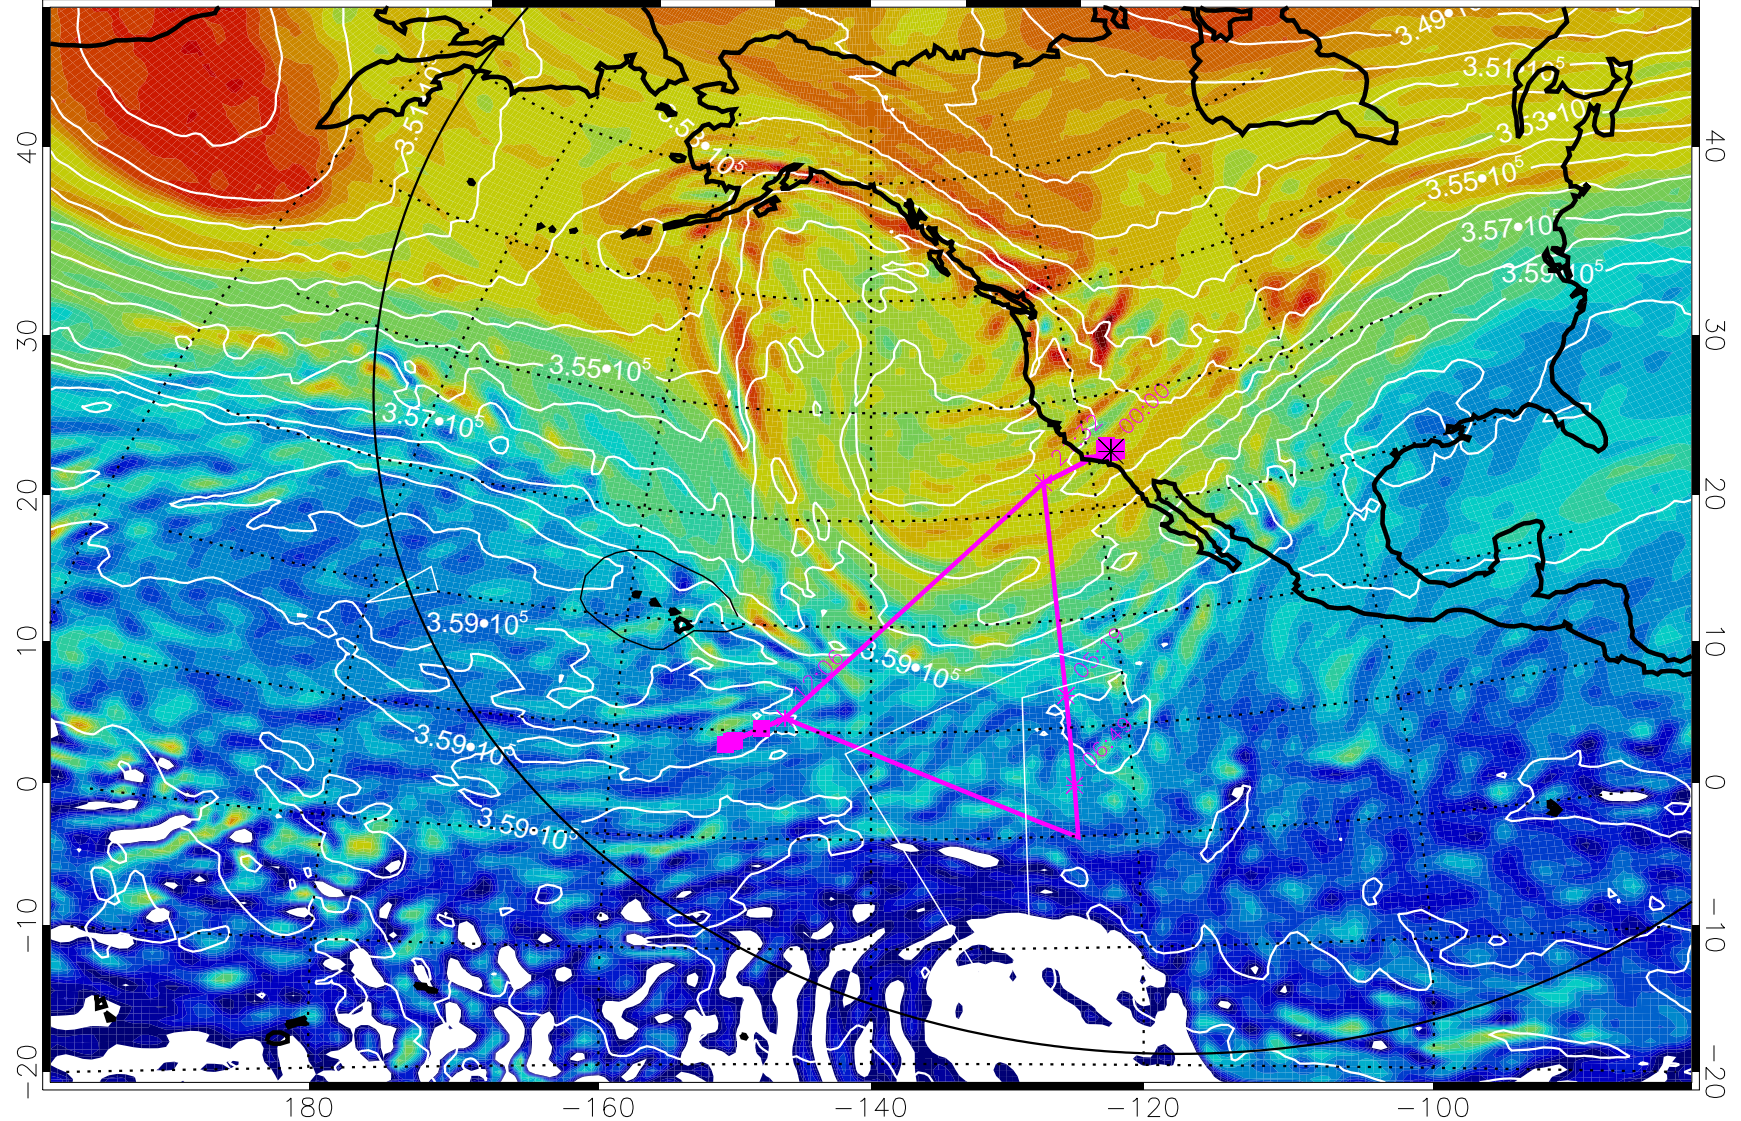

13012806, 78 hour forecast for 380K EPV

380K Montgomery Streamfunction, white

Range ring of 6000 km -- 19 hours GH round trip

13012812, 84 hour forecast for 380K EPV

380K Montgomery Streamfunction, white

Range ring of 6000 km -- 19 hours GH round trip

13012818, 90 hour forecast for 380K EPV

380K Montgomery Streamfunction, white

Range ring of 6000 km -- 19 hours GH round trip

13012900, 96 hour forecast for 380K EPV

160 180 -160 -140 -120 -100

380K Montgomery Streamfunction, white

Range ring of 6000 km -- 19 hours GH round trip

13012906, 102 hour forecast for 380K EPV

380K Montgomery Streamfunction, white

Range ring of 6000 km -- 19 hours GH round trip

13012912, 108 hour forecast for 380K EPV

380K Montgomery Streamfunction, white

Range ring of 6000 km -- 19 hours GH round trip

13012918, 114 hour forecast for 380K EPV

380K Montgomery Streamfunction, white

Range ring of 6000 km -- 19 hours GH round trip