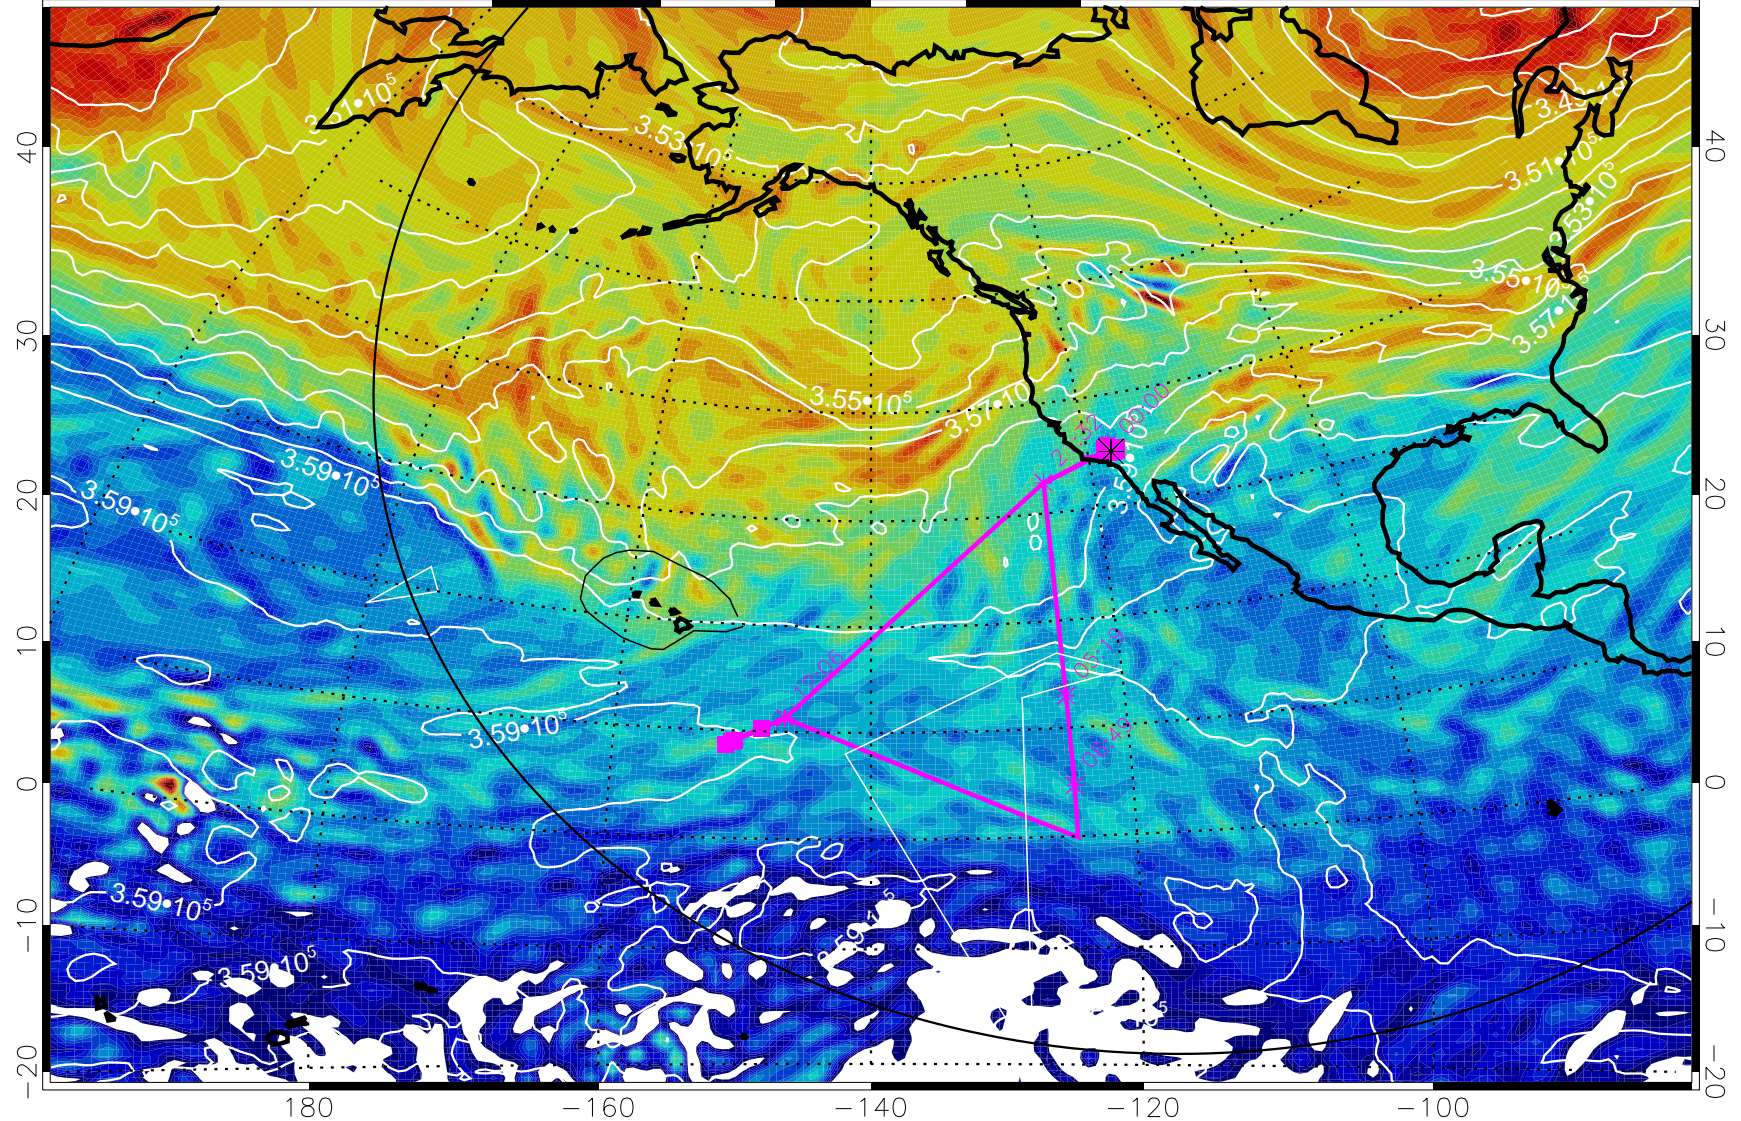

13012512, 12 hour forecast for 380K EPV

380K Montgomery Streamfunction, white

Range ring of 6000 km -- 19 hours GH round trip

13012518, 18 hour forecast for 380K EPV

380K Montgomery Streamfunction, white

Range ring of 6000 km -- 19 hours GH round trip

13012600, 24 hour forecast for 380K EPV

160 180 -160 -140 -120 -100

$-5.0 \cdot 10^{-6}$  0  $5.0 \cdot 10^{-6}$   $1.0 \cdot 10^{-5}$   $1.5 \cdot 10^{-5}$   
PVU

380K Montgomery Streamfunction, white

Range ring of 6000 km -- 19 hours GH round trip

13012612, 36 hour forecast for 380K EPV

160 180 -160 -140 -120 -100

380K Montgomery Streamfunction, white

Range ring of 6000 km -- 19 hours GH round trip

13012618, 42 hour forecast for 380K EPV

380K Montgomery Streamfunction, white

Range ring of 6000 km -- 19 hours GH round trip

13012700, 48 hour forecast for 380K EPV

380K Montgomery Streamfunction, white

Range ring of 6000 km -- 19 hours GH round trip

13012706, 54 hour forecast for 380K EPV