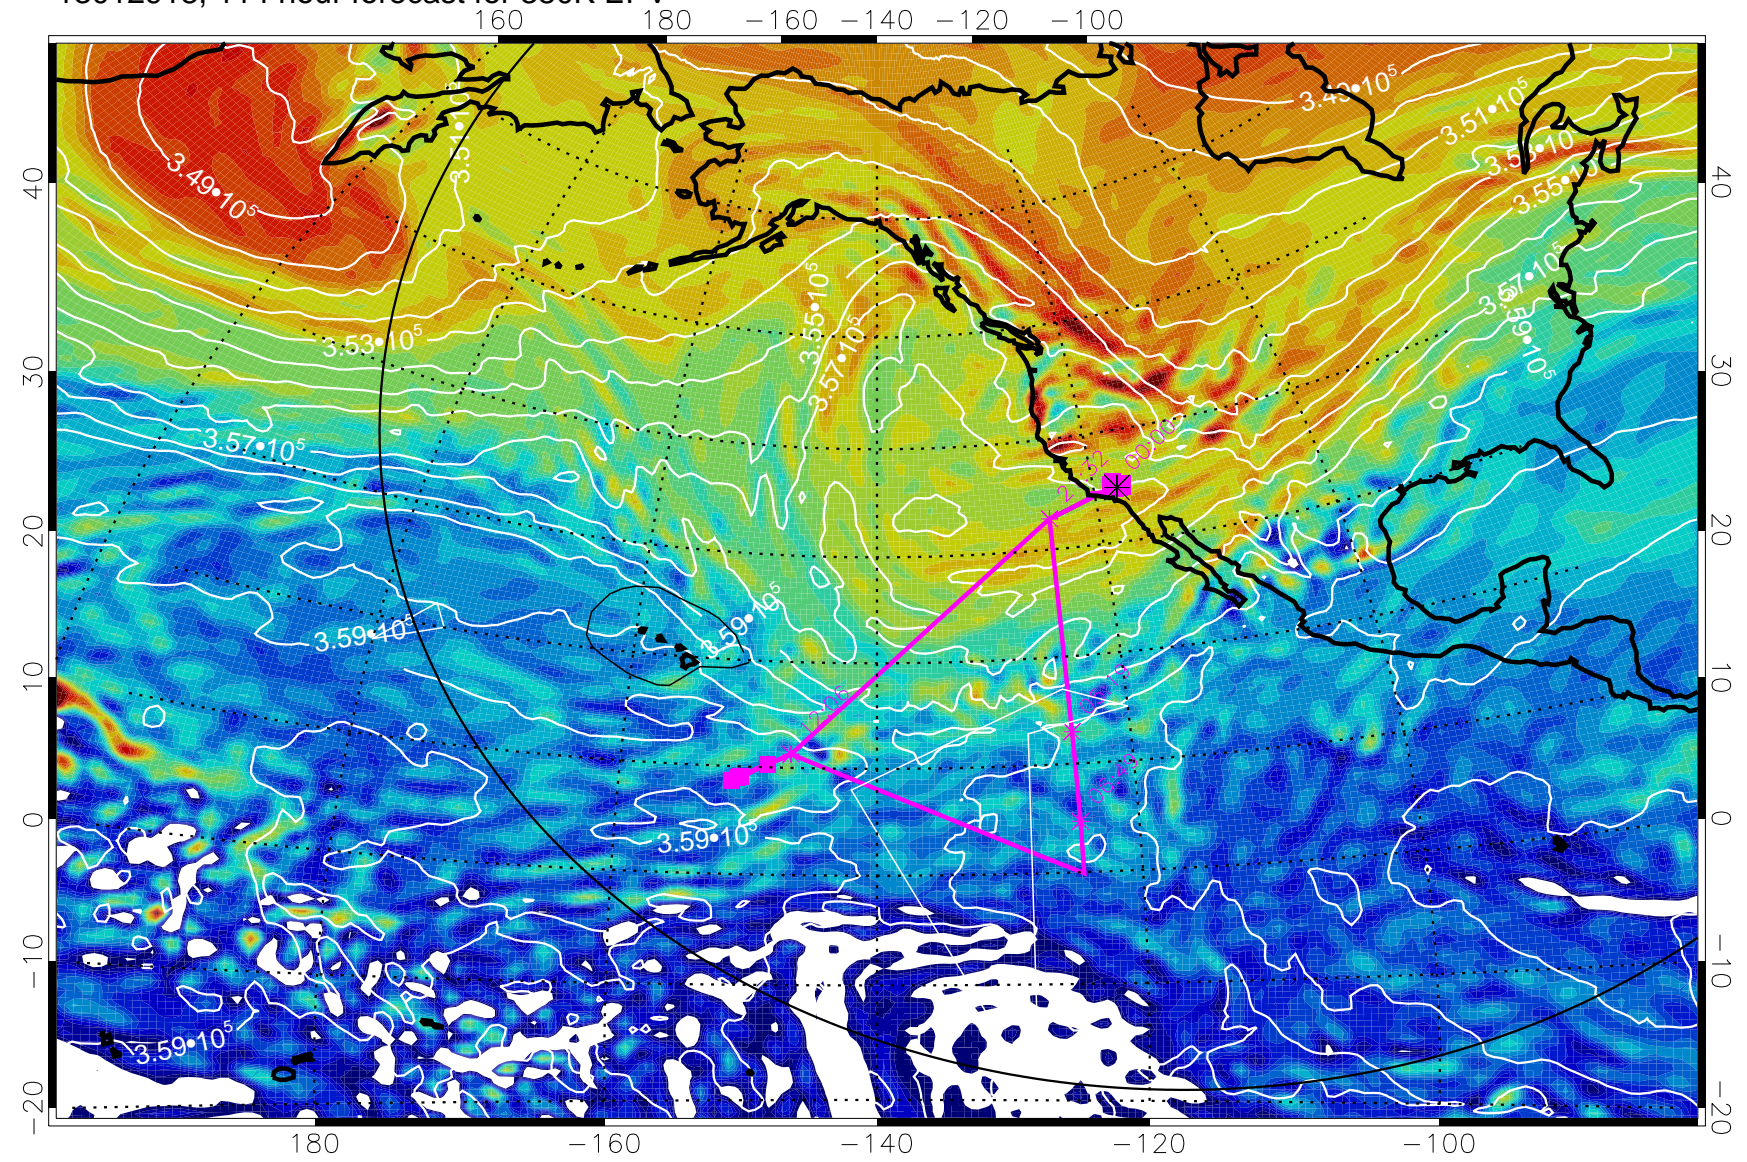

13012818, 90 hour forecast for 380K EPV

380K Montgomery Streamfunction, white

Range ring of 6000 km -- 19 hours GH round trip

13012900, 96 hour forecast for 380K EPV

160 180 -160 -140 -120 -100

380K Montgomery Streamfunction, white

Range ring of 6000 km -- 19 hours GH round trip

13012906, 102 hour forecast for 380K EPV

380K Montgomery Streamfunction, white

Range ring of 6000 km -- 19 hours GH round trip

13012912, 108 hour forecast for 380K EPV

380K Montgomery Streamfunction, white

Range ring of 6000 km -- 19 hours GH round trip

13012918, 114 hour forecast for 380K EPV

380K Montgomery Streamfunction, white

Range ring of 6000 km -- 19 hours GH round trip

13013000, 120 hour forecast for 380K EPV

160 180 -160 -140 -120 -100

380K Montgomery Streamfunction, white

Range ring of 6000 km -- 19 hours GH round trip