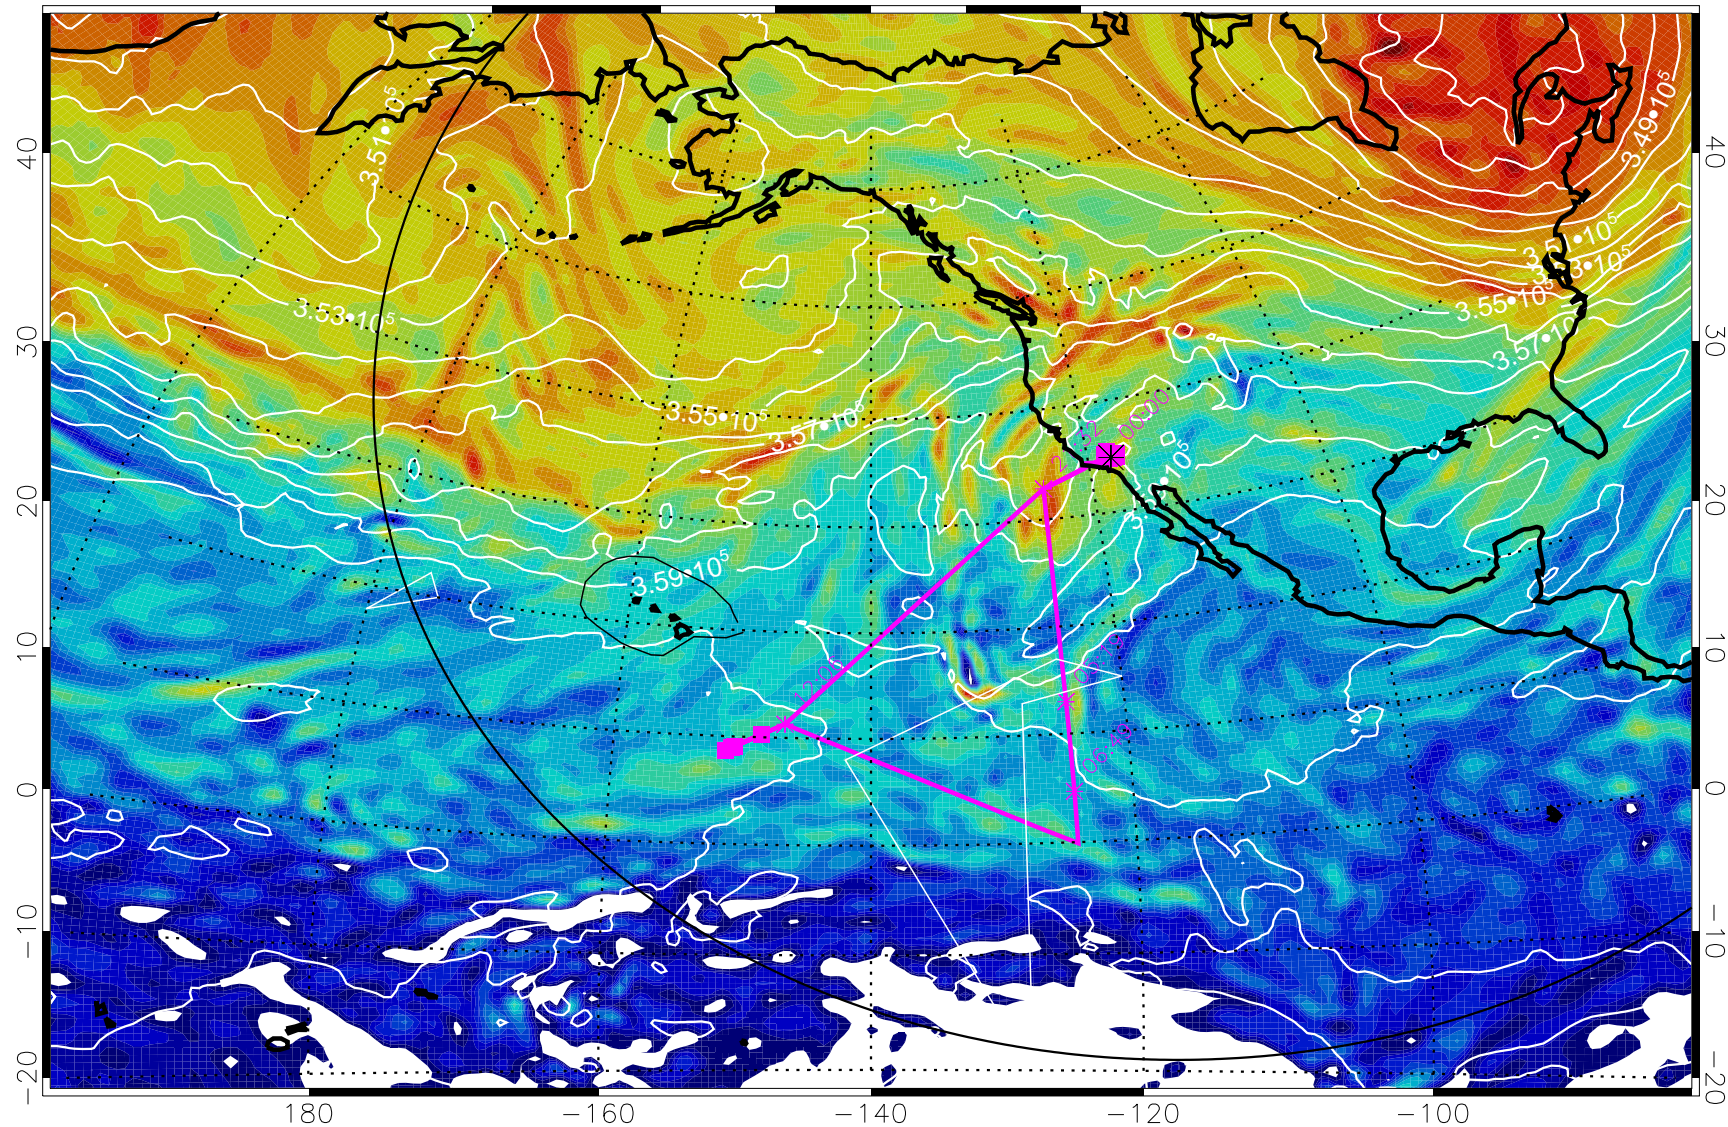

13012418, 6 hour forecast for 380K EPV

160 180 -160 -140 -120 -100

380K Montgomery Streamfunction, white

Range ring of 6000 km -- 19 hours GH round trip

13012500, 12 hour forecast for 380K EPV

380K Montgomery Streamfunction, white

Range ring of 6000 km -- 19 hours GH round trip

13012506, 18 hour forecast for 380K EPV

380K Montgomery Streamfunction, white

Range ring of 6000 km -- 19 hours GH round trip

13012512, 24 hour forecast for 380K EPV

380K Montgomery Streamfunction, white

Range ring of 6000 km -- 19 hours GH round trip

13012518, 30 hour forecast for 380K EPV

380K Montgomery Streamfunction, white

Range ring of 6000 km -- 19 hours GH round trip

13012600, 36 hour forecast for 380K EPV

380K Montgomery Streamfunction, white

Range ring of 6000 km -- 19 hours GH round trip

13012606, 42 hour forecast for 380K EPV

380K Montgomery Streamfunction, white

Range ring of 6000 km -- 19 hours GH round trip