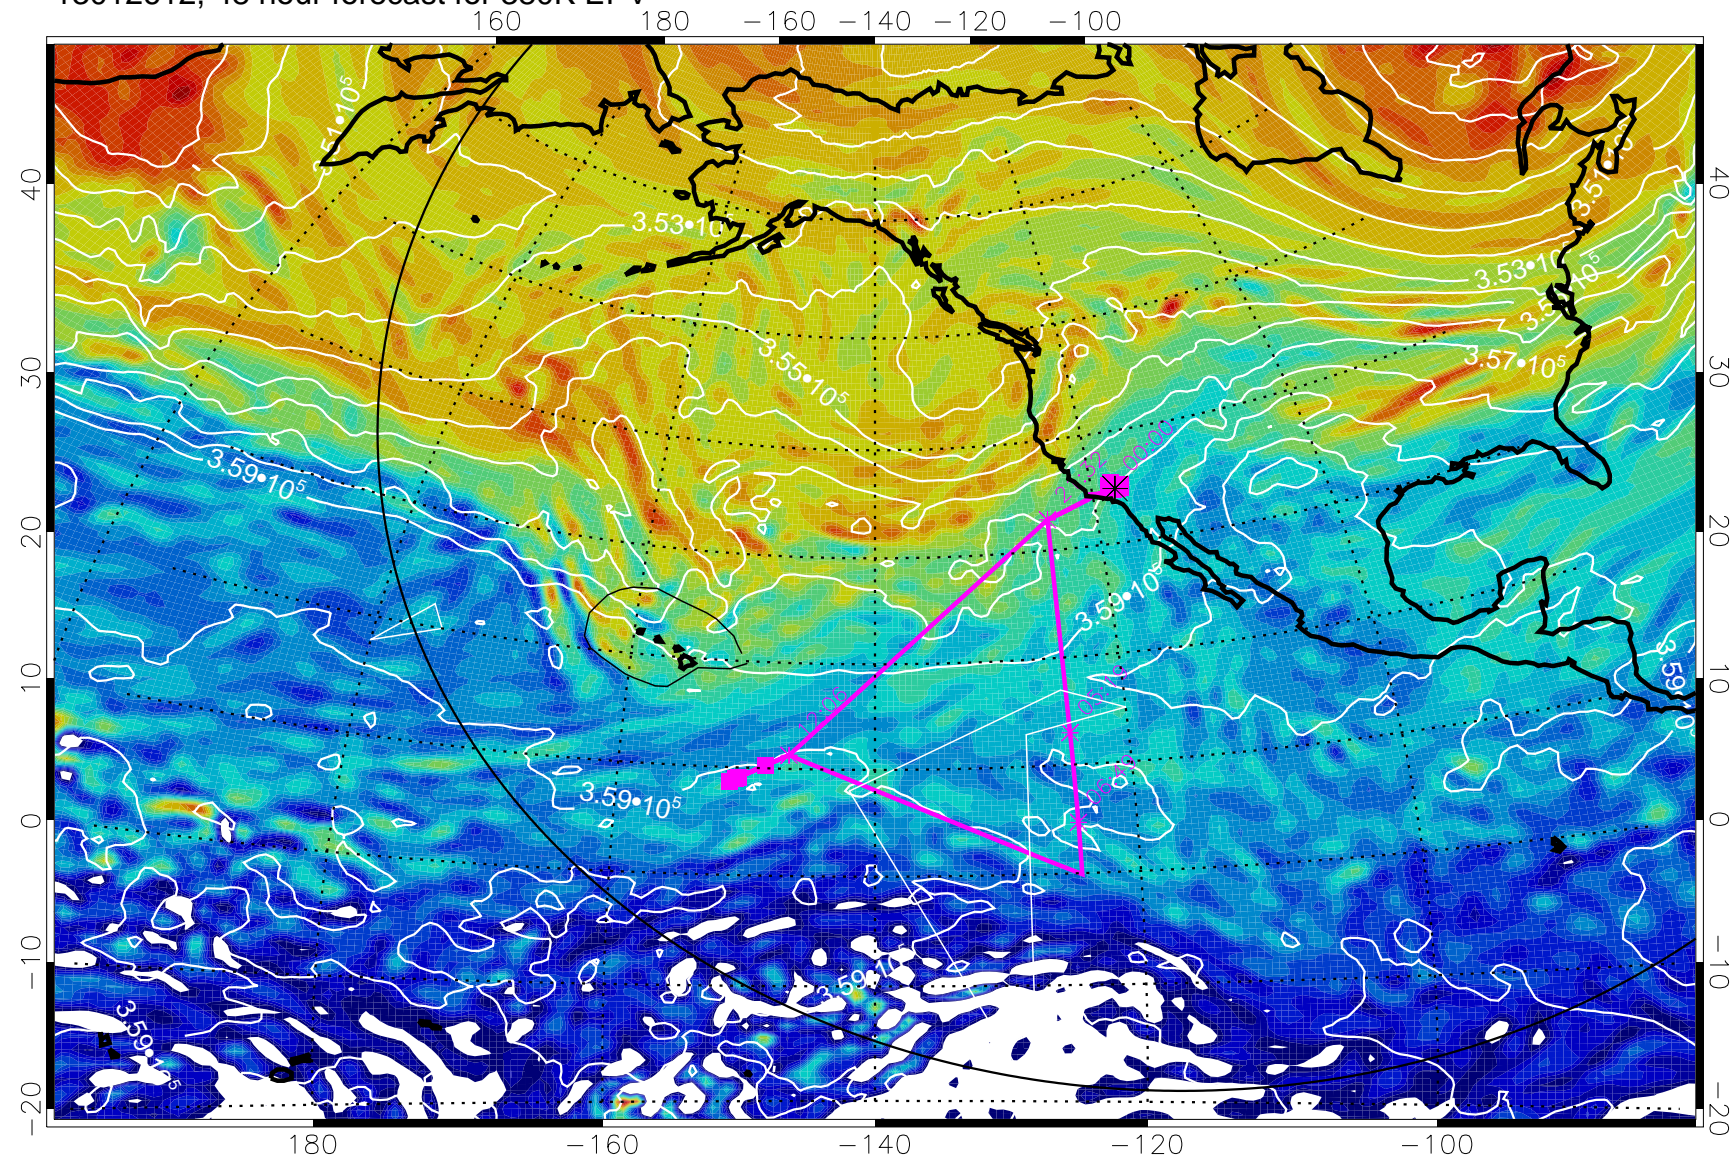

380K Montgomery Streamfunction, white

Range ring of 6000 km -- 19 hours GH round trip

13012518, 30 hour forecast for 380K EPV

380K Montgomery Streamfunction, white

Range ring of 6000 km -- 19 hours GH round trip

13012600, 36 hour forecast for 380K EPV

380K Montgomery Streamfunction, white

Range ring of 6000 km -- 19 hours GH round trip

13012606, 42 hour forecast for 380K EPV

380K Montgomery Streamfunction, white

Range ring of 6000 km -- 19 hours GH round trip

13012612, 48 hour forecast for 380K EPV

380K Montgomery Streamfunction, white

Range ring of 6000 km -- 19 hours GH round trip

13012618, 54 hour forecast for 380K EPV

380K Montgomery Streamfunction, white

Range ring of 6000 km -- 19 hours GH round trip

13012700, 60 hour forecast for 380K EPV

380K Montgomery Streamfunction, white

Range ring of 6000 km -- 19 hours GH round trip

13012706, 66 hour forecast for 380K EPV

380K Montgomery Streamfunction, white

Range ring of 6000 km -- 19 hours GH round trip