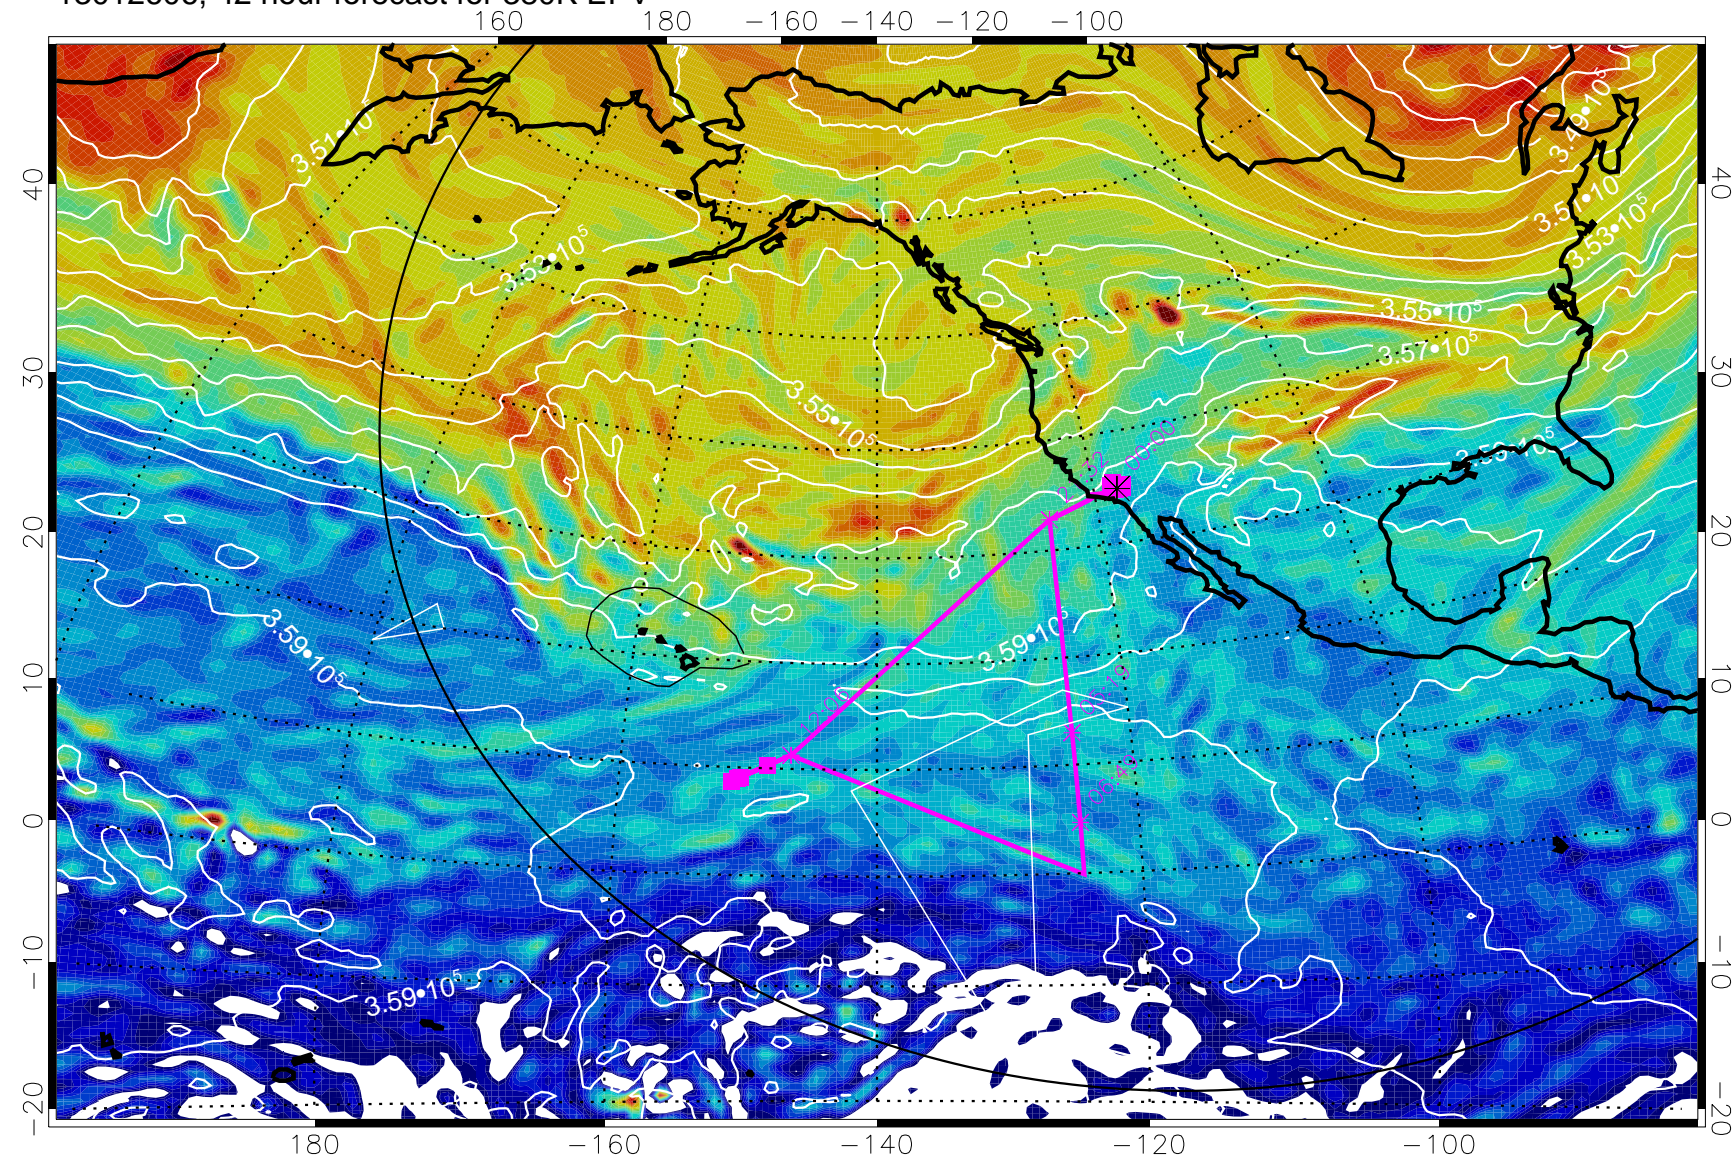

Range ring of 6000 km -- 19 hours GH round trip

13012506, 18 hour forecast for 380K EPV

380K Montgomery Streamfunction, white

Range ring of 6000 km -- 19 hours GH round trip

13012512, 24 hour forecast for 380K EPV

380K Montgomery Streamfunction, white

Range ring of 6000 km -- 19 hours GH round trip

13012518, 30 hour forecast for 380K EPV

380K Montgomery Streamfunction, white

Range ring of 6000 km -- 19 hours GH round trip

13012600, 36 hour forecast for 380K EPV

380K Montgomery Streamfunction, white

Range ring of 6000 km -- 19 hours GH round trip

13012606, 42 hour forecast for 380K EPV

380K Montgomery Streamfunction, white

Range ring of 6000 km -- 19 hours GH round trip

13012612, 48 hour forecast for 380K EPV

380K Montgomery Streamfunction, white

Range ring of 6000 km -- 19 hours GH round trip

13012618, 54 hour forecast for 380K EPV

380K Montgomery Streamfunction, white

Range ring of 6000 km -- 19 hours GH round trip