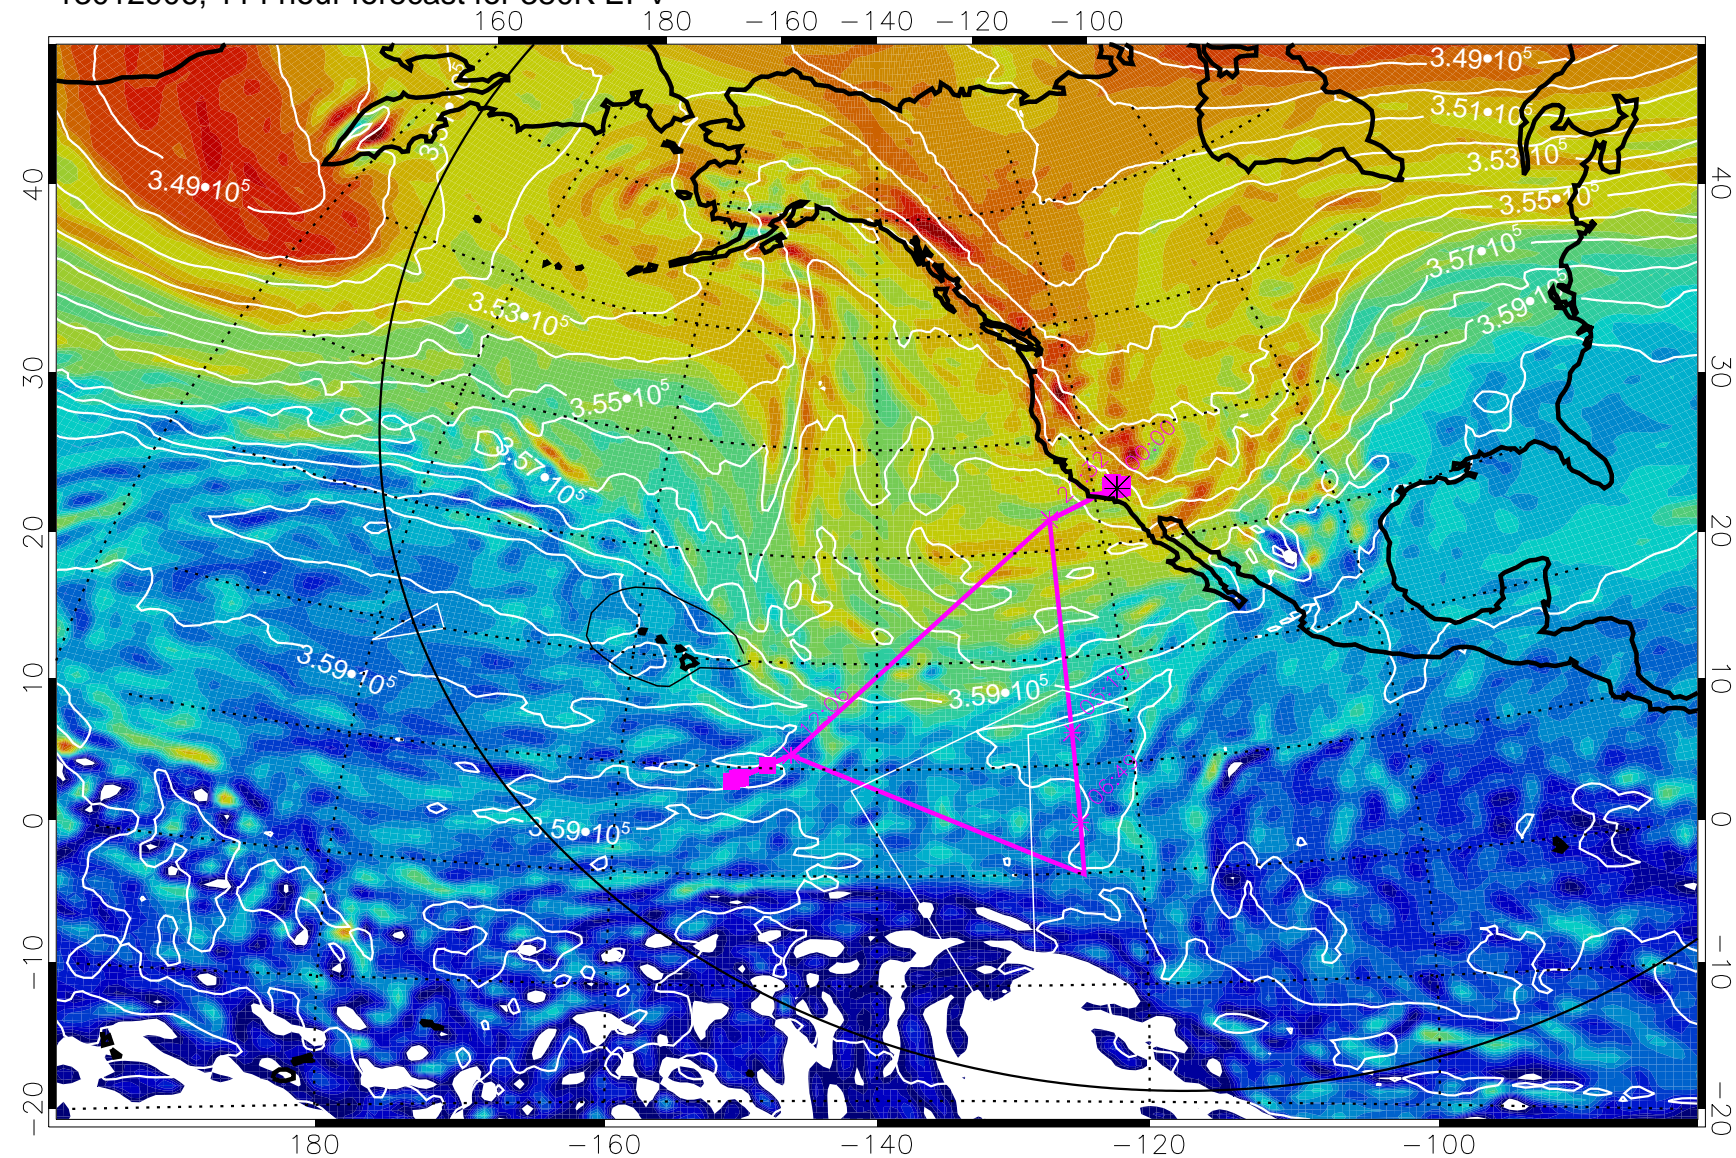

13012800, 84 hour forecast for 380K EPV

380K Montgomery Streamfunction, white

Range ring of 6000 km -- 19 hours GH round trip

13012806, 90 hour forecast for 380K EPV

13012812, 96 hour forecast for 380K EPV

160 180 -160 -140 -120 -100

380K Montgomery Streamfunction, white

Range ring of 6000 km -- 19 hours GH round trip

13012818, 102 hour forecast for 380K EPV

380K Montgomery Streamfunction, white

Range ring of 6000 km -- 19 hours GH round trip

13012900, 108 hour forecast for 380K EPV

160 180 -160 -140 -120 -100

380K Montgomery Streamfunction, white

Range ring of 6000 km -- 19 hours GH round trip

13012906, 114 hour forecast for 380K EPV

380K Montgomery Streamfunction, white

Range ring of 6000 km -- 19 hours GH round trip

13012912, 120 hour forecast for 380K EPV

160 180 -160 -140 -120 -100

380K Montgomery Streamfunction, white

Range ring of 6000 km -- 19 hours GH round trip