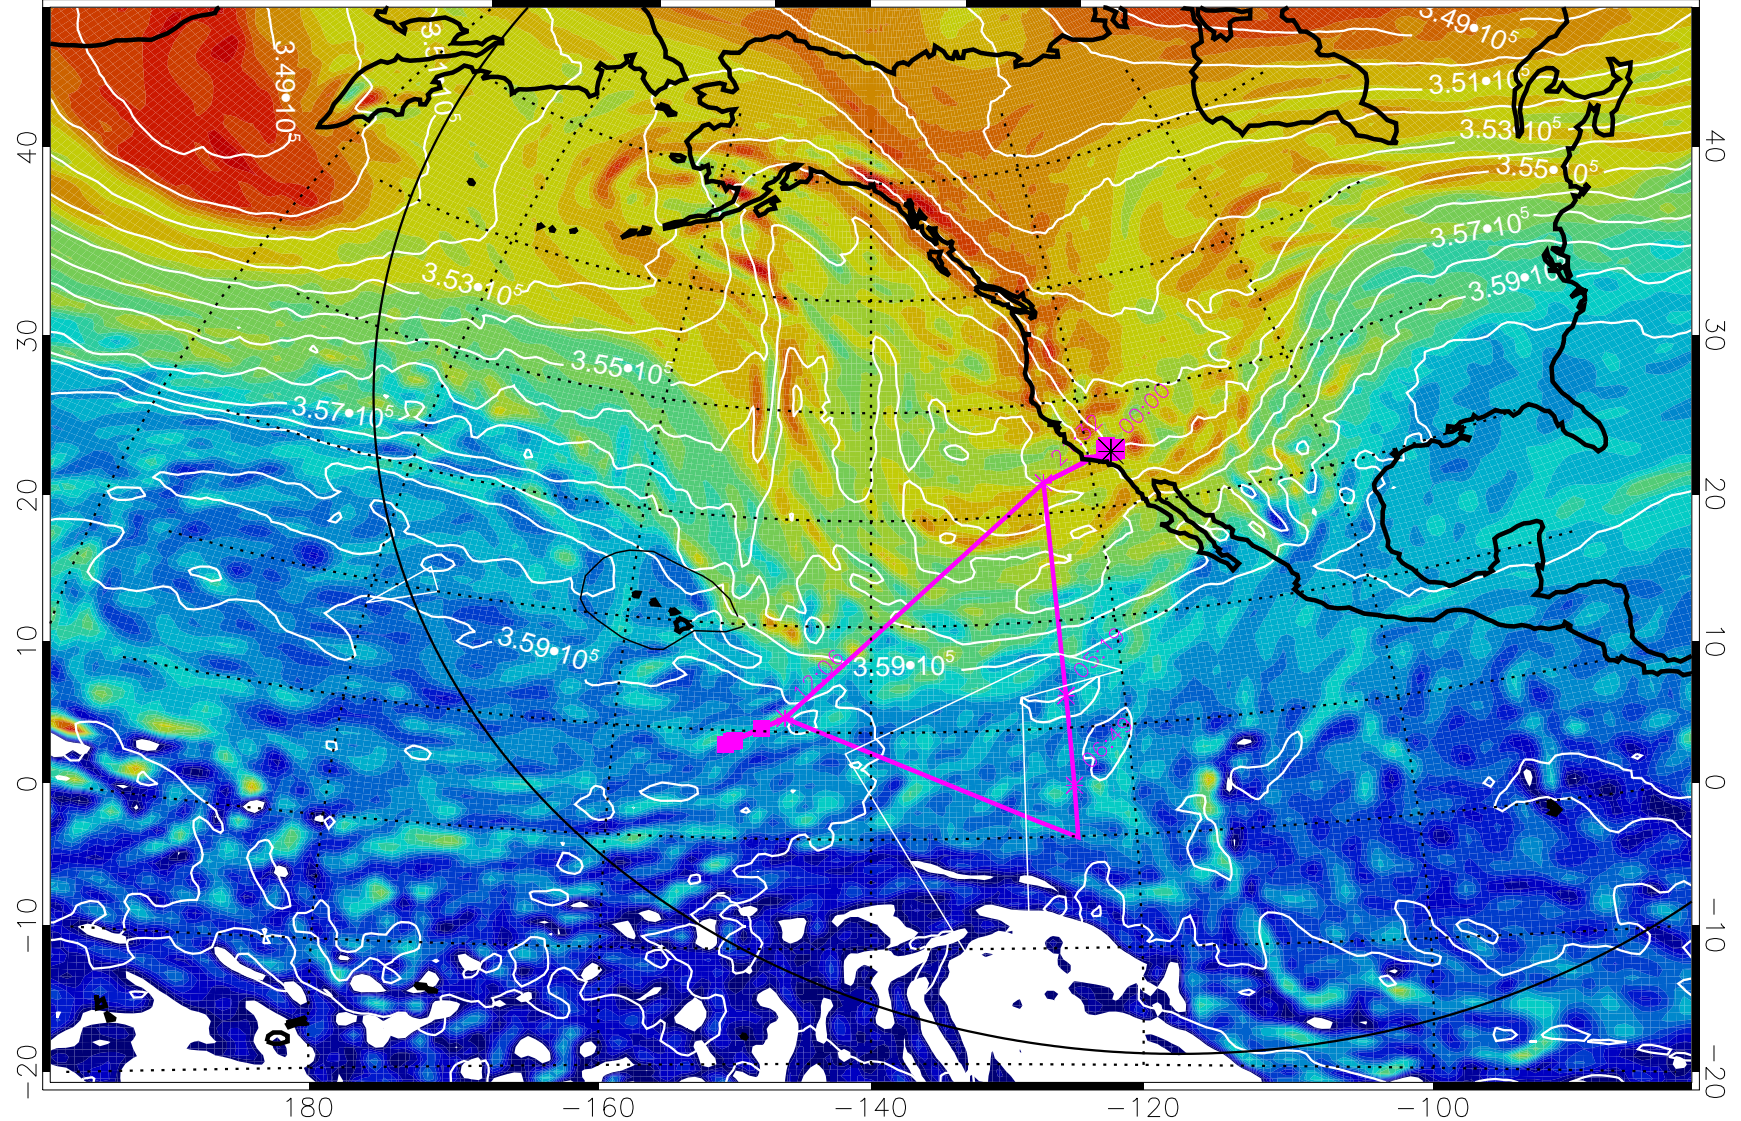

13012800, 84 hour forecast for 380K EPV

380K Montgomery Streamfunction, white

Range ring of 6000 km -- 19 hours GH round trip

13012806, 90 hour forecast for 380K EPV

13012812, 96 hour forecast for 380K EPV

160 180 -160 -140 -120 -100

380K Montgomery Streamfunction, white

Range ring of 6000 km -- 19 hours GH round trip

13012818, 102 hour forecast for 380K EPV

380K Montgomery Streamfunction, white

Range ring of 6000 km -- 19 hours GH round trip

13012900, 108 hour forecast for 380K EPV

160 180 -160 -140 -120 -100

380K Montgomery Streamfunction, white

Range ring of 6000 km -- 19 hours GH round trip

13012906, 114 hour forecast for 380K EPV

380K Montgomery Streamfunction, white

Range ring of 6000 km -- 19 hours GH round trip

13012912, 120 hour forecast for 380K EPV

160 180 -160 -140 -120 -100

380K Montgomery Streamfunction, white

Range ring of 6000 km -- 19 hours GH round trip