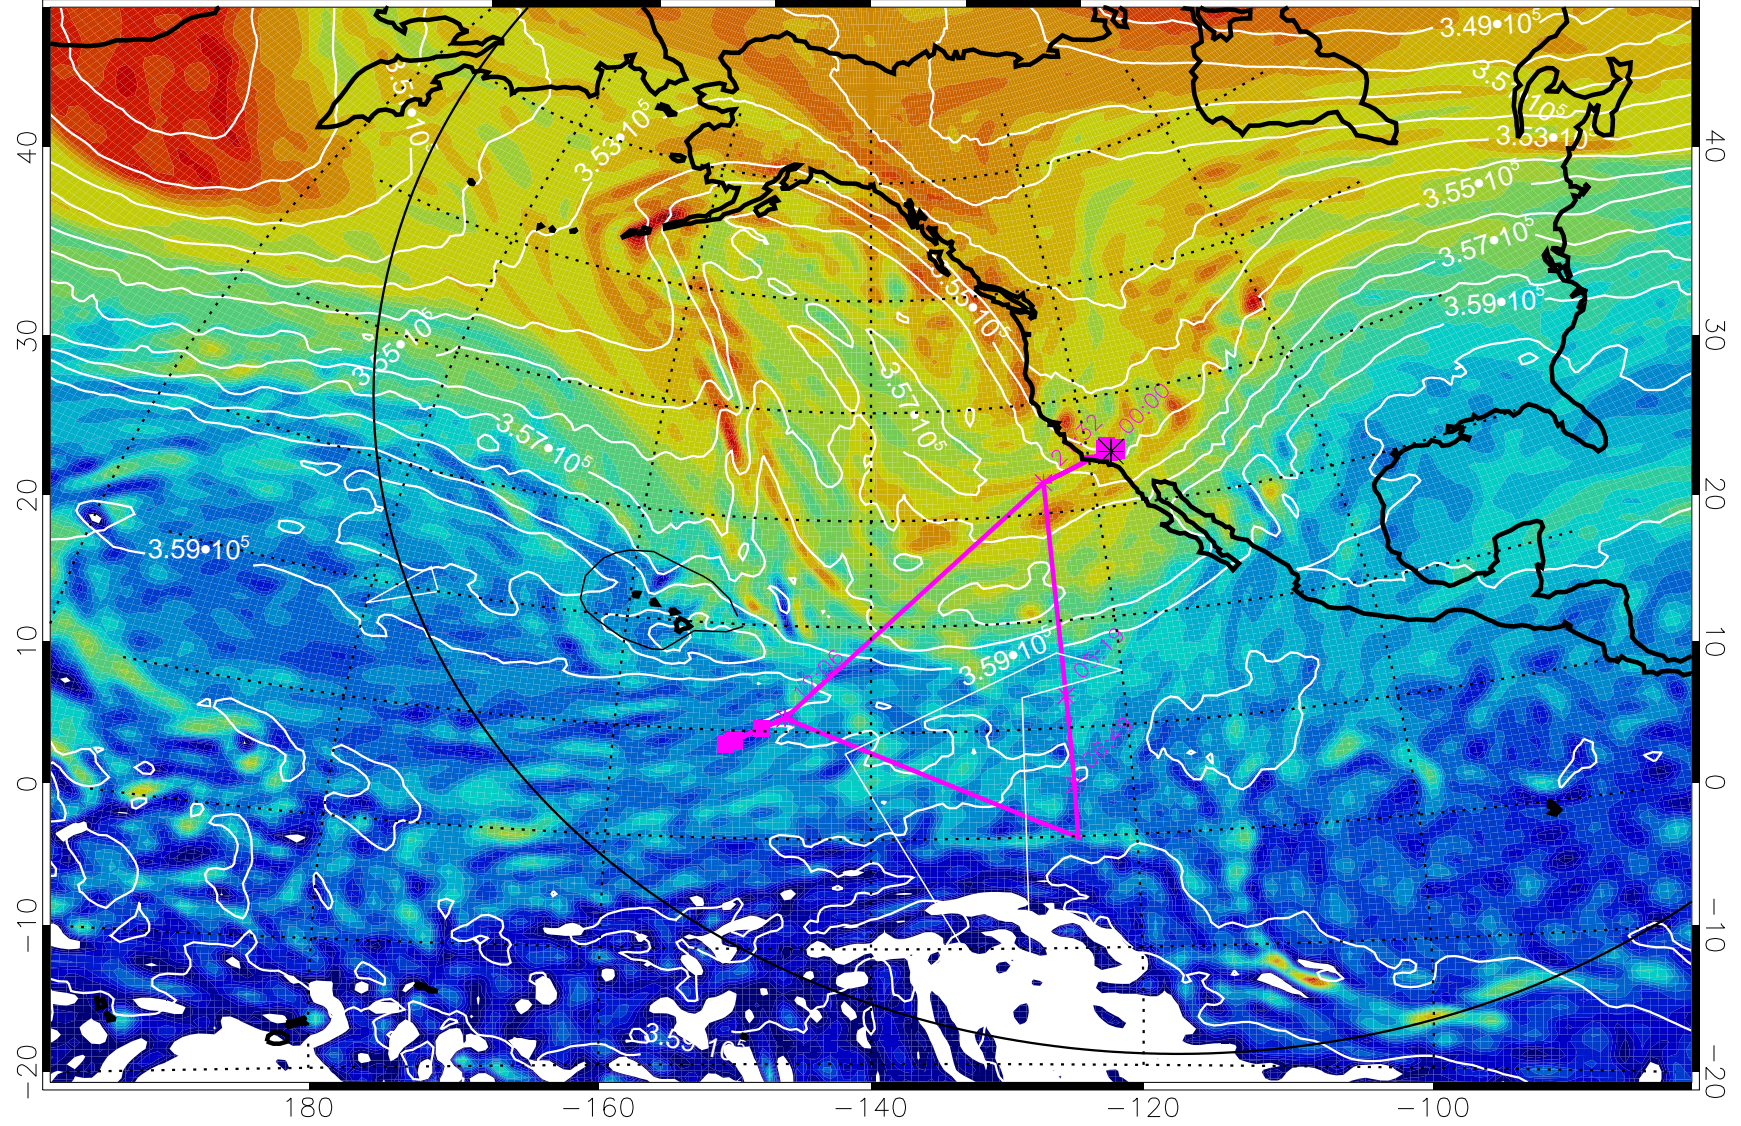

13012712, 72 hour forecast for 380K EPV

380K Montgomery Streamfunction, white

Range ring of 6000 km -- 19 hours GH round trip

13012718, 78 hour forecast for 380K EPV

380K Montgomery Streamfunction, white

Range ring of 6000 km -- 19 hours GH round trip

13012800, 84 hour forecast for 380K EPV

380K Montgomery Streamfunction, white

Range ring of 6000 km -- 19 hours GH round trip

13012806, 90 hour forecast for 380K EPV

13012812, 96 hour forecast for 380K EPV

160 180 -160 -140 -120 -100

380K Montgomery Streamfunction, white

Range ring of 6000 km -- 19 hours GH round trip

13012818, 102 hour forecast for 380K EPV

380K Montgomery Streamfunction, white

Range ring of 6000 km -- 19 hours GH round trip

13012900, 108 hour forecast for 380K EPV

160 180 -160 -140 -120 -100

380K Montgomery Streamfunction, white

Range ring of 6000 km -- 19 hours GH round trip

13012906, 114 hour forecast for 380K EPV

380K Montgomery Streamfunction, white