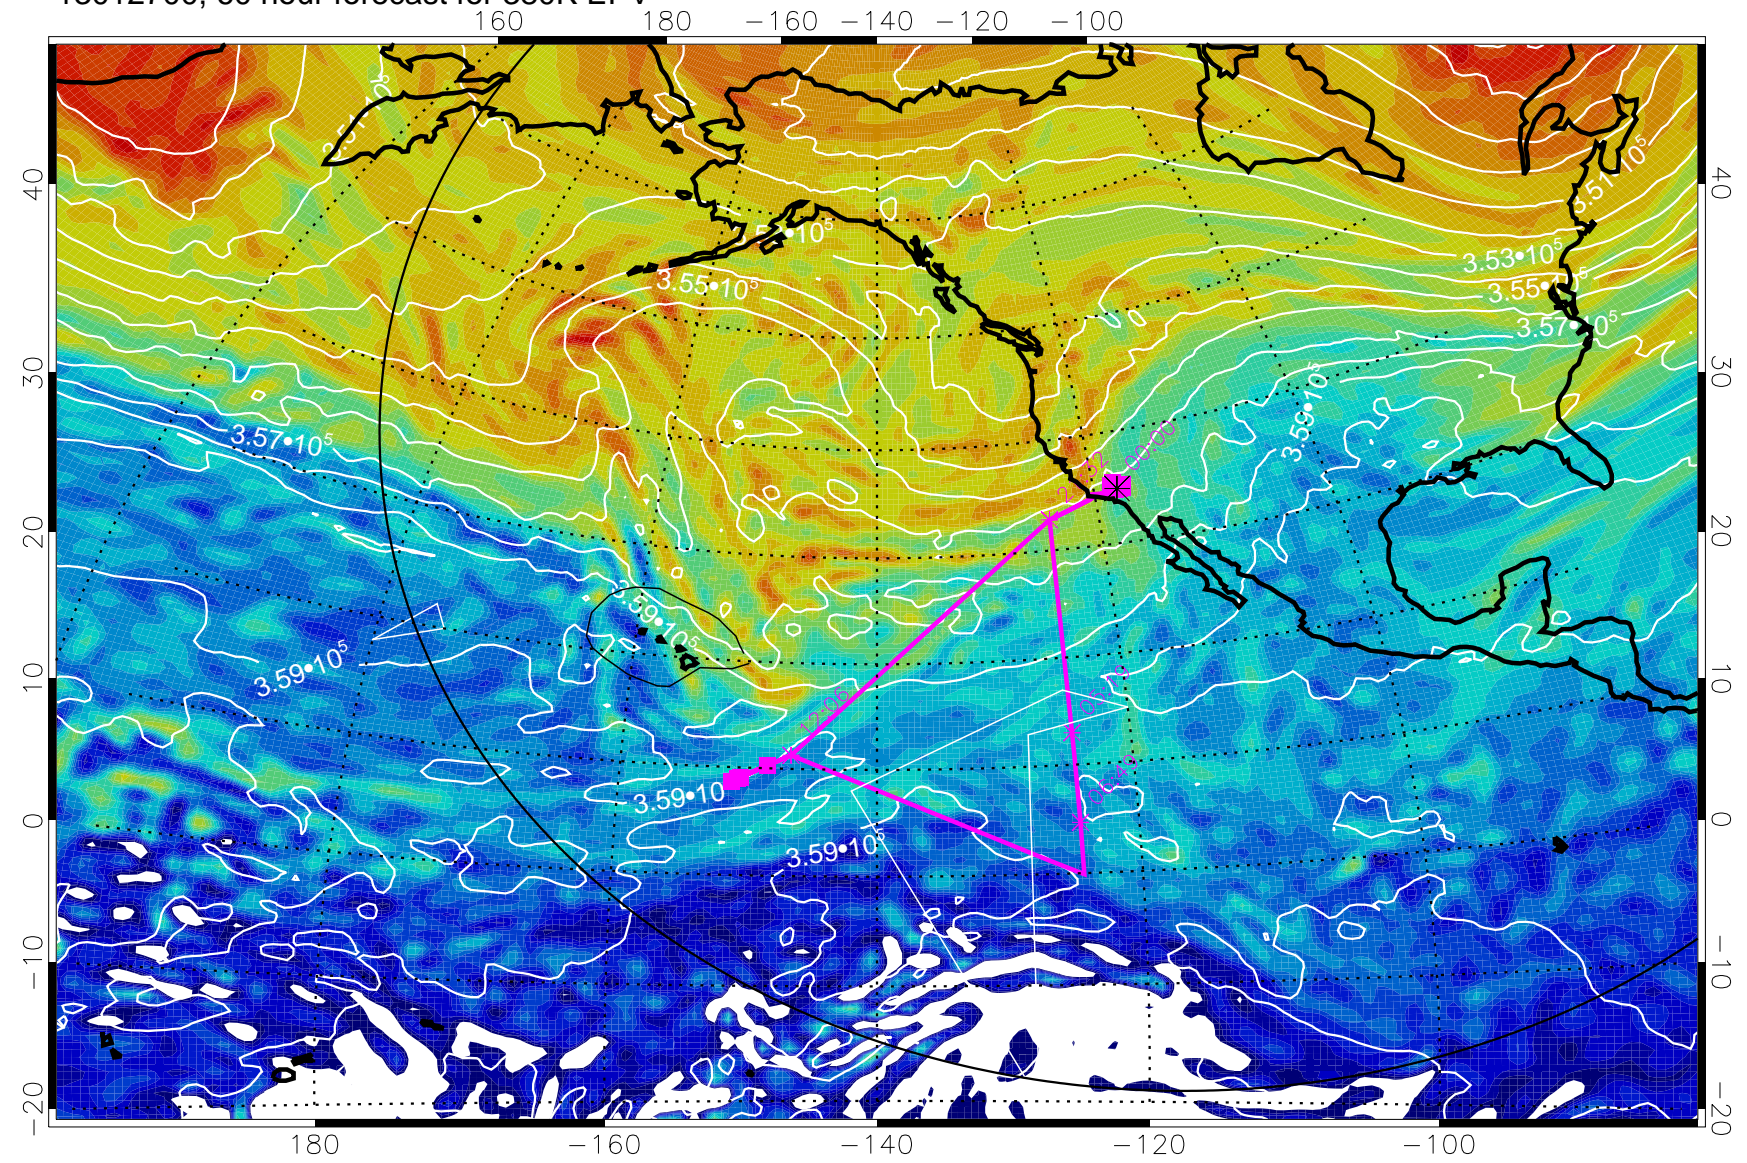

13012612, 48 hour forecast for 380K EPV

380K Montgomery Streamfunction, white

Range ring of 6000 km -- 19 hours GH round trip

13012618, 54 hour forecast for 380K EPV

380K Montgomery Streamfunction, white

Range ring of 6000 km -- 19 hours GH round trip

13012700, 60 hour forecast for 380K EPV

380K Montgomery Streamfunction, white

Range ring of 6000 km -- 19 hours GH round trip

13012706, 66 hour forecast for 380K EPV

380K Montgomery Streamfunction, white

Range ring of 6000 km -- 19 hours GH round trip

13012712, 72 hour forecast for 380K EPV

380K Montgomery Streamfunction, white

Range ring of 6000 km -- 19 hours GH round trip

13012718, 78 hour forecast for 380K EPV

380K Montgomery Streamfunction, white

Range ring of 6000 km -- 19 hours GH round trip

13012800, 84 hour forecast for 380K EPV

380K Montgomery Streamfunction, white

Range ring of 6000 km -- 19 hours GH round trip

13012806, 90 hour forecast for 380K EPV

13012812, 96 hour forecast for 380K EPV