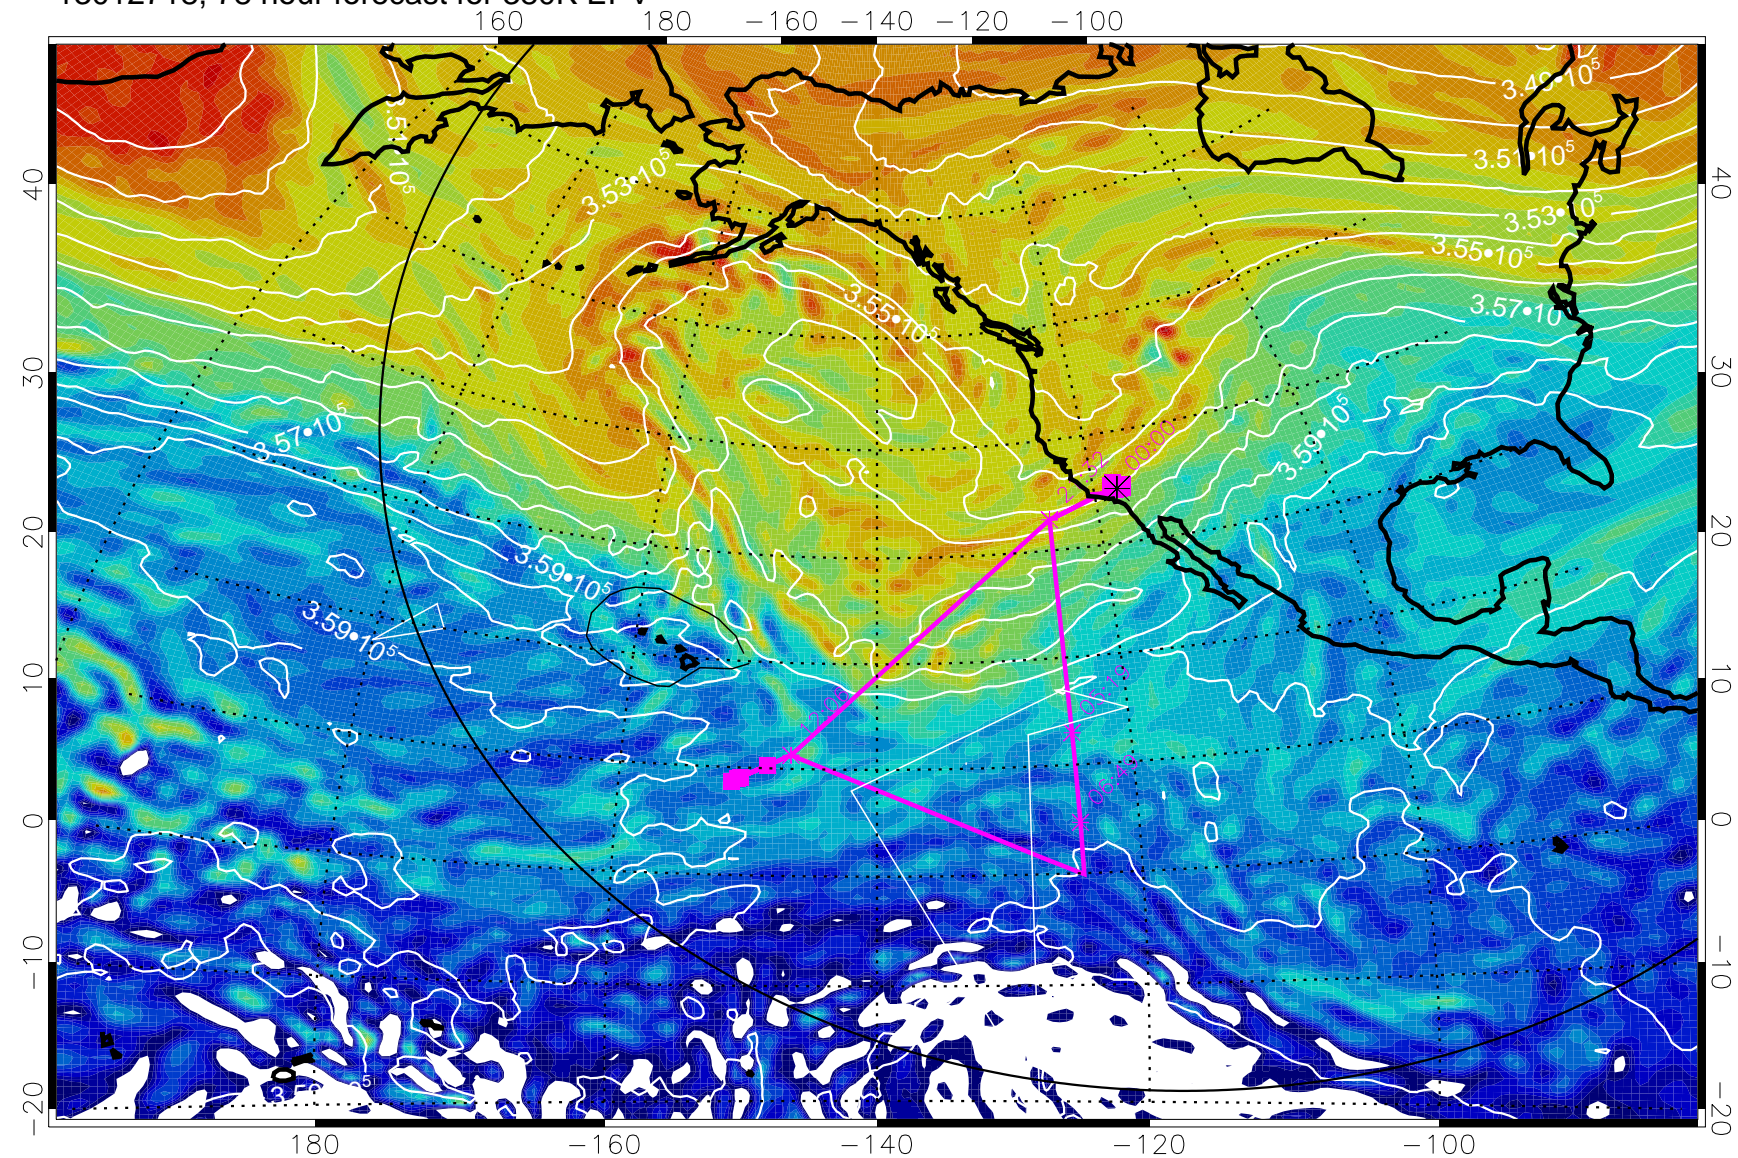

13012700, 60 hour forecast for 380K EPV

380K Montgomery Streamfunction, white

Range ring of 6000 km -- 19 hours GH round trip

13012706, 66 hour forecast for 380K EPV

380K Montgomery Streamfunction, white

Range ring of 6000 km -- 19 hours GH round trip

13012712, 72 hour forecast for 380K EPV

380K Montgomery Streamfunction, white

Range ring of 6000 km -- 19 hours GH round trip

13012718, 78 hour forecast for 380K EPV

380K Montgomery Streamfunction, white

Range ring of 6000 km -- 19 hours GH round trip

13012800, 84 hour forecast for 380K EPV

380K Montgomery Streamfunction, white

Range ring of 6000 km -- 19 hours GH round trip

13012806, 90 hour forecast for 380K EPV

13012812, 96 hour forecast for 380K EPV

160 180 -160 -140 -120 -100

380K Montgomery Streamfunction, white

Range ring of 6000 km -- 19 hours GH round trip

13012818, 102 hour forecast for 380K EPV

380K Montgomery Streamfunction, white

Range ring of 6000 km -- 19 hours GH round trip