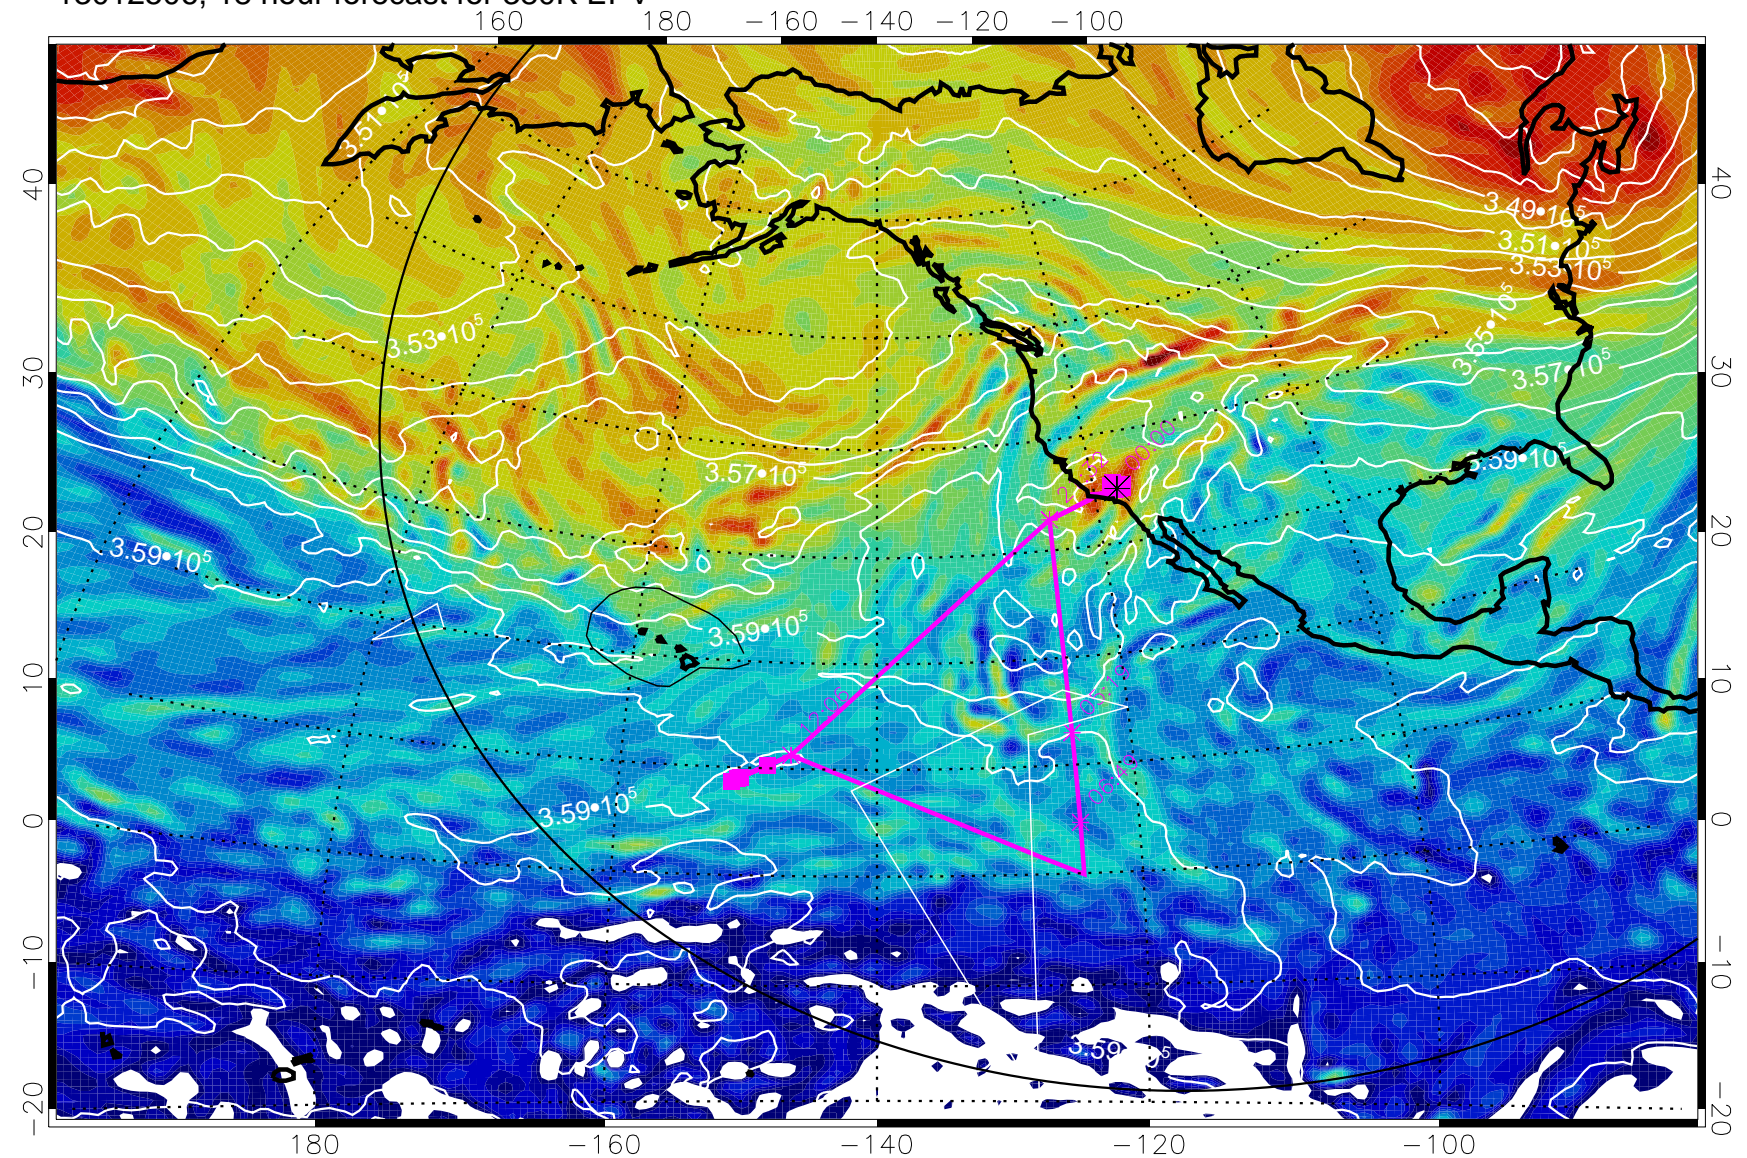

13012418, 6 hour forecast for 380K EPV

160 180 -160 -140 -120 -100

380K Montgomery Streamfunction, white

Range ring of 6000 km -- 19 hours GH round trip

13012500, 12 hour forecast for 380K EPV

380K Montgomery Streamfunction, white

Range ring of 6000 km -- 19 hours GH round trip

13012506, 18 hour forecast for 380K EPV

380K Montgomery Streamfunction, white

Range ring of 6000 km -- 19 hours GH round trip

13012512, 24 hour forecast for 380K EPV

380K Montgomery Streamfunction, white

Range ring of 6000 km -- 19 hours GH round trip

13012518, 30 hour forecast for 380K EPV

380K Montgomery Streamfunction, white

Range ring of 6000 km -- 19 hours GH round trip

13012600, 36 hour forecast for 380K EPV

380K Montgomery Streamfunction, white

Range ring of 6000 km -- 19 hours GH round trip

13012606, 42 hour forecast for 380K EPV

380K Montgomery Streamfunction, white

Range ring of 6000 km -- 19 hours GH round trip