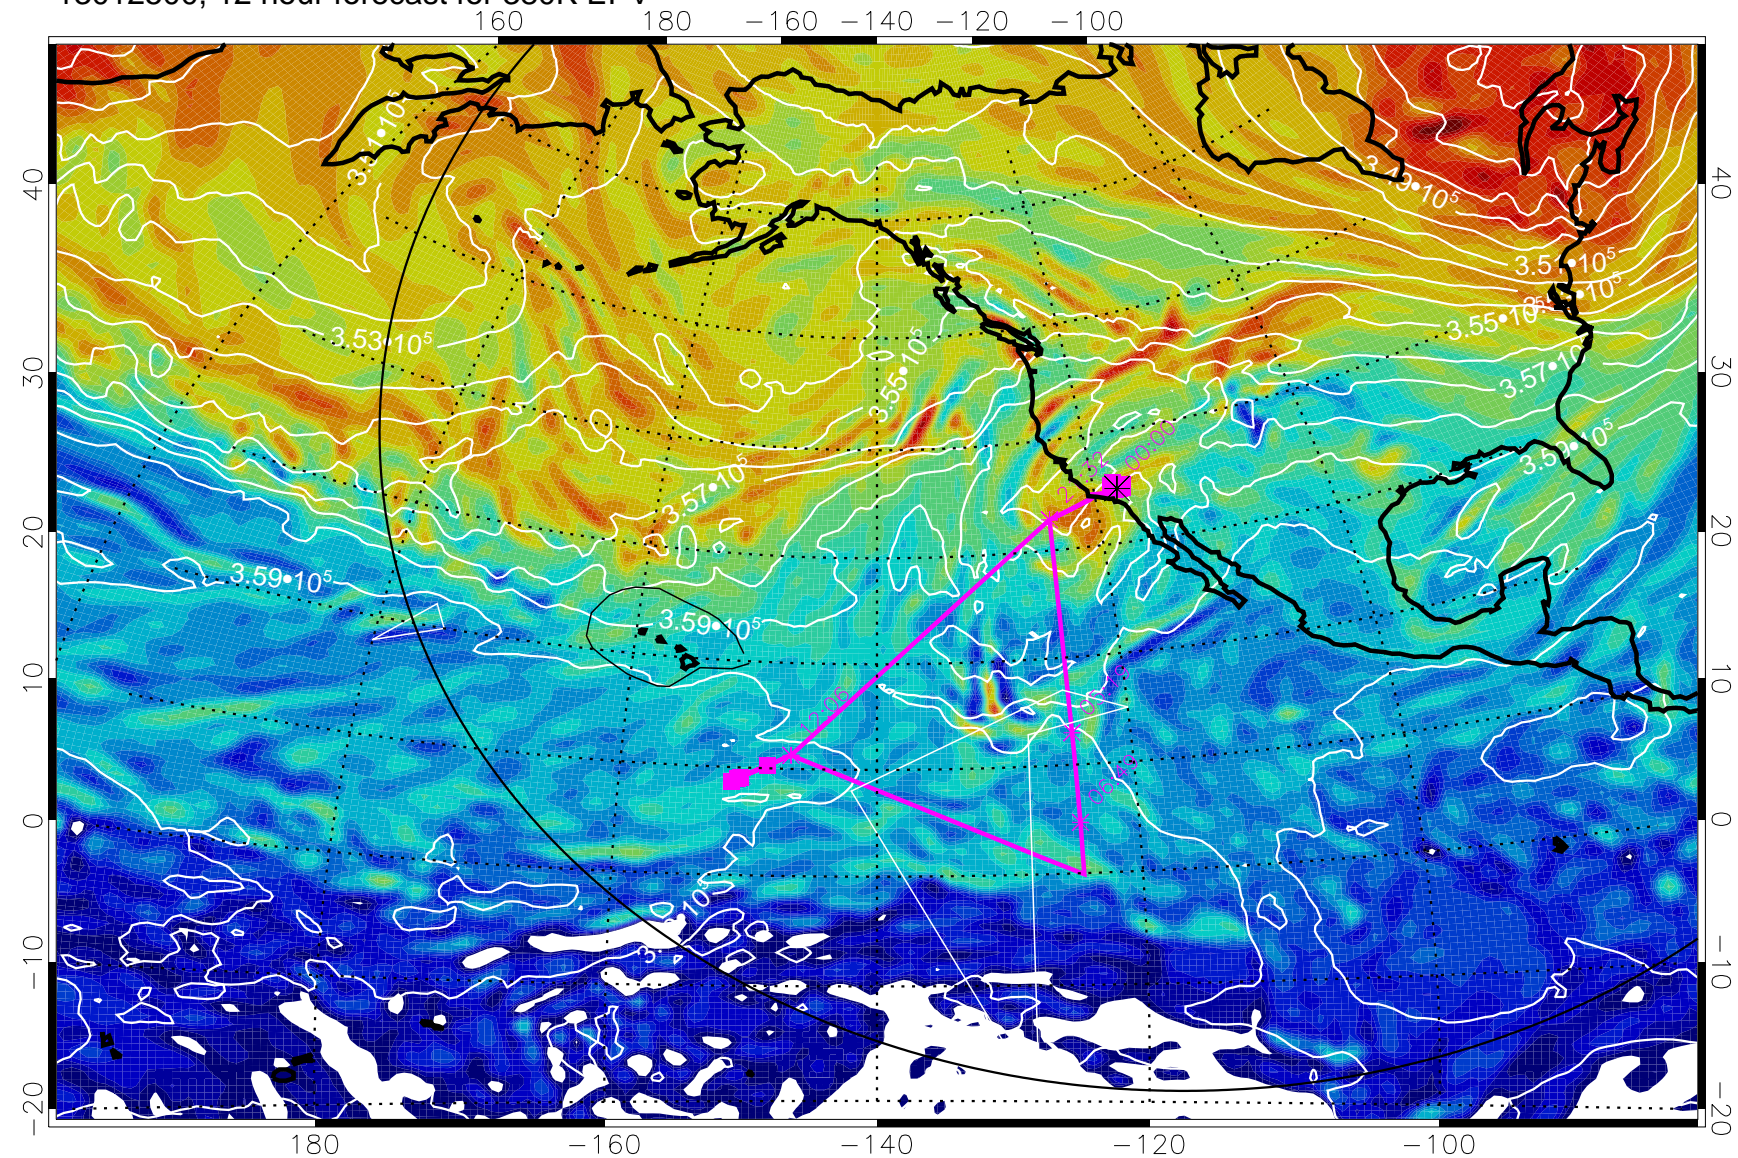

13012418, 6 hour forecast for 380K EPV

160 180 -160 -140 -120 -100

380K Montgomery Streamfunction, white

Range ring of 6000 km -- 19 hours GH round trip

13012500, 12 hour forecast for 380K EPV

380K Montgomery Streamfunction, white

Range ring of 6000 km -- 19 hours GH round trip

13012506, 18 hour forecast for 380K EPV

380K Montgomery Streamfunction, white

Range ring of 6000 km -- 19 hours GH round trip

13012512, 24 hour forecast for 380K EPV

380K Montgomery Streamfunction, white

Range ring of 6000 km -- 19 hours GH round trip

13012518, 30 hour forecast for 380K EPV

380K Montgomery Streamfunction, white

Range ring of 6000 km -- 19 hours GH round trip

13012600, 36 hour forecast for 380K EPV

380K Montgomery Streamfunction, white

Range ring of 6000 km -- 19 hours GH round trip

13012606, 42 hour forecast for 380K EPV

380K Montgomery Streamfunction, white

Range ring of 6000 km -- 19 hours GH round trip