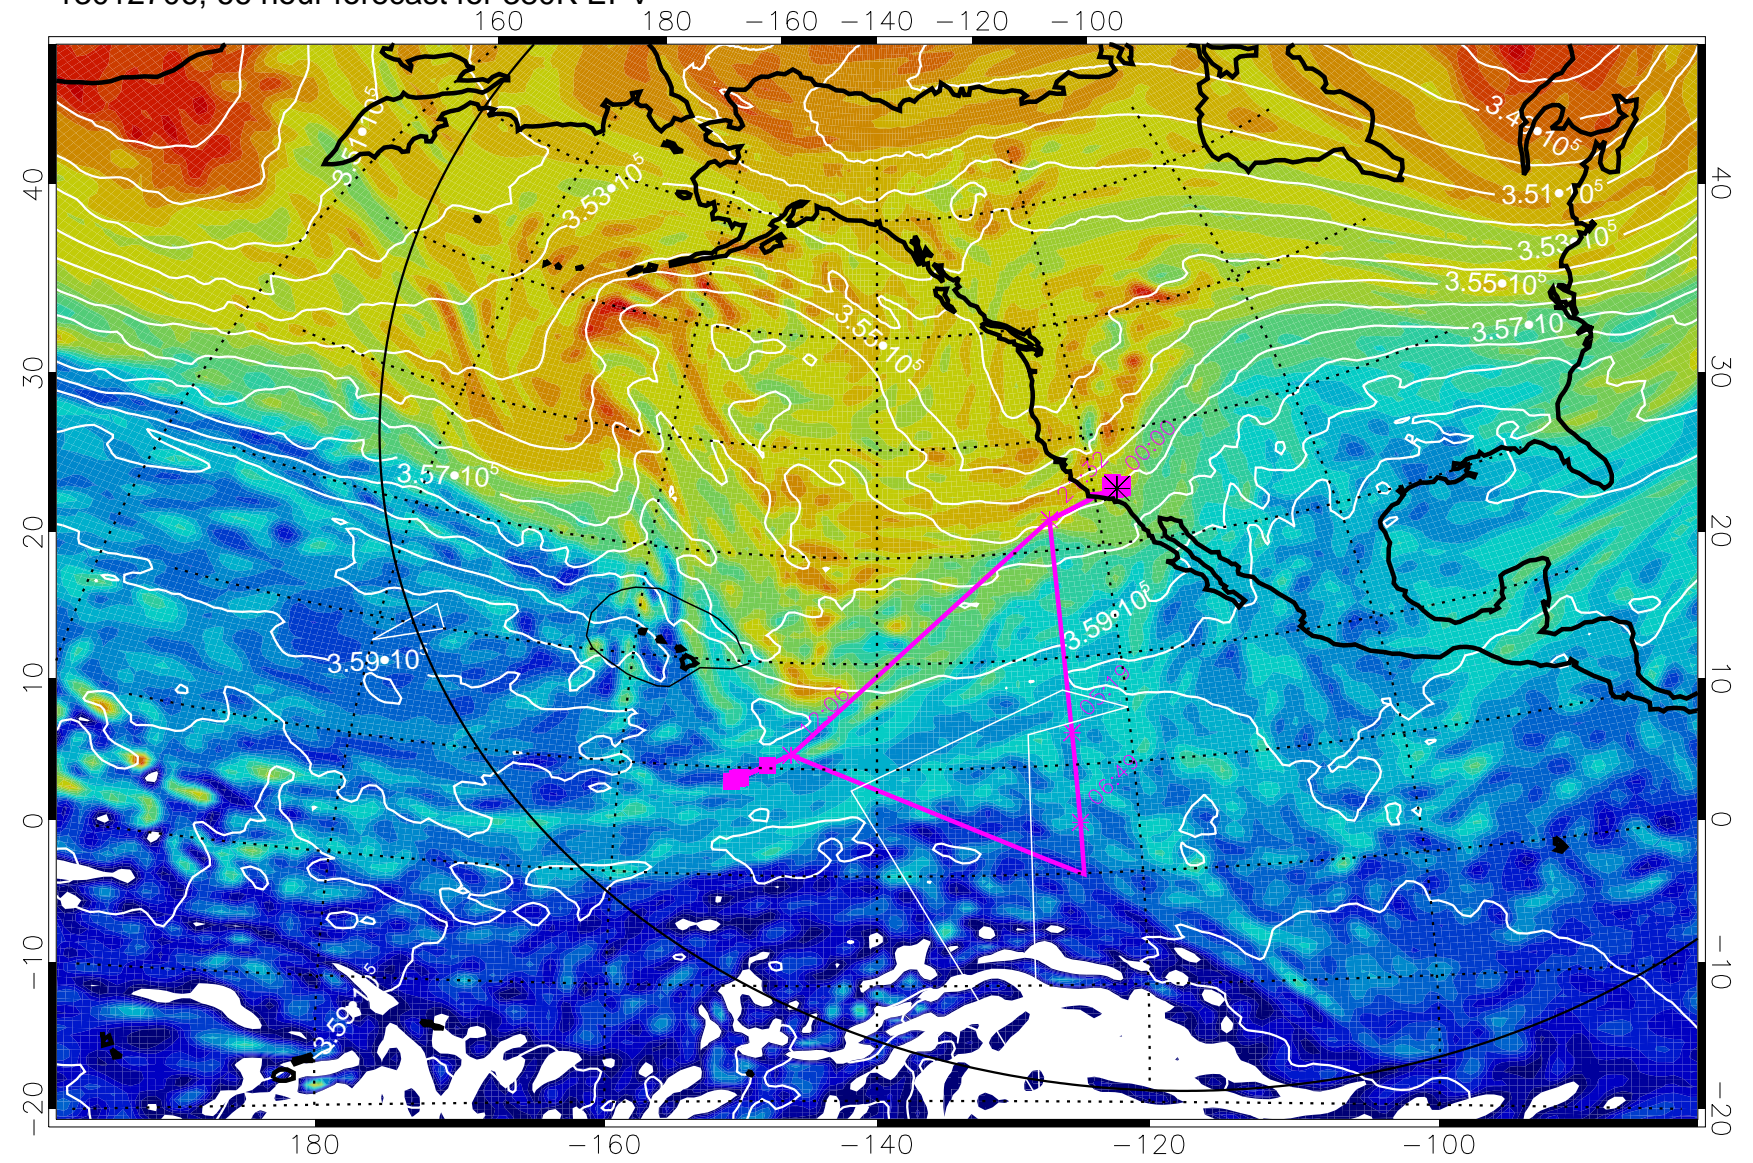

13012612, 48 hour forecast for 380K EPV

380K Montgomery Streamfunction, white

Range ring of 6000 km -- 19 hours GH round trip

13012618, 54 hour forecast for 380K EPV

380K Montgomery Streamfunction, white

Range ring of 6000 km -- 19 hours GH round trip

13012700, 60 hour forecast for 380K EPV

380K Montgomery Streamfunction, white

Range ring of 6000 km -- 19 hours GH round trip

13012706, 66 hour forecast for 380K EPV

380K Montgomery Streamfunction, white

Range ring of 6000 km -- 19 hours GH round trip

13012712, 72 hour forecast for 380K EPV

380K Montgomery Streamfunction, white

Range ring of 6000 km -- 19 hours GH round trip

13012718, 78 hour forecast for 380K EPV

380K Montgomery Streamfunction, white

Range ring of 6000 km -- 19 hours GH round trip

13012800, 84 hour forecast for 380K EPV

380K Montgomery Streamfunction, white

Range ring of 6000 km -- 19 hours GH round trip

13012806, 90 hour forecast for 380K EPV

13012812, 96 hour forecast for 380K EPV