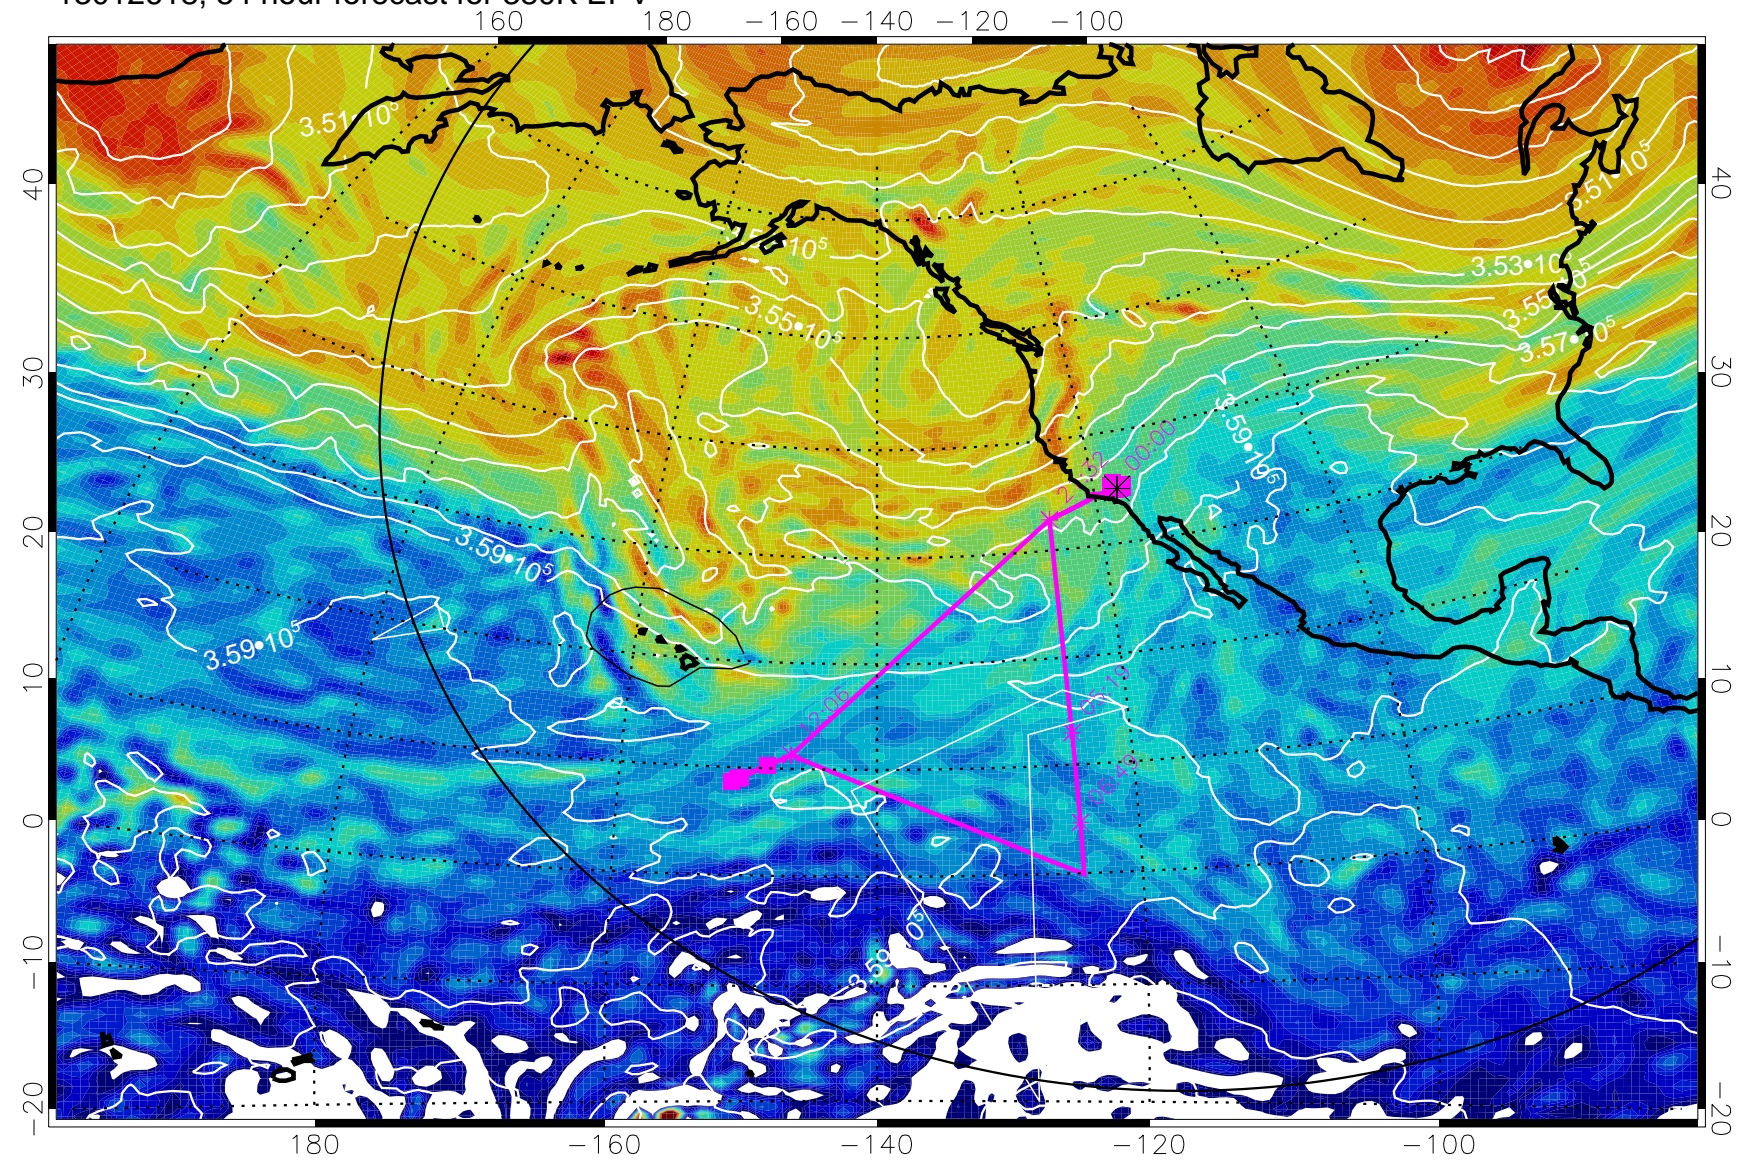

13012612, 48 hour forecast for 380K EPV

380K Montgomery Streamfunction, white

Range ring of 6000 km -- 19 hours GH round trip

13012618, 54 hour forecast for 380K EPV

380K Montgomery Streamfunction, white

Range ring of 6000 km -- 19 hours GH round trip

13012700, 60 hour forecast for 380K EPV

380K Montgomery Streamfunction, white

Range ring of 6000 km -- 19 hours GH round trip

13012706, 66 hour forecast for 380K EPV

380K Montgomery Streamfunction, white

Range ring of 6000 km -- 19 hours GH round trip

13012712, 72 hour forecast for 380K EPV

380K Montgomery Streamfunction, white

Range ring of 6000 km -- 19 hours GH round trip

13012718, 78 hour forecast for 380K EPV

380K Montgomery Streamfunction, white

Range ring of 6000 km -- 19 hours GH round trip

13012800, 84 hour forecast for 380K EPV

380K Montgomery Streamfunction, white

Range ring of 6000 km -- 19 hours GH round trip

13012806, 90 hour forecast for 380K EPV

13012812, 96 hour forecast for 380K EPV