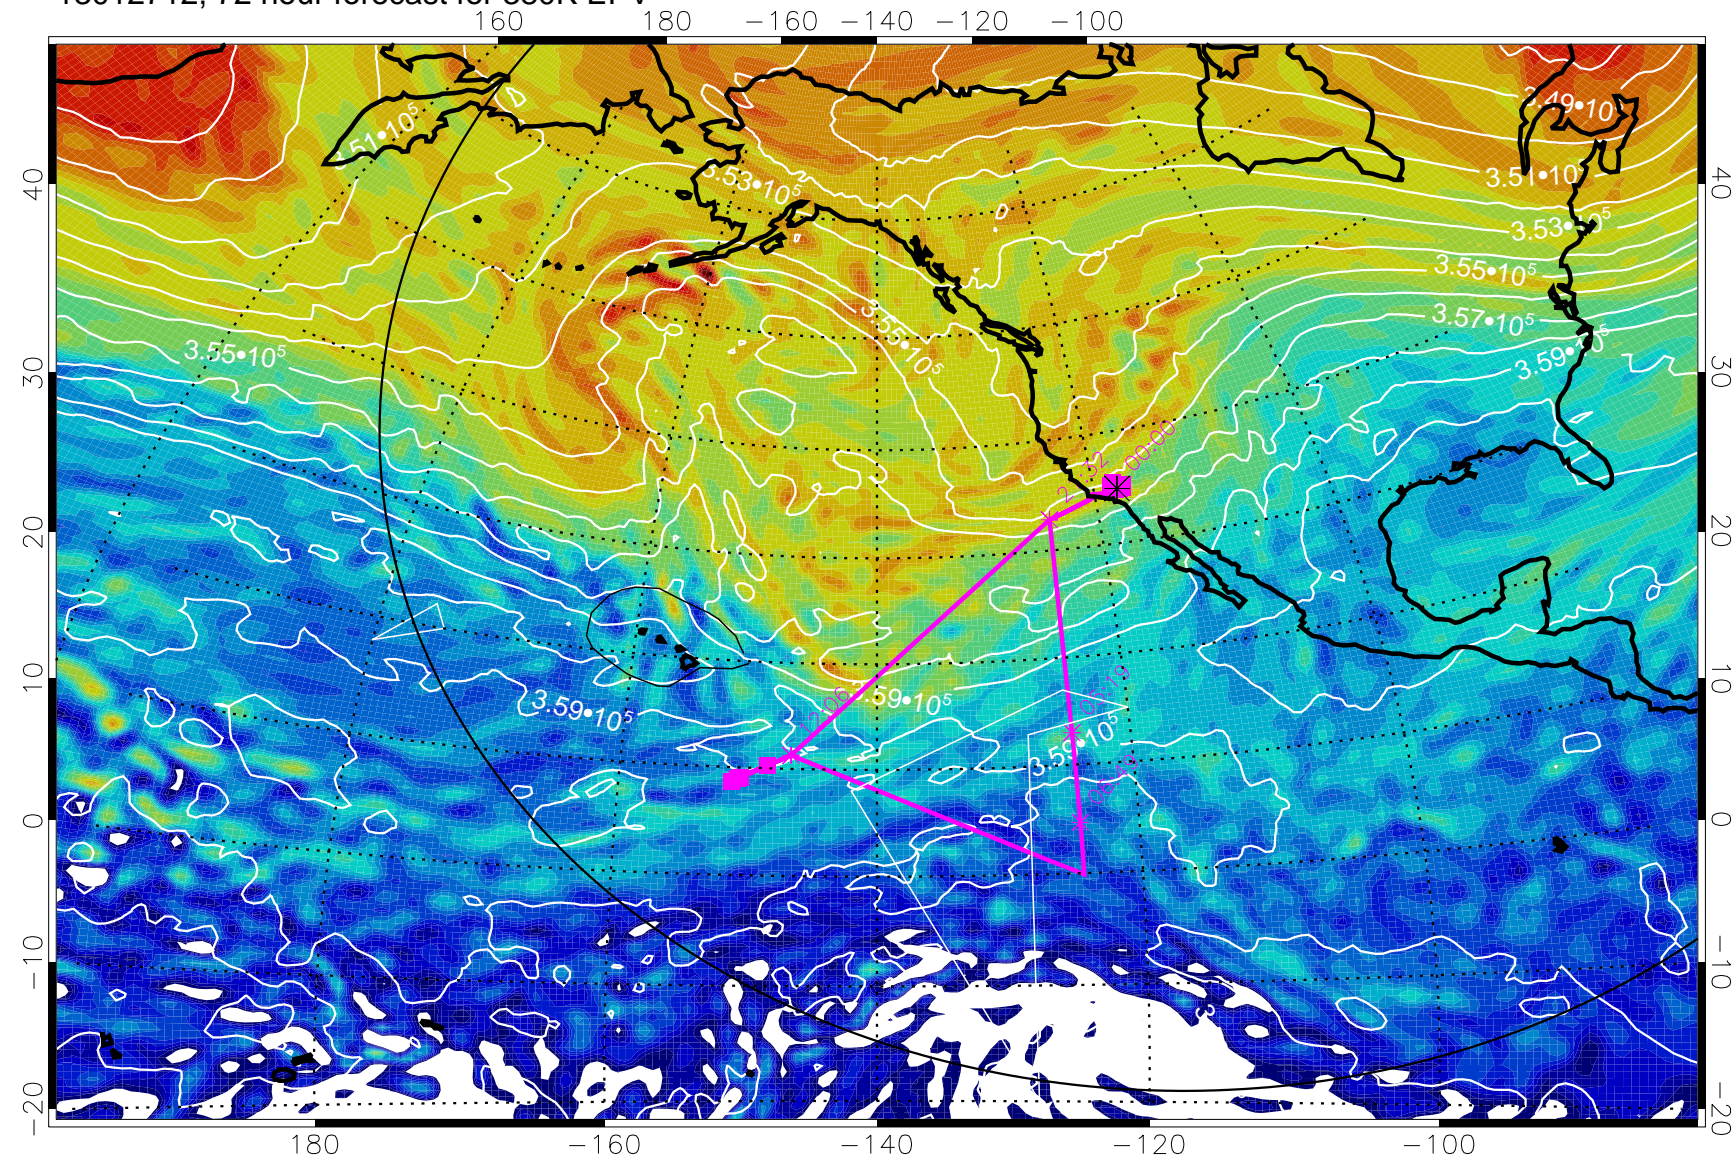

13012612, 48 hour forecast for 380K EPV

380K Montgomery Streamfunction, white

Range ring of 6000 km -- 19 hours GH round trip

13012618, 54 hour forecast for 380K EPV

380K Montgomery Streamfunction, white

Range ring of 6000 km -- 19 hours GH round trip

13012700, 60 hour forecast for 380K EPV

380K Montgomery Streamfunction, white

Range ring of 6000 km -- 19 hours GH round trip

13012706, 66 hour forecast for 380K EPV

380K Montgomery Streamfunction, white

Range ring of 6000 km -- 19 hours GH round trip

13012712, 72 hour forecast for 380K EPV

380K Montgomery Streamfunction, white

Range ring of 6000 km -- 19 hours GH round trip

13012718, 78 hour forecast for 380K EPV

380K Montgomery Streamfunction, white

Range ring of 6000 km -- 19 hours GH round trip

13012800, 84 hour forecast for 380K EPV

380K Montgomery Streamfunction, white

Range ring of 6000 km -- 19 hours GH round trip

13012806, 90 hour forecast for 380K EPV

13012812, 96 hour forecast for 380K EPV