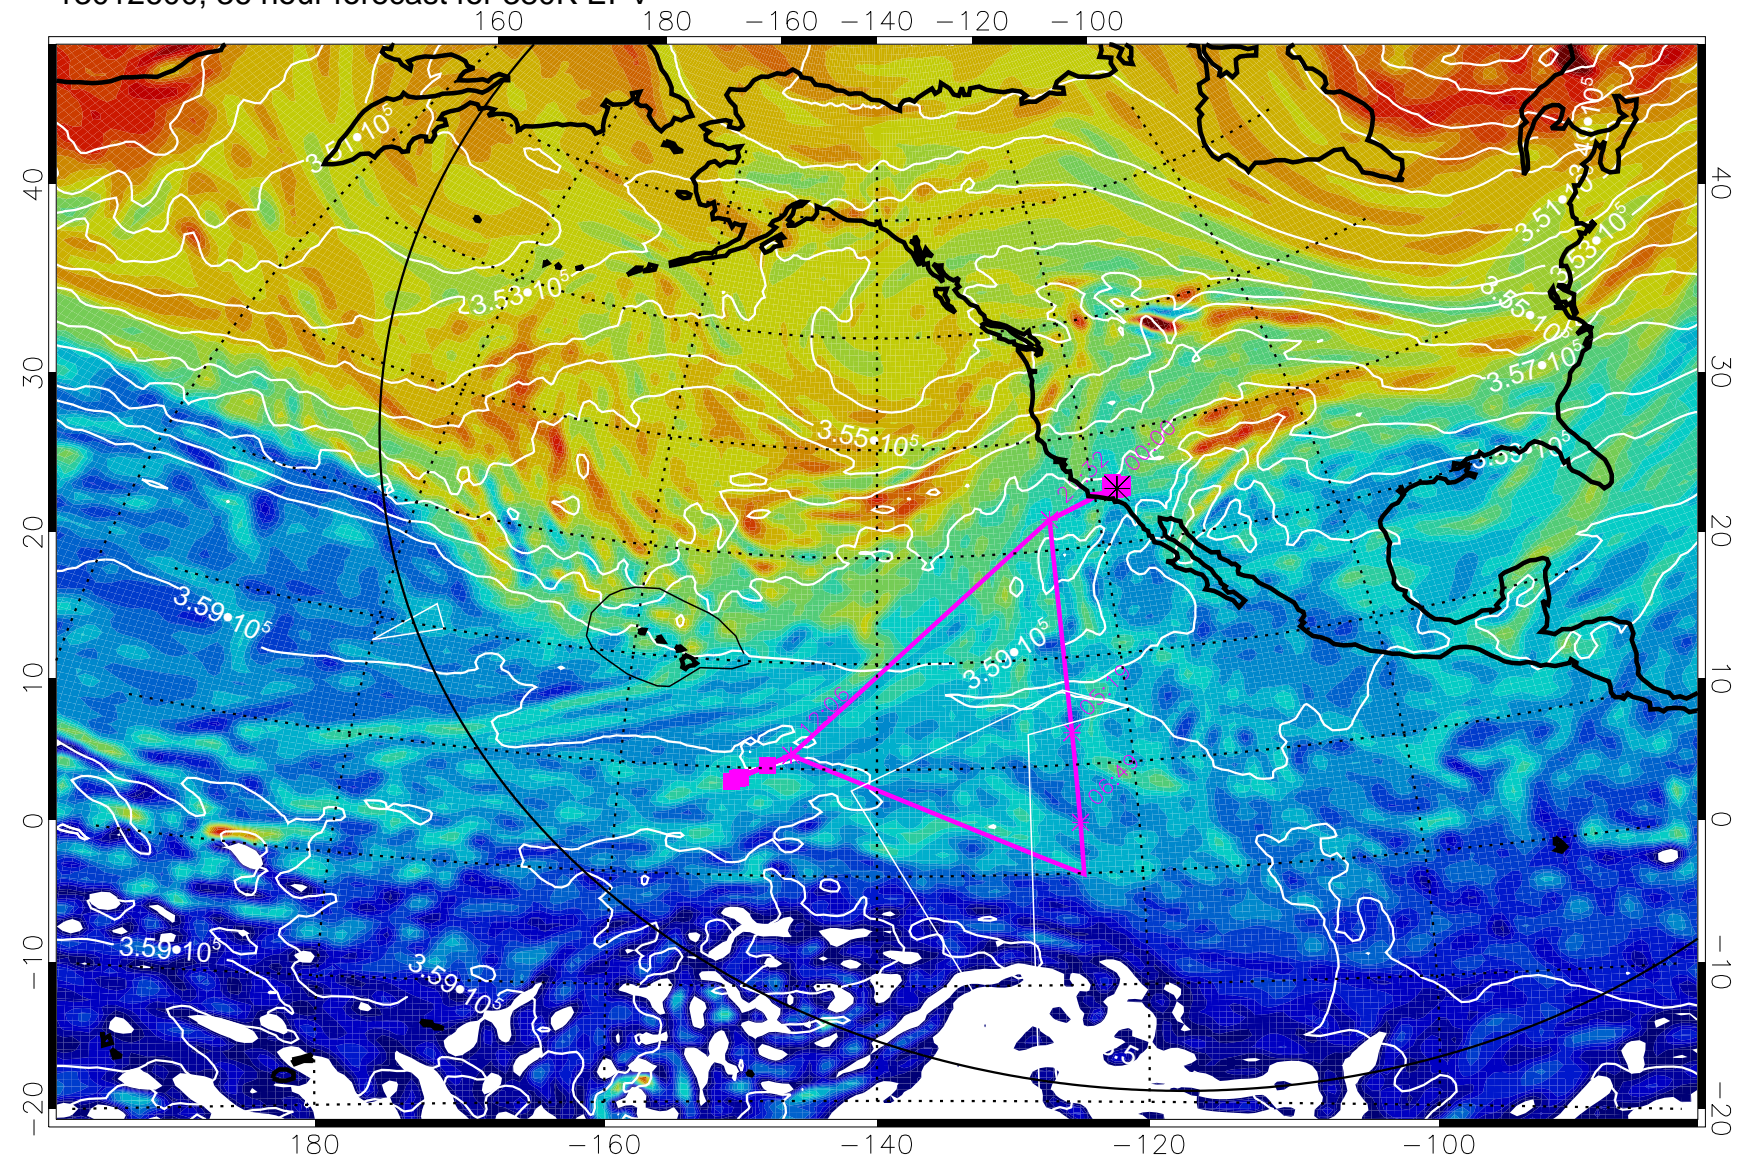

Range ring of 6000 km -- 19 hours GH round trip

13012506, 18 hour forecast for 380K EPV

380K Montgomery Streamfunction, white

Range ring of 6000 km -- 19 hours GH round trip

13012512, 24 hour forecast for 380K EPV

380K Montgomery Streamfunction, white

Range ring of 6000 km -- 19 hours GH round trip

13012518, 30 hour forecast for 380K EPV

380K Montgomery Streamfunction, white

Range ring of 6000 km -- 19 hours GH round trip

13012600, 36 hour forecast for 380K EPV

380K Montgomery Streamfunction, white

Range ring of 6000 km -- 19 hours GH round trip

13012606, 42 hour forecast for 380K EPV

380K Montgomery Streamfunction, white

Range ring of 6000 km -- 19 hours GH round trip

13012612, 48 hour forecast for 380K EPV

380K Montgomery Streamfunction, white

Range ring of 6000 km -- 19 hours GH round trip

13012618, 54 hour forecast for 380K EPV

380K Montgomery Streamfunction, white

Range ring of 6000 km -- 19 hours GH round trip