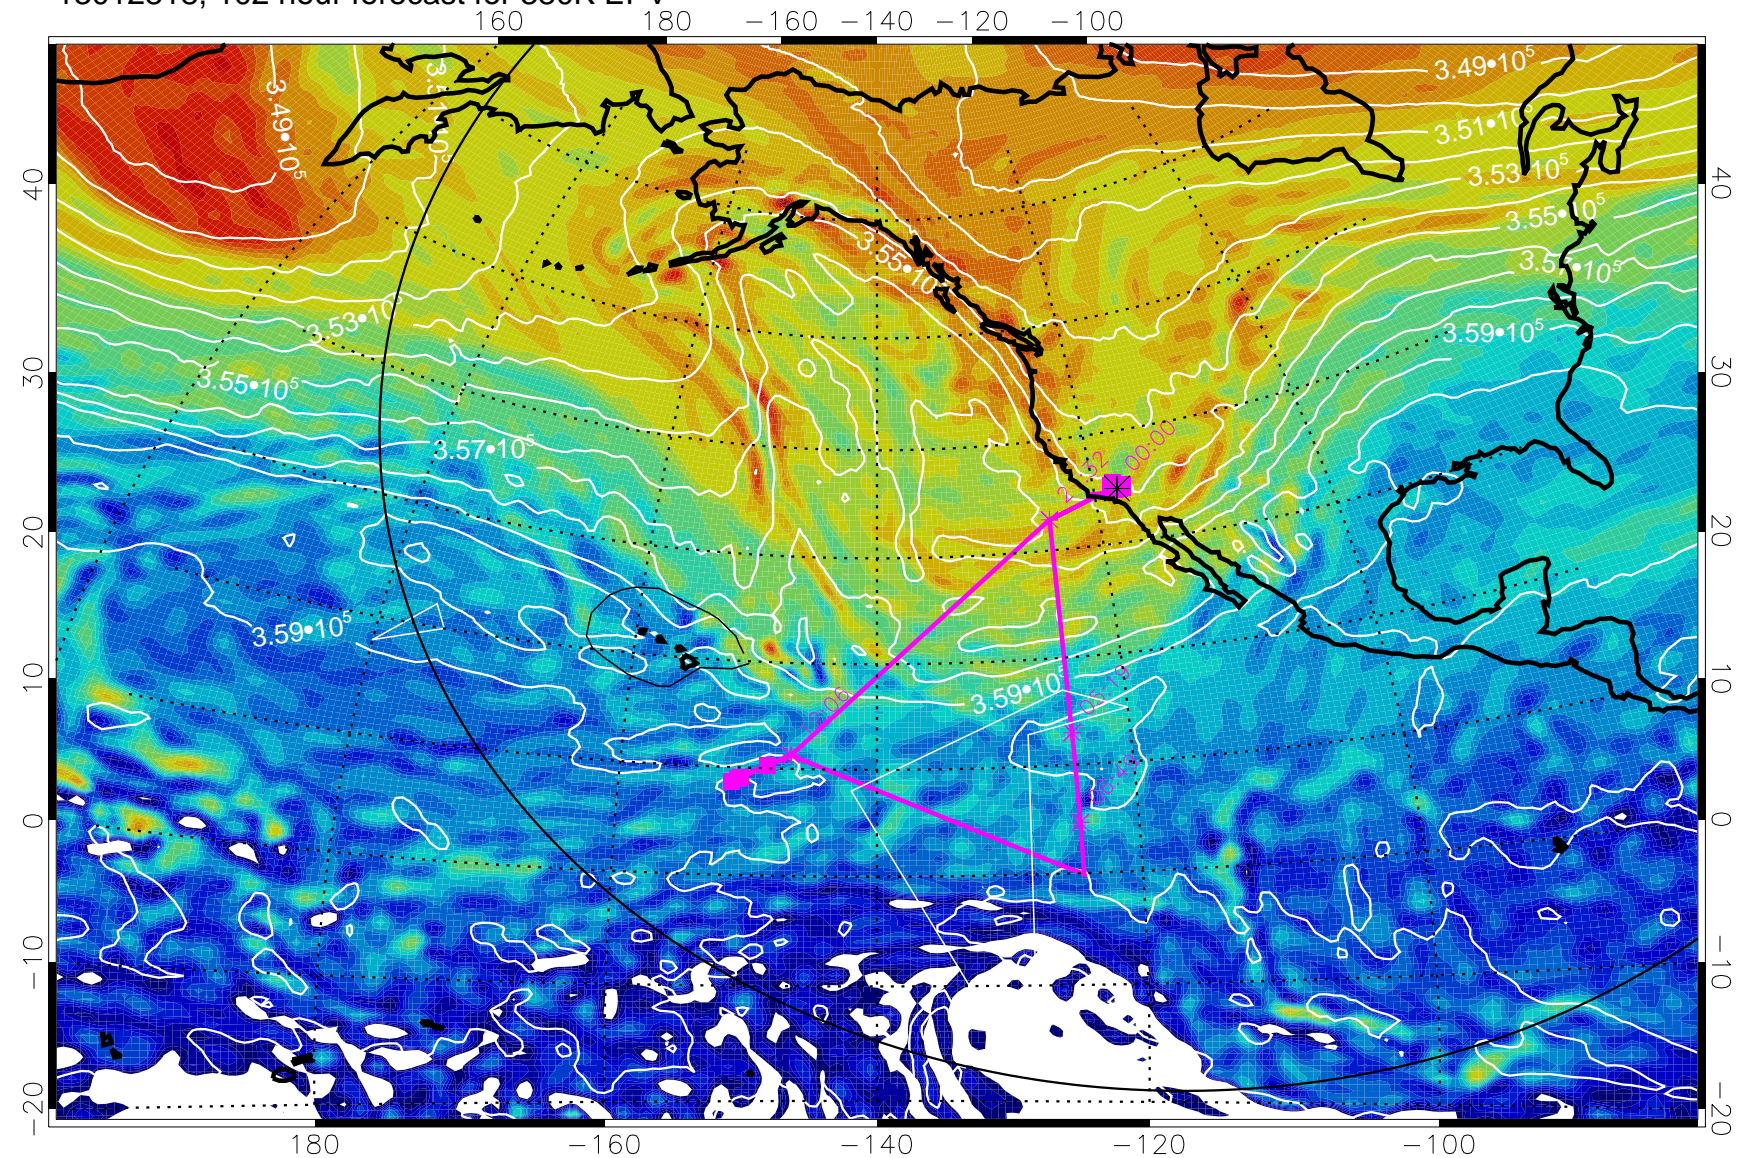

13012800, 84 hour forecast for 380K EPV

380K Montgomery Streamfunction, white

Range ring of 6000 km -- 19 hours GH round trip

13012806, 90 hour forecast for 380K EPV

13012812, 96 hour forecast for 380K EPV

160 180 -160 -140 -120 -100

380K Montgomery Streamfunction, white

Range ring of 6000 km -- 19 hours GH round trip

13012818, 102 hour forecast for 380K EPV

380K Montgomery Streamfunction, white

Range ring of 6000 km -- 19 hours GH round trip

13012900, 108 hour forecast for 380K EPV

160 180 -160 -140 -120 -100

380K Montgomery Streamfunction, white

Range ring of 6000 km -- 19 hours GH round trip

13012906, 114 hour forecast for 380K EPV

380K Montgomery Streamfunction, white

Range ring of 6000 km -- 19 hours GH round trip

13012912, 120 hour forecast for 380K EPV

160 180 -160 -140 -120 -100

380K Montgomery Streamfunction, white

Range ring of 6000 km -- 19 hours GH round trip