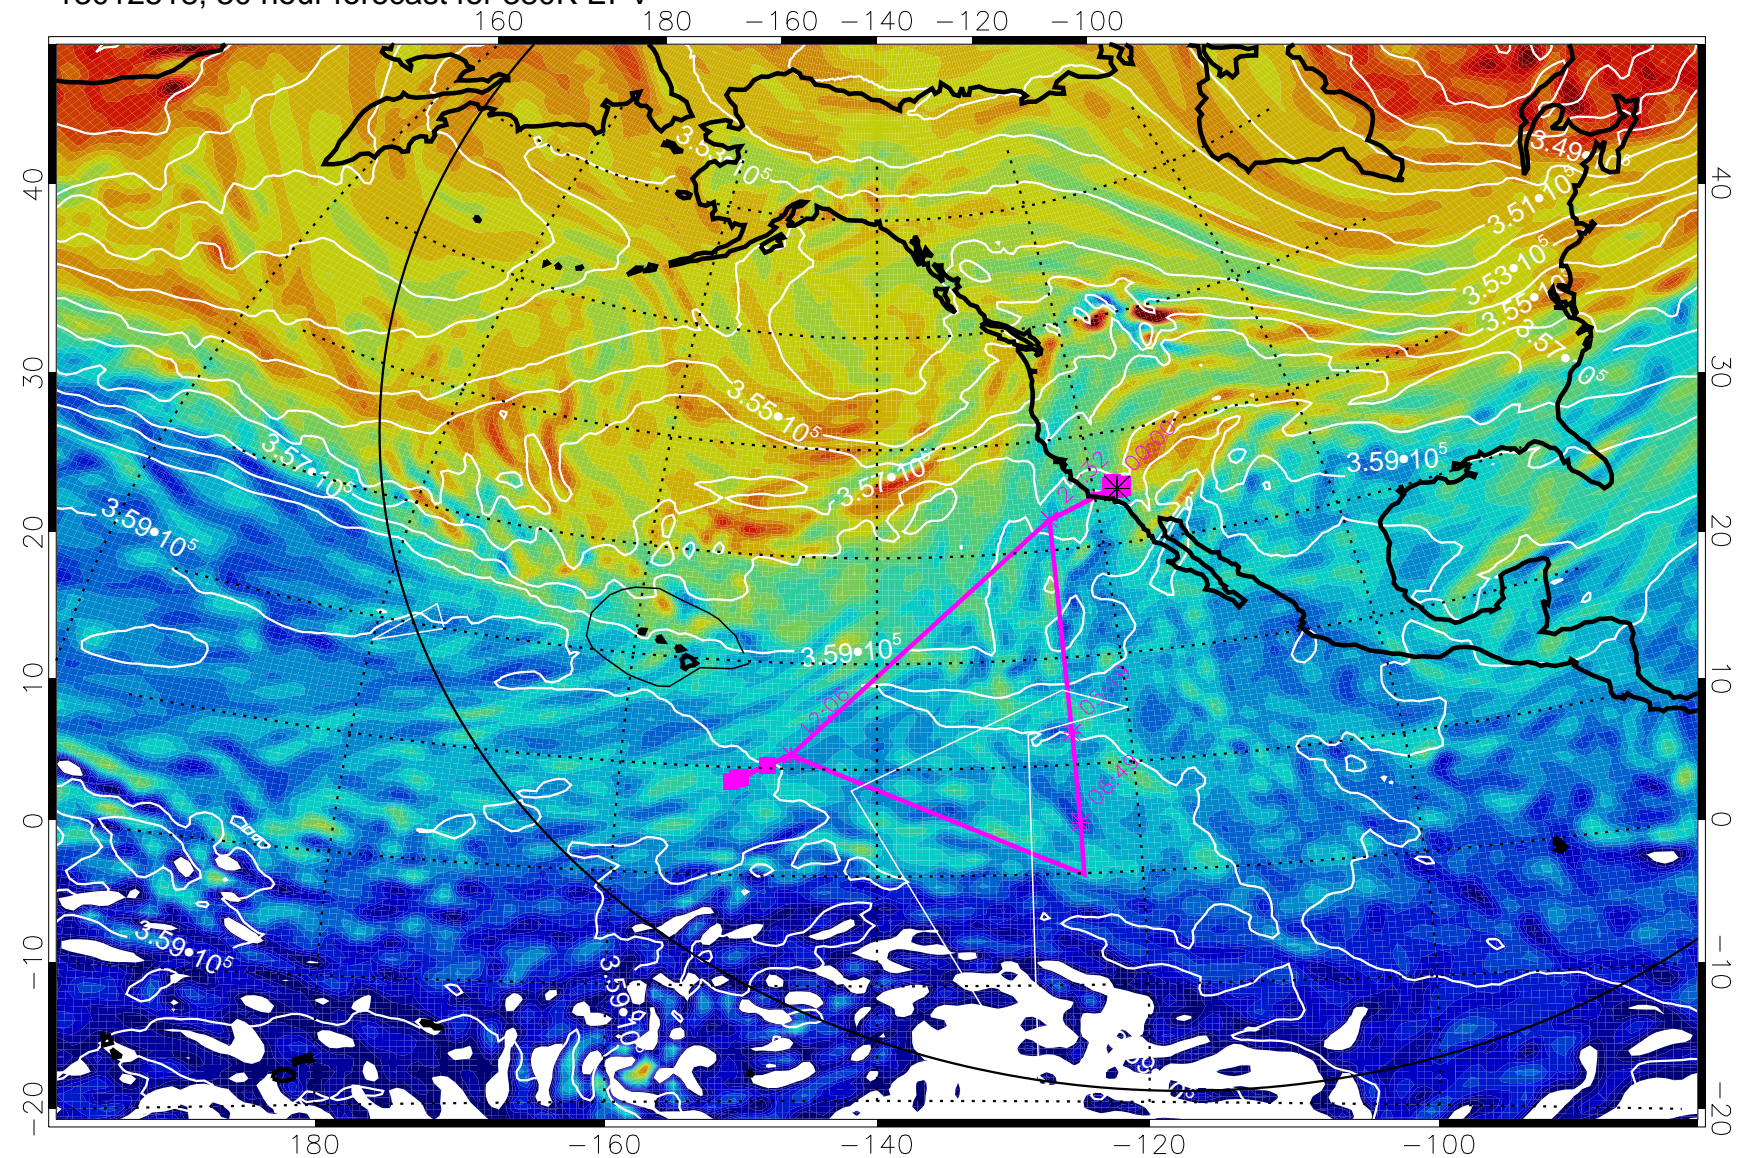

13012418, 6 hour forecast for 380K EPV

160 180 -160 -140 -120 -100

380K Montgomery Streamfunction, white

Range ring of 6000 km -- 19 hours GH round trip

13012500, 12 hour forecast for 380K EPV

380K Montgomery Streamfunction, white

Range ring of 6000 km -- 19 hours GH round trip

13012506, 18 hour forecast for 380K EPV

380K Montgomery Streamfunction, white

Range ring of 6000 km -- 19 hours GH round trip

13012512, 24 hour forecast for 380K EPV

380K Montgomery Streamfunction, white

Range ring of 6000 km -- 19 hours GH round trip

13012518, 30 hour forecast for 380K EPV

380K Montgomery Streamfunction, white

Range ring of 6000 km -- 19 hours GH round trip

13012600, 36 hour forecast for 380K EPV

380K Montgomery Streamfunction, white

Range ring of 6000 km -- 19 hours GH round trip

13012606, 42 hour forecast for 380K EPV

380K Montgomery Streamfunction, white

Range ring of 6000 km -- 19 hours GH round trip