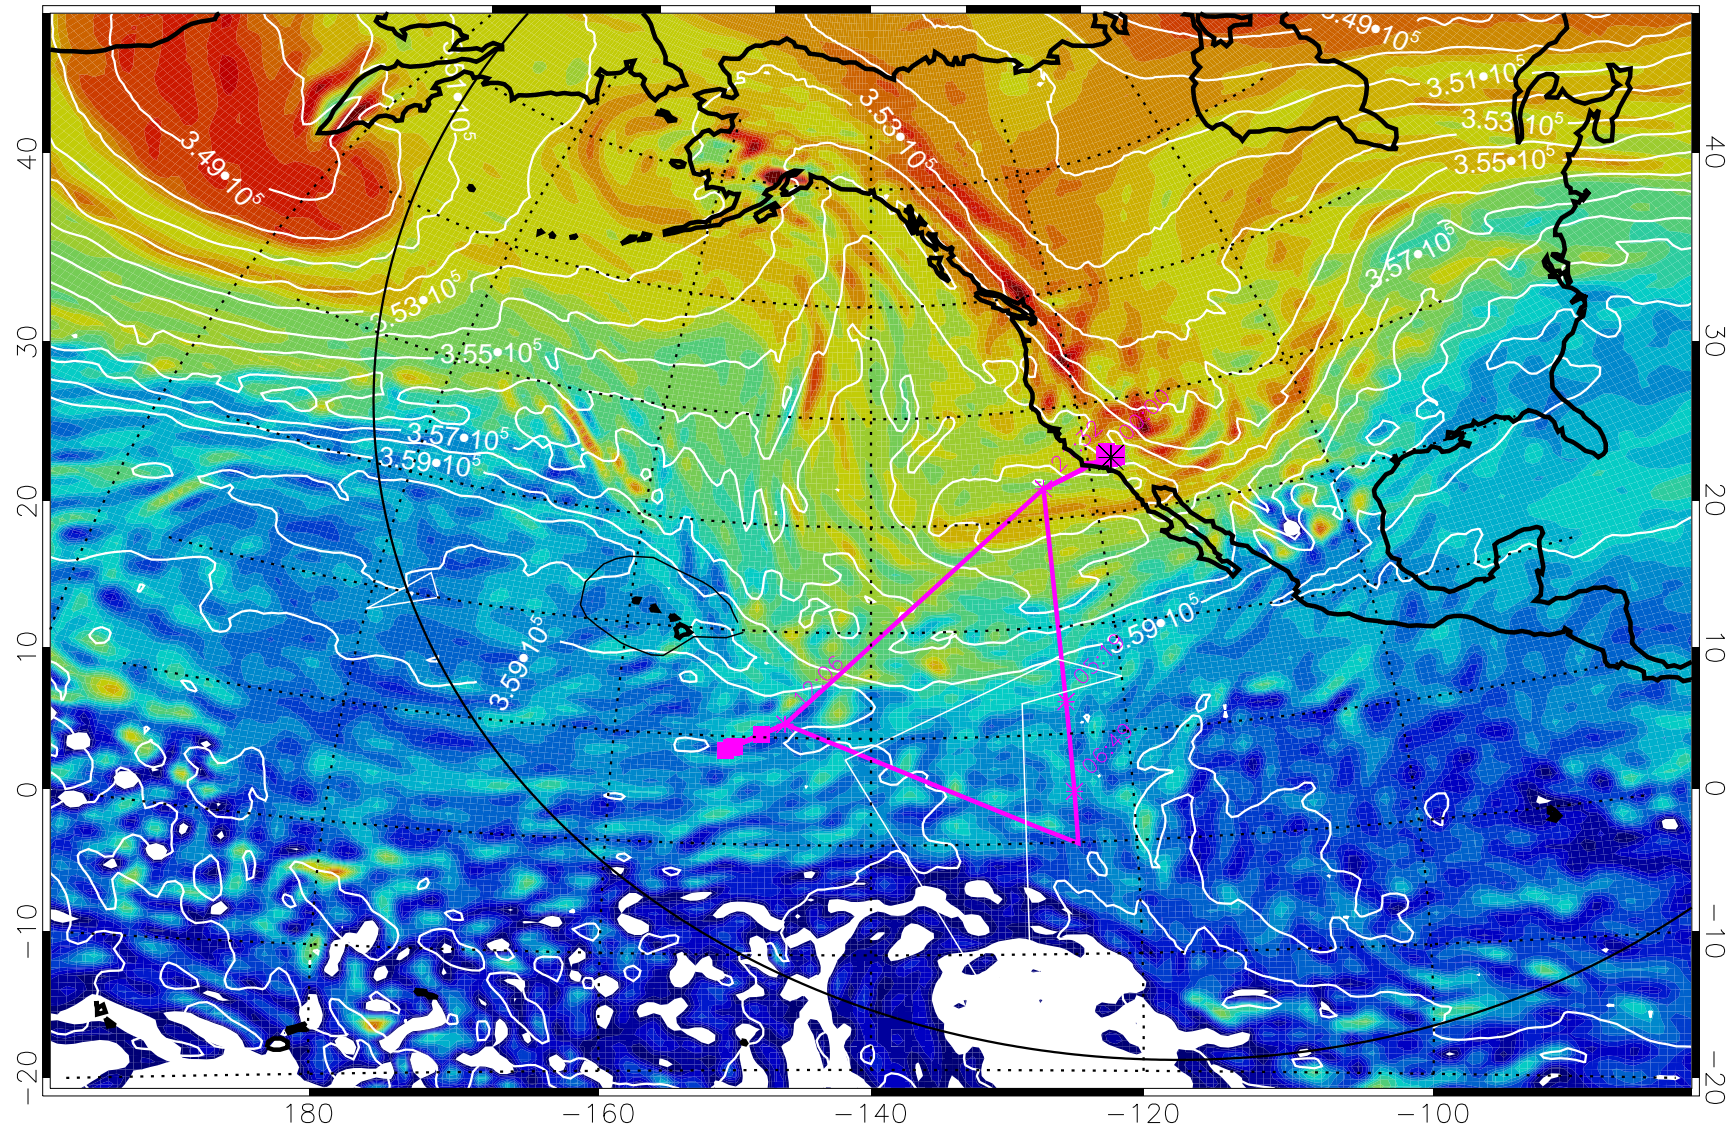

13012800, 84 hour forecast for 380K EPV

380K Montgomery Streamfunction, white

Range ring of 6000 km -- 19 hours GH round trip

13012806, 90 hour forecast for 380K EPV

13012812, 96 hour forecast for 380K EPV

160 180 -160 -140 -120 -100

380K Montgomery Streamfunction, white

Range ring of 6000 km -- 19 hours GH round trip

13012818, 102 hour forecast for 380K EPV

380K Montgomery Streamfunction, white

Range ring of 6000 km -- 19 hours GH round trip

13012900, 108 hour forecast for 380K EPV

160 180 -160 -140 -120 -100

380K Montgomery Streamfunction, white

Range ring of 6000 km -- 19 hours GH round trip

13012906, 114 hour forecast for 380K EPV

380K Montgomery Streamfunction, white

Range ring of 6000 km -- 19 hours GH round trip

13012912, 120 hour forecast for 380K EPV

160 180 -160 -140 -120 -100

380K Montgomery Streamfunction, white

Range ring of 6000 km -- 19 hours GH round trip