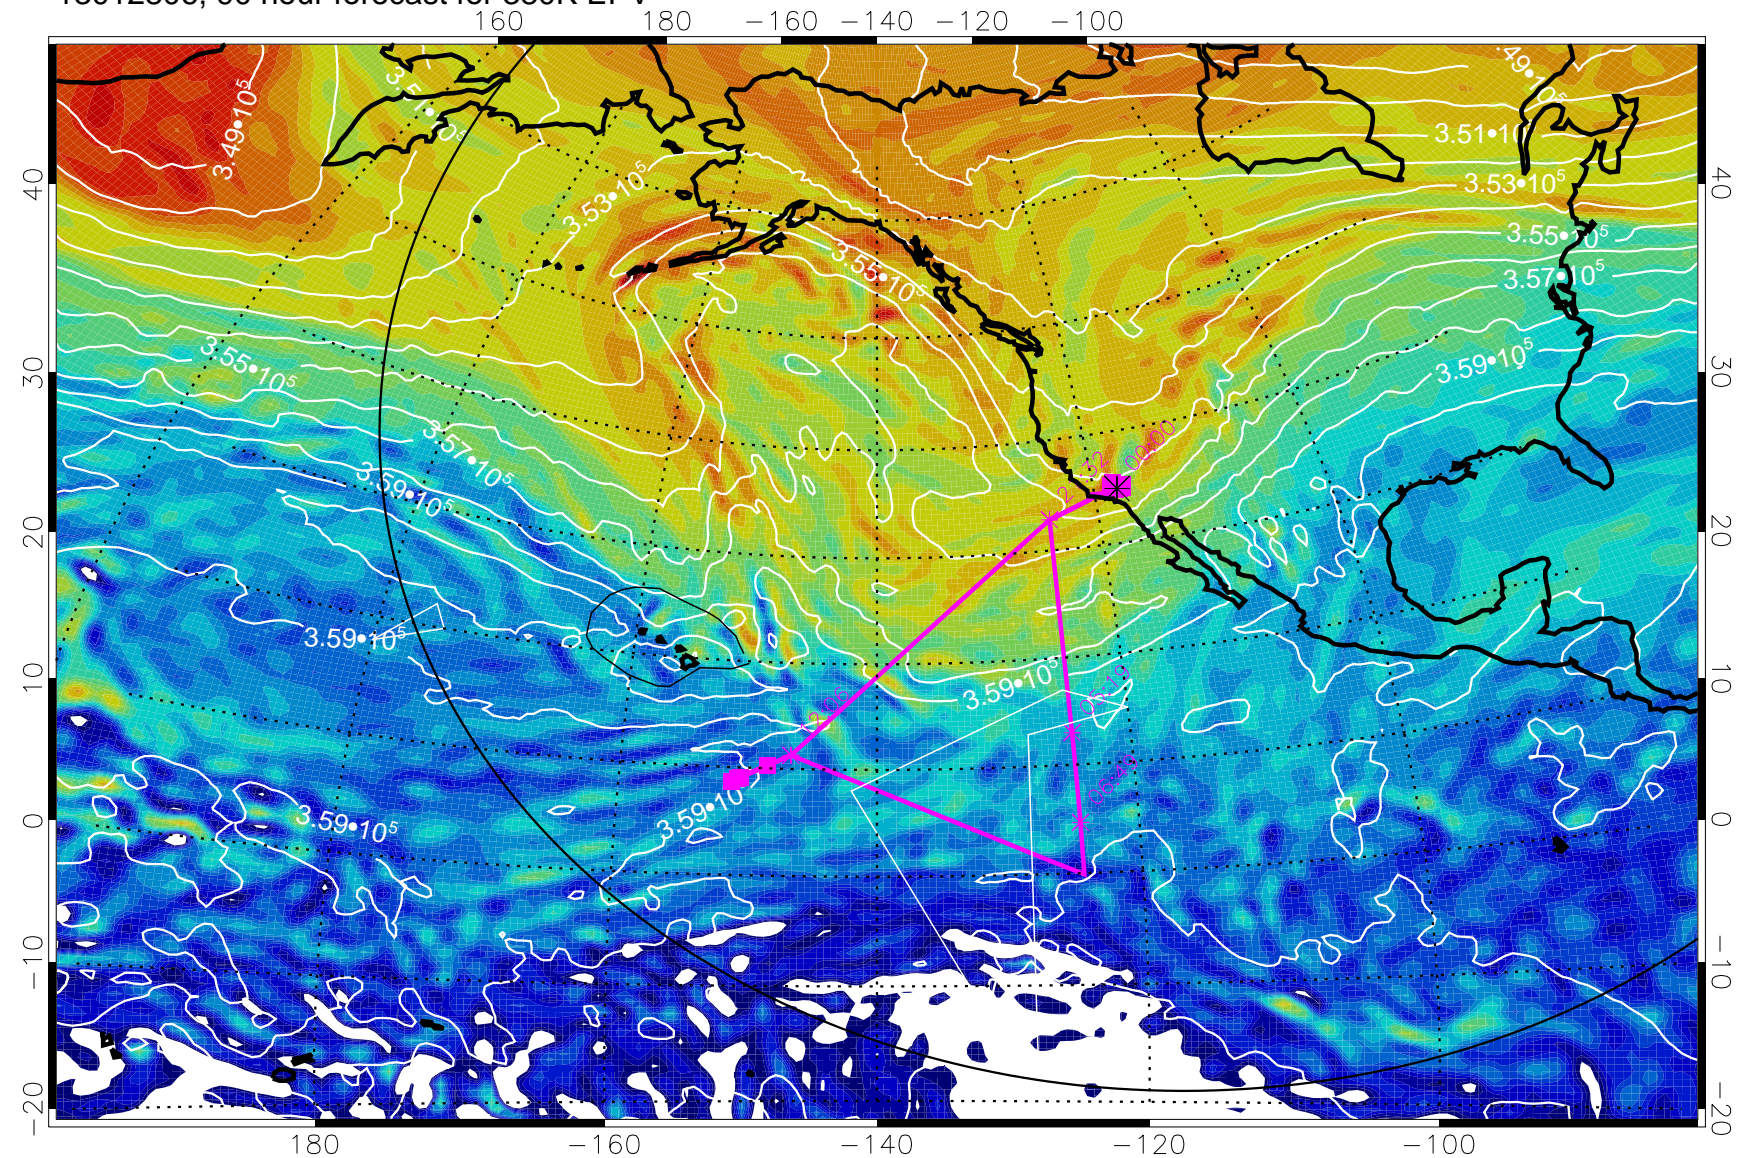

13012700, 60 hour forecast for 380K EPV

380K Montgomery Streamfunction, white

Range ring of 6000 km -- 19 hours GH round trip

13012706, 66 hour forecast for 380K EPV

380K Montgomery Streamfunction, white

Range ring of 6000 km -- 19 hours GH round trip

13012712, 72 hour forecast for 380K EPV

380K Montgomery Streamfunction, white

Range ring of 6000 km -- 19 hours GH round trip

13012718, 78 hour forecast for 380K EPV

380K Montgomery Streamfunction, white

Range ring of 6000 km -- 19 hours GH round trip

13012800, 84 hour forecast for 380K EPV

380K Montgomery Streamfunction, white

Range ring of 6000 km -- 19 hours GH round trip

13012806, 90 hour forecast for 380K EPV

13012812, 96 hour forecast for 380K EPV

160 180 -160 -140 -120 -100

380K Montgomery Streamfunction, white

Range ring of 6000 km -- 19 hours GH round trip

13012818, 102 hour forecast for 380K EPV

380K Montgomery Streamfunction, white

Range ring of 6000 km -- 19 hours GH round trip