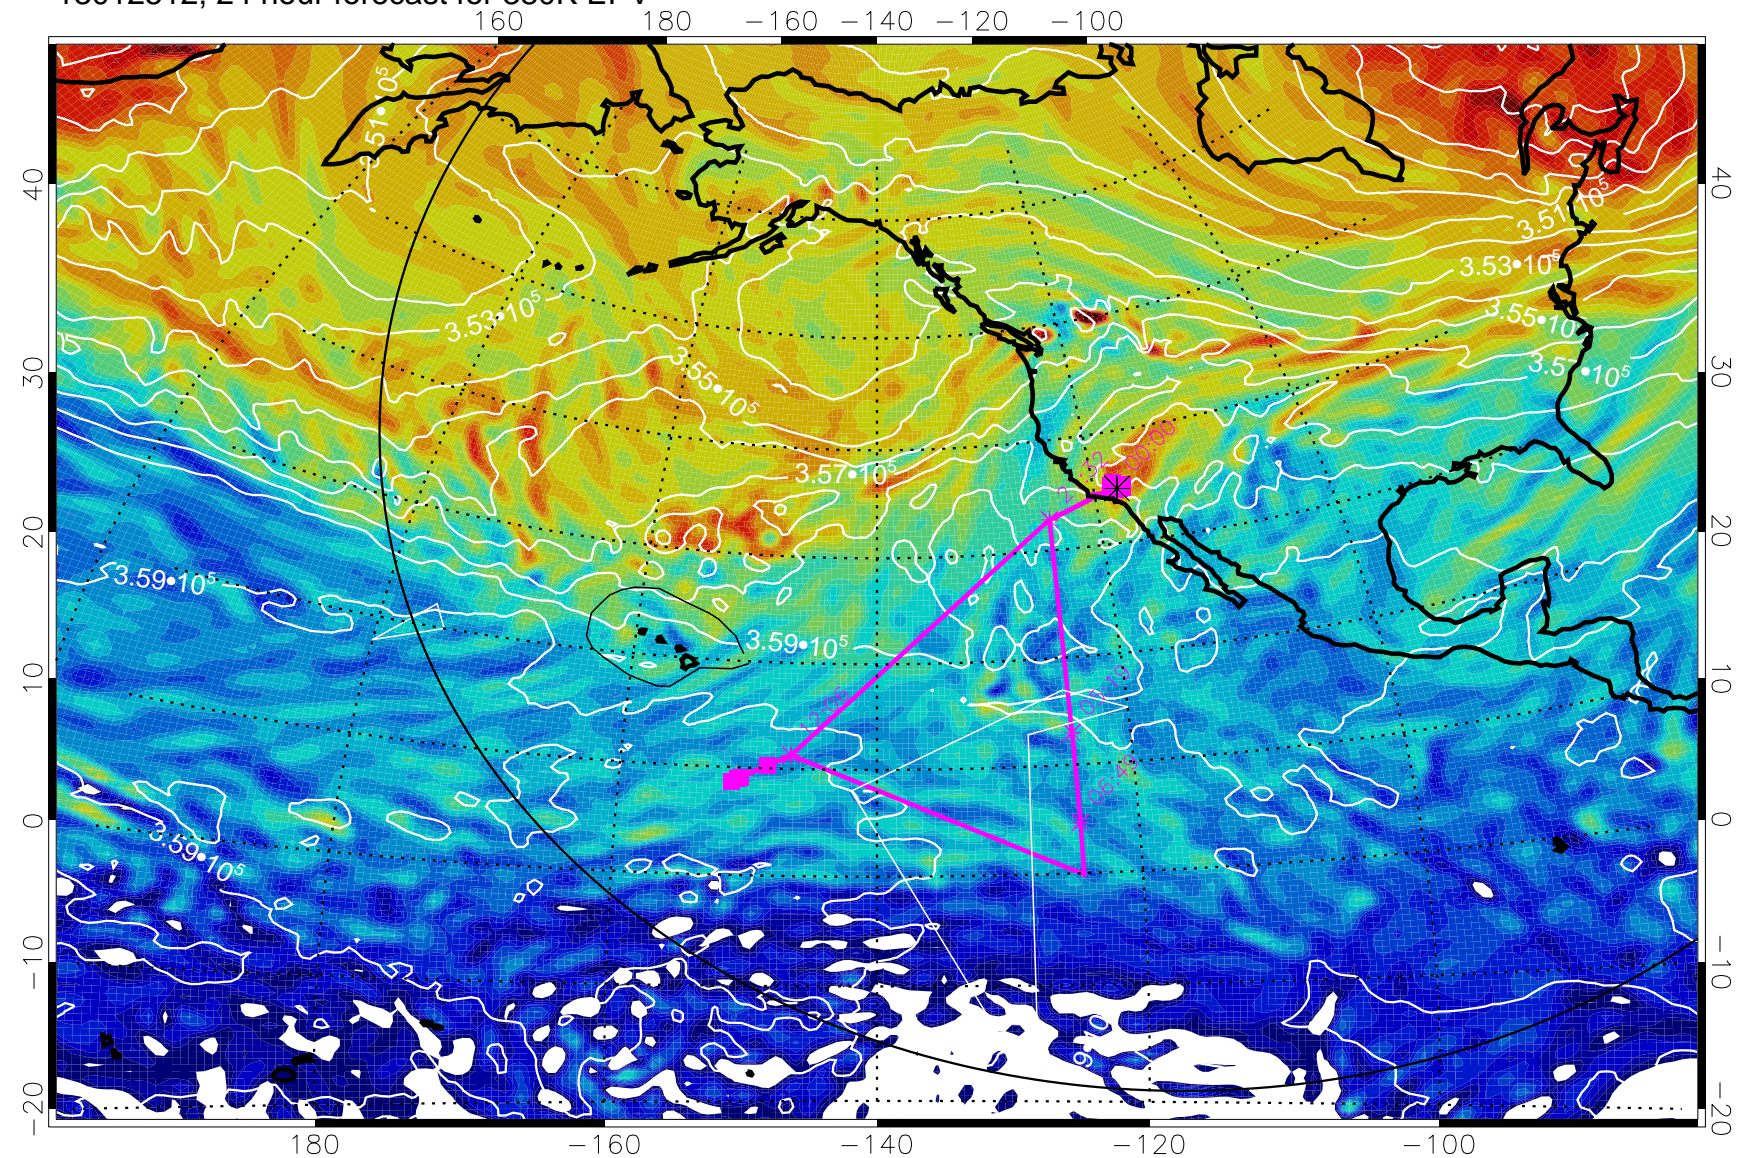

13012418, 6 hour forecast for 380K EPV

160 180 -160 -140 -120 -100

380K Montgomery Streamfunction, white

Range ring of 6000 km -- 19 hours GH round trip

13012500, 12 hour forecast for 380K EPV

380K Montgomery Streamfunction, white

Range ring of 6000 km -- 19 hours GH round trip

13012506, 18 hour forecast for 380K EPV

380K Montgomery Streamfunction, white

Range ring of 6000 km -- 19 hours GH round trip

13012512, 24 hour forecast for 380K EPV

380K Montgomery Streamfunction, white

Range ring of 6000 km -- 19 hours GH round trip

13012518, 30 hour forecast for 380K EPV

380K Montgomery Streamfunction, white

Range ring of 6000 km -- 19 hours GH round trip

13012600, 36 hour forecast for 380K EPV

380K Montgomery Streamfunction, white

Range ring of 6000 km -- 19 hours GH round trip

13012606, 42 hour forecast for 380K EPV

380K Montgomery Streamfunction, white

Range ring of 6000 km -- 19 hours GH round trip