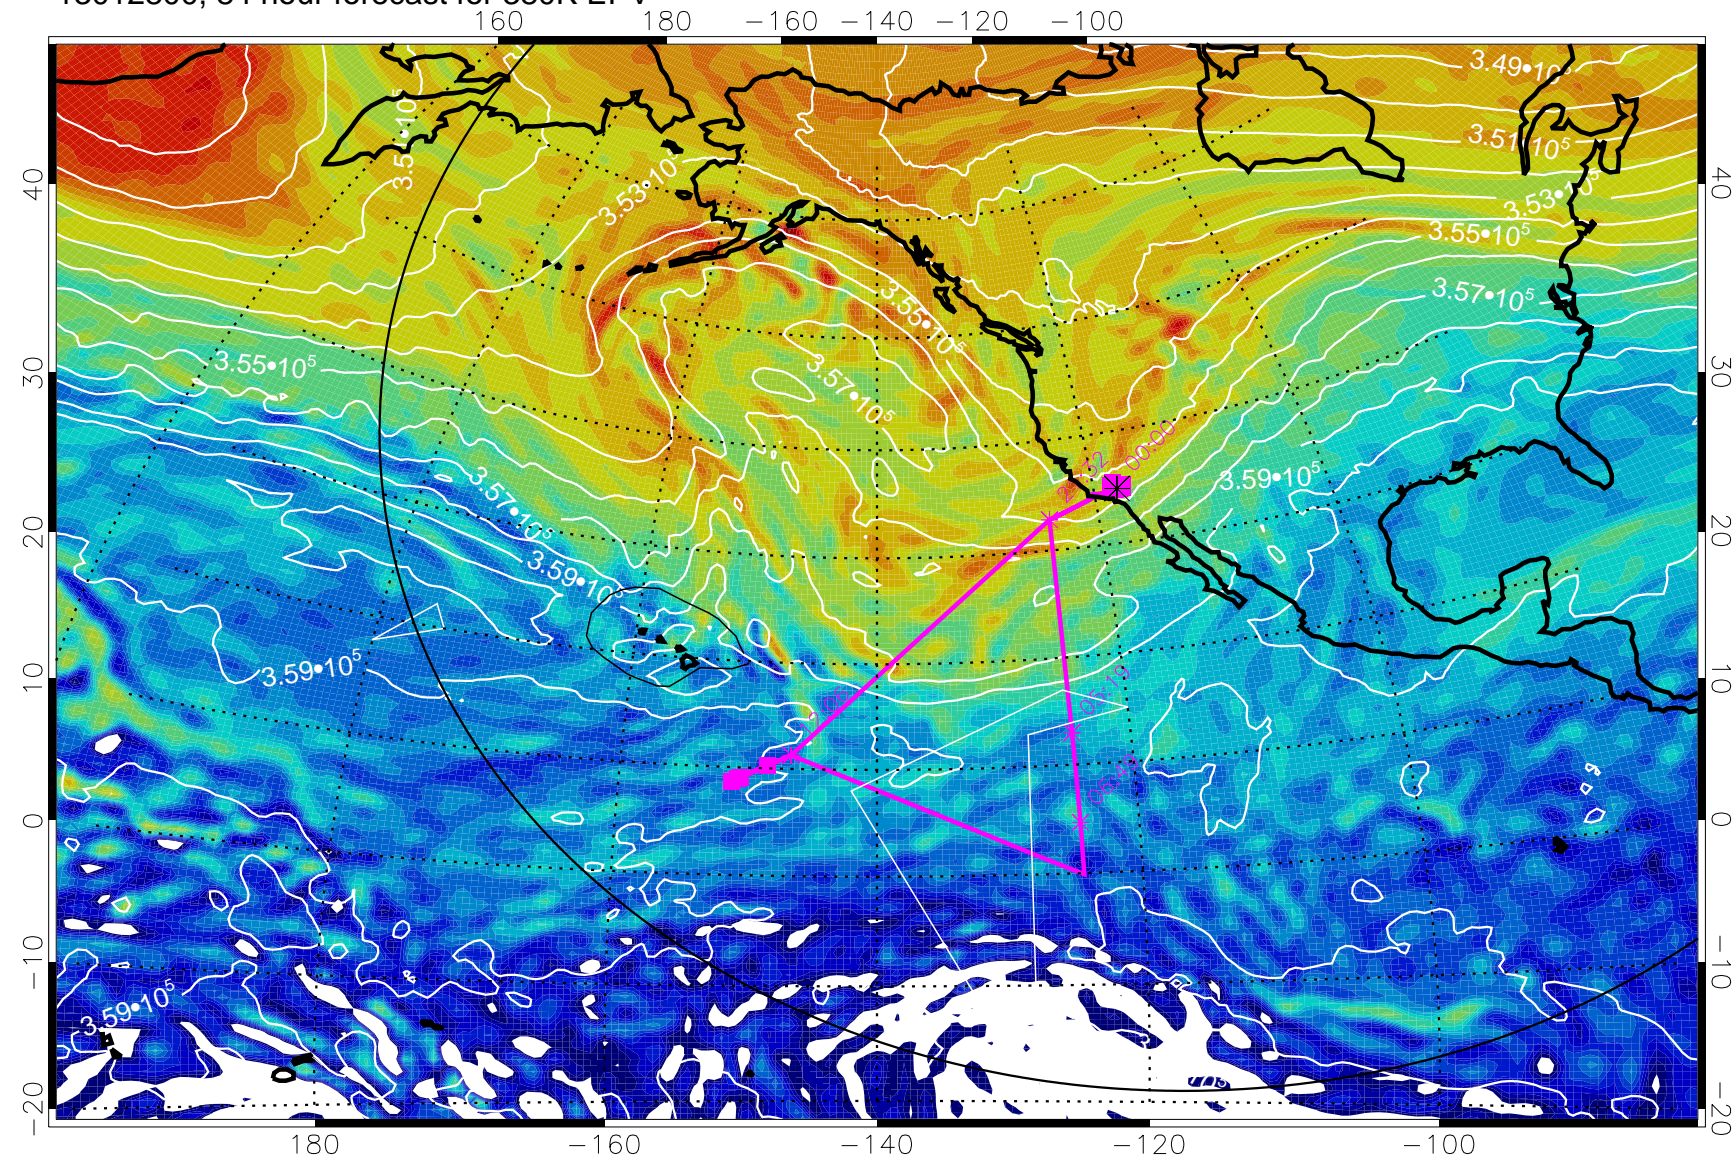

13012700, 60 hour forecast for 380K EPV

380K Montgomery Streamfunction, white

Range ring of 6000 km -- 19 hours GH round trip

13012706, 66 hour forecast for 380K EPV

380K Montgomery Streamfunction, white

Range ring of 6000 km -- 19 hours GH round trip

13012712, 72 hour forecast for 380K EPV

380K Montgomery Streamfunction, white

Range ring of 6000 km -- 19 hours GH round trip

13012718, 78 hour forecast for 380K EPV

380K Montgomery Streamfunction, white

Range ring of 6000 km -- 19 hours GH round trip

13012800, 84 hour forecast for 380K EPV

380K Montgomery Streamfunction, white

Range ring of 6000 km -- 19 hours GH round trip

13012806, 90 hour forecast for 380K EPV

13012812, 96 hour forecast for 380K EPV

160 180 -160 -140 -120 -100

380K Montgomery Streamfunction, white

Range ring of 6000 km -- 19 hours GH round trip

13012818, 102 hour forecast for 380K EPV

380K Montgomery Streamfunction, white

Range ring of 6000 km -- 19 hours GH round trip