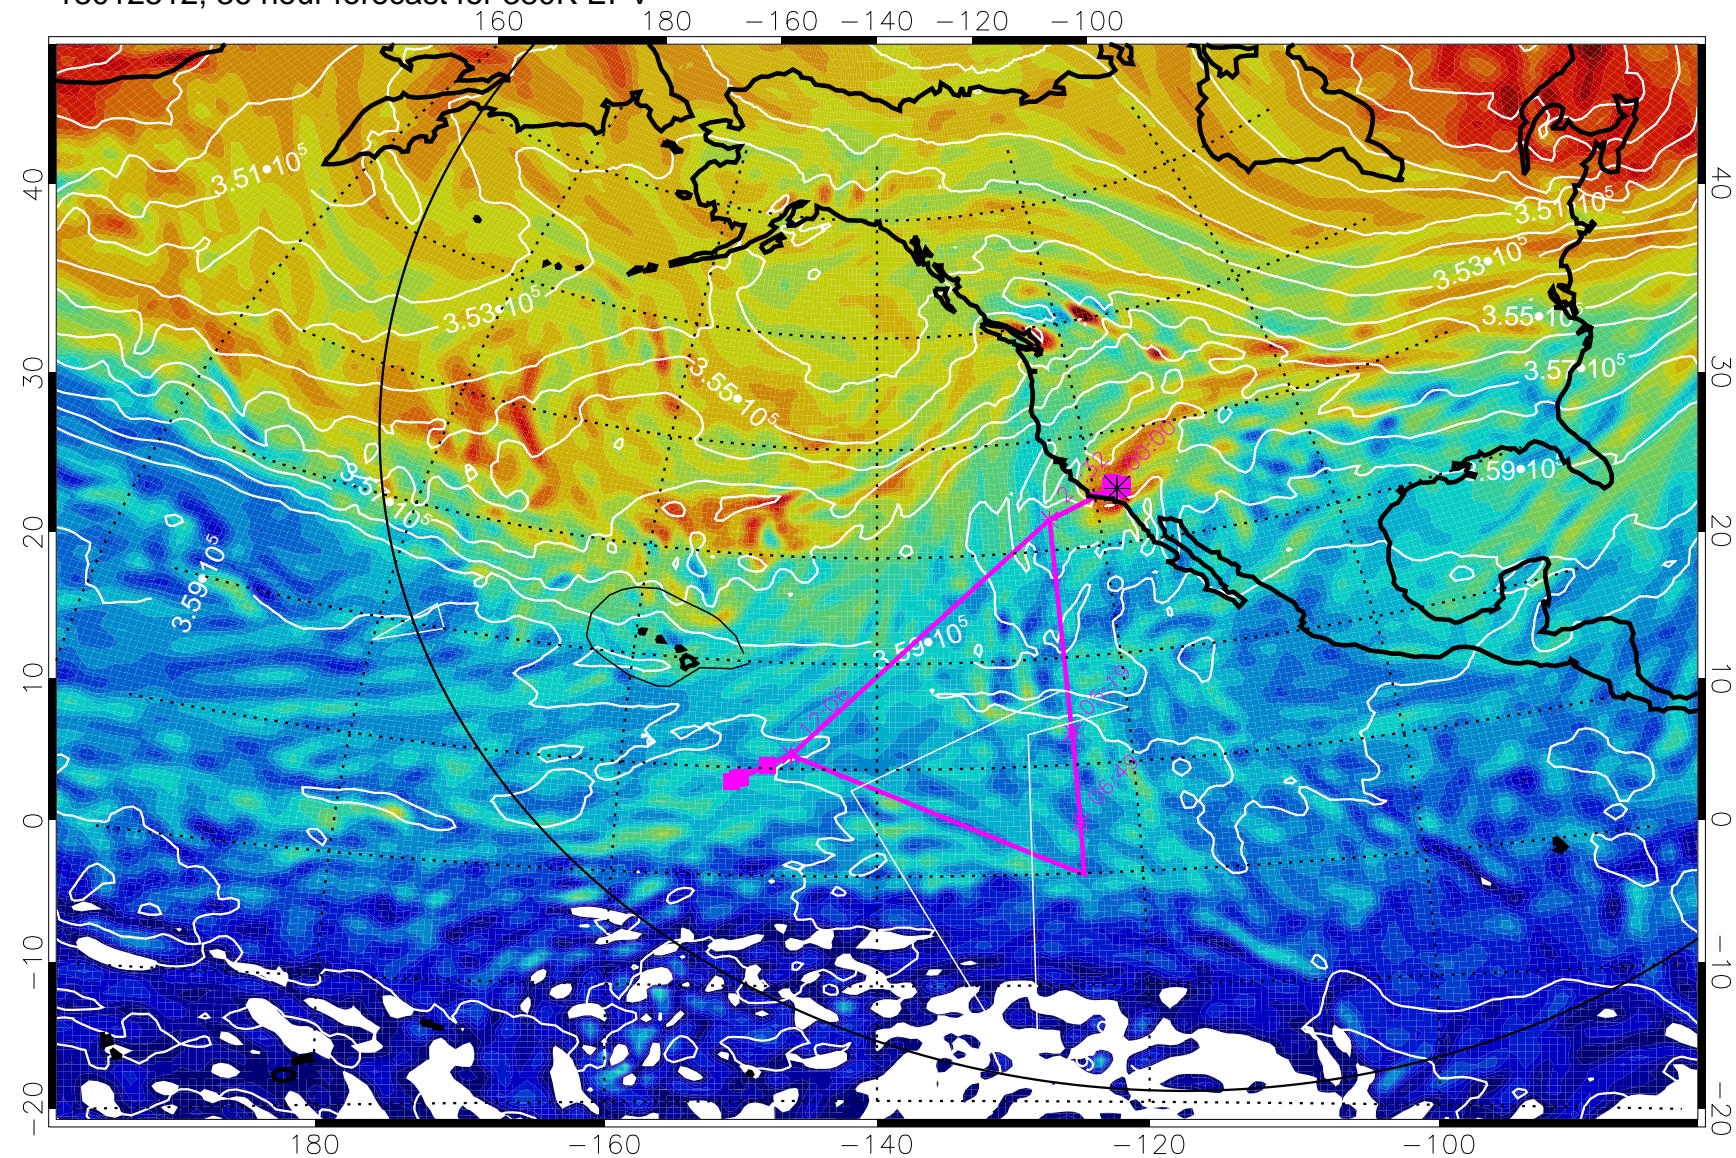

13012500, 24 hour forecast for 380K EPV

380K Montgomery Streamfunction, white

Range ring of 6000 km -- 19 hours GH round trip

13012506, 30 hour forecast for 380K EPV

13012512, 36 hour forecast for 380K EPV

380K Montgomery Streamfunction, white

Range ring of 6000 km -- 19 hours GH round trip

13012518, 42 hour forecast for 380K EPV

380K Montgomery Streamfunction, white

Range ring of 6000 km -- 19 hours GH round trip

13012600, 48 hour forecast for 380K EPV

380K Montgomery Streamfunction, white

Range ring of 6000 km -- 19 hours GH round trip

13012606, 54 hour forecast for 380K EPV

380K Montgomery Streamfunction, white

Range ring of 6000 km -- 19 hours GH round trip

13012800, 96 hour forecast for 380K EPV

160 180 -160 -140 -120 -100

380K Montgomery Streamfunction, white

Range ring of 6000 km -- 19 hours GH round trip

13012812, 108 hour forecast for 380K EPV

160 180 -160 -140 -120 -100