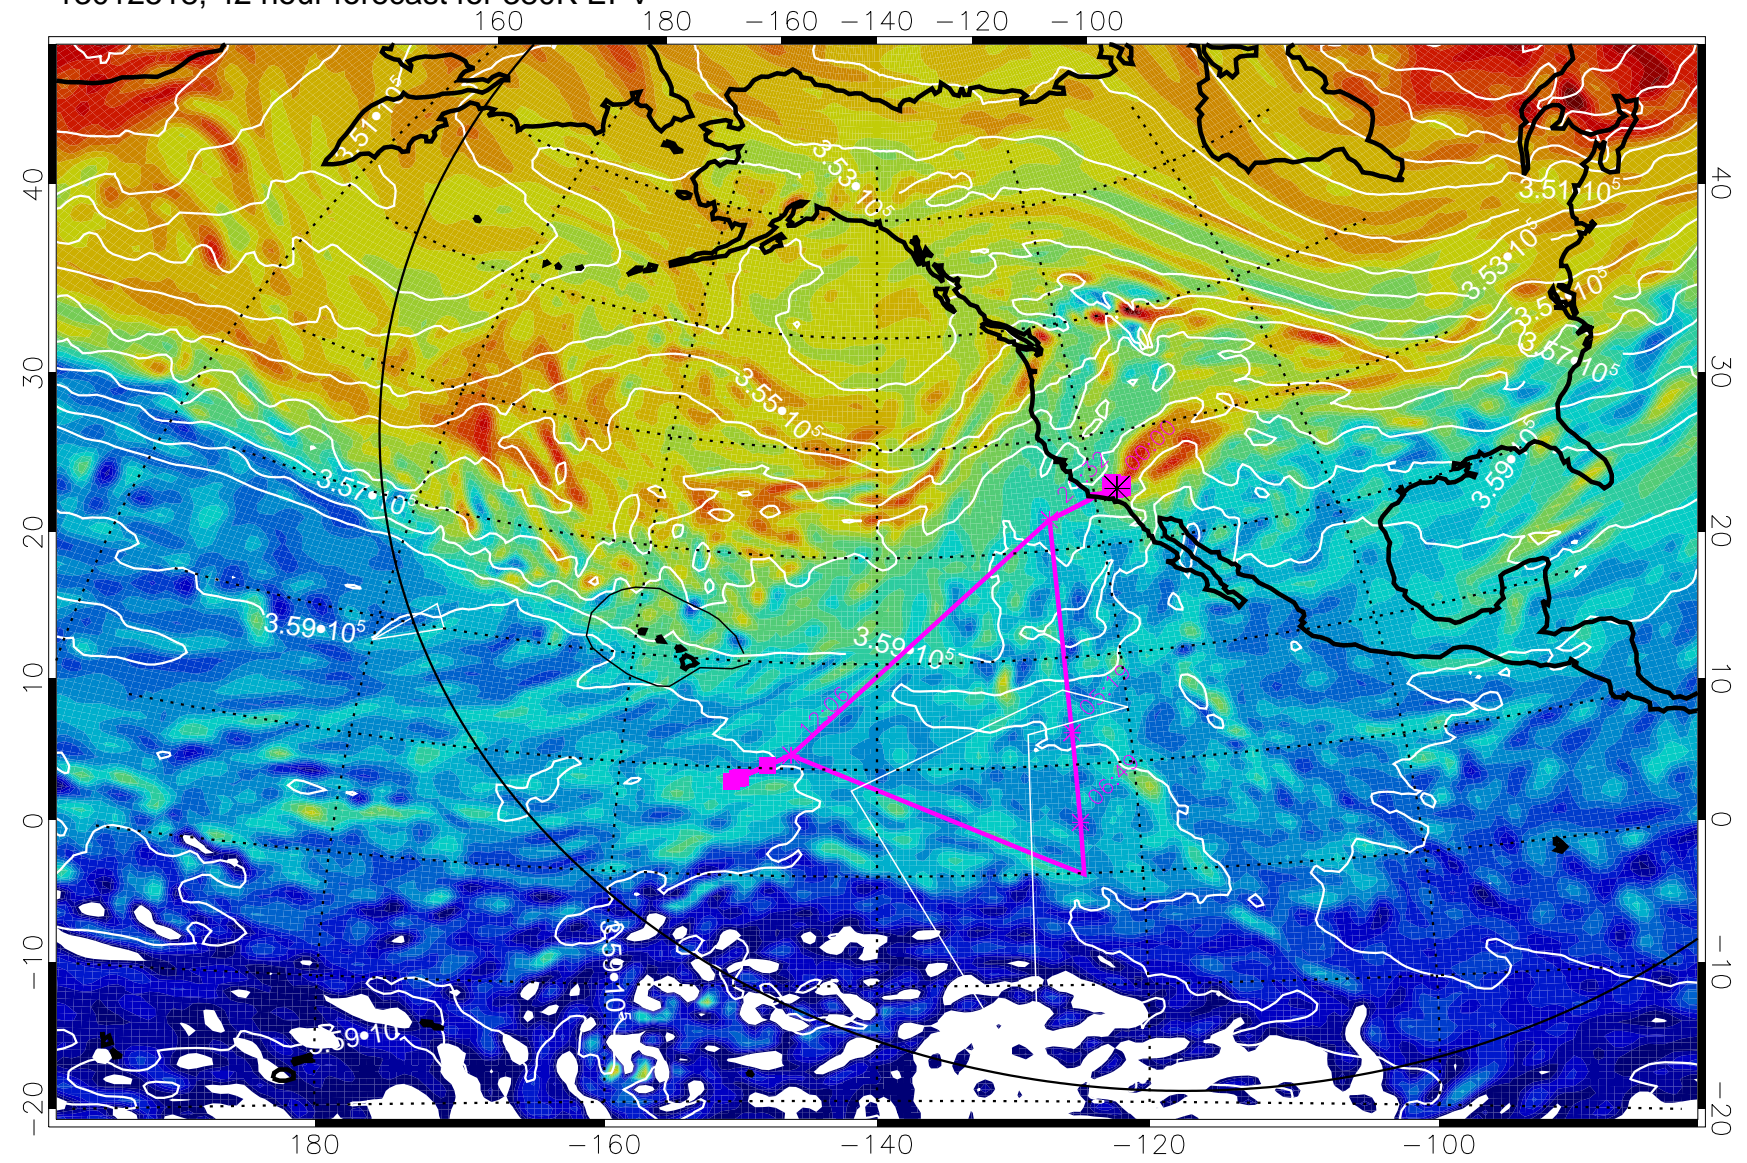

13012500, 24 hour forecast for 380K EPV

380K Montgomery Streamfunction, white

Range ring of 6000 km -- 19 hours GH round trip

13012506, 30 hour forecast for 380K EPV

13012512, 36 hour forecast for 380K EPV

380K Montgomery Streamfunction, white

Range ring of 6000 km -- 19 hours GH round trip

13012518, 42 hour forecast for 380K EPV

380K Montgomery Streamfunction, white

Range ring of 6000 km -- 19 hours GH round trip

13012600, 48 hour forecast for 380K EPV

380K Montgomery Streamfunction, white

Range ring of 6000 km -- 19 hours GH round trip

13012606, 54 hour forecast for 380K EPV

380K Montgomery Streamfunction, white

Range ring of 6000 km -- 19 hours GH round trip

13012800, 96 hour forecast for 380K EPV

160 180 -160 -140 -120 -100

380K Montgomery Streamfunction, white

Range ring of 6000 km -- 19 hours GH round trip

13012812, 108 hour forecast for 380K EPV

160 180 -160 -140 -120 -100