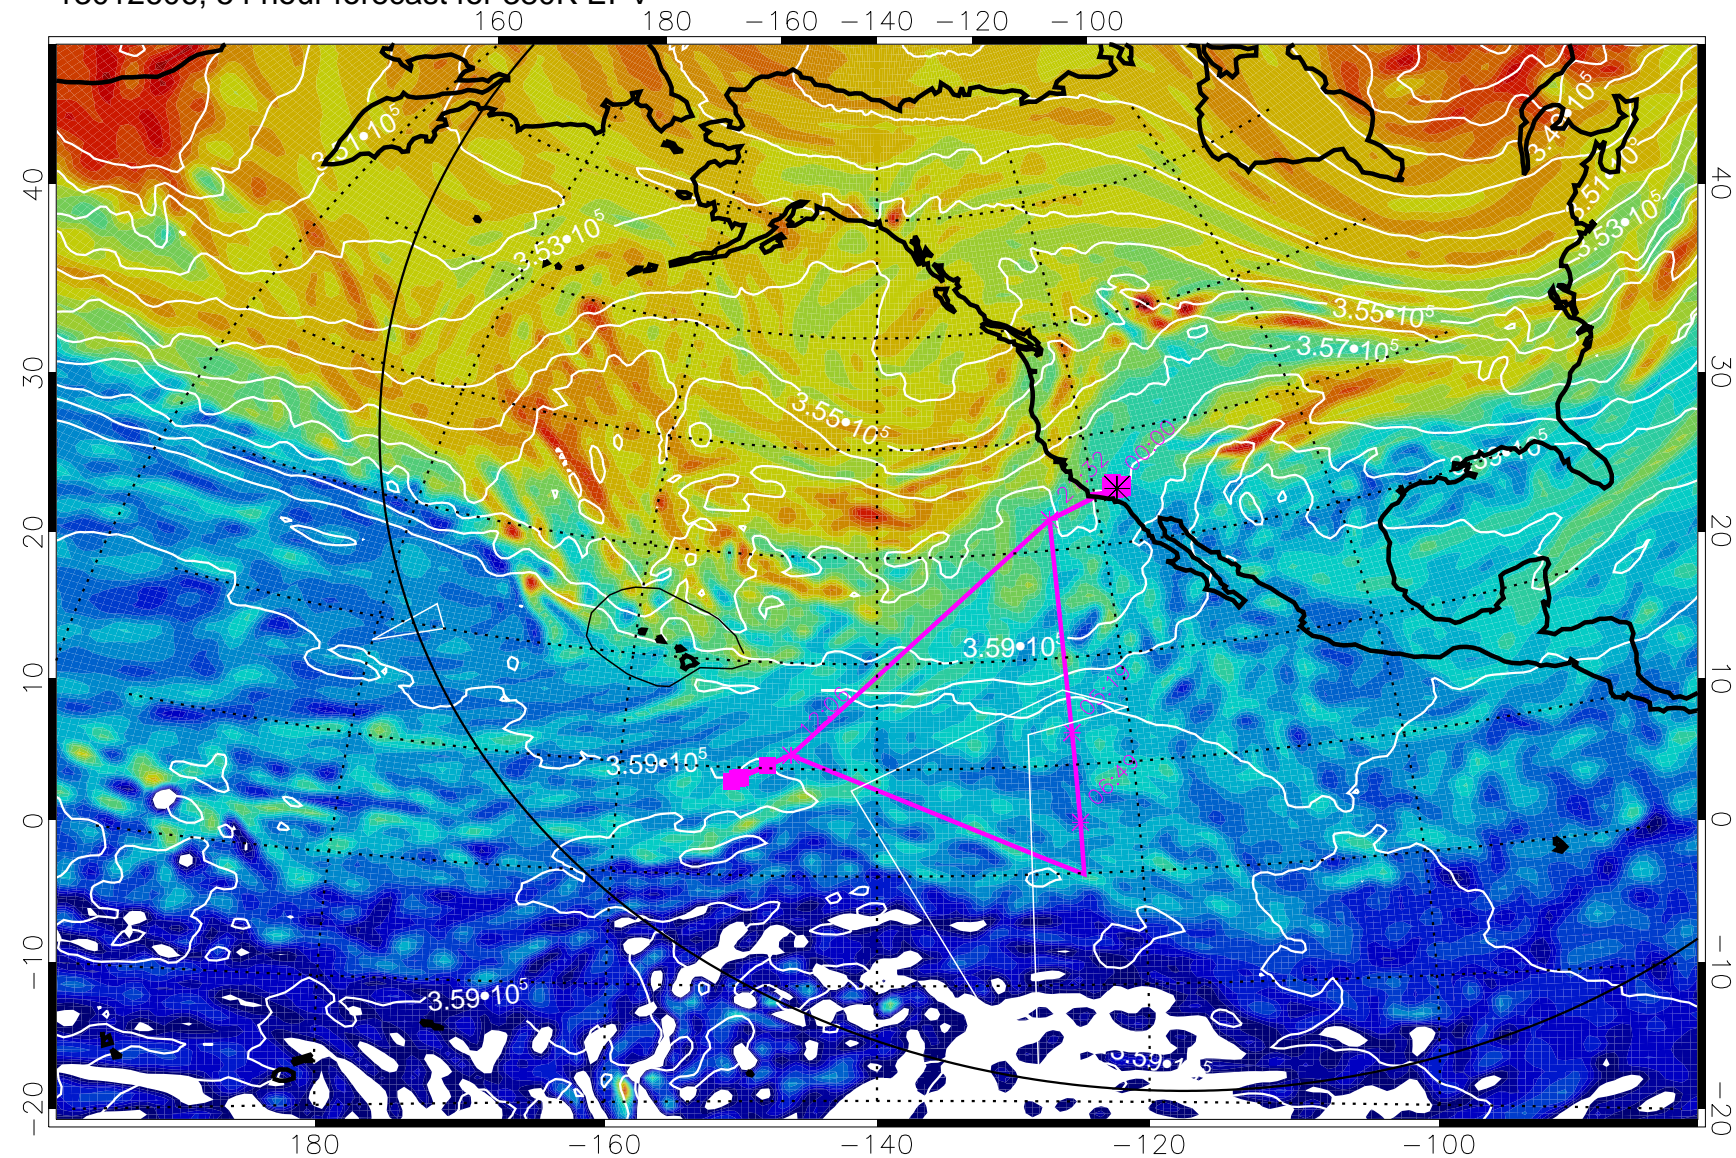

380K Montgomery Streamfunction, white

Range ring of 6000 km -- 19 hours GH round trip

13012518, 42 hour forecast for 380K EPV

380K Montgomery Streamfunction, white

Range ring of 6000 km -- 19 hours GH round trip

13012600, 48 hour forecast for 380K EPV

380K Montgomery Streamfunction, white

Range ring of 6000 km -- 19 hours GH round trip

13012606, 54 hour forecast for 380K EPV

380K Montgomery Streamfunction, white

Range ring of 6000 km -- 19 hours GH round trip

13012612, 60 hour forecast for 380K EPV

380K Montgomery Streamfunction, white

Range ring of 6000 km -- 19 hours GH round trip

13012618, 66 hour forecast for 380K EPV

380K Montgomery Streamfunction, white

Range ring of 6000 km -- 19 hours GH round trip

13012700, 72 hour forecast for 380K EPV

380K Montgomery Streamfunction, white

Range ring of 6000 km -- 19 hours GH round trip

13012706, 78 hour forecast for 380K EPV

380K Montgomery Streamfunction, white

Range ring of 6000 km -- 19 hours GH round trip