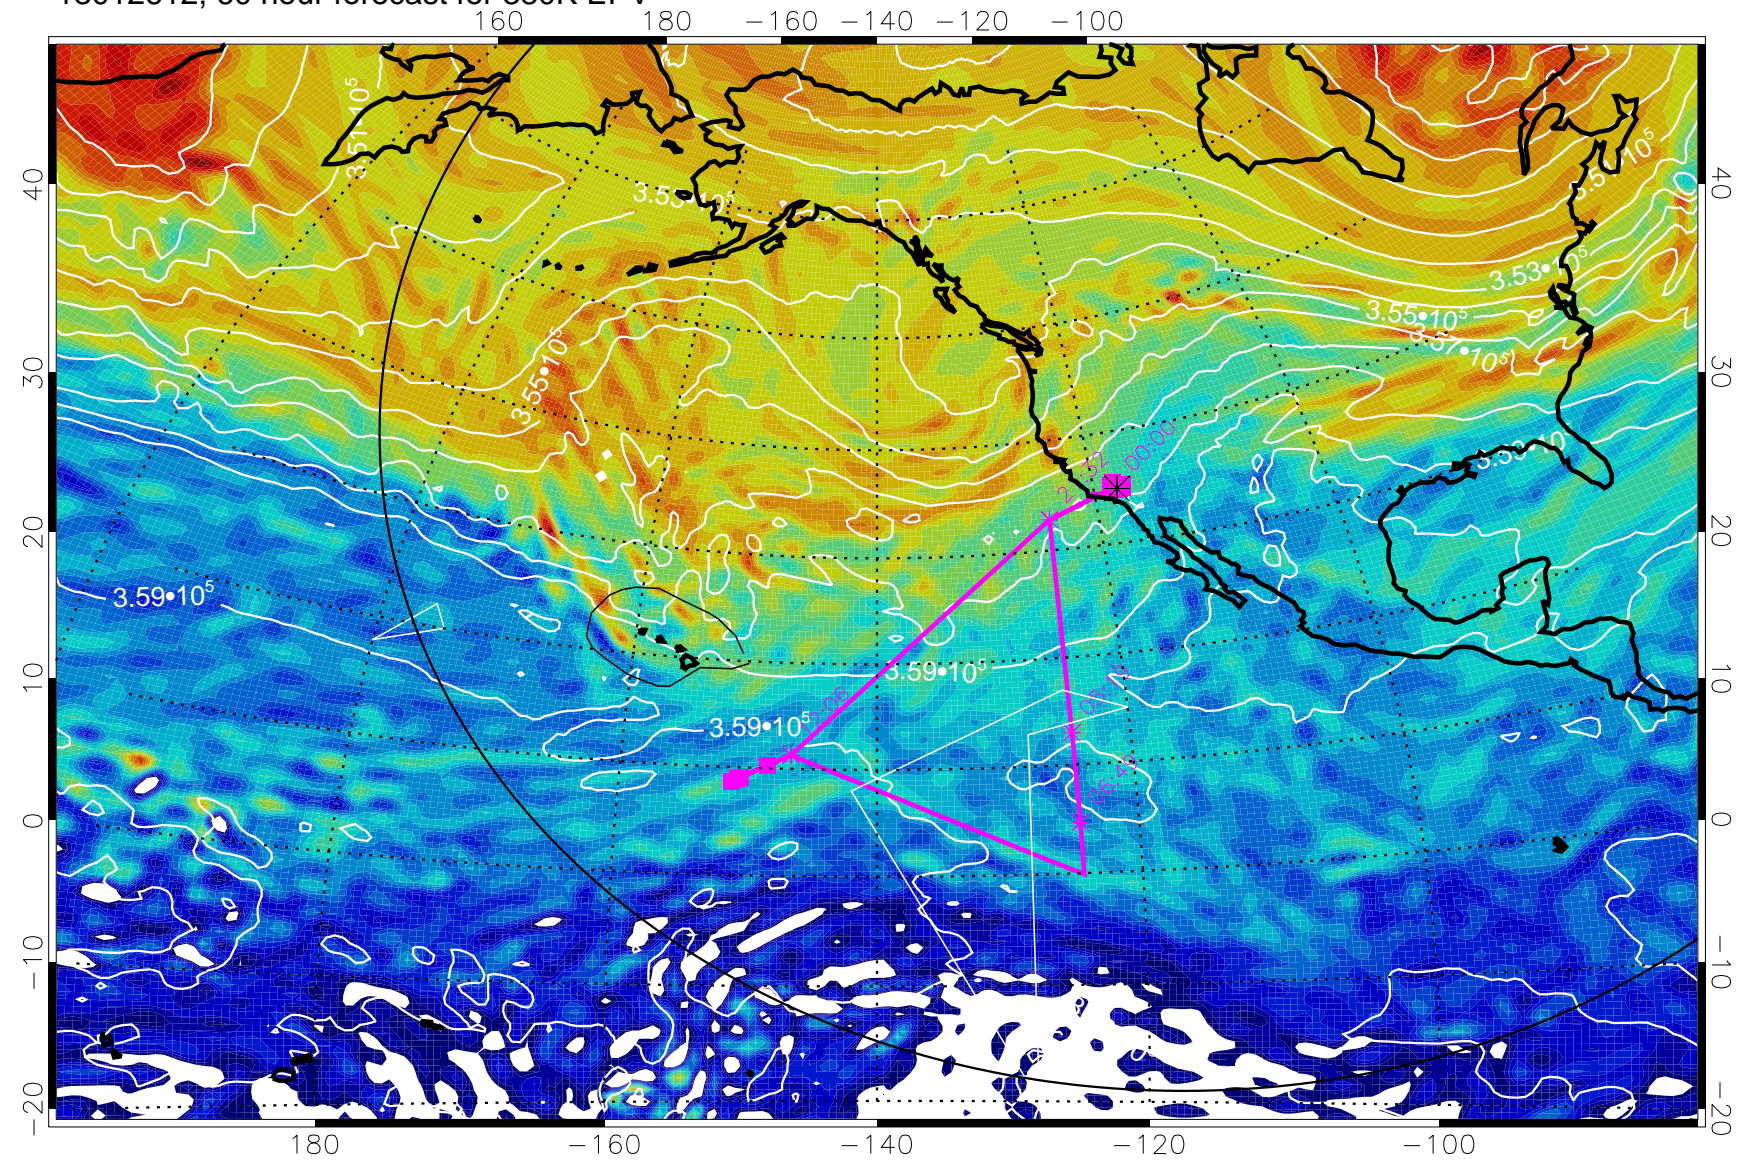

380K Montgomery Streamfunction, white

Range ring of 6000 km -- 19 hours GH round trip

13012518, 42 hour forecast for 380K EPV

380K Montgomery Streamfunction, white

Range ring of 6000 km -- 19 hours GH round trip

13012600, 48 hour forecast for 380K EPV

380K Montgomery Streamfunction, white

Range ring of 6000 km -- 19 hours GH round trip

13012606, 54 hour forecast for 380K EPV

380K Montgomery Streamfunction, white

Range ring of 6000 km -- 19 hours GH round trip

13012612, 60 hour forecast for 380K EPV

380K Montgomery Streamfunction, white

Range ring of 6000 km -- 19 hours GH round trip

13012618, 66 hour forecast for 380K EPV

380K Montgomery Streamfunction, white

Range ring of 6000 km -- 19 hours GH round trip

13012700, 72 hour forecast for 380K EPV

380K Montgomery Streamfunction, white

Range ring of 6000 km -- 19 hours GH round trip

13012706, 78 hour forecast for 380K EPV

380K Montgomery Streamfunction, white

Range ring of 6000 km -- 19 hours GH round trip