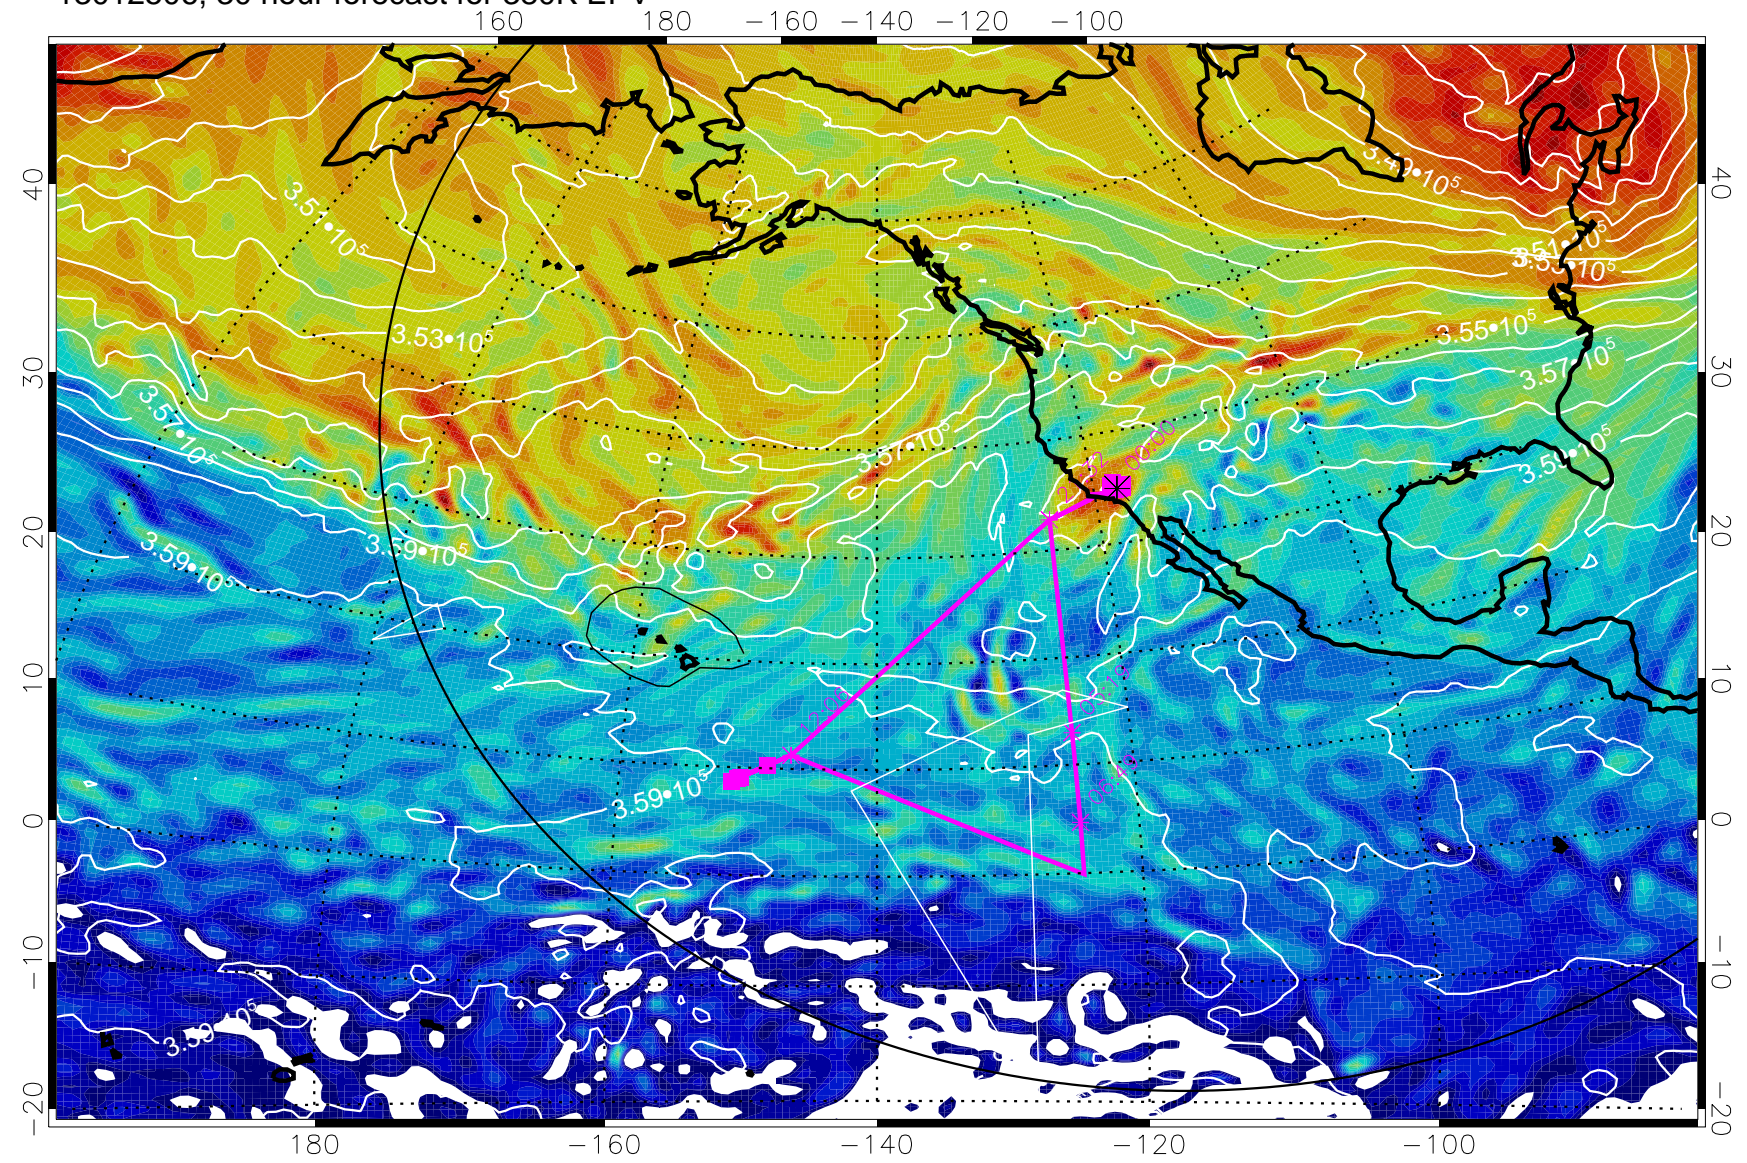

13012412, 12 hour forecast for 380K EPV

380K Montgomery Streamfunction, white

Range ring of 6000 km -- 19 hours GH round trip

13012418, 18 hour forecast for 380K EPV

380K Montgomery Streamfunction, white

Range ring of 6000 km -- 19 hours GH round trip

13012500, 24 hour forecast for 380K EPV

380K Montgomery Streamfunction, white

Range ring of 6000 km -- 19 hours GH round trip

13012506, 30 hour forecast for 380K EPV

13012512, 36 hour forecast for 380K EPV

380K Montgomery Streamfunction, white

Range ring of 6000 km -- 19 hours GH round trip

13012518, 42 hour forecast for 380K EPV

380K Montgomery Streamfunction, white

Range ring of 6000 km -- 19 hours GH round trip

13012600, 48 hour forecast for 380K EPV

380K Montgomery Streamfunction, white

Range ring of 6000 km -- 19 hours GH round trip

13012606, 54 hour forecast for 380K EPV

380K Montgomery Streamfunction, white

Range ring of 6000 km -- 19 hours GH round trip