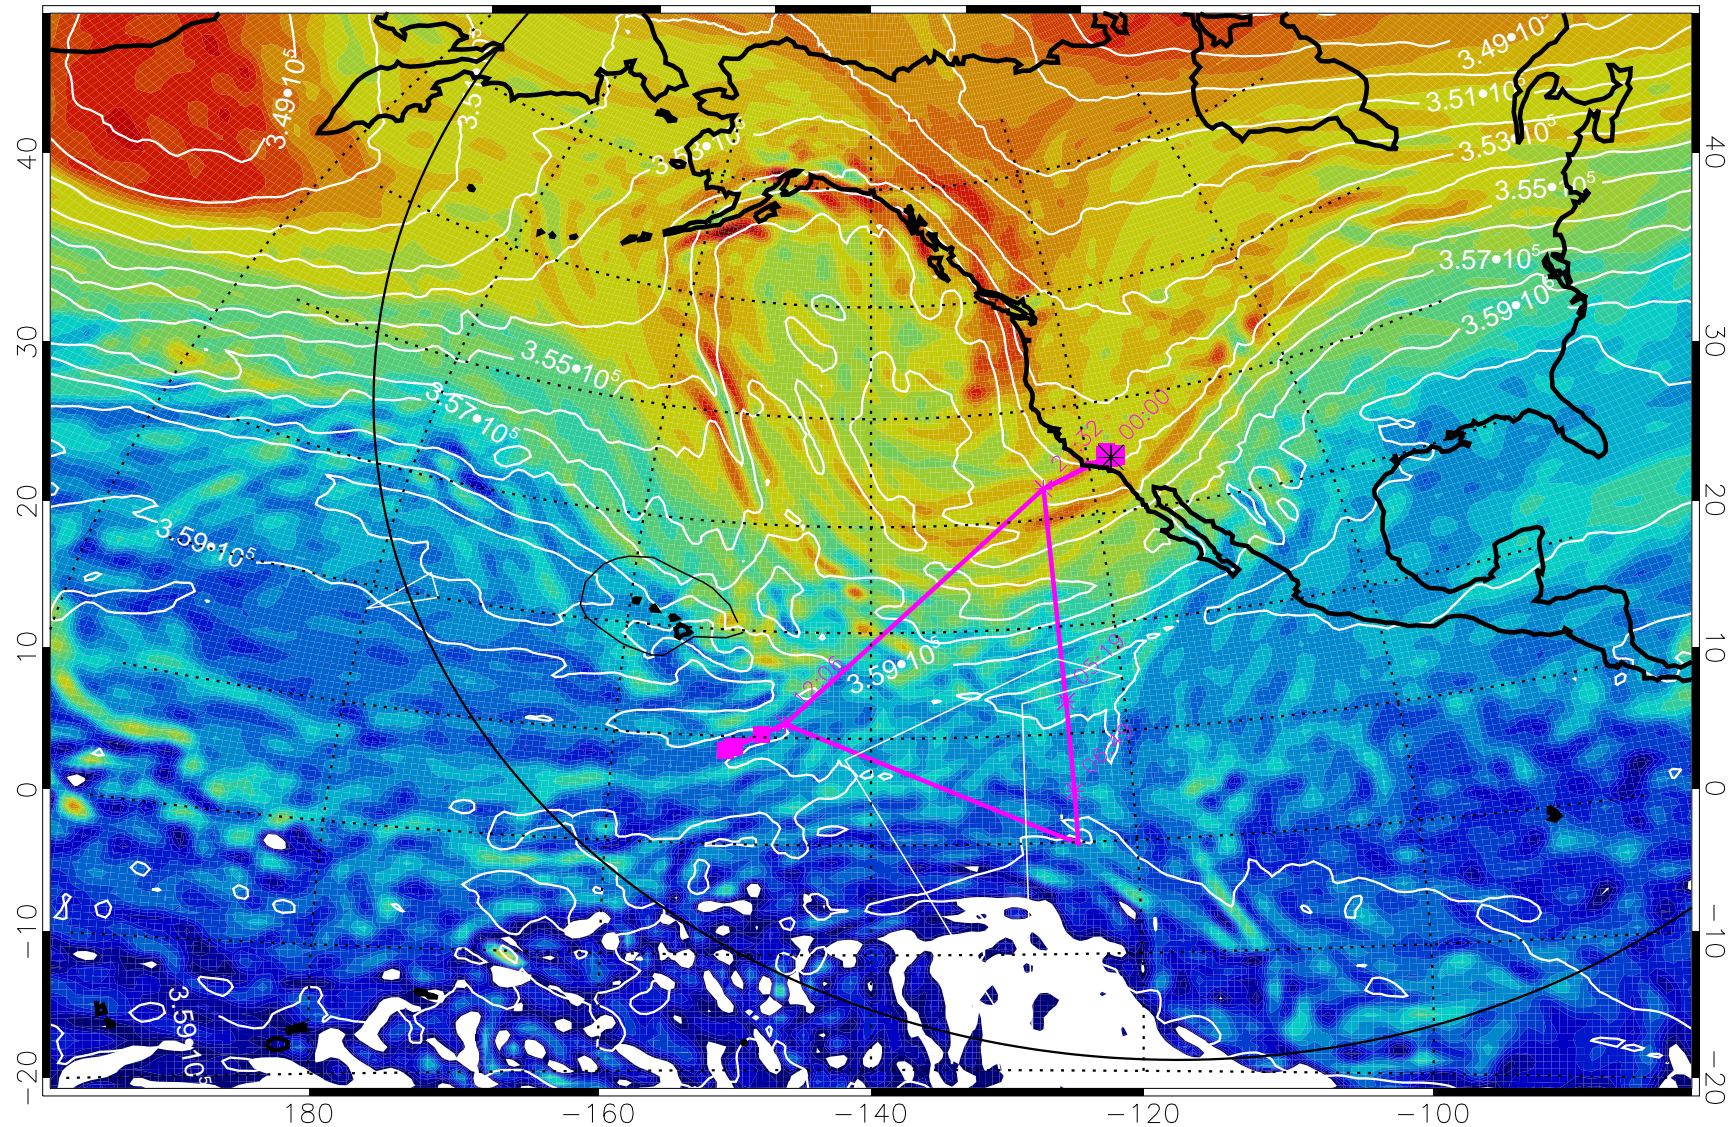

13012712, 84 hour forecast for 380K EPV

380K Montgomery Streamfunction, white

Range ring of 6000 km -- 19 hours GH round trip

13012718, 90 hour forecast for 380K EPV

380K Montgomery Streamfunction, white

Range ring of 6000 km -- 19 hours GH round trip

13012800, 96 hour forecast for 380K EPV

160 180 -160 -140 -120 -100

380K Montgomery Streamfunction, white

Range ring of 6000 km -- 19 hours GH round trip

13012812, 108 hour forecast for 380K EPV

160 180 -160 -140 -120 -100

380K Montgomery Streamfunction, white

Range ring of 6000 km -- 19 hours GH round trip

13012818, 114 hour forecast for 380K EPV

160 180 -160 -140 -120 -100

380K Montgomery Streamfunction, white

Range ring of 6000 km -- 19 hours GH round trip

13012900, 120 hour forecast for 380K EPV

160 180 -160 -140 -120 -100

380K Montgomery Streamfunction, white

Range ring of 6000 km -- 19 hours GH round trip