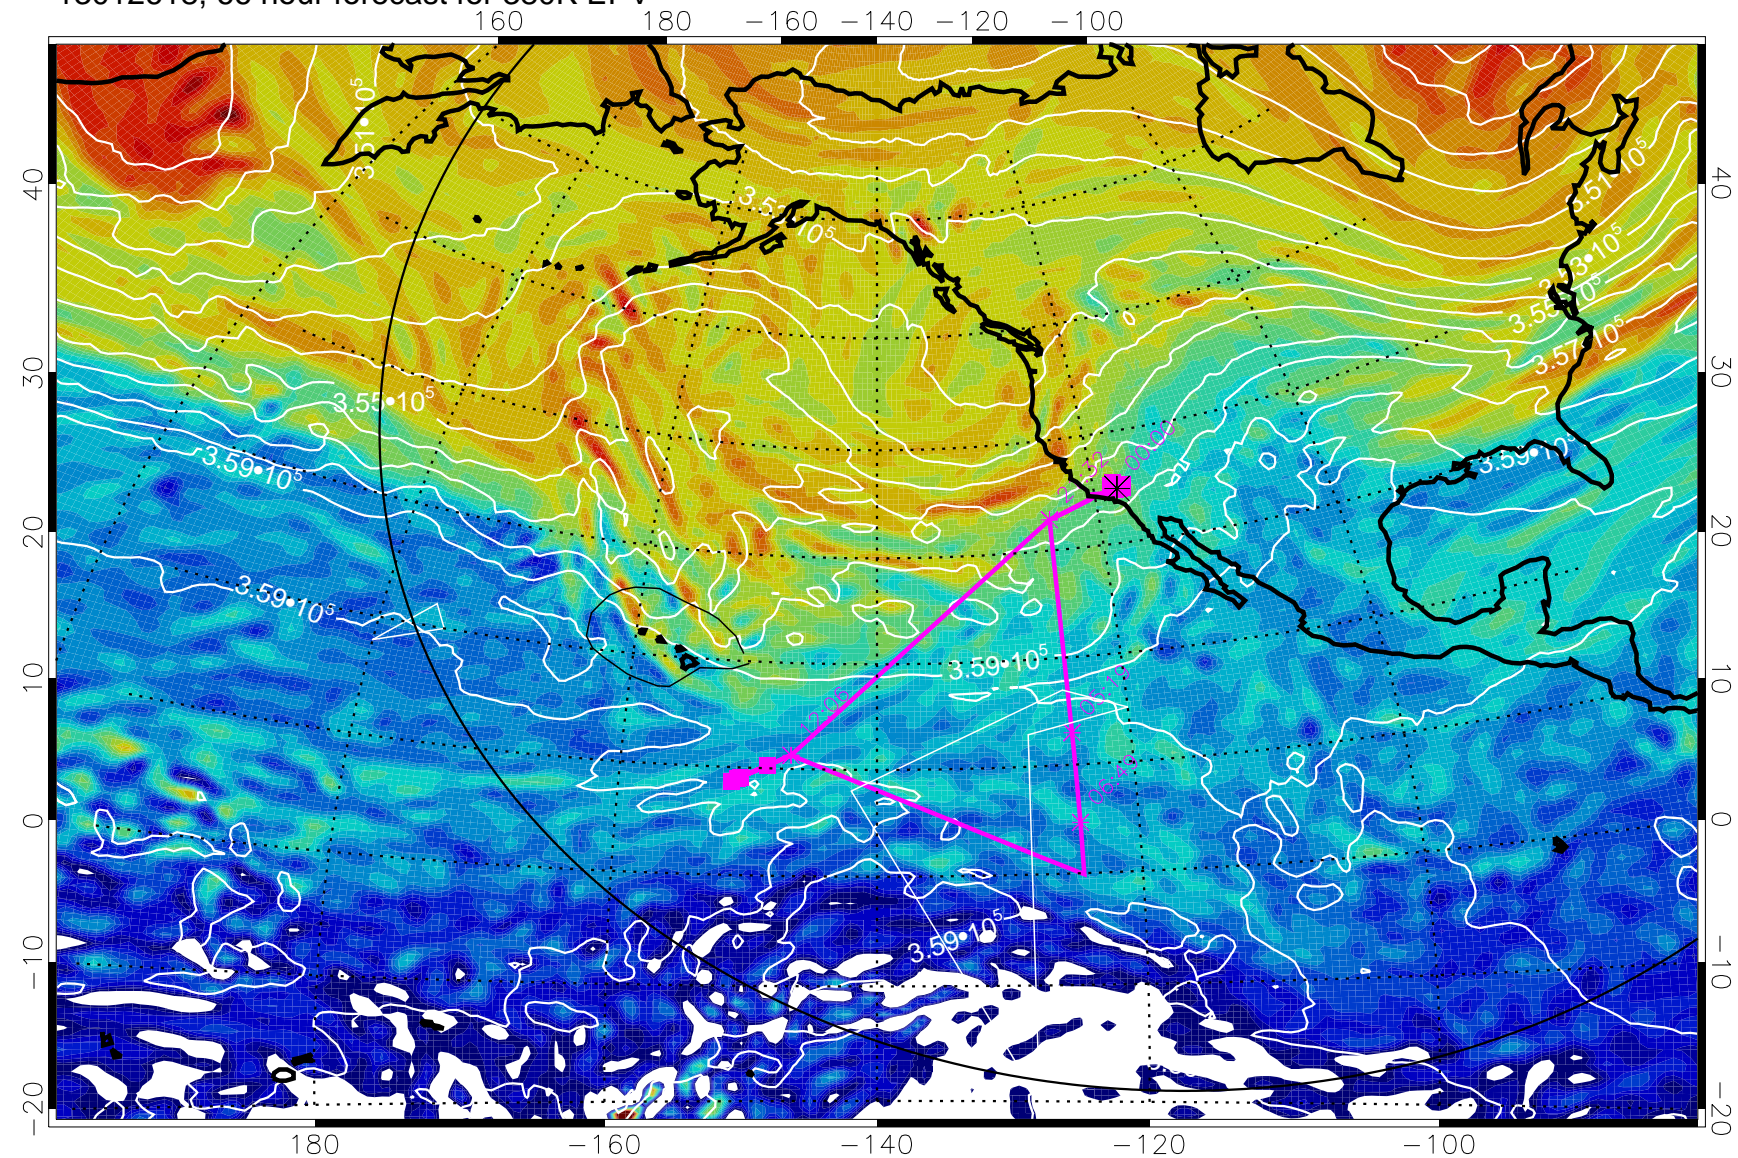

13012612, 60 hour forecast for 380K EPV

380K Montgomery Streamfunction, white

Range ring of 6000 km -- 19 hours GH round trip

13012618, 66 hour forecast for 380K EPV

380K Montgomery Streamfunction, white

Range ring of 6000 km -- 19 hours GH round trip

13012700, 72 hour forecast for 380K EPV

380K Montgomery Streamfunction, white

Range ring of 6000 km -- 19 hours GH round trip

13012706, 78 hour forecast for 380K EPV

380K Montgomery Streamfunction, white

Range ring of 6000 km -- 19 hours GH round trip

13012712, 84 hour forecast for 380K EPV

380K Montgomery Streamfunction, white

Range ring of 6000 km -- 19 hours GH round trip

13012718, 90 hour forecast for 380K EPV

380K Montgomery Streamfunction, white

Range ring of 6000 km -- 19 hours GH round trip

13012800, 96 hour forecast for 380K EPV

160 180 -160 -140 -120 -100

380K Montgomery Streamfunction, white

Range ring of 6000 km -- 19 hours GH round trip

13012812, 108 hour forecast for 380K EPV

160 180 -160 -140 -120 -100