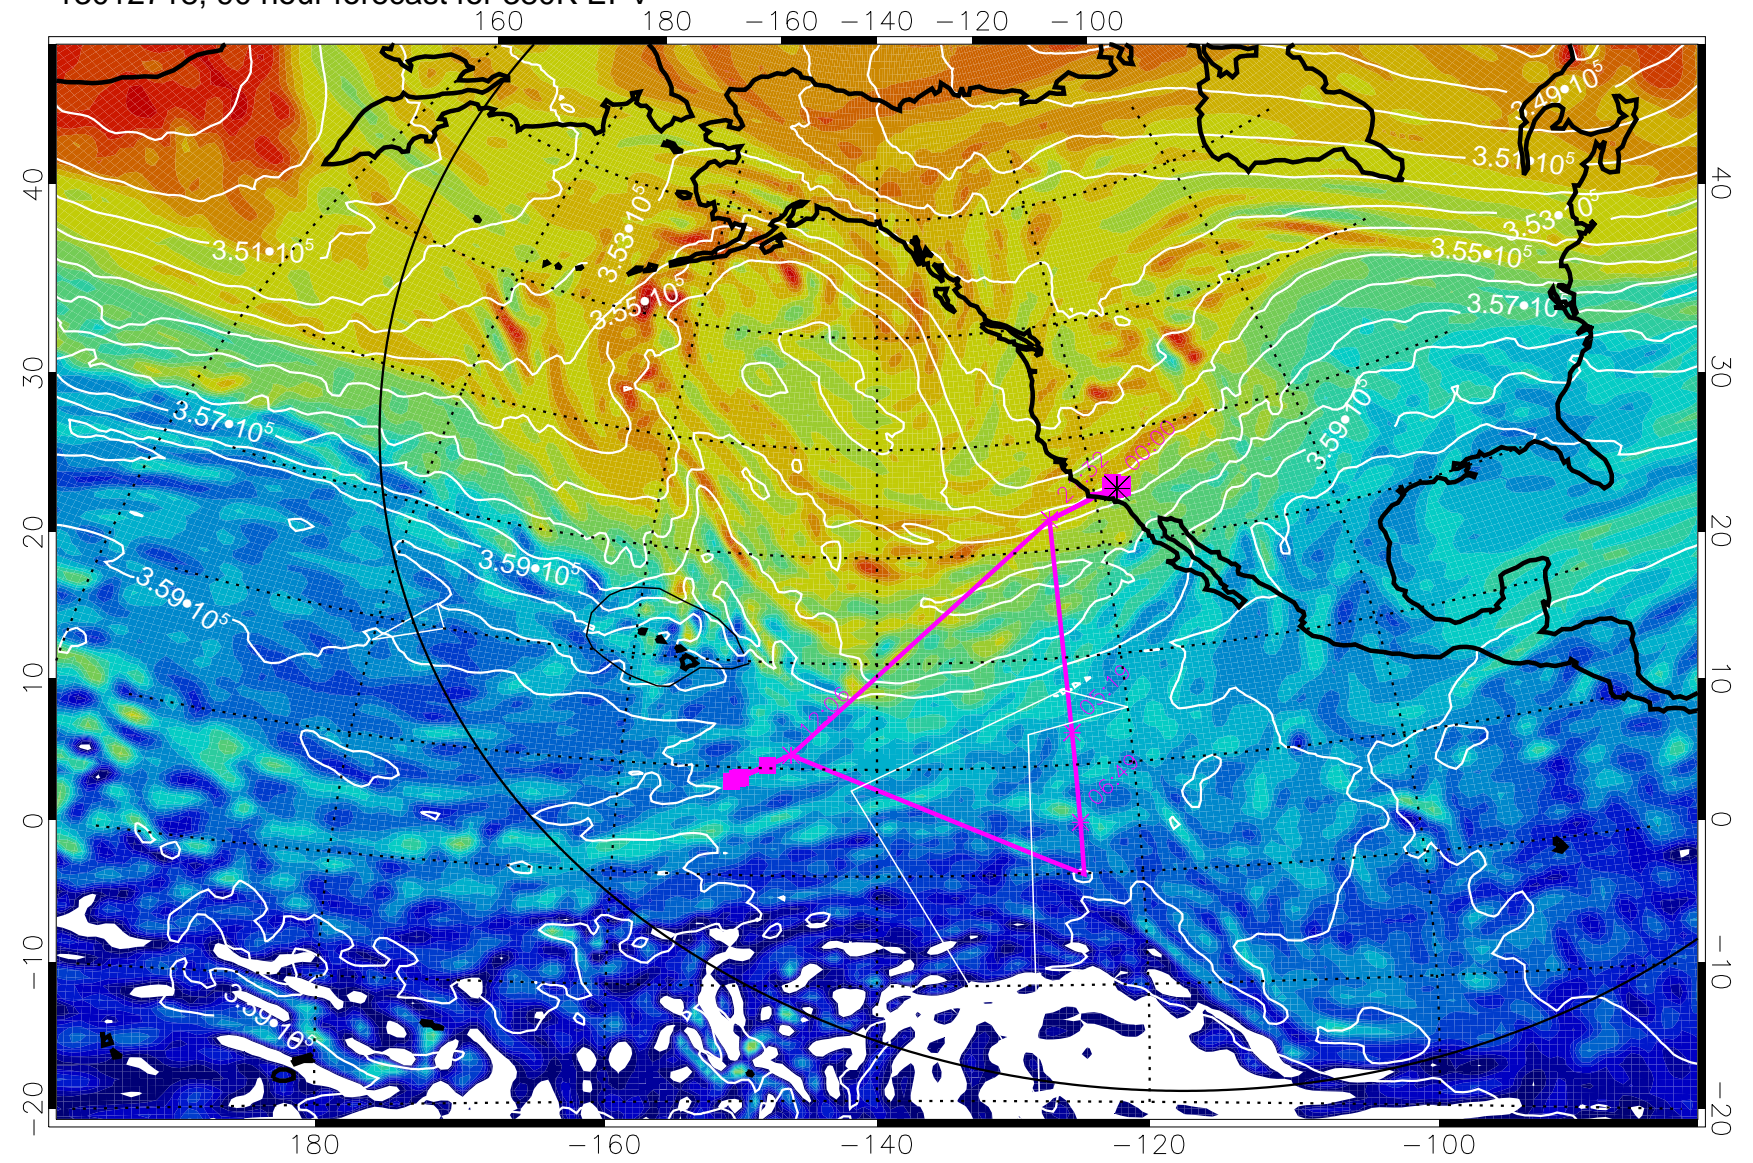

13012700, 72 hour forecast for 380K EPV

380K Montgomery Streamfunction, white

Range ring of 6000 km -- 19 hours GH round trip

13012706, 78 hour forecast for 380K EPV

380K Montgomery Streamfunction, white

Range ring of 6000 km -- 19 hours GH round trip

13012712, 84 hour forecast for 380K EPV

380K Montgomery Streamfunction, white

Range ring of 6000 km -- 19 hours GH round trip

13012718, 90 hour forecast for 380K EPV

380K Montgomery Streamfunction, white

Range ring of 6000 km -- 19 hours GH round trip

13012800, 96 hour forecast for 380K EPV

160 180 -160 -140 -120 -100

380K Montgomery Streamfunction, white

Range ring of 6000 km -- 19 hours GH round trip

13012812, 108 hour forecast for 380K EPV

160 180 -160 -140 -120 -100

380K Montgomery Streamfunction, white

Range ring of 6000 km -- 19 hours GH round trip

13012818, 114 hour forecast for 380K EPV

160 180 -160 -140 -120 -100

380K Montgomery Streamfunction, white

Range ring of 6000 km -- 19 hours GH round trip