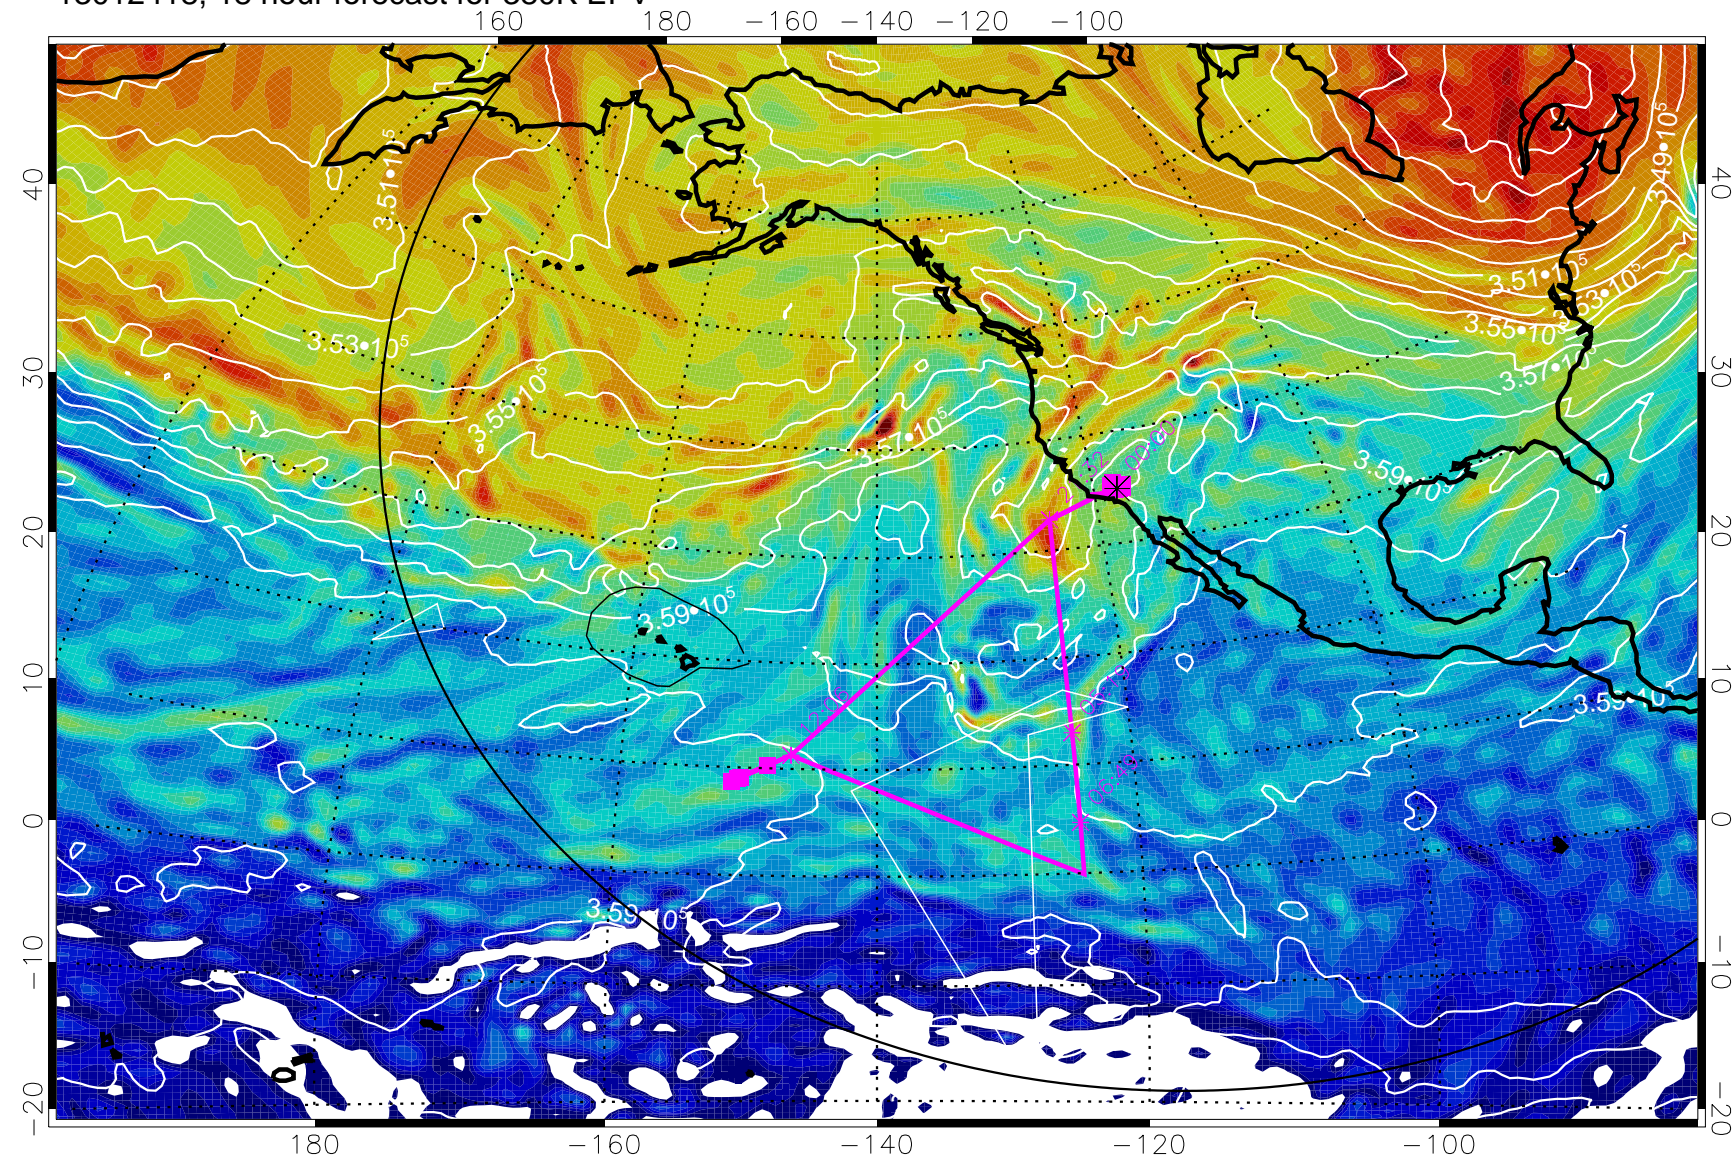

13012412, 12 hour forecast for 380K EPV

380K Montgomery Streamfunction, white

Range ring of 6000 km -- 19 hours GH round trip

13012418, 18 hour forecast for 380K EPV

380K Montgomery Streamfunction, white

Range ring of 6000 km -- 19 hours GH round trip

13012500, 24 hour forecast for 380K EPV

380K Montgomery Streamfunction, white

Range ring of 6000 km -- 19 hours GH round trip

13012506, 30 hour forecast for 380K EPV

13012512, 36 hour forecast for 380K EPV

380K Montgomery Streamfunction, white

Range ring of 6000 km -- 19 hours GH round trip

13012518, 42 hour forecast for 380K EPV

380K Montgomery Streamfunction, white

Range ring of 6000 km -- 19 hours GH round trip

13012600, 48 hour forecast for 380K EPV

380K Montgomery Streamfunction, white

Range ring of 6000 km -- 19 hours GH round trip

13012606, 54 hour forecast for 380K EPV

380K Montgomery Streamfunction, white

Range ring of 6000 km -- 19 hours GH round trip