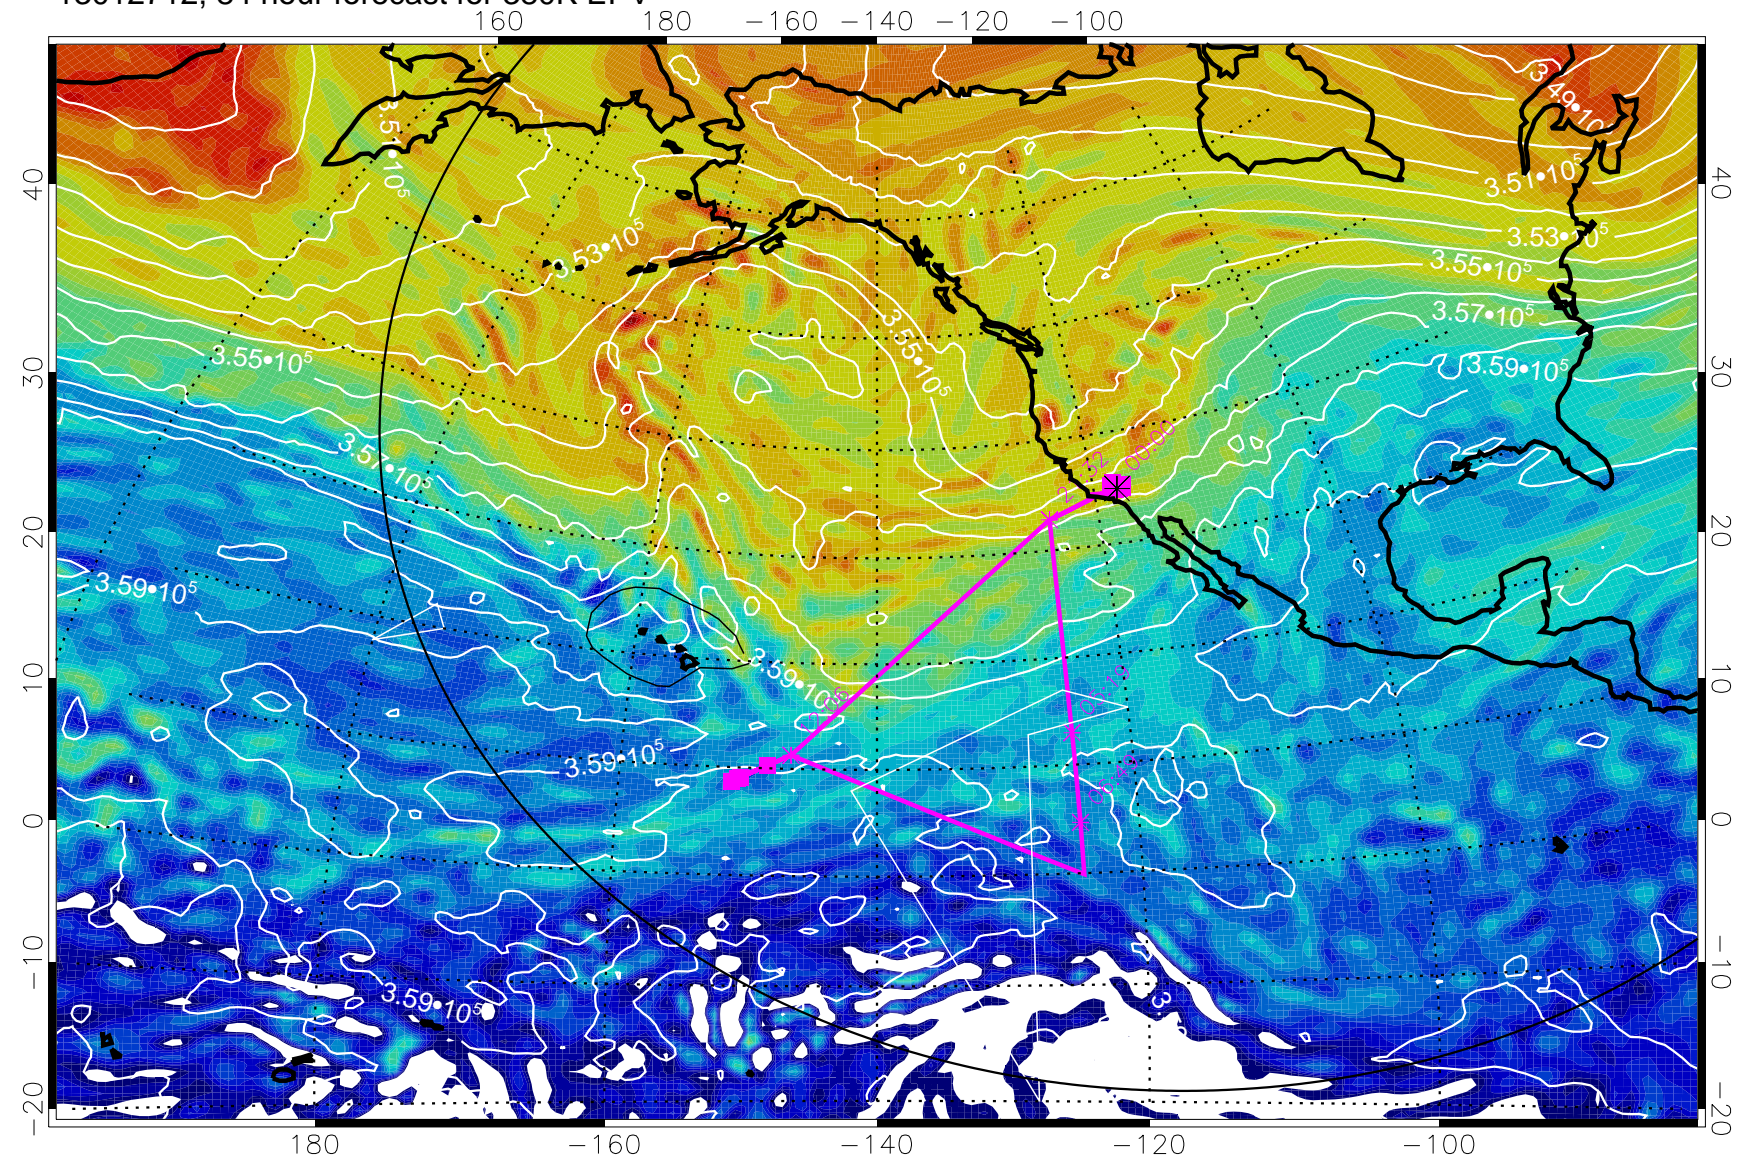

13012612, 60 hour forecast for 380K EPV

380K Montgomery Streamfunction, white

Range ring of 6000 km -- 19 hours GH round trip

13012618, 66 hour forecast for 380K EPV

380K Montgomery Streamfunction, white

Range ring of 6000 km -- 19 hours GH round trip

13012700, 72 hour forecast for 380K EPV

380K Montgomery Streamfunction, white

Range ring of 6000 km -- 19 hours GH round trip

13012706, 78 hour forecast for 380K EPV

380K Montgomery Streamfunction, white

Range ring of 6000 km -- 19 hours GH round trip

13012712, 84 hour forecast for 380K EPV

380K Montgomery Streamfunction, white

Range ring of 6000 km -- 19 hours GH round trip

13012718, 90 hour forecast for 380K EPV

380K Montgomery Streamfunction, white

Range ring of 6000 km -- 19 hours GH round trip

13012800, 96 hour forecast for 380K EPV

160 180 -160 -140 -120 -100

380K Montgomery Streamfunction, white

Range ring of 6000 km -- 19 hours GH round trip

13012812, 108 hour forecast for 380K EPV

160 180 -160 -140 -120 -100