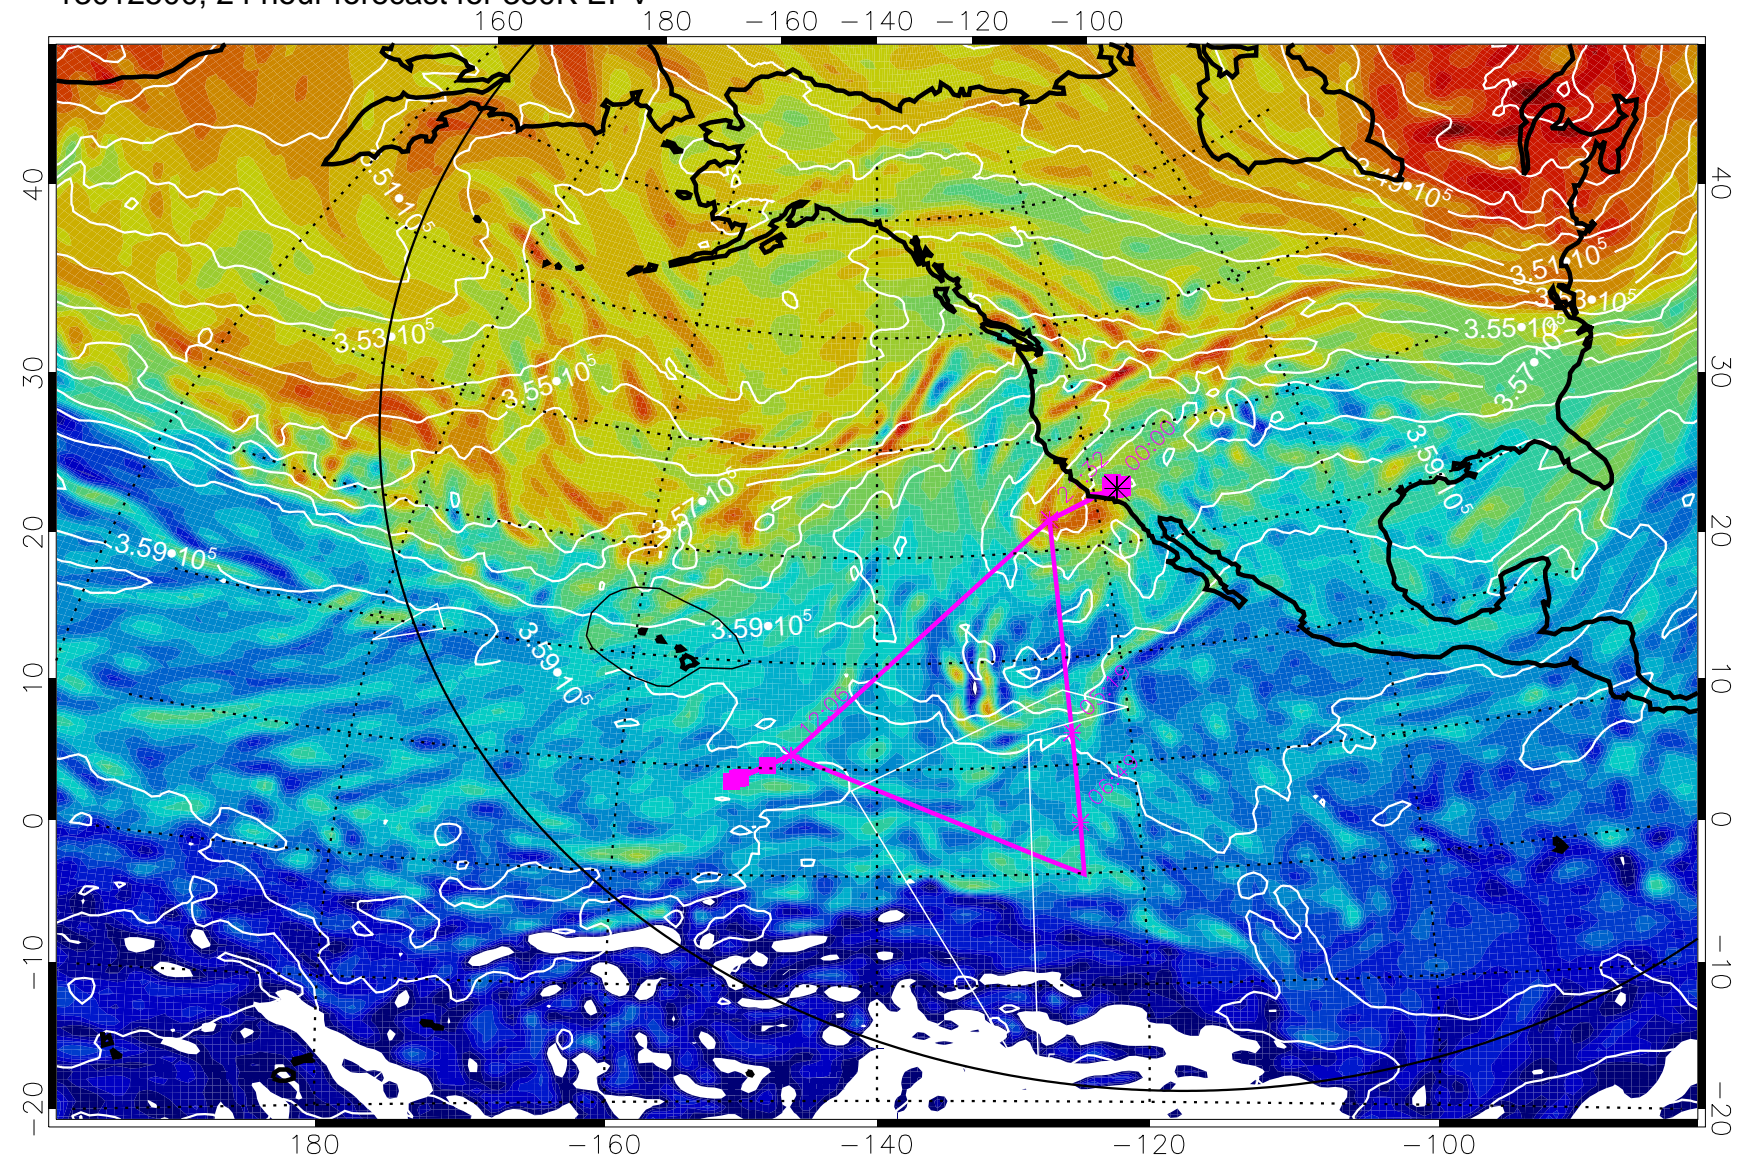

13012412, 12 hour forecast for 380K EPV

380K Montgomery Streamfunction, white

Range ring of 6000 km -- 19 hours GH round trip

13012418, 18 hour forecast for 380K EPV

380K Montgomery Streamfunction, white

Range ring of 6000 km -- 19 hours GH round trip

13012500, 24 hour forecast for 380K EPV

380K Montgomery Streamfunction, white

Range ring of 6000 km -- 19 hours GH round trip

13012506, 30 hour forecast for 380K EPV

13012512, 36 hour forecast for 380K EPV

380K Montgomery Streamfunction, white

Range ring of 6000 km -- 19 hours GH round trip

13012518, 42 hour forecast for 380K EPV

380K Montgomery Streamfunction, white

Range ring of 6000 km -- 19 hours GH round trip

13012600, 48 hour forecast for 380K EPV

380K Montgomery Streamfunction, white

Range ring of 6000 km -- 19 hours GH round trip

13012606, 54 hour forecast for 380K EPV

380K Montgomery Streamfunction, white

Range ring of 6000 km -- 19 hours GH round trip