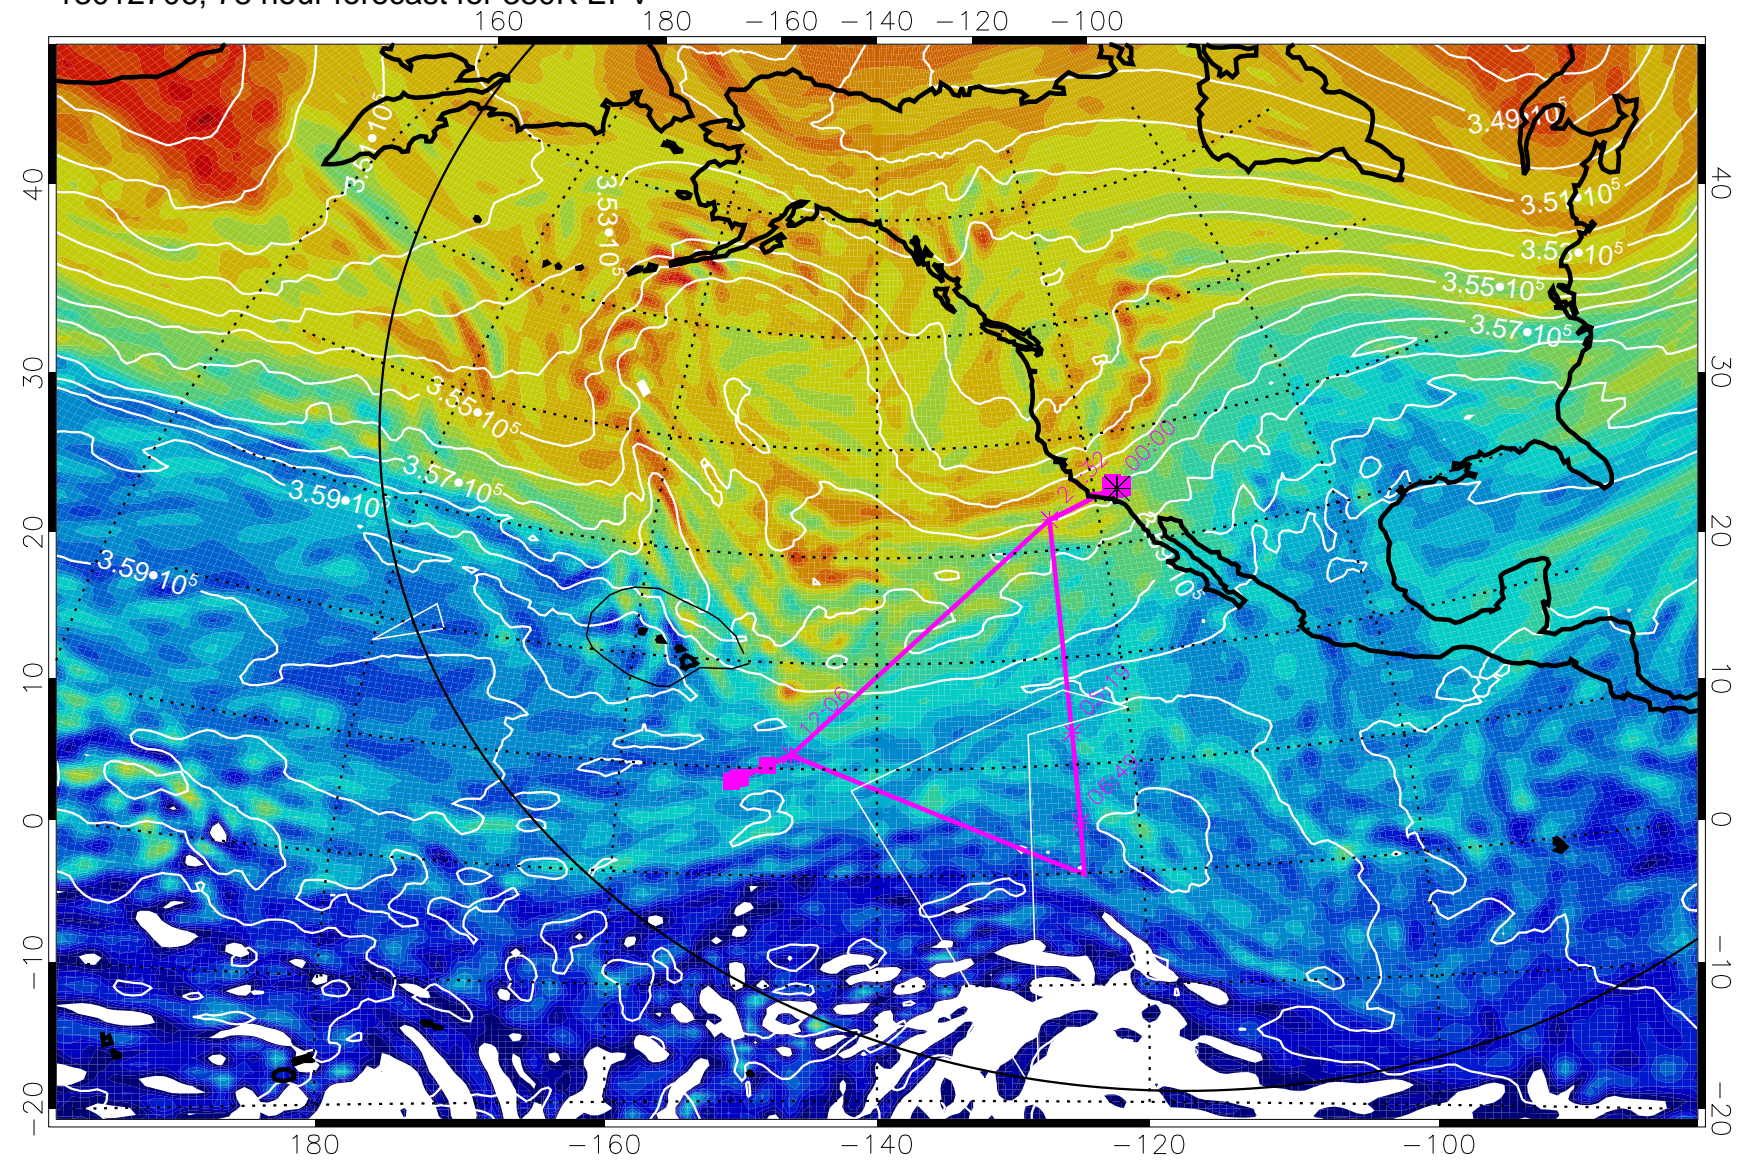

13012612, 60 hour forecast for 380K EPV

380K Montgomery Streamfunction, white

Range ring of 6000 km -- 19 hours GH round trip

13012618, 66 hour forecast for 380K EPV

380K Montgomery Streamfunction, white

Range ring of 6000 km -- 19 hours GH round trip

13012700, 72 hour forecast for 380K EPV

380K Montgomery Streamfunction, white

Range ring of 6000 km -- 19 hours GH round trip

13012706, 78 hour forecast for 380K EPV

380K Montgomery Streamfunction, white

Range ring of 6000 km -- 19 hours GH round trip

13012712, 84 hour forecast for 380K EPV

380K Montgomery Streamfunction, white

Range ring of 6000 km -- 19 hours GH round trip

13012718, 90 hour forecast for 380K EPV

380K Montgomery Streamfunction, white

Range ring of 6000 km -- 19 hours GH round trip

13012800, 96 hour forecast for 380K EPV

160 180 -160 -140 -120 -100

380K Montgomery Streamfunction, white

Range ring of 6000 km -- 19 hours GH round trip

13012812, 108 hour forecast for 380K EPV

160 180 -160 -140 -120 -100