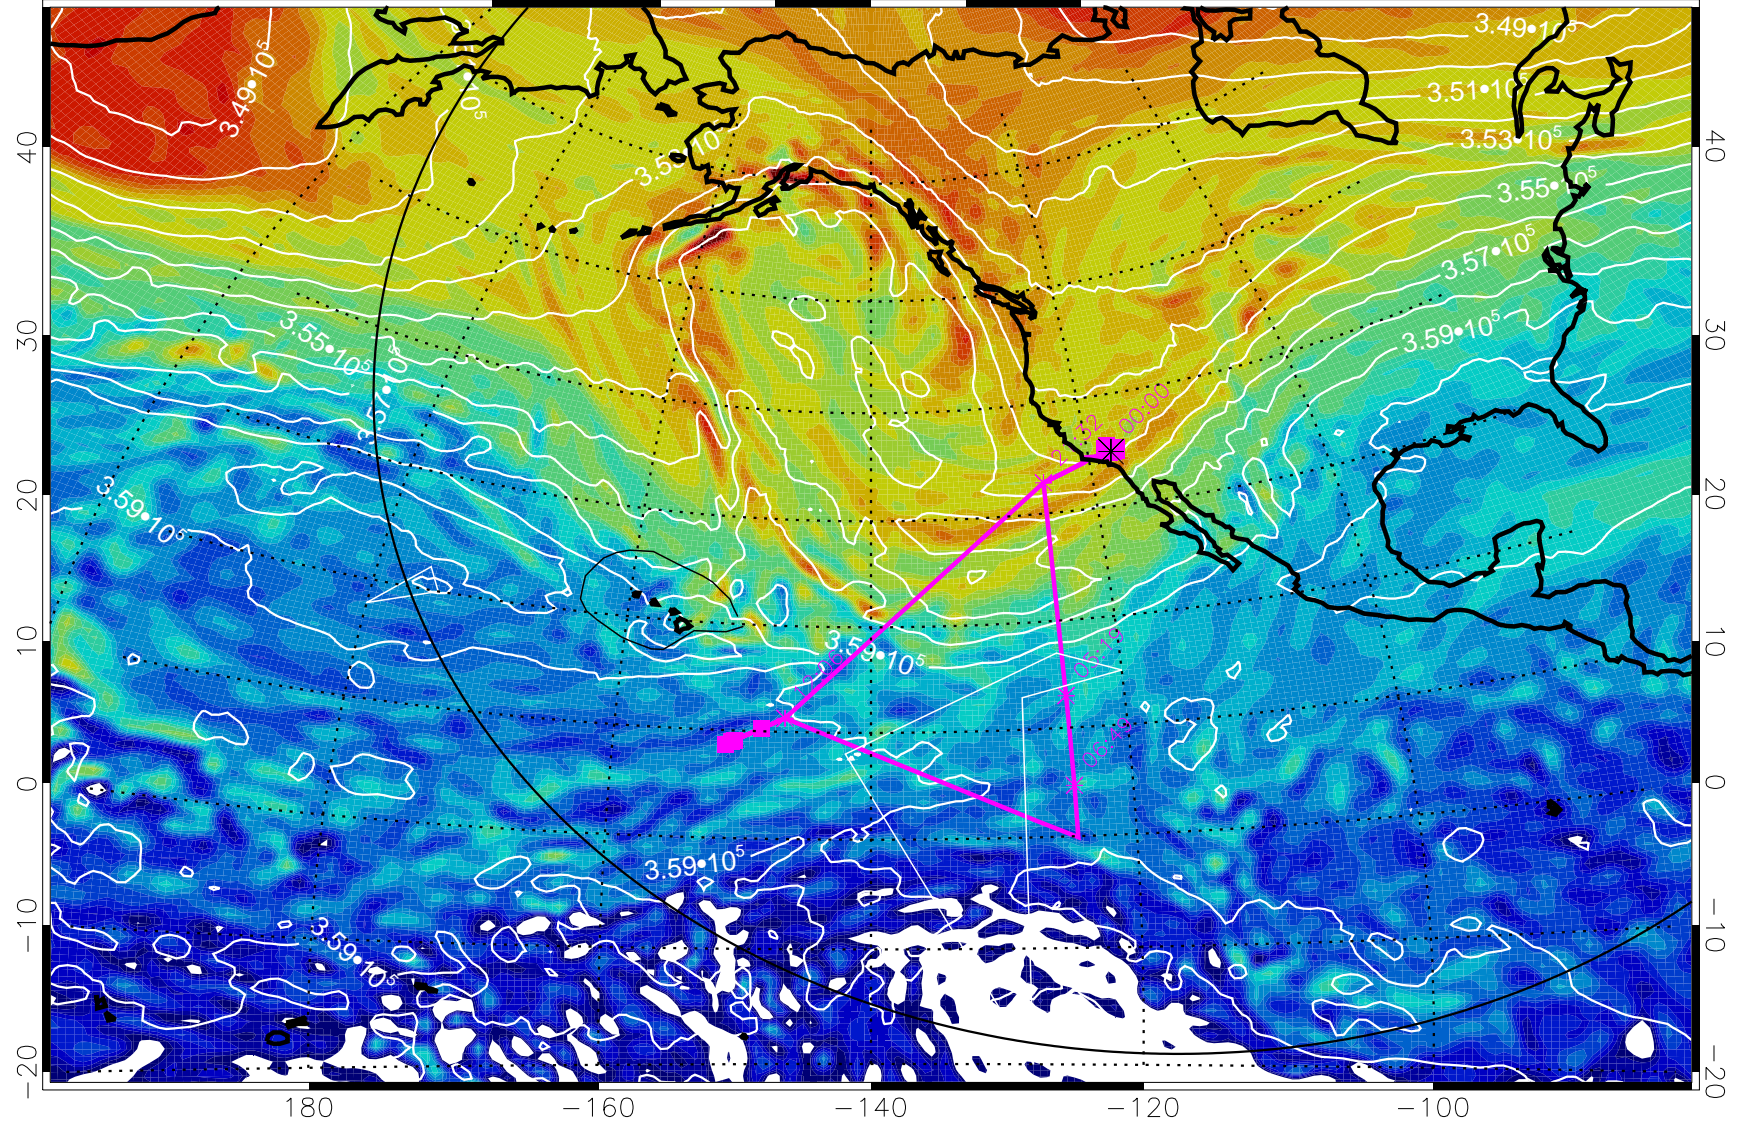

13012712, 84 hour forecast for 380K EPV

380K Montgomery Streamfunction, white

Range ring of 6000 km -- 19 hours GH round trip

13012718, 90 hour forecast for 380K EPV

380K Montgomery Streamfunction, white

Range ring of 6000 km -- 19 hours GH round trip

13012800, 96 hour forecast for 380K EPV

160 180 -160 -140 -120 -100

380K Montgomery Streamfunction, white

Range ring of 6000 km -- 19 hours GH round trip

13012812, 108 hour forecast for 380K EPV

160 180 -160 -140 -120 -100

380K Montgomery Streamfunction, white

Range ring of 6000 km -- 19 hours GH round trip

13012818, 114 hour forecast for 380K EPV

160 180 -160 -140 -120 -100

380K Montgomery Streamfunction, white

Range ring of 6000 km -- 19 hours GH round trip

13012900, 120 hour forecast for 380K EPV

160 180 -160 -140 -120 -100

380K Montgomery Streamfunction, white

Range ring of 6000 km -- 19 hours GH round trip