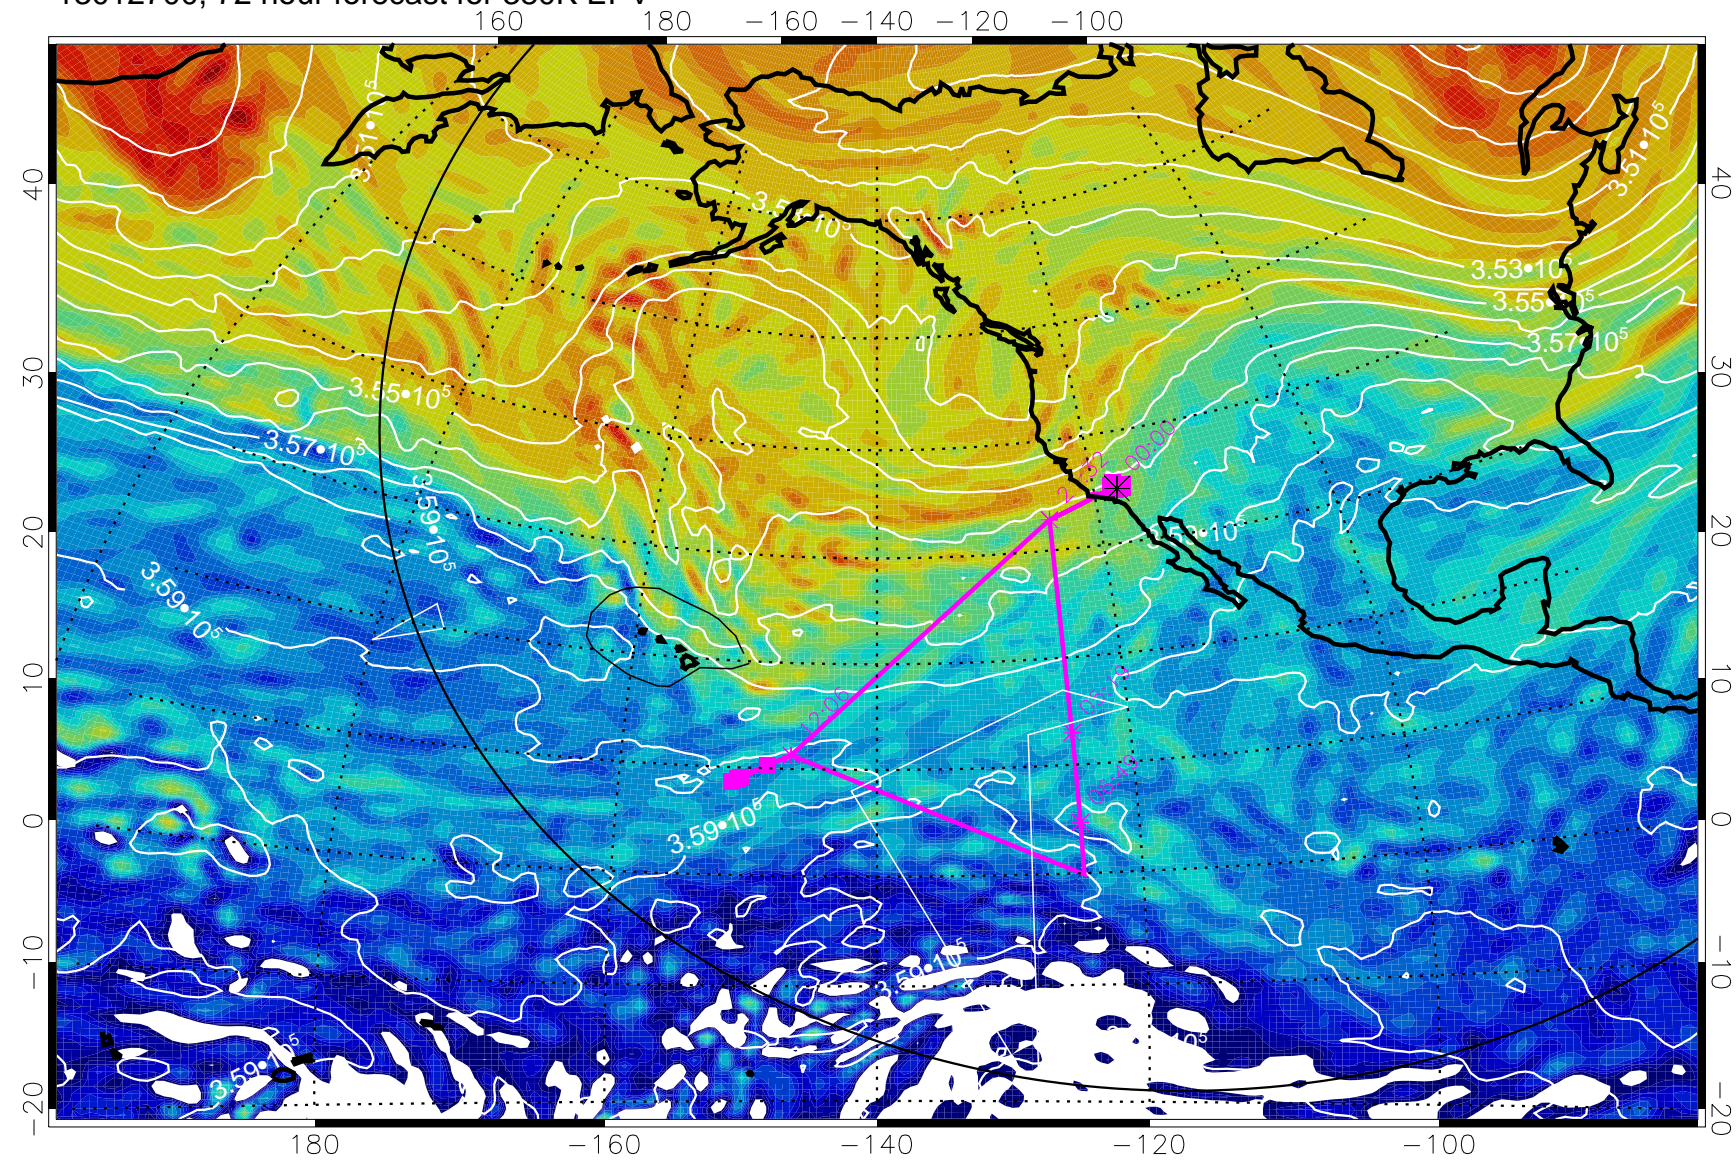

13012612, 60 hour forecast for 380K EPV

380K Montgomery Streamfunction, white

Range ring of 6000 km -- 19 hours GH round trip

13012618, 66 hour forecast for 380K EPV

380K Montgomery Streamfunction, white

Range ring of 6000 km -- 19 hours GH round trip

13012700, 72 hour forecast for 380K EPV

380K Montgomery Streamfunction, white

Range ring of 6000 km -- 19 hours GH round trip

13012706, 78 hour forecast for 380K EPV

380K Montgomery Streamfunction, white

Range ring of 6000 km -- 19 hours GH round trip

13012712, 84 hour forecast for 380K EPV

380K Montgomery Streamfunction, white

Range ring of 6000 km -- 19 hours GH round trip

13012718, 90 hour forecast for 380K EPV

380K Montgomery Streamfunction, white

Range ring of 6000 km -- 19 hours GH round trip

13012800, 96 hour forecast for 380K EPV

160 180 -160 -140 -120 -100

380K Montgomery Streamfunction, white

Range ring of 6000 km -- 19 hours GH round trip

13012812, 108 hour forecast for 380K EPV

160 180 -160 -140 -120 -100