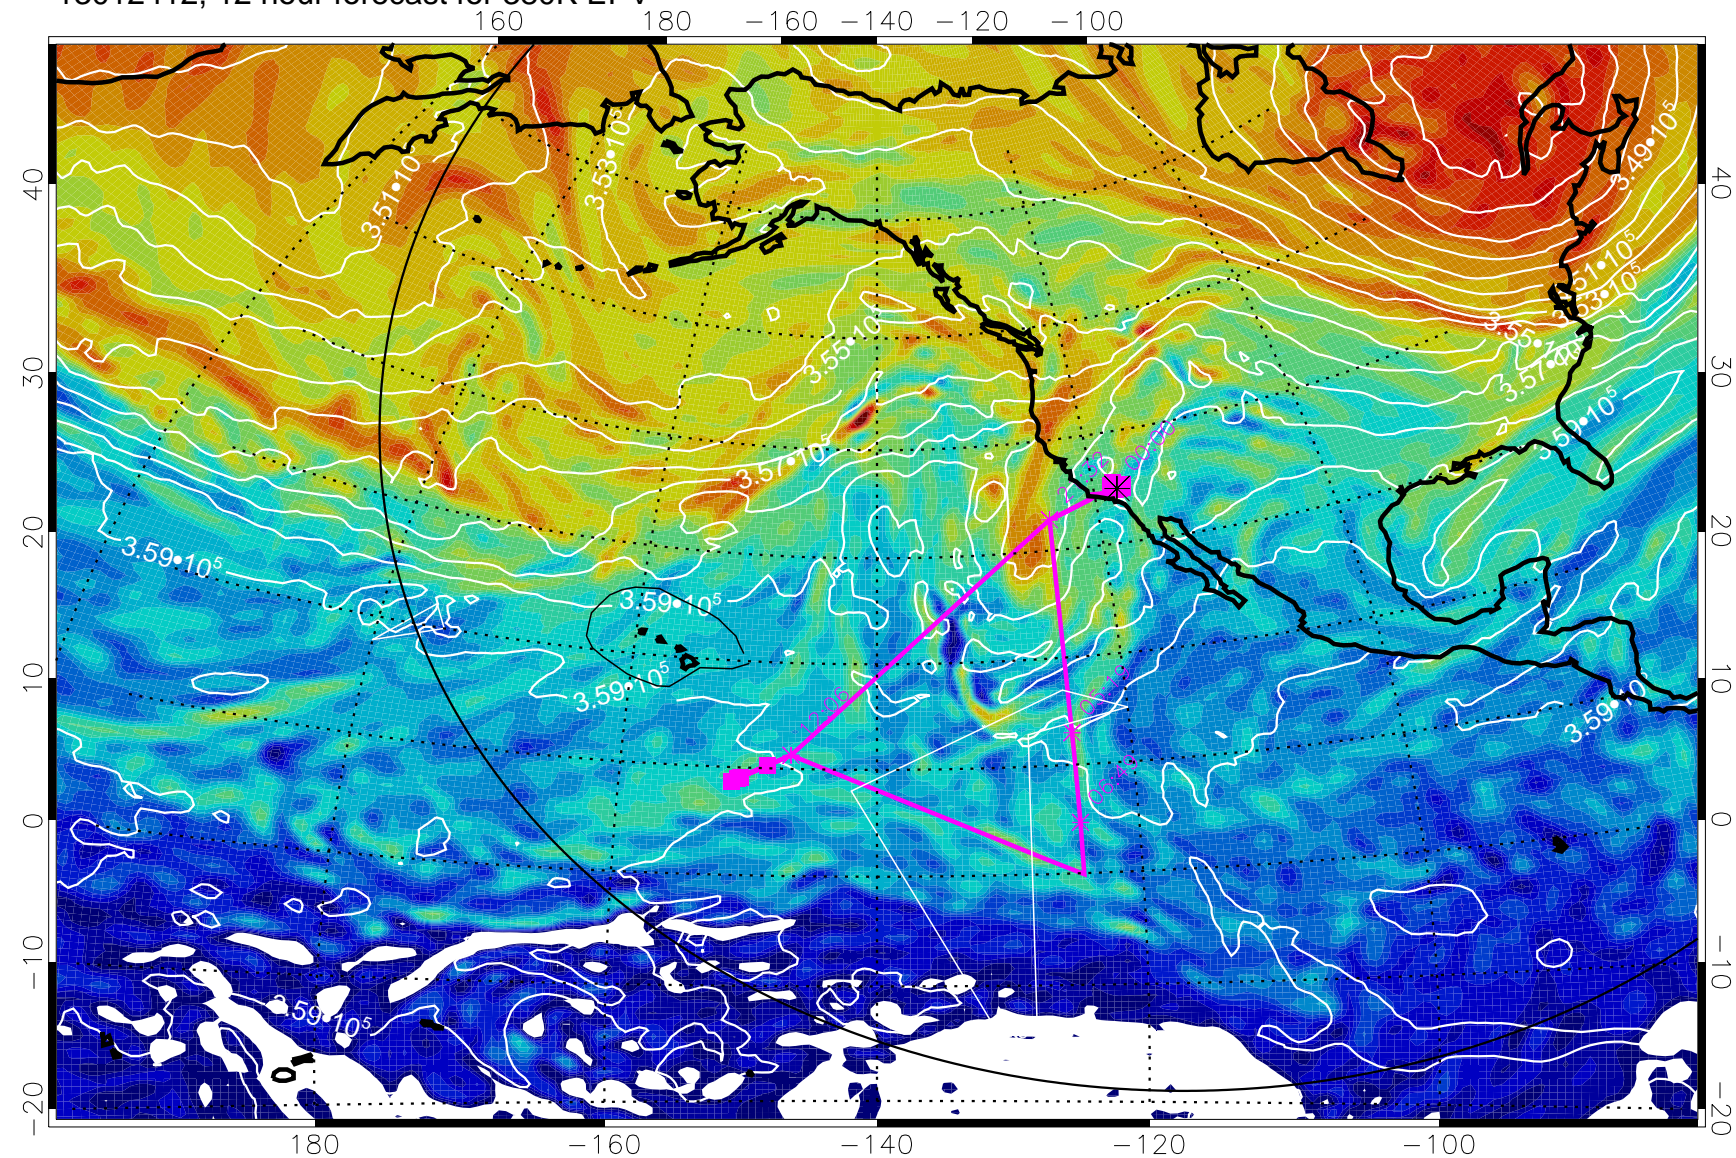

13012412, 12 hour forecast for 380K EPV

380K Montgomery Streamfunction, white

Range ring of 6000 km -- 19 hours GH round trip

13012418, 18 hour forecast for 380K EPV

380K Montgomery Streamfunction, white

Range ring of 6000 km -- 19 hours GH round trip

13012500, 24 hour forecast for 380K EPV

380K Montgomery Streamfunction, white

Range ring of 6000 km -- 19 hours GH round trip

13012506, 30 hour forecast for 380K EPV

13012512, 36 hour forecast for 380K EPV

380K Montgomery Streamfunction, white

Range ring of 6000 km -- 19 hours GH round trip

13012518, 42 hour forecast for 380K EPV

380K Montgomery Streamfunction, white

Range ring of 6000 km -- 19 hours GH round trip

13012600, 48 hour forecast for 380K EPV

380K Montgomery Streamfunction, white

Range ring of 6000 km -- 19 hours GH round trip

13012606, 54 hour forecast for 380K EPV

380K Montgomery Streamfunction, white

Range ring of 6000 km -- 19 hours GH round trip