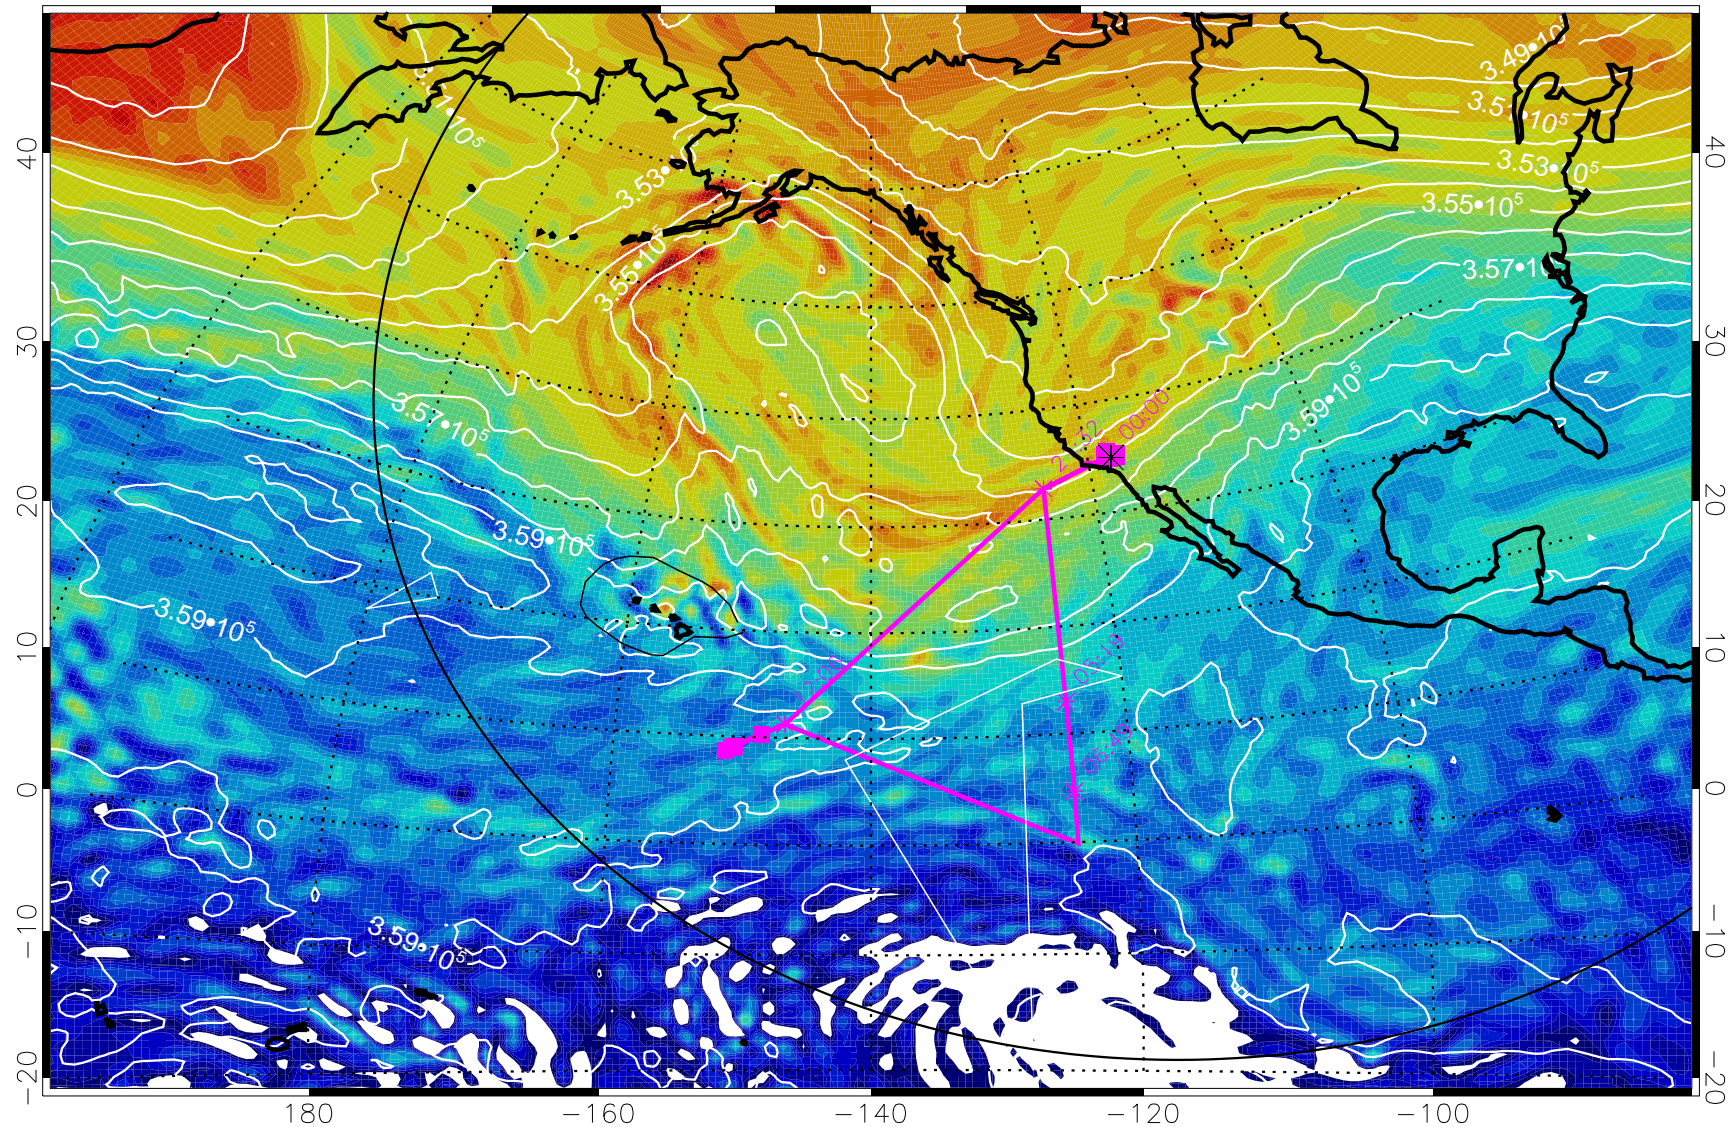

13012700, 72 hour forecast for 380K EPV

380K Montgomery Streamfunction, white

Range ring of 6000 km -- 19 hours GH round trip

13012706, 78 hour forecast for 380K EPV

380K Montgomery Streamfunction, white

Range ring of 6000 km -- 19 hours GH round trip

13012712, 84 hour forecast for 380K EPV

380K Montgomery Streamfunction, white

Range ring of 6000 km -- 19 hours GH round trip

13012718, 90 hour forecast for 380K EPV

380K Montgomery Streamfunction, white

Range ring of 6000 km -- 19 hours GH round trip

13012800, 96 hour forecast for 380K EPV

160 180 -160 -140 -120 -100

380K Montgomery Streamfunction, white

Range ring of 6000 km -- 19 hours GH round trip

13012812, 108 hour forecast for 380K EPV

160 180 -160 -140 -120 -100

380K Montgomery Streamfunction, white

Range ring of 6000 km -- 19 hours GH round trip

13012818, 114 hour forecast for 380K EPV

160 180 -160 -140 -120 -100

380K Montgomery Streamfunction, white

Range ring of 6000 km -- 19 hours GH round trip