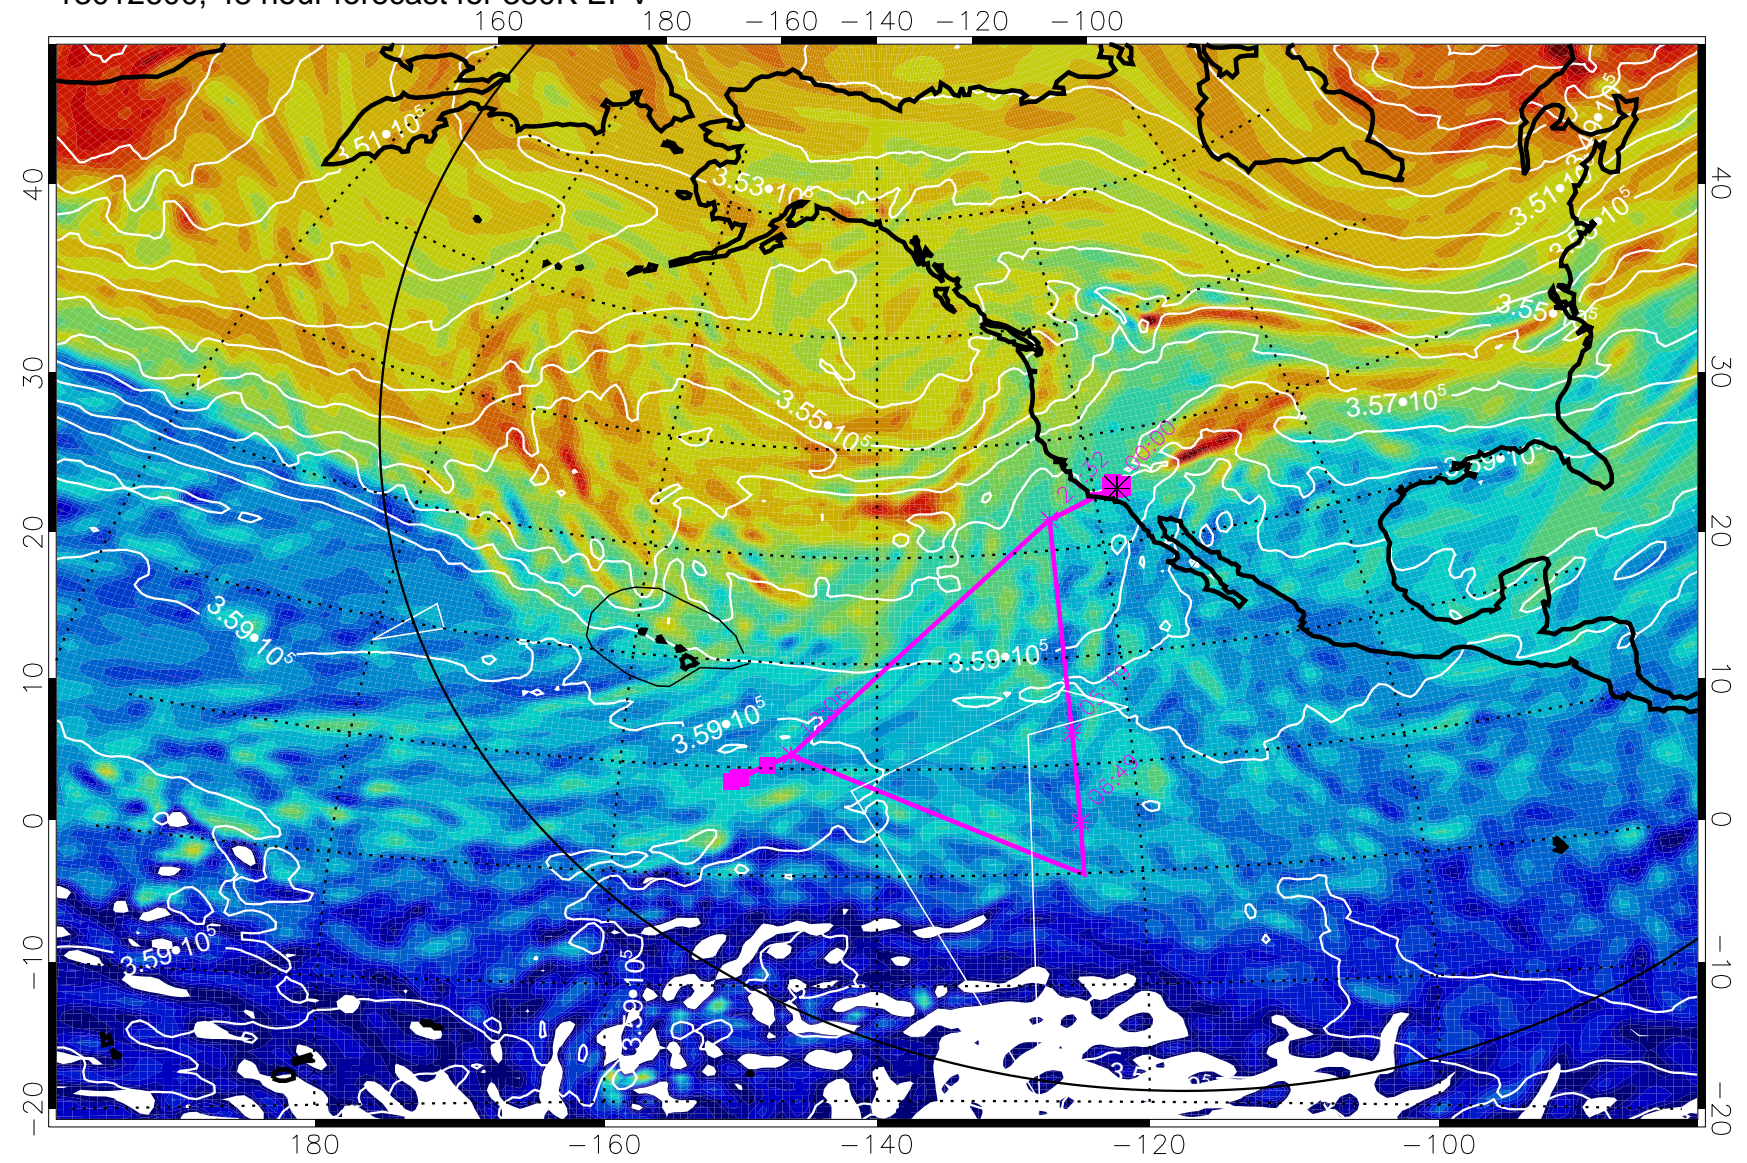

380K Montgomery Streamfunction, white

Range ring of 6000 km -- 19 hours GH round trip

13012518, 42 hour forecast for 380K EPV

380K Montgomery Streamfunction, white

Range ring of 6000 km -- 19 hours GH round trip

13012600, 48 hour forecast for 380K EPV

380K Montgomery Streamfunction, white

Range ring of 6000 km -- 19 hours GH round trip

13012606, 54 hour forecast for 380K EPV

380K Montgomery Streamfunction, white

Range ring of 6000 km -- 19 hours GH round trip

13012612, 60 hour forecast for 380K EPV

380K Montgomery Streamfunction, white

Range ring of 6000 km -- 19 hours GH round trip

13012618, 66 hour forecast for 380K EPV

380K Montgomery Streamfunction, white

Range ring of 6000 km -- 19 hours GH round trip

13012800, 96 hour forecast for 380K EPV

160 180 -160 -140 -120 -100

380K Montgomery Streamfunction, white

Range ring of 6000 km -- 19 hours GH round trip

13012812, 108 hour forecast for 380K EPV

160 180 -160 -140 -120 -100