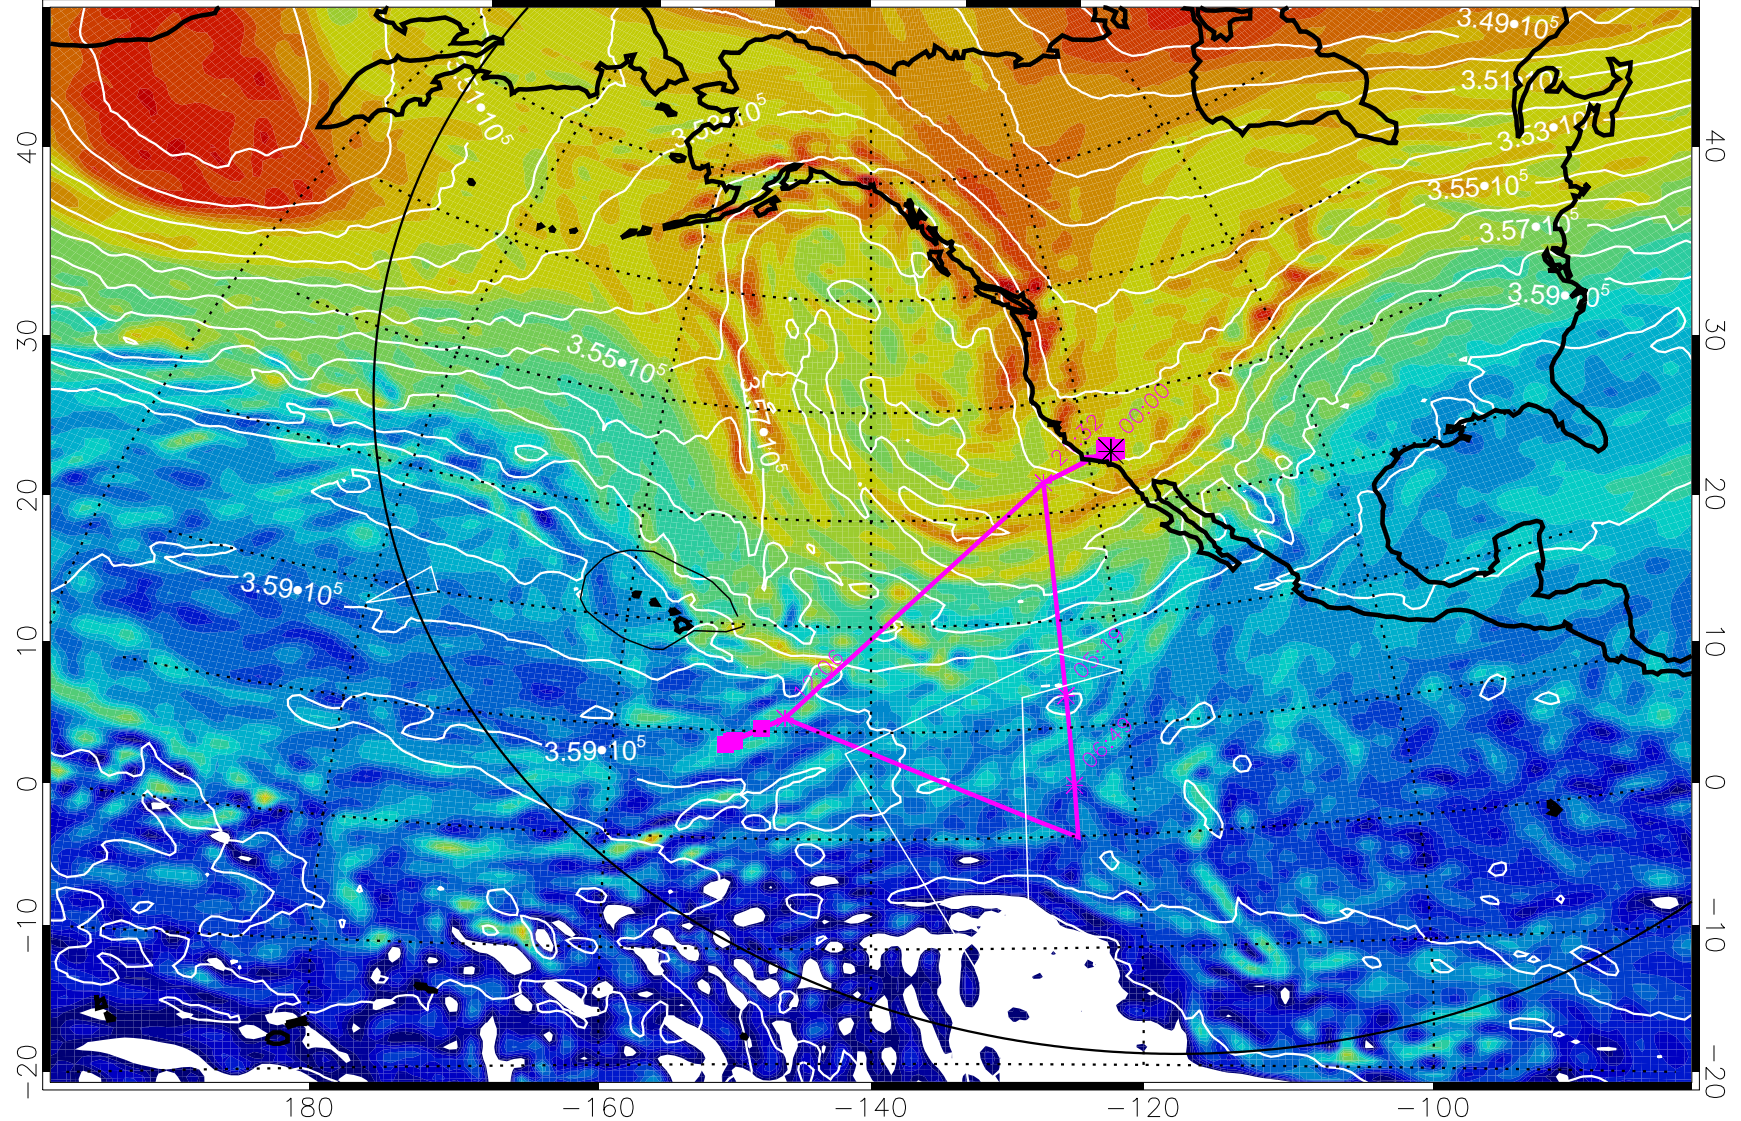

13012712, 84 hour forecast for 380K EPV

380K Montgomery Streamfunction, white

Range ring of 6000 km -- 19 hours GH round trip

13012718, 90 hour forecast for 380K EPV

380K Montgomery Streamfunction, white

Range ring of 6000 km -- 19 hours GH round trip

13012800, 96 hour forecast for 380K EPV

160 180 -160 -140 -120 -100

380K Montgomery Streamfunction, white

Range ring of 6000 km -- 19 hours GH round trip

13012812, 108 hour forecast for 380K EPV

160 180 -160 -140 -120 -100

380K Montgomery Streamfunction, white

Range ring of 6000 km -- 19 hours GH round trip

13012818, 114 hour forecast for 380K EPV

160 180 -160 -140 -120 -100

380K Montgomery Streamfunction, white

Range ring of 6000 km -- 19 hours GH round trip

13012900, 120 hour forecast for 380K EPV

160 180 -160 -140 -120 -100

380K Montgomery Streamfunction, white

Range ring of 6000 km -- 19 hours GH round trip