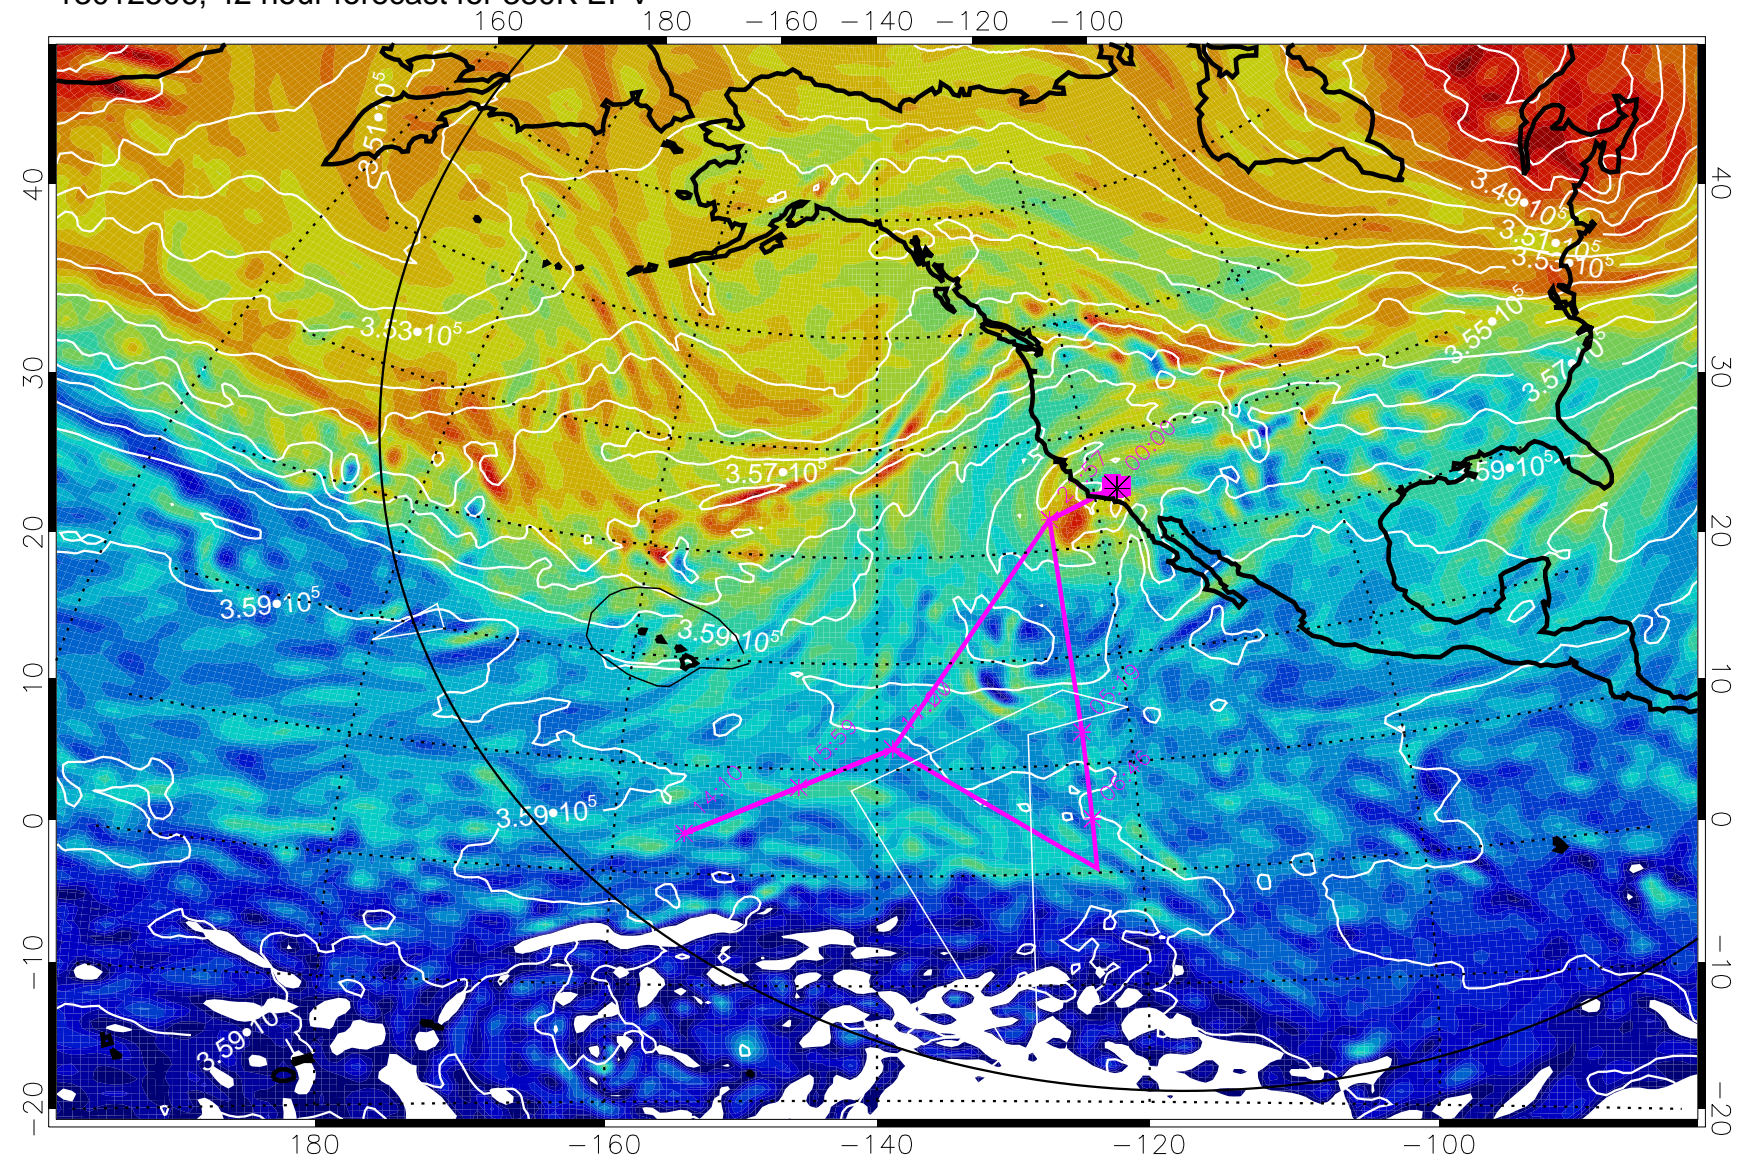

Range ring of 6000 km -- 19 hours GH round trip

13012406, 18 hour forecast for 380K EPV

13012412, 24 hour forecast for 380K EPV

380K Montgomery Streamfunction, white

Range ring of 6000 km -- 19 hours GH round trip

13012418, 30 hour forecast for 380K EPV

380K Montgomery Streamfunction, white

Range ring of 6000 km -- 19 hours GH round trip

13012500, 36 hour forecast for 380K EPV

380K Montgomery Streamfunction, white

Range ring of 6000 km -- 19 hours GH round trip

13012506, 42 hour forecast for 380K EPV

380K Montgomery Streamfunction, white

Range ring of 6000 km -- 19 hours GH round trip

13012512, 48 hour forecast for 380K EPV

380K Montgomery Streamfunction, white

Range ring of 6000 km -- 19 hours GH round trip

13012518, 54 hour forecast for 380K EPV

380K Montgomery Streamfunction, white

Range ring of 6000 km -- 19 hours GH round trip

13012600, 60 hour forecast for 380K EPV

380K Montgomery Streamfunction, white

Range ring of 6000 km -- 19 hours GH round trip