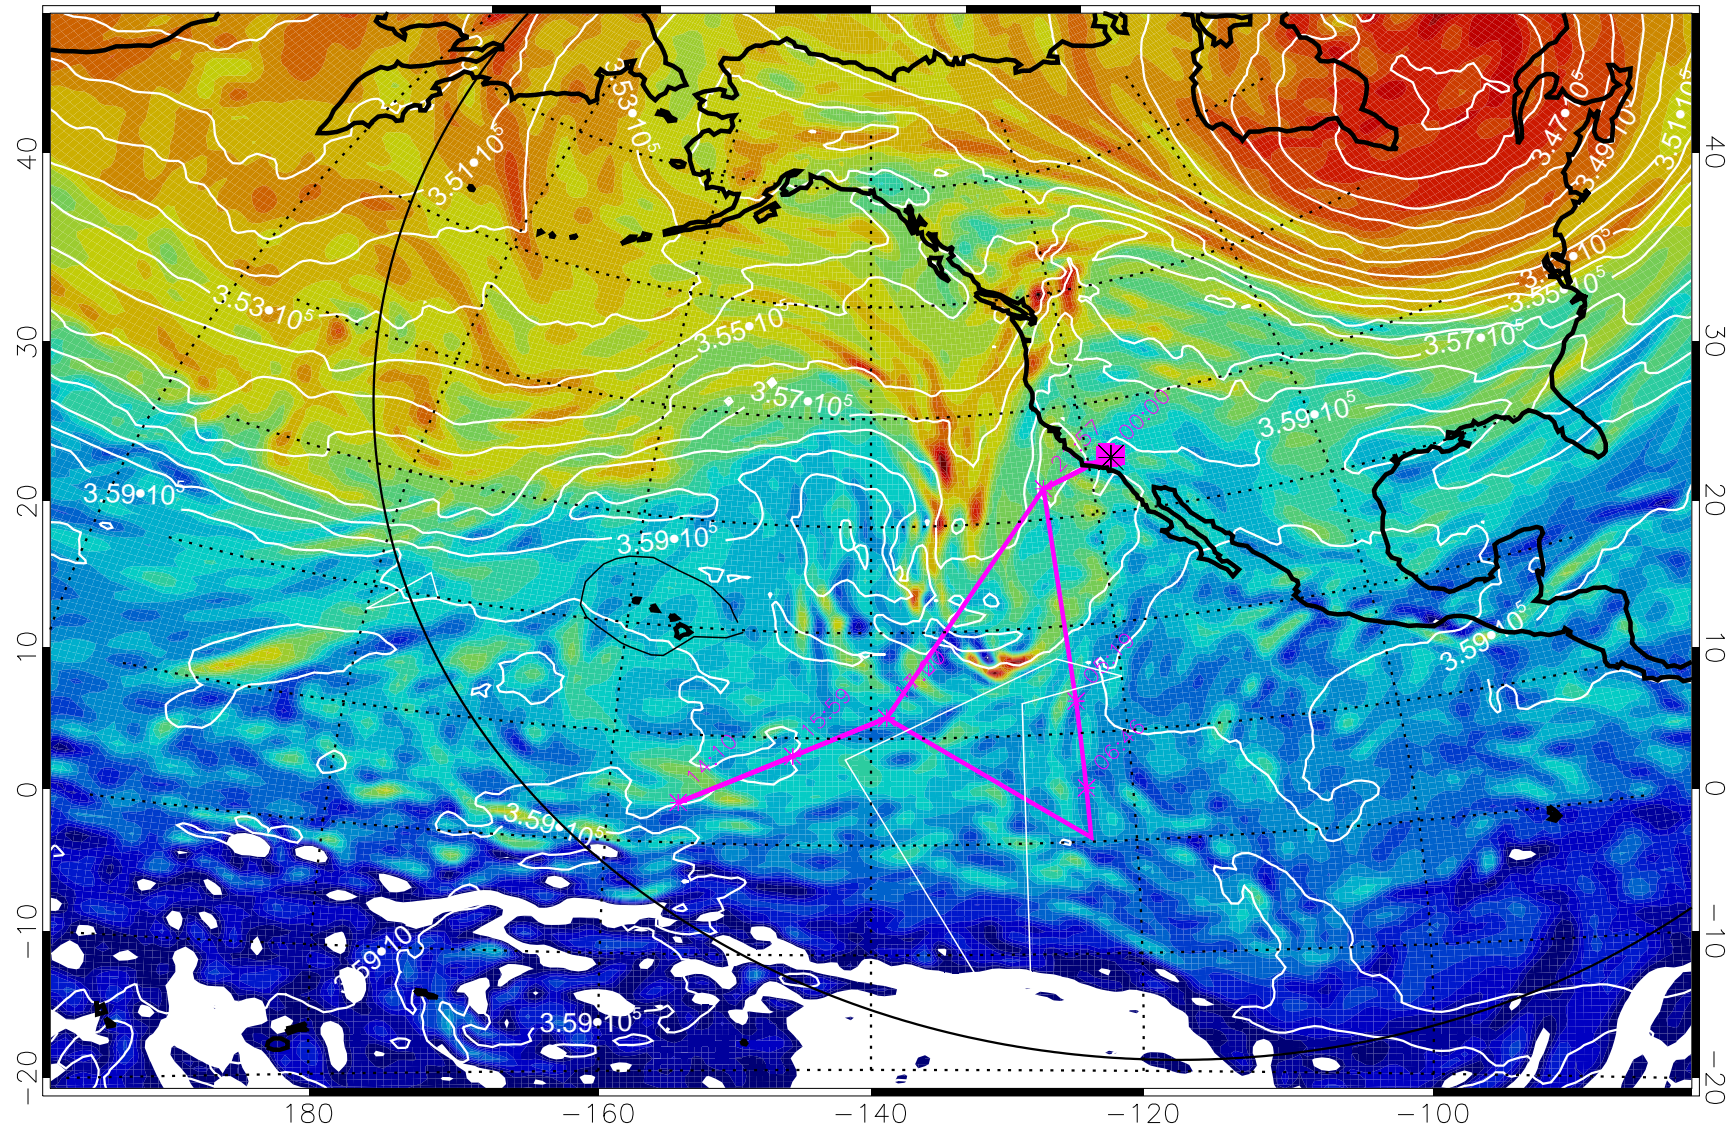

13012318, 6 hour forecast for 380K EPV

160 180 -160 -140 -120 -100

380K Montgomery Streamfunction, white

Range ring of 6000 km -- 19 hours GH round trip

13012400, 12 hour forecast for 380K EPV

380K Montgomery Streamfunction, white

Range ring of 6000 km -- 19 hours GH round trip

13012406, 18 hour forecast for 380K EPV

13012412, 24 hour forecast for 380K EPV

380K Montgomery Streamfunction, white

Range ring of 6000 km -- 19 hours GH round trip

13012418, 30 hour forecast for 380K EPV

380K Montgomery Streamfunction, white

Range ring of 6000 km -- 19 hours GH round trip

13012500, 36 hour forecast for 380K EPV

380K Montgomery Streamfunction, white

Range ring of 6000 km -- 19 hours GH round trip

13012506, 42 hour forecast for 380K EPV

380K Montgomery Streamfunction, white

Range ring of 6000 km -- 19 hours GH round trip

13012512, 48 hour forecast for 380K EPV

380K Montgomery Streamfunction, white

Range ring of 6000 km -- 19 hours GH round trip