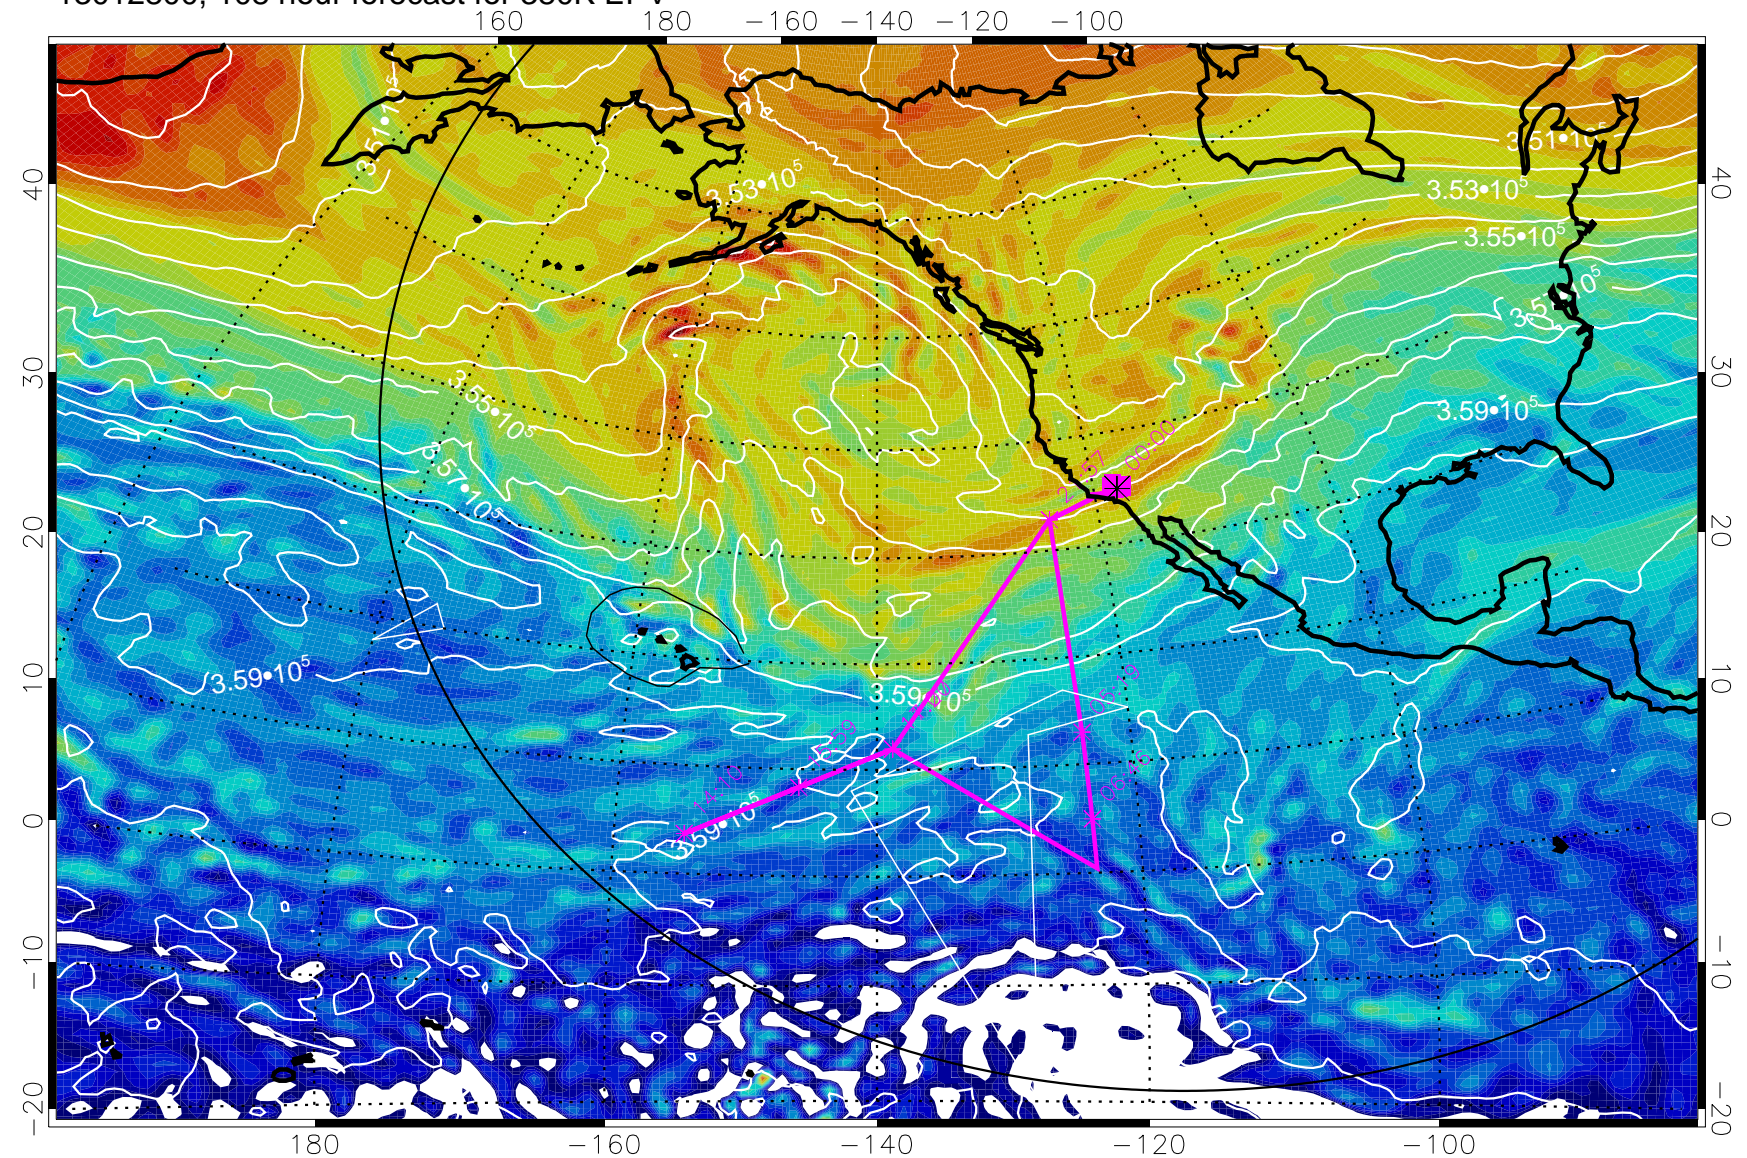

380K Montgomery Streamfunction, white

Range ring of 6000 km -- 19 hours GH round trip

13012706, 90 hour forecast for 380K EPV

380K Montgomery Streamfunction, white

Range ring of 6000 km -- 19 hours GH round trip

13012712, 96 hour forecast for 380K EPV

380K Montgomery Streamfunction, white

Range ring of 6000 km -- 19 hours GH round trip

13012718, 102 hour forecast for 380K EPV

160 180 -160 -140 -120 -100

380K Montgomery Streamfunction, white

Range ring of 6000 km -- 19 hours GH round trip

13012800, 108 hour forecast for 380K EPV

380K Montgomery Streamfunction, white

Range ring of 6000 km -- 19 hours GH round trip

13012806, 114 hour forecast for 380K EPV

380K Montgomery Streamfunction, white

Range ring of 6000 km -- 19 hours GH round trip

13012812, 120 hour forecast for 380K EPV

380K Montgomery Streamfunction, white

Range ring of 6000 km -- 19 hours GH round trip