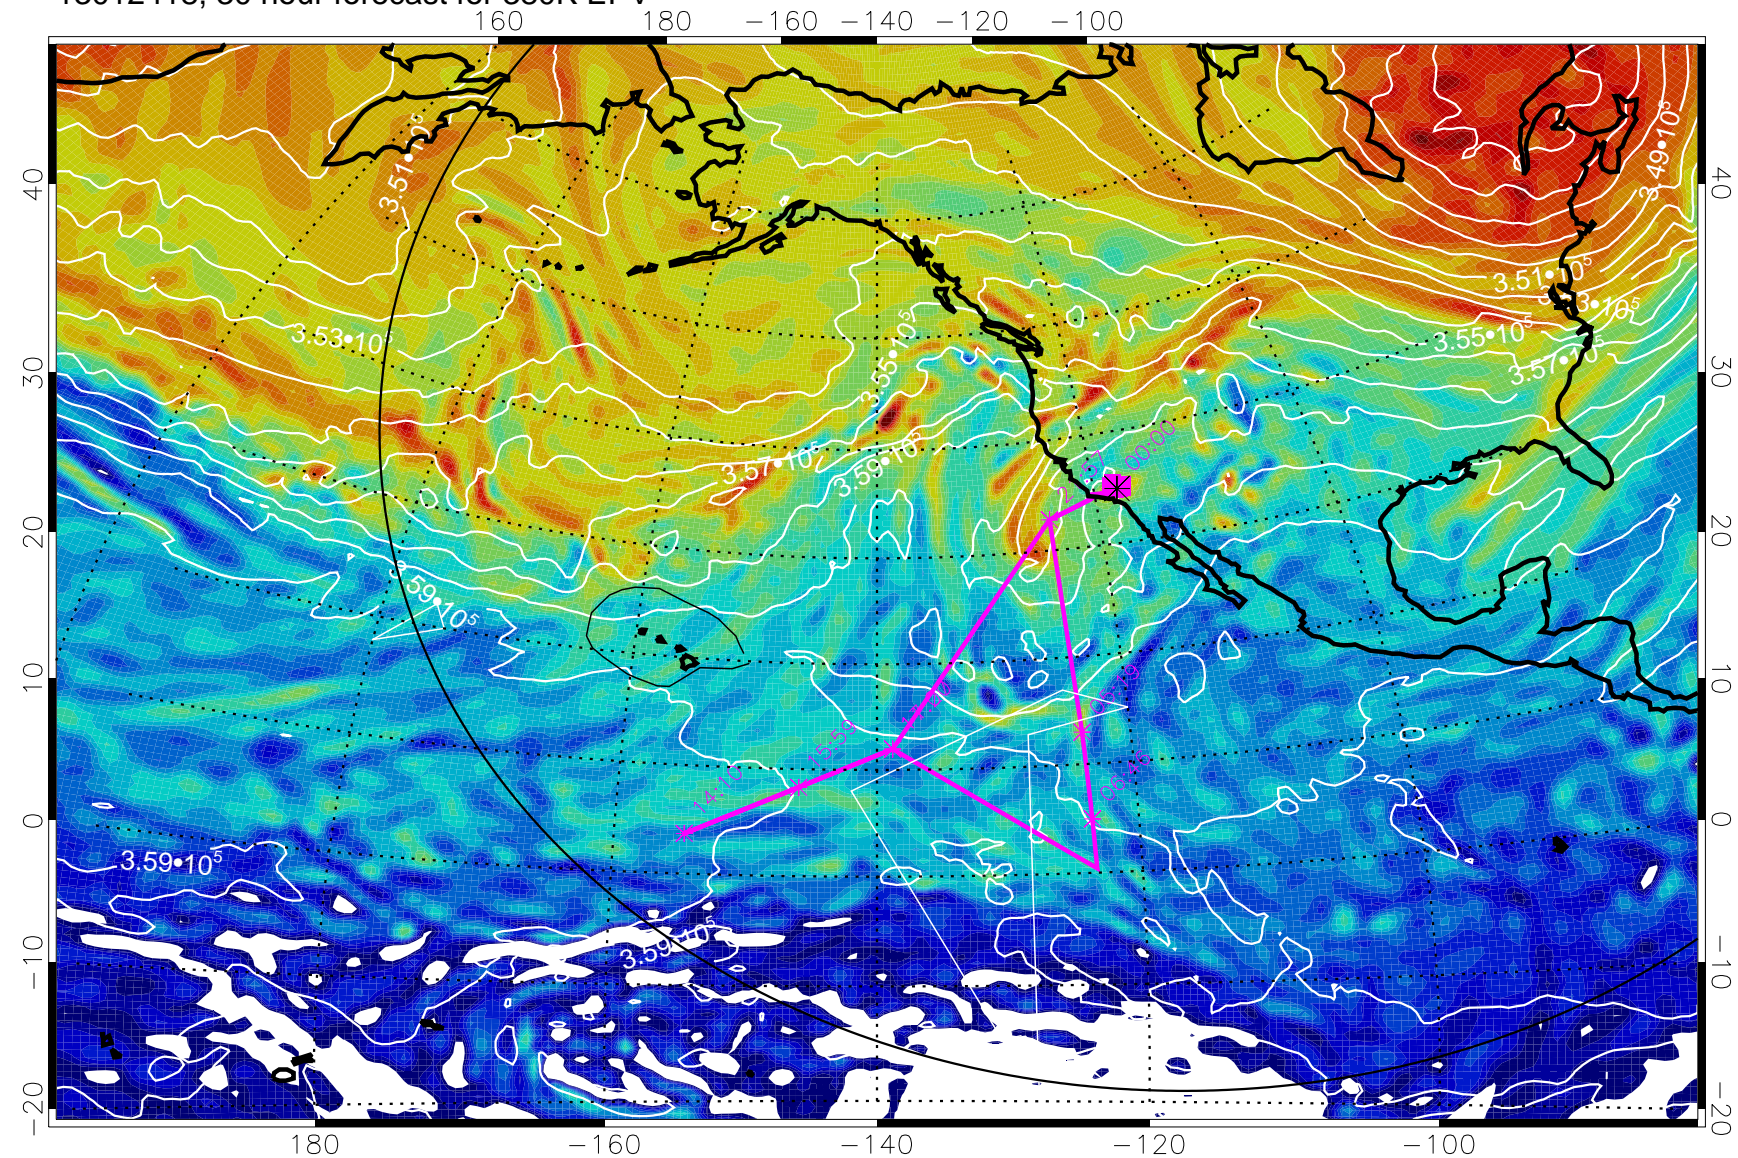

Range ring of 6000 km -- 19 hours GH round trip

13012406, 18 hour forecast for 380K EPV

13012412, 24 hour forecast for 380K EPV

380K Montgomery Streamfunction, white

Range ring of 6000 km -- 19 hours GH round trip

13012418, 30 hour forecast for 380K EPV

380K Montgomery Streamfunction, white

Range ring of 6000 km -- 19 hours GH round trip

13012500, 36 hour forecast for 380K EPV

380K Montgomery Streamfunction, white

Range ring of 6000 km -- 19 hours GH round trip

13012506, 42 hour forecast for 380K EPV

380K Montgomery Streamfunction, white

Range ring of 6000 km -- 19 hours GH round trip

13012512, 48 hour forecast for 380K EPV

380K Montgomery Streamfunction, white

Range ring of 6000 km -- 19 hours GH round trip

13012518, 54 hour forecast for 380K EPV

380K Montgomery Streamfunction, white

Range ring of 6000 km -- 19 hours GH round trip

13012600, 60 hour forecast for 380K EPV

380K Montgomery Streamfunction, white

Range ring of 6000 km -- 19 hours GH round trip