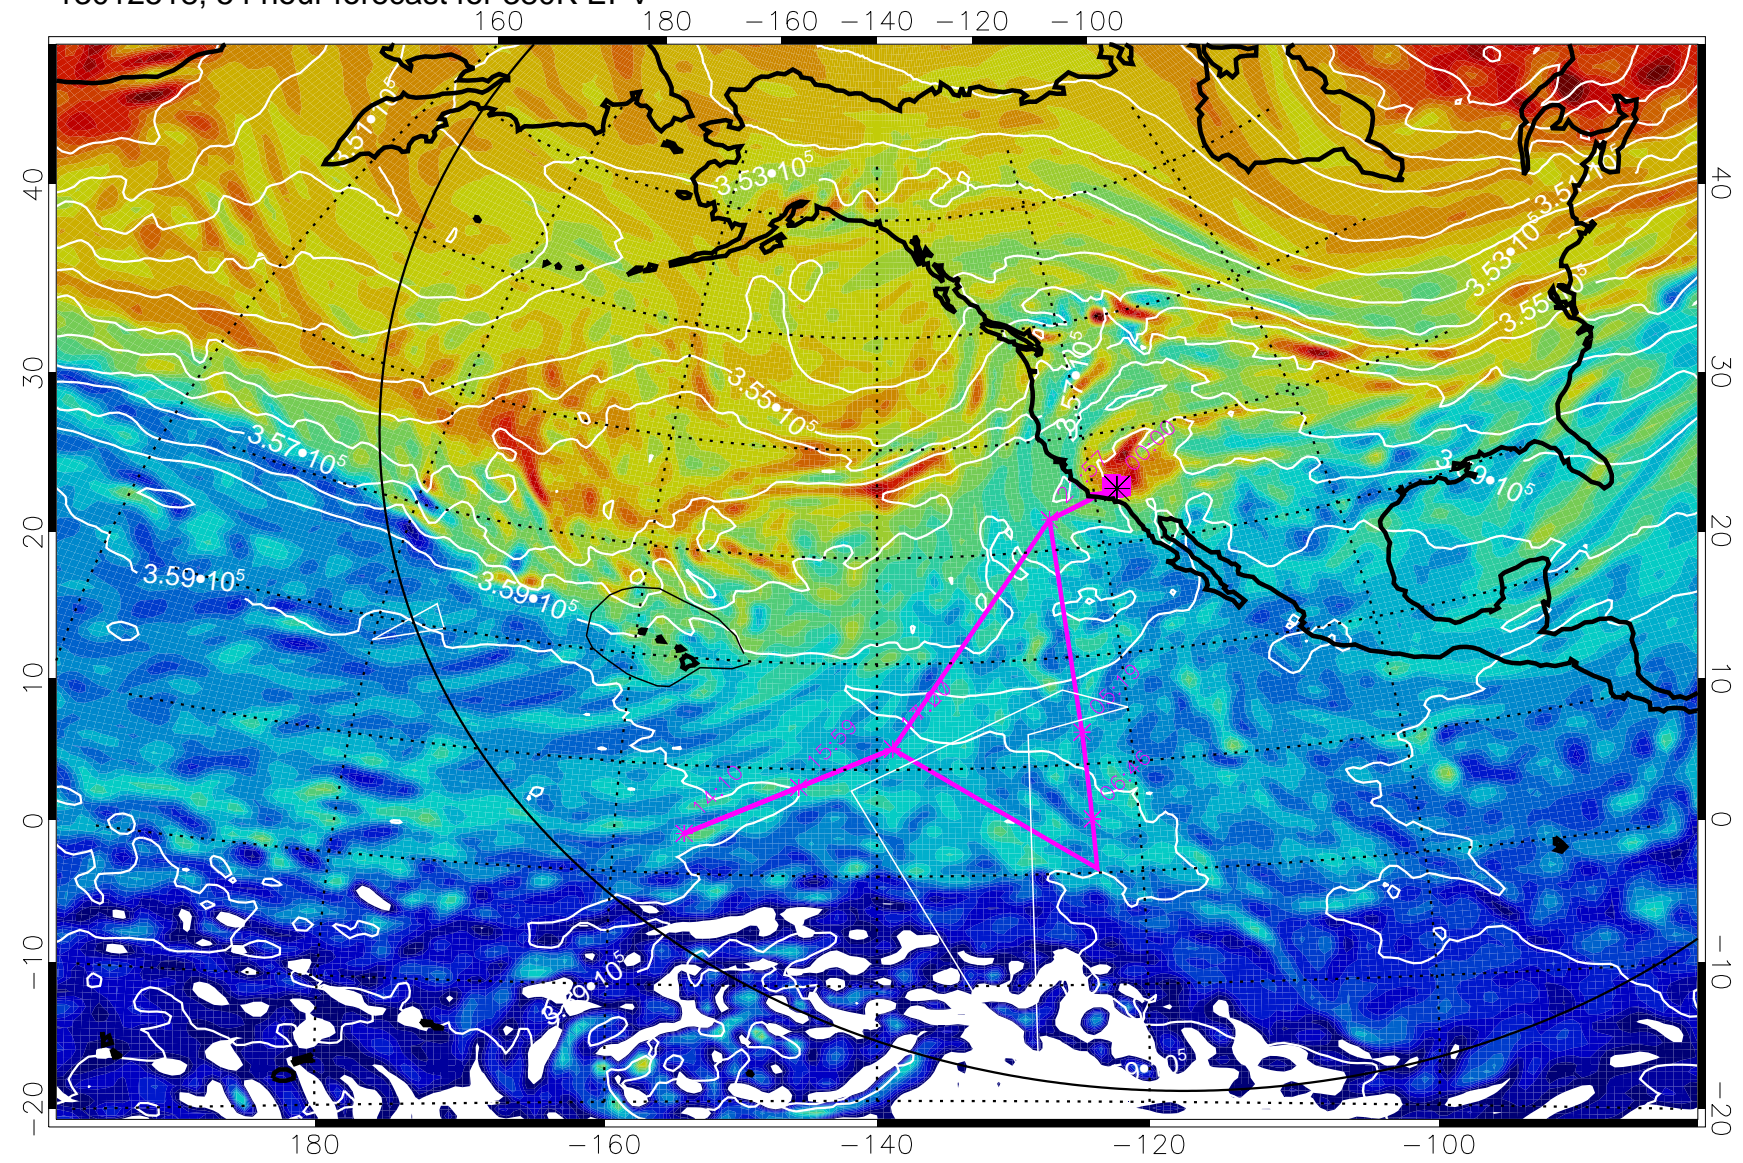

13012506, 42 hour forecast for 380K EPV

380K Montgomery Streamfunction, white

Range ring of 6000 km -- 19 hours GH round trip

13012512, 48 hour forecast for 380K EPV

380K Montgomery Streamfunction, white

Range ring of 6000 km -- 19 hours GH round trip

13012518, 54 hour forecast for 380K EPV

380K Montgomery Streamfunction, white

Range ring of 6000 km -- 19 hours GH round trip

13012600, 60 hour forecast for 380K EPV

380K Montgomery Streamfunction, white

Range ring of 6000 km -- 19 hours GH round trip

13012606, 66 hour forecast for 380K EPV

380K Montgomery Streamfunction, white

Range ring of 6000 km -- 19 hours GH round trip

13012612, 72 hour forecast for 380K EPV

160 180 -160 -140 -120 -100

380K Montgomery Streamfunction, white

Range ring of 6000 km -- 19 hours GH round trip

13012618, 78 hour forecast for 380K EPV

380K Montgomery Streamfunction, white

Range ring of 6000 km -- 19 hours GH round trip

13012700, 84 hour forecast for 380K EPV