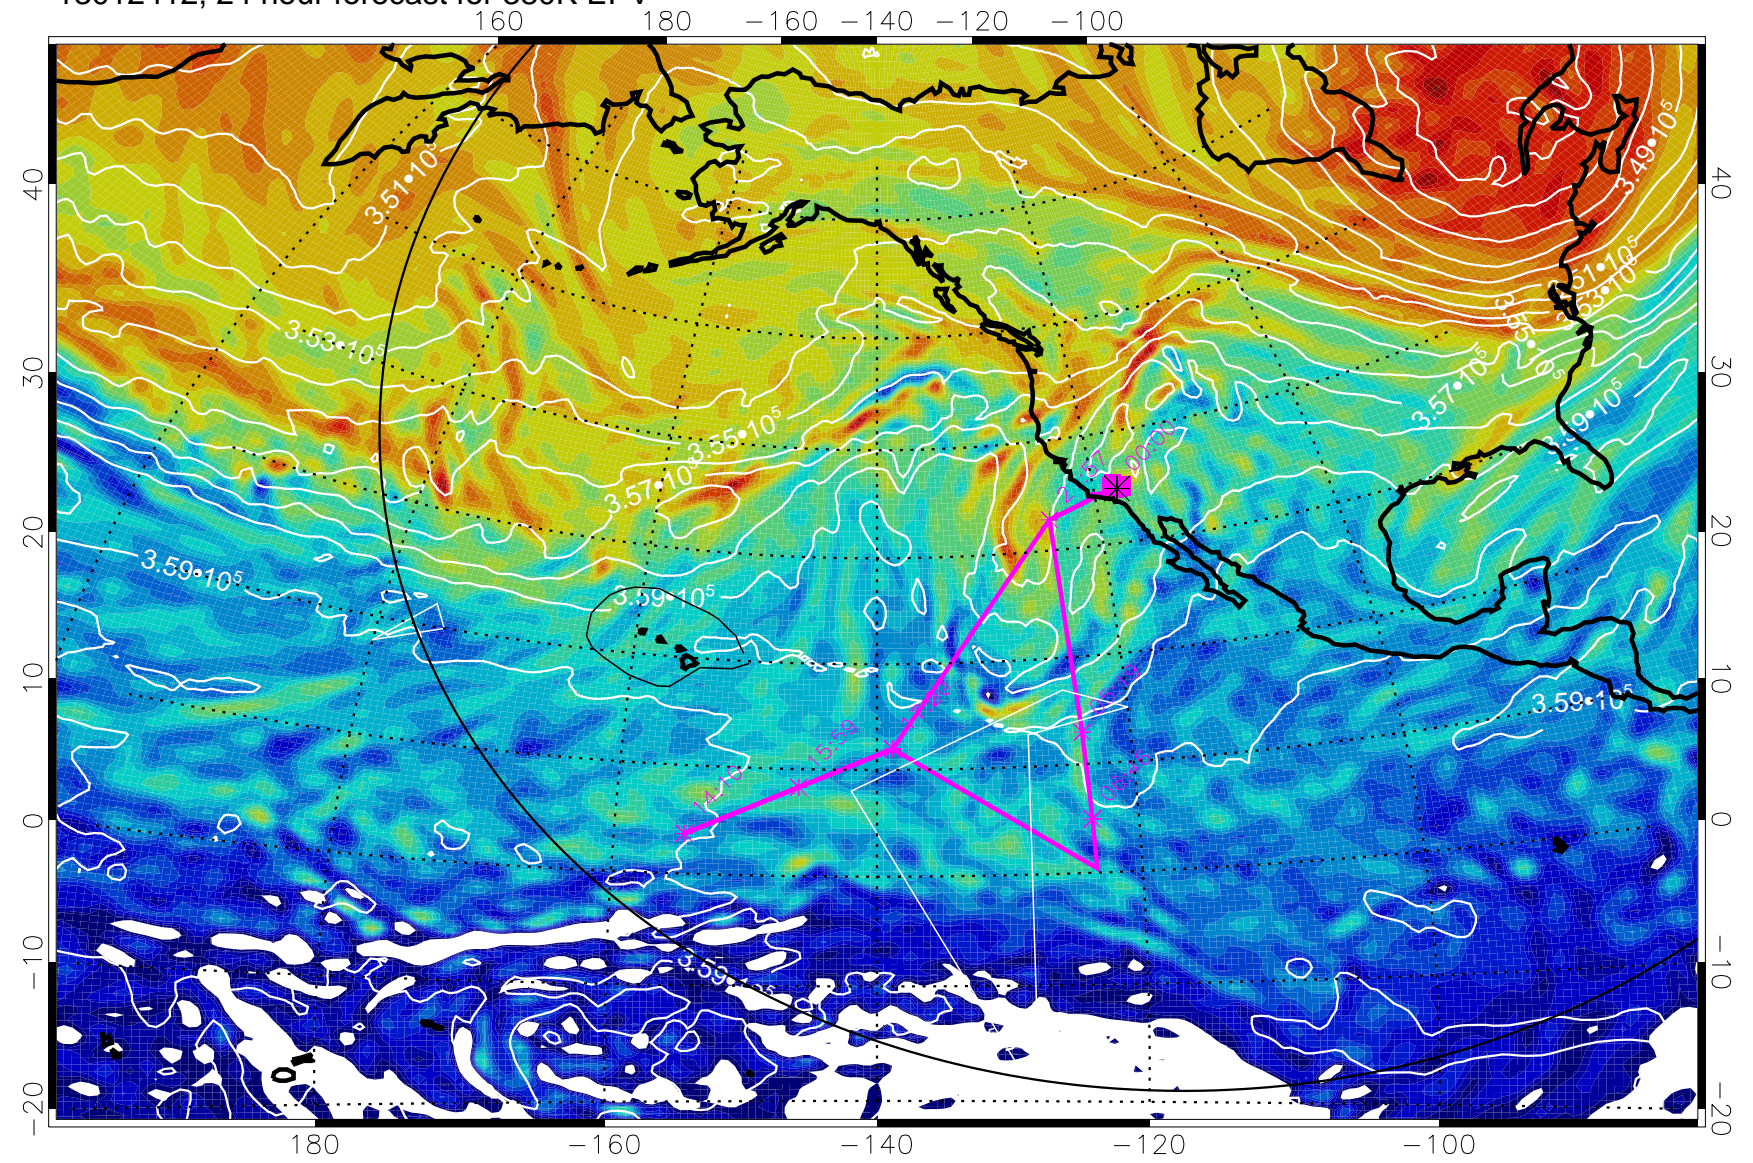

13012318, 6 hour forecast for 380K EPV

160 180 -160 -140 -120 -100

380K Montgomery Streamfunction, white

Range ring of 6000 km -- 19 hours GH round trip

13012400, 12 hour forecast for 380K EPV

380K Montgomery Streamfunction, white

Range ring of 6000 km -- 19 hours GH round trip

13012406, 18 hour forecast for 380K EPV

13012412, 24 hour forecast for 380K EPV

380K Montgomery Streamfunction, white

Range ring of 6000 km -- 19 hours GH round trip

13012418, 30 hour forecast for 380K EPV

380K Montgomery Streamfunction, white

Range ring of 6000 km -- 19 hours GH round trip

13012500, 36 hour forecast for 380K EPV

380K Montgomery Streamfunction, white

Range ring of 6000 km -- 19 hours GH round trip

Range ring of 6000 km -- 19 hours GH round trip

13012618, 78 hour forecast for 380K EPV

380K Montgomery Streamfunction, white

Range ring of 6000 km -- 19 hours GH round trip

13012700, 84 hour forecast for 380K EPV