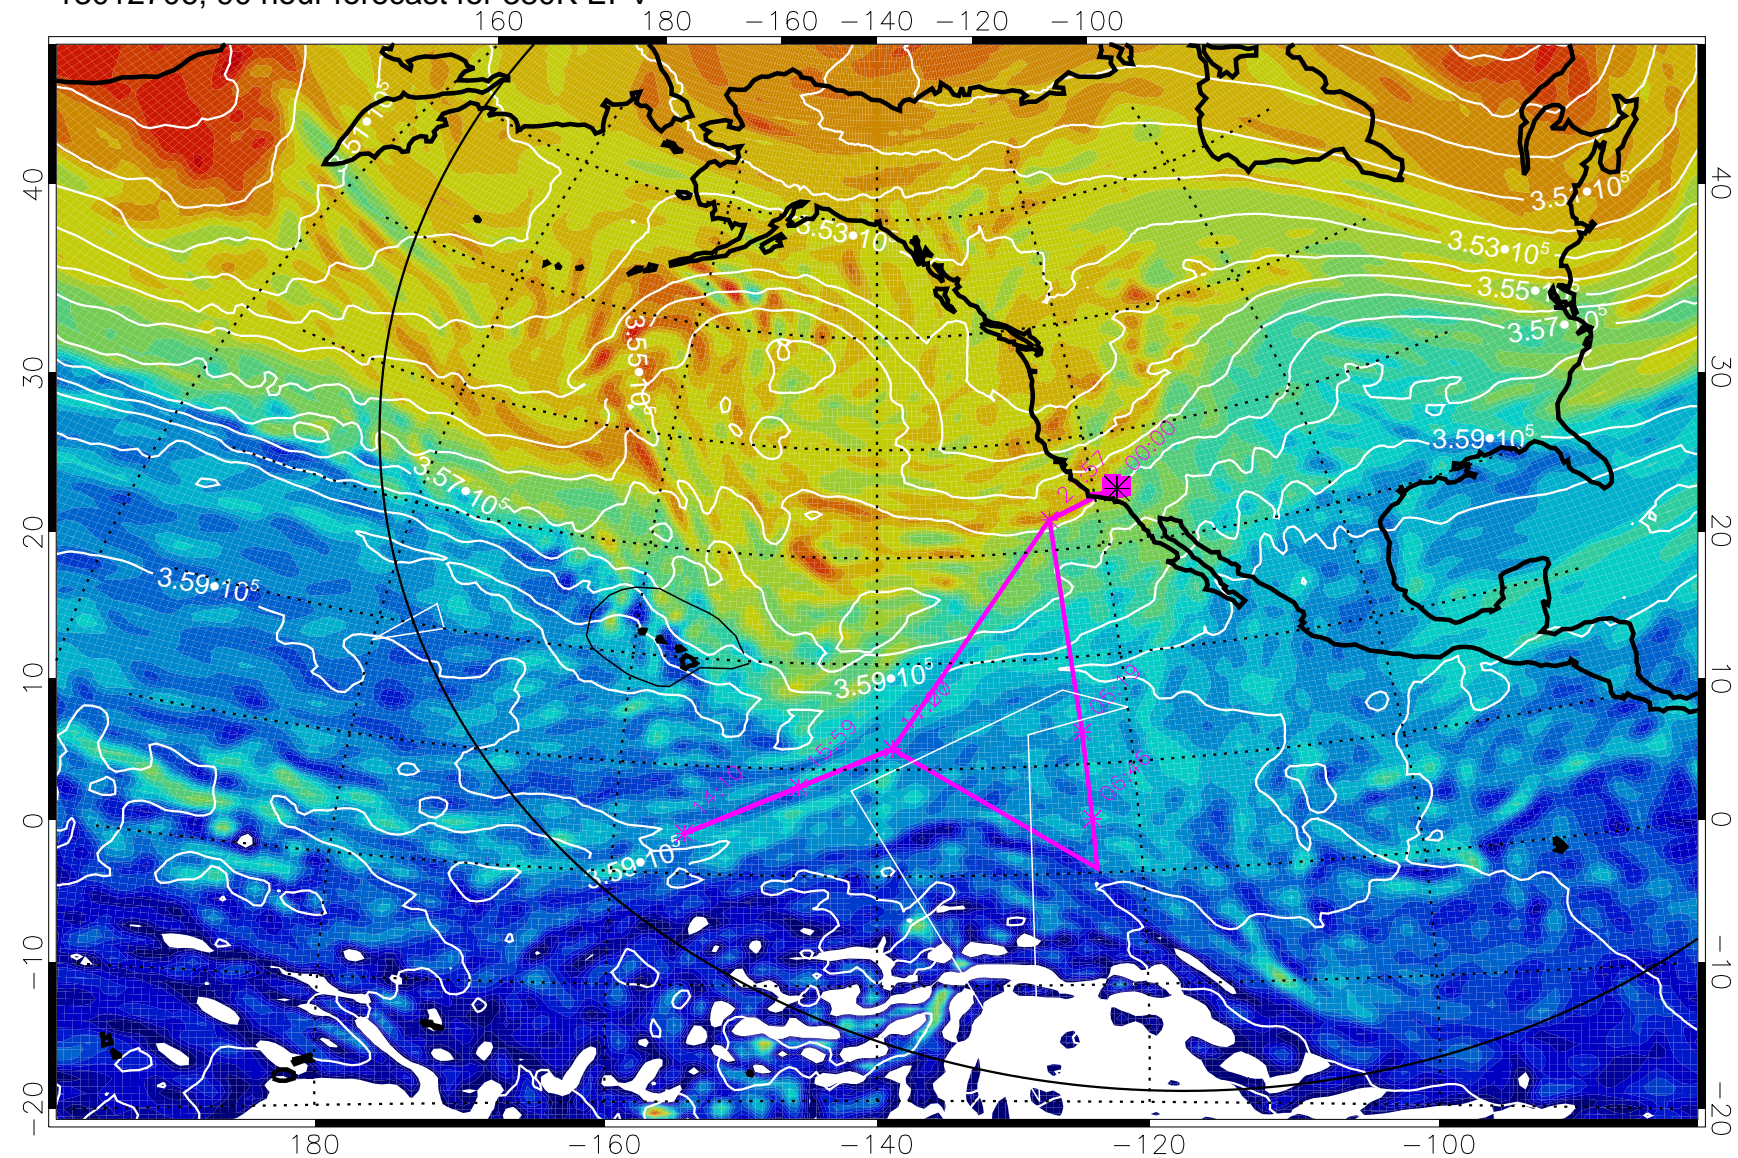

13012606, 66 hour forecast for 380K EPV

380K Montgomery Streamfunction, white

Range ring of 6000 km -- 19 hours GH round trip

13012612, 72 hour forecast for 380K EPV

160 180 -160 -140 -120 -100

380K Montgomery Streamfunction, white

Range ring of 6000 km -- 19 hours GH round trip

13012618, 78 hour forecast for 380K EPV

380K Montgomery Streamfunction, white

Range ring of 6000 km -- 19 hours GH round trip

13012700, 84 hour forecast for 380K EPV

380K Montgomery Streamfunction, white

Range ring of 6000 km -- 19 hours GH round trip

13012706, 90 hour forecast for 380K EPV

380K Montgomery Streamfunction, white

Range ring of 6000 km -- 19 hours GH round trip

13012712, 96 hour forecast for 380K EPV

380K Montgomery Streamfunction, white

Range ring of 6000 km -- 19 hours GH round trip

13012718, 102 hour forecast for 380K EPV

160 180 -160 -140 -120 -100

380K Montgomery Streamfunction, white