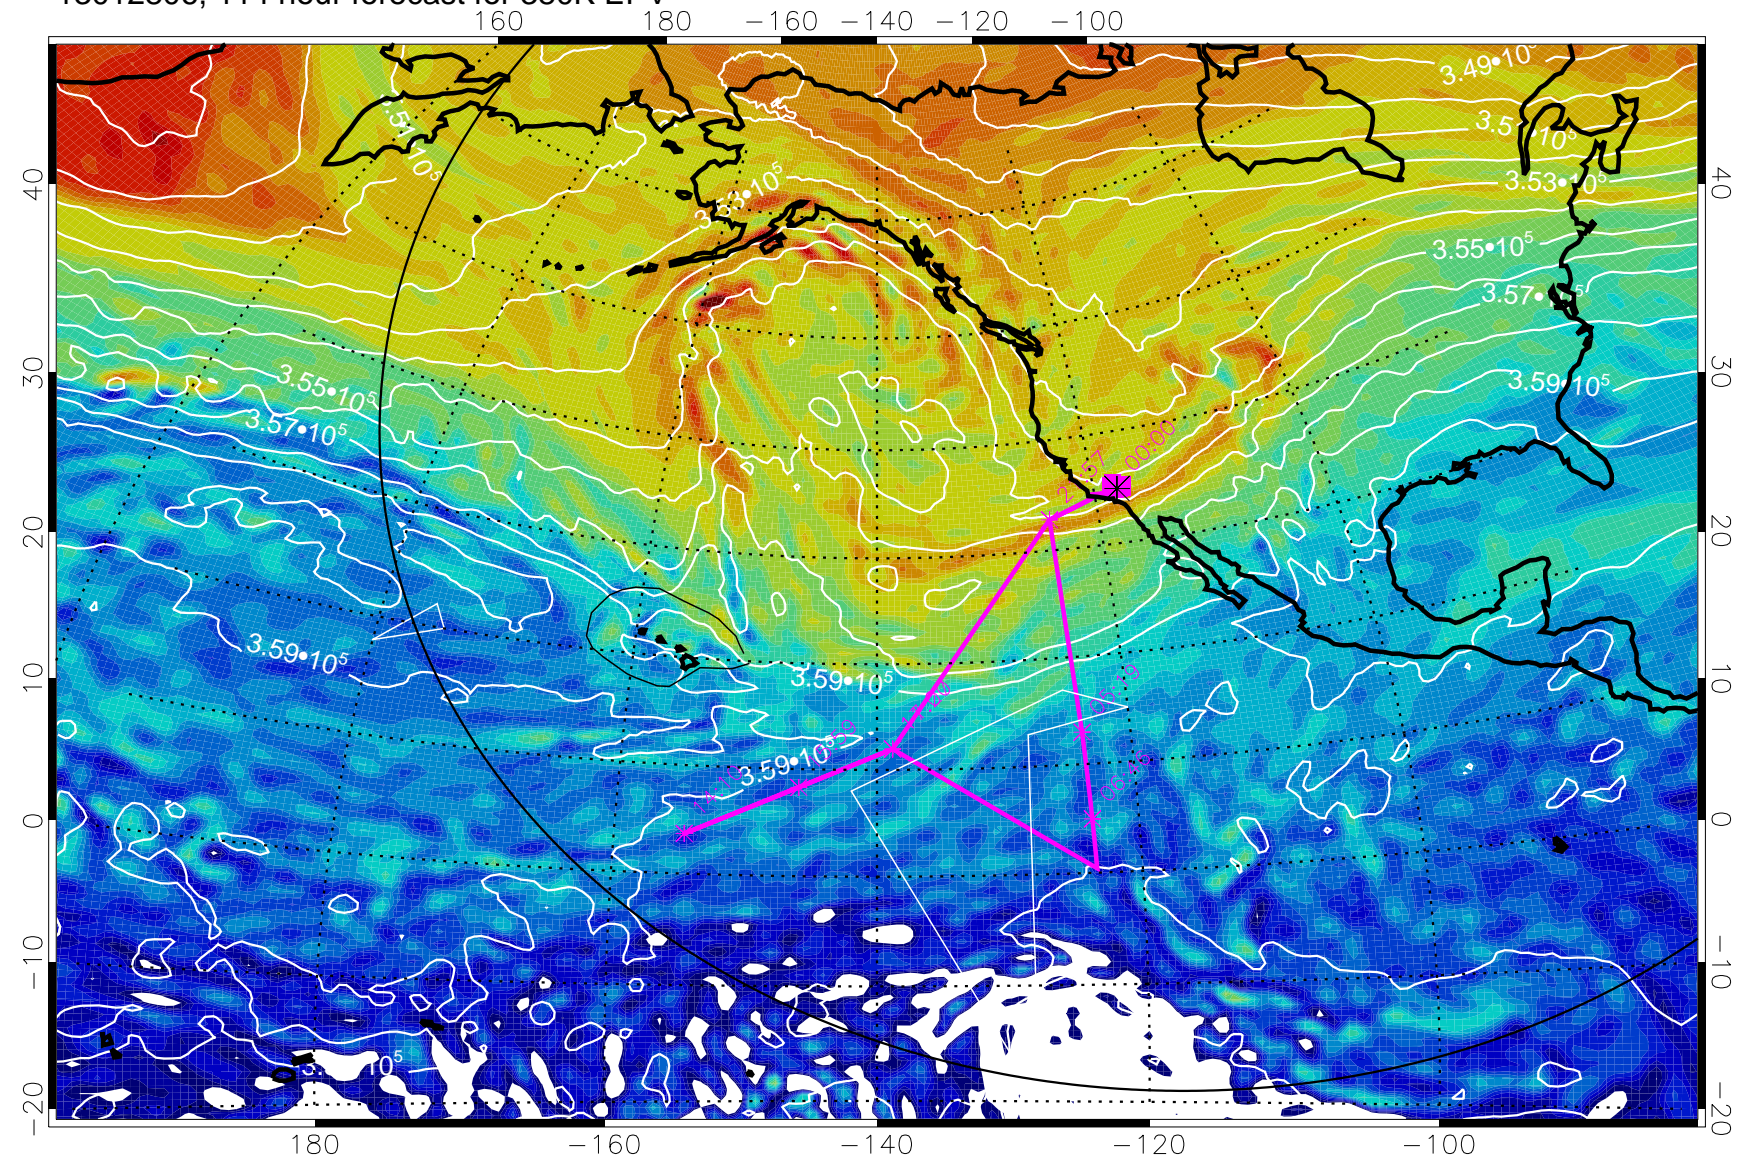

380K Montgomery Streamfunction, white

Range ring of 6000 km -- 19 hours GH round trip

13012706, 90 hour forecast for 380K EPV

380K Montgomery Streamfunction, white

Range ring of 6000 km -- 19 hours GH round trip

13012712, 96 hour forecast for 380K EPV

380K Montgomery Streamfunction, white

Range ring of 6000 km -- 19 hours GH round trip

13012718, 102 hour forecast for 380K EPV

160 180 -160 -140 -120 -100

380K Montgomery Streamfunction, white

Range ring of 6000 km -- 19 hours GH round trip

13012800, 108 hour forecast for 380K EPV

380K Montgomery Streamfunction, white

Range ring of 6000 km -- 19 hours GH round trip

13012806, 114 hour forecast for 380K EPV

380K Montgomery Streamfunction, white

Range ring of 6000 km -- 19 hours GH round trip

13012812, 120 hour forecast for 380K EPV

380K Montgomery Streamfunction, white

Range ring of 6000 km -- 19 hours GH round trip