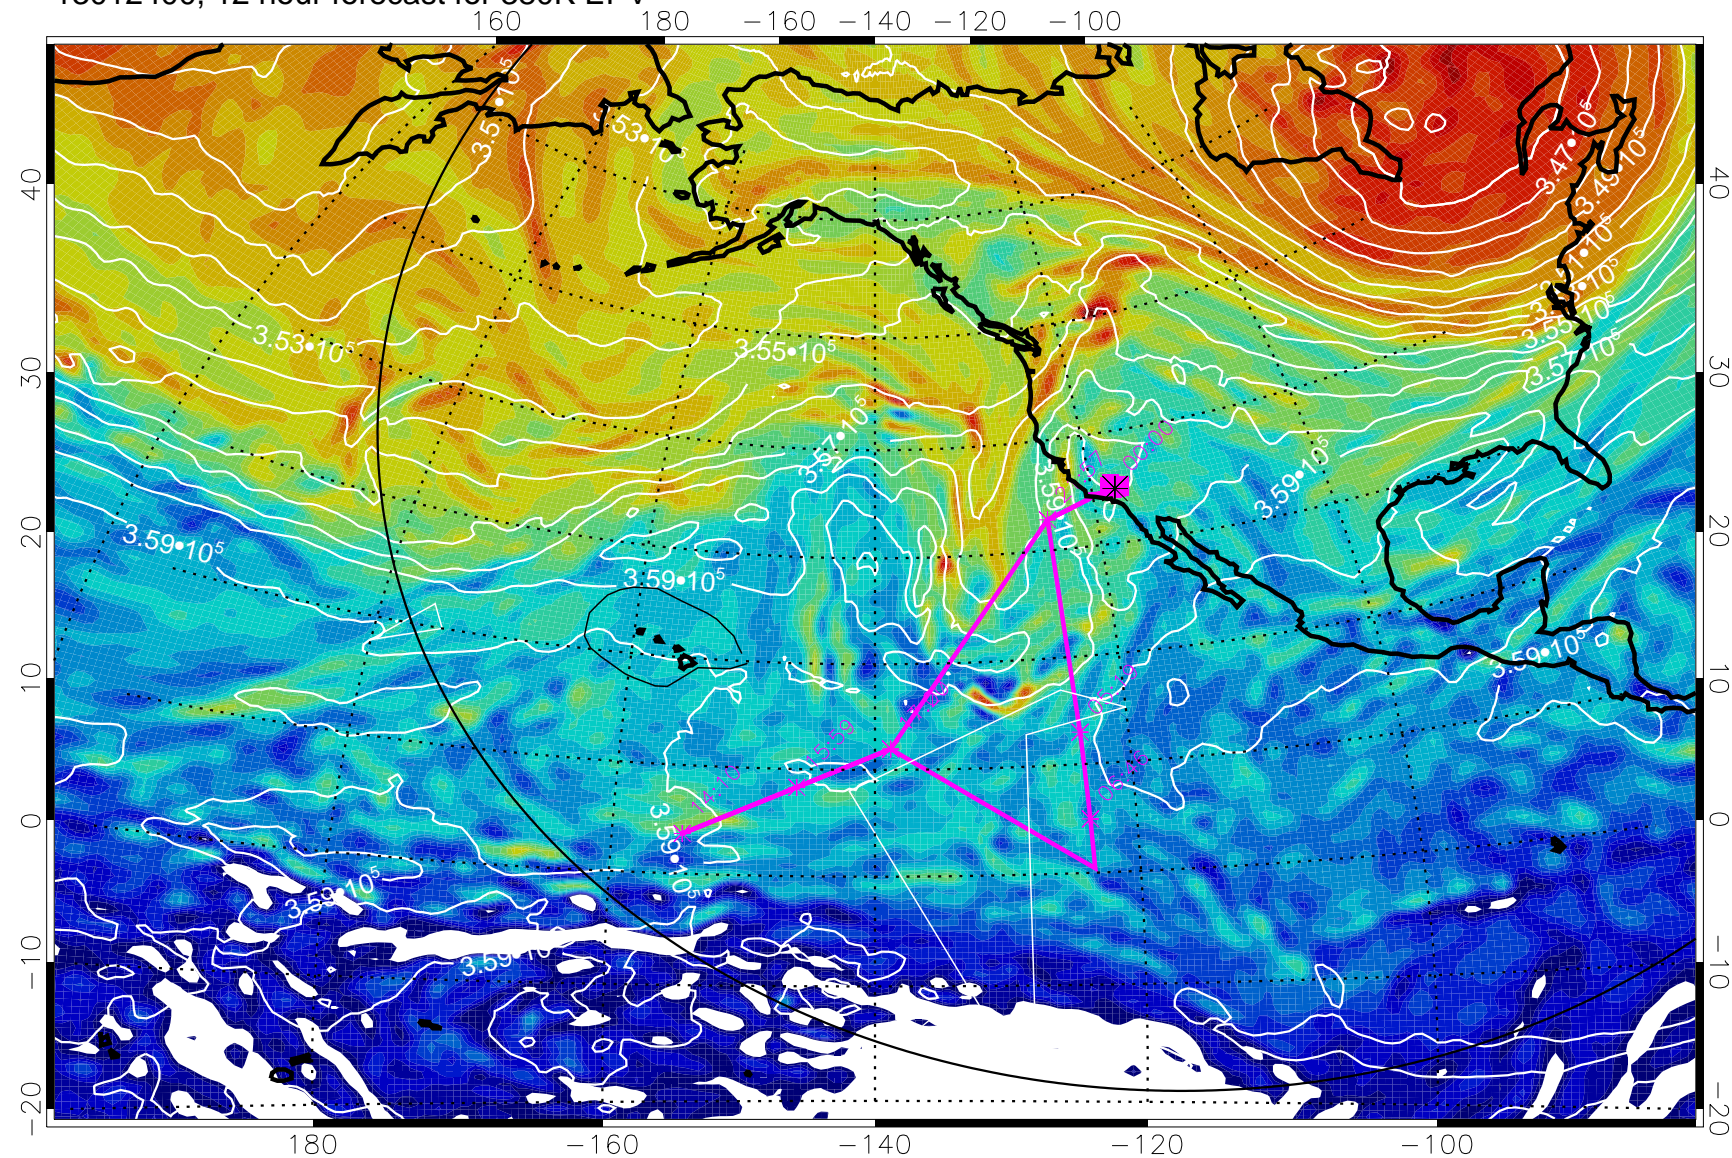

13012318, 6 hour forecast for 380K EPV

160 180 -160 -140 -120 -100

380K Montgomery Streamfunction, white

Range ring of 6000 km -- 19 hours GH round trip

13012400, 12 hour forecast for 380K EPV

380K Montgomery Streamfunction, white

Range ring of 6000 km -- 19 hours GH round trip

13012406, 18 hour forecast for 380K EPV

13012412, 24 hour forecast for 380K EPV

380K Montgomery Streamfunction, white

Range ring of 6000 km -- 19 hours GH round trip

13012418, 30 hour forecast for 380K EPV

380K Montgomery Streamfunction, white

Range ring of 6000 km -- 19 hours GH round trip

13012500, 36 hour forecast for 380K EPV

380K Montgomery Streamfunction, white

Range ring of 6000 km -- 19 hours GH round trip

13012506, 42 hour forecast for 380K EPV

380K Montgomery Streamfunction, white

Range ring of 6000 km -- 19 hours GH round trip

13012512, 48 hour forecast for 380K EPV

380K Montgomery Streamfunction, white

Range ring of 6000 km -- 19 hours GH round trip