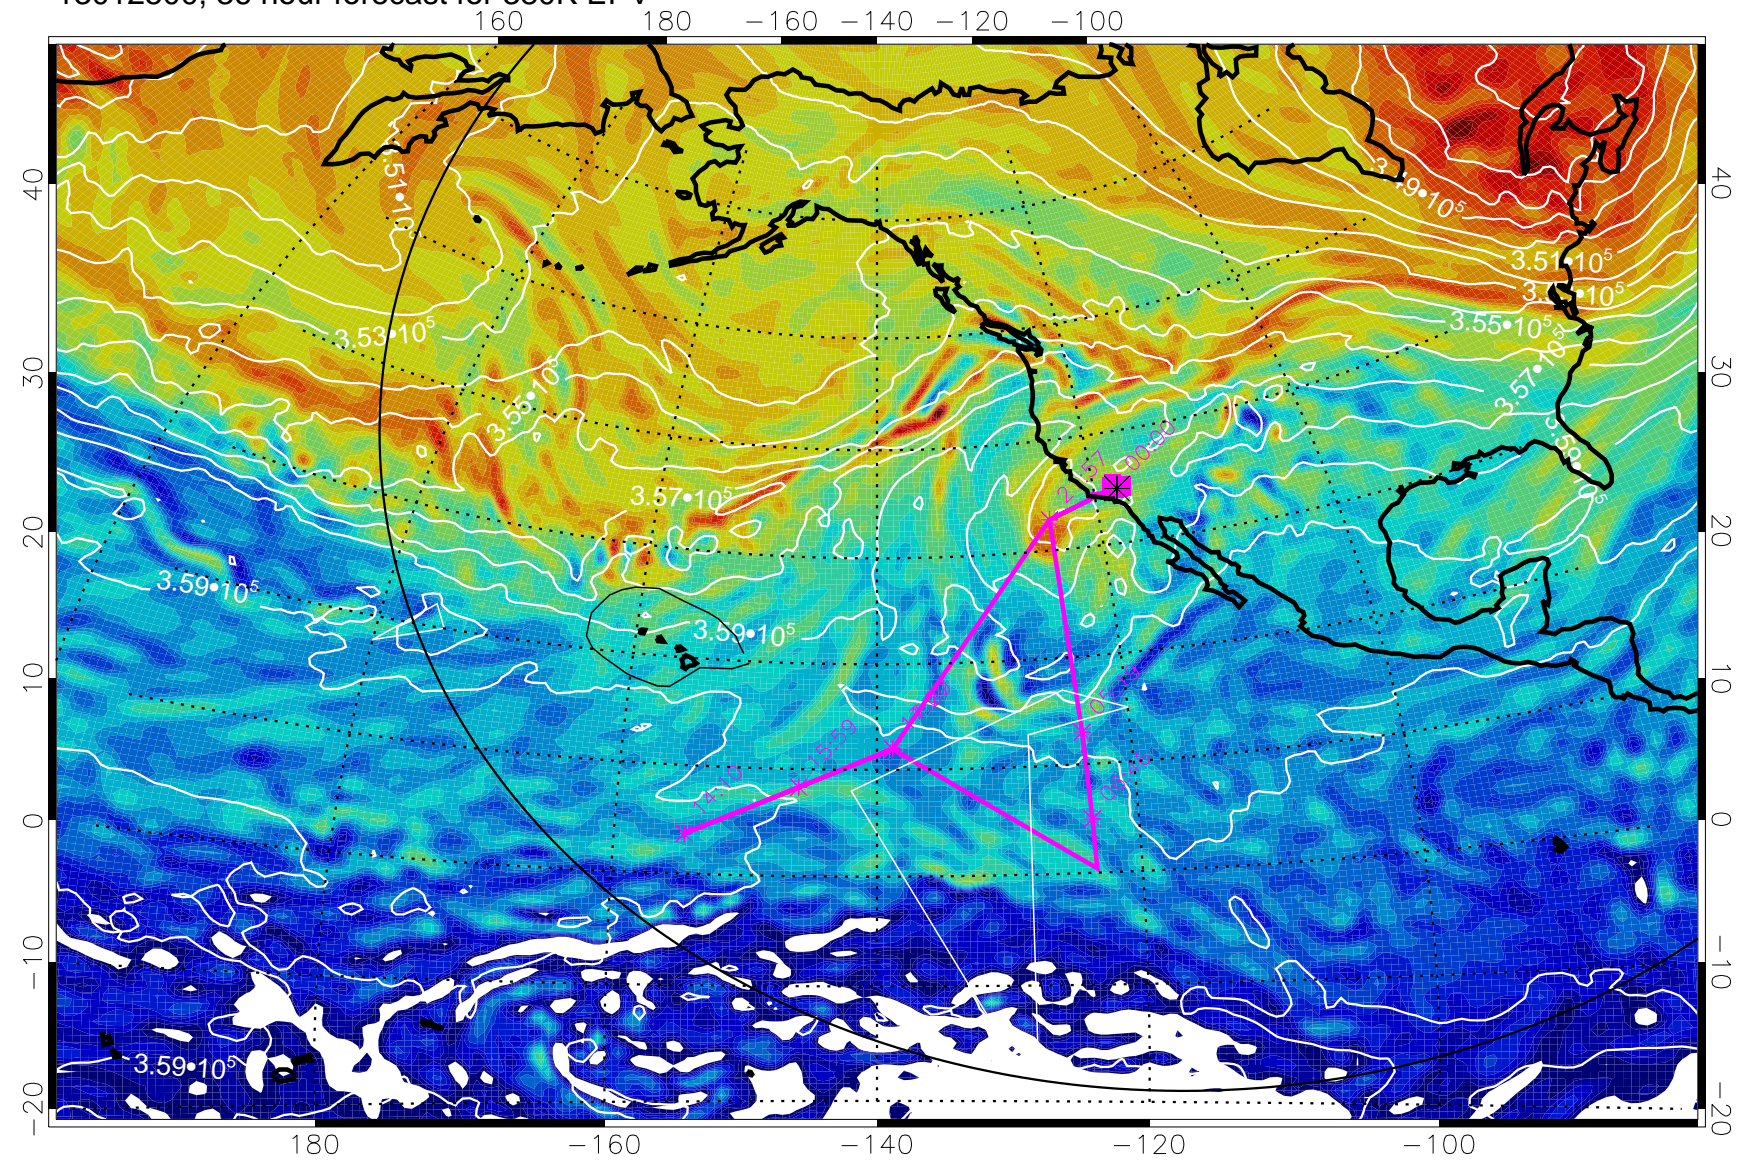

13012418, 30 hour forecast for 380K EPV

380K Montgomery Streamfunction, white

Range ring of 6000 km -- 19 hours GH round trip

13012500, 36 hour forecast for 380K EPV

380K Montgomery Streamfunction, white

Range ring of 6000 km -- 19 hours GH round trip

13012506, 42 hour forecast for 380K EPV

380K Montgomery Streamfunction, white

Range ring of 6000 km -- 19 hours GH round trip

13012512, 48 hour forecast for 380K EPV

380K Montgomery Streamfunction, white

Range ring of 6000 km -- 19 hours GH round trip

13012518, 54 hour forecast for 380K EPV

380K Montgomery Streamfunction, white

Range ring of 6000 km -- 19 hours GH round trip

13012600, 60 hour forecast for 380K EPV

380K Montgomery Streamfunction, white

Range ring of 6000 km -- 19 hours GH round trip

Range ring of 6000 km -- 19 hours GH round trip

13012618, 78 hour forecast for 380K EPV

380K Montgomery Streamfunction, white

Range ring of 6000 km -- 19 hours GH round trip

13012700, 84 hour forecast for 380K EPV