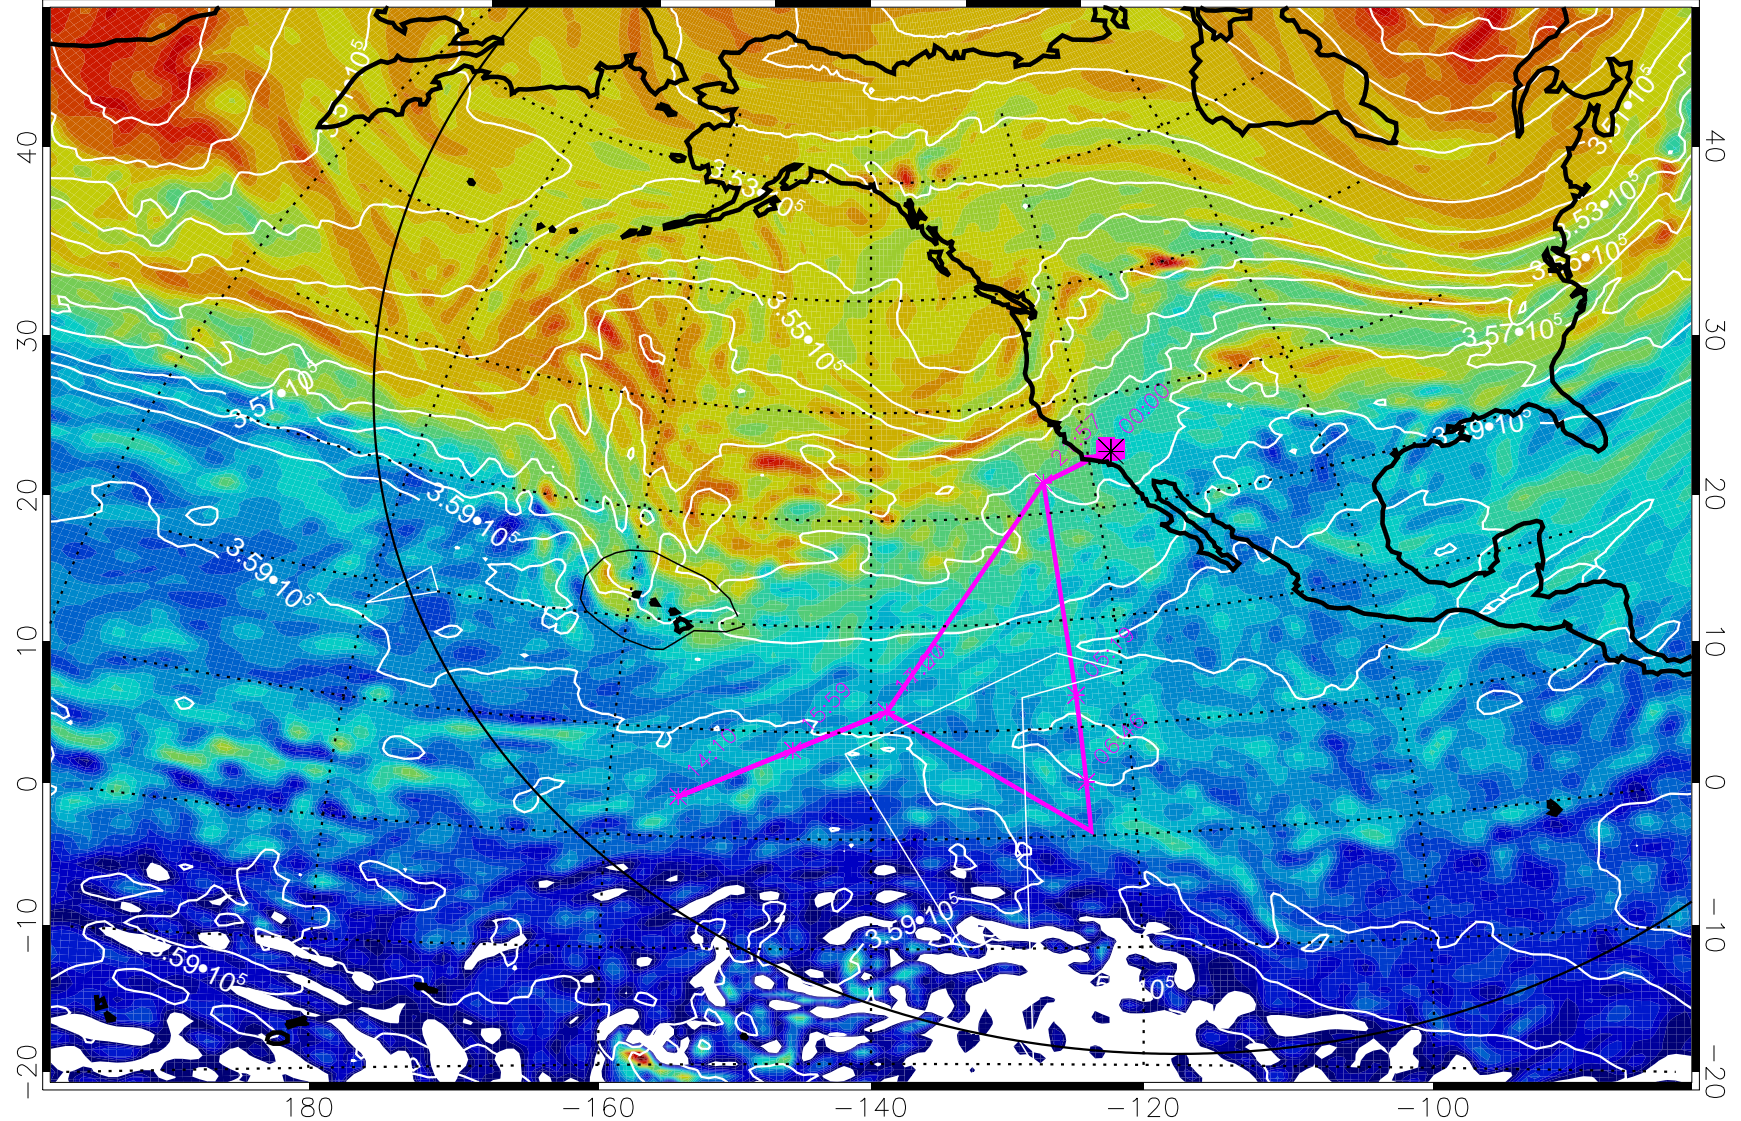

13012518, 54 hour forecast for 380K EPV

380K Montgomery Streamfunction, white

Range ring of 6000 km -- 19 hours GH round trip

13012600, 60 hour forecast for 380K EPV

380K Montgomery Streamfunction, white

Range ring of 6000 km -- 19 hours GH round trip

13012606, 66 hour forecast for 380K EPV

380K Montgomery Streamfunction, white

Range ring of 6000 km -- 19 hours GH round trip

13012612, 72 hour forecast for 380K EPV

160 180 -160 -140 -120 -100

380K Montgomery Streamfunction, white

Range ring of 6000 km -- 19 hours GH round trip

13012618, 78 hour forecast for 380K EPV

380K Montgomery Streamfunction, white

Range ring of 6000 km -- 19 hours GH round trip

13012700, 84 hour forecast for 380K EPV

380K Montgomery Streamfunction, white

Range ring of 6000 km -- 19 hours GH round trip

13012706, 90 hour forecast for 380K EPV

380K Montgomery Streamfunction, white

Range ring of 6000 km -- 19 hours GH round trip