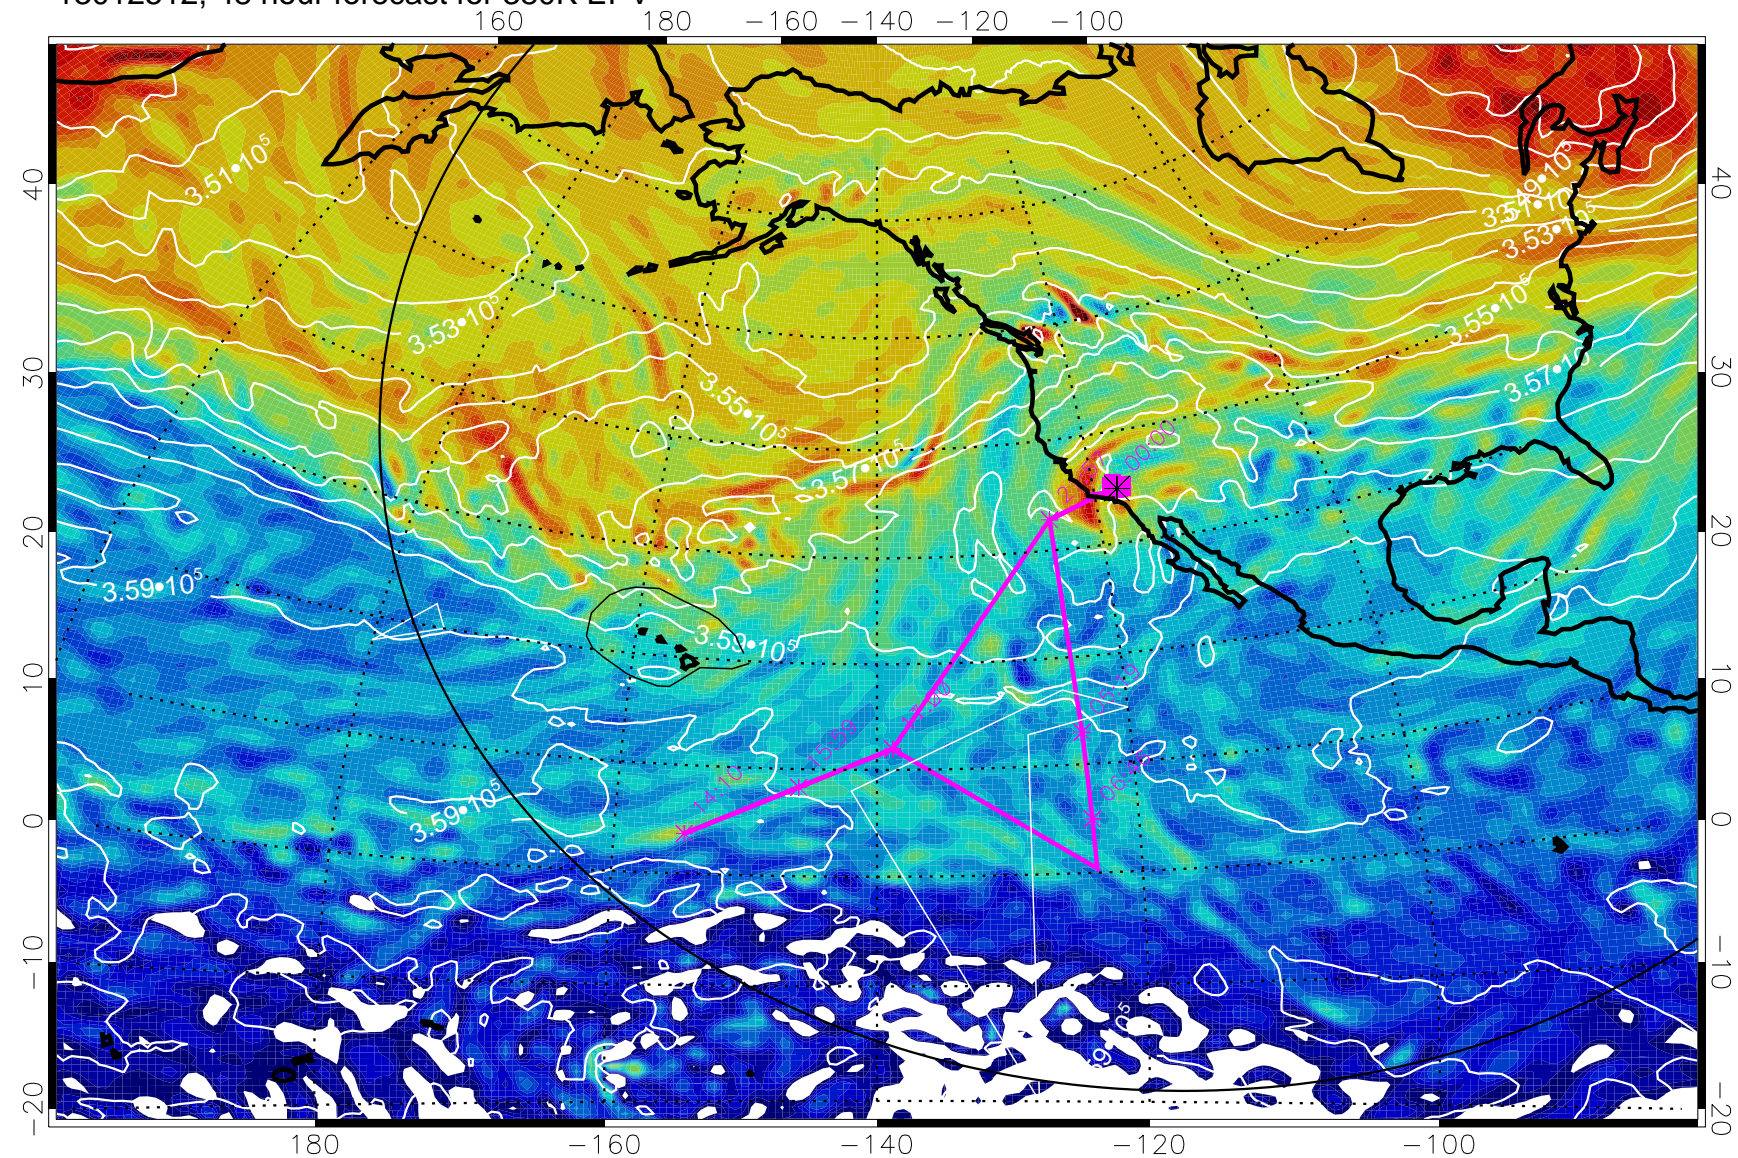

Range ring of 6000 km -- 19 hours GH round trip

13012406, 18 hour forecast for 380K EPV

13012412, 24 hour forecast for 380K EPV

380K Montgomery Streamfunction, white

Range ring of 6000 km -- 19 hours GH round trip

13012418, 30 hour forecast for 380K EPV

380K Montgomery Streamfunction, white

Range ring of 6000 km -- 19 hours GH round trip

13012500, 36 hour forecast for 380K EPV

380K Montgomery Streamfunction, white

Range ring of 6000 km -- 19 hours GH round trip

13012506, 42 hour forecast for 380K EPV

380K Montgomery Streamfunction, white

Range ring of 6000 km -- 19 hours GH round trip

13012512, 48 hour forecast for 380K EPV

380K Montgomery Streamfunction, white

Range ring of 6000 km -- 19 hours GH round trip

13012518, 54 hour forecast for 380K EPV

380K Montgomery Streamfunction, white

Range ring of 6000 km -- 19 hours GH round trip

13012600, 60 hour forecast for 380K EPV

380K Montgomery Streamfunction, white

Range ring of 6000 km -- 19 hours GH round trip