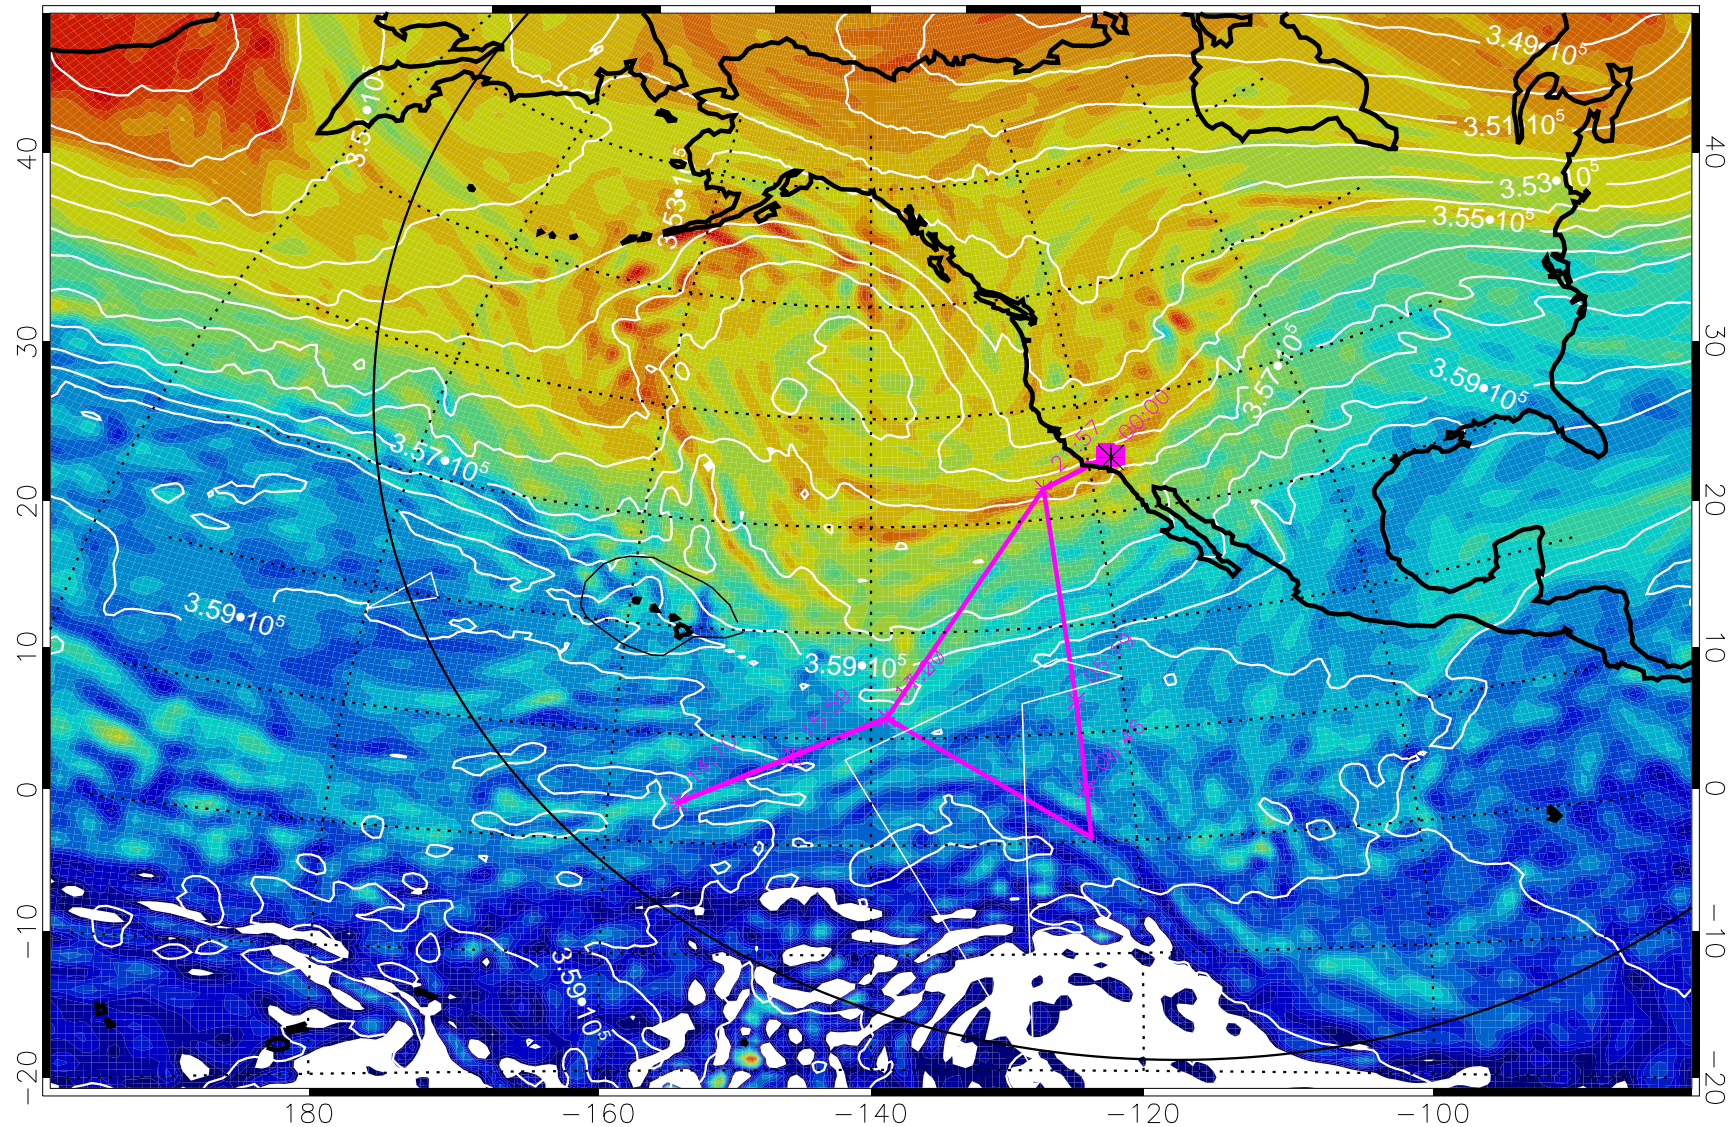

380K Montgomery Streamfunction, white

Range ring of 6000 km -- 19 hours GH round trip

13012706, 90 hour forecast for 380K EPV

380K Montgomery Streamfunction, white

Range ring of 6000 km -- 19 hours GH round trip

13012712, 96 hour forecast for 380K EPV

380K Montgomery Streamfunction, white

Range ring of 6000 km -- 19 hours GH round trip

13012718, 102 hour forecast for 380K EPV

160 180 -160 -140 -120 -100

380K Montgomery Streamfunction, white

Range ring of 6000 km -- 19 hours GH round trip

13012800, 108 hour forecast for 380K EPV

380K Montgomery Streamfunction, white

Range ring of 6000 km -- 19 hours GH round trip

13012806, 114 hour forecast for 380K EPV

380K Montgomery Streamfunction, white

Range ring of 6000 km -- 19 hours GH round trip

13012812, 120 hour forecast for 380K EPV

380K Montgomery Streamfunction, white

Range ring of 6000 km -- 19 hours GH round trip