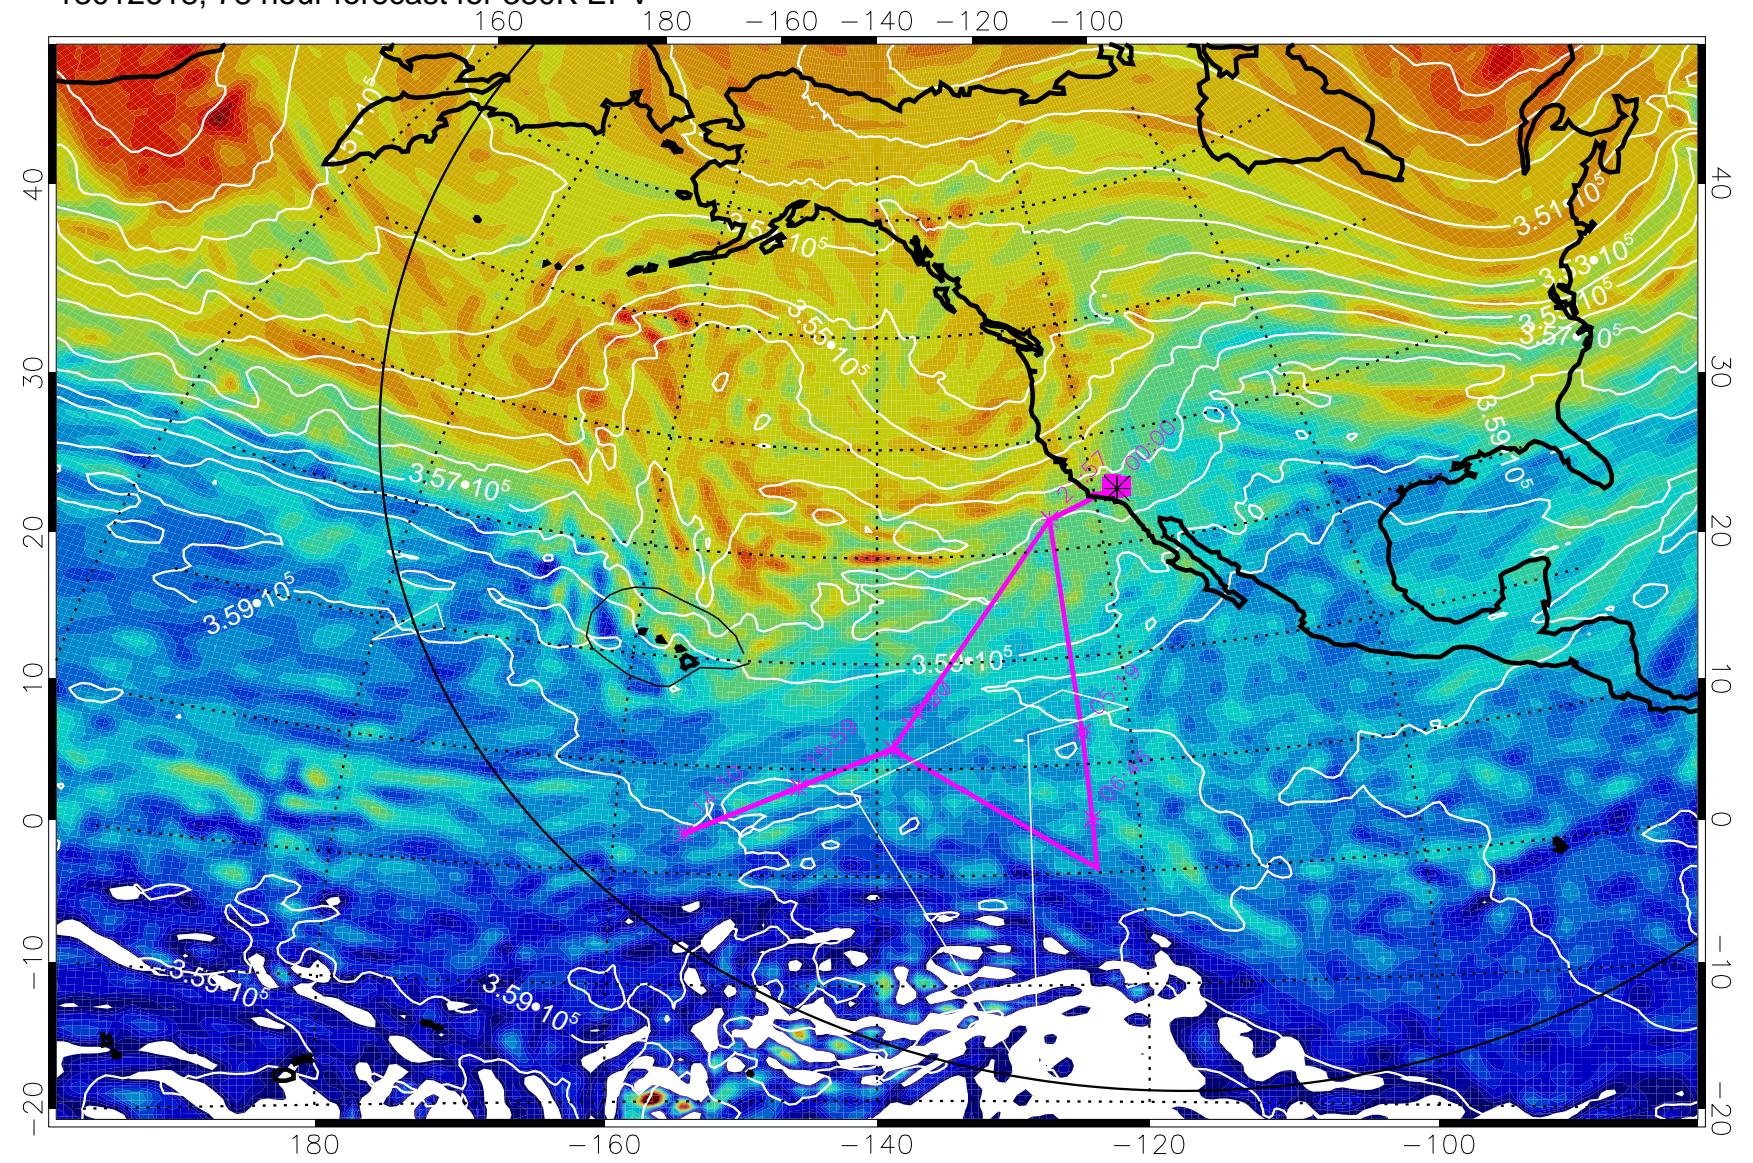

13012606, 66 hour forecast for 380K EPV

380K Montgomery Streamfunction, white

Range ring of 6000 km -- 19 hours GH round trip

13012612, 72 hour forecast for 380K EPV

160 180 -160 -140 -120 -100

380K Montgomery Streamfunction, white

Range ring of 6000 km -- 19 hours GH round trip

13012618, 78 hour forecast for 380K EPV

380K Montgomery Streamfunction, white

Range ring of 6000 km -- 19 hours GH round trip

13012700, 84 hour forecast for 380K EPV

380K Montgomery Streamfunction, white

Range ring of 6000 km -- 19 hours GH round trip

13012706, 90 hour forecast for 380K EPV

380K Montgomery Streamfunction, white

Range ring of 6000 km -- 19 hours GH round trip

13012712, 96 hour forecast for 380K EPV

380K Montgomery Streamfunction, white

Range ring of 6000 km -- 19 hours GH round trip

13012718, 102 hour forecast for 380K EPV

160 180 -160 -140 -120 -100

380K Montgomery Streamfunction, white