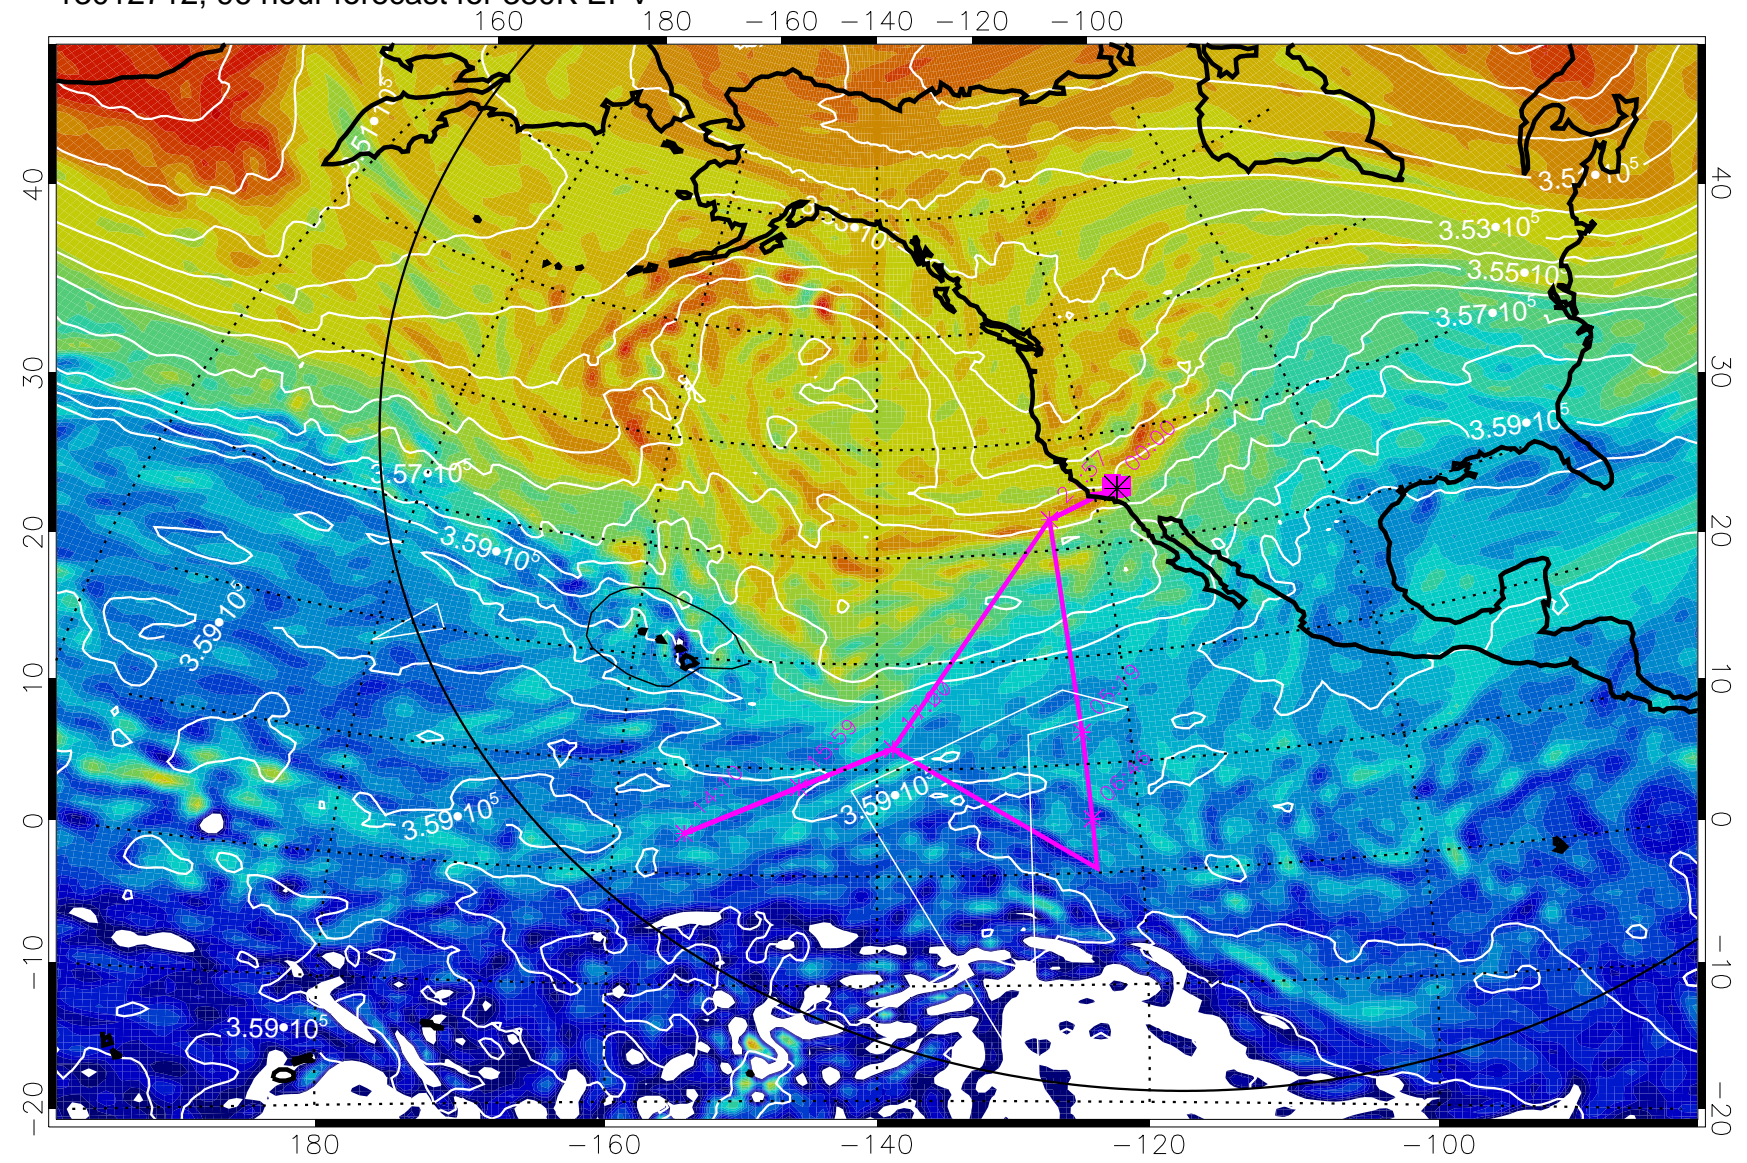

Range ring of 6000 km -- 19 hours GH round trip

13012618, 78 hour forecast for 380K EPV

380K Montgomery Streamfunction, white

Range ring of 6000 km -- 19 hours GH round trip

13012700, 84 hour forecast for 380K EPV

380K Montgomery Streamfunction, white

Range ring of 6000 km -- 19 hours GH round trip

13012706, 90 hour forecast for 380K EPV

380K Montgomery Streamfunction, white

Range ring of 6000 km -- 19 hours GH round trip

13012712, 96 hour forecast for 380K EPV

380K Montgomery Streamfunction, white

Range ring of 6000 km -- 19 hours GH round trip

13012718, 102 hour forecast for 380K EPV

160 180 -160 -140 -120 -100

380K Montgomery Streamfunction, white

Range ring of 6000 km -- 19 hours GH round trip

13012800, 108 hour forecast for 380K EPV

380K Montgomery Streamfunction, white

Range ring of 6000 km -- 19 hours GH round trip

13012806, 114 hour forecast for 380K EPV