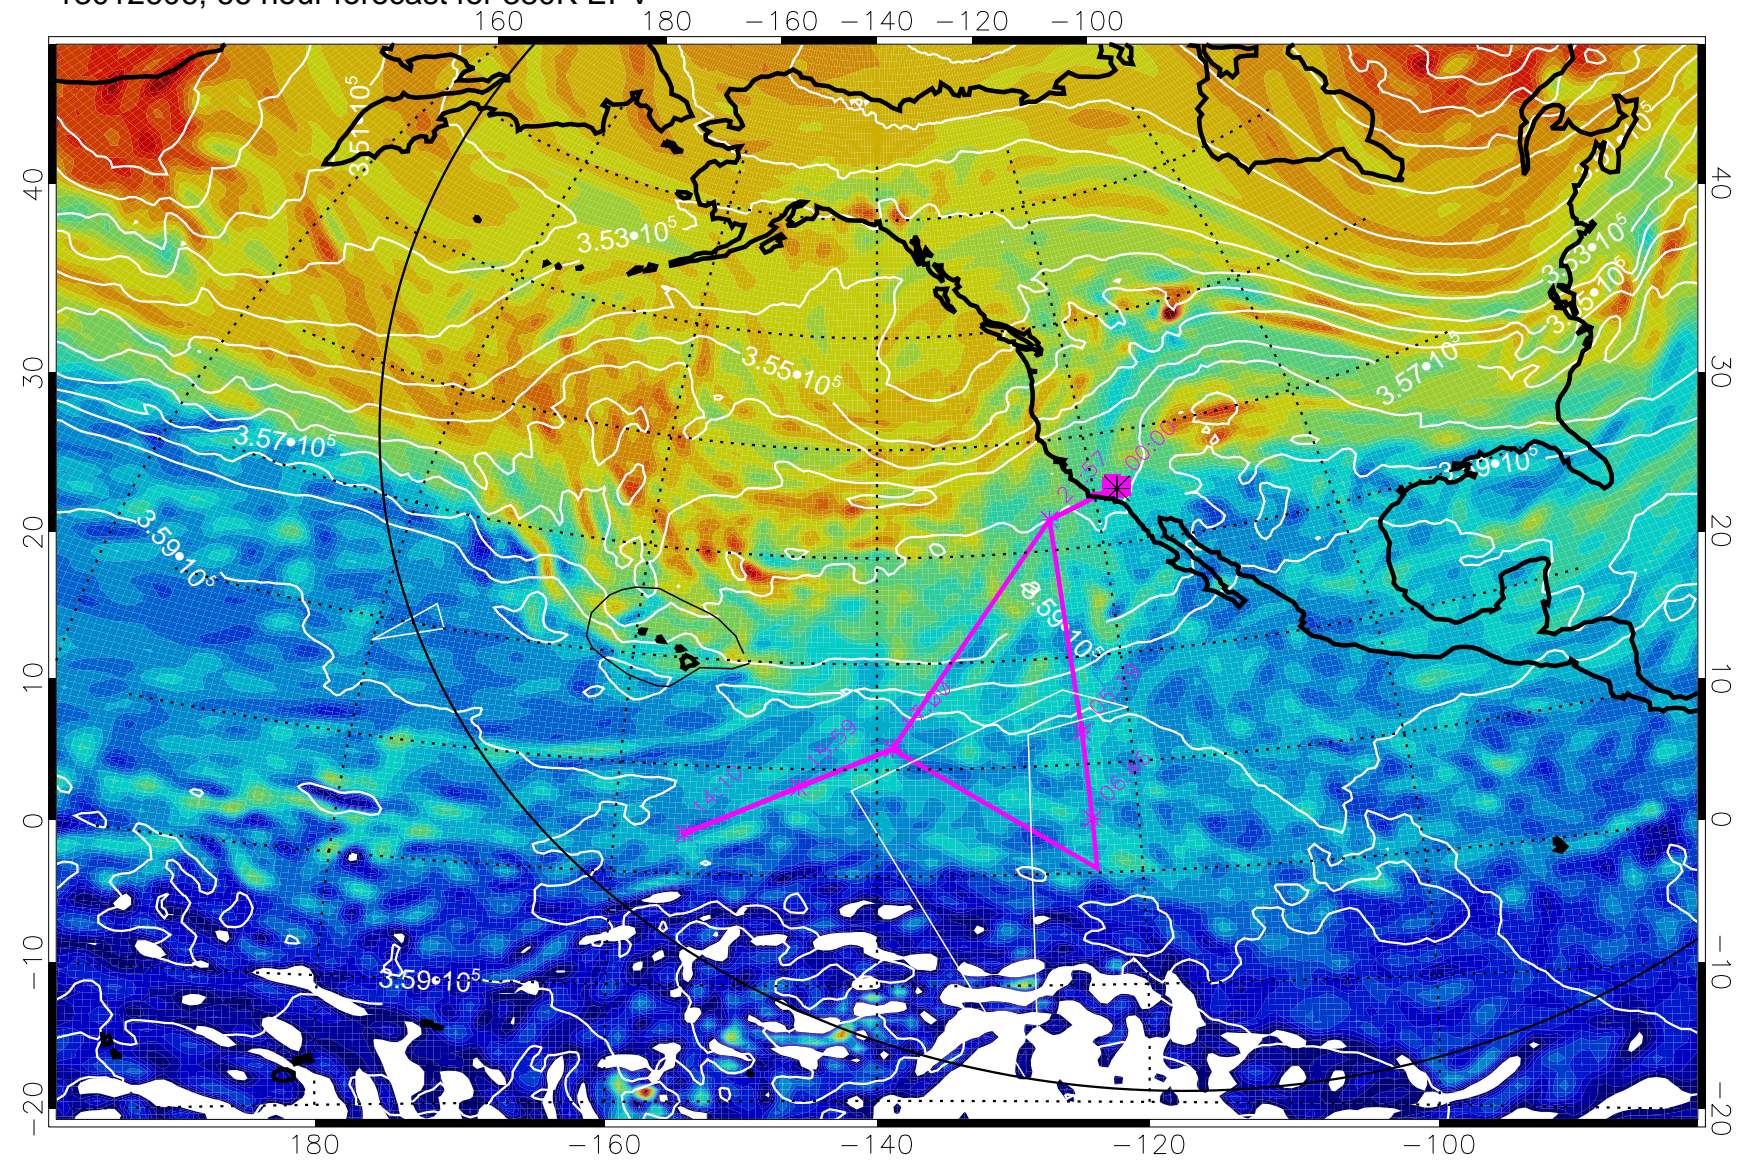

13012518, 54 hour forecast for 380K EPV

380K Montgomery Streamfunction, white

Range ring of 6000 km -- 19 hours GH round trip

13012600, 60 hour forecast for 380K EPV

380K Montgomery Streamfunction, white

Range ring of 6000 km -- 19 hours GH round trip

13012606, 66 hour forecast for 380K EPV

380K Montgomery Streamfunction, white

Range ring of 6000 km -- 19 hours GH round trip

13012612, 72 hour forecast for 380K EPV

160 180 -160 -140 -120 -100

380K Montgomery Streamfunction, white

Range ring of 6000 km -- 19 hours GH round trip

13012618, 78 hour forecast for 380K EPV

380K Montgomery Streamfunction, white

Range ring of 6000 km -- 19 hours GH round trip

13012700, 84 hour forecast for 380K EPV

380K Montgomery Streamfunction, white

Range ring of 6000 km -- 19 hours GH round trip

13012706, 90 hour forecast for 380K EPV

380K Montgomery Streamfunction, white

Range ring of 6000 km -- 19 hours GH round trip