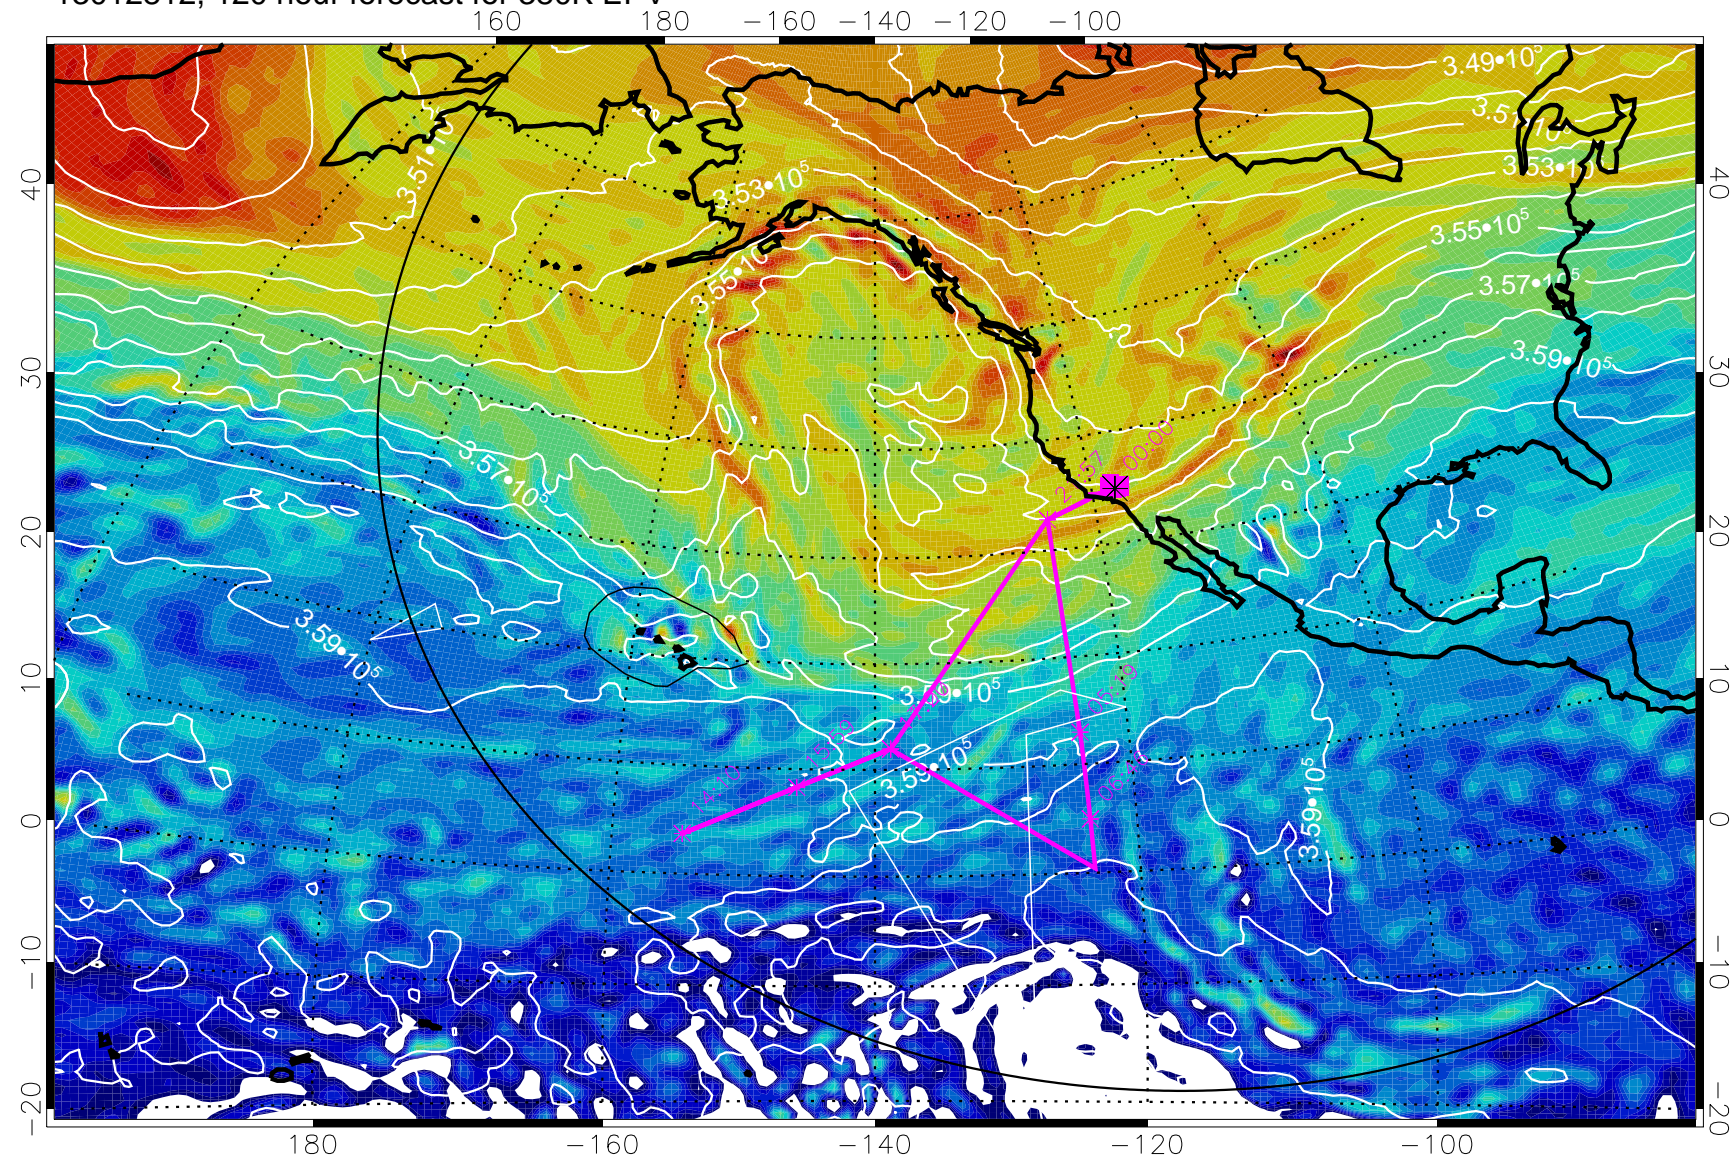

380K Montgomery Streamfunction, white

Range ring of 6000 km -- 19 hours GH round trip

13012706, 90 hour forecast for 380K EPV

380K Montgomery Streamfunction, white

Range ring of 6000 km -- 19 hours GH round trip

13012712, 96 hour forecast for 380K EPV

380K Montgomery Streamfunction, white

Range ring of 6000 km -- 19 hours GH round trip

13012718, 102 hour forecast for 380K EPV

160 180 -160 -140 -120 -100

380K Montgomery Streamfunction, white

Range ring of 6000 km -- 19 hours GH round trip

13012800, 108 hour forecast for 380K EPV

380K Montgomery Streamfunction, white

Range ring of 6000 km -- 19 hours GH round trip

13012806, 114 hour forecast for 380K EPV

380K Montgomery Streamfunction, white

Range ring of 6000 km -- 19 hours GH round trip

13012812, 120 hour forecast for 380K EPV

380K Montgomery Streamfunction, white

Range ring of 6000 km -- 19 hours GH round trip