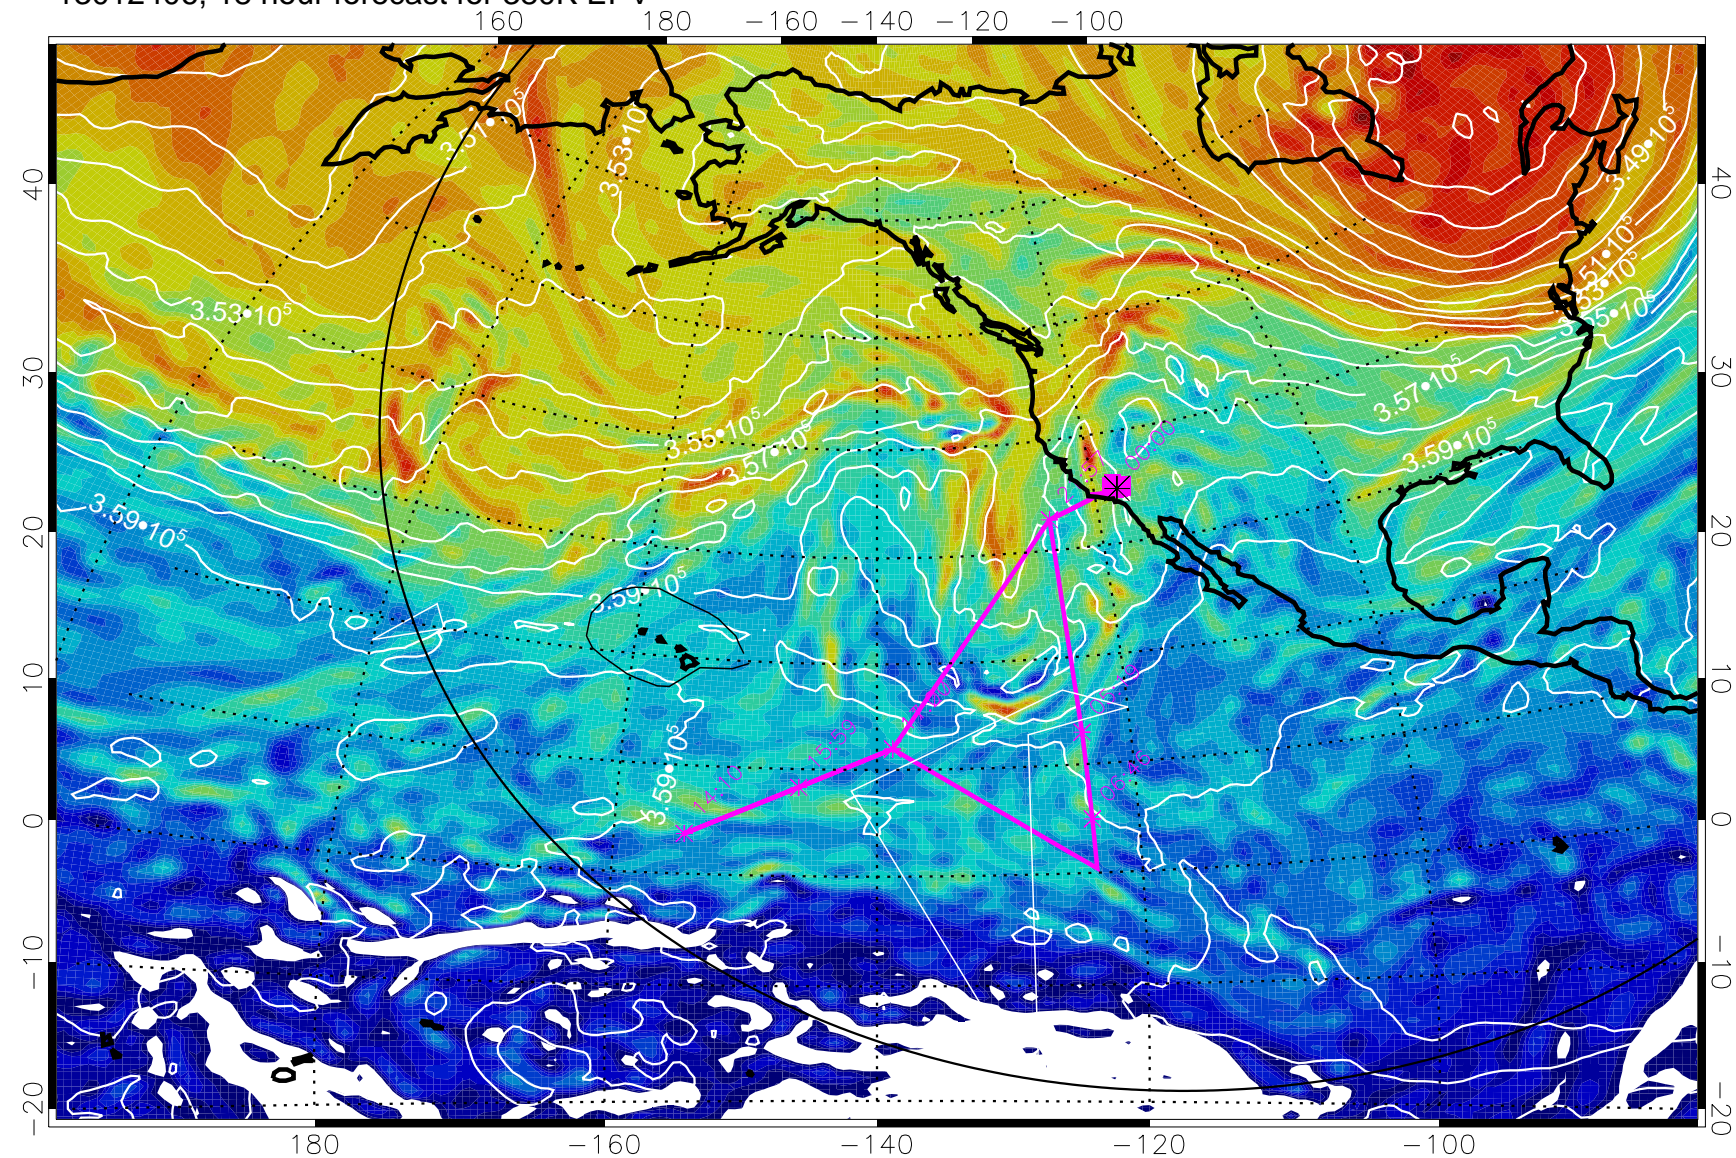

13012318, 6 hour forecast for 380K EPV

160 180 -160 -140 -120 -100

380K Montgomery Streamfunction, white

Range ring of 6000 km -- 19 hours GH round trip

13012400, 12 hour forecast for 380K EPV

380K Montgomery Streamfunction, white

Range ring of 6000 km -- 19 hours GH round trip

13012406, 18 hour forecast for 380K EPV

13012412, 24 hour forecast for 380K EPV

380K Montgomery Streamfunction, white

Range ring of 6000 km -- 19 hours GH round trip

13012418, 30 hour forecast for 380K EPV

380K Montgomery Streamfunction, white

Range ring of 6000 km -- 19 hours GH round trip

13012500, 36 hour forecast for 380K EPV

380K Montgomery Streamfunction, white

Range ring of 6000 km -- 19 hours GH round trip

Range ring of 6000 km -- 19 hours GH round trip

13012618, 78 hour forecast for 380K EPV

380K Montgomery Streamfunction, white

Range ring of 6000 km -- 19 hours GH round trip

13012700, 84 hour forecast for 380K EPV