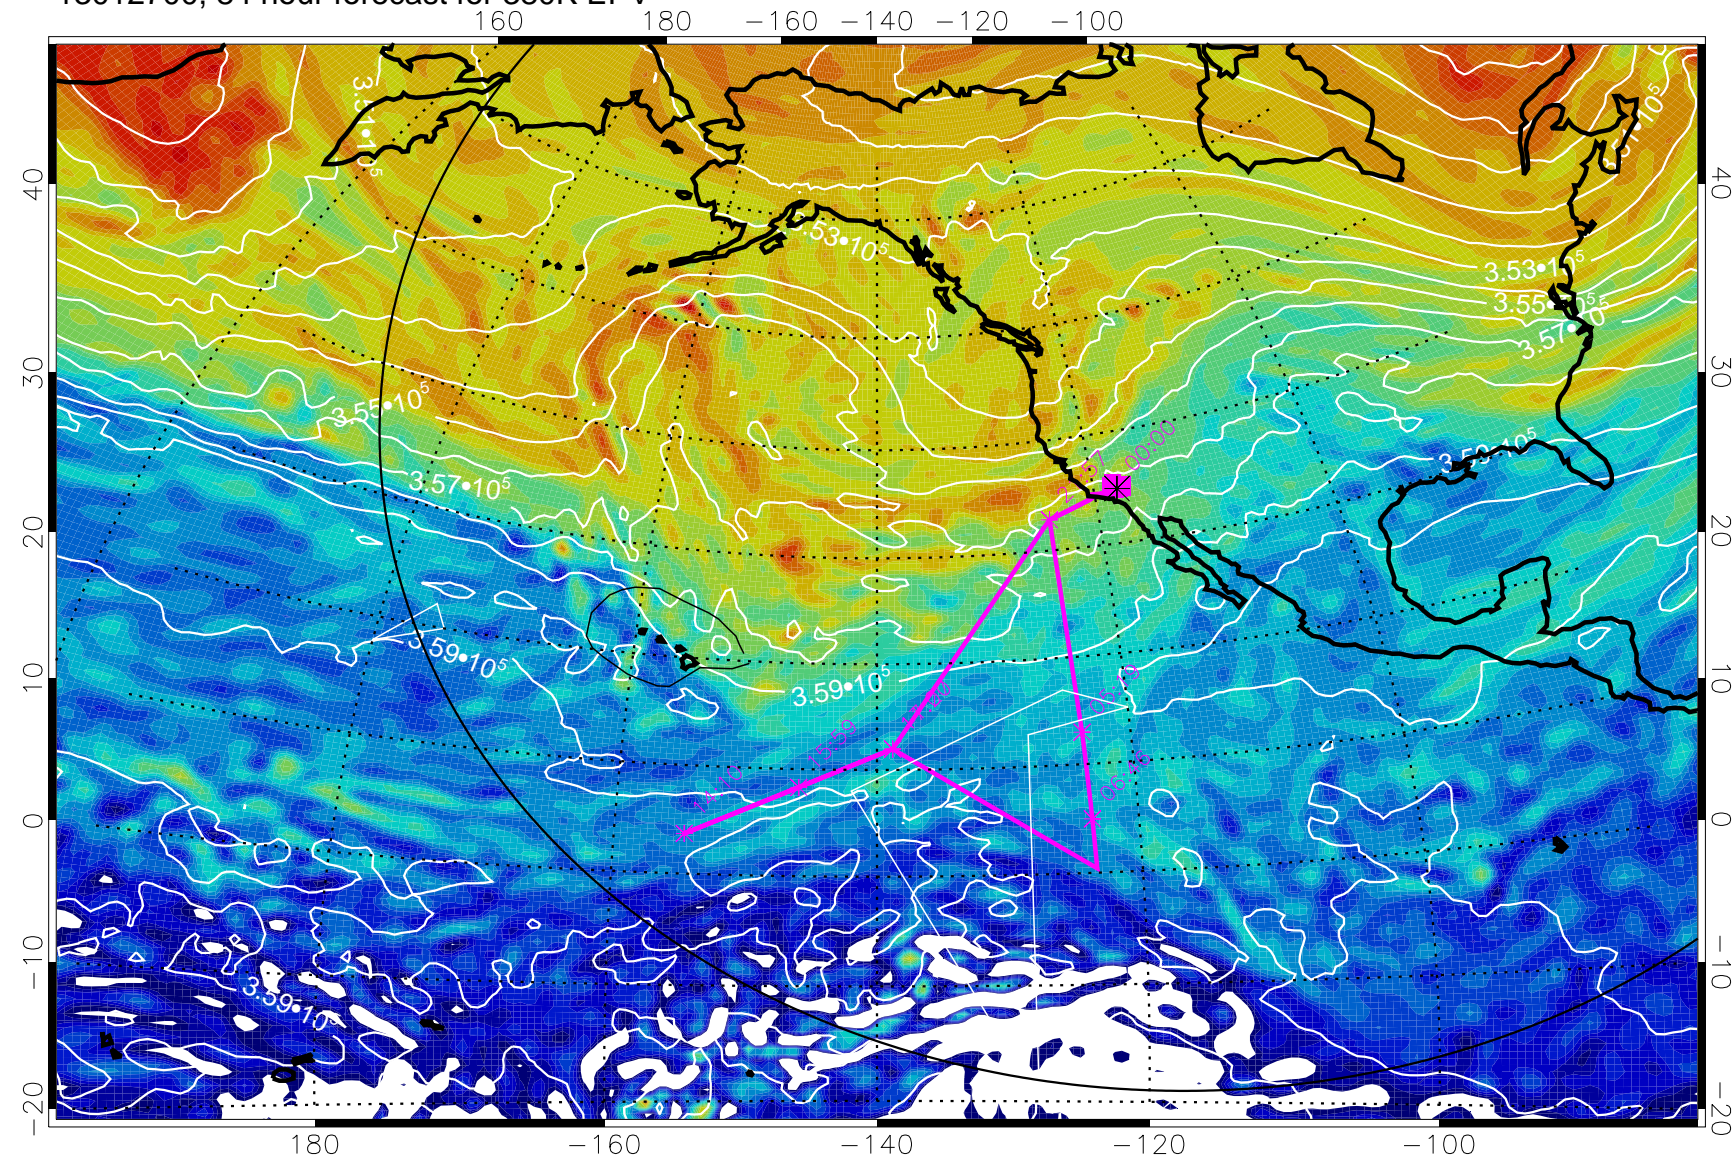

13012606, 66 hour forecast for 380K EPV

380K Montgomery Streamfunction, white

Range ring of 6000 km -- 19 hours GH round trip

13012612, 72 hour forecast for 380K EPV

160 180 -160 -140 -120 -100

380K Montgomery Streamfunction, white

Range ring of 6000 km -- 19 hours GH round trip

13012618, 78 hour forecast for 380K EPV

380K Montgomery Streamfunction, white

Range ring of 6000 km -- 19 hours GH round trip

13012700, 84 hour forecast for 380K EPV

380K Montgomery Streamfunction, white

Range ring of 6000 km -- 19 hours GH round trip

13012706, 90 hour forecast for 380K EPV

380K Montgomery Streamfunction, white

Range ring of 6000 km -- 19 hours GH round trip

13012712, 96 hour forecast for 380K EPV

380K Montgomery Streamfunction, white

Range ring of 6000 km -- 19 hours GH round trip

13012718, 102 hour forecast for 380K EPV

160 180 -160 -140 -120 -100

380K Montgomery Streamfunction, white