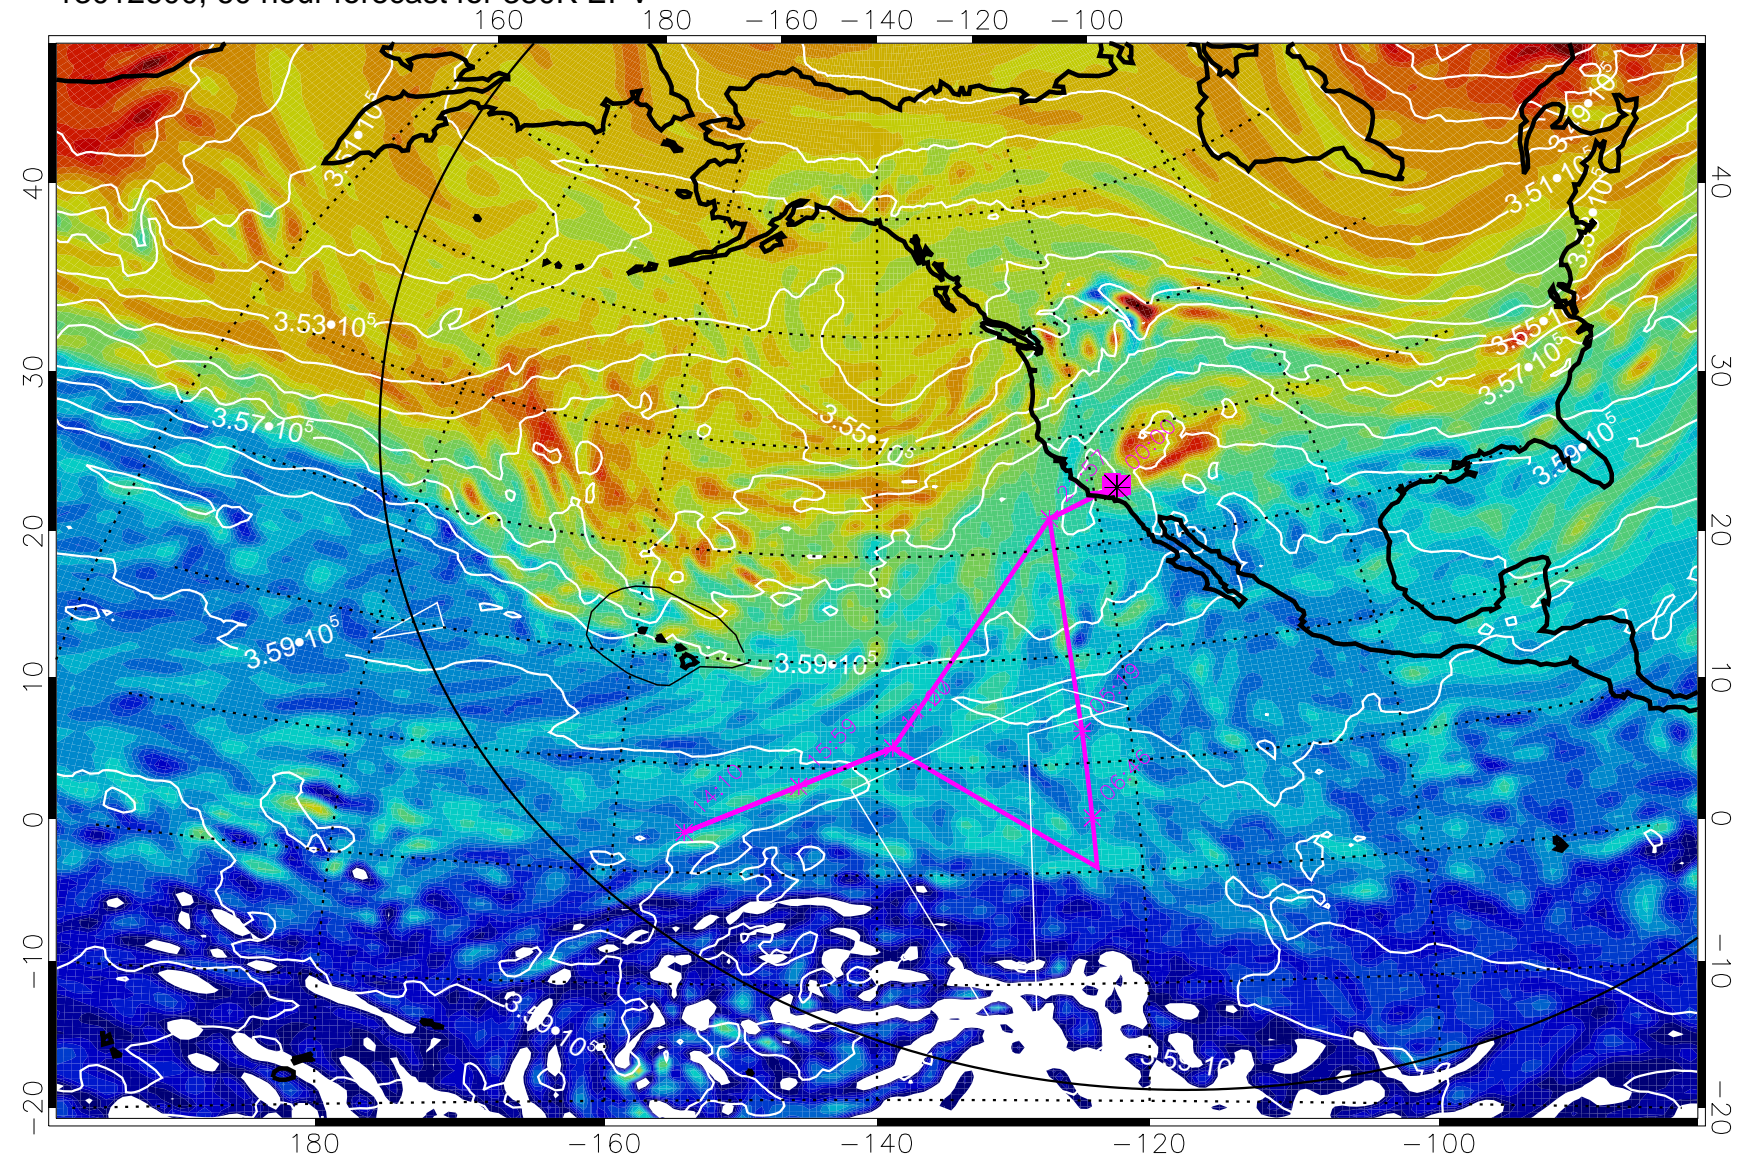

13012506, 42 hour forecast for 380K EPV

380K Montgomery Streamfunction, white

Range ring of 6000 km -- 19 hours GH round trip

13012512, 48 hour forecast for 380K EPV

380K Montgomery Streamfunction, white

Range ring of 6000 km -- 19 hours GH round trip

13012518, 54 hour forecast for 380K EPV

380K Montgomery Streamfunction, white

Range ring of 6000 km -- 19 hours GH round trip

13012600, 60 hour forecast for 380K EPV

380K Montgomery Streamfunction, white

Range ring of 6000 km -- 19 hours GH round trip

13012606, 66 hour forecast for 380K EPV

380K Montgomery Streamfunction, white

Range ring of 6000 km -- 19 hours GH round trip

13012612, 72 hour forecast for 380K EPV

160 180 -160 -140 -120 -100

380K Montgomery Streamfunction, white

Range ring of 6000 km -- 19 hours GH round trip

13012618, 78 hour forecast for 380K EPV

380K Montgomery Streamfunction, white

Range ring of 6000 km -- 19 hours GH round trip

13012700, 84 hour forecast for 380K EPV