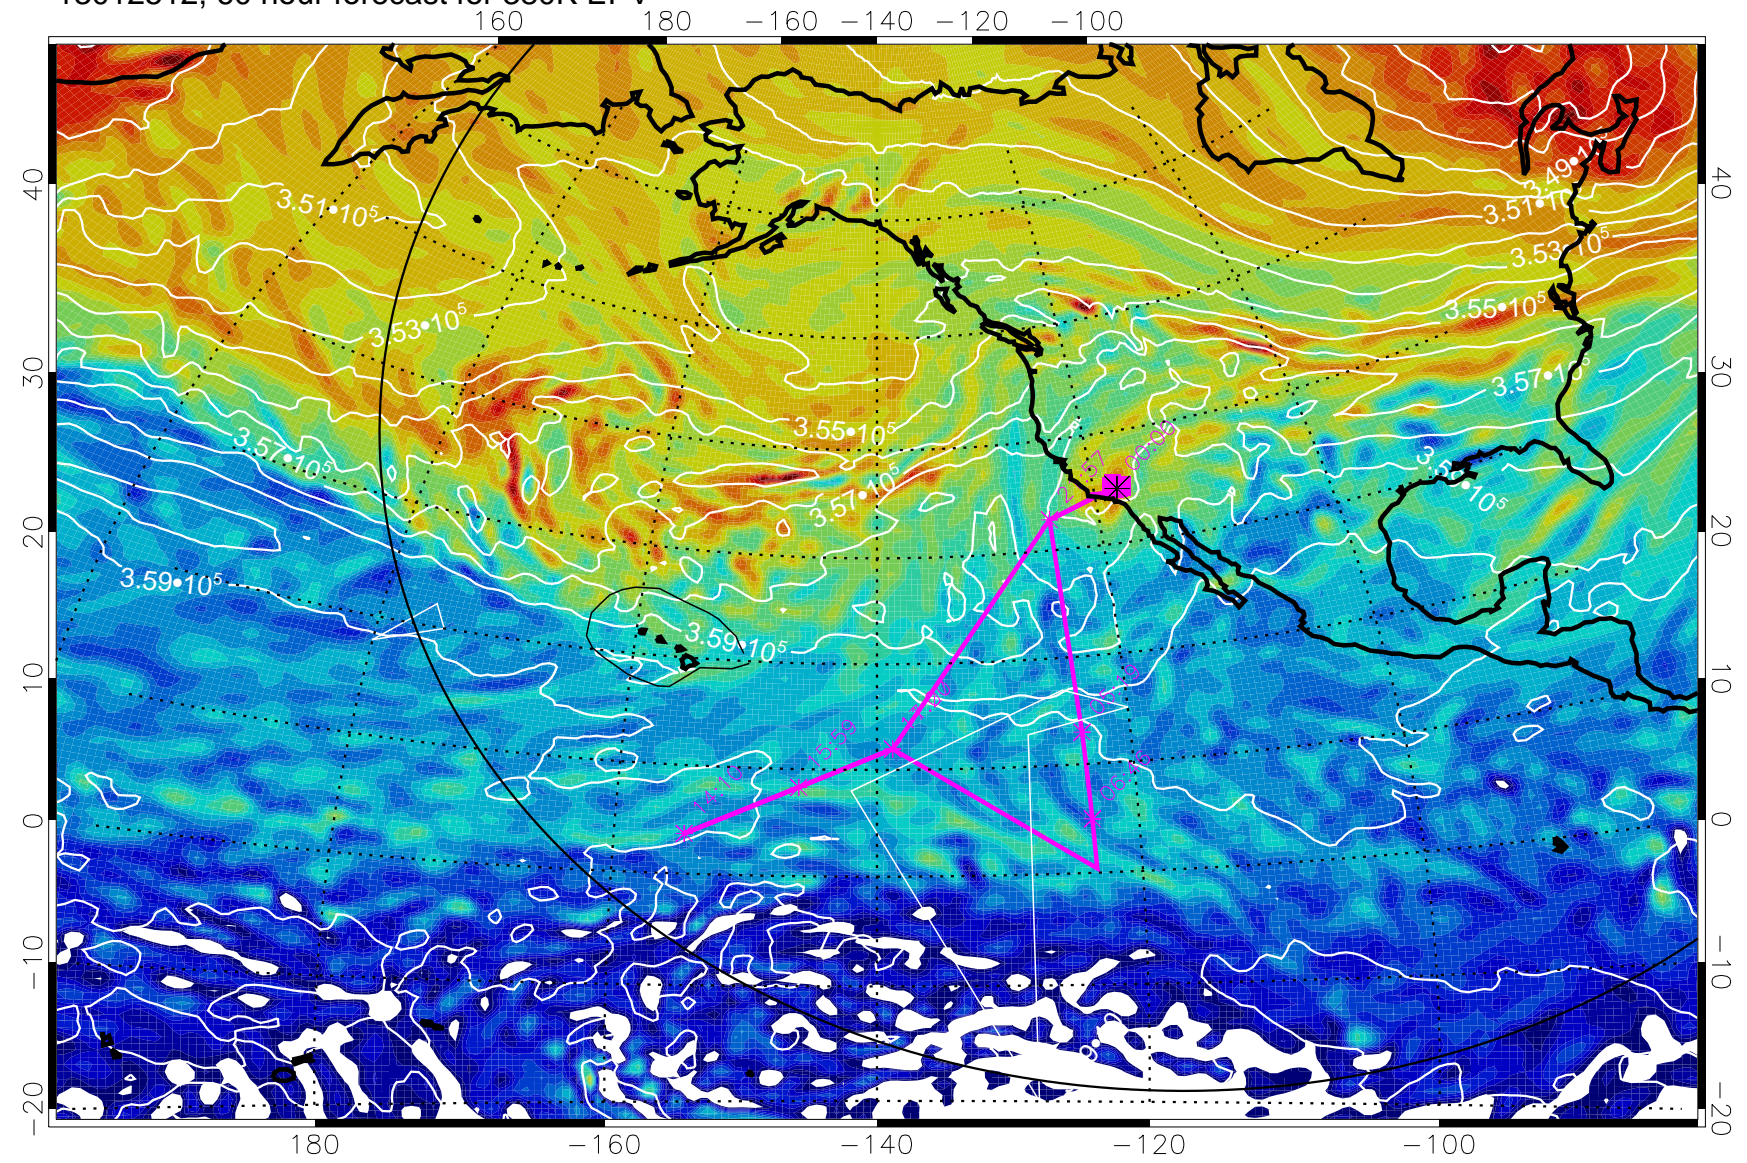

380K Montgomery Streamfunction, white

Range ring of 6000 km -- 19 hours GH round trip

13012500, 48 hour forecast for 380K EPV

380K Montgomery Streamfunction, white

Range ring of 6000 km -- 19 hours GH round trip

13012506, 54 hour forecast for 380K EPV

380K Montgomery Streamfunction, white

Range ring of 6000 km -- 19 hours GH round trip

13012512, 60 hour forecast for 380K EPV

380K Montgomery Streamfunction, white

Range ring of 6000 km -- 19 hours GH round trip

13012518, 66 hour forecast for 380K EPV

380K Montgomery Streamfunction, white

Range ring of 6000 km -- 19 hours GH round trip

13012600, 72 hour forecast for 380K EPV

380K Montgomery Streamfunction, white

Range ring of 6000 km -- 19 hours GH round trip

13012606, 78 hour forecast for 380K EPV

380K Montgomery Streamfunction, white

Range ring of 6000 km -- 19 hours GH round trip

13012612, 84 hour forecast for 380K EPV

13012618, 90 hour forecast for 380K EPV