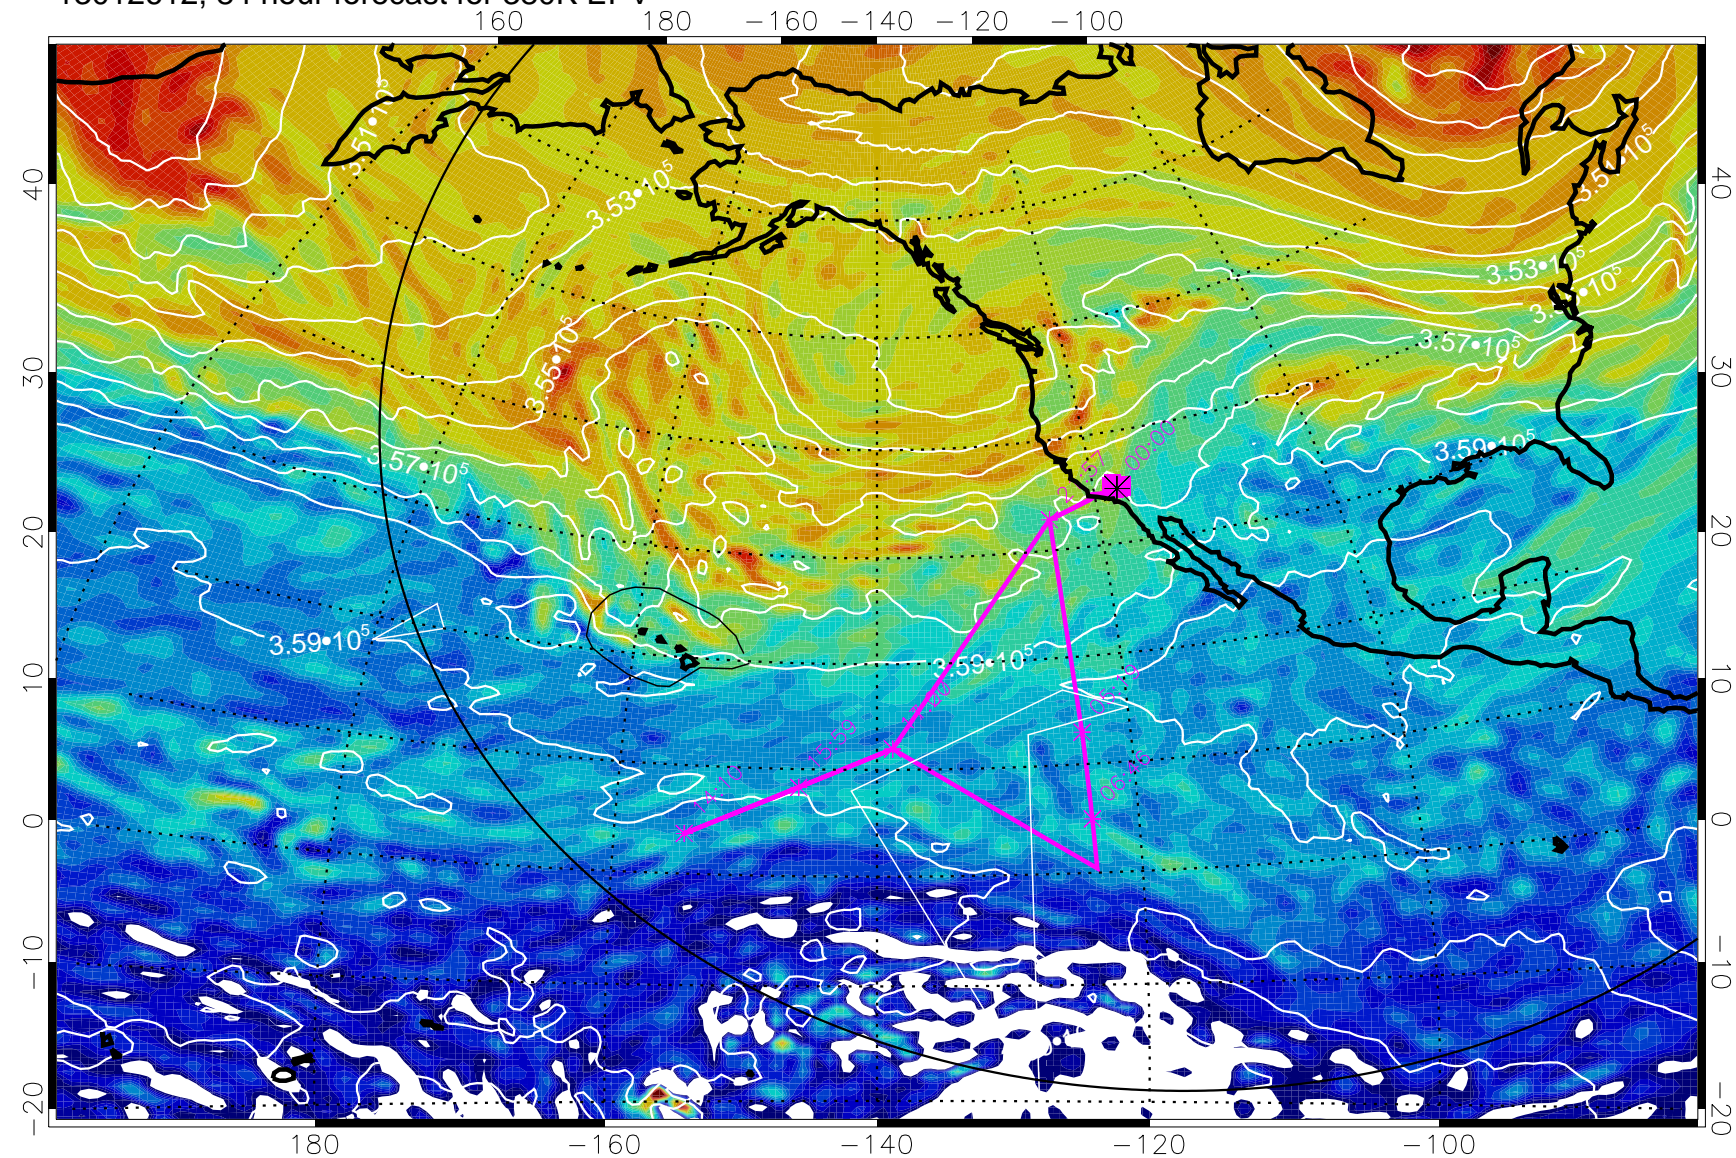

13012518, 66 hour forecast for 380K EPV

380K Montgomery Streamfunction, white

Range ring of 6000 km -- 19 hours GH round trip

13012600, 72 hour forecast for 380K EPV

380K Montgomery Streamfunction, white

Range ring of 6000 km -- 19 hours GH round trip

13012606, 78 hour forecast for 380K EPV

380K Montgomery Streamfunction, white

Range ring of 6000 km -- 19 hours GH round trip

13012612, 84 hour forecast for 380K EPV

13012618, 90 hour forecast for 380K EPV

380K Montgomery Streamfunction, white

Range ring of 6000 km -- 19 hours GH round trip

13012700, 96 hour forecast for 380K EPV

160 180 -160 -140 -120 -100

380K Montgomery Streamfunction, white

Range ring of 6000 km -- 19 hours GH round trip

13012706, 102 hour forecast for 380K EPV

160 180 -160 -140 -120 -100

380K Montgomery Streamfunction, white

Range ring of 6000 km -- 19 hours GH round trip

13012712, 108 hour forecast for 380K EPV

160 180 -160 -140 -120 -100