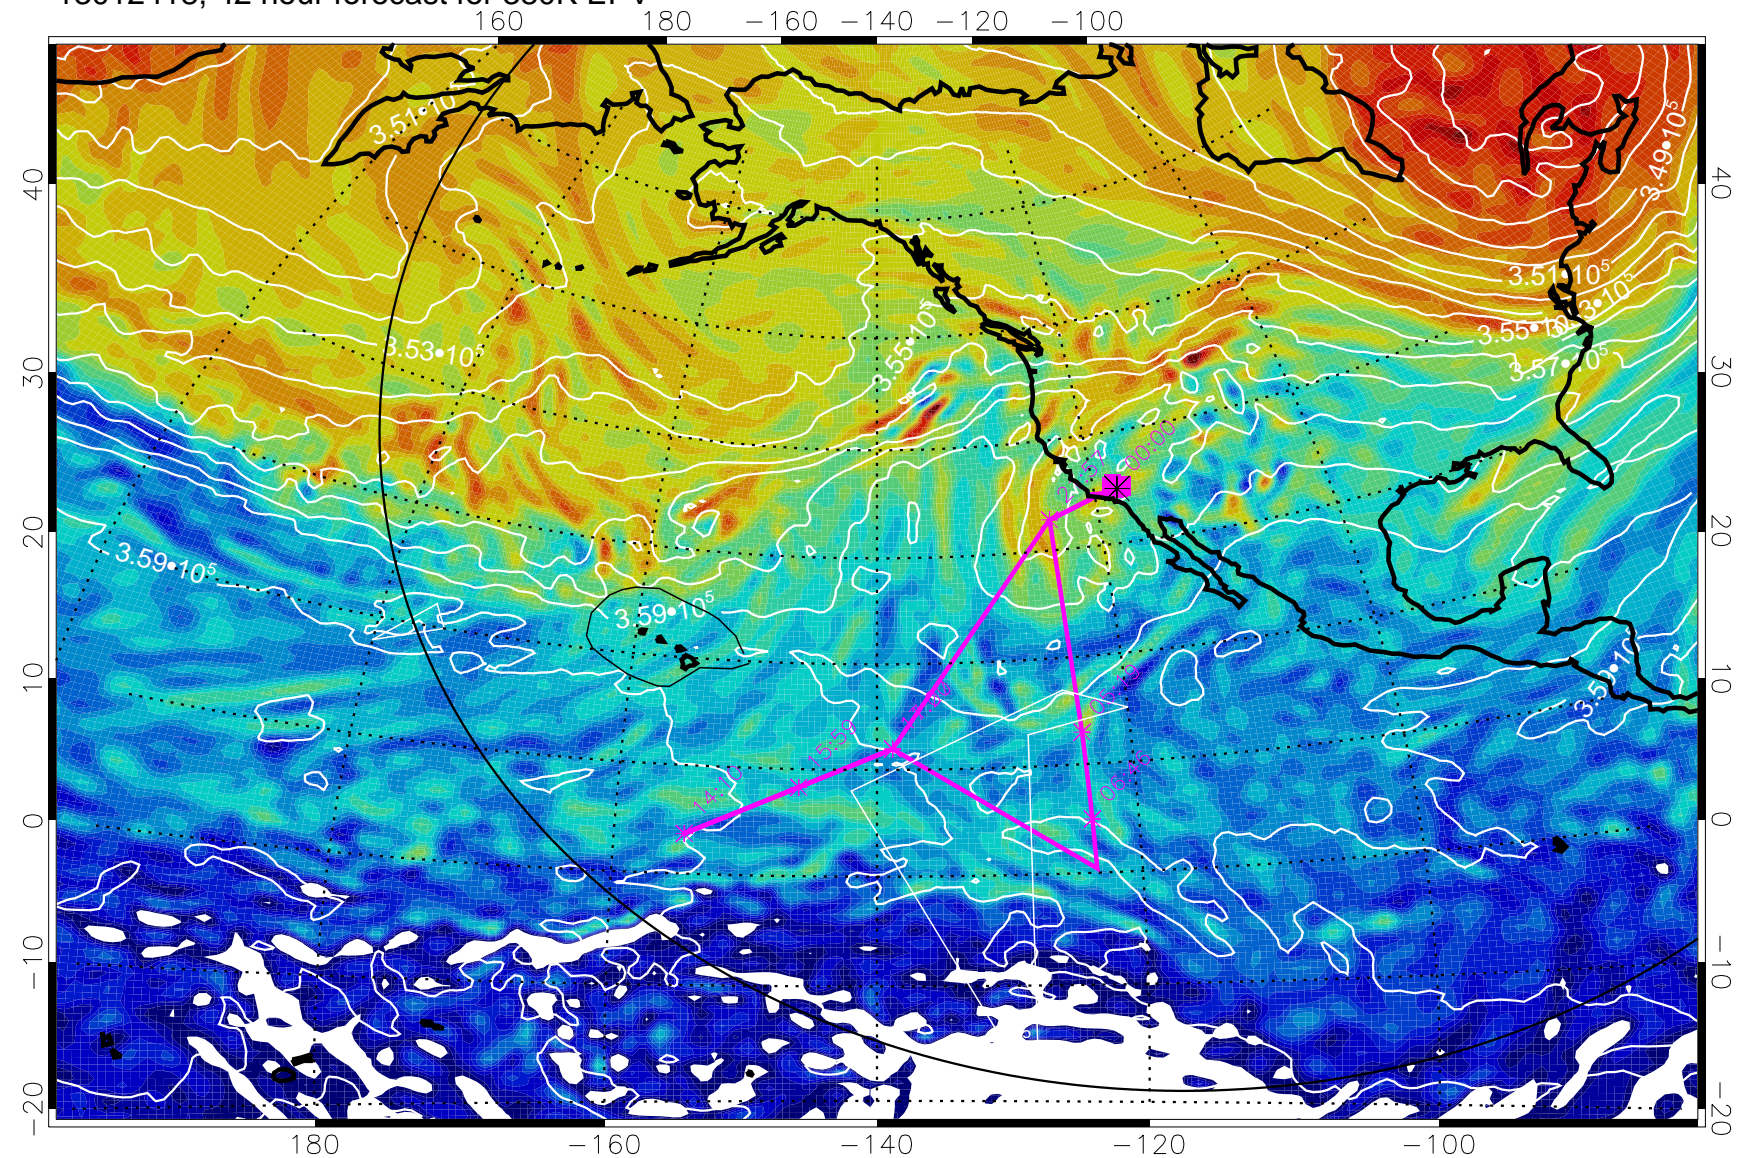

Range ring of 6000 km -- 19 hours GH round trip

13012412, 36 hour forecast for 380K EPV

380K Montgomery Streamfunction, white

Range ring of 6000 km -- 19 hours GH round trip

13012418, 42 hour forecast for 380K EPV

380K Montgomery Streamfunction, white

Range ring of 6000 km -- 19 hours GH round trip

13012500, 48 hour forecast for 380K EPV

380K Montgomery Streamfunction, white

Range ring of 6000 km -- 19 hours GH round trip

13012506, 54 hour forecast for 380K EPV

380K Montgomery Streamfunction, white

Range ring of 6000 km -- 19 hours GH round trip

13012512, 60 hour forecast for 380K EPV

380K Montgomery Streamfunction, white

Range ring of 6000 km -- 19 hours GH round trip

13012606, 78 hour forecast for 380K EPV

380K Montgomery Streamfunction, white

Range ring of 6000 km -- 19 hours GH round trip

13012612, 84 hour forecast for 380K EPV

13012618, 90 hour forecast for 380K EPV