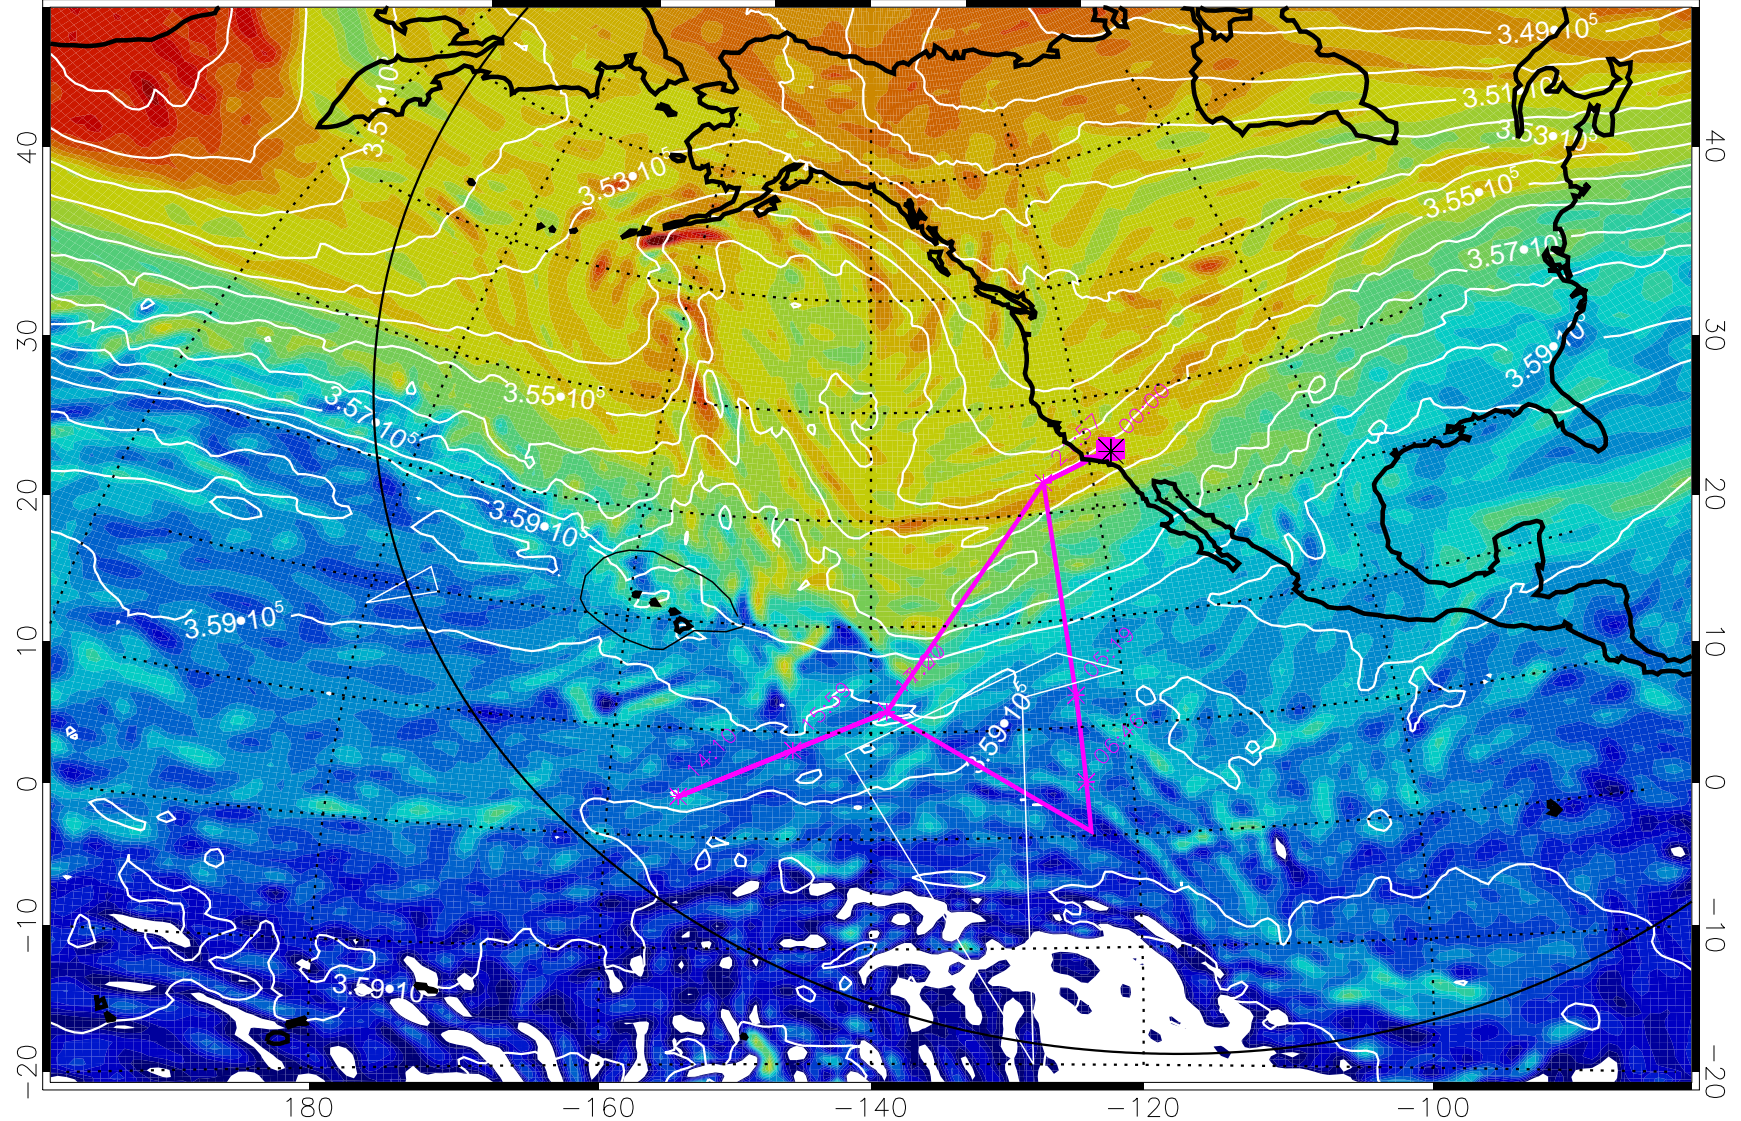

13012606, 78 hour forecast for 380K EPV

380K Montgomery Streamfunction, white

Range ring of 6000 km -- 19 hours GH round trip

13012612, 84 hour forecast for 380K EPV

13012618, 90 hour forecast for 380K EPV

13012706, 102 hour forecast for 380K EPV

160 180 -160 -140 -120 -100

380K Montgomery Streamfunction, white

Range ring of 6000 km -- 19 hours GH round trip

13012712, 108 hour forecast for 380K EPV

160 180 -160 -140 -120 -100

40
30
20
10
0
-10
-20

40
30
20
10
0
-10
-20

180 -160 -140 -120 -100

380K Montgomery Streamfunction, white

Range ring of 6000 km -- 19 hours GH round trip

13012718, 114 hour forecast for 380K EPV

160 180 -160 -140 -120 -100

380K Montgomery Streamfunction, white

Range ring of 6000 km -- 19 hours GH round trip

13012800, 120 hour forecast for 380K EPV

160 180 -160 -140 -120 -100

380K Montgomery Streamfunction, white

Range ring of 6000 km -- 19 hours GH round trip