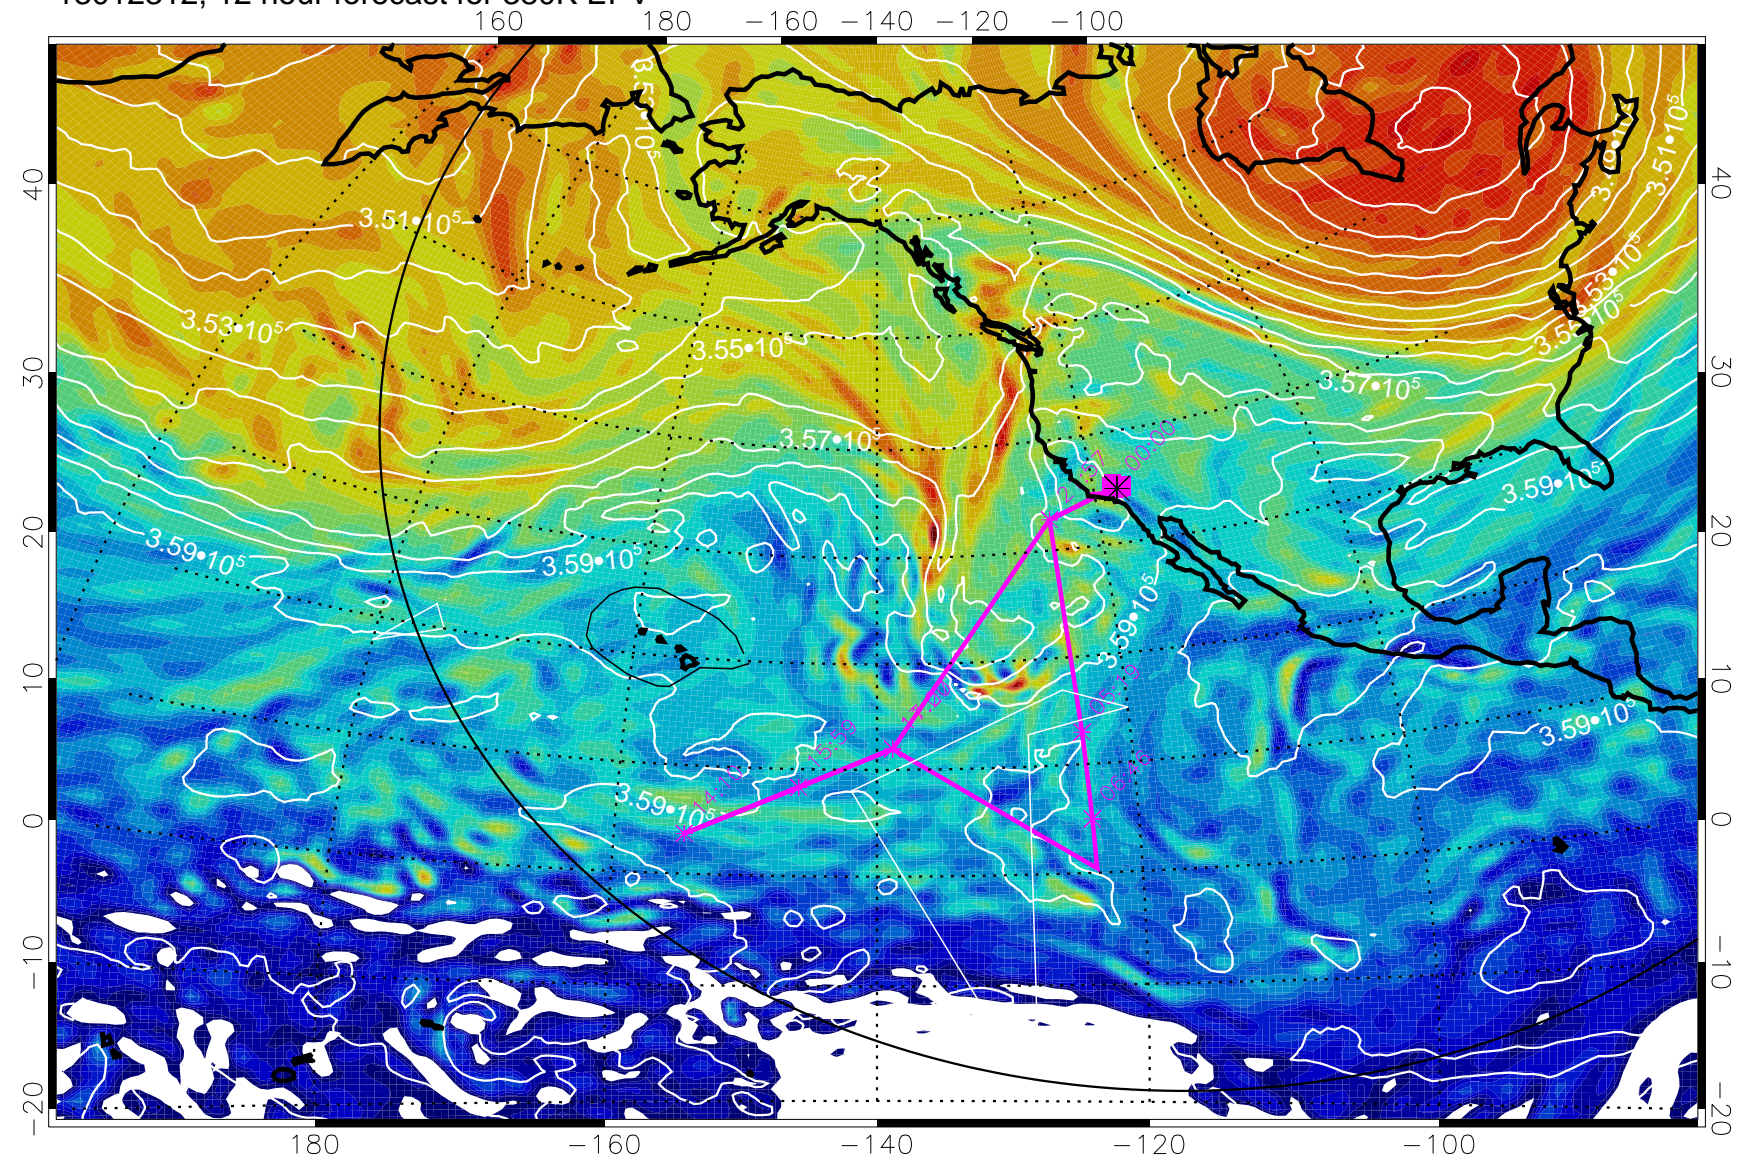

13012312, 12 hour forecast for 380K EPV

380K Montgomery Streamfunction, white

Range ring of 6000 km -- 19 hours GH round trip

13012318, 18 hour forecast for 380K EPV

380K Montgomery Streamfunction, white

Range ring of 6000 km -- 19 hours GH round trip

13012400, 24 hour forecast for 380K EPV

380K Montgomery Streamfunction, white

Range ring of 6000 km -- 19 hours GH round trip

13012406, 30 hour forecast for 380K EPV

160 180 -160 -140 -120 -100

380K Montgomery Streamfunction, white

Range ring of 6000 km -- 19 hours GH round trip

13012412, 36 hour forecast for 380K EPV

380K Montgomery Streamfunction, white

Range ring of 6000 km -- 19 hours GH round trip

13012418, 42 hour forecast for 380K EPV

380K Montgomery Streamfunction, white

Range ring of 6000 km -- 19 hours GH round trip

13012500, 48 hour forecast for 380K EPV

380K Montgomery Streamfunction, white

Range ring of 6000 km -- 19 hours GH round trip