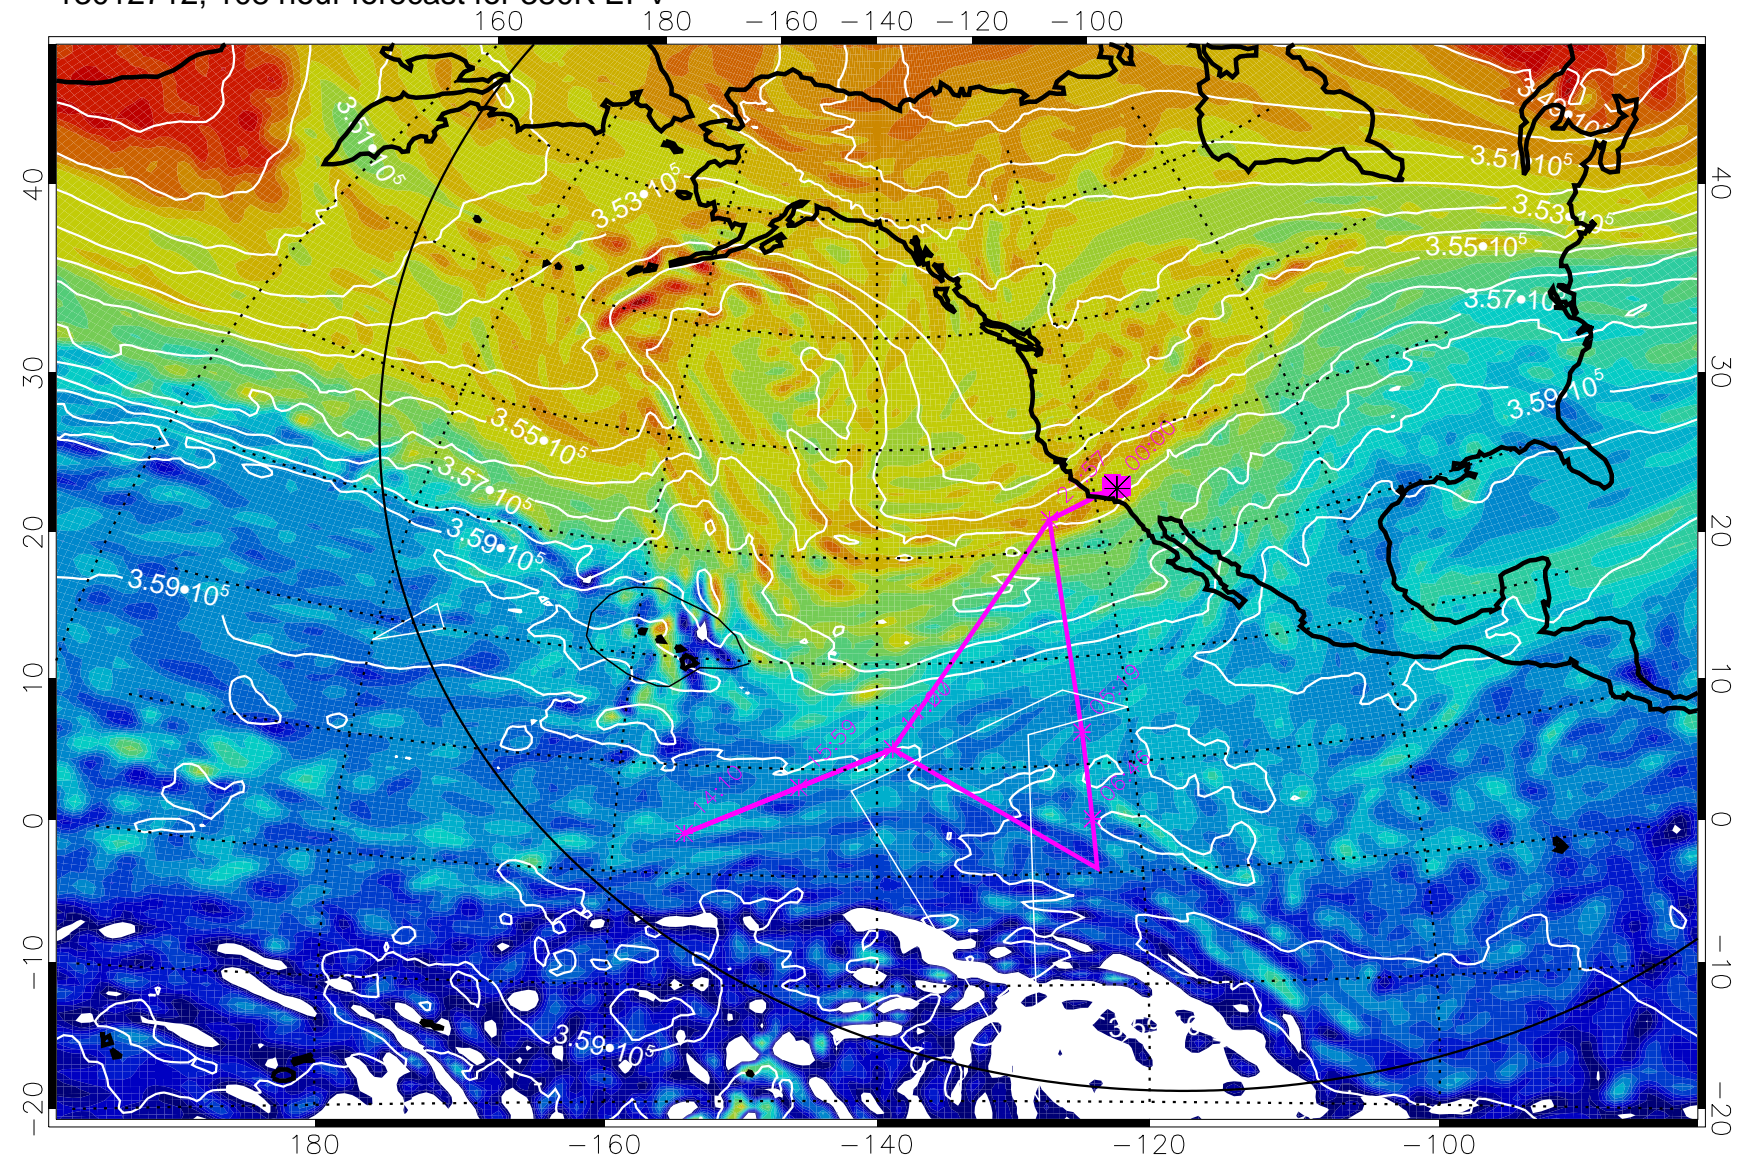

13012606, 78 hour forecast for 380K EPV

380K Montgomery Streamfunction, white

Range ring of 6000 km -- 19 hours GH round trip

13012612, 84 hour forecast for 380K EPV

13012618, 90 hour forecast for 380K EPV

380K Montgomery Streamfunction, white

Range ring of 6000 km -- 19 hours GH round trip

13012700, 96 hour forecast for 380K EPV

160 180 -160 -140 -120 -100

380K Montgomery Streamfunction, white

Range ring of 6000 km -- 19 hours GH round trip

13012706, 102 hour forecast for 380K EPV

160 180 -160 -140 -120 -100

380K Montgomery Streamfunction, white

Range ring of 6000 km -- 19 hours GH round trip

13012712, 108 hour forecast for 380K EPV

160 180 -160 -140 -120 -100

40
30
20
10
0
-10
-20

40
30
20
10
0
-10
-20

180 -160 -140 -120 -100

380K Montgomery Streamfunction, white

Range ring of 6000 km -- 19 hours GH round trip

13012718, 114 hour forecast for 380K EPV

160 180 -160 -140 -120 -100