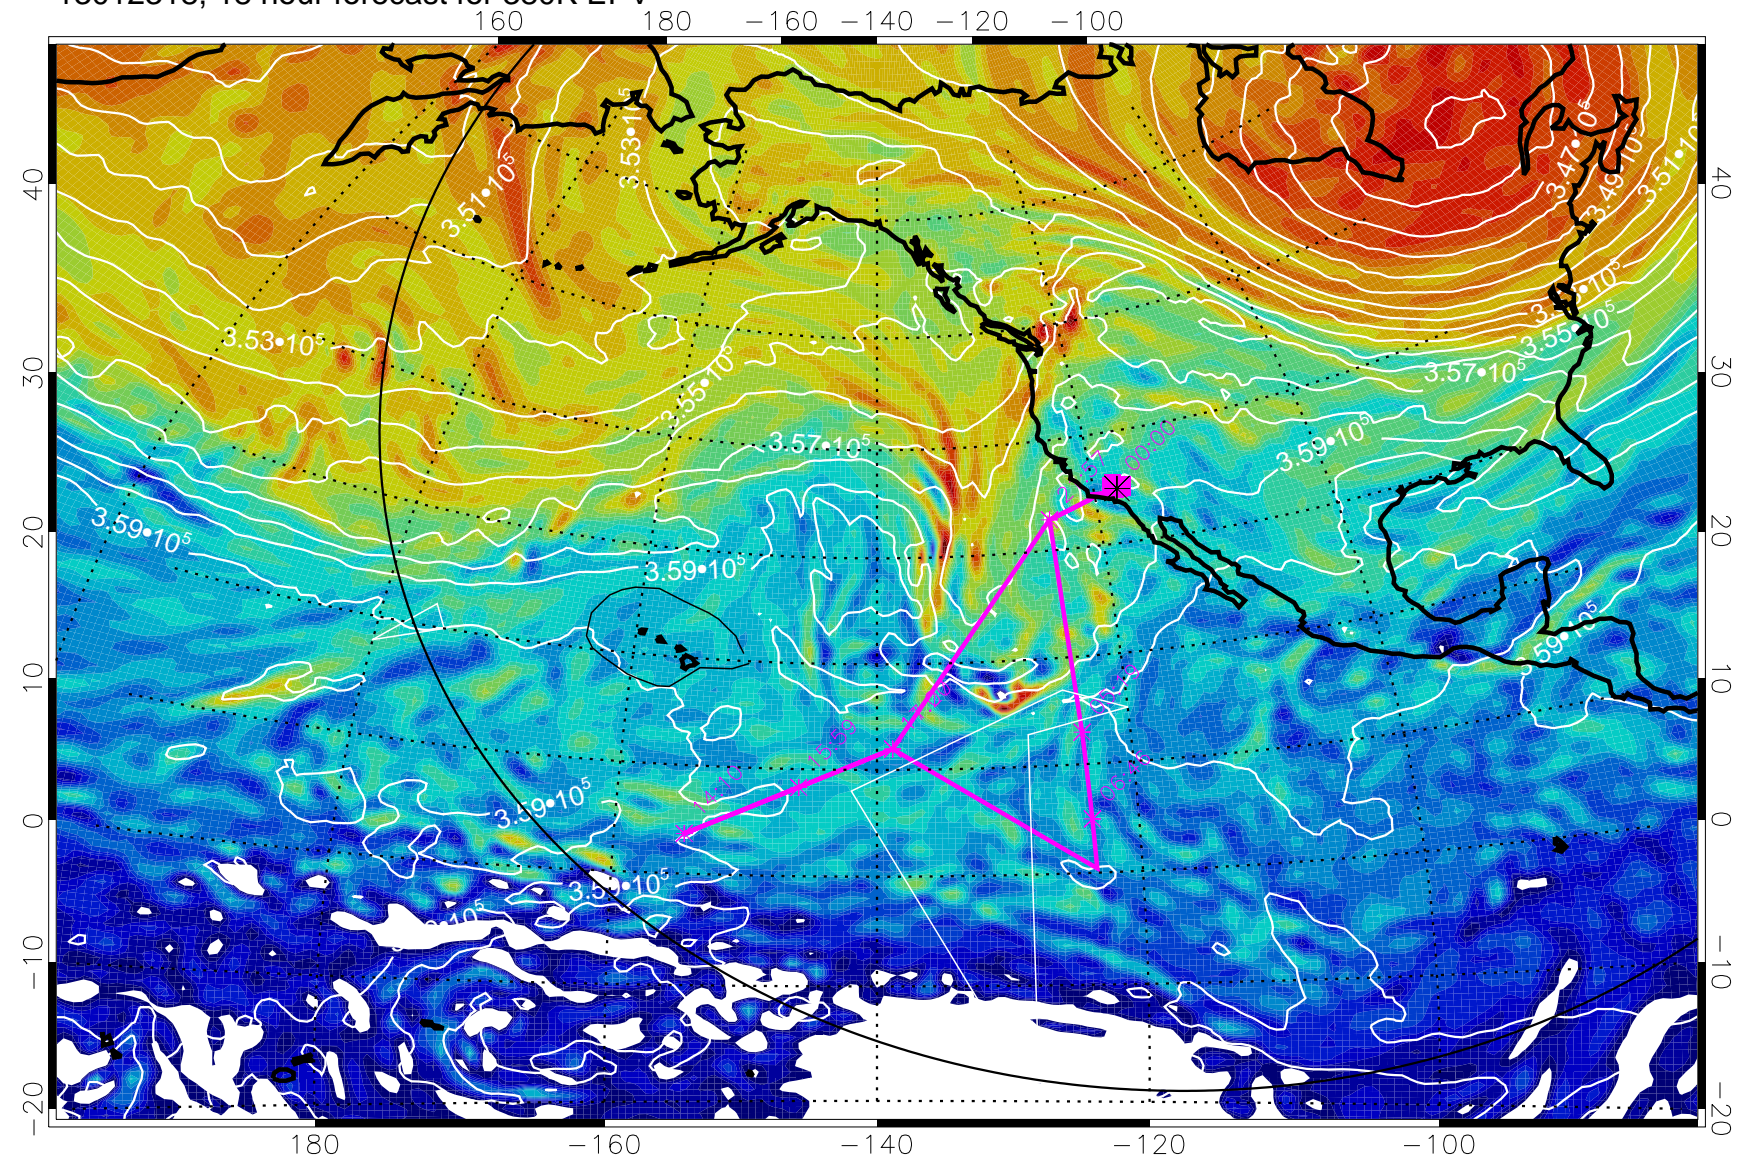

13012312, 12 hour forecast for 380K EPV

380K Montgomery Streamfunction, white

Range ring of 6000 km -- 19 hours GH round trip

13012318, 18 hour forecast for 380K EPV

380K Montgomery Streamfunction, white

Range ring of 6000 km -- 19 hours GH round trip

13012400, 24 hour forecast for 380K EPV

380K Montgomery Streamfunction, white

Range ring of 6000 km -- 19 hours GH round trip

13012406, 30 hour forecast for 380K EPV

160 180 -160 -140 -120 -100

380K Montgomery Streamfunction, white

Range ring of 6000 km -- 19 hours GH round trip

13012412, 36 hour forecast for 380K EPV

380K Montgomery Streamfunction, white

Range ring of 6000 km -- 19 hours GH round trip

13012418, 42 hour forecast for 380K EPV

380K Montgomery Streamfunction, white

Range ring of 6000 km -- 19 hours GH round trip

13012500, 48 hour forecast for 380K EPV

380K Montgomery Streamfunction, white

Range ring of 6000 km -- 19 hours GH round trip