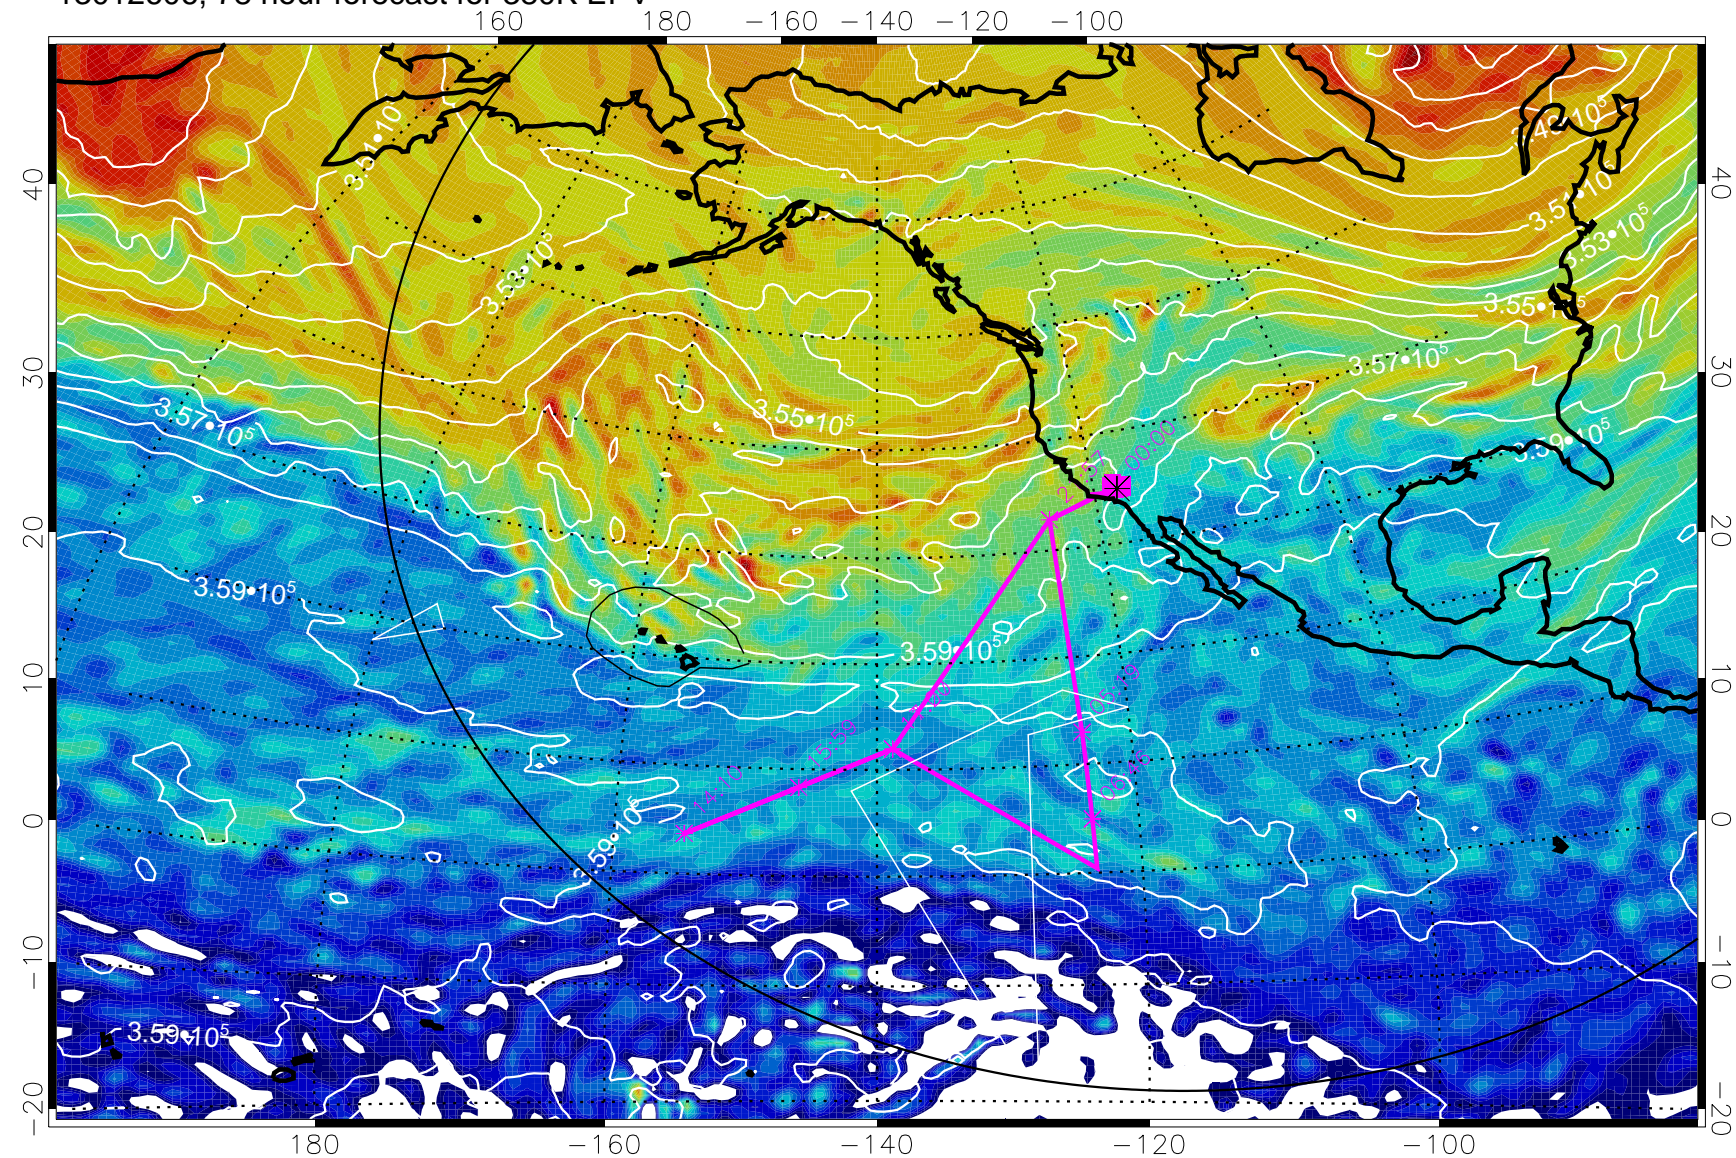

13012518, 66 hour forecast for 380K EPV

380K Montgomery Streamfunction, white

Range ring of 6000 km -- 19 hours GH round trip

13012600, 72 hour forecast for 380K EPV

380K Montgomery Streamfunction, white

Range ring of 6000 km -- 19 hours GH round trip

13012606, 78 hour forecast for 380K EPV

380K Montgomery Streamfunction, white

Range ring of 6000 km -- 19 hours GH round trip

13012612, 84 hour forecast for 380K EPV

13012618, 90 hour forecast for 380K EPV

380K Montgomery Streamfunction, white

Range ring of 6000 km -- 19 hours GH round trip

13012700, 96 hour forecast for 380K EPV

160 180 -160 -140 -120 -100

380K Montgomery Streamfunction, white

Range ring of 6000 km -- 19 hours GH round trip

13012706, 102 hour forecast for 380K EPV

160 180 -160 -140 -120 -100

380K Montgomery Streamfunction, white

Range ring of 6000 km -- 19 hours GH round trip

13012712, 108 hour forecast for 380K EPV

160 180 -160 -140 -120 -100