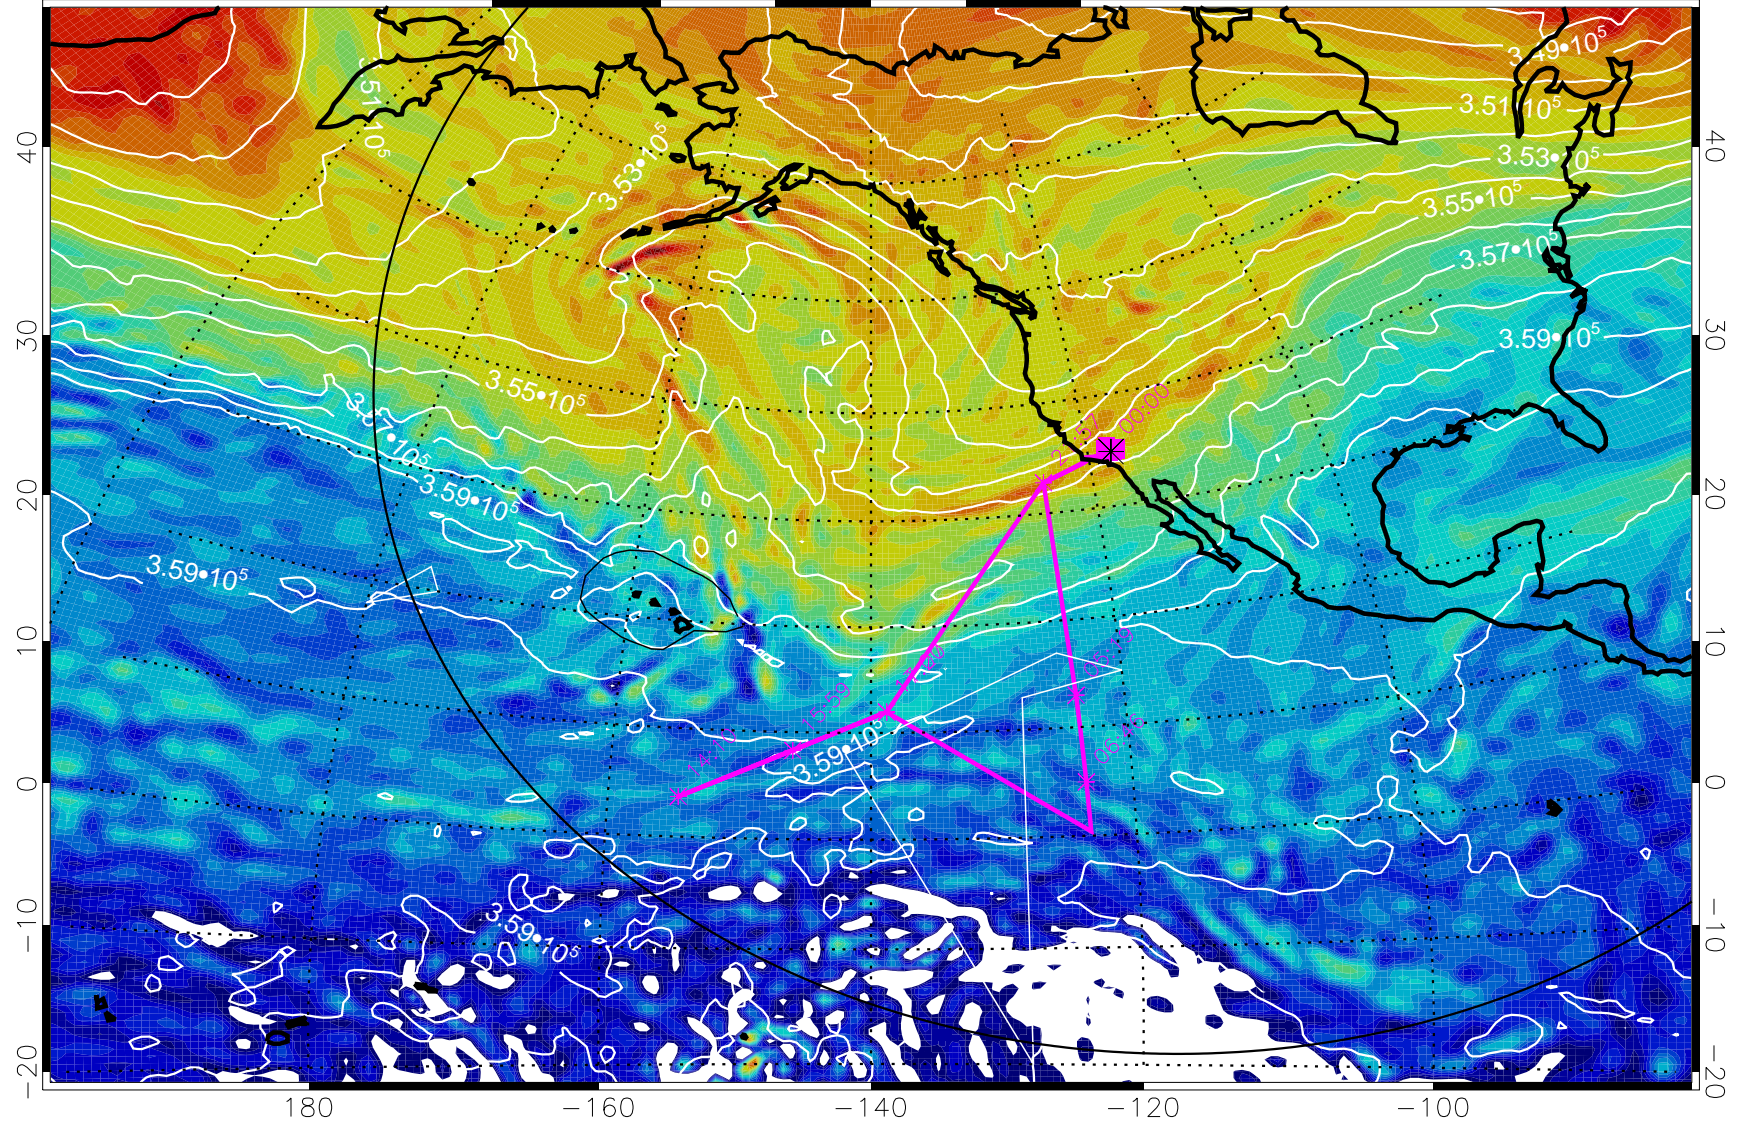

13012606, 78 hour forecast for 380K EPV

380K Montgomery Streamfunction, white

Range ring of 6000 km -- 19 hours GH round trip

13012612, 84 hour forecast for 380K EPV

13012618, 90 hour forecast for 380K EPV

13012706, 102 hour forecast for 380K EPV

160 180 -160 -140 -120 -100

380K Montgomery Streamfunction, white

Range ring of 6000 km -- 19 hours GH round trip

13012712, 108 hour forecast for 380K EPV

160 180 -160 -140 -120 -100

40
30
20
10
0
-10
-20

40
30
20
10
0
-10
-20

180 -160 -140 -120 -100

380K Montgomery Streamfunction, white

Range ring of 6000 km -- 19 hours GH round trip

13012718, 114 hour forecast for 380K EPV

160 180 -160 -140 -120 -100

380K Montgomery Streamfunction, white

Range ring of 6000 km -- 19 hours GH round trip

13012800, 120 hour forecast for 380K EPV

160 180 -160 -140 -120 -100

380K Montgomery Streamfunction, white

Range ring of 6000 km -- 19 hours GH round trip