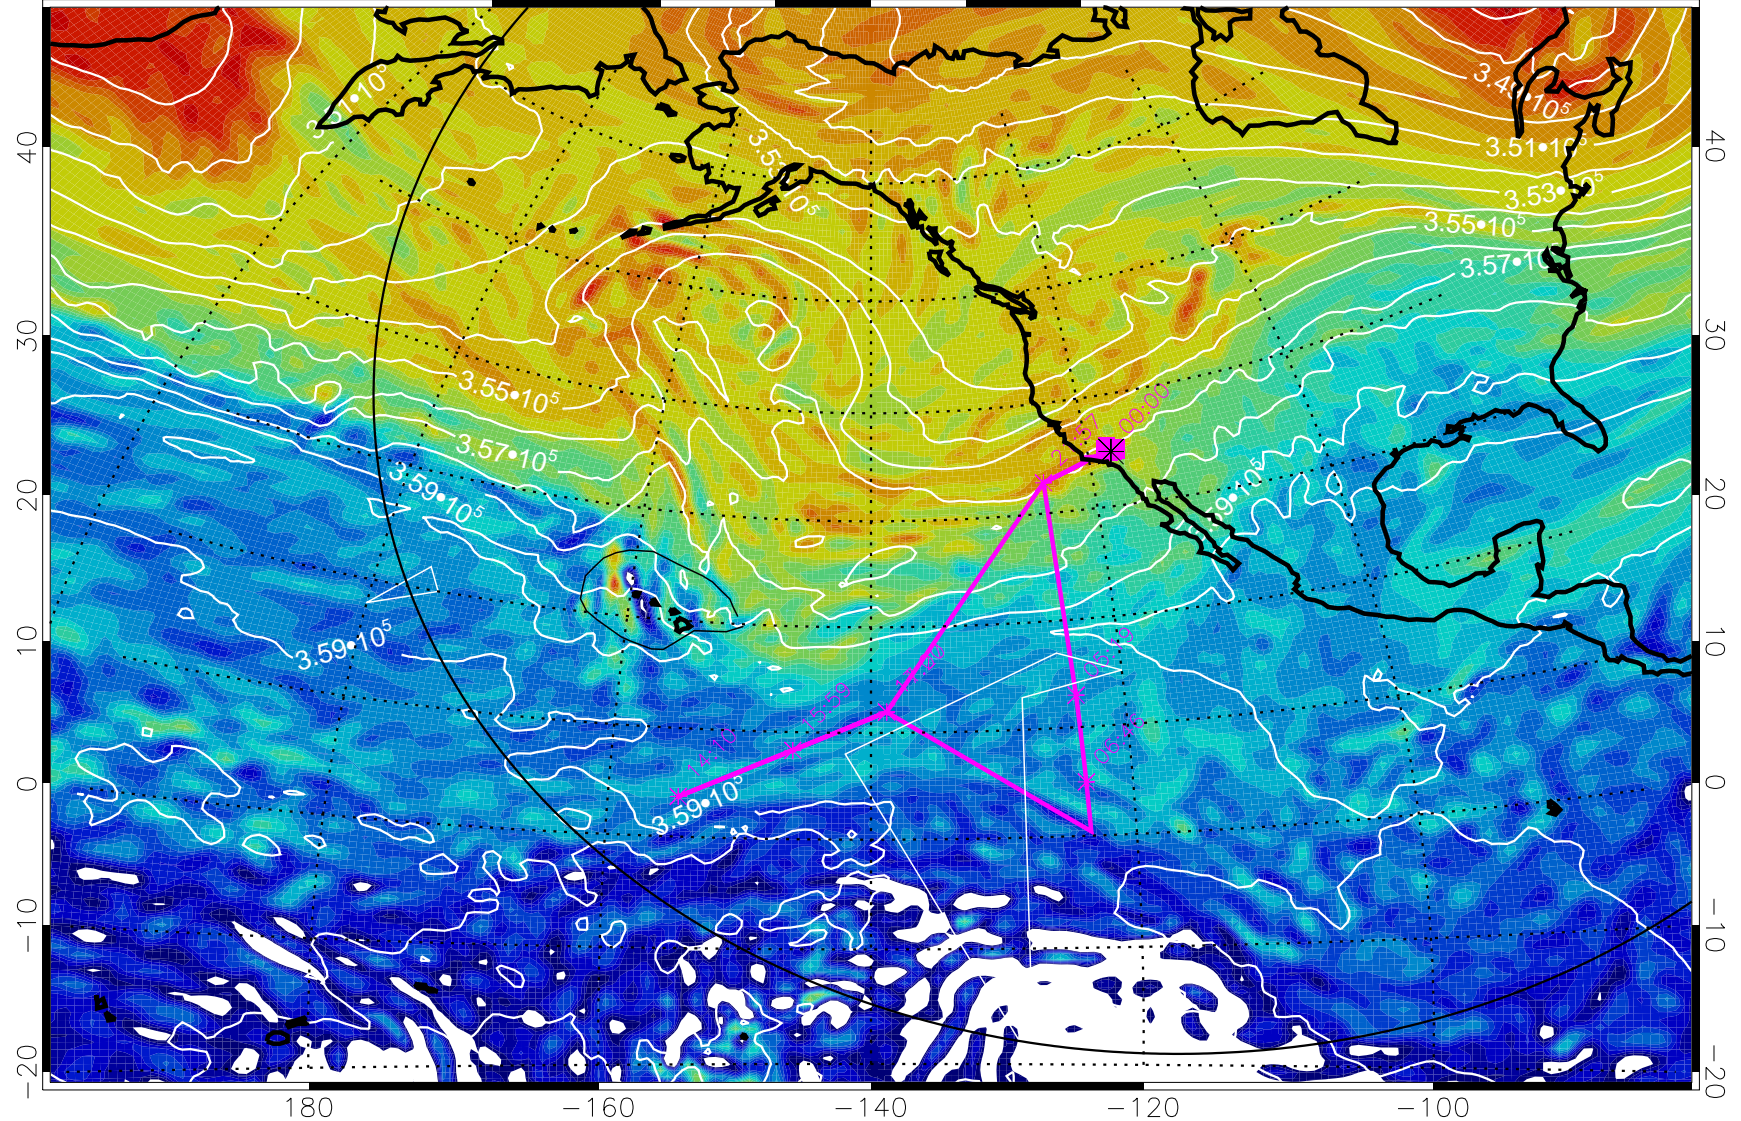

13012606, 78 hour forecast for 380K EPV

380K Montgomery Streamfunction, white

Range ring of 6000 km -- 19 hours GH round trip

13012612, 84 hour forecast for 380K EPV

13012618, 90 hour forecast for 380K EPV

380K Montgomery Streamfunction, white

Range ring of 6000 km -- 19 hours GH round trip

13012700, 96 hour forecast for 380K EPV

160 180 -160 -140 -120 -100

380K Montgomery Streamfunction, white

Range ring of 6000 km -- 19 hours GH round trip

13012706, 102 hour forecast for 380K EPV

160 180 -160 -140 -120 -100

380K Montgomery Streamfunction, white

Range ring of 6000 km -- 19 hours GH round trip

13012712, 108 hour forecast for 380K EPV

160 180 -160 -140 -120 -100

40
30
20
10
0
-10
-20

40
30
20
10
0
-10
-20

180 -160 -140 -120 -100

380K Montgomery Streamfunction, white

Range ring of 6000 km -- 19 hours GH round trip

13012718, 114 hour forecast for 380K EPV

160 180 -160 -140 -120 -100