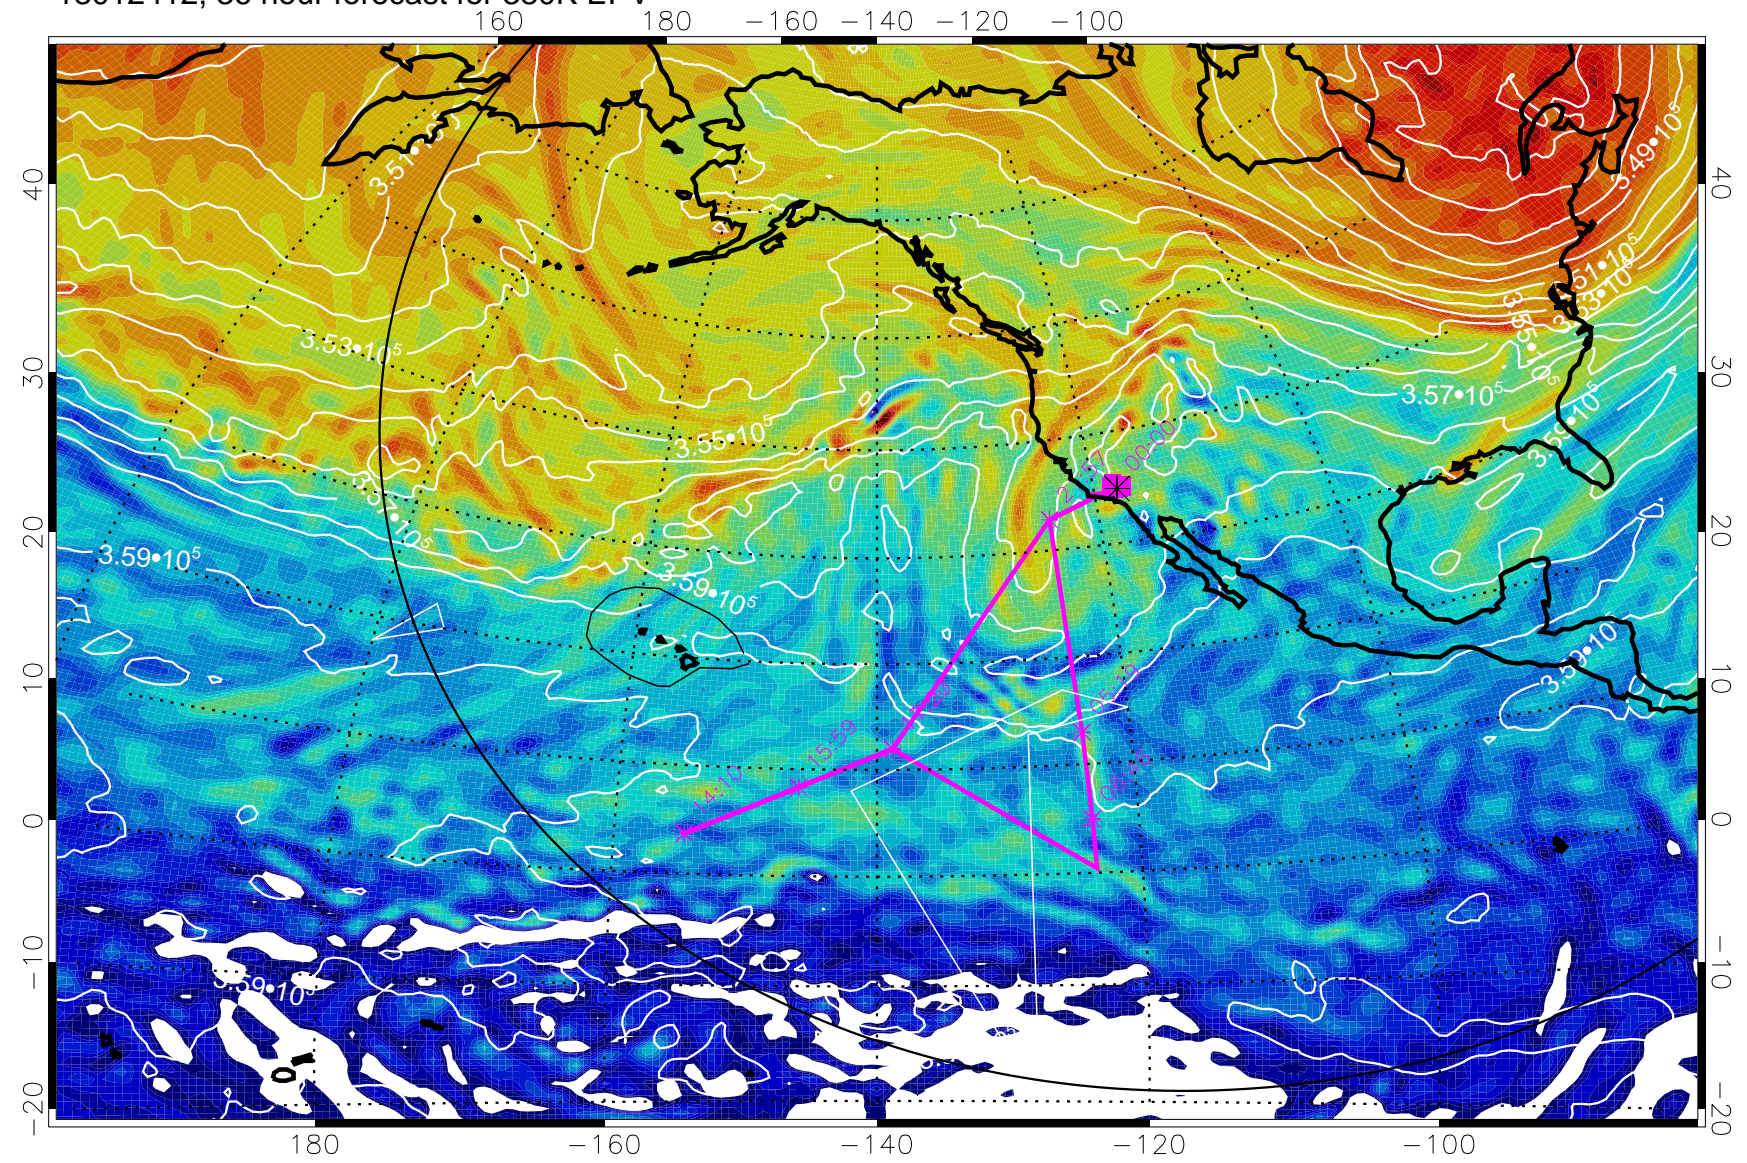

13012400, 24 hour forecast for 380K EPV

380K Montgomery Streamfunction, white

Range ring of 6000 km -- 19 hours GH round trip

13012406, 30 hour forecast for 380K EPV

160 180 -160 -140 -120 -100

380K Montgomery Streamfunction, white

Range ring of 6000 km -- 19 hours GH round trip

13012412, 36 hour forecast for 380K EPV

380K Montgomery Streamfunction, white

Range ring of 6000 km -- 19 hours GH round trip

13012418, 42 hour forecast for 380K EPV

380K Montgomery Streamfunction, white

Range ring of 6000 km -- 19 hours GH round trip

13012500, 48 hour forecast for 380K EPV

380K Montgomery Streamfunction, white

Range ring of 6000 km -- 19 hours GH round trip

13012606, 78 hour forecast for 380K EPV

380K Montgomery Streamfunction, white

Range ring of 6000 km -- 19 hours GH round trip

13012612, 84 hour forecast for 380K EPV

13012618, 90 hour forecast for 380K EPV