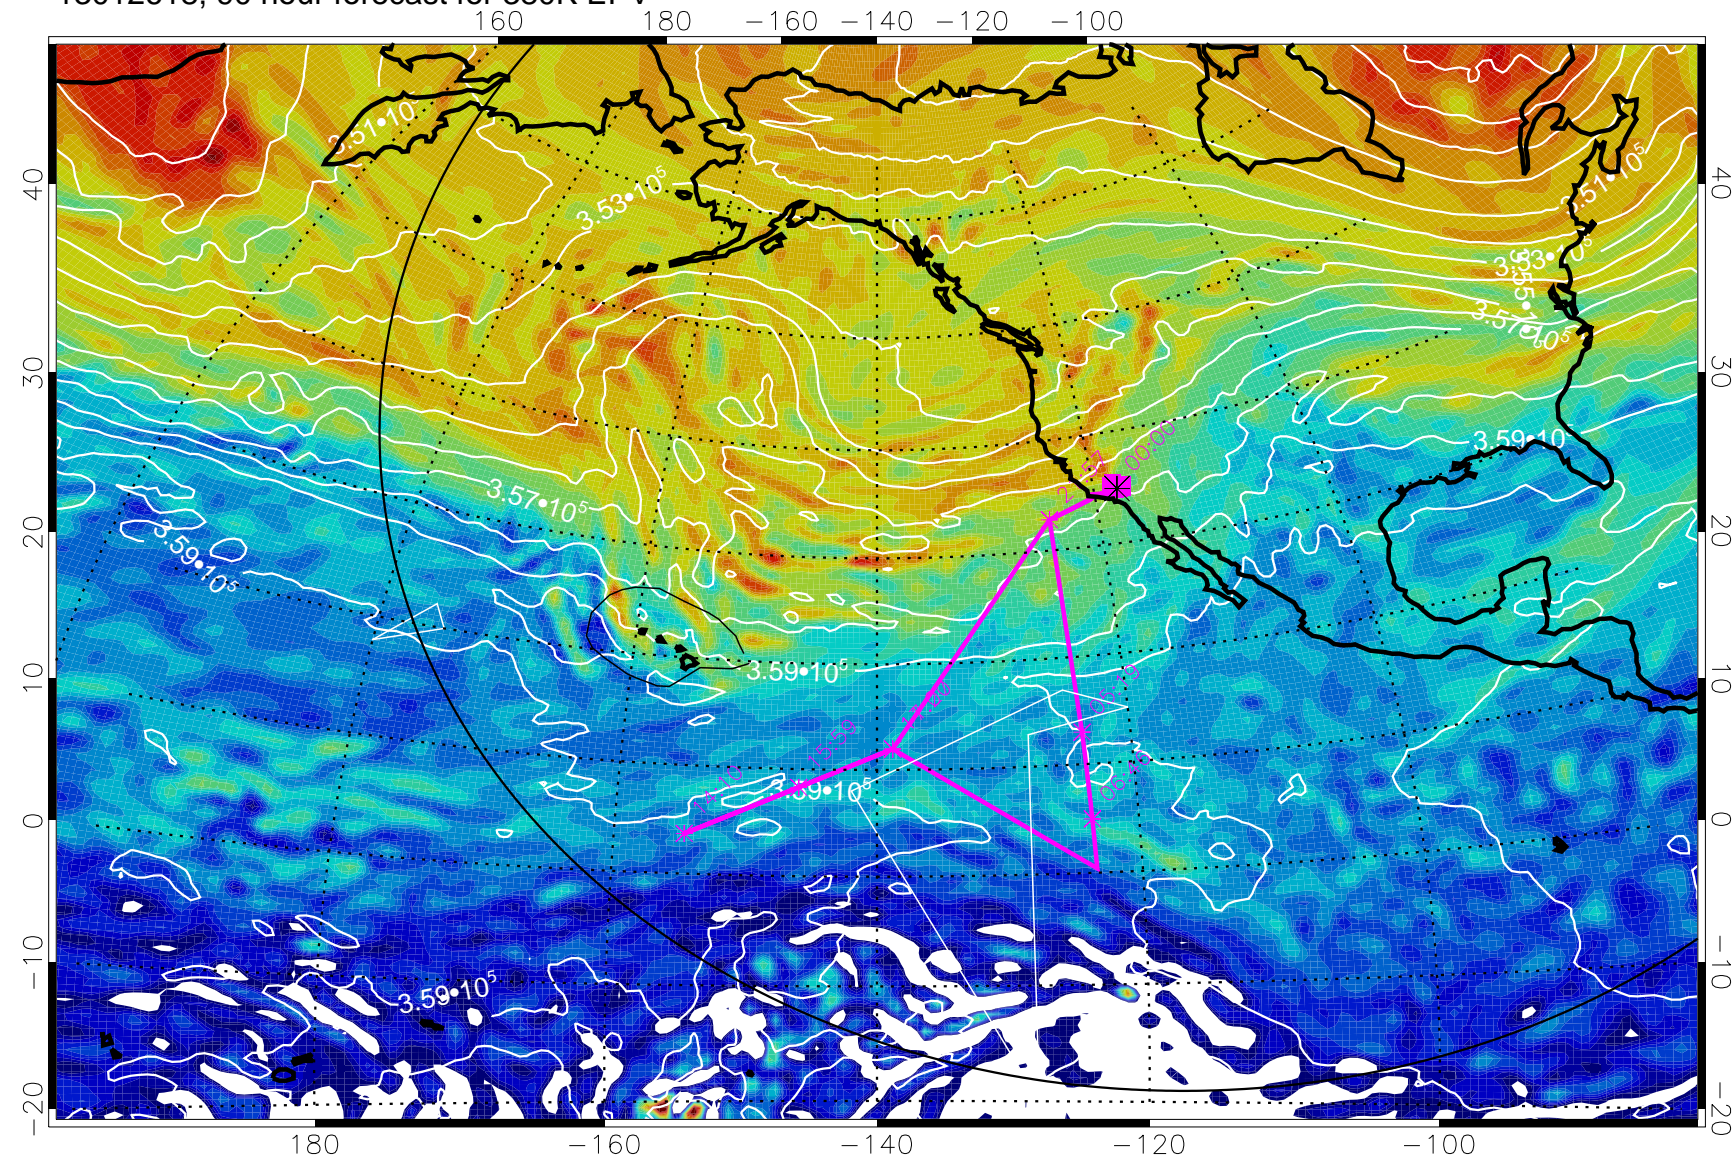

13012518, 66 hour forecast for 380K EPV

380K Montgomery Streamfunction, white

Range ring of 6000 km -- 19 hours GH round trip

13012600, 72 hour forecast for 380K EPV

380K Montgomery Streamfunction, white

Range ring of 6000 km -- 19 hours GH round trip

13012606, 78 hour forecast for 380K EPV

380K Montgomery Streamfunction, white

Range ring of 6000 km -- 19 hours GH round trip

13012612, 84 hour forecast for 380K EPV

13012618, 90 hour forecast for 380K EPV

380K Montgomery Streamfunction, white

Range ring of 6000 km -- 19 hours GH round trip

13012700, 96 hour forecast for 380K EPV

160 180 -160 -140 -120 -100

380K Montgomery Streamfunction, white

Range ring of 6000 km -- 19 hours GH round trip

13012706, 102 hour forecast for 380K EPV

160 180 -160 -140 -120 -100

380K Montgomery Streamfunction, white

Range ring of 6000 km -- 19 hours GH round trip

13012712, 108 hour forecast for 380K EPV

160 180 -160 -140 -120 -100