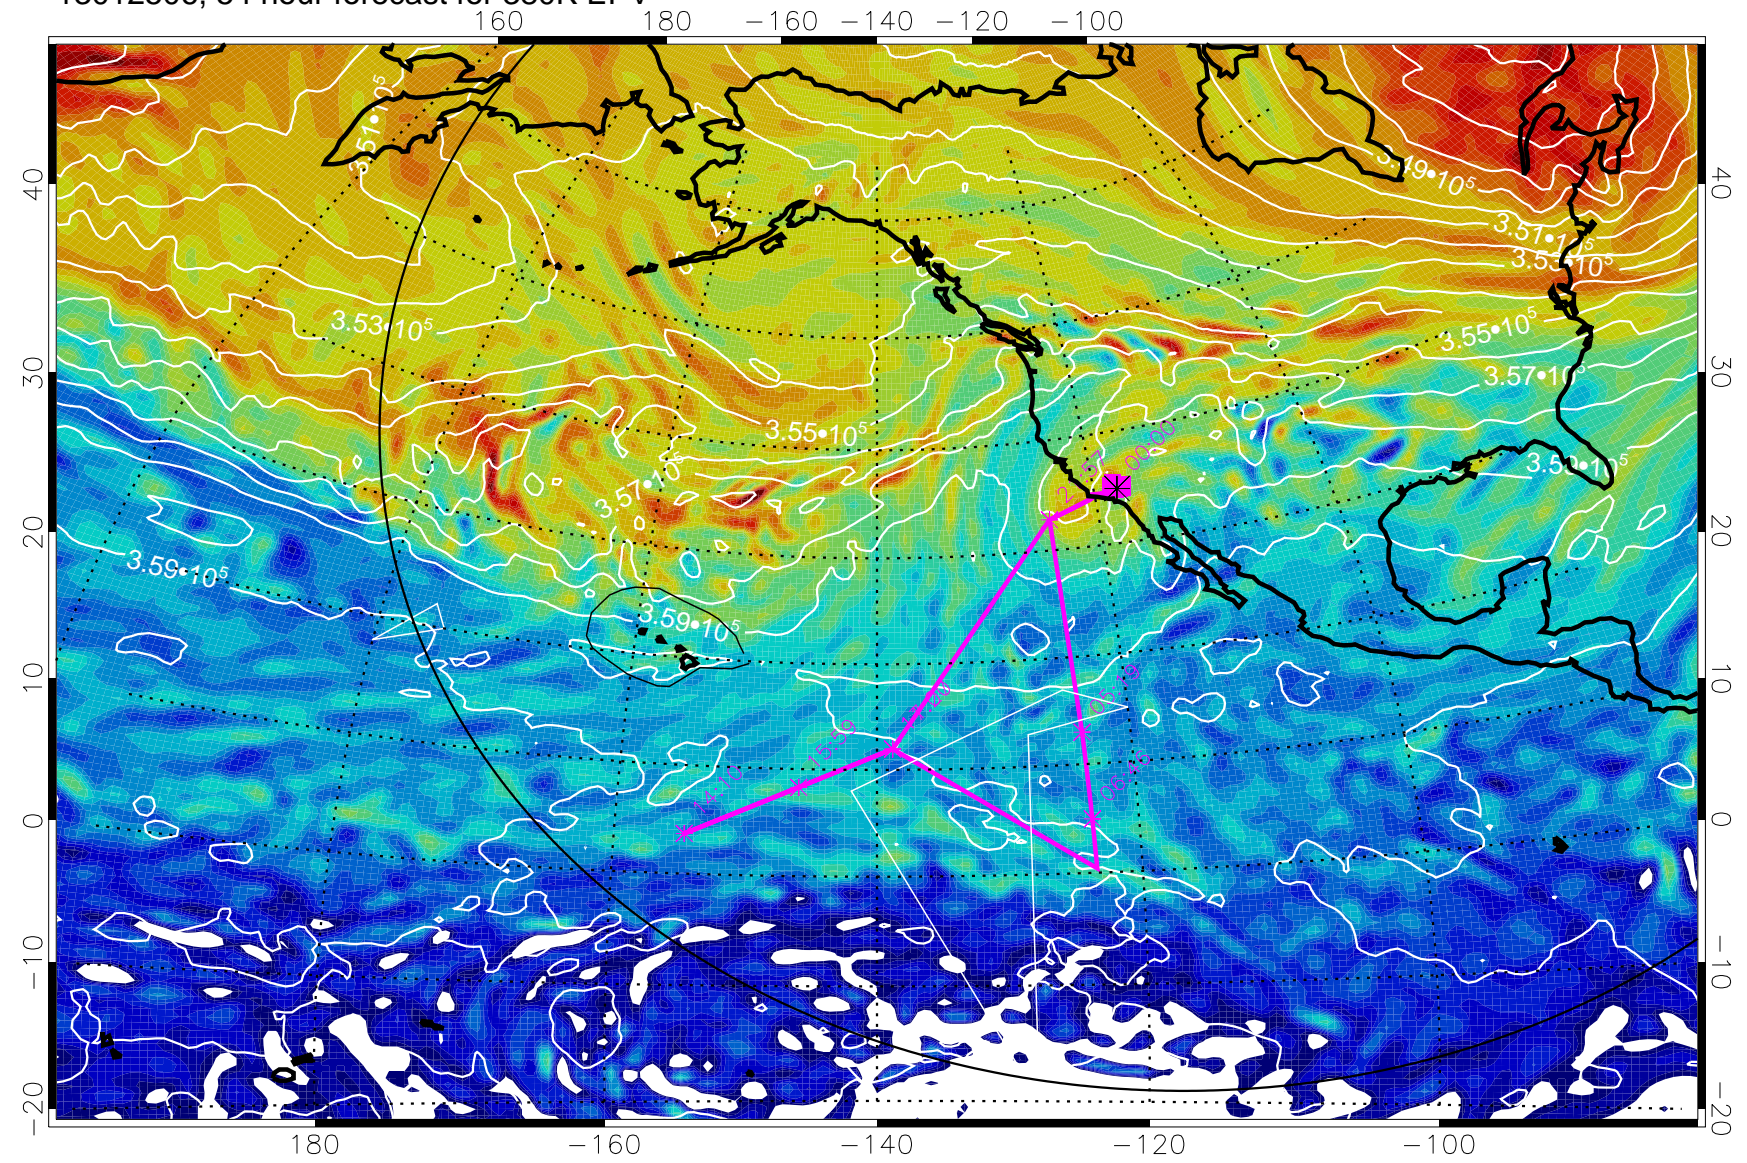

Range ring of 6000 km -- 19 hours GH round trip

13012412, 36 hour forecast for 380K EPV

380K Montgomery Streamfunction, white

Range ring of 6000 km -- 19 hours GH round trip

13012418, 42 hour forecast for 380K EPV

380K Montgomery Streamfunction, white

Range ring of 6000 km -- 19 hours GH round trip

13012500, 48 hour forecast for 380K EPV

380K Montgomery Streamfunction, white

Range ring of 6000 km -- 19 hours GH round trip

13012506, 54 hour forecast for 380K EPV

380K Montgomery Streamfunction, white

Range ring of 6000 km -- 19 hours GH round trip

13012512, 60 hour forecast for 380K EPV

380K Montgomery Streamfunction, white

Range ring of 6000 km -- 19 hours GH round trip

13012518, 66 hour forecast for 380K EPV

380K Montgomery Streamfunction, white

Range ring of 6000 km -- 19 hours GH round trip

13012600, 72 hour forecast for 380K EPV

380K Montgomery Streamfunction, white

Range ring of 6000 km -- 19 hours GH round trip