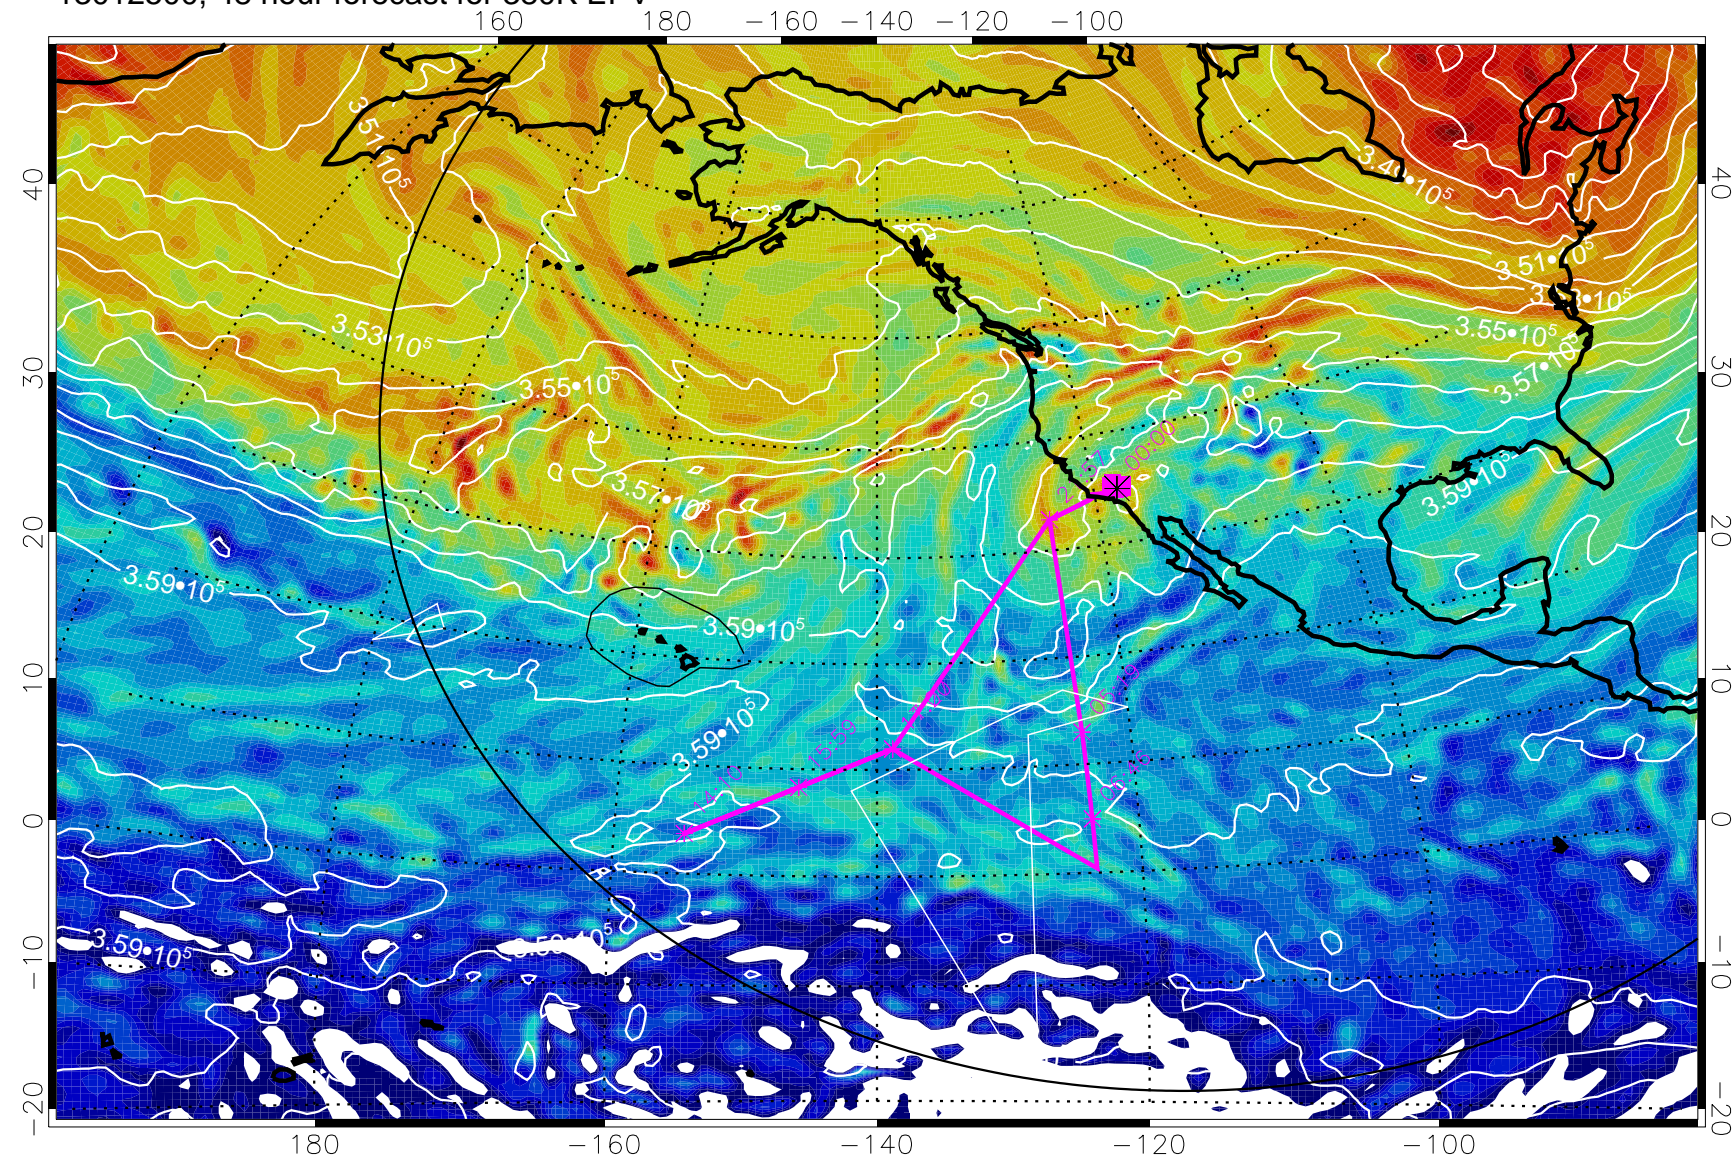

13012400, 24 hour forecast for 380K EPV

380K Montgomery Streamfunction, white

Range ring of 6000 km -- 19 hours GH round trip

13012406, 30 hour forecast for 380K EPV

160 180 -160 -140 -120 -100

380K Montgomery Streamfunction, white

Range ring of 6000 km -- 19 hours GH round trip

13012412, 36 hour forecast for 380K EPV

380K Montgomery Streamfunction, white

Range ring of 6000 km -- 19 hours GH round trip

13012418, 42 hour forecast for 380K EPV

380K Montgomery Streamfunction, white

Range ring of 6000 km -- 19 hours GH round trip

13012500, 48 hour forecast for 380K EPV

380K Montgomery Streamfunction, white

Range ring of 6000 km -- 19 hours GH round trip

13012506, 54 hour forecast for 380K EPV

380K Montgomery Streamfunction, white

Range ring of 6000 km -- 19 hours GH round trip

13012512, 60 hour forecast for 380K EPV

380K Montgomery Streamfunction, white

Range ring of 6000 km -- 19 hours GH round trip