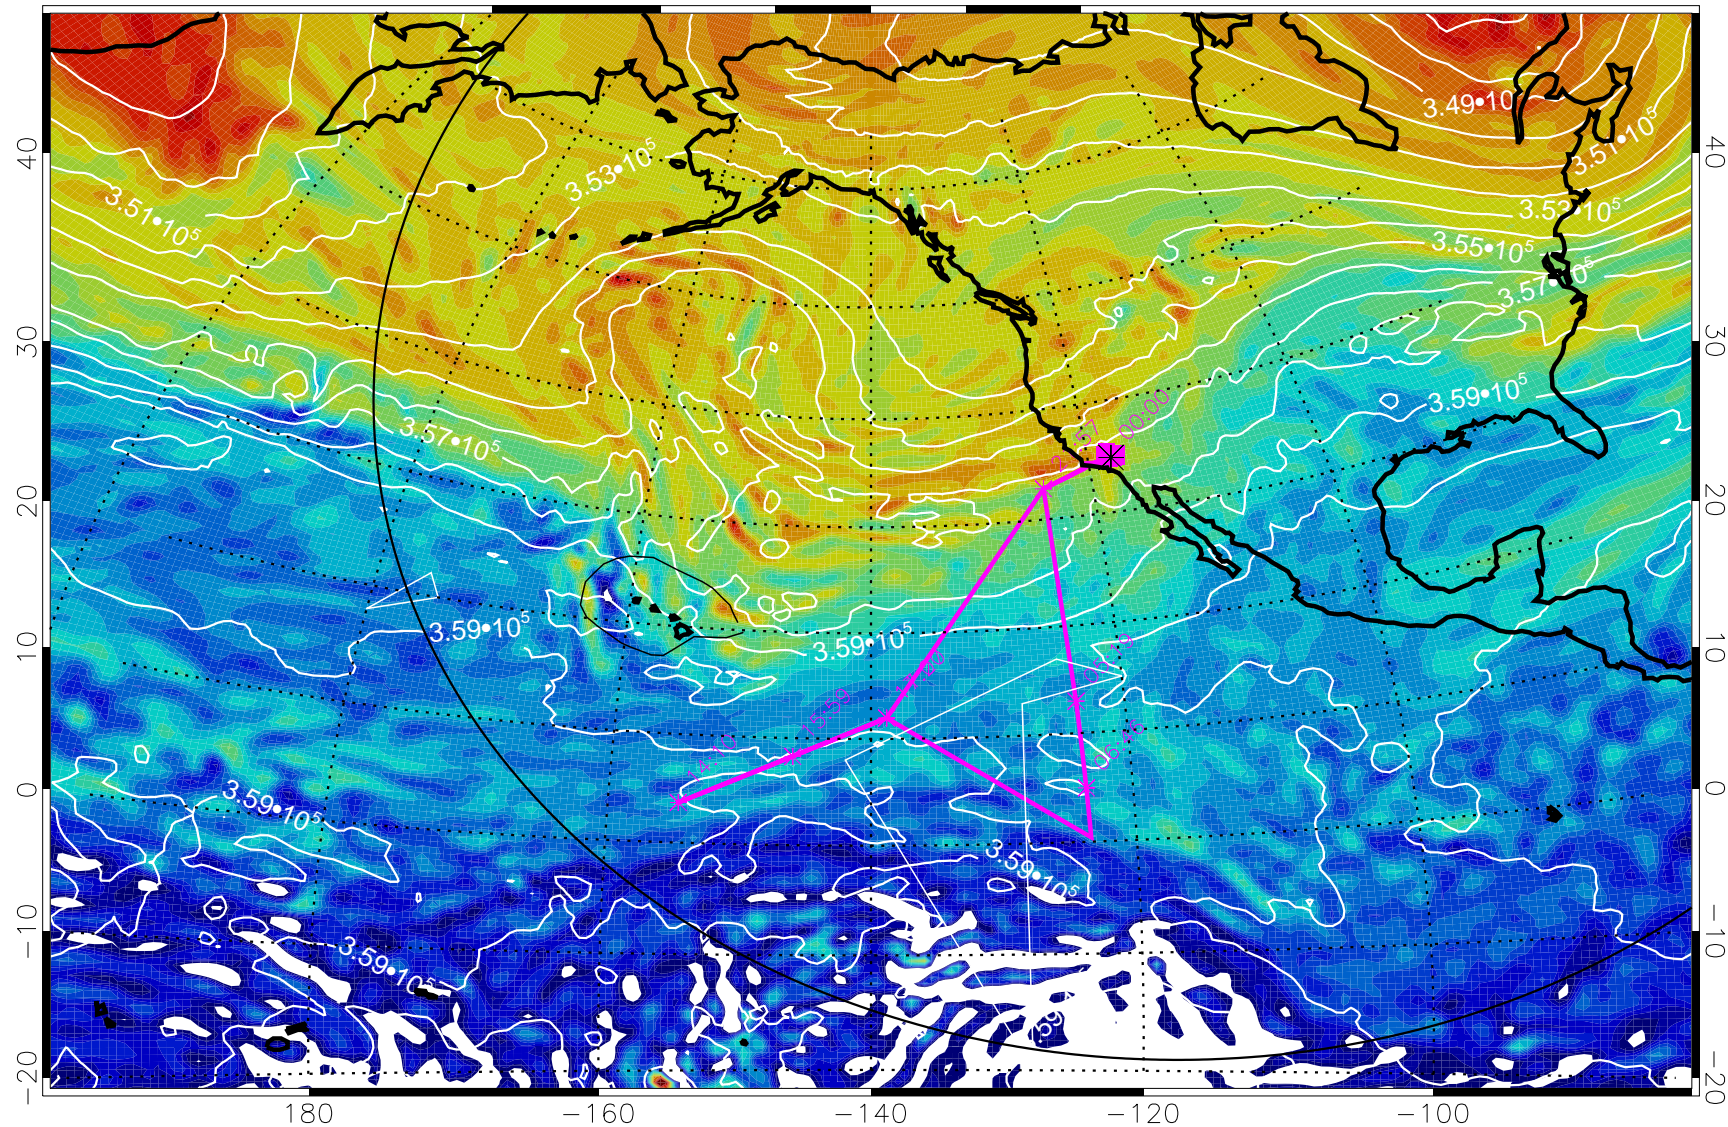

13012518, 66 hour forecast for 380K EPV

380K Montgomery Streamfunction, white

Range ring of 6000 km -- 19 hours GH round trip

13012600, 72 hour forecast for 380K EPV

380K Montgomery Streamfunction, white

Range ring of 6000 km -- 19 hours GH round trip

13012606, 78 hour forecast for 380K EPV

380K Montgomery Streamfunction, white

Range ring of 6000 km -- 19 hours GH round trip

13012612, 84 hour forecast for 380K EPV

13012618, 90 hour forecast for 380K EPV

380K Montgomery Streamfunction, white

Range ring of 6000 km -- 19 hours GH round trip

13012700, 96 hour forecast for 380K EPV

160 180 -160 -140 -120 -100

380K Montgomery Streamfunction, white

Range ring of 6000 km -- 19 hours GH round trip

13012706, 102 hour forecast for 380K EPV

160 180 -160 -140 -120 -100

380K Montgomery Streamfunction, white

Range ring of 6000 km -- 19 hours GH round trip

13012712, 108 hour forecast for 380K EPV

160 180 -160 -140 -120 -100