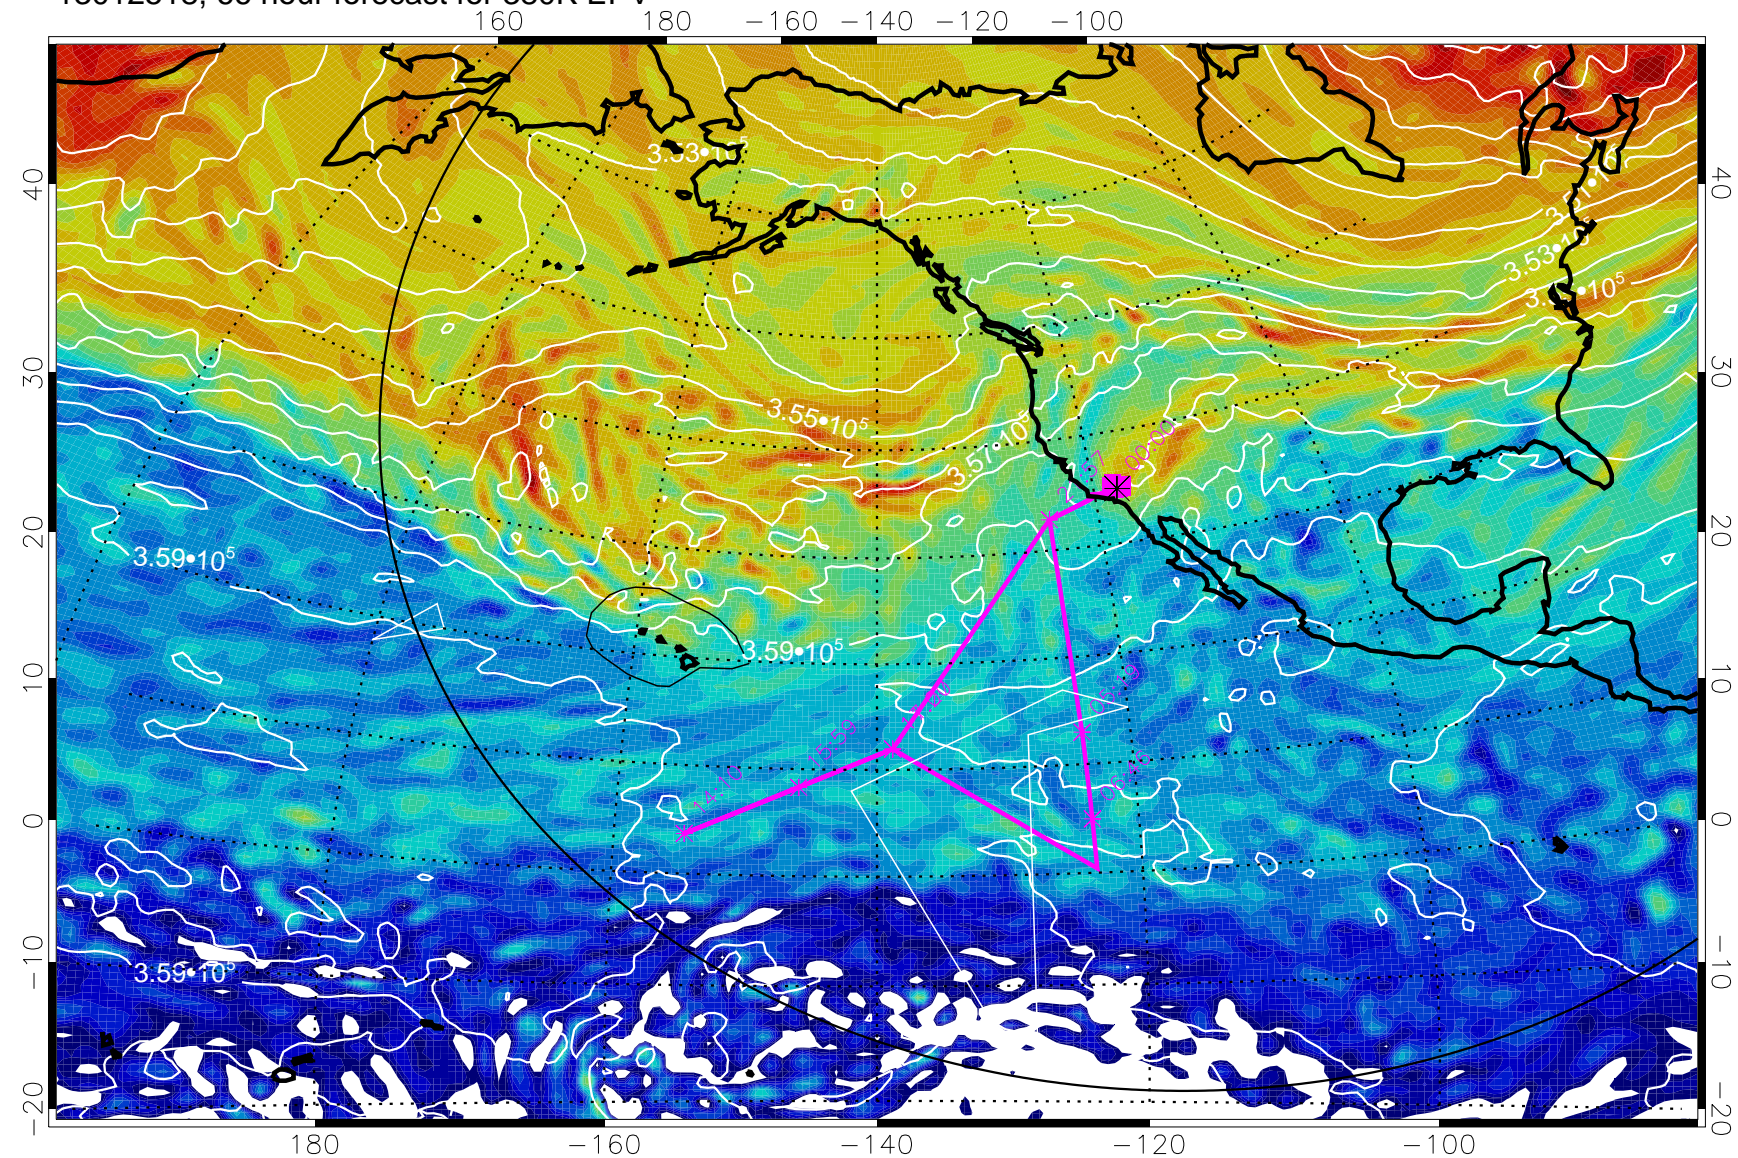

380K Montgomery Streamfunction, white

Range ring of 6000 km -- 19 hours GH round trip

13012500, 48 hour forecast for 380K EPV

380K Montgomery Streamfunction, white

Range ring of 6000 km -- 19 hours GH round trip

13012506, 54 hour forecast for 380K EPV

380K Montgomery Streamfunction, white

Range ring of 6000 km -- 19 hours GH round trip

13012512, 60 hour forecast for 380K EPV

380K Montgomery Streamfunction, white

Range ring of 6000 km -- 19 hours GH round trip

13012518, 66 hour forecast for 380K EPV

380K Montgomery Streamfunction, white

Range ring of 6000 km -- 19 hours GH round trip

13012600, 72 hour forecast for 380K EPV

380K Montgomery Streamfunction, white

Range ring of 6000 km -- 19 hours GH round trip

13012606, 78 hour forecast for 380K EPV

380K Montgomery Streamfunction, white

Range ring of 6000 km -- 19 hours GH round trip

13012612, 84 hour forecast for 380K EPV

13012618, 90 hour forecast for 380K EPV