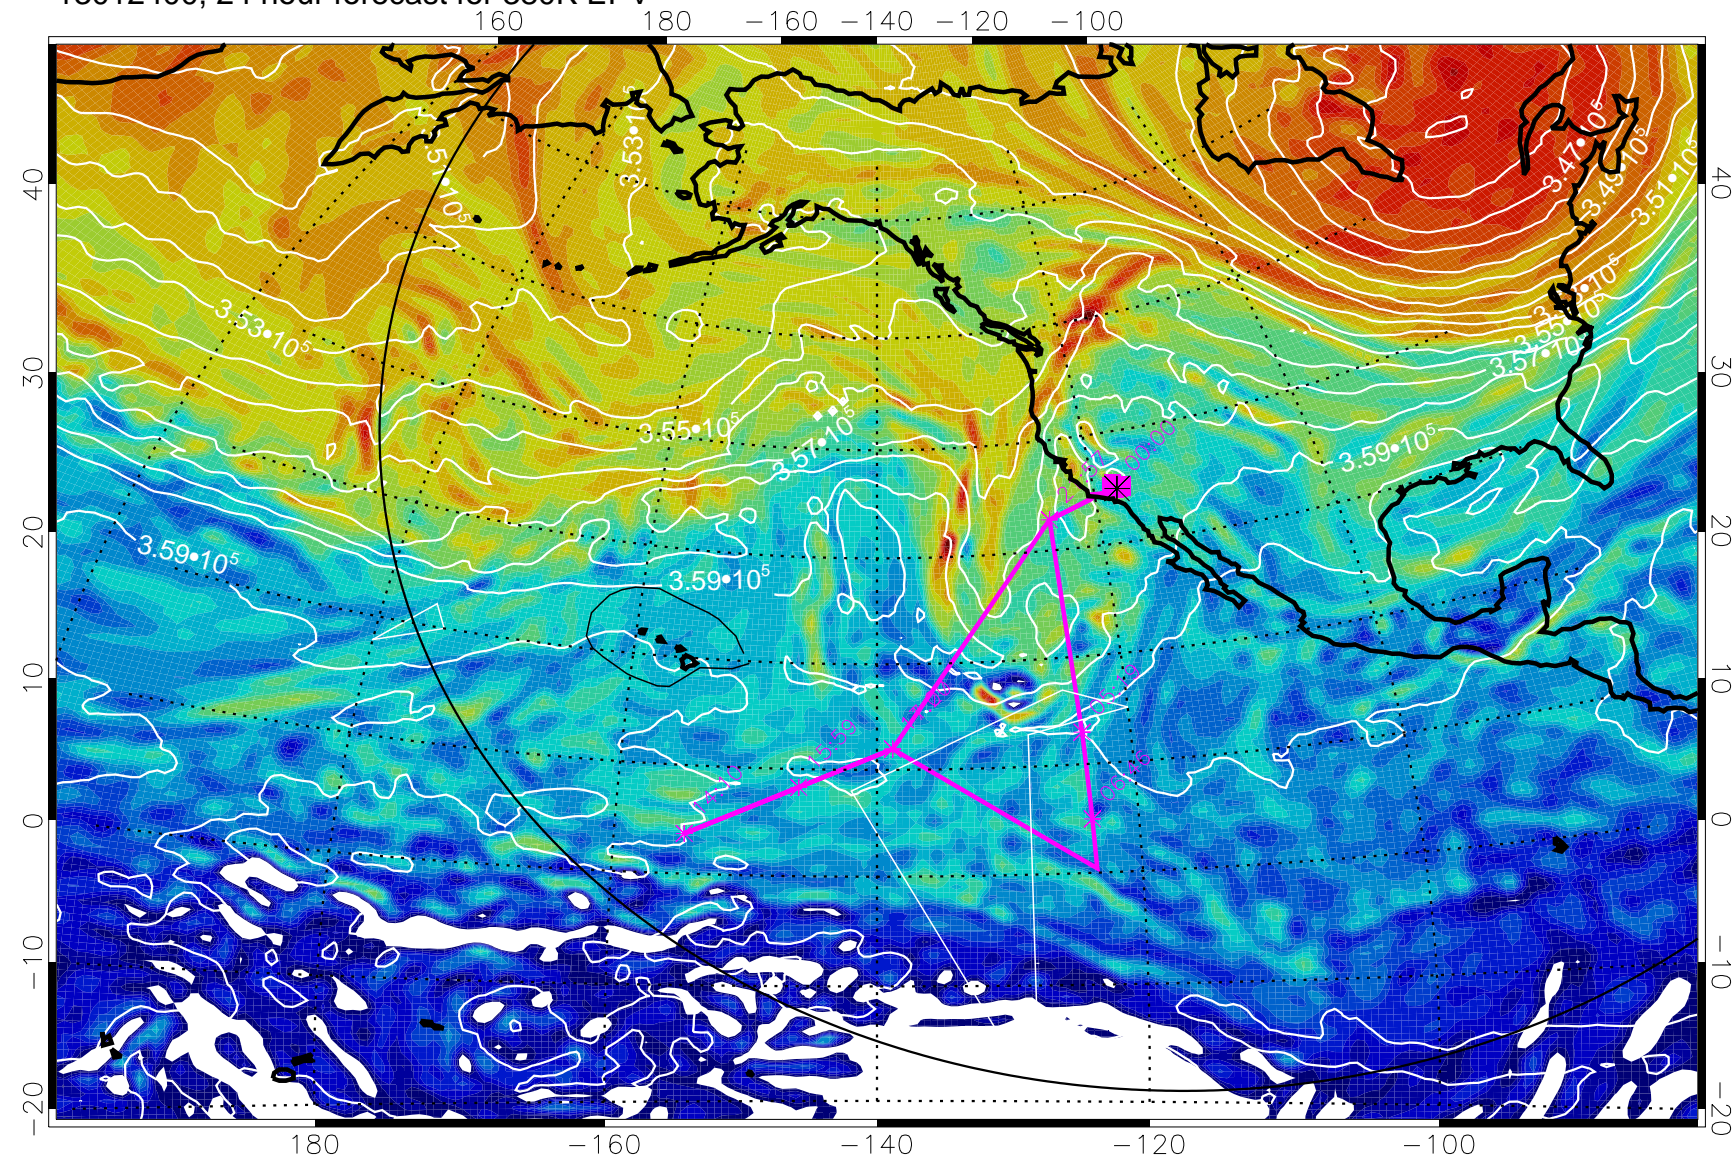

13012312, 12 hour forecast for 380K EPV

380K Montgomery Streamfunction, white

Range ring of 6000 km -- 19 hours GH round trip

13012318, 18 hour forecast for 380K EPV

380K Montgomery Streamfunction, white

Range ring of 6000 km -- 19 hours GH round trip

13012400, 24 hour forecast for 380K EPV

380K Montgomery Streamfunction, white

Range ring of 6000 km -- 19 hours GH round trip

13012406, 30 hour forecast for 380K EPV

160 180 -160 -140 -120 -100

380K Montgomery Streamfunction, white

Range ring of 6000 km -- 19 hours GH round trip

13012412, 36 hour forecast for 380K EPV

380K Montgomery Streamfunction, white

Range ring of 6000 km -- 19 hours GH round trip

13012418, 42 hour forecast for 380K EPV

380K Montgomery Streamfunction, white

Range ring of 6000 km -- 19 hours GH round trip

13012500, 48 hour forecast for 380K EPV

380K Montgomery Streamfunction, white

Range ring of 6000 km -- 19 hours GH round trip