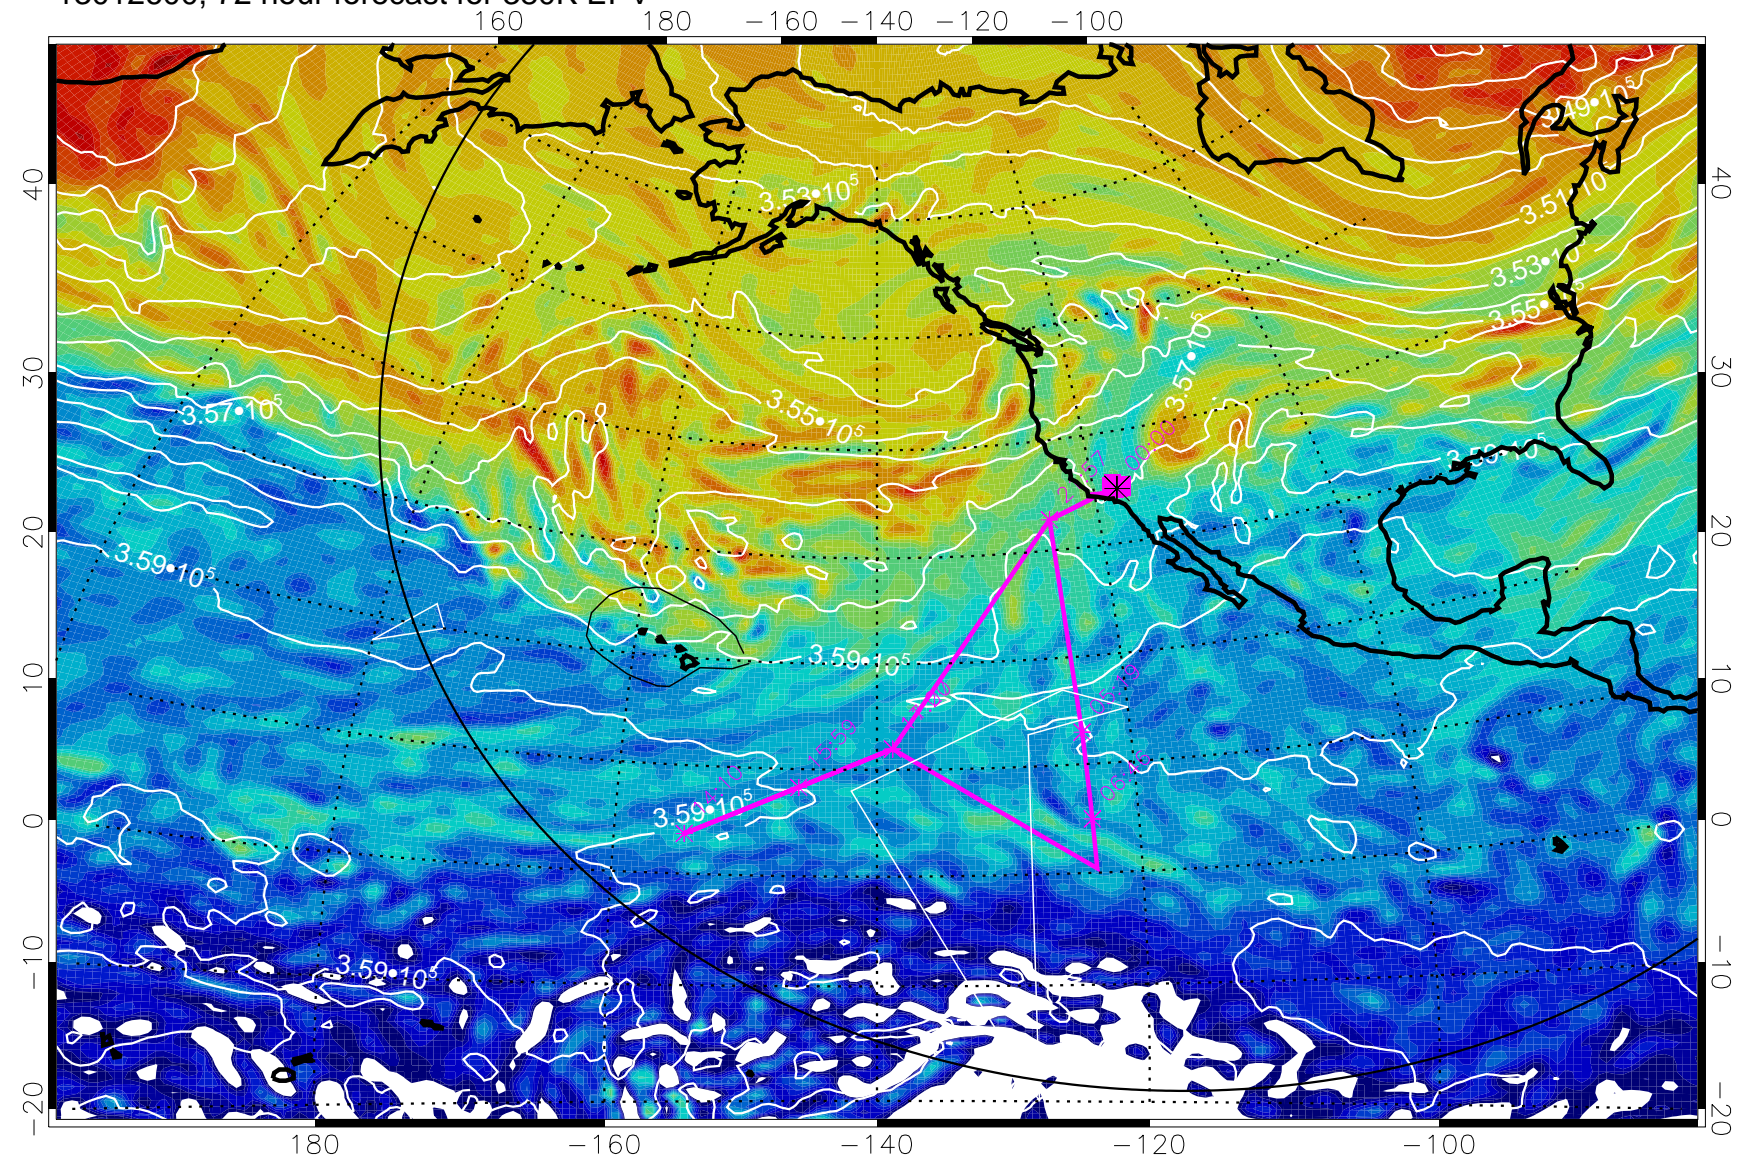

380K Montgomery Streamfunction, white

Range ring of 6000 km -- 19 hours GH round trip

13012500, 48 hour forecast for 380K EPV

380K Montgomery Streamfunction, white

Range ring of 6000 km -- 19 hours GH round trip

13012506, 54 hour forecast for 380K EPV

380K Montgomery Streamfunction, white

Range ring of 6000 km -- 19 hours GH round trip

13012512, 60 hour forecast for 380K EPV

380K Montgomery Streamfunction, white

Range ring of 6000 km -- 19 hours GH round trip

13012518, 66 hour forecast for 380K EPV

380K Montgomery Streamfunction, white

Range ring of 6000 km -- 19 hours GH round trip

13012600, 72 hour forecast for 380K EPV

380K Montgomery Streamfunction, white

Range ring of 6000 km -- 19 hours GH round trip

13012606, 78 hour forecast for 380K EPV

380K Montgomery Streamfunction, white

Range ring of 6000 km -- 19 hours GH round trip

13012612, 84 hour forecast for 380K EPV

13012618, 90 hour forecast for 380K EPV