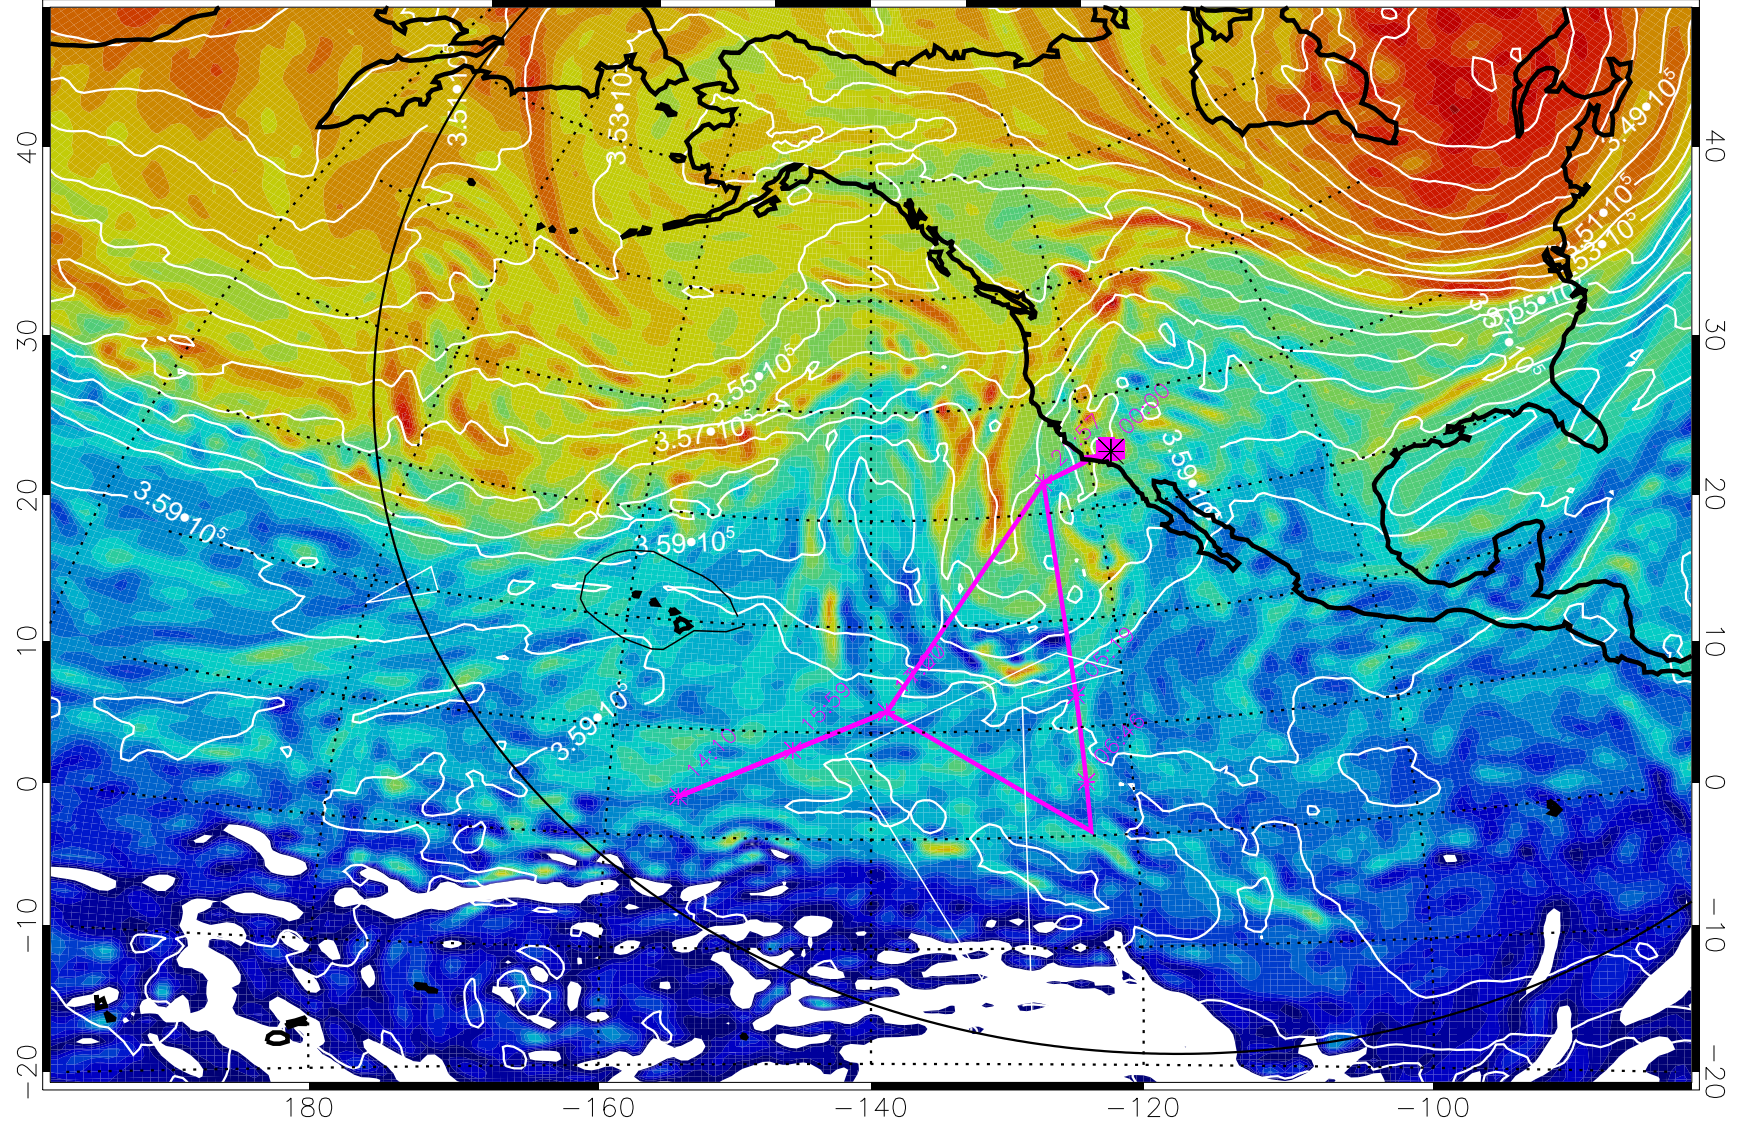

13012312, 12 hour forecast for 380K EPV

380K Montgomery Streamfunction, white

Range ring of 6000 km -- 19 hours GH round trip

13012318, 18 hour forecast for 380K EPV

380K Montgomery Streamfunction, white

Range ring of 6000 km -- 19 hours GH round trip

13012400, 24 hour forecast for 380K EPV

380K Montgomery Streamfunction, white

Range ring of 6000 km -- 19 hours GH round trip

13012406, 30 hour forecast for 380K EPV

160 180 -160 -140 -120 -100

380K Montgomery Streamfunction, white

Range ring of 6000 km -- 19 hours GH round trip

13012412, 36 hour forecast for 380K EPV

380K Montgomery Streamfunction, white

Range ring of 6000 km -- 19 hours GH round trip

13012418, 42 hour forecast for 380K EPV

380K Montgomery Streamfunction, white

Range ring of 6000 km -- 19 hours GH round trip

13012500, 48 hour forecast for 380K EPV

380K Montgomery Streamfunction, white

Range ring of 6000 km -- 19 hours GH round trip