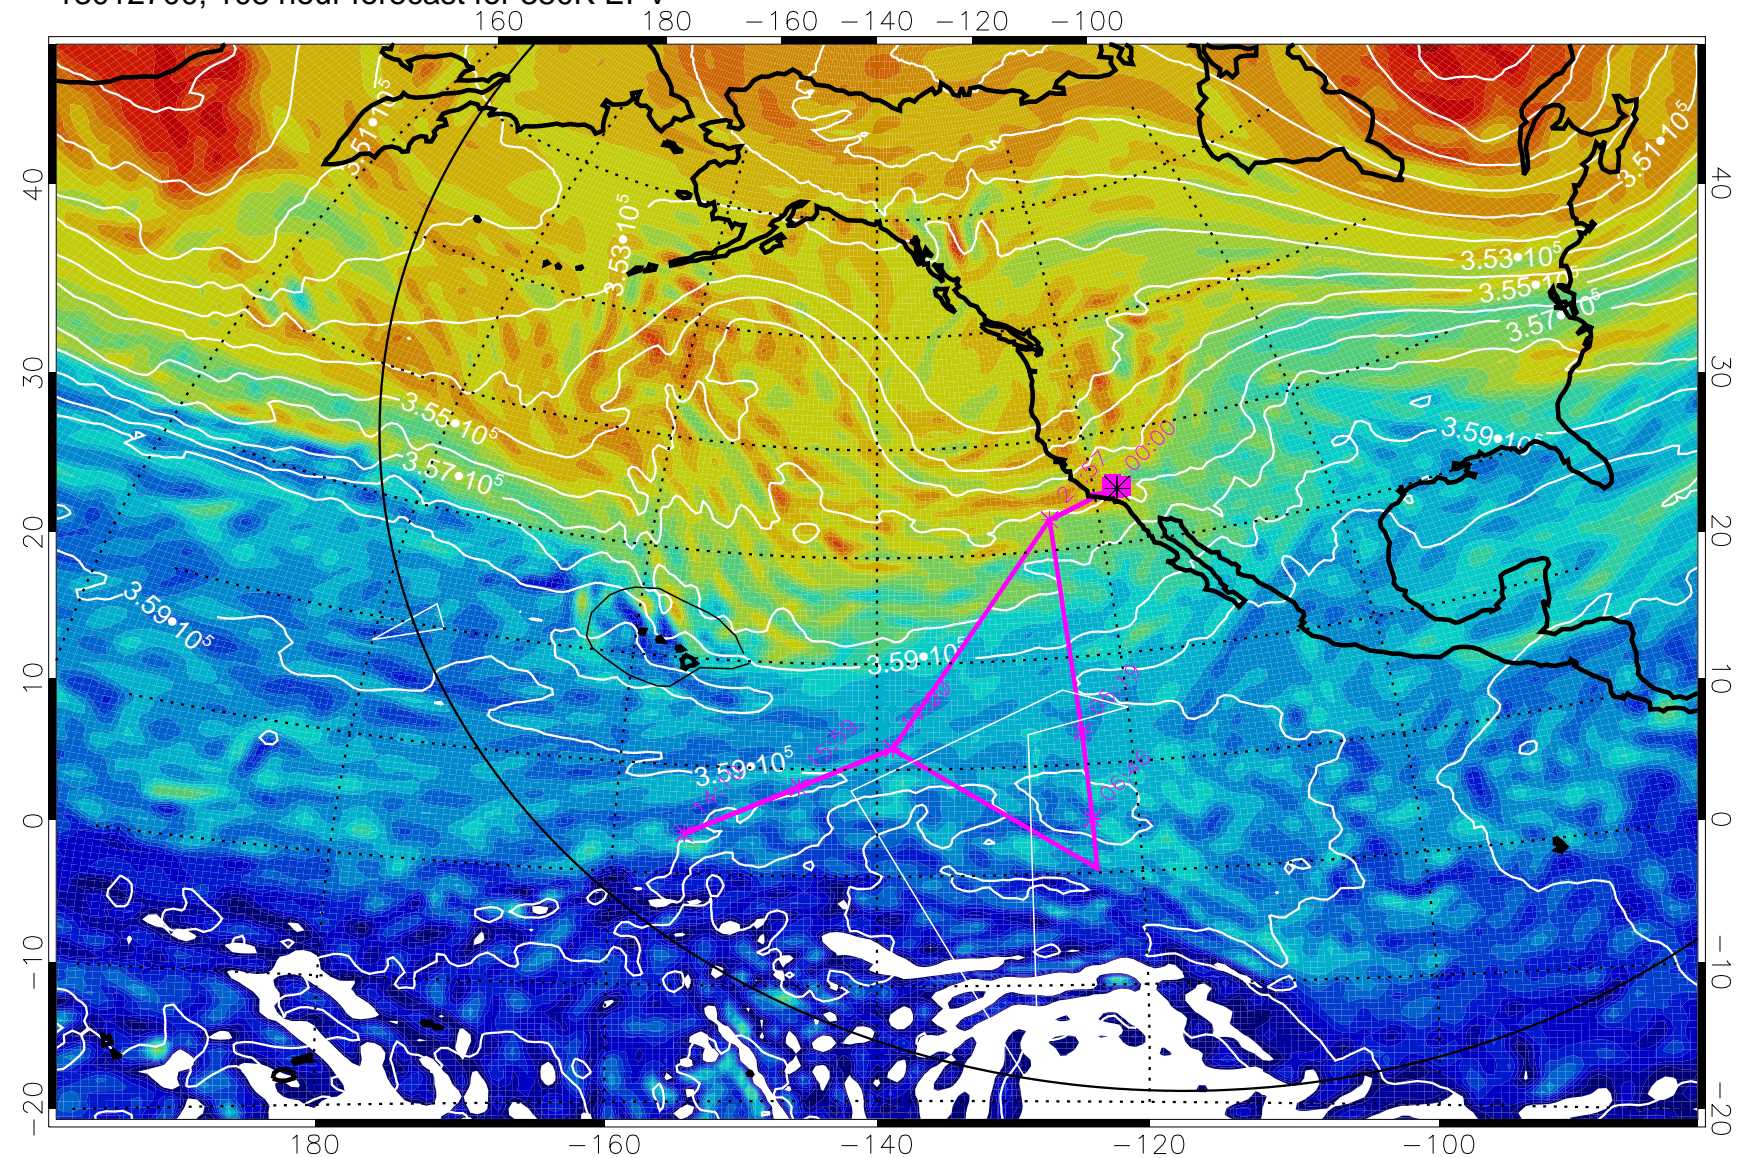

160 180 -160 -140 -120 -100

40
30
20
10
0
-10
-20

40
30
20
10
0
-10
-20

180 -160 -140 -120 -100

380K Montgomery Streamfunction, white

Range ring of 6000 km -- 19 hours GH round trip

13012612, 96 hour forecast for 380K EPV

380K Montgomery Streamfunction, white

Range ring of 6000 km -- 19 hours GH round trip

13012618, 102 hour forecast for 380K EPV

380K Montgomery Streamfunction, white

Range ring of 6000 km -- 19 hours GH round trip

13012700, 108 hour forecast for 380K EPV

380K Montgomery Streamfunction, white

Range ring of 6000 km -- 19 hours GH round trip

13012706, 114 hour forecast for 380K EPV

380K Montgomery Streamfunction, white

Range ring of 6000 km -- 19 hours GH round trip

13012712, 120 hour forecast for 380K EPV

160 180 -160 -140 -120 -100

380K Montgomery Streamfunction, white

Range ring of 6000 km -- 19 hours GH round trip