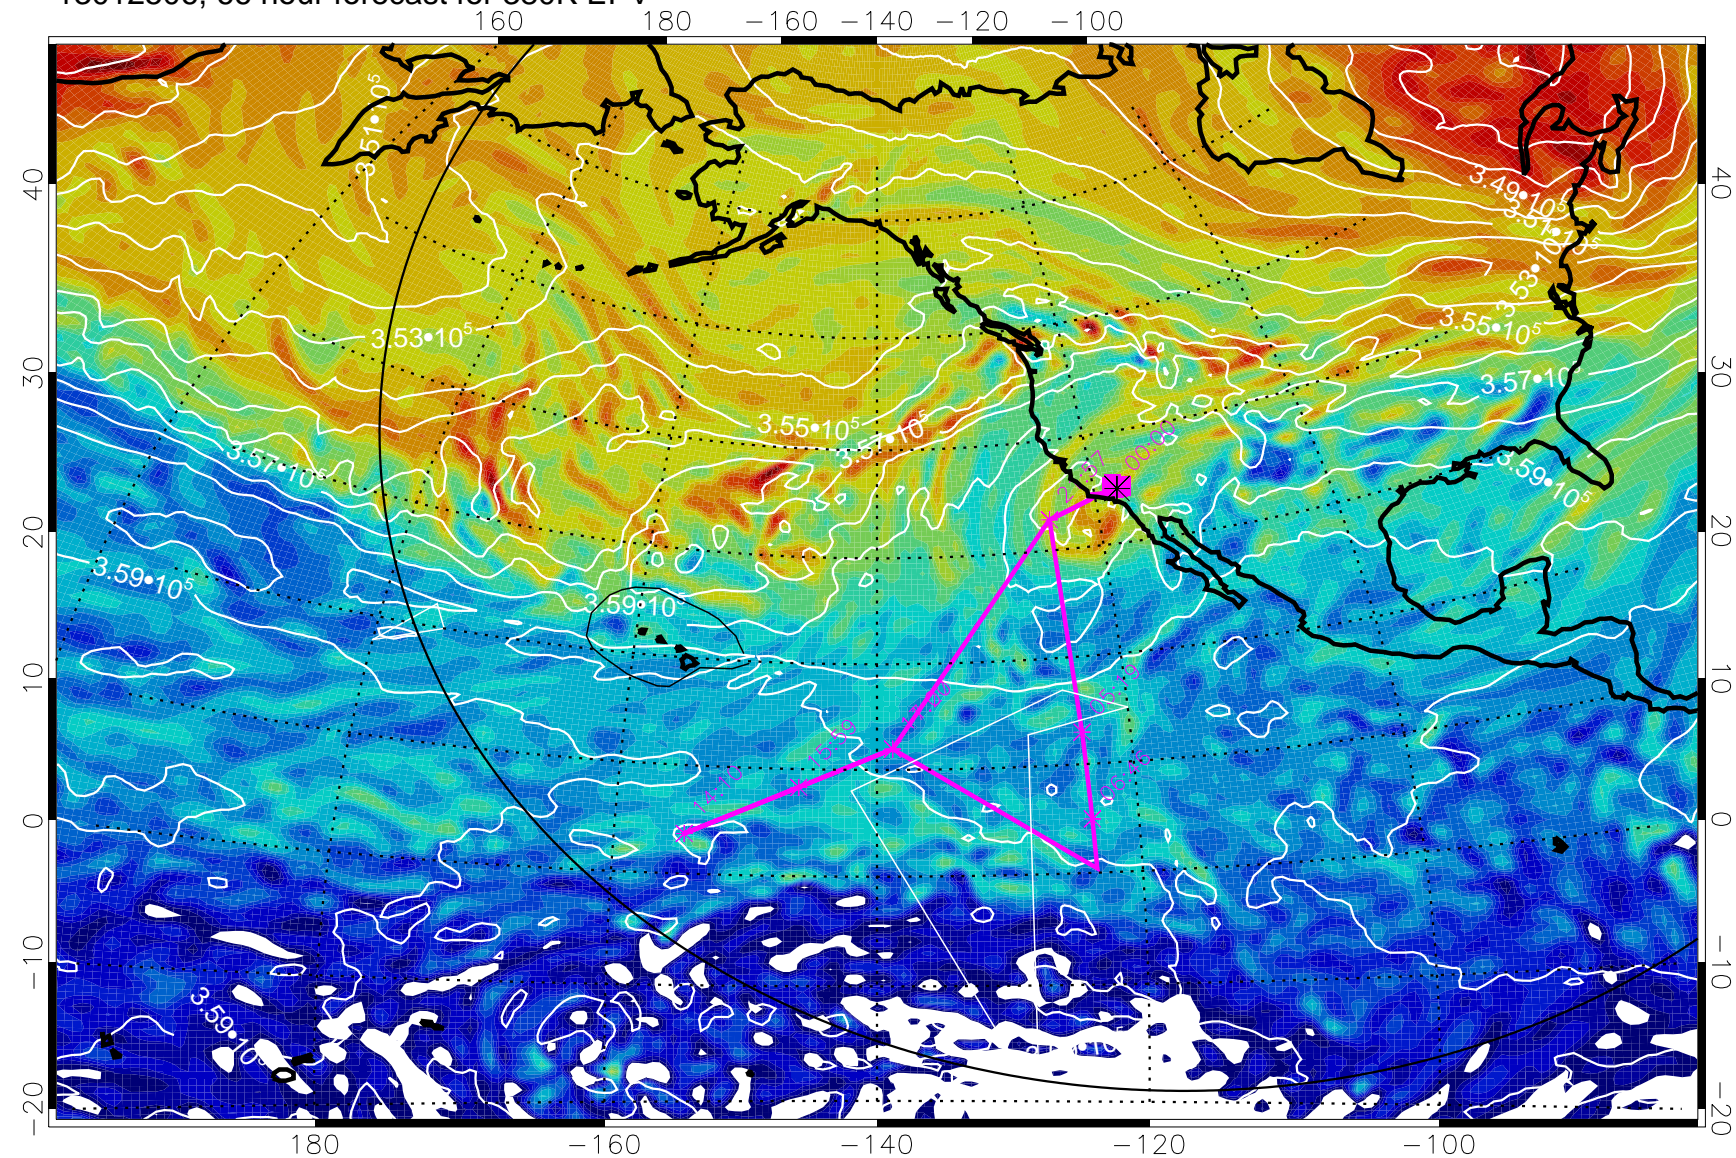

13012418, 54 hour forecast for 380K EPV

380K Montgomery Streamfunction, white

Range ring of 6000 km -- 19 hours GH round trip

13012500, 60 hour forecast for 380K EPV

380K Montgomery Streamfunction, white

Range ring of 6000 km -- 19 hours GH round trip

13012506, 66 hour forecast for 380K EPV

380K Montgomery Streamfunction, white

Range ring of 6000 km -- 19 hours GH round trip

13012512, 72 hour forecast for 380K EPV

380K Montgomery Streamfunction, white

Range ring of 6000 km -- 19 hours GH round trip

13012518, 78 hour forecast for 380K EPV

13012600, 84 hour forecast for 380K EPV

380K Montgomery Streamfunction, white

Range ring of 6000 km -- 19 hours GH round trip

13012606, 90 hour forecast for 380K EPV

160 180 -160 -140 -120 -100

40
30
20
10
0
-10
-20

40
30
20
10
0
-10
-20

180 -160 -140 -120 -100

380K Montgomery Streamfunction, white

Range ring of 6000 km -- 19 hours GH round trip

13012612, 96 hour forecast for 380K EPV