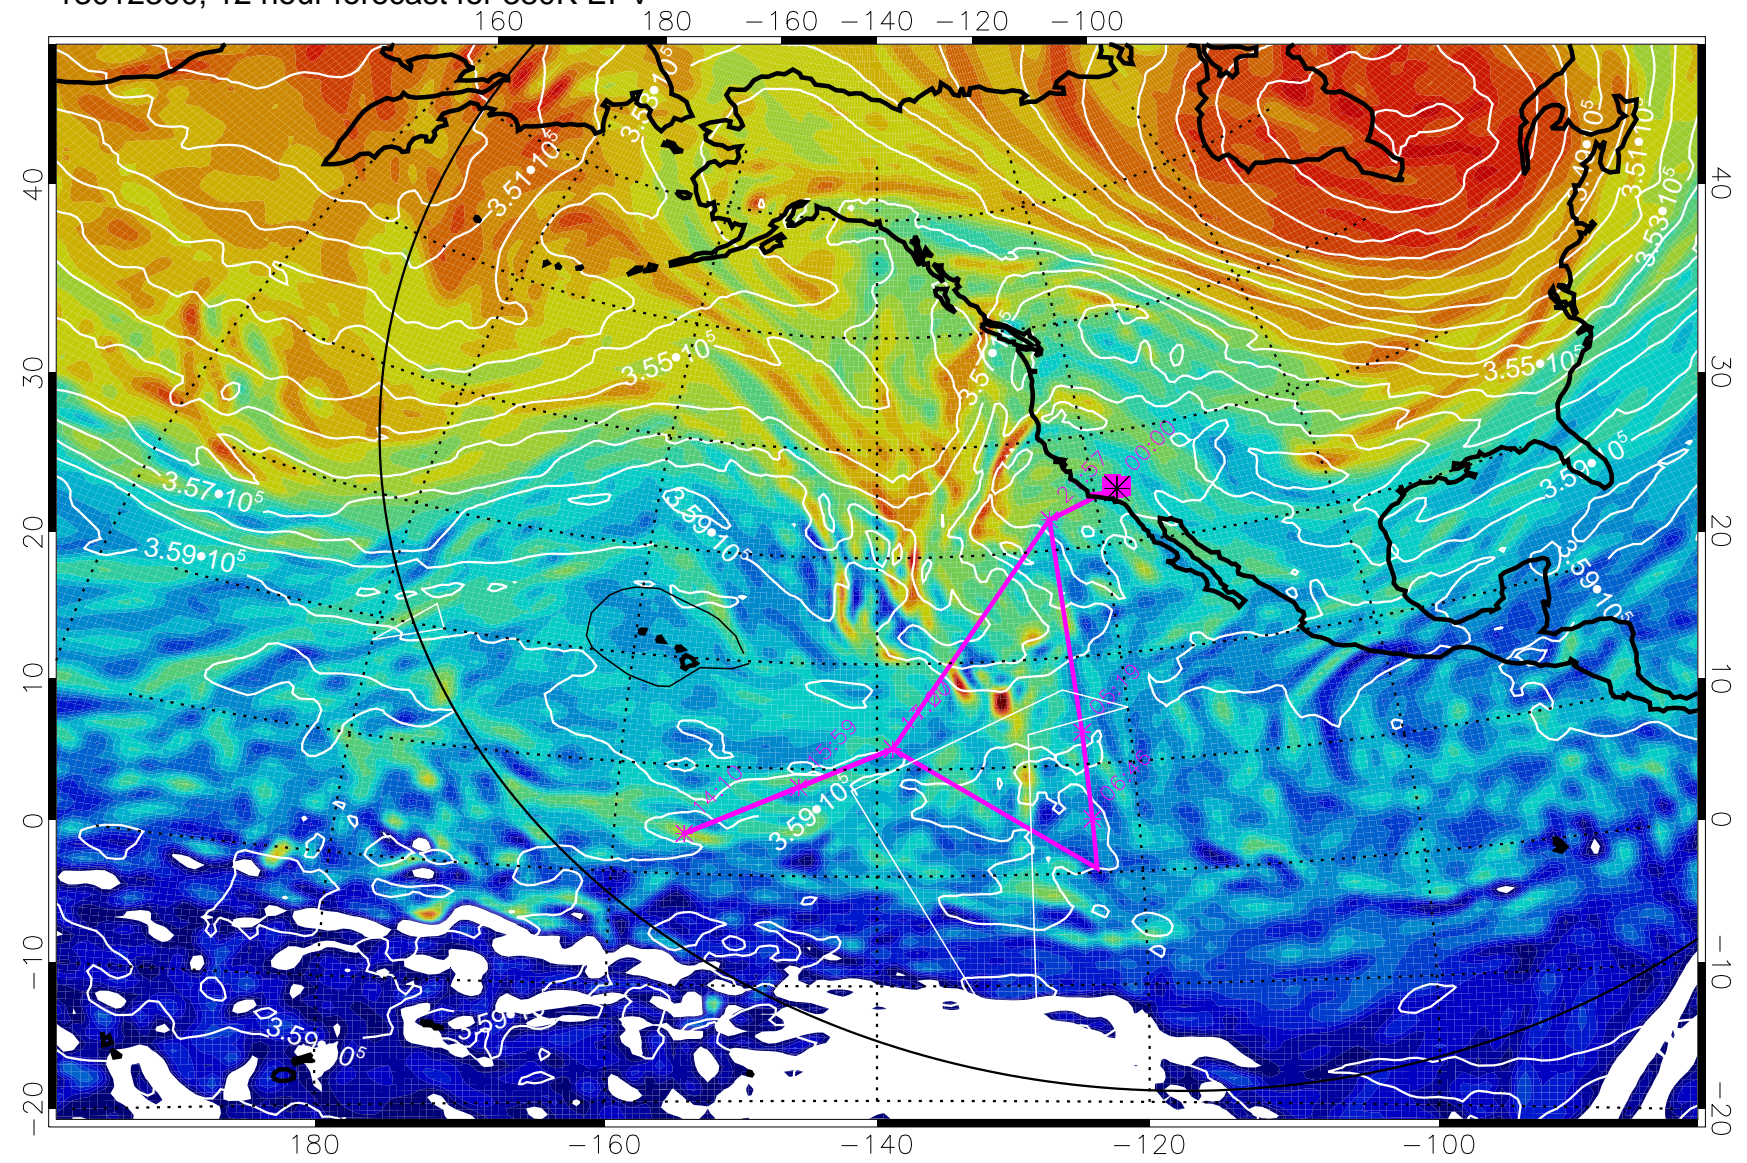

13012218, 6 hour forecast for 380K EPV

160 180 -160 -140 -120 -100

380K Montgomery Streamfunction, white

Range ring of 6000 km -- 19 hours GH round trip

13012300, 12 hour forecast for 380K EPV

380K Montgomery Streamfunction, white

Range ring of 6000 km -- 19 hours GH round trip

13012312, 24 hour forecast for 380K EPV

380K Montgomery Streamfunction, white

Range ring of 6000 km -- 19 hours GH round trip

13012318, 30 hour forecast for 380K EPV

380K Montgomery Streamfunction, white

Range ring of 6000 km -- 19 hours GH round trip

13012400, 36 hour forecast for 380K EPV

380K Montgomery Streamfunction, white

Range ring of 6000 km -- 19 hours GH round trip

13012406, 42 hour forecast for 380K EPV

380K Montgomery Streamfunction, white

Range ring of 6000 km -- 19 hours GH round trip

13012412, 48 hour forecast for 380K EPV

380K Montgomery Streamfunction, white

Range ring of 6000 km -- 19 hours GH round trip