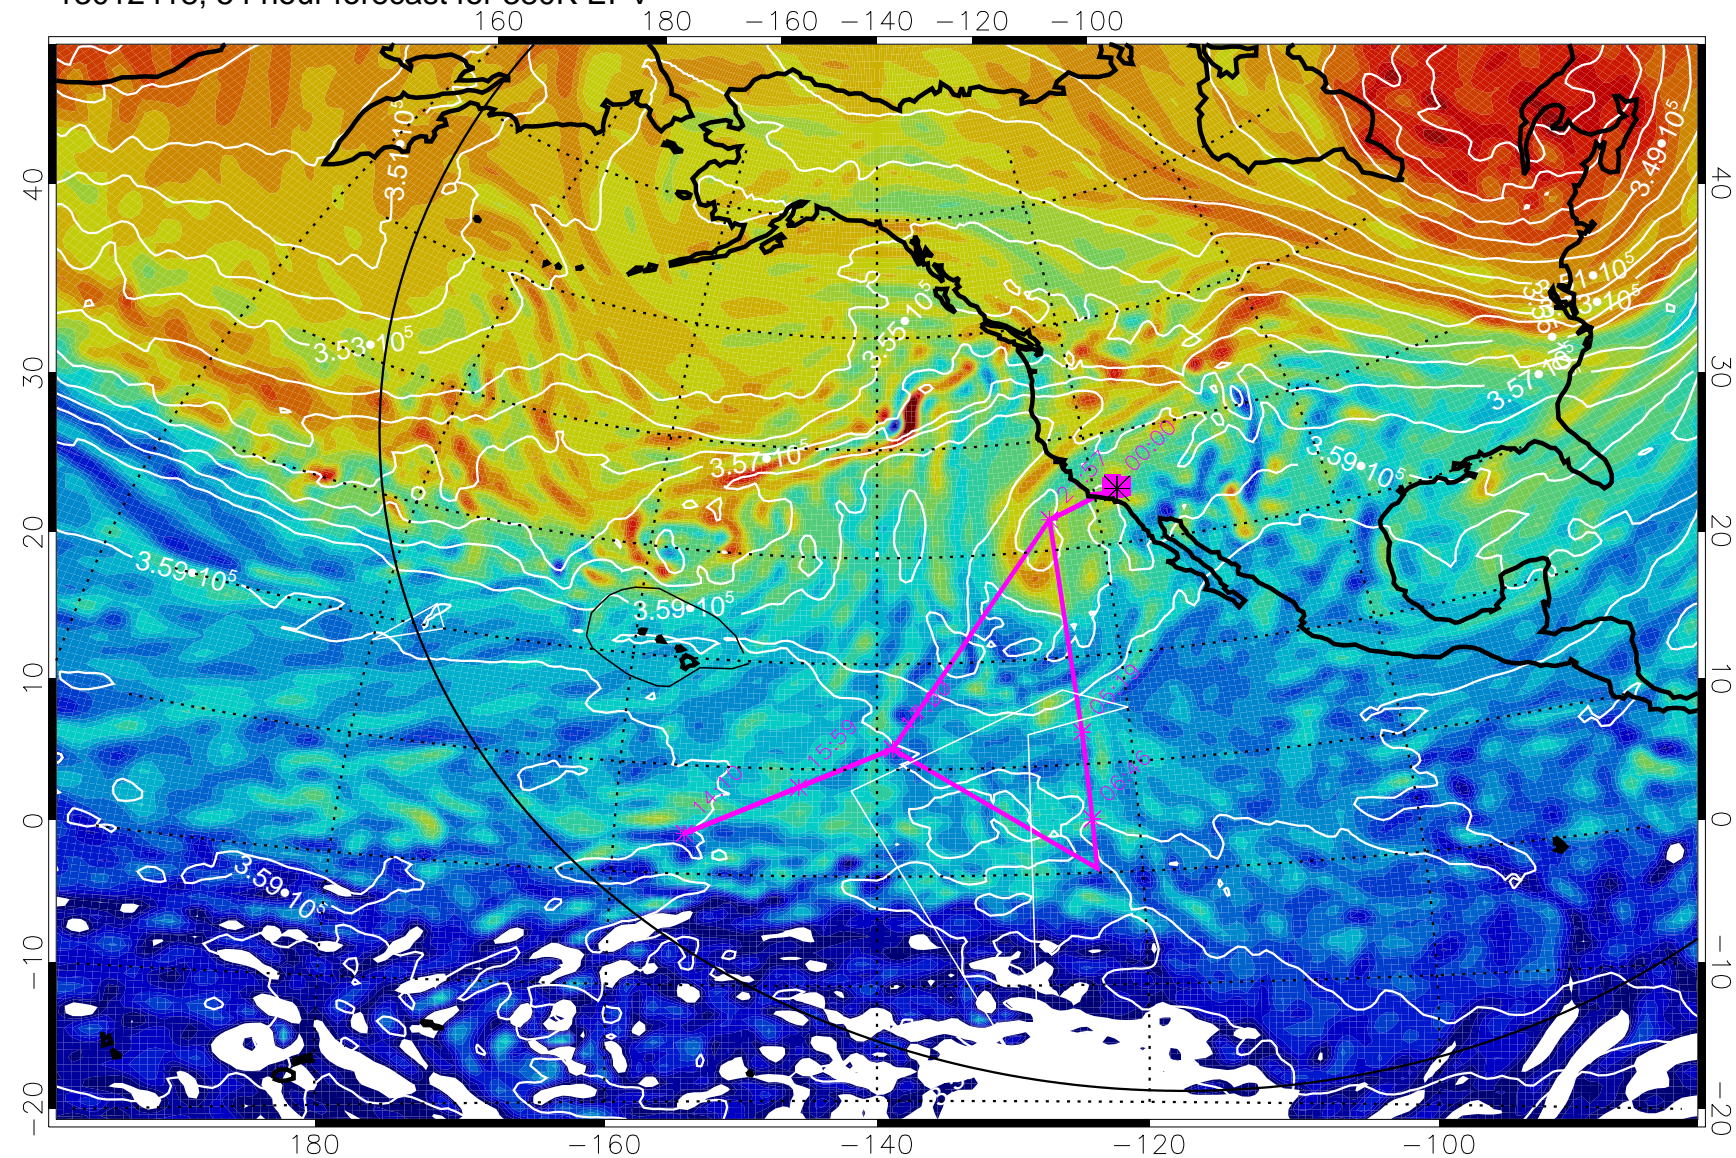

380K Montgomery Streamfunction, white

Range ring of 6000 km -- 19 hours GH round trip

13012400, 36 hour forecast for 380K EPV

380K Montgomery Streamfunction, white

Range ring of 6000 km -- 19 hours GH round trip

13012406, 42 hour forecast for 380K EPV

380K Montgomery Streamfunction, white

Range ring of 6000 km -- 19 hours GH round trip

13012412, 48 hour forecast for 380K EPV

380K Montgomery Streamfunction, white

Range ring of 6000 km -- 19 hours GH round trip

13012418, 54 hour forecast for 380K EPV

380K Montgomery Streamfunction, white

Range ring of 6000 km -- 19 hours GH round trip

13012500, 60 hour forecast for 380K EPV

380K Montgomery Streamfunction, white

Range ring of 6000 km -- 19 hours GH round trip

13012506, 66 hour forecast for 380K EPV

380K Montgomery Streamfunction, white

Range ring of 6000 km -- 19 hours GH round trip

13012512, 72 hour forecast for 380K EPV

380K Montgomery Streamfunction, white

Range ring of 6000 km -- 19 hours GH round trip