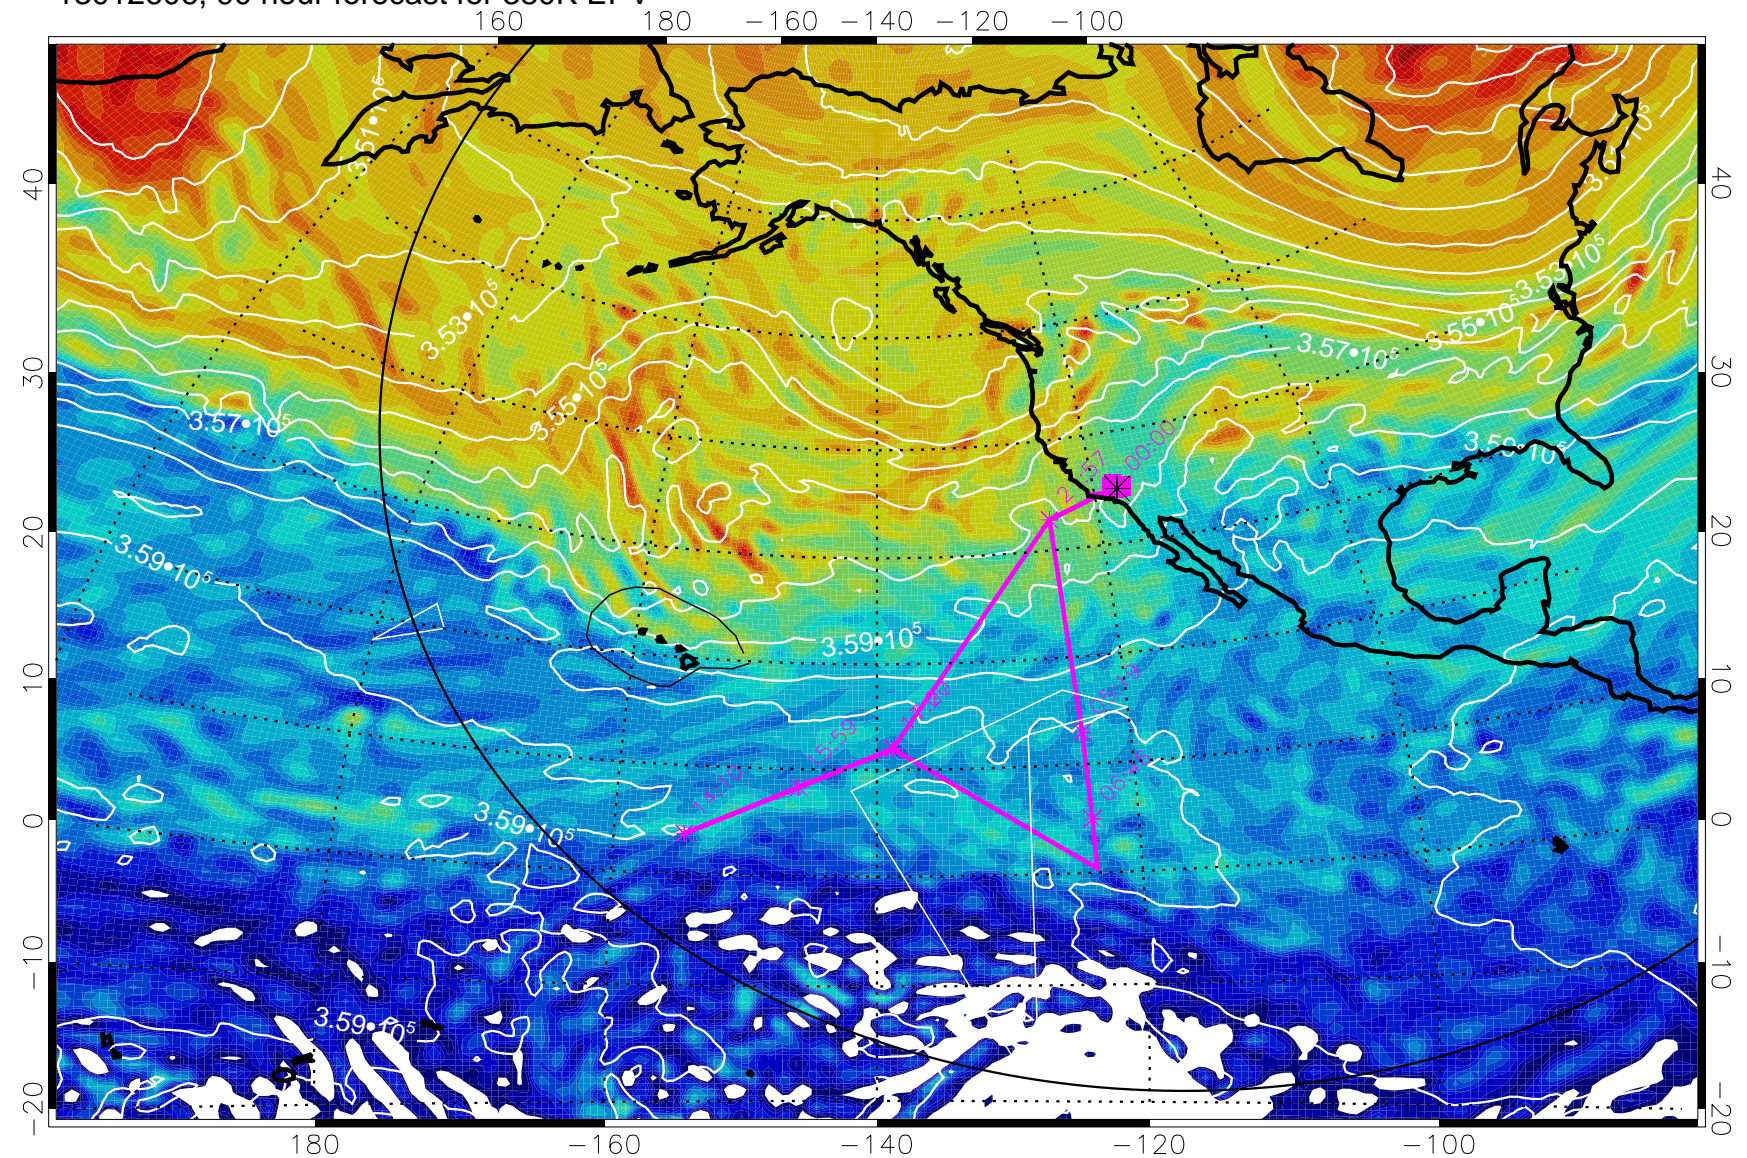

13012506, 66 hour forecast for 380K EPV

380K Montgomery Streamfunction, white

Range ring of 6000 km -- 19 hours GH round trip

13012512, 72 hour forecast for 380K EPV

380K Montgomery Streamfunction, white

Range ring of 6000 km -- 19 hours GH round trip

13012518, 78 hour forecast for 380K EPV

13012600, 84 hour forecast for 380K EPV

380K Montgomery Streamfunction, white

Range ring of 6000 km -- 19 hours GH round trip

13012606, 90 hour forecast for 380K EPV

160 180 -160 -140 -120 -100

40
30
20
10
0
-10
-20

40
30
20
10
0
-10
-20

180 -160 -140 -120 -100

380K Montgomery Streamfunction, white

Range ring of 6000 km -- 19 hours GH round trip

13012612, 96 hour forecast for 380K EPV

380K Montgomery Streamfunction, white

Range ring of 6000 km -- 19 hours GH round trip

13012618, 102 hour forecast for 380K EPV

380K Montgomery Streamfunction, white

Range ring of 6000 km -- 19 hours GH round trip