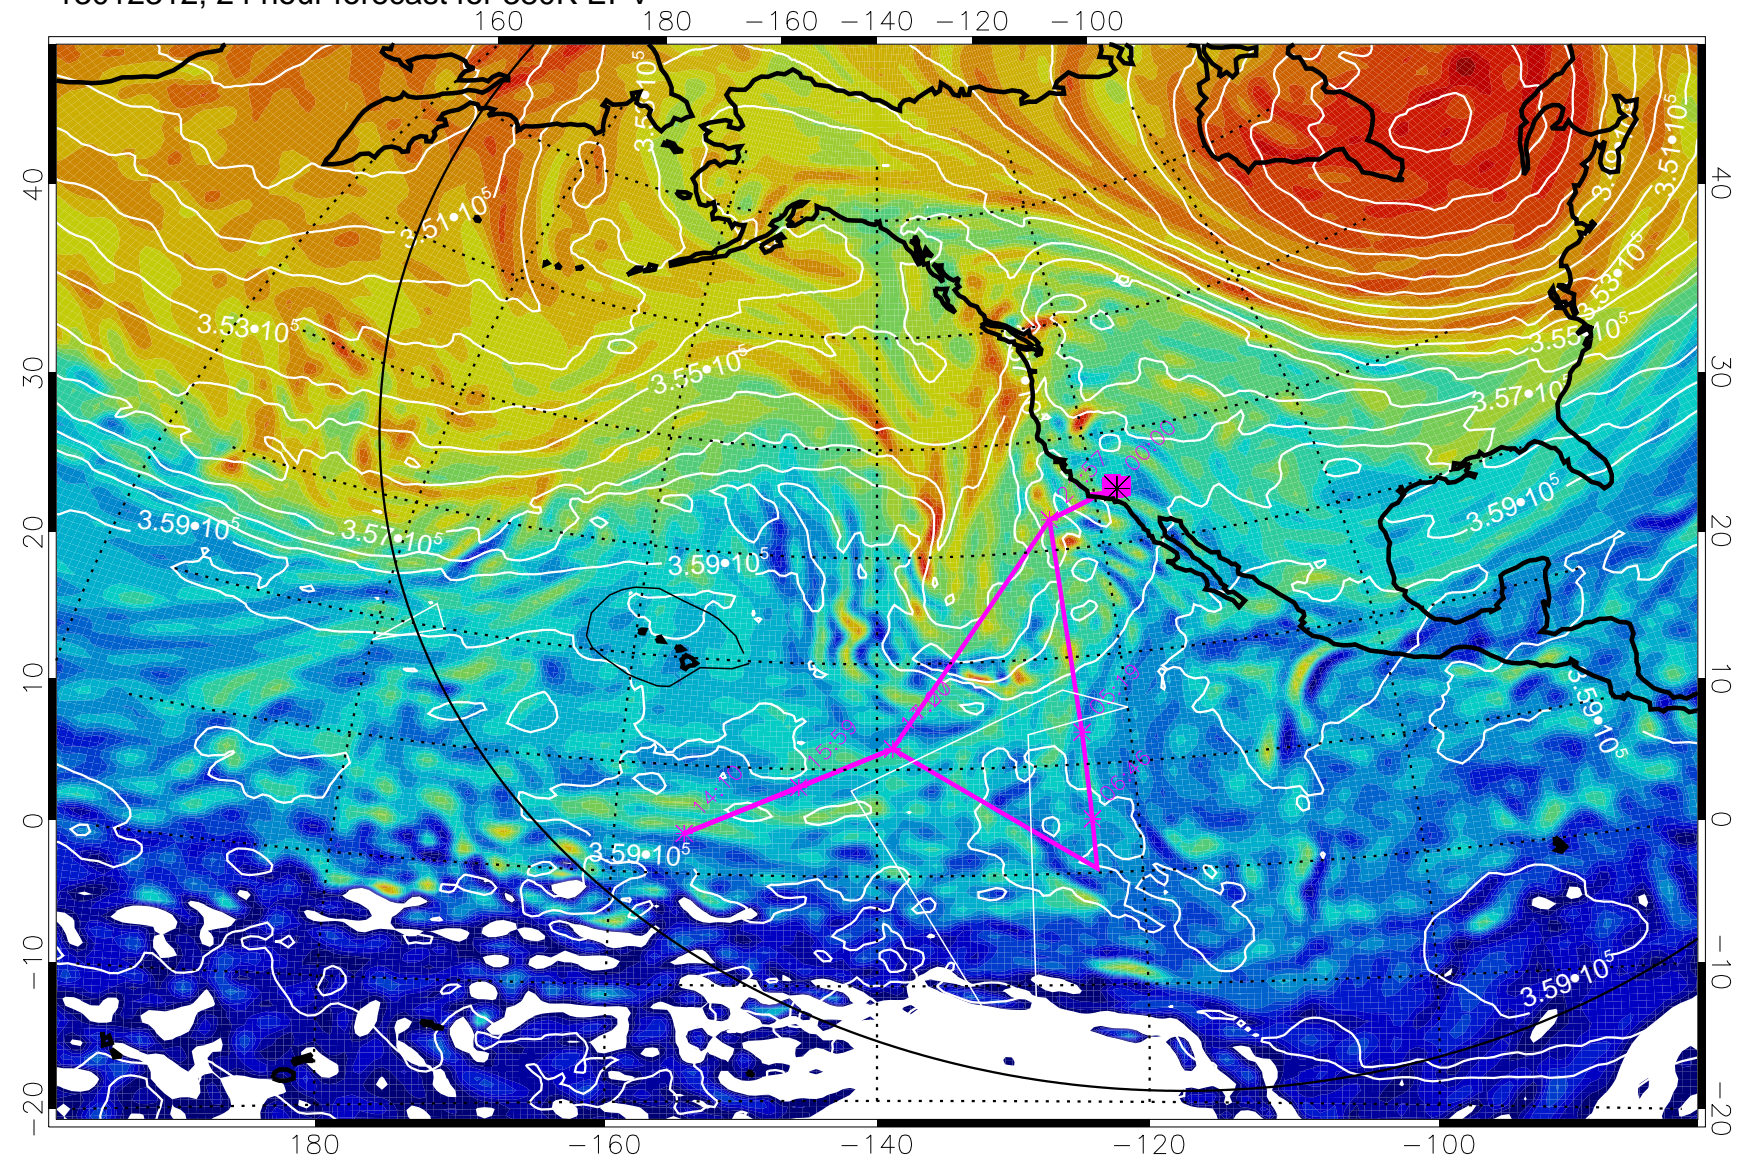

13012218, 6 hour forecast for 380K EPV

160 180 -160 -140 -120 -100

380K Montgomery Streamfunction, white

Range ring of 6000 km -- 19 hours GH round trip

13012300, 12 hour forecast for 380K EPV

380K Montgomery Streamfunction, white

Range ring of 6000 km -- 19 hours GH round trip

13012312, 24 hour forecast for 380K EPV

380K Montgomery Streamfunction, white

Range ring of 6000 km -- 19 hours GH round trip

13012318, 30 hour forecast for 380K EPV

380K Montgomery Streamfunction, white

Range ring of 6000 km -- 19 hours GH round trip

13012400, 36 hour forecast for 380K EPV

380K Montgomery Streamfunction, white

Range ring of 6000 km -- 19 hours GH round trip

13012406, 42 hour forecast for 380K EPV

380K Montgomery Streamfunction, white

Range ring of 6000 km -- 19 hours GH round trip

13012412, 48 hour forecast for 380K EPV

380K Montgomery Streamfunction, white

Range ring of 6000 km -- 19 hours GH round trip