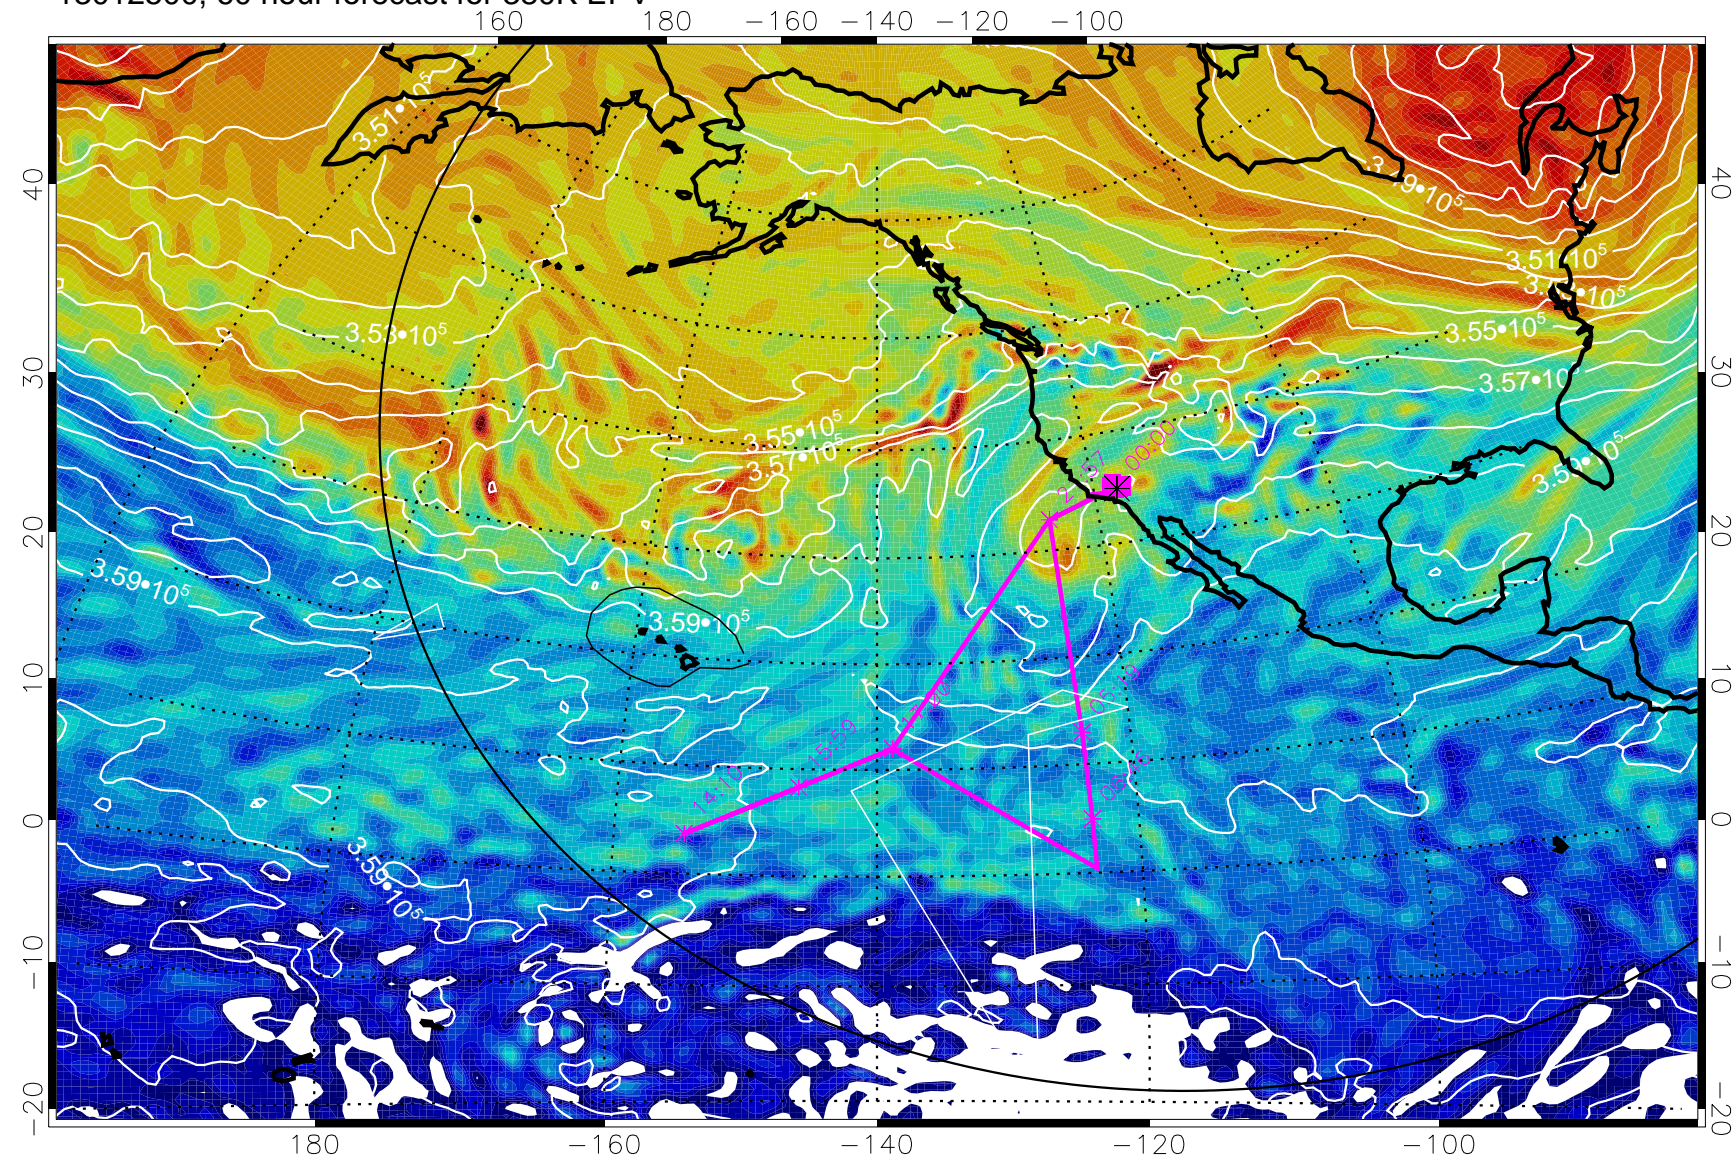

380K Montgomery Streamfunction, white

Range ring of 6000 km -- 19 hours GH round trip

13012400, 36 hour forecast for 380K EPV

380K Montgomery Streamfunction, white

Range ring of 6000 km -- 19 hours GH round trip

13012406, 42 hour forecast for 380K EPV

380K Montgomery Streamfunction, white

Range ring of 6000 km -- 19 hours GH round trip

13012412, 48 hour forecast for 380K EPV

380K Montgomery Streamfunction, white

Range ring of 6000 km -- 19 hours GH round trip

13012418, 54 hour forecast for 380K EPV

380K Montgomery Streamfunction, white

Range ring of 6000 km -- 19 hours GH round trip

13012500, 60 hour forecast for 380K EPV

380K Montgomery Streamfunction, white

Range ring of 6000 km -- 19 hours GH round trip

13012518, 78 hour forecast for 380K EPV

13012600, 84 hour forecast for 380K EPV

380K Montgomery Streamfunction, white

Range ring of 6000 km -- 19 hours GH round trip

13012606, 90 hour forecast for 380K EPV