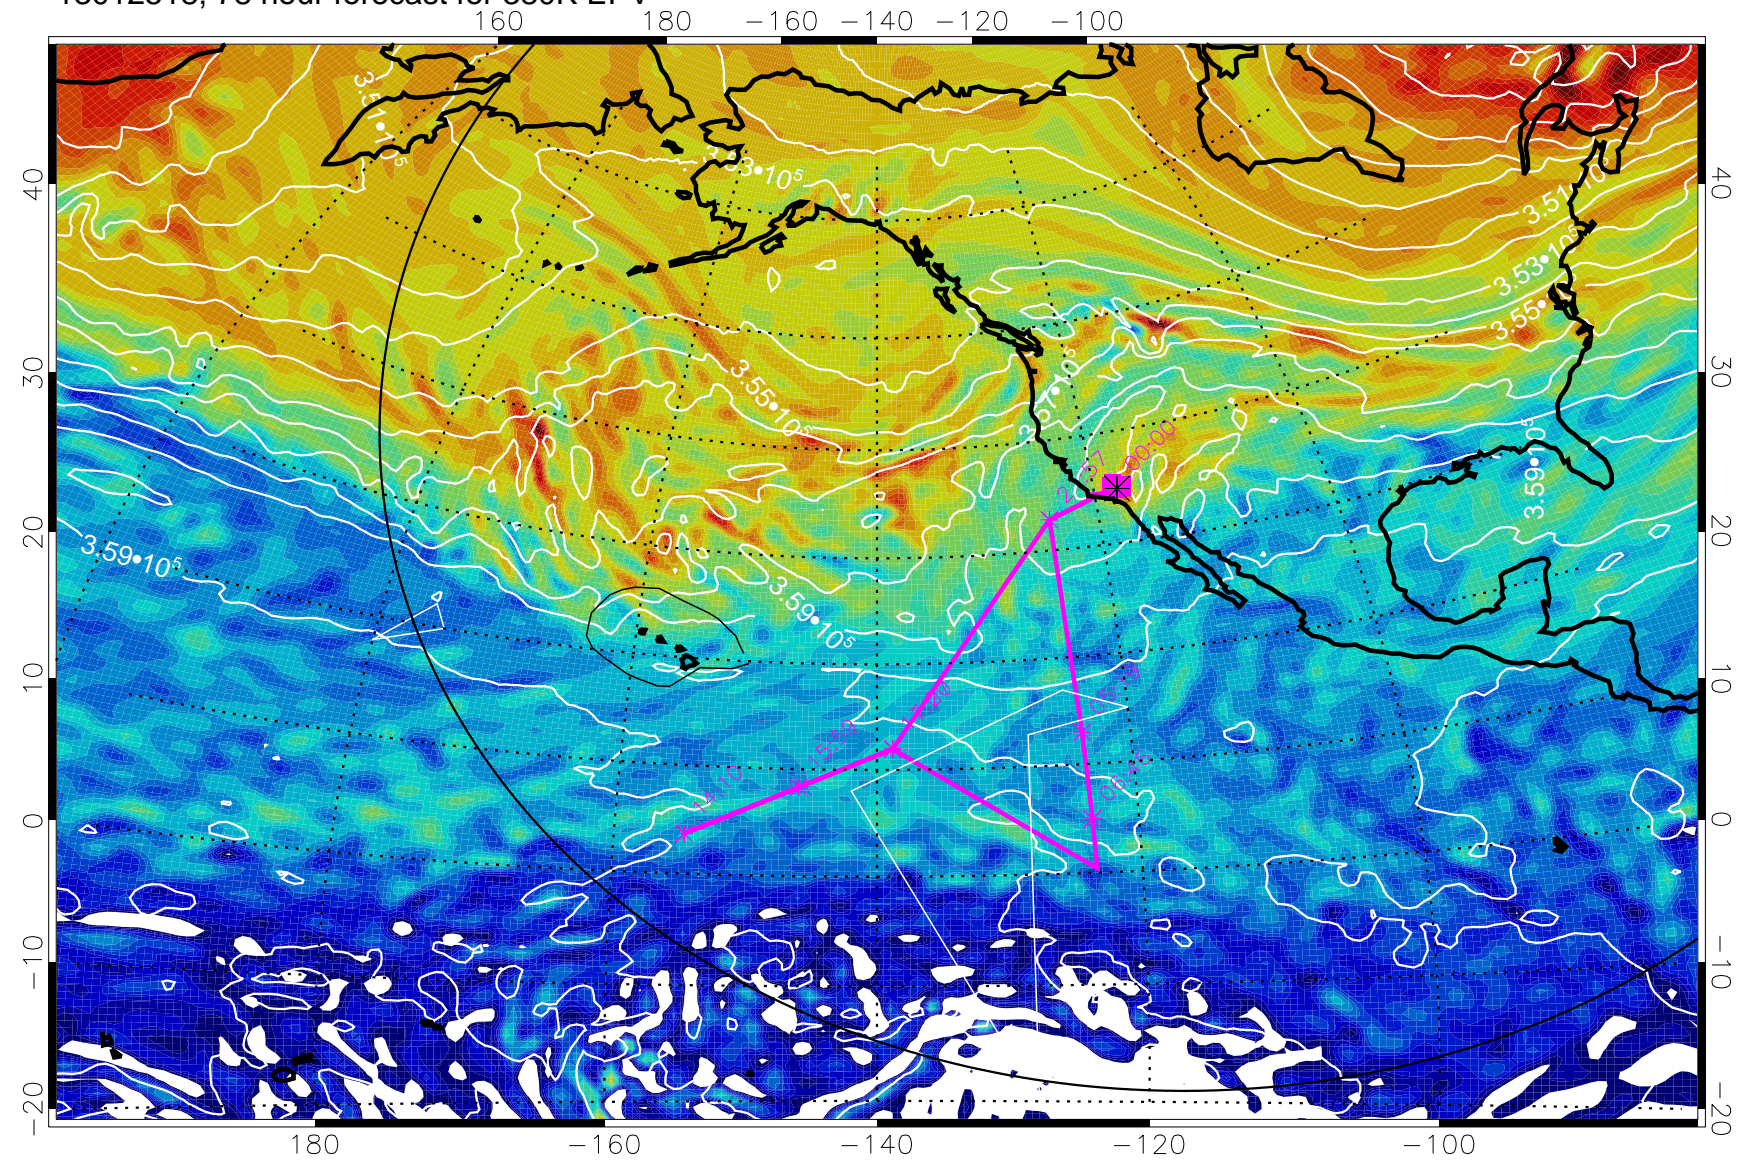

13012418, 54 hour forecast for 380K EPV

380K Montgomery Streamfunction, white

Range ring of 6000 km -- 19 hours GH round trip

13012500, 60 hour forecast for 380K EPV

380K Montgomery Streamfunction, white

Range ring of 6000 km -- 19 hours GH round trip

13012506, 66 hour forecast for 380K EPV

380K Montgomery Streamfunction, white

Range ring of 6000 km -- 19 hours GH round trip

13012512, 72 hour forecast for 380K EPV

380K Montgomery Streamfunction, white

Range ring of 6000 km -- 19 hours GH round trip

13012518, 78 hour forecast for 380K EPV

13012600, 84 hour forecast for 380K EPV

380K Montgomery Streamfunction, white

Range ring of 6000 km -- 19 hours GH round trip

13012606, 90 hour forecast for 380K EPV

160 180 -160 -140 -120 -100

40
30
20
10
0
-10
-20

40
30
20
10
0
-10
-20

180 -160 -140 -120 -100

380K Montgomery Streamfunction, white

Range ring of 6000 km -- 19 hours GH round trip

13012612, 96 hour forecast for 380K EPV