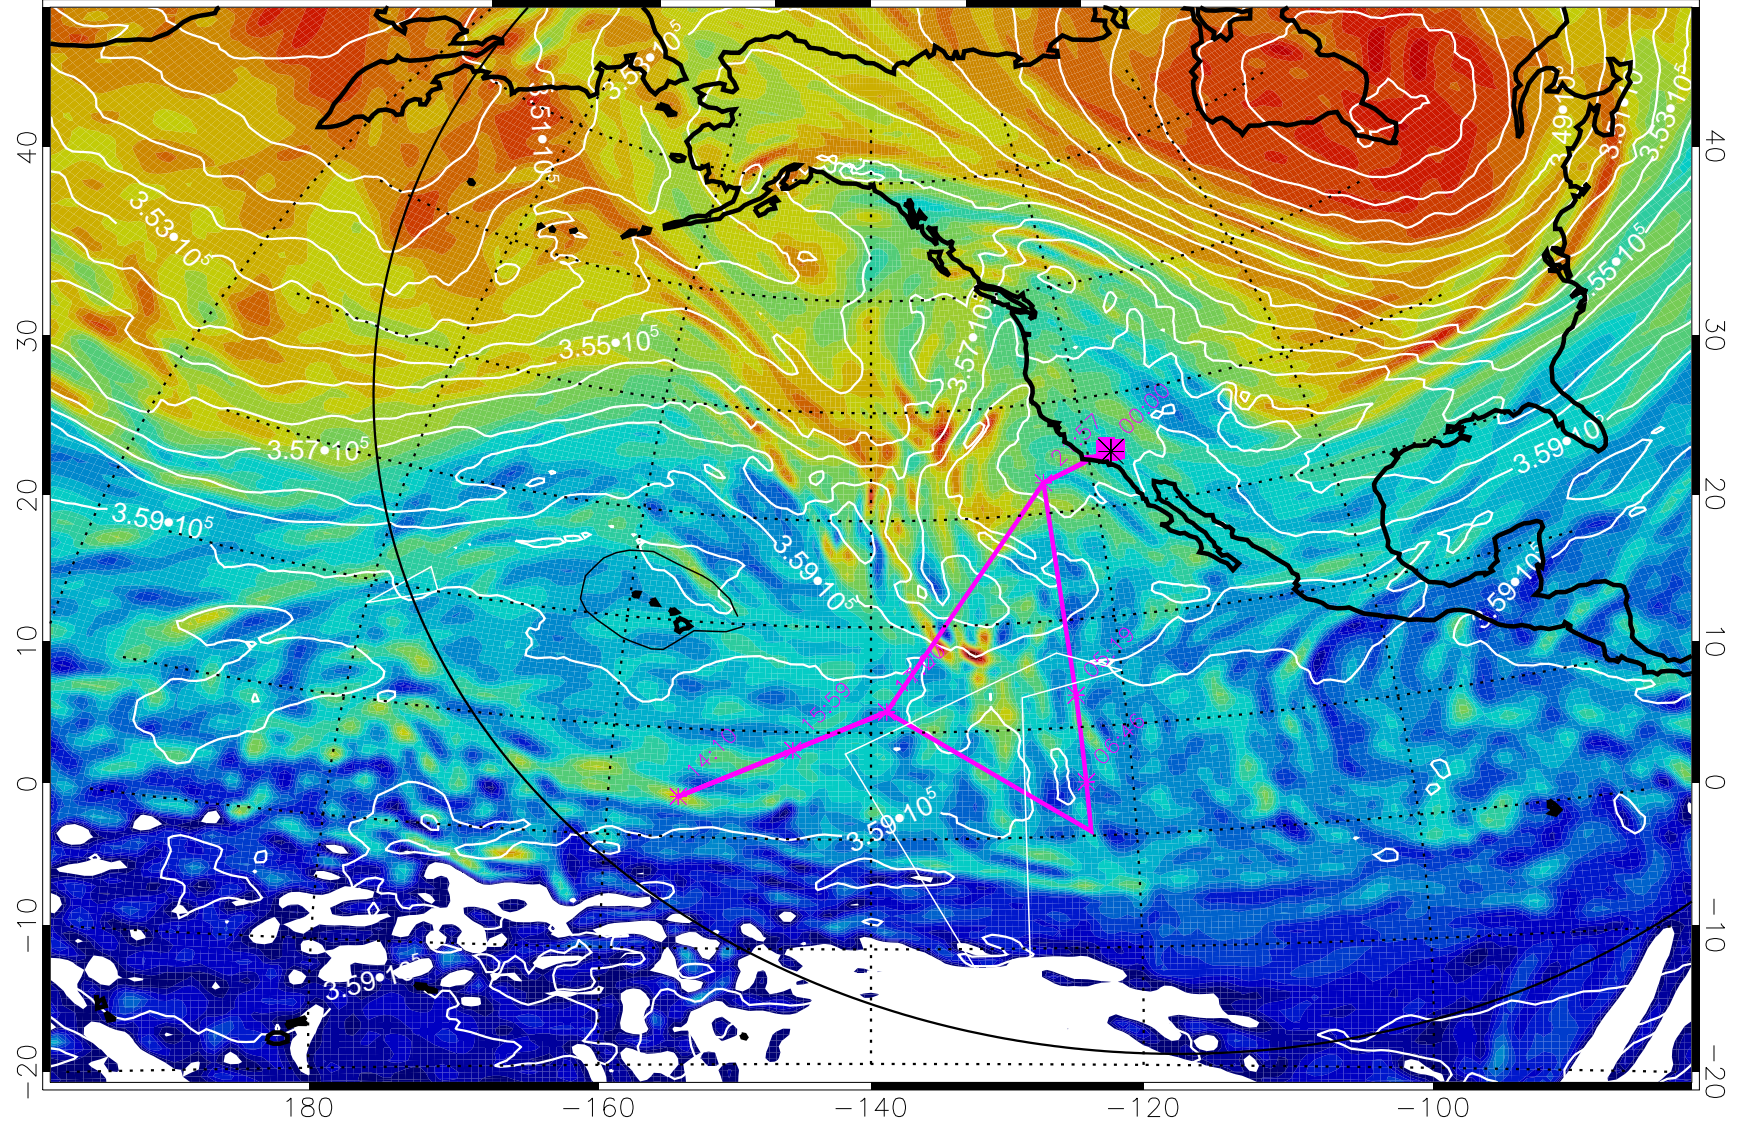

13012218, 6 hour forecast for 380K EPV

160 180 -160 -140 -120 -100

380K Montgomery Streamfunction, white

Range ring of 6000 km -- 19 hours GH round trip

13012300, 12 hour forecast for 380K EPV

380K Montgomery Streamfunction, white

Range ring of 6000 km -- 19 hours GH round trip

13012312, 24 hour forecast for 380K EPV

380K Montgomery Streamfunction, white

Range ring of 6000 km -- 19 hours GH round trip

13012318, 30 hour forecast for 380K EPV

380K Montgomery Streamfunction, white

Range ring of 6000 km -- 19 hours GH round trip

13012400, 36 hour forecast for 380K EPV

380K Montgomery Streamfunction, white

Range ring of 6000 km -- 19 hours GH round trip

13012406, 42 hour forecast for 380K EPV

380K Montgomery Streamfunction, white

Range ring of 6000 km -- 19 hours GH round trip

13012412, 48 hour forecast for 380K EPV

380K Montgomery Streamfunction, white

Range ring of 6000 km -- 19 hours GH round trip