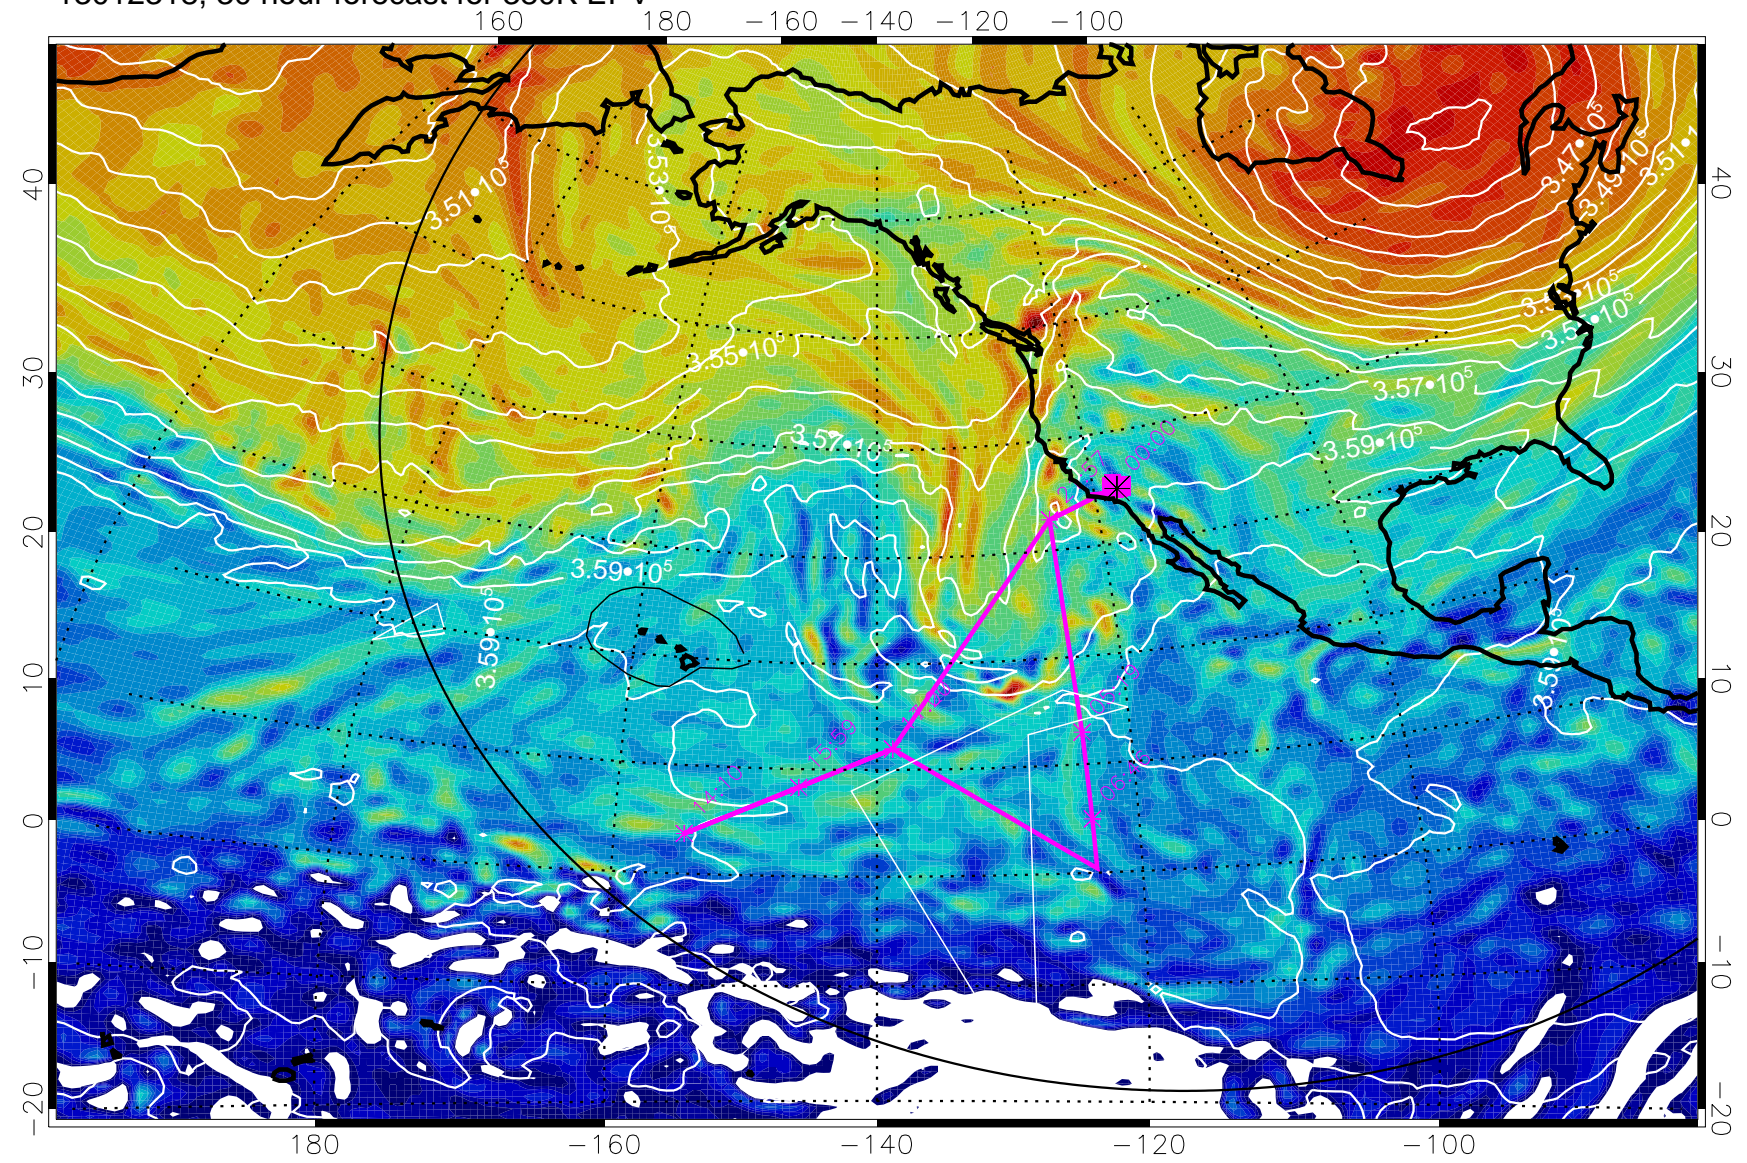

13012218, 6 hour forecast for 380K EPV

160 180 -160 -140 -120 -100

380K Montgomery Streamfunction, white

Range ring of 6000 km -- 19 hours GH round trip

13012300, 12 hour forecast for 380K EPV

380K Montgomery Streamfunction, white

Range ring of 6000 km -- 19 hours GH round trip

13012312, 24 hour forecast for 380K EPV

380K Montgomery Streamfunction, white

Range ring of 6000 km -- 19 hours GH round trip

13012318, 30 hour forecast for 380K EPV

380K Montgomery Streamfunction, white

Range ring of 6000 km -- 19 hours GH round trip

13012400, 36 hour forecast for 380K EPV

380K Montgomery Streamfunction, white

Range ring of 6000 km -- 19 hours GH round trip

13012406, 42 hour forecast for 380K EPV

380K Montgomery Streamfunction, white

Range ring of 6000 km -- 19 hours GH round trip

13012412, 48 hour forecast for 380K EPV

380K Montgomery Streamfunction, white

Range ring of 6000 km -- 19 hours GH round trip