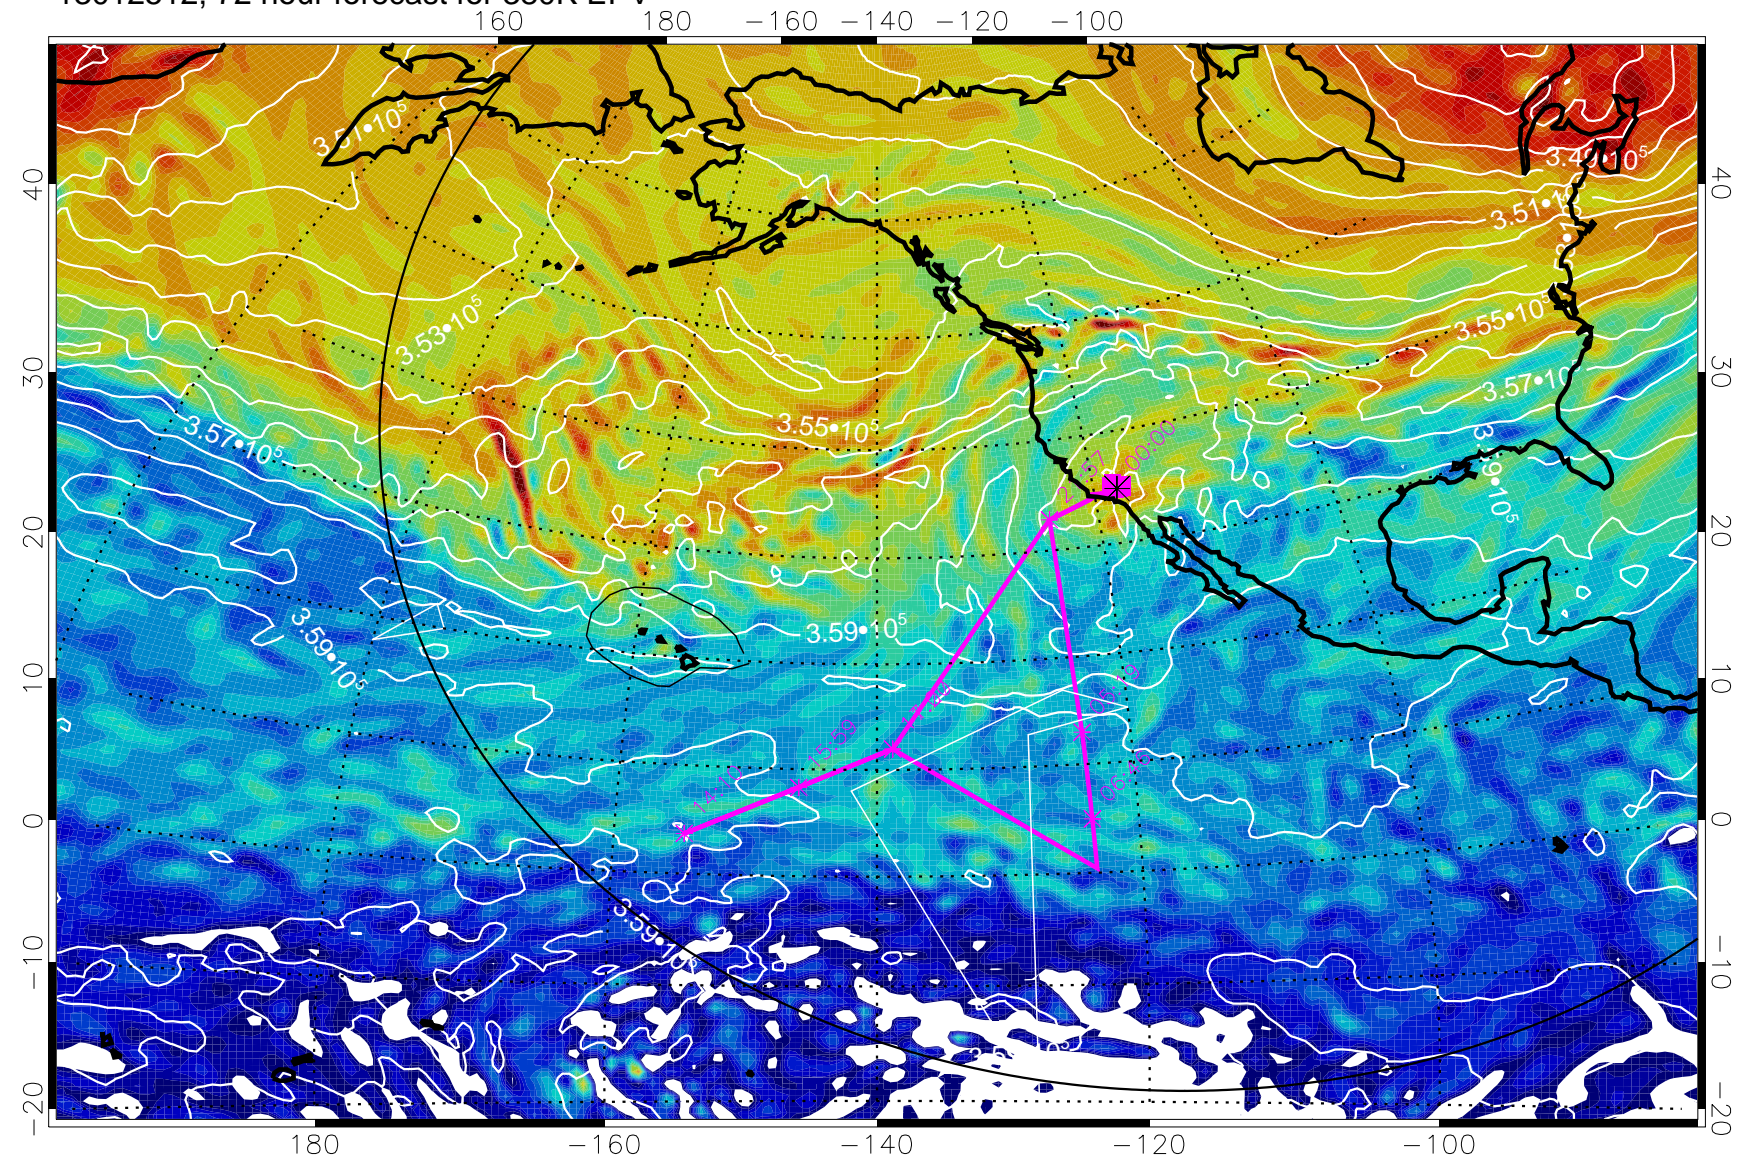

13012418, 54 hour forecast for 380K EPV

380K Montgomery Streamfunction, white

Range ring of 6000 km -- 19 hours GH round trip

13012500, 60 hour forecast for 380K EPV

380K Montgomery Streamfunction, white

Range ring of 6000 km -- 19 hours GH round trip

13012506, 66 hour forecast for 380K EPV

380K Montgomery Streamfunction, white

Range ring of 6000 km -- 19 hours GH round trip

13012512, 72 hour forecast for 380K EPV

380K Montgomery Streamfunction, white

Range ring of 6000 km -- 19 hours GH round trip

13012518, 78 hour forecast for 380K EPV

13012600, 84 hour forecast for 380K EPV

380K Montgomery Streamfunction, white

Range ring of 6000 km -- 19 hours GH round trip

13012606, 90 hour forecast for 380K EPV

160 180 -160 -140 -120 -100

40
30
20
10
0
-10
-20

40
30
20
10
0
-10
-20

180 -160 -140 -120 -100

380K Montgomery Streamfunction, white

Range ring of 6000 km -- 19 hours GH round trip

13012612, 96 hour forecast for 380K EPV