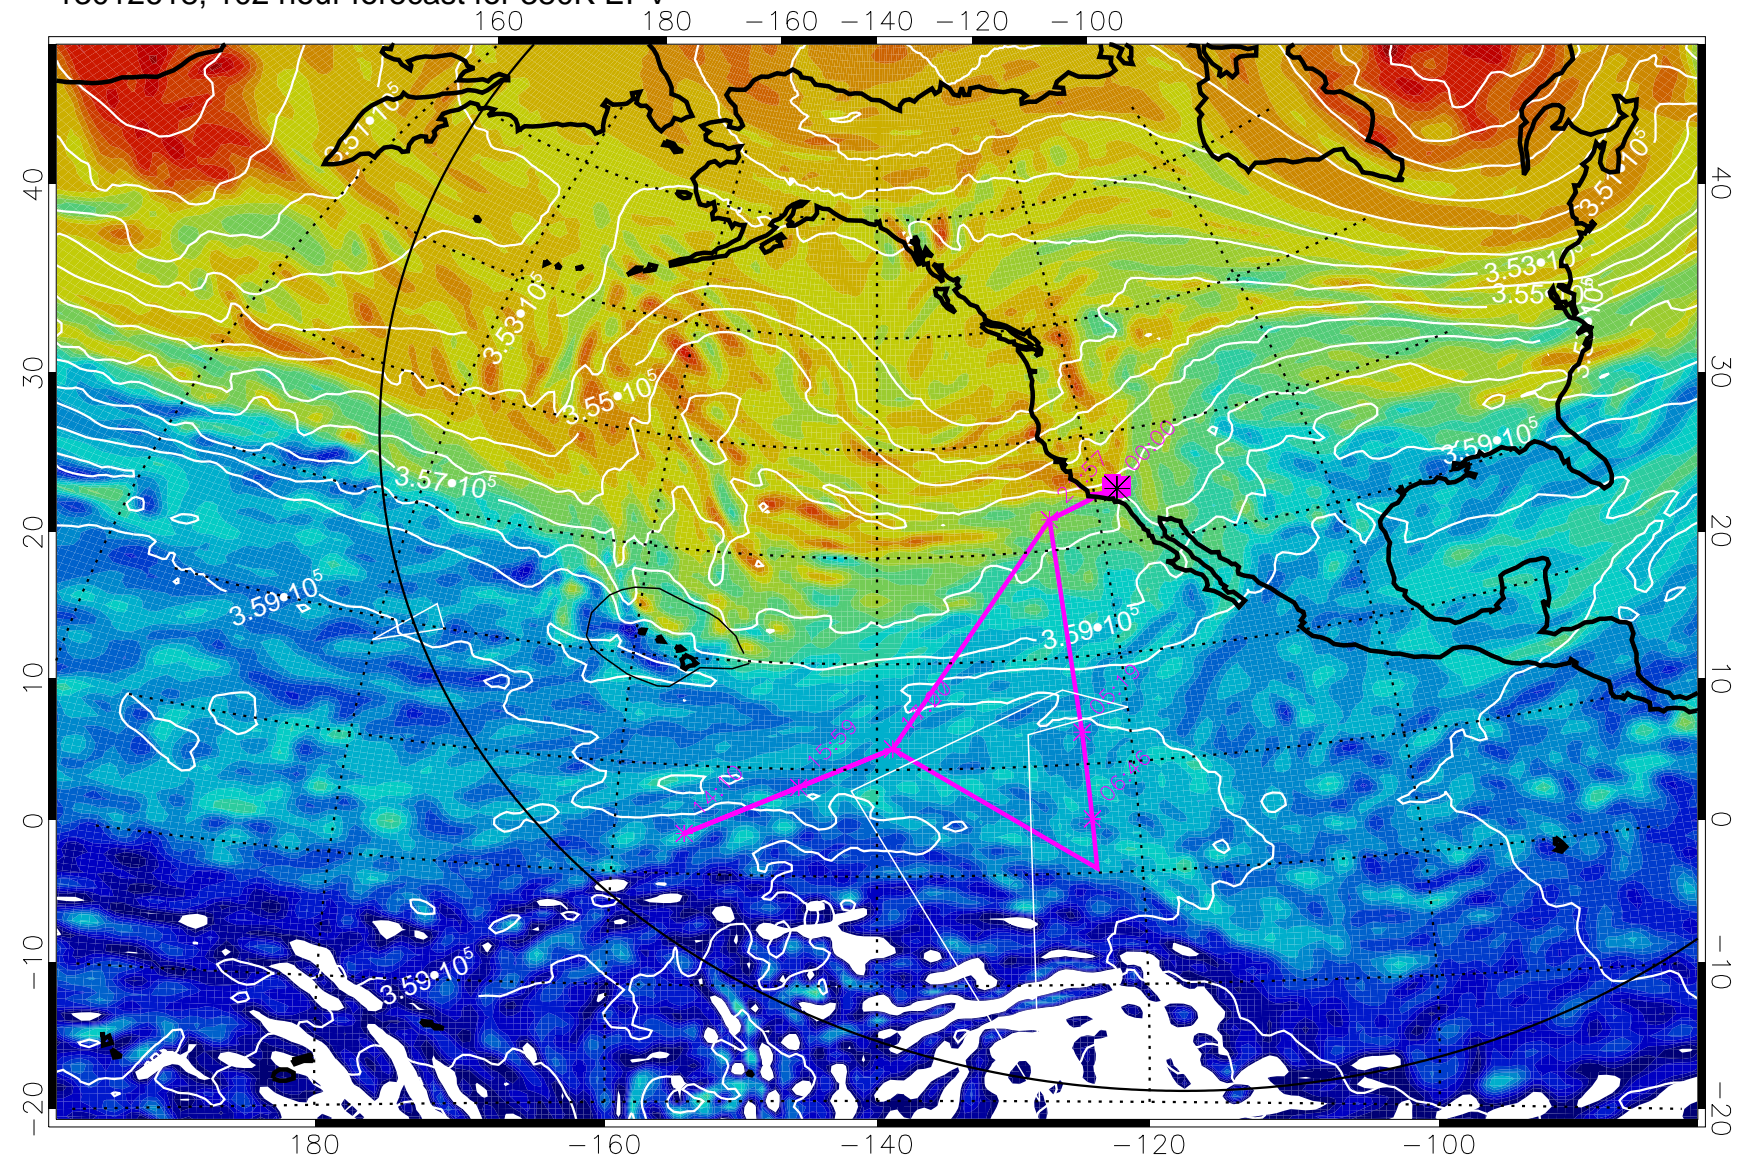

13012518, 78 hour forecast for 380K EPV

13012600, 84 hour forecast for 380K EPV

380K Montgomery Streamfunction, white

Range ring of 6000 km -- 19 hours GH round trip

13012606, 90 hour forecast for 380K EPV

160 180 -160 -140 -120 -100

40
30
20
10
0
-10
-20

40
30
20
10
0
-10
-20

180 -160 -140 -120 -100

380K Montgomery Streamfunction, white

Range ring of 6000 km -- 19 hours GH round trip

13012612, 96 hour forecast for 380K EPV

380K Montgomery Streamfunction, white

Range ring of 6000 km -- 19 hours GH round trip

13012618, 102 hour forecast for 380K EPV

380K Montgomery Streamfunction, white

Range ring of 6000 km -- 19 hours GH round trip

13012700, 108 hour forecast for 380K EPV

380K Montgomery Streamfunction, white

Range ring of 6000 km -- 19 hours GH round trip

13012706, 114 hour forecast for 380K EPV

380K Montgomery Streamfunction, white