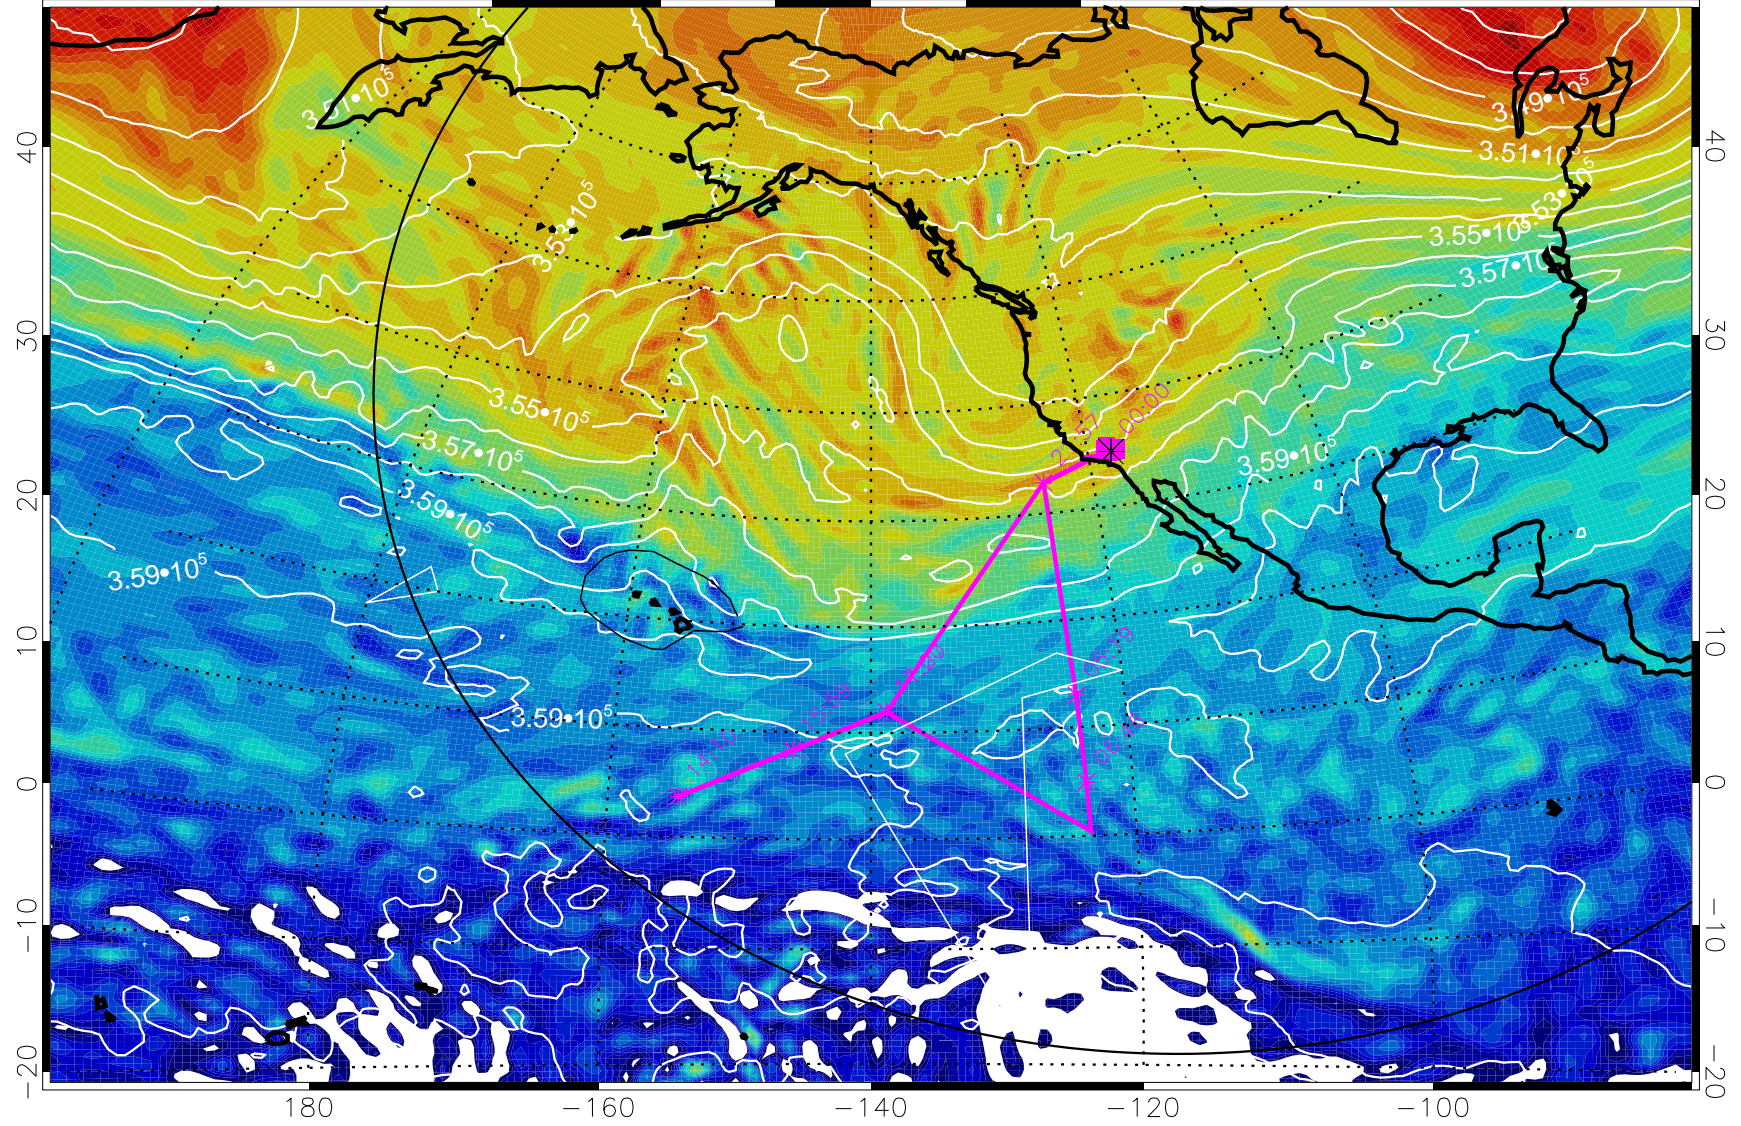

160 180 -160 -140 -120 -100

40
30
20
10
0
-10
-20

40
30
20
10
0
-10
-20

180 -160 -140 -120 -100

380K Montgomery Streamfunction, white

Range ring of 6000 km -- 19 hours GH round trip

13012612, 96 hour forecast for 380K EPV

380K Montgomery Streamfunction, white

Range ring of 6000 km -- 19 hours GH round trip

13012618, 102 hour forecast for 380K EPV

380K Montgomery Streamfunction, white

Range ring of 6000 km -- 19 hours GH round trip

13012700, 108 hour forecast for 380K EPV

380K Montgomery Streamfunction, white

Range ring of 6000 km -- 19 hours GH round trip

13012706, 114 hour forecast for 380K EPV

380K Montgomery Streamfunction, white

Range ring of 6000 km -- 19 hours GH round trip

13012712, 120 hour forecast for 380K EPV

160 180 -160 -140 -120 -100

380K Montgomery Streamfunction, white

Range ring of 6000 km -- 19 hours GH round trip