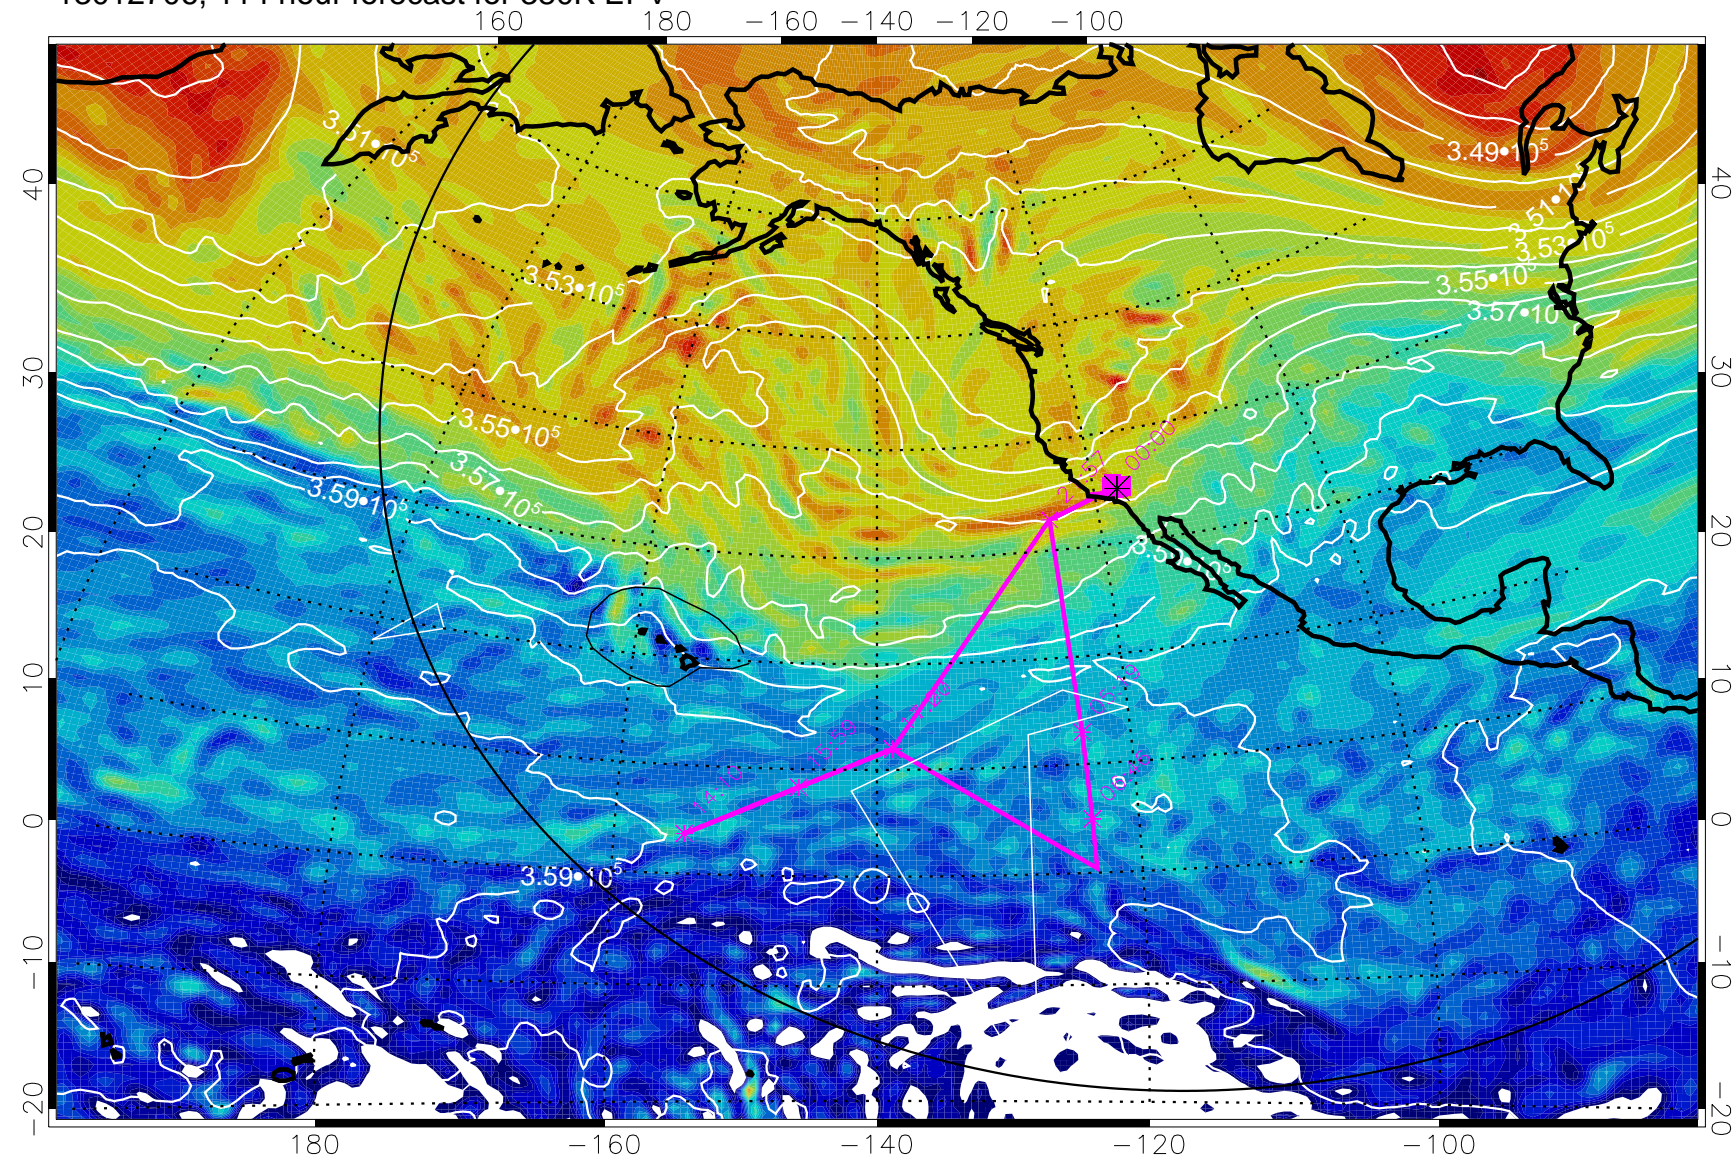

160 180 -160 -140 -120 -100

40
30
20
10
0
-10
-20

40
30
20
10
0
-10
-20

180 -160 -140 -120 -100

380K Montgomery Streamfunction, white

Range ring of 6000 km -- 19 hours GH round trip

13012612, 96 hour forecast for 380K EPV

380K Montgomery Streamfunction, white

Range ring of 6000 km -- 19 hours GH round trip

13012618, 102 hour forecast for 380K EPV

380K Montgomery Streamfunction, white

Range ring of 6000 km -- 19 hours GH round trip

13012700, 108 hour forecast for 380K EPV

380K Montgomery Streamfunction, white

Range ring of 6000 km -- 19 hours GH round trip

13012706, 114 hour forecast for 380K EPV

380K Montgomery Streamfunction, white

Range ring of 6000 km -- 19 hours GH round trip

13012712, 120 hour forecast for 380K EPV

160 180 -160 -140 -120 -100

380K Montgomery Streamfunction, white

Range ring of 6000 km -- 19 hours GH round trip