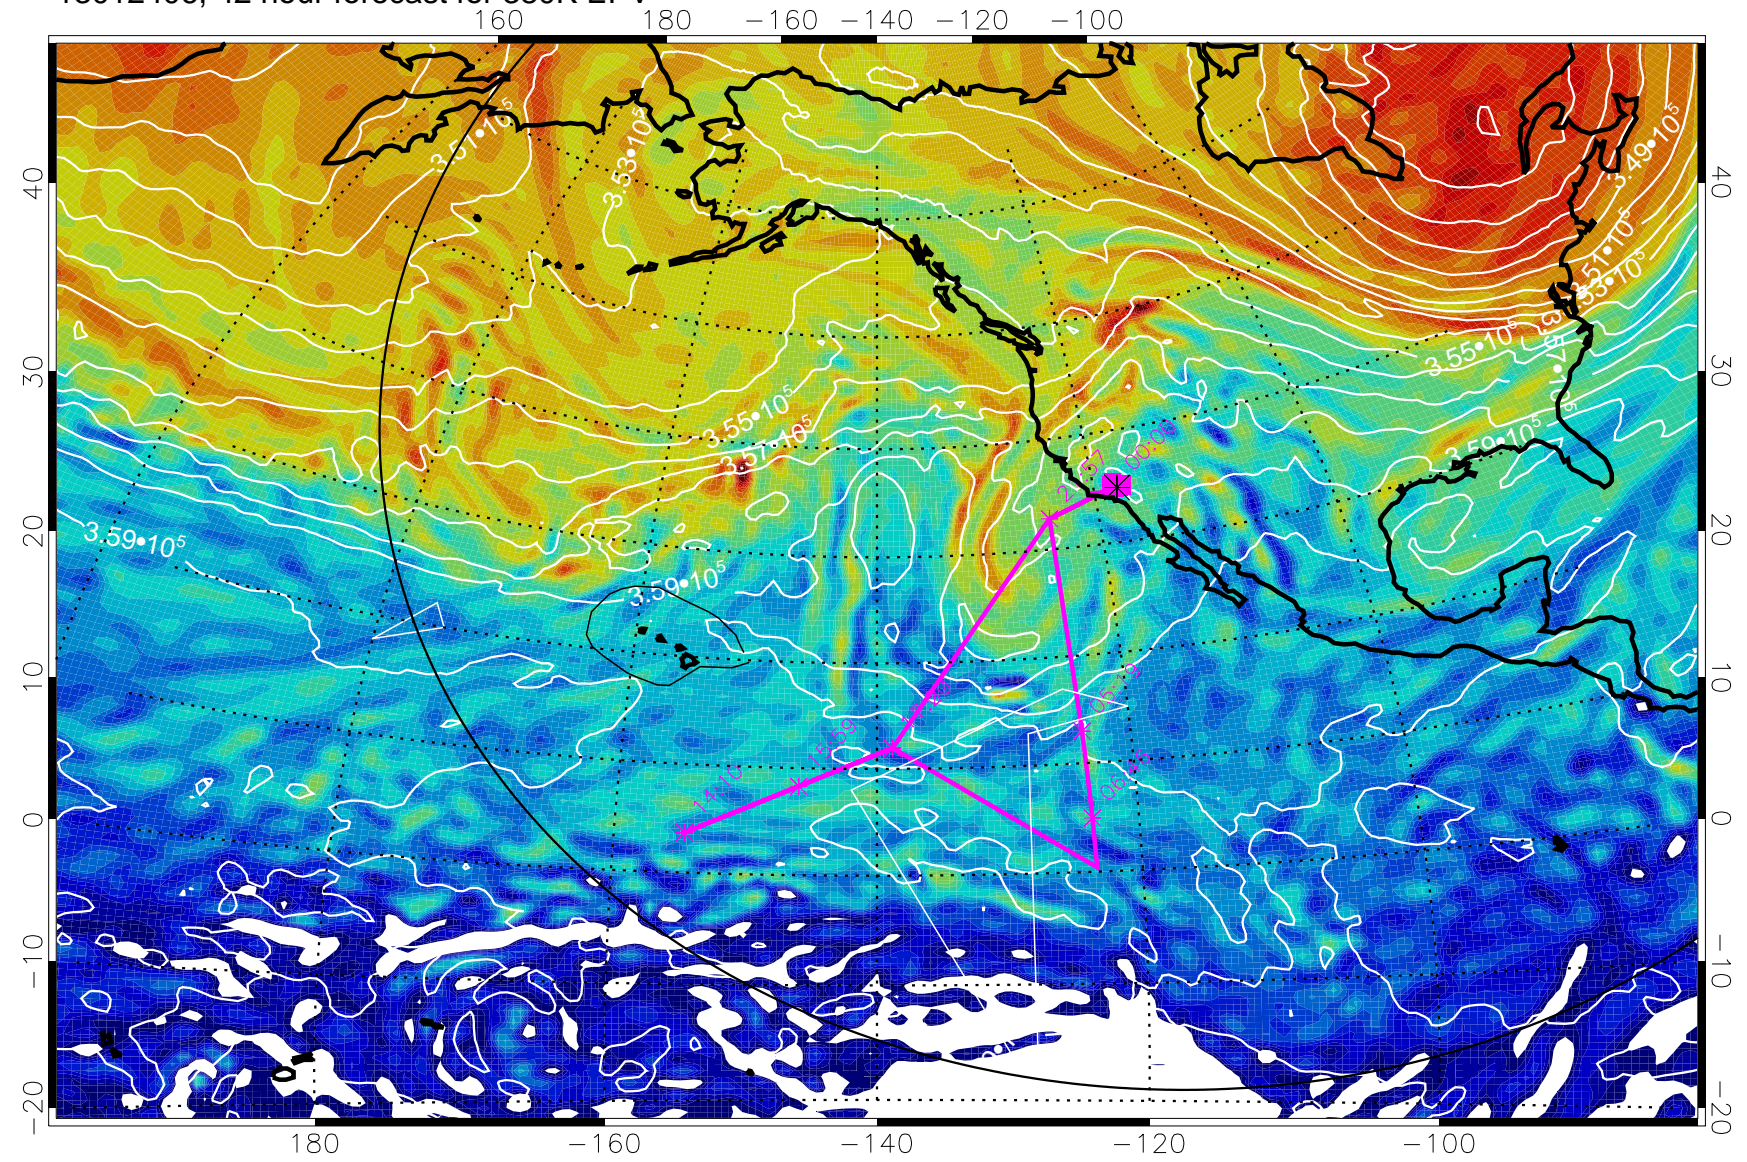

Range ring of 6000 km -- 19 hours GH round trip

13012312, 24 hour forecast for 380K EPV

380K Montgomery Streamfunction, white

Range ring of 6000 km -- 19 hours GH round trip

13012318, 30 hour forecast for 380K EPV

380K Montgomery Streamfunction, white

Range ring of 6000 km -- 19 hours GH round trip

13012400, 36 hour forecast for 380K EPV

380K Montgomery Streamfunction, white

Range ring of 6000 km -- 19 hours GH round trip

13012406, 42 hour forecast for 380K EPV

380K Montgomery Streamfunction, white

Range ring of 6000 km -- 19 hours GH round trip

13012412, 48 hour forecast for 380K EPV

380K Montgomery Streamfunction, white

Range ring of 6000 km -- 19 hours GH round trip

13012418, 54 hour forecast for 380K EPV

380K Montgomery Streamfunction, white

Range ring of 6000 km -- 19 hours GH round trip

13012500, 60 hour forecast for 380K EPV

380K Montgomery Streamfunction, white

Range ring of 6000 km -- 19 hours GH round trip