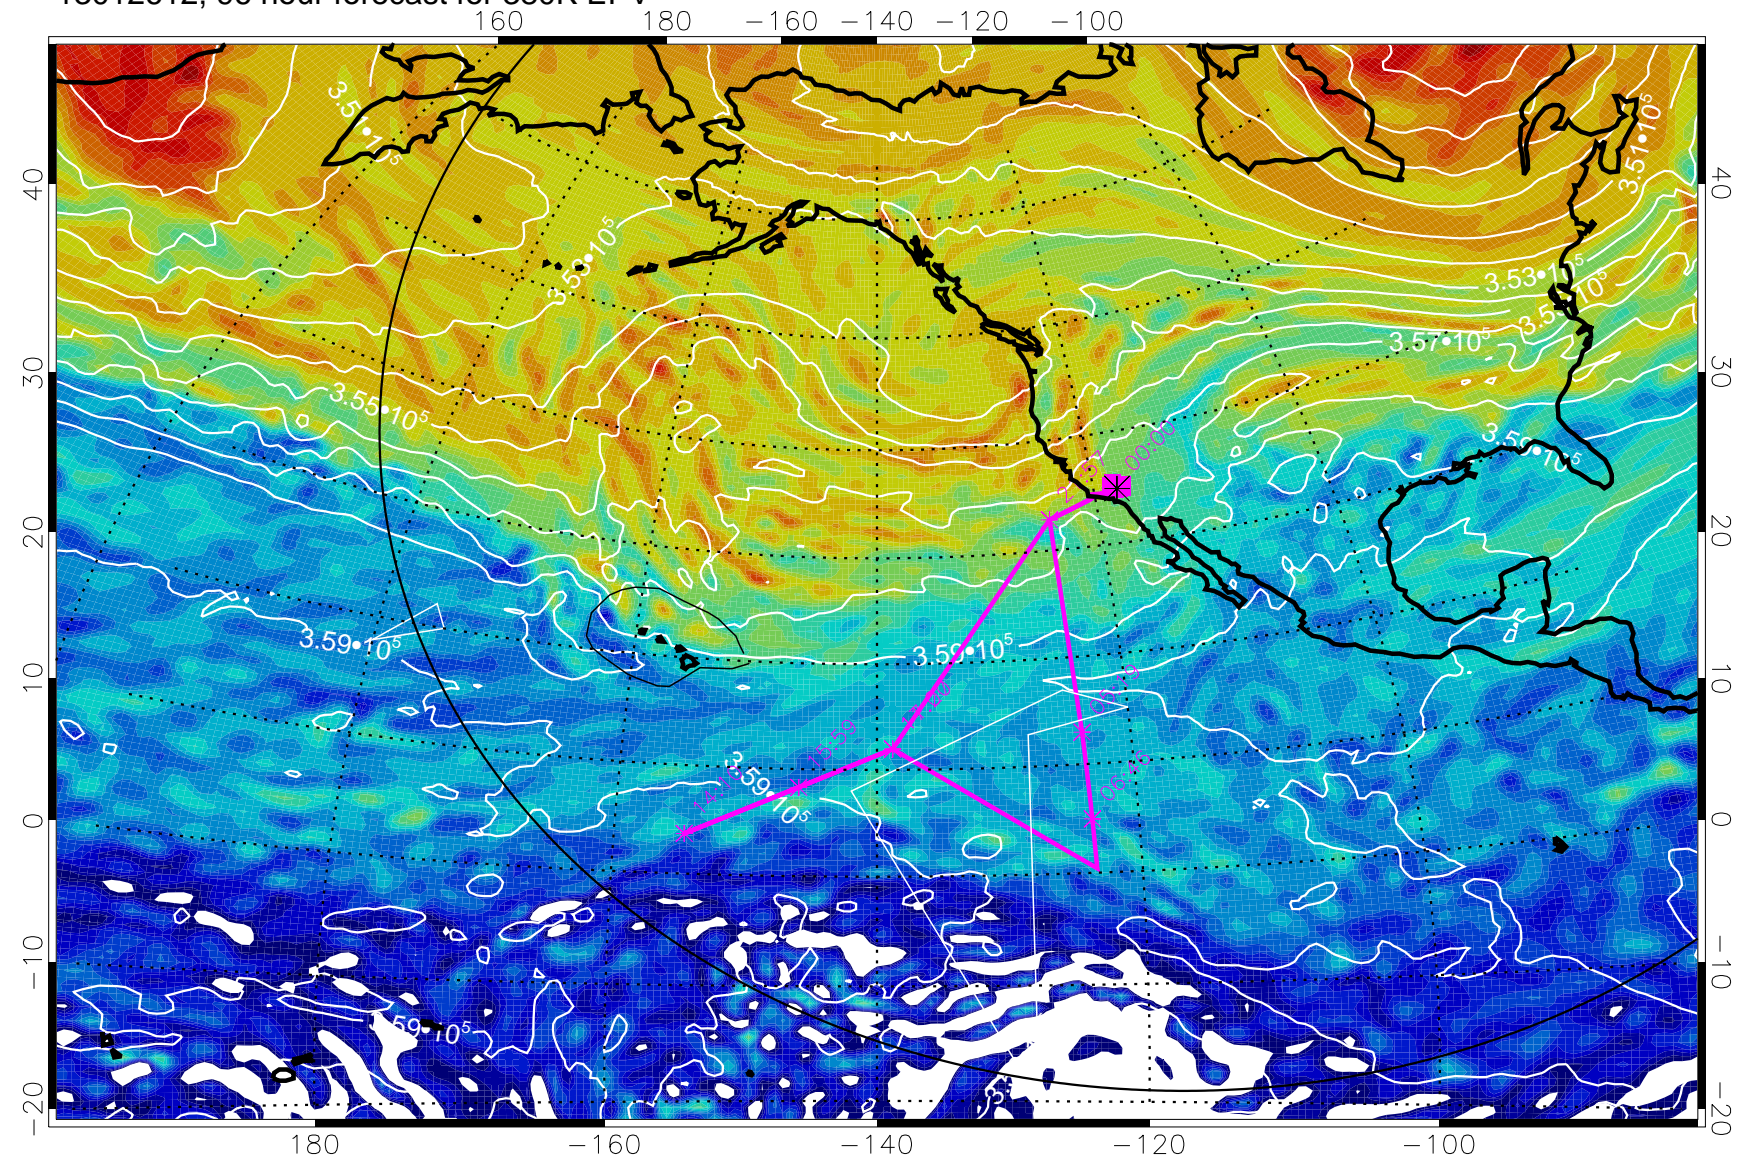

13012518, 78 hour forecast for 380K EPV

13012600, 84 hour forecast for 380K EPV

380K Montgomery Streamfunction, white

Range ring of 6000 km -- 19 hours GH round trip

13012606, 90 hour forecast for 380K EPV

160 180 -160 -140 -120 -100

40
30
20
10
0
-10
-20

40
30
20
10
0
-10
-20

180 -160 -140 -120 -100

380K Montgomery Streamfunction, white

Range ring of 6000 km -- 19 hours GH round trip

13012612, 96 hour forecast for 380K EPV

380K Montgomery Streamfunction, white

Range ring of 6000 km -- 19 hours GH round trip

13012618, 102 hour forecast for 380K EPV

380K Montgomery Streamfunction, white

Range ring of 6000 km -- 19 hours GH round trip

13012700, 108 hour forecast for 380K EPV

380K Montgomery Streamfunction, white

Range ring of 6000 km -- 19 hours GH round trip

13012706, 114 hour forecast for 380K EPV

380K Montgomery Streamfunction, white