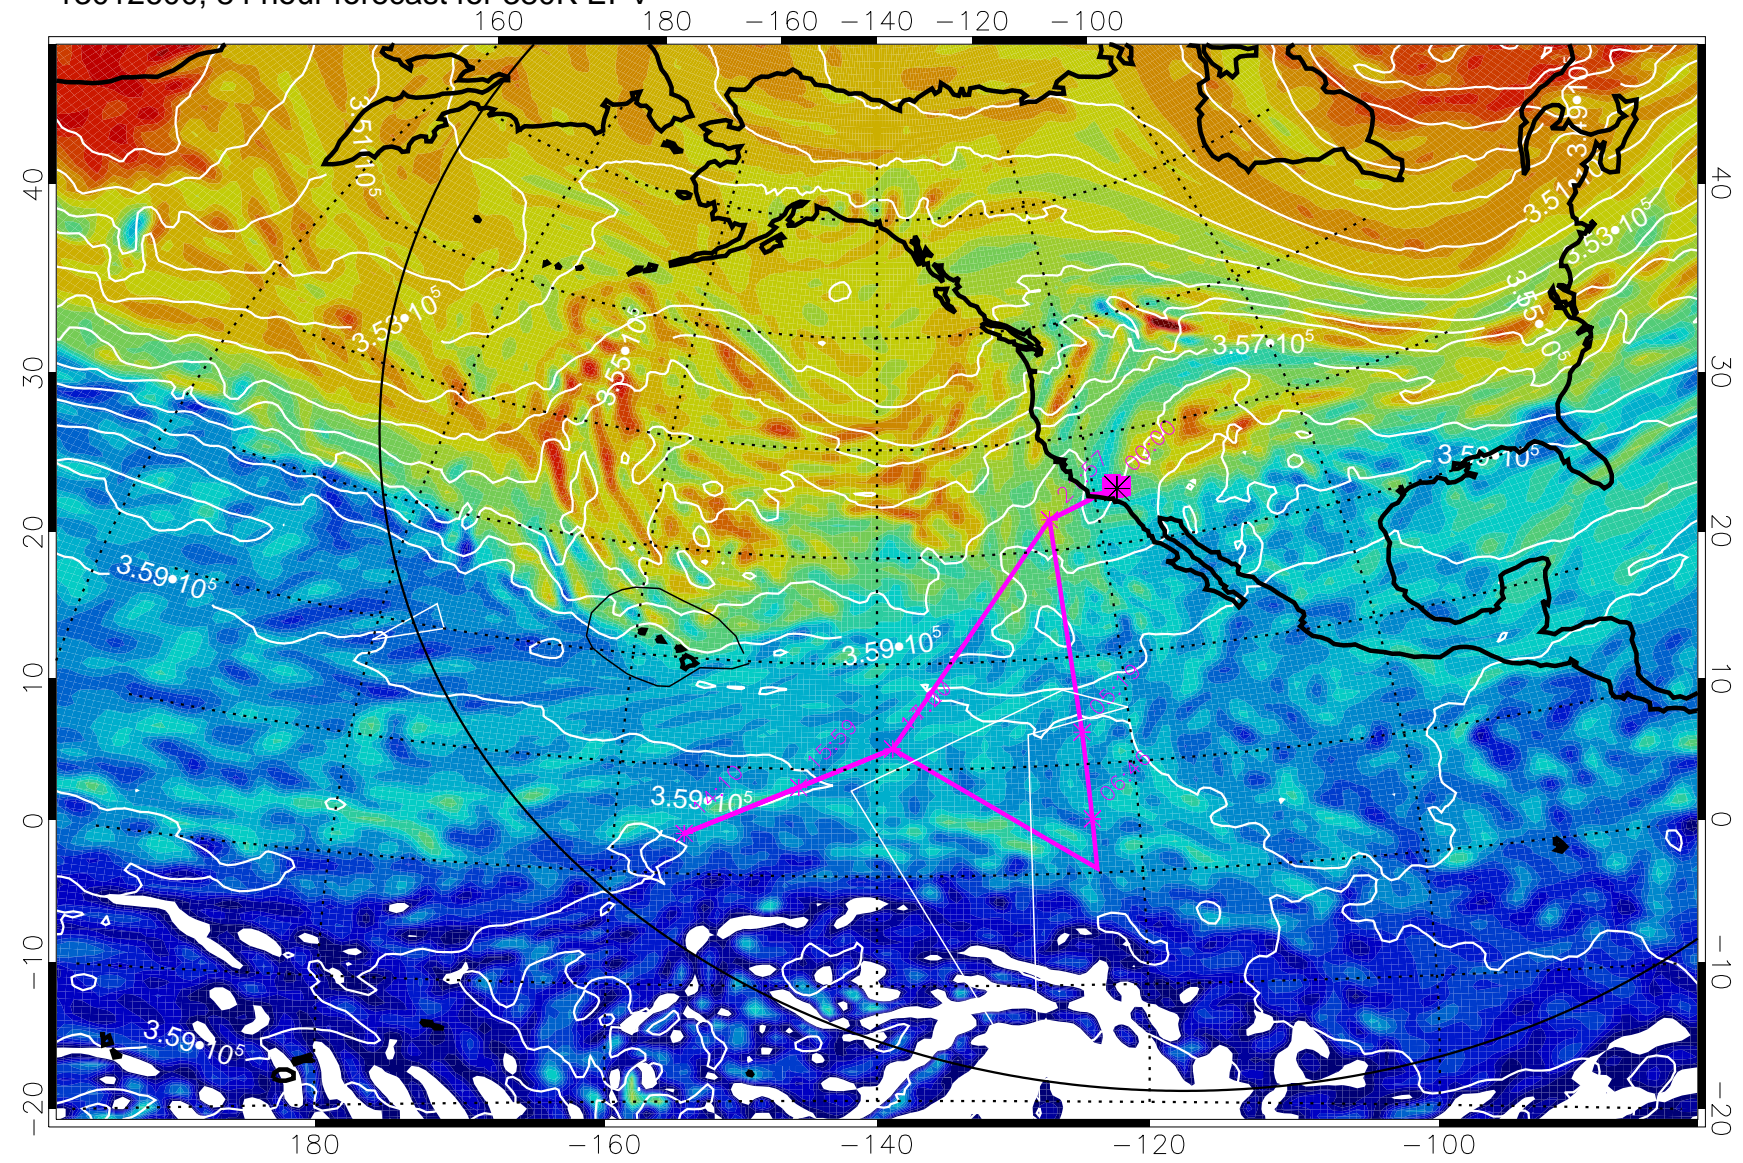

13012418, 54 hour forecast for 380K EPV

380K Montgomery Streamfunction, white

Range ring of 6000 km -- 19 hours GH round trip

13012500, 60 hour forecast for 380K EPV

380K Montgomery Streamfunction, white

Range ring of 6000 km -- 19 hours GH round trip

13012506, 66 hour forecast for 380K EPV

380K Montgomery Streamfunction, white

Range ring of 6000 km -- 19 hours GH round trip

13012512, 72 hour forecast for 380K EPV

380K Montgomery Streamfunction, white

Range ring of 6000 km -- 19 hours GH round trip

13012518, 78 hour forecast for 380K EPV

13012600, 84 hour forecast for 380K EPV

380K Montgomery Streamfunction, white

Range ring of 6000 km -- 19 hours GH round trip

13012606, 90 hour forecast for 380K EPV

160 180 -160 -140 -120 -100

40
30
20
10
0
-10
-20

40
30
20
10
0
-10
-20

180 -160 -140 -120 -100

380K Montgomery Streamfunction, white

Range ring of 6000 km -- 19 hours GH round trip

13012612, 96 hour forecast for 380K EPV