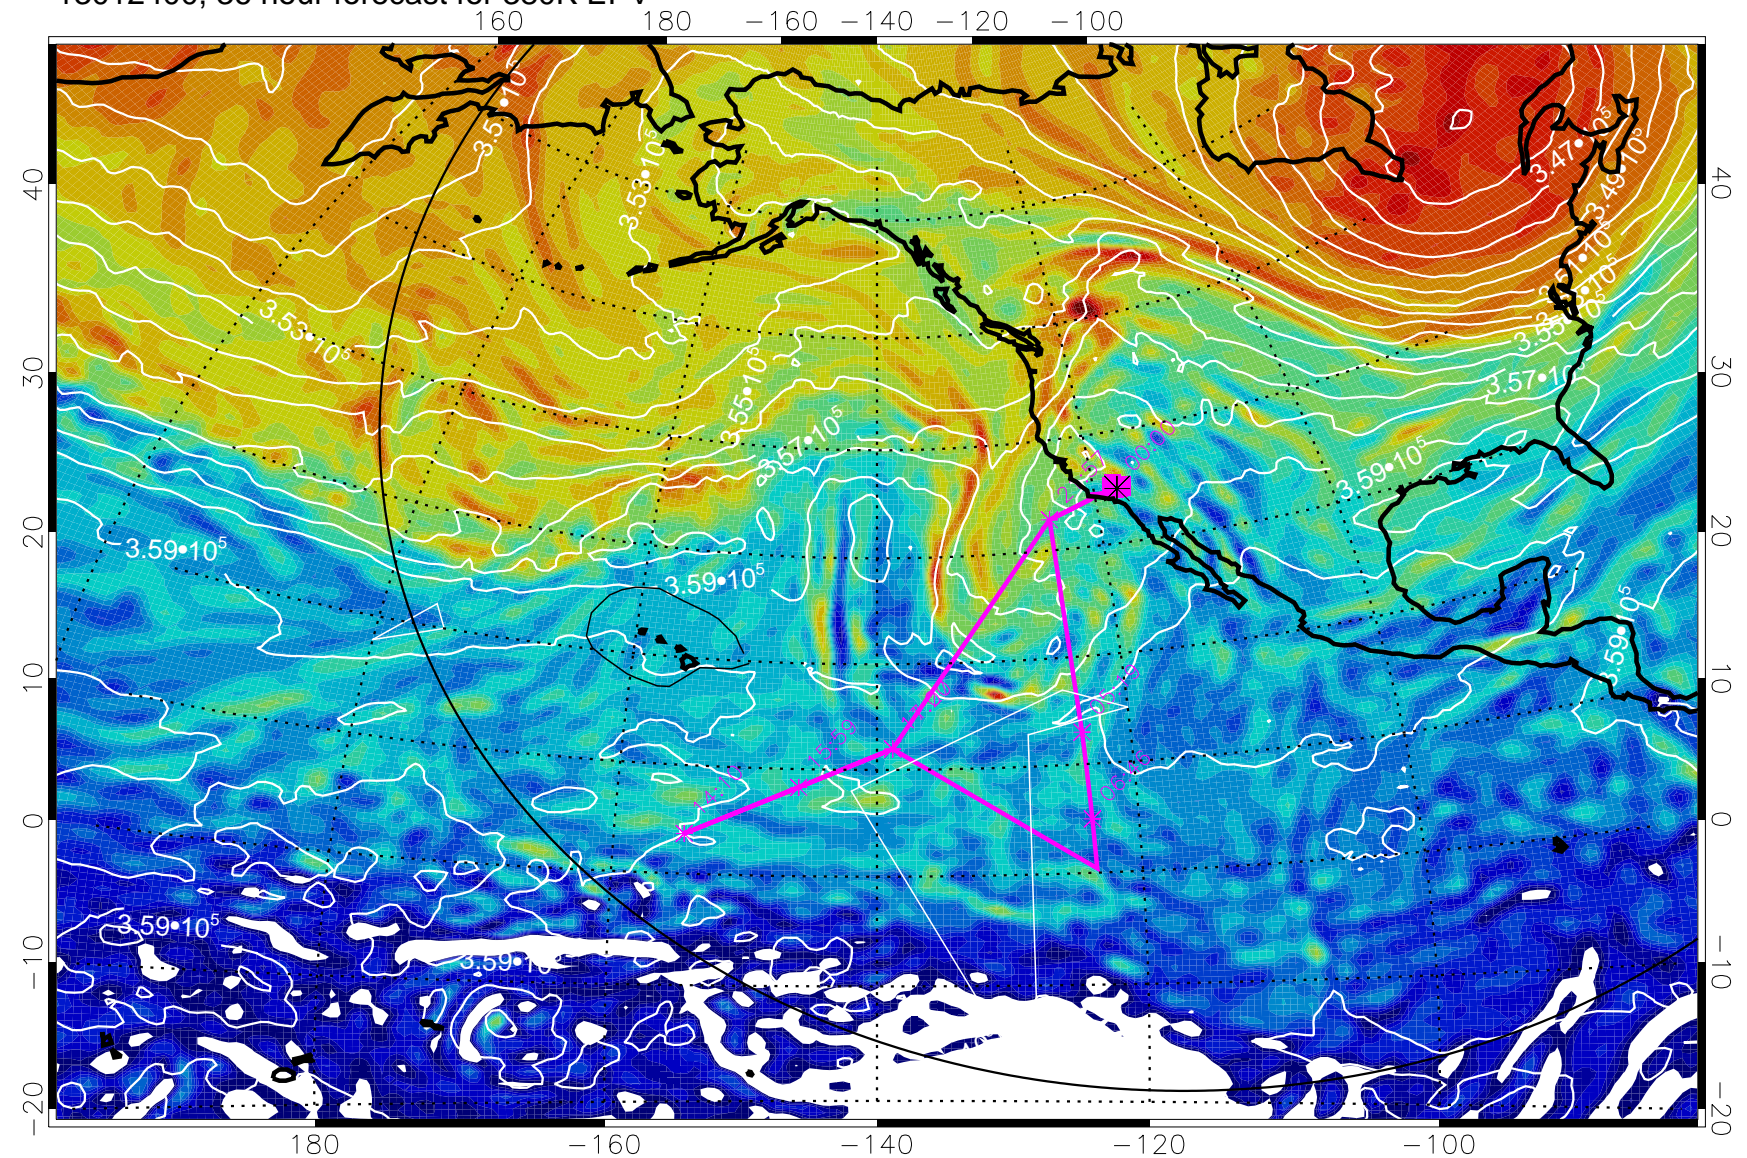

Range ring of 6000 km -- 19 hours GH round trip

13012312, 24 hour forecast for 380K EPV

380K Montgomery Streamfunction, white

Range ring of 6000 km -- 19 hours GH round trip

13012318, 30 hour forecast for 380K EPV

380K Montgomery Streamfunction, white

Range ring of 6000 km -- 19 hours GH round trip

13012400, 36 hour forecast for 380K EPV

380K Montgomery Streamfunction, white

Range ring of 6000 km -- 19 hours GH round trip

13012406, 42 hour forecast for 380K EPV

380K Montgomery Streamfunction, white

Range ring of 6000 km -- 19 hours GH round trip

13012412, 48 hour forecast for 380K EPV

380K Montgomery Streamfunction, white

Range ring of 6000 km -- 19 hours GH round trip

13012418, 54 hour forecast for 380K EPV

380K Montgomery Streamfunction, white

Range ring of 6000 km -- 19 hours GH round trip

13012500, 60 hour forecast for 380K EPV

380K Montgomery Streamfunction, white

Range ring of 6000 km -- 19 hours GH round trip