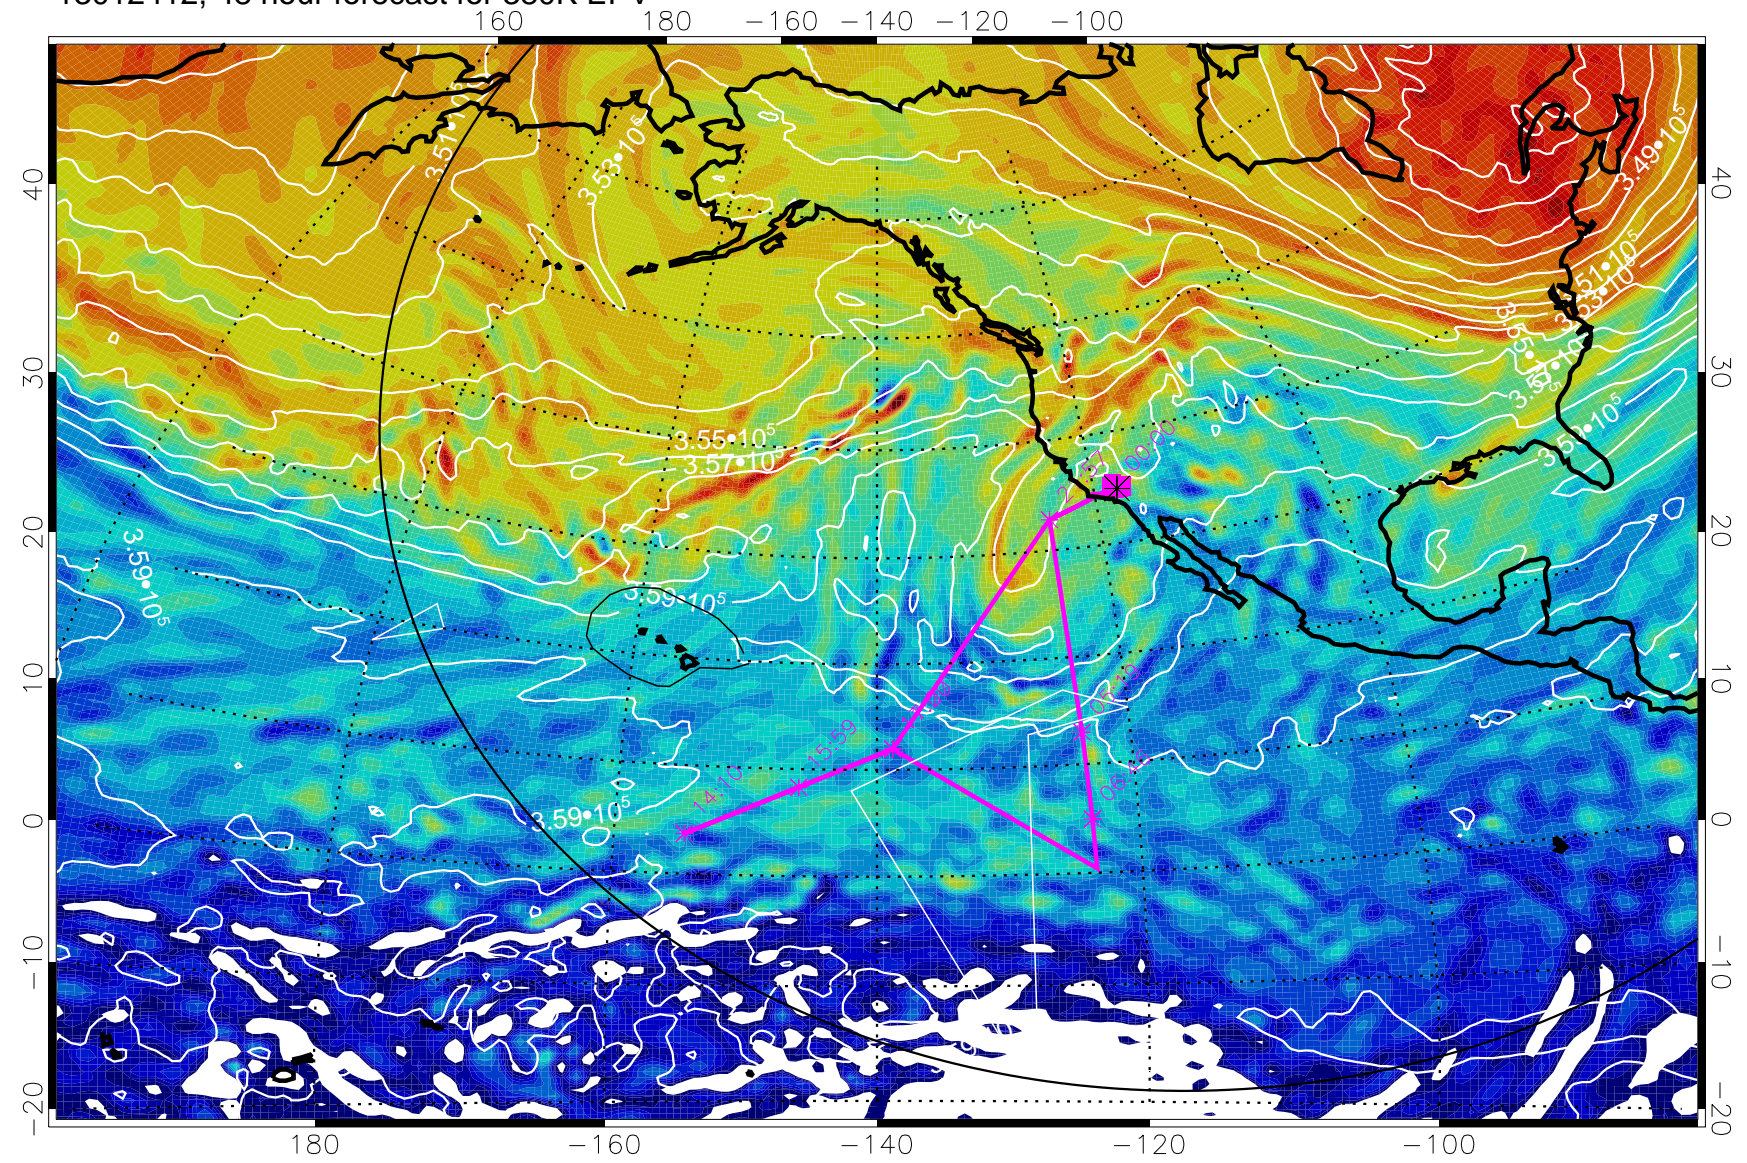

Range ring of 6000 km -- 19 hours GH round trip

13012312, 24 hour forecast for 380K EPV

380K Montgomery Streamfunction, white

Range ring of 6000 km -- 19 hours GH round trip

13012318, 30 hour forecast for 380K EPV

380K Montgomery Streamfunction, white

Range ring of 6000 km -- 19 hours GH round trip

13012400, 36 hour forecast for 380K EPV

380K Montgomery Streamfunction, white

Range ring of 6000 km -- 19 hours GH round trip

13012406, 42 hour forecast for 380K EPV

380K Montgomery Streamfunction, white

Range ring of 6000 km -- 19 hours GH round trip

13012412, 48 hour forecast for 380K EPV

380K Montgomery Streamfunction, white

Range ring of 6000 km -- 19 hours GH round trip

13012418, 54 hour forecast for 380K EPV

380K Montgomery Streamfunction, white

Range ring of 6000 km -- 19 hours GH round trip

13012500, 60 hour forecast for 380K EPV

380K Montgomery Streamfunction, white

Range ring of 6000 km -- 19 hours GH round trip