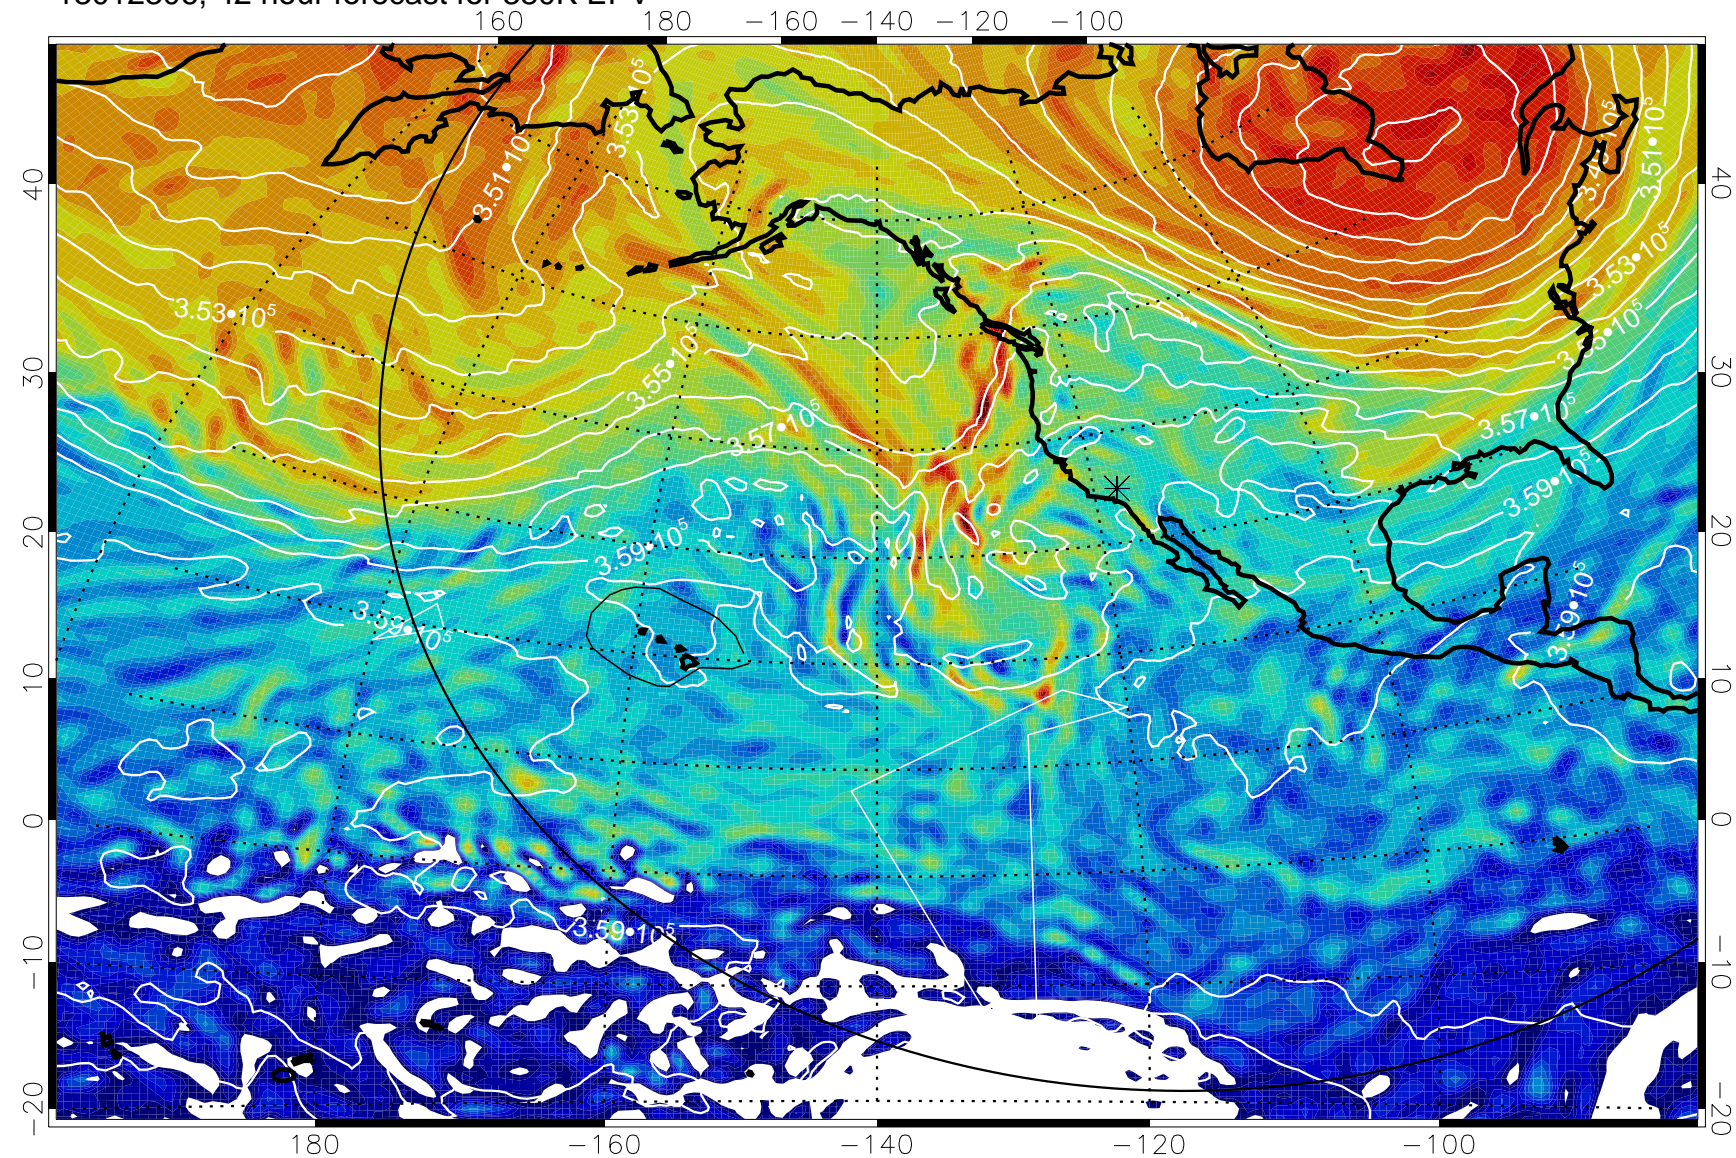

Range ring of 6000 km -- 19 hours GH round trip

13012212, 24 hour forecast for 380K EPV

380K Montgomery Streamfunction, white

Range ring of 6000 km -- 19 hours GH round trip

13012218, 30 hour forecast for 380K EPV

380K Montgomery Streamfunction, white

Range ring of 6000 km -- 19 hours GH round trip

13012300, 36 hour forecast for 380K EPV

380K Montgomery Streamfunction, white

Range ring of 6000 km -- 19 hours GH round trip

13012306, 42 hour forecast for 380K EPV

380K Montgomery Streamfunction, white

Range ring of 6000 km -- 19 hours GH round trip

13012312, 48 hour forecast for 380K EPV

160 180 -160 -140 -120 -100

40
30
20
10
0
-10
-20

380K Montgomery Streamfunction, white

Range ring of 6000 km -- 19 hours GH round trip

13012318, 54 hour forecast for 380K EPV

380K Montgomery Streamfunction, white

Range ring of 6000 km -- 19 hours GH round trip