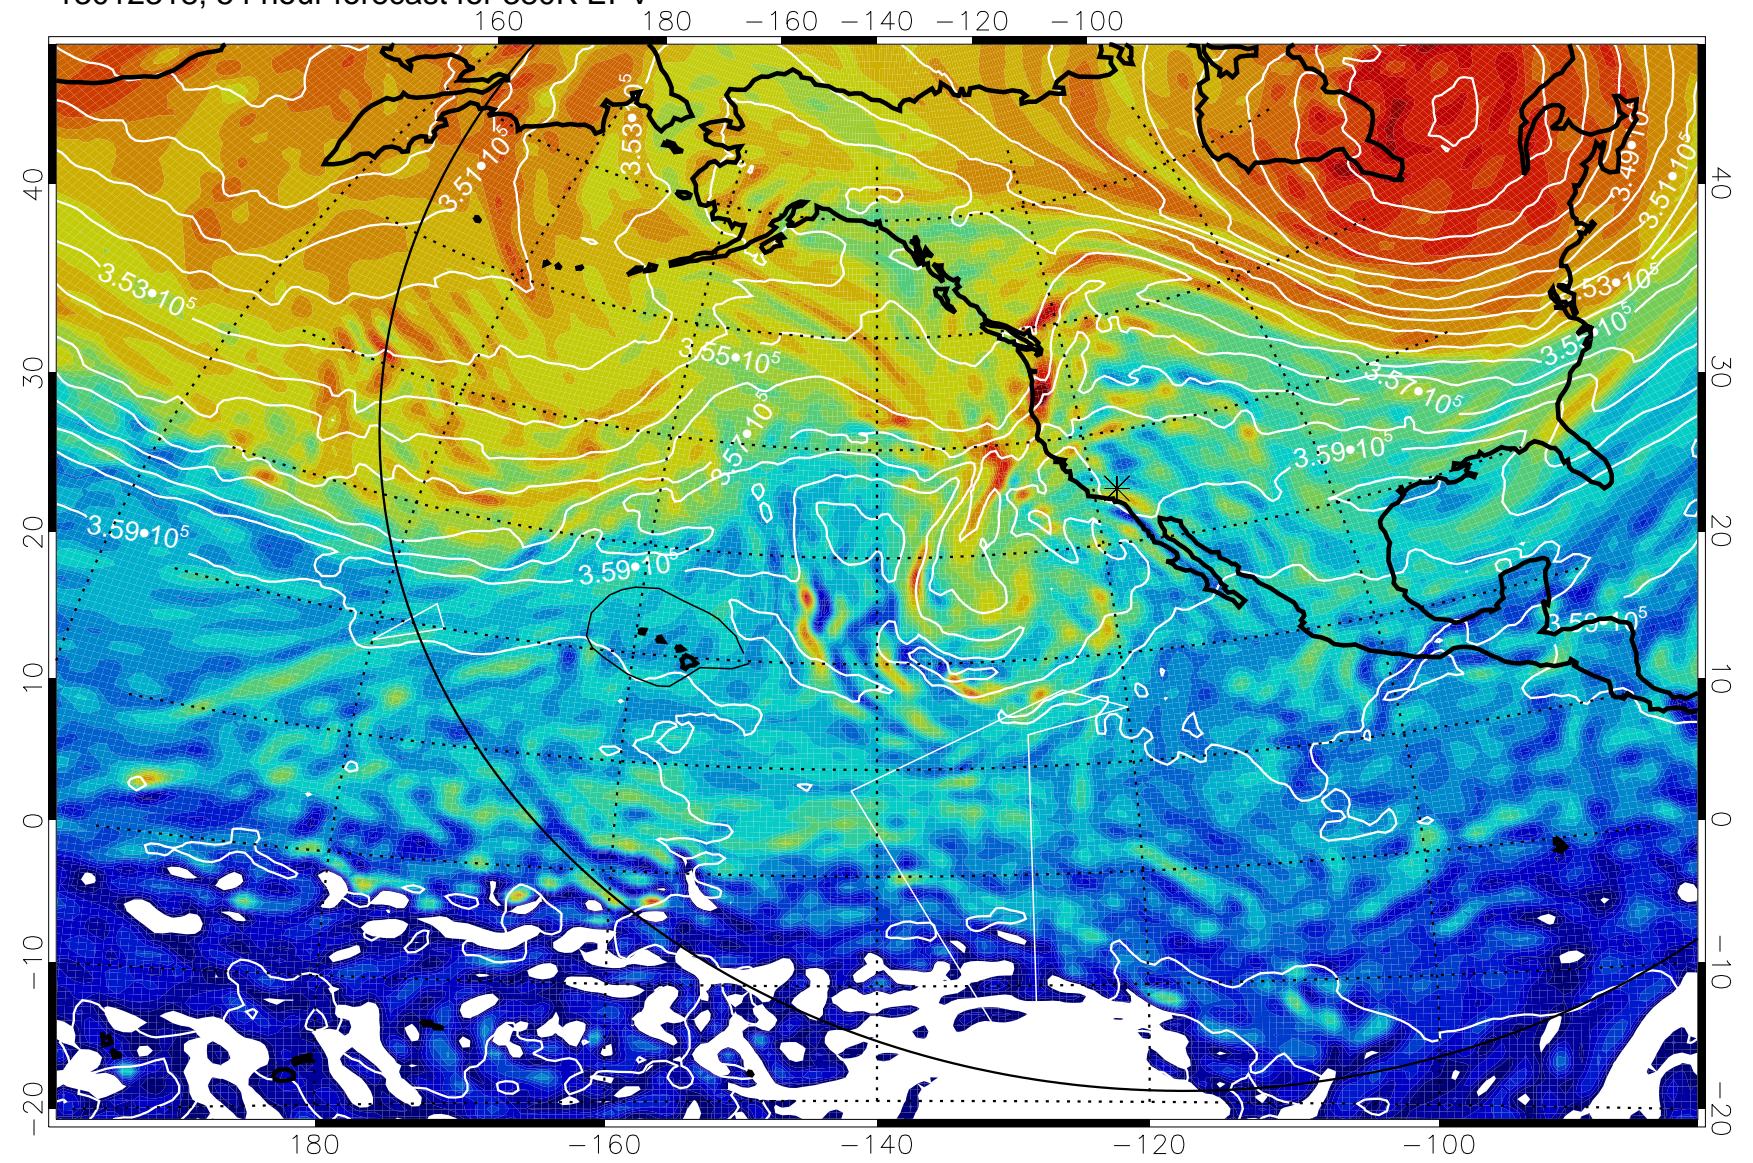

380K Montgomery Streamfunction, white

Range ring of 6000 km -- 19 hours GH round trip

13012300, 36 hour forecast for 380K EPV

380K Montgomery Streamfunction, white

Range ring of 6000 km -- 19 hours GH round trip

13012306, 42 hour forecast for 380K EPV

380K Montgomery Streamfunction, white

Range ring of 6000 km -- 19 hours GH round trip

13012312, 48 hour forecast for 380K EPV

160 180 -160 -140 -120 -100

40
30
20
10
0
-10
-20

380K Montgomery Streamfunction, white

Range ring of 6000 km -- 19 hours GH round trip

13012318, 54 hour forecast for 380K EPV

380K Montgomery Streamfunction, white

Range ring of 6000 km -- 19 hours GH round trip

13012400, 60 hour forecast for 380K EPV

380K Montgomery Streamfunction, white

Range ring of 6000 km -- 19 hours GH round trip

13012406, 66 hour forecast for 380K EPV

380K Montgomery Streamfunction, white

Range ring of 6000 km -- 19 hours GH round trip