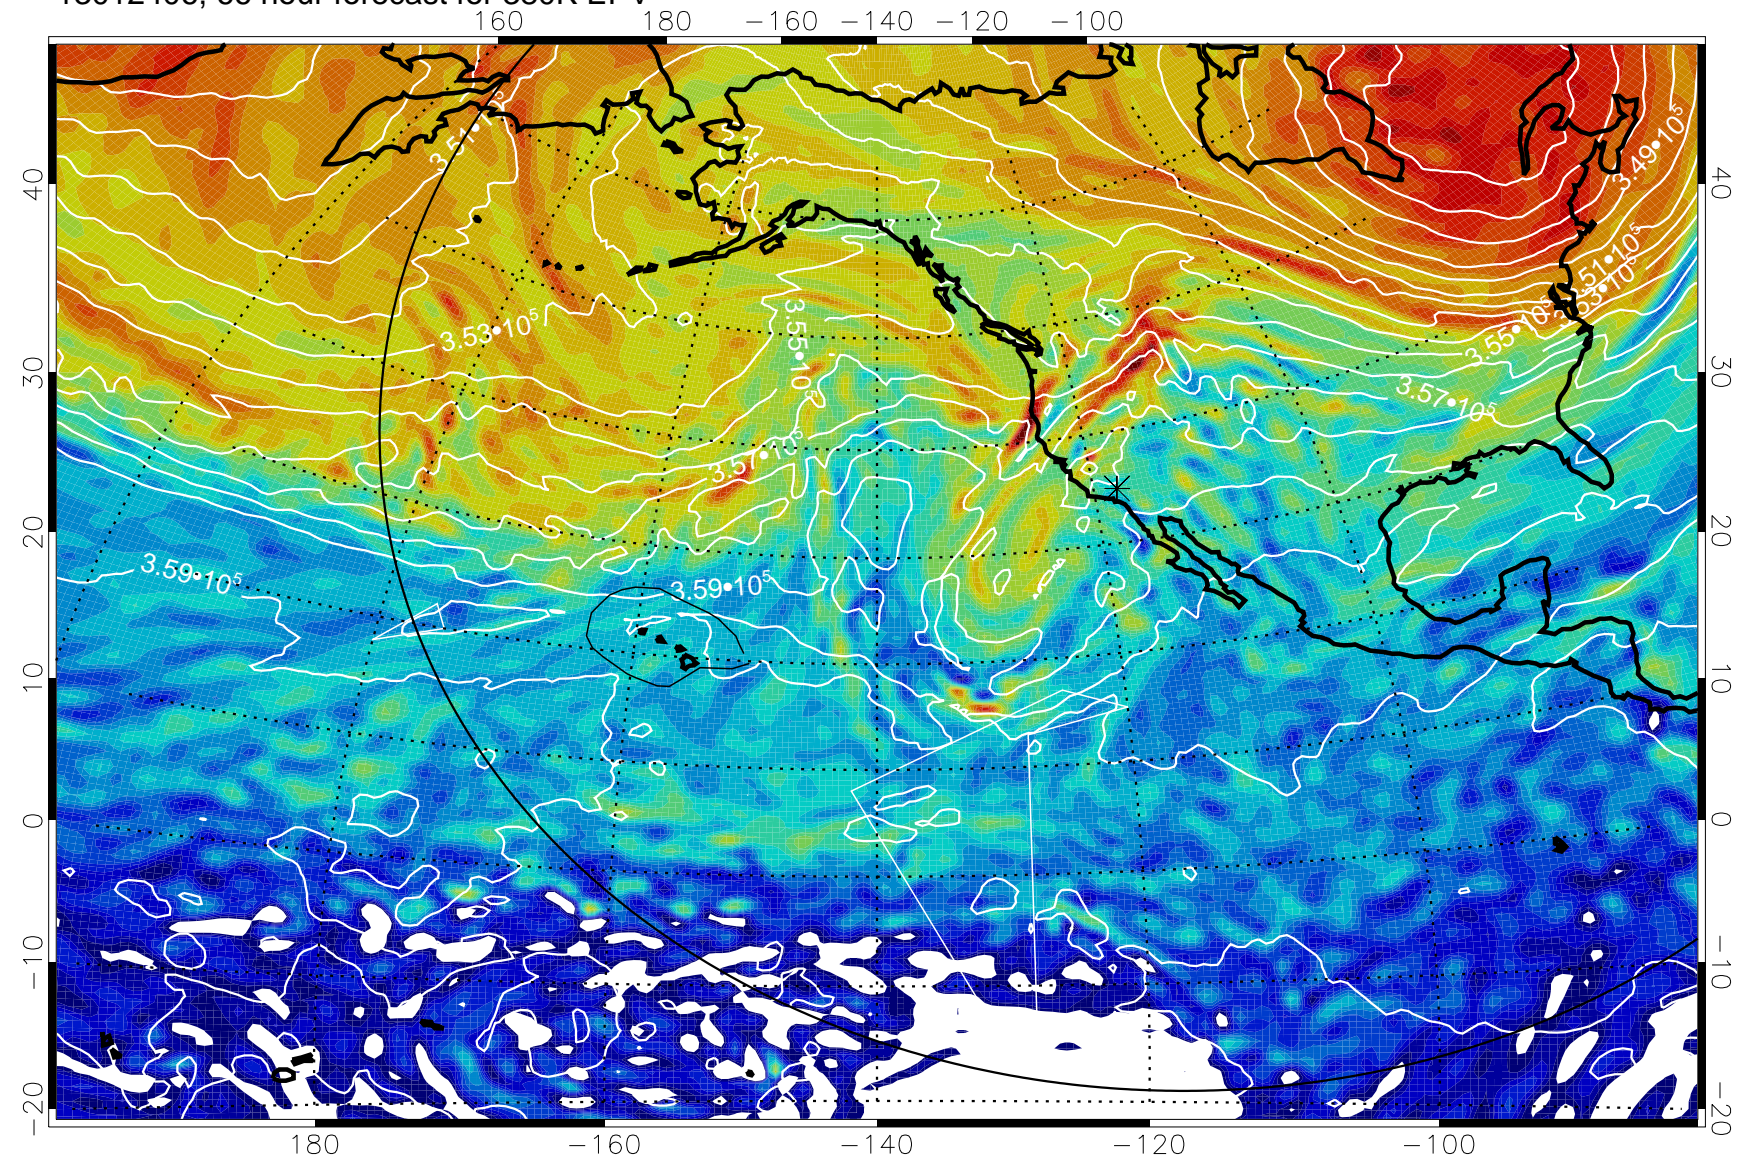

13012306, 42 hour forecast for 380K EPV

380K Montgomery Streamfunction, white

Range ring of 6000 km -- 19 hours GH round trip

13012312, 48 hour forecast for 380K EPV

160 180 -160 -140 -120 -100

40
30
20
10
0
-10
-20

380K Montgomery Streamfunction, white

Range ring of 6000 km -- 19 hours GH round trip

13012318, 54 hour forecast for 380K EPV

380K Montgomery Streamfunction, white

Range ring of 6000 km -- 19 hours GH round trip

13012400, 60 hour forecast for 380K EPV

380K Montgomery Streamfunction, white

Range ring of 6000 km -- 19 hours GH round trip

13012406, 66 hour forecast for 380K EPV

380K Montgomery Streamfunction, white

Range ring of 6000 km -- 19 hours GH round trip

13012412, 72 hour forecast for 380K EPV

380K Montgomery Streamfunction, white

Range ring of 6000 km -- 19 hours GH round trip

13012418, 78 hour forecast for 380K EPV

380K Montgomery Streamfunction, white

Range ring of 6000 km -- 19 hours GH round trip