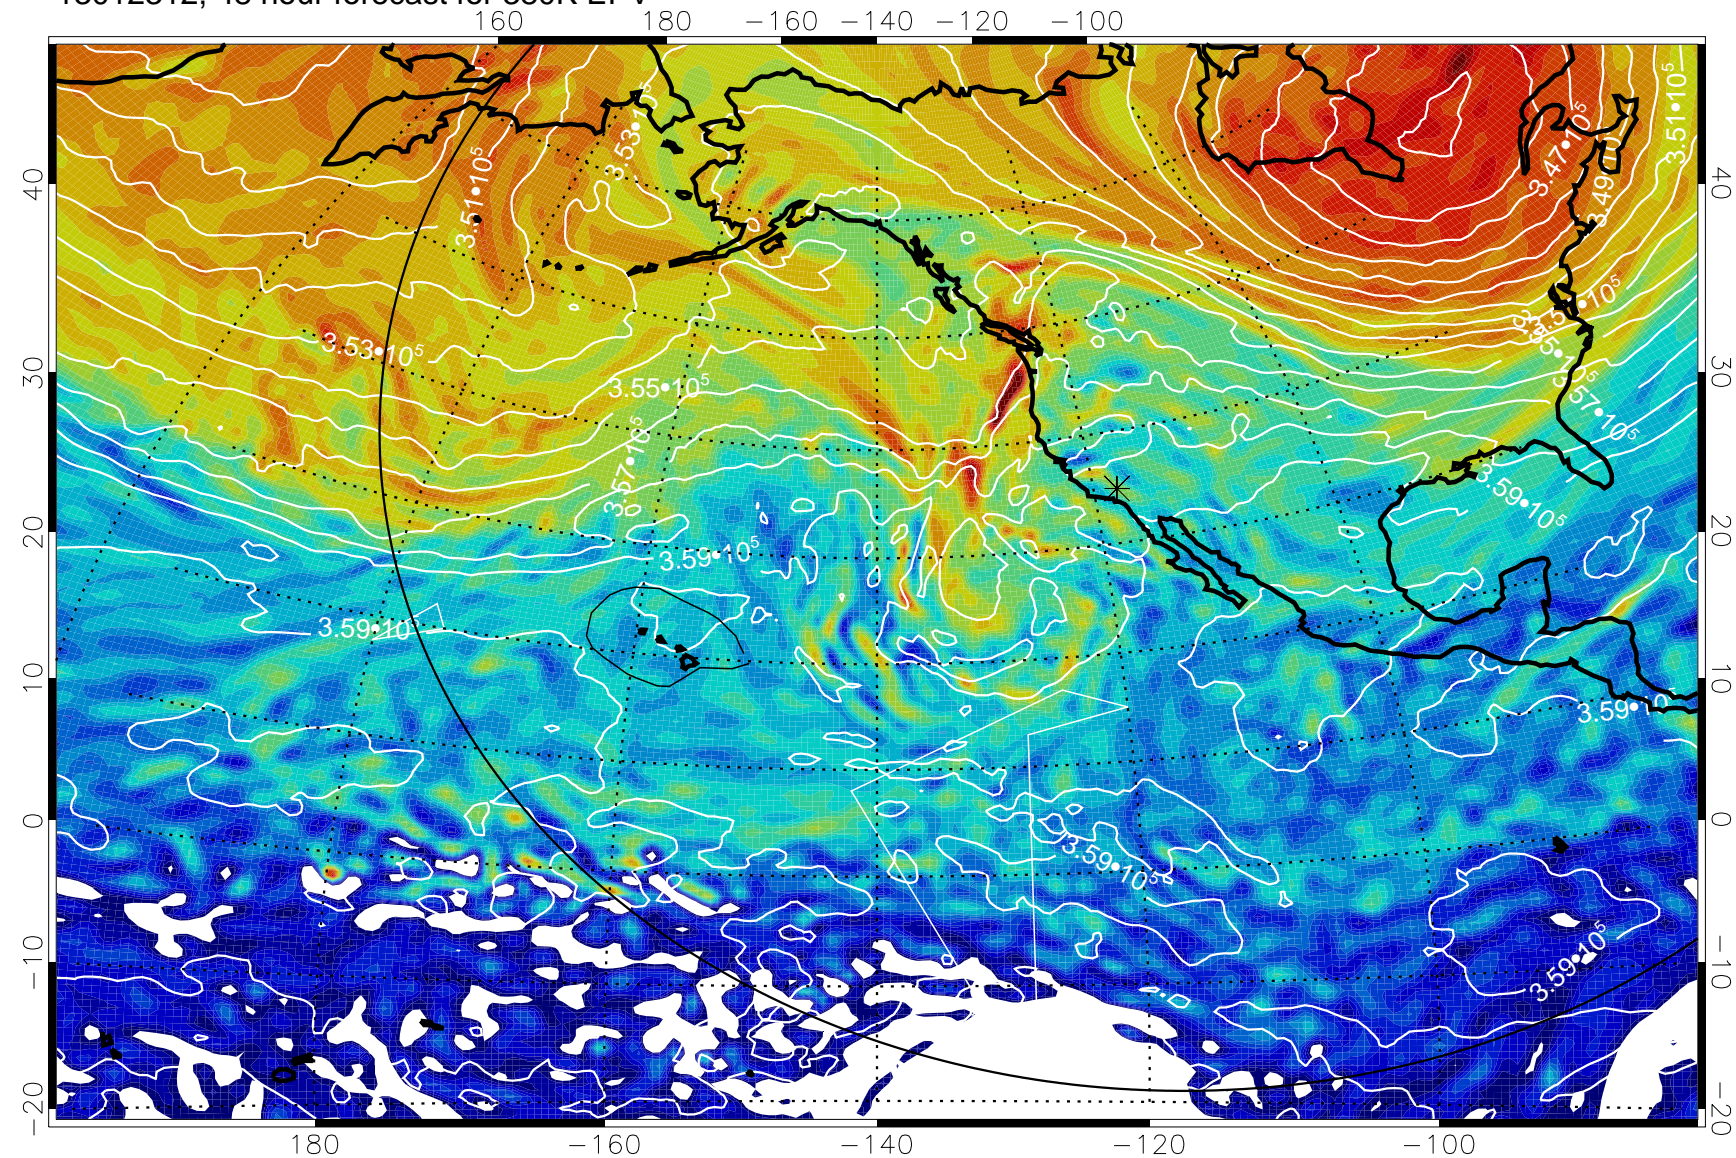

380K Montgomery Streamfunction, white

Range ring of 6000 km -- 19 hours GH round trip

13012300, 36 hour forecast for 380K EPV

380K Montgomery Streamfunction, white

Range ring of 6000 km -- 19 hours GH round trip

13012306, 42 hour forecast for 380K EPV

380K Montgomery Streamfunction, white

Range ring of 6000 km -- 19 hours GH round trip

13012312, 48 hour forecast for 380K EPV

160 180 -160 -140 -120 -100

40
30
20
10
0
-10
-20

380K Montgomery Streamfunction, white

Range ring of 6000 km -- 19 hours GH round trip

13012318, 54 hour forecast for 380K EPV

380K Montgomery Streamfunction, white

Range ring of 6000 km -- 19 hours GH round trip

13012400, 60 hour forecast for 380K EPV

380K Montgomery Streamfunction, white

Range ring of 6000 km -- 19 hours GH round trip

13012406, 66 hour forecast for 380K EPV

380K Montgomery Streamfunction, white

Range ring of 6000 km -- 19 hours GH round trip