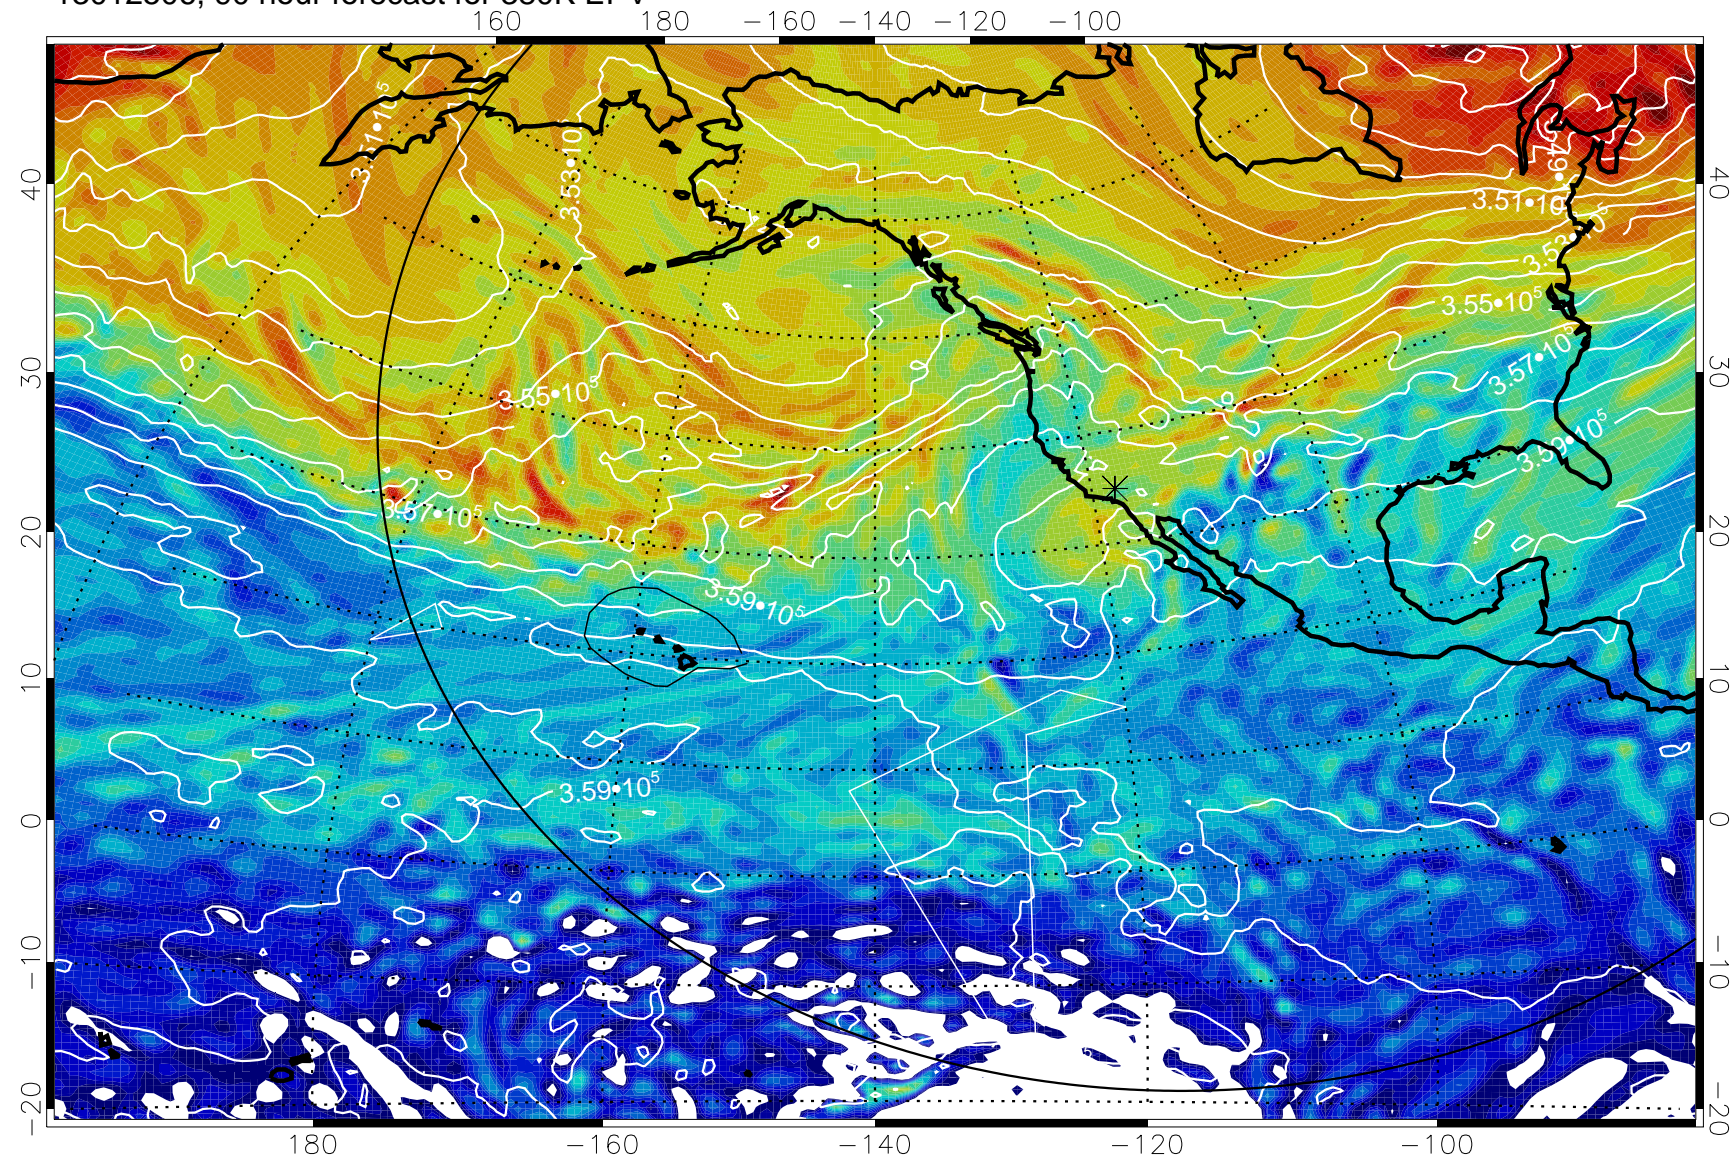

13012412, 72 hour forecast for 380K EPV

380K Montgomery Streamfunction, white

Range ring of 6000 km -- 19 hours GH round trip

13012418, 78 hour forecast for 380K EPV

380K Montgomery Streamfunction, white

Range ring of 6000 km -- 19 hours GH round trip

Range ring of 6000 km -- 19 hours GH round trip

13012506, 90 hour forecast for 380K EPV

380K Montgomery Streamfunction, white

Range ring of 6000 km -- 19 hours GH round trip

13012512, 96 hour forecast for 380K EPV

380K Montgomery Streamfunction, white

Range ring of 6000 km -- 19 hours GH round trip

13012518, 102 hour forecast for 380K EPV

160 180 -160 -140 -120 -100

380K Montgomery Streamfunction, white

Range ring of 6000 km -- 19 hours GH round trip

13012600, 108 hour forecast for 380K EPV

380K Montgomery Streamfunction, white

Range ring of 6000 km -- 19 hours GH round trip

13012606, 114 hour forecast for 380K EPV

380K Montgomery Streamfunction, white