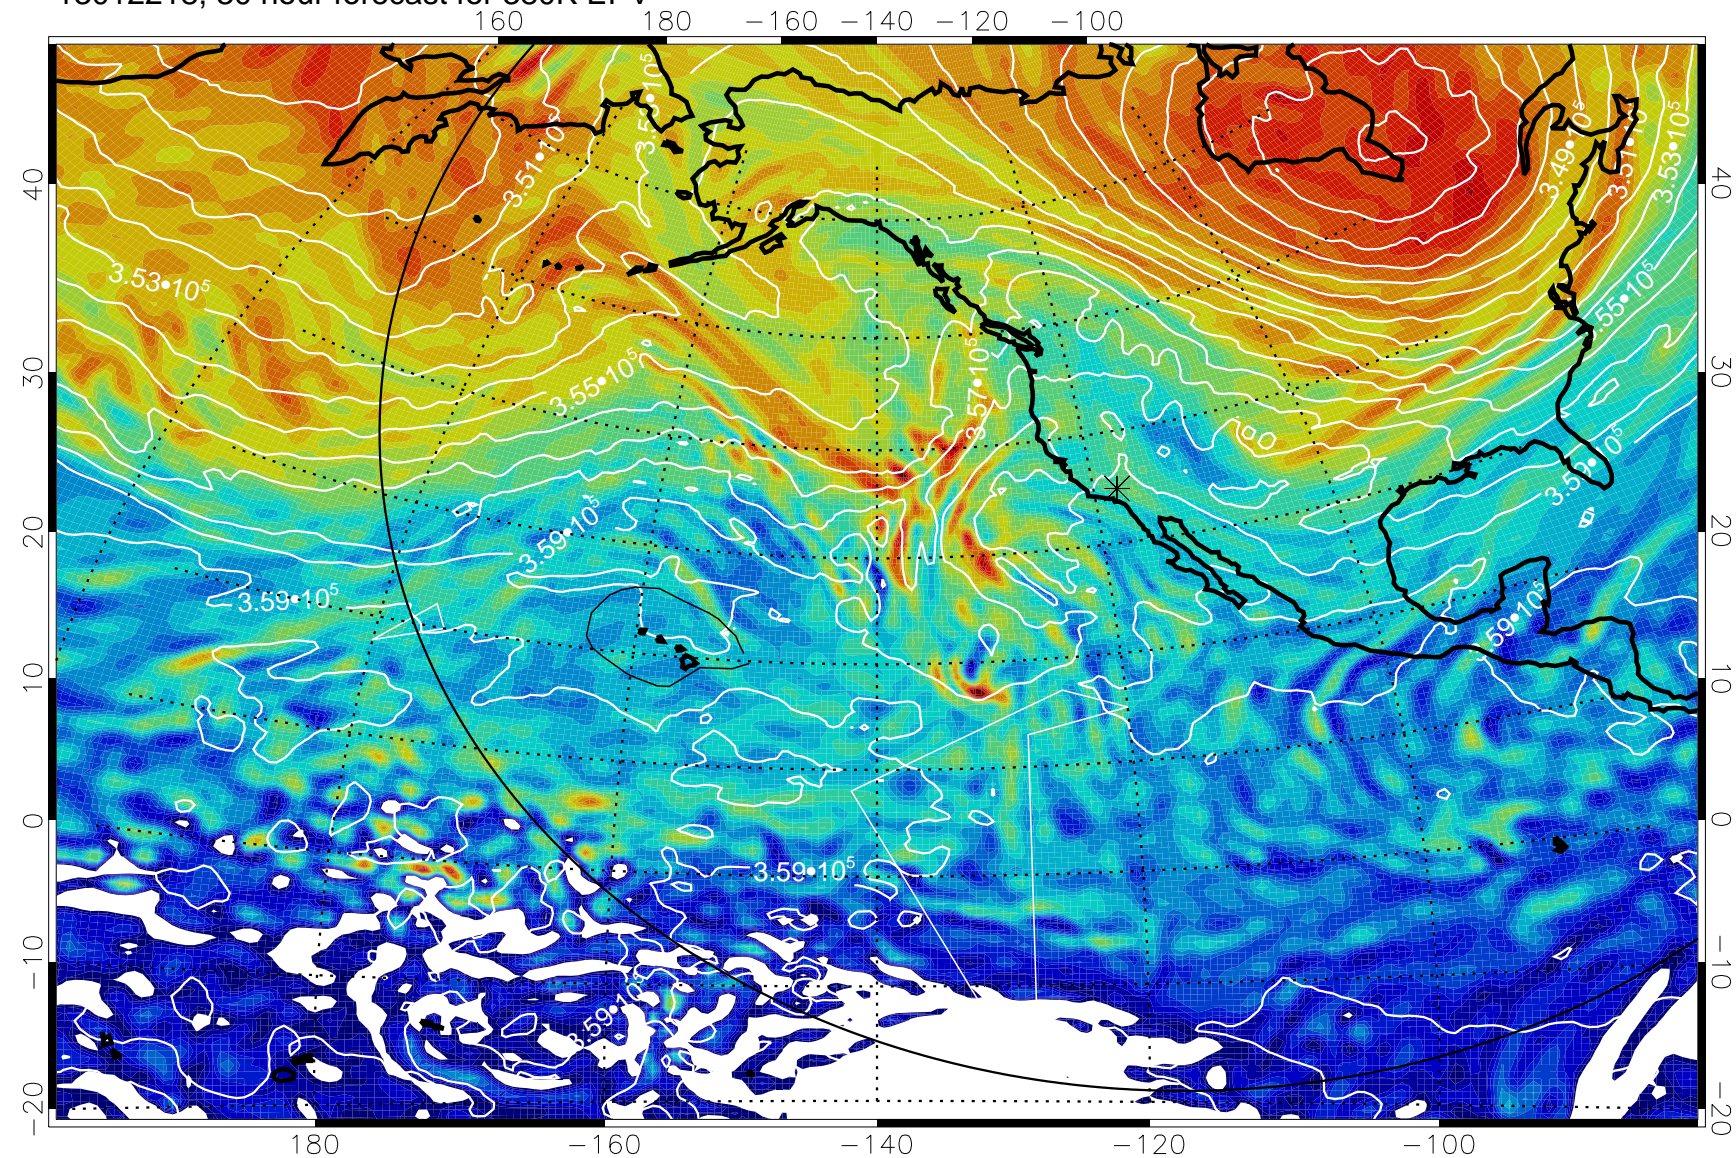

Range ring of 6000 km -- 19 hours GH round trip

13012212, 24 hour forecast for 380K EPV

380K Montgomery Streamfunction, white

Range ring of 6000 km -- 19 hours GH round trip

13012218, 30 hour forecast for 380K EPV

380K Montgomery Streamfunction, white

Range ring of 6000 km -- 19 hours GH round trip

13012300, 36 hour forecast for 380K EPV

380K Montgomery Streamfunction, white

Range ring of 6000 km -- 19 hours GH round trip

13012306, 42 hour forecast for 380K EPV

380K Montgomery Streamfunction, white

Range ring of 6000 km -- 19 hours GH round trip

13012312, 48 hour forecast for 380K EPV

160 180 -160 -140 -120 -100

40
30
20
10
0
-10
-20

380K Montgomery Streamfunction, white

Range ring of 6000 km -- 19 hours GH round trip

13012318, 54 hour forecast for 380K EPV

380K Montgomery Streamfunction, white

Range ring of 6000 km -- 19 hours GH round trip