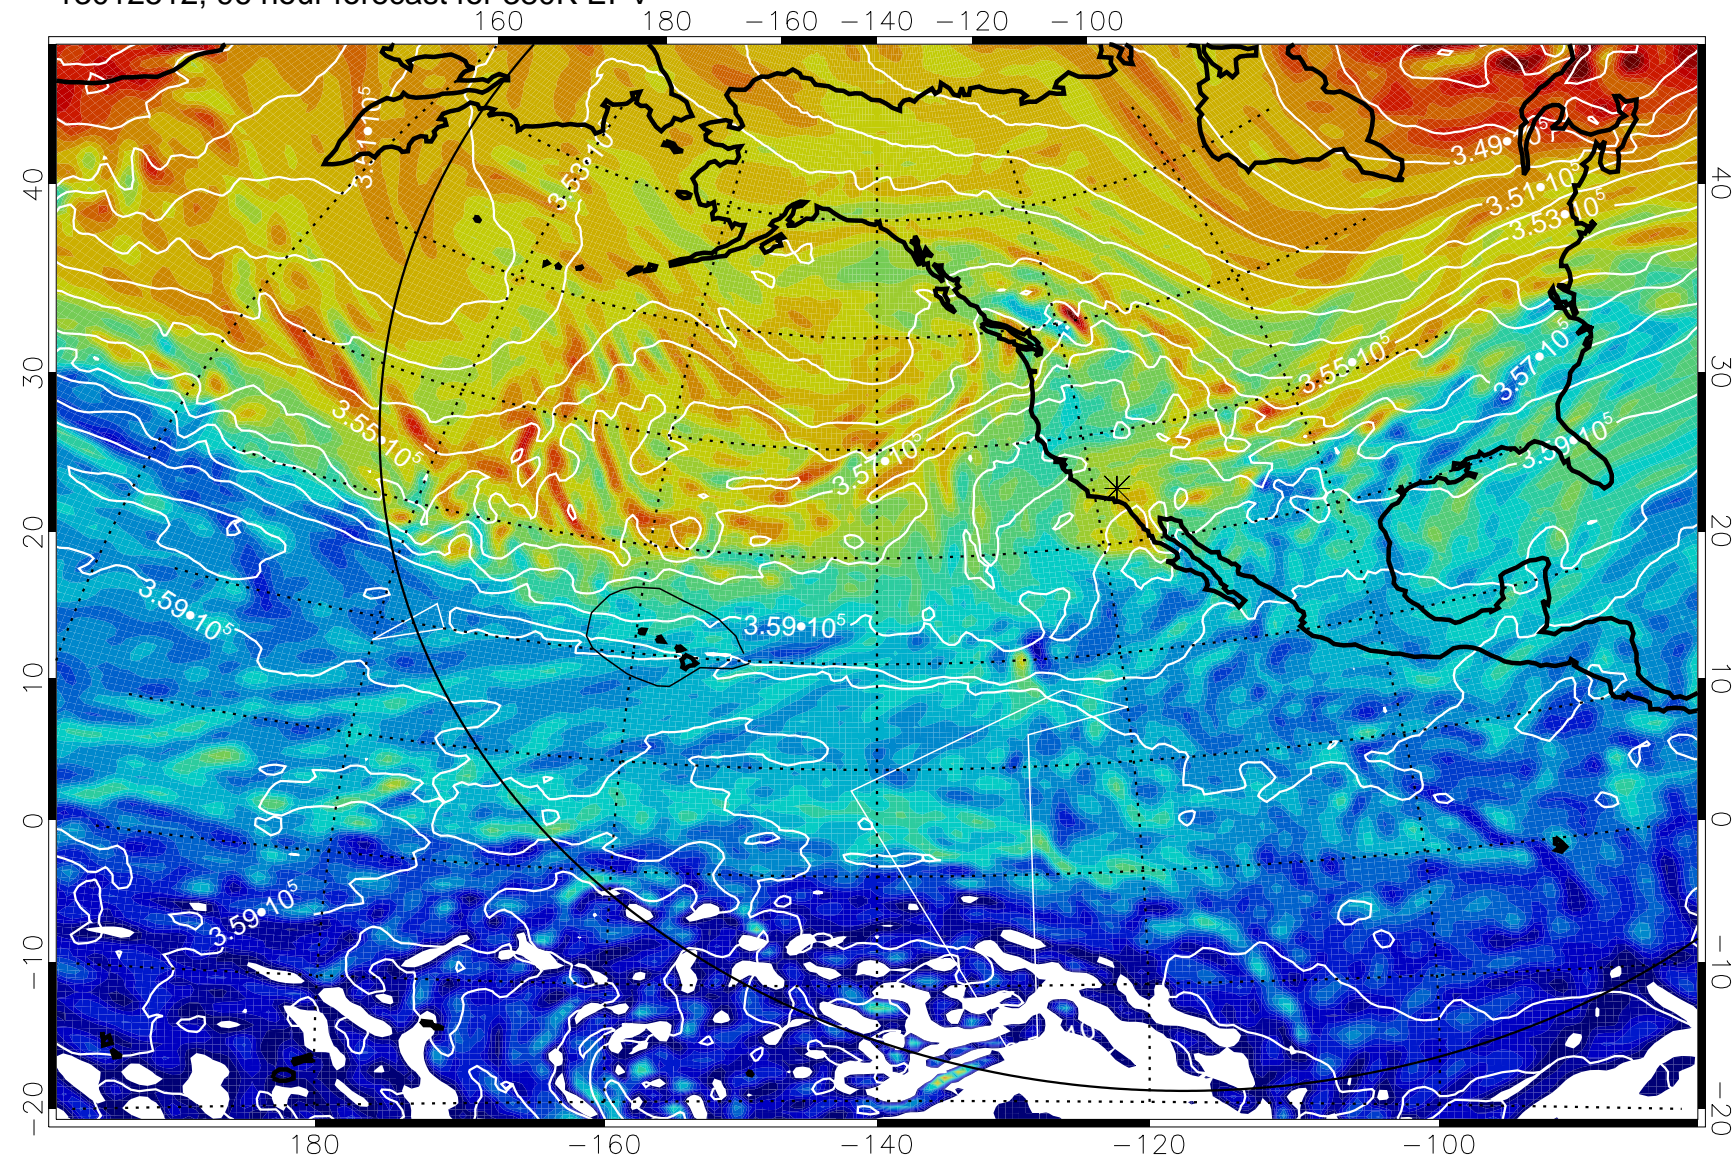

Range ring of 6000 km -- 19 hours GH round trip

13012506, 90 hour forecast for 380K EPV

380K Montgomery Streamfunction, white

Range ring of 6000 km -- 19 hours GH round trip

13012512, 96 hour forecast for 380K EPV

380K Montgomery Streamfunction, white

Range ring of 6000 km -- 19 hours GH round trip

13012518, 102 hour forecast for 380K EPV

160 180 -160 -140 -120 -100

380K Montgomery Streamfunction, white

Range ring of 6000 km -- 19 hours GH round trip

13012600, 108 hour forecast for 380K EPV

380K Montgomery Streamfunction, white

Range ring of 6000 km -- 19 hours GH round trip

13012606, 114 hour forecast for 380K EPV

380K Montgomery Streamfunction, white