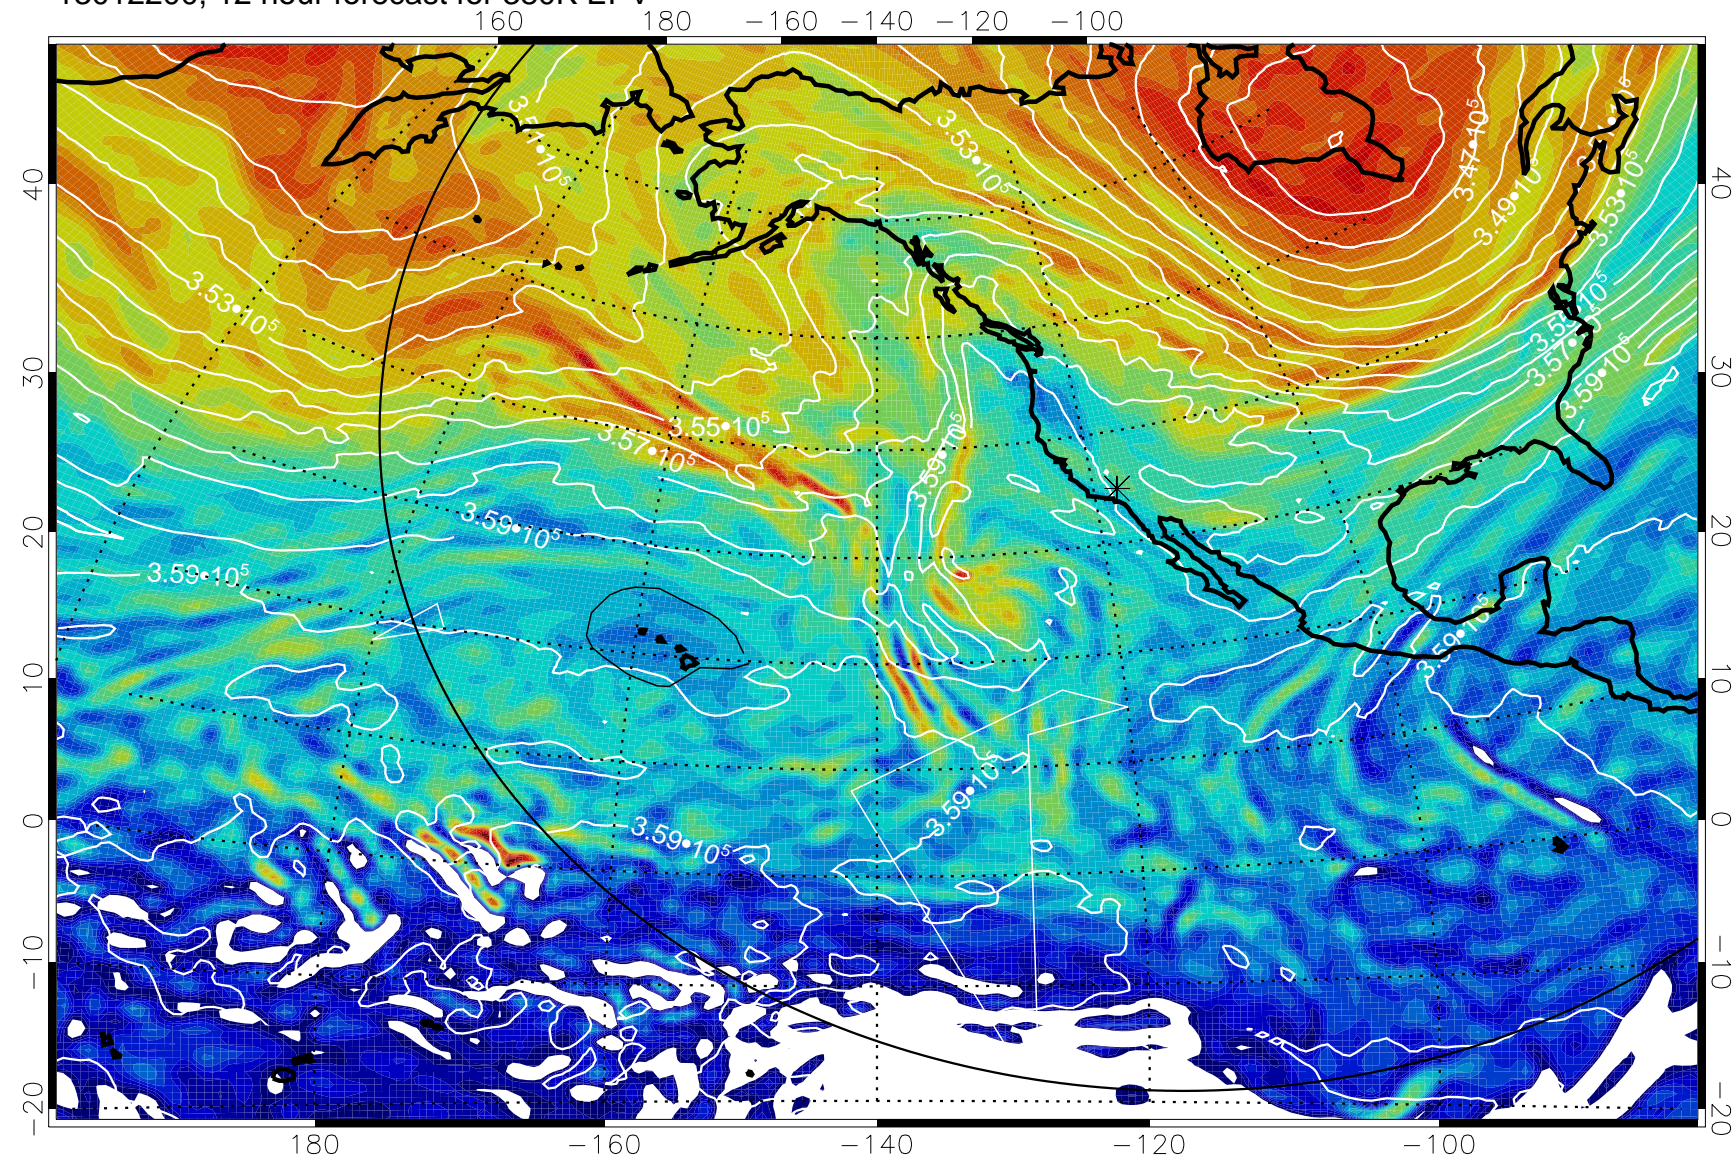

13012118, 6 hour forecast for 380K EPV

160 180 -160 -140 -120 -100

380K Montgomery Streamfunction, white

Range ring of 6000 km -- 19 hours GH round trip

13012200, 12 hour forecast for 380K EPV

380K Montgomery Streamfunction, white

Range ring of 6000 km -- 19 hours GH round trip

13012212, 24 hour forecast for 380K EPV

380K Montgomery Streamfunction, white

Range ring of 6000 km -- 19 hours GH round trip

13012218, 30 hour forecast for 380K EPV

380K Montgomery Streamfunction, white

Range ring of 6000 km -- 19 hours GH round trip

13012300, 36 hour forecast for 380K EPV

380K Montgomery Streamfunction, white

Range ring of 6000 km -- 19 hours GH round trip

13012306, 42 hour forecast for 380K EPV

380K Montgomery Streamfunction, white

Range ring of 6000 km -- 19 hours GH round trip

13012312, 48 hour forecast for 380K EPV

160 180 -160 -140 -120 -100

40
30
20
10
0
-10
-20