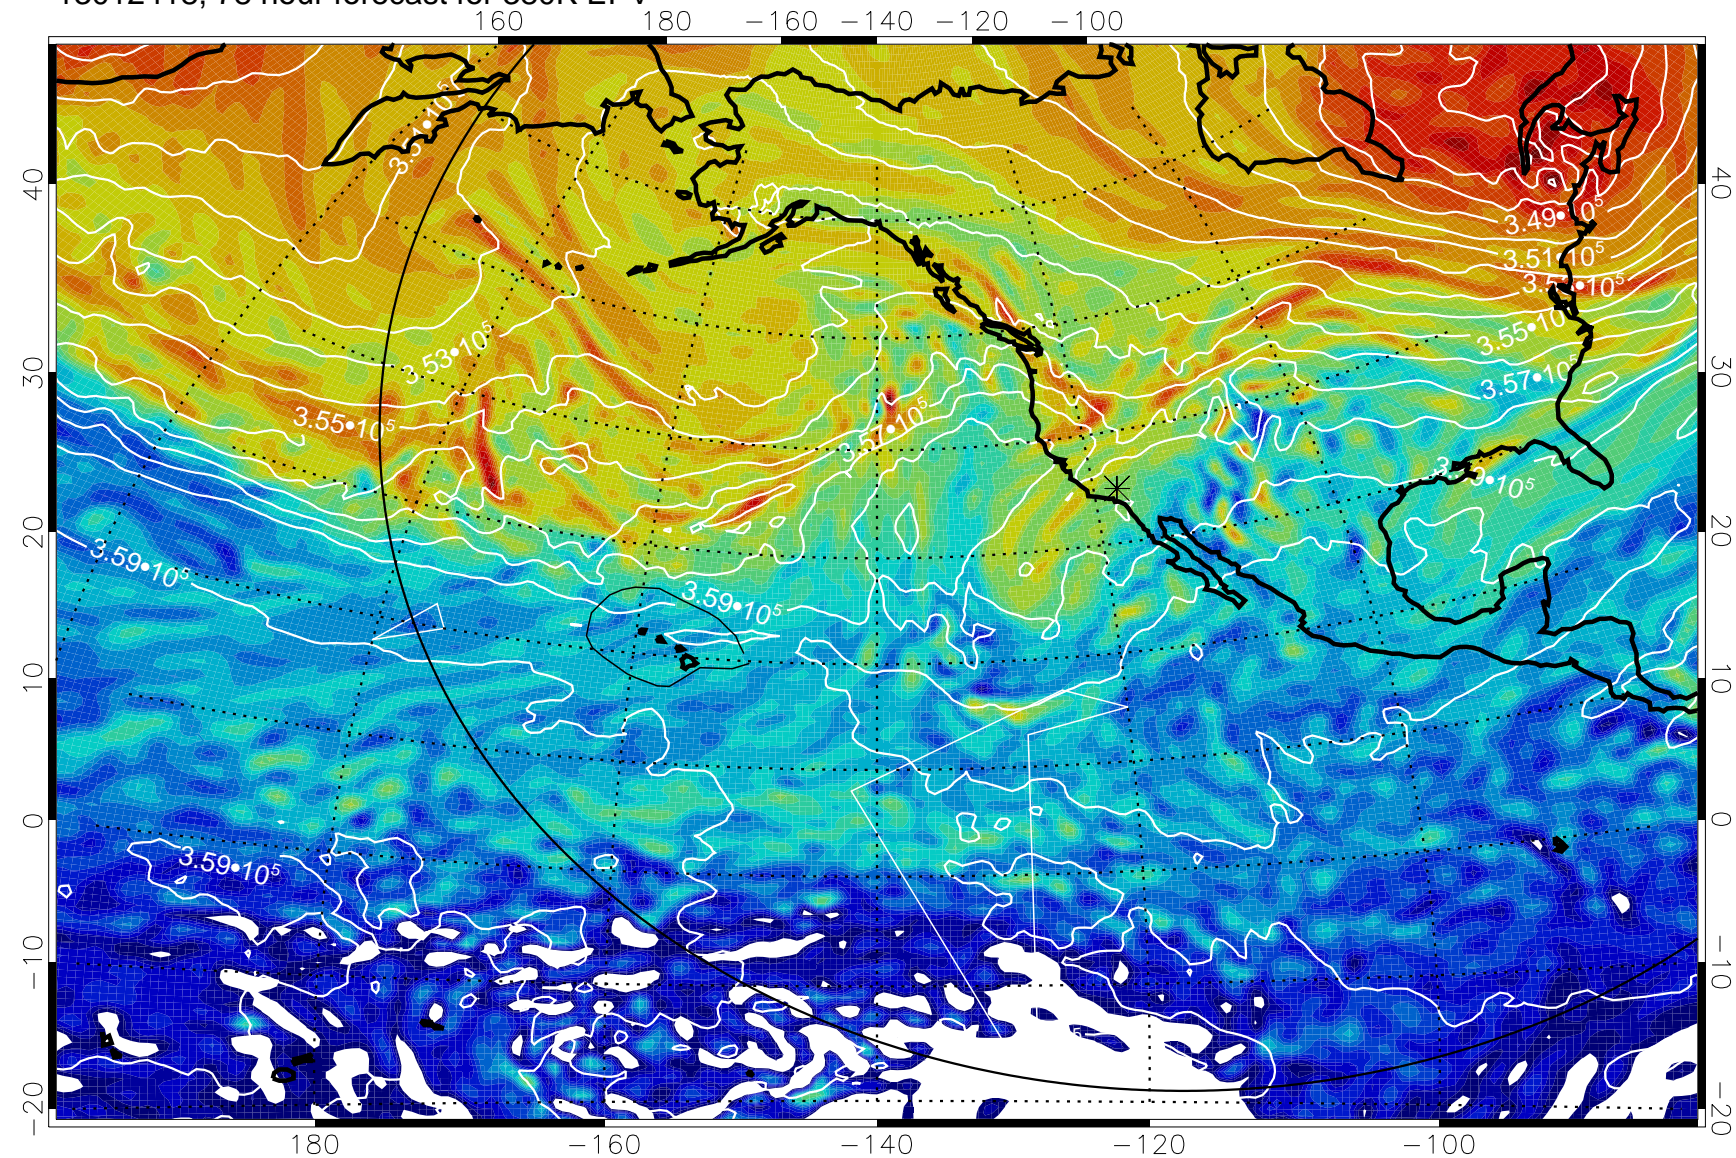

380K Montgomery Streamfunction, white

Range ring of 6000 km -- 19 hours GH round trip

13012318, 54 hour forecast for 380K EPV

380K Montgomery Streamfunction, white

Range ring of 6000 km -- 19 hours GH round trip

13012400, 60 hour forecast for 380K EPV

380K Montgomery Streamfunction, white

Range ring of 6000 km -- 19 hours GH round trip

13012406, 66 hour forecast for 380K EPV

380K Montgomery Streamfunction, white

Range ring of 6000 km -- 19 hours GH round trip

13012412, 72 hour forecast for 380K EPV

380K Montgomery Streamfunction, white

Range ring of 6000 km -- 19 hours GH round trip

13012418, 78 hour forecast for 380K EPV

380K Montgomery Streamfunction, white

Range ring of 6000 km -- 19 hours GH round trip

Range ring of 6000 km -- 19 hours GH round trip

13012506, 90 hour forecast for 380K EPV

380K Montgomery Streamfunction, white

Range ring of 6000 km -- 19 hours GH round trip

13012512, 96 hour forecast for 380K EPV