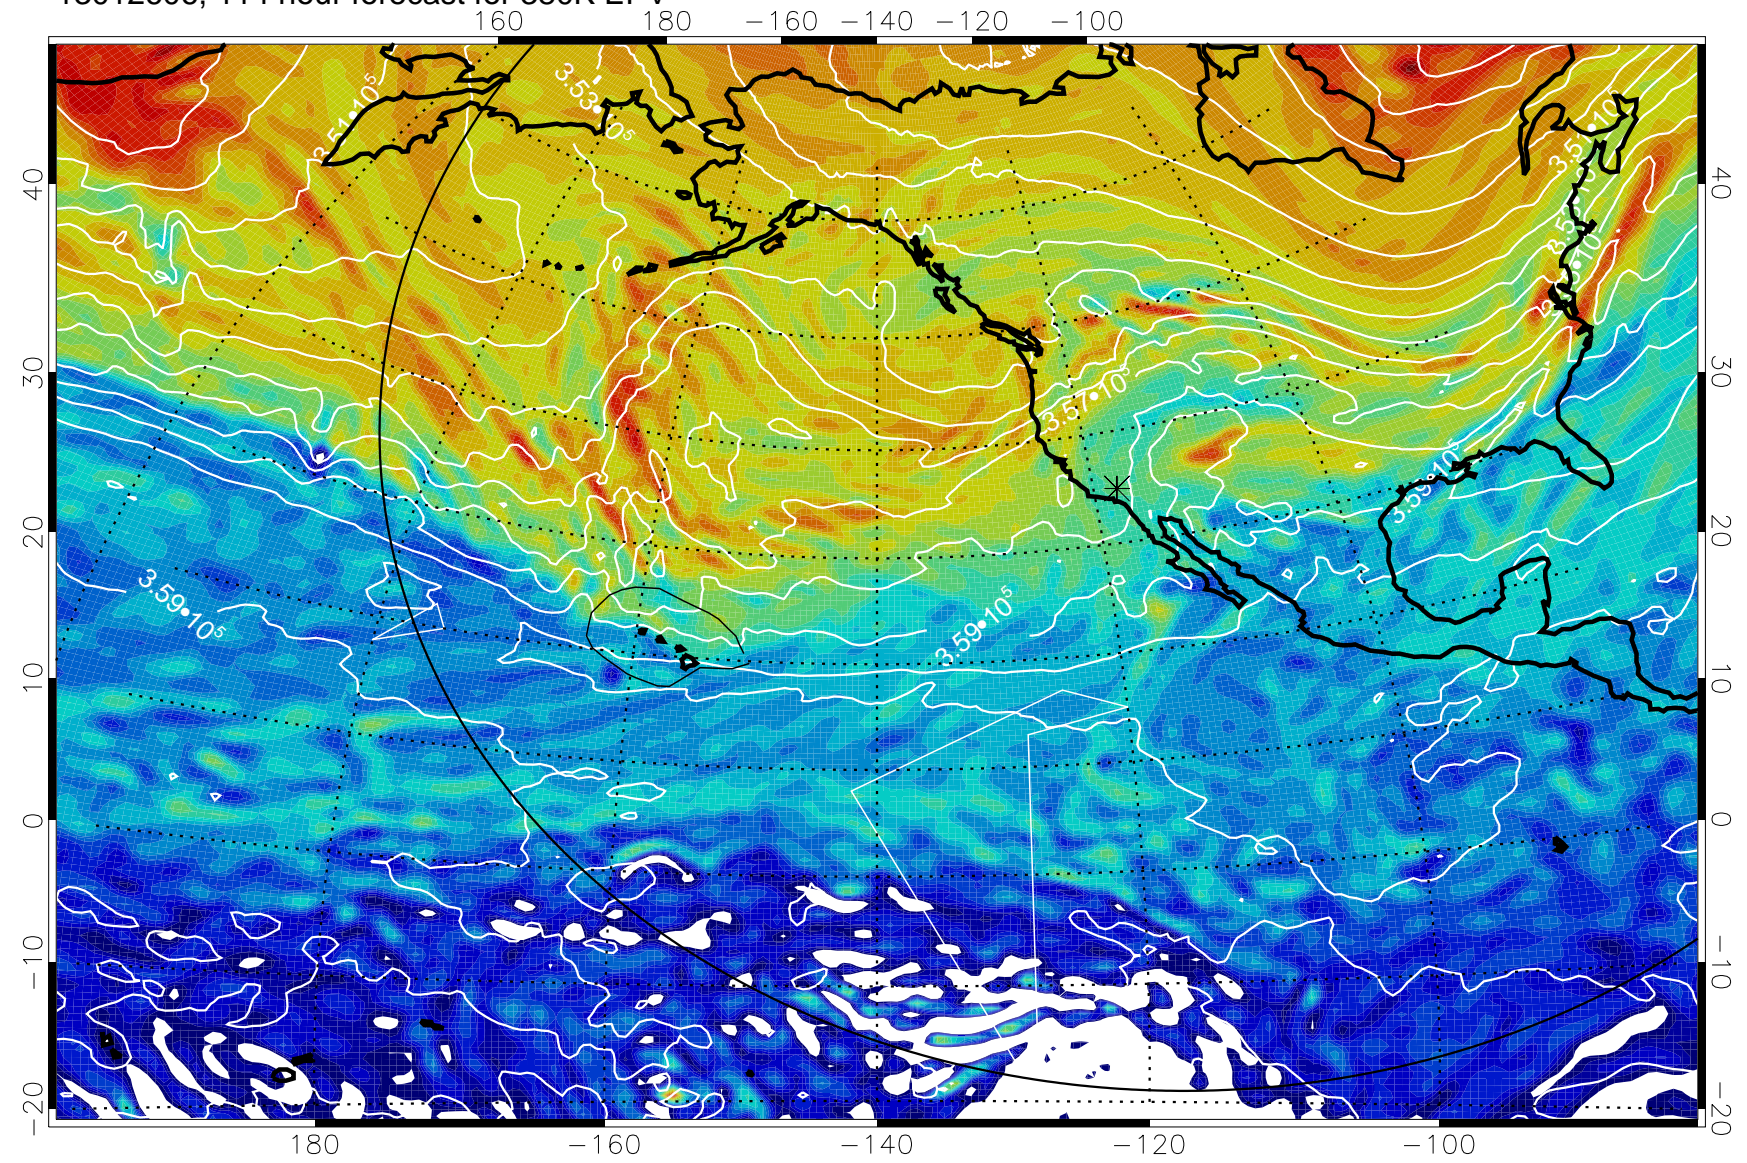

Range ring of 6000 km -- 19 hours GH round trip

13012506, 90 hour forecast for 380K EPV

380K Montgomery Streamfunction, white

Range ring of 6000 km -- 19 hours GH round trip

13012512, 96 hour forecast for 380K EPV

380K Montgomery Streamfunction, white

Range ring of 6000 km -- 19 hours GH round trip

13012518, 102 hour forecast for 380K EPV

160 180 -160 -140 -120 -100

380K Montgomery Streamfunction, white

Range ring of 6000 km -- 19 hours GH round trip

13012600, 108 hour forecast for 380K EPV

380K Montgomery Streamfunction, white

Range ring of 6000 km -- 19 hours GH round trip

13012606, 114 hour forecast for 380K EPV

380K Montgomery Streamfunction, white

Range ring of 6000 km -- 19 hours GH round trip

13012612, 120 hour forecast for 380K EPV

160 180 -160 -140 -120 -100

380K Montgomery Streamfunction, white

Range ring of 6000 km -- 19 hours GH round trip