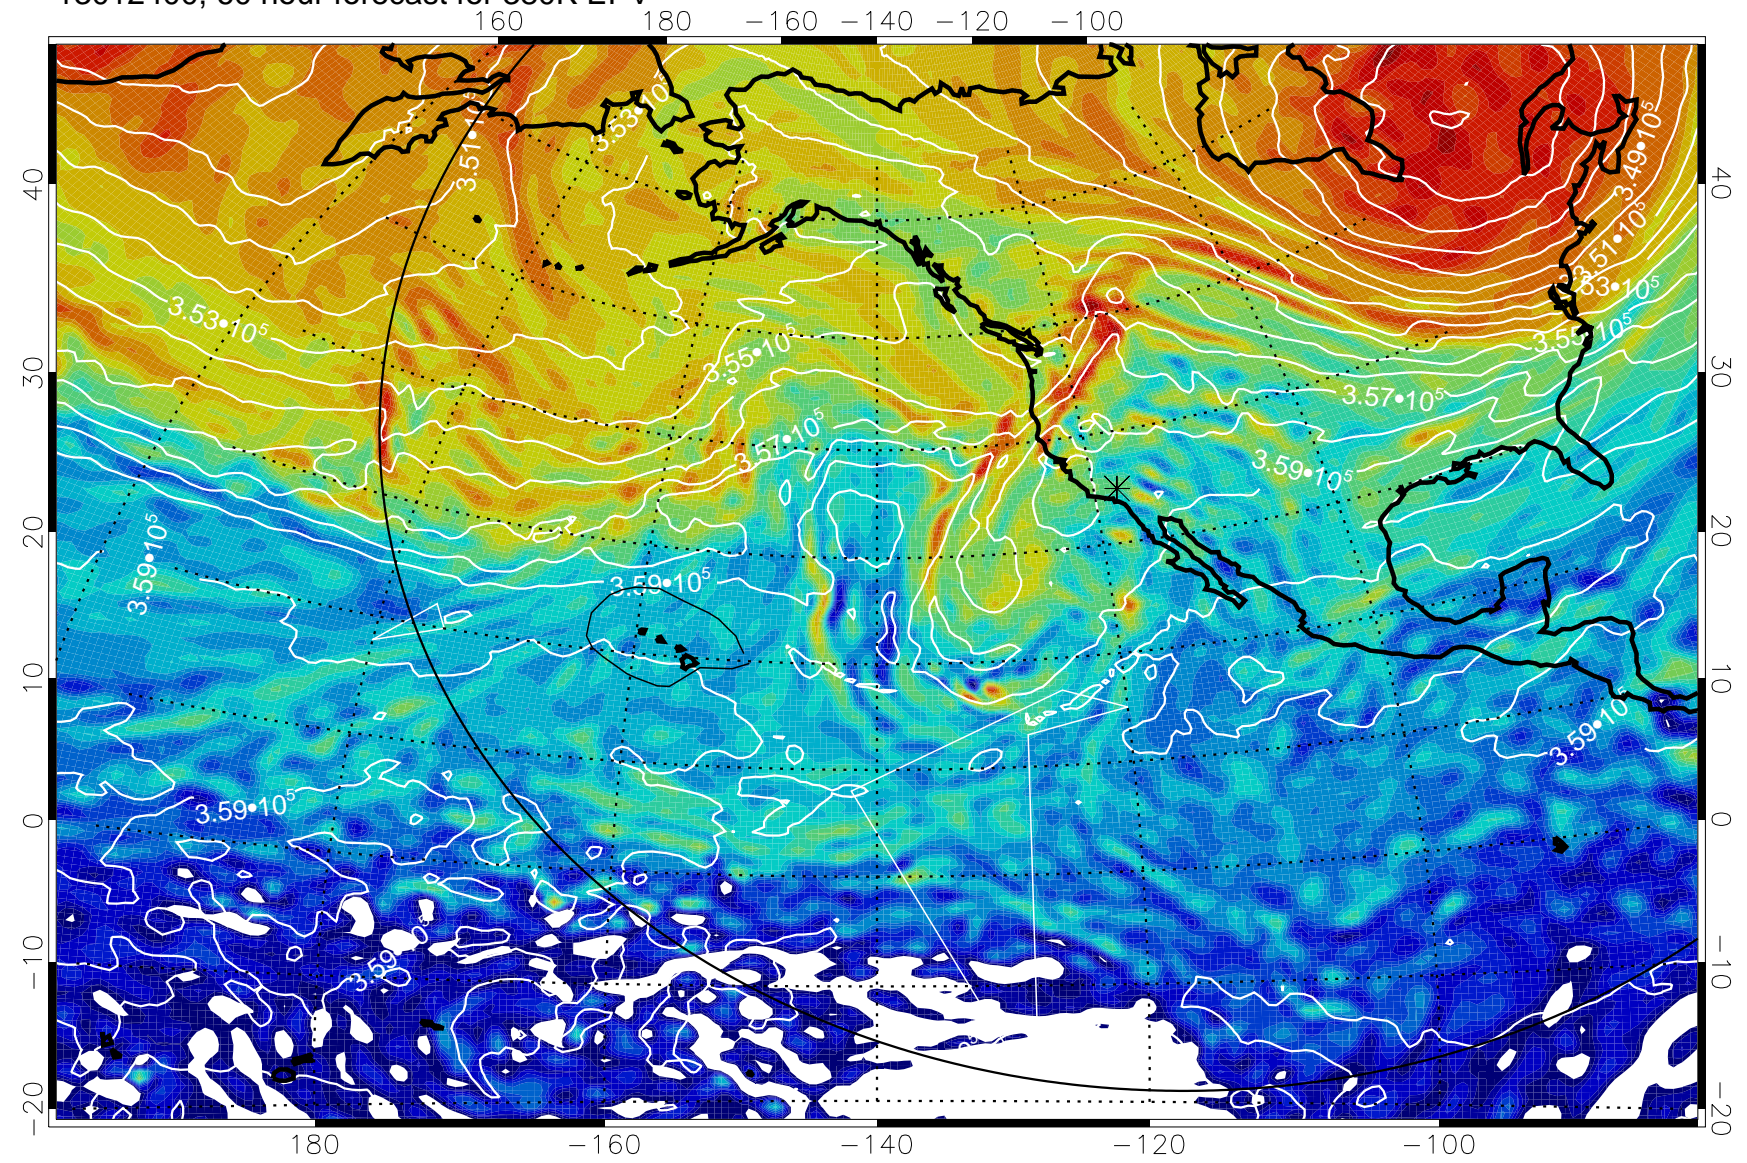

13012306, 42 hour forecast for 380K EPV

380K Montgomery Streamfunction, white

Range ring of 6000 km -- 19 hours GH round trip

13012312, 48 hour forecast for 380K EPV

160 180 -160 -140 -120 -100

40
30
20
10
0
-10
-20

380K Montgomery Streamfunction, white

Range ring of 6000 km -- 19 hours GH round trip

13012318, 54 hour forecast for 380K EPV

380K Montgomery Streamfunction, white

Range ring of 6000 km -- 19 hours GH round trip

13012400, 60 hour forecast for 380K EPV

380K Montgomery Streamfunction, white

Range ring of 6000 km -- 19 hours GH round trip

13012406, 66 hour forecast for 380K EPV

380K Montgomery Streamfunction, white

Range ring of 6000 km -- 19 hours GH round trip

13012412, 72 hour forecast for 380K EPV

380K Montgomery Streamfunction, white

Range ring of 6000 km -- 19 hours GH round trip

13012418, 78 hour forecast for 380K EPV

380K Montgomery Streamfunction, white

Range ring of 6000 km -- 19 hours GH round trip