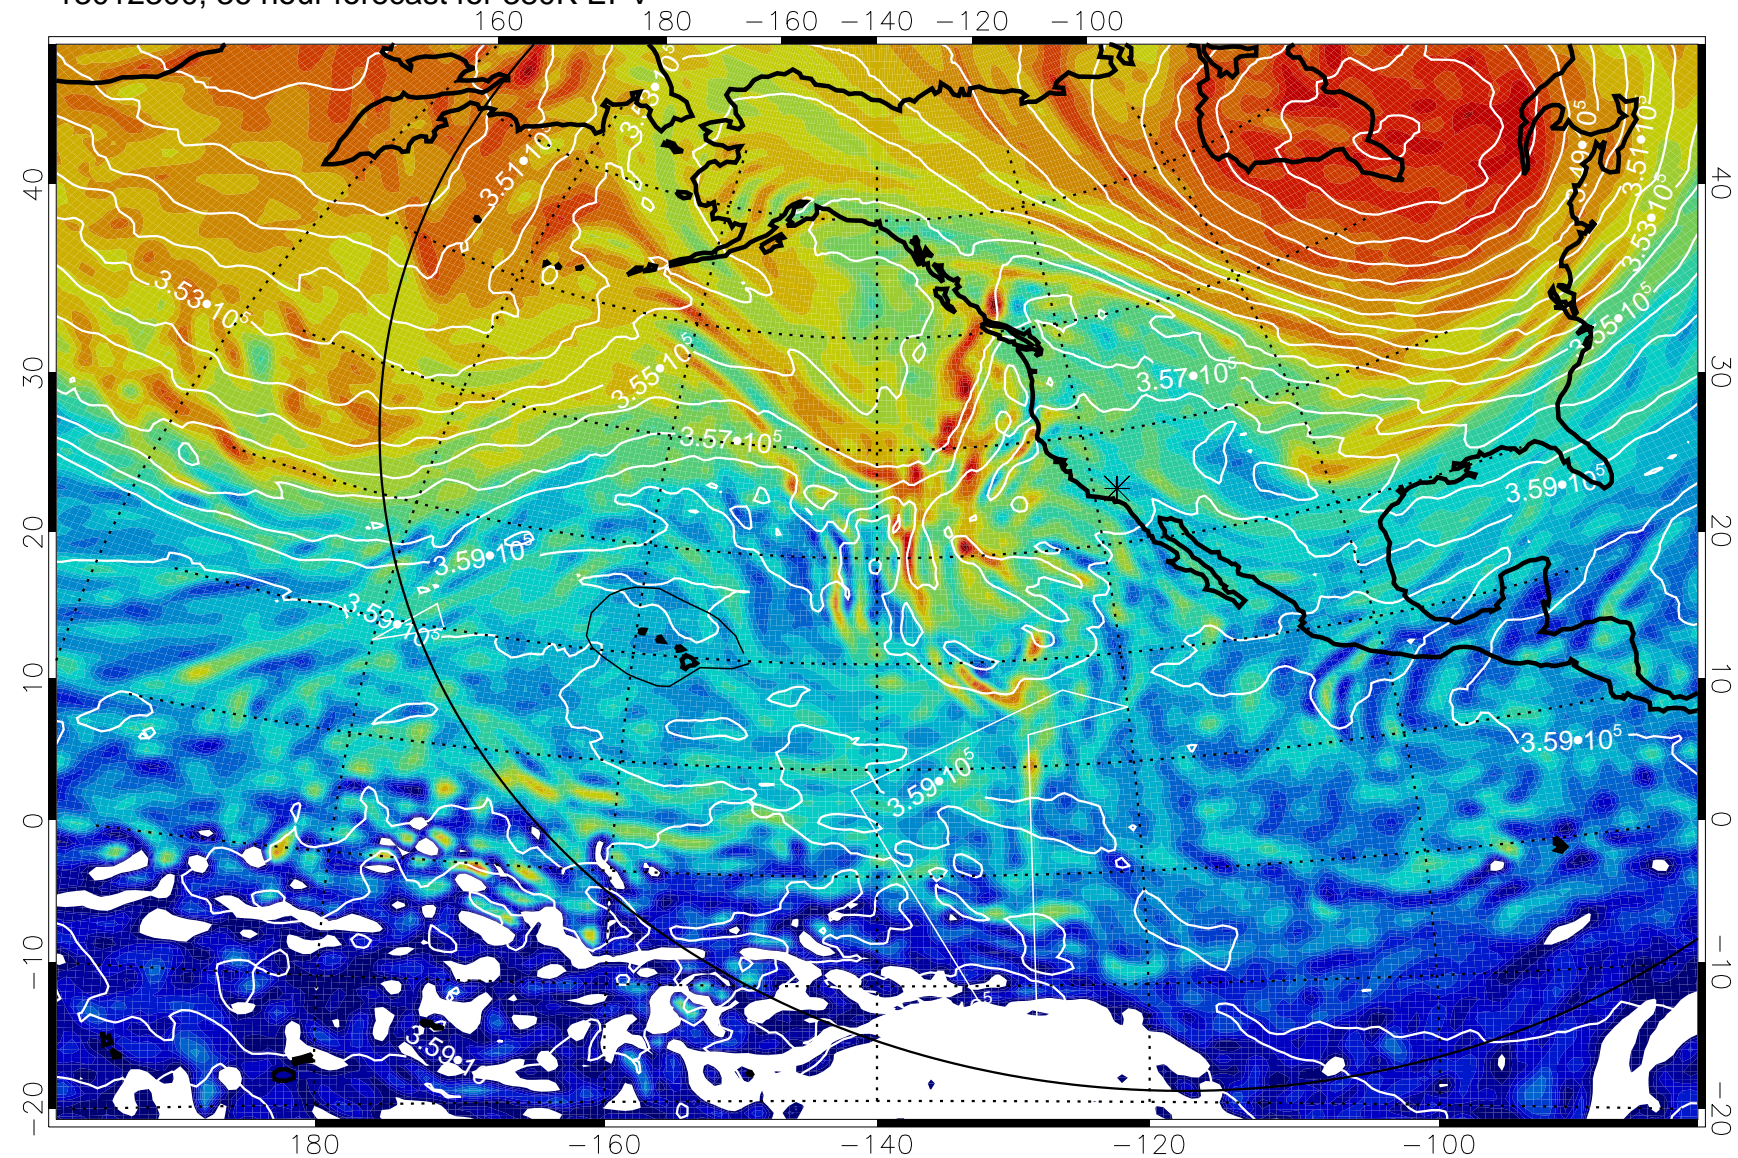

Range ring of 6000 km -- 19 hours GH round trip

13012212, 24 hour forecast for 380K EPV

380K Montgomery Streamfunction, white

Range ring of 6000 km -- 19 hours GH round trip

13012218, 30 hour forecast for 380K EPV

380K Montgomery Streamfunction, white

Range ring of 6000 km -- 19 hours GH round trip

13012300, 36 hour forecast for 380K EPV

380K Montgomery Streamfunction, white

Range ring of 6000 km -- 19 hours GH round trip

13012306, 42 hour forecast for 380K EPV

380K Montgomery Streamfunction, white

Range ring of 6000 km -- 19 hours GH round trip

13012312, 48 hour forecast for 380K EPV

160 180 -160 -140 -120 -100

40
30
20
10
0
-10
-20

380K Montgomery Streamfunction, white

Range ring of 6000 km -- 19 hours GH round trip

13012318, 54 hour forecast for 380K EPV

380K Montgomery Streamfunction, white

Range ring of 6000 km -- 19 hours GH round trip