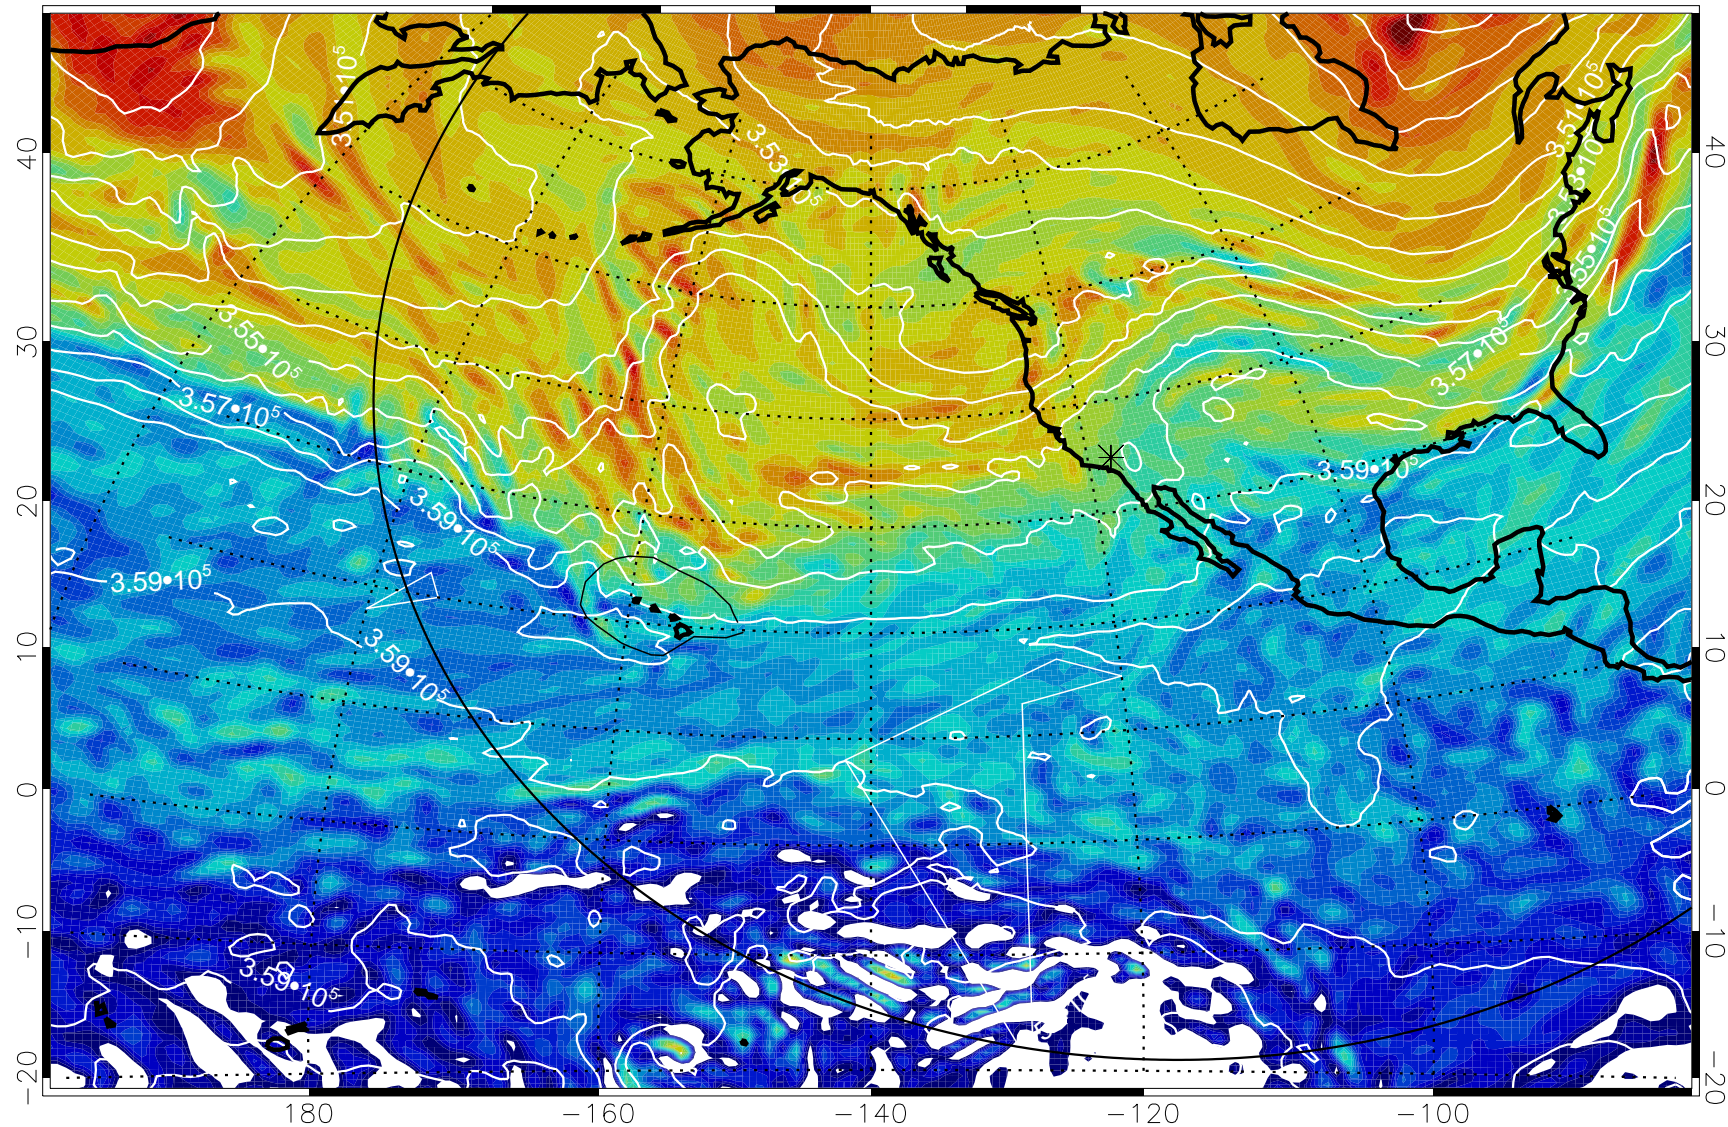

380K Montgomery Streamfunction, white

Range ring of 6000 km -- 19 hours GH round trip

13012518, 102 hour forecast for 380K EPV

160 180 -160 -140 -120 -100

380K Montgomery Streamfunction, white

Range ring of 6000 km -- 19 hours GH round trip

13012600, 108 hour forecast for 380K EPV

380K Montgomery Streamfunction, white

Range ring of 6000 km -- 19 hours GH round trip

13012606, 114 hour forecast for 380K EPV

380K Montgomery Streamfunction, white

Range ring of 6000 km -- 19 hours GH round trip

13012612, 120 hour forecast for 380K EPV

160 180 -160 -140 -120 -100

380K Montgomery Streamfunction, white

Range ring of 6000 km -- 19 hours GH round trip