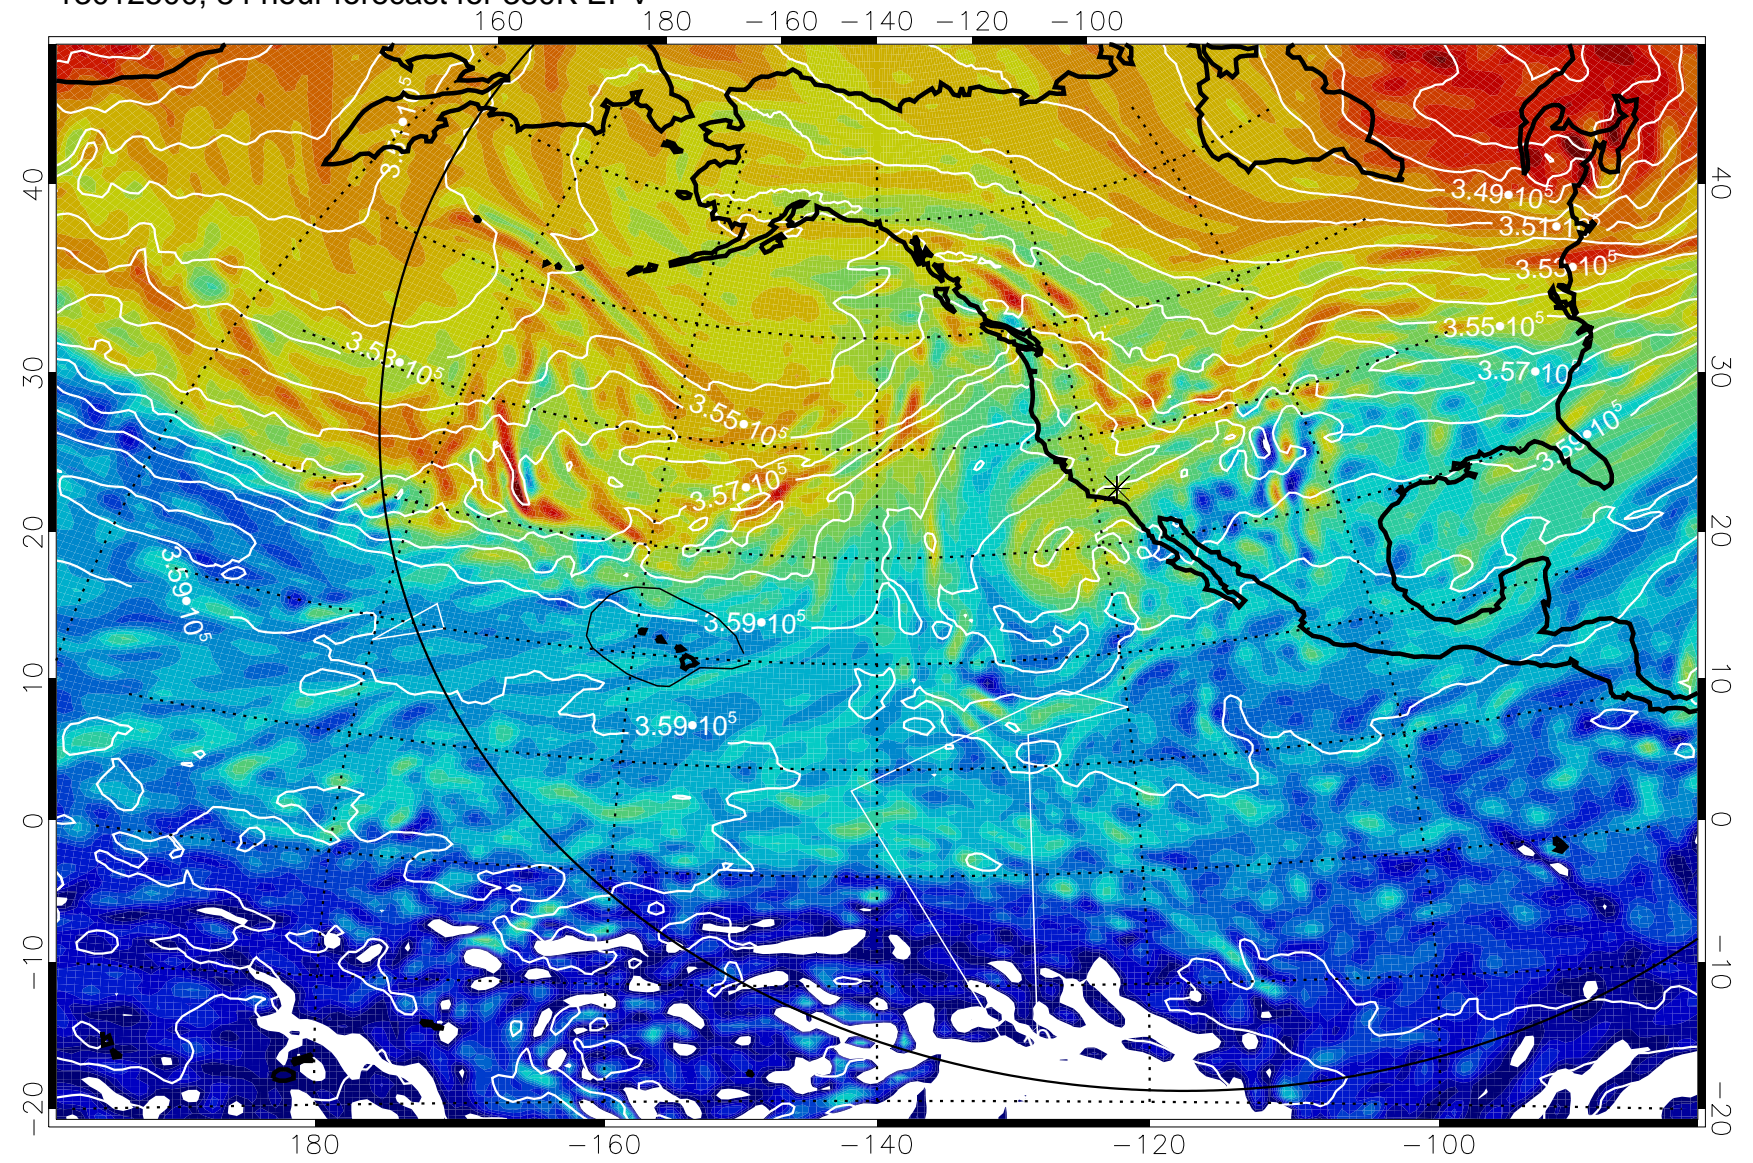

13012500, 84 hour forecast for 380K EPV

160 180 -160 -140 -120 -100

40
30
20
10
0
-10
-20

$-5.0 \cdot 10^{-6}$ 0 $5.0 \cdot 10^{-6}$ $1.0 \cdot 10^{-5}$ $1.5 \cdot 10^{-5}$
PVU

380K Montgomery Streamfunction, white

Range ring of 6000 km -- 19 hours GH round trip