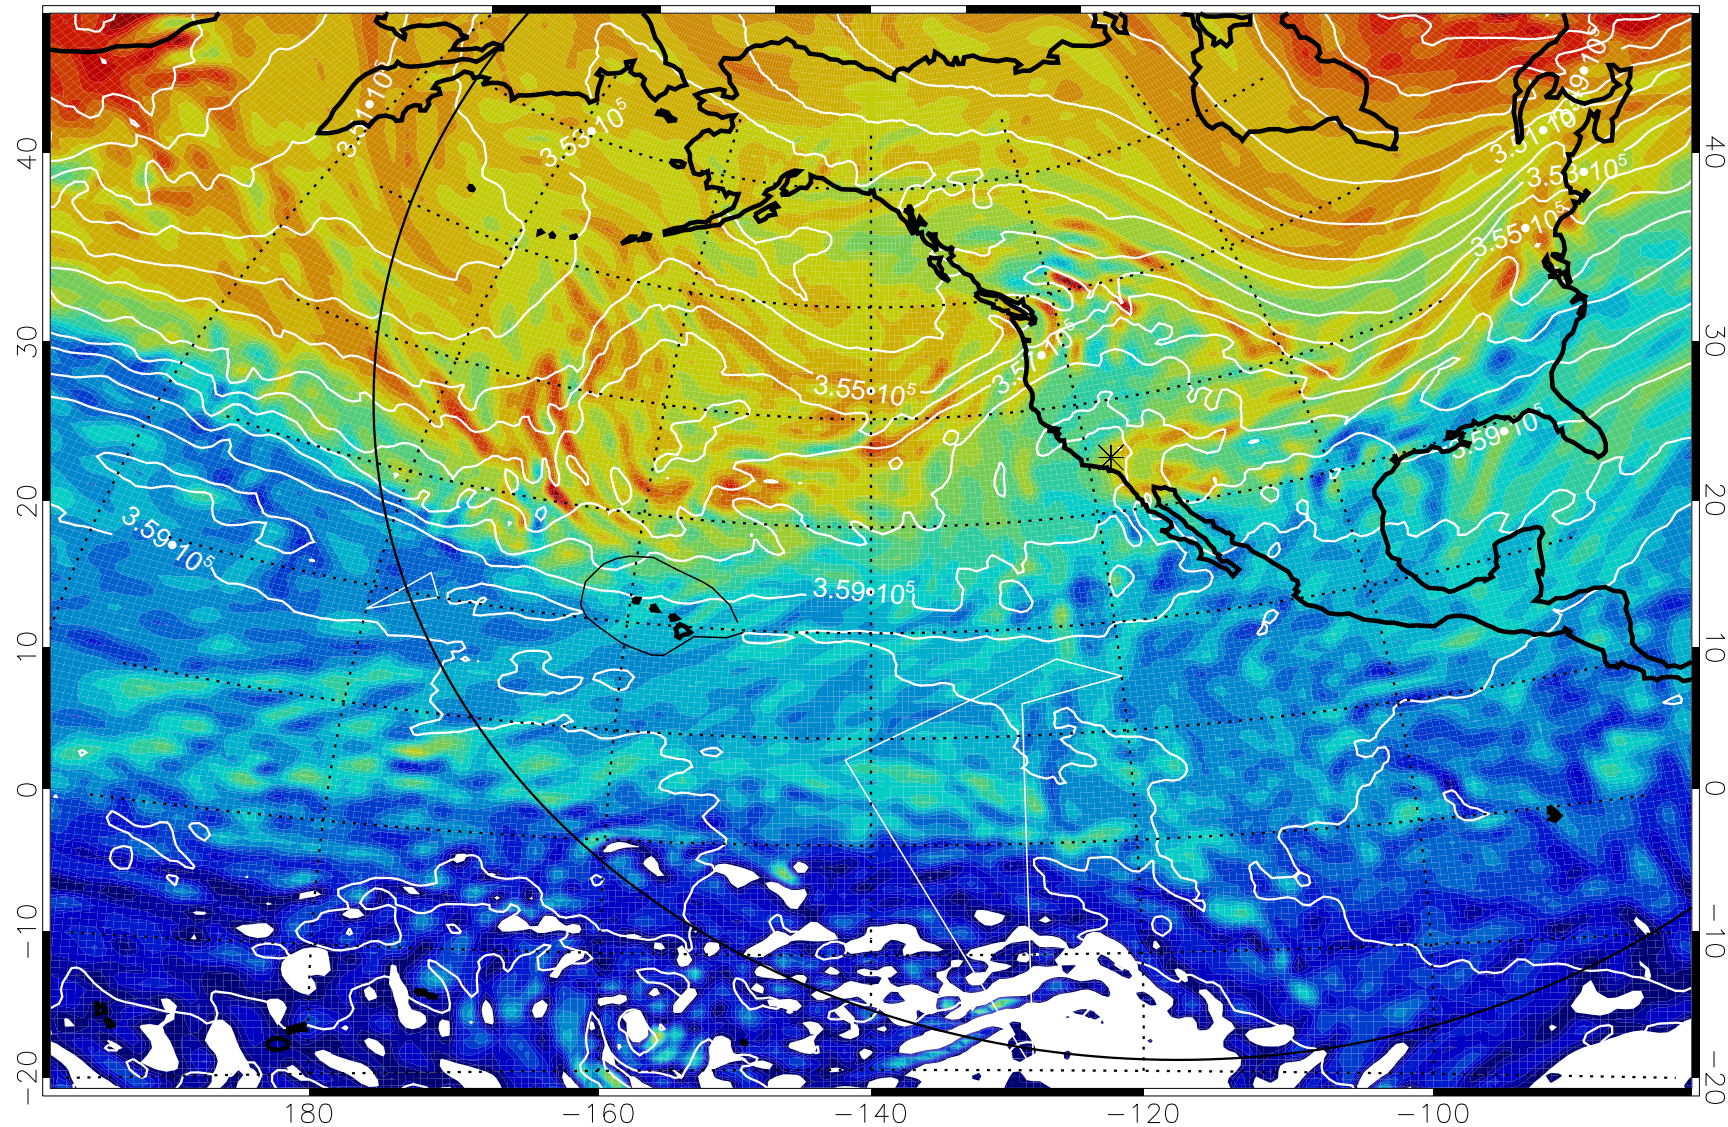

Range ring of 6000 km -- 19 hours GH round trip

13012506, 90 hour forecast for 380K EPV

380K Montgomery Streamfunction, white

Range ring of 6000 km -- 19 hours GH round trip

13012512, 96 hour forecast for 380K EPV

380K Montgomery Streamfunction, white

Range ring of 6000 km -- 19 hours GH round trip

13012518, 102 hour forecast for 380K EPV

160 180 -160 -140 -120 -100

380K Montgomery Streamfunction, white

Range ring of 6000 km -- 19 hours GH round trip

13012600, 108 hour forecast for 380K EPV

380K Montgomery Streamfunction, white

Range ring of 6000 km -- 19 hours GH round trip

13012606, 114 hour forecast for 380K EPV

380K Montgomery Streamfunction, white