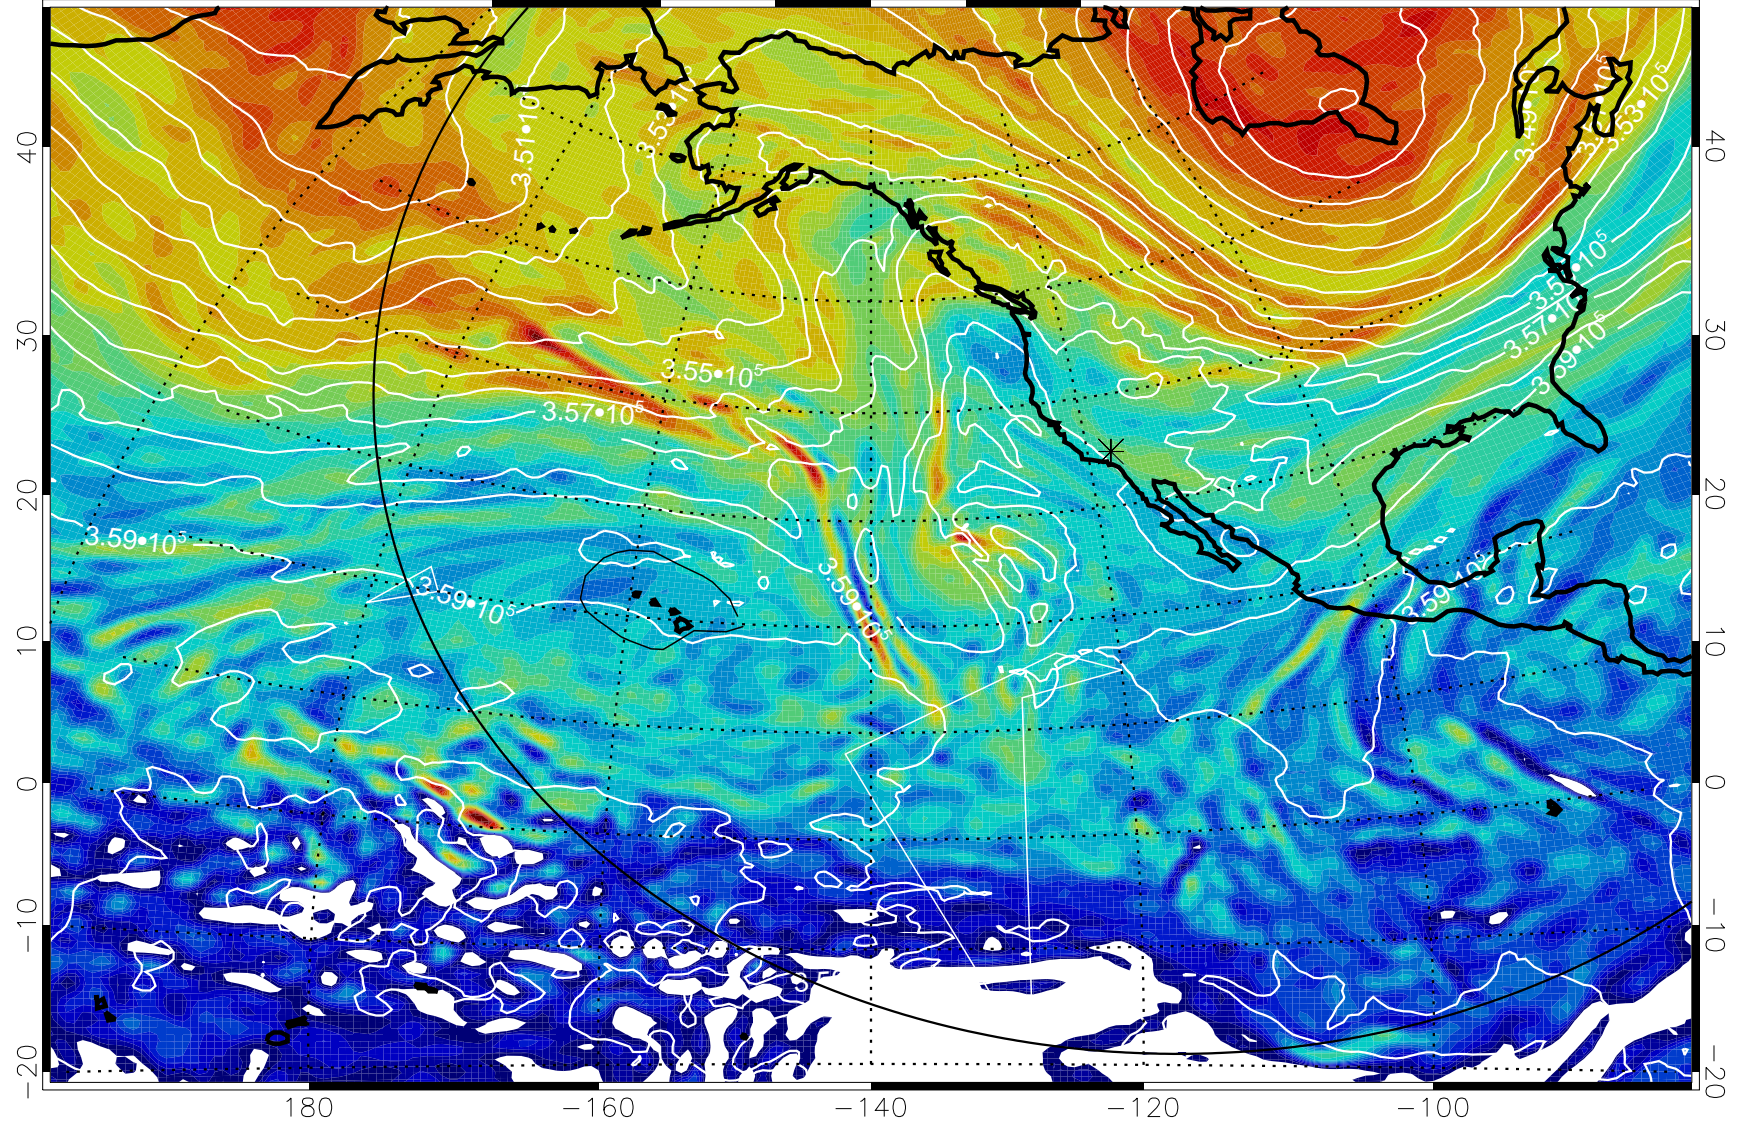

13012118, 6 hour forecast for 380K EPV

160 180 -160 -140 -120 -100

380K Montgomery Streamfunction, white

Range ring of 6000 km -- 19 hours GH round trip

13012200, 12 hour forecast for 380K EPV

380K Montgomery Streamfunction, white

Range ring of 6000 km -- 19 hours GH round trip

13012212, 24 hour forecast for 380K EPV

380K Montgomery Streamfunction, white

Range ring of 6000 km -- 19 hours GH round trip

13012218, 30 hour forecast for 380K EPV

380K Montgomery Streamfunction, white

Range ring of 6000 km -- 19 hours GH round trip

13012300, 36 hour forecast for 380K EPV

380K Montgomery Streamfunction, white

Range ring of 6000 km -- 19 hours GH round trip

13012306, 42 hour forecast for 380K EPV

380K Montgomery Streamfunction, white

Range ring of 6000 km -- 19 hours GH round trip

13012312, 48 hour forecast for 380K EPV

160 180 -160 -140 -120 -100

40
30
20
10
0
-10
-20