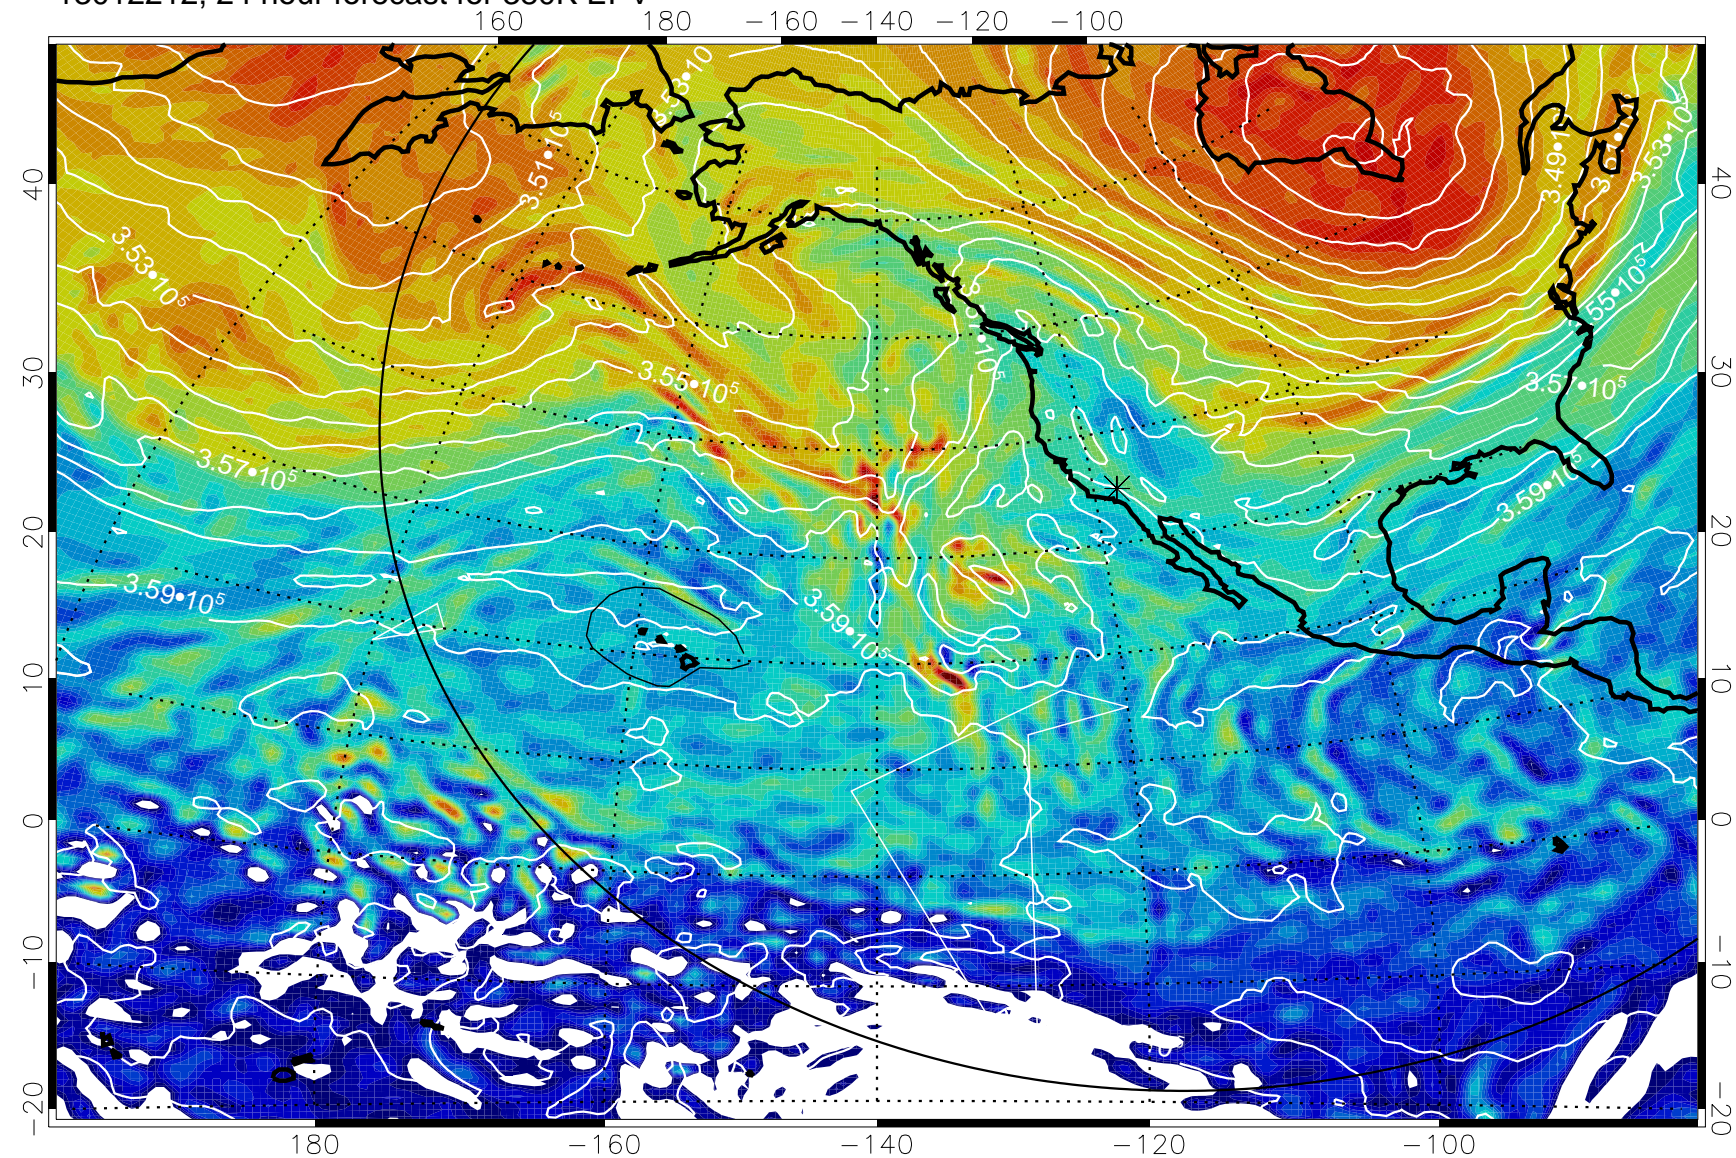

13012118, 6 hour forecast for 380K EPV

160 180 -160 -140 -120 -100

380K Montgomery Streamfunction, white

Range ring of 6000 km -- 19 hours GH round trip

13012200, 12 hour forecast for 380K EPV

380K Montgomery Streamfunction, white

Range ring of 6000 km -- 19 hours GH round trip

13012212, 24 hour forecast for 380K EPV

380K Montgomery Streamfunction, white

Range ring of 6000 km -- 19 hours GH round trip

13012218, 30 hour forecast for 380K EPV

380K Montgomery Streamfunction, white

Range ring of 6000 km -- 19 hours GH round trip

13012300, 36 hour forecast for 380K EPV

380K Montgomery Streamfunction, white

Range ring of 6000 km -- 19 hours GH round trip

13012306, 42 hour forecast for 380K EPV

380K Montgomery Streamfunction, white

Range ring of 6000 km -- 19 hours GH round trip

13012312, 48 hour forecast for 380K EPV

160 180 -160 -140 -120 -100

40
30
20
10
0
-10
-20