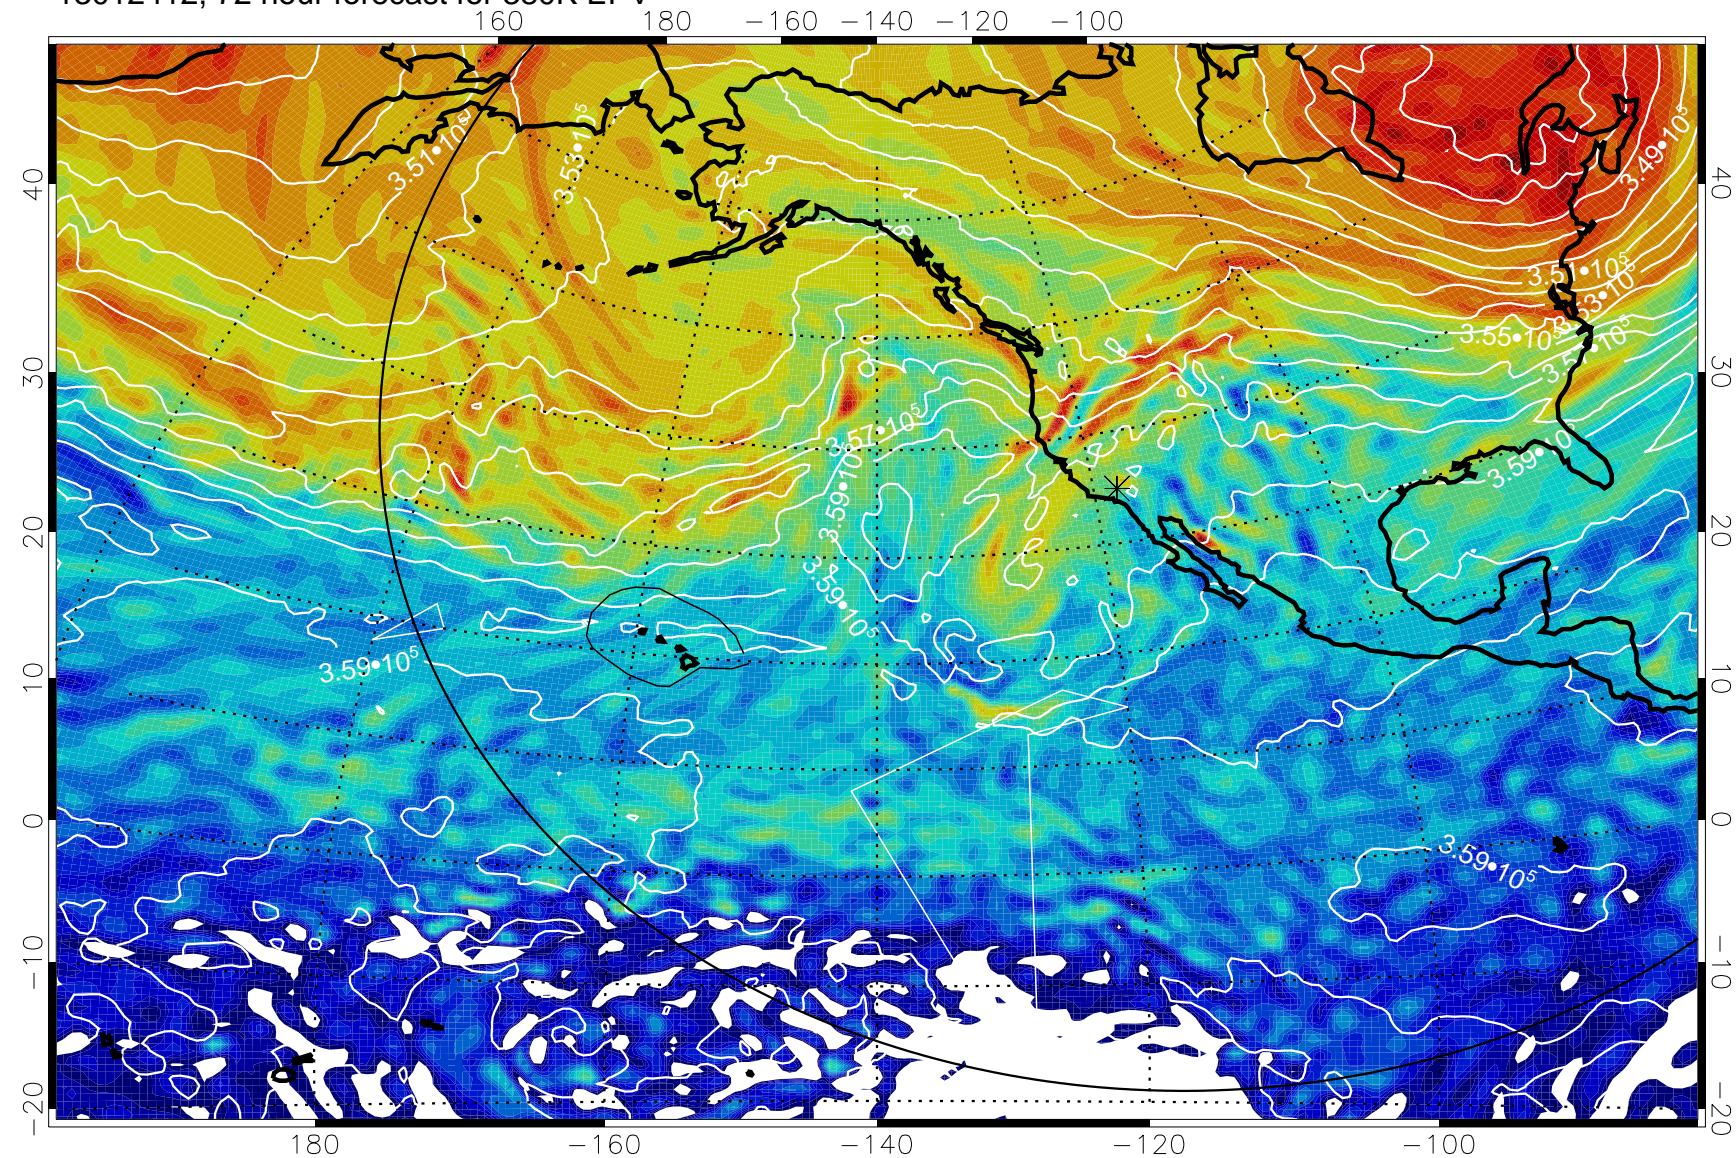

380K Montgomery Streamfunction, white

Range ring of 6000 km -- 19 hours GH round trip

13012318, 54 hour forecast for 380K EPV

380K Montgomery Streamfunction, white

Range ring of 6000 km -- 19 hours GH round trip

13012400, 60 hour forecast for 380K EPV

380K Montgomery Streamfunction, white

Range ring of 6000 km -- 19 hours GH round trip

13012406, 66 hour forecast for 380K EPV

380K Montgomery Streamfunction, white

Range ring of 6000 km -- 19 hours GH round trip

13012412, 72 hour forecast for 380K EPV

380K Montgomery Streamfunction, white

Range ring of 6000 km -- 19 hours GH round trip

13012418, 78 hour forecast for 380K EPV

380K Montgomery Streamfunction, white

Range ring of 6000 km -- 19 hours GH round trip

Range ring of 6000 km -- 19 hours GH round trip

13012506, 90 hour forecast for 380K EPV

380K Montgomery Streamfunction, white

Range ring of 6000 km -- 19 hours GH round trip

13012512, 96 hour forecast for 380K EPV