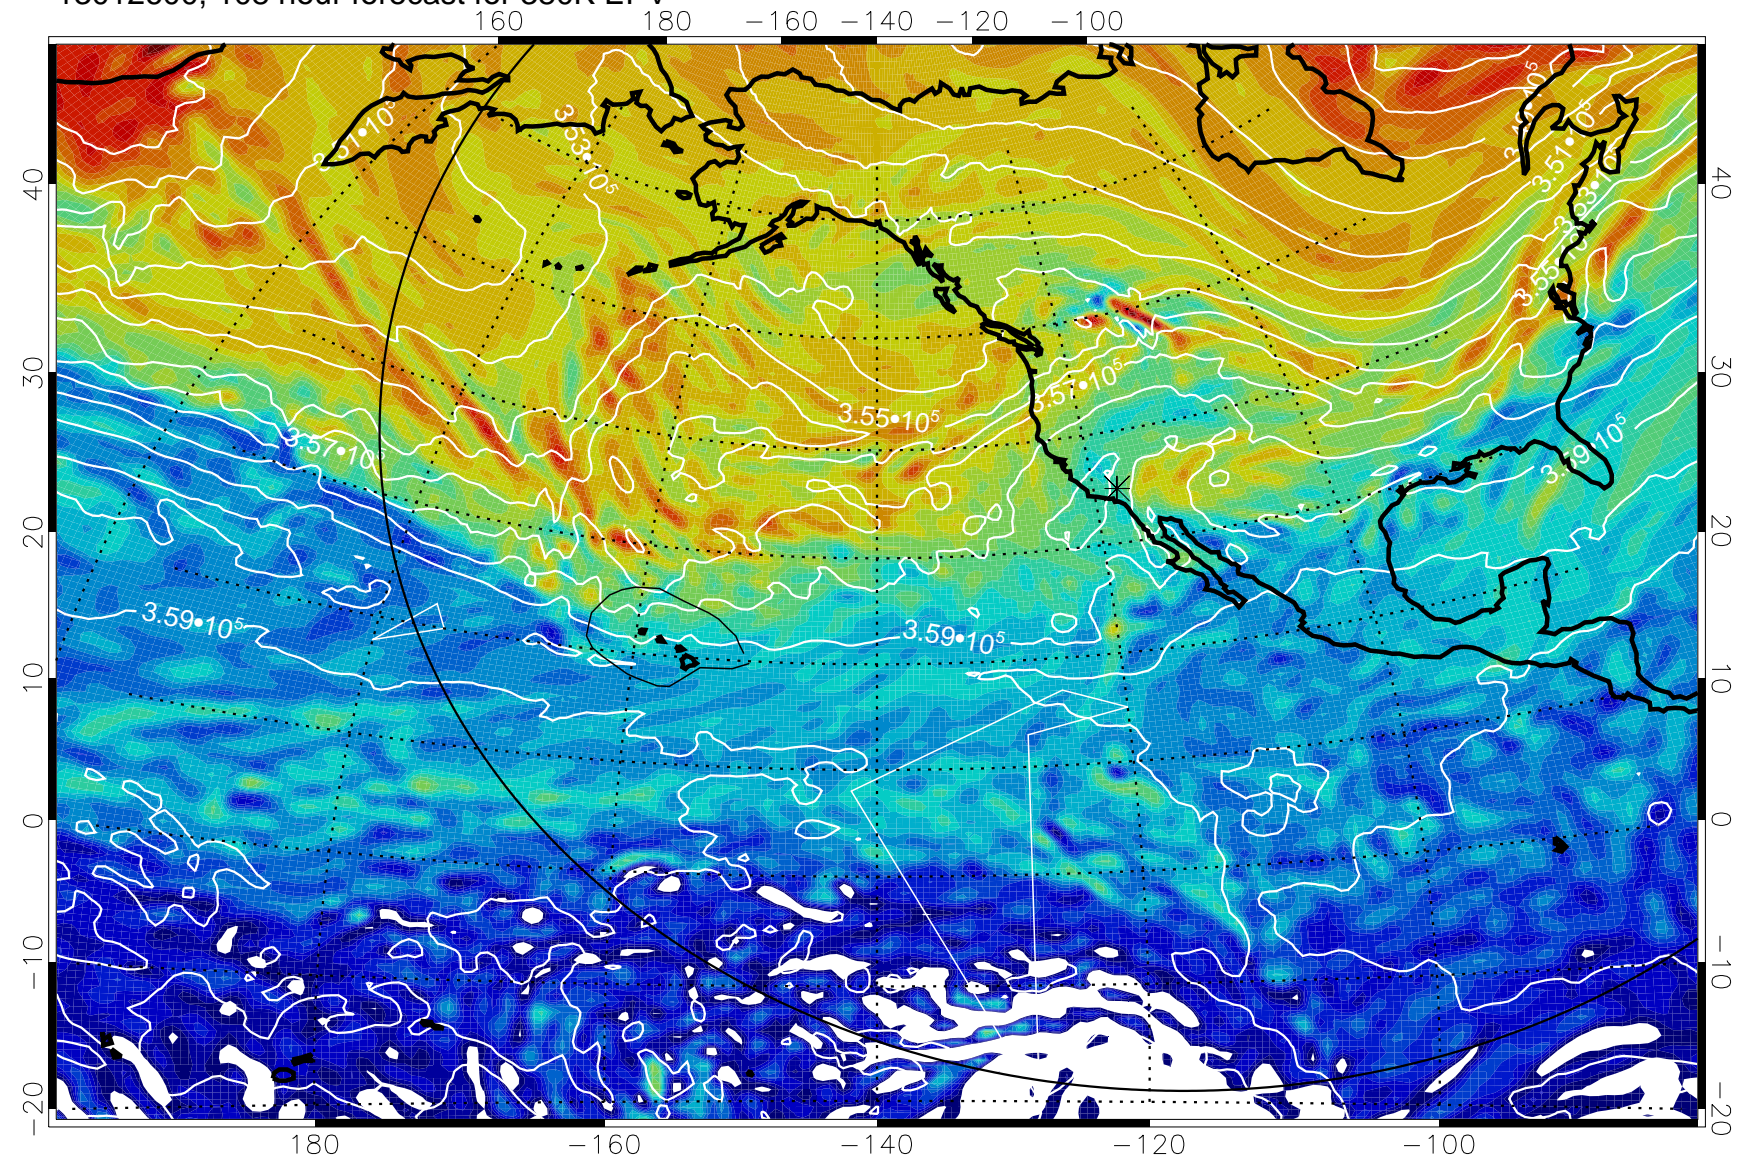

Range ring of 6000 km -- 19 hours GH round trip

13012506, 90 hour forecast for 380K EPV

380K Montgomery Streamfunction, white

Range ring of 6000 km -- 19 hours GH round trip

13012512, 96 hour forecast for 380K EPV

380K Montgomery Streamfunction, white

Range ring of 6000 km -- 19 hours GH round trip

13012518, 102 hour forecast for 380K EPV

160 180 -160 -140 -120 -100

380K Montgomery Streamfunction, white

Range ring of 6000 km -- 19 hours GH round trip

13012600, 108 hour forecast for 380K EPV

380K Montgomery Streamfunction, white

Range ring of 6000 km -- 19 hours GH round trip

13012606, 114 hour forecast for 380K EPV

380K Montgomery Streamfunction, white

Range ring of 6000 km -- 19 hours GH round trip

13012612, 120 hour forecast for 380K EPV

160 180 -160 -140 -120 -100

380K Montgomery Streamfunction, white

Range ring of 6000 km -- 19 hours GH round trip