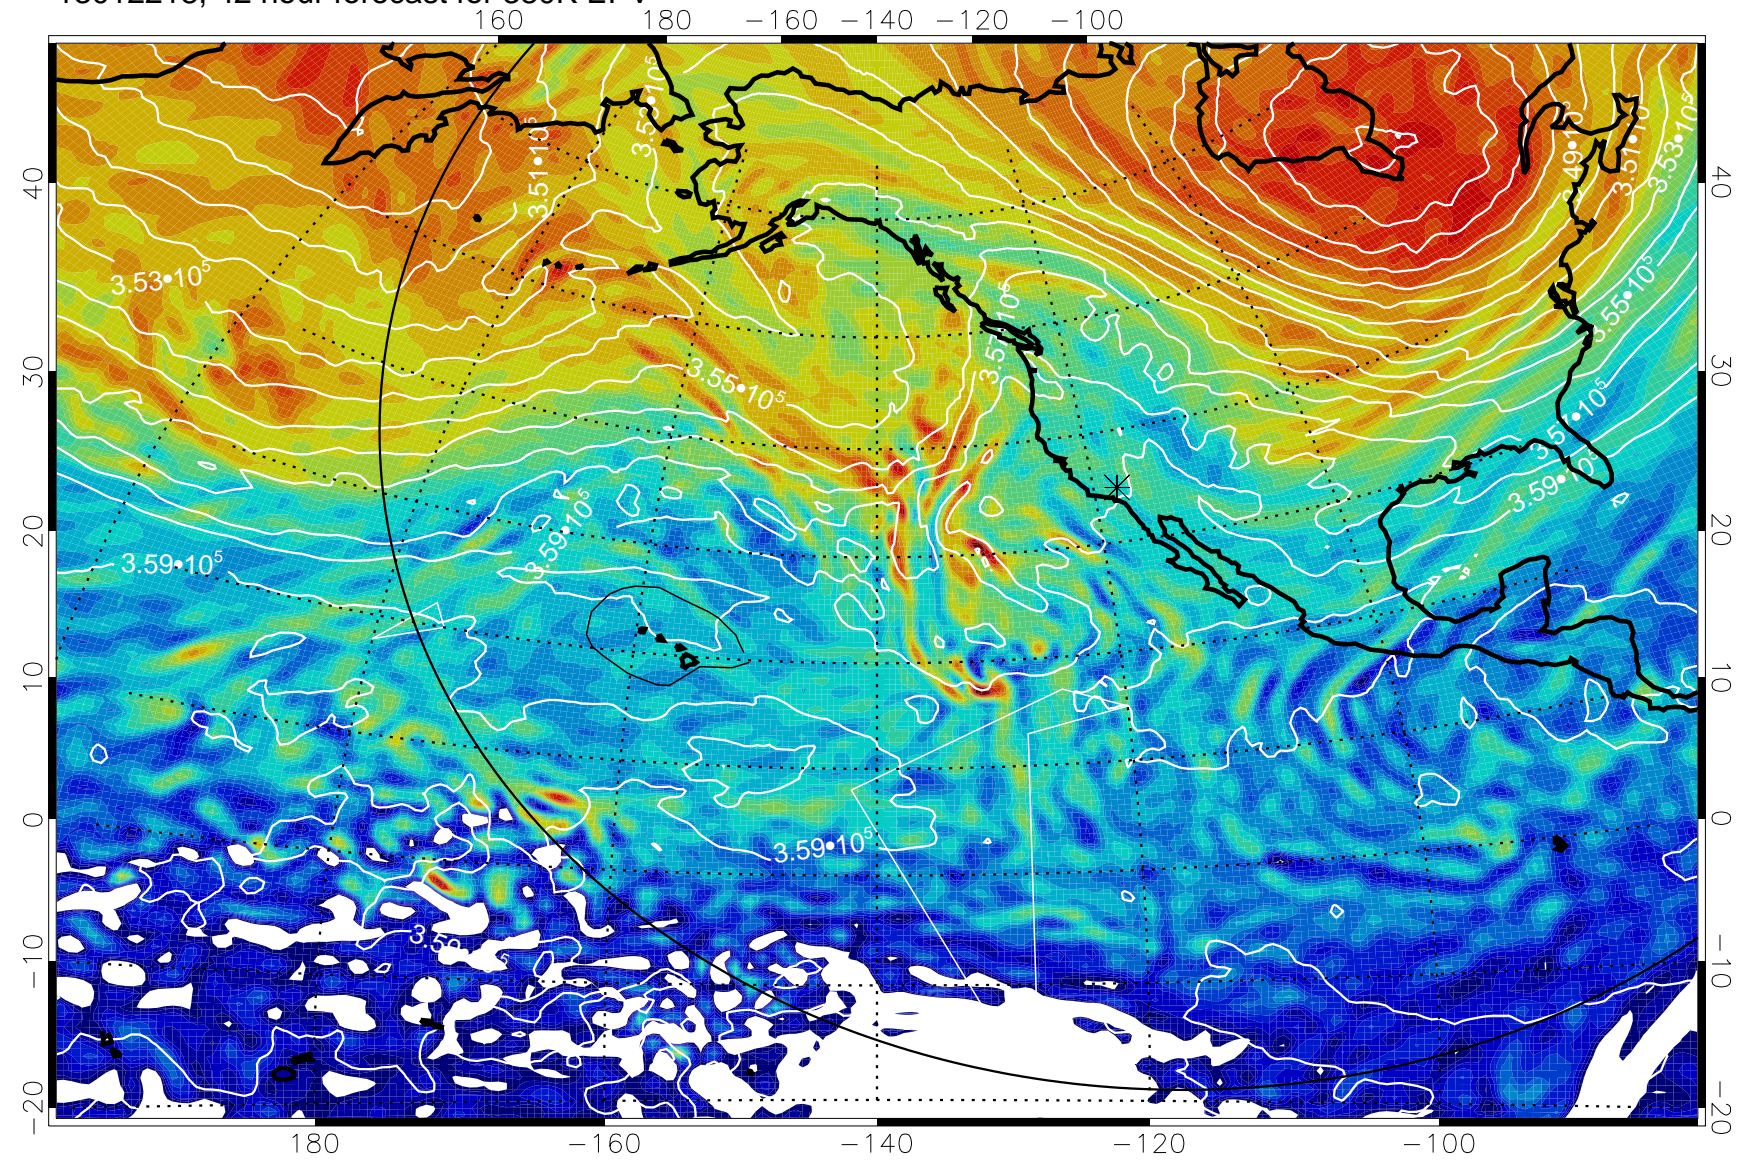

40
30
20
10
0
-10
-20

180 -160 -140 -120 -100

380K Montgomery Streamfunction, white

Range ring of 6000 km -- 19 hours GH round trip

13012206, 30 hour forecast for 380K EPV

380K Montgomery Streamfunction, white

Range ring of 6000 km -- 19 hours GH round trip

13012212, 36 hour forecast for 380K EPV

380K Montgomery Streamfunction, white

Range ring of 6000 km -- 19 hours GH round trip

13012218, 42 hour forecast for 380K EPV

380K Montgomery Streamfunction, white

Range ring of 6000 km -- 19 hours GH round trip

13012300, 48 hour forecast for 380K EPV

380K Montgomery Streamfunction, white

Range ring of 6000 km -- 19 hours GH round trip

Range ring of 6000 km -- 19 hours GH round trip

13012318, 66 hour forecast for 380K EPV

380K Montgomery Streamfunction, white

Range ring of 6000 km -- 19 hours GH round trip

13012400, 72 hour forecast for 380K EPV