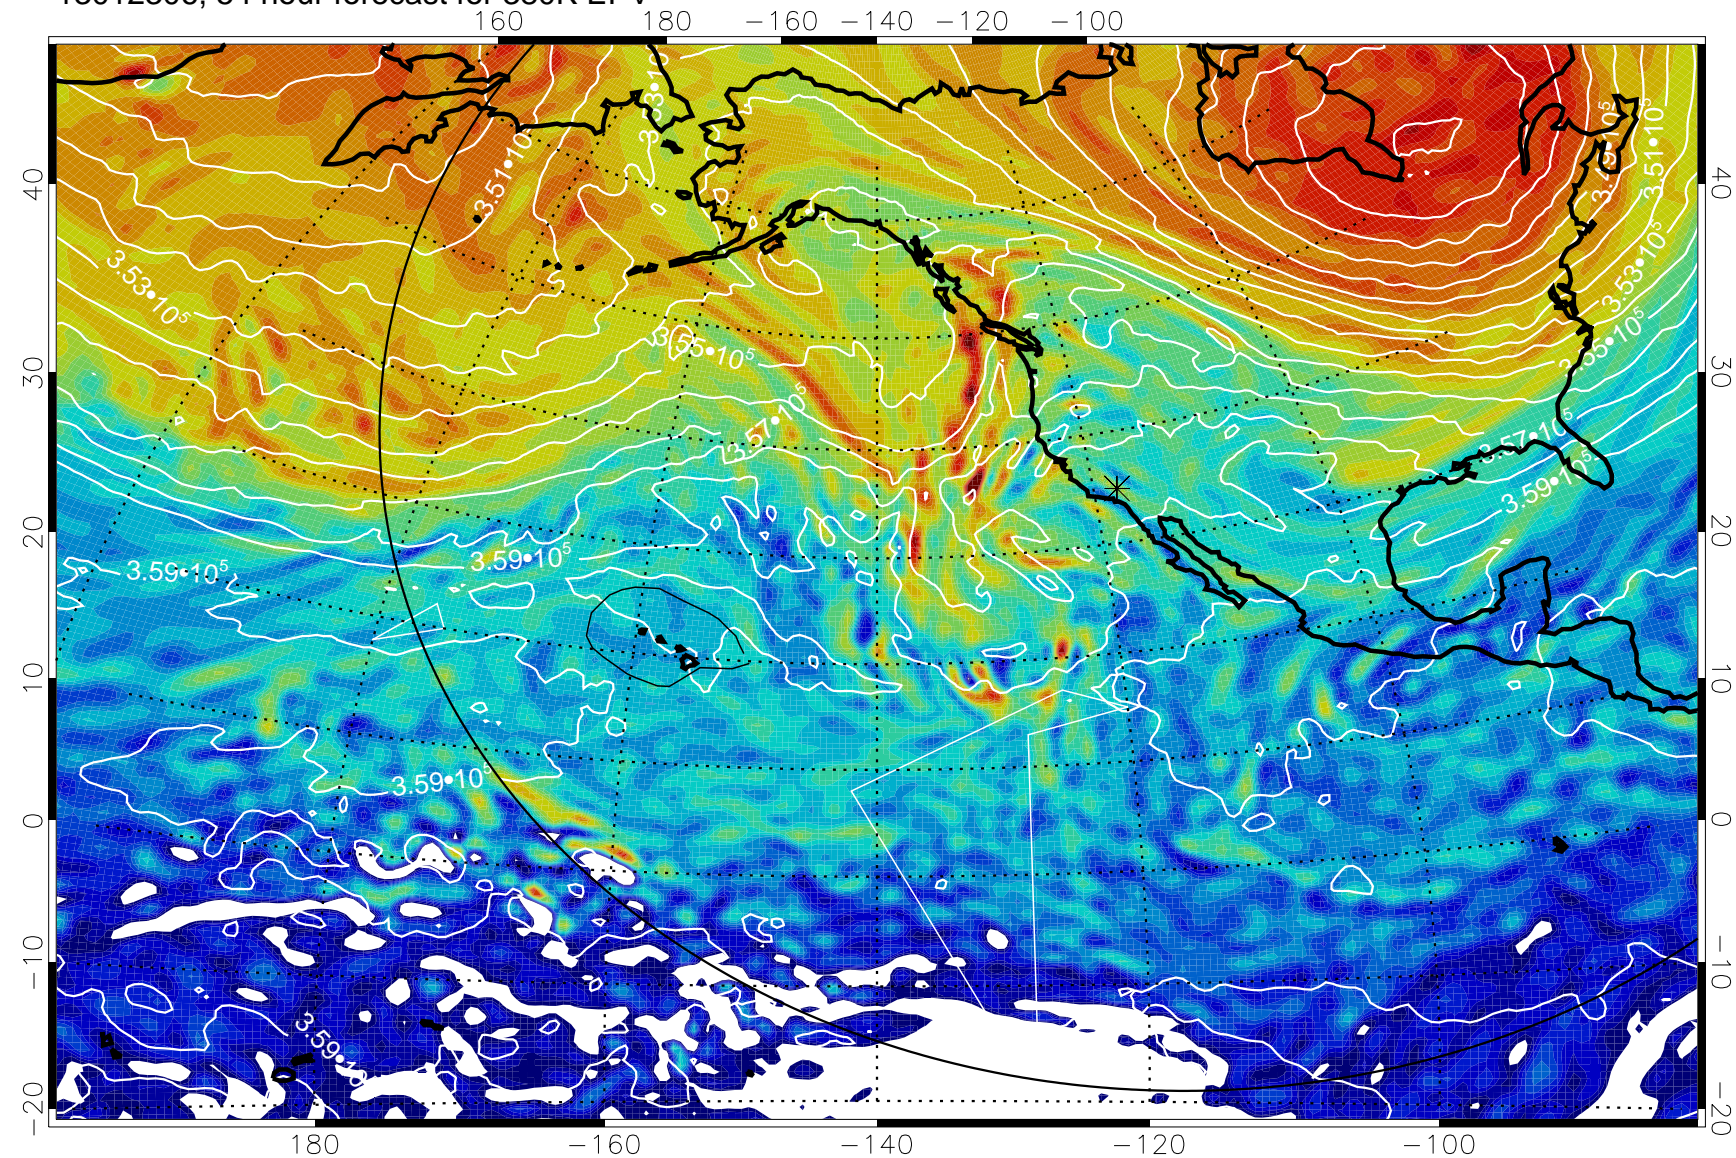

Range ring of 6000 km -- 19 hours GH round trip

13012212, 36 hour forecast for 380K EPV

380K Montgomery Streamfunction, white

Range ring of 6000 km -- 19 hours GH round trip

13012218, 42 hour forecast for 380K EPV

380K Montgomery Streamfunction, white

Range ring of 6000 km -- 19 hours GH round trip

13012300, 48 hour forecast for 380K EPV

380K Montgomery Streamfunction, white

Range ring of 6000 km -- 19 hours GH round trip

13012306, 54 hour forecast for 380K EPV

380K Montgomery Streamfunction, white

Range ring of 6000 km -- 19 hours GH round trip

13012312, 60 hour forecast for 380K EPV

160 180 -160 -140 -120 -100

380K Montgomery Streamfunction, white

Range ring of 6000 km -- 19 hours GH round trip

13012318, 66 hour forecast for 380K EPV

380K Montgomery Streamfunction, white

Range ring of 6000 km -- 19 hours GH round trip

13012400, 72 hour forecast for 380K EPV