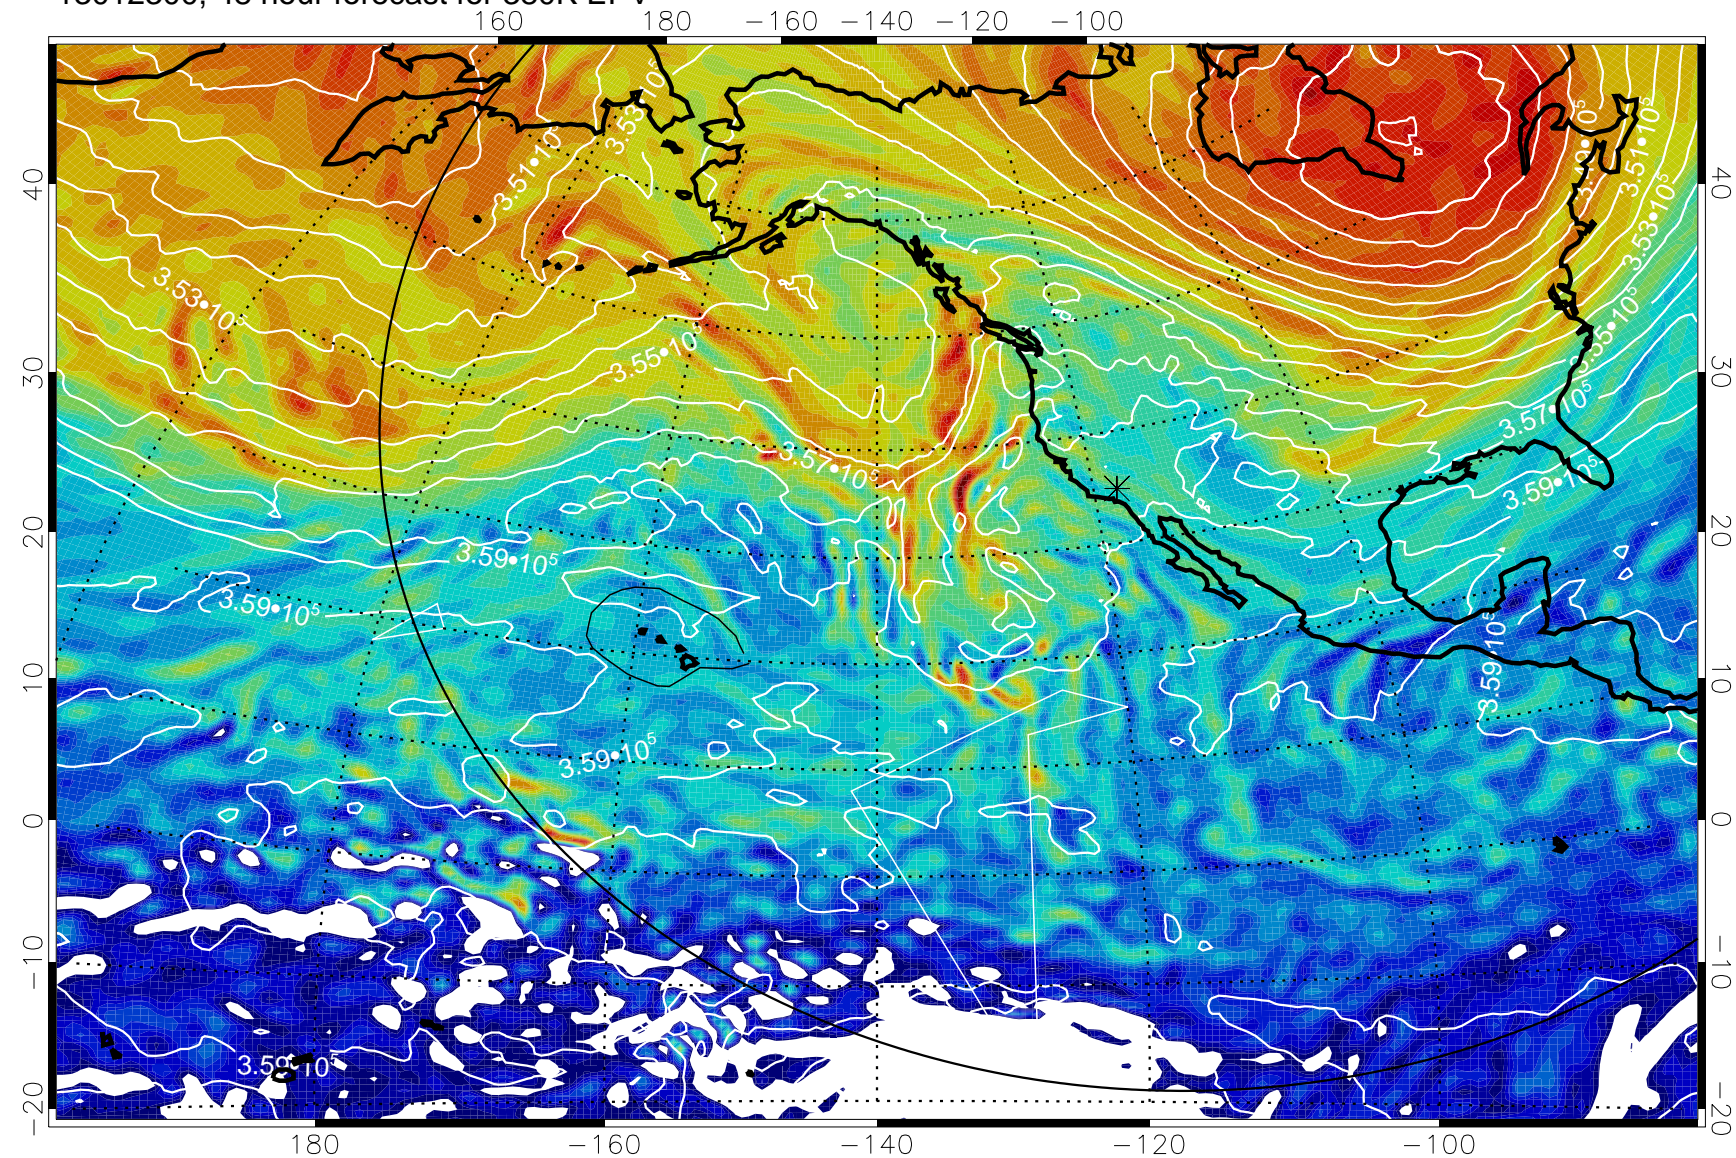

40
30
20
10
0
-10
-20

180 -160 -140 -120 -100

380K Montgomery Streamfunction, white

Range ring of 6000 km -- 19 hours GH round trip

13012206, 30 hour forecast for 380K EPV

380K Montgomery Streamfunction, white

Range ring of 6000 km -- 19 hours GH round trip

13012212, 36 hour forecast for 380K EPV

380K Montgomery Streamfunction, white

Range ring of 6000 km -- 19 hours GH round trip

13012218, 42 hour forecast for 380K EPV

380K Montgomery Streamfunction, white

Range ring of 6000 km -- 19 hours GH round trip

13012300, 48 hour forecast for 380K EPV

380K Montgomery Streamfunction, white

Range ring of 6000 km -- 19 hours GH round trip

Range ring of 6000 km -- 19 hours GH round trip

13012318, 66 hour forecast for 380K EPV

380K Montgomery Streamfunction, white

Range ring of 6000 km -- 19 hours GH round trip

13012400, 72 hour forecast for 380K EPV