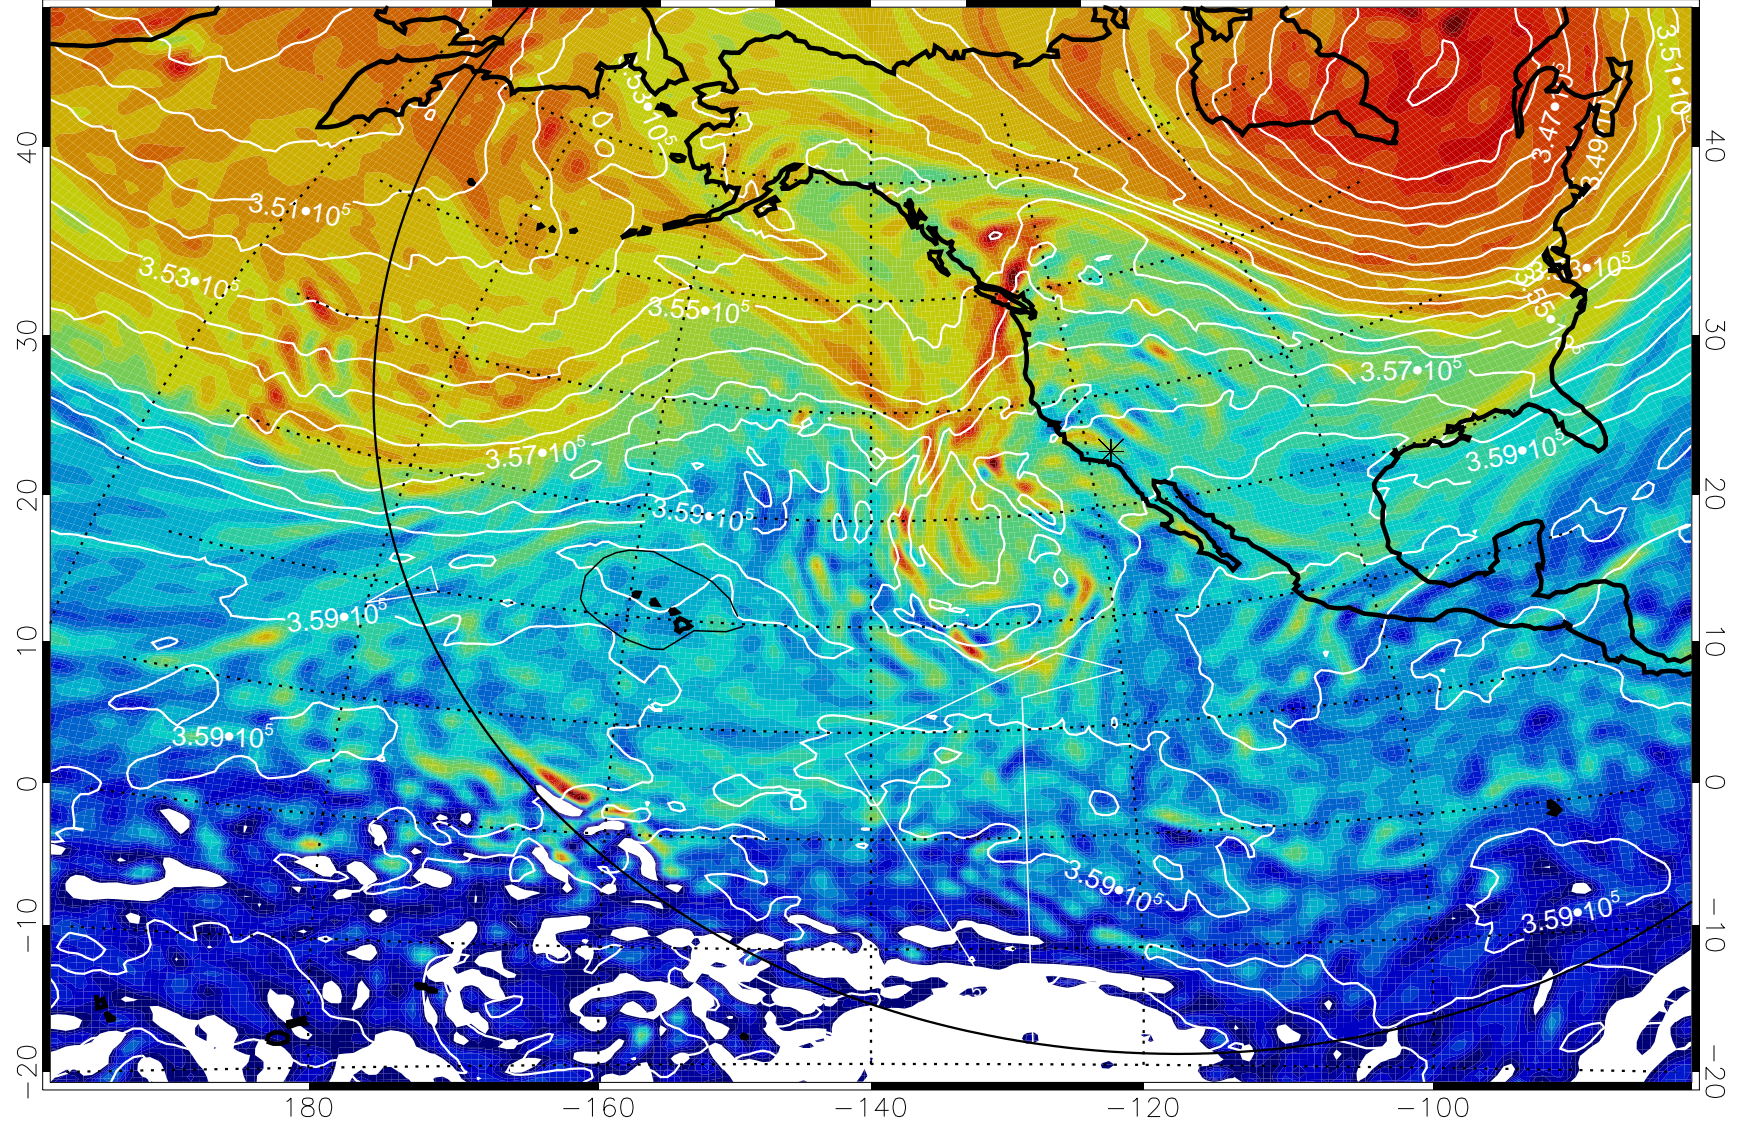

380K Montgomery Streamfunction, white

Range ring of 6000 km -- 19 hours GH round trip

13012300, 48 hour forecast for 380K EPV

380K Montgomery Streamfunction, white

Range ring of 6000 km -- 19 hours GH round trip

13012306, 54 hour forecast for 380K EPV

380K Montgomery Streamfunction, white

Range ring of 6000 km -- 19 hours GH round trip

13012312, 60 hour forecast for 380K EPV

160 180 -160 -140 -120 -100

380K Montgomery Streamfunction, white

Range ring of 6000 km -- 19 hours GH round trip

13012318, 66 hour forecast for 380K EPV

380K Montgomery Streamfunction, white

Range ring of 6000 km -- 19 hours GH round trip

13012400, 72 hour forecast for 380K EPV

380K Montgomery Streamfunction, white

Range ring of 6000 km -- 19 hours GH round trip

13012406, 78 hour forecast for 380K EPV

380K Montgomery Streamfunction, white

Range ring of 6000 km -- 19 hours GH round trip