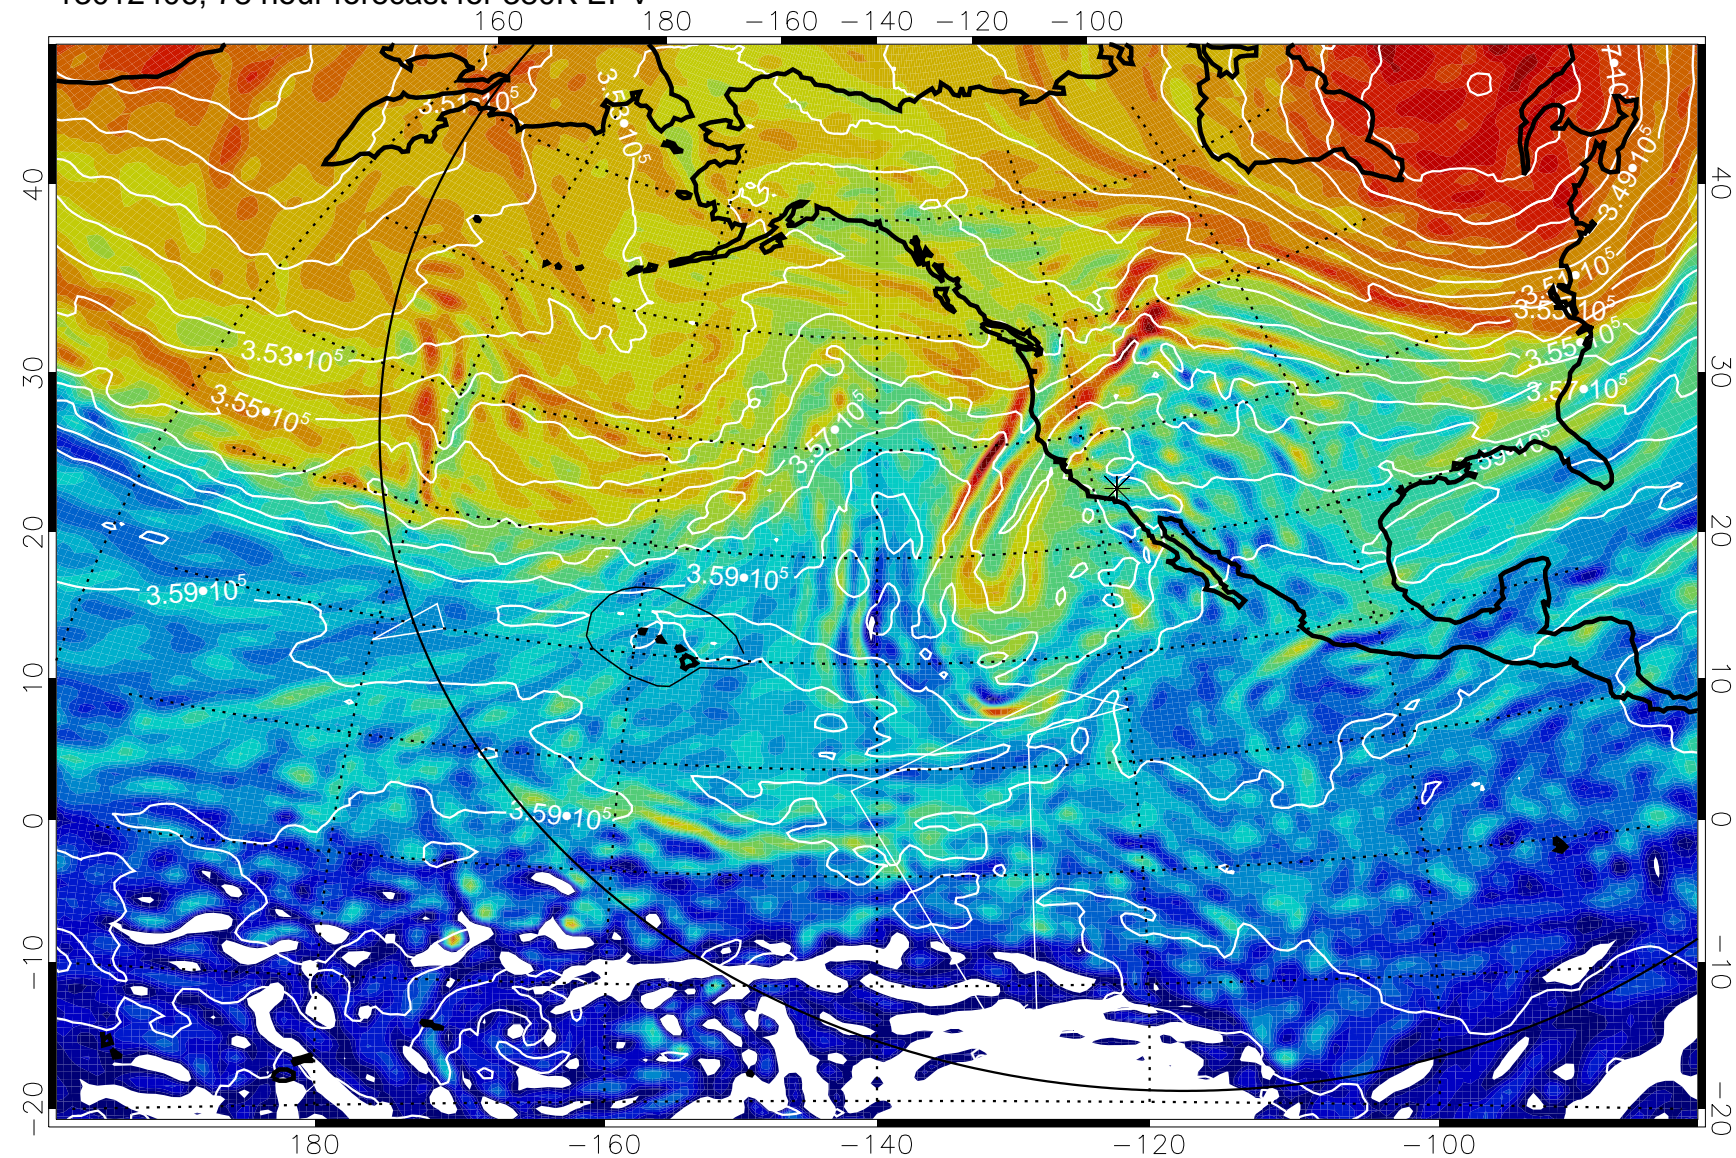

13012306, 54 hour forecast for 380K EPV

380K Montgomery Streamfunction, white

Range ring of 6000 km -- 19 hours GH round trip

13012312, 60 hour forecast for 380K EPV

160 180 -160 -140 -120 -100

380K Montgomery Streamfunction, white

Range ring of 6000 km -- 19 hours GH round trip

13012318, 66 hour forecast for 380K EPV

380K Montgomery Streamfunction, white

Range ring of 6000 km -- 19 hours GH round trip

13012400, 72 hour forecast for 380K EPV

380K Montgomery Streamfunction, white

Range ring of 6000 km -- 19 hours GH round trip

13012406, 78 hour forecast for 380K EPV

380K Montgomery Streamfunction, white

Range ring of 6000 km -- 19 hours GH round trip

13012412, 84 hour forecast for 380K EPV

380K Montgomery Streamfunction, white

Range ring of 6000 km -- 19 hours GH round trip

13012418, 90 hour forecast for 380K EPV

380K Montgomery Streamfunction, white

Range ring of 6000 km -- 19 hours GH round trip