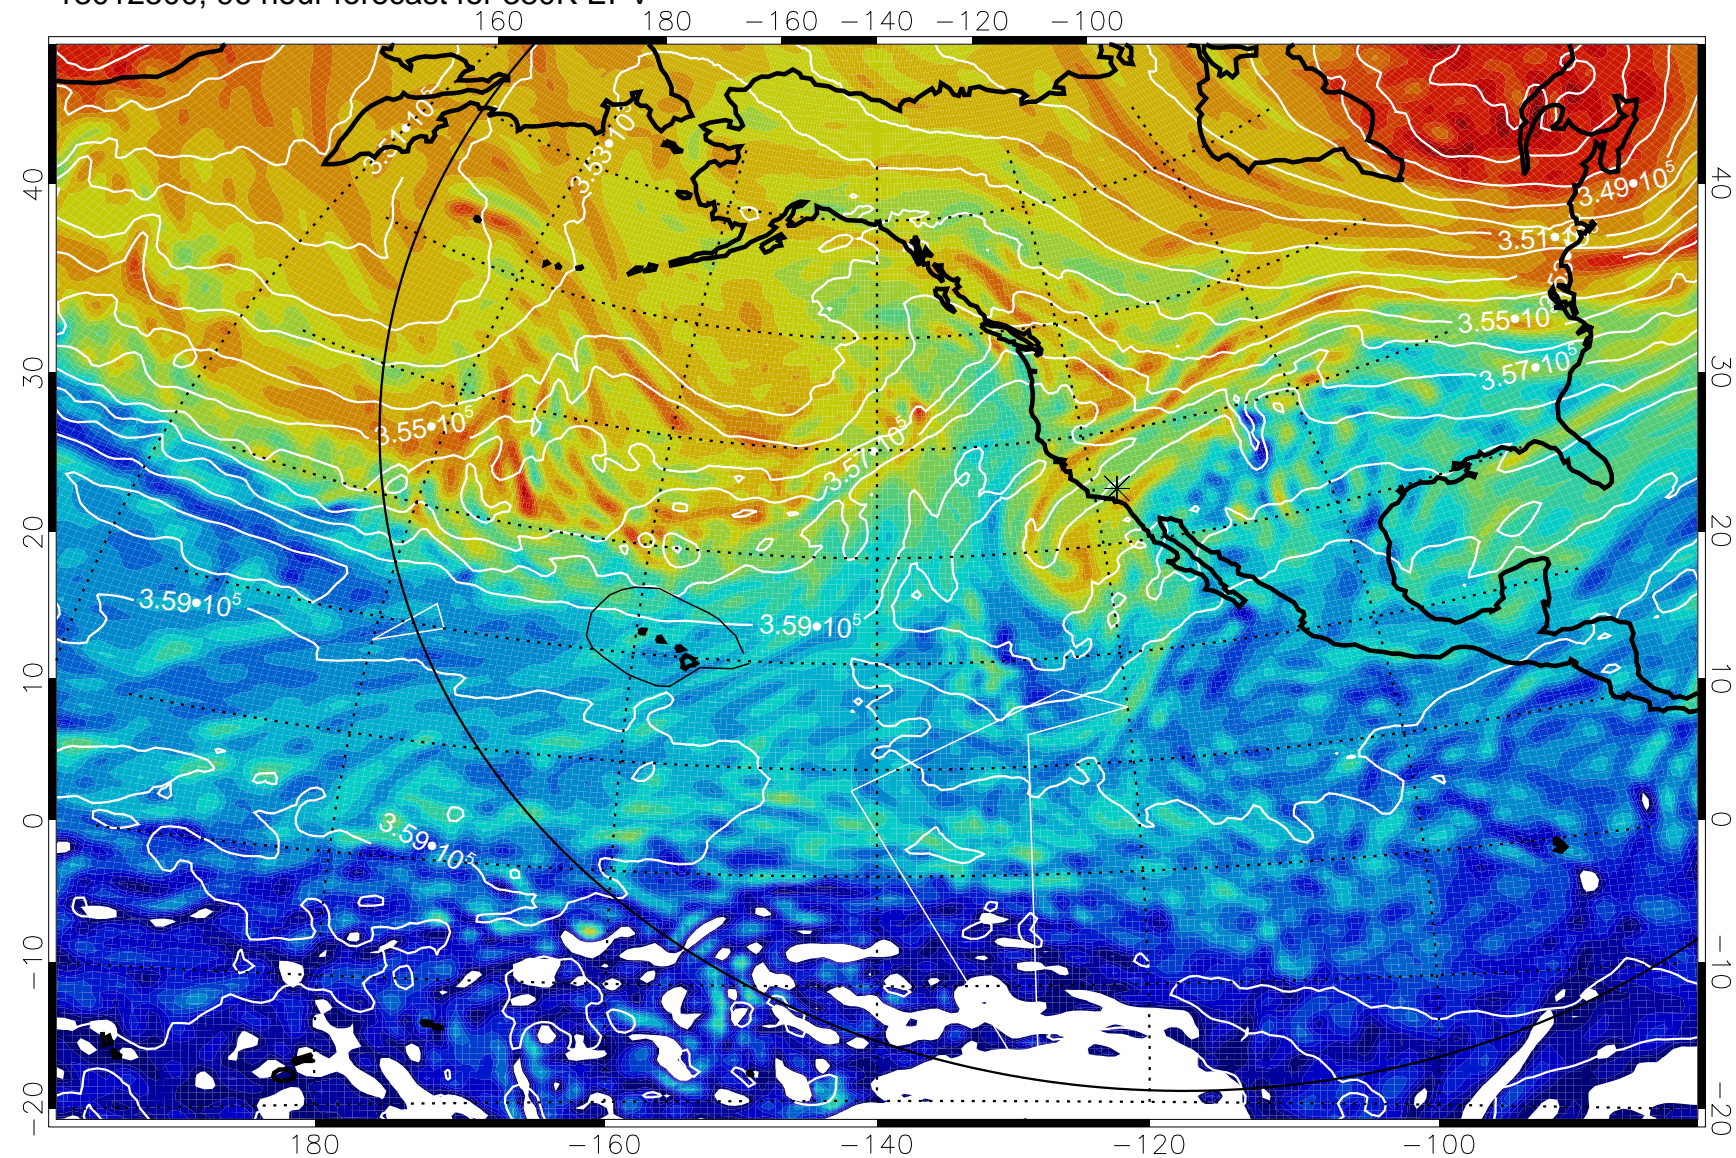

380K Montgomery Streamfunction, white

Range ring of 6000 km -- 19 hours GH round trip

13012406, 78 hour forecast for 380K EPV

380K Montgomery Streamfunction, white

Range ring of 6000 km -- 19 hours GH round trip

13012412, 84 hour forecast for 380K EPV

380K Montgomery Streamfunction, white

Range ring of 6000 km -- 19 hours GH round trip

13012418, 90 hour forecast for 380K EPV

380K Montgomery Streamfunction, white

Range ring of 6000 km -- 19 hours GH round trip

13012500, 96 hour forecast for 380K EPV

380K Montgomery Streamfunction, white

Range ring of 6000 km -- 19 hours GH round trip

13012506, 102 hour forecast for 380K EPV

160 180 -160 -140 -120 -100

380K Montgomery Streamfunction, white

Range ring of 6000 km -- 19 hours GH round trip

13012512, 108 hour forecast for 380K EPV

160 180 -160 -140 -120 -100

380K Montgomery Streamfunction, white

Range ring of 6000 km -- 19 hours GH round trip

13012518, 114 hour forecast for 380K EPV