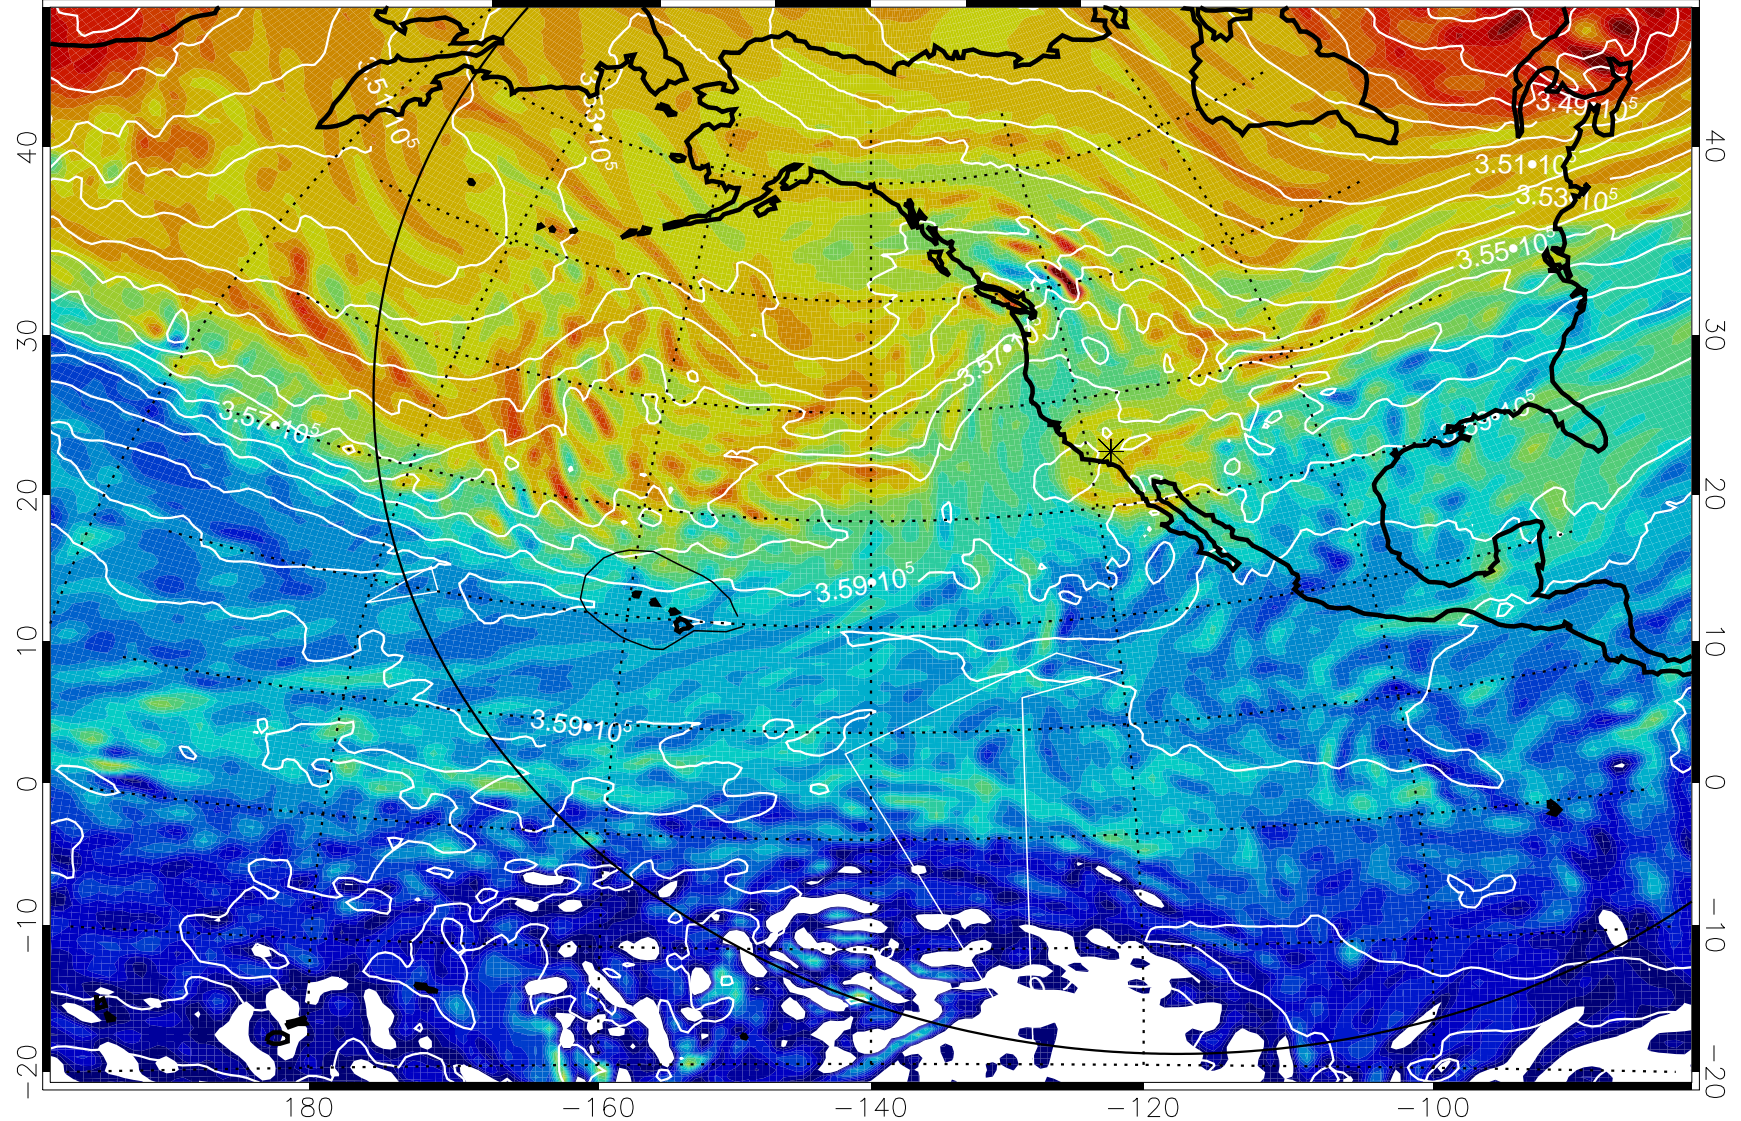

13012412, 84 hour forecast for 380K EPV

380K Montgomery Streamfunction, white

Range ring of 6000 km -- 19 hours GH round trip

13012418, 90 hour forecast for 380K EPV

380K Montgomery Streamfunction, white

Range ring of 6000 km -- 19 hours GH round trip

13012500, 96 hour forecast for 380K EPV

380K Montgomery Streamfunction, white

Range ring of 6000 km -- 19 hours GH round trip

13012506, 102 hour forecast for 380K EPV

160 180 -160 -140 -120 -100

380K Montgomery Streamfunction, white

Range ring of 6000 km -- 19 hours GH round trip

13012512, 108 hour forecast for 380K EPV

160 180 -160 -140 -120 -100

380K Montgomery Streamfunction, white

Range ring of 6000 km -- 19 hours GH round trip

13012518, 114 hour forecast for 380K EPV