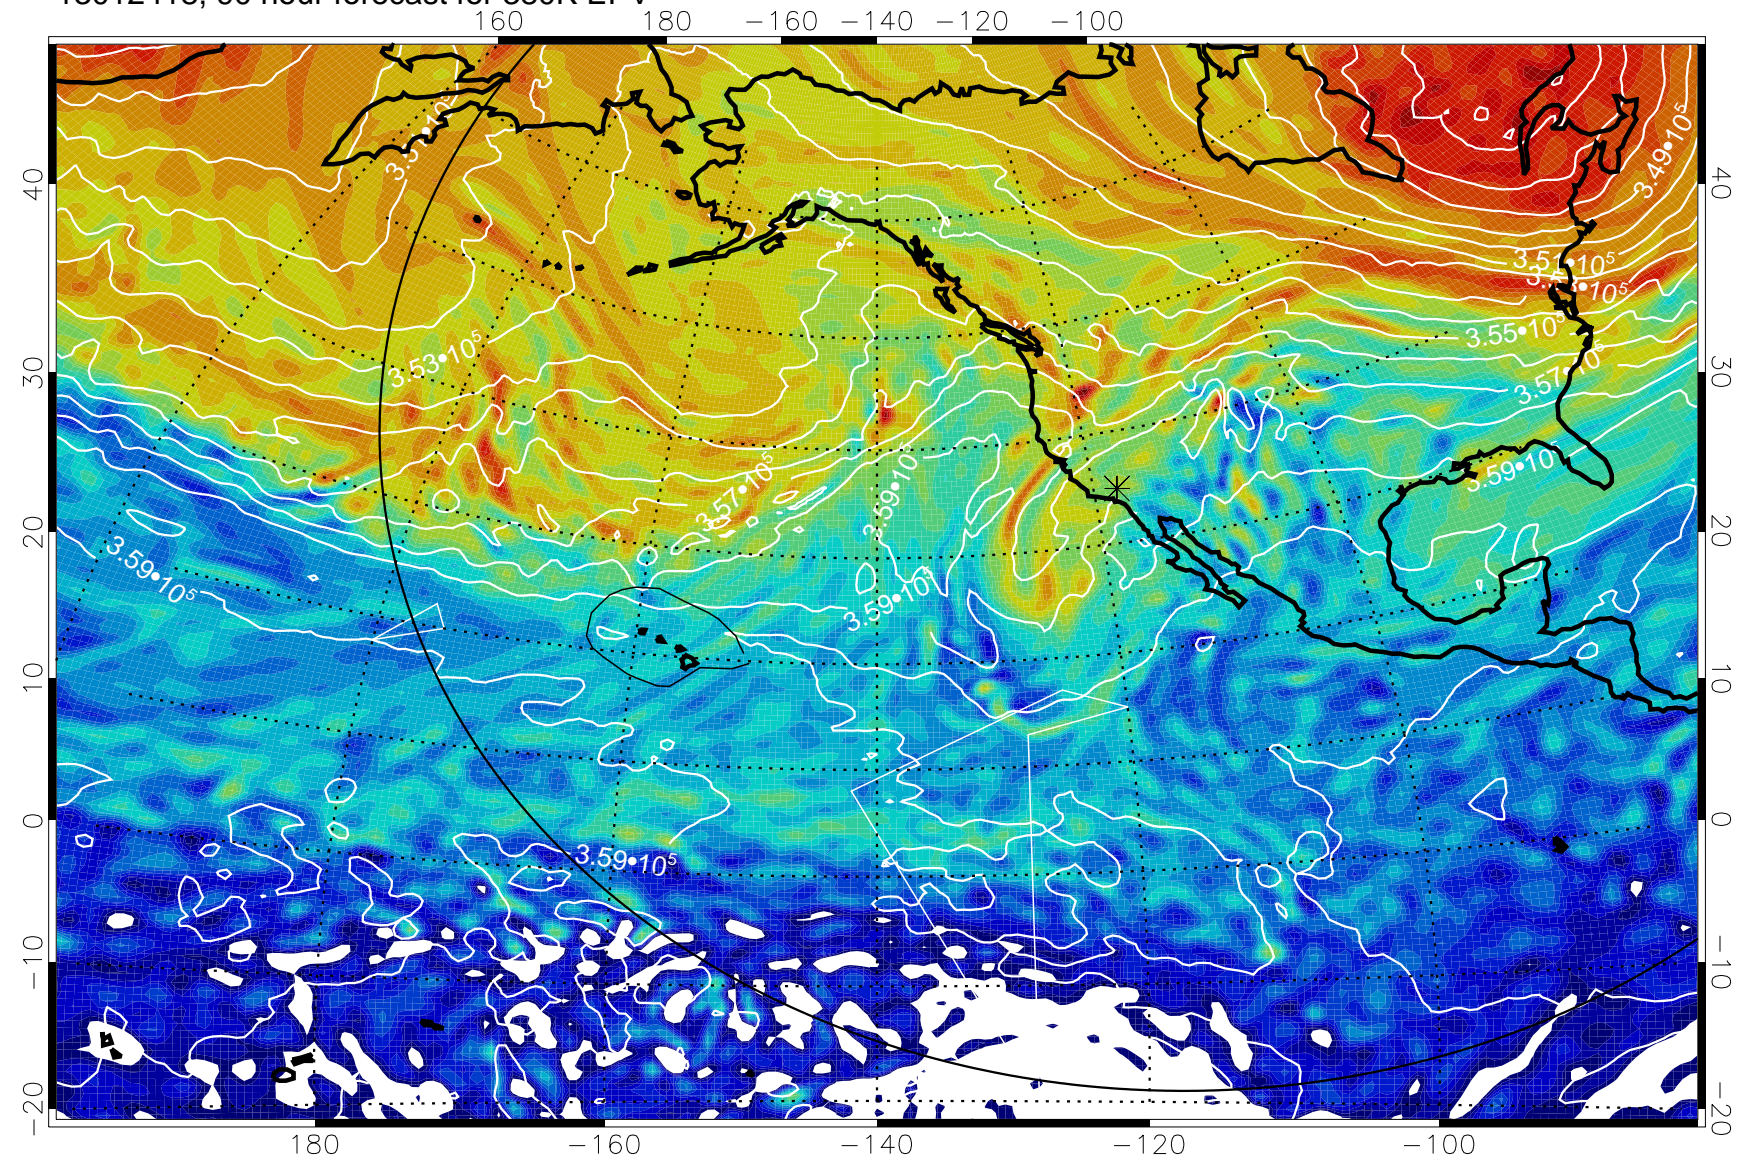

Range ring of 6000 km -- 19 hours GH round trip

13012318, 66 hour forecast for 380K EPV

380K Montgomery Streamfunction, white

Range ring of 6000 km -- 19 hours GH round trip

13012400, 72 hour forecast for 380K EPV

380K Montgomery Streamfunction, white

Range ring of 6000 km -- 19 hours GH round trip

13012406, 78 hour forecast for 380K EPV

380K Montgomery Streamfunction, white

Range ring of 6000 km -- 19 hours GH round trip

13012412, 84 hour forecast for 380K EPV

380K Montgomery Streamfunction, white

Range ring of 6000 km -- 19 hours GH round trip

13012418, 90 hour forecast for 380K EPV

380K Montgomery Streamfunction, white

Range ring of 6000 km -- 19 hours GH round trip

13012500, 96 hour forecast for 380K EPV

380K Montgomery Streamfunction, white

Range ring of 6000 km -- 19 hours GH round trip

13012506, 102 hour forecast for 380K EPV

160 180 -160 -140 -120 -100

380K Montgomery Streamfunction, white