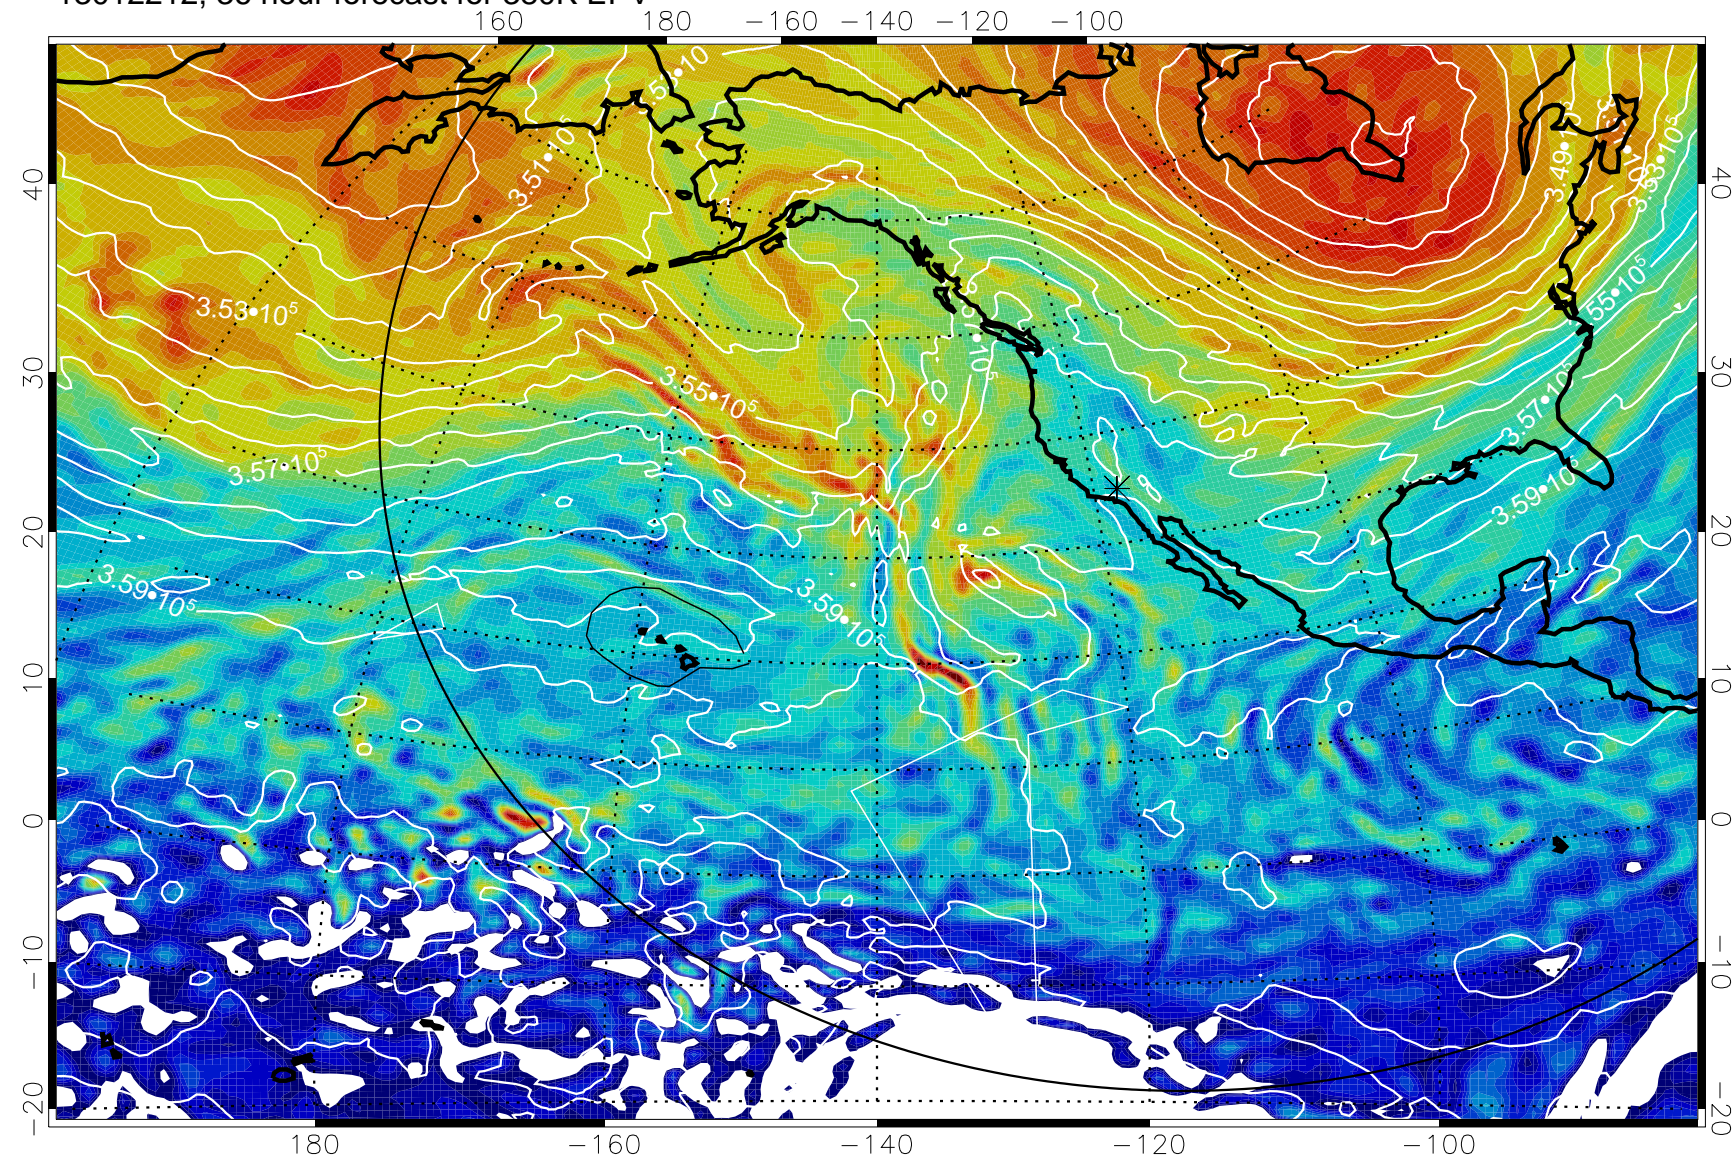

40
30
20
10
0
-10
-20

180 -160 -140 -120 -100

380K Montgomery Streamfunction, white

Range ring of 6000 km -- 19 hours GH round trip

13012206, 30 hour forecast for 380K EPV

380K Montgomery Streamfunction, white

Range ring of 6000 km -- 19 hours GH round trip

13012212, 36 hour forecast for 380K EPV

380K Montgomery Streamfunction, white

Range ring of 6000 km -- 19 hours GH round trip

13012218, 42 hour forecast for 380K EPV

380K Montgomery Streamfunction, white

Range ring of 6000 km -- 19 hours GH round trip

13012300, 48 hour forecast for 380K EPV

380K Montgomery Streamfunction, white

Range ring of 6000 km -- 19 hours GH round trip

Range ring of 6000 km -- 19 hours GH round trip

13012318, 66 hour forecast for 380K EPV

380K Montgomery Streamfunction, white

Range ring of 6000 km -- 19 hours GH round trip

13012400, 72 hour forecast for 380K EPV