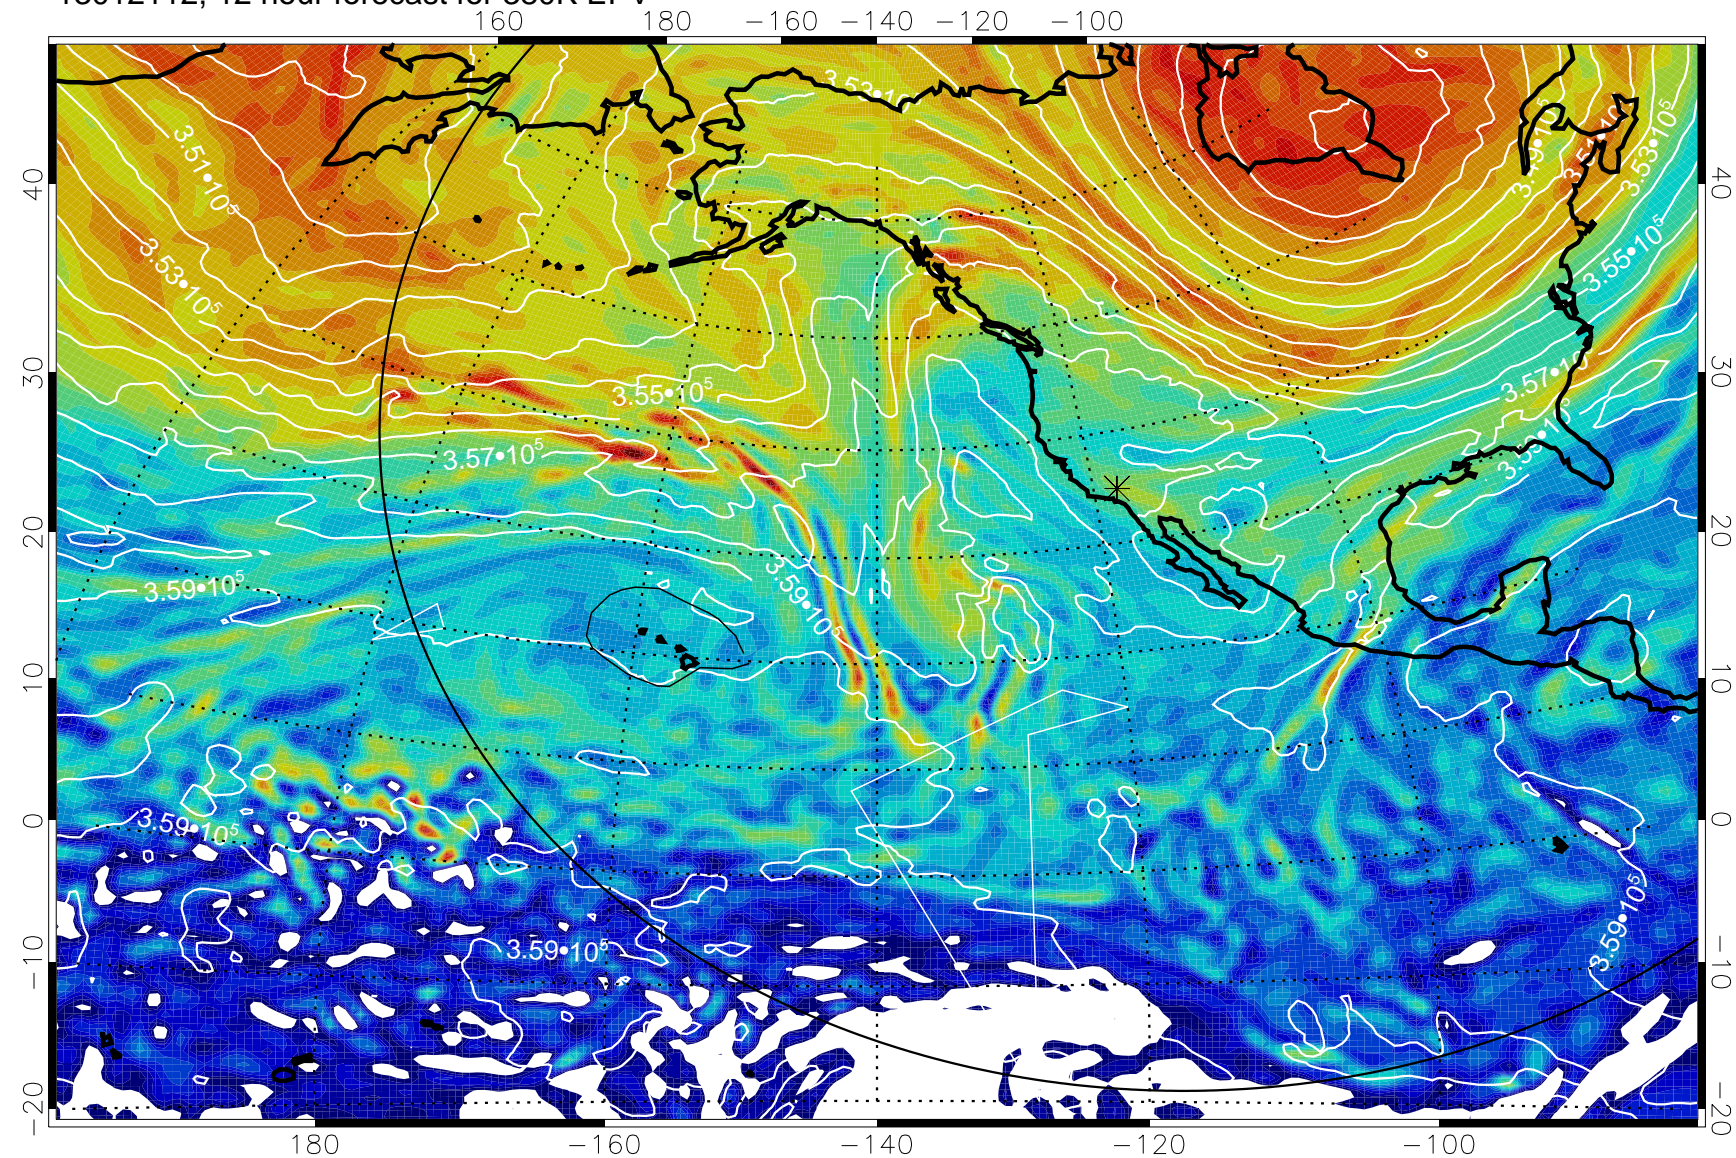

13012112, 12 hour forecast for 380K EPV

380K Montgomery Streamfunction, white

Range ring of 6000 km -- 19 hours GH round trip

13012200, 24 hour forecast for 380K EPV

160 180 -160 -140 -120 -100

40
30
20
10
0
-10
-20

40
30
20
10
0
-10
-20

180 -160 -140 -120 -100

380K Montgomery Streamfunction, white

Range ring of 6000 km -- 19 hours GH round trip

13012206, 30 hour forecast for 380K EPV

380K Montgomery Streamfunction, white

Range ring of 6000 km -- 19 hours GH round trip

13012212, 36 hour forecast for 380K EPV

380K Montgomery Streamfunction, white

Range ring of 6000 km -- 19 hours GH round trip

13012218, 42 hour forecast for 380K EPV

380K Montgomery Streamfunction, white

Range ring of 6000 km -- 19 hours GH round trip

13012300, 48 hour forecast for 380K EPV

380K Montgomery Streamfunction, white

Range ring of 6000 km -- 19 hours GH round trip