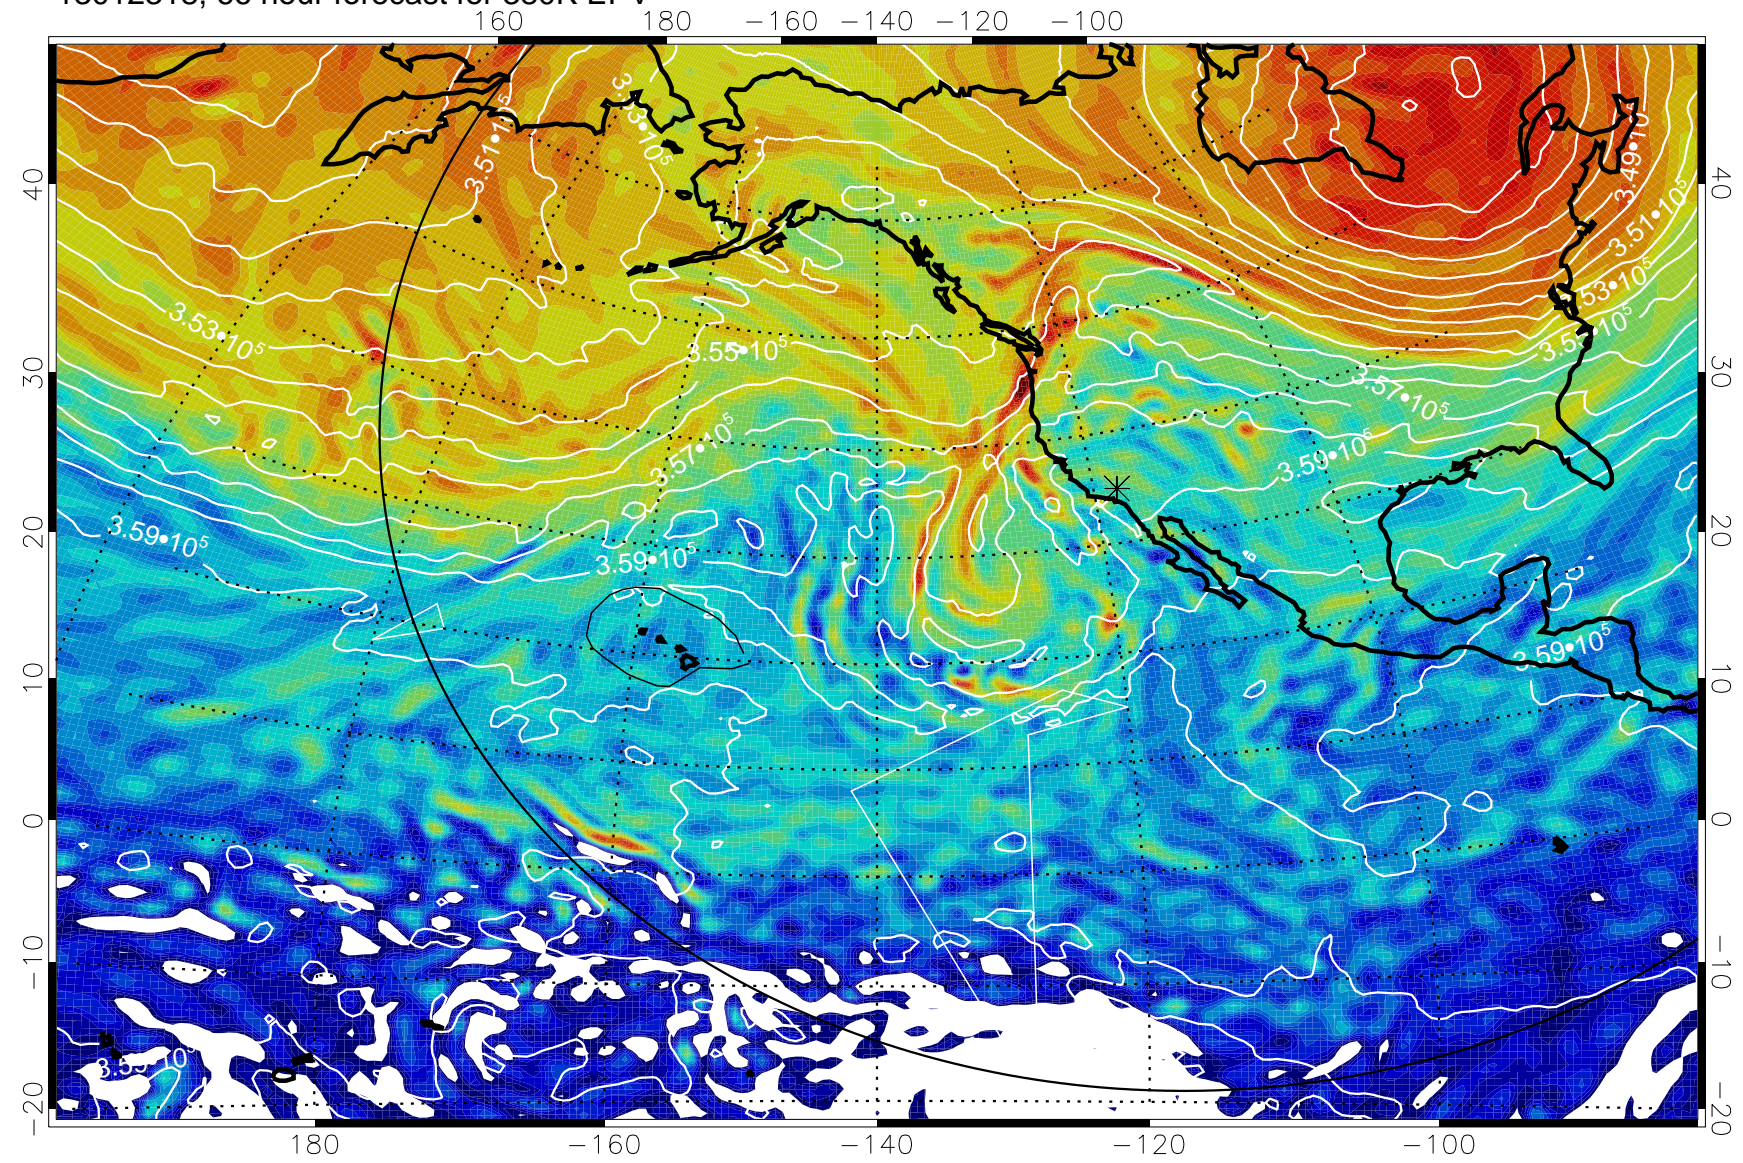

380K Montgomery Streamfunction, white

Range ring of 6000 km -- 19 hours GH round trip

13012300, 48 hour forecast for 380K EPV

380K Montgomery Streamfunction, white

Range ring of 6000 km -- 19 hours GH round trip

13012306, 54 hour forecast for 380K EPV

380K Montgomery Streamfunction, white

Range ring of 6000 km -- 19 hours GH round trip

13012312, 60 hour forecast for 380K EPV

160 180 -160 -140 -120 -100

380K Montgomery Streamfunction, white

Range ring of 6000 km -- 19 hours GH round trip

13012318, 66 hour forecast for 380K EPV

380K Montgomery Streamfunction, white

Range ring of 6000 km -- 19 hours GH round trip

13012400, 72 hour forecast for 380K EPV

380K Montgomery Streamfunction, white

Range ring of 6000 km -- 19 hours GH round trip

13012406, 78 hour forecast for 380K EPV

380K Montgomery Streamfunction, white

Range ring of 6000 km -- 19 hours GH round trip