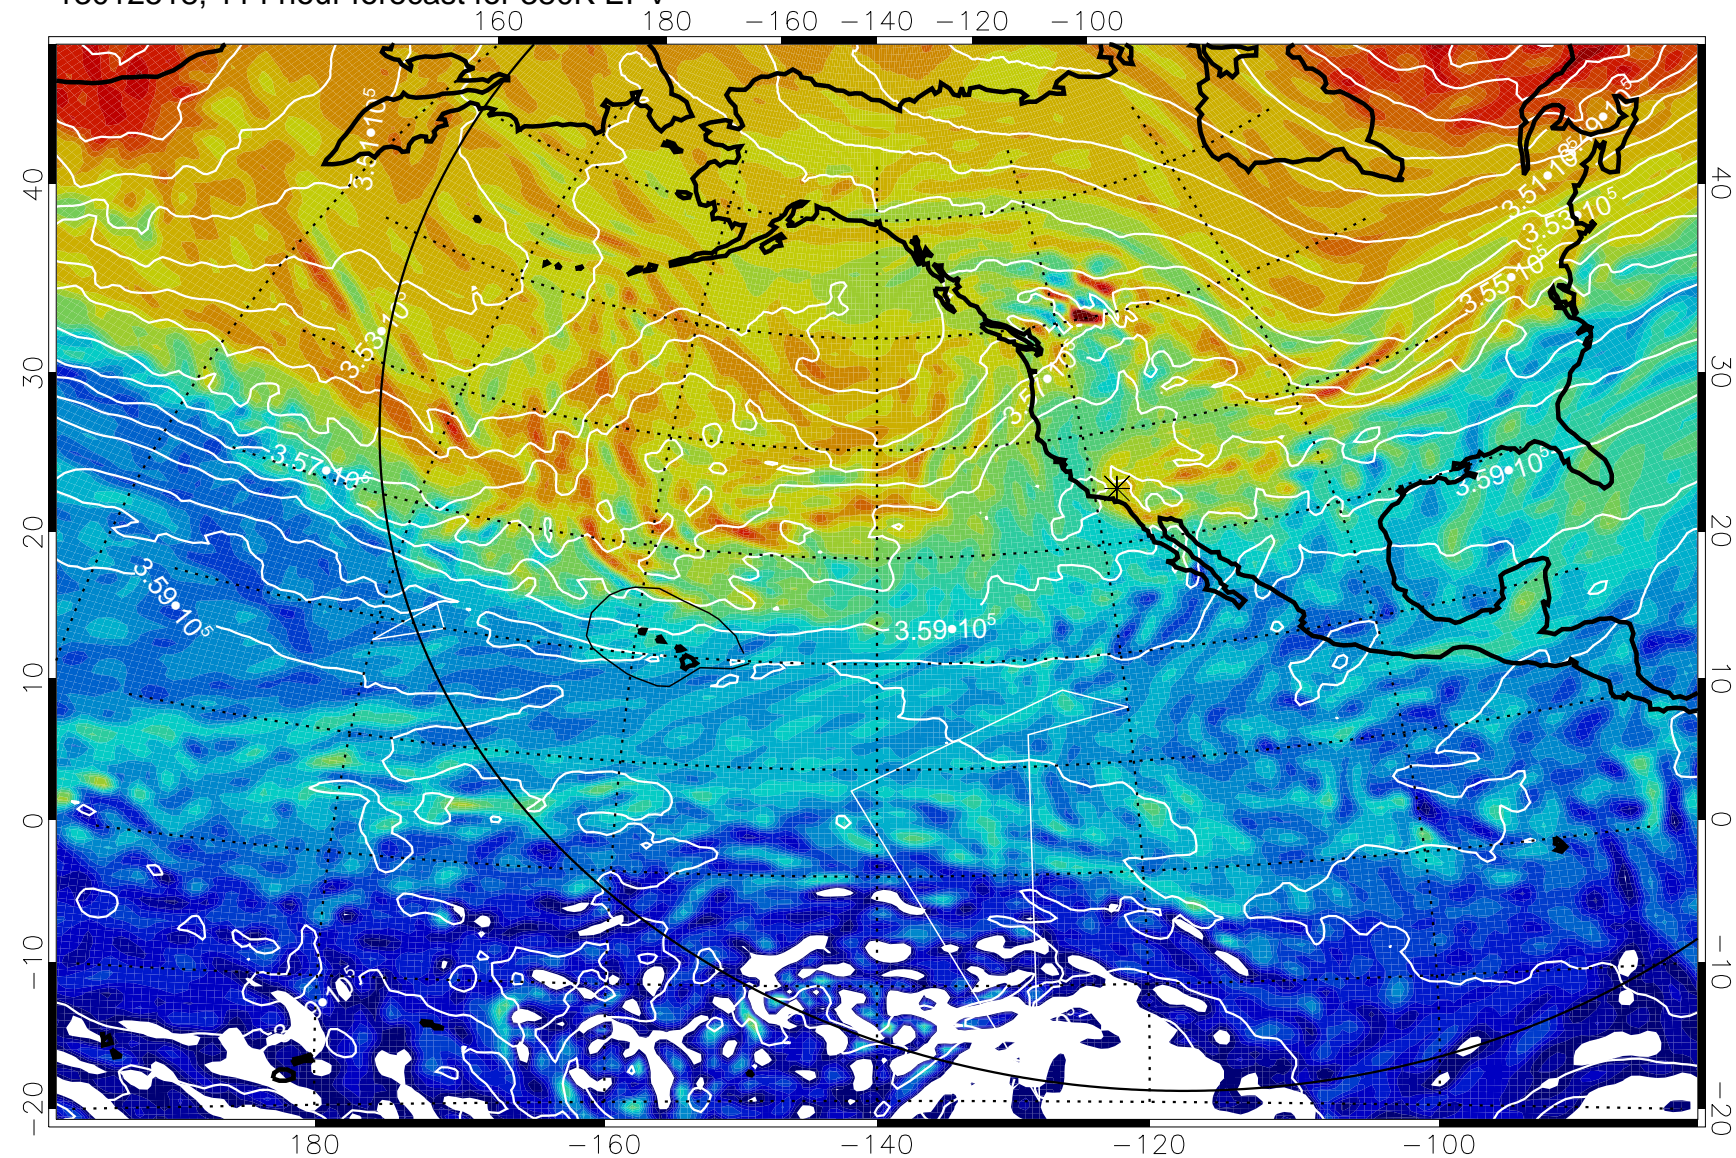

13012500, 96 hour forecast for 380K EPV

380K Montgomery Streamfunction, white

Range ring of 6000 km -- 19 hours GH round trip

13012506, 102 hour forecast for 380K EPV

160 180 -160 -140 -120 -100

380K Montgomery Streamfunction, white

Range ring of 6000 km -- 19 hours GH round trip

13012512, 108 hour forecast for 380K EPV

160 180 -160 -140 -120 -100

380K Montgomery Streamfunction, white

Range ring of 6000 km -- 19 hours GH round trip

13012518, 114 hour forecast for 380K EPV

380K Montgomery Streamfunction, white

Range ring of 6000 km -- 19 hours GH round trip

13012600, 120 hour forecast for 380K EPV

160 180 -160 -140 -120 -100

380K Montgomery Streamfunction, white

Range ring of 6000 km -- 19 hours GH round trip