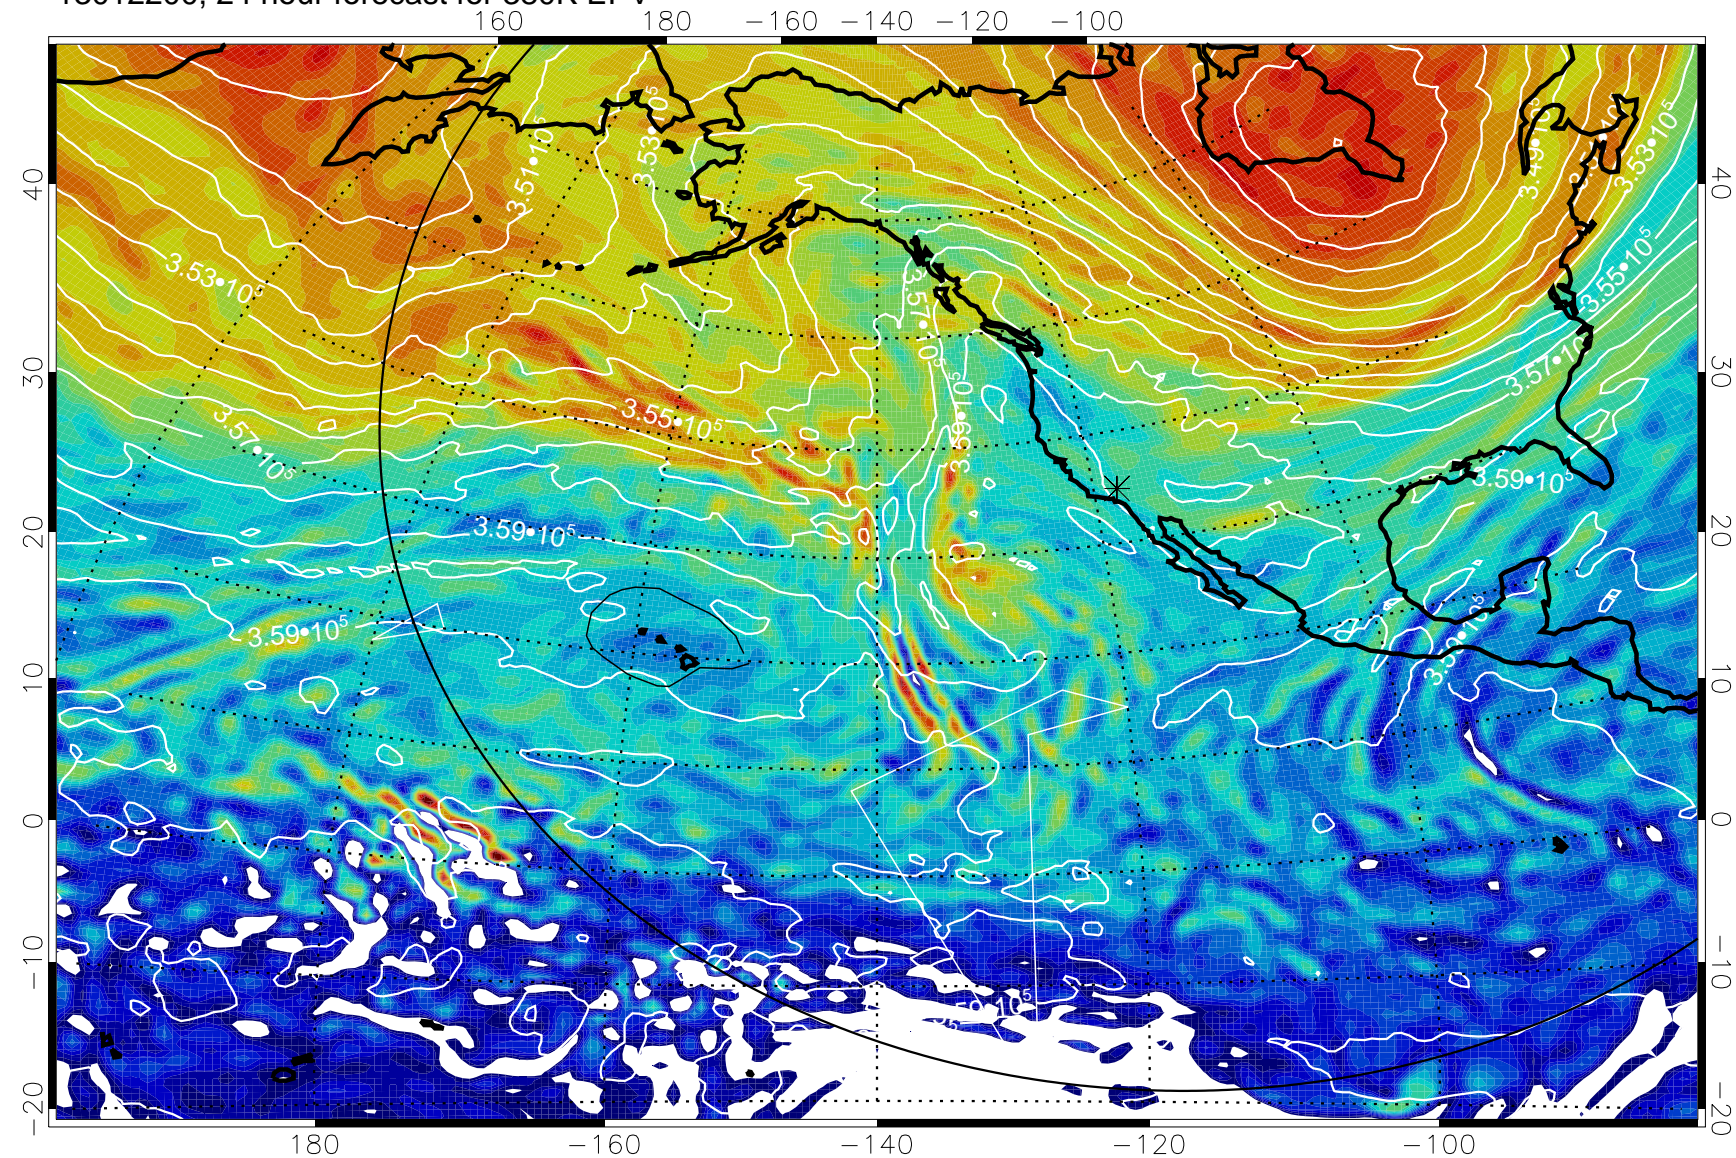

13012112, 12 hour forecast for 380K EPV

380K Montgomery Streamfunction, white

Range ring of 6000 km -- 19 hours GH round trip

13012200, 24 hour forecast for 380K EPV

160 180 -160 -140 -120 -100

40
30
20
10
0
-10
-20

40
30
20
10
0
-10
-20

180 -160 -140 -120 -100

380K Montgomery Streamfunction, white

Range ring of 6000 km -- 19 hours GH round trip

13012206, 30 hour forecast for 380K EPV

380K Montgomery Streamfunction, white

Range ring of 6000 km -- 19 hours GH round trip

13012212, 36 hour forecast for 380K EPV

380K Montgomery Streamfunction, white

Range ring of 6000 km -- 19 hours GH round trip

13012218, 42 hour forecast for 380K EPV

Range ring of 6000 km -- 19 hours GH round trip

13012318, 66 hour forecast for 380K EPV

380K Montgomery Streamfunction, white

Range ring of 6000 km -- 19 hours GH round trip

13012400, 72 hour forecast for 380K EPV