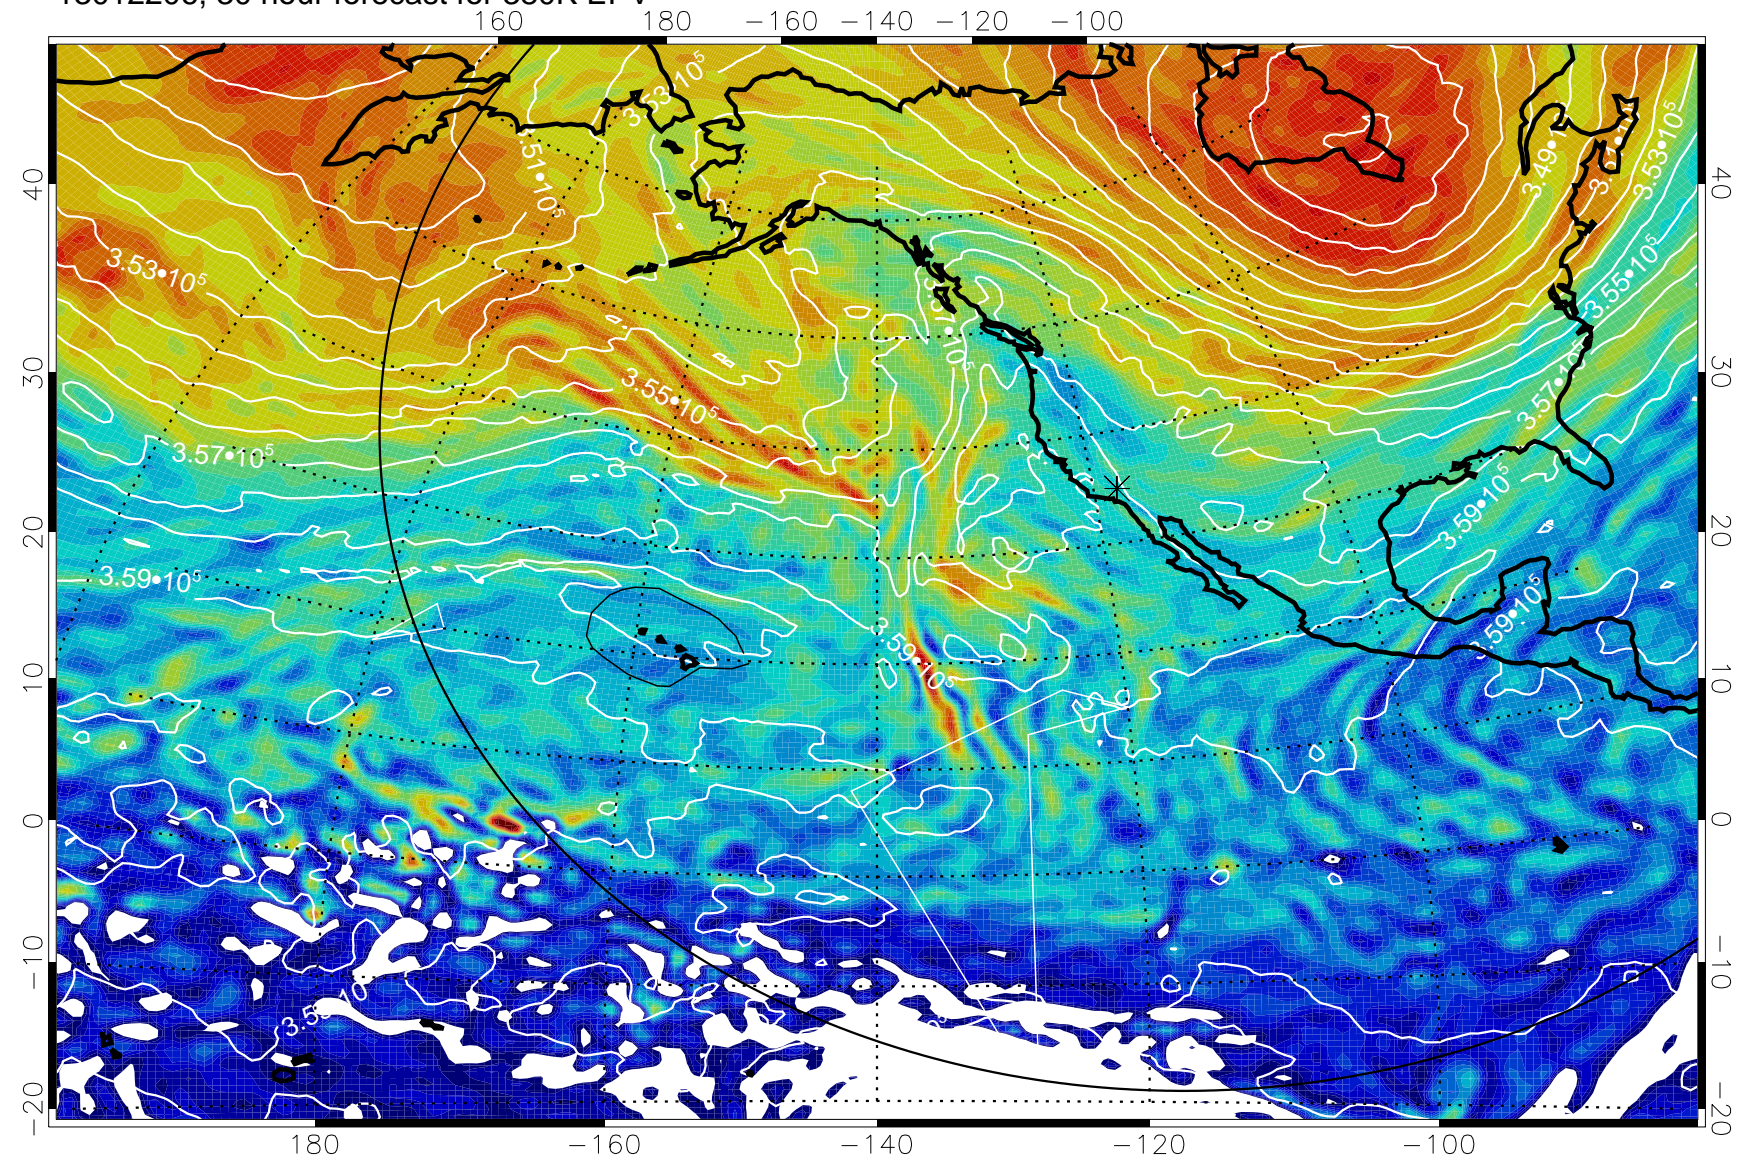

40
30
20
10
0
-10
-20

180 -160 -140 -120 -100

380K Montgomery Streamfunction, white

Range ring of 6000 km -- 19 hours GH round trip

13012206, 30 hour forecast for 380K EPV

380K Montgomery Streamfunction, white

Range ring of 6000 km -- 19 hours GH round trip

13012212, 36 hour forecast for 380K EPV

380K Montgomery Streamfunction, white

Range ring of 6000 km -- 19 hours GH round trip

13012218, 42 hour forecast for 380K EPV

380K Montgomery Streamfunction, white

Range ring of 6000 km -- 19 hours GH round trip

13012300, 48 hour forecast for 380K EPV

380K Montgomery Streamfunction, white

Range ring of 6000 km -- 19 hours GH round trip

Range ring of 6000 km -- 19 hours GH round trip

13012318, 66 hour forecast for 380K EPV

380K Montgomery Streamfunction, white

Range ring of 6000 km -- 19 hours GH round trip

13012400, 72 hour forecast for 380K EPV