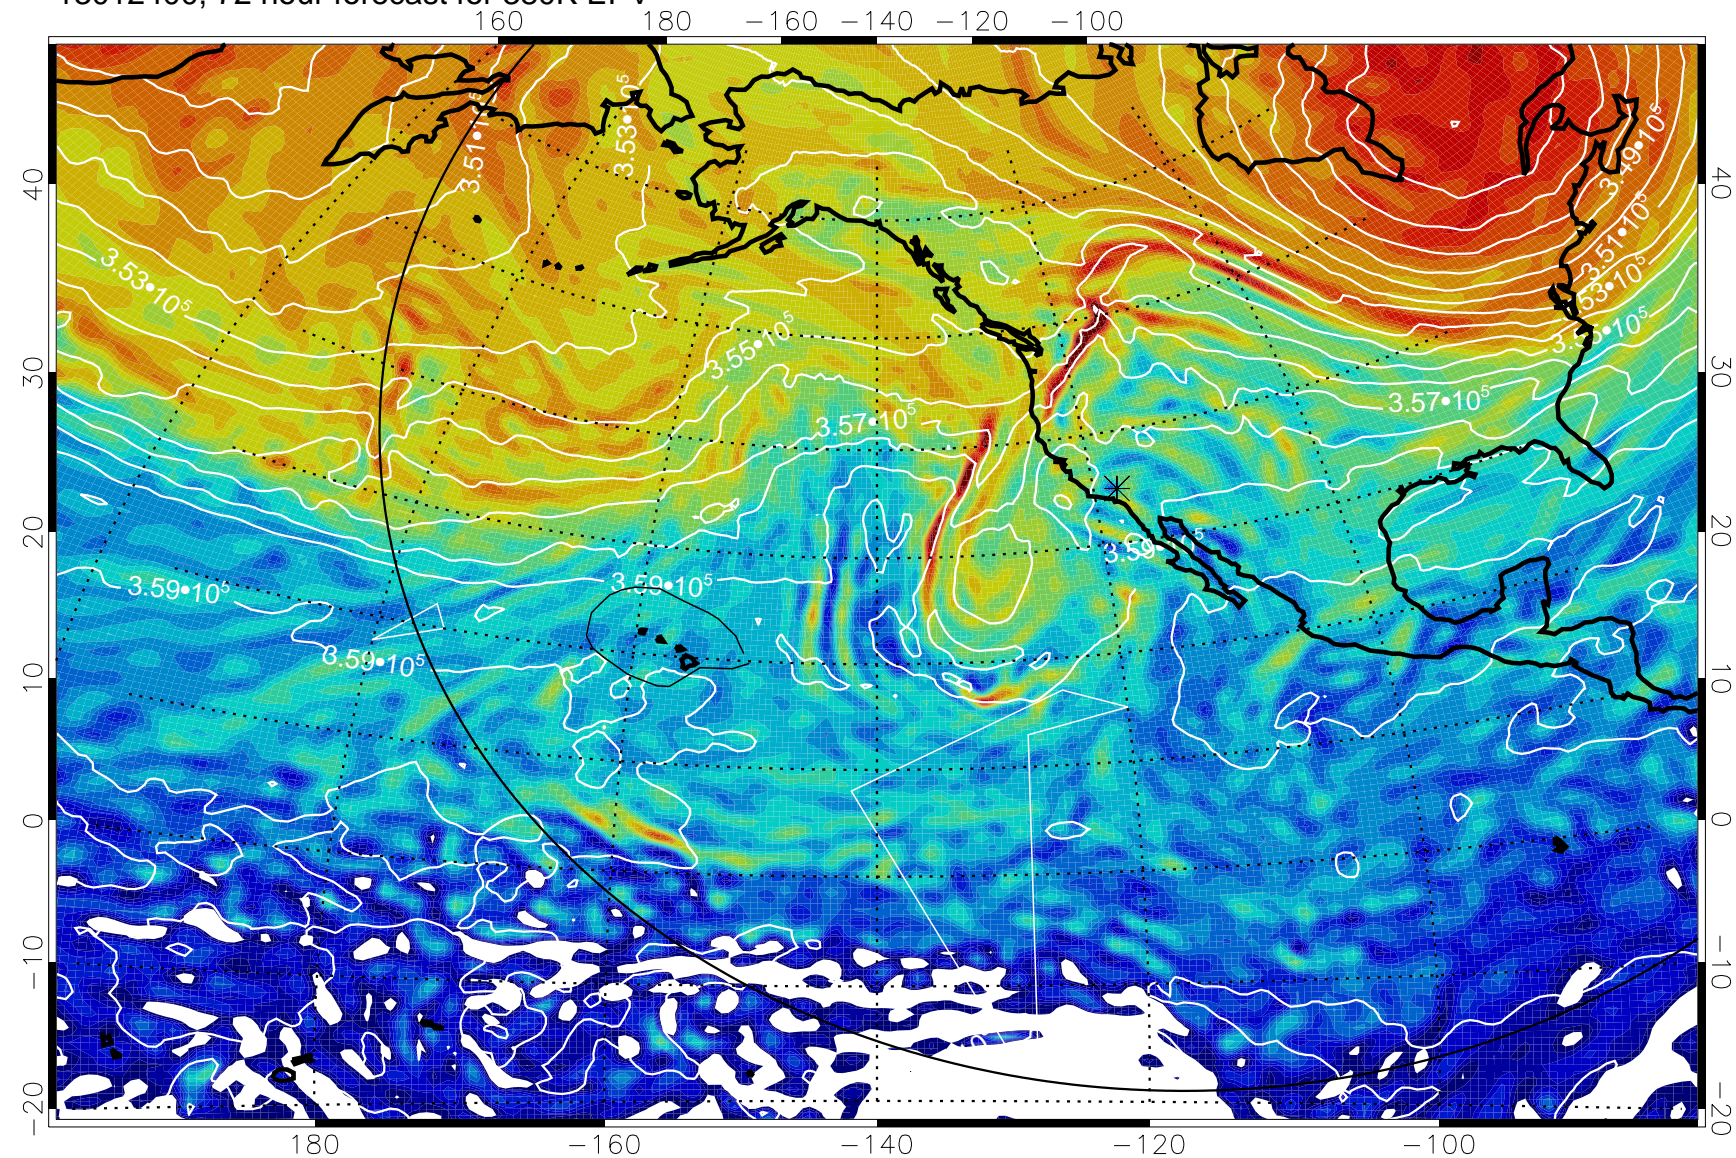

13012306, 54 hour forecast for 380K EPV

380K Montgomery Streamfunction, white

Range ring of 6000 km -- 19 hours GH round trip

13012312, 60 hour forecast for 380K EPV

160 180 -160 -140 -120 -100

380K Montgomery Streamfunction, white

Range ring of 6000 km -- 19 hours GH round trip

13012318, 66 hour forecast for 380K EPV

380K Montgomery Streamfunction, white

Range ring of 6000 km -- 19 hours GH round trip

13012400, 72 hour forecast for 380K EPV

380K Montgomery Streamfunction, white

Range ring of 6000 km -- 19 hours GH round trip

13012406, 78 hour forecast for 380K EPV

380K Montgomery Streamfunction, white

Range ring of 6000 km -- 19 hours GH round trip

13012412, 84 hour forecast for 380K EPV

380K Montgomery Streamfunction, white

Range ring of 6000 km -- 19 hours GH round trip

13012418, 90 hour forecast for 380K EPV

380K Montgomery Streamfunction, white

Range ring of 6000 km -- 19 hours GH round trip