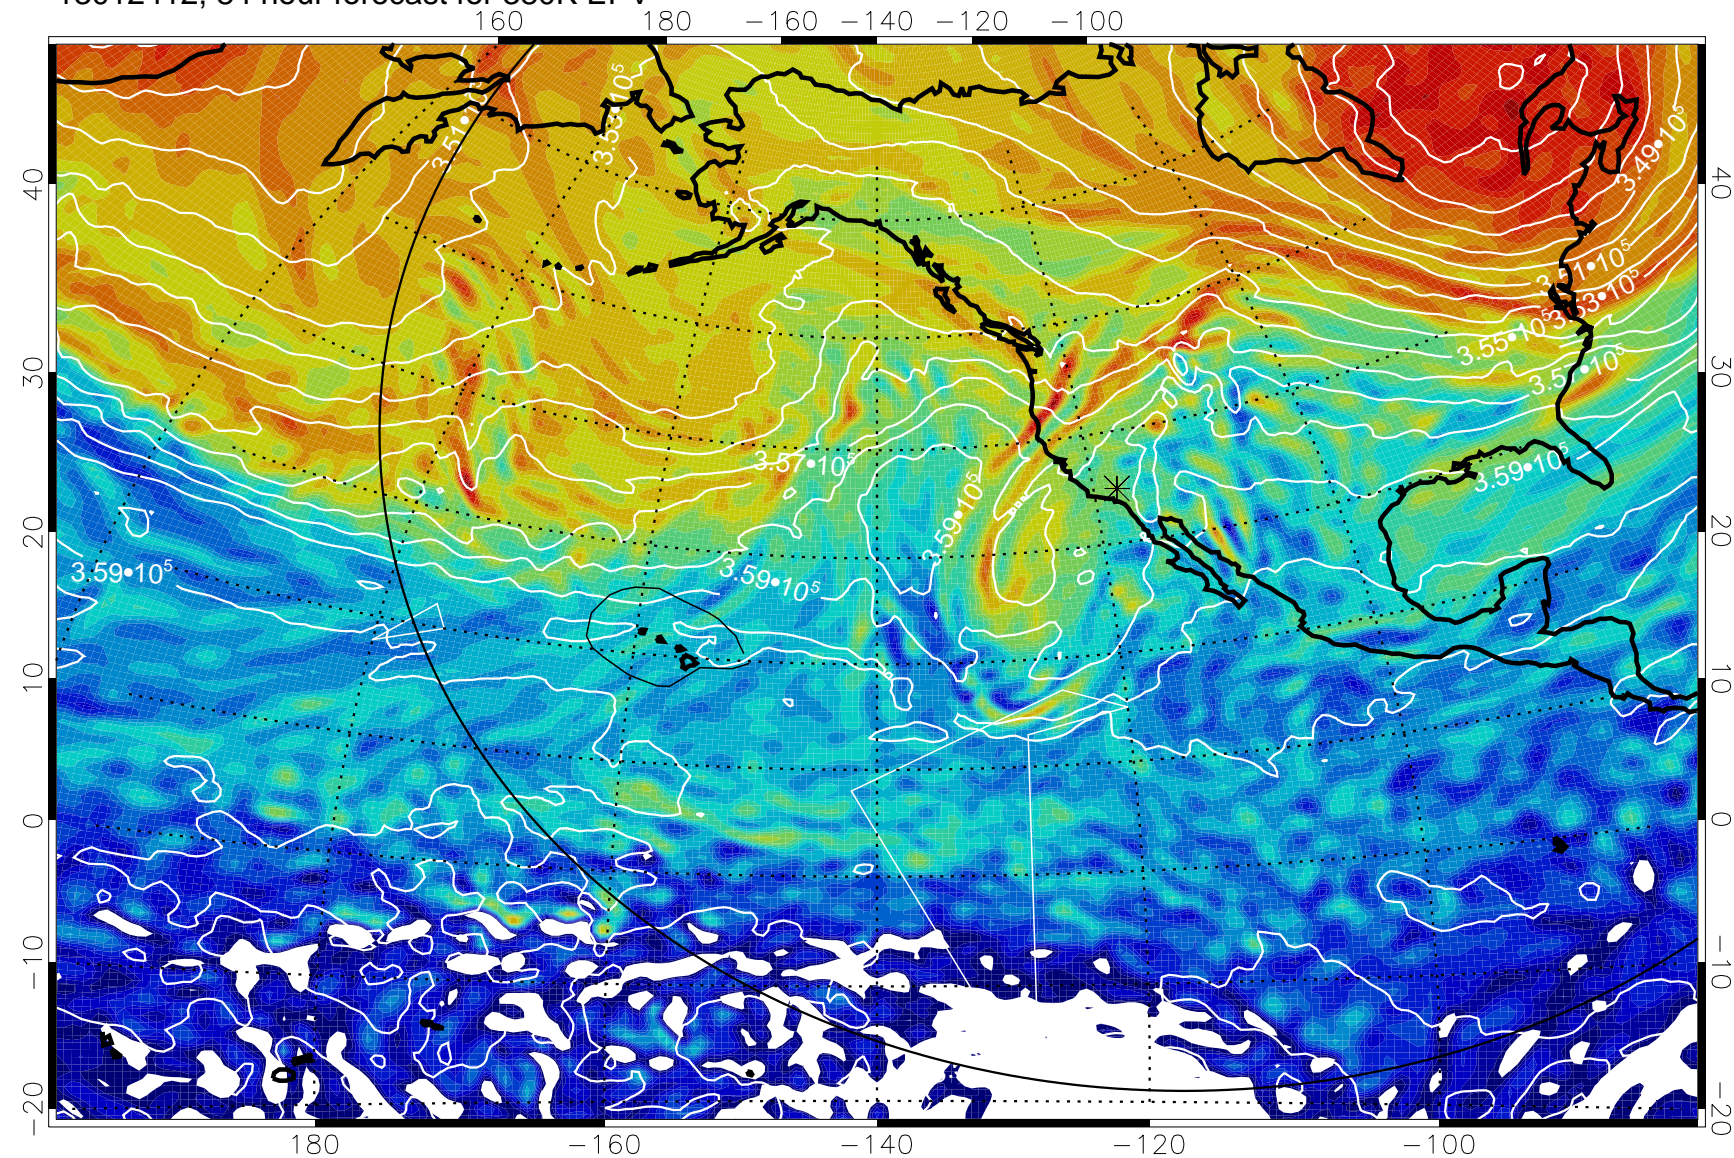

Range ring of 6000 km -- 19 hours GH round trip

13012318, 66 hour forecast for 380K EPV

380K Montgomery Streamfunction, white

Range ring of 6000 km -- 19 hours GH round trip

13012400, 72 hour forecast for 380K EPV

380K Montgomery Streamfunction, white

Range ring of 6000 km -- 19 hours GH round trip

13012406, 78 hour forecast for 380K EPV

380K Montgomery Streamfunction, white

Range ring of 6000 km -- 19 hours GH round trip

13012412, 84 hour forecast for 380K EPV

380K Montgomery Streamfunction, white

Range ring of 6000 km -- 19 hours GH round trip

13012418, 90 hour forecast for 380K EPV

380K Montgomery Streamfunction, white

Range ring of 6000 km -- 19 hours GH round trip

13012500, 96 hour forecast for 380K EPV

380K Montgomery Streamfunction, white

Range ring of 6000 km -- 19 hours GH round trip

13012506, 102 hour forecast for 380K EPV

160 180 -160 -140 -120 -100

380K Montgomery Streamfunction, white