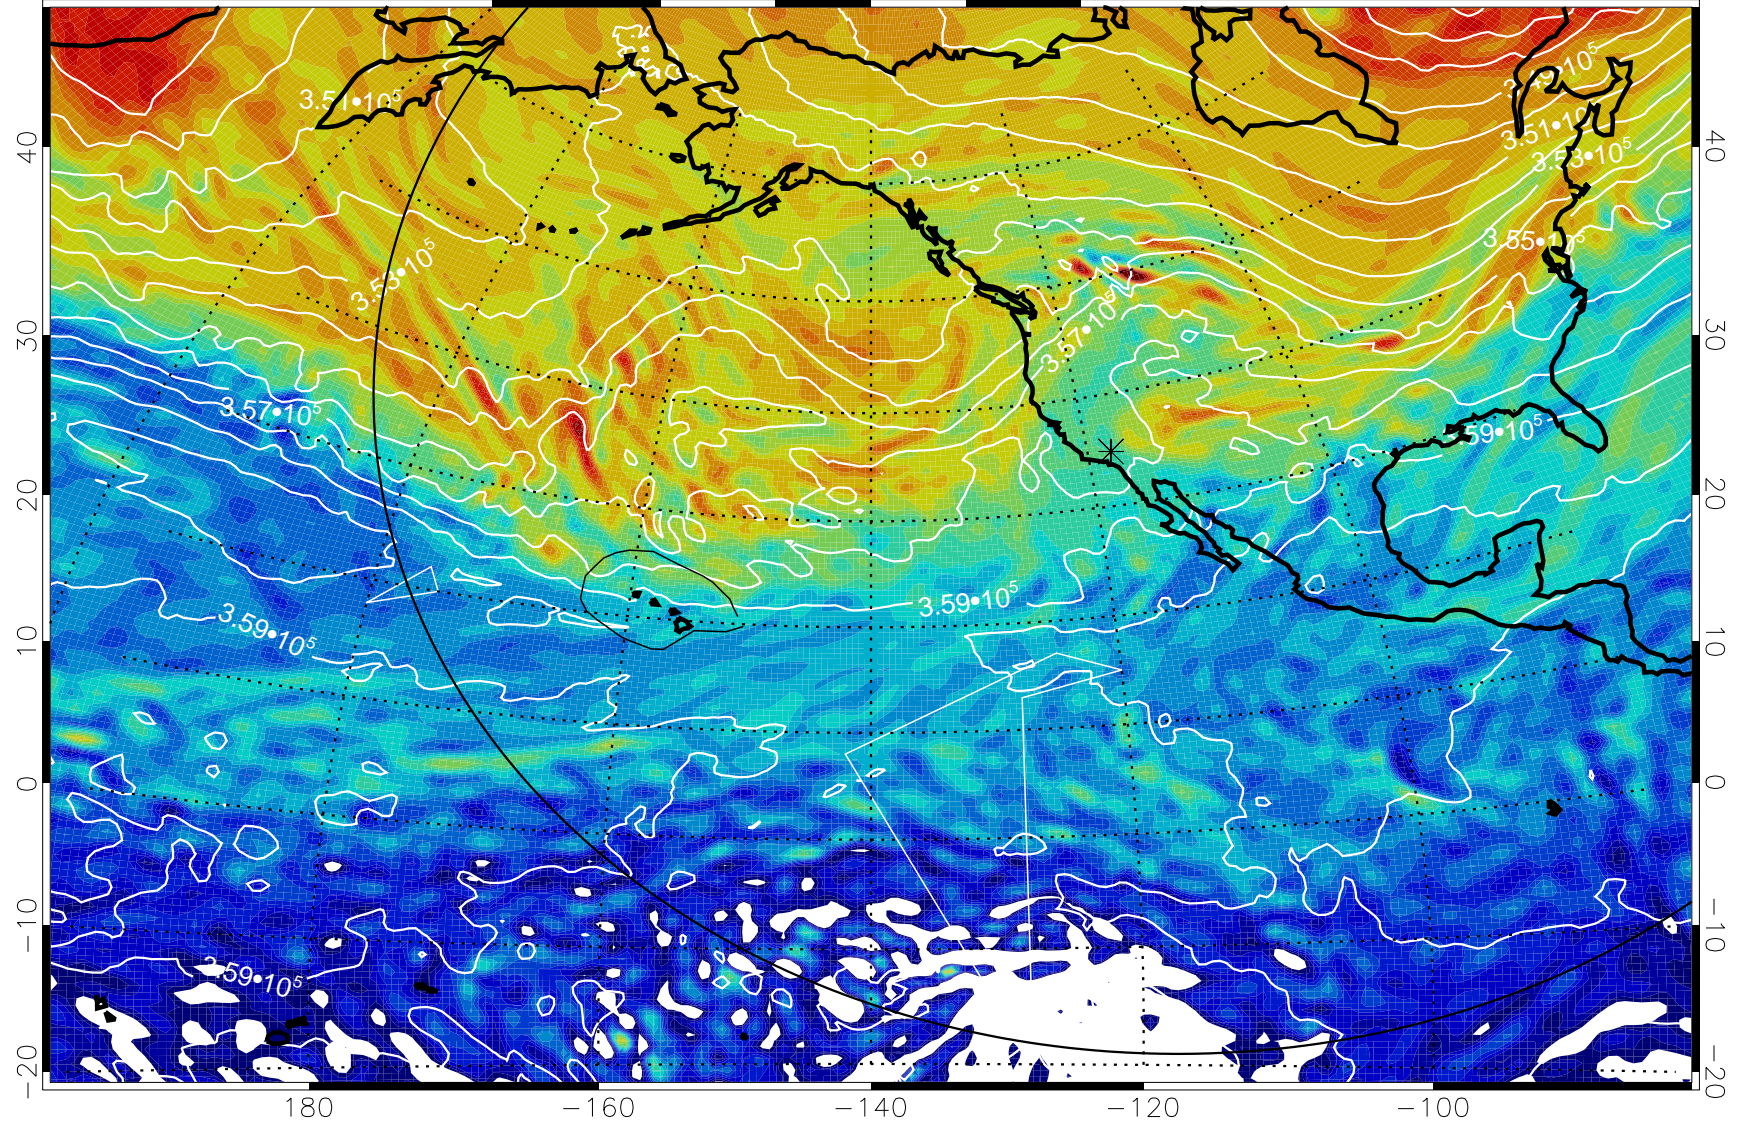

13012500, 96 hour forecast for 380K EPV

380K Montgomery Streamfunction, white

Range ring of 6000 km -- 19 hours GH round trip

13012506, 102 hour forecast for 380K EPV

160 180 -160 -140 -120 -100

380K Montgomery Streamfunction, white

Range ring of 6000 km -- 19 hours GH round trip

13012512, 108 hour forecast for 380K EPV

160 180 -160 -140 -120 -100

380K Montgomery Streamfunction, white

Range ring of 6000 km -- 19 hours GH round trip

13012518, 114 hour forecast for 380K EPV

380K Montgomery Streamfunction, white

Range ring of 6000 km -- 19 hours GH round trip

13012600, 120 hour forecast for 380K EPV

160 180 -160 -140 -120 -100

380K Montgomery Streamfunction, white

Range ring of 6000 km -- 19 hours GH round trip