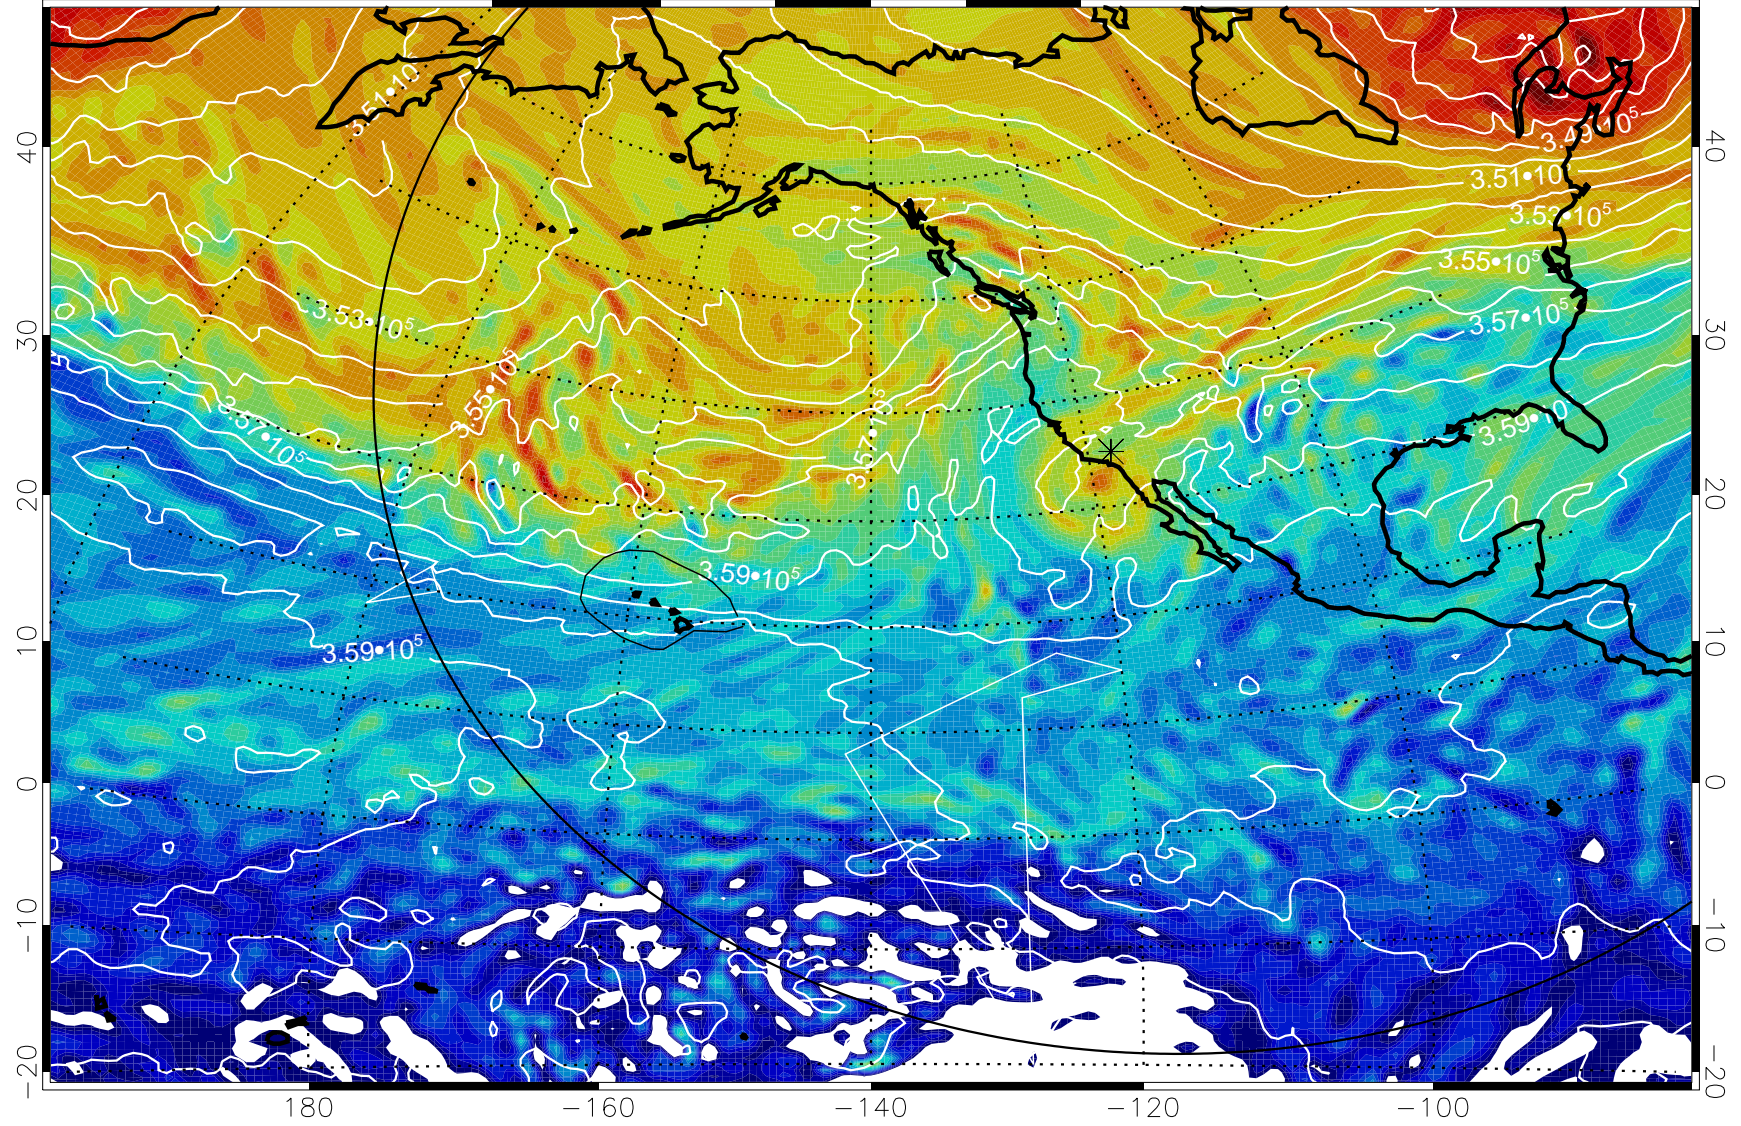

13012412, 84 hour forecast for 380K EPV

380K Montgomery Streamfunction, white

Range ring of 6000 km -- 19 hours GH round trip

13012418, 90 hour forecast for 380K EPV

380K Montgomery Streamfunction, white

Range ring of 6000 km -- 19 hours GH round trip

13012500, 96 hour forecast for 380K EPV

380K Montgomery Streamfunction, white

Range ring of 6000 km -- 19 hours GH round trip

13012506, 102 hour forecast for 380K EPV

160 180 -160 -140 -120 -100

380K Montgomery Streamfunction, white

Range ring of 6000 km -- 19 hours GH round trip

13012512, 108 hour forecast for 380K EPV

160 180 -160 -140 -120 -100

380K Montgomery Streamfunction, white

Range ring of 6000 km -- 19 hours GH round trip

13012518, 114 hour forecast for 380K EPV

380K Montgomery Streamfunction, white

Range ring of 6000 km -- 19 hours GH round trip

13012600, 120 hour forecast for 380K EPV

160 180 -160 -140 -120 -100

380K Montgomery Streamfunction, white

Range ring of 6000 km -- 19 hours GH round trip