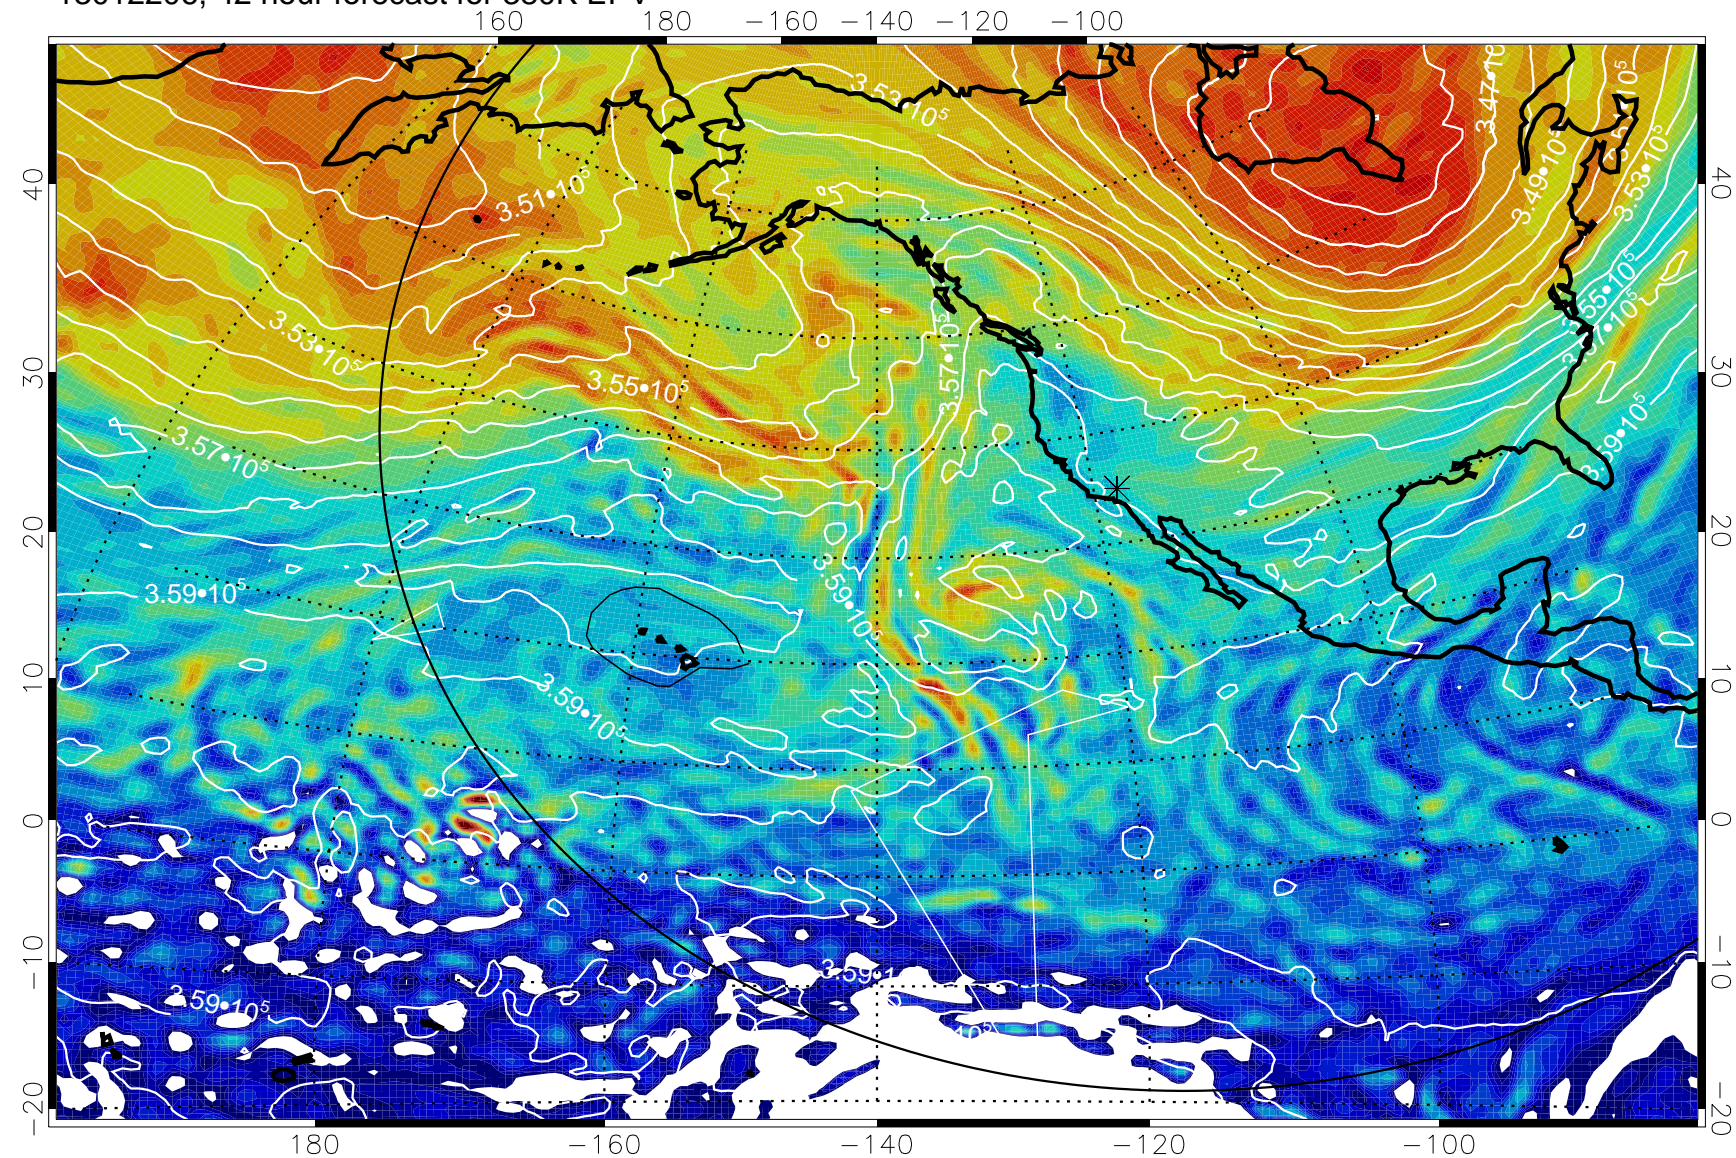

13012118, 30 hour forecast for 380K EPV

380K Montgomery Streamfunction, white

Range ring of 6000 km -- 19 hours GH round trip

13012200, 36 hour forecast for 380K EPV

380K Montgomery Streamfunction, white

Range ring of 6000 km -- 19 hours GH round trip

13012206, 42 hour forecast for 380K EPV

380K Montgomery Streamfunction, white

Range ring of 6000 km -- 19 hours GH round trip

13012212, 48 hour forecast for 380K EPV

380K Montgomery Streamfunction, white

Range ring of 6000 km -- 19 hours GH round trip

13012218, 54 hour forecast for 380K EPV

380K Montgomery Streamfunction, white

Range ring of 6000 km -- 19 hours GH round trip

13012300, 60 hour forecast for 38K EPV

38K Montgomery Streamfunction, white

Range ring of 6000 km -- 19 hours GH round trip

Range ring of 6000 km -- 19 hours GH round trip

13012318, 78 hour forecast for 380K EPV

380K Montgomery Streamfunction, white

Range ring of 6000 km -- 19 hours GH round trip

13012400, 84 hour forecast for 380K EPV