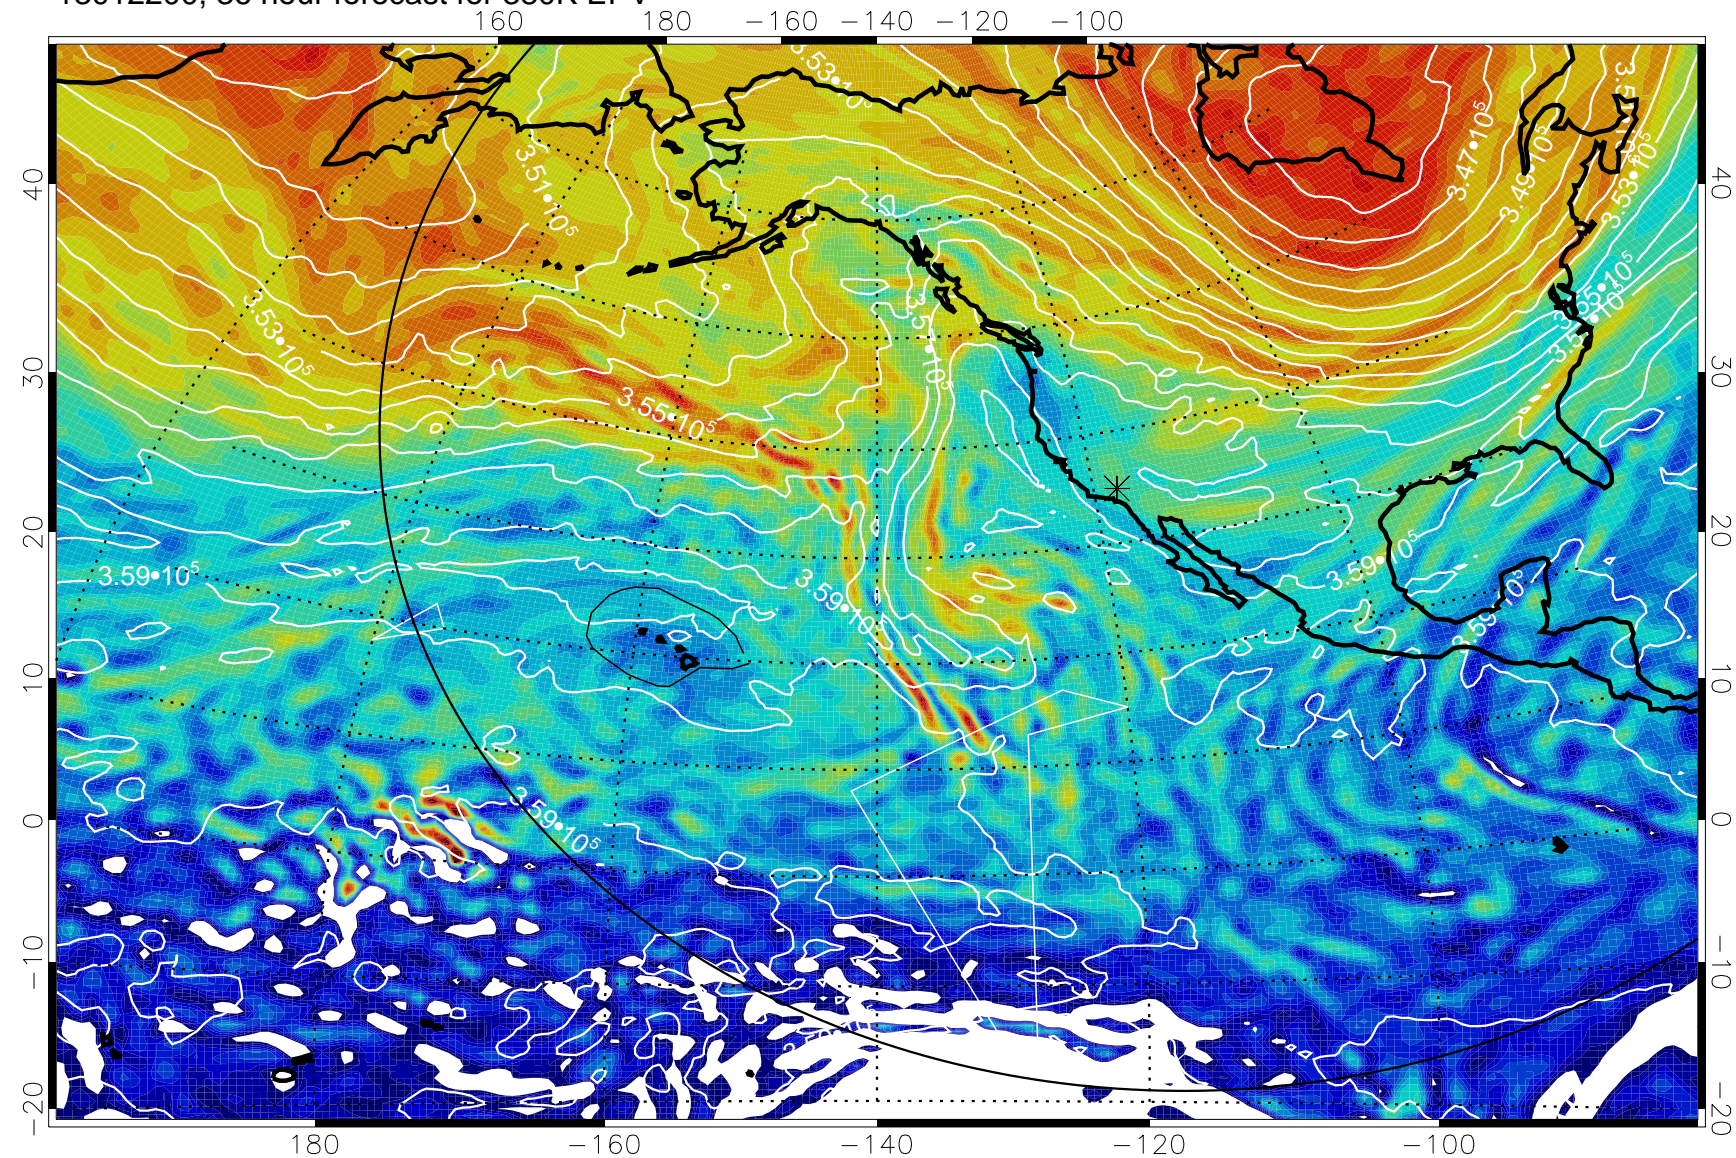

13012118, 30 hour forecast for 380K EPV

380K Montgomery Streamfunction, white

Range ring of 6000 km -- 19 hours GH round trip

13012200, 36 hour forecast for 380K EPV

380K Montgomery Streamfunction, white

Range ring of 6000 km -- 19 hours GH round trip

13012206, 42 hour forecast for 380K EPV

380K Montgomery Streamfunction, white

Range ring of 6000 km -- 19 hours GH round trip

13012212, 48 hour forecast for 380K EPV

380K Montgomery Streamfunction, white

Range ring of 6000 km -- 19 hours GH round trip

13012218, 54 hour forecast for 380K EPV

380K Montgomery Streamfunction, white

Range ring of 6000 km -- 19 hours GH round trip

13012300, 60 hour forecast for 38K EPV

38K Montgomery Streamfunction, white

Range ring of 6000 km -- 19 hours GH round trip

Range ring of 6000 km -- 19 hours GH round trip

13012318, 78 hour forecast for 380K EPV

380K Montgomery Streamfunction, white

Range ring of 6000 km -- 19 hours GH round trip

13012400, 84 hour forecast for 380K EPV