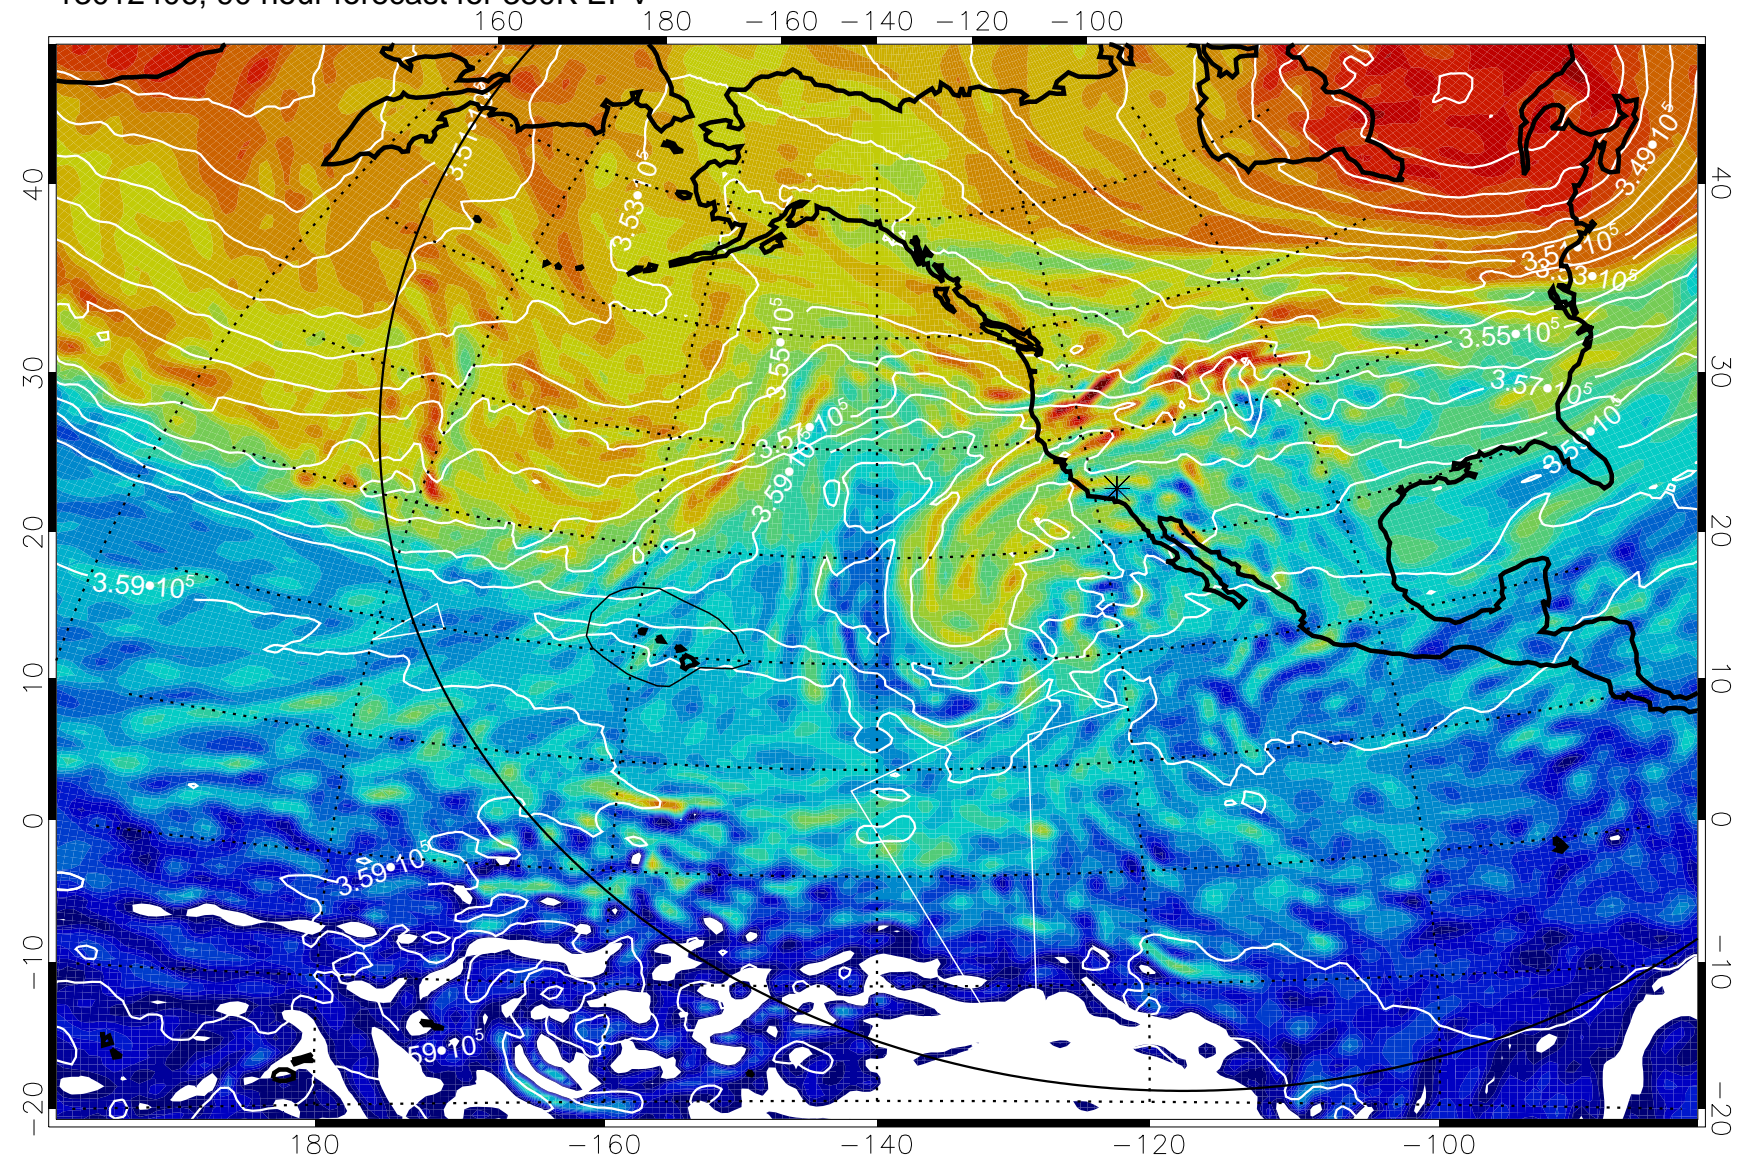

13012306, 66 hour forecast for 380K EPV

380K Montgomery Streamfunction, white

Range ring of 6000 km -- 19 hours GH round trip

13012312, 72 hour forecast for 380K EPV

160 180 -160 -140 -120 -100

380K Montgomery Streamfunction, white

Range ring of 6000 km -- 19 hours GH round trip

13012318, 78 hour forecast for 380K EPV

380K Montgomery Streamfunction, white

Range ring of 6000 km -- 19 hours GH round trip

13012400, 84 hour forecast for 380K EPV

380K Montgomery Streamfunction, white

Range ring of 6000 km -- 19 hours GH round trip

13012406, 90 hour forecast for 380K EPV

380K Montgomery Streamfunction, white

Range ring of 6000 km -- 19 hours GH round trip

13012412, 96 hour forecast for 380K EPV

380K Montgomery Streamfunction, white

Range ring of 6000 km -- 19 hours GH round trip

13012418, 102 hour forecast for 380K EPV

380K Montgomery Streamfunction, white