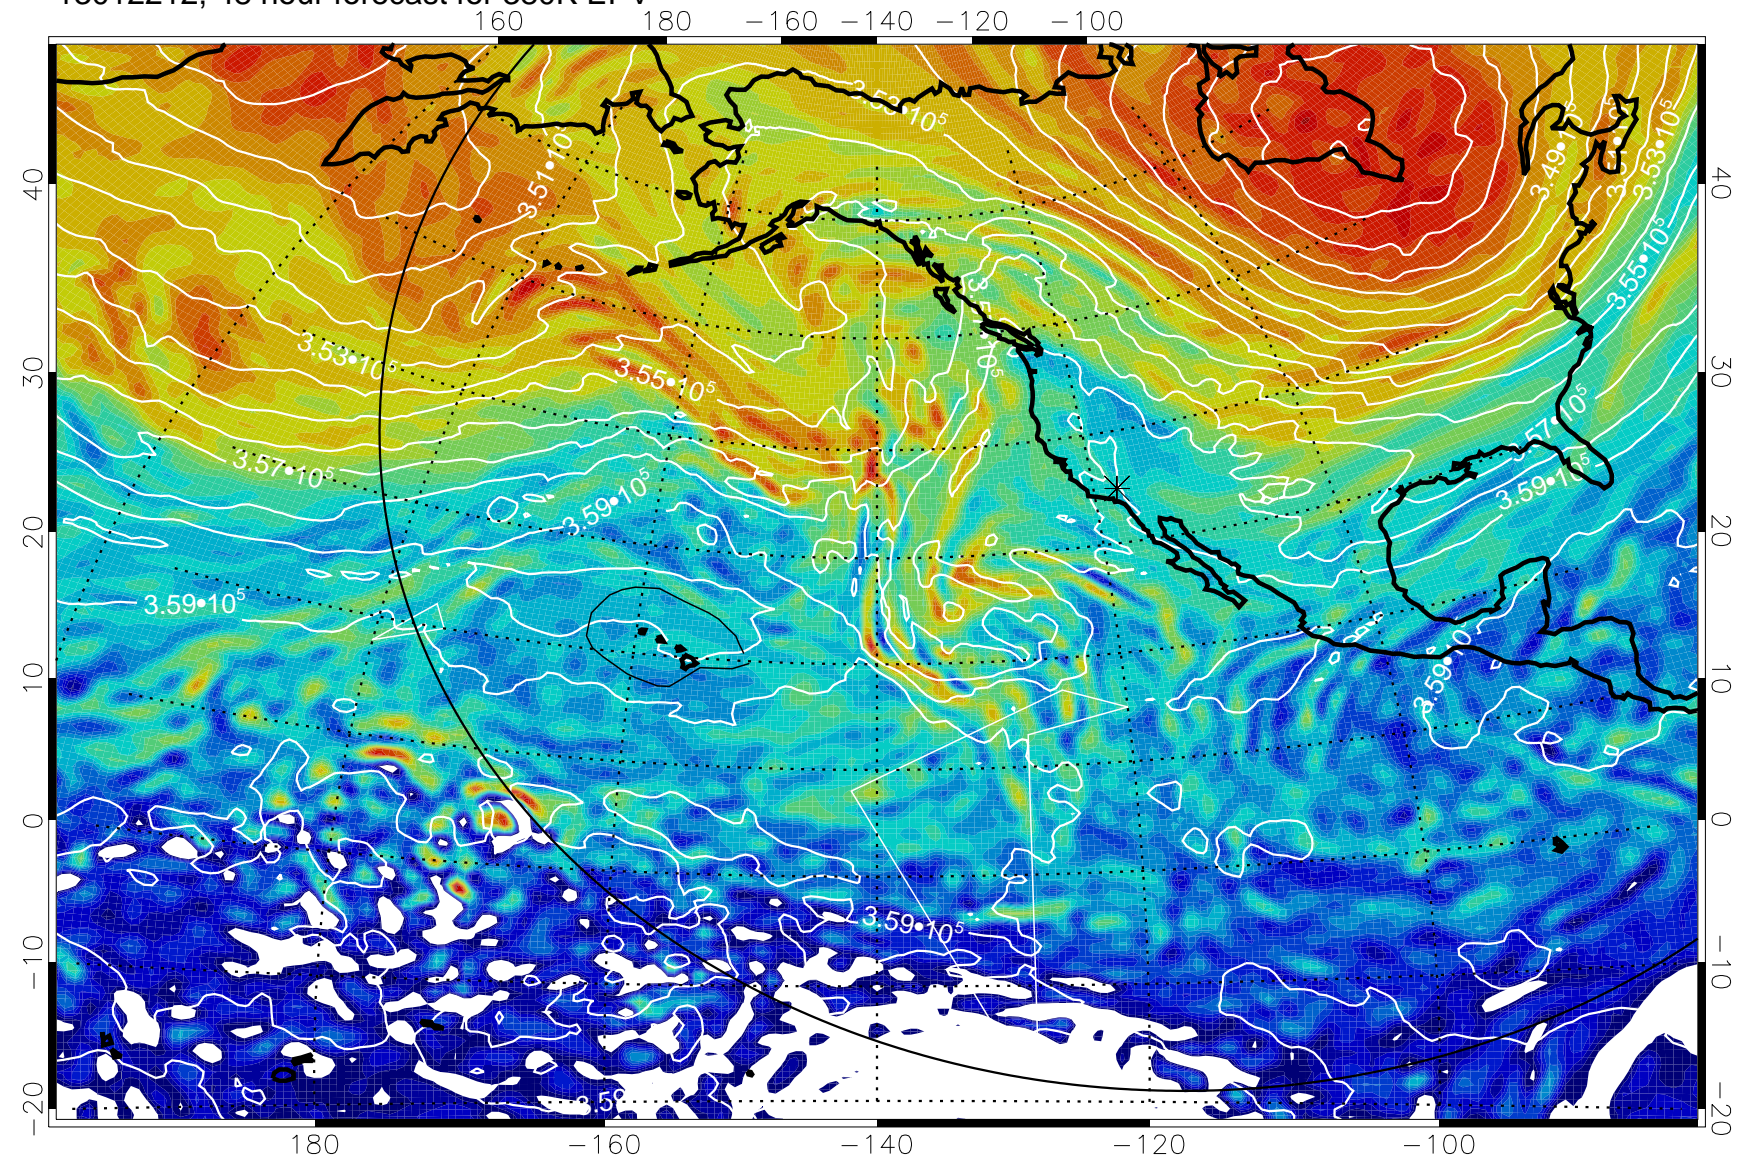

13012206, 42 hour forecast for 380K EPV

380K Montgomery Streamfunction, white

Range ring of 6000 km -- 19 hours GH round trip

13012212, 48 hour forecast for 380K EPV

380K Montgomery Streamfunction, white

Range ring of 6000 km -- 19 hours GH round trip

13012218, 54 hour forecast for 380K EPV

380K Montgomery Streamfunction, white

Range ring of 6000 km -- 19 hours GH round trip

13012300, 60 hour forecast for 38K EPV

38K Montgomery Streamfunction, white

Range ring of 6000 km -- 19 hours GH round trip

13012306, 66 hour forecast for 380K EPV

380K Montgomery Streamfunction, white

Range ring of 6000 km -- 19 hours GH round trip

13012312, 72 hour forecast for 380K EPV

160 180 -160 -140 -120 -100

380K Montgomery Streamfunction, white

Range ring of 6000 km -- 19 hours GH round trip

13012318, 78 hour forecast for 380K EPV

380K Montgomery Streamfunction, white

Range ring of 6000 km -- 19 hours GH round trip

13012400, 84 hour forecast for 380K EPV