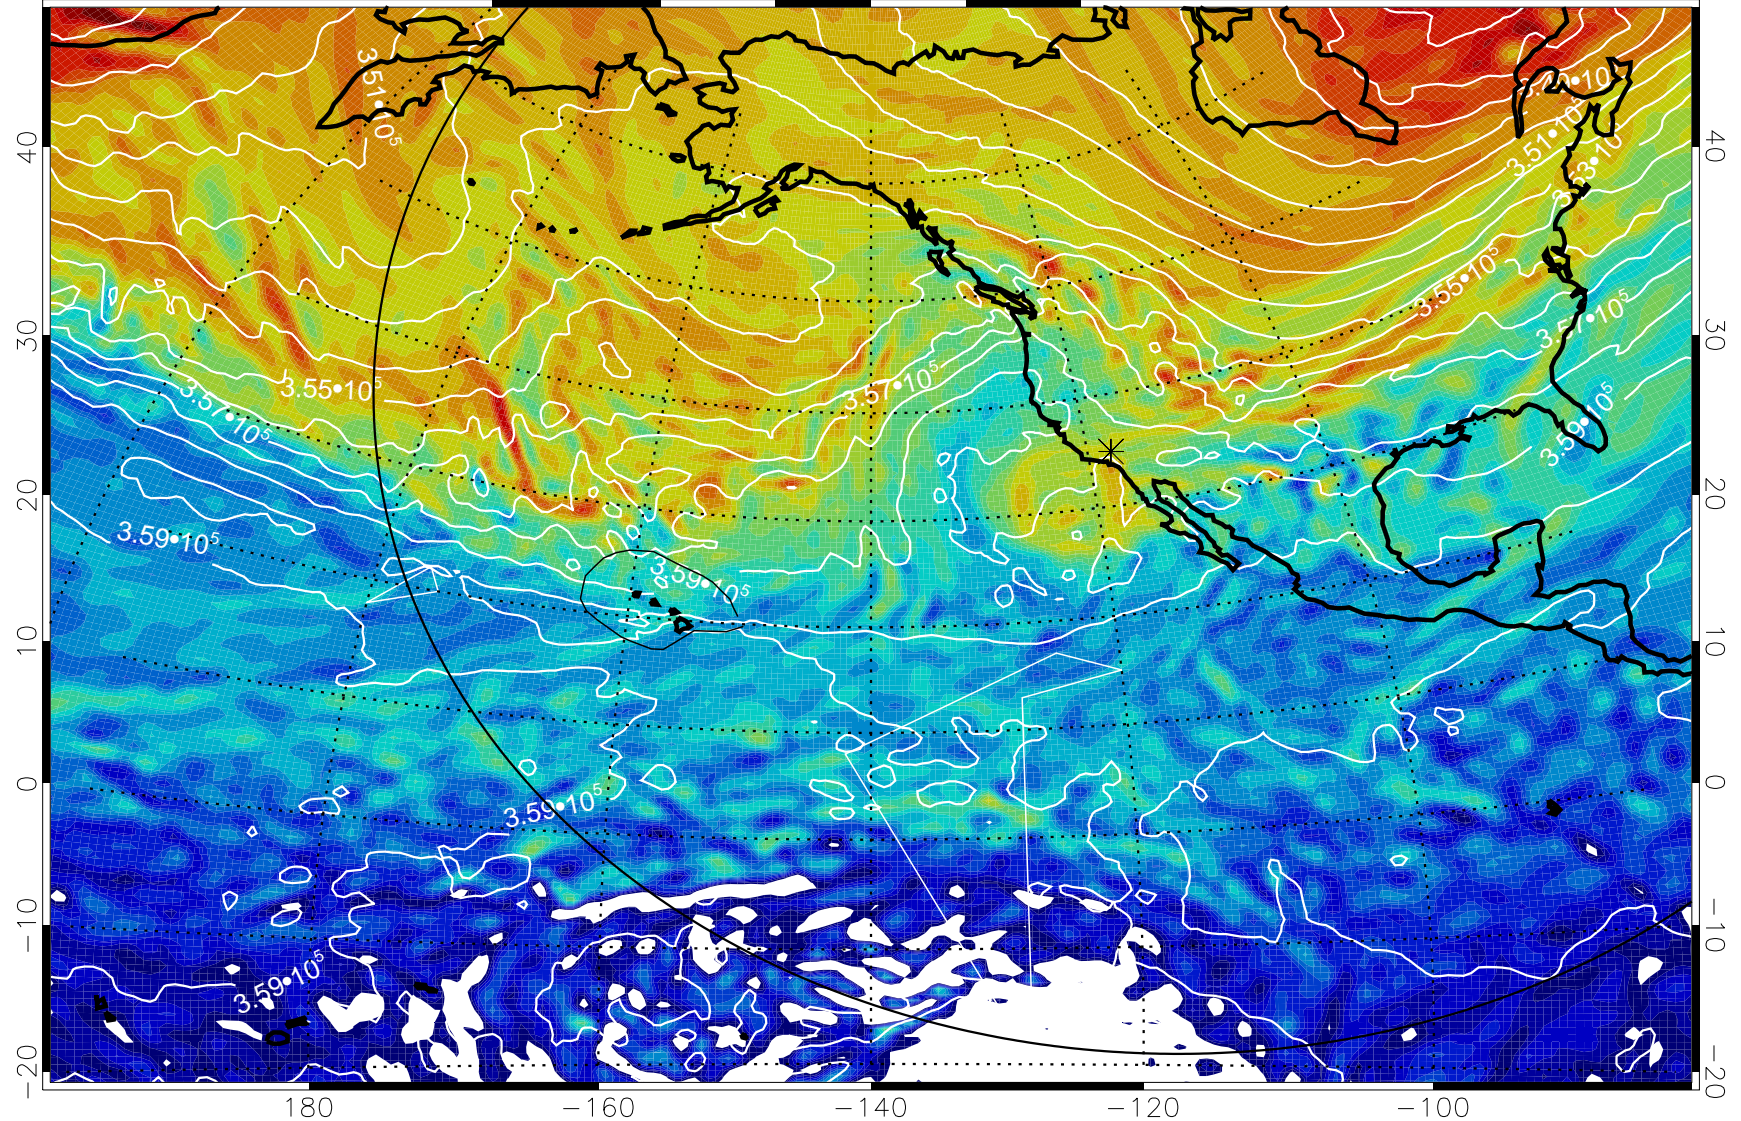

13012412, 96 hour forecast for 380K EPV

380K Montgomery Streamfunction, white

Range ring of 6000 km -- 19 hours GH round trip

13012418, 102 hour forecast for 380K EPV

380K Montgomery Streamfunction, white

Range ring of 6000 km -- 19 hours GH round trip

13012500, 108 hour forecast for 380K EPV

380K Montgomery Streamfunction, white

Range ring of 6000 km -- 19 hours GH round trip

13012506, 114 hour forecast for 380K EPV

160 180 -160 -140 -120 -100

380K Montgomery Streamfunction, white

Range ring of 6000 km -- 19 hours GH round trip

13012512, 120 hour forecast for 380K EPV

160 180 -160 -140 -120 -100

380K Montgomery Streamfunction, white

Range ring of 6000 km -- 19 hours GH round trip