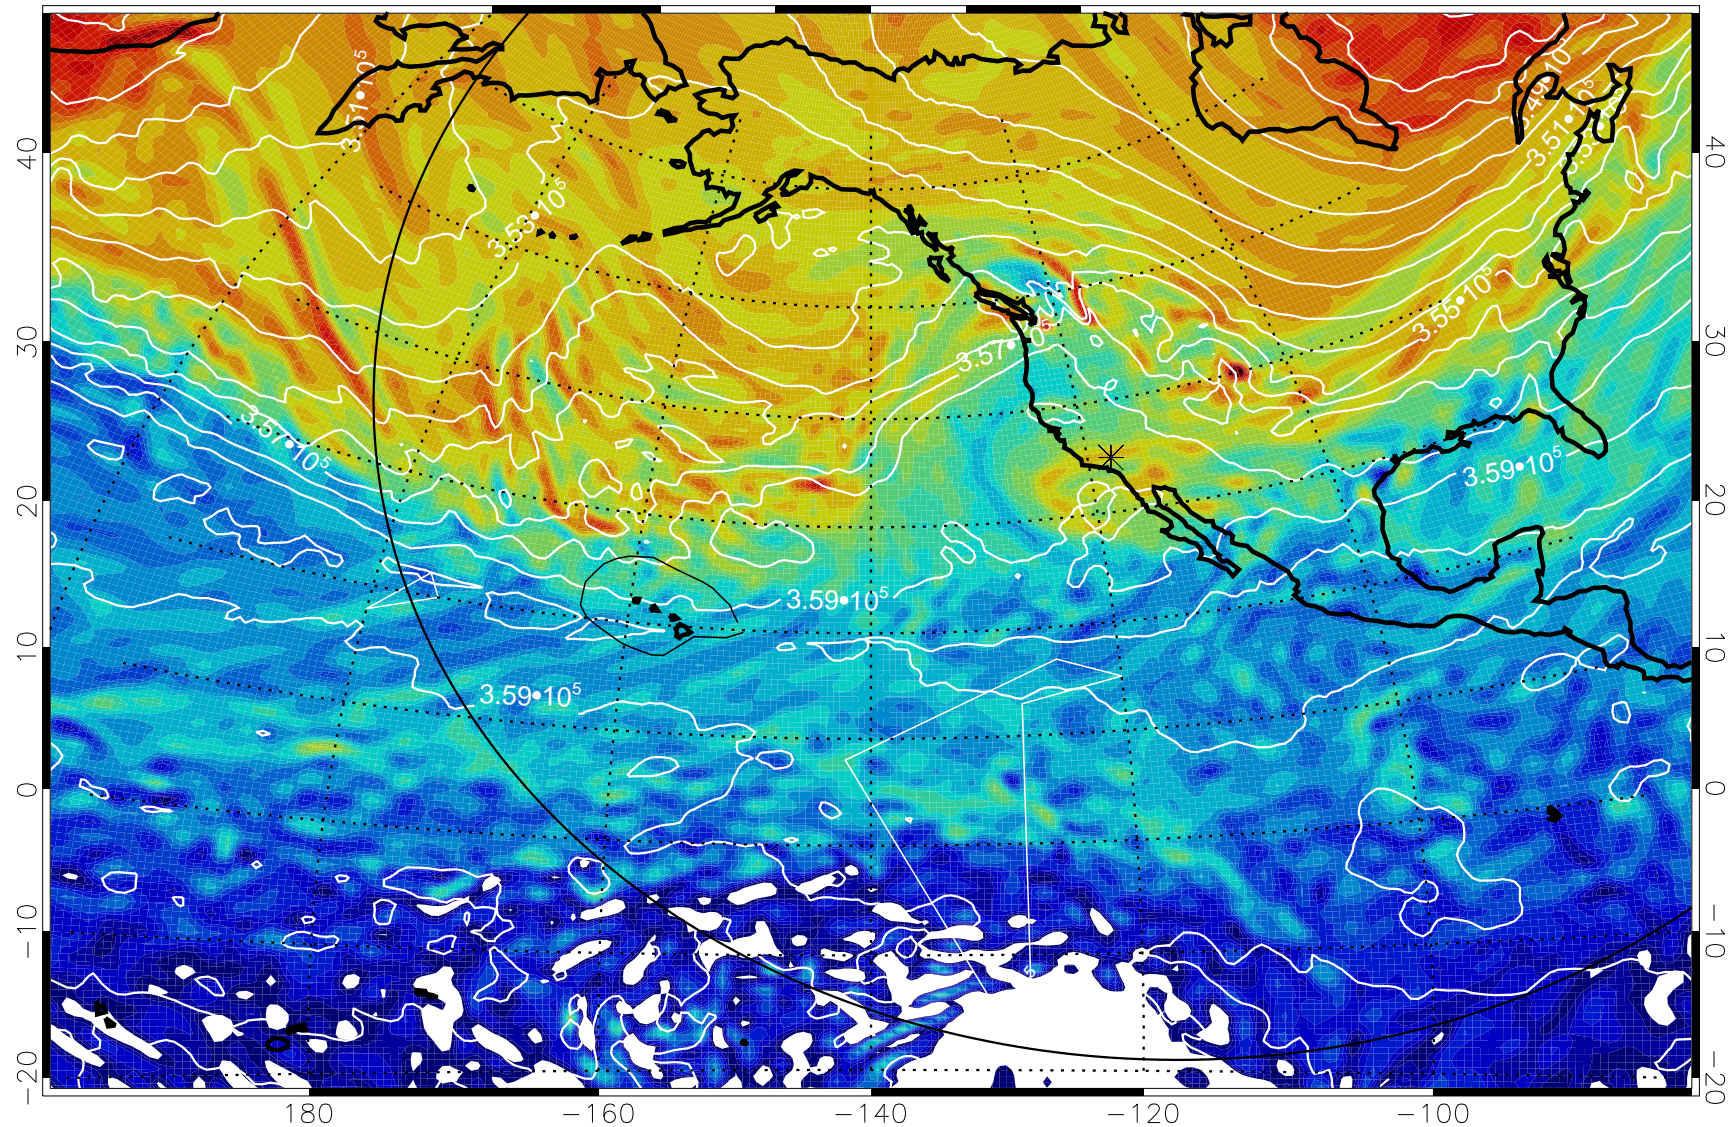

13012412, 96 hour forecast for 380K EPV

380K Montgomery Streamfunction, white

Range ring of 6000 km -- 19 hours GH round trip

13012418, 102 hour forecast for 380K EPV

380K Montgomery Streamfunction, white

Range ring of 6000 km -- 19 hours GH round trip

13012500, 108 hour forecast for 380K EPV

380K Montgomery Streamfunction, white

Range ring of 6000 km -- 19 hours GH round trip

13012506, 114 hour forecast for 380K EPV

160 180 -160 -140 -120 -100

380K Montgomery Streamfunction, white

Range ring of 6000 km -- 19 hours GH round trip

13012512, 120 hour forecast for 380K EPV

160 180 -160 -140 -120 -100

380K Montgomery Streamfunction, white

Range ring of 6000 km -- 19 hours GH round trip