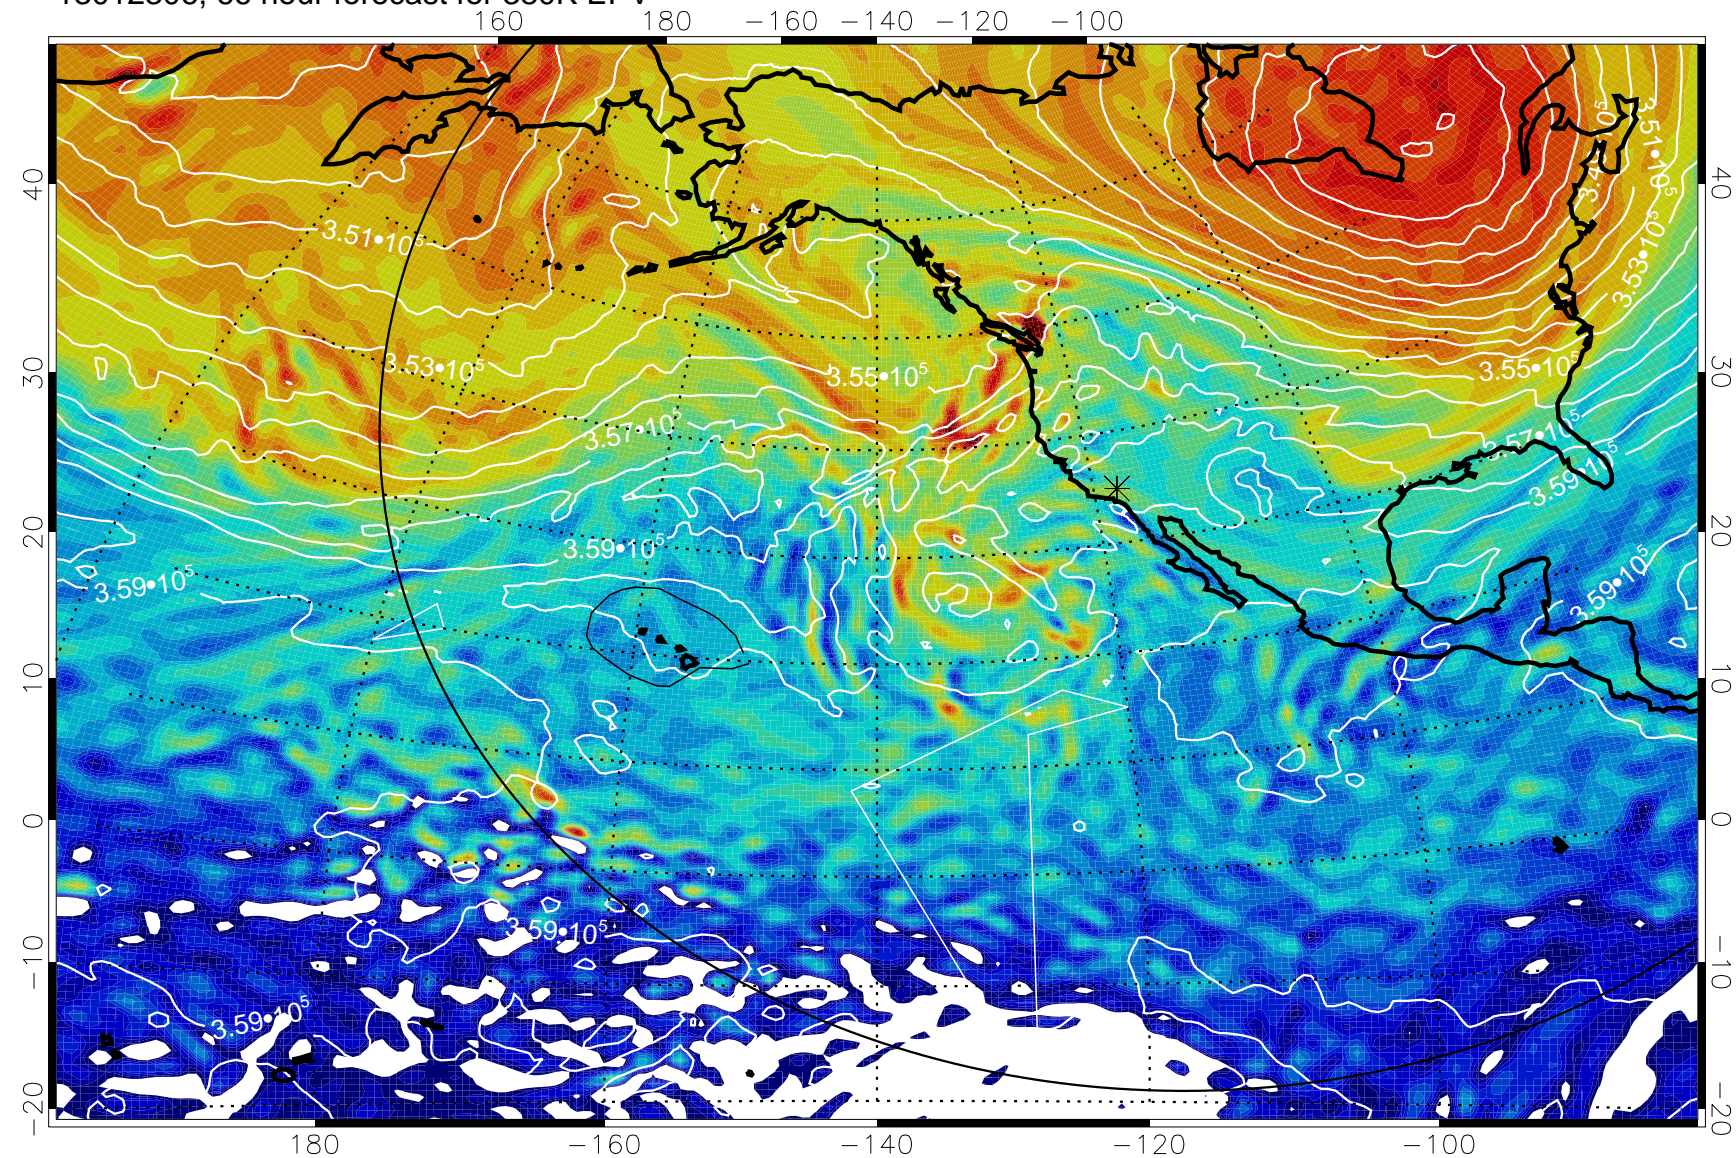

13012218, 54 hour forecast for 380K EPV

380K Montgomery Streamfunction, white

Range ring of 6000 km -- 19 hours GH round trip

13012300, 60 hour forecast for 38K EPV

38K Montgomery Streamfunction, white

Range ring of 6000 km -- 19 hours GH round trip

13012306, 66 hour forecast for 380K EPV

380K Montgomery Streamfunction, white

Range ring of 6000 km -- 19 hours GH round trip

13012312, 72 hour forecast for 380K EPV

160 180 -160 -140 -120 -100

380K Montgomery Streamfunction, white

Range ring of 6000 km -- 19 hours GH round trip

13012318, 78 hour forecast for 380K EPV

380K Montgomery Streamfunction, white

Range ring of 6000 km -- 19 hours GH round trip

13012400, 84 hour forecast for 380K EPV

380K Montgomery Streamfunction, white

Range ring of 6000 km -- 19 hours GH round trip

13012406, 90 hour forecast for 380K EPV

380K Montgomery Streamfunction, white

Range ring of 6000 km -- 19 hours GH round trip