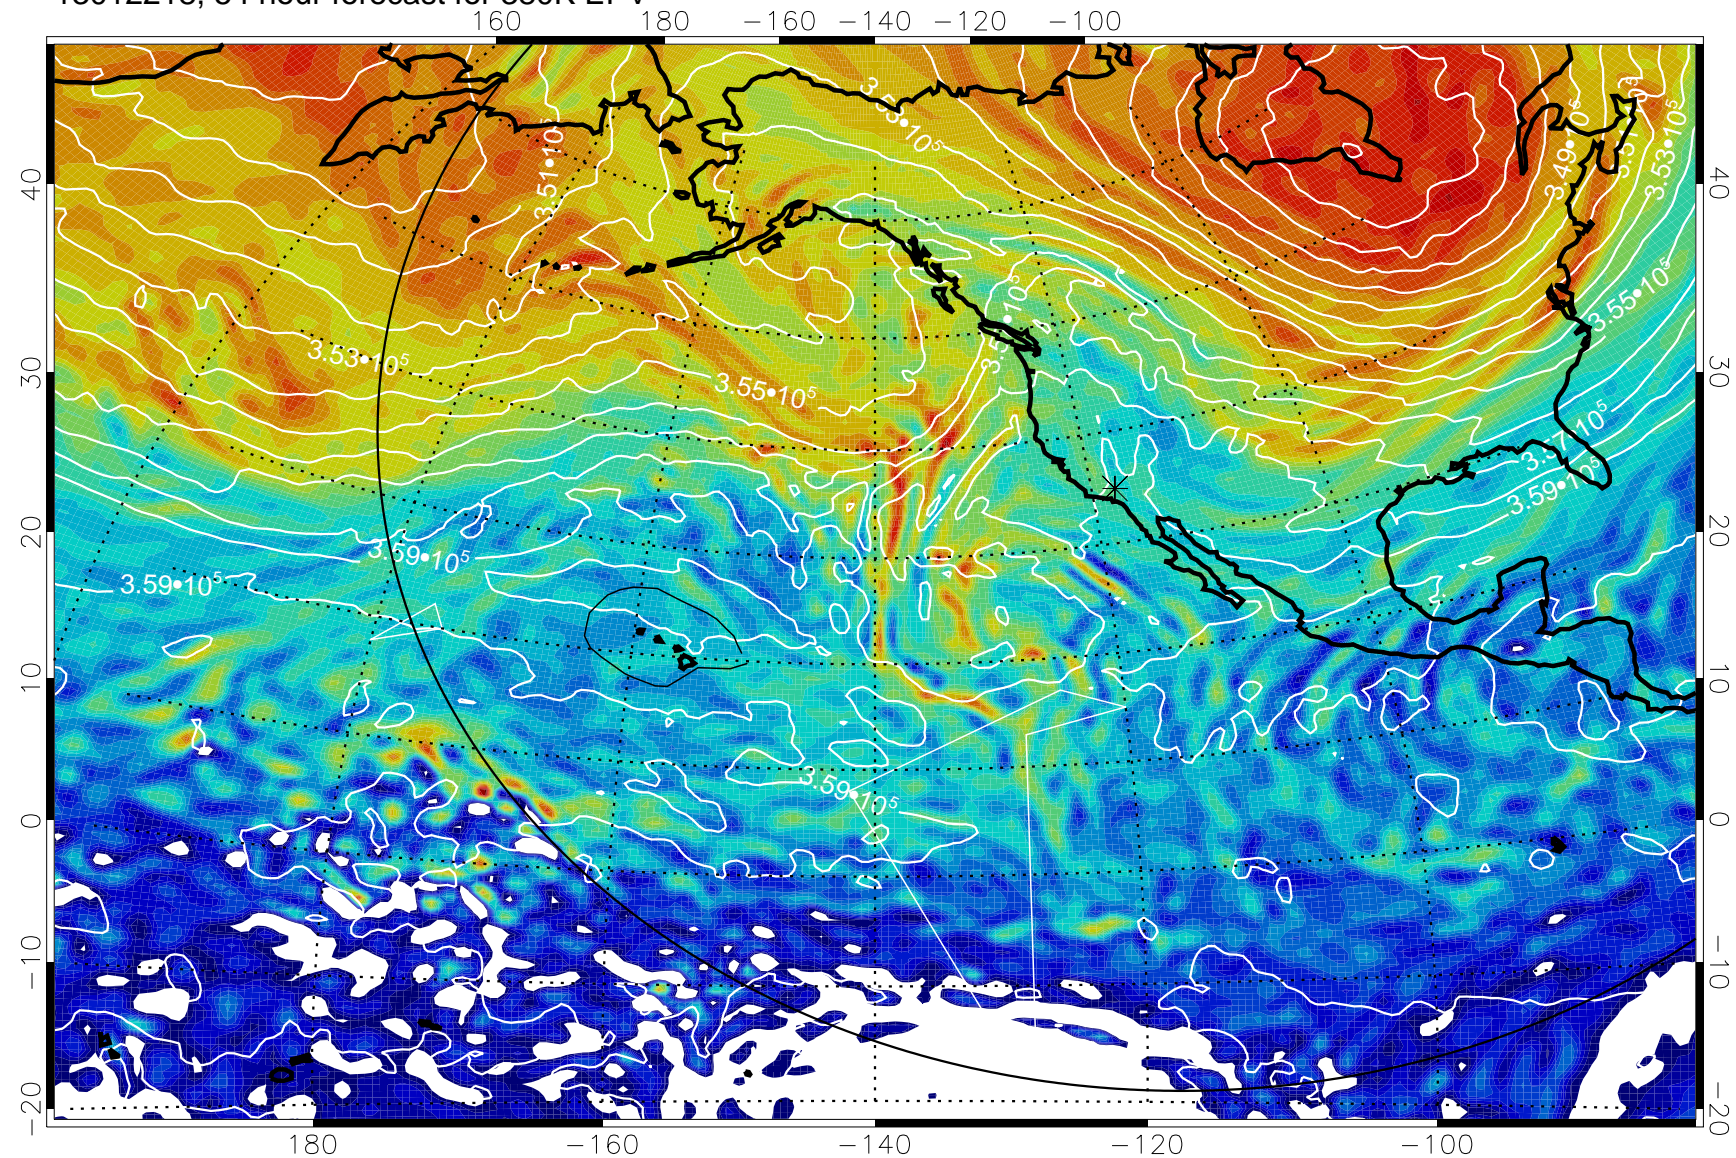

13012206, 42 hour forecast for 380K EPV

380K Montgomery Streamfunction, white

Range ring of 6000 km -- 19 hours GH round trip

13012212, 48 hour forecast for 380K EPV

380K Montgomery Streamfunction, white

Range ring of 6000 km -- 19 hours GH round trip

13012218, 54 hour forecast for 380K EPV

380K Montgomery Streamfunction, white

Range ring of 6000 km -- 19 hours GH round trip

13012300, 60 hour forecast for 38K EPV

38K Montgomery Streamfunction, white

Range ring of 6000 km -- 19 hours GH round trip

13012306, 66 hour forecast for 380K EPV

380K Montgomery Streamfunction, white

Range ring of 6000 km -- 19 hours GH round trip

13012312, 72 hour forecast for 380K EPV

160 180 -160 -140 -120 -100

380K Montgomery Streamfunction, white

Range ring of 6000 km -- 19 hours GH round trip

13012318, 78 hour forecast for 380K EPV

380K Montgomery Streamfunction, white

Range ring of 6000 km -- 19 hours GH round trip

13012400, 84 hour forecast for 380K EPV