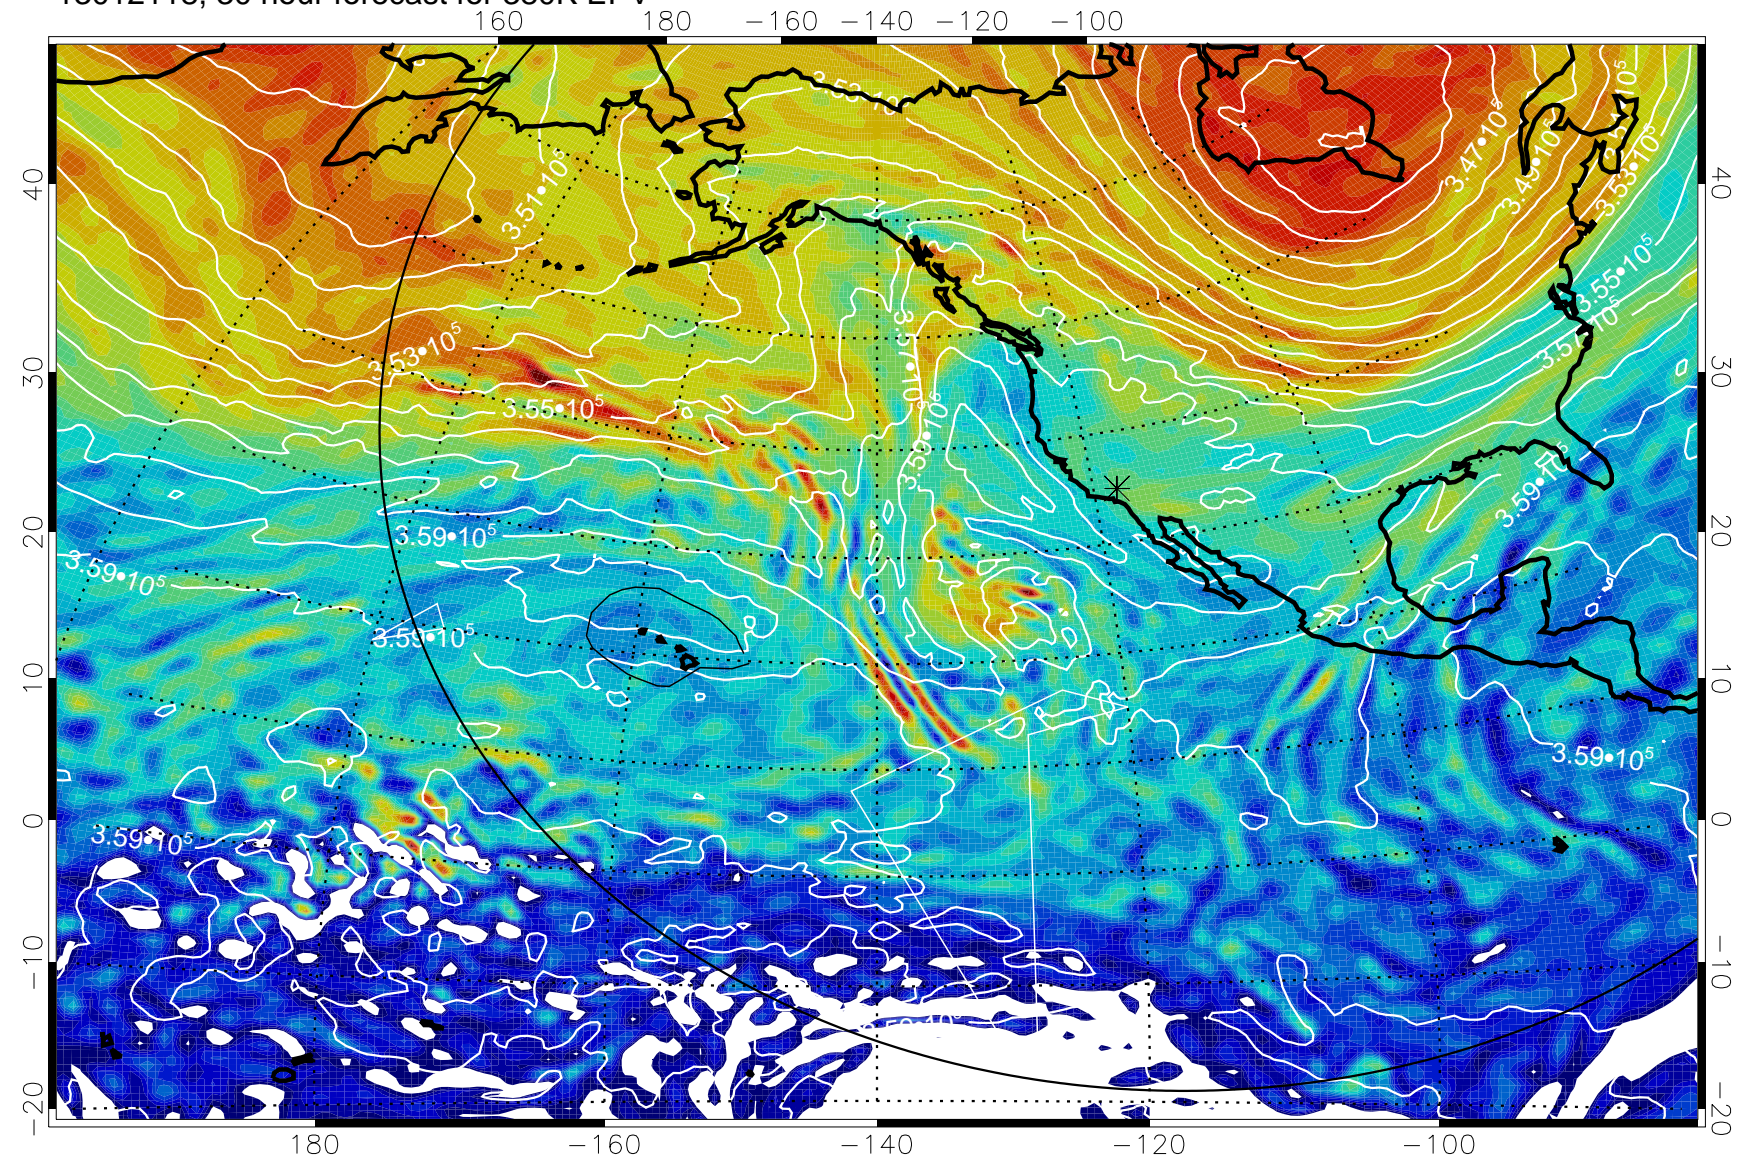

13012018, 6 hour forecast for 380K EPV

380K Montgomery Streamfunction, white

Range ring of 6000 km -- 19 hours GH round trip

13012100, 12 hour forecast for 380K EPV

380K Montgomery Streamfunction, white

Range ring of 6000 km -- 19 hours GH round trip

13012118, 30 hour forecast for 380K EPV

380K Montgomery Streamfunction, white

Range ring of 6000 km -- 19 hours GH round trip

13012200, 36 hour forecast for 380K EPV

380K Montgomery Streamfunction, white

Range ring of 6000 km -- 19 hours GH round trip

13012206, 42 hour forecast for 380K EPV

380K Montgomery Streamfunction, white

Range ring of 6000 km -- 19 hours GH round trip

13012212, 48 hour forecast for 380K EPV

380K Montgomery Streamfunction, white

Range ring of 6000 km -- 19 hours GH round trip

13012218, 54 hour forecast for 380K EPV

380K Montgomery Streamfunction, white

Range ring of 6000 km -- 19 hours GH round trip

13012300, 60 hour forecast for 38K EPV

38K Montgomery Streamfunction, white

Range ring of 6000 km -- 19 hours GH round trip