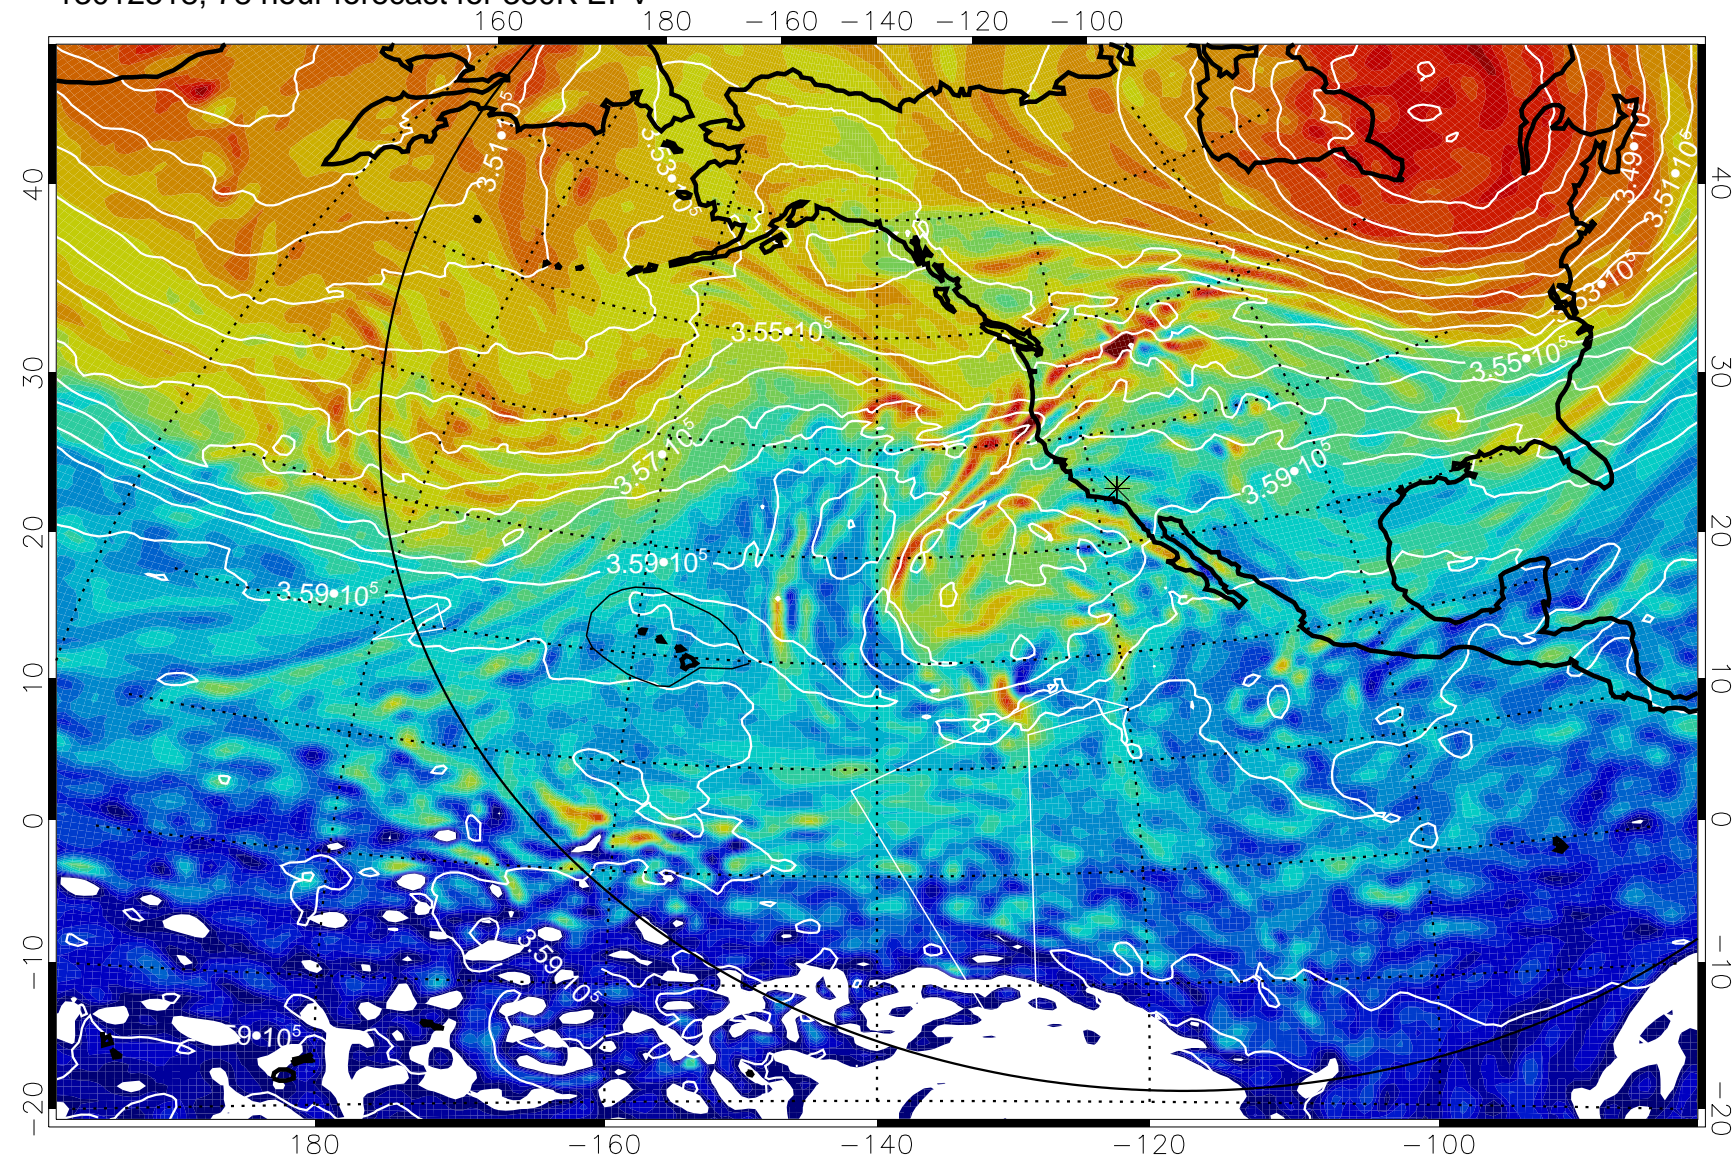

13012218, 54 hour forecast for 380K EPV

380K Montgomery Streamfunction, white

Range ring of 6000 km -- 19 hours GH round trip

13012300, 60 hour forecast for 38K EPV

38K Montgomery Streamfunction, white

Range ring of 6000 km -- 19 hours GH round trip

13012306, 66 hour forecast for 380K EPV

380K Montgomery Streamfunction, white

Range ring of 6000 km -- 19 hours GH round trip

13012312, 72 hour forecast for 380K EPV

160 180 -160 -140 -120 -100

380K Montgomery Streamfunction, white

Range ring of 6000 km -- 19 hours GH round trip

13012318, 78 hour forecast for 380K EPV

380K Montgomery Streamfunction, white

Range ring of 6000 km -- 19 hours GH round trip

13012400, 84 hour forecast for 380K EPV

380K Montgomery Streamfunction, white

Range ring of 6000 km -- 19 hours GH round trip

13012406, 90 hour forecast for 380K EPV

380K Montgomery Streamfunction, white

Range ring of 6000 km -- 19 hours GH round trip