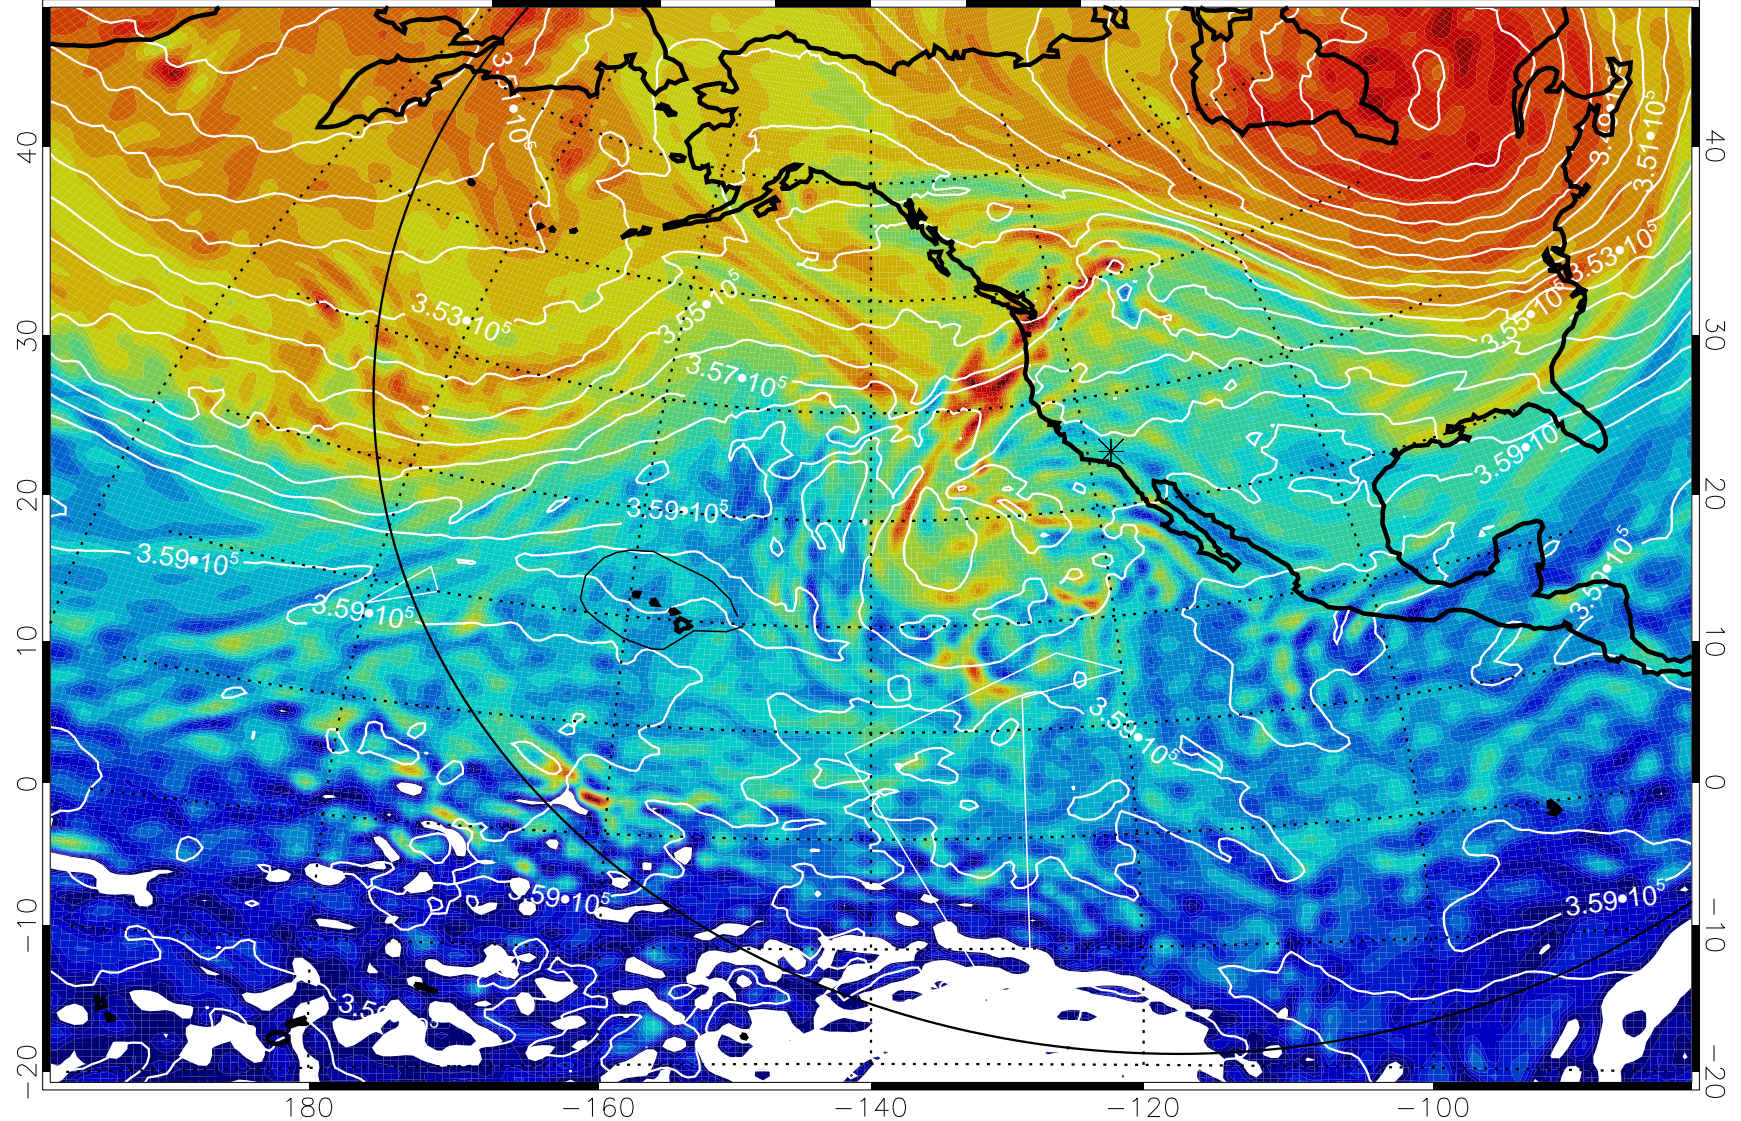

13012218, 54 hour forecast for 380K EPV

380K Montgomery Streamfunction, white

Range ring of 6000 km -- 19 hours GH round trip

13012300, 60 hour forecast for 38K EPV

38K Montgomery Streamfunction, white

Range ring of 6000 km -- 19 hours GH round trip

13012306, 66 hour forecast for 380K EPV

380K Montgomery Streamfunction, white

Range ring of 6000 km -- 19 hours GH round trip

13012312, 72 hour forecast for 380K EPV

160 180 -160 -140 -120 -100

380K Montgomery Streamfunction, white

Range ring of 6000 km -- 19 hours GH round trip

13012318, 78 hour forecast for 380K EPV

380K Montgomery Streamfunction, white

Range ring of 6000 km -- 19 hours GH round trip

13012400, 84 hour forecast for 380K EPV

380K Montgomery Streamfunction, white

Range ring of 6000 km -- 19 hours GH round trip

13012406, 90 hour forecast for 380K EPV

380K Montgomery Streamfunction, white

Range ring of 6000 km -- 19 hours GH round trip