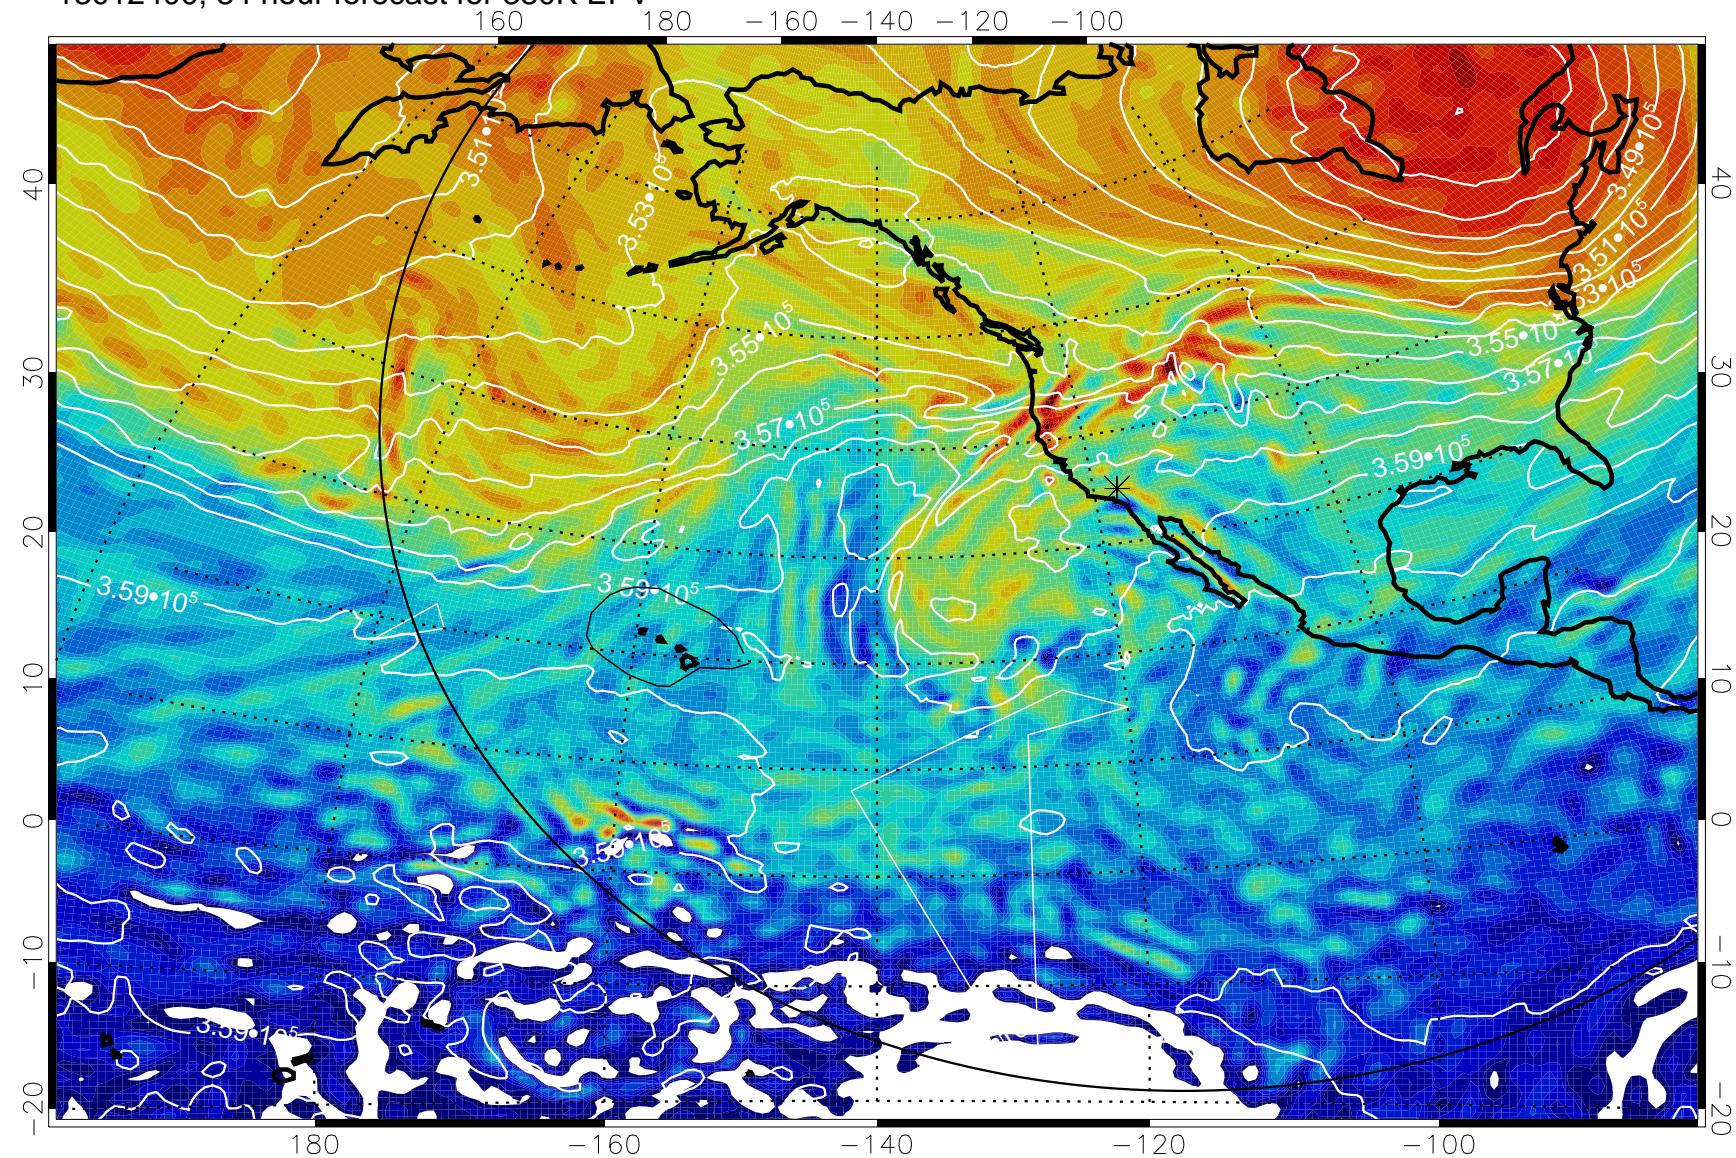

Range ring of 6000 km -- 19 hours GH round trip

13012318, 78 hour forecast for 380K EPV

380K Montgomery Streamfunction, white

Range ring of 6000 km -- 19 hours GH round trip

13012400, 84 hour forecast for 380K EPV

380K Montgomery Streamfunction, white

Range ring of 6000 km -- 19 hours GH round trip

13012406, 90 hour forecast for 380K EPV

380K Montgomery Streamfunction, white

Range ring of 6000 km -- 19 hours GH round trip

13012412, 96 hour forecast for 380K EPV

380K Montgomery Streamfunction, white

Range ring of 6000 km -- 19 hours GH round trip

13012418, 102 hour forecast for 380K EPV

380K Montgomery Streamfunction, white

Range ring of 6000 km -- 19 hours GH round trip

13012500, 108 hour forecast for 380K EPV

380K Montgomery Streamfunction, white

Range ring of 6000 km -- 19 hours GH round trip

13012506, 114 hour forecast for 380K EPV