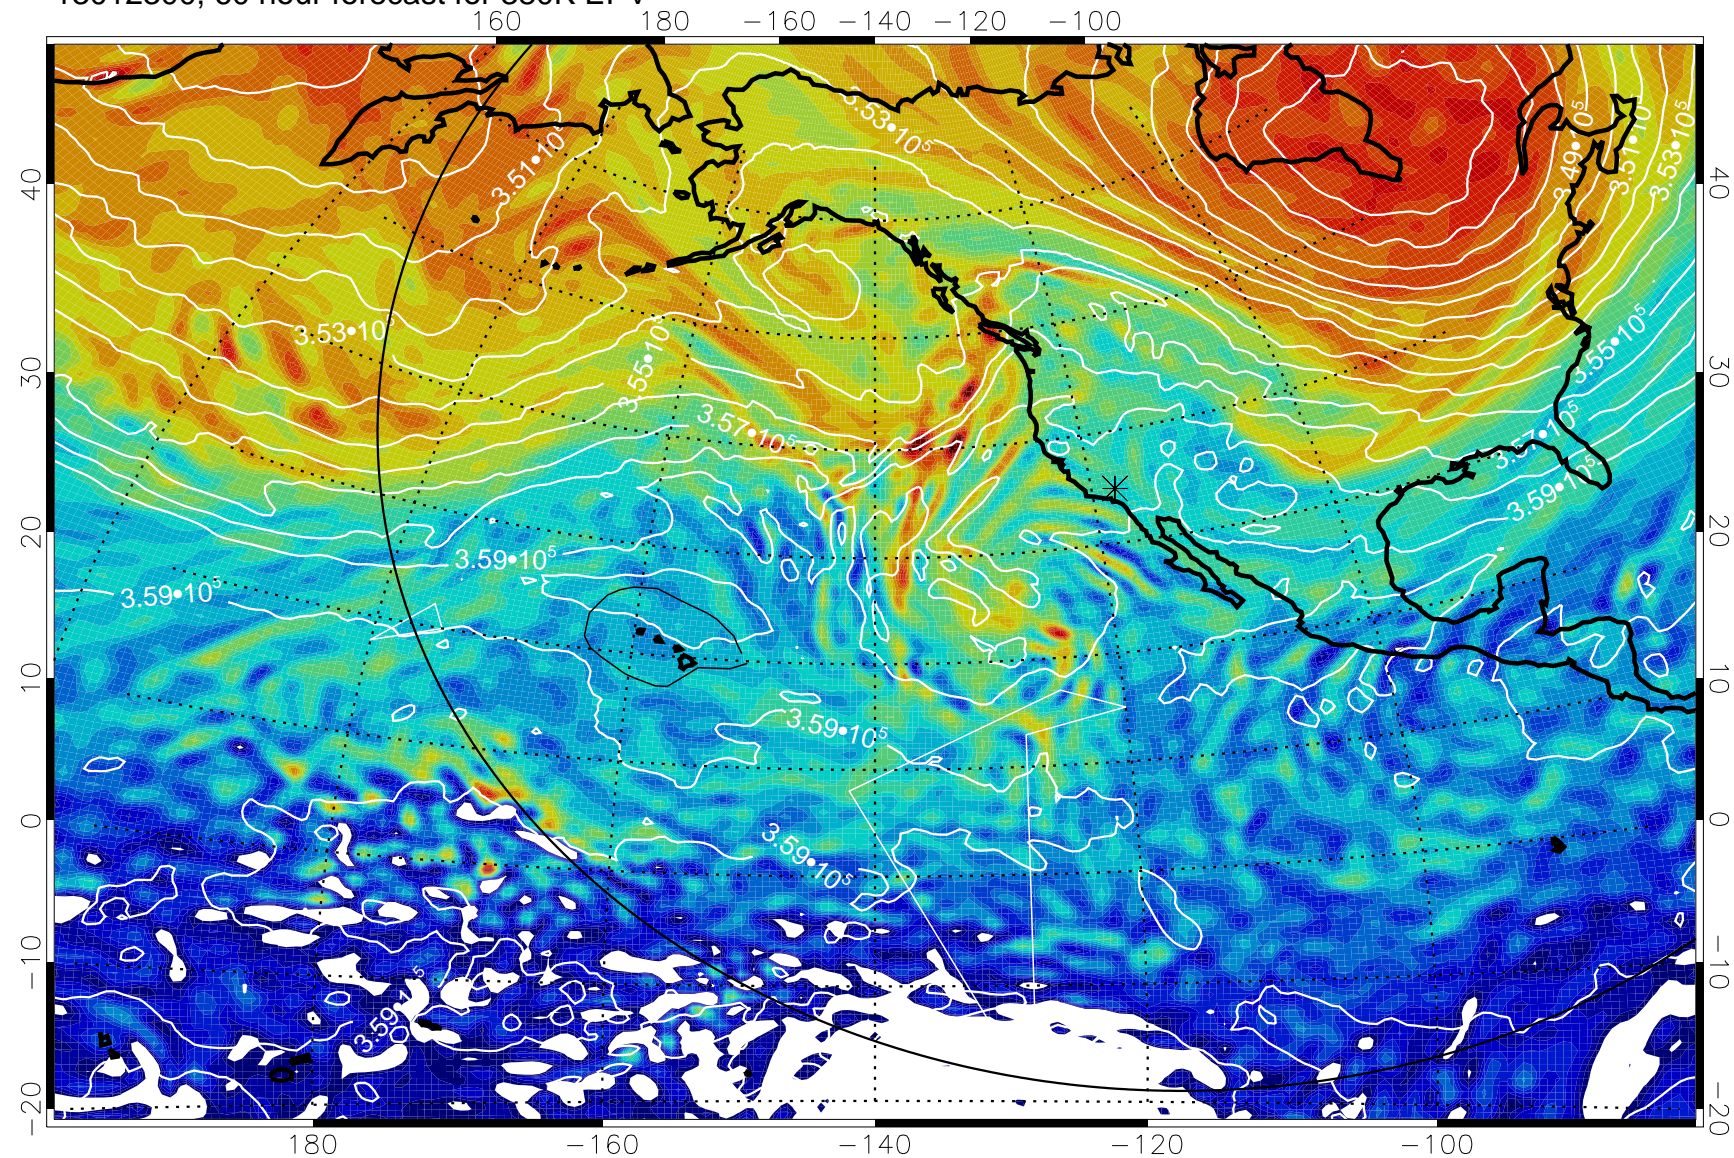

13012218, 54 hour forecast for 380K EPV

380K Montgomery Streamfunction, white

Range ring of 6000 km -- 19 hours GH round trip

13012300, 60 hour forecast for 38K EPV

38K Montgomery Streamfunction, white

Range ring of 6000 km -- 19 hours GH round trip

13012306, 66 hour forecast for 380K EPV

380K Montgomery Streamfunction, white

Range ring of 6000 km -- 19 hours GH round trip

13012312, 72 hour forecast for 380K EPV

160 180 -160 -140 -120 -100

380K Montgomery Streamfunction, white

Range ring of 6000 km -- 19 hours GH round trip

13012318, 78 hour forecast for 380K EPV

380K Montgomery Streamfunction, white

Range ring of 6000 km -- 19 hours GH round trip

13012400, 84 hour forecast for 380K EPV

380K Montgomery Streamfunction, white

Range ring of 6000 km -- 19 hours GH round trip

13012406, 90 hour forecast for 380K EPV

380K Montgomery Streamfunction, white

Range ring of 6000 km -- 19 hours GH round trip