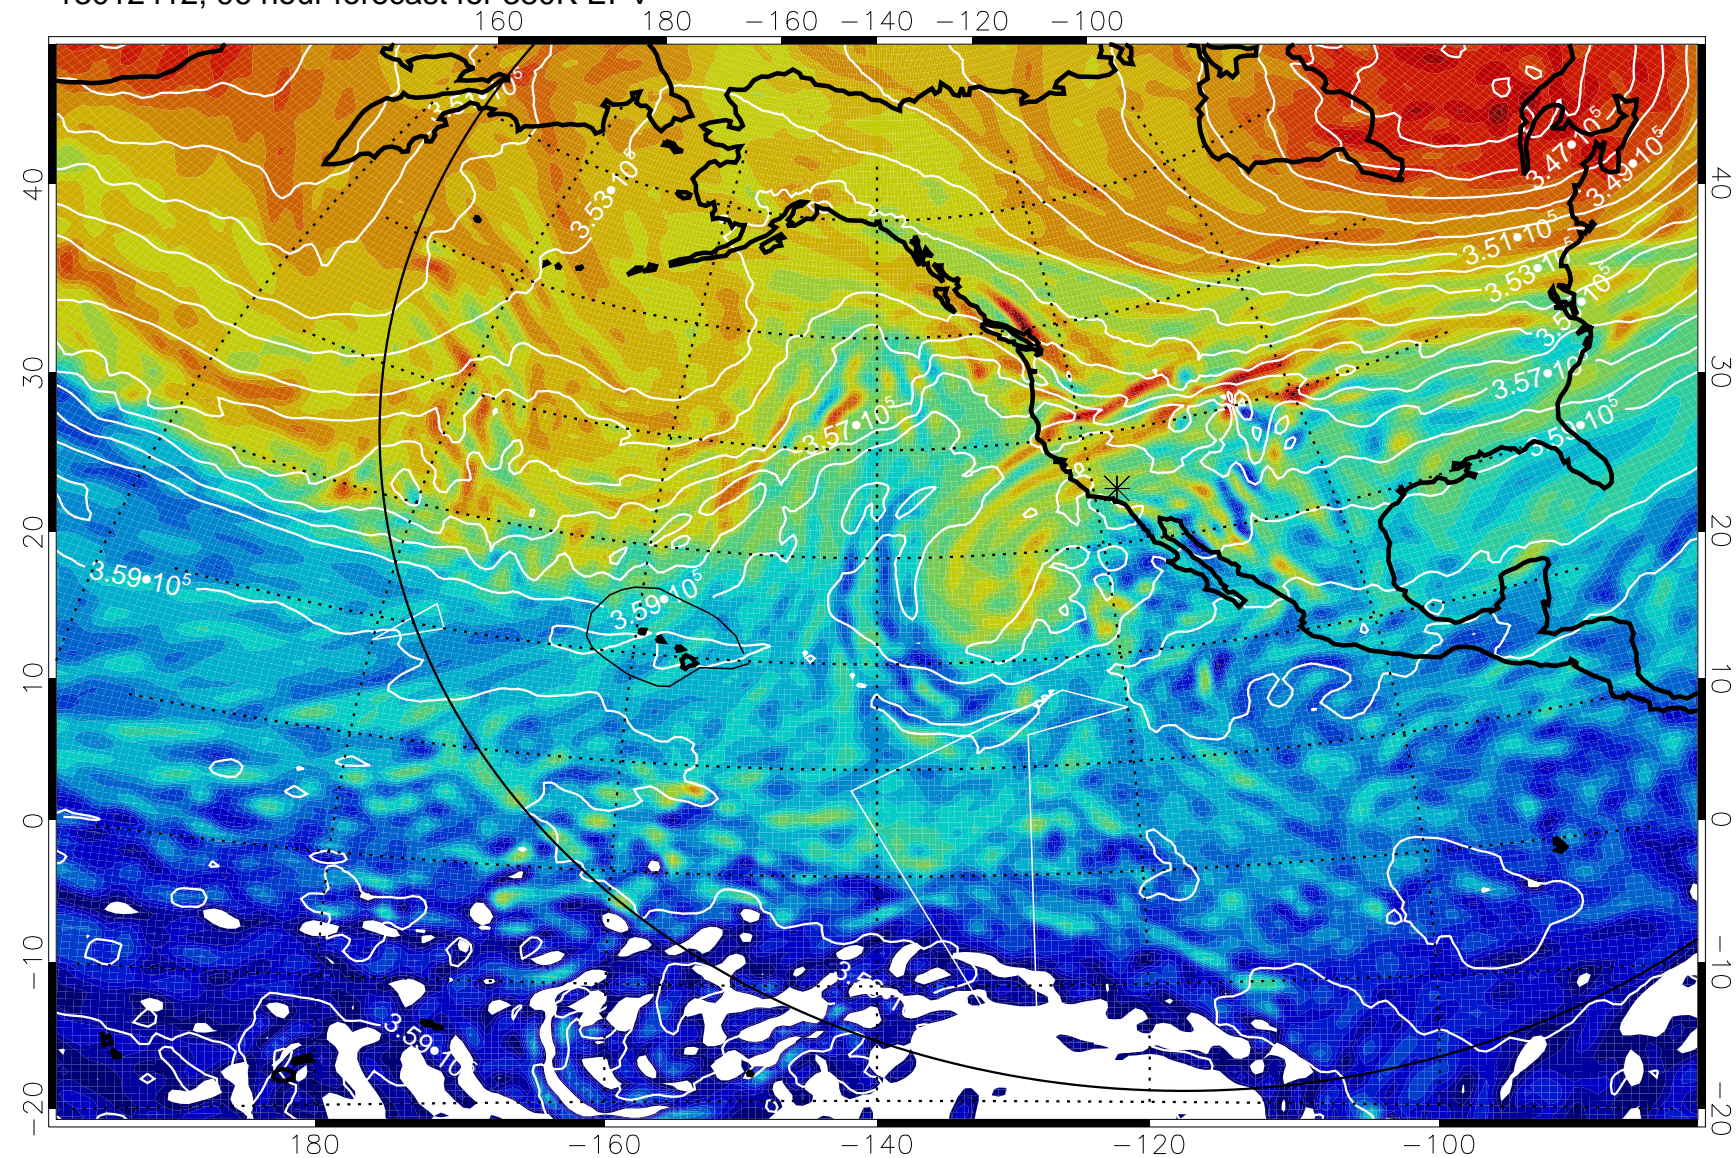

Range ring of 6000 km -- 19 hours GH round trip

13012318, 78 hour forecast for 380K EPV

380K Montgomery Streamfunction, white

Range ring of 6000 km -- 19 hours GH round trip

13012400, 84 hour forecast for 380K EPV

380K Montgomery Streamfunction, white

Range ring of 6000 km -- 19 hours GH round trip

13012406, 90 hour forecast for 380K EPV

380K Montgomery Streamfunction, white

Range ring of 6000 km -- 19 hours GH round trip

13012412, 96 hour forecast for 380K EPV

380K Montgomery Streamfunction, white

Range ring of 6000 km -- 19 hours GH round trip

13012418, 102 hour forecast for 380K EPV

380K Montgomery Streamfunction, white

Range ring of 6000 km -- 19 hours GH round trip

13012500, 108 hour forecast for 380K EPV

380K Montgomery Streamfunction, white

Range ring of 6000 km -- 19 hours GH round trip

13012506, 114 hour forecast for 380K EPV