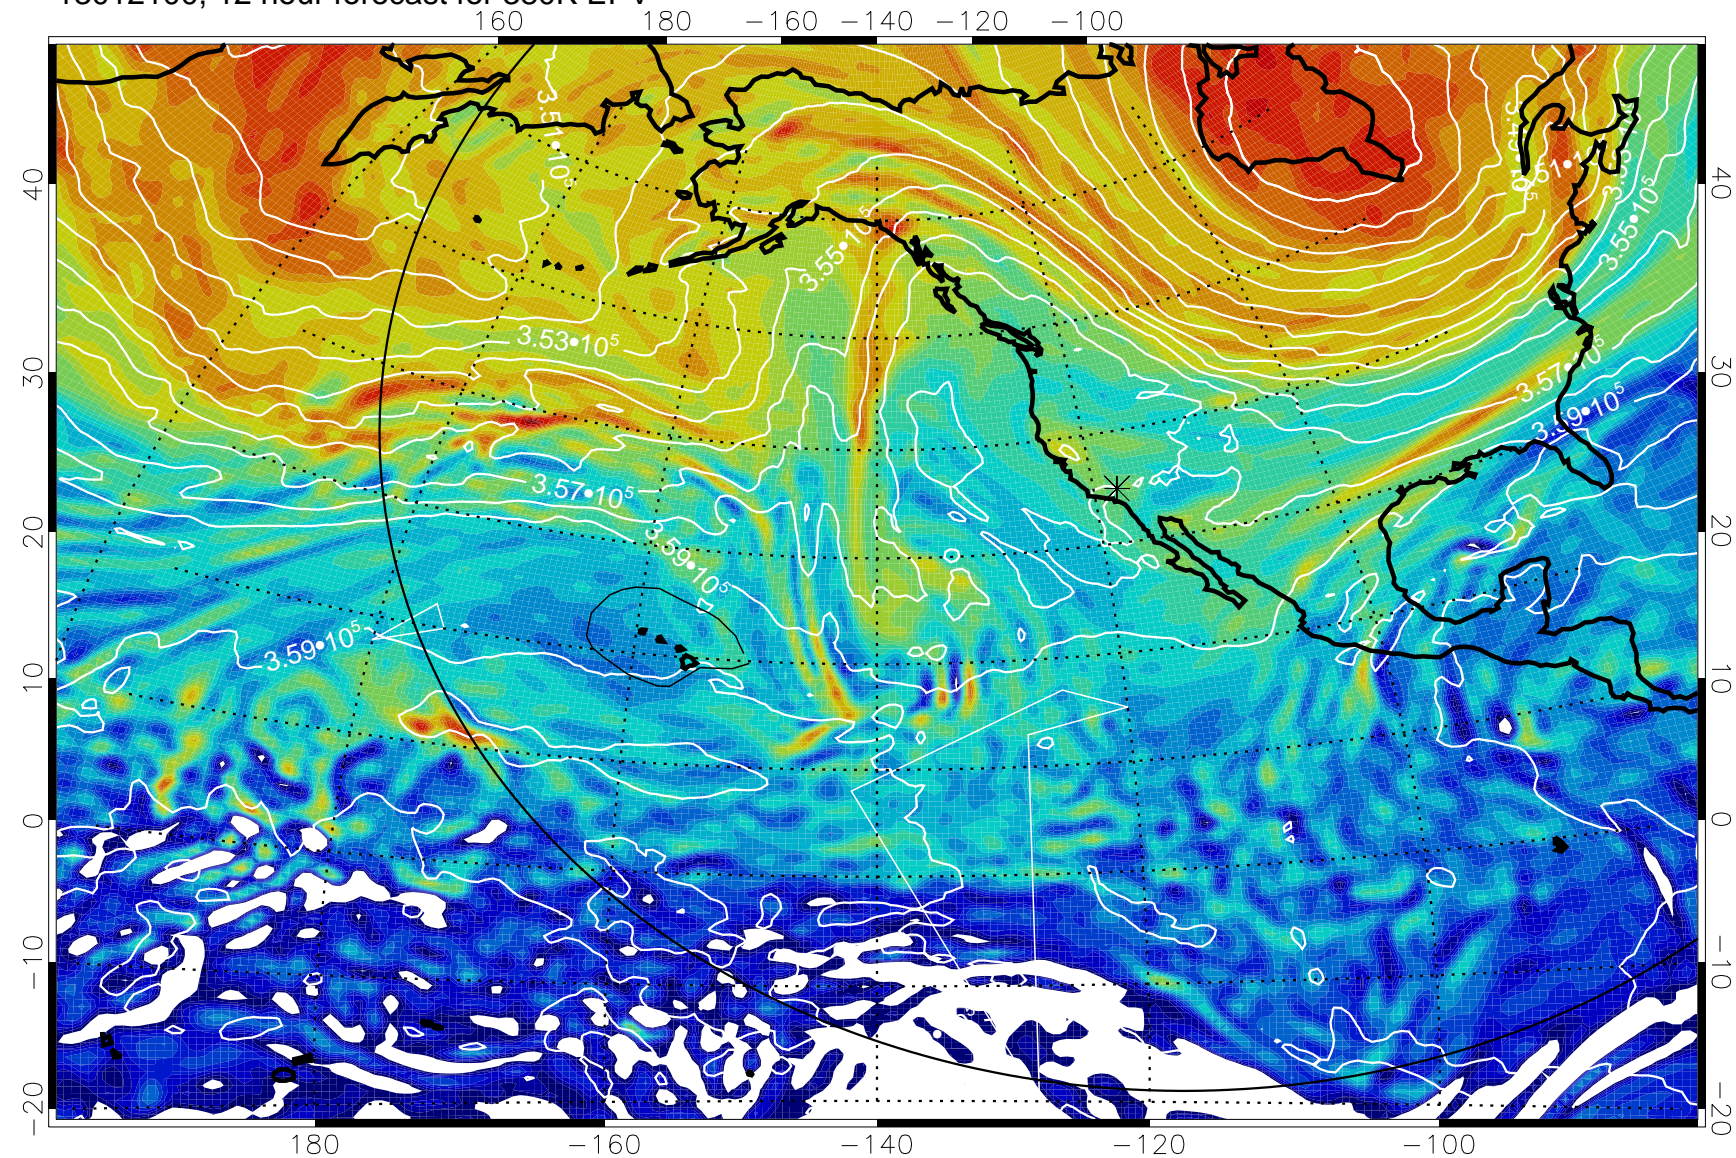

13012018, 6 hour forecast for 380K EPV

380K Montgomery Streamfunction, white

Range ring of 6000 km -- 19 hours GH round trip

13012100, 12 hour forecast for 380K EPV

380K Montgomery Streamfunction, white

Range ring of 6000 km -- 19 hours GH round trip

13012118, 30 hour forecast for 380K EPV

380K Montgomery Streamfunction, white

Range ring of 6000 km -- 19 hours GH round trip

13012200, 36 hour forecast for 380K EPV

380K Montgomery Streamfunction, white

Range ring of 6000 km -- 19 hours GH round trip

13012206, 42 hour forecast for 380K EPV

380K Montgomery Streamfunction, white

Range ring of 6000 km -- 19 hours GH round trip

13012212, 48 hour forecast for 380K EPV

380K Montgomery Streamfunction, white

Range ring of 6000 km -- 19 hours GH round trip

Range ring of 6000 km -- 19 hours GH round trip

13012318, 78 hour forecast for 380K EPV

380K Montgomery Streamfunction, white

Range ring of 6000 km -- 19 hours GH round trip

13012400, 84 hour forecast for 380K EPV