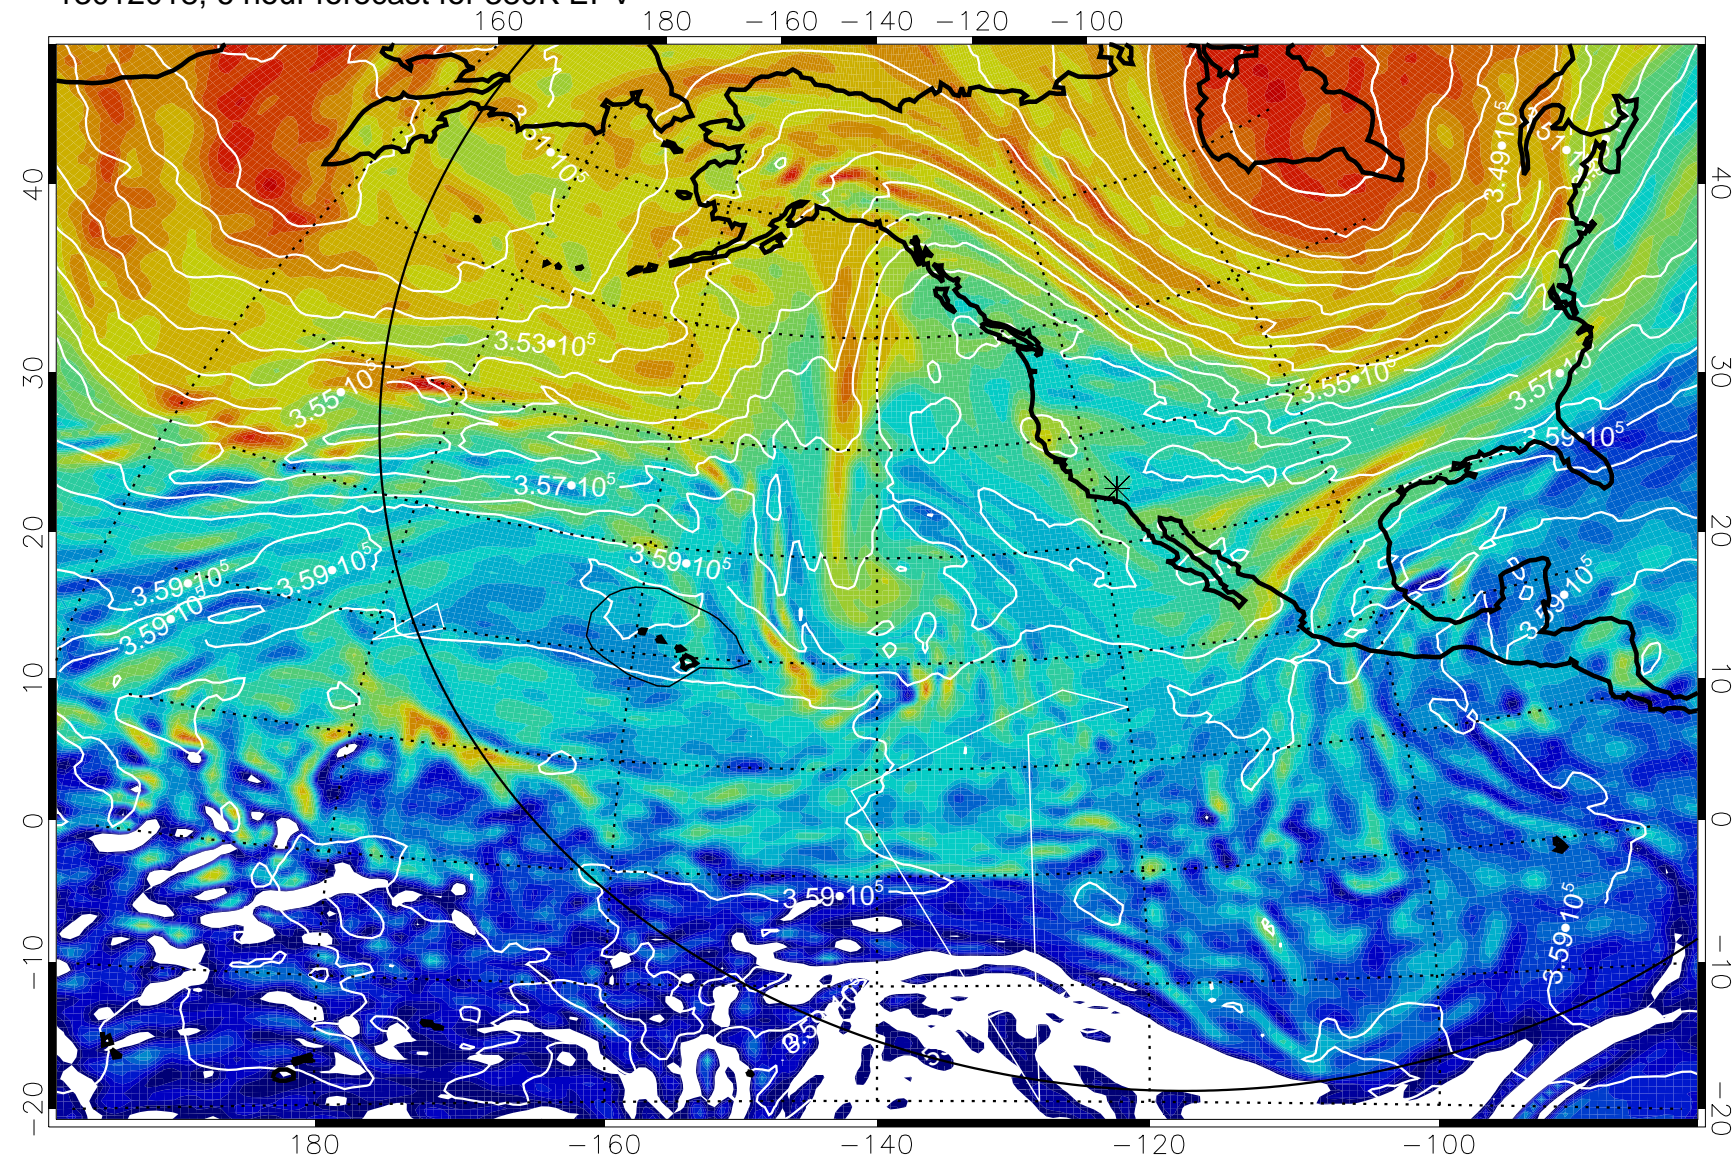

13012018, 6 hour forecast for 380K EPV

380K Montgomery Streamfunction, white

Range ring of 6000 km -- 19 hours GH round trip

13012100, 12 hour forecast for 380K EPV

380K Montgomery Streamfunction, white

Range ring of 6000 km -- 19 hours GH round trip

13012118, 30 hour forecast for 380K EPV

380K Montgomery Streamfunction, white

Range ring of 6000 km -- 19 hours GH round trip

13012200, 36 hour forecast for 380K EPV

380K Montgomery Streamfunction, white

Range ring of 6000 km -- 19 hours GH round trip

13012206, 42 hour forecast for 380K EPV

380K Montgomery Streamfunction, white

Range ring of 6000 km -- 19 hours GH round trip

13012212, 48 hour forecast for 380K EPV

380K Montgomery Streamfunction, white

Range ring of 6000 km -- 19 hours GH round trip

Range ring of 6000 km -- 19 hours GH round trip

13012318, 78 hour forecast for 380K EPV

380K Montgomery Streamfunction, white

Range ring of 6000 km -- 19 hours GH round trip

13012400, 84 hour forecast for 380K EPV