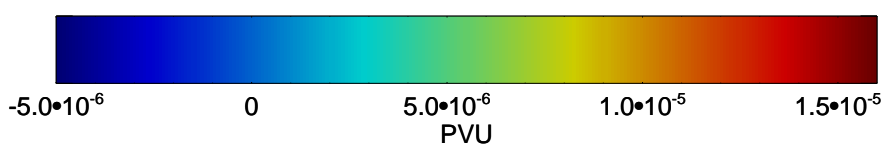

13012500, 108 hour forecast for 380K EPV

380K Montgomery Streamfunction, white

Range ring of 6000 km -- 19 hours GH round trip