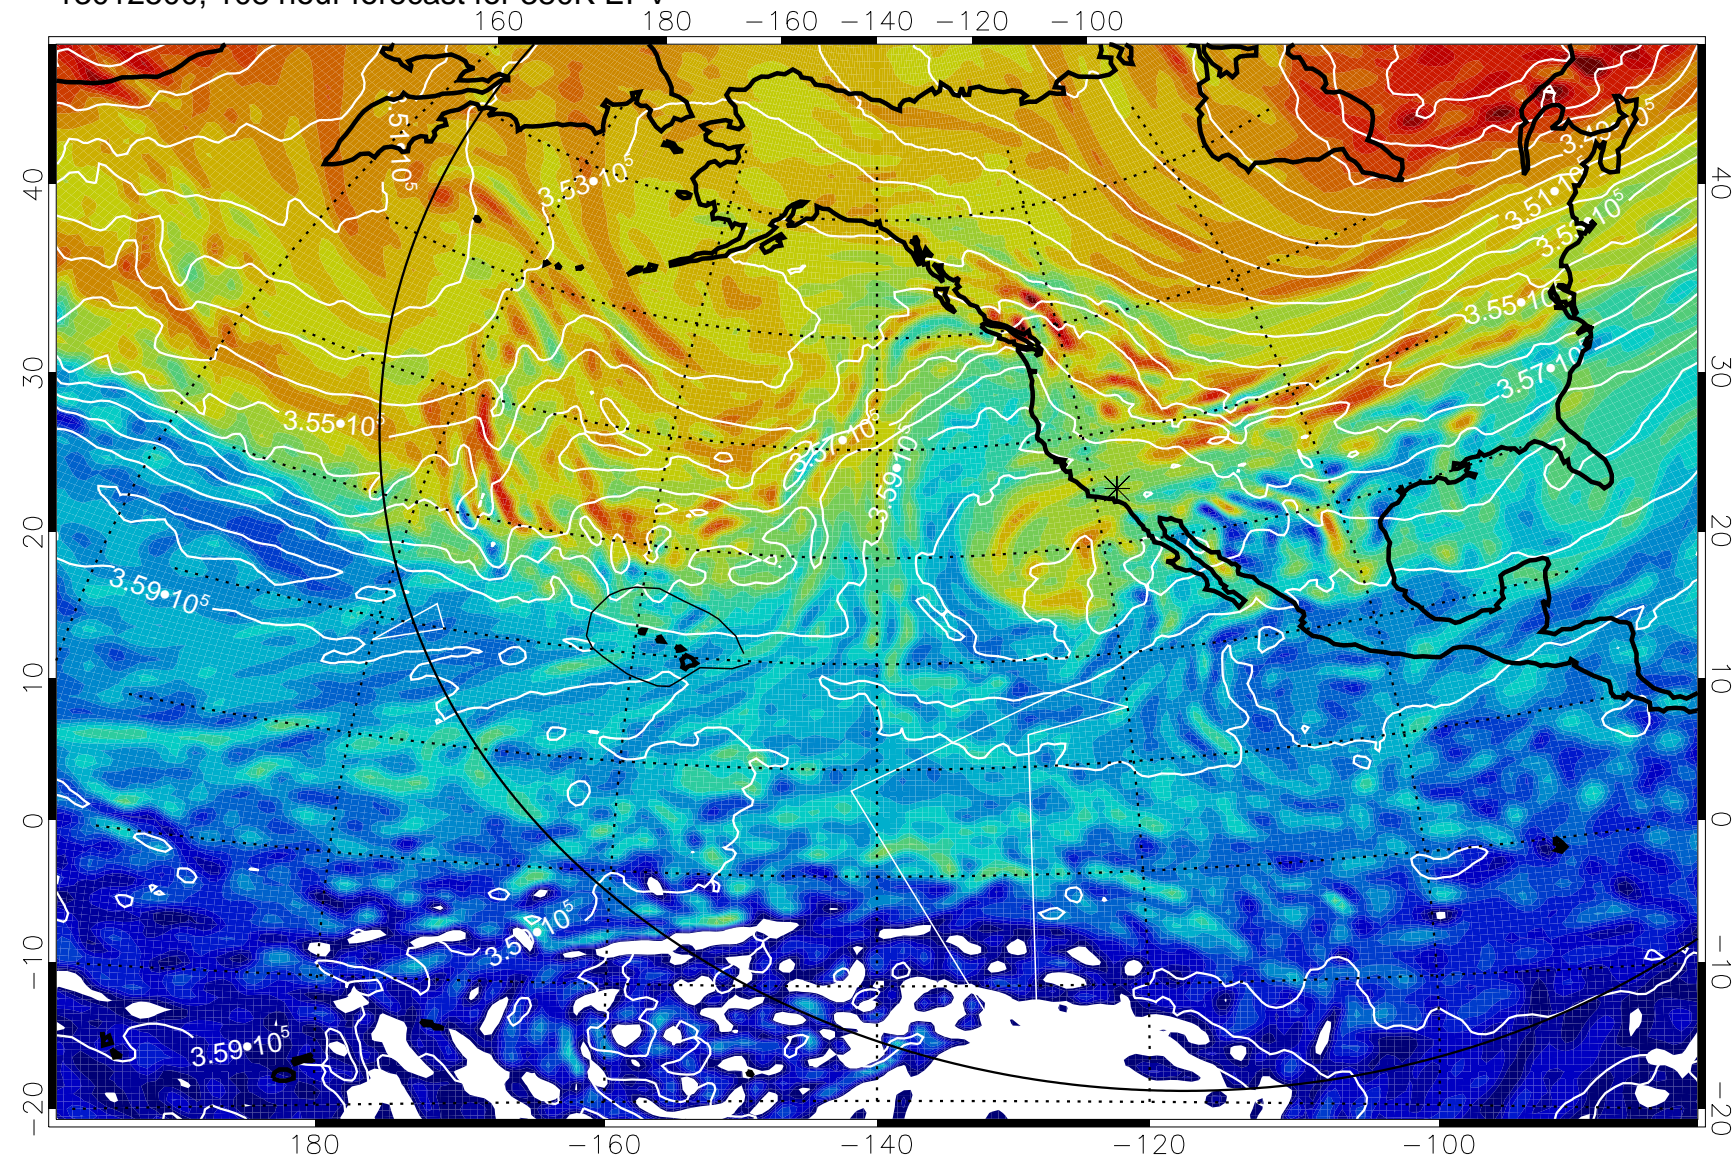

380K Montgomery Streamfunction, white

Range ring of 6000 km -- 19 hours GH round trip

13012406, 90 hour forecast for 380K EPV

380K Montgomery Streamfunction, white

Range ring of 6000 km -- 19 hours GH round trip

13012412, 96 hour forecast for 380K EPV

380K Montgomery Streamfunction, white

Range ring of 6000 km -- 19 hours GH round trip

13012418, 102 hour forecast for 380K EPV

380K Montgomery Streamfunction, white

Range ring of 6000 km -- 19 hours GH round trip

13012500, 108 hour forecast for 380K EPV

380K Montgomery Streamfunction, white

Range ring of 6000 km -- 19 hours GH round trip

13012506, 114 hour forecast for 380K EPV

160 180 -160 -140 -120 -100

380K Montgomery Streamfunction, white

Range ring of 6000 km -- 19 hours GH round trip

13012512, 120 hour forecast for 380K EPV

160 180 -160 -140 -120 -100

380K Montgomery Streamfunction, white