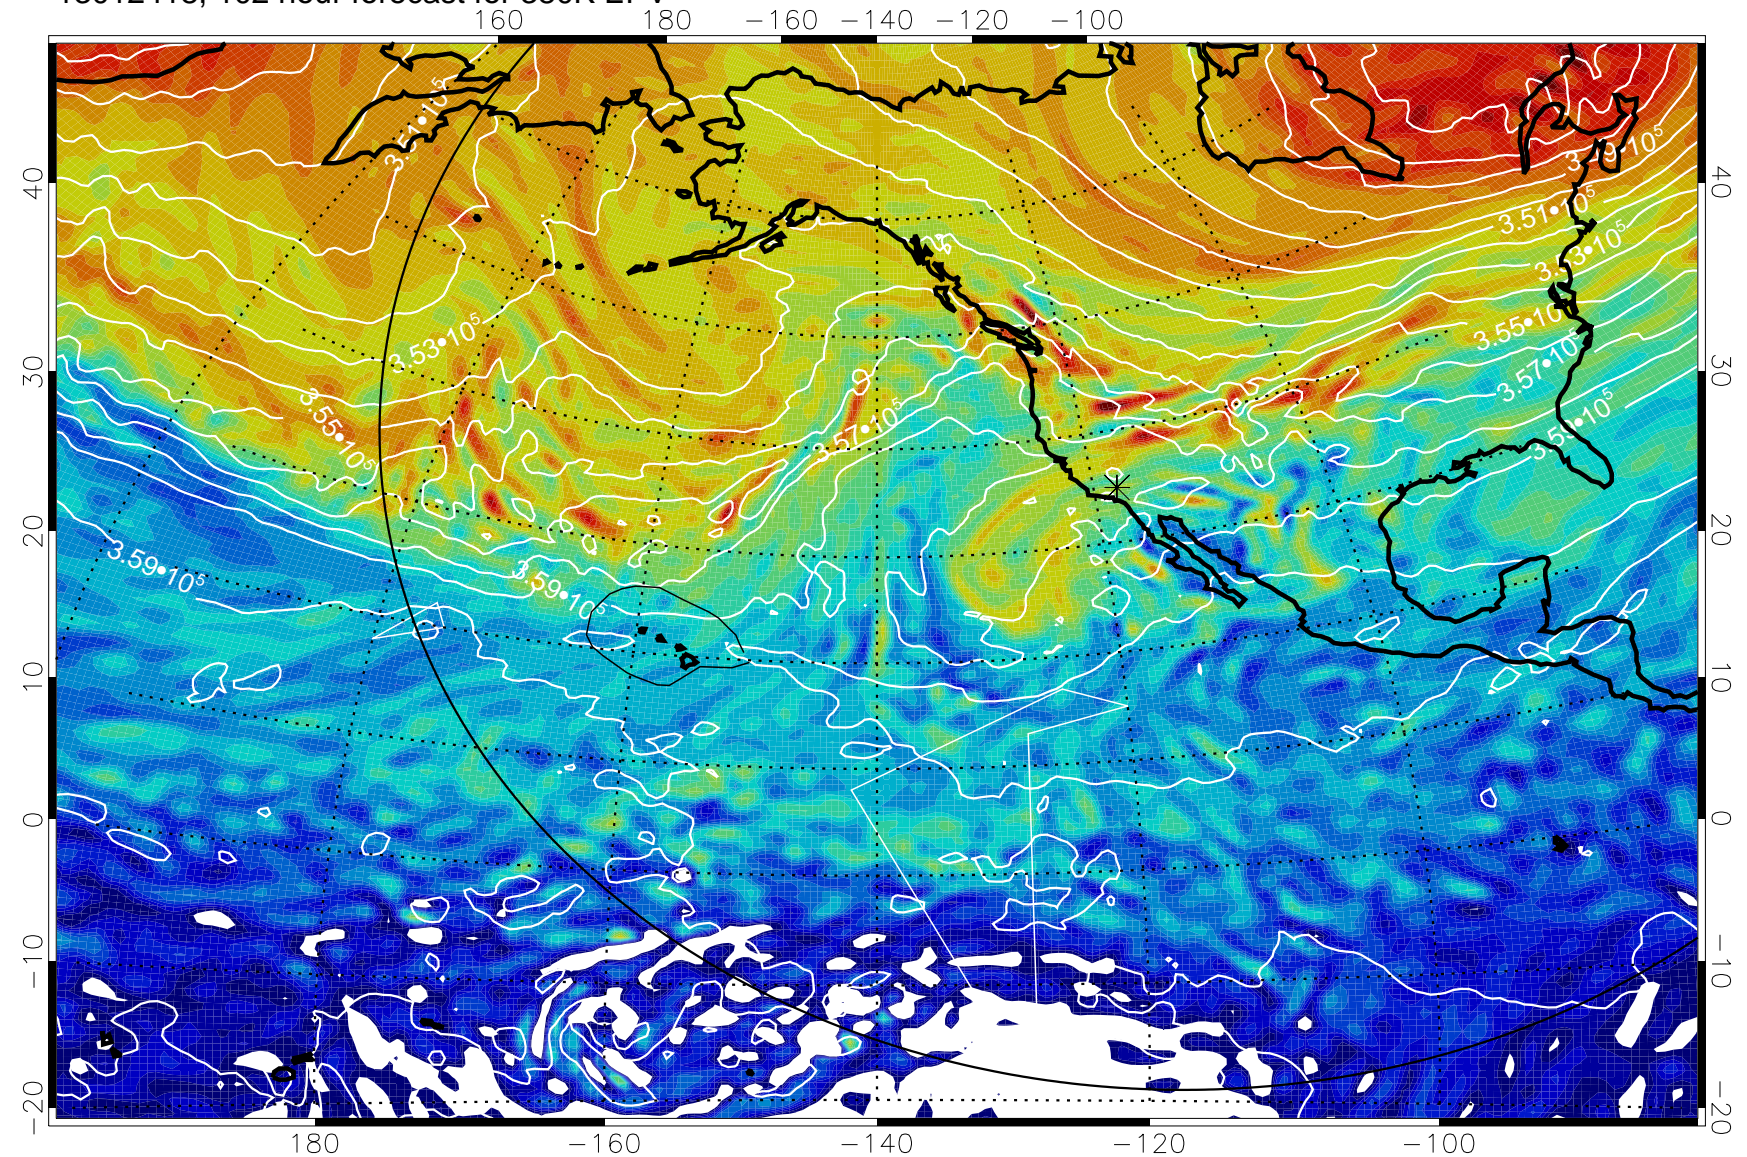

380K Montgomery Streamfunction, white

Range ring of 6000 km -- 19 hours GH round trip

13012406, 90 hour forecast for 380K EPV

380K Montgomery Streamfunction, white

Range ring of 6000 km -- 19 hours GH round trip

13012412, 96 hour forecast for 380K EPV

380K Montgomery Streamfunction, white

Range ring of 6000 km -- 19 hours GH round trip

13012418, 102 hour forecast for 380K EPV

380K Montgomery Streamfunction, white

Range ring of 6000 km -- 19 hours GH round trip

13012500, 108 hour forecast for 380K EPV

380K Montgomery Streamfunction, white

Range ring of 6000 km -- 19 hours GH round trip

13012506, 114 hour forecast for 380K EPV

160 180 -160 -140 -120 -100

380K Montgomery Streamfunction, white

Range ring of 6000 km -- 19 hours GH round trip

13012512, 120 hour forecast for 380K EPV

160 180 -160 -140 -120 -100

380K Montgomery Streamfunction, white