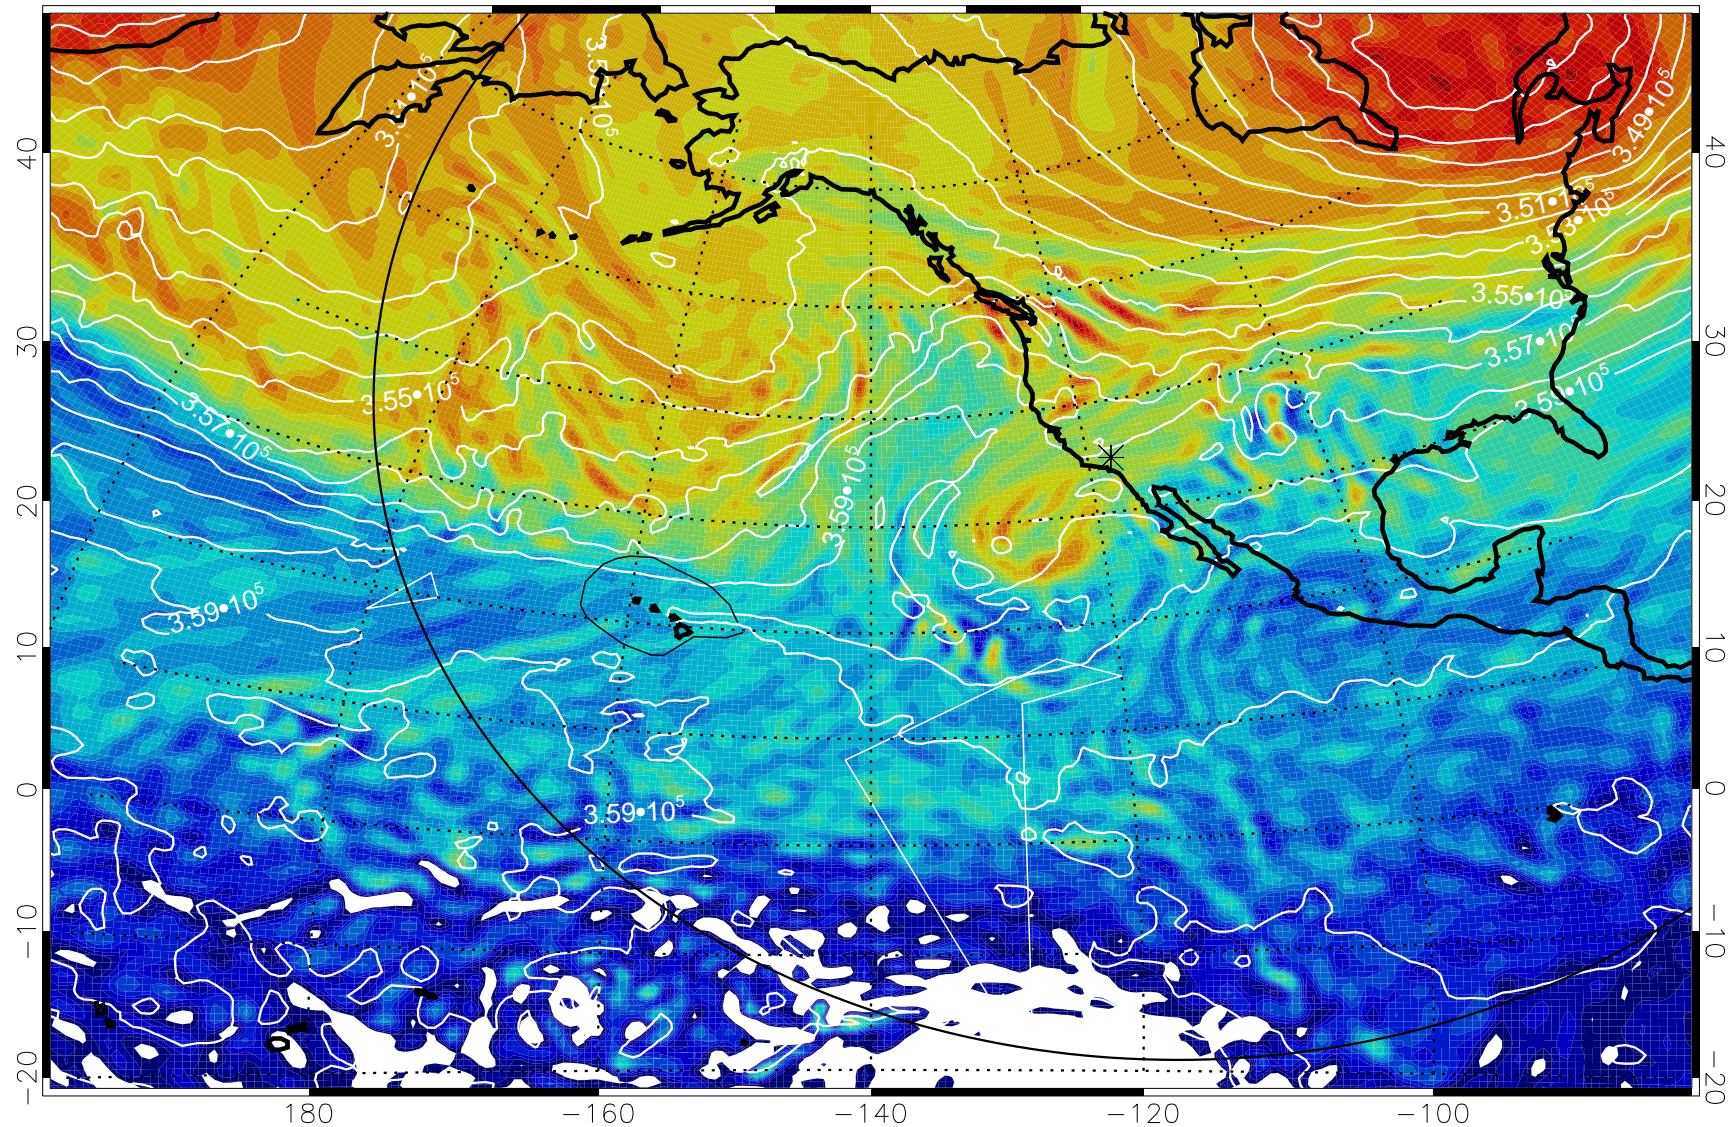

13012318, 90 hour forecast for 380K EPV

380K Montgomery Streamfunction, white

Range ring of 6000 km -- 19 hours GH round trip

13012400, 96 hour forecast for 380K EPV

380K Montgomery Streamfunction, white

Range ring of 6000 km -- 19 hours GH round trip

13012406, 102 hour forecast for 380K EPV

380K Montgomery Streamfunction, white

Range ring of 6000 km -- 19 hours GH round trip

13012412, 108 hour forecast for 380K EPV

160 180 -160 -140 -120 -100

380K Montgomery Streamfunction, white

Range ring of 6000 km -- 19 hours GH round trip

13012418, 114 hour forecast for 380K EPV

160 180 -160 -140 -120 -100

380K Montgomery Streamfunction, white

Range ring of 6000 km -- 19 hours GH round trip

13012500, 120 hour forecast for 380K EPV

160 180 -160 -140 -120 -100

380K Montgomery Streamfunction, white

Range ring of 6000 km -- 19 hours GH round trip