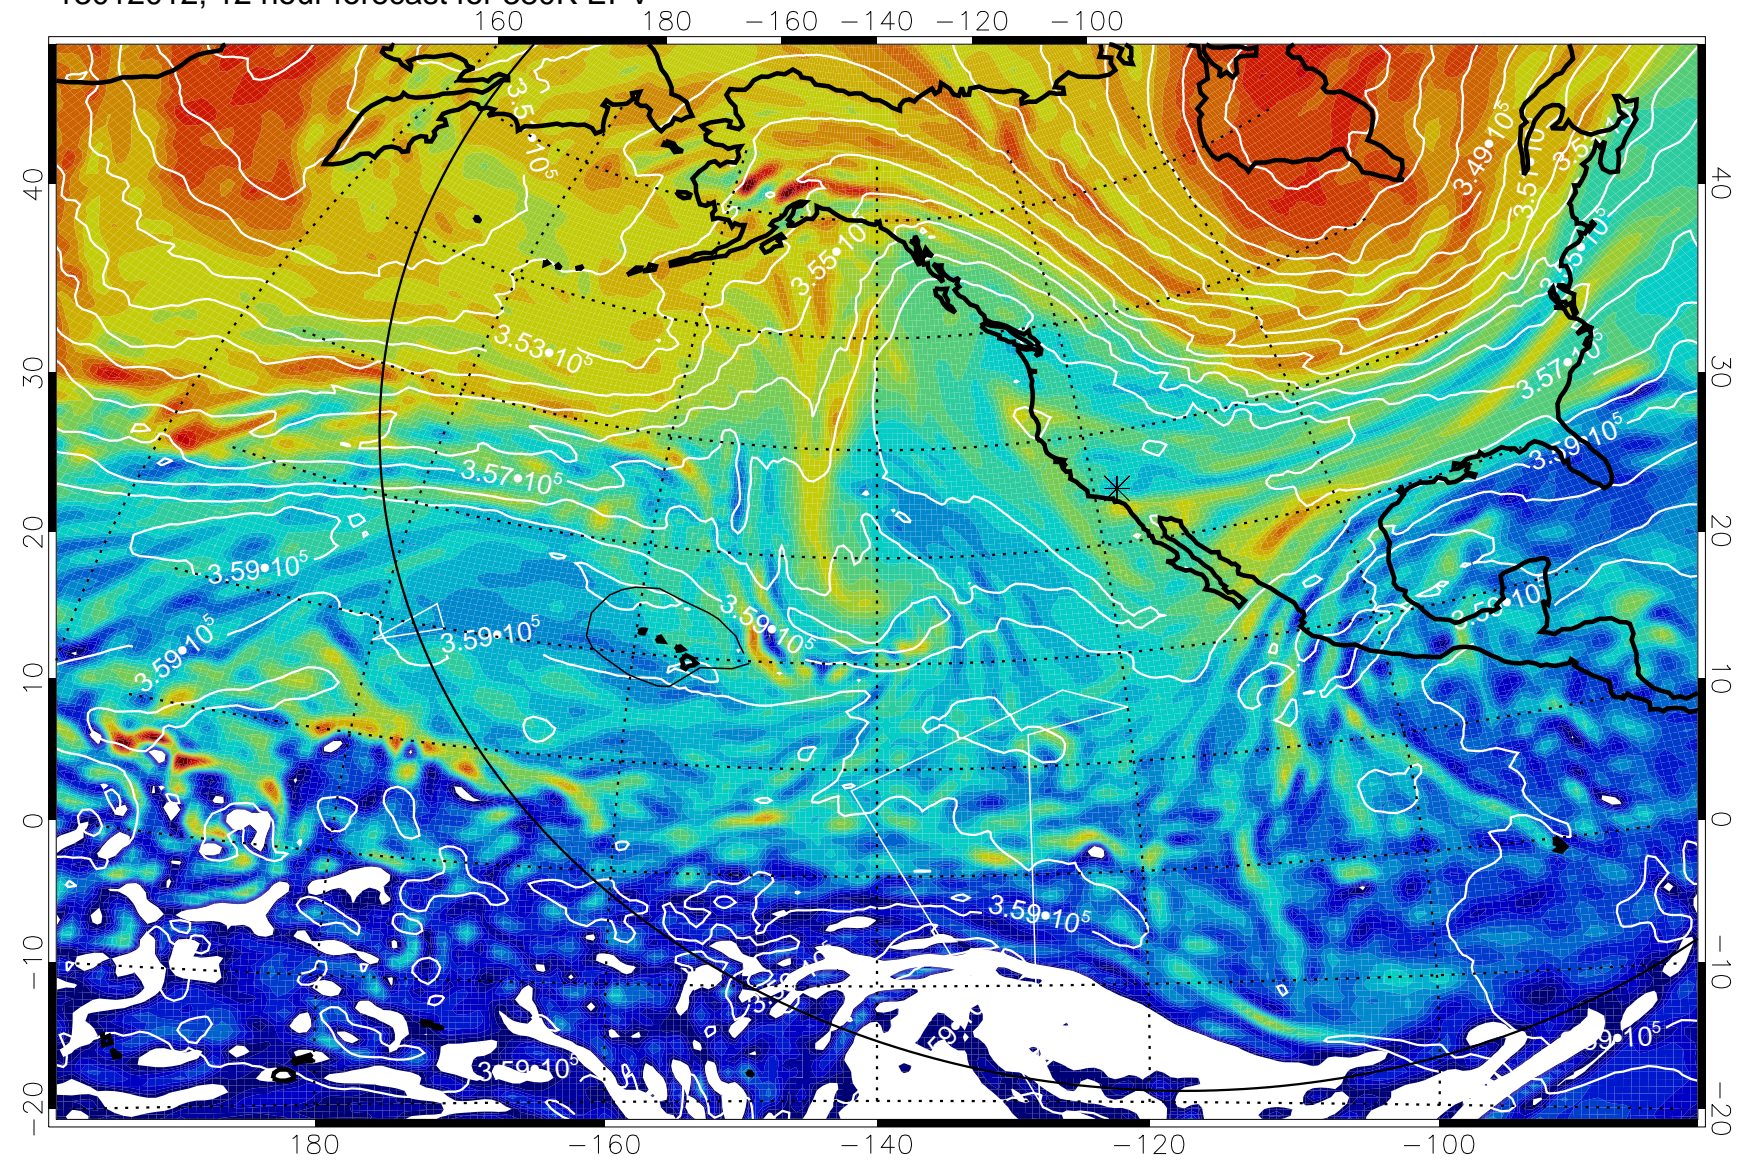

13012012, 12 hour forecast for 380K EPV

380K Montgomery Streamfunction, white

Range ring of 6000 km -- 19 hours GH round trip

13012018, 18 hour forecast for 380K EPV

380K Montgomery Streamfunction, white

Range ring of 6000 km -- 19 hours GH round trip

13012100, 24 hour forecast for 380K EPV

380K Montgomery Streamfunction, white

Range ring of 6000 km -- 19 hours GH round trip

13012106, 30 hour forecast for 380K EPV

380K Montgomery Streamfunction, white

Range ring of 6000 km -- 19 hours GH round trip

13012112, 36 hour forecast for 380K EPV

160 180 -160 -140 -120 -100

380K Montgomery Streamfunction, white

Range ring of 6000 km -- 19 hours GH round trip

13012118, 42 hour forecast for 380K EPV

160 180 -160 -140 -120 -100

380K Montgomery Streamfunction, white

Range ring of 6000 km -- 19 hours GH round trip

13012206, 54 hour forecast for 380K EPV

13012212, 60 hour forecast for 380K EPV

380K Montgomery Streamfunction, white

Range ring of 6000 km -- 19 hours GH round trip