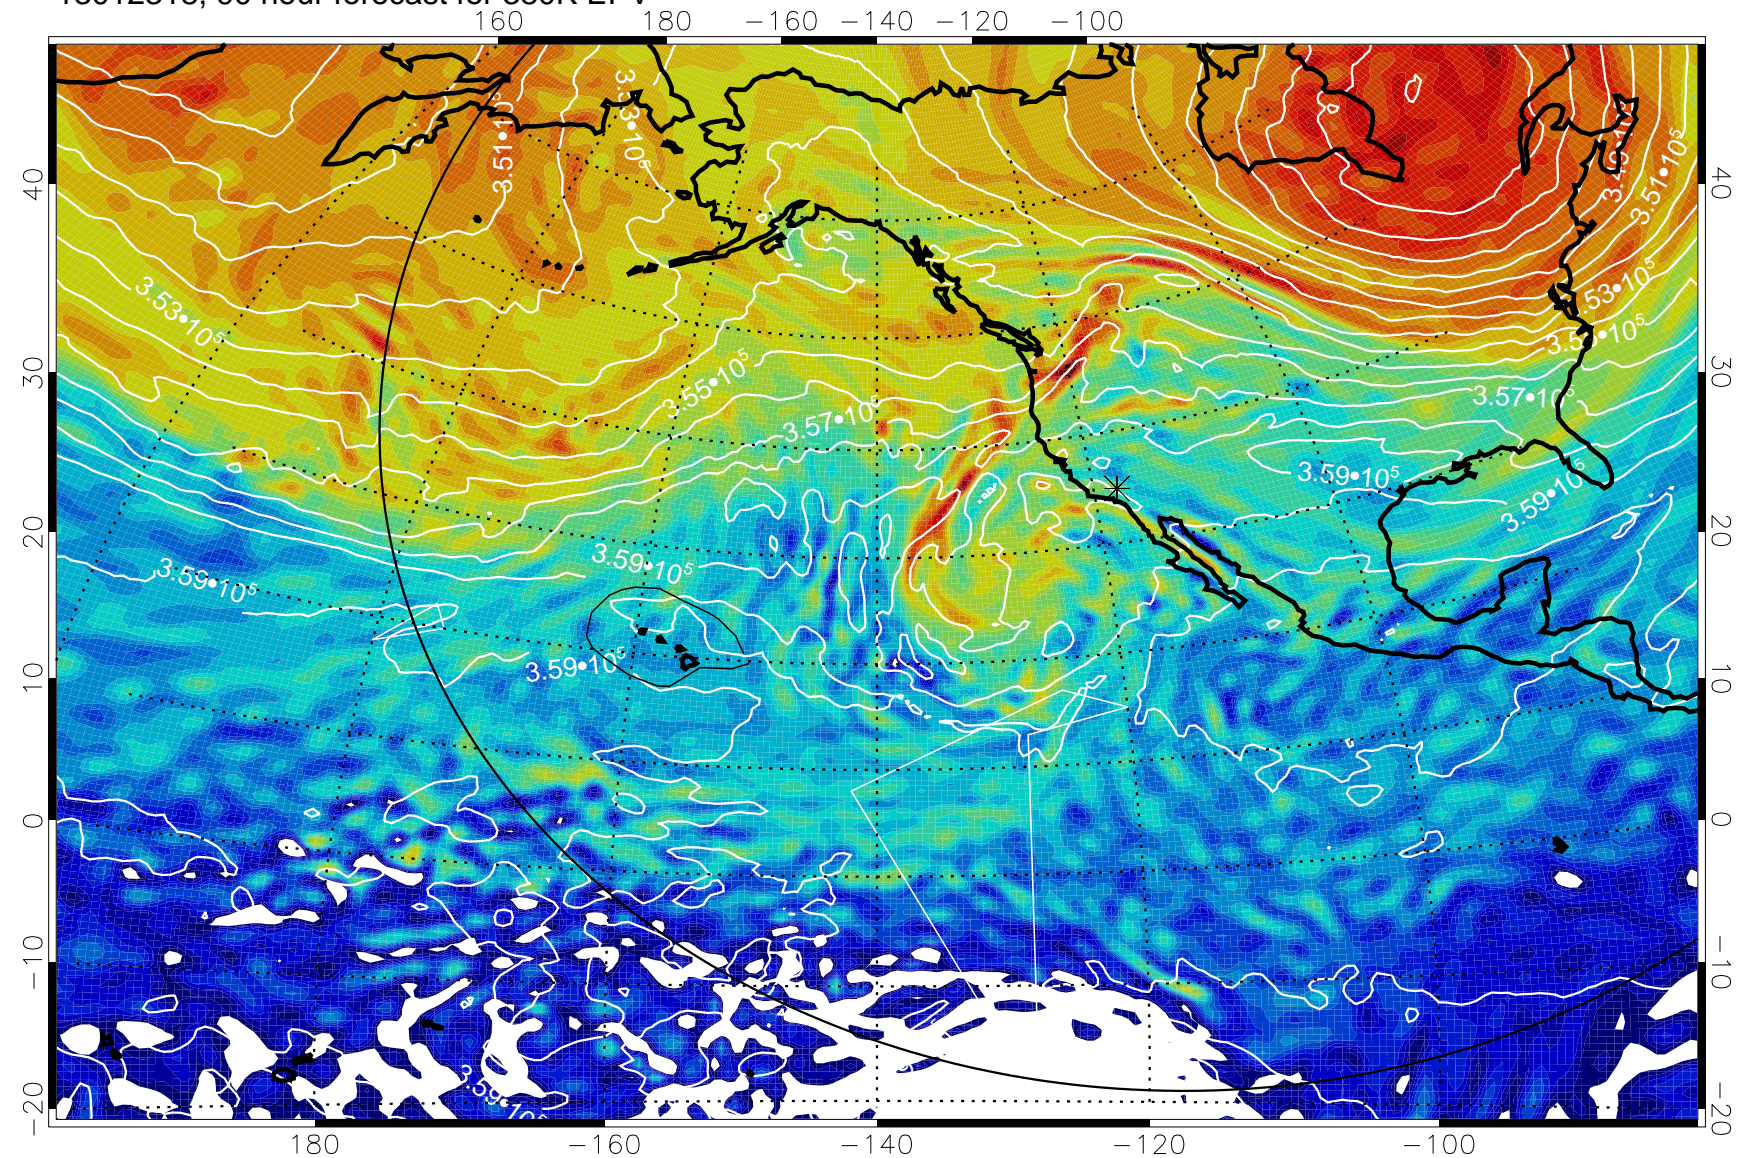

13012218, 66 hour forecast for 380K EPV

380K Montgomery Streamfunction, white

Range ring of 6000 km -- 19 hours GH round trip

13012300, 72 hour forecast for 380K EPV

380K Montgomery Streamfunction, white

Range ring of 6000 km -- 19 hours GH round trip

13012306, 78 hour forecast for 380K EPV

380K Montgomery Streamfunction, white

Range ring of 6000 km -- 19 hours GH round trip

13012312, 84 hour forecast for 380K EPV

380K Montgomery Streamfunction, white

Range ring of 6000 km -- 19 hours GH round trip

13012318, 90 hour forecast for 380K EPV

380K Montgomery Streamfunction, white

Range ring of 6000 km -- 19 hours GH round trip

13012400, 96 hour forecast for 380K EPV

380K Montgomery Streamfunction, white

Range ring of 6000 km -- 19 hours GH round trip

13012406, 102 hour forecast for 380K EPV

380K Montgomery Streamfunction, white

Range ring of 6000 km -- 19 hours GH round trip

13012412, 108 hour forecast for 380K EPV

160 180 -160 -140 -120 -100

380K Montgomery Streamfunction, white