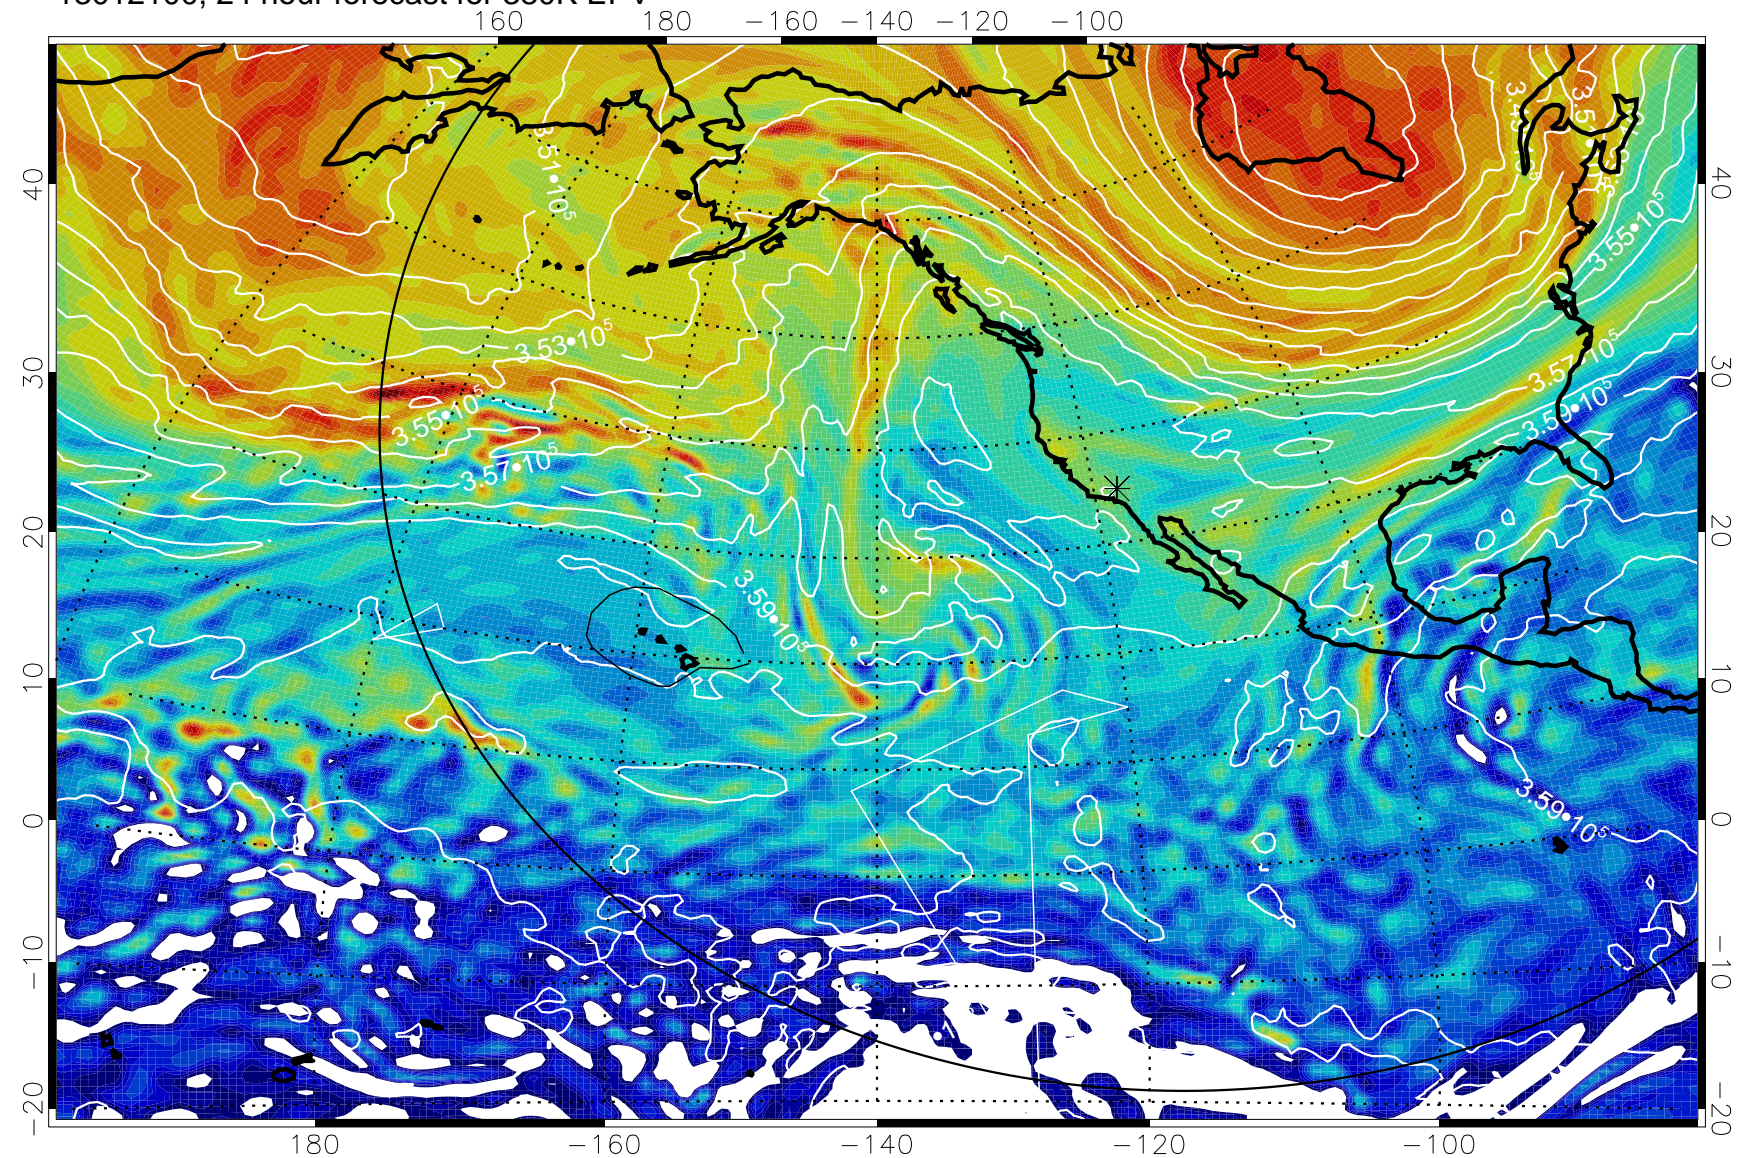

13012012, 12 hour forecast for 380K EPV

380K Montgomery Streamfunction, white

Range ring of 6000 km -- 19 hours GH round trip

13012018, 18 hour forecast for 380K EPV

380K Montgomery Streamfunction, white

Range ring of 6000 km -- 19 hours GH round trip

13012100, 24 hour forecast for 380K EPV

380K Montgomery Streamfunction, white

Range ring of 6000 km -- 19 hours GH round trip

13012106, 30 hour forecast for 380K EPV

380K Montgomery Streamfunction, white

Range ring of 6000 km -- 19 hours GH round trip

13012112, 36 hour forecast for 380K EPV

160 180 -160 -140 -120 -100

380K Montgomery Streamfunction, white

Range ring of 6000 km -- 19 hours GH round trip

13012118, 42 hour forecast for 380K EPV

160 180 -160 -140 -120 -100

380K Montgomery Streamfunction, white

Range ring of 6000 km -- 19 hours GH round trip

13012206, 54 hour forecast for 380K EPV

13012212, 60 hour forecast for 380K EPV

380K Montgomery Streamfunction, white

Range ring of 6000 km -- 19 hours GH round trip