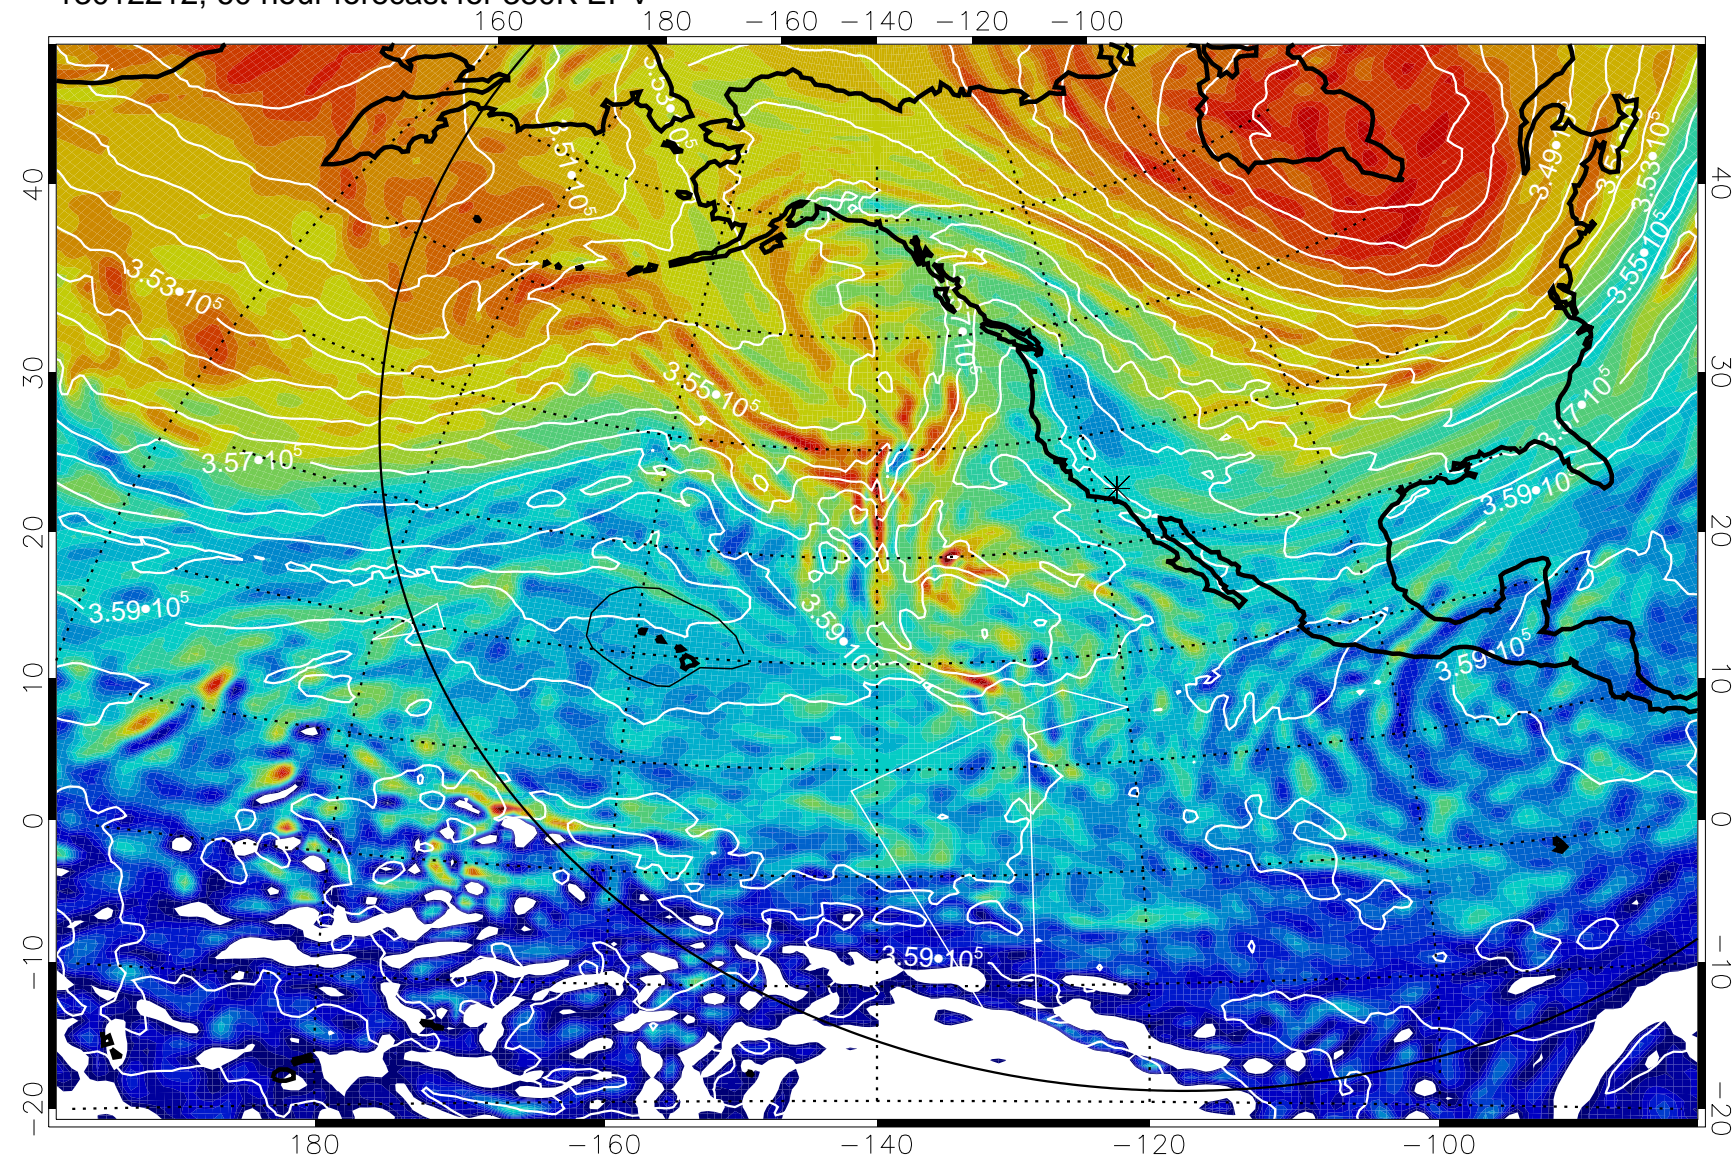

13012112, 36 hour forecast for 380K EPV

160 180 -160 -140 -120 -100

380K Montgomery Streamfunction, white

Range ring of 6000 km -- 19 hours GH round trip

13012118, 42 hour forecast for 380K EPV

160 180 -160 -140 -120 -100

40
30
20
10
0
-10
-20

$-5.0 \cdot 10^{-6}$ 0 $5.0 \cdot 10^{-6}$ $1.0 \cdot 10^{-5}$ $1.5 \cdot 10^{-5}$
PVU

380K Montgomery Streamfunction, white

Range ring of 6000 km -- 19 hours GH round trip

13012200, 48 hour forecast for 380K EPV

380K Montgomery Streamfunction, white

Range ring of 6000 km -- 19 hours GH round trip

13012206, 54 hour forecast for 380K EPV

13012212, 60 hour forecast for 380K EPV

380K Montgomery Streamfunction, white

Range ring of 6000 km -- 19 hours GH round trip

13012218, 66 hour forecast for 380K EPV

380K Montgomery Streamfunction, white

Range ring of 6000 km -- 19 hours GH round trip

13012300, 72 hour forecast for 380K EPV

380K Montgomery Streamfunction, white

Range ring of 6000 km -- 19 hours GH round trip