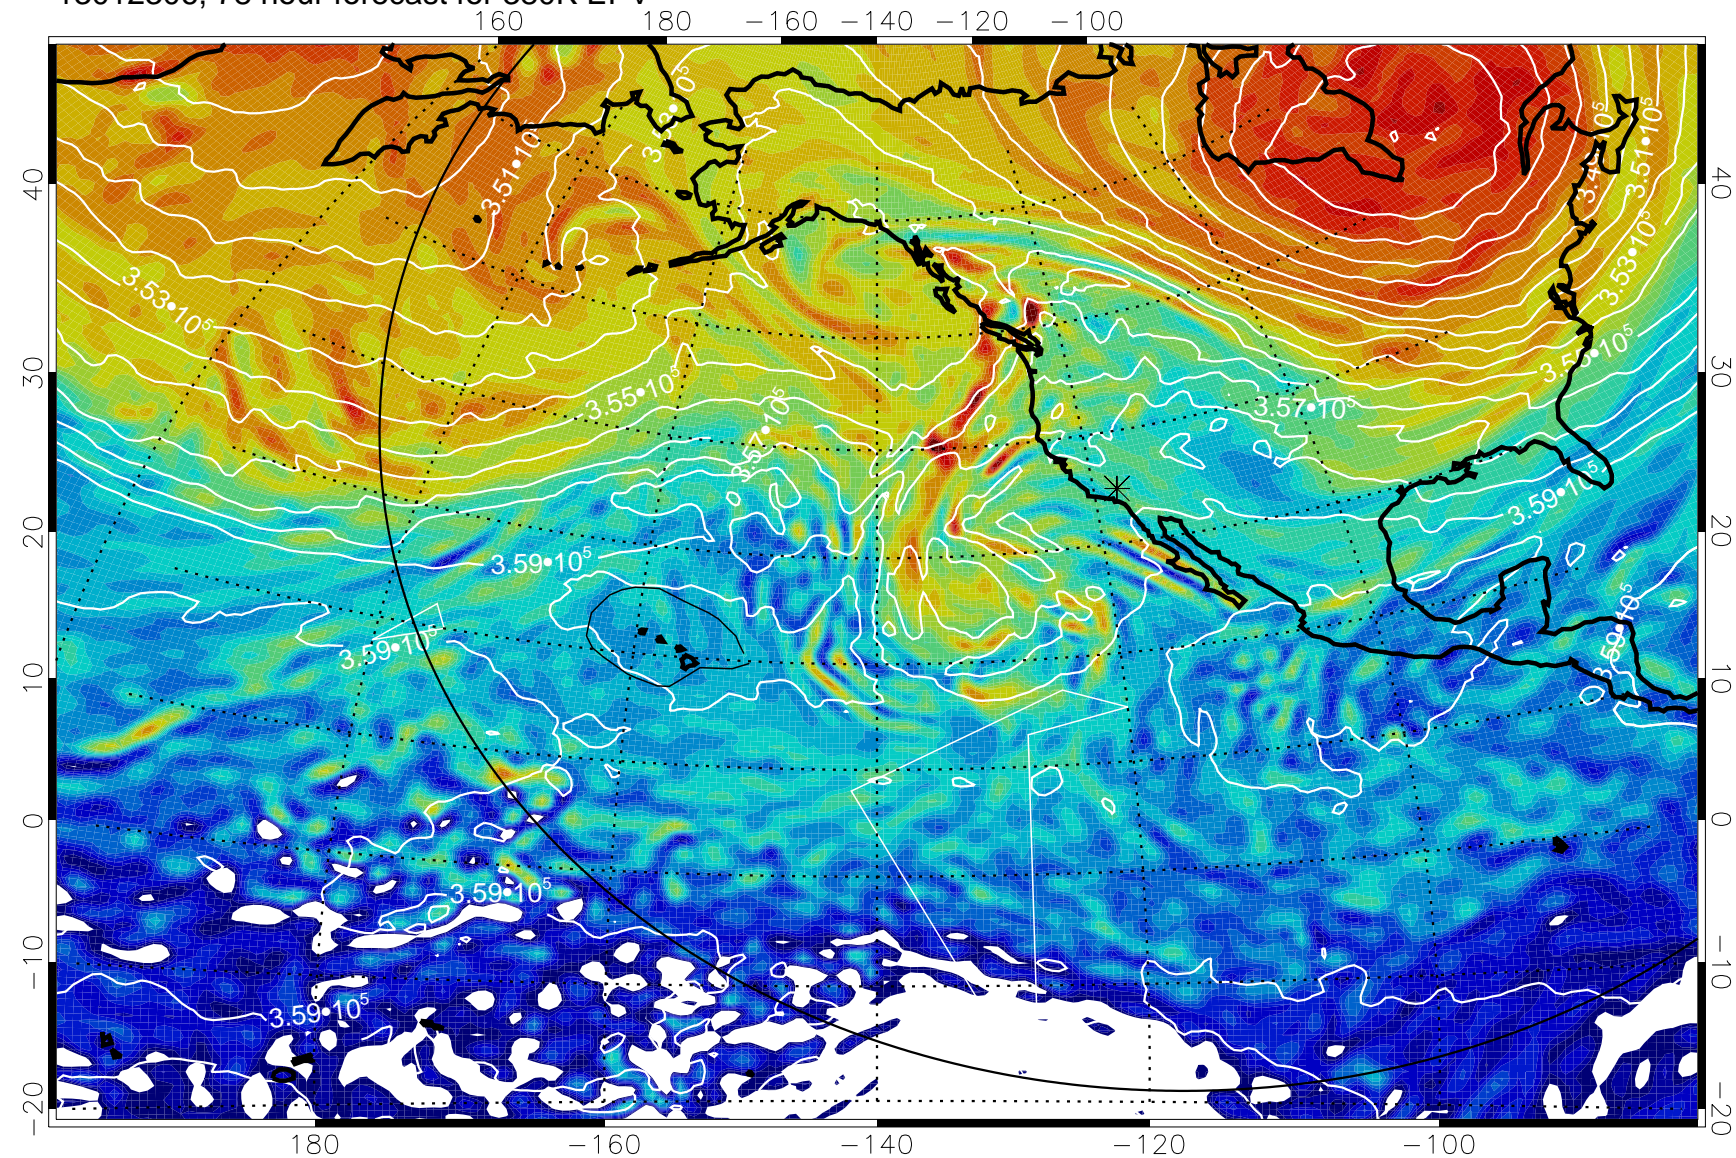

380K Montgomery Streamfunction, white

Range ring of 6000 km -- 19 hours GH round trip

13012206, 54 hour forecast for 380K EPV

13012212, 60 hour forecast for 380K EPV

380K Montgomery Streamfunction, white

Range ring of 6000 km -- 19 hours GH round trip

13012218, 66 hour forecast for 380K EPV

380K Montgomery Streamfunction, white

Range ring of 6000 km -- 19 hours GH round trip

13012300, 72 hour forecast for 380K EPV

380K Montgomery Streamfunction, white

Range ring of 6000 km -- 19 hours GH round trip

13012306, 78 hour forecast for 380K EPV

380K Montgomery Streamfunction, white

Range ring of 6000 km -- 19 hours GH round trip

13012312, 84 hour forecast for 380K EPV

380K Montgomery Streamfunction, white

Range ring of 6000 km -- 19 hours GH round trip

13012318, 90 hour forecast for 380K EPV

380K Montgomery Streamfunction, white

Range ring of 6000 km -- 19 hours GH round trip

13012400, 96 hour forecast for 380K EPV

380K Montgomery Streamfunction, white

Range ring of 6000 km -- 19 hours GH round trip