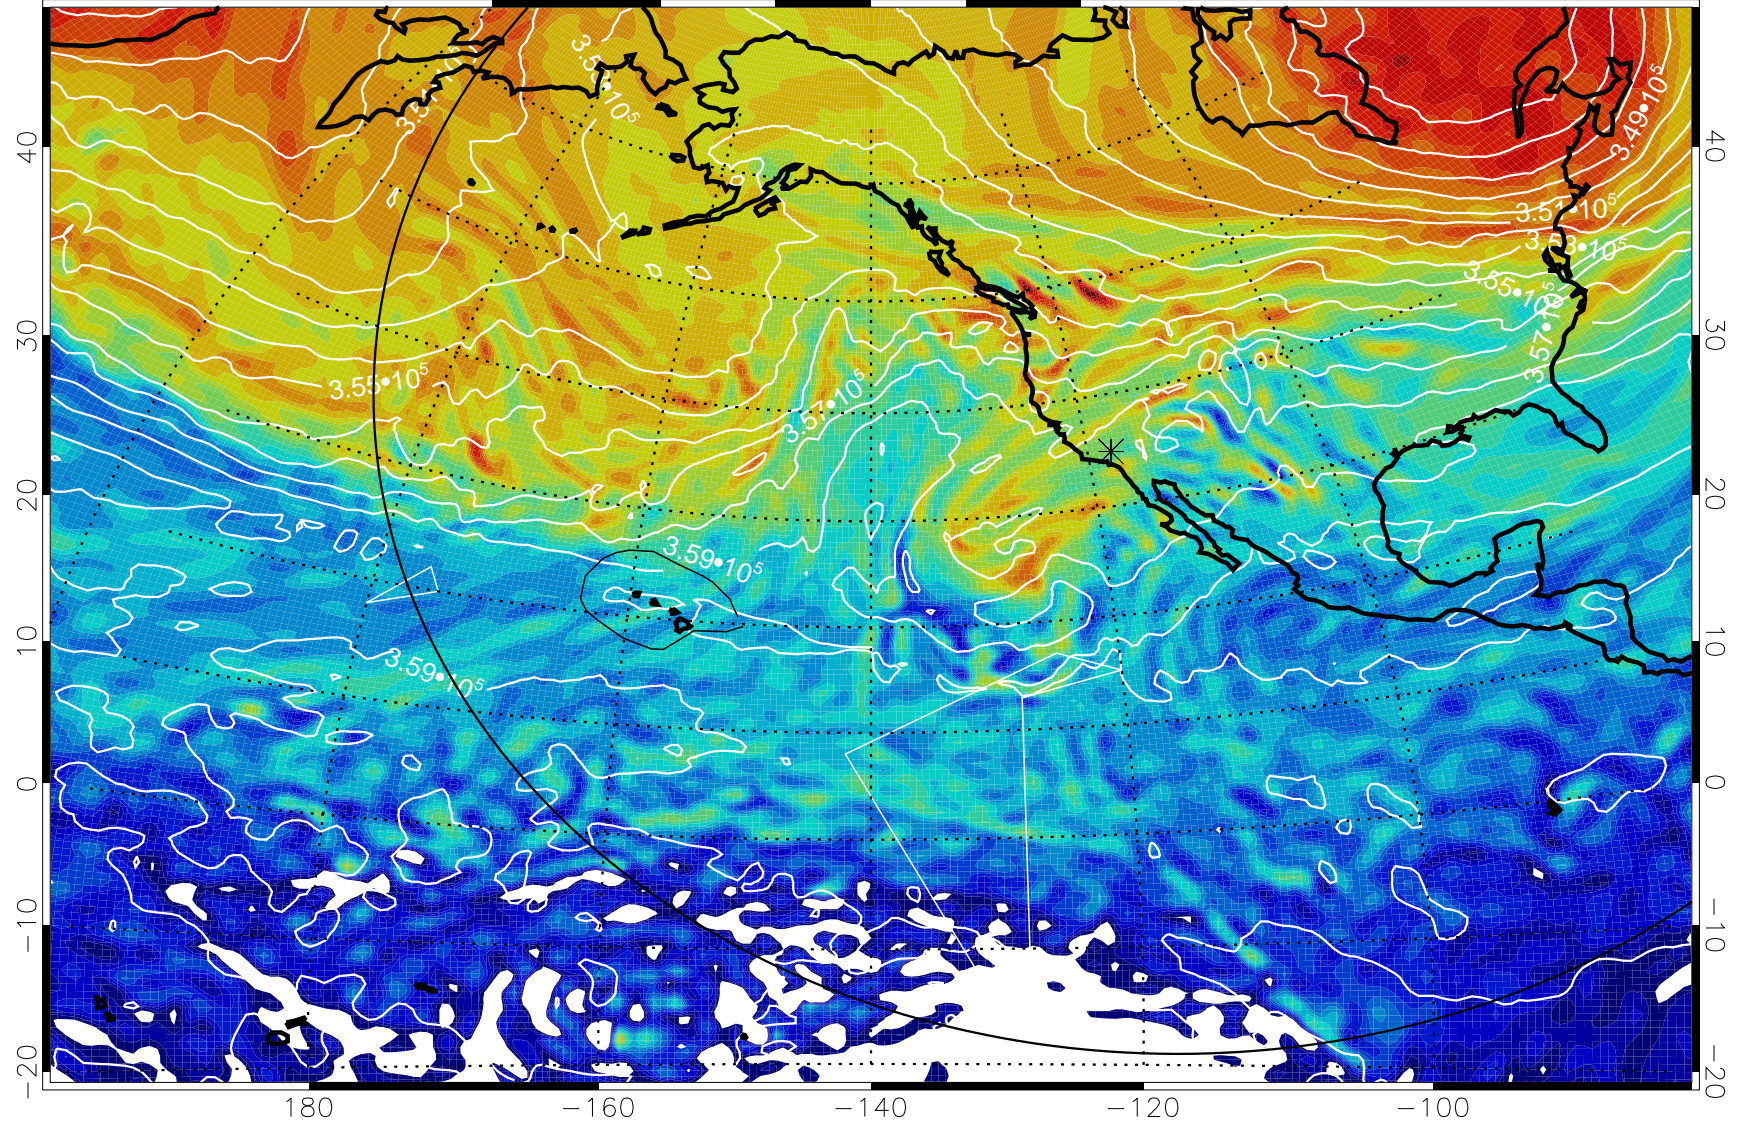

13012318, 90 hour forecast for 380K EPV

380K Montgomery Streamfunction, white

Range ring of 6000 km -- 19 hours GH round trip

13012400, 96 hour forecast for 380K EPV

380K Montgomery Streamfunction, white

Range ring of 6000 km -- 19 hours GH round trip

13012406, 102 hour forecast for 380K EPV

380K Montgomery Streamfunction, white

Range ring of 6000 km -- 19 hours GH round trip

13012412, 108 hour forecast for 380K EPV

160 180 -160 -140 -120 -100

380K Montgomery Streamfunction, white

Range ring of 6000 km -- 19 hours GH round trip

13012418, 114 hour forecast for 380K EPV

160 180 -160 -140 -120 -100

380K Montgomery Streamfunction, white

Range ring of 6000 km -- 19 hours GH round trip

13012500, 120 hour forecast for 380K EPV

160 180 -160 -140 -120 -100

380K Montgomery Streamfunction, white

Range ring of 6000 km -- 19 hours GH round trip