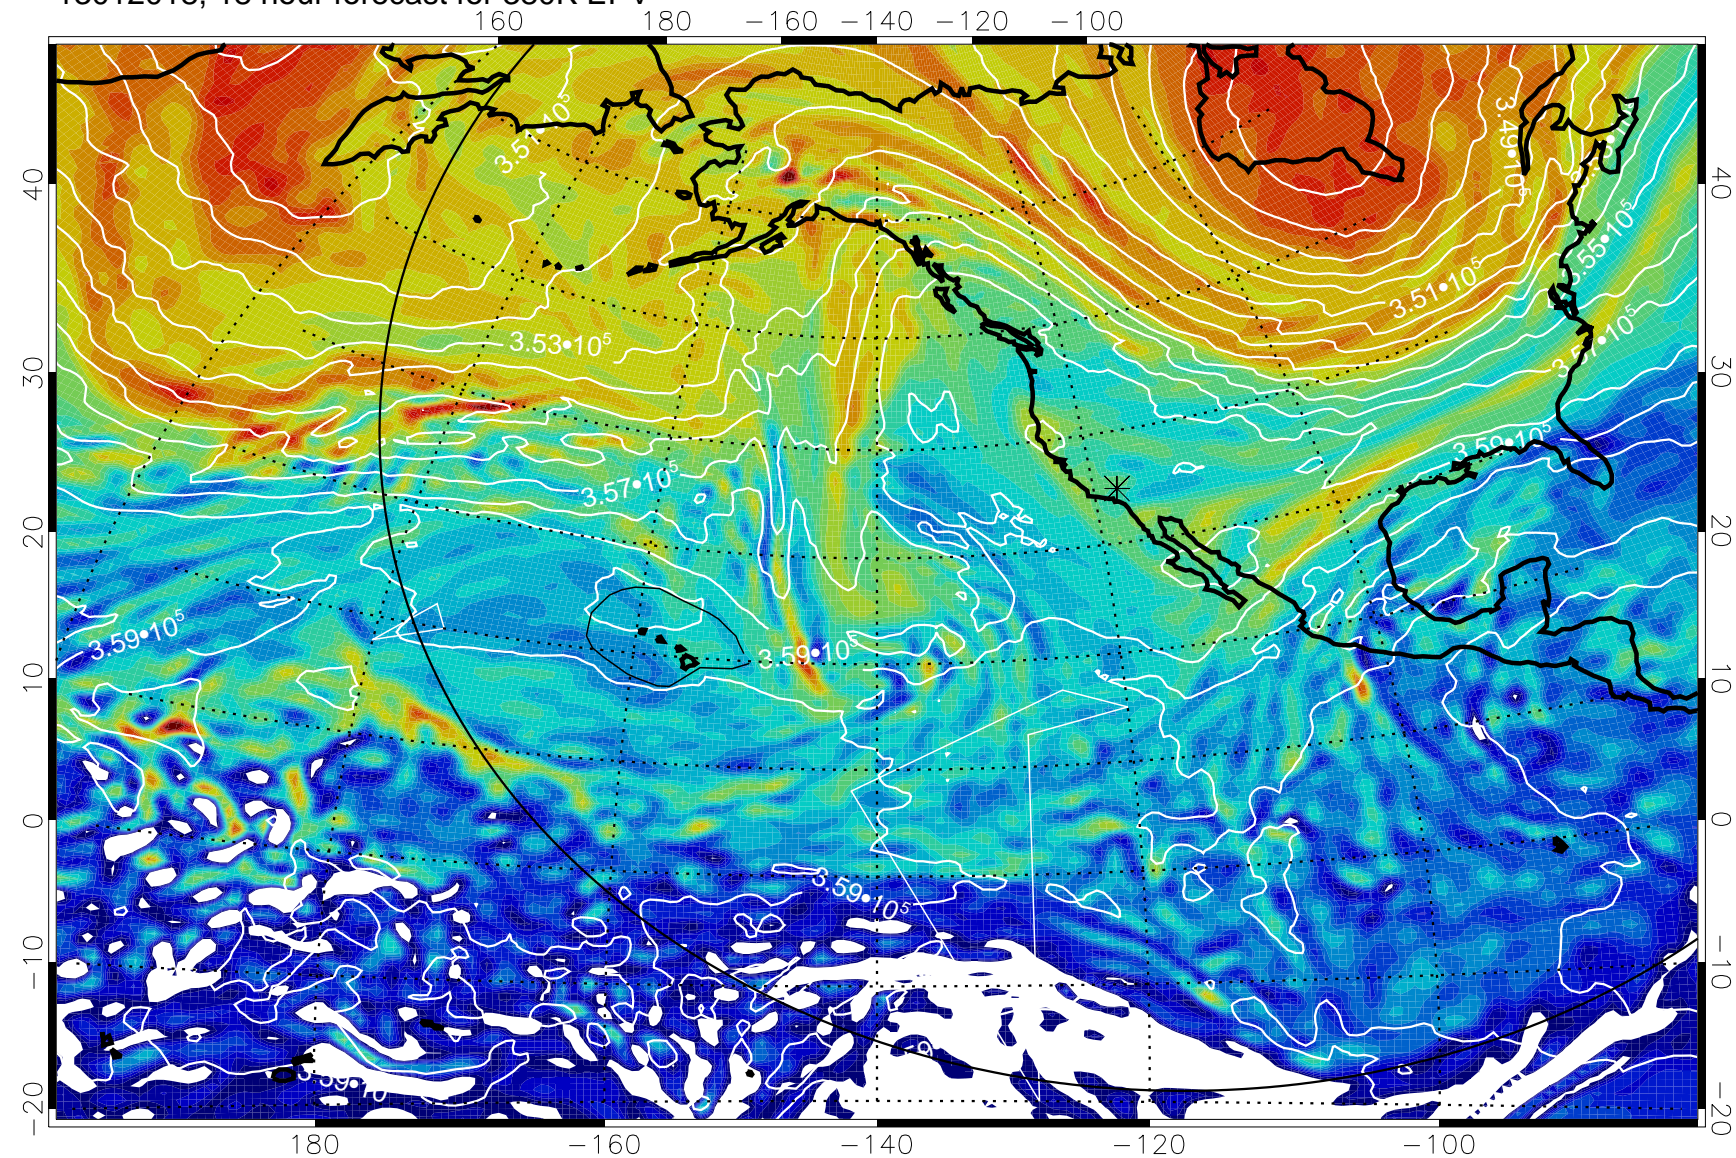

13012012, 12 hour forecast for 380K EPV

380K Montgomery Streamfunction, white

Range ring of 6000 km -- 19 hours GH round trip

13012018, 18 hour forecast for 380K EPV

380K Montgomery Streamfunction, white

Range ring of 6000 km -- 19 hours GH round trip

13012100, 24 hour forecast for 380K EPV

380K Montgomery Streamfunction, white

Range ring of 6000 km -- 19 hours GH round trip

13012106, 30 hour forecast for 380K EPV

380K Montgomery Streamfunction, white

Range ring of 6000 km -- 19 hours GH round trip

13012112, 36 hour forecast for 380K EPV

160 180 -160 -140 -120 -100

380K Montgomery Streamfunction, white

Range ring of 6000 km -- 19 hours GH round trip

13012118, 42 hour forecast for 380K EPV

160 180 -160 -140 -120 -100

380K Montgomery Streamfunction, white

Range ring of 6000 km -- 19 hours GH round trip

13012206, 54 hour forecast for 380K EPV

13012212, 60 hour forecast for 380K EPV

380K Montgomery Streamfunction, white

Range ring of 6000 km -- 19 hours GH round trip