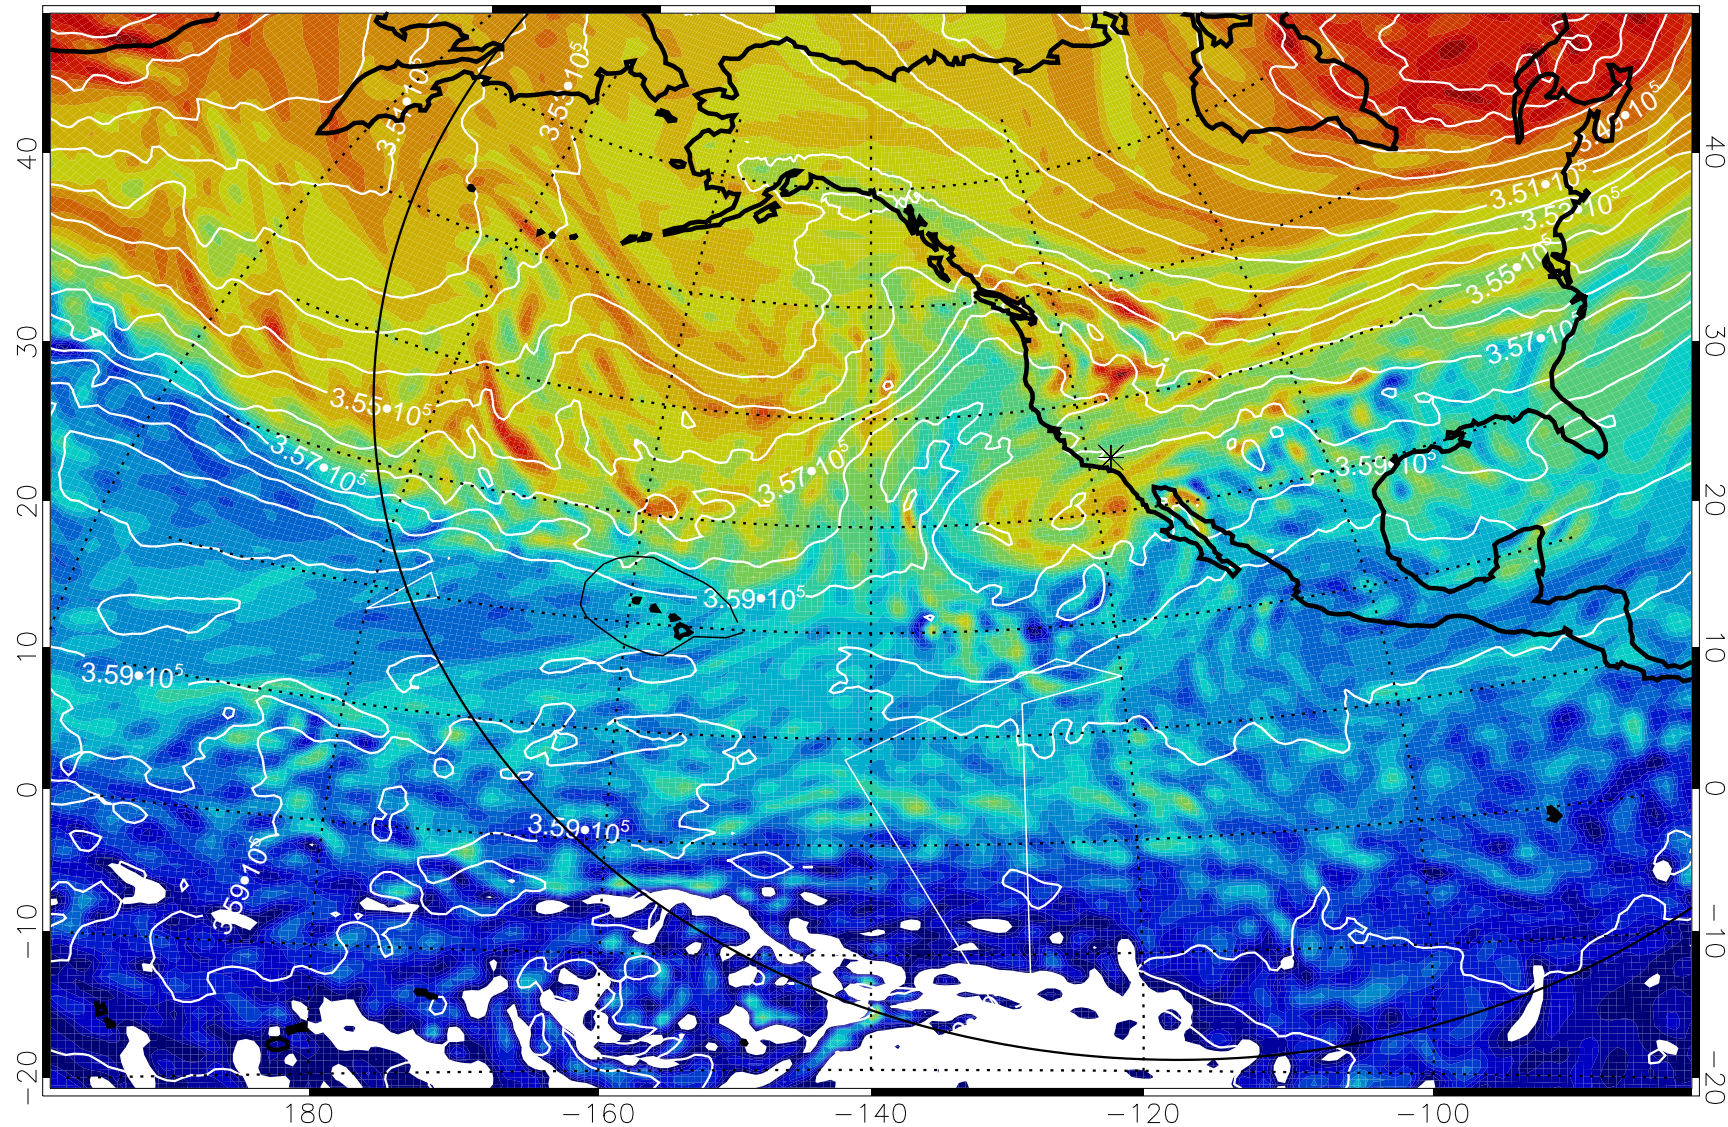

13012406, 102 hour forecast for 380K EPV

380K Montgomery Streamfunction, white

Range ring of 6000 km -- 19 hours GH round trip

13012412, 108 hour forecast for 380K EPV

160 180 -160 -140 -120 -100

380K Montgomery Streamfunction, white

Range ring of 6000 km -- 19 hours GH round trip

13012418, 114 hour forecast for 380K EPV

160 180 -160 -140 -120 -100

380K Montgomery Streamfunction, white

Range ring of 6000 km -- 19 hours GH round trip

13012500, 120 hour forecast for 380K EPV

160 180 -160 -140 -120 -100

380K Montgomery Streamfunction, white

Range ring of 6000 km -- 19 hours GH round trip