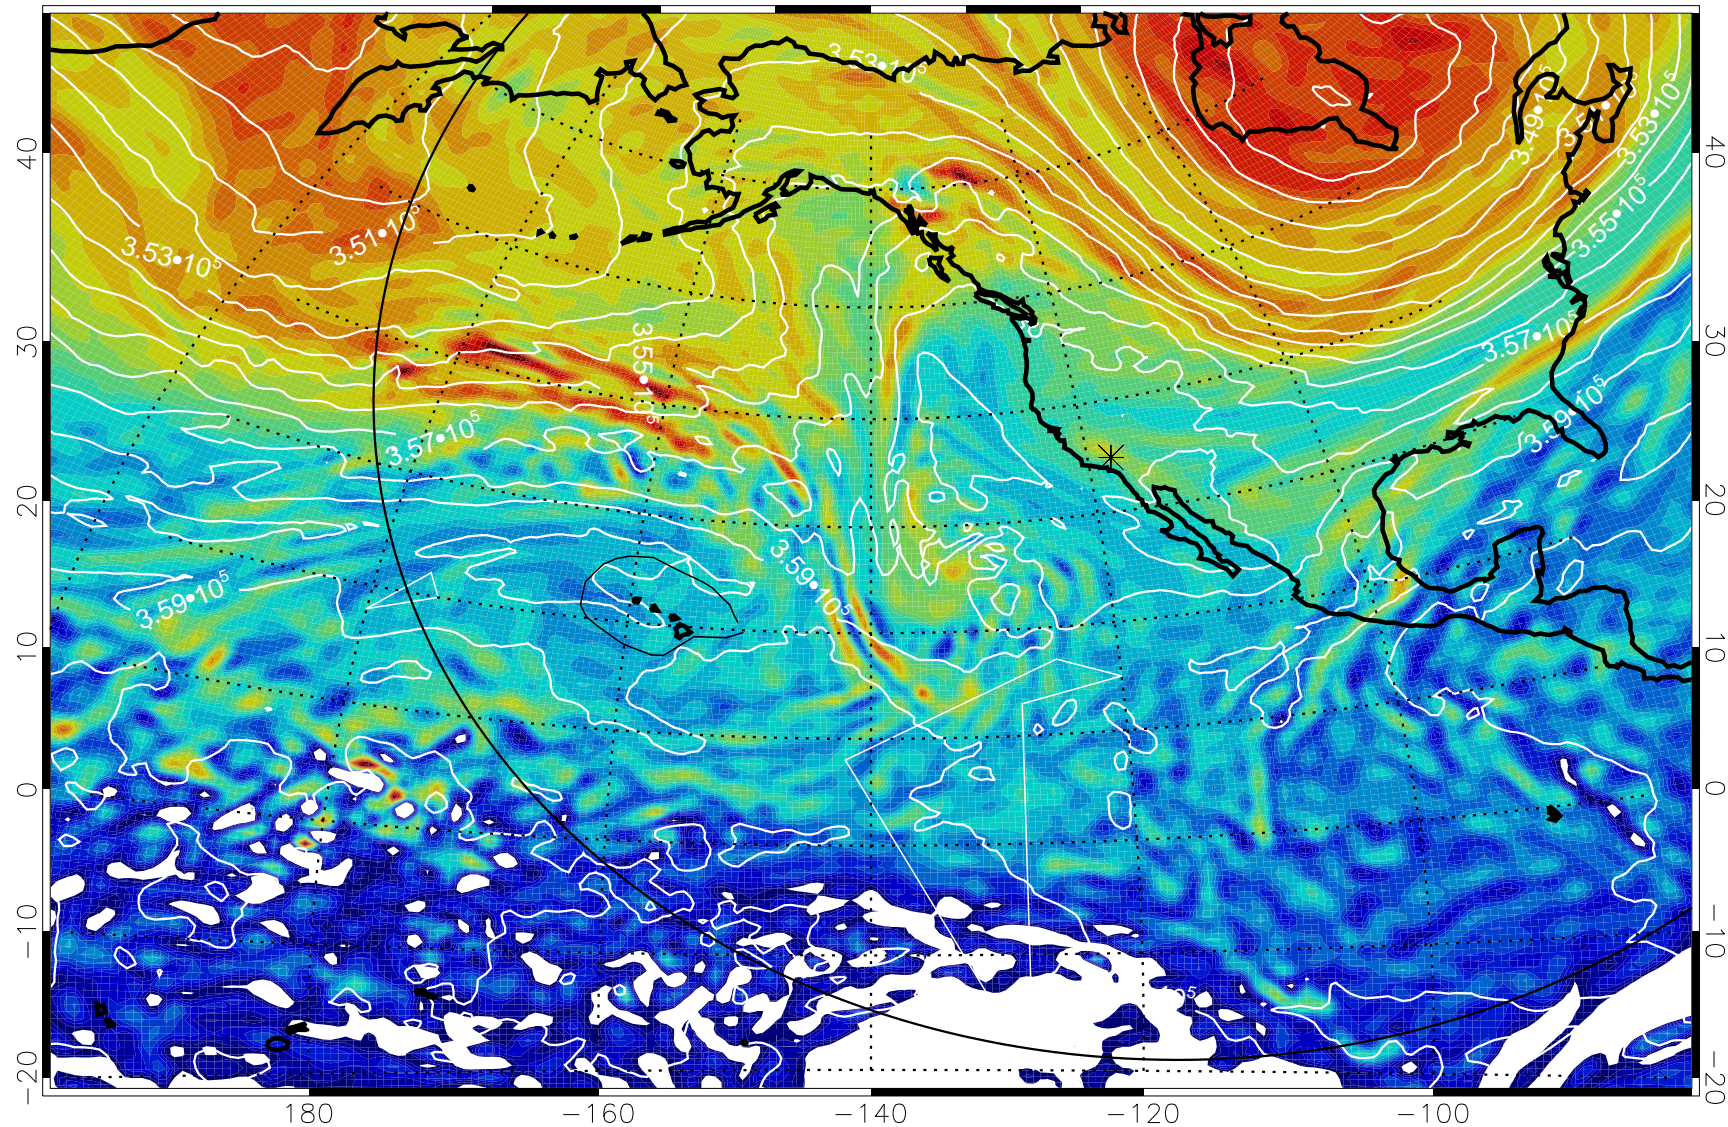

13012012, 12 hour forecast for 380K EPV

380K Montgomery Streamfunction, white

Range ring of 6000 km -- 19 hours GH round trip

13012018, 18 hour forecast for 380K EPV

380K Montgomery Streamfunction, white

Range ring of 6000 km -- 19 hours GH round trip

13012100, 24 hour forecast for 380K EPV

380K Montgomery Streamfunction, white

Range ring of 6000 km -- 19 hours GH round trip

13012106, 30 hour forecast for 380K EPV

380K Montgomery Streamfunction, white

Range ring of 6000 km -- 19 hours GH round trip

13012112, 36 hour forecast for 380K EPV

160 180 -160 -140 -120 -100

380K Montgomery Streamfunction, white

Range ring of 6000 km -- 19 hours GH round trip

13012118, 42 hour forecast for 380K EPV

160 180 -160 -140 -120 -100

380K Montgomery Streamfunction, white

Range ring of 6000 km -- 19 hours GH round trip

13012206, 54 hour forecast for 380K EPV

13012212, 60 hour forecast for 380K EPV

380K Montgomery Streamfunction, white

Range ring of 6000 km -- 19 hours GH round trip