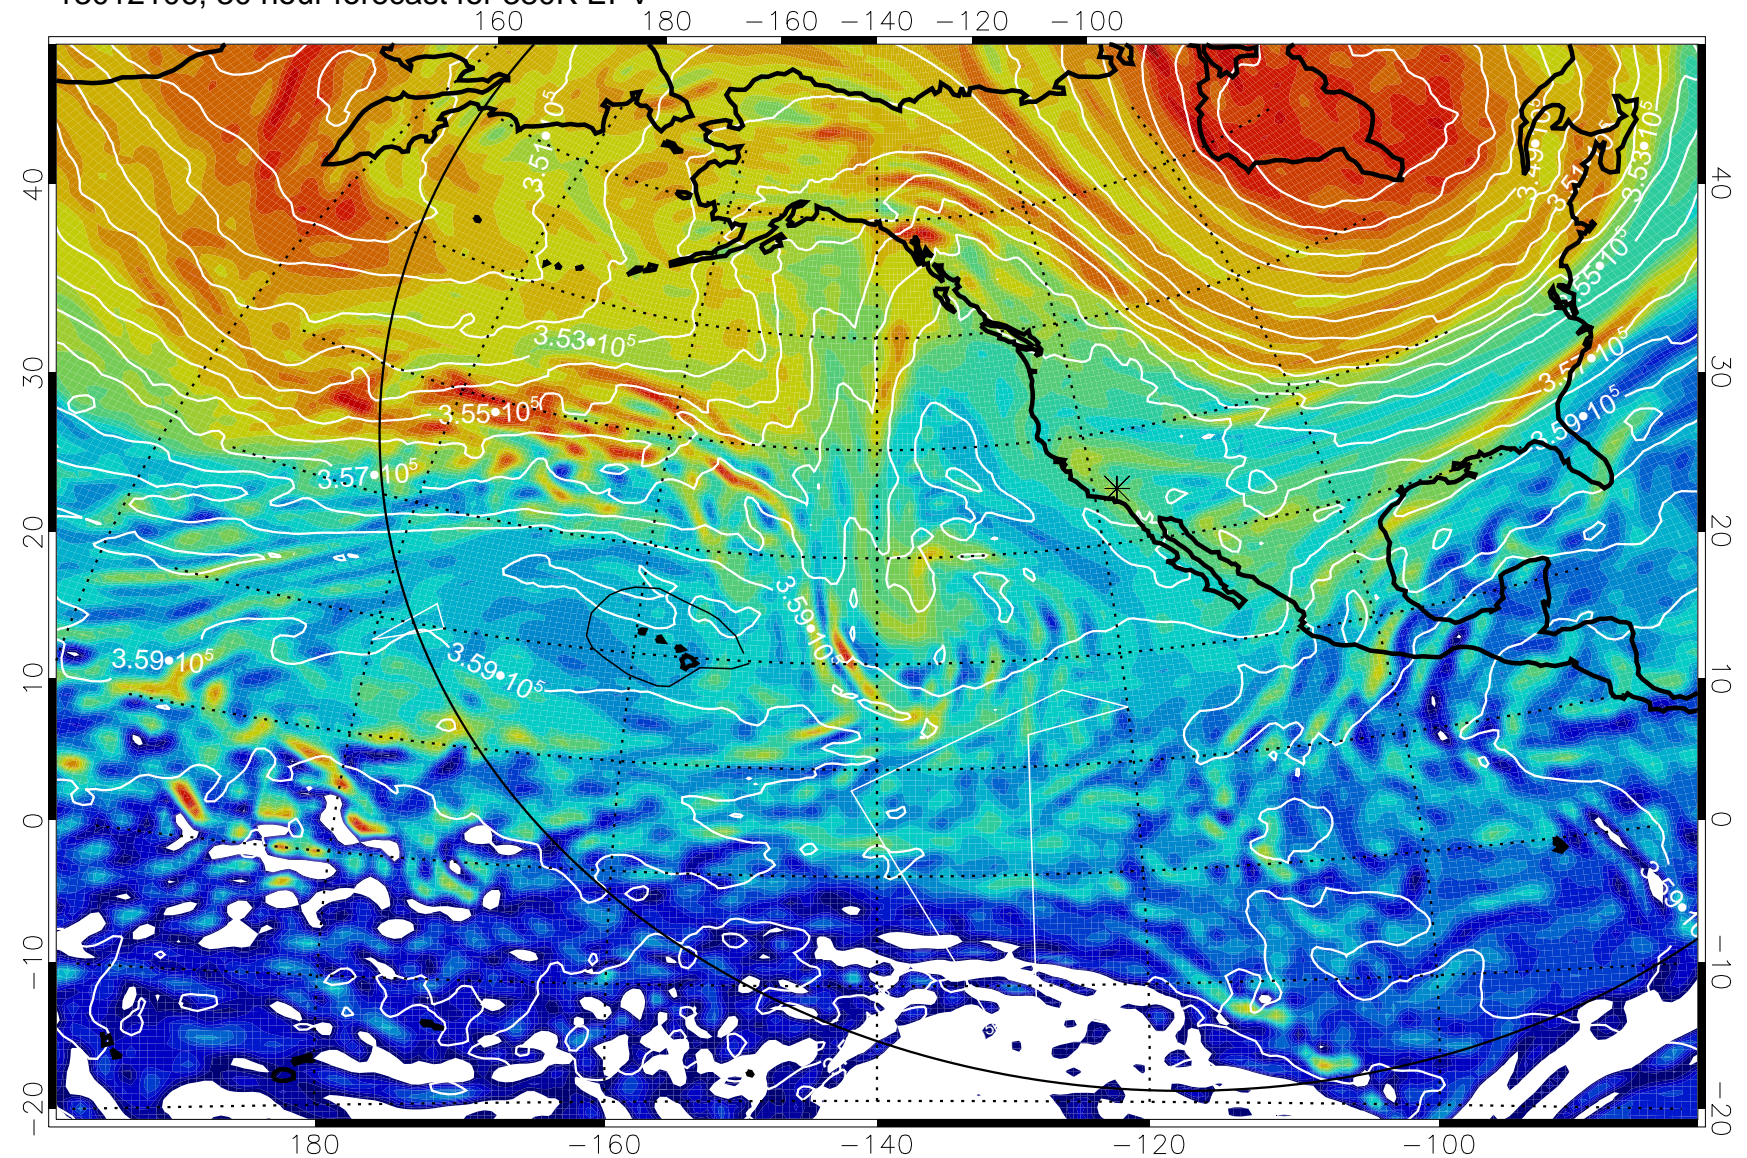

13012012, 12 hour forecast for 380K EPV

380K Montgomery Streamfunction, white

Range ring of 6000 km -- 19 hours GH round trip

13012018, 18 hour forecast for 380K EPV

380K Montgomery Streamfunction, white

Range ring of 6000 km -- 19 hours GH round trip

13012100, 24 hour forecast for 380K EPV

380K Montgomery Streamfunction, white

Range ring of 6000 km -- 19 hours GH round trip

13012106, 30 hour forecast for 380K EPV

380K Montgomery Streamfunction, white

Range ring of 6000 km -- 19 hours GH round trip

13012112, 36 hour forecast for 380K EPV

160 180 -160 -140 -120 -100

380K Montgomery Streamfunction, white

Range ring of 6000 km -- 19 hours GH round trip

13012118, 42 hour forecast for 380K EPV

160 180 -160 -140 -120 -100

380K Montgomery Streamfunction, white

Range ring of 6000 km -- 19 hours GH round trip

13012206, 54 hour forecast for 380K EPV

13012212, 60 hour forecast for 380K EPV

380K Montgomery Streamfunction, white

Range ring of 6000 km -- 19 hours GH round trip