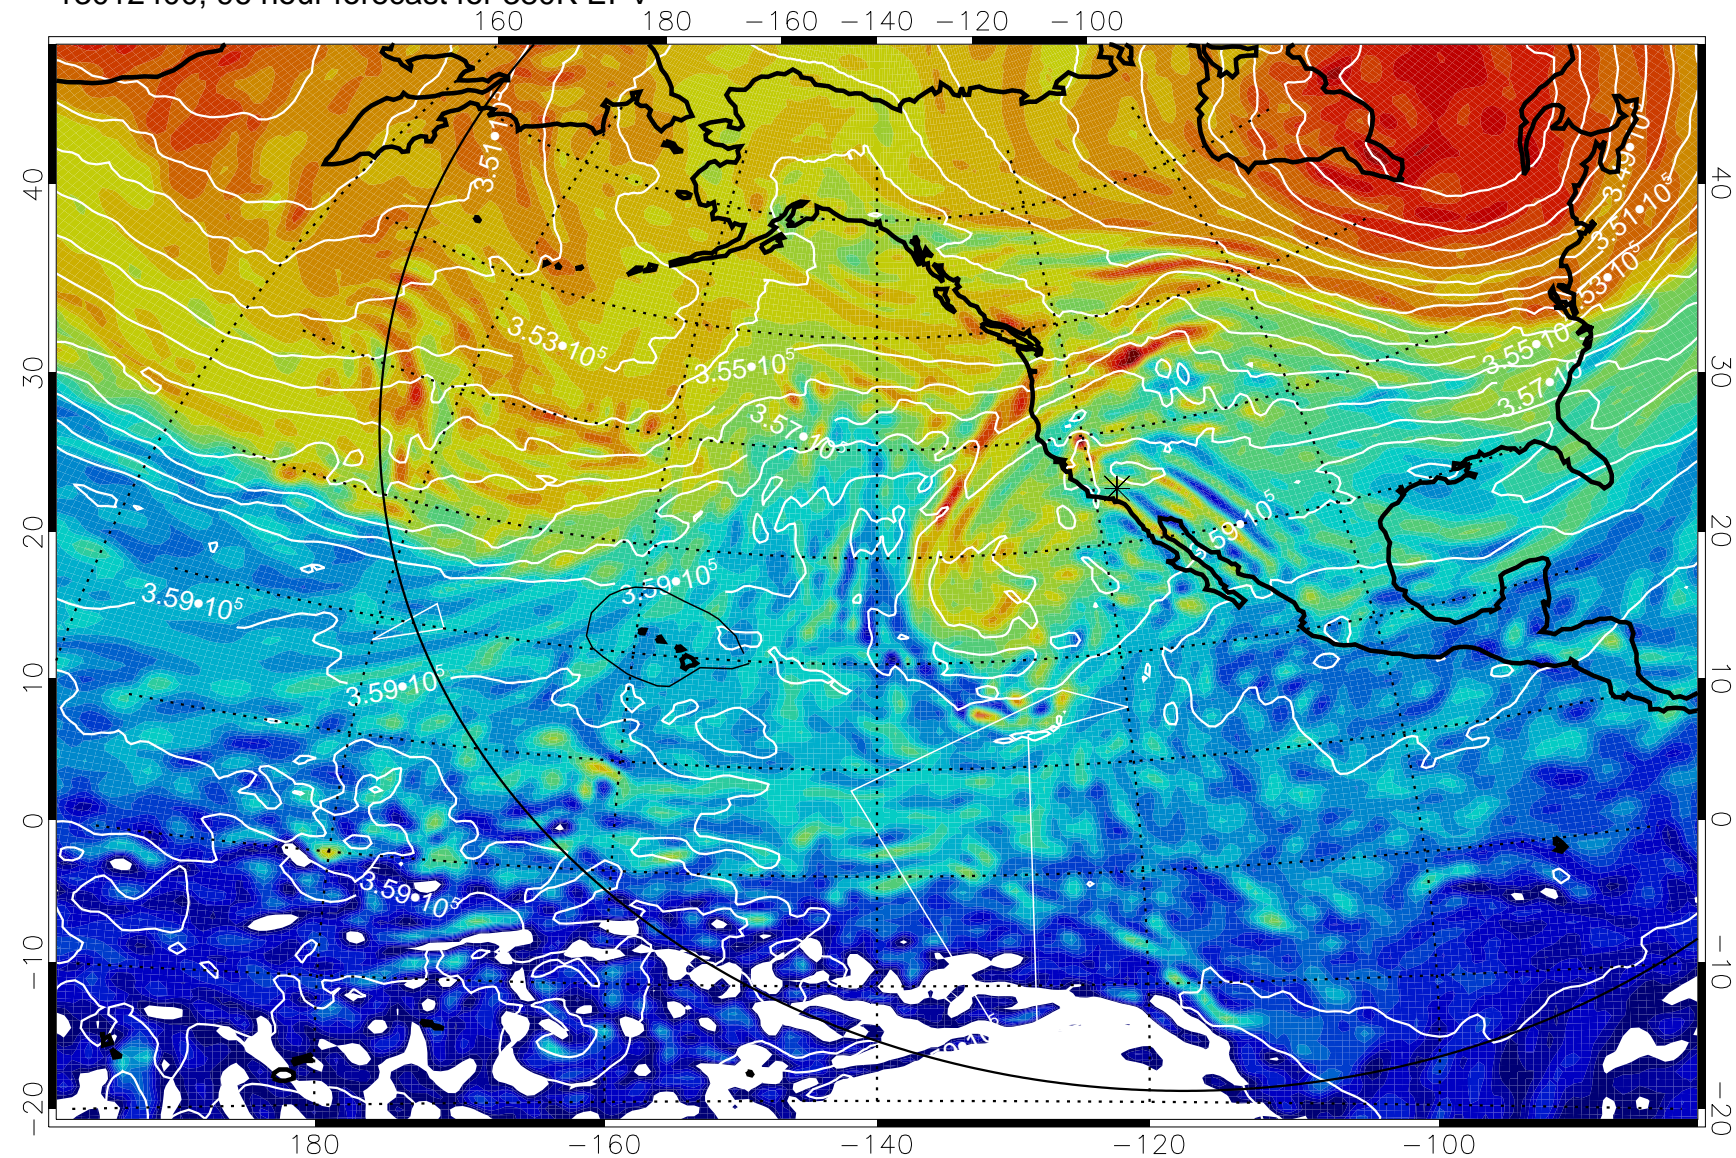

13012218, 66 hour forecast for 380K EPV

380K Montgomery Streamfunction, white

Range ring of 6000 km -- 19 hours GH round trip

13012300, 72 hour forecast for 380K EPV

380K Montgomery Streamfunction, white

Range ring of 6000 km -- 19 hours GH round trip

13012306, 78 hour forecast for 380K EPV

380K Montgomery Streamfunction, white

Range ring of 6000 km -- 19 hours GH round trip

13012312, 84 hour forecast for 380K EPV

380K Montgomery Streamfunction, white

Range ring of 6000 km -- 19 hours GH round trip

13012318, 90 hour forecast for 380K EPV

380K Montgomery Streamfunction, white

Range ring of 6000 km -- 19 hours GH round trip

13012400, 96 hour forecast for 380K EPV

380K Montgomery Streamfunction, white

Range ring of 6000 km -- 19 hours GH round trip

13012406, 102 hour forecast for 380K EPV

380K Montgomery Streamfunction, white

Range ring of 6000 km -- 19 hours GH round trip

13012412, 108 hour forecast for 380K EPV

160 180 -160 -140 -120 -100

380K Montgomery Streamfunction, white