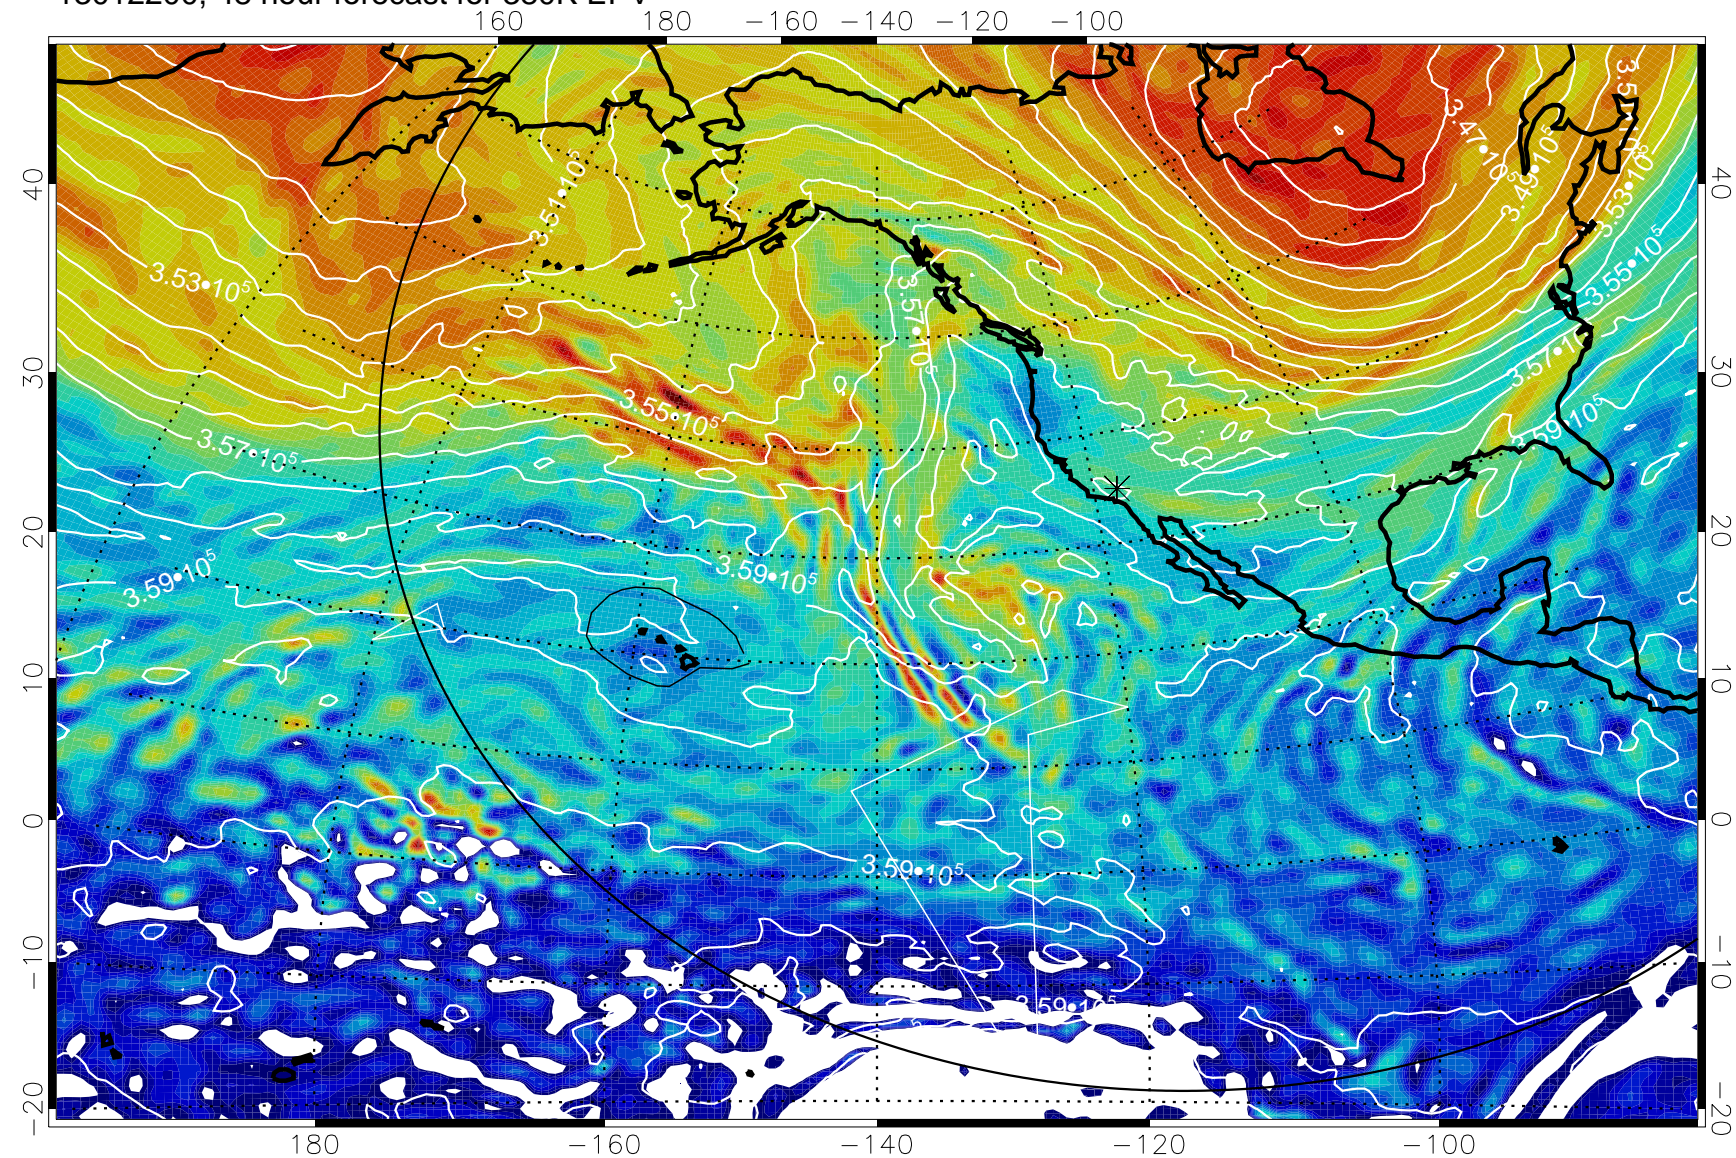

13012100, 24 hour forecast for 380K EPV

380K Montgomery Streamfunction, white

Range ring of 6000 km -- 19 hours GH round trip

13012106, 30 hour forecast for 380K EPV

380K Montgomery Streamfunction, white

Range ring of 6000 km -- 19 hours GH round trip

13012112, 36 hour forecast for 380K EPV

160 180 -160 -140 -120 -100

380K Montgomery Streamfunction, white

Range ring of 6000 km -- 19 hours GH round trip

13012118, 42 hour forecast for 380K EPV

160 180 -160 -140 -120 -100

380K Montgomery Streamfunction, white

Range ring of 6000 km -- 19 hours GH round trip

13012206, 54 hour forecast for 380K EPV

13012212, 60 hour forecast for 380K EPV

380K Montgomery Streamfunction, white

Range ring of 6000 km -- 19 hours GH round trip

13012218, 66 hour forecast for 380K EPV

380K Montgomery Streamfunction, white

Range ring of 6000 km -- 19 hours GH round trip

13012300, 72 hour forecast for 380K EPV

380K Montgomery Streamfunction, white

Range ring of 6000 km -- 19 hours GH round trip