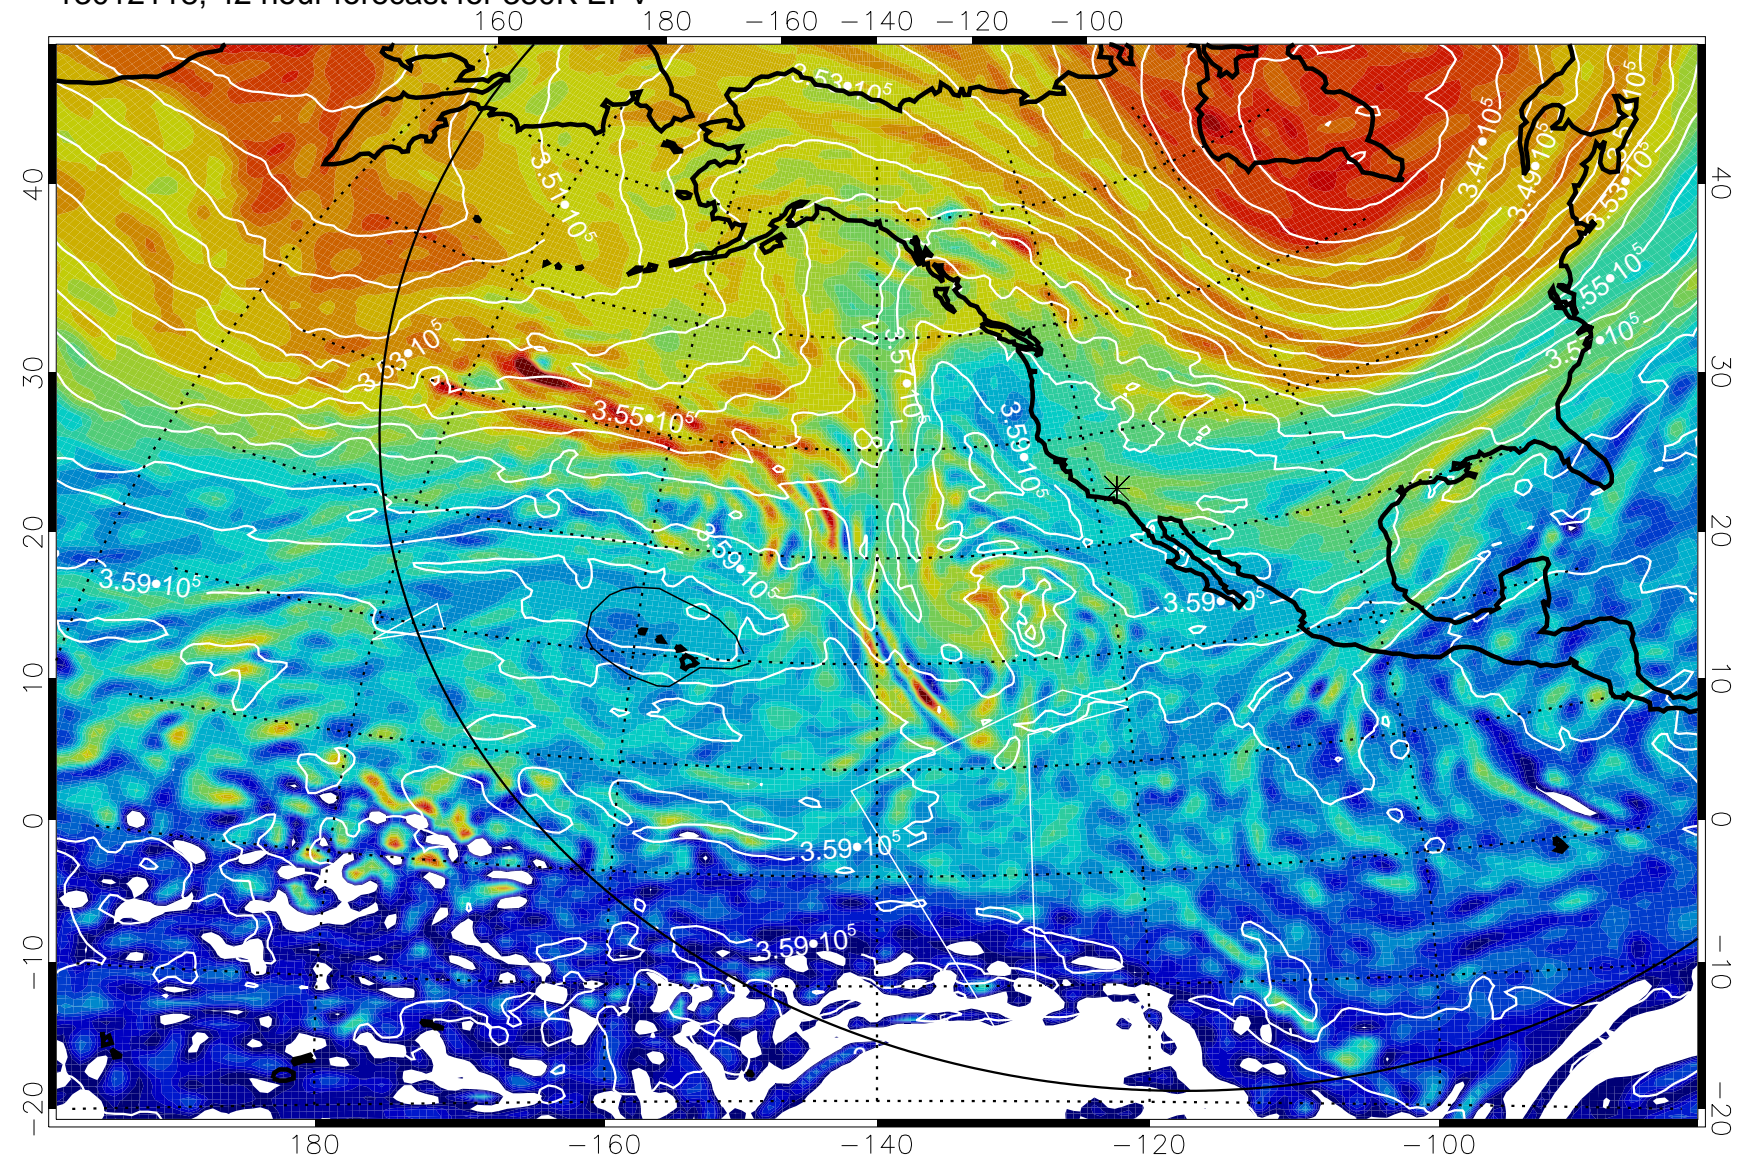

13012100, 24 hour forecast for 380K EPV

380K Montgomery Streamfunction, white

Range ring of 6000 km -- 19 hours GH round trip

13012106, 30 hour forecast for 380K EPV

380K Montgomery Streamfunction, white

Range ring of 6000 km -- 19 hours GH round trip

13012112, 36 hour forecast for 380K EPV

160 180 -160 -140 -120 -100

380K Montgomery Streamfunction, white

Range ring of 6000 km -- 19 hours GH round trip

13012118, 42 hour forecast for 380K EPV

160 180 -160 -140 -120 -100

380K Montgomery Streamfunction, white

Range ring of 6000 km -- 19 hours GH round trip

13012206, 54 hour forecast for 380K EPV

13012212, 60 hour forecast for 380K EPV

380K Montgomery Streamfunction, white

Range ring of 6000 km -- 19 hours GH round trip

13012218, 66 hour forecast for 380K EPV

380K Montgomery Streamfunction, white

Range ring of 6000 km -- 19 hours GH round trip

13012300, 72 hour forecast for 380K EPV

380K Montgomery Streamfunction, white

Range ring of 6000 km -- 19 hours GH round trip