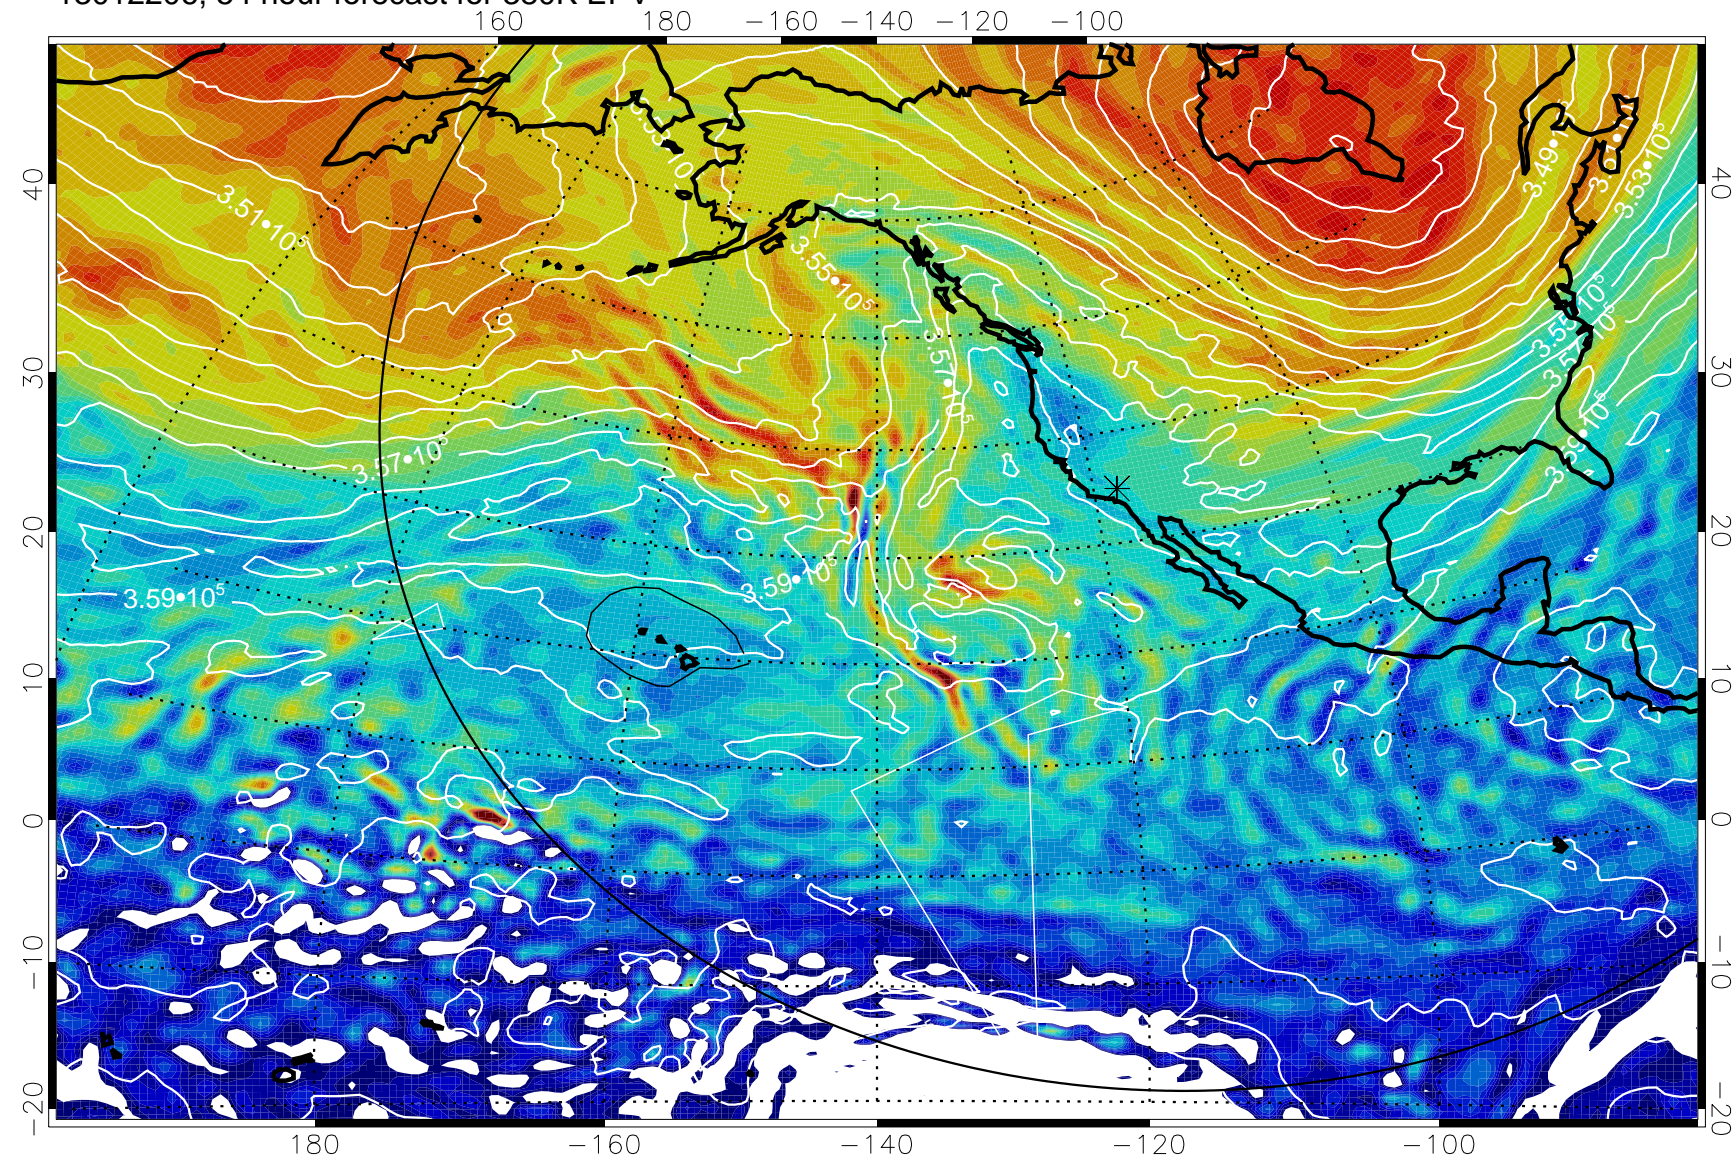

13012112, 36 hour forecast for 380K EPV

160 180 -160 -140 -120 -100

380K Montgomery Streamfunction, white

Range ring of 6000 km -- 19 hours GH round trip

13012118, 42 hour forecast for 380K EPV

160 180 -160 -140 -120 -100

40
30
20
10
0
-10
-20

$-5.0 \cdot 10^{-6}$ 0 $5.0 \cdot 10^{-6}$ $1.0 \cdot 10^{-5}$ $1.5 \cdot 10^{-5}$
PVU

380K Montgomery Streamfunction, white

Range ring of 6000 km -- 19 hours GH round trip

13012200, 48 hour forecast for 380K EPV

380K Montgomery Streamfunction, white

Range ring of 6000 km -- 19 hours GH round trip

13012206, 54 hour forecast for 380K EPV

13012212, 60 hour forecast for 380K EPV

380K Montgomery Streamfunction, white

Range ring of 6000 km -- 19 hours GH round trip

13012218, 66 hour forecast for 380K EPV

380K Montgomery Streamfunction, white

Range ring of 6000 km -- 19 hours GH round trip

13012300, 72 hour forecast for 380K EPV

380K Montgomery Streamfunction, white

Range ring of 6000 km -- 19 hours GH round trip