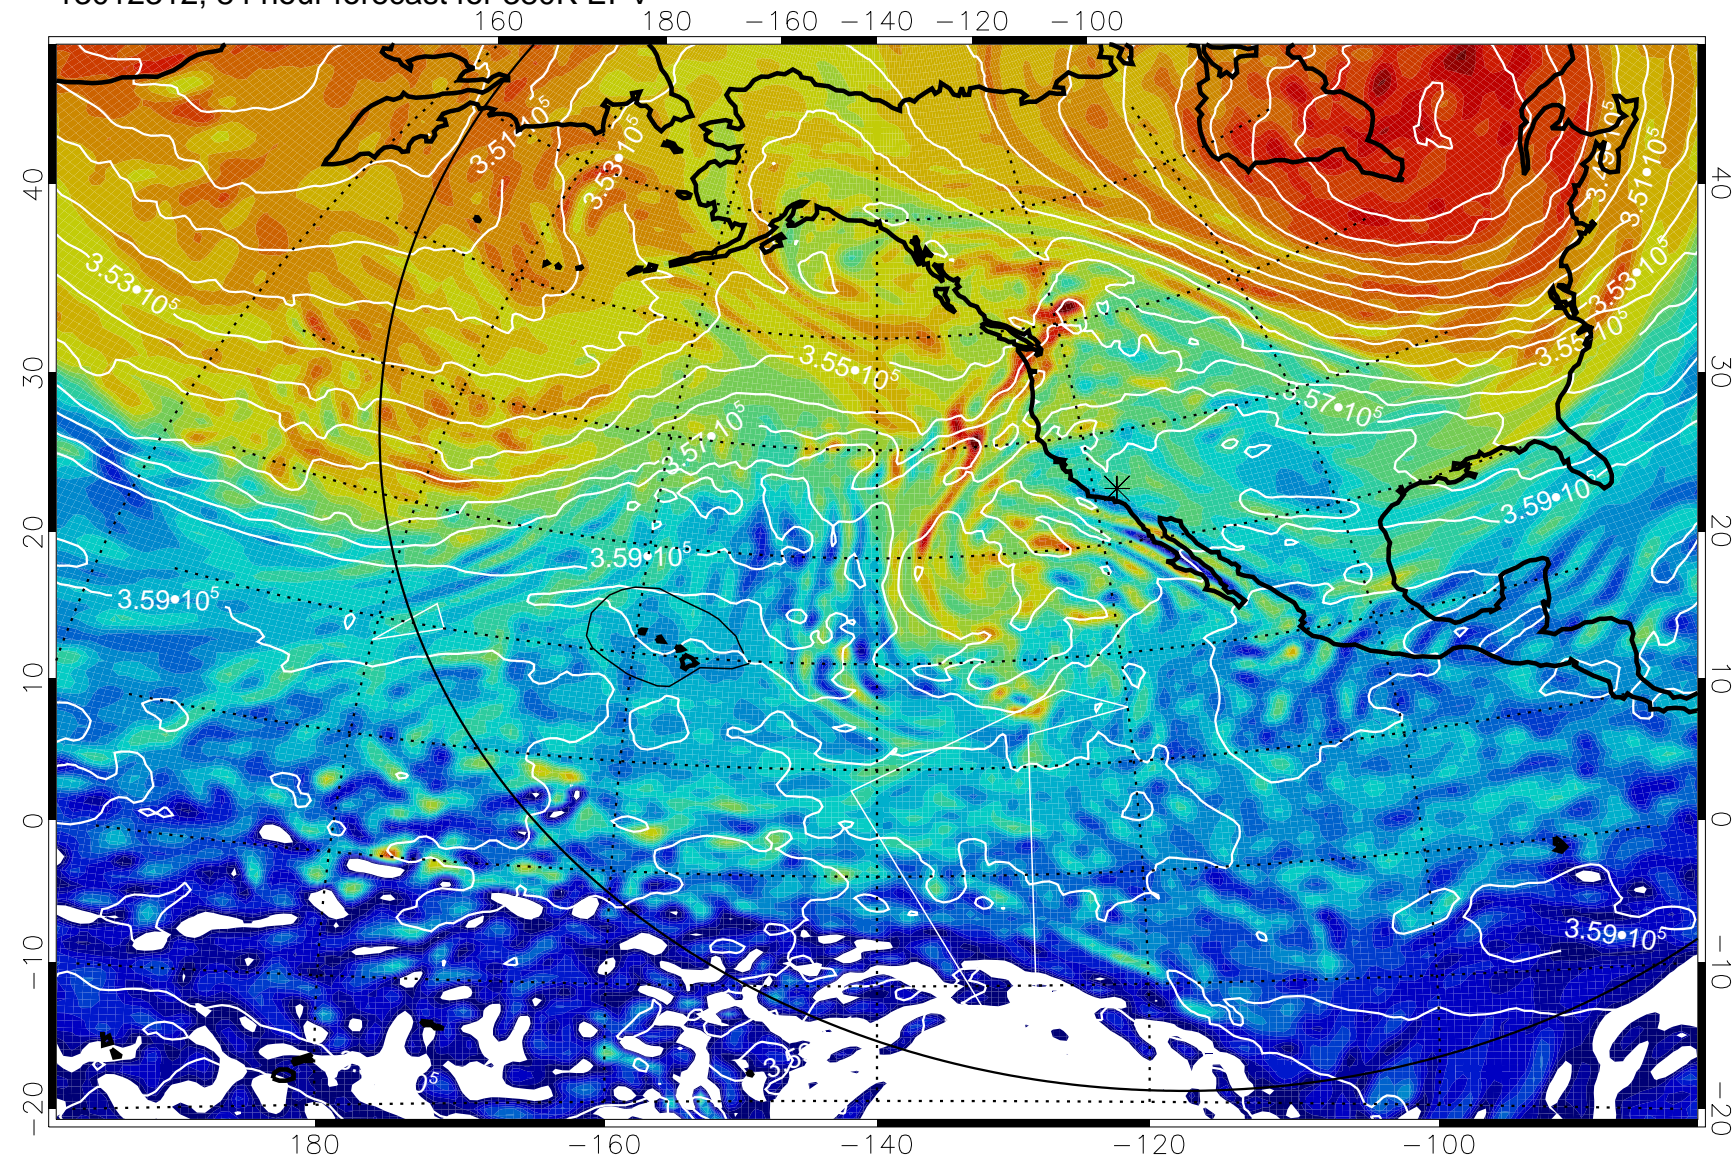

380K Montgomery Streamfunction, white

Range ring of 6000 km -- 19 hours GH round trip

13012206, 54 hour forecast for 380K EPV

13012212, 60 hour forecast for 380K EPV

380K Montgomery Streamfunction, white

Range ring of 6000 km -- 19 hours GH round trip

13012218, 66 hour forecast for 380K EPV

380K Montgomery Streamfunction, white

Range ring of 6000 km -- 19 hours GH round trip

13012300, 72 hour forecast for 380K EPV

380K Montgomery Streamfunction, white

Range ring of 6000 km -- 19 hours GH round trip

13012306, 78 hour forecast for 380K EPV

380K Montgomery Streamfunction, white

Range ring of 6000 km -- 19 hours GH round trip

13012312, 84 hour forecast for 380K EPV

380K Montgomery Streamfunction, white

Range ring of 6000 km -- 19 hours GH round trip

13012318, 90 hour forecast for 380K EPV

380K Montgomery Streamfunction, white

Range ring of 6000 km -- 19 hours GH round trip

13012400, 96 hour forecast for 380K EPV

380K Montgomery Streamfunction, white

Range ring of 6000 km -- 19 hours GH round trip