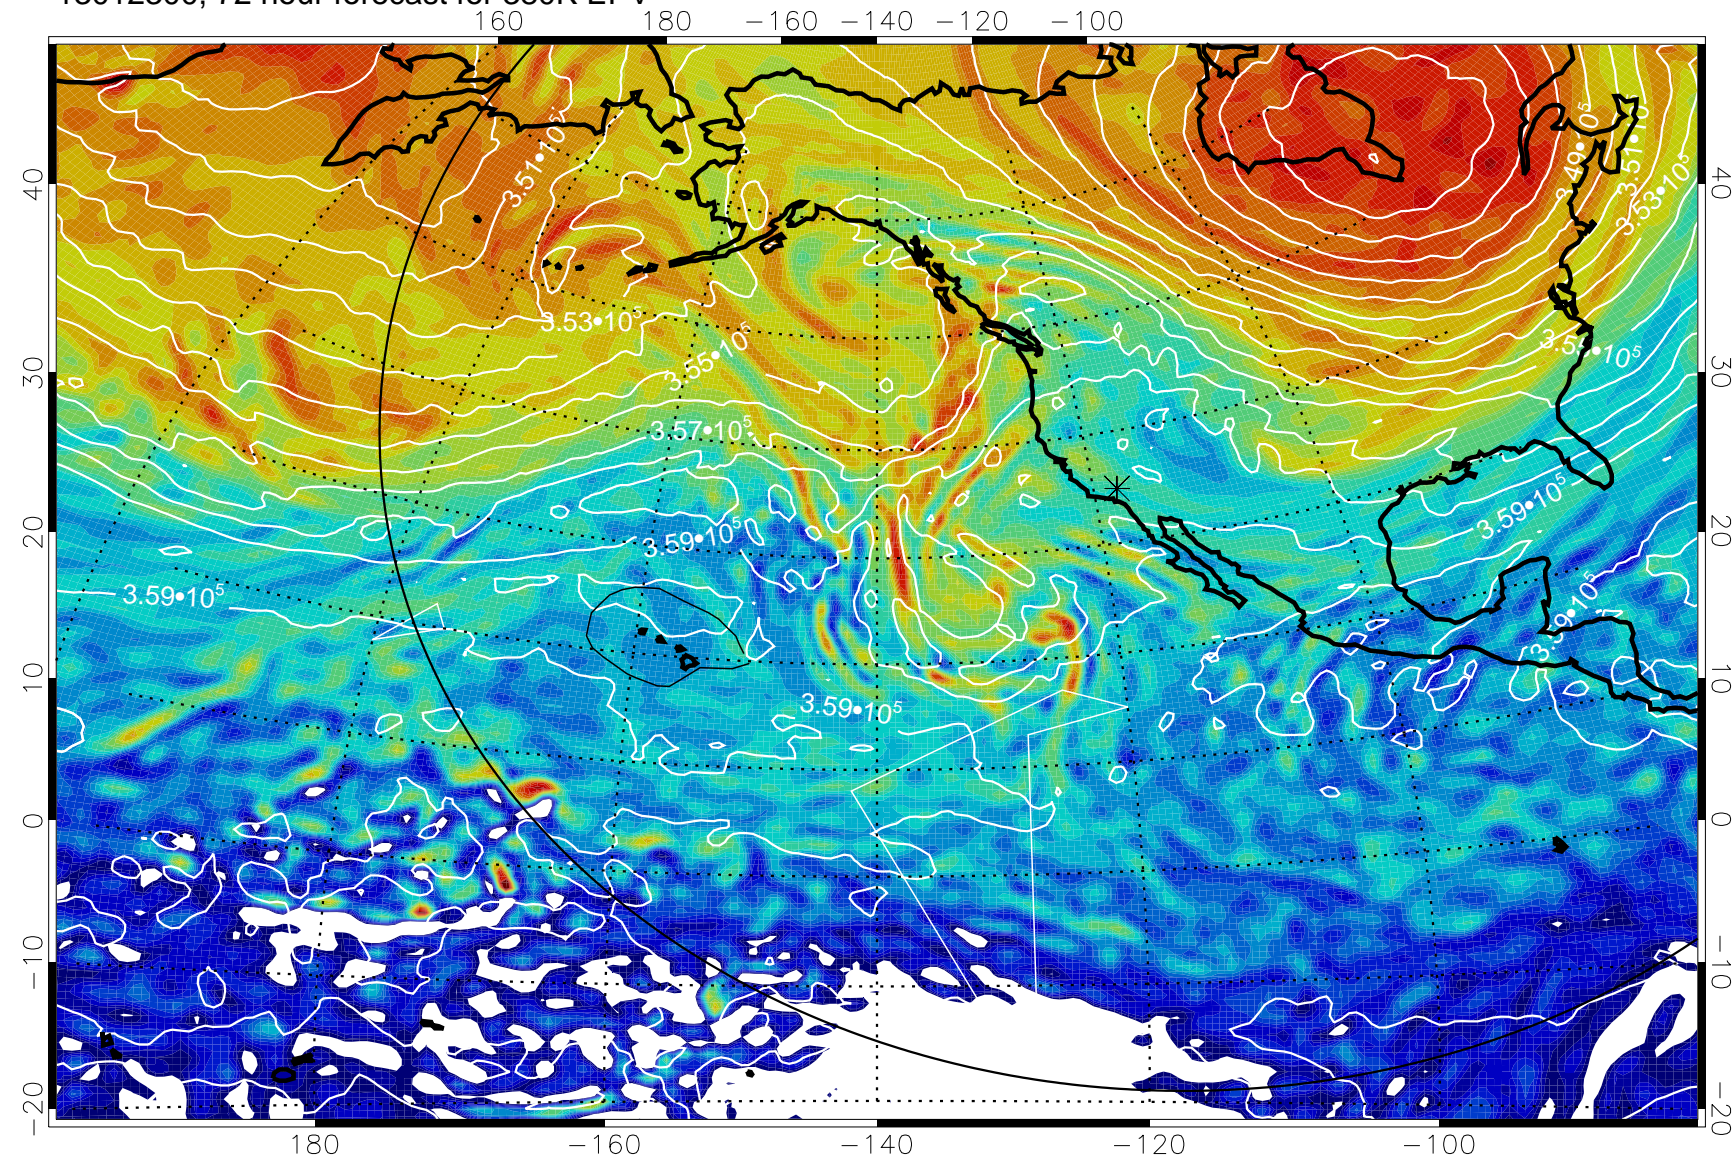

380K Montgomery Streamfunction, white

Range ring of 6000 km -- 19 hours GH round trip

13012206, 54 hour forecast for 380K EPV

13012212, 60 hour forecast for 380K EPV

380K Montgomery Streamfunction, white

Range ring of 6000 km -- 19 hours GH round trip

13012218, 66 hour forecast for 380K EPV

380K Montgomery Streamfunction, white

Range ring of 6000 km -- 19 hours GH round trip

13012300, 72 hour forecast for 380K EPV

380K Montgomery Streamfunction, white

Range ring of 6000 km -- 19 hours GH round trip

13012306, 78 hour forecast for 380K EPV

380K Montgomery Streamfunction, white

Range ring of 6000 km -- 19 hours GH round trip

13012312, 84 hour forecast for 380K EPV

380K Montgomery Streamfunction, white

Range ring of 6000 km -- 19 hours GH round trip

13012318, 90 hour forecast for 380K EPV

380K Montgomery Streamfunction, white

Range ring of 6000 km -- 19 hours GH round trip

13012400, 96 hour forecast for 380K EPV

380K Montgomery Streamfunction, white

Range ring of 6000 km -- 19 hours GH round trip