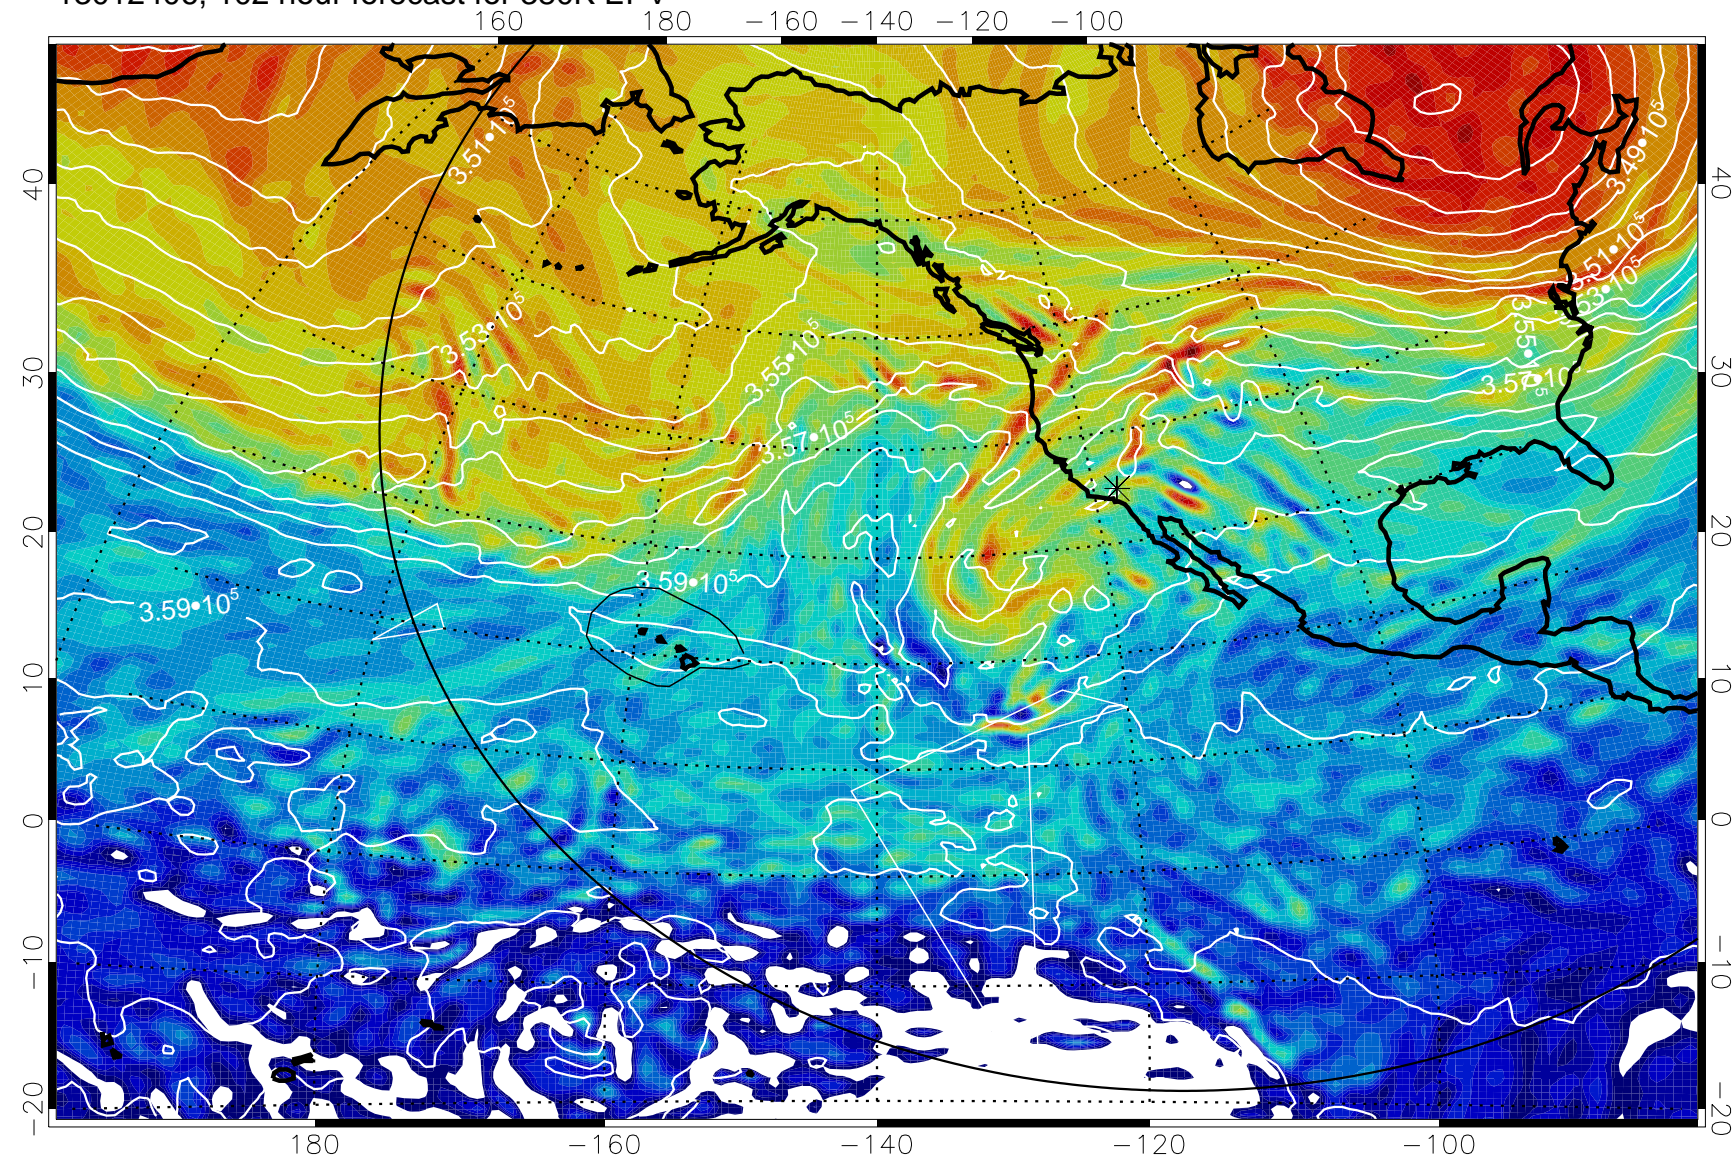

13012306, 78 hour forecast for 380K EPV

380K Montgomery Streamfunction, white

Range ring of 6000 km -- 19 hours GH round trip

13012312, 84 hour forecast for 380K EPV

380K Montgomery Streamfunction, white

Range ring of 6000 km -- 19 hours GH round trip

13012318, 90 hour forecast for 380K EPV

380K Montgomery Streamfunction, white

Range ring of 6000 km -- 19 hours GH round trip

13012400, 96 hour forecast for 380K EPV

380K Montgomery Streamfunction, white

Range ring of 6000 km -- 19 hours GH round trip

13012406, 102 hour forecast for 380K EPV

380K Montgomery Streamfunction, white

Range ring of 6000 km -- 19 hours GH round trip

13012412, 108 hour forecast for 380K EPV

160 180 -160 -140 -120 -100

380K Montgomery Streamfunction, white

Range ring of 6000 km -- 19 hours GH round trip

13012418, 114 hour forecast for 380K EPV

160 180 -160 -140 -120 -100

380K Montgomery Streamfunction, white

Range ring of 6000 km -- 19 hours GH round trip

13012500, 120 hour forecast for 380K EPV