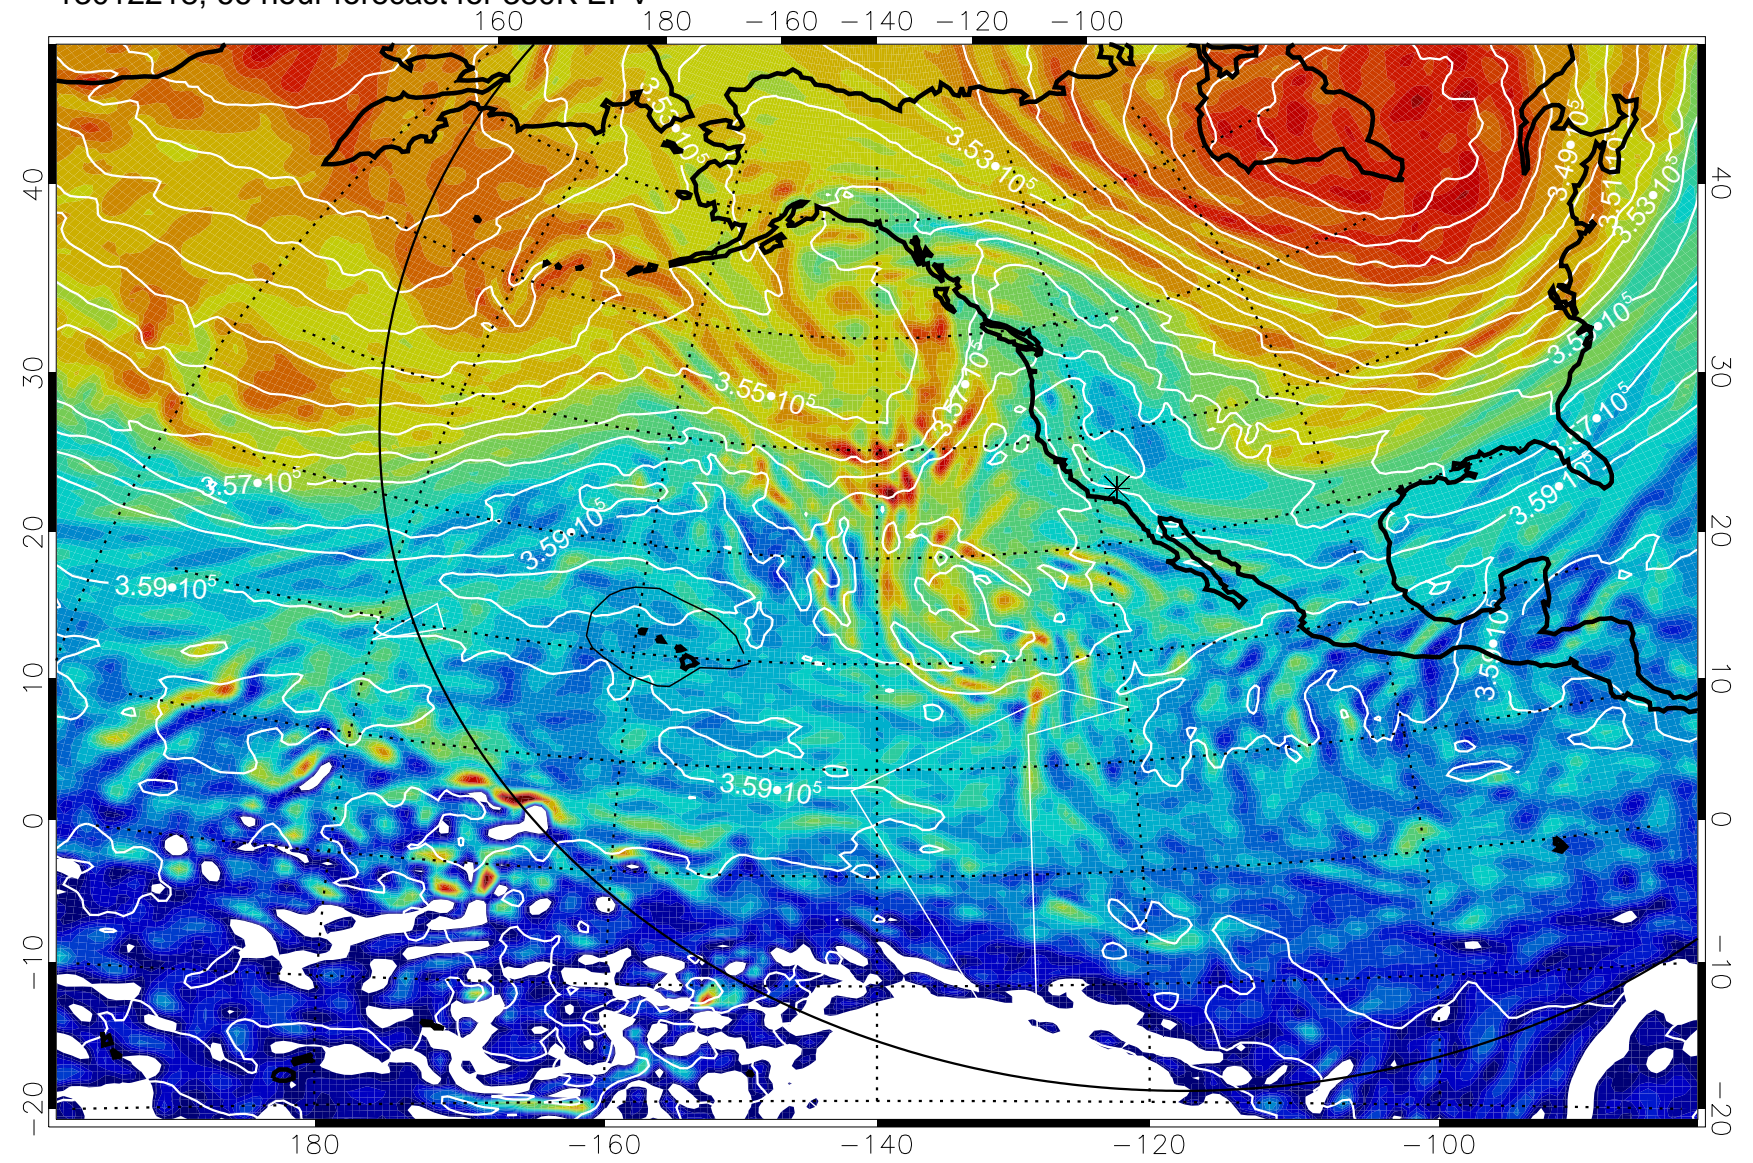

380K Montgomery Streamfunction, white

Range ring of 6000 km -- 19 hours GH round trip

13012206, 54 hour forecast for 380K EPV

13012212, 60 hour forecast for 380K EPV

380K Montgomery Streamfunction, white

Range ring of 6000 km -- 19 hours GH round trip

13012218, 66 hour forecast for 380K EPV

380K Montgomery Streamfunction, white

Range ring of 6000 km -- 19 hours GH round trip

13012300, 72 hour forecast for 380K EPV

380K Montgomery Streamfunction, white

Range ring of 6000 km -- 19 hours GH round trip

13012306, 78 hour forecast for 380K EPV

380K Montgomery Streamfunction, white

Range ring of 6000 km -- 19 hours GH round trip

13012312, 84 hour forecast for 380K EPV

380K Montgomery Streamfunction, white

Range ring of 6000 km -- 19 hours GH round trip

13012318, 90 hour forecast for 380K EPV

380K Montgomery Streamfunction, white

Range ring of 6000 km -- 19 hours GH round trip

13012400, 96 hour forecast for 380K EPV

380K Montgomery Streamfunction, white

Range ring of 6000 km -- 19 hours GH round trip