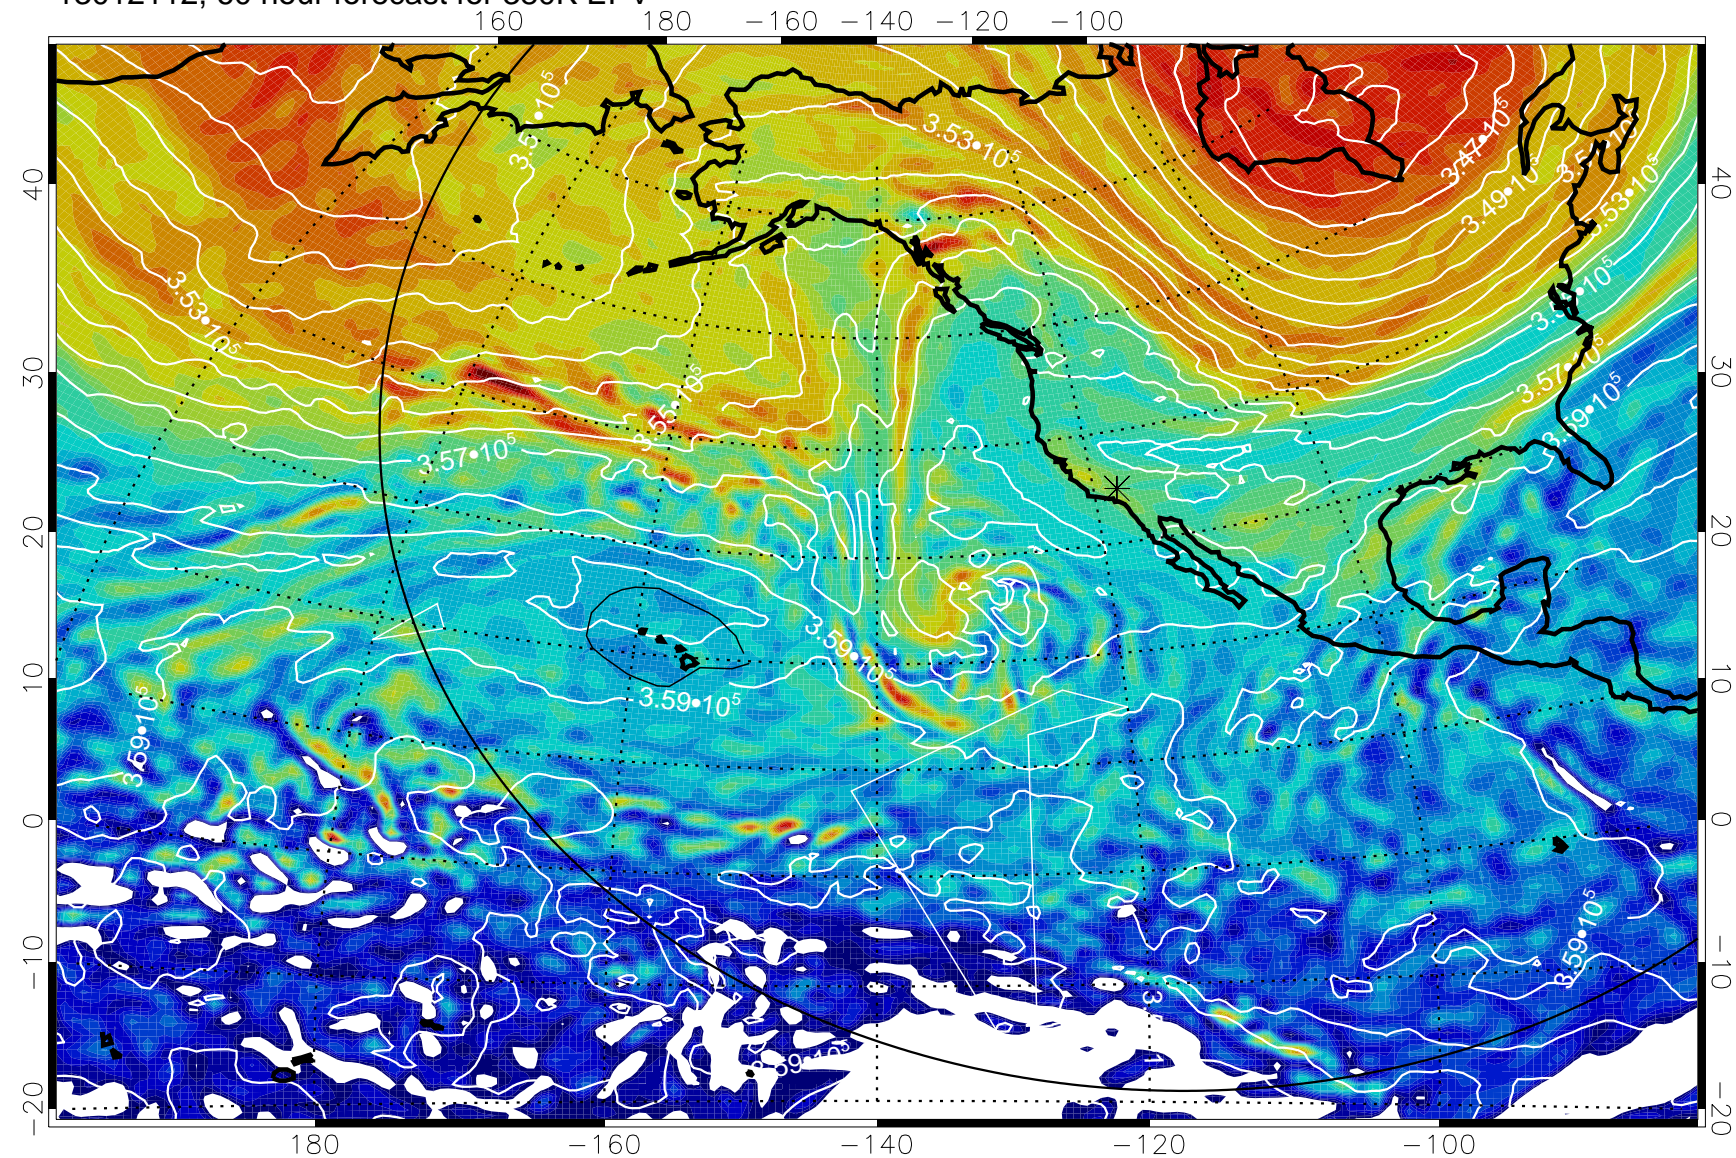

13012012, 36 hour forecast for 380K EPV

380K Montgomery Streamfunction, white

Range ring of 6000 km -- 19 hours GH round trip

13012018, 42 hour forecast for 380K EPV

380K Montgomery Streamfunction, white

Range ring of 6000 km -- 19 hours GH round trip

13012100, 48 hour forecast for 380K EPV

380K Montgomery Streamfunction, white

Range ring of 6000 km -- 19 hours GH round trip

13012106, 54 hour forecast for 380K EPV

380K Montgomery Streamfunction, white

Range ring of 6000 km -- 19 hours GH round trip

13012112, 60 hour forecast for 380K EPV

380K Montgomery Streamfunction, white

Range ring of 6000 km -- 19 hours GH round trip

13012118, 66 hour forecast for 380K EPV

380K Montgomery Streamfunction, white

Range ring of 6000 km -- 19 hours GH round trip

13012200, 72 hour forecast for 380K EPV

380K Montgomery Streamfunction, white

Range ring of 6000 km -- 19 hours GH round trip

13012206, 78 hour forecast for 380K EPV

380K Montgomery Streamfunction, white

Range ring of 6000 km -- 19 hours GH round trip