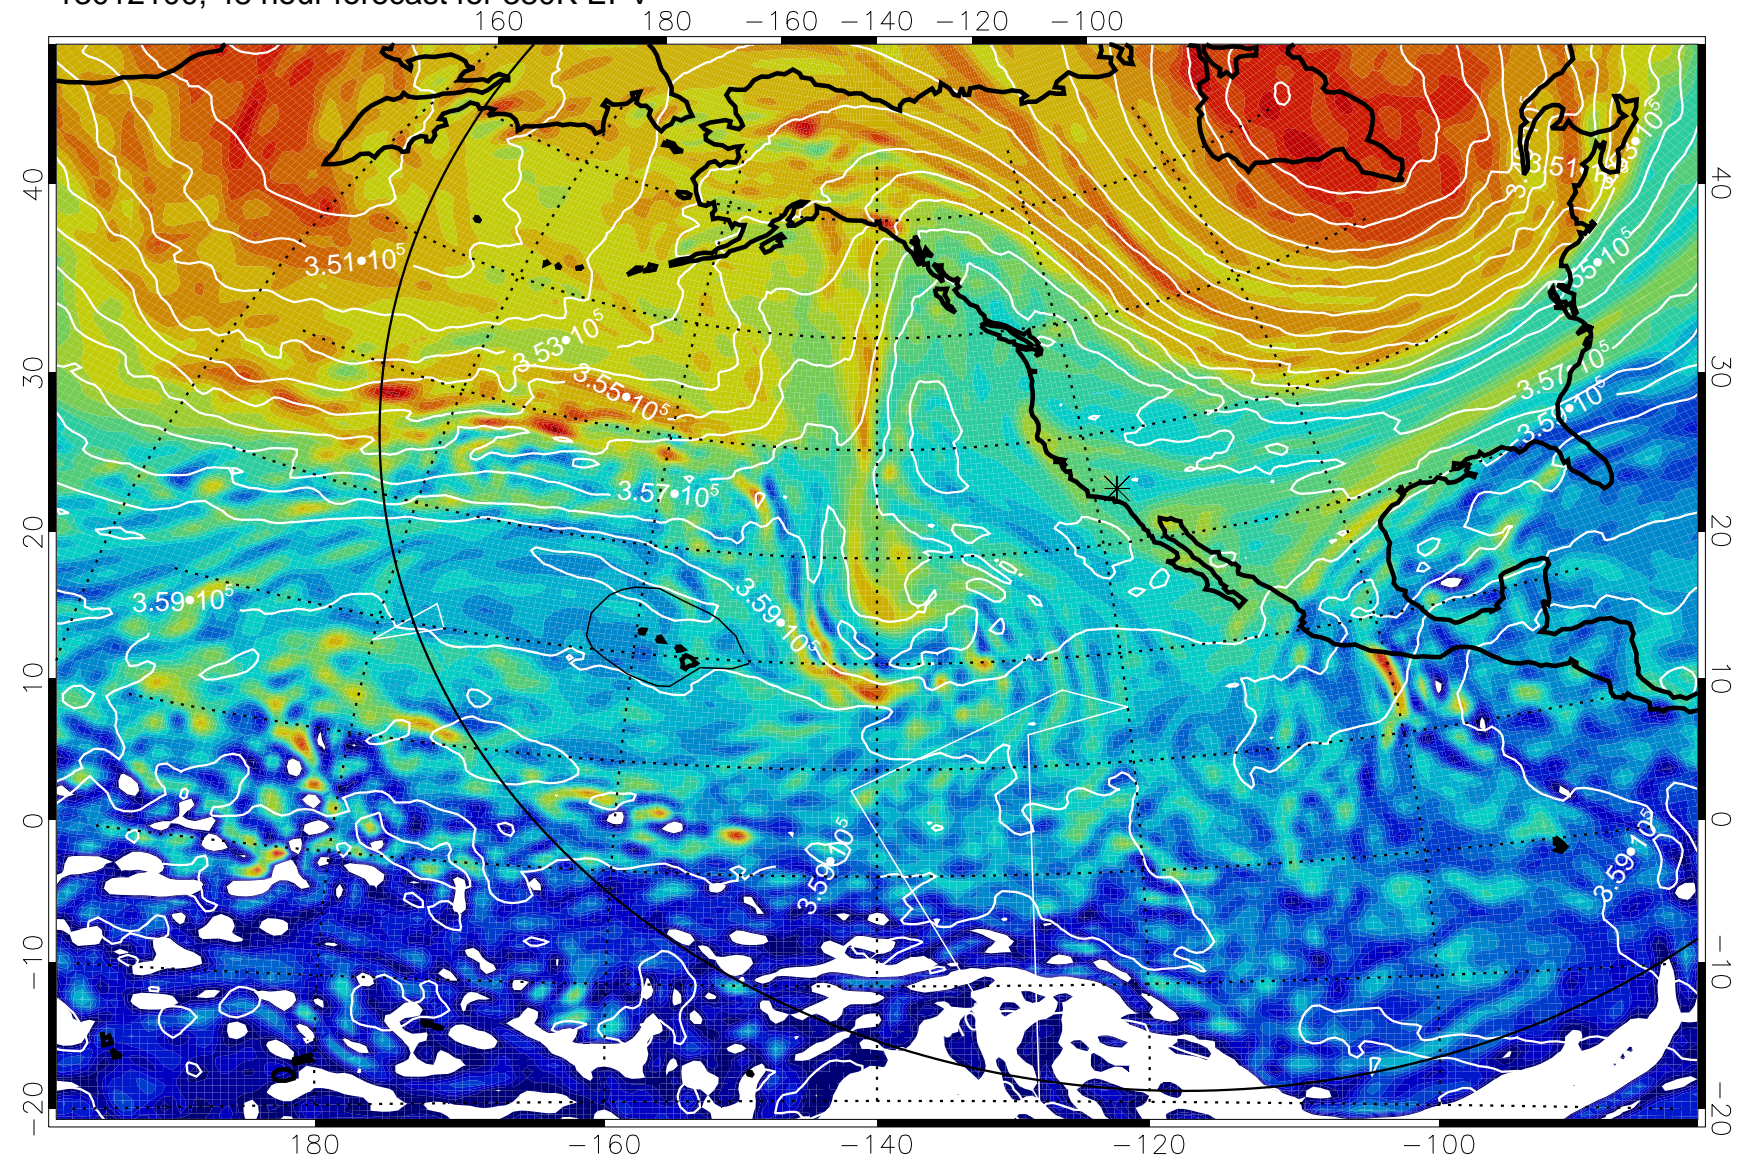

13012012, 36 hour forecast for 380K EPV

380K Montgomery Streamfunction, white

Range ring of 6000 km -- 19 hours GH round trip

13012018, 42 hour forecast for 380K EPV

380K Montgomery Streamfunction, white

Range ring of 6000 km -- 19 hours GH round trip

13012100, 48 hour forecast for 380K EPV

380K Montgomery Streamfunction, white

Range ring of 6000 km -- 19 hours GH round trip

13012106, 54 hour forecast for 380K EPV

380K Montgomery Streamfunction, white

Range ring of 6000 km -- 19 hours GH round trip

13012112, 60 hour forecast for 380K EPV

380K Montgomery Streamfunction, white

Range ring of 6000 km -- 19 hours GH round trip

13012118, 66 hour forecast for 380K EPV

380K Montgomery Streamfunction, white

Range ring of 6000 km -- 19 hours GH round trip

13012200, 72 hour forecast for 380K EPV

380K Montgomery Streamfunction, white

Range ring of 6000 km -- 19 hours GH round trip

13012206, 78 hour forecast for 380K EPV

380K Montgomery Streamfunction, white

Range ring of 6000 km -- 19 hours GH round trip