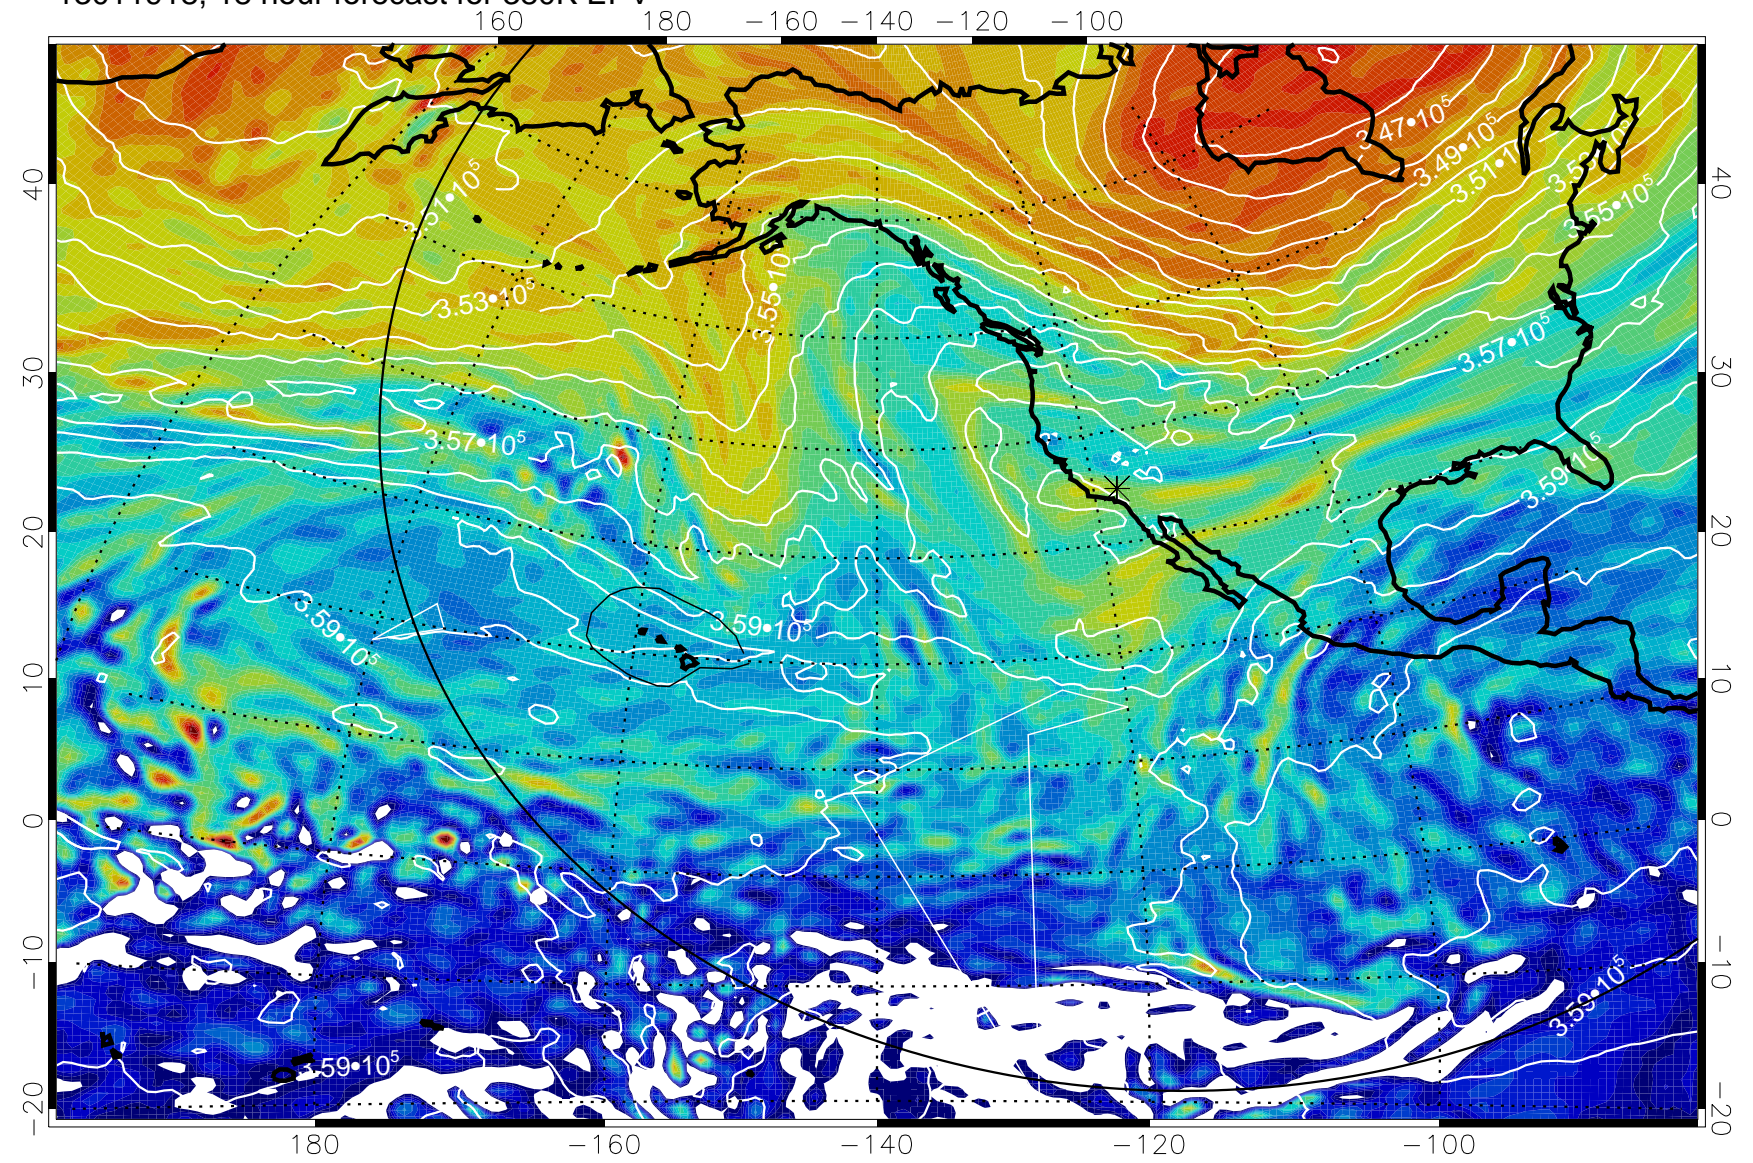

13011912, 12 hour forecast for 380K EPV

380K Montgomery Streamfunction, white

Range ring of 6000 km -- 19 hours GH round trip

13011918, 18 hour forecast for 380K EPV

380K Montgomery Streamfunction, white

Range ring of 6000 km -- 19 hours GH round trip

13012000, 24 hour forecast for 380K EPV

380K Montgomery Streamfunction, white

Range ring of 6000 km -- 19 hours GH round trip

13012006, 30 hour forecast for 380K EPV

380K Montgomery Streamfunction, white

Range ring of 6000 km -- 19 hours GH round trip

13012012, 36 hour forecast for 380K EPV

380K Montgomery Streamfunction, white

Range ring of 6000 km -- 19 hours GH round trip

13012018, 42 hour forecast for 380K EPV

380K Montgomery Streamfunction, white

Range ring of 6000 km -- 19 hours GH round trip

13012100, 48 hour forecast for 380K EPV

380K Montgomery Streamfunction, white

Range ring of 6000 km -- 19 hours GH round trip

13012106, 54 hour forecast for 380K EPV

380K Montgomery Streamfunction, white

Range ring of 6000 km -- 19 hours GH round trip