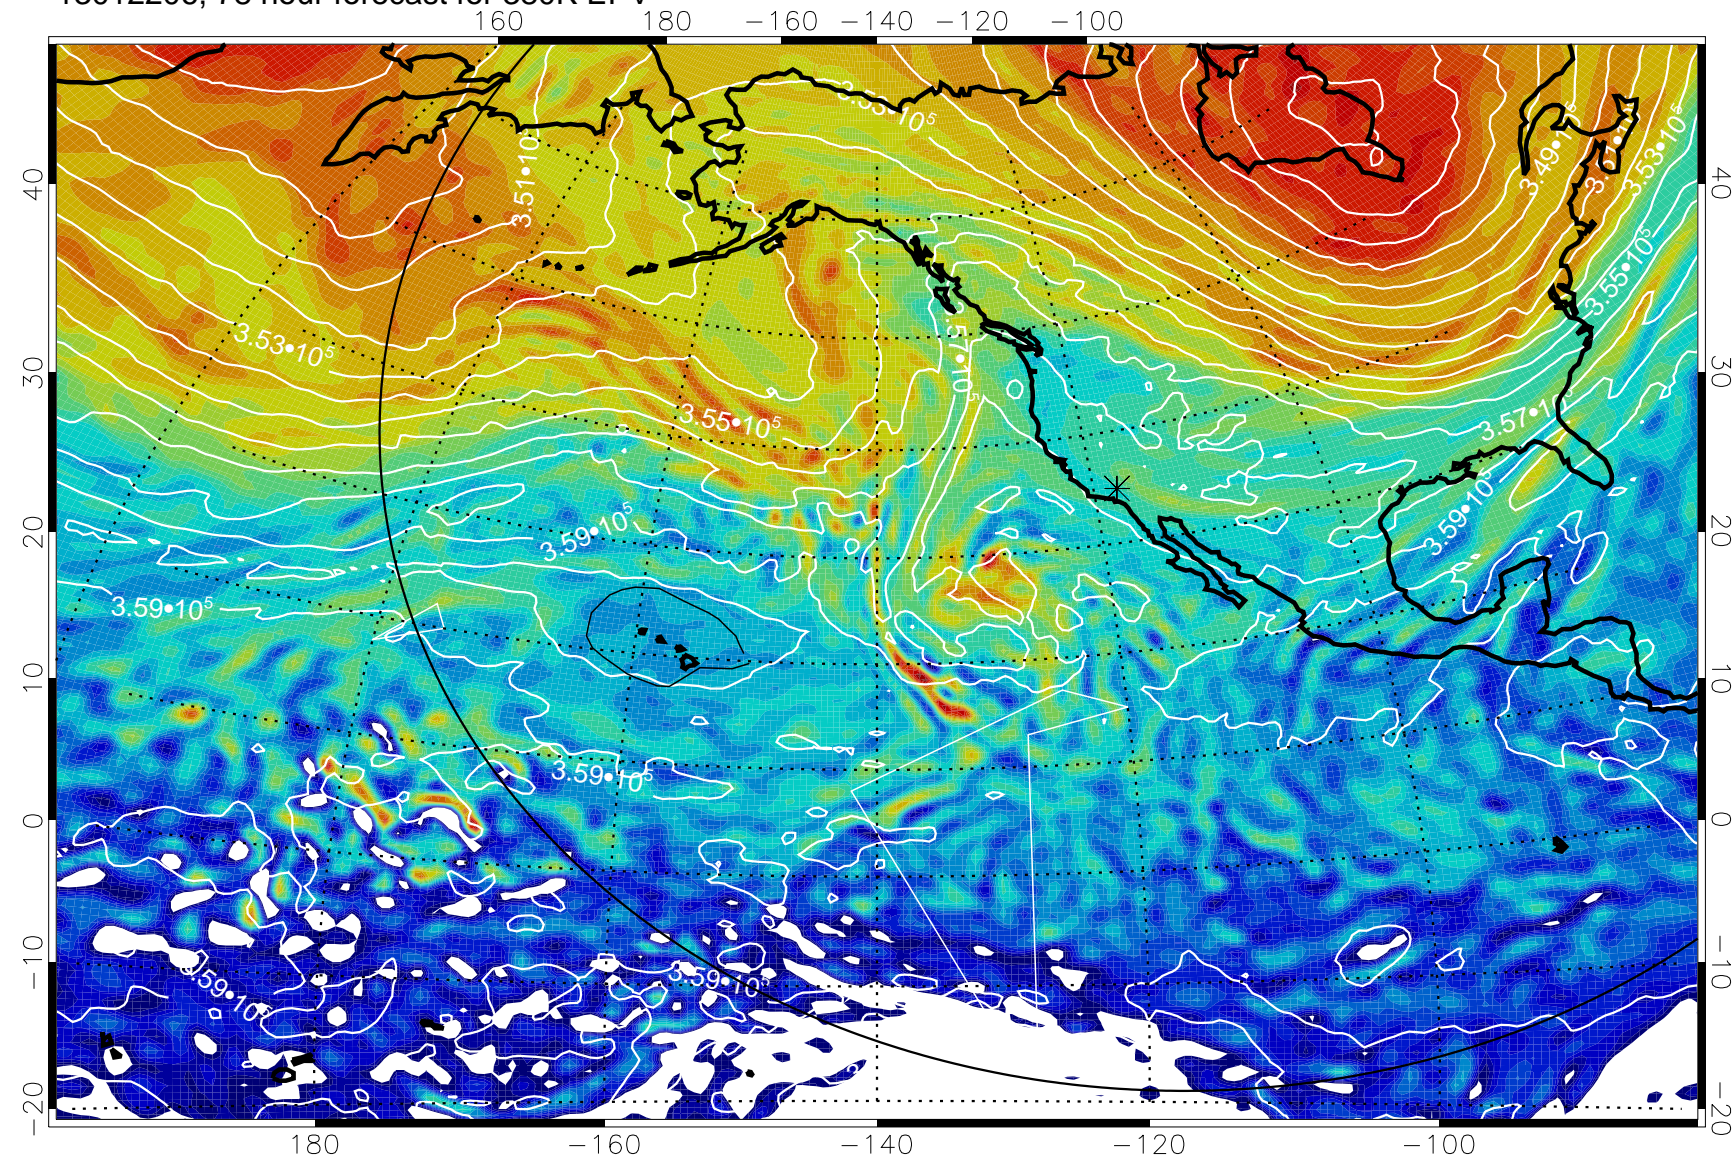

13012112, 60 hour forecast for 380K EPV

380K Montgomery Streamfunction, white

Range ring of 6000 km -- 19 hours GH round trip

13012118, 66 hour forecast for 380K EPV

380K Montgomery Streamfunction, white

Range ring of 6000 km -- 19 hours GH round trip

13012200, 72 hour forecast for 380K EPV

380K Montgomery Streamfunction, white

Range ring of 6000 km -- 19 hours GH round trip

13012206, 78 hour forecast for 380K EPV

380K Montgomery Streamfunction, white

Range ring of 6000 km -- 19 hours GH round trip

13012212, 84 hour forecast for 380K EPV

380K Montgomery Streamfunction, white

Range ring of 6000 km -- 19 hours GH round trip

13012300, 96 hour forecast for 380K EPV

380K Montgomery Streamfunction, white

Range ring of 6000 km -- 19 hours GH round trip

13012306, 102 hour forecast for 380K EPV

380K Montgomery Streamfunction, white

Range ring of 6000 km -- 19 hours GH round trip

13012312, 108 hour forecast for 380K EPV

380K Montgomery Streamfunction, white