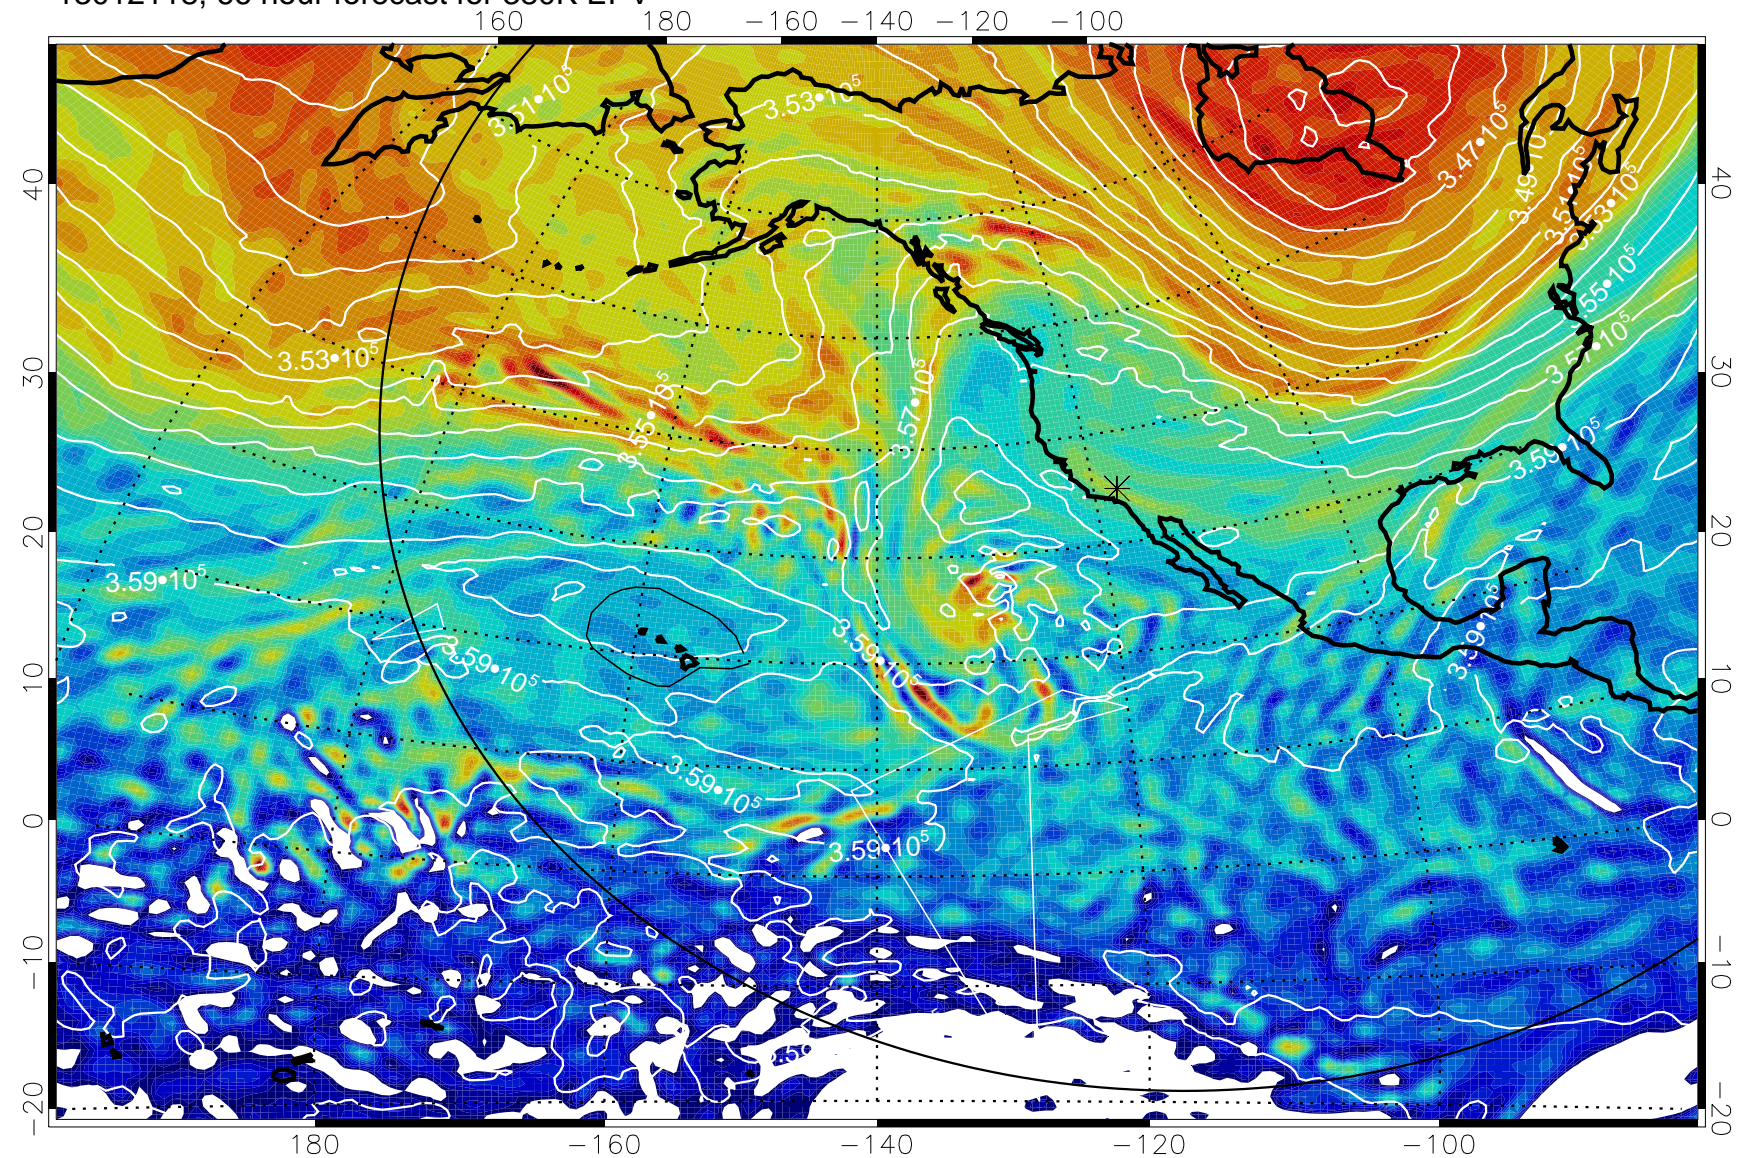

13012012, 36 hour forecast for 380K EPV

380K Montgomery Streamfunction, white

Range ring of 6000 km -- 19 hours GH round trip

13012018, 42 hour forecast for 380K EPV

380K Montgomery Streamfunction, white

Range ring of 6000 km -- 19 hours GH round trip

13012100, 48 hour forecast for 380K EPV

380K Montgomery Streamfunction, white

Range ring of 6000 km -- 19 hours GH round trip

13012106, 54 hour forecast for 380K EPV

380K Montgomery Streamfunction, white

Range ring of 6000 km -- 19 hours GH round trip

13012112, 60 hour forecast for 380K EPV

380K Montgomery Streamfunction, white

Range ring of 6000 km -- 19 hours GH round trip

13012118, 66 hour forecast for 380K EPV

380K Montgomery Streamfunction, white

Range ring of 6000 km -- 19 hours GH round trip

13012200, 72 hour forecast for 380K EPV

380K Montgomery Streamfunction, white

Range ring of 6000 km -- 19 hours GH round trip

13012206, 78 hour forecast for 380K EPV

380K Montgomery Streamfunction, white

Range ring of 6000 km -- 19 hours GH round trip