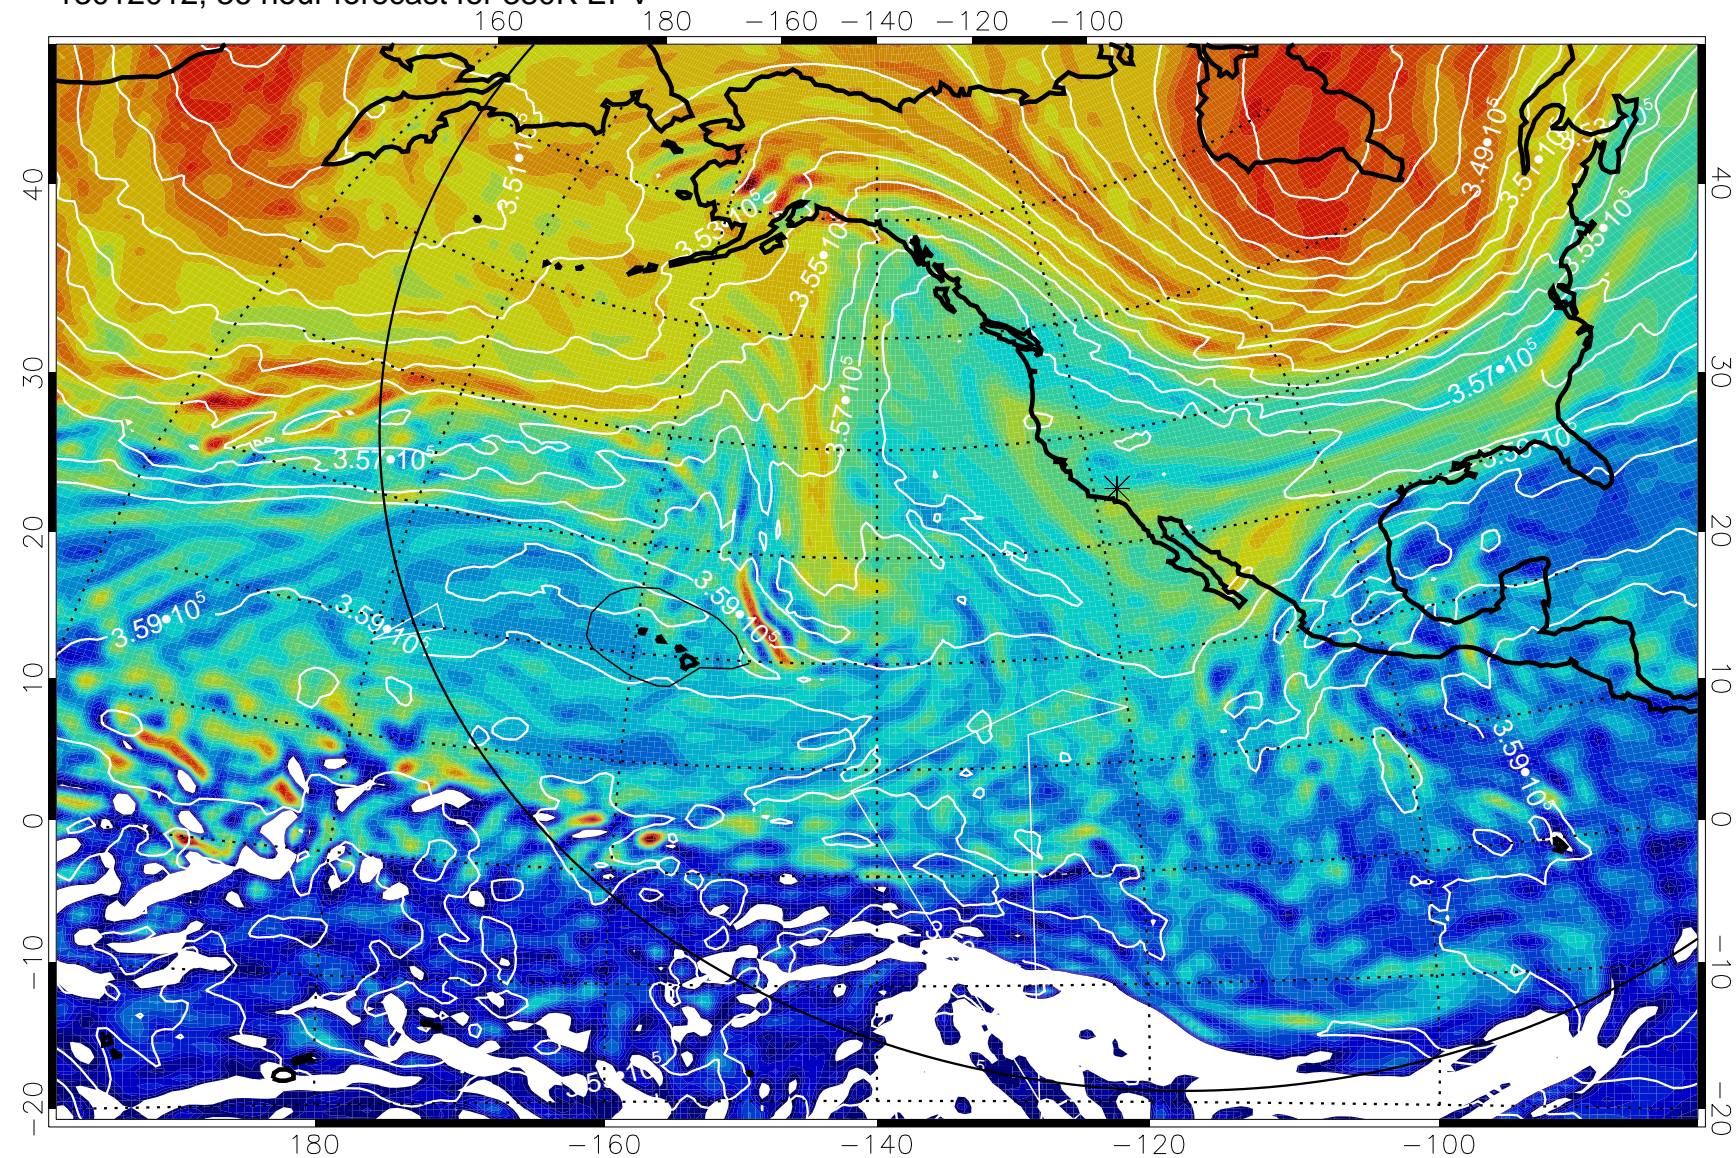

13012000, 24 hour forecast for 380K EPV

380K Montgomery Streamfunction, white

Range ring of 6000 km -- 19 hours GH round trip

13012006, 30 hour forecast for 380K EPV

380K Montgomery Streamfunction, white

Range ring of 6000 km -- 19 hours GH round trip

13012012, 36 hour forecast for 380K EPV

380K Montgomery Streamfunction, white

Range ring of 6000 km -- 19 hours GH round trip

13012018, 42 hour forecast for 380K EPV

380K Montgomery Streamfunction, white

Range ring of 6000 km -- 19 hours GH round trip

13012100, 48 hour forecast for 380K EPV

380K Montgomery Streamfunction, white

Range ring of 6000 km -- 19 hours GH round trip

13012106, 54 hour forecast for 380K EPV

380K Montgomery Streamfunction, white

Range ring of 6000 km -- 19 hours GH round trip

13012112, 60 hour forecast for 380K EPV

380K Montgomery Streamfunction, white

Range ring of 6000 km -- 19 hours GH round trip

13012118, 66 hour forecast for 380K EPV

380K Montgomery Streamfunction, white

Range ring of 6000 km -- 19 hours GH round trip