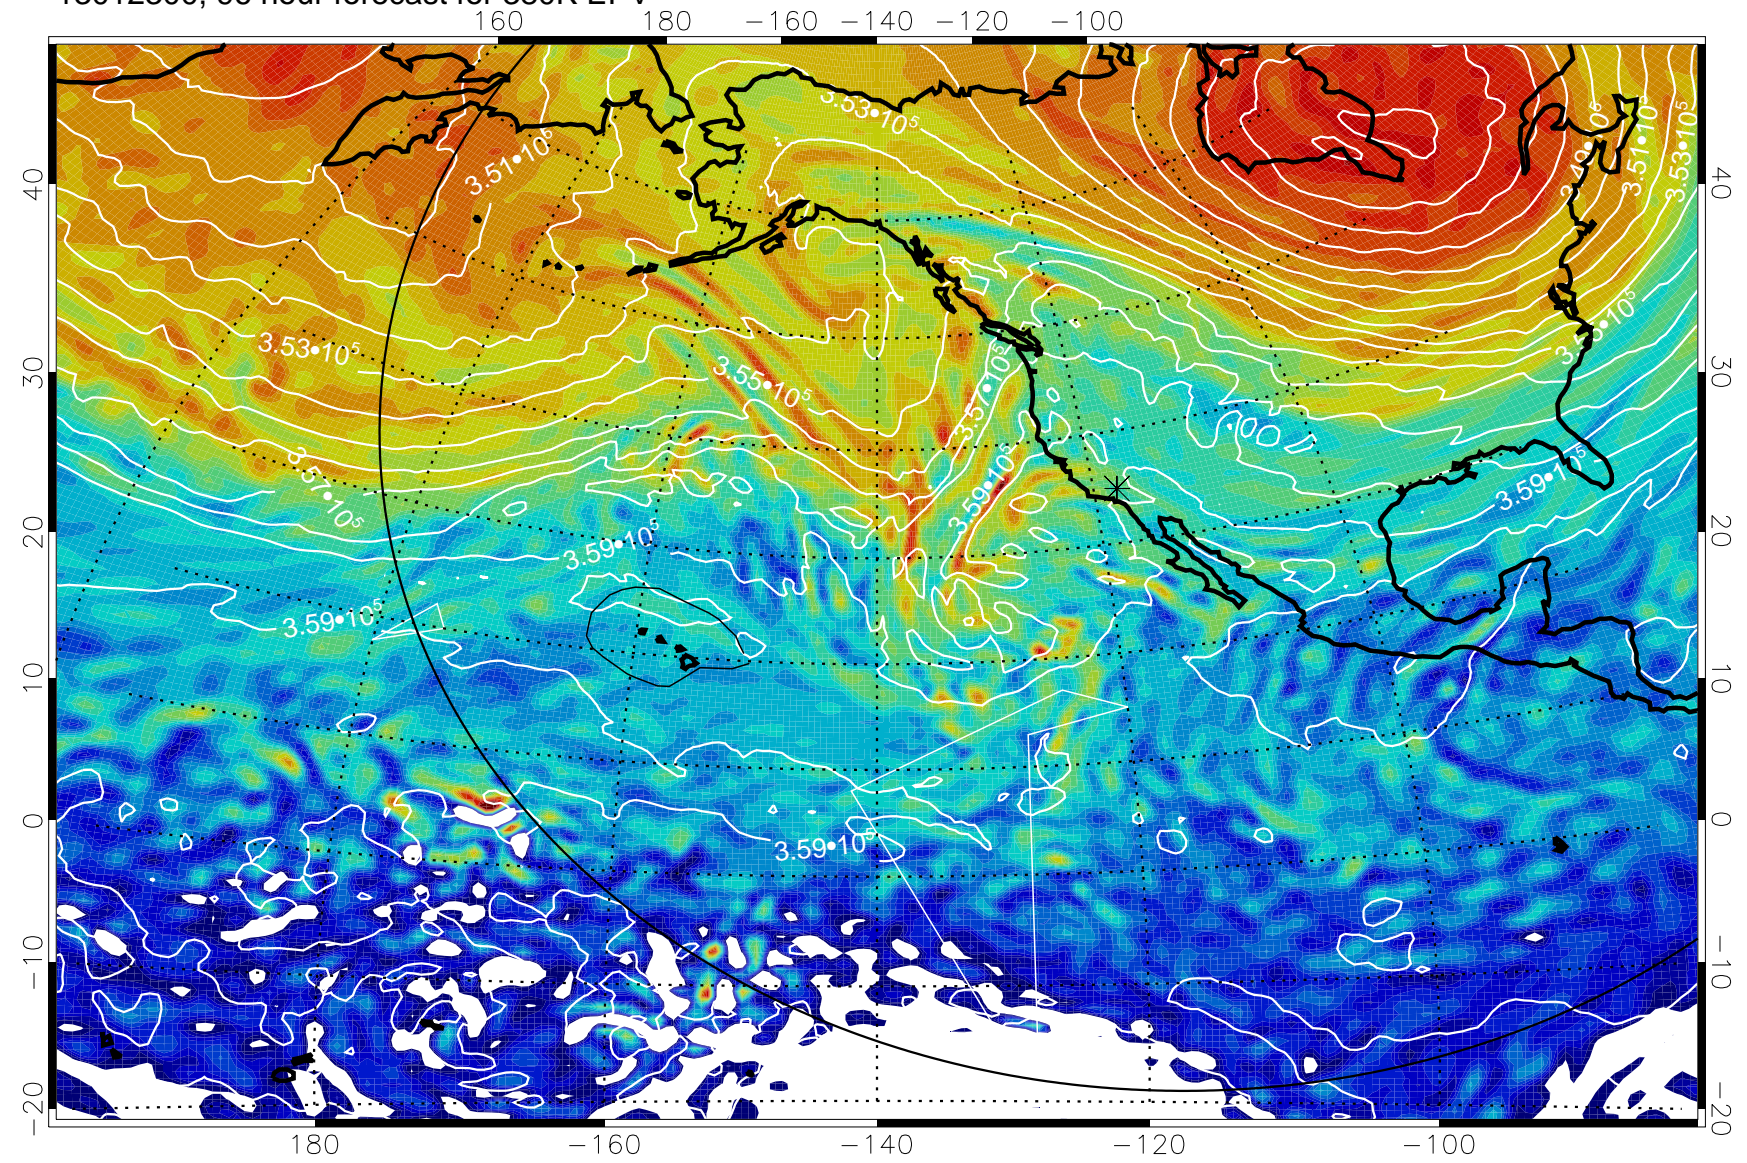

13012112, 60 hour forecast for 380K EPV

380K Montgomery Streamfunction, white

Range ring of 6000 km -- 19 hours GH round trip

13012118, 66 hour forecast for 380K EPV

380K Montgomery Streamfunction, white

Range ring of 6000 km -- 19 hours GH round trip

13012200, 72 hour forecast for 380K EPV

380K Montgomery Streamfunction, white

Range ring of 6000 km -- 19 hours GH round trip

13012206, 78 hour forecast for 380K EPV

380K Montgomery Streamfunction, white

Range ring of 6000 km -- 19 hours GH round trip

13012212, 84 hour forecast for 380K EPV

380K Montgomery Streamfunction, white

Range ring of 6000 km -- 19 hours GH round trip

13012300, 96 hour forecast for 380K EPV

380K Montgomery Streamfunction, white

Range ring of 6000 km -- 19 hours GH round trip

13012306, 102 hour forecast for 380K EPV

380K Montgomery Streamfunction, white

Range ring of 6000 km -- 19 hours GH round trip

13012312, 108 hour forecast for 380K EPV

380K Montgomery Streamfunction, white