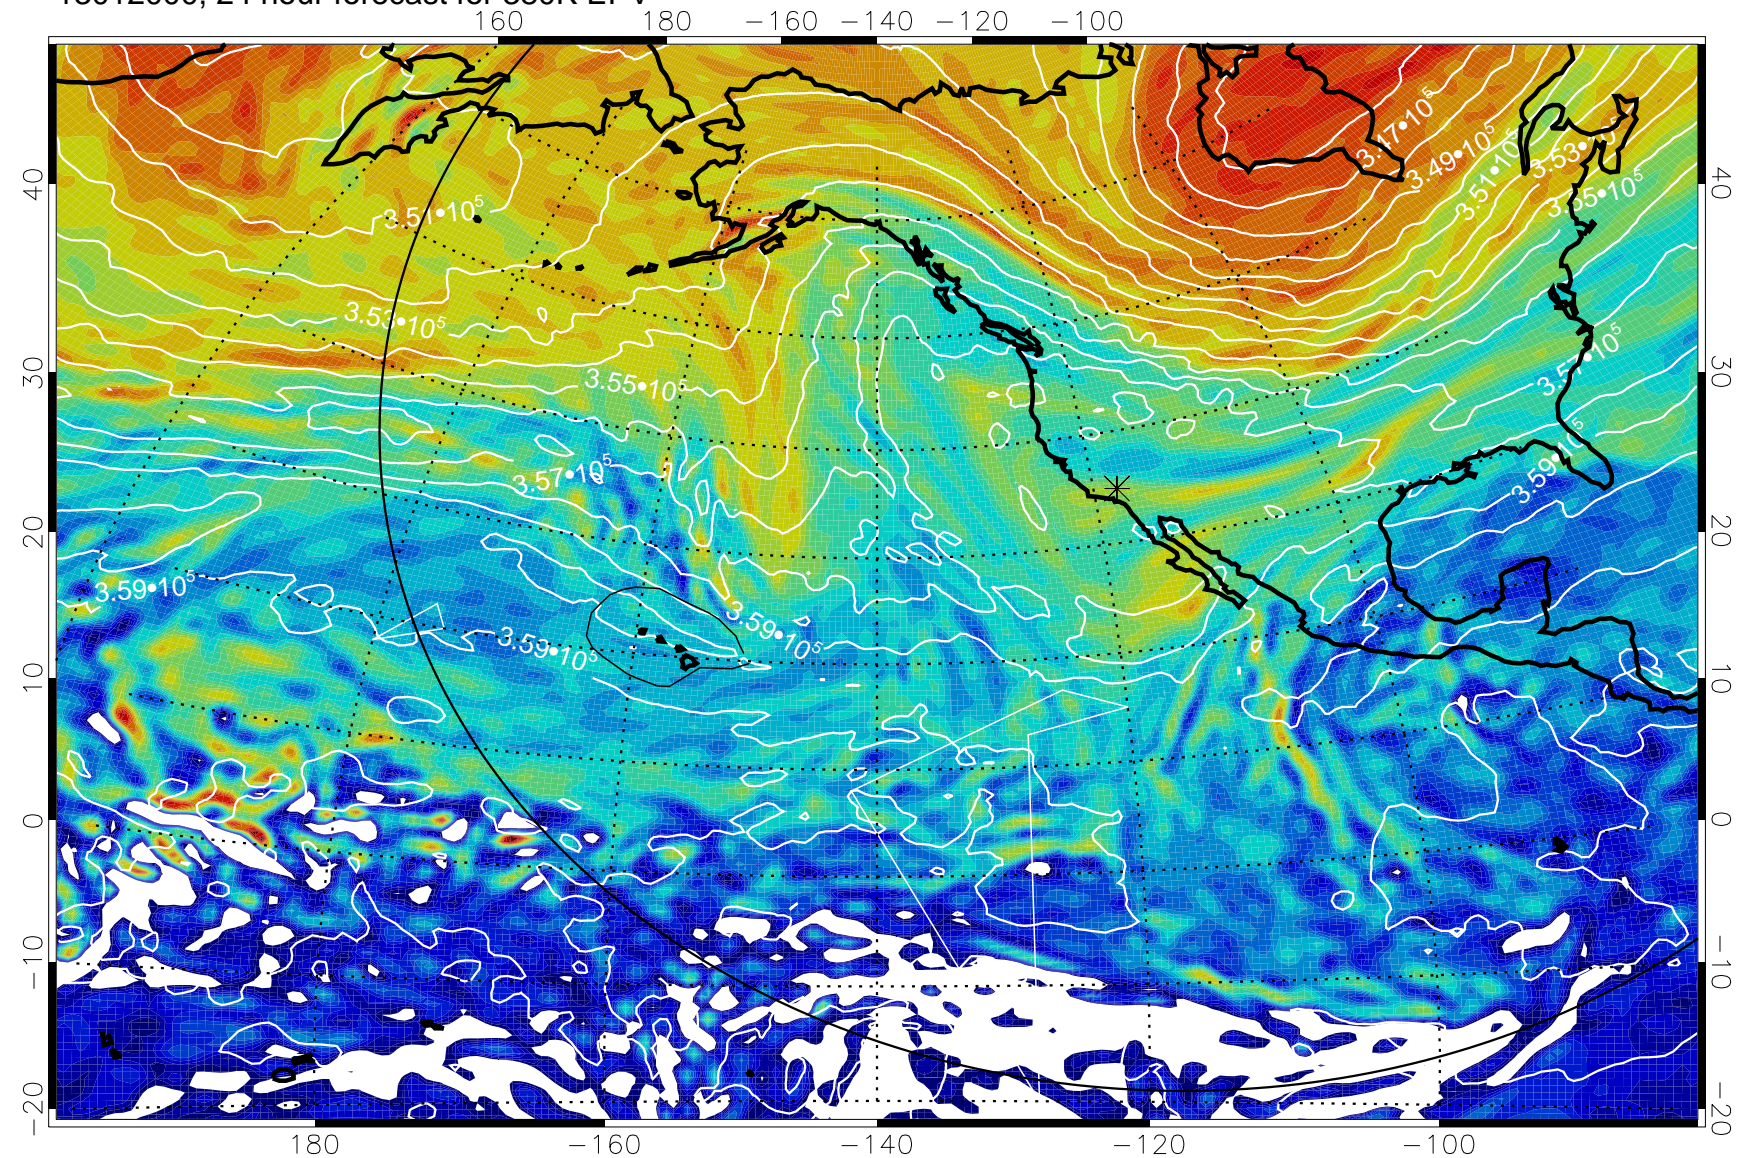

13011912, 12 hour forecast for 380K EPV

380K Montgomery Streamfunction, white

Range ring of 6000 km -- 19 hours GH round trip

13011918, 18 hour forecast for 380K EPV

380K Montgomery Streamfunction, white

Range ring of 6000 km -- 19 hours GH round trip

13012000, 24 hour forecast for 380K EPV

380K Montgomery Streamfunction, white

Range ring of 6000 km -- 19 hours GH round trip

13012006, 30 hour forecast for 380K EPV

380K Montgomery Streamfunction, white

Range ring of 6000 km -- 19 hours GH round trip

13012012, 36 hour forecast for 380K EPV

380K Montgomery Streamfunction, white

Range ring of 6000 km -- 19 hours GH round trip

13012018, 42 hour forecast for 380K EPV

380K Montgomery Streamfunction, white

Range ring of 6000 km -- 19 hours GH round trip

13012100, 48 hour forecast for 380K EPV

380K Montgomery Streamfunction, white

Range ring of 6000 km -- 19 hours GH round trip

13012106, 54 hour forecast for 380K EPV

380K Montgomery Streamfunction, white

Range ring of 6000 km -- 19 hours GH round trip