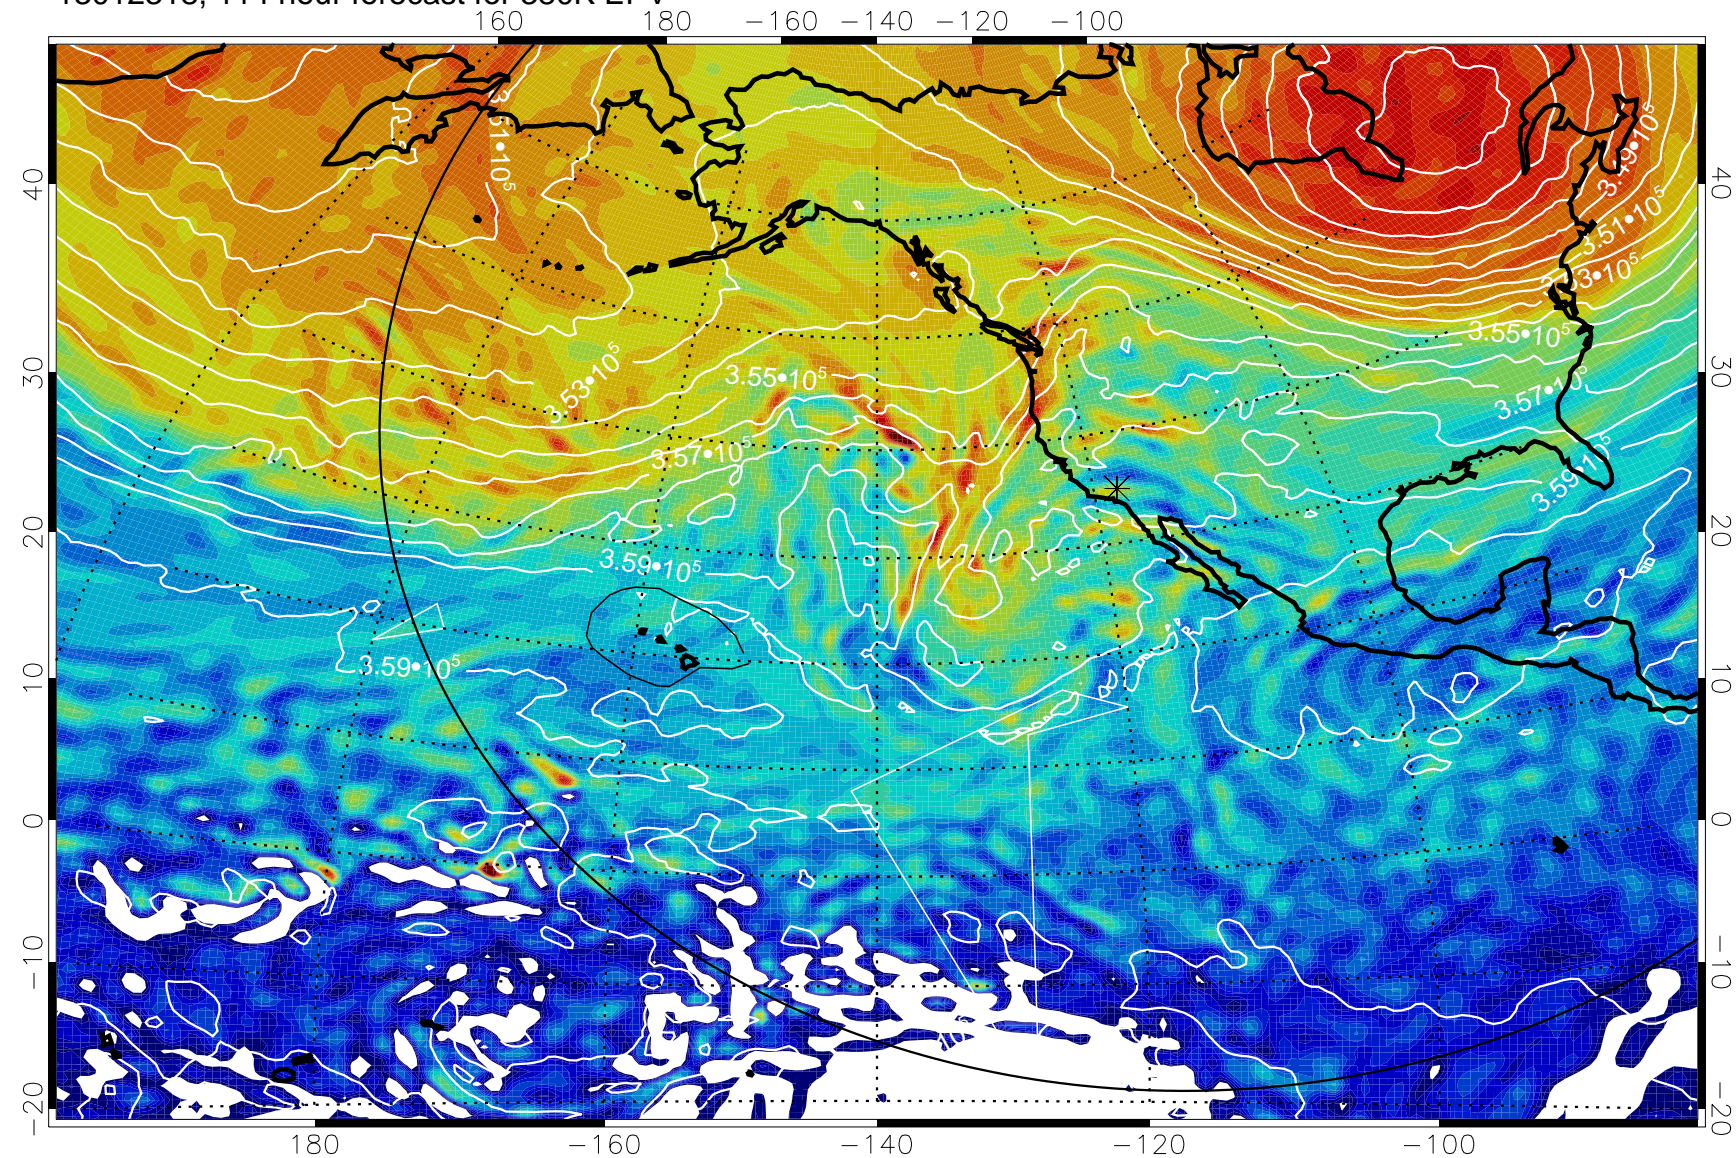

13012212, 84 hour forecast for 380K EPV

380K Montgomery Streamfunction, white

Range ring of 6000 km -- 19 hours GH round trip

13012300, 96 hour forecast for 380K EPV

380K Montgomery Streamfunction, white

Range ring of 6000 km -- 19 hours GH round trip

13012306, 102 hour forecast for 380K EPV

380K Montgomery Streamfunction, white

Range ring of 6000 km -- 19 hours GH round trip

13012312, 108 hour forecast for 380K EPV

380K Montgomery Streamfunction, white

Range ring of 6000 km -- 19 hours GH round trip

13012318, 114 hour forecast for 380K EPV

160 180 -160 -140 -120 -100

40
30
20
10
0
-10
-20

380K Montgomery Streamfunction, white

Range ring of 6000 km -- 19 hours GH round trip