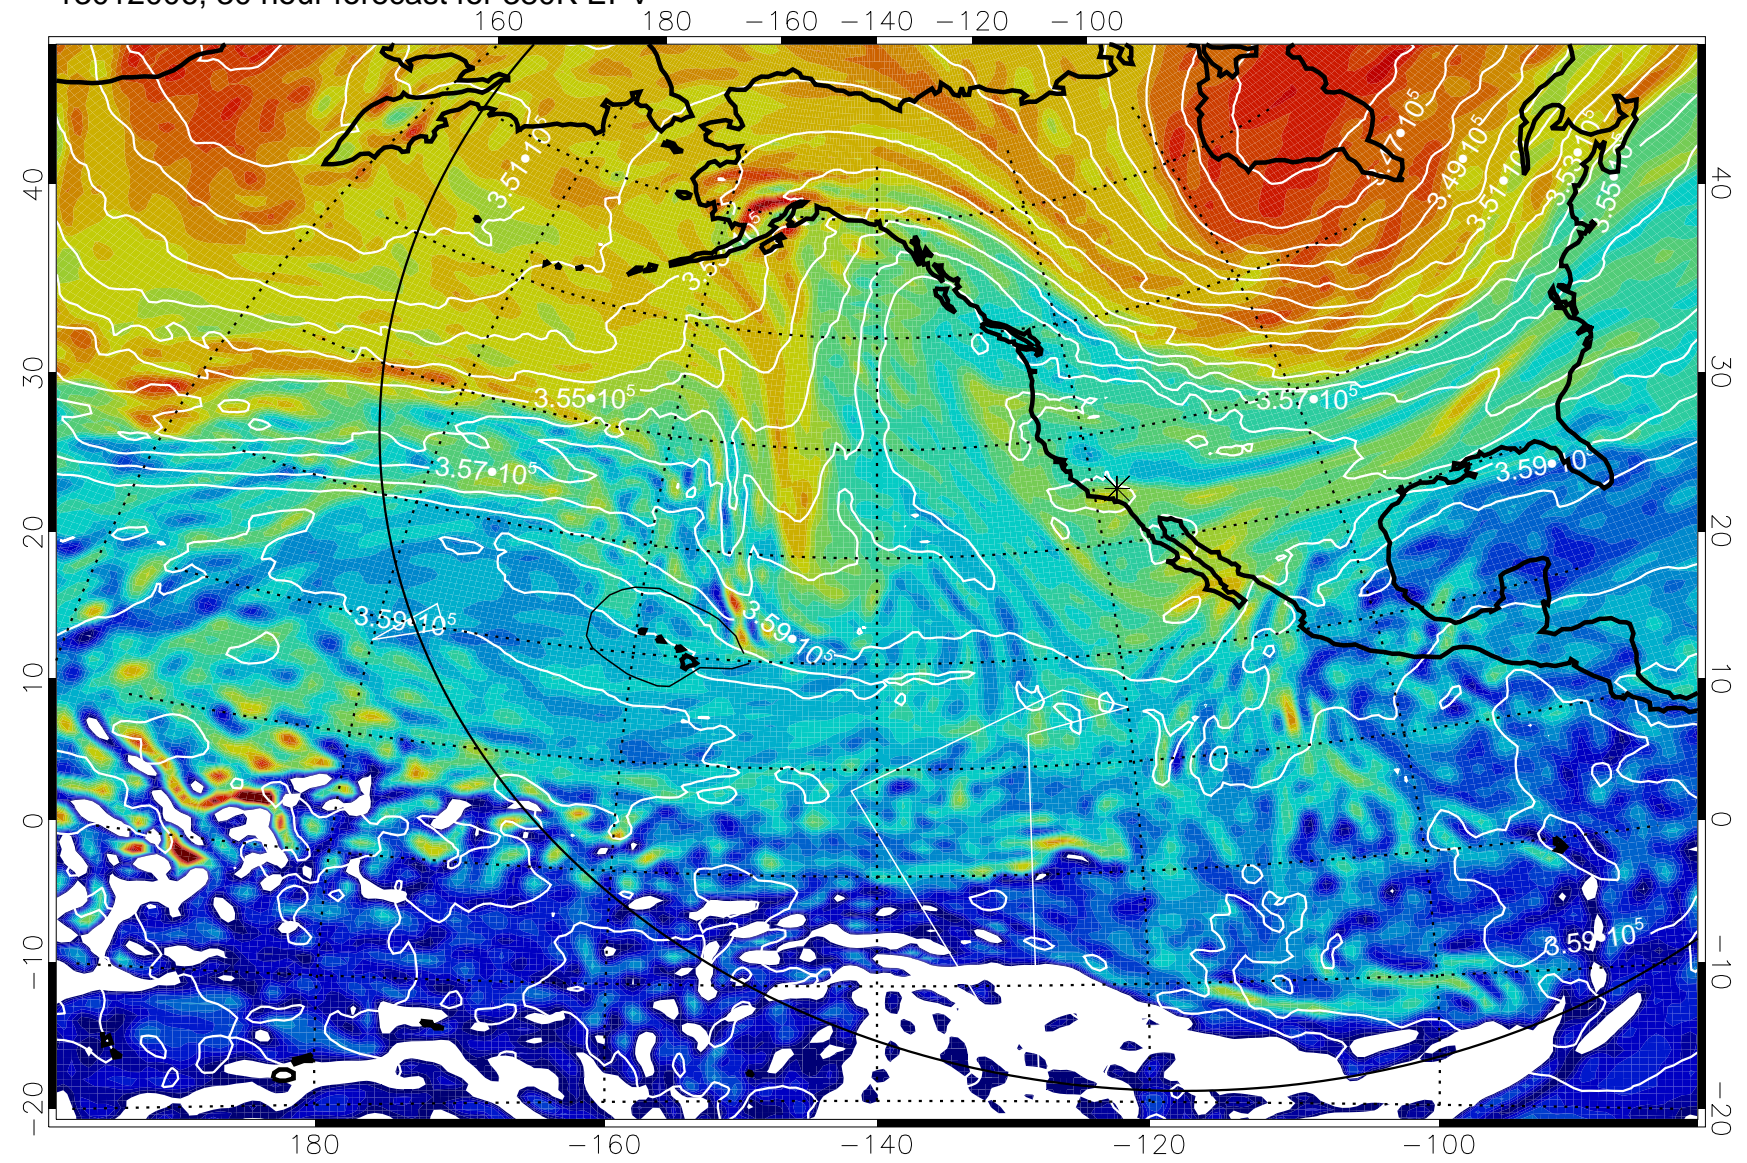

13011912, 12 hour forecast for 380K EPV

380K Montgomery Streamfunction, white

Range ring of 6000 km -- 19 hours GH round trip

13011918, 18 hour forecast for 380K EPV

380K Montgomery Streamfunction, white

Range ring of 6000 km -- 19 hours GH round trip

13012000, 24 hour forecast for 380K EPV

380K Montgomery Streamfunction, white

Range ring of 6000 km -- 19 hours GH round trip

13012006, 30 hour forecast for 380K EPV

380K Montgomery Streamfunction, white

Range ring of 6000 km -- 19 hours GH round trip

13012012, 36 hour forecast for 380K EPV

380K Montgomery Streamfunction, white

Range ring of 6000 km -- 19 hours GH round trip

13012018, 42 hour forecast for 380K EPV

380K Montgomery Streamfunction, white

Range ring of 6000 km -- 19 hours GH round trip

13012100, 48 hour forecast for 380K EPV

380K Montgomery Streamfunction, white

Range ring of 6000 km -- 19 hours GH round trip

13012106, 54 hour forecast for 380K EPV

380K Montgomery Streamfunction, white

Range ring of 6000 km -- 19 hours GH round trip