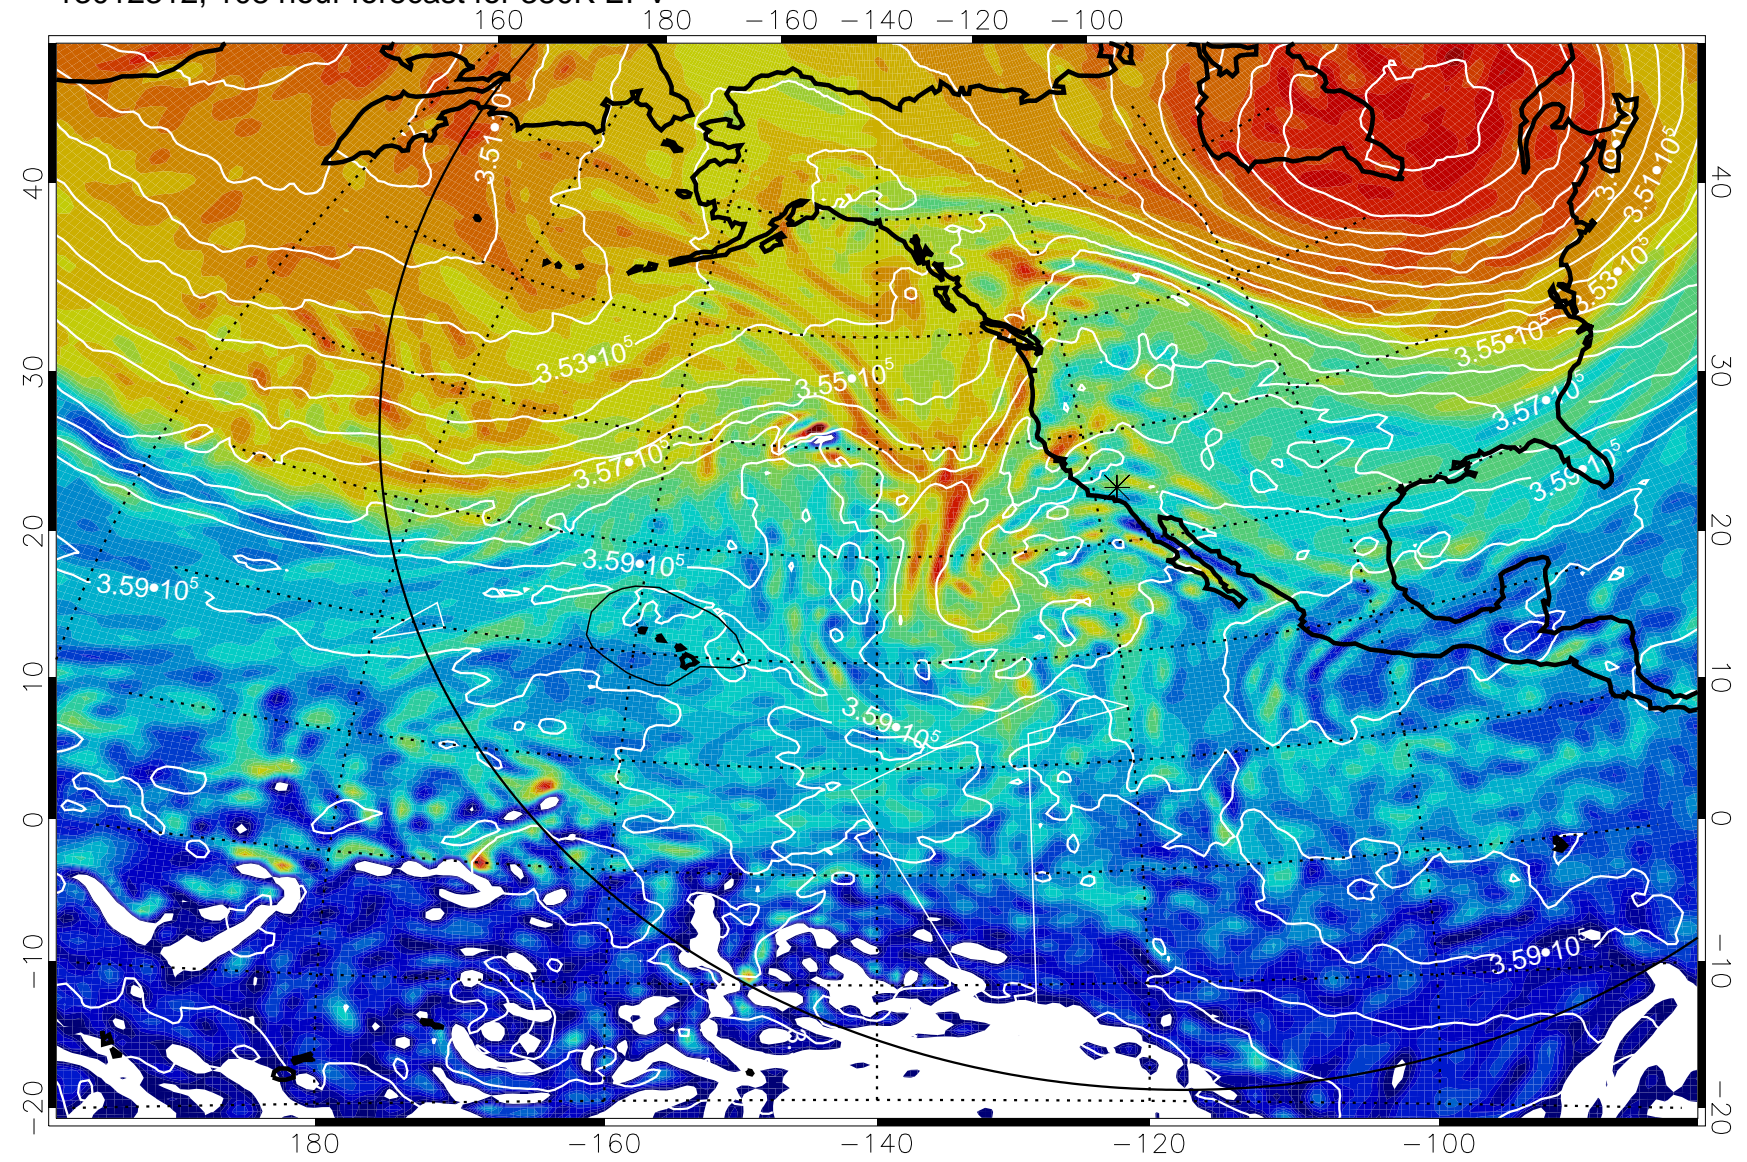

13012200, 72 hour forecast for 380K EPV

380K Montgomery Streamfunction, white

Range ring of 6000 km -- 19 hours GH round trip

13012206, 78 hour forecast for 380K EPV

380K Montgomery Streamfunction, white

Range ring of 6000 km -- 19 hours GH round trip

13012212, 84 hour forecast for 380K EPV

380K Montgomery Streamfunction, white

Range ring of 6000 km -- 19 hours GH round trip

13012300, 96 hour forecast for 380K EPV

380K Montgomery Streamfunction, white

Range ring of 6000 km -- 19 hours GH round trip

13012306, 102 hour forecast for 380K EPV

380K Montgomery Streamfunction, white

Range ring of 6000 km -- 19 hours GH round trip

13012312, 108 hour forecast for 380K EPV

380K Montgomery Streamfunction, white

Range ring of 6000 km -- 19 hours GH round trip

13012318, 114 hour forecast for 380K EPV

160 180 -160 -140 -120 -100

40
30
20
10
0
-10
-20

380K Montgomery Streamfunction, white

Range ring of 6000 km -- 19 hours GH round trip