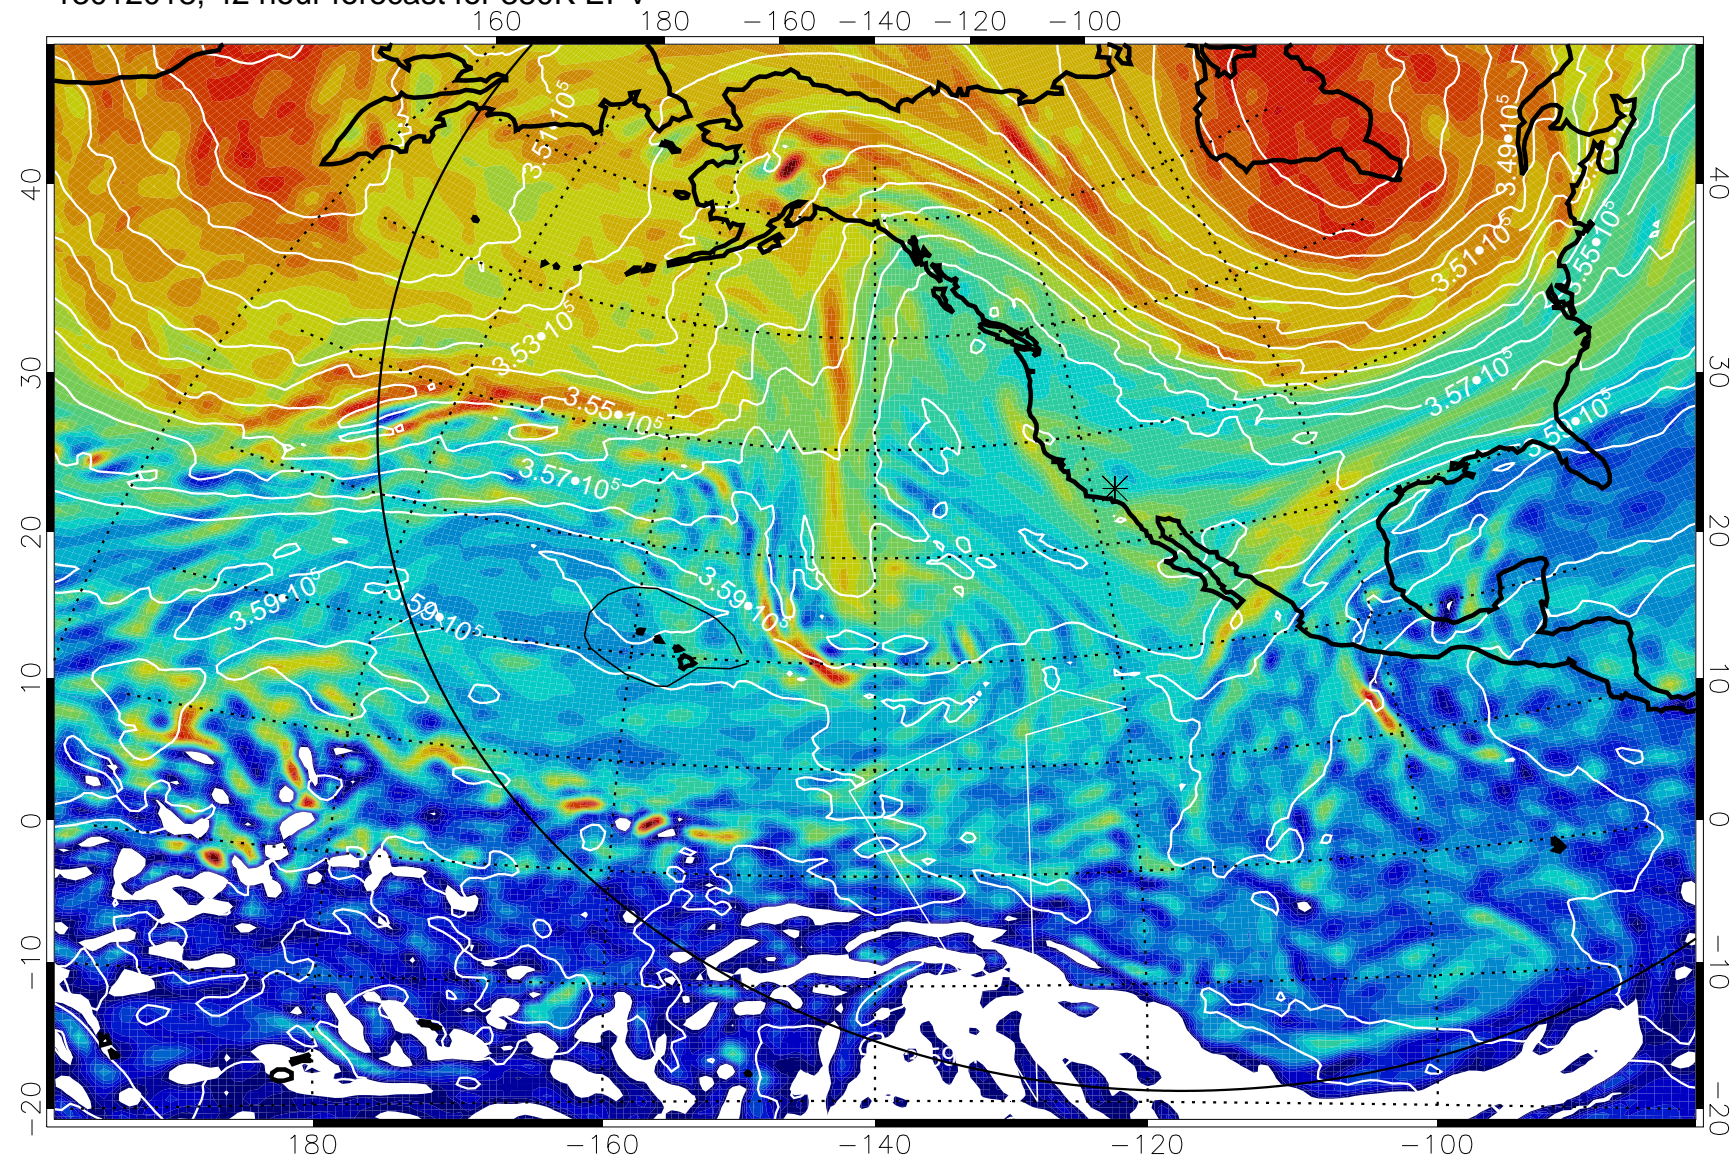

13012000, 24 hour forecast for 380K EPV

380K Montgomery Streamfunction, white

Range ring of 6000 km -- 19 hours GH round trip

13012006, 30 hour forecast for 380K EPV

380K Montgomery Streamfunction, white

Range ring of 6000 km -- 19 hours GH round trip

13012012, 36 hour forecast for 380K EPV

380K Montgomery Streamfunction, white

Range ring of 6000 km -- 19 hours GH round trip

13012018, 42 hour forecast for 380K EPV

380K Montgomery Streamfunction, white

Range ring of 6000 km -- 19 hours GH round trip

13012100, 48 hour forecast for 380K EPV

380K Montgomery Streamfunction, white

Range ring of 6000 km -- 19 hours GH round trip

13012106, 54 hour forecast for 380K EPV

380K Montgomery Streamfunction, white

Range ring of 6000 km -- 19 hours GH round trip

13012112, 60 hour forecast for 380K EPV

380K Montgomery Streamfunction, white

Range ring of 6000 km -- 19 hours GH round trip

13012118, 66 hour forecast for 380K EPV

380K Montgomery Streamfunction, white

Range ring of 6000 km -- 19 hours GH round trip