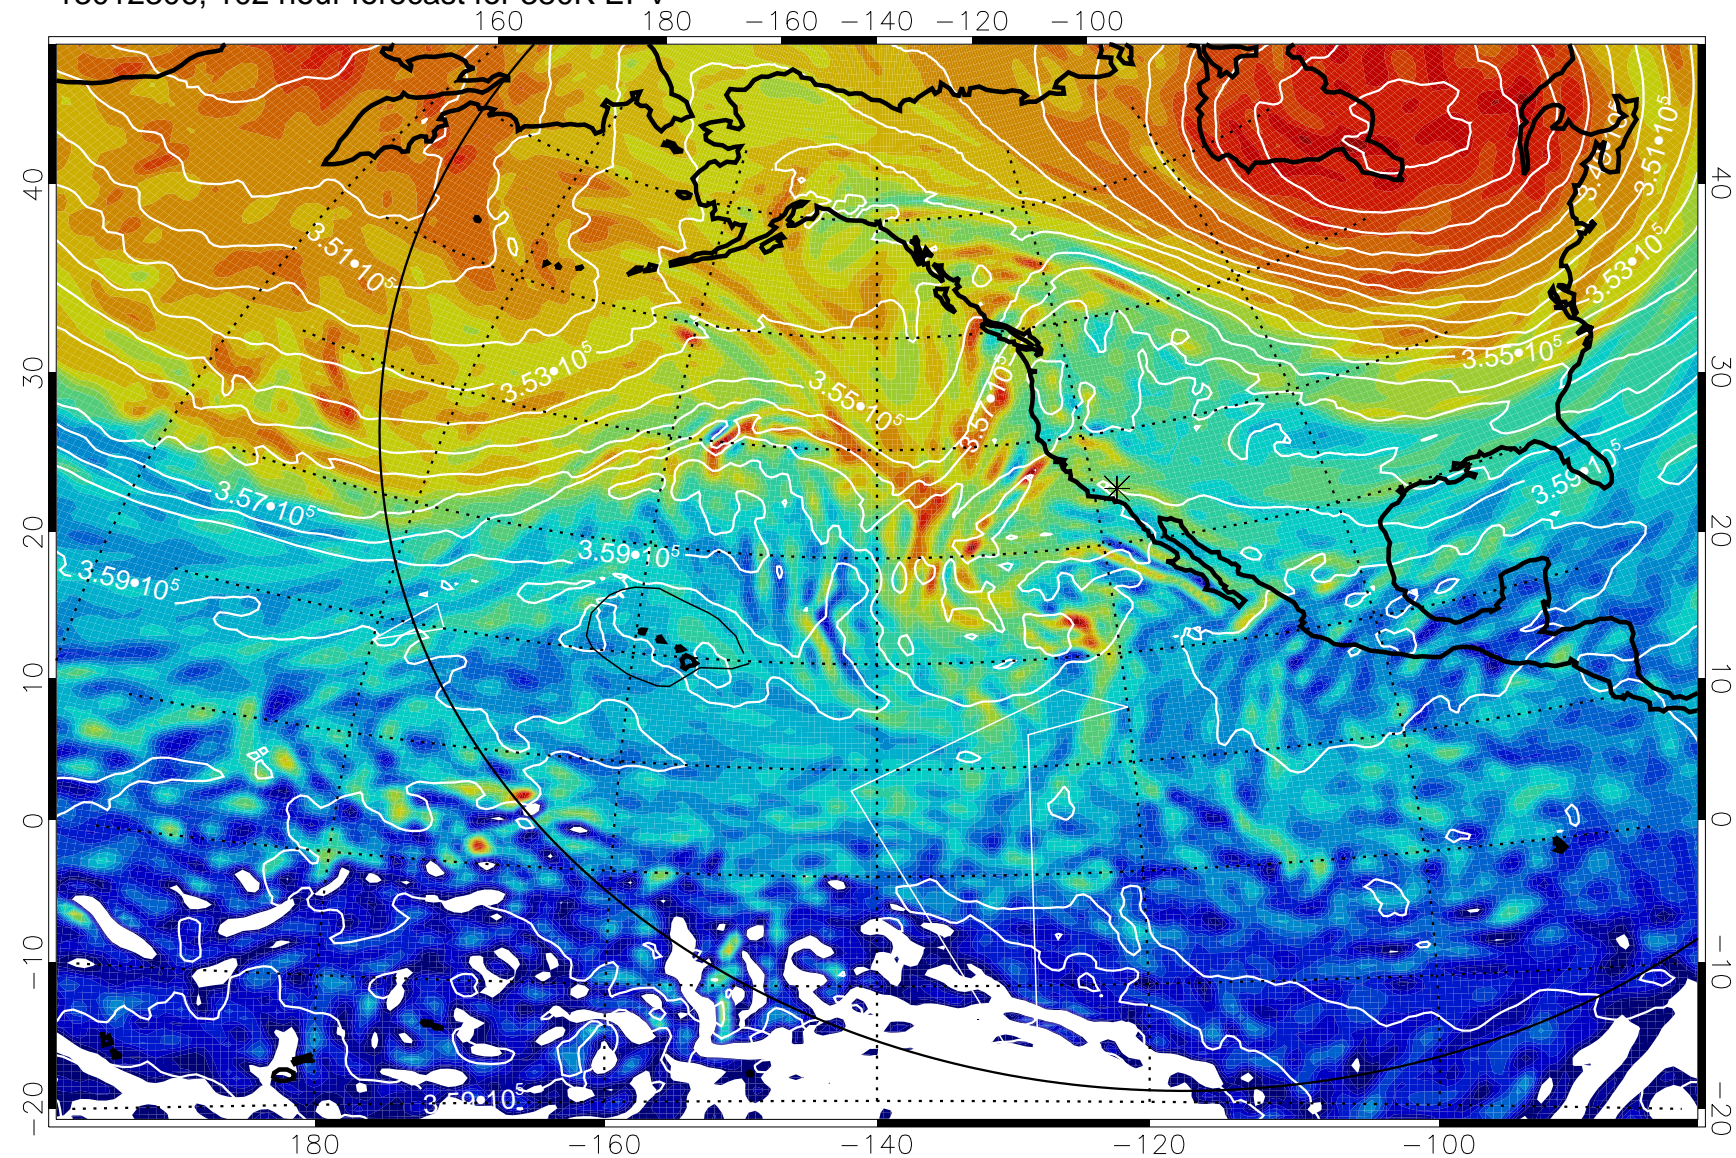

13012200, 72 hour forecast for 380K EPV

380K Montgomery Streamfunction, white

Range ring of 6000 km -- 19 hours GH round trip

13012206, 78 hour forecast for 380K EPV

380K Montgomery Streamfunction, white

Range ring of 6000 km -- 19 hours GH round trip

13012212, 84 hour forecast for 380K EPV

380K Montgomery Streamfunction, white

Range ring of 6000 km -- 19 hours GH round trip

13012300, 96 hour forecast for 380K EPV

380K Montgomery Streamfunction, white

Range ring of 6000 km -- 19 hours GH round trip

13012306, 102 hour forecast for 380K EPV

380K Montgomery Streamfunction, white

Range ring of 6000 km -- 19 hours GH round trip

13012312, 108 hour forecast for 380K EPV

380K Montgomery Streamfunction, white

Range ring of 6000 km -- 19 hours GH round trip

13012318, 114 hour forecast for 380K EPV

160 180 -160 -140 -120 -100

40
30
20
10
0
-10
-20

380K Montgomery Streamfunction, white

Range ring of 6000 km -- 19 hours GH round trip