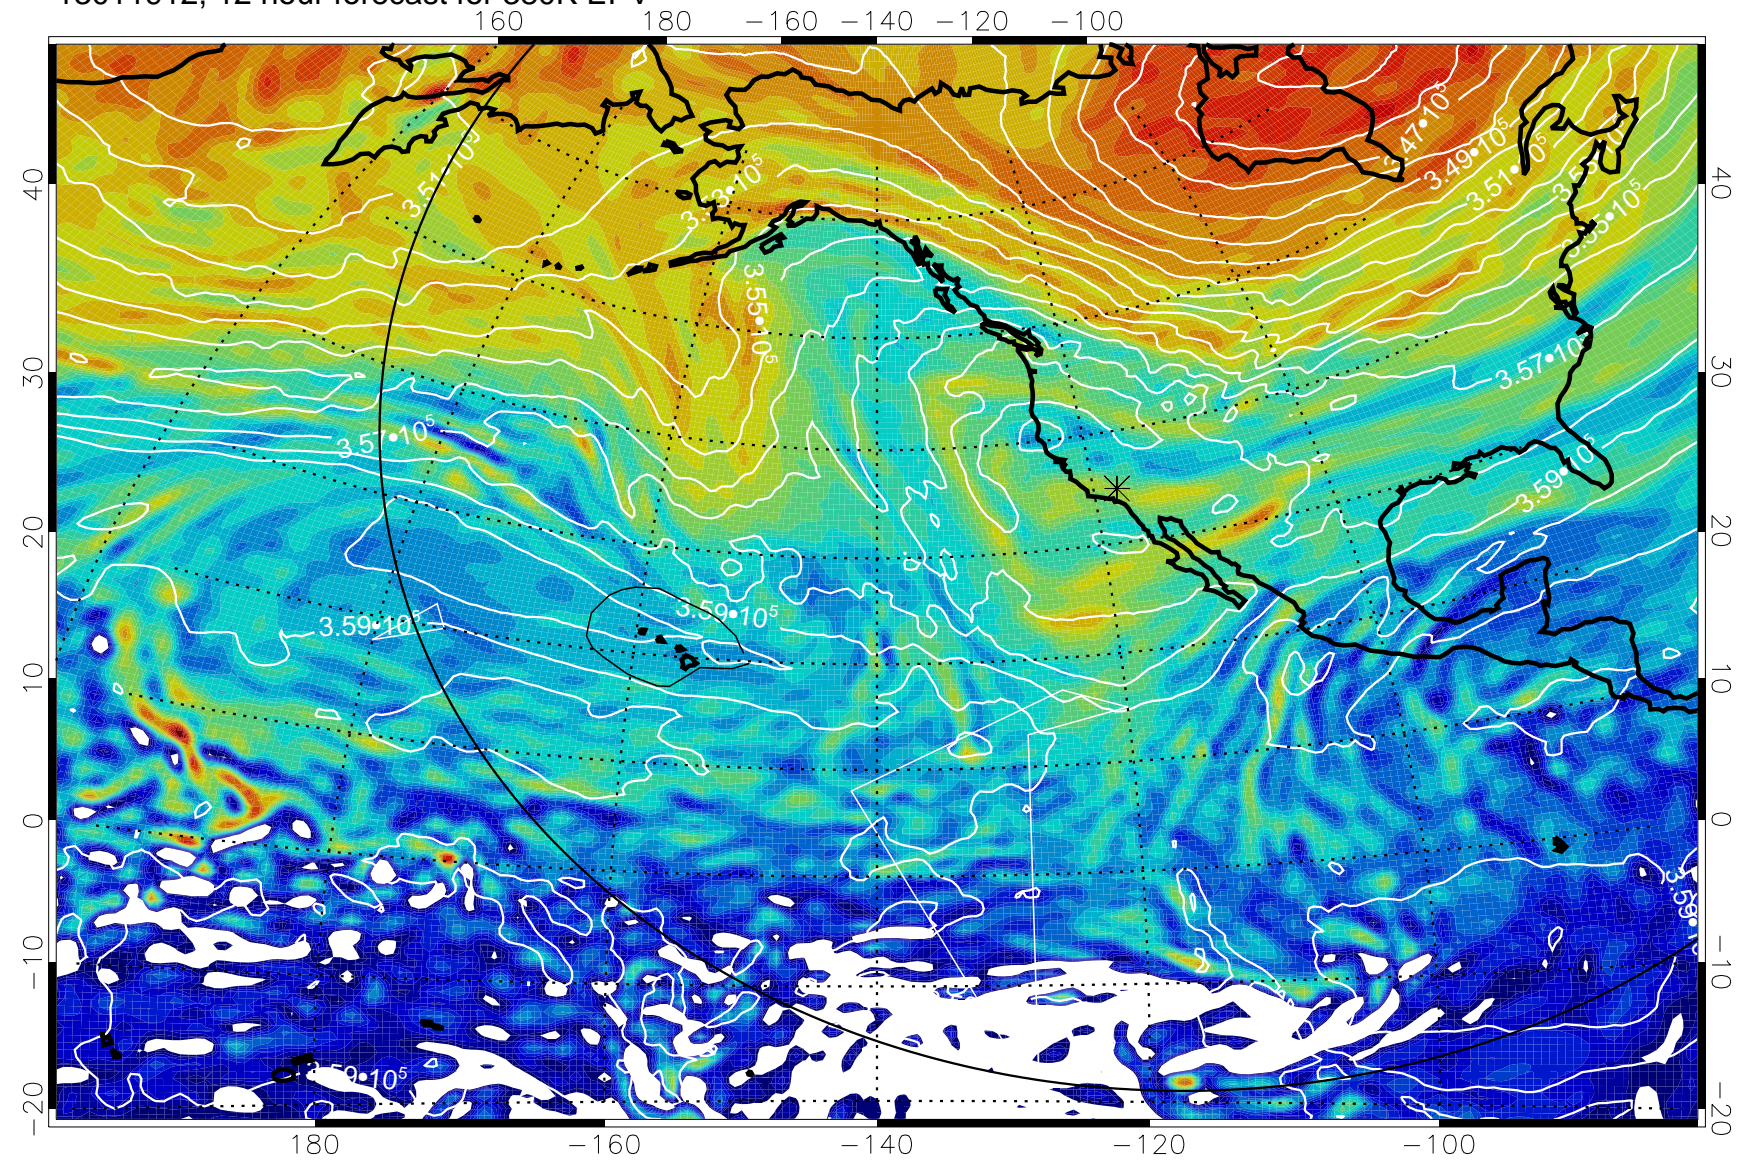

13011912, 12 hour forecast for 380K EPV

380K Montgomery Streamfunction, white

Range ring of 6000 km -- 19 hours GH round trip

13011918, 18 hour forecast for 380K EPV

380K Montgomery Streamfunction, white

Range ring of 6000 km -- 19 hours GH round trip

13012000, 24 hour forecast for 380K EPV

380K Montgomery Streamfunction, white

Range ring of 6000 km -- 19 hours GH round trip

13012006, 30 hour forecast for 380K EPV

380K Montgomery Streamfunction, white

Range ring of 6000 km -- 19 hours GH round trip

13012012, 36 hour forecast for 380K EPV

380K Montgomery Streamfunction, white

Range ring of 6000 km -- 19 hours GH round trip

13012018, 42 hour forecast for 380K EPV

380K Montgomery Streamfunction, white

Range ring of 6000 km -- 19 hours GH round trip

13012100, 48 hour forecast for 380K EPV

380K Montgomery Streamfunction, white

Range ring of 6000 km -- 19 hours GH round trip

13012106, 54 hour forecast for 380K EPV

380K Montgomery Streamfunction, white

Range ring of 6000 km -- 19 hours GH round trip