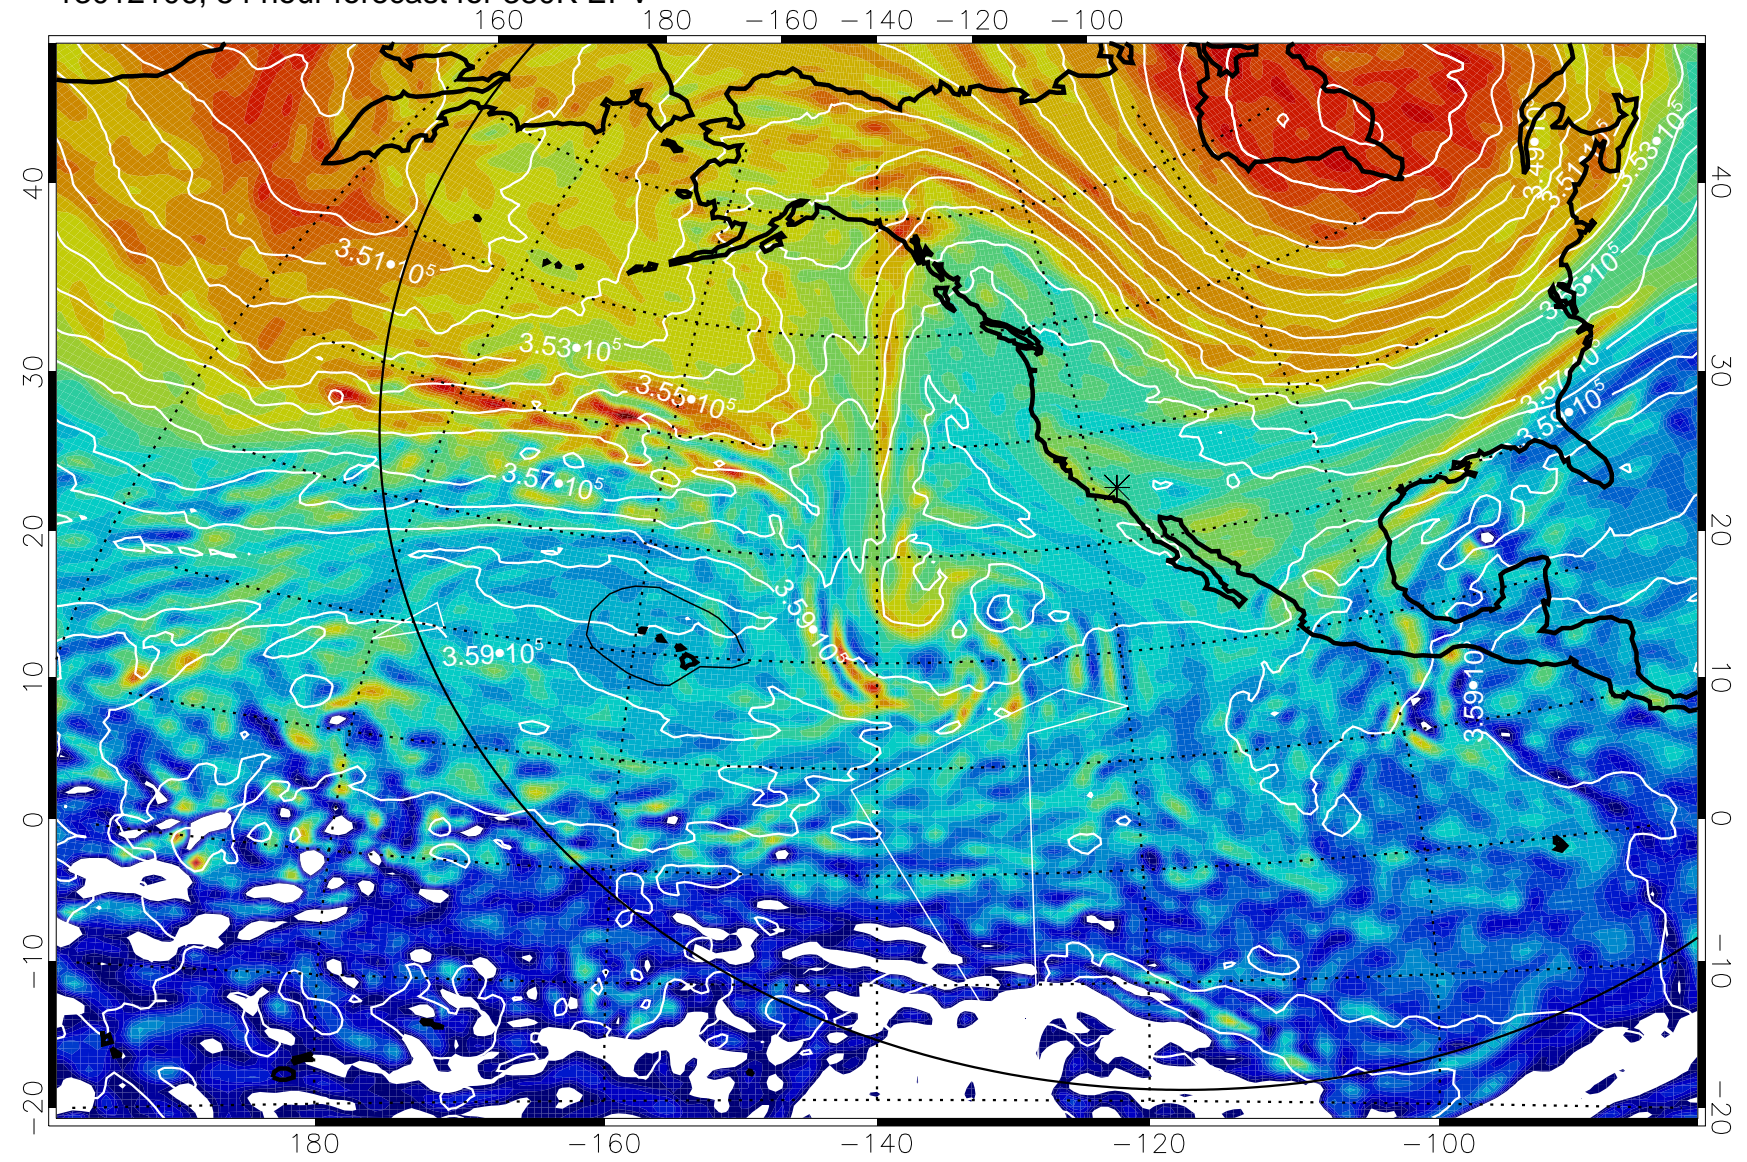

13012012, 36 hour forecast for 380K EPV

380K Montgomery Streamfunction, white

Range ring of 6000 km -- 19 hours GH round trip

13012018, 42 hour forecast for 380K EPV

380K Montgomery Streamfunction, white

Range ring of 6000 km -- 19 hours GH round trip

13012100, 48 hour forecast for 380K EPV

380K Montgomery Streamfunction, white

Range ring of 6000 km -- 19 hours GH round trip

13012106, 54 hour forecast for 380K EPV

380K Montgomery Streamfunction, white

Range ring of 6000 km -- 19 hours GH round trip

13012112, 60 hour forecast for 380K EPV

380K Montgomery Streamfunction, white

Range ring of 6000 km -- 19 hours GH round trip

13012118, 66 hour forecast for 380K EPV

380K Montgomery Streamfunction, white

Range ring of 6000 km -- 19 hours GH round trip

13012200, 72 hour forecast for 380K EPV

380K Montgomery Streamfunction, white

Range ring of 6000 km -- 19 hours GH round trip

13012206, 78 hour forecast for 380K EPV

380K Montgomery Streamfunction, white

Range ring of 6000 km -- 19 hours GH round trip