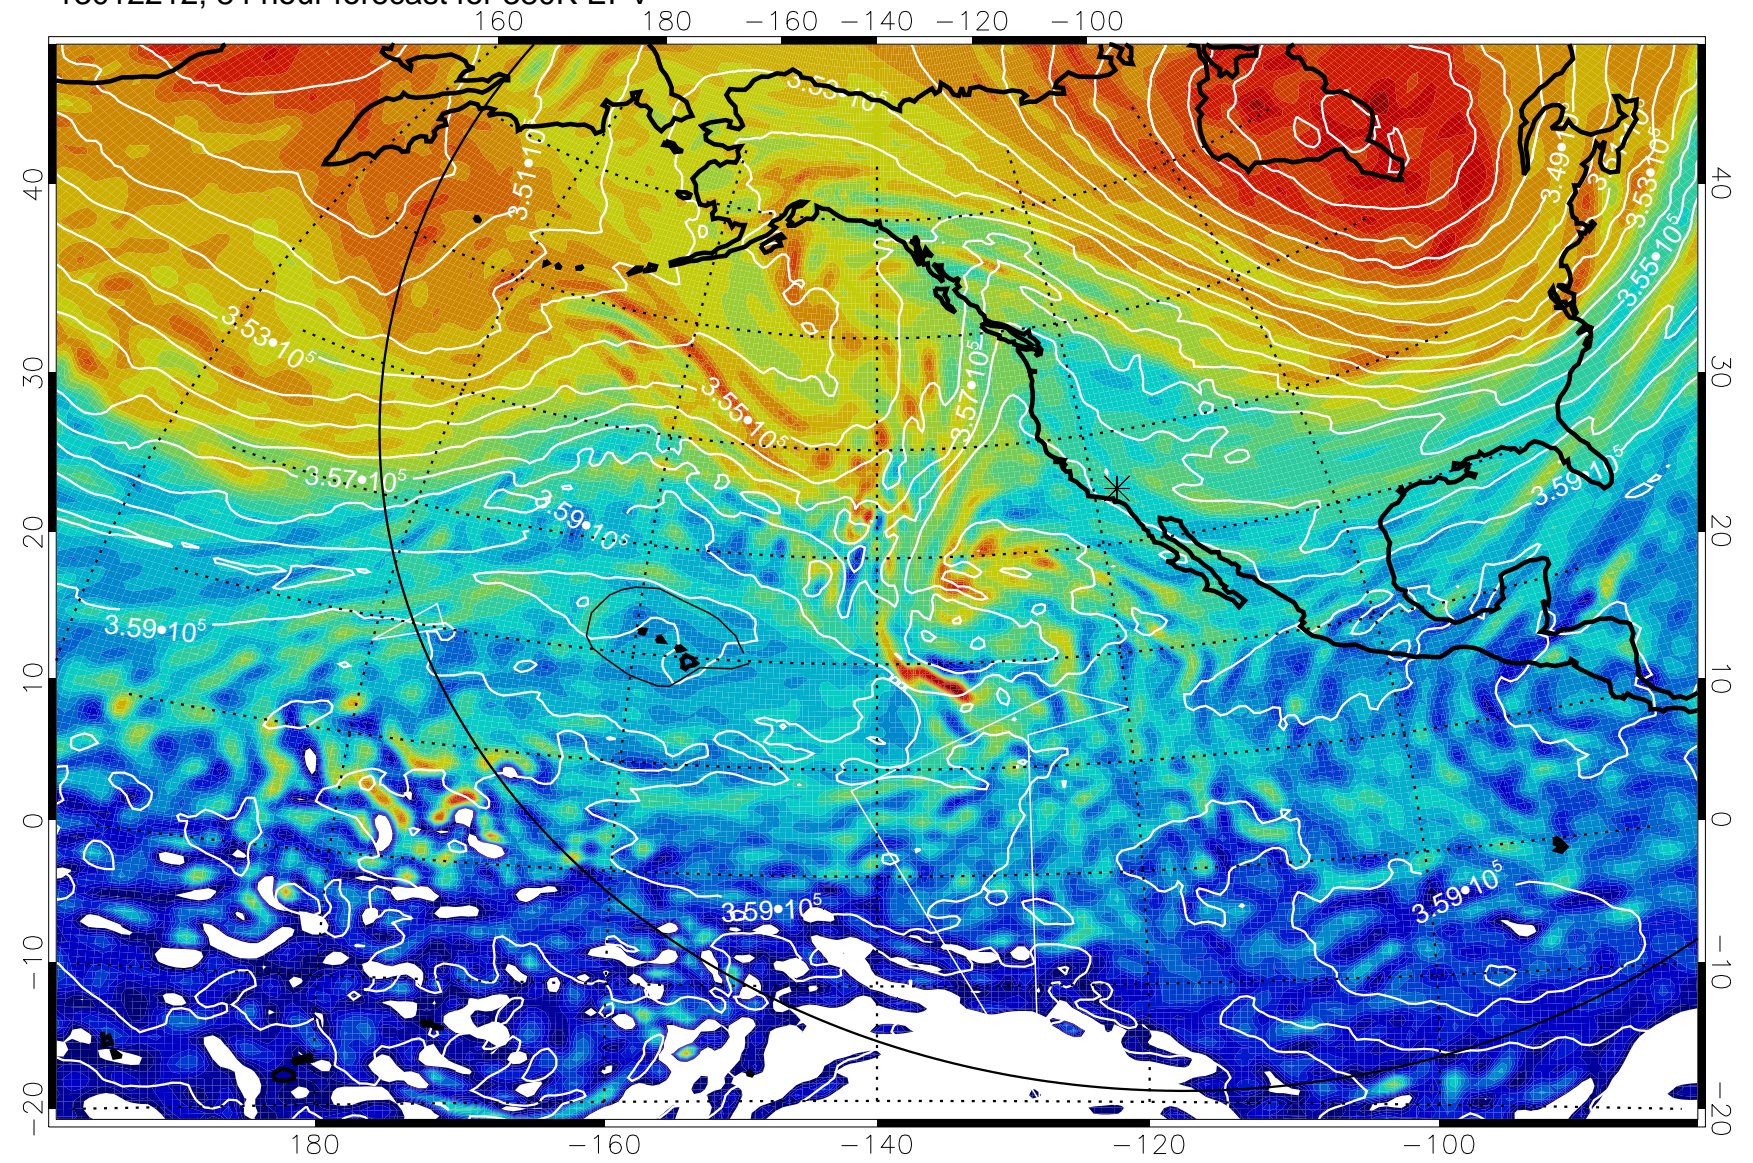

13012112, 60 hour forecast for 380K EPV

380K Montgomery Streamfunction, white

Range ring of 6000 km -- 19 hours GH round trip

13012118, 66 hour forecast for 380K EPV

380K Montgomery Streamfunction, white

Range ring of 6000 km -- 19 hours GH round trip

13012200, 72 hour forecast for 380K EPV

380K Montgomery Streamfunction, white

Range ring of 6000 km -- 19 hours GH round trip

13012206, 78 hour forecast for 380K EPV

380K Montgomery Streamfunction, white

Range ring of 6000 km -- 19 hours GH round trip

13012212, 84 hour forecast for 380K EPV

380K Montgomery Streamfunction, white

Range ring of 6000 km -- 19 hours GH round trip

13012300, 96 hour forecast for 380K EPV

380K Montgomery Streamfunction, white

Range ring of 6000 km -- 19 hours GH round trip

13012306, 102 hour forecast for 380K EPV

380K Montgomery Streamfunction, white

Range ring of 6000 km -- 19 hours GH round trip

13012312, 108 hour forecast for 380K EPV

380K Montgomery Streamfunction, white