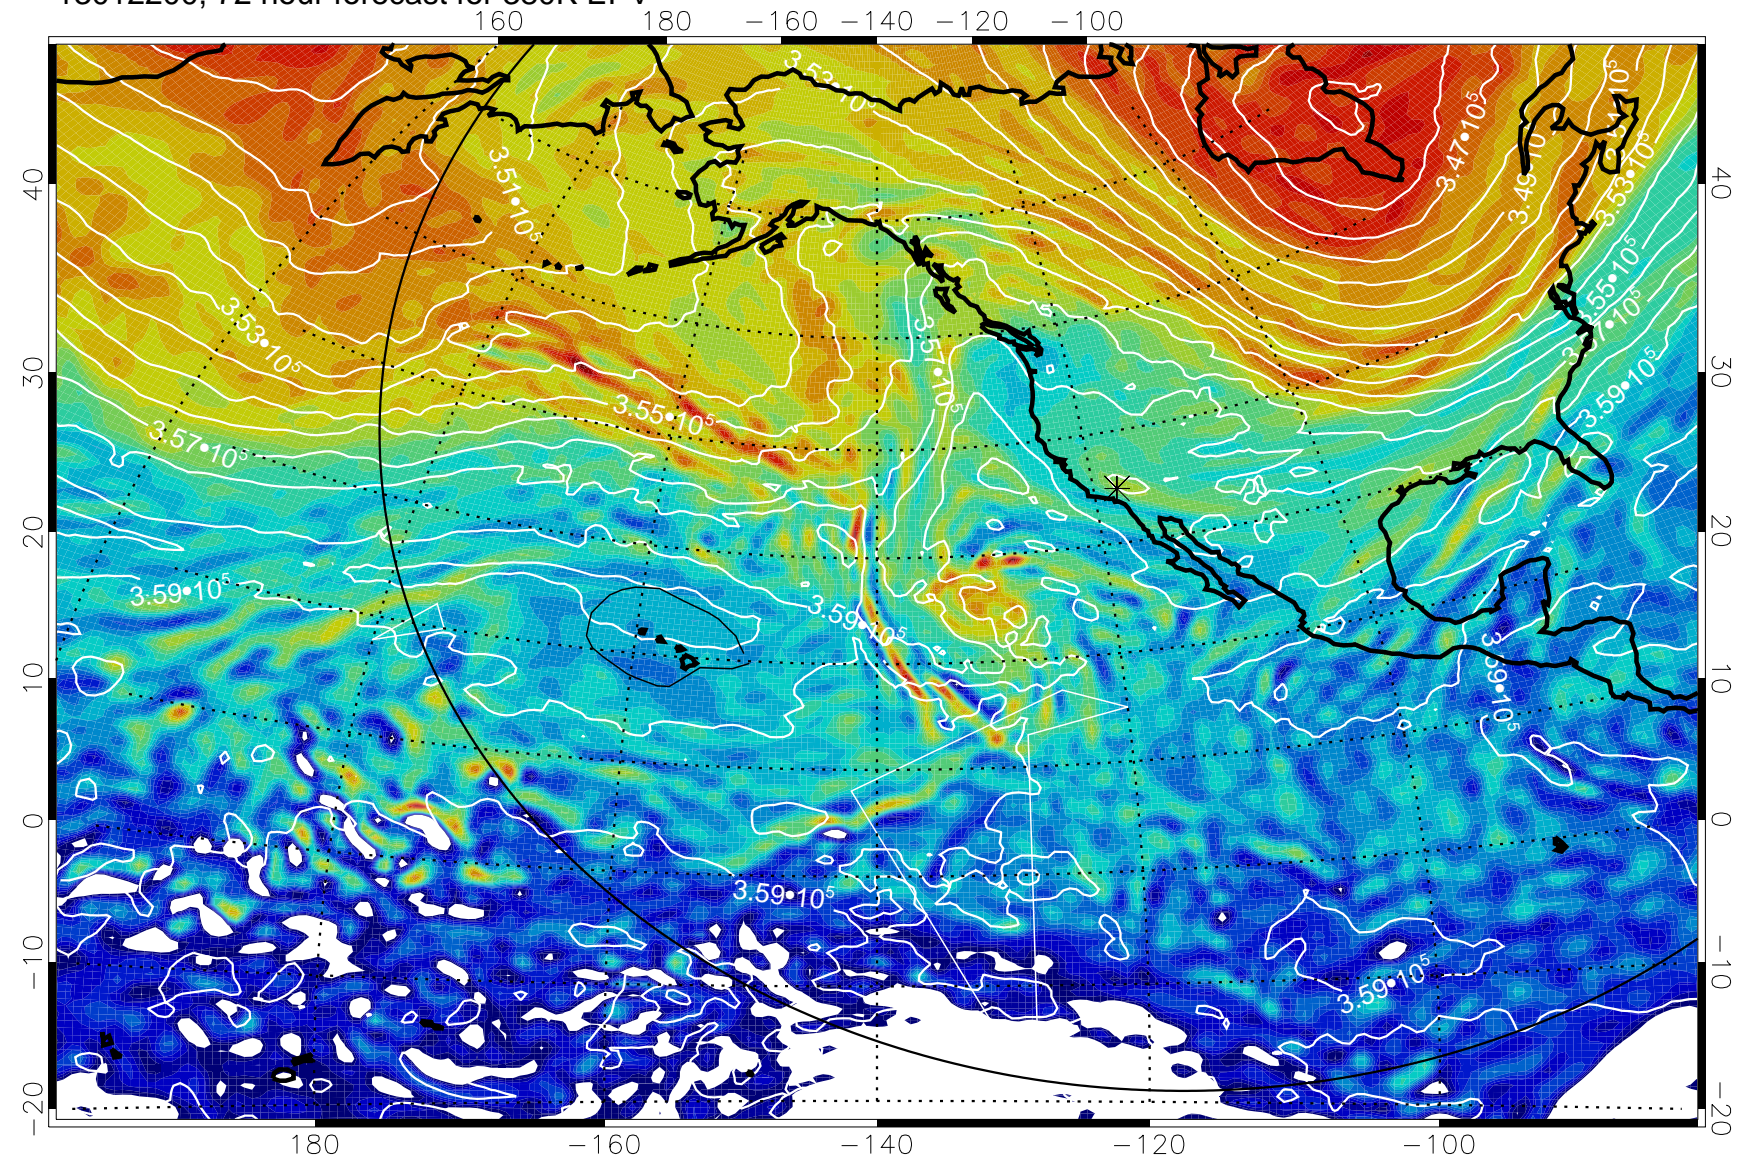

13012112, 60 hour forecast for 380K EPV

380K Montgomery Streamfunction, white

Range ring of 6000 km -- 19 hours GH round trip

13012118, 66 hour forecast for 380K EPV

380K Montgomery Streamfunction, white

Range ring of 6000 km -- 19 hours GH round trip

13012200, 72 hour forecast for 380K EPV

380K Montgomery Streamfunction, white

Range ring of 6000 km -- 19 hours GH round trip

13012206, 78 hour forecast for 380K EPV

380K Montgomery Streamfunction, white

Range ring of 6000 km -- 19 hours GH round trip

13012212, 84 hour forecast for 380K EPV

380K Montgomery Streamfunction, white

Range ring of 6000 km -- 19 hours GH round trip

13012300, 96 hour forecast for 380K EPV

380K Montgomery Streamfunction, white

Range ring of 6000 km -- 19 hours GH round trip

13012306, 102 hour forecast for 380K EPV

380K Montgomery Streamfunction, white

Range ring of 6000 km -- 19 hours GH round trip

13012312, 108 hour forecast for 380K EPV

380K Montgomery Streamfunction, white