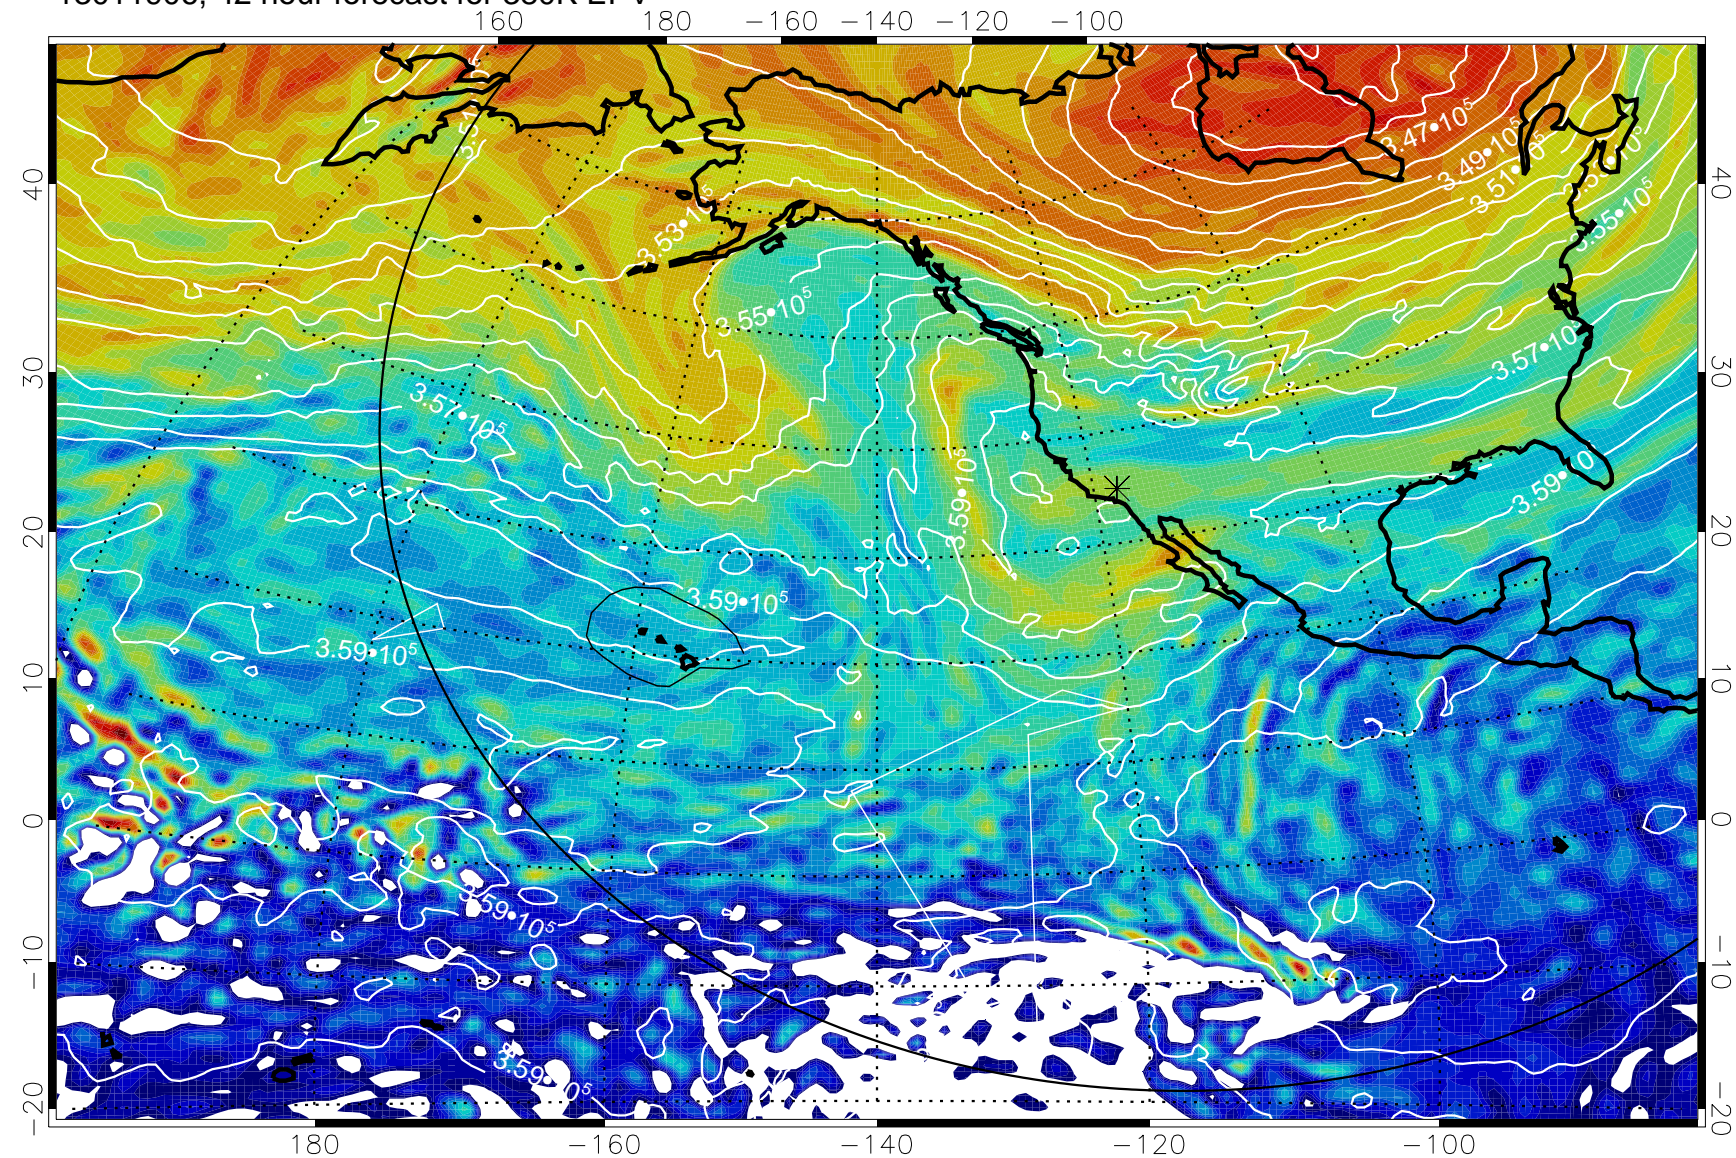

Range ring of 6000 km -- 19 hours GH round trip

13011806, 18 hour forecast for 380K EPV

380K Montgomery Streamfunction, white

Range ring of 6000 km -- 19 hours GH round trip

13011812, 24 hour forecast for 380K EPV

380K Montgomery Streamfunction, white

Range ring of 6000 km -- 19 hours GH round trip

13011900, 36 hour forecast for 380K EPV

380K Montgomery Streamfunction, white

Range ring of 6000 km -- 19 hours GH round trip

13011906, 42 hour forecast for 380K EPV

380K Montgomery Streamfunction, white

Range ring of 6000 km -- 19 hours GH round trip

13011912, 48 hour forecast for 380K EPV

380K Montgomery Streamfunction, white

Range ring of 6000 km -- 19 hours GH round trip

13011918, 54 hour forecast for 380K EPV

380K Montgomery Streamfunction, white

Range ring of 6000 km -- 19 hours GH round trip

13012000, 60 hour forecast for 380K EPV

380K Montgomery Streamfunction, white

Range ring of 6000 km -- 19 hours GH round trip