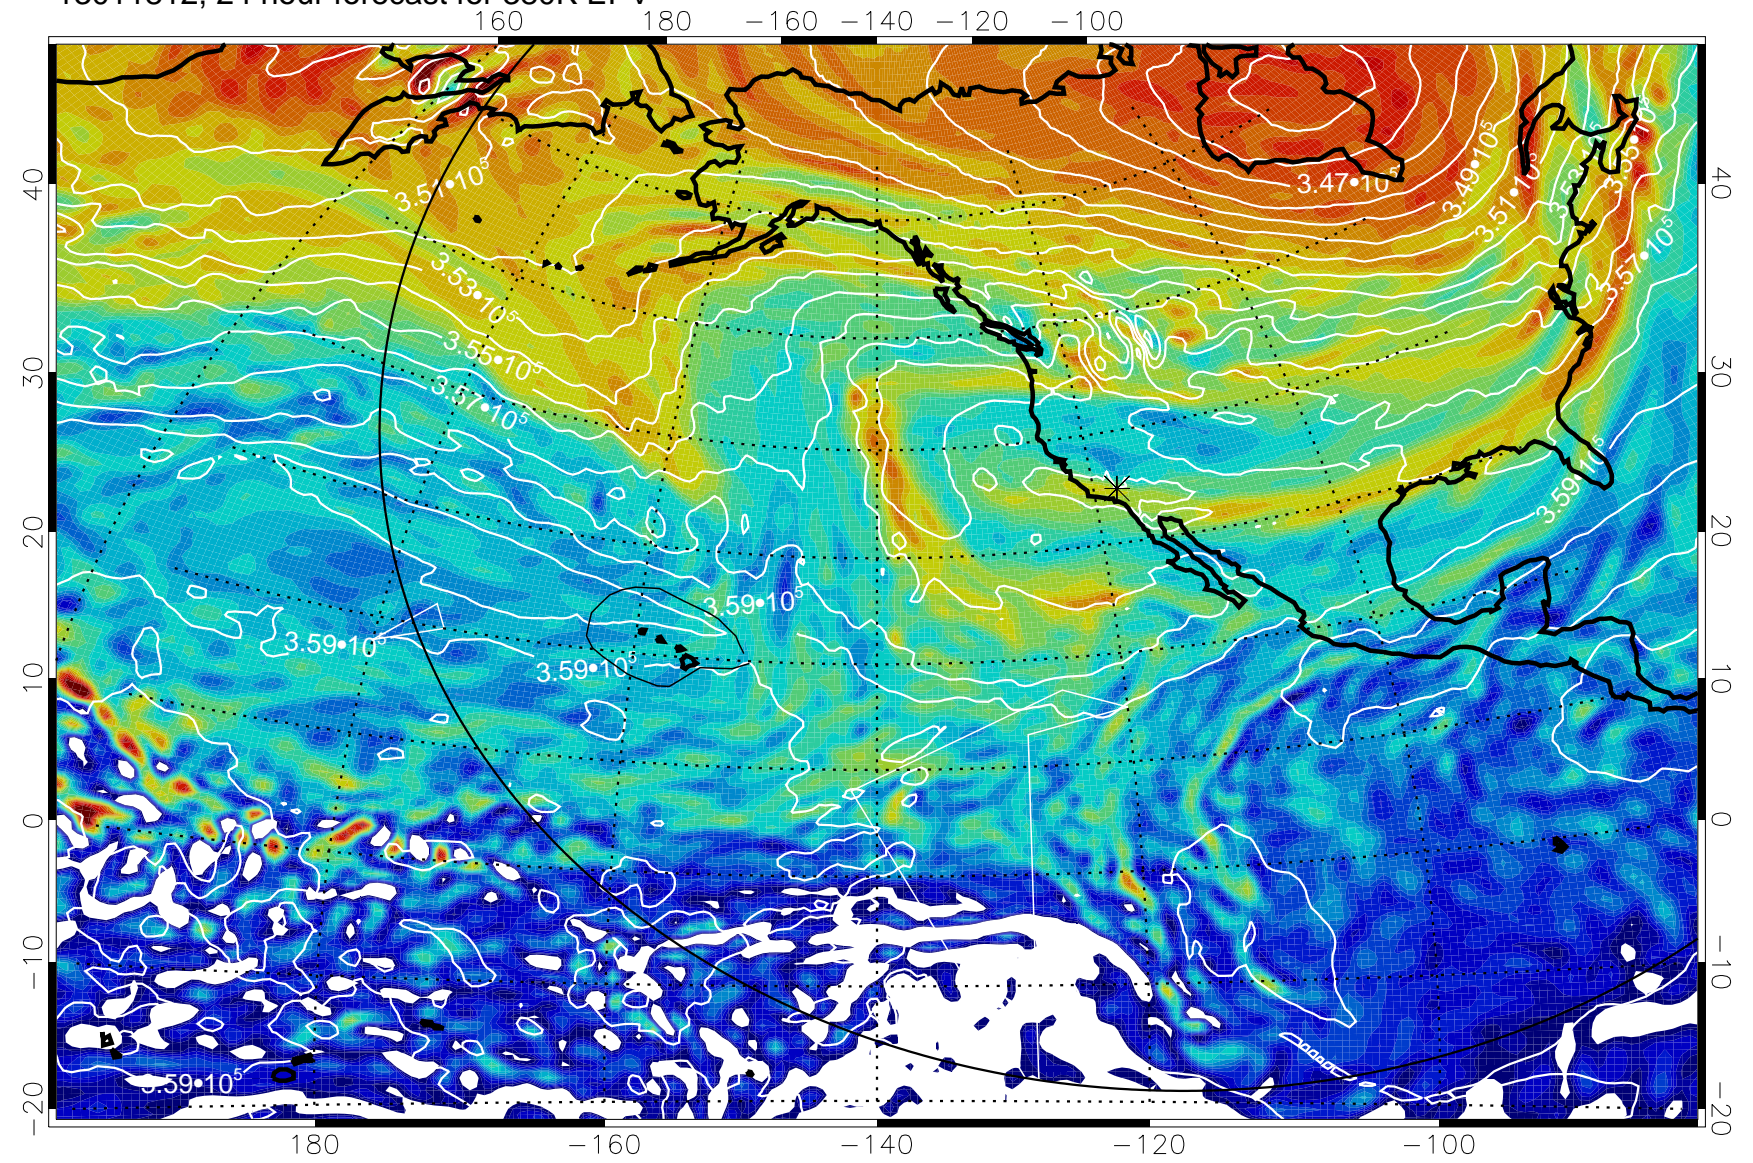

13011718, 6 hour forecast for 380K EPV

160 180 -160 -140 -120 -100

380K Montgomery Streamfunction, white

Range ring of 6000 km -- 19 hours GH round trip

13011800, 12 hour forecast for 380K EPV

380K Montgomery Streamfunction, white

Range ring of 6000 km -- 19 hours GH round trip

13011806, 18 hour forecast for 380K EPV

380K Montgomery Streamfunction, white

Range ring of 6000 km -- 19 hours GH round trip

13011812, 24 hour forecast for 380K EPV

380K Montgomery Streamfunction, white

Range ring of 6000 km -- 19 hours GH round trip

13011900, 36 hour forecast for 380K EPV

380K Montgomery Streamfunction, white

Range ring of 6000 km -- 19 hours GH round trip

13011906, 42 hour forecast for 380K EPV

380K Montgomery Streamfunction, white

Range ring of 6000 km -- 19 hours GH round trip

13011912, 48 hour forecast for 380K EPV

380K Montgomery Streamfunction, white

Range ring of 6000 km -- 19 hours GH round trip