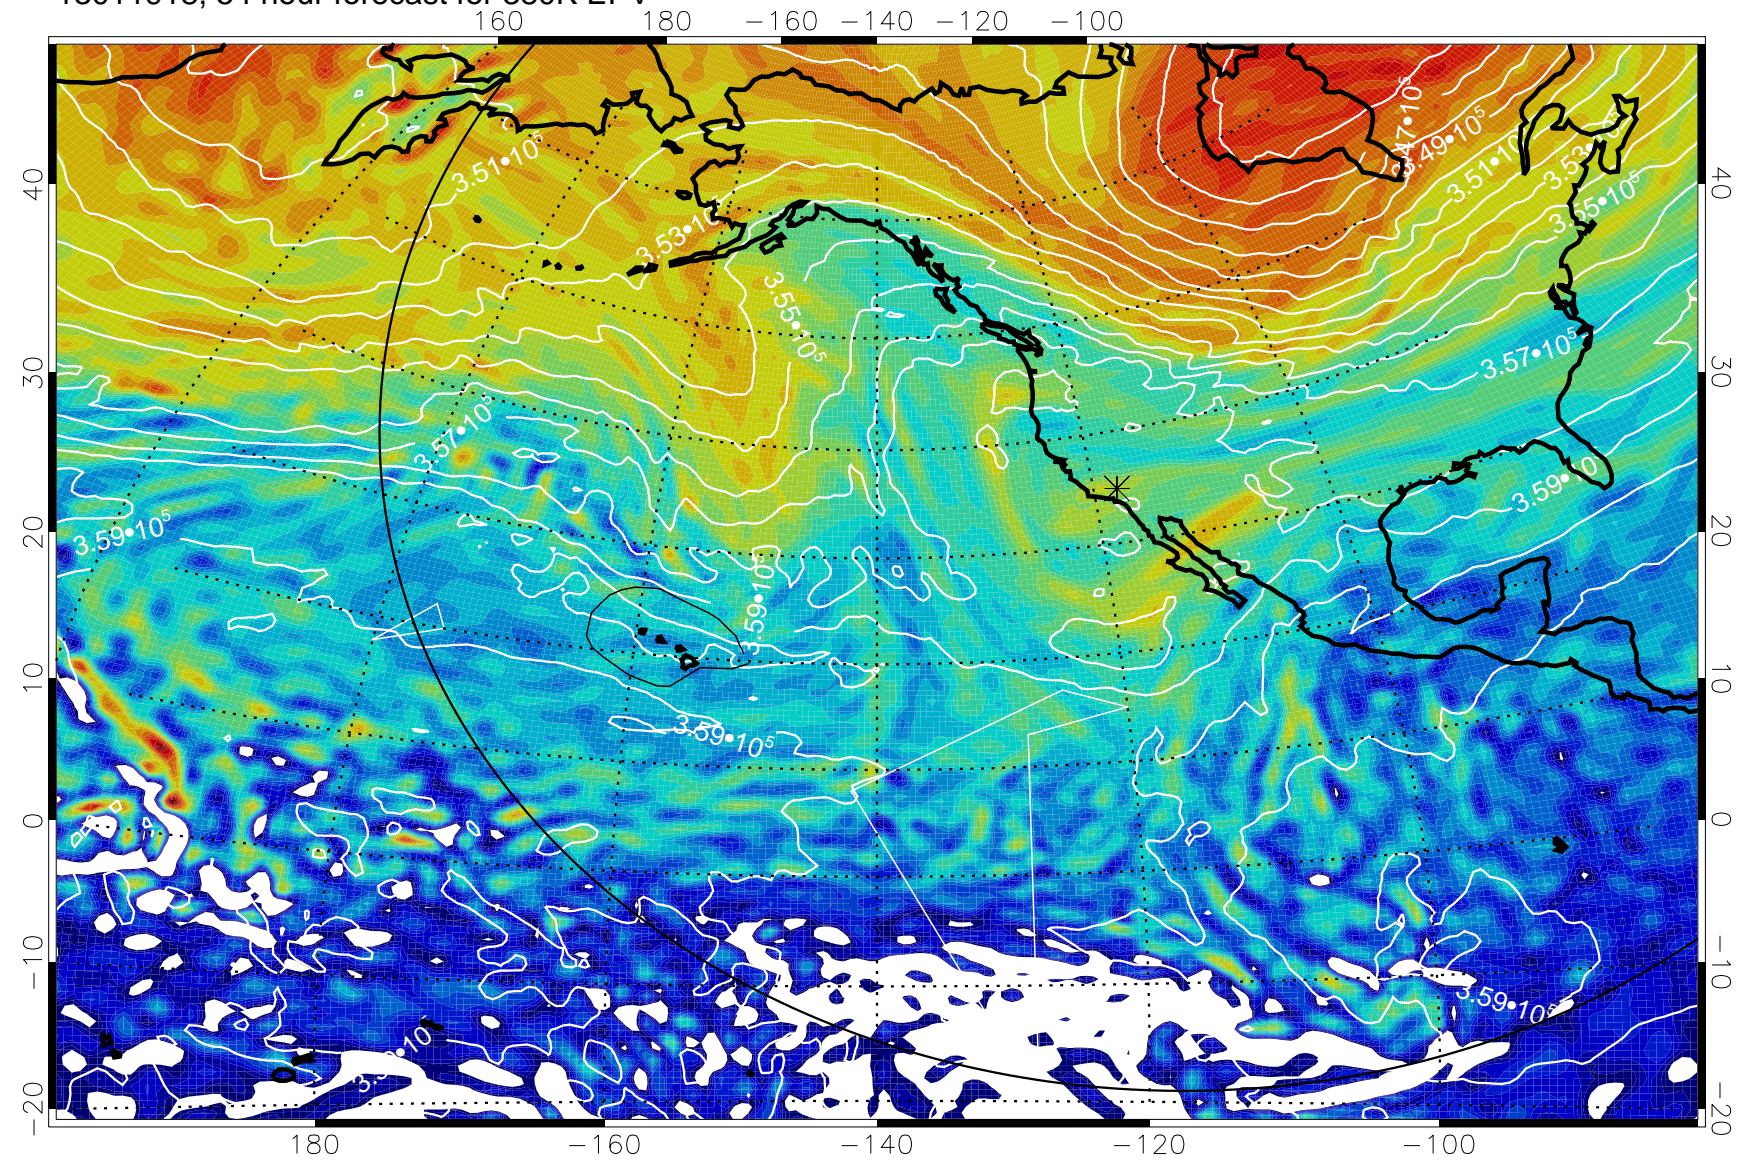

380K Montgomery Streamfunction, white

Range ring of 6000 km -- 19 hours GH round trip

13011900, 36 hour forecast for 380K EPV

380K Montgomery Streamfunction, white

Range ring of 6000 km -- 19 hours GH round trip

13011906, 42 hour forecast for 380K EPV

380K Montgomery Streamfunction, white

Range ring of 6000 km -- 19 hours GH round trip

13011912, 48 hour forecast for 380K EPV

380K Montgomery Streamfunction, white

Range ring of 6000 km -- 19 hours GH round trip

13011918, 54 hour forecast for 380K EPV

380K Montgomery Streamfunction, white

Range ring of 6000 km -- 19 hours GH round trip

13012000, 60 hour forecast for 380K EPV

380K Montgomery Streamfunction, white

Range ring of 6000 km -- 19 hours GH round trip

13012018, 78 hour forecast for 380K EPV

13012100, 84 hour forecast for 380K EPV

380K Montgomery Streamfunction, white

Range ring of 6000 km -- 19 hours GH round trip

13012106, 90 hour forecast for 380K EPV