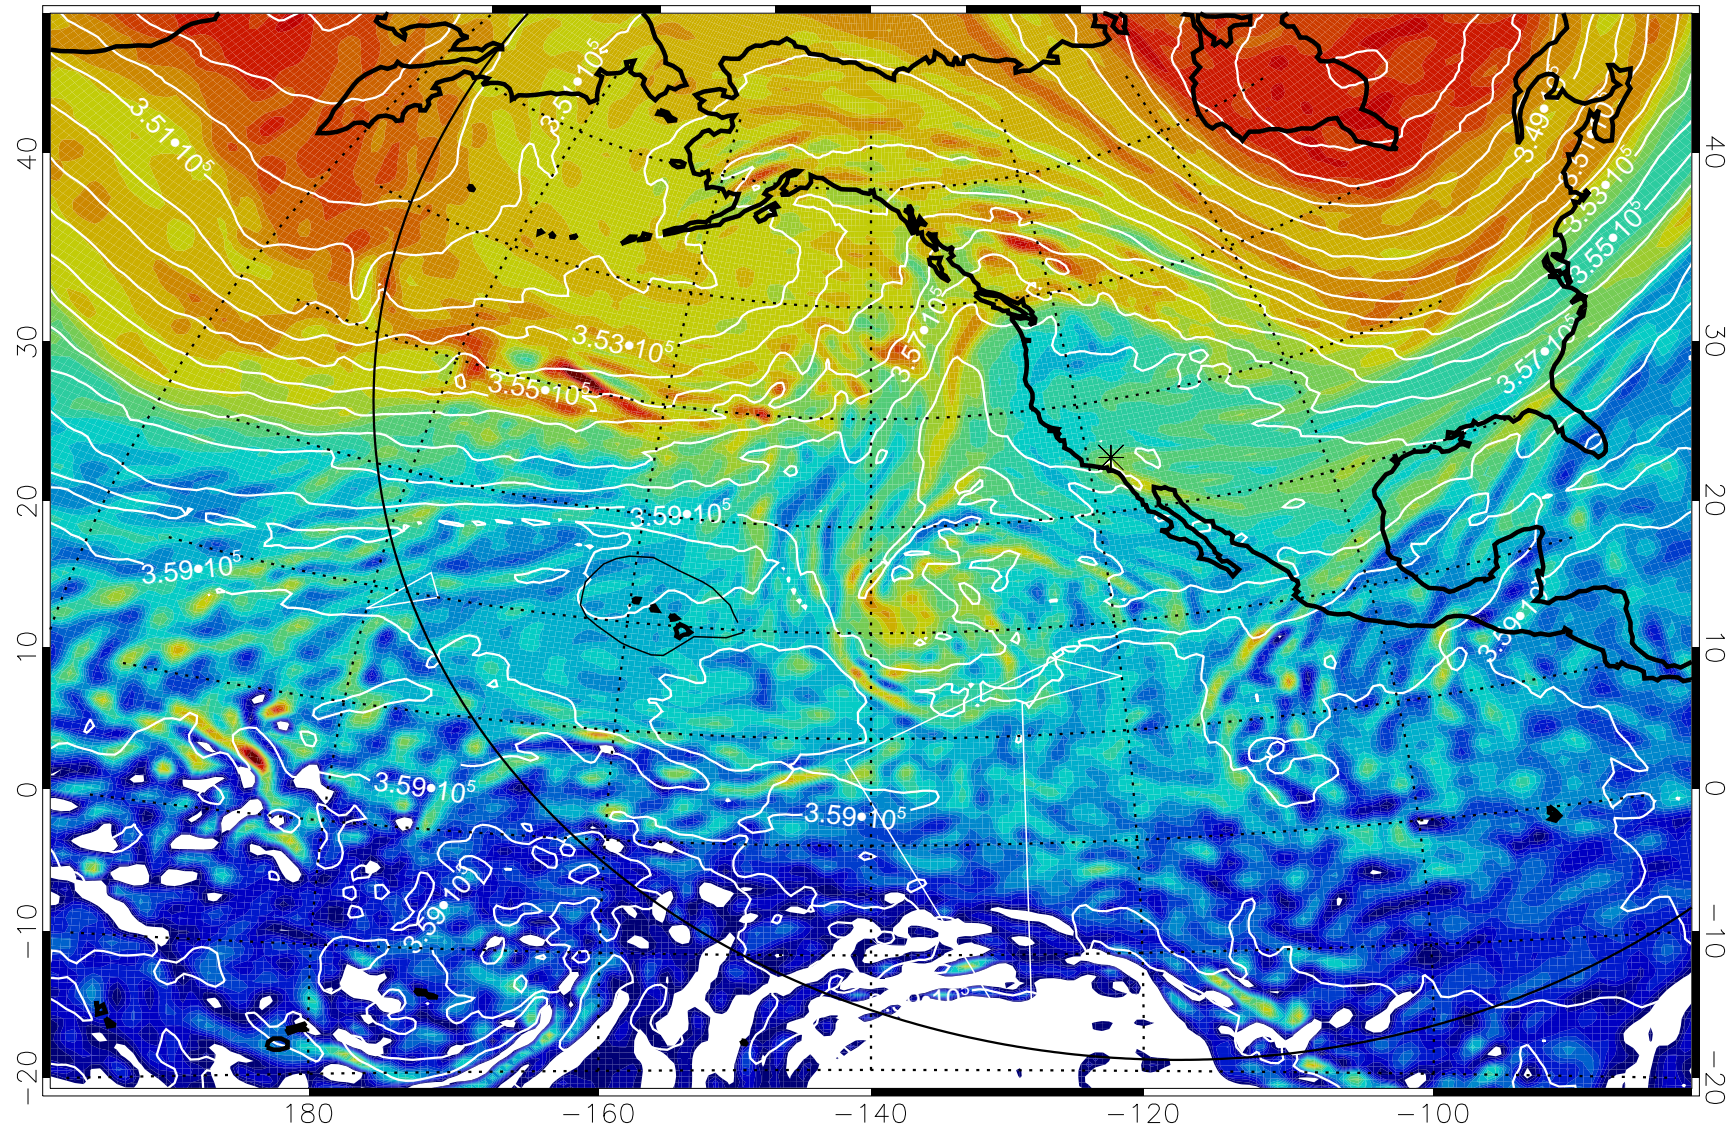

13012018, 78 hour forecast for 380K EPV

13012100, 84 hour forecast for 380K EPV

380K Montgomery Streamfunction, white

Range ring of 6000 km -- 19 hours GH round trip

13012106, 90 hour forecast for 380K EPV

380K Montgomery Streamfunction, white

Range ring of 6000 km -- 19 hours GH round trip

13012112, 96 hour forecast for 380K EPV

380K Montgomery Streamfunction, white

Range ring of 6000 km -- 19 hours GH round trip

13012118, 102 hour forecast for 380K EPV

160 180 -160 -140 -120 -100

380K Montgomery Streamfunction, white

Range ring of 6000 km -- 19 hours GH round trip

13012200, 108 hour forecast for 380K EPV

160 180 -160 -140 -120 -100

380K Montgomery Streamfunction, white

Range ring of 6000 km -- 19 hours GH round trip

13012206, 114 hour forecast for 380K EPV

160 180 -160 -140 -120 -100

380K Montgomery Streamfunction, white

Range ring of 6000 km -- 19 hours GH round trip