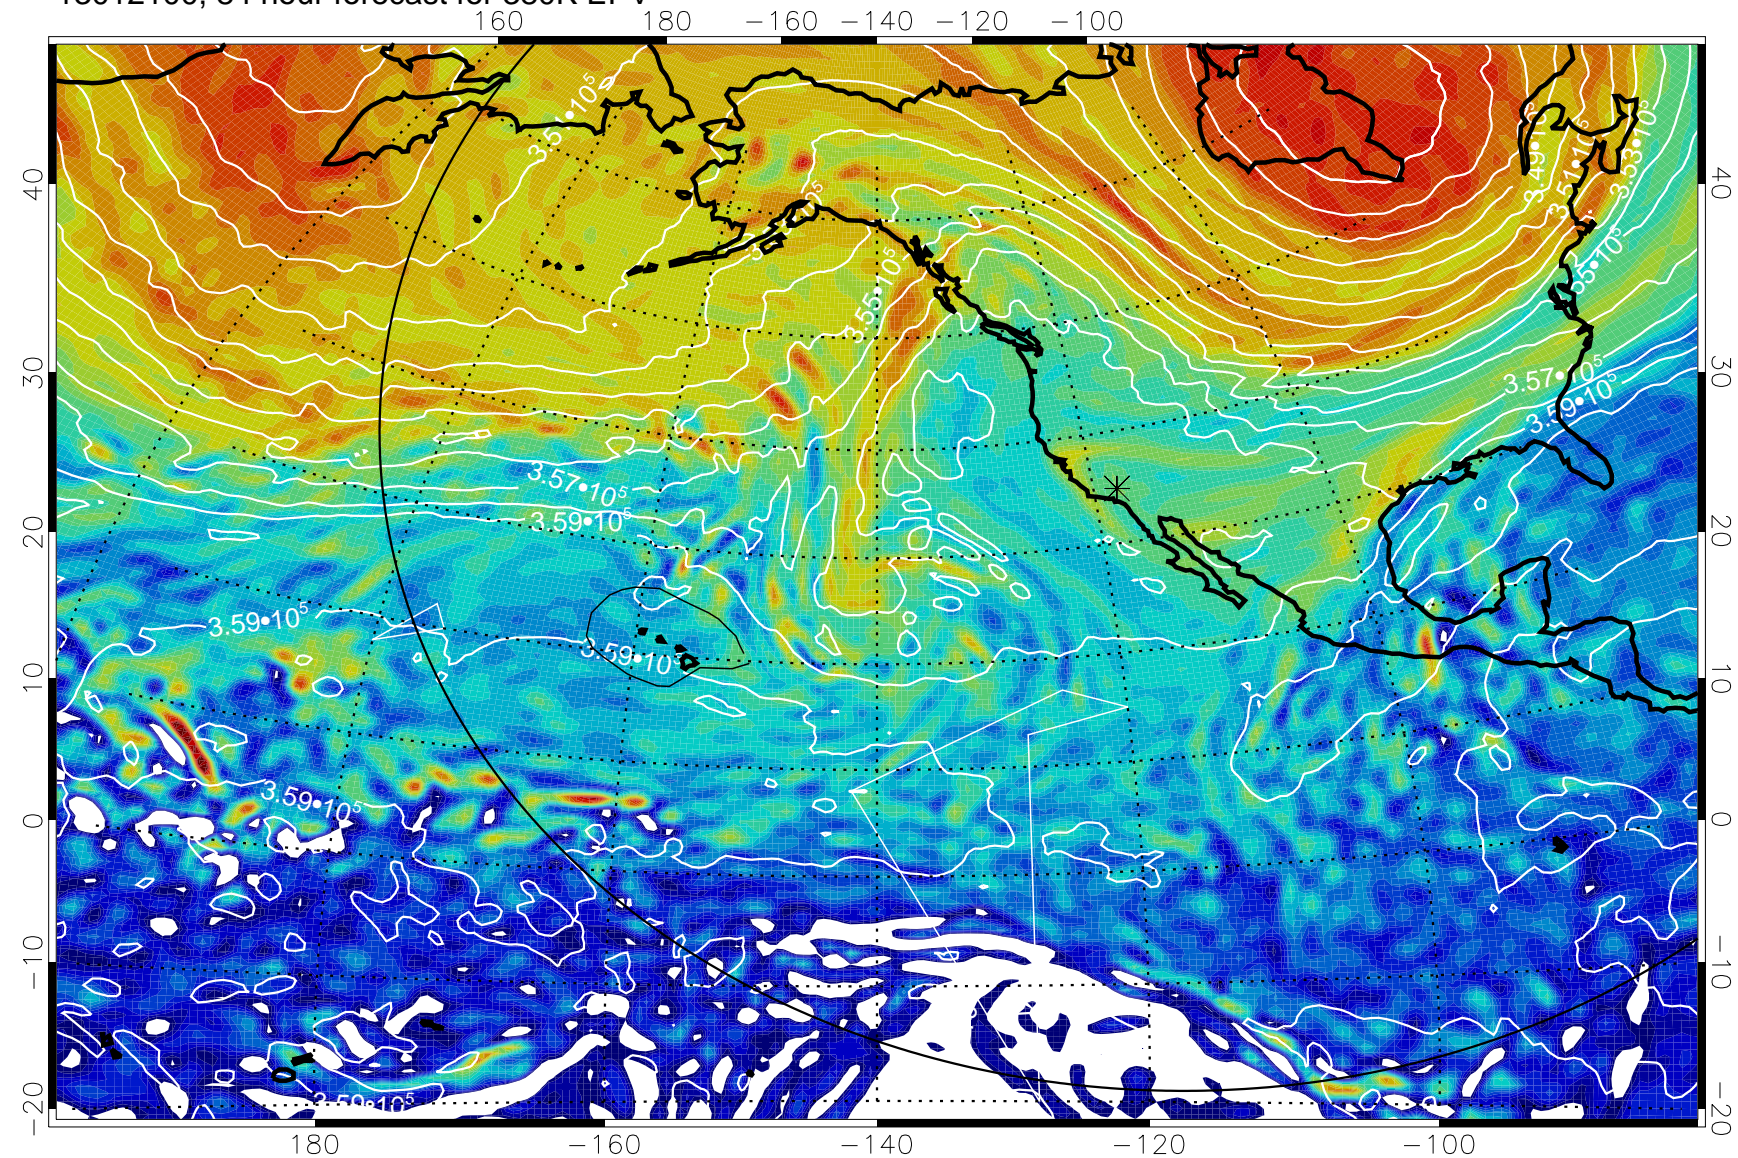

13011918, 54 hour forecast for 380K EPV

380K Montgomery Streamfunction, white

Range ring of 6000 km -- 19 hours GH round trip

13012000, 60 hour forecast for 380K EPV

380K Montgomery Streamfunction, white

Range ring of 6000 km -- 19 hours GH round trip

13012006, 66 hour forecast for 380K EPV

380K Montgomery Streamfunction, white

Range ring of 6000 km -- 19 hours GH round trip

13012012, 72 hour forecast for 380K EPV

380K Montgomery Streamfunction, white

Range ring of 6000 km -- 19 hours GH round trip

13012018, 78 hour forecast for 380K EPV

13012100, 84 hour forecast for 380K EPV

380K Montgomery Streamfunction, white

Range ring of 6000 km -- 19 hours GH round trip

13012106, 90 hour forecast for 380K EPV

380K Montgomery Streamfunction, white

Range ring of 6000 km -- 19 hours GH round trip

13012112, 96 hour forecast for 380K EPV

380K Montgomery Streamfunction, white

Range ring of 6000 km -- 19 hours GH round trip