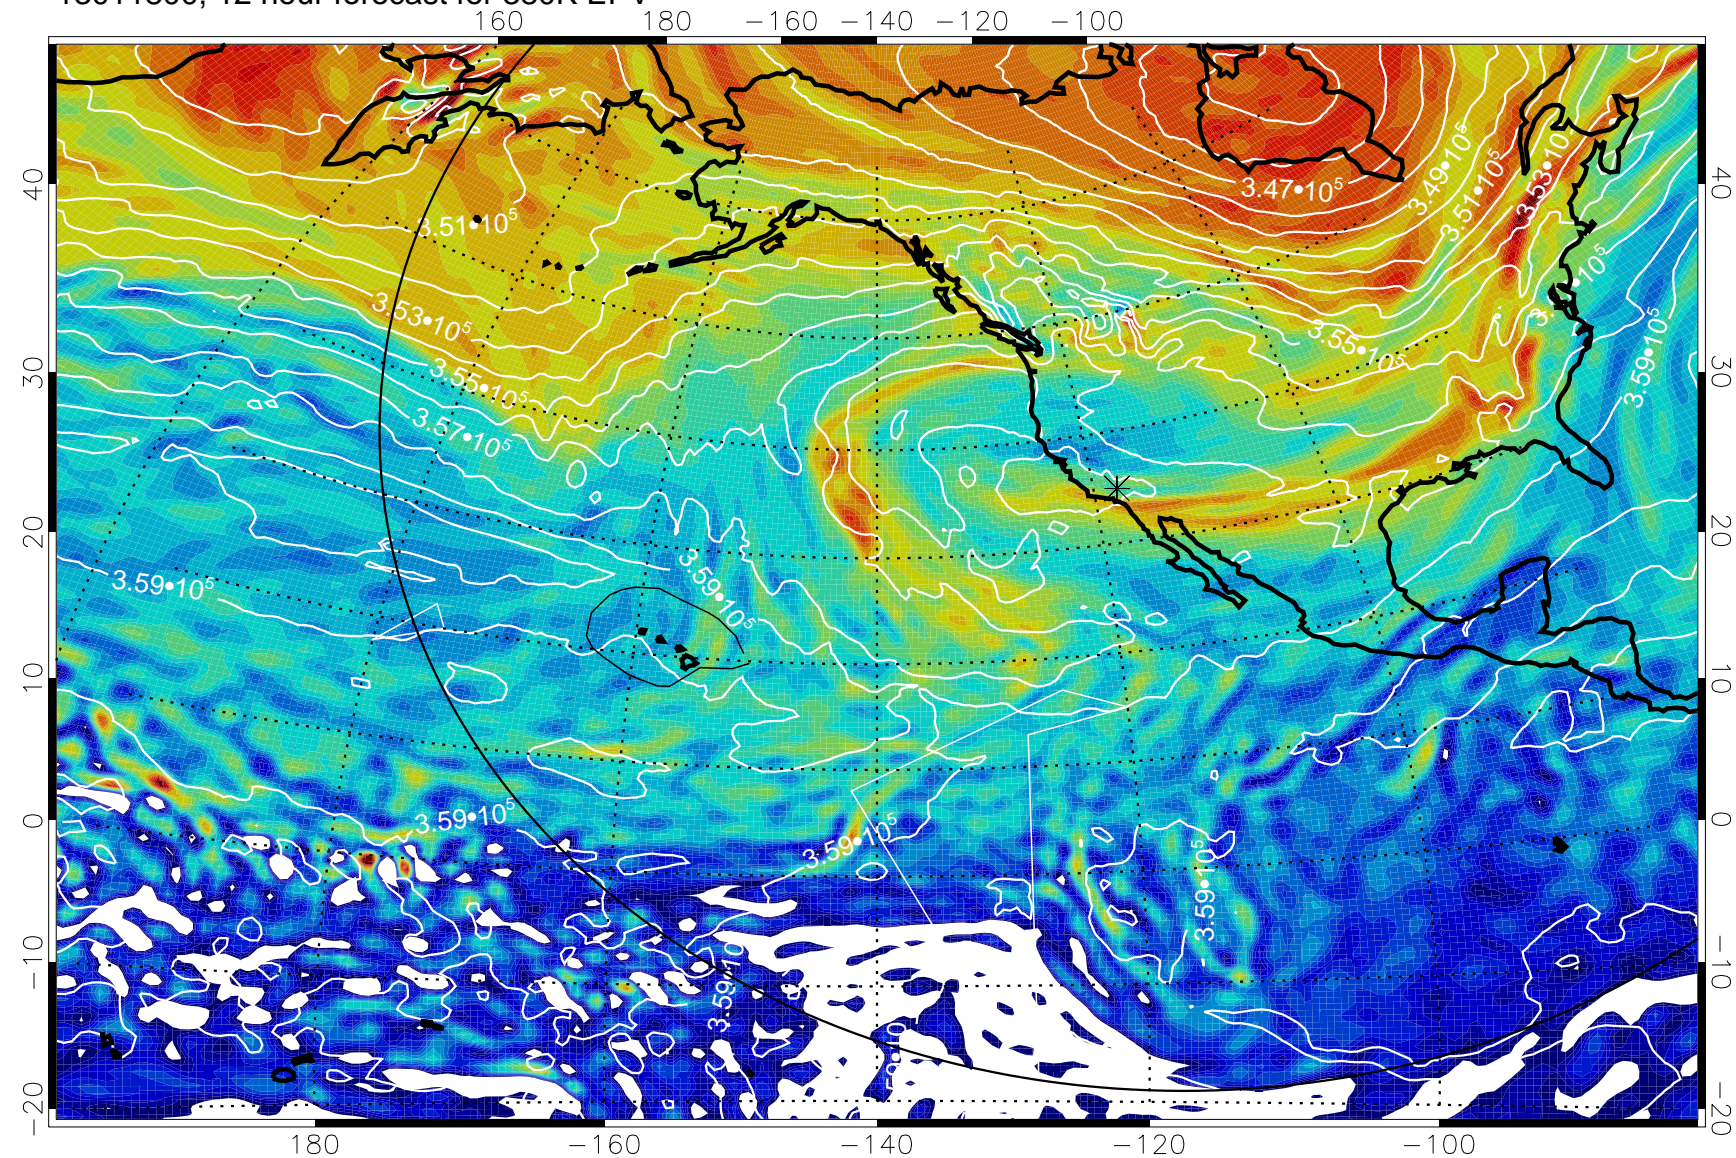

13011718, 6 hour forecast for 380K EPV

160 180 -160 -140 -120 -100

380K Montgomery Streamfunction, white

Range ring of 6000 km -- 19 hours GH round trip

13011800, 12 hour forecast for 380K EPV

380K Montgomery Streamfunction, white

Range ring of 6000 km -- 19 hours GH round trip

13011806, 18 hour forecast for 380K EPV

380K Montgomery Streamfunction, white

Range ring of 6000 km -- 19 hours GH round trip

13011812, 24 hour forecast for 380K EPV

380K Montgomery Streamfunction, white

Range ring of 6000 km -- 19 hours GH round trip

13011900, 36 hour forecast for 380K EPV

380K Montgomery Streamfunction, white

Range ring of 6000 km -- 19 hours GH round trip

13011906, 42 hour forecast for 380K EPV

380K Montgomery Streamfunction, white

Range ring of 6000 km -- 19 hours GH round trip

13011912, 48 hour forecast for 380K EPV

380K Montgomery Streamfunction, white

Range ring of 6000 km -- 19 hours GH round trip