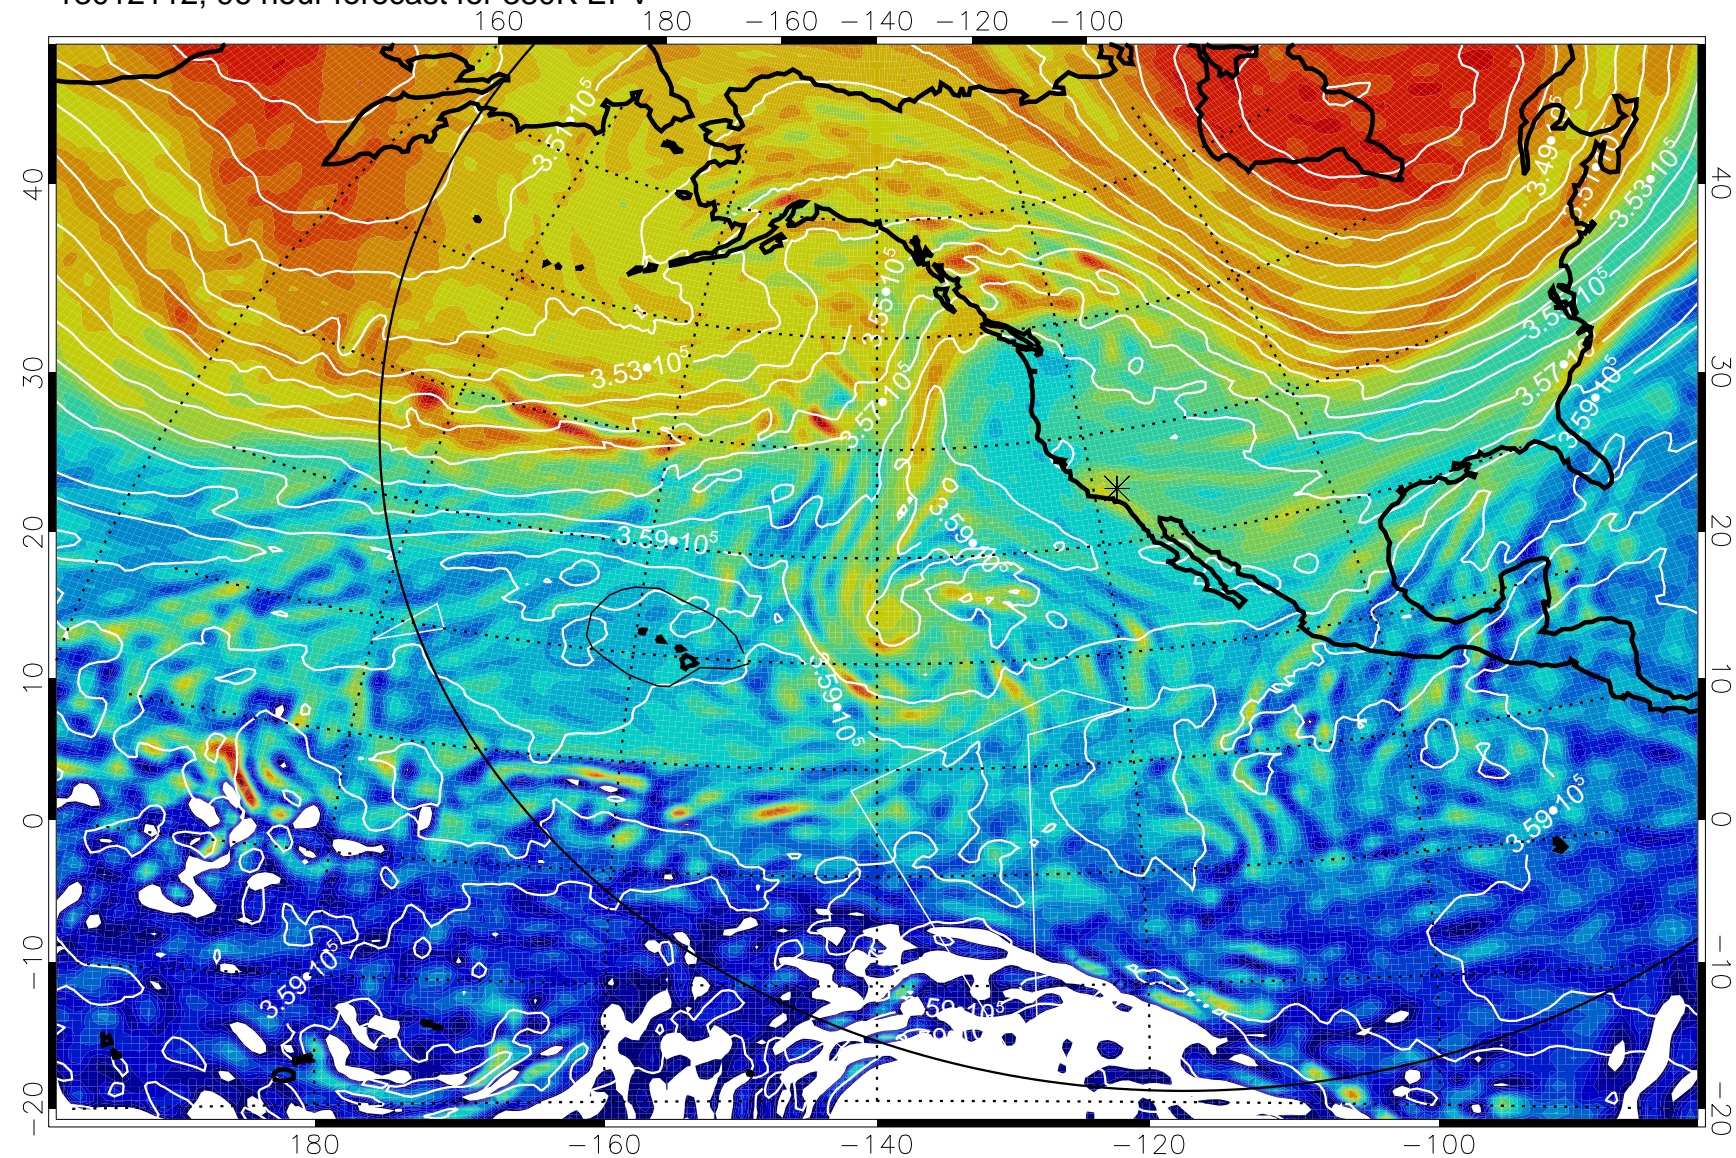

13012006, 66 hour forecast for 380K EPV

380K Montgomery Streamfunction, white

Range ring of 6000 km -- 19 hours GH round trip

13012012, 72 hour forecast for 380K EPV

380K Montgomery Streamfunction, white

Range ring of 6000 km -- 19 hours GH round trip

13012018, 78 hour forecast for 380K EPV

13012100, 84 hour forecast for 380K EPV

380K Montgomery Streamfunction, white

Range ring of 6000 km -- 19 hours GH round trip

13012106, 90 hour forecast for 380K EPV

380K Montgomery Streamfunction, white

Range ring of 6000 km -- 19 hours GH round trip

13012112, 96 hour forecast for 380K EPV

380K Montgomery Streamfunction, white

Range ring of 6000 km -- 19 hours GH round trip

13012118, 102 hour forecast for 380K EPV

160 180 -160 -140 -120 -100

380K Montgomery Streamfunction, white

Range ring of 6000 km -- 19 hours GH round trip

13012200, 108 hour forecast for 380K EPV

160 180 -160 -140 -120 -100