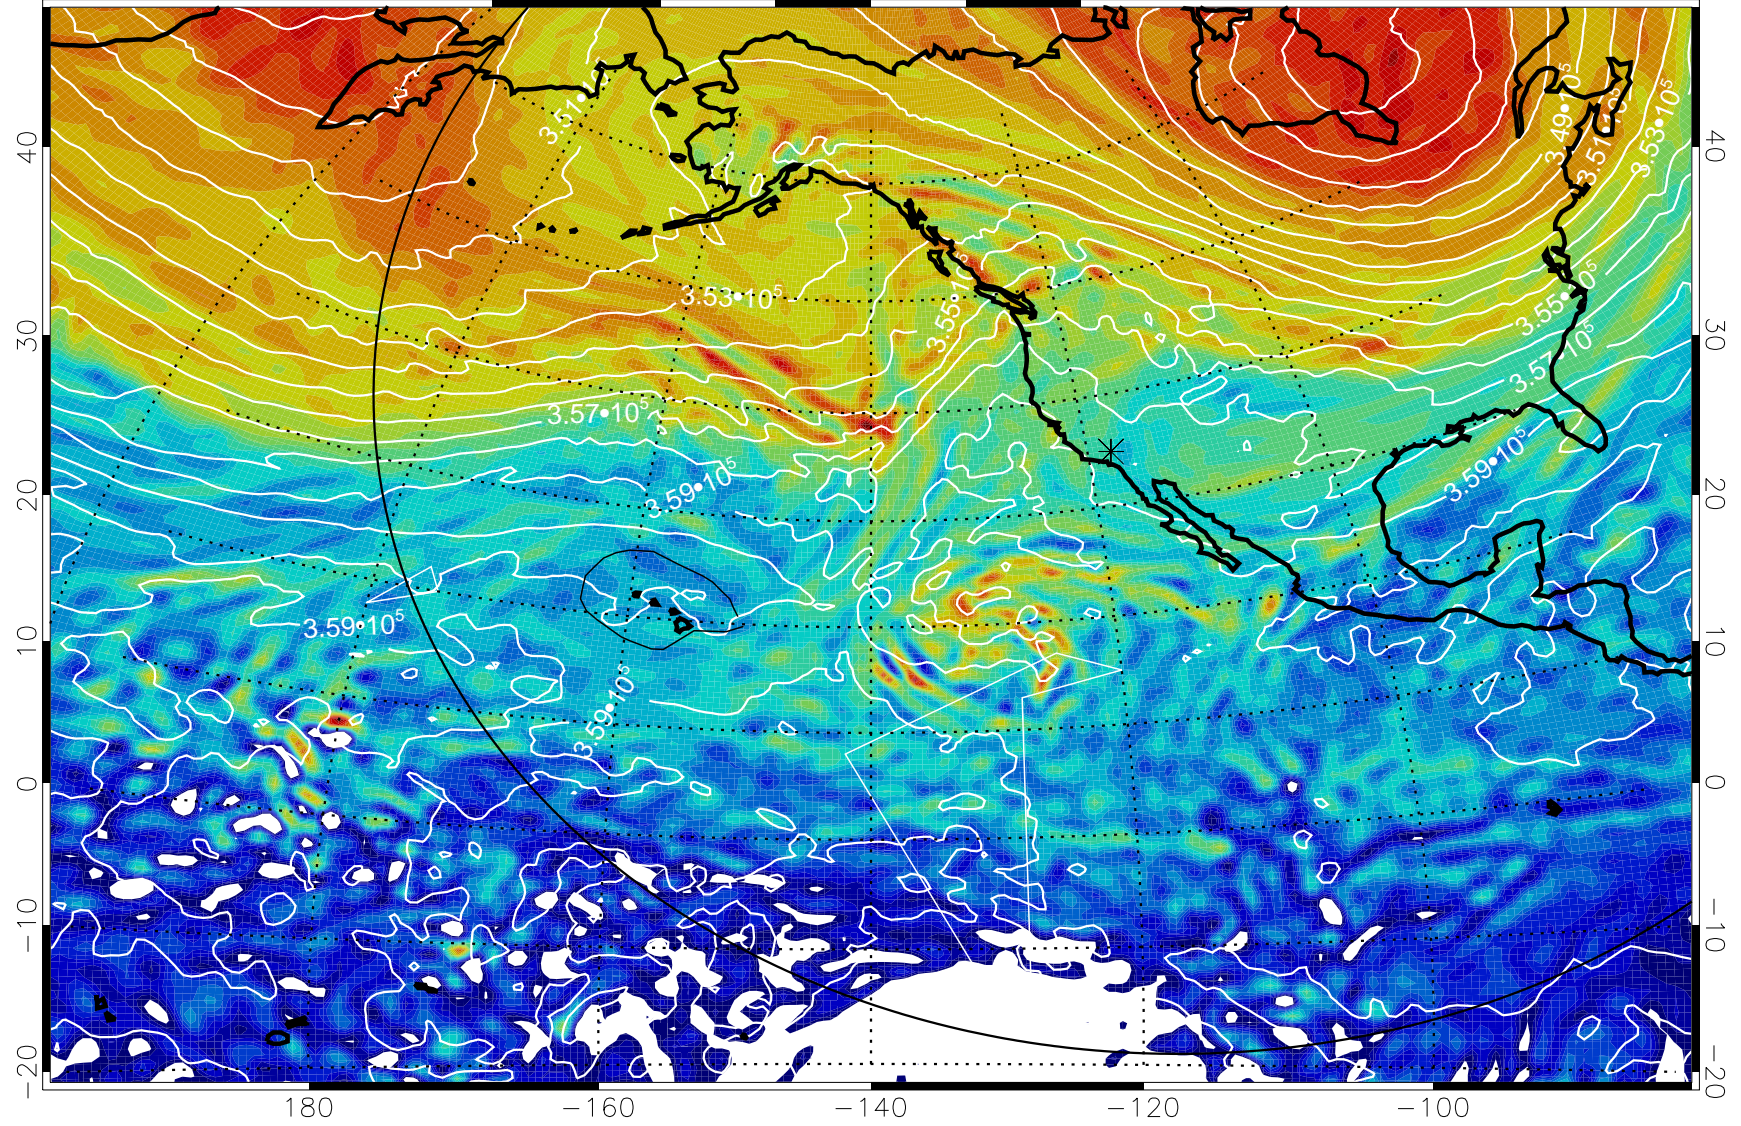

13012118, 102 hour forecast for 380K EPV

160 180 -160 -140 -120 -100

380K Montgomery Streamfunction, white

Range ring of 6000 km -- 19 hours GH round trip

13012200, 108 hour forecast for 380K EPV

160 180 -160 -140 -120 -100

380K Montgomery Streamfunction, white

Range ring of 6000 km -- 19 hours GH round trip

13012206, 114 hour forecast for 380K EPV

160 180 -160 -140 -120 -100

380K Montgomery Streamfunction, white

Range ring of 6000 km -- 19 hours GH round trip

13012212, 120 hour forecast for 380K EPV

160 180 -160 -140 -120 -100

380K Montgomery Streamfunction, white

Range ring of 6000 km -- 19 hours GH round trip