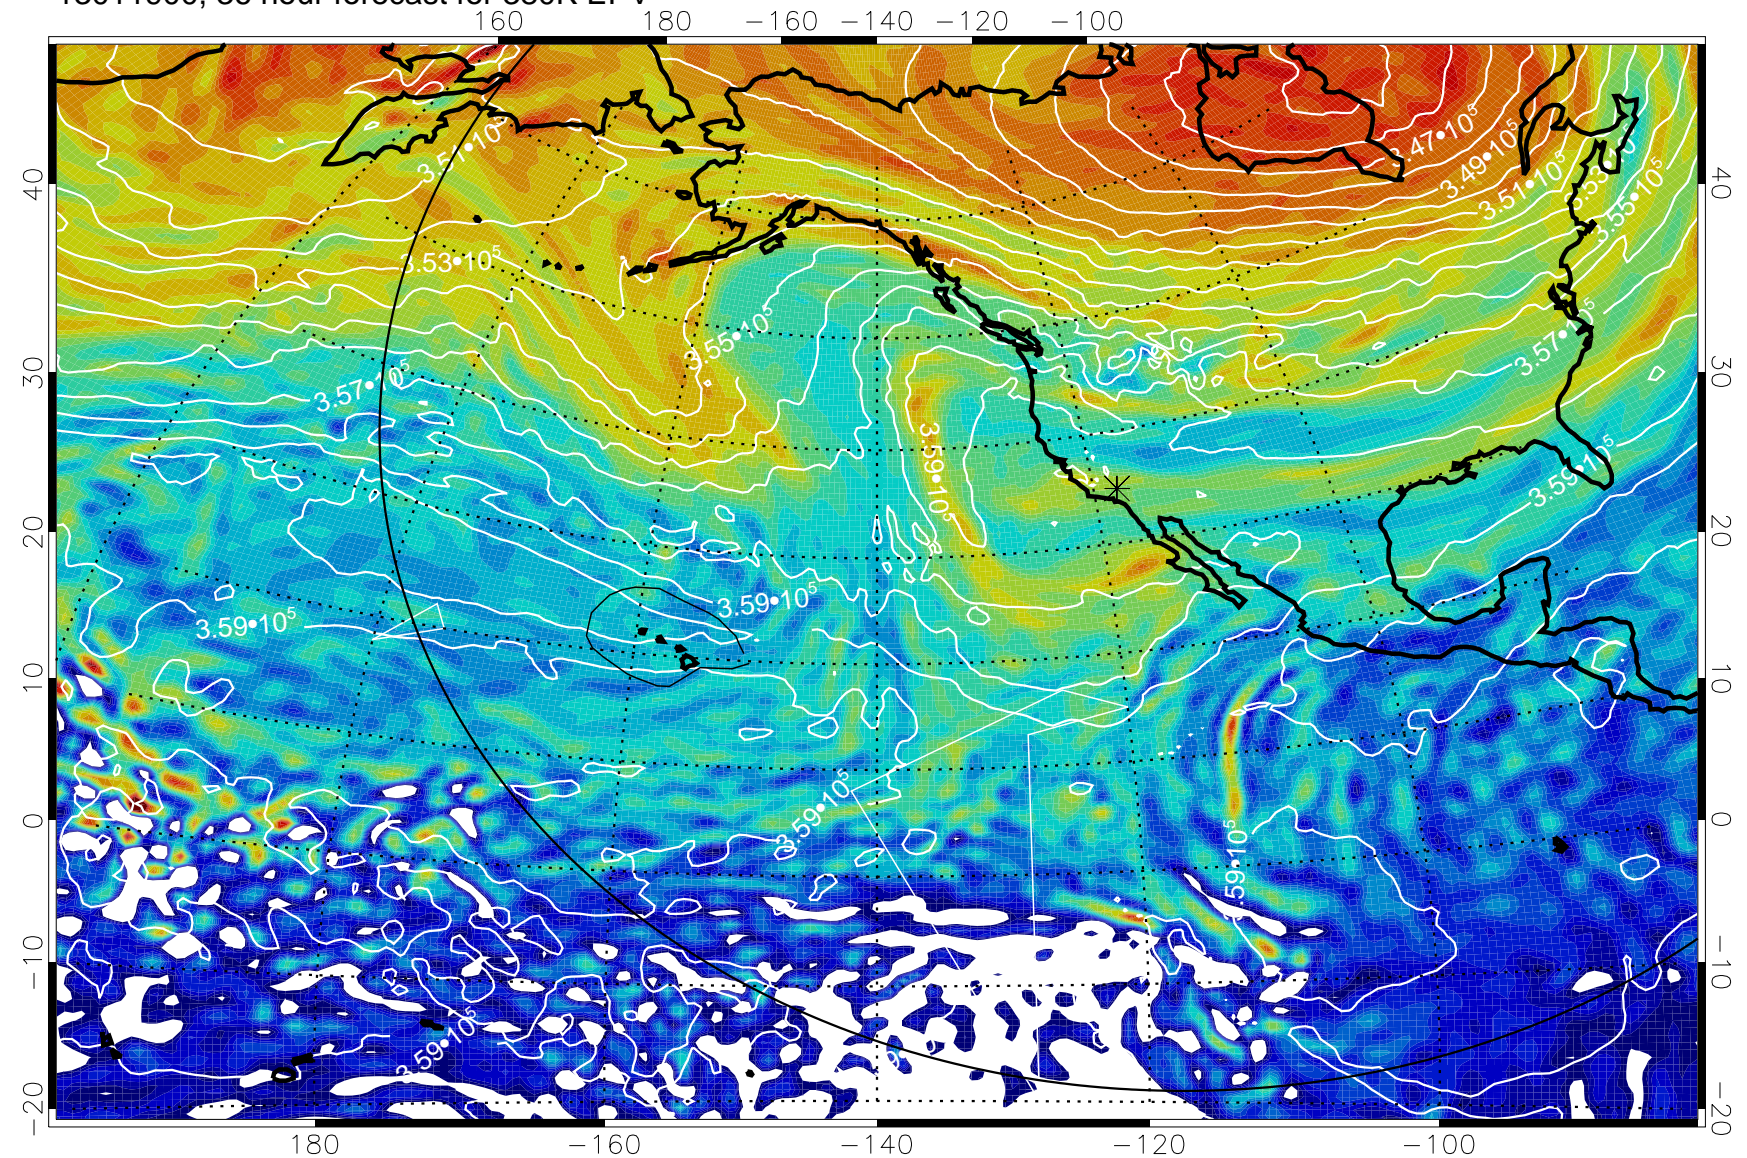

Range ring of 6000 km -- 19 hours GH round trip

13011806, 18 hour forecast for 380K EPV

380K Montgomery Streamfunction, white

Range ring of 6000 km -- 19 hours GH round trip

13011812, 24 hour forecast for 380K EPV

380K Montgomery Streamfunction, white

Range ring of 6000 km -- 19 hours GH round trip

13011900, 36 hour forecast for 380K EPV

380K Montgomery Streamfunction, white

Range ring of 6000 km -- 19 hours GH round trip

13011906, 42 hour forecast for 380K EPV

380K Montgomery Streamfunction, white

Range ring of 6000 km -- 19 hours GH round trip

13011912, 48 hour forecast for 380K EPV

380K Montgomery Streamfunction, white

Range ring of 6000 km -- 19 hours GH round trip

13011918, 54 hour forecast for 380K EPV

380K Montgomery Streamfunction, white

Range ring of 6000 km -- 19 hours GH round trip

13012000, 60 hour forecast for 380K EPV

380K Montgomery Streamfunction, white

Range ring of 6000 km -- 19 hours GH round trip