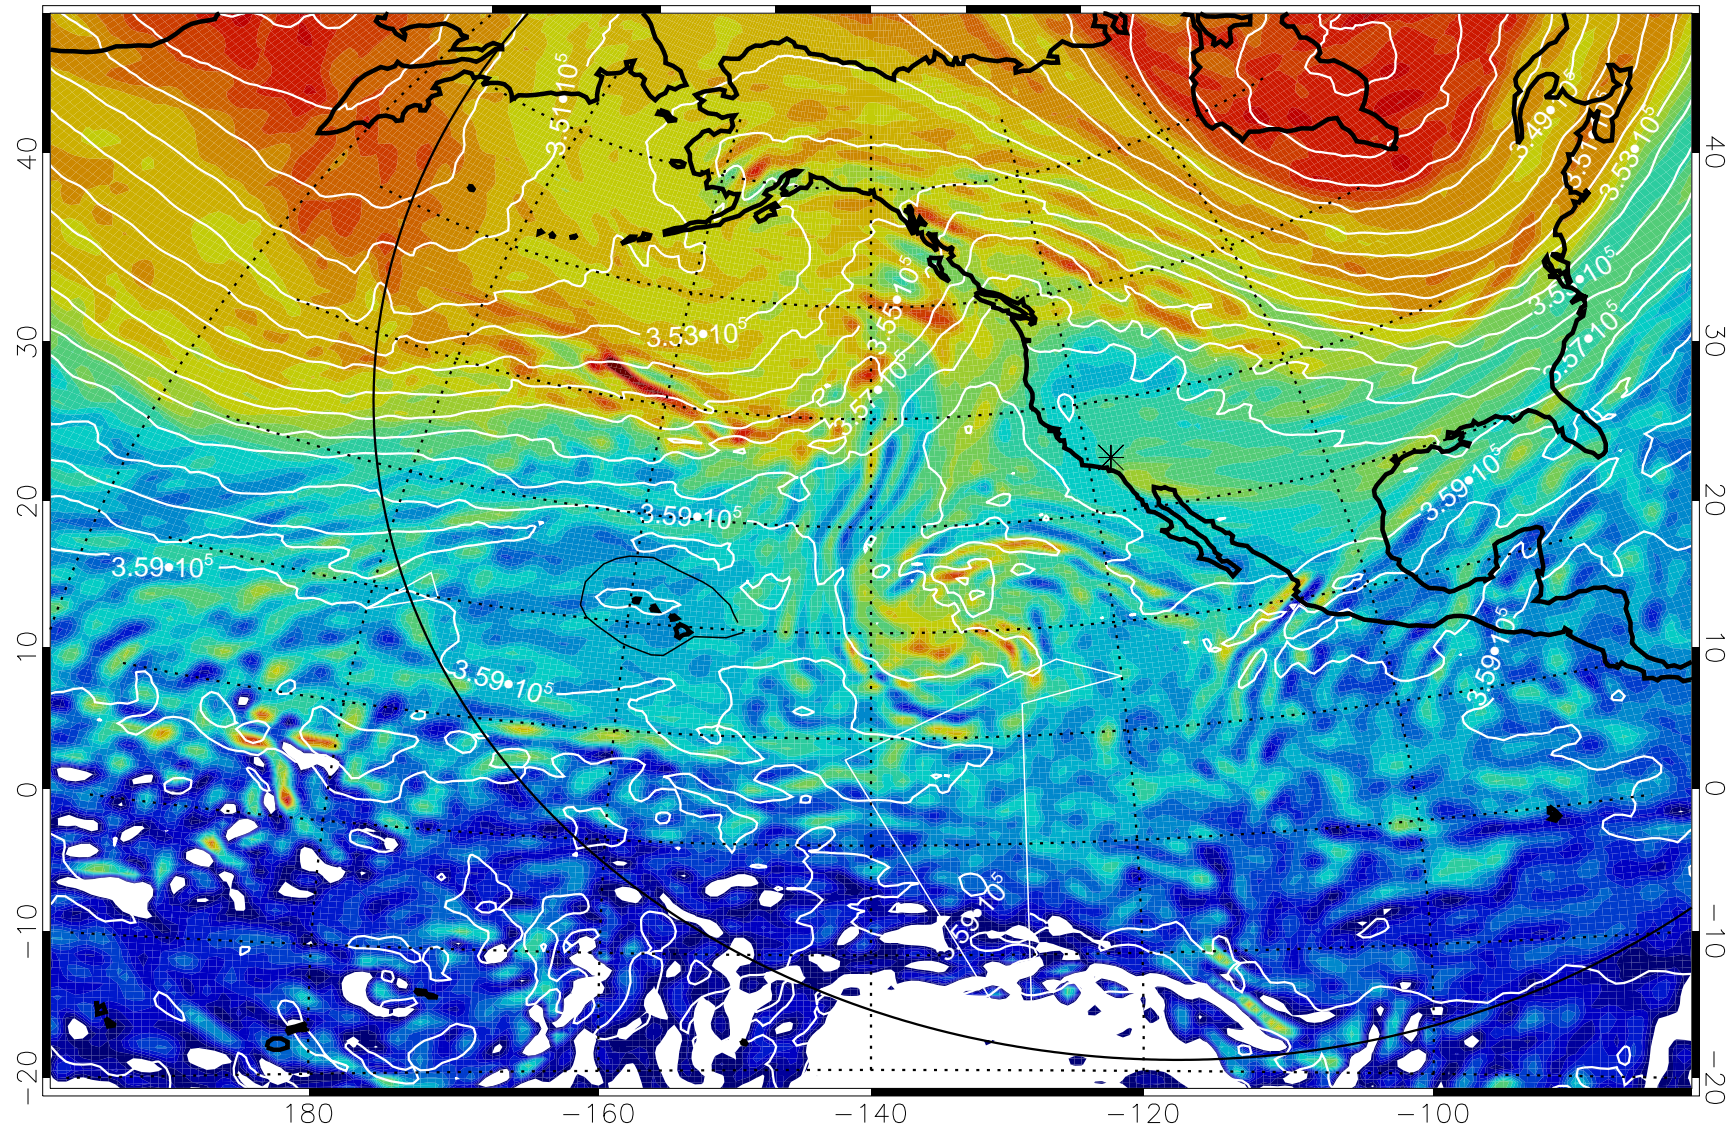

380K Montgomery Streamfunction, white

Range ring of 6000 km -- 19 hours GH round trip

13012112, 96 hour forecast for 380K EPV

380K Montgomery Streamfunction, white

Range ring of 6000 km -- 19 hours GH round trip

13012118, 102 hour forecast for 380K EPV

160 180 -160 -140 -120 -100

380K Montgomery Streamfunction, white

Range ring of 6000 km -- 19 hours GH round trip

13012200, 108 hour forecast for 380K EPV

160 180 -160 -140 -120 -100

380K Montgomery Streamfunction, white

Range ring of 6000 km -- 19 hours GH round trip

13012206, 114 hour forecast for 380K EPV

160 180 -160 -140 -120 -100

380K Montgomery Streamfunction, white

Range ring of 6000 km -- 19 hours GH round trip

13012212, 120 hour forecast for 380K EPV

160 180 -160 -140 -120 -100

380K Montgomery Streamfunction, white

Range ring of 6000 km -- 19 hours GH round trip