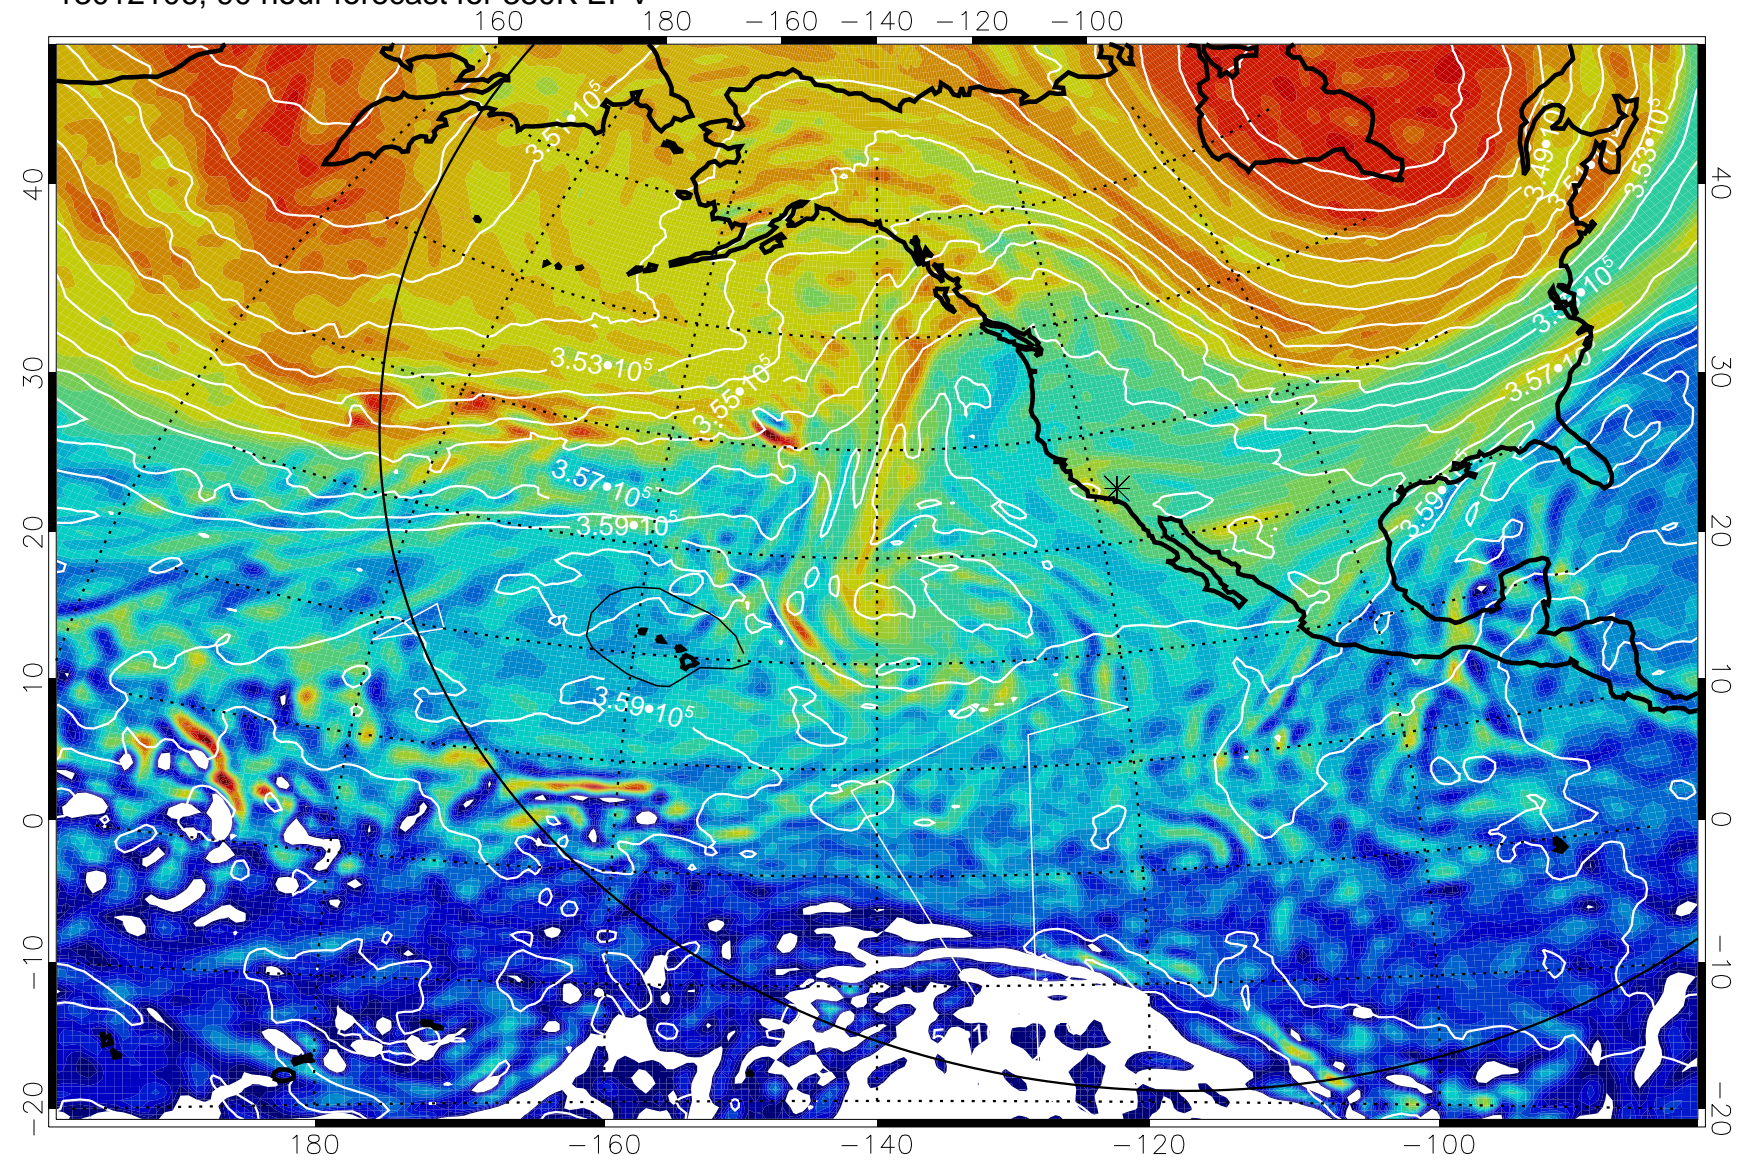

13012006, 66 hour forecast for 380K EPV

380K Montgomery Streamfunction, white

Range ring of 6000 km -- 19 hours GH round trip

13012012, 72 hour forecast for 380K EPV

380K Montgomery Streamfunction, white

Range ring of 6000 km -- 19 hours GH round trip

13012018, 78 hour forecast for 380K EPV

13012100, 84 hour forecast for 380K EPV

380K Montgomery Streamfunction, white

Range ring of 6000 km -- 19 hours GH round trip

13012106, 90 hour forecast for 380K EPV

380K Montgomery Streamfunction, white

Range ring of 6000 km -- 19 hours GH round trip

13012112, 96 hour forecast for 380K EPV

380K Montgomery Streamfunction, white

Range ring of 6000 km -- 19 hours GH round trip

13012118, 102 hour forecast for 380K EPV

160 180 -160 -140 -120 -100

380K Montgomery Streamfunction, white

Range ring of 6000 km -- 19 hours GH round trip

13012200, 108 hour forecast for 380K EPV

160 180 -160 -140 -120 -100