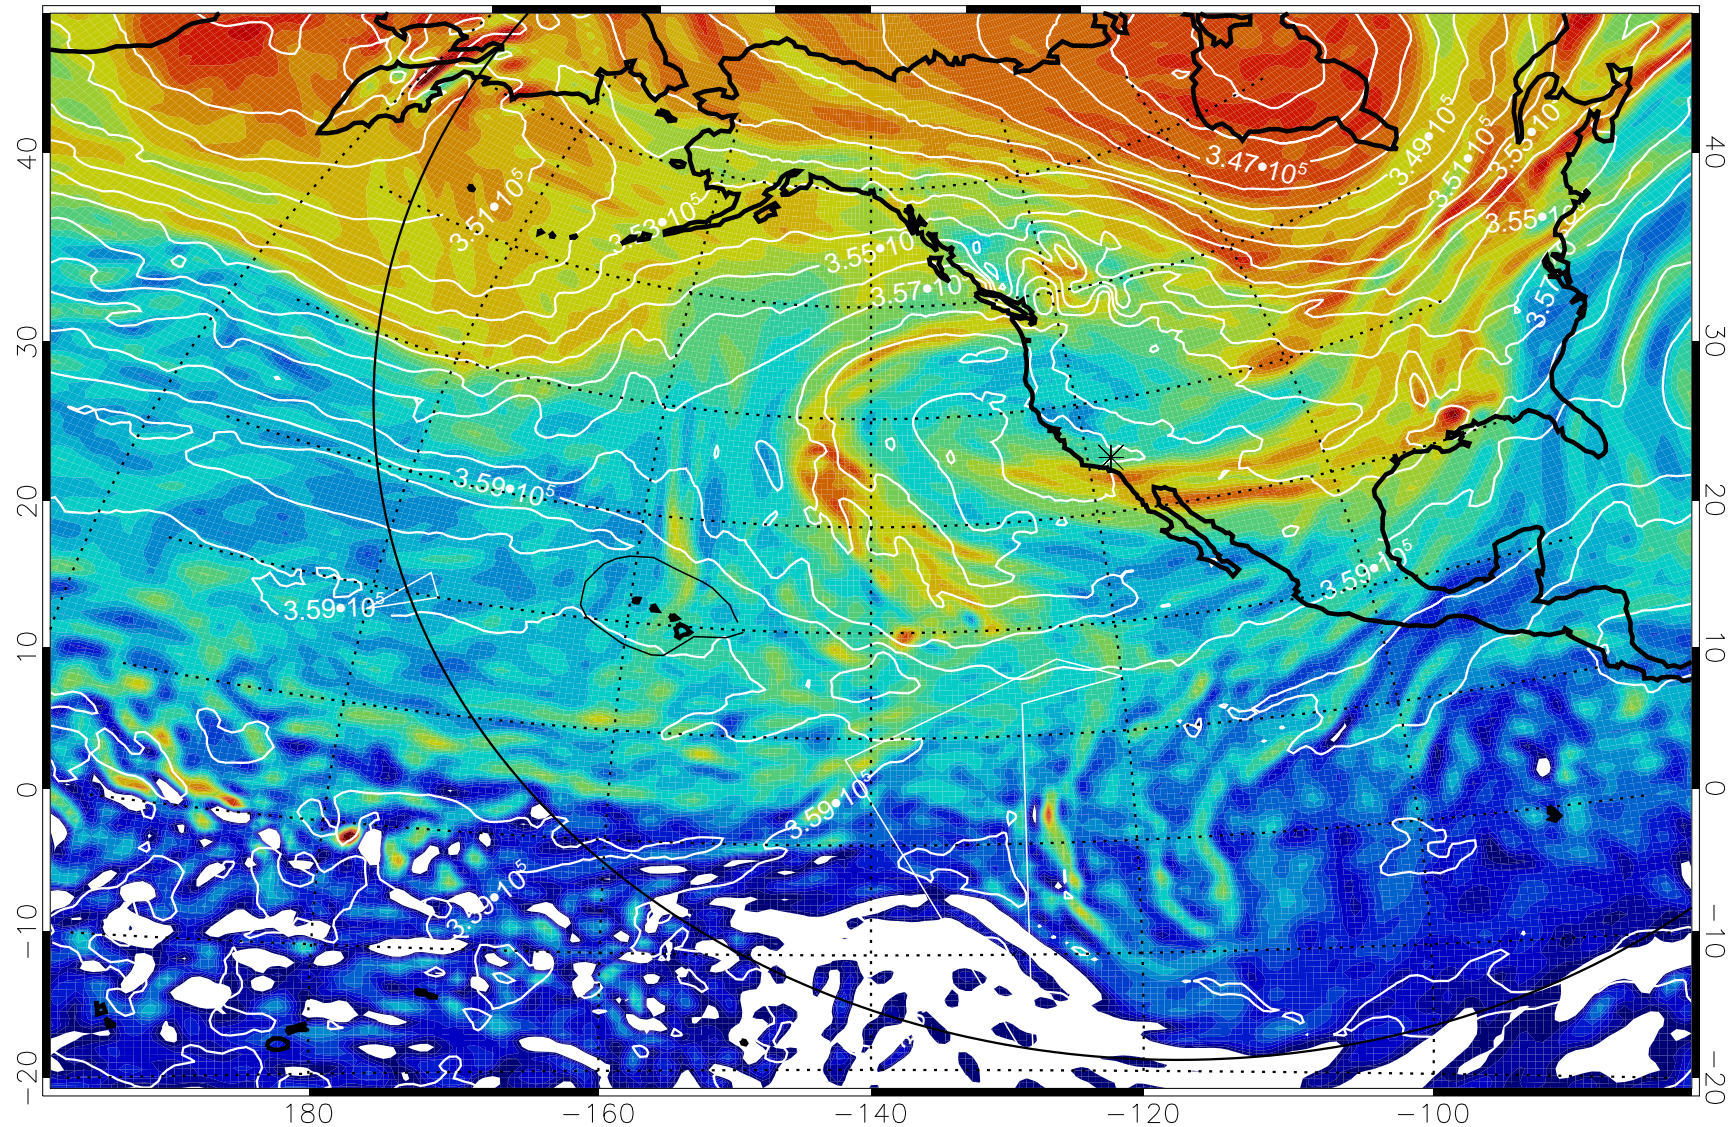

13011718, 6 hour forecast for 380K EPV

160 180 -160 -140 -120 -100

380K Montgomery Streamfunction, white

Range ring of 6000 km -- 19 hours GH round trip

13011800, 12 hour forecast for 380K EPV

380K Montgomery Streamfunction, white

Range ring of 6000 km -- 19 hours GH round trip

13011806, 18 hour forecast for 380K EPV

380K Montgomery Streamfunction, white

Range ring of 6000 km -- 19 hours GH round trip

13011812, 24 hour forecast for 380K EPV

380K Montgomery Streamfunction, white

Range ring of 6000 km -- 19 hours GH round trip

13011900, 36 hour forecast for 380K EPV

380K Montgomery Streamfunction, white

Range ring of 6000 km -- 19 hours GH round trip

13011906, 42 hour forecast for 380K EPV

380K Montgomery Streamfunction, white

Range ring of 6000 km -- 19 hours GH round trip

13011912, 48 hour forecast for 380K EPV

380K Montgomery Streamfunction, white

Range ring of 6000 km -- 19 hours GH round trip