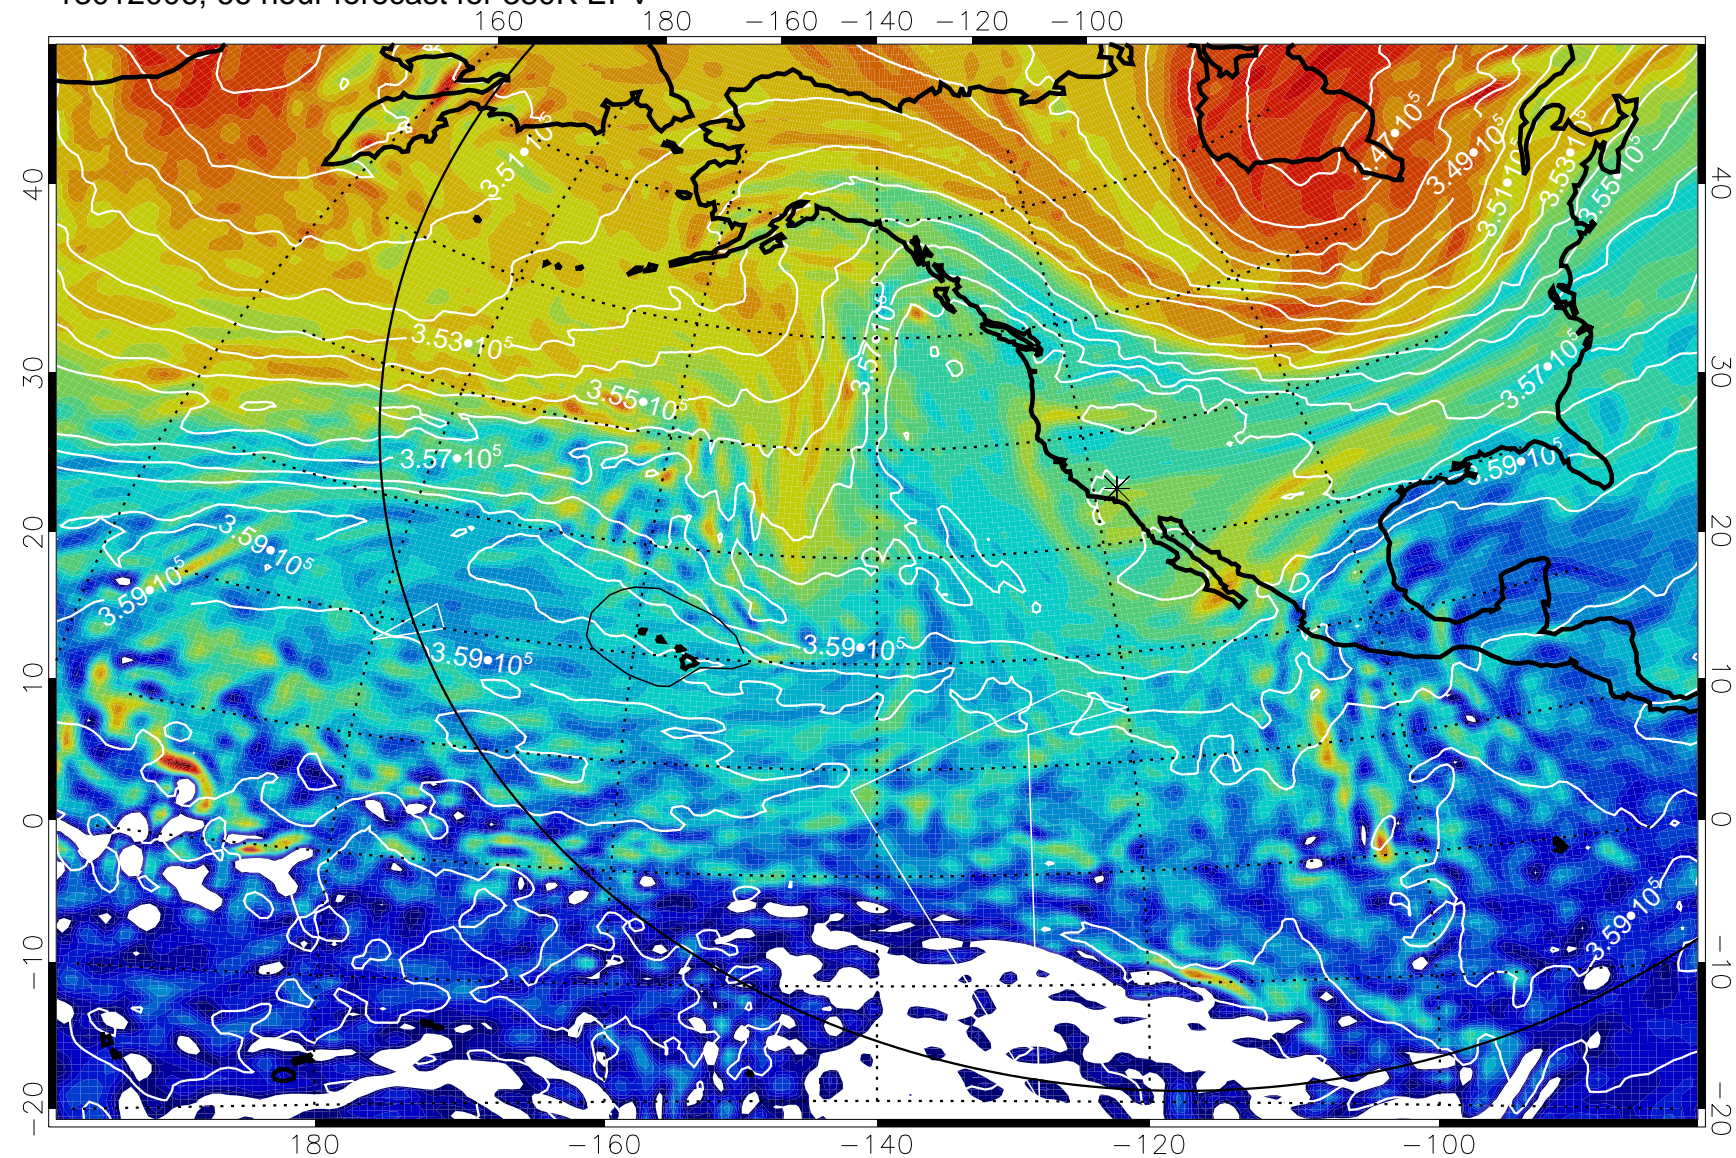

13011906, 42 hour forecast for 380K EPV

380K Montgomery Streamfunction, white

Range ring of 6000 km -- 19 hours GH round trip

13011912, 48 hour forecast for 380K EPV

380K Montgomery Streamfunction, white

Range ring of 6000 km -- 19 hours GH round trip

13011918, 54 hour forecast for 380K EPV

380K Montgomery Streamfunction, white

Range ring of 6000 km -- 19 hours GH round trip

13012000, 60 hour forecast for 380K EPV

380K Montgomery Streamfunction, white

Range ring of 6000 km -- 19 hours GH round trip

13012006, 66 hour forecast for 380K EPV

380K Montgomery Streamfunction, white

Range ring of 6000 km -- 19 hours GH round trip

13012012, 72 hour forecast for 380K EPV

380K Montgomery Streamfunction, white

Range ring of 6000 km -- 19 hours GH round trip

13012018, 78 hour forecast for 380K EPV

13012100, 84 hour forecast for 380K EPV

380K Montgomery Streamfunction, white

Range ring of 6000 km -- 19 hours GH round trip

13012106, 90 hour forecast for 380K EPV