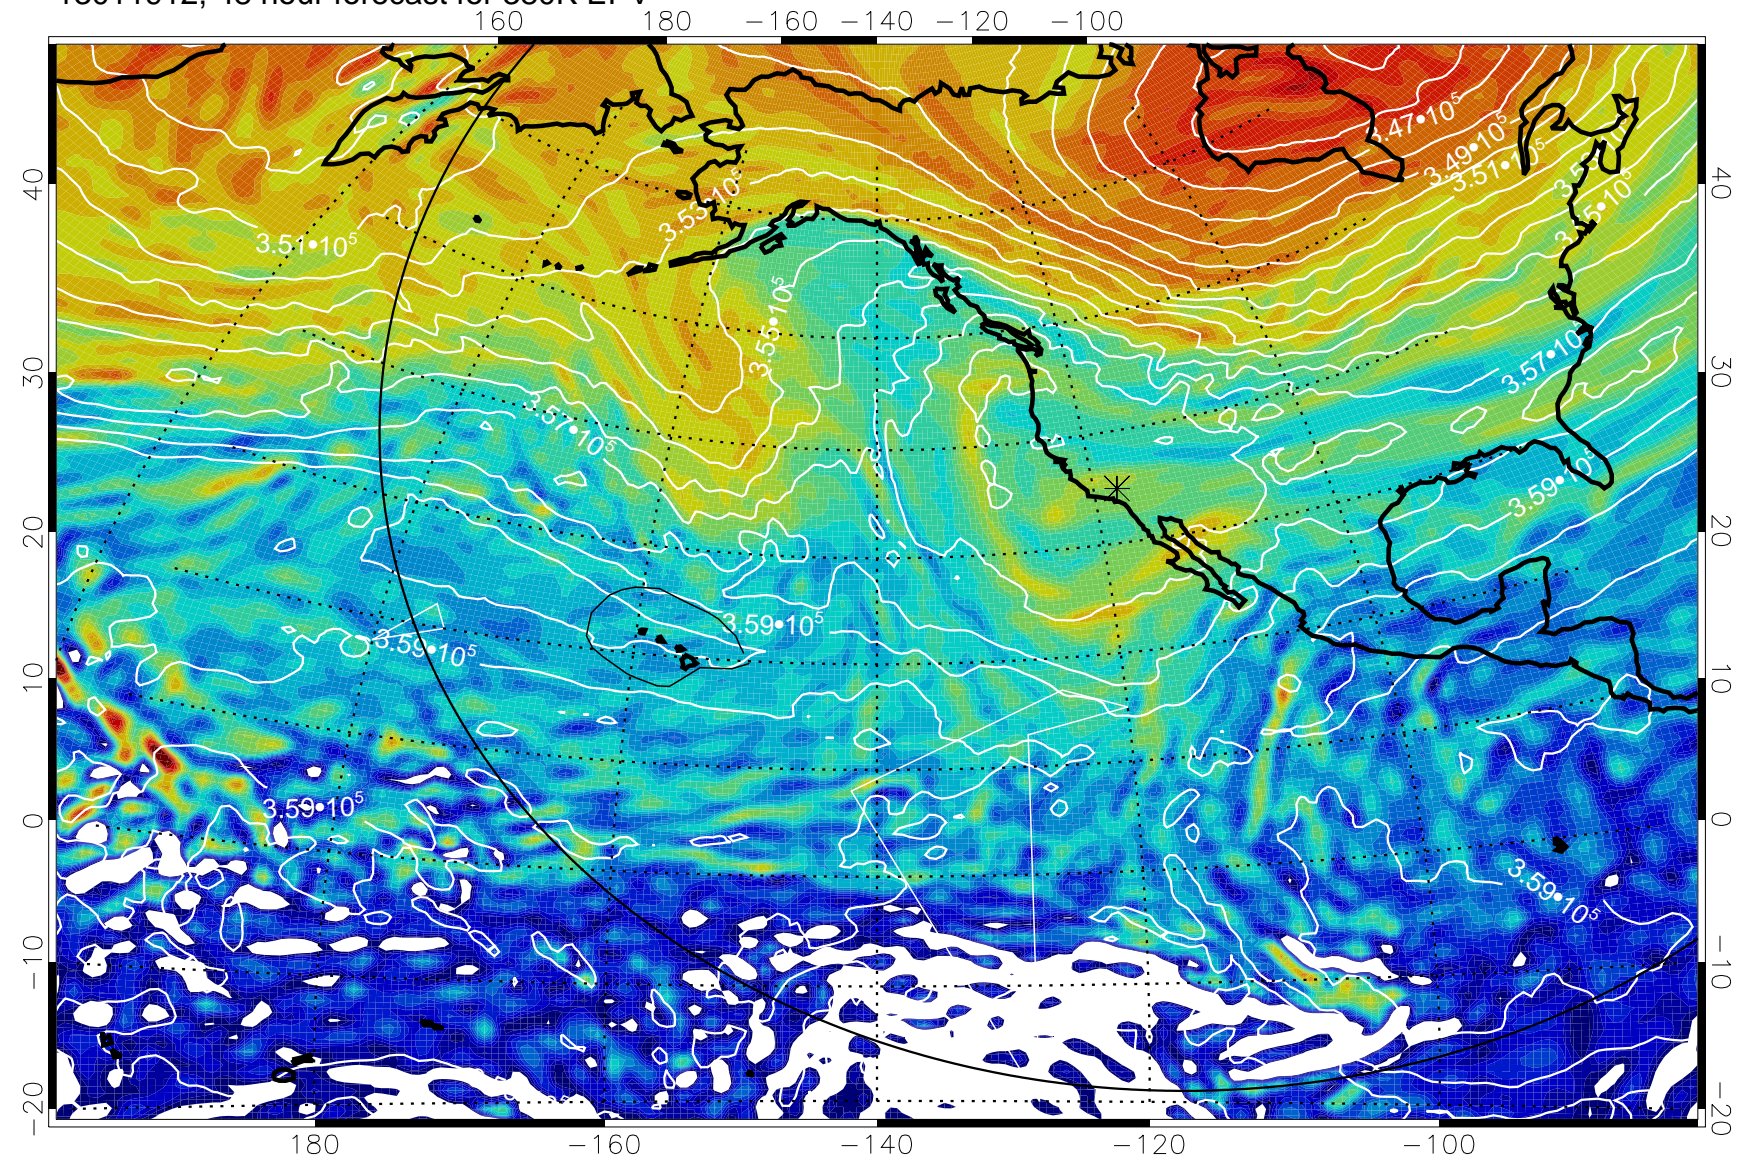

Range ring of 6000 km -- 19 hours GH round trip

13011806, 18 hour forecast for 380K EPV

380K Montgomery Streamfunction, white

Range ring of 6000 km -- 19 hours GH round trip

13011812, 24 hour forecast for 380K EPV

380K Montgomery Streamfunction, white

Range ring of 6000 km -- 19 hours GH round trip

13011900, 36 hour forecast for 380K EPV

380K Montgomery Streamfunction, white

Range ring of 6000 km -- 19 hours GH round trip

13011906, 42 hour forecast for 380K EPV

380K Montgomery Streamfunction, white

Range ring of 6000 km -- 19 hours GH round trip

13011912, 48 hour forecast for 380K EPV

380K Montgomery Streamfunction, white

Range ring of 6000 km -- 19 hours GH round trip

13011918, 54 hour forecast for 380K EPV

380K Montgomery Streamfunction, white

Range ring of 6000 km -- 19 hours GH round trip

13012000, 60 hour forecast for 380K EPV

380K Montgomery Streamfunction, white

Range ring of 6000 km -- 19 hours GH round trip