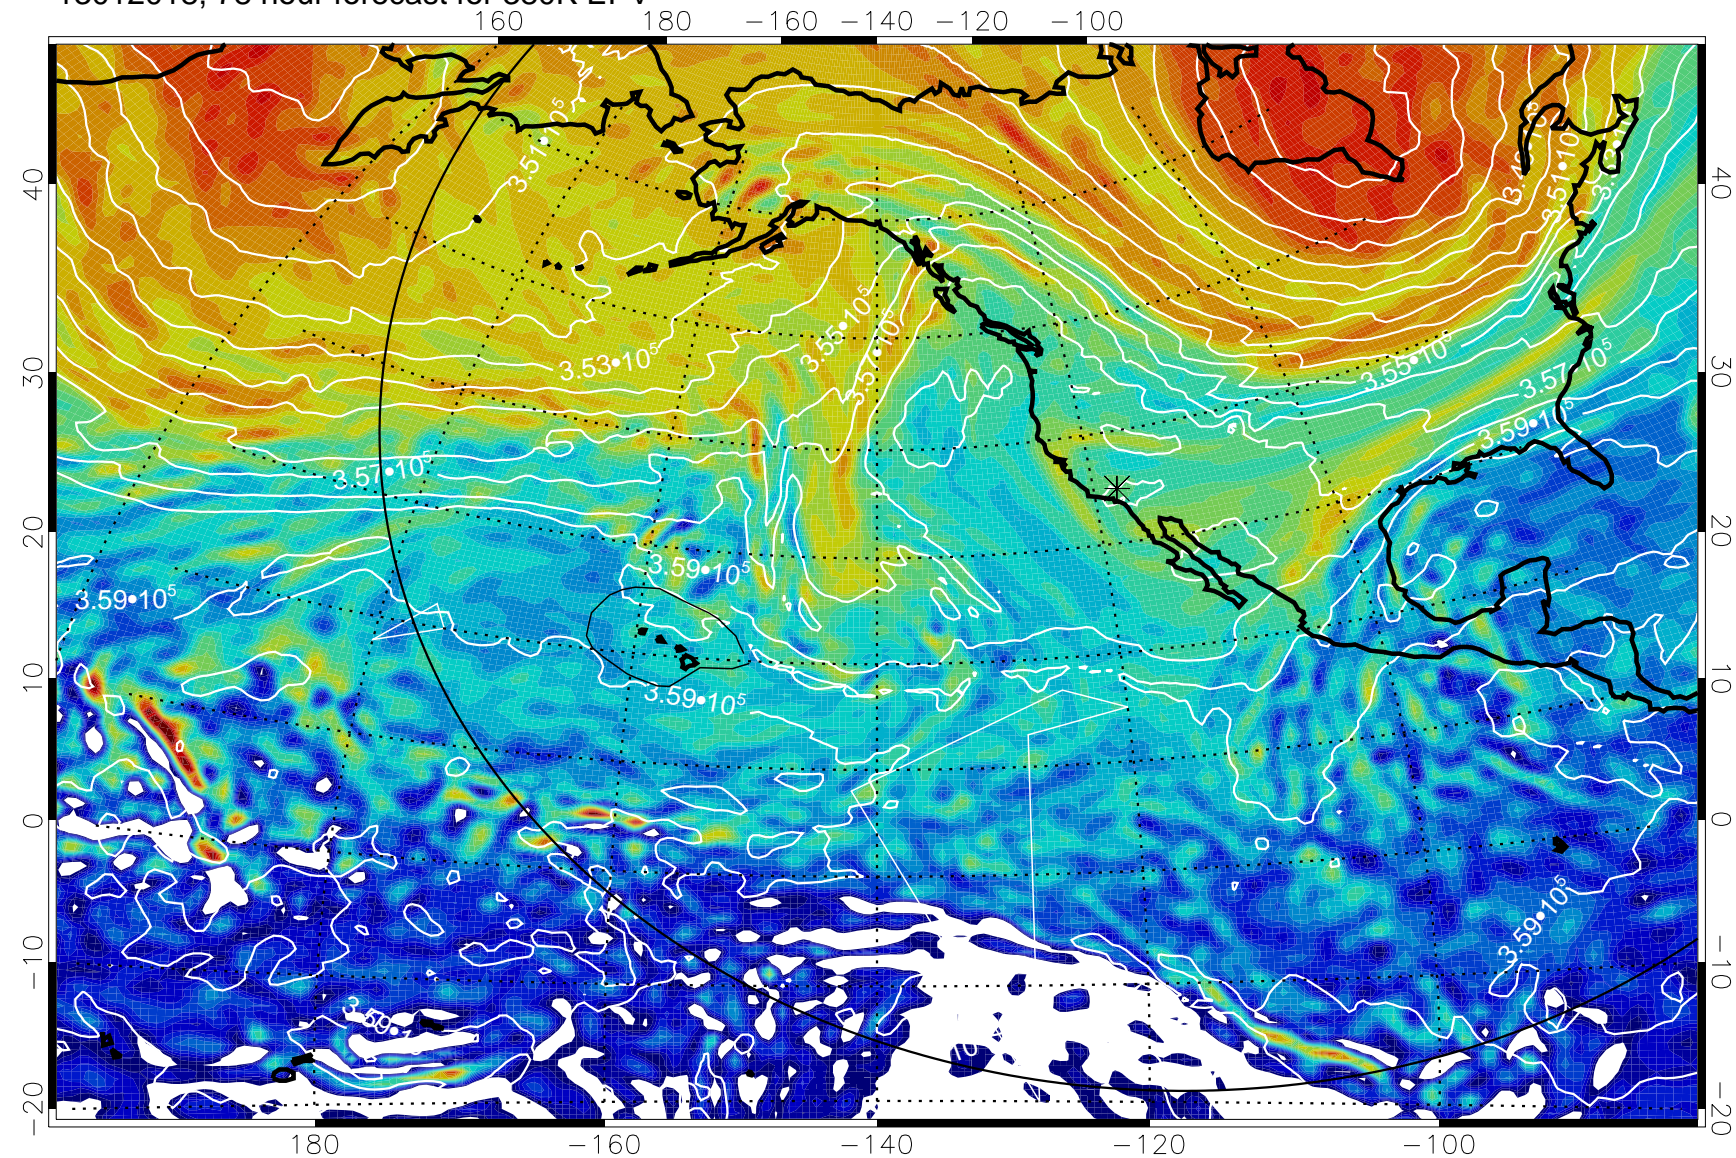

13011918, 54 hour forecast for 380K EPV

380K Montgomery Streamfunction, white

Range ring of 6000 km -- 19 hours GH round trip

13012000, 60 hour forecast for 380K EPV

380K Montgomery Streamfunction, white

Range ring of 6000 km -- 19 hours GH round trip

13012006, 66 hour forecast for 380K EPV

380K Montgomery Streamfunction, white

Range ring of 6000 km -- 19 hours GH round trip

13012012, 72 hour forecast for 380K EPV

380K Montgomery Streamfunction, white

Range ring of 6000 km -- 19 hours GH round trip

13012018, 78 hour forecast for 380K EPV

13012100, 84 hour forecast for 380K EPV

380K Montgomery Streamfunction, white

Range ring of 6000 km -- 19 hours GH round trip

13012106, 90 hour forecast for 380K EPV

380K Montgomery Streamfunction, white

Range ring of 6000 km -- 19 hours GH round trip

13012112, 96 hour forecast for 380K EPV

380K Montgomery Streamfunction, white

Range ring of 6000 km -- 19 hours GH round trip