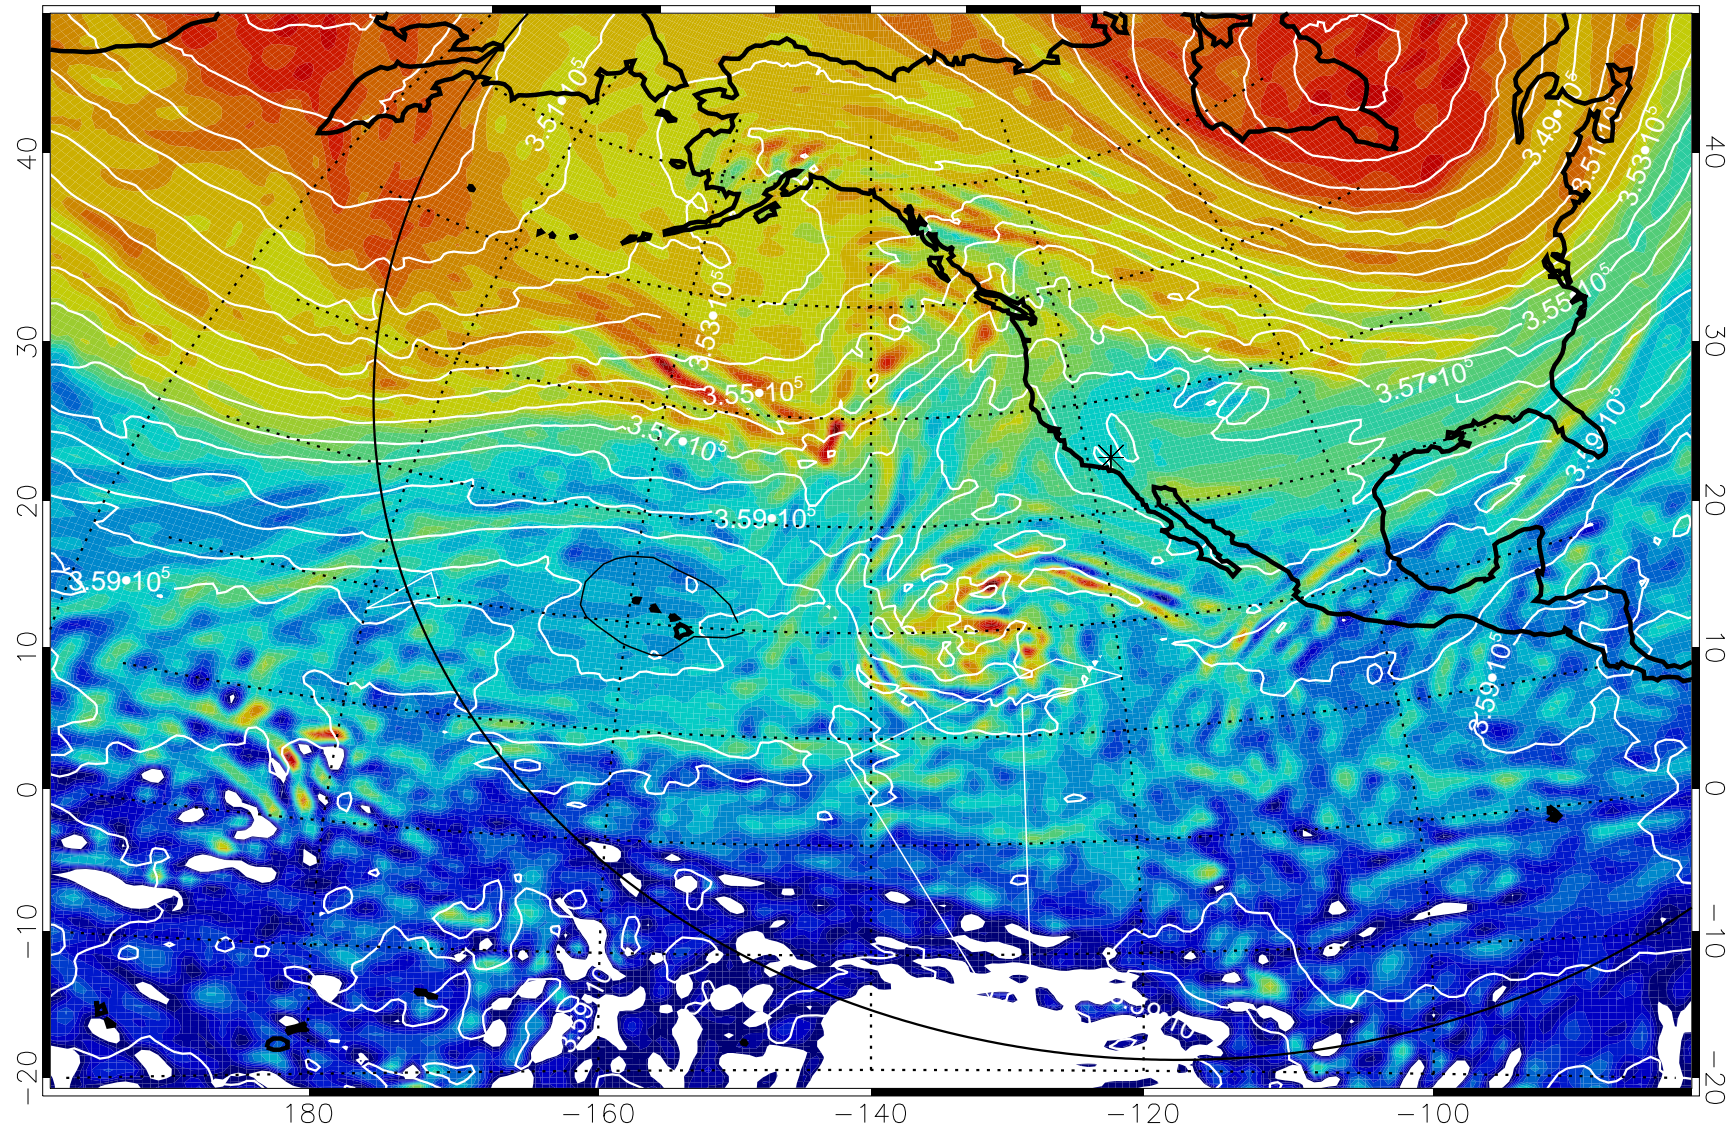

380K Montgomery Streamfunction, white

Range ring of 6000 km -- 19 hours GH round trip

13012112, 96 hour forecast for 380K EPV

380K Montgomery Streamfunction, white

Range ring of 6000 km -- 19 hours GH round trip

13012118, 102 hour forecast for 380K EPV

160 180 -160 -140 -120 -100

380K Montgomery Streamfunction, white

Range ring of 6000 km -- 19 hours GH round trip

13012200, 108 hour forecast for 380K EPV

160 180 -160 -140 -120 -100

380K Montgomery Streamfunction, white

Range ring of 6000 km -- 19 hours GH round trip

13012206, 114 hour forecast for 380K EPV

160 180 -160 -140 -120 -100

380K Montgomery Streamfunction, white

Range ring of 6000 km -- 19 hours GH round trip

13012212, 120 hour forecast for 380K EPV

160 180 -160 -140 -120 -100

380K Montgomery Streamfunction, white

Range ring of 6000 km -- 19 hours GH round trip