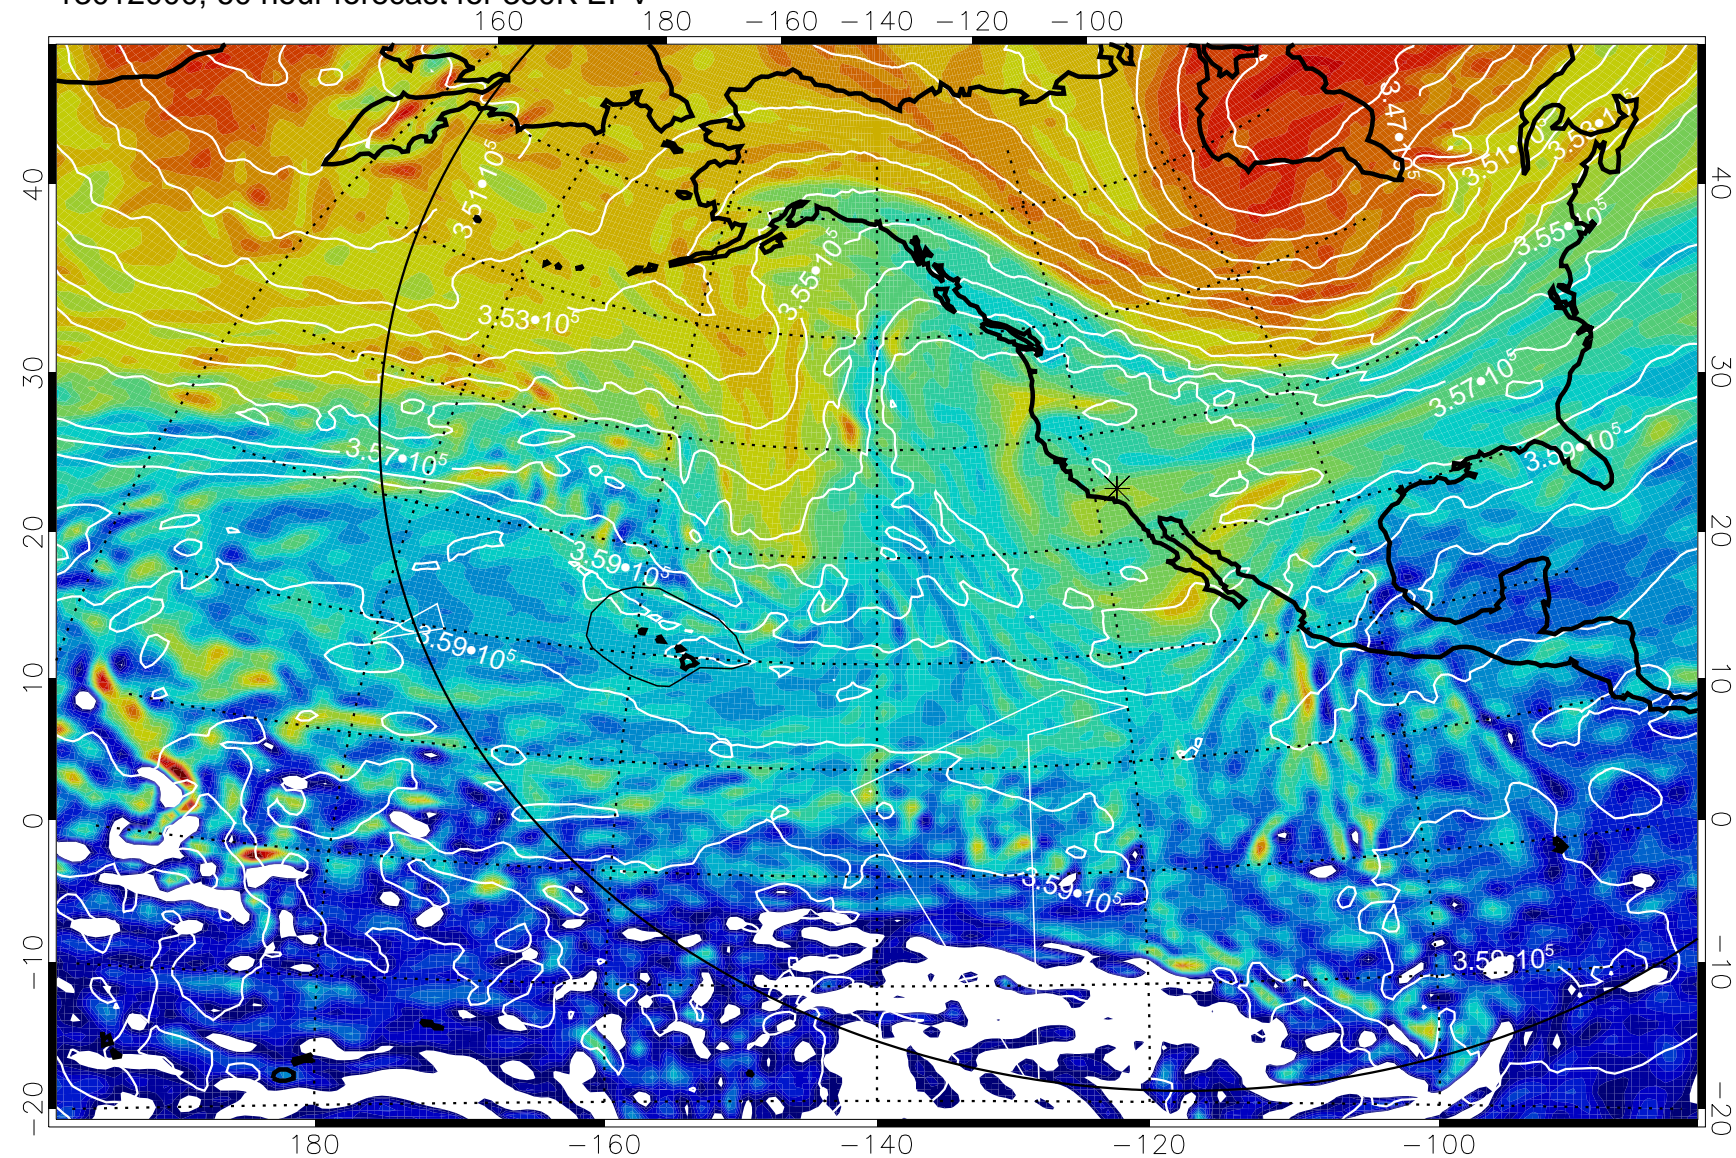

380K Montgomery Streamfunction, white

Range ring of 6000 km -- 19 hours GH round trip

13011900, 36 hour forecast for 380K EPV

380K Montgomery Streamfunction, white

Range ring of 6000 km -- 19 hours GH round trip

13011906, 42 hour forecast for 380K EPV

380K Montgomery Streamfunction, white

Range ring of 6000 km -- 19 hours GH round trip

13011912, 48 hour forecast for 380K EPV

380K Montgomery Streamfunction, white

Range ring of 6000 km -- 19 hours GH round trip

13011918, 54 hour forecast for 380K EPV

380K Montgomery Streamfunction, white

Range ring of 6000 km -- 19 hours GH round trip

13012000, 60 hour forecast for 380K EPV

380K Montgomery Streamfunction, white

Range ring of 6000 km -- 19 hours GH round trip

13012018, 78 hour forecast for 380K EPV

13012100, 84 hour forecast for 380K EPV

380K Montgomery Streamfunction, white

Range ring of 6000 km -- 19 hours GH round trip

13012106, 90 hour forecast for 380K EPV