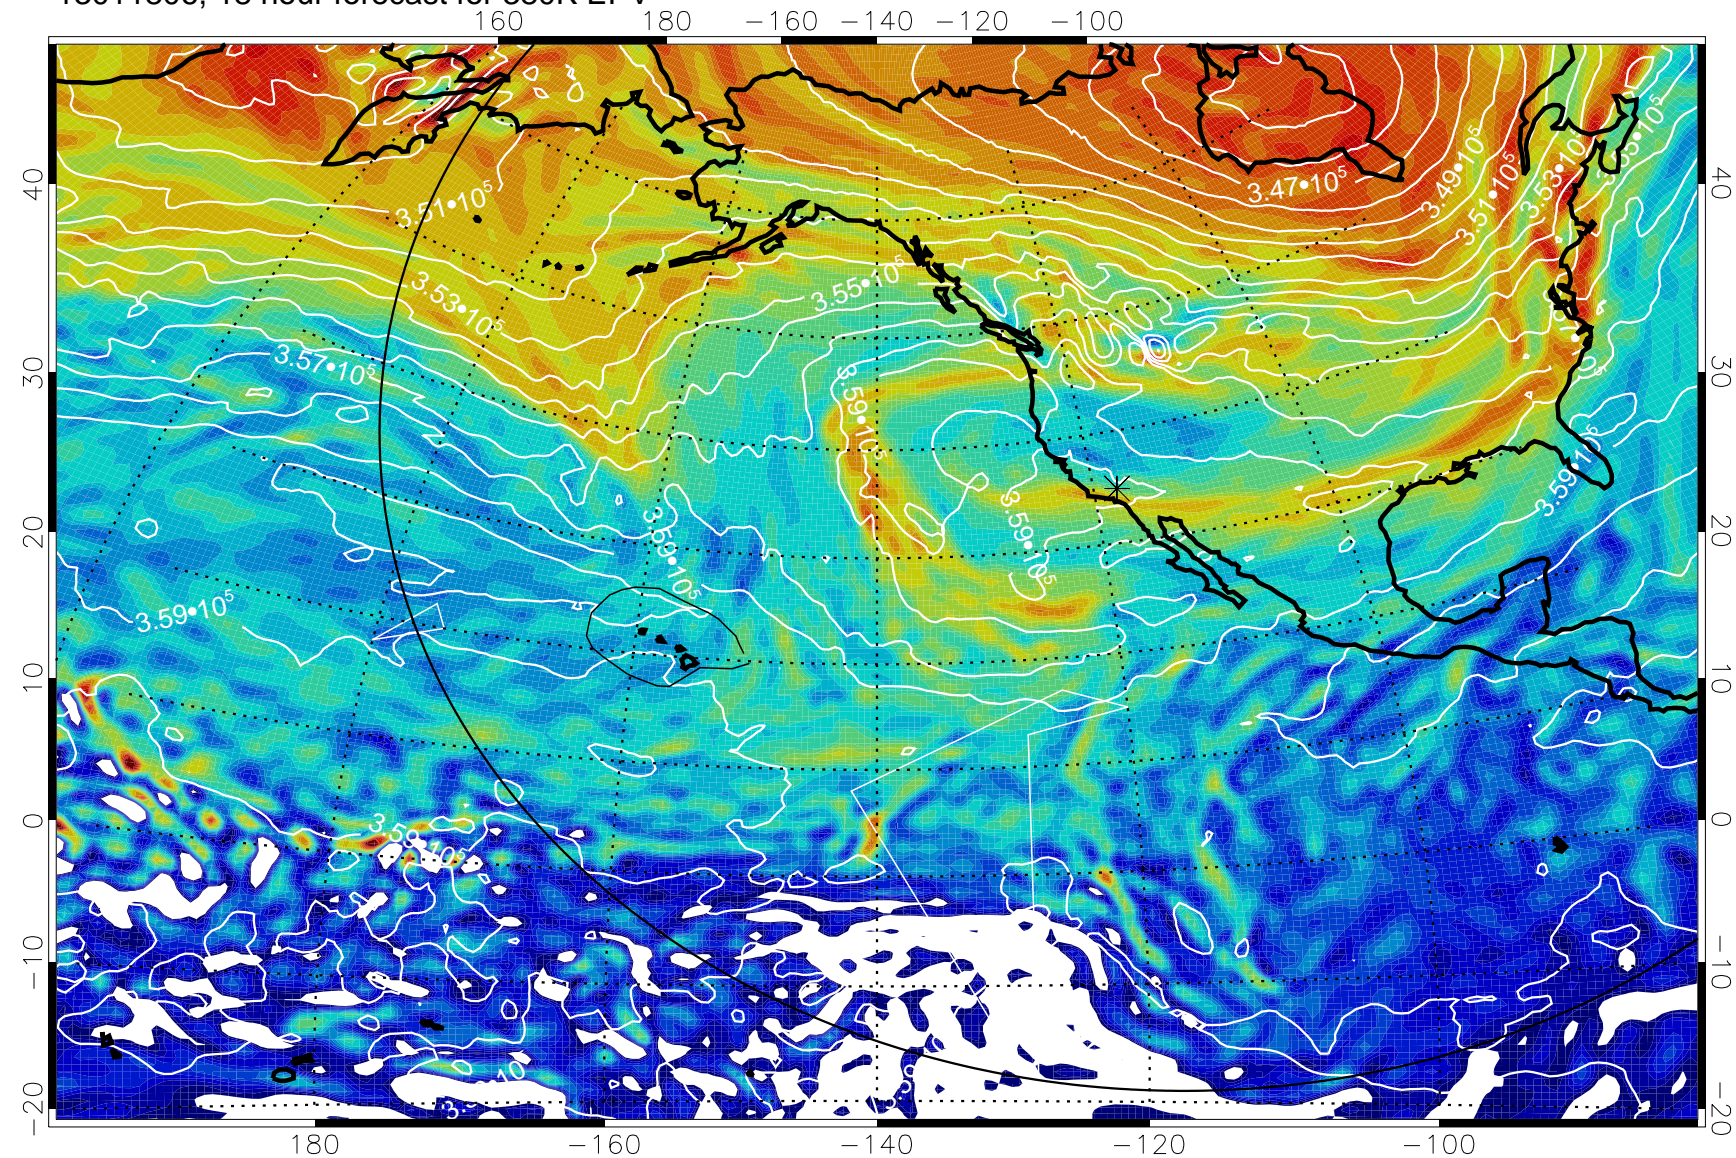

13011718, 6 hour forecast for 380K EPV

160 180 -160 -140 -120 -100

380K Montgomery Streamfunction, white

Range ring of 6000 km -- 19 hours GH round trip

13011800, 12 hour forecast for 380K EPV

380K Montgomery Streamfunction, white

Range ring of 6000 km -- 19 hours GH round trip

13011806, 18 hour forecast for 380K EPV

380K Montgomery Streamfunction, white

Range ring of 6000 km -- 19 hours GH round trip

13011812, 24 hour forecast for 380K EPV

380K Montgomery Streamfunction, white

Range ring of 6000 km -- 19 hours GH round trip

13011900, 36 hour forecast for 380K EPV

380K Montgomery Streamfunction, white

Range ring of 6000 km -- 19 hours GH round trip

13011906, 42 hour forecast for 380K EPV

380K Montgomery Streamfunction, white

Range ring of 6000 km -- 19 hours GH round trip

13011912, 48 hour forecast for 380K EPV

380K Montgomery Streamfunction, white

Range ring of 6000 km -- 19 hours GH round trip