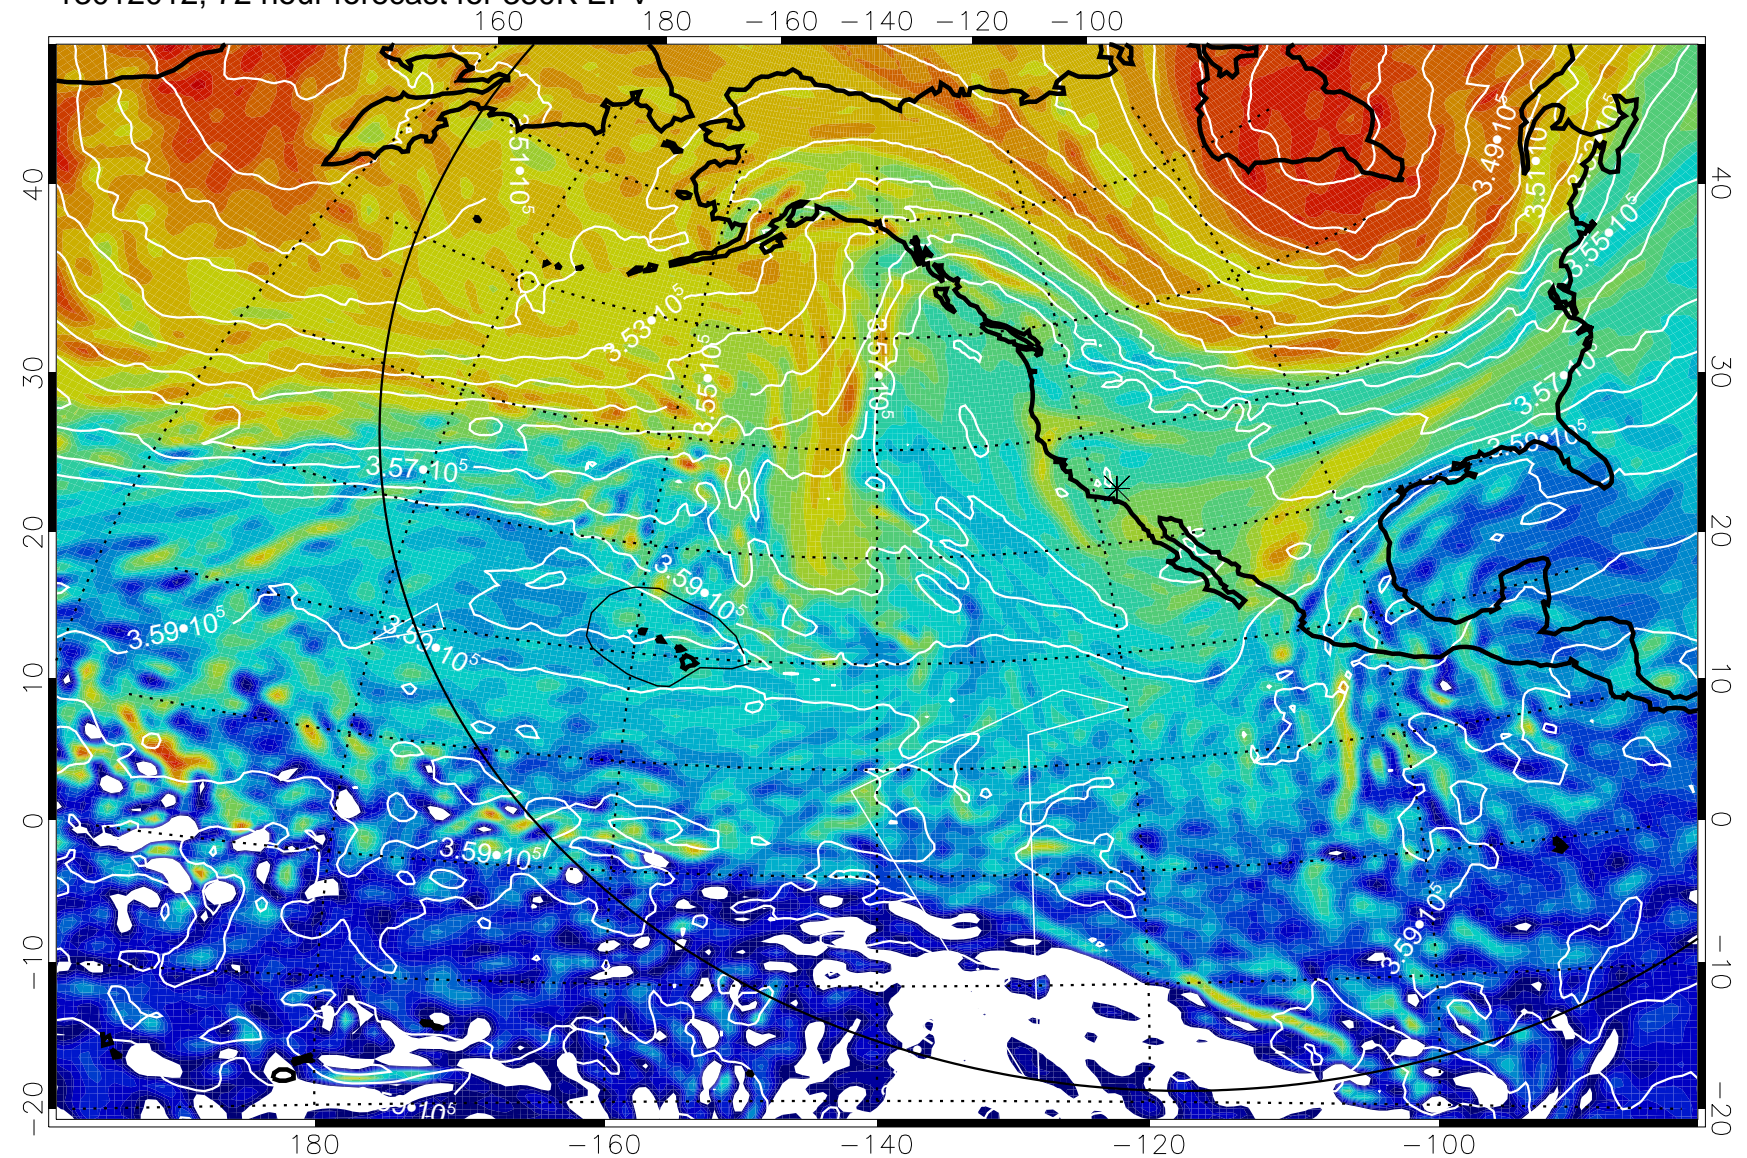

13011906, 42 hour forecast for 380K EPV

380K Montgomery Streamfunction, white

Range ring of 6000 km -- 19 hours GH round trip

13011912, 48 hour forecast for 380K EPV

380K Montgomery Streamfunction, white

Range ring of 6000 km -- 19 hours GH round trip

13011918, 54 hour forecast for 380K EPV

380K Montgomery Streamfunction, white

Range ring of 6000 km -- 19 hours GH round trip

13012000, 60 hour forecast for 380K EPV

380K Montgomery Streamfunction, white

Range ring of 6000 km -- 19 hours GH round trip

13012006, 66 hour forecast for 380K EPV

380K Montgomery Streamfunction, white

Range ring of 6000 km -- 19 hours GH round trip

13012012, 72 hour forecast for 380K EPV

380K Montgomery Streamfunction, white

Range ring of 6000 km -- 19 hours GH round trip

13012018, 78 hour forecast for 380K EPV

13012100, 84 hour forecast for 380K EPV

380K Montgomery Streamfunction, white

Range ring of 6000 km -- 19 hours GH round trip

13012106, 90 hour forecast for 380K EPV