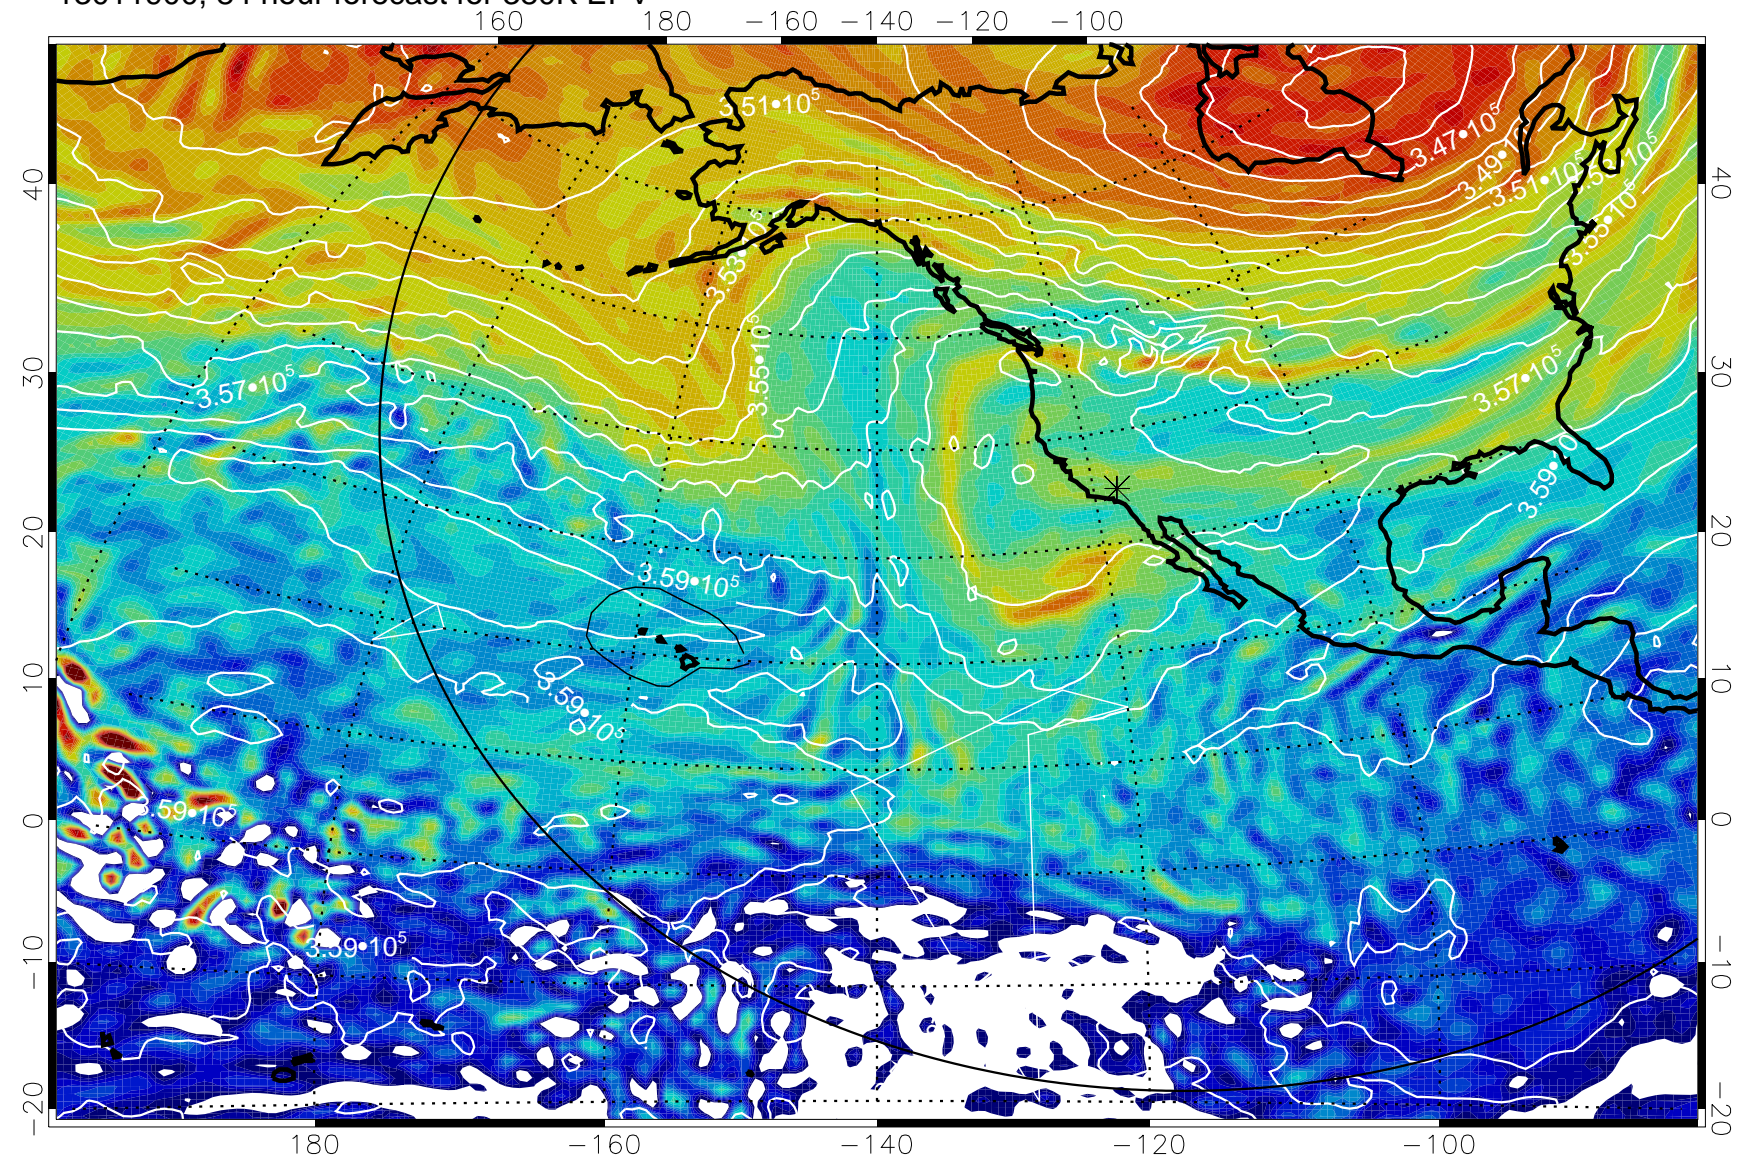

13011718, 54 hour forecast for 380K EPV

380K Montgomery Streamfunction, white

Range ring of 6000 km -- 19 hours GH round trip

13011800, 60 hour forecast for 380K EPV

380K Montgomery Streamfunction, white

Range ring of 6000 km -- 19 hours GH round trip

13011806, 66 hour forecast for 380K EPV

380K Montgomery Streamfunction, white

Range ring of 6000 km -- 19 hours GH round trip

13011812, 72 hour forecast for 380K EPV

380K Montgomery Streamfunction, white

Range ring of 6000 km -- 19 hours GH round trip

13011818, 78 hour forecast for 380K EPV

380K Montgomery Streamfunction, white

Range ring of 6000 km -- 19 hours GH round trip

13011900, 84 hour forecast for 380K EPV

380K Montgomery Streamfunction, white

Range ring of 6000 km -- 19 hours GH round trip

13011906, 90 hour forecast for 380K EPV

380K Montgomery Streamfunction, white

Range ring of 6000 km -- 19 hours GH round trip

13011912, 96 hour forecast for 380K EPV

380K Montgomery Streamfunction, white

Range ring of 6000 km -- 19 hours GH round trip