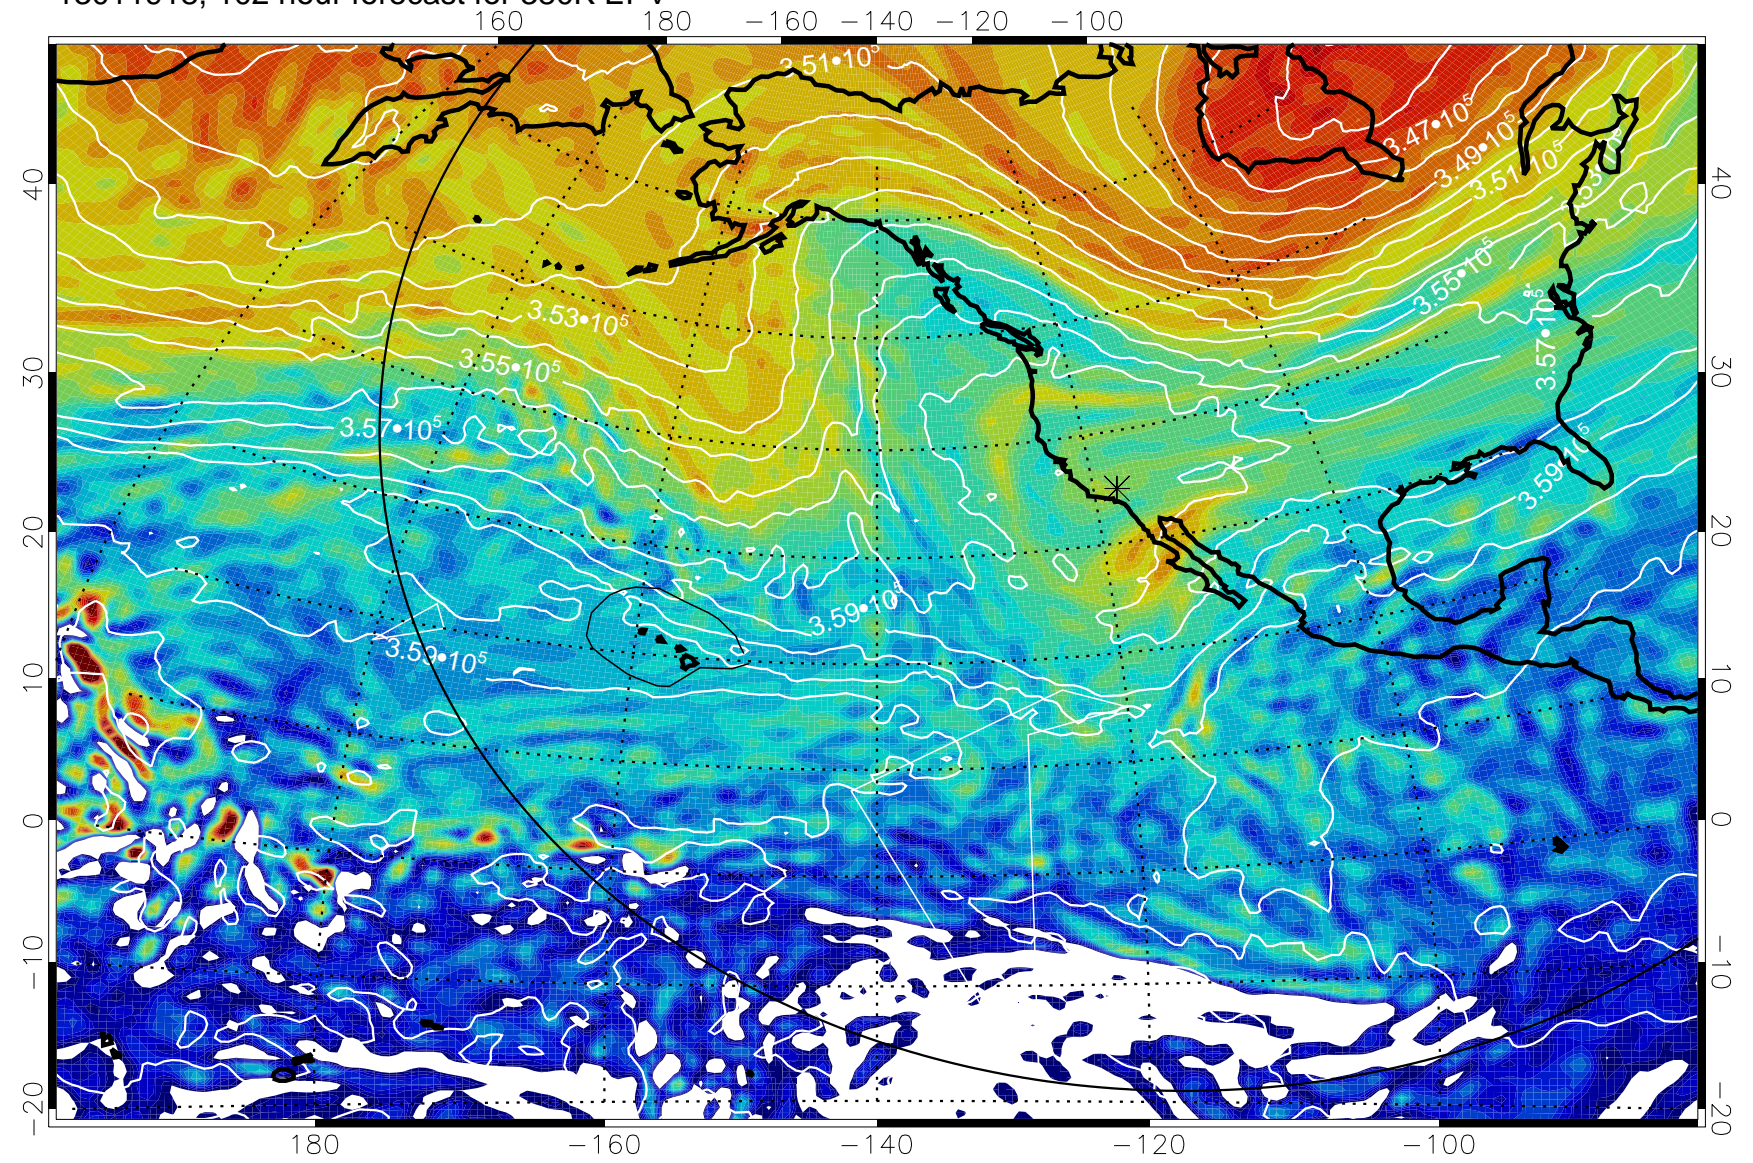

13011818, 78 hour forecast for 380K EPV

380K Montgomery Streamfunction, white

Range ring of 6000 km -- 19 hours GH round trip

13011900, 84 hour forecast for 380K EPV

380K Montgomery Streamfunction, white

Range ring of 6000 km -- 19 hours GH round trip

13011906, 90 hour forecast for 380K EPV

380K Montgomery Streamfunction, white

Range ring of 6000 km -- 19 hours GH round trip

13011912, 96 hour forecast for 380K EPV

380K Montgomery Streamfunction, white

Range ring of 6000 km -- 19 hours GH round trip

13011918, 102 hour forecast for 380K EPV

380K Montgomery Streamfunction, white

Range ring of 6000 km -- 19 hours GH round trip

13012000, 108 hour forecast for 380K EPV

160 180 -160 -140 -120 -100

380K Montgomery Streamfunction, white

Range ring of 6000 km -- 19 hours GH round trip

13012006, 114 hour forecast for 380K EPV

380K Montgomery Streamfunction, white

Range ring of 6000 km -- 19 hours GH round trip

13012012, 120 hour forecast for 380K EPV