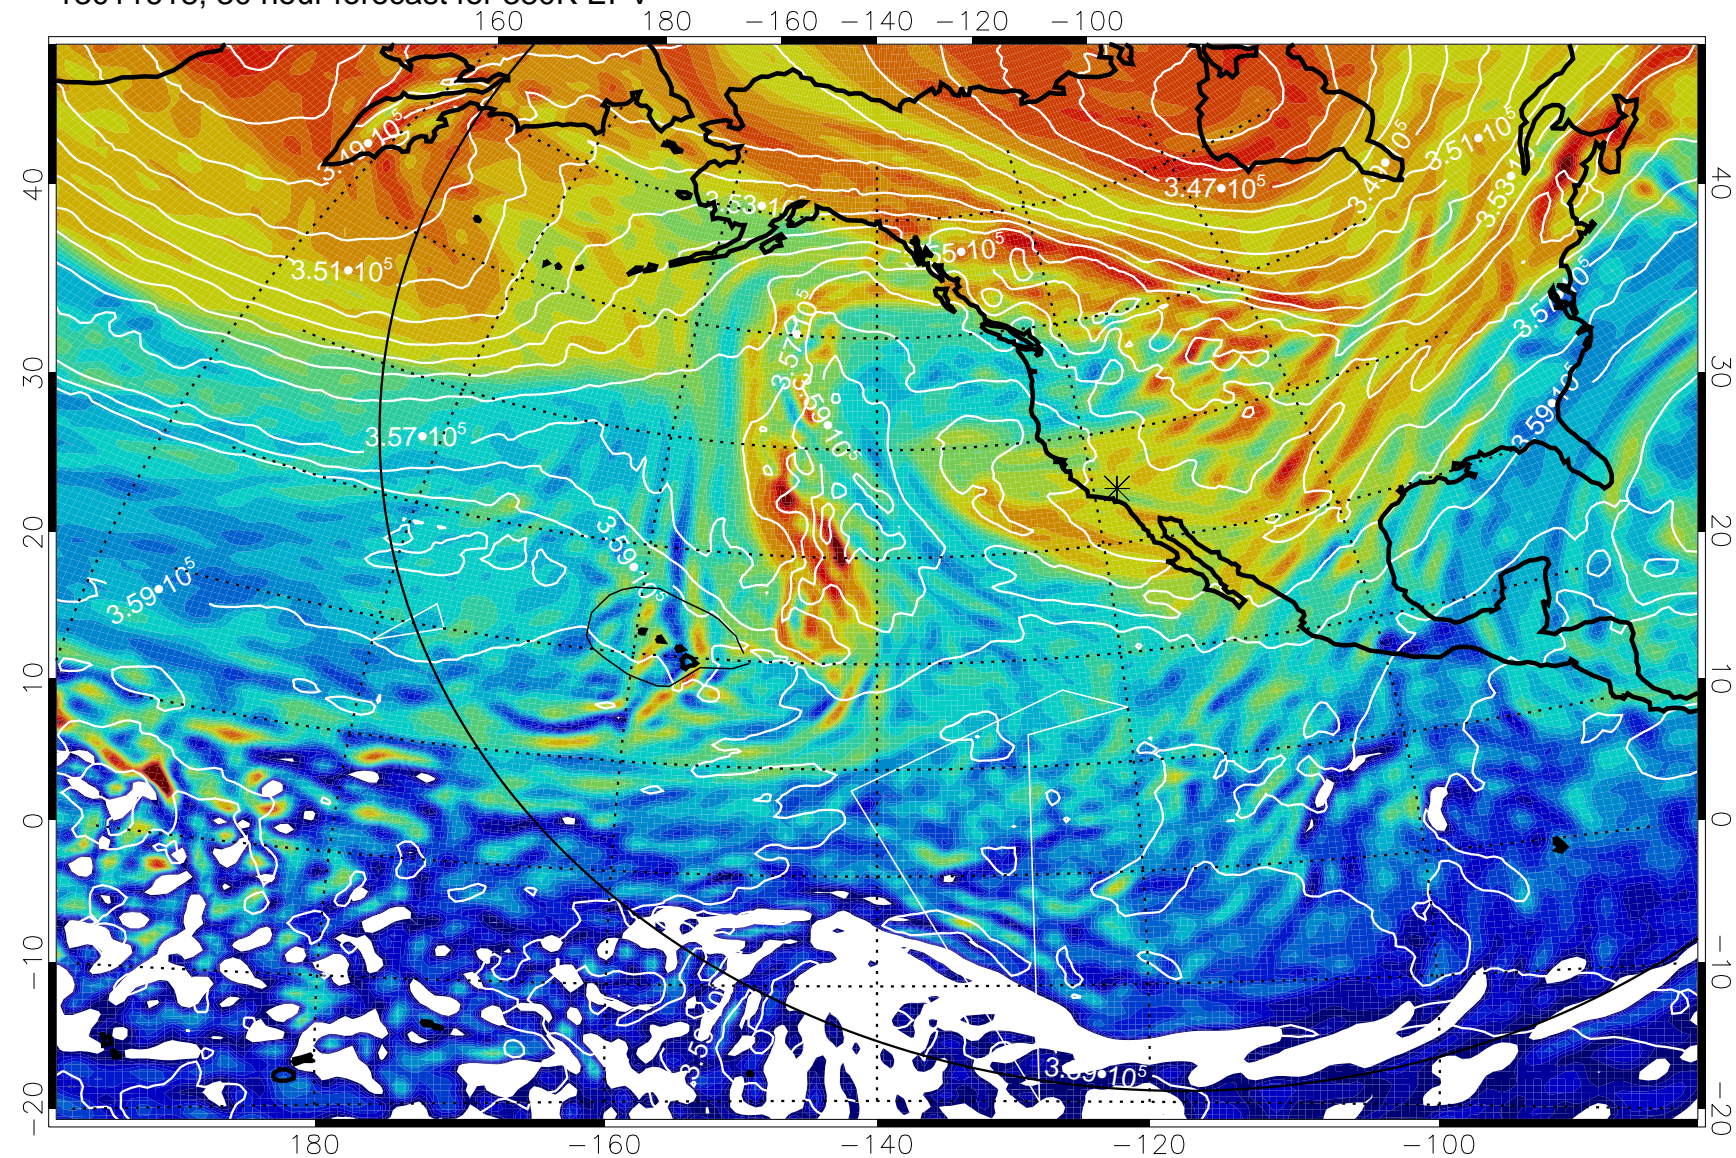

13011518, 6 hour forecast for 380K EPV

380K Montgomery Streamfunction, white

Range ring of 6000 km -- 19 hours GH round trip

13011600, 12 hour forecast for 380K EPV

380K Montgomery Streamfunction, white

Range ring of 6000 km -- 19 hours GH round trip

13011606, 18 hour forecast for 380K EPV

380K Montgomery Streamfunction, white

Range ring of 6000 km -- 19 hours GH round trip

13011612, 24 hour forecast for 380K EPV

380K Montgomery Streamfunction, white

Range ring of 6000 km -- 19 hours GH round trip

13011618, 30 hour forecast for 380K EPV

380K Montgomery Streamfunction, white

Range ring of 6000 km -- 19 hours GH round trip

13011700, 36 hour forecast for 380K EPV

380K Montgomery Streamfunction, white

Range ring of 6000 km -- 19 hours GH round trip

13011706, 42 hour forecast for 380K EPV

380K Montgomery Streamfunction, white

Range ring of 6000 km -- 19 hours GH round trip

13011712, 48 hour forecast for 380K EPV

380K Montgomery Streamfunction, white

Range ring of 6000 km -- 19 hours GH round trip