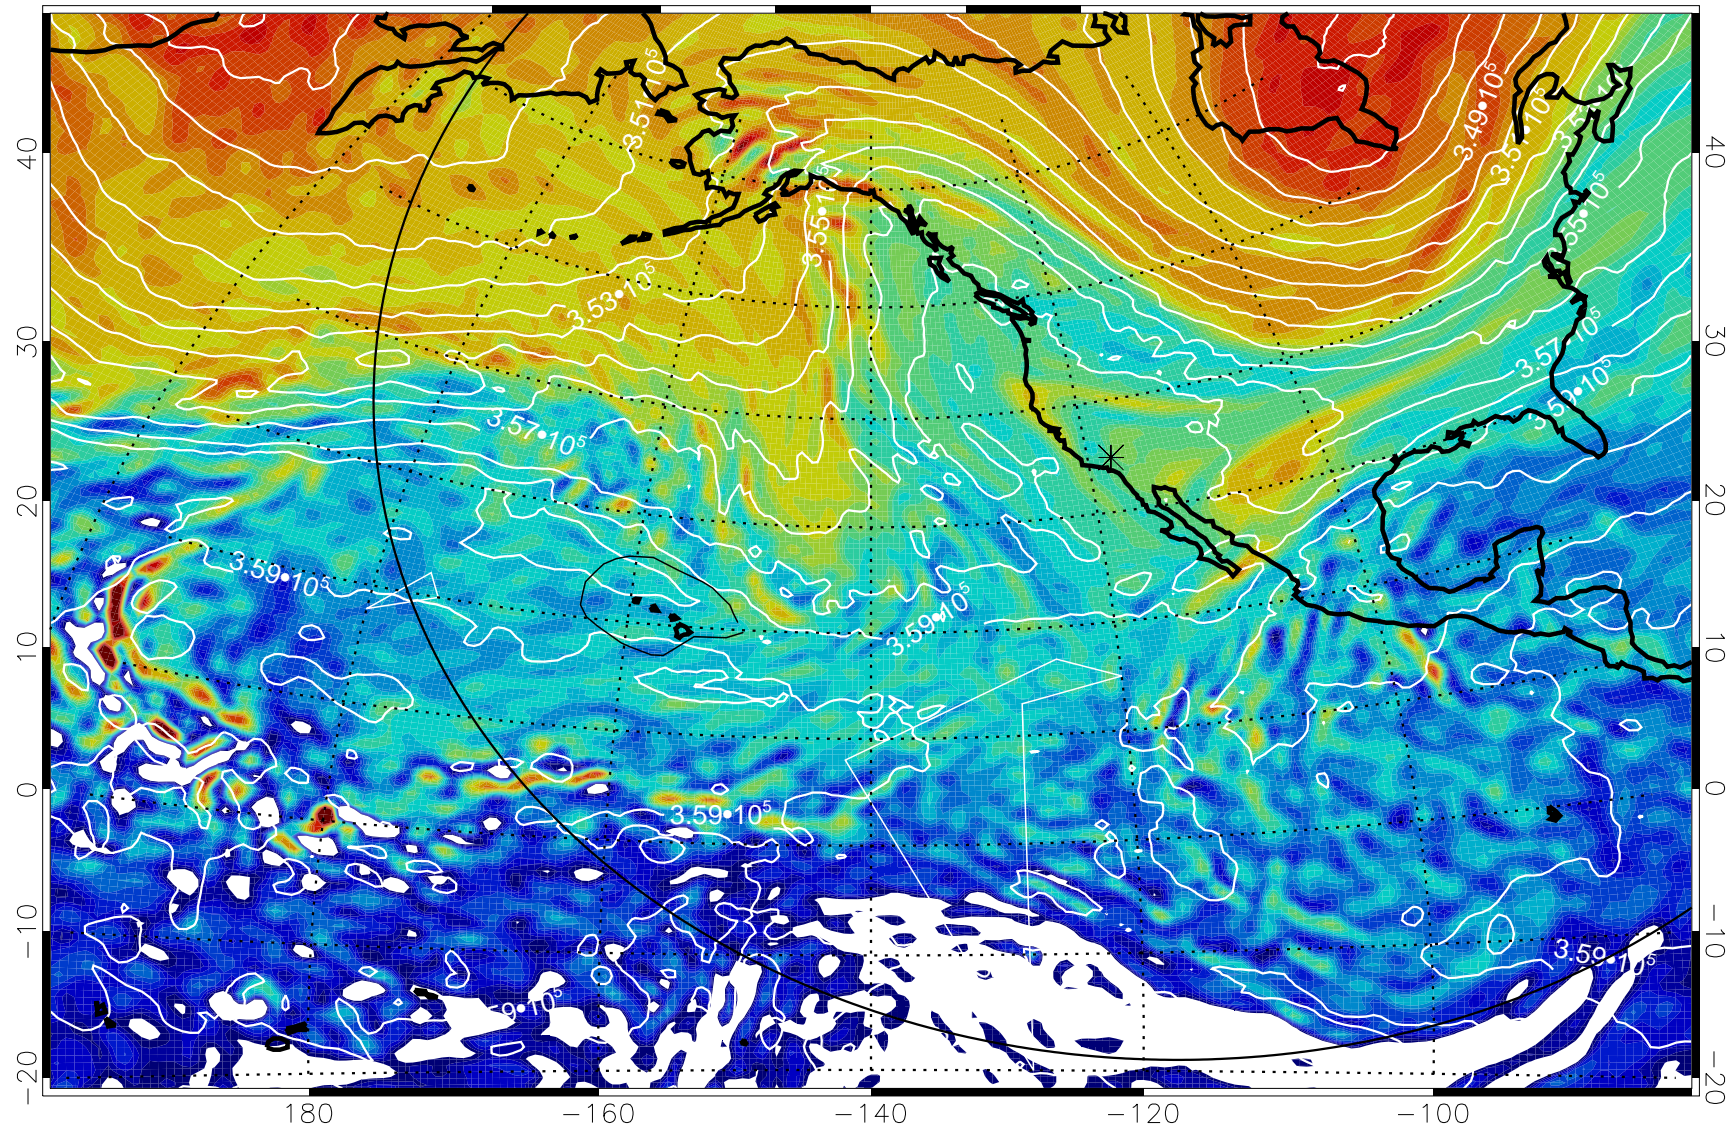

13011918, 102 hour forecast for 380K EPV

380K Montgomery Streamfunction, white

Range ring of 6000 km -- 19 hours GH round trip

13012000, 108 hour forecast for 380K EPV

160 180 -160 -140 -120 -100

380K Montgomery Streamfunction, white

Range ring of 6000 km -- 19 hours GH round trip

13012006, 114 hour forecast for 380K EPV

380K Montgomery Streamfunction, white

Range ring of 6000 km -- 19 hours GH round trip

13012012, 120 hour forecast for 380K EPV

160 180 -160 -140 -120 -100

380K Montgomery Streamfunction, white

Range ring of 6000 km -- 19 hours GH round trip