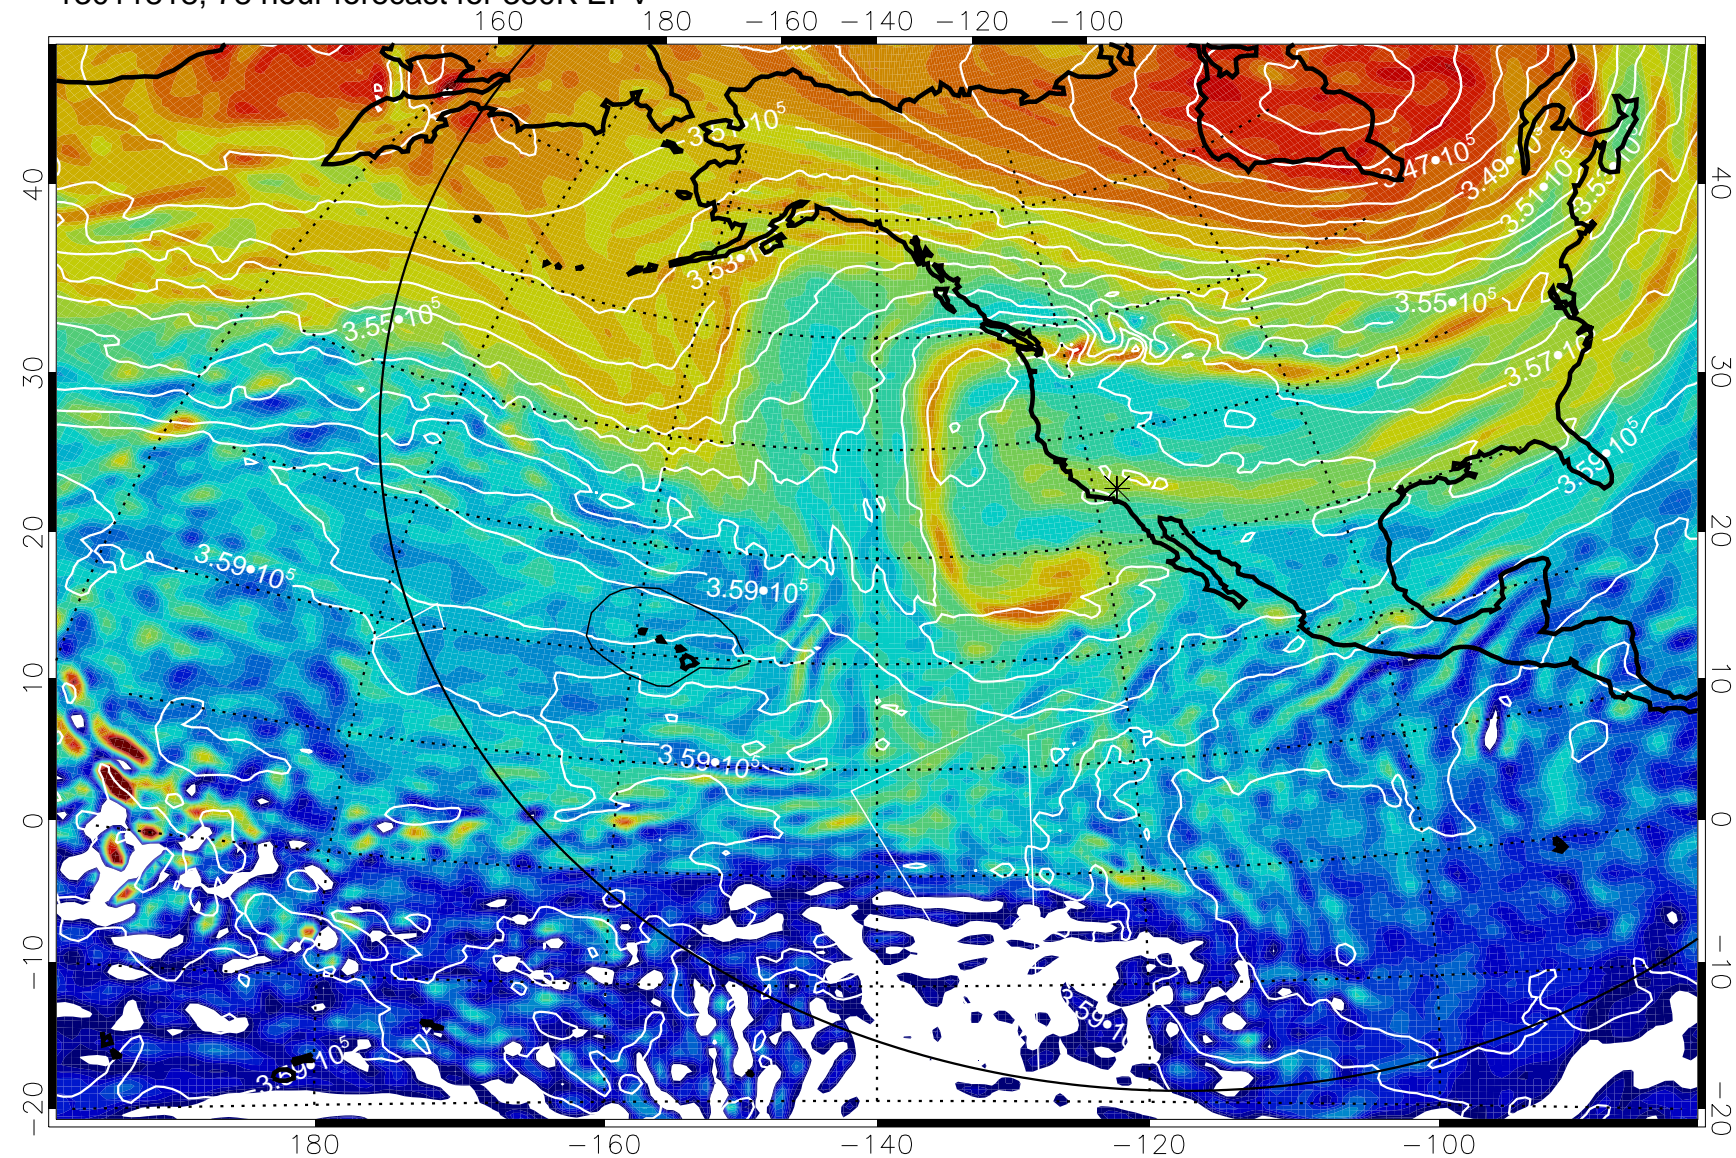

13011718, 54 hour forecast for 380K EPV

380K Montgomery Streamfunction, white

Range ring of 6000 km -- 19 hours GH round trip

13011800, 60 hour forecast for 380K EPV

380K Montgomery Streamfunction, white

Range ring of 6000 km -- 19 hours GH round trip

13011806, 66 hour forecast for 380K EPV

380K Montgomery Streamfunction, white

Range ring of 6000 km -- 19 hours GH round trip

13011812, 72 hour forecast for 380K EPV

380K Montgomery Streamfunction, white

Range ring of 6000 km -- 19 hours GH round trip

13011818, 78 hour forecast for 380K EPV

380K Montgomery Streamfunction, white

Range ring of 6000 km -- 19 hours GH round trip

13011900, 84 hour forecast for 380K EPV

380K Montgomery Streamfunction, white

Range ring of 6000 km -- 19 hours GH round trip

13011906, 90 hour forecast for 380K EPV

380K Montgomery Streamfunction, white

Range ring of 6000 km -- 19 hours GH round trip

13011912, 96 hour forecast for 380K EPV

380K Montgomery Streamfunction, white

Range ring of 6000 km -- 19 hours GH round trip