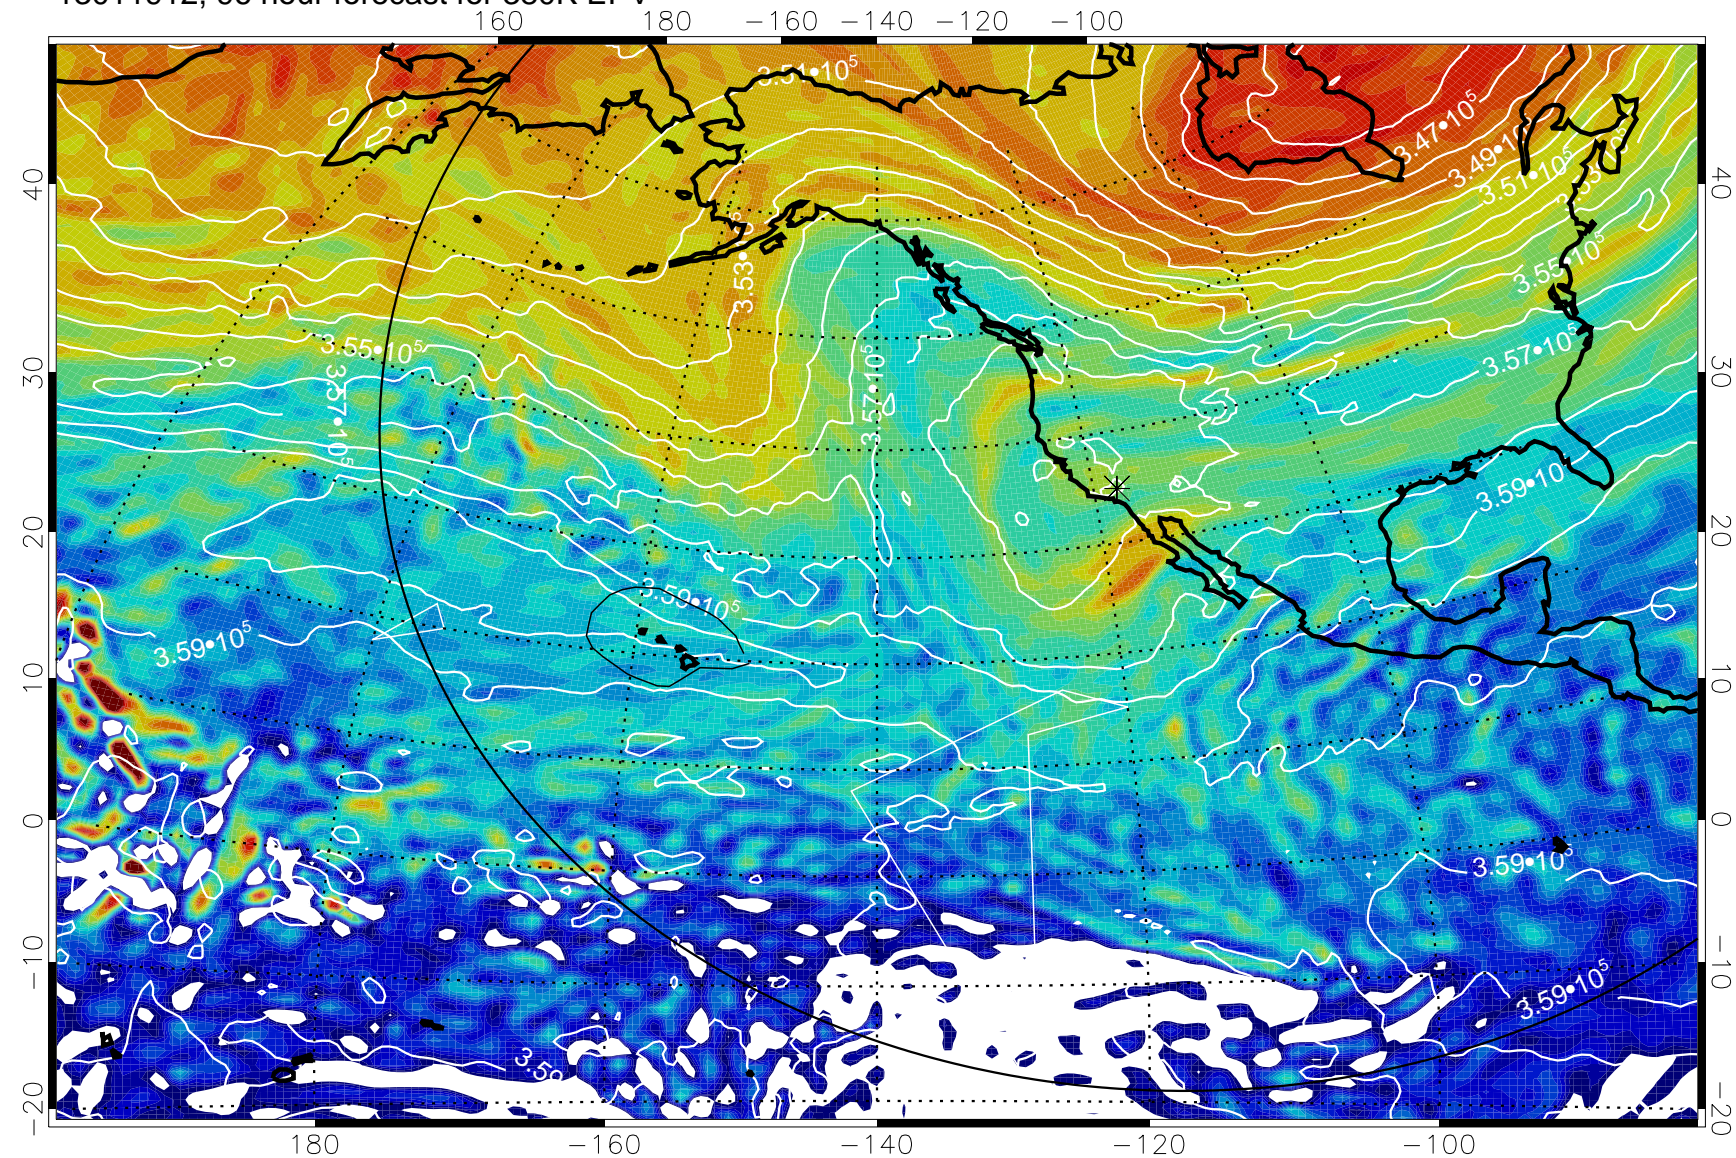

13011806, 66 hour forecast for 380K EPV

380K Montgomery Streamfunction, white

Range ring of 6000 km -- 19 hours GH round trip

13011812, 72 hour forecast for 380K EPV

380K Montgomery Streamfunction, white

Range ring of 6000 km -- 19 hours GH round trip

13011818, 78 hour forecast for 380K EPV

380K Montgomery Streamfunction, white

Range ring of 6000 km -- 19 hours GH round trip

13011900, 84 hour forecast for 380K EPV

380K Montgomery Streamfunction, white

Range ring of 6000 km -- 19 hours GH round trip

13011906, 90 hour forecast for 380K EPV

380K Montgomery Streamfunction, white

Range ring of 6000 km -- 19 hours GH round trip

13011912, 96 hour forecast for 380K EPV

380K Montgomery Streamfunction, white

Range ring of 6000 km -- 19 hours GH round trip

13011918, 102 hour forecast for 380K EPV

380K Montgomery Streamfunction, white

Range ring of 6000 km -- 19 hours GH round trip

13012000, 108 hour forecast for 380K EPV

160 180 -160 -140 -120 -100

380K Montgomery Streamfunction, white