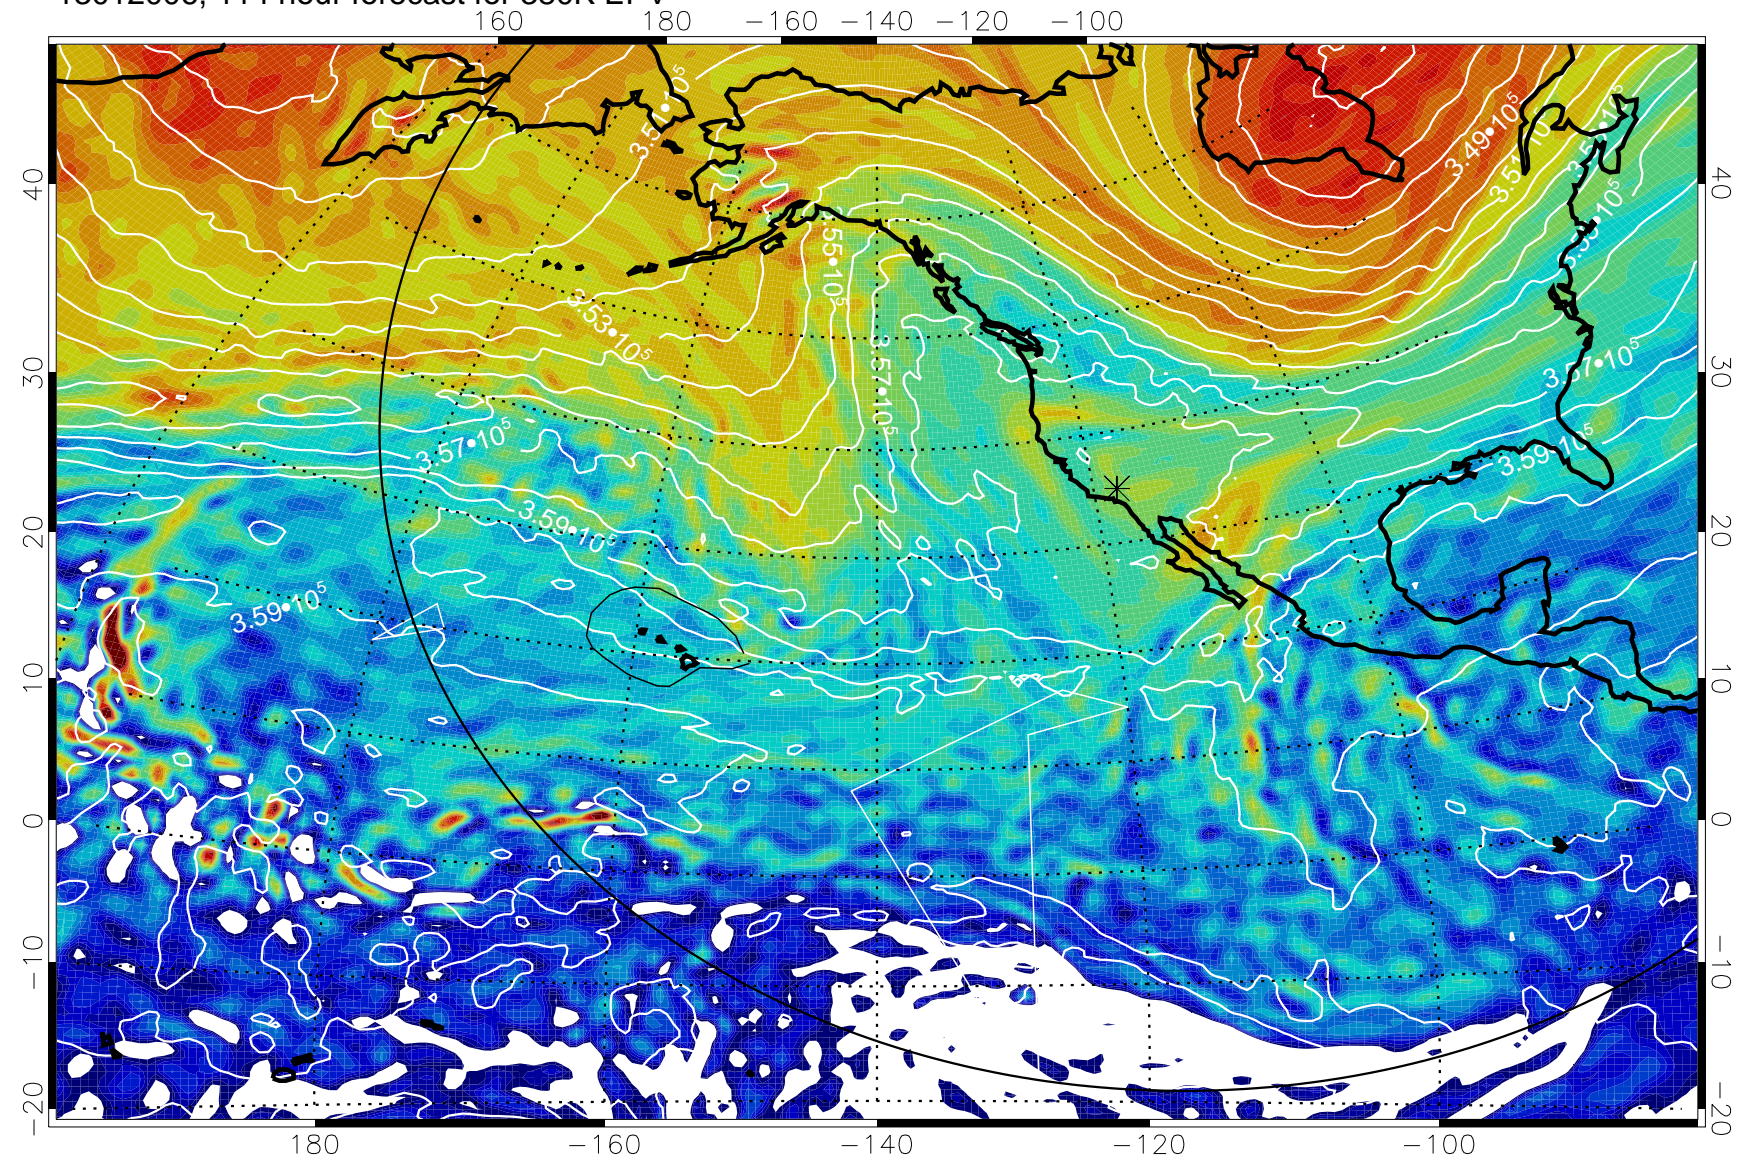

13011906, 90 hour forecast for 380K EPV

380K Montgomery Streamfunction, white

Range ring of 6000 km -- 19 hours GH round trip

13011912, 96 hour forecast for 380K EPV

380K Montgomery Streamfunction, white

Range ring of 6000 km -- 19 hours GH round trip

13011918, 102 hour forecast for 380K EPV

380K Montgomery Streamfunction, white

Range ring of 6000 km -- 19 hours GH round trip

13012000, 108 hour forecast for 380K EPV

160 180 -160 -140 -120 -100

380K Montgomery Streamfunction, white

Range ring of 6000 km -- 19 hours GH round trip

13012006, 114 hour forecast for 380K EPV

380K Montgomery Streamfunction, white

Range ring of 6000 km -- 19 hours GH round trip

13012012, 120 hour forecast for 380K EPV