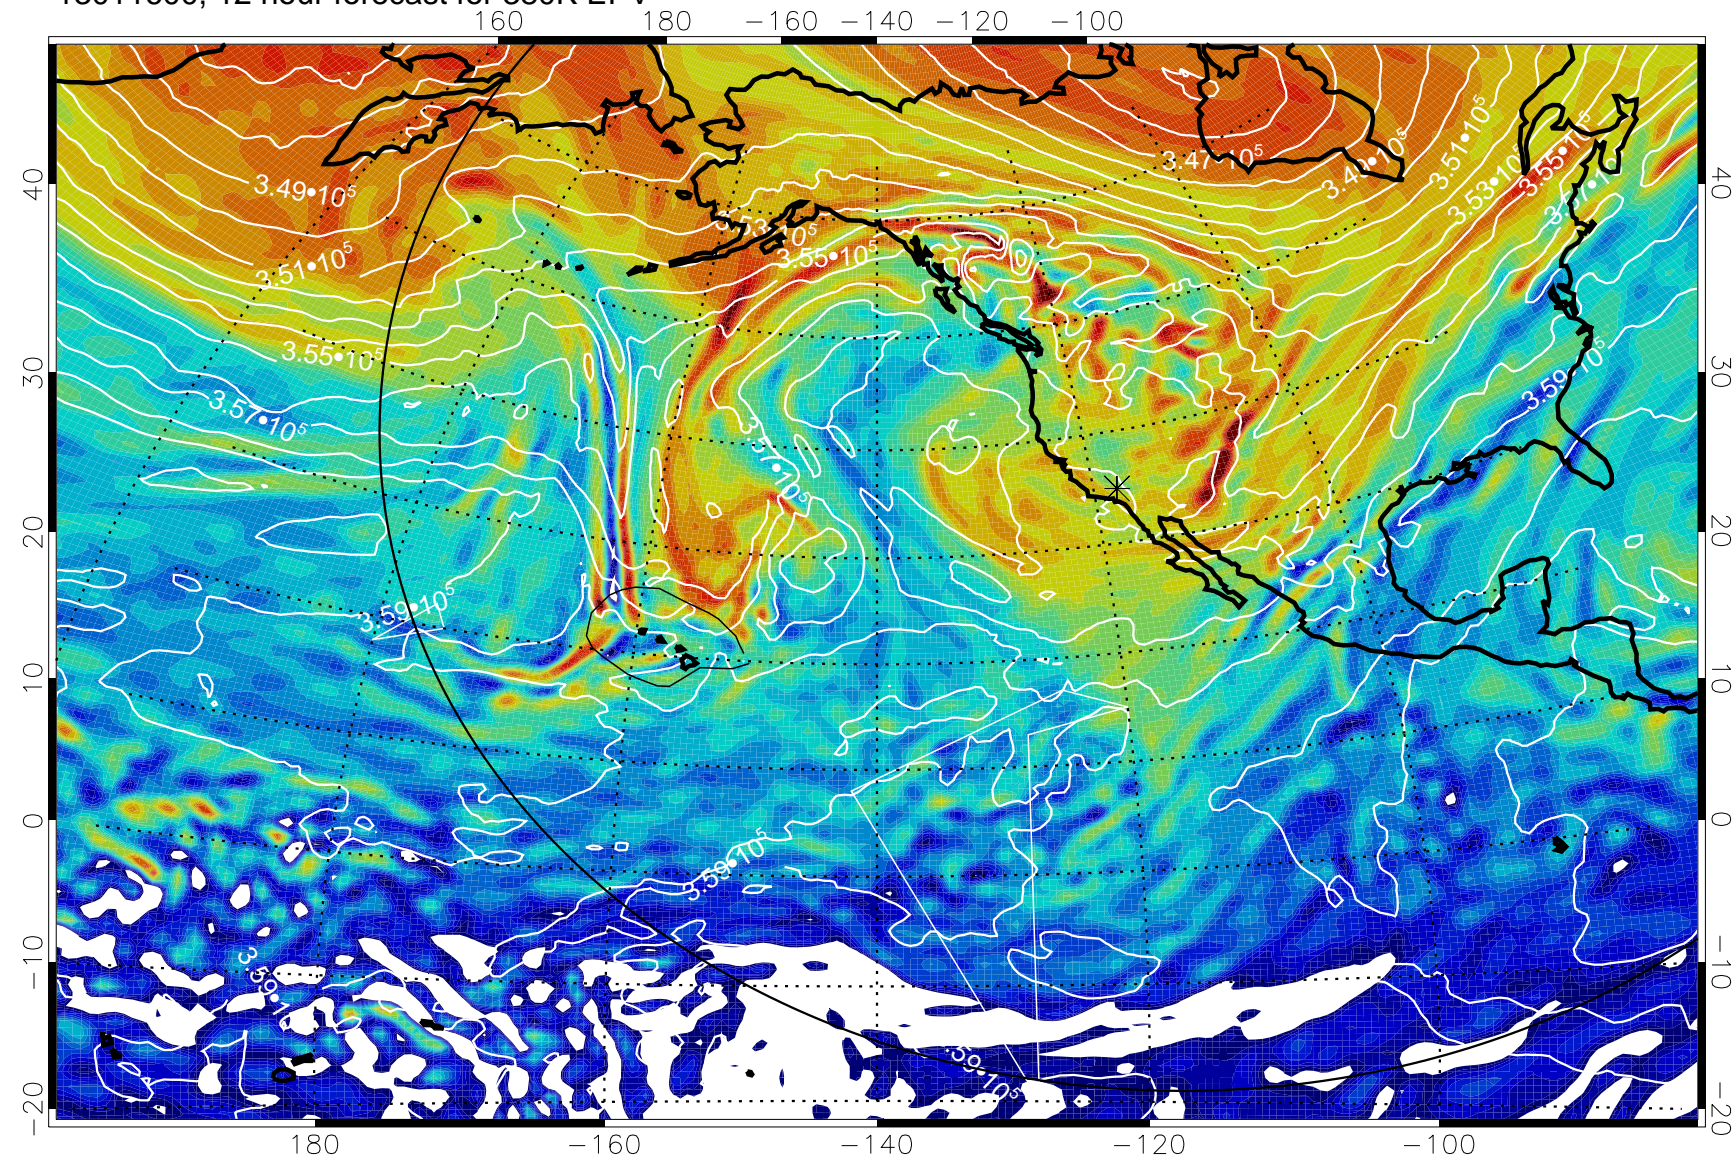

13011518, 6 hour forecast for 380K EPV

380K Montgomery Streamfunction, white

Range ring of 6000 km -- 19 hours GH round trip

13011600, 12 hour forecast for 380K EPV

380K Montgomery Streamfunction, white

Range ring of 6000 km -- 19 hours GH round trip

13011606, 18 hour forecast for 380K EPV

380K Montgomery Streamfunction, white

Range ring of 6000 km -- 19 hours GH round trip

13011612, 24 hour forecast for 380K EPV

380K Montgomery Streamfunction, white

Range ring of 6000 km -- 19 hours GH round trip

13011618, 30 hour forecast for 380K EPV

380K Montgomery Streamfunction, white

Range ring of 6000 km -- 19 hours GH round trip

13011700, 36 hour forecast for 380K EPV

380K Montgomery Streamfunction, white

Range ring of 6000 km -- 19 hours GH round trip

13011706, 42 hour forecast for 380K EPV

380K Montgomery Streamfunction, white

Range ring of 6000 km -- 19 hours GH round trip

13011712, 48 hour forecast for 380K EPV

380K Montgomery Streamfunction, white

Range ring of 6000 km -- 19 hours GH round trip