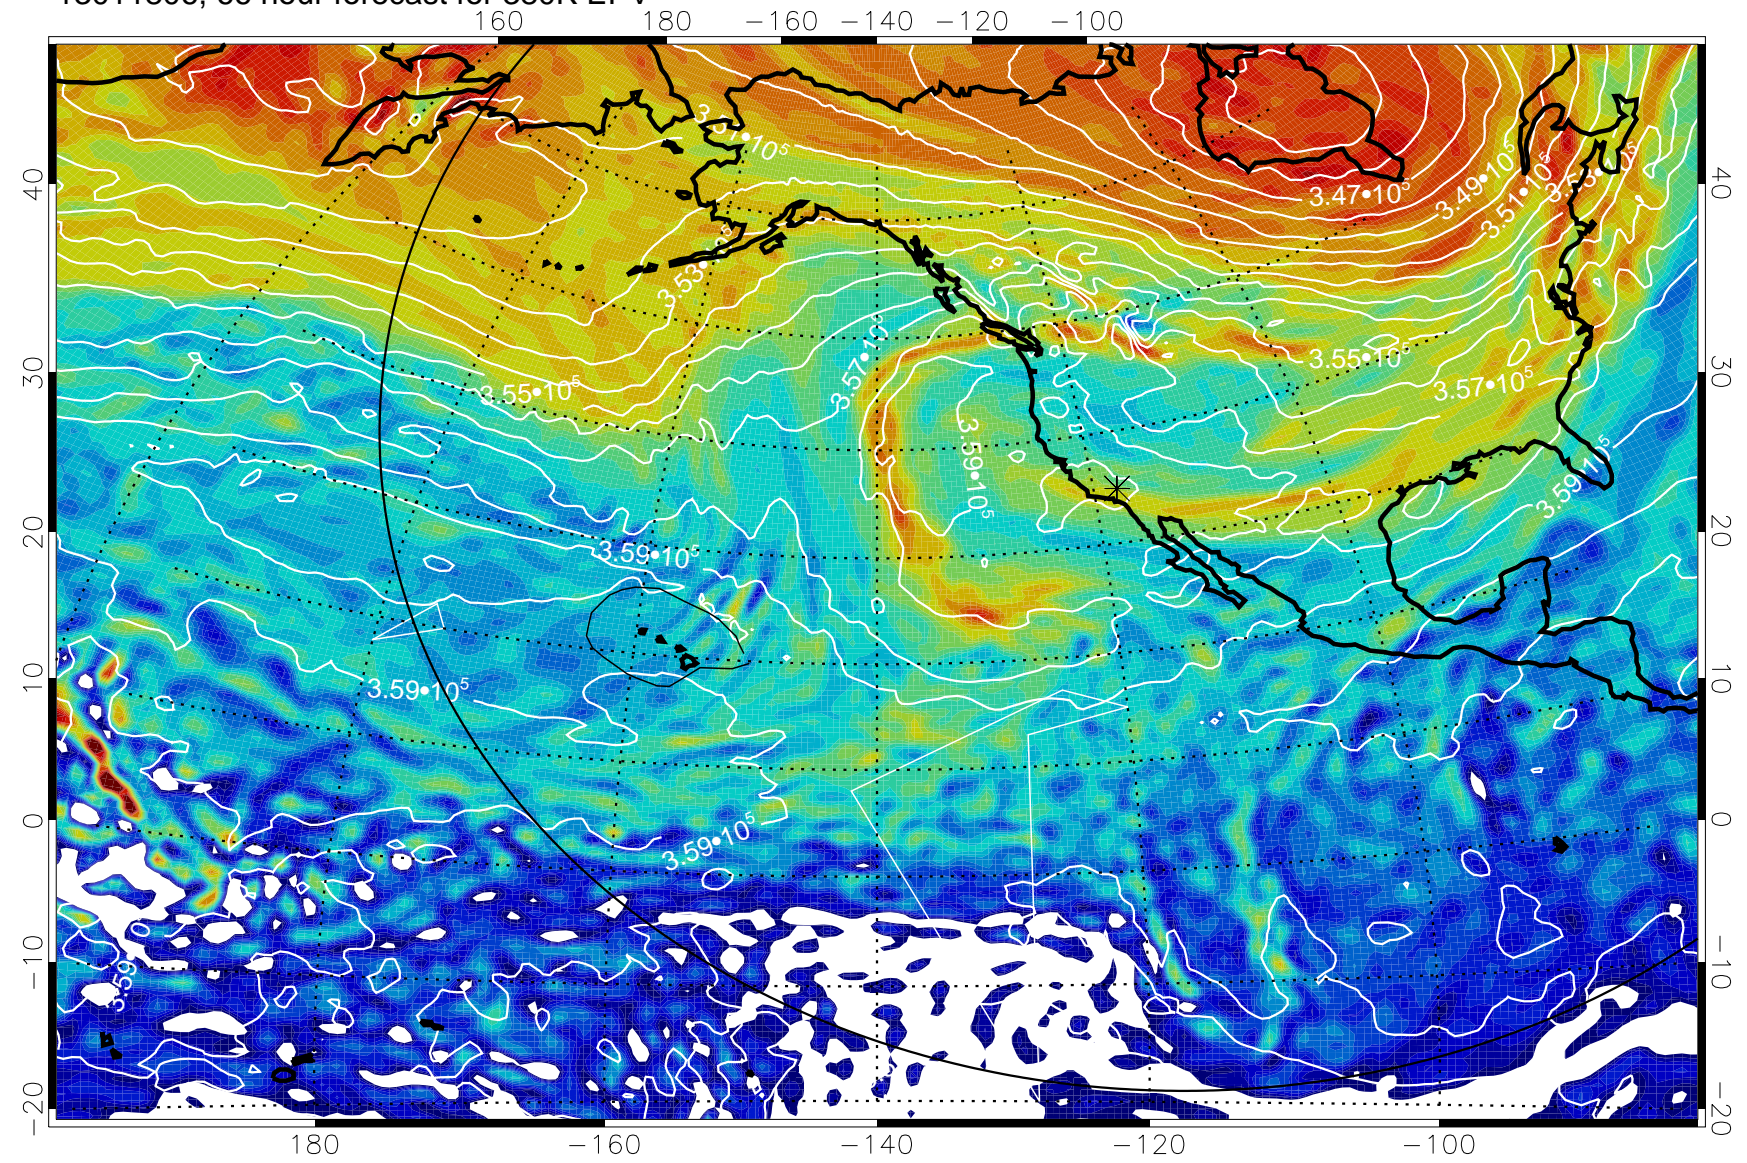

13011706, 42 hour forecast for 380K EPV

380K Montgomery Streamfunction, white

Range ring of 6000 km -- 19 hours GH round trip

13011712, 48 hour forecast for 380K EPV

380K Montgomery Streamfunction, white

Range ring of 6000 km -- 19 hours GH round trip

13011718, 54 hour forecast for 380K EPV

380K Montgomery Streamfunction, white

Range ring of 6000 km -- 19 hours GH round trip

13011800, 60 hour forecast for 380K EPV

380K Montgomery Streamfunction, white

Range ring of 6000 km -- 19 hours GH round trip

13011806, 66 hour forecast for 380K EPV

380K Montgomery Streamfunction, white

Range ring of 6000 km -- 19 hours GH round trip

13011812, 72 hour forecast for 380K EPV

380K Montgomery Streamfunction, white

Range ring of 6000 km -- 19 hours GH round trip

13011818, 78 hour forecast for 380K EPV

380K Montgomery Streamfunction, white

Range ring of 6000 km -- 19 hours GH round trip

13011900, 84 hour forecast for 380K EPV

380K Montgomery Streamfunction, white

Range ring of 6000 km -- 19 hours GH round trip