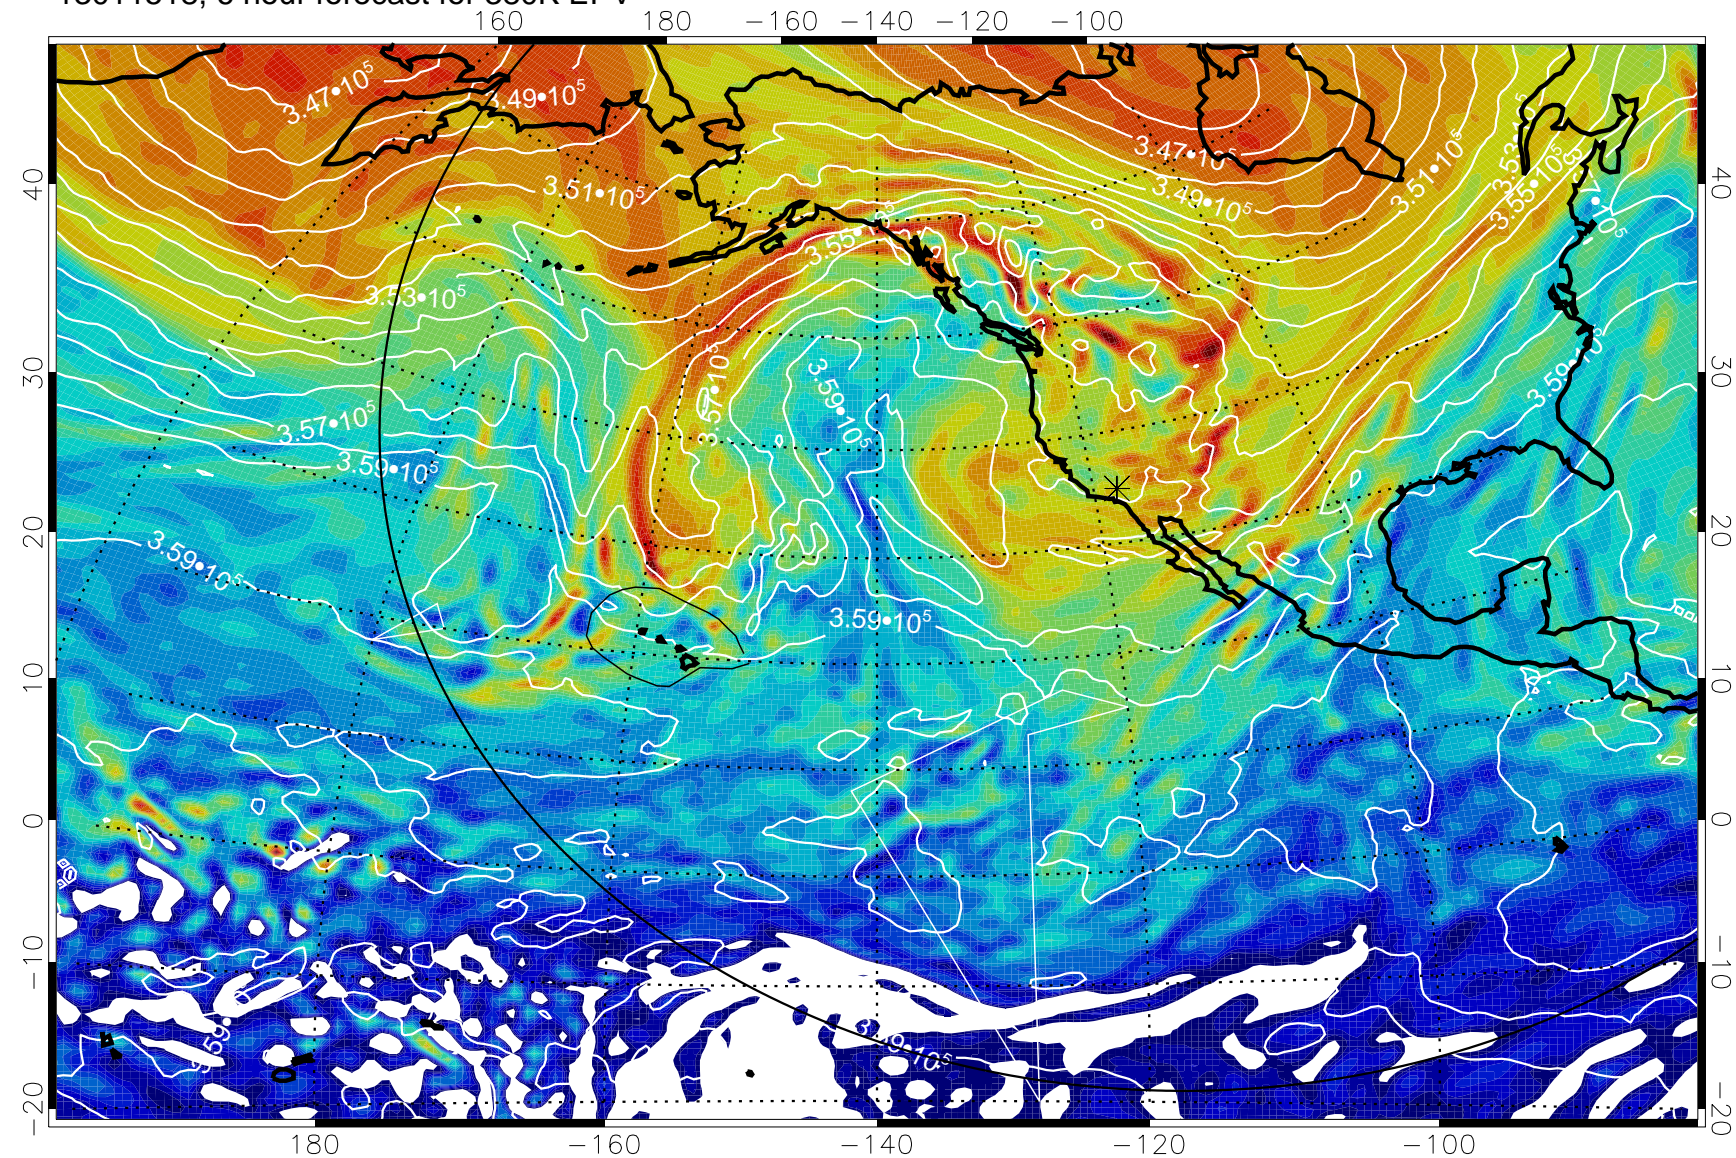

13011518, 6 hour forecast for 380K EPV

380K Montgomery Streamfunction, white

Range ring of 6000 km -- 19 hours GH round trip

13011600, 12 hour forecast for 380K EPV

380K Montgomery Streamfunction, white

Range ring of 6000 km -- 19 hours GH round trip

13011606, 18 hour forecast for 380K EPV

380K Montgomery Streamfunction, white

Range ring of 6000 km -- 19 hours GH round trip

13011612, 24 hour forecast for 380K EPV

380K Montgomery Streamfunction, white

Range ring of 6000 km -- 19 hours GH round trip

13011618, 30 hour forecast for 380K EPV

380K Montgomery Streamfunction, white

Range ring of 6000 km -- 19 hours GH round trip

13011700, 36 hour forecast for 380K EPV

380K Montgomery Streamfunction, white

Range ring of 6000 km -- 19 hours GH round trip

13011706, 42 hour forecast for 380K EPV

380K Montgomery Streamfunction, white

Range ring of 6000 km -- 19 hours GH round trip

13011712, 48 hour forecast for 380K EPV

380K Montgomery Streamfunction, white

Range ring of 6000 km -- 19 hours GH round trip