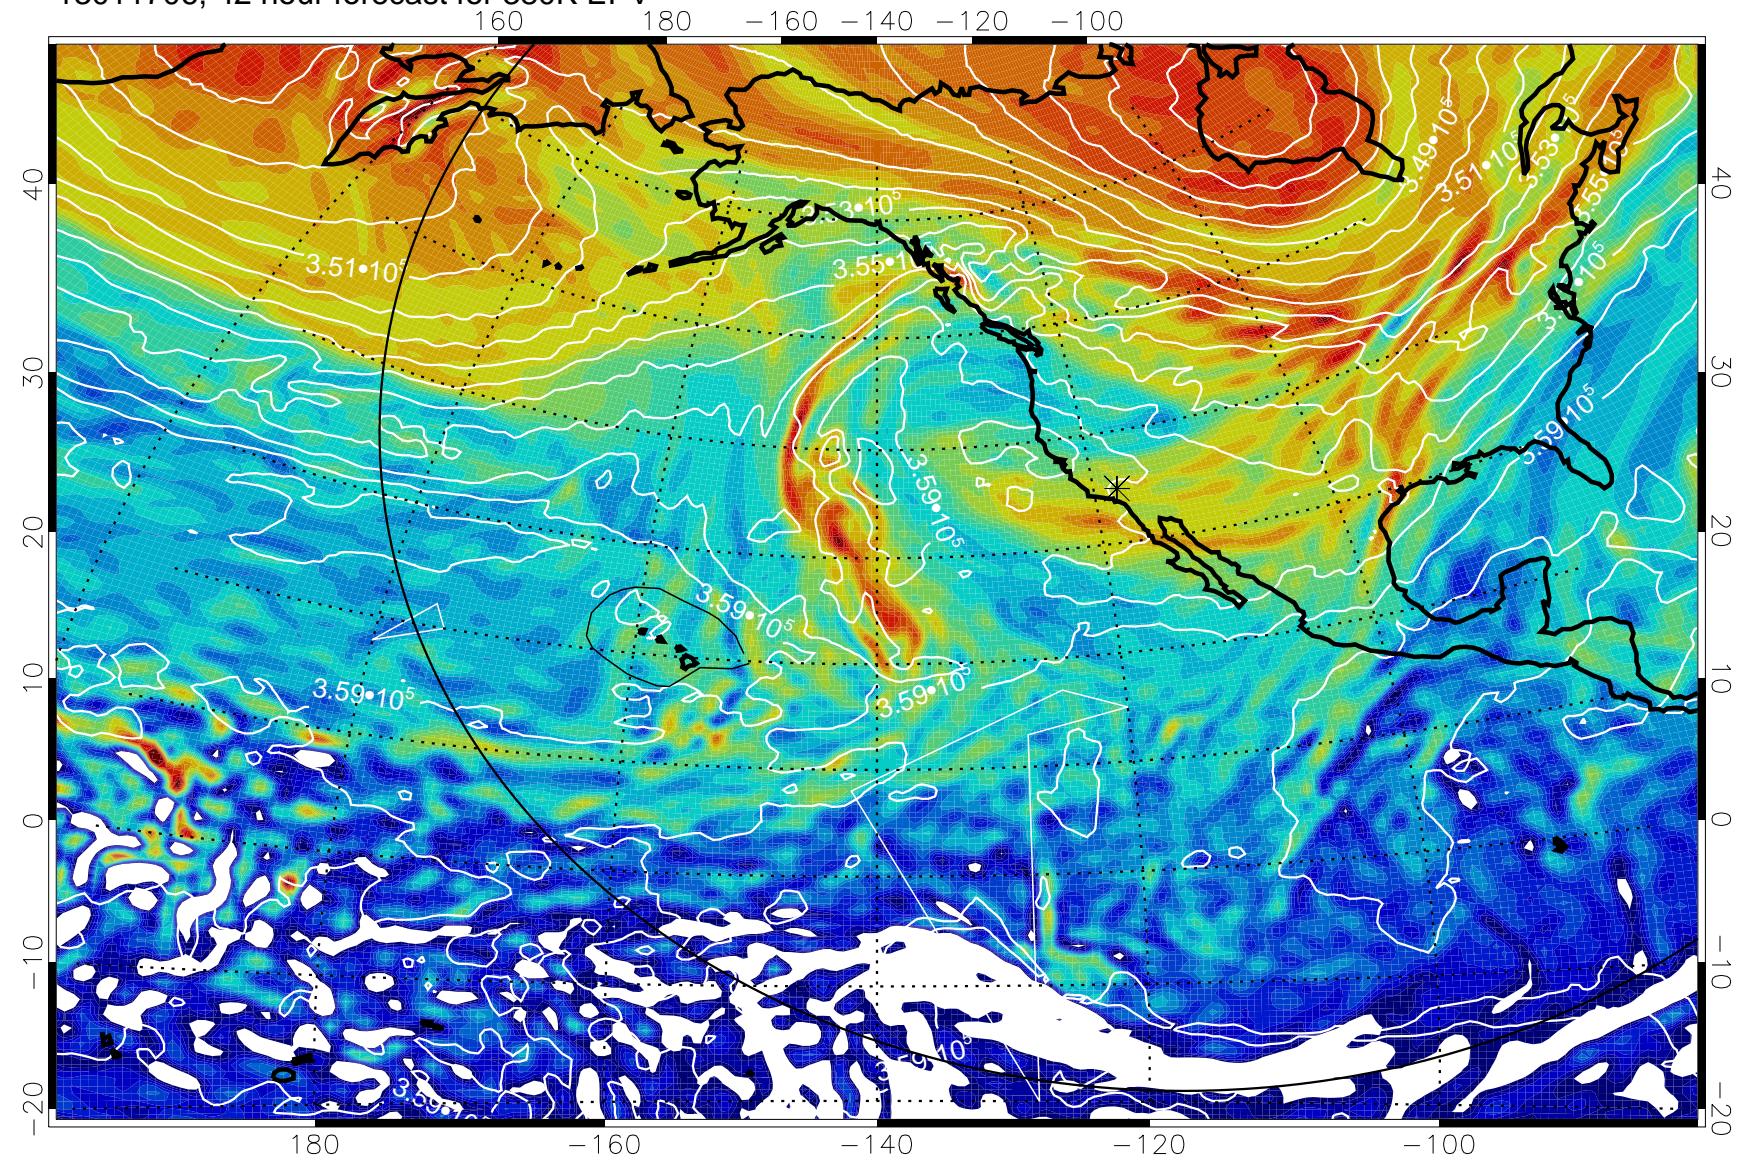

13011606, 18 hour forecast for 380K EPV

380K Montgomery Streamfunction, white

Range ring of 6000 km -- 19 hours GH round trip

13011612, 24 hour forecast for 380K EPV

380K Montgomery Streamfunction, white

Range ring of 6000 km -- 19 hours GH round trip

13011618, 30 hour forecast for 380K EPV

380K Montgomery Streamfunction, white

Range ring of 6000 km -- 19 hours GH round trip

13011700, 36 hour forecast for 380K EPV

380K Montgomery Streamfunction, white

Range ring of 6000 km -- 19 hours GH round trip

13011706, 42 hour forecast for 380K EPV

380K Montgomery Streamfunction, white

Range ring of 6000 km -- 19 hours GH round trip

13011712, 48 hour forecast for 380K EPV

380K Montgomery Streamfunction, white

Range ring of 6000 km -- 19 hours GH round trip

13011718, 54 hour forecast for 380K EPV

380K Montgomery Streamfunction, white

Range ring of 6000 km -- 19 hours GH round trip

13011800, 60 hour forecast for 380K EPV

380K Montgomery Streamfunction, white

Range ring of 6000 km -- 19 hours GH round trip