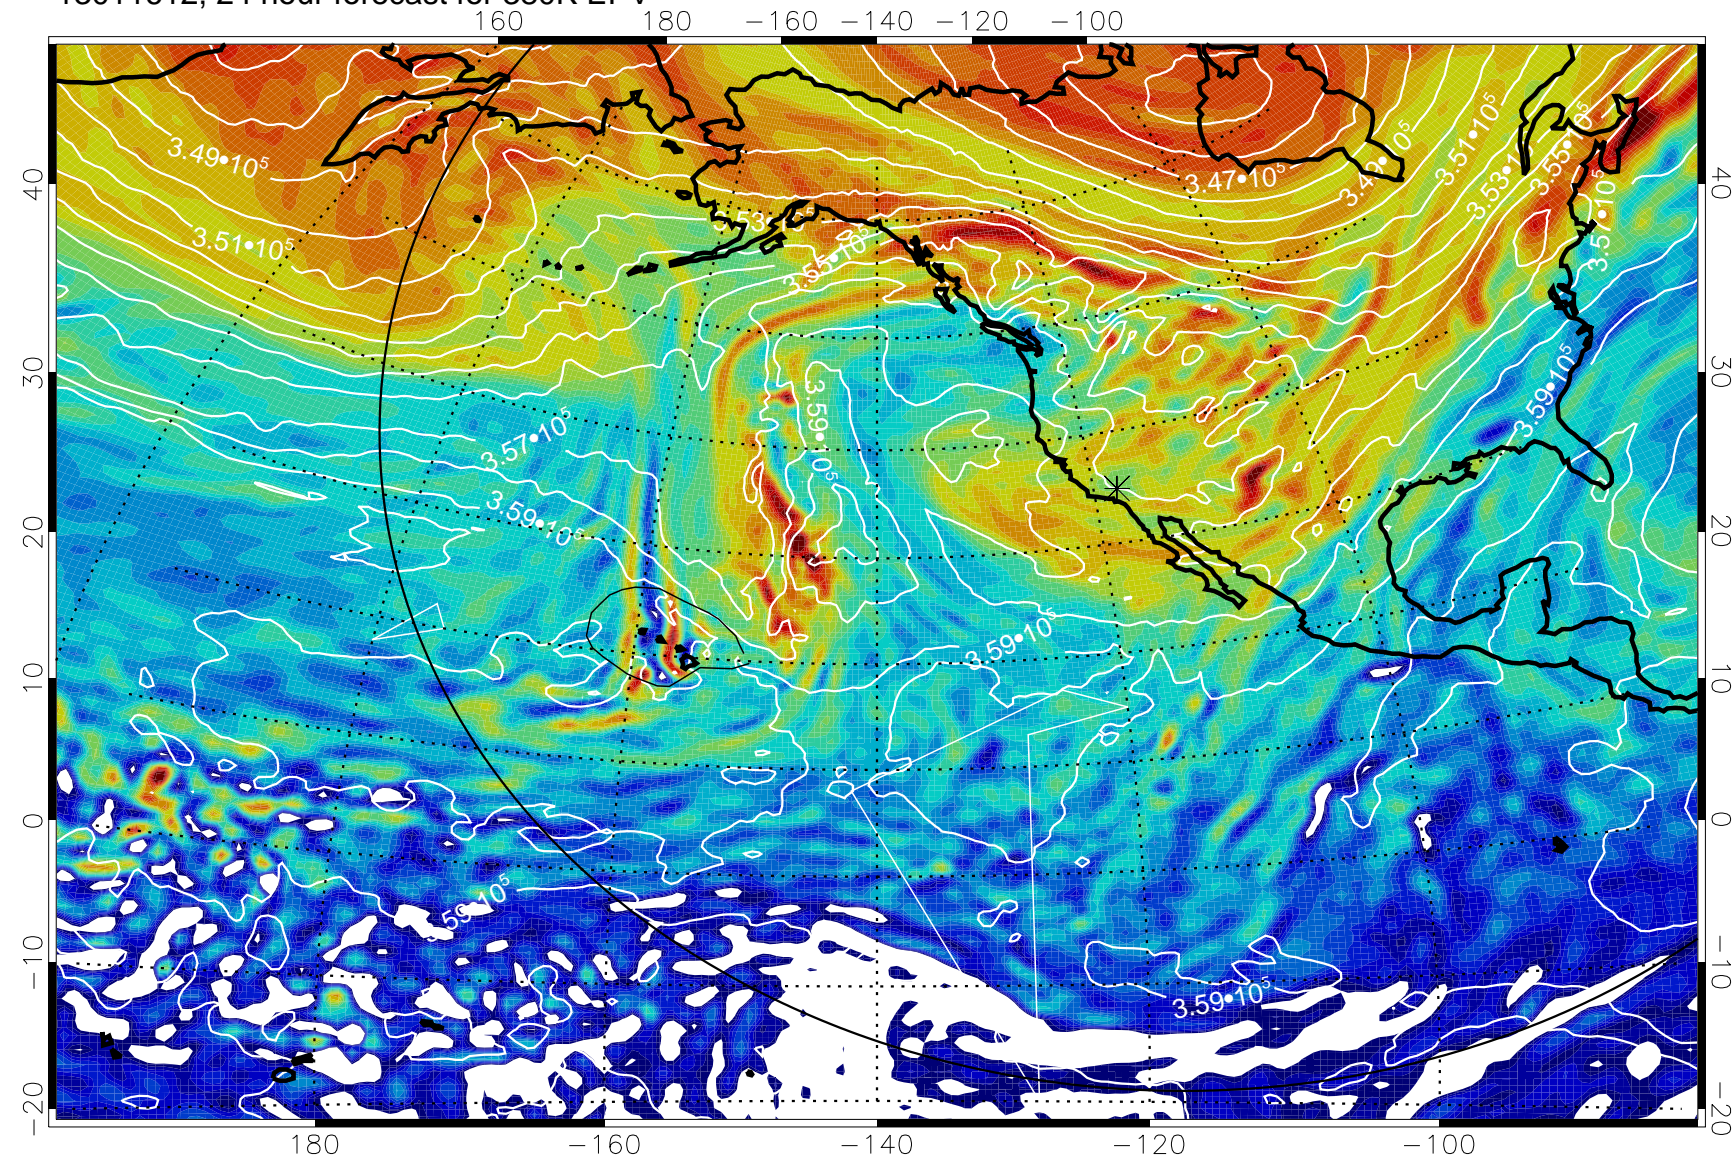

13011518, 6 hour forecast for 380K EPV

380K Montgomery Streamfunction, white

Range ring of 6000 km -- 19 hours GH round trip

13011600, 12 hour forecast for 380K EPV

380K Montgomery Streamfunction, white

Range ring of 6000 km -- 19 hours GH round trip

13011606, 18 hour forecast for 380K EPV

380K Montgomery Streamfunction, white

Range ring of 6000 km -- 19 hours GH round trip

13011612, 24 hour forecast for 380K EPV

380K Montgomery Streamfunction, white

Range ring of 6000 km -- 19 hours GH round trip

13011618, 30 hour forecast for 380K EPV

380K Montgomery Streamfunction, white

Range ring of 6000 km -- 19 hours GH round trip

13011700, 36 hour forecast for 380K EPV

380K Montgomery Streamfunction, white

Range ring of 6000 km -- 19 hours GH round trip

13011706, 42 hour forecast for 380K EPV

380K Montgomery Streamfunction, white

Range ring of 6000 km -- 19 hours GH round trip

13011712, 48 hour forecast for 380K EPV

380K Montgomery Streamfunction, white

Range ring of 6000 km -- 19 hours GH round trip