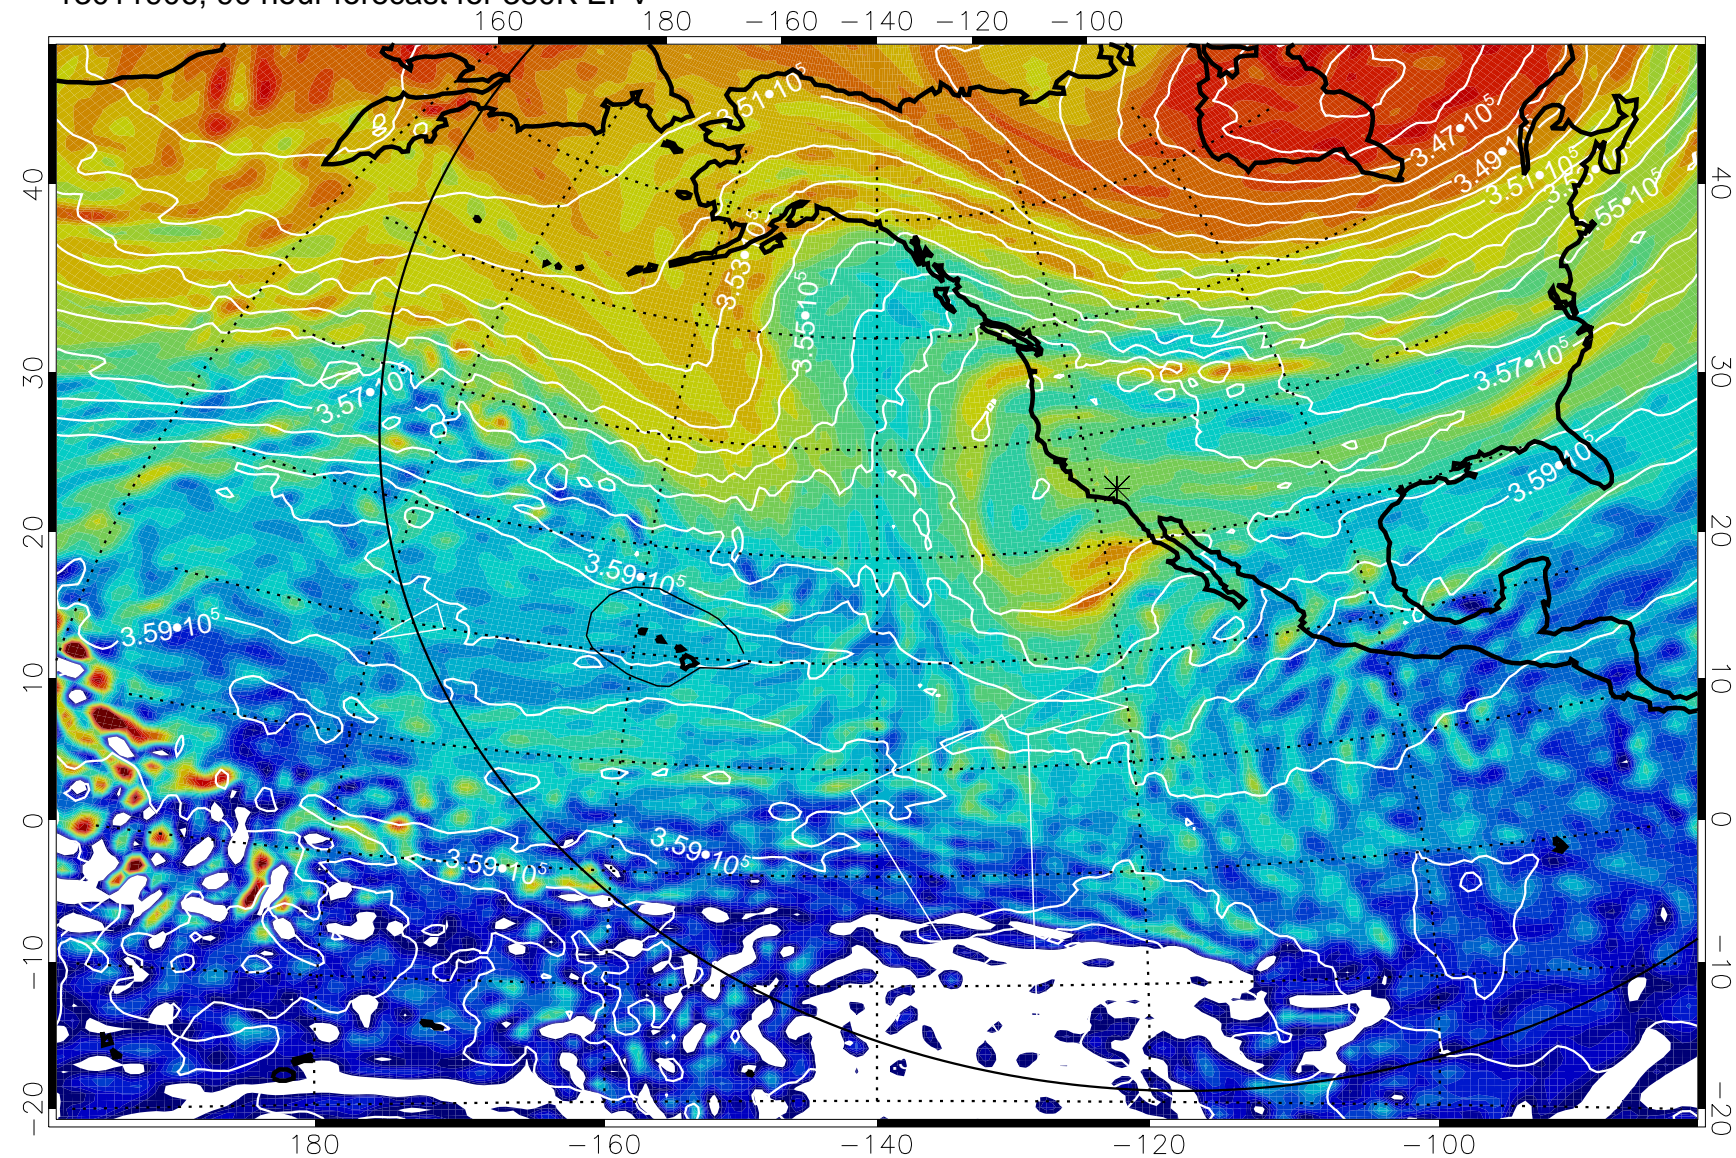

13011806, 66 hour forecast for 380K EPV

380K Montgomery Streamfunction, white

Range ring of 6000 km -- 19 hours GH round trip

13011812, 72 hour forecast for 380K EPV

380K Montgomery Streamfunction, white

Range ring of 6000 km -- 19 hours GH round trip

13011818, 78 hour forecast for 380K EPV

380K Montgomery Streamfunction, white

Range ring of 6000 km -- 19 hours GH round trip

13011900, 84 hour forecast for 380K EPV

380K Montgomery Streamfunction, white

Range ring of 6000 km -- 19 hours GH round trip

13011906, 90 hour forecast for 380K EPV

380K Montgomery Streamfunction, white

Range ring of 6000 km -- 19 hours GH round trip

13011912, 96 hour forecast for 380K EPV

380K Montgomery Streamfunction, white

Range ring of 6000 km -- 19 hours GH round trip

13011918, 102 hour forecast for 380K EPV

380K Montgomery Streamfunction, white

Range ring of 6000 km -- 19 hours GH round trip

13012000, 108 hour forecast for 380K EPV

160 180 -160 -140 -120 -100

380K Montgomery Streamfunction, white