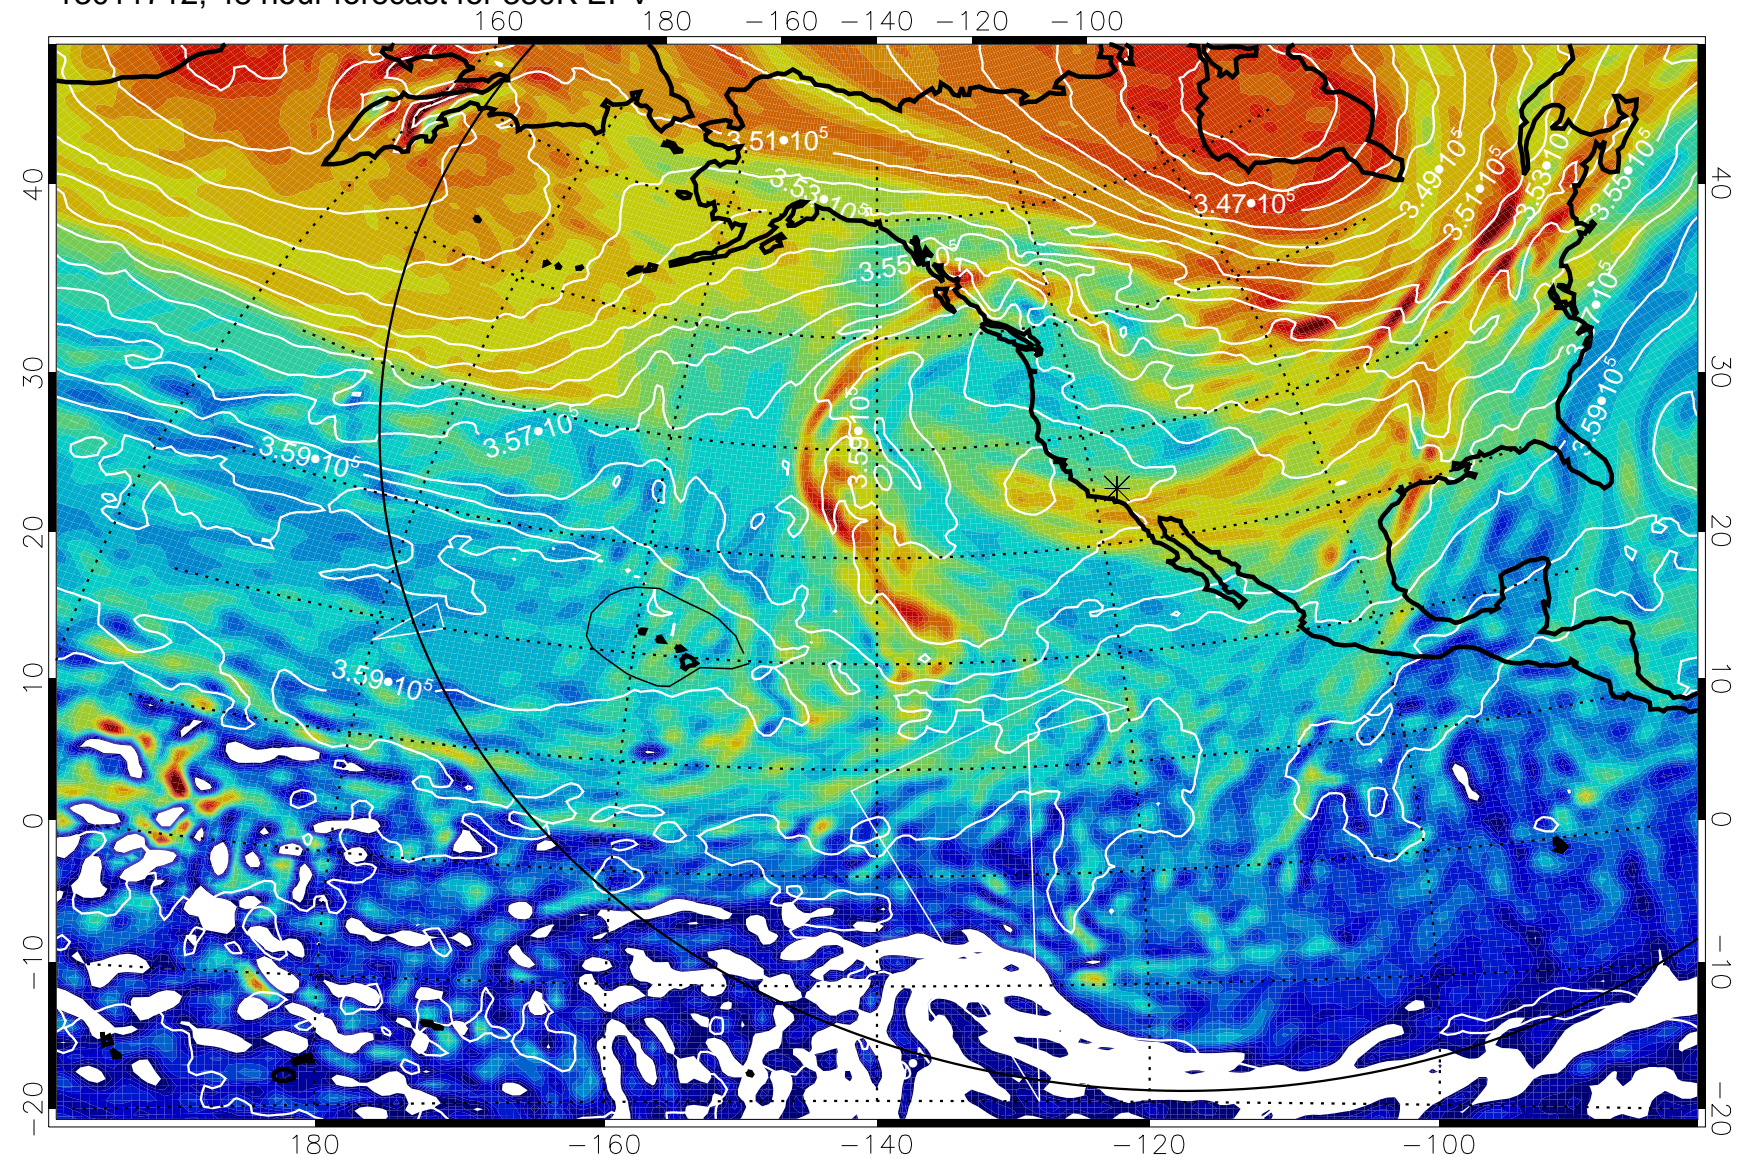

13011606, 18 hour forecast for 380K EPV

380K Montgomery Streamfunction, white

Range ring of 6000 km -- 19 hours GH round trip

13011612, 24 hour forecast for 380K EPV

380K Montgomery Streamfunction, white

Range ring of 6000 km -- 19 hours GH round trip

13011618, 30 hour forecast for 380K EPV

380K Montgomery Streamfunction, white

Range ring of 6000 km -- 19 hours GH round trip

13011700, 36 hour forecast for 380K EPV

380K Montgomery Streamfunction, white

Range ring of 6000 km -- 19 hours GH round trip

13011706, 42 hour forecast for 380K EPV

380K Montgomery Streamfunction, white

Range ring of 6000 km -- 19 hours GH round trip

13011712, 48 hour forecast for 380K EPV

380K Montgomery Streamfunction, white

Range ring of 6000 km -- 19 hours GH round trip

13011718, 54 hour forecast for 380K EPV

380K Montgomery Streamfunction, white

Range ring of 6000 km -- 19 hours GH round trip

13011800, 60 hour forecast for 380K EPV

380K Montgomery Streamfunction, white

Range ring of 6000 km -- 19 hours GH round trip