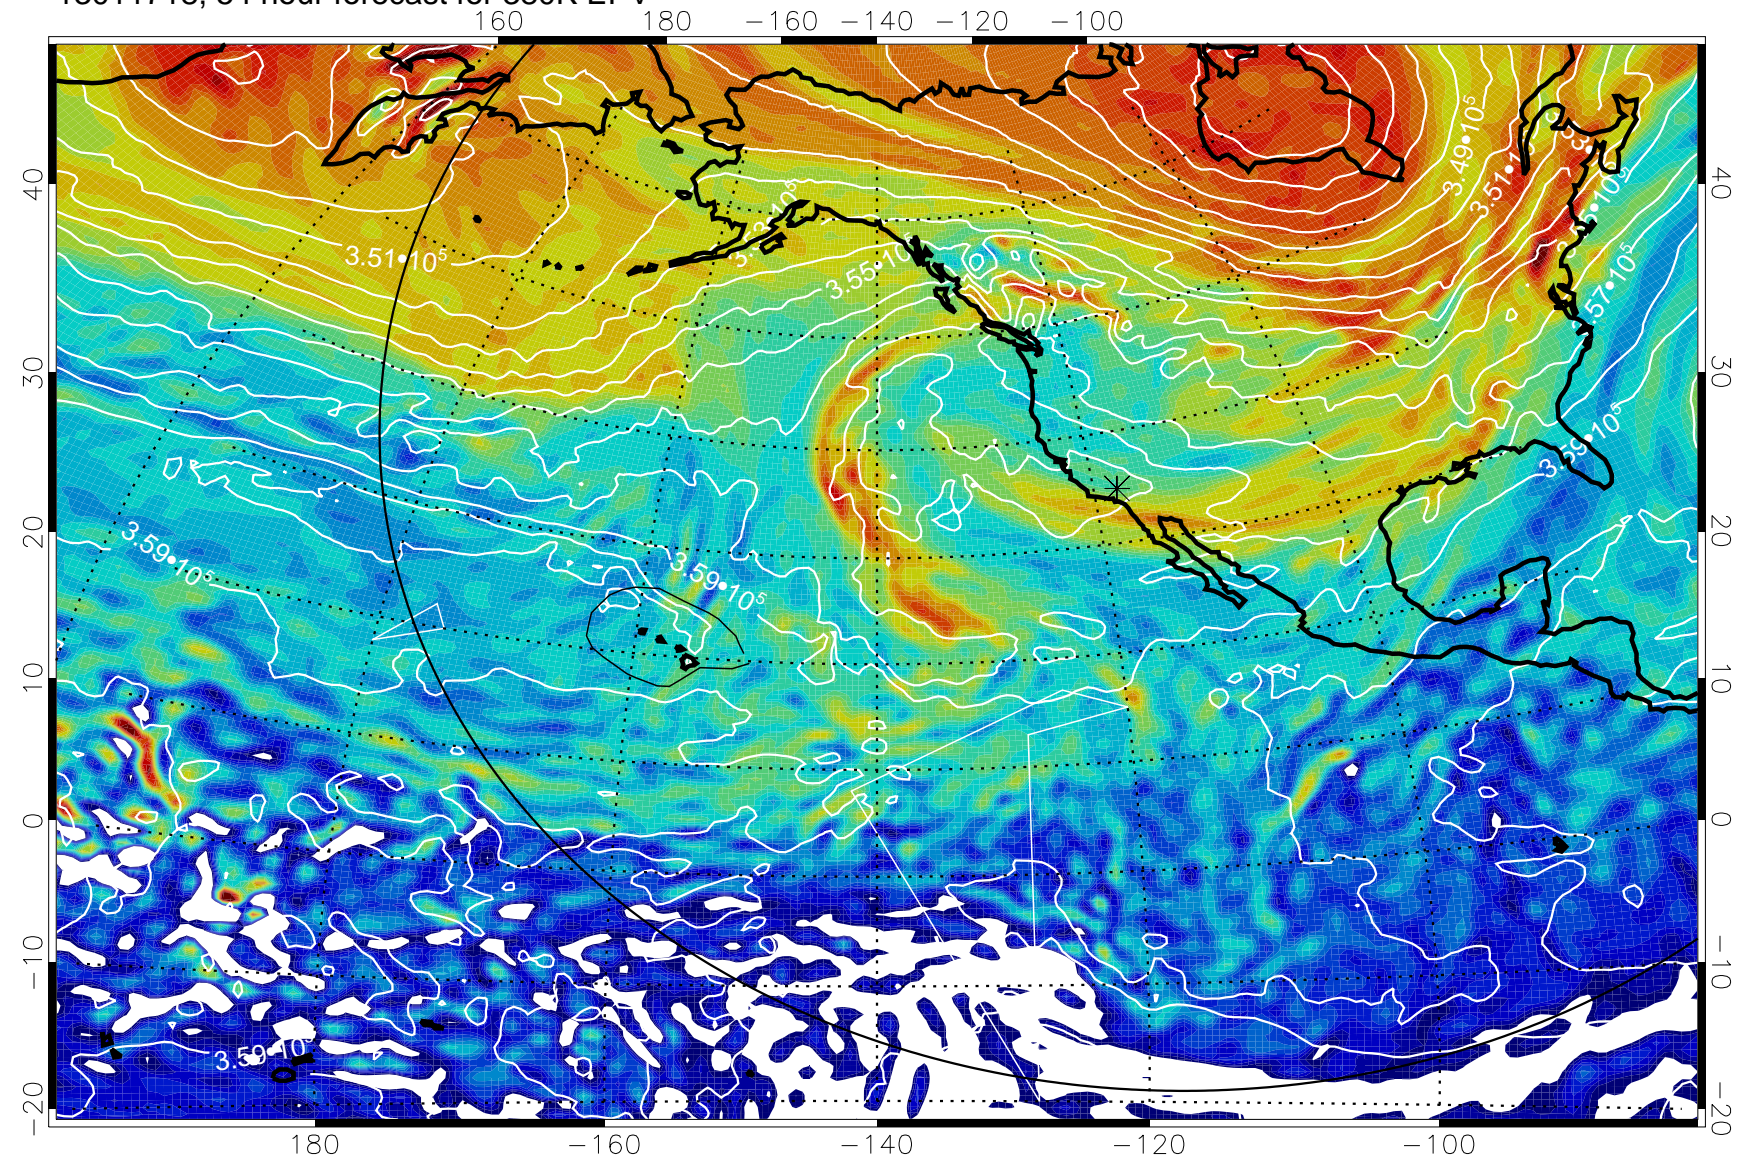

13011618, 30 hour forecast for 380K EPV

380K Montgomery Streamfunction, white

Range ring of 6000 km -- 19 hours GH round trip

13011700, 36 hour forecast for 380K EPV

380K Montgomery Streamfunction, white

Range ring of 6000 km -- 19 hours GH round trip

13011706, 42 hour forecast for 380K EPV

380K Montgomery Streamfunction, white

Range ring of 6000 km -- 19 hours GH round trip

13011712, 48 hour forecast for 380K EPV

380K Montgomery Streamfunction, white

Range ring of 6000 km -- 19 hours GH round trip

13011718, 54 hour forecast for 380K EPV

380K Montgomery Streamfunction, white

Range ring of 6000 km -- 19 hours GH round trip

13011800, 60 hour forecast for 380K EPV

380K Montgomery Streamfunction, white

Range ring of 6000 km -- 19 hours GH round trip

13011806, 66 hour forecast for 380K EPV

380K Montgomery Streamfunction, white

Range ring of 6000 km -- 19 hours GH round trip

13011812, 72 hour forecast for 380K EPV

380K Montgomery Streamfunction, white

Range ring of 6000 km -- 19 hours GH round trip