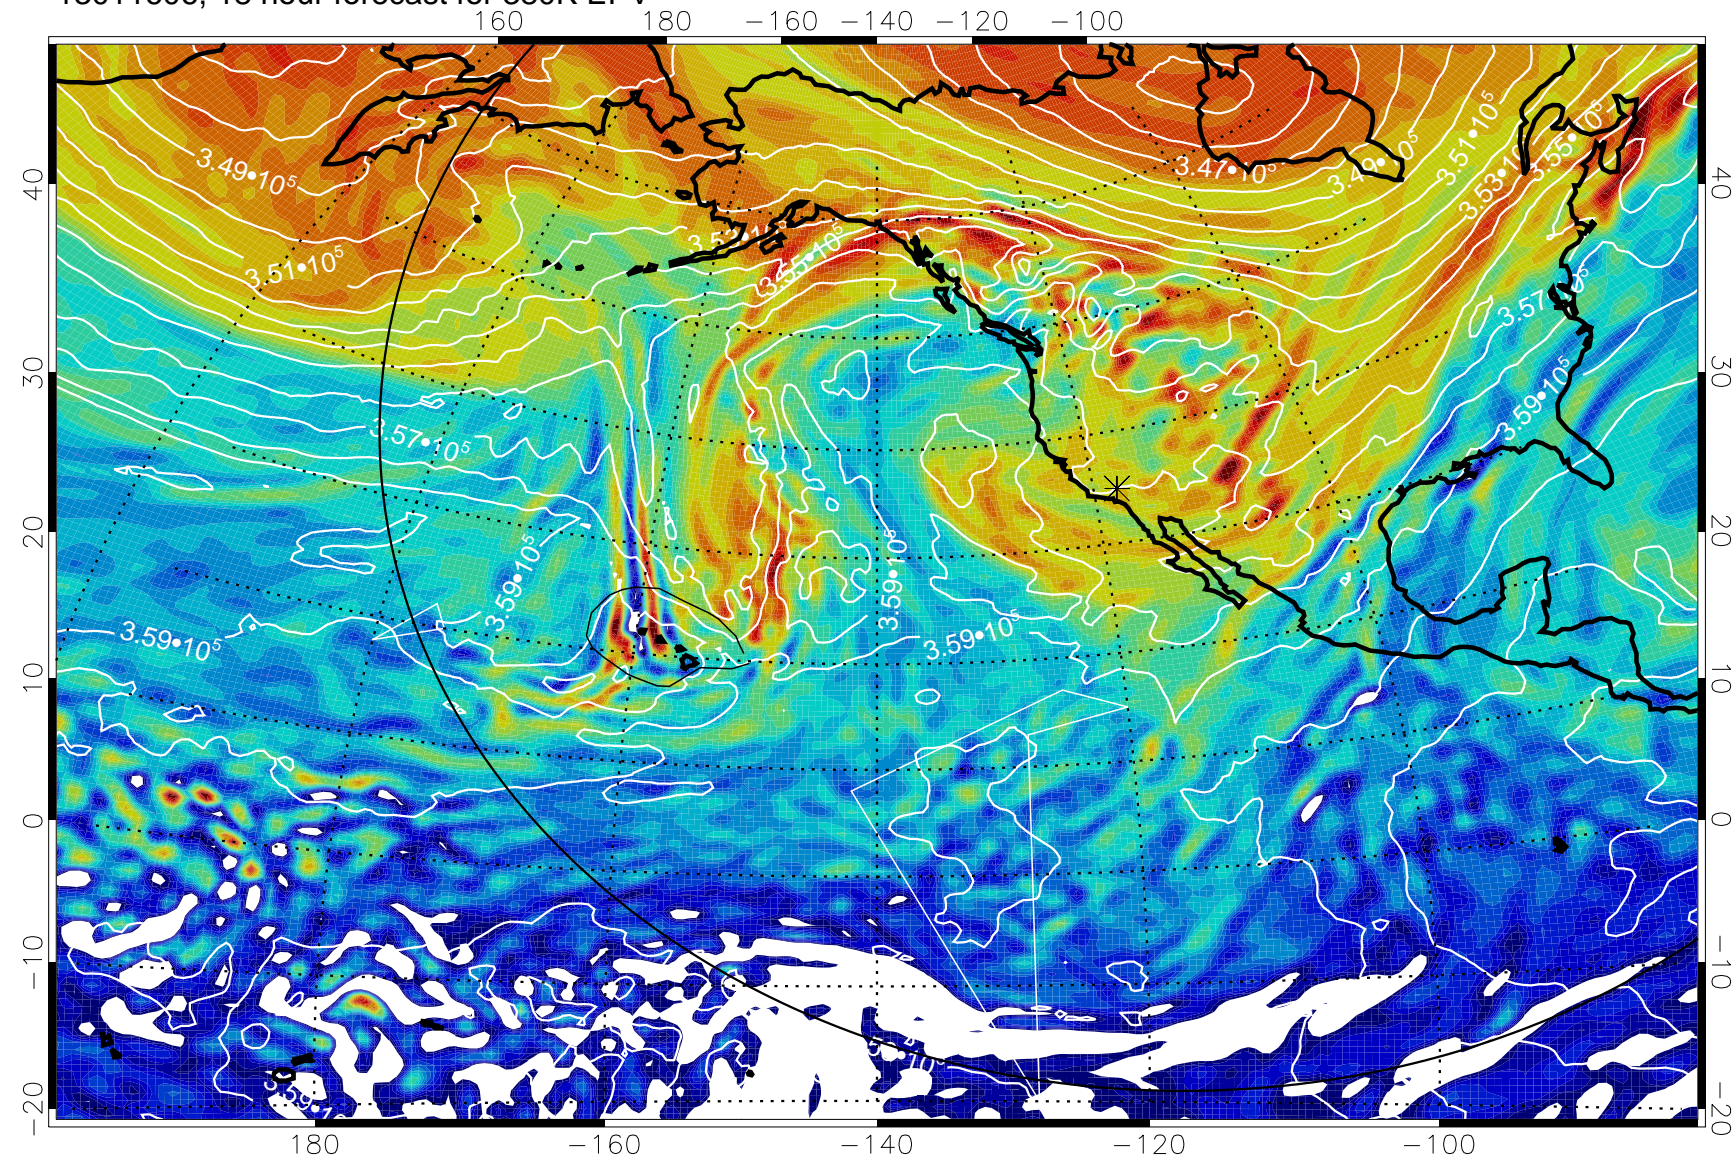

13011518, 6 hour forecast for 380K EPV

380K Montgomery Streamfunction, white

Range ring of 6000 km -- 19 hours GH round trip

13011600, 12 hour forecast for 380K EPV

380K Montgomery Streamfunction, white

Range ring of 6000 km -- 19 hours GH round trip

13011606, 18 hour forecast for 380K EPV

380K Montgomery Streamfunction, white

Range ring of 6000 km -- 19 hours GH round trip

13011612, 24 hour forecast for 380K EPV

380K Montgomery Streamfunction, white

Range ring of 6000 km -- 19 hours GH round trip

13011618, 30 hour forecast for 380K EPV

380K Montgomery Streamfunction, white

Range ring of 6000 km -- 19 hours GH round trip

13011700, 36 hour forecast for 380K EPV

380K Montgomery Streamfunction, white

Range ring of 6000 km -- 19 hours GH round trip

13011706, 42 hour forecast for 380K EPV

380K Montgomery Streamfunction, white

Range ring of 6000 km -- 19 hours GH round trip

13011712, 48 hour forecast for 380K EPV

380K Montgomery Streamfunction, white

Range ring of 6000 km -- 19 hours GH round trip