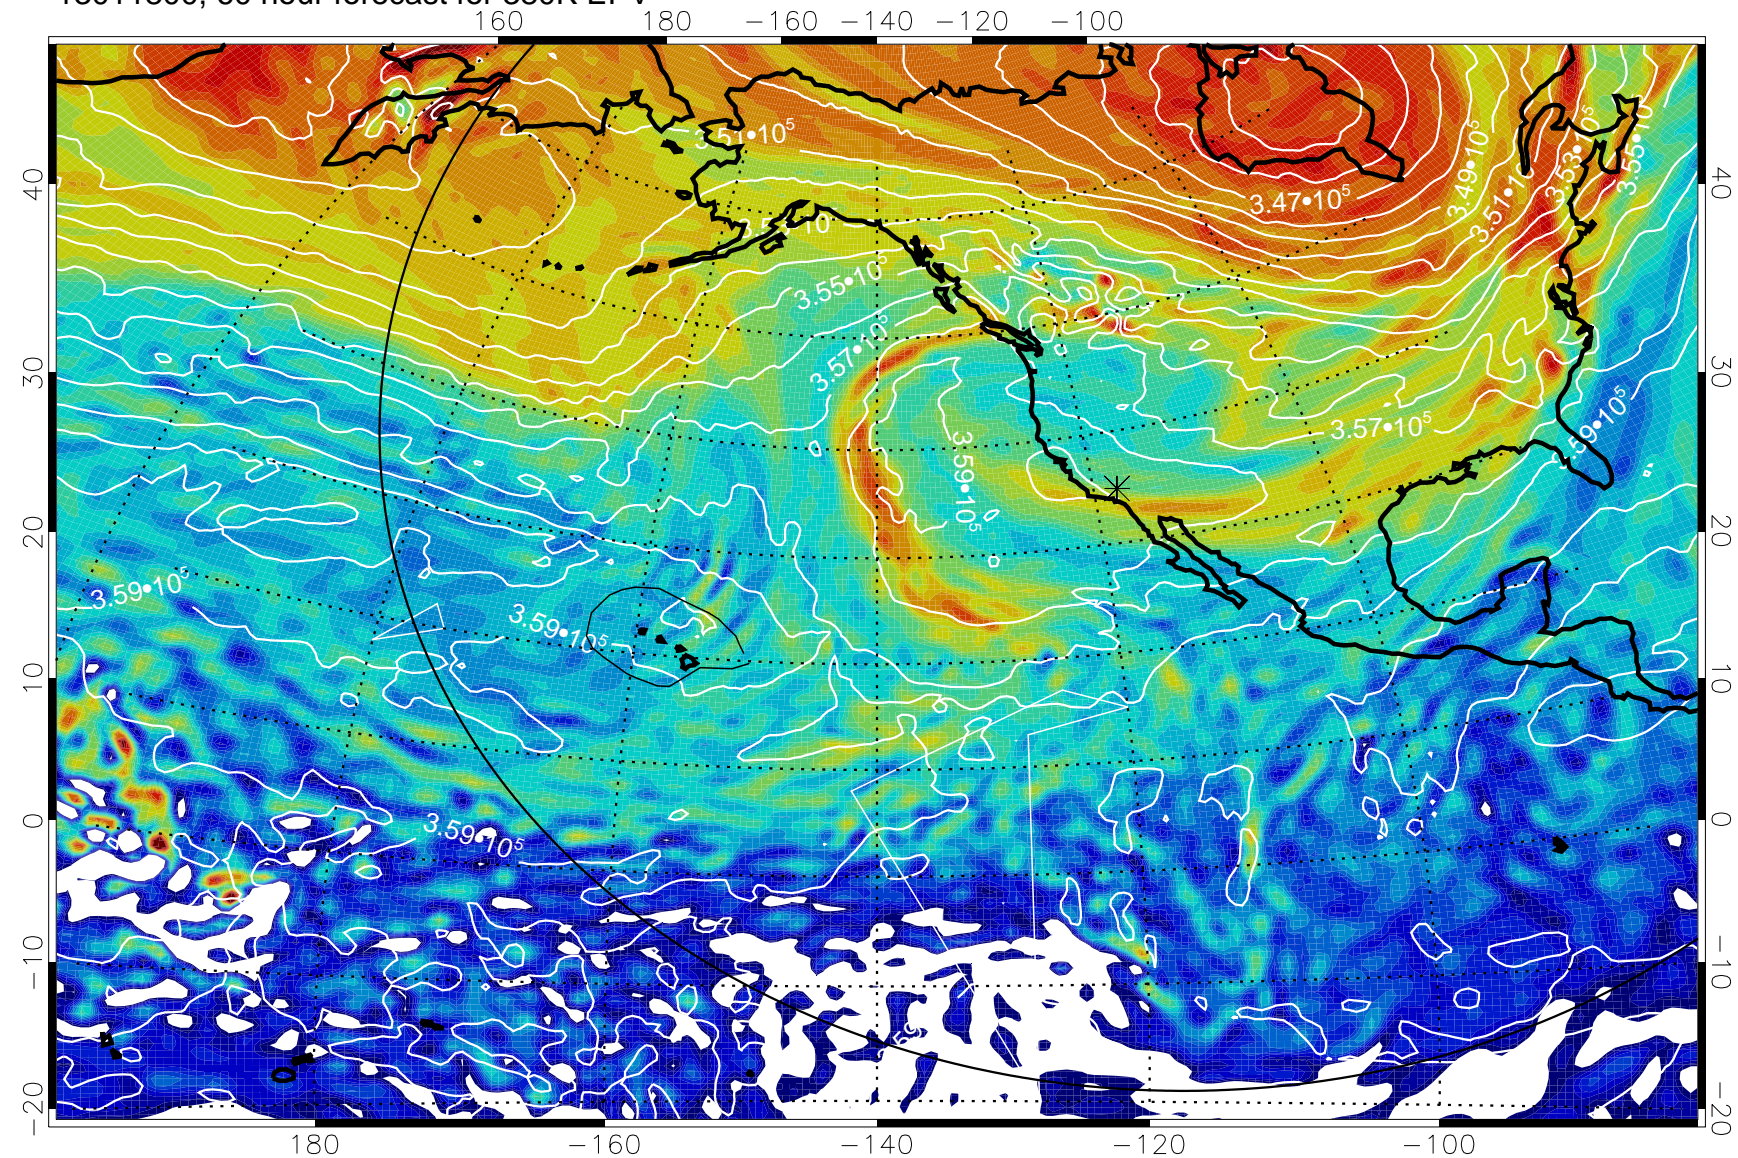

13011618, 30 hour forecast for 380K EPV

380K Montgomery Streamfunction, white

Range ring of 6000 km -- 19 hours GH round trip

13011700, 36 hour forecast for 380K EPV

380K Montgomery Streamfunction, white

Range ring of 6000 km -- 19 hours GH round trip

13011706, 42 hour forecast for 380K EPV

380K Montgomery Streamfunction, white

Range ring of 6000 km -- 19 hours GH round trip

13011712, 48 hour forecast for 380K EPV

380K Montgomery Streamfunction, white

Range ring of 6000 km -- 19 hours GH round trip

13011718, 54 hour forecast for 380K EPV

380K Montgomery Streamfunction, white

Range ring of 6000 km -- 19 hours GH round trip

13011800, 60 hour forecast for 380K EPV

380K Montgomery Streamfunction, white

Range ring of 6000 km -- 19 hours GH round trip

13011806, 66 hour forecast for 380K EPV

380K Montgomery Streamfunction, white

Range ring of 6000 km -- 19 hours GH round trip

13011812, 72 hour forecast for 380K EPV

380K Montgomery Streamfunction, white

Range ring of 6000 km -- 19 hours GH round trip