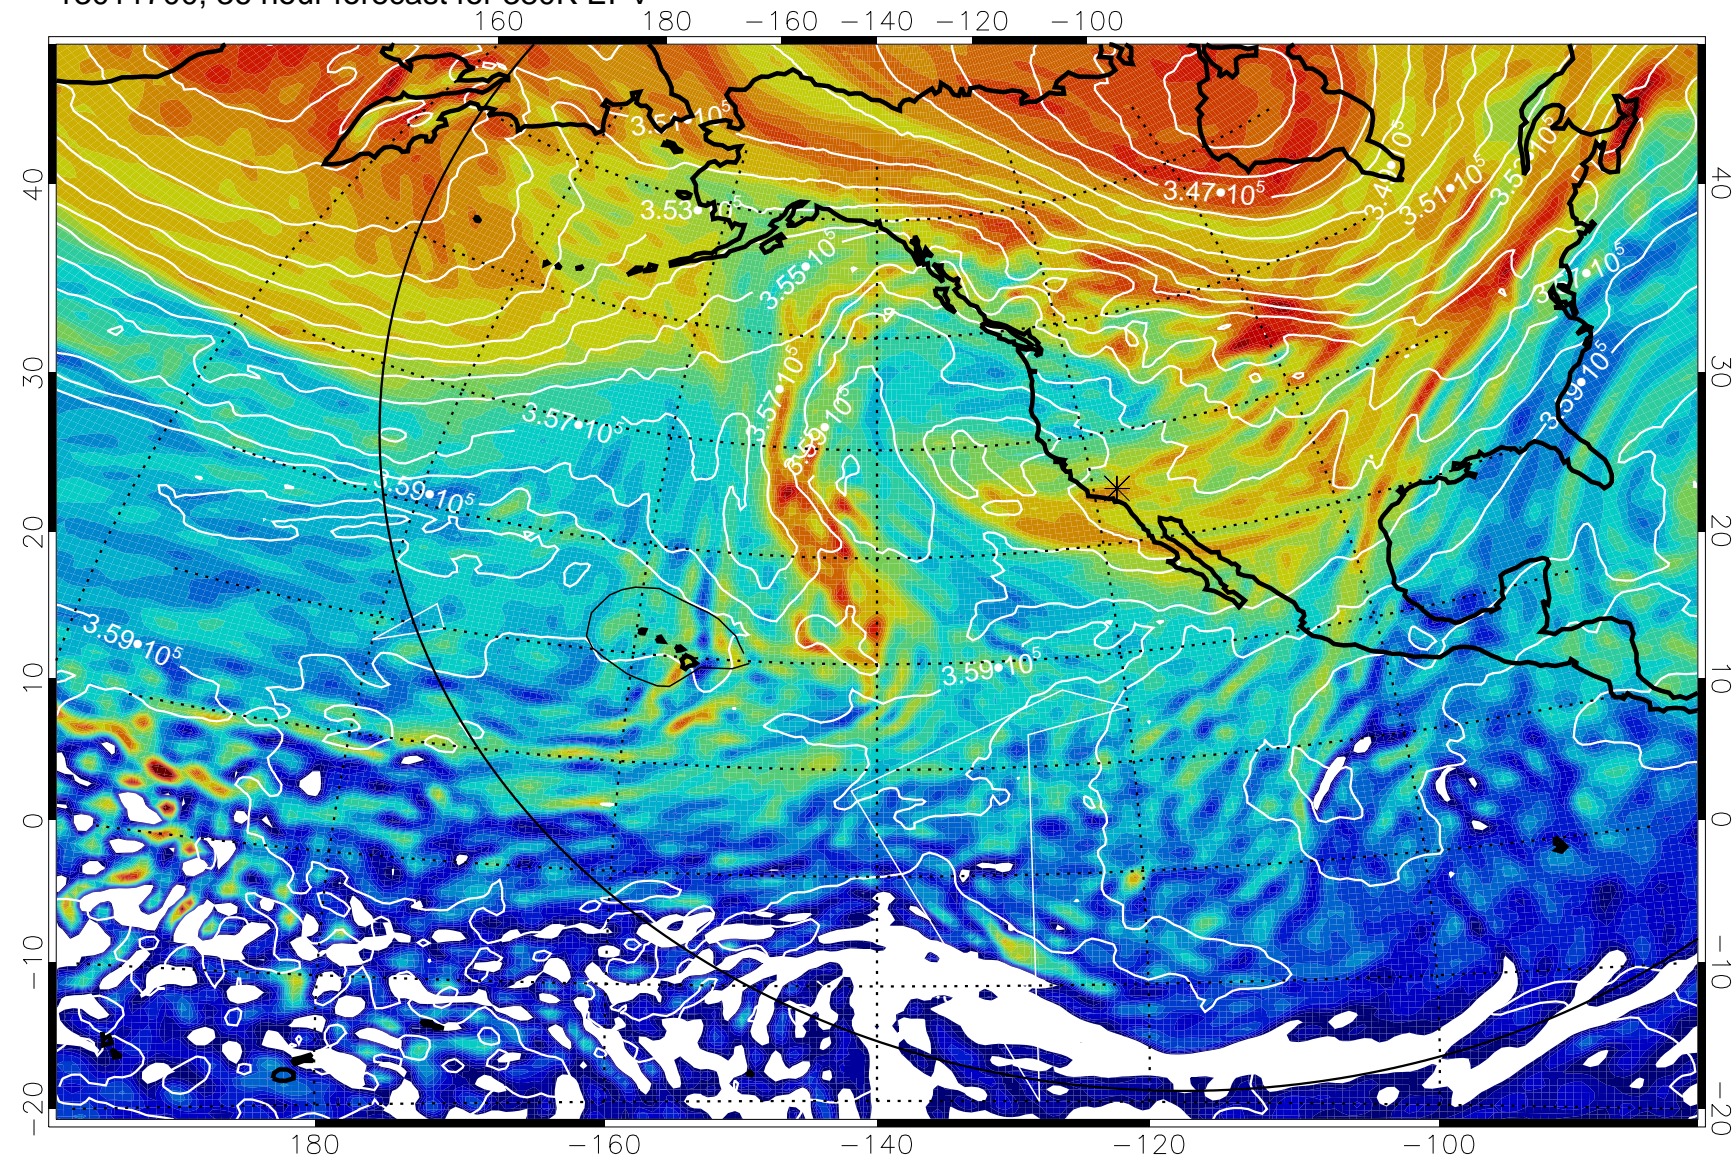

13011518, 6 hour forecast for 380K EPV

380K Montgomery Streamfunction, white

Range ring of 6000 km -- 19 hours GH round trip

13011600, 12 hour forecast for 380K EPV

380K Montgomery Streamfunction, white

Range ring of 6000 km -- 19 hours GH round trip

13011606, 18 hour forecast for 380K EPV

380K Montgomery Streamfunction, white

Range ring of 6000 km -- 19 hours GH round trip

13011612, 24 hour forecast for 380K EPV

380K Montgomery Streamfunction, white

Range ring of 6000 km -- 19 hours GH round trip

13011618, 30 hour forecast for 380K EPV

380K Montgomery Streamfunction, white

Range ring of 6000 km -- 19 hours GH round trip

13011700, 36 hour forecast for 380K EPV

380K Montgomery Streamfunction, white

Range ring of 6000 km -- 19 hours GH round trip

13011706, 42 hour forecast for 380K EPV

380K Montgomery Streamfunction, white

Range ring of 6000 km -- 19 hours GH round trip

13011712, 48 hour forecast for 380K EPV

380K Montgomery Streamfunction, white

Range ring of 6000 km -- 19 hours GH round trip