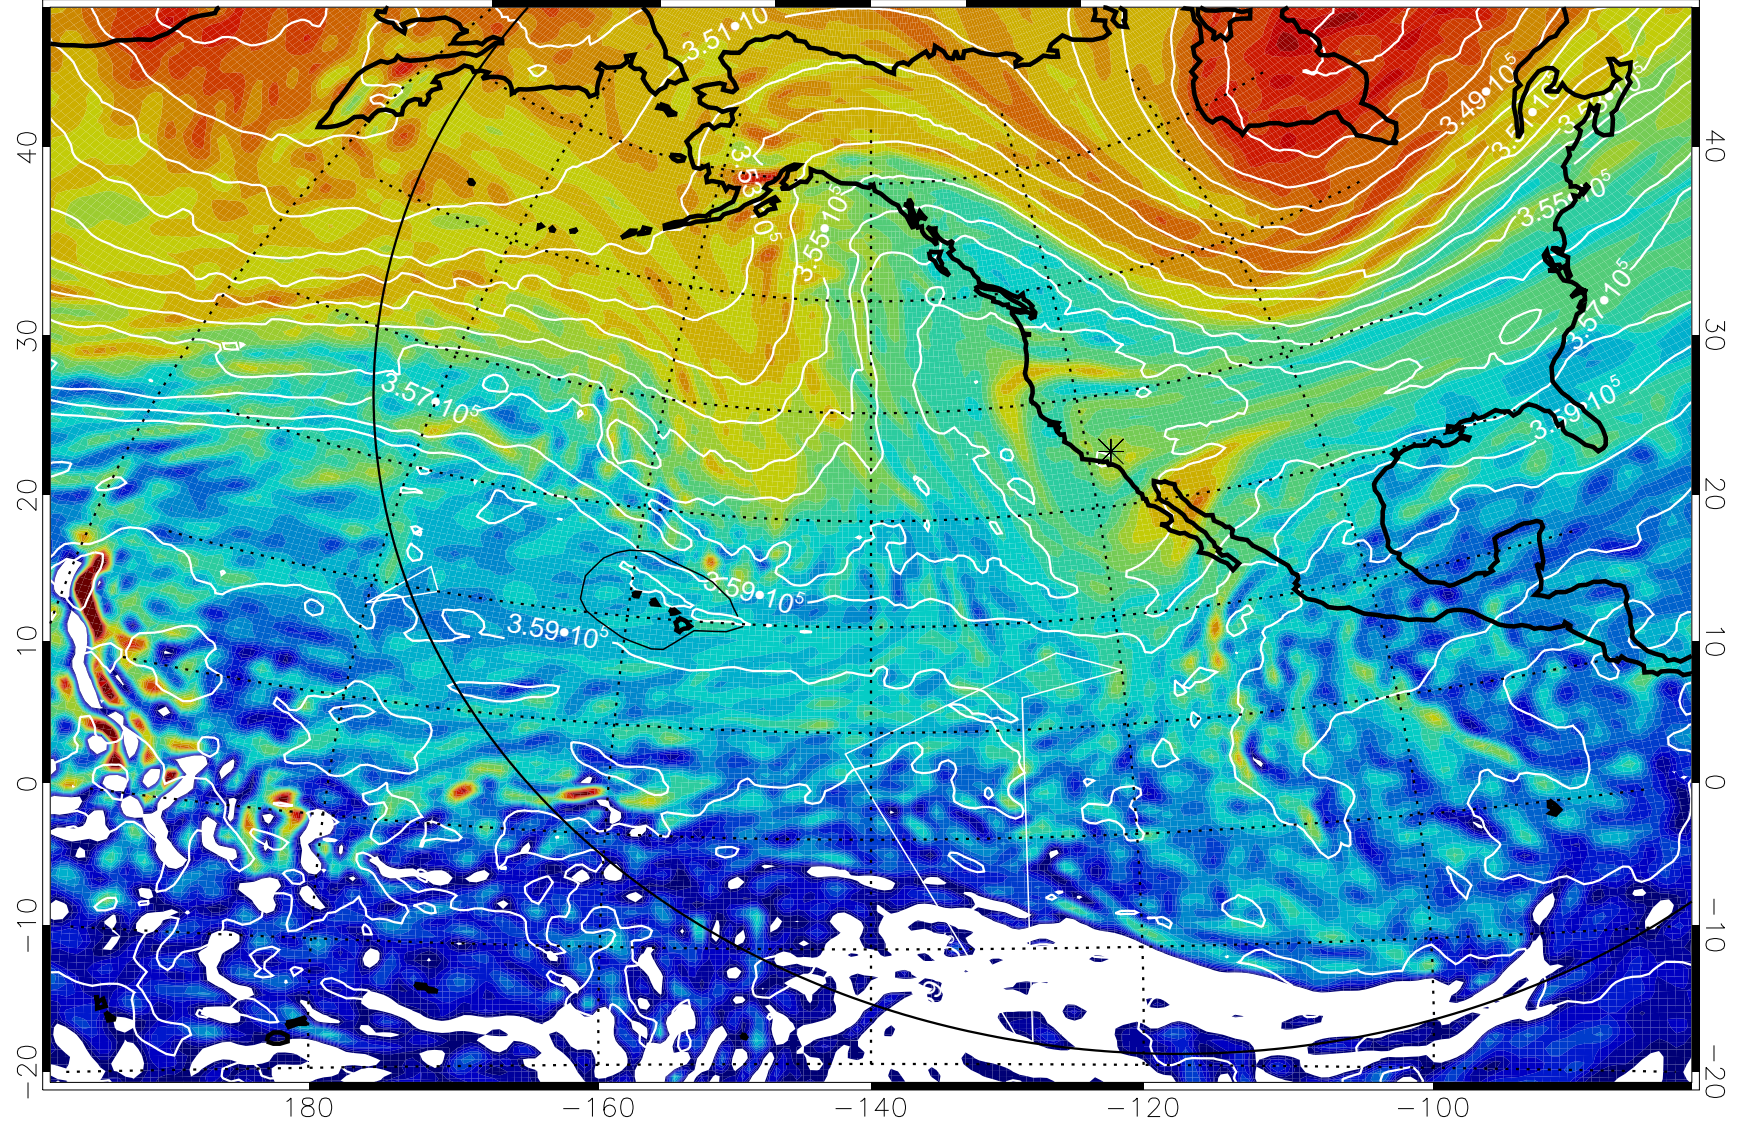

13011906, 90 hour forecast for 380K EPV

380K Montgomery Streamfunction, white

Range ring of 6000 km -- 19 hours GH round trip

13011912, 96 hour forecast for 380K EPV

380K Montgomery Streamfunction, white

Range ring of 6000 km -- 19 hours GH round trip

13011918, 102 hour forecast for 380K EPV

380K Montgomery Streamfunction, white

Range ring of 6000 km -- 19 hours GH round trip

13012000, 108 hour forecast for 380K EPV

160 180 -160 -140 -120 -100

380K Montgomery Streamfunction, white

Range ring of 6000 km -- 19 hours GH round trip

13012006, 114 hour forecast for 380K EPV

380K Montgomery Streamfunction, white

Range ring of 6000 km -- 19 hours GH round trip

13012012, 120 hour forecast for 380K EPV