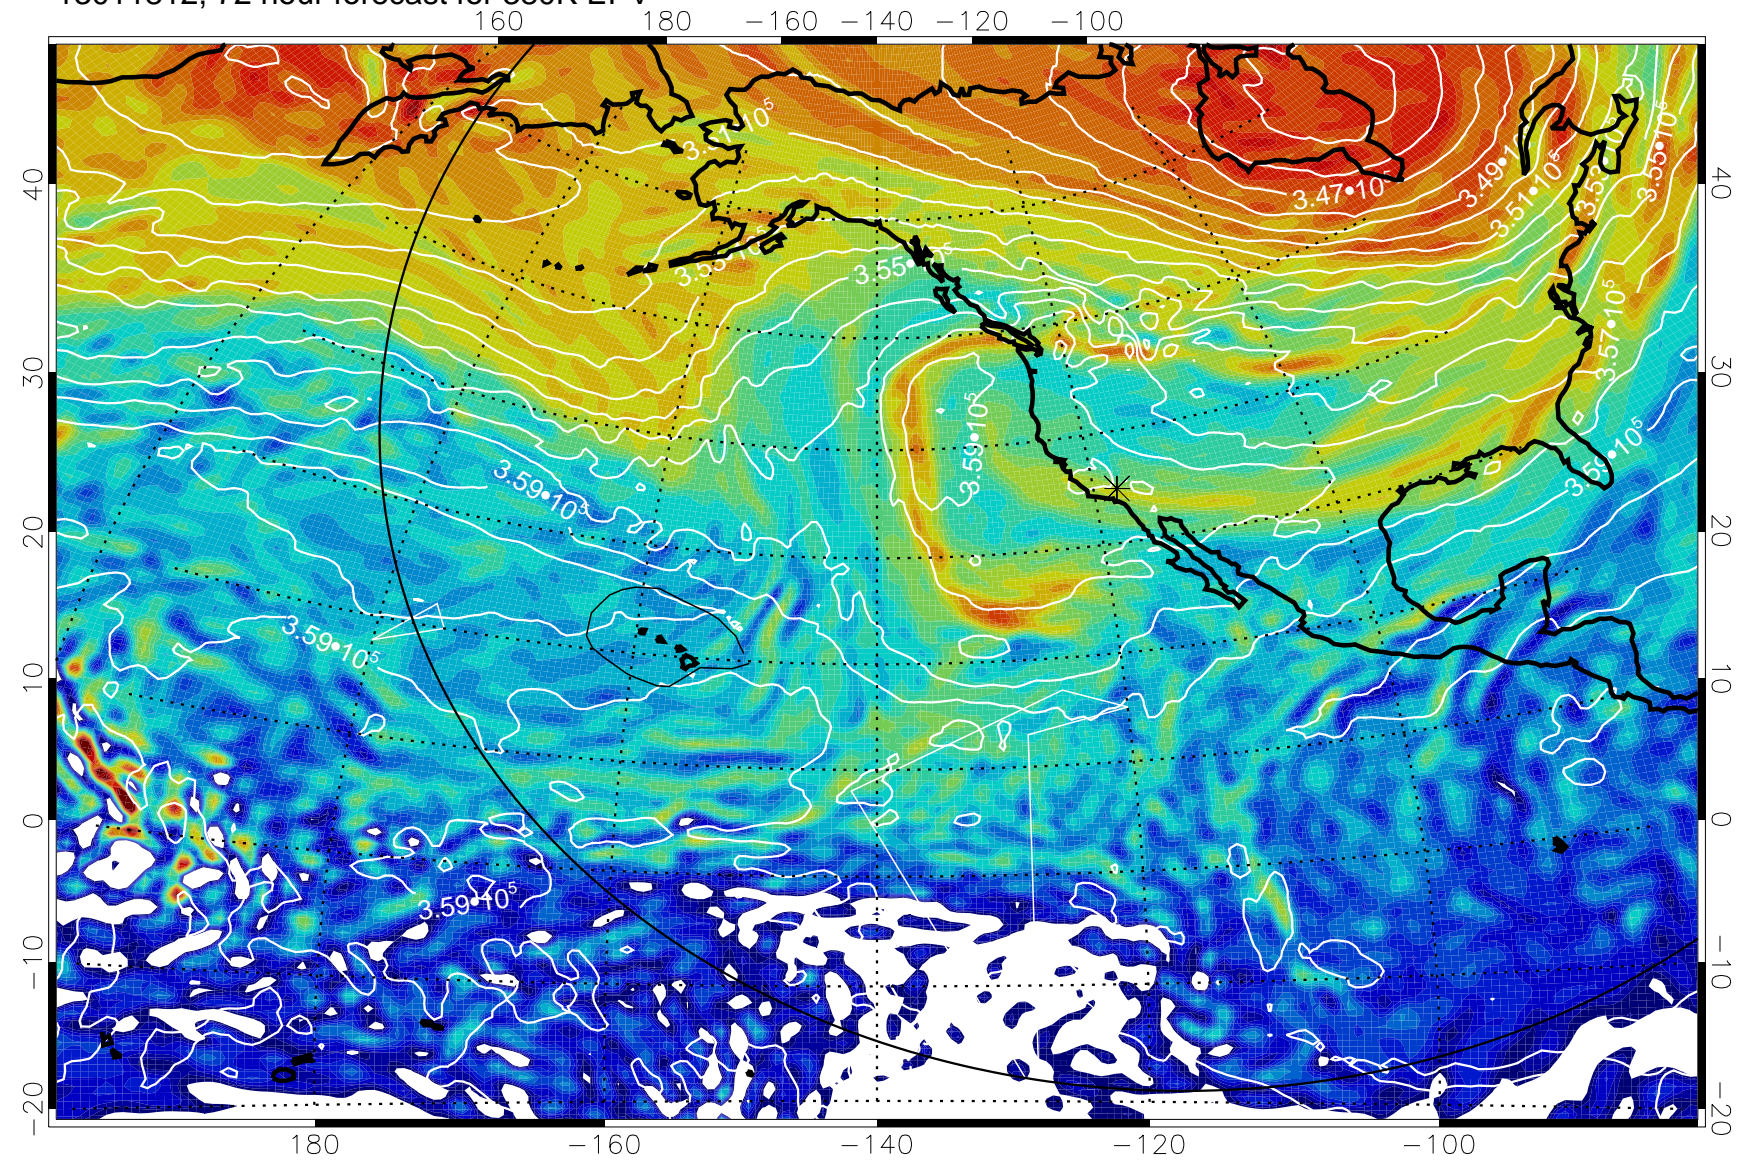

13011718, 54 hour forecast for 380K EPV

380K Montgomery Streamfunction, white

Range ring of 6000 km -- 19 hours GH round trip

13011800, 60 hour forecast for 380K EPV

380K Montgomery Streamfunction, white

Range ring of 6000 km -- 19 hours GH round trip

13011806, 66 hour forecast for 380K EPV

380K Montgomery Streamfunction, white

Range ring of 6000 km -- 19 hours GH round trip

13011812, 72 hour forecast for 380K EPV

380K Montgomery Streamfunction, white

Range ring of 6000 km -- 19 hours GH round trip

13011818, 78 hour forecast for 380K EPV

380K Montgomery Streamfunction, white

Range ring of 6000 km -- 19 hours GH round trip

13011900, 84 hour forecast for 380K EPV

380K Montgomery Streamfunction, white

Range ring of 6000 km -- 19 hours GH round trip