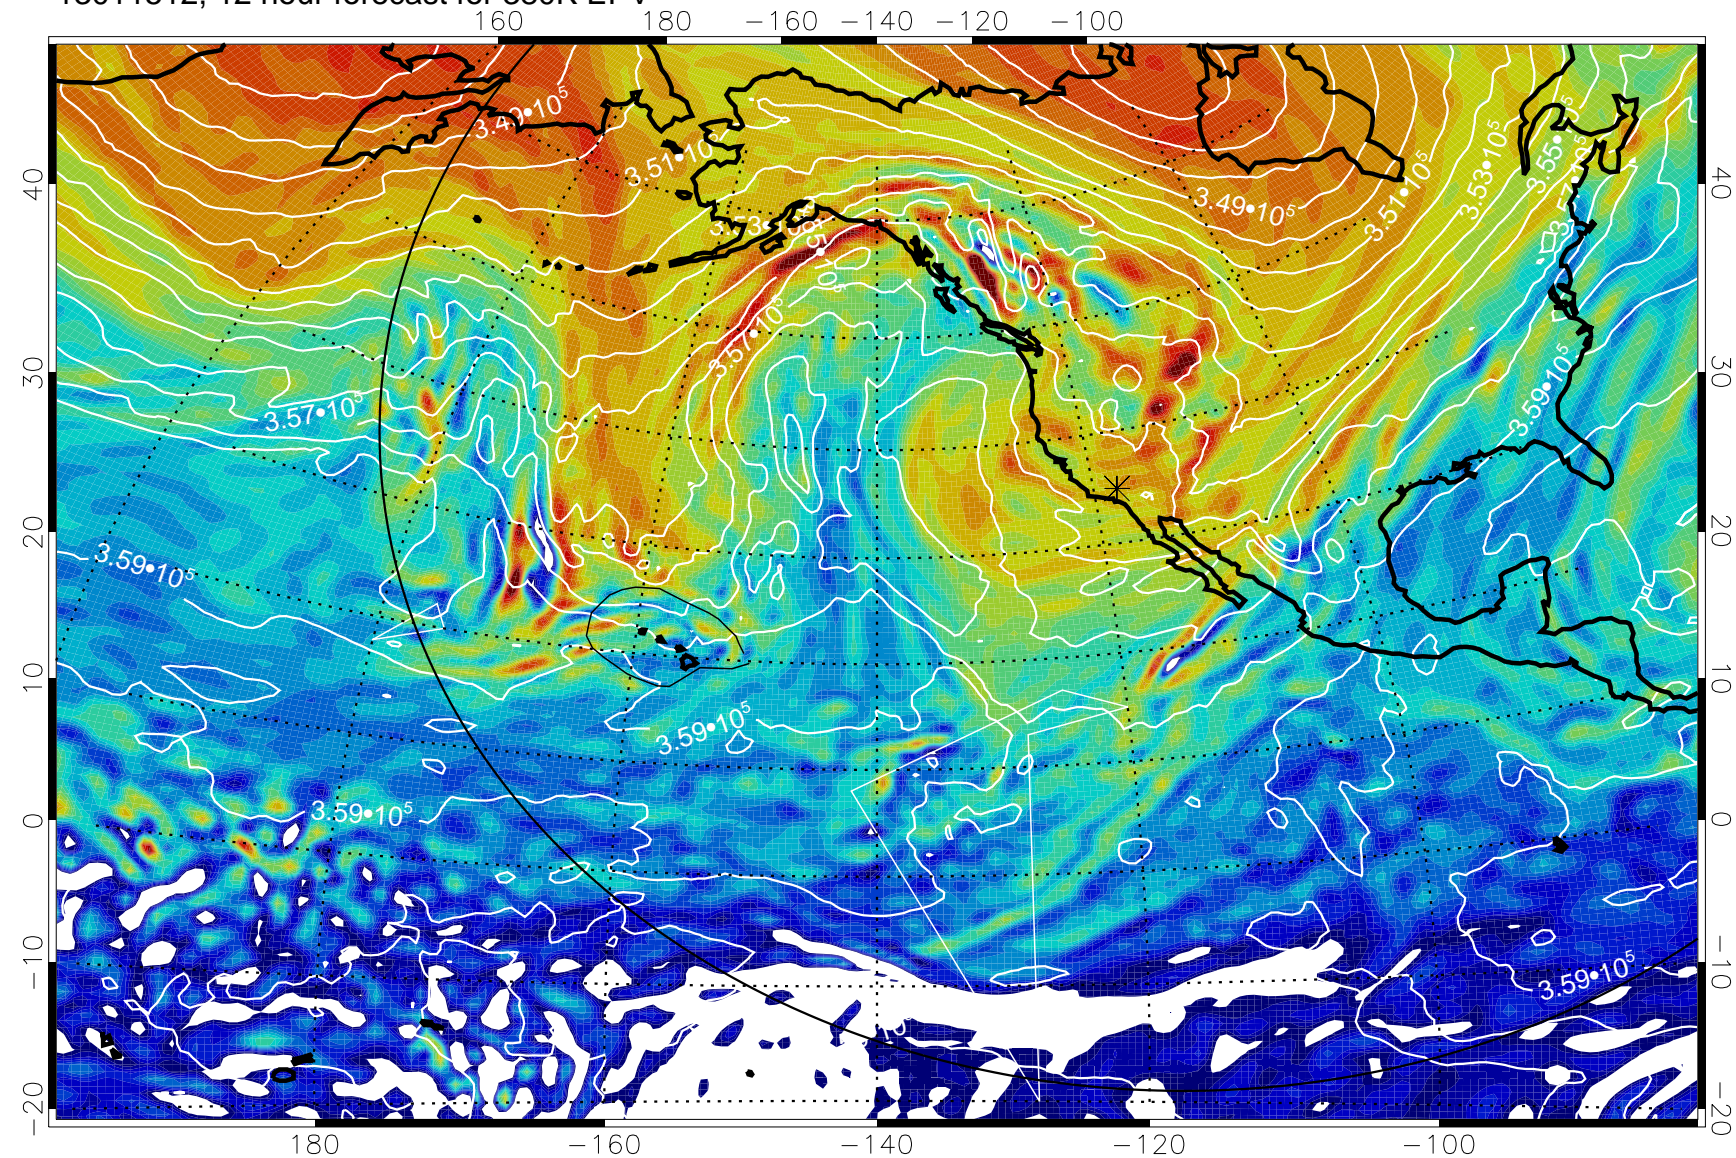

13011512, 12 hour forecast for 380K EPV

380K Montgomery Streamfunction, white

Range ring of 6000 km -- 19 hours GH round trip

13011600, 24 hour forecast for 380K EPV

380K Montgomery Streamfunction, white

Range ring of 6000 km -- 19 hours GH round trip

13011606, 30 hour forecast for 380K EPV

380K Montgomery Streamfunction, white

Range ring of 6000 km -- 19 hours GH round trip

13011612, 36 hour forecast for 380K EPV

380K Montgomery Streamfunction, white

Range ring of 6000 km -- 19 hours GH round trip

13011618, 42 hour forecast for 380K EPV

380K Montgomery Streamfunction, white

Range ring of 6000 km -- 19 hours GH round trip

13011700, 48 hour forecast for 380K EPV

160 180 -160 -140 -120 -100

40
30
20
10
0
-10
-20

380K Montgomery Streamfunction, white

Range ring of 6000 km -- 19 hours GH round trip

13011706, 54 hour forecast for 380K EPV

380K Montgomery Streamfunction, white

Range ring of 6000 km -- 19 hours GH round trip