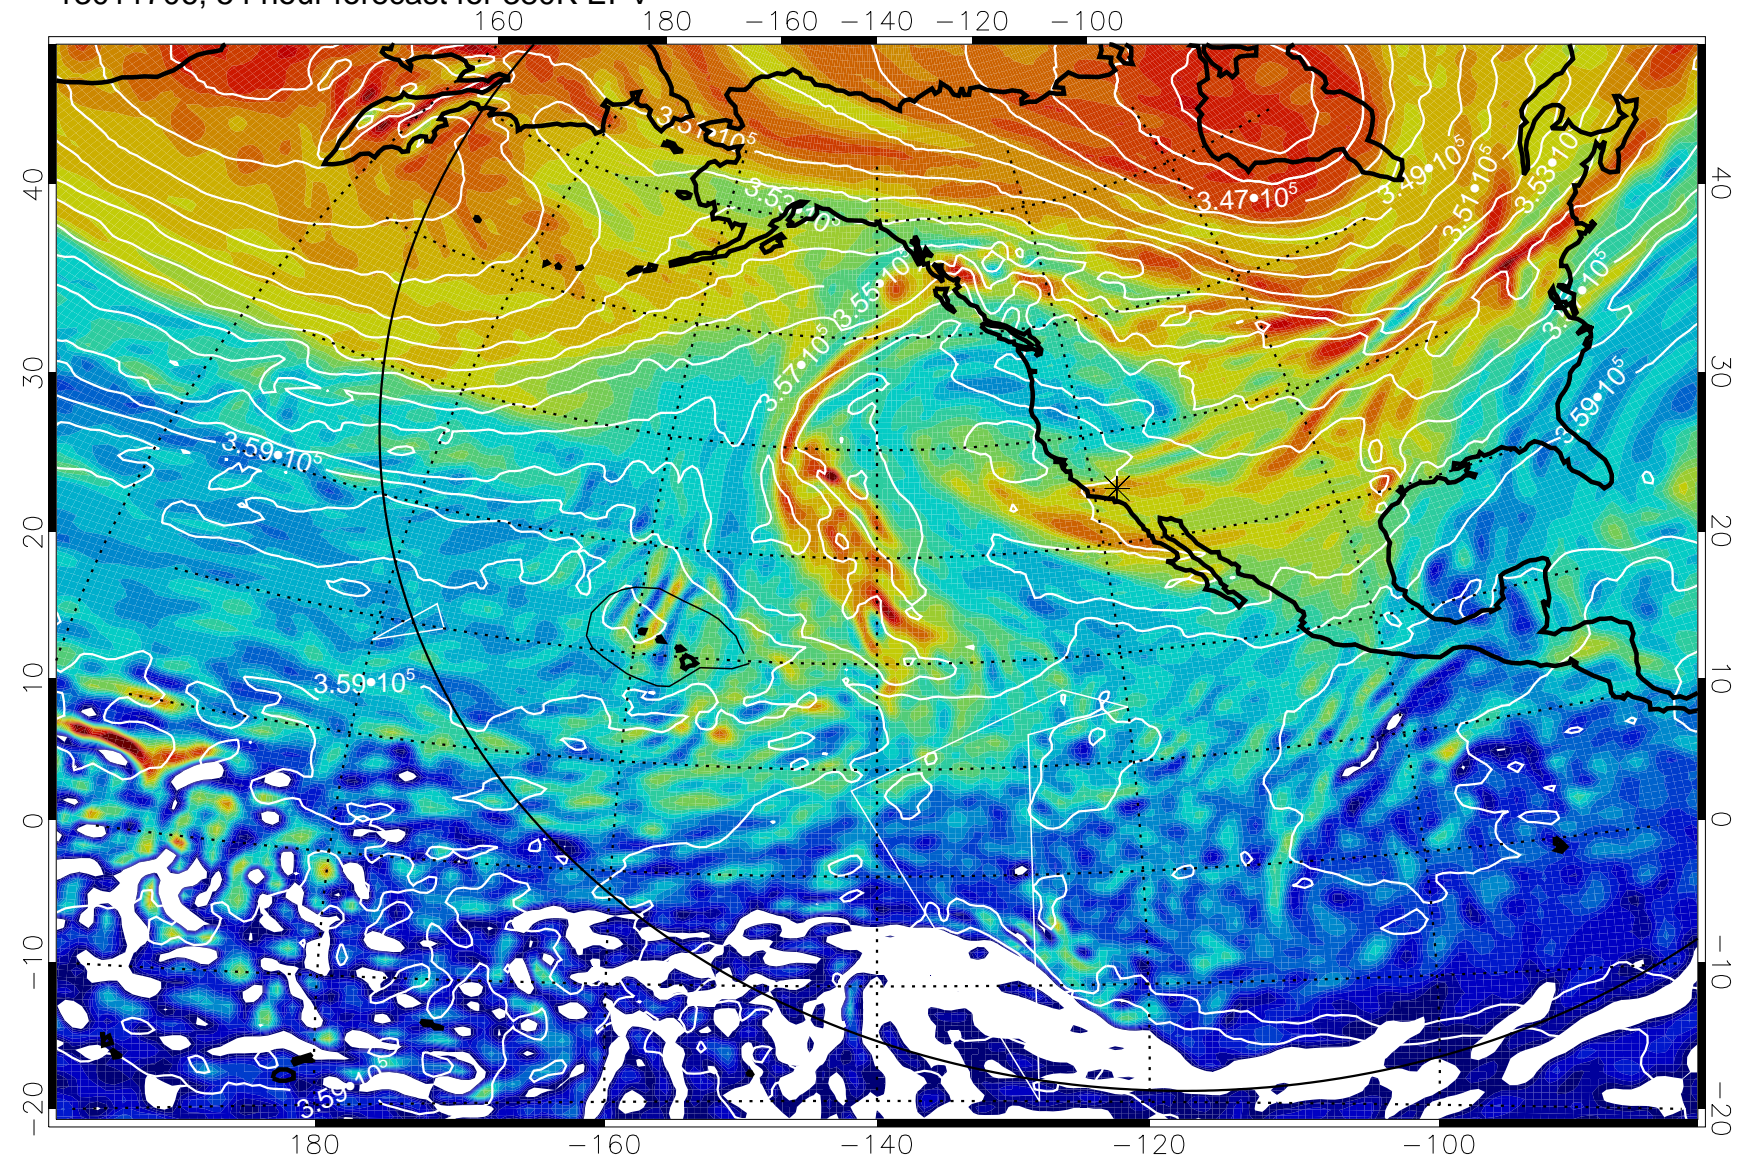

13011606, 30 hour forecast for 380K EPV

380K Montgomery Streamfunction, white

Range ring of 6000 km -- 19 hours GH round trip

13011612, 36 hour forecast for 380K EPV

380K Montgomery Streamfunction, white

Range ring of 6000 km -- 19 hours GH round trip

13011618, 42 hour forecast for 380K EPV

380K Montgomery Streamfunction, white

Range ring of 6000 km -- 19 hours GH round trip

13011700, 48 hour forecast for 380K EPV

160 180 -160 -140 -120 -100

40
30
20
10
0
-10
-20

380K Montgomery Streamfunction, white

Range ring of 6000 km -- 19 hours GH round trip

13011706, 54 hour forecast for 380K EPV

380K Montgomery Streamfunction, white

Range ring of 6000 km -- 19 hours GH round trip

13011712, 60 hour forecast for 380K EPV

380K Montgomery Streamfunction, white

Range ring of 6000 km -- 19 hours GH round trip

13011718, 66 hour forecast for 380K EPV

380K Montgomery Streamfunction, white

Range ring of 6000 km -- 19 hours GH round trip