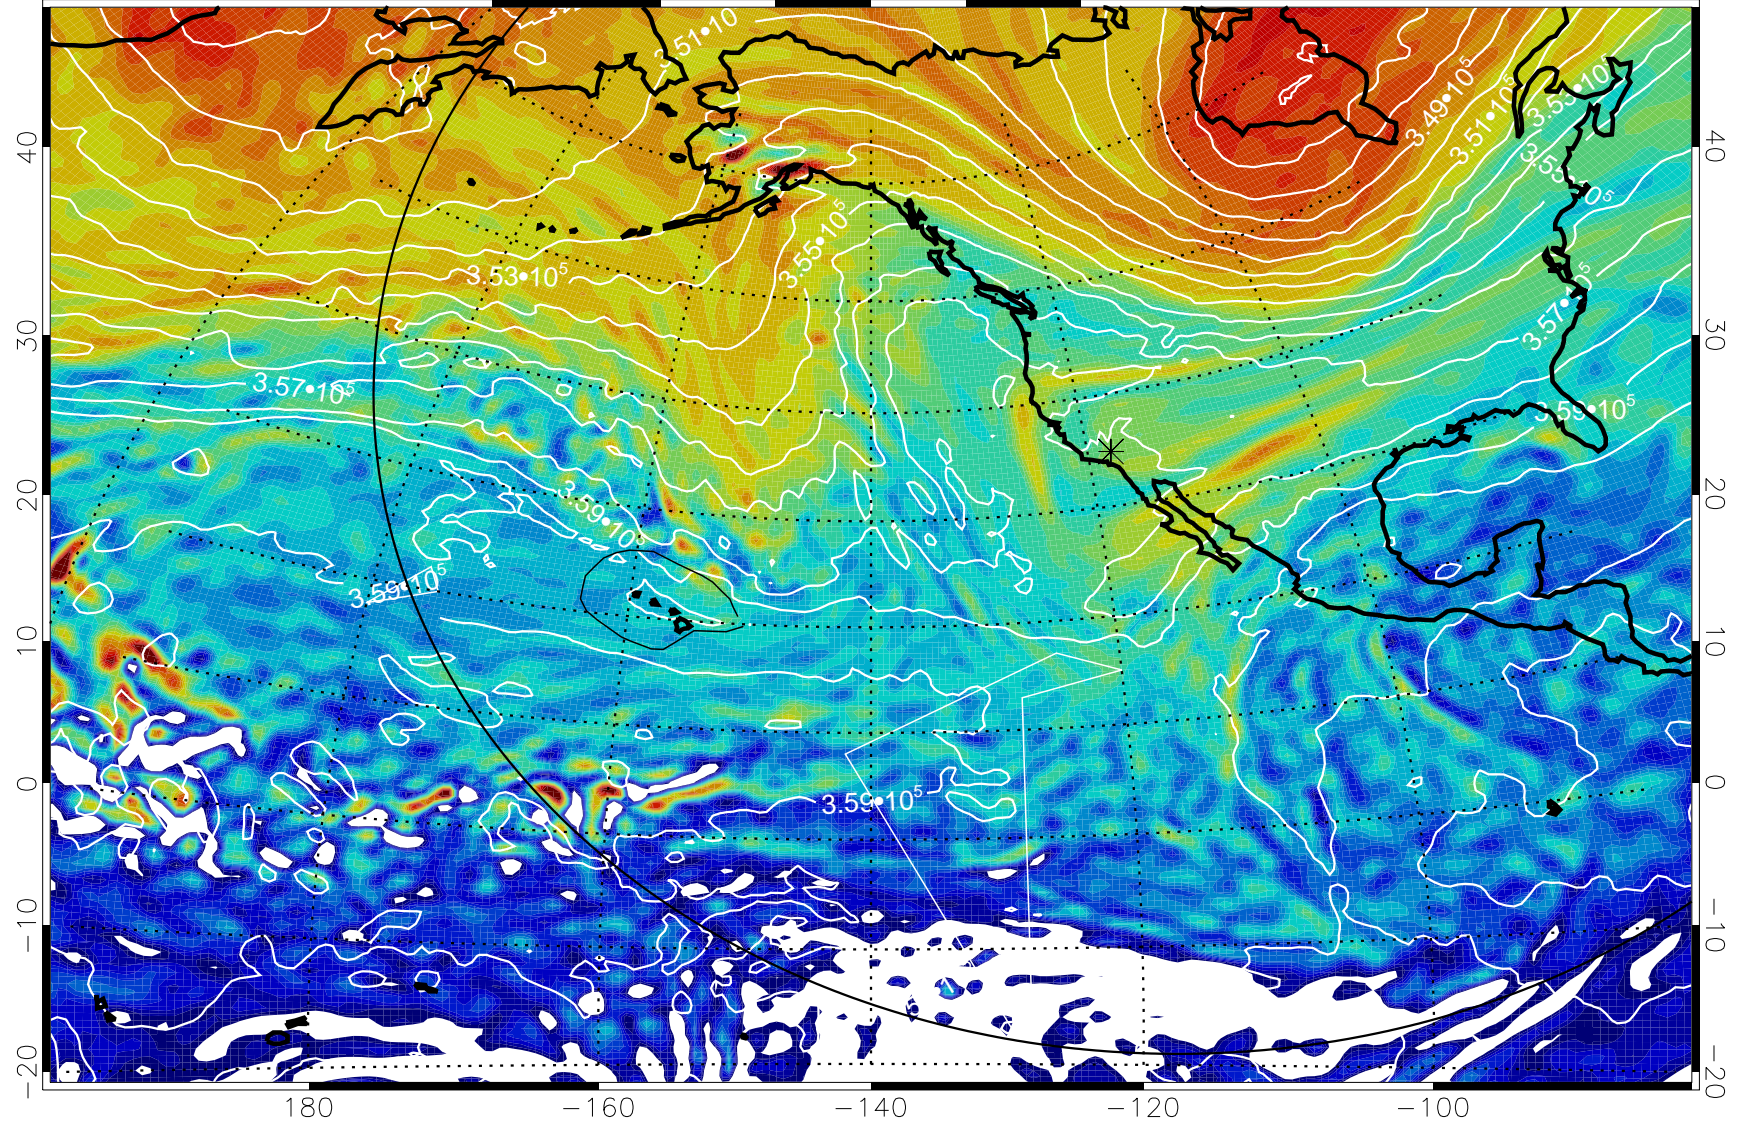

13011906, 102 hour forecast for 380K EPV

380K Montgomery Streamfunction, white

Range ring of 6000 km -- 19 hours GH round trip

13011912, 108 hour forecast for 380K EPV

380K Montgomery Streamfunction, white

Range ring of 6000 km -- 19 hours GH round trip

13011918, 114 hour forecast for 380K EPV

160 180 -160 -140 -120 -100

380K Montgomery Streamfunction, white

Range ring of 6000 km -- 19 hours GH round trip

13012000, 120 hour forecast for 380K EPV

160 180 -160 -140 -120 -100

380K Montgomery Streamfunction, white

Range ring of 6000 km -- 19 hours GH round trip