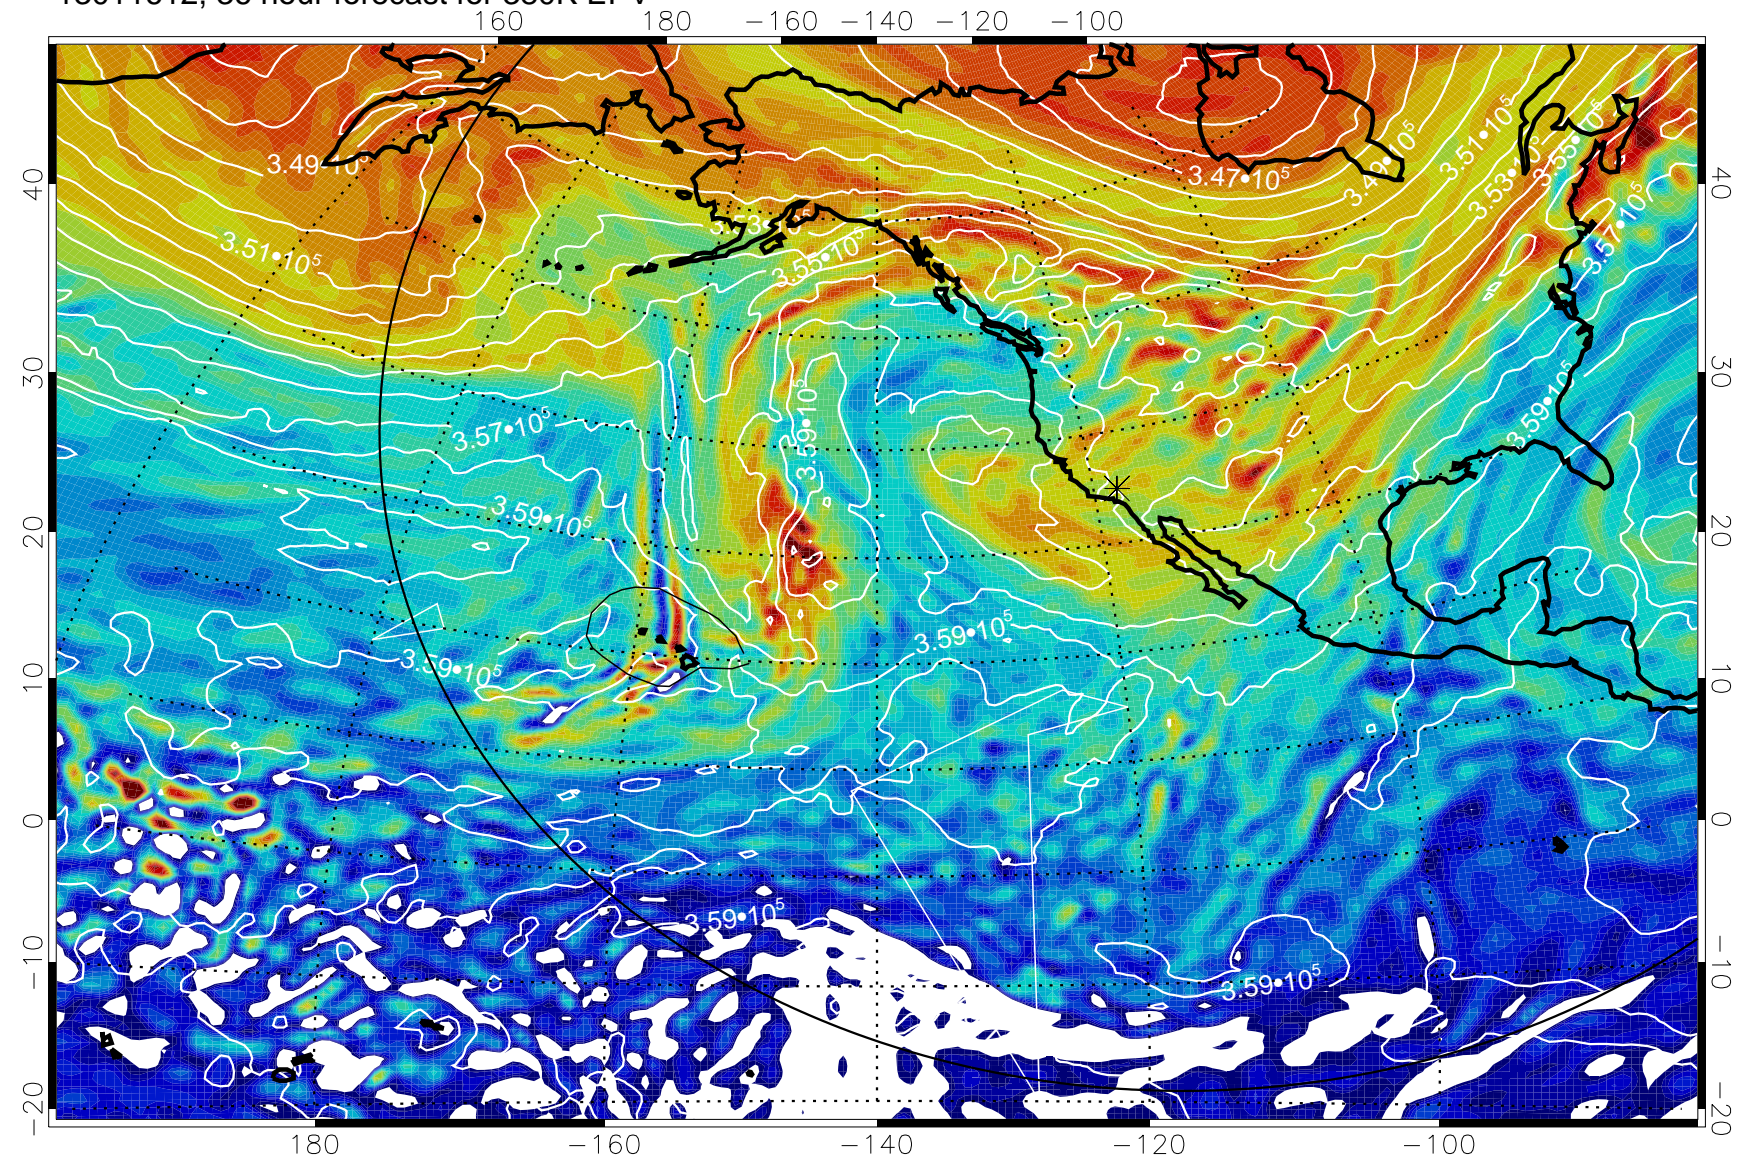

13011512, 12 hour forecast for 380K EPV

380K Montgomery Streamfunction, white

Range ring of 6000 km -- 19 hours GH round trip

13011600, 24 hour forecast for 380K EPV

380K Montgomery Streamfunction, white

Range ring of 6000 km -- 19 hours GH round trip

13011606, 30 hour forecast for 380K EPV

380K Montgomery Streamfunction, white

Range ring of 6000 km -- 19 hours GH round trip

13011612, 36 hour forecast for 380K EPV

380K Montgomery Streamfunction, white

Range ring of 6000 km -- 19 hours GH round trip

13011618, 42 hour forecast for 380K EPV

380K Montgomery Streamfunction, white

Range ring of 6000 km -- 19 hours GH round trip

13011700, 48 hour forecast for 380K EPV

160 180 -160 -140 -120 -100

40
30
20
10
0
-10
-20

380K Montgomery Streamfunction, white

Range ring of 6000 km -- 19 hours GH round trip

13011706, 54 hour forecast for 380K EPV

380K Montgomery Streamfunction, white

Range ring of 6000 km -- 19 hours GH round trip