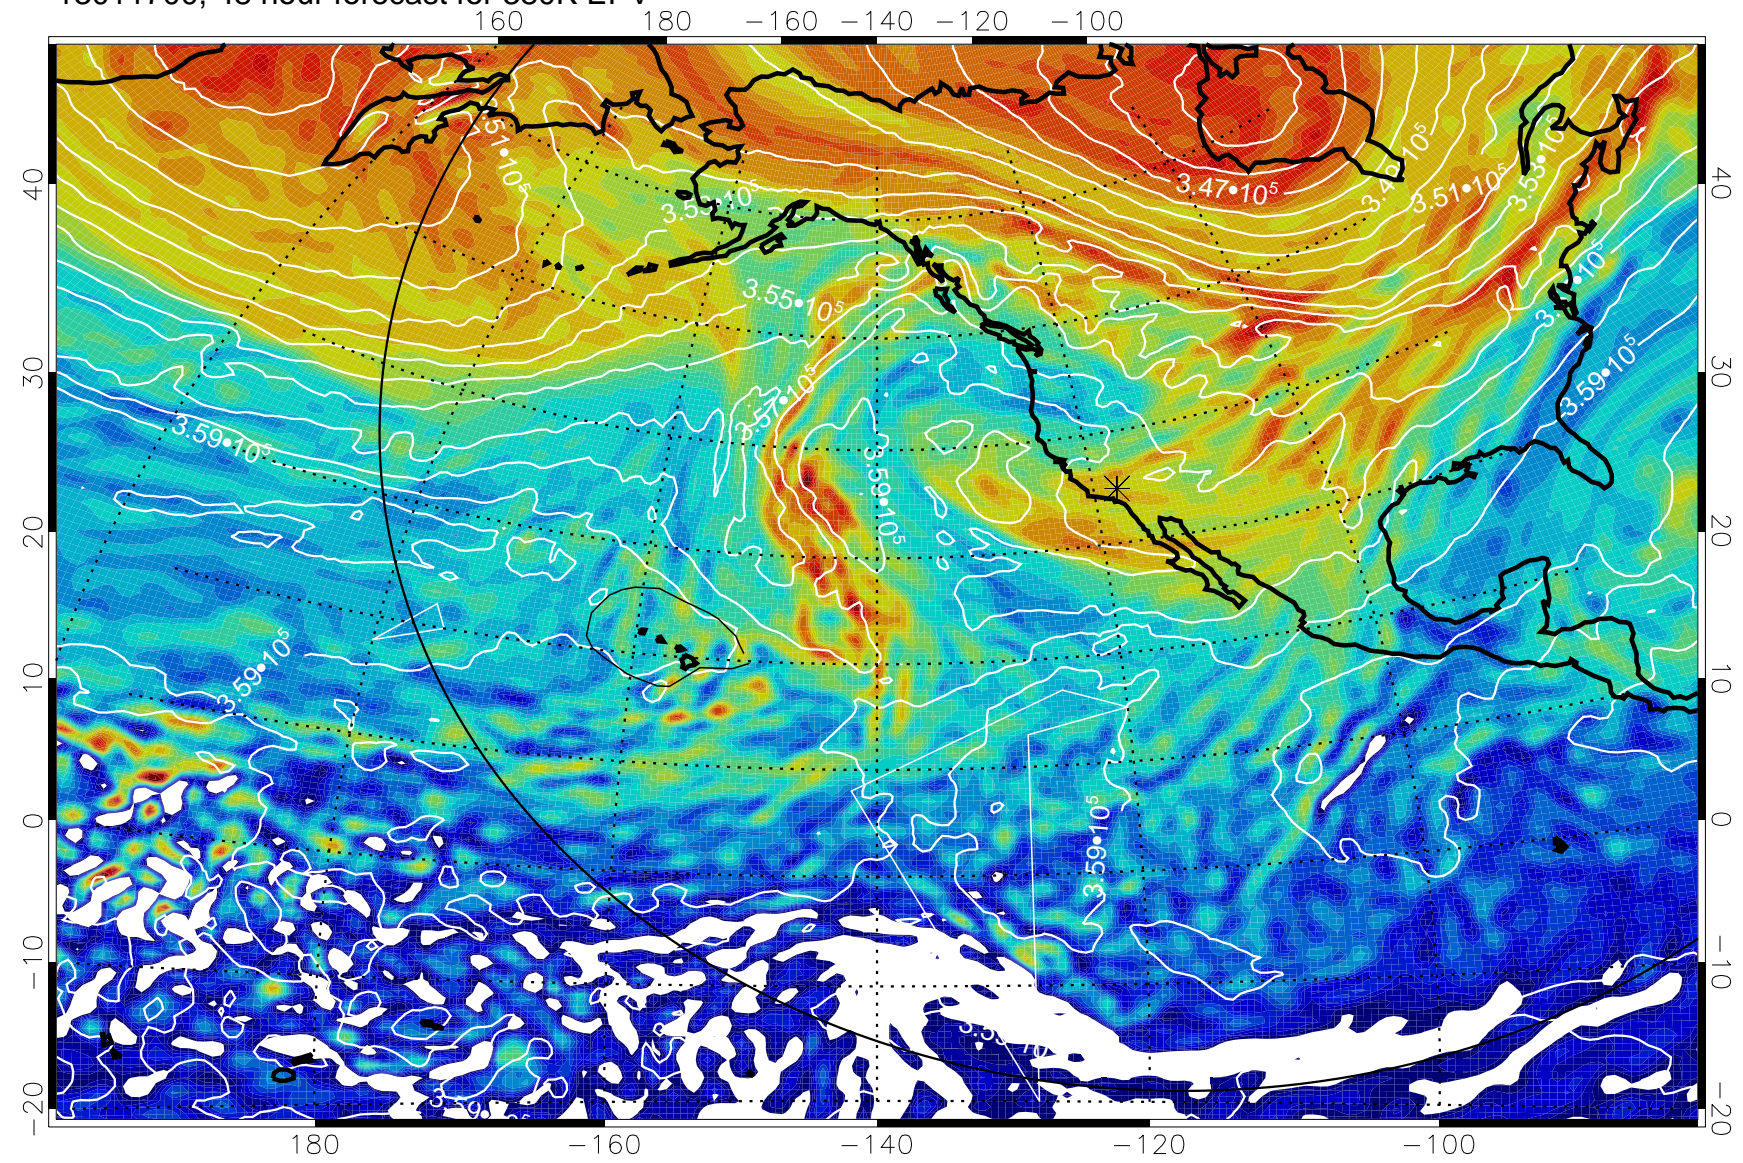

13011512, 12 hour forecast for 380K EPV

380K Montgomery Streamfunction, white

Range ring of 6000 km -- 19 hours GH round trip

13011600, 24 hour forecast for 380K EPV

380K Montgomery Streamfunction, white

Range ring of 6000 km -- 19 hours GH round trip

13011606, 30 hour forecast for 380K EPV

380K Montgomery Streamfunction, white

Range ring of 6000 km -- 19 hours GH round trip

13011612, 36 hour forecast for 380K EPV

380K Montgomery Streamfunction, white

Range ring of 6000 km -- 19 hours GH round trip

13011618, 42 hour forecast for 380K EPV

380K Montgomery Streamfunction, white

Range ring of 6000 km -- 19 hours GH round trip

13011700, 48 hour forecast for 380K EPV

160 180 -160 -140 -120 -100

40
30
20
10
0
-10
-20

380K Montgomery Streamfunction, white

Range ring of 6000 km -- 19 hours GH round trip

13011706, 54 hour forecast for 380K EPV

380K Montgomery Streamfunction, white

Range ring of 6000 km -- 19 hours GH round trip