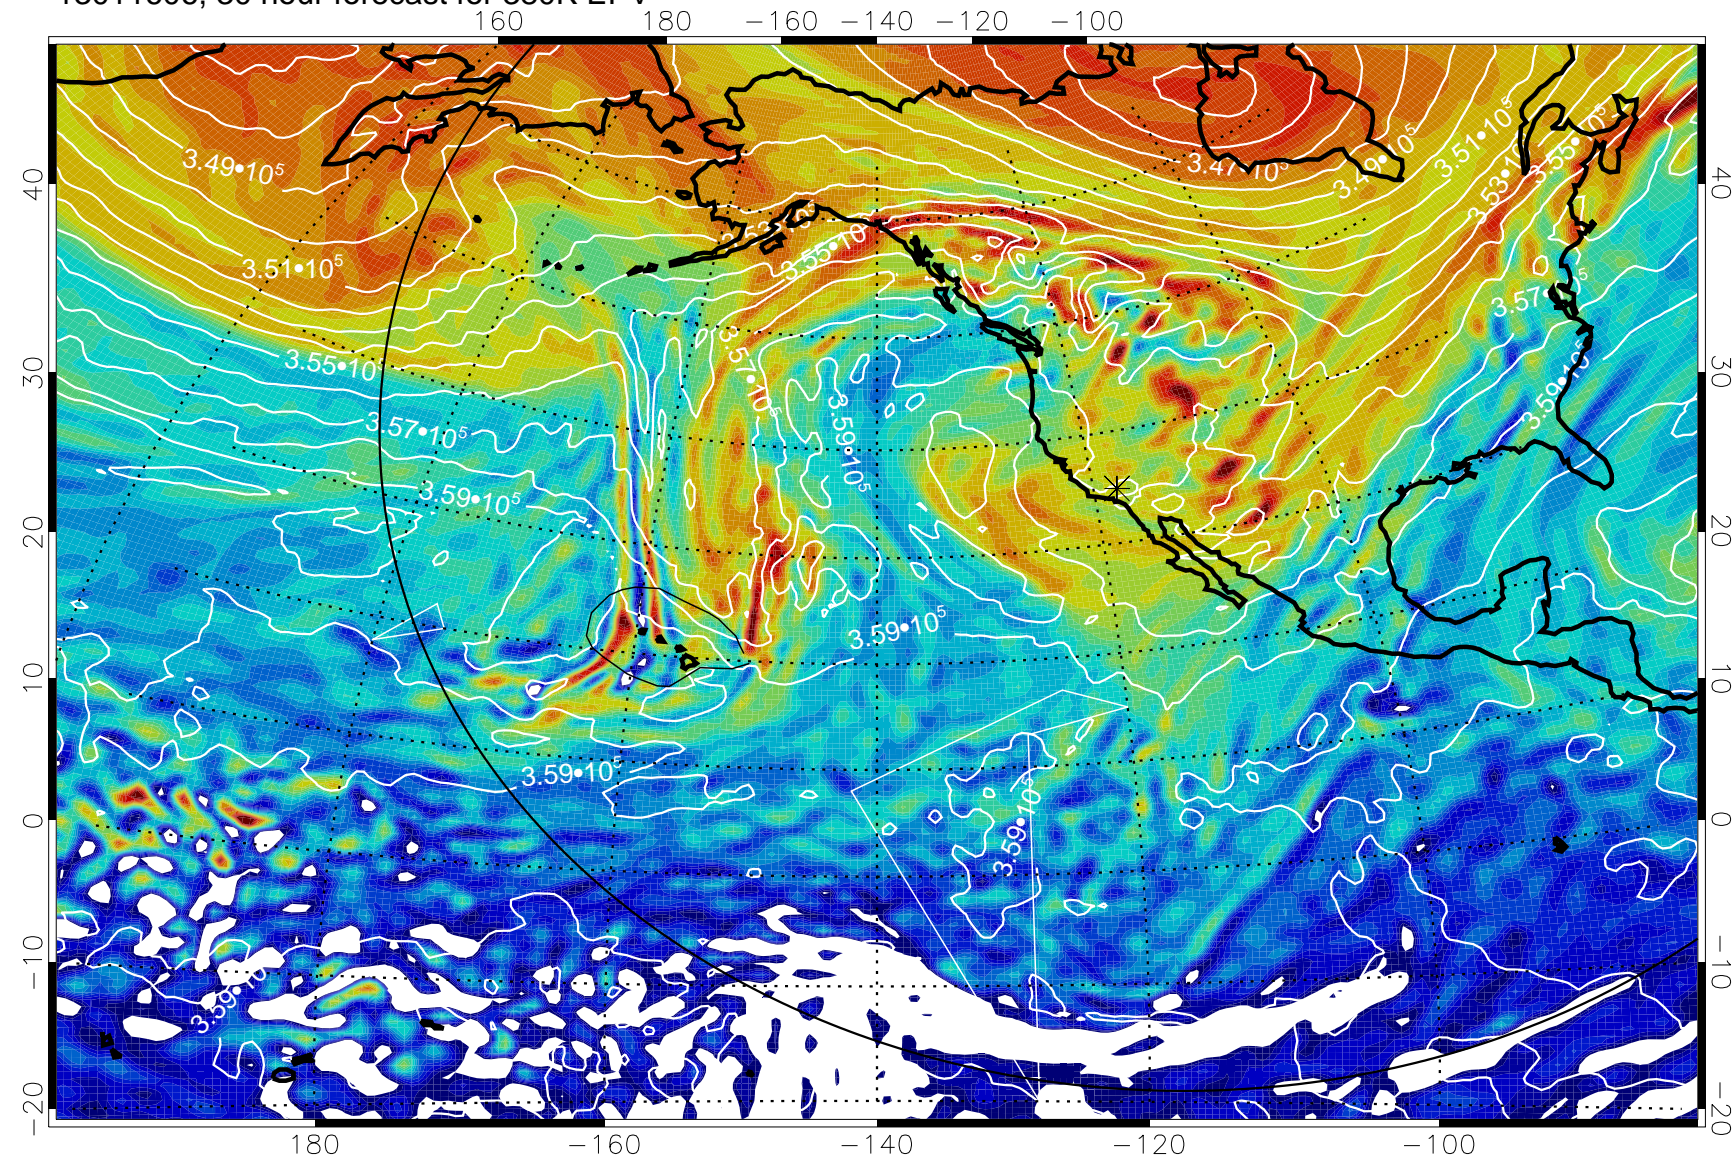

13011512, 12 hour forecast for 380K EPV

380K Montgomery Streamfunction, white

Range ring of 6000 km -- 19 hours GH round trip

13011600, 24 hour forecast for 380K EPV

380K Montgomery Streamfunction, white

Range ring of 6000 km -- 19 hours GH round trip

13011606, 30 hour forecast for 380K EPV

380K Montgomery Streamfunction, white

Range ring of 6000 km -- 19 hours GH round trip

13011612, 36 hour forecast for 380K EPV

380K Montgomery Streamfunction, white

Range ring of 6000 km -- 19 hours GH round trip

13011618, 42 hour forecast for 380K EPV

380K Montgomery Streamfunction, white

Range ring of 6000 km -- 19 hours GH round trip

13011700, 48 hour forecast for 380K EPV

160 180 -160 -140 -120 -100

40
30
20
10
0
-10
-20

380K Montgomery Streamfunction, white

Range ring of 6000 km -- 19 hours GH round trip

13011706, 54 hour forecast for 380K EPV

380K Montgomery Streamfunction, white

Range ring of 6000 km -- 19 hours GH round trip