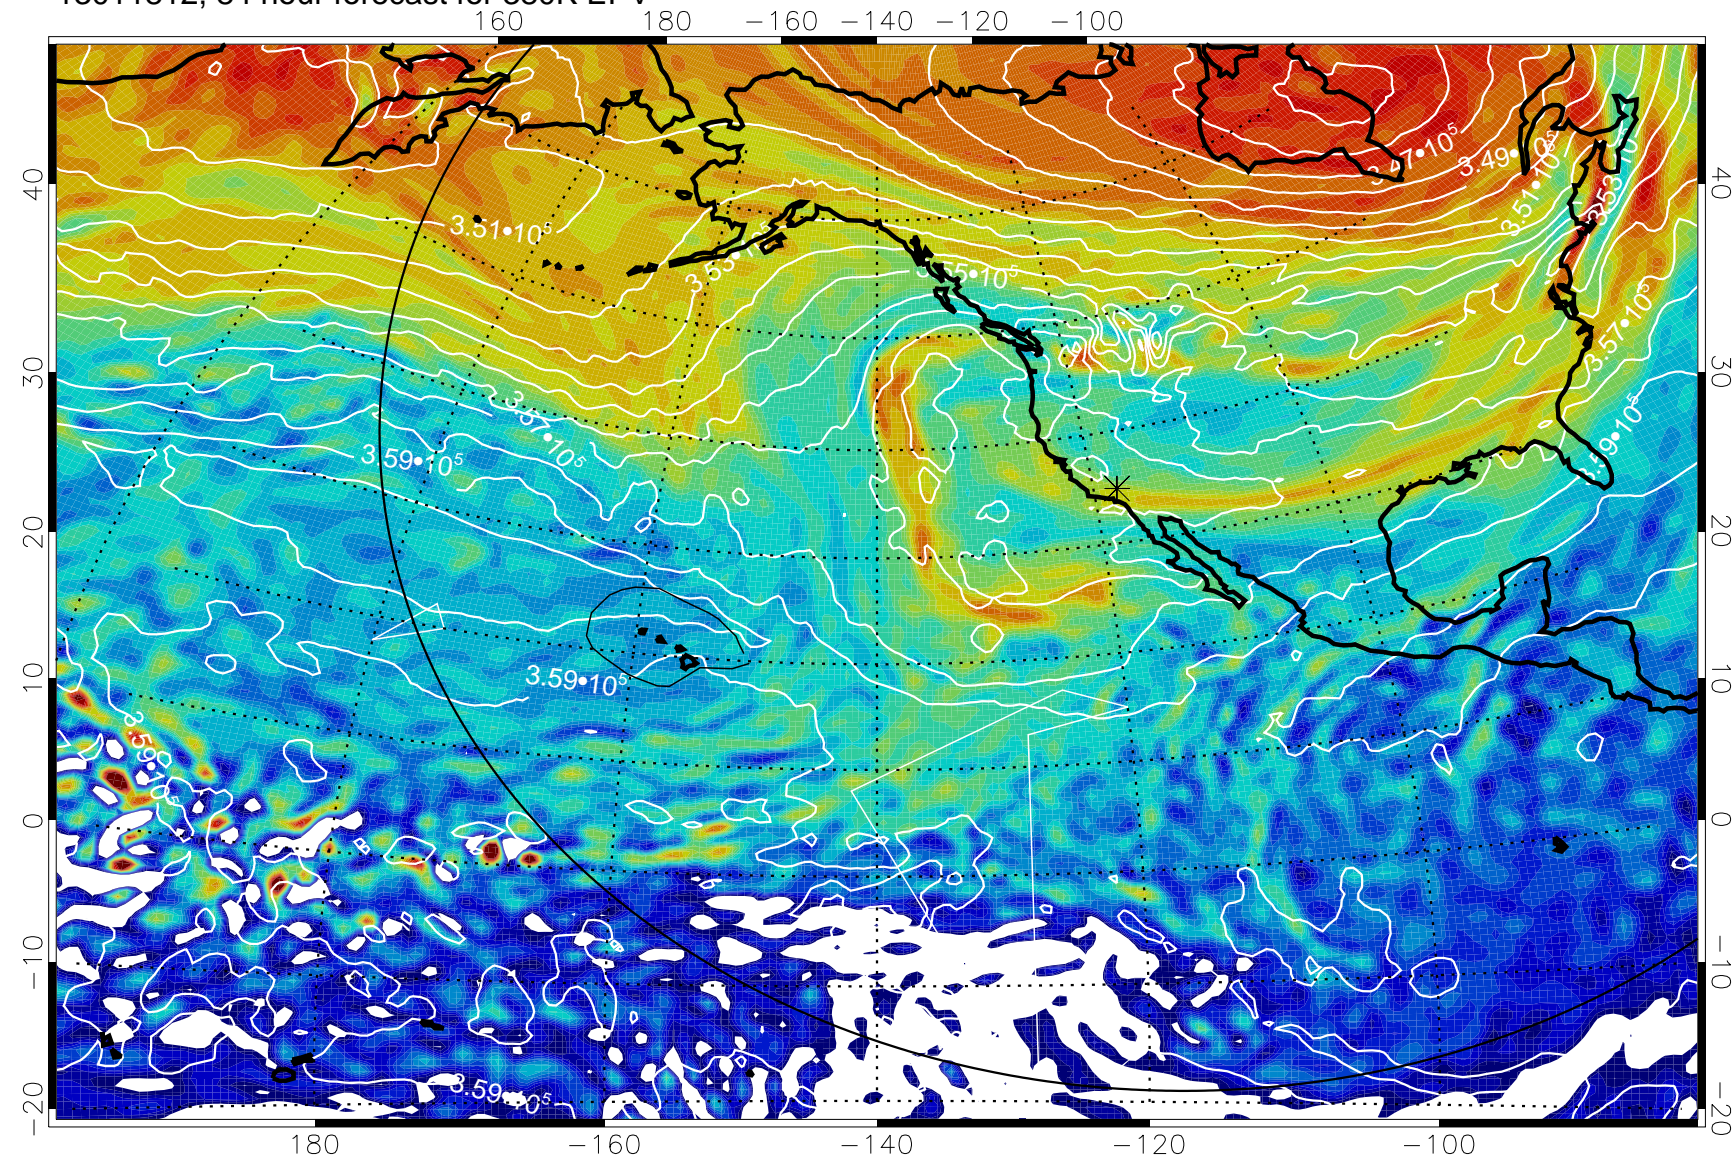

13011712, 60 hour forecast for 380K EPV

380K Montgomery Streamfunction, white

Range ring of 6000 km -- 19 hours GH round trip

13011718, 66 hour forecast for 380K EPV

380K Montgomery Streamfunction, white

Range ring of 6000 km -- 19 hours GH round trip

13011800, 72 hour forecast for 380K EPV

380K Montgomery Streamfunction, white

Range ring of 6000 km -- 19 hours GH round trip

13011806, 78 hour forecast for 380K EPV

380K Montgomery Streamfunction, white

Range ring of 6000 km -- 19 hours GH round trip

13011812, 84 hour forecast for 380K EPV

380K Montgomery Streamfunction, white

Range ring of 6000 km -- 19 hours GH round trip

13011818, 90 hour forecast for 380K EPV

380K Montgomery Streamfunction, white

Range ring of 6000 km -- 19 hours GH round trip

13011906, 102 hour forecast for 380K EPV

380K Montgomery Streamfunction, white

Range ring of 6000 km -- 19 hours GH round trip

13011912, 108 hour forecast for 380K EPV

380K Montgomery Streamfunction, white