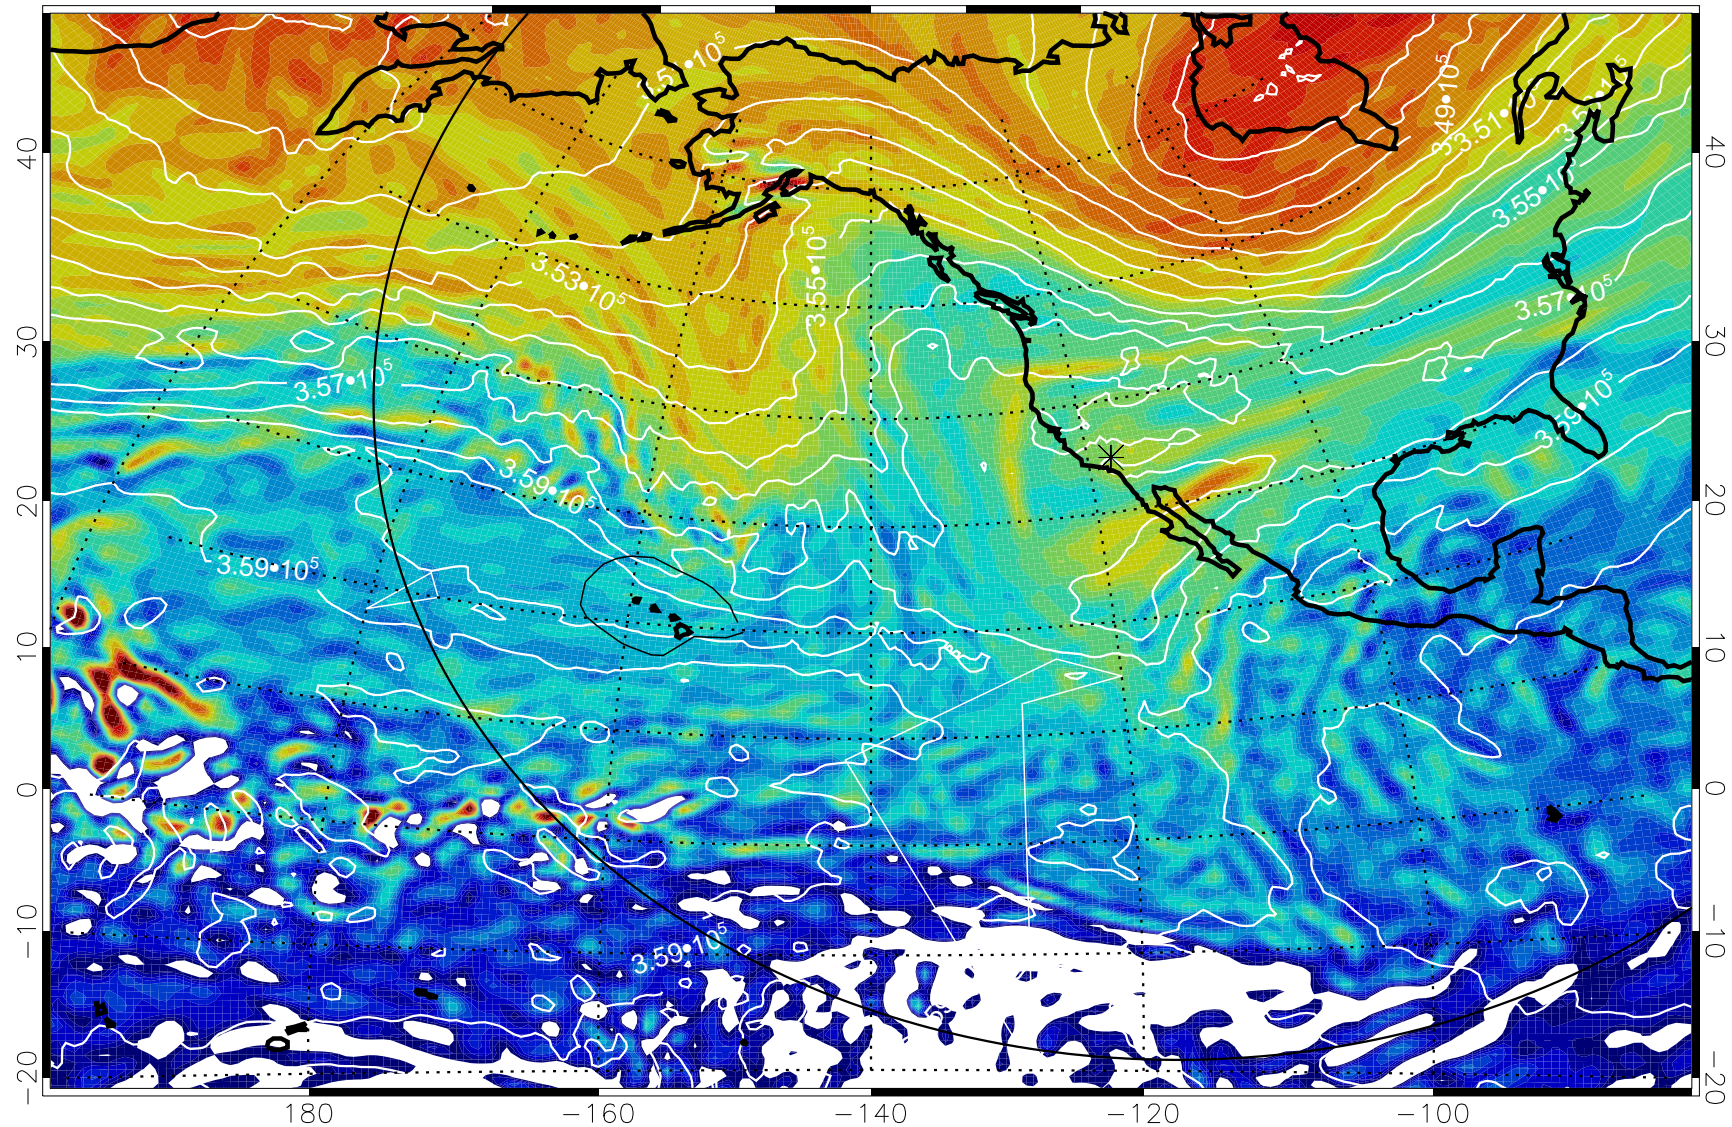

13011812, 84 hour forecast for 380K EPV

380K Montgomery Streamfunction, white

Range ring of 6000 km -- 19 hours GH round trip

13011818, 90 hour forecast for 380K EPV

380K Montgomery Streamfunction, white

Range ring of 6000 km -- 19 hours GH round trip

13011906, 102 hour forecast for 380K EPV

380K Montgomery Streamfunction, white

Range ring of 6000 km -- 19 hours GH round trip

13011912, 108 hour forecast for 380K EPV

380K Montgomery Streamfunction, white

Range ring of 6000 km -- 19 hours GH round trip

13011918, 114 hour forecast for 380K EPV

160 180 -160 -140 -120 -100

380K Montgomery Streamfunction, white

Range ring of 6000 km -- 19 hours GH round trip

13012000, 120 hour forecast for 380K EPV

160 180 -160 -140 -120 -100

380K Montgomery Streamfunction, white

Range ring of 6000 km -- 19 hours GH round trip