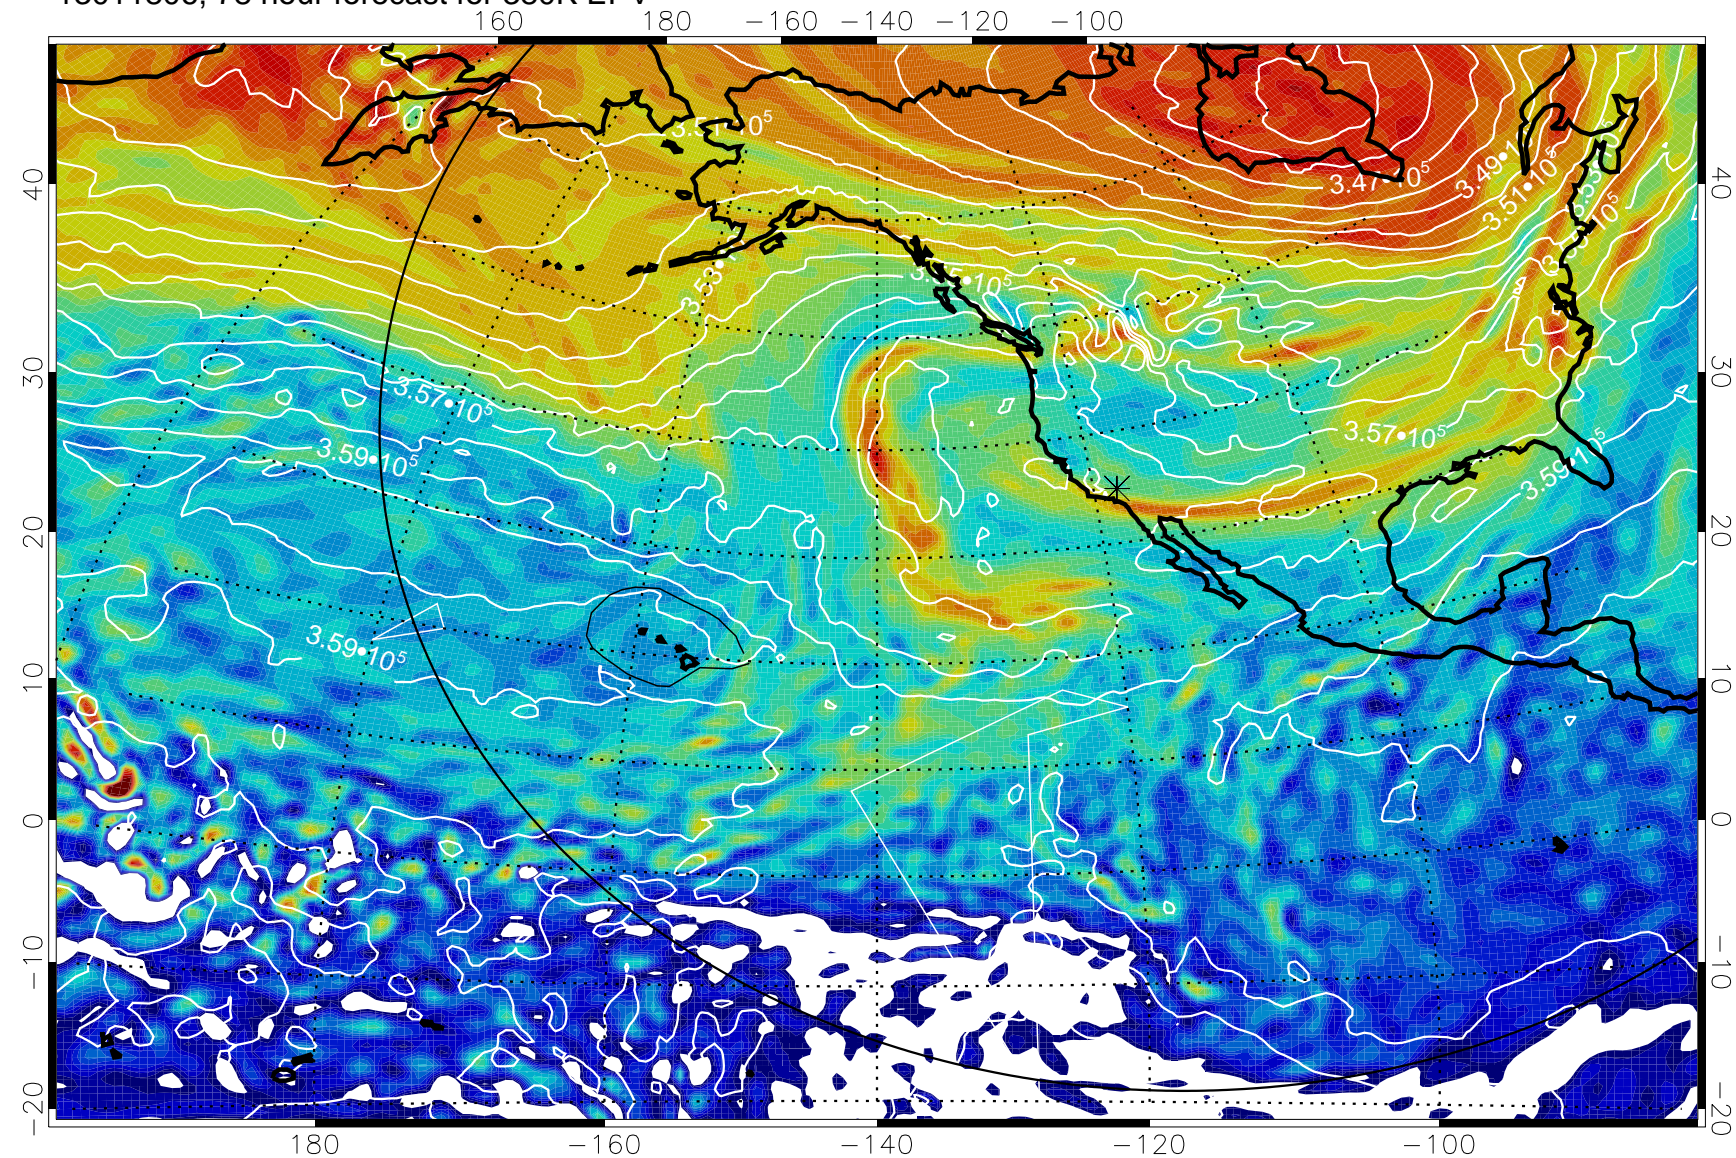

380K Montgomery Streamfunction, white

Range ring of 6000 km -- 19 hours GH round trip

13011706, 54 hour forecast for 380K EPV

380K Montgomery Streamfunction, white

Range ring of 6000 km -- 19 hours GH round trip

13011712, 60 hour forecast for 380K EPV

380K Montgomery Streamfunction, white

Range ring of 6000 km -- 19 hours GH round trip

13011718, 66 hour forecast for 380K EPV

380K Montgomery Streamfunction, white

Range ring of 6000 km -- 19 hours GH round trip

13011800, 72 hour forecast for 380K EPV

380K Montgomery Streamfunction, white

Range ring of 6000 km -- 19 hours GH round trip

13011806, 78 hour forecast for 380K EPV

380K Montgomery Streamfunction, white

Range ring of 6000 km -- 19 hours GH round trip

13011812, 84 hour forecast for 380K EPV

380K Montgomery Streamfunction, white

Range ring of 6000 km -- 19 hours GH round trip

13011818, 90 hour forecast for 380K EPV

380K Montgomery Streamfunction, white

Range ring of 6000 km -- 19 hours GH round trip