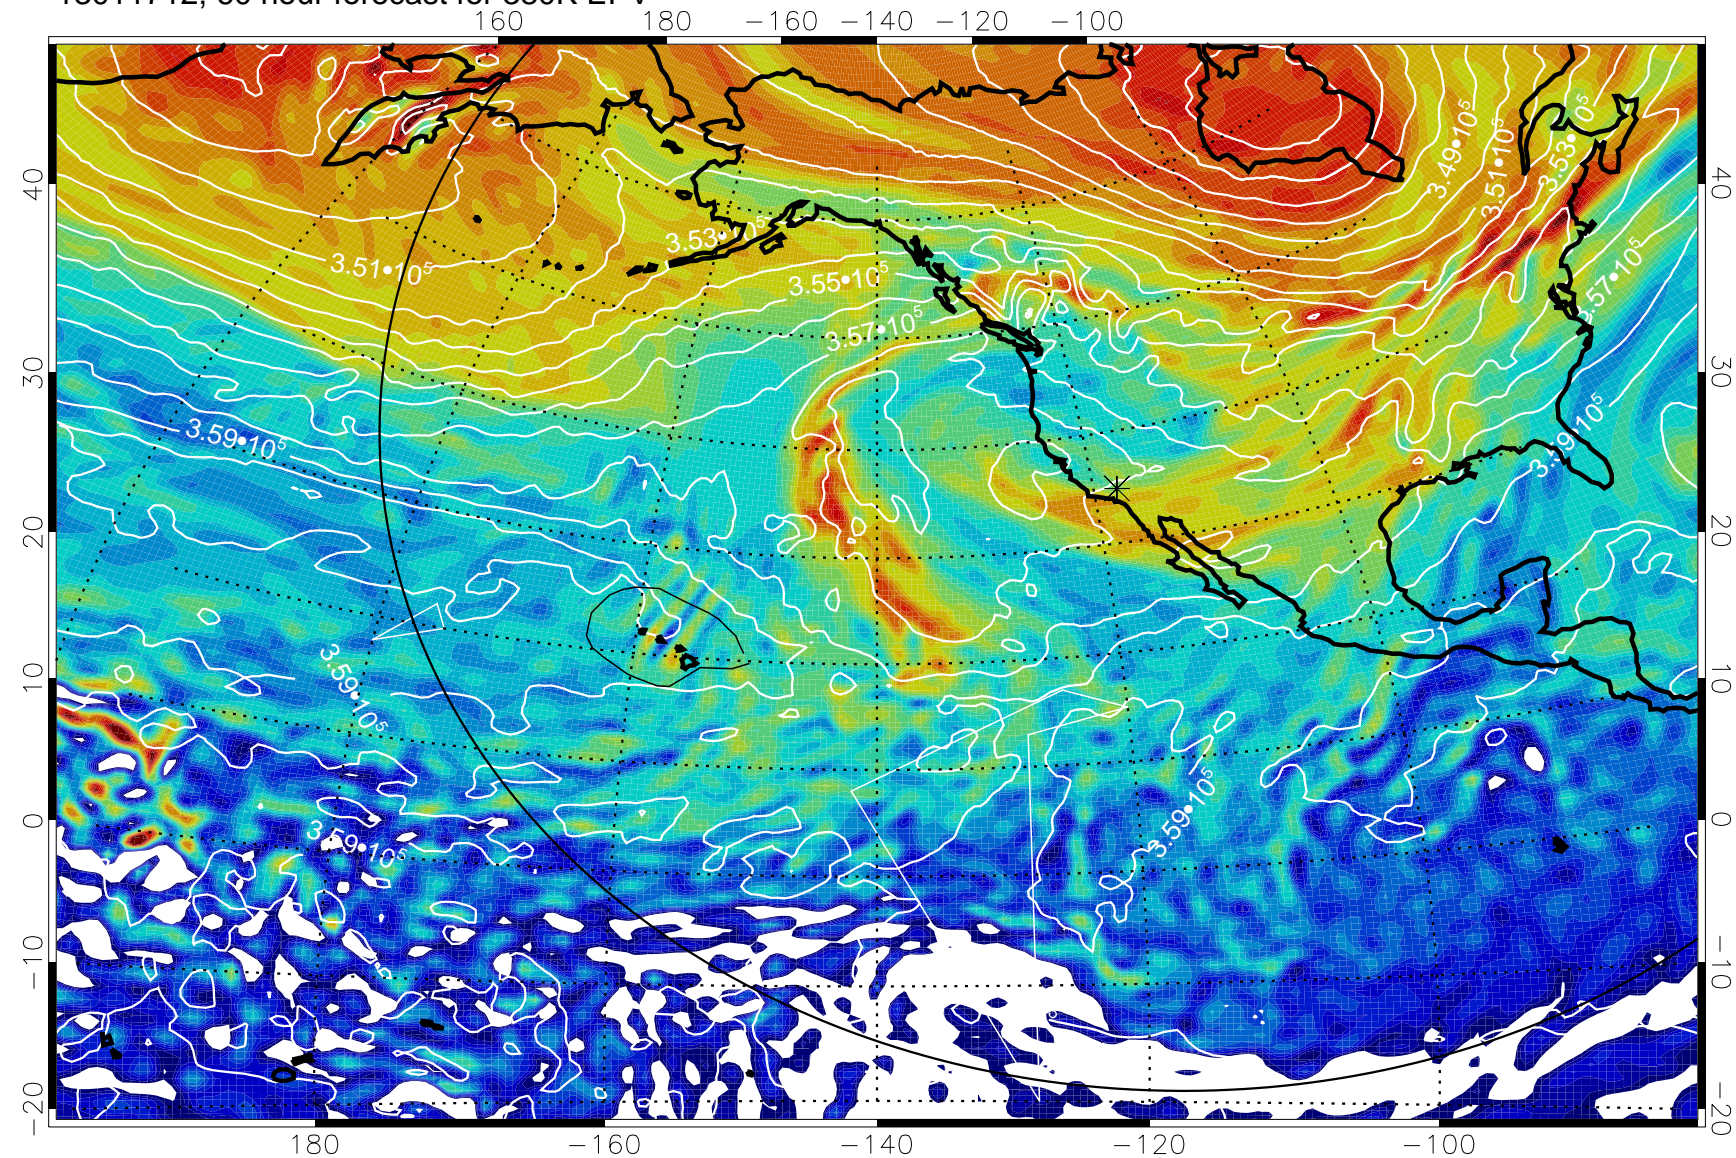

13011618, 42 hour forecast for 380K EPV

380K Montgomery Streamfunction, white

Range ring of 6000 km -- 19 hours GH round trip

13011700, 48 hour forecast for 380K EPV

160 180 -160 -140 -120 -100

40
30
20
10
0
-10
-20

380K Montgomery Streamfunction, white

Range ring of 6000 km -- 19 hours GH round trip

13011706, 54 hour forecast for 380K EPV

380K Montgomery Streamfunction, white

Range ring of 6000 km -- 19 hours GH round trip

13011712, 60 hour forecast for 380K EPV

380K Montgomery Streamfunction, white

Range ring of 6000 km -- 19 hours GH round trip

13011718, 66 hour forecast for 380K EPV

380K Montgomery Streamfunction, white

Range ring of 6000 km -- 19 hours GH round trip

13011800, 72 hour forecast for 380K EPV

380K Montgomery Streamfunction, white

Range ring of 6000 km -- 19 hours GH round trip

13011806, 78 hour forecast for 380K EPV

380K Montgomery Streamfunction, white

Range ring of 6000 km -- 19 hours GH round trip