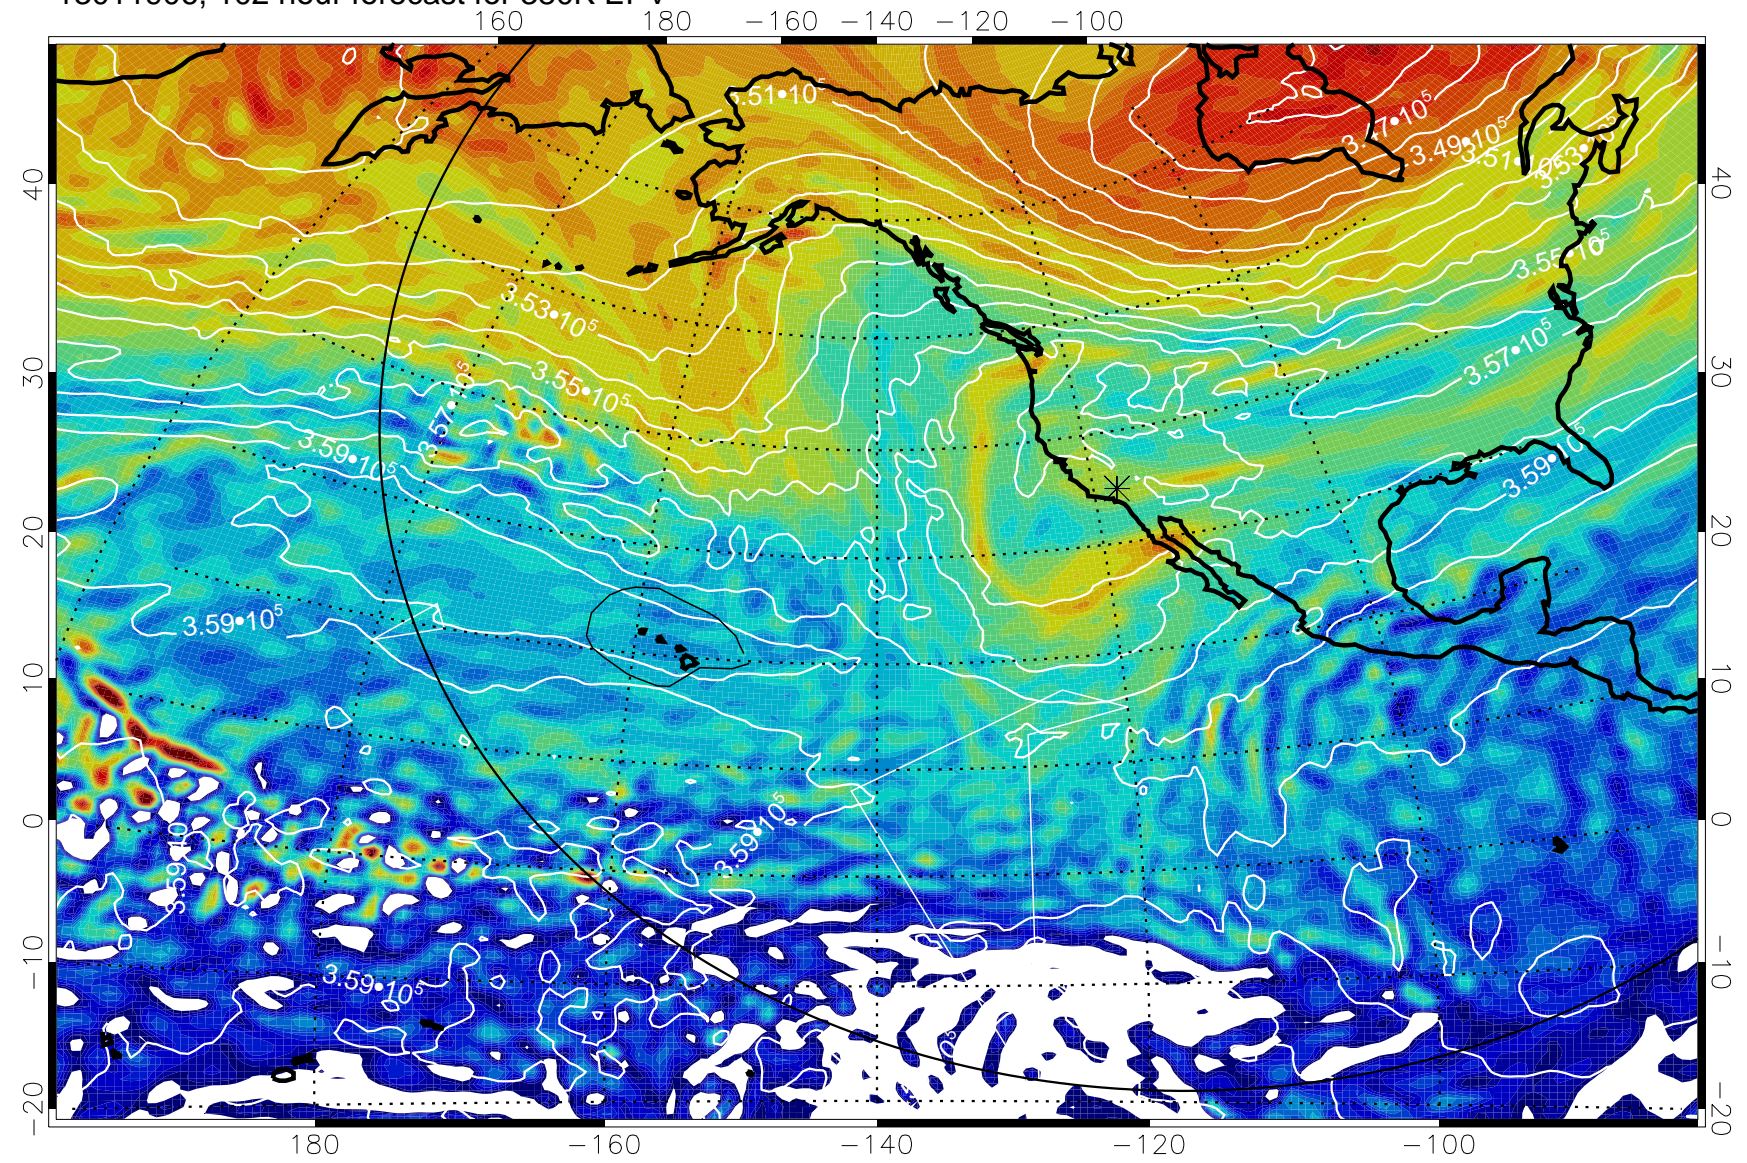

13011800, 72 hour forecast for 380K EPV

380K Montgomery Streamfunction, white

Range ring of 6000 km -- 19 hours GH round trip

13011806, 78 hour forecast for 380K EPV

380K Montgomery Streamfunction, white

Range ring of 6000 km -- 19 hours GH round trip

13011812, 84 hour forecast for 380K EPV

380K Montgomery Streamfunction, white

Range ring of 6000 km -- 19 hours GH round trip

13011818, 90 hour forecast for 380K EPV

380K Montgomery Streamfunction, white

Range ring of 6000 km -- 19 hours GH round trip

13011906, 102 hour forecast for 380K EPV

380K Montgomery Streamfunction, white

Range ring of 6000 km -- 19 hours GH round trip

13011912, 108 hour forecast for 380K EPV

380K Montgomery Streamfunction, white

Range ring of 6000 km -- 19 hours GH round trip

13011918, 114 hour forecast for 380K EPV

160 180 -160 -140 -120 -100

380K Montgomery Streamfunction, white

Range ring of 6000 km -- 19 hours GH round trip

13012000, 120 hour forecast for 380K EPV