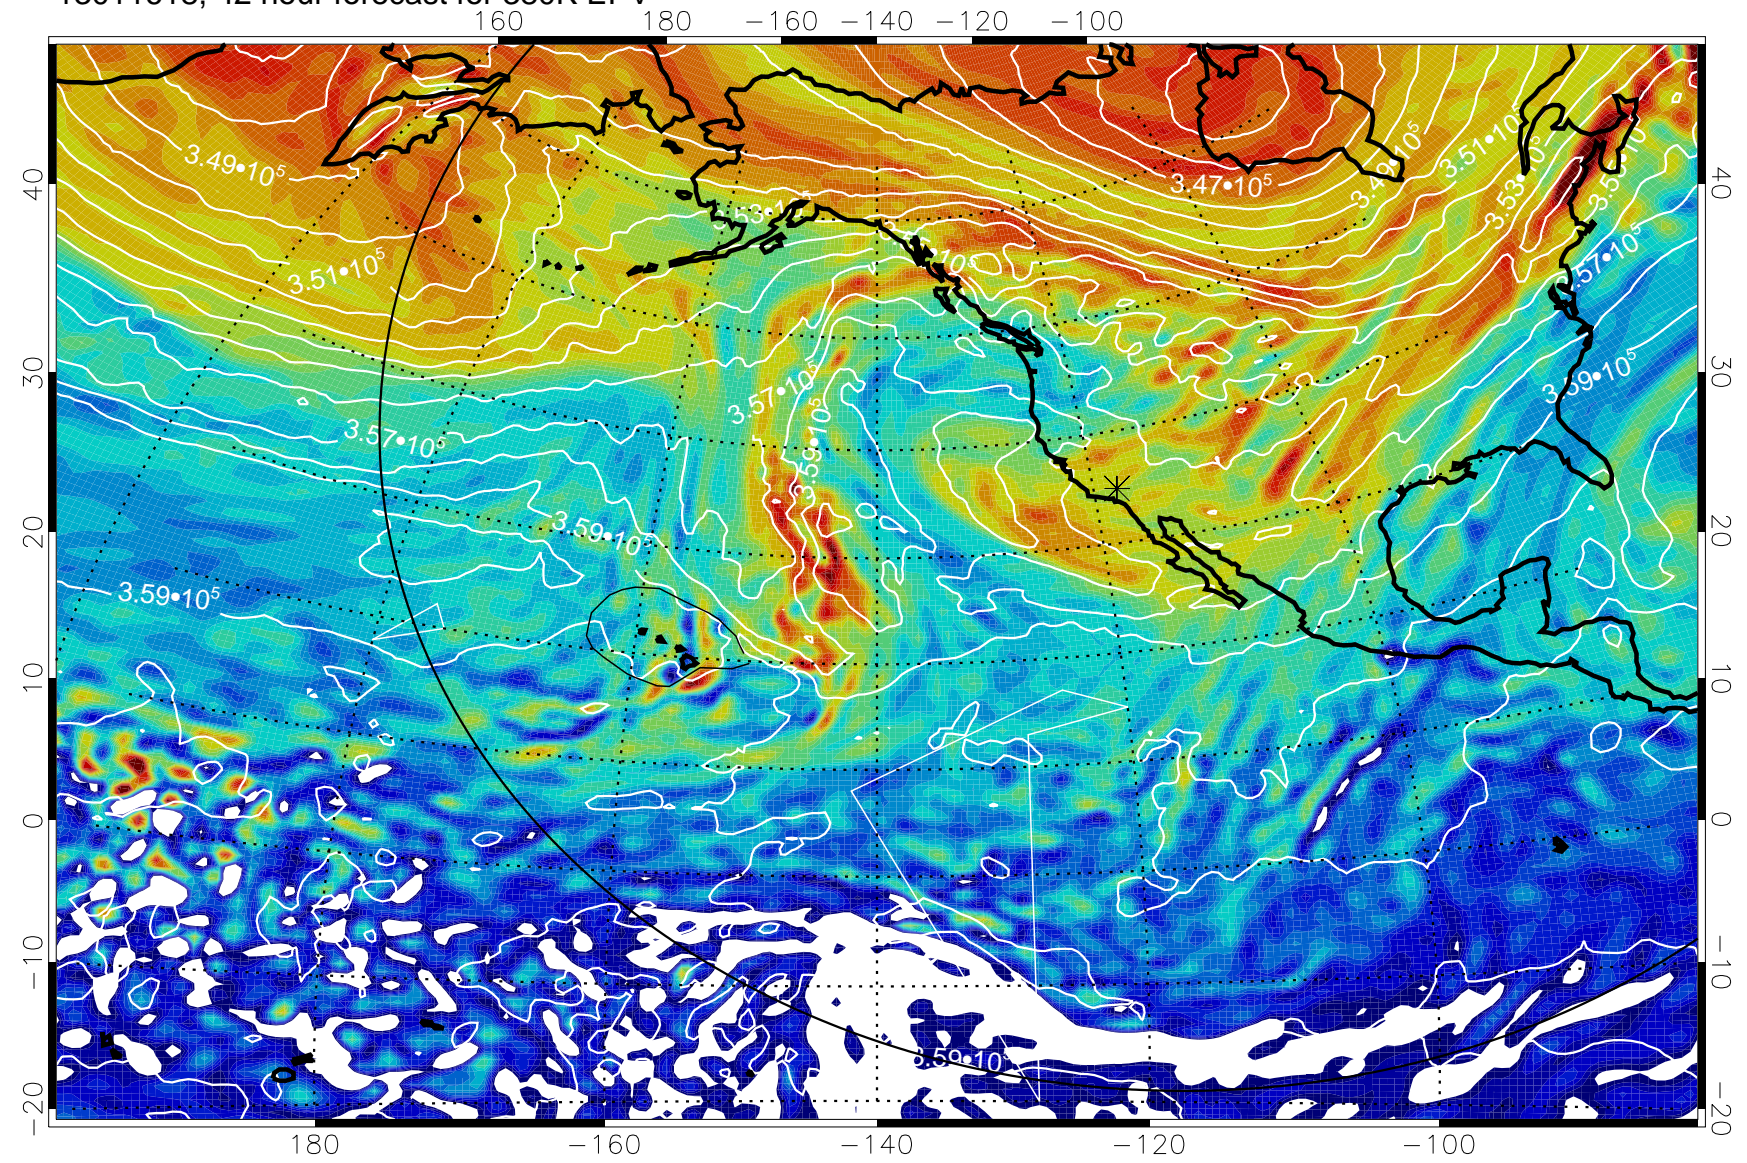

13011512, 12 hour forecast for 380K EPV

380K Montgomery Streamfunction, white

Range ring of 6000 km -- 19 hours GH round trip

13011600, 24 hour forecast for 380K EPV

380K Montgomery Streamfunction, white

Range ring of 6000 km -- 19 hours GH round trip

13011606, 30 hour forecast for 380K EPV

380K Montgomery Streamfunction, white

Range ring of 6000 km -- 19 hours GH round trip

13011612, 36 hour forecast for 380K EPV

380K Montgomery Streamfunction, white

Range ring of 6000 km -- 19 hours GH round trip

13011618, 42 hour forecast for 380K EPV

380K Montgomery Streamfunction, white

Range ring of 6000 km -- 19 hours GH round trip

13011700, 48 hour forecast for 380K EPV

160 180 -160 -140 -120 -100

40
30
20
10
0
-10
-20

380K Montgomery Streamfunction, white

Range ring of 6000 km -- 19 hours GH round trip

13011706, 54 hour forecast for 380K EPV

380K Montgomery Streamfunction, white

Range ring of 6000 km -- 19 hours GH round trip