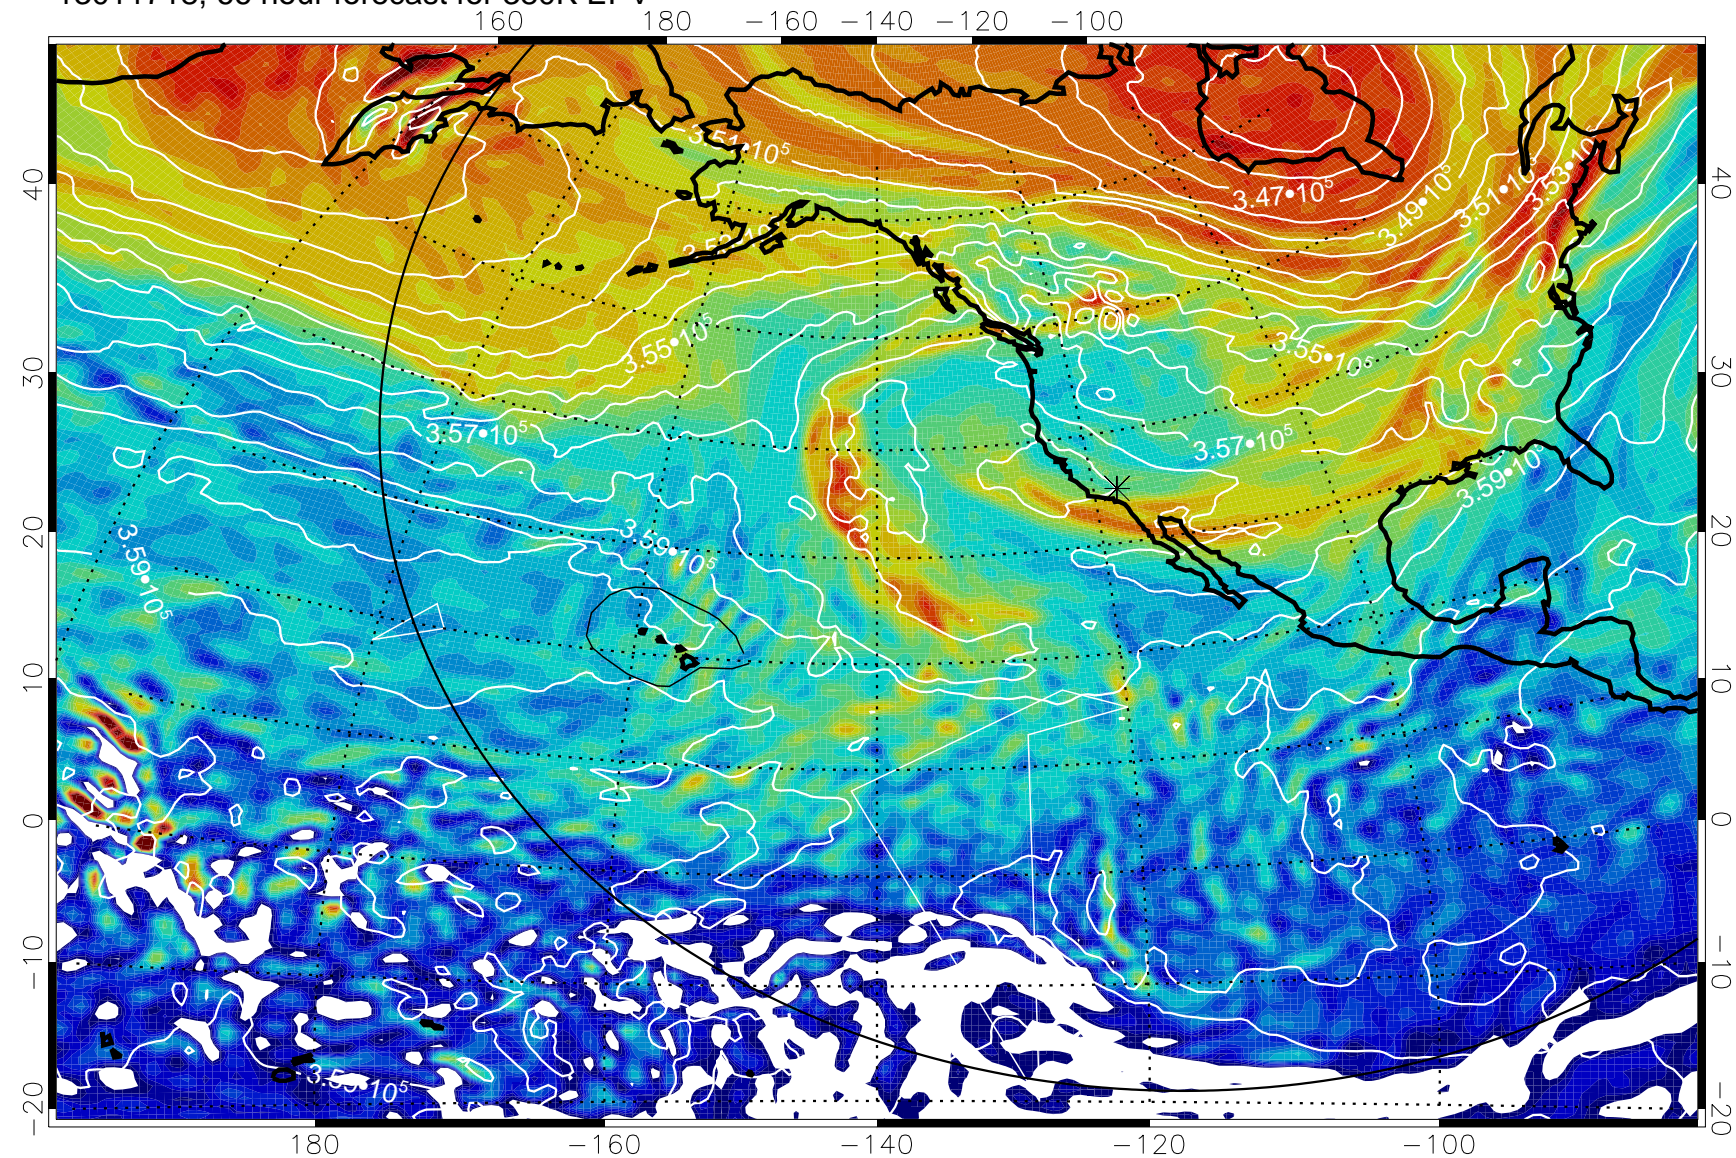

13011618, 42 hour forecast for 380K EPV

380K Montgomery Streamfunction, white

Range ring of 6000 km -- 19 hours GH round trip

13011700, 48 hour forecast for 380K EPV

160 180 -160 -140 -120 -100

40
30
20
10
0
-10
-20

380K Montgomery Streamfunction, white

Range ring of 6000 km -- 19 hours GH round trip

13011706, 54 hour forecast for 380K EPV

380K Montgomery Streamfunction, white

Range ring of 6000 km -- 19 hours GH round trip

13011712, 60 hour forecast for 380K EPV

380K Montgomery Streamfunction, white

Range ring of 6000 km -- 19 hours GH round trip

13011718, 66 hour forecast for 380K EPV

380K Montgomery Streamfunction, white

Range ring of 6000 km -- 19 hours GH round trip

13011800, 72 hour forecast for 380K EPV

380K Montgomery Streamfunction, white

Range ring of 6000 km -- 19 hours GH round trip

13011806, 78 hour forecast for 380K EPV

380K Montgomery Streamfunction, white

Range ring of 6000 km -- 19 hours GH round trip