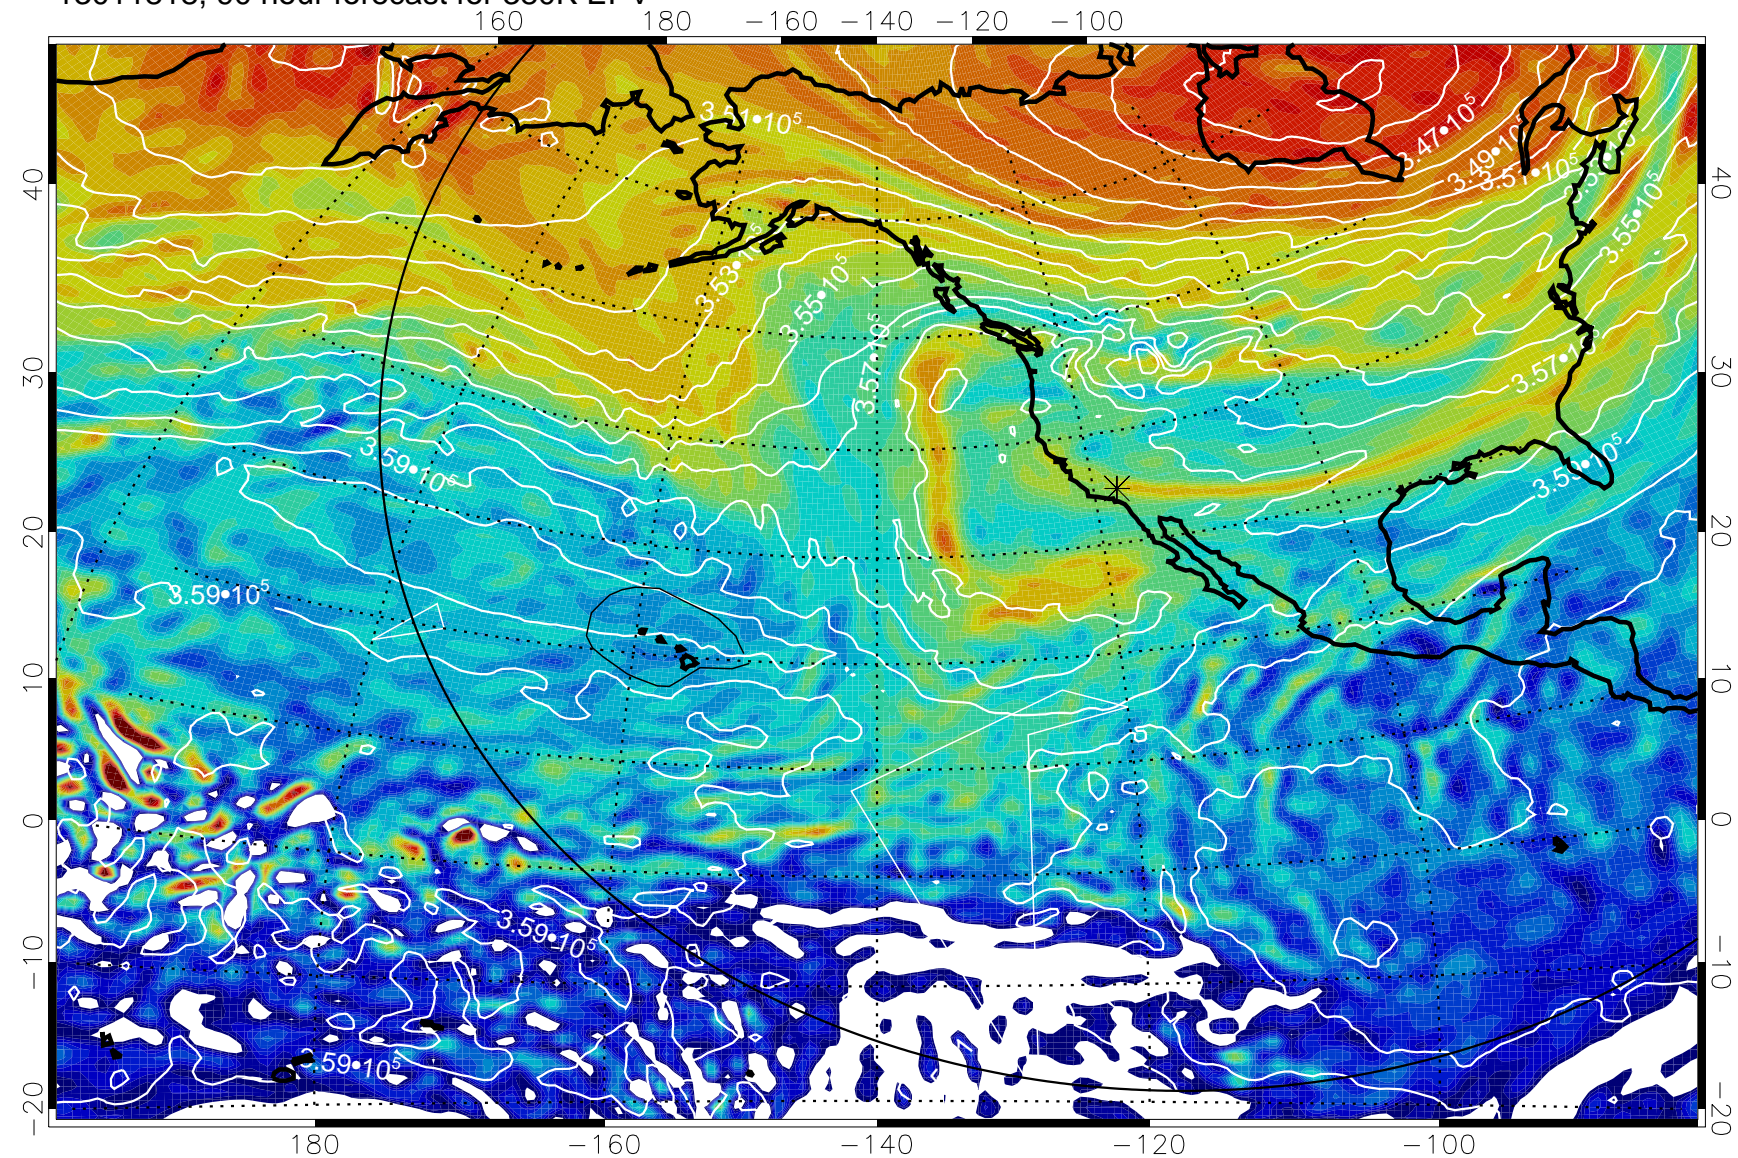

13011800, 72 hour forecast for 380K EPV

380K Montgomery Streamfunction, white

Range ring of 6000 km -- 19 hours GH round trip

13011806, 78 hour forecast for 380K EPV

380K Montgomery Streamfunction, white

Range ring of 6000 km -- 19 hours GH round trip

13011812, 84 hour forecast for 380K EPV

380K Montgomery Streamfunction, white

Range ring of 6000 km -- 19 hours GH round trip

13011818, 90 hour forecast for 380K EPV

380K Montgomery Streamfunction, white

Range ring of 6000 km -- 19 hours GH round trip

13011906, 102 hour forecast for 380K EPV

380K Montgomery Streamfunction, white

Range ring of 6000 km -- 19 hours GH round trip

13011912, 108 hour forecast for 380K EPV

380K Montgomery Streamfunction, white

Range ring of 6000 km -- 19 hours GH round trip

13011918, 114 hour forecast for 380K EPV

160 180 -160 -140 -120 -100

380K Montgomery Streamfunction, white

Range ring of 6000 km -- 19 hours GH round trip

13012000, 120 hour forecast for 380K EPV