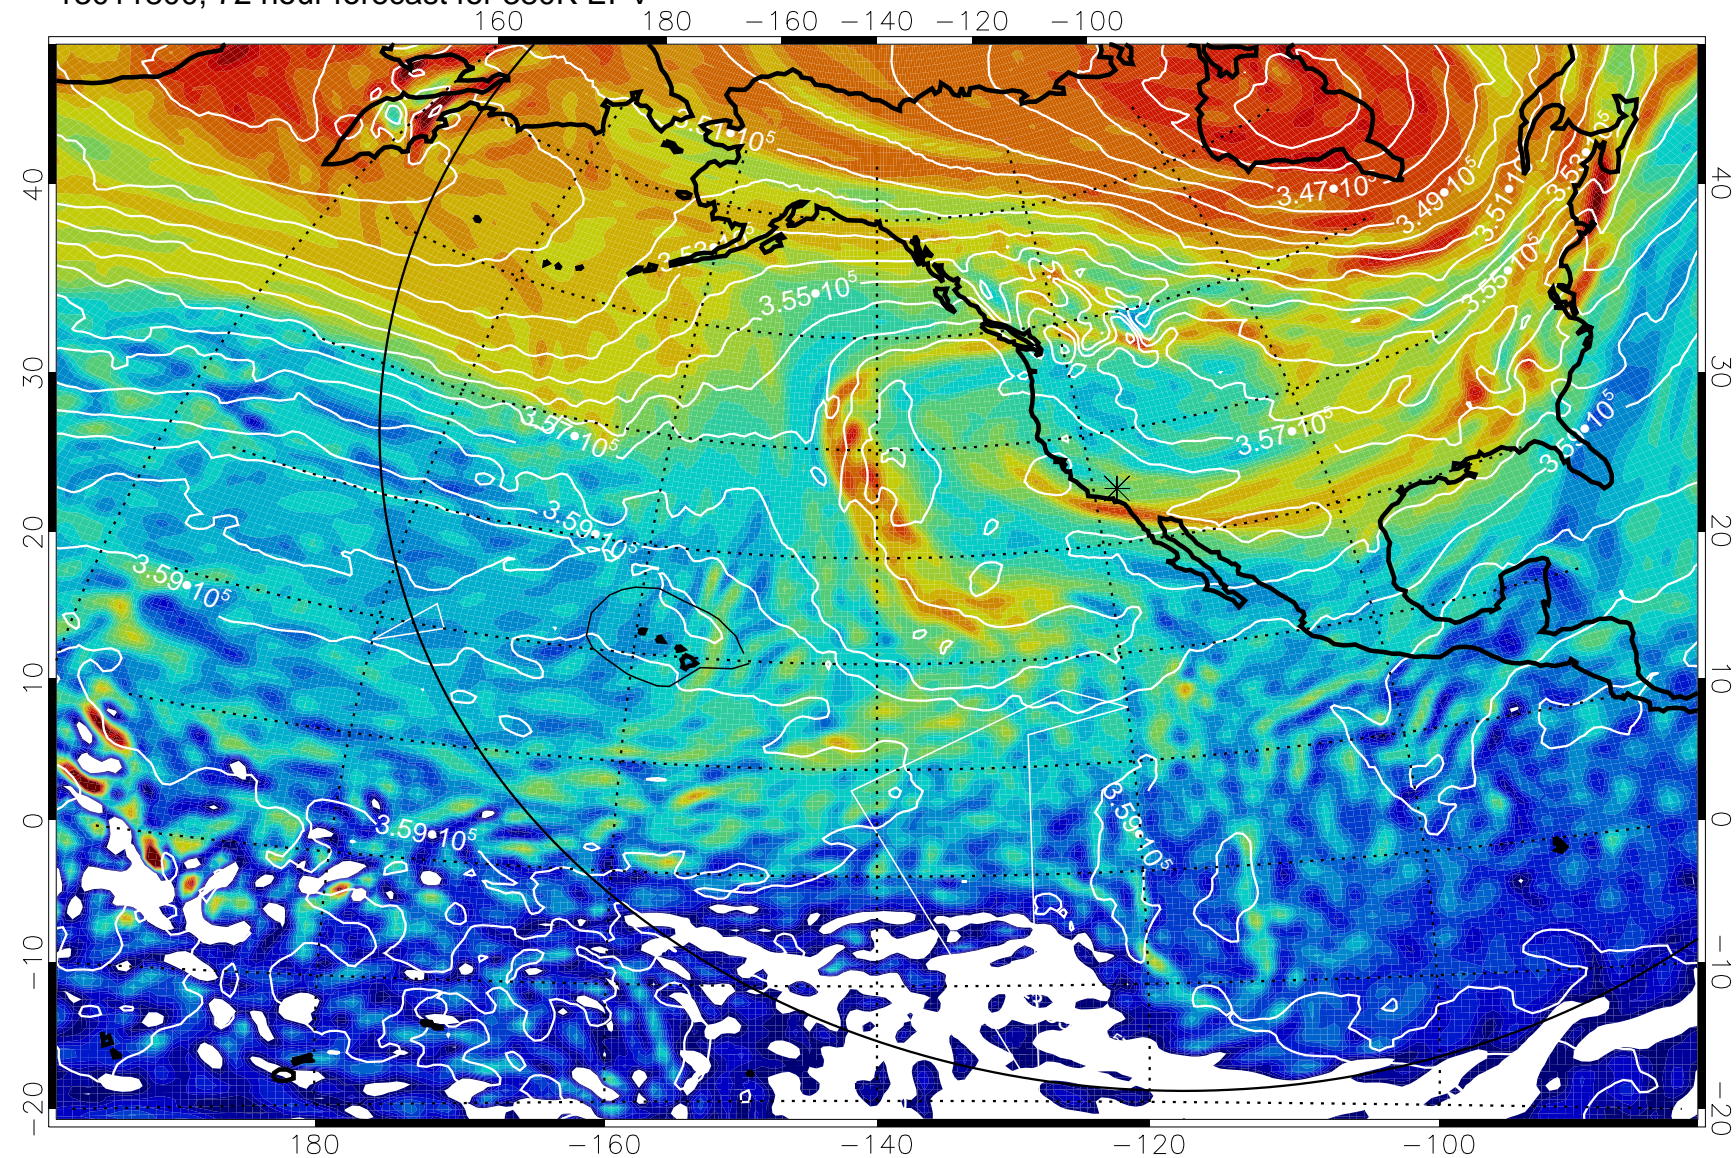

380K Montgomery Streamfunction, white

Range ring of 6000 km -- 19 hours GH round trip

13011706, 54 hour forecast for 380K EPV

380K Montgomery Streamfunction, white

Range ring of 6000 km -- 19 hours GH round trip

13011712, 60 hour forecast for 380K EPV

380K Montgomery Streamfunction, white

Range ring of 6000 km -- 19 hours GH round trip

13011718, 66 hour forecast for 380K EPV

380K Montgomery Streamfunction, white

Range ring of 6000 km -- 19 hours GH round trip

13011800, 72 hour forecast for 380K EPV

380K Montgomery Streamfunction, white

Range ring of 6000 km -- 19 hours GH round trip

13011806, 78 hour forecast for 380K EPV

380K Montgomery Streamfunction, white

Range ring of 6000 km -- 19 hours GH round trip

13011812, 84 hour forecast for 380K EPV

380K Montgomery Streamfunction, white

Range ring of 6000 km -- 19 hours GH round trip

13011818, 90 hour forecast for 380K EPV

380K Montgomery Streamfunction, white

Range ring of 6000 km -- 19 hours GH round trip