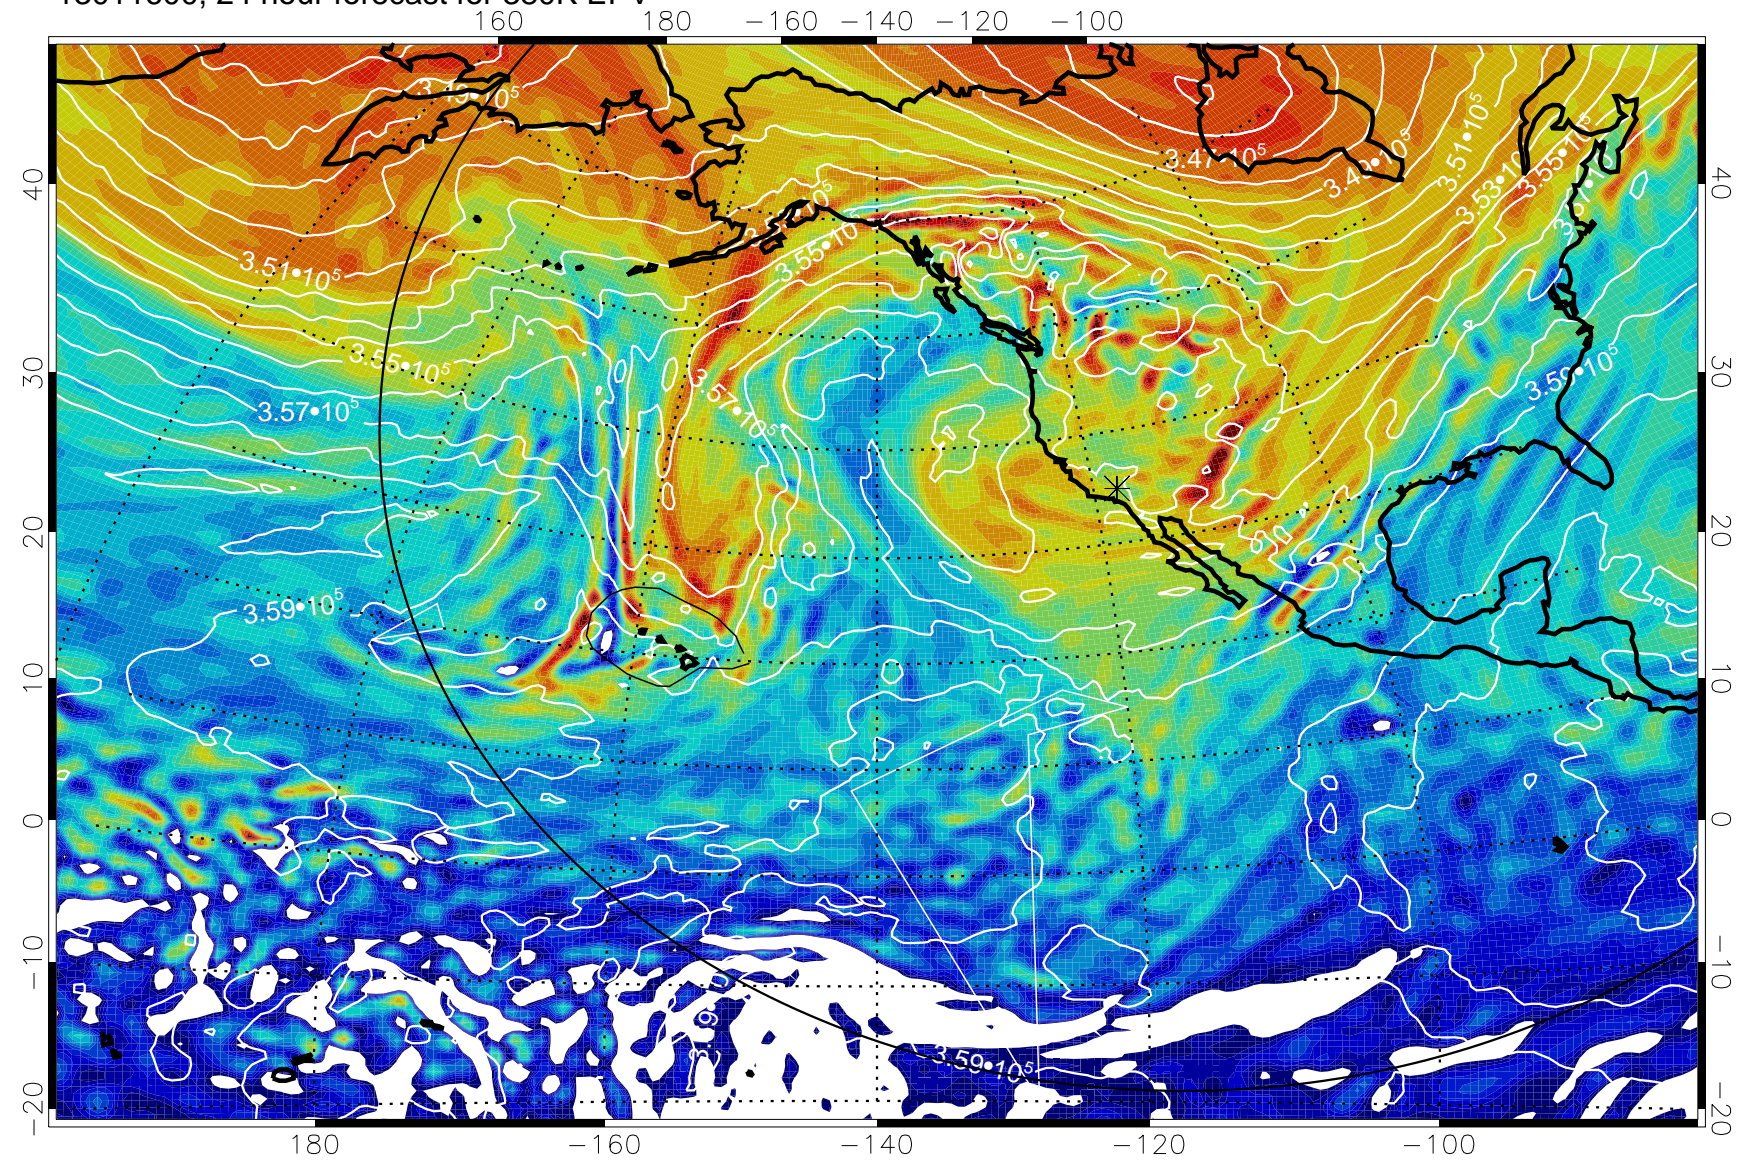

13011512, 12 hour forecast for 380K EPV

380K Montgomery Streamfunction, white

Range ring of 6000 km -- 19 hours GH round trip

13011600, 24 hour forecast for 380K EPV

380K Montgomery Streamfunction, white

Range ring of 6000 km -- 19 hours GH round trip

13011606, 30 hour forecast for 380K EPV

380K Montgomery Streamfunction, white

Range ring of 6000 km -- 19 hours GH round trip

13011612, 36 hour forecast for 380K EPV

380K Montgomery Streamfunction, white

Range ring of 6000 km -- 19 hours GH round trip

13011618, 42 hour forecast for 380K EPV

380K Montgomery Streamfunction, white

Range ring of 6000 km -- 19 hours GH round trip

13011700, 48 hour forecast for 380K EPV

160 180 -160 -140 -120 -100

40
30
20
10
0
-10
-20

380K Montgomery Streamfunction, white

Range ring of 6000 km -- 19 hours GH round trip

13011706, 54 hour forecast for 380K EPV

380K Montgomery Streamfunction, white

Range ring of 6000 km -- 19 hours GH round trip