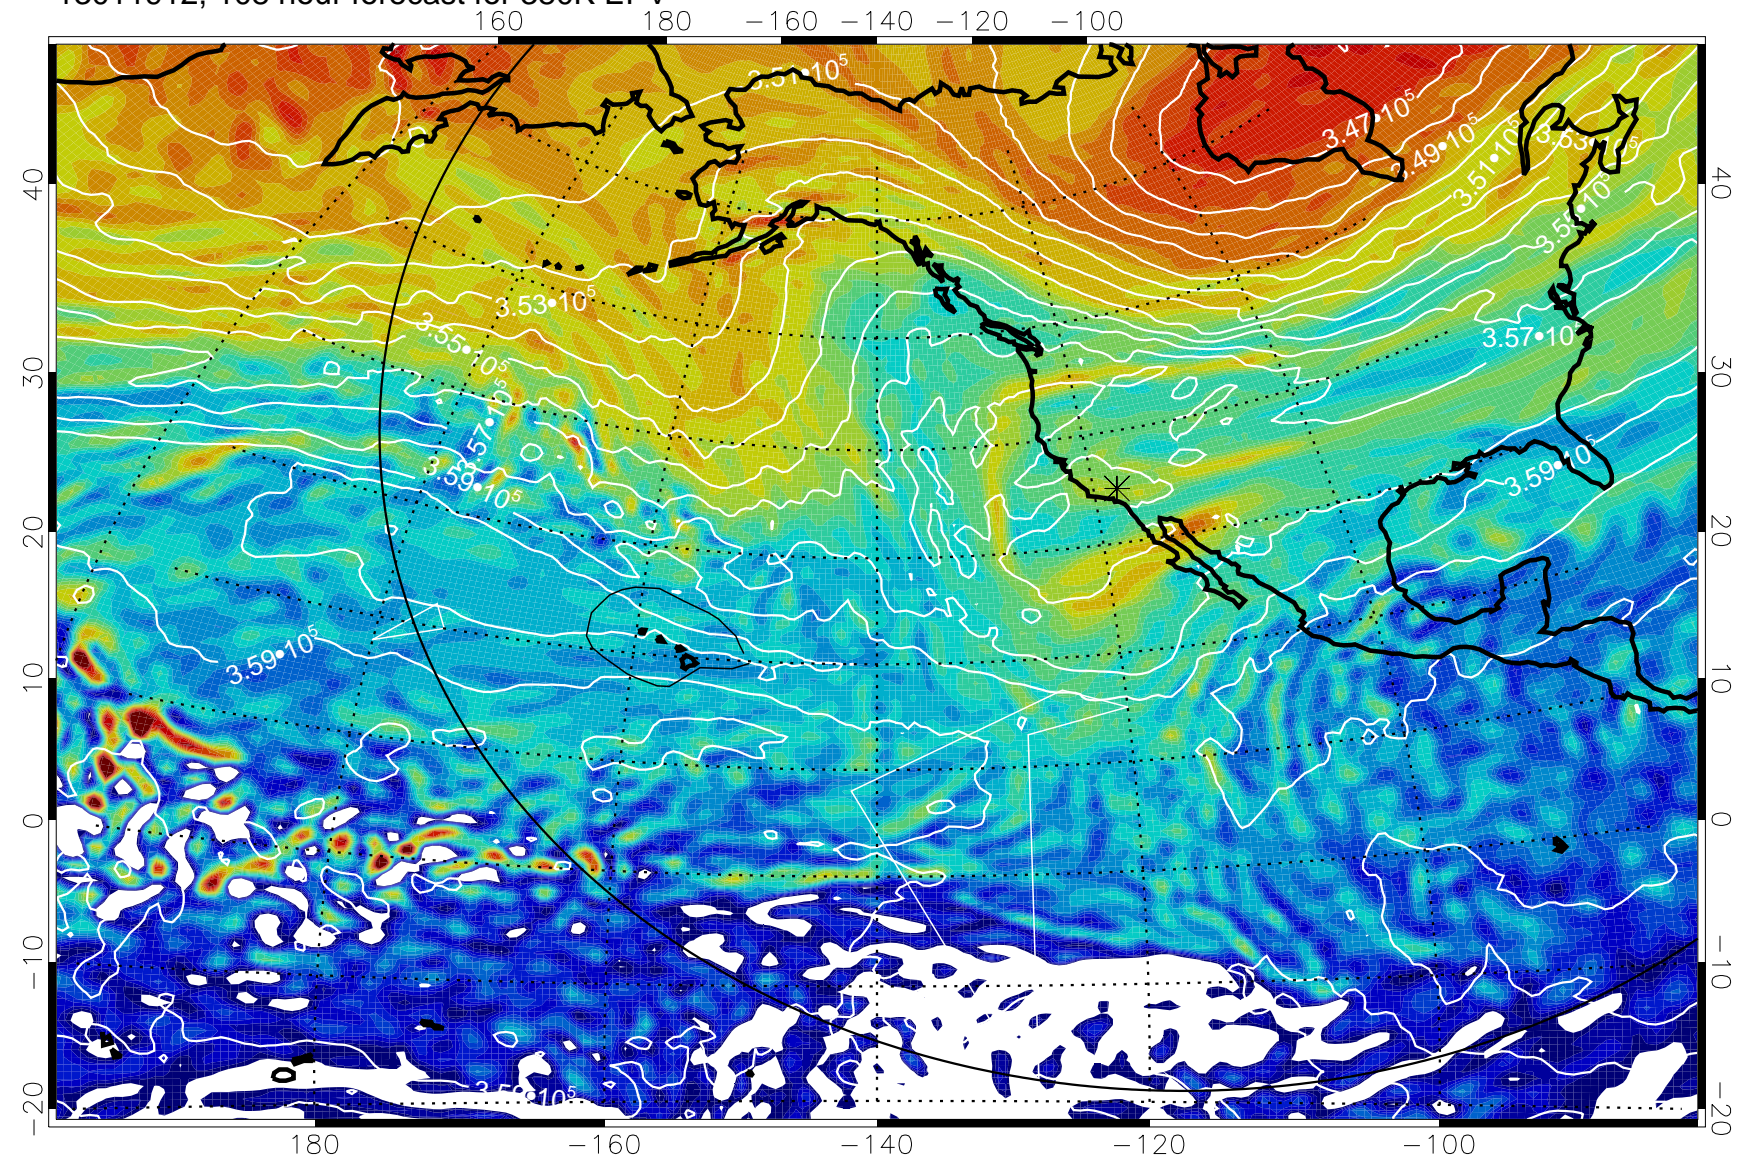

13011800, 72 hour forecast for 380K EPV

380K Montgomery Streamfunction, white

Range ring of 6000 km -- 19 hours GH round trip

13011806, 78 hour forecast for 380K EPV

380K Montgomery Streamfunction, white

Range ring of 6000 km -- 19 hours GH round trip

13011812, 84 hour forecast for 380K EPV

380K Montgomery Streamfunction, white

Range ring of 6000 km -- 19 hours GH round trip

13011818, 90 hour forecast for 380K EPV

380K Montgomery Streamfunction, white

Range ring of 6000 km -- 19 hours GH round trip

13011906, 102 hour forecast for 380K EPV

380K Montgomery Streamfunction, white

Range ring of 6000 km -- 19 hours GH round trip

13011912, 108 hour forecast for 380K EPV

380K Montgomery Streamfunction, white

Range ring of 6000 km -- 19 hours GH round trip

13011918, 114 hour forecast for 380K EPV

160 180 -160 -140 -120 -100

380K Montgomery Streamfunction, white

Range ring of 6000 km -- 19 hours GH round trip

13012000, 120 hour forecast for 380K EPV