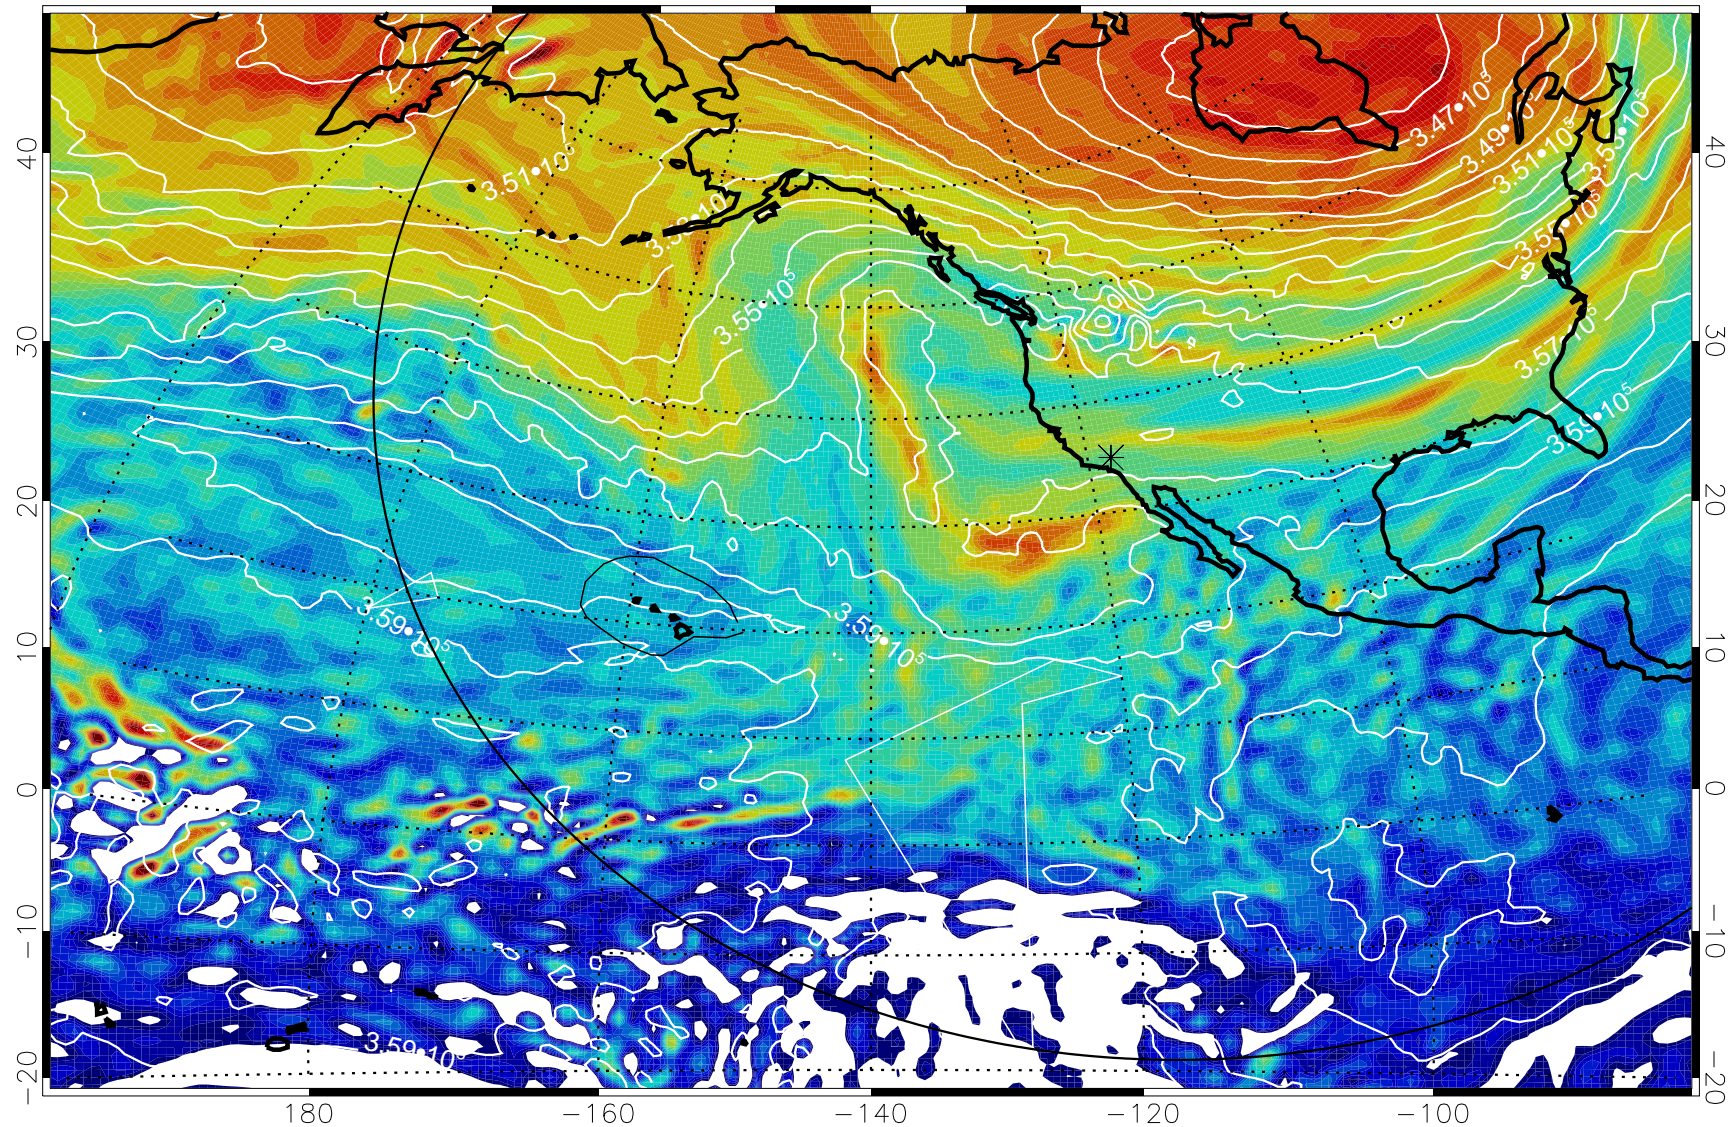

13011800, 96 hour forecast for 380K EPV

380K Montgomery Streamfunction, white

Range ring of 6000 km -- 19 hours GH round trip

13011806, 102 hour forecast for 380K EPV

160 180 -160 -140 -120 -100

380K Montgomery Streamfunction, white

Range ring of 6000 km -- 19 hours GH round trip

13011812, 108 hour forecast for 380K EPV

380K Montgomery Streamfunction, white

Range ring of 6000 km -- 19 hours GH round trip

13011818, 114 hour forecast for 380K EPV

160 180 -160 -140 -120 -100

380K Montgomery Streamfunction, white

Range ring of 6000 km -- 19 hours GH round trip

13011900, 120 hour forecast for 380K EPV

160 180 -160 -140 -120 -100

380K Montgomery Streamfunction, white

Range ring of 6000 km -- 19 hours GH round trip