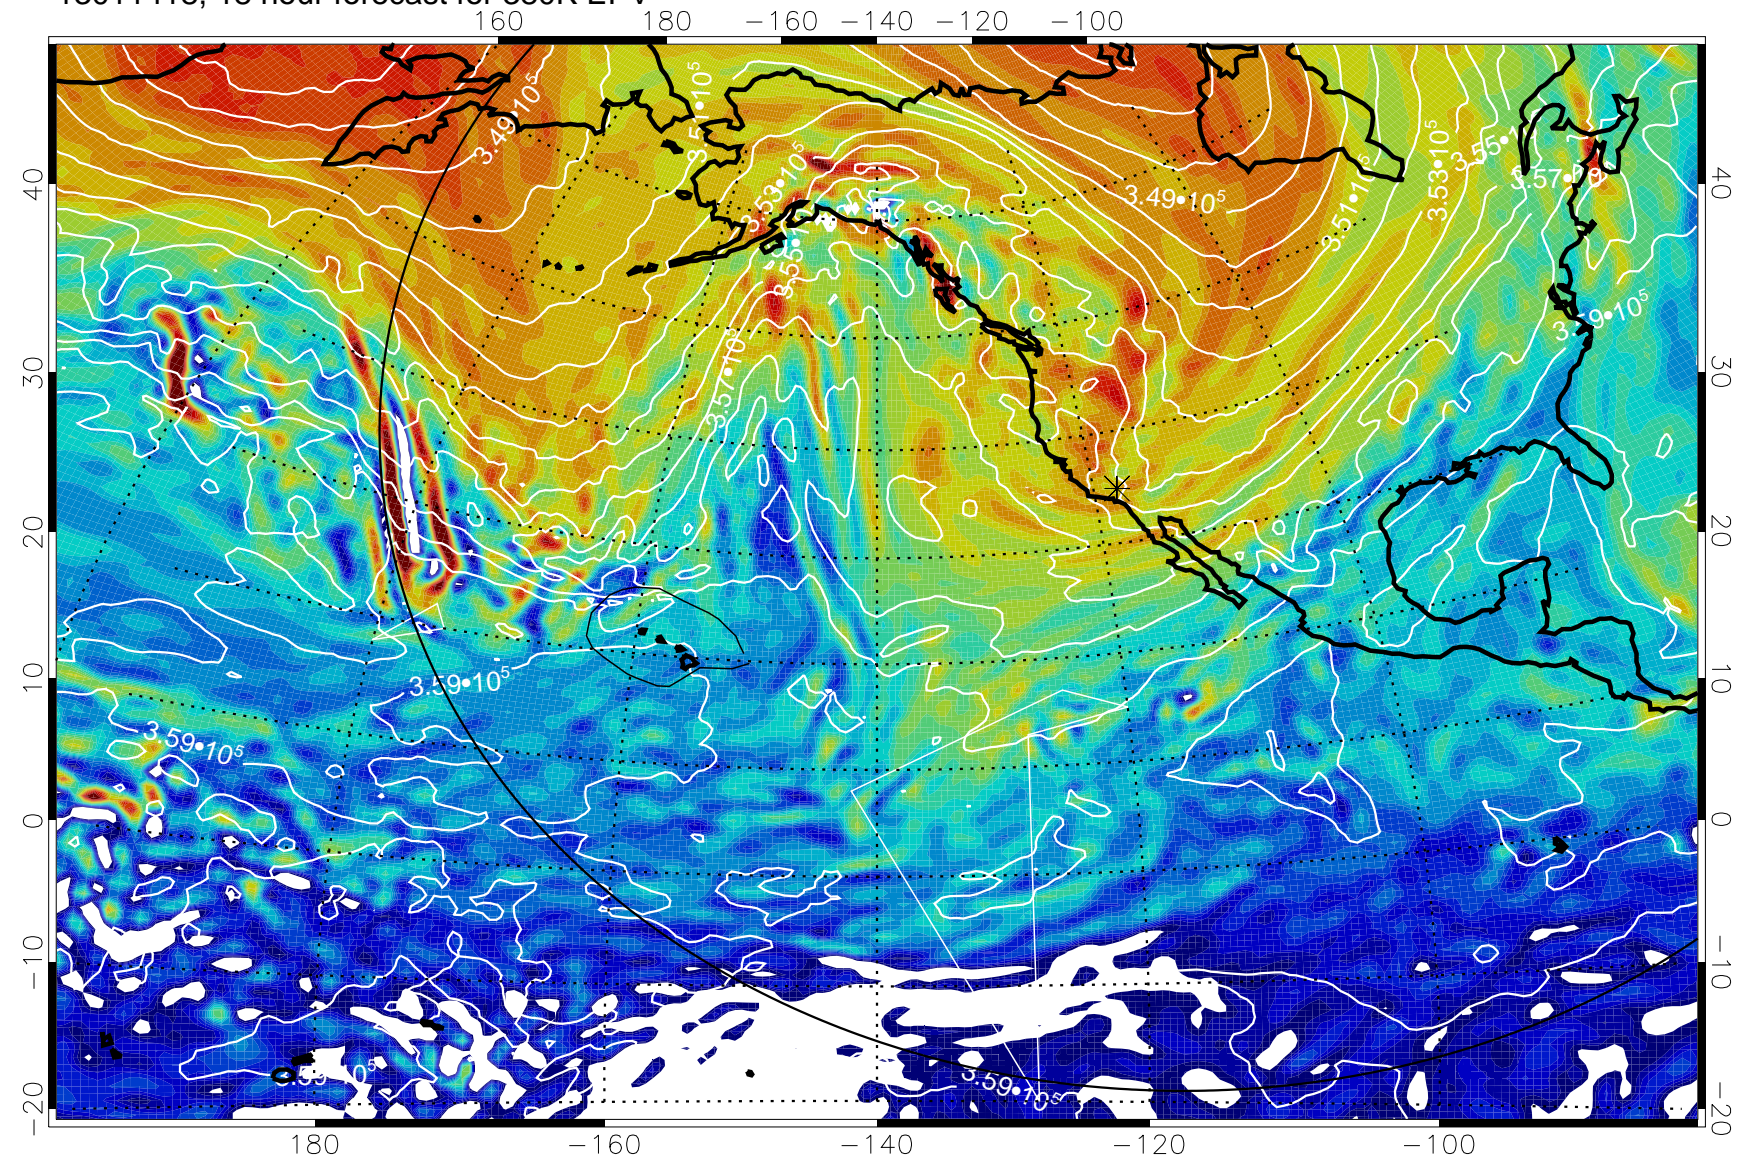

13011412, 12 hour forecast for 380K EPV

380K Montgomery Streamfunction, white

Range ring of 6000 km -- 19 hours GH round trip

13011418, 18 hour forecast for 380K EPV

380K Montgomery Streamfunction, white

Range ring of 6000 km -- 19 hours GH round trip

13011500, 24 hour forecast for 380K EPV

380K Montgomery Streamfunction, white

Range ring of 6000 km -- 19 hours GH round trip

13011506, 30 hour forecast for 380K EPV

380K Montgomery Streamfunction, white

Range ring of 6000 km -- 19 hours GH round trip

13011512, 36 hour forecast for 380K EPV

380K Montgomery Streamfunction, white

Range ring of 6000 km -- 19 hours GH round trip

13011518, 42 hour forecast for 380K EPV

380K Montgomery Streamfunction, white

Range ring of 6000 km -- 19 hours GH round trip

13011600, 48 hour forecast for 380K EPV

380K Montgomery Streamfunction, white

Range ring of 6000 km -- 19 hours GH round trip

13011606, 54 hour forecast for 380K EPV

380K Montgomery Streamfunction, white

Range ring of 6000 km -- 19 hours GH round trip