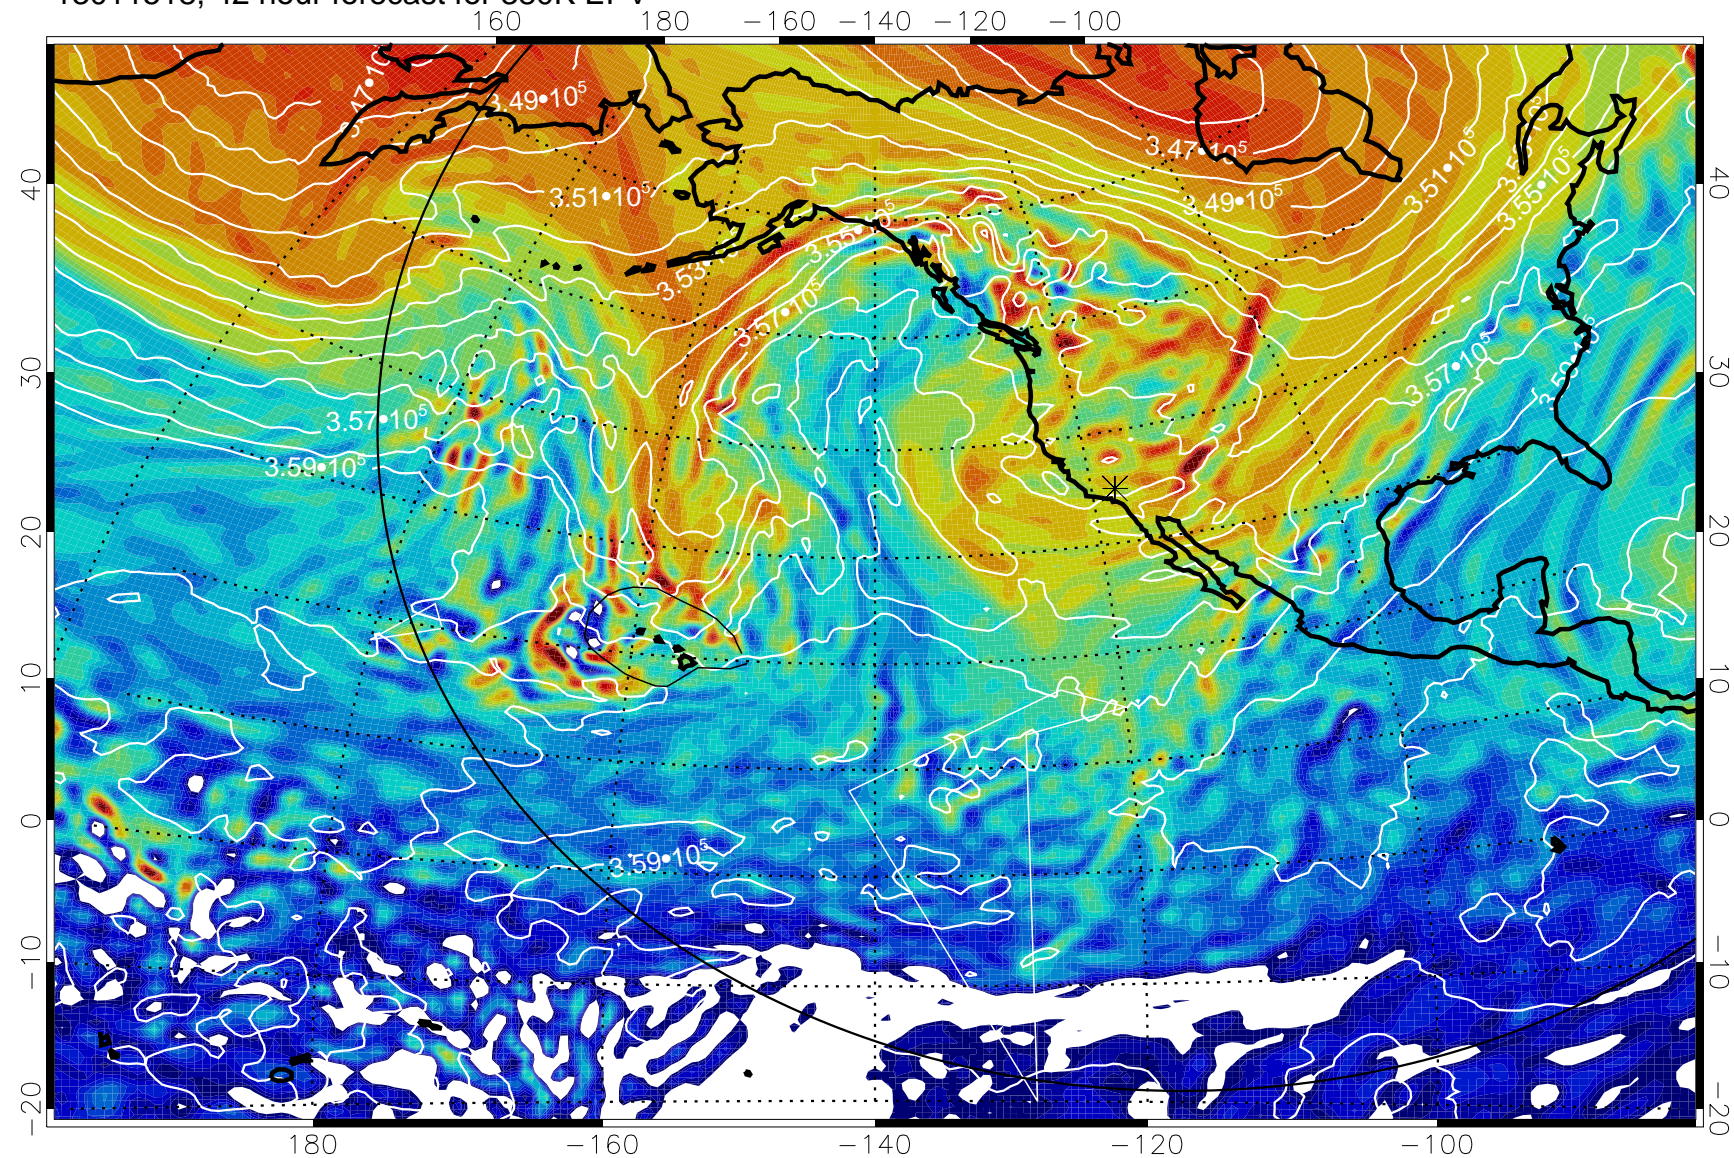

13011500, 24 hour forecast for 380K EPV

380K Montgomery Streamfunction, white

Range ring of 6000 km -- 19 hours GH round trip

13011506, 30 hour forecast for 380K EPV

380K Montgomery Streamfunction, white

Range ring of 6000 km -- 19 hours GH round trip

13011512, 36 hour forecast for 380K EPV

380K Montgomery Streamfunction, white

Range ring of 6000 km -- 19 hours GH round trip

13011518, 42 hour forecast for 380K EPV

380K Montgomery Streamfunction, white

Range ring of 6000 km -- 19 hours GH round trip

13011600, 48 hour forecast for 380K EPV

380K Montgomery Streamfunction, white

Range ring of 6000 km -- 19 hours GH round trip

13011606, 54 hour forecast for 380K EPV

380K Montgomery Streamfunction, white

Range ring of 6000 km -- 19 hours GH round trip

13011612, 60 hour forecast for 380K EPV

380K Montgomery Streamfunction, white

Range ring of 6000 km -- 19 hours GH round trip

13011618, 66 hour forecast for 380K EPV

380K Montgomery Streamfunction, white

Range ring of 6000 km -- 19 hours GH round trip