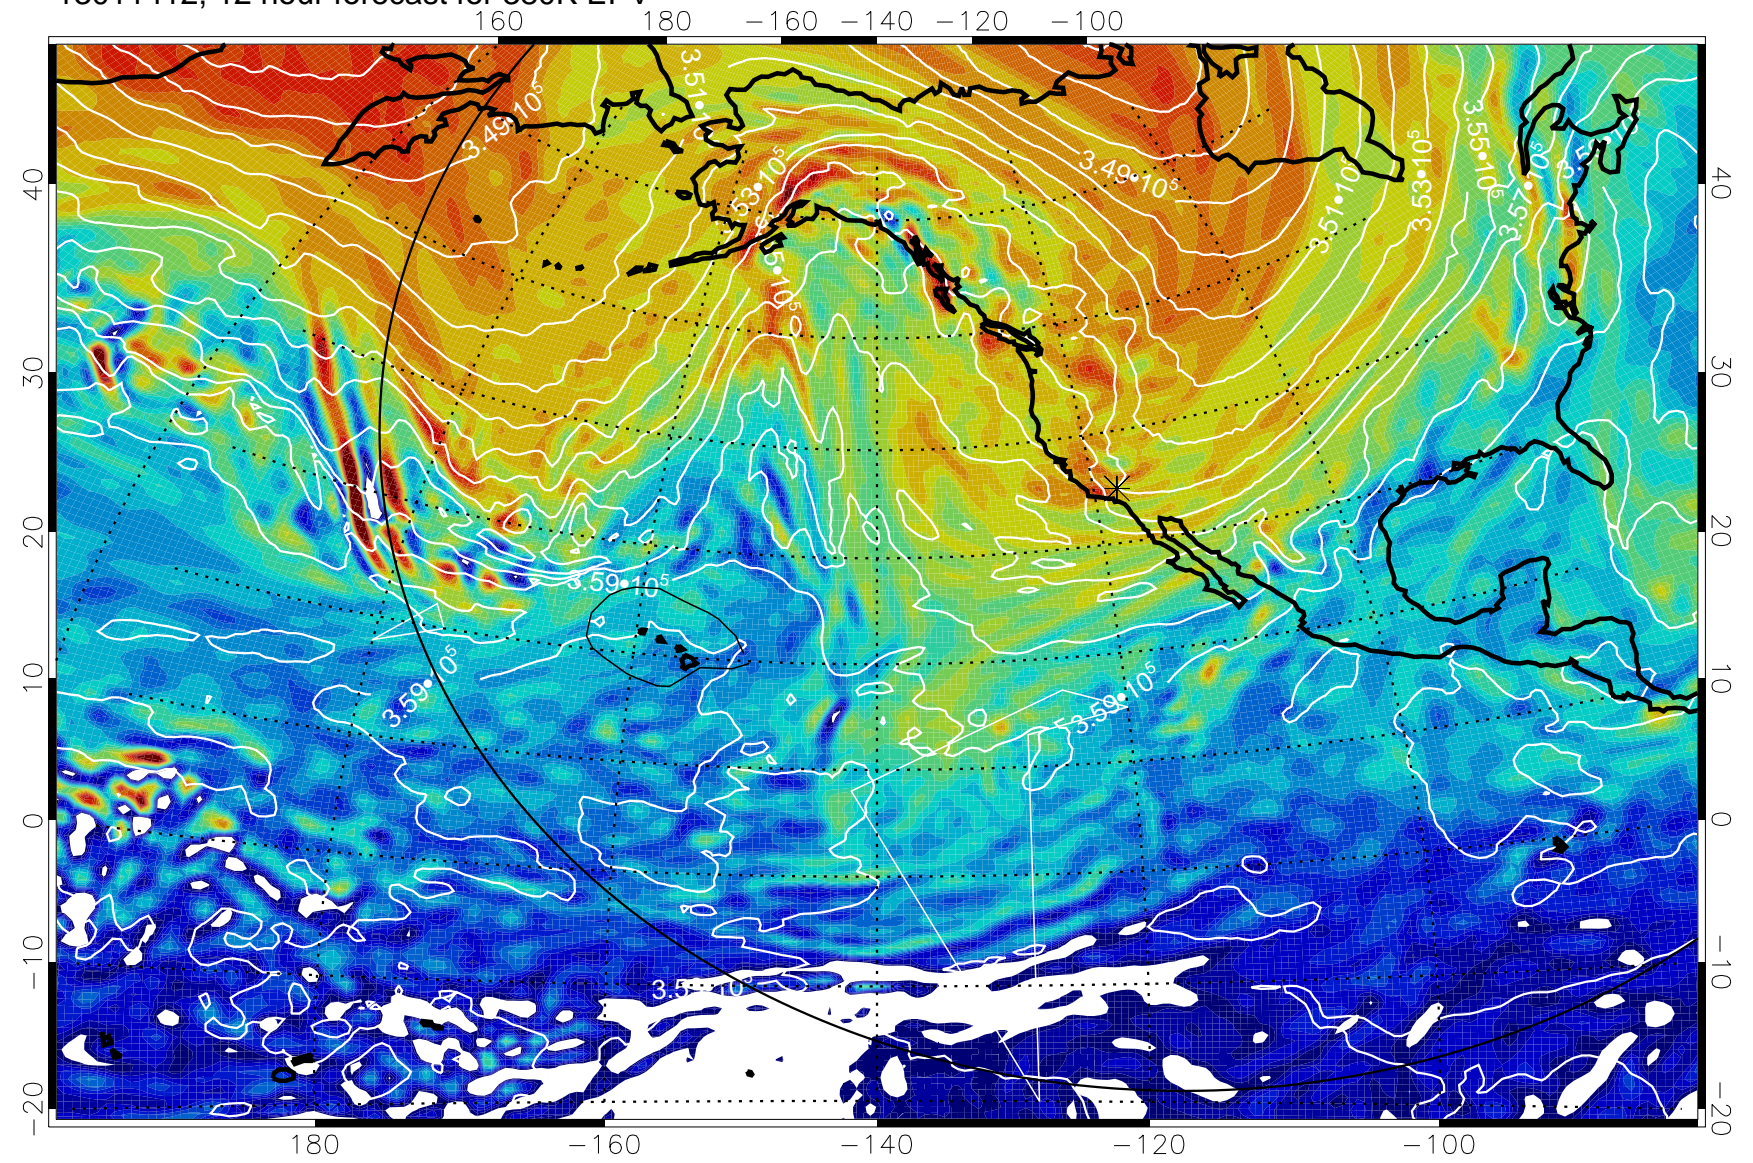

13011412, 12 hour forecast for 380K EPV

380K Montgomery Streamfunction, white

Range ring of 6000 km -- 19 hours GH round trip

13011418, 18 hour forecast for 380K EPV

380K Montgomery Streamfunction, white

Range ring of 6000 km -- 19 hours GH round trip

13011500, 24 hour forecast for 380K EPV

380K Montgomery Streamfunction, white

Range ring of 6000 km -- 19 hours GH round trip

13011506, 30 hour forecast for 380K EPV

380K Montgomery Streamfunction, white

Range ring of 6000 km -- 19 hours GH round trip

13011512, 36 hour forecast for 380K EPV

380K Montgomery Streamfunction, white

Range ring of 6000 km -- 19 hours GH round trip

13011518, 42 hour forecast for 380K EPV

380K Montgomery Streamfunction, white

Range ring of 6000 km -- 19 hours GH round trip

13011600, 48 hour forecast for 380K EPV

380K Montgomery Streamfunction, white

Range ring of 6000 km -- 19 hours GH round trip

13011606, 54 hour forecast for 380K EPV

380K Montgomery Streamfunction, white

Range ring of 6000 km -- 19 hours GH round trip