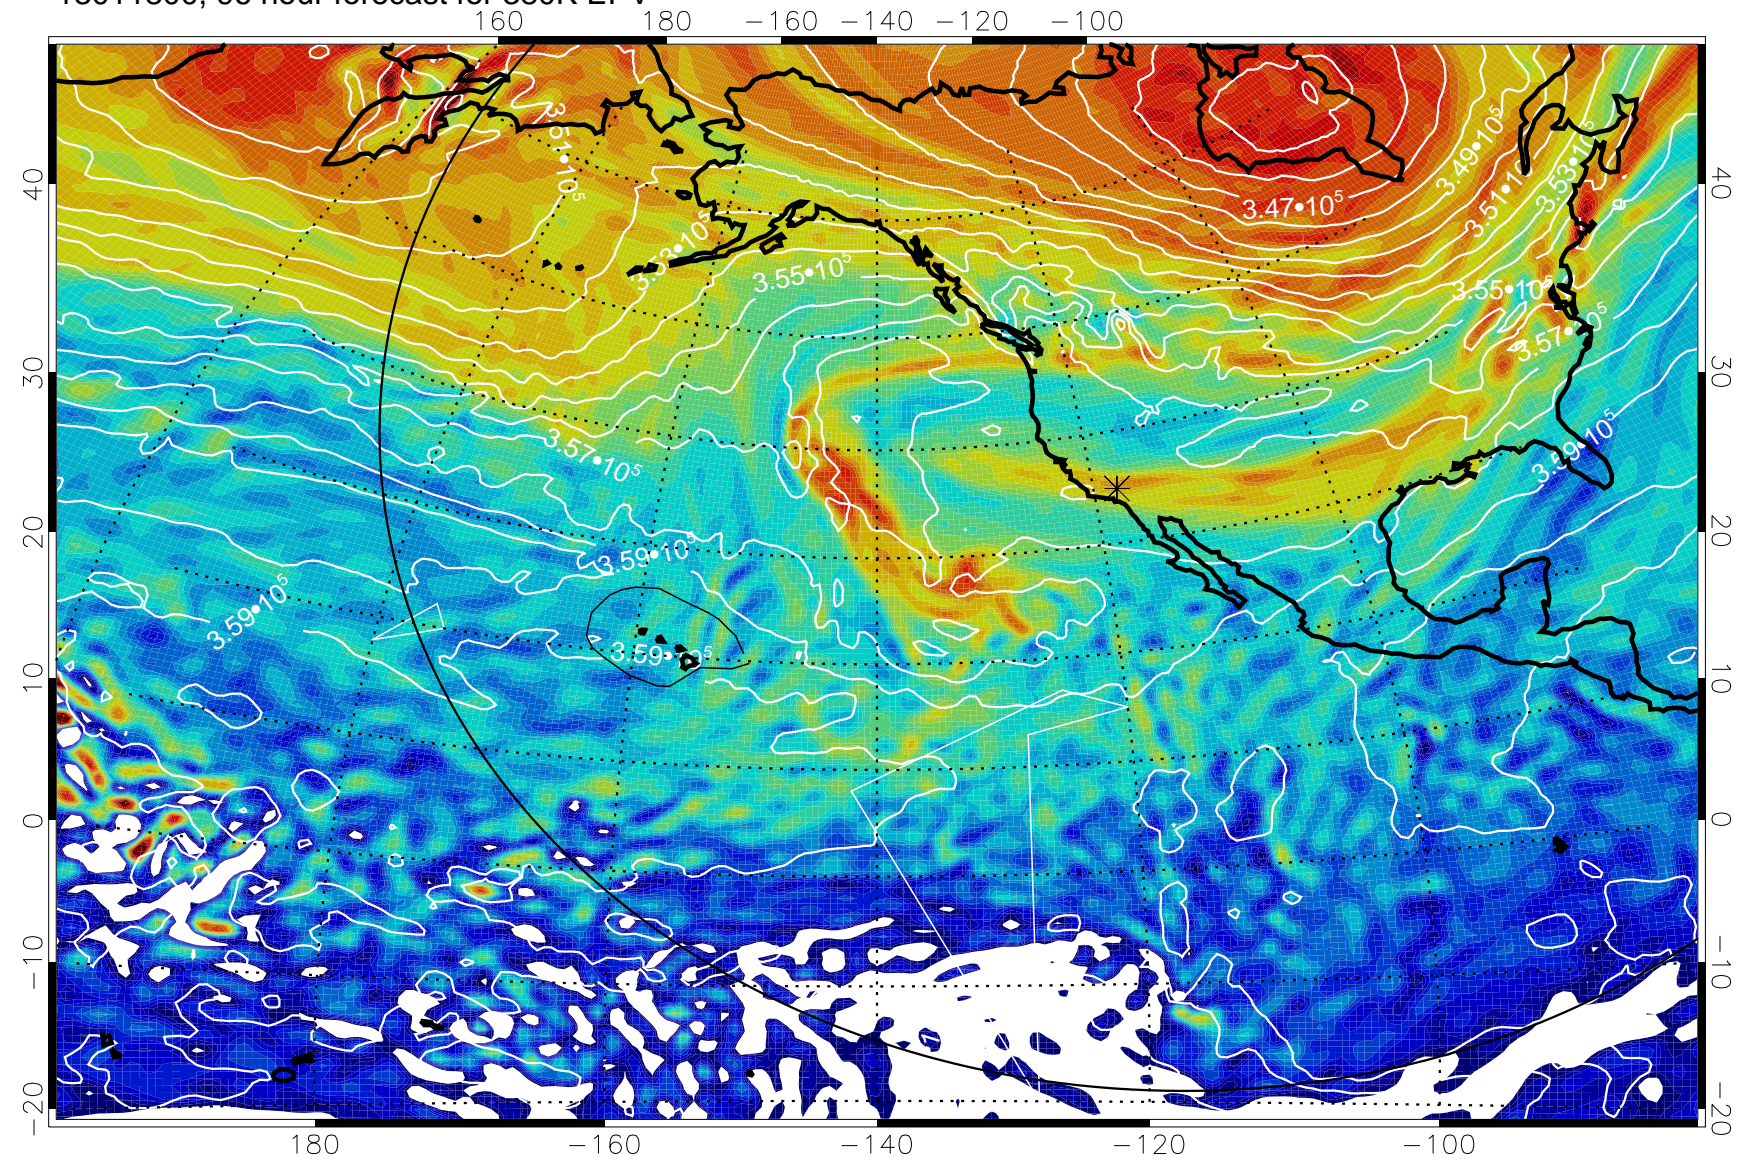

13011700, 72 hour forecast for 380K EPV

380K Montgomery Streamfunction, white

Range ring of 6000 km -- 19 hours GH round trip

13011706, 78 hour forecast for 380K EPV

380K Montgomery Streamfunction, white

Range ring of 6000 km -- 19 hours GH round trip

13011712, 84 hour forecast for 380K EPV

380K Montgomery Streamfunction, white

Range ring of 6000 km -- 19 hours GH round trip

13011718, 90 hour forecast for 380K EPV

380K Montgomery Streamfunction, white

Range ring of 6000 km -- 19 hours GH round trip

13011800, 96 hour forecast for 380K EPV

380K Montgomery Streamfunction, white

Range ring of 6000 km -- 19 hours GH round trip

13011806, 102 hour forecast for 380K EPV

160 180 -160 -140 -120 -100

380K Montgomery Streamfunction, white

Range ring of 6000 km -- 19 hours GH round trip

13011812, 108 hour forecast for 380K EPV

380K Montgomery Streamfunction, white

Range ring of 6000 km -- 19 hours GH round trip

13011818, 114 hour forecast for 380K EPV