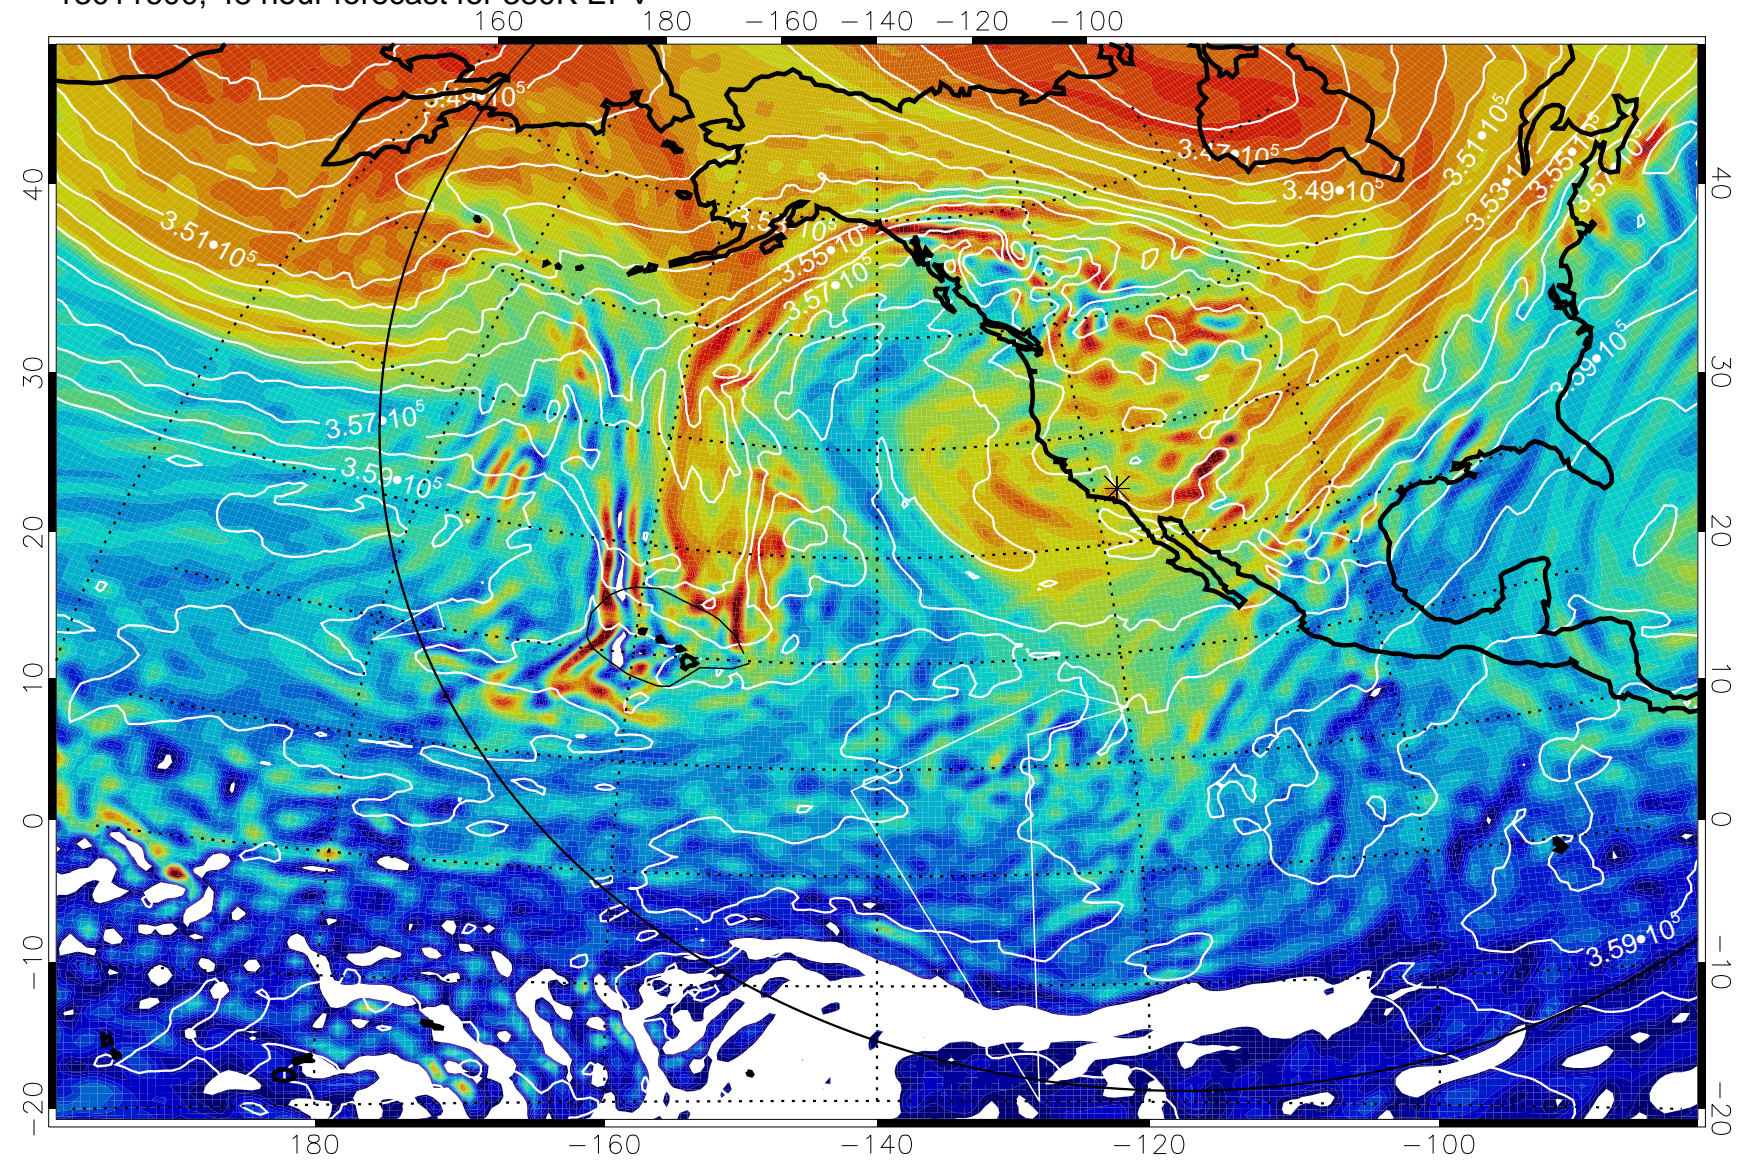

13011500, 24 hour forecast for 380K EPV

380K Montgomery Streamfunction, white

Range ring of 6000 km -- 19 hours GH round trip

13011506, 30 hour forecast for 380K EPV

380K Montgomery Streamfunction, white

Range ring of 6000 km -- 19 hours GH round trip

13011512, 36 hour forecast for 380K EPV

380K Montgomery Streamfunction, white

Range ring of 6000 km -- 19 hours GH round trip

13011518, 42 hour forecast for 380K EPV

380K Montgomery Streamfunction, white

Range ring of 6000 km -- 19 hours GH round trip

13011600, 48 hour forecast for 380K EPV

380K Montgomery Streamfunction, white

Range ring of 6000 km -- 19 hours GH round trip

13011606, 54 hour forecast for 380K EPV

380K Montgomery Streamfunction, white

Range ring of 6000 km -- 19 hours GH round trip

13011612, 60 hour forecast for 380K EPV

380K Montgomery Streamfunction, white

Range ring of 6000 km -- 19 hours GH round trip

13011618, 66 hour forecast for 380K EPV

380K Montgomery Streamfunction, white

Range ring of 6000 km -- 19 hours GH round trip