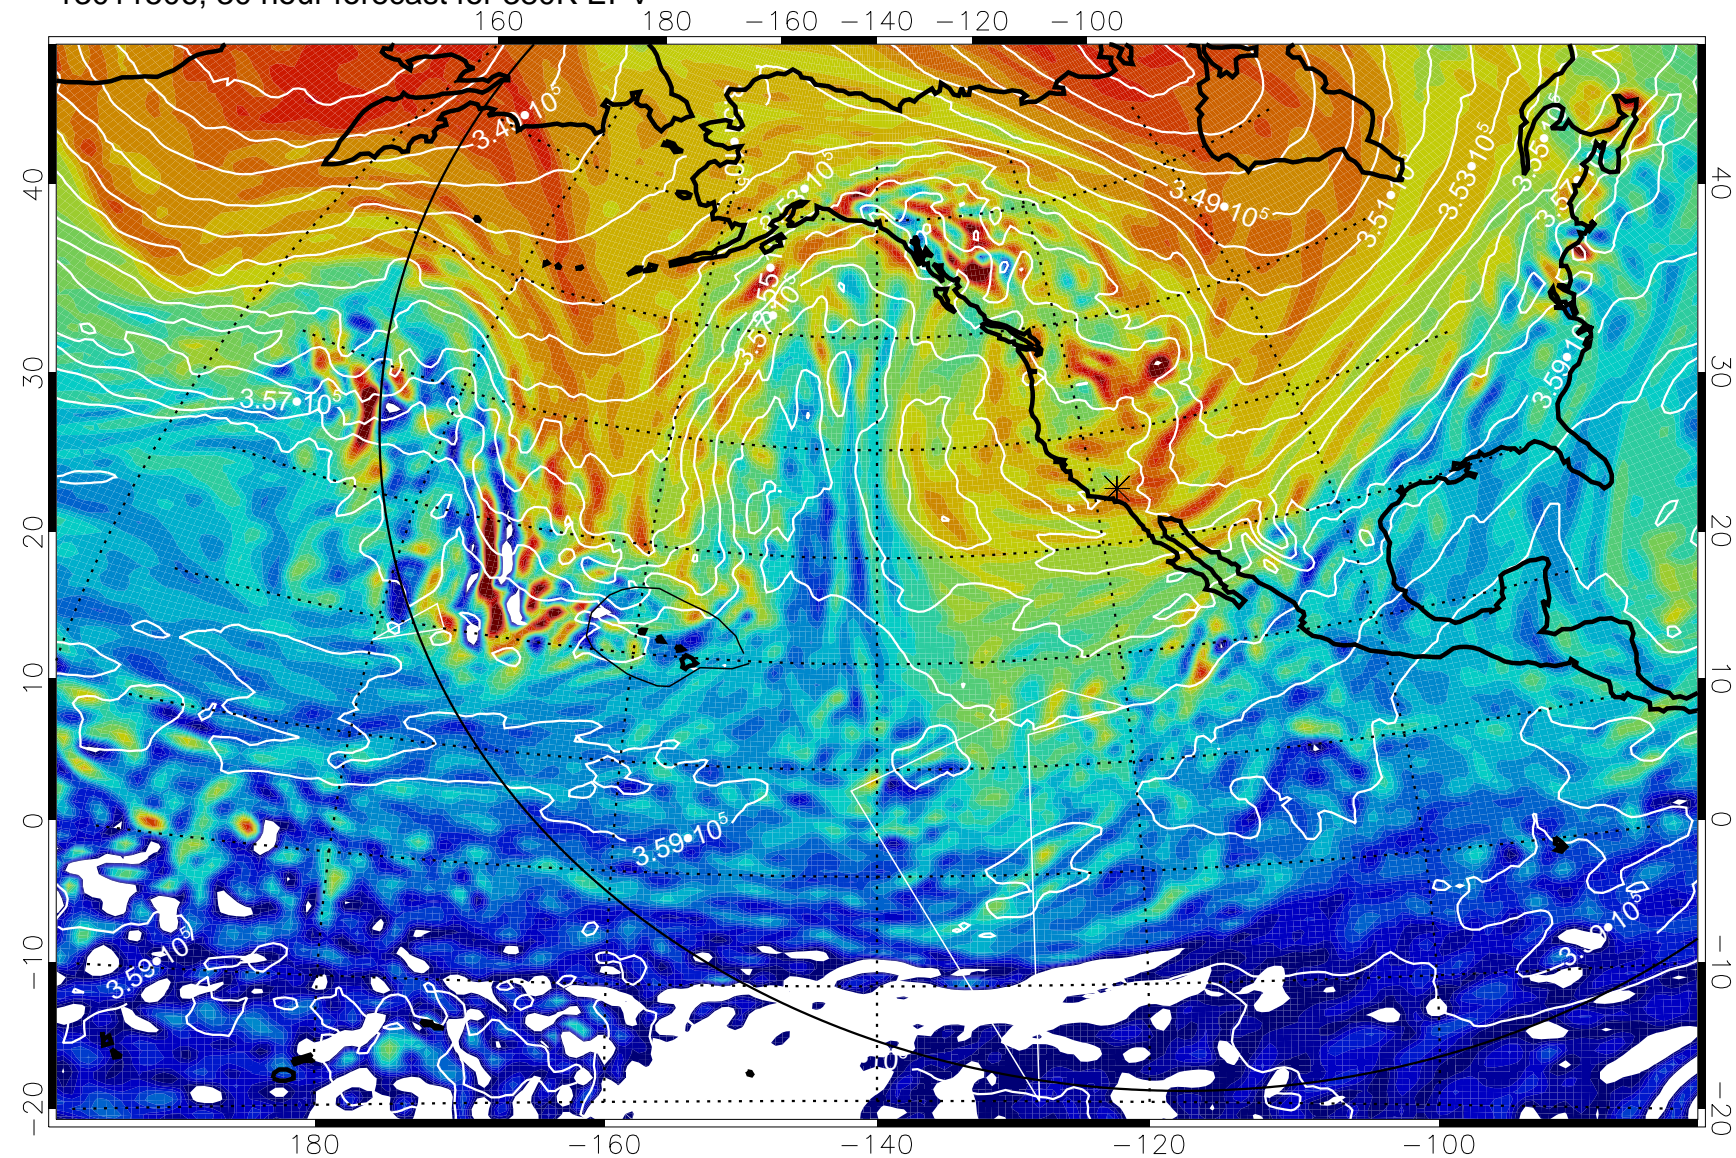

13011412, 12 hour forecast for 380K EPV

380K Montgomery Streamfunction, white

Range ring of 6000 km -- 19 hours GH round trip

13011418, 18 hour forecast for 380K EPV

380K Montgomery Streamfunction, white

Range ring of 6000 km -- 19 hours GH round trip

13011500, 24 hour forecast for 380K EPV

380K Montgomery Streamfunction, white

Range ring of 6000 km -- 19 hours GH round trip

13011506, 30 hour forecast for 380K EPV

380K Montgomery Streamfunction, white

Range ring of 6000 km -- 19 hours GH round trip

13011512, 36 hour forecast for 380K EPV

380K Montgomery Streamfunction, white

Range ring of 6000 km -- 19 hours GH round trip

13011518, 42 hour forecast for 380K EPV

380K Montgomery Streamfunction, white

Range ring of 6000 km -- 19 hours GH round trip

13011600, 48 hour forecast for 380K EPV

380K Montgomery Streamfunction, white

Range ring of 6000 km -- 19 hours GH round trip

13011606, 54 hour forecast for 380K EPV

380K Montgomery Streamfunction, white

Range ring of 6000 km -- 19 hours GH round trip