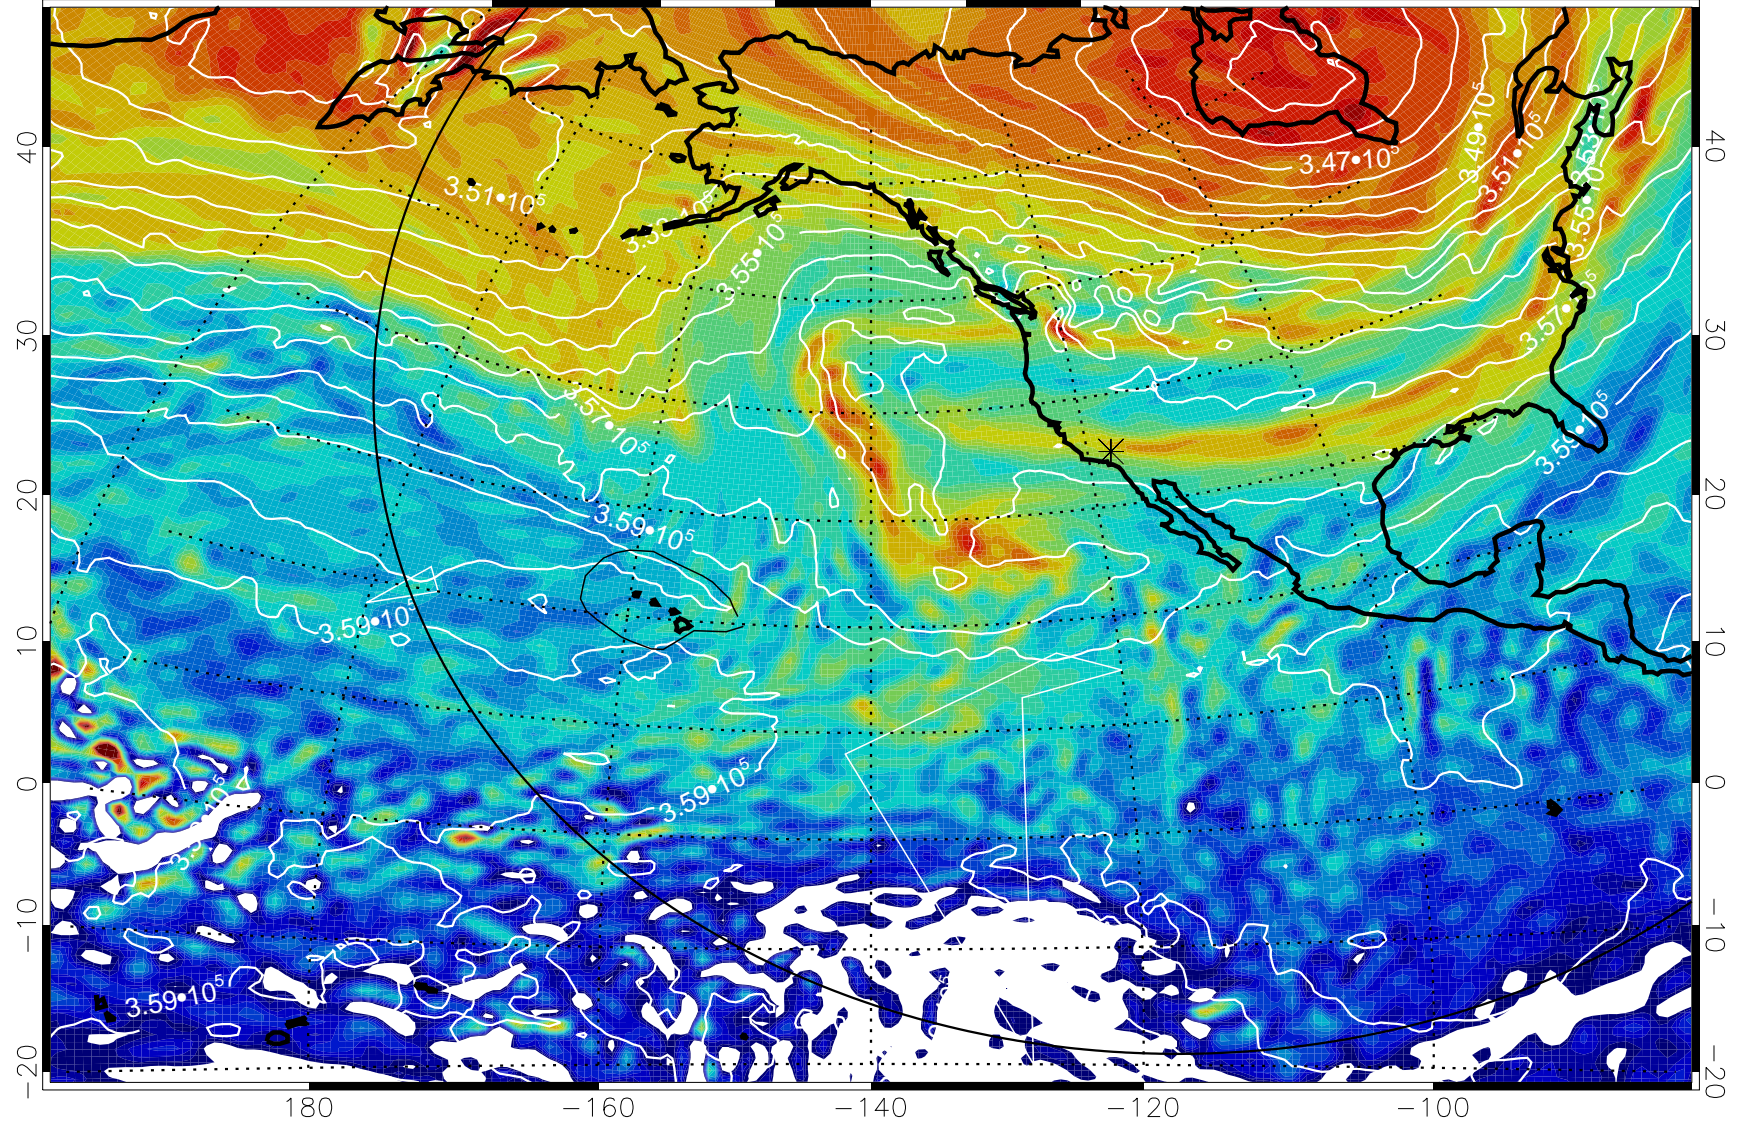

13011712, 84 hour forecast for 380K EPV

380K Montgomery Streamfunction, white

Range ring of 6000 km -- 19 hours GH round trip

13011718, 90 hour forecast for 380K EPV

380K Montgomery Streamfunction, white

Range ring of 6000 km -- 19 hours GH round trip

13011800, 96 hour forecast for 380K EPV

380K Montgomery Streamfunction, white

Range ring of 6000 km -- 19 hours GH round trip

13011806, 102 hour forecast for 380K EPV

160 180 -160 -140 -120 -100

380K Montgomery Streamfunction, white

Range ring of 6000 km -- 19 hours GH round trip

13011812, 108 hour forecast for 380K EPV

380K Montgomery Streamfunction, white

Range ring of 6000 km -- 19 hours GH round trip

13011818, 114 hour forecast for 380K EPV

160 180 -160 -140 -120 -100

380K Montgomery Streamfunction, white

Range ring of 6000 km -- 19 hours GH round trip

13011900, 120 hour forecast for 380K EPV

160 180 -160 -140 -120 -100

380K Montgomery Streamfunction, white