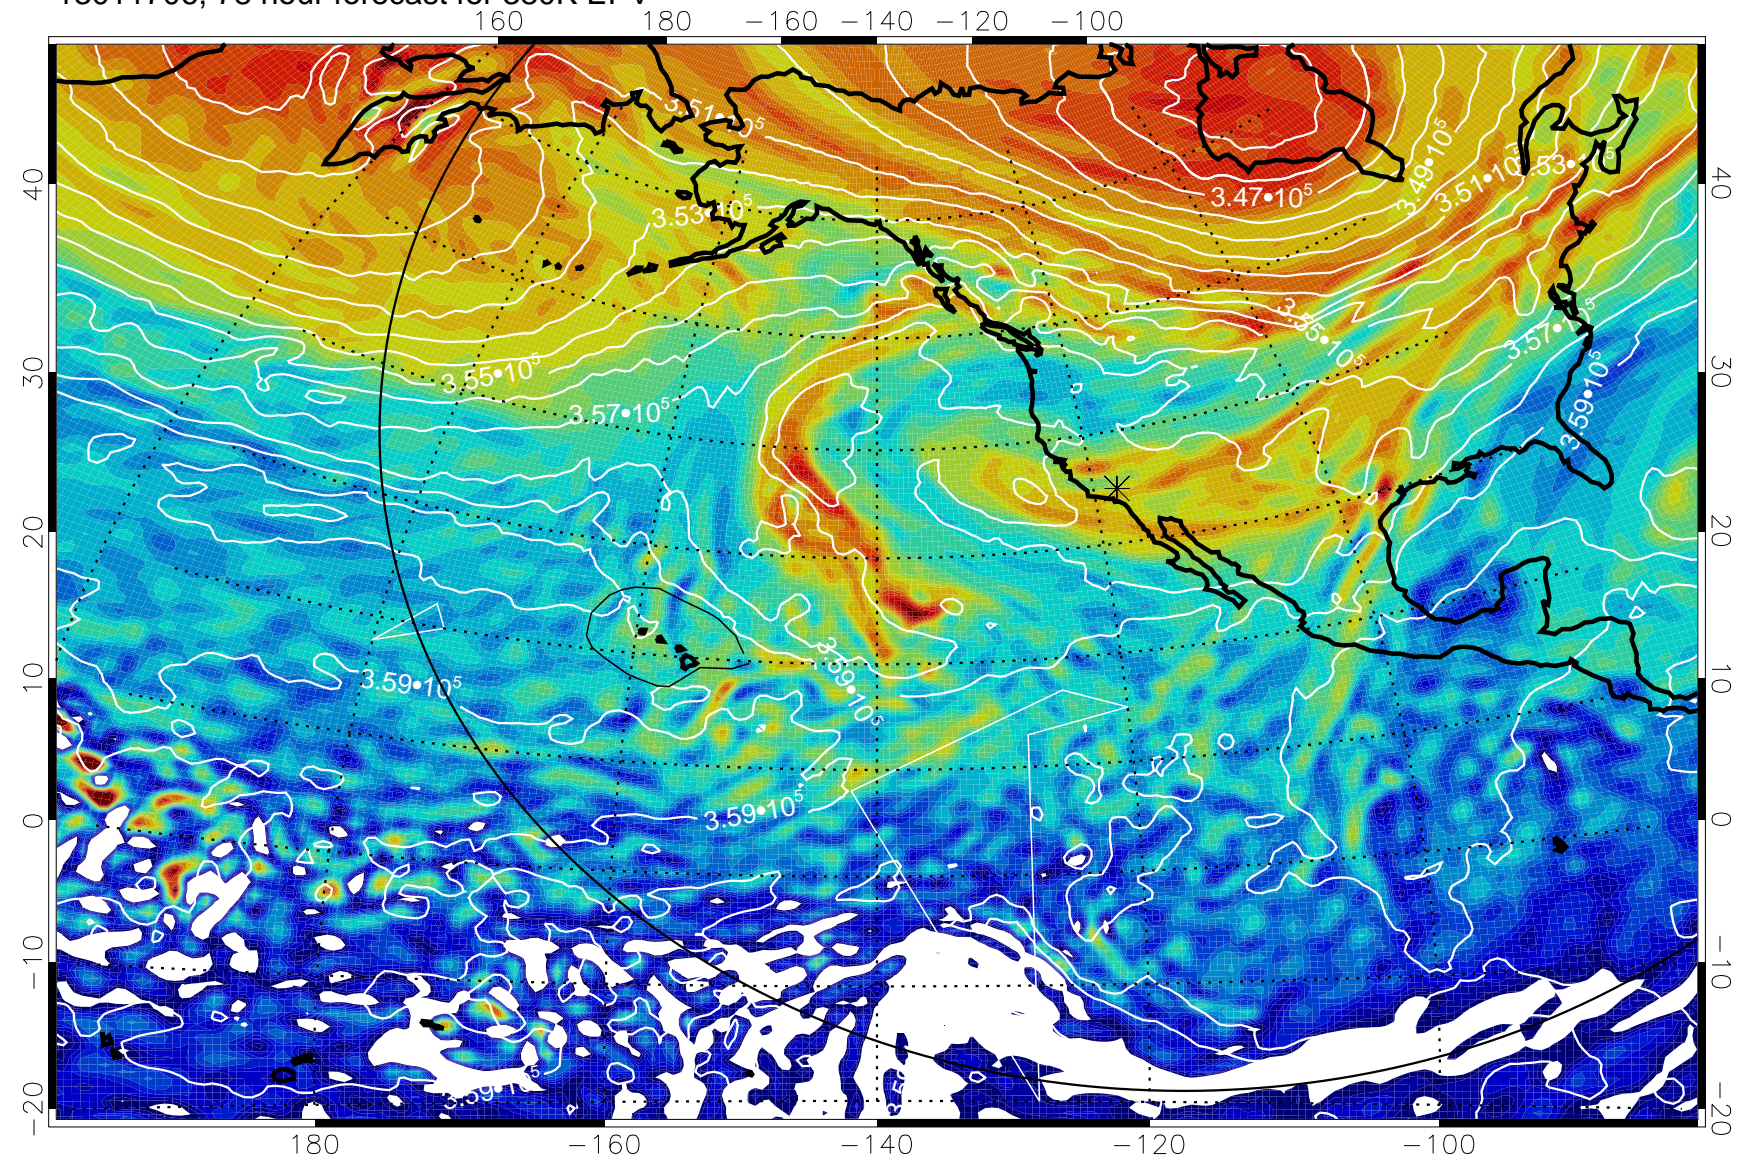

13011612, 60 hour forecast for 380K EPV

380K Montgomery Streamfunction, white

Range ring of 6000 km -- 19 hours GH round trip

13011618, 66 hour forecast for 380K EPV

380K Montgomery Streamfunction, white

Range ring of 6000 km -- 19 hours GH round trip

13011700, 72 hour forecast for 380K EPV

380K Montgomery Streamfunction, white

Range ring of 6000 km -- 19 hours GH round trip

13011706, 78 hour forecast for 380K EPV

380K Montgomery Streamfunction, white

Range ring of 6000 km -- 19 hours GH round trip

13011712, 84 hour forecast for 380K EPV

380K Montgomery Streamfunction, white

Range ring of 6000 km -- 19 hours GH round trip

13011718, 90 hour forecast for 380K EPV

380K Montgomery Streamfunction, white

Range ring of 6000 km -- 19 hours GH round trip