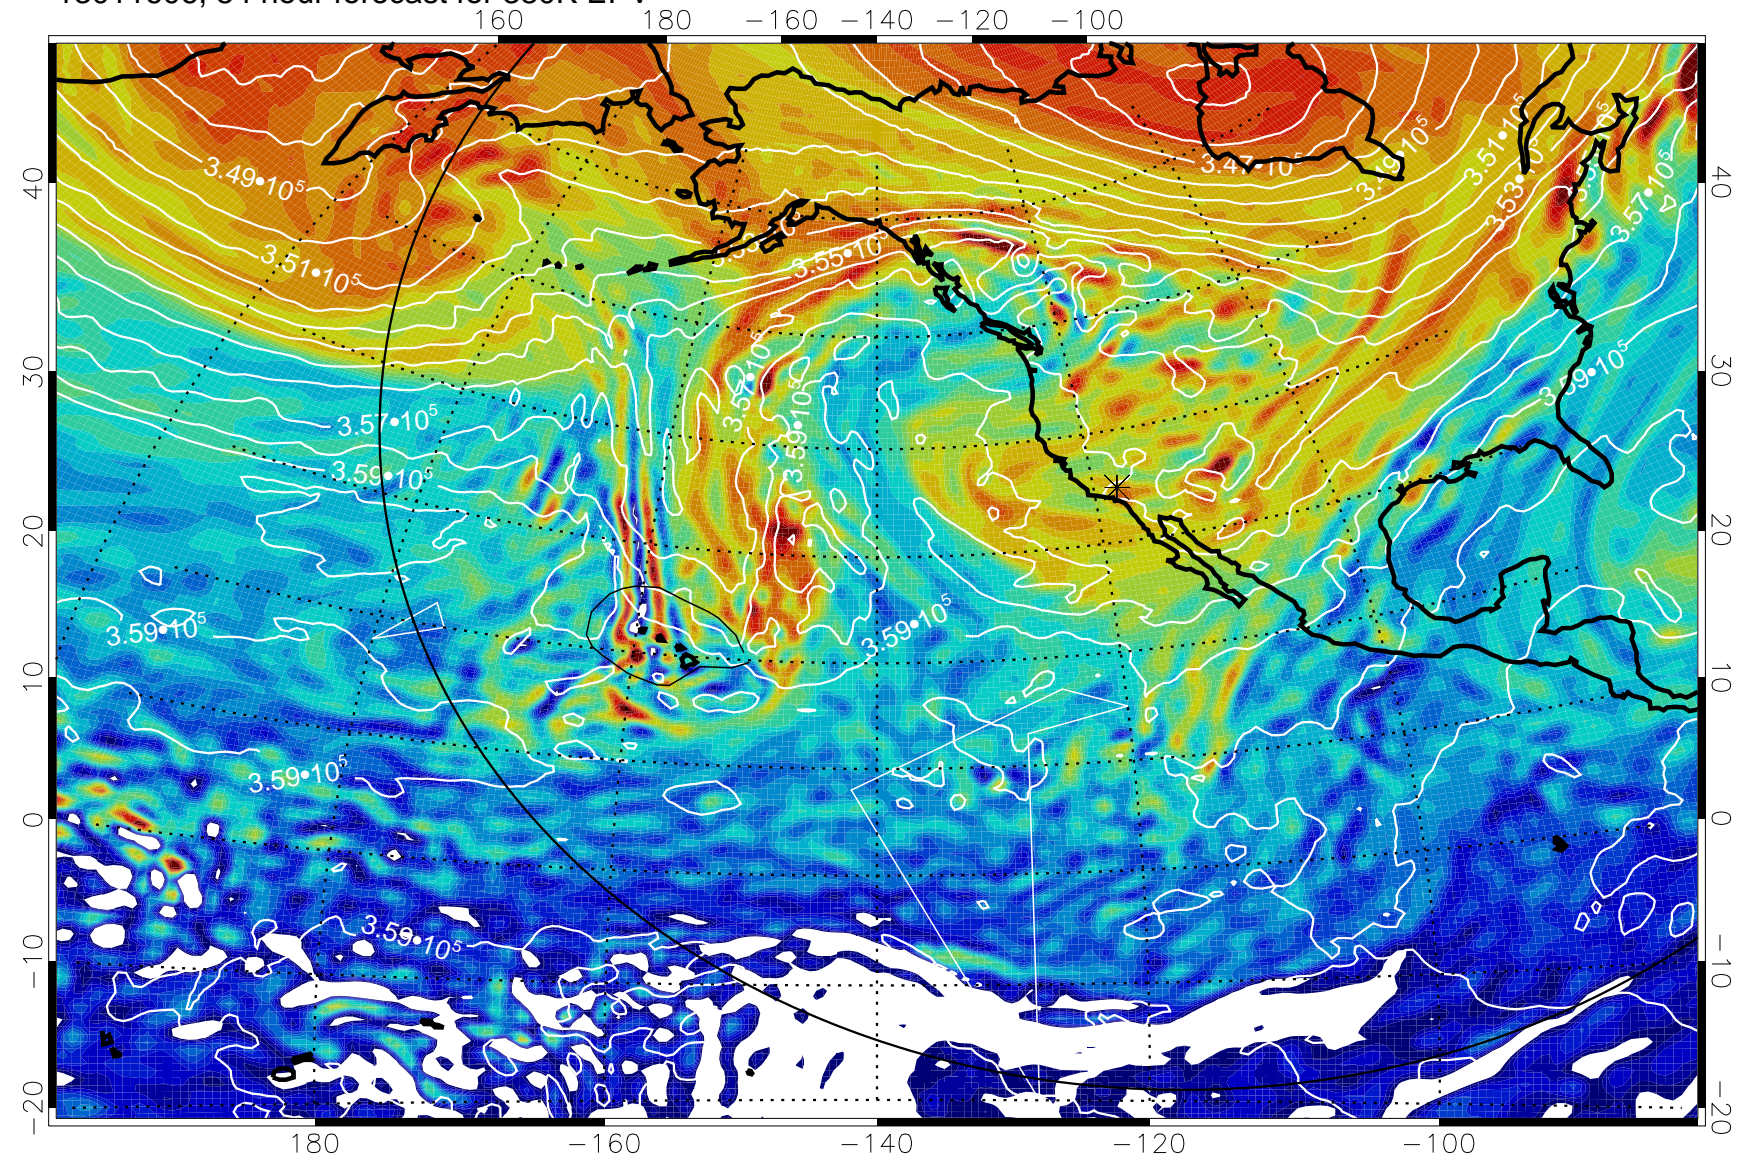

13011500, 24 hour forecast for 380K EPV

380K Montgomery Streamfunction, white

Range ring of 6000 km -- 19 hours GH round trip

13011506, 30 hour forecast for 380K EPV

380K Montgomery Streamfunction, white

Range ring of 6000 km -- 19 hours GH round trip

13011512, 36 hour forecast for 380K EPV

380K Montgomery Streamfunction, white

Range ring of 6000 km -- 19 hours GH round trip

13011518, 42 hour forecast for 380K EPV

380K Montgomery Streamfunction, white

Range ring of 6000 km -- 19 hours GH round trip

13011600, 48 hour forecast for 380K EPV

380K Montgomery Streamfunction, white

Range ring of 6000 km -- 19 hours GH round trip

13011606, 54 hour forecast for 380K EPV

380K Montgomery Streamfunction, white

Range ring of 6000 km -- 19 hours GH round trip

13011612, 60 hour forecast for 380K EPV

380K Montgomery Streamfunction, white

Range ring of 6000 km -- 19 hours GH round trip

13011618, 66 hour forecast for 380K EPV

380K Montgomery Streamfunction, white

Range ring of 6000 km -- 19 hours GH round trip