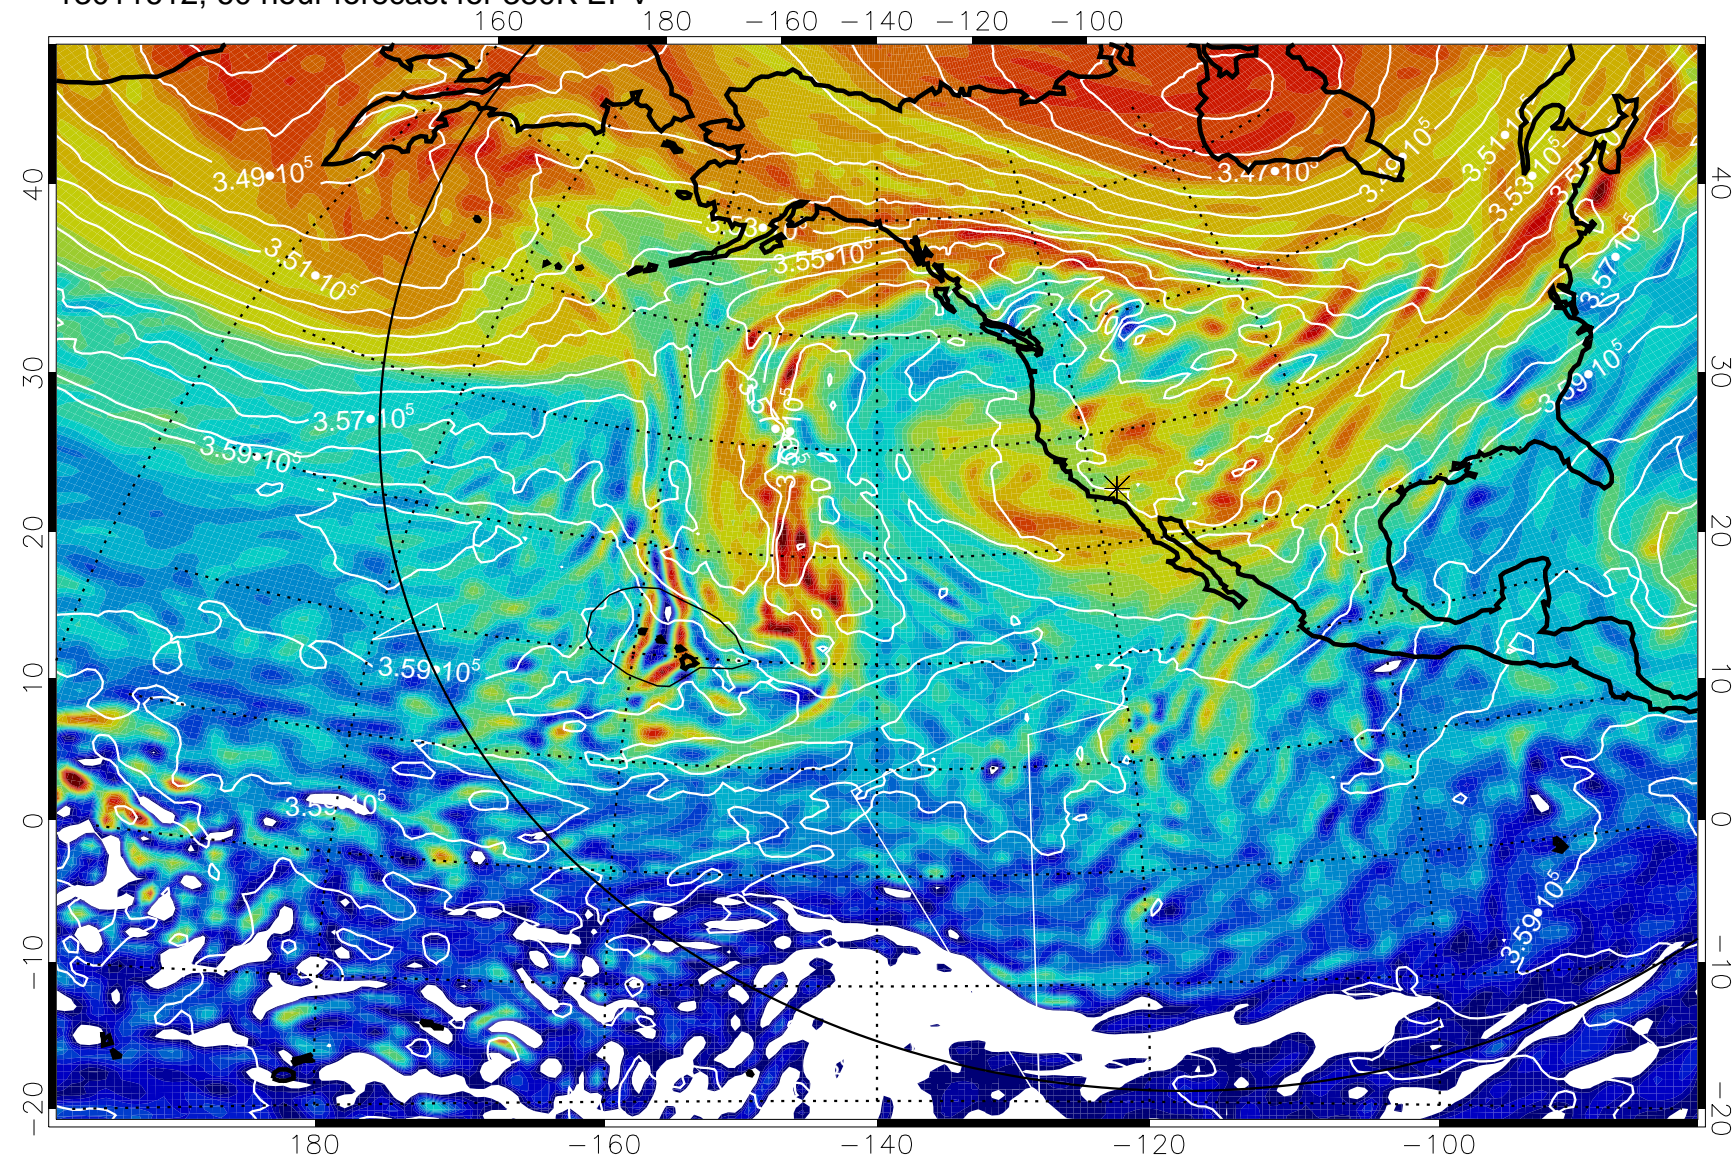

13011512, 36 hour forecast for 380K EPV

380K Montgomery Streamfunction, white

Range ring of 6000 km -- 19 hours GH round trip

13011518, 42 hour forecast for 380K EPV

380K Montgomery Streamfunction, white

Range ring of 6000 km -- 19 hours GH round trip

13011600, 48 hour forecast for 380K EPV

380K Montgomery Streamfunction, white

Range ring of 6000 km -- 19 hours GH round trip

13011606, 54 hour forecast for 380K EPV

380K Montgomery Streamfunction, white

Range ring of 6000 km -- 19 hours GH round trip

13011612, 60 hour forecast for 380K EPV

380K Montgomery Streamfunction, white

Range ring of 6000 km -- 19 hours GH round trip

13011618, 66 hour forecast for 380K EPV

380K Montgomery Streamfunction, white

Range ring of 6000 km -- 19 hours GH round trip

13011700, 72 hour forecast for 380K EPV

380K Montgomery Streamfunction, white

Range ring of 6000 km -- 19 hours GH round trip

13011706, 78 hour forecast for 380K EPV

380K Montgomery Streamfunction, white

Range ring of 6000 km -- 19 hours GH round trip