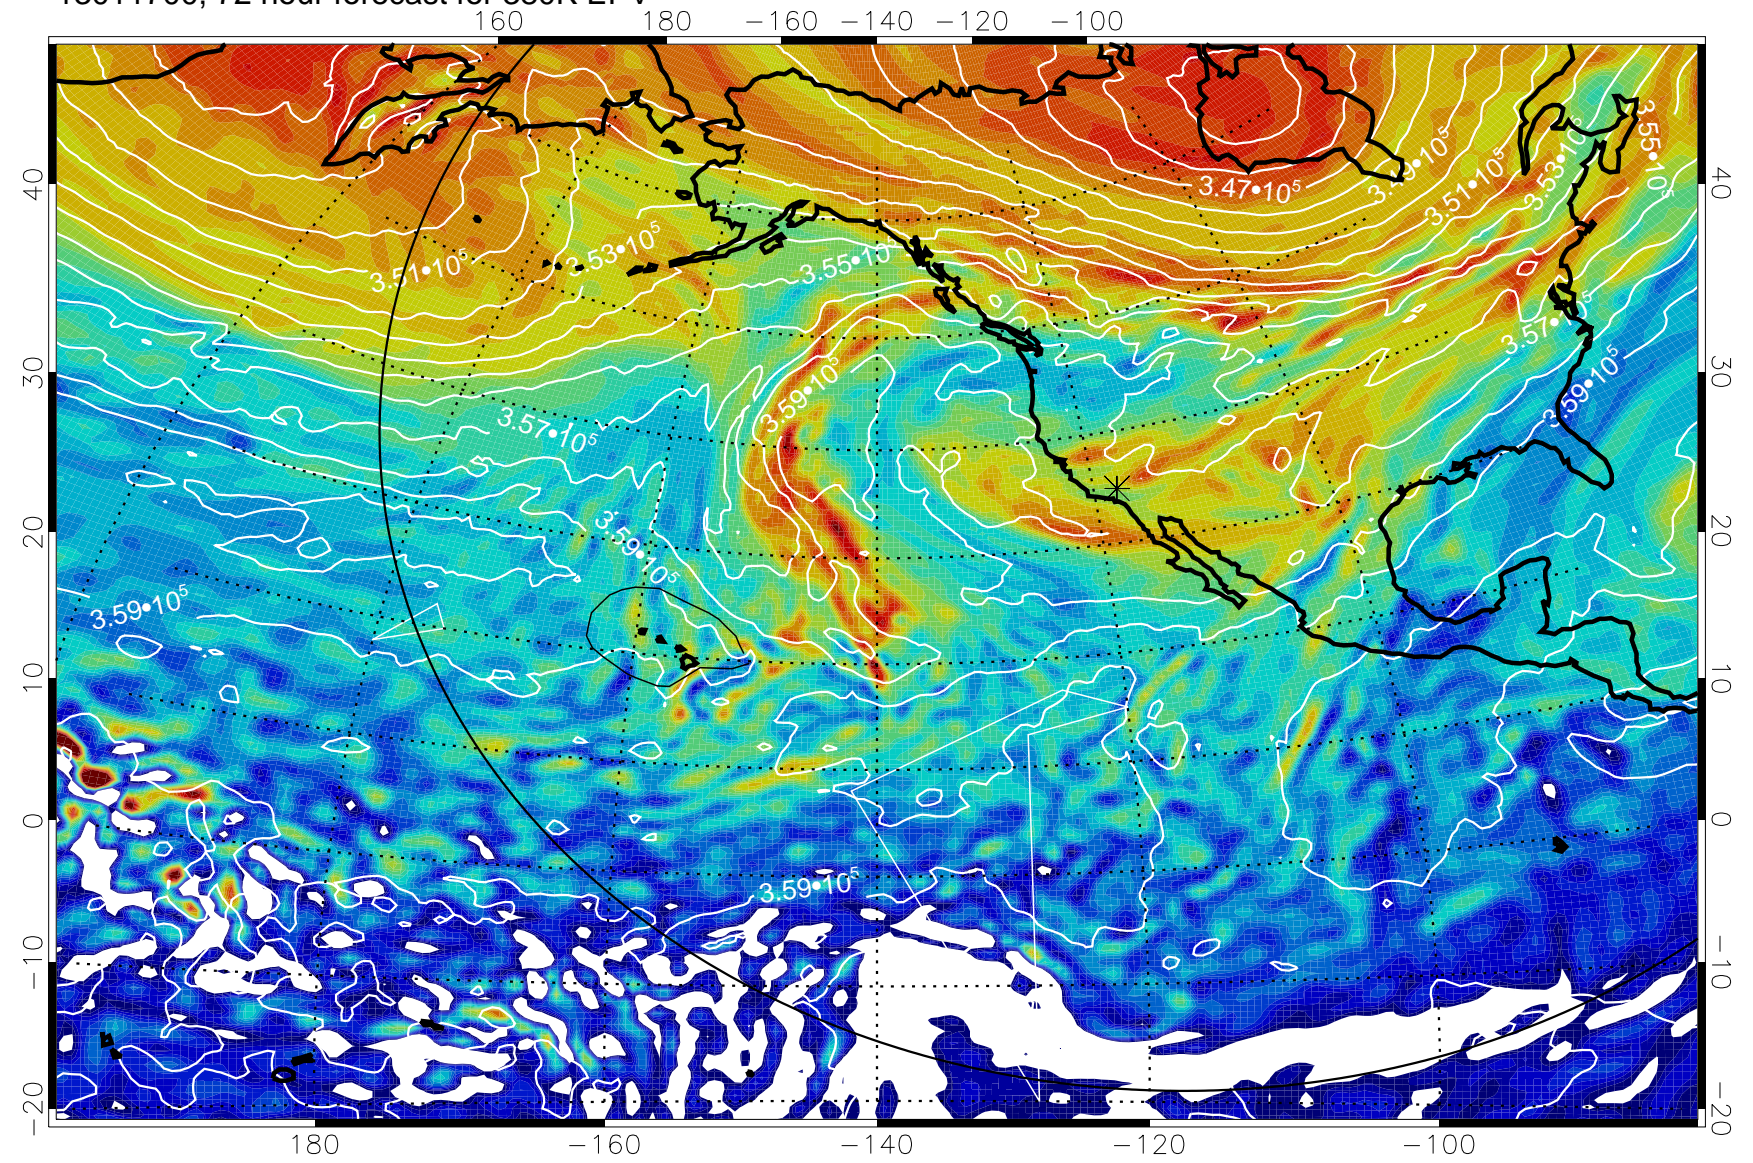

13011600, 48 hour forecast for 380K EPV

380K Montgomery Streamfunction, white

Range ring of 6000 km -- 19 hours GH round trip

13011606, 54 hour forecast for 380K EPV

380K Montgomery Streamfunction, white

Range ring of 6000 km -- 19 hours GH round trip

13011612, 60 hour forecast for 380K EPV

380K Montgomery Streamfunction, white

Range ring of 6000 km -- 19 hours GH round trip

13011618, 66 hour forecast for 380K EPV

380K Montgomery Streamfunction, white

Range ring of 6000 km -- 19 hours GH round trip

13011700, 72 hour forecast for 380K EPV

380K Montgomery Streamfunction, white

Range ring of 6000 km -- 19 hours GH round trip

13011706, 78 hour forecast for 380K EPV

380K Montgomery Streamfunction, white

Range ring of 6000 km -- 19 hours GH round trip

13011712, 84 hour forecast for 380K EPV

380K Montgomery Streamfunction, white

Range ring of 6000 km -- 19 hours GH round trip

13011718, 90 hour forecast for 380K EPV

380K Montgomery Streamfunction, white

Range ring of 6000 km -- 19 hours GH round trip