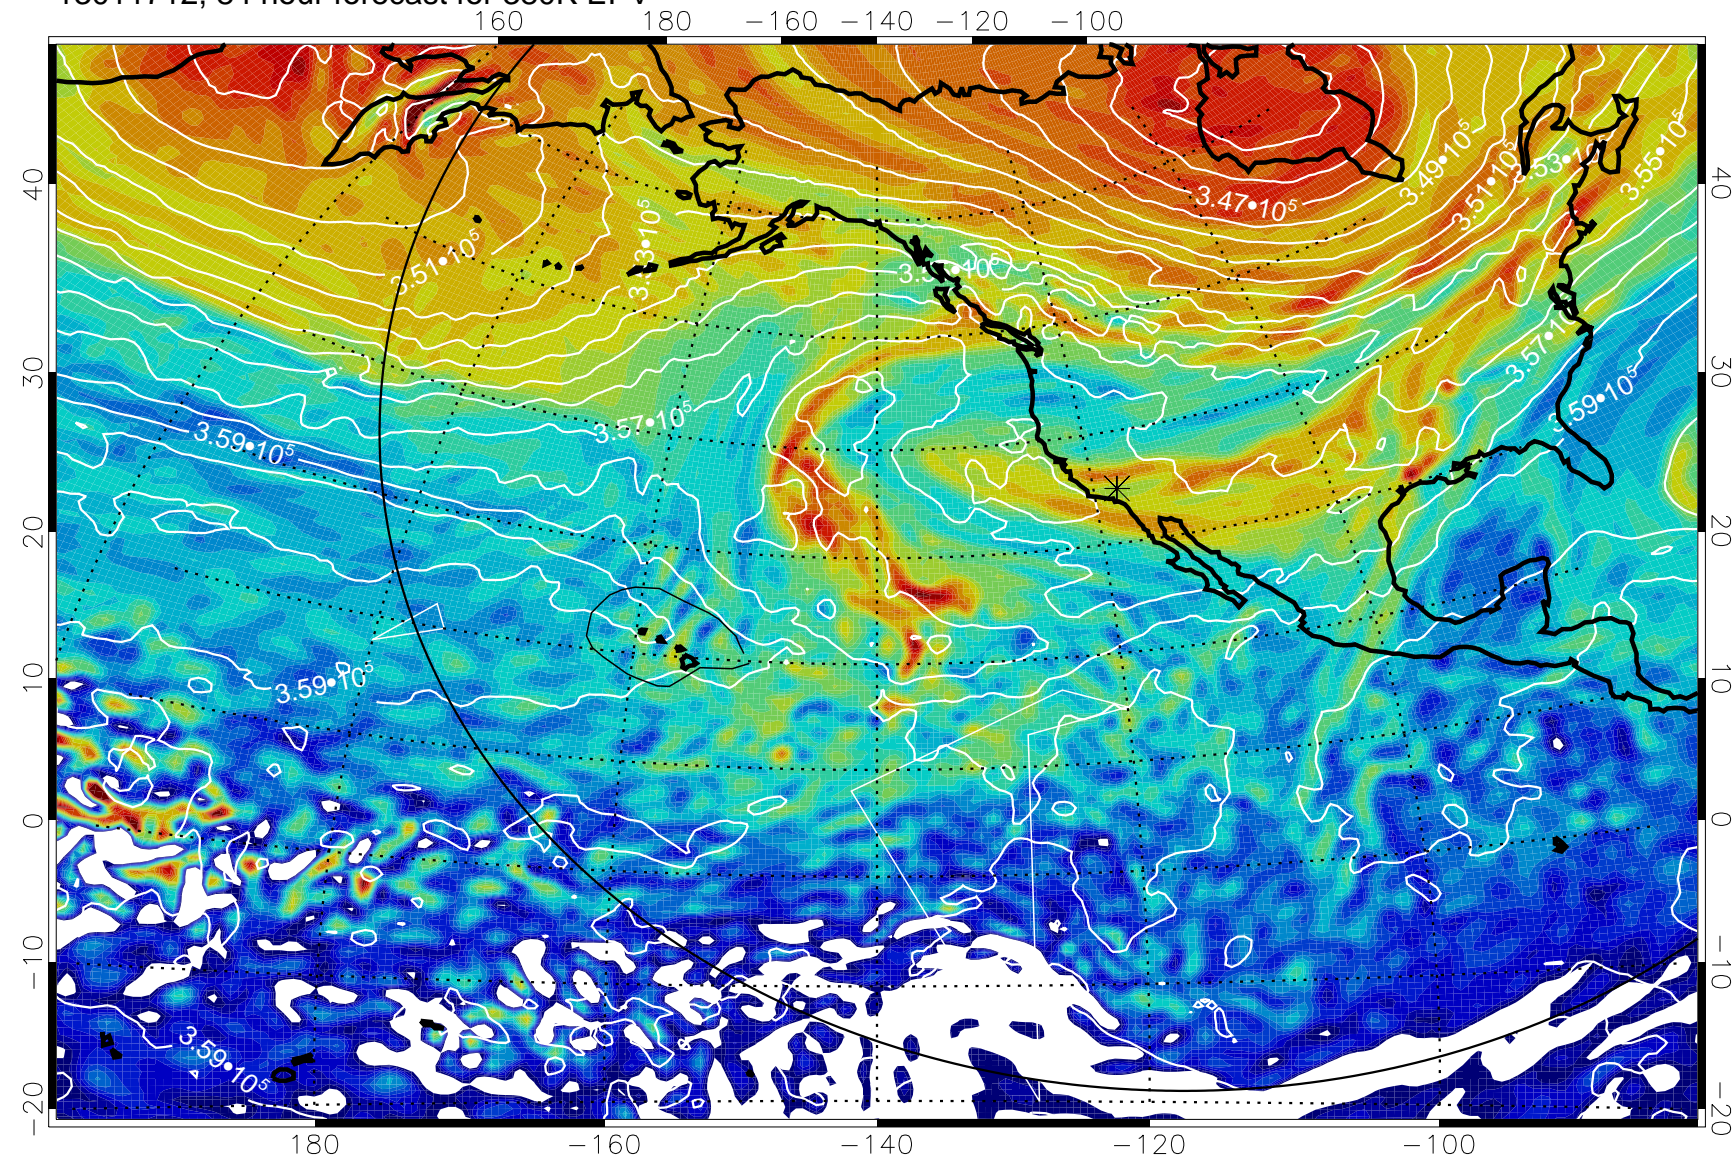

13011700, 72 hour forecast for 380K EPV

380K Montgomery Streamfunction, white

Range ring of 6000 km -- 19 hours GH round trip

13011706, 78 hour forecast for 380K EPV

380K Montgomery Streamfunction, white

Range ring of 6000 km -- 19 hours GH round trip

13011712, 84 hour forecast for 380K EPV

380K Montgomery Streamfunction, white

Range ring of 6000 km -- 19 hours GH round trip

13011718, 90 hour forecast for 380K EPV

380K Montgomery Streamfunction, white

Range ring of 6000 km -- 19 hours GH round trip

13011800, 96 hour forecast for 380K EPV

380K Montgomery Streamfunction, white

Range ring of 6000 km -- 19 hours GH round trip

13011806, 102 hour forecast for 380K EPV

160 180 -160 -140 -120 -100

380K Montgomery Streamfunction, white

Range ring of 6000 km -- 19 hours GH round trip

13011812, 108 hour forecast for 380K EPV

380K Montgomery Streamfunction, white

Range ring of 6000 km -- 19 hours GH round trip

13011818, 114 hour forecast for 380K EPV