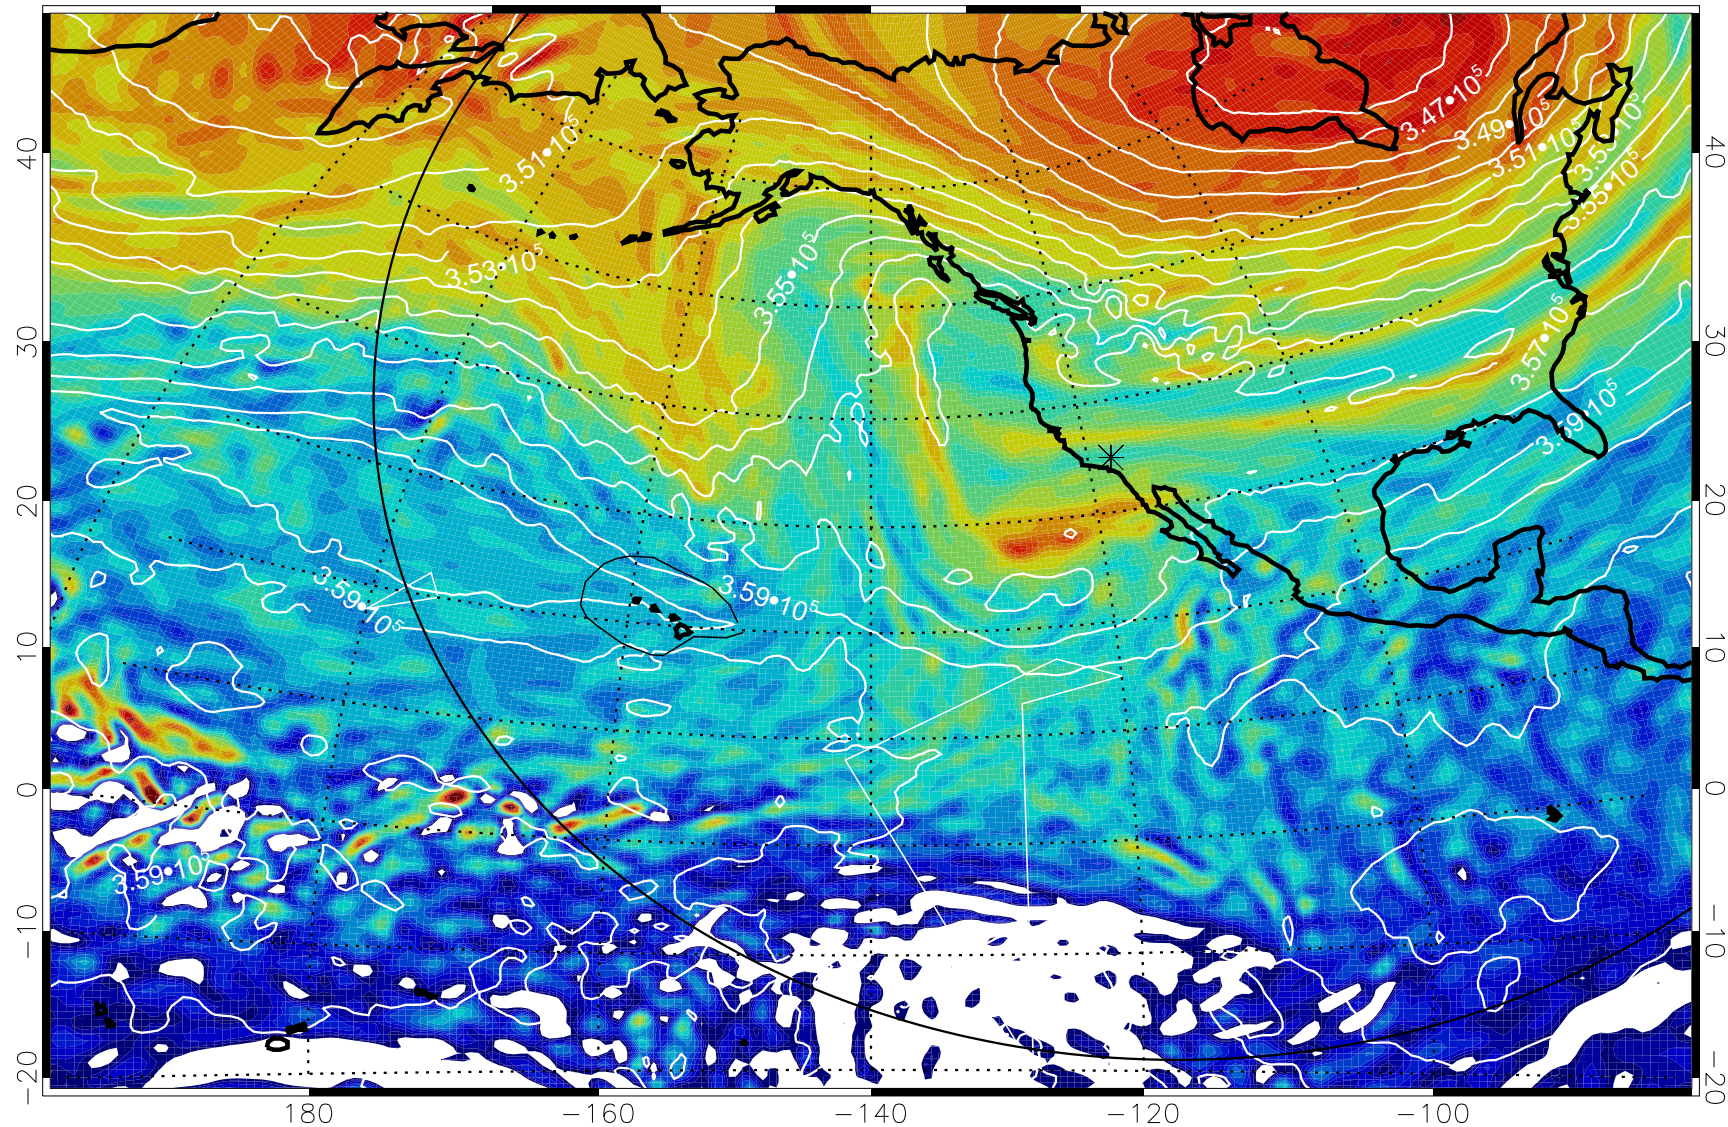

Range ring of 6000 km -- 19 hours GH round trip

13011812, 108 hour forecast for 380K EPV

380K Montgomery Streamfunction, white

Range ring of 6000 km -- 19 hours GH round trip

13011818, 114 hour forecast for 380K EPV

160 180 -160 -140 -120 -100

380K Montgomery Streamfunction, white

Range ring of 6000 km -- 19 hours GH round trip

13011900, 120 hour forecast for 380K EPV

160 180 -160 -140 -120 -100

380K Montgomery Streamfunction, white

Range ring of 6000 km -- 19 hours GH round trip