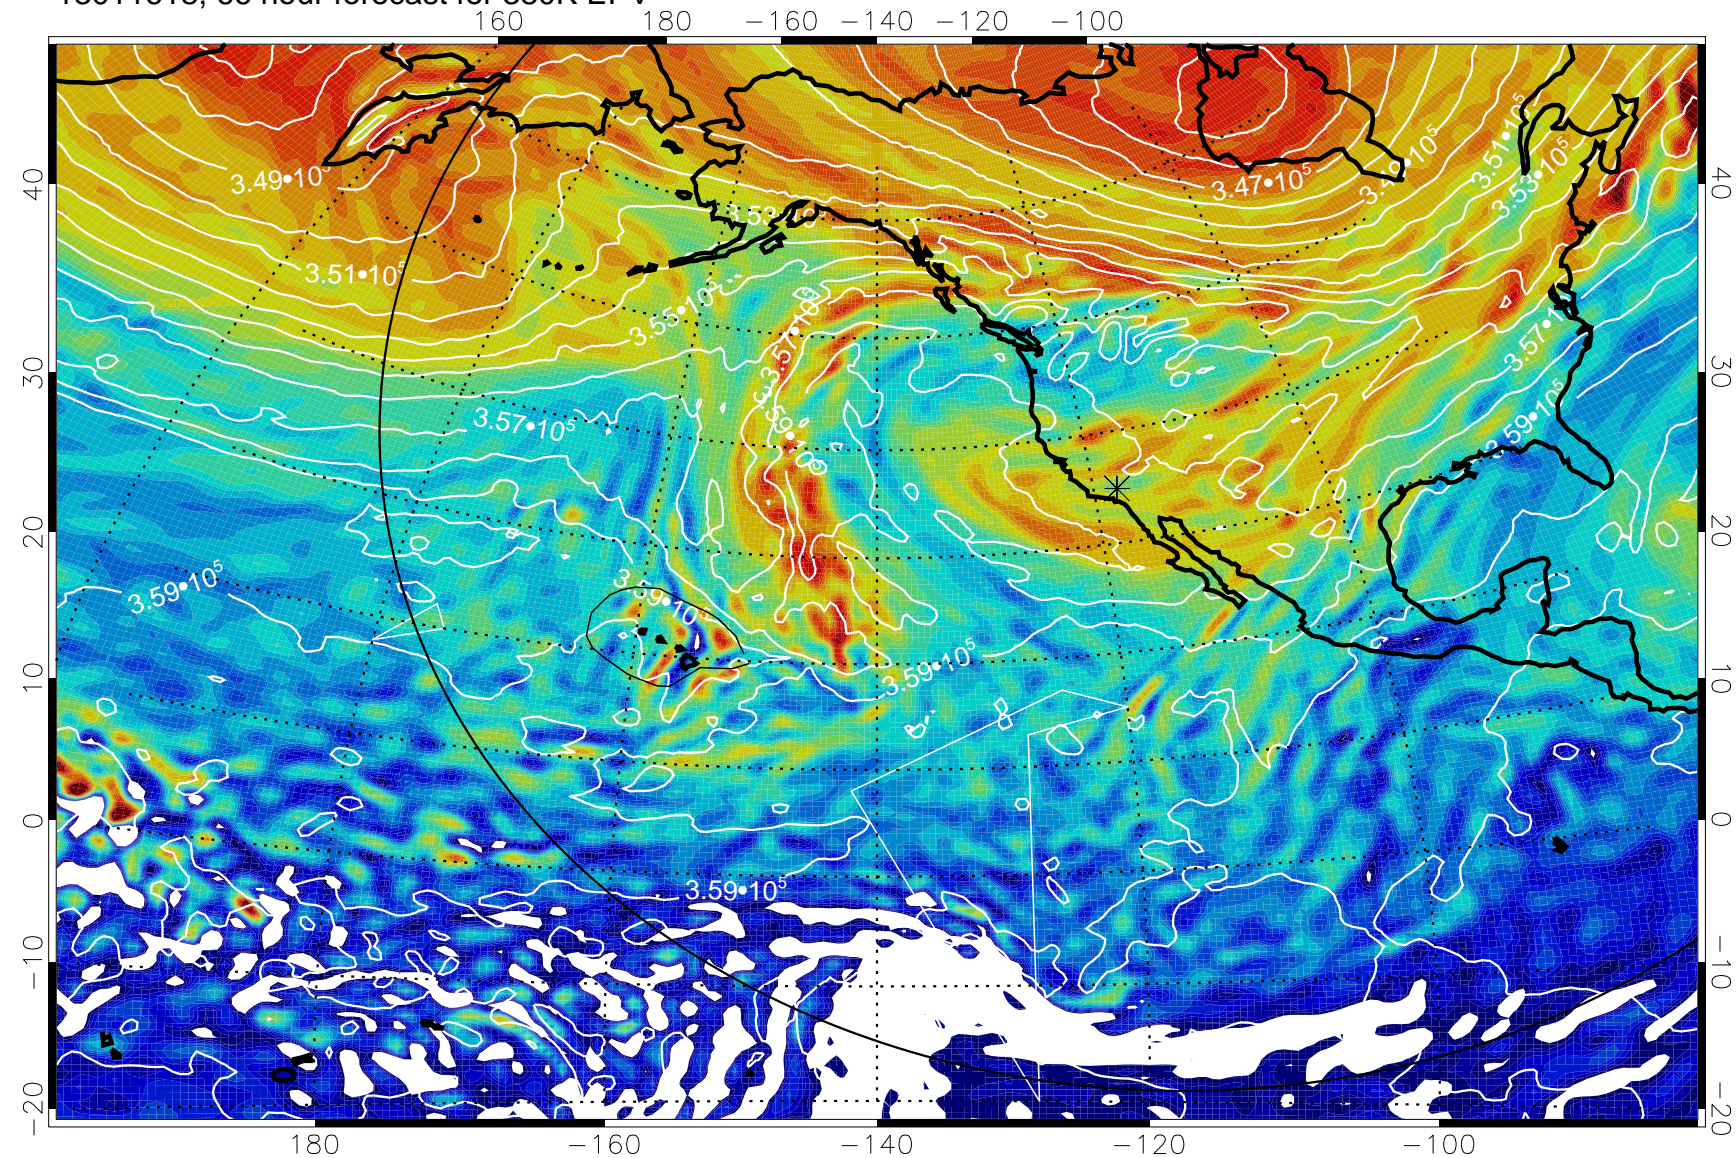

13011512, 36 hour forecast for 380K EPV

380K Montgomery Streamfunction, white

Range ring of 6000 km -- 19 hours GH round trip

13011518, 42 hour forecast for 380K EPV

380K Montgomery Streamfunction, white

Range ring of 6000 km -- 19 hours GH round trip

13011600, 48 hour forecast for 380K EPV

380K Montgomery Streamfunction, white

Range ring of 6000 km -- 19 hours GH round trip

13011606, 54 hour forecast for 380K EPV

380K Montgomery Streamfunction, white

Range ring of 6000 km -- 19 hours GH round trip

13011612, 60 hour forecast for 380K EPV

380K Montgomery Streamfunction, white

Range ring of 6000 km -- 19 hours GH round trip

13011618, 66 hour forecast for 380K EPV

380K Montgomery Streamfunction, white

Range ring of 6000 km -- 19 hours GH round trip

13011700, 72 hour forecast for 380K EPV

380K Montgomery Streamfunction, white

Range ring of 6000 km -- 19 hours GH round trip

13011706, 78 hour forecast for 380K EPV

380K Montgomery Streamfunction, white

Range ring of 6000 km -- 19 hours GH round trip