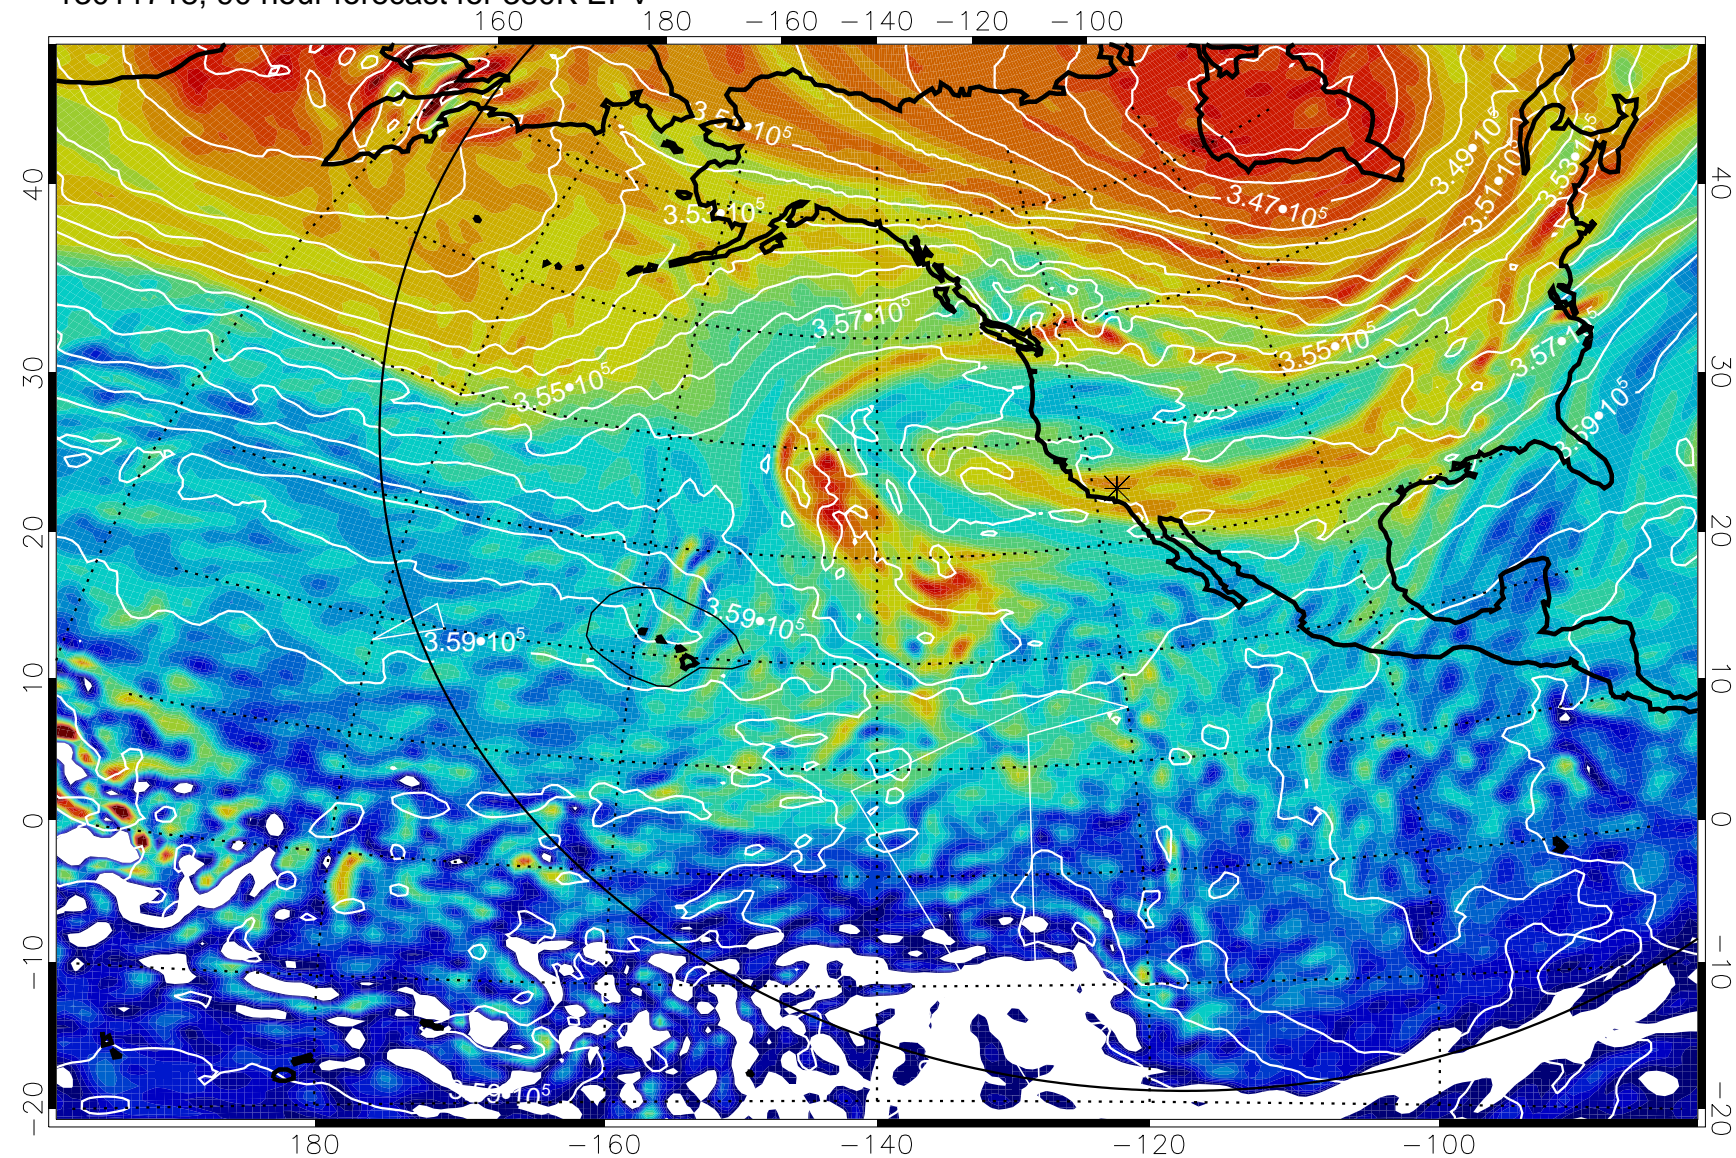

13011712, 84 hour forecast for 380K EPV

380K Montgomery Streamfunction, white

Range ring of 6000 km -- 19 hours GH round trip

13011718, 90 hour forecast for 380K EPV

380K Montgomery Streamfunction, white

Range ring of 6000 km -- 19 hours GH round trip

13011800, 96 hour forecast for 380K EPV

380K Montgomery Streamfunction, white

Range ring of 6000 km -- 19 hours GH round trip

13011806, 102 hour forecast for 380K EPV

160 180 -160 -140 -120 -100

380K Montgomery Streamfunction, white

Range ring of 6000 km -- 19 hours GH round trip

13011812, 108 hour forecast for 380K EPV

380K Montgomery Streamfunction, white

Range ring of 6000 km -- 19 hours GH round trip

13011818, 114 hour forecast for 380K EPV