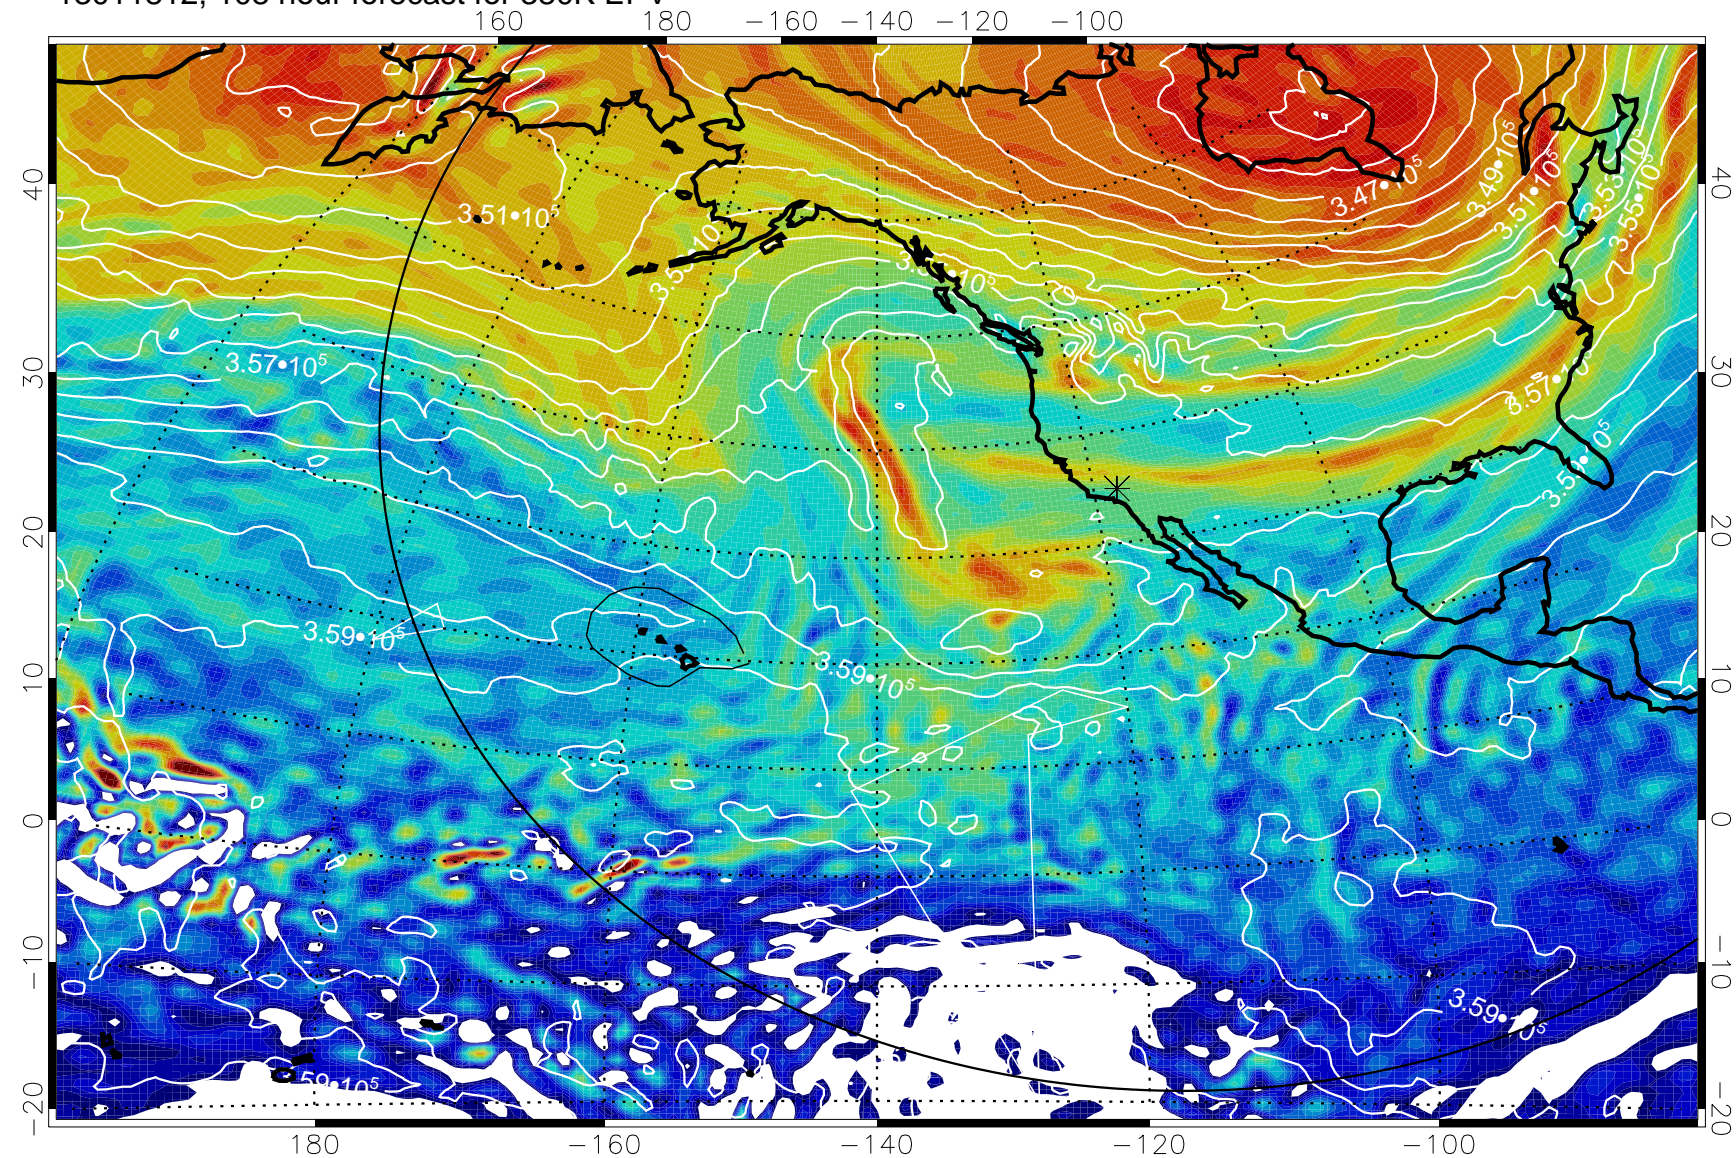

13011712, 84 hour forecast for 380K EPV

380K Montgomery Streamfunction, white

Range ring of 6000 km -- 19 hours GH round trip

13011718, 90 hour forecast for 380K EPV

380K Montgomery Streamfunction, white

Range ring of 6000 km -- 19 hours GH round trip

13011800, 96 hour forecast for 380K EPV

380K Montgomery Streamfunction, white

Range ring of 6000 km -- 19 hours GH round trip

13011806, 102 hour forecast for 380K EPV

160 180 -160 -140 -120 -100

380K Montgomery Streamfunction, white

Range ring of 6000 km -- 19 hours GH round trip

13011812, 108 hour forecast for 380K EPV

380K Montgomery Streamfunction, white

Range ring of 6000 km -- 19 hours GH round trip

13011818, 114 hour forecast for 380K EPV

160 180 -160 -140 -120 -100

380K Montgomery Streamfunction, white

Range ring of 6000 km -- 19 hours GH round trip

13011900, 120 hour forecast for 380K EPV

160 180 -160 -140 -120 -100

380K Montgomery Streamfunction, white