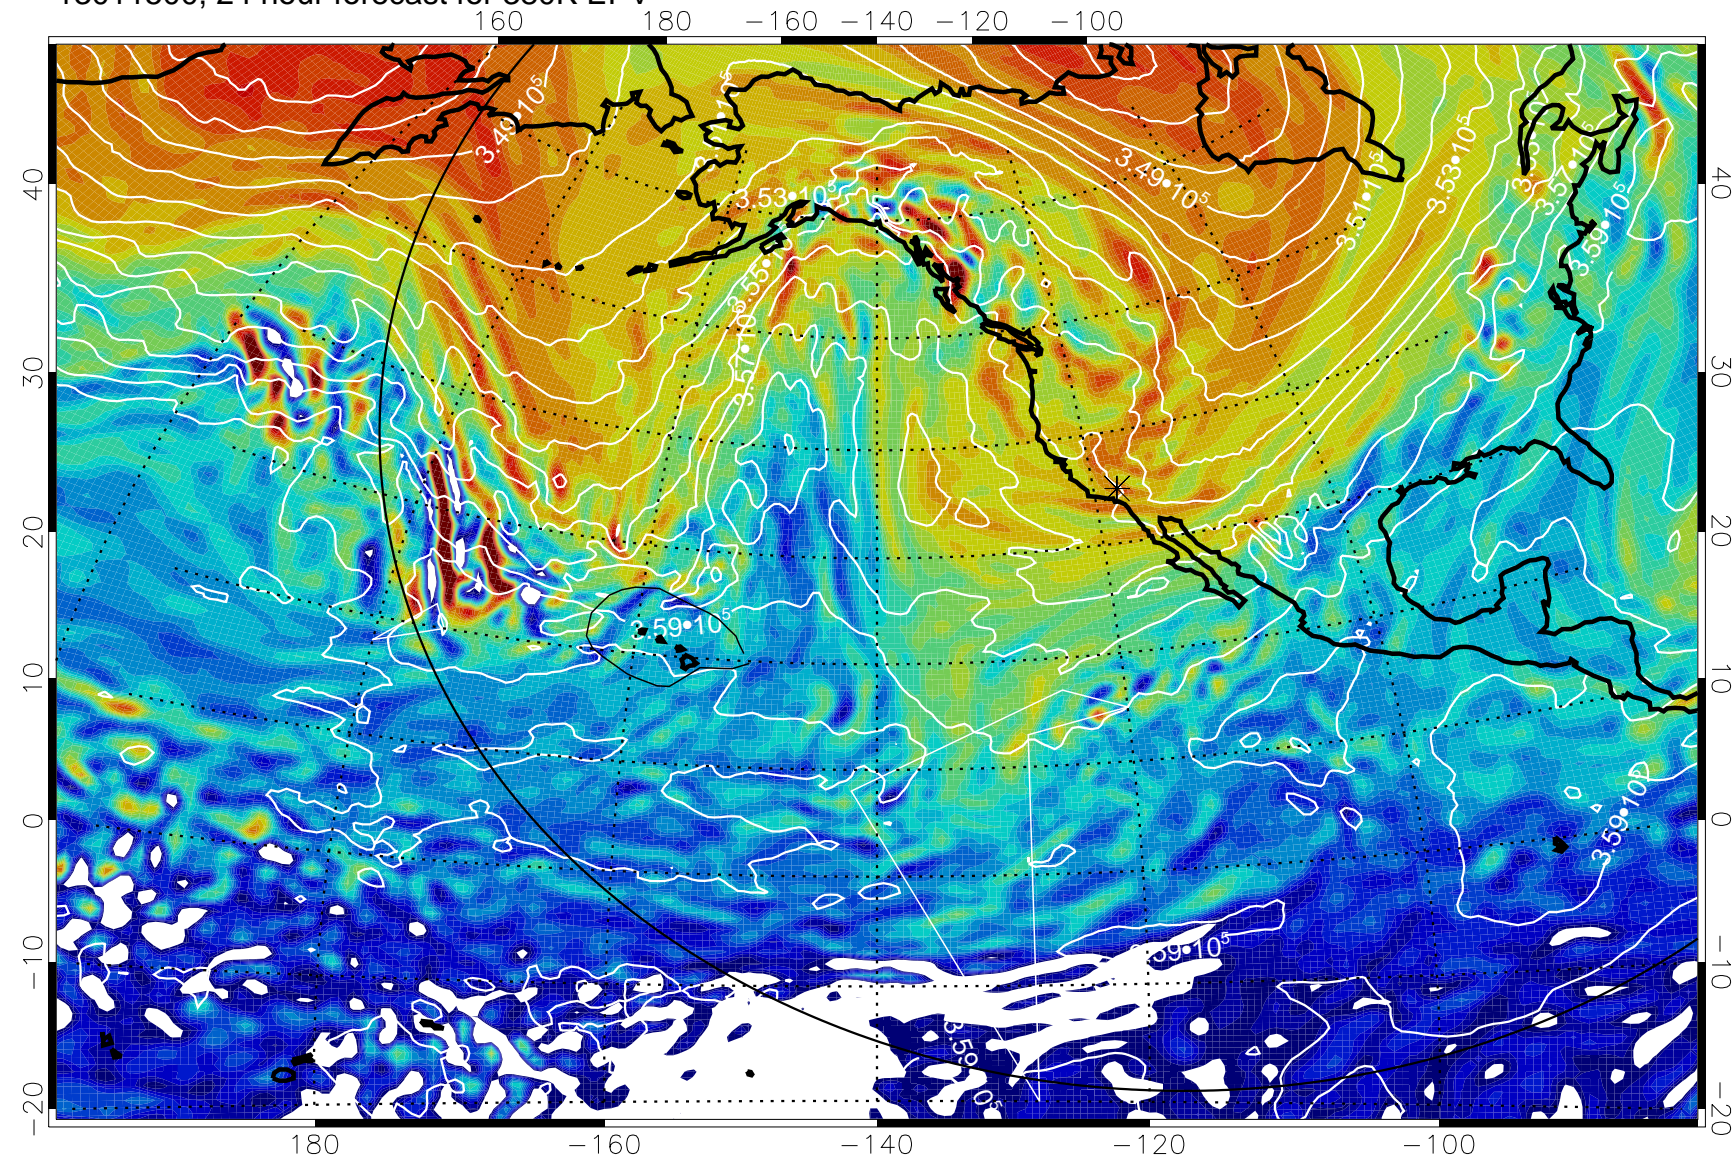

13011412, 12 hour forecast for 380K EPV

380K Montgomery Streamfunction, white

Range ring of 6000 km -- 19 hours GH round trip

13011418, 18 hour forecast for 380K EPV

380K Montgomery Streamfunction, white

Range ring of 6000 km -- 19 hours GH round trip

13011500, 24 hour forecast for 380K EPV

380K Montgomery Streamfunction, white

Range ring of 6000 km -- 19 hours GH round trip

13011506, 30 hour forecast for 380K EPV

380K Montgomery Streamfunction, white

Range ring of 6000 km -- 19 hours GH round trip

13011512, 36 hour forecast for 380K EPV

380K Montgomery Streamfunction, white

Range ring of 6000 km -- 19 hours GH round trip

13011518, 42 hour forecast for 380K EPV

380K Montgomery Streamfunction, white

Range ring of 6000 km -- 19 hours GH round trip

13011600, 48 hour forecast for 380K EPV

380K Montgomery Streamfunction, white

Range ring of 6000 km -- 19 hours GH round trip

13011606, 54 hour forecast for 380K EPV

380K Montgomery Streamfunction, white

Range ring of 6000 km -- 19 hours GH round trip