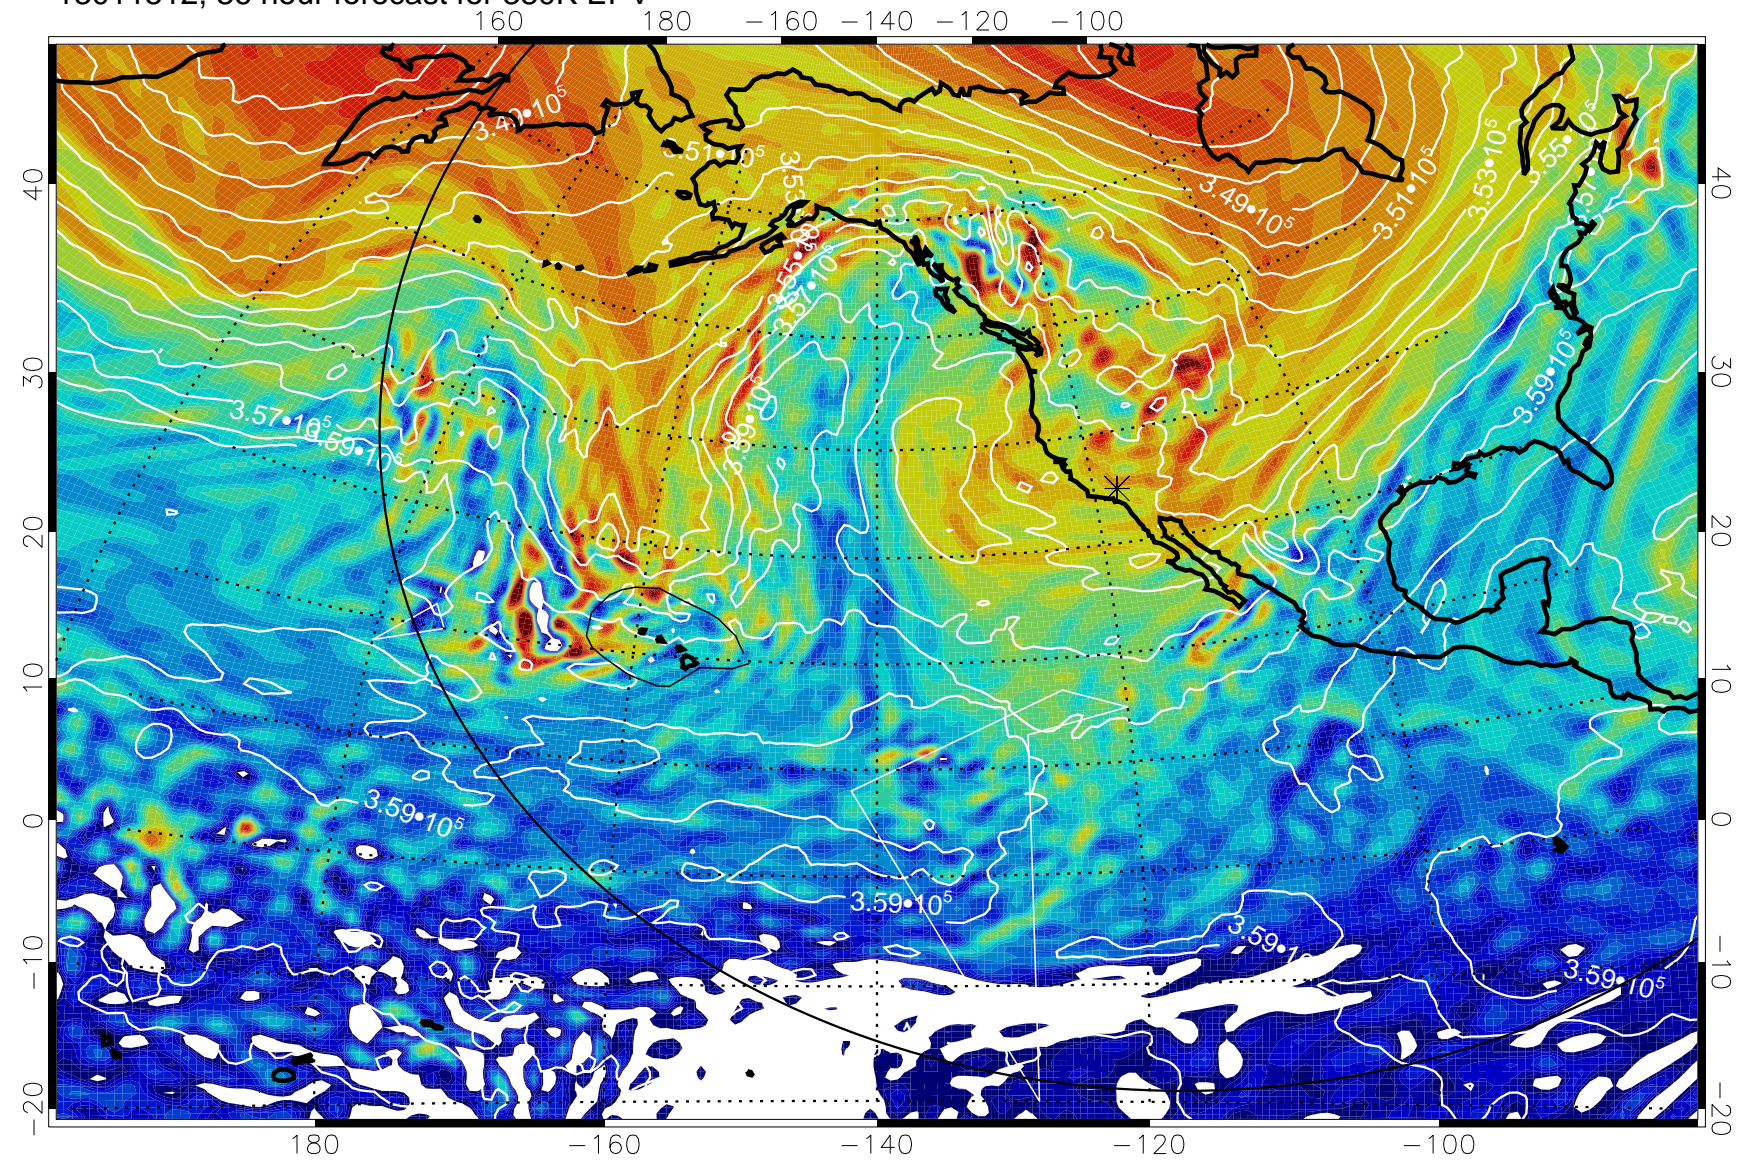

13011500, 24 hour forecast for 380K EPV

380K Montgomery Streamfunction, white

Range ring of 6000 km -- 19 hours GH round trip

13011506, 30 hour forecast for 380K EPV

380K Montgomery Streamfunction, white

Range ring of 6000 km -- 19 hours GH round trip

13011512, 36 hour forecast for 380K EPV

380K Montgomery Streamfunction, white

Range ring of 6000 km -- 19 hours GH round trip

13011518, 42 hour forecast for 380K EPV

380K Montgomery Streamfunction, white

Range ring of 6000 km -- 19 hours GH round trip

13011600, 48 hour forecast for 380K EPV

380K Montgomery Streamfunction, white

Range ring of 6000 km -- 19 hours GH round trip

13011606, 54 hour forecast for 380K EPV

380K Montgomery Streamfunction, white

Range ring of 6000 km -- 19 hours GH round trip

13011612, 60 hour forecast for 380K EPV

380K Montgomery Streamfunction, white

Range ring of 6000 km -- 19 hours GH round trip

13011618, 66 hour forecast for 380K EPV

380K Montgomery Streamfunction, white

Range ring of 6000 km -- 19 hours GH round trip