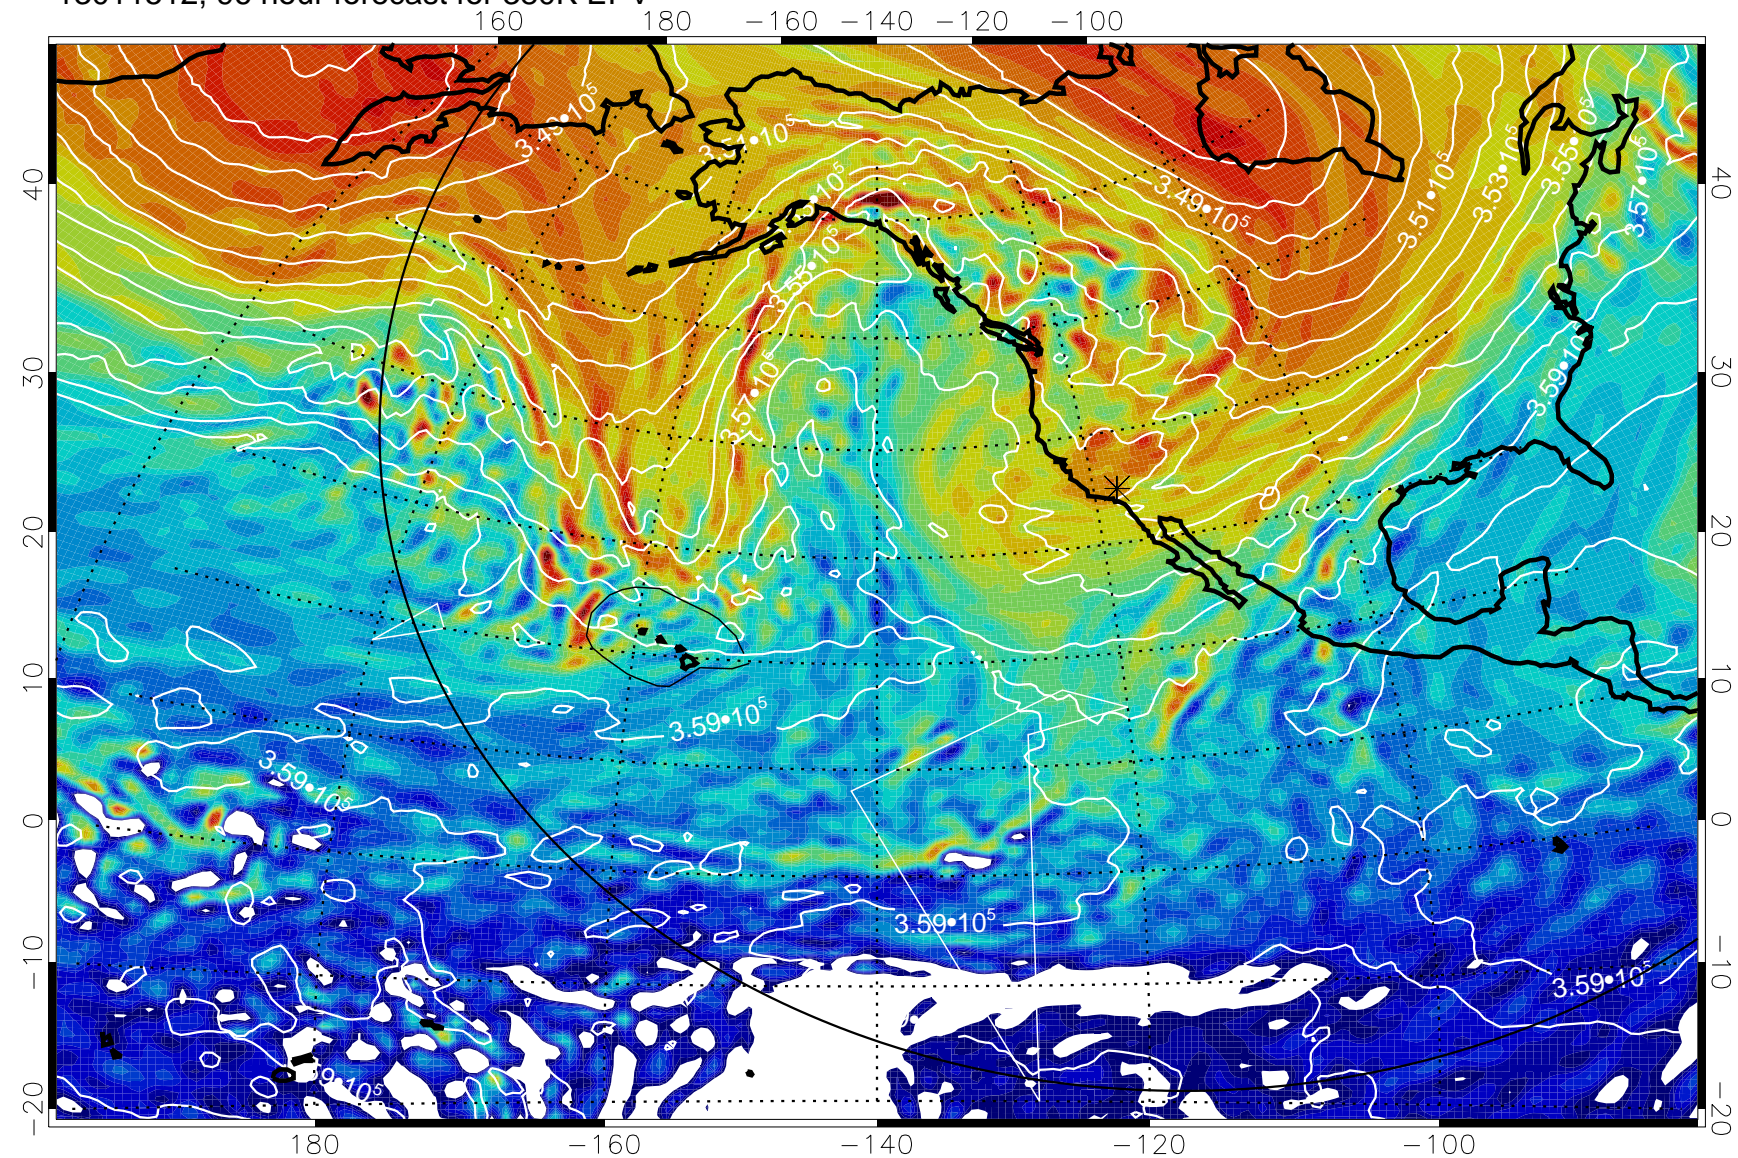

Range ring of 6000 km -- 19 hours GH round trip

13011418, 78 hour forecast for 380K EPV

380K Montgomery Streamfunction, white

Range ring of 6000 km -- 19 hours GH round trip

13011500, 84 hour forecast for 380K EPV

380K Montgomery Streamfunction, white

Range ring of 6000 km -- 19 hours GH round trip

13011506, 90 hour forecast for 380K EPV

380K Montgomery Streamfunction, white

Range ring of 6000 km -- 19 hours GH round trip

13011512, 96 hour forecast for 380K EPV

380K Montgomery Streamfunction, white

Range ring of 6000 km -- 19 hours GH round trip

13011518, 102 hour forecast for 380K EPV

160 180 -160 -140 -120 -100

380K Montgomery Streamfunction, white

Range ring of 6000 km -- 19 hours GH round trip

13011600, 108 hour forecast for 380K EPV

160 180 -160 -140 -120 -100

380K Montgomery Streamfunction, white

Range ring of 6000 km -- 19 hours GH round trip

13011606, 114 hour forecast for 380K EPV