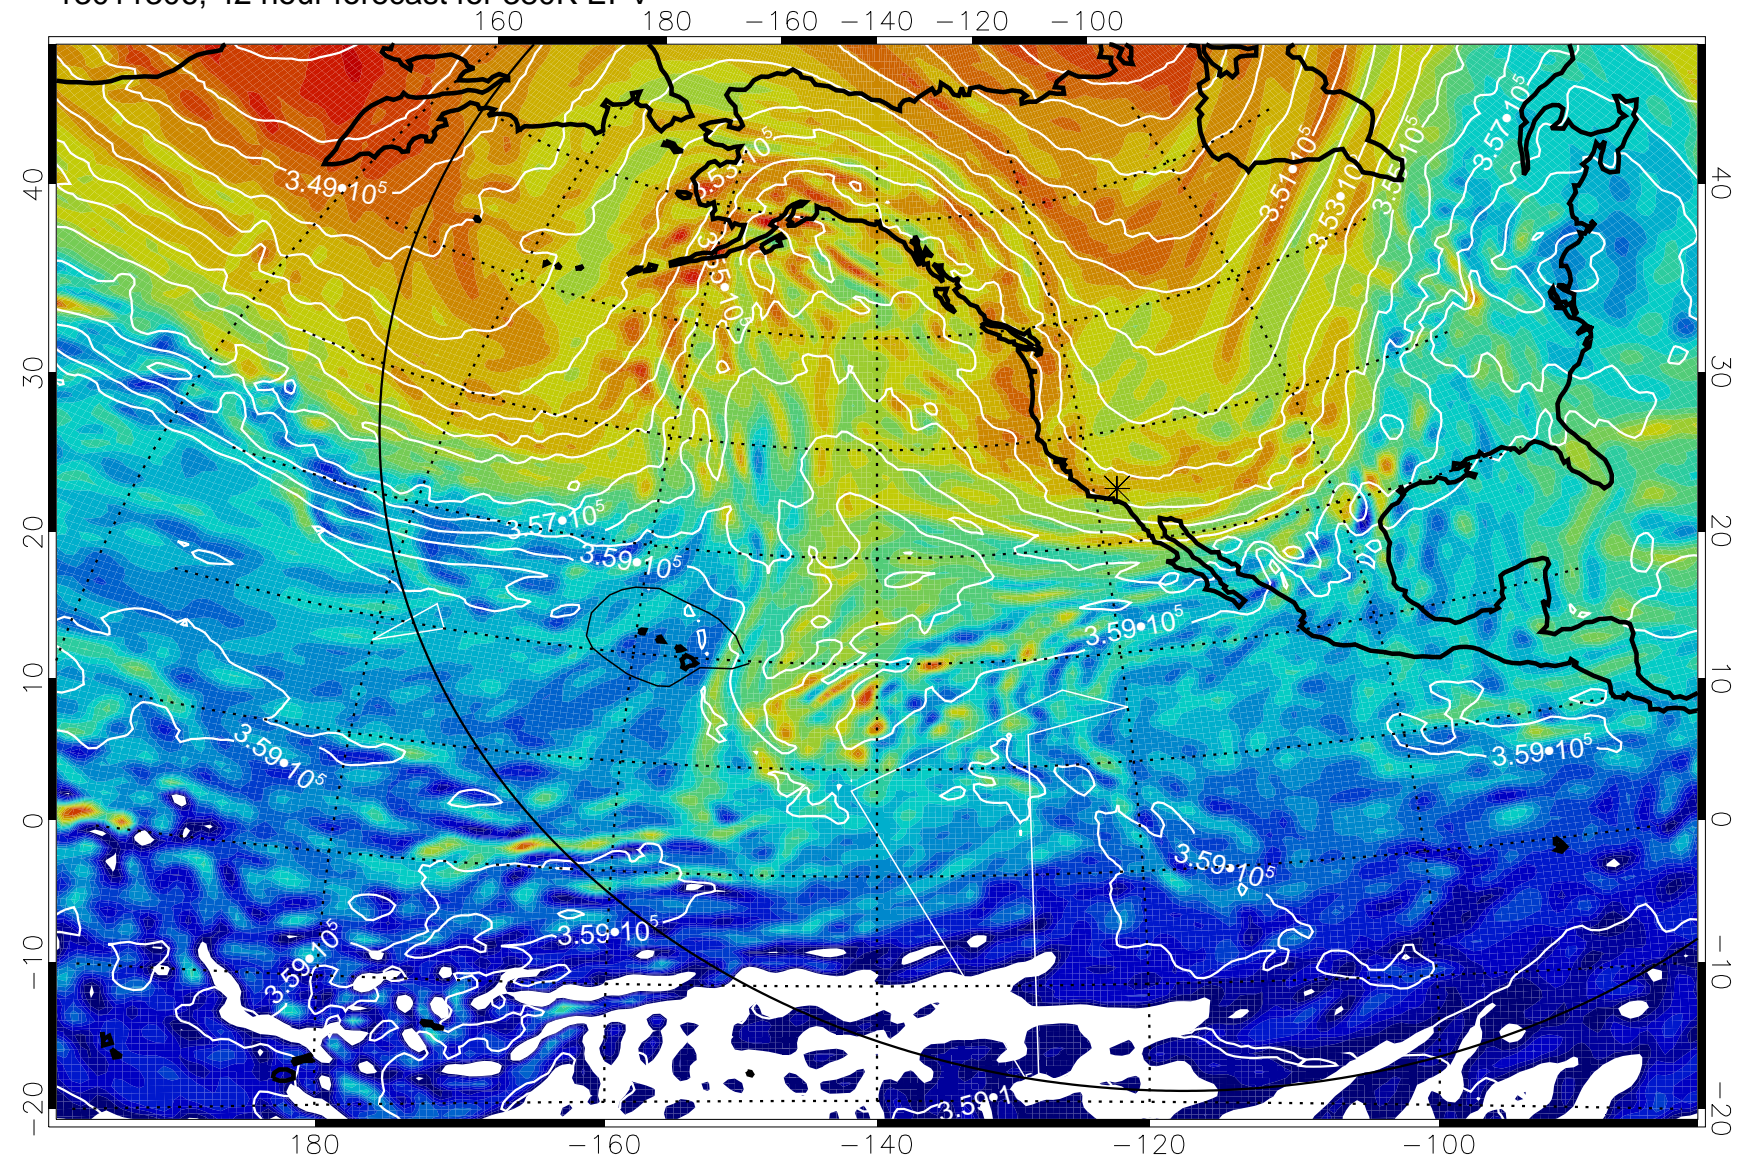

13011218, 30 hour forecast for 380K EPV

160 180 -160 -140 -120 -100

380K Montgomery Streamfunction, white

Range ring of 6000 km -- 19 hours GH round trip

13011300, 36 hour forecast for 380K EPV

160 180 -160 -140 -120 -100

380K Montgomery Streamfunction, white

Range ring of 6000 km -- 19 hours GH round trip

13011306, 42 hour forecast for 380K EPV

380K Montgomery Streamfunction, white

Range ring of 6000 km -- 19 hours GH round trip

13011312, 48 hour forecast for 380K EPV

160 180 -160 -140 -120 -100

380K Montgomery Streamfunction, white

Range ring of 6000 km -- 19 hours GH round trip

13011318, 54 hour forecast for 380K EPV

380K Montgomery Streamfunction, white

Range ring of 6000 km -- 19 hours GH round trip

13011400, 60 hour forecast for 380K EPV

160 180 -160 -140 -120 -100

40
30
20
10
0
-10
-20

380K Montgomery Streamfunction, white

Range ring of 6000 km -- 19 hours GH round trip