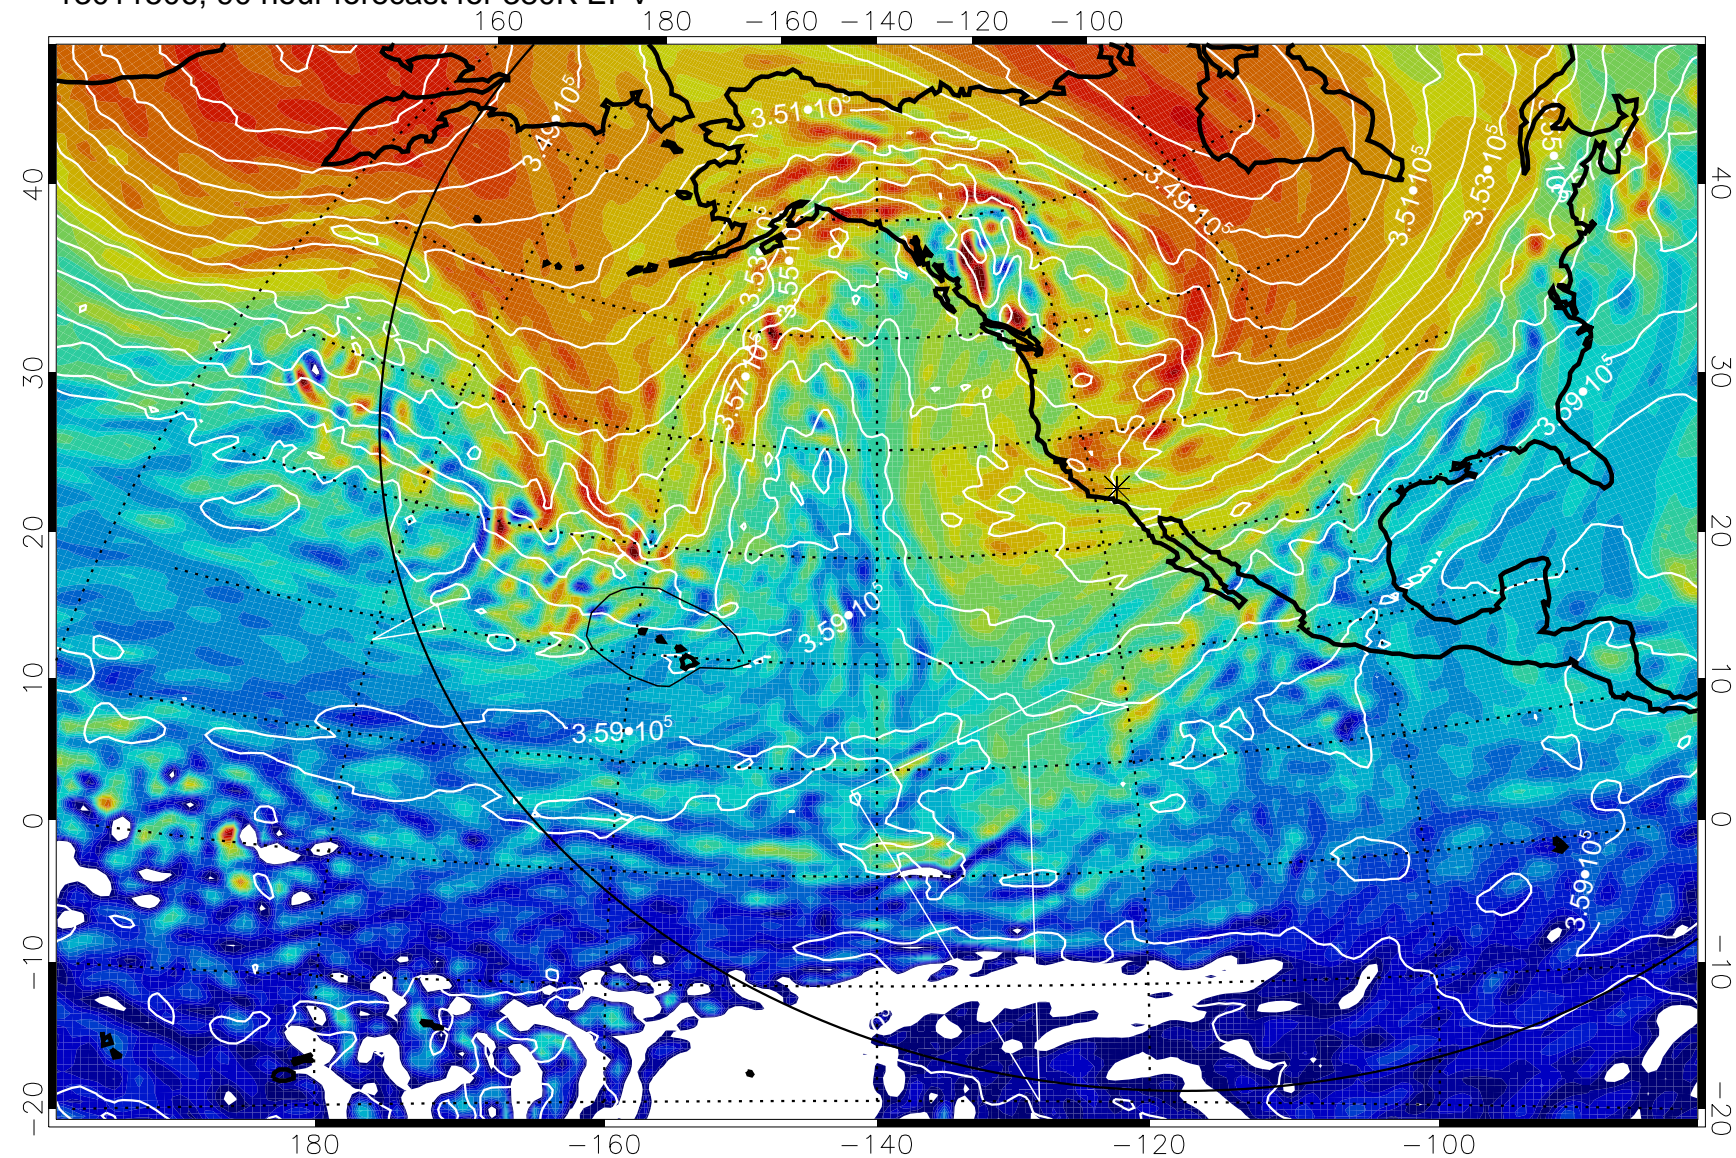

Range ring of 6000 km -- 19 hours GH round trip

13011418, 78 hour forecast for 380K EPV

380K Montgomery Streamfunction, white

Range ring of 6000 km -- 19 hours GH round trip

13011500, 84 hour forecast for 380K EPV

380K Montgomery Streamfunction, white

Range ring of 6000 km -- 19 hours GH round trip

13011506, 90 hour forecast for 380K EPV

380K Montgomery Streamfunction, white

Range ring of 6000 km -- 19 hours GH round trip

13011512, 96 hour forecast for 380K EPV

380K Montgomery Streamfunction, white

Range ring of 6000 km -- 19 hours GH round trip

13011518, 102 hour forecast for 380K EPV

160 180 -160 -140 -120 -100

380K Montgomery Streamfunction, white