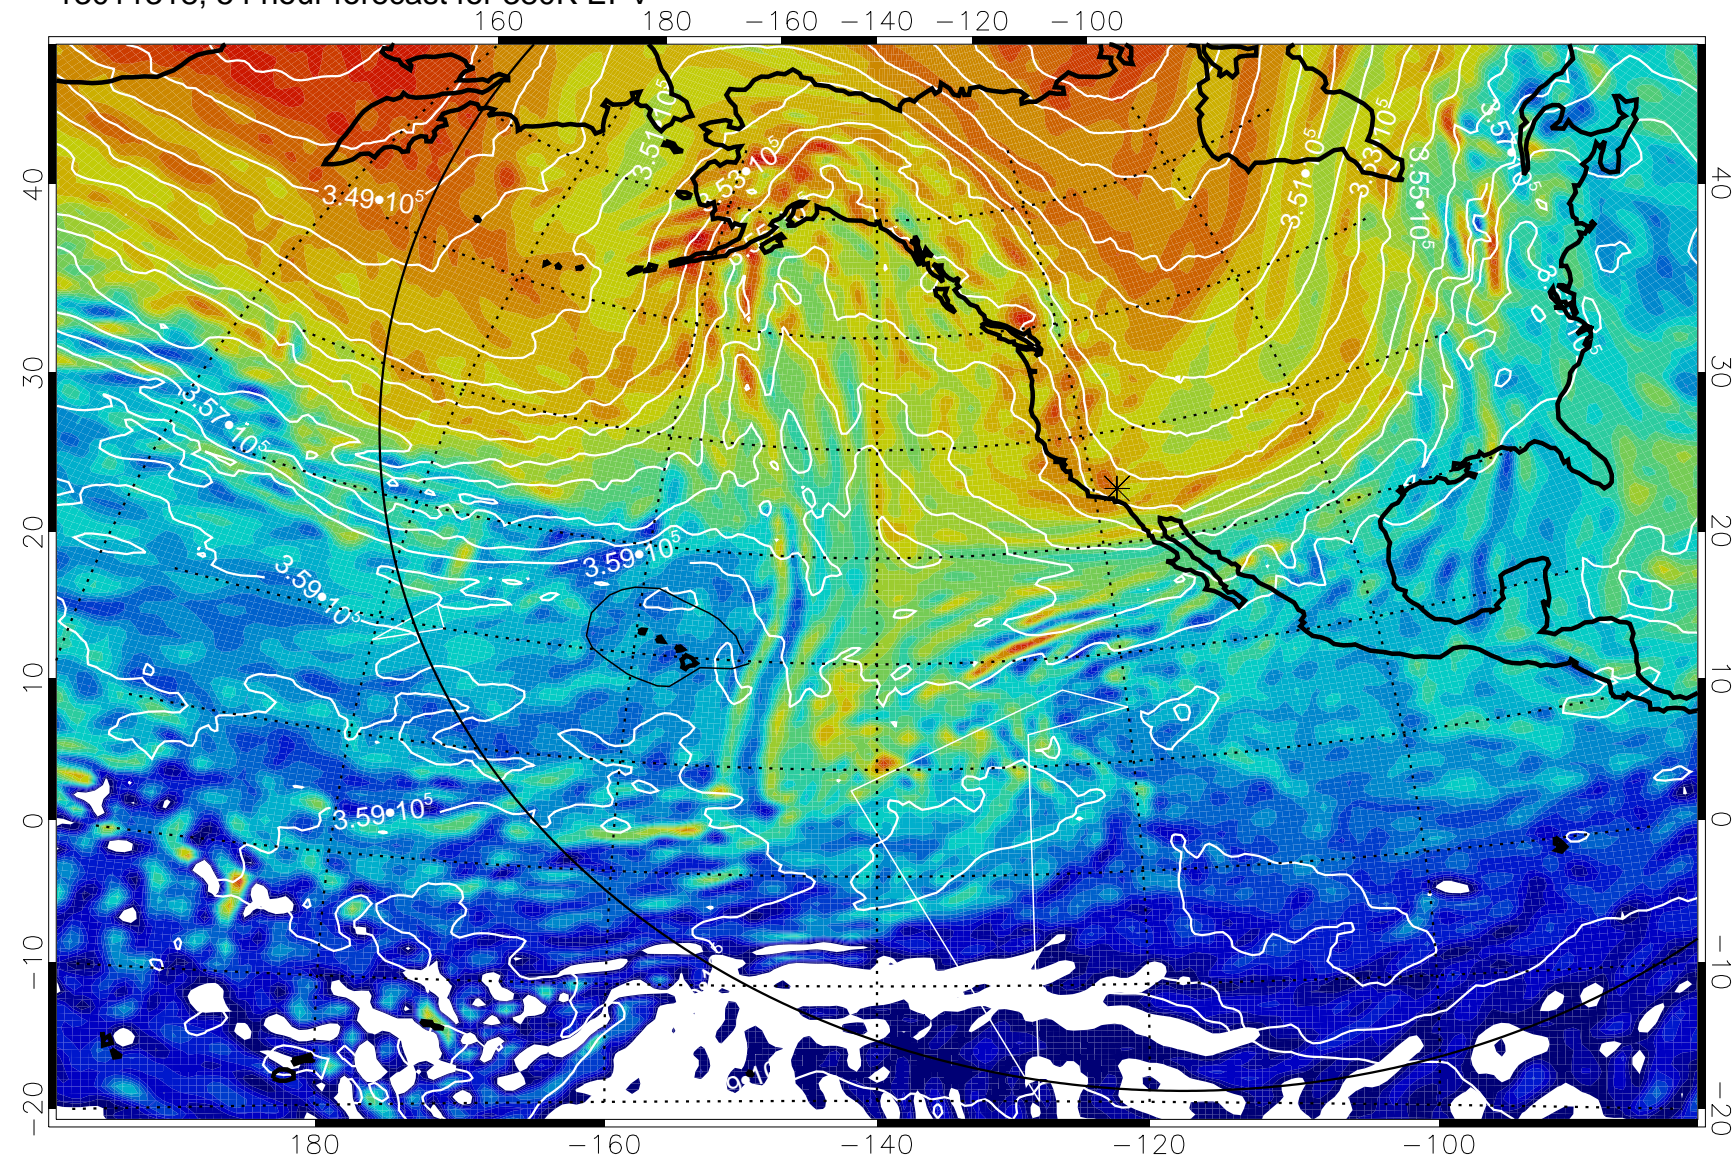

380K Montgomery Streamfunction, white

Range ring of 6000 km -- 19 hours GH round trip

13011306, 42 hour forecast for 380K EPV

380K Montgomery Streamfunction, white

Range ring of 6000 km -- 19 hours GH round trip

13011312, 48 hour forecast for 380K EPV

160 180 -160 -140 -120 -100

380K Montgomery Streamfunction, white

Range ring of 6000 km -- 19 hours GH round trip

13011318, 54 hour forecast for 380K EPV

380K Montgomery Streamfunction, white

Range ring of 6000 km -- 19 hours GH round trip

13011400, 60 hour forecast for 380K EPV

160 180 -160 -140 -120 -100

40
30
20
10
0
-10
-20

380K Montgomery Streamfunction, white

Range ring of 6000 km -- 19 hours GH round trip

13011406, 66 hour forecast for 380K EPV

380K Montgomery Streamfunction, white

Range ring of 6000 km -- 19 hours GH round trip

13011412, 72 hour forecast for 380K EPV

160 180 -160 -140 -120 -100

380K Montgomery Streamfunction, white