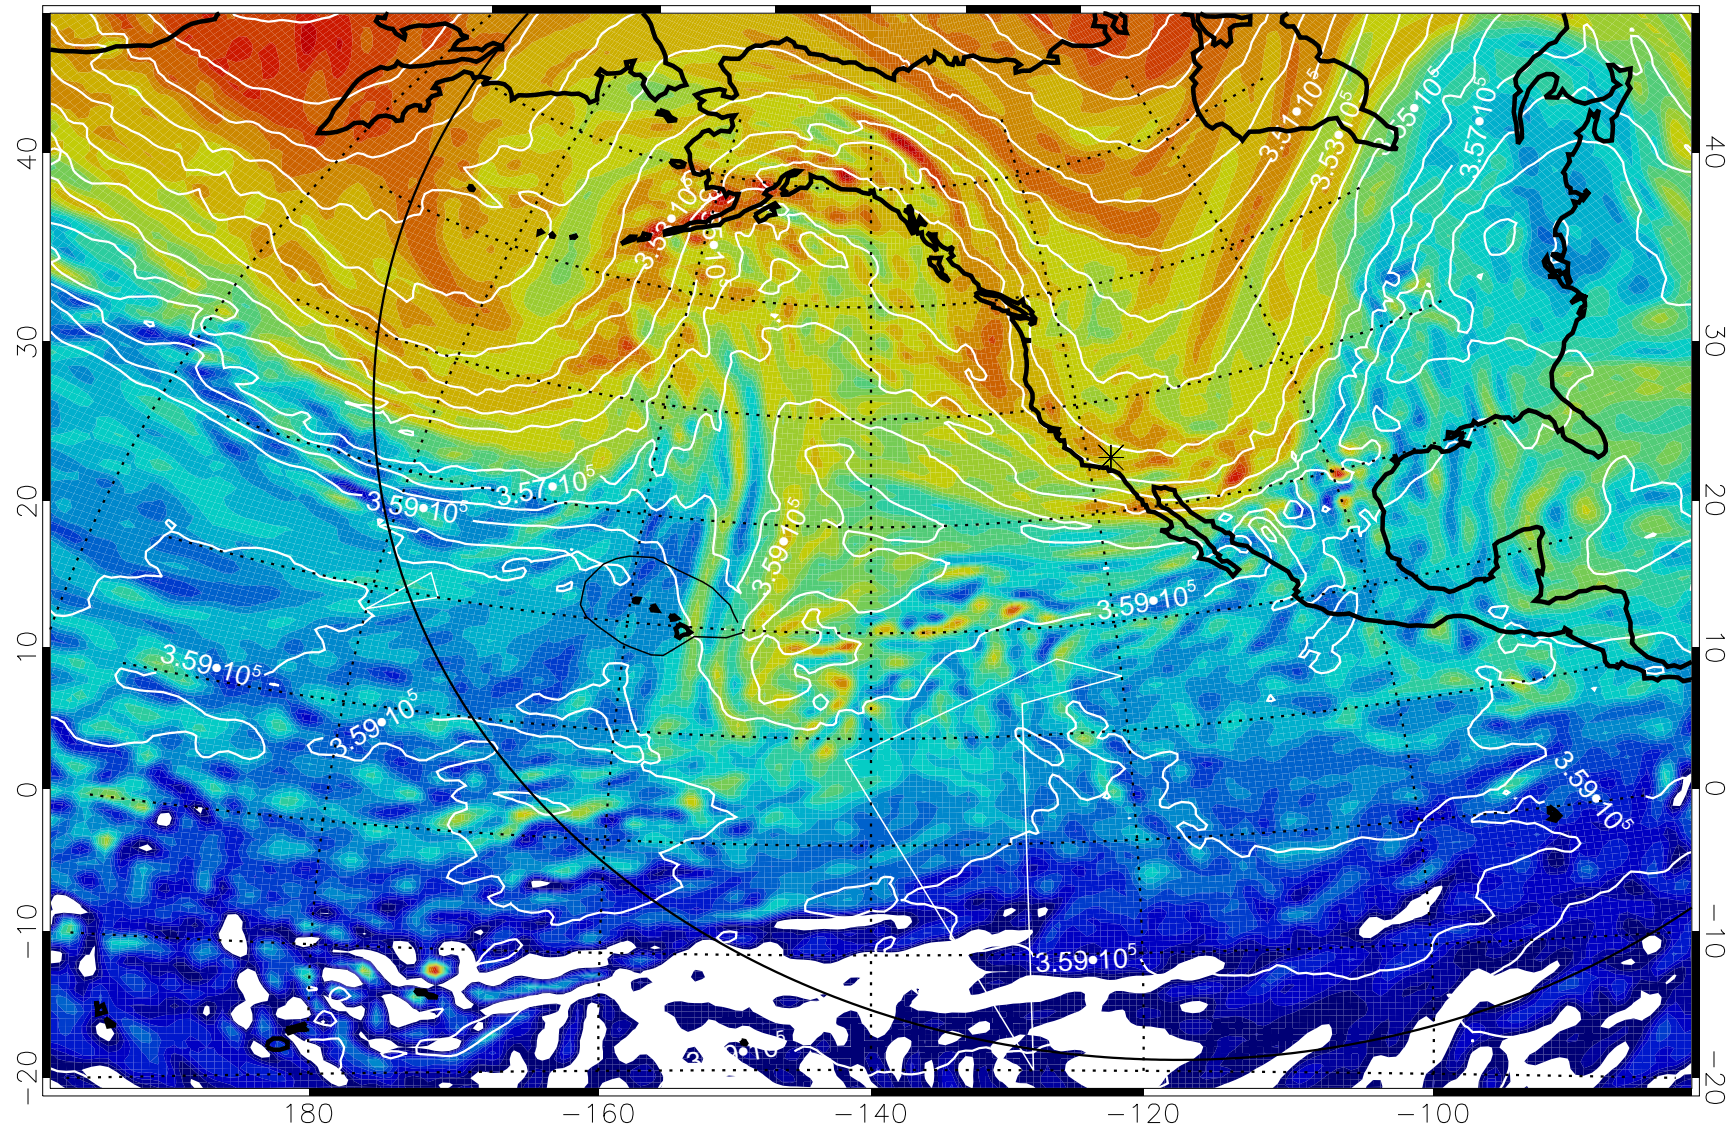

13011218, 30 hour forecast for 380K EPV

160 180 -160 -140 -120 -100

380K Montgomery Streamfunction, white

Range ring of 6000 km -- 19 hours GH round trip

13011300, 36 hour forecast for 380K EPV

160 180 -160 -140 -120 -100

380K Montgomery Streamfunction, white

Range ring of 6000 km -- 19 hours GH round trip

13011306, 42 hour forecast for 380K EPV

380K Montgomery Streamfunction, white

Range ring of 6000 km -- 19 hours GH round trip

13011312, 48 hour forecast for 380K EPV

160 180 -160 -140 -120 -100

380K Montgomery Streamfunction, white

Range ring of 6000 km -- 19 hours GH round trip

13011318, 54 hour forecast for 380K EPV

380K Montgomery Streamfunction, white

Range ring of 6000 km -- 19 hours GH round trip

13011400, 60 hour forecast for 380K EPV

160 180 -160 -140 -120 -100

40
30
20
10
0
-10
-20

380K Montgomery Streamfunction, white

Range ring of 6000 km -- 19 hours GH round trip