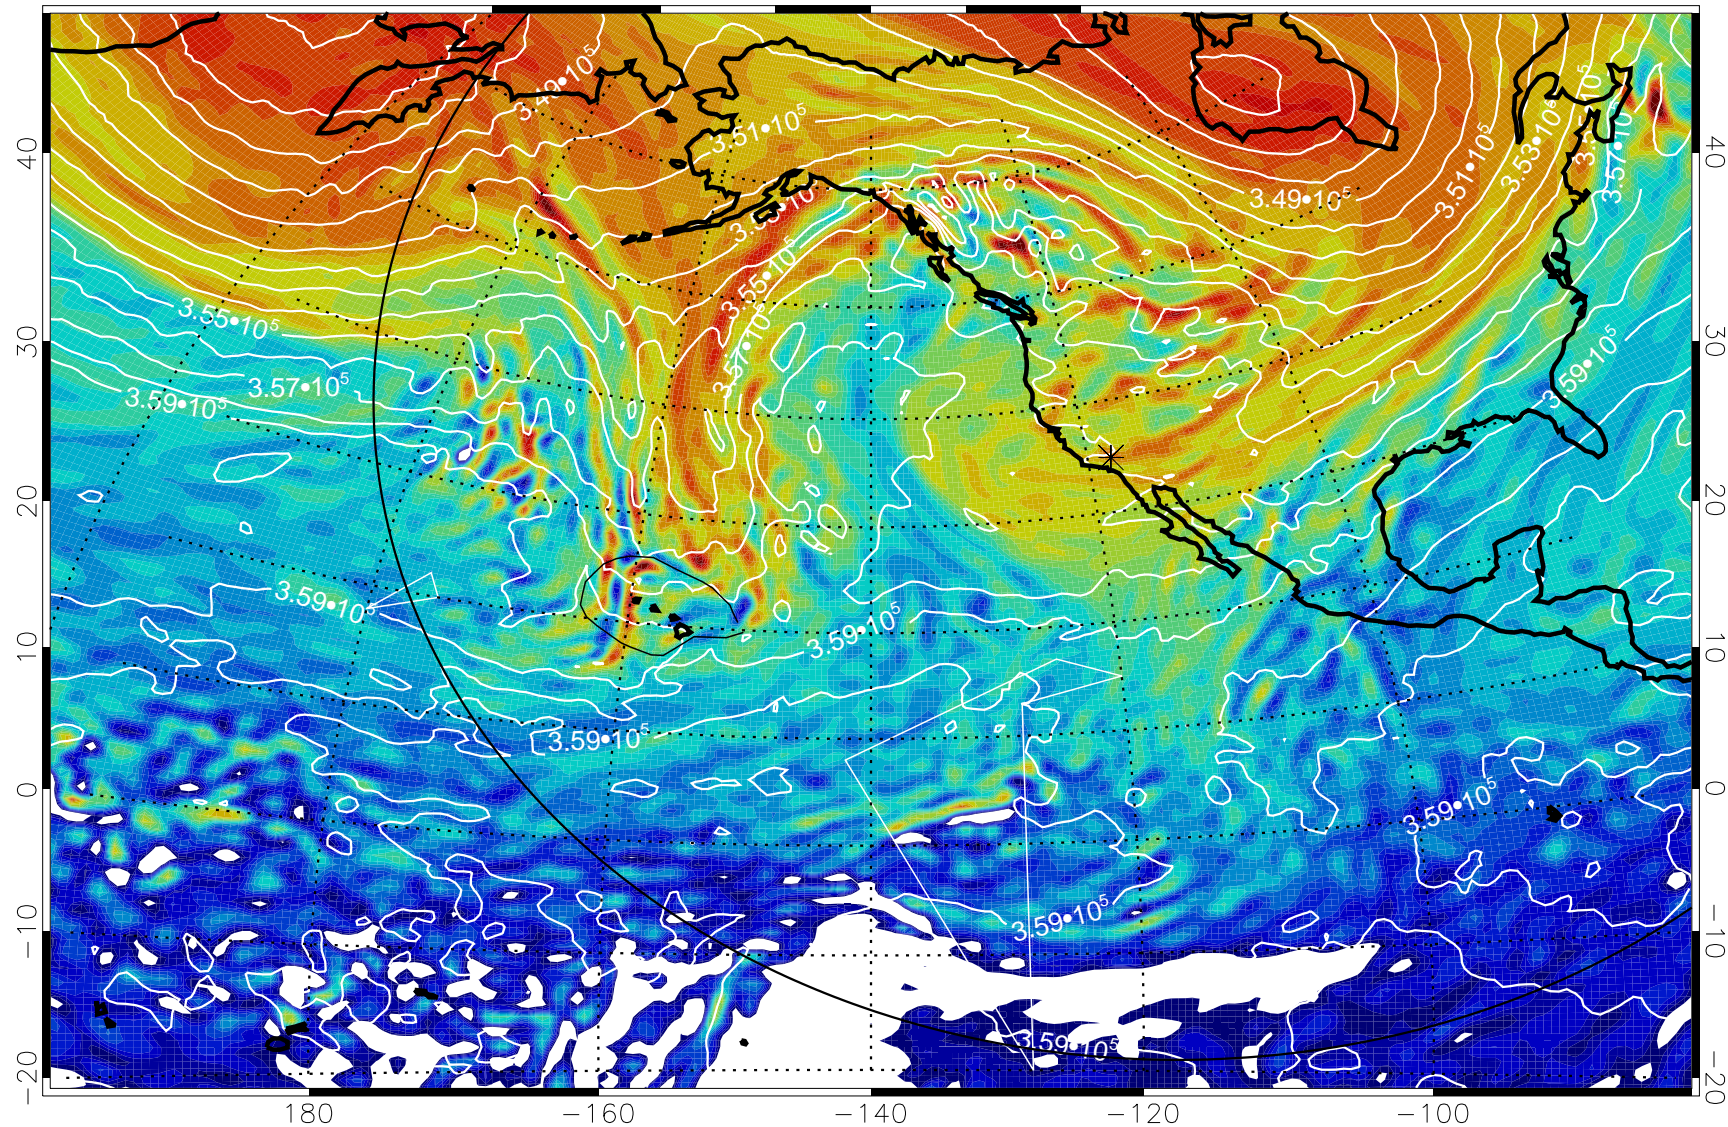

380K Montgomery Streamfunction, white

Range ring of 6000 km -- 19 hours GH round trip

13011506, 90 hour forecast for 380K EPV

380K Montgomery Streamfunction, white

Range ring of 6000 km -- 19 hours GH round trip

13011512, 96 hour forecast for 380K EPV

380K Montgomery Streamfunction, white

Range ring of 6000 km -- 19 hours GH round trip

13011518, 102 hour forecast for 380K EPV

160 180 -160 -140 -120 -100

380K Montgomery Streamfunction, white

Range ring of 6000 km -- 19 hours GH round trip

13011600, 108 hour forecast for 380K EPV

160 180 -160 -140 -120 -100

380K Montgomery Streamfunction, white

Range ring of 6000 km -- 19 hours GH round trip

13011606, 114 hour forecast for 380K EPV