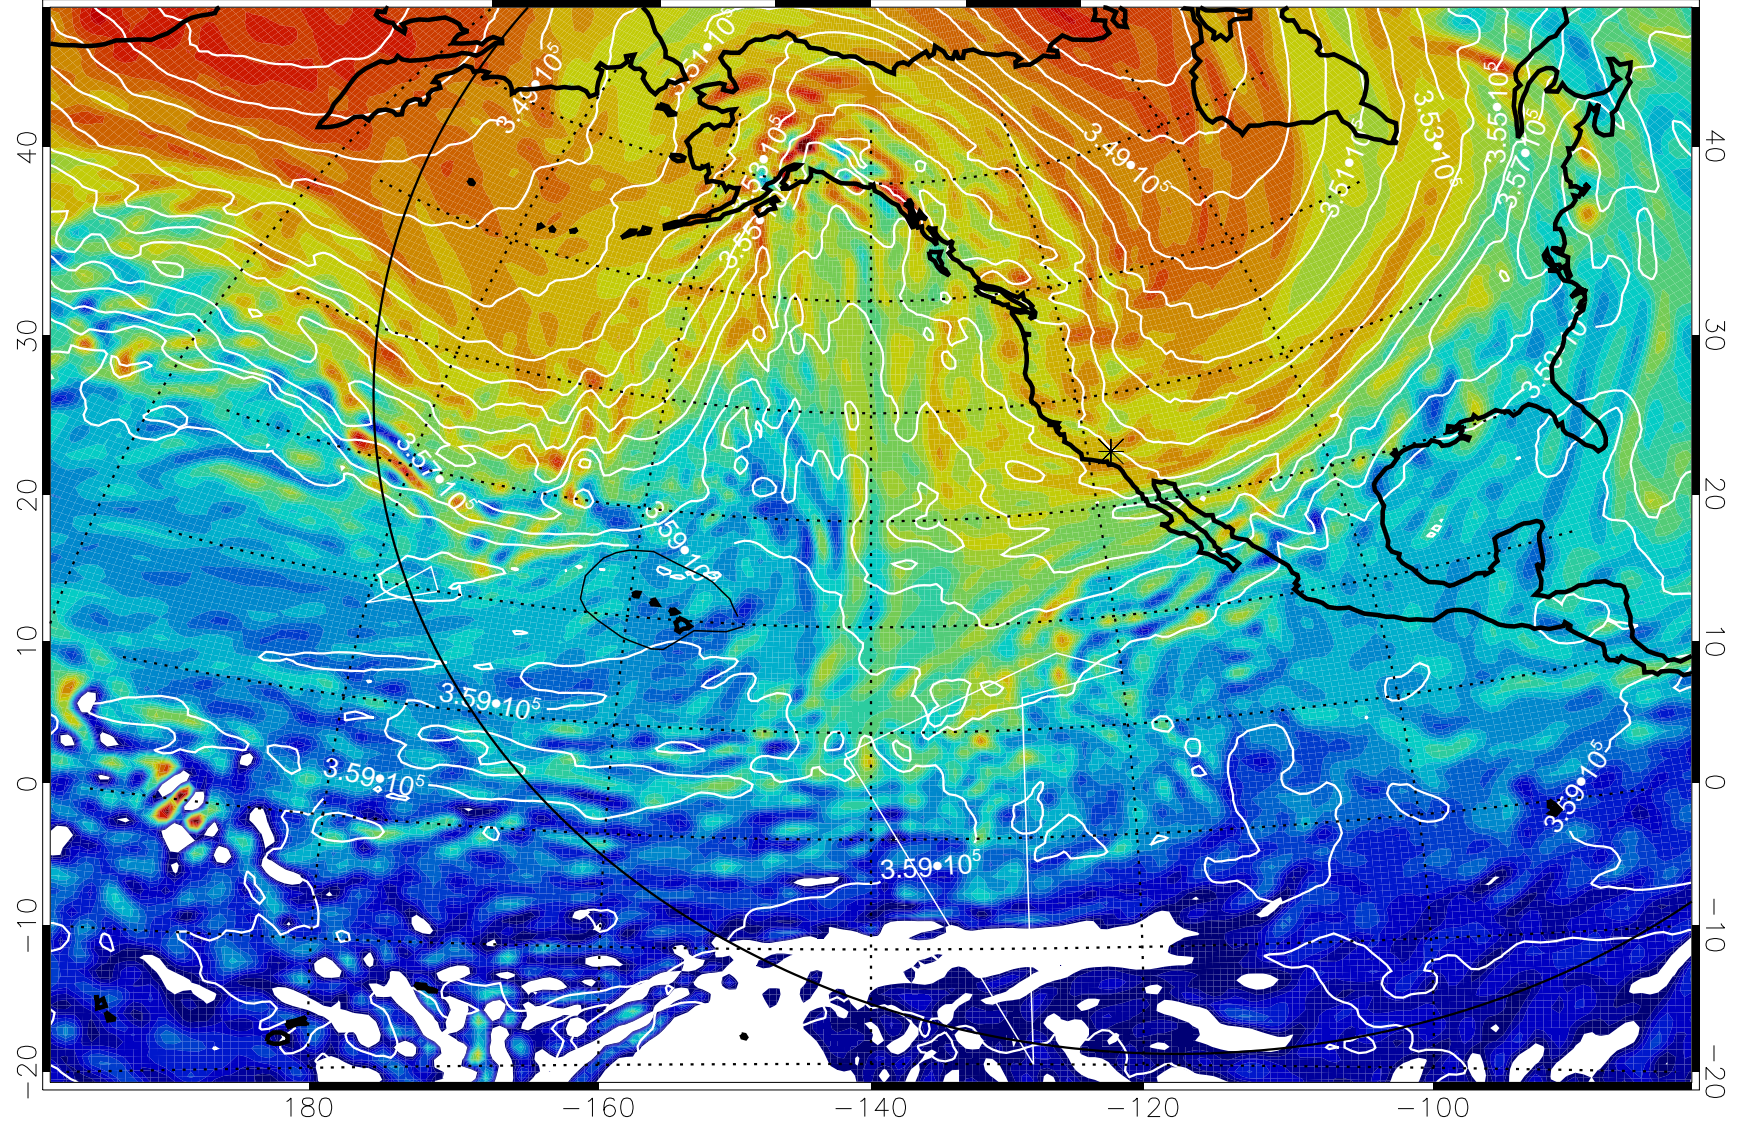

Range ring of 6000 km -- 19 hours GH round trip

13011400, 60 hour forecast for 380K EPV

160 180 -160 -140 -120 -100

40
30
20
10
0
-10
-20

380K Montgomery Streamfunction, white

Range ring of 6000 km -- 19 hours GH round trip

13011406, 66 hour forecast for 380K EPV

380K Montgomery Streamfunction, white

Range ring of 6000 km -- 19 hours GH round trip

13011412, 72 hour forecast for 380K EPV

160 180 -160 -140 -120 -100

380K Montgomery Streamfunction, white

Range ring of 6000 km -- 19 hours GH round trip

13011418, 78 hour forecast for 380K EPV

380K Montgomery Streamfunction, white

Range ring of 6000 km -- 19 hours GH round trip

13011500, 84 hour forecast for 380K EPV

380K Montgomery Streamfunction, white

Range ring of 6000 km -- 19 hours GH round trip

13011506, 90 hour forecast for 380K EPV

380K Montgomery Streamfunction, white

Range ring of 6000 km -- 19 hours GH round trip