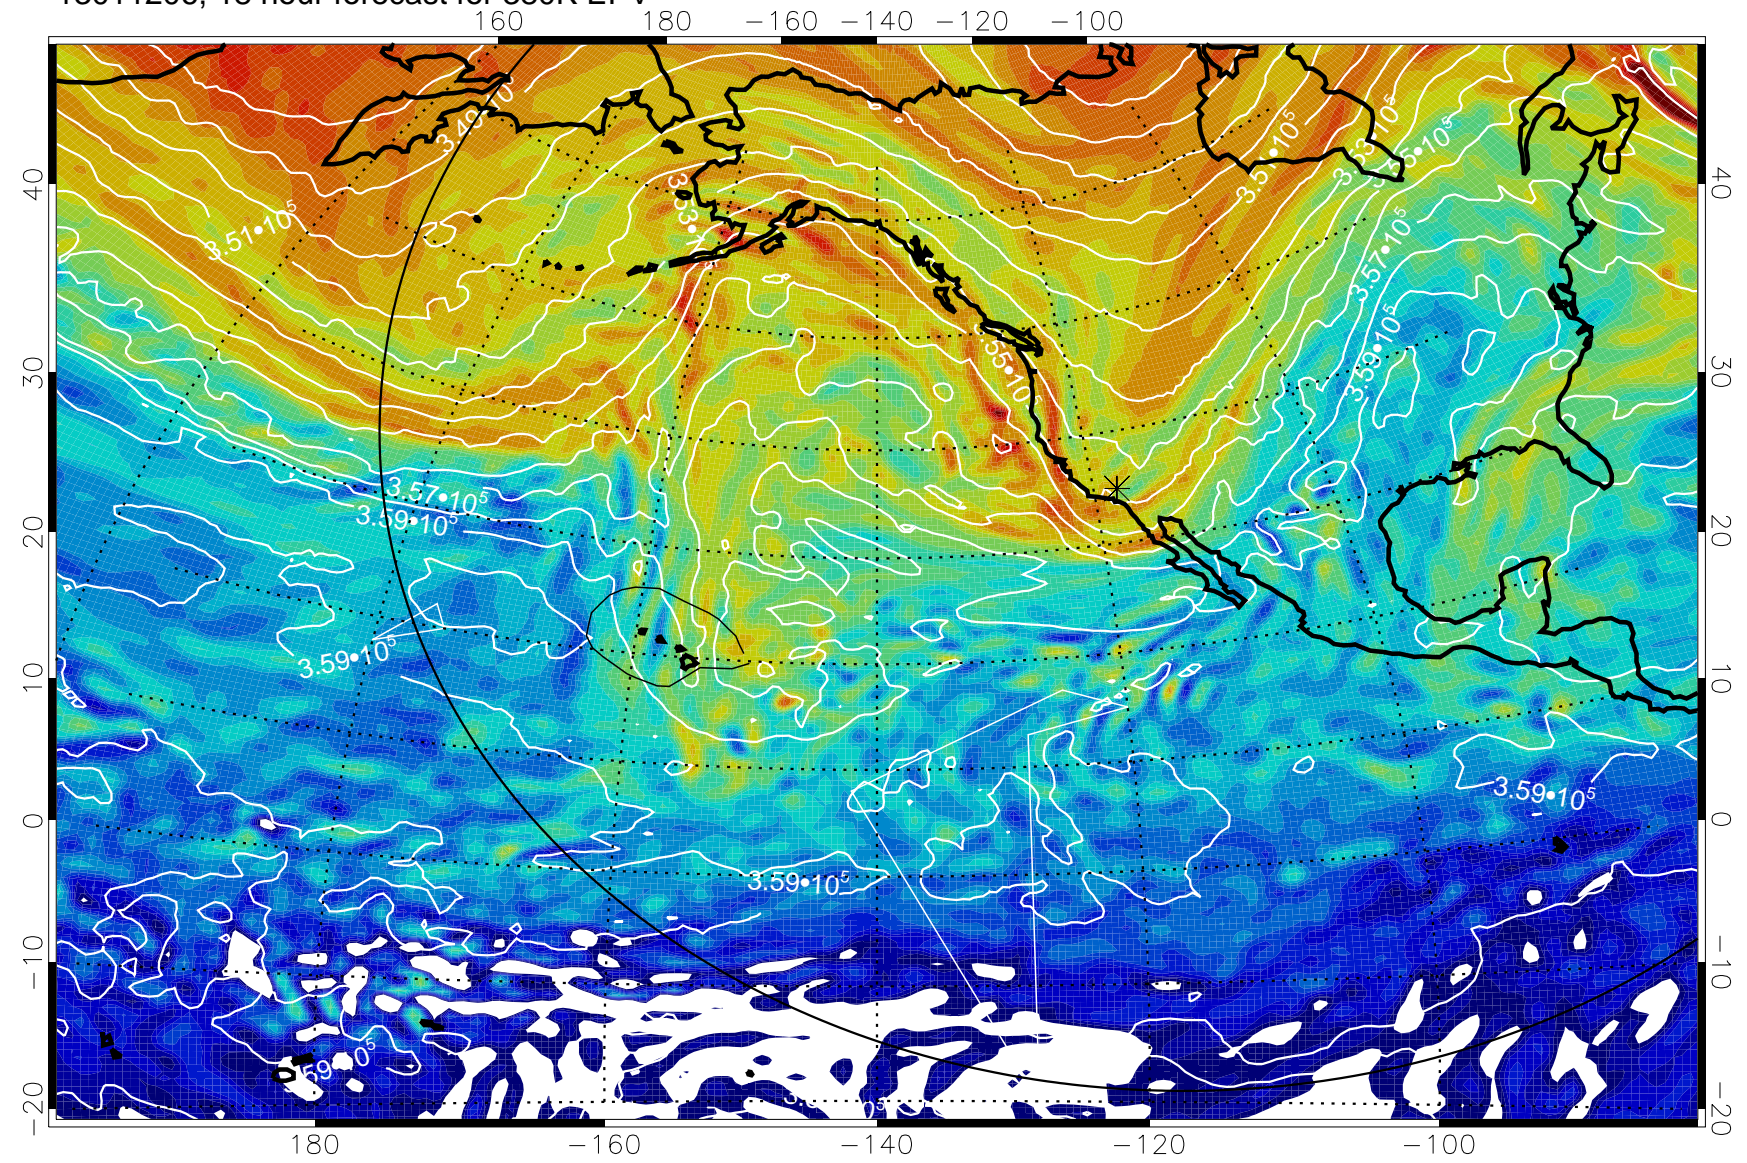

13011118, 6 hour forecast for 380K EPV

380K Montgomery Streamfunction, white

Range ring of 6000 km -- 19 hours GH round trip

13011200, 12 hour forecast for 380K EPV

380K Montgomery Streamfunction, white

Range ring of 6000 km -- 19 hours GH round trip

13011206, 18 hour forecast for 380K EPV

380K Montgomery Streamfunction, white

Range ring of 6000 km -- 19 hours GH round trip

13011212, 24 hour forecast for 380K EPV

380K Montgomery Streamfunction, white

Range ring of 6000 km -- 19 hours GH round trip

13011218, 30 hour forecast for 380K EPV

160 180 -160 -140 -120 -100

380K Montgomery Streamfunction, white

Range ring of 6000 km -- 19 hours GH round trip

13011300, 36 hour forecast for 380K EPV

160 180 -160 -140 -120 -100

380K Montgomery Streamfunction, white

Range ring of 6000 km -- 19 hours GH round trip

13011306, 42 hour forecast for 380K EPV

380K Montgomery Streamfunction, white

Range ring of 6000 km -- 19 hours GH round trip