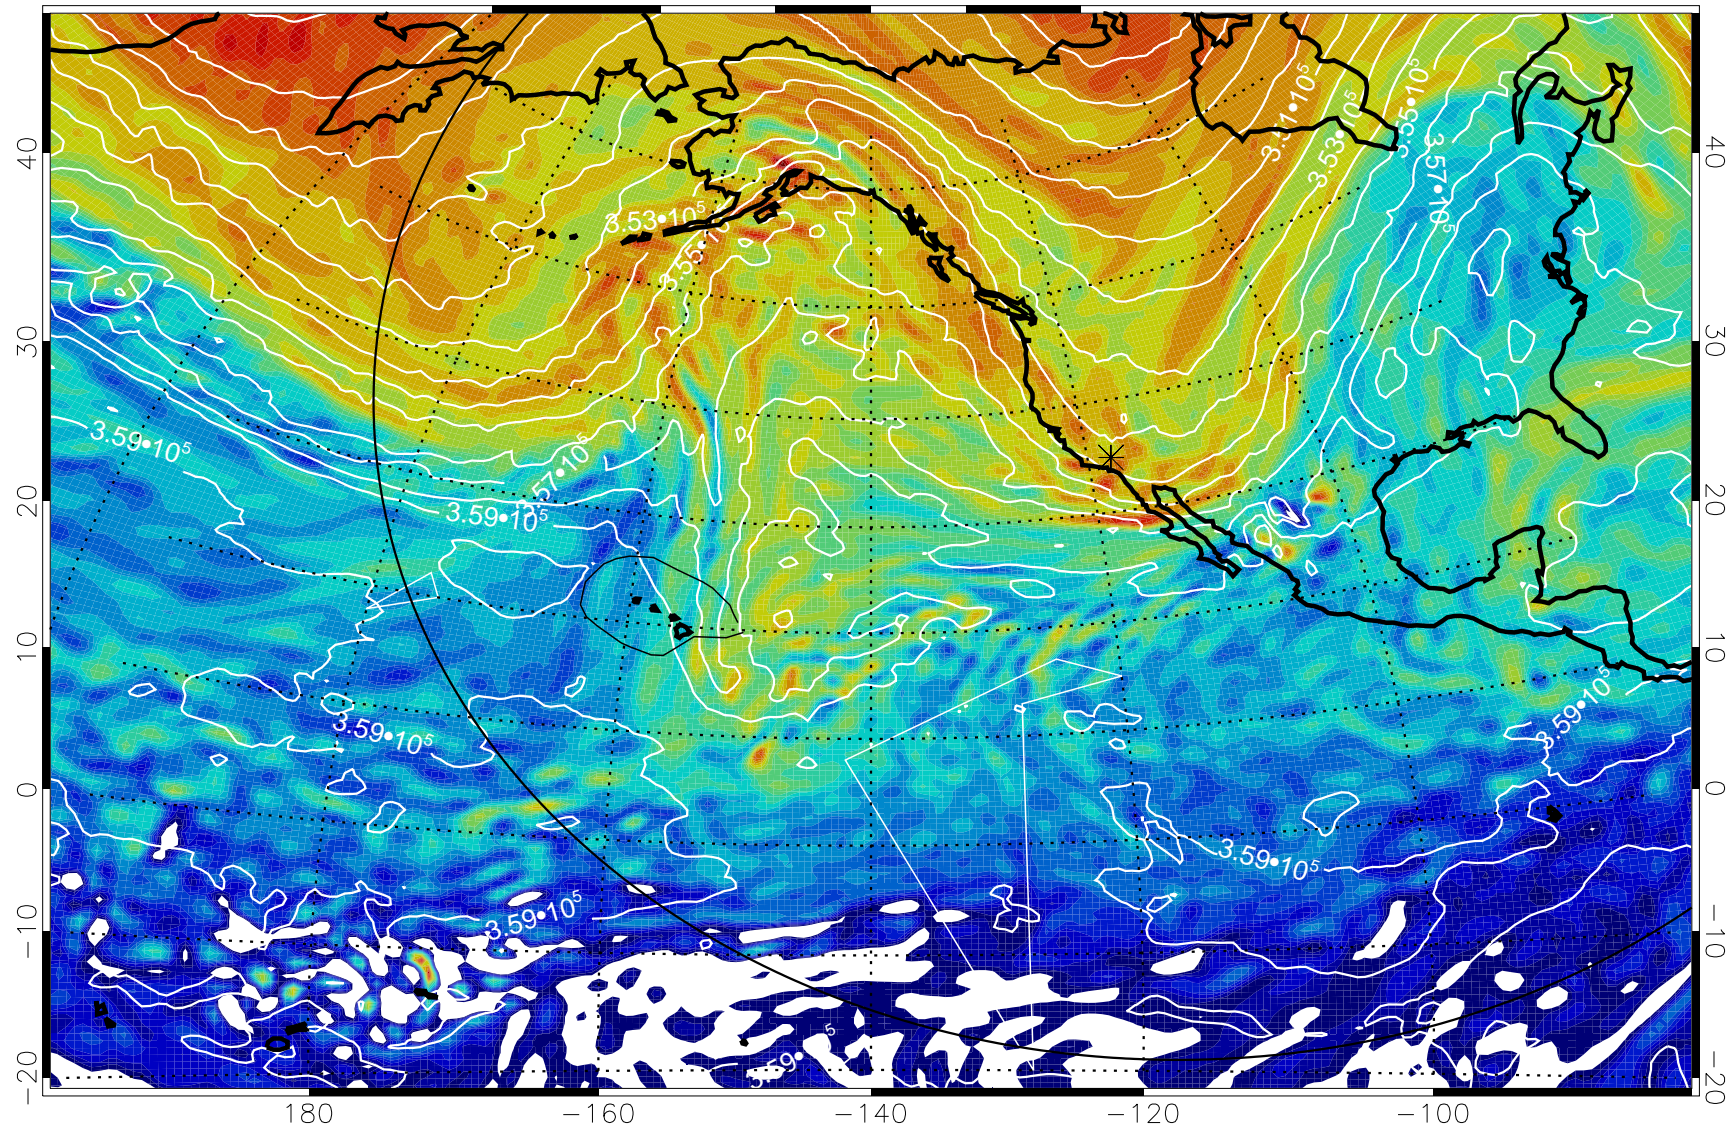

13011206, 18 hour forecast for 380K EPV

380K Montgomery Streamfunction, white

Range ring of 6000 km -- 19 hours GH round trip

13011212, 24 hour forecast for 380K EPV

380K Montgomery Streamfunction, white

Range ring of 6000 km -- 19 hours GH round trip

13011218, 30 hour forecast for 380K EPV

160 180 -160 -140 -120 -100

380K Montgomery Streamfunction, white

Range ring of 6000 km -- 19 hours GH round trip

13011300, 36 hour forecast for 380K EPV

160 180 -160 -140 -120 -100

380K Montgomery Streamfunction, white

Range ring of 6000 km -- 19 hours GH round trip

13011306, 42 hour forecast for 380K EPV

380K Montgomery Streamfunction, white

Range ring of 6000 km -- 19 hours GH round trip

Range ring of 6000 km -- 19 hours GH round trip

13011400, 60 hour forecast for 380K EPV

160 180 -160 -140 -120 -100

40
30
20
10
0
-10
-20

380K Montgomery Streamfunction, white

Range ring of 6000 km -- 19 hours GH round trip