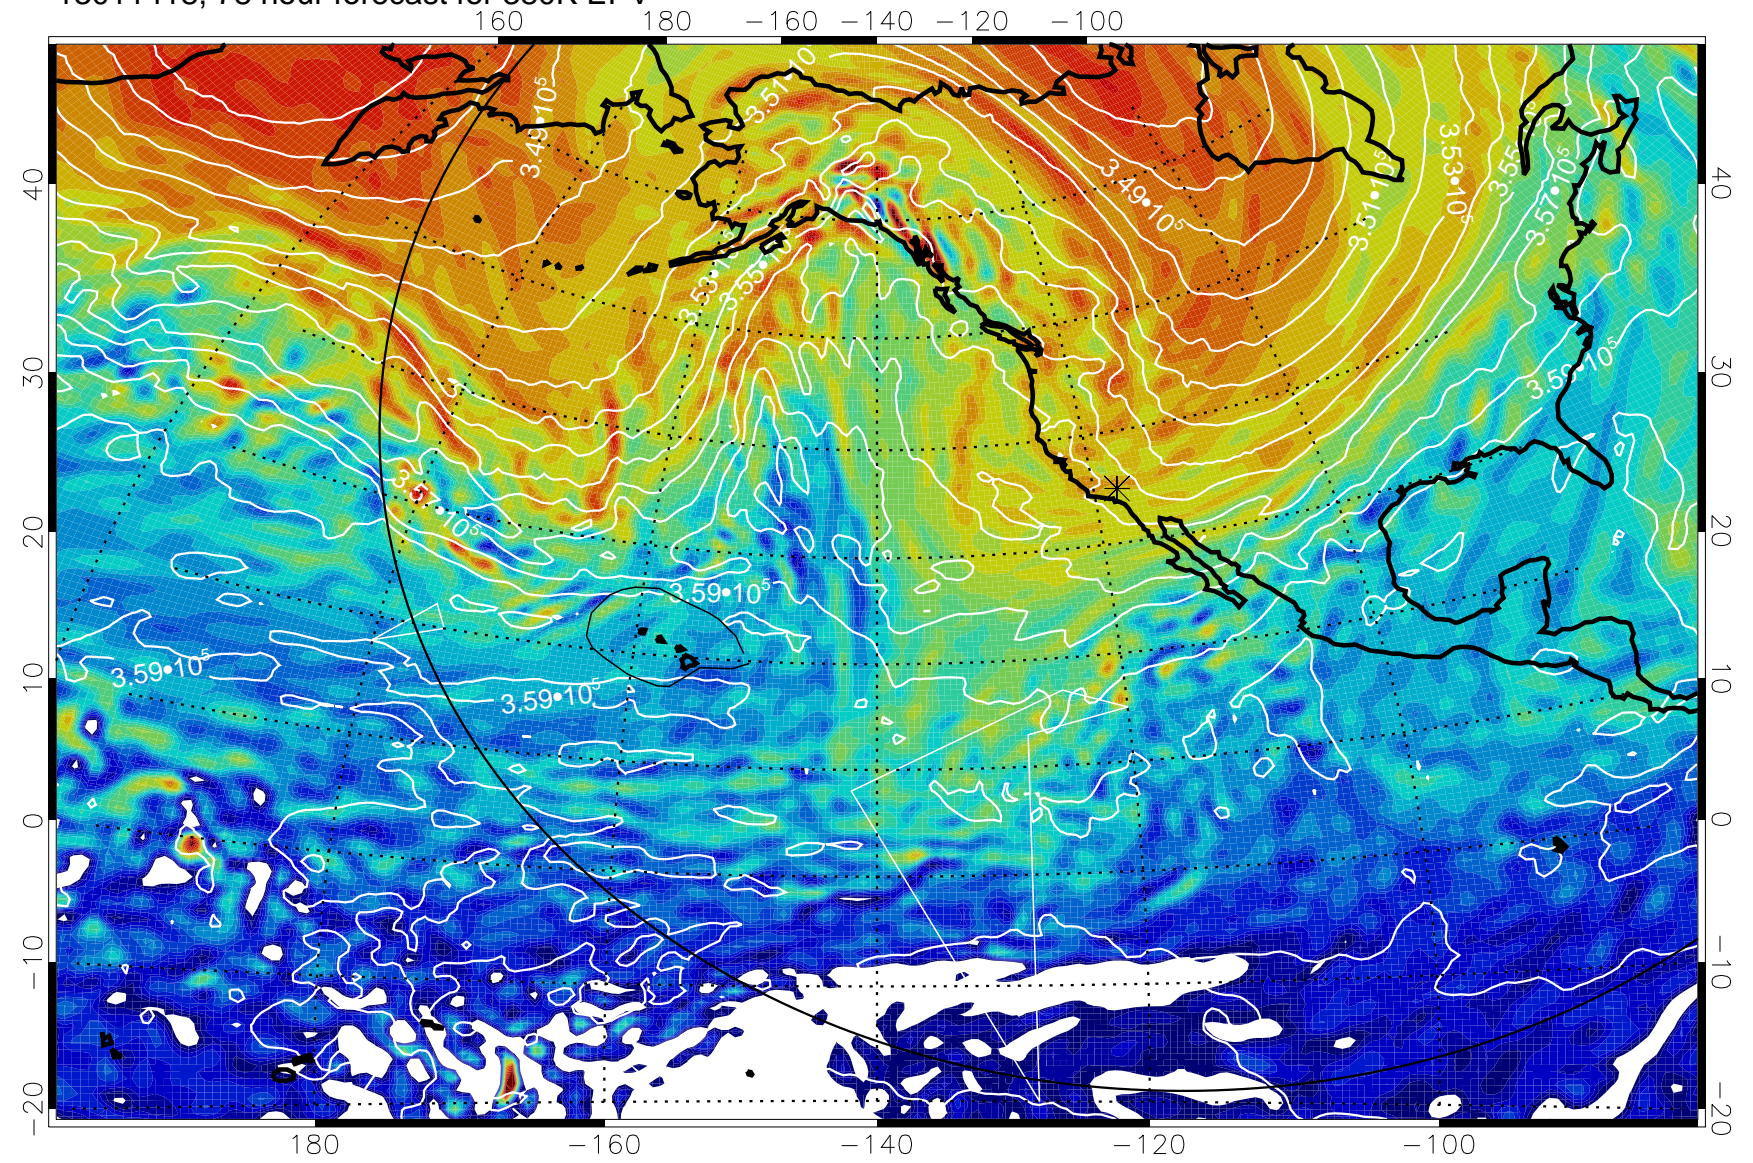

13011406, 66 hour forecast for 380K EPV

380K Montgomery Streamfunction, white

Range ring of 6000 km -- 19 hours GH round trip

13011412, 72 hour forecast for 380K EPV

160 180 -160 -140 -120 -100

380K Montgomery Streamfunction, white

Range ring of 6000 km -- 19 hours GH round trip

13011418, 78 hour forecast for 380K EPV

380K Montgomery Streamfunction, white

Range ring of 6000 km -- 19 hours GH round trip

13011500, 84 hour forecast for 380K EPV

380K Montgomery Streamfunction, white

Range ring of 6000 km -- 19 hours GH round trip

13011506, 90 hour forecast for 380K EPV

380K Montgomery Streamfunction, white

Range ring of 6000 km -- 19 hours GH round trip