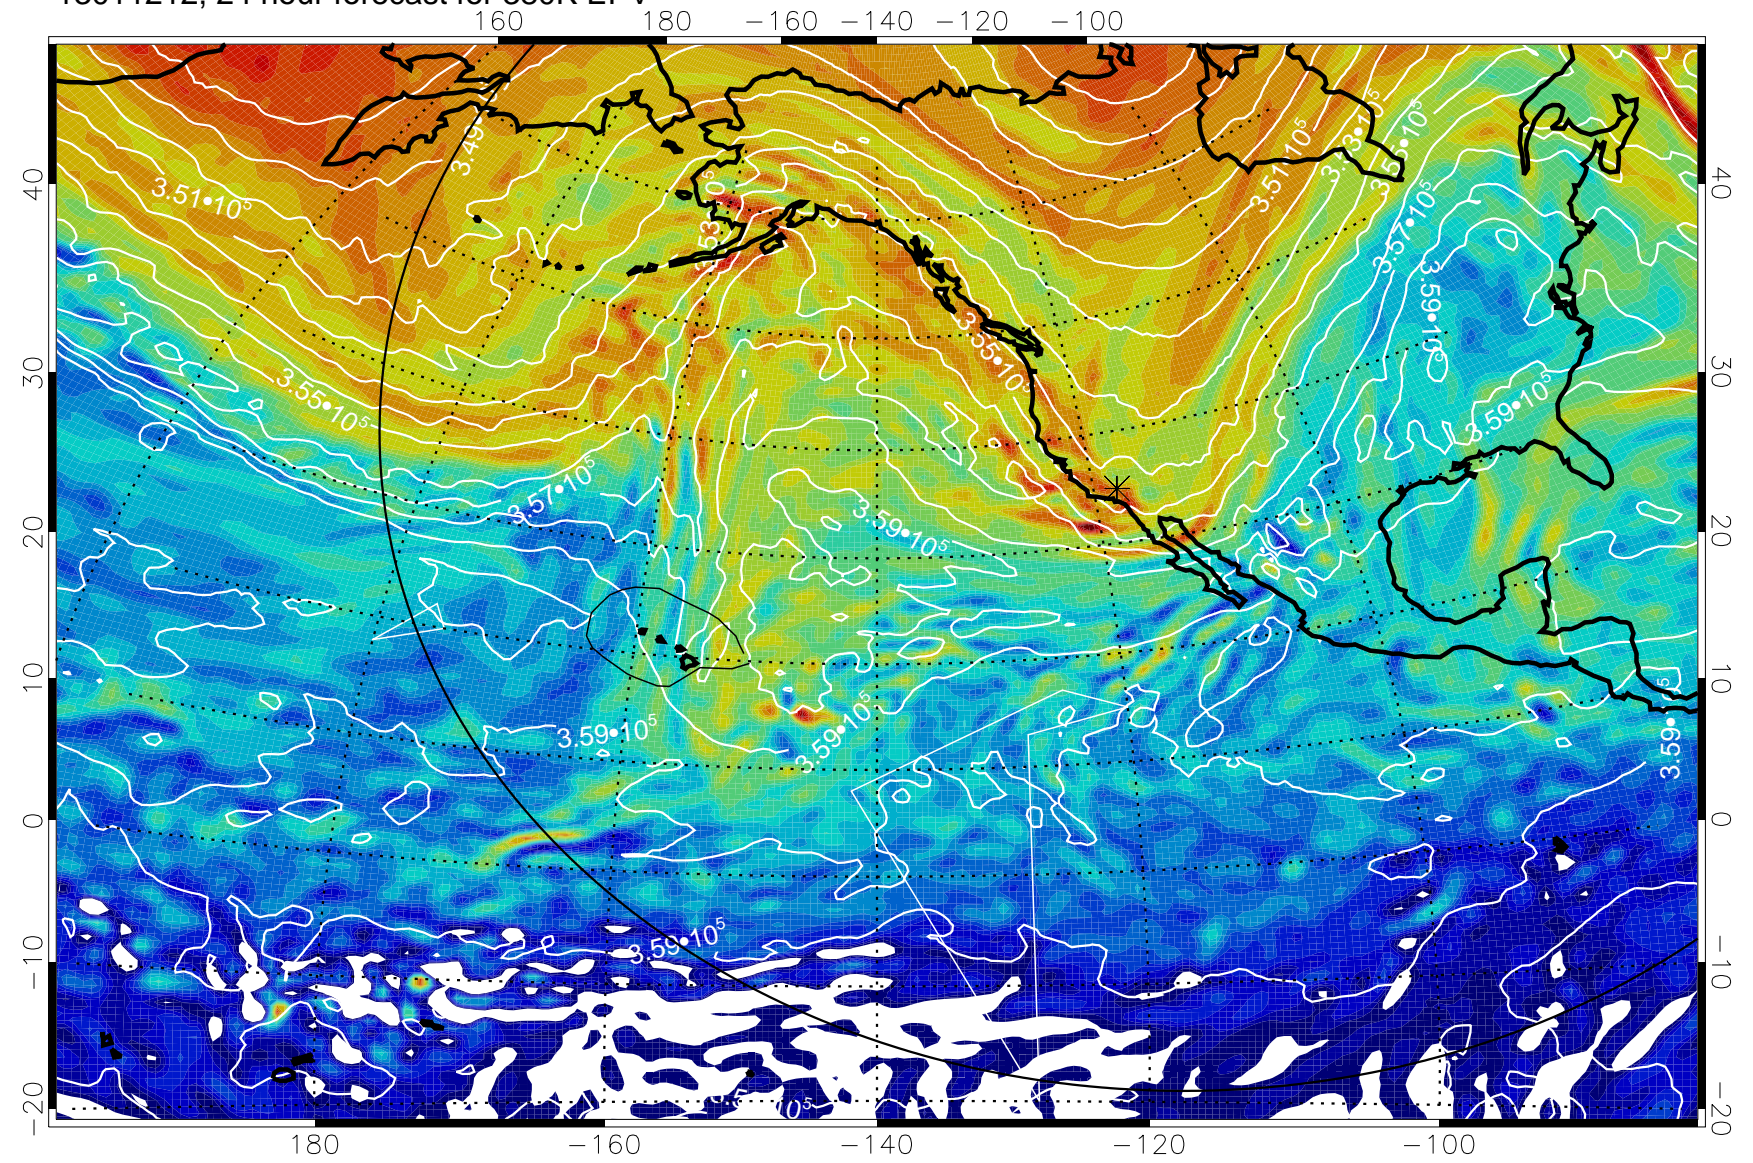

13011118, 6 hour forecast for 380K EPV

380K Montgomery Streamfunction, white

Range ring of 6000 km -- 19 hours GH round trip

13011200, 12 hour forecast for 380K EPV

380K Montgomery Streamfunction, white

Range ring of 6000 km -- 19 hours GH round trip

13011206, 18 hour forecast for 380K EPV

380K Montgomery Streamfunction, white

Range ring of 6000 km -- 19 hours GH round trip

13011212, 24 hour forecast for 380K EPV

380K Montgomery Streamfunction, white

Range ring of 6000 km -- 19 hours GH round trip

13011218, 30 hour forecast for 380K EPV

160 180 -160 -140 -120 -100

380K Montgomery Streamfunction, white

Range ring of 6000 km -- 19 hours GH round trip

13011300, 36 hour forecast for 380K EPV

160 180 -160 -140 -120 -100

380K Montgomery Streamfunction, white

Range ring of 6000 km -- 19 hours GH round trip

13011306, 42 hour forecast for 380K EPV

380K Montgomery Streamfunction, white

Range ring of 6000 km -- 19 hours GH round trip