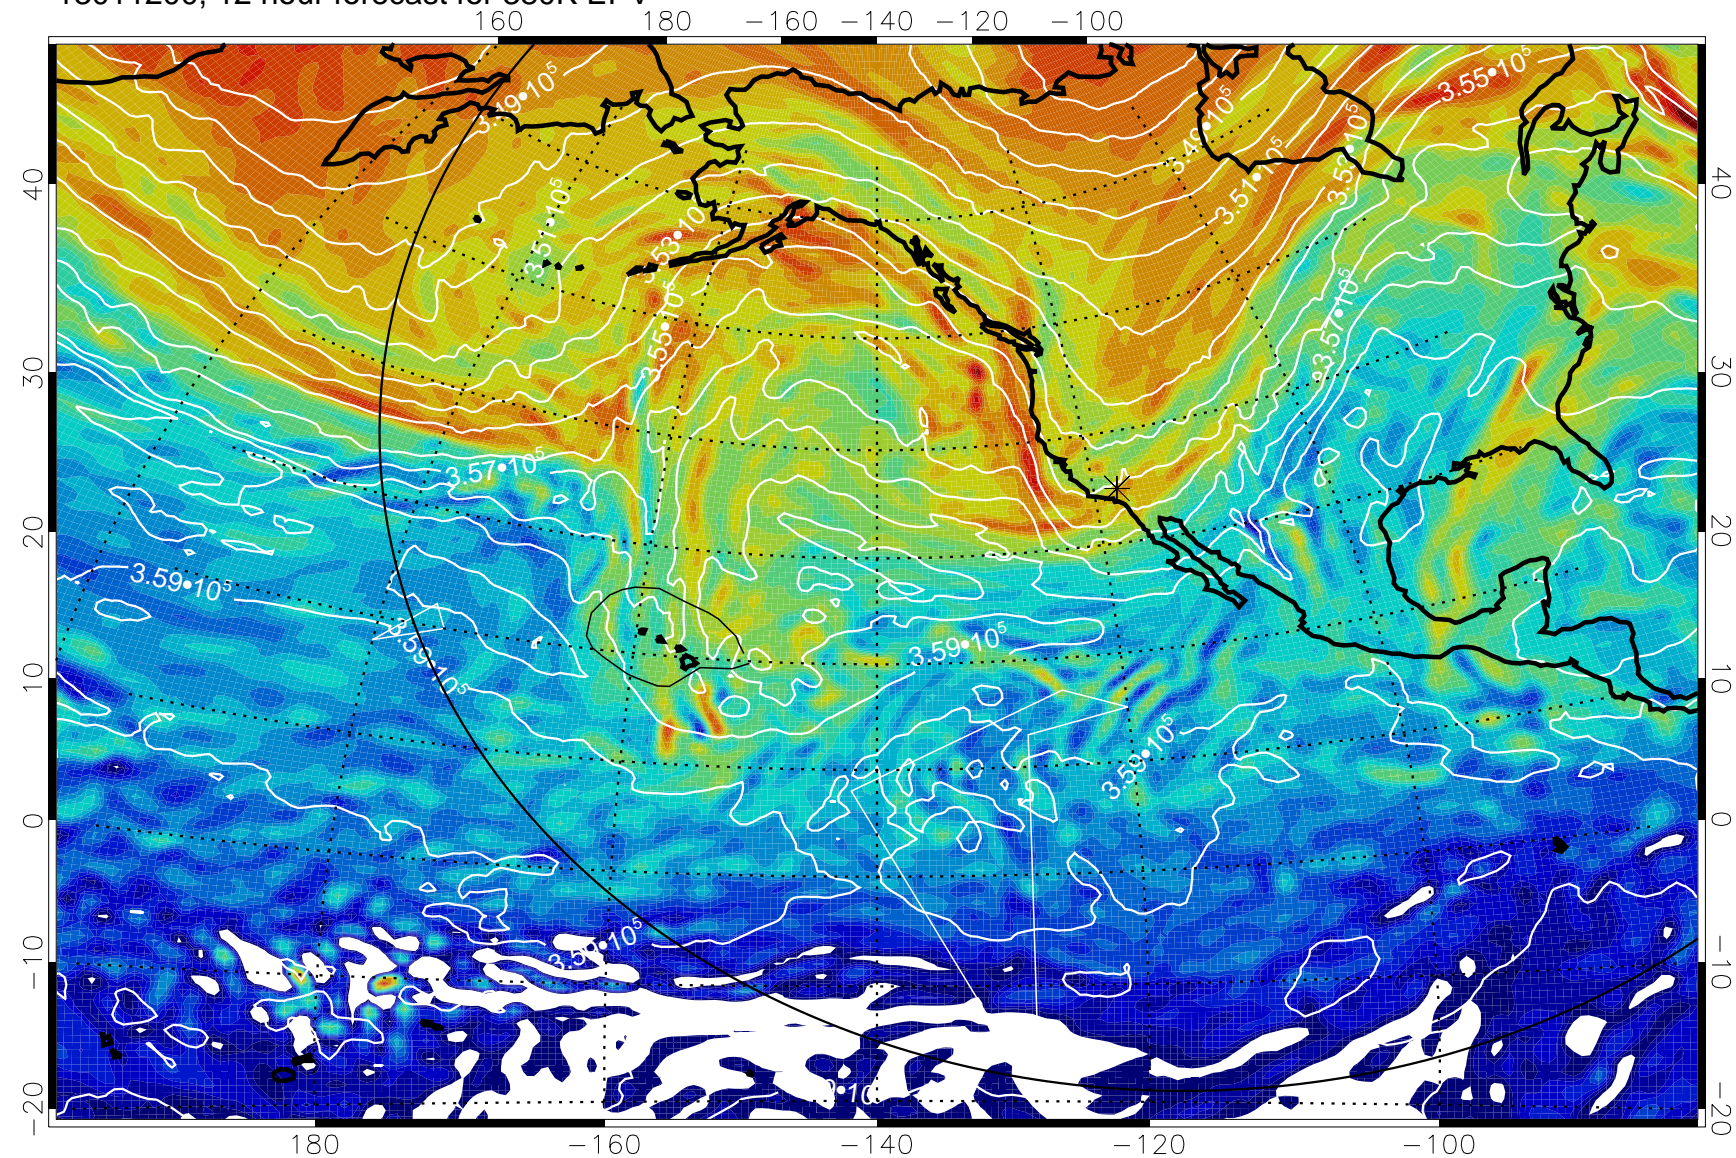

13011118, 6 hour forecast for 380K EPV

380K Montgomery Streamfunction, white

Range ring of 6000 km -- 19 hours GH round trip

13011200, 12 hour forecast for 380K EPV

380K Montgomery Streamfunction, white

Range ring of 6000 km -- 19 hours GH round trip

13011206, 18 hour forecast for 380K EPV

380K Montgomery Streamfunction, white

Range ring of 6000 km -- 19 hours GH round trip

13011212, 24 hour forecast for 380K EPV

380K Montgomery Streamfunction, white

Range ring of 6000 km -- 19 hours GH round trip

13011218, 30 hour forecast for 380K EPV

160 180 -160 -140 -120 -100

380K Montgomery Streamfunction, white

Range ring of 6000 km -- 19 hours GH round trip

13011300, 36 hour forecast for 380K EPV

160 180 -160 -140 -120 -100

380K Montgomery Streamfunction, white

Range ring of 6000 km -- 19 hours GH round trip

13011306, 42 hour forecast for 380K EPV

380K Montgomery Streamfunction, white

Range ring of 6000 km -- 19 hours GH round trip