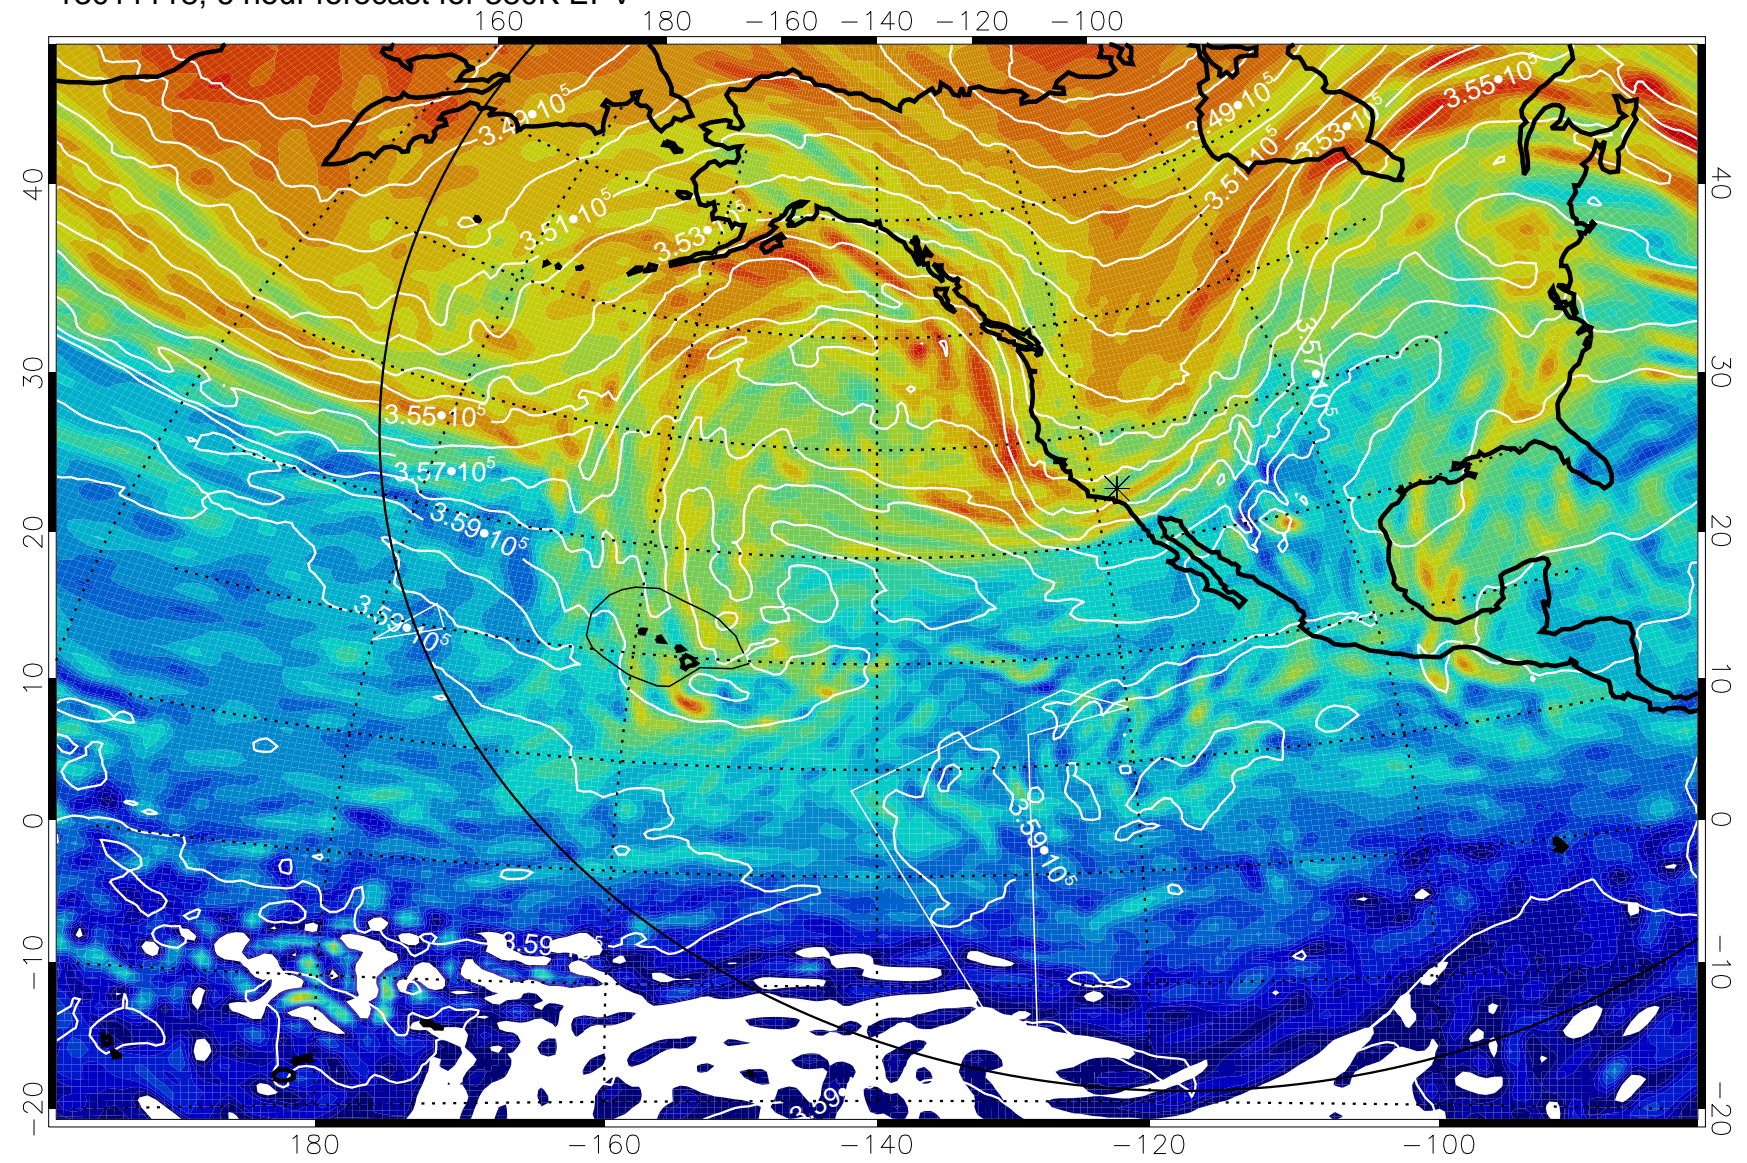

13011118, 6 hour forecast for 380K EPV

380K Montgomery Streamfunction, white

Range ring of 6000 km -- 19 hours GH round trip

13011200, 12 hour forecast for 380K EPV

380K Montgomery Streamfunction, white

Range ring of 6000 km -- 19 hours GH round trip

13011206, 18 hour forecast for 380K EPV

380K Montgomery Streamfunction, white

Range ring of 6000 km -- 19 hours GH round trip

13011212, 24 hour forecast for 380K EPV

380K Montgomery Streamfunction, white

Range ring of 6000 km -- 19 hours GH round trip

13011218, 30 hour forecast for 380K EPV

160 180 -160 -140 -120 -100

380K Montgomery Streamfunction, white

Range ring of 6000 km -- 19 hours GH round trip

13011300, 36 hour forecast for 380K EPV

160 180 -160 -140 -120 -100

380K Montgomery Streamfunction, white

Range ring of 6000 km -- 19 hours GH round trip

13011306, 42 hour forecast for 380K EPV

380K Montgomery Streamfunction, white

Range ring of 6000 km -- 19 hours GH round trip