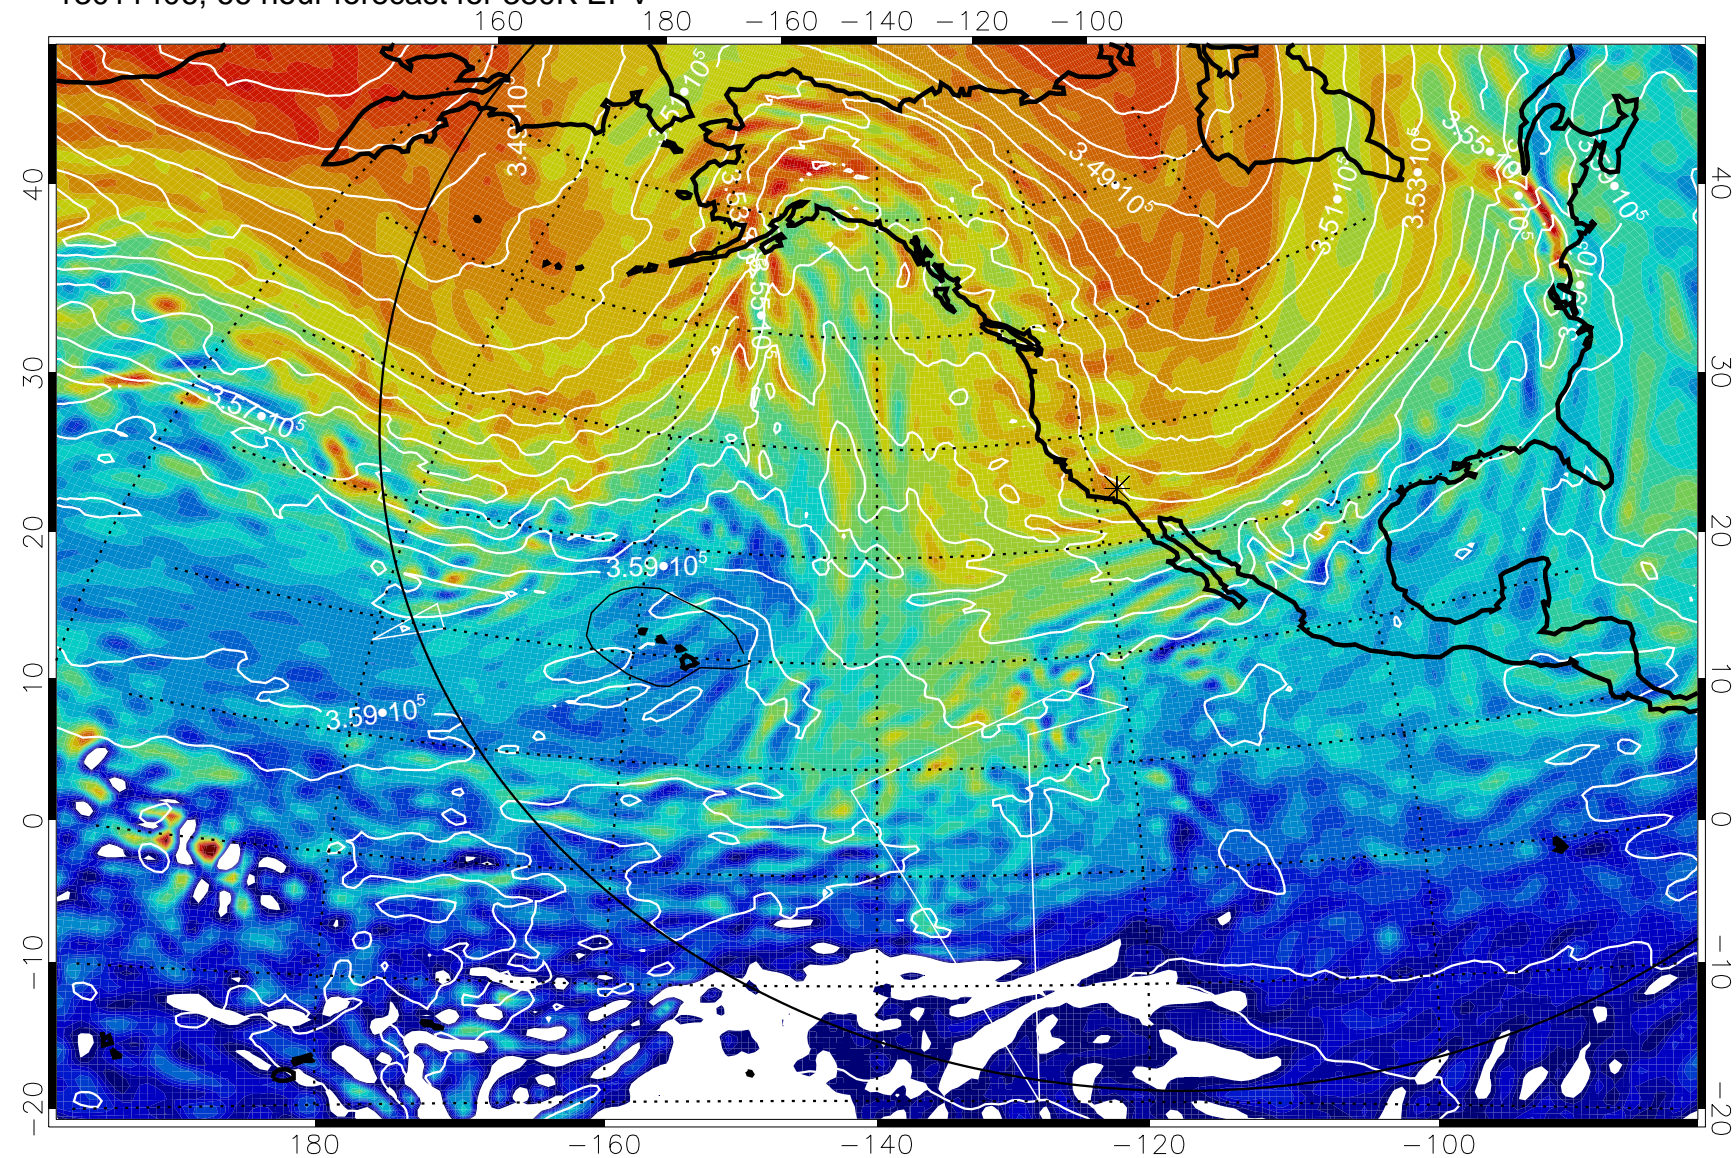

Range ring of 6000 km -- 19 hours GH round trip

13011400, 60 hour forecast for 380K EPV

160 180 -160 -140 -120 -100

40
30
20
10
0
-10
-20

380K Montgomery Streamfunction, white

Range ring of 6000 km -- 19 hours GH round trip

13011406, 66 hour forecast for 380K EPV

380K Montgomery Streamfunction, white

Range ring of 6000 km -- 19 hours GH round trip

13011412, 72 hour forecast for 380K EPV

160 180 -160 -140 -120 -100

380K Montgomery Streamfunction, white

Range ring of 6000 km -- 19 hours GH round trip

13011418, 78 hour forecast for 380K EPV

380K Montgomery Streamfunction, white

Range ring of 6000 km -- 19 hours GH round trip

13011500, 84 hour forecast for 380K EPV