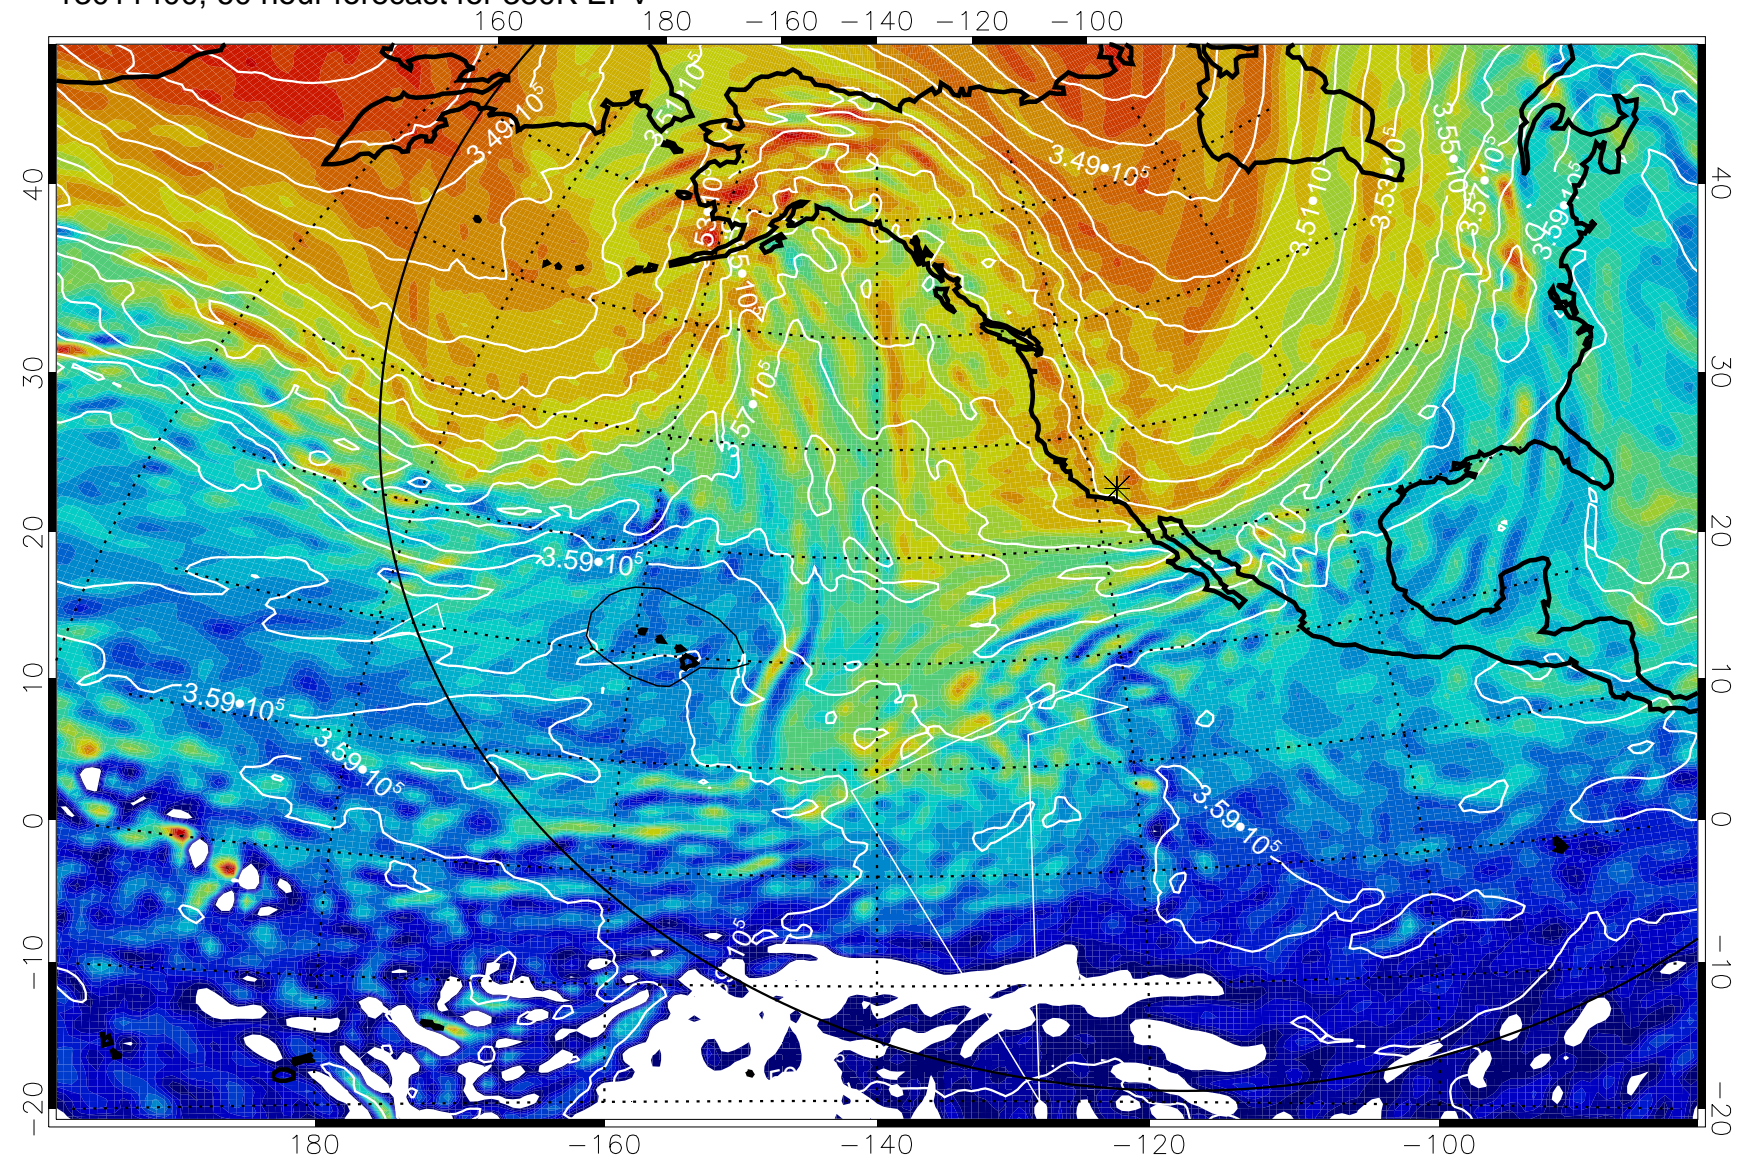

380K Montgomery Streamfunction, white

Range ring of 6000 km -- 19 hours GH round trip

13011306, 42 hour forecast for 380K EPV

380K Montgomery Streamfunction, white

Range ring of 6000 km -- 19 hours GH round trip

13011312, 48 hour forecast for 380K EPV

160 180 -160 -140 -120 -100

380K Montgomery Streamfunction, white

Range ring of 6000 km -- 19 hours GH round trip

13011318, 54 hour forecast for 380K EPV

380K Montgomery Streamfunction, white

Range ring of 6000 km -- 19 hours GH round trip

13011400, 60 hour forecast for 380K EPV

160 180 -160 -140 -120 -100

40
30
20
10
0
-10
-20

380K Montgomery Streamfunction, white

Range ring of 6000 km -- 19 hours GH round trip

13011406, 66 hour forecast for 380K EPV

380K Montgomery Streamfunction, white

Range ring of 6000 km -- 19 hours GH round trip

13011412, 72 hour forecast for 380K EPV

160 180 -160 -140 -120 -100

380K Montgomery Streamfunction, white