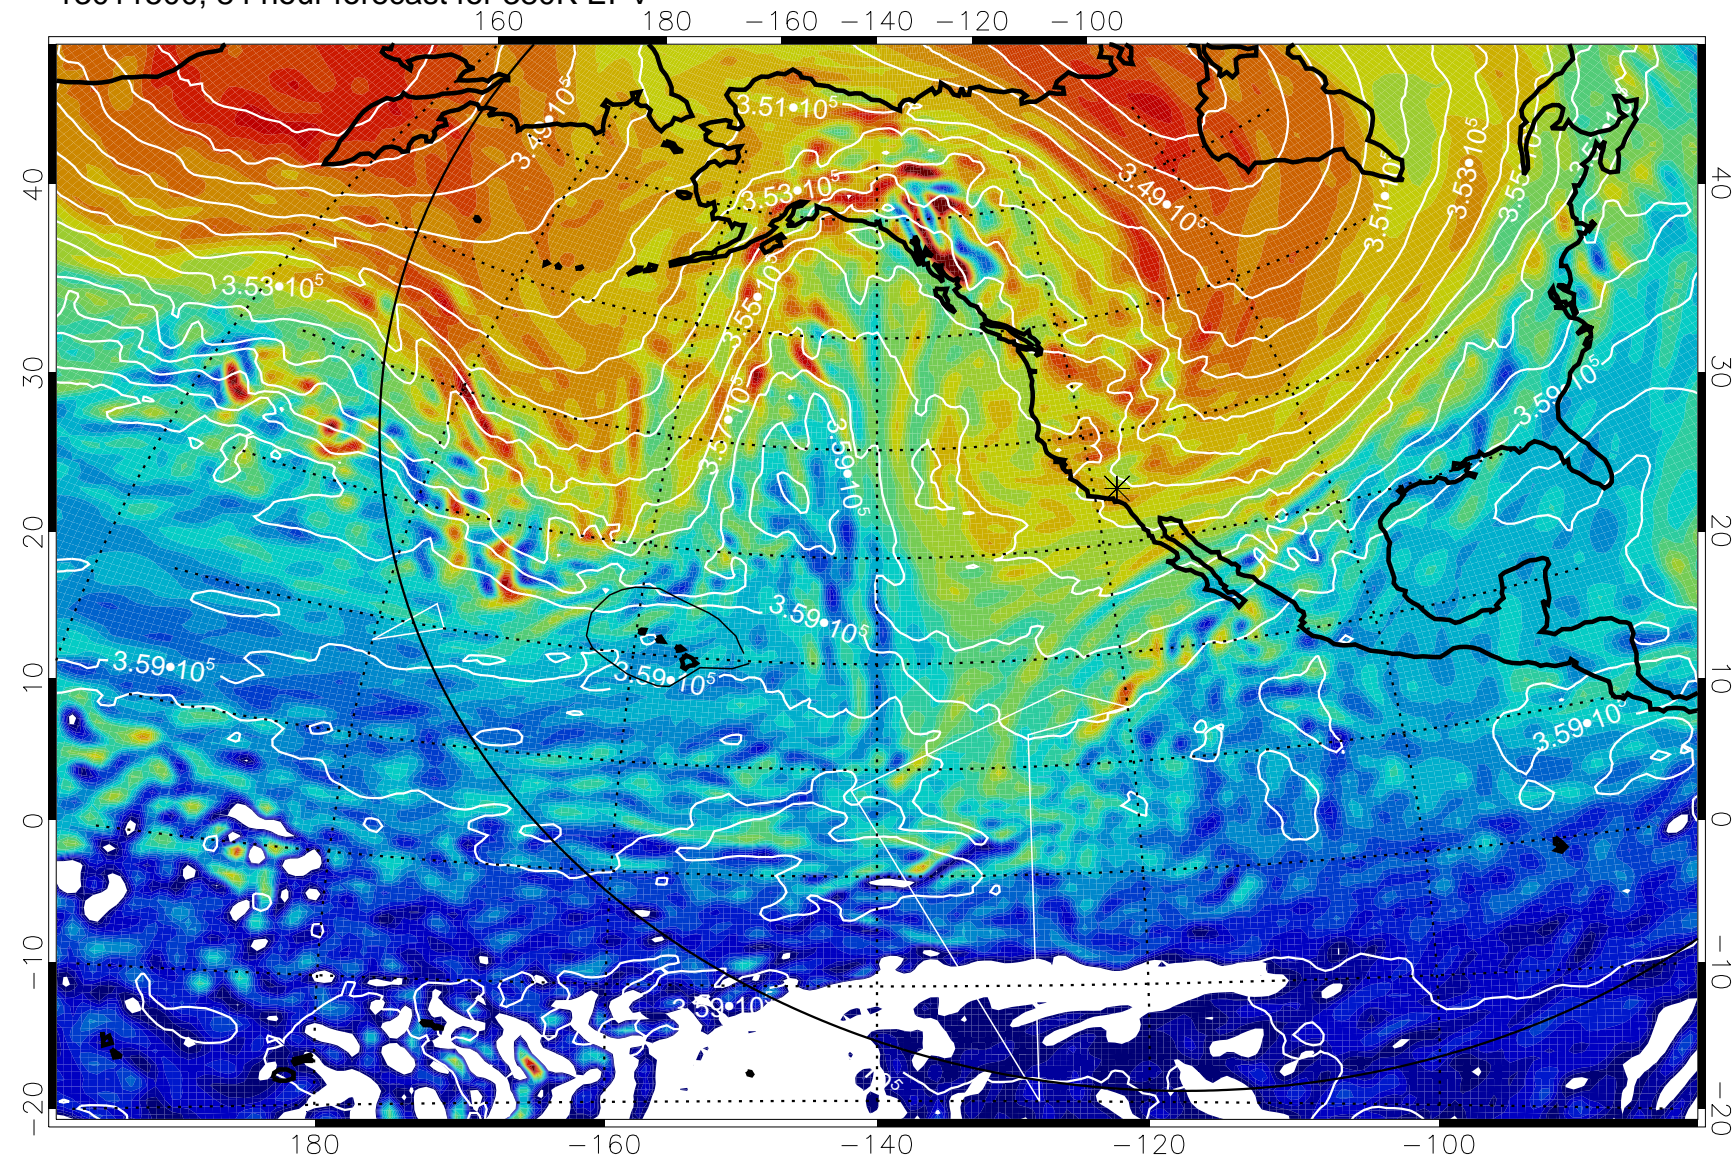

13011406, 66 hour forecast for 380K EPV

380K Montgomery Streamfunction, white

Range ring of 6000 km -- 19 hours GH round trip

13011412, 72 hour forecast for 380K EPV

160 180 -160 -140 -120 -100

380K Montgomery Streamfunction, white

Range ring of 6000 km -- 19 hours GH round trip

13011418, 78 hour forecast for 380K EPV

380K Montgomery Streamfunction, white

Range ring of 6000 km -- 19 hours GH round trip

13011500, 84 hour forecast for 380K EPV

380K Montgomery Streamfunction, white

Range ring of 6000 km -- 19 hours GH round trip

13011506, 90 hour forecast for 380K EPV

380K Montgomery Streamfunction, white

Range ring of 6000 km -- 19 hours GH round trip

13011512, 96 hour forecast for 380K EPV

380K Montgomery Streamfunction, white

Range ring of 6000 km -- 19 hours GH round trip

13011518, 102 hour forecast for 380K EPV

160 180 -160 -140 -120 -100

380K Montgomery Streamfunction, white