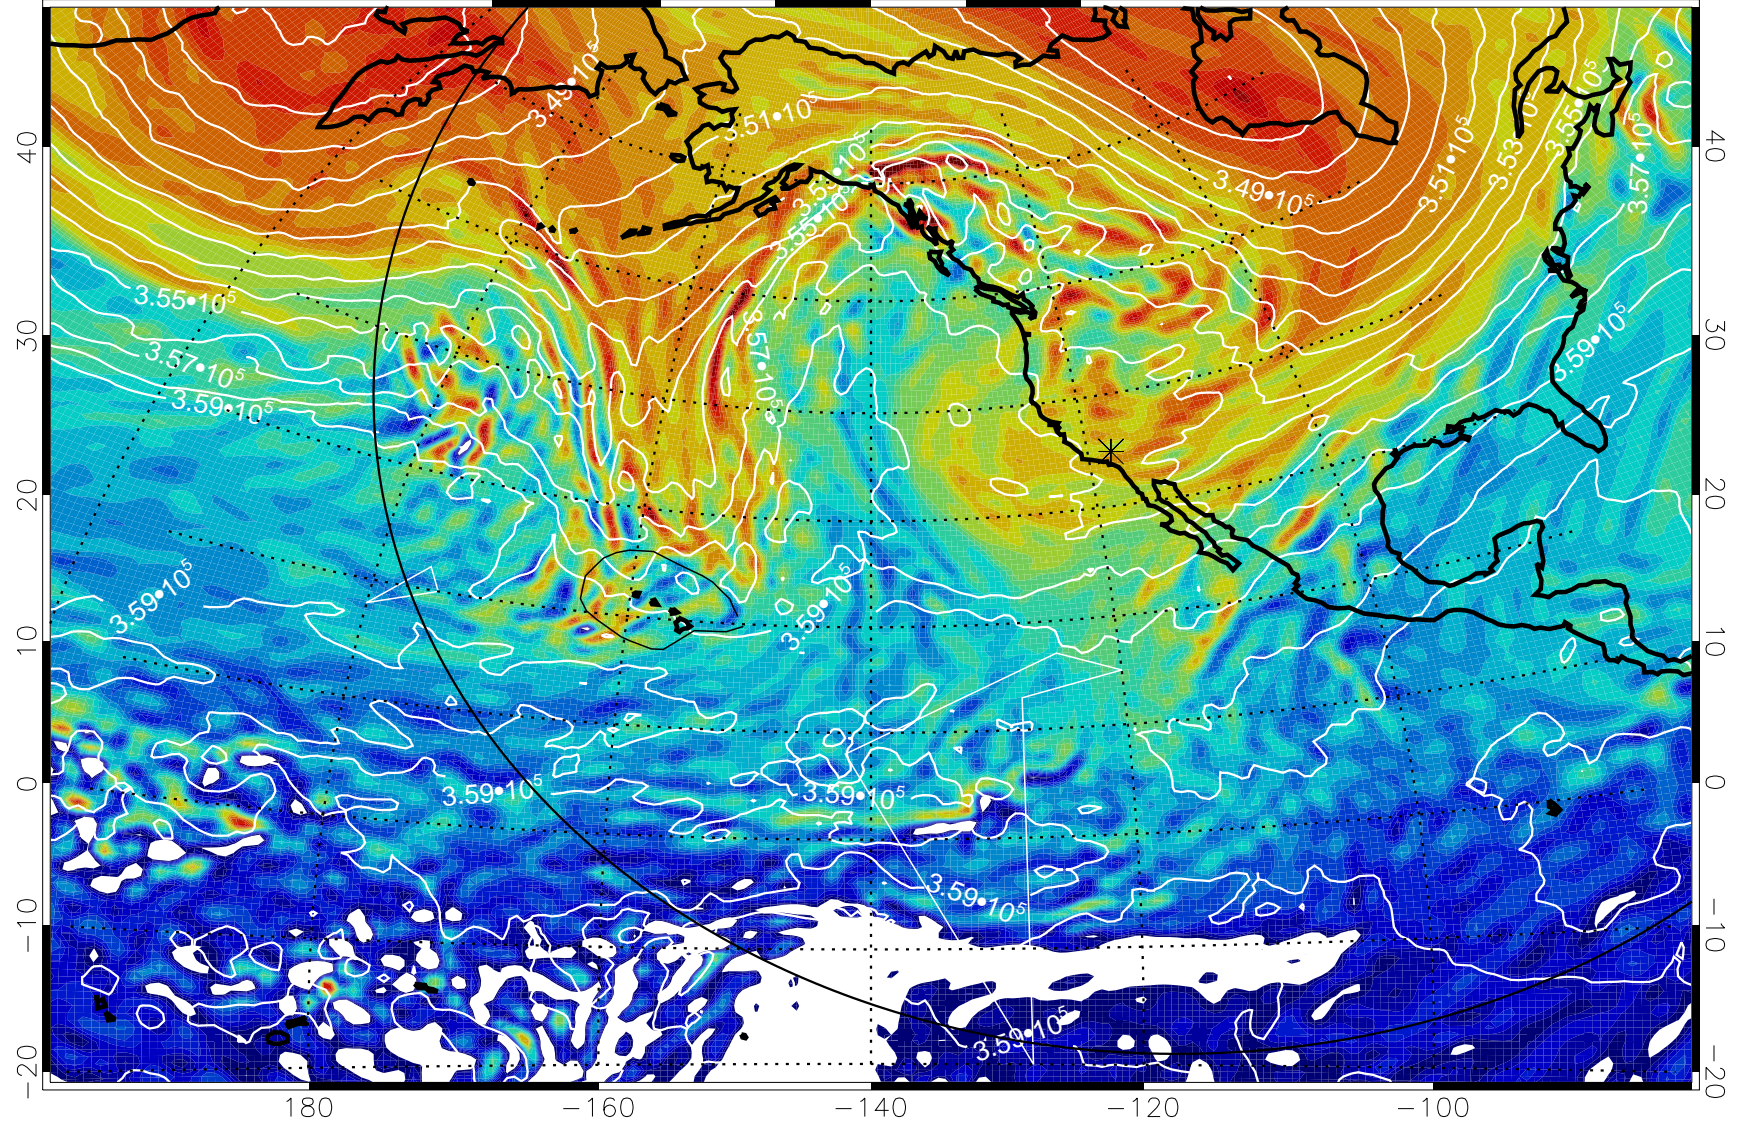

380K Montgomery Streamfunction, white

Range ring of 6000 km -- 19 hours GH round trip

13011506, 90 hour forecast for 380K EPV

380K Montgomery Streamfunction, white

Range ring of 6000 km -- 19 hours GH round trip

13011512, 96 hour forecast for 380K EPV

380K Montgomery Streamfunction, white

Range ring of 6000 km -- 19 hours GH round trip

13011518, 102 hour forecast for 380K EPV

160 180 -160 -140 -120 -100

380K Montgomery Streamfunction, white

Range ring of 6000 km -- 19 hours GH round trip

13011600, 108 hour forecast for 380K EPV

160 180 -160 -140 -120 -100

380K Montgomery Streamfunction, white

Range ring of 6000 km -- 19 hours GH round trip

13011606, 114 hour forecast for 380K EPV