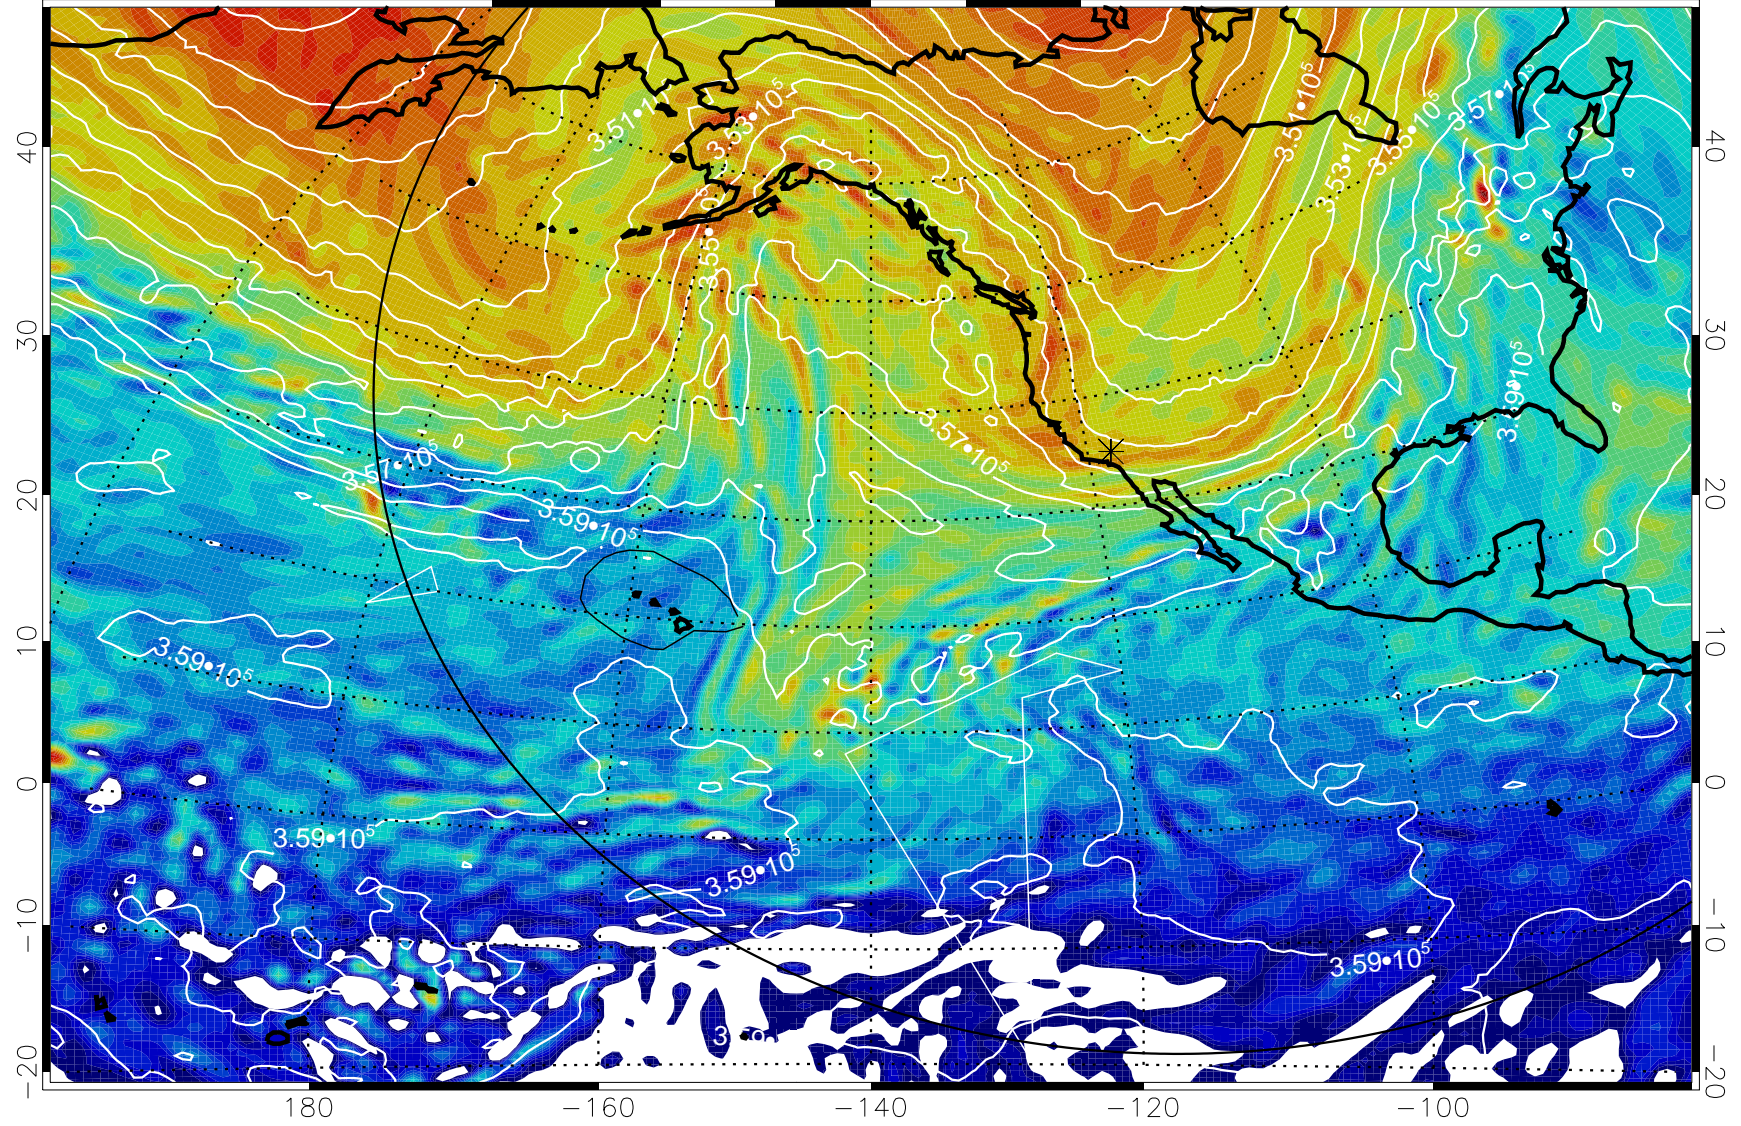

13011218, 30 hour forecast for 380K EPV

160 180 -160 -140 -120 -100

380K Montgomery Streamfunction, white

Range ring of 6000 km -- 19 hours GH round trip

13011300, 36 hour forecast for 380K EPV

160 180 -160 -140 -120 -100

380K Montgomery Streamfunction, white

Range ring of 6000 km -- 19 hours GH round trip

13011306, 42 hour forecast for 380K EPV

380K Montgomery Streamfunction, white

Range ring of 6000 km -- 19 hours GH round trip

13011312, 48 hour forecast for 380K EPV

160 180 -160 -140 -120 -100

380K Montgomery Streamfunction, white

Range ring of 6000 km -- 19 hours GH round trip

13011318, 54 hour forecast for 380K EPV

380K Montgomery Streamfunction, white

Range ring of 6000 km -- 19 hours GH round trip

13011400, 60 hour forecast for 380K EPV

160 180 -160 -140 -120 -100

40
30
20
10
0
-10
-20

380K Montgomery Streamfunction, white

Range ring of 6000 km -- 19 hours GH round trip