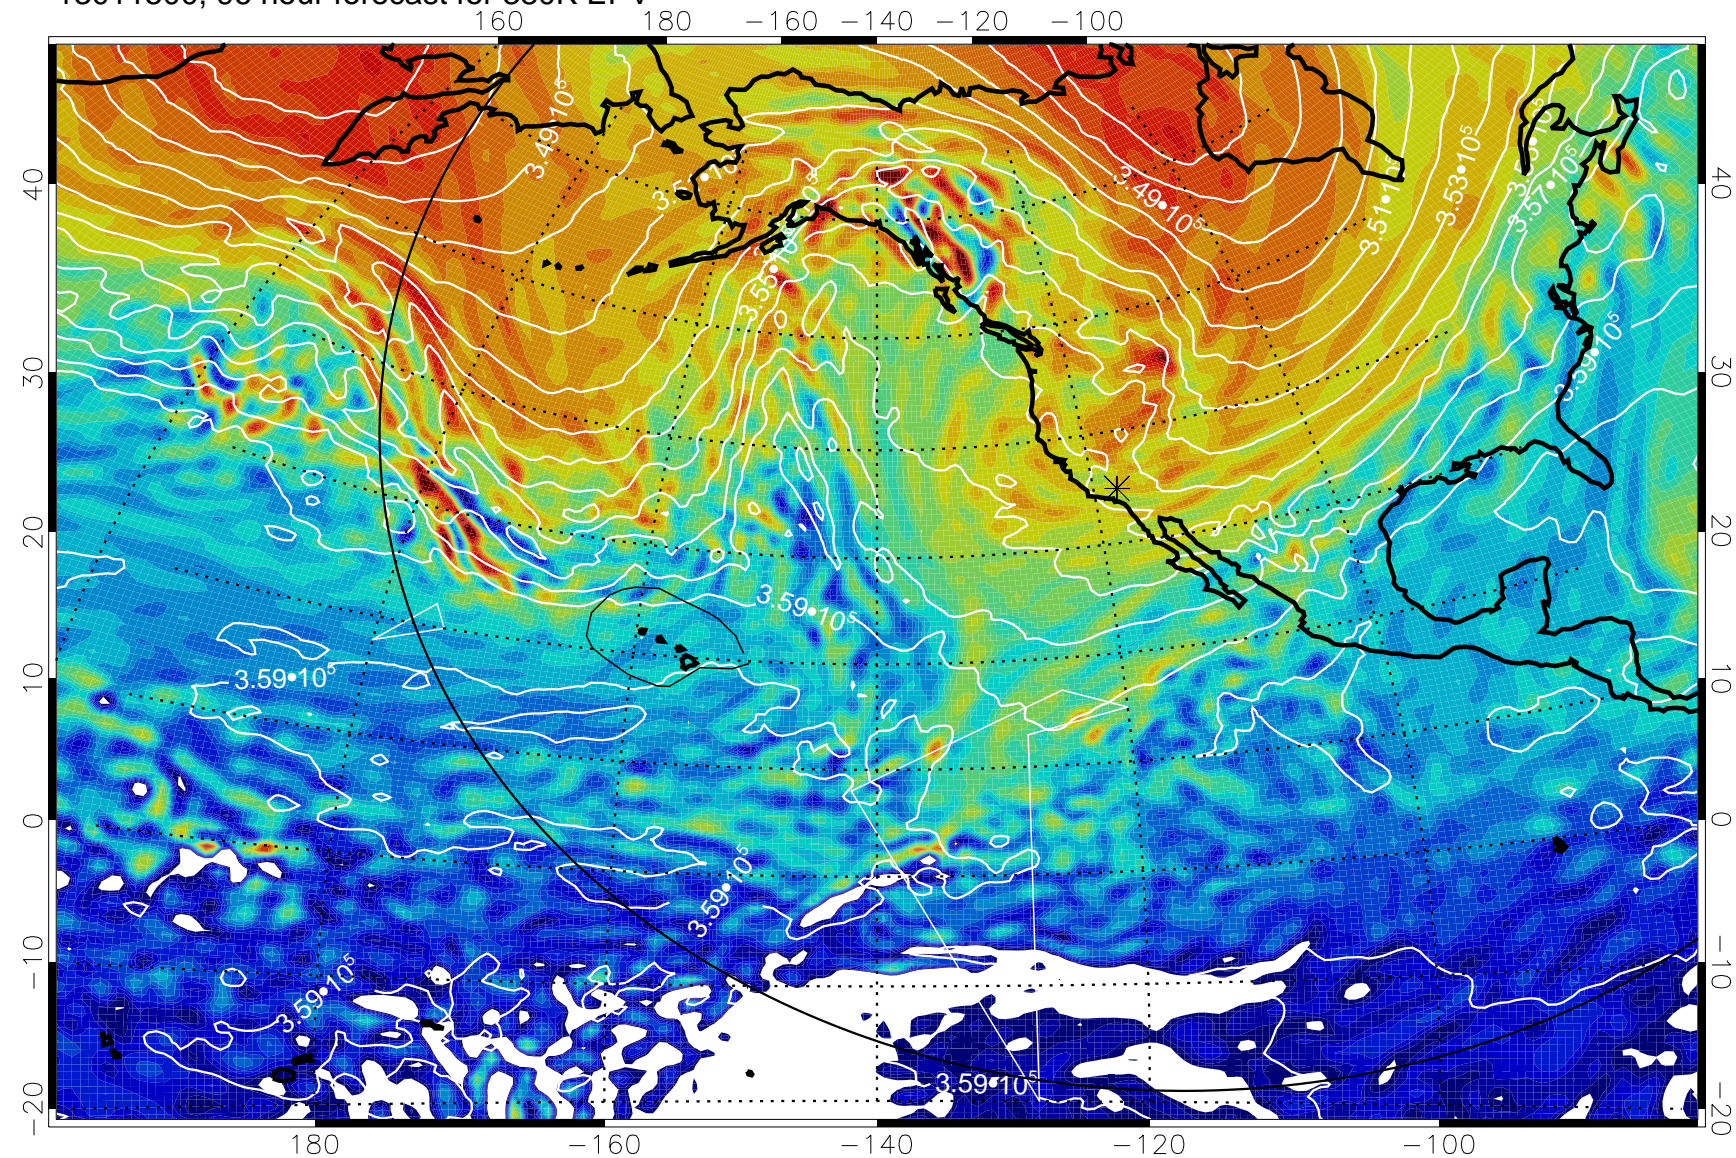

13011406, 78 hour forecast for 380K EPV

380K Montgomery Streamfunction, white

Range ring of 6000 km -- 19 hours GH round trip

13011412, 84 hour forecast for 380K EPV

380K Montgomery Streamfunction, white

Range ring of 6000 km -- 19 hours GH round trip

13011418, 90 hour forecast for 380K EPV

160 180 -160 -140 -120 -100

380K Montgomery Streamfunction, white

Range ring of 6000 km -- 19 hours GH round trip

13011500, 96 hour forecast for 380K EPV

380K Montgomery Streamfunction, white

Range ring of 6000 km -- 19 hours GH round trip

13011506, 102 hour forecast for 380K EPV

160 180 -160 -140 -120 -100

380K Montgomery Streamfunction, white

Range ring of 6000 km -- 19 hours GH round trip

13011512, 108 hour forecast for 380K EPV

160 180 -160 -140 -120 -100

380K Montgomery Streamfunction, white

Range ring of 6000 km -- 19 hours GH round trip

13011518, 114 hour forecast for 380K EPV

160 180 -160 -140 -120 -100

380K Montgomery Streamfunction, white