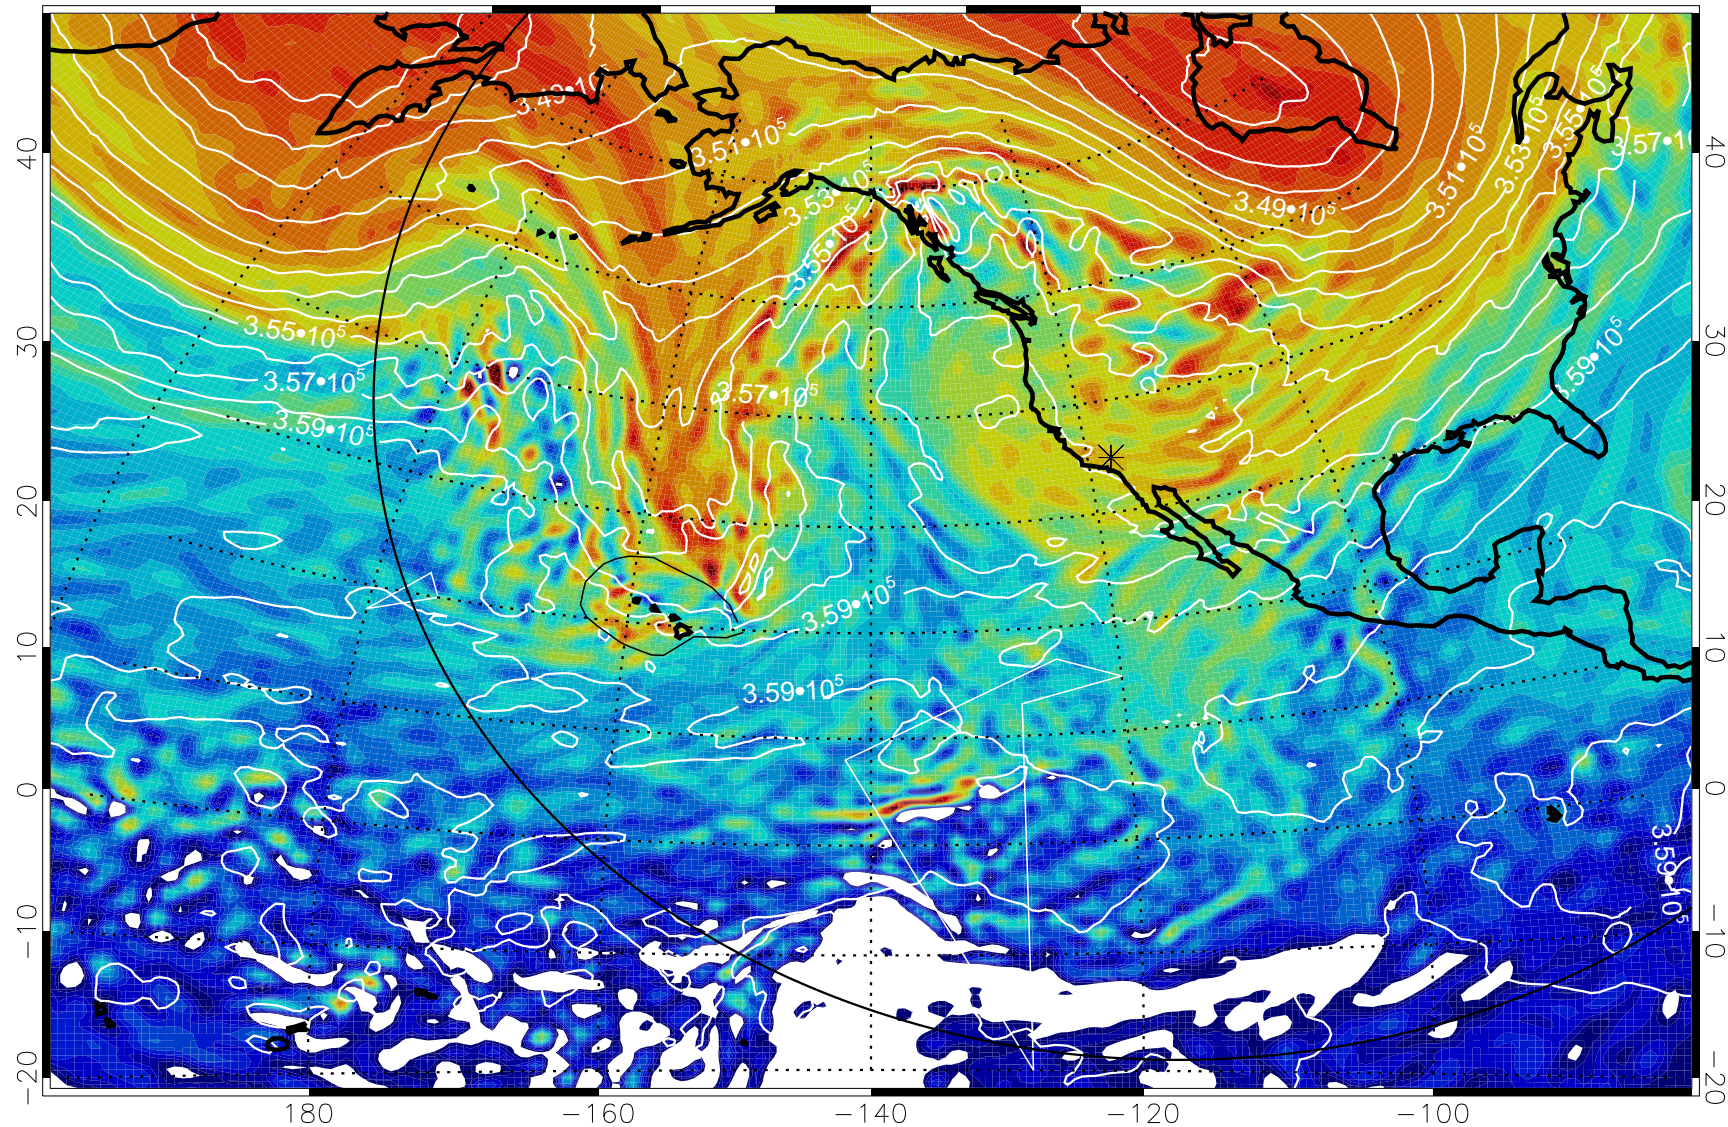

Range ring of 6000 km -- 19 hours GH round trip

13011506, 102 hour forecast for 380K EPV

160 180 -160 -140 -120 -100

380K Montgomery Streamfunction, white

Range ring of 6000 km -- 19 hours GH round trip

13011512, 108 hour forecast for 380K EPV

160 180 -160 -140 -120 -100

380K Montgomery Streamfunction, white

Range ring of 6000 km -- 19 hours GH round trip

13011518, 114 hour forecast for 380K EPV

160 180 -160 -140 -120 -100

380K Montgomery Streamfunction, white

Range ring of 6000 km -- 19 hours GH round trip

13011600, 120 hour forecast for 380K EPV

160 180 -160 -140 -120 -100

380K Montgomery Streamfunction, white

Range ring of 6000 km -- 19 hours GH round trip