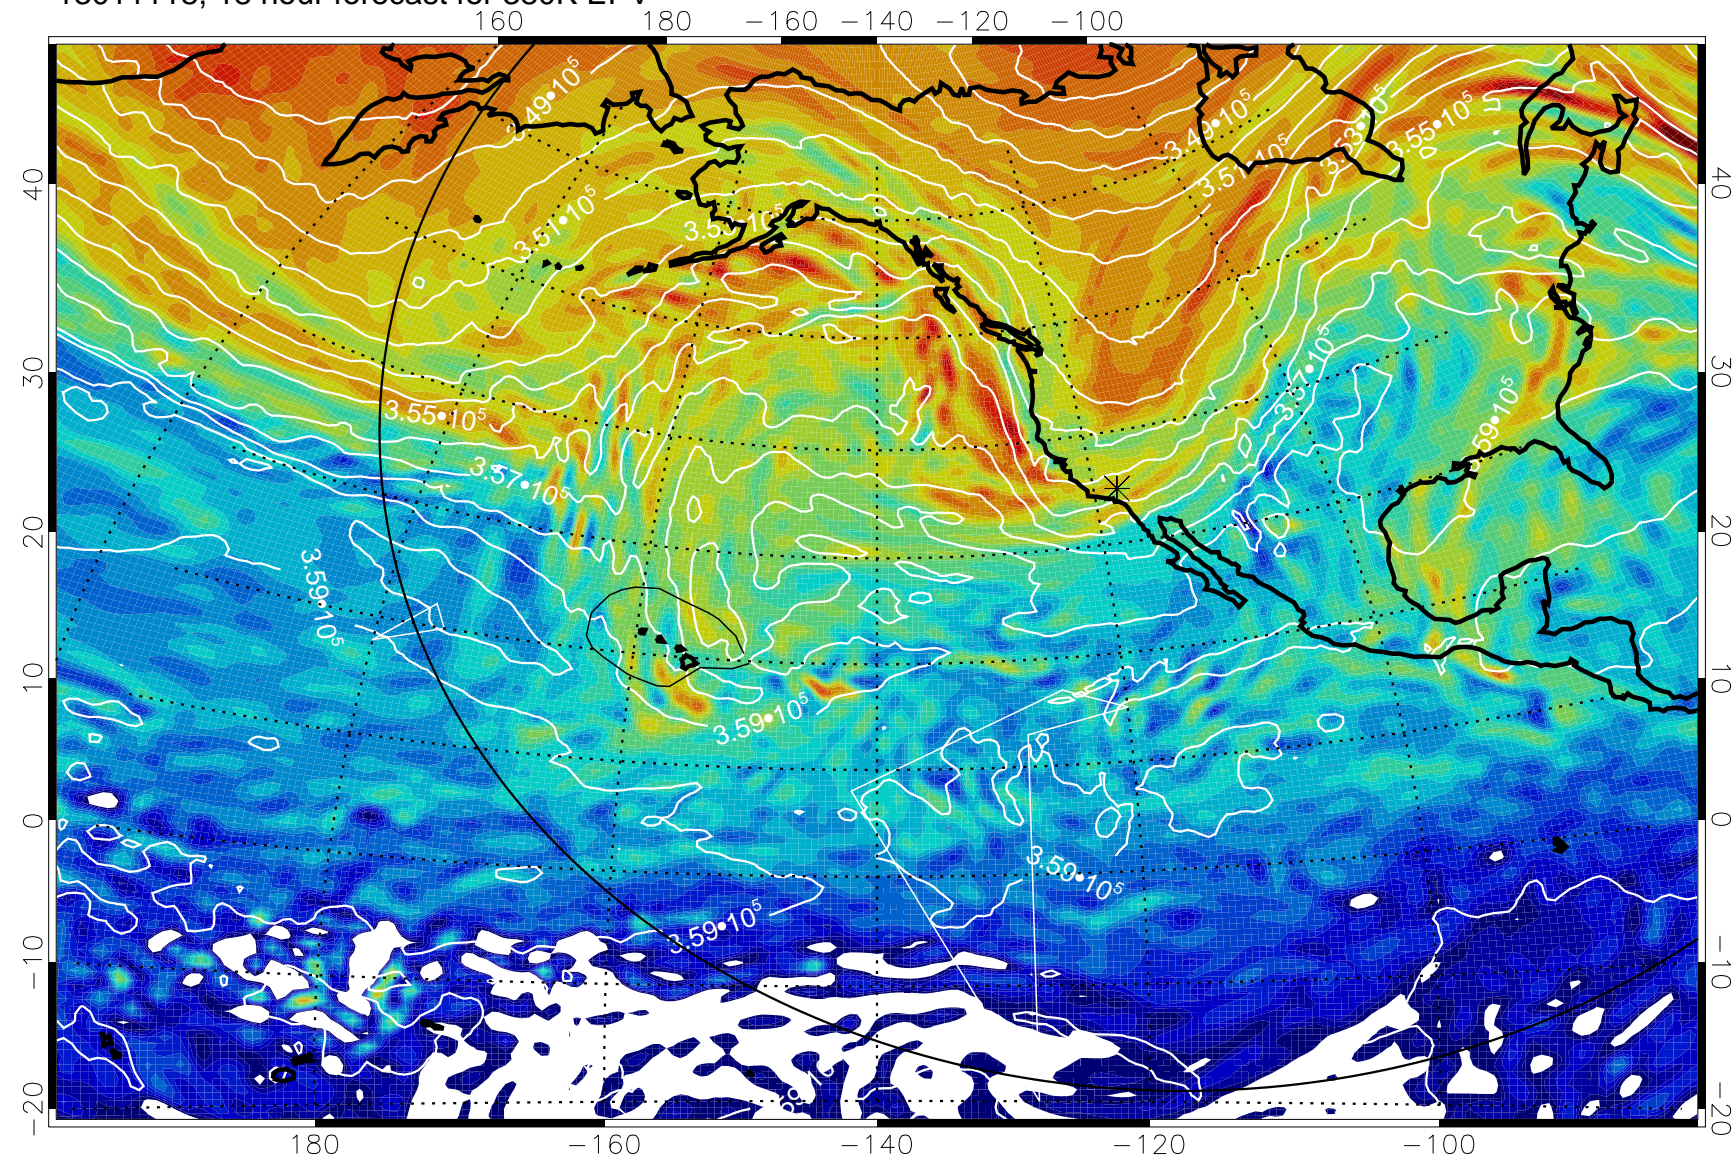

13011112, 12 hour forecast for 380K EPV

380K Montgomery Streamfunction, white

Range ring of 6000 km -- 19 hours GH round trip

13011118, 18 hour forecast for 380K EPV

380K Montgomery Streamfunction, white

Range ring of 6000 km -- 19 hours GH round trip

13011200, 24 hour forecast for 380K EPV

380K Montgomery Streamfunction, white

Range ring of 6000 km -- 19 hours GH round trip

13011206, 30 hour forecast for 380K EPV

160 180 -160 -140 -120 -100

380K Montgomery Streamfunction, white

Range ring of 6000 km -- 19 hours GH round trip

13011212, 36 hour forecast for 380K EPV

380K Montgomery Streamfunction, white

Range ring of 6000 km -- 19 hours GH round trip

13011218, 42 hour forecast for 380K EPV

380K Montgomery Streamfunction, white

Range ring of 6000 km -- 19 hours GH round trip

13011300, 48 hour forecast for 380K EPV

380K Montgomery Streamfunction, white

Range ring of 6000 km -- 19 hours GH round trip