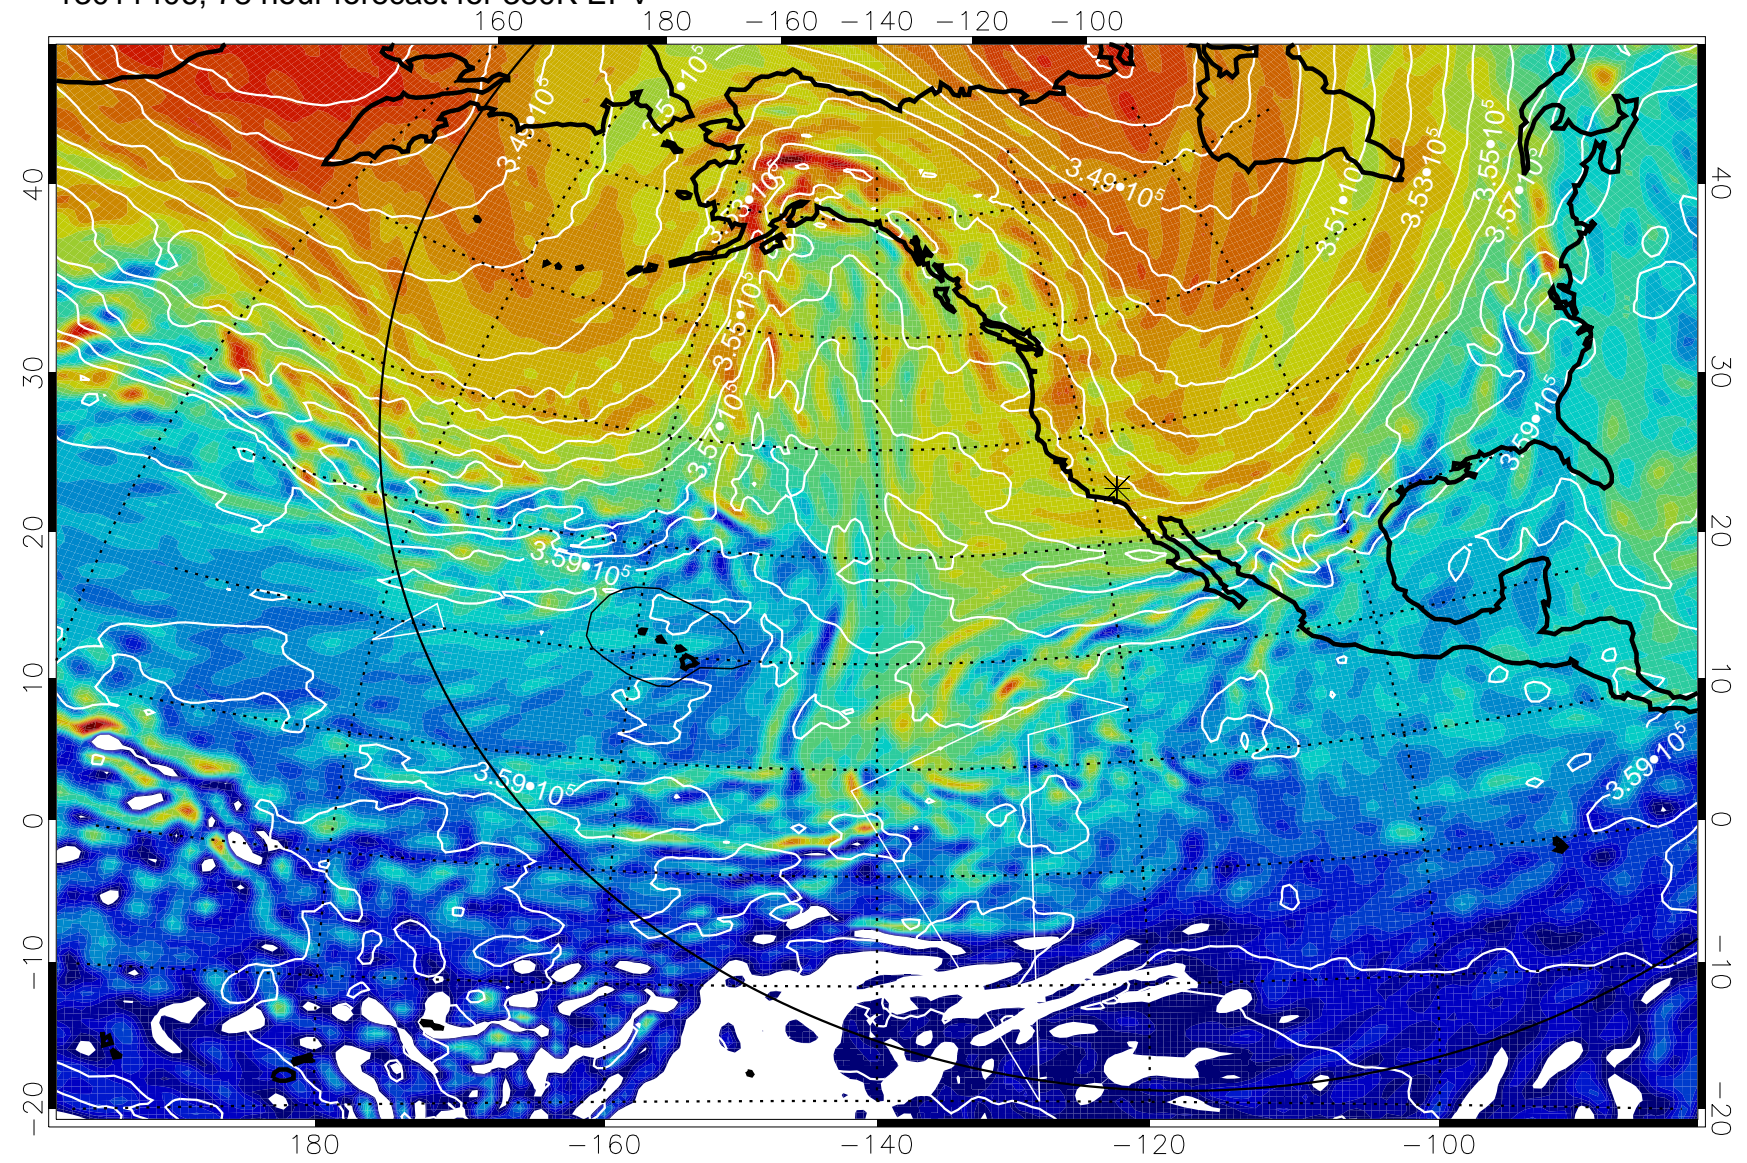

13011318, 66 hour forecast for 380K EPV

380K Montgomery Streamfunction, white

Range ring of 6000 km -- 19 hours GH round trip

13011400, 72 hour forecast for 380K EPV

380K Montgomery Streamfunction, white

Range ring of 6000 km -- 19 hours GH round trip

13011406, 78 hour forecast for 380K EPV

380K Montgomery Streamfunction, white

Range ring of 6000 km -- 19 hours GH round trip

13011412, 84 hour forecast for 380K EPV

380K Montgomery Streamfunction, white

Range ring of 6000 km -- 19 hours GH round trip

13011418, 90 hour forecast for 380K EPV

160 180 -160 -140 -120 -100

380K Montgomery Streamfunction, white

Range ring of 6000 km -- 19 hours GH round trip

13011500, 96 hour forecast for 380K EPV

380K Montgomery Streamfunction, white

Range ring of 6000 km -- 19 hours GH round trip

13011506, 102 hour forecast for 380K EPV

160 180 -160 -140 -120 -100

380K Montgomery Streamfunction, white

Range ring of 6000 km -- 19 hours GH round trip

13011512, 108 hour forecast for 380K EPV