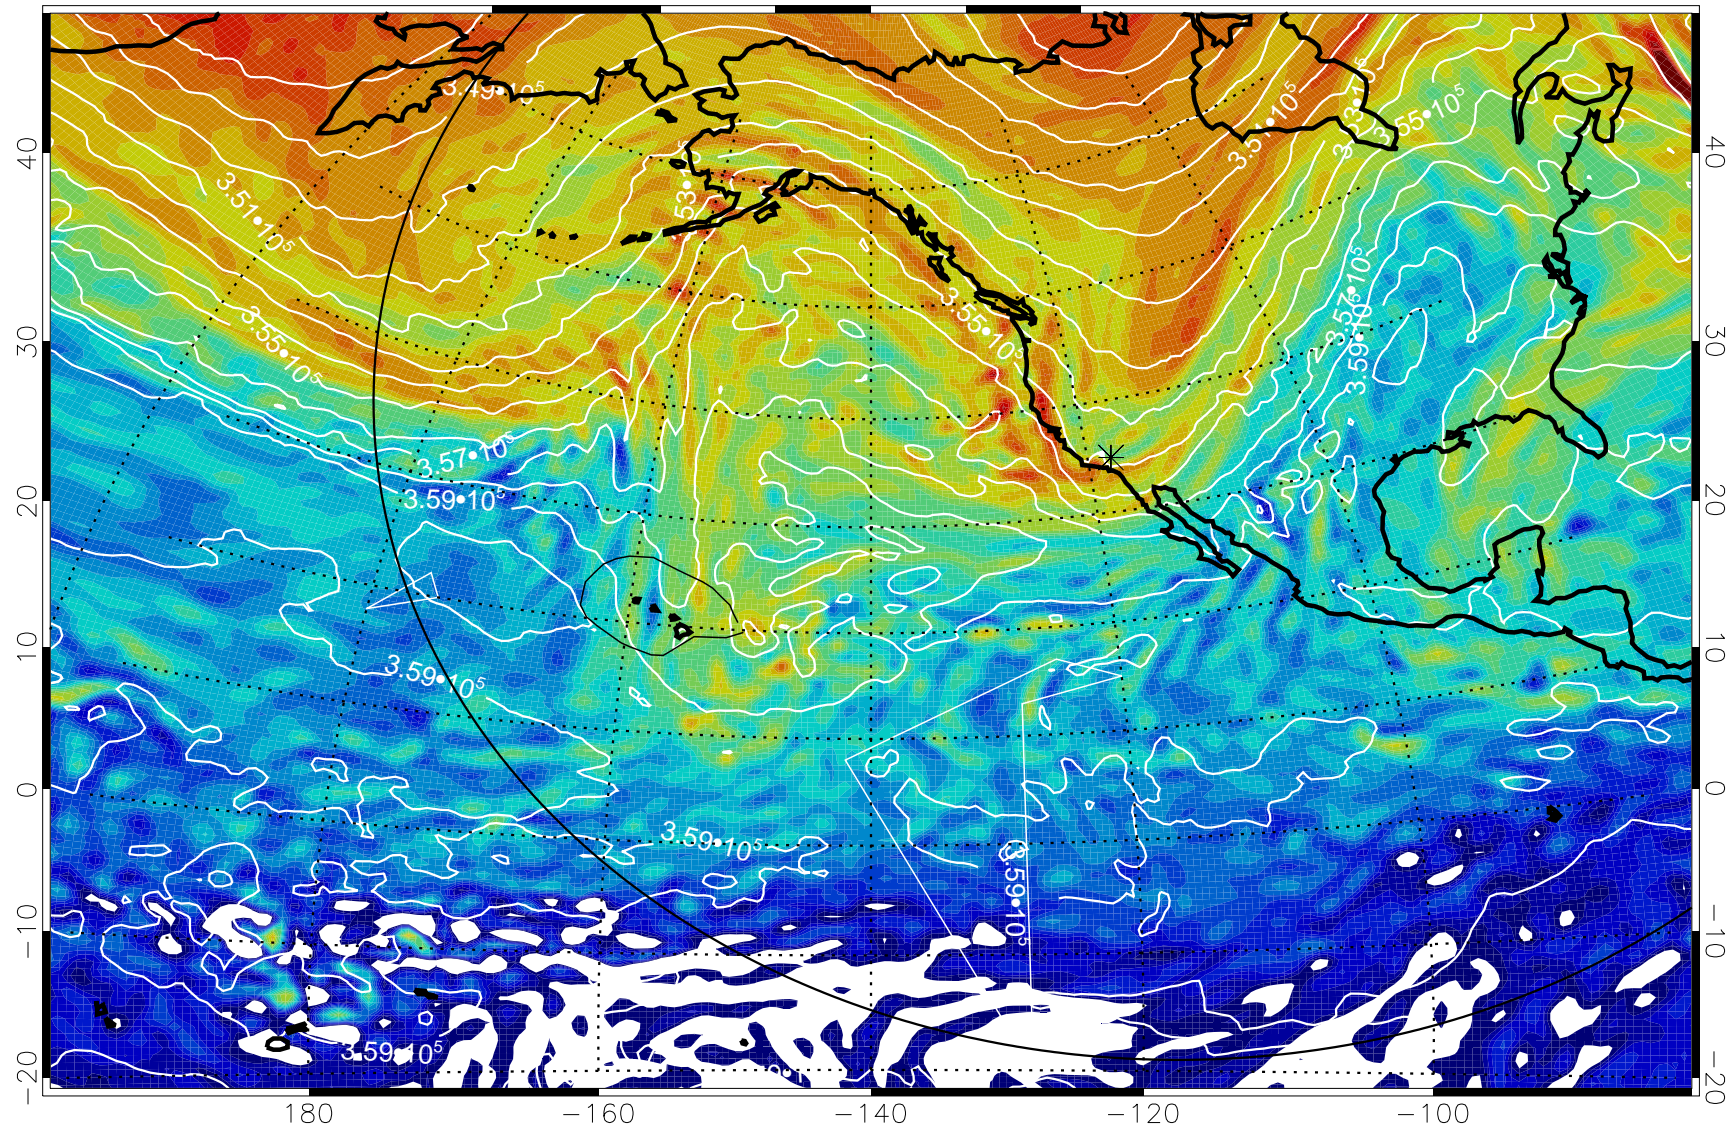

13011112, 12 hour forecast for 380K EPV

380K Montgomery Streamfunction, white

Range ring of 6000 km -- 19 hours GH round trip

13011118, 18 hour forecast for 380K EPV

380K Montgomery Streamfunction, white

Range ring of 6000 km -- 19 hours GH round trip

13011200, 24 hour forecast for 380K EPV

380K Montgomery Streamfunction, white

Range ring of 6000 km -- 19 hours GH round trip

13011206, 30 hour forecast for 380K EPV

160 180 -160 -140 -120 -100

380K Montgomery Streamfunction, white

Range ring of 6000 km -- 19 hours GH round trip

13011212, 36 hour forecast for 380K EPV

380K Montgomery Streamfunction, white

Range ring of 6000 km -- 19 hours GH round trip

13011218, 42 hour forecast for 380K EPV

380K Montgomery Streamfunction, white

Range ring of 6000 km -- 19 hours GH round trip

13011300, 48 hour forecast for 380K EPV

380K Montgomery Streamfunction, white

Range ring of 6000 km -- 19 hours GH round trip