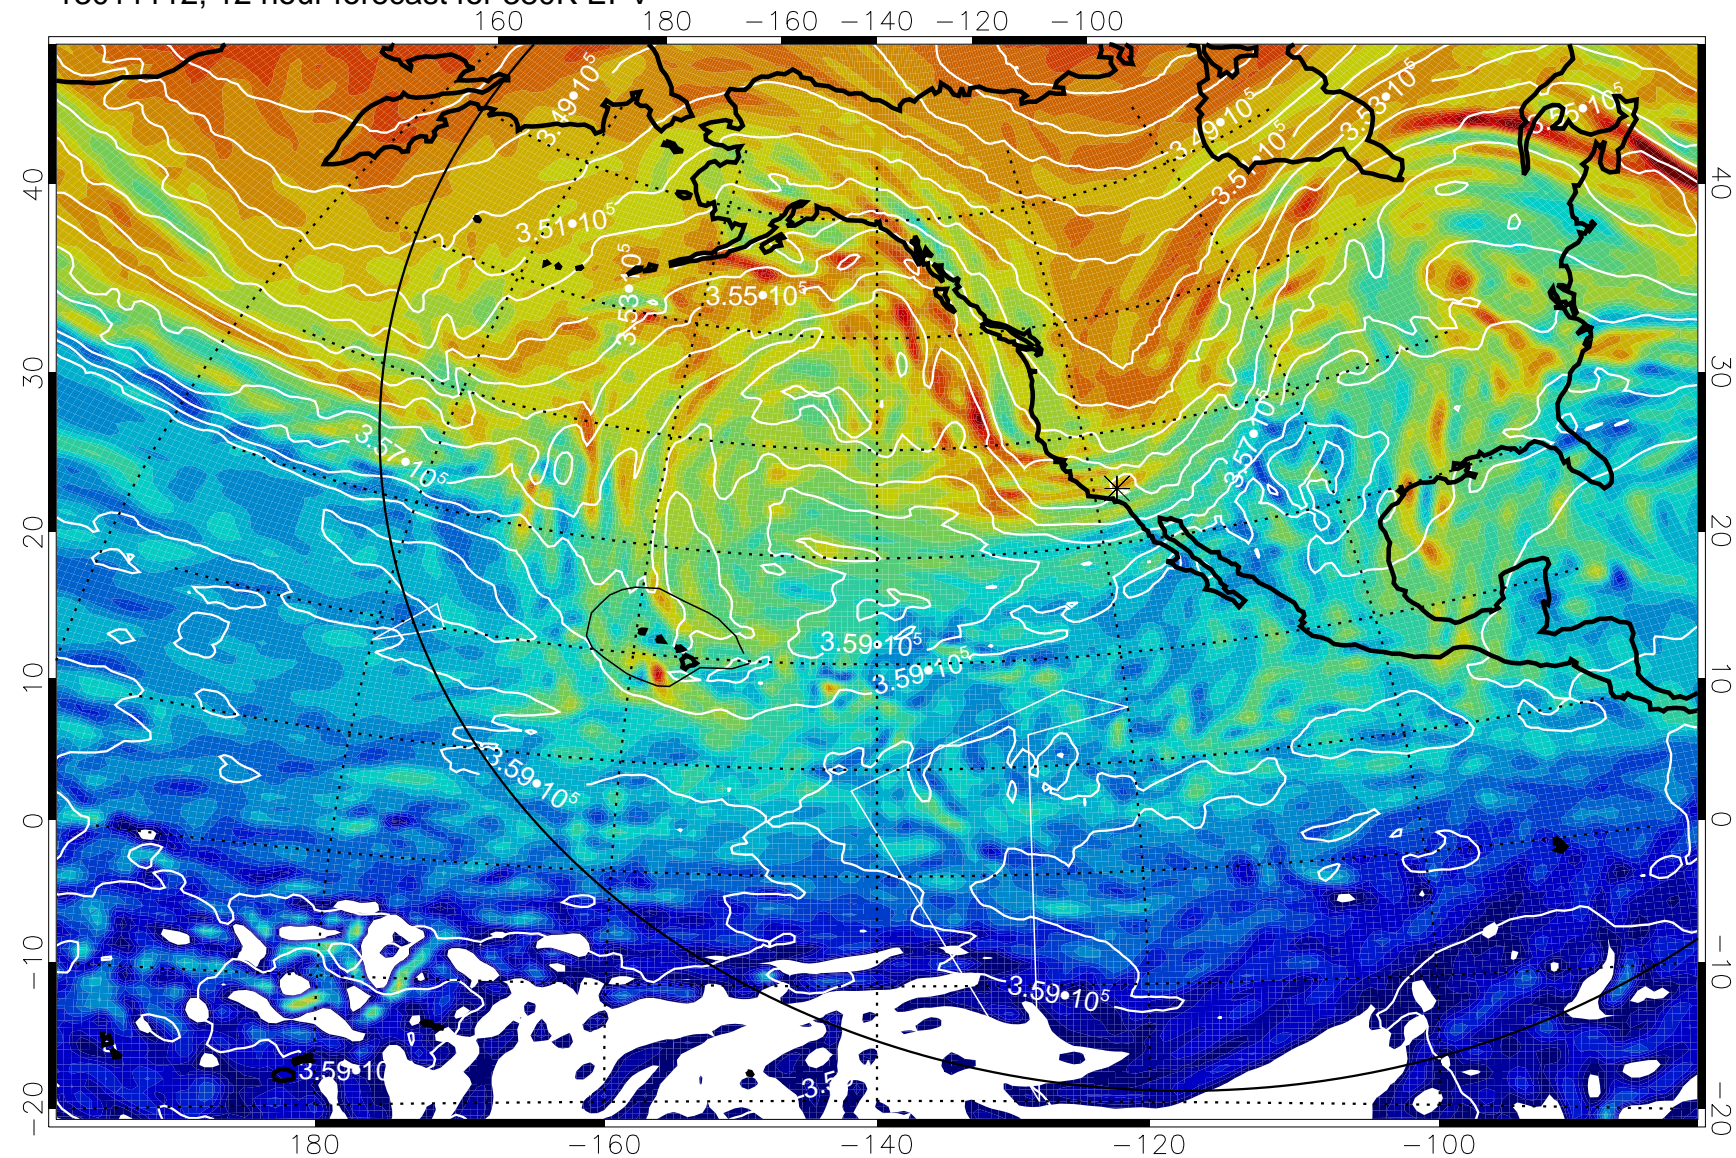

13011112, 12 hour forecast for 380K EPV

380K Montgomery Streamfunction, white

Range ring of 6000 km -- 19 hours GH round trip

13011118, 18 hour forecast for 380K EPV

380K Montgomery Streamfunction, white

Range ring of 6000 km -- 19 hours GH round trip

13011200, 24 hour forecast for 380K EPV

380K Montgomery Streamfunction, white

Range ring of 6000 km -- 19 hours GH round trip

13011206, 30 hour forecast for 380K EPV

160 180 -160 -140 -120 -100

380K Montgomery Streamfunction, white

Range ring of 6000 km -- 19 hours GH round trip

13011212, 36 hour forecast for 380K EPV

380K Montgomery Streamfunction, white

Range ring of 6000 km -- 19 hours GH round trip

13011218, 42 hour forecast for 380K EPV

380K Montgomery Streamfunction, white

Range ring of 6000 km -- 19 hours GH round trip

13011300, 48 hour forecast for 380K EPV

380K Montgomery Streamfunction, white

Range ring of 6000 km -- 19 hours GH round trip