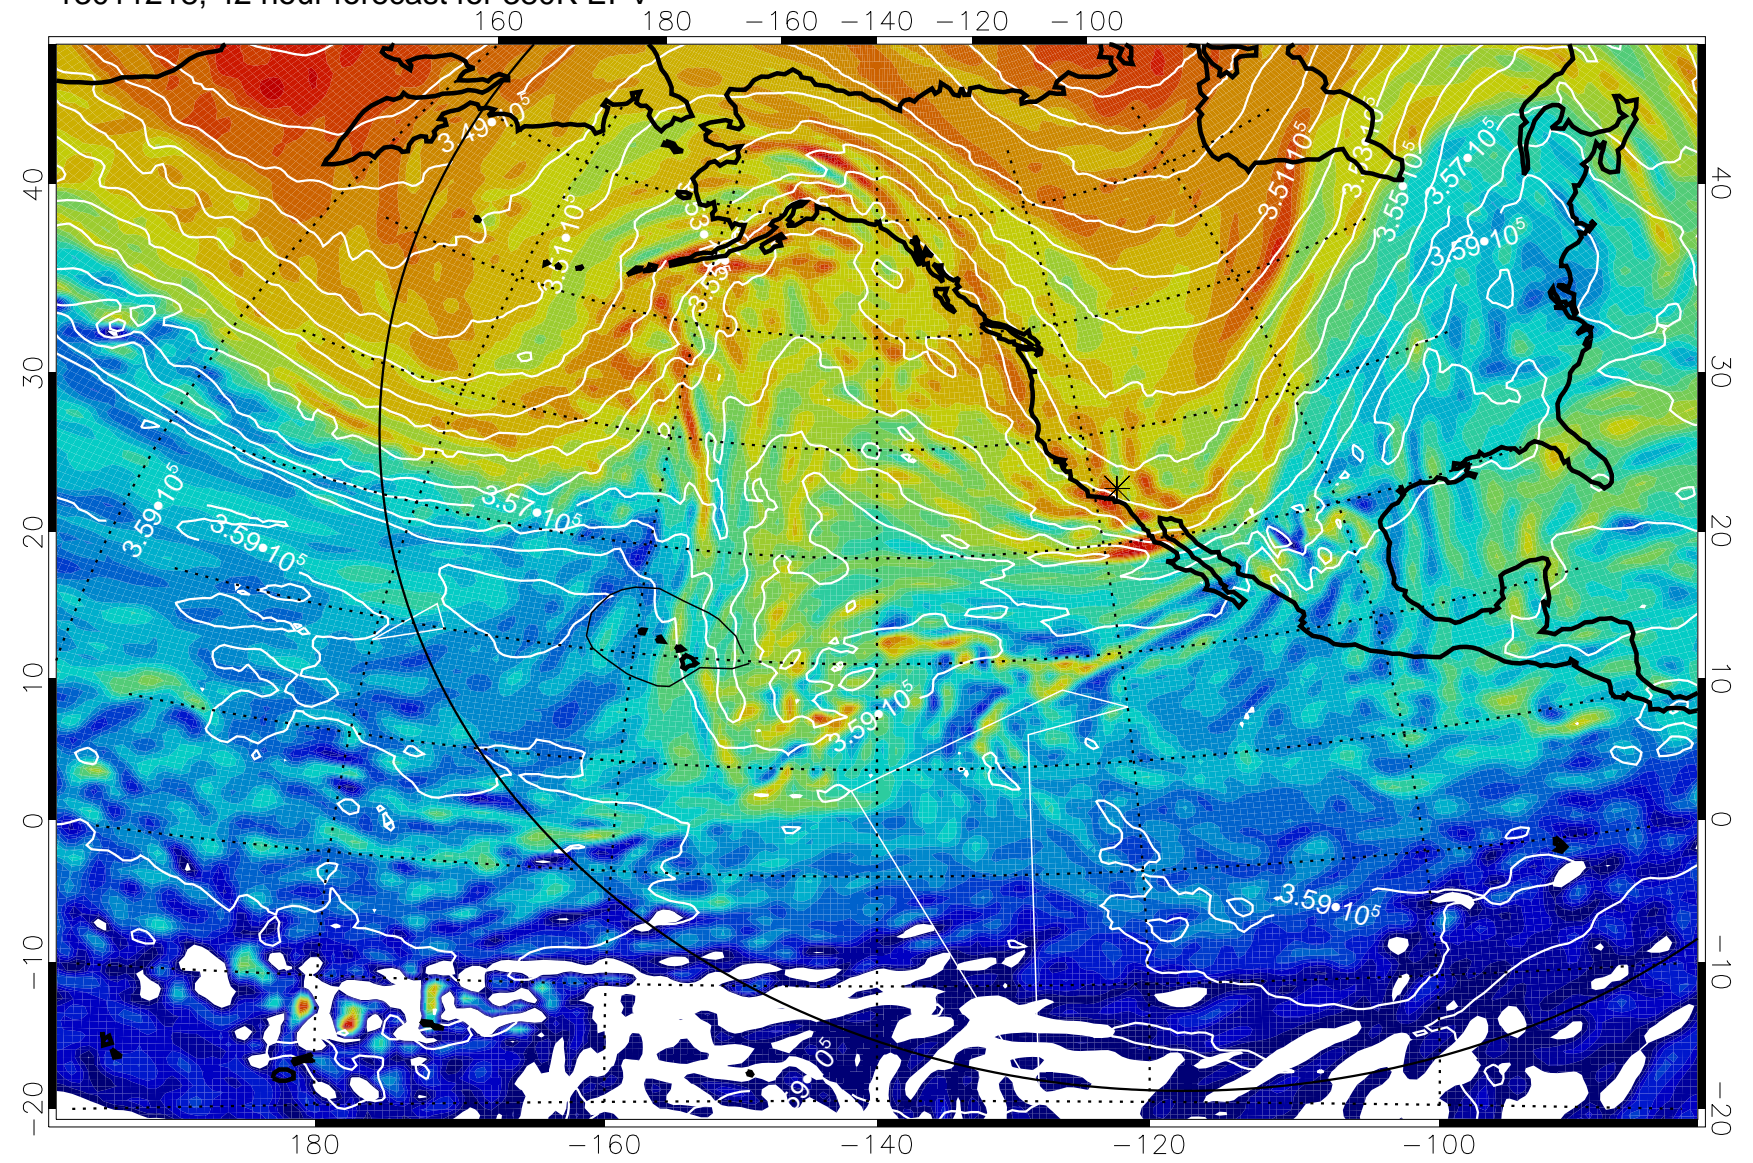

13011200, 24 hour forecast for 380K EPV

380K Montgomery Streamfunction, white

Range ring of 6000 km -- 19 hours GH round trip

13011206, 30 hour forecast for 380K EPV

160 180 -160 -140 -120 -100

380K Montgomery Streamfunction, white

Range ring of 6000 km -- 19 hours GH round trip

13011212, 36 hour forecast for 380K EPV

380K Montgomery Streamfunction, white

Range ring of 6000 km -- 19 hours GH round trip

13011218, 42 hour forecast for 380K EPV

380K Montgomery Streamfunction, white

Range ring of 6000 km -- 19 hours GH round trip

13011300, 48 hour forecast for 380K EPV

380K Montgomery Streamfunction, white

Range ring of 6000 km -- 19 hours GH round trip

13011306, 54 hour forecast for 380K EPV

380K Montgomery Streamfunction, white

Range ring of 6000 km -- 19 hours GH round trip

13011312, 60 hour forecast for 380K EPV

380K Montgomery Streamfunction, white

Range ring of 6000 km -- 19 hours GH round trip