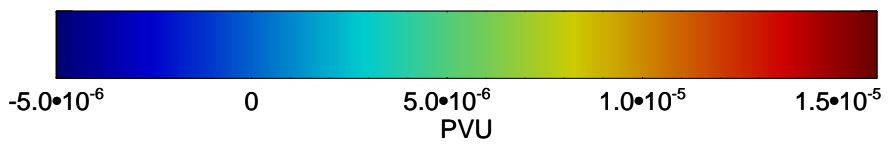

13011418, 90 hour forecast for 380K EPV

160 180 -160 -140 -120 -100

380K Montgomery Streamfunction, white

Range ring of 6000 km -- 19 hours GH round trip