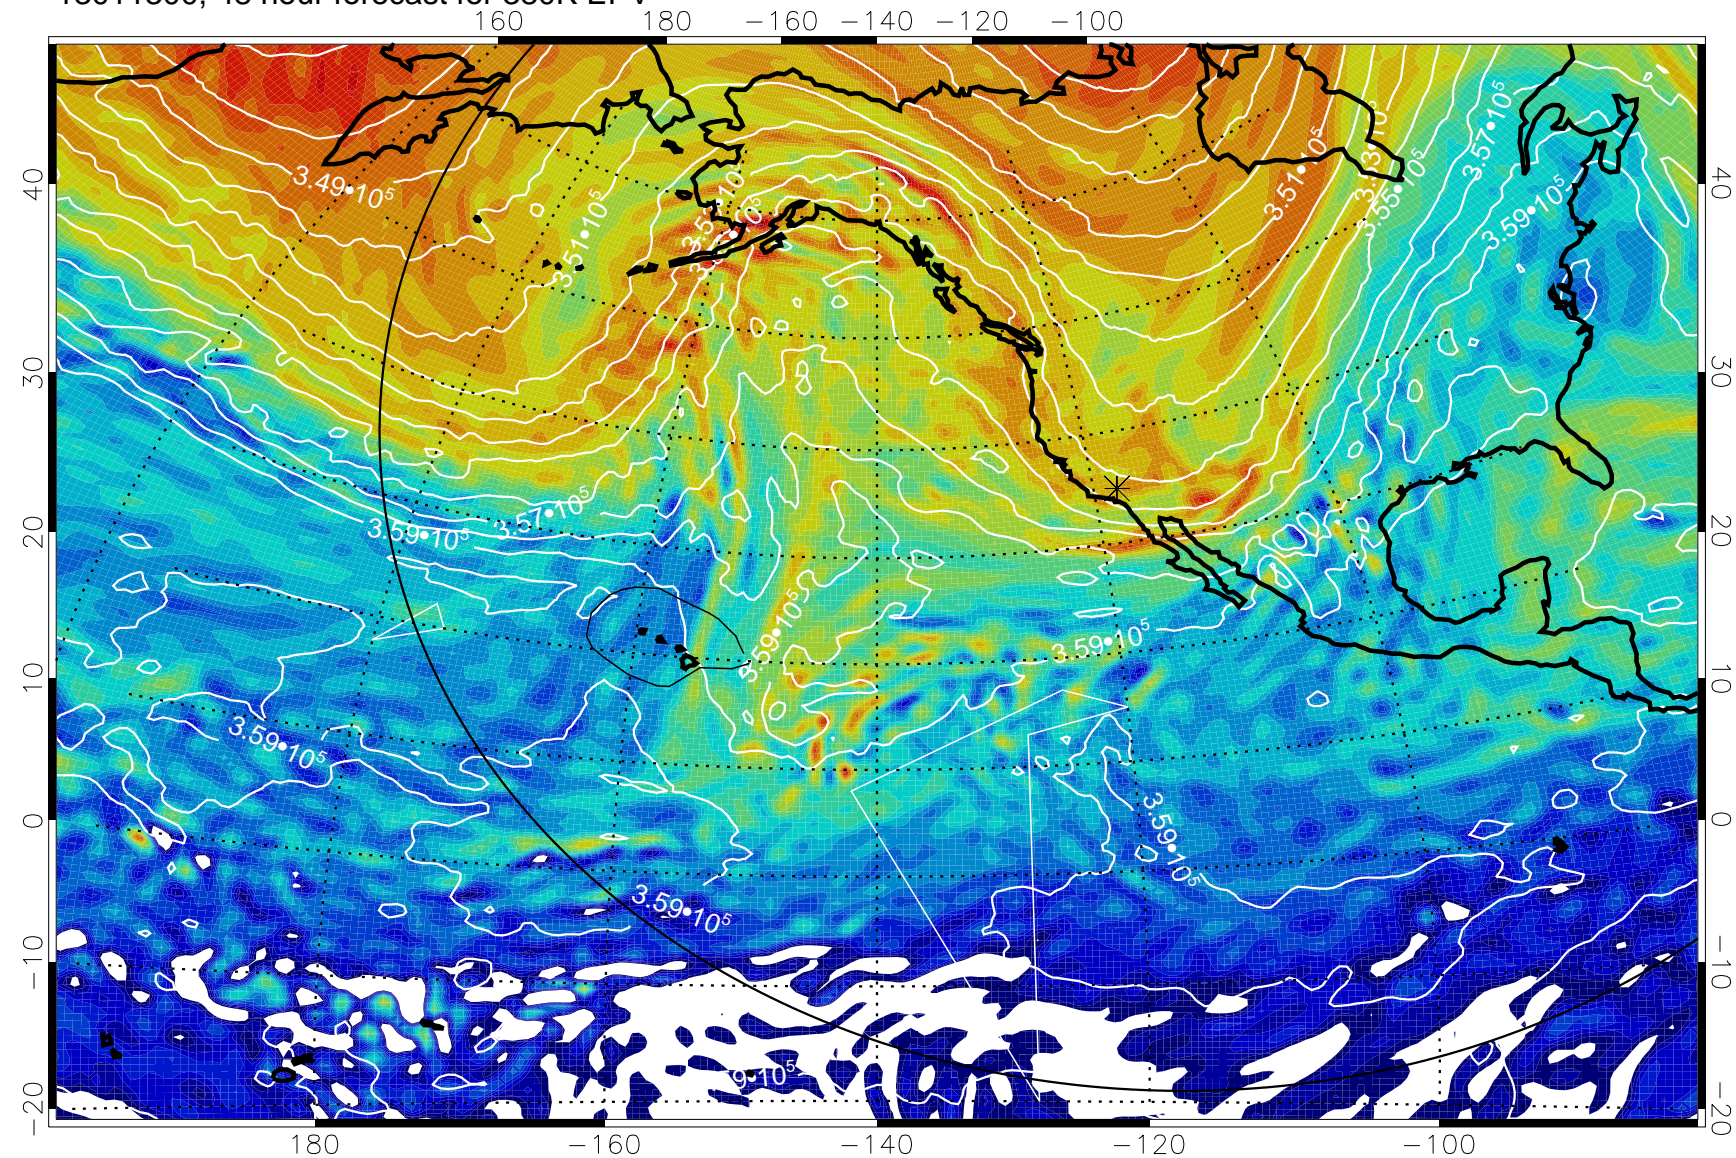

13011200, 24 hour forecast for 380K EPV

380K Montgomery Streamfunction, white

Range ring of 6000 km -- 19 hours GH round trip

13011206, 30 hour forecast for 380K EPV

160 180 -160 -140 -120 -100

380K Montgomery Streamfunction, white

Range ring of 6000 km -- 19 hours GH round trip

13011212, 36 hour forecast for 380K EPV

380K Montgomery Streamfunction, white

Range ring of 6000 km -- 19 hours GH round trip

13011218, 42 hour forecast for 380K EPV

380K Montgomery Streamfunction, white

Range ring of 6000 km -- 19 hours GH round trip

13011300, 48 hour forecast for 380K EPV

380K Montgomery Streamfunction, white

Range ring of 6000 km -- 19 hours GH round trip

13011306, 54 hour forecast for 380K EPV

380K Montgomery Streamfunction, white

Range ring of 6000 km -- 19 hours GH round trip

13011312, 60 hour forecast for 380K EPV

380K Montgomery Streamfunction, white

Range ring of 6000 km -- 19 hours GH round trip