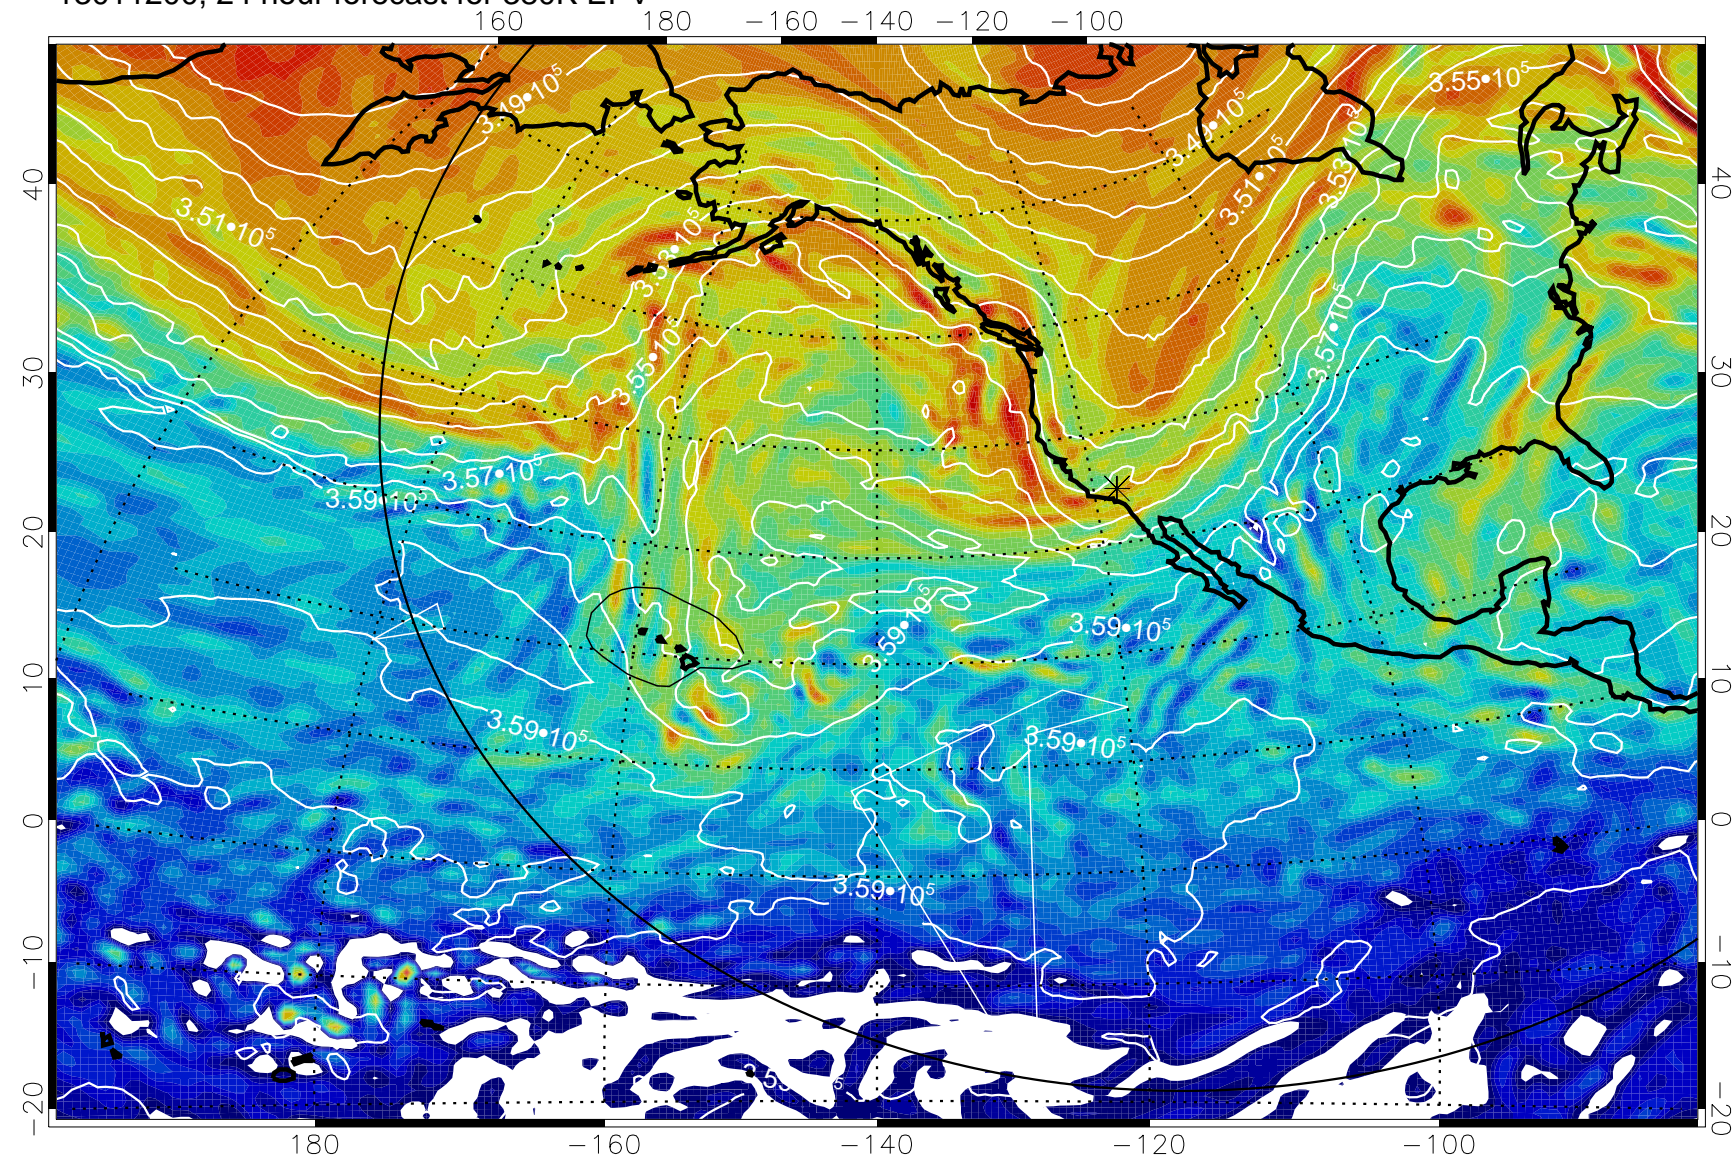

13011112, 12 hour forecast for 380K EPV

380K Montgomery Streamfunction, white

Range ring of 6000 km -- 19 hours GH round trip

13011118, 18 hour forecast for 380K EPV

380K Montgomery Streamfunction, white

Range ring of 6000 km -- 19 hours GH round trip

13011200, 24 hour forecast for 380K EPV

380K Montgomery Streamfunction, white

Range ring of 6000 km -- 19 hours GH round trip

13011206, 30 hour forecast for 380K EPV

160 180 -160 -140 -120 -100

380K Montgomery Streamfunction, white

Range ring of 6000 km -- 19 hours GH round trip

13011212, 36 hour forecast for 380K EPV

380K Montgomery Streamfunction, white

Range ring of 6000 km -- 19 hours GH round trip

13011218, 42 hour forecast for 380K EPV

380K Montgomery Streamfunction, white

Range ring of 6000 km -- 19 hours GH round trip

13011300, 48 hour forecast for 380K EPV

380K Montgomery Streamfunction, white

Range ring of 6000 km -- 19 hours GH round trip