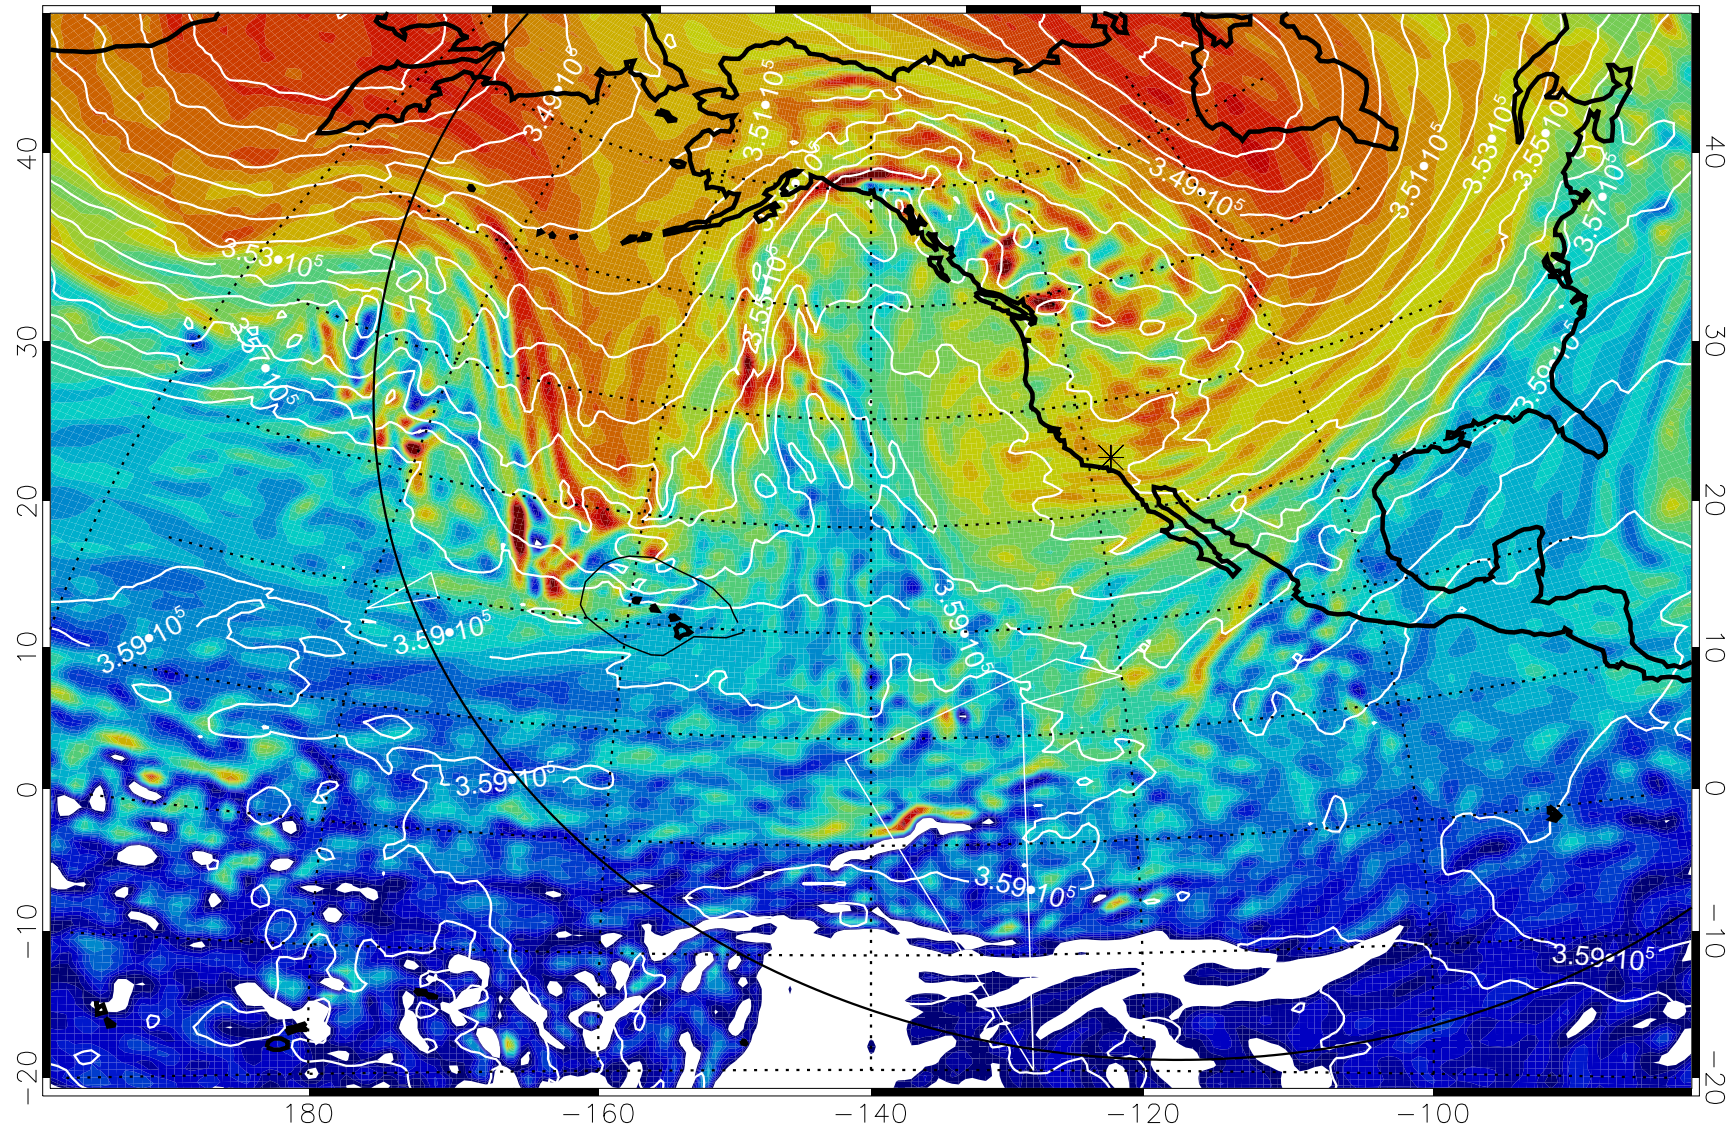

13011418, 90 hour forecast for 380K EPV

160 180 -160 -140 -120 -100

380K Montgomery Streamfunction, white

Range ring of 6000 km -- 19 hours GH round trip

13011500, 96 hour forecast for 380K EPV

380K Montgomery Streamfunction, white

Range ring of 6000 km -- 19 hours GH round trip

13011506, 102 hour forecast for 380K EPV

160 180 -160 -140 -120 -100

380K Montgomery Streamfunction, white

Range ring of 6000 km -- 19 hours GH round trip

13011512, 108 hour forecast for 380K EPV

160 180 -160 -140 -120 -100

380K Montgomery Streamfunction, white

Range ring of 6000 km -- 19 hours GH round trip

13011518, 114 hour forecast for 380K EPV

160 180 -160 -140 -120 -100

380K Montgomery Streamfunction, white

Range ring of 6000 km -- 19 hours GH round trip

13011600, 120 hour forecast for 380K EPV

160 180 -160 -140 -120 -100

380K Montgomery Streamfunction, white

Range ring of 6000 km -- 19 hours GH round trip