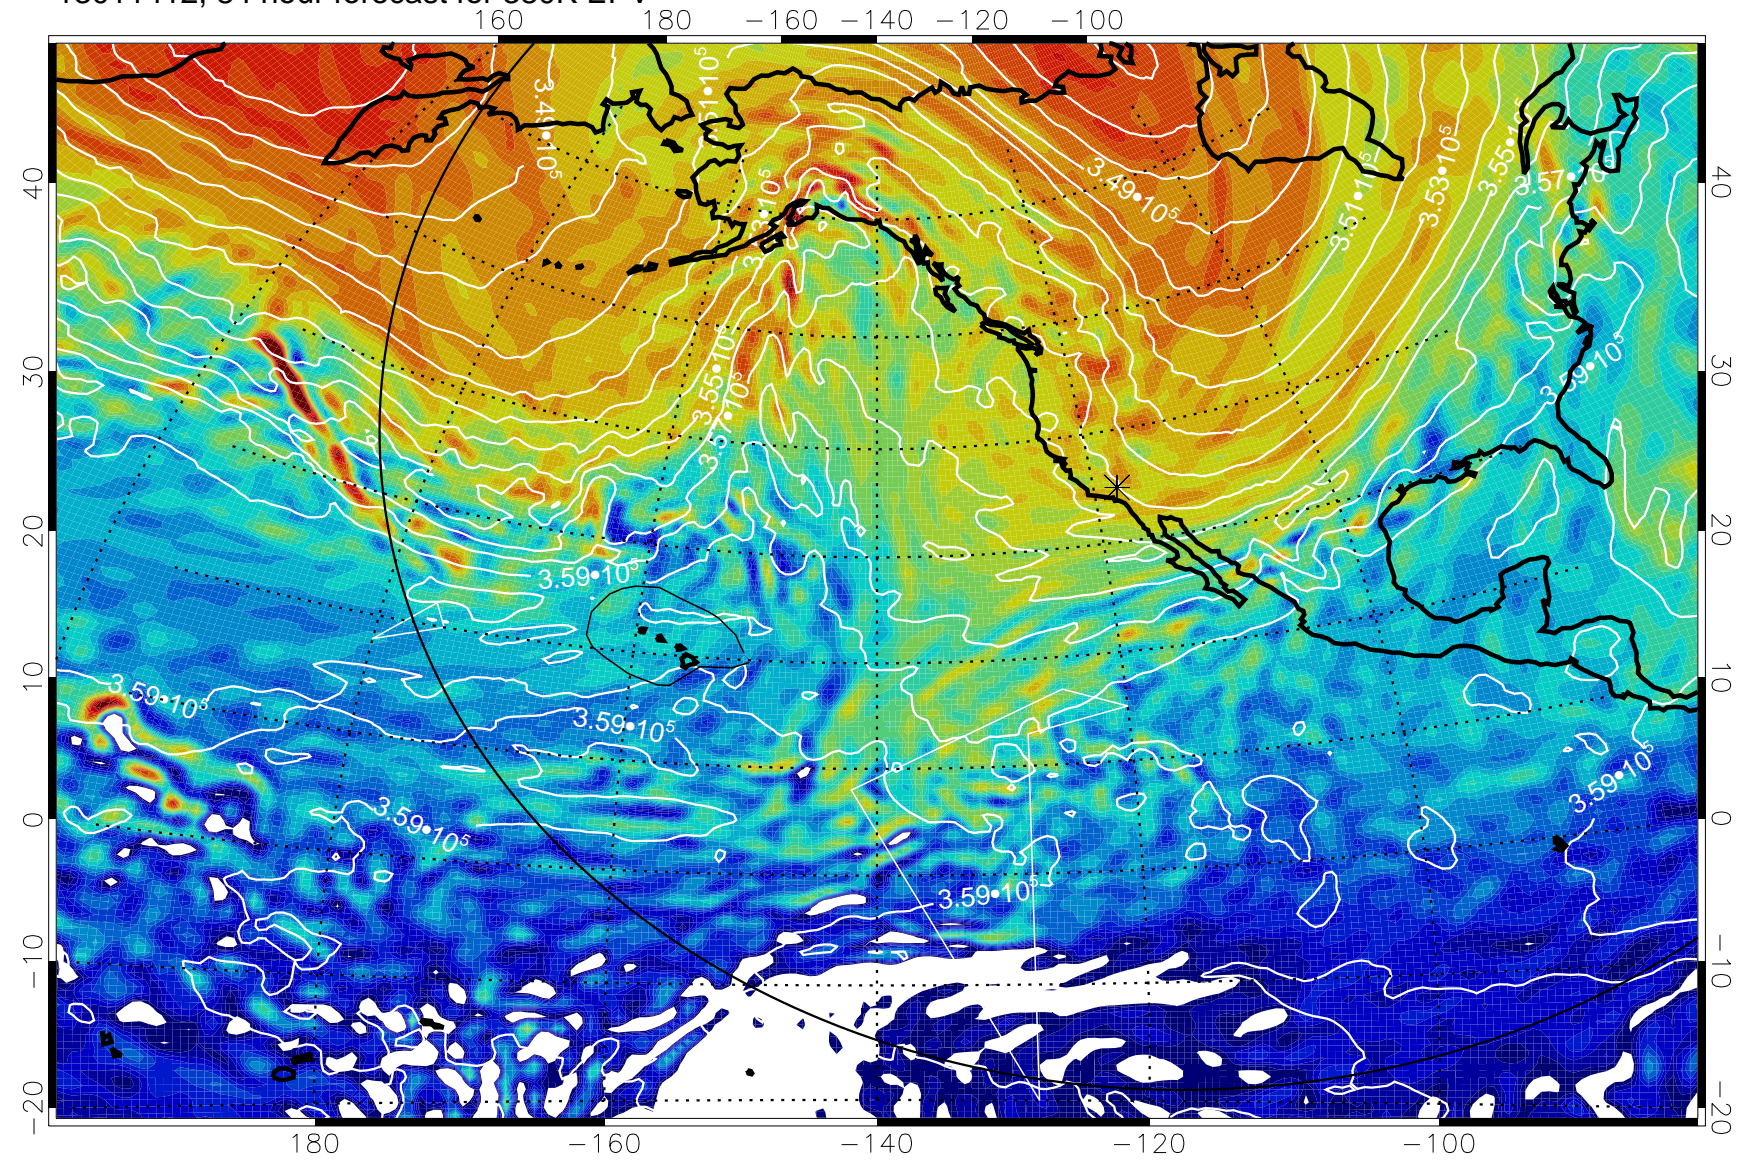

13011318, 66 hour forecast for 380K EPV

380K Montgomery Streamfunction, white

Range ring of 6000 km -- 19 hours GH round trip

13011400, 72 hour forecast for 380K EPV

380K Montgomery Streamfunction, white

Range ring of 6000 km -- 19 hours GH round trip

13011406, 78 hour forecast for 380K EPV

380K Montgomery Streamfunction, white

Range ring of 6000 km -- 19 hours GH round trip

13011412, 84 hour forecast for 380K EPV

380K Montgomery Streamfunction, white

Range ring of 6000 km -- 19 hours GH round trip

13011418, 90 hour forecast for 380K EPV

160 180 -160 -140 -120 -100

380K Montgomery Streamfunction, white

Range ring of 6000 km -- 19 hours GH round trip

13011500, 96 hour forecast for 380K EPV

380K Montgomery Streamfunction, white

Range ring of 6000 km -- 19 hours GH round trip

13011506, 102 hour forecast for 380K EPV

160 180 -160 -140 -120 -100

380K Montgomery Streamfunction, white

Range ring of 6000 km -- 19 hours GH round trip

13011512, 108 hour forecast for 380K EPV