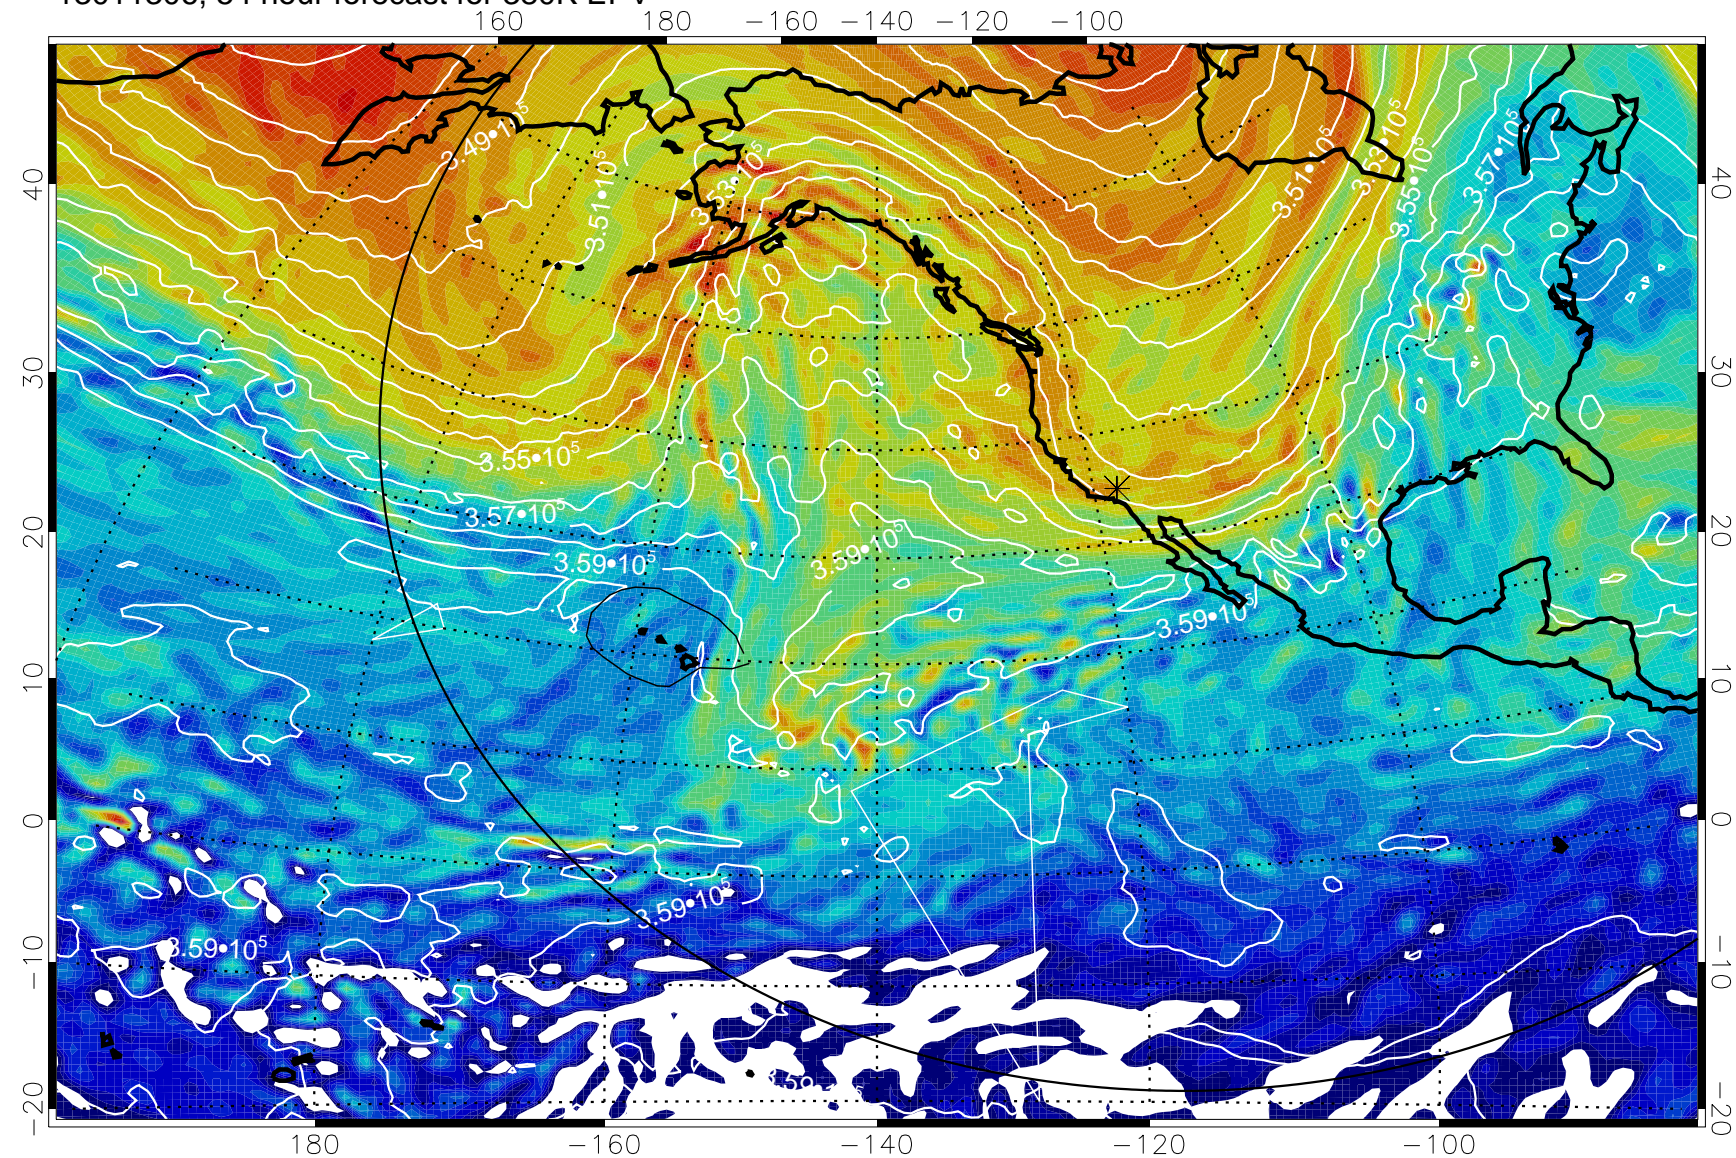

Range ring of 6000 km -- 19 hours GH round trip

13011212, 36 hour forecast for 380K EPV

380K Montgomery Streamfunction, white

Range ring of 6000 km -- 19 hours GH round trip

13011218, 42 hour forecast for 380K EPV

380K Montgomery Streamfunction, white

Range ring of 6000 km -- 19 hours GH round trip

13011300, 48 hour forecast for 380K EPV

380K Montgomery Streamfunction, white

Range ring of 6000 km -- 19 hours GH round trip

13011306, 54 hour forecast for 380K EPV

380K Montgomery Streamfunction, white

Range ring of 6000 km -- 19 hours GH round trip

13011312, 60 hour forecast for 380K EPV

380K Montgomery Streamfunction, white

Range ring of 6000 km -- 19 hours GH round trip

13011318, 66 hour forecast for 380K EPV

380K Montgomery Streamfunction, white

Range ring of 6000 km -- 19 hours GH round trip

13011400, 72 hour forecast for 380K EPV

380K Montgomery Streamfunction, white

Range ring of 6000 km -- 19 hours GH round trip