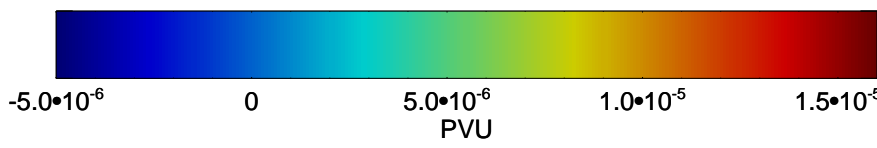

13011406, 78 hour forecast for 380K EPV

380K Montgomery Streamfunction, white

Range ring of 6000 km -- 19 hours GH round trip