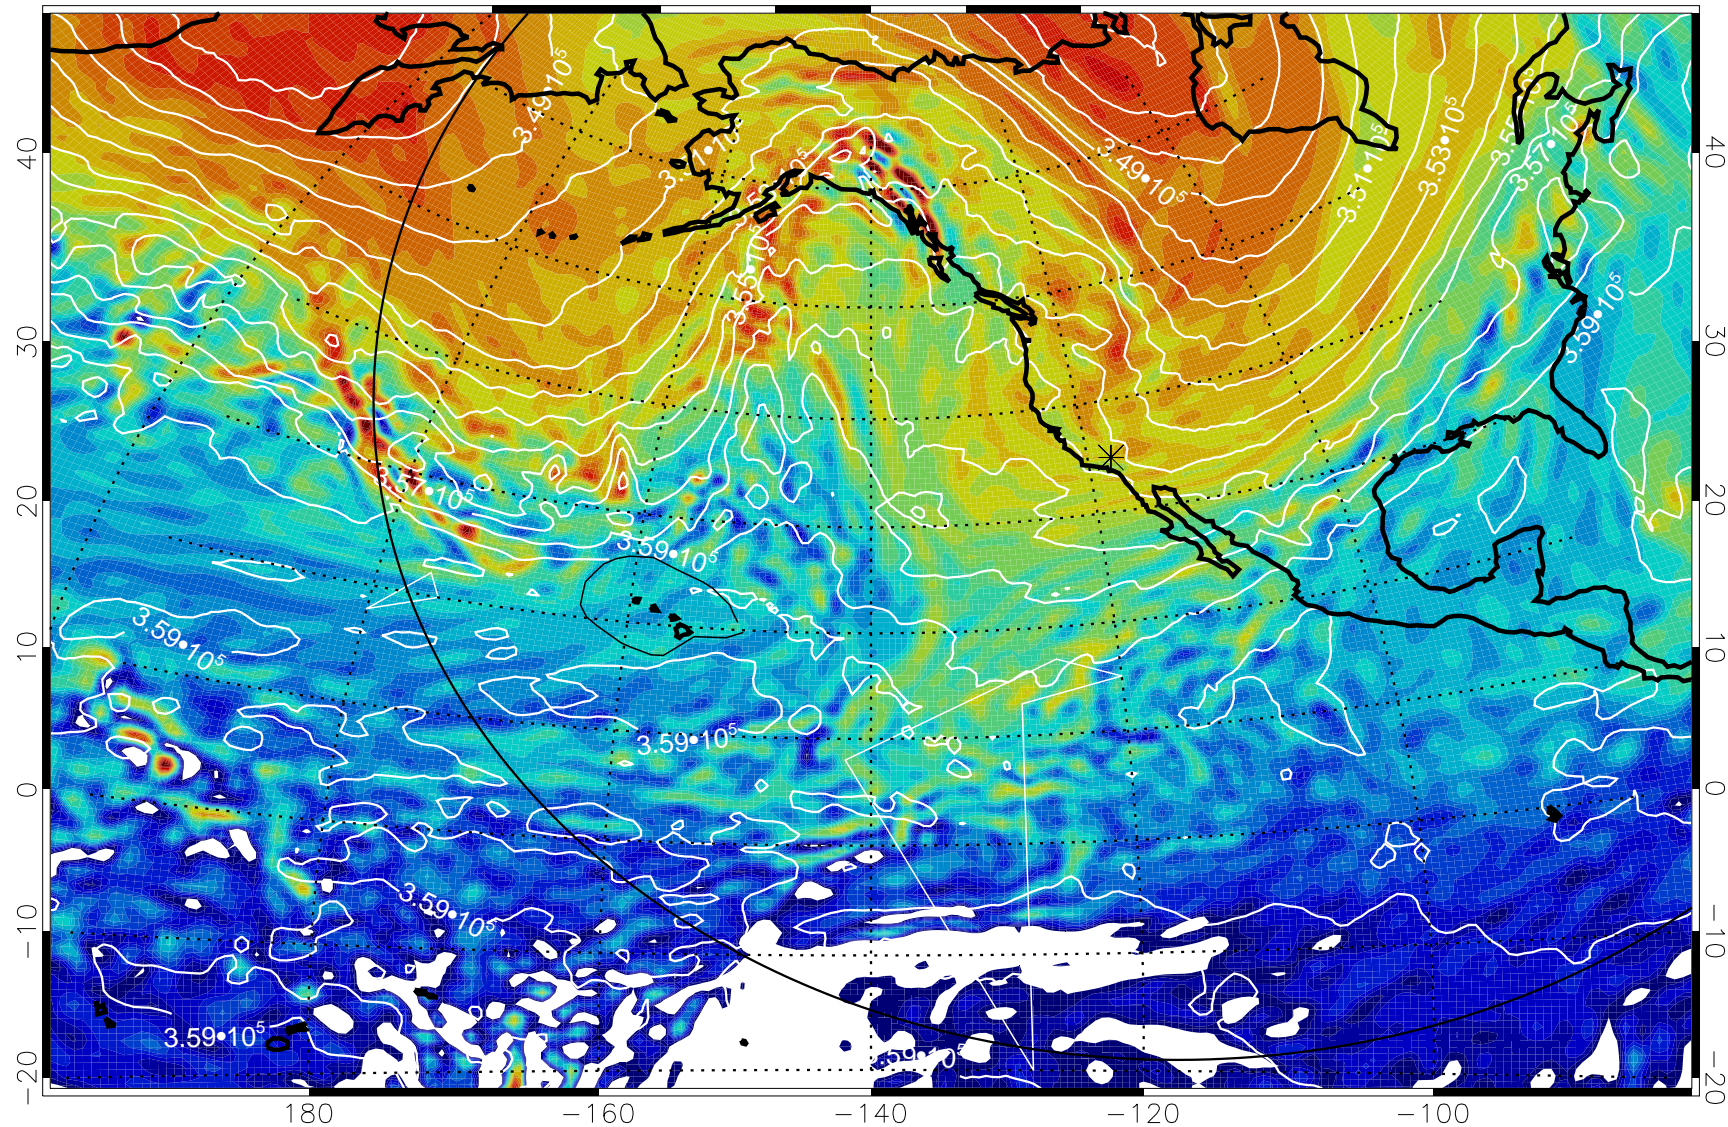

13011318, 66 hour forecast for 380K EPV

380K Montgomery Streamfunction, white

Range ring of 6000 km -- 19 hours GH round trip

13011400, 72 hour forecast for 380K EPV

380K Montgomery Streamfunction, white

Range ring of 6000 km -- 19 hours GH round trip

13011406, 78 hour forecast for 380K EPV

380K Montgomery Streamfunction, white

Range ring of 6000 km -- 19 hours GH round trip

13011412, 84 hour forecast for 380K EPV

380K Montgomery Streamfunction, white

Range ring of 6000 km -- 19 hours GH round trip

13011418, 90 hour forecast for 380K EPV

160 180 -160 -140 -120 -100

380K Montgomery Streamfunction, white

Range ring of 6000 km -- 19 hours GH round trip

13011500, 96 hour forecast for 380K EPV

380K Montgomery Streamfunction, white

Range ring of 6000 km -- 19 hours GH round trip

13011506, 102 hour forecast for 380K EPV

160 180 -160 -140 -120 -100

380K Montgomery Streamfunction, white

Range ring of 6000 km -- 19 hours GH round trip

13011512, 108 hour forecast for 380K EPV