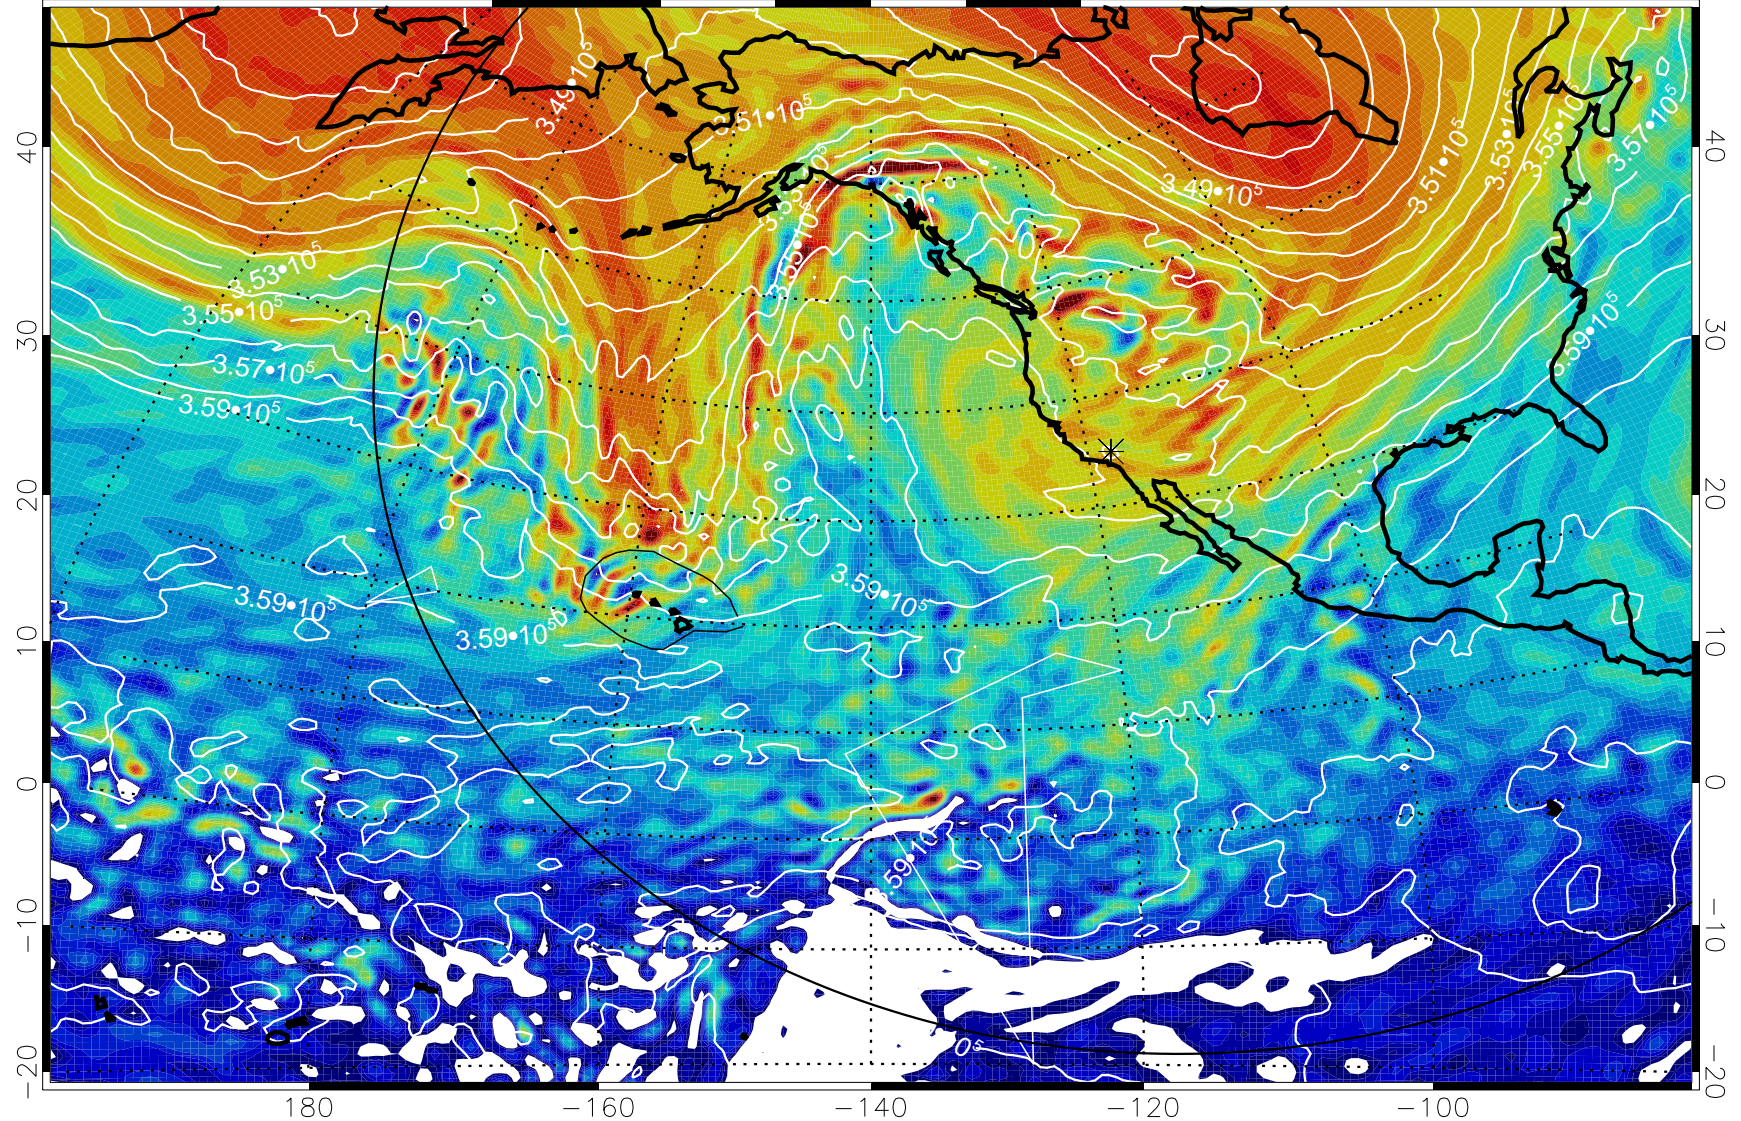

Range ring of 6000 km -- 19 hours GH round trip

13011506, 102 hour forecast for 380K EPV

160 180 -160 -140 -120 -100

380K Montgomery Streamfunction, white

Range ring of 6000 km -- 19 hours GH round trip

13011512, 108 hour forecast for 380K EPV

160 180 -160 -140 -120 -100

380K Montgomery Streamfunction, white

Range ring of 6000 km -- 19 hours GH round trip

13011518, 114 hour forecast for 380K EPV

160 180 -160 -140 -120 -100

380K Montgomery Streamfunction, white

Range ring of 6000 km -- 19 hours GH round trip

13011600, 120 hour forecast for 380K EPV

160 180 -160 -140 -120 -100

380K Montgomery Streamfunction, white

Range ring of 6000 km -- 19 hours GH round trip