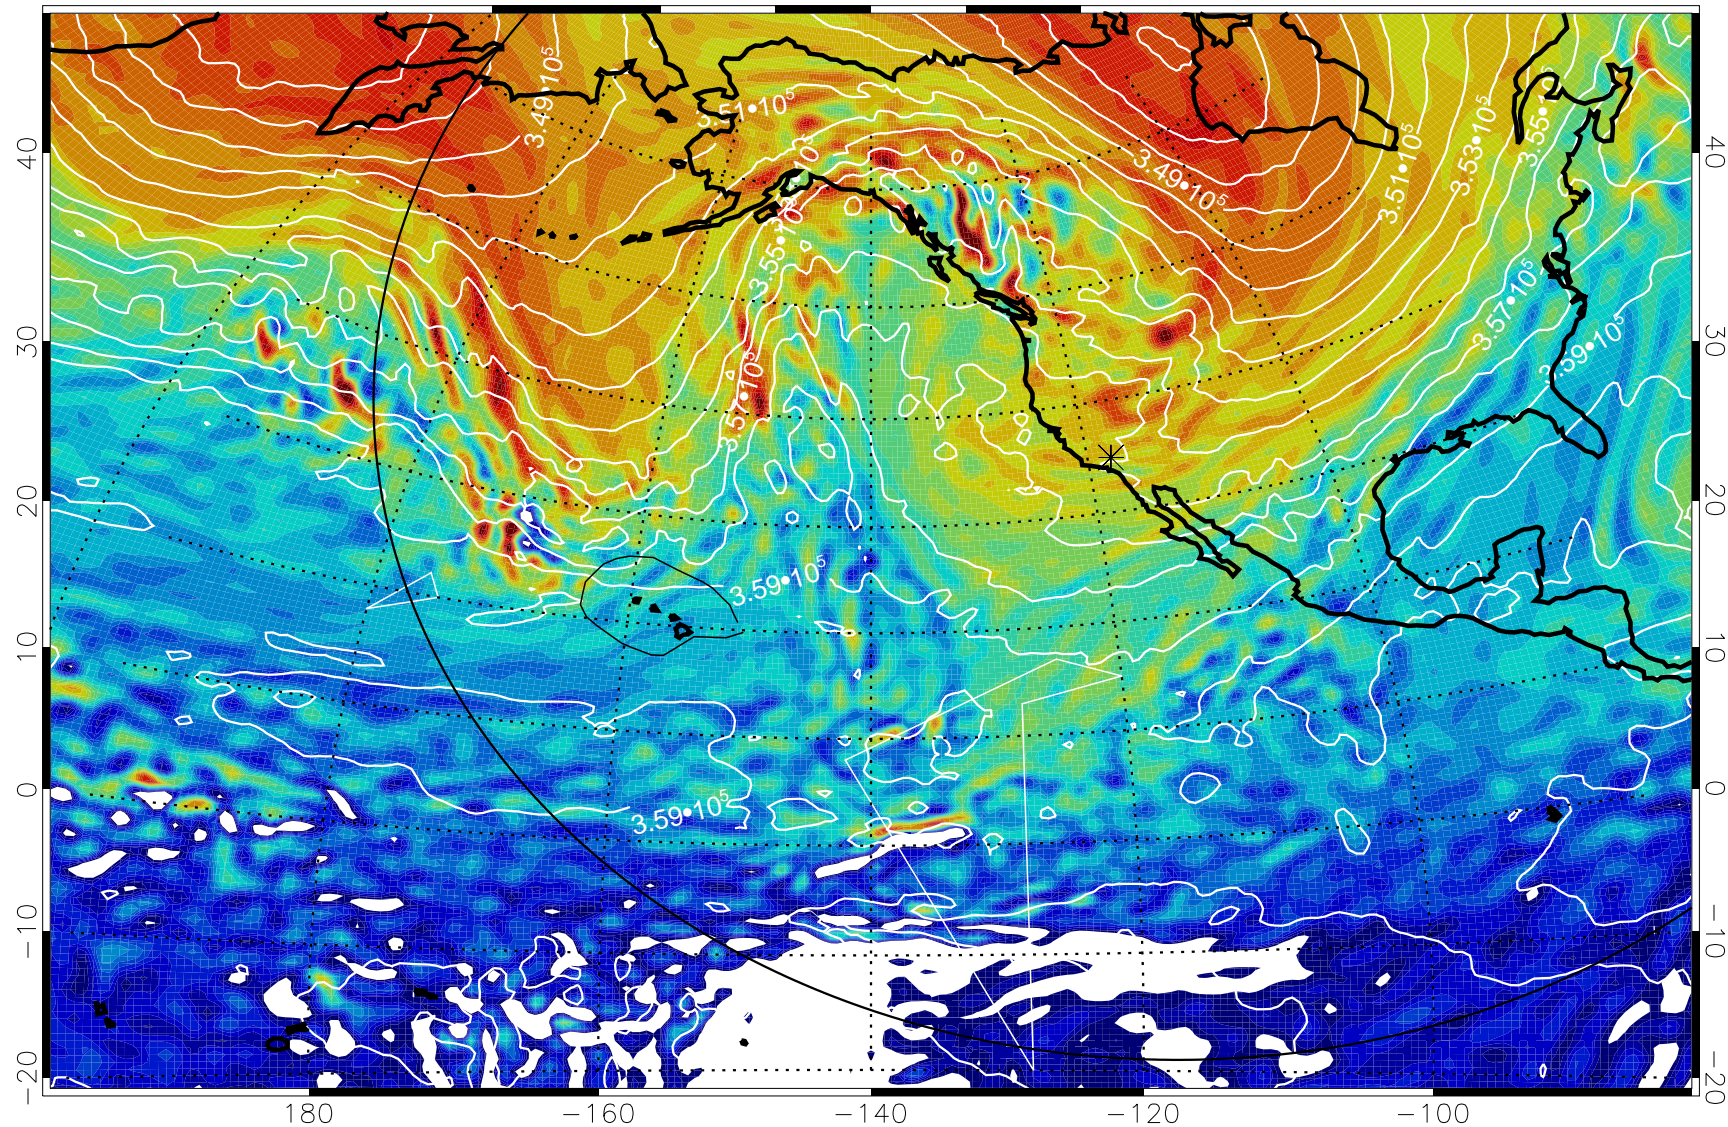

13011406, 78 hour forecast for 380K EPV

380K Montgomery Streamfunction, white

Range ring of 6000 km -- 19 hours GH round trip

13011412, 84 hour forecast for 380K EPV

380K Montgomery Streamfunction, white

Range ring of 6000 km -- 19 hours GH round trip

13011418, 90 hour forecast for 380K EPV

160 180 -160 -140 -120 -100

380K Montgomery Streamfunction, white

Range ring of 6000 km -- 19 hours GH round trip

13011500, 96 hour forecast for 380K EPV

380K Montgomery Streamfunction, white

Range ring of 6000 km -- 19 hours GH round trip

13011506, 102 hour forecast for 380K EPV

160 180 -160 -140 -120 -100

380K Montgomery Streamfunction, white

Range ring of 6000 km -- 19 hours GH round trip

13011512, 108 hour forecast for 380K EPV

160 180 -160 -140 -120 -100

380K Montgomery Streamfunction, white

Range ring of 6000 km -- 19 hours GH round trip

13011518, 114 hour forecast for 380K EPV

160 180 -160 -140 -120 -100

380K Montgomery Streamfunction, white