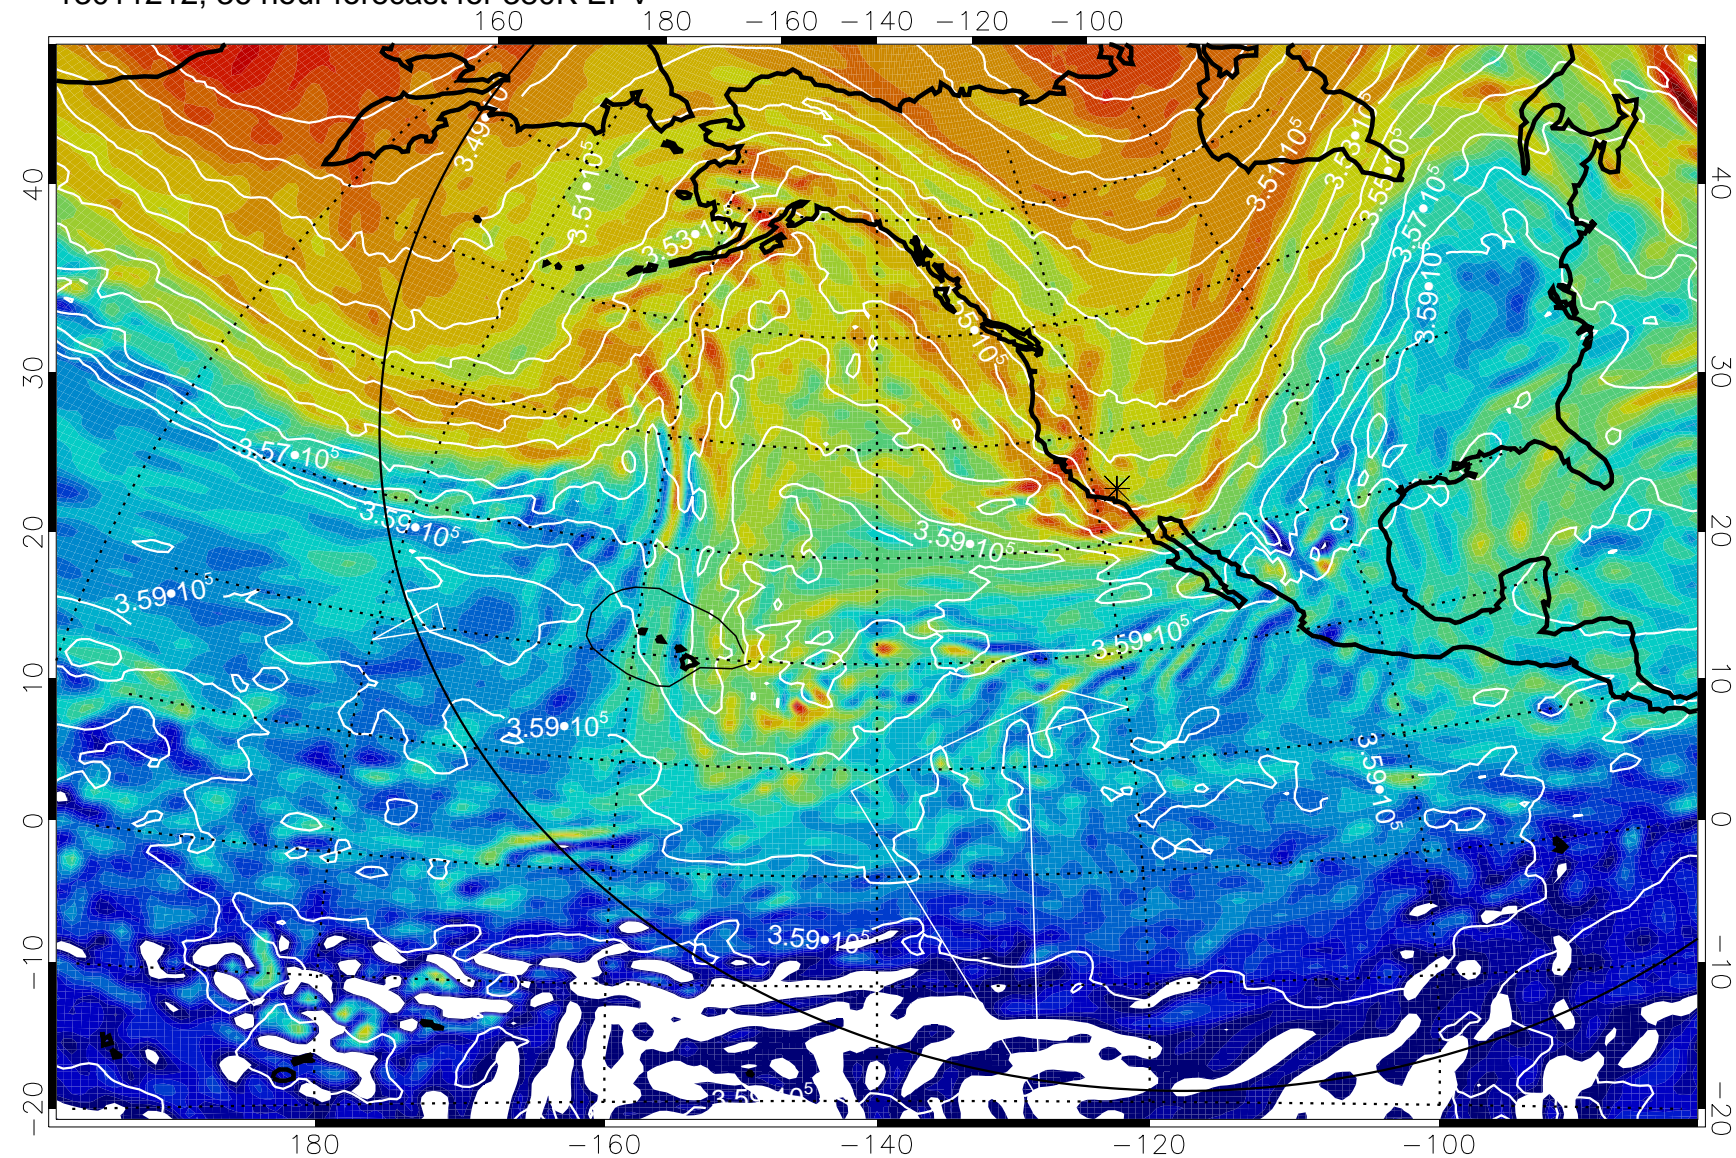

13011112, 12 hour forecast for 380K EPV

380K Montgomery Streamfunction, white

Range ring of 6000 km -- 19 hours GH round trip

13011118, 18 hour forecast for 380K EPV

380K Montgomery Streamfunction, white

Range ring of 6000 km -- 19 hours GH round trip

13011200, 24 hour forecast for 380K EPV

380K Montgomery Streamfunction, white

Range ring of 6000 km -- 19 hours GH round trip

13011206, 30 hour forecast for 380K EPV

160 180 -160 -140 -120 -100

380K Montgomery Streamfunction, white

Range ring of 6000 km -- 19 hours GH round trip

13011212, 36 hour forecast for 380K EPV

380K Montgomery Streamfunction, white

Range ring of 6000 km -- 19 hours GH round trip

13011218, 42 hour forecast for 380K EPV

380K Montgomery Streamfunction, white

Range ring of 6000 km -- 19 hours GH round trip

13011300, 48 hour forecast for 380K EPV

380K Montgomery Streamfunction, white

Range ring of 6000 km -- 19 hours GH round trip