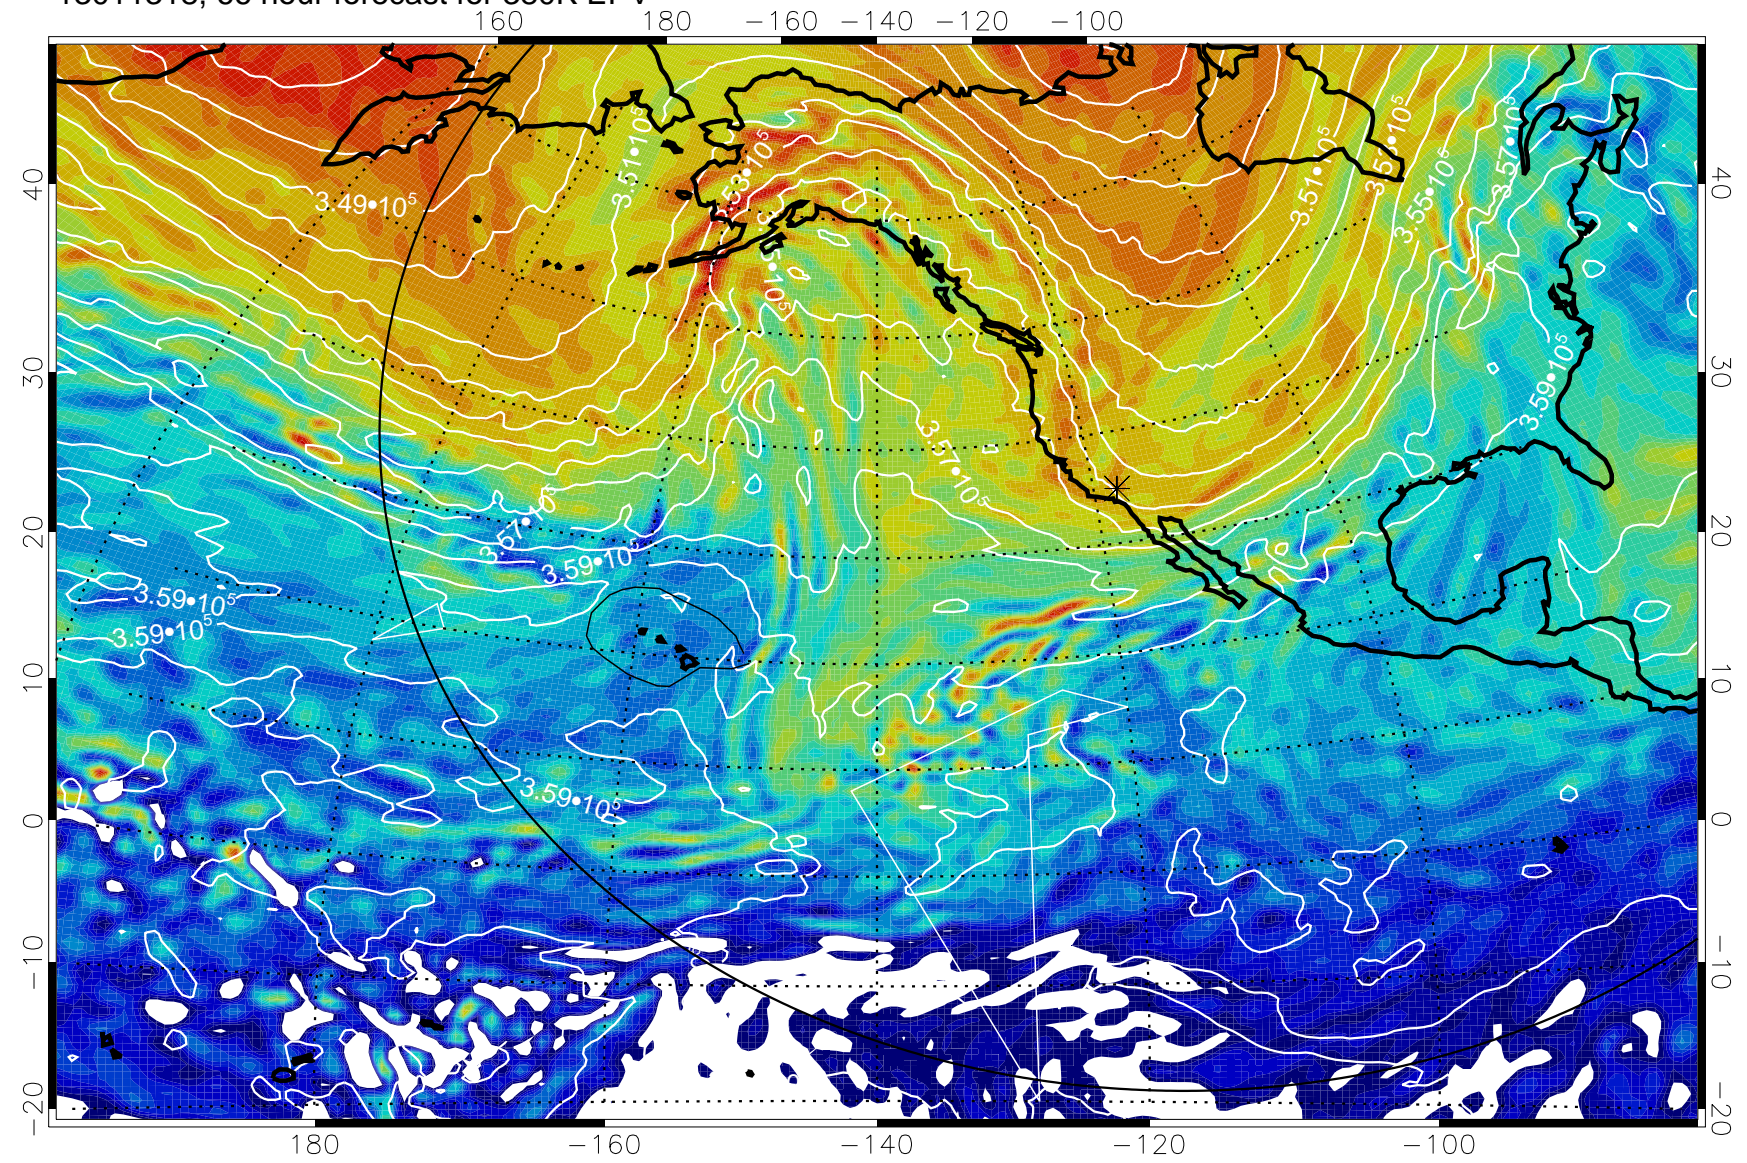

380K Montgomery Streamfunction, white

Range ring of 6000 km -- 19 hours GH round trip

13011300, 48 hour forecast for 380K EPV

380K Montgomery Streamfunction, white

Range ring of 6000 km -- 19 hours GH round trip

13011306, 54 hour forecast for 380K EPV

380K Montgomery Streamfunction, white

Range ring of 6000 km -- 19 hours GH round trip

13011312, 60 hour forecast for 380K EPV

380K Montgomery Streamfunction, white

Range ring of 6000 km -- 19 hours GH round trip

13011318, 66 hour forecast for 380K EPV

380K Montgomery Streamfunction, white

Range ring of 6000 km -- 19 hours GH round trip

13011400, 72 hour forecast for 380K EPV

380K Montgomery Streamfunction, white

Range ring of 6000 km -- 19 hours GH round trip

13011406, 78 hour forecast for 380K EPV

380K Montgomery Streamfunction, white

Range ring of 6000 km -- 19 hours GH round trip

13011412, 84 hour forecast for 380K EPV

380K Montgomery Streamfunction, white

Range ring of 6000 km -- 19 hours GH round trip