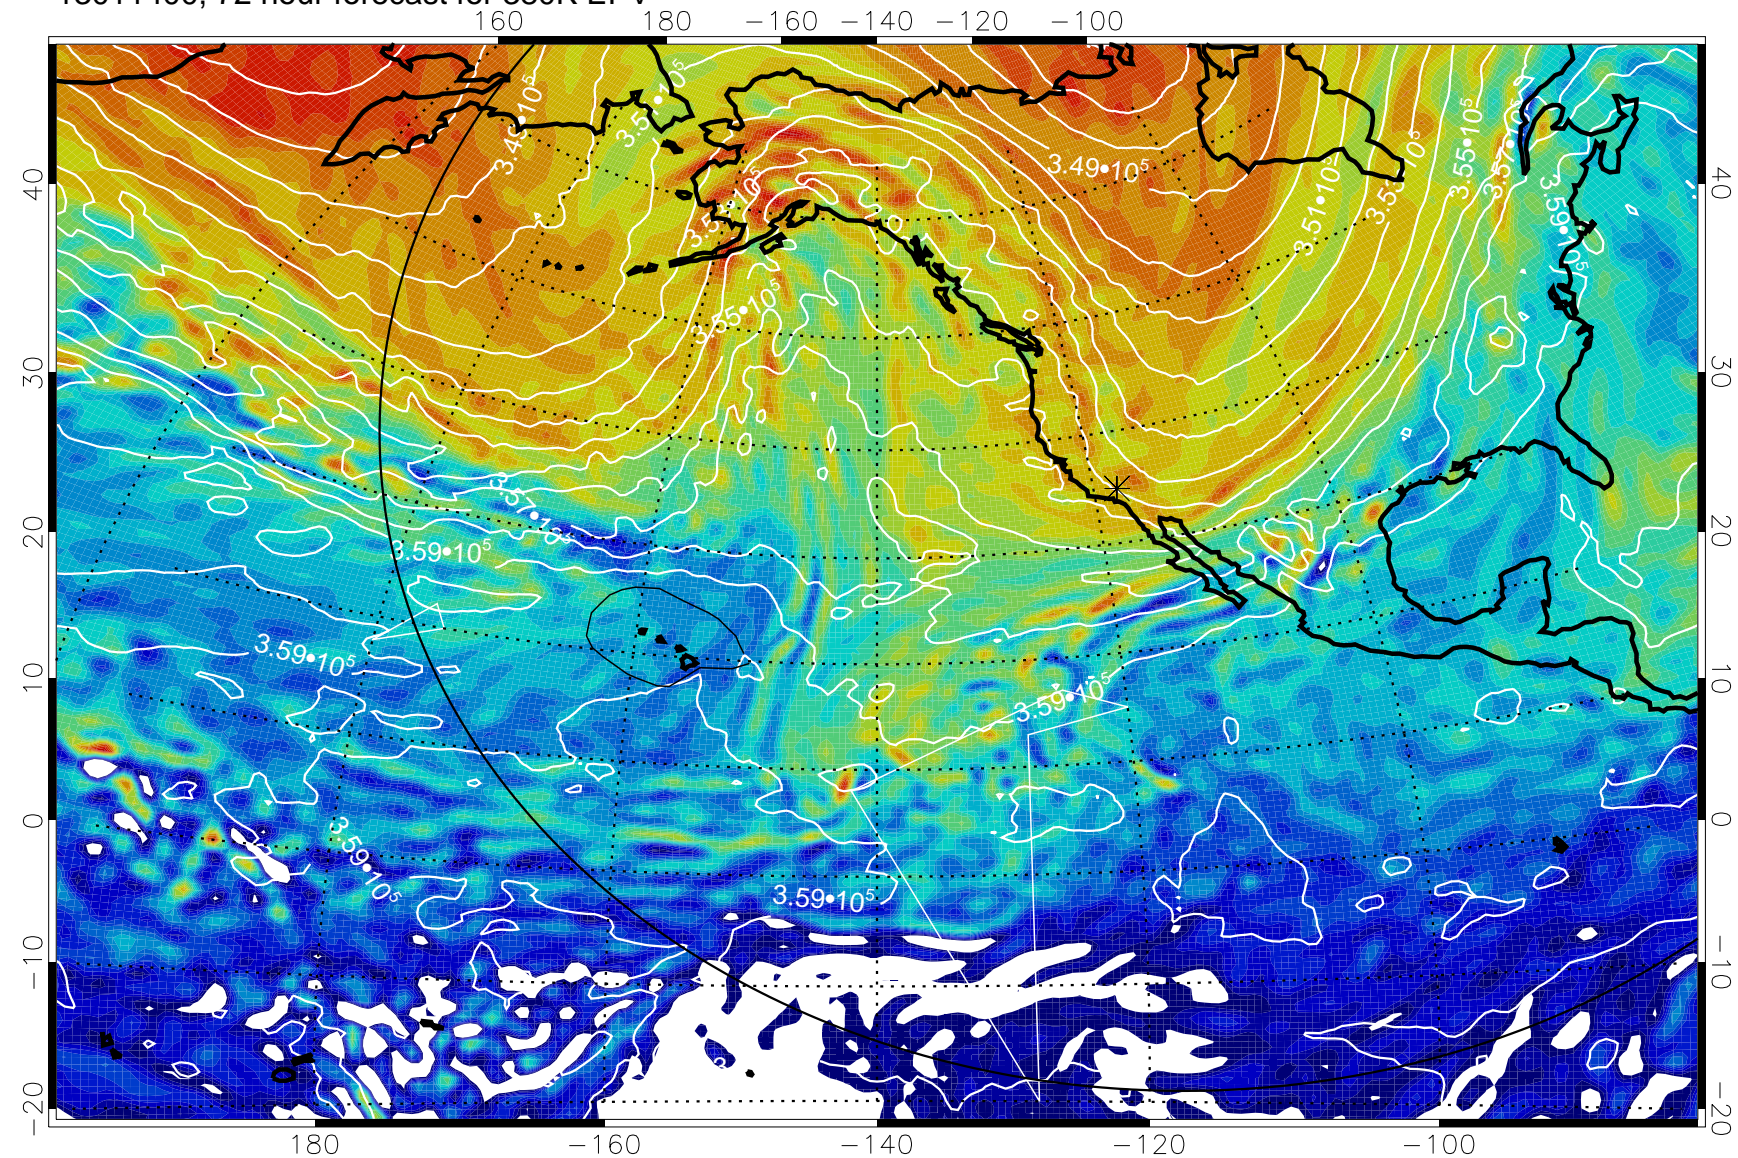

380K Montgomery Streamfunction, white

Range ring of 6000 km -- 19 hours GH round trip

13011300, 48 hour forecast for 380K EPV

380K Montgomery Streamfunction, white

Range ring of 6000 km -- 19 hours GH round trip

13011306, 54 hour forecast for 380K EPV

380K Montgomery Streamfunction, white

Range ring of 6000 km -- 19 hours GH round trip

13011312, 60 hour forecast for 380K EPV

380K Montgomery Streamfunction, white

Range ring of 6000 km -- 19 hours GH round trip

13011318, 66 hour forecast for 380K EPV

380K Montgomery Streamfunction, white

Range ring of 6000 km -- 19 hours GH round trip

13011400, 72 hour forecast for 380K EPV

380K Montgomery Streamfunction, white

Range ring of 6000 km -- 19 hours GH round trip

13011406, 78 hour forecast for 380K EPV

380K Montgomery Streamfunction, white

Range ring of 6000 km -- 19 hours GH round trip

13011412, 84 hour forecast for 380K EPV

380K Montgomery Streamfunction, white

Range ring of 6000 km -- 19 hours GH round trip