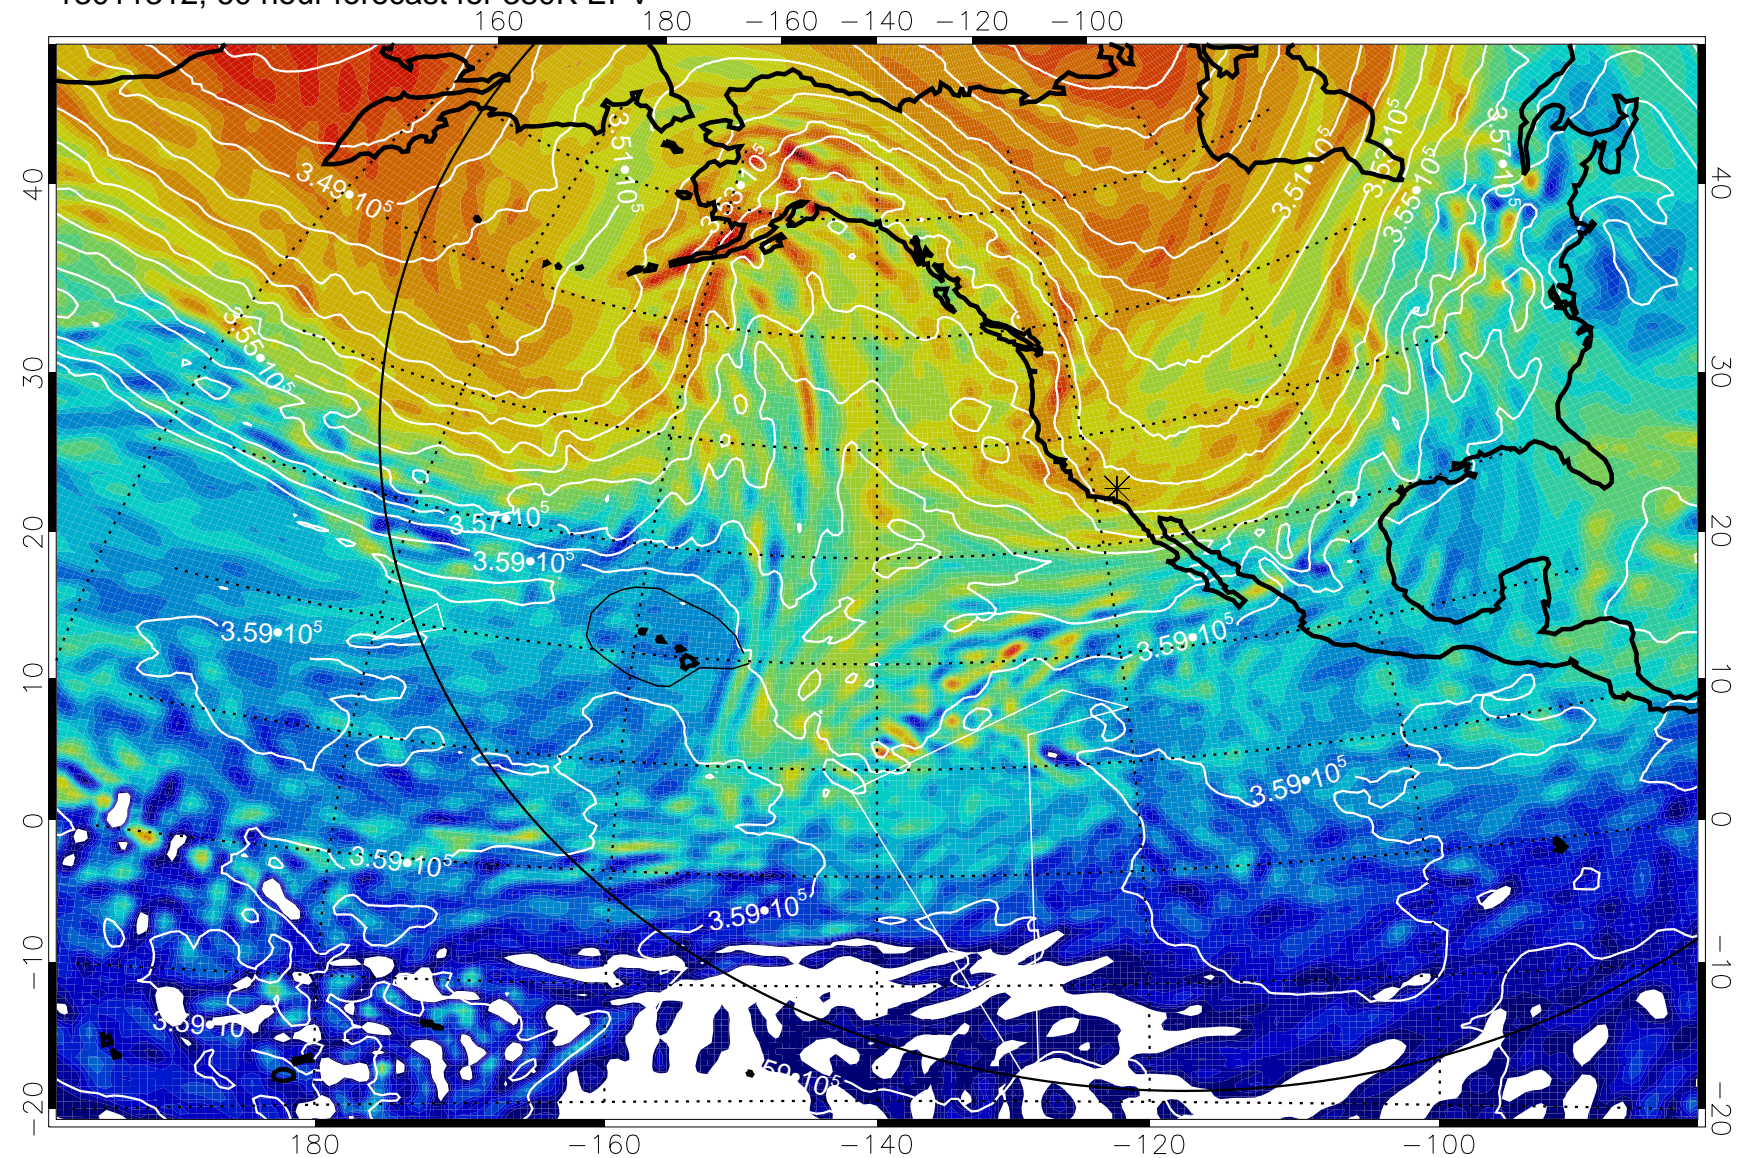

380K Montgomery Streamfunction, white

Range ring of 6000 km -- 19 hours GH round trip

13011300, 48 hour forecast for 380K EPV

380K Montgomery Streamfunction, white

Range ring of 6000 km -- 19 hours GH round trip

13011306, 54 hour forecast for 380K EPV

380K Montgomery Streamfunction, white

Range ring of 6000 km -- 19 hours GH round trip

13011312, 60 hour forecast for 380K EPV

380K Montgomery Streamfunction, white

Range ring of 6000 km -- 19 hours GH round trip

13011318, 66 hour forecast for 380K EPV

380K Montgomery Streamfunction, white

Range ring of 6000 km -- 19 hours GH round trip

13011400, 72 hour forecast for 380K EPV

380K Montgomery Streamfunction, white

Range ring of 6000 km -- 19 hours GH round trip

13011406, 78 hour forecast for 380K EPV

380K Montgomery Streamfunction, white

Range ring of 6000 km -- 19 hours GH round trip

13011412, 84 hour forecast for 380K EPV

380K Montgomery Streamfunction, white

Range ring of 6000 km -- 19 hours GH round trip