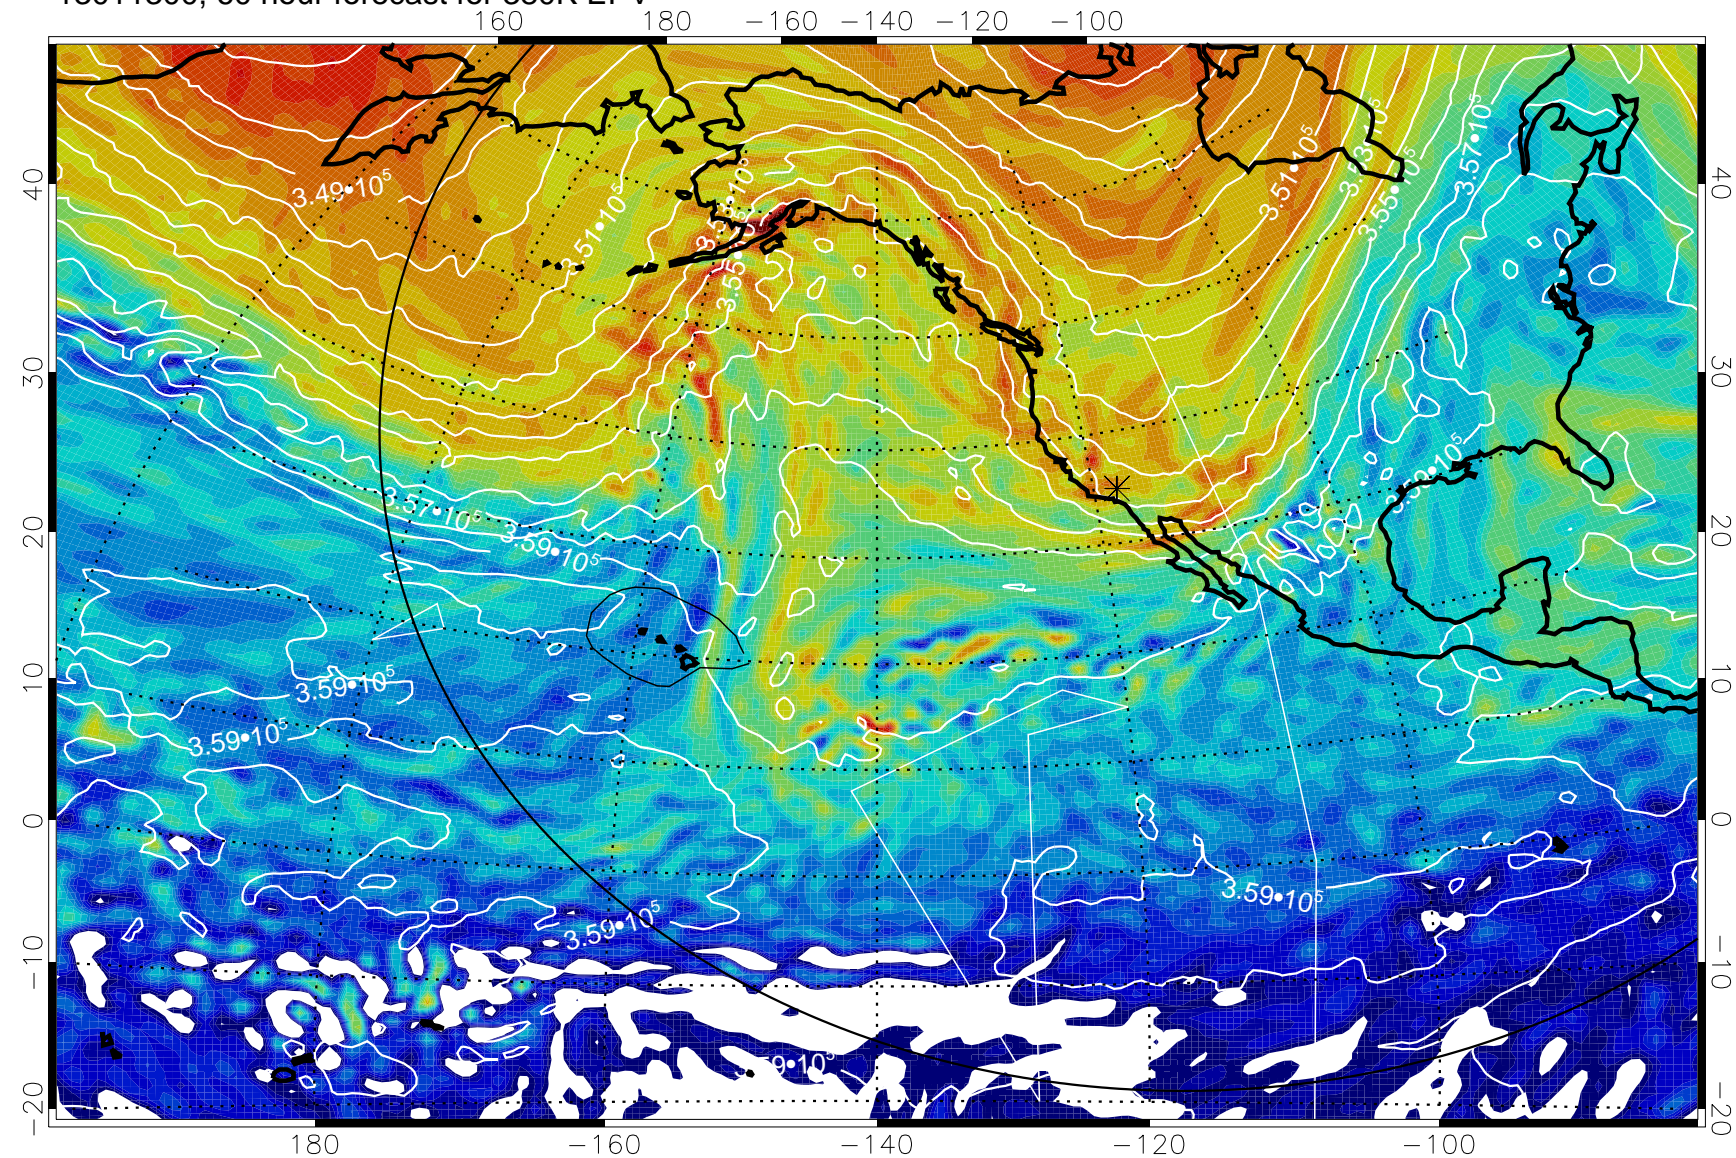

13011212, 48 hour forecast for 380K EPV

380K Montgomery Streamfunction, white

Range ring of 6000 km -- 19 hours GH round trip

13011218, 54 hour forecast for 380K EPV

380K Montgomery Streamfunction, white

Range ring of 6000 km -- 19 hours GH round trip

13011300, 60 hour forecast for 380K EPV

380K Montgomery Streamfunction, white

Range ring of 6000 km -- 19 hours GH round trip

13011306, 66 hour forecast for 380K EPV

380K Montgomery Streamfunction, white

Range ring of 6000 km -- 19 hours GH round trip

13011312, 72 hour forecast for 380K EPV

380K Montgomery Streamfunction, white

Range ring of 6000 km -- 19 hours GH round trip

13011318, 78 hour forecast for 380K EPV

160 180 -160 -140 -120 -100

380K Montgomery Streamfunction, white

Range ring of 6000 km -- 19 hours GH round trip

13011400, 84 hour forecast for 380K EPV

380K Montgomery Streamfunction, white

Range ring of 6000 km -- 19 hours GH round trip

13011406, 90 hour forecast for 380K EPV