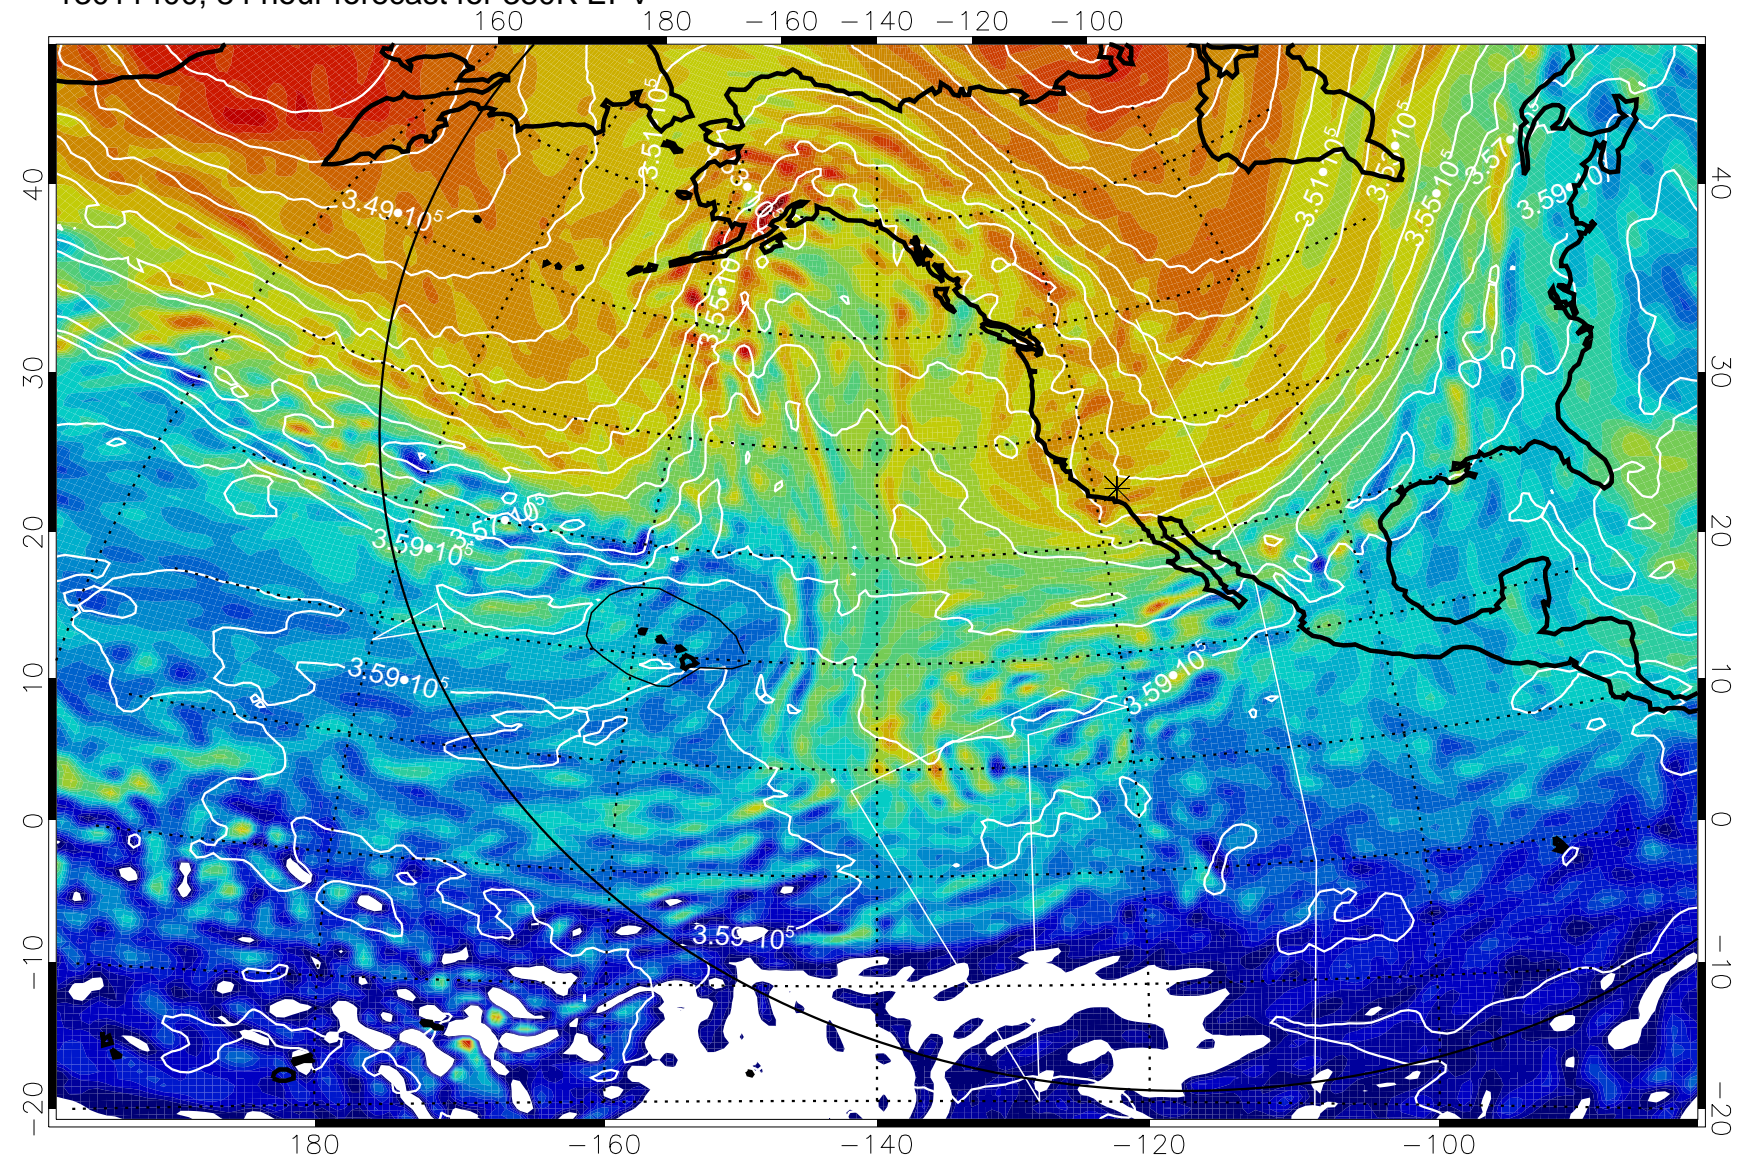

13011300, 60 hour forecast for 380K EPV

380K Montgomery Streamfunction, white

Range ring of 6000 km -- 19 hours GH round trip

13011306, 66 hour forecast for 380K EPV

380K Montgomery Streamfunction, white

Range ring of 6000 km -- 19 hours GH round trip

13011312, 72 hour forecast for 380K EPV

380K Montgomery Streamfunction, white

Range ring of 6000 km -- 19 hours GH round trip

13011318, 78 hour forecast for 380K EPV

160 180 -160 -140 -120 -100

380K Montgomery Streamfunction, white

Range ring of 6000 km -- 19 hours GH round trip

13011400, 84 hour forecast for 380K EPV

380K Montgomery Streamfunction, white

Range ring of 6000 km -- 19 hours GH round trip

13011406, 90 hour forecast for 380K EPV

380K Montgomery Streamfunction, white

Range ring of 6000 km -- 19 hours GH round trip

13011412, 96 hour forecast for 380K EPV

380K Montgomery Streamfunction, white

Range ring of 6000 km -- 19 hours GH round trip