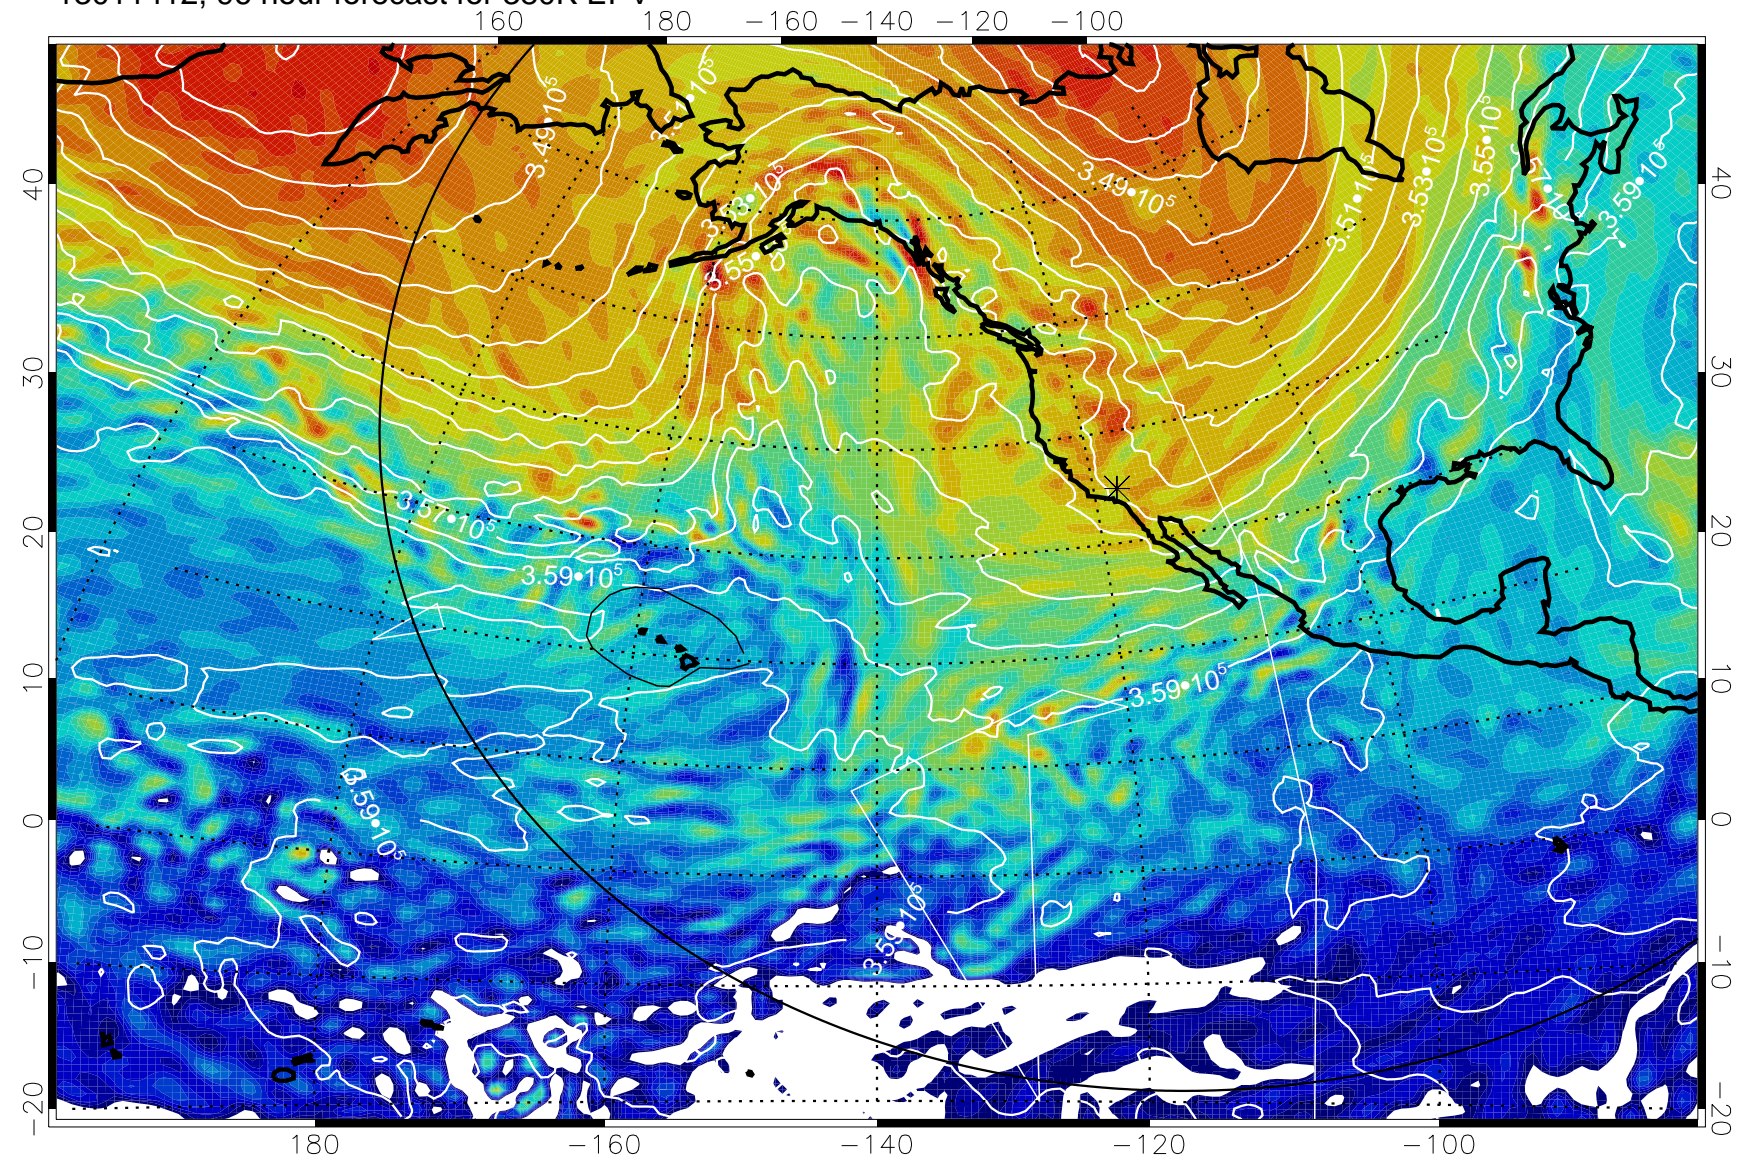

13011312, 72 hour forecast for 380K EPV

380K Montgomery Streamfunction, white

Range ring of 6000 km -- 19 hours GH round trip

13011318, 78 hour forecast for 380K EPV

160 180 -160 -140 -120 -100

380K Montgomery Streamfunction, white

Range ring of 6000 km -- 19 hours GH round trip

13011400, 84 hour forecast for 380K EPV

380K Montgomery Streamfunction, white

Range ring of 6000 km -- 19 hours GH round trip

13011406, 90 hour forecast for 380K EPV

380K Montgomery Streamfunction, white

Range ring of 6000 km -- 19 hours GH round trip

13011412, 96 hour forecast for 380K EPV

380K Montgomery Streamfunction, white

Range ring of 6000 km -- 19 hours GH round trip

13011418, 102 hour forecast for 380K EPV

160 180 -160 -140 -120 -100

380K Montgomery Streamfunction, white

Range ring of 6000 km -- 19 hours GH round trip

13011500, 108 hour forecast for 380K EPV

160 180 -160 -140 -120 -100