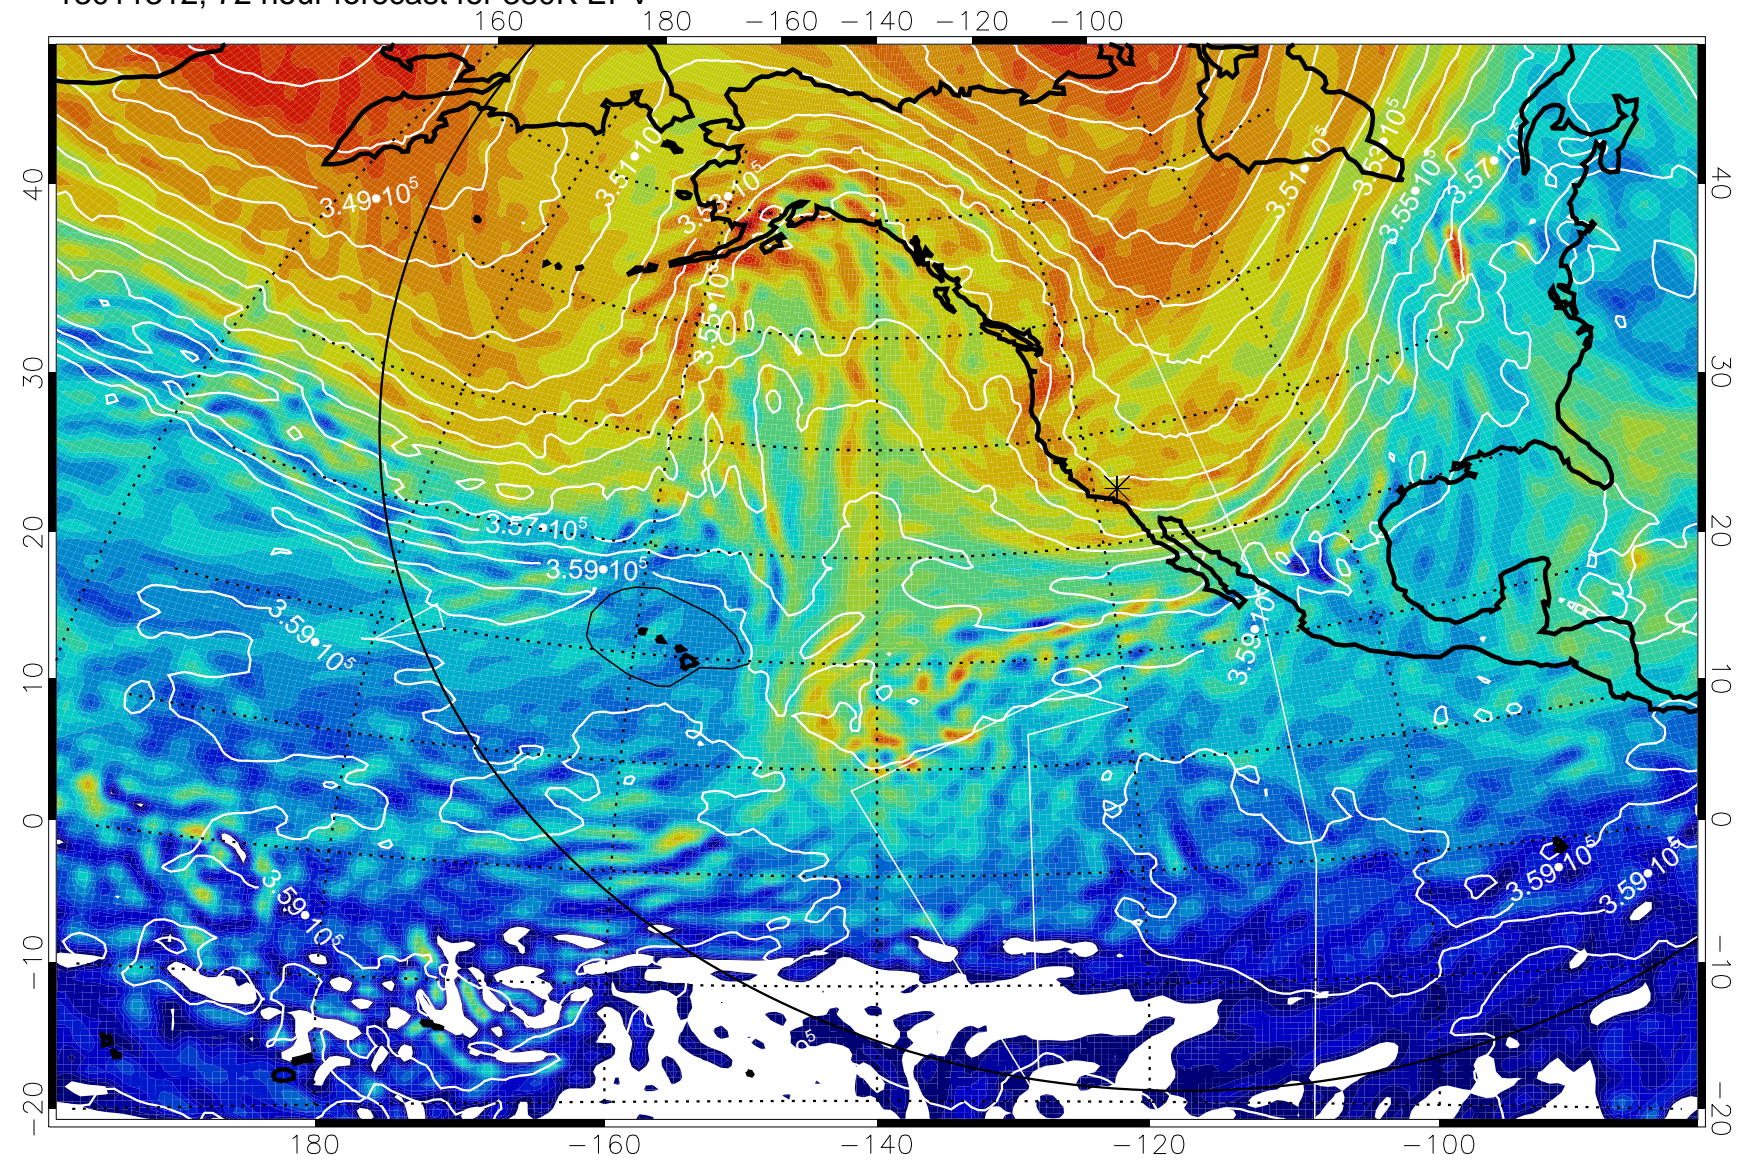

13011212, 48 hour forecast for 380K EPV

380K Montgomery Streamfunction, white

Range ring of 6000 km -- 19 hours GH round trip

13011218, 54 hour forecast for 380K EPV

380K Montgomery Streamfunction, white

Range ring of 6000 km -- 19 hours GH round trip

13011300, 60 hour forecast for 380K EPV

380K Montgomery Streamfunction, white

Range ring of 6000 km -- 19 hours GH round trip

13011306, 66 hour forecast for 380K EPV

380K Montgomery Streamfunction, white

Range ring of 6000 km -- 19 hours GH round trip

13011312, 72 hour forecast for 380K EPV

380K Montgomery Streamfunction, white

Range ring of 6000 km -- 19 hours GH round trip

13011318, 78 hour forecast for 380K EPV

160 180 -160 -140 -120 -100

380K Montgomery Streamfunction, white

Range ring of 6000 km -- 19 hours GH round trip

13011400, 84 hour forecast for 380K EPV

380K Montgomery Streamfunction, white

Range ring of 6000 km -- 19 hours GH round trip

13011406, 90 hour forecast for 380K EPV