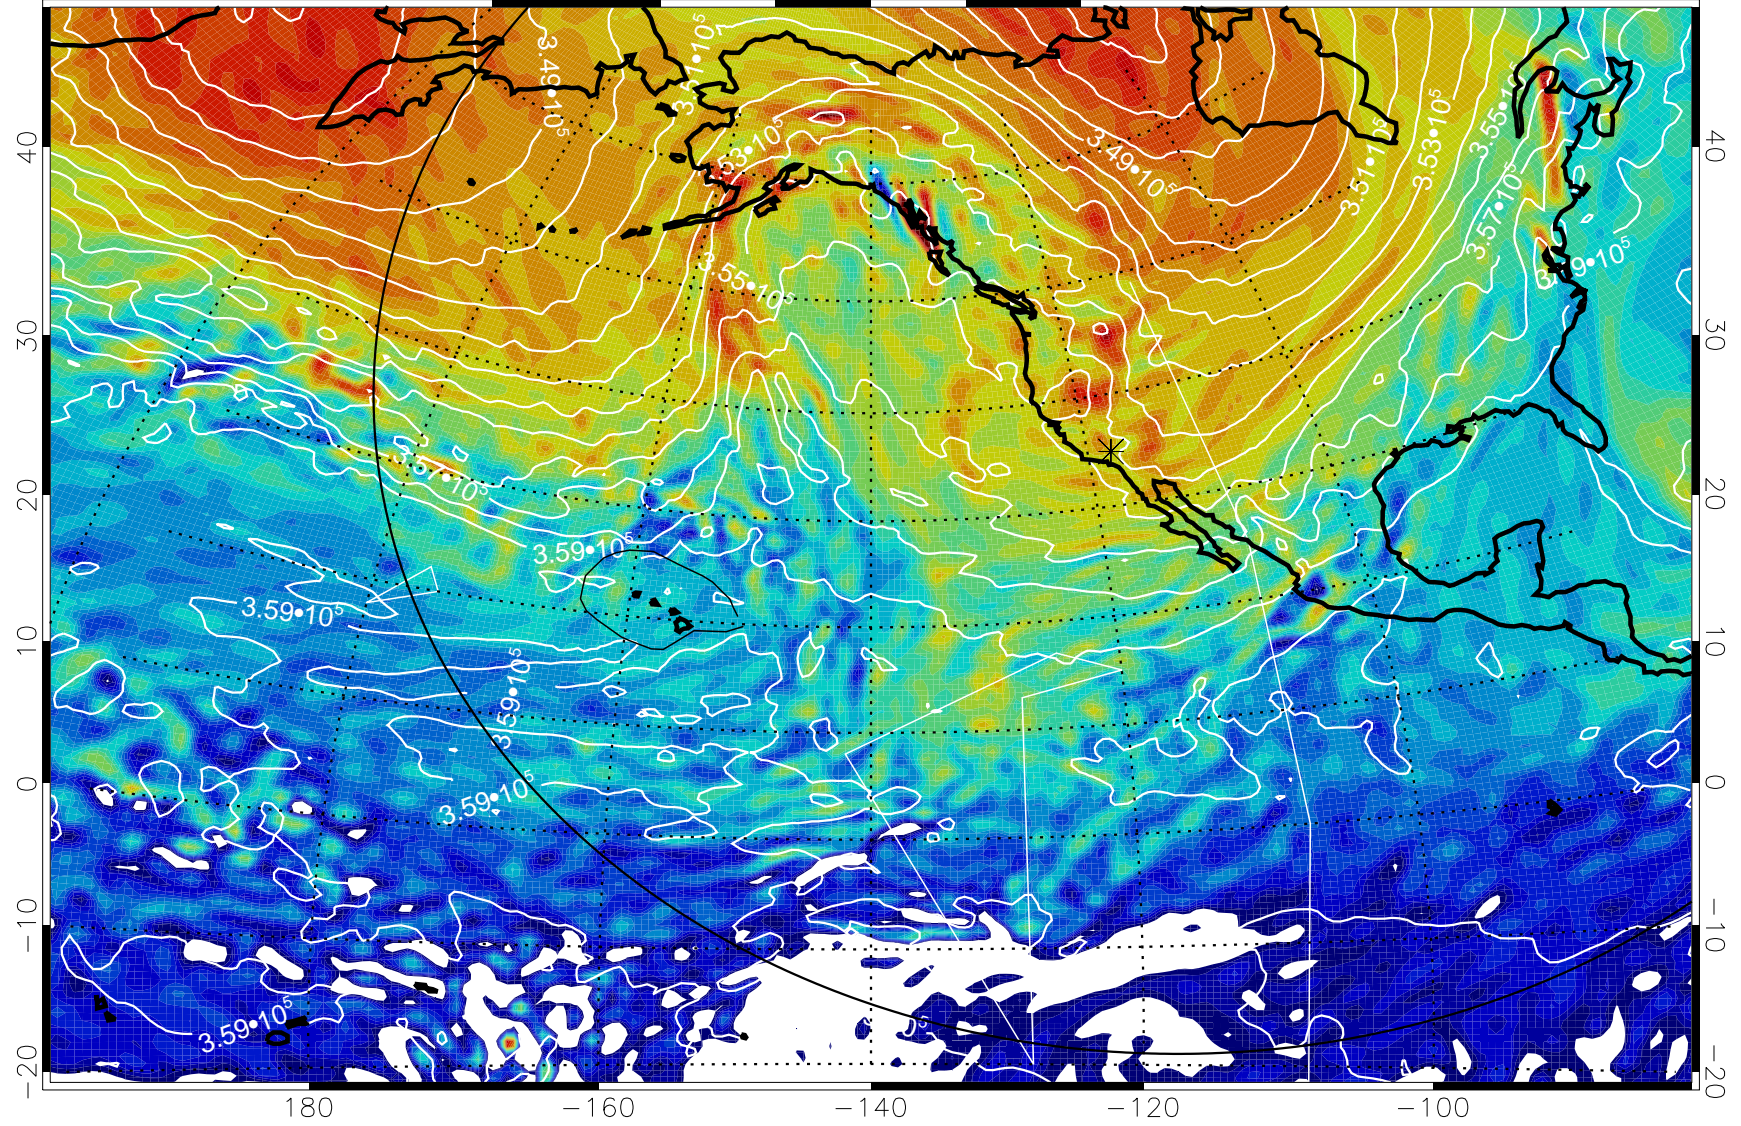

Range ring of 6000 km -- 19 hours GH round trip

13011400, 84 hour forecast for 380K EPV

380K Montgomery Streamfunction, white

Range ring of 6000 km -- 19 hours GH round trip

13011406, 90 hour forecast for 380K EPV

380K Montgomery Streamfunction, white

Range ring of 6000 km -- 19 hours GH round trip

13011412, 96 hour forecast for 380K EPV

380K Montgomery Streamfunction, white

Range ring of 6000 km -- 19 hours GH round trip

13011418, 102 hour forecast for 380K EPV

160 180 -160 -140 -120 -100

380K Montgomery Streamfunction, white

Range ring of 6000 km -- 19 hours GH round trip

13011500, 108 hour forecast for 380K EPV

160 180 -160 -140 -120 -100

380K Montgomery Streamfunction, white

Range ring of 6000 km -- 19 hours GH round trip

13011506, 114 hour forecast for 380K EPV

380K Montgomery Streamfunction, white

Range ring of 6000 km -- 19 hours GH round trip