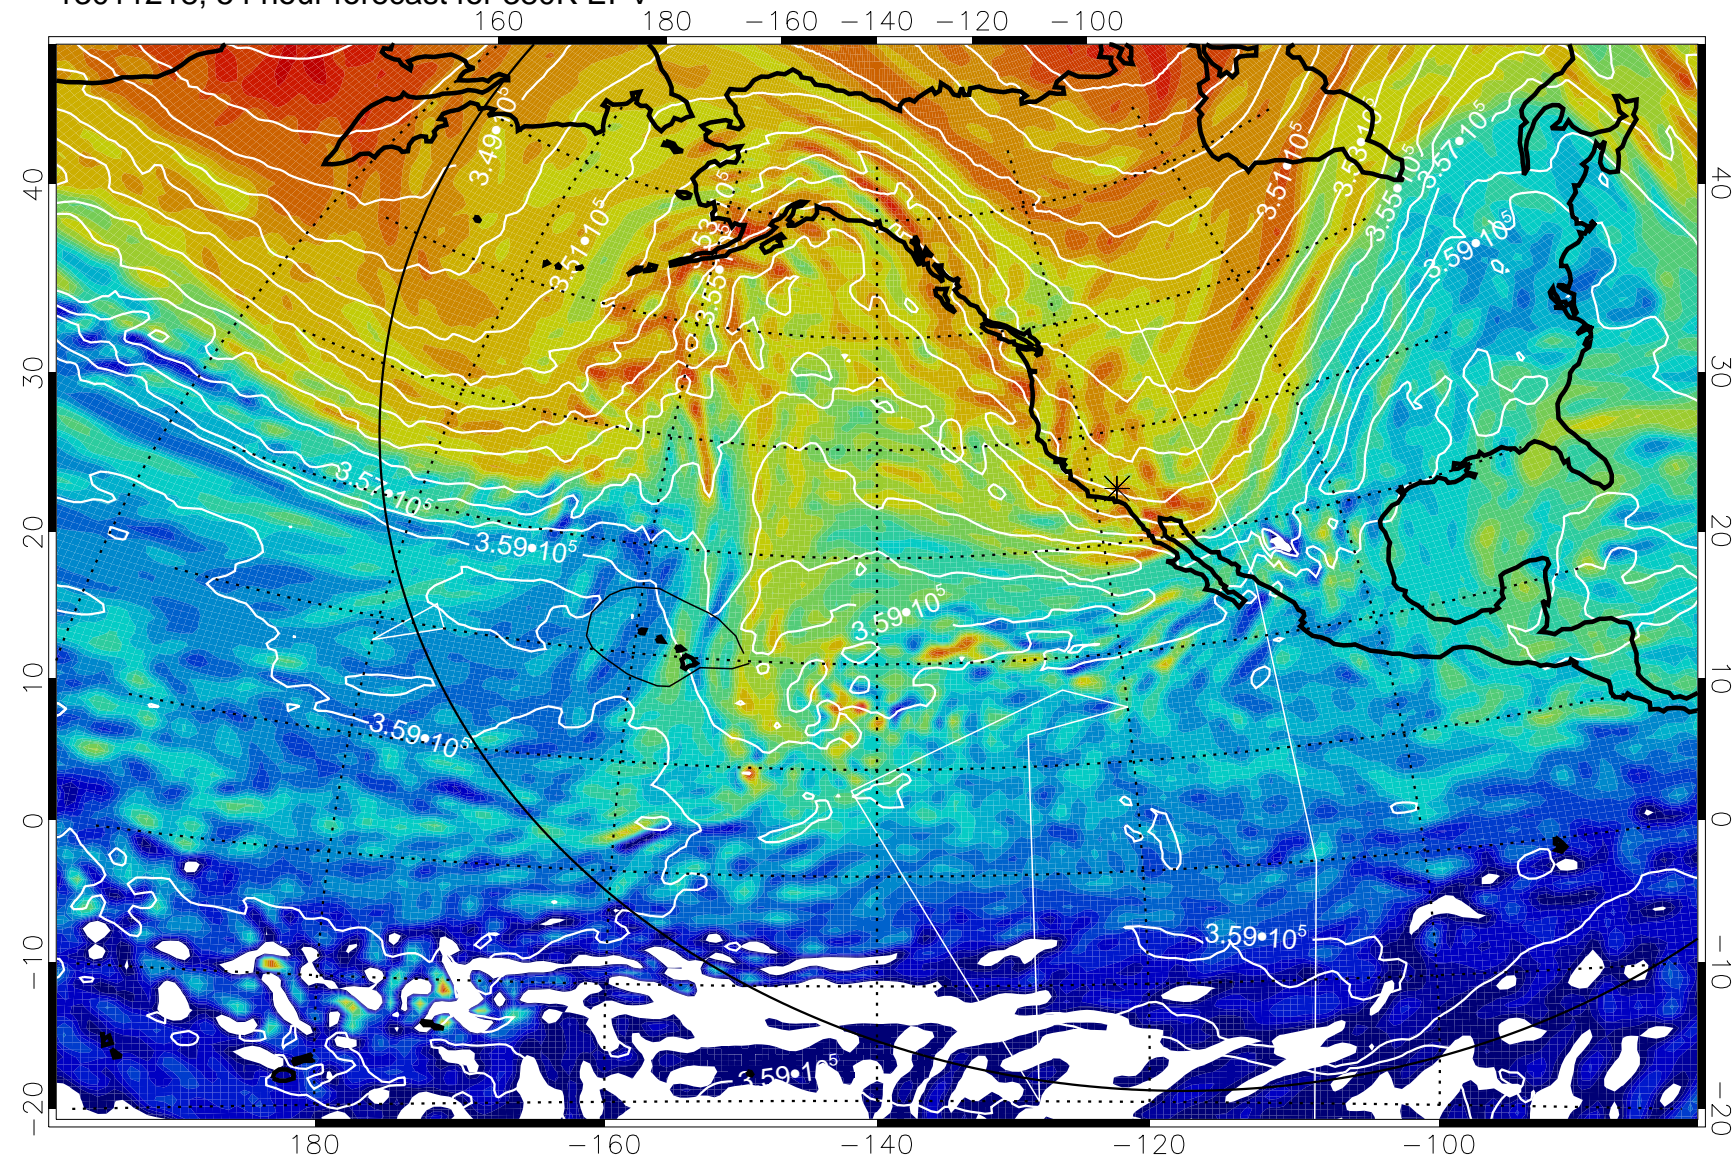

13011212, 48 hour forecast for 380K EPV

380K Montgomery Streamfunction, white

Range ring of 6000 km -- 19 hours GH round trip

13011218, 54 hour forecast for 380K EPV

380K Montgomery Streamfunction, white

Range ring of 6000 km -- 19 hours GH round trip

13011300, 60 hour forecast for 380K EPV

380K Montgomery Streamfunction, white

Range ring of 6000 km -- 19 hours GH round trip

13011306, 66 hour forecast for 380K EPV

380K Montgomery Streamfunction, white

Range ring of 6000 km -- 19 hours GH round trip

13011312, 72 hour forecast for 380K EPV

380K Montgomery Streamfunction, white

Range ring of 6000 km -- 19 hours GH round trip

13011318, 78 hour forecast for 380K EPV

160 180 -160 -140 -120 -100

380K Montgomery Streamfunction, white

Range ring of 6000 km -- 19 hours GH round trip

13011400, 84 hour forecast for 380K EPV

380K Montgomery Streamfunction, white

Range ring of 6000 km -- 19 hours GH round trip

13011406, 90 hour forecast for 380K EPV