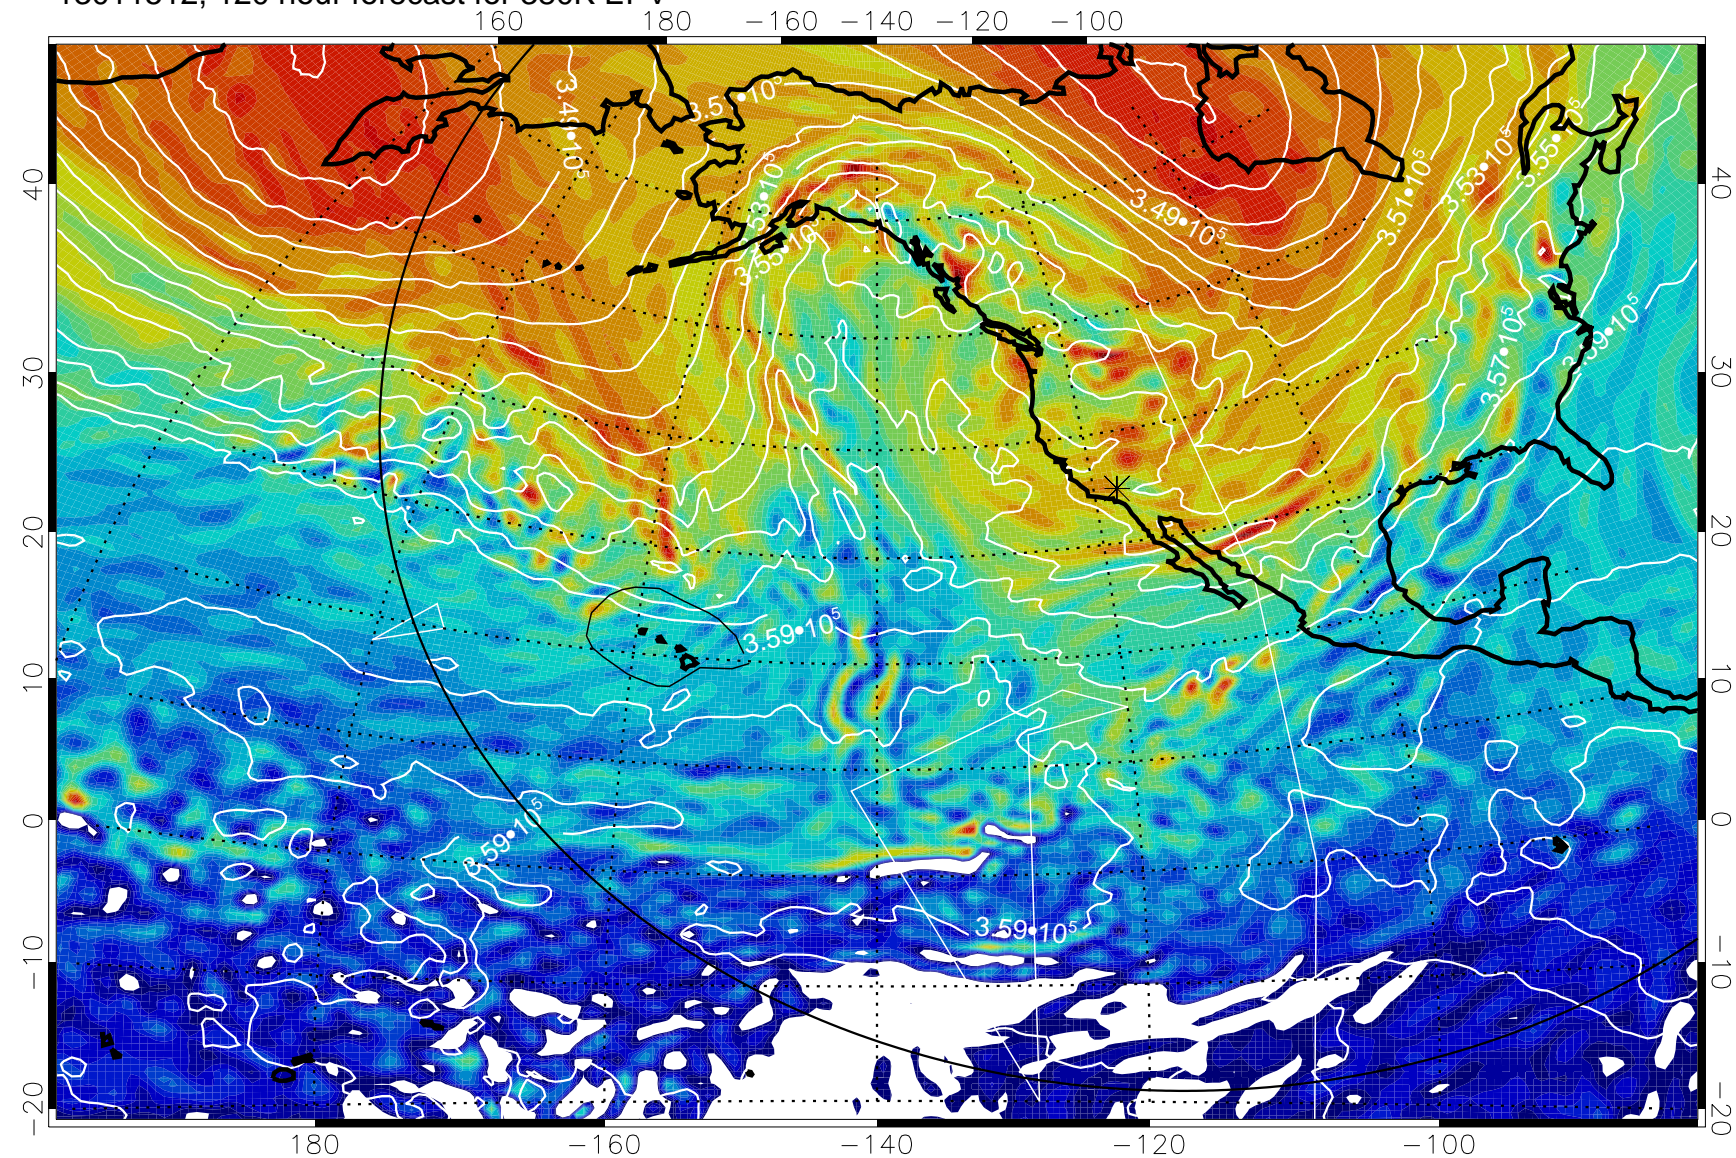

13011418, 102 hour forecast for 380K EPV

160 180 -160 -140 -120 -100

380K Montgomery Streamfunction, white

Range ring of 6000 km -- 19 hours GH round trip

13011500, 108 hour forecast for 380K EPV

160 180 -160 -140 -120 -100

380K Montgomery Streamfunction, white

Range ring of 6000 km -- 19 hours GH round trip

13011506, 114 hour forecast for 380K EPV

380K Montgomery Streamfunction, white

Range ring of 6000 km -- 19 hours GH round trip

13011512, 120 hour forecast for 380K EPV

380K Montgomery Streamfunction, white

Range ring of 6000 km -- 19 hours GH round trip