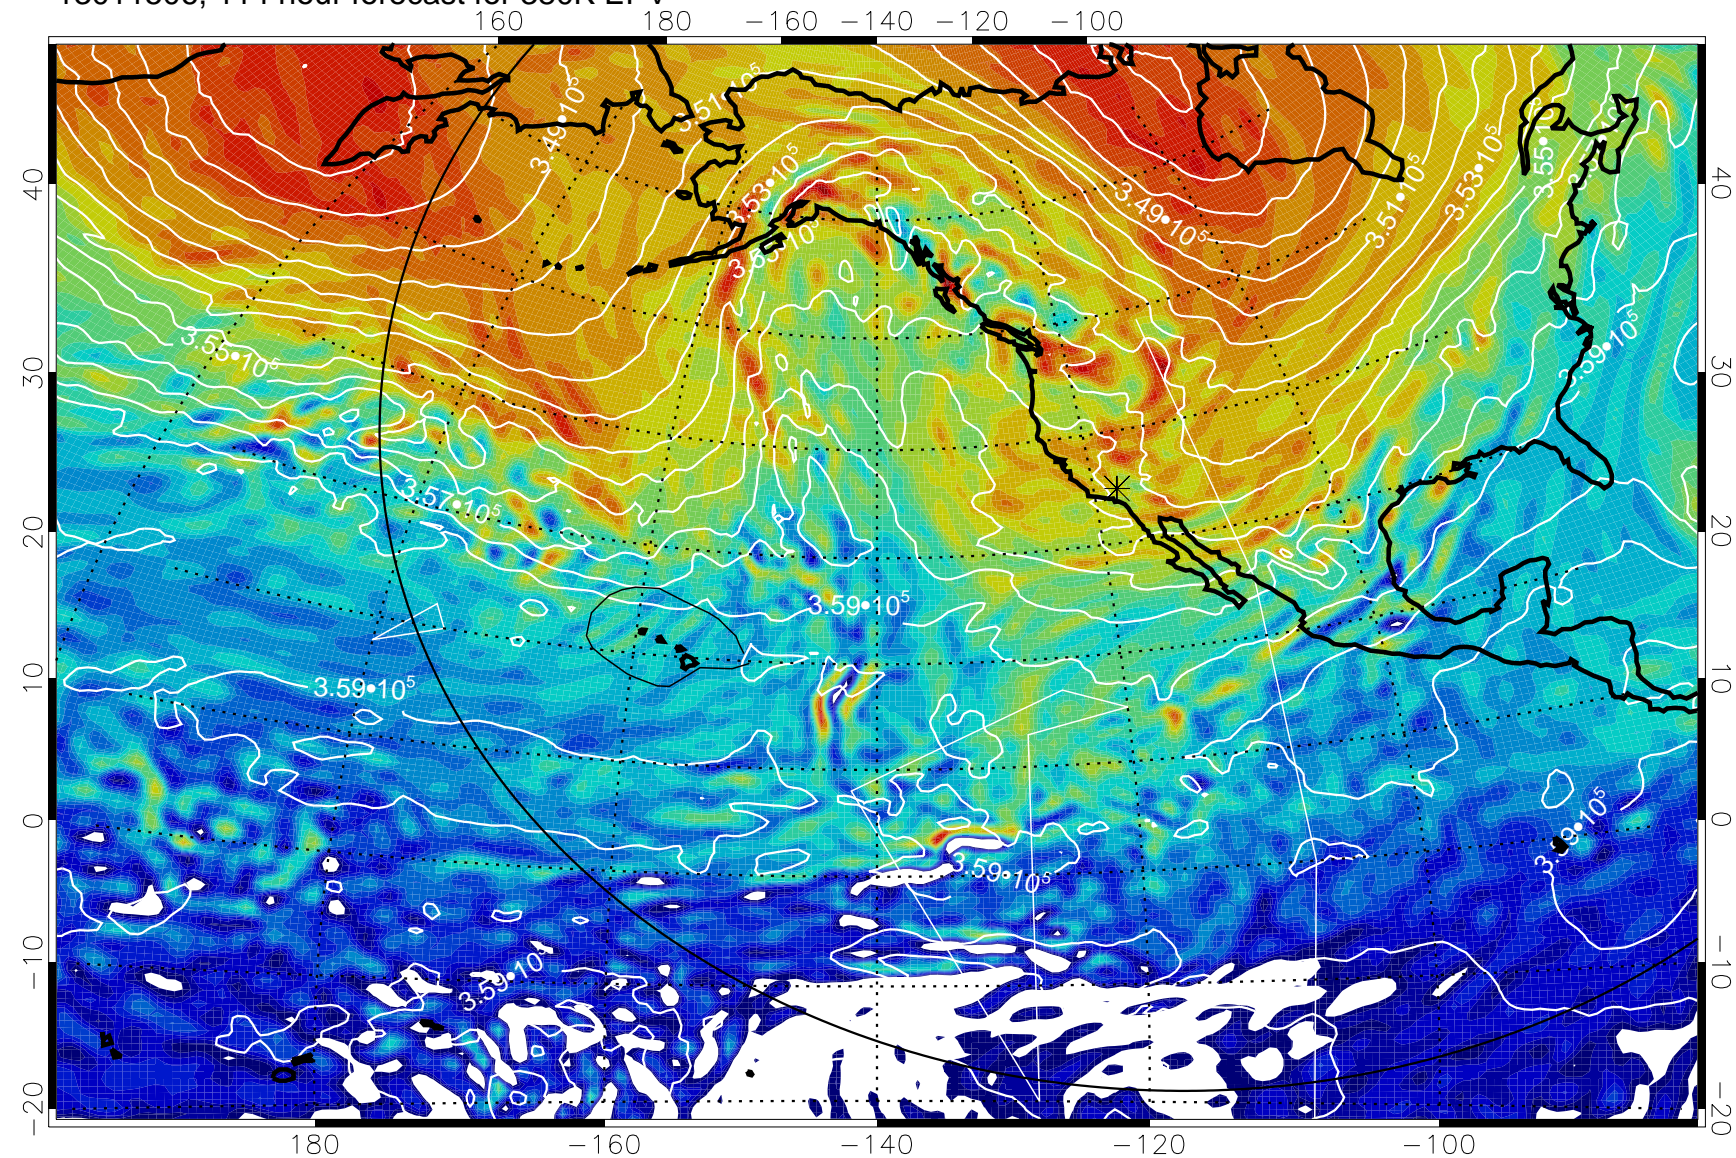

380K Montgomery Streamfunction, white

Range ring of 6000 km -- 19 hours GH round trip

13011412, 96 hour forecast for 380K EPV

380K Montgomery Streamfunction, white

Range ring of 6000 km -- 19 hours GH round trip

13011418, 102 hour forecast for 380K EPV

160 180 -160 -140 -120 -100

380K Montgomery Streamfunction, white

Range ring of 6000 km -- 19 hours GH round trip

13011500, 108 hour forecast for 380K EPV

160 180 -160 -140 -120 -100

380K Montgomery Streamfunction, white

Range ring of 6000 km -- 19 hours GH round trip

13011506, 114 hour forecast for 380K EPV

380K Montgomery Streamfunction, white

Range ring of 6000 km -- 19 hours GH round trip

13011512, 120 hour forecast for 380K EPV

380K Montgomery Streamfunction, white

Range ring of 6000 km -- 19 hours GH round trip