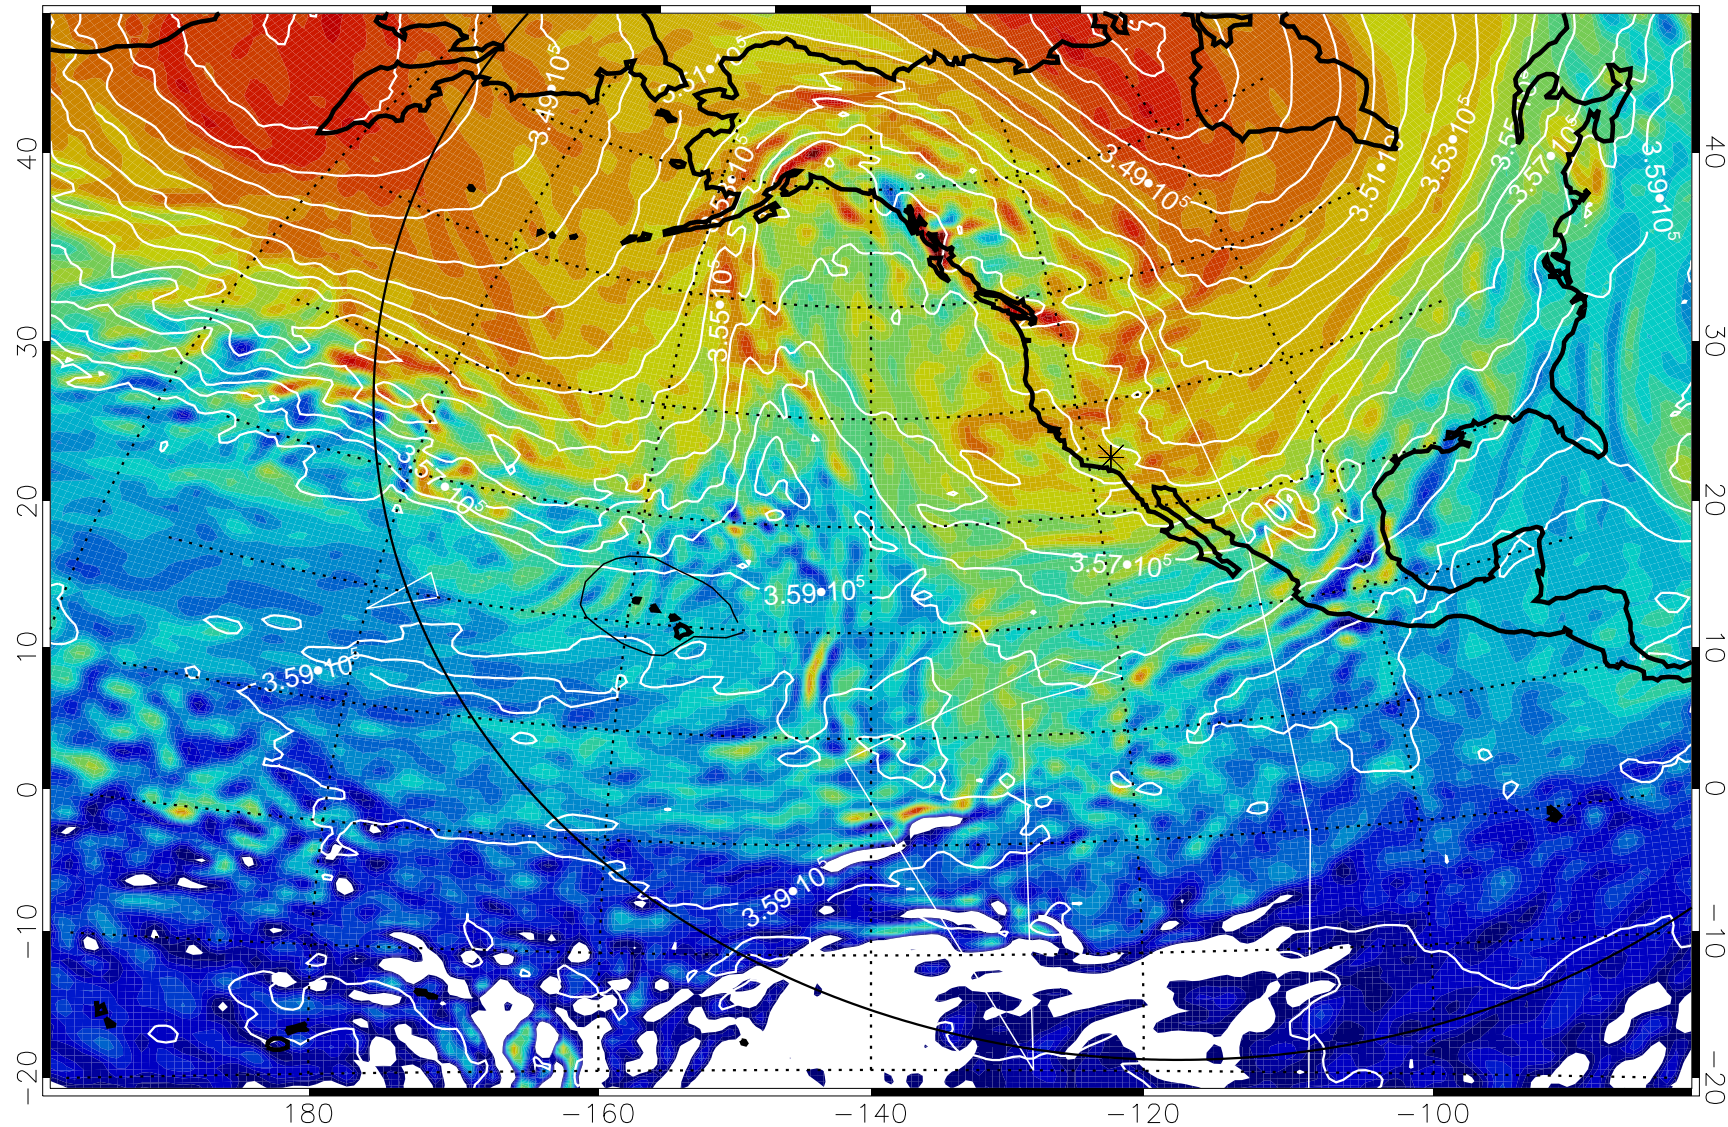

380K Montgomery Streamfunction, white

Range ring of 6000 km -- 19 hours GH round trip

13011412, 96 hour forecast for 380K EPV

380K Montgomery Streamfunction, white

Range ring of 6000 km -- 19 hours GH round trip

13011418, 102 hour forecast for 380K EPV

160 180 -160 -140 -120 -100

380K Montgomery Streamfunction, white

Range ring of 6000 km -- 19 hours GH round trip

13011500, 108 hour forecast for 380K EPV

160 180 -160 -140 -120 -100

380K Montgomery Streamfunction, white

Range ring of 6000 km -- 19 hours GH round trip

13011506, 114 hour forecast for 380K EPV

380K Montgomery Streamfunction, white

Range ring of 6000 km -- 19 hours GH round trip

13011512, 120 hour forecast for 380K EPV

380K Montgomery Streamfunction, white

Range ring of 6000 km -- 19 hours GH round trip