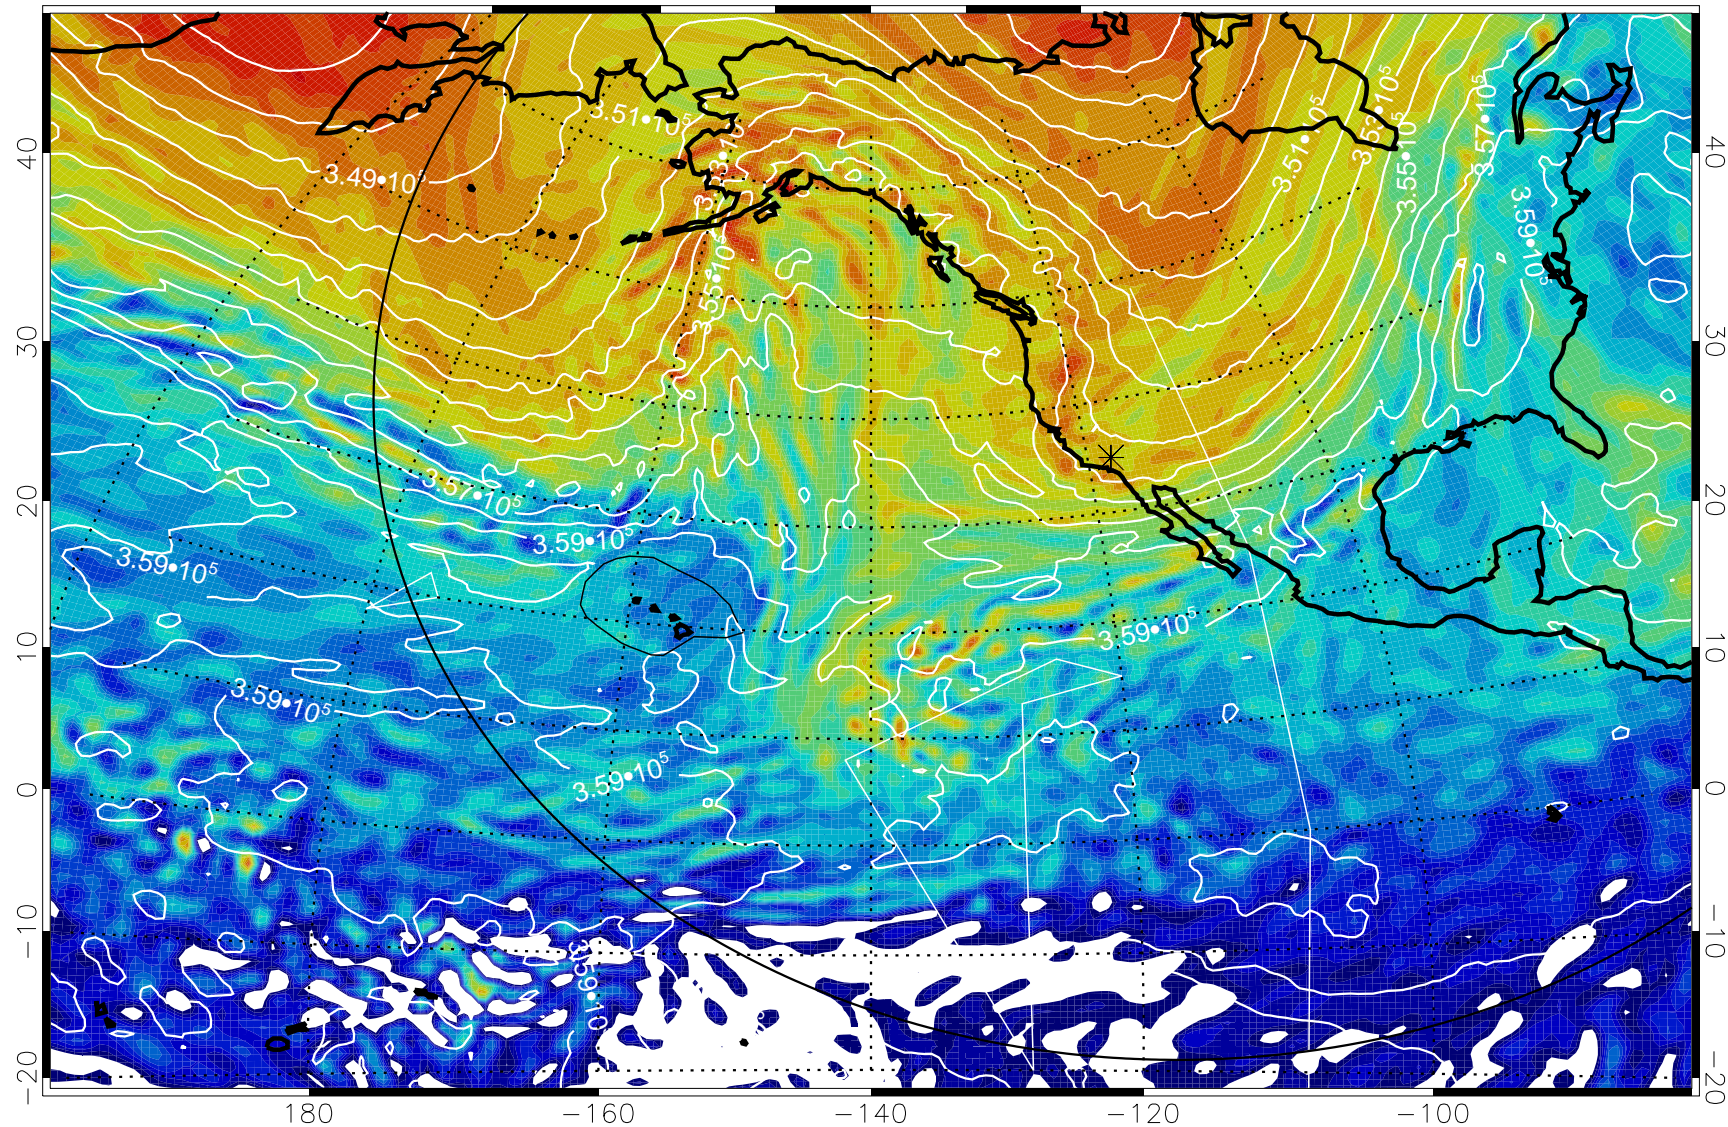

13011300, 60 hour forecast for 380K EPV

380K Montgomery Streamfunction, white

Range ring of 6000 km -- 19 hours GH round trip

13011306, 66 hour forecast for 380K EPV

380K Montgomery Streamfunction, white

Range ring of 6000 km -- 19 hours GH round trip

13011312, 72 hour forecast for 380K EPV

380K Montgomery Streamfunction, white

Range ring of 6000 km -- 19 hours GH round trip

13011318, 78 hour forecast for 380K EPV

160 180 -160 -140 -120 -100

380K Montgomery Streamfunction, white

Range ring of 6000 km -- 19 hours GH round trip

13011400, 84 hour forecast for 380K EPV

380K Montgomery Streamfunction, white

Range ring of 6000 km -- 19 hours GH round trip

13011406, 90 hour forecast for 380K EPV

380K Montgomery Streamfunction, white

Range ring of 6000 km -- 19 hours GH round trip

13011412, 96 hour forecast for 380K EPV

380K Montgomery Streamfunction, white

Range ring of 6000 km -- 19 hours GH round trip