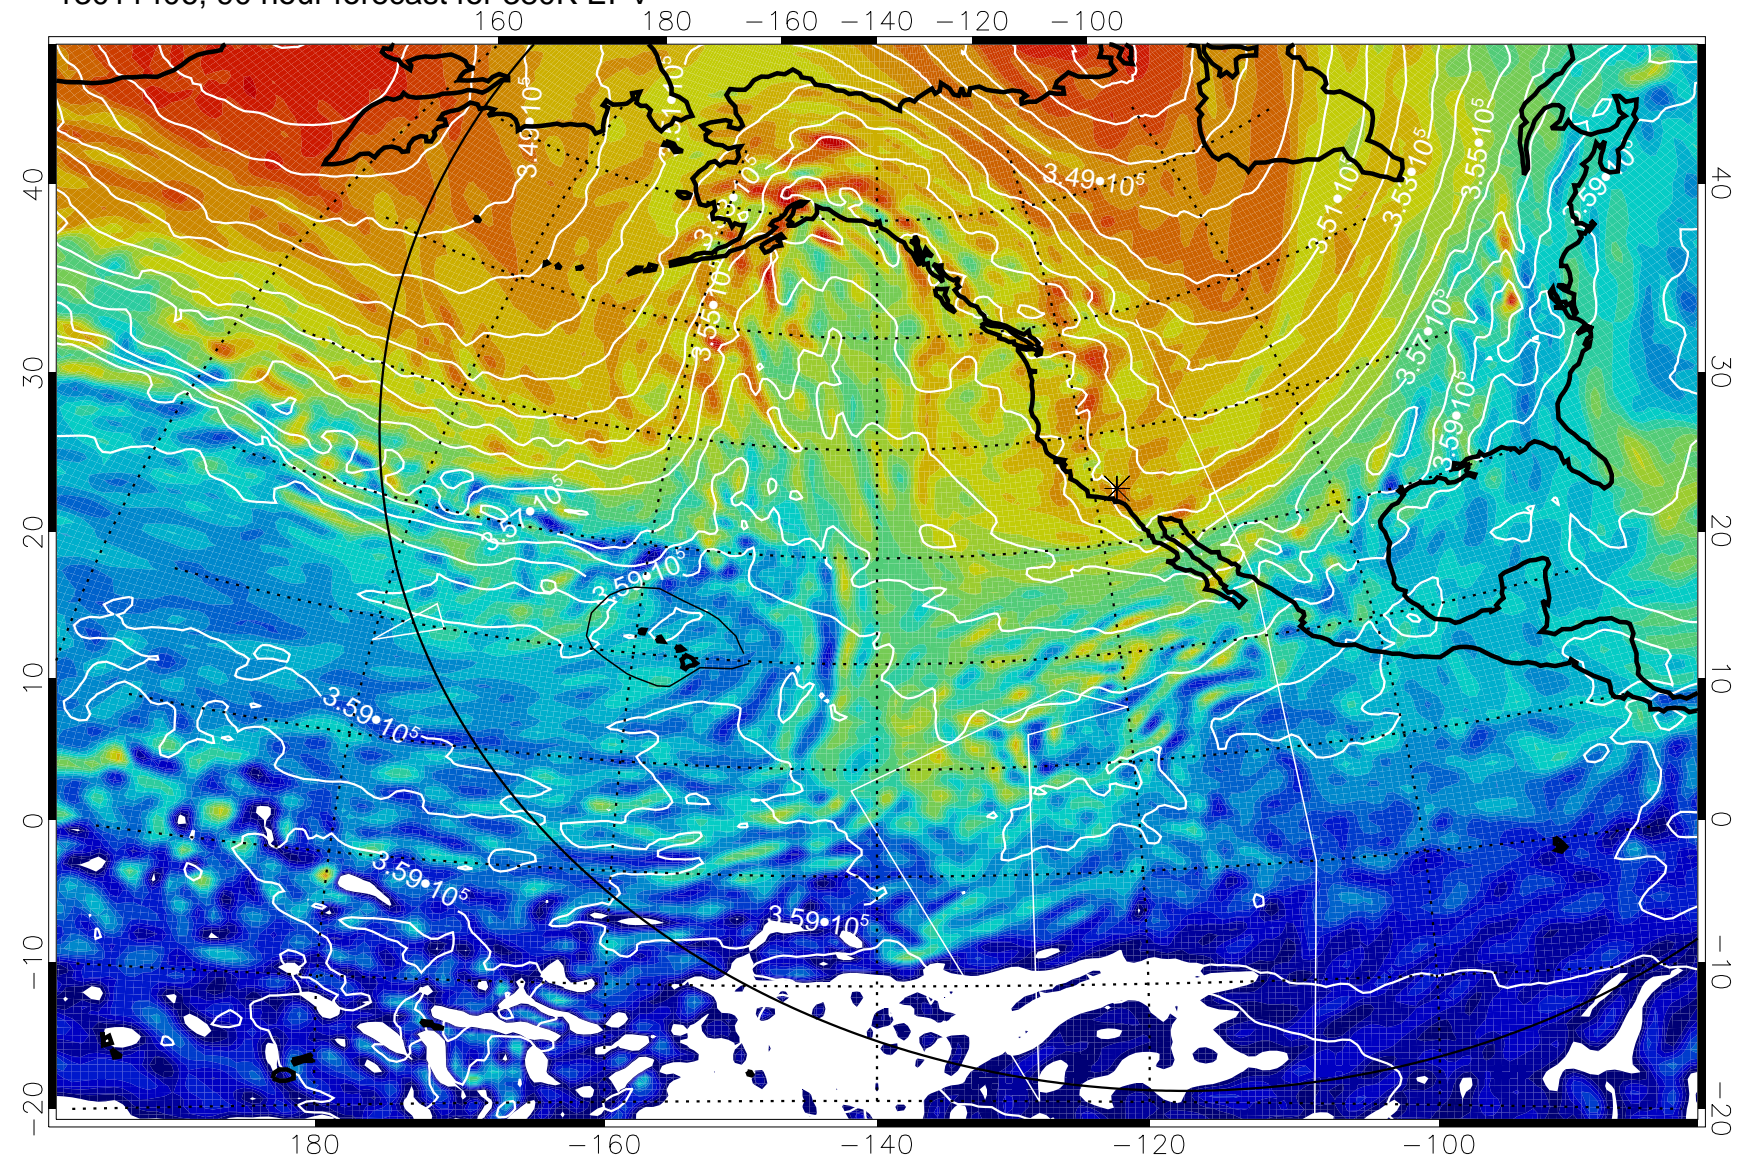

13011312, 72 hour forecast for 380K EPV

380K Montgomery Streamfunction, white

Range ring of 6000 km -- 19 hours GH round trip

13011318, 78 hour forecast for 380K EPV

160 180 -160 -140 -120 -100

380K Montgomery Streamfunction, white

Range ring of 6000 km -- 19 hours GH round trip

13011400, 84 hour forecast for 380K EPV

380K Montgomery Streamfunction, white

Range ring of 6000 km -- 19 hours GH round trip

13011406, 90 hour forecast for 380K EPV

380K Montgomery Streamfunction, white

Range ring of 6000 km -- 19 hours GH round trip

13011412, 96 hour forecast for 380K EPV

380K Montgomery Streamfunction, white

Range ring of 6000 km -- 19 hours GH round trip

13011418, 102 hour forecast for 380K EPV

160 180 -160 -140 -120 -100

380K Montgomery Streamfunction, white

Range ring of 6000 km -- 19 hours GH round trip

13011500, 108 hour forecast for 380K EPV

160 180 -160 -140 -120 -100