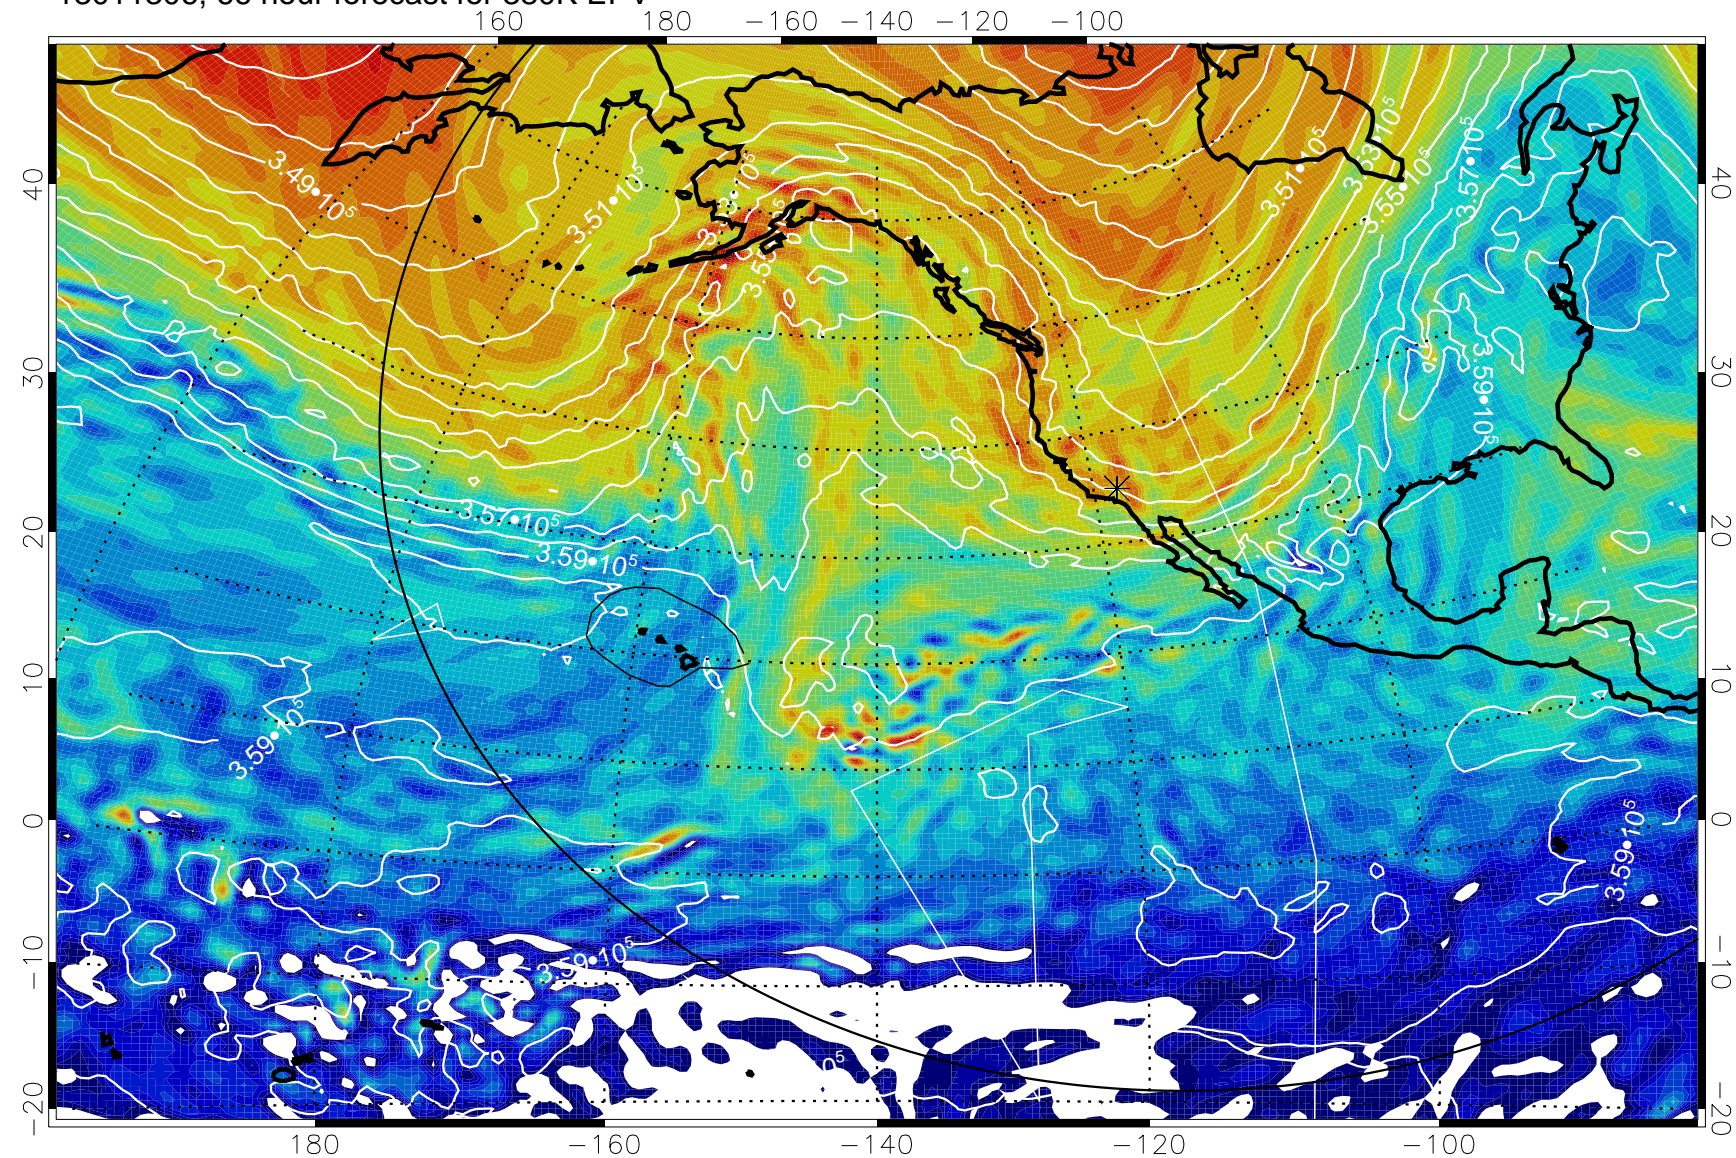

13011212, 48 hour forecast for 380K EPV

380K Montgomery Streamfunction, white

Range ring of 6000 km -- 19 hours GH round trip

13011218, 54 hour forecast for 380K EPV

380K Montgomery Streamfunction, white

Range ring of 6000 km -- 19 hours GH round trip

13011300, 60 hour forecast for 380K EPV

380K Montgomery Streamfunction, white

Range ring of 6000 km -- 19 hours GH round trip

13011306, 66 hour forecast for 380K EPV

380K Montgomery Streamfunction, white

Range ring of 6000 km -- 19 hours GH round trip

13011312, 72 hour forecast for 380K EPV

380K Montgomery Streamfunction, white

Range ring of 6000 km -- 19 hours GH round trip

13011318, 78 hour forecast for 380K EPV

160 180 -160 -140 -120 -100

380K Montgomery Streamfunction, white

Range ring of 6000 km -- 19 hours GH round trip

13011400, 84 hour forecast for 380K EPV

380K Montgomery Streamfunction, white

Range ring of 6000 km -- 19 hours GH round trip

13011406, 90 hour forecast for 380K EPV