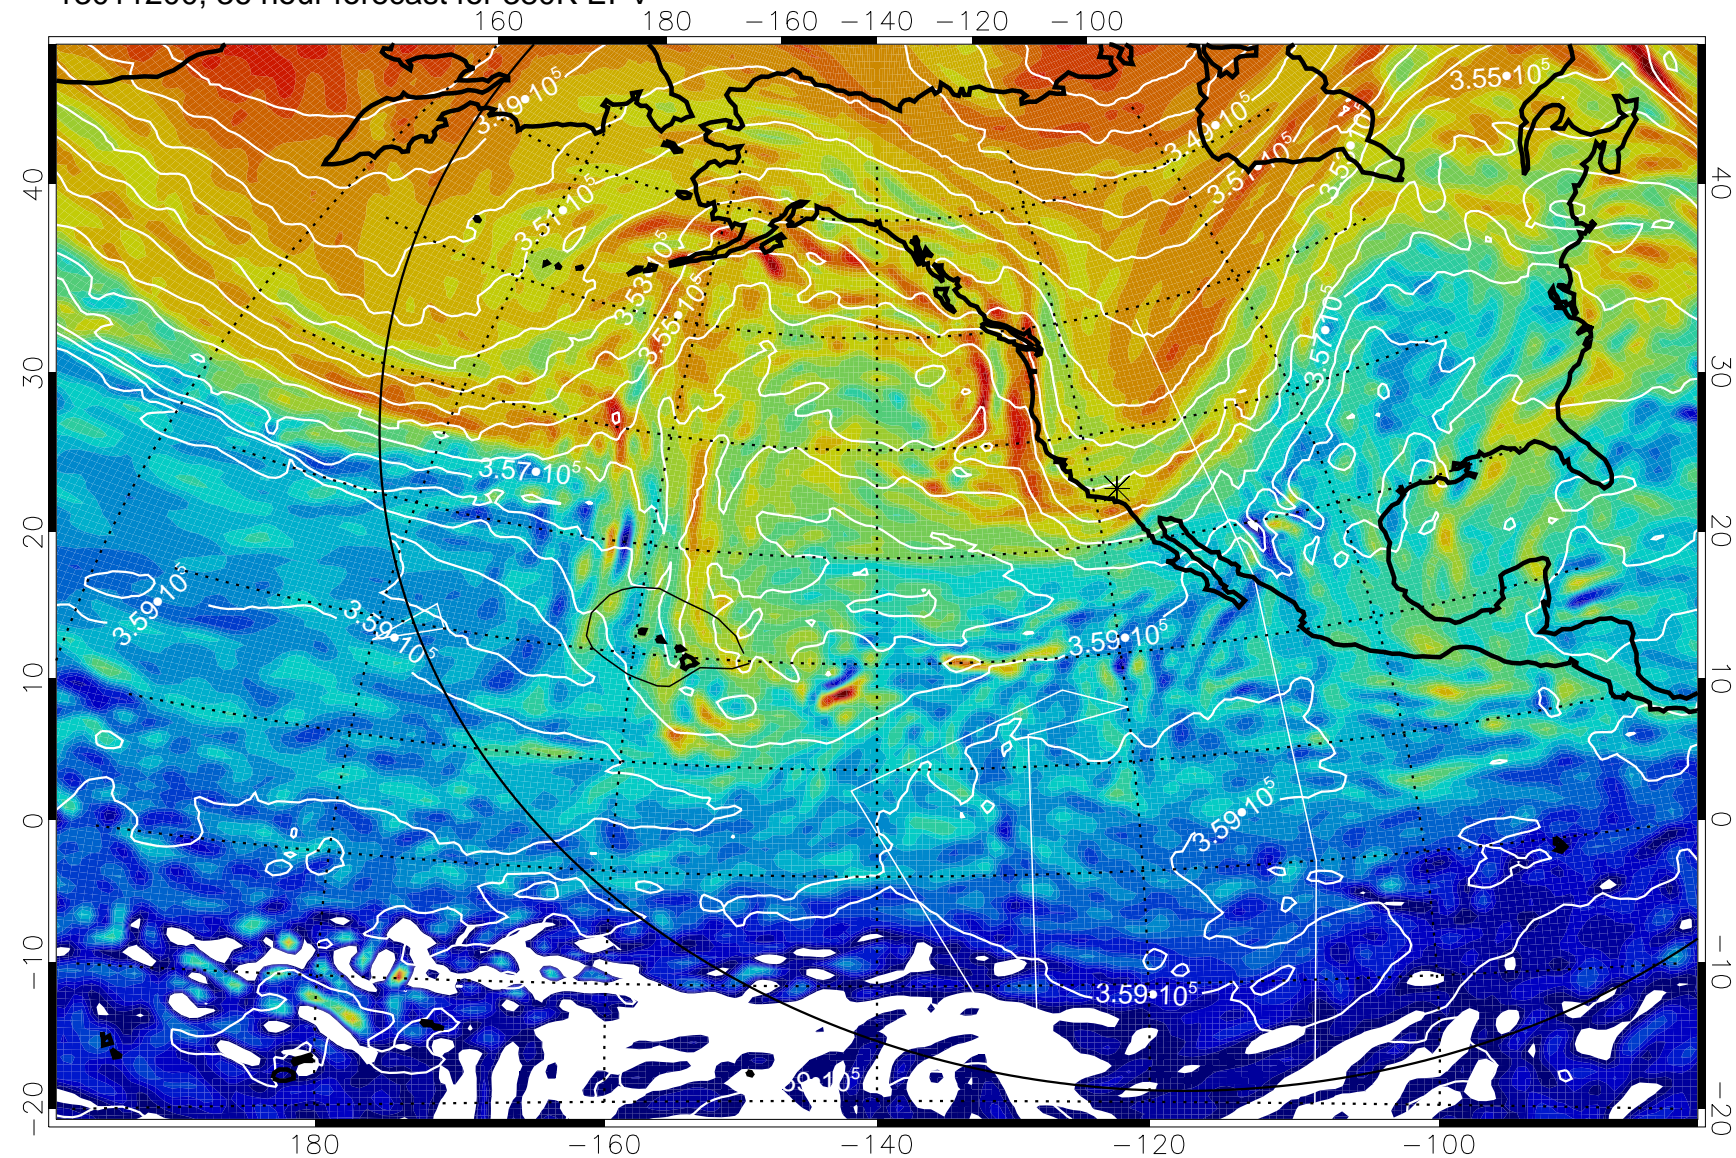

Range ring of 6000 km -- 19 hours GH round trip

13011106, 18 hour forecast for 380K EPV

380K Montgomery Streamfunction, white

Range ring of 6000 km -- 19 hours GH round trip

13011112, 24 hour forecast for 380K EPV

380K Montgomery Streamfunction, white

Range ring of 6000 km -- 19 hours GH round trip

13011118, 30 hour forecast for 380K EPV

380K Montgomery Streamfunction, white

Range ring of 6000 km -- 19 hours GH round trip

13011200, 36 hour forecast for 380K EPV

380K Montgomery Streamfunction, white

Range ring of 6000 km -- 19 hours GH round trip

13011206, 42 hour forecast for 380K EPV

380K Montgomery Streamfunction, white

Range ring of 6000 km -- 19 hours GH round trip

13011212, 48 hour forecast for 380K EPV

380K Montgomery Streamfunction, white

Range ring of 6000 km -- 19 hours GH round trip

13011218, 54 hour forecast for 380K EPV

380K Montgomery Streamfunction, white

Range ring of 6000 km -- 19 hours GH round trip