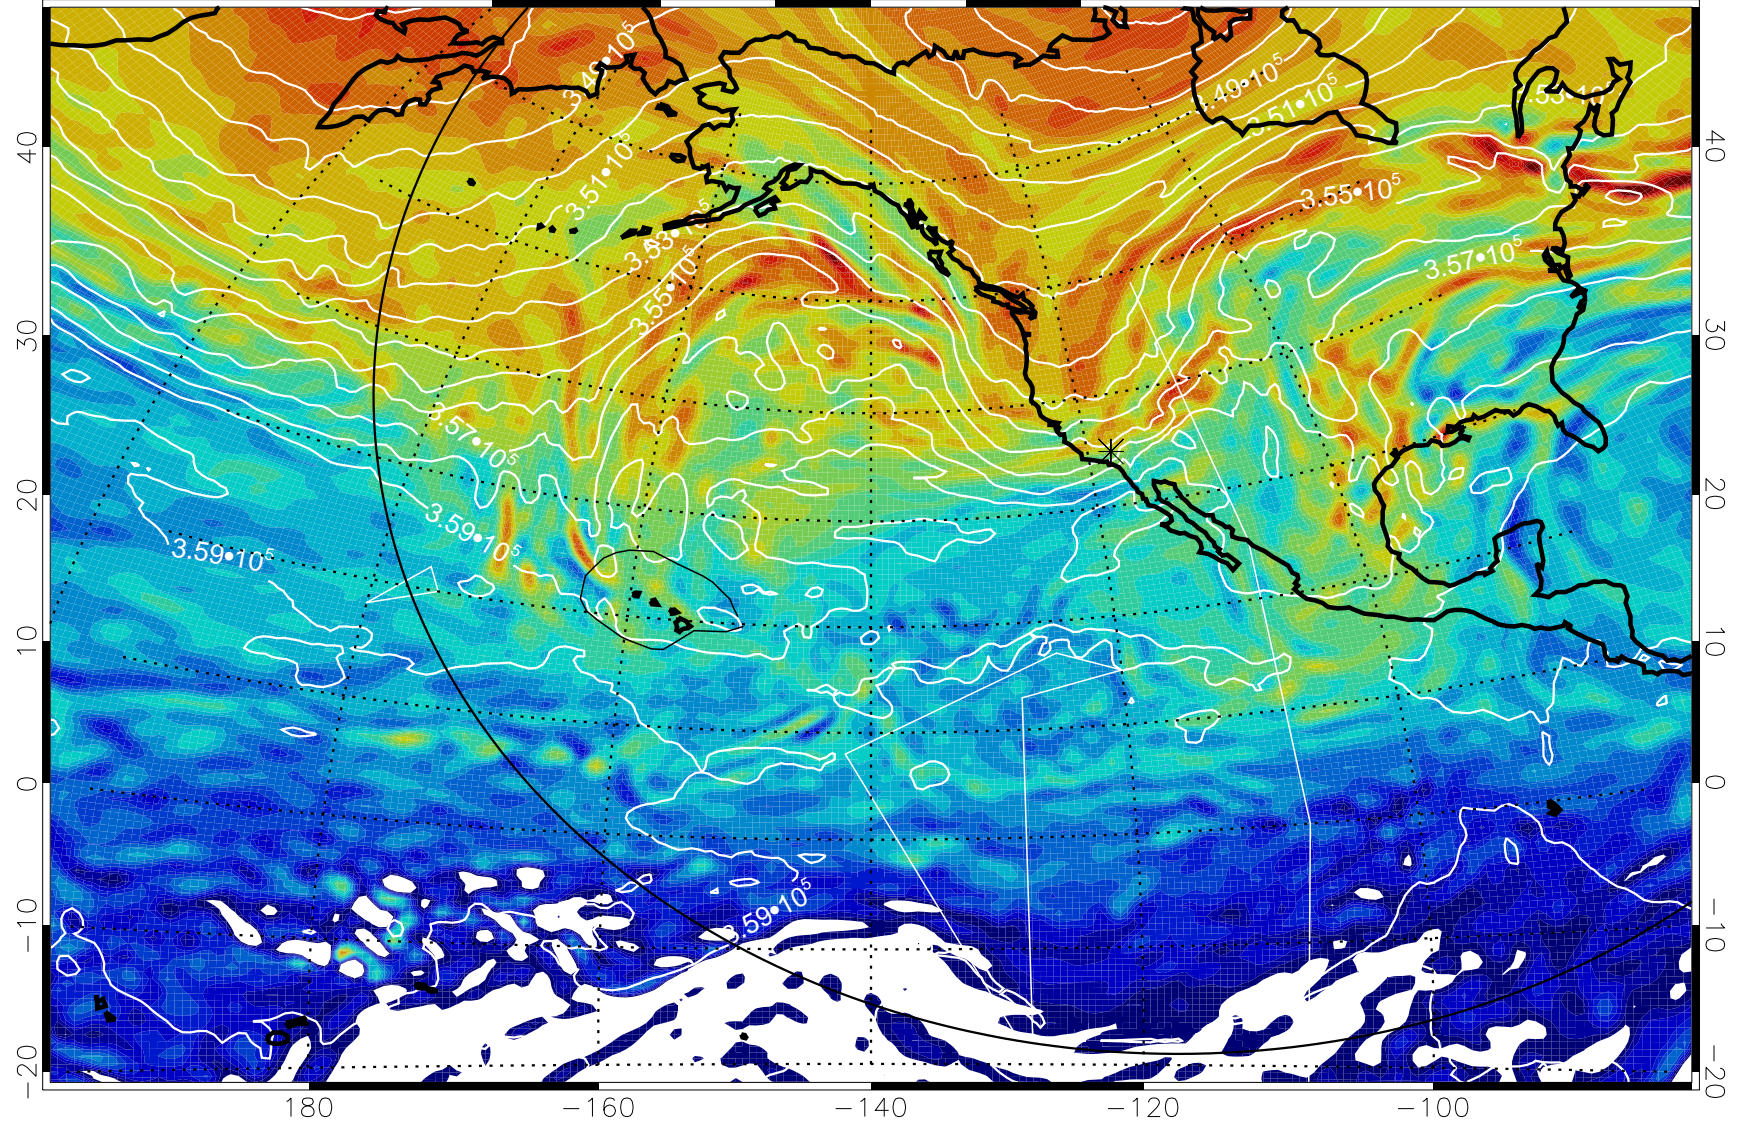

13011018, 6 hour forecast for 380K EPV

160 180 -160 -140 -120 -100

380K Montgomery Streamfunction, white

Range ring of 6000 km -- 19 hours GH round trip

13011100, 12 hour forecast for 380K EPV

380K Montgomery Streamfunction, white

Range ring of 6000 km -- 19 hours GH round trip

13011106, 18 hour forecast for 380K EPV

380K Montgomery Streamfunction, white

Range ring of 6000 km -- 19 hours GH round trip

13011112, 24 hour forecast for 380K EPV

380K Montgomery Streamfunction, white

Range ring of 6000 km -- 19 hours GH round trip

13011118, 30 hour forecast for 380K EPV

380K Montgomery Streamfunction, white

Range ring of 6000 km -- 19 hours GH round trip

13011200, 36 hour forecast for 380K EPV

380K Montgomery Streamfunction, white

Range ring of 6000 km -- 19 hours GH round trip

13011206, 42 hour forecast for 380K EPV

380K Montgomery Streamfunction, white

Range ring of 6000 km -- 19 hours GH round trip