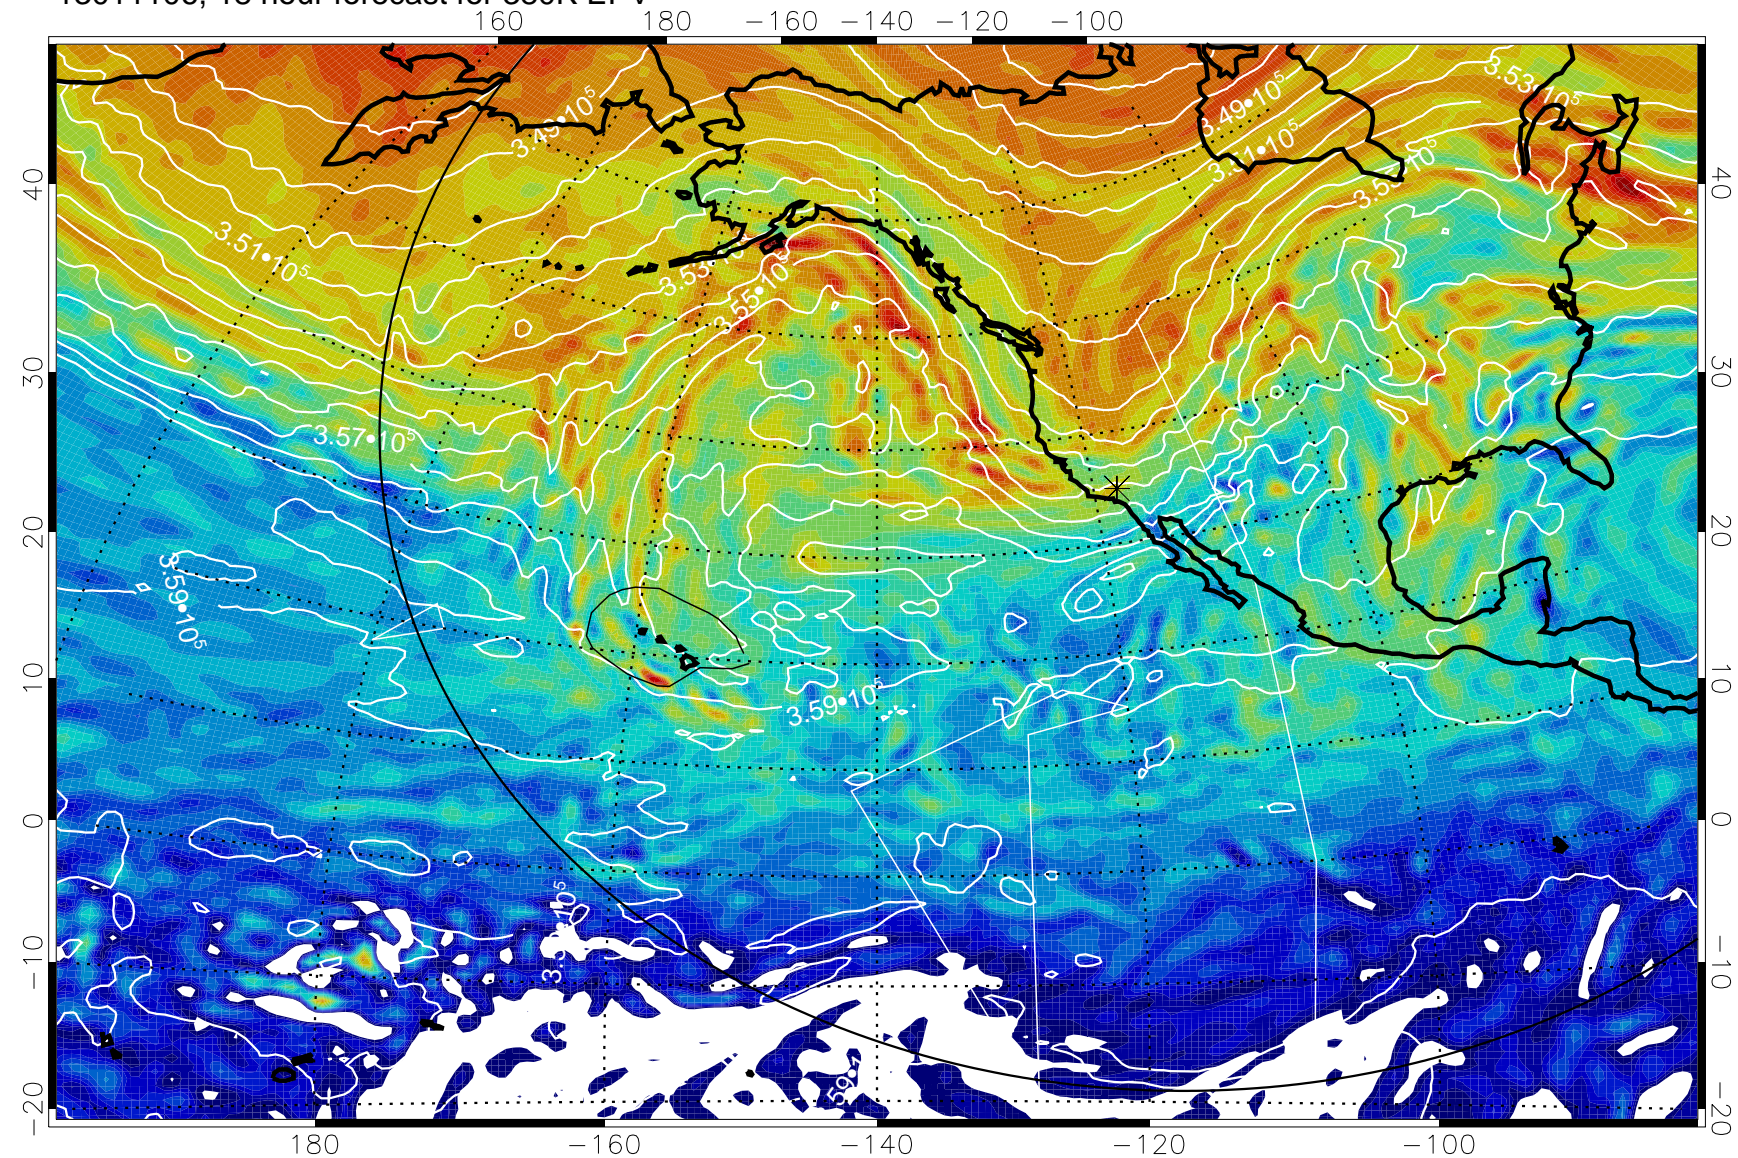

13011018, 6 hour forecast for 380K EPV

160 180 -160 -140 -120 -100

380K Montgomery Streamfunction, white

Range ring of 6000 km -- 19 hours GH round trip

13011100, 12 hour forecast for 380K EPV

380K Montgomery Streamfunction, white

Range ring of 6000 km -- 19 hours GH round trip

13011106, 18 hour forecast for 380K EPV

380K Montgomery Streamfunction, white

Range ring of 6000 km -- 19 hours GH round trip

13011112, 24 hour forecast for 380K EPV

380K Montgomery Streamfunction, white

Range ring of 6000 km -- 19 hours GH round trip

13011118, 30 hour forecast for 380K EPV

380K Montgomery Streamfunction, white

Range ring of 6000 km -- 19 hours GH round trip

13011200, 36 hour forecast for 380K EPV

380K Montgomery Streamfunction, white

Range ring of 6000 km -- 19 hours GH round trip

13011206, 42 hour forecast for 380K EPV

380K Montgomery Streamfunction, white

Range ring of 6000 km -- 19 hours GH round trip