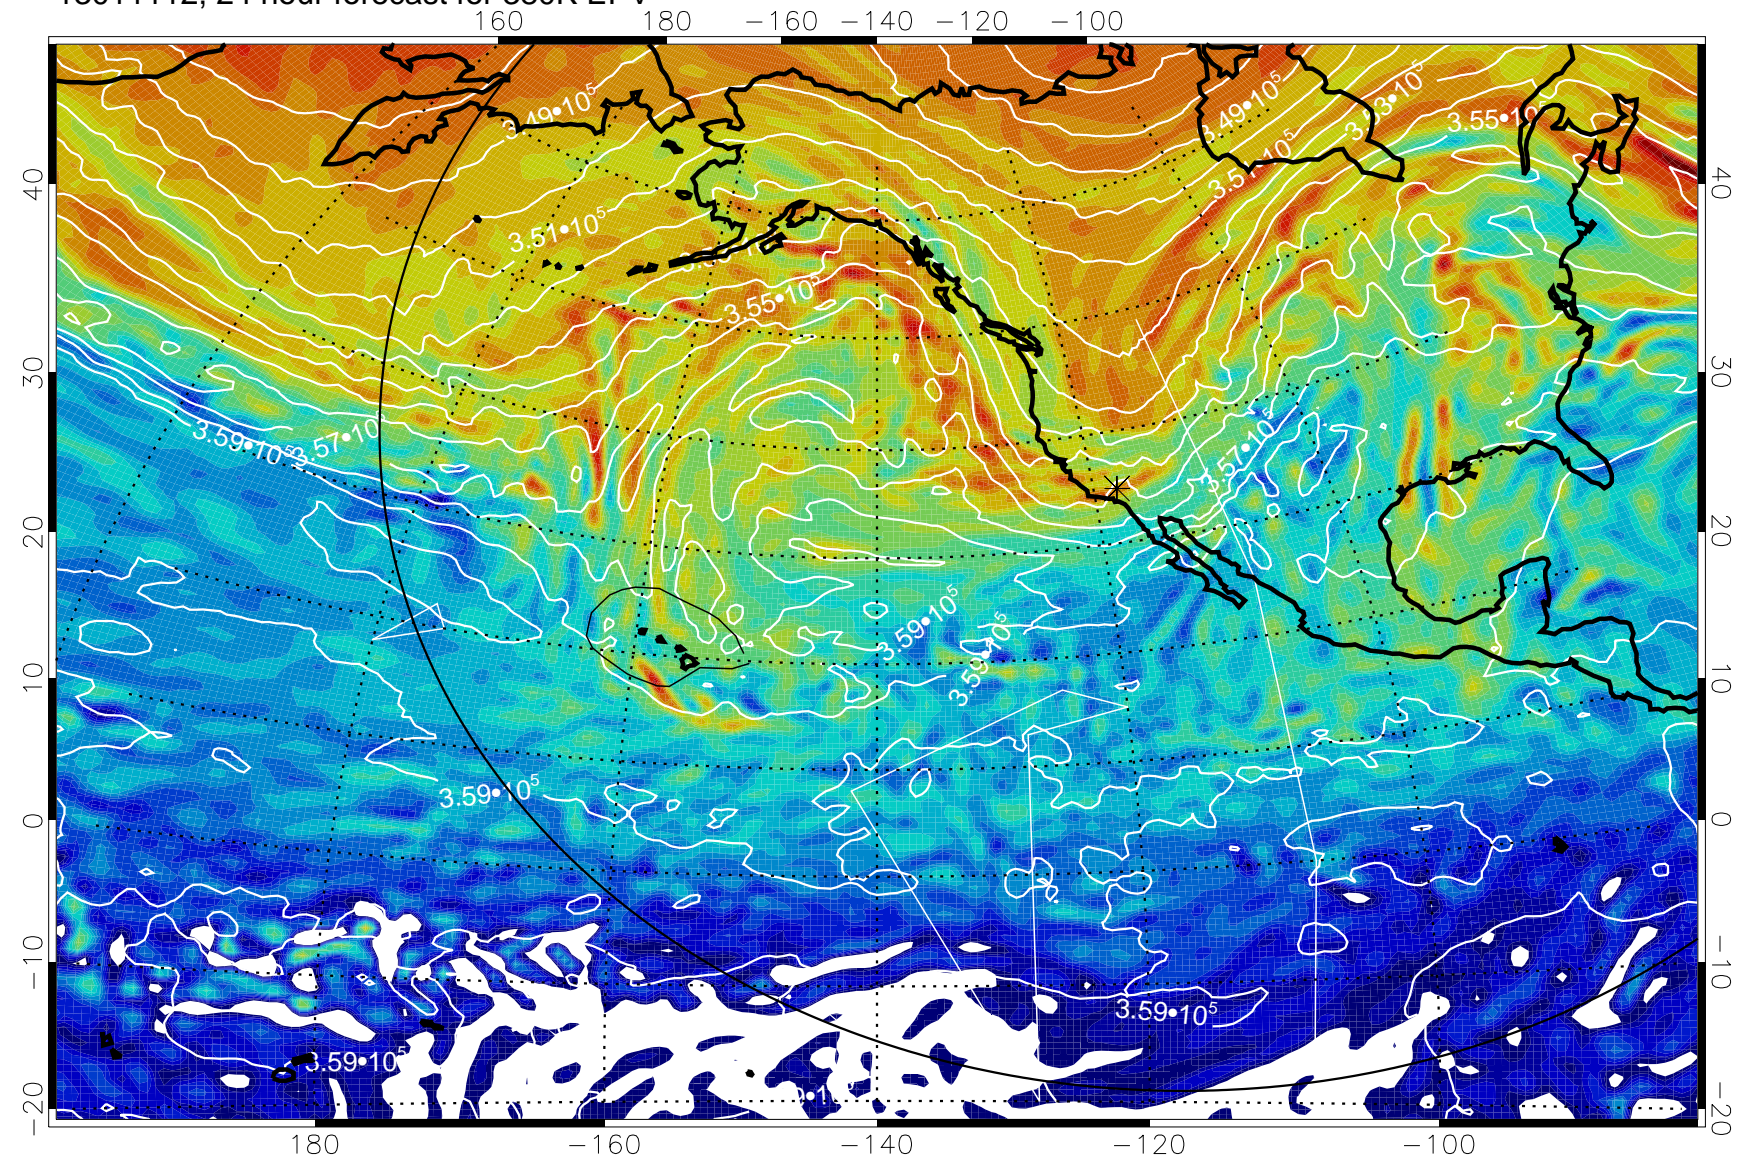

13011018, 6 hour forecast for 380K EPV

160 180 -160 -140 -120 -100

380K Montgomery Streamfunction, white

Range ring of 6000 km -- 19 hours GH round trip

13011100, 12 hour forecast for 380K EPV

380K Montgomery Streamfunction, white

Range ring of 6000 km -- 19 hours GH round trip

13011106, 18 hour forecast for 380K EPV

380K Montgomery Streamfunction, white

Range ring of 6000 km -- 19 hours GH round trip

13011112, 24 hour forecast for 380K EPV

380K Montgomery Streamfunction, white

Range ring of 6000 km -- 19 hours GH round trip

13011118, 30 hour forecast for 380K EPV

380K Montgomery Streamfunction, white

Range ring of 6000 km -- 19 hours GH round trip

13011200, 36 hour forecast for 380K EPV

380K Montgomery Streamfunction, white

Range ring of 6000 km -- 19 hours GH round trip

13011206, 42 hour forecast for 380K EPV

380K Montgomery Streamfunction, white

Range ring of 6000 km -- 19 hours GH round trip