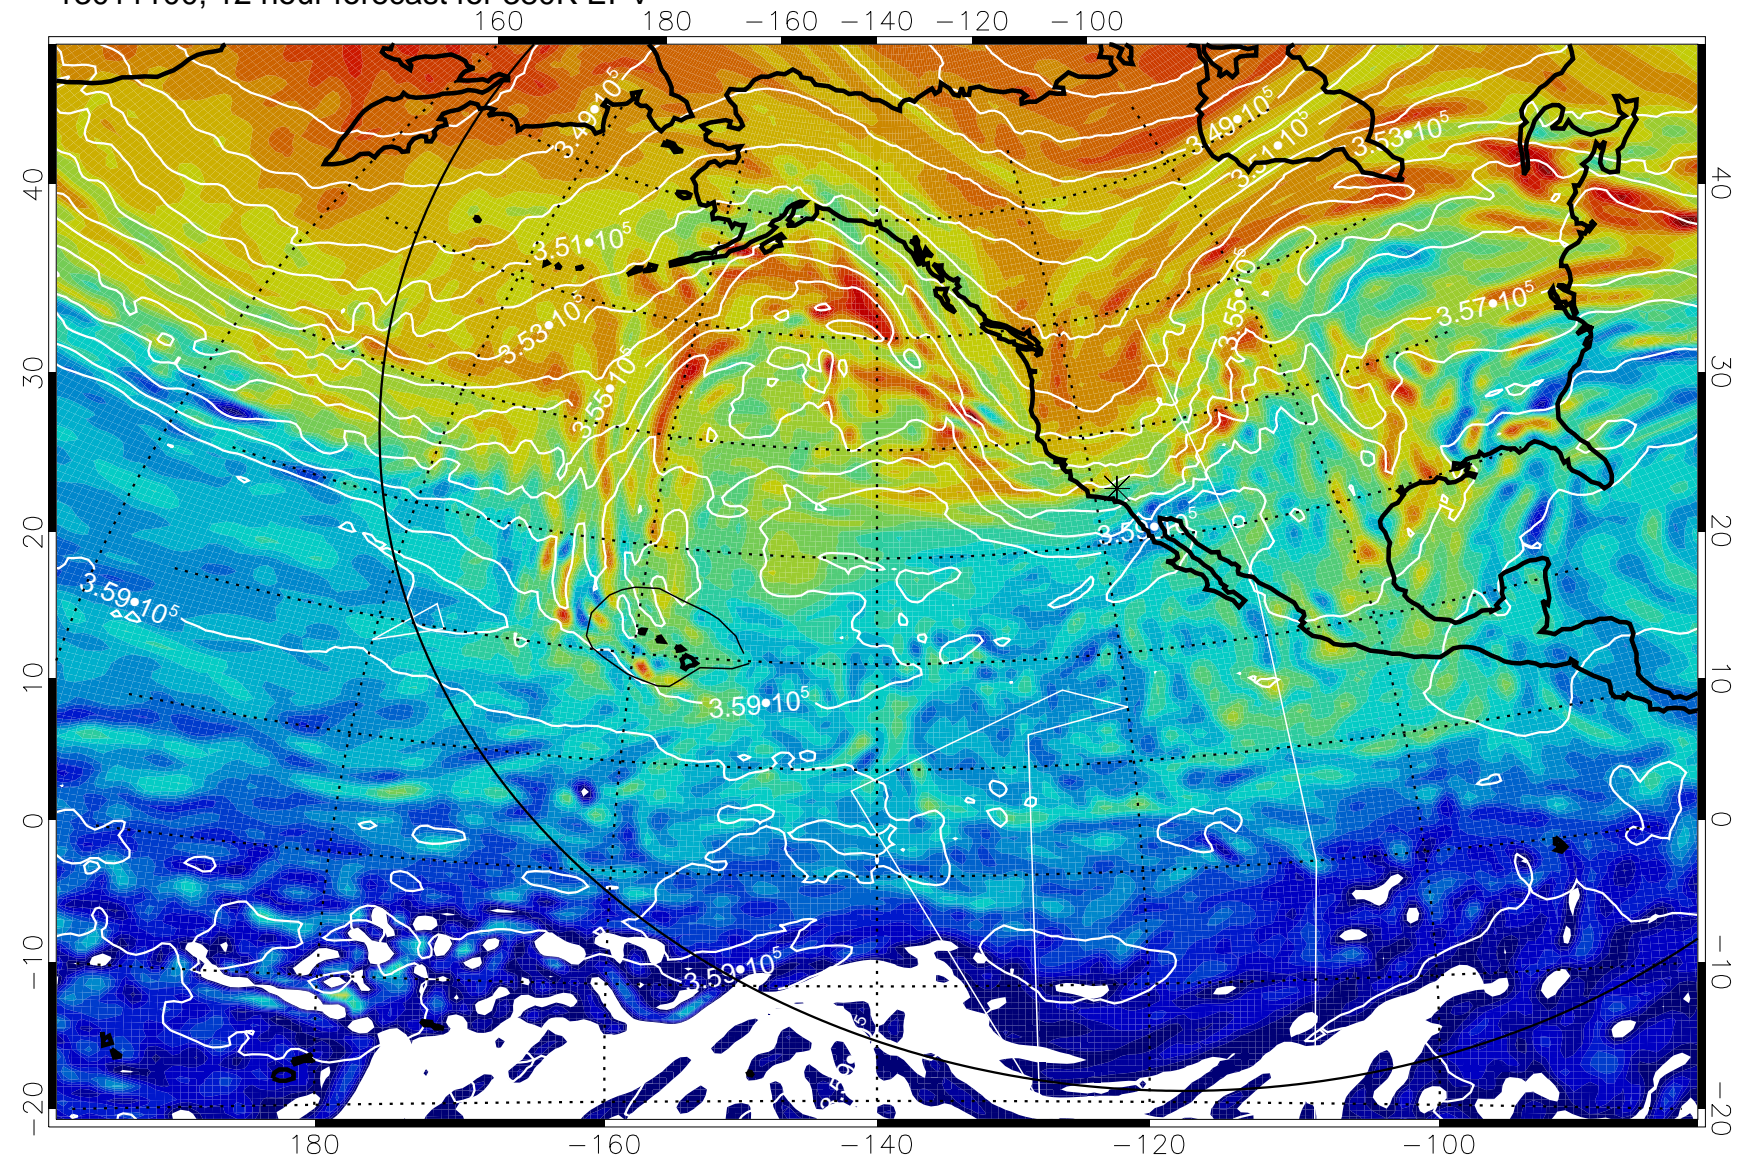

13011018, 6 hour forecast for 380K EPV

160 180 -160 -140 -120 -100

380K Montgomery Streamfunction, white

Range ring of 6000 km -- 19 hours GH round trip

13011100, 12 hour forecast for 380K EPV

380K Montgomery Streamfunction, white

Range ring of 6000 km -- 19 hours GH round trip

13011106, 18 hour forecast for 380K EPV

380K Montgomery Streamfunction, white

Range ring of 6000 km -- 19 hours GH round trip

13011112, 24 hour forecast for 380K EPV

380K Montgomery Streamfunction, white

Range ring of 6000 km -- 19 hours GH round trip

13011118, 30 hour forecast for 380K EPV

380K Montgomery Streamfunction, white

Range ring of 6000 km -- 19 hours GH round trip

13011200, 36 hour forecast for 380K EPV

380K Montgomery Streamfunction, white

Range ring of 6000 km -- 19 hours GH round trip

13011206, 42 hour forecast for 380K EPV

380K Montgomery Streamfunction, white

Range ring of 6000 km -- 19 hours GH round trip