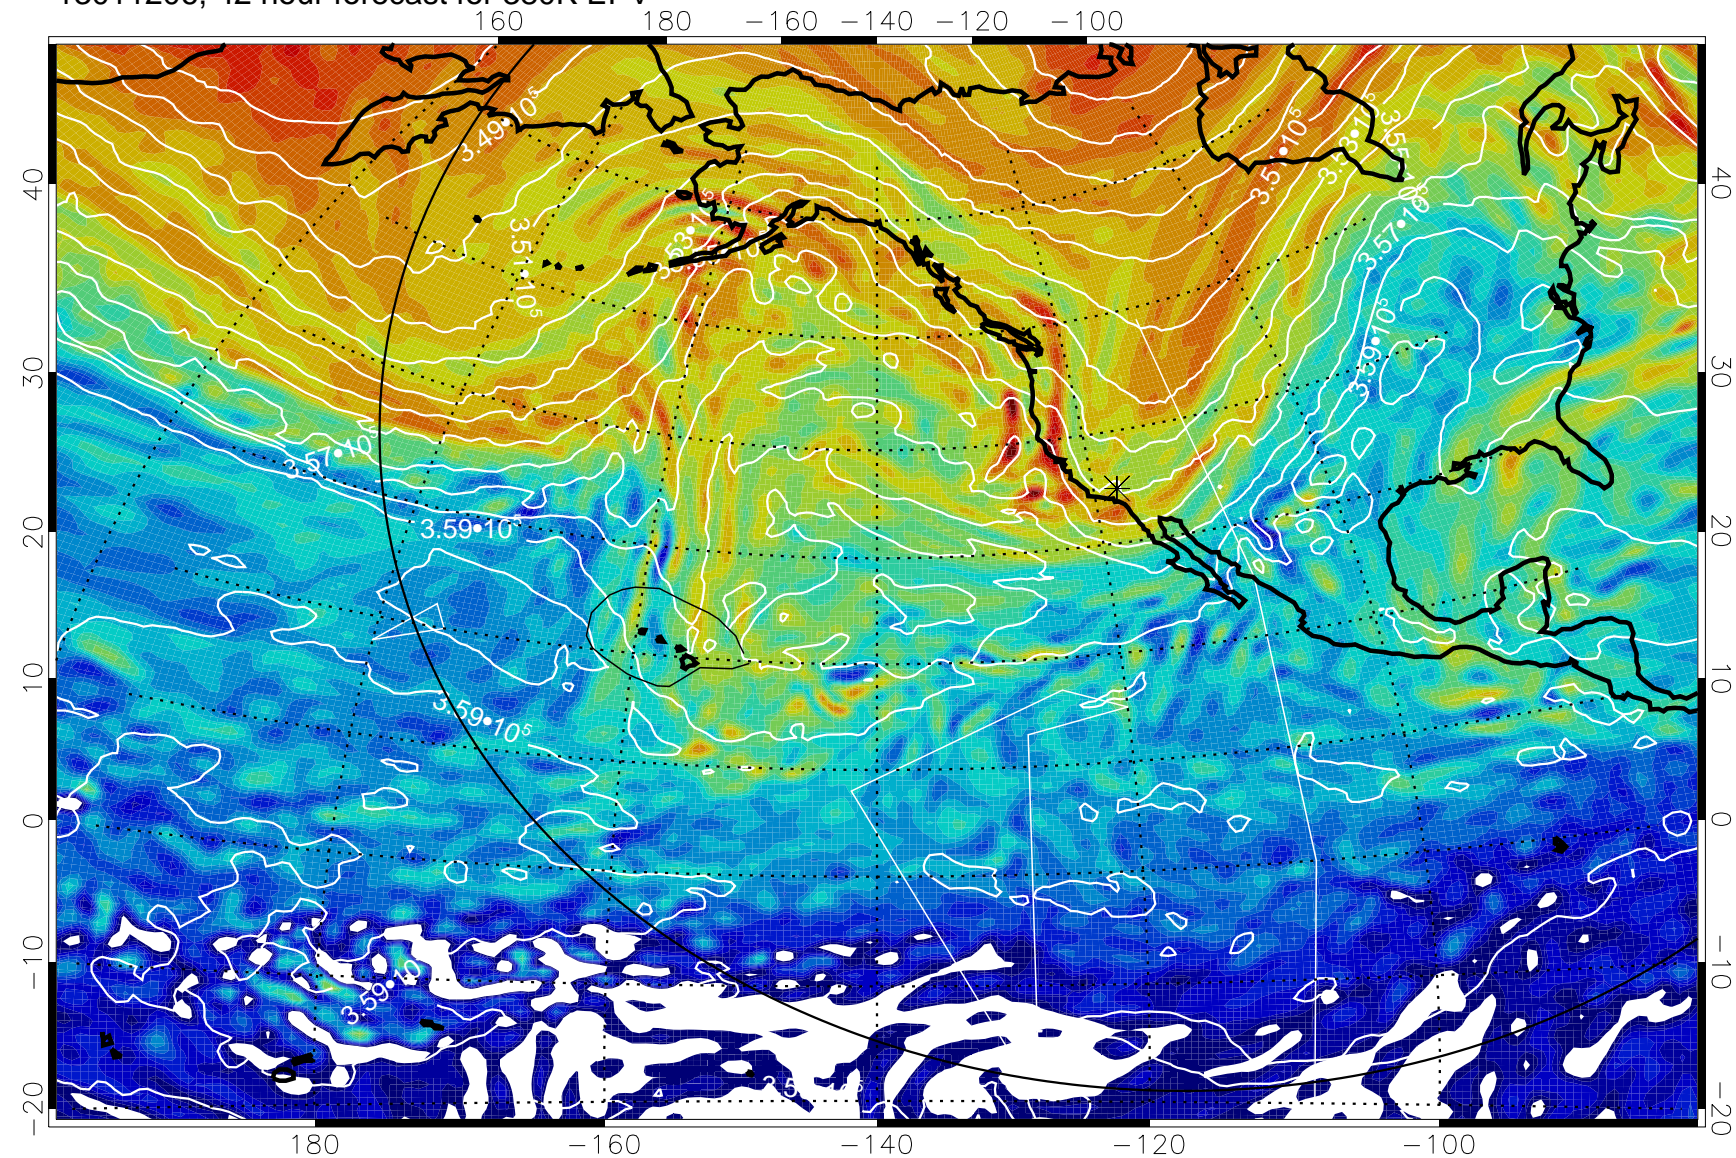

380K Montgomery Streamfunction, white

Range ring of 6000 km -- 19 hours GH round trip

13011118, 30 hour forecast for 380K EPV

380K Montgomery Streamfunction, white

Range ring of 6000 km -- 19 hours GH round trip

13011200, 36 hour forecast for 380K EPV

380K Montgomery Streamfunction, white

Range ring of 6000 km -- 19 hours GH round trip

13011206, 42 hour forecast for 380K EPV

380K Montgomery Streamfunction, white

Range ring of 6000 km -- 19 hours GH round trip

13011212, 48 hour forecast for 380K EPV

380K Montgomery Streamfunction, white

Range ring of 6000 km -- 19 hours GH round trip

13011218, 54 hour forecast for 380K EPV

380K Montgomery Streamfunction, white

Range ring of 6000 km -- 19 hours GH round trip

13011300, 60 hour forecast for 380K EPV

380K Montgomery Streamfunction, white

Range ring of 6000 km -- 19 hours GH round trip

13011306, 66 hour forecast for 380K EPV

380K Montgomery Streamfunction, white

Range ring of 6000 km -- 19 hours GH round trip