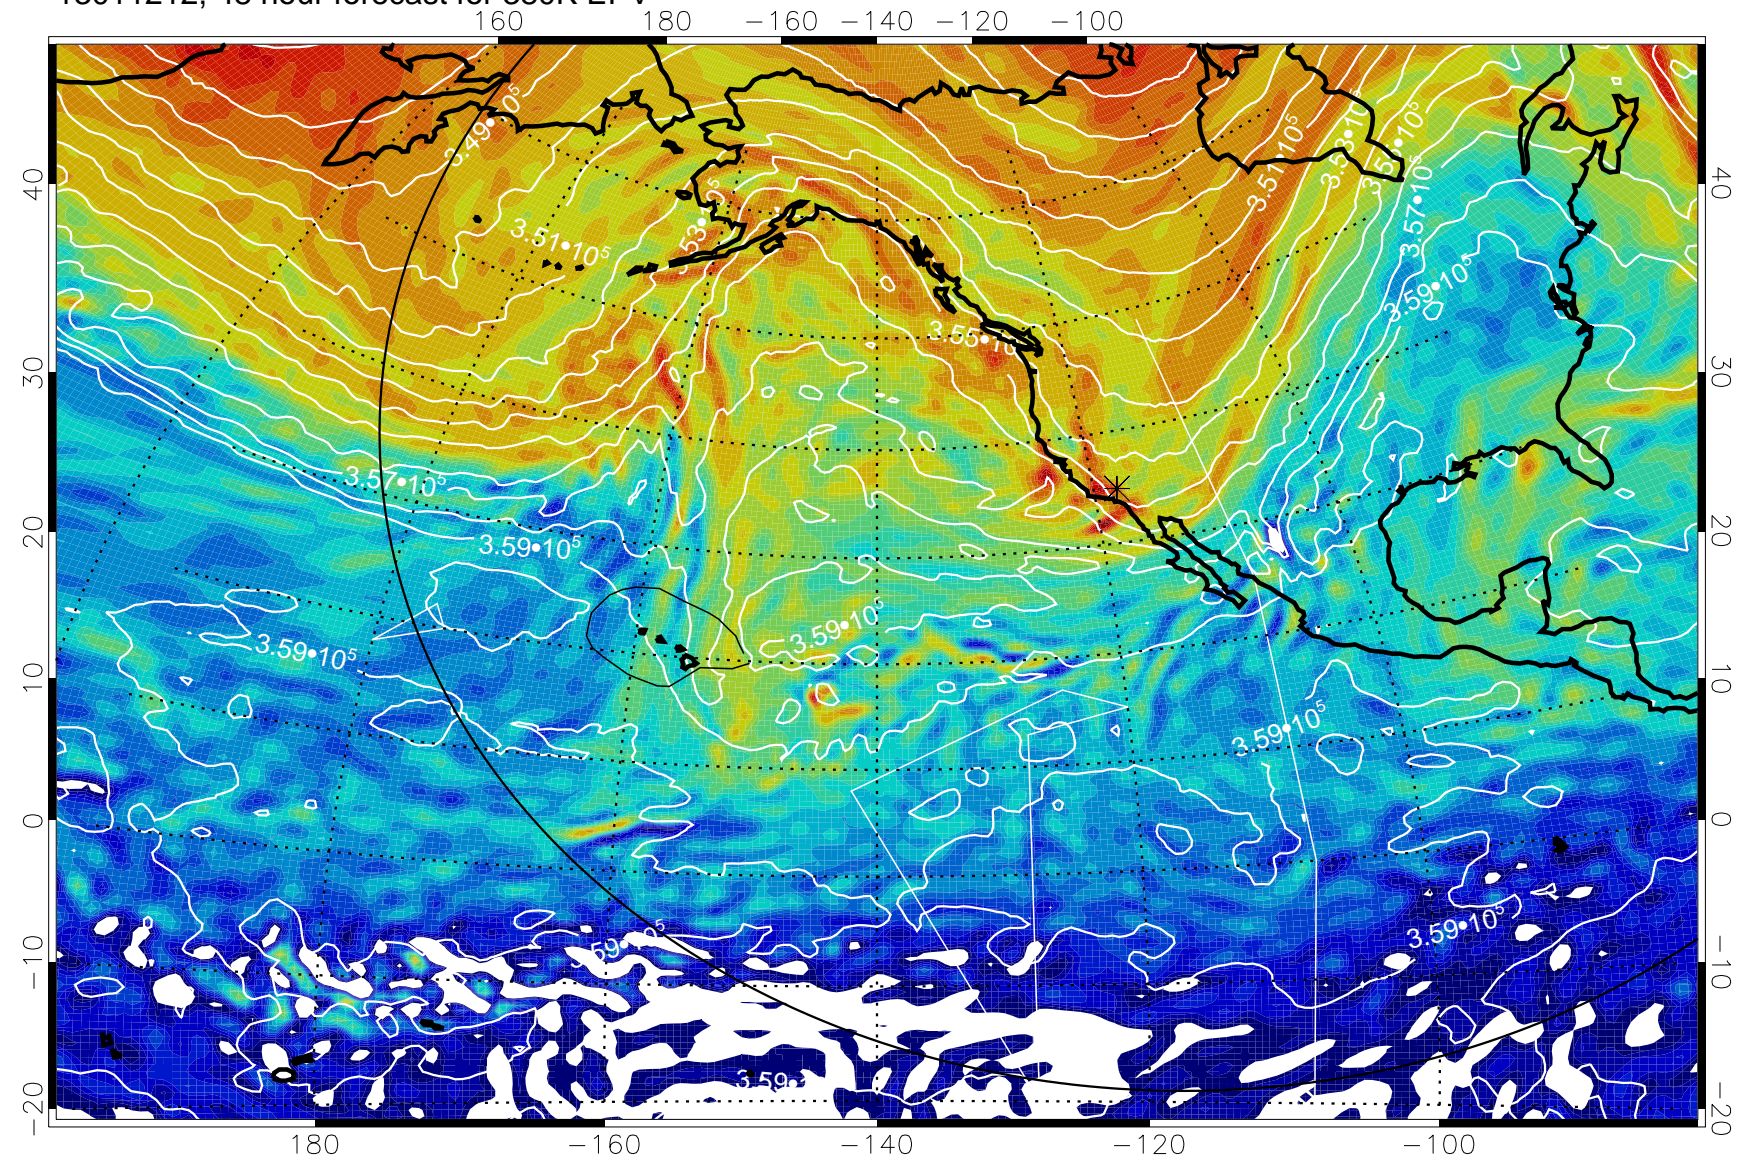

380K Montgomery Streamfunction, white

Range ring of 6000 km -- 19 hours GH round trip

13011118, 30 hour forecast for 380K EPV

380K Montgomery Streamfunction, white

Range ring of 6000 km -- 19 hours GH round trip

13011200, 36 hour forecast for 380K EPV

380K Montgomery Streamfunction, white

Range ring of 6000 km -- 19 hours GH round trip

13011206, 42 hour forecast for 380K EPV

380K Montgomery Streamfunction, white

Range ring of 6000 km -- 19 hours GH round trip

13011212, 48 hour forecast for 380K EPV

380K Montgomery Streamfunction, white

Range ring of 6000 km -- 19 hours GH round trip

13011218, 54 hour forecast for 380K EPV

380K Montgomery Streamfunction, white

Range ring of 6000 km -- 19 hours GH round trip

13011300, 60 hour forecast for 380K EPV

380K Montgomery Streamfunction, white

Range ring of 6000 km -- 19 hours GH round trip

13011306, 66 hour forecast for 380K EPV

380K Montgomery Streamfunction, white

Range ring of 6000 km -- 19 hours GH round trip