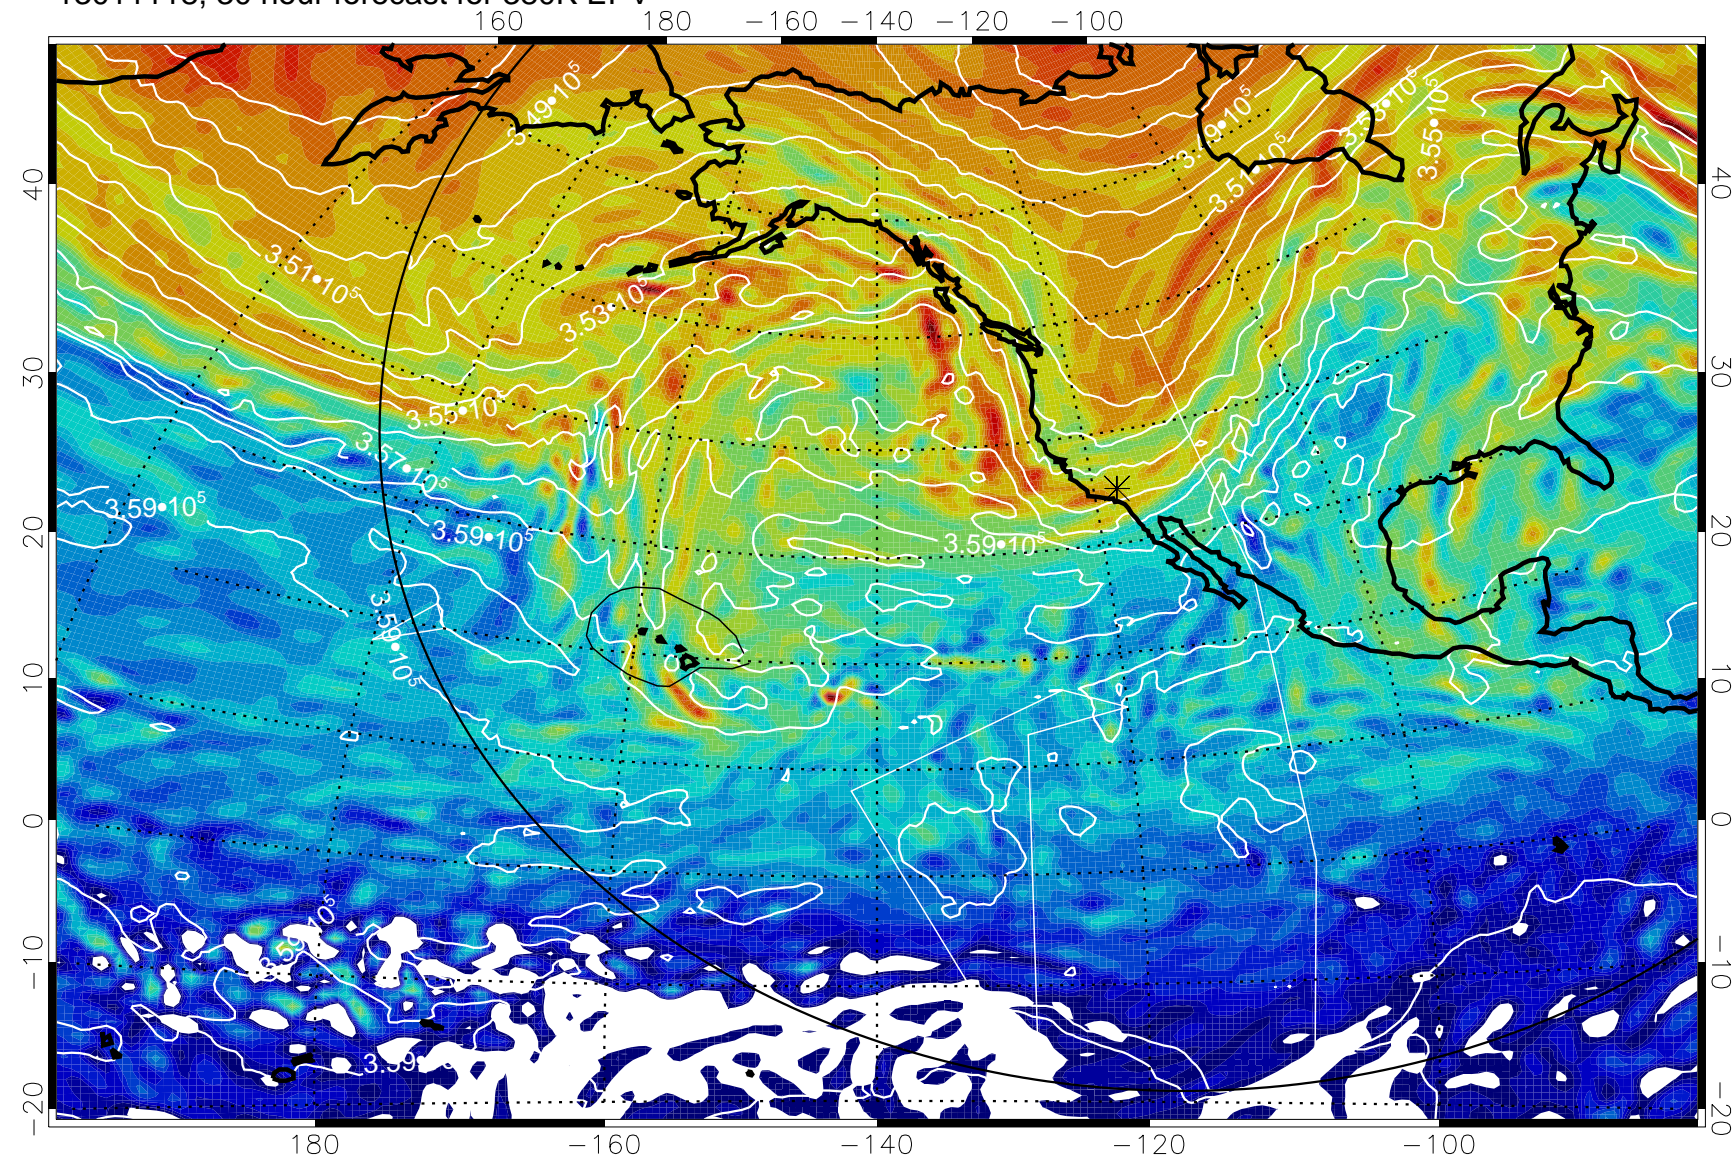

13011018, 6 hour forecast for 380K EPV

160 180 -160 -140 -120 -100

380K Montgomery Streamfunction, white

Range ring of 6000 km -- 19 hours GH round trip

13011100, 12 hour forecast for 380K EPV

380K Montgomery Streamfunction, white

Range ring of 6000 km -- 19 hours GH round trip

13011106, 18 hour forecast for 380K EPV

380K Montgomery Streamfunction, white

Range ring of 6000 km -- 19 hours GH round trip

13011112, 24 hour forecast for 380K EPV

380K Montgomery Streamfunction, white

Range ring of 6000 km -- 19 hours GH round trip

13011118, 30 hour forecast for 380K EPV

380K Montgomery Streamfunction, white

Range ring of 6000 km -- 19 hours GH round trip

13011200, 36 hour forecast for 380K EPV

380K Montgomery Streamfunction, white

Range ring of 6000 km -- 19 hours GH round trip

13011206, 42 hour forecast for 380K EPV

380K Montgomery Streamfunction, white

Range ring of 6000 km -- 19 hours GH round trip