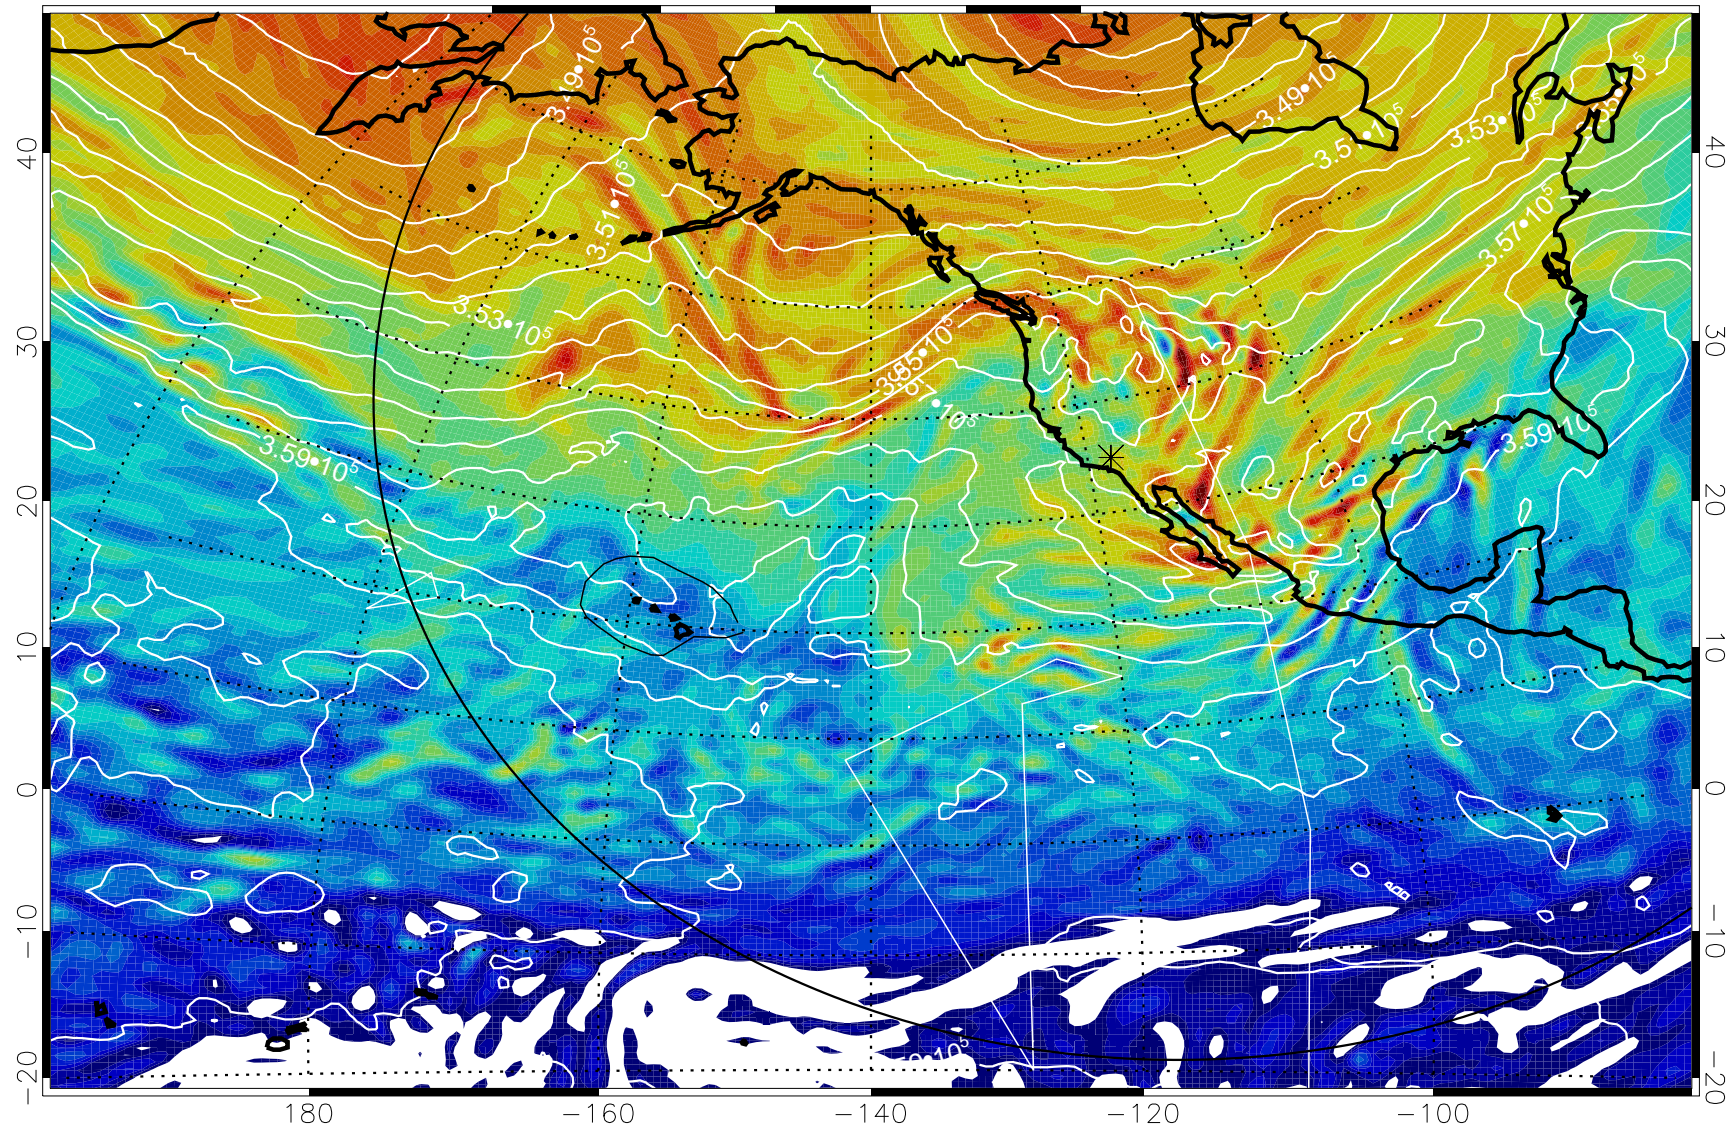

13010818, 6 hour forecast for 380K EPV

160 180 -160 -140 -120 -100

380K Montgomery Streamfunction, white

Range ring of 6000 km -- 19 hours GH round trip

13010900, 12 hour forecast for 380K EPV

380K Montgomery Streamfunction, white

Range ring of 6000 km -- 19 hours GH round trip

13010906, 18 hour forecast for 380K EPV

380K Montgomery Streamfunction, white

Range ring of 6000 km -- 19 hours GH round trip

13010912, 24 hour forecast for 380K EPV

380K Montgomery Streamfunction, white

Range ring of 6000 km -- 19 hours GH round trip

13010918, 30 hour forecast for 380K EPV

13011000, 36 hour forecast for 380K EPV

380K Montgomery Streamfunction, white

Range ring of 6000 km -- 19 hours GH round trip

Range ring of 6000 km -- 19 hours GH round trip

13011018, 54 hour forecast for 380K EPV

380K Montgomery Streamfunction, white

Range ring of 6000 km -- 19 hours GH round trip

13011100, 60 hour forecast for 380K EPV