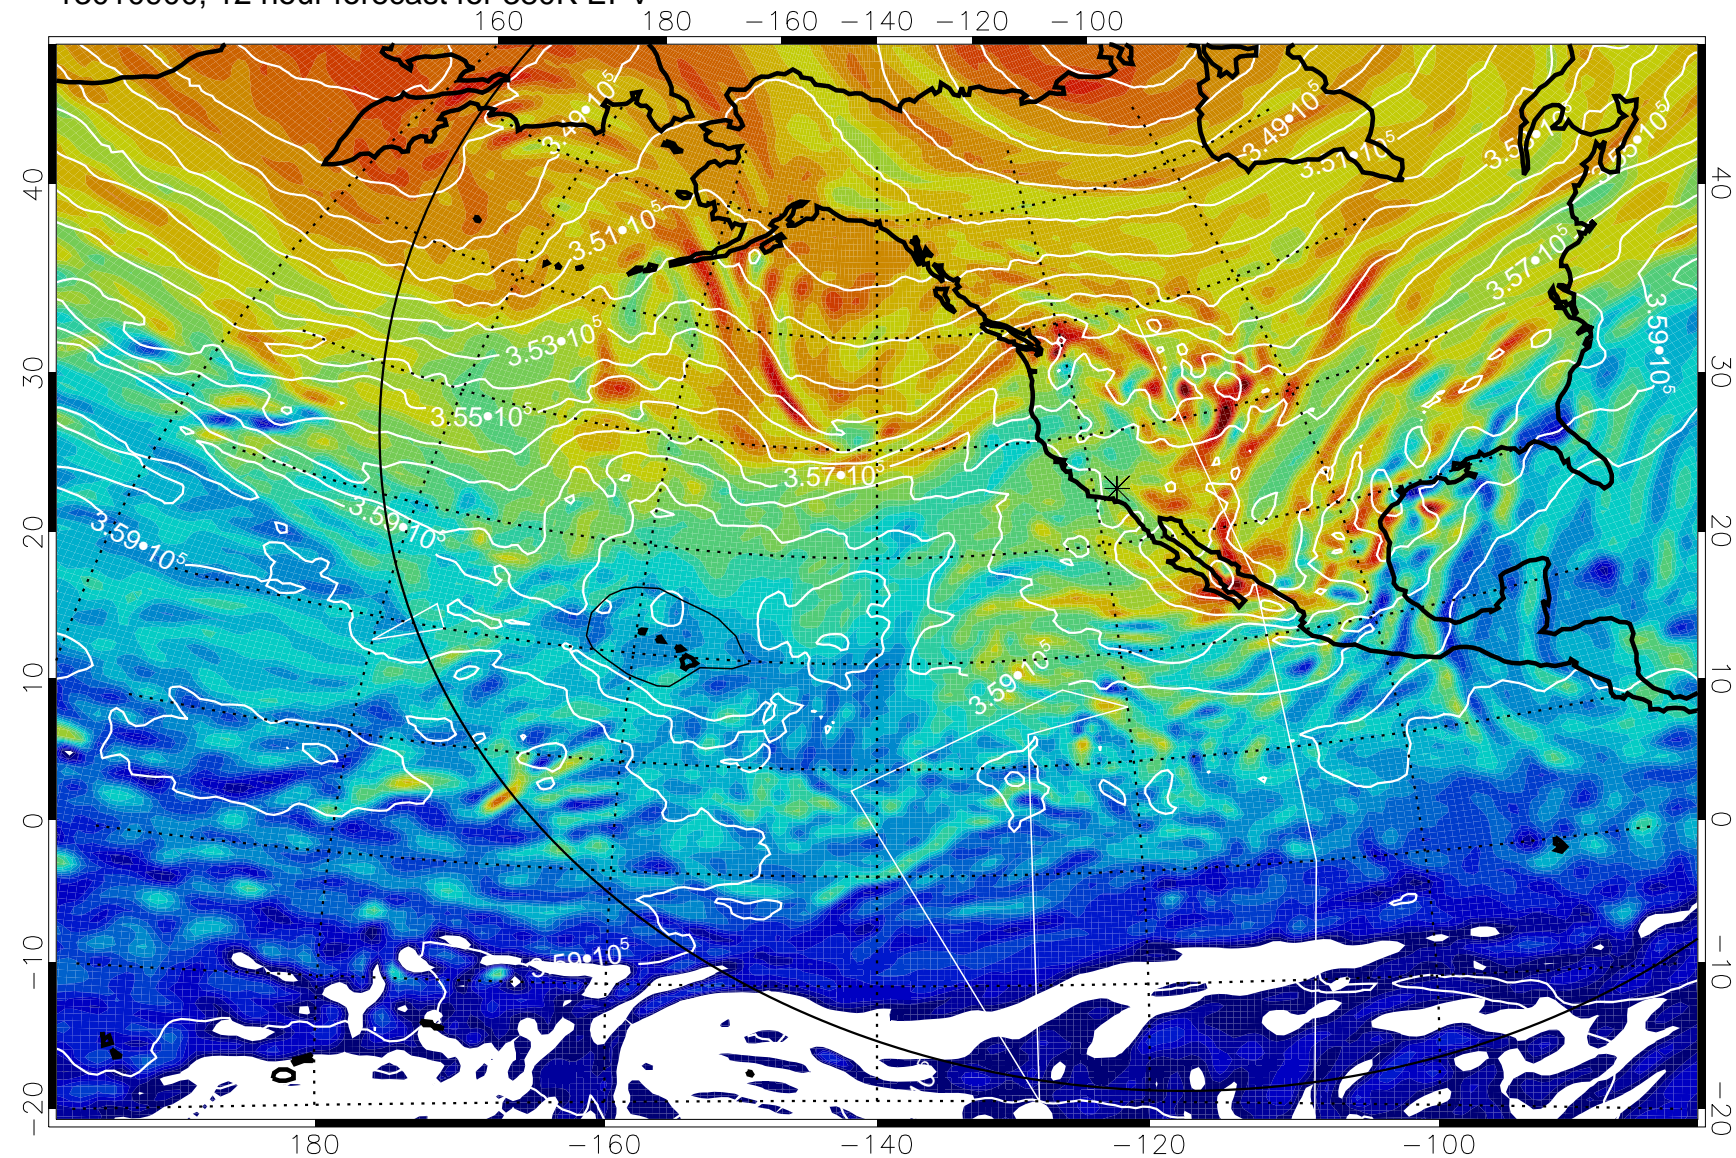

13010818, 6 hour forecast for 380K EPV

160 180 -160 -140 -120 -100

380K Montgomery Streamfunction, white

Range ring of 6000 km -- 19 hours GH round trip

13010900, 12 hour forecast for 380K EPV

380K Montgomery Streamfunction, white

Range ring of 6000 km -- 19 hours GH round trip

13010906, 18 hour forecast for 380K EPV

380K Montgomery Streamfunction, white

Range ring of 6000 km -- 19 hours GH round trip

13010912, 24 hour forecast for 380K EPV

380K Montgomery Streamfunction, white

Range ring of 6000 km -- 19 hours GH round trip

13010918, 30 hour forecast for 380K EPV

13011000, 36 hour forecast for 380K EPV

380K Montgomery Streamfunction, white

Range ring of 6000 km -- 19 hours GH round trip

Range ring of 6000 km -- 19 hours GH round trip

13011018, 54 hour forecast for 380K EPV

380K Montgomery Streamfunction, white

Range ring of 6000 km -- 19 hours GH round trip

13011100, 60 hour forecast for 380K EPV