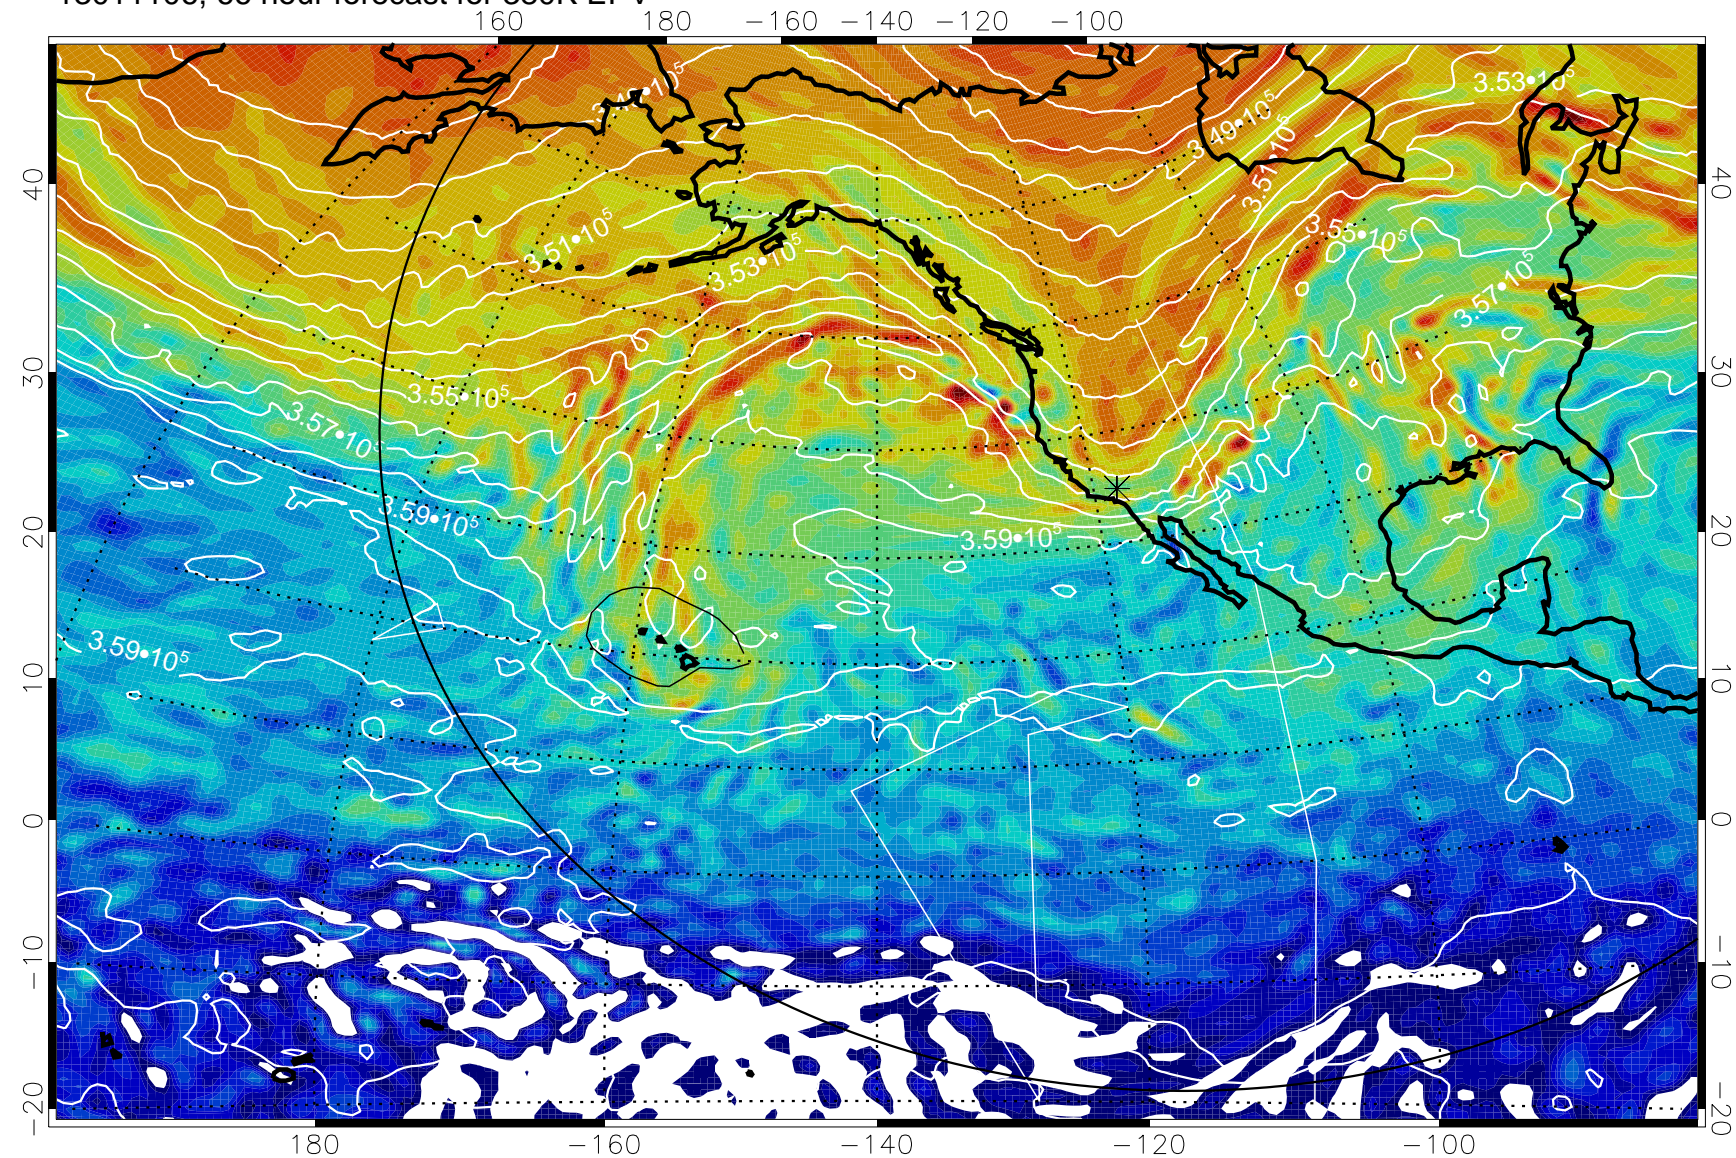

Range ring of 6000 km -- 19 hours GH round trip

13011018, 54 hour forecast for 380K EPV

380K Montgomery Streamfunction, white

Range ring of 6000 km -- 19 hours GH round trip

13011100, 60 hour forecast for 380K EPV

160 180 -160 -140 -120 -100

380K Montgomery Streamfunction, white

Range ring of 6000 km -- 19 hours GH round trip

13011106, 66 hour forecast for 380K EPV

380K Montgomery Streamfunction, white

Range ring of 6000 km -- 19 hours GH round trip

13011112, 72 hour forecast for 380K EPV

160 180 -160 -140 -120 -100

380K Montgomery Streamfunction, white

Range ring of 6000 km -- 19 hours GH round trip

13011118, 78 hour forecast for 380K EPV

160 180 -160 -140 -120 -100

380K Montgomery Streamfunction, white

Range ring of 6000 km -- 19 hours GH round trip

13011200, 84 hour forecast for 380K EPV

380K Montgomery Streamfunction, white

Range ring of 6000 km -- 19 hours GH round trip