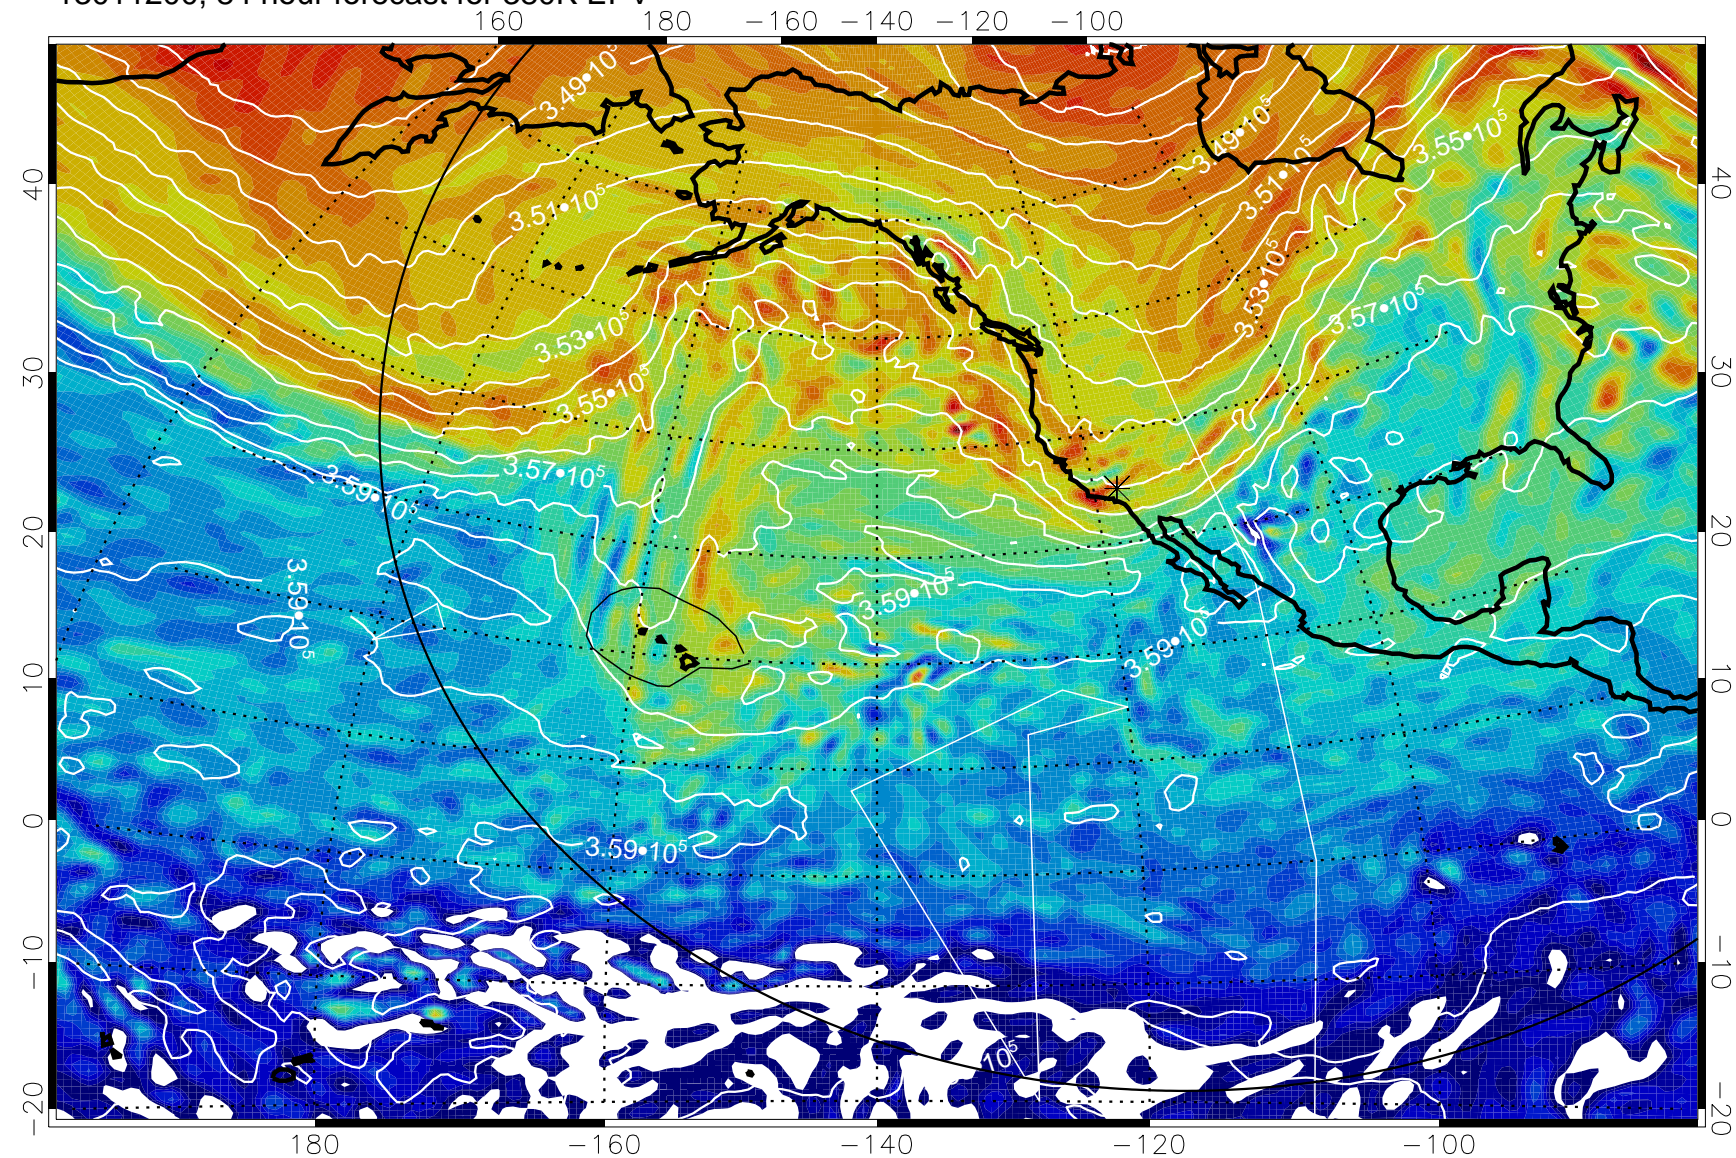

160 180 -160 -140 -120 -100

380K Montgomery Streamfunction, white

Range ring of 6000 km -- 19 hours GH round trip

13011106, 66 hour forecast for 380K EPV

380K Montgomery Streamfunction, white

Range ring of 6000 km -- 19 hours GH round trip

13011112, 72 hour forecast for 380K EPV

160 180 -160 -140 -120 -100

380K Montgomery Streamfunction, white

Range ring of 6000 km -- 19 hours GH round trip

13011118, 78 hour forecast for 380K EPV

160 180 -160 -140 -120 -100

380K Montgomery Streamfunction, white

Range ring of 6000 km -- 19 hours GH round trip

13011200, 84 hour forecast for 380K EPV

380K Montgomery Streamfunction, white

Range ring of 6000 km -- 19 hours GH round trip

13011206, 90 hour forecast for 380K EPV

380K Montgomery Streamfunction, white

Range ring of 6000 km -- 19 hours GH round trip

13011212, 96 hour forecast for 380K EPV

380K Montgomery Streamfunction, white

Range ring of 6000 km -- 19 hours GH round trip