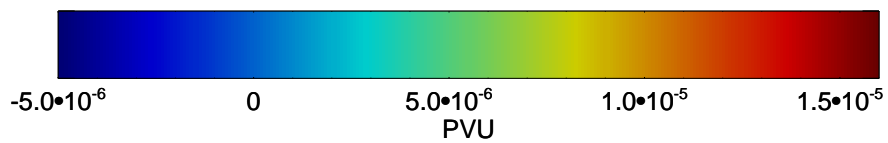

13011218, 102 hour forecast for 380K EPV

160 180 -160 -140 -120 -100

380K Montgomery Streamfunction, white

Range ring of 6000 km -- 19 hours GH round trip

13011300, 108 hour forecast for 380K EPV

160 180 -160 -140 -120 -100