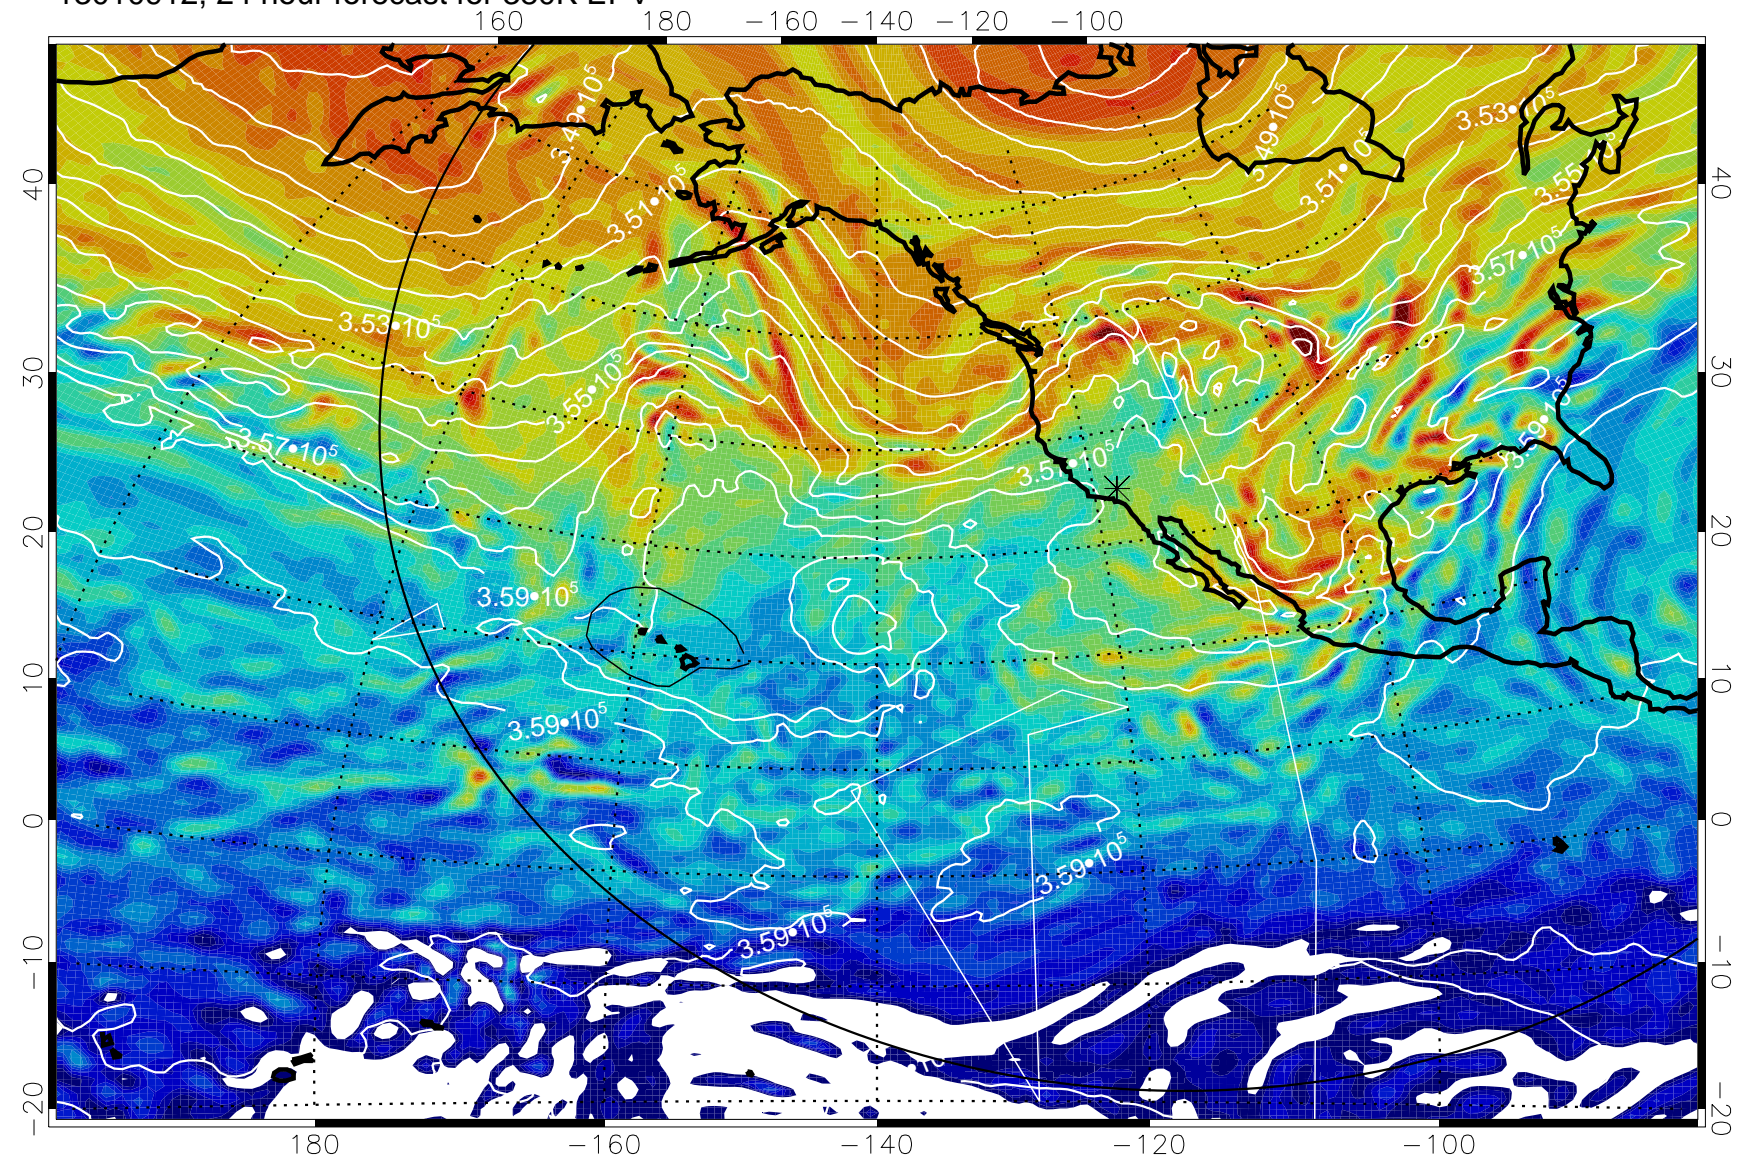

Range ring of 6000 km -- 19 hours GH round trip

13010906, 18 hour forecast for 380K EPV

380K Montgomery Streamfunction, white

Range ring of 6000 km -- 19 hours GH round trip

13010912, 24 hour forecast for 380K EPV

380K Montgomery Streamfunction, white

Range ring of 6000 km -- 19 hours GH round trip

13010918, 30 hour forecast for 380K EPV

13011000, 36 hour forecast for 380K EPV

380K Montgomery Streamfunction, white

Range ring of 6000 km -- 19 hours GH round trip

13011006, 42 hour forecast for 380K EPV

380K Montgomery Streamfunction, white

Range ring of 6000 km -- 19 hours GH round trip

13011012, 48 hour forecast for 380K EPV

160 180 -160 -140 -120 -100

380K Montgomery Streamfunction, white

Range ring of 6000 km -- 19 hours GH round trip

13011018, 54 hour forecast for 380K EPV

380K Montgomery Streamfunction, white

Range ring of 6000 km -- 19 hours GH round trip

13011100, 60 hour forecast for 380K EPV