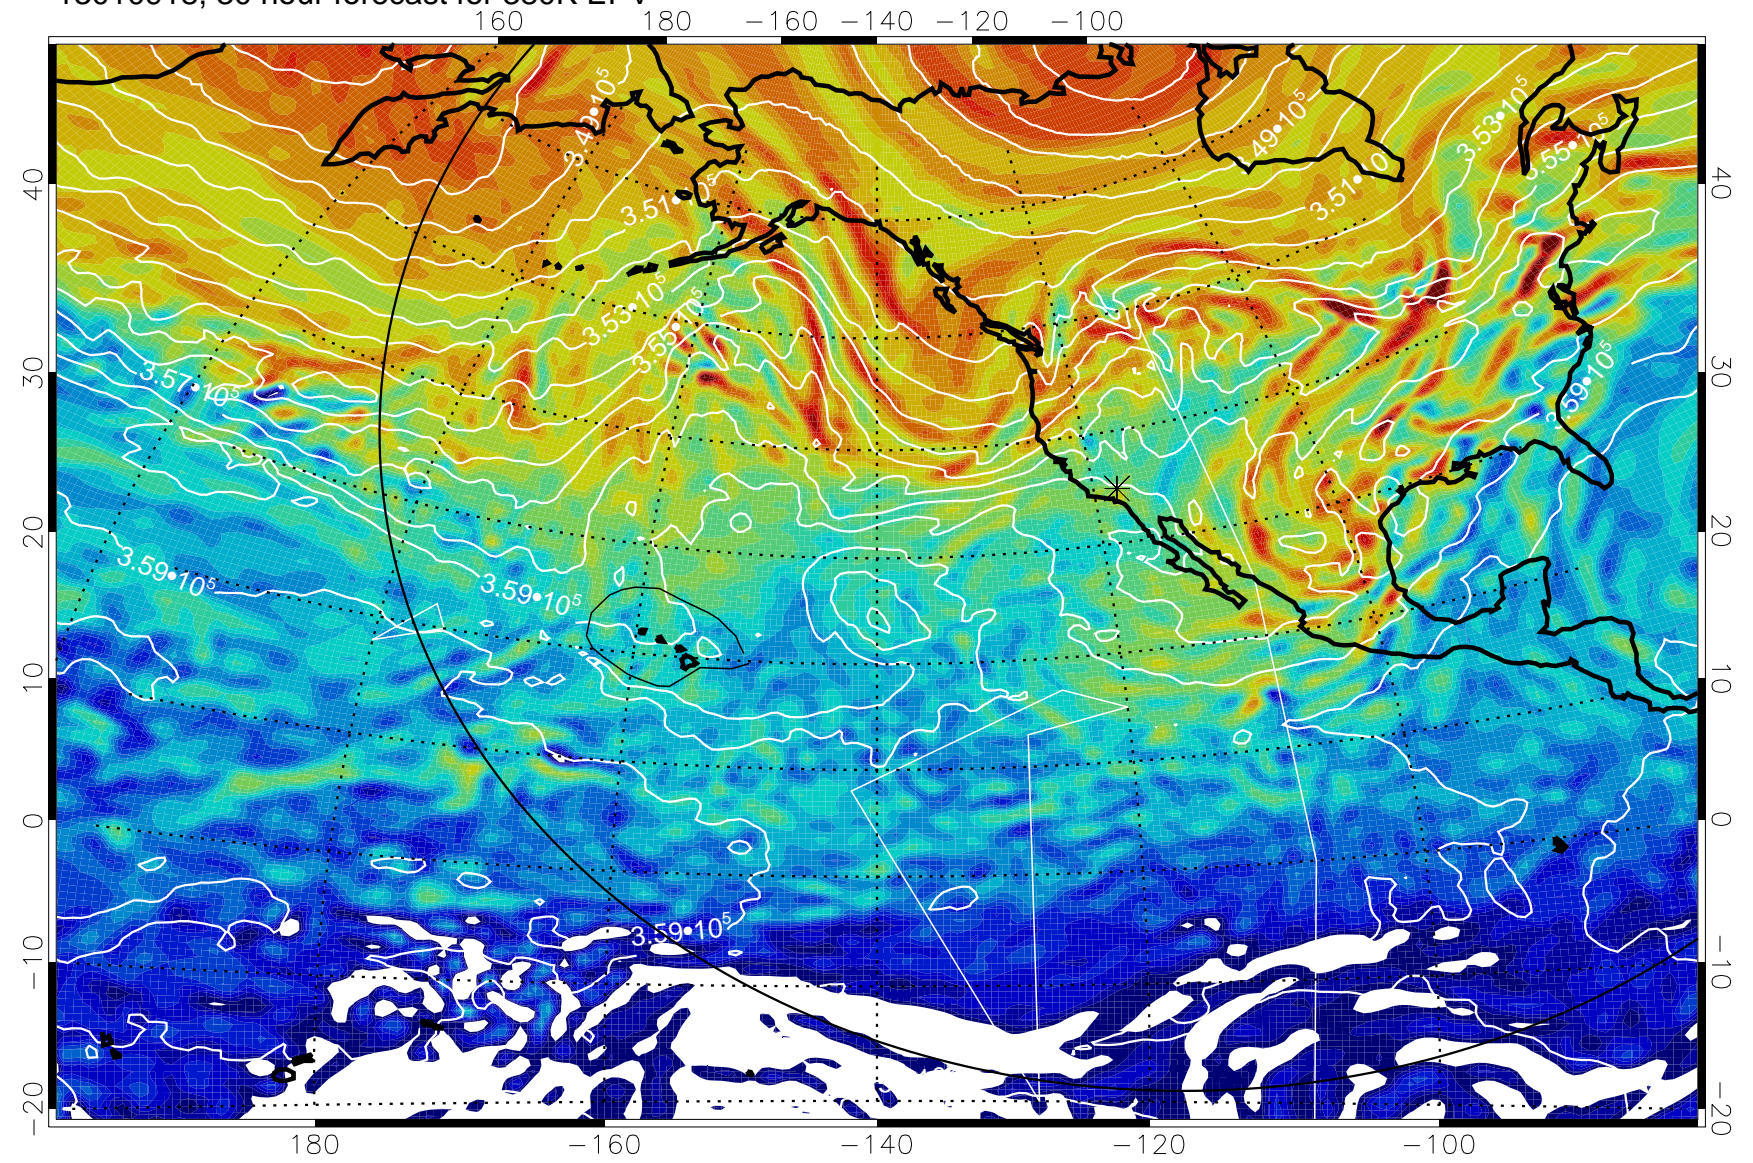

Range ring of 6000 km -- 19 hours GH round trip

13010906, 18 hour forecast for 380K EPV

380K Montgomery Streamfunction, white

Range ring of 6000 km -- 19 hours GH round trip

13010912, 24 hour forecast for 380K EPV

380K Montgomery Streamfunction, white

Range ring of 6000 km -- 19 hours GH round trip

13010918, 30 hour forecast for 380K EPV

13011000, 36 hour forecast for 380K EPV

380K Montgomery Streamfunction, white

Range ring of 6000 km -- 19 hours GH round trip

13011006, 42 hour forecast for 380K EPV

380K Montgomery Streamfunction, white

Range ring of 6000 km -- 19 hours GH round trip

13011012, 48 hour forecast for 380K EPV

160 180 -160 -140 -120 -100

380K Montgomery Streamfunction, white

Range ring of 6000 km -- 19 hours GH round trip

13011018, 54 hour forecast for 380K EPV

380K Montgomery Streamfunction, white

Range ring of 6000 km -- 19 hours GH round trip

13011100, 60 hour forecast for 380K EPV