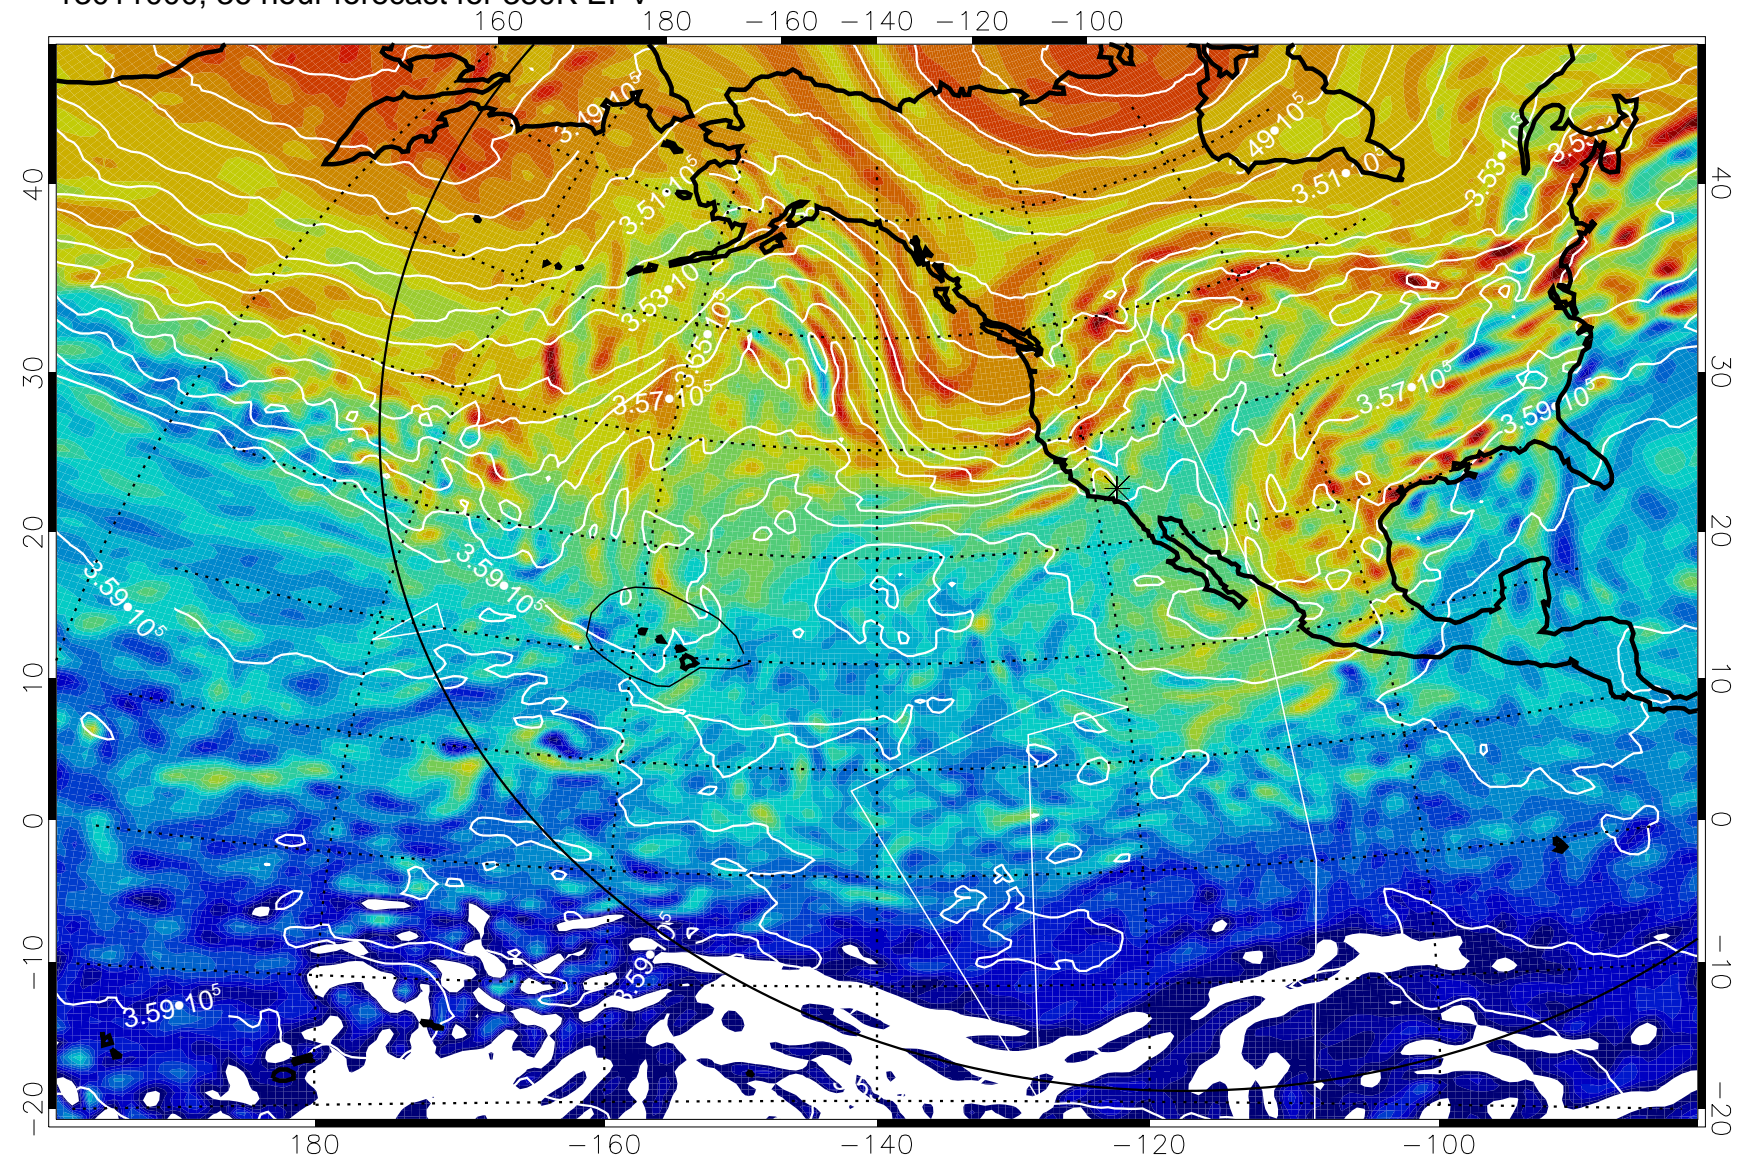

Range ring of 6000 km -- 19 hours GH round trip

13010906, 18 hour forecast for 380K EPV

380K Montgomery Streamfunction, white

Range ring of 6000 km -- 19 hours GH round trip

13010912, 24 hour forecast for 380K EPV

380K Montgomery Streamfunction, white

Range ring of 6000 km -- 19 hours GH round trip

13010918, 30 hour forecast for 380K EPV

13011000, 36 hour forecast for 380K EPV

380K Montgomery Streamfunction, white

Range ring of 6000 km -- 19 hours GH round trip

13011006, 42 hour forecast for 380K EPV

380K Montgomery Streamfunction, white

Range ring of 6000 km -- 19 hours GH round trip

13011012, 48 hour forecast for 380K EPV

160 180 -160 -140 -120 -100

380K Montgomery Streamfunction, white

Range ring of 6000 km -- 19 hours GH round trip

13011018, 54 hour forecast for 380K EPV

380K Montgomery Streamfunction, white

Range ring of 6000 km -- 19 hours GH round trip

13011100, 60 hour forecast for 380K EPV