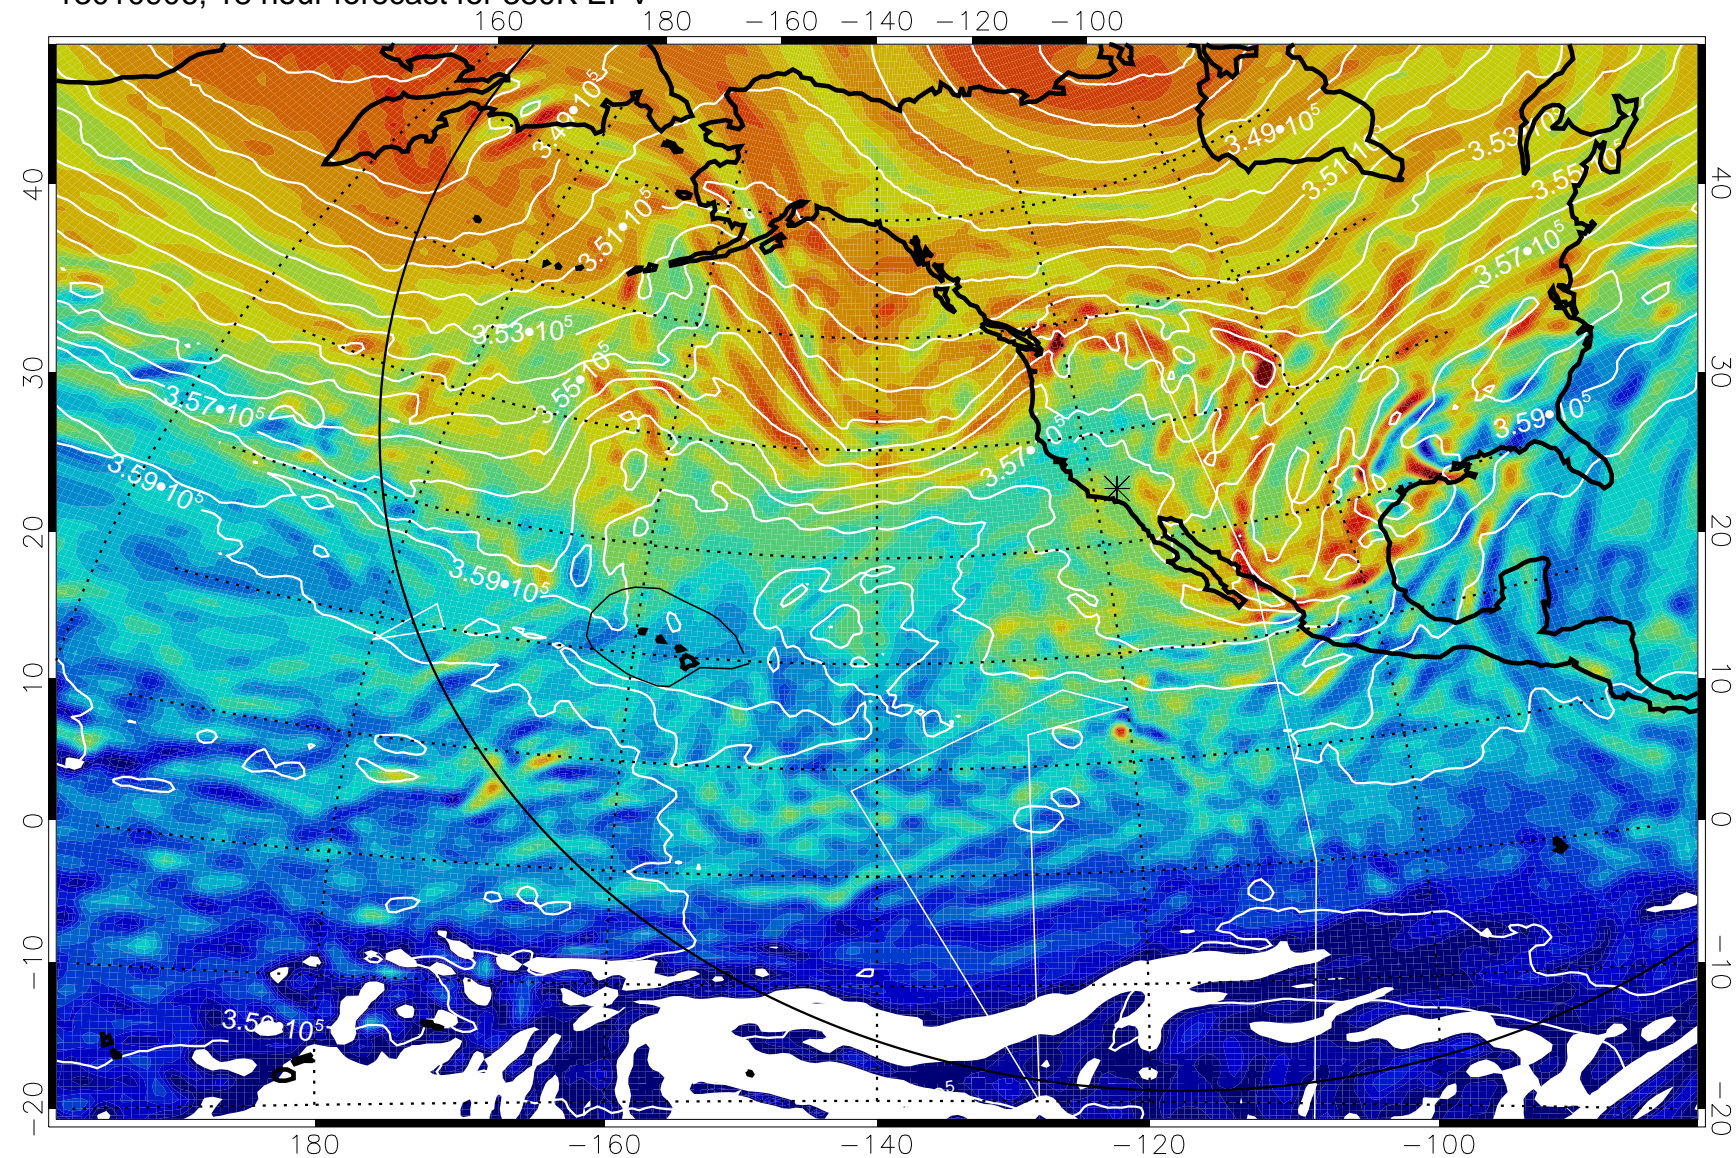

13010818, 6 hour forecast for 380K EPV

160 180 -160 -140 -120 -100

380K Montgomery Streamfunction, white

Range ring of 6000 km -- 19 hours GH round trip

13010900, 12 hour forecast for 380K EPV

380K Montgomery Streamfunction, white

Range ring of 6000 km -- 19 hours GH round trip

13010906, 18 hour forecast for 380K EPV

380K Montgomery Streamfunction, white

Range ring of 6000 km -- 19 hours GH round trip

13010912, 24 hour forecast for 380K EPV

380K Montgomery Streamfunction, white

Range ring of 6000 km -- 19 hours GH round trip

13010918, 30 hour forecast for 380K EPV

13011000, 36 hour forecast for 380K EPV

380K Montgomery Streamfunction, white

Range ring of 6000 km -- 19 hours GH round trip

Range ring of 6000 km -- 19 hours GH round trip

13011018, 54 hour forecast for 380K EPV

380K Montgomery Streamfunction, white

Range ring of 6000 km -- 19 hours GH round trip

13011100, 60 hour forecast for 380K EPV