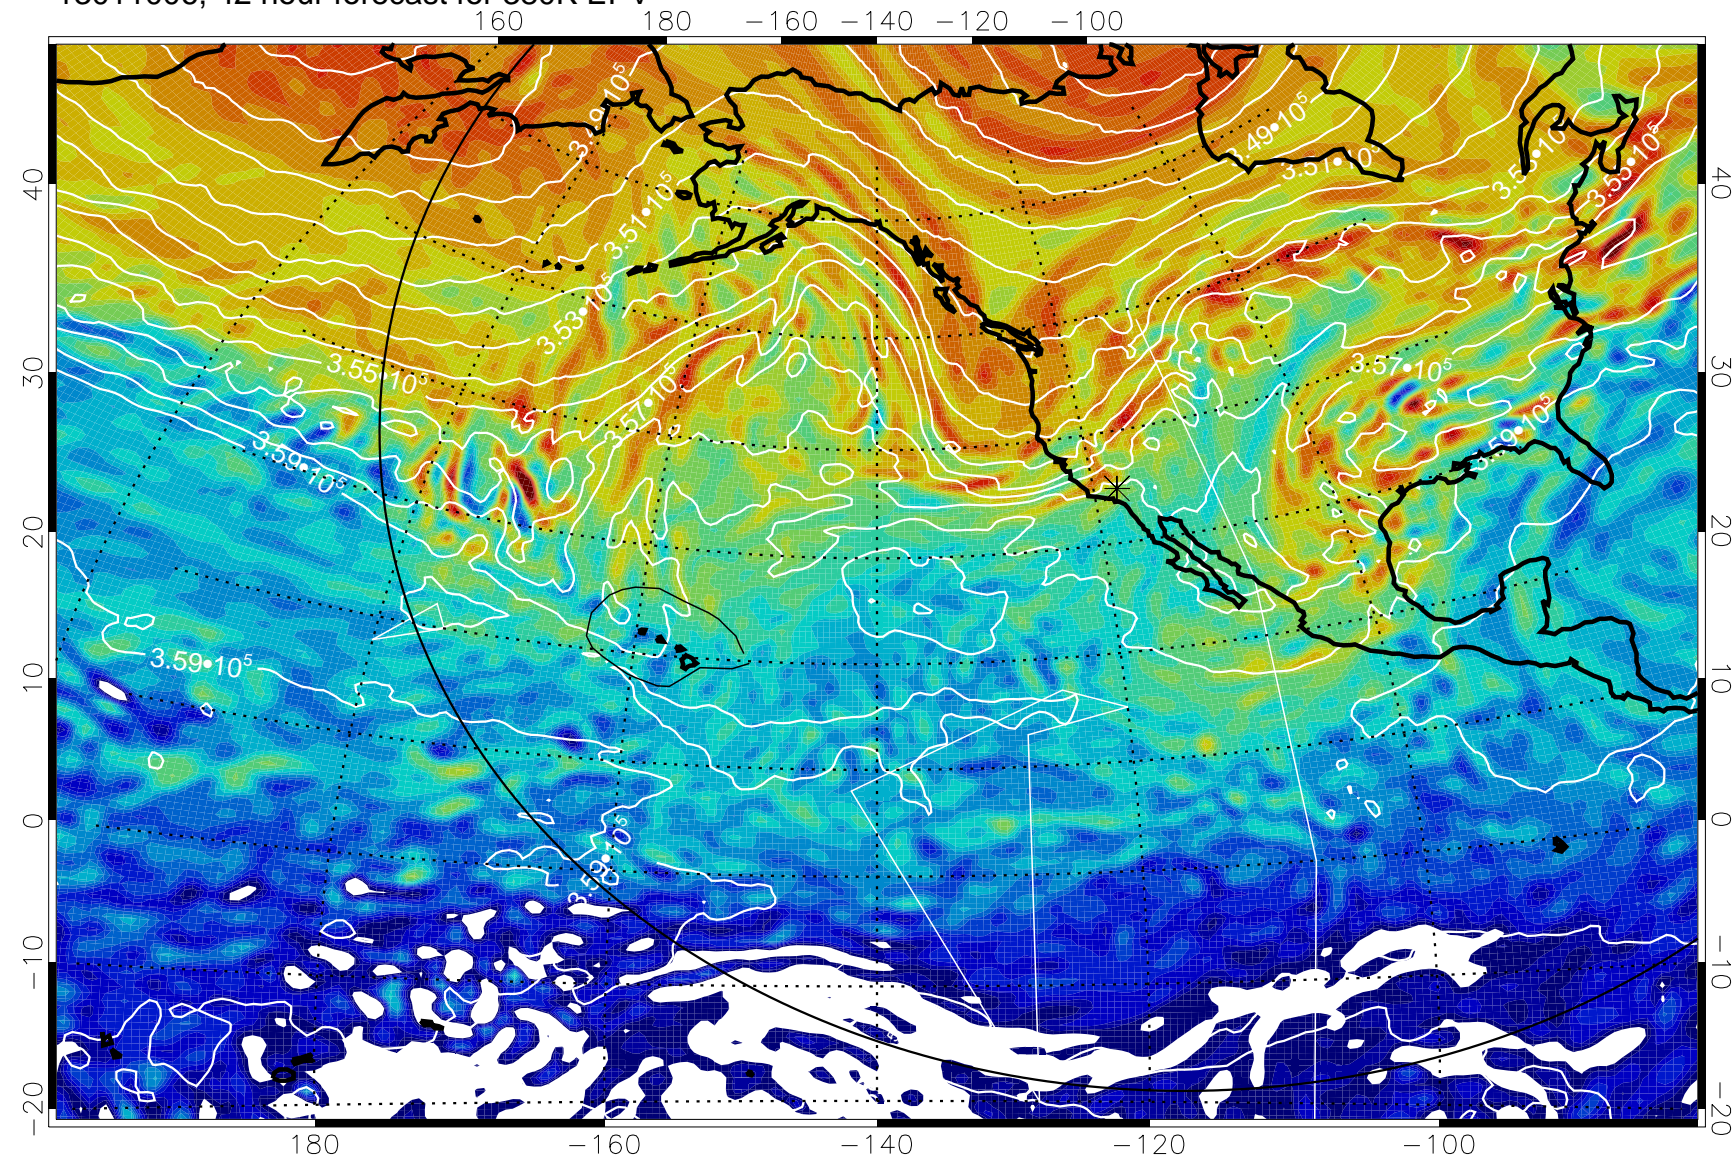

Range ring of 6000 km -- 19 hours GH round trip

13010906, 18 hour forecast for 380K EPV

380K Montgomery Streamfunction, white

Range ring of 6000 km -- 19 hours GH round trip

13010912, 24 hour forecast for 380K EPV

380K Montgomery Streamfunction, white

Range ring of 6000 km -- 19 hours GH round trip

13010918, 30 hour forecast for 380K EPV

13011000, 36 hour forecast for 380K EPV

380K Montgomery Streamfunction, white

Range ring of 6000 km -- 19 hours GH round trip

13011006, 42 hour forecast for 380K EPV

380K Montgomery Streamfunction, white

Range ring of 6000 km -- 19 hours GH round trip

13011012, 48 hour forecast for 380K EPV

160 180 -160 -140 -120 -100

380K Montgomery Streamfunction, white

Range ring of 6000 km -- 19 hours GH round trip

13011018, 54 hour forecast for 380K EPV

380K Montgomery Streamfunction, white

Range ring of 6000 km -- 19 hours GH round trip

13011100, 60 hour forecast for 380K EPV