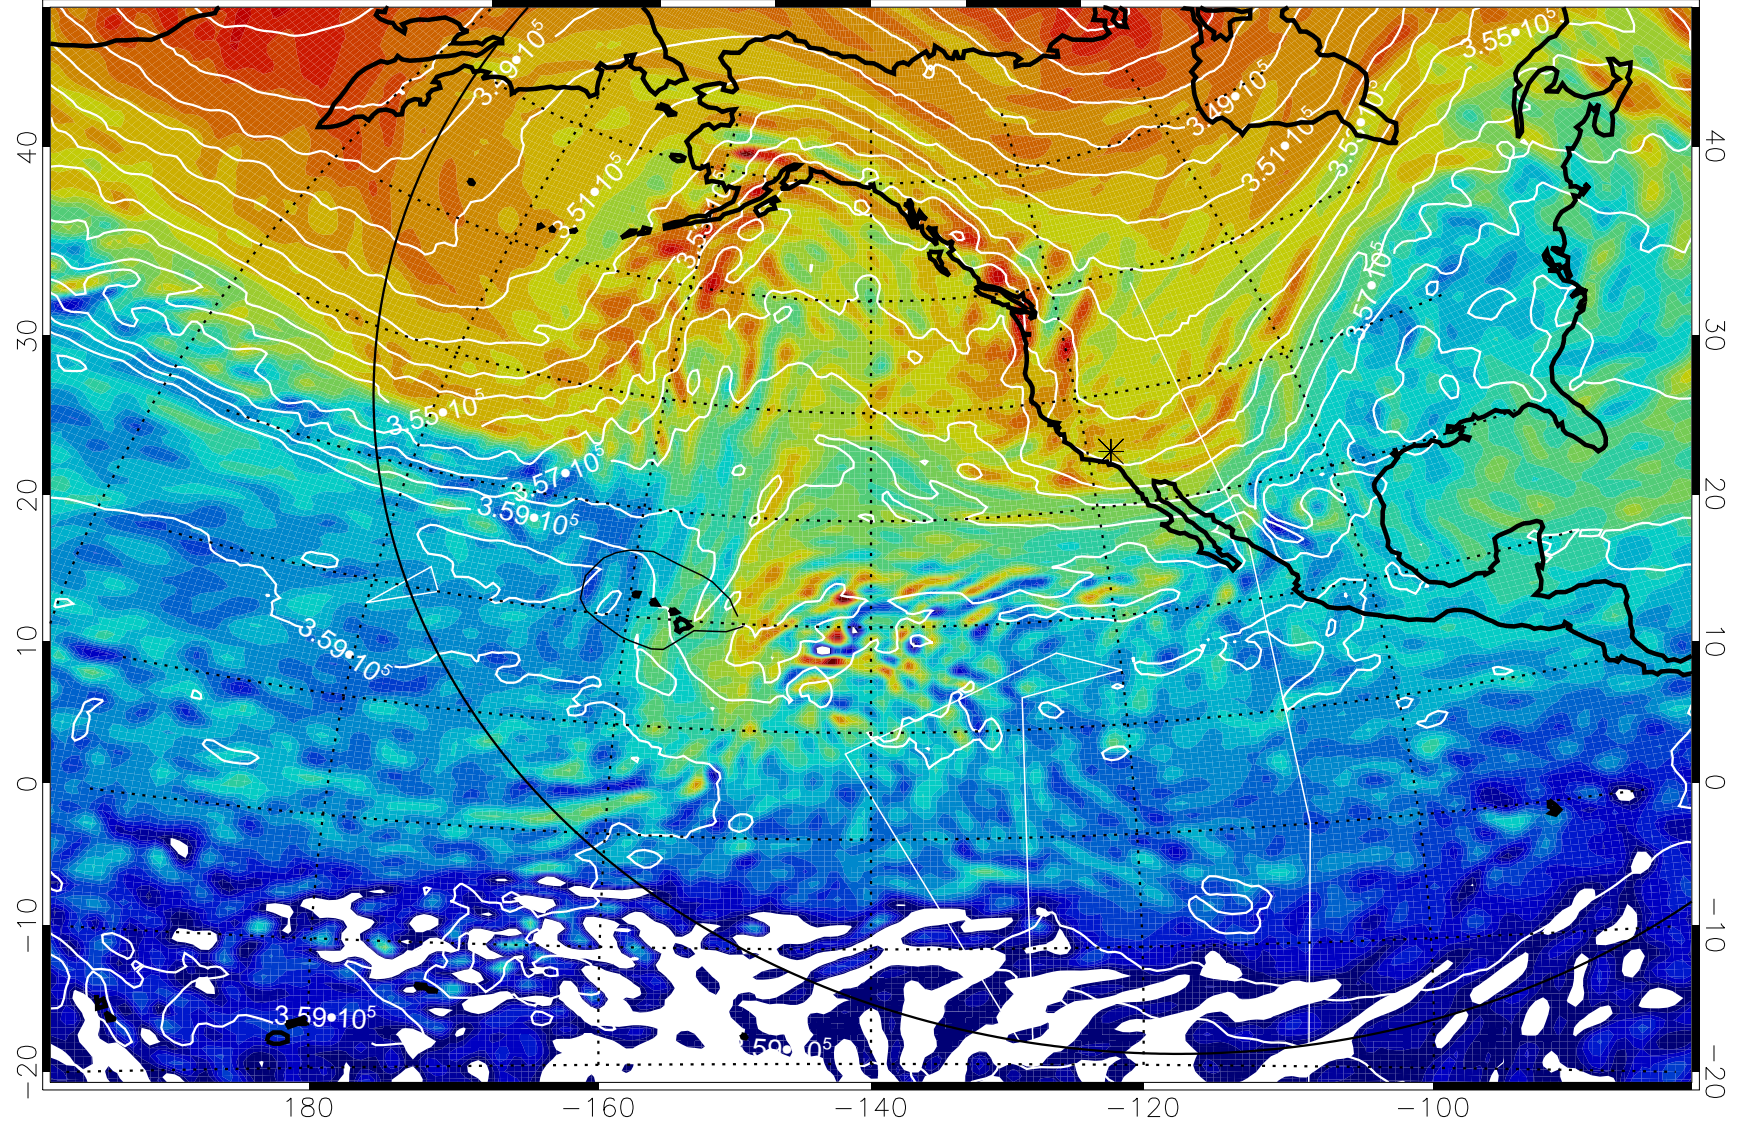

380K Montgomery Streamfunction, white

Range ring of 6000 km -- 19 hours GH round trip

13011200, 84 hour forecast for 380K EPV

380K Montgomery Streamfunction, white

Range ring of 6000 km -- 19 hours GH round trip

13011206, 90 hour forecast for 380K EPV

380K Montgomery Streamfunction, white

Range ring of 6000 km -- 19 hours GH round trip

13011212, 96 hour forecast for 380K EPV

380K Montgomery Streamfunction, white

Range ring of 6000 km -- 19 hours GH round trip

13011218, 102 hour forecast for 380K EPV

160 180 -160 -140 -120 -100

380K Montgomery Streamfunction, white

Range ring of 6000 km -- 19 hours GH round trip

13011300, 108 hour forecast for 380K EPV

160 180 -160 -140 -120 -100

380K Montgomery Streamfunction, white

Range ring of 6000 km -- 19 hours GH round trip

13011306, 114 hour forecast for 380K EPV

160 180 -160 -140 -120 -100

380K Montgomery Streamfunction, white

Range ring of 6000 km -- 19 hours GH round trip