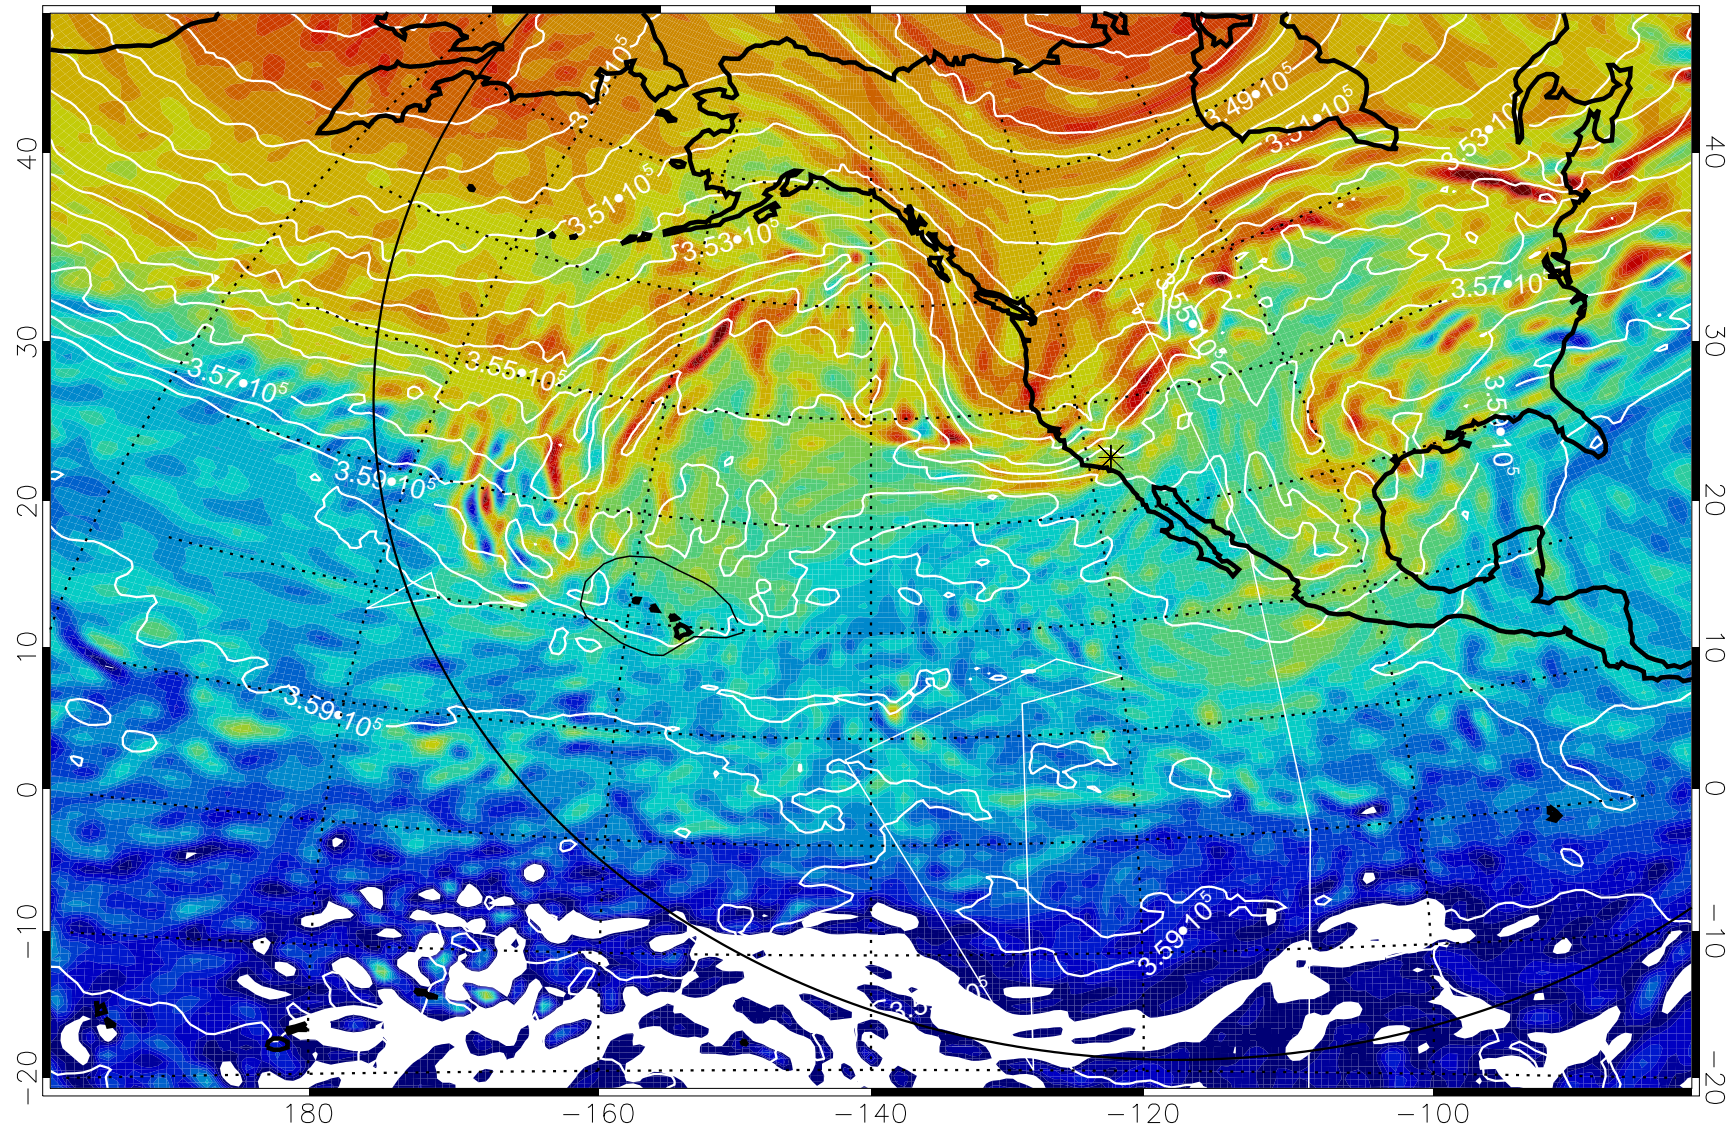

380K Montgomery Streamfunction, white

Range ring of 6000 km -- 19 hours GH round trip

13010918, 30 hour forecast for 380K EPV

13011000, 36 hour forecast for 380K EPV

380K Montgomery Streamfunction, white

Range ring of 6000 km -- 19 hours GH round trip

13011006, 42 hour forecast for 380K EPV

380K Montgomery Streamfunction, white

Range ring of 6000 km -- 19 hours GH round trip

13011012, 48 hour forecast for 380K EPV

160 180 -160 -140 -120 -100

380K Montgomery Streamfunction, white

Range ring of 6000 km -- 19 hours GH round trip

13011018, 54 hour forecast for 380K EPV

380K Montgomery Streamfunction, white

Range ring of 6000 km -- 19 hours GH round trip

13011100, 60 hour forecast for 380K EPV

160 180 -160 -140 -120 -100

380K Montgomery Streamfunction, white

Range ring of 6000 km -- 19 hours GH round trip

13011106, 66 hour forecast for 380K EPV

380K Montgomery Streamfunction, white

Range ring of 6000 km -- 19 hours GH round trip