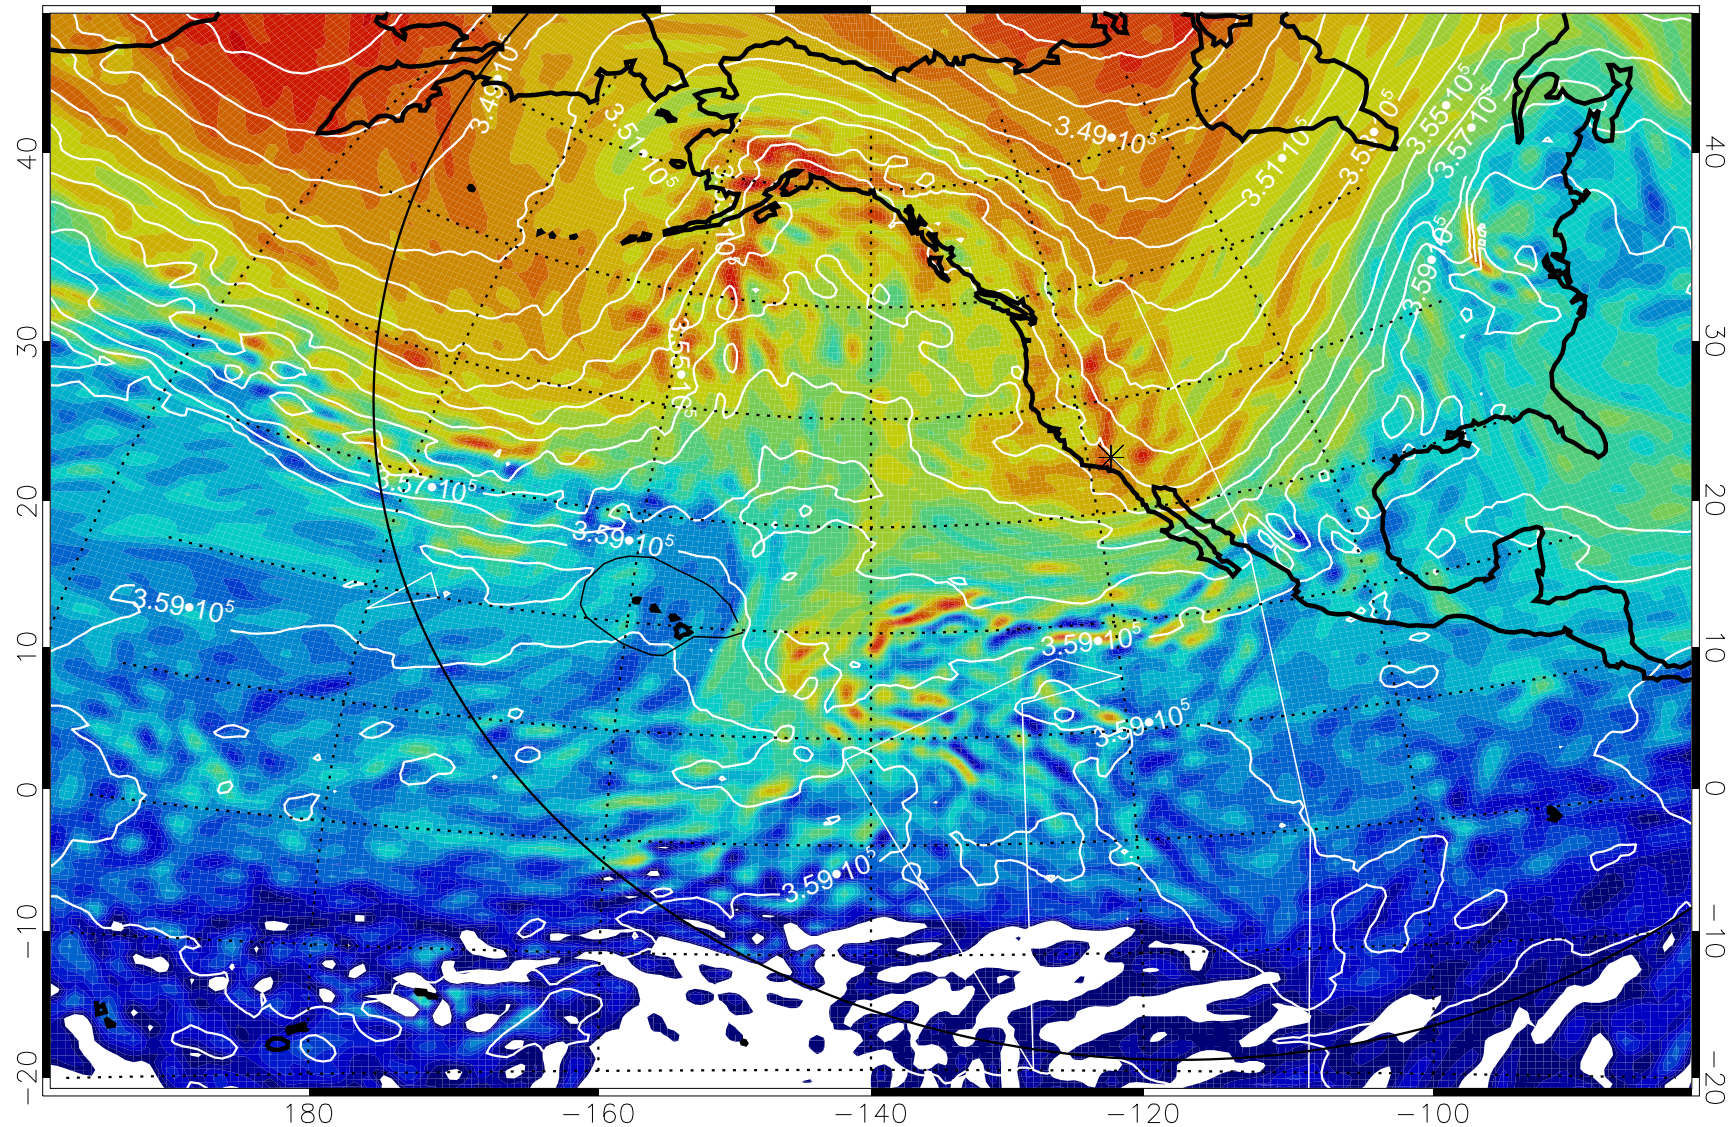

13011218, 102 hour forecast for 380K EPV

160 180 -160 -140 -120 -100

380K Montgomery Streamfunction, white

Range ring of 6000 km -- 19 hours GH round trip

13011300, 108 hour forecast for 380K EPV

160 180 -160 -140 -120 -100

380K Montgomery Streamfunction, white

Range ring of 6000 km -- 19 hours GH round trip

13011306, 114 hour forecast for 380K EPV

160 180 -160 -140 -120 -100

380K Montgomery Streamfunction, white

Range ring of 6000 km -- 19 hours GH round trip

13011312, 120 hour forecast for 380K EPV

160 180 -160 -140 -120 -100

380K Montgomery Streamfunction, white

Range ring of 6000 km -- 19 hours GH round trip