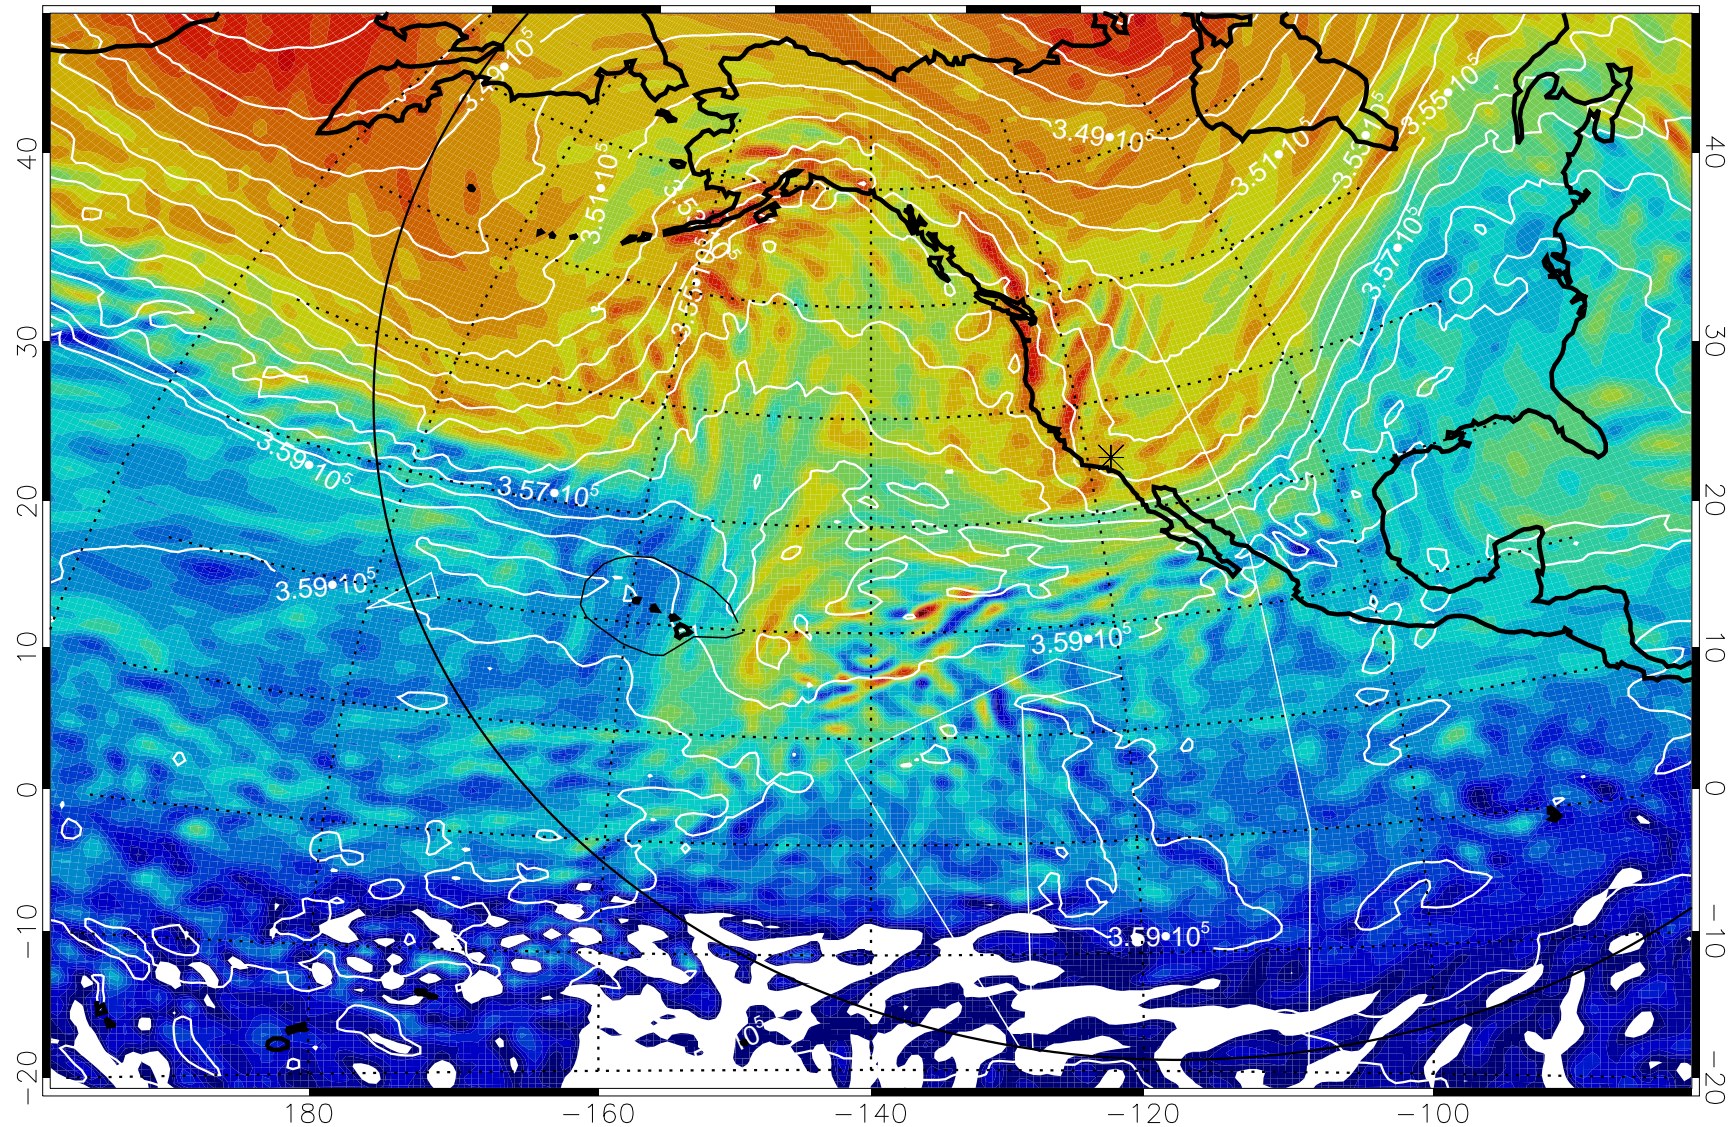

13011206, 90 hour forecast for 380K EPV

380K Montgomery Streamfunction, white

Range ring of 6000 km -- 19 hours GH round trip

13011212, 96 hour forecast for 380K EPV

380K Montgomery Streamfunction, white

Range ring of 6000 km -- 19 hours GH round trip

13011218, 102 hour forecast for 380K EPV

160 180 -160 -140 -120 -100

380K Montgomery Streamfunction, white

Range ring of 6000 km -- 19 hours GH round trip

13011300, 108 hour forecast for 380K EPV

160 180 -160 -140 -120 -100

380K Montgomery Streamfunction, white

Range ring of 6000 km -- 19 hours GH round trip

13011306, 114 hour forecast for 380K EPV

160 180 -160 -140 -120 -100

380K Montgomery Streamfunction, white

Range ring of 6000 km -- 19 hours GH round trip

13011312, 120 hour forecast for 380K EPV

160 180 -160 -140 -120 -100

380K Montgomery Streamfunction, white

Range ring of 6000 km -- 19 hours GH round trip