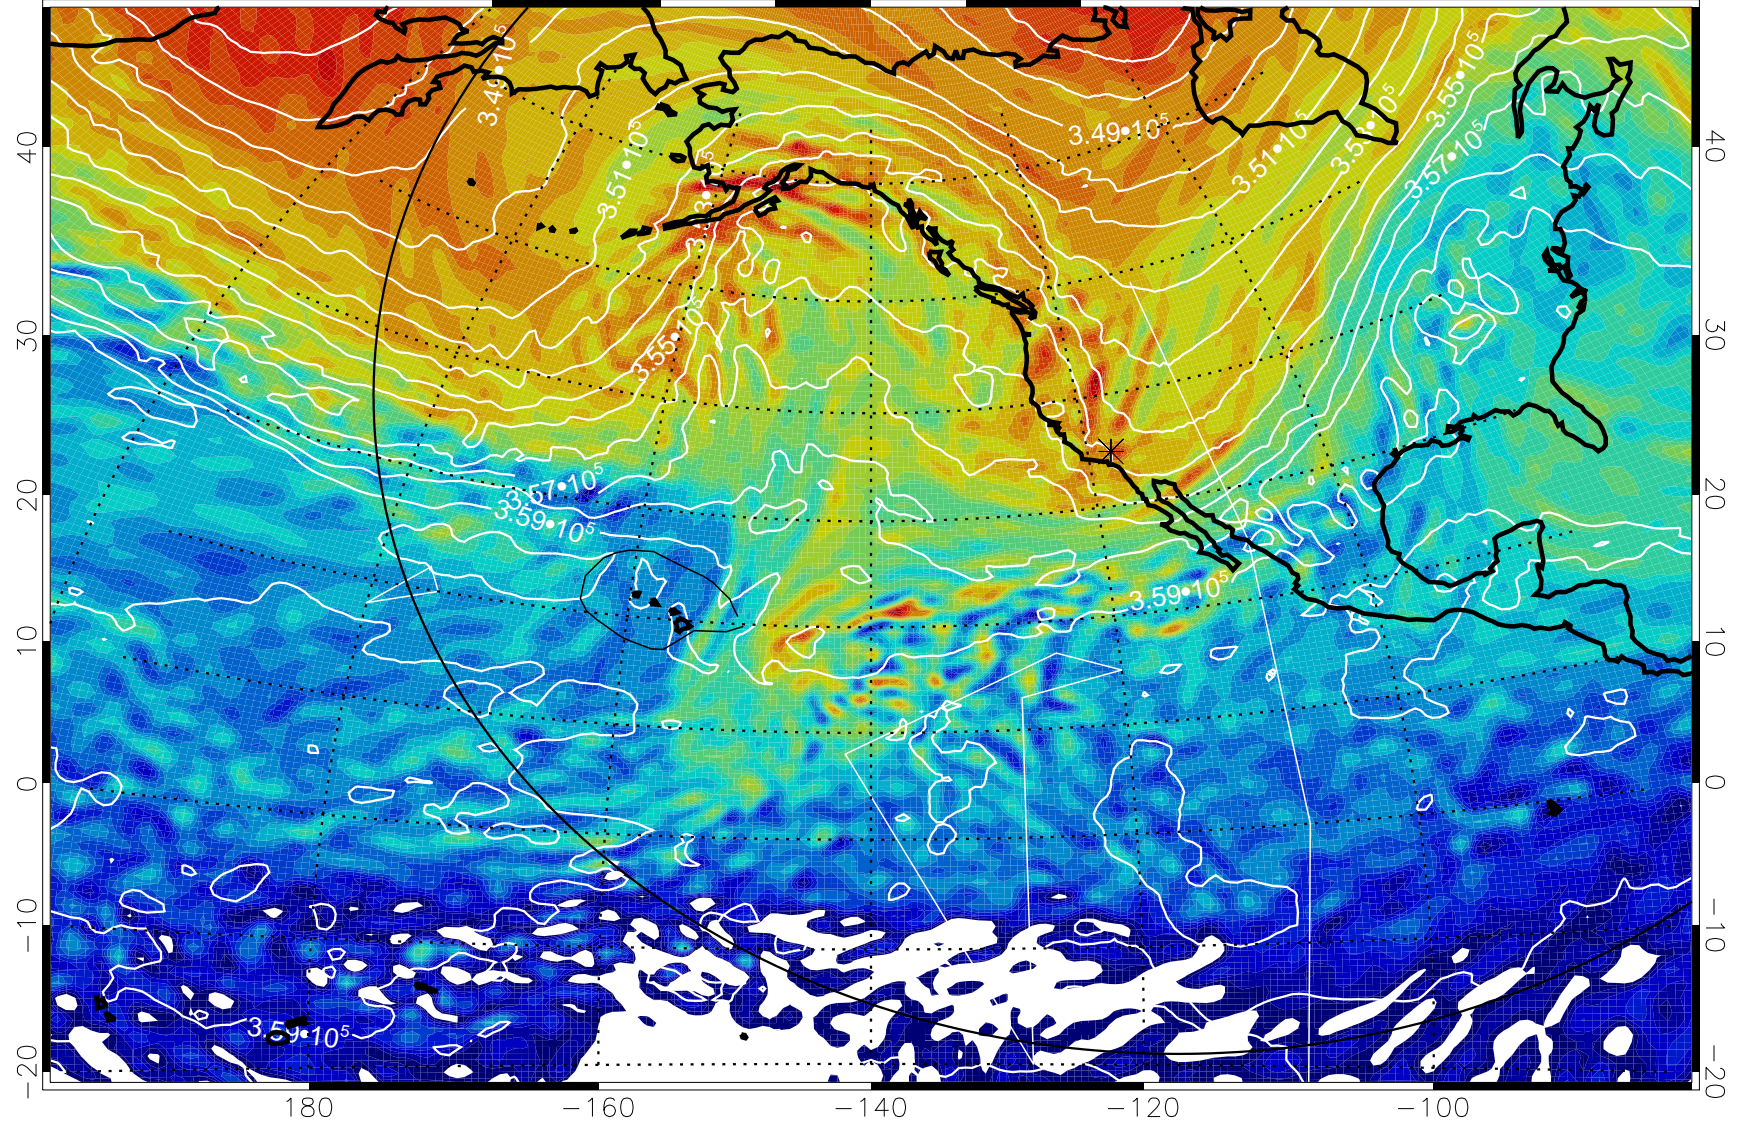

13011206, 90 hour forecast for 380K EPV

380K Montgomery Streamfunction, white

Range ring of 6000 km -- 19 hours GH round trip

13011212, 96 hour forecast for 380K EPV

380K Montgomery Streamfunction, white

Range ring of 6000 km -- 19 hours GH round trip

13011218, 102 hour forecast for 380K EPV

160 180 -160 -140 -120 -100

380K Montgomery Streamfunction, white

Range ring of 6000 km -- 19 hours GH round trip

13011300, 108 hour forecast for 380K EPV

160 180 -160 -140 -120 -100

380K Montgomery Streamfunction, white

Range ring of 6000 km -- 19 hours GH round trip

13011306, 114 hour forecast for 380K EPV

160 180 -160 -140 -120 -100

380K Montgomery Streamfunction, white

Range ring of 6000 km -- 19 hours GH round trip

13011312, 120 hour forecast for 380K EPV

160 180 -160 -140 -120 -100

380K Montgomery Streamfunction, white

Range ring of 6000 km -- 19 hours GH round trip