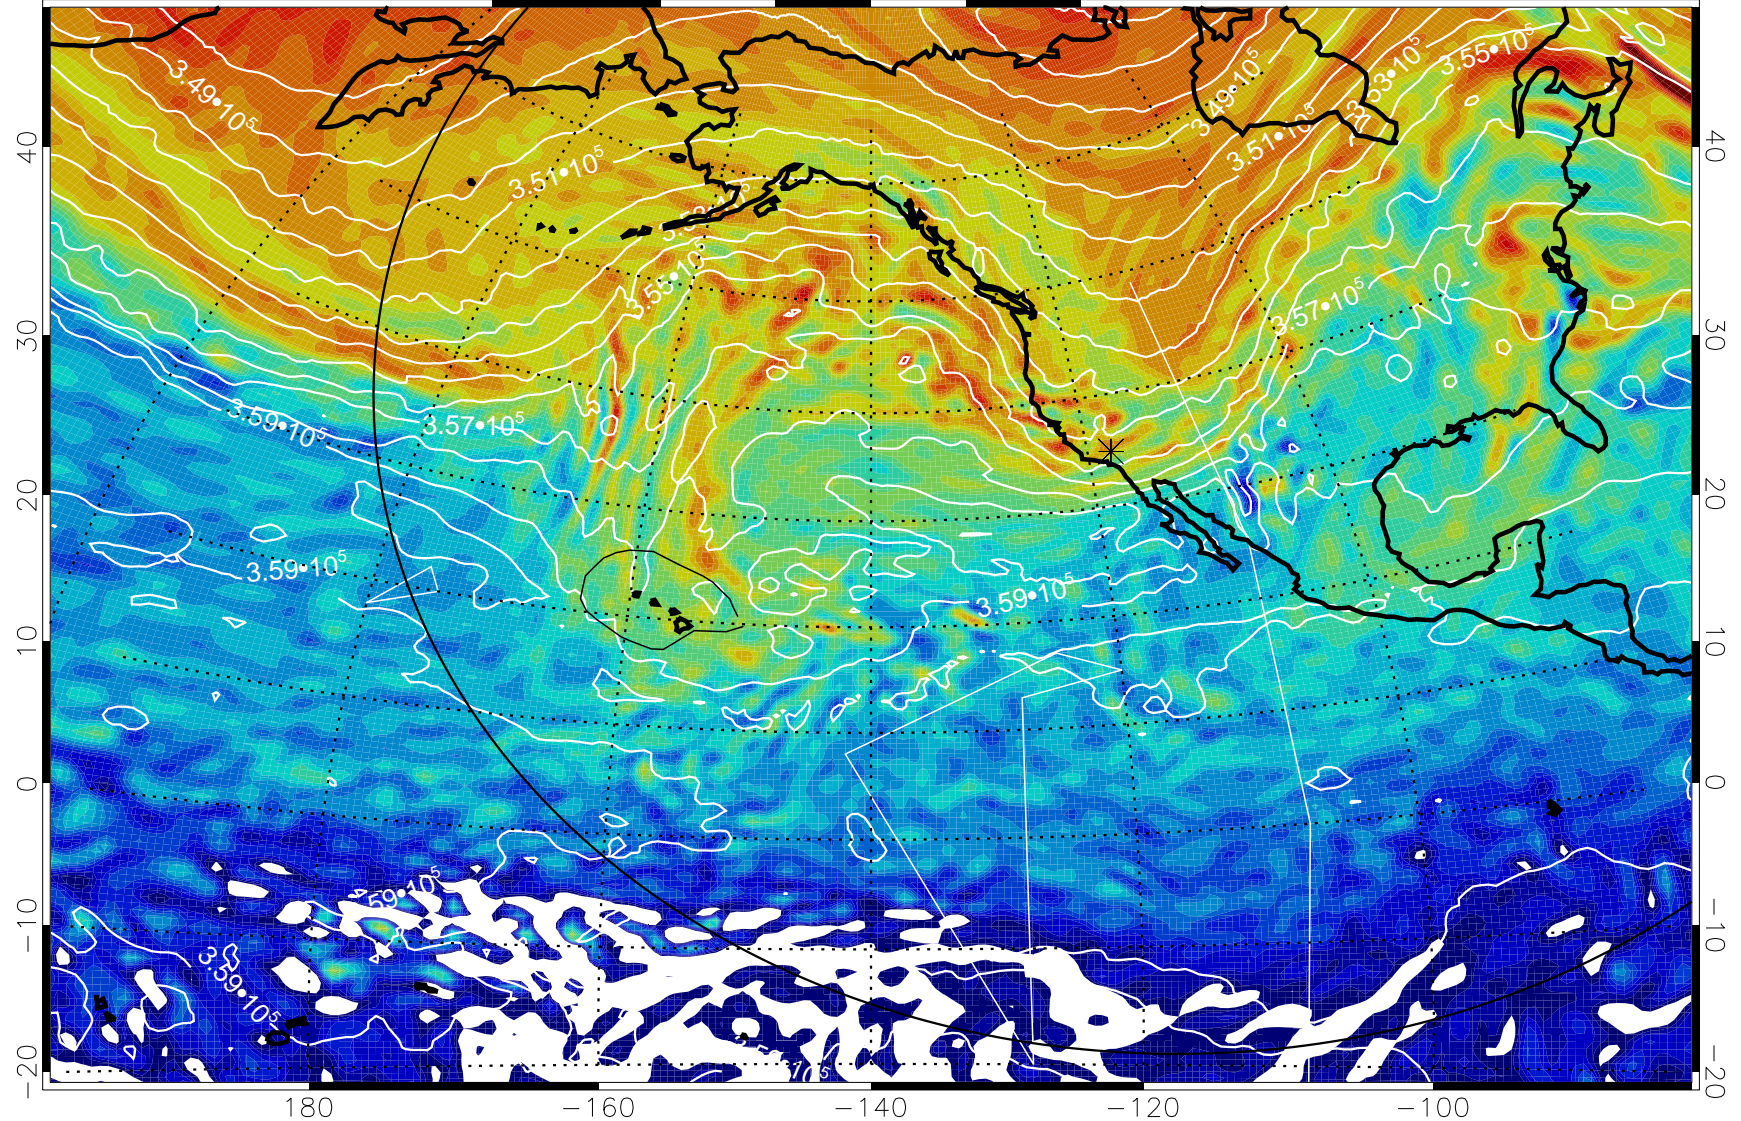

160 180 -160 -140 -120 -100

380K Montgomery Streamfunction, white

Range ring of 6000 km -- 19 hours GH round trip

13011106, 66 hour forecast for 380K EPV

380K Montgomery Streamfunction, white

Range ring of 6000 km -- 19 hours GH round trip

13011112, 72 hour forecast for 380K EPV

160 180 -160 -140 -120 -100

380K Montgomery Streamfunction, white

Range ring of 6000 km -- 19 hours GH round trip

13011118, 78 hour forecast for 380K EPV

160 180 -160 -140 -120 -100

380K Montgomery Streamfunction, white

Range ring of 6000 km -- 19 hours GH round trip

13011200, 84 hour forecast for 380K EPV

380K Montgomery Streamfunction, white

Range ring of 6000 km -- 19 hours GH round trip

13011206, 90 hour forecast for 380K EPV

380K Montgomery Streamfunction, white

Range ring of 6000 km -- 19 hours GH round trip

13011212, 96 hour forecast for 380K EPV

380K Montgomery Streamfunction, white

Range ring of 6000 km -- 19 hours GH round trip