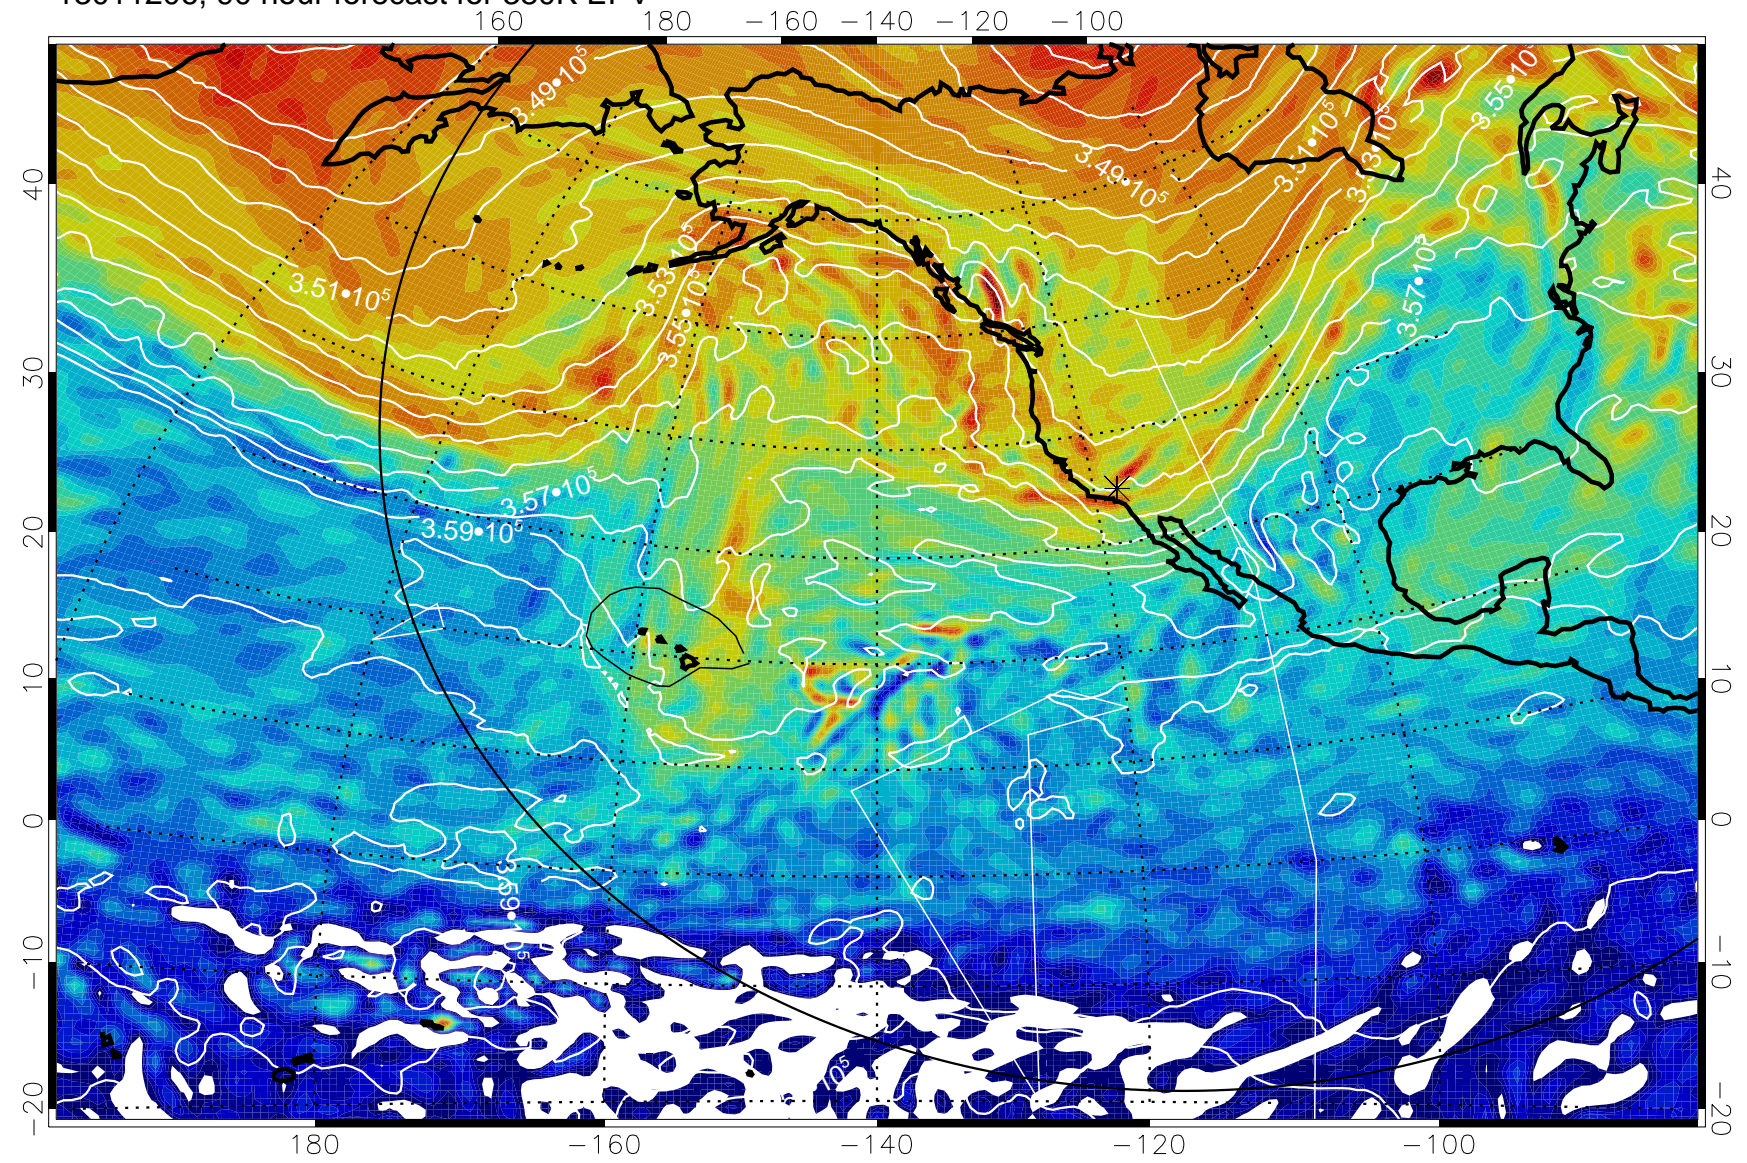

13011112, 72 hour forecast for 380K EPV

160 180 -160 -140 -120 -100

380K Montgomery Streamfunction, white

Range ring of 6000 km -- 19 hours GH round trip

13011118, 78 hour forecast for 380K EPV

160 180 -160 -140 -120 -100

380K Montgomery Streamfunction, white

Range ring of 6000 km -- 19 hours GH round trip

13011200, 84 hour forecast for 380K EPV

380K Montgomery Streamfunction, white

Range ring of 6000 km -- 19 hours GH round trip

13011206, 90 hour forecast for 380K EPV

380K Montgomery Streamfunction, white

Range ring of 6000 km -- 19 hours GH round trip

13011212, 96 hour forecast for 380K EPV

380K Montgomery Streamfunction, white

Range ring of 6000 km -- 19 hours GH round trip

13011218, 102 hour forecast for 380K EPV

160 180 -160 -140 -120 -100

380K Montgomery Streamfunction, white

Range ring of 6000 km -- 19 hours GH round trip

13011300, 108 hour forecast for 380K EPV

160 180 -160 -140 -120 -100