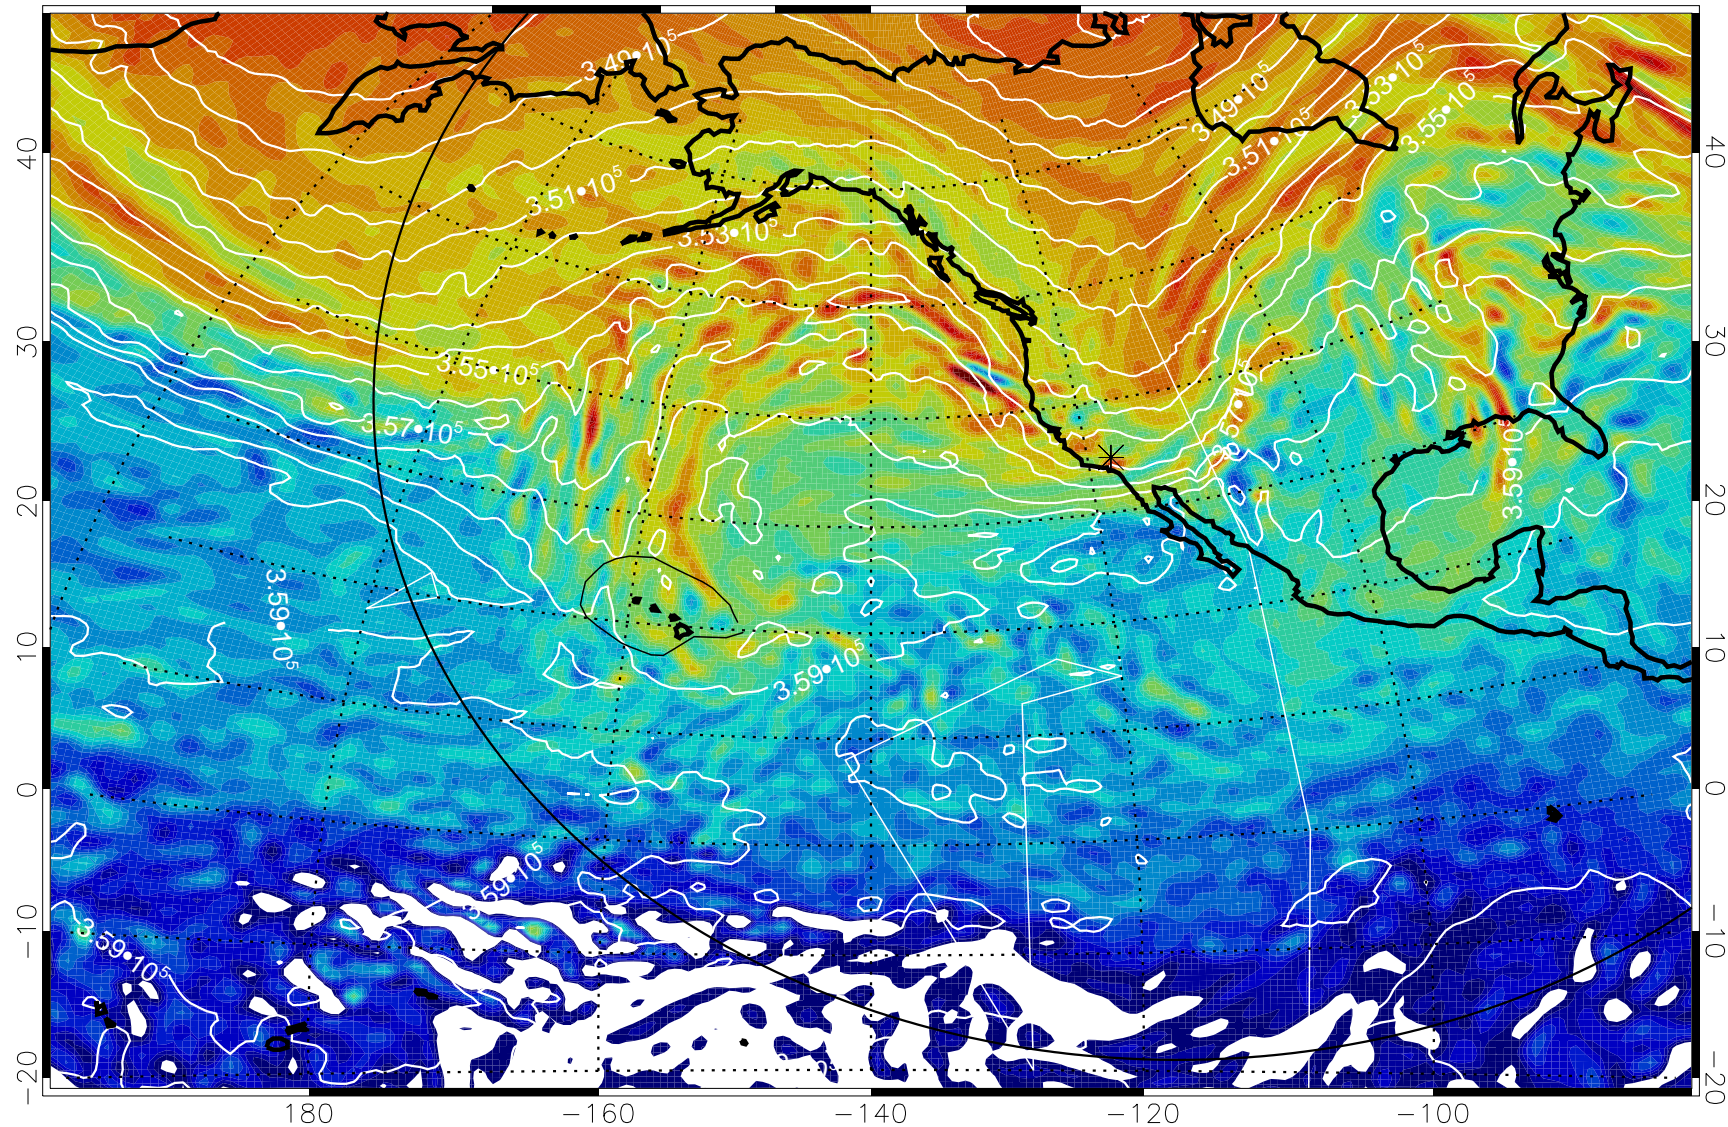

Range ring of 6000 km -- 19 hours GH round trip

13011018, 54 hour forecast for 380K EPV

380K Montgomery Streamfunction, white

Range ring of 6000 km -- 19 hours GH round trip

13011100, 60 hour forecast for 380K EPV

160 180 -160 -140 -120 -100

380K Montgomery Streamfunction, white

Range ring of 6000 km -- 19 hours GH round trip

13011106, 66 hour forecast for 380K EPV

380K Montgomery Streamfunction, white

Range ring of 6000 km -- 19 hours GH round trip

13011112, 72 hour forecast for 380K EPV

160 180 -160 -140 -120 -100

380K Montgomery Streamfunction, white

Range ring of 6000 km -- 19 hours GH round trip

13011118, 78 hour forecast for 380K EPV

160 180 -160 -140 -120 -100

380K Montgomery Streamfunction, white

Range ring of 6000 km -- 19 hours GH round trip

13011200, 84 hour forecast for 380K EPV

380K Montgomery Streamfunction, white

Range ring of 6000 km -- 19 hours GH round trip