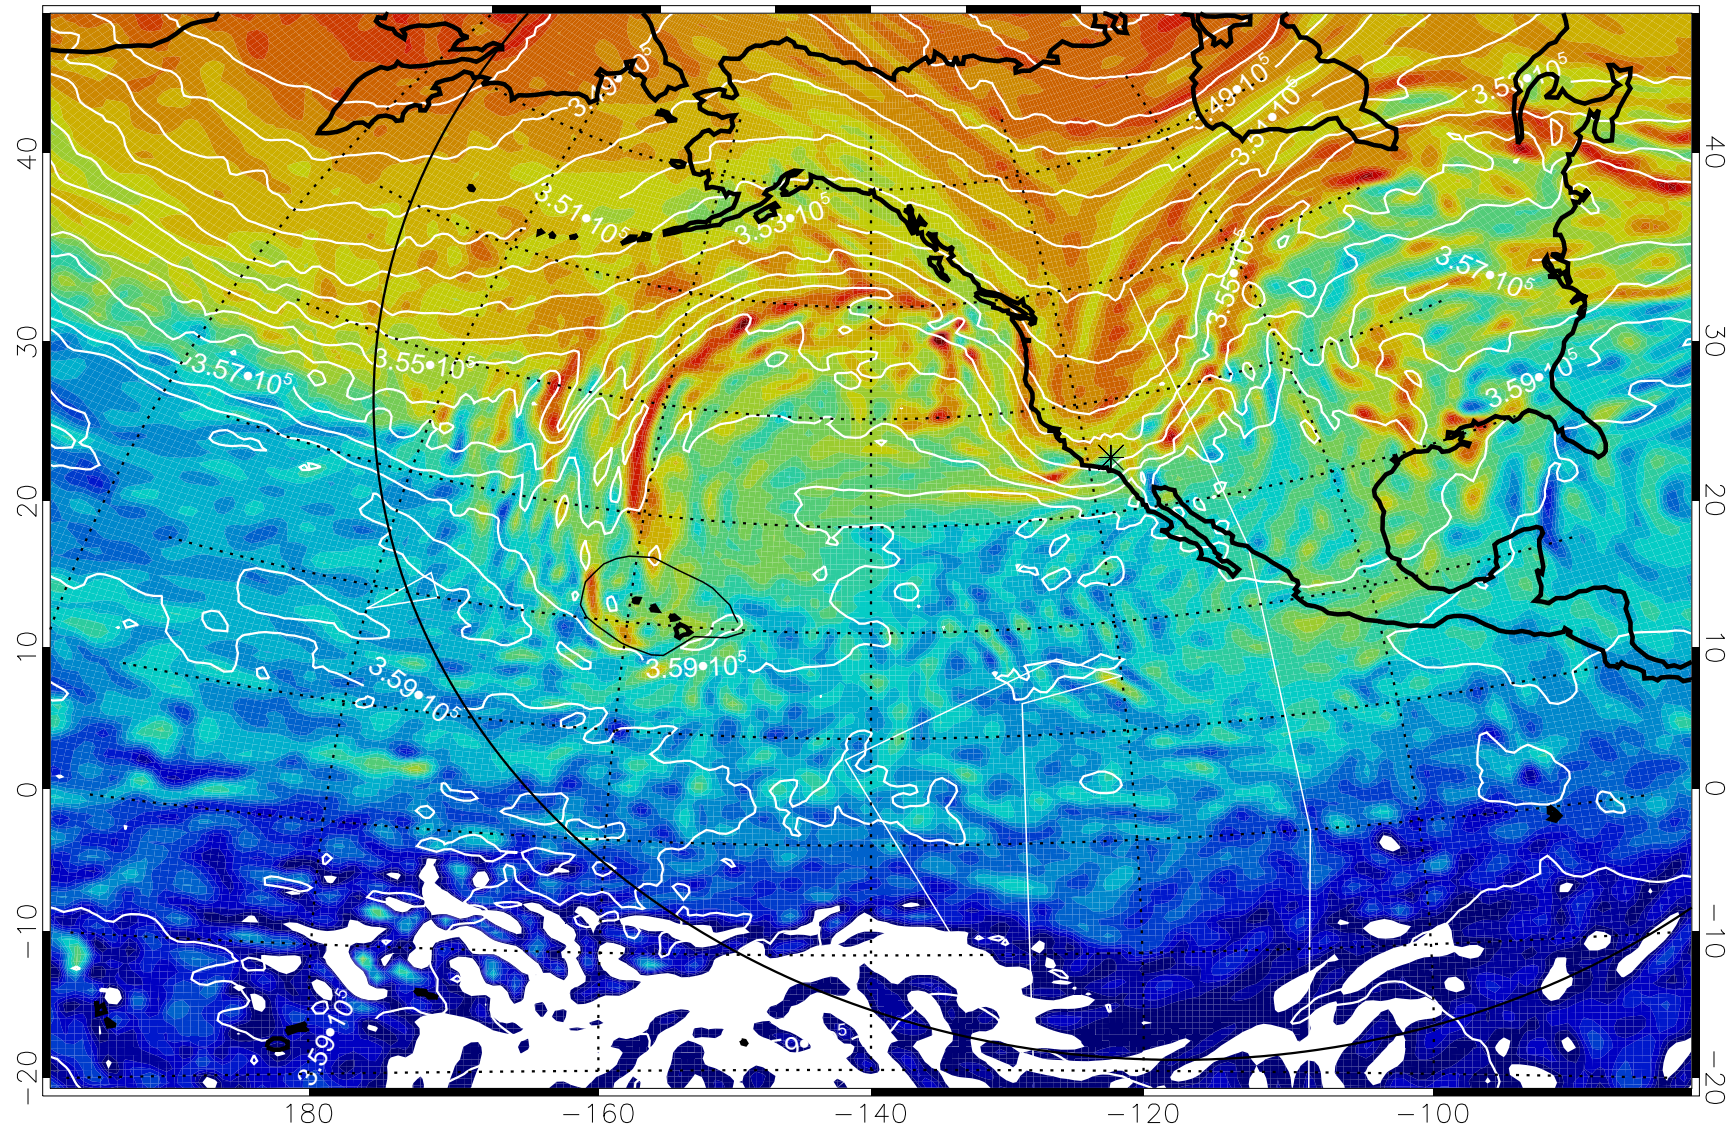

Range ring of 6000 km -- 19 hours GH round trip

13011018, 54 hour forecast for 380K EPV

380K Montgomery Streamfunction, white

Range ring of 6000 km -- 19 hours GH round trip

13011100, 60 hour forecast for 380K EPV

160 180 -160 -140 -120 -100

380K Montgomery Streamfunction, white

Range ring of 6000 km -- 19 hours GH round trip

13011106, 66 hour forecast for 380K EPV

380K Montgomery Streamfunction, white

Range ring of 6000 km -- 19 hours GH round trip

13011112, 72 hour forecast for 380K EPV

160 180 -160 -140 -120 -100

380K Montgomery Streamfunction, white

Range ring of 6000 km -- 19 hours GH round trip

13011118, 78 hour forecast for 380K EPV

160 180 -160 -140 -120 -100