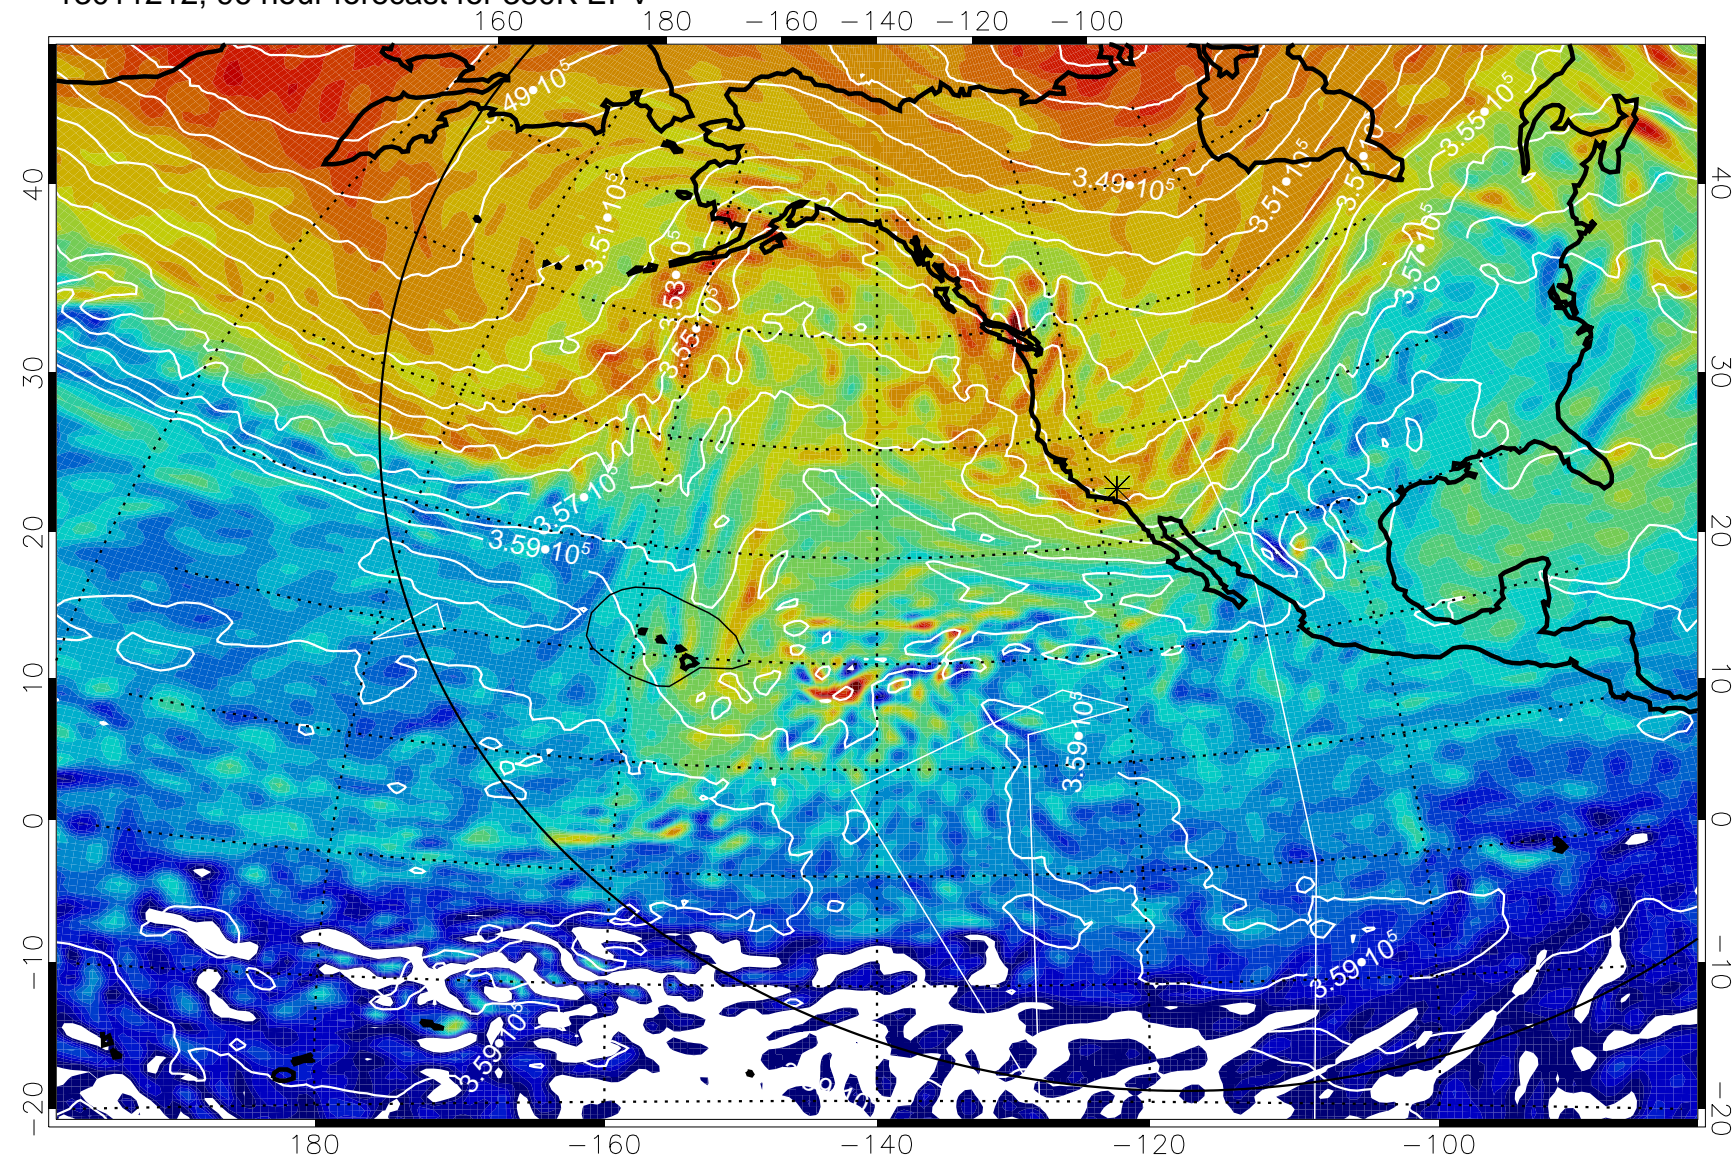

380K Montgomery Streamfunction, white

Range ring of 6000 km -- 19 hours GH round trip

13011200, 84 hour forecast for 380K EPV

380K Montgomery Streamfunction, white

Range ring of 6000 km -- 19 hours GH round trip

13011206, 90 hour forecast for 380K EPV

380K Montgomery Streamfunction, white

Range ring of 6000 km -- 19 hours GH round trip

13011212, 96 hour forecast for 380K EPV

380K Montgomery Streamfunction, white

Range ring of 6000 km -- 19 hours GH round trip

13011218, 102 hour forecast for 380K EPV

160 180 -160 -140 -120 -100

380K Montgomery Streamfunction, white

Range ring of 6000 km -- 19 hours GH round trip

13011300, 108 hour forecast for 380K EPV

160 180 -160 -140 -120 -100

380K Montgomery Streamfunction, white

Range ring of 6000 km -- 19 hours GH round trip

13011306, 114 hour forecast for 380K EPV

160 180 -160 -140 -120 -100

380K Montgomery Streamfunction, white

Range ring of 6000 km -- 19 hours GH round trip