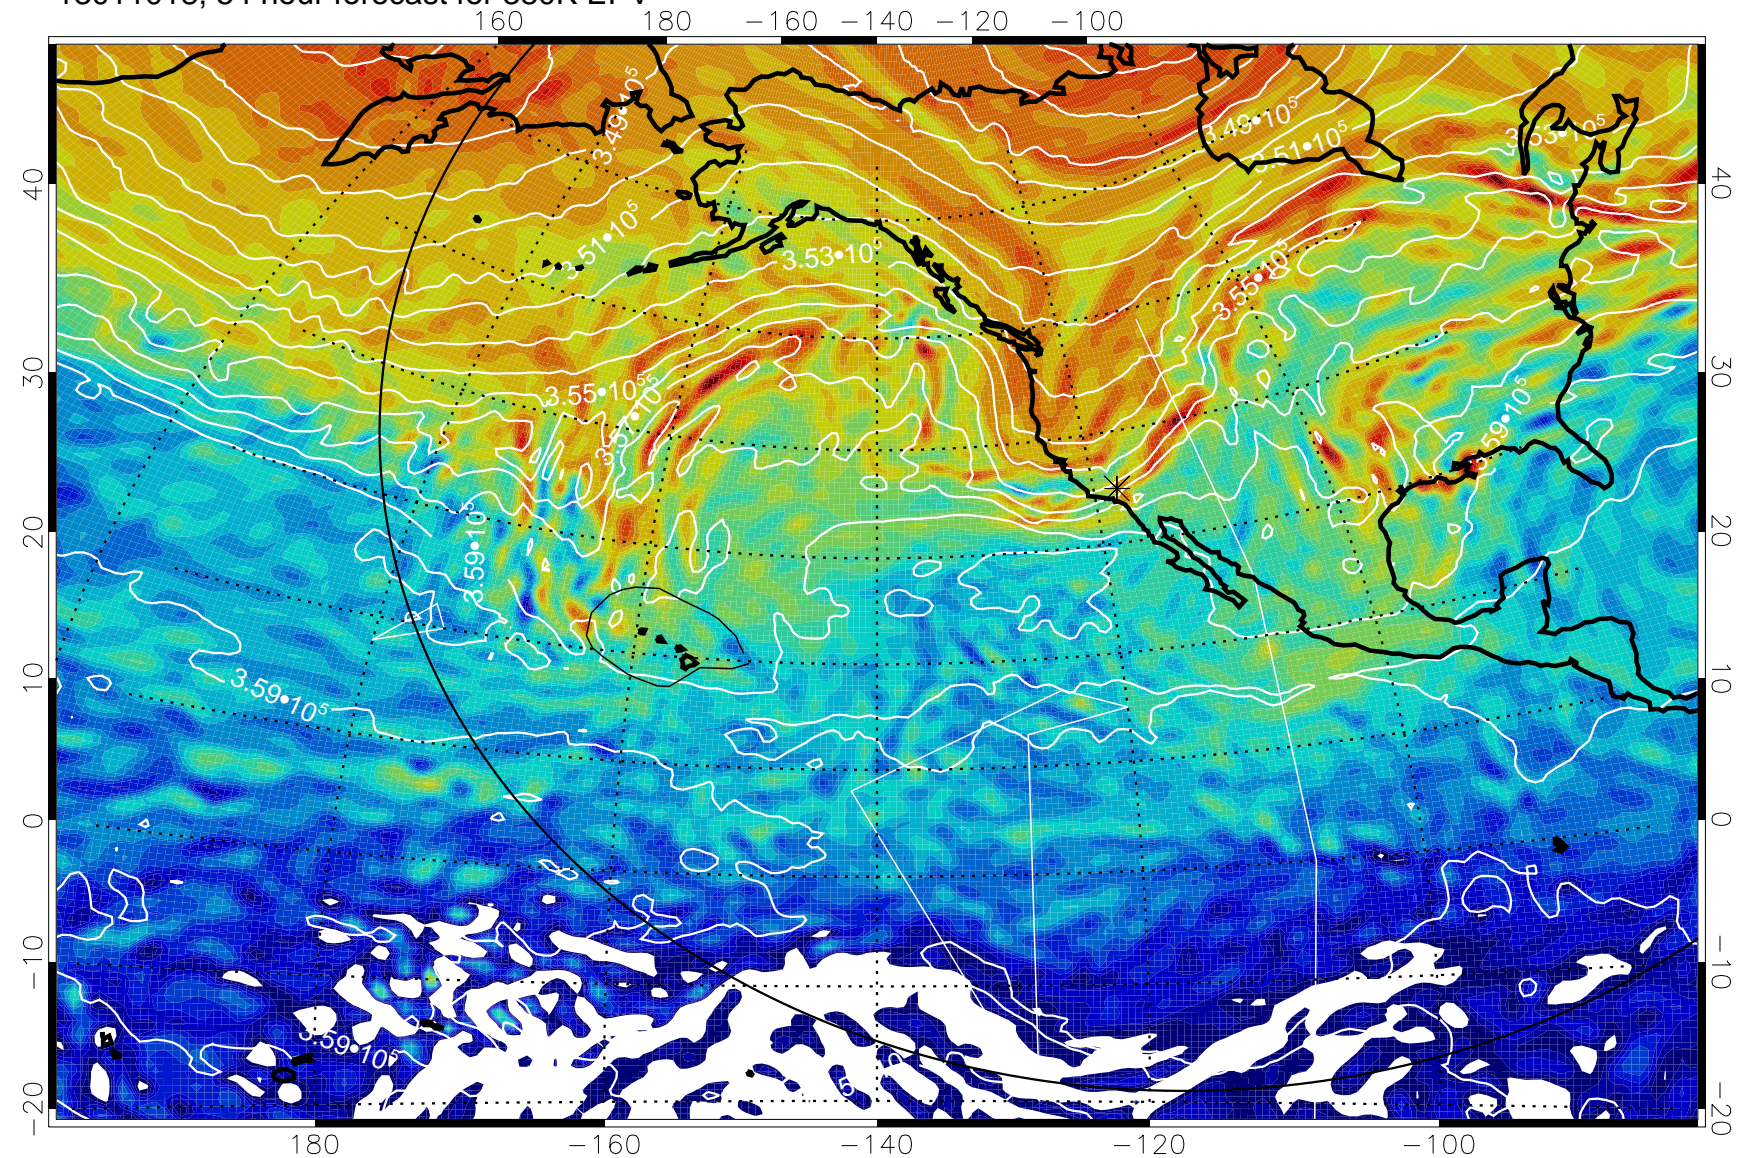

380K Montgomery Streamfunction, white

Range ring of 6000 km -- 19 hours GH round trip

13010918, 30 hour forecast for 380K EPV

13011000, 36 hour forecast for 380K EPV

380K Montgomery Streamfunction, white

Range ring of 6000 km -- 19 hours GH round trip

13011006, 42 hour forecast for 380K EPV

380K Montgomery Streamfunction, white

Range ring of 6000 km -- 19 hours GH round trip

13011012, 48 hour forecast for 380K EPV

160 180 -160 -140 -120 -100

380K Montgomery Streamfunction, white

Range ring of 6000 km -- 19 hours GH round trip

13011018, 54 hour forecast for 380K EPV

380K Montgomery Streamfunction, white

Range ring of 6000 km -- 19 hours GH round trip

13011100, 60 hour forecast for 380K EPV

160 180 -160 -140 -120 -100

380K Montgomery Streamfunction, white

Range ring of 6000 km -- 19 hours GH round trip

13011106, 66 hour forecast for 380K EPV

380K Montgomery Streamfunction, white

Range ring of 6000 km -- 19 hours GH round trip