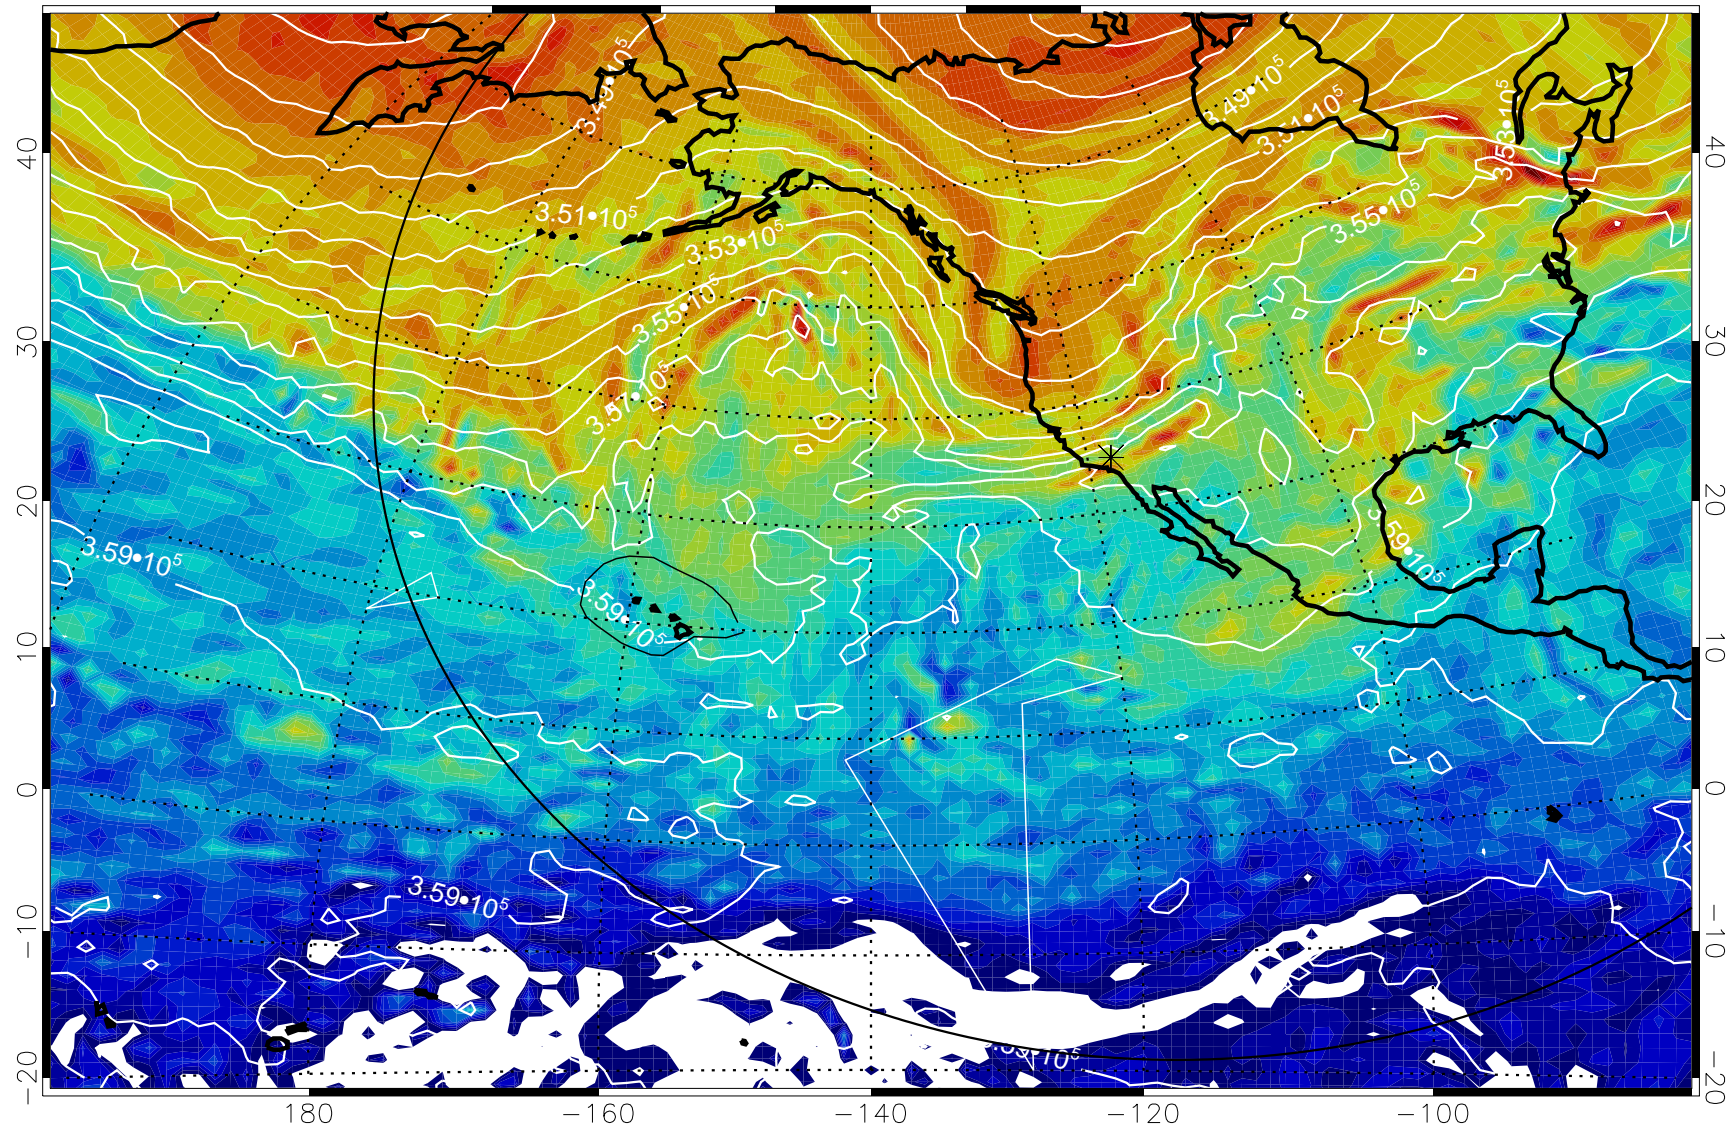

13010918, 66 hour forecast for 380K EPV

160 180 -160 -140 -120 -100

380K Montgomery Streamfunction, white

Range ring of 6000 km -- 19 hours GH round trip

13011000, 72 hour forecast for 380K EPV

380K Montgomery Streamfunction, white

Range ring of 6000 km -- 19 hours GH round trip

13011006, 78 hour forecast for 380K EPV

380K Montgomery Streamfunction, white

Range ring of 6000 km -- 19 hours GH round trip

13011012, 84 hour forecast for 380K EPV

160 180 -160 -140 -120 -100

380K Montgomery Streamfunction, white

Range ring of 6000 km -- 19 hours GH round trip

13011018, 90 hour forecast for 380K EPV

160 180 -160 -140 -120 -100

380K Montgomery Streamfunction, white

Range ring of 6000 km -- 19 hours GH round trip

13011100, 96 hour forecast for 380K EPV

380K Montgomery Streamfunction, white

Range ring of 6000 km -- 19 hours GH round trip

13011106, 102 hour forecast for 380K EPV