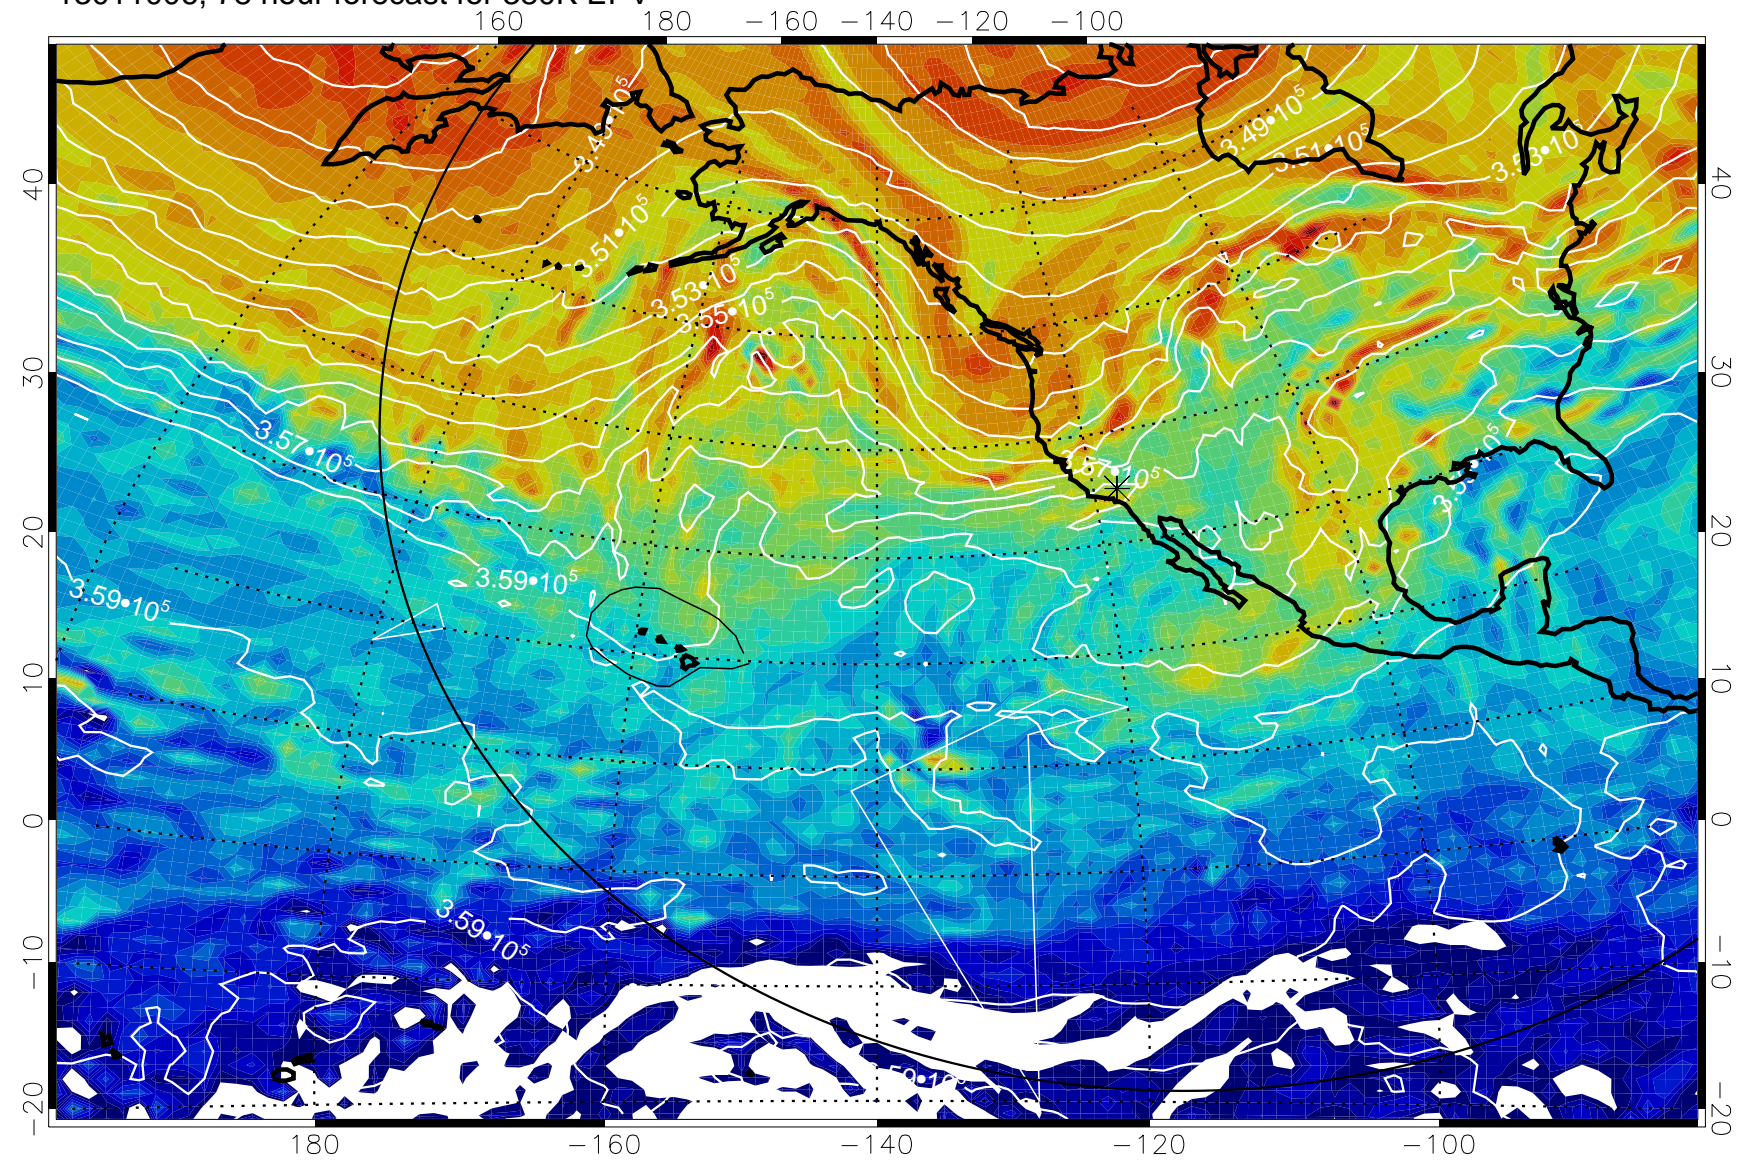

13010918, 66 hour forecast for 380K EPV

160 180 -160 -140 -120 -100

380K Montgomery Streamfunction, white

Range ring of 6000 km -- 19 hours GH round trip

13011000, 72 hour forecast for 380K EPV

380K Montgomery Streamfunction, white

Range ring of 6000 km -- 19 hours GH round trip

13011006, 78 hour forecast for 380K EPV

380K Montgomery Streamfunction, white

Range ring of 6000 km -- 19 hours GH round trip

13011012, 84 hour forecast for 380K EPV

160 180 -160 -140 -120 -100

380K Montgomery Streamfunction, white

Range ring of 6000 km -- 19 hours GH round trip

13011018, 90 hour forecast for 380K EPV

160 180 -160 -140 -120 -100

380K Montgomery Streamfunction, white

Range ring of 6000 km -- 19 hours GH round trip

13011100, 96 hour forecast for 380K EPV

380K Montgomery Streamfunction, white

Range ring of 6000 km -- 19 hours GH round trip

13011106, 102 hour forecast for 380K EPV