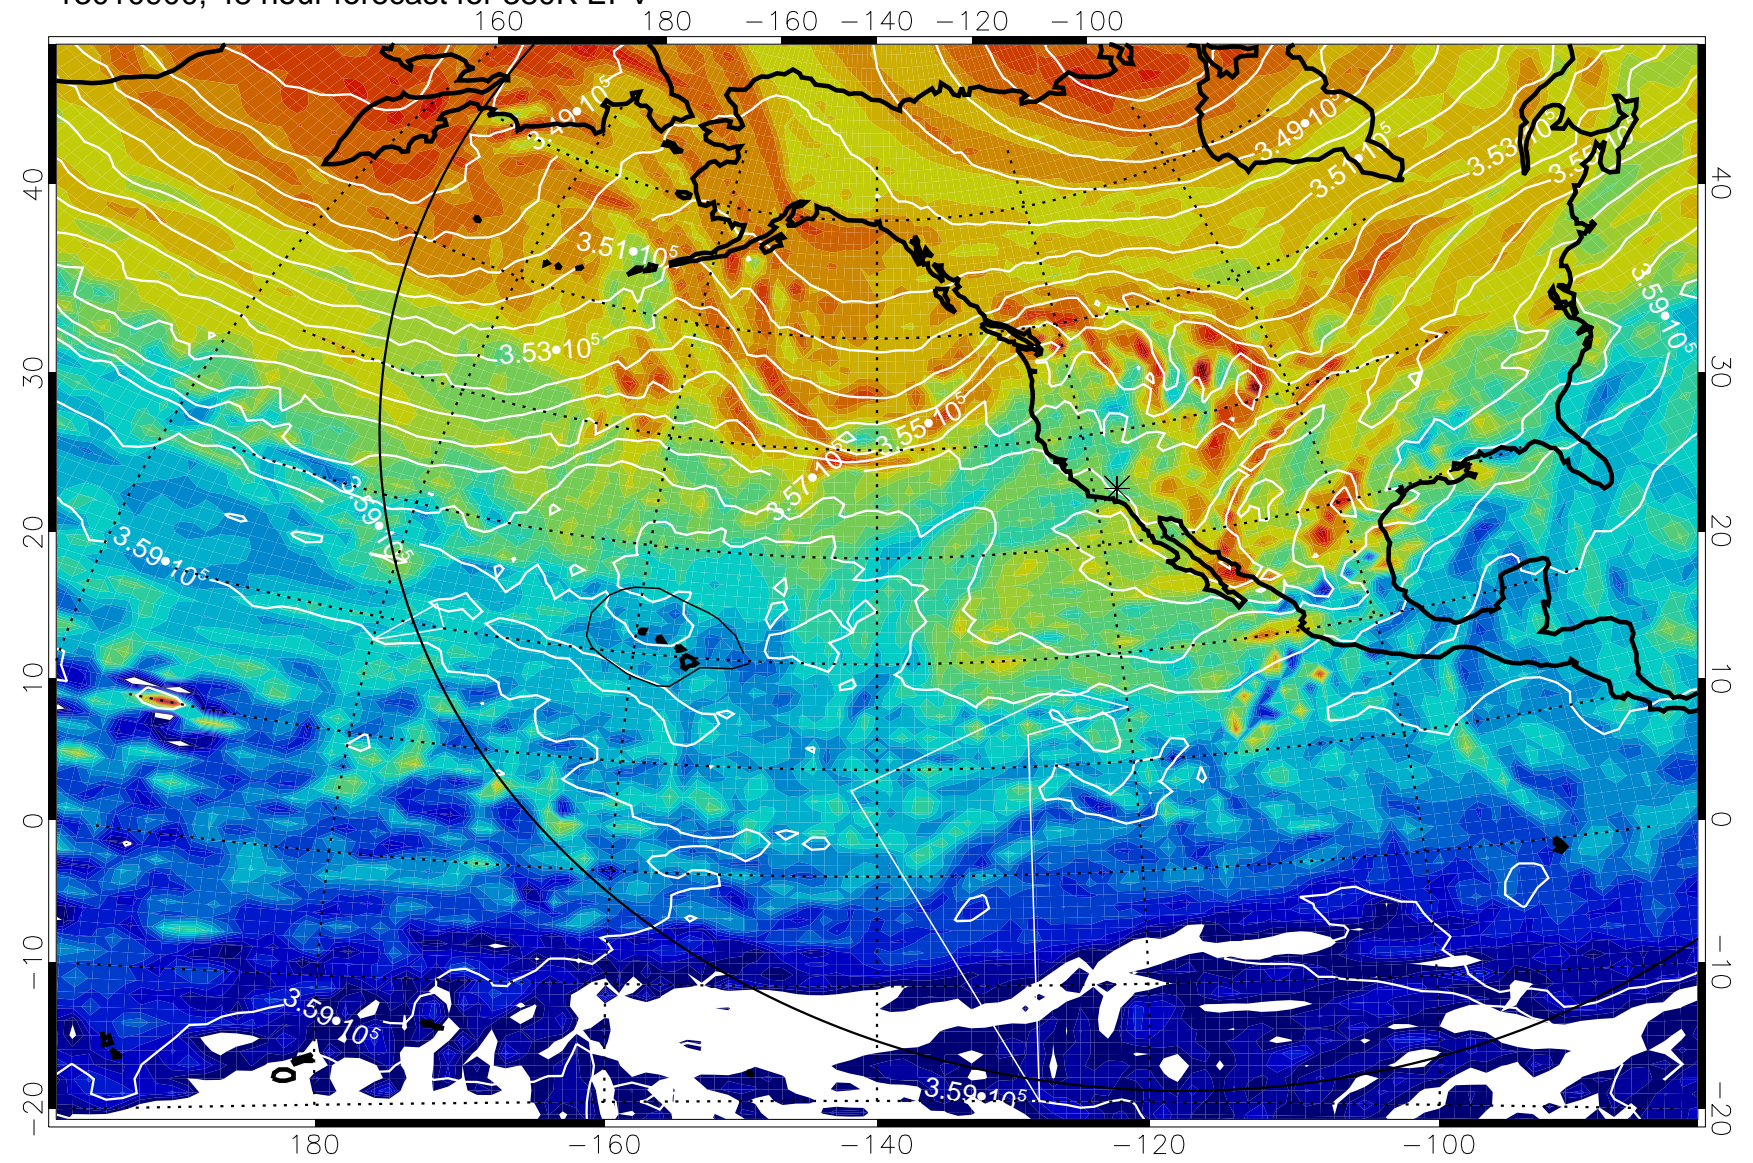

13010818, 42 hour forecast for 380K EPV

380K Montgomery Streamfunction, white

Range ring of 6000 km -- 19 hours GH round trip

13010900, 48 hour forecast for 380K EPV

380K Montgomery Streamfunction, white

Range ring of 6000 km -- 19 hours GH round trip

13010906, 54 hour forecast for 380K EPV

380K Montgomery Streamfunction, white

Range ring of 6000 km -- 19 hours GH round trip

13010912, 60 hour forecast for 380K EPV

380K Montgomery Streamfunction, white

Range ring of 6000 km -- 19 hours GH round trip

13010918, 66 hour forecast for 380K EPV

160 180 -160 -140 -120 -100

380K Montgomery Streamfunction, white

Range ring of 6000 km -- 19 hours GH round trip

13011000, 72 hour forecast for 380K EPV

380K Montgomery Streamfunction, white

Range ring of 6000 km -- 19 hours GH round trip

13011006, 78 hour forecast for 380K EPV

380K Montgomery Streamfunction, white

Range ring of 6000 km -- 19 hours GH round trip

13011012, 84 hour forecast for 380K EPV