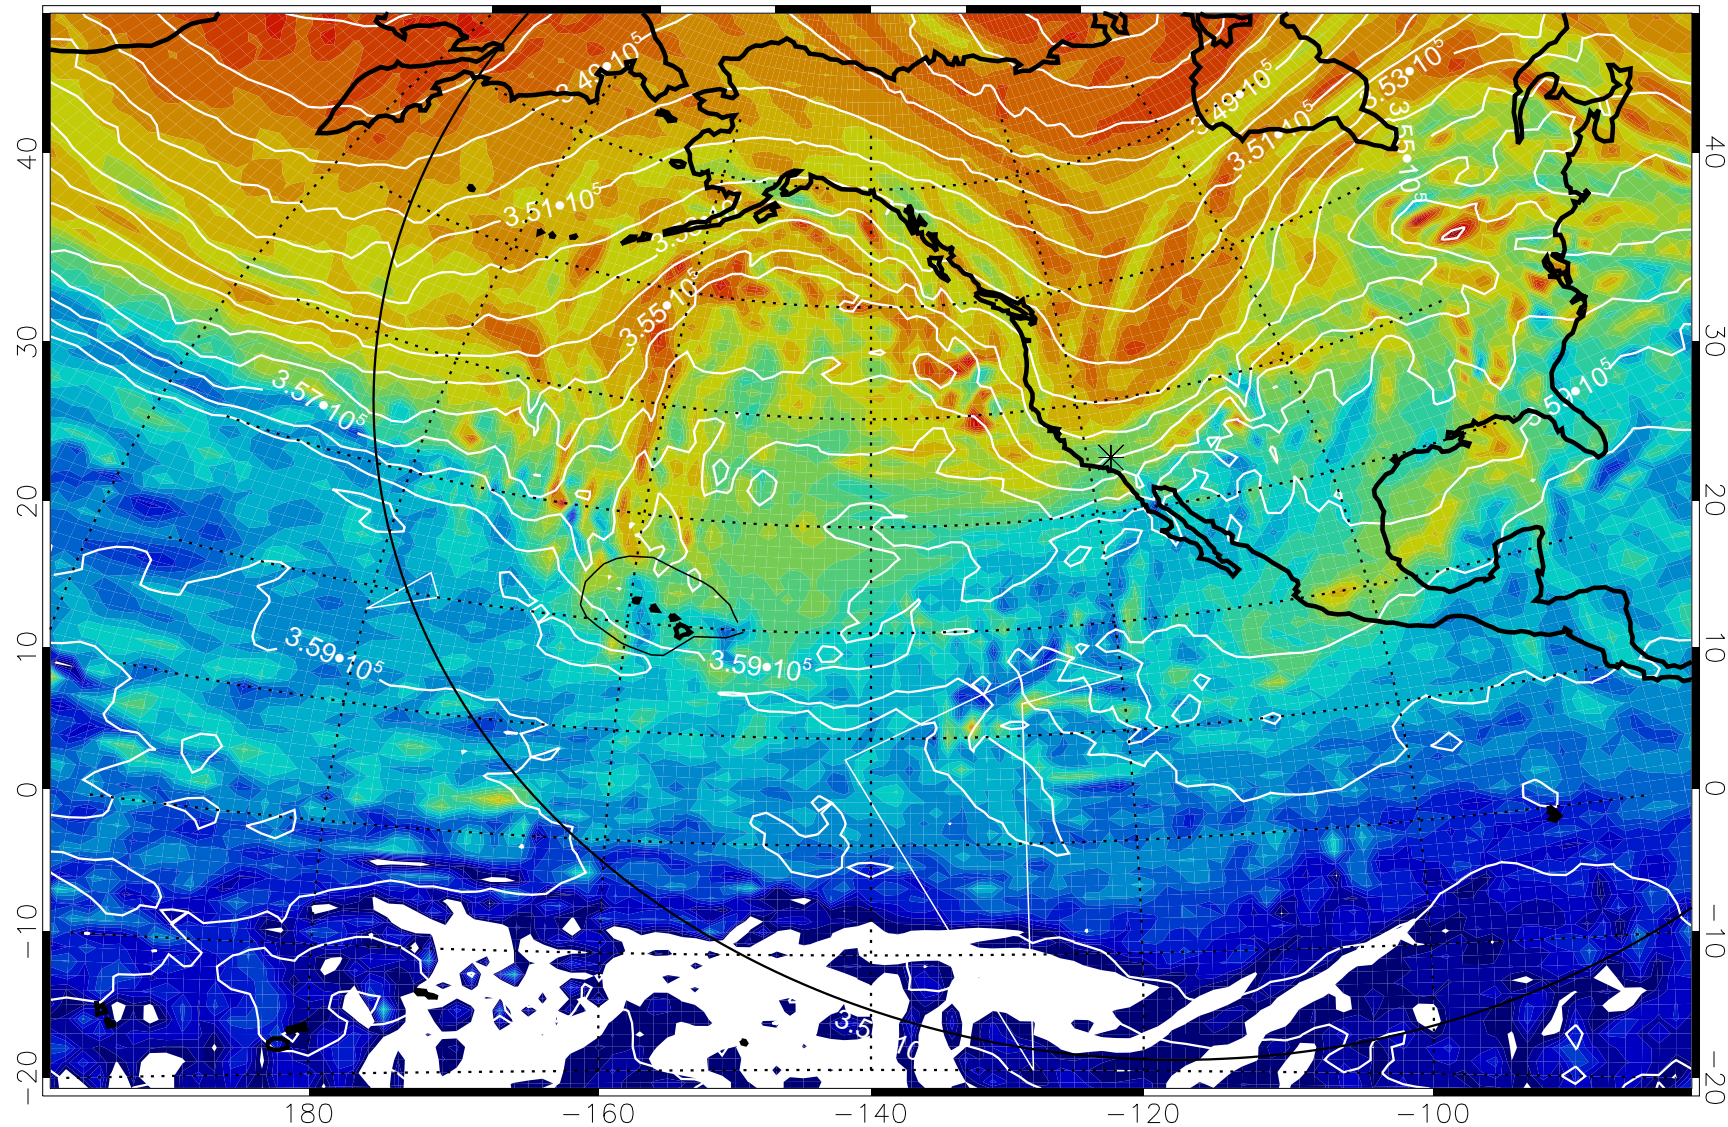

160 180 -160 -140 -120 -100

380K Montgomery Streamfunction, white

Range ring of 6000 km -- 19 hours GH round trip

13011018, 90 hour forecast for 380K EPV

160 180 -160 -140 -120 -100

380K Montgomery Streamfunction, white

Range ring of 6000 km -- 19 hours GH round trip

13011100, 96 hour forecast for 380K EPV

380K Montgomery Streamfunction, white

Range ring of 6000 km -- 19 hours GH round trip

13011106, 102 hour forecast for 380K EPV

160 180 -160 -140 -120 -100

380K Montgomery Streamfunction, white

Range ring of 6000 km -- 19 hours GH round trip

13011112, 108 hour forecast for 380K EPV

160 180 -160 -140 -120 -100

380K Montgomery Streamfunction, white

Range ring of 6000 km -- 19 hours GH round trip

13011118, 114 hour forecast for 380K EPV

160 180 -160 -140 -120 -100

380K Montgomery Streamfunction, white

Range ring of 6000 km -- 19 hours GH round trip

13011200, 120 hour forecast for 380K EPV