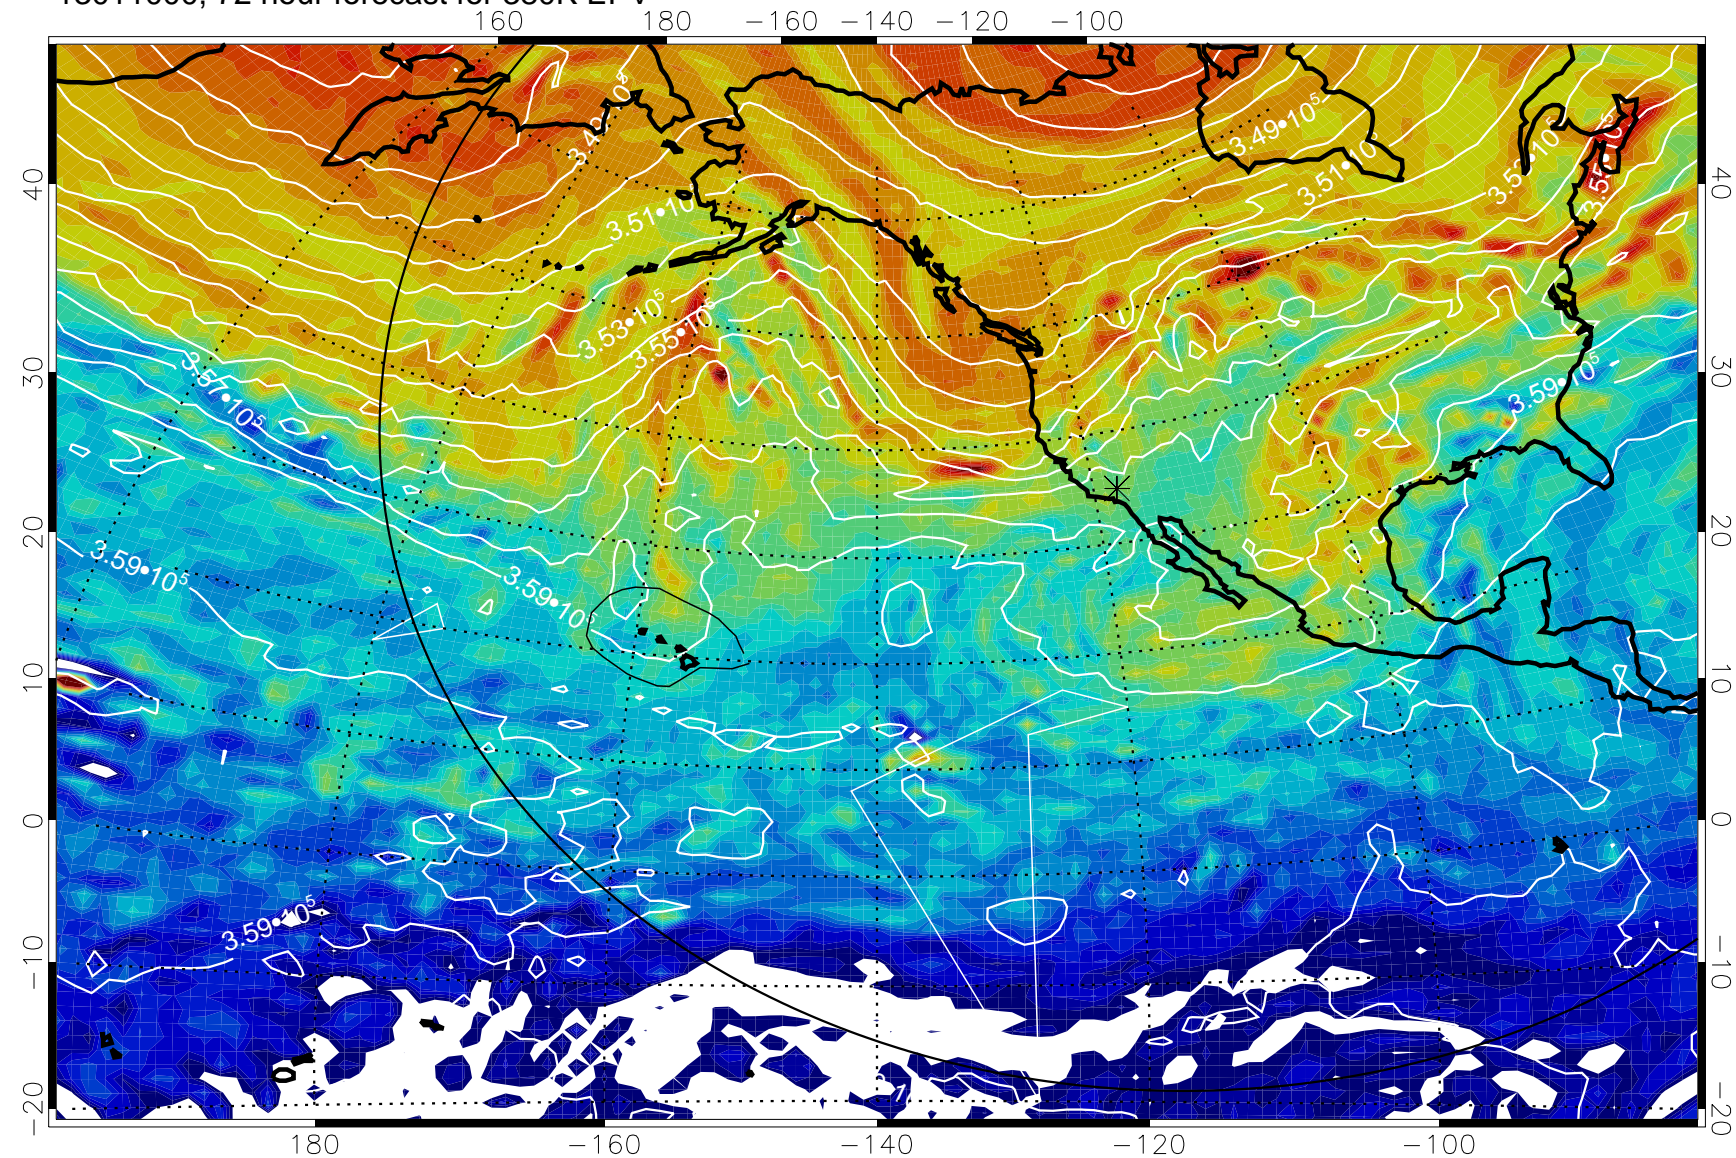

13010918, 66 hour forecast for 380K EPV

160 180 -160 -140 -120 -100

380K Montgomery Streamfunction, white

Range ring of 6000 km -- 19 hours GH round trip

13011000, 72 hour forecast for 380K EPV

380K Montgomery Streamfunction, white

Range ring of 6000 km -- 19 hours GH round trip

13011006, 78 hour forecast for 380K EPV

380K Montgomery Streamfunction, white

Range ring of 6000 km -- 19 hours GH round trip

13011012, 84 hour forecast for 380K EPV

160 180 -160 -140 -120 -100

380K Montgomery Streamfunction, white

Range ring of 6000 km -- 19 hours GH round trip

13011018, 90 hour forecast for 380K EPV

160 180 -160 -140 -120 -100

380K Montgomery Streamfunction, white

Range ring of 6000 km -- 19 hours GH round trip

13011100, 96 hour forecast for 380K EPV

380K Montgomery Streamfunction, white

Range ring of 6000 km -- 19 hours GH round trip

13011106, 102 hour forecast for 380K EPV