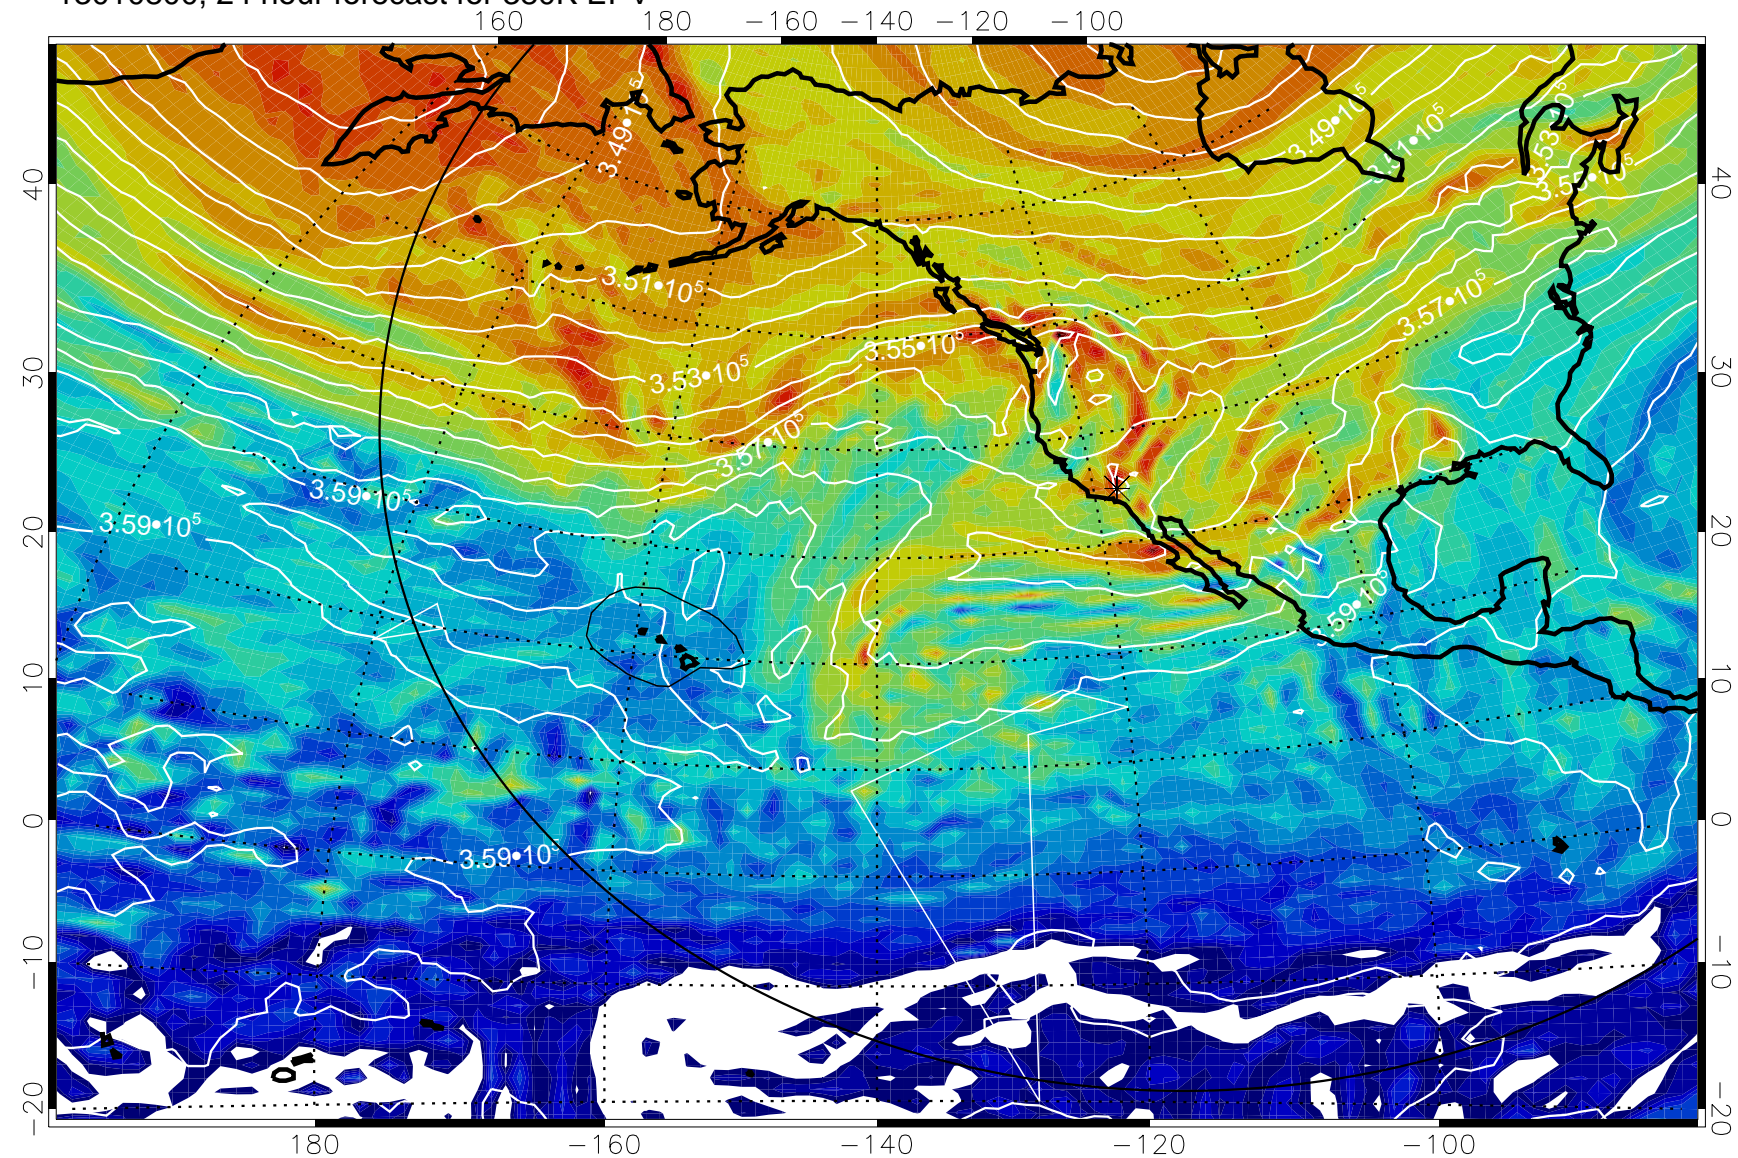

13010718, 18 hour forecast for 380K EPV

380K Montgomery Streamfunction, white

Range ring of 6000 km -- 19 hours GH round trip

13010800, 24 hour forecast for 380K EPV

380K Montgomery Streamfunction, white

Range ring of 6000 km -- 19 hours GH round trip

13010806, 30 hour forecast for 380K EPV

380K Montgomery Streamfunction, white

Range ring of 6000 km -- 19 hours GH round trip

13010812, 36 hour forecast for 380K EPV

380K Montgomery Streamfunction, white

Range ring of 6000 km -- 19 hours GH round trip

13010818, 42 hour forecast for 380K EPV

380K Montgomery Streamfunction, white

Range ring of 6000 km -- 19 hours GH round trip

13010900, 48 hour forecast for 380K EPV

380K Montgomery Streamfunction, white

Range ring of 6000 km -- 19 hours GH round trip

Range ring of 6000 km -- 19 hours GH round trip

13011006, 78 hour forecast for 380K EPV

380K Montgomery Streamfunction, white

Range ring of 6000 km -- 19 hours GH round trip

13011012, 84 hour forecast for 380K EPV