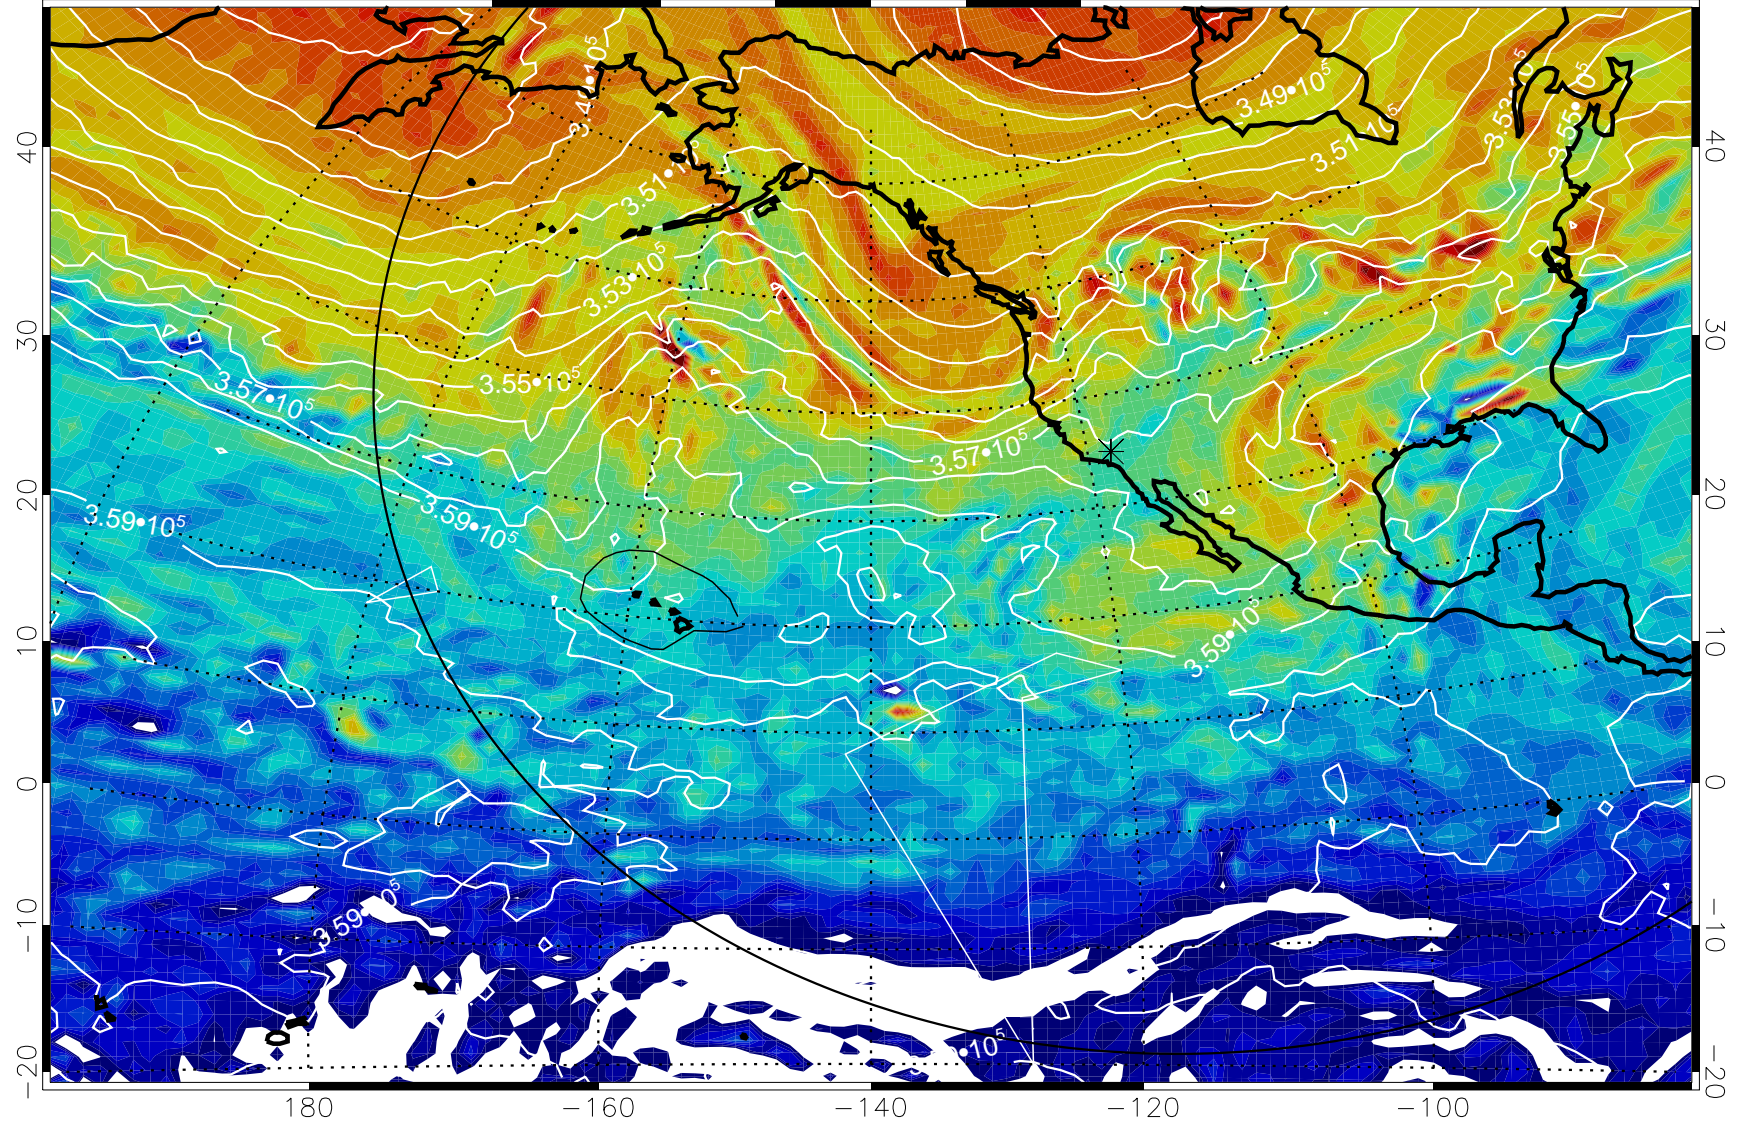

13010906, 54 hour forecast for 380K EPV

380K Montgomery Streamfunction, white

Range ring of 6000 km -- 19 hours GH round trip

13010912, 60 hour forecast for 380K EPV

380K Montgomery Streamfunction, white

Range ring of 6000 km -- 19 hours GH round trip

13010918, 66 hour forecast for 380K EPV

160 180 -160 -140 -120 -100

380K Montgomery Streamfunction, white

Range ring of 6000 km -- 19 hours GH round trip

13011000, 72 hour forecast for 380K EPV

380K Montgomery Streamfunction, white

Range ring of 6000 km -- 19 hours GH round trip

13011006, 78 hour forecast for 380K EPV

380K Montgomery Streamfunction, white

Range ring of 6000 km -- 19 hours GH round trip

13011012, 84 hour forecast for 380K EPV

160 180 -160 -140 -120 -100

380K Montgomery Streamfunction, white

Range ring of 6000 km -- 19 hours GH round trip

13011018, 90 hour forecast for 380K EPV

160 180 -160 -140 -120 -100

380K Montgomery Streamfunction, white