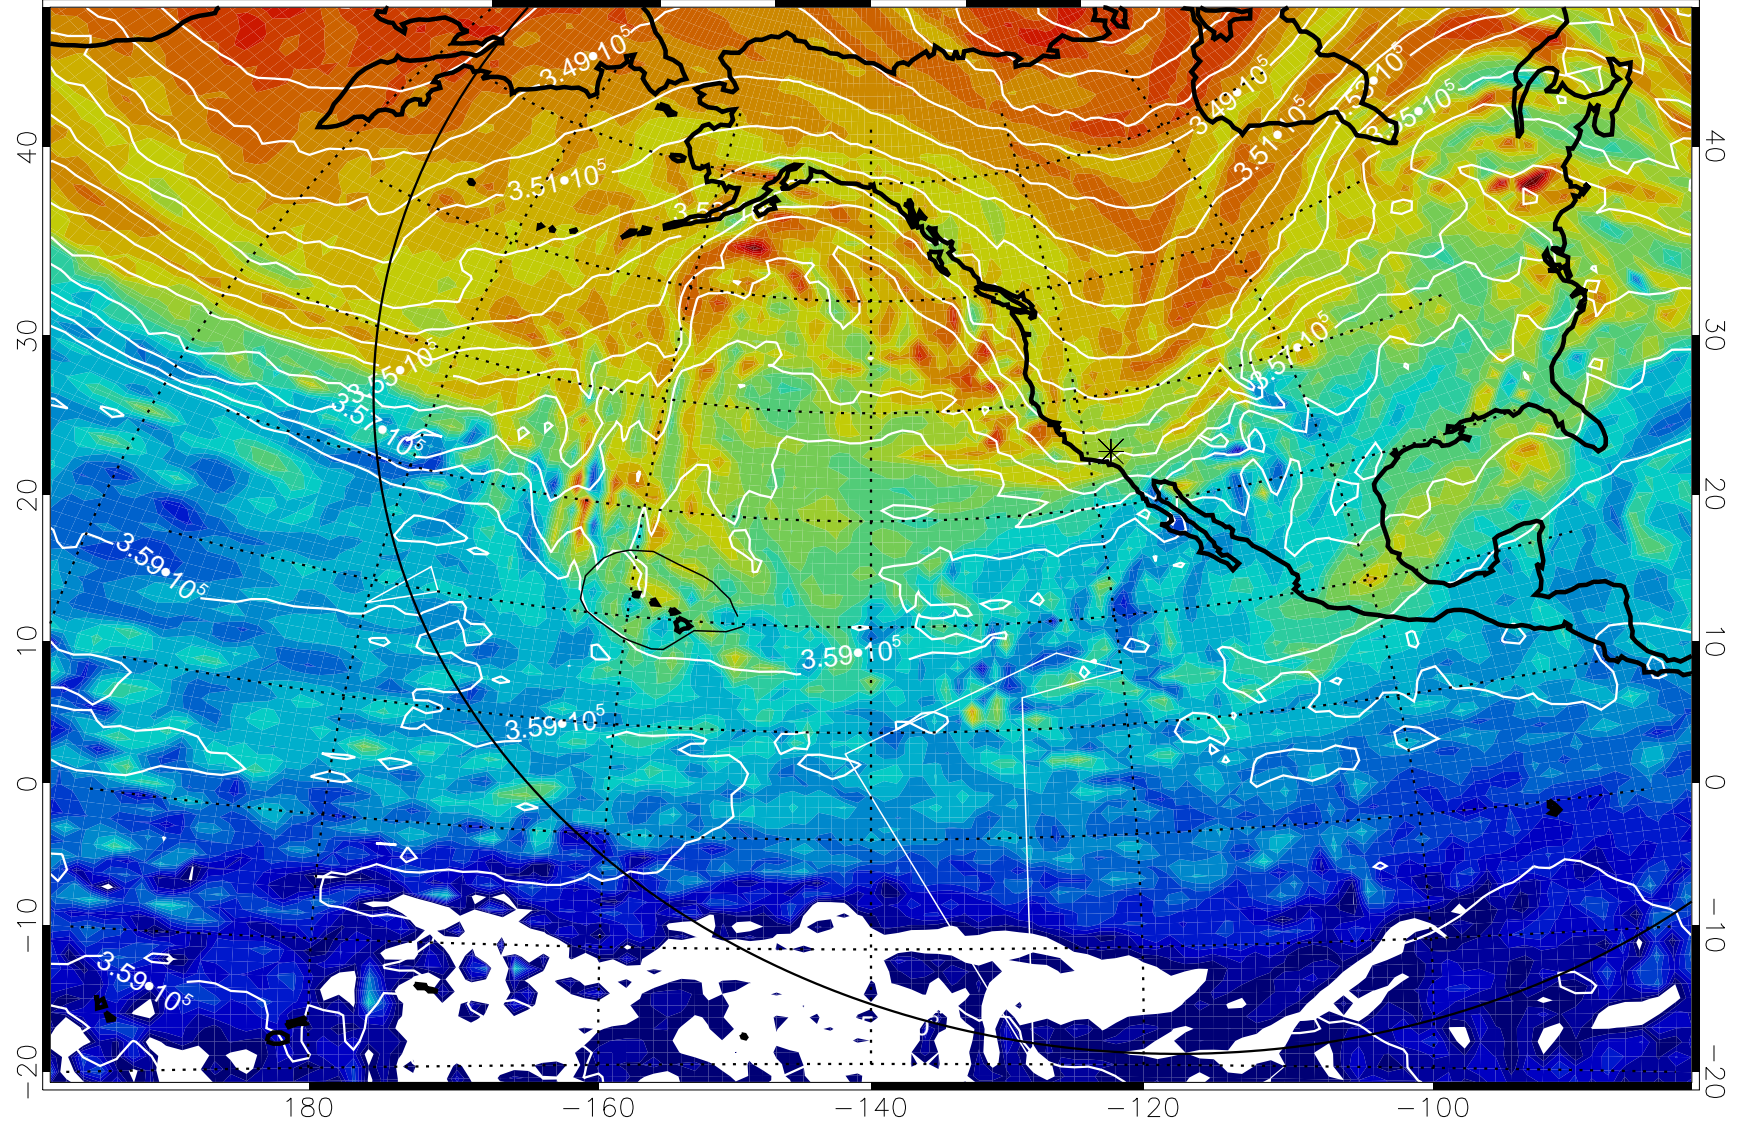

Range ring of 6000 km -- 19 hours GH round trip

13011100, 96 hour forecast for 380K EPV

380K Montgomery Streamfunction, white

Range ring of 6000 km -- 19 hours GH round trip

13011106, 102 hour forecast for 380K EPV

160 180 -160 -140 -120 -100

380K Montgomery Streamfunction, white

Range ring of 6000 km -- 19 hours GH round trip

13011112, 108 hour forecast for 380K EPV

160 180 -160 -140 -120 -100

380K Montgomery Streamfunction, white

Range ring of 6000 km -- 19 hours GH round trip

13011118, 114 hour forecast for 380K EPV

160 180 -160 -140 -120 -100

380K Montgomery Streamfunction, white

Range ring of 6000 km -- 19 hours GH round trip

13011200, 120 hour forecast for 380K EPV

380K Montgomery Streamfunction, white

Range ring of 6000 km -- 19 hours GH round trip