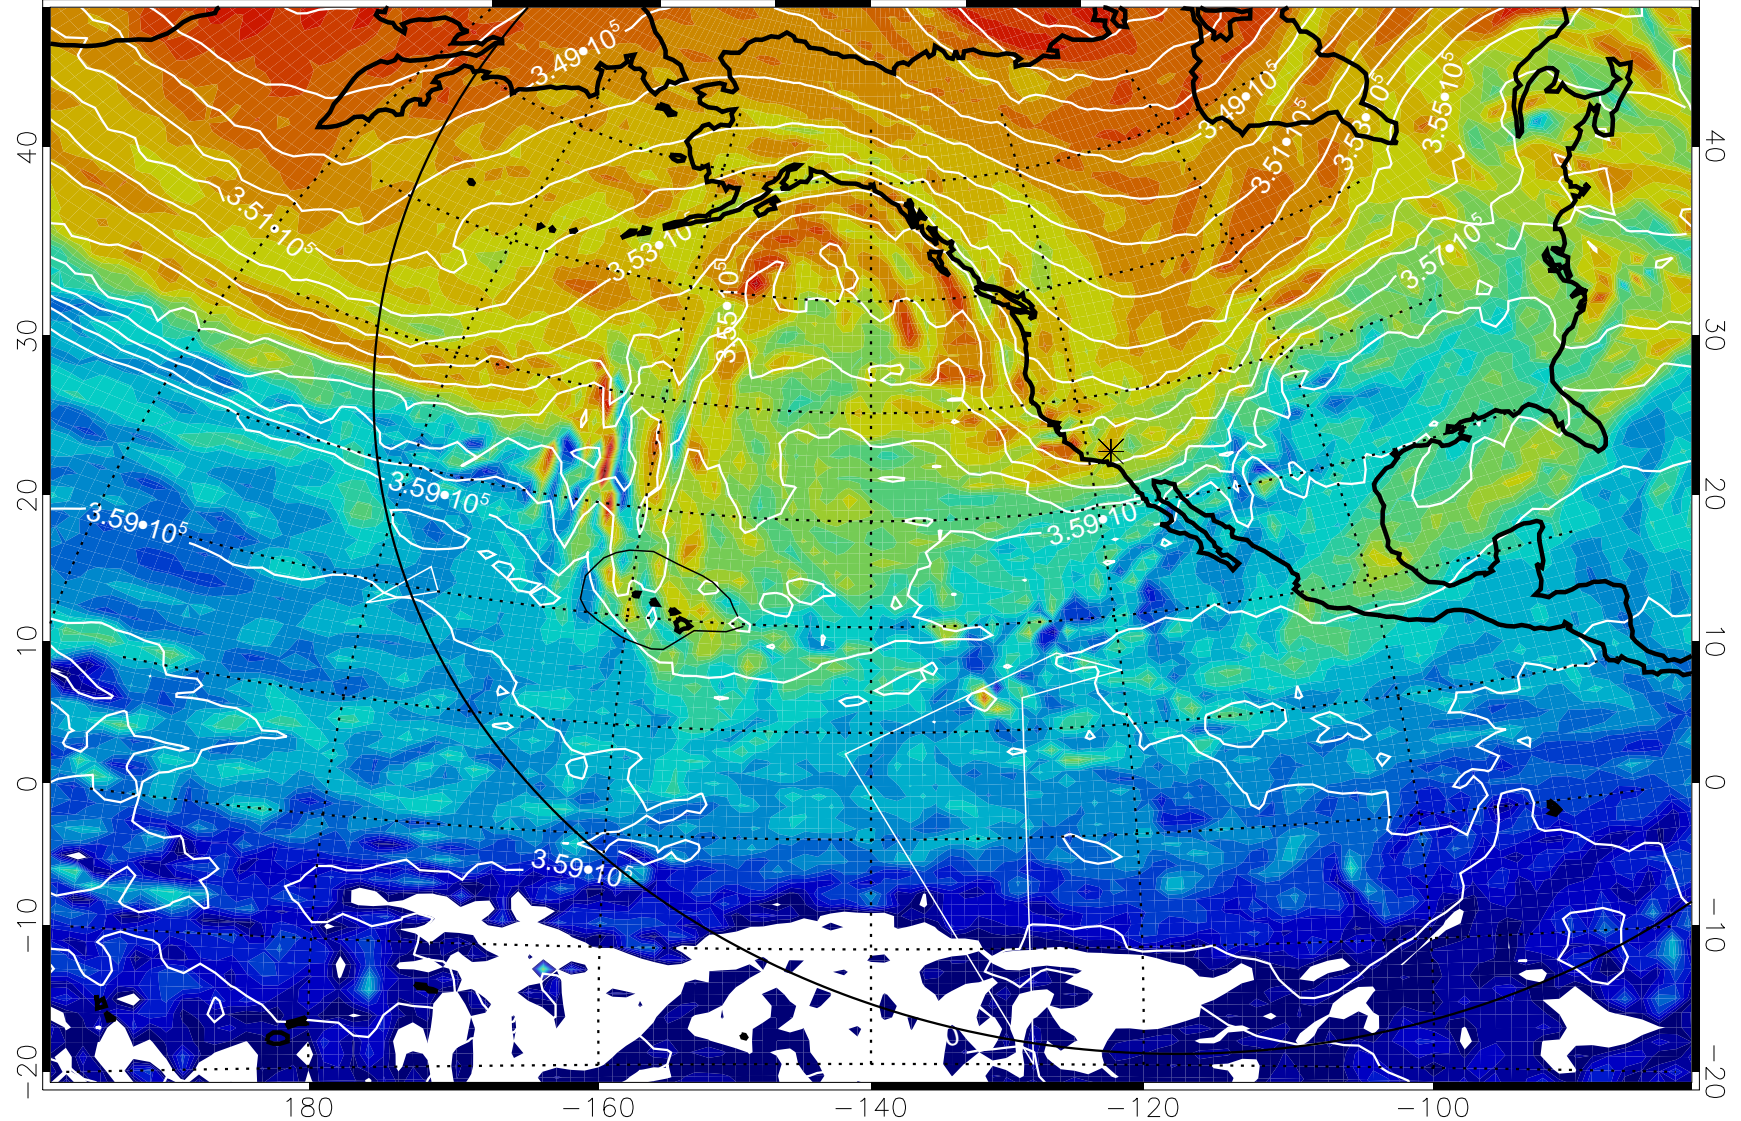

Range ring of 6000 km -- 19 hours GH round trip

13011100, 96 hour forecast for 380K EPV

380K Montgomery Streamfunction, white

Range ring of 6000 km -- 19 hours GH round trip

13011106, 102 hour forecast for 380K EPV

160 180 -160 -140 -120 -100

380K Montgomery Streamfunction, white

Range ring of 6000 km -- 19 hours GH round trip

13011112, 108 hour forecast for 380K EPV

160 180 -160 -140 -120 -100

380K Montgomery Streamfunction, white

Range ring of 6000 km -- 19 hours GH round trip

13011118, 114 hour forecast for 380K EPV

160 180 -160 -140 -120 -100

380K Montgomery Streamfunction, white

Range ring of 6000 km -- 19 hours GH round trip

13011200, 120 hour forecast for 380K EPV

380K Montgomery Streamfunction, white

Range ring of 6000 km -- 19 hours GH round trip