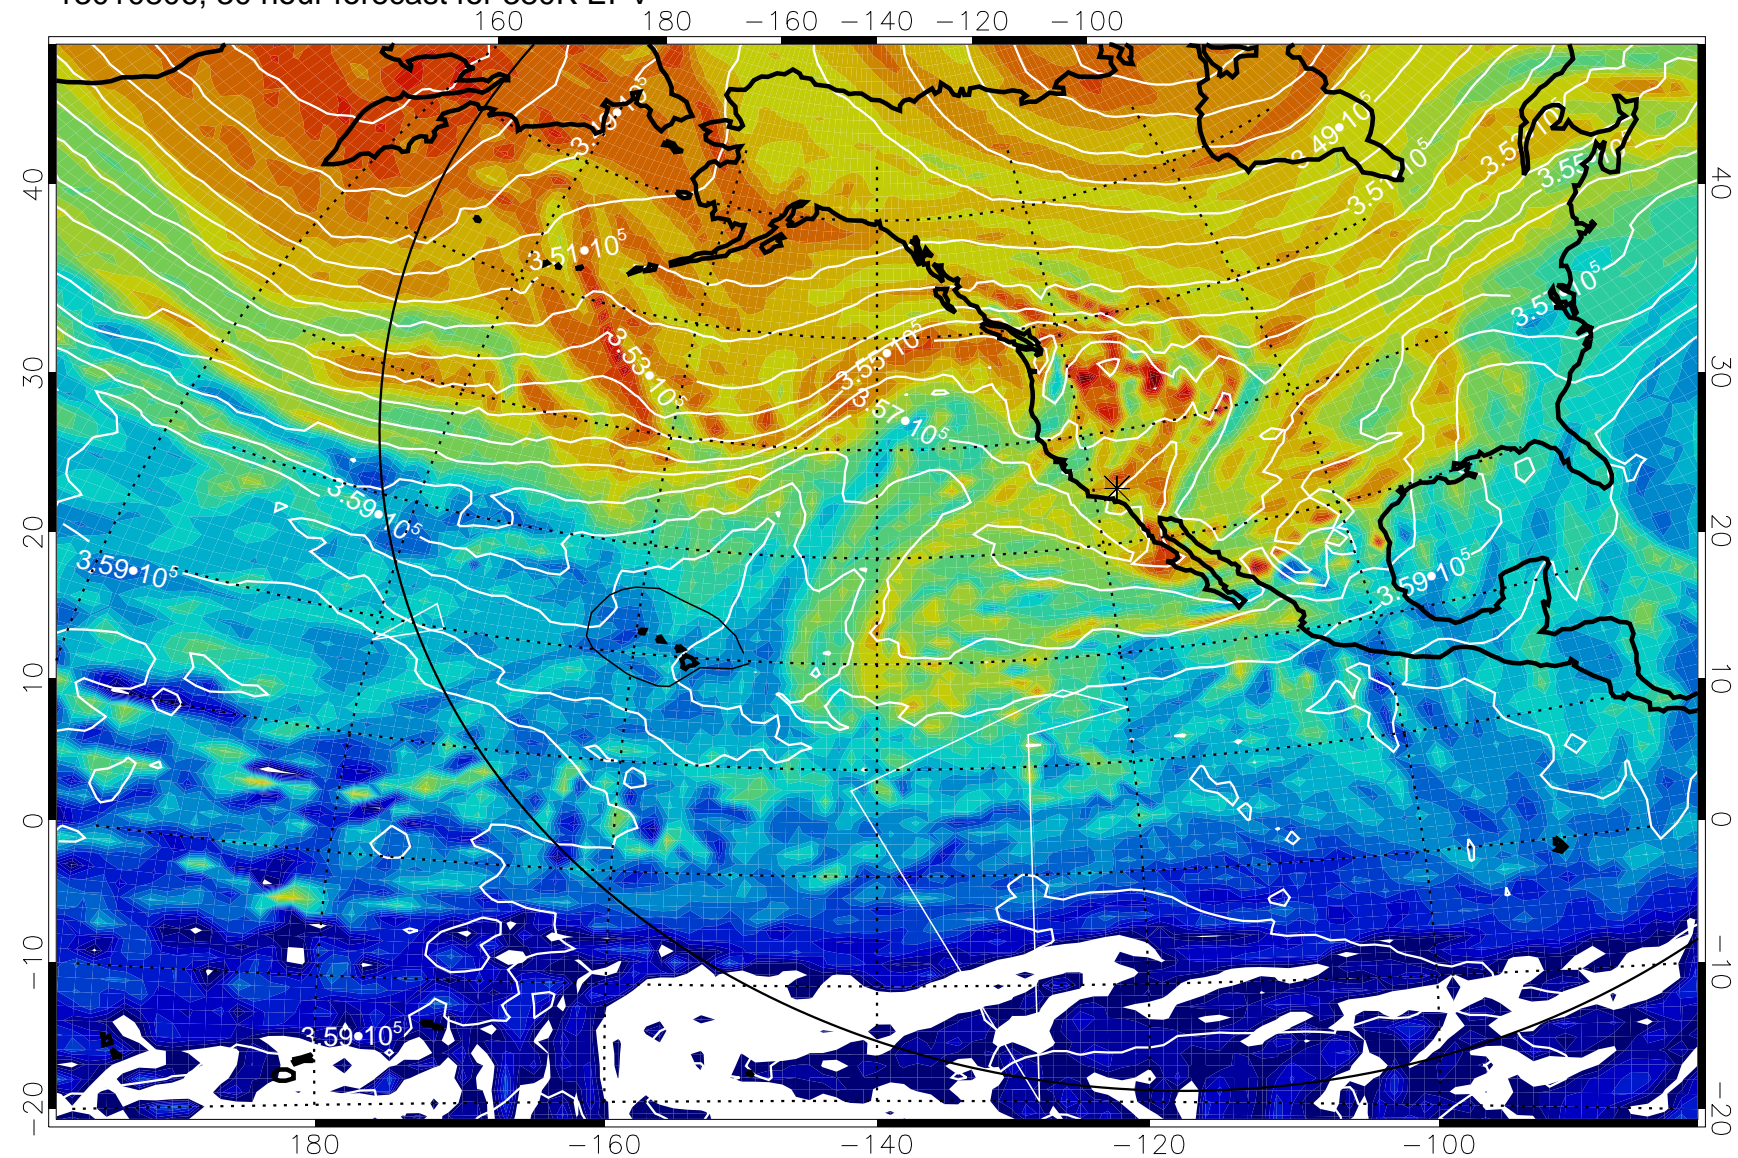

13010718, 18 hour forecast for 380K EPV

380K Montgomery Streamfunction, white

Range ring of 6000 km -- 19 hours GH round trip

13010800, 24 hour forecast for 380K EPV

380K Montgomery Streamfunction, white

Range ring of 6000 km -- 19 hours GH round trip

13010806, 30 hour forecast for 380K EPV

380K Montgomery Streamfunction, white

Range ring of 6000 km -- 19 hours GH round trip

13010812, 36 hour forecast for 380K EPV

380K Montgomery Streamfunction, white

Range ring of 6000 km -- 19 hours GH round trip

13010818, 42 hour forecast for 380K EPV

380K Montgomery Streamfunction, white

Range ring of 6000 km -- 19 hours GH round trip

13010900, 48 hour forecast for 380K EPV

380K Montgomery Streamfunction, white

Range ring of 6000 km -- 19 hours GH round trip

Range ring of 6000 km -- 19 hours GH round trip

13011006, 78 hour forecast for 380K EPV

380K Montgomery Streamfunction, white

Range ring of 6000 km -- 19 hours GH round trip

13011012, 84 hour forecast for 380K EPV