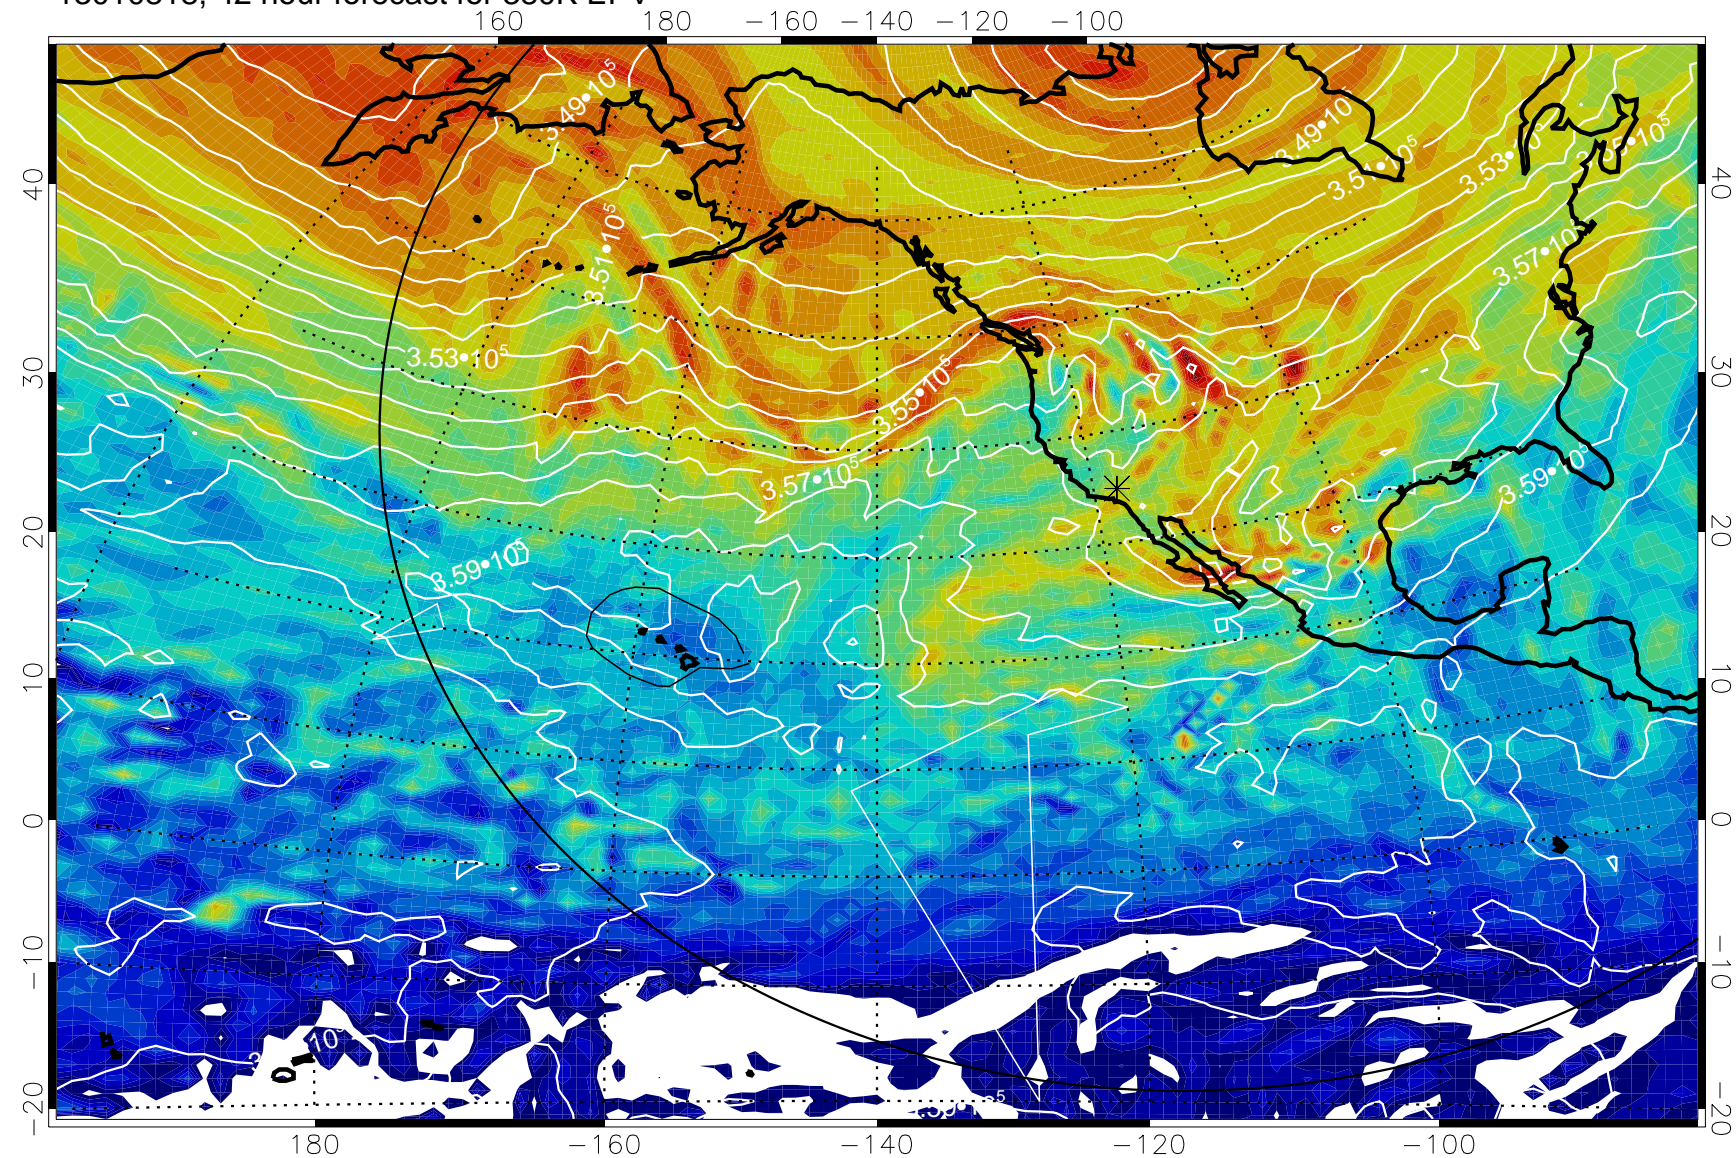

13010806, 30 hour forecast for 380K EPV

380K Montgomery Streamfunction, white

Range ring of 6000 km -- 19 hours GH round trip

13010812, 36 hour forecast for 380K EPV

380K Montgomery Streamfunction, white

Range ring of 6000 km -- 19 hours GH round trip

13010818, 42 hour forecast for 380K EPV

380K Montgomery Streamfunction, white

Range ring of 6000 km -- 19 hours GH round trip

13010900, 48 hour forecast for 380K EPV

380K Montgomery Streamfunction, white

Range ring of 6000 km -- 19 hours GH round trip

13010906, 54 hour forecast for 380K EPV

380K Montgomery Streamfunction, white

Range ring of 6000 km -- 19 hours GH round trip

13010912, 60 hour forecast for 380K EPV

380K Montgomery Streamfunction, white

Range ring of 6000 km -- 19 hours GH round trip

Range ring of 6000 km -- 19 hours GH round trip

13011006, 78 hour forecast for 380K EPV

380K Montgomery Streamfunction, white

Range ring of 6000 km -- 19 hours GH round trip

13011012, 84 hour forecast for 380K EPV