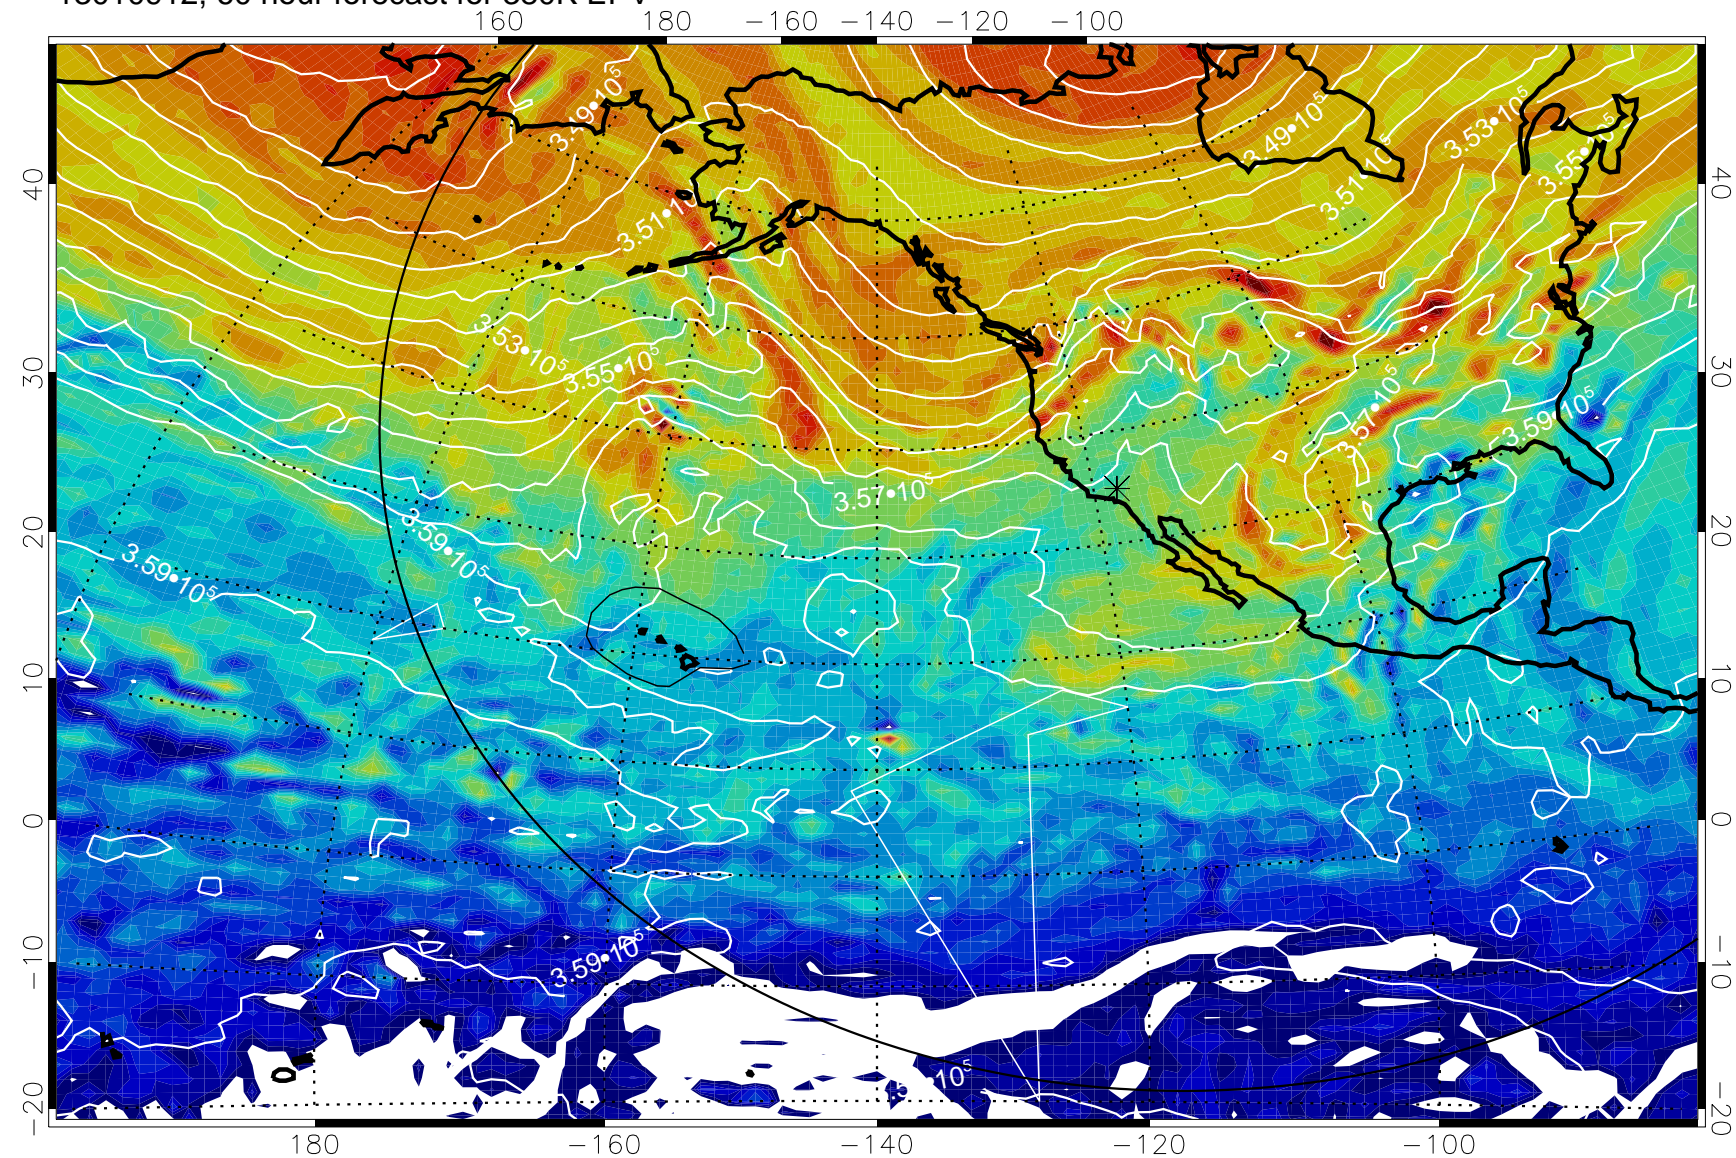

13010906, 54 hour forecast for 380K EPV

380K Montgomery Streamfunction, white

Range ring of 6000 km -- 19 hours GH round trip

13010912, 60 hour forecast for 380K EPV

380K Montgomery Streamfunction, white

Range ring of 6000 km -- 19 hours GH round trip

13010918, 66 hour forecast for 380K EPV

160 180 -160 -140 -120 -100

380K Montgomery Streamfunction, white

Range ring of 6000 km -- 19 hours GH round trip

13011000, 72 hour forecast for 380K EPV

380K Montgomery Streamfunction, white

Range ring of 6000 km -- 19 hours GH round trip

13011006, 78 hour forecast for 380K EPV

380K Montgomery Streamfunction, white

Range ring of 6000 km -- 19 hours GH round trip

13011012, 84 hour forecast for 380K EPV

160 180 -160 -140 -120 -100

380K Montgomery Streamfunction, white

Range ring of 6000 km -- 19 hours GH round trip

13011018, 90 hour forecast for 380K EPV

160 180 -160 -140 -120 -100

380K Montgomery Streamfunction, white