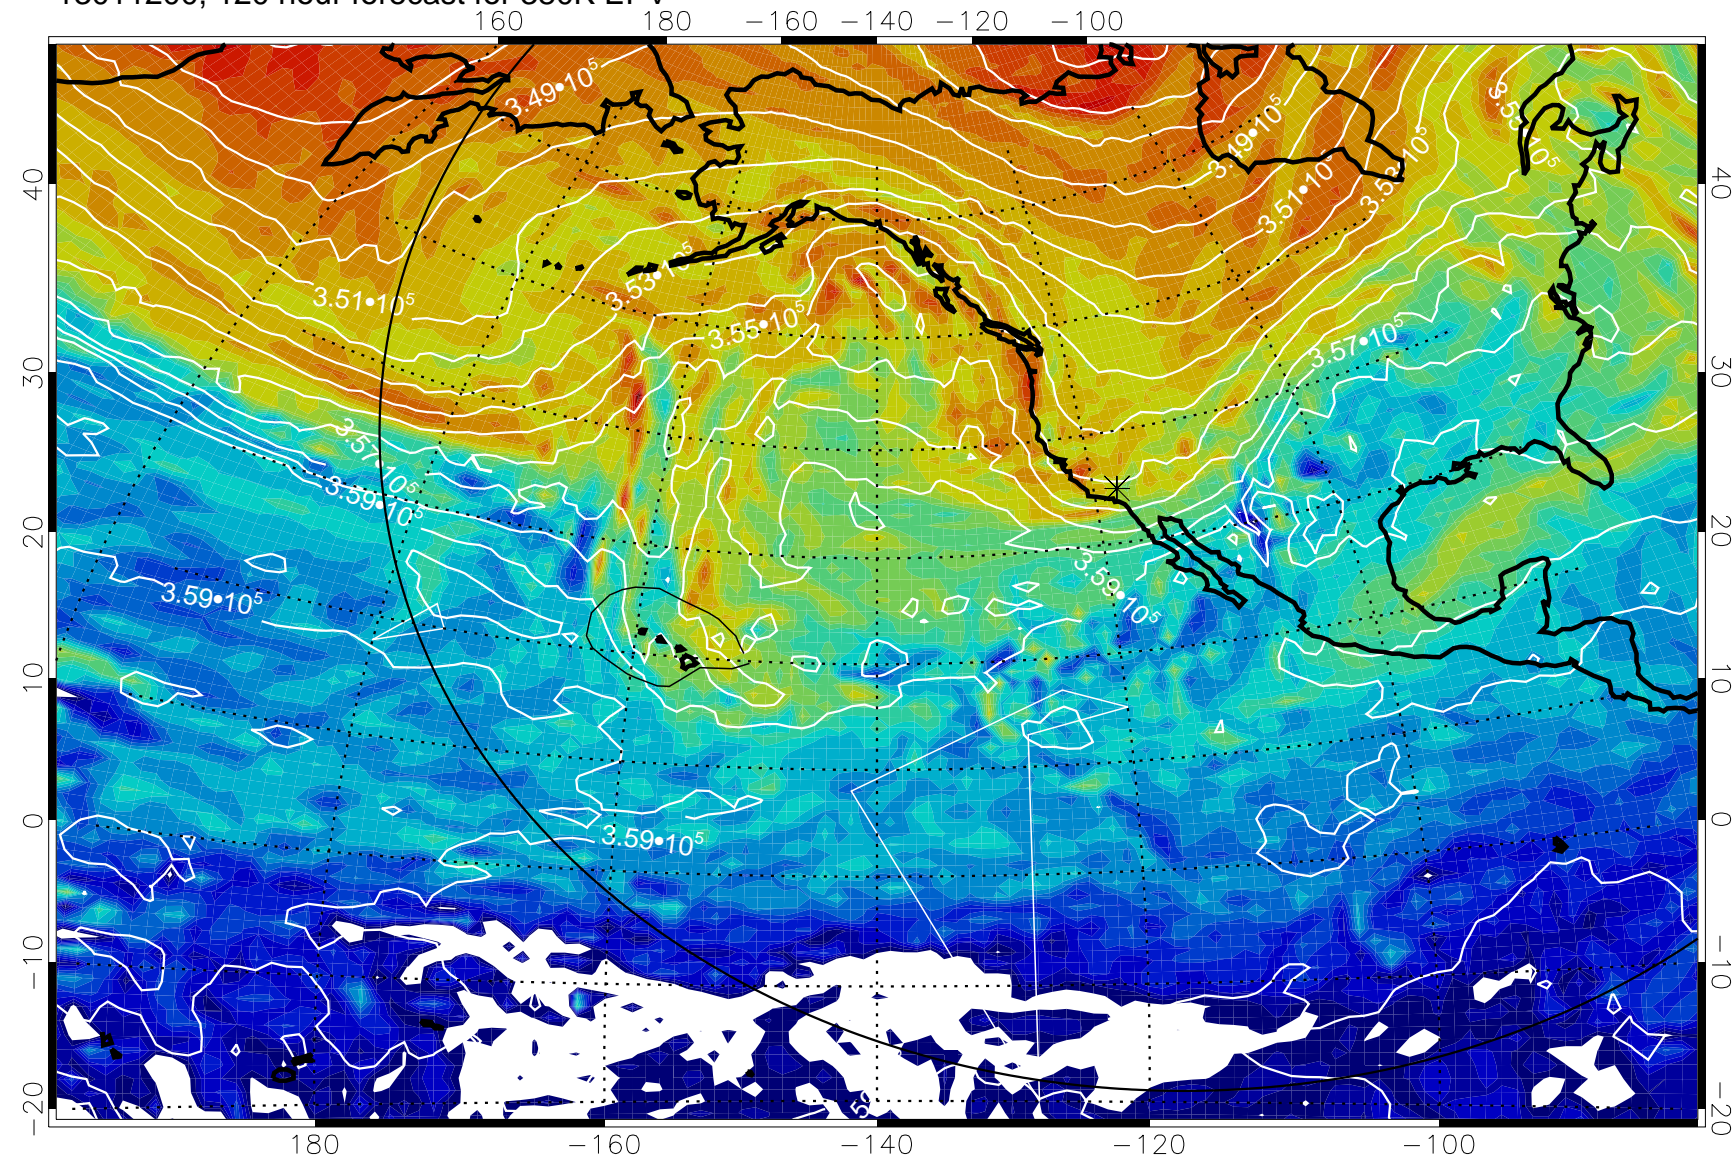

160 180 -160 -140 -120 -100

380K Montgomery Streamfunction, white

Range ring of 6000 km -- 19 hours GH round trip

13011112, 108 hour forecast for 380K EPV

160 180 -160 -140 -120 -100

380K Montgomery Streamfunction, white

Range ring of 6000 km -- 19 hours GH round trip

13011118, 114 hour forecast for 380K EPV

160 180 -160 -140 -120 -100

380K Montgomery Streamfunction, white

Range ring of 6000 km -- 19 hours GH round trip

13011200, 120 hour forecast for 380K EPV

380K Montgomery Streamfunction, white

Range ring of 6000 km -- 19 hours GH round trip