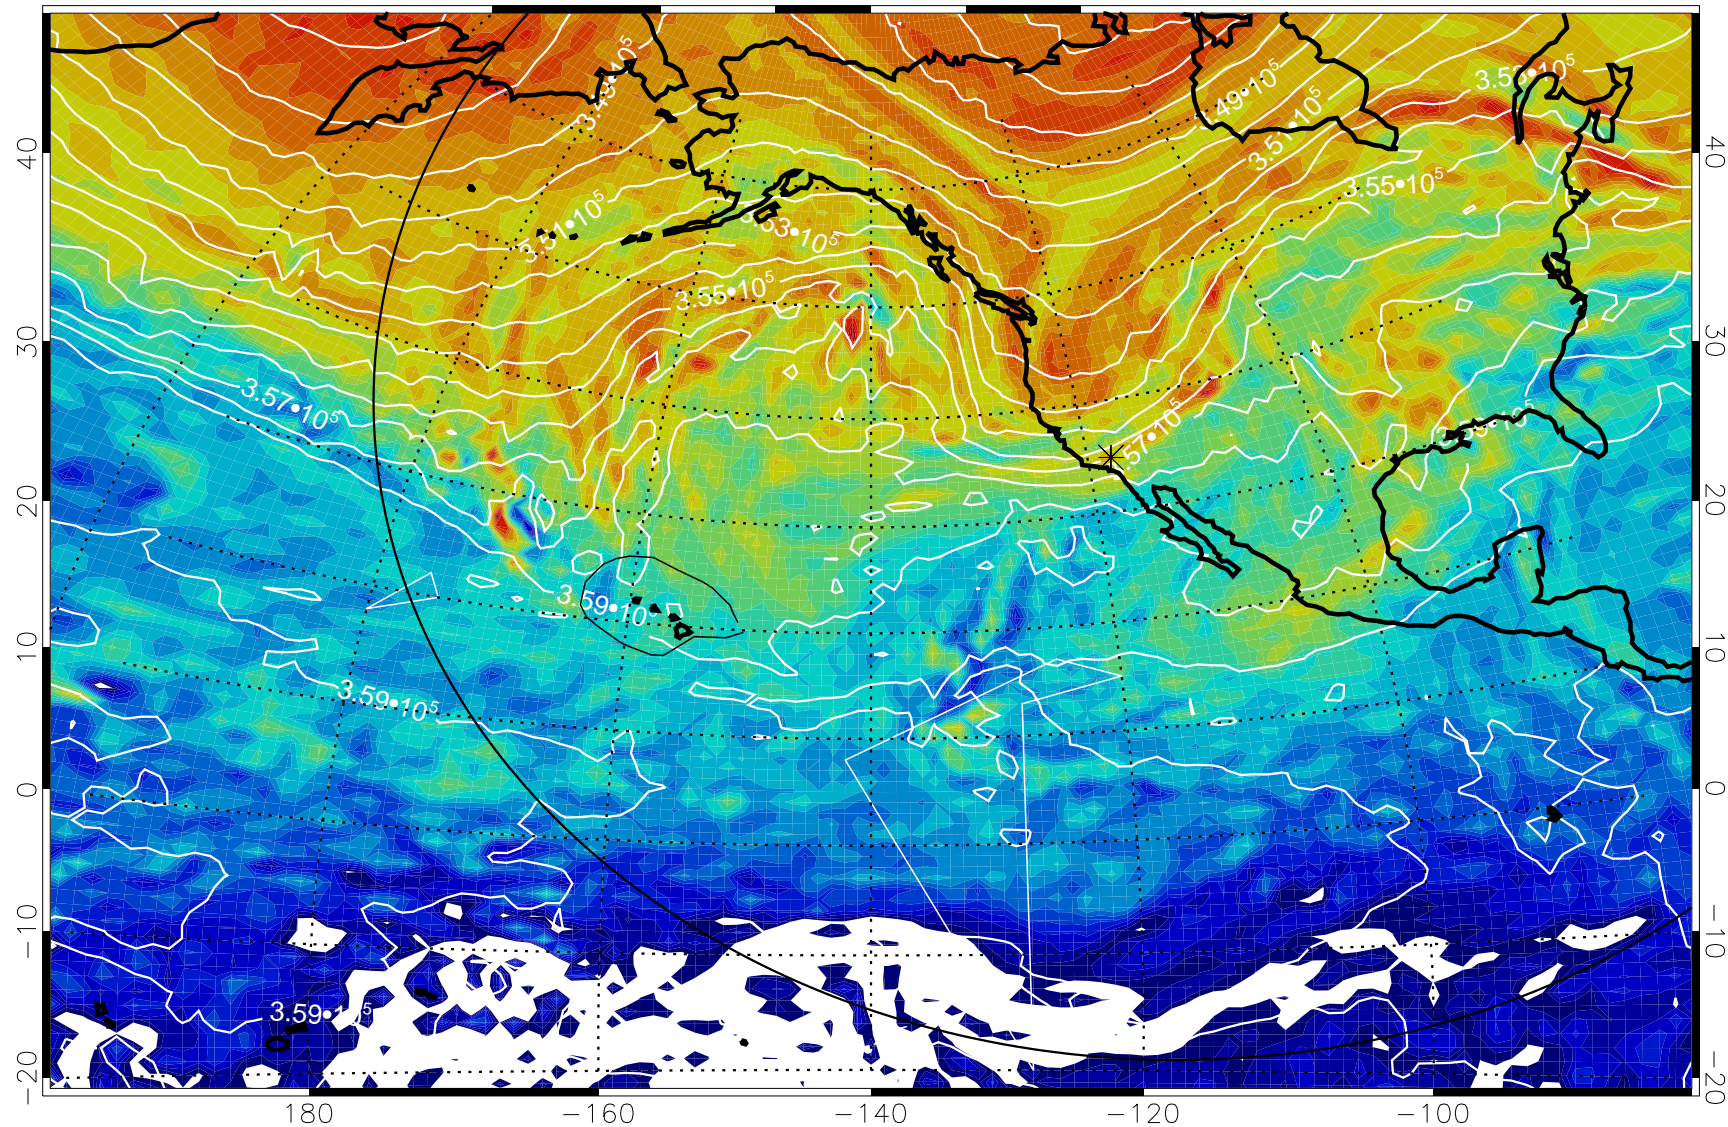

Range ring of 6000 km -- 19 hours GH round trip

13011006, 78 hour forecast for 380K EPV

380K Montgomery Streamfunction, white

Range ring of 6000 km -- 19 hours GH round trip

13011012, 84 hour forecast for 380K EPV

160 180 -160 -140 -120 -100

380K Montgomery Streamfunction, white

Range ring of 6000 km -- 19 hours GH round trip

13011018, 90 hour forecast for 380K EPV

160 180 -160 -140 -120 -100

380K Montgomery Streamfunction, white

Range ring of 6000 km -- 19 hours GH round trip

13011100, 96 hour forecast for 380K EPV

380K Montgomery Streamfunction, white

Range ring of 6000 km -- 19 hours GH round trip

13011106, 102 hour forecast for 380K EPV

160 180 -160 -140 -120 -100

380K Montgomery Streamfunction, white

Range ring of 6000 km -- 19 hours GH round trip

13011112, 108 hour forecast for 380K EPV

160 180 -160 -140 -120 -100

380K Montgomery Streamfunction, white