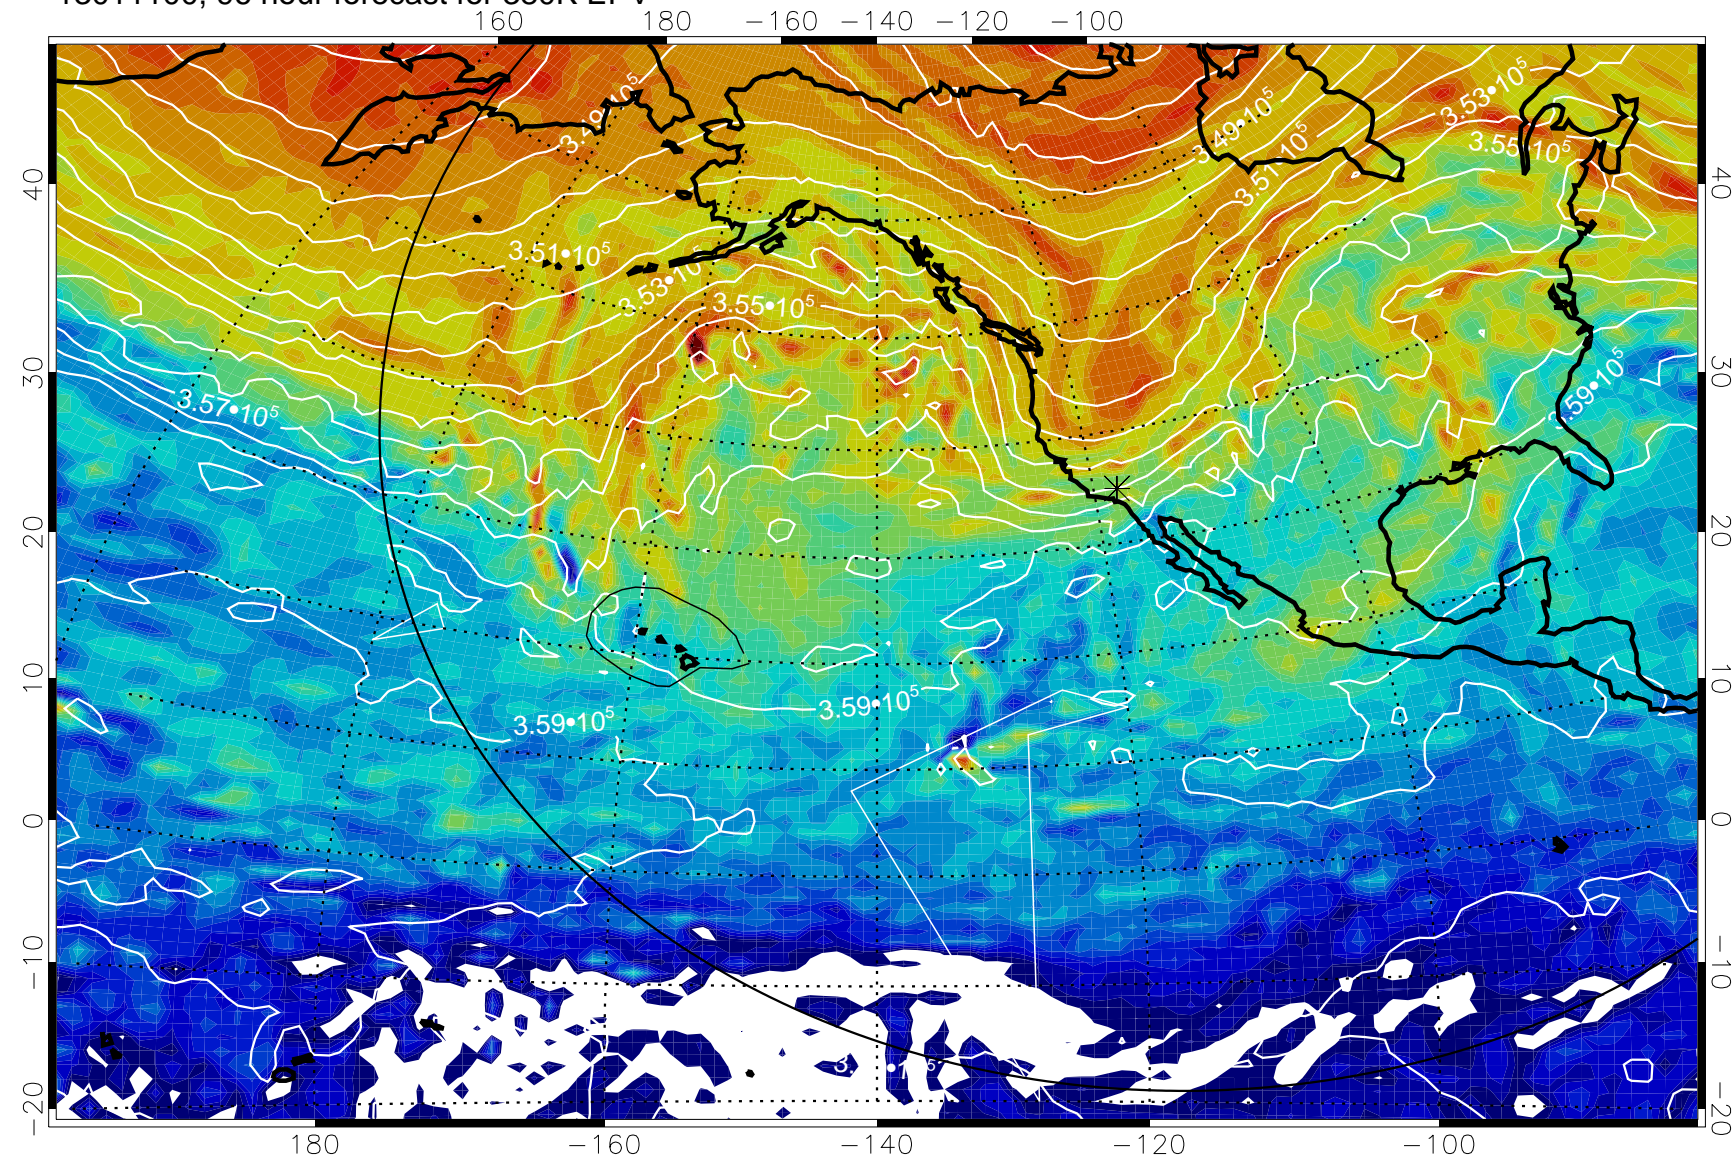

Range ring of 6000 km -- 19 hours GH round trip

13011006, 78 hour forecast for 380K EPV

380K Montgomery Streamfunction, white

Range ring of 6000 km -- 19 hours GH round trip

13011012, 84 hour forecast for 380K EPV

160 180 -160 -140 -120 -100

380K Montgomery Streamfunction, white

Range ring of 6000 km -- 19 hours GH round trip

13011018, 90 hour forecast for 380K EPV

160 180 -160 -140 -120 -100

380K Montgomery Streamfunction, white

Range ring of 6000 km -- 19 hours GH round trip

13011100, 96 hour forecast for 380K EPV

380K Montgomery Streamfunction, white

Range ring of 6000 km -- 19 hours GH round trip

13011106, 102 hour forecast for 380K EPV

160 180 -160 -140 -120 -100

380K Montgomery Streamfunction, white

Range ring of 6000 km -- 19 hours GH round trip

13011112, 108 hour forecast for 380K EPV

160 180 -160 -140 -120 -100

380K Montgomery Streamfunction, white