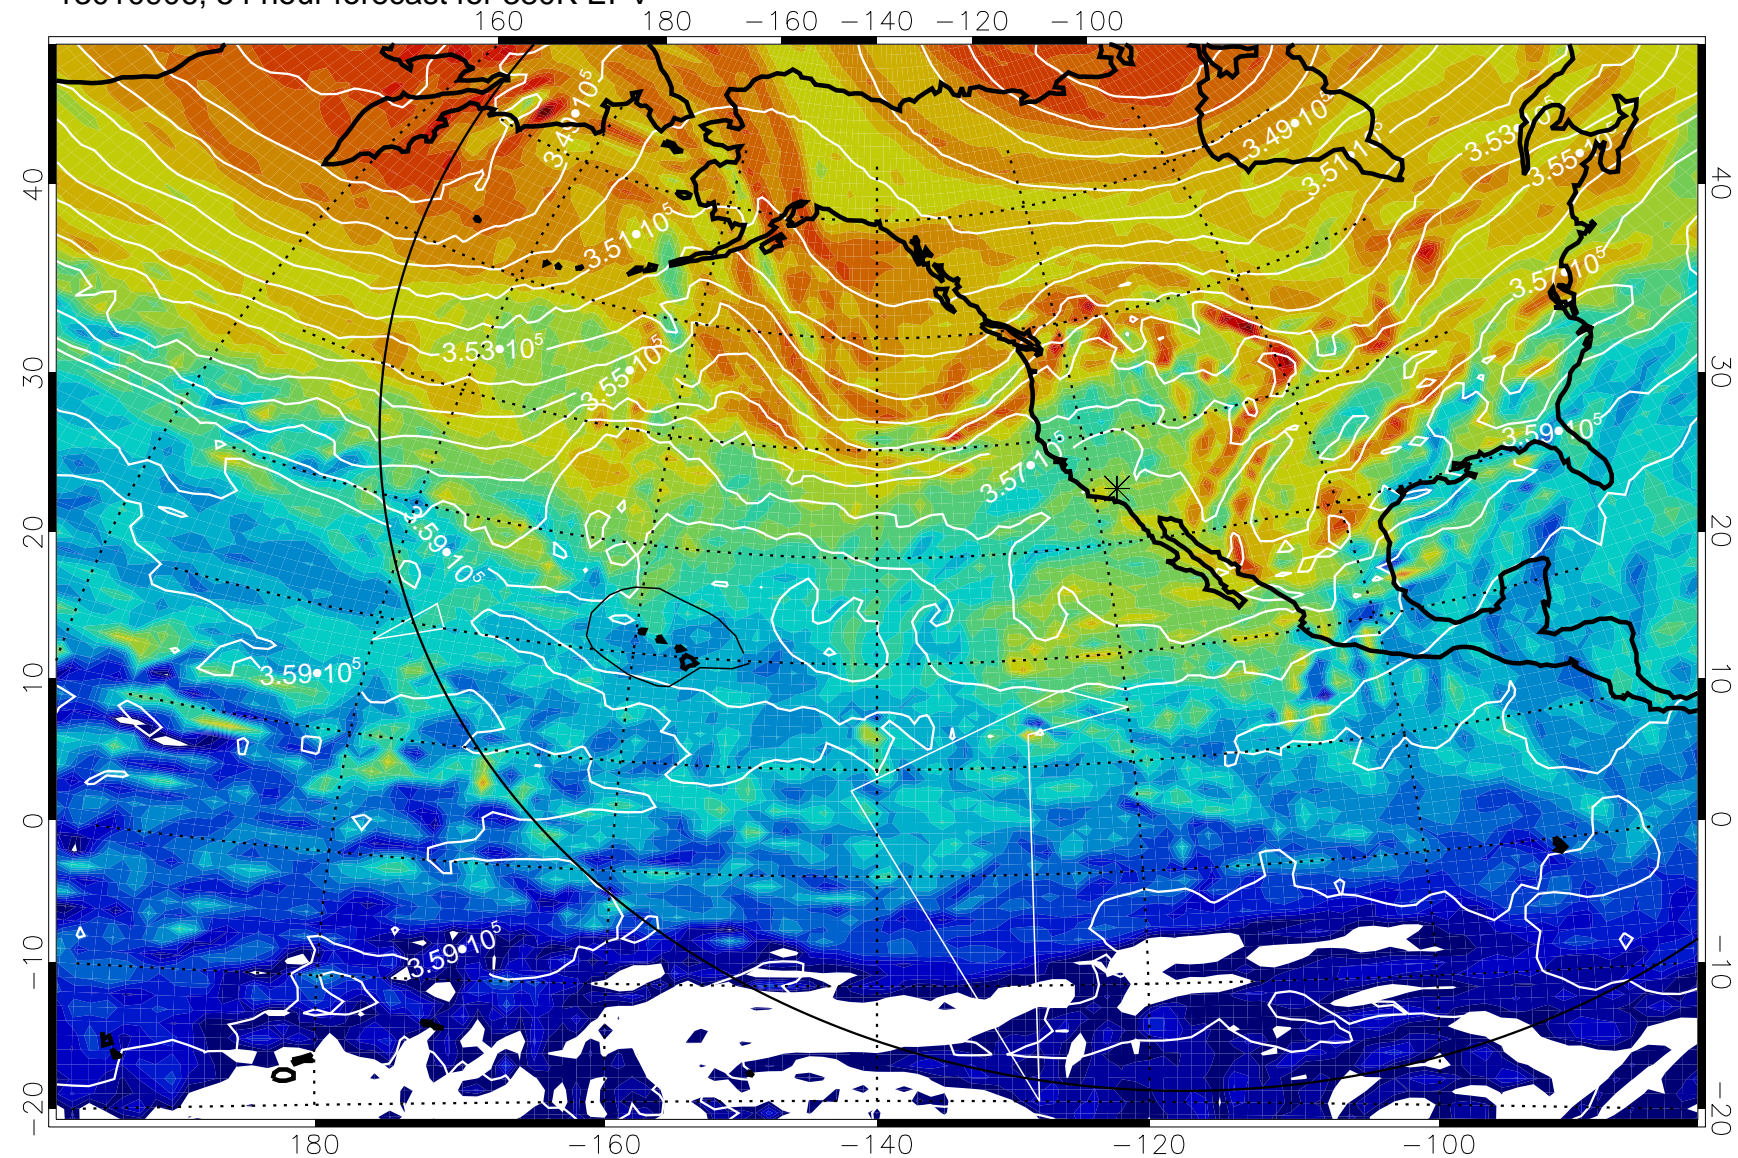

13010818, 42 hour forecast for 380K EPV

380K Montgomery Streamfunction, white

Range ring of 6000 km -- 19 hours GH round trip

13010900, 48 hour forecast for 380K EPV

380K Montgomery Streamfunction, white

Range ring of 6000 km -- 19 hours GH round trip

13010906, 54 hour forecast for 380K EPV

380K Montgomery Streamfunction, white

Range ring of 6000 km -- 19 hours GH round trip

13010912, 60 hour forecast for 380K EPV

380K Montgomery Streamfunction, white

Range ring of 6000 km -- 19 hours GH round trip

13010918, 66 hour forecast for 380K EPV

160 180 -160 -140 -120 -100

380K Montgomery Streamfunction, white

Range ring of 6000 km -- 19 hours GH round trip

13011000, 72 hour forecast for 380K EPV

380K Montgomery Streamfunction, white

Range ring of 6000 km -- 19 hours GH round trip

13011006, 78 hour forecast for 380K EPV

380K Montgomery Streamfunction, white

Range ring of 6000 km -- 19 hours GH round trip

13011012, 84 hour forecast for 380K EPV