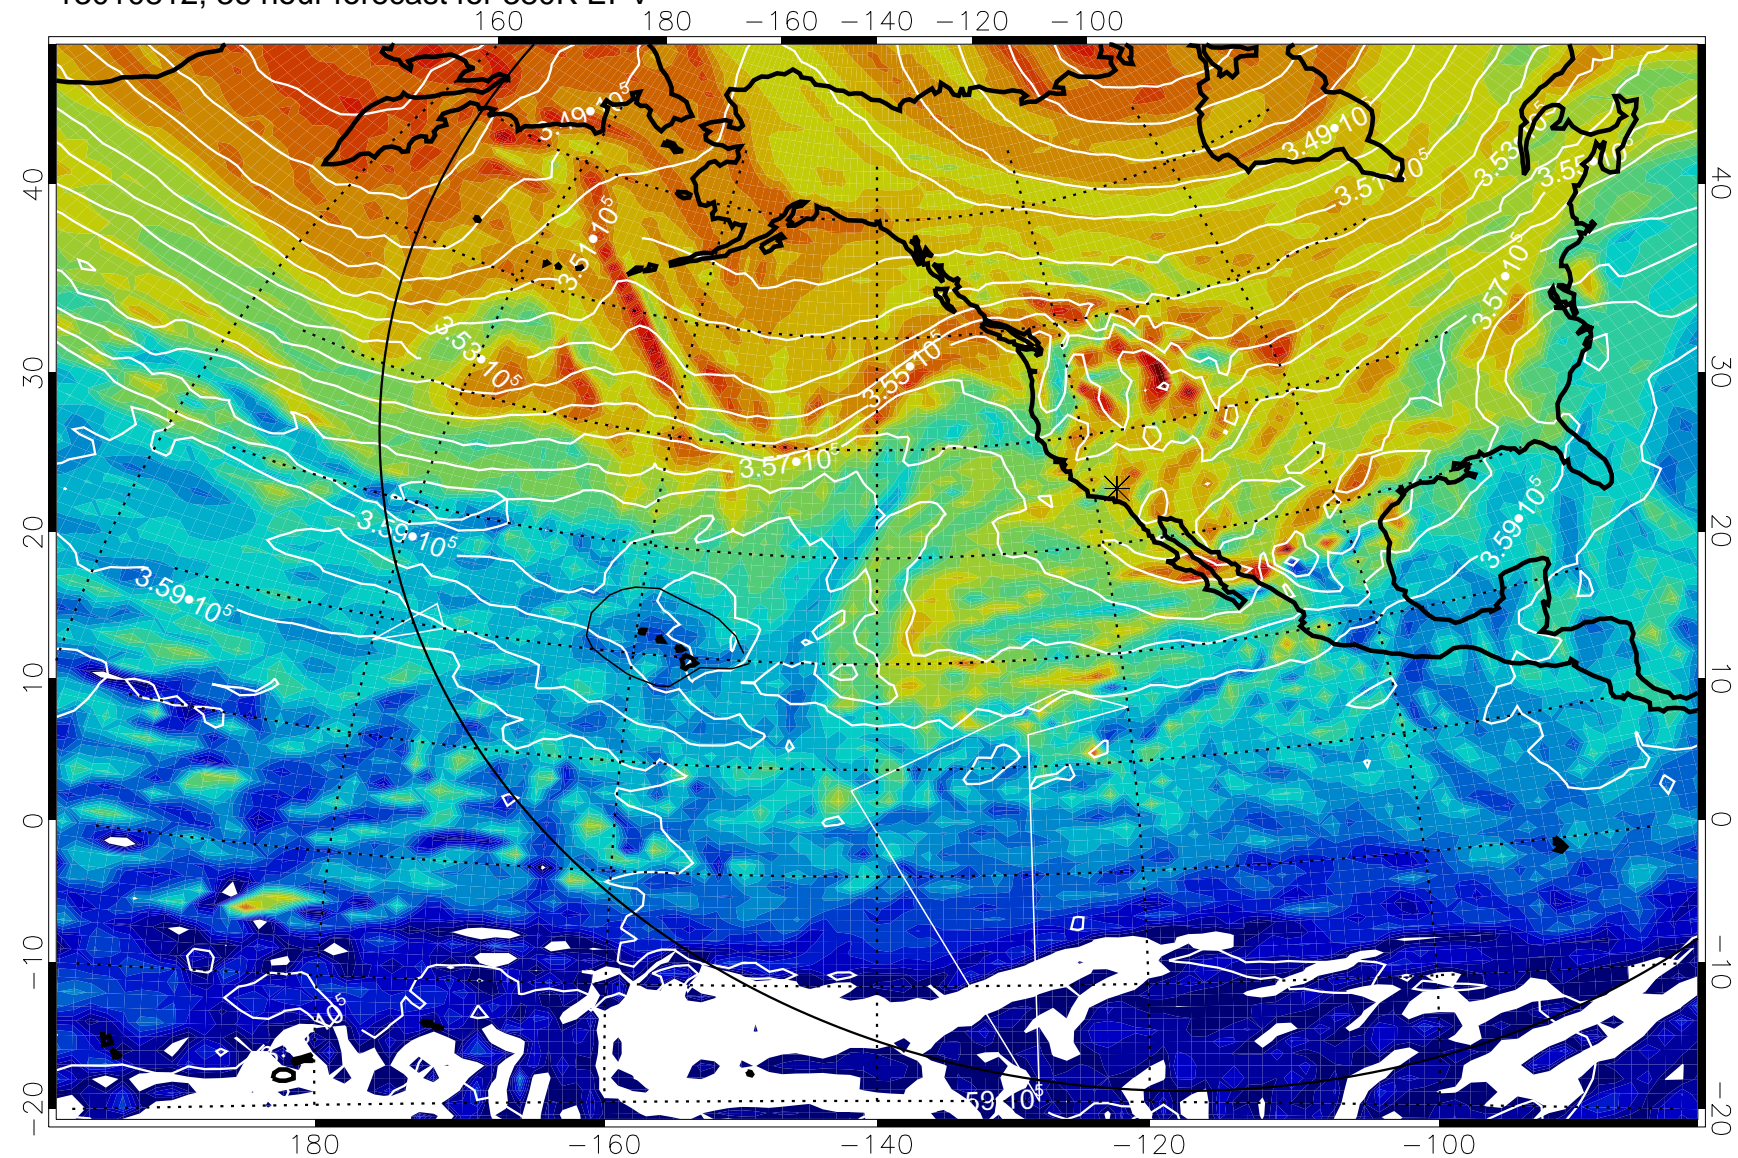

13010718, 18 hour forecast for 380K EPV

380K Montgomery Streamfunction, white

Range ring of 6000 km -- 19 hours GH round trip

13010800, 24 hour forecast for 380K EPV

380K Montgomery Streamfunction, white

Range ring of 6000 km -- 19 hours GH round trip

13010806, 30 hour forecast for 380K EPV

380K Montgomery Streamfunction, white

Range ring of 6000 km -- 19 hours GH round trip

13010812, 36 hour forecast for 380K EPV

380K Montgomery Streamfunction, white

Range ring of 6000 km -- 19 hours GH round trip

13010818, 42 hour forecast for 380K EPV

380K Montgomery Streamfunction, white

Range ring of 6000 km -- 19 hours GH round trip

13010900, 48 hour forecast for 380K EPV

380K Montgomery Streamfunction, white

Range ring of 6000 km -- 19 hours GH round trip

13010906, 54 hour forecast for 380K EPV

380K Montgomery Streamfunction, white

Range ring of 6000 km -- 19 hours GH round trip

13010912, 60 hour forecast for 380K EPV

380K Montgomery Streamfunction, white

Range ring of 6000 km -- 19 hours GH round trip