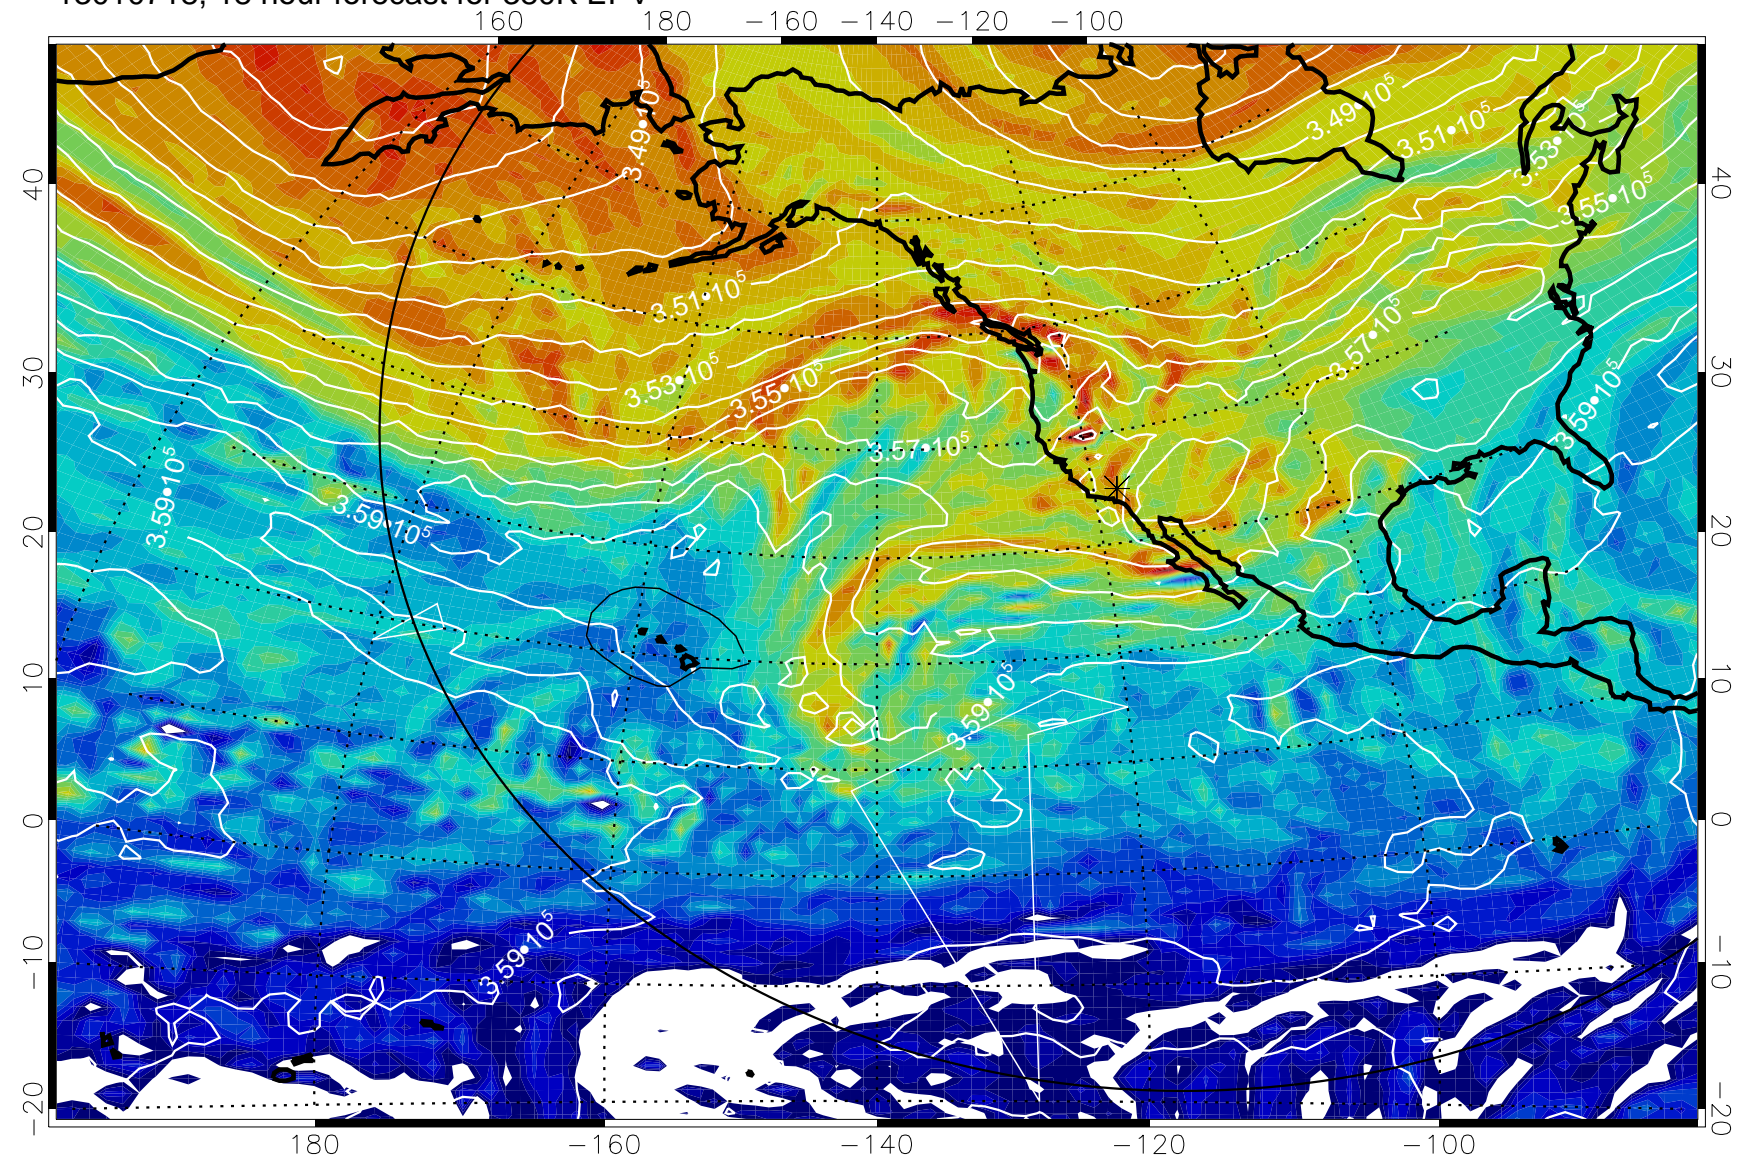

13010718, 18 hour forecast for 380K EPV

380K Montgomery Streamfunction, white

Range ring of 6000 km -- 19 hours GH round trip

13010800, 24 hour forecast for 380K EPV

380K Montgomery Streamfunction, white

Range ring of 6000 km -- 19 hours GH round trip

13010806, 30 hour forecast for 380K EPV

380K Montgomery Streamfunction, white

Range ring of 6000 km -- 19 hours GH round trip

13010812, 36 hour forecast for 380K EPV

380K Montgomery Streamfunction, white

Range ring of 6000 km -- 19 hours GH round trip

13010818, 42 hour forecast for 380K EPV

380K Montgomery Streamfunction, white

Range ring of 6000 km -- 19 hours GH round trip

13010900, 48 hour forecast for 380K EPV

380K Montgomery Streamfunction, white

Range ring of 6000 km -- 19 hours GH round trip

Range ring of 6000 km -- 19 hours GH round trip

13011006, 78 hour forecast for 380K EPV

380K Montgomery Streamfunction, white

Range ring of 6000 km -- 19 hours GH round trip

13011012, 84 hour forecast for 380K EPV