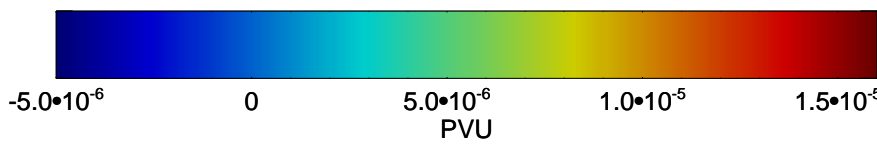

380K Montgomery Streamfunction, white

Range ring of 6000 km -- 19 hours GH round trip

13010712, 36 hour forecast for 380K EPV

380K Montgomery Streamfunction, white

Range ring of 6000 km -- 19 hours GH round trip