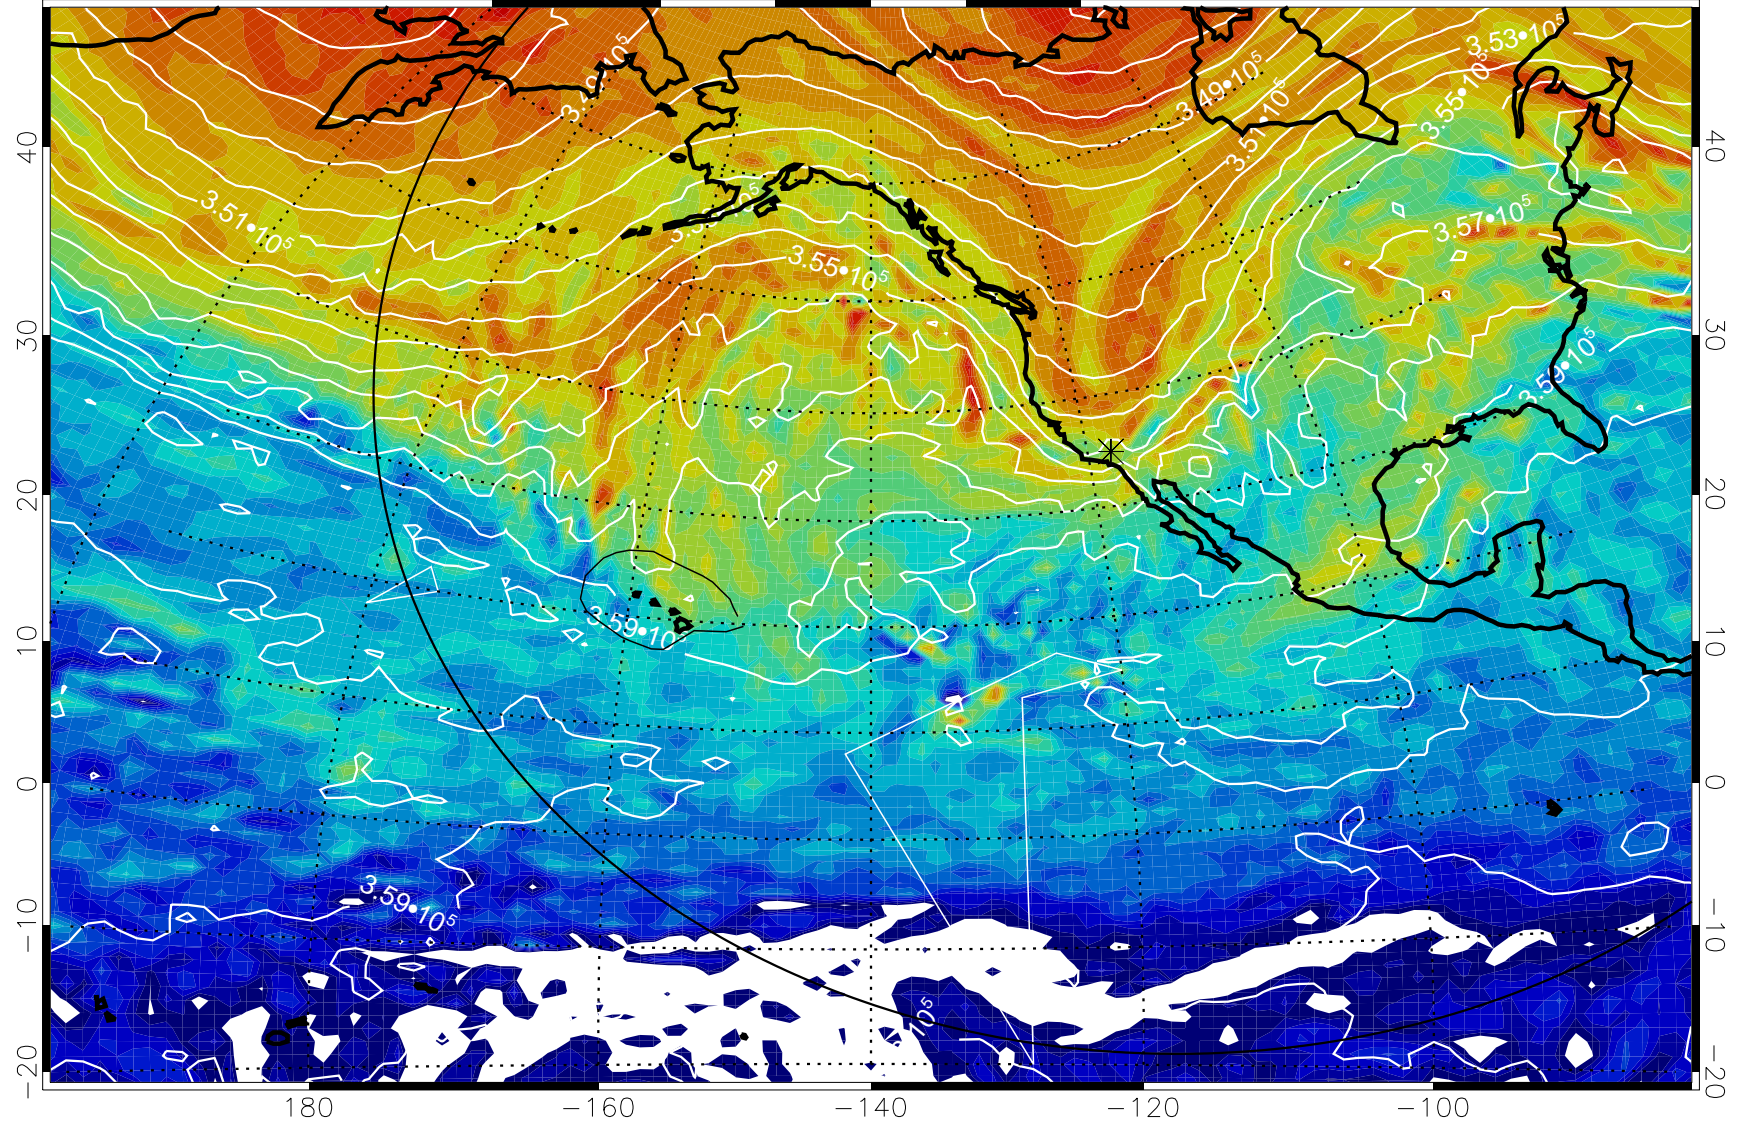

Range ring of 6000 km -- 19 hours GH round trip

13011012, 108 hour forecast for 380K EPV

380K Montgomery Streamfunction, white

Range ring of 6000 km -- 19 hours GH round trip

13011018, 114 hour forecast for 380K EPV

160 180 -160 -140 -120 -100

380K Montgomery Streamfunction, white

Range ring of 6000 km -- 19 hours GH round trip

13011100, 120 hour forecast for 380K EPV

160 180 -160 -140 -120 -100

380K Montgomery Streamfunction, white

Range ring of 6000 km -- 19 hours GH round trip