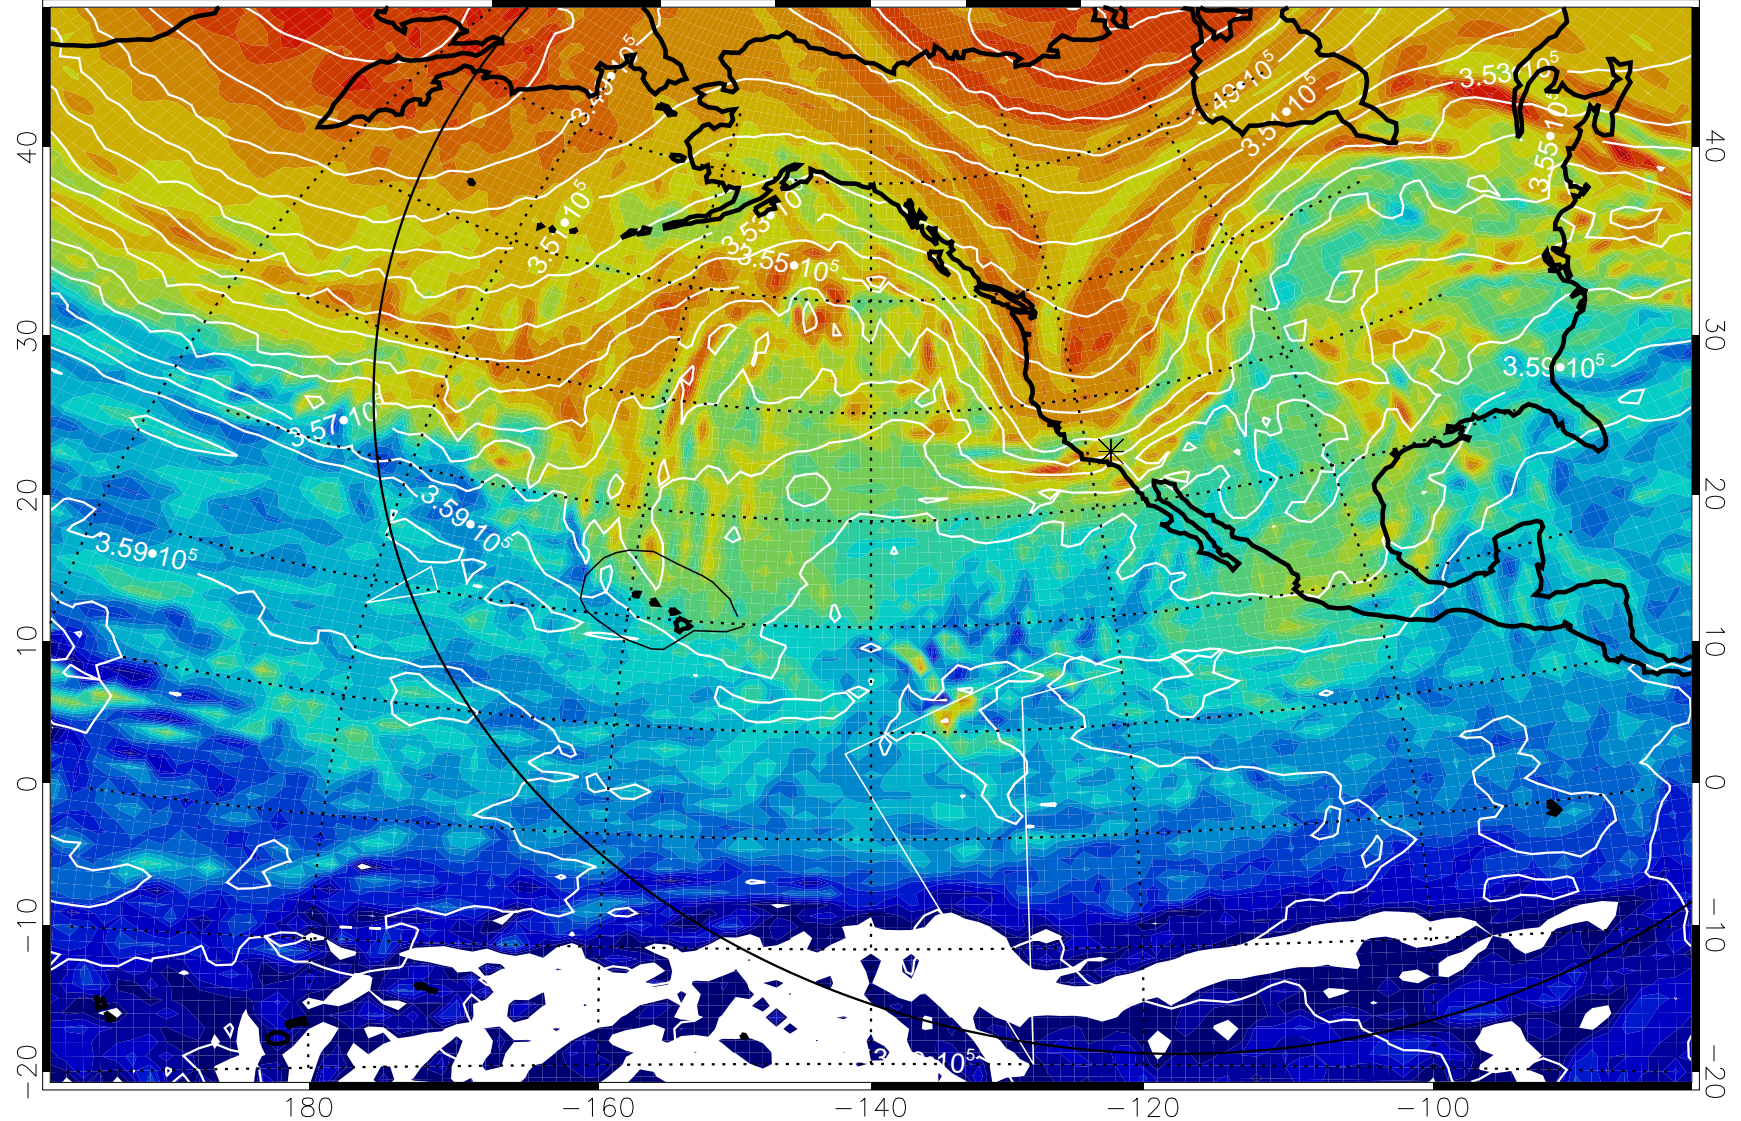

13011000, 96 hour forecast for 380K EPV

380K Montgomery Streamfunction, white

Range ring of 6000 km -- 19 hours GH round trip

13011006, 102 hour forecast for 380K EPV

160 180 -160 -140 -120 -100

380K Montgomery Streamfunction, white

Range ring of 6000 km -- 19 hours GH round trip

13011012, 108 hour forecast for 380K EPV

380K Montgomery Streamfunction, white

Range ring of 6000 km -- 19 hours GH round trip

13011018, 114 hour forecast for 380K EPV

160 180 -160 -140 -120 -100

380K Montgomery Streamfunction, white

Range ring of 6000 km -- 19 hours GH round trip

13011100, 120 hour forecast for 380K EPV

160 180 -160 -140 -120 -100

380K Montgomery Streamfunction, white