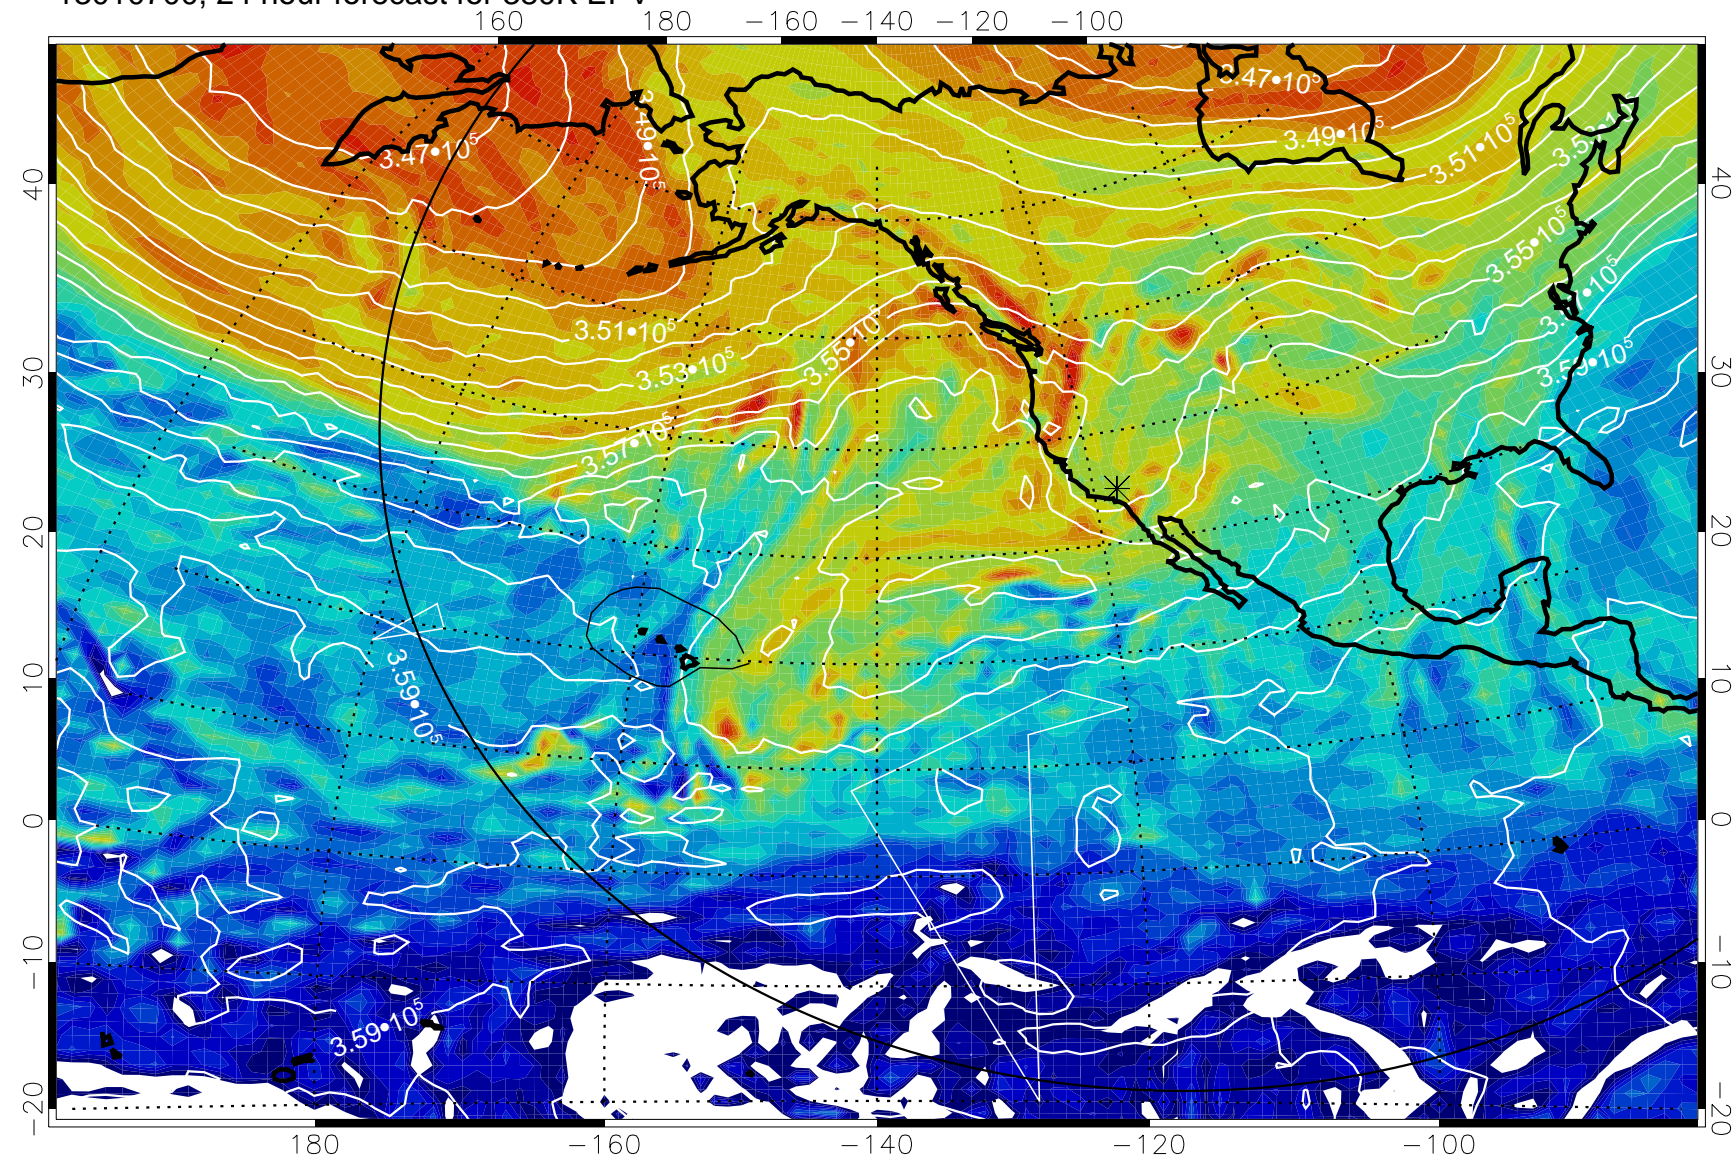

13010612, 12 hour forecast for 380K EPV

160 180 -160 -140 -120 -100

380K Montgomery Streamfunction, white

Range ring of 6000 km -- 19 hours GH round trip

13010618, 18 hour forecast for 380K EPV

380K Montgomery Streamfunction, white

Range ring of 6000 km -- 19 hours GH round trip

13010700, 24 hour forecast for 380K EPV

380K Montgomery Streamfunction, white

Range ring of 6000 km -- 19 hours GH round trip

13010706, 30 hour forecast for 380K EPV

380K Montgomery Streamfunction, white

Range ring of 6000 km -- 19 hours GH round trip

13010712, 36 hour forecast for 380K EPV

380K Montgomery Streamfunction, white

Range ring of 6000 km -- 19 hours GH round trip

Range ring of 6000 km -- 19 hours GH round trip

13010806, 54 hour forecast for 380K EPV

380K Montgomery Streamfunction, white

Range ring of 6000 km -- 19 hours GH round trip

13010812, 60 hour forecast for 380K EPV