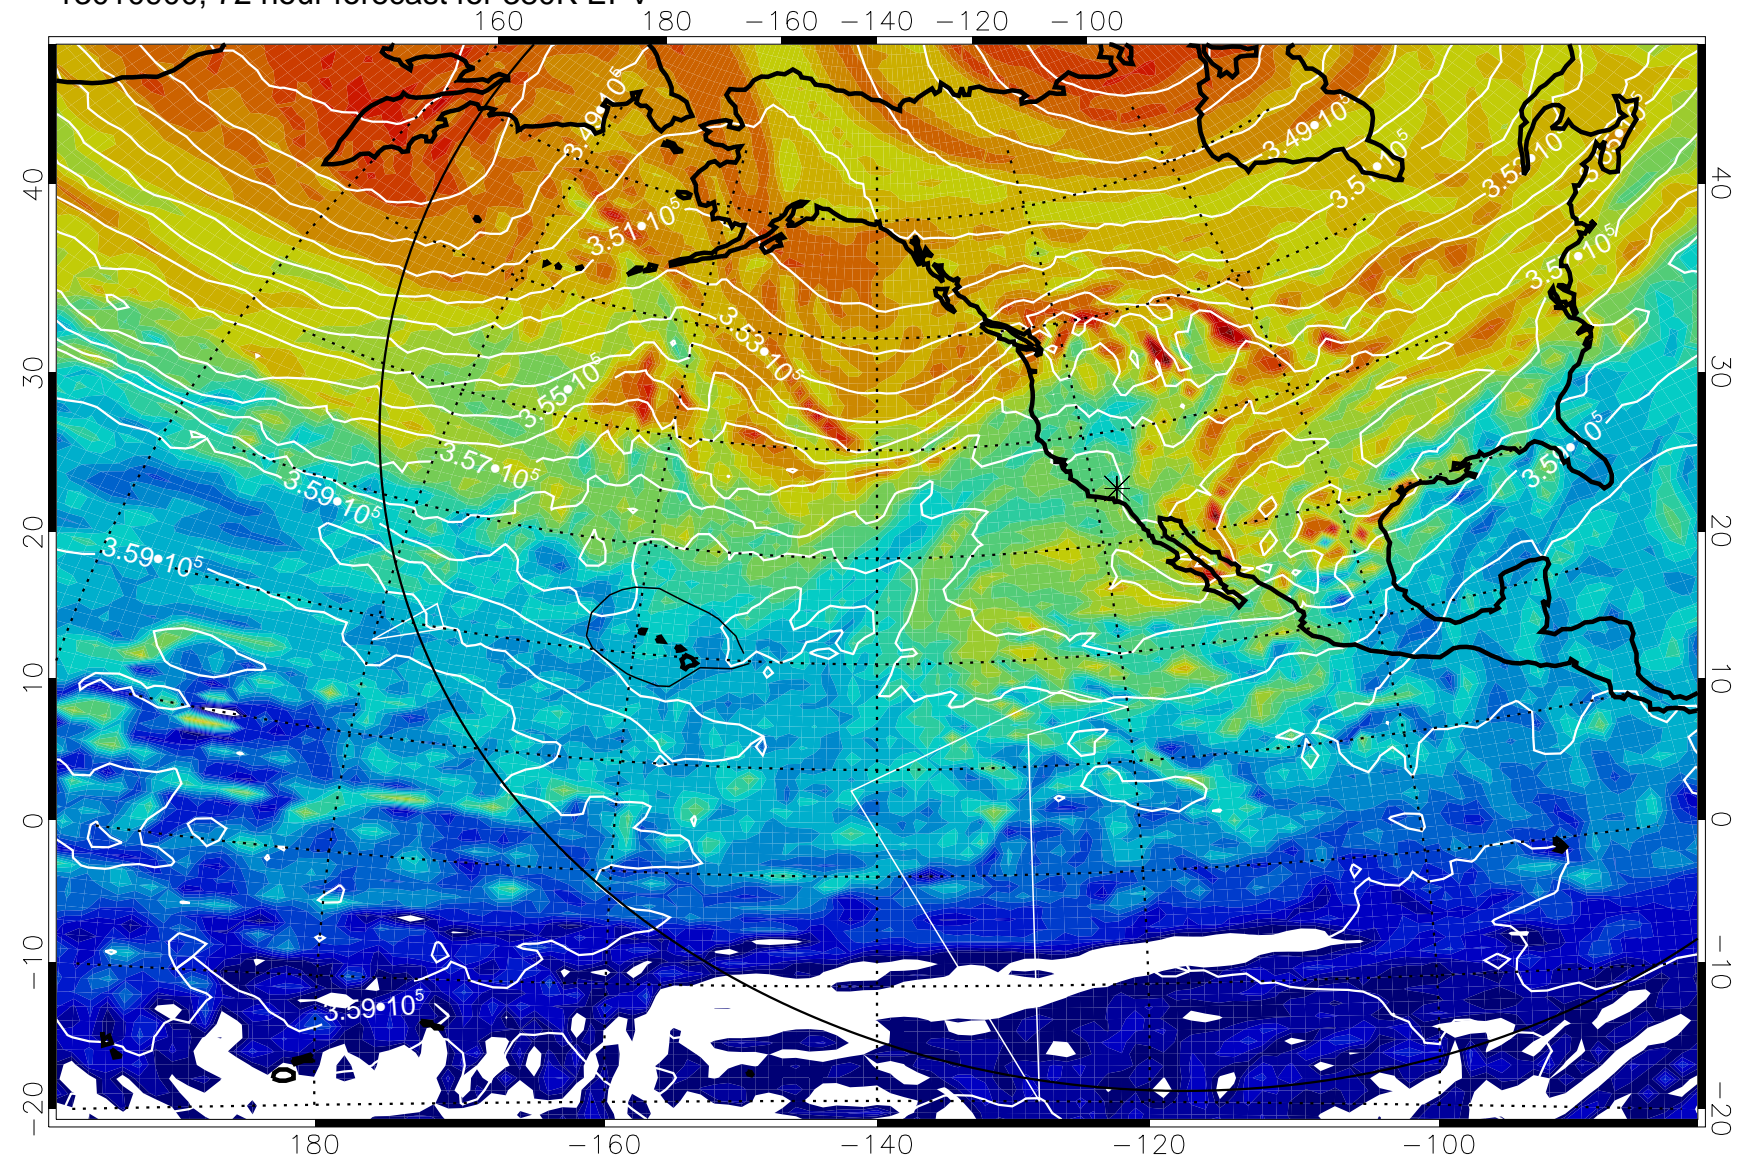

Range ring of 6000 km -- 19 hours GH round trip

13010806, 54 hour forecast for 380K EPV

380K Montgomery Streamfunction, white

Range ring of 6000 km -- 19 hours GH round trip

13010812, 60 hour forecast for 380K EPV

380K Montgomery Streamfunction, white

Range ring of 6000 km -- 19 hours GH round trip

13010818, 66 hour forecast for 380K EPV

380K Montgomery Streamfunction, white

Range ring of 6000 km -- 19 hours GH round trip

13010900, 72 hour forecast for 380K EPV

380K Montgomery Streamfunction, white

Range ring of 6000 km -- 19 hours GH round trip

13010906, 78 hour forecast for 380K EPV

13010912, 84 hour forecast for 380K EPV

380K Montgomery Streamfunction, white

Range ring of 6000 km -- 19 hours GH round trip

13010918, 90 hour forecast for 380K EPV

380K Montgomery Streamfunction, white

Range ring of 6000 km -- 19 hours GH round trip