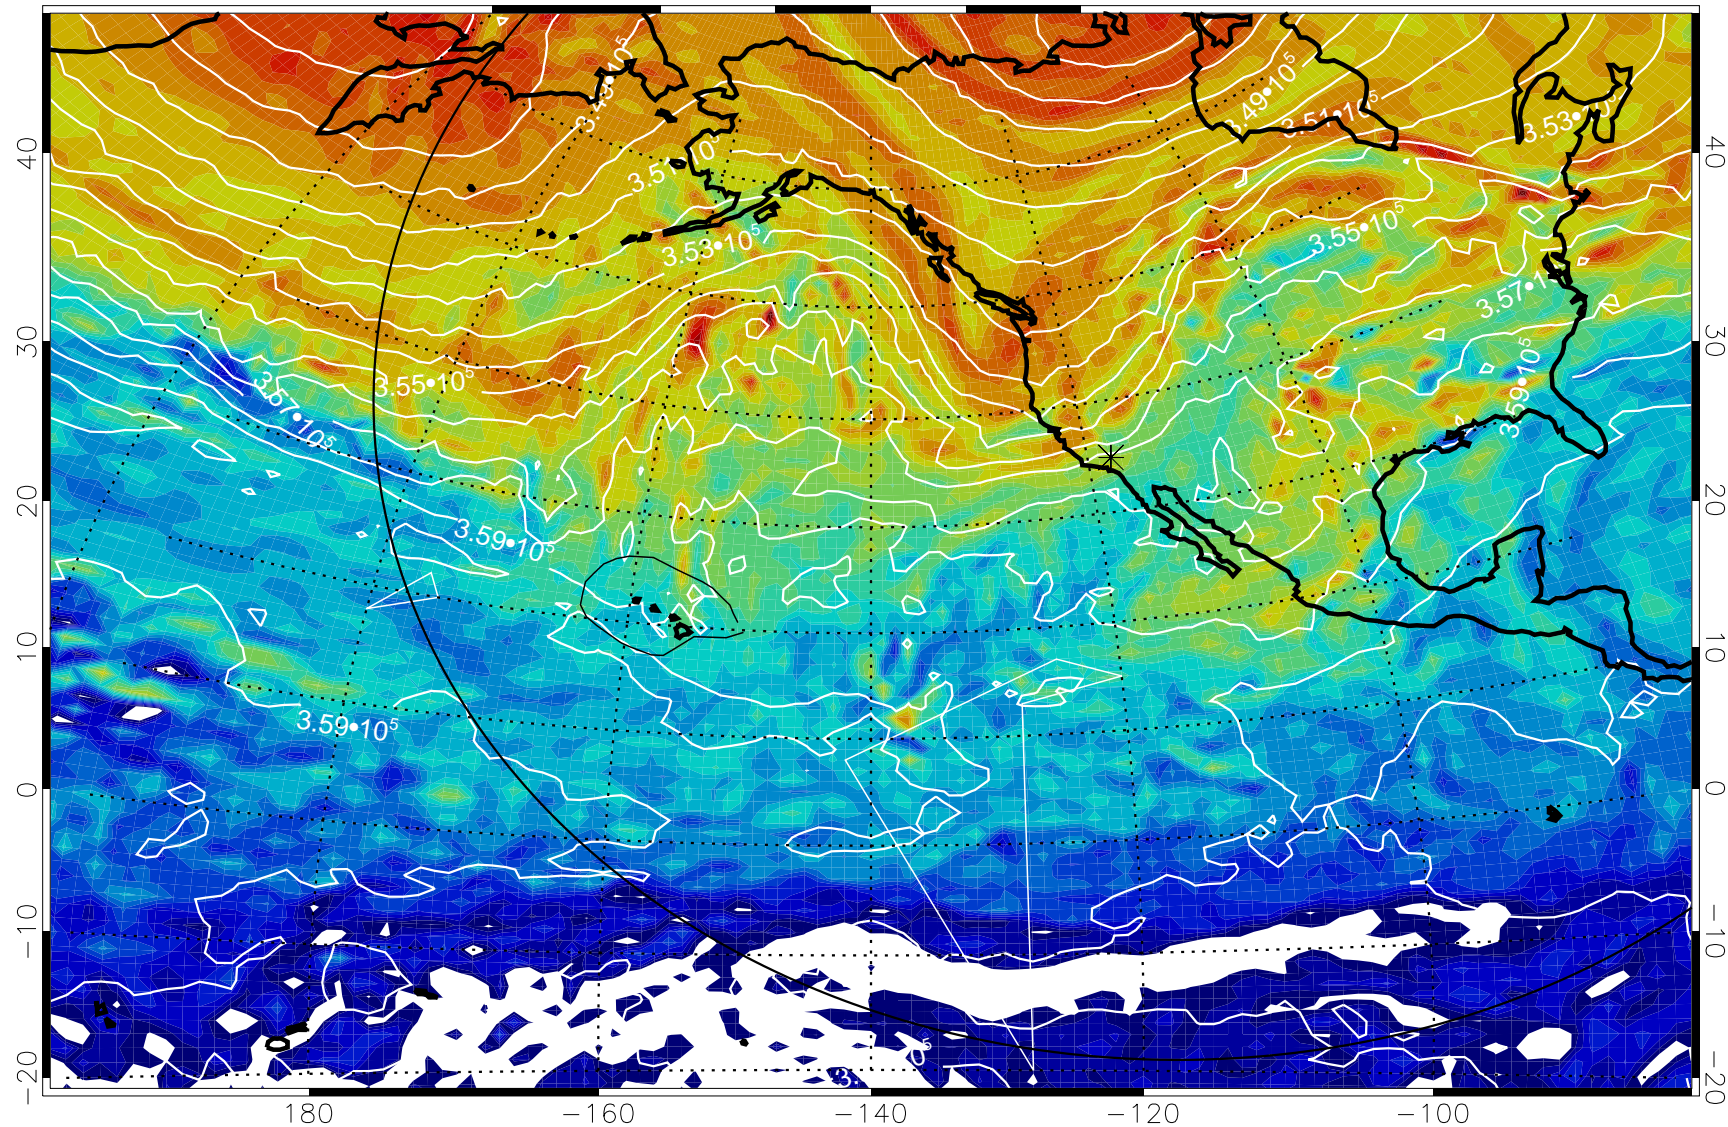

380K Montgomery Streamfunction, white

Range ring of 6000 km -- 19 hours GH round trip

13010918, 90 hour forecast for 380K EPV

380K Montgomery Streamfunction, white

Range ring of 6000 km -- 19 hours GH round trip

13011000, 96 hour forecast for 380K EPV

380K Montgomery Streamfunction, white

Range ring of 6000 km -- 19 hours GH round trip

13011006, 102 hour forecast for 380K EPV

160 180 -160 -140 -120 -100

380K Montgomery Streamfunction, white

Range ring of 6000 km -- 19 hours GH round trip

13011012, 108 hour forecast for 380K EPV

380K Montgomery Streamfunction, white

Range ring of 6000 km -- 19 hours GH round trip

13011018, 114 hour forecast for 380K EPV

160 180 -160 -140 -120 -100

380K Montgomery Streamfunction, white

Range ring of 6000 km -- 19 hours GH round trip

13011100, 120 hour forecast for 380K EPV

160 180 -160 -140 -120 -100

380K Montgomery Streamfunction, white