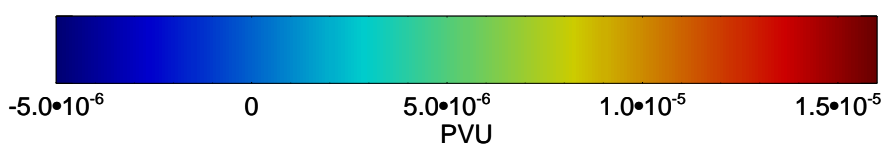

13010918, 90 hour forecast for 380K EPV

380K Montgomery Streamfunction, white

Range ring of 6000 km -- 19 hours GH round trip