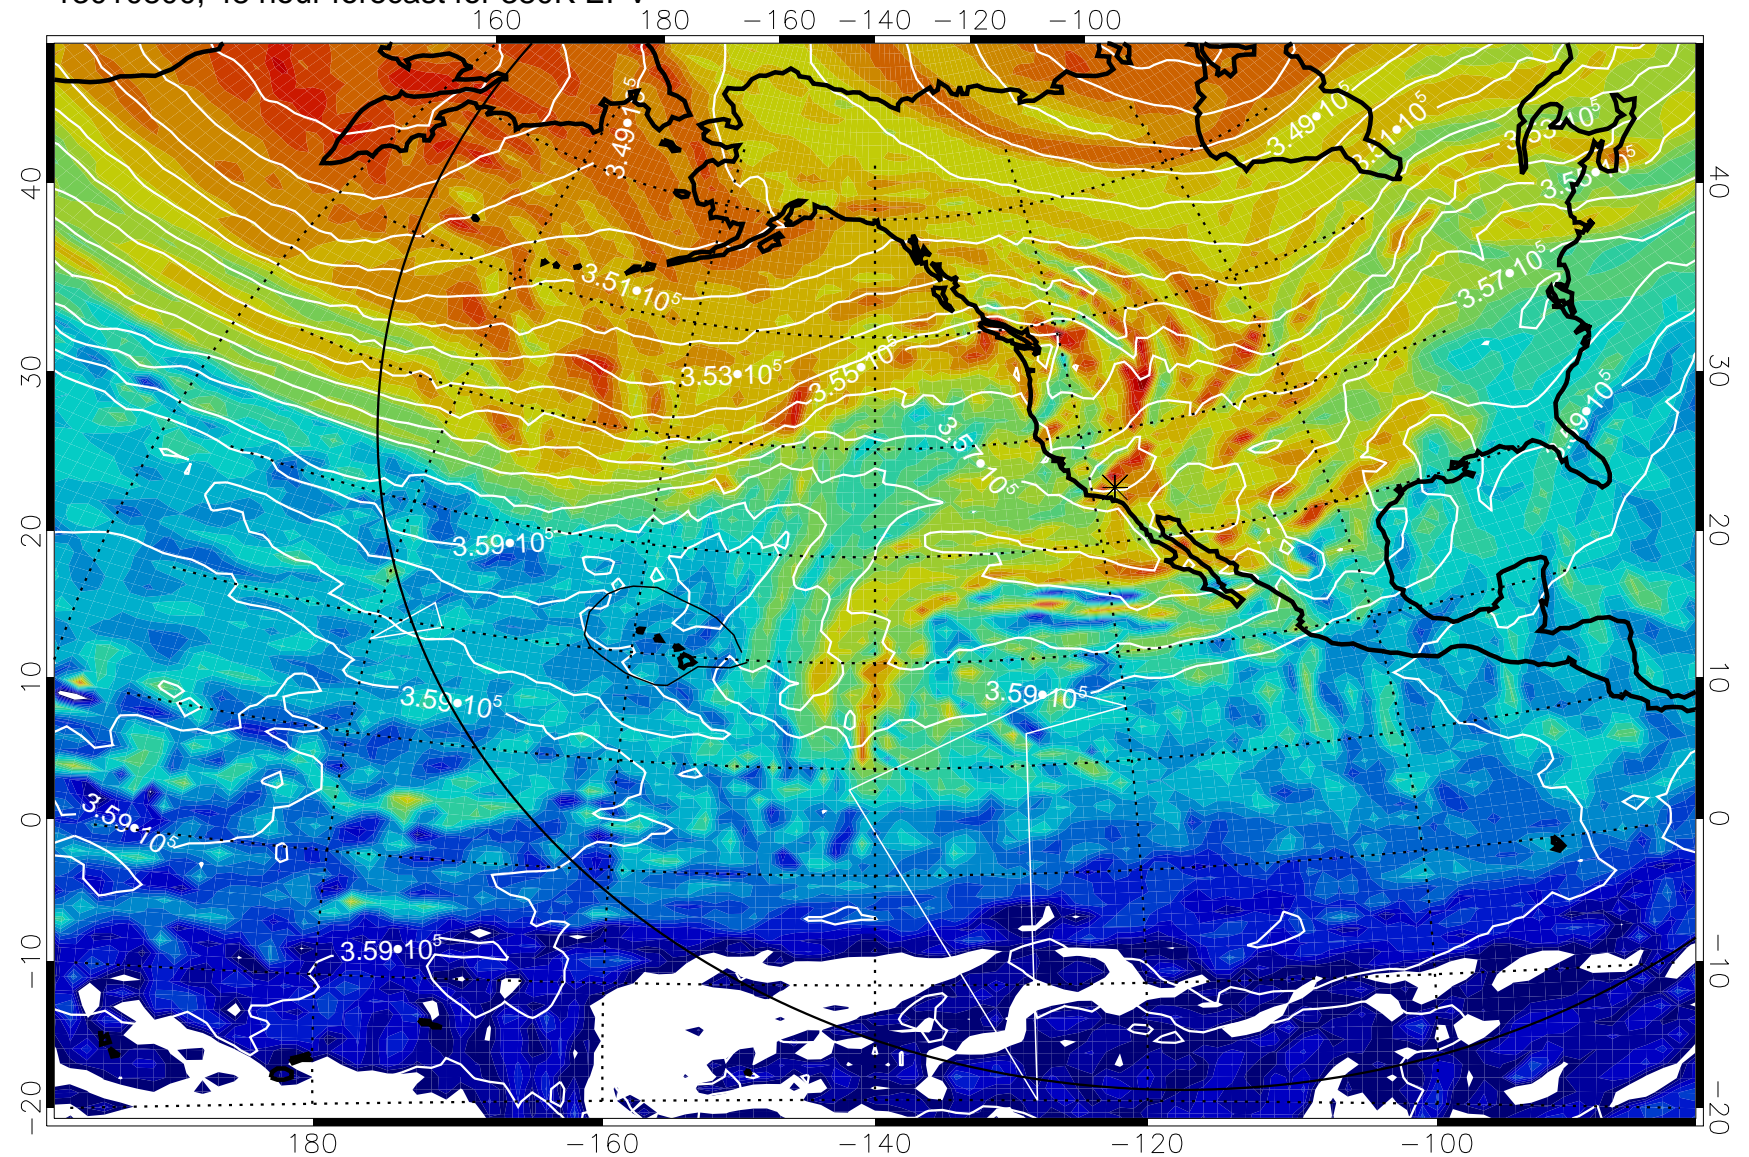

380K Montgomery Streamfunction, white

Range ring of 6000 km -- 19 hours GH round trip

13010712, 36 hour forecast for 380K EPV

380K Montgomery Streamfunction, white

Range ring of 6000 km -- 19 hours GH round trip

13010718, 42 hour forecast for 380K EPV

160 180 -160 -140 -120 -100

380K Montgomery Streamfunction, white

Range ring of 6000 km -- 19 hours GH round trip

13010800, 48 hour forecast for 380K EPV

380K Montgomery Streamfunction, white

Range ring of 6000 km -- 19 hours GH round trip

13010806, 54 hour forecast for 380K EPV

380K Montgomery Streamfunction, white

Range ring of 6000 km -- 19 hours GH round trip

13010812, 60 hour forecast for 380K EPV

380K Montgomery Streamfunction, white

Range ring of 6000 km -- 19 hours GH round trip

13010818, 66 hour forecast for 380K EPV

380K Montgomery Streamfunction, white

Range ring of 6000 km -- 19 hours GH round trip