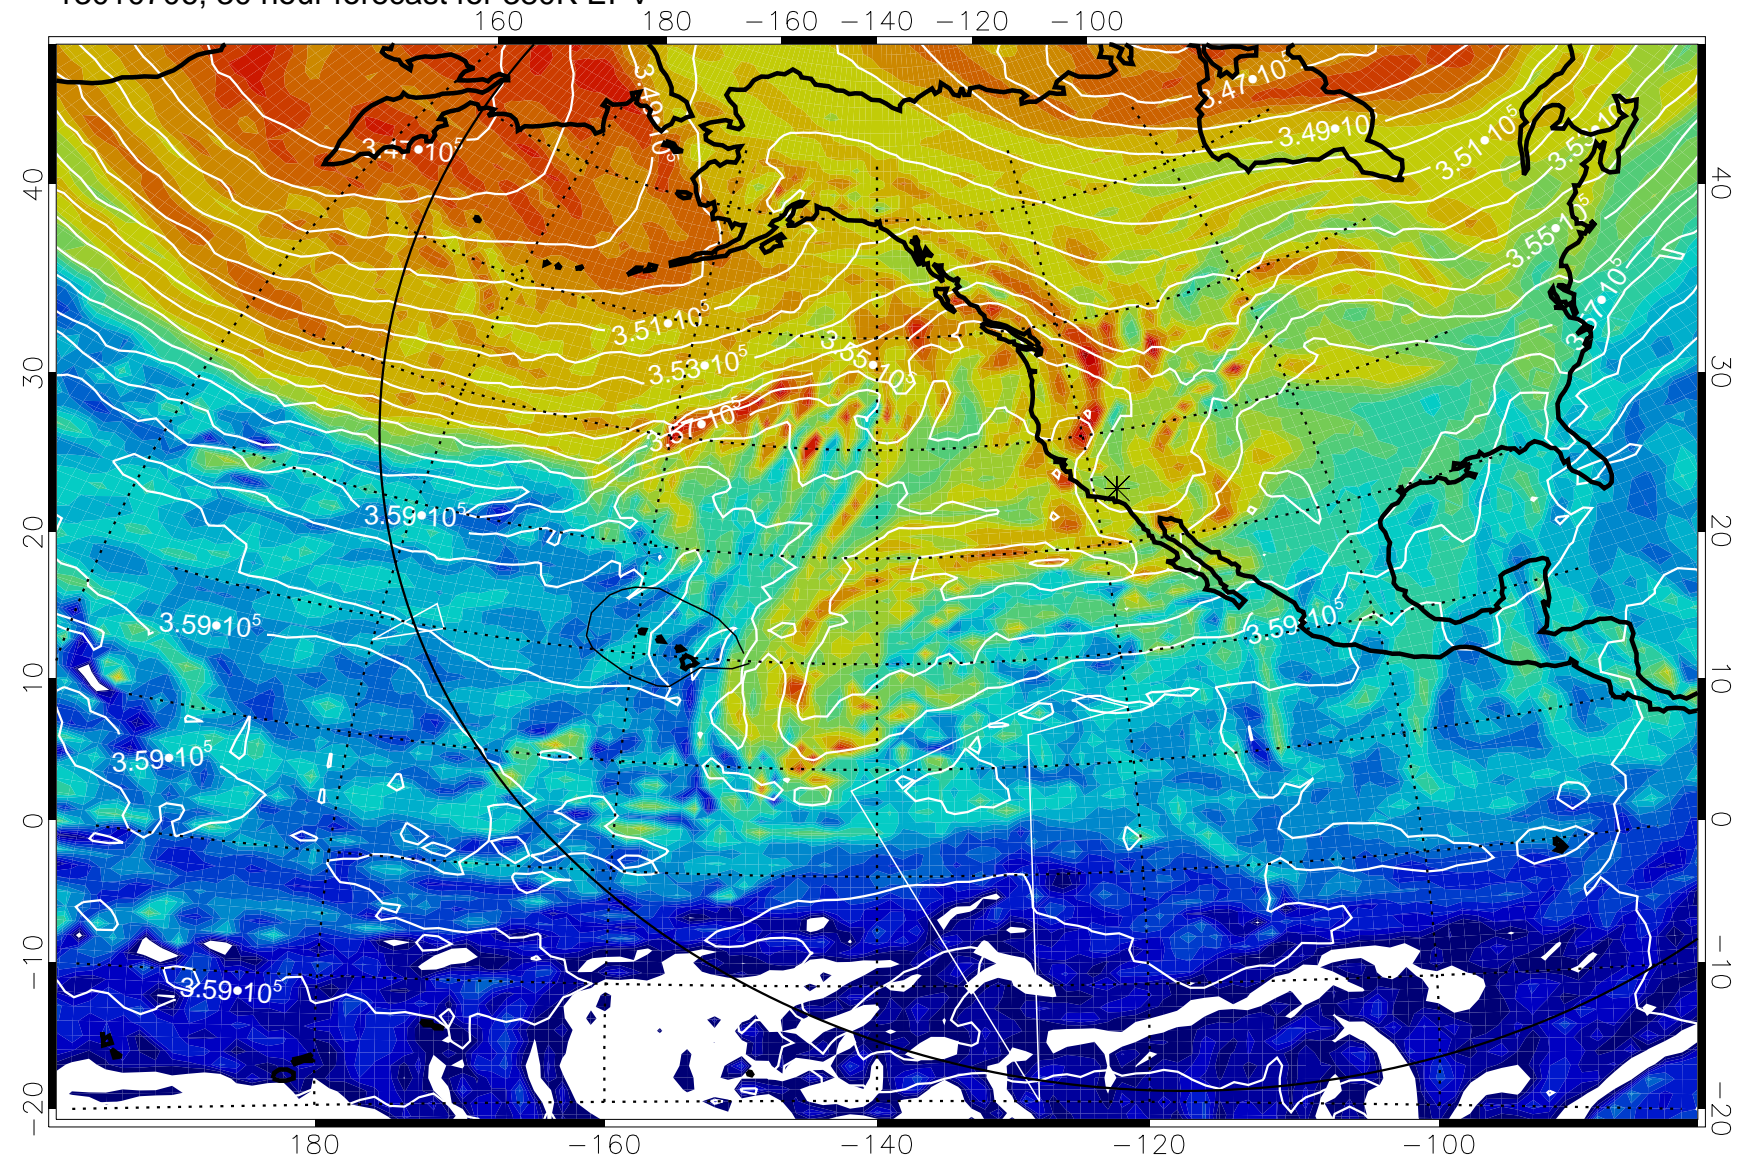

Range ring of 6000 km -- 19 hours GH round trip

13010700, 24 hour forecast for 380K EPV

380K Montgomery Streamfunction, white

Range ring of 6000 km -- 19 hours GH round trip

13010706, 30 hour forecast for 380K EPV

380K Montgomery Streamfunction, white

Range ring of 6000 km -- 19 hours GH round trip

13010712, 36 hour forecast for 380K EPV

380K Montgomery Streamfunction, white

Range ring of 6000 km -- 19 hours GH round trip

13010718, 42 hour forecast for 380K EPV

160 180 -160 -140 -120 -100

380K Montgomery Streamfunction, white

Range ring of 6000 km -- 19 hours GH round trip

13010800, 48 hour forecast for 380K EPV

380K Montgomery Streamfunction, white

Range ring of 6000 km -- 19 hours GH round trip

13010806, 54 hour forecast for 380K EPV

380K Montgomery Streamfunction, white

Range ring of 6000 km -- 19 hours GH round trip

13010812, 60 hour forecast for 380K EPV