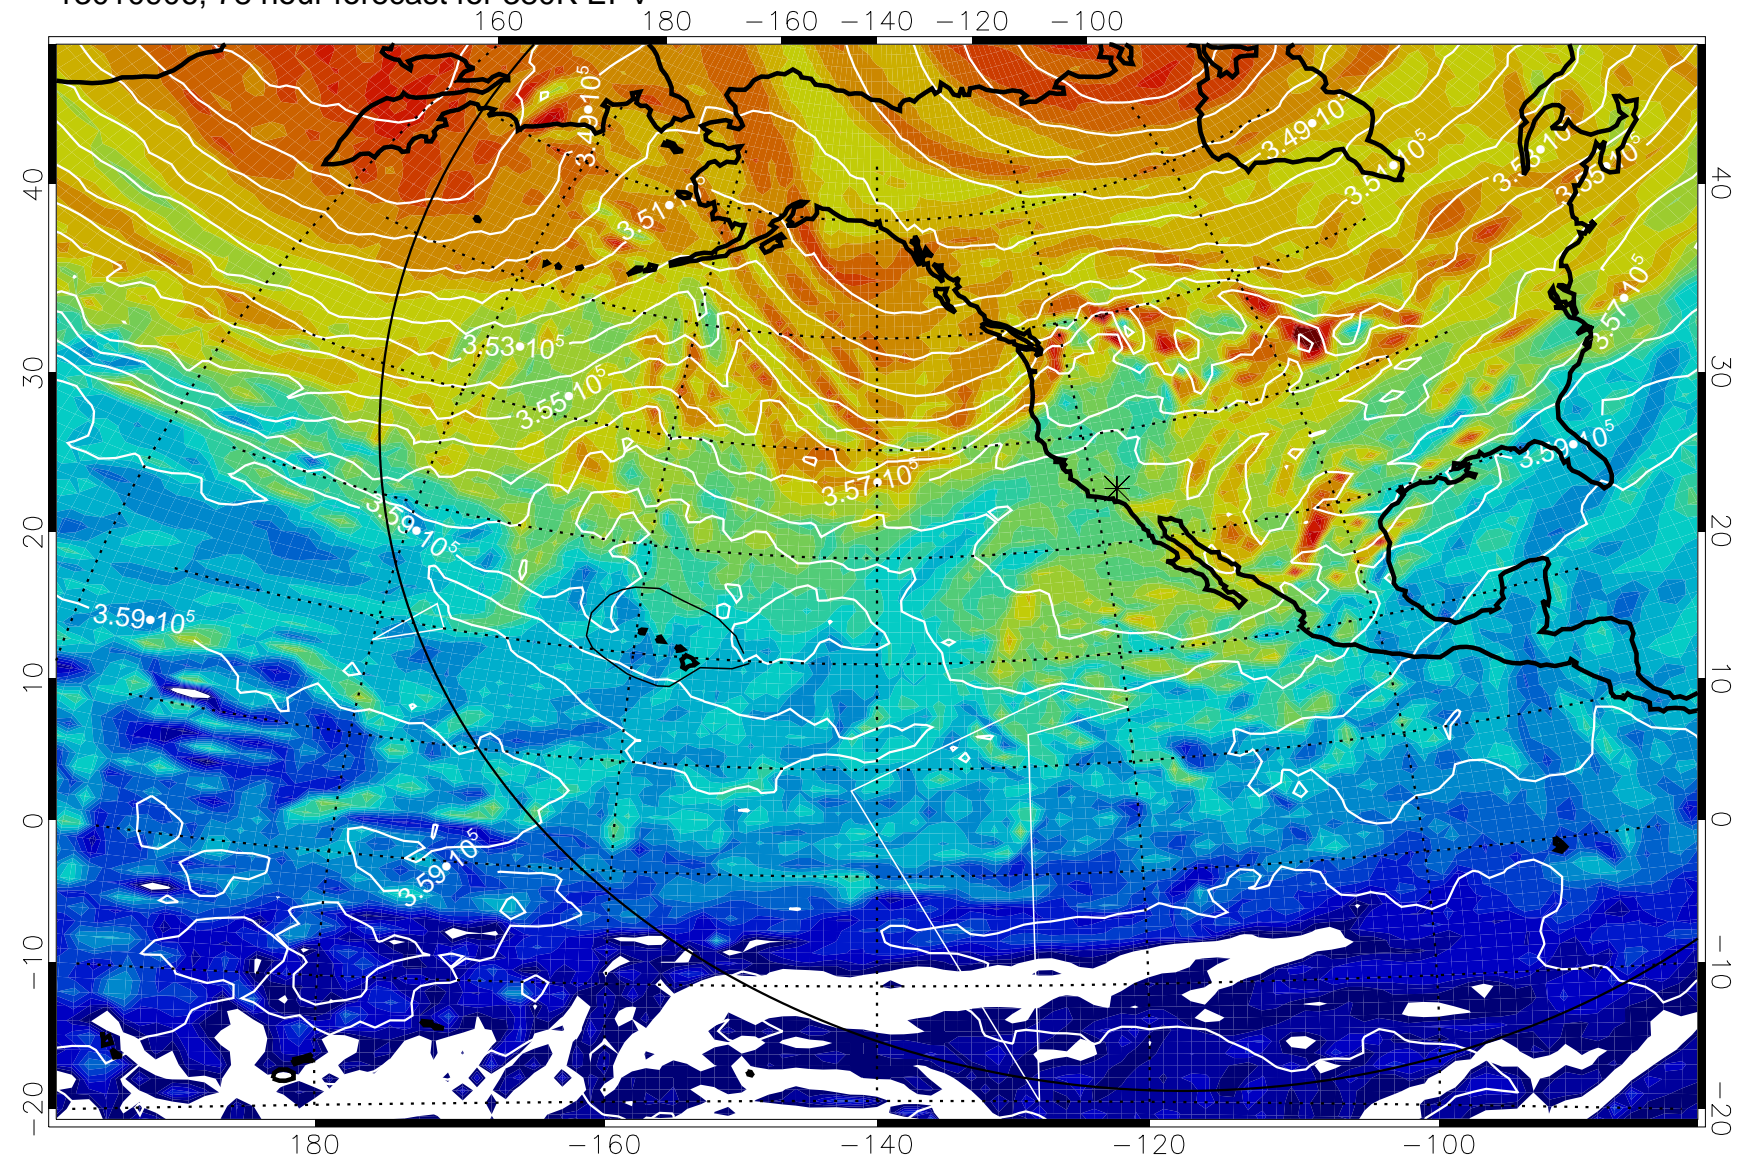

Range ring of 6000 km -- 19 hours GH round trip

13010806, 54 hour forecast for 380K EPV

380K Montgomery Streamfunction, white

Range ring of 6000 km -- 19 hours GH round trip

13010812, 60 hour forecast for 380K EPV

380K Montgomery Streamfunction, white

Range ring of 6000 km -- 19 hours GH round trip

13010818, 66 hour forecast for 380K EPV

380K Montgomery Streamfunction, white

Range ring of 6000 km -- 19 hours GH round trip

13010900, 72 hour forecast for 380K EPV

380K Montgomery Streamfunction, white

Range ring of 6000 km -- 19 hours GH round trip

13010906, 78 hour forecast for 380K EPV

13010912, 84 hour forecast for 380K EPV

380K Montgomery Streamfunction, white

Range ring of 6000 km -- 19 hours GH round trip

13010918, 90 hour forecast for 380K EPV

380K Montgomery Streamfunction, white

Range ring of 6000 km -- 19 hours GH round trip