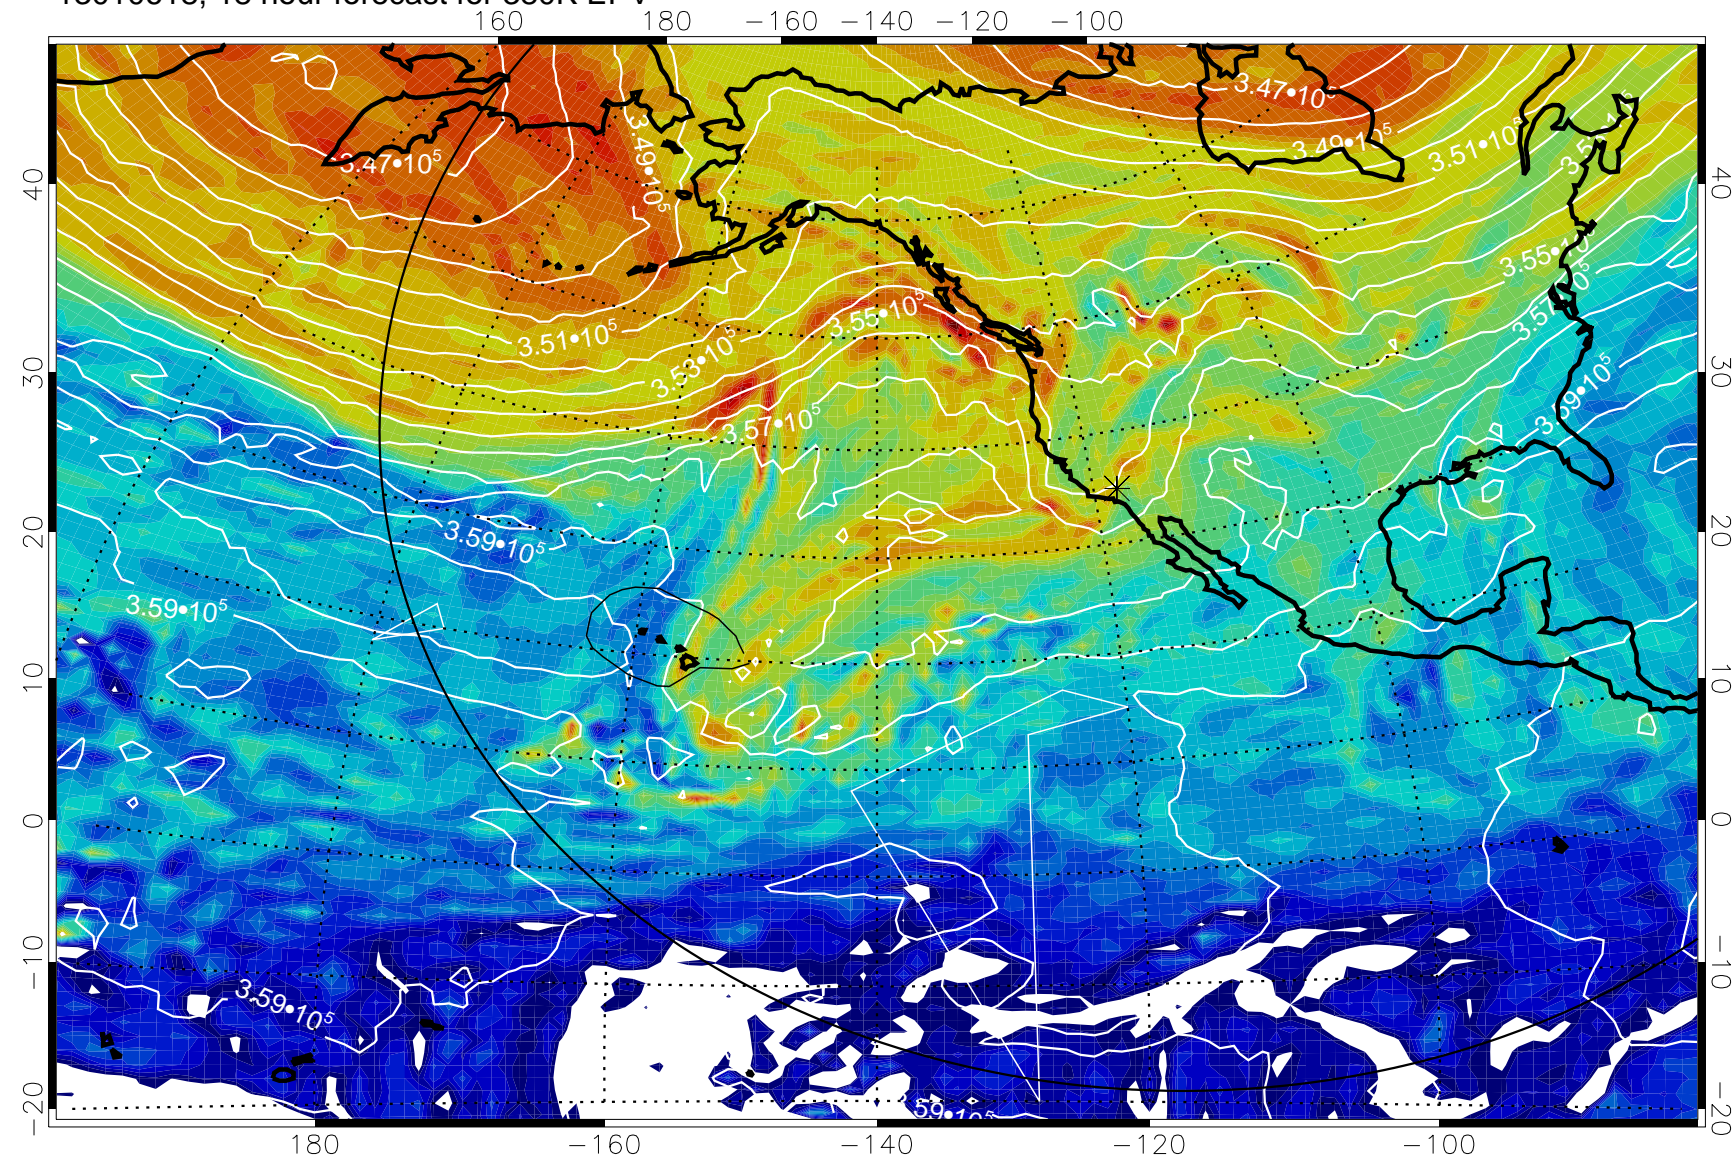

13010612, 12 hour forecast for 380K EPV

160 180 -160 -140 -120 -100

380K Montgomery Streamfunction, white

Range ring of 6000 km -- 19 hours GH round trip

13010618, 18 hour forecast for 380K EPV

380K Montgomery Streamfunction, white

Range ring of 6000 km -- 19 hours GH round trip

13010700, 24 hour forecast for 380K EPV

380K Montgomery Streamfunction, white

Range ring of 6000 km -- 19 hours GH round trip

13010706, 30 hour forecast for 380K EPV

380K Montgomery Streamfunction, white

Range ring of 6000 km -- 19 hours GH round trip

13010712, 36 hour forecast for 380K EPV

380K Montgomery Streamfunction, white

Range ring of 6000 km -- 19 hours GH round trip

Range ring of 6000 km -- 19 hours GH round trip

13010806, 54 hour forecast for 380K EPV

380K Montgomery Streamfunction, white

Range ring of 6000 km -- 19 hours GH round trip

13010812, 60 hour forecast for 380K EPV