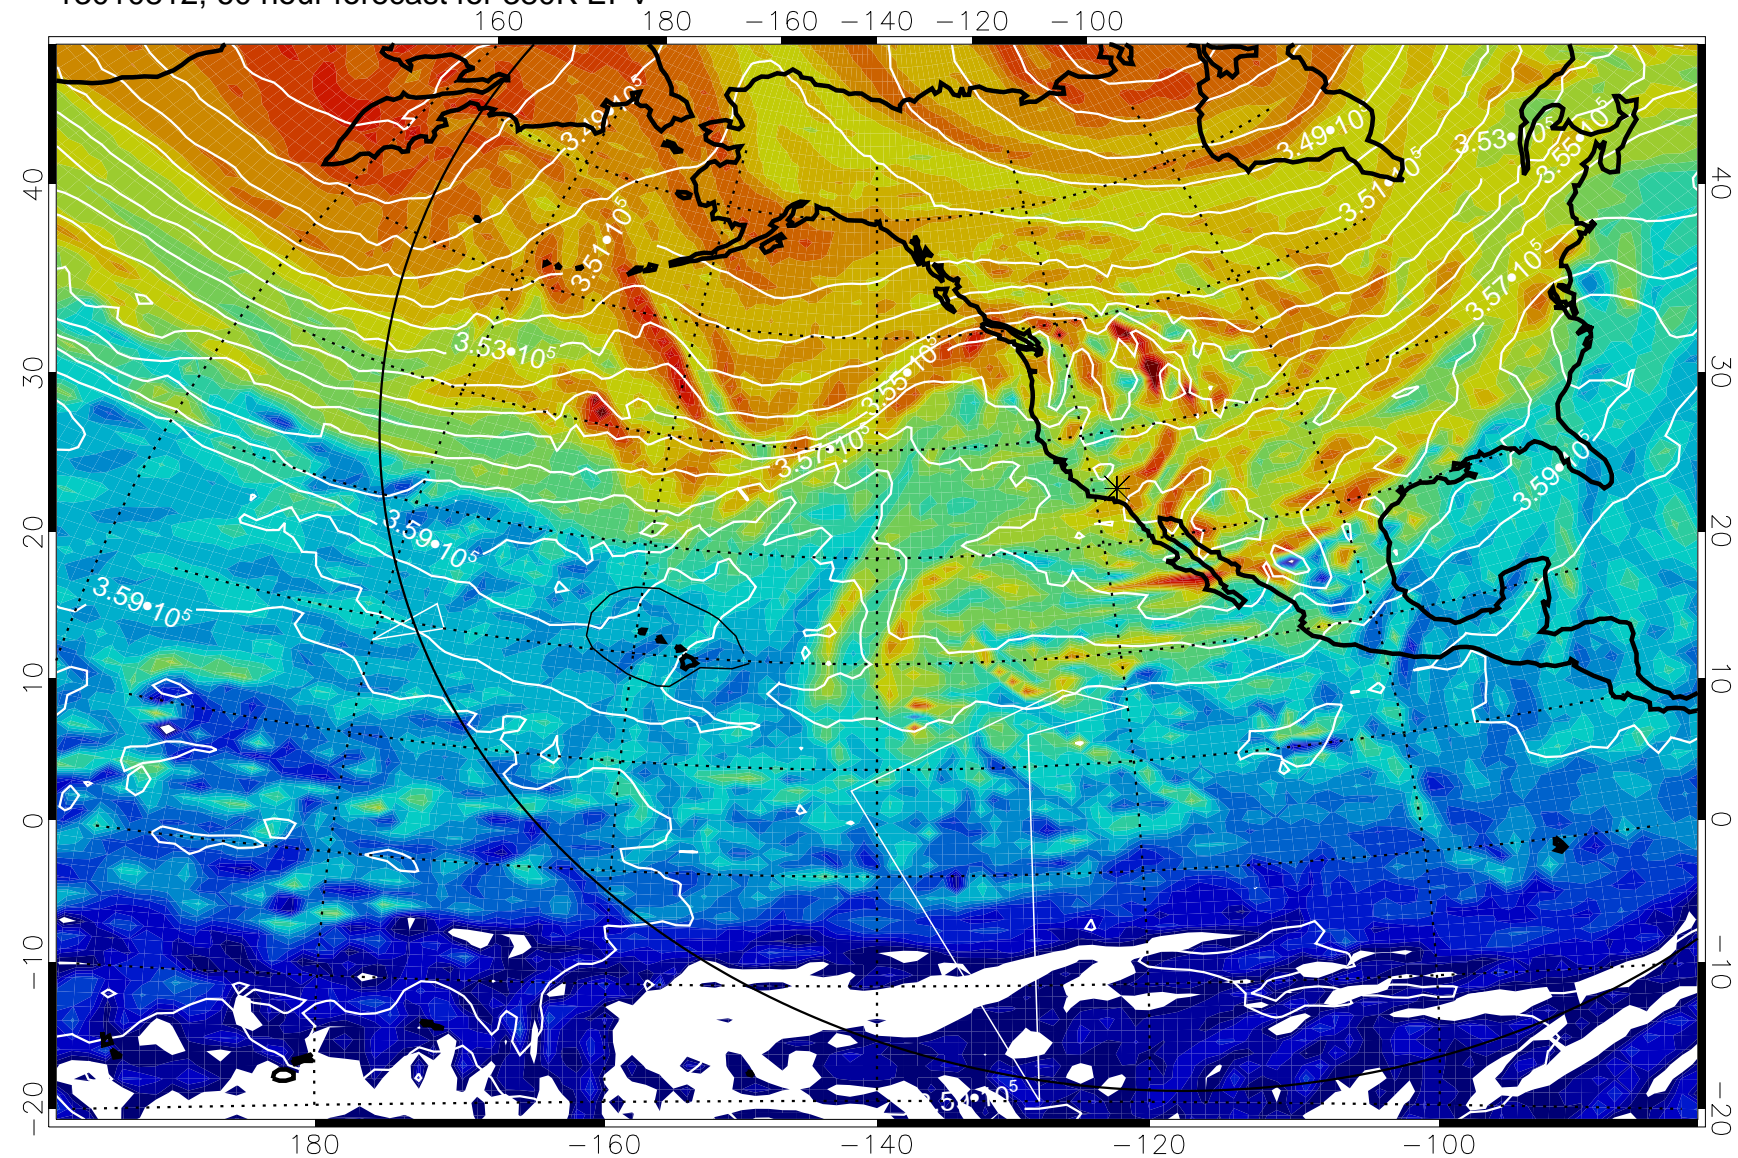

13010718, 42 hour forecast for 380K EPV

160 180 -160 -140 -120 -100

380K Montgomery Streamfunction, white

Range ring of 6000 km -- 19 hours GH round trip

13010800, 48 hour forecast for 380K EPV

380K Montgomery Streamfunction, white

Range ring of 6000 km -- 19 hours GH round trip

13010806, 54 hour forecast for 380K EPV

380K Montgomery Streamfunction, white

Range ring of 6000 km -- 19 hours GH round trip

13010812, 60 hour forecast for 380K EPV

380K Montgomery Streamfunction, white

Range ring of 6000 km -- 19 hours GH round trip

13010818, 66 hour forecast for 380K EPV

380K Montgomery Streamfunction, white

Range ring of 6000 km -- 19 hours GH round trip

13010900, 72 hour forecast for 380K EPV

380K Montgomery Streamfunction, white

Range ring of 6000 km -- 19 hours GH round trip

13010906, 78 hour forecast for 380K EPV

13010912, 84 hour forecast for 380K EPV