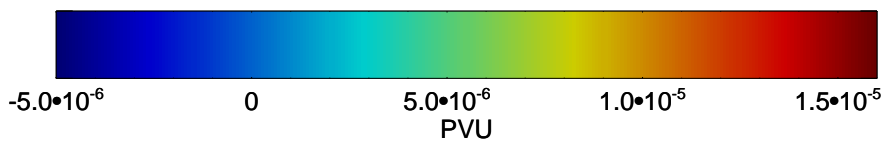

13010718, 42 hour forecast for 380K EPV

160 180 -160 -140 -120 -100

380K Montgomery Streamfunction, white

Range ring of 6000 km -- 19 hours GH round trip