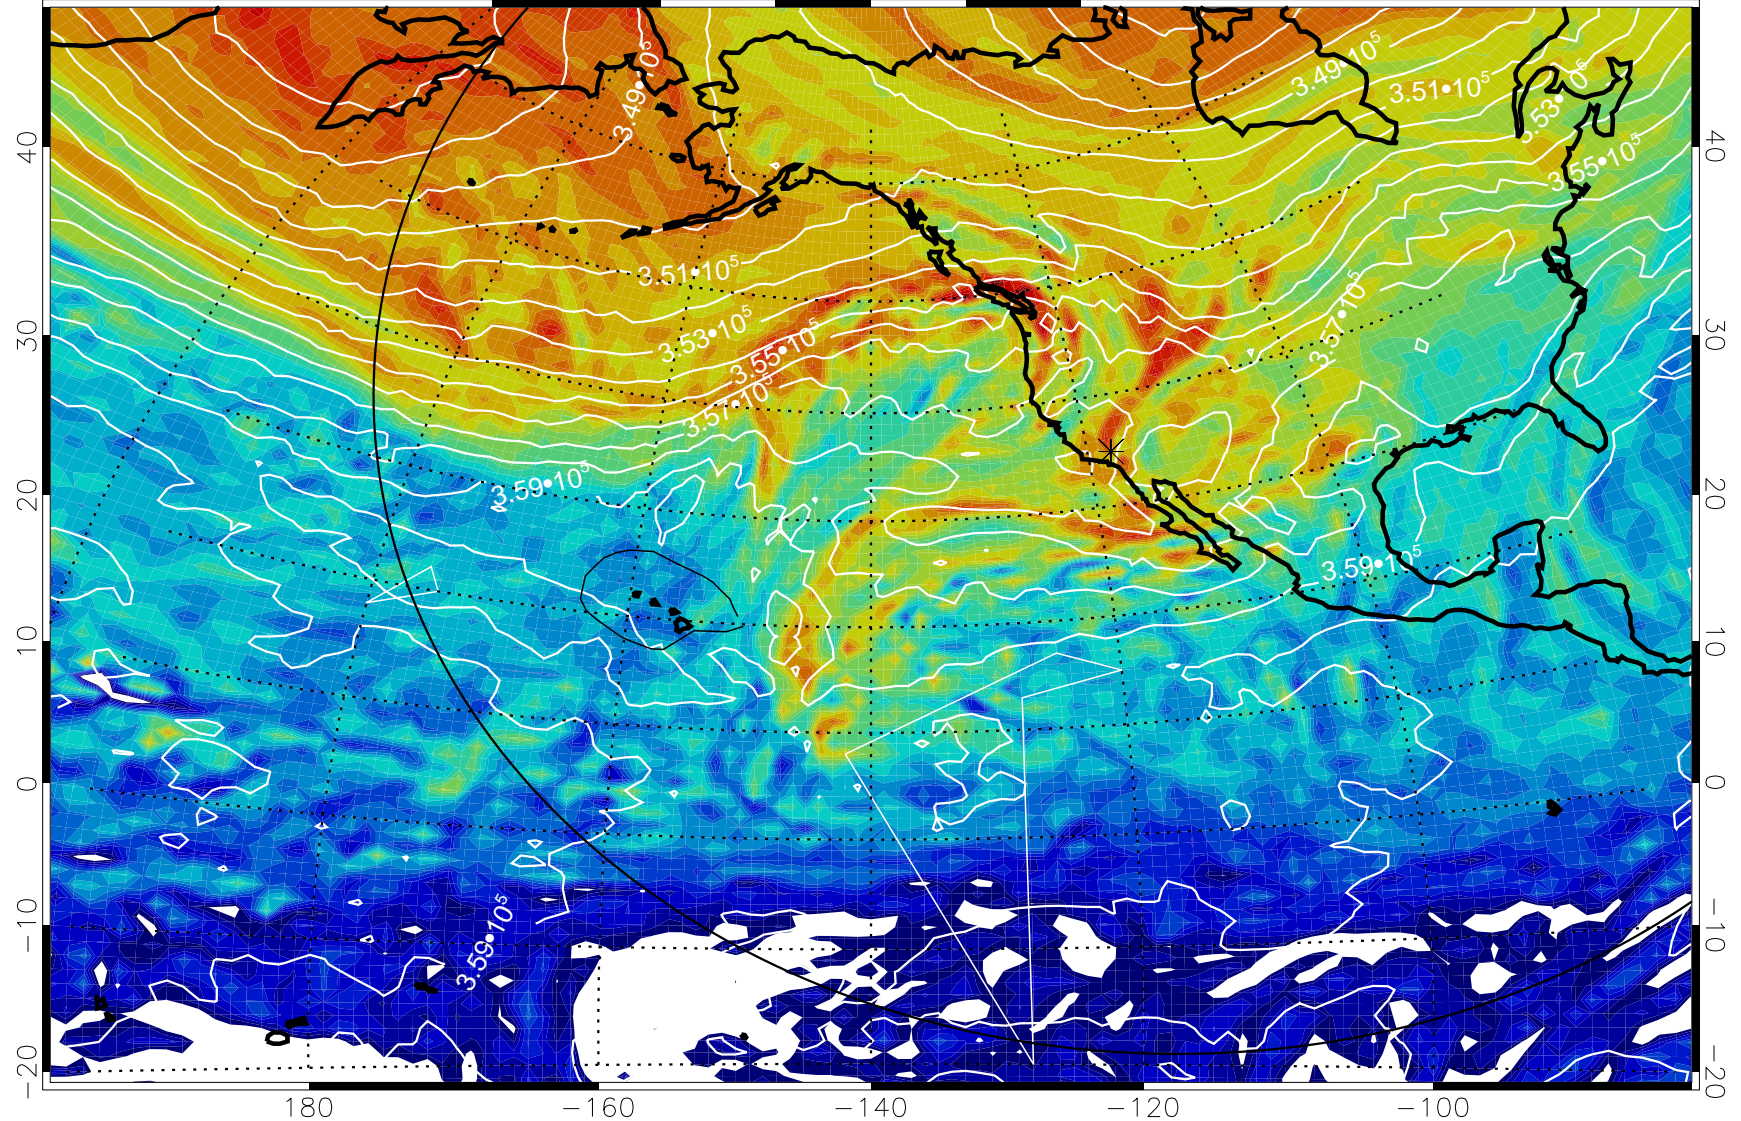

Range ring of 6000 km -- 19 hours GH round trip

13010700, 24 hour forecast for 380K EPV

380K Montgomery Streamfunction, white

Range ring of 6000 km -- 19 hours GH round trip

13010706, 30 hour forecast for 380K EPV

380K Montgomery Streamfunction, white

Range ring of 6000 km -- 19 hours GH round trip

13010712, 36 hour forecast for 380K EPV

380K Montgomery Streamfunction, white

Range ring of 6000 km -- 19 hours GH round trip

13010718, 42 hour forecast for 380K EPV

160 180 -160 -140 -120 -100

380K Montgomery Streamfunction, white

Range ring of 6000 km -- 19 hours GH round trip

13010800, 48 hour forecast for 380K EPV

380K Montgomery Streamfunction, white

Range ring of 6000 km -- 19 hours GH round trip

13010806, 54 hour forecast for 380K EPV

380K Montgomery Streamfunction, white

Range ring of 6000 km -- 19 hours GH round trip

13010812, 60 hour forecast for 380K EPV