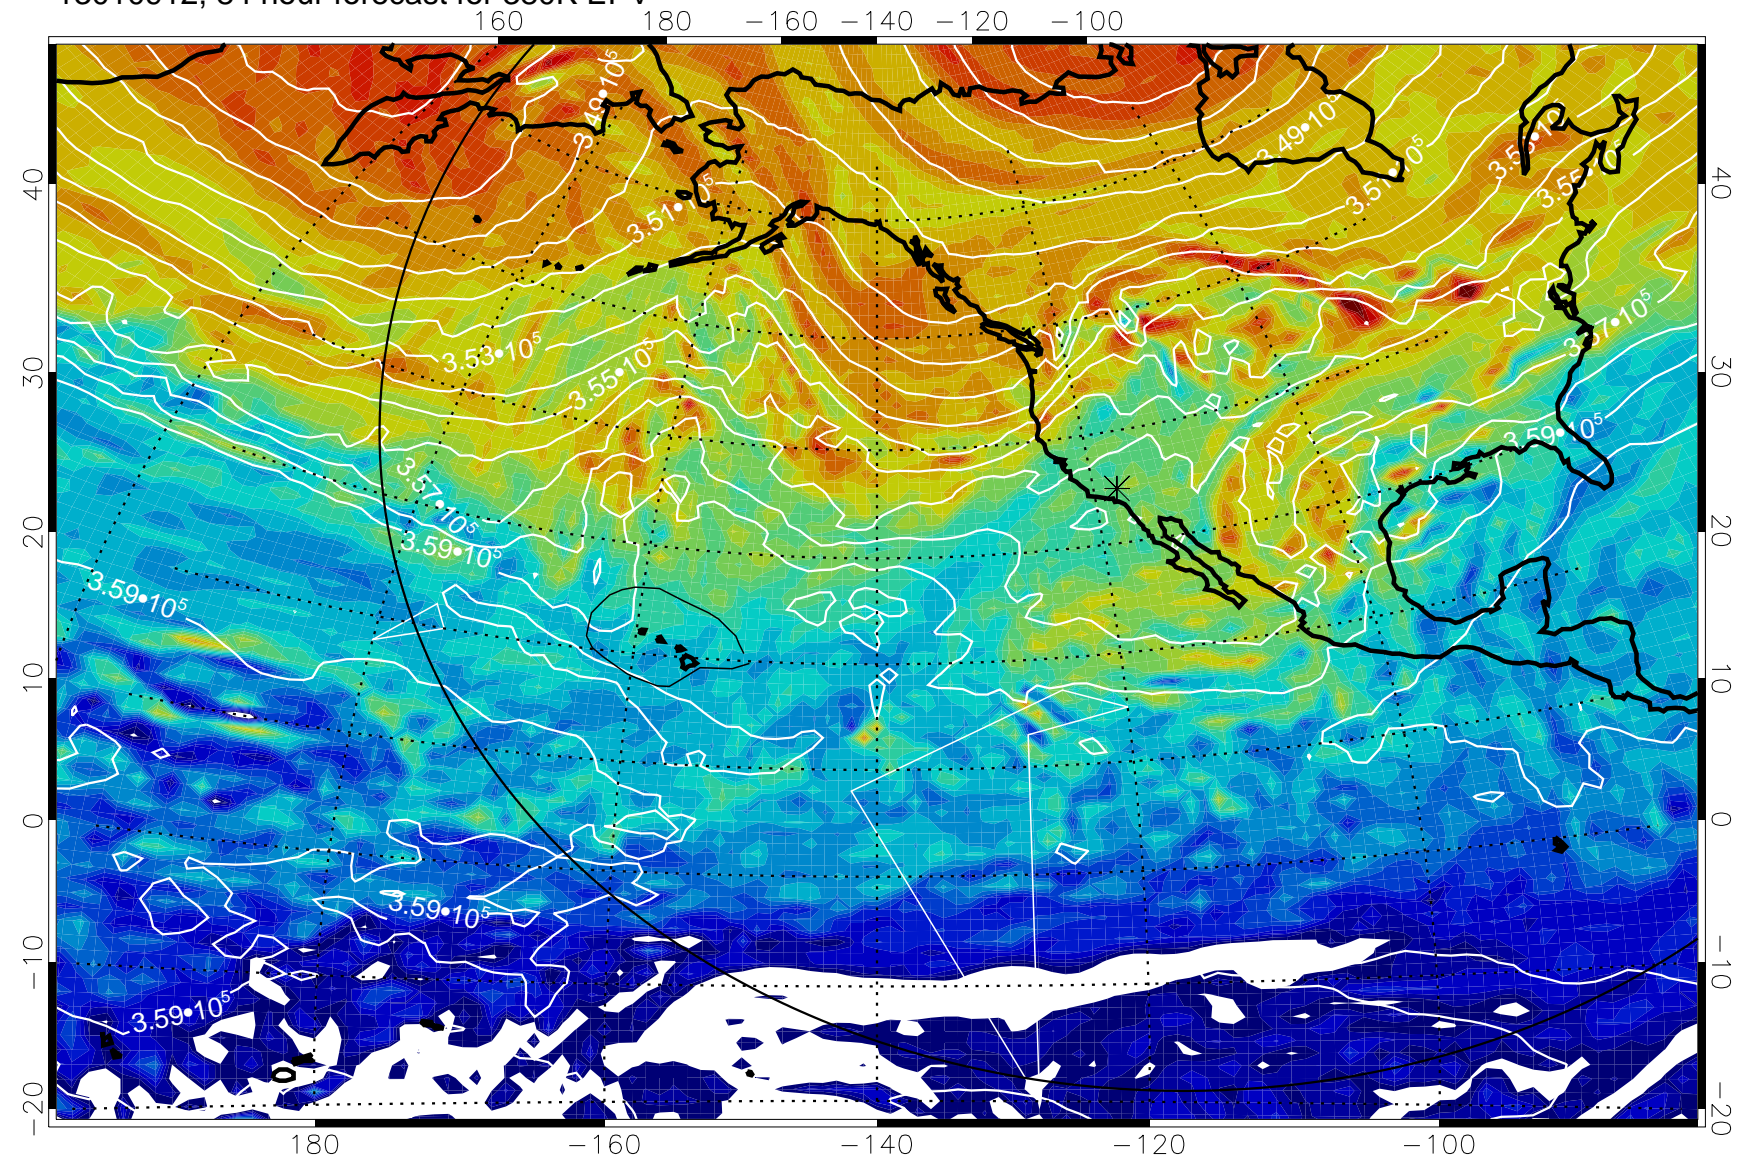

380K Montgomery Streamfunction, white

Range ring of 6000 km -- 19 hours GH round trip

13010818, 66 hour forecast for 380K EPV

380K Montgomery Streamfunction, white

Range ring of 6000 km -- 19 hours GH round trip

13010900, 72 hour forecast for 380K EPV

380K Montgomery Streamfunction, white

Range ring of 6000 km -- 19 hours GH round trip

13010906, 78 hour forecast for 380K EPV

13010912, 84 hour forecast for 380K EPV

380K Montgomery Streamfunction, white

Range ring of 6000 km -- 19 hours GH round trip

13010918, 90 hour forecast for 380K EPV

380K Montgomery Streamfunction, white

Range ring of 6000 km -- 19 hours GH round trip

13011000, 96 hour forecast for 380K EPV

380K Montgomery Streamfunction, white

Range ring of 6000 km -- 19 hours GH round trip

13011006, 102 hour forecast for 380K EPV

160 180 -160 -140 -120 -100

380K Montgomery Streamfunction, white