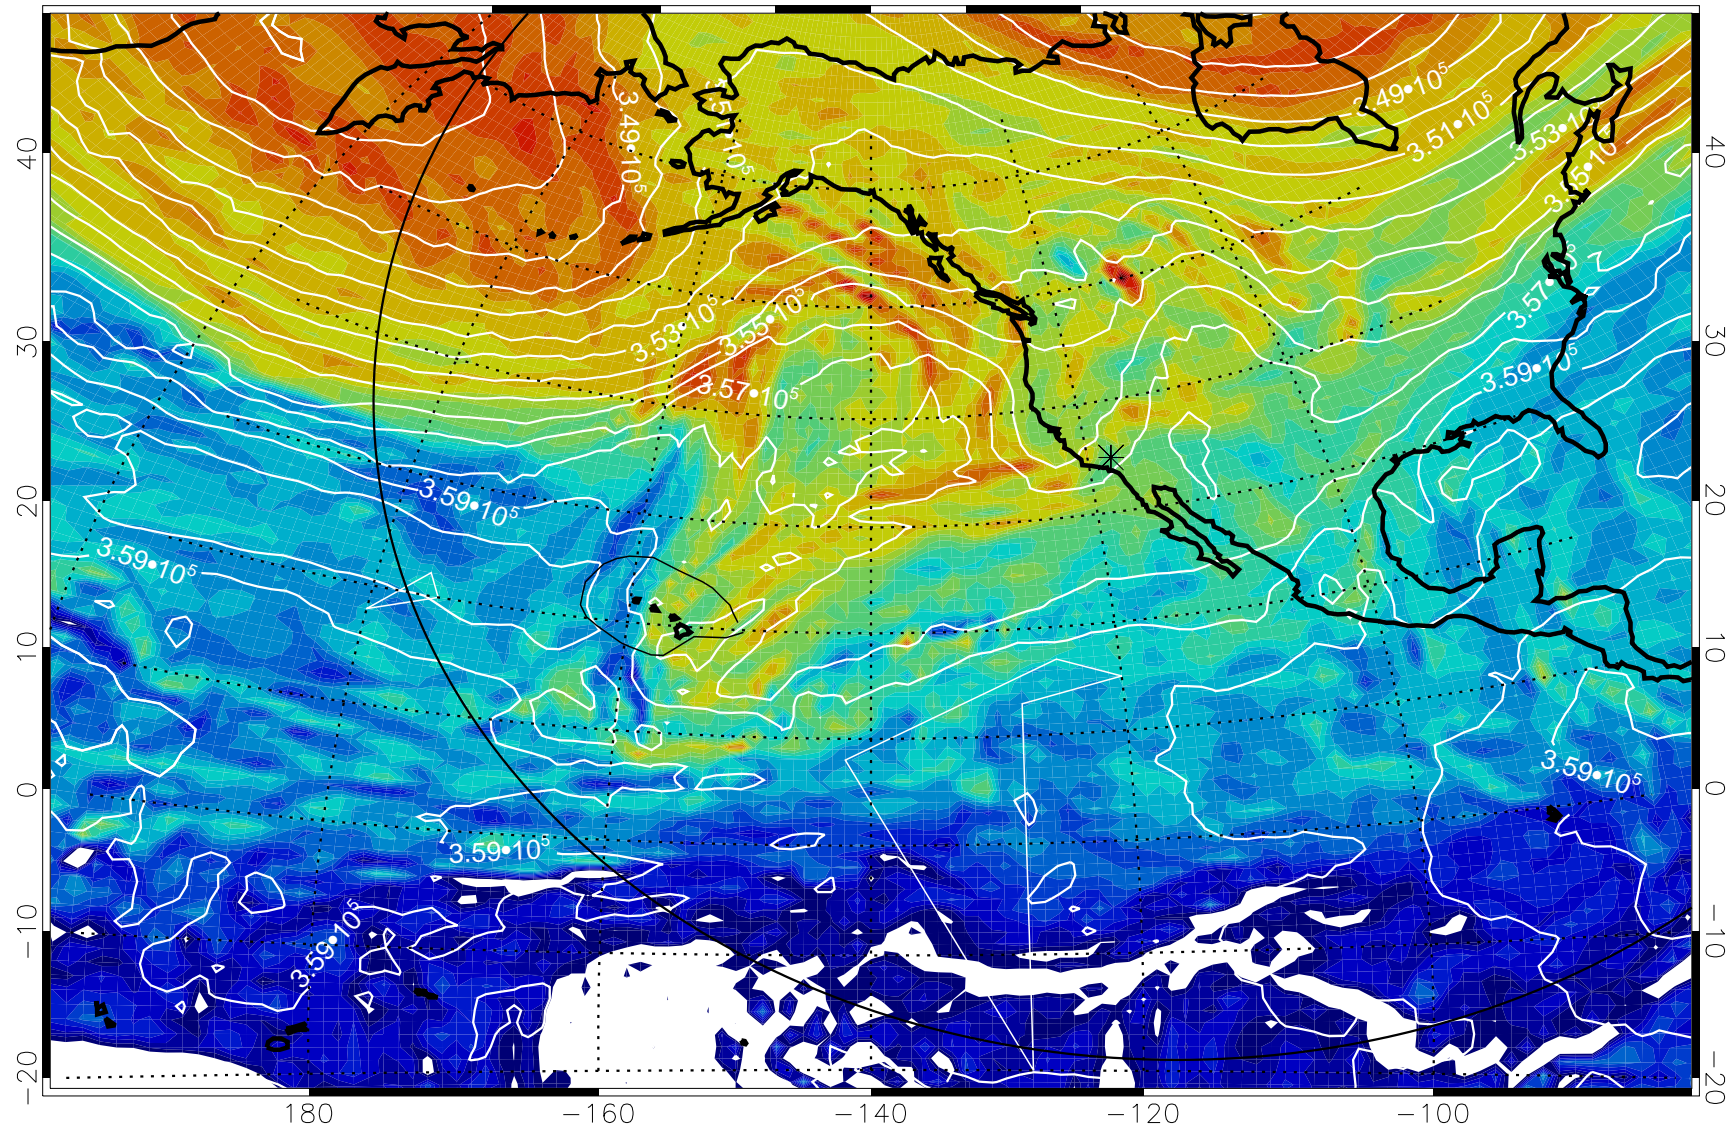

13010612, 12 hour forecast for 380K EPV

160 180 -160 -140 -120 -100

380K Montgomery Streamfunction, white

Range ring of 6000 km -- 19 hours GH round trip

13010618, 18 hour forecast for 380K EPV

380K Montgomery Streamfunction, white

Range ring of 6000 km -- 19 hours GH round trip

13010700, 24 hour forecast for 380K EPV

380K Montgomery Streamfunction, white

Range ring of 6000 km -- 19 hours GH round trip

13010706, 30 hour forecast for 380K EPV

380K Montgomery Streamfunction, white

Range ring of 6000 km -- 19 hours GH round trip

13010712, 36 hour forecast for 380K EPV

380K Montgomery Streamfunction, white

Range ring of 6000 km -- 19 hours GH round trip

Range ring of 6000 km -- 19 hours GH round trip

13010806, 54 hour forecast for 380K EPV

380K Montgomery Streamfunction, white

Range ring of 6000 km -- 19 hours GH round trip

13010812, 60 hour forecast for 380K EPV