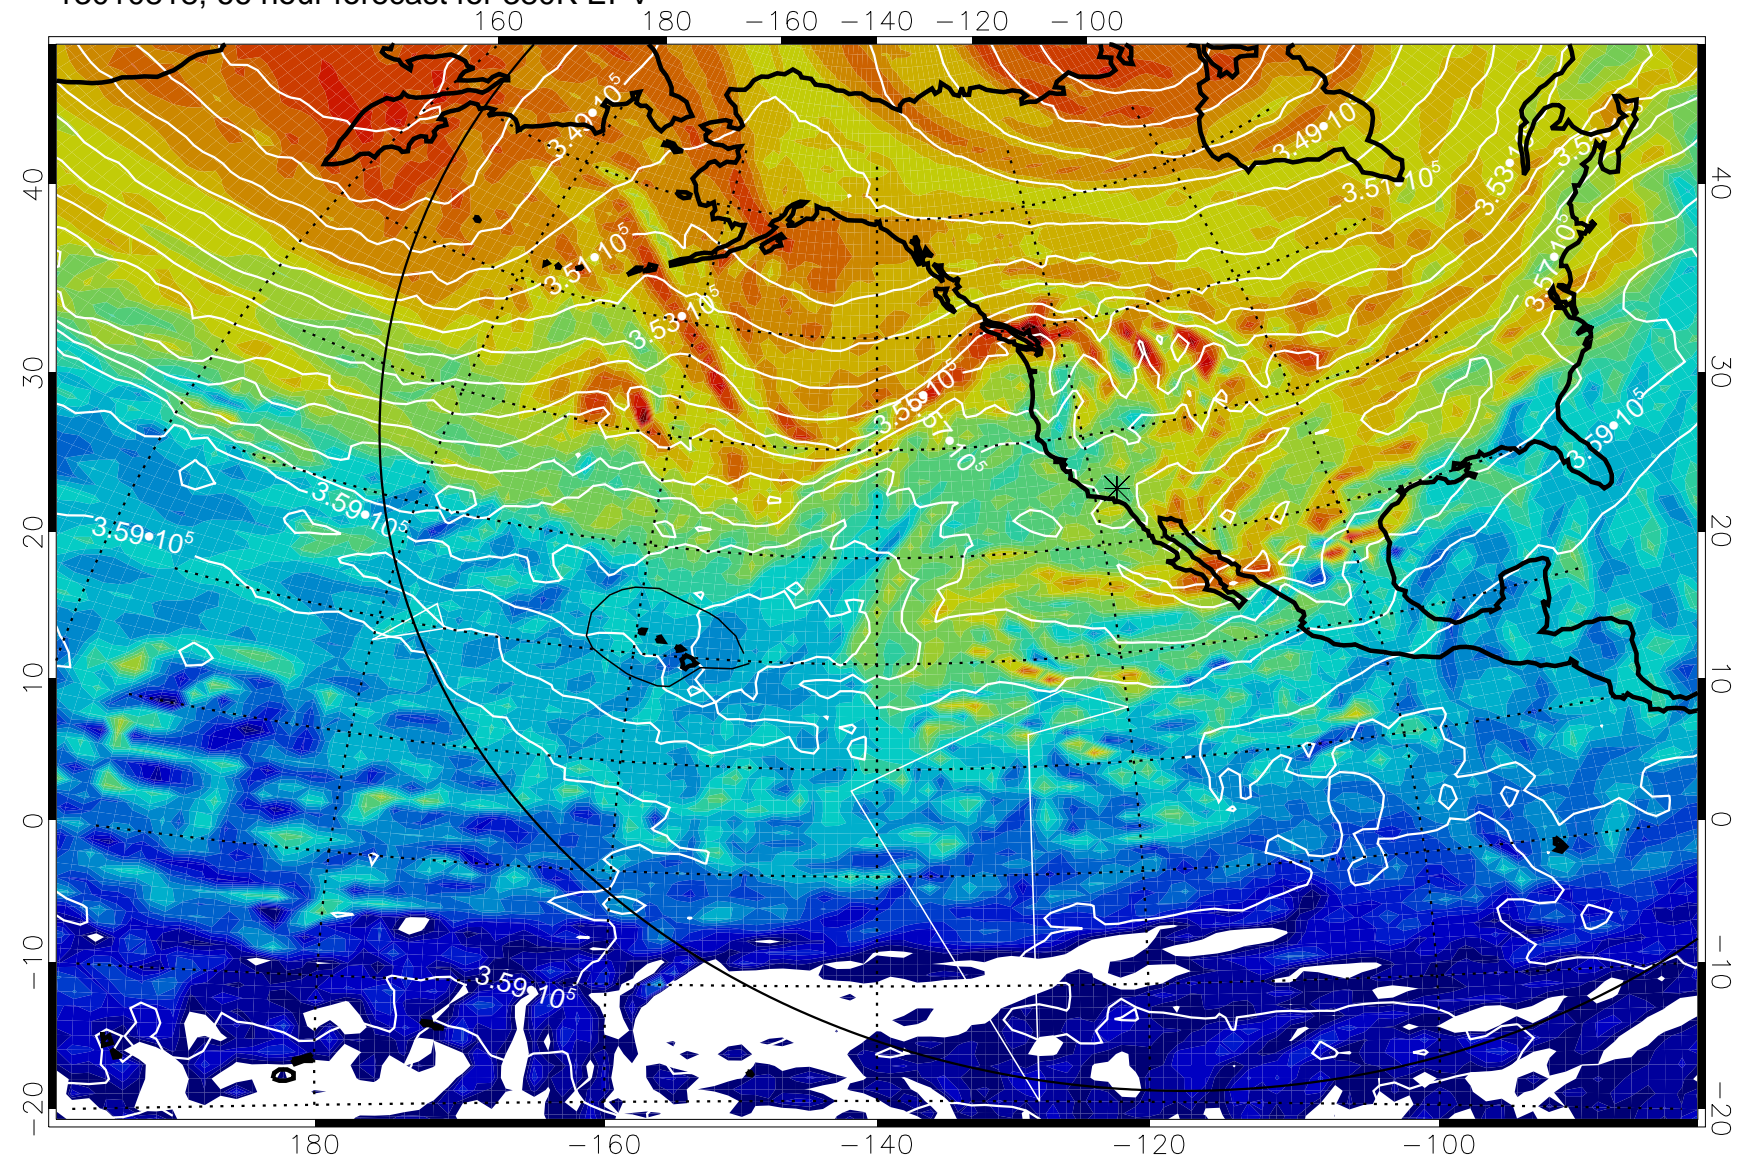

13010718, 42 hour forecast for 380K EPV

160 180 -160 -140 -120 -100

380K Montgomery Streamfunction, white

Range ring of 6000 km -- 19 hours GH round trip

13010800, 48 hour forecast for 380K EPV

380K Montgomery Streamfunction, white

Range ring of 6000 km -- 19 hours GH round trip

13010806, 54 hour forecast for 380K EPV

380K Montgomery Streamfunction, white

Range ring of 6000 km -- 19 hours GH round trip

13010812, 60 hour forecast for 380K EPV

380K Montgomery Streamfunction, white

Range ring of 6000 km -- 19 hours GH round trip

13010818, 66 hour forecast for 380K EPV

380K Montgomery Streamfunction, white

Range ring of 6000 km -- 19 hours GH round trip

13010900, 72 hour forecast for 380K EPV

380K Montgomery Streamfunction, white

Range ring of 6000 km -- 19 hours GH round trip

13010906, 78 hour forecast for 380K EPV

13010912, 84 hour forecast for 380K EPV