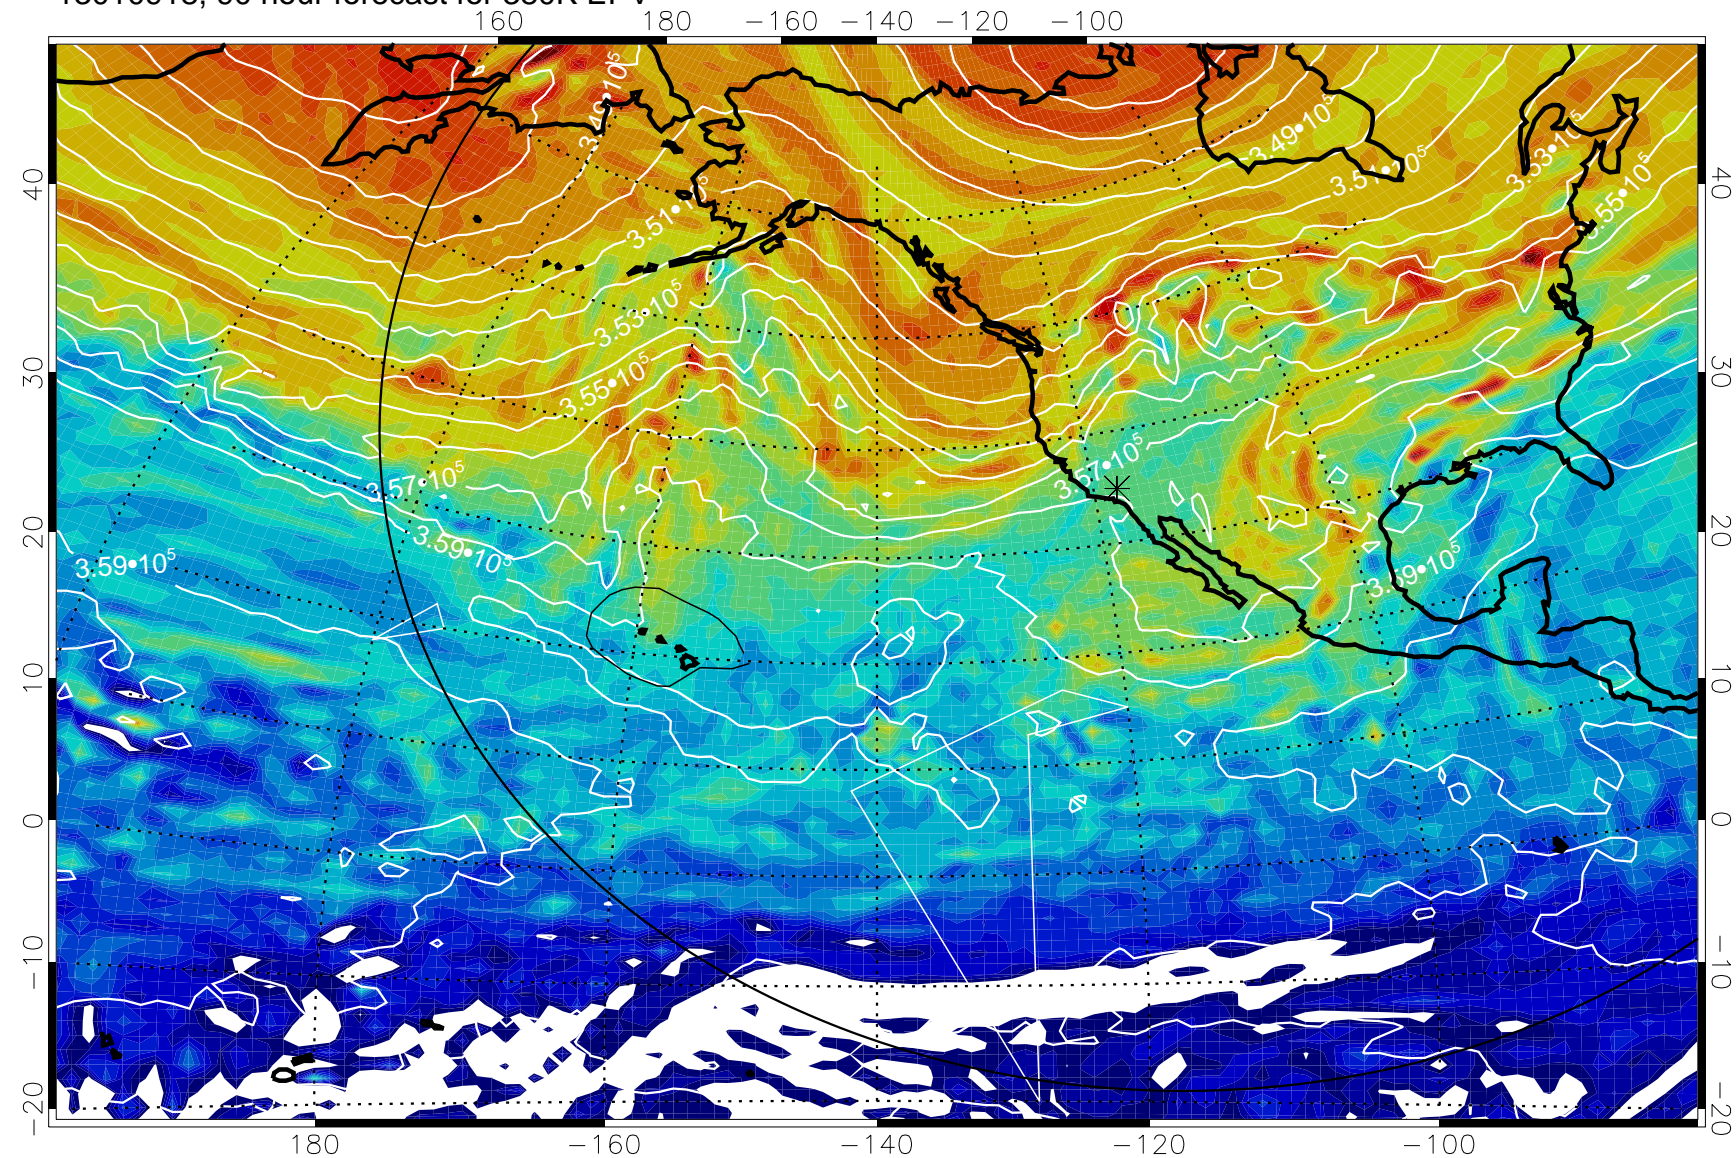

380K Montgomery Streamfunction, white

Range ring of 6000 km -- 19 hours GH round trip

13010818, 66 hour forecast for 380K EPV

380K Montgomery Streamfunction, white

Range ring of 6000 km -- 19 hours GH round trip

13010900, 72 hour forecast for 380K EPV

380K Montgomery Streamfunction, white

Range ring of 6000 km -- 19 hours GH round trip

13010906, 78 hour forecast for 380K EPV

13010912, 84 hour forecast for 380K EPV

380K Montgomery Streamfunction, white

Range ring of 6000 km -- 19 hours GH round trip

13010918, 90 hour forecast for 380K EPV

380K Montgomery Streamfunction, white

Range ring of 6000 km -- 19 hours GH round trip

13011000, 96 hour forecast for 380K EPV

380K Montgomery Streamfunction, white

Range ring of 6000 km -- 19 hours GH round trip

13011006, 102 hour forecast for 380K EPV

160 180 -160 -140 -120 -100

380K Montgomery Streamfunction, white