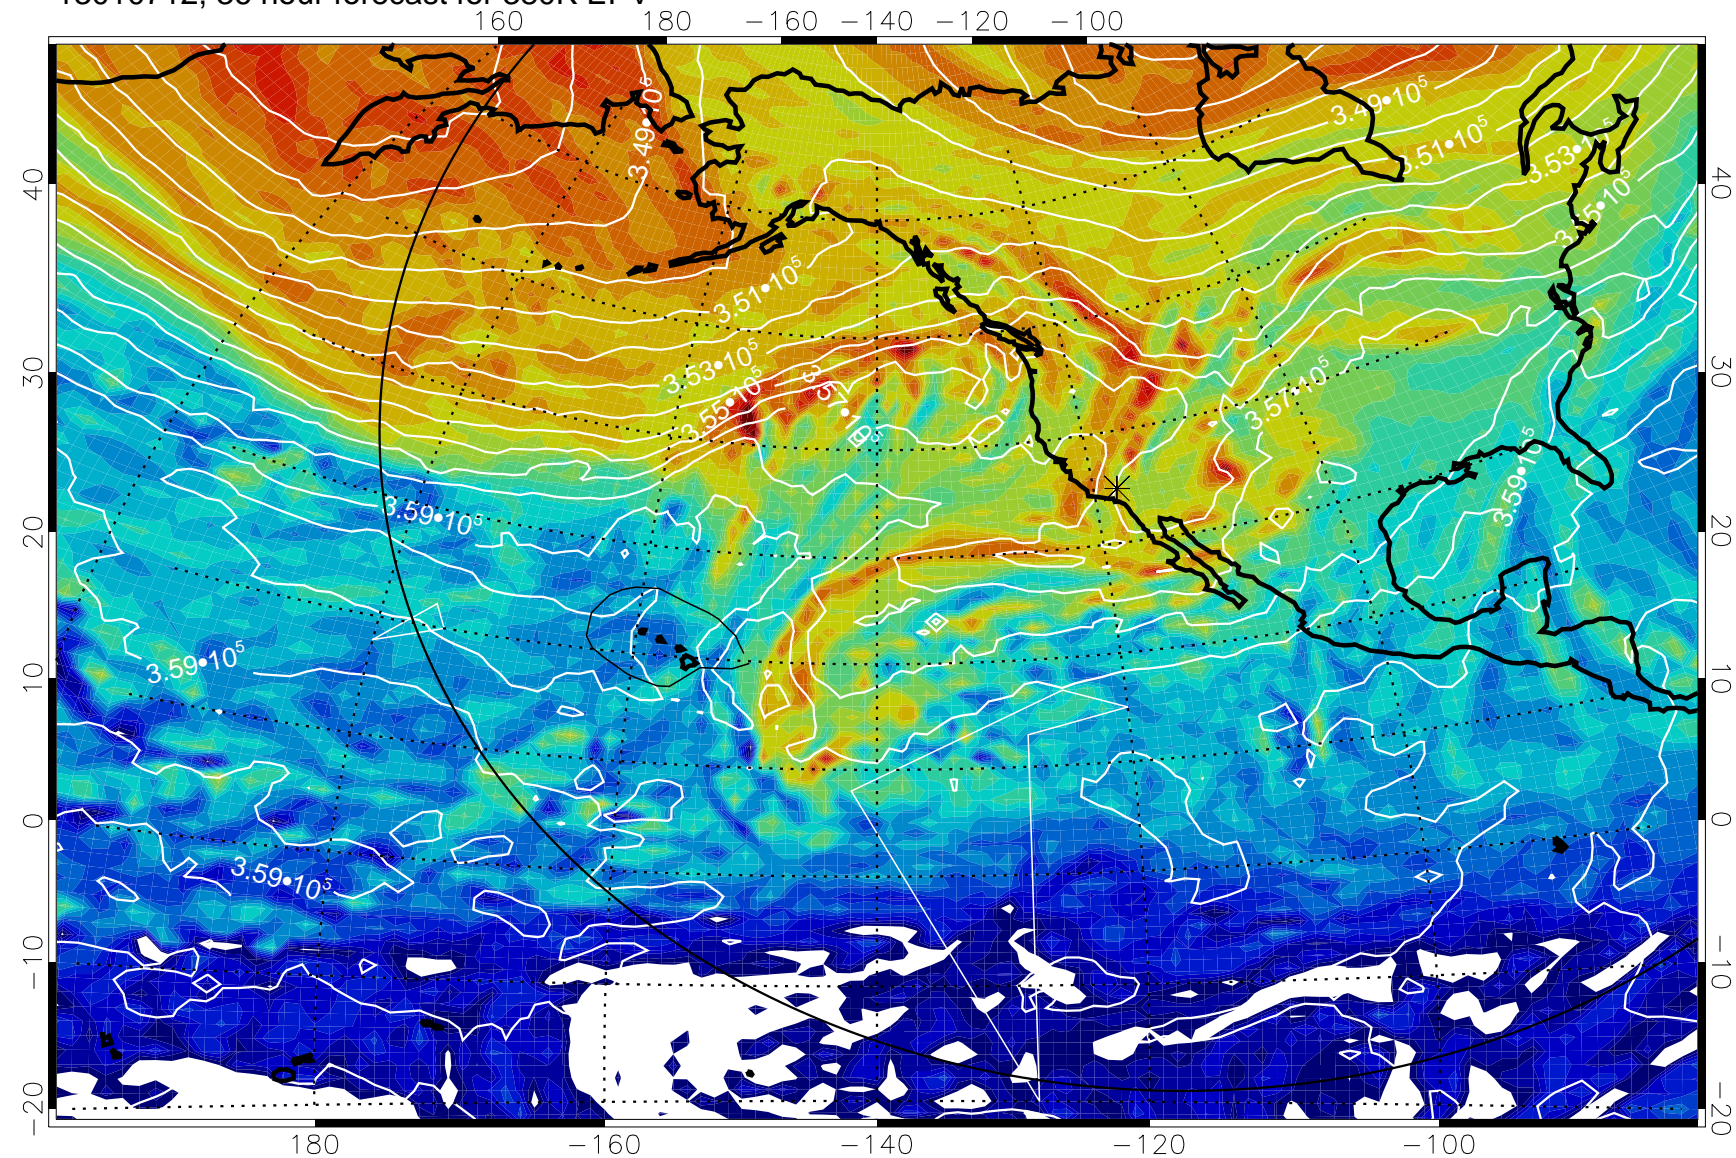

Range ring of 6000 km -- 19 hours GH round trip

13010700, 24 hour forecast for 380K EPV

380K Montgomery Streamfunction, white

Range ring of 6000 km -- 19 hours GH round trip

13010706, 30 hour forecast for 380K EPV

380K Montgomery Streamfunction, white

Range ring of 6000 km -- 19 hours GH round trip

13010712, 36 hour forecast for 380K EPV

380K Montgomery Streamfunction, white

Range ring of 6000 km -- 19 hours GH round trip

13010718, 42 hour forecast for 380K EPV

160 180 -160 -140 -120 -100

380K Montgomery Streamfunction, white

Range ring of 6000 km -- 19 hours GH round trip

13010800, 48 hour forecast for 380K EPV

380K Montgomery Streamfunction, white

Range ring of 6000 km -- 19 hours GH round trip

13010806, 54 hour forecast for 380K EPV

380K Montgomery Streamfunction, white

Range ring of 6000 km -- 19 hours GH round trip

13010812, 60 hour forecast for 380K EPV