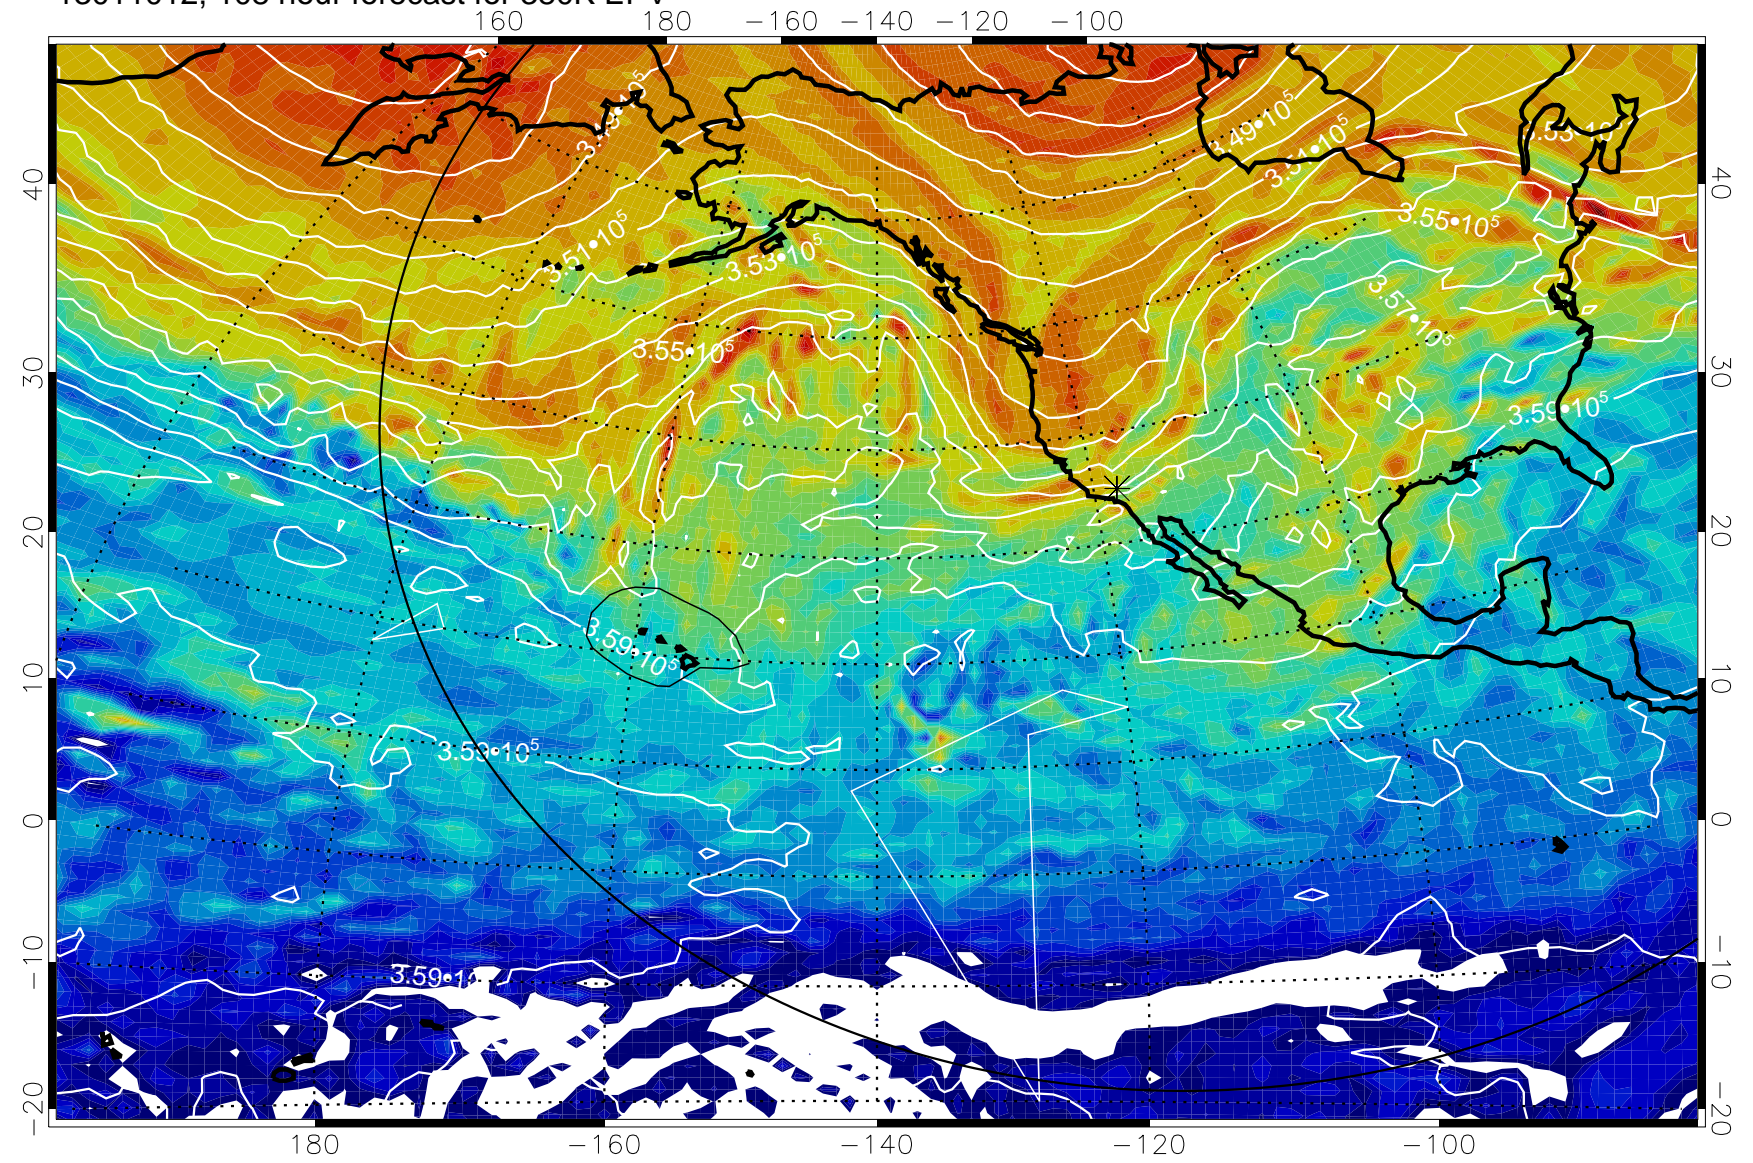

380K Montgomery Streamfunction, white

Range ring of 6000 km -- 19 hours GH round trip

13010918, 90 hour forecast for 380K EPV

380K Montgomery Streamfunction, white

Range ring of 6000 km -- 19 hours GH round trip

13011000, 96 hour forecast for 380K EPV

380K Montgomery Streamfunction, white

Range ring of 6000 km -- 19 hours GH round trip

13011006, 102 hour forecast for 380K EPV

160 180 -160 -140 -120 -100

380K Montgomery Streamfunction, white

Range ring of 6000 km -- 19 hours GH round trip

13011012, 108 hour forecast for 380K EPV

380K Montgomery Streamfunction, white

Range ring of 6000 km -- 19 hours GH round trip

13011018, 114 hour forecast for 380K EPV

160 180 -160 -140 -120 -100

380K Montgomery Streamfunction, white

Range ring of 6000 km -- 19 hours GH round trip

13011100, 120 hour forecast for 380K EPV

160 180 -160 -140 -120 -100

380K Montgomery Streamfunction, white