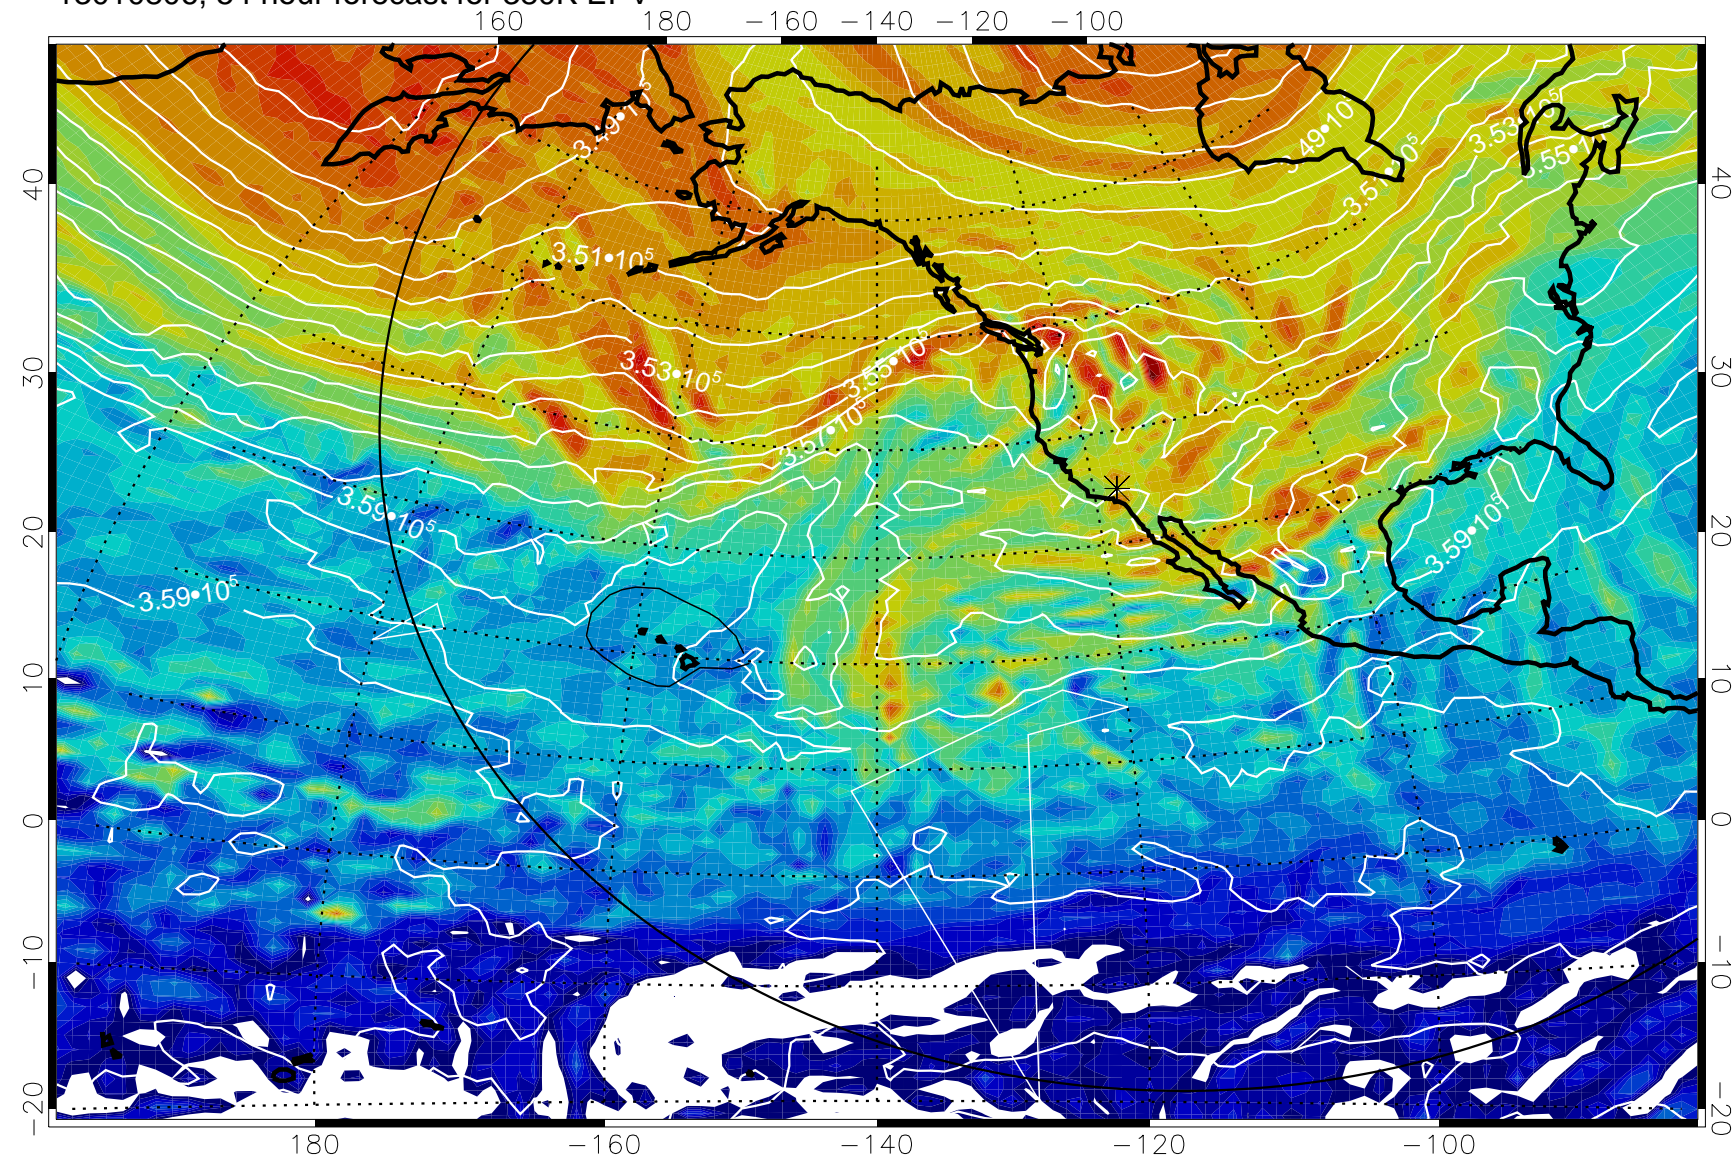

380K Montgomery Streamfunction, white

Range ring of 6000 km -- 19 hours GH round trip

13010712, 36 hour forecast for 380K EPV

380K Montgomery Streamfunction, white

Range ring of 6000 km -- 19 hours GH round trip

13010718, 42 hour forecast for 380K EPV

160 180 -160 -140 -120 -100

380K Montgomery Streamfunction, white

Range ring of 6000 km -- 19 hours GH round trip

13010800, 48 hour forecast for 380K EPV

380K Montgomery Streamfunction, white

Range ring of 6000 km -- 19 hours GH round trip

13010806, 54 hour forecast for 380K EPV

380K Montgomery Streamfunction, white

Range ring of 6000 km -- 19 hours GH round trip

13010812, 60 hour forecast for 380K EPV

380K Montgomery Streamfunction, white

Range ring of 6000 km -- 19 hours GH round trip

13010818, 66 hour forecast for 380K EPV

380K Montgomery Streamfunction, white

Range ring of 6000 km -- 19 hours GH round trip