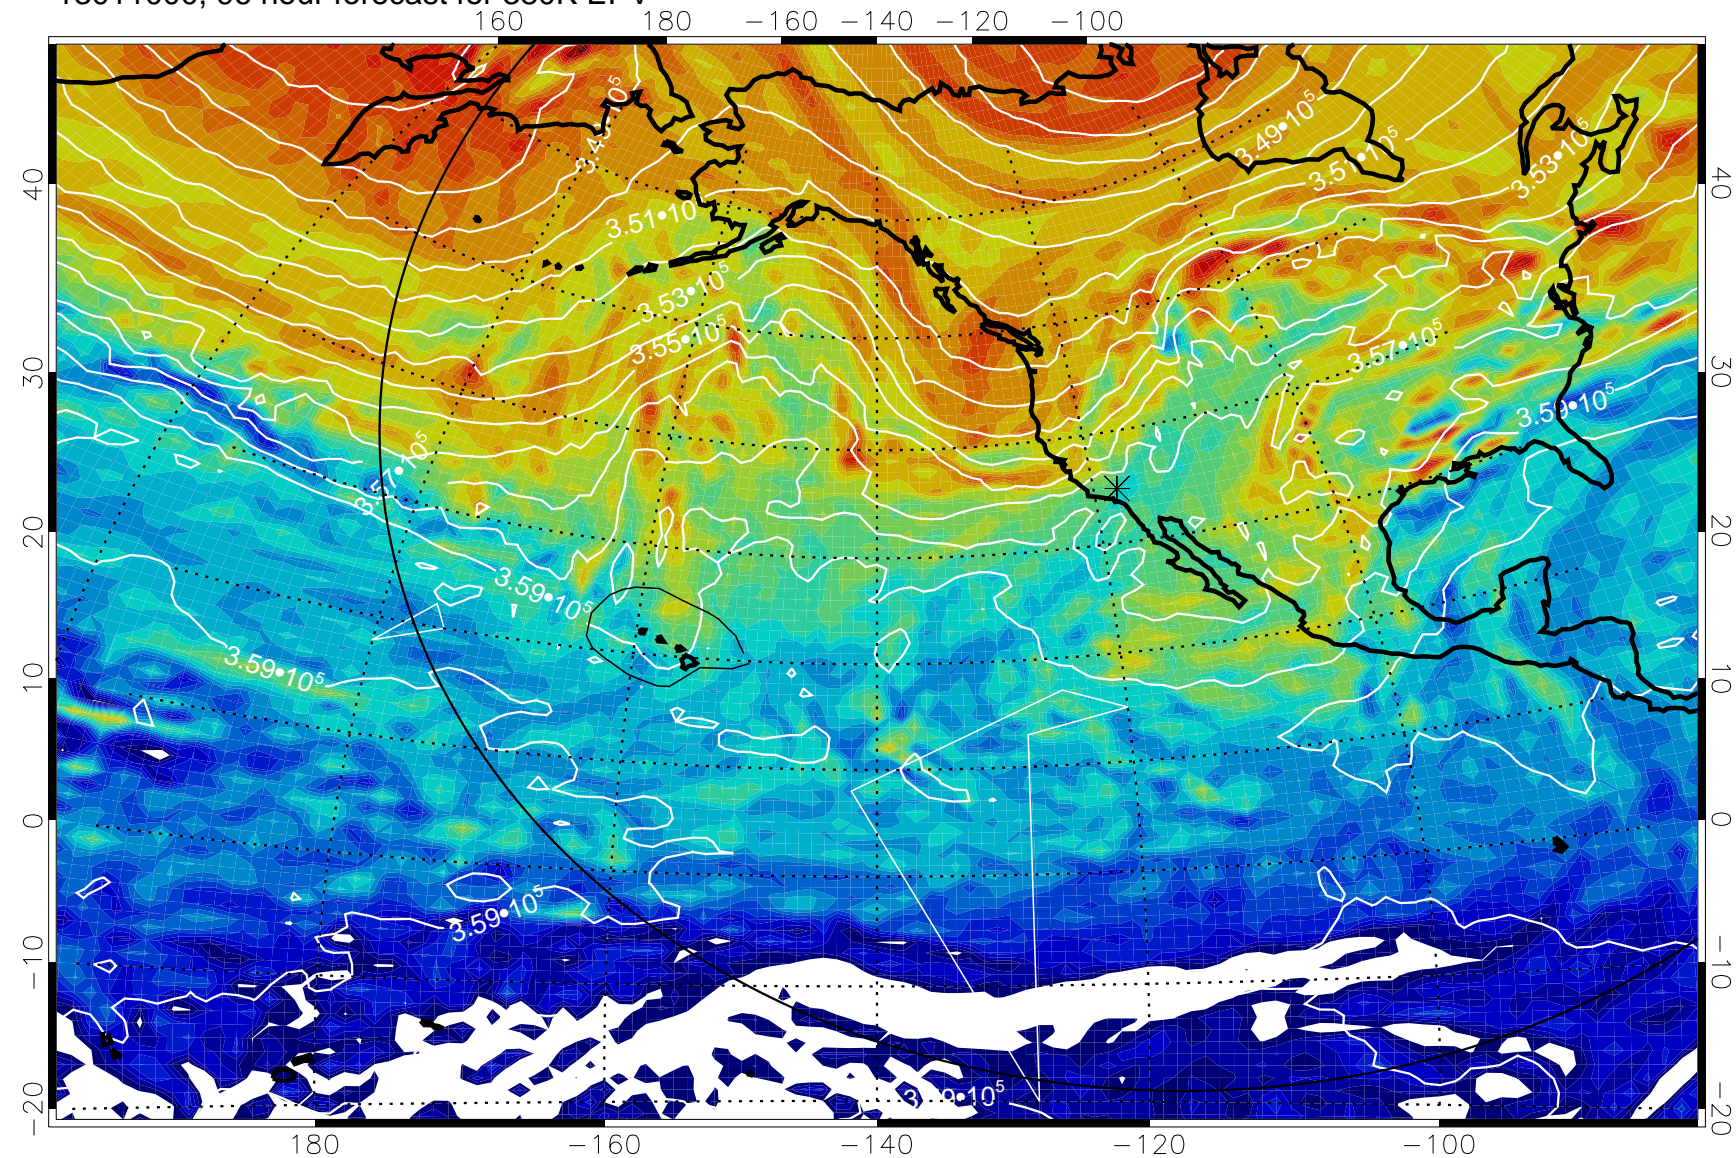

13010900, 72 hour forecast for 380K EPV

380K Montgomery Streamfunction, white

Range ring of 6000 km -- 19 hours GH round trip

13010906, 78 hour forecast for 380K EPV

13010912, 84 hour forecast for 380K EPV

380K Montgomery Streamfunction, white

Range ring of 6000 km -- 19 hours GH round trip

13010918, 90 hour forecast for 380K EPV

380K Montgomery Streamfunction, white

Range ring of 6000 km -- 19 hours GH round trip

13011000, 96 hour forecast for 380K EPV

380K Montgomery Streamfunction, white

Range ring of 6000 km -- 19 hours GH round trip

13011006, 102 hour forecast for 380K EPV

160 180 -160 -140 -120 -100

380K Montgomery Streamfunction, white

Range ring of 6000 km -- 19 hours GH round trip

13011012, 108 hour forecast for 380K EPV

380K Montgomery Streamfunction, white

Range ring of 6000 km -- 19 hours GH round trip

13011018, 114 hour forecast for 380K EPV