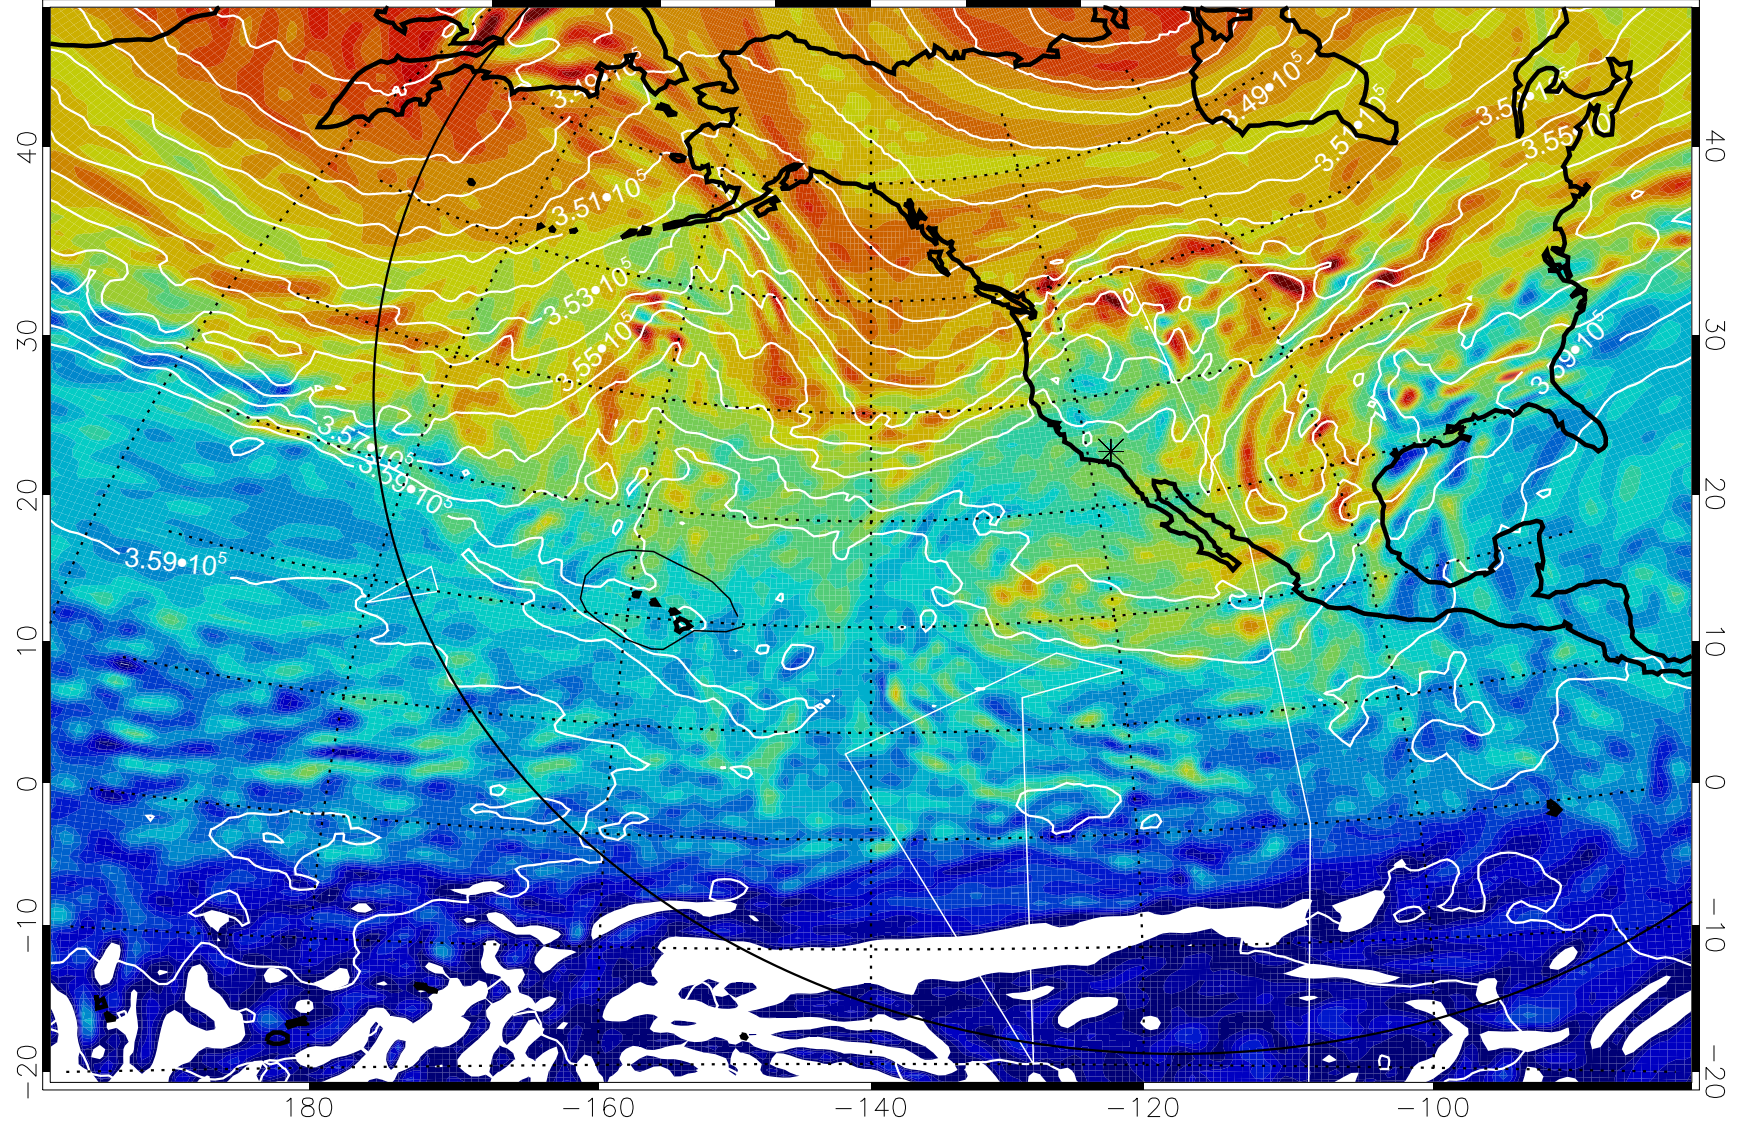

13010818, 78 hour forecast for 380K EPV

380K Montgomery Streamfunction, white

Range ring of 6000 km -- 19 hours GH round trip

13010900, 84 hour forecast for 380K EPV

380K Montgomery Streamfunction, white

Range ring of 6000 km -- 19 hours GH round trip

13010906, 90 hour forecast for 380K EPV

380K Montgomery Streamfunction, white

Range ring of 6000 km -- 19 hours GH round trip

13010912, 96 hour forecast for 380K EPV

160 180 -160 -140 -120 -100

380K Montgomery Streamfunction, white

Range ring of 6000 km -- 19 hours GH round trip

13010918, 102 hour forecast for 380K EPV

160 180 -160 -140 -120 -100

380K Montgomery Streamfunction, white

Range ring of 6000 km -- 19 hours GH round trip

13011000, 108 hour forecast for 380K EPV

160 180 -160 -140 -120 -100

380K Montgomery Streamfunction, white

Range ring of 6000 km -- 19 hours GH round trip

13011006, 114 hour forecast for 380K EPV

160 180 -160 -140 -120 -100

380K Montgomery Streamfunction, white