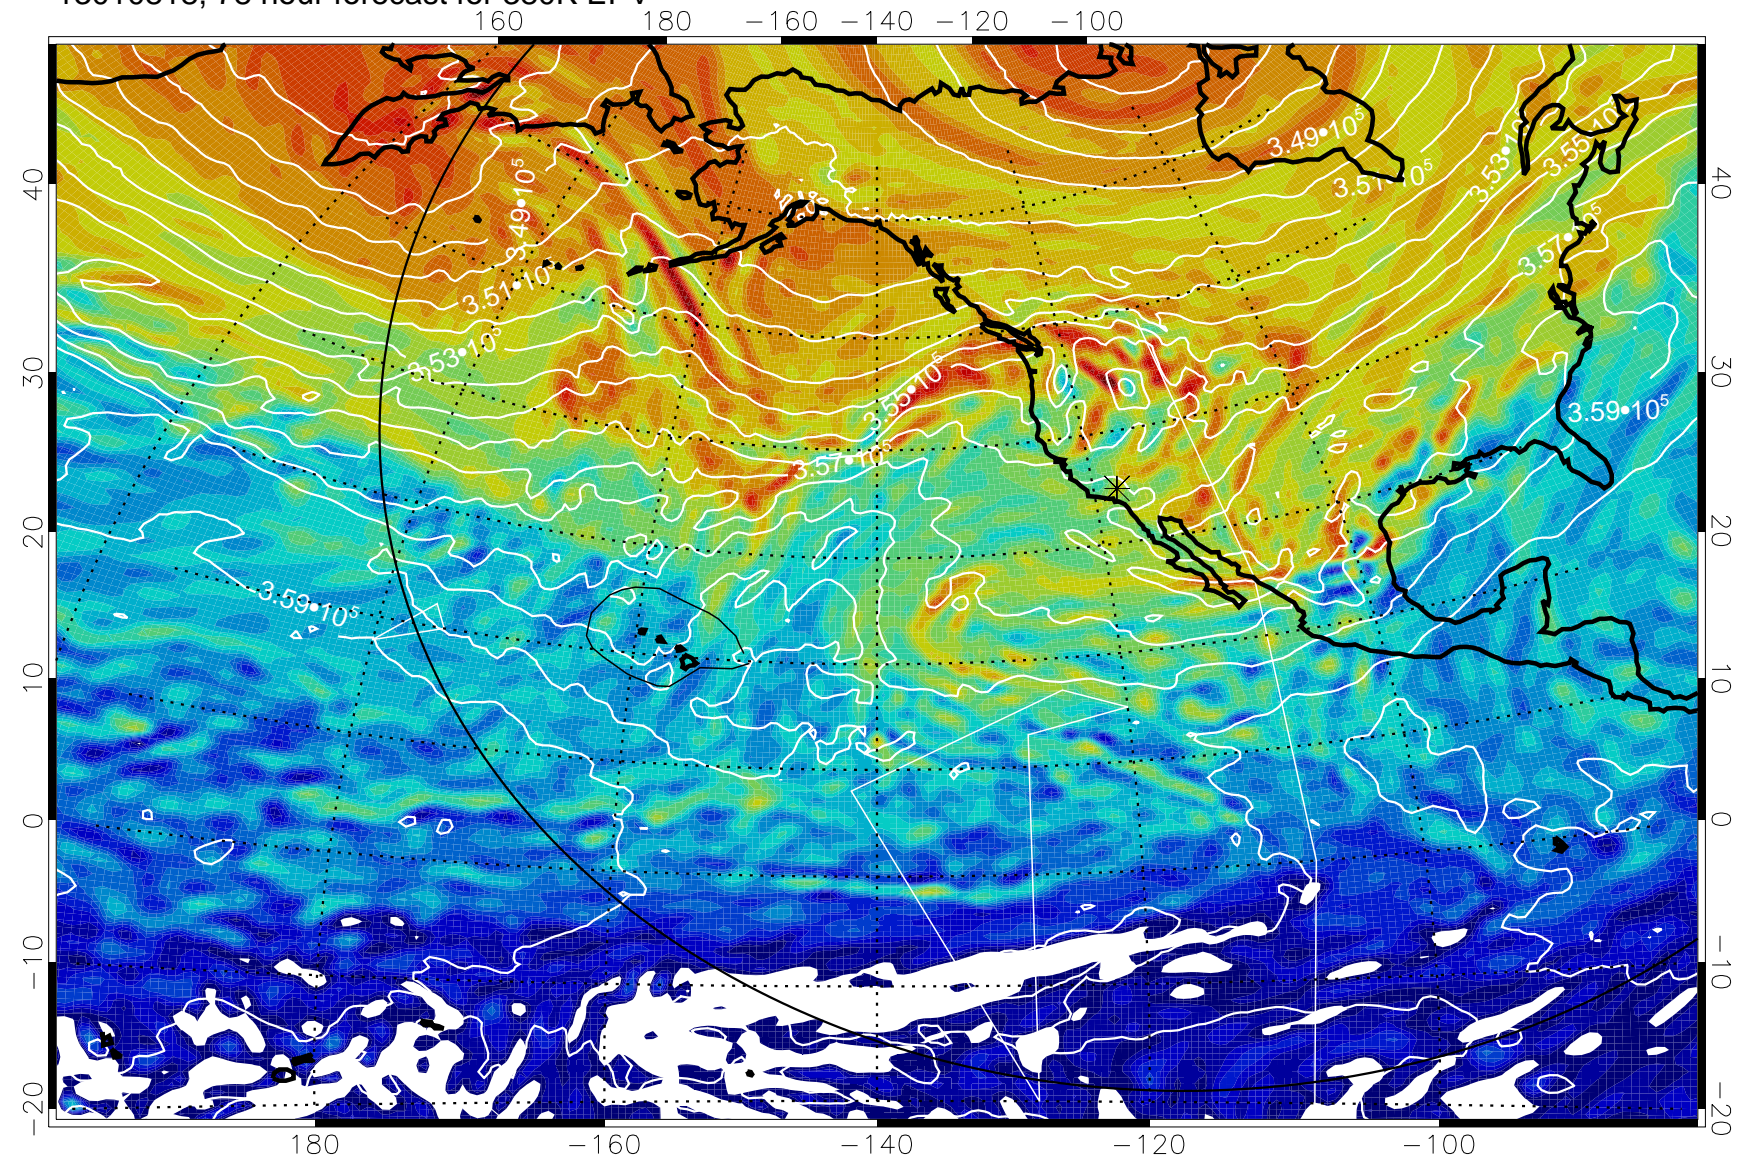

380K Montgomery Streamfunction, white

Range ring of 6000 km -- 19 hours GH round trip

13010800, 60 hour forecast for 380K EPV

380K Montgomery Streamfunction, white

Range ring of 6000 km -- 19 hours GH round trip

13010806, 66 hour forecast for 380K EPV

380K Montgomery Streamfunction, white

Range ring of 6000 km -- 19 hours GH round trip

13010812, 72 hour forecast for 380K EPV

380K Montgomery Streamfunction, white

Range ring of 6000 km -- 19 hours GH round trip

13010818, 78 hour forecast for 380K EPV

380K Montgomery Streamfunction, white

Range ring of 6000 km -- 19 hours GH round trip

13010900, 84 hour forecast for 380K EPV

380K Montgomery Streamfunction, white

Range ring of 6000 km -- 19 hours GH round trip

13010906, 90 hour forecast for 380K EPV

380K Montgomery Streamfunction, white

Range ring of 6000 km -- 19 hours GH round trip

13010912, 96 hour forecast for 380K EPV

160 180 -160 -140 -120 -100

380K Montgomery Streamfunction, white