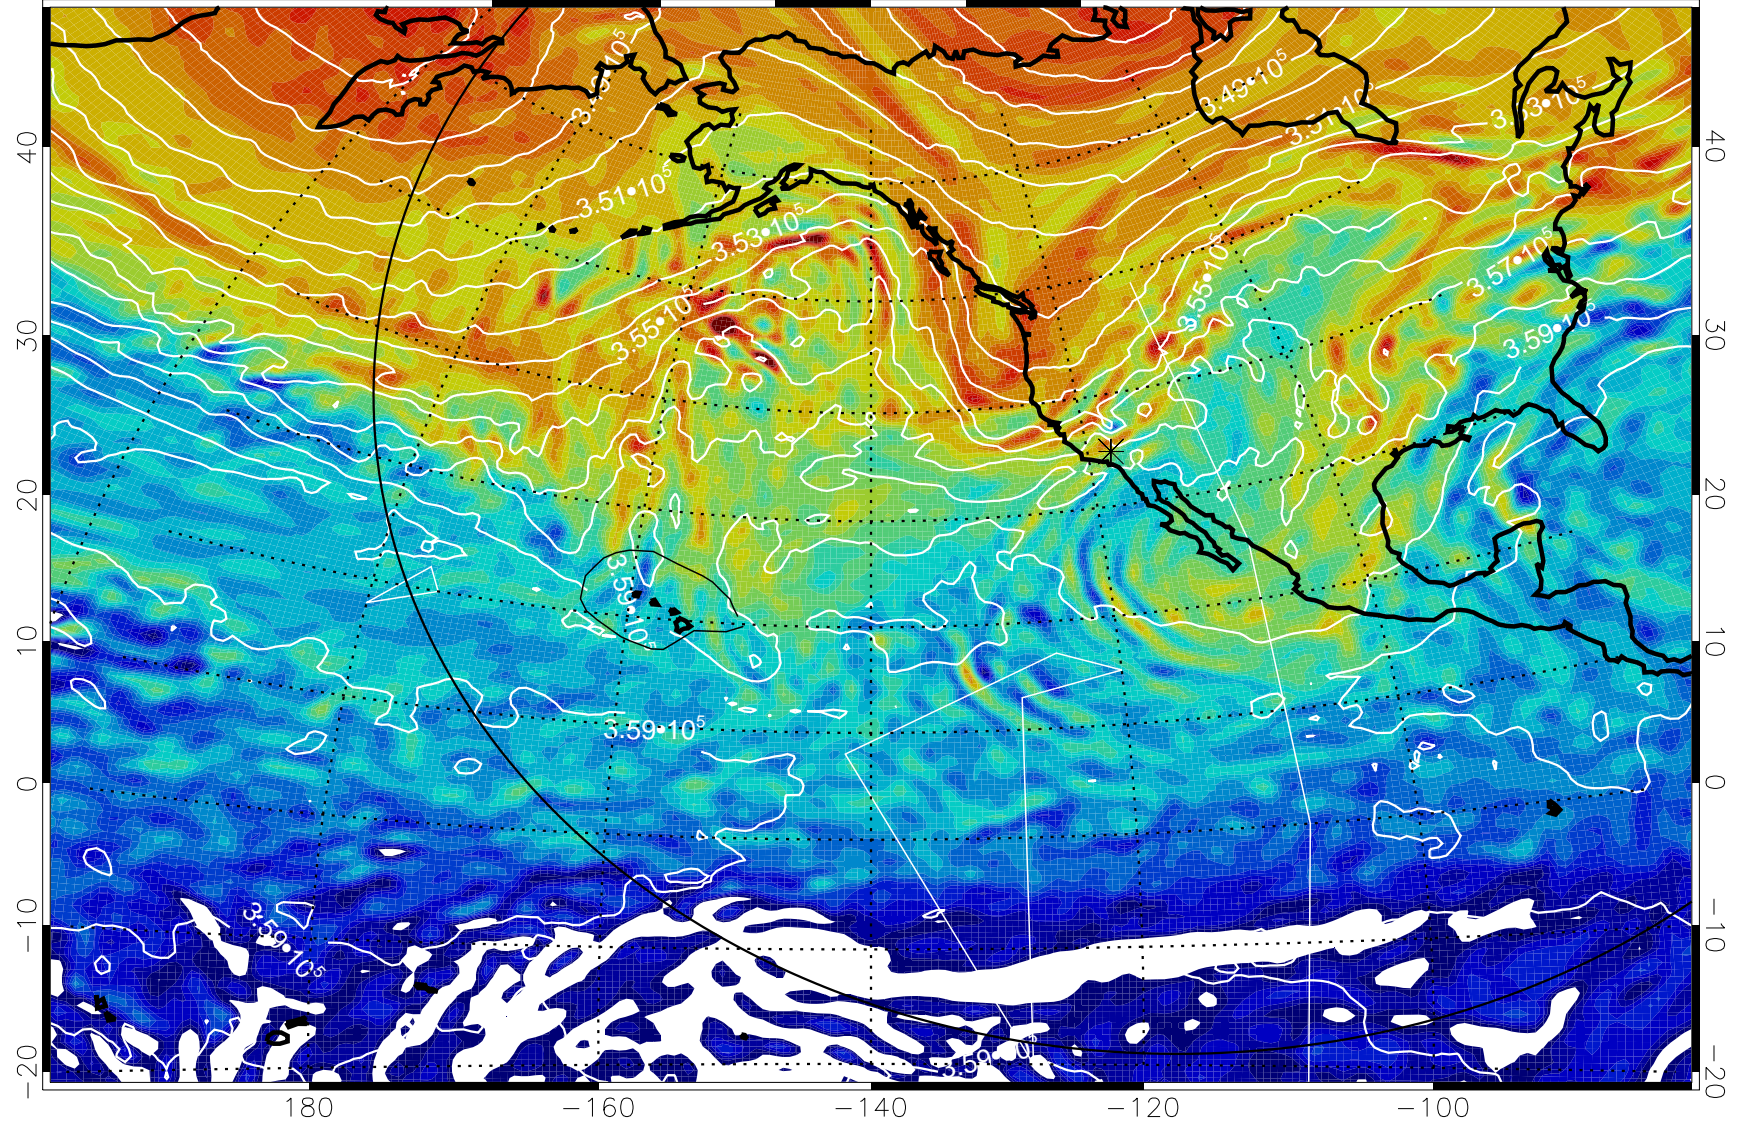

Range ring of 6000 km -- 19 hours GH round trip

13010918, 102 hour forecast for 380K EPV

160 180 -160 -140 -120 -100

380K Montgomery Streamfunction, white

Range ring of 6000 km -- 19 hours GH round trip

13011000, 108 hour forecast for 380K EPV

160 180 -160 -140 -120 -100

380K Montgomery Streamfunction, white

Range ring of 6000 km -- 19 hours GH round trip

13011006, 114 hour forecast for 380K EPV

160 180 -160 -140 -120 -100

380K Montgomery Streamfunction, white

Range ring of 6000 km -- 19 hours GH round trip

13011012, 120 hour forecast for 380K EPV

160 180 -160 -140 -120 -100

380K Montgomery Streamfunction, white

Range ring of 6000 km -- 19 hours GH round trip