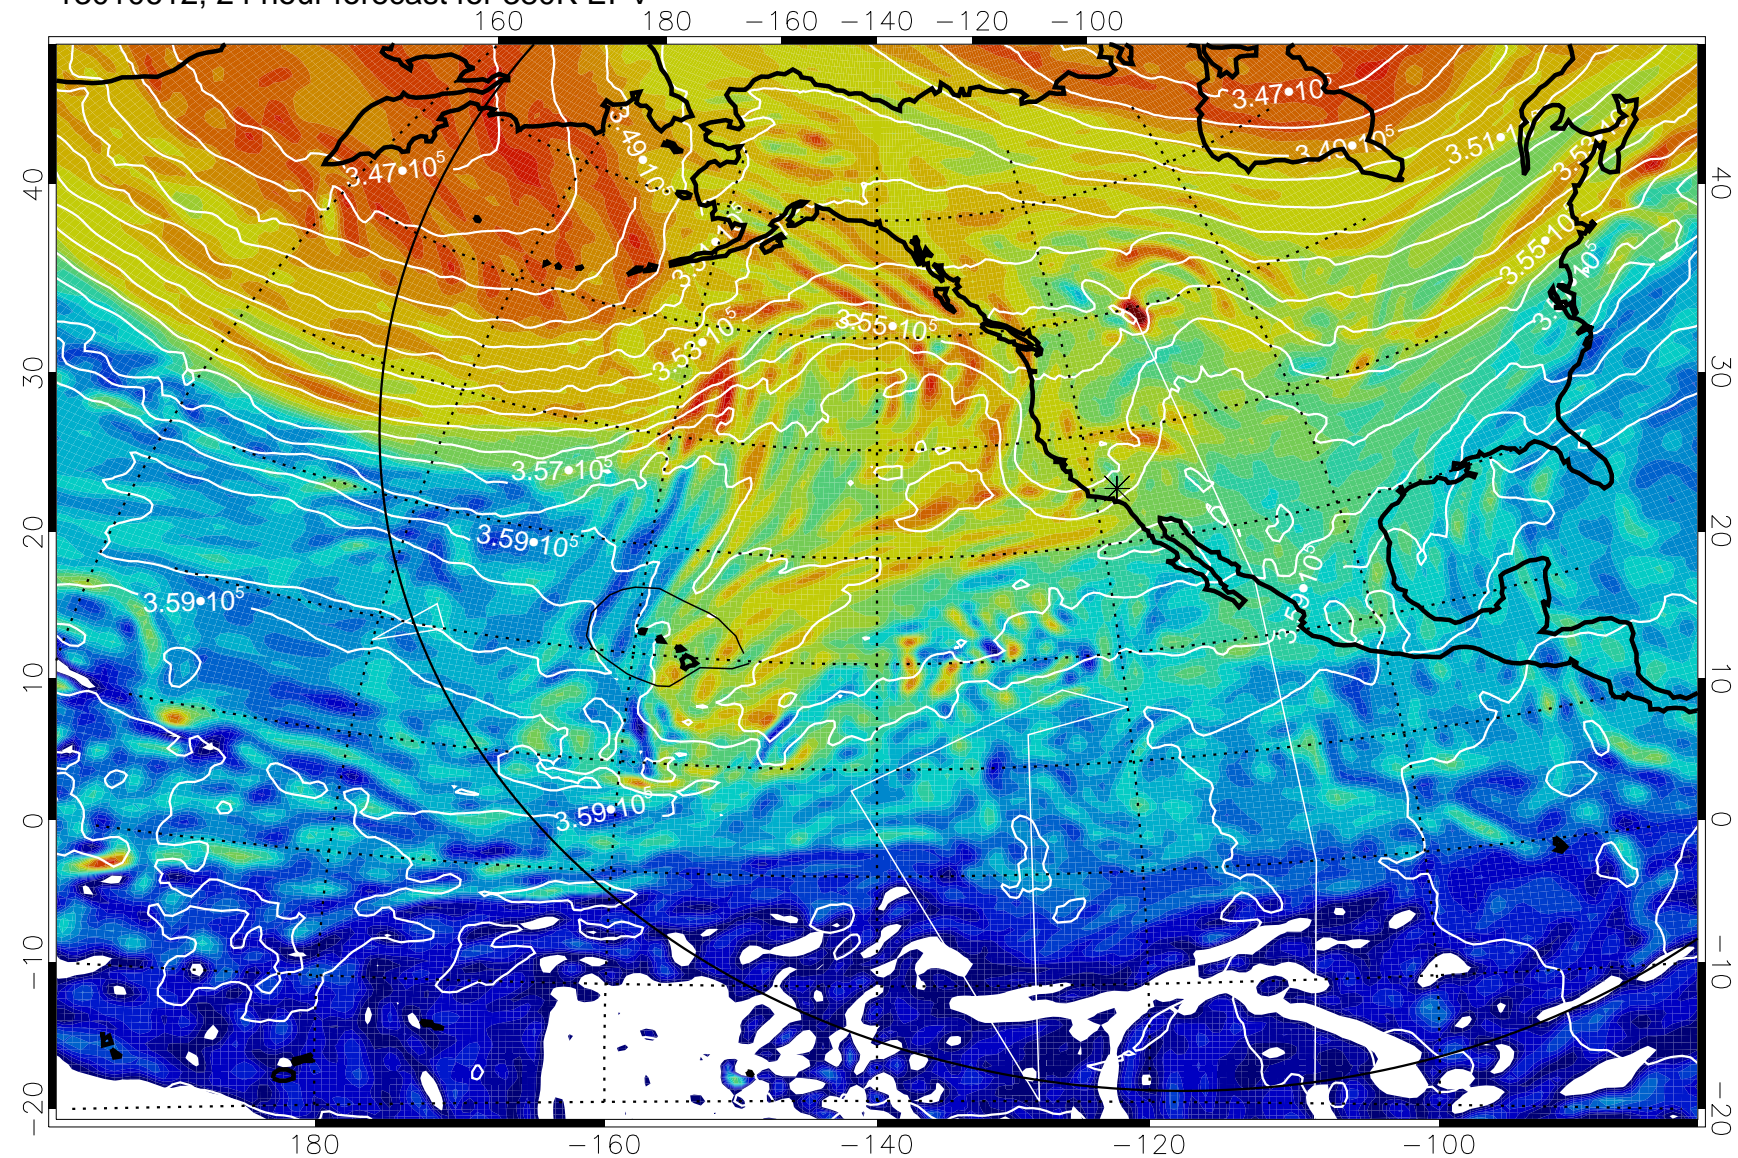

Range ring of 6000 km -- 19 hours GH round trip

13010606, 18 hour forecast for 380K EPV

380K Montgomery Streamfunction, white

Range ring of 6000 km -- 19 hours GH round trip

13010612, 24 hour forecast for 380K EPV

380K Montgomery Streamfunction, white

Range ring of 6000 km -- 19 hours GH round trip

13010618, 30 hour forecast for 380K EPV

380K Montgomery Streamfunction, white

Range ring of 6000 km -- 19 hours GH round trip

13010700, 36 hour forecast for 380K EPV

160 180 -160 -140 -120 -100

380K Montgomery Streamfunction, white

Range ring of 6000 km -- 19 hours GH round trip

13010706, 42 hour forecast for 380K EPV

380K Montgomery Streamfunction, white

Range ring of 6000 km -- 19 hours GH round trip

13010712, 48 hour forecast for 380K EPV

380K Montgomery Streamfunction, white

Range ring of 6000 km -- 19 hours GH round trip

13010718, 54 hour forecast for 380K EPV