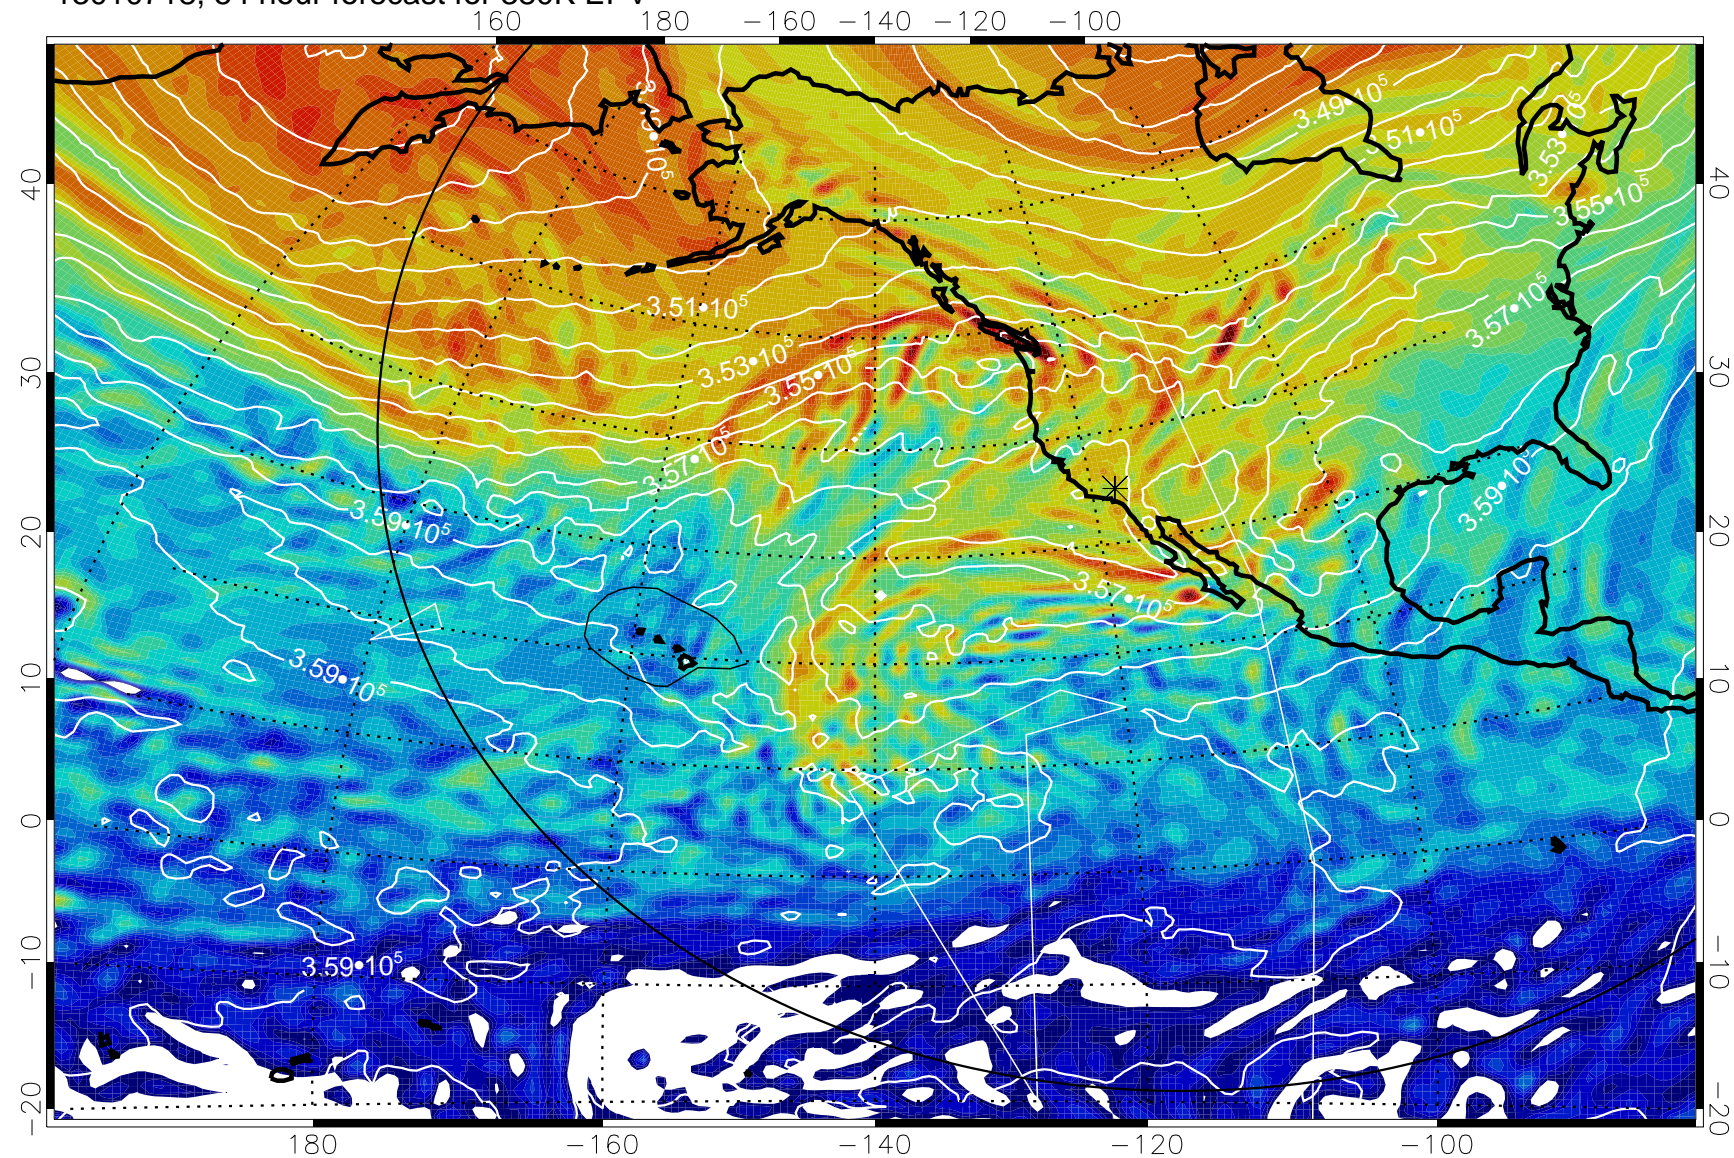

13010700, 36 hour forecast for 380K EPV

160 180 -160 -140 -120 -100

380K Montgomery Streamfunction, white

Range ring of 6000 km -- 19 hours GH round trip

13010706, 42 hour forecast for 380K EPV

380K Montgomery Streamfunction, white

Range ring of 6000 km -- 19 hours GH round trip

13010712, 48 hour forecast for 380K EPV

380K Montgomery Streamfunction, white

Range ring of 6000 km -- 19 hours GH round trip

13010718, 54 hour forecast for 380K EPV

380K Montgomery Streamfunction, white

Range ring of 6000 km -- 19 hours GH round trip

13010800, 60 hour forecast for 380K EPV

380K Montgomery Streamfunction, white

Range ring of 6000 km -- 19 hours GH round trip

13010806, 66 hour forecast for 380K EPV

380K Montgomery Streamfunction, white

Range ring of 6000 km -- 19 hours GH round trip

13010812, 72 hour forecast for 380K EPV

380K Montgomery Streamfunction, white

Range ring of 6000 km -- 19 hours GH round trip