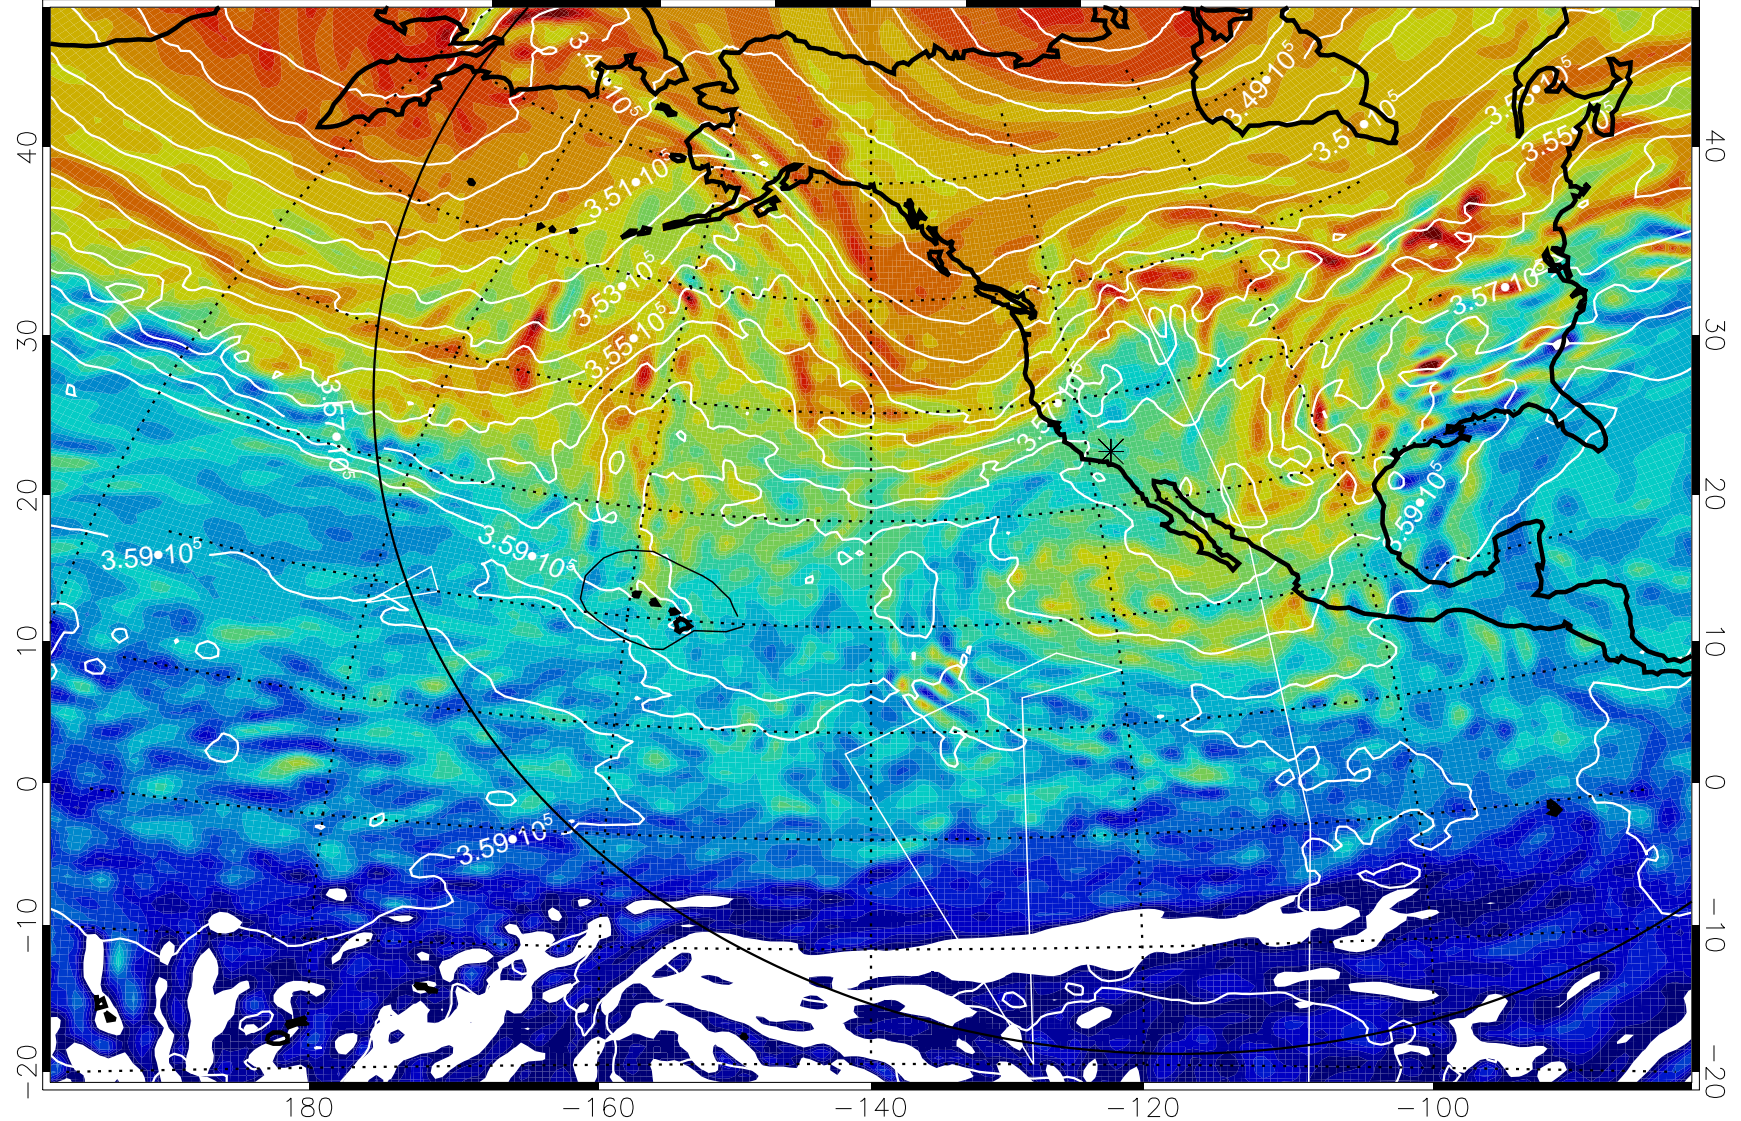

13010818, 78 hour forecast for 380K EPV

380K Montgomery Streamfunction, white

Range ring of 6000 km -- 19 hours GH round trip

13010900, 84 hour forecast for 380K EPV

380K Montgomery Streamfunction, white

Range ring of 6000 km -- 19 hours GH round trip

13010906, 90 hour forecast for 380K EPV

380K Montgomery Streamfunction, white

Range ring of 6000 km -- 19 hours GH round trip

13010912, 96 hour forecast for 380K EPV

160 180 -160 -140 -120 -100

380K Montgomery Streamfunction, white

Range ring of 6000 km -- 19 hours GH round trip

13010918, 102 hour forecast for 380K EPV

160 180 -160 -140 -120 -100

380K Montgomery Streamfunction, white

Range ring of 6000 km -- 19 hours GH round trip

13011000, 108 hour forecast for 380K EPV

160 180 -160 -140 -120 -100

380K Montgomery Streamfunction, white

Range ring of 6000 km -- 19 hours GH round trip

13011006, 114 hour forecast for 380K EPV

160 180 -160 -140 -120 -100

380K Montgomery Streamfunction, white