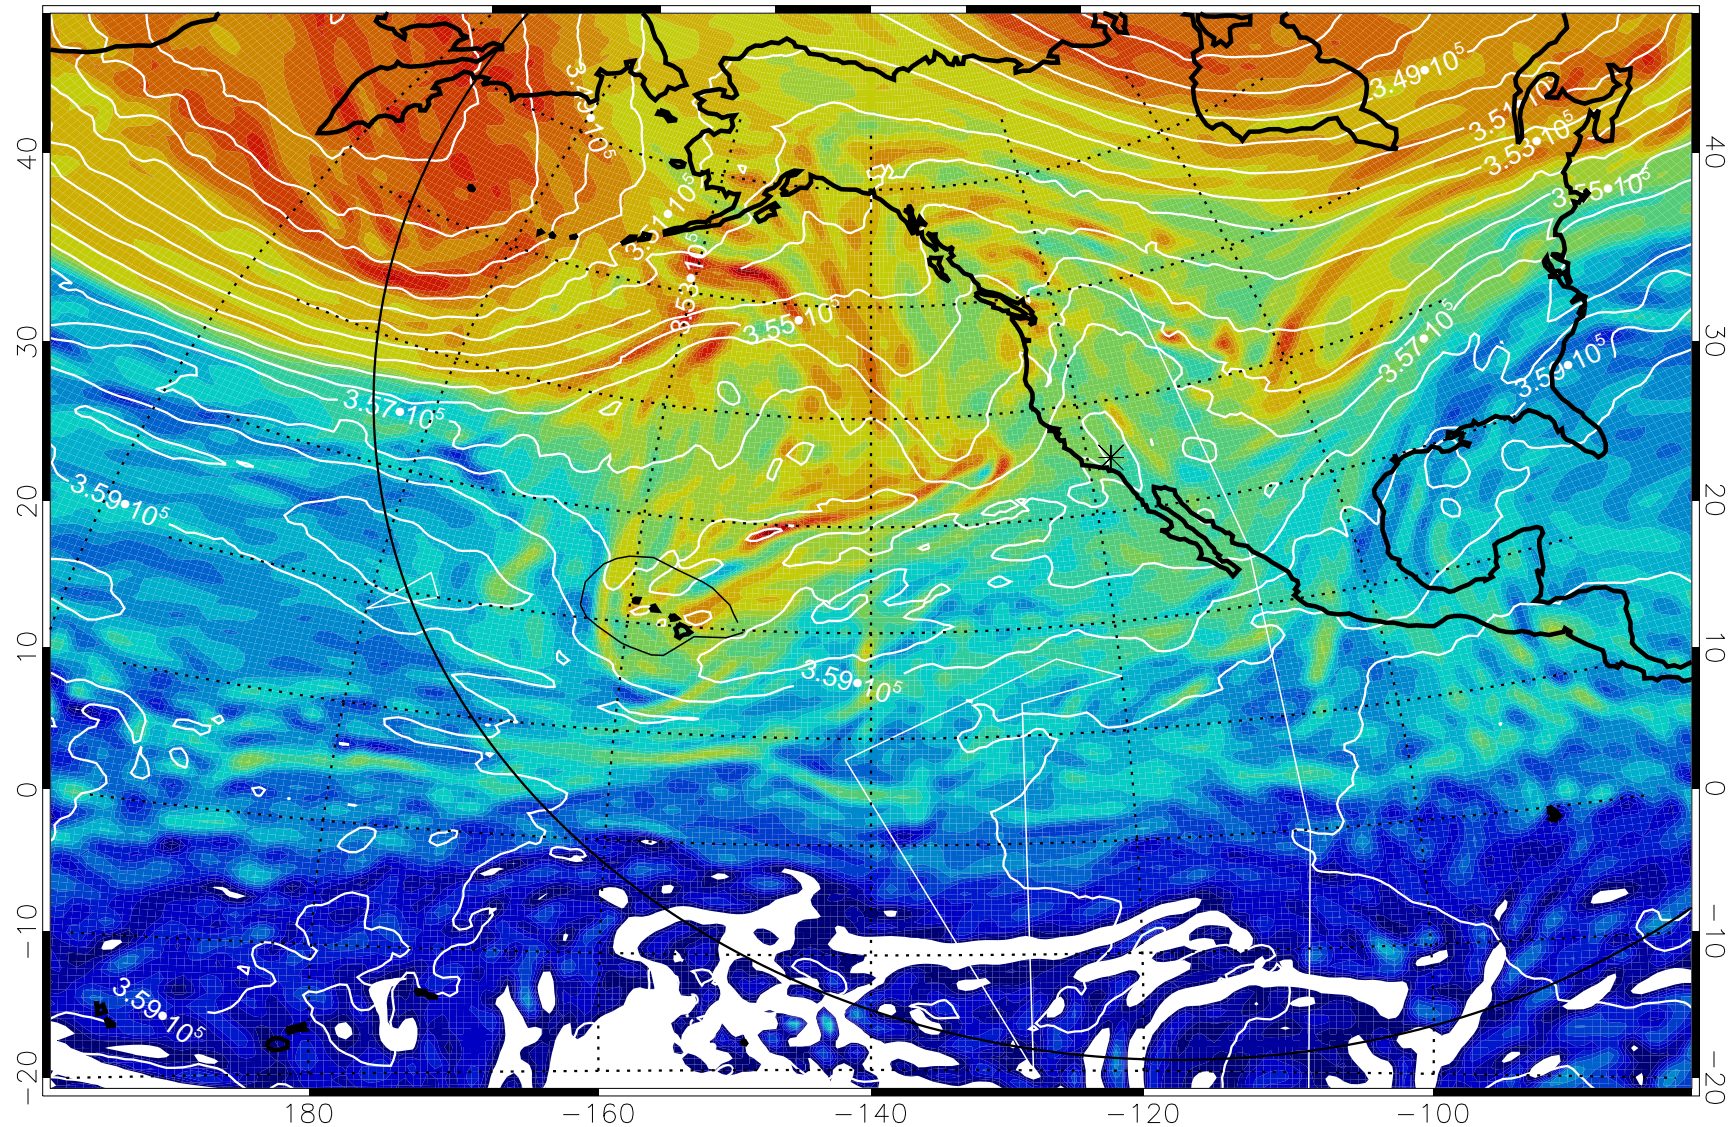

13010518, 6 hour forecast for 380K EPV

160 180 -160 -140 -120 -100

380K Montgomery Streamfunction, white

Range ring of 6000 km -- 19 hours GH round trip

13010600, 12 hour forecast for 380K EPV

380K Montgomery Streamfunction, white

Range ring of 6000 km -- 19 hours GH round trip

13010606, 18 hour forecast for 380K EPV

380K Montgomery Streamfunction, white

Range ring of 6000 km -- 19 hours GH round trip

13010612, 24 hour forecast for 380K EPV

380K Montgomery Streamfunction, white

Range ring of 6000 km -- 19 hours GH round trip

13010618, 30 hour forecast for 380K EPV

380K Montgomery Streamfunction, white

Range ring of 6000 km -- 19 hours GH round trip

Range ring of 6000 km -- 19 hours GH round trip

13010712, 48 hour forecast for 380K EPV

380K Montgomery Streamfunction, white

Range ring of 6000 km -- 19 hours GH round trip

13010718, 54 hour forecast for 380K EPV