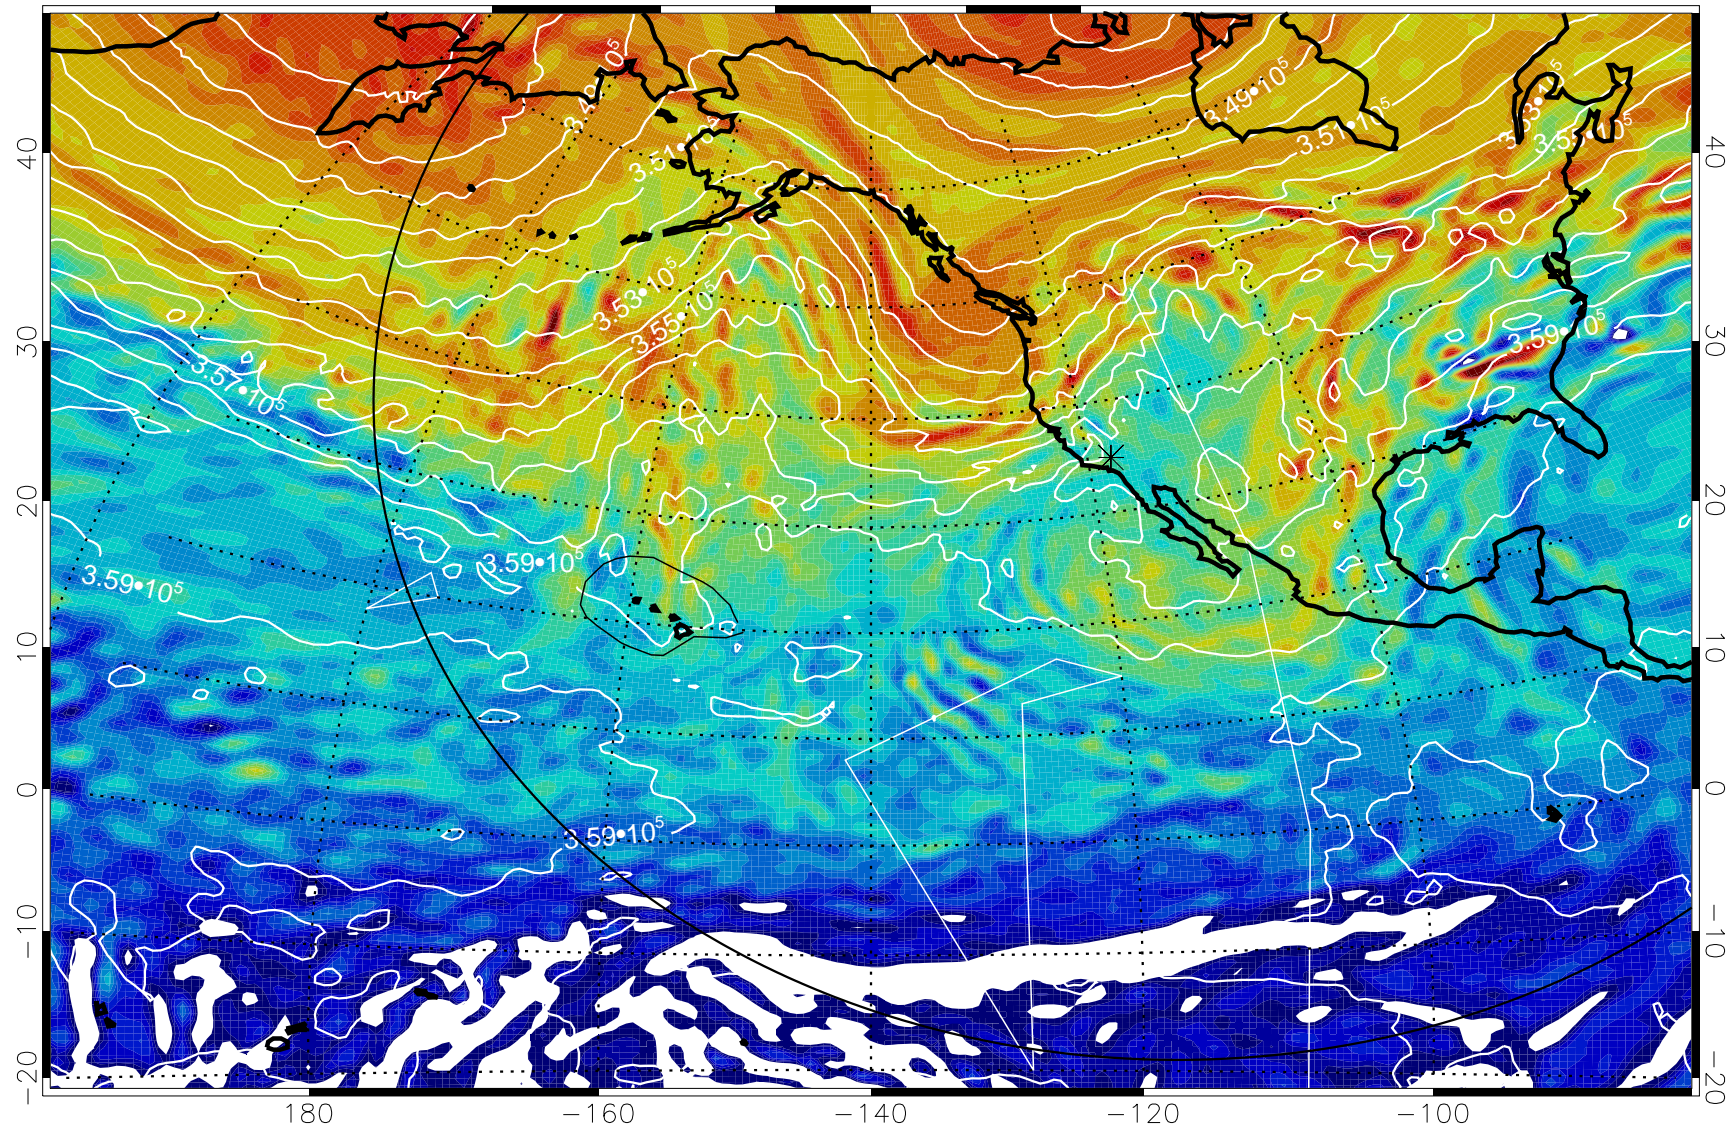

13010906, 90 hour forecast for 380K EPV

380K Montgomery Streamfunction, white

Range ring of 6000 km -- 19 hours GH round trip

13010912, 96 hour forecast for 380K EPV

160 180 -160 -140 -120 -100

380K Montgomery Streamfunction, white

Range ring of 6000 km -- 19 hours GH round trip

13010918, 102 hour forecast for 380K EPV

160 180 -160 -140 -120 -100

380K Montgomery Streamfunction, white

Range ring of 6000 km -- 19 hours GH round trip

13011000, 108 hour forecast for 380K EPV

160 180 -160 -140 -120 -100

380K Montgomery Streamfunction, white

Range ring of 6000 km -- 19 hours GH round trip

13011006, 114 hour forecast for 380K EPV

160 180 -160 -140 -120 -100

380K Montgomery Streamfunction, white

Range ring of 6000 km -- 19 hours GH round trip

13011012, 120 hour forecast for 380K EPV

160 180 -160 -140 -120 -100

380K Montgomery Streamfunction, white

Range ring of 6000 km -- 19 hours GH round trip