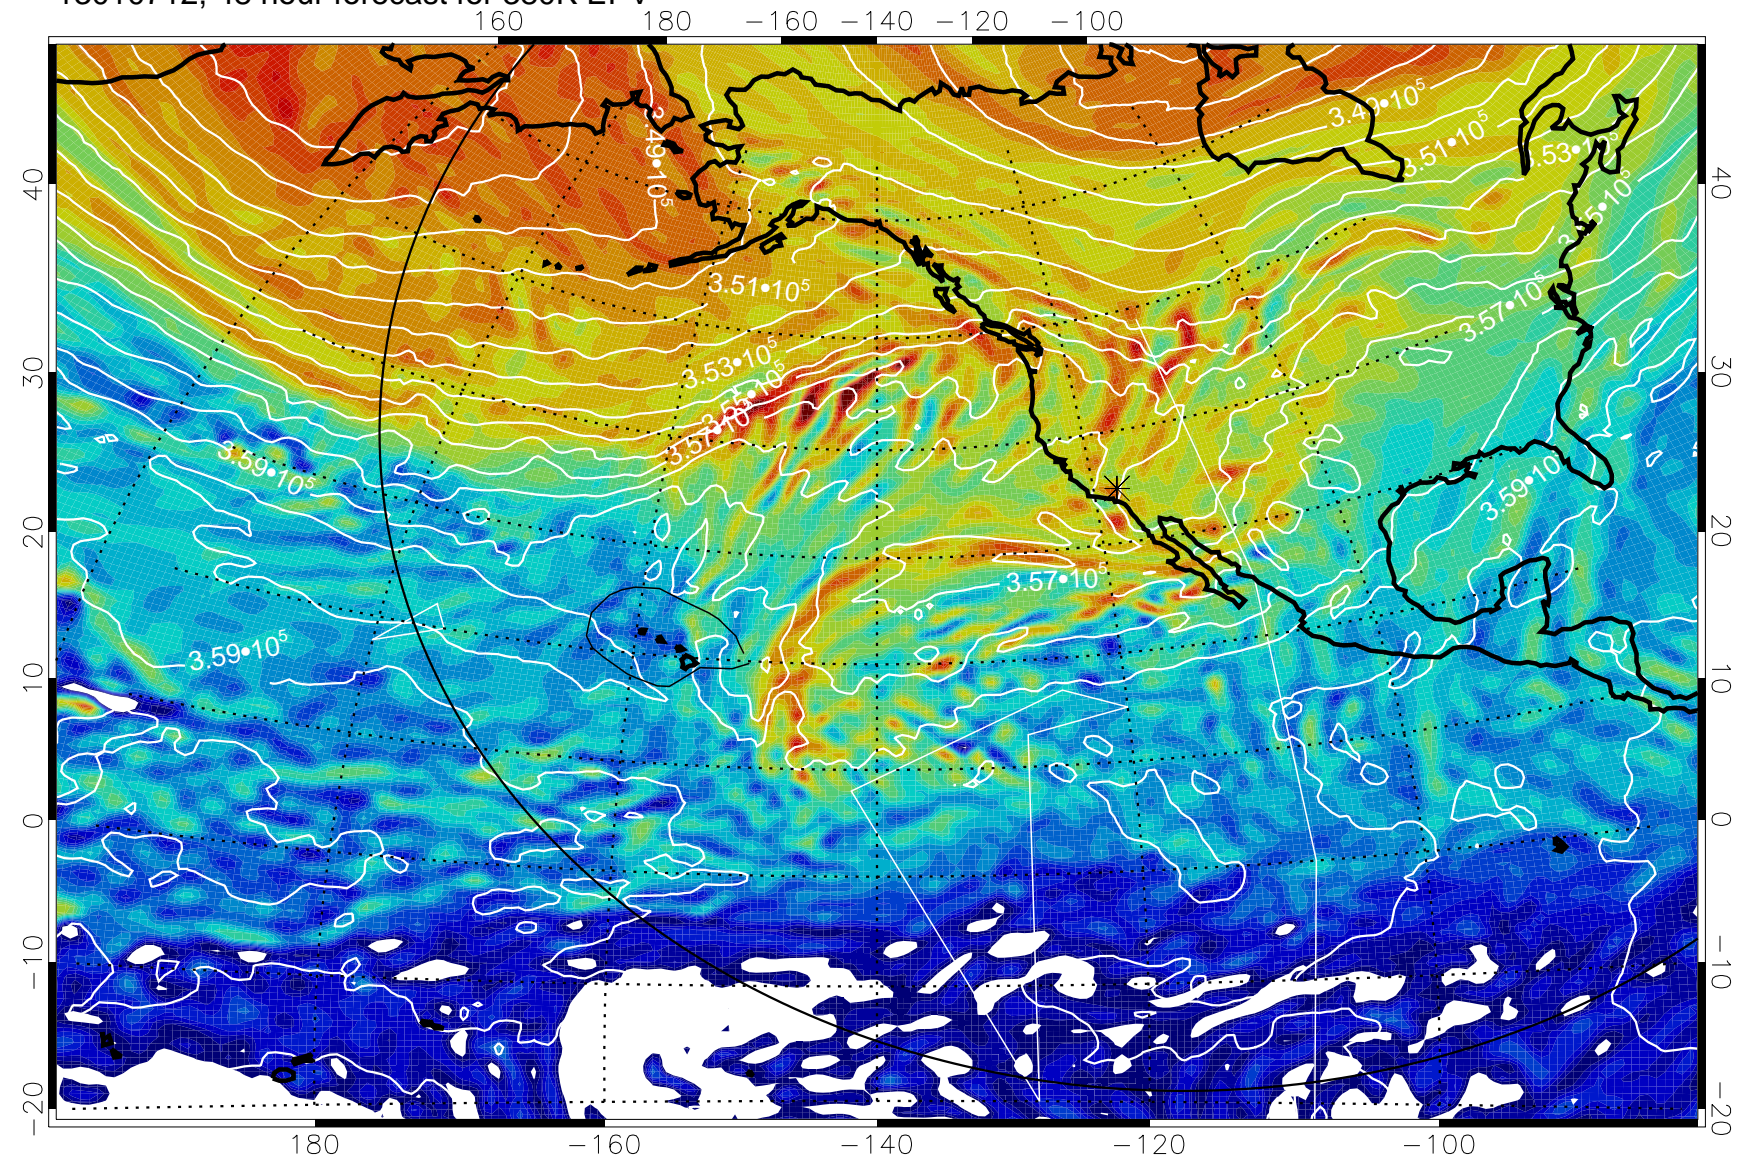

380K Montgomery Streamfunction, white

Range ring of 6000 km -- 19 hours GH round trip

13010618, 30 hour forecast for 380K EPV

380K Montgomery Streamfunction, white

Range ring of 6000 km -- 19 hours GH round trip

13010700, 36 hour forecast for 380K EPV

160 180 -160 -140 -120 -100

380K Montgomery Streamfunction, white

Range ring of 6000 km -- 19 hours GH round trip

13010706, 42 hour forecast for 380K EPV

380K Montgomery Streamfunction, white

Range ring of 6000 km -- 19 hours GH round trip

13010712, 48 hour forecast for 380K EPV

380K Montgomery Streamfunction, white

Range ring of 6000 km -- 19 hours GH round trip

13010718, 54 hour forecast for 380K EPV

380K Montgomery Streamfunction, white

Range ring of 6000 km -- 19 hours GH round trip

13010800, 60 hour forecast for 380K EPV

380K Montgomery Streamfunction, white

Range ring of 6000 km -- 19 hours GH round trip