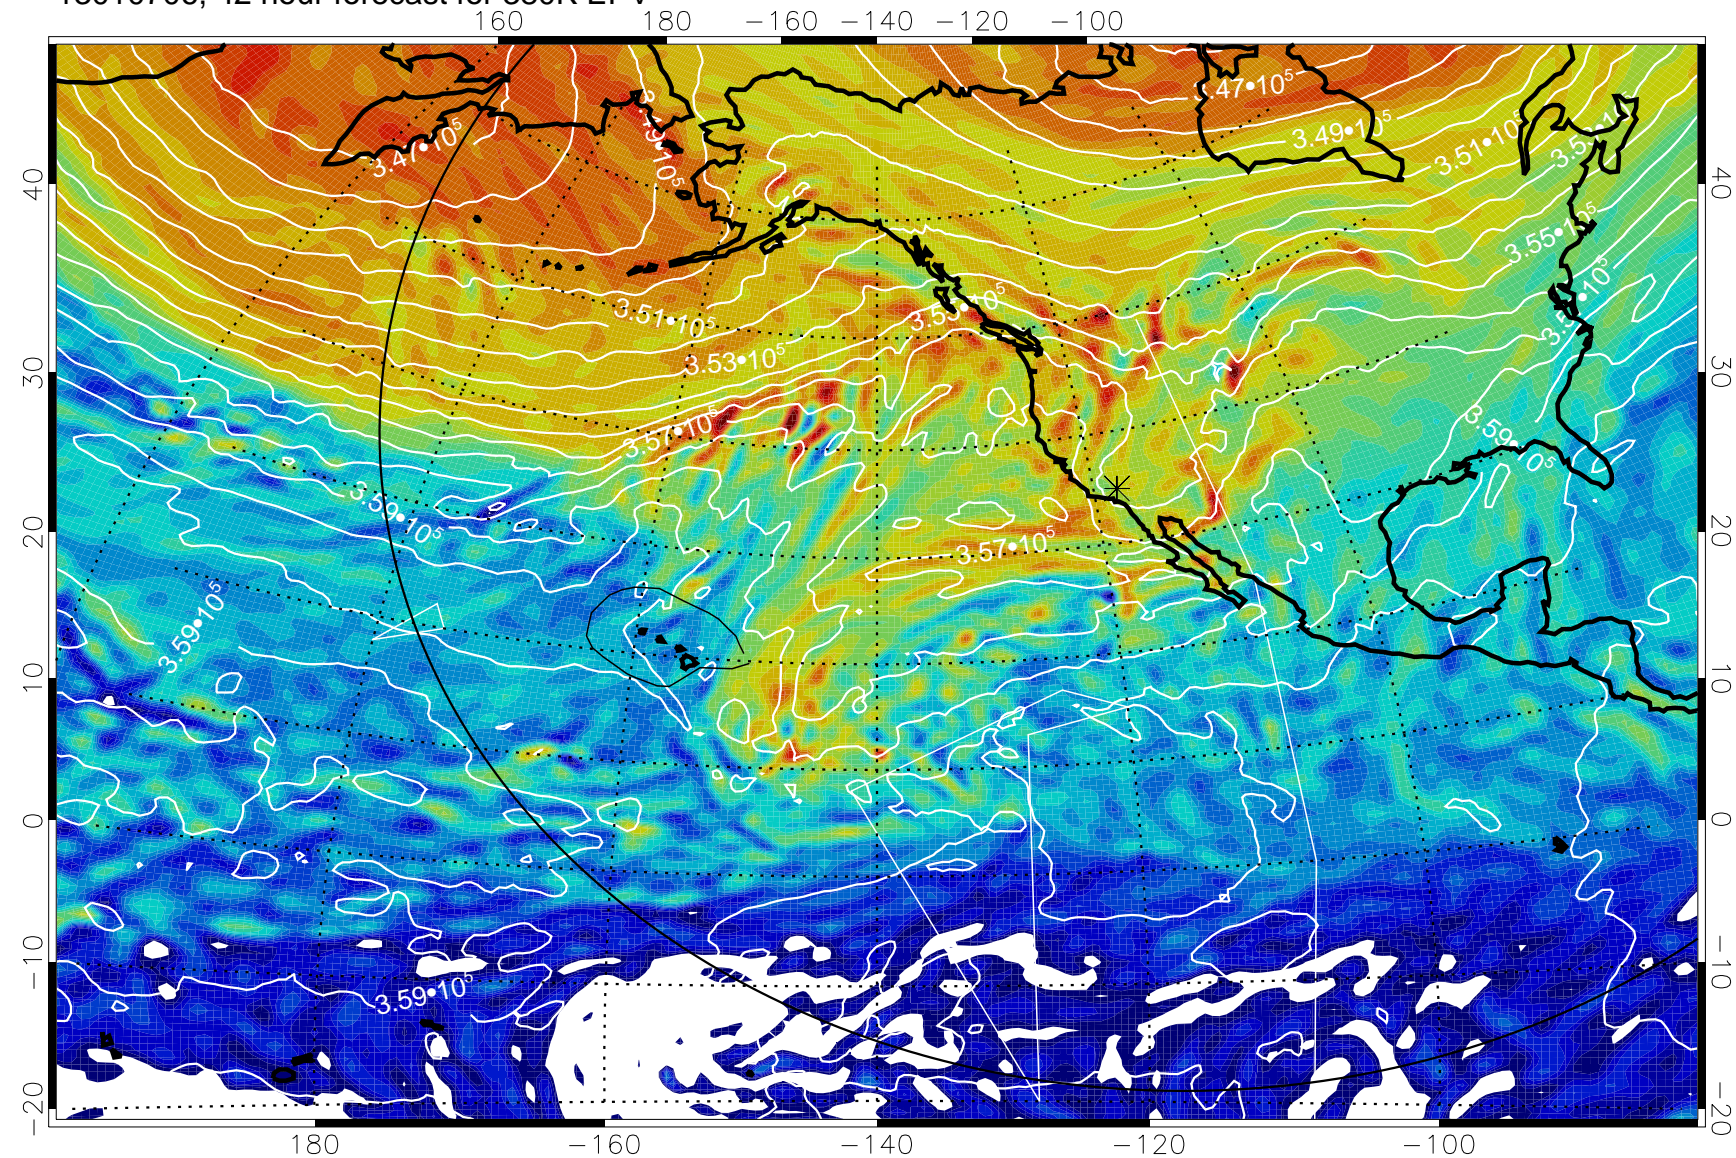

380K Montgomery Streamfunction, white

Range ring of 6000 km -- 19 hours GH round trip

13010618, 30 hour forecast for 380K EPV

380K Montgomery Streamfunction, white

Range ring of 6000 km -- 19 hours GH round trip

13010700, 36 hour forecast for 380K EPV

160 180 -160 -140 -120 -100

380K Montgomery Streamfunction, white

Range ring of 6000 km -- 19 hours GH round trip

13010706, 42 hour forecast for 380K EPV

380K Montgomery Streamfunction, white

Range ring of 6000 km -- 19 hours GH round trip

13010712, 48 hour forecast for 380K EPV

380K Montgomery Streamfunction, white

Range ring of 6000 km -- 19 hours GH round trip

13010718, 54 hour forecast for 380K EPV

380K Montgomery Streamfunction, white

Range ring of 6000 km -- 19 hours GH round trip

13010800, 60 hour forecast for 380K EPV

380K Montgomery Streamfunction, white

Range ring of 6000 km -- 19 hours GH round trip