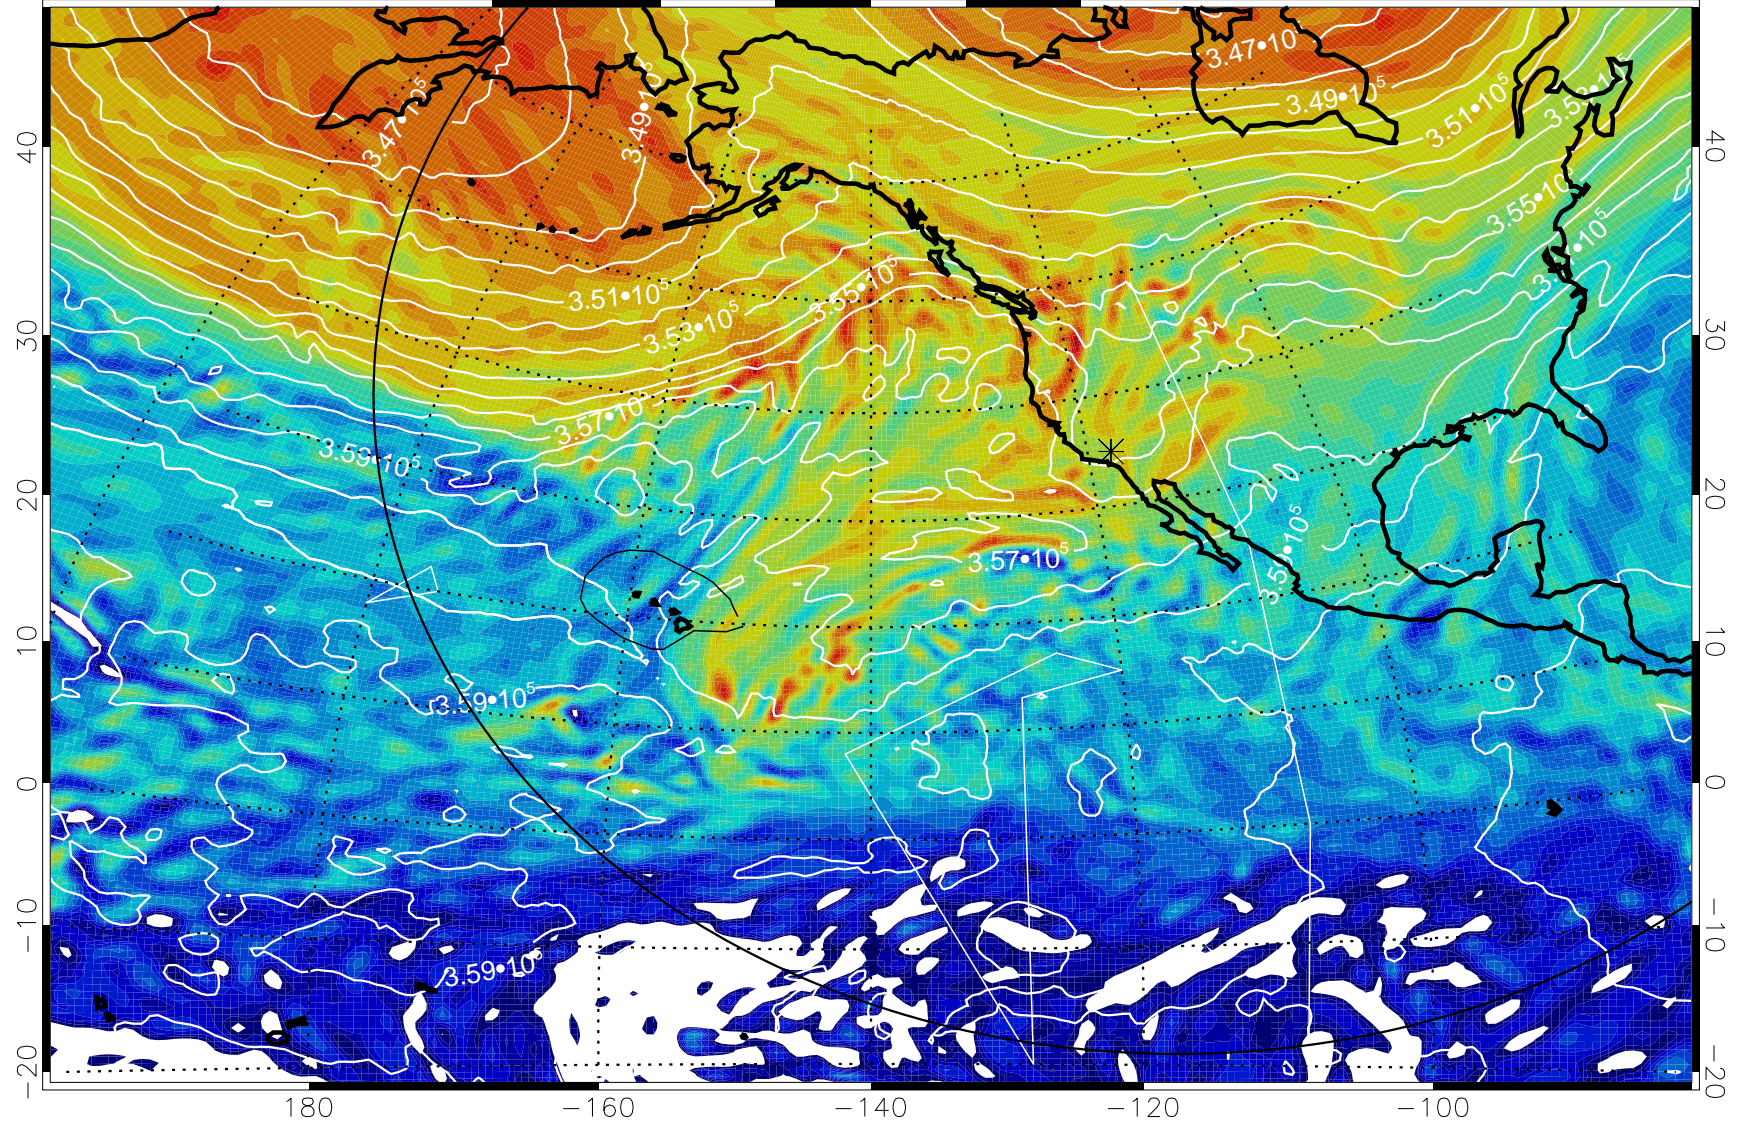

Range ring of 6000 km -- 19 hours GH round trip

13010606, 18 hour forecast for 380K EPV

380K Montgomery Streamfunction, white

Range ring of 6000 km -- 19 hours GH round trip

13010612, 24 hour forecast for 380K EPV

380K Montgomery Streamfunction, white

Range ring of 6000 km -- 19 hours GH round trip

13010618, 30 hour forecast for 380K EPV

380K Montgomery Streamfunction, white

Range ring of 6000 km -- 19 hours GH round trip

13010700, 36 hour forecast for 380K EPV

160 180 -160 -140 -120 -100

380K Montgomery Streamfunction, white

Range ring of 6000 km -- 19 hours GH round trip

13010706, 42 hour forecast for 380K EPV

380K Montgomery Streamfunction, white

Range ring of 6000 km -- 19 hours GH round trip

13010712, 48 hour forecast for 380K EPV

380K Montgomery Streamfunction, white

Range ring of 6000 km -- 19 hours GH round trip

13010718, 54 hour forecast for 380K EPV