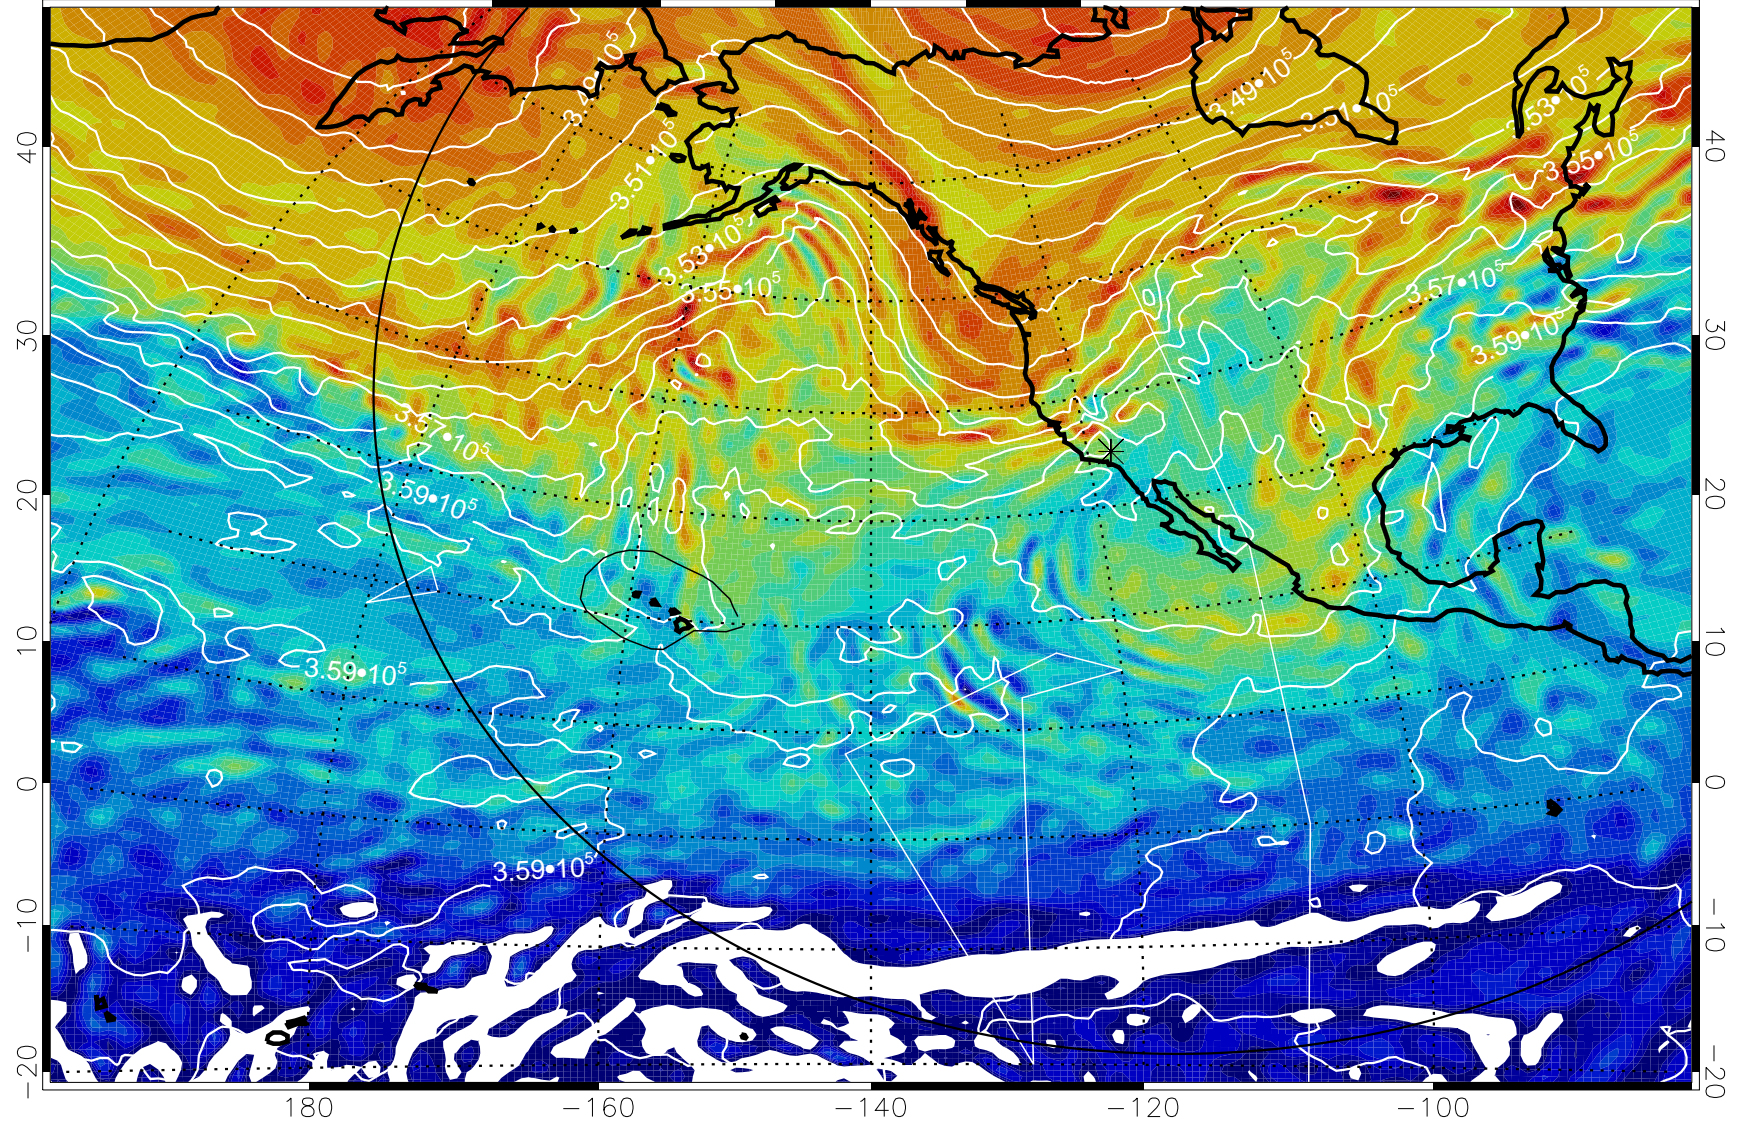

Range ring of 6000 km -- 19 hours GH round trip

13010918, 102 hour forecast for 380K EPV

160 180 -160 -140 -120 -100

380K Montgomery Streamfunction, white

Range ring of 6000 km -- 19 hours GH round trip

13011000, 108 hour forecast for 380K EPV

160 180 -160 -140 -120 -100

380K Montgomery Streamfunction, white

Range ring of 6000 km -- 19 hours GH round trip

13011006, 114 hour forecast for 380K EPV

160 180 -160 -140 -120 -100

380K Montgomery Streamfunction, white

Range ring of 6000 km -- 19 hours GH round trip

13011012, 120 hour forecast for 380K EPV

160 180 -160 -140 -120 -100

380K Montgomery Streamfunction, white

Range ring of 6000 km -- 19 hours GH round trip