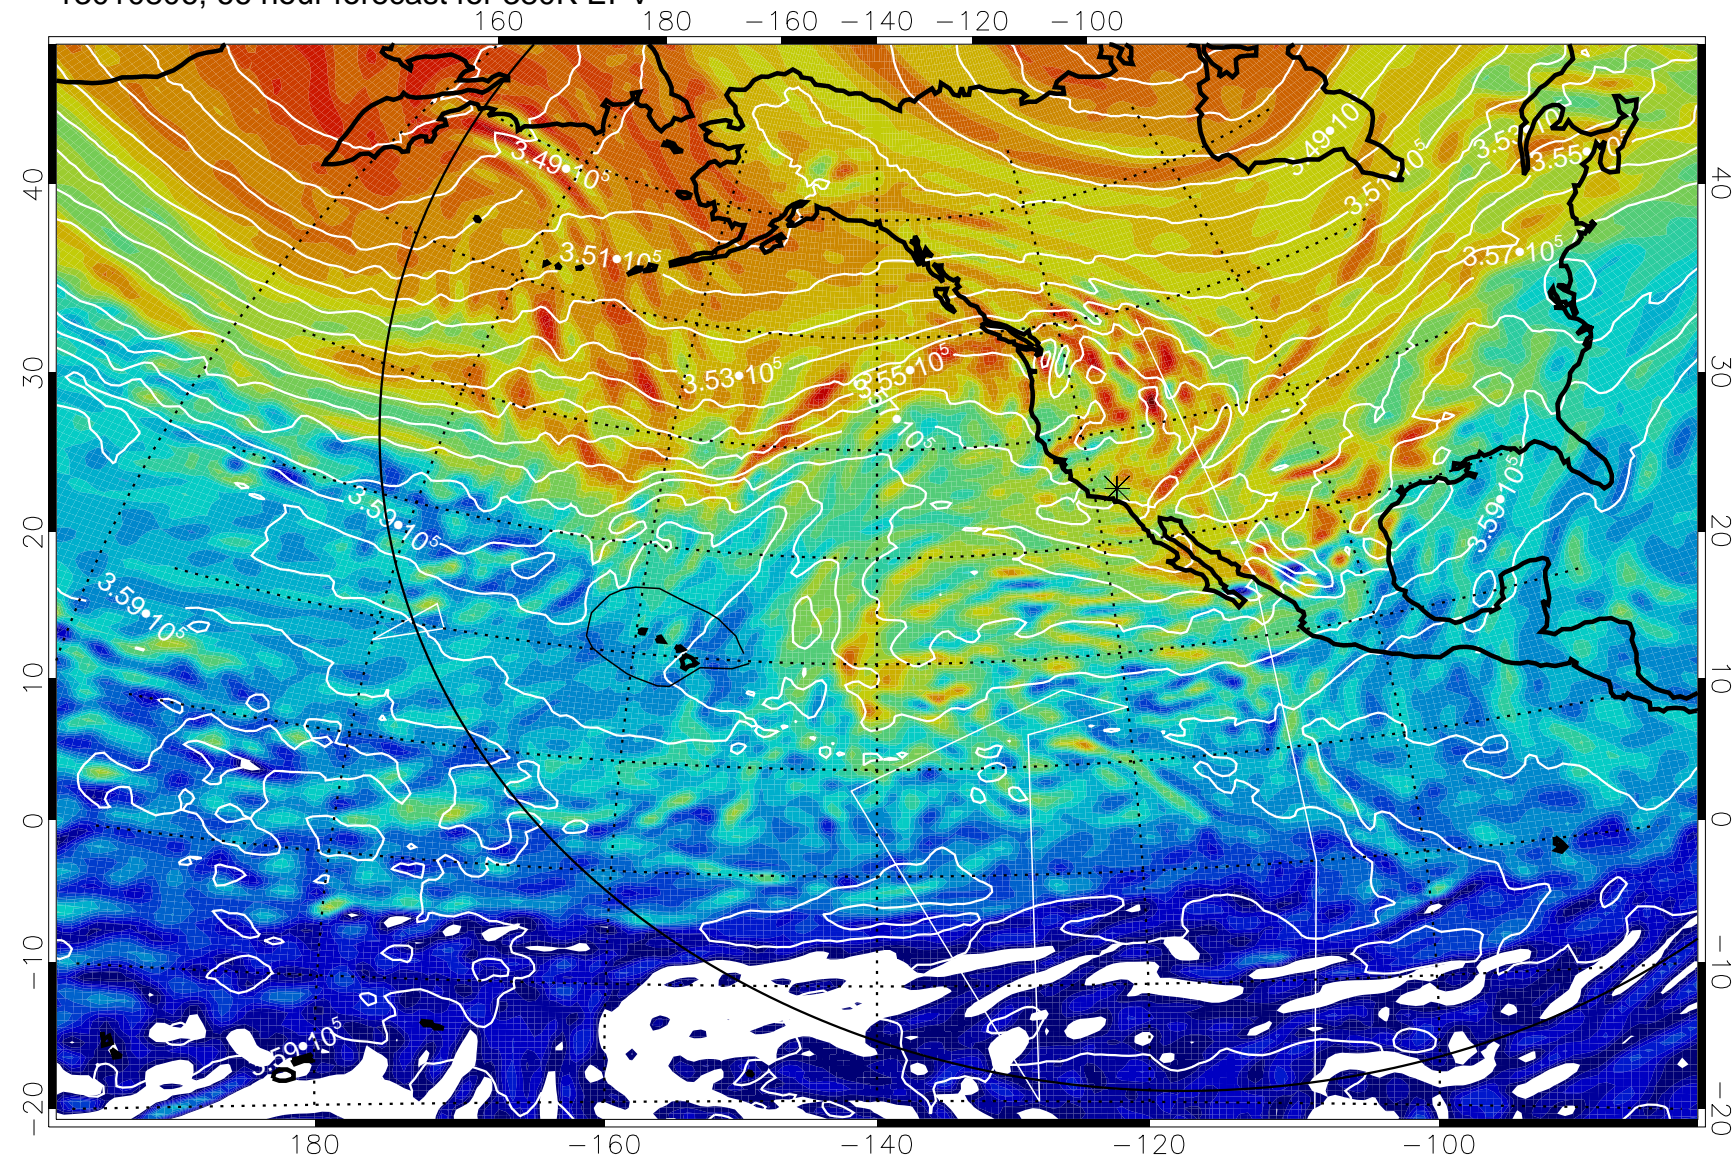

Range ring of 6000 km -- 19 hours GH round trip

13010712, 48 hour forecast for 380K EPV

380K Montgomery Streamfunction, white

Range ring of 6000 km -- 19 hours GH round trip

13010718, 54 hour forecast for 380K EPV

380K Montgomery Streamfunction, white

Range ring of 6000 km -- 19 hours GH round trip

13010800, 60 hour forecast for 380K EPV

380K Montgomery Streamfunction, white

Range ring of 6000 km -- 19 hours GH round trip

13010806, 66 hour forecast for 380K EPV

380K Montgomery Streamfunction, white

Range ring of 6000 km -- 19 hours GH round trip

13010812, 72 hour forecast for 380K EPV

380K Montgomery Streamfunction, white

Range ring of 6000 km -- 19 hours GH round trip

13010818, 78 hour forecast for 380K EPV

380K Montgomery Streamfunction, white

Range ring of 6000 km -- 19 hours GH round trip

13010900, 84 hour forecast for 380K EPV

380K Montgomery Streamfunction, white

Range ring of 6000 km -- 19 hours GH round trip