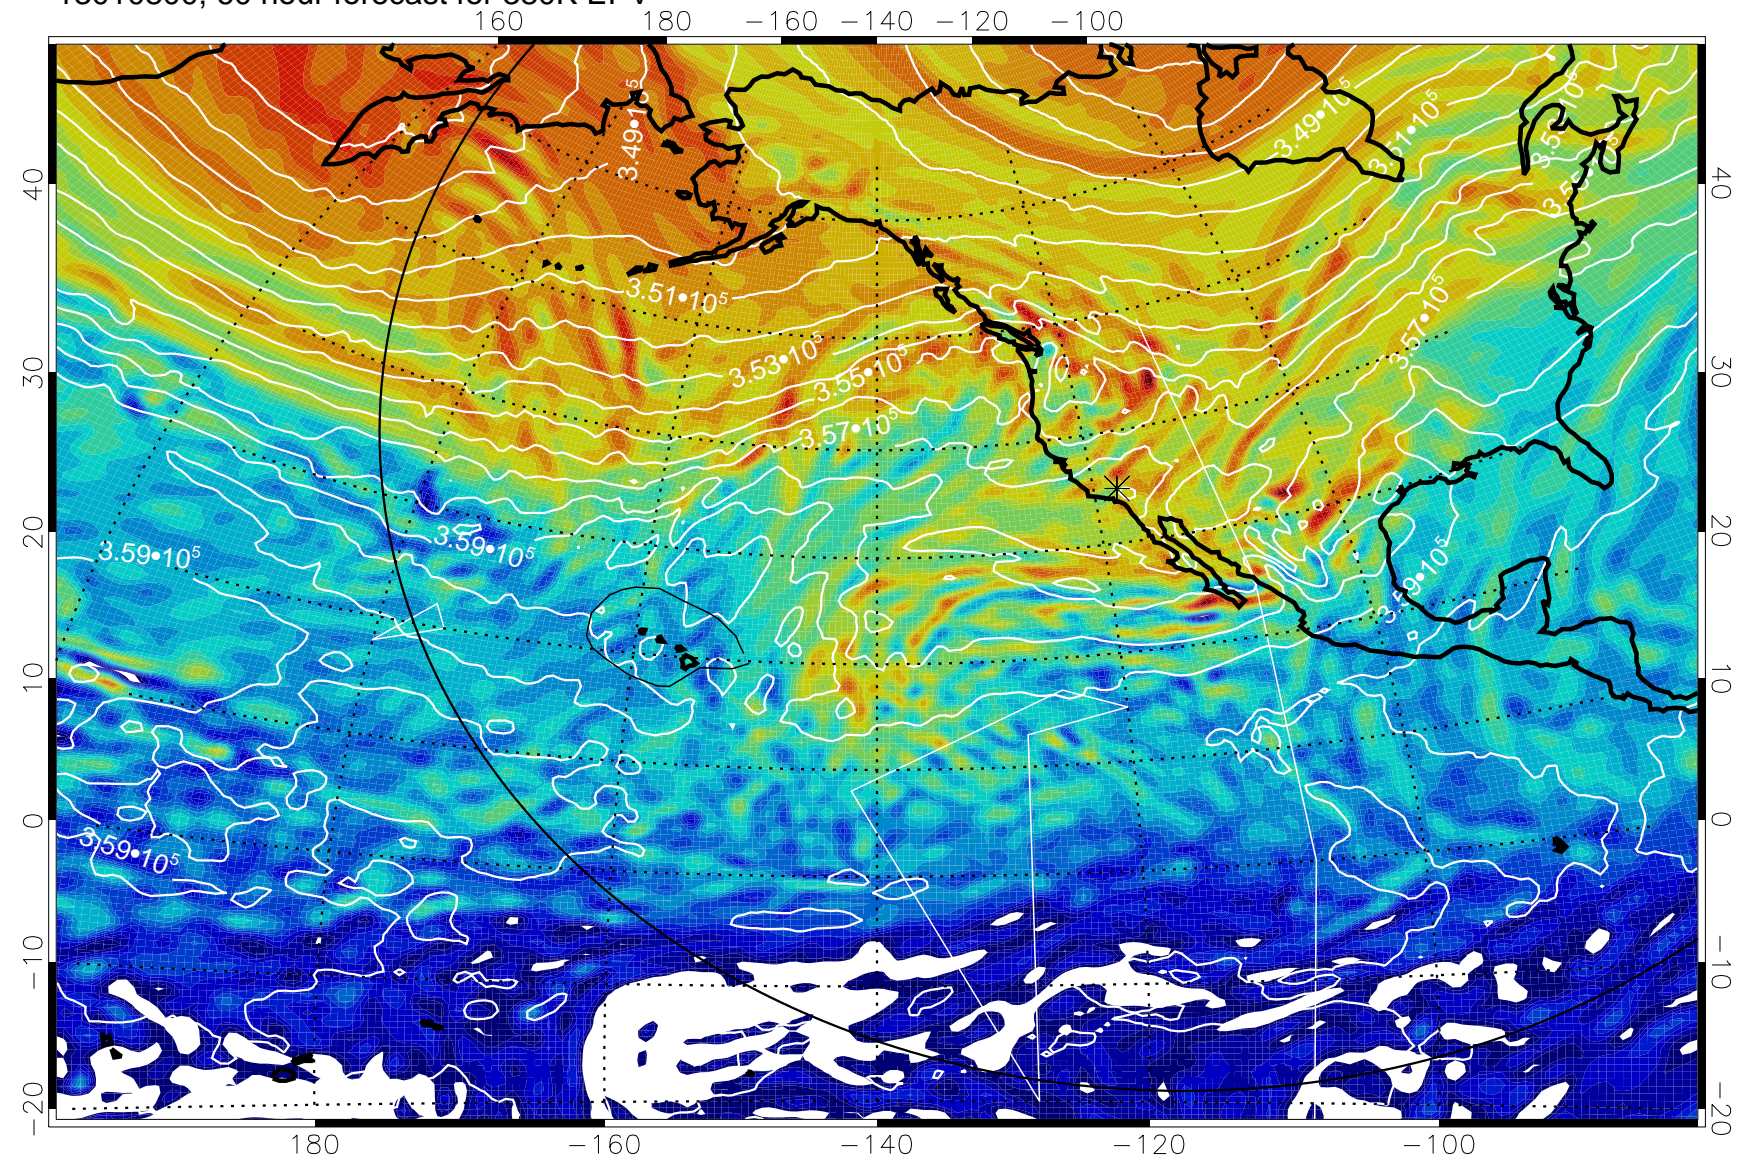

13010700, 36 hour forecast for 380K EPV

160 180 -160 -140 -120 -100

380K Montgomery Streamfunction, white

Range ring of 6000 km -- 19 hours GH round trip

13010706, 42 hour forecast for 380K EPV

380K Montgomery Streamfunction, white

Range ring of 6000 km -- 19 hours GH round trip

13010712, 48 hour forecast for 380K EPV

380K Montgomery Streamfunction, white

Range ring of 6000 km -- 19 hours GH round trip

13010718, 54 hour forecast for 380K EPV

380K Montgomery Streamfunction, white

Range ring of 6000 km -- 19 hours GH round trip

13010800, 60 hour forecast for 380K EPV

380K Montgomery Streamfunction, white

Range ring of 6000 km -- 19 hours GH round trip

13010806, 66 hour forecast for 380K EPV

380K Montgomery Streamfunction, white

Range ring of 6000 km -- 19 hours GH round trip

13010812, 72 hour forecast for 380K EPV

380K Montgomery Streamfunction, white

Range ring of 6000 km -- 19 hours GH round trip