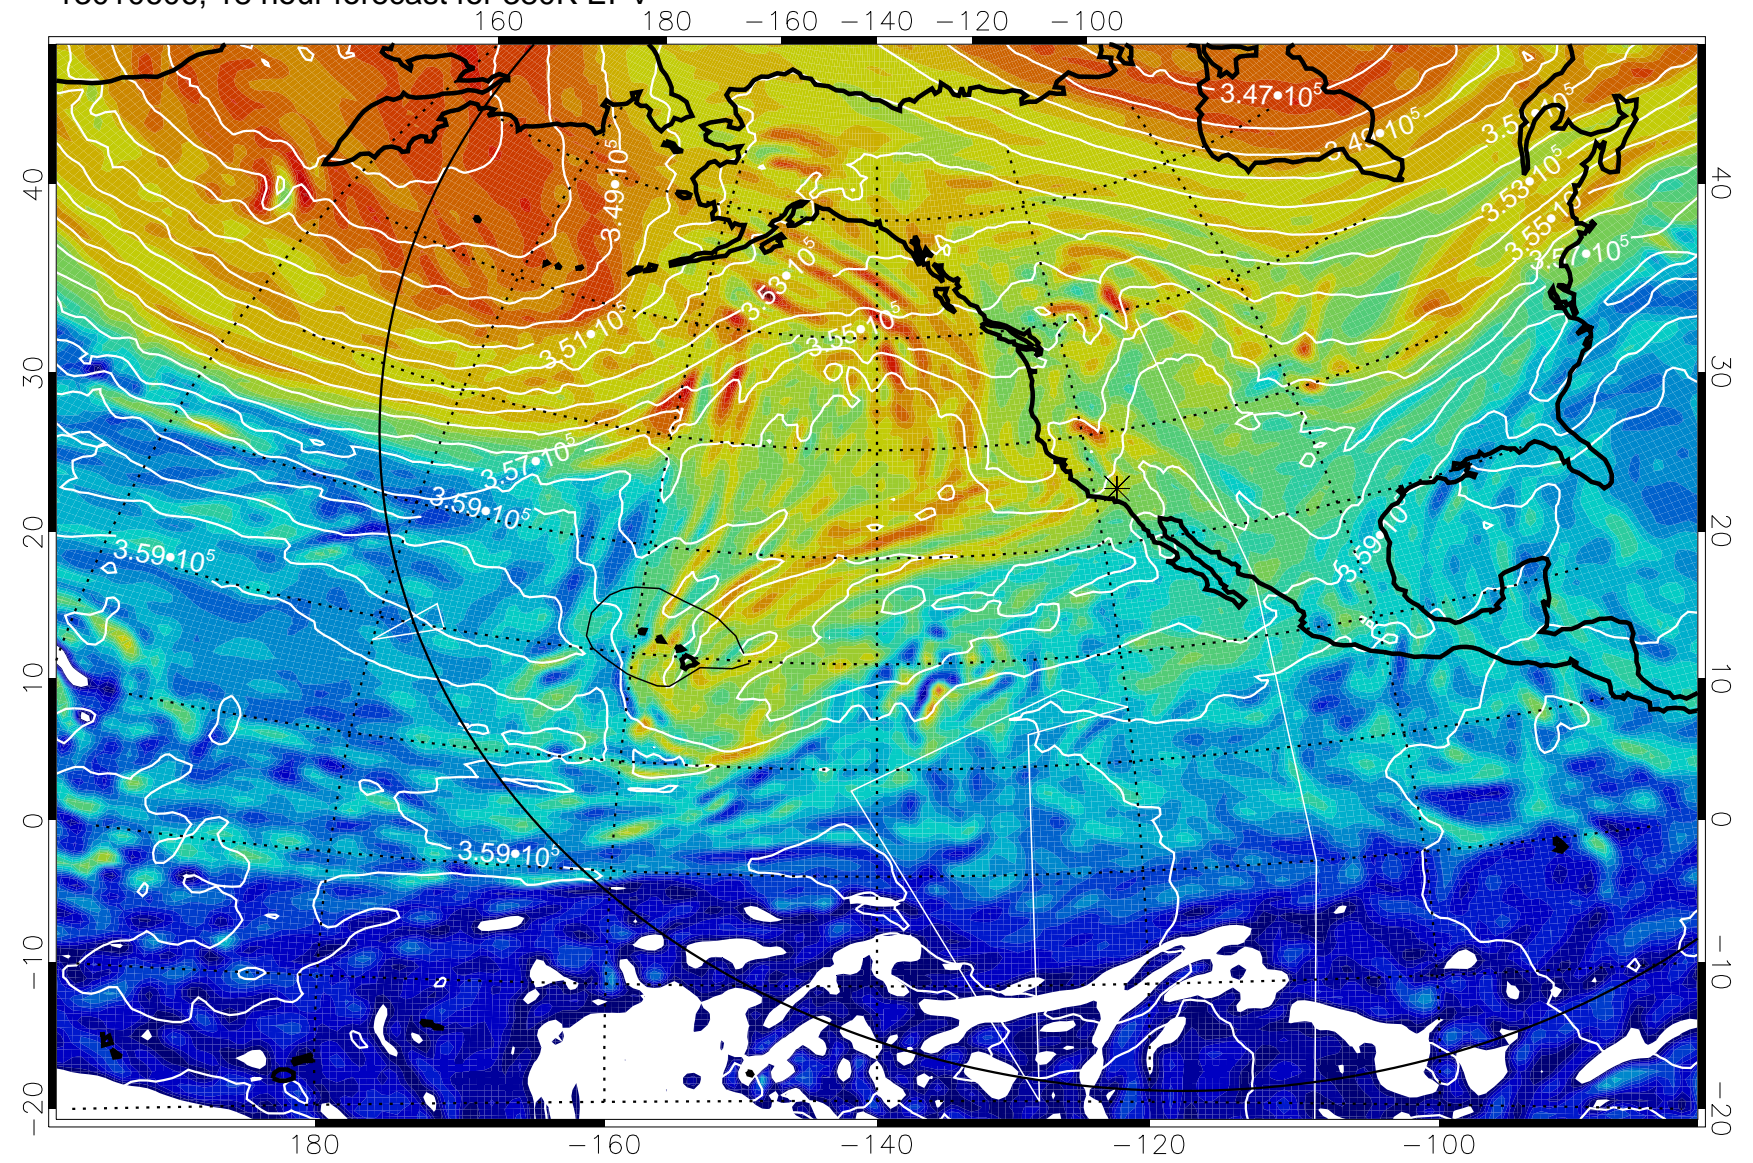

13010518, 6 hour forecast for 380K EPV

160 180 -160 -140 -120 -100

380K Montgomery Streamfunction, white

Range ring of 6000 km -- 19 hours GH round trip

13010600, 12 hour forecast for 380K EPV

380K Montgomery Streamfunction, white

Range ring of 6000 km -- 19 hours GH round trip

13010606, 18 hour forecast for 380K EPV

380K Montgomery Streamfunction, white

Range ring of 6000 km -- 19 hours GH round trip

13010612, 24 hour forecast for 380K EPV

380K Montgomery Streamfunction, white

Range ring of 6000 km -- 19 hours GH round trip

13010618, 30 hour forecast for 380K EPV

380K Montgomery Streamfunction, white

Range ring of 6000 km -- 19 hours GH round trip

Range ring of 6000 km -- 19 hours GH round trip

13010712, 48 hour forecast for 380K EPV

380K Montgomery Streamfunction, white

Range ring of 6000 km -- 19 hours GH round trip

13010718, 54 hour forecast for 380K EPV