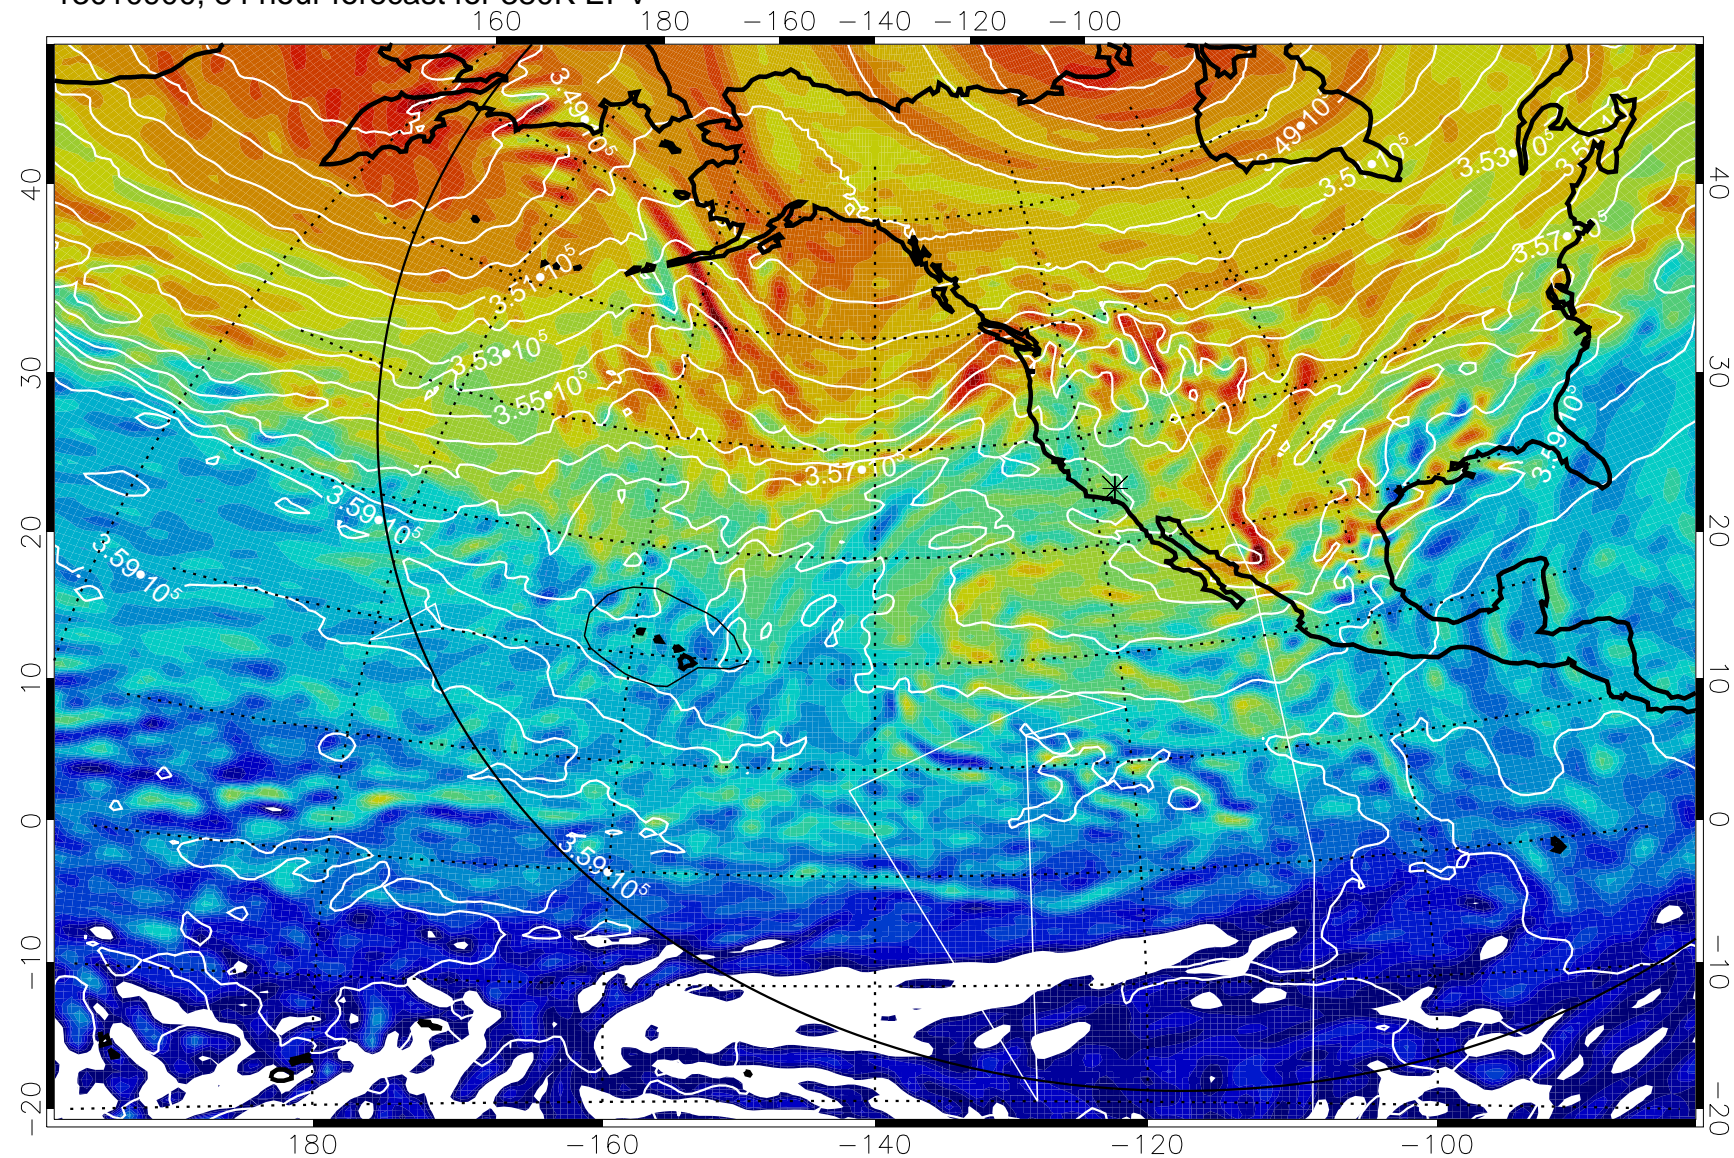

380K Montgomery Streamfunction, white

Range ring of 6000 km -- 19 hours GH round trip

13010800, 60 hour forecast for 380K EPV

380K Montgomery Streamfunction, white

Range ring of 6000 km -- 19 hours GH round trip

13010806, 66 hour forecast for 380K EPV

380K Montgomery Streamfunction, white

Range ring of 6000 km -- 19 hours GH round trip

13010812, 72 hour forecast for 380K EPV

380K Montgomery Streamfunction, white

Range ring of 6000 km -- 19 hours GH round trip

13010818, 78 hour forecast for 380K EPV

380K Montgomery Streamfunction, white

Range ring of 6000 km -- 19 hours GH round trip

13010900, 84 hour forecast for 380K EPV

380K Montgomery Streamfunction, white

Range ring of 6000 km -- 19 hours GH round trip

13010906, 90 hour forecast for 380K EPV

380K Montgomery Streamfunction, white

Range ring of 6000 km -- 19 hours GH round trip

13010912, 96 hour forecast for 380K EPV

160 180 -160 -140 -120 -100

380K Montgomery Streamfunction, white