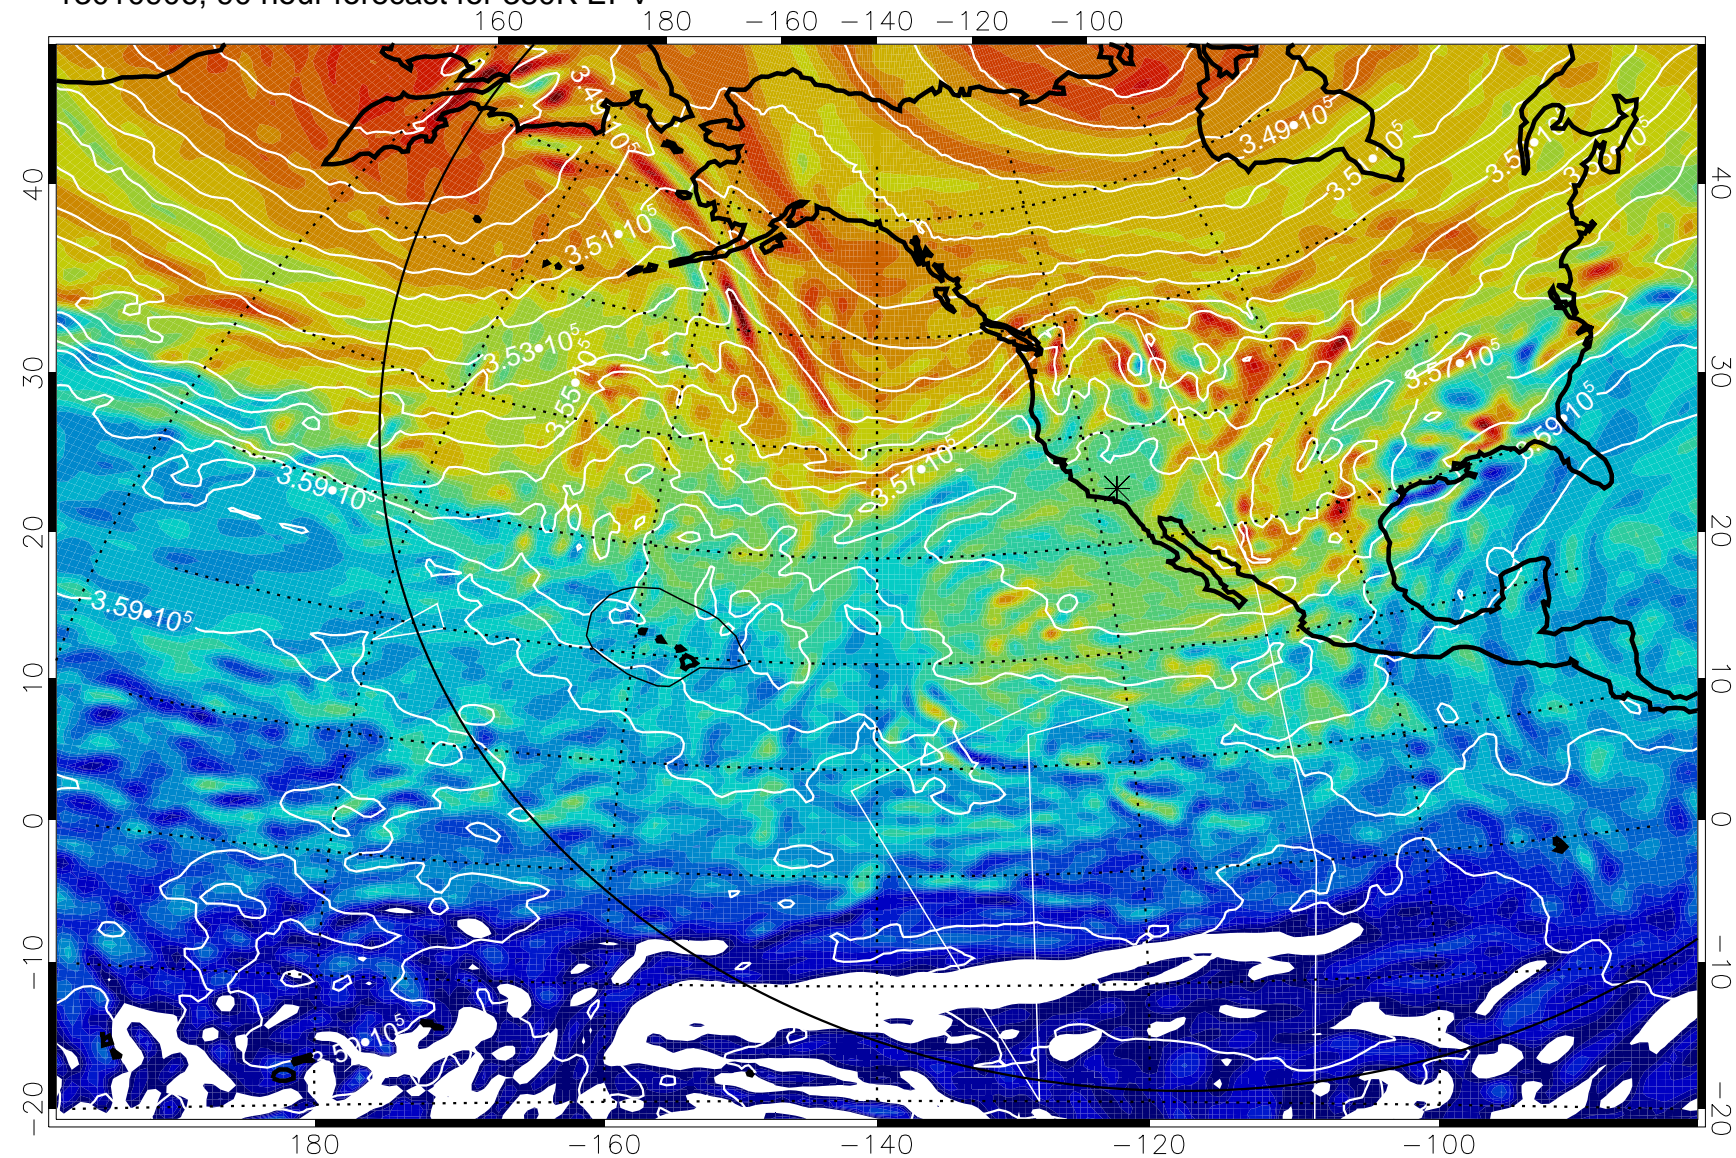

13010806, 66 hour forecast for 380K EPV

380K Montgomery Streamfunction, white

Range ring of 6000 km -- 19 hours GH round trip

13010812, 72 hour forecast for 380K EPV

380K Montgomery Streamfunction, white

Range ring of 6000 km -- 19 hours GH round trip

13010818, 78 hour forecast for 380K EPV

380K Montgomery Streamfunction, white

Range ring of 6000 km -- 19 hours GH round trip

13010900, 84 hour forecast for 380K EPV

380K Montgomery Streamfunction, white

Range ring of 6000 km -- 19 hours GH round trip

13010906, 90 hour forecast for 380K EPV

380K Montgomery Streamfunction, white

Range ring of 6000 km -- 19 hours GH round trip

13010912, 96 hour forecast for 380K EPV

160 180 -160 -140 -120 -100

380K Montgomery Streamfunction, white

Range ring of 6000 km -- 19 hours GH round trip

13010918, 102 hour forecast for 380K EPV

160 180 -160 -140 -120 -100

380K Montgomery Streamfunction, white

Range ring of 6000 km -- 19 hours GH round trip

13011000, 108 hour forecast for 380K EPV