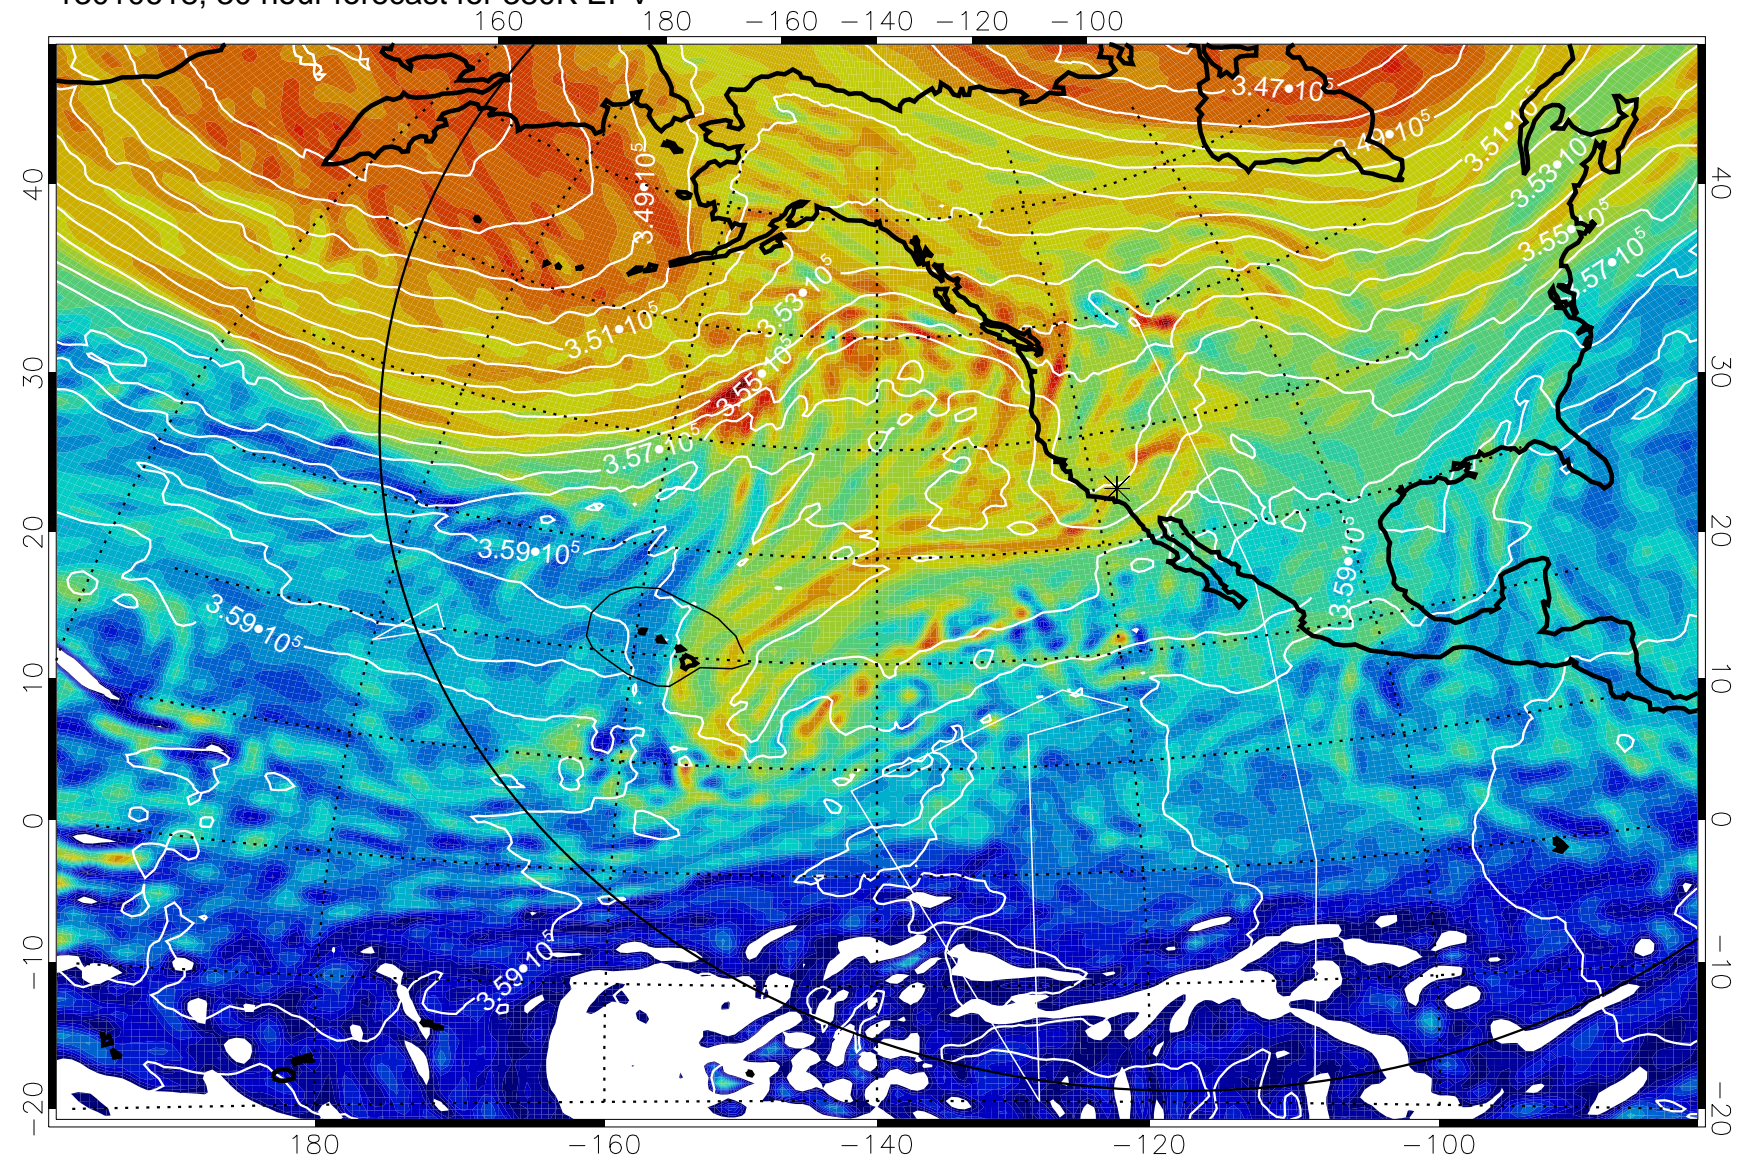

Range ring of 6000 km -- 19 hours GH round trip

13010606, 18 hour forecast for 380K EPV

380K Montgomery Streamfunction, white

Range ring of 6000 km -- 19 hours GH round trip

13010612, 24 hour forecast for 380K EPV

380K Montgomery Streamfunction, white

Range ring of 6000 km -- 19 hours GH round trip

13010618, 30 hour forecast for 380K EPV

380K Montgomery Streamfunction, white

Range ring of 6000 km -- 19 hours GH round trip

13010700, 36 hour forecast for 380K EPV

160 180 -160 -140 -120 -100

380K Montgomery Streamfunction, white

Range ring of 6000 km -- 19 hours GH round trip

13010706, 42 hour forecast for 380K EPV

380K Montgomery Streamfunction, white

Range ring of 6000 km -- 19 hours GH round trip

13010712, 48 hour forecast for 380K EPV

380K Montgomery Streamfunction, white

Range ring of 6000 km -- 19 hours GH round trip

13010718, 54 hour forecast for 380K EPV