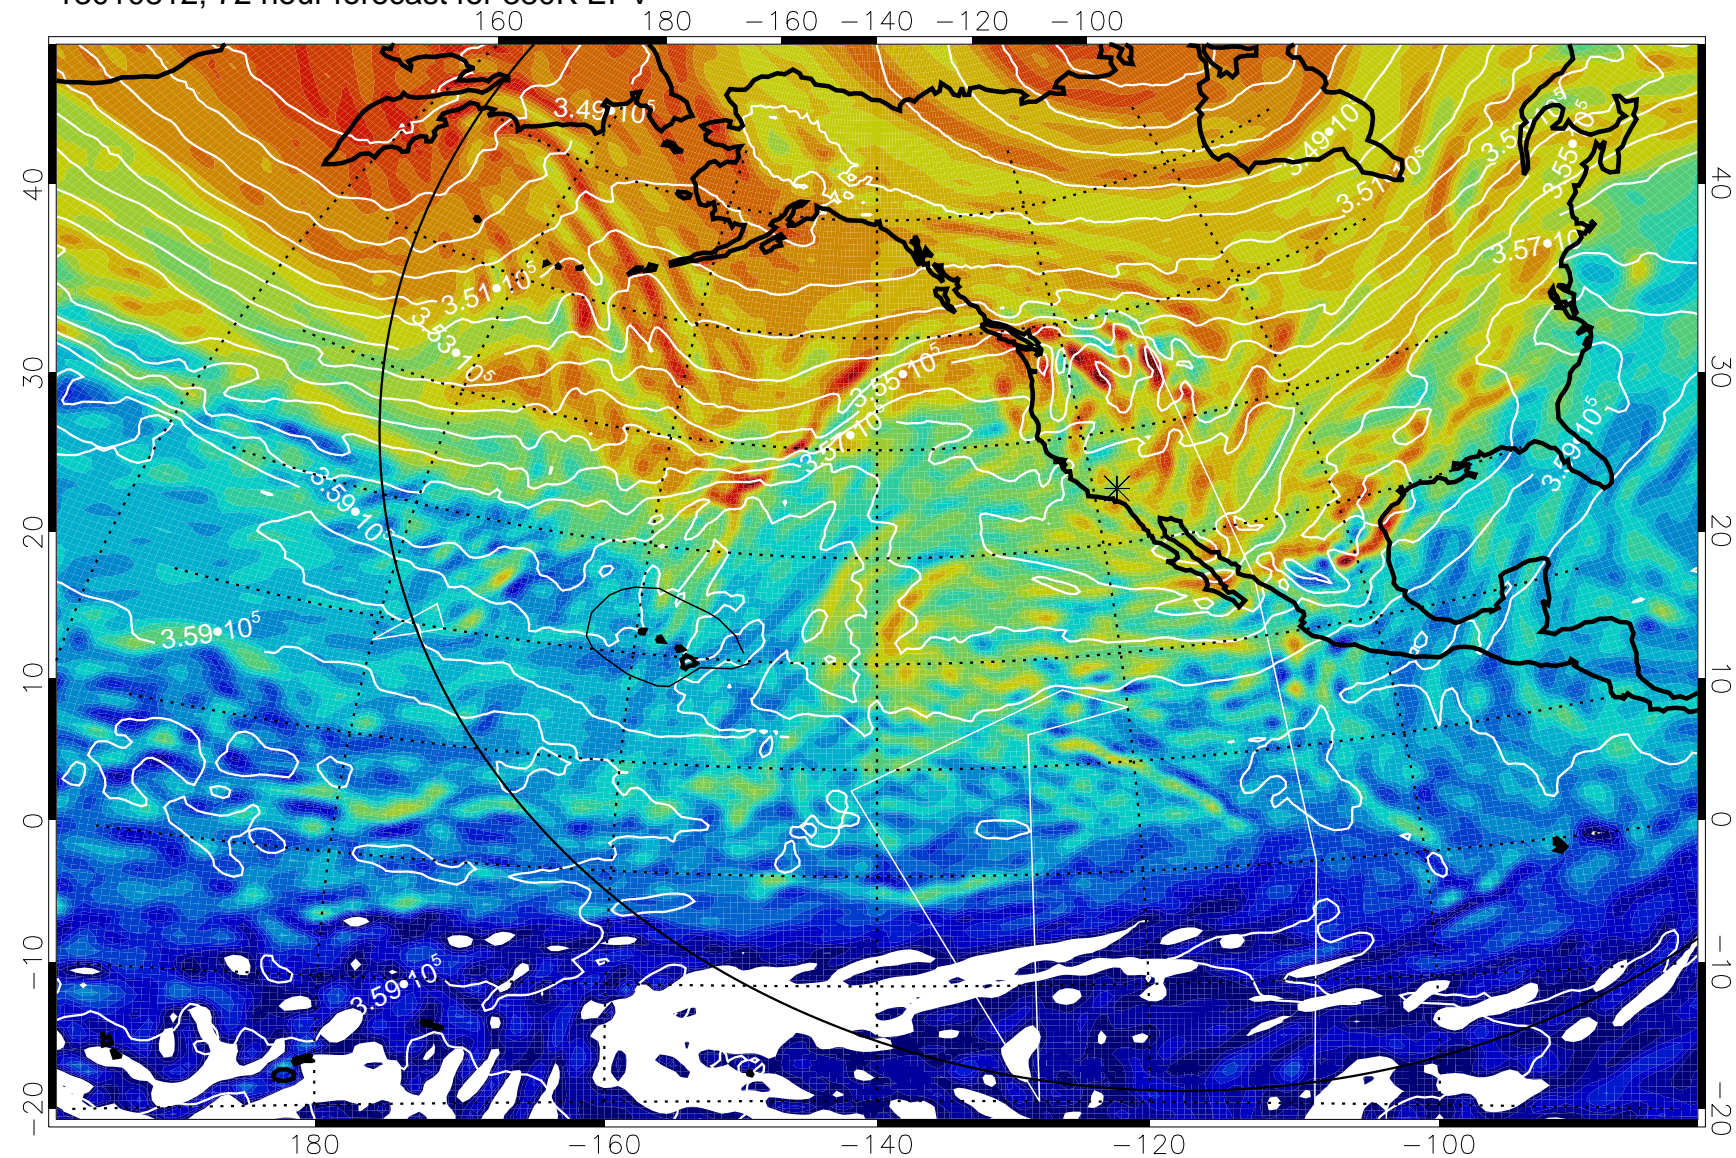

380K Montgomery Streamfunction, white

Range ring of 6000 km -- 19 hours GH round trip

13010800, 60 hour forecast for 380K EPV

380K Montgomery Streamfunction, white

Range ring of 6000 km -- 19 hours GH round trip

13010806, 66 hour forecast for 380K EPV

380K Montgomery Streamfunction, white

Range ring of 6000 km -- 19 hours GH round trip

13010812, 72 hour forecast for 380K EPV

380K Montgomery Streamfunction, white

Range ring of 6000 km -- 19 hours GH round trip

13010818, 78 hour forecast for 380K EPV

380K Montgomery Streamfunction, white

Range ring of 6000 km -- 19 hours GH round trip

13010900, 84 hour forecast for 380K EPV

380K Montgomery Streamfunction, white

Range ring of 6000 km -- 19 hours GH round trip

13010906, 90 hour forecast for 380K EPV

380K Montgomery Streamfunction, white

Range ring of 6000 km -- 19 hours GH round trip

13010912, 96 hour forecast for 380K EPV

160 180 -160 -140 -120 -100

380K Montgomery Streamfunction, white