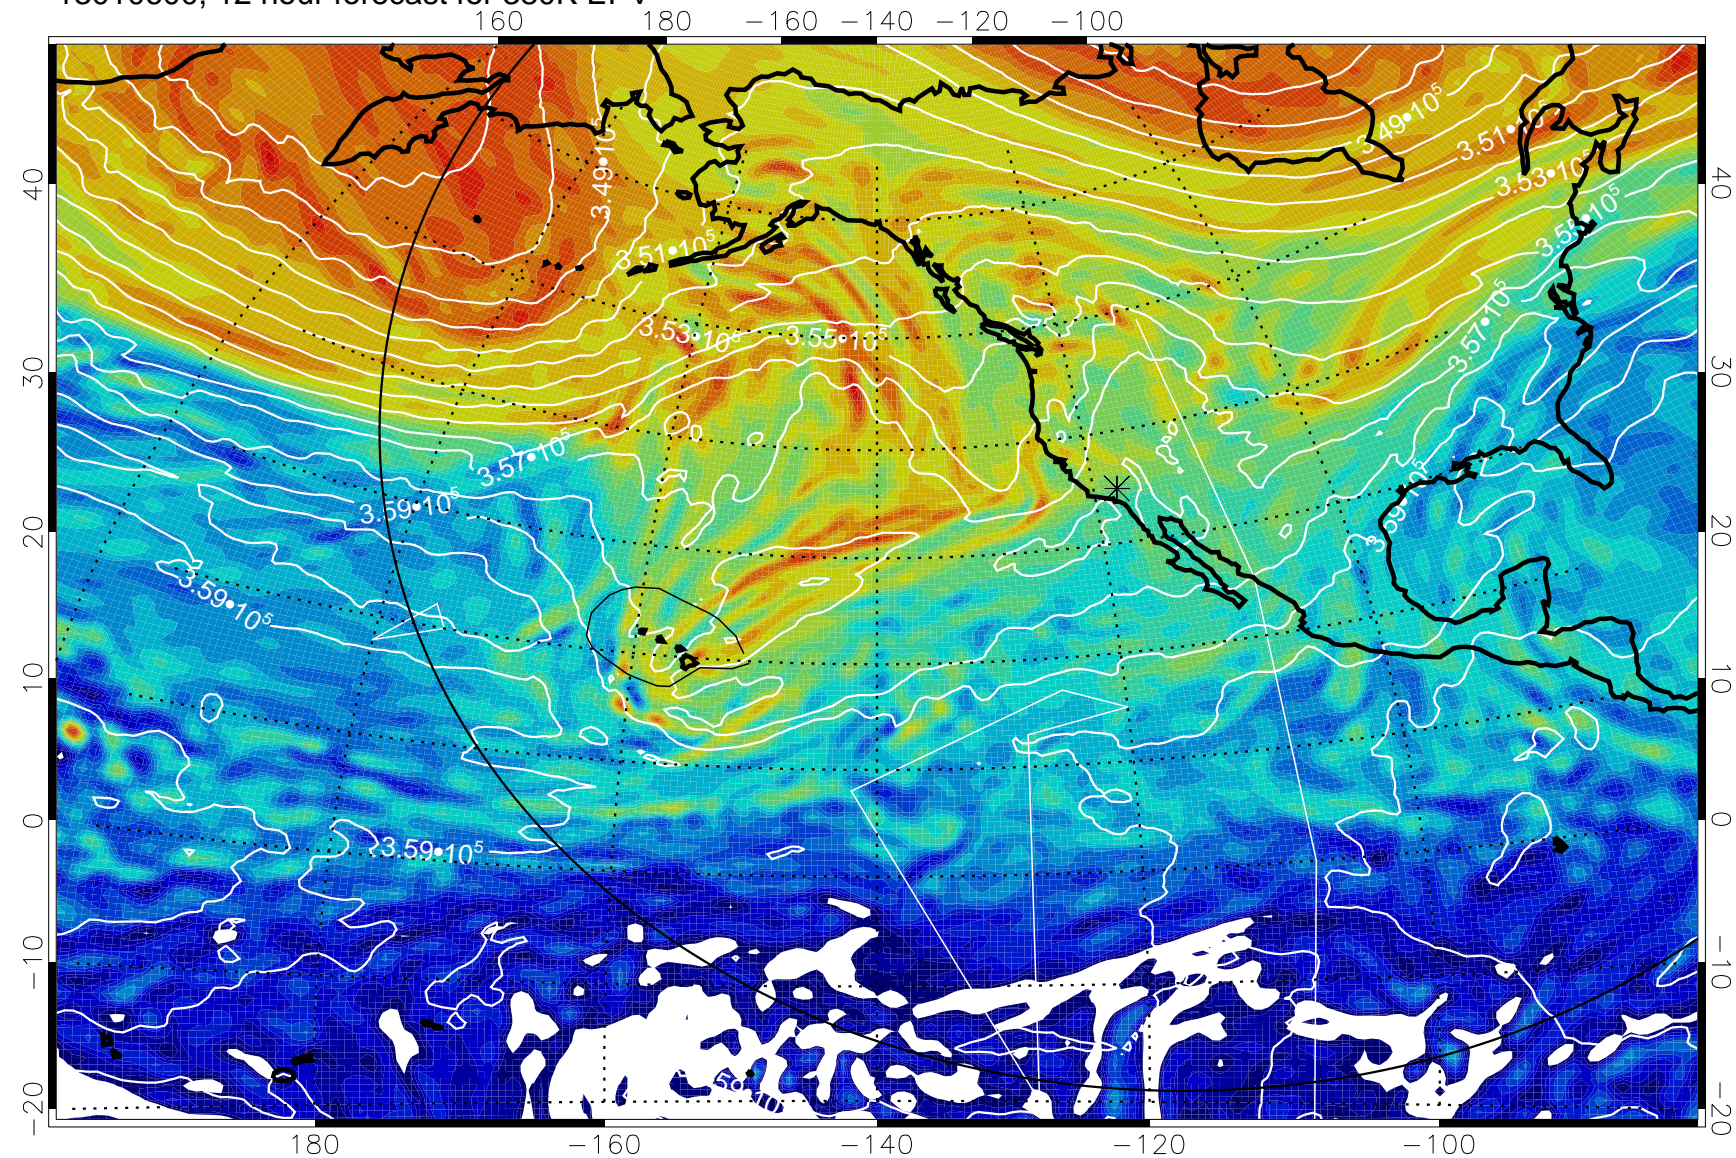

13010518, 6 hour forecast for 380K EPV

160 180 -160 -140 -120 -100

380K Montgomery Streamfunction, white

Range ring of 6000 km -- 19 hours GH round trip

13010600, 12 hour forecast for 380K EPV

380K Montgomery Streamfunction, white

Range ring of 6000 km -- 19 hours GH round trip

13010606, 18 hour forecast for 380K EPV

380K Montgomery Streamfunction, white

Range ring of 6000 km -- 19 hours GH round trip

13010612, 24 hour forecast for 380K EPV

380K Montgomery Streamfunction, white

Range ring of 6000 km -- 19 hours GH round trip

13010618, 30 hour forecast for 380K EPV

380K Montgomery Streamfunction, white

Range ring of 6000 km -- 19 hours GH round trip

Range ring of 6000 km -- 19 hours GH round trip

13010712, 48 hour forecast for 380K EPV

380K Montgomery Streamfunction, white

Range ring of 6000 km -- 19 hours GH round trip

13010718, 54 hour forecast for 380K EPV