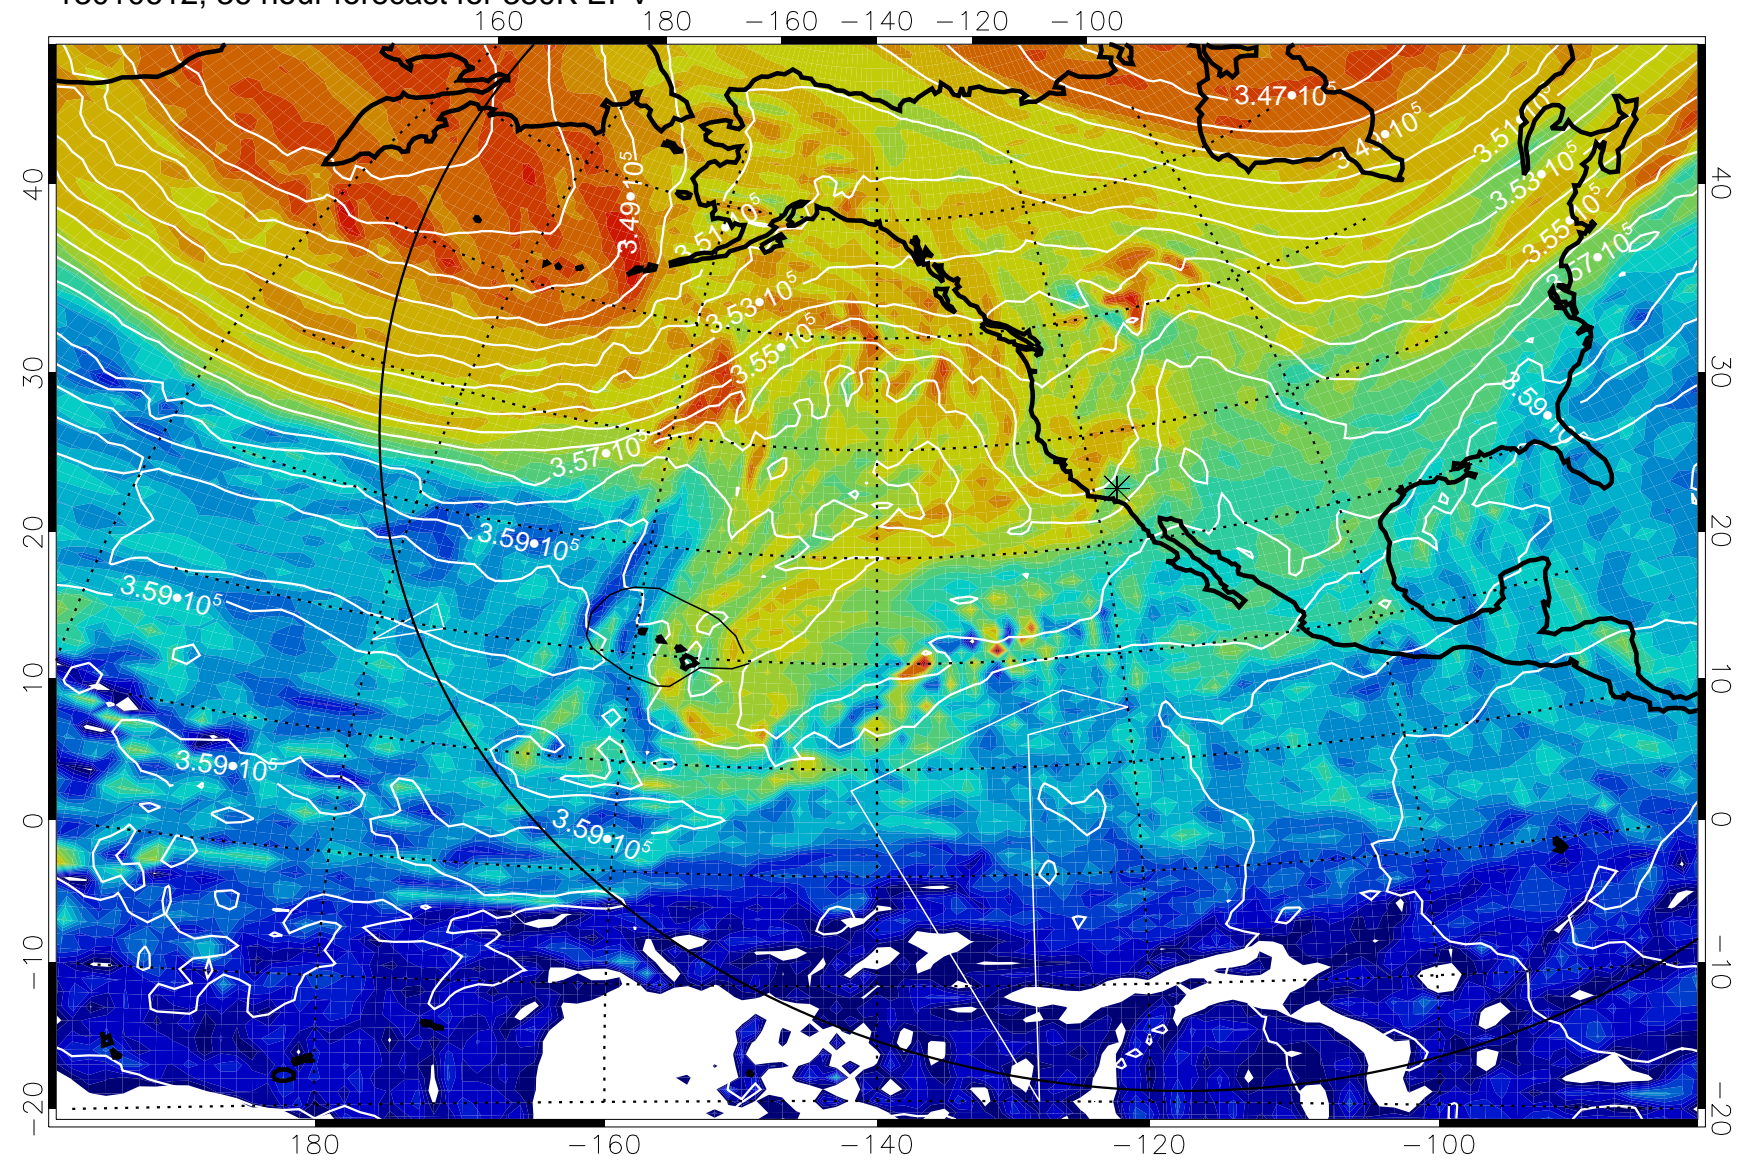

13010600, 24 hour forecast for 380K EPV

380K Montgomery Streamfunction, white

Range ring of 6000 km -- 19 hours GH round trip

13010606, 30 hour forecast for 380K EPV

380K Montgomery Streamfunction, white

Range ring of 6000 km -- 19 hours GH round trip

13010612, 36 hour forecast for 380K EPV

380K Montgomery Streamfunction, white

Range ring of 6000 km -- 19 hours GH round trip

13010618, 42 hour forecast for 380K EPV

380K Montgomery Streamfunction, white

Range ring of 6000 km -- 19 hours GH round trip

13010700, 48 hour forecast for 380K EPV

380K Montgomery Streamfunction, white

Range ring of 6000 km -- 19 hours GH round trip

13010706, 54 hour forecast for 380K EPV

380K Montgomery Streamfunction, white

Range ring of 6000 km -- 19 hours GH round trip

13010712, 60 hour forecast for 380K EPV

380K Montgomery Streamfunction, white

Range ring of 6000 km -- 19 hours GH round trip

13010718, 66 hour forecast for 380K EPV

380K Montgomery Streamfunction, white

Range ring of 6000 km -- 19 hours GH round trip