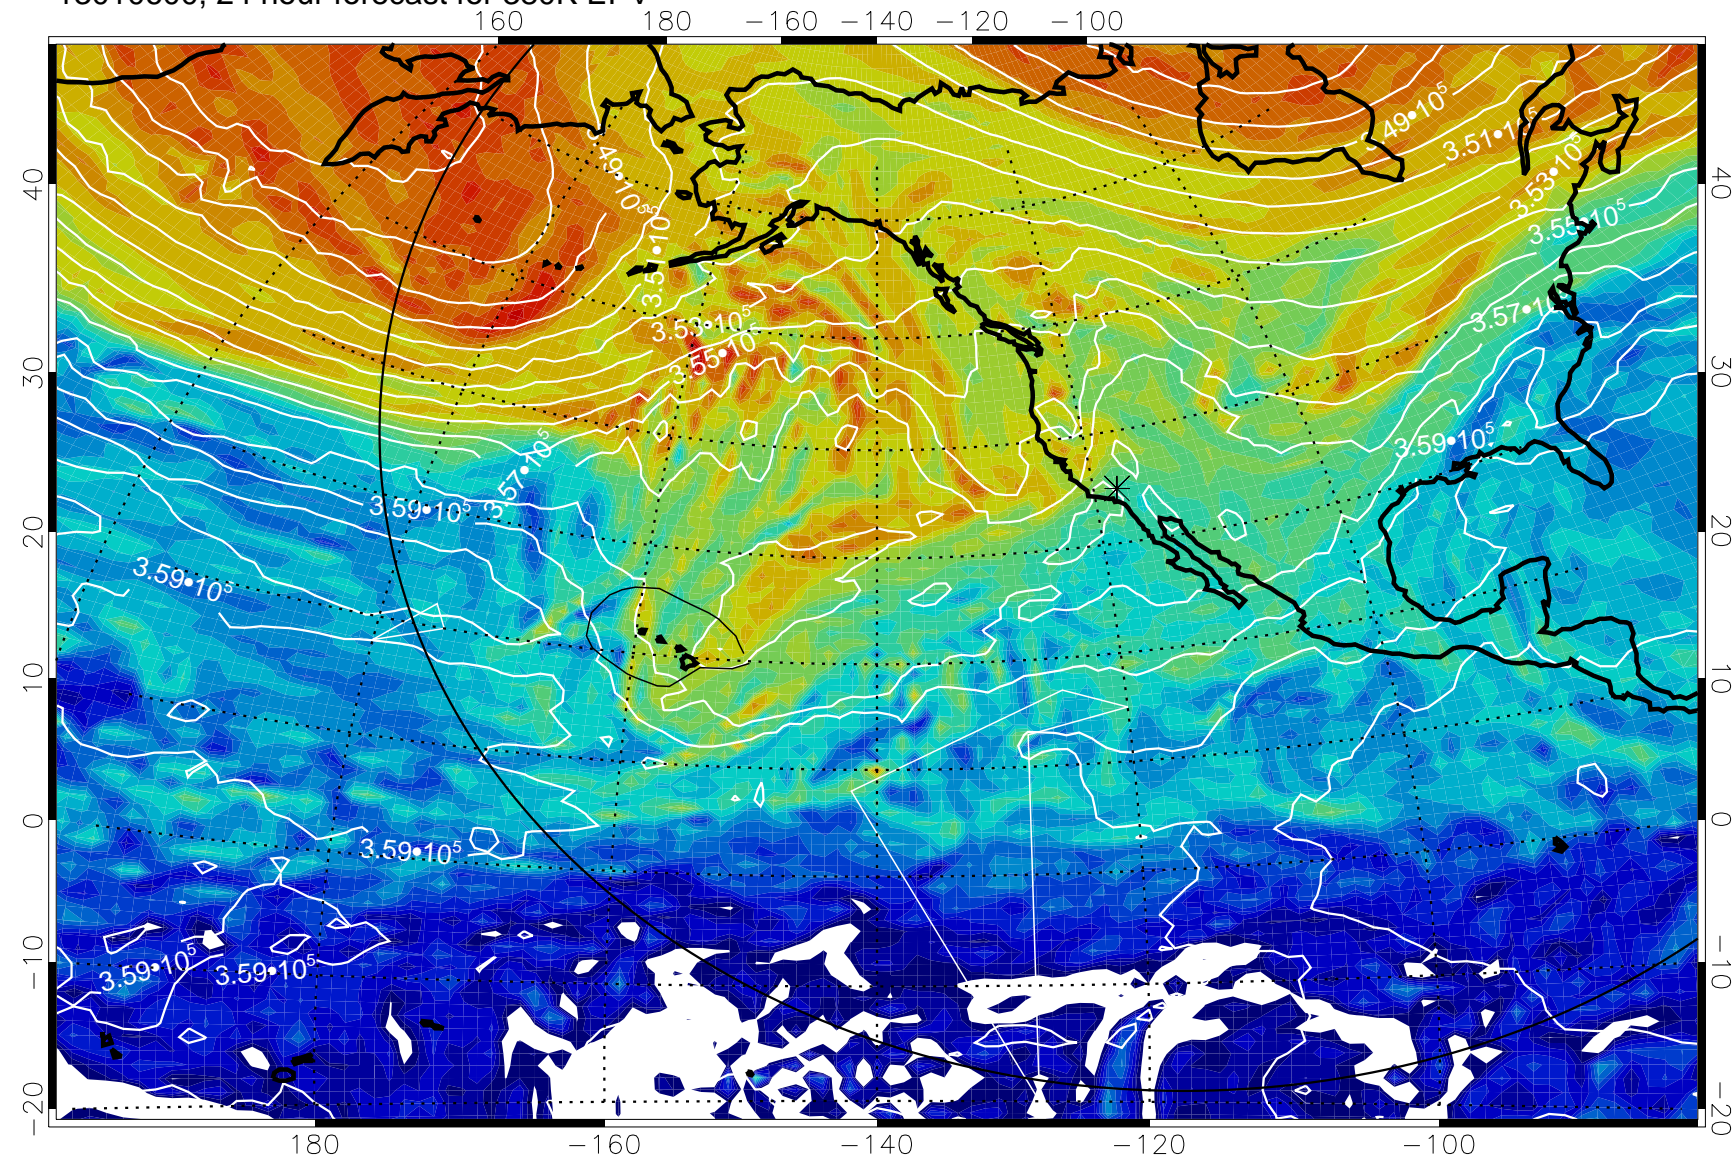

13010512, 12 hour forecast for 380K EPV

380K Montgomery Streamfunction, white

Range ring of 6000 km -- 19 hours GH round trip

13010518, 18 hour forecast for 380K EPV

380K Montgomery Streamfunction, white

Range ring of 6000 km -- 19 hours GH round trip

13010600, 24 hour forecast for 380K EPV

380K Montgomery Streamfunction, white

Range ring of 6000 km -- 19 hours GH round trip

13010606, 30 hour forecast for 380K EPV

380K Montgomery Streamfunction, white

Range ring of 6000 km -- 19 hours GH round trip

13010612, 36 hour forecast for 380K EPV

380K Montgomery Streamfunction, white

Range ring of 6000 km -- 19 hours GH round trip

13010618, 42 hour forecast for 380K EPV

380K Montgomery Streamfunction, white

Range ring of 6000 km -- 19 hours GH round trip

13010700, 48 hour forecast for 380K EPV

380K Montgomery Streamfunction, white

Range ring of 6000 km -- 19 hours GH round trip

13010706, 54 hour forecast for 380K EPV

380K Montgomery Streamfunction, white

Range ring of 6000 km -- 19 hours GH round trip