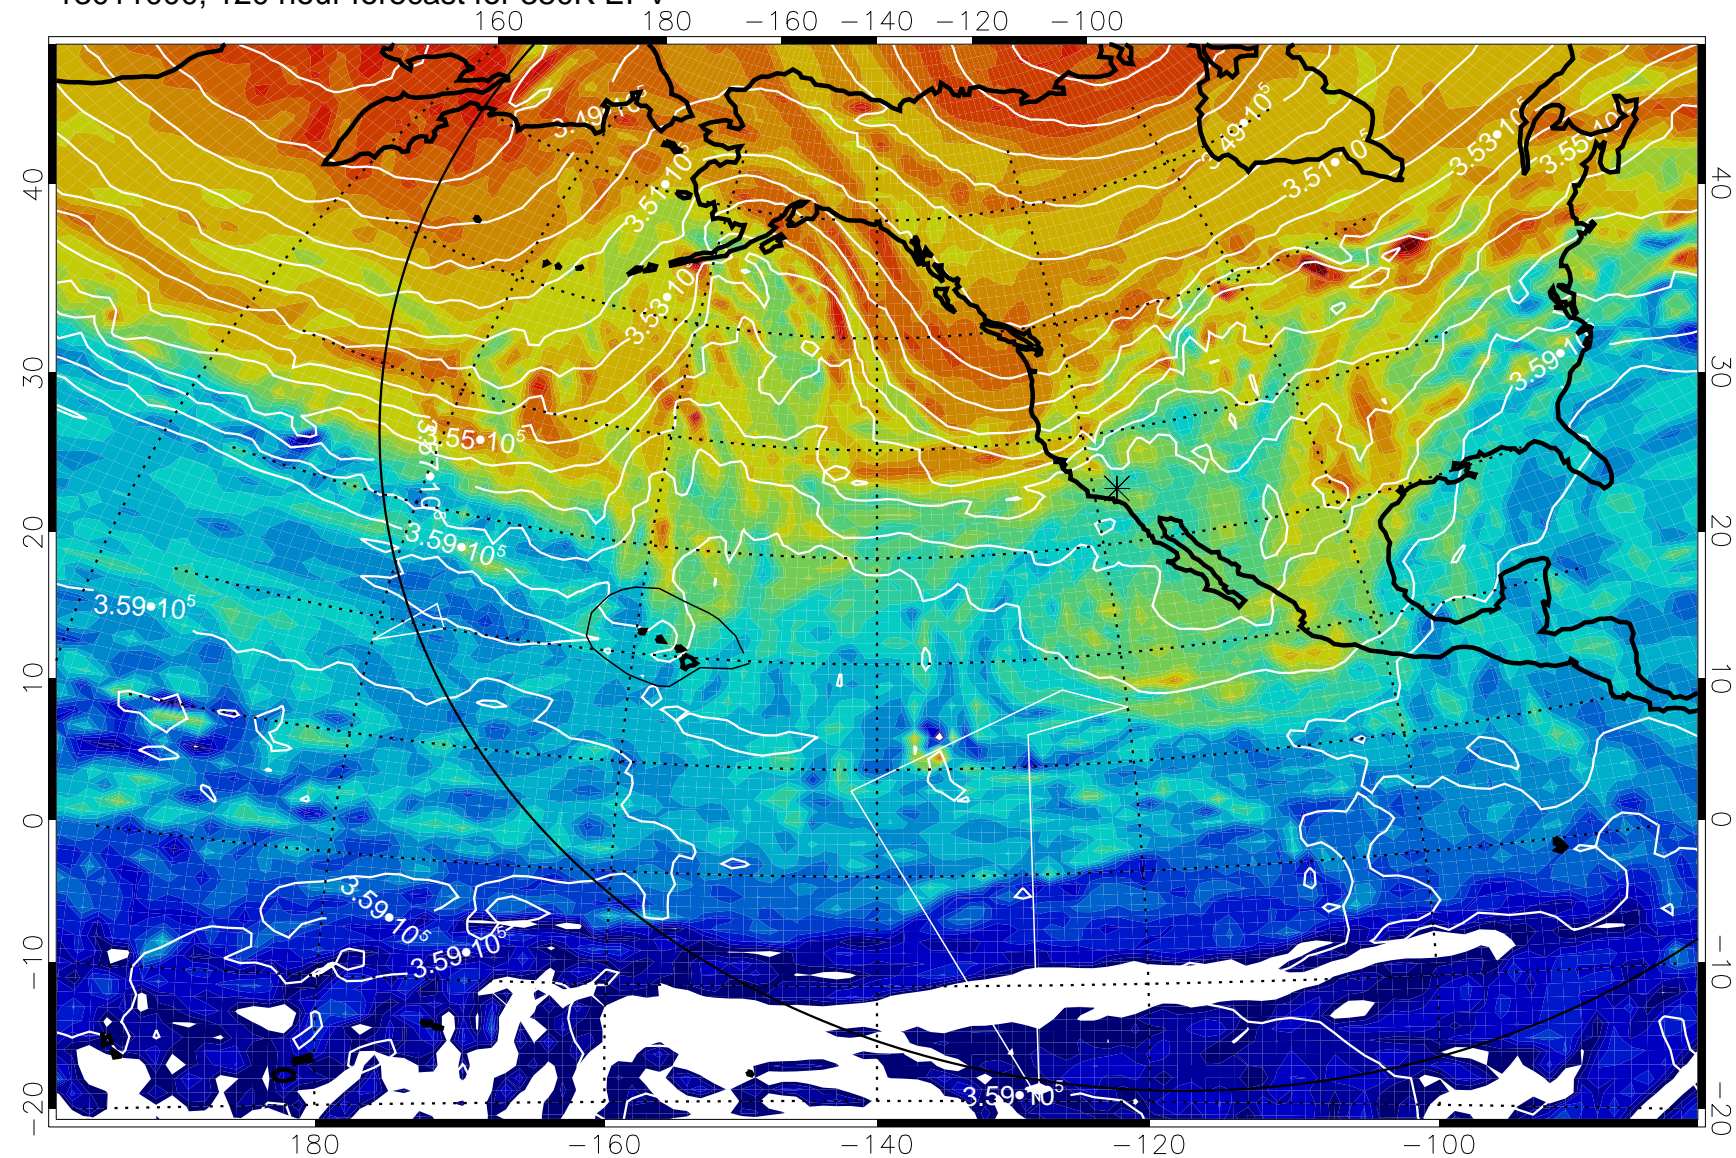

13010900, 96 hour forecast for 380K EPV

380K Montgomery Streamfunction, white

Range ring of 6000 km -- 19 hours GH round trip

13010906, 102 hour forecast for 380K EPV

380K Montgomery Streamfunction, white

Range ring of 6000 km -- 19 hours GH round trip

13010912, 108 hour forecast for 380K EPV

160 180 -160 -140 -120 -100

380K Montgomery Streamfunction, white

Range ring of 6000 km -- 19 hours GH round trip

13010918, 114 hour forecast for 380K EPV

160 180 -160 -140 -120 -100

380K Montgomery Streamfunction, white

Range ring of 6000 km -- 19 hours GH round trip

13011000, 120 hour forecast for 380K EPV

380K Montgomery Streamfunction, white

Range ring of 6000 km -- 19 hours GH round trip