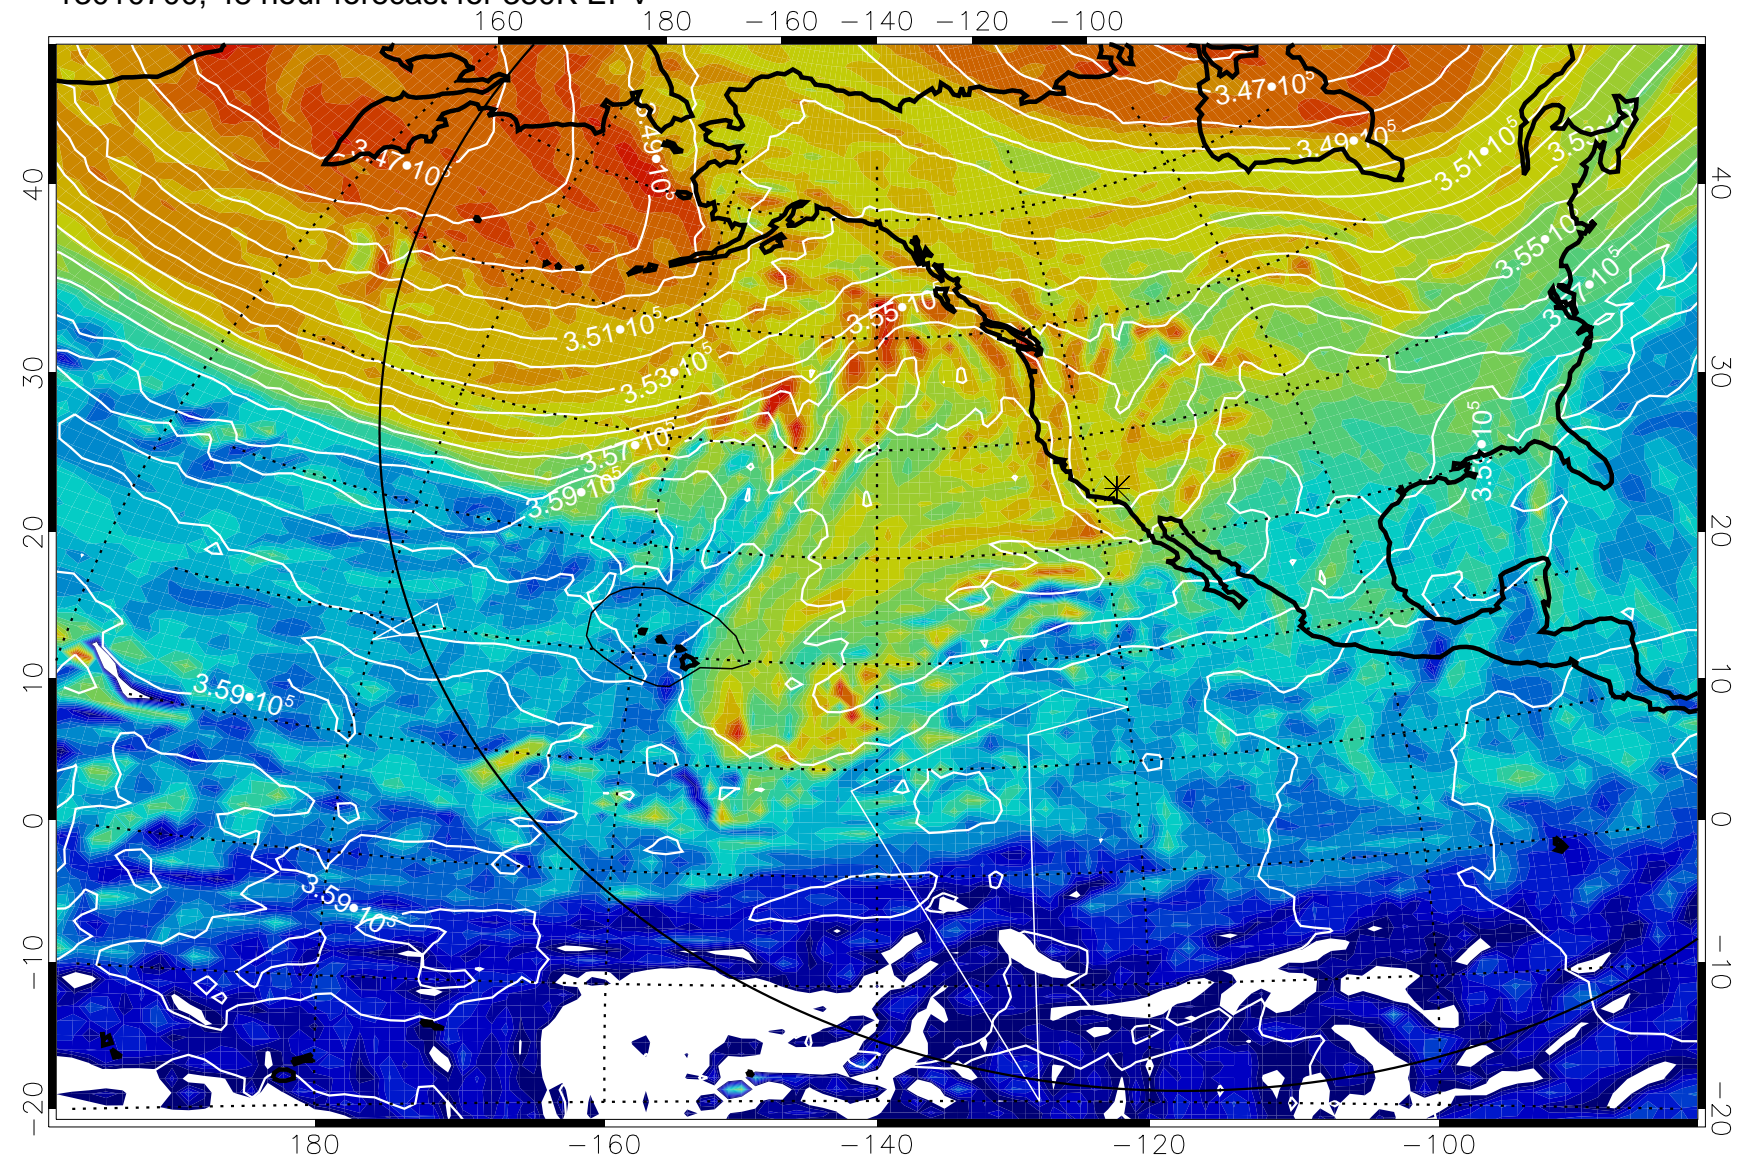

13010612, 36 hour forecast for 380K EPV

380K Montgomery Streamfunction, white

Range ring of 6000 km -- 19 hours GH round trip

13010618, 42 hour forecast for 380K EPV

380K Montgomery Streamfunction, white

Range ring of 6000 km -- 19 hours GH round trip

13010700, 48 hour forecast for 380K EPV

380K Montgomery Streamfunction, white

Range ring of 6000 km -- 19 hours GH round trip

13010706, 54 hour forecast for 380K EPV

380K Montgomery Streamfunction, white

Range ring of 6000 km -- 19 hours GH round trip

13010712, 60 hour forecast for 380K EPV

380K Montgomery Streamfunction, white

Range ring of 6000 km -- 19 hours GH round trip

13010718, 66 hour forecast for 380K EPV

380K Montgomery Streamfunction, white

Range ring of 6000 km -- 19 hours GH round trip

13010800, 72 hour forecast for 380K EPV

380K Montgomery Streamfunction, white

Range ring of 6000 km -- 19 hours GH round trip

13010806, 78 hour forecast for 380K EPV

380K Montgomery Streamfunction, white

Range ring of 6000 km -- 19 hours GH round trip