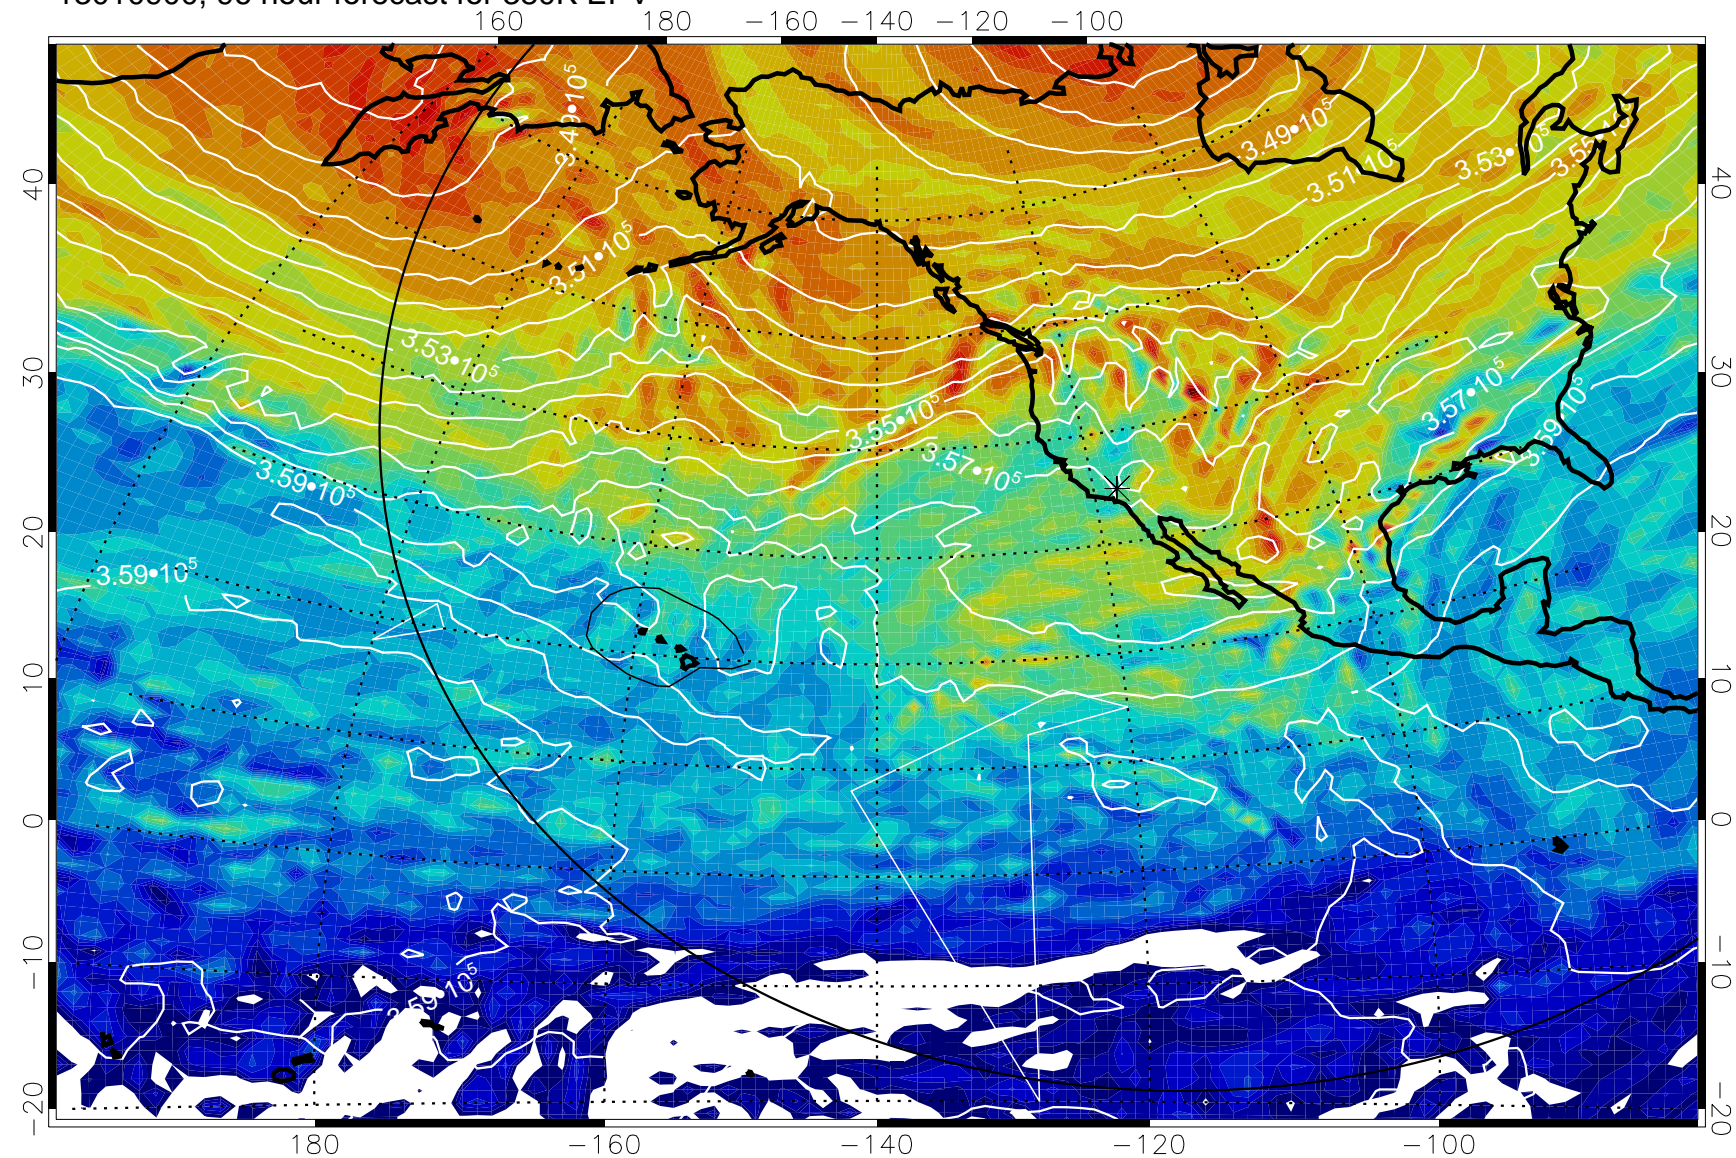

13010800, 72 hour forecast for 380K EPV

380K Montgomery Streamfunction, white

Range ring of 6000 km -- 19 hours GH round trip

13010806, 78 hour forecast for 380K EPV

380K Montgomery Streamfunction, white

Range ring of 6000 km -- 19 hours GH round trip

13010812, 84 hour forecast for 380K EPV

380K Montgomery Streamfunction, white

Range ring of 6000 km -- 19 hours GH round trip

13010818, 90 hour forecast for 380K EPV

380K Montgomery Streamfunction, white

Range ring of 6000 km -- 19 hours GH round trip

13010900, 96 hour forecast for 380K EPV

380K Montgomery Streamfunction, white

Range ring of 6000 km -- 19 hours GH round trip

13010906, 102 hour forecast for 380K EPV

380K Montgomery Streamfunction, white

Range ring of 6000 km -- 19 hours GH round trip

13010912, 108 hour forecast for 380K EPV

160 180 -160 -140 -120 -100

380K Montgomery Streamfunction, white

Range ring of 6000 km -- 19 hours GH round trip

13010918, 114 hour forecast for 380K EPV