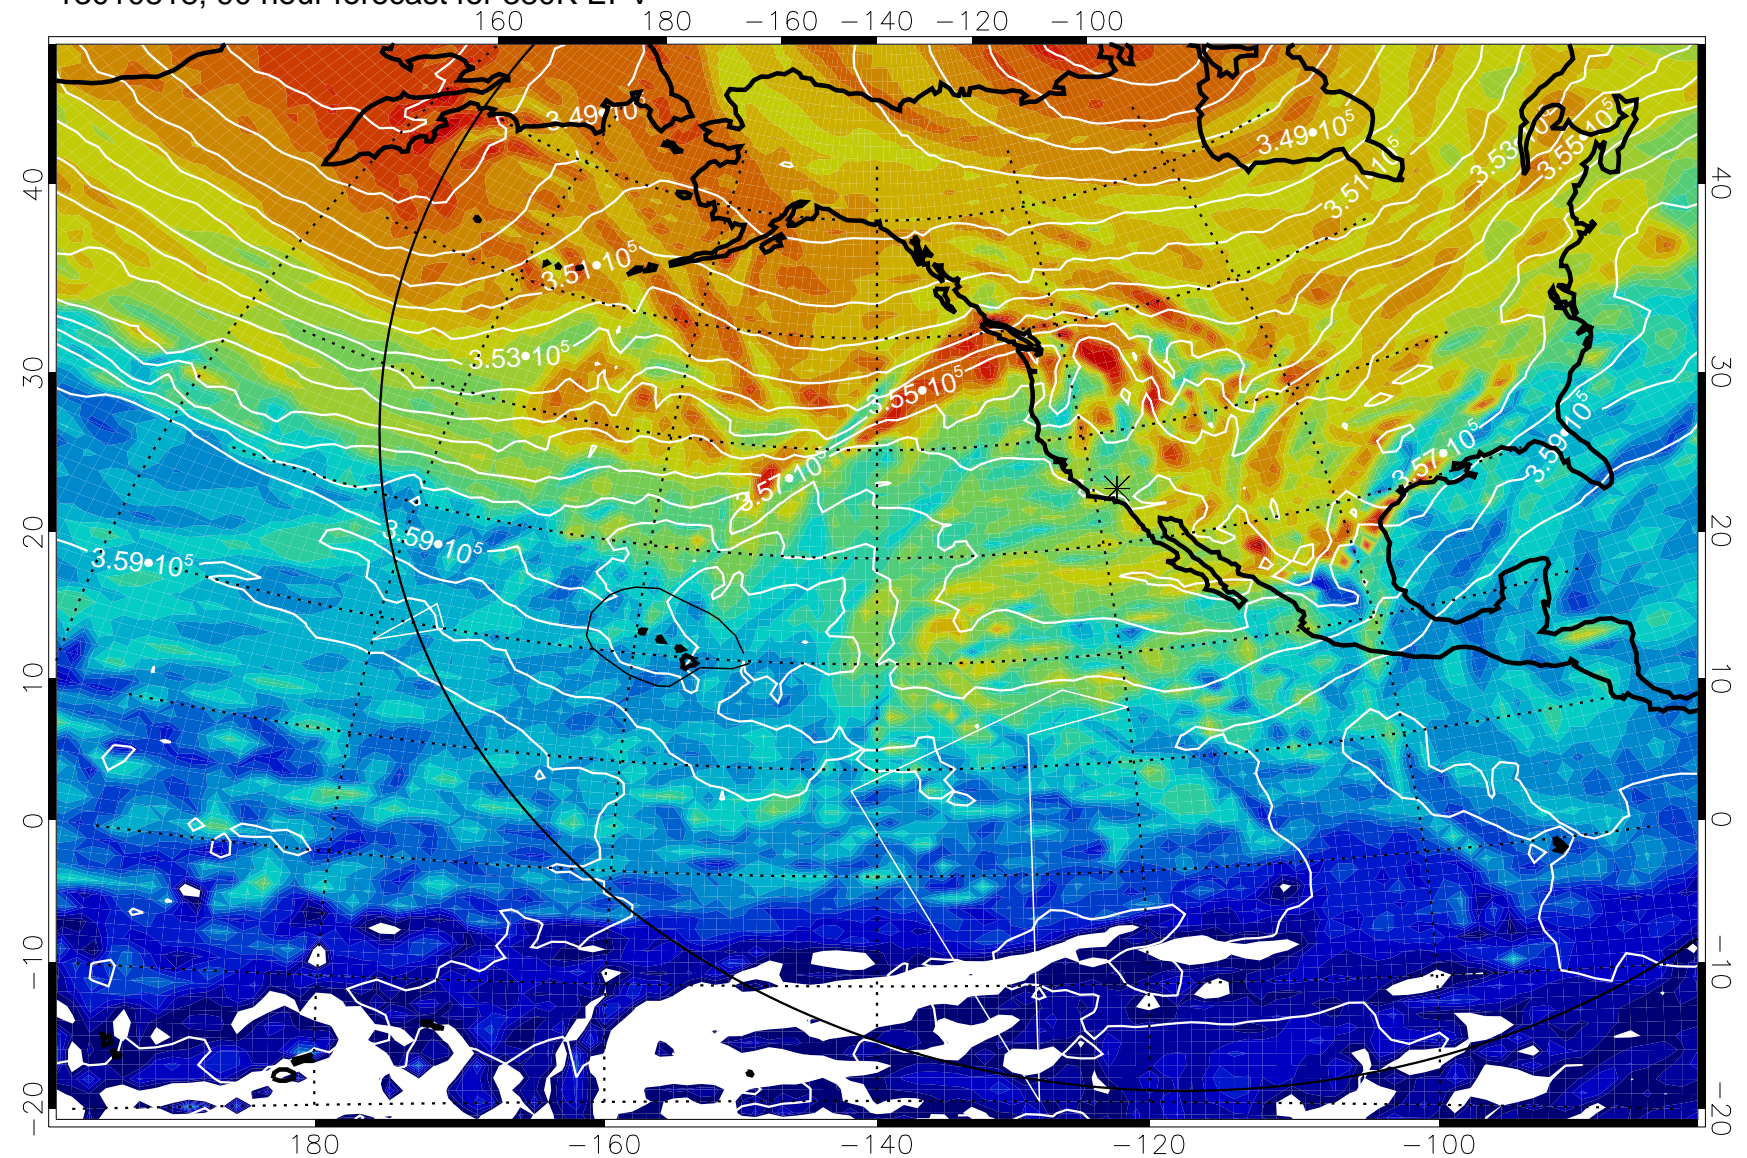

13010712, 60 hour forecast for 380K EPV

380K Montgomery Streamfunction, white

Range ring of 6000 km -- 19 hours GH round trip

13010718, 66 hour forecast for 380K EPV

380K Montgomery Streamfunction, white

Range ring of 6000 km -- 19 hours GH round trip

13010800, 72 hour forecast for 380K EPV

380K Montgomery Streamfunction, white

Range ring of 6000 km -- 19 hours GH round trip

13010806, 78 hour forecast for 380K EPV

380K Montgomery Streamfunction, white

Range ring of 6000 km -- 19 hours GH round trip

13010812, 84 hour forecast for 380K EPV

380K Montgomery Streamfunction, white

Range ring of 6000 km -- 19 hours GH round trip

13010818, 90 hour forecast for 380K EPV

380K Montgomery Streamfunction, white

Range ring of 6000 km -- 19 hours GH round trip

13010900, 96 hour forecast for 380K EPV

380K Montgomery Streamfunction, white

Range ring of 6000 km -- 19 hours GH round trip

13010906, 102 hour forecast for 380K EPV

380K Montgomery Streamfunction, white