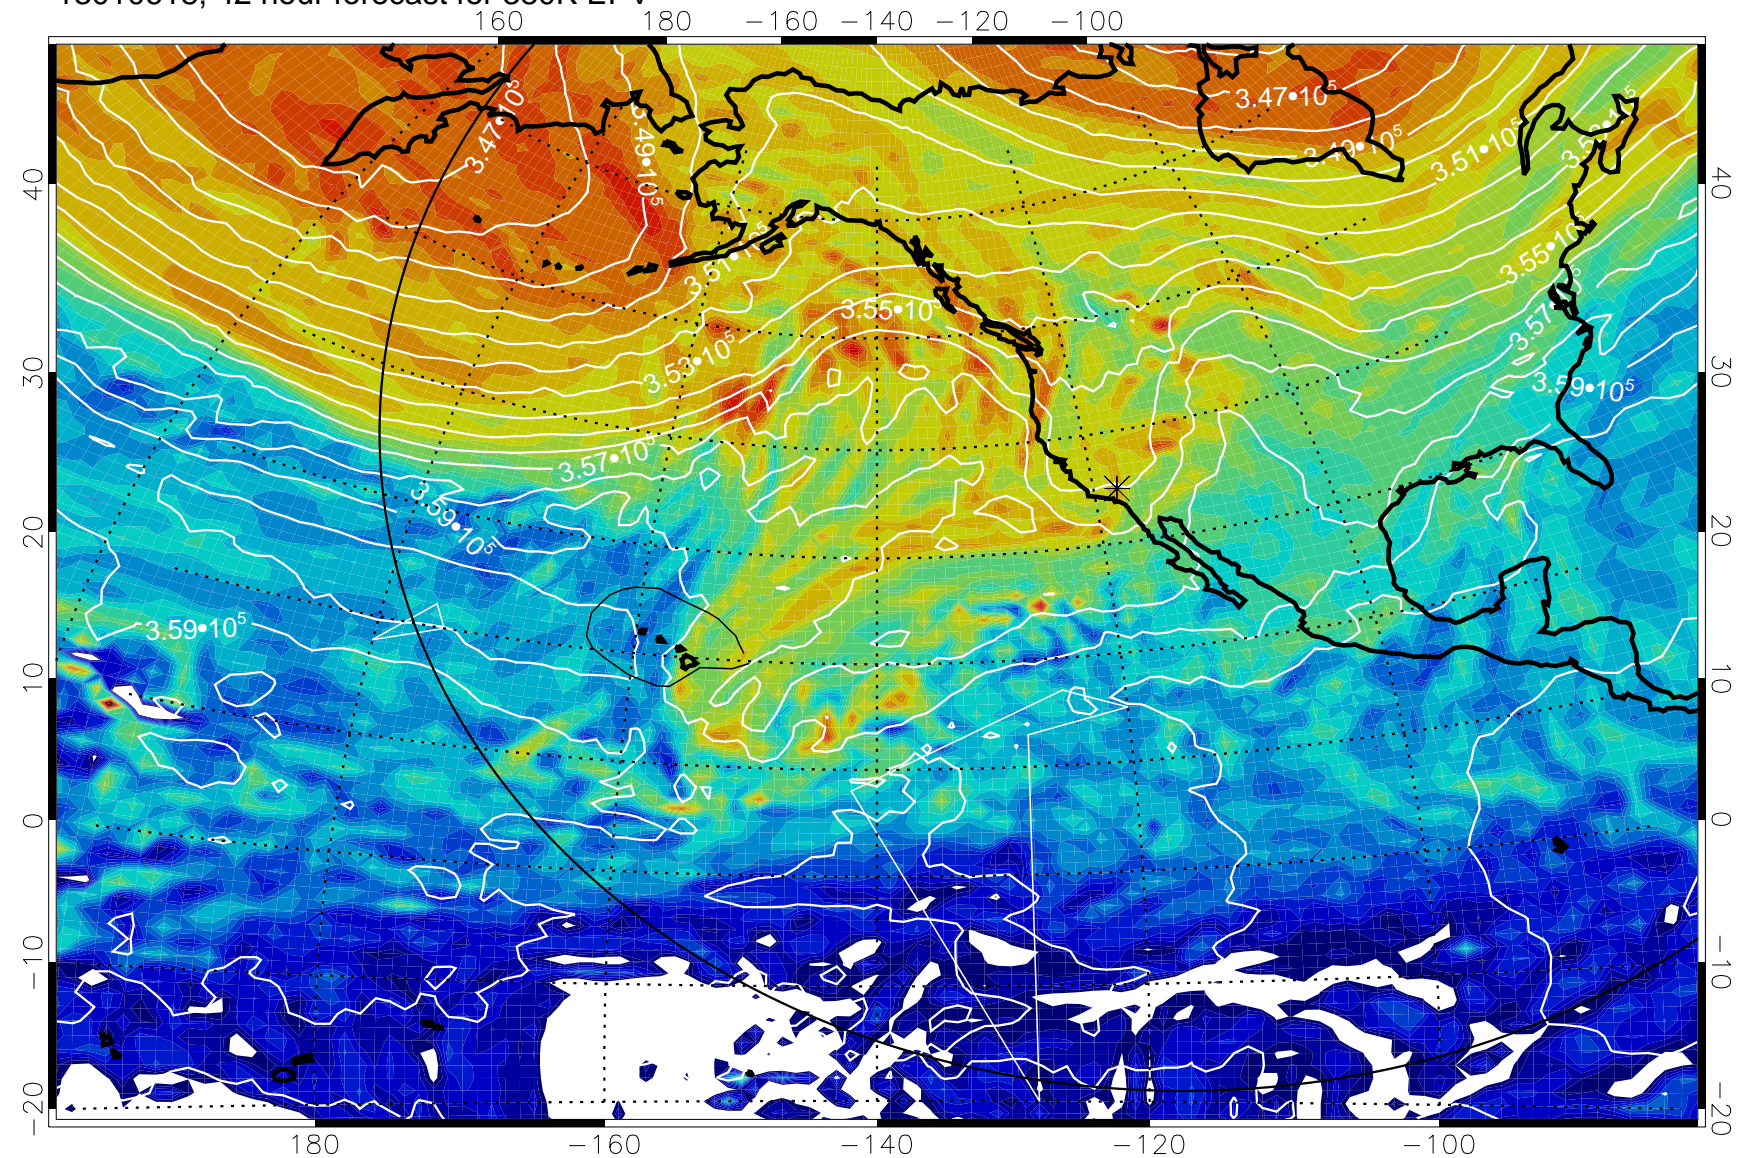

13010600, 24 hour forecast for 380K EPV

380K Montgomery Streamfunction, white

Range ring of 6000 km -- 19 hours GH round trip

13010606, 30 hour forecast for 380K EPV

380K Montgomery Streamfunction, white

Range ring of 6000 km -- 19 hours GH round trip

13010612, 36 hour forecast for 380K EPV

380K Montgomery Streamfunction, white

Range ring of 6000 km -- 19 hours GH round trip

13010618, 42 hour forecast for 380K EPV

380K Montgomery Streamfunction, white

Range ring of 6000 km -- 19 hours GH round trip

13010700, 48 hour forecast for 380K EPV

380K Montgomery Streamfunction, white

Range ring of 6000 km -- 19 hours GH round trip

13010706, 54 hour forecast for 380K EPV

380K Montgomery Streamfunction, white

Range ring of 6000 km -- 19 hours GH round trip

13010712, 60 hour forecast for 380K EPV

380K Montgomery Streamfunction, white

Range ring of 6000 km -- 19 hours GH round trip

13010718, 66 hour forecast for 380K EPV

380K Montgomery Streamfunction, white

Range ring of 6000 km -- 19 hours GH round trip