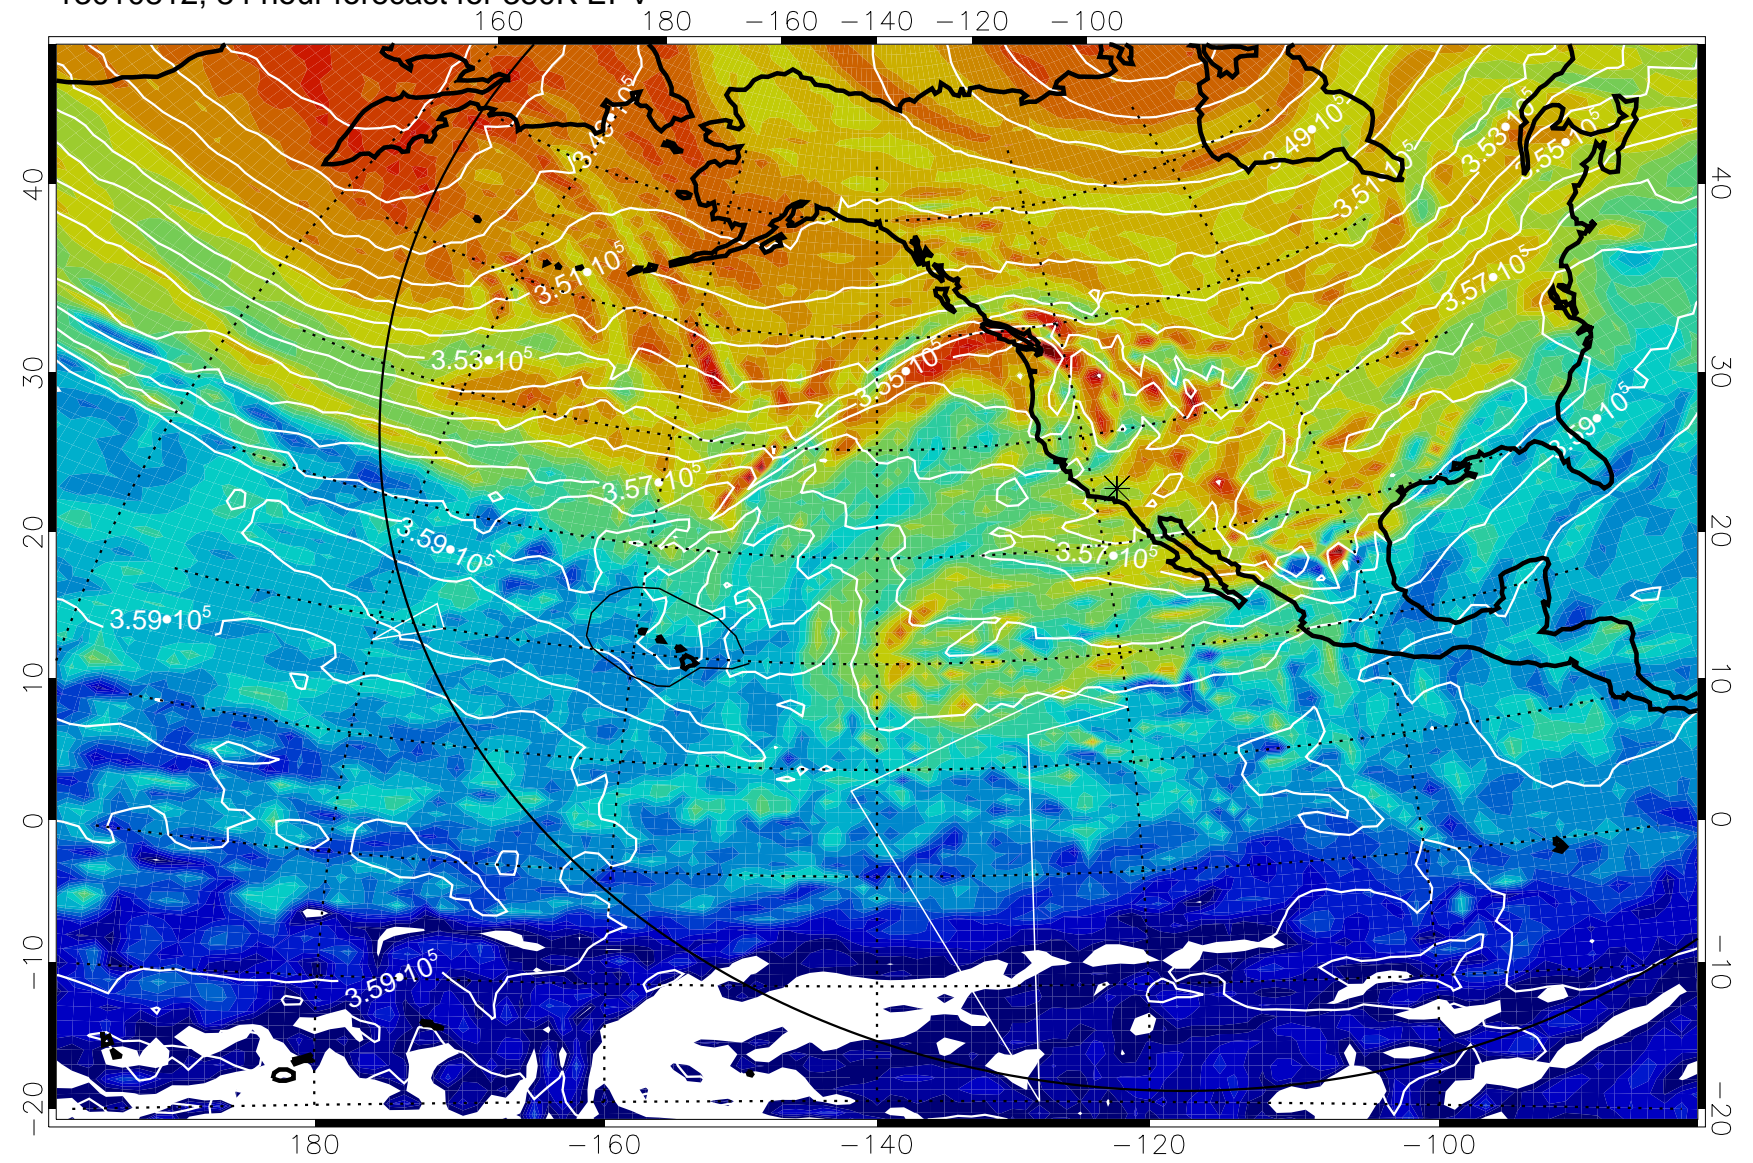

13010712, 60 hour forecast for 380K EPV

380K Montgomery Streamfunction, white

Range ring of 6000 km -- 19 hours GH round trip

13010718, 66 hour forecast for 380K EPV

380K Montgomery Streamfunction, white

Range ring of 6000 km -- 19 hours GH round trip

13010800, 72 hour forecast for 380K EPV

380K Montgomery Streamfunction, white

Range ring of 6000 km -- 19 hours GH round trip

13010806, 78 hour forecast for 380K EPV

380K Montgomery Streamfunction, white

Range ring of 6000 km -- 19 hours GH round trip

13010812, 84 hour forecast for 380K EPV

380K Montgomery Streamfunction, white

Range ring of 6000 km -- 19 hours GH round trip

13010818, 90 hour forecast for 380K EPV

380K Montgomery Streamfunction, white

Range ring of 6000 km -- 19 hours GH round trip

13010900, 96 hour forecast for 380K EPV

380K Montgomery Streamfunction, white

Range ring of 6000 km -- 19 hours GH round trip

13010906, 102 hour forecast for 380K EPV

380K Montgomery Streamfunction, white