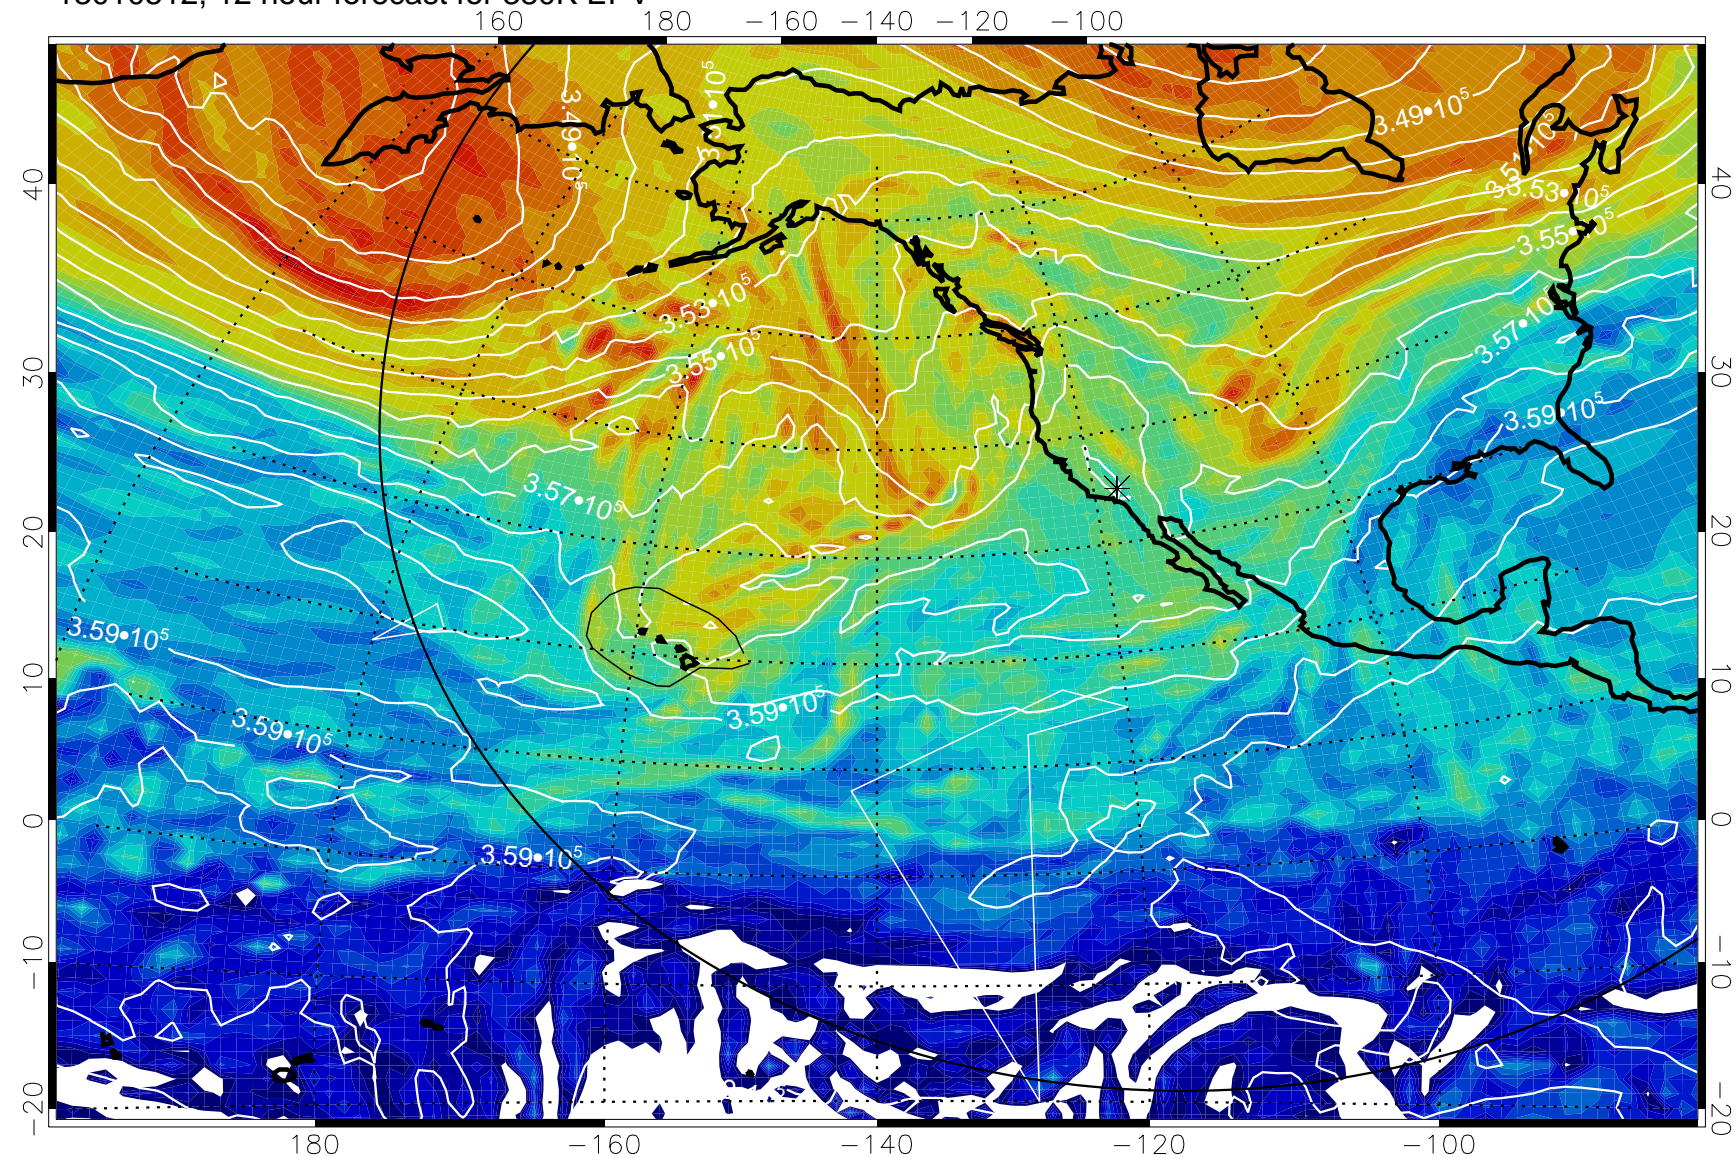

13010512, 12 hour forecast for 380K EPV

380K Montgomery Streamfunction, white

Range ring of 6000 km -- 19 hours GH round trip

13010518, 18 hour forecast for 380K EPV

380K Montgomery Streamfunction, white

Range ring of 6000 km -- 19 hours GH round trip

13010600, 24 hour forecast for 380K EPV

380K Montgomery Streamfunction, white

Range ring of 6000 km -- 19 hours GH round trip

13010606, 30 hour forecast for 380K EPV

380K Montgomery Streamfunction, white

Range ring of 6000 km -- 19 hours GH round trip

13010612, 36 hour forecast for 380K EPV

380K Montgomery Streamfunction, white

Range ring of 6000 km -- 19 hours GH round trip

13010618, 42 hour forecast for 380K EPV

380K Montgomery Streamfunction, white

Range ring of 6000 km -- 19 hours GH round trip

13010700, 48 hour forecast for 380K EPV

380K Montgomery Streamfunction, white

Range ring of 6000 km -- 19 hours GH round trip

13010706, 54 hour forecast for 380K EPV

380K Montgomery Streamfunction, white

Range ring of 6000 km -- 19 hours GH round trip