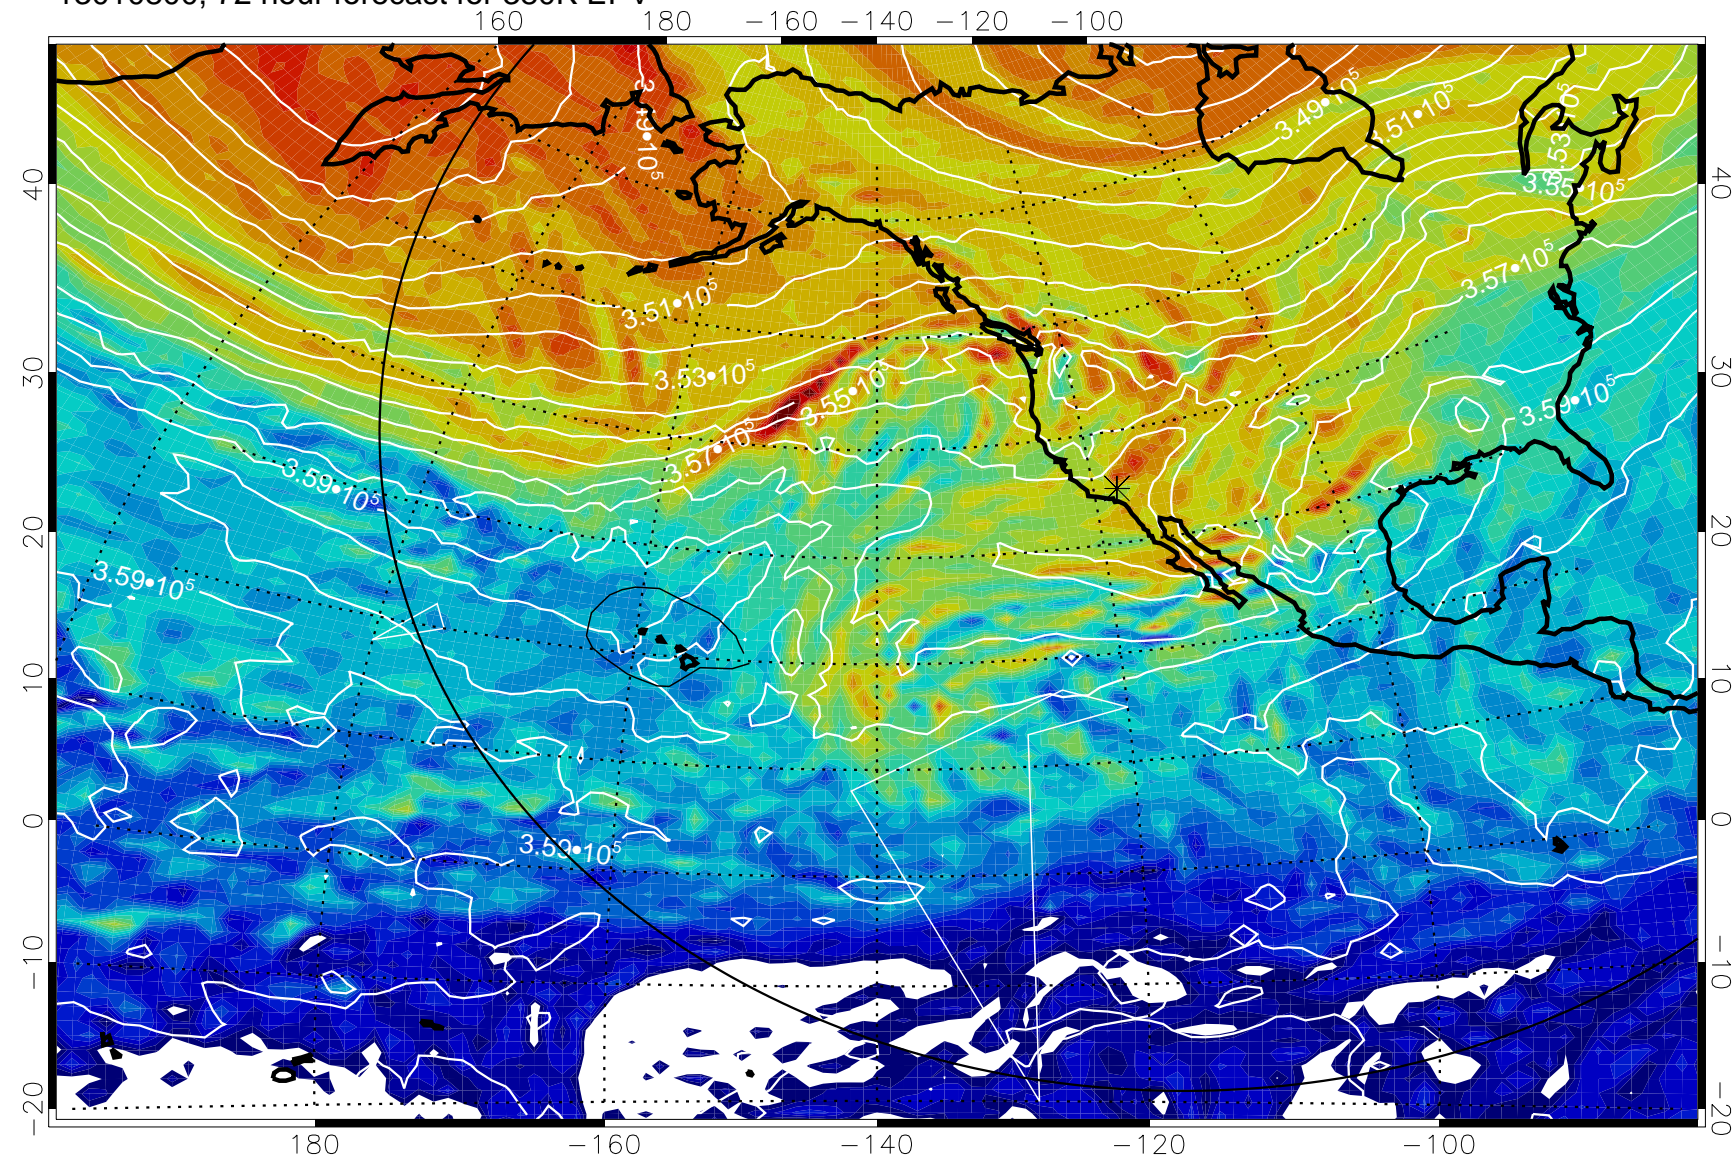

13010712, 60 hour forecast for 380K EPV

380K Montgomery Streamfunction, white

Range ring of 6000 km -- 19 hours GH round trip

13010718, 66 hour forecast for 380K EPV

380K Montgomery Streamfunction, white

Range ring of 6000 km -- 19 hours GH round trip

13010800, 72 hour forecast for 380K EPV

380K Montgomery Streamfunction, white

Range ring of 6000 km -- 19 hours GH round trip

13010806, 78 hour forecast for 380K EPV

380K Montgomery Streamfunction, white

Range ring of 6000 km -- 19 hours GH round trip

13010812, 84 hour forecast for 380K EPV

380K Montgomery Streamfunction, white

Range ring of 6000 km -- 19 hours GH round trip

13010818, 90 hour forecast for 380K EPV

380K Montgomery Streamfunction, white

Range ring of 6000 km -- 19 hours GH round trip

13010900, 96 hour forecast for 380K EPV

380K Montgomery Streamfunction, white

Range ring of 6000 km -- 19 hours GH round trip

13010906, 102 hour forecast for 380K EPV

380K Montgomery Streamfunction, white