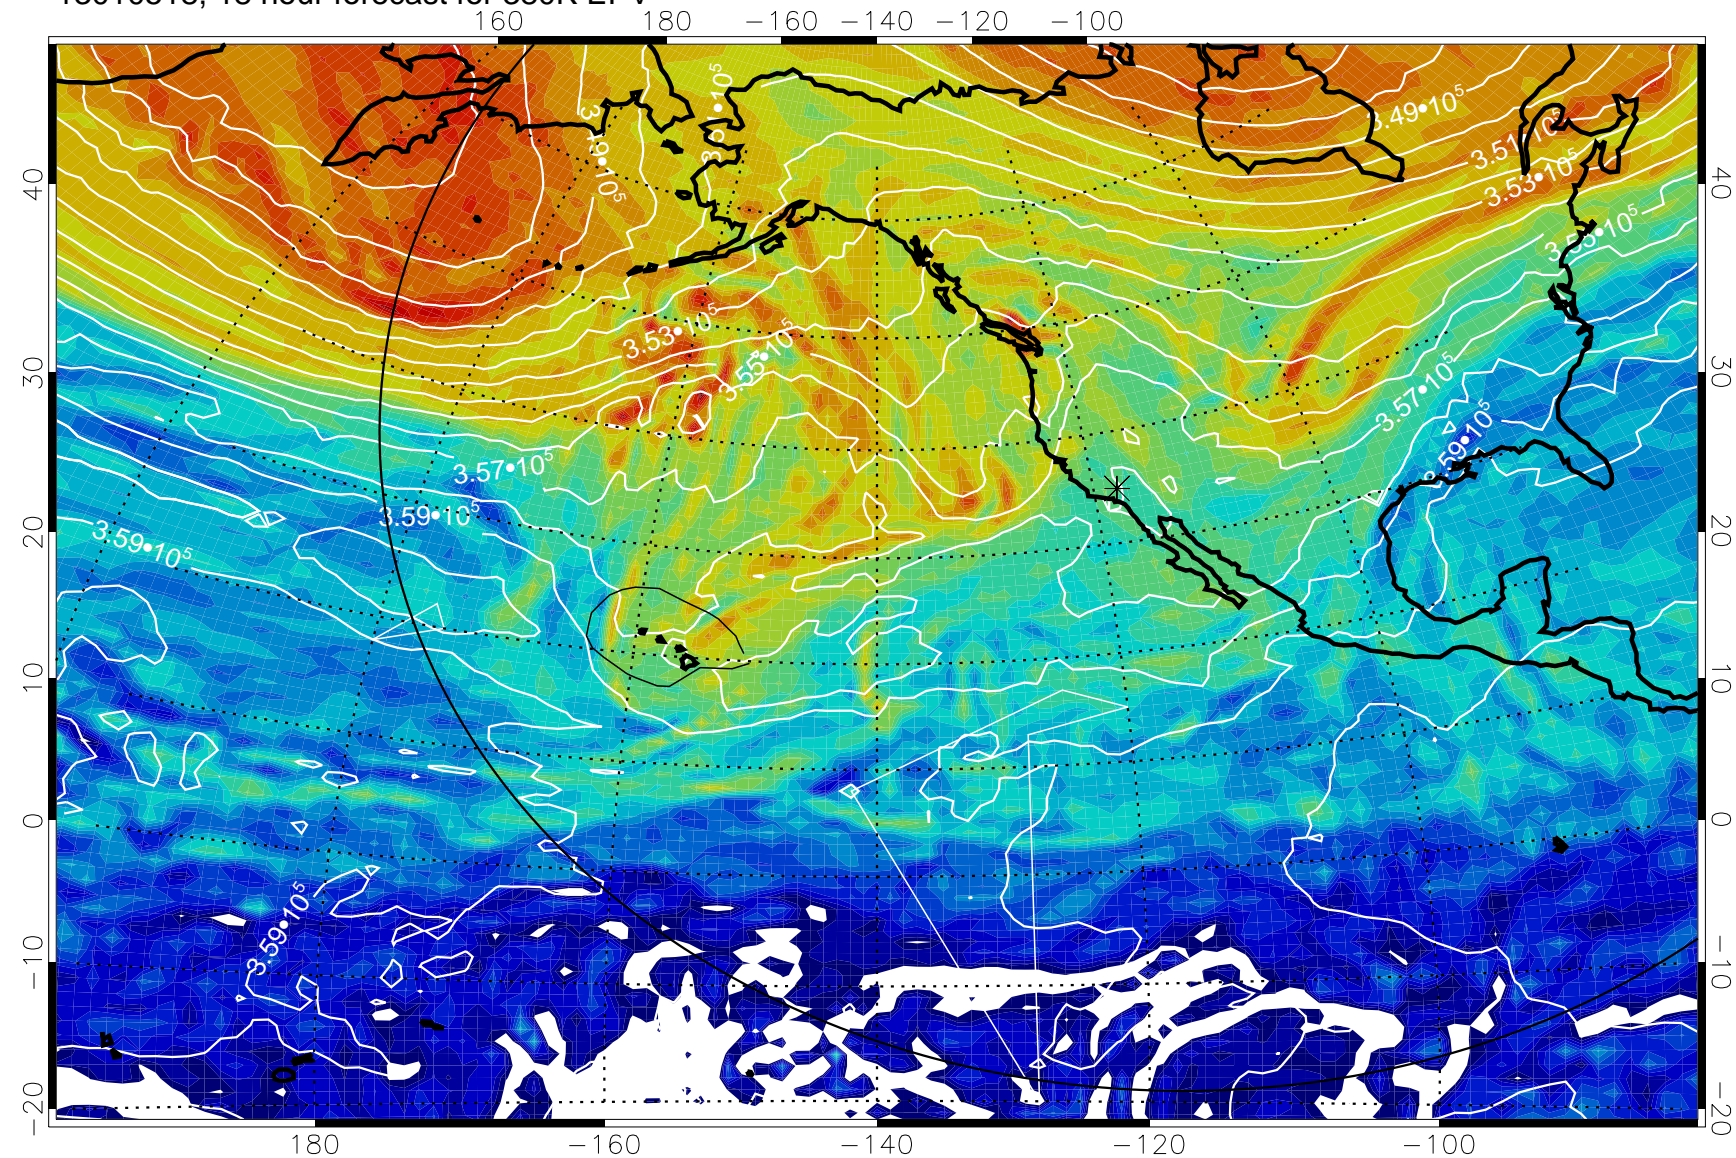

13010512, 12 hour forecast for 380K EPV

380K Montgomery Streamfunction, white

Range ring of 6000 km -- 19 hours GH round trip

13010518, 18 hour forecast for 380K EPV

380K Montgomery Streamfunction, white

Range ring of 6000 km -- 19 hours GH round trip

13010600, 24 hour forecast for 380K EPV

380K Montgomery Streamfunction, white

Range ring of 6000 km -- 19 hours GH round trip

13010606, 30 hour forecast for 380K EPV

380K Montgomery Streamfunction, white

Range ring of 6000 km -- 19 hours GH round trip

13010612, 36 hour forecast for 380K EPV

380K Montgomery Streamfunction, white

Range ring of 6000 km -- 19 hours GH round trip

13010618, 42 hour forecast for 380K EPV

380K Montgomery Streamfunction, white

Range ring of 6000 km -- 19 hours GH round trip

13010700, 48 hour forecast for 380K EPV

380K Montgomery Streamfunction, white

Range ring of 6000 km -- 19 hours GH round trip

13010706, 54 hour forecast for 380K EPV

380K Montgomery Streamfunction, white

Range ring of 6000 km -- 19 hours GH round trip