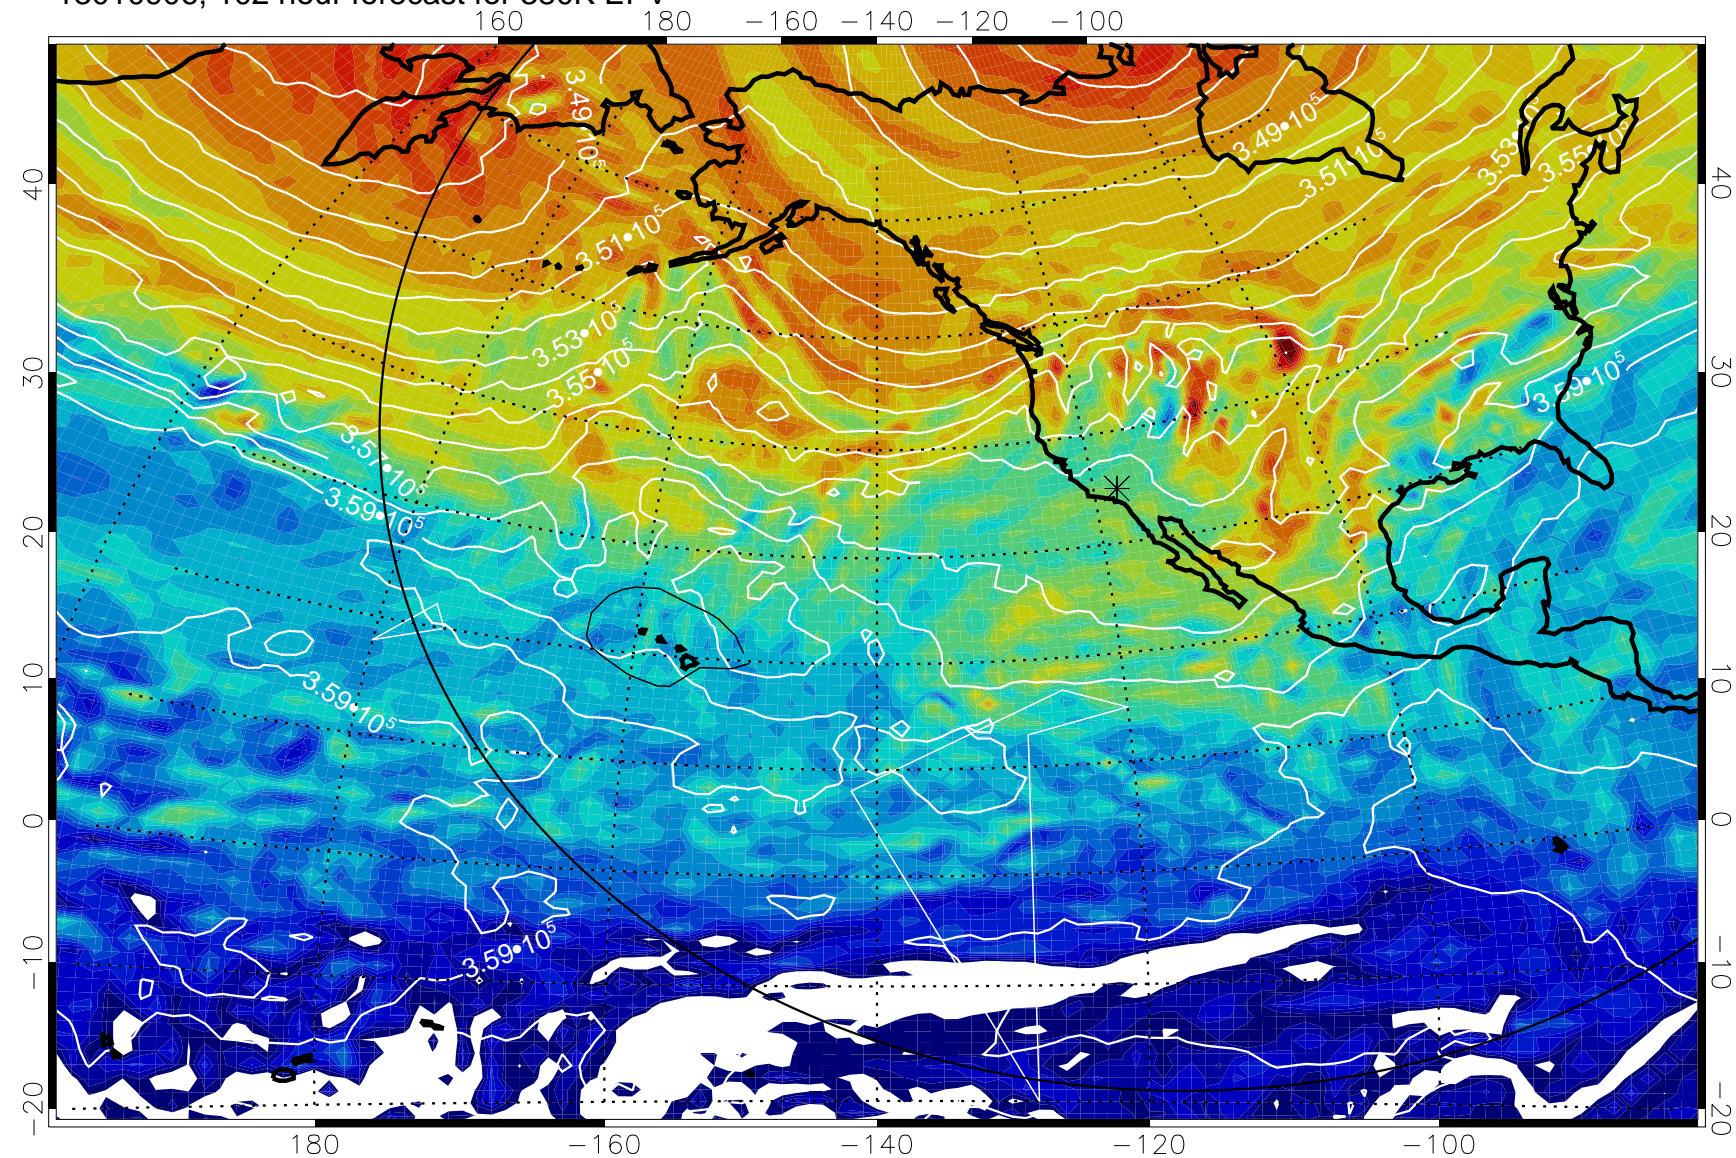

13010800, 72 hour forecast for 380K EPV

380K Montgomery Streamfunction, white

Range ring of 6000 km -- 19 hours GH round trip

13010806, 78 hour forecast for 380K EPV

380K Montgomery Streamfunction, white

Range ring of 6000 km -- 19 hours GH round trip

13010812, 84 hour forecast for 380K EPV

380K Montgomery Streamfunction, white

Range ring of 6000 km -- 19 hours GH round trip

13010818, 90 hour forecast for 380K EPV

380K Montgomery Streamfunction, white

Range ring of 6000 km -- 19 hours GH round trip

13010900, 96 hour forecast for 380K EPV

380K Montgomery Streamfunction, white

Range ring of 6000 km -- 19 hours GH round trip

13010906, 102 hour forecast for 380K EPV

380K Montgomery Streamfunction, white

Range ring of 6000 km -- 19 hours GH round trip

13010912, 108 hour forecast for 380K EPV

160 180 -160 -140 -120 -100

380K Montgomery Streamfunction, white

Range ring of 6000 km -- 19 hours GH round trip

13010918, 114 hour forecast for 380K EPV