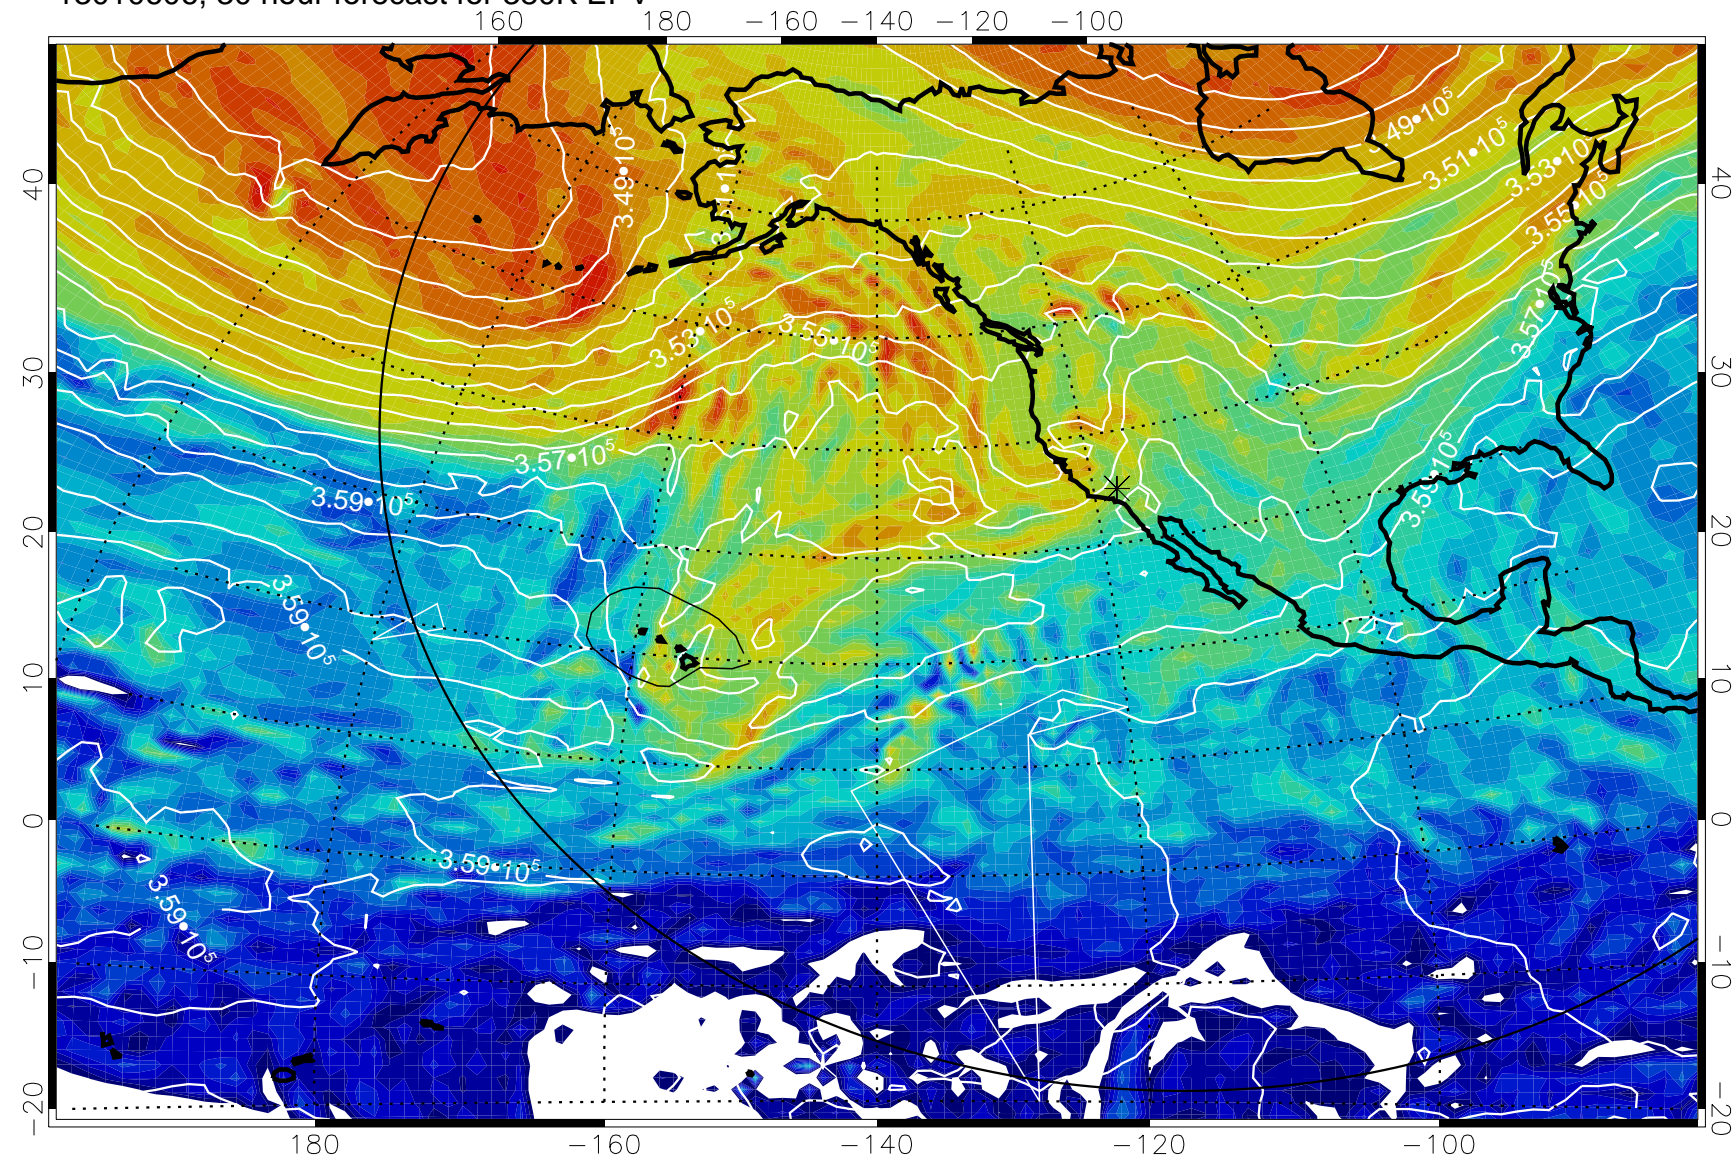

13010512, 12 hour forecast for 380K EPV

380K Montgomery Streamfunction, white

Range ring of 6000 km -- 19 hours GH round trip

13010518, 18 hour forecast for 380K EPV

380K Montgomery Streamfunction, white

Range ring of 6000 km -- 19 hours GH round trip

13010600, 24 hour forecast for 380K EPV

380K Montgomery Streamfunction, white

Range ring of 6000 km -- 19 hours GH round trip

13010606, 30 hour forecast for 380K EPV

380K Montgomery Streamfunction, white

Range ring of 6000 km -- 19 hours GH round trip

13010612, 36 hour forecast for 380K EPV

380K Montgomery Streamfunction, white

Range ring of 6000 km -- 19 hours GH round trip

13010618, 42 hour forecast for 380K EPV

380K Montgomery Streamfunction, white

Range ring of 6000 km -- 19 hours GH round trip

13010700, 48 hour forecast for 380K EPV

380K Montgomery Streamfunction, white

Range ring of 6000 km -- 19 hours GH round trip

13010706, 54 hour forecast for 380K EPV

380K Montgomery Streamfunction, white

Range ring of 6000 km -- 19 hours GH round trip