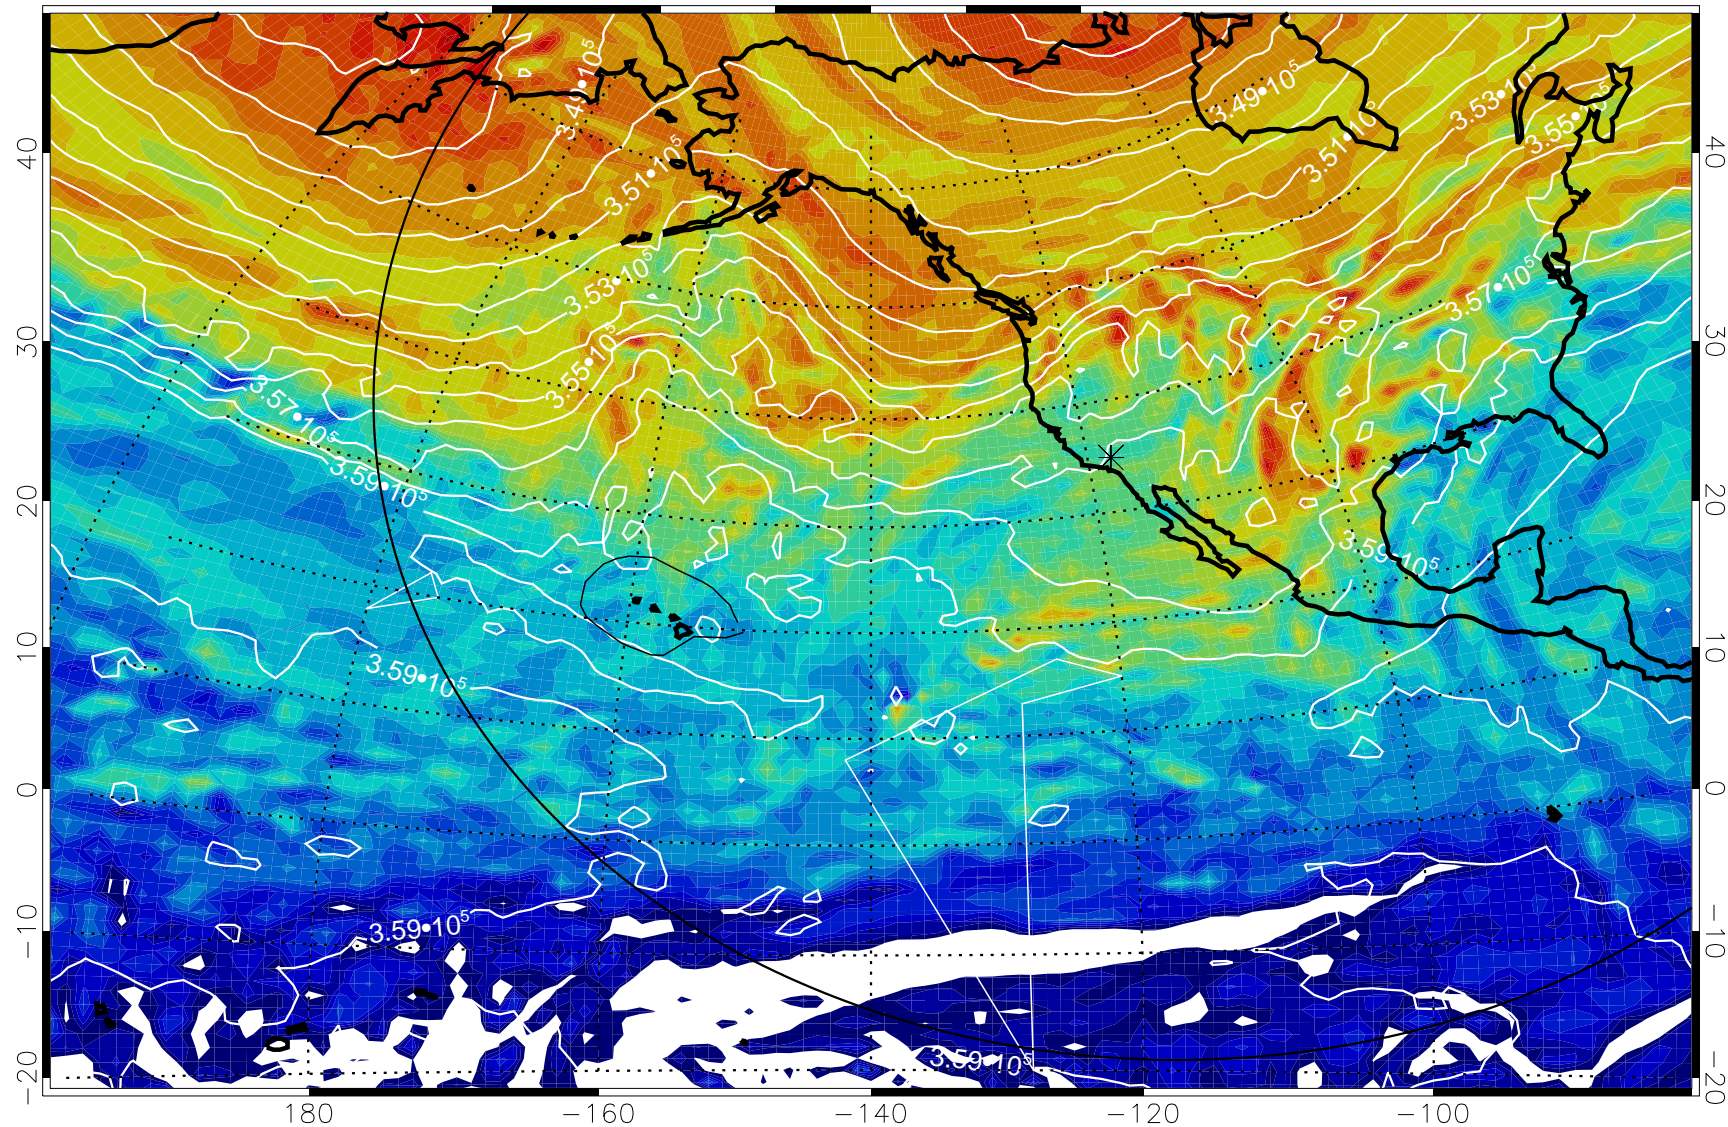

13010812, 84 hour forecast for 380K EPV

380K Montgomery Streamfunction, white

Range ring of 6000 km -- 19 hours GH round trip

13010818, 90 hour forecast for 380K EPV

380K Montgomery Streamfunction, white

Range ring of 6000 km -- 19 hours GH round trip

13010900, 96 hour forecast for 380K EPV

380K Montgomery Streamfunction, white

Range ring of 6000 km -- 19 hours GH round trip

13010906, 102 hour forecast for 380K EPV

380K Montgomery Streamfunction, white

Range ring of 6000 km -- 19 hours GH round trip

13010912, 108 hour forecast for 380K EPV

160 180 -160 -140 -120 -100

380K Montgomery Streamfunction, white

Range ring of 6000 km -- 19 hours GH round trip

13010918, 114 hour forecast for 380K EPV

160 180 -160 -140 -120 -100

380K Montgomery Streamfunction, white

Range ring of 6000 km -- 19 hours GH round trip

13011000, 120 hour forecast for 380K EPV

380K Montgomery Streamfunction, white

Range ring of 6000 km -- 19 hours GH round trip