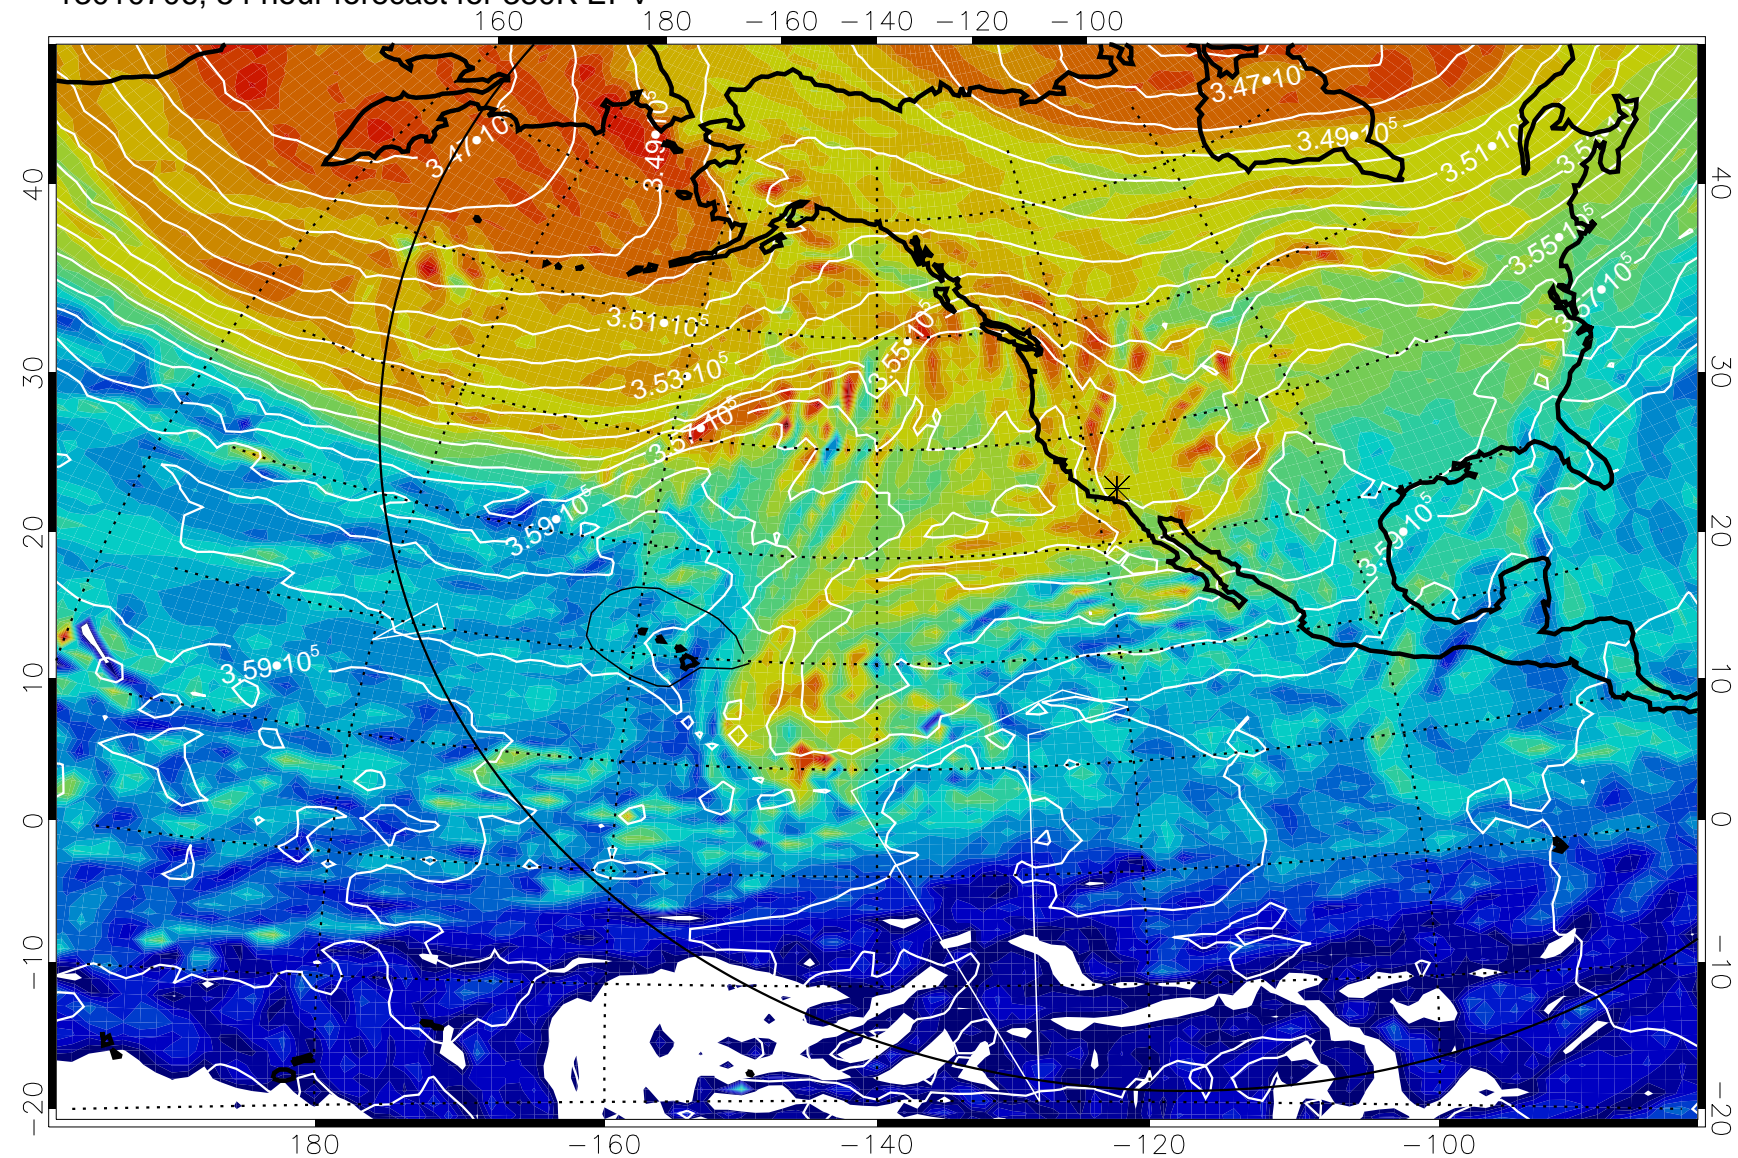

13010612, 36 hour forecast for 380K EPV

380K Montgomery Streamfunction, white

Range ring of 6000 km -- 19 hours GH round trip

13010618, 42 hour forecast for 380K EPV

380K Montgomery Streamfunction, white

Range ring of 6000 km -- 19 hours GH round trip

13010700, 48 hour forecast for 380K EPV

380K Montgomery Streamfunction, white

Range ring of 6000 km -- 19 hours GH round trip

13010706, 54 hour forecast for 380K EPV

380K Montgomery Streamfunction, white

Range ring of 6000 km -- 19 hours GH round trip

13010712, 60 hour forecast for 380K EPV

380K Montgomery Streamfunction, white

Range ring of 6000 km -- 19 hours GH round trip

13010718, 66 hour forecast for 380K EPV

380K Montgomery Streamfunction, white

Range ring of 6000 km -- 19 hours GH round trip

13010800, 72 hour forecast for 380K EPV

380K Montgomery Streamfunction, white

Range ring of 6000 km -- 19 hours GH round trip

13010806, 78 hour forecast for 380K EPV

380K Montgomery Streamfunction, white

Range ring of 6000 km -- 19 hours GH round trip