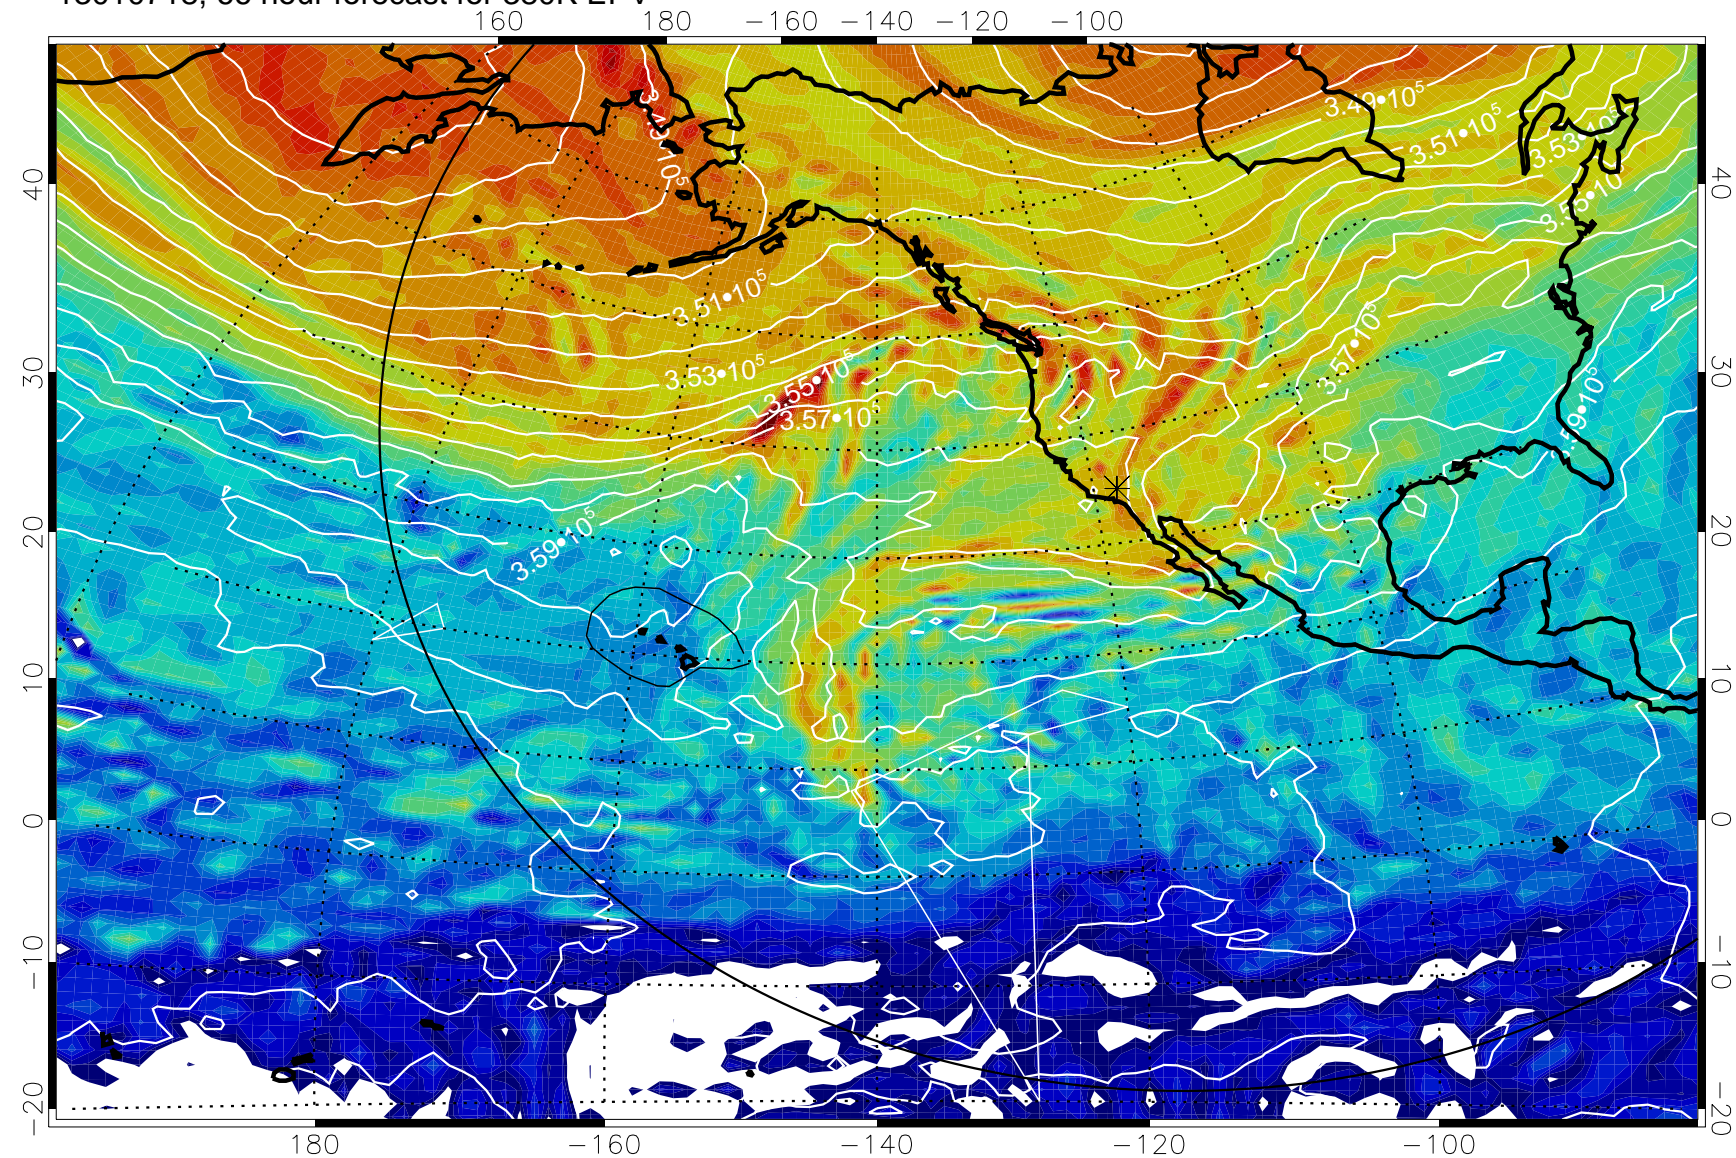

13010700, 48 hour forecast for 380K EPV

380K Montgomery Streamfunction, white

Range ring of 6000 km -- 19 hours GH round trip

13010706, 54 hour forecast for 380K EPV

380K Montgomery Streamfunction, white

Range ring of 6000 km -- 19 hours GH round trip

13010712, 60 hour forecast for 380K EPV

380K Montgomery Streamfunction, white

Range ring of 6000 km -- 19 hours GH round trip

13010718, 66 hour forecast for 380K EPV

380K Montgomery Streamfunction, white

Range ring of 6000 km -- 19 hours GH round trip

13010800, 72 hour forecast for 380K EPV

380K Montgomery Streamfunction, white

Range ring of 6000 km -- 19 hours GH round trip

13010806, 78 hour forecast for 380K EPV

380K Montgomery Streamfunction, white

Range ring of 6000 km -- 19 hours GH round trip

13010812, 84 hour forecast for 380K EPV

380K Montgomery Streamfunction, white

Range ring of 6000 km -- 19 hours GH round trip

13010818, 90 hour forecast for 380K EPV

380K Montgomery Streamfunction, white

Range ring of 6000 km -- 19 hours GH round trip