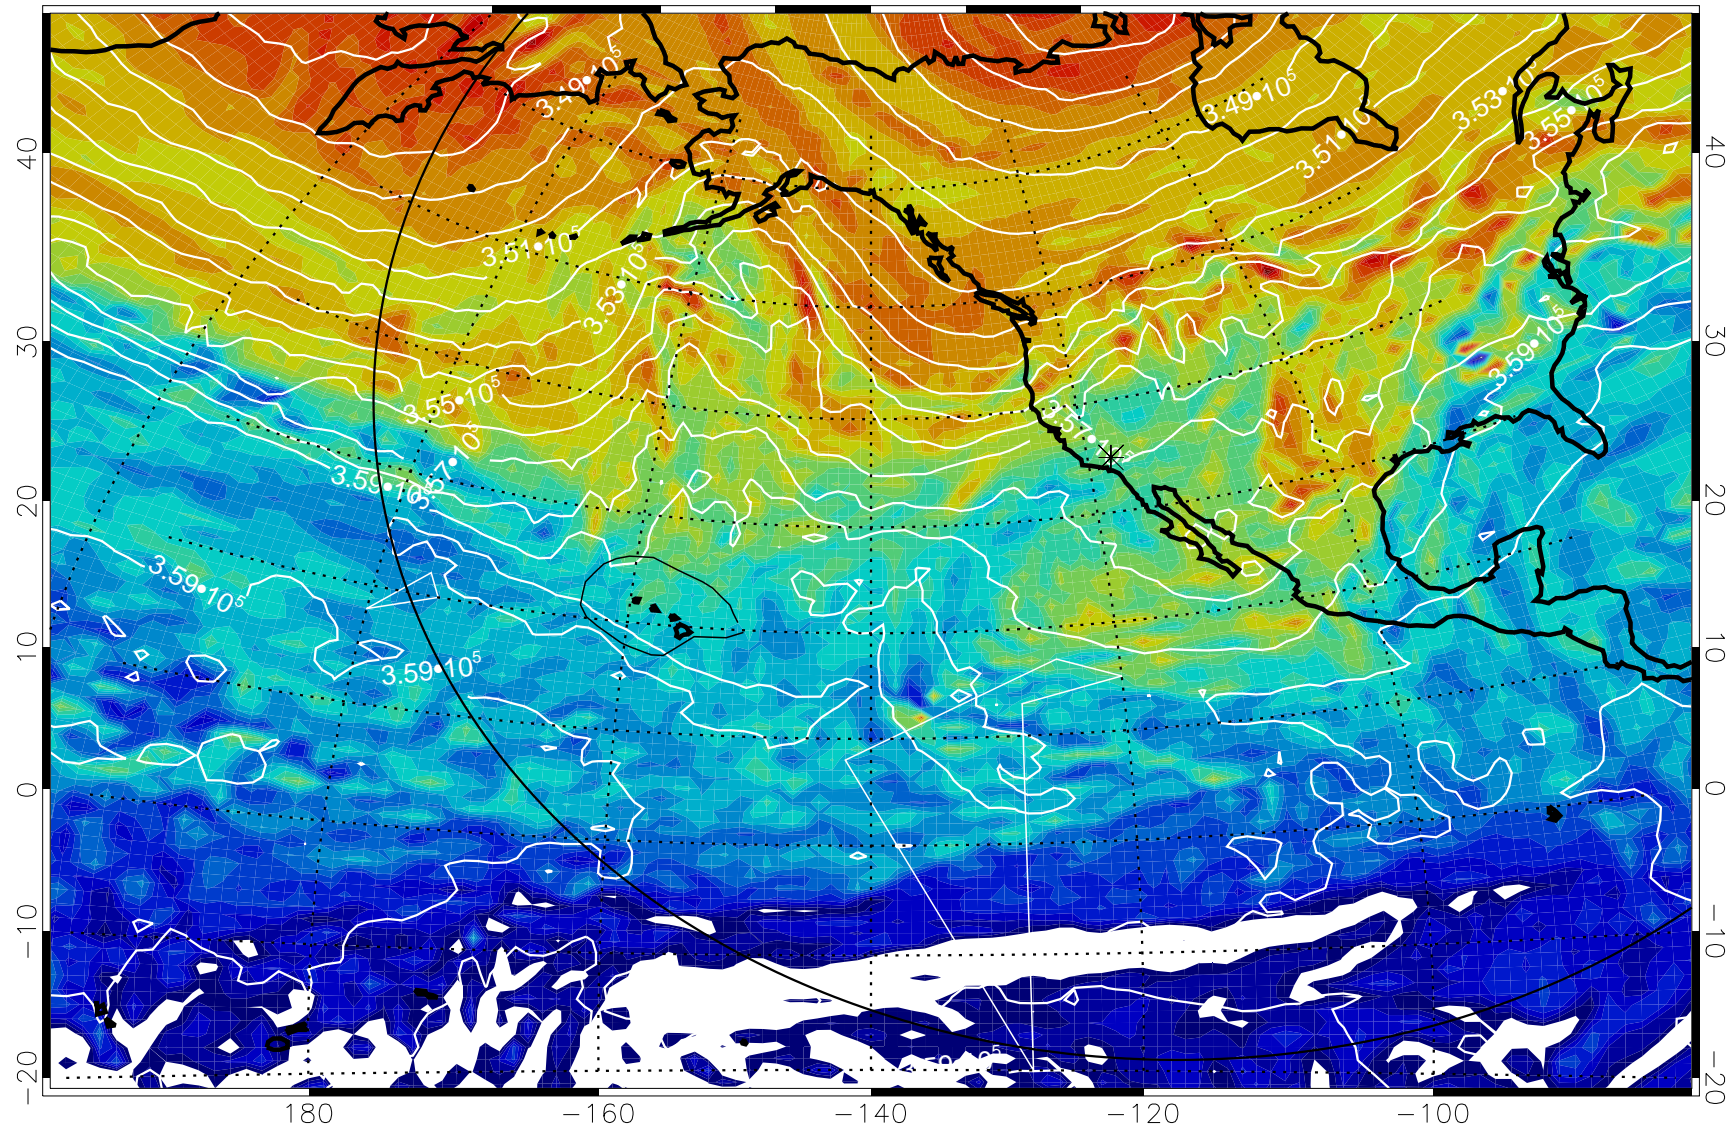

13010900, 96 hour forecast for 380K EPV

380K Montgomery Streamfunction, white

Range ring of 6000 km -- 19 hours GH round trip

13010906, 102 hour forecast for 380K EPV

380K Montgomery Streamfunction, white

Range ring of 6000 km -- 19 hours GH round trip

13010912, 108 hour forecast for 380K EPV

160 180 -160 -140 -120 -100

380K Montgomery Streamfunction, white

Range ring of 6000 km -- 19 hours GH round trip

13010918, 114 hour forecast for 380K EPV

160 180 -160 -140 -120 -100

380K Montgomery Streamfunction, white

Range ring of 6000 km -- 19 hours GH round trip

13011000, 120 hour forecast for 380K EPV

380K Montgomery Streamfunction, white

Range ring of 6000 km -- 19 hours GH round trip