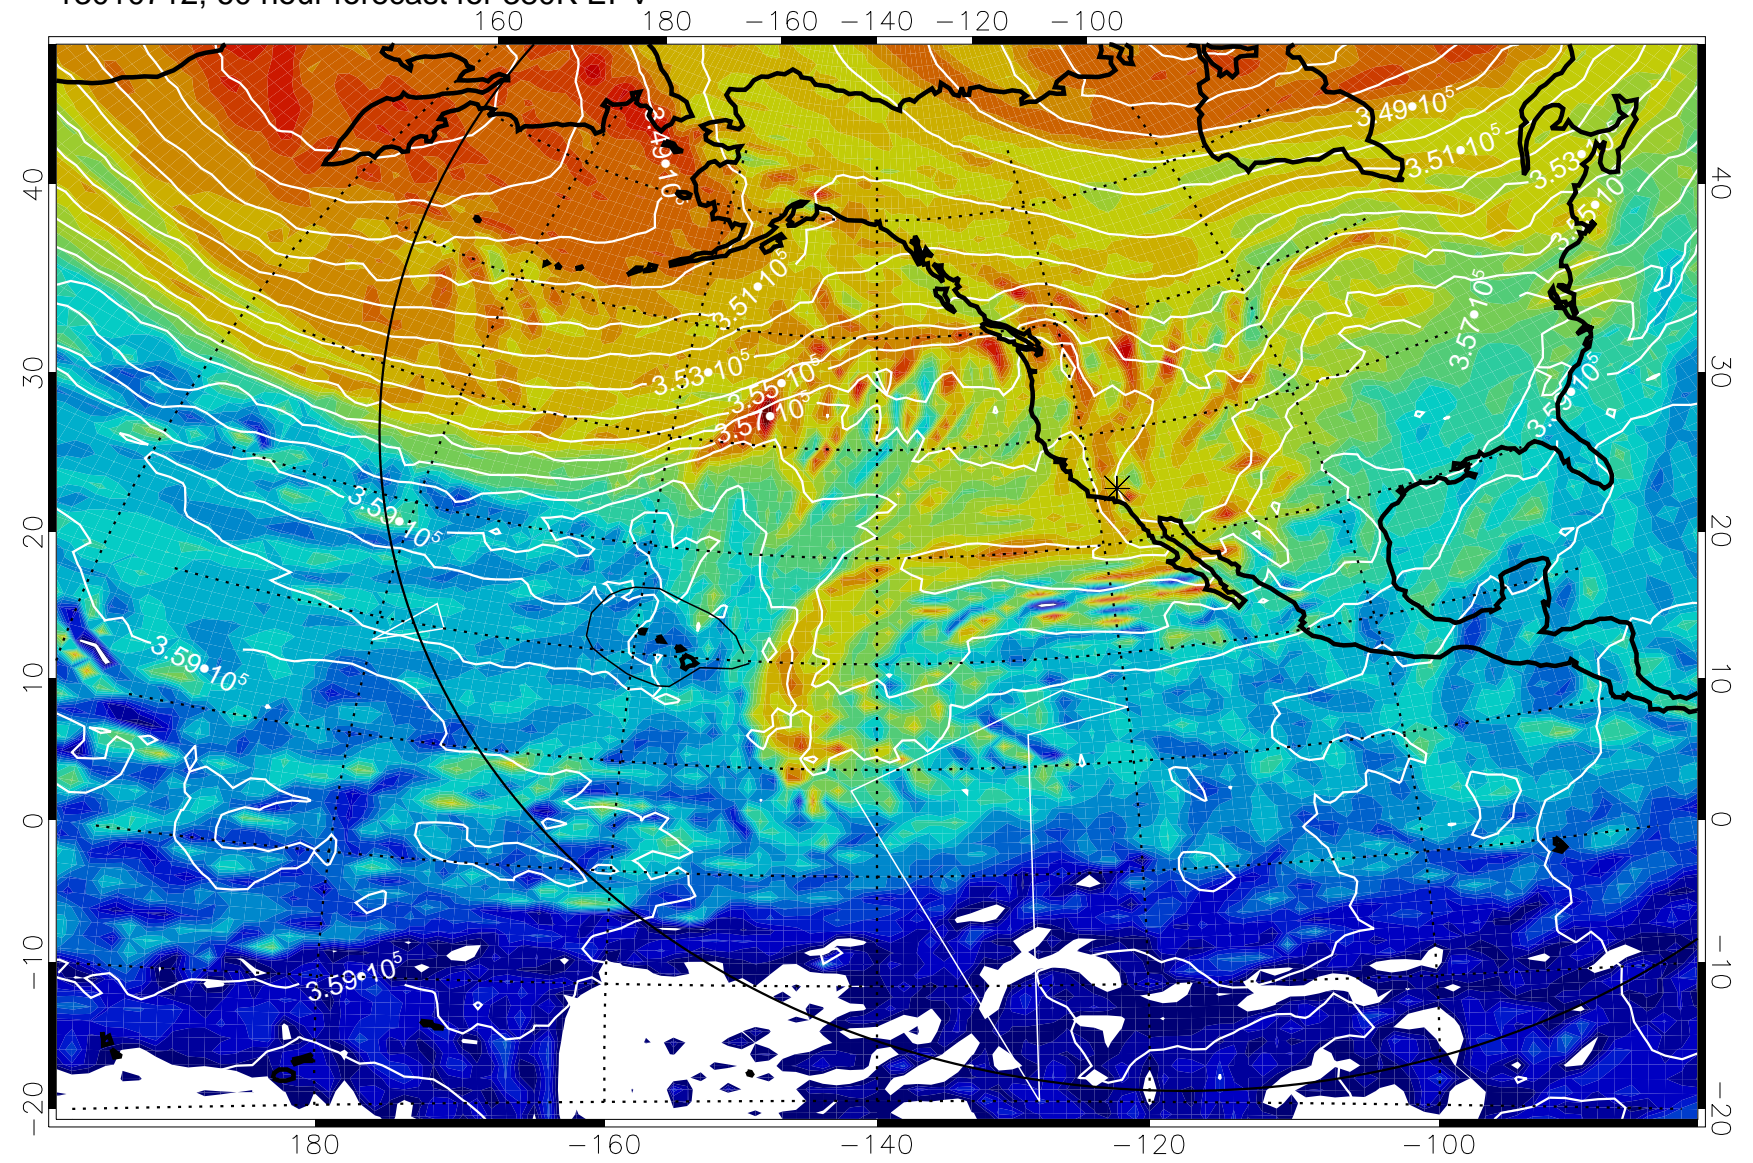

13010700, 48 hour forecast for 380K EPV

380K Montgomery Streamfunction, white

Range ring of 6000 km -- 19 hours GH round trip

13010706, 54 hour forecast for 380K EPV

380K Montgomery Streamfunction, white

Range ring of 6000 km -- 19 hours GH round trip

13010712, 60 hour forecast for 380K EPV

380K Montgomery Streamfunction, white

Range ring of 6000 km -- 19 hours GH round trip

13010718, 66 hour forecast for 380K EPV

380K Montgomery Streamfunction, white

Range ring of 6000 km -- 19 hours GH round trip

13010800, 72 hour forecast for 380K EPV

380K Montgomery Streamfunction, white

Range ring of 6000 km -- 19 hours GH round trip

13010806, 78 hour forecast for 380K EPV

380K Montgomery Streamfunction, white

Range ring of 6000 km -- 19 hours GH round trip

13010812, 84 hour forecast for 380K EPV

380K Montgomery Streamfunction, white

Range ring of 6000 km -- 19 hours GH round trip

13010818, 90 hour forecast for 380K EPV

380K Montgomery Streamfunction, white

Range ring of 6000 km -- 19 hours GH round trip