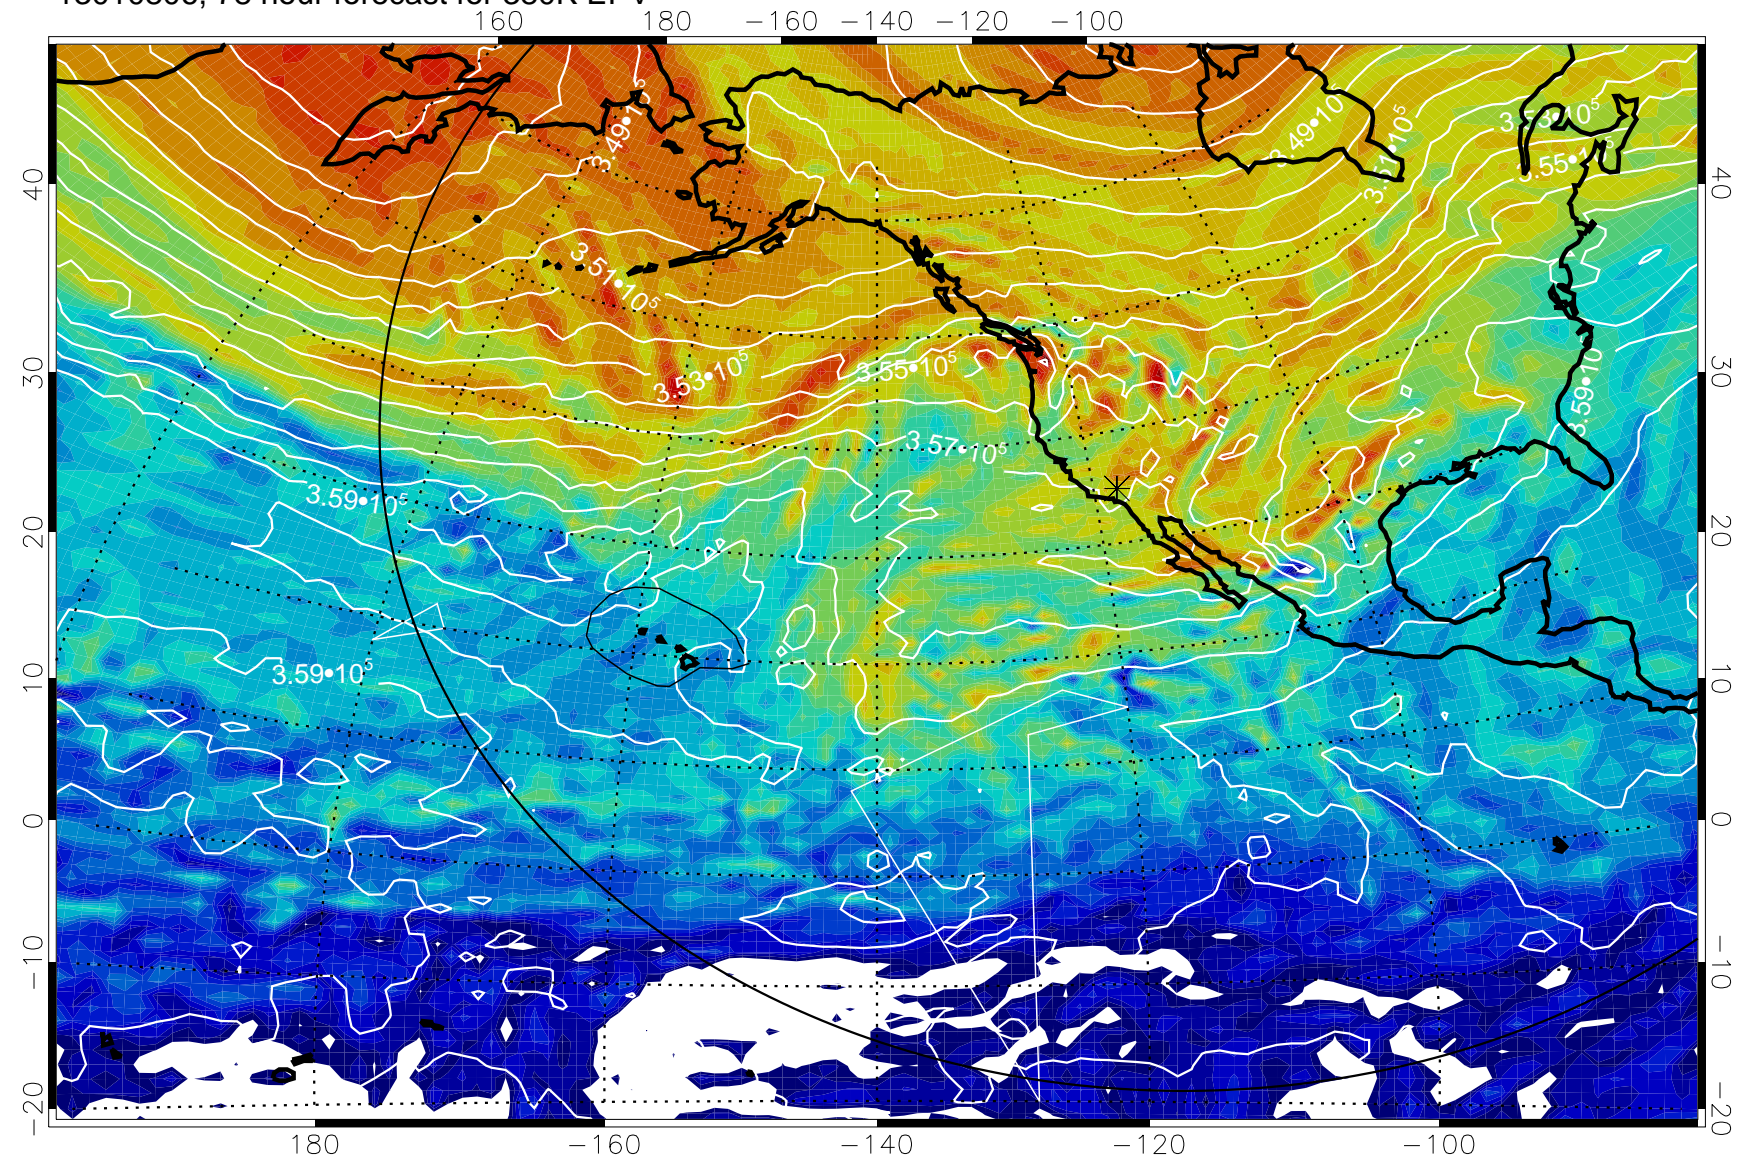

13010712, 60 hour forecast for 380K EPV

380K Montgomery Streamfunction, white

Range ring of 6000 km -- 19 hours GH round trip

13010718, 66 hour forecast for 380K EPV

380K Montgomery Streamfunction, white

Range ring of 6000 km -- 19 hours GH round trip

13010800, 72 hour forecast for 380K EPV

380K Montgomery Streamfunction, white

Range ring of 6000 km -- 19 hours GH round trip

13010806, 78 hour forecast for 380K EPV

380K Montgomery Streamfunction, white

Range ring of 6000 km -- 19 hours GH round trip

13010812, 84 hour forecast for 380K EPV

380K Montgomery Streamfunction, white

Range ring of 6000 km -- 19 hours GH round trip

13010818, 90 hour forecast for 380K EPV

380K Montgomery Streamfunction, white

Range ring of 6000 km -- 19 hours GH round trip

13010900, 96 hour forecast for 380K EPV

380K Montgomery Streamfunction, white

Range ring of 6000 km -- 19 hours GH round trip

13010906, 102 hour forecast for 380K EPV

380K Montgomery Streamfunction, white