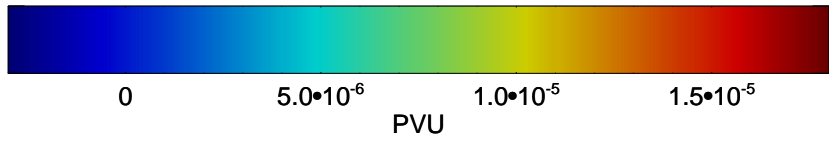

13030318, 30 hour forecast for 355K EPV

355K Montgomery Streamfunction, white
EPV Tropopause (2 PVU) Position
Range ring of 4055 km -- 13 hours GH round trip