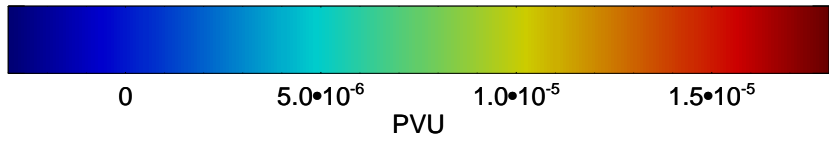

13030406, 42 hour forecast for 355K EPV

355K Montgomery Streamfunction, white
EPV Tropopause (2 PVU) Position
Range ring of 4055 km -- 13 hours GH round trip