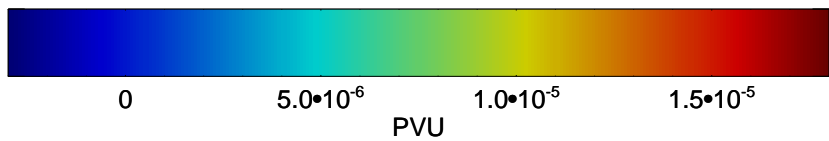

13030600, 84 hour forecast for 355K EPV

355K Montgomery Streamfunction, white
EPV Tropopause (2 PVU) Position
Range ring of 4055 km -- 13 hours GH round trip