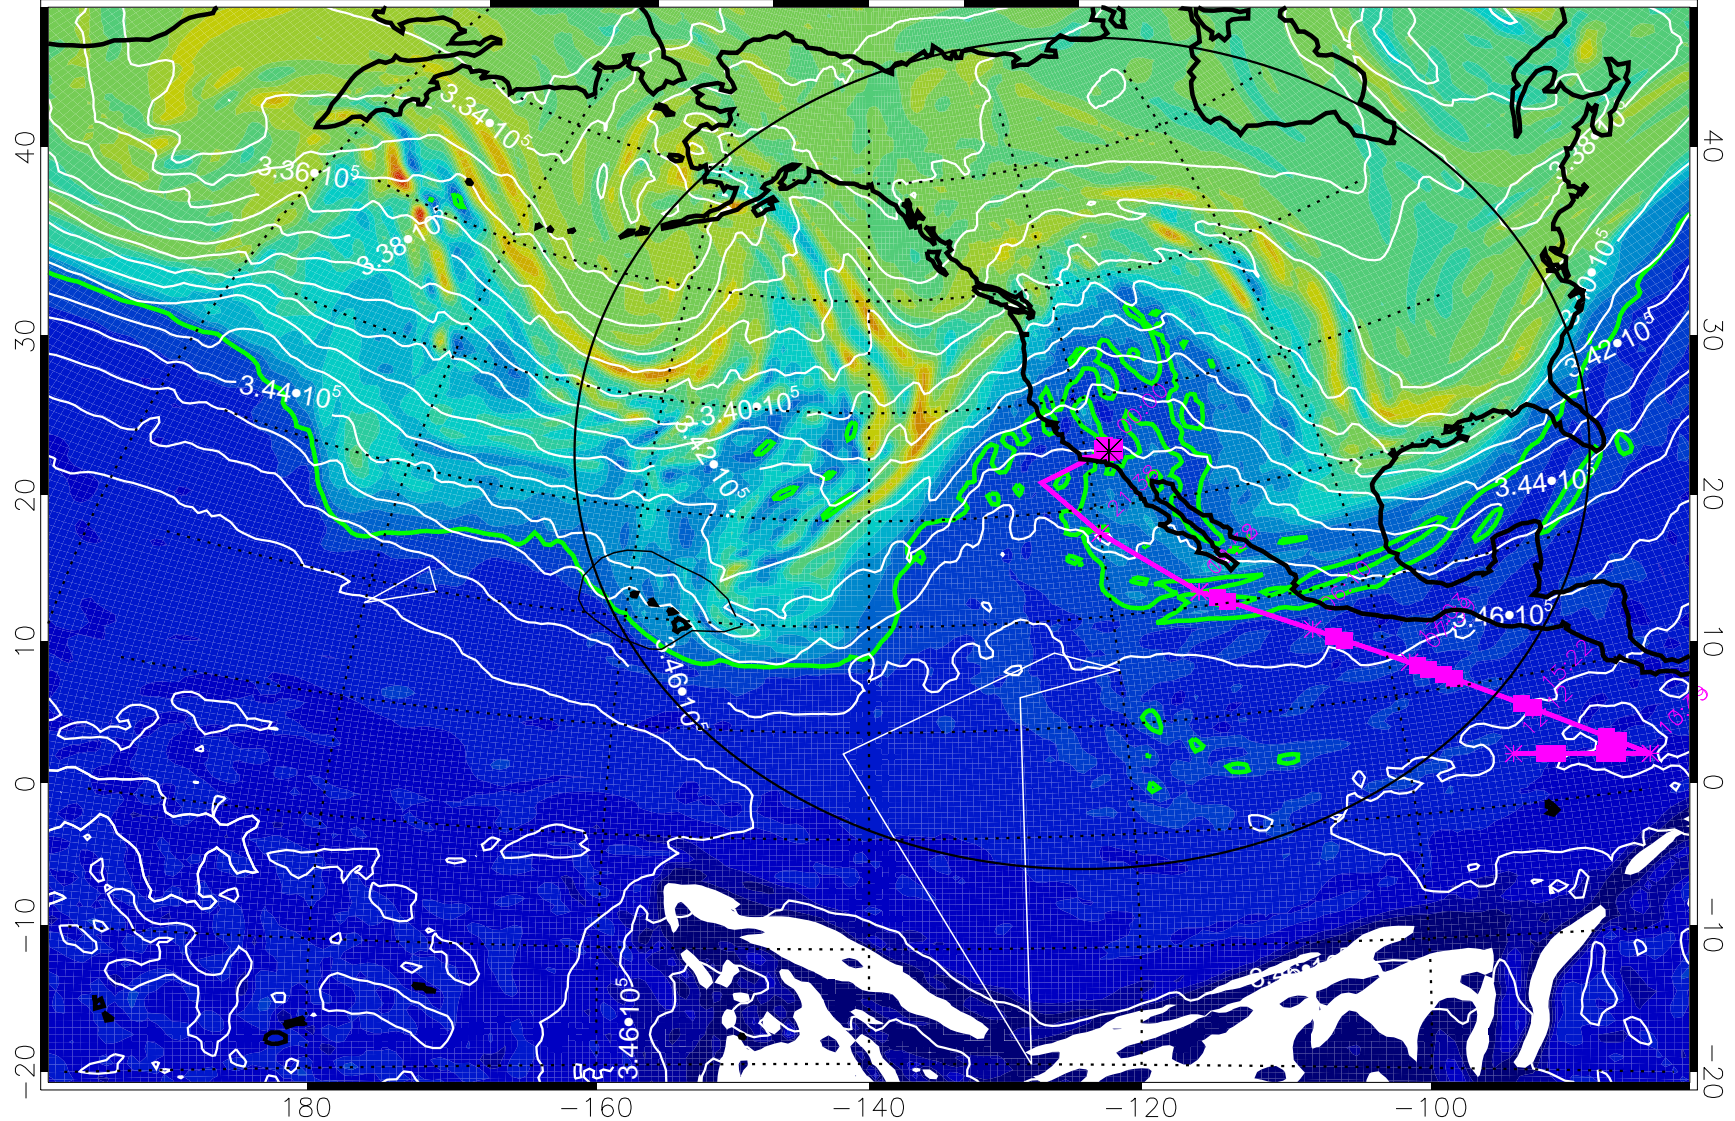

13030200, 24 hour forecast for 355K EPV

160 180 -160 -140 -120 -100

PVU

355K Montgomery Streamfunction, white
EPV Tropopause (2 PVU) Position
Range ring of 4055 km -- 13 hours GH round trip

13030206, 30 hour forecast for 355K EPV

160 180 -160 -140 -120 -100

355K Montgomery Streamfunction, white
EPV Tropopause (2 PVU) Position
Range ring of 4055 km -- 13 hours GH round trip

13030212, 36 hour forecast for 355K EPV

160 180 -160 -140 -120 -100

355K Montgomery Streamfunction, white
EPV Tropopause (2 PVU) Position
Range ring of 4055 km -- 13 hours GH round trip

13030218, 42 hour forecast for 355K EPV

160 180 -160 -140 -120 -100

0 $5.0 \cdot 10^{-6}$ $1.0 \cdot 10^{-5}$ $1.5 \cdot 10^{-5}$
PVU

355K Montgomery Streamfunction, white
EPV Tropopause (2 PVU) Position
Range ring of 4055 km -- 13 hours GH round trip

13030300, 48 hour forecast for 355K EPV

355K Montgomery Streamfunction, white
EPV Tropopause (2 PVU) Position
Range ring of 4055 km -- 13 hours GH round trip