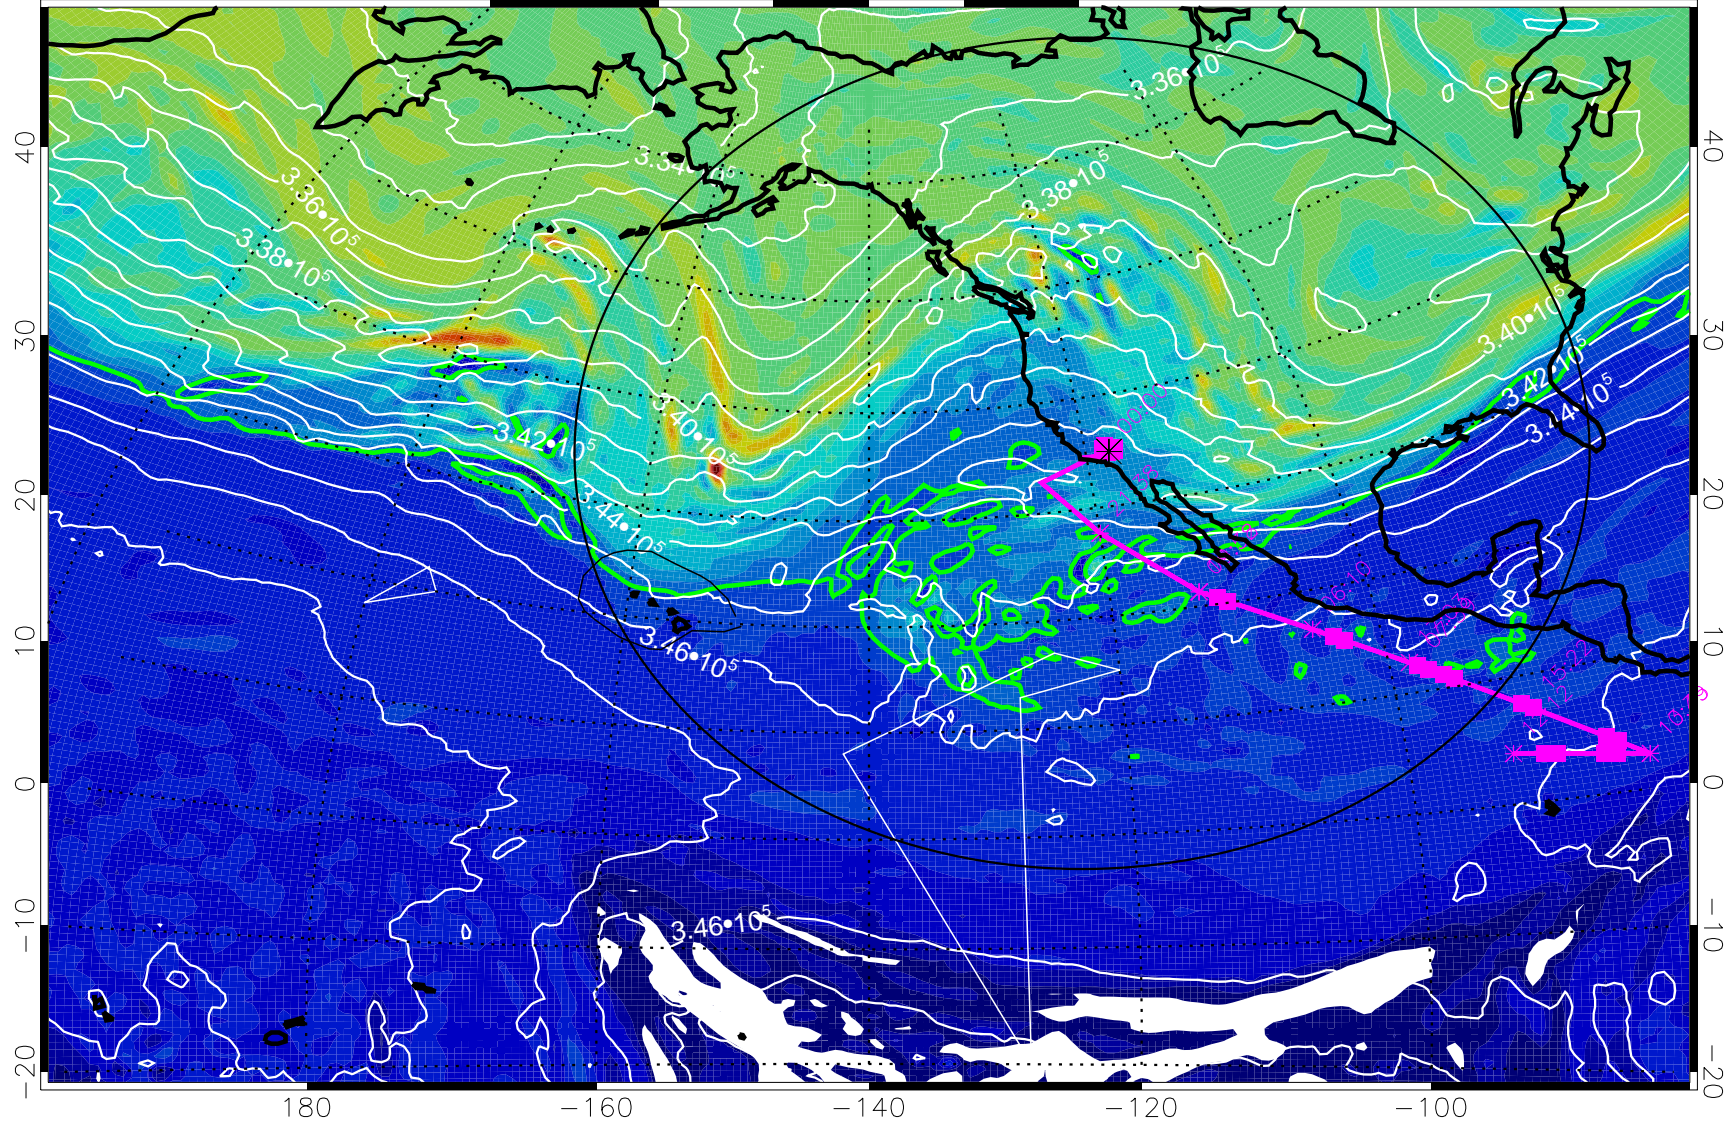

13030100, 24 hour forecast for 355K EPV

355K Montgomery Streamfunction, white  
EPV Tropopause (2 PVU) Position  
Range ring of 4055 km -- 13 hours GH round trip

13030106, 30 hour forecast for 355K EPV

355K Montgomery Streamfunction, white  
EPV Tropopause (2 PVU) Position  
Range ring of 4055 km -- 13 hours GH round trip

13030112, 36 hour forecast for 355K EPV

160 180 -160 -140 -120 -100

0  $5.0 \cdot 10^6$   $1.0 \cdot 10^5$   $1.5 \cdot 10^5$   
PVU

355K Montgomery Streamfunction, white  
EPV Tropopause (2 PVU) Position  
Range ring of 4055 km -- 13 hours GH round trip

13030118, 42 hour forecast for 355K EPV

160 180 -160 -140 -120 -100

0 5.0\*10<sup>-6</sup> 1.0\*10<sup>-5</sup> 1.5\*10<sup>-5</sup>  
PVU

355K Montgomery Streamfunction, white  
EPV Tropopause (2 PVU) Position  
Range ring of 4055 km -- 13 hours GH round trip

13030200, 48 hour forecast for 355K EPV

160 180 -160 -140 -120 -100

355K Montgomery Streamfunction, white  
EPV Tropopause (2 PVU) Position  
Range ring of 4055 km -- 13 hours GH round trip

13030206, 54 hour forecast for 355K EPV