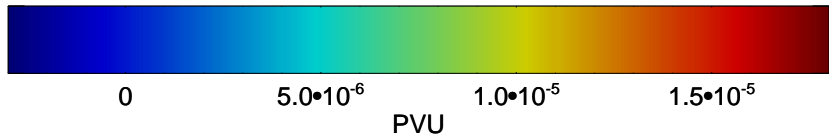

13030200, 48 hour forecast for 355K EPV

160 180 -160 -140 -120 -100

355K Montgomery Streamfunction, white
EPV Tropopause (2 PVU) Position
Range ring of 4055 km -- 13 hours GH round trip