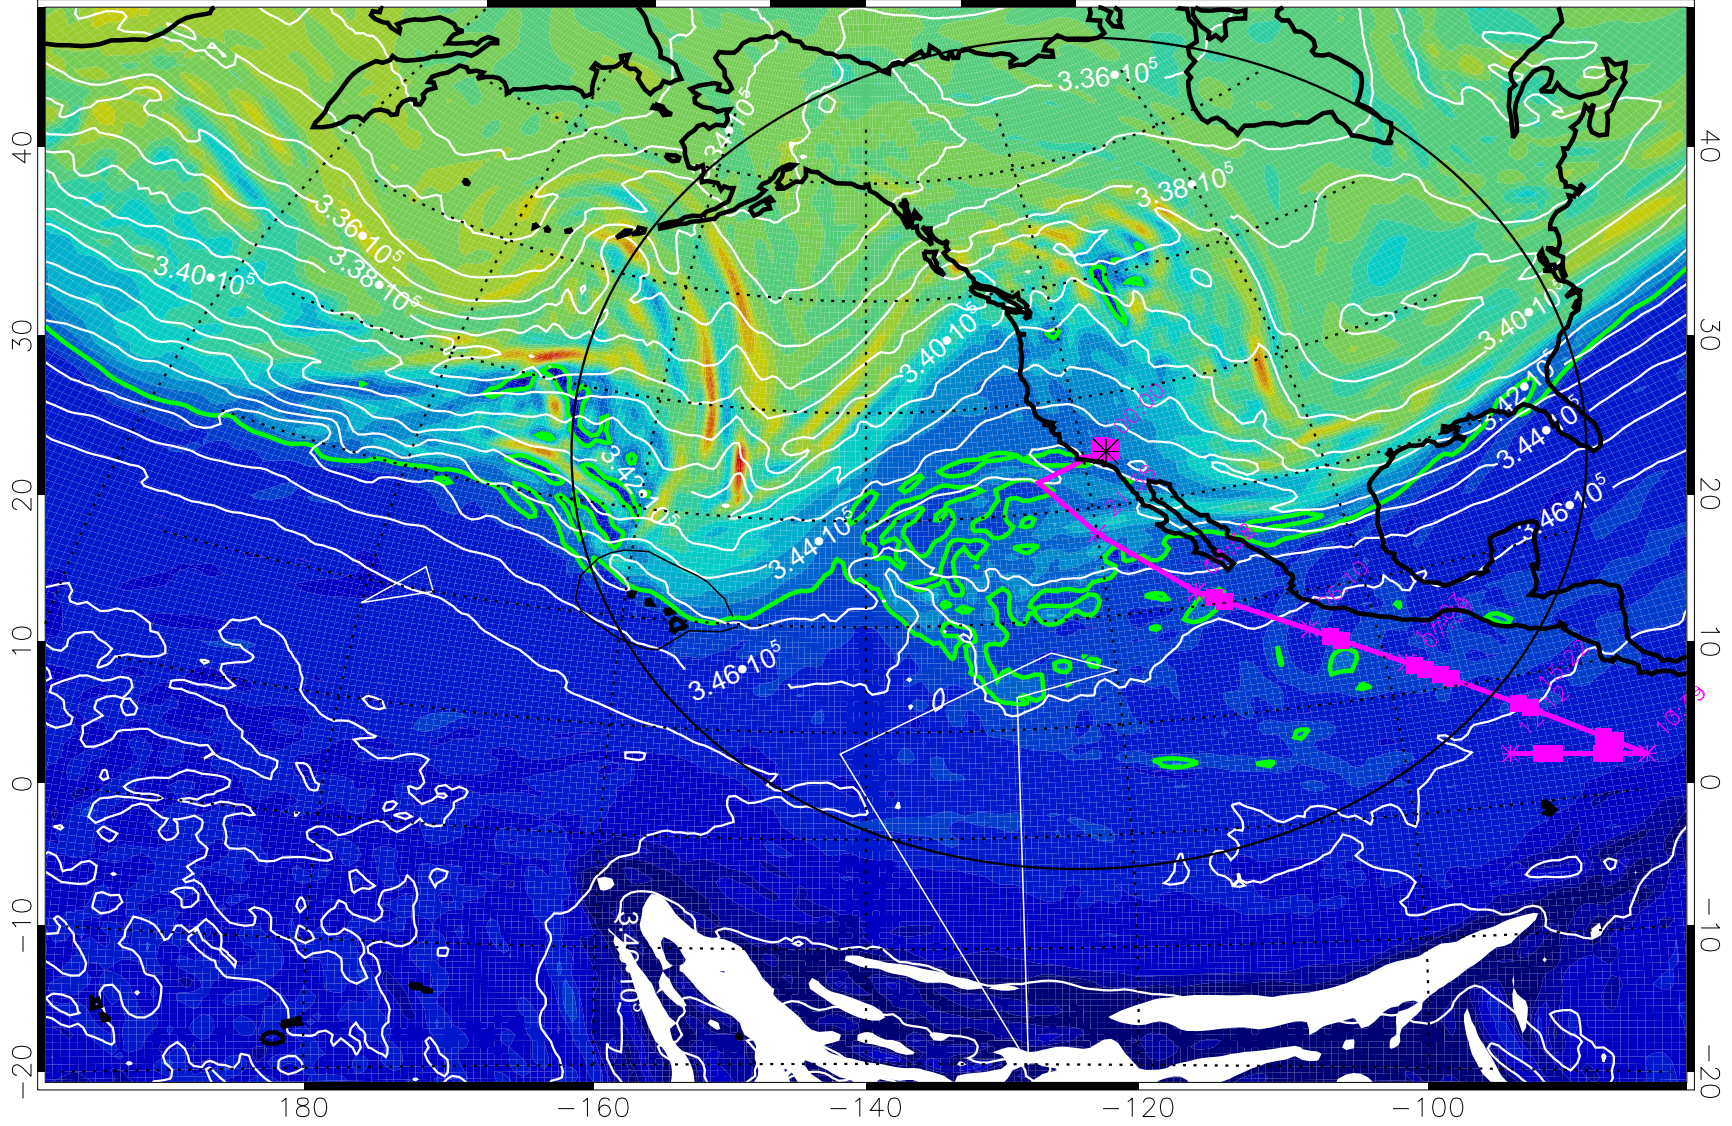

13030100, 24 hour forecast for 355K EPV

355K Montgomery Streamfunction, white  
EPV Tropopause (2 PVU) Position  
Range ring of 4055 km -- 13 hours GH round trip

13030106, 30 hour forecast for 355K EPV

355K Montgomery Streamfunction, white  
EPV Tropopause (2 PVU) Position  
Range ring of 4055 km -- 13 hours GH round trip

13030112, 36 hour forecast for 355K EPV

160 180 -160 -140 -120 -100

0  $5.0 \cdot 10^6$   $1.0 \cdot 10^5$   $1.5 \cdot 10^5$   
PVU

355K Montgomery Streamfunction, white  
EPV Tropopause (2 PVU) Position  
Range ring of 4055 km -- 13 hours GH round trip

13030118, 42 hour forecast for 355K EPV

160 180 -160 -140 -120 -100

0 5.0\*10<sup>-6</sup> 1.0\*10<sup>-5</sup> 1.5\*10<sup>-5</sup>  
PVU

355K Montgomery Streamfunction, white  
EPV Tropopause (2 PVU) Position  
Range ring of 4055 km -- 13 hours GH round trip

13030200, 48 hour forecast for 355K EPV

160 180 -160 -140 -120 -100

355K Montgomery Streamfunction, white  
EPV Tropopause (2 PVU) Position  
Range ring of 4055 km -- 13 hours GH round trip

13030206, 54 hour forecast for 355K EPV