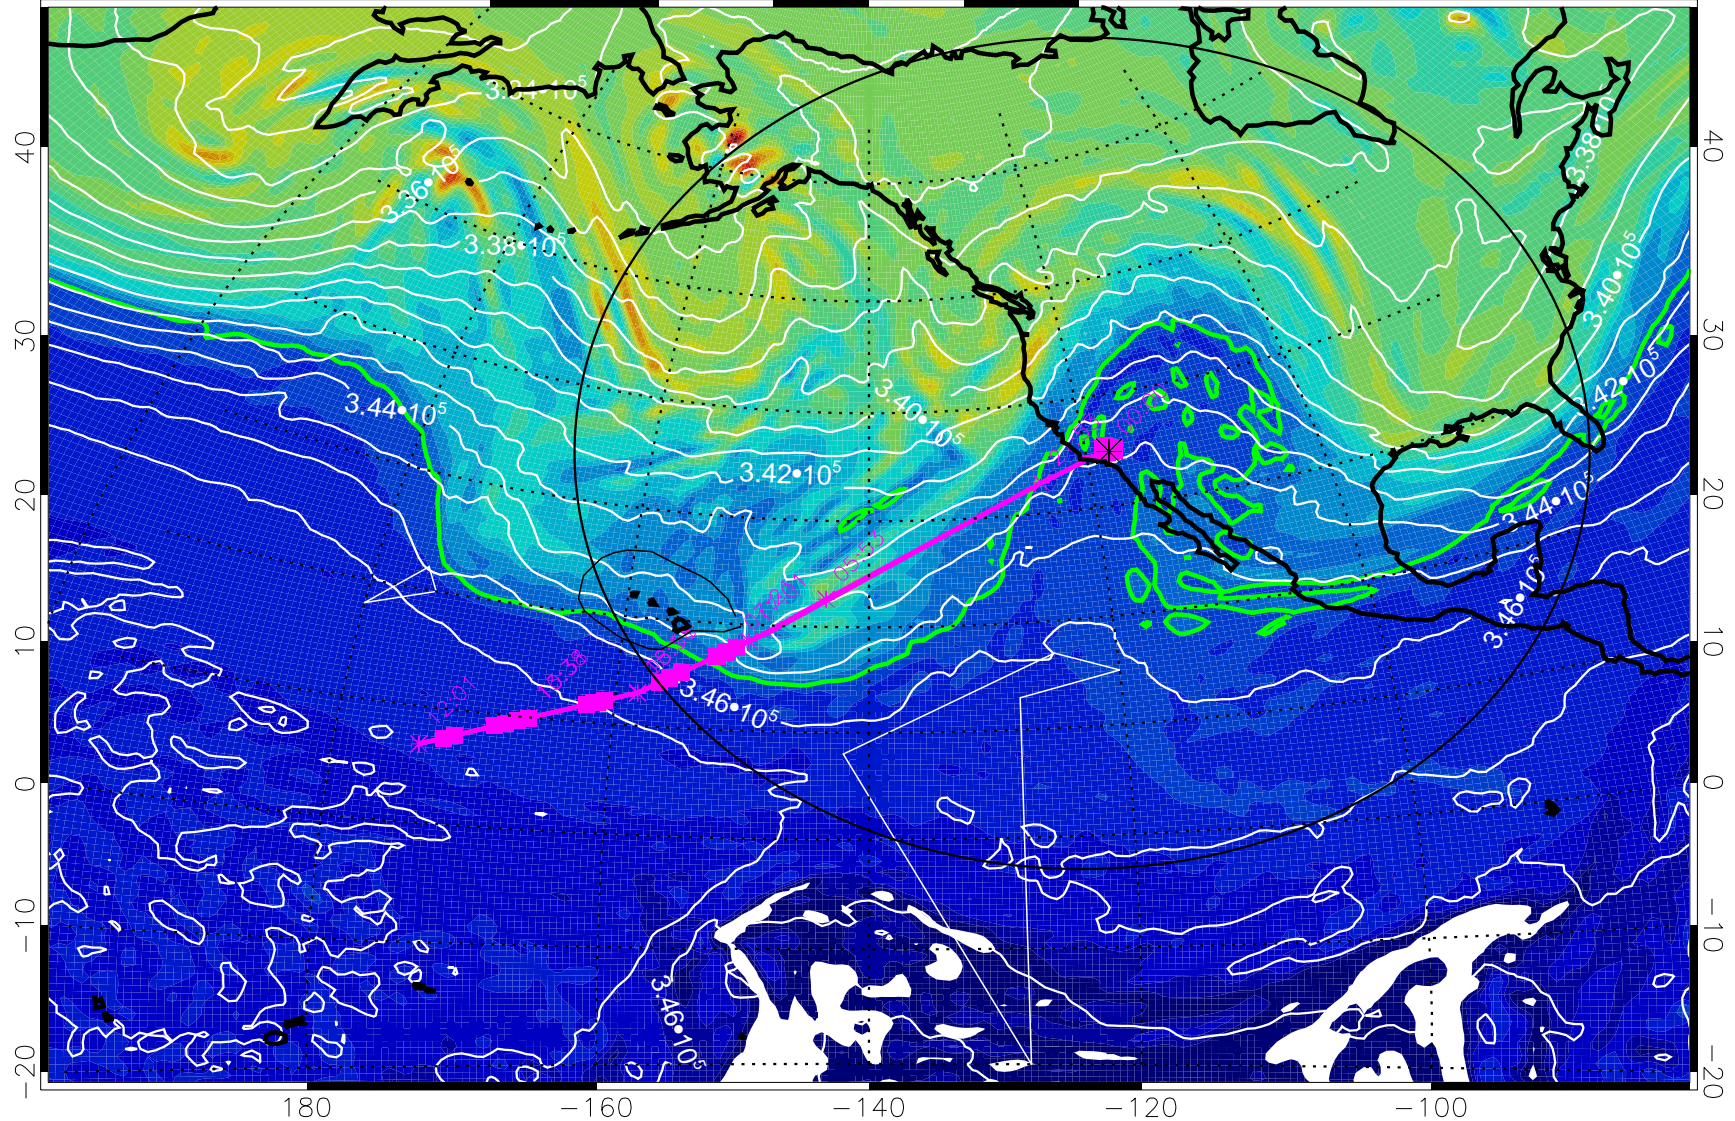

0 $5.0 \cdot 10^{-6}$ $1.0 \cdot 10^{-5}$ $1.5 \cdot 10^{-5}$
PVU

355K Montgomery Streamfunction, white
EPV Tropopause (2 PVU) Position
Range ring of 4055 km -- 13 hours GH round trip

13030218, 78 hour forecast for 355K EPV

0 $5.0 \cdot 10^{-6}$ $1.0 \cdot 10^{-5}$ $1.5 \cdot 10^{-5}$
PVU

355K Montgomery Streamfunction, white
EPV Tropopause (2 PVU) Position
Range ring of 4055 km -- 13 hours GH round trip

13030300, 84 hour forecast for 355K EPV

355K Montgomery Streamfunction, white
EPV Tropopause (2 PVU) Position
Range ring of 4055 km -- 13 hours GH round trip

13030306, 90 hour forecast for 355K EPV

160 180 -160 -140 -120 -100

355K Montgomery Streamfunction, white
EPV Tropopause (2 PVU) Position
Range ring of 4055 km -- 13 hours GH round trip

13030312, 96 hour forecast for 355K EPV

355K Montgomery Streamfunction, white
EPV Tropopause (2 PVU) Position
Range ring of 4055 km -- 13 hours GH round trip

13030318, 102 hour forecast for 355K EPV

160 180 -160 -140 -120 -100