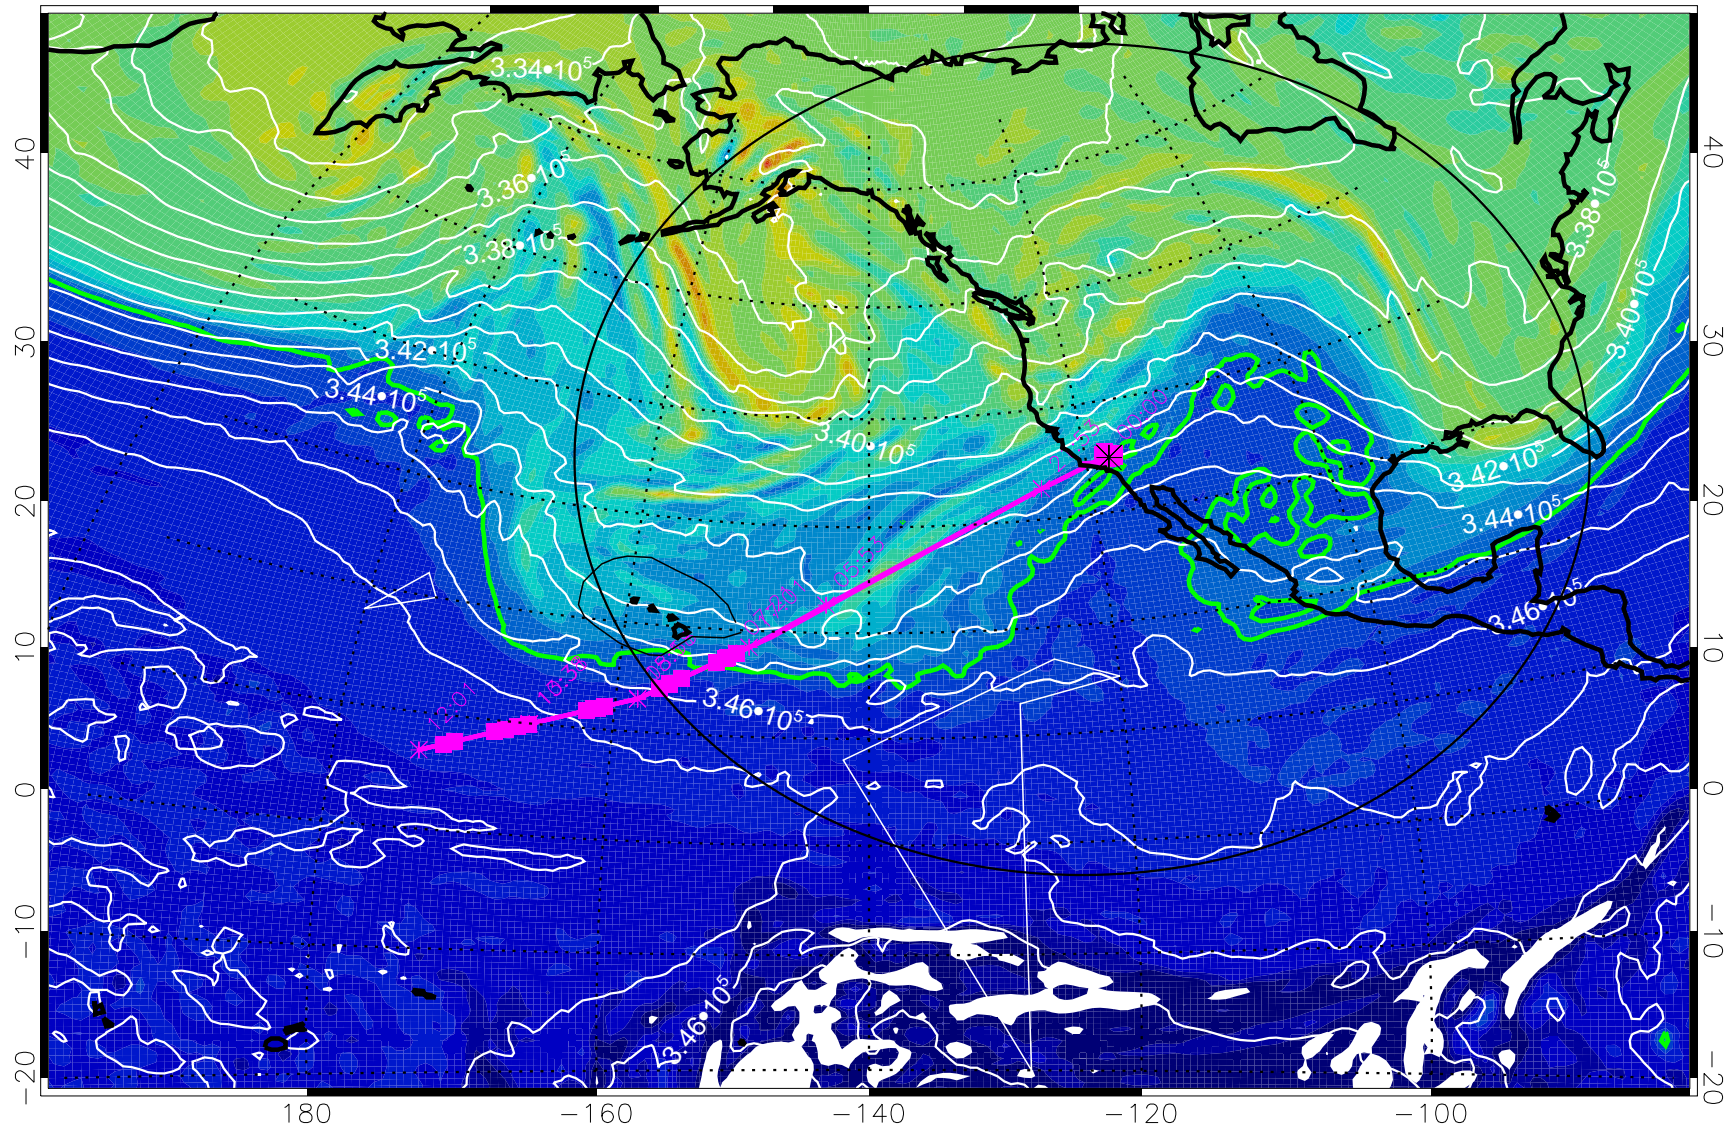

0 $5.0 \cdot 10^{-6}$ $1.0 \cdot 10^{-5}$ $1.5 \cdot 10^{-5}$
PVU

355K Montgomery Streamfunction, white
EPV Tropopause (2 PVU) Position
Range ring of 4055 km -- 13 hours GH round trip

13030300, 84 hour forecast for 355K EPV

355K Montgomery Streamfunction, white
EPV Tropopause (2 PVU) Position
Range ring of 4055 km -- 13 hours GH round trip

13030306, 90 hour forecast for 355K EPV

160 180 -160 -140 -120 -100

355K Montgomery Streamfunction, white
EPV Tropopause (2 PVU) Position
Range ring of 4055 km -- 13 hours GH round trip

13030312, 96 hour forecast for 355K EPV

355K Montgomery Streamfunction, white
EPV Tropopause (2 PVU) Position
Range ring of 4055 km -- 13 hours GH round trip

13030318, 102 hour forecast for 355K EPV

160 180 -160 -140 -120 -100

0 $5.0 \cdot 10^6$ $1.0 \cdot 10^5$ $1.5 \cdot 10^5$
PVU

355K Montgomery Streamfunction, white
EPV Tropopause (2 PVU) Position
Range ring of 4055 km -- 13 hours GH round trip

13030400, 108 hour forecast for 355K EPV