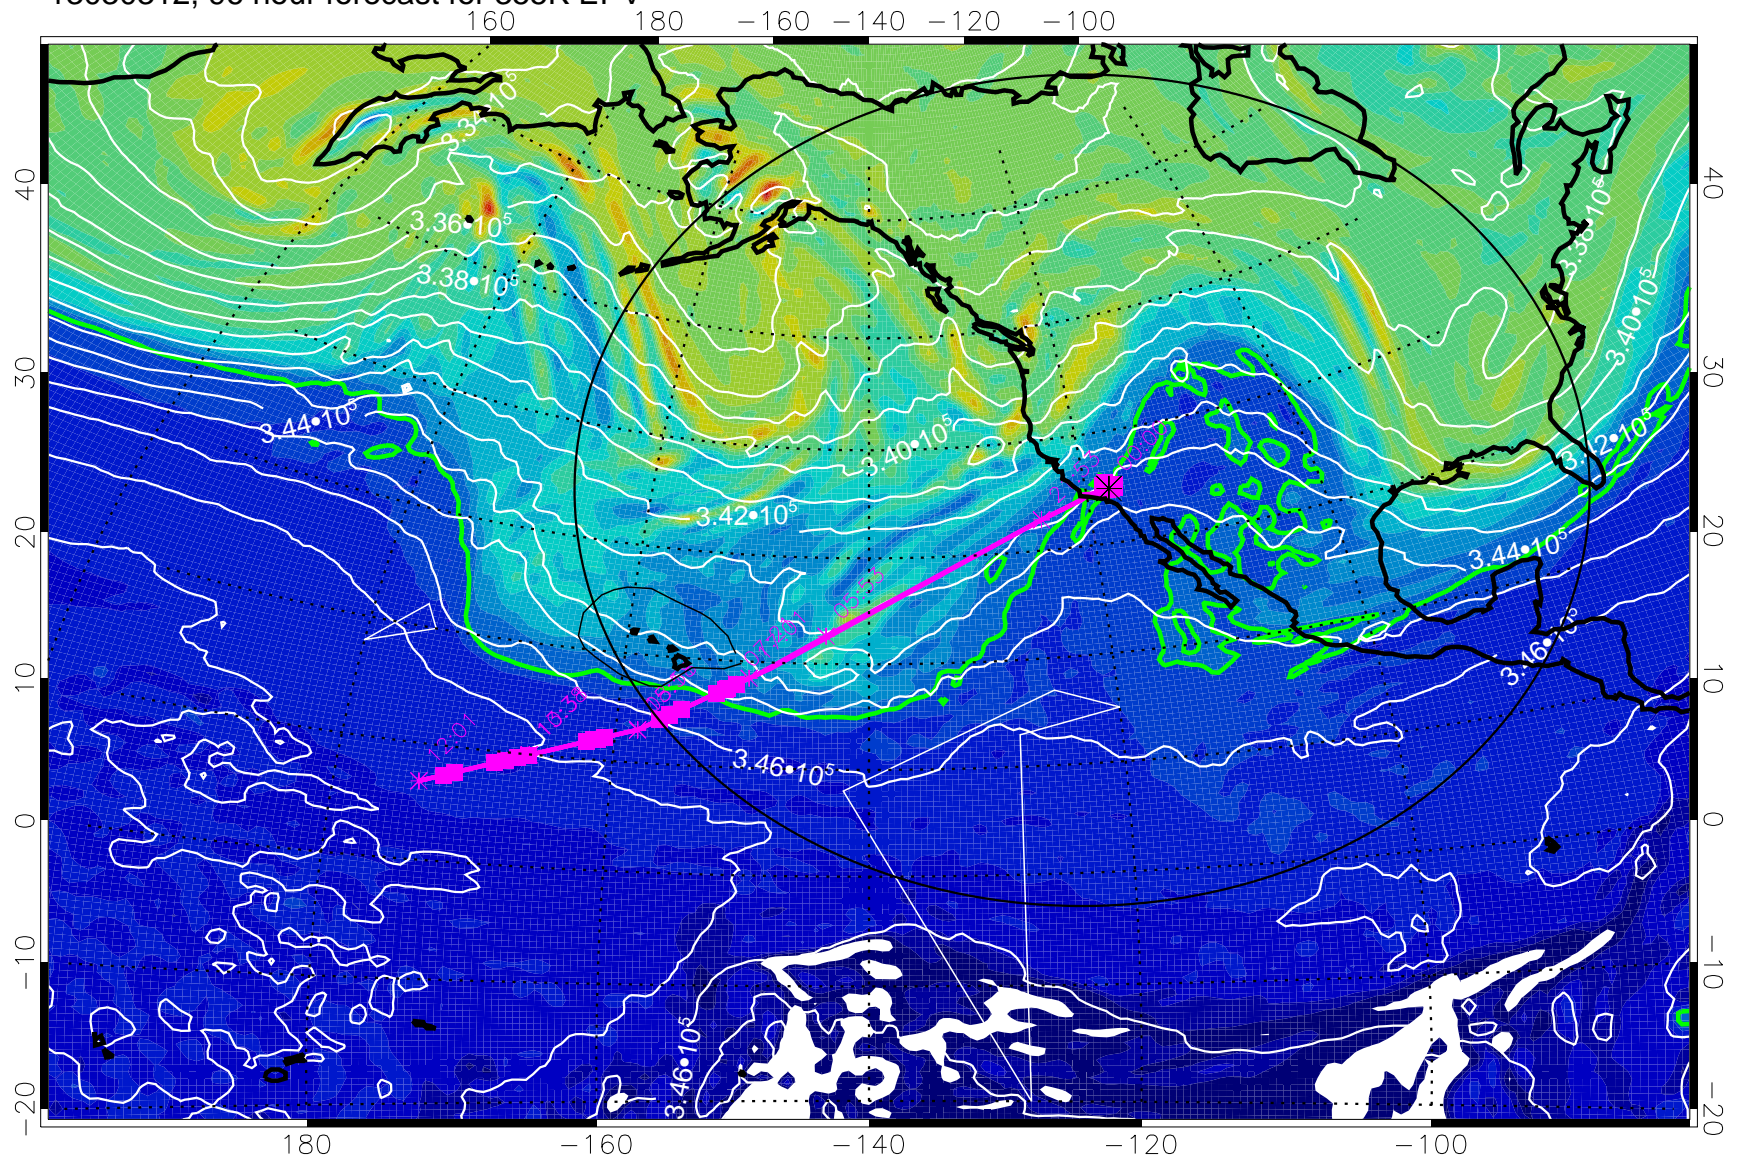

0 $5.0 \cdot 10^{-6}$ $1.0 \cdot 10^{-5}$ $1.5 \cdot 10^{-5}$
PVU

355K Montgomery Streamfunction, white
EPV Tropopause (2 PVU) Position
Range ring of 4055 km -- 13 hours GH round trip

13030300, 84 hour forecast for 355K EPV

355K Montgomery Streamfunction, white
EPV Tropopause (2 PVU) Position
Range ring of 4055 km -- 13 hours GH round trip

13030306, 90 hour forecast for 355K EPV

160 180 -160 -140 -120 -100

355K Montgomery Streamfunction, white
EPV Tropopause (2 PVU) Position
Range ring of 4055 km -- 13 hours GH round trip

13030312, 96 hour forecast for 355K EPV

355K Montgomery Streamfunction, white
EPV Tropopause (2 PVU) Position
Range ring of 4055 km -- 13 hours GH round trip

13030318, 102 hour forecast for 355K EPV

160 180 -160 -140 -120 -100

0 $5.0 \cdot 10^6$ $1.0 \cdot 10^5$ $1.5 \cdot 10^5$
PVU

355K Montgomery Streamfunction, white
EPV Tropopause (2 PVU) Position
Range ring of 4055 km -- 13 hours GH round trip

13030400, 108 hour forecast for 355K EPV