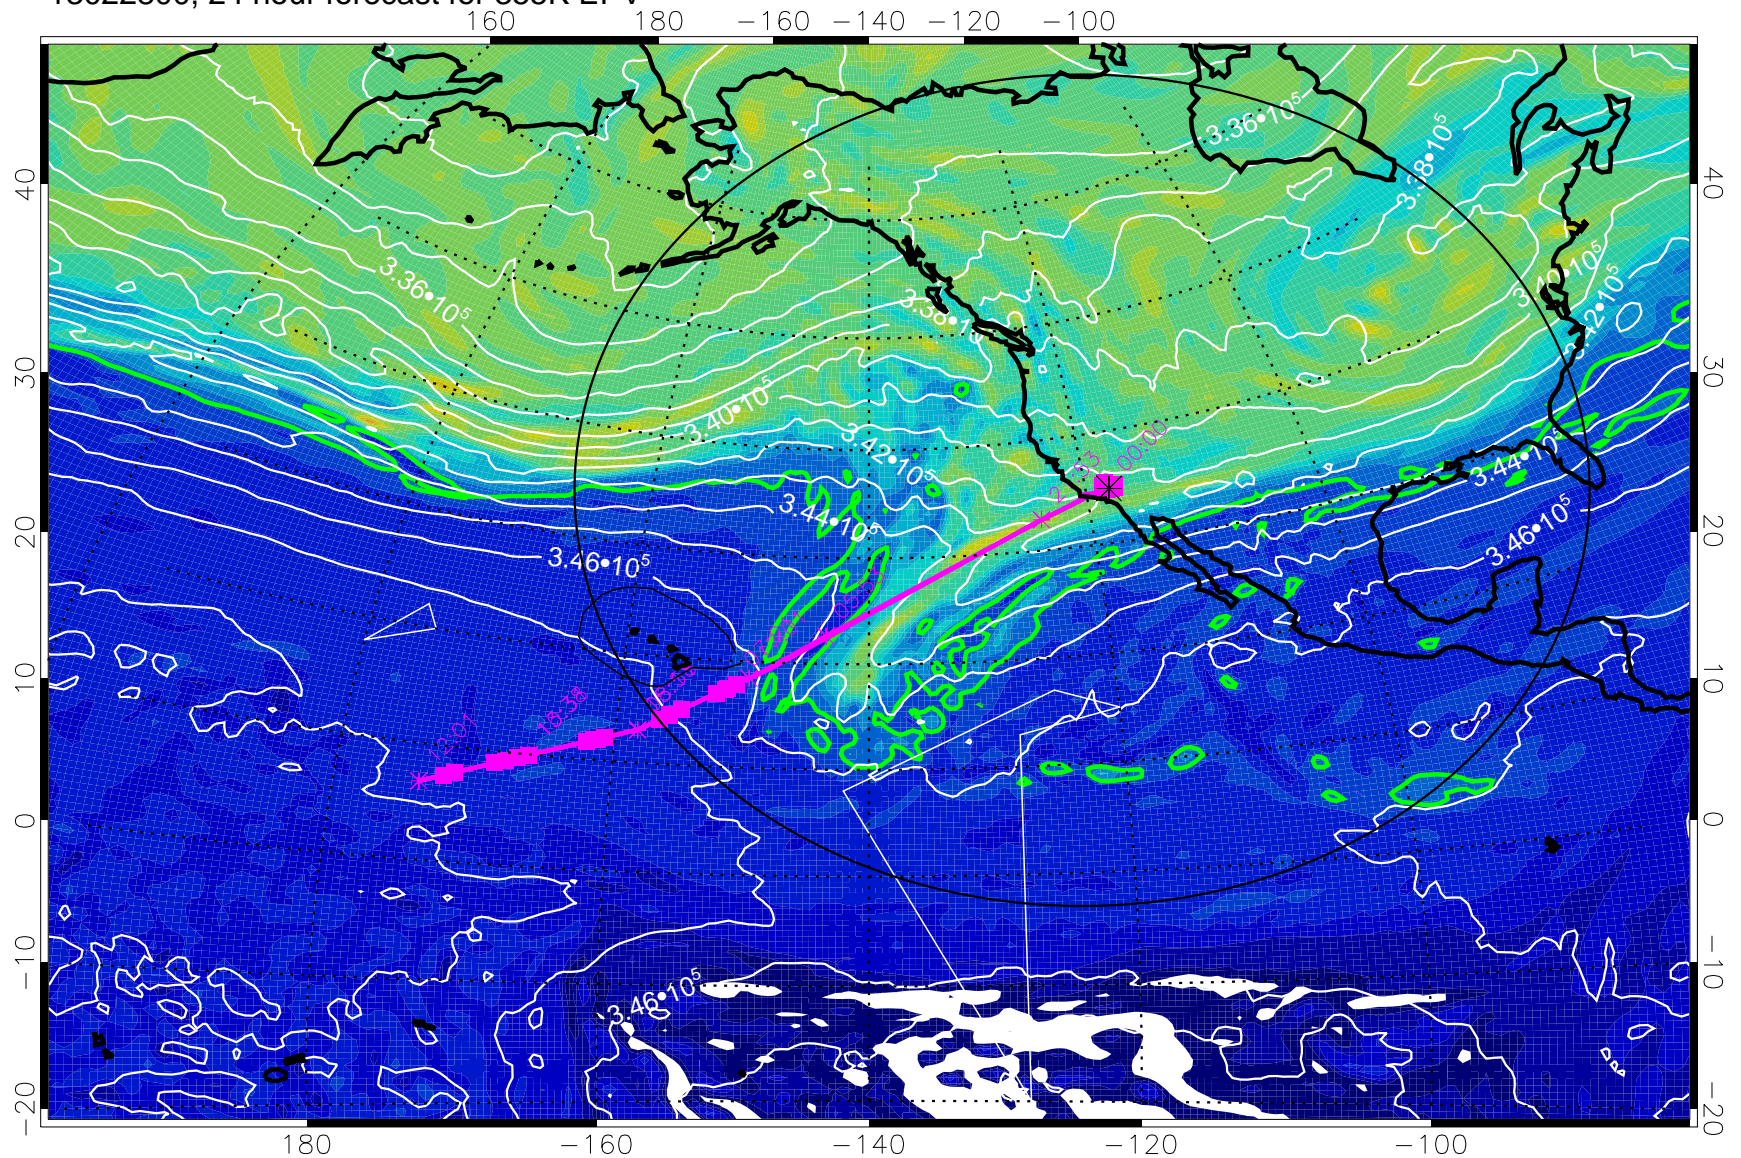

13022712, 12 hour forecast for 355K EPV

355K Montgomery Streamfunction, white
EPV Tropopause (2 PVU) Position
Range ring of 4055 km -- 13 hours GH round trip

13022718, 18 hour forecast for 355K EPV

160 180 -160 -140 -120 -100

355K Montgomery Streamfunction, white
EPV Tropopause (2 PVU) Position
Range ring of 4055 km -- 13 hours GH round trip

13022800, 24 hour forecast for 355K EPV

355K Montgomery Streamfunction, white
EPV Tropopause (2 PVU) Position
Range ring of 4055 km -- 13 hours GH round trip

13022806, 30 hour forecast for 355K EPV

160 180 -160 -140 -120 -100

355K Montgomery Streamfunction, white
EPV Tropopause (2 PVU) Position
Range ring of 4055 km -- 13 hours GH round trip

13022812, 36 hour forecast for 355K EPV

160 180 -160 -140 -120 -100

0 5.0•10⁻⁶ 1.0•10⁻⁵ 1.5•10⁻⁵
PVU

355K Montgomery Streamfunction, white
EPV Tropopause (2 PVU) Position
Range ring of 4055 km -- 13 hours GH round trip

13022818, 42 hour forecast for 355K EPV