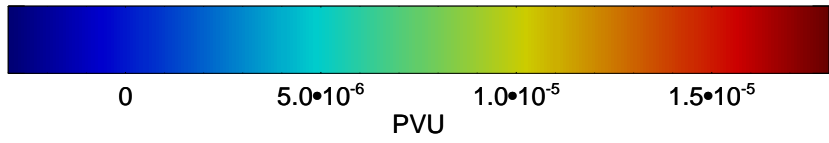

13022712, 12 hour forecast for 355K EPV

355K Montgomery Streamfunction, white
EPV Tropopause (2 PVU) Position
Range ring of 4055 km -- 13 hours GH round trip

13022718, 18 hour forecast for 355K EPV

160 180 -160 -140 -120 -100