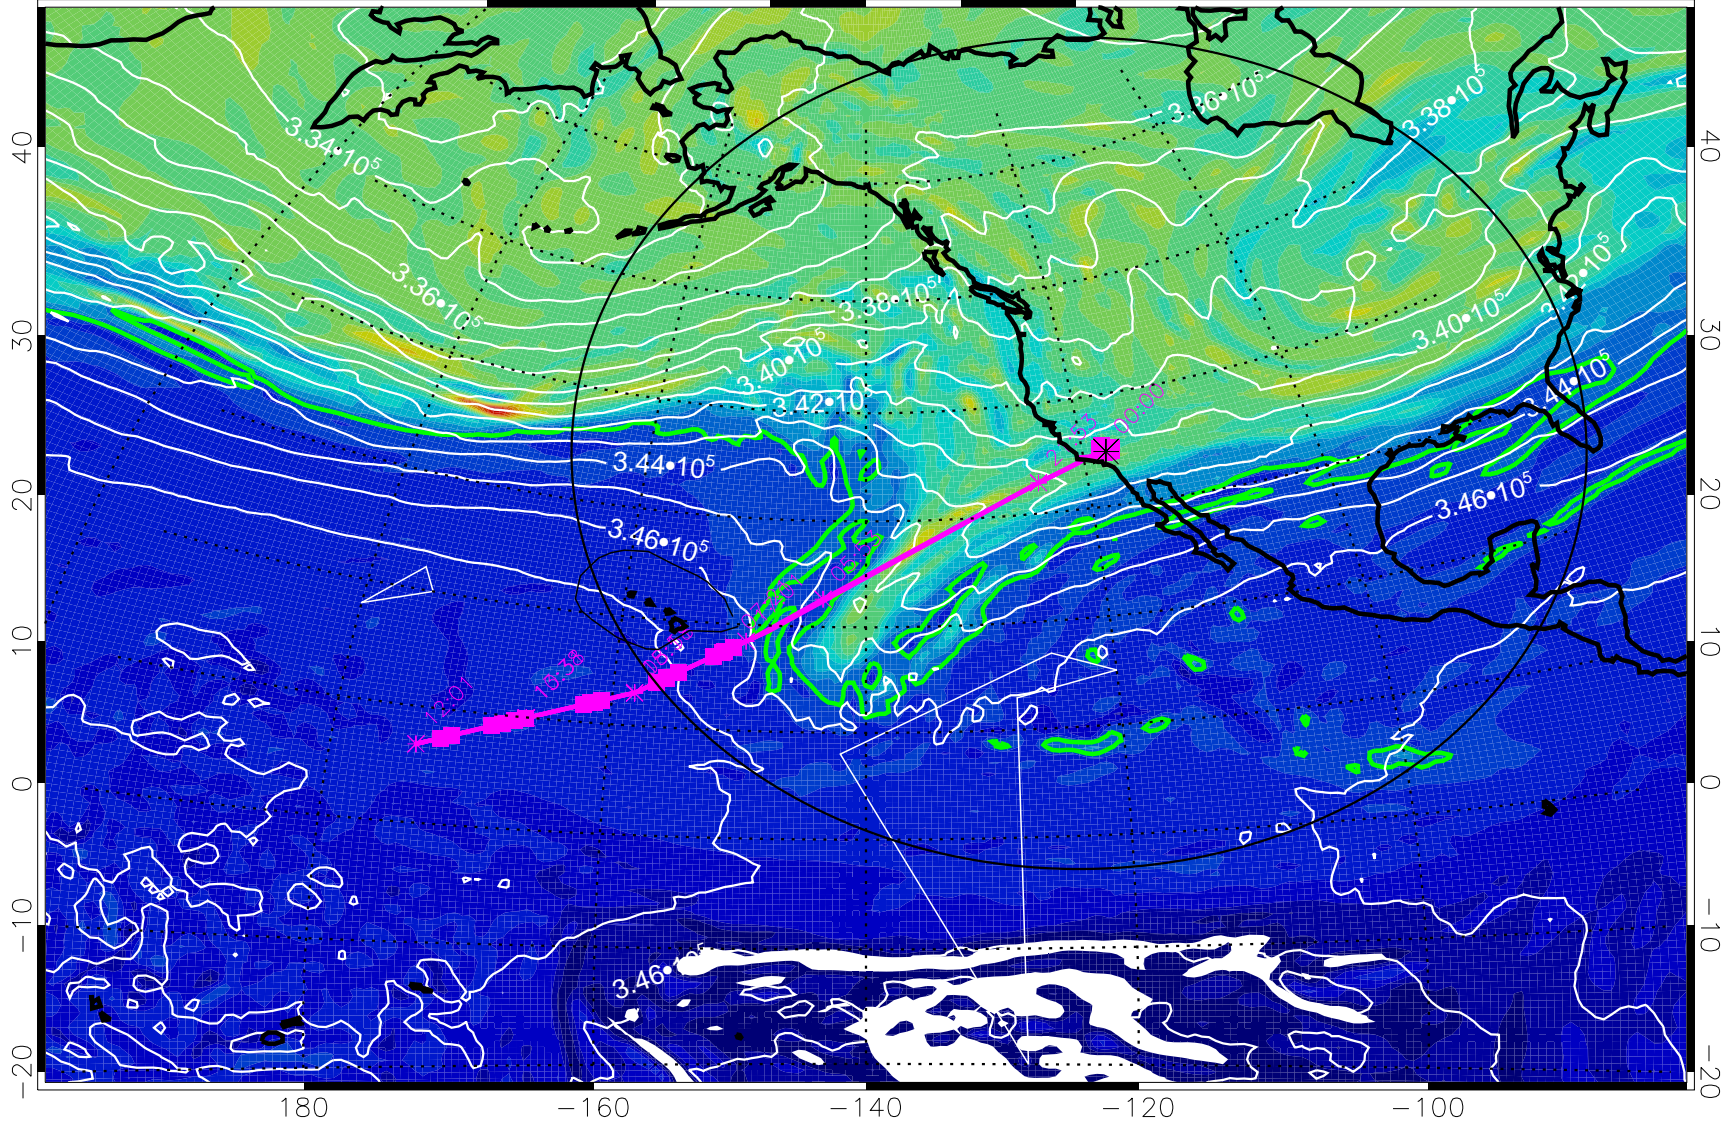

13022712, 12 hour forecast for 355K EPV

355K Montgomery Streamfunction, white
EPV Tropopause (2 PVU) Position
Range ring of 4055 km -- 13 hours GH round trip

13022718, 18 hour forecast for 355K EPV

160 180 -160 -140 -120 -100

355K Montgomery Streamfunction, white
EPV Tropopause (2 PVU) Position
Range ring of 4055 km -- 13 hours GH round trip

13022800, 24 hour forecast for 355K EPV

355K Montgomery Streamfunction, white
EPV Tropopause (2 PVU) Position
Range ring of 4055 km -- 13 hours GH round trip

13022806, 30 hour forecast for 355K EPV

160 180 -160 -140 -120 -100

355K Montgomery Streamfunction, white
EPV Tropopause (2 PVU) Position
Range ring of 4055 km -- 13 hours GH round trip

13022812, 36 hour forecast for 355K EPV

160 180 -160 -140 -120 -100

0 5.0•10⁻⁶ 1.0•10⁻⁵ 1.5•10⁻⁵
PVU

355K Montgomery Streamfunction, white
EPV Tropopause (2 PVU) Position
Range ring of 4055 km -- 13 hours GH round trip

13022818, 42 hour forecast for 355K EPV