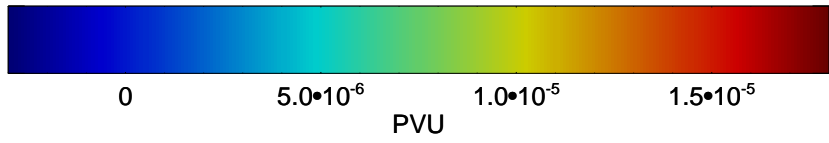

13030218, 90 hour forecast for 355K EPV

160 180 -160 -140 -120 -100

355K Montgomery Streamfunction, white
EPV Tropopause (2 PVU) Position
Range ring of 4055 km -- 13 hours GH round trip