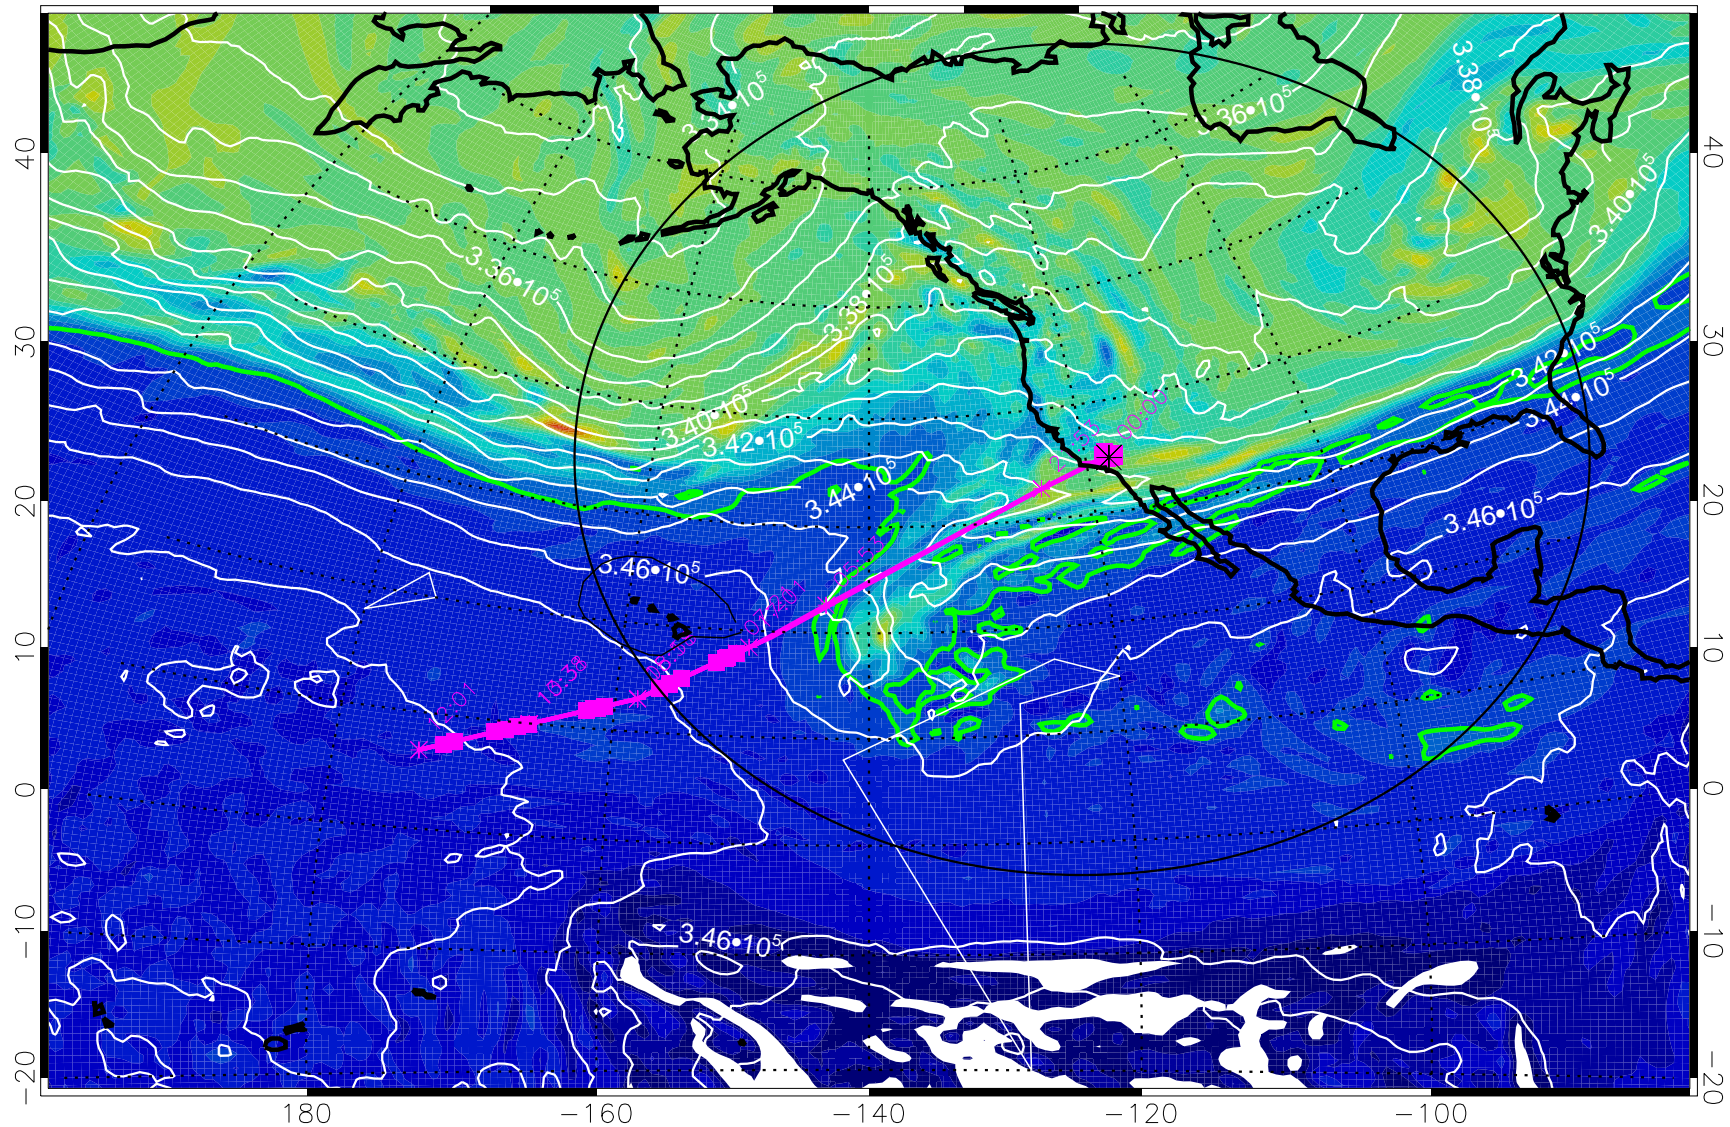

355K Montgomery Streamfunction, white
EPV Tropopause (2 PVU) Position
Range ring of 4055 km -- 13 hours GH round trip

13022800, 24 hour forecast for 355K EPV

355K Montgomery Streamfunction, white
EPV Tropopause (2 PVU) Position
Range ring of 4055 km -- 13 hours GH round trip

13022806, 30 hour forecast for 355K EPV

160 180 -160 -140 -120 -100

355K Montgomery Streamfunction, white
EPV Tropopause (2 PVU) Position
Range ring of 4055 km -- 13 hours GH round trip

13022812, 36 hour forecast for 355K EPV

160 180 -160 -140 -120 -100

0 5.0•10⁻⁶ 1.0•10⁻⁵ 1.5•10⁻⁵
PVU

355K Montgomery Streamfunction, white
EPV Tropopause (2 PVU) Position
Range ring of 4055 km -- 13 hours GH round trip

13022818, 42 hour forecast for 355K EPV

0 $5.0 \cdot 10^{-6}$ $1.0 \cdot 10^{-5}$ $1.5 \cdot 10^{-5}$
PVU

355K Montgomery Streamfunction, white
EPV Tropopause (2 PVU) Position
Range ring of 4055 km -- 13 hours GH round trip

13030100, 48 hour forecast for 355K EPV