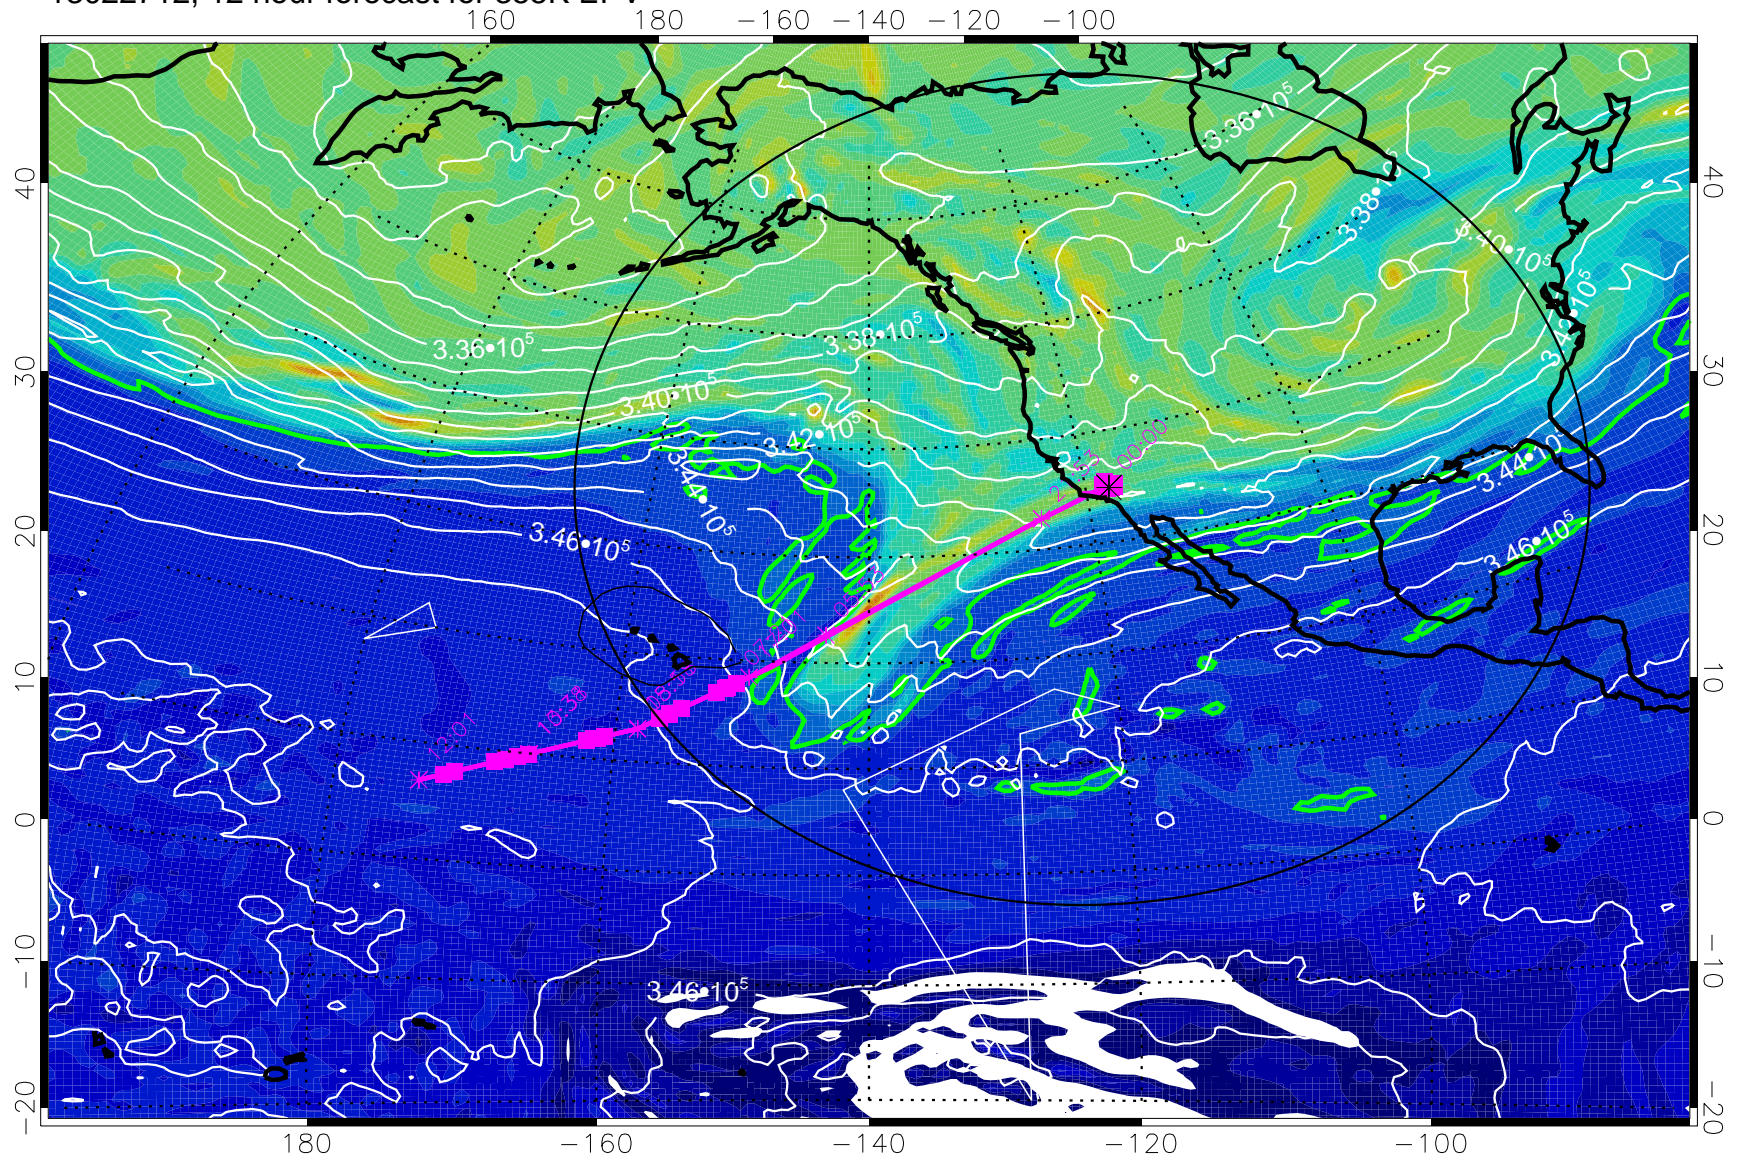

13022712, 12 hour forecast for 355K EPV

355K Montgomery Streamfunction, white
EPV Tropopause (2 PVU) Position
Range ring of 4055 km -- 13 hours GH round trip

13022718, 18 hour forecast for 355K EPV

160 180 -160 -140 -120 -100

355K Montgomery Streamfunction, white
EPV Tropopause (2 PVU) Position
Range ring of 4055 km -- 13 hours GH round trip

13022800, 24 hour forecast for 355K EPV

355K Montgomery Streamfunction, white
EPV Tropopause (2 PVU) Position
Range ring of 4055 km -- 13 hours GH round trip

13022806, 30 hour forecast for 355K EPV

160 180 -160 -140 -120 -100

355K Montgomery Streamfunction, white
EPV Tropopause (2 PVU) Position
Range ring of 4055 km -- 13 hours GH round trip

13022812, 36 hour forecast for 355K EPV

160 180 -160 -140 -120 -100

0 5.0•10⁻⁶ 1.0•10⁻⁵ 1.5•10⁻⁵
PVU

355K Montgomery Streamfunction, white
EPV Tropopause (2 PVU) Position
Range ring of 4055 km -- 13 hours GH round trip

13022818, 42 hour forecast for 355K EPV