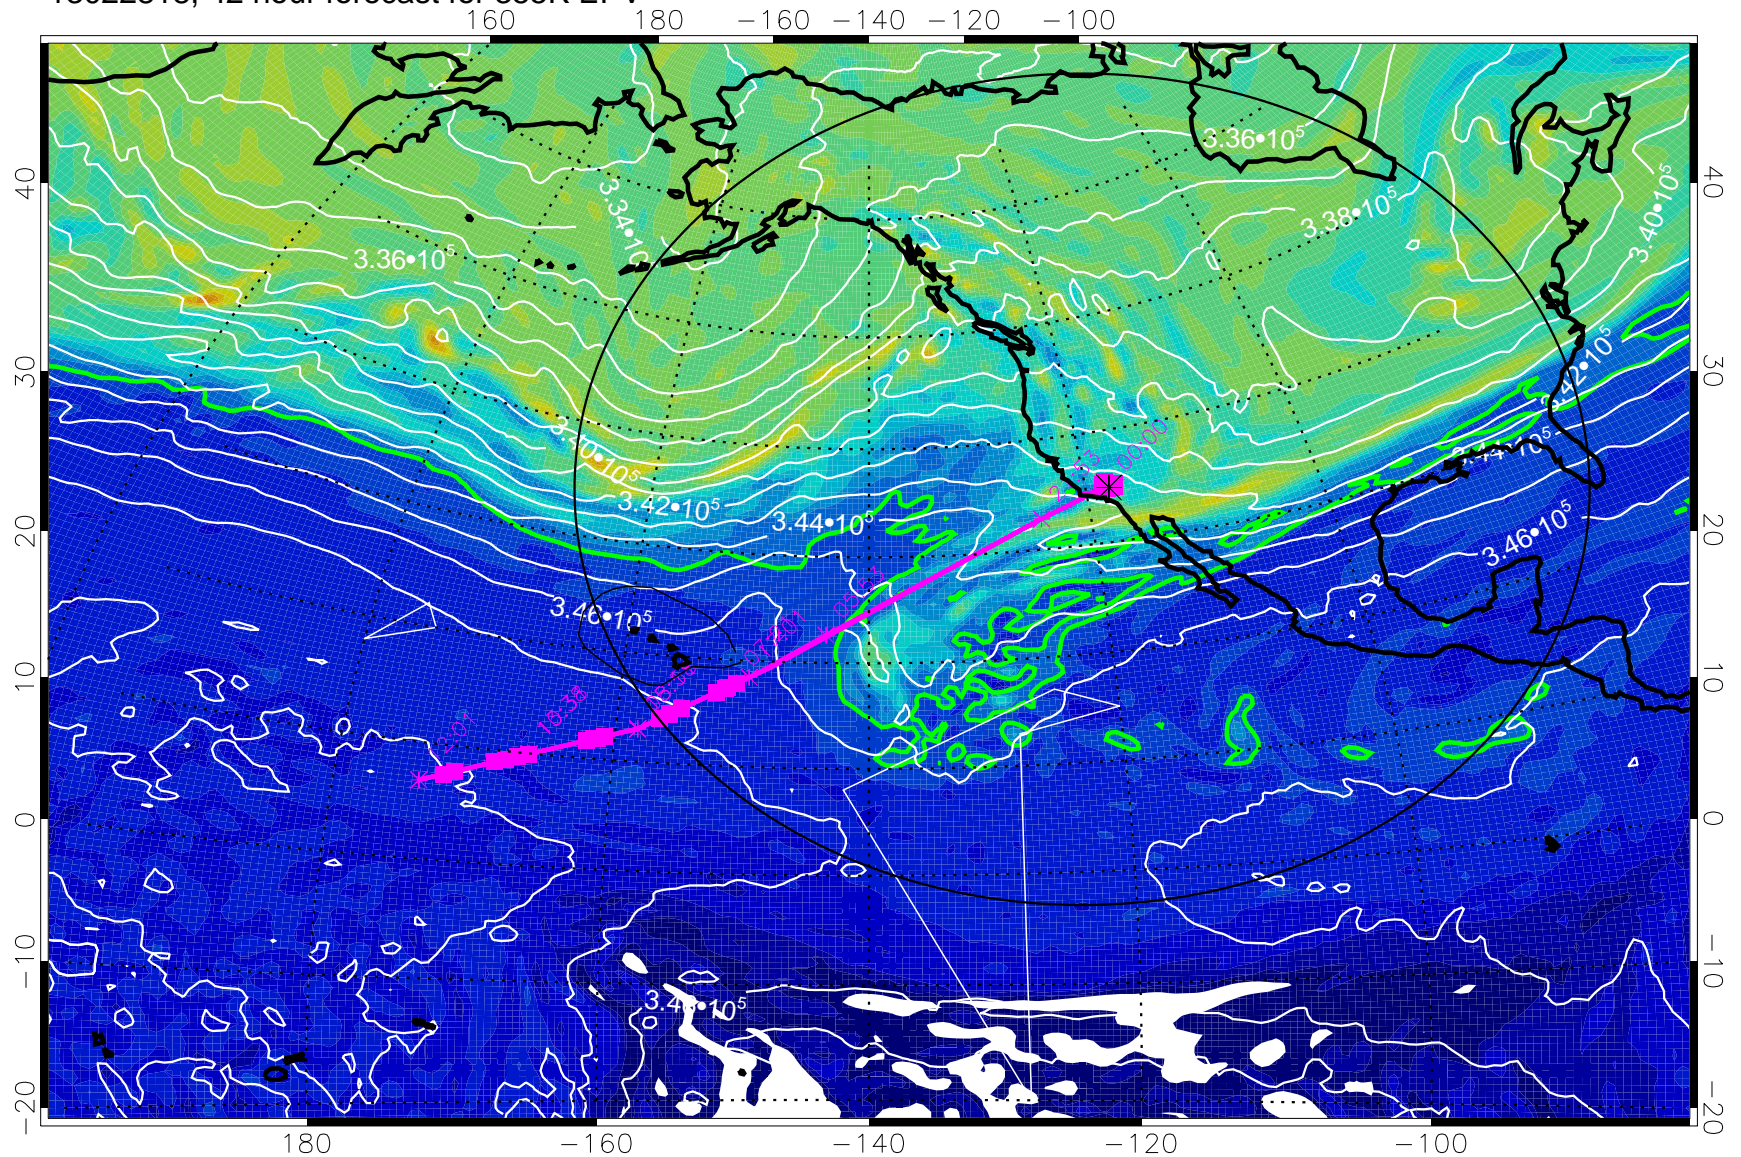

355K Montgomery Streamfunction, white
EPV Tropopause (2 PVU) Position
Range ring of 4055 km -- 13 hours GH round trip

13022800, 24 hour forecast for 355K EPV

355K Montgomery Streamfunction, white
EPV Tropopause (2 PVU) Position
Range ring of 4055 km -- 13 hours GH round trip

13022806, 30 hour forecast for 355K EPV

160 180 -160 -140 -120 -100

355K Montgomery Streamfunction, white
EPV Tropopause (2 PVU) Position
Range ring of 4055 km -- 13 hours GH round trip

13022812, 36 hour forecast for 355K EPV

160 180 -160 -140 -120 -100

0 5.0•10⁻⁶ 1.0•10⁻⁵ 1.5•10⁻⁵
PVU

355K Montgomery Streamfunction, white
EPV Tropopause (2 PVU) Position
Range ring of 4055 km -- 13 hours GH round trip

13022818, 42 hour forecast for 355K EPV

0 $5.0 \cdot 10^{-6}$ $1.0 \cdot 10^{-5}$ $1.5 \cdot 10^{-5}$
PVU

355K Montgomery Streamfunction, white
EPV Tropopause (2 PVU) Position
Range ring of 4055 km -- 13 hours GH round trip

13030100, 48 hour forecast for 355K EPV