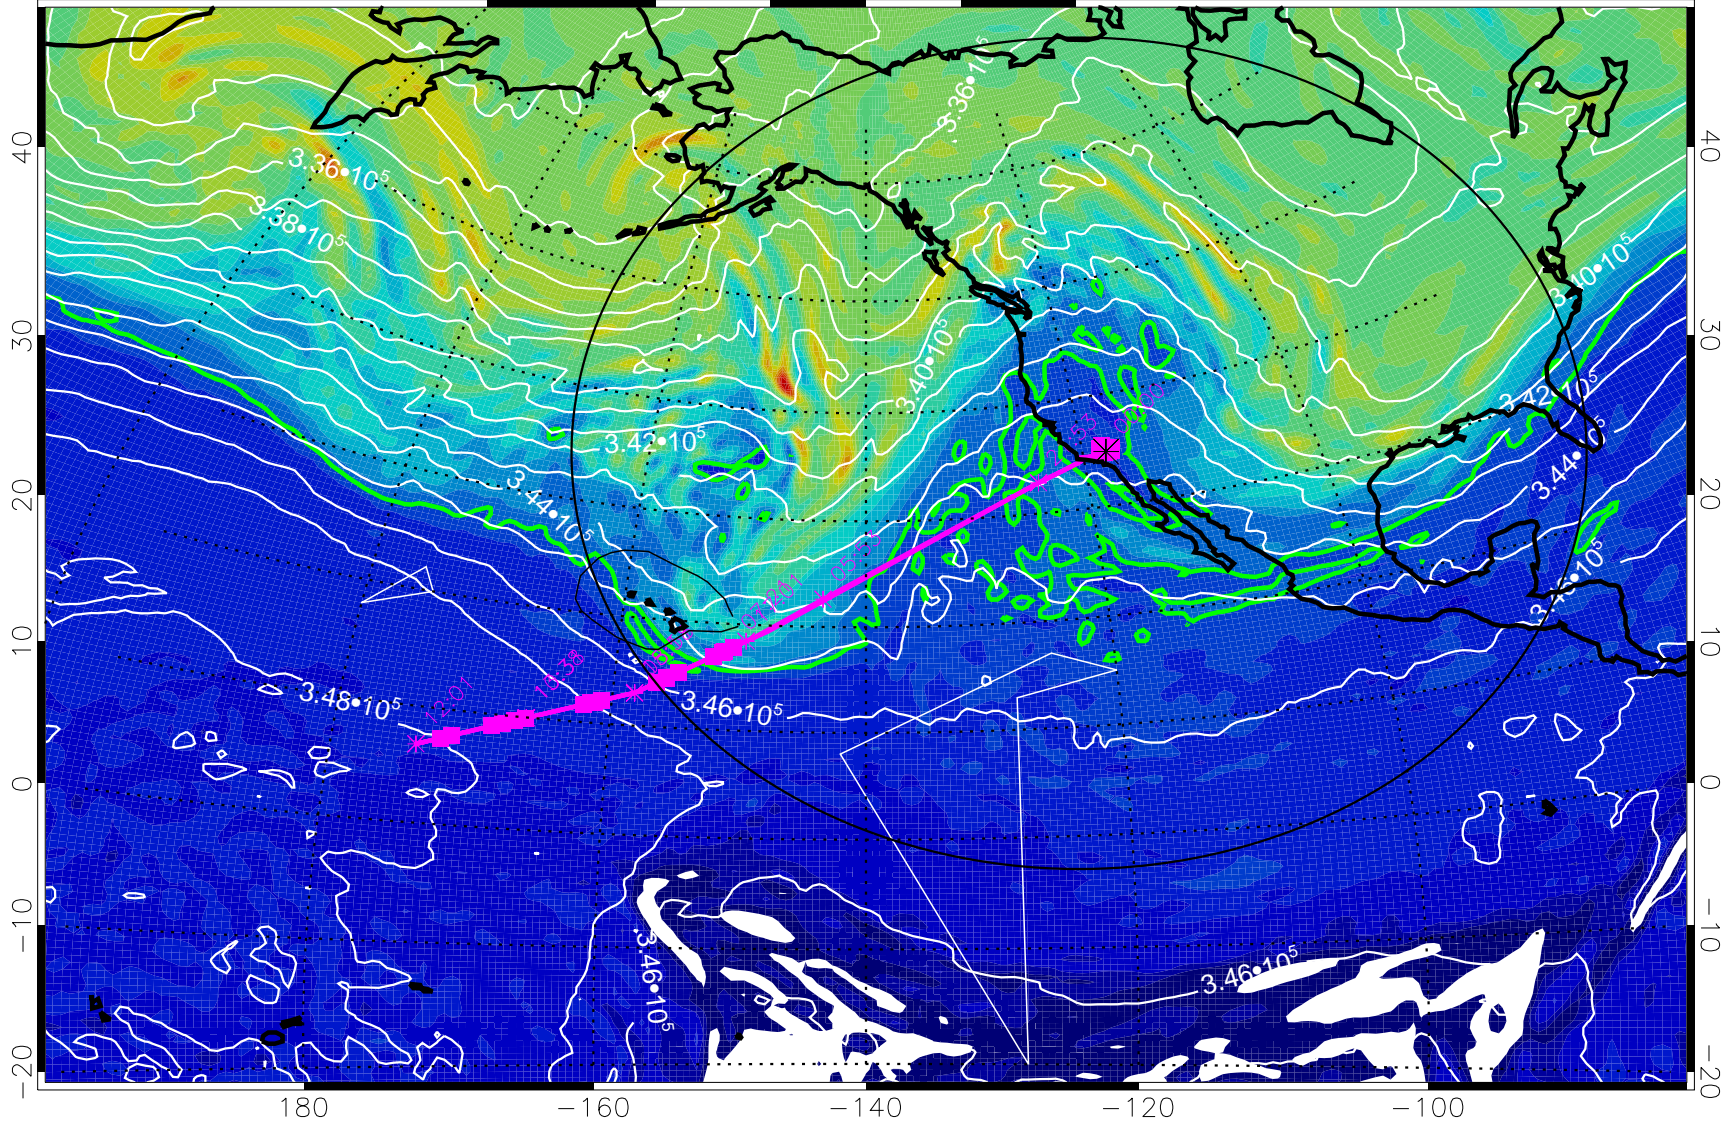

13030118, 66 hour forecast for 355K EPV

160 180 -160 -140 -120 -100

0 $5.0 \cdot 10^{-6}$ $1.0 \cdot 10^{-5}$ $1.5 \cdot 10^{-5}$
PVU

355K Montgomery Streamfunction, white
EPV Tropopause (2 PVU) Position
Range ring of 4055 km -- 13 hours GH round trip

13030200, 72 hour forecast for 355K EPV

355K Montgomery Streamfunction, white
EPV Tropopause (2 PVU) Position
Range ring of 4055 km -- 13 hours GH round trip

13030206, 78 hour forecast for 355K EPV

160 180 -160 -140 -120 -100

0 5.0*10⁻⁶ 1.0*10⁻⁵ 1.5*10⁻⁵
PVU

355K Montgomery Streamfunction, white
EPV Tropopause (2 PVU) Position
Range ring of 4055 km -- 13 hours GH round trip

13030212, 84 hour forecast for 355K EPV

160 180 -160 -140 -120 -100

355K Montgomery Streamfunction, white
EPV Tropopause (2 PVU) Position
Range ring of 4055 km -- 13 hours GH round trip

13030218, 90 hour forecast for 355K EPV

160 180 -160 -140 -120 -100

355K Montgomery Streamfunction, white
EPV Tropopause (2 PVU) Position
Range ring of 4055 km -- 13 hours GH round trip