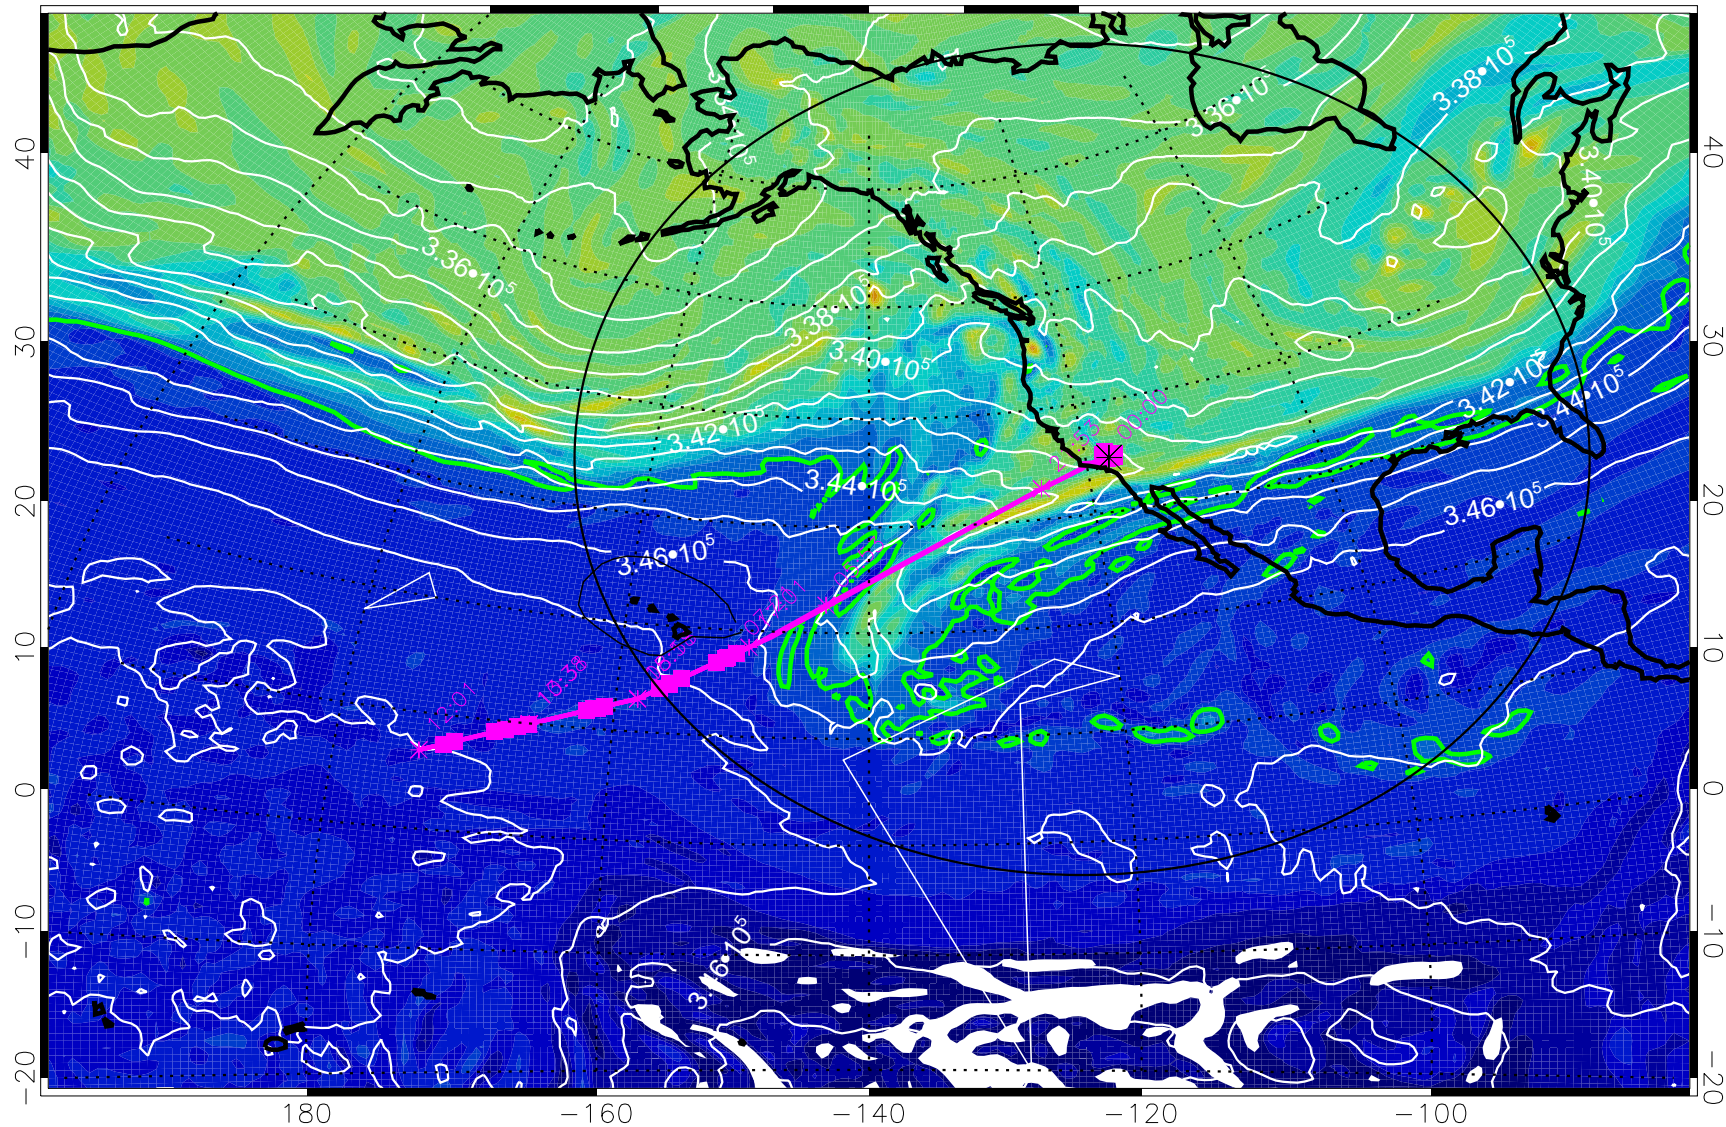

13022712, 12 hour forecast for 355K EPV

355K Montgomery Streamfunction, white
EPV Tropopause (2 PVU) Position
Range ring of 4055 km -- 13 hours GH round trip

13022718, 18 hour forecast for 355K EPV

160 180 -160 -140 -120 -100

355K Montgomery Streamfunction, white
EPV Tropopause (2 PVU) Position
Range ring of 4055 km -- 13 hours GH round trip

13022800, 24 hour forecast for 355K EPV

355K Montgomery Streamfunction, white
EPV Tropopause (2 PVU) Position
Range ring of 4055 km -- 13 hours GH round trip

13022806, 30 hour forecast for 355K EPV

160 180 -160 -140 -120 -100

355K Montgomery Streamfunction, white
EPV Tropopause (2 PVU) Position
Range ring of 4055 km -- 13 hours GH round trip

13022812, 36 hour forecast for 355K EPV

160 180 -160 -140 -120 -100

0 5.0•10⁻⁶ 1.0•10⁻⁵ 1.5•10⁻⁵
PVU

355K Montgomery Streamfunction, white
EPV Tropopause (2 PVU) Position
Range ring of 4055 km -- 13 hours GH round trip

13022818, 42 hour forecast for 355K EPV