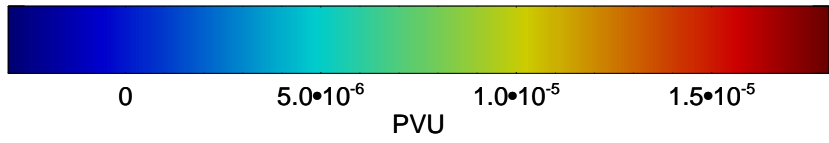

13030212, 84 hour forecast for 355K EPV

160 180 -160 -140 -120 -100

355K Montgomery Streamfunction, white
EPV Tropopause (2 PVU) Position
Range ring of 4055 km -- 13 hours GH round trip