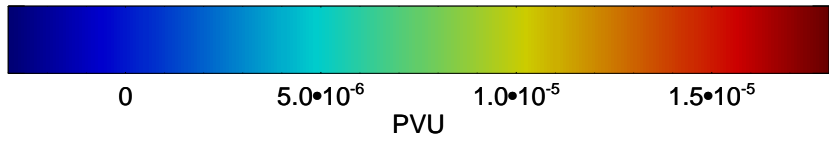

13030200, 72 hour forecast for 355K EPV

355K Montgomery Streamfunction, white
EPV Tropopause (2 PVU) Position
Range ring of 4055 km -- 13 hours GH round trip