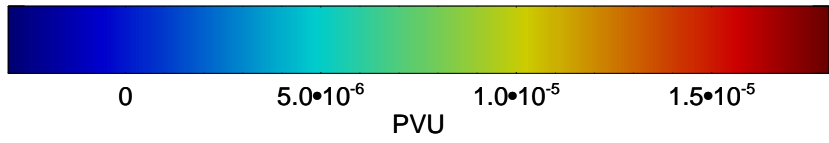

13030118, 78 hour forecast for 355K EPV

160 180 -160 -140 -120 -100

355K Montgomery Streamfunction, white
EPV Tropopause (2 PVU) Position
Range ring of 4055 km -- 13 hours GH round trip