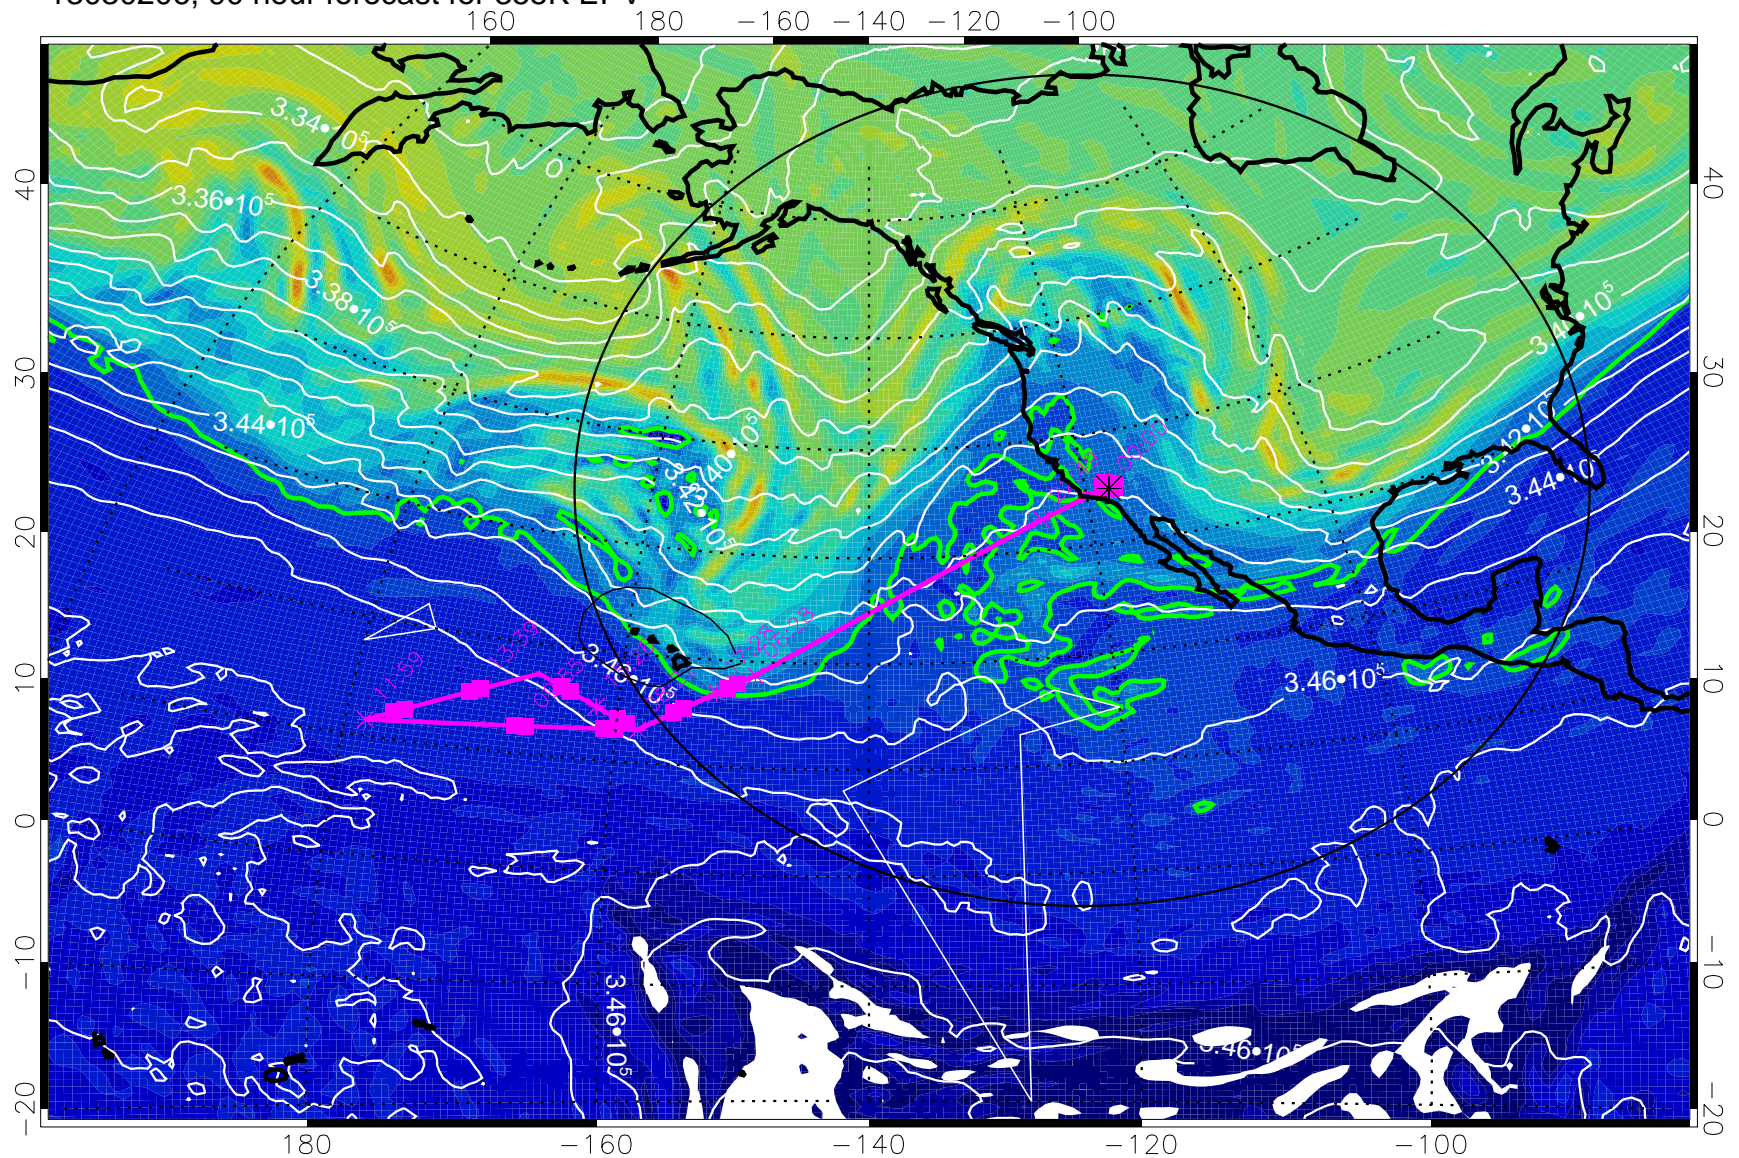

355K Montgomery Streamfunction, white  
EPV Tropopause (2 PVU) Position  
Range ring of 4055 km -- 13 hours GH round trip

13030112, 72 hour forecast for 355K EPV

160 180 -160 -140 -120 -100

355K Montgomery Streamfunction, white  
EPV Tropopause (2 PVU) Position  
Range ring of 4055 km -- 13 hours GH round trip

13030118, 78 hour forecast for 355K EPV

160 180 -160 -140 -120 -100

355K Montgomery Streamfunction, white  
EPV Tropopause (2 PVU) Position  
Range ring of 4055 km -- 13 hours GH round trip

13030200, 84 hour forecast for 355K EPV

355K Montgomery Streamfunction, white  
EPV Tropopause (2 PVU) Position  
Range ring of 4055 km -- 13 hours GH round trip

13030206, 90 hour forecast for 355K EPV

0  $5.0 \cdot 10^{-6}$   $1.0 \cdot 10^{-5}$   $1.5 \cdot 10^{-5}$   
PVU

355K Montgomery Streamfunction, white  
EPV Tropopause (2 PVU) Position  
Range ring of 4055 km -- 13 hours GH round trip

13030212, 96 hour forecast for 355K EPV

160 180 -160 -140 -120 -100

355K Montgomery Streamfunction, white  
EPV Tropopause (2 PVU) Position  
Range ring of 4055 km -- 13 hours GH round trip