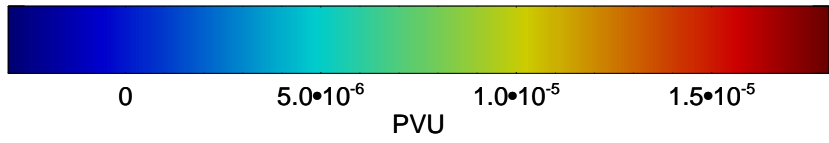

13022718, 30 hour forecast for 355K EPV

160 180 -160 -140 -120 -100

355K Montgomery Streamfunction, white
EPV Tropopause (2 PVU) Position
Range ring of 4055 km -- 13 hours GH round trip