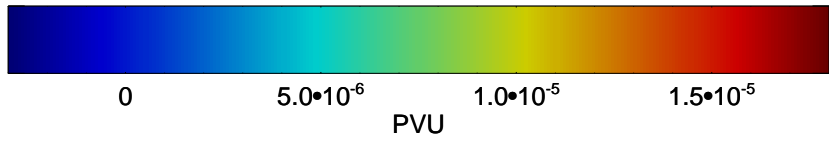

13030212, 96 hour forecast for 355K EPV

160 180 -160 -140 -120 -100

355K Montgomery Streamfunction, white
EPV Tropopause (2 PVU) Position
Range ring of 4055 km -- 13 hours GH round trip