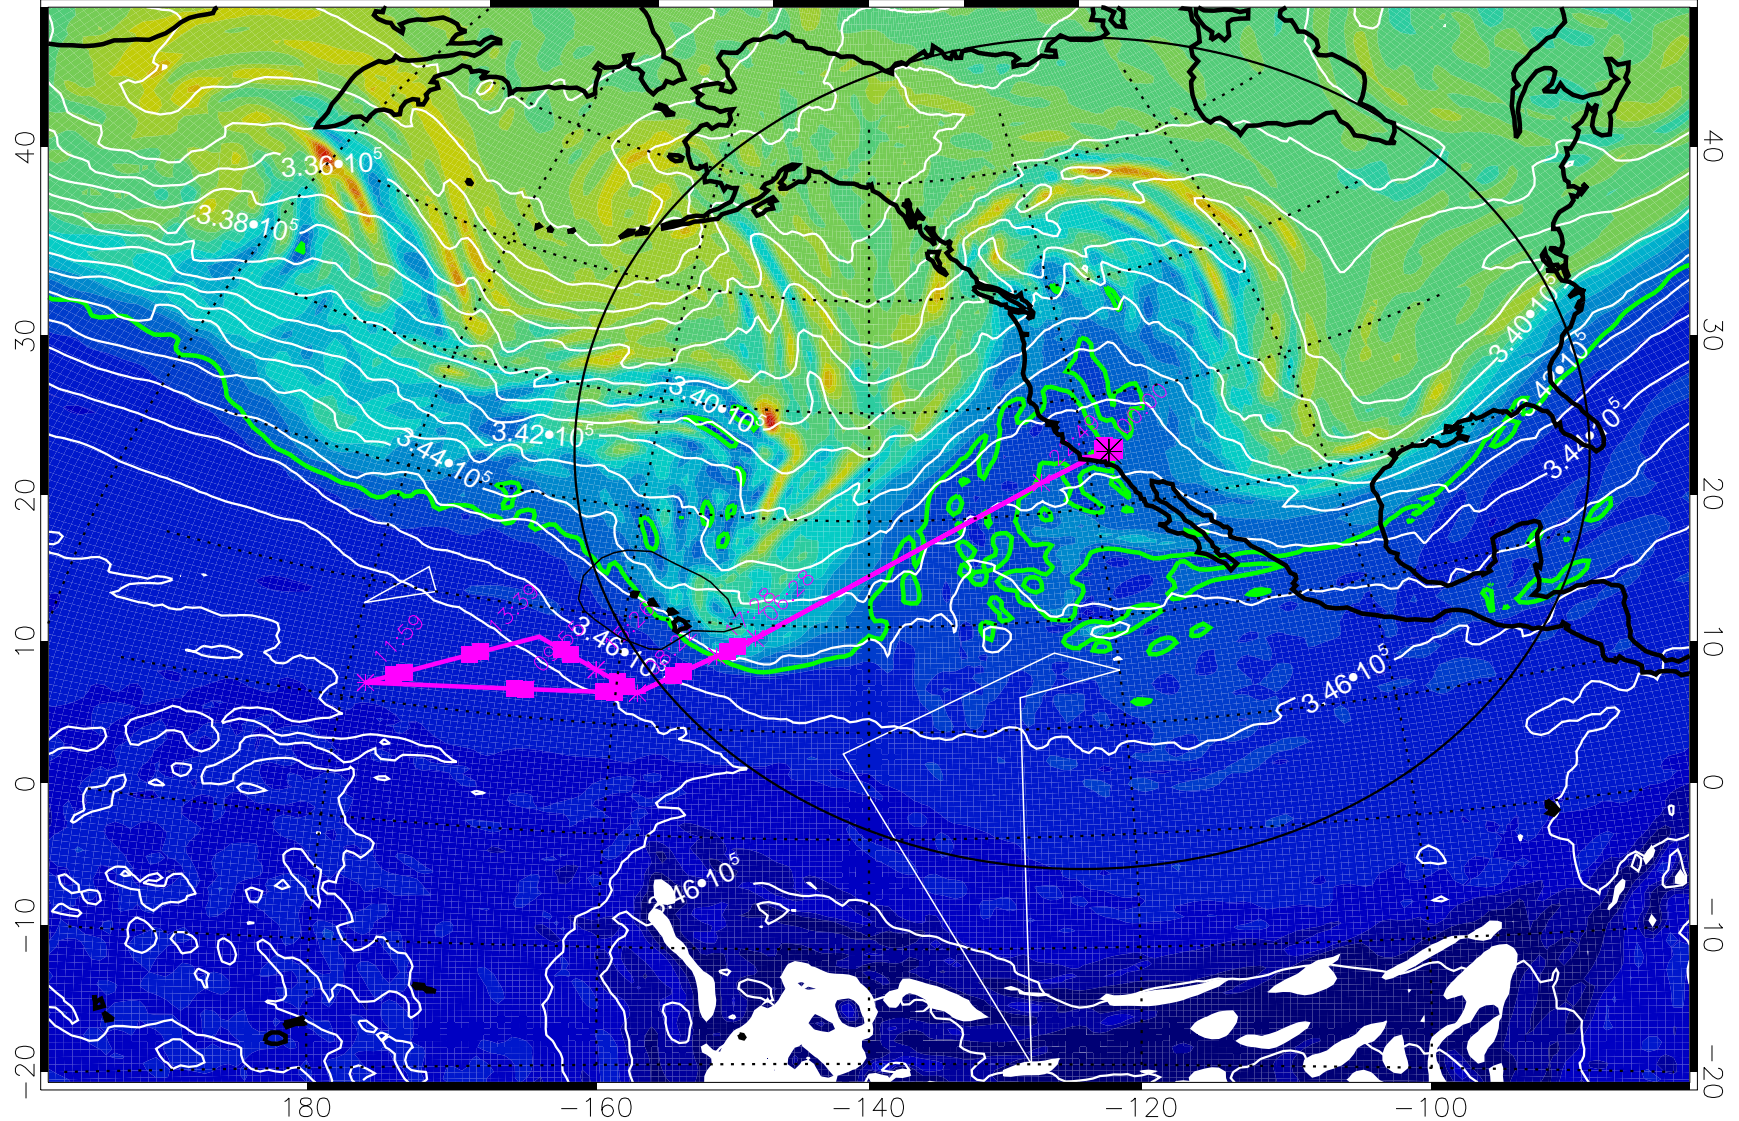

13030118, 78 hour forecast for 355K EPV

160 180 -160 -140 -120 -100

355K Montgomery Streamfunction, white  
EPV Tropopause (2 PVU) Position  
Range ring of 4055 km -- 13 hours GH round trip

13030200, 84 hour forecast for 355K EPV

355K Montgomery Streamfunction, white  
EPV Tropopause (2 PVU) Position  
Range ring of 4055 km -- 13 hours GH round trip

13030206, 90 hour forecast for 355K EPV

0  $5.0 \cdot 10^{-6}$   $1.0 \cdot 10^{-5}$   $1.5 \cdot 10^{-5}$   
PVU

355K Montgomery Streamfunction, white  
EPV Tropopause (2 PVU) Position  
Range ring of 4055 km -- 13 hours GH round trip

13030212, 96 hour forecast for 355K EPV

160 180 -160 -140 -120 -100

355K Montgomery Streamfunction, white  
EPV Tropopause (2 PVU) Position  
Range ring of 4055 km -- 13 hours GH round trip

13030218, 102 hour forecast for 355K EPV

160 180 -160 -140 -120 -100

0  $5.0 \cdot 10^{-6}$   $1.0 \cdot 10^{-5}$   $1.5 \cdot 10^{-5}$   
PVU

355K Montgomery Streamfunction, white  
EPV Tropopause (2 PVU) Position  
Range ring of 4055 km -- 13 hours GH round trip