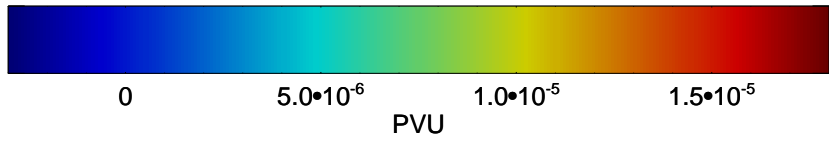

13022706, 18 hour forecast for 355K EPV

160 180 -160 -140 -120 -100

355K Montgomery Streamfunction, white
EPV Tropopause (2 PVU) Position
Range ring of 4055 km -- 13 hours GH round trip