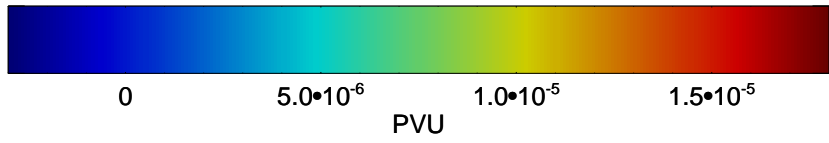

13030100, 60 hour forecast for 355K EPV

355K Montgomery Streamfunction, white
EPV Tropopause (2 PVU) Position
Range ring of 4055 km -- 13 hours GH round trip