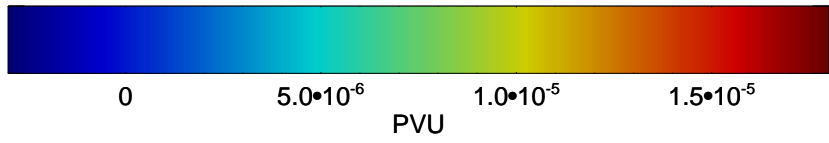

13022812, 84 hour forecast for 355K EPV

160 180 -160 -140 -120 -100

355K Montgomery Streamfunction, white
EPV Tropopause (2 PVU) Position
Range ring of 4055 km -- 13 hours GH round trip