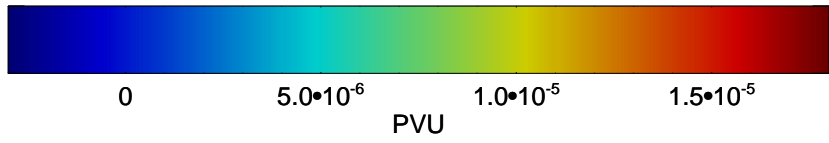

13030100, 96 hour forecast for 355K EPV

355K Montgomery Streamfunction, white
EPV Tropopause (2 PVU) Position
Range ring of 4055 km -- 13 hours GH round trip