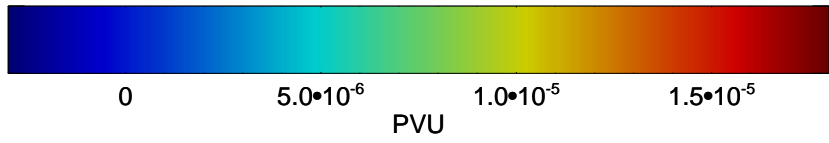

13030200, 120 hour forecast for 355K EPV

160 180 -160 -140 -120 -100

355K Montgomery Streamfunction, white
EPV Tropopause (2 PVU) Position
Range ring of 4055 km -- 13 hours GH round trip