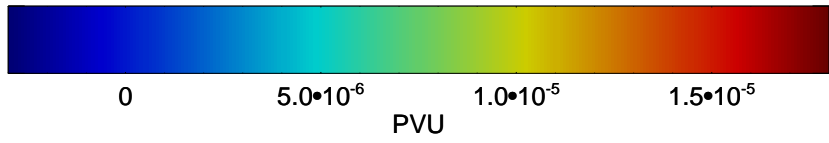

13022718, 66 hour forecast for 355K EPV

160 180 -160 -140 -120 -100

355K Montgomery Streamfunction, white
EPV Tropopause (2 PVU) Position
Range ring of 4055 km -- 13 hours GH round trip