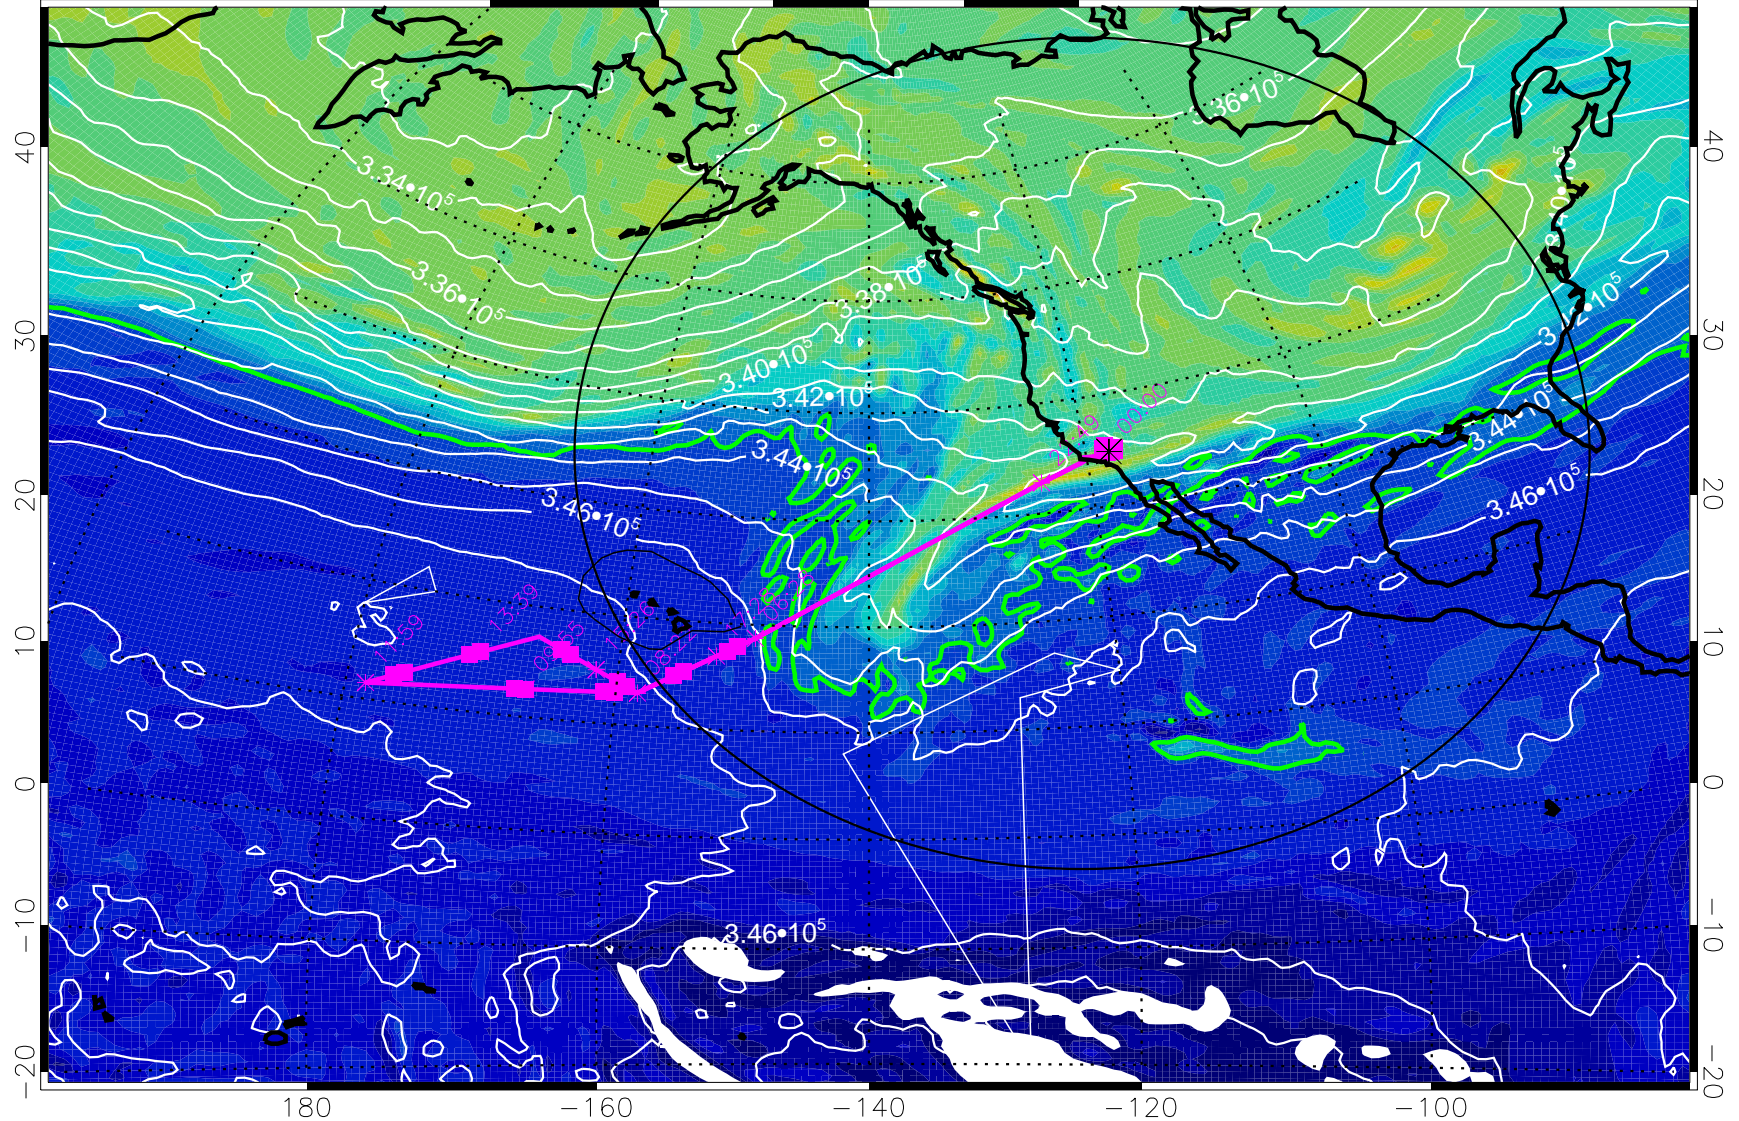

13022706, 54 hour forecast for 355K EPV

160 180 -160 -140 -120 -100

355K Montgomery Streamfunction, white
EPV Tropopause (2 PVU) Position
Range ring of 4055 km -- 13 hours GH round trip

13022712, 60 hour forecast for 355K EPV

355K Montgomery Streamfunction, white
EPV Tropopause (2 PVU) Position
Range ring of 4055 km -- 13 hours GH round trip

13022718, 66 hour forecast for 355K EPV

160 180 -160 -140 -120 -100

355K Montgomery Streamfunction, white
EPV Tropopause (2 PVU) Position
Range ring of 4055 km -- 13 hours GH round trip

13022800, 72 hour forecast for 355K EPV

160 180 -160 -140 -120 -100

0 $5.0 \cdot 10^{-6}$ $1.0 \cdot 10^{-5}$ $1.5 \cdot 10^{-5}$
PVU

355K Montgomery Streamfunction, white
EPV Tropopause (2 PVU) Position
Range ring of 4055 km -- 13 hours GH round trip

13022806, 78 hour forecast for 355K EPV

160 180 -160 -140 -120 -100

355K Montgomery Streamfunction, white
EPV Tropopause (2 PVU) Position
Range ring of 4055 km -- 13 hours GH round trip

13022812, 84 hour forecast for 355K EPV