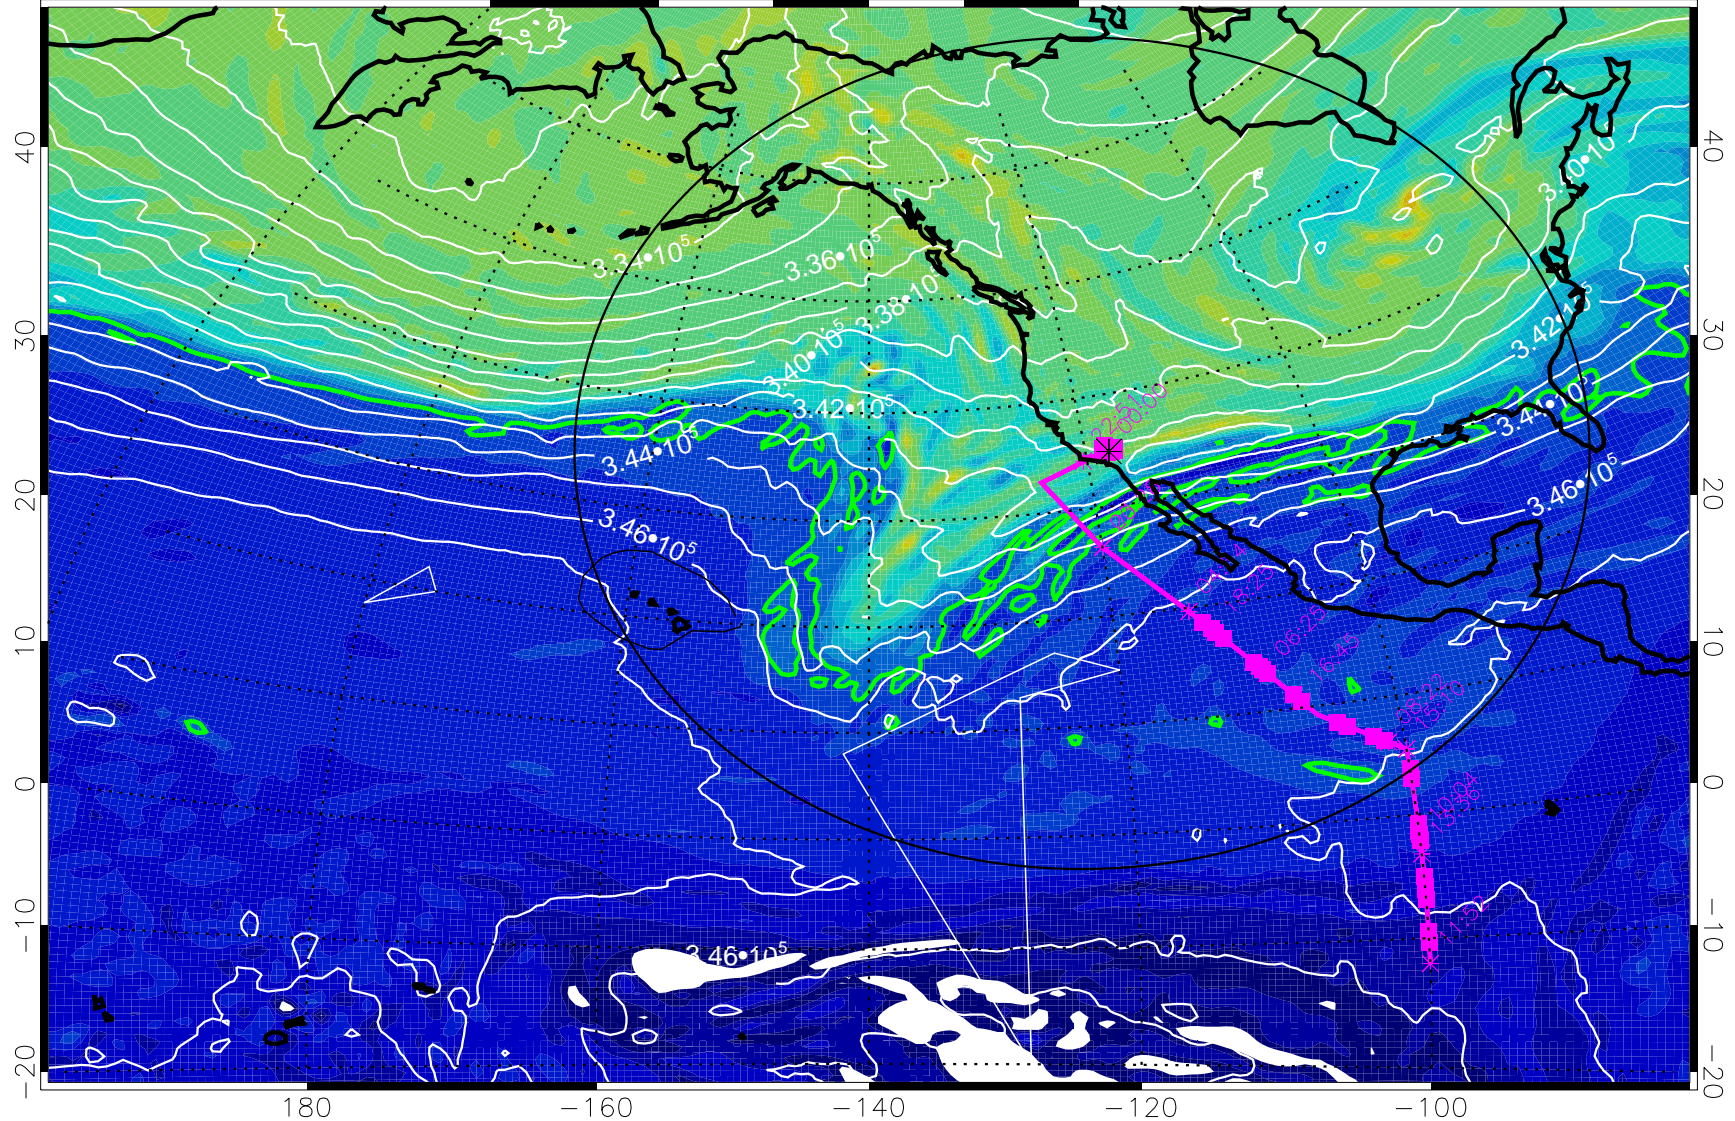

160 180 -160 -140 -120 -100

355K Montgomery Streamfunction, white  
EPV Tropopause (2 PVU) Position  
Range ring of 4055 km -- 13 hours GH round trip

13022706, 90 hour forecast for 355K EPV

355K Montgomery Streamfunction, white  
EPV Tropopause (2 PVU) Position  
Range ring of 4055 km -- 13 hours GH round trip

13022712, 96 hour forecast for 355K EPV

355K Montgomery Streamfunction, white  
EPV Tropopause (2 PVU) Position  
Range ring of 4055 km -- 13 hours GH round trip

13022718, 102 hour forecast for 355K EPV

160 180 -160 -140 -120 -100

355K Montgomery Streamfunction, white  
EPV Tropopause (2 PVU) Position  
Range ring of 4055 km -- 13 hours GH round trip

13022800, 108 hour forecast for 355K EPV

160 180 -160 -140 -120 -100

0  $5.0 \cdot 10^{-6}$   $1.0 \cdot 10^{-5}$   $1.5 \cdot 10^{-5}$   
PVU

355K Montgomery Streamfunction, white  
EPV Tropopause (2 PVU) Position  
Range ring of 4055 km -- 13 hours GH round trip

13022806, 114 hour forecast for 355K EPV