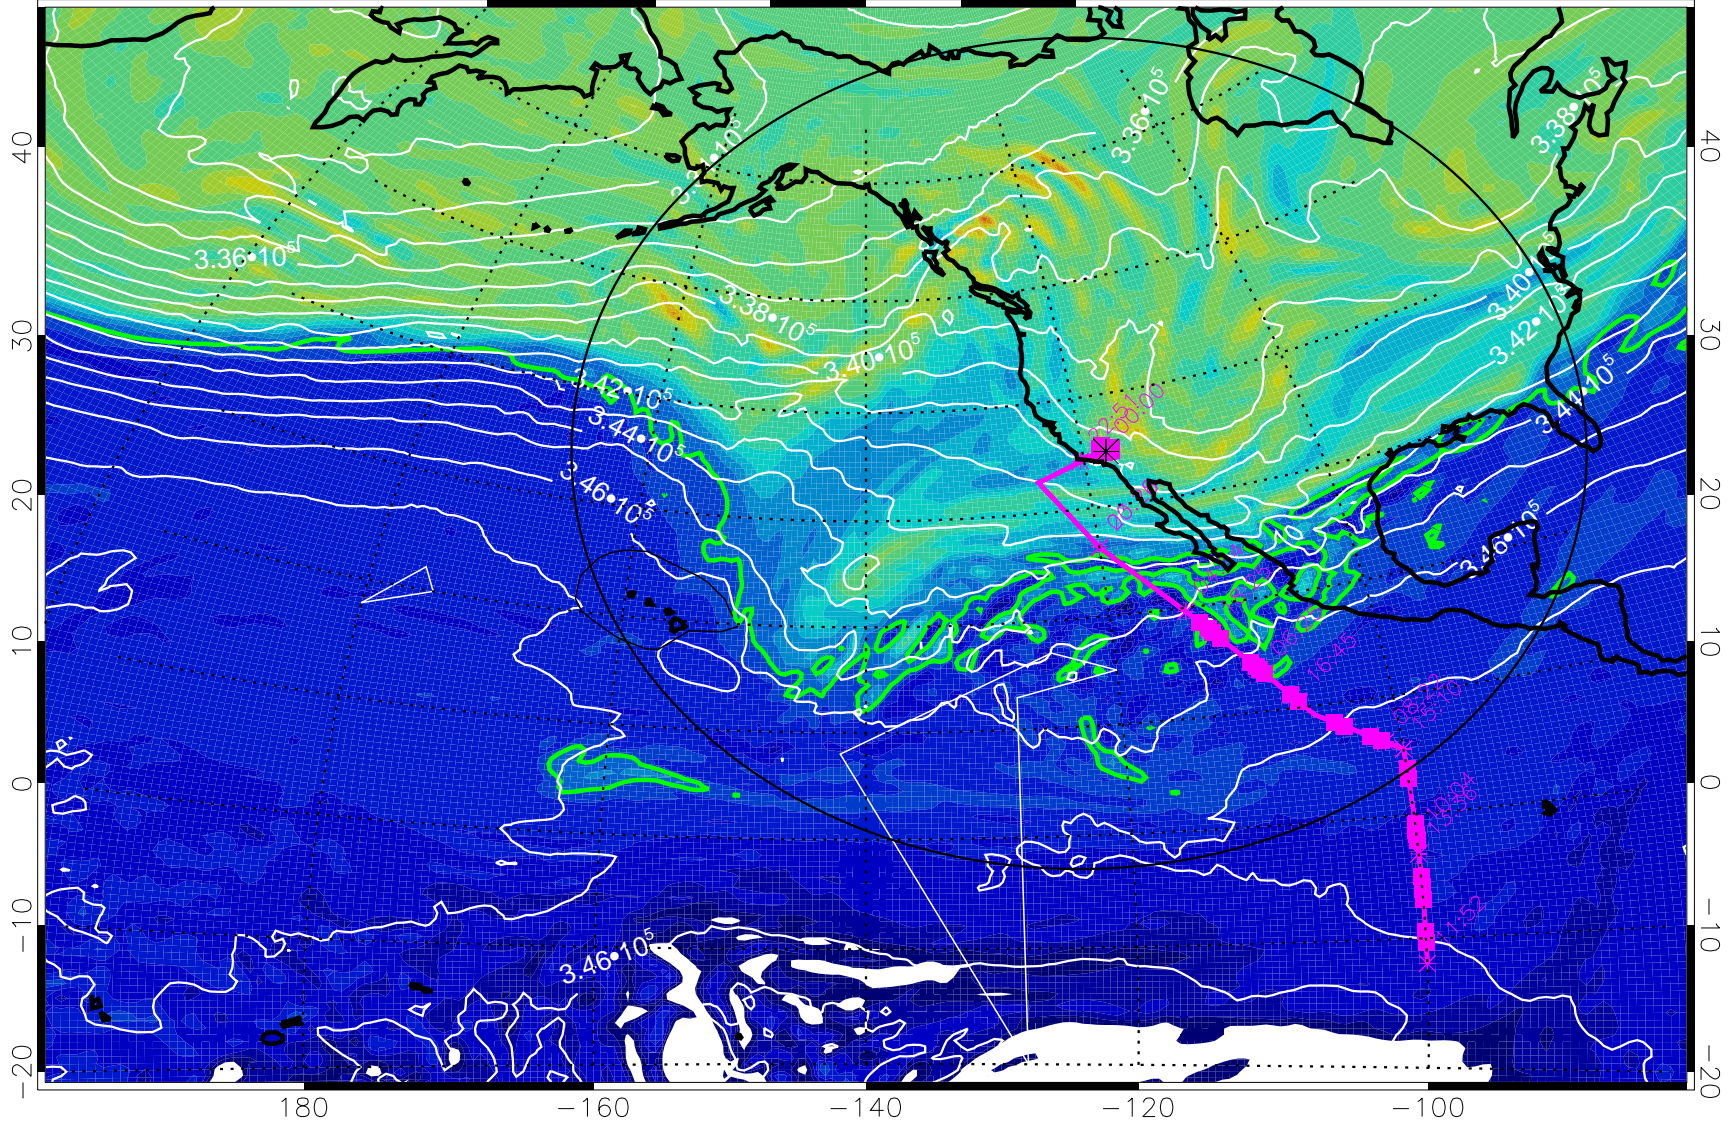

13022406, 18 hour forecast for 355K EPV

160 180 -160 -140 -120 -100

0 5.0\*10<sup>-6</sup> 1.0\*10<sup>-5</sup> 1.5\*10<sup>-5</sup>  
PVU

355K Montgomery Streamfunction, white  
EPV Tropopause (2 PVU) Position  
Range ring of 4055 km -- 13 hours GH round trip

13022412, 24 hour forecast for 355K EPV

355K Montgomery Streamfunction, white  
EPV Tropopause (2 PVU) Position  
Range ring of 4055 km -- 13 hours GH round trip

13022418, 30 hour forecast for 355K EPV

160 180 -160 -140 -120 -100

355K Montgomery Streamfunction, white  
EPV Tropopause (2 PVU) Position  
Range ring of 4055 km -- 13 hours GH round trip

13022500, 36 hour forecast for 355K EPV

355K Montgomery Streamfunction, white  
EPV Tropopause (2 PVU) Position  
Range ring of 4055 km -- 13 hours GH round trip

13022506, 42 hour forecast for 355K EPV

160 180 -160 -140 -120 -100

355K Montgomery Streamfunction, white  
EPV Tropopause (2 PVU) Position  
Range ring of 4055 km -- 13 hours GH round trip

13022512, 48 hour forecast for 355K EPV