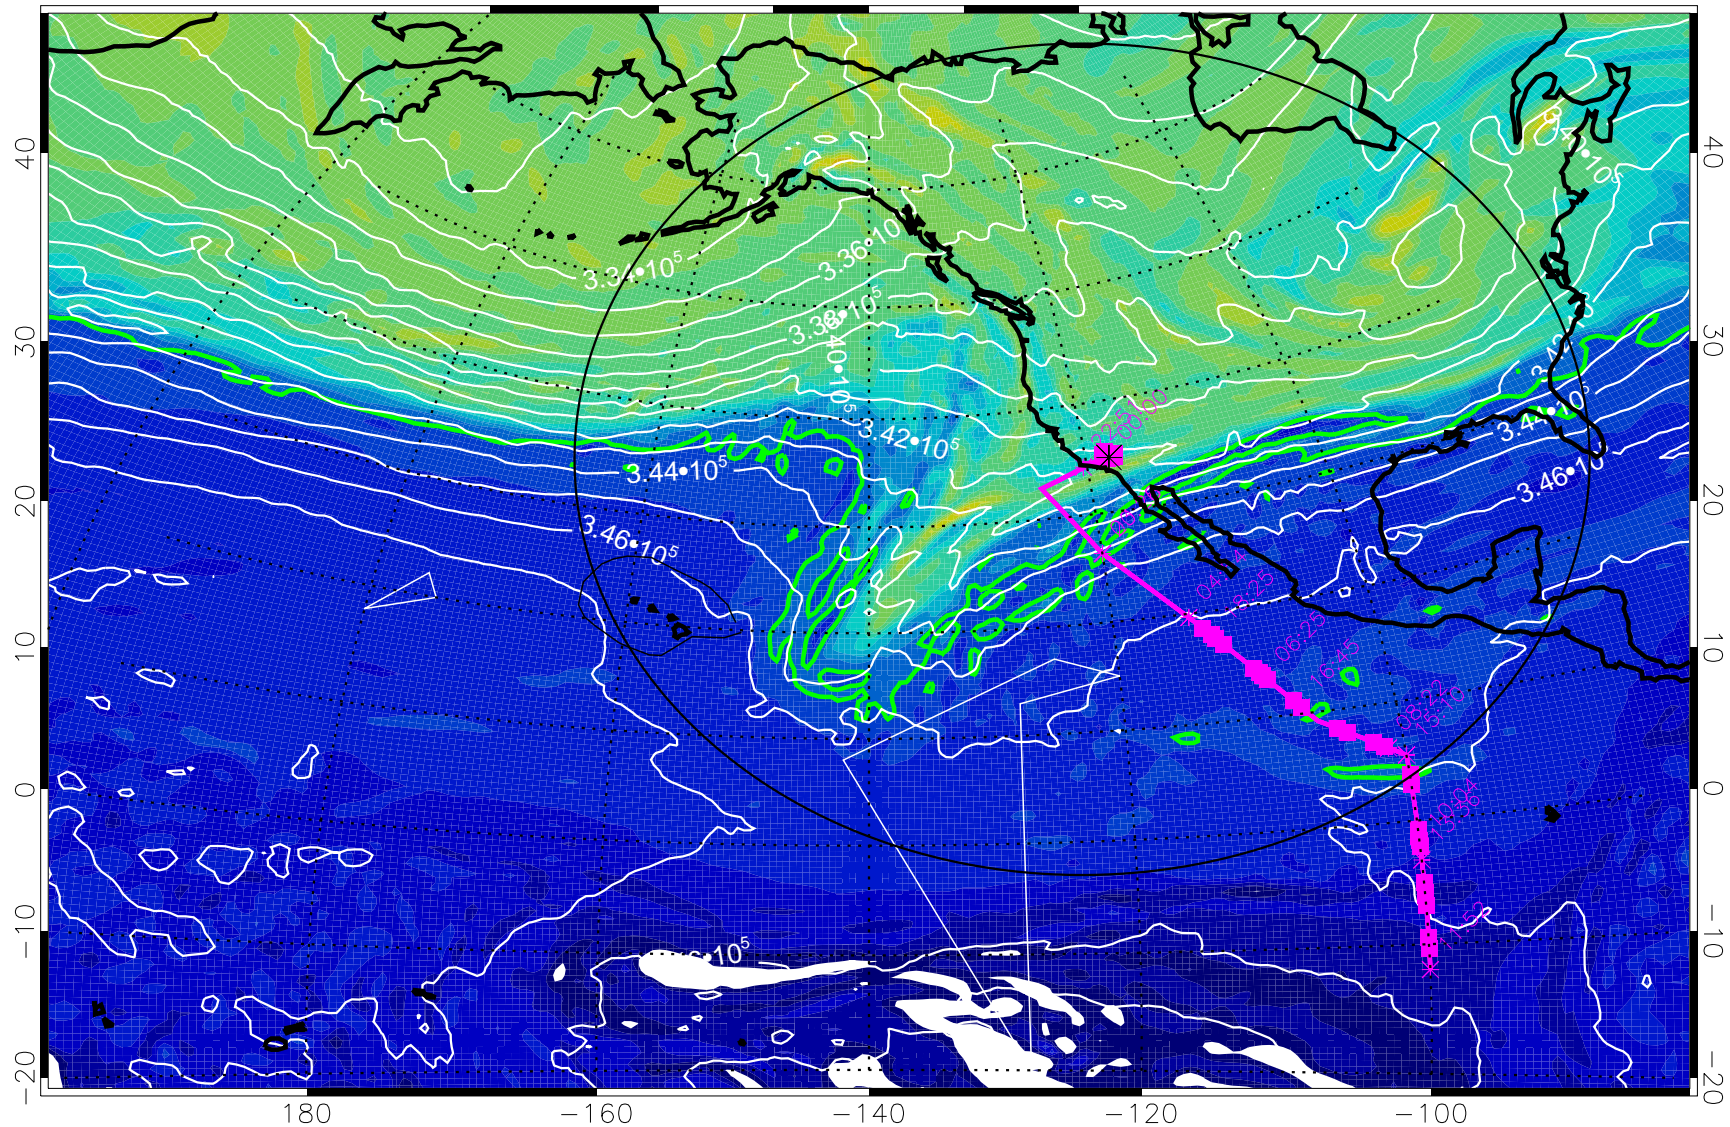

160 180 -160 -140 -120 -100

355K Montgomery Streamfunction, white  
EPV Tropopause (2 PVU) Position  
Range ring of 4055 km -- 13 hours GH round trip

13022706, 90 hour forecast for 355K EPV

355K Montgomery Streamfunction, white  
EPV Tropopause (2 PVU) Position  
Range ring of 4055 km -- 13 hours GH round trip

13022712, 96 hour forecast for 355K EPV

355K Montgomery Streamfunction, white  
EPV Tropopause (2 PVU) Position  
Range ring of 4055 km -- 13 hours GH round trip

13022718, 102 hour forecast for 355K EPV

160 180 -160 -140 -120 -100

355K Montgomery Streamfunction, white  
EPV Tropopause (2 PVU) Position  
Range ring of 4055 km -- 13 hours GH round trip

13022800, 108 hour forecast for 355K EPV

160 180 -160 -140 -120 -100

0  $5.0 \cdot 10^{-6}$   $1.0 \cdot 10^{-5}$   $1.5 \cdot 10^{-5}$   
PVU

355K Montgomery Streamfunction, white  
EPV Tropopause (2 PVU) Position  
Range ring of 4055 km -- 13 hours GH round trip

13022806, 114 hour forecast for 355K EPV