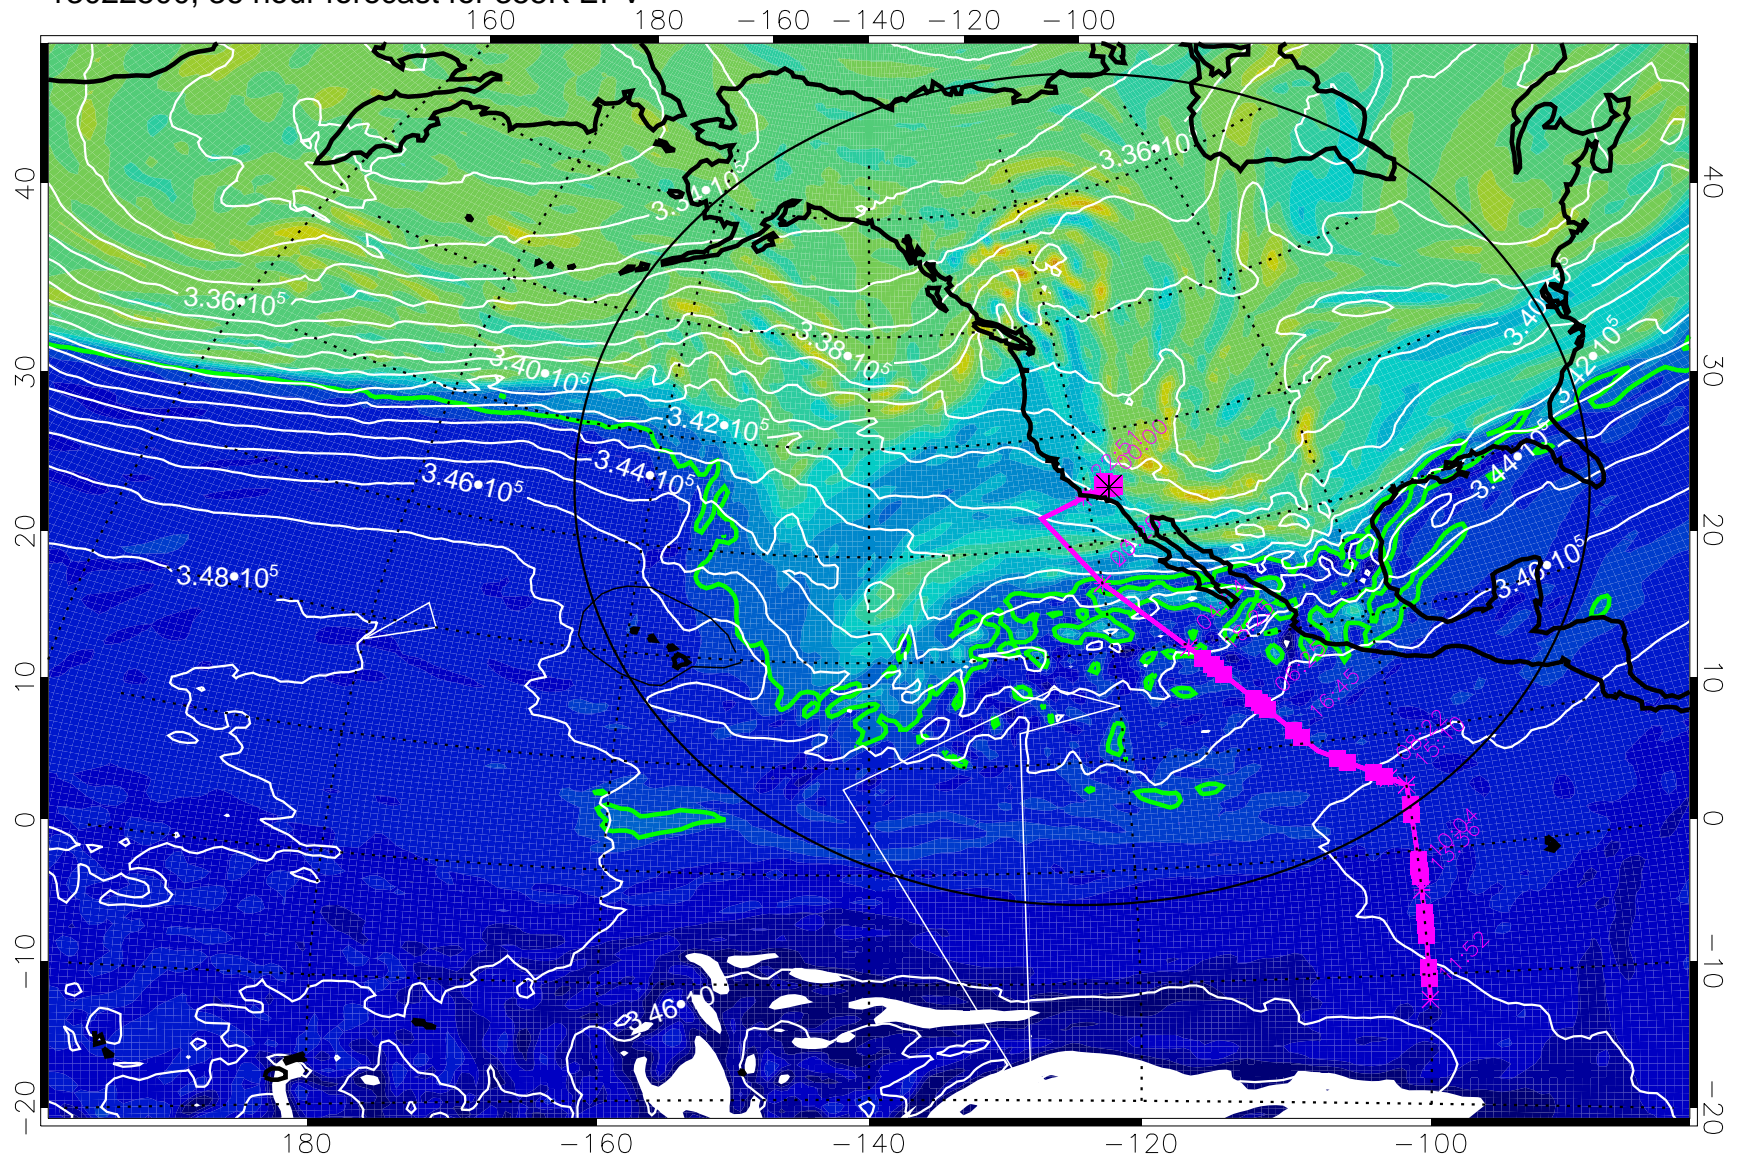

13022406, 18 hour forecast for 355K EPV

160 180 -160 -140 -120 -100

0 5.0\*10<sup>-6</sup> 1.0\*10<sup>-5</sup> 1.5\*10<sup>-5</sup>  
PVU

355K Montgomery Streamfunction, white  
EPV Tropopause (2 PVU) Position  
Range ring of 4055 km -- 13 hours GH round trip

13022412, 24 hour forecast for 355K EPV

355K Montgomery Streamfunction, white  
EPV Tropopause (2 PVU) Position  
Range ring of 4055 km -- 13 hours GH round trip

13022418, 30 hour forecast for 355K EPV

160 180 -160 -140 -120 -100

355K Montgomery Streamfunction, white  
EPV Tropopause (2 PVU) Position  
Range ring of 4055 km -- 13 hours GH round trip

13022500, 36 hour forecast for 355K EPV

355K Montgomery Streamfunction, white  
EPV Tropopause (2 PVU) Position  
Range ring of 4055 km -- 13 hours GH round trip

13022506, 42 hour forecast for 355K EPV

160 180 -160 -140 -120 -100

355K Montgomery Streamfunction, white  
EPV Tropopause (2 PVU) Position  
Range ring of 4055 km -- 13 hours GH round trip

13022512, 48 hour forecast for 355K EPV