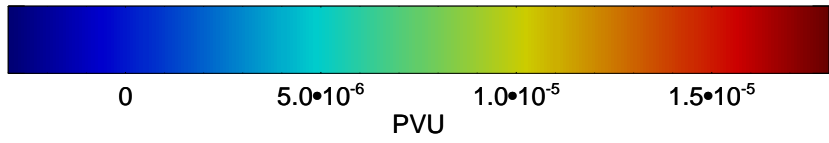

13022512, 48 hour forecast for 355K EPV

160 180 -160 -140 -120 -100

355K Montgomery Streamfunction, white
EPV Tropopause (2 PVU) Position
Range ring of 4055 km -- 13 hours GH round trip