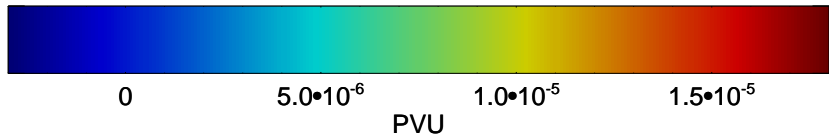

13022706, 90 hour forecast for 355K EPV

355K Montgomery Streamfunction, white
EPV Tropopause (2 PVU) Position
Range ring of 4055 km -- 13 hours GH round trip