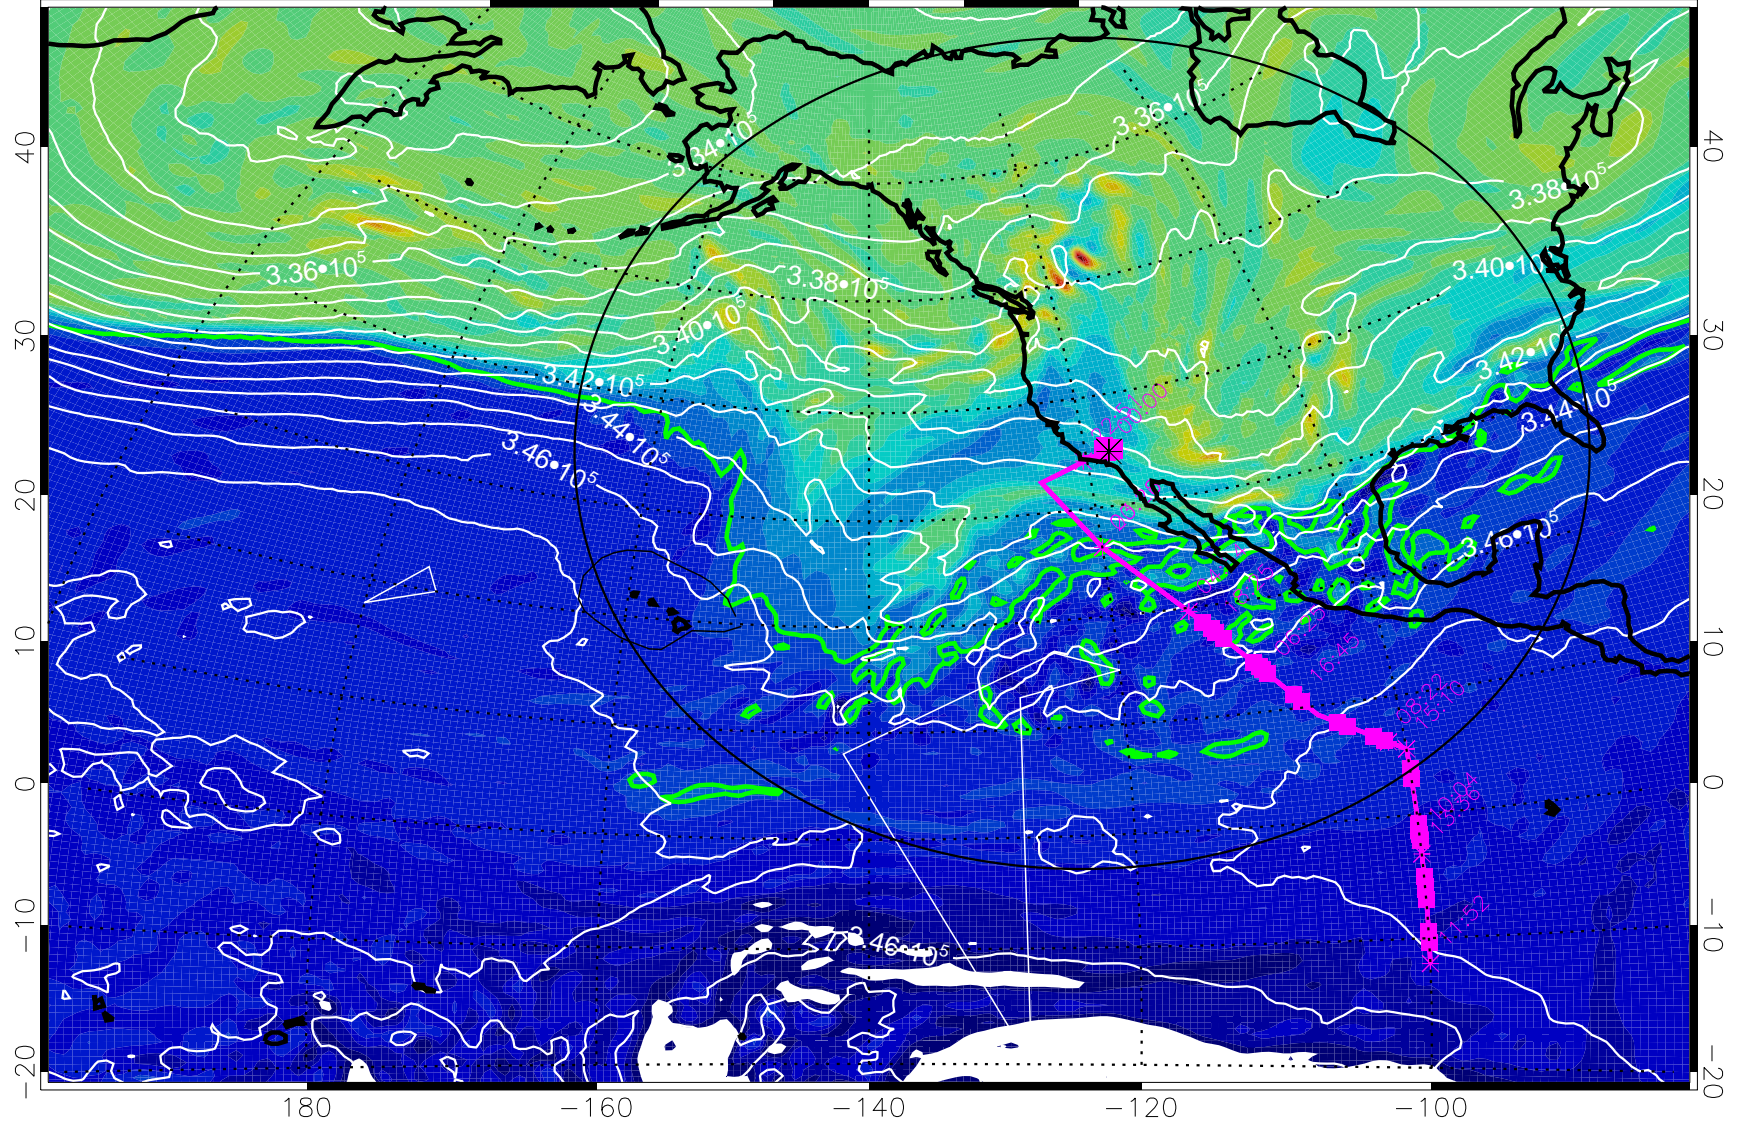

13022412, 24 hour forecast for 355K EPV

355K Montgomery Streamfunction, white  
EPV Tropopause (2 PVU) Position  
Range ring of 4055 km -- 13 hours GH round trip

13022418, 30 hour forecast for 355K EPV

160 180 -160 -140 -120 -100

355K Montgomery Streamfunction, white  
EPV Tropopause (2 PVU) Position  
Range ring of 4055 km -- 13 hours GH round trip

13022500, 36 hour forecast for 355K EPV

355K Montgomery Streamfunction, white  
EPV Tropopause (2 PVU) Position  
Range ring of 4055 km -- 13 hours GH round trip

13022506, 42 hour forecast for 355K EPV

160 180 -160 -140 -120 -100

355K Montgomery Streamfunction, white  
EPV Tropopause (2 PVU) Position  
Range ring of 4055 km -- 13 hours GH round trip

13022512, 48 hour forecast for 355K EPV

160 180 -160 -140 -120 -100

355K Montgomery Streamfunction, white  
EPV Tropopause (2 PVU) Position  
Range ring of 4055 km -- 13 hours GH round trip

13022518, 54 hour forecast for 355K EPV

160 180 -160 -140 -120 -100