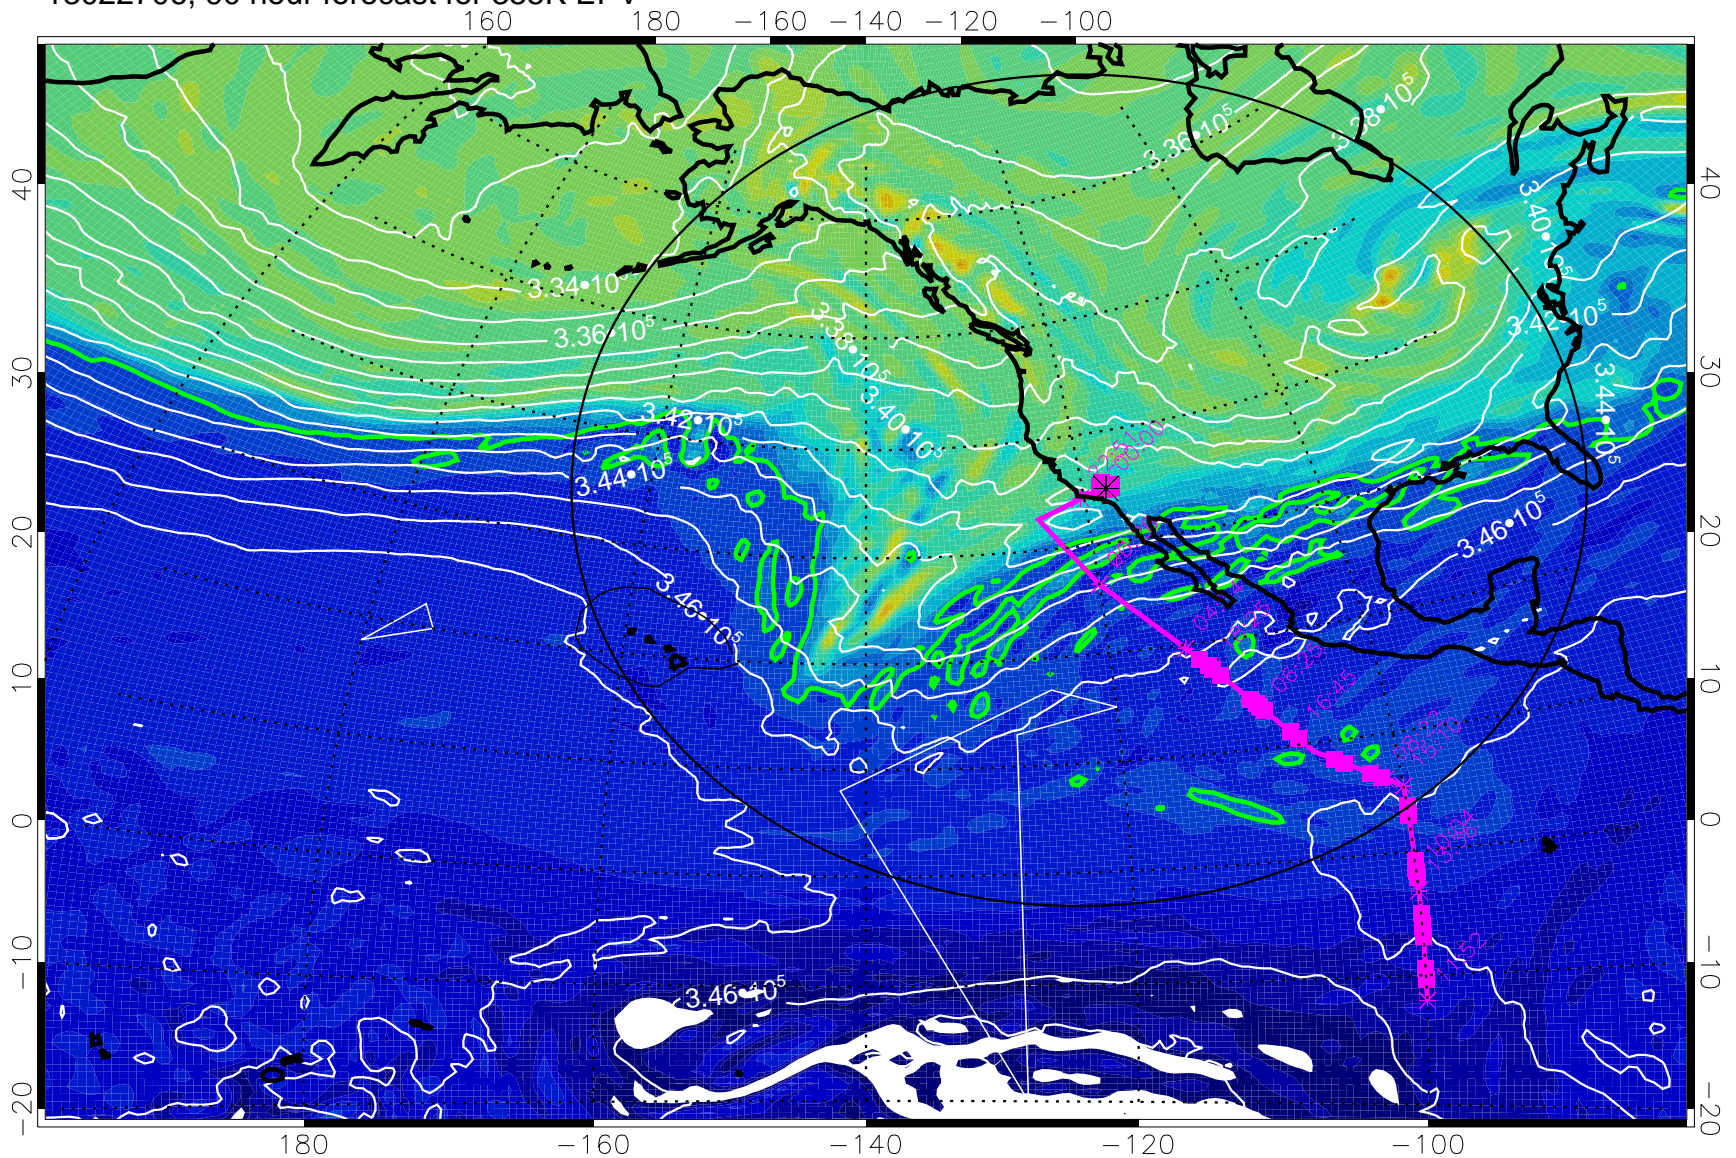

160 180 -160 -140 -120 -100

355K Montgomery Streamfunction, white  
EPV Tropopause (2 PVU) Position  
Range ring of 4055 km -- 13 hours GH round trip

13022618, 78 hour forecast for 355K EPV

160 180 -160 -140 -120 -100

0  $5.0 \cdot 10^{-6}$   $1.0 \cdot 10^{-5}$   $1.5 \cdot 10^{-5}$   
PVU

355K Montgomery Streamfunction, white  
EPV Tropopause (2 PVU) Position  
Range ring of 4055 km -- 13 hours GH round trip

13022700, 84 hour forecast for 355K EPV

160 180 -160 -140 -120 -100

355K Montgomery Streamfunction, white  
EPV Tropopause (2 PVU) Position  
Range ring of 4055 km -- 13 hours GH round trip

13022706, 90 hour forecast for 355K EPV

355K Montgomery Streamfunction, white  
EPV Tropopause (2 PVU) Position  
Range ring of 4055 km -- 13 hours GH round trip

13022712, 96 hour forecast for 355K EPV

355K Montgomery Streamfunction, white  
EPV Tropopause (2 PVU) Position  
Range ring of 4055 km -- 13 hours GH round trip

13022718, 102 hour forecast for 355K EPV