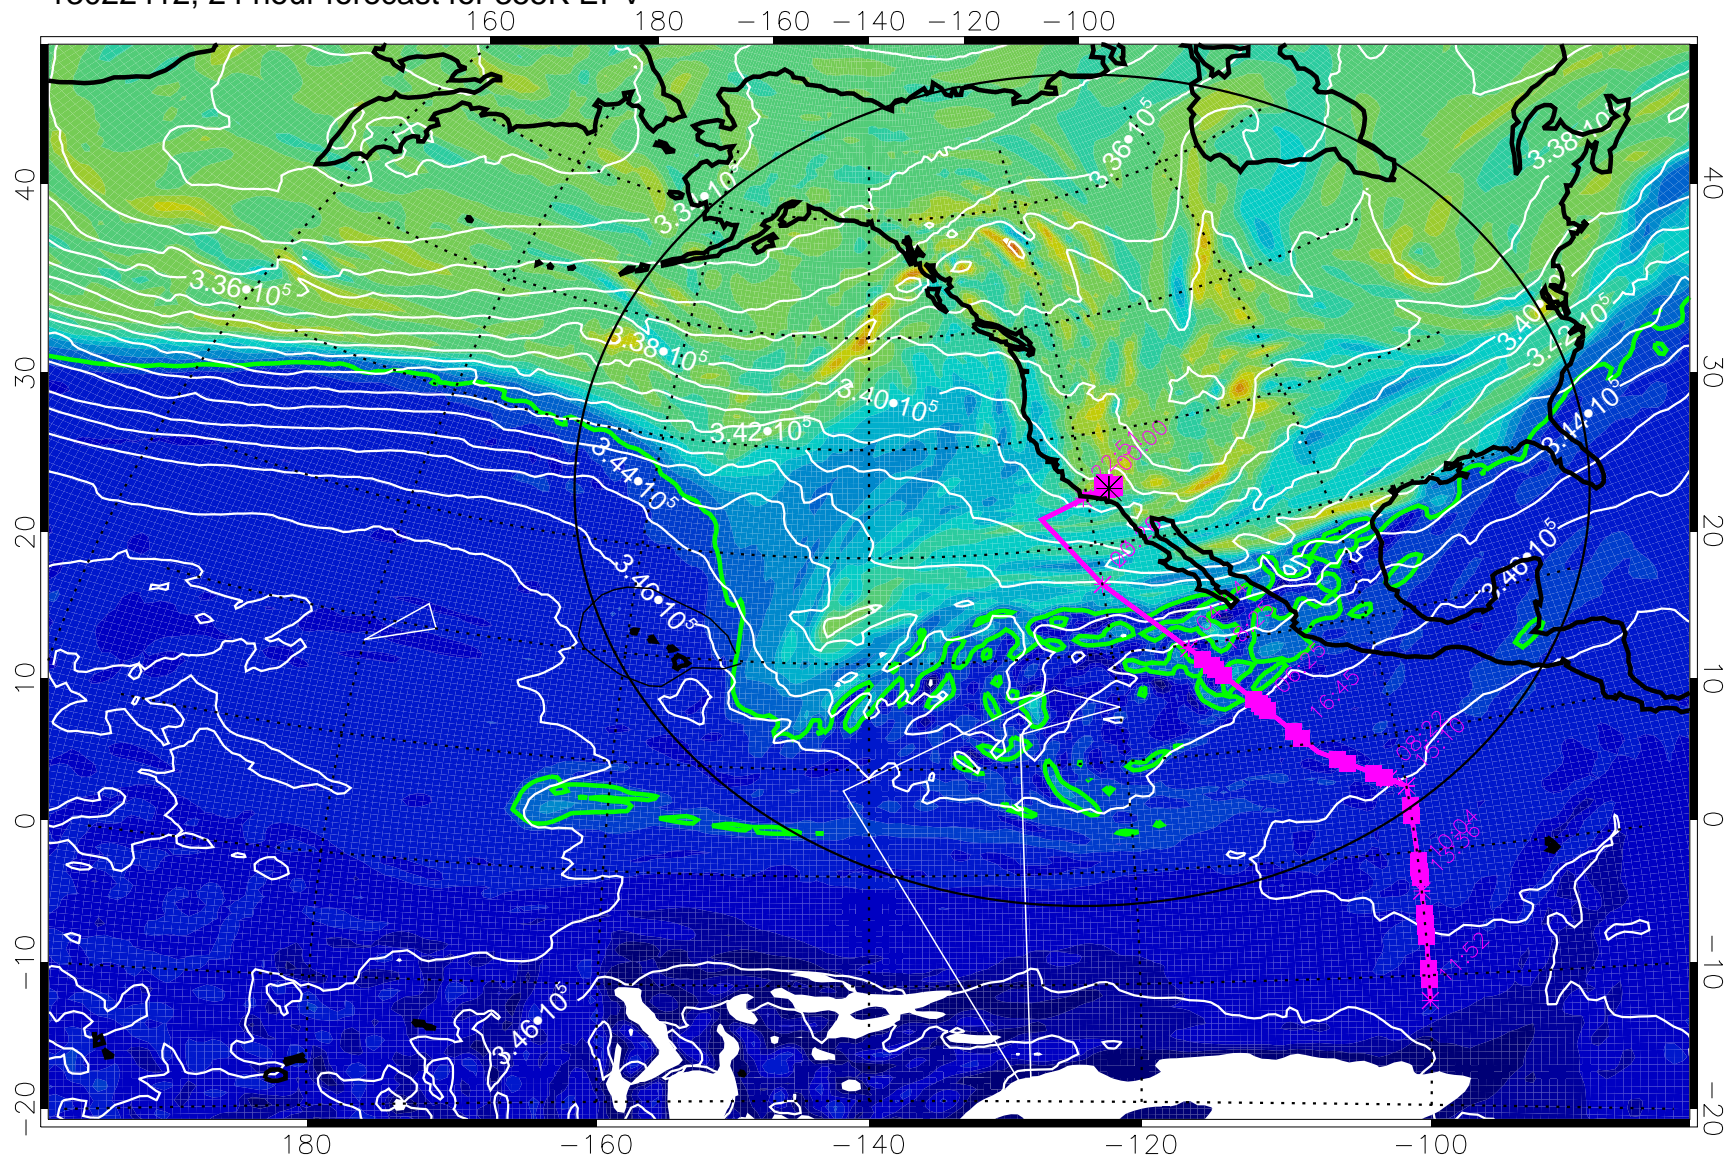

13022406, 18 hour forecast for 355K EPV

160 180 -160 -140 -120 -100

0 5.0\*10<sup>-6</sup> 1.0\*10<sup>-5</sup> 1.5\*10<sup>-5</sup>  
PVU

355K Montgomery Streamfunction, white  
EPV Tropopause (2 PVU) Position  
Range ring of 4055 km -- 13 hours GH round trip

13022412, 24 hour forecast for 355K EPV

355K Montgomery Streamfunction, white  
EPV Tropopause (2 PVU) Position  
Range ring of 4055 km -- 13 hours GH round trip

13022418, 30 hour forecast for 355K EPV

160 180 -160 -140 -120 -100

355K Montgomery Streamfunction, white  
EPV Tropopause (2 PVU) Position  
Range ring of 4055 km -- 13 hours GH round trip

13022500, 36 hour forecast for 355K EPV

355K Montgomery Streamfunction, white  
EPV Tropopause (2 PVU) Position  
Range ring of 4055 km -- 13 hours GH round trip

13022506, 42 hour forecast for 355K EPV

160 180 -160 -140 -120 -100

355K Montgomery Streamfunction, white  
EPV Tropopause (2 PVU) Position  
Range ring of 4055 km -- 13 hours GH round trip

13022512, 48 hour forecast for 355K EPV