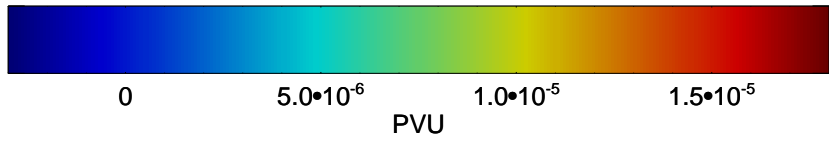

13022712, 96 hour forecast for 355K EPV

355K Montgomery Streamfunction, white
EPV Tropopause (2 PVU) Position
Range ring of 4055 km -- 13 hours GH round trip