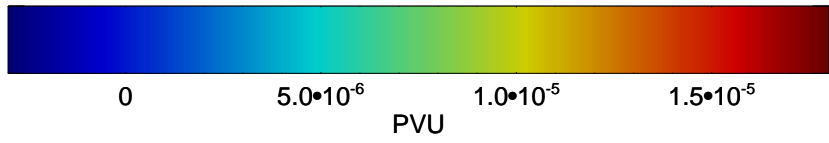

13022418, 30 hour forecast for 355K EPV

160 180 -160 -140 -120 -100

355K Montgomery Streamfunction, white
EPV Tropopause (2 PVU) Position
Range ring of 4055 km -- 13 hours GH round trip