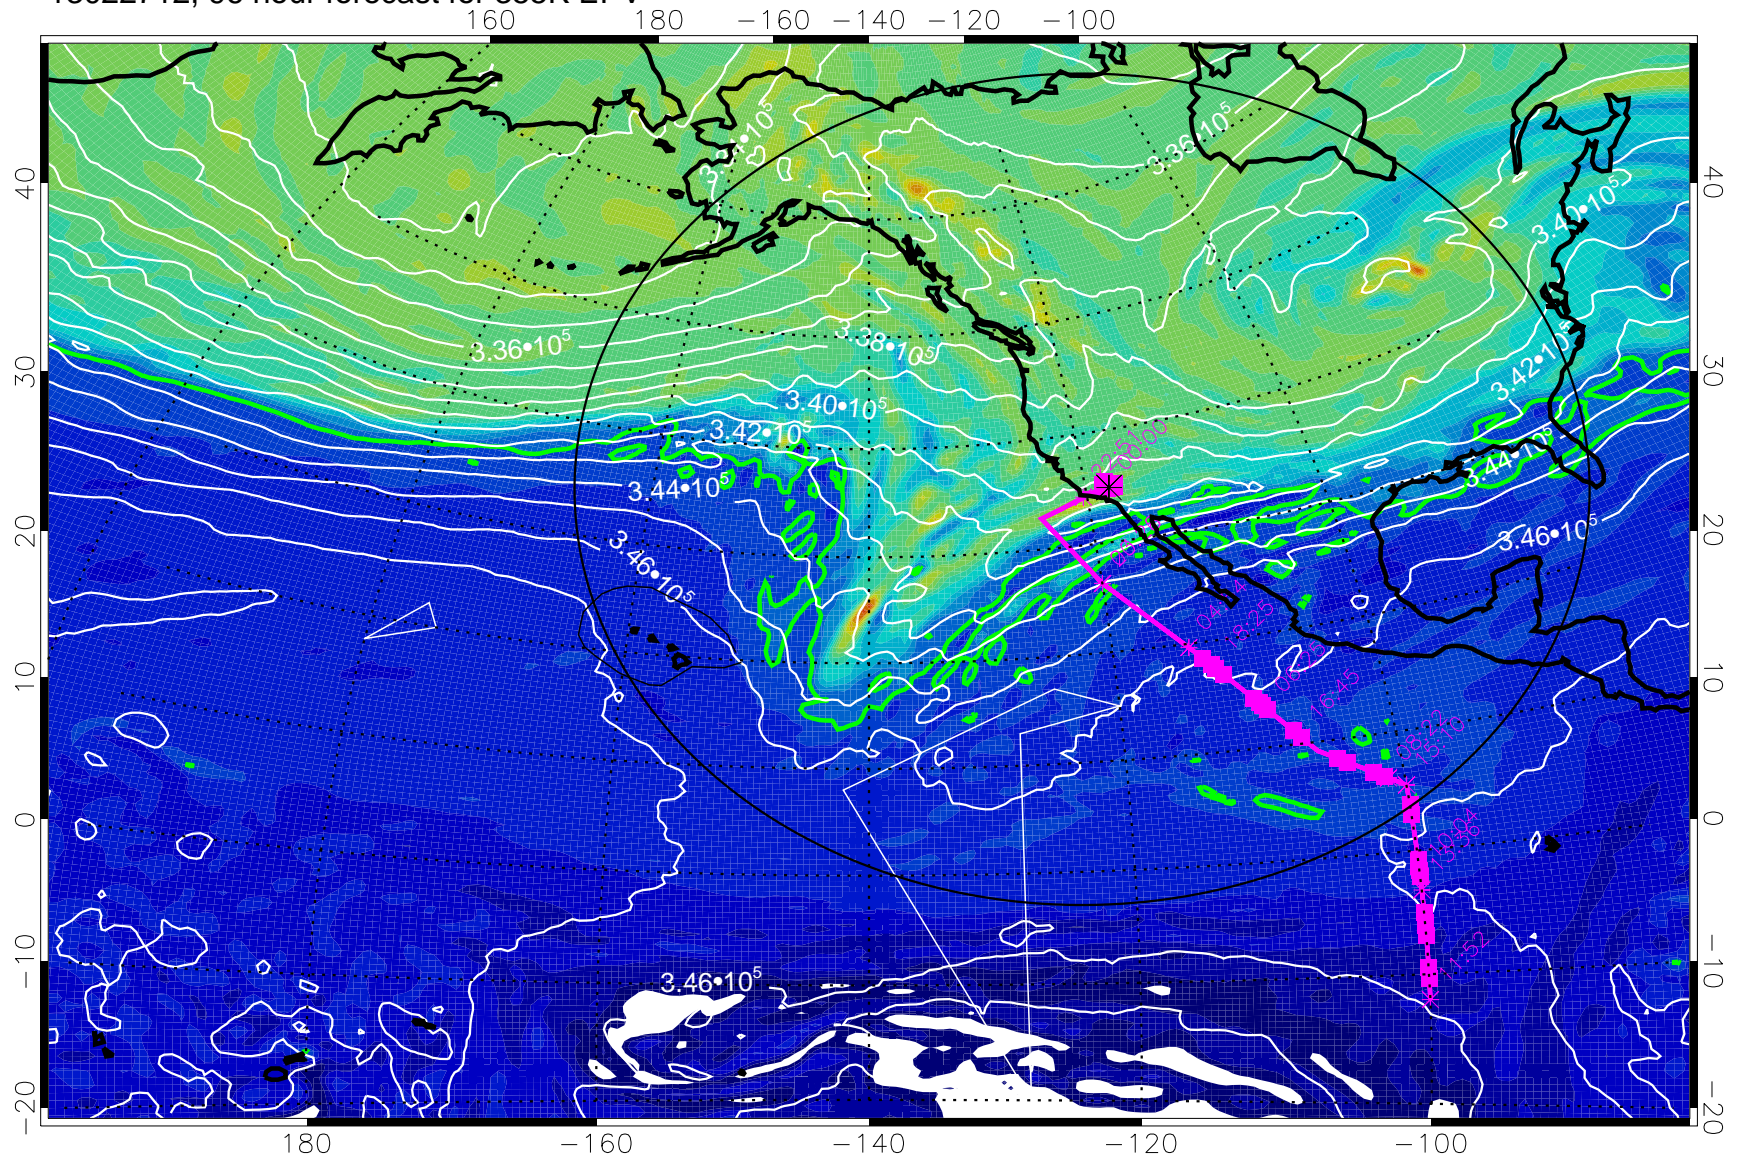

0  $5.0 \cdot 10^{-6}$   $1.0 \cdot 10^{-5}$   $1.5 \cdot 10^{-5}$   
PVU

355K Montgomery Streamfunction, white  
EPV Tropopause (2 PVU) Position  
Range ring of 4055 km -- 13 hours GH round trip

13022700, 84 hour forecast for 355K EPV

160 180 -160 -140 -120 -100

355K Montgomery Streamfunction, white  
EPV Tropopause (2 PVU) Position  
Range ring of 4055 km -- 13 hours GH round trip

13022706, 90 hour forecast for 355K EPV

355K Montgomery Streamfunction, white  
EPV Tropopause (2 PVU) Position  
Range ring of 4055 km -- 13 hours GH round trip

13022712, 96 hour forecast for 355K EPV

355K Montgomery Streamfunction, white  
EPV Tropopause (2 PVU) Position  
Range ring of 4055 km -- 13 hours GH round trip

13022718, 102 hour forecast for 355K EPV

160 180 -160 -140 -120 -100

355K Montgomery Streamfunction, white  
EPV Tropopause (2 PVU) Position  
Range ring of 4055 km -- 13 hours GH round trip

13022800, 108 hour forecast for 355K EPV

160 180 -160 -140 -120 -100