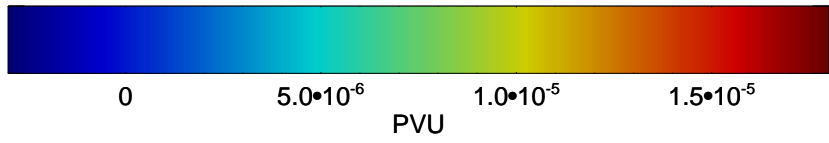

13022412, 36 hour forecast for 355K EPV

160 180 -160 -140 -120 -100

355K Montgomery Streamfunction, white
EPV Tropopause (2 PVU) Position
Range ring of 4055 km -- 13 hours GH round trip