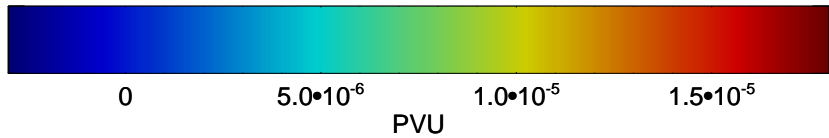

13022506, 54 hour forecast for 355K EPV

160 180 -160 -140 -120 -100

355K Montgomery Streamfunction, white
EPV Tropopause (2 PVU) Position
Range ring of 4055 km -- 13 hours GH round trip