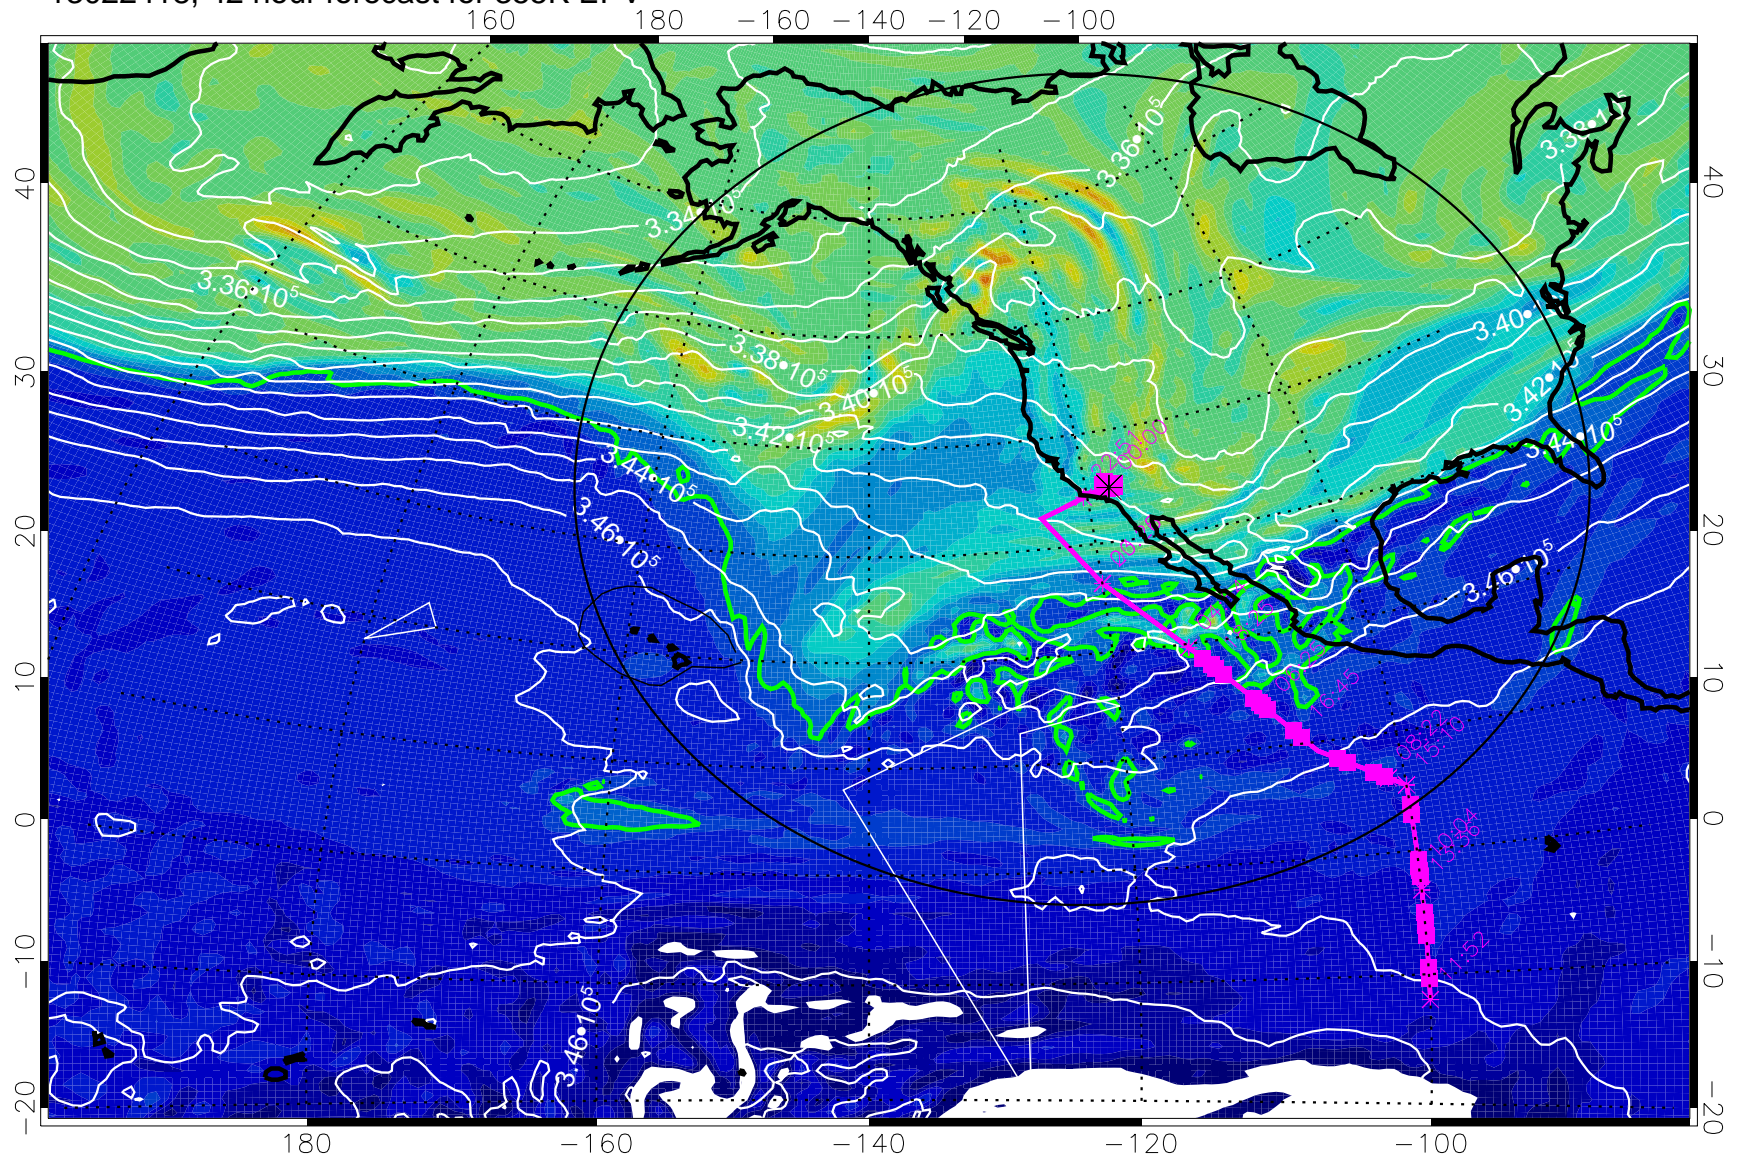

13022400, 24 hour forecast for 355K EPV

160 180 -160 -140 -120 -100

355K Montgomery Streamfunction, white  
EPV Tropopause (2 PVU) Position  
Range ring of 4055 km -- 13 hours GH round trip

13022406, 30 hour forecast for 355K EPV

355K Montgomery Streamfunction, white  
EPV Tropopause (2 PVU) Position  
Range ring of 4055 km -- 13 hours GH round trip

13022412, 36 hour forecast for 355K EPV

160 180 -160 -140 -120 -100

355K Montgomery Streamfunction, white  
EPV Tropopause (2 PVU) Position  
Range ring of 4055 km -- 13 hours GH round trip

13022418, 42 hour forecast for 355K EPV

355K Montgomery Streamfunction, white  
EPV Tropopause (2 PVU) Position  
Range ring of 4055 km -- 13 hours GH round trip

13022500, 48 hour forecast for 355K EPV

160 180 -160 -140 -120 -100

160 180 -160 -140 -120 -100

355K Montgomery Streamfunction, white  
EPV Tropopause (2 PVU) Position  
Range ring of 4055 km -- 13 hours GH round trip

13022512, 60 hour forecast for 355K EPV

160 180 -160 -140 -120 -100