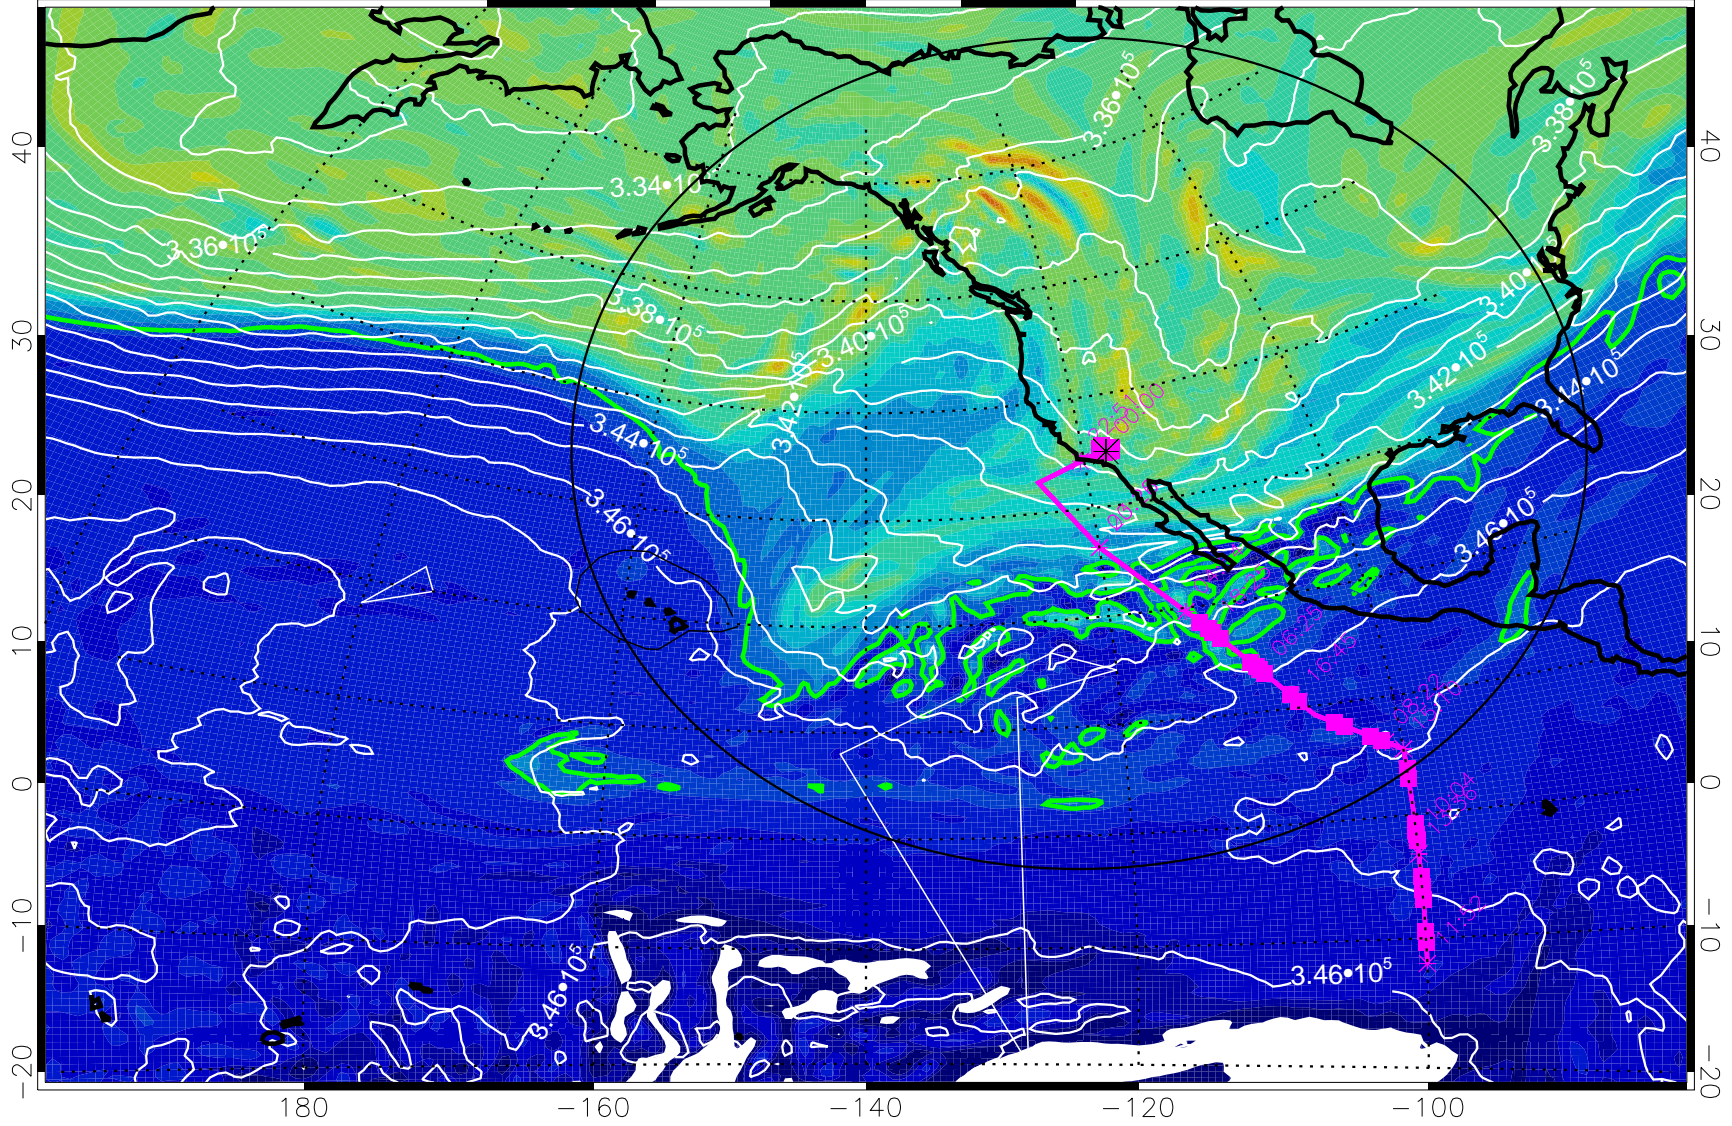

13022318, 18 hour forecast for 355K EPV

160 180 -160 -140 -120 -100

0  $5.0 \times 10^{-6}$   $1.0 \times 10^{-5}$   $1.5 \times 10^{-5}$

PVU

355K Montgomery Streamfunction, white  
EPV Tropopause (2 PVU) Position  
Range ring of 4055 km -- 13 hours GH round trip

13022400, 24 hour forecast for 355K EPV

160 180 -160 -140 -120 -100

355K Montgomery Streamfunction, white  
EPV Tropopause (2 PVU) Position  
Range ring of 4055 km -- 13 hours GH round trip

13022406, 30 hour forecast for 355K EPV

355K Montgomery Streamfunction, white  
EPV Tropopause (2 PVU) Position  
Range ring of 4055 km -- 13 hours GH round trip

13022412, 36 hour forecast for 355K EPV

160 180 -160 -140 -120 -100

355K Montgomery Streamfunction, white  
EPV Tropopause (2 PVU) Position  
Range ring of 4055 km -- 13 hours GH round trip

13022418, 42 hour forecast for 355K EPV

355K Montgomery Streamfunction, white  
EPV Tropopause (2 PVU) Position  
Range ring of 4055 km -- 13 hours GH round trip

13022500, 48 hour forecast for 355K EPV

160 180 -160 -140 -120 -100