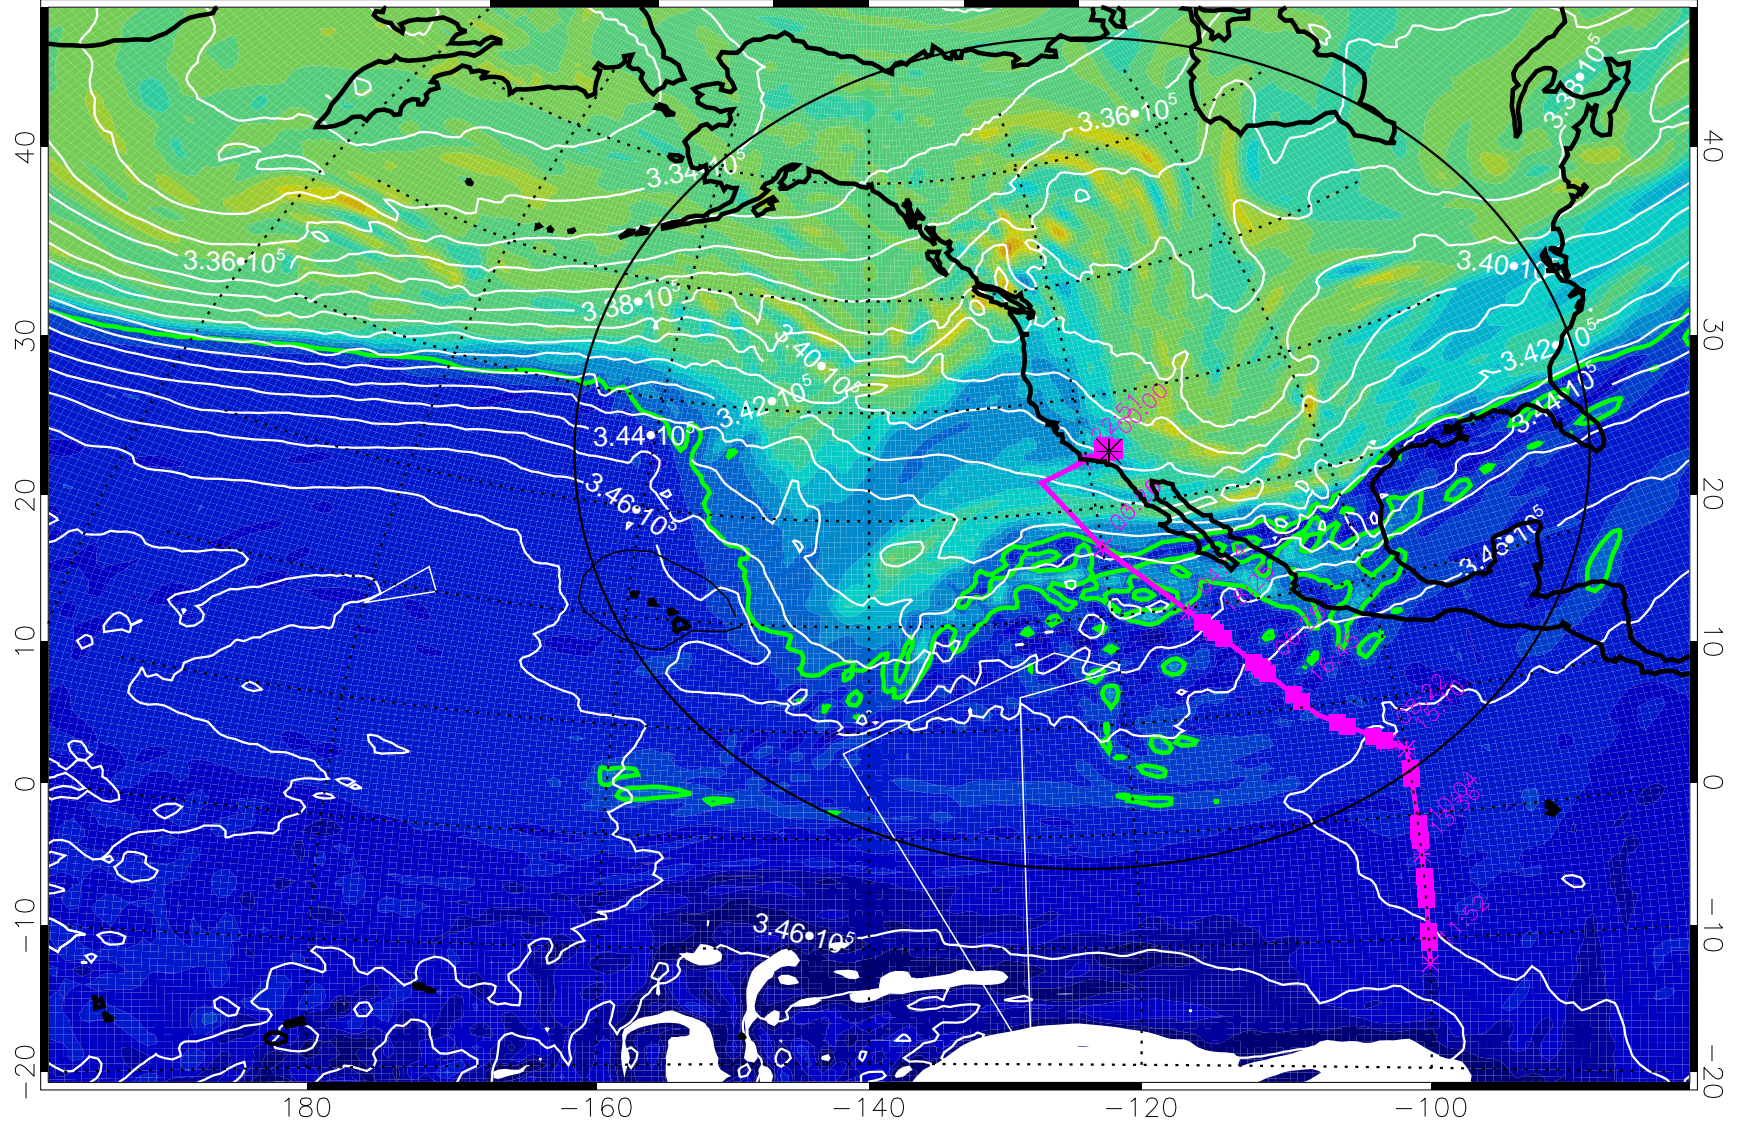

13022400, 24 hour forecast for 355K EPV

160 180 -160 -140 -120 -100

355K Montgomery Streamfunction, white  
EPV Tropopause (2 PVU) Position  
Range ring of 4055 km -- 13 hours GH round trip

13022406, 30 hour forecast for 355K EPV

355K Montgomery Streamfunction, white  
EPV Tropopause (2 PVU) Position  
Range ring of 4055 km -- 13 hours GH round trip

13022412, 36 hour forecast for 355K EPV

160 180 -160 -140 -120 -100

355K Montgomery Streamfunction, white  
EPV Tropopause (2 PVU) Position  
Range ring of 4055 km -- 13 hours GH round trip

13022418, 42 hour forecast for 355K EPV

355K Montgomery Streamfunction, white  
EPV Tropopause (2 PVU) Position  
Range ring of 4055 km -- 13 hours GH round trip

13022500, 48 hour forecast for 355K EPV

160 180 -160 -140 -120 -100

0  $5.0 \cdot 10^{-6}$   $1.0 \cdot 10^{-5}$   $1.5 \cdot 10^{-5}$   
PVU

355K Montgomery Streamfunction, white  
EPV Tropopause (2 PVU) Position  
Range ring of 4055 km -- 13 hours GH round trip

13022506, 54 hour forecast for 355K EPV