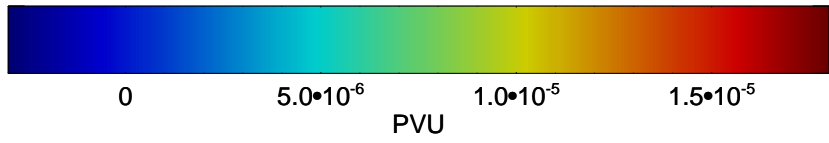

13022418, 42 hour forecast for 355K EPV

355K Montgomery Streamfunction, white
EPV Tropopause (2 PVU) Position
Range ring of 4055 km -- 13 hours GH round trip