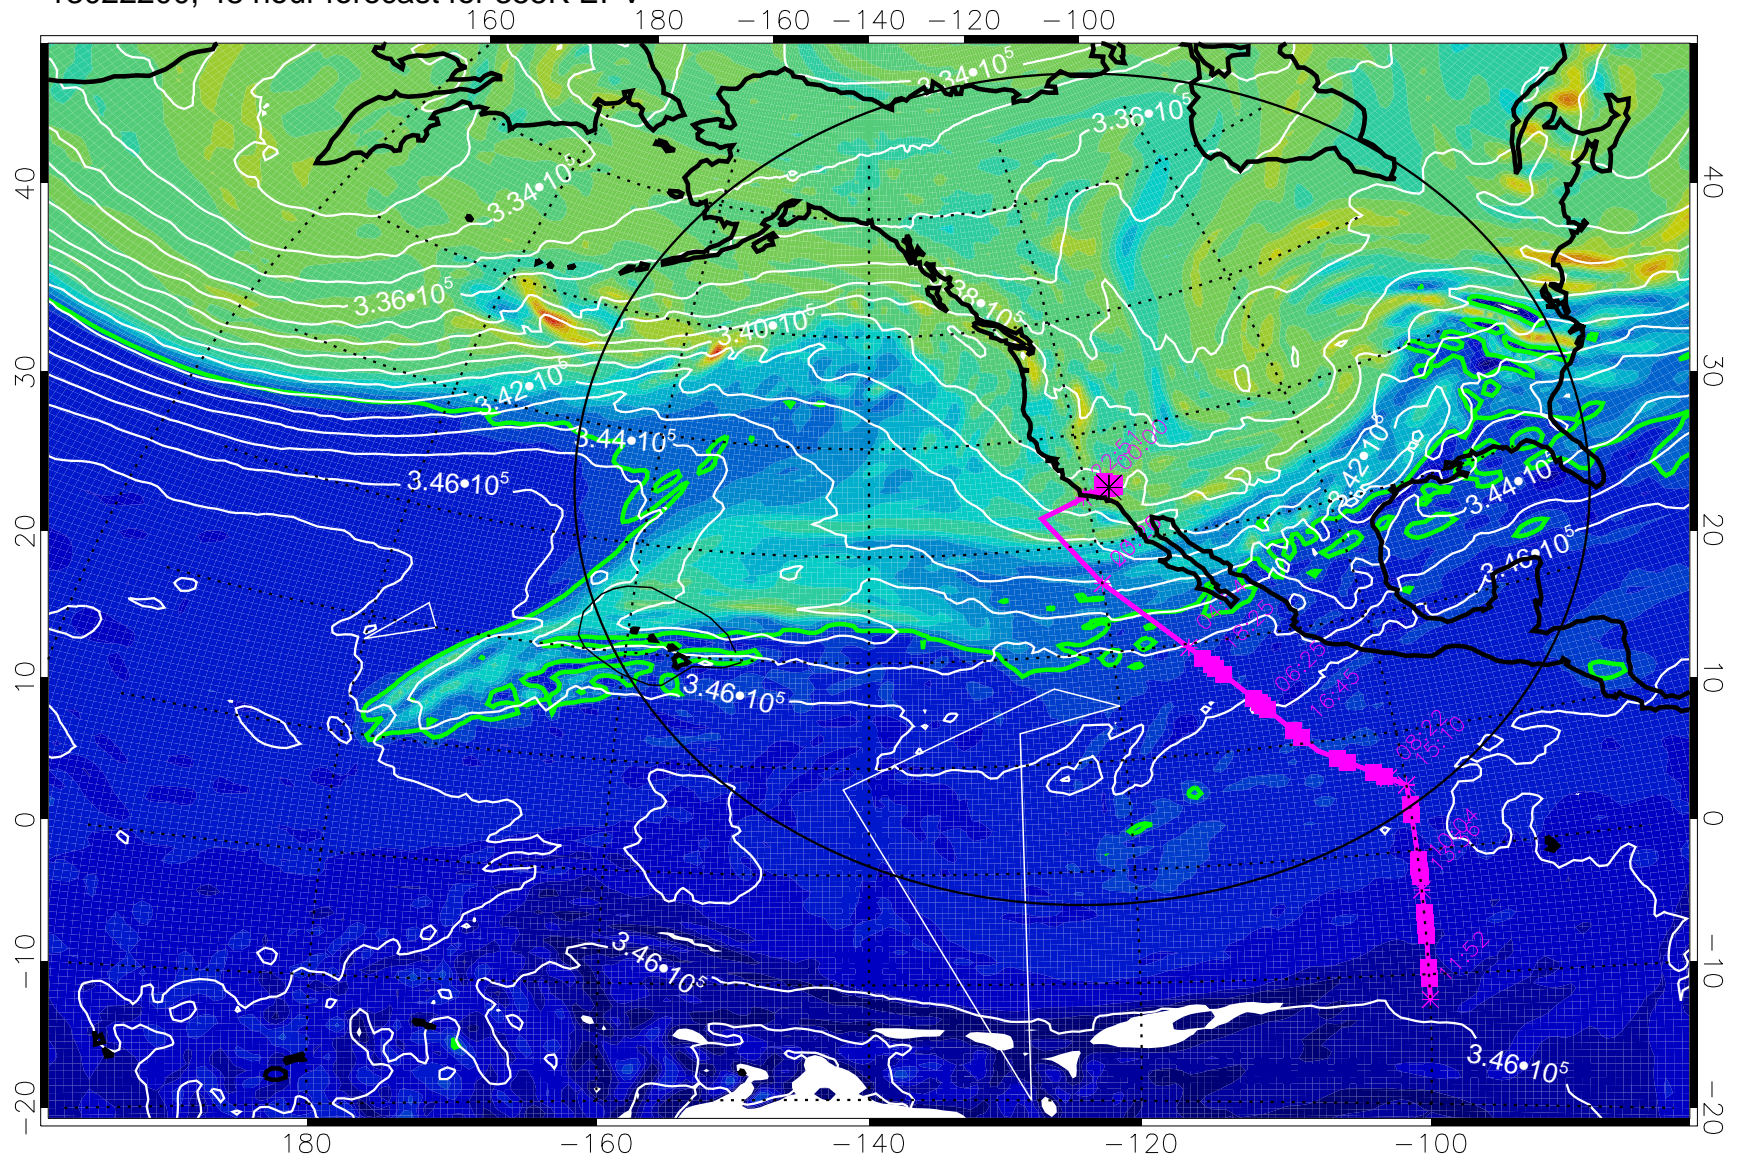

13022106, 30 hour forecast for 355K EPV

160 180 -160 -140 -120 -100

0 $5.0 \cdot 10^{-6}$ $1.0 \cdot 10^{-5}$ $1.5 \cdot 10^{-5}$
PVU

355K Montgomery Streamfunction, white
EPV Tropopause (2 PVU) Position
Range ring of 4055 km -- 13 hours GH round trip

13022112, 36 hour forecast for 355K EPV

355K Montgomery Streamfunction, white
EPV Tropopause (2 PVU) Position
Range ring of 4055 km -- 13 hours GH round trip

13022118, 42 hour forecast for 355K EPV

355K Montgomery Streamfunction, white
EPV Tropopause (2 PVU) Position
Range ring of 4055 km -- 13 hours GH round trip

13022200, 48 hour forecast for 355K EPV

0 $5.0 \cdot 10^{-6}$ $1.0 \cdot 10^{-5}$ $1.5 \cdot 10^{-5}$
PVU

355K Montgomery Streamfunction, white
EPV Tropopause (2 PVU) Position
Range ring of 4055 km -- 13 hours GH round trip

13022206, 54 hour forecast for 355K EPV

PVU

355K Montgomery Streamfunction, white
 EPV Tropopause (2 PVU) Position
 Range ring of 4055 km -- 13 hours GH round trip

13022212, 60 hour forecast for 355K EPV