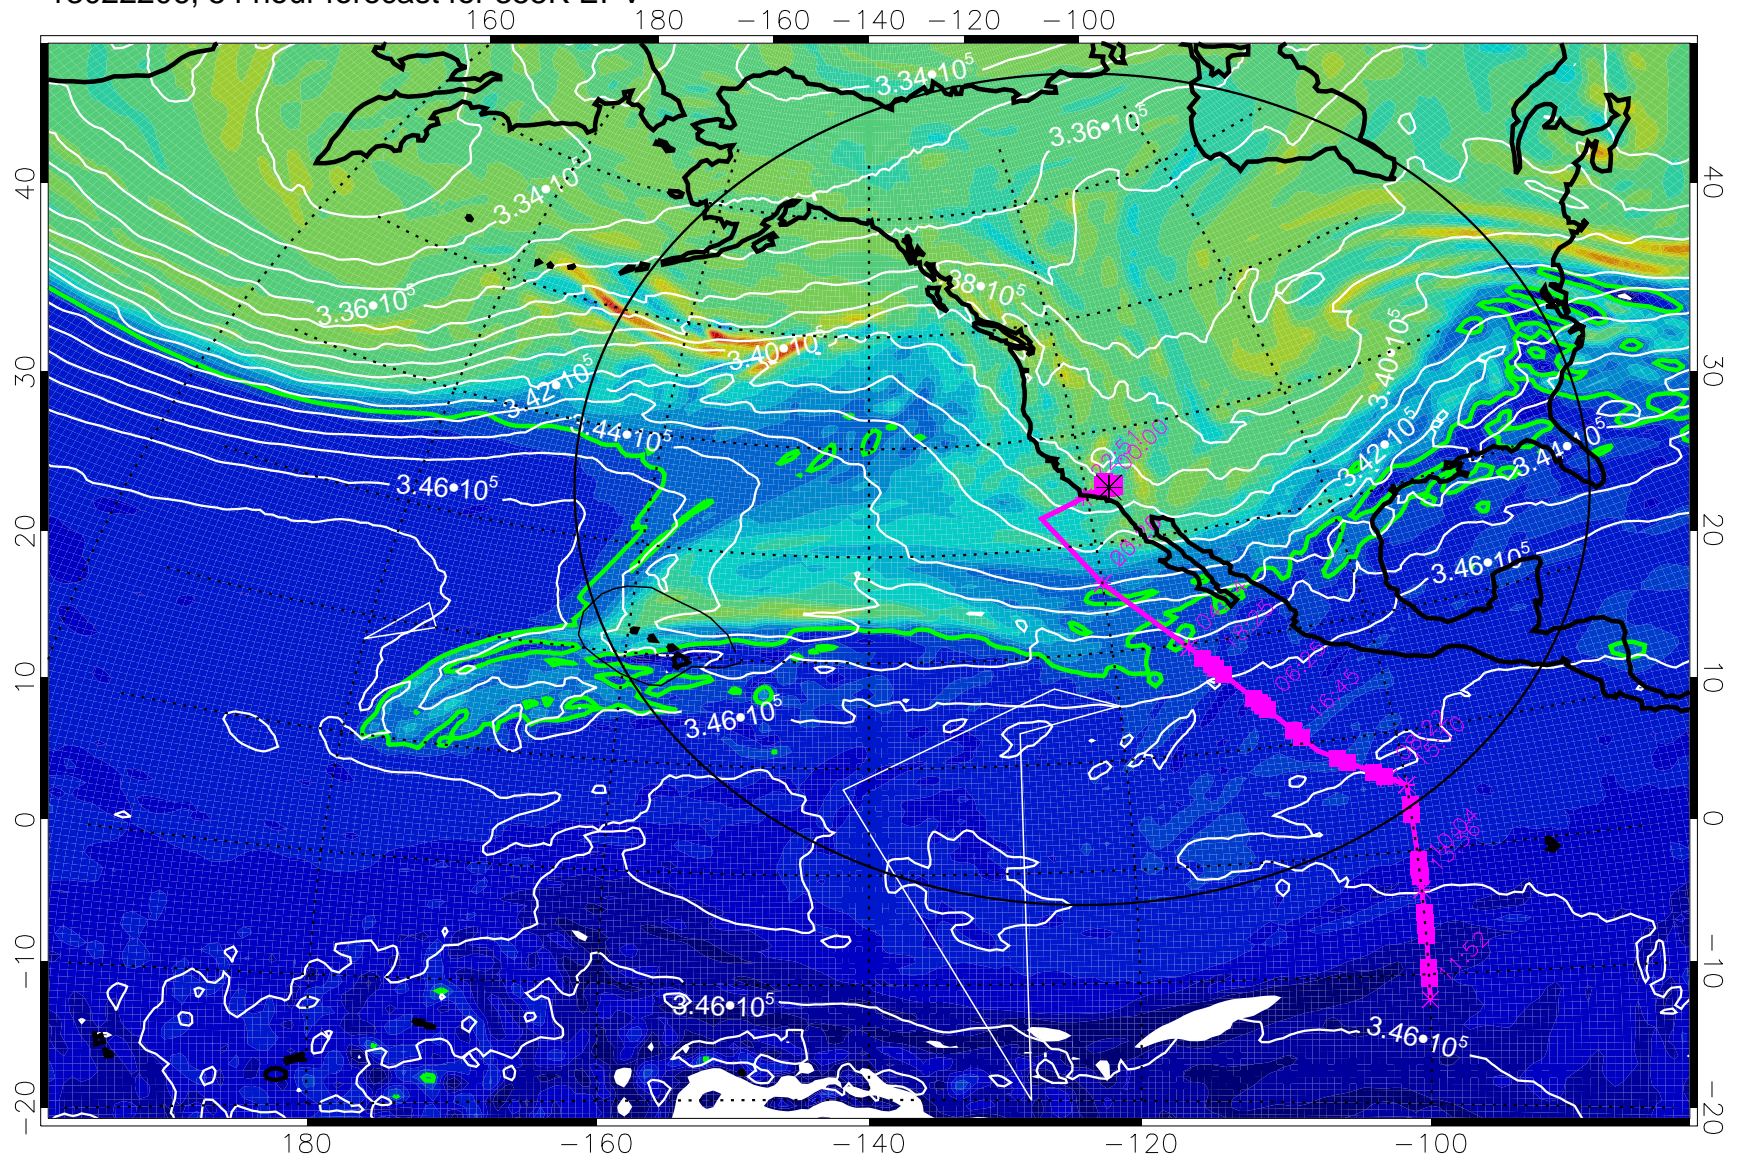

13022106, 30 hour forecast for 355K EPV

160 180 -160 -140 -120 -100

0 $5.0 \cdot 10^{-6}$ $1.0 \cdot 10^{-5}$ $1.5 \cdot 10^{-5}$
PVU

355K Montgomery Streamfunction, white
EPV Tropopause (2 PVU) Position
Range ring of 4055 km -- 13 hours GH round trip

13022112, 36 hour forecast for 355K EPV

355K Montgomery Streamfunction, white
EPV Tropopause (2 PVU) Position
Range ring of 4055 km -- 13 hours GH round trip

13022118, 42 hour forecast for 355K EPV

355K Montgomery Streamfunction, white
EPV Tropopause (2 PVU) Position
Range ring of 4055 km -- 13 hours GH round trip

13022200, 48 hour forecast for 355K EPV

0 $5.0 \cdot 10^{-6}$ $1.0 \cdot 10^{-5}$ $1.5 \cdot 10^{-5}$
PVU

355K Montgomery Streamfunction, white
EPV Tropopause (2 PVU) Position
Range ring of 4055 km -- 13 hours GH round trip

13022206, 54 hour forecast for 355K EPV

PVU

355K Montgomery Streamfunction, white
 EPV Tropopause (2 PVU) Position
 Range ring of 4055 km -- 13 hours GH round trip

13022212, 60 hour forecast for 355K EPV