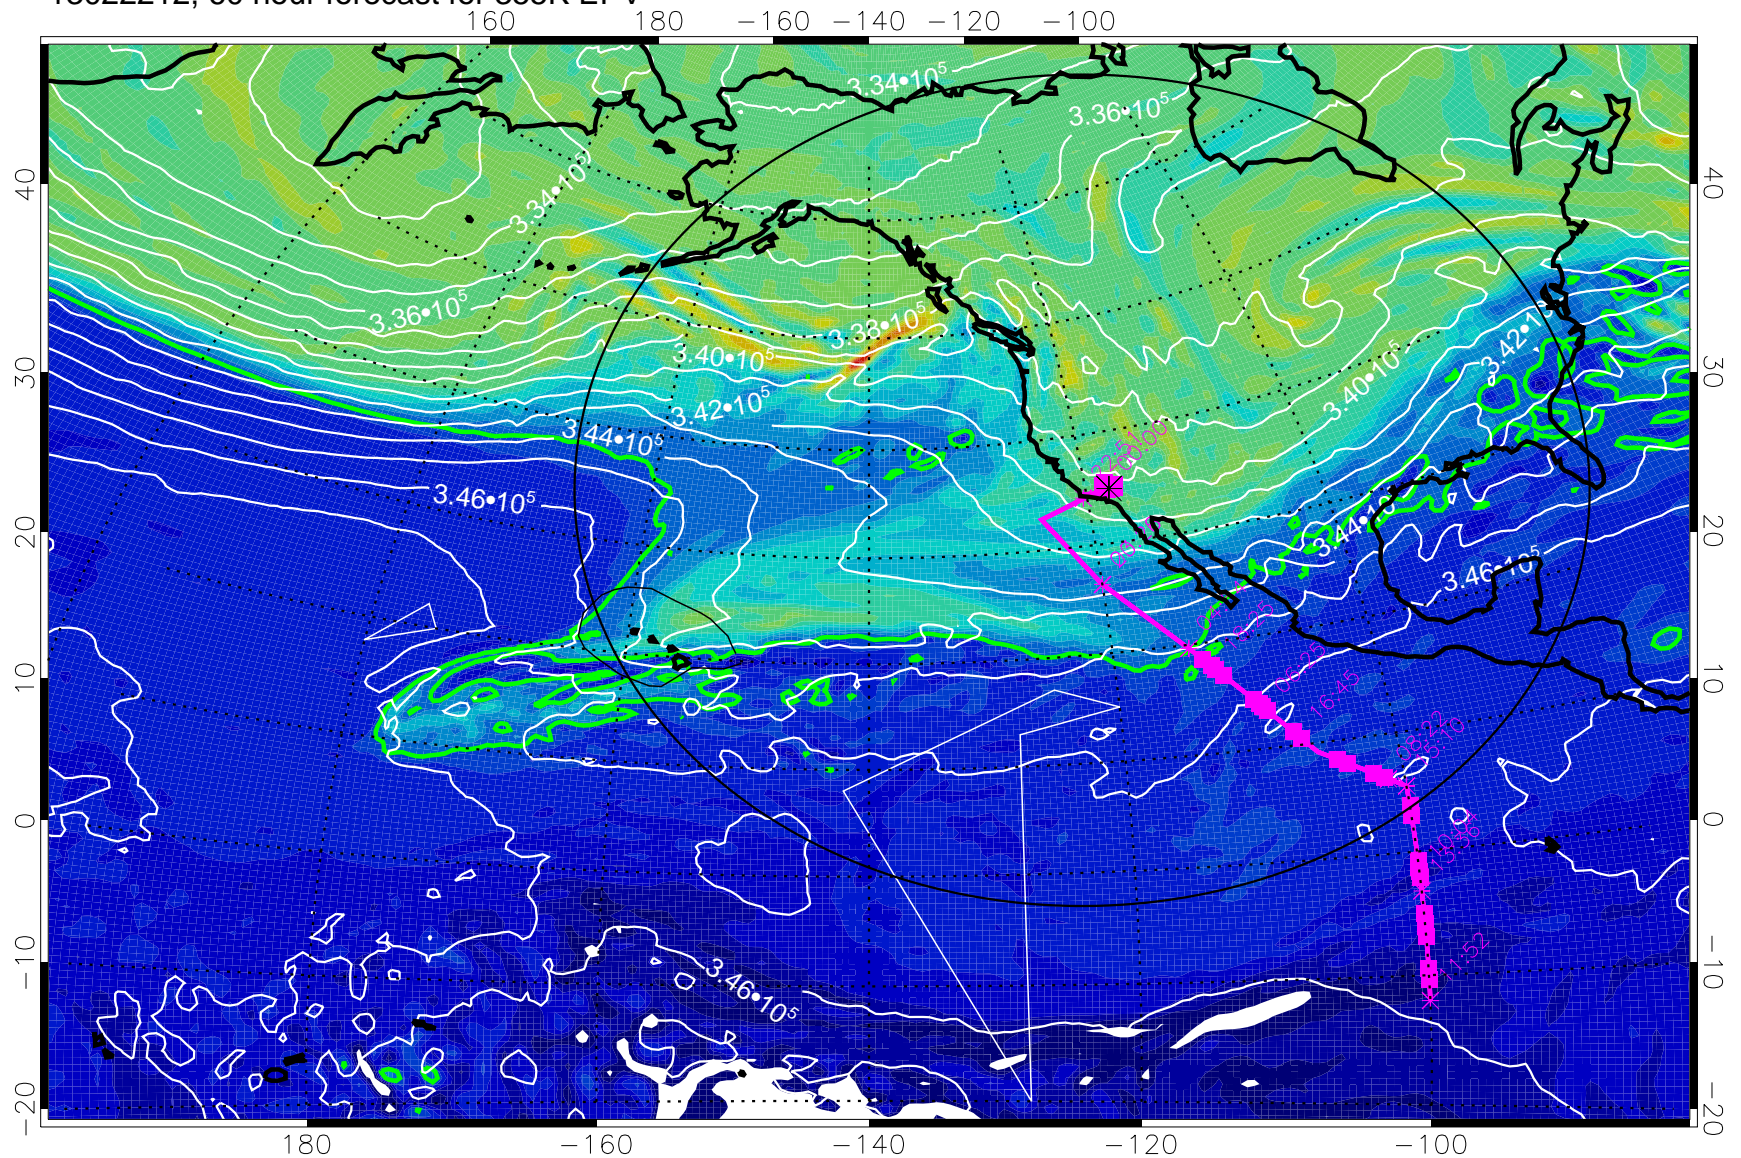

13022112, 36 hour forecast for 355K EPV

355K Montgomery Streamfunction, white
EPV Tropopause (2 PVU) Position
Range ring of 4055 km -- 13 hours GH round trip

13022118, 42 hour forecast for 355K EPV

355K Montgomery Streamfunction, white
EPV Tropopause (2 PVU) Position
Range ring of 4055 km -- 13 hours GH round trip

13022200, 48 hour forecast for 355K EPV

0 $5.0 \cdot 10^{-6}$ $1.0 \cdot 10^{-5}$ $1.5 \cdot 10^{-5}$
PVU

355K Montgomery Streamfunction, white
EPV Tropopause (2 PVU) Position
Range ring of 4055 km -- 13 hours GH round trip

13022206, 54 hour forecast for 355K EPV

PVU

355K Montgomery Streamfunction, white
 EPV Tropopause (2 PVU) Position
 Range ring of 4055 km -- 13 hours GH round trip

13022212, 60 hour forecast for 355K EPV

0 $5.0 \cdot 10^{-6}$ $1.0 \cdot 10^{-5}$ $1.5 \cdot 10^{-5}$
PVU

355K Montgomery Streamfunction, white
EPV Tropopause (2 PVU) Position
Range ring of 4055 km -- 13 hours GH round trip

13022218, 66 hour forecast for 355K EPV