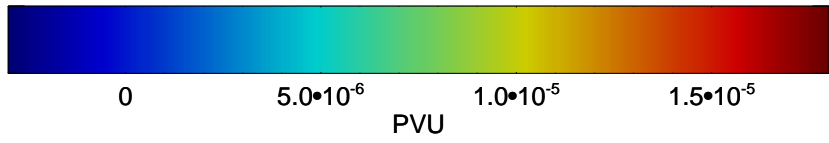

13022112, 48 hour forecast for 355K EPV

355K Montgomery Streamfunction, white
EPV Tropopause (2 PVU) Position
Range ring of 4055 km -- 13 hours GH round trip