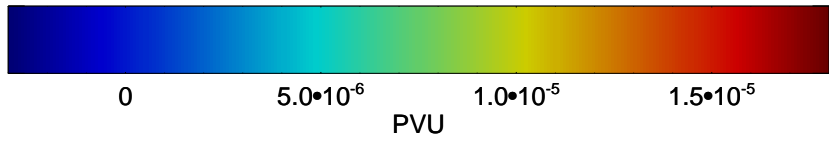

13022012, 24 hour forecast for 355K EPV

355K Montgomery Streamfunction, white
EPV Tropopause (2 PVU) Position
Range ring of 4055 km -- 13 hours GH round trip