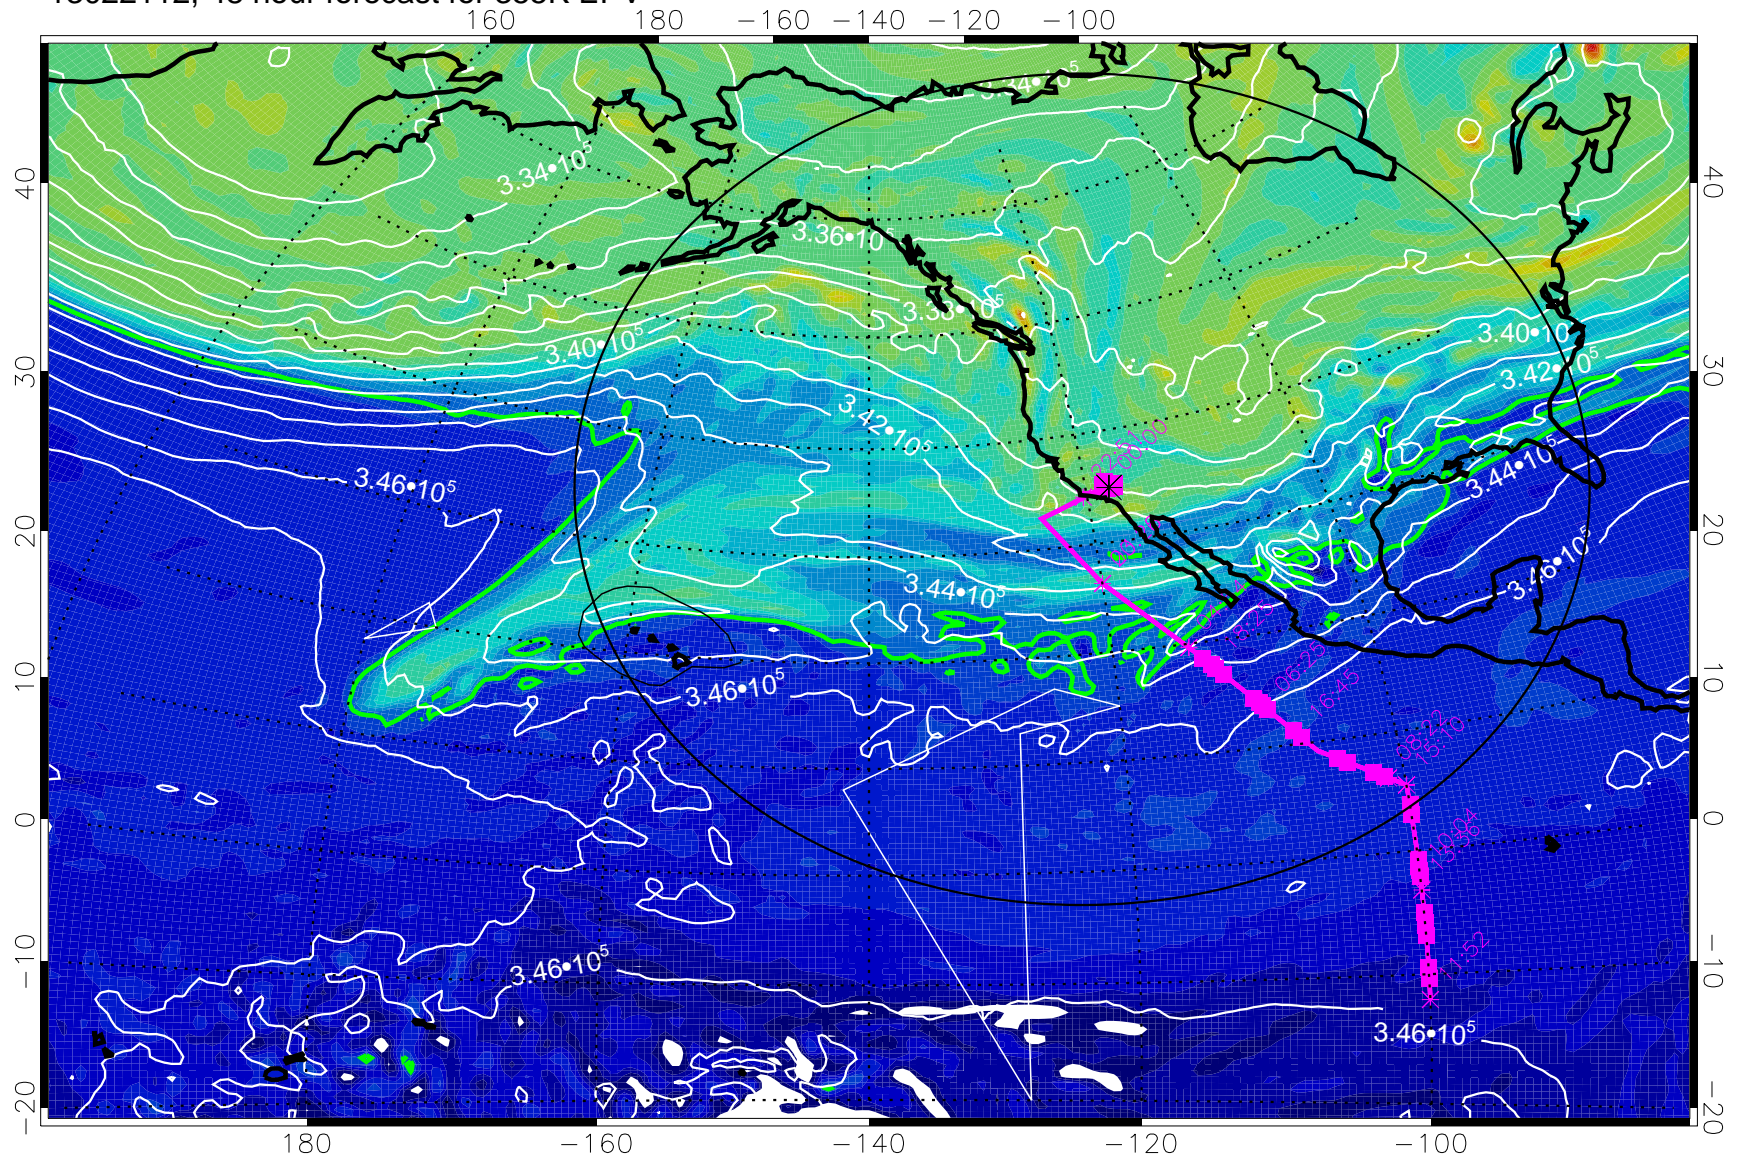

355K Montgomery Streamfunction, white
EPV Tropopause (2 PVU) Position
Range ring of 4055 km -- 13 hours GH round trip

13022018, 30 hour forecast for 355K EPV

355K Montgomery Streamfunction, white
EPV Tropopause (2 PVU) Position
Range ring of 4055 km -- 13 hours GH round trip

13022100, 36 hour forecast for 355K EPV

355K Montgomery Streamfunction, white
EPV Tropopause (2 PVU) Position
Range ring of 4055 km -- 13 hours GH round trip

13022106, 42 hour forecast for 355K EPV

355K Montgomery Streamfunction, white
EPV Tropopause (2 PVU) Position
Range ring of 4055 km -- 13 hours GH round trip

13022112, 48 hour forecast for 355K EPV

355K Montgomery Streamfunction, white
EPV Tropopause (2 PVU) Position
Range ring of 4055 km -- 13 hours GH round trip

13022118, 54 hour forecast for 355K EPV

355K Montgomery Streamfunction, white
EPV Tropopause (2 PVU) Position
Range ring of 4055 km -- 13 hours GH round trip

13022200, 60 hour forecast for 355K EPV

160 180 -160 -140 -120 -100

0 $5.0 \cdot 10^{-6}$ $1.0 \cdot 10^{-5}$ $1.5 \cdot 10^{-5}$
PVU

355K Montgomery Streamfunction, white
EPV Tropopause (2 PVU) Position
Range ring of 4055 km -- 13 hours GH round trip