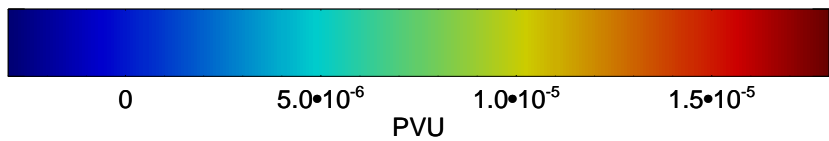

13022106, 42 hour forecast for 355K EPV

355K Montgomery Streamfunction, white
EPV Tropopause (2 PVU) Position
Range ring of 4055 km -- 13 hours GH round trip