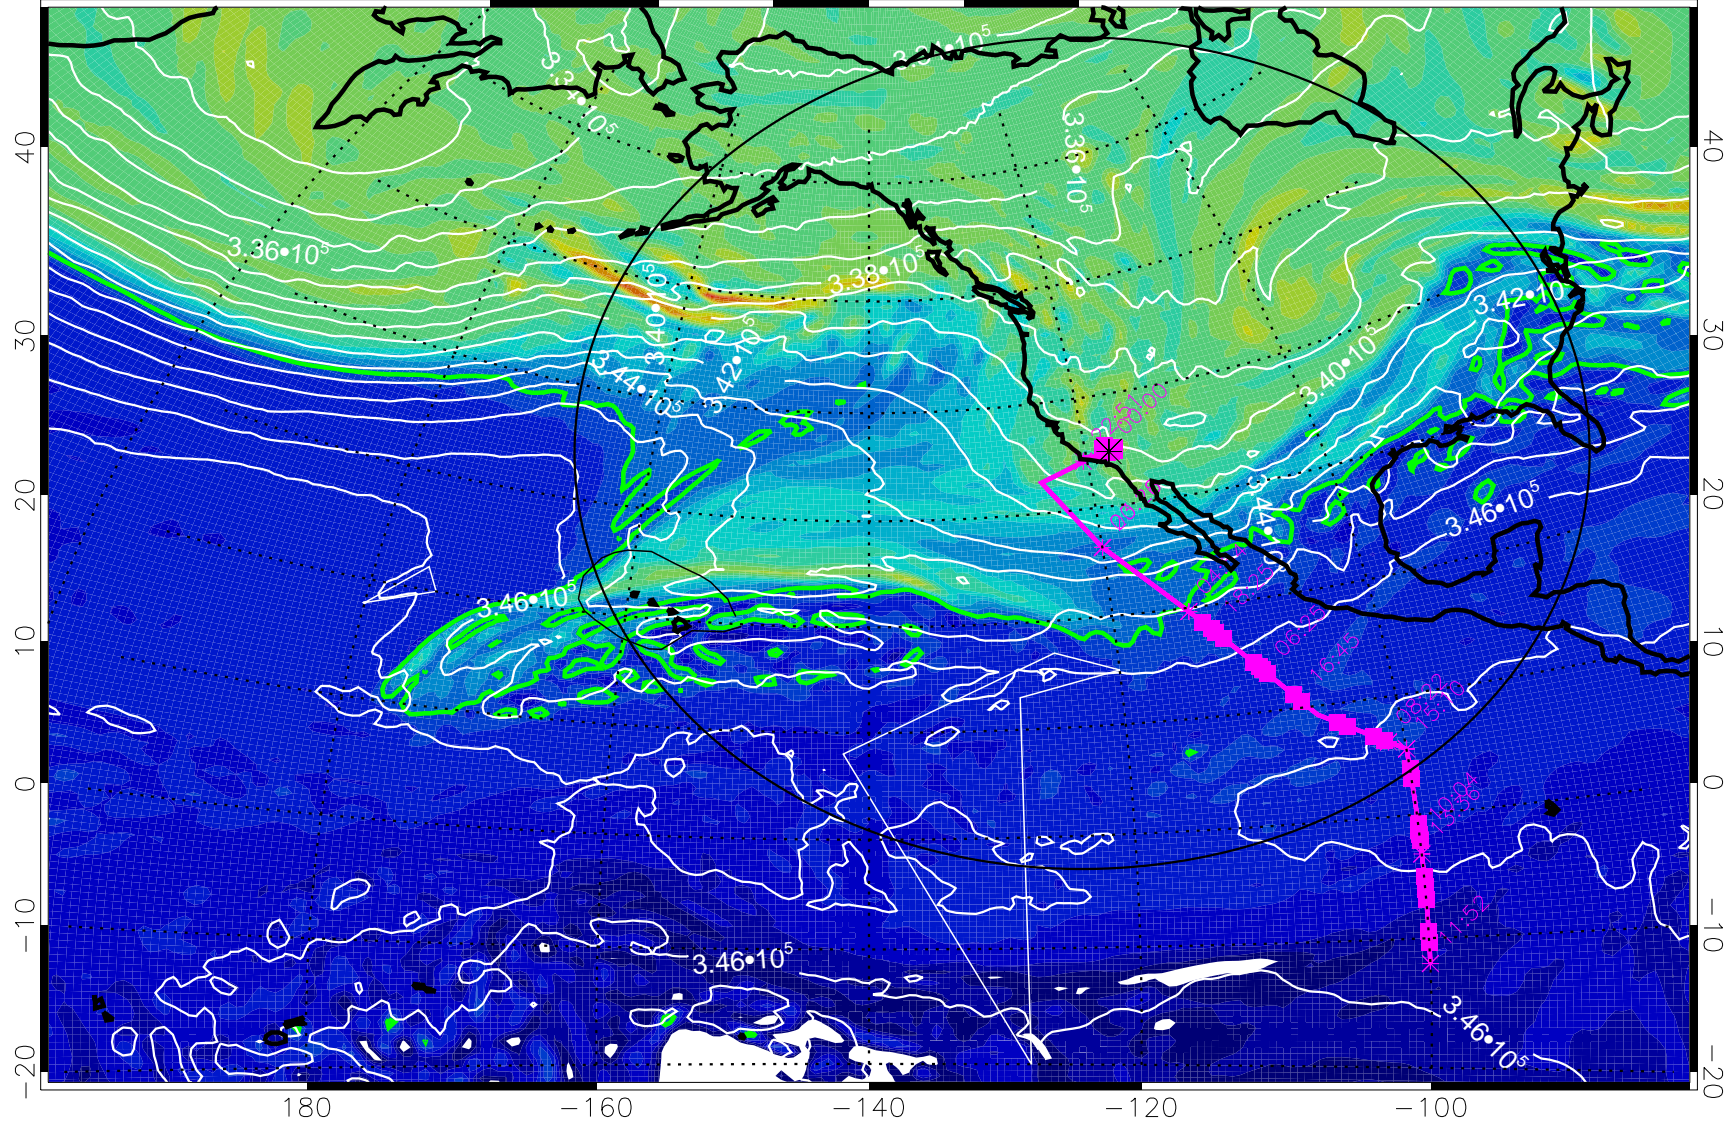

13022112, 48 hour forecast for 355K EPV

355K Montgomery Streamfunction, white
EPV Tropopause (2 PVU) Position
Range ring of 4055 km -- 13 hours GH round trip

13022118, 54 hour forecast for 355K EPV

355K Montgomery Streamfunction, white
EPV Tropopause (2 PVU) Position
Range ring of 4055 km -- 13 hours GH round trip

13022200, 60 hour forecast for 355K EPV

160 180 -160 -140 -120 -100

0 $5.0 \cdot 10^{-6}$ $1.0 \cdot 10^{-5}$ $1.5 \cdot 10^{-5}$
PVU

355K Montgomery Streamfunction, white
EPV Tropopause (2 PVU) Position
Range ring of 4055 km -- 13 hours GH round trip

13022206, 66 hour forecast for 355K EPV

160 180 -160 -140 -120 -100

355K Montgomery Streamfunction, white
EPV Tropopause (2 PVU) Position
Range ring of 4055 km -- 13 hours GH round trip

13022212, 72 hour forecast for 355K EPV

355K Montgomery Streamfunction, white
EPV Tropopause (2 PVU) Position
Range ring of 4055 km -- 13 hours GH round trip

13022218, 78 hour forecast for 355K EPV

160 180 -160 -140 -120 -100

355K Montgomery Streamfunction, white
EPV Tropopause (2 PVU) Position
Range ring of 4055 km -- 13 hours GH round trip