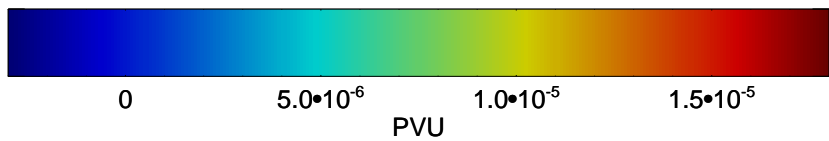

13022100, 36 hour forecast for 355K EPV

355K Montgomery Streamfunction, white
EPV Tropopause (2 PVU) Position
Range ring of 4055 km -- 13 hours GH round trip