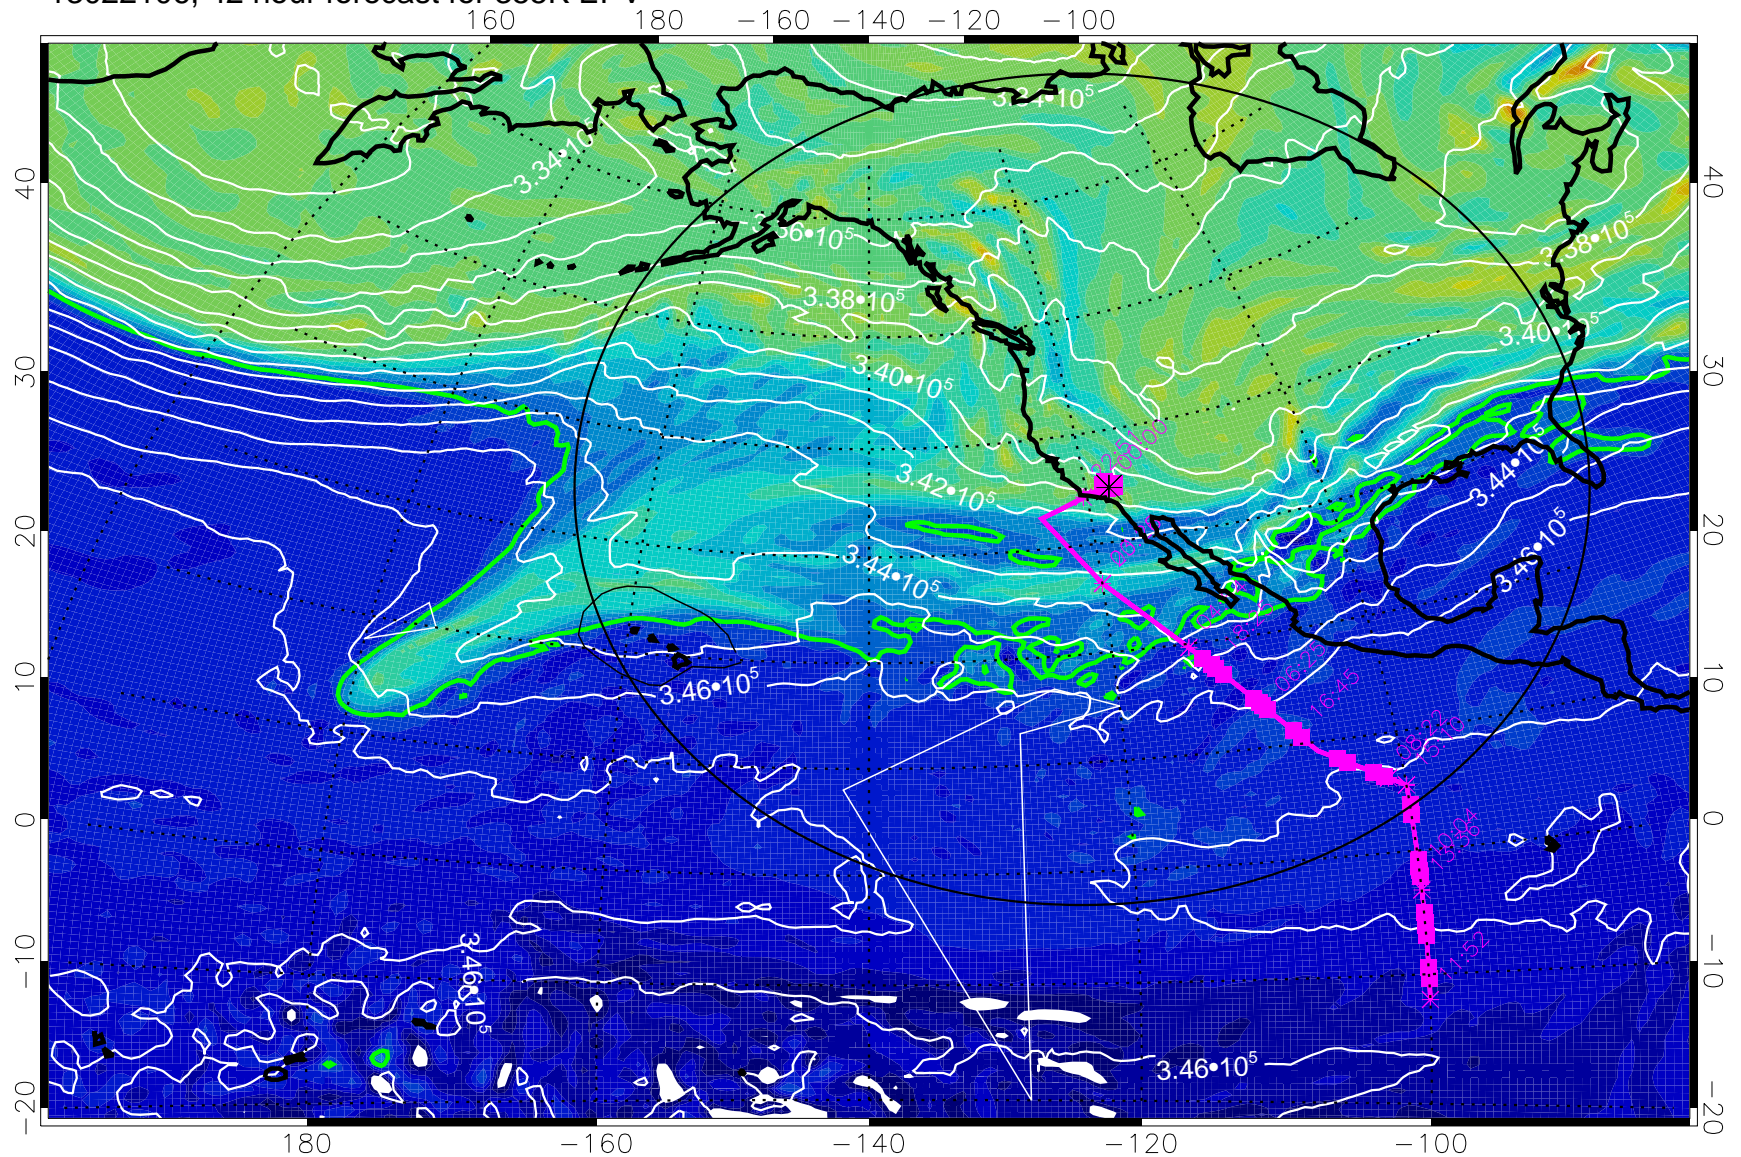

0 $5.0 \cdot 10^{-6}$ $1.0 \cdot 10^{-5}$ $1.5 \cdot 10^{-5}$
PVU

355K Montgomery Streamfunction, white
EPV Tropopause (2 PVU) Position
Range ring of 4055 km -- 13 hours GH round trip

13022012, 24 hour forecast for 355K EPV

355K Montgomery Streamfunction, white
EPV Tropopause (2 PVU) Position
Range ring of 4055 km -- 13 hours GH round trip

13022018, 30 hour forecast for 355K EPV

355K Montgomery Streamfunction, white
EPV Tropopause (2 PVU) Position
Range ring of 4055 km -- 13 hours GH round trip

13022100, 36 hour forecast for 355K EPV

355K Montgomery Streamfunction, white
EPV Tropopause (2 PVU) Position
Range ring of 4055 km -- 13 hours GH round trip

13022106, 42 hour forecast for 355K EPV

355K Montgomery Streamfunction, white
EPV Tropopause (2 PVU) Position
Range ring of 4055 km -- 13 hours GH round trip

13022112, 48 hour forecast for 355K EPV

355K Montgomery Streamfunction, white
EPV Tropopause (2 PVU) Position
Range ring of 4055 km -- 13 hours GH round trip

13022118, 54 hour forecast for 355K EPV

355K Montgomery Streamfunction, white
EPV Tropopause (2 PVU) Position
Range ring of 4055 km -- 13 hours GH round trip