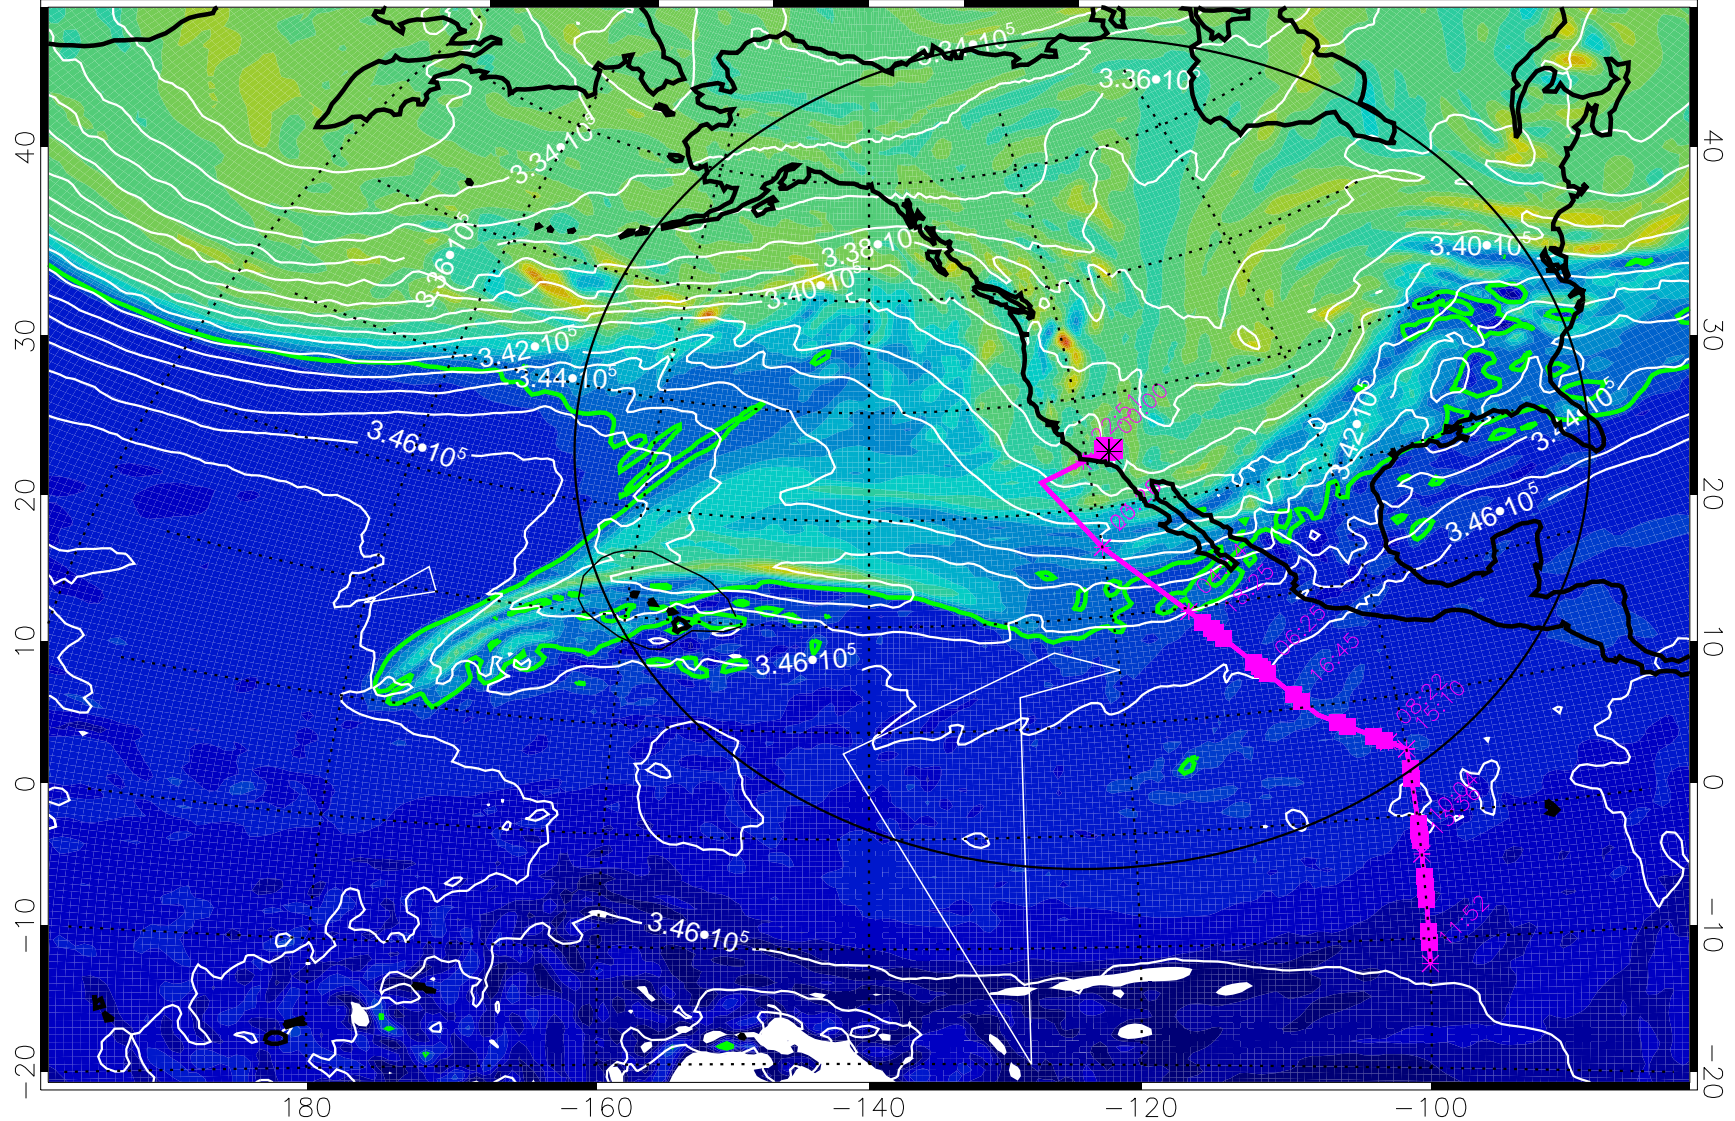

13022100, 36 hour forecast for 355K EPV

355K Montgomery Streamfunction, white
EPV Tropopause (2 PVU) Position
Range ring of 4055 km -- 13 hours GH round trip

13022106, 42 hour forecast for 355K EPV

355K Montgomery Streamfunction, white
EPV Tropopause (2 PVU) Position
Range ring of 4055 km -- 13 hours GH round trip

13022112, 48 hour forecast for 355K EPV

355K Montgomery Streamfunction, white
EPV Tropopause (2 PVU) Position
Range ring of 4055 km -- 13 hours GH round trip

13022118, 54 hour forecast for 355K EPV

355K Montgomery Streamfunction, white
EPV Tropopause (2 PVU) Position
Range ring of 4055 km -- 13 hours GH round trip

13022200, 60 hour forecast for 355K EPV

160 180 -160 -140 -120 -100

0 $5.0 \cdot 10^{-6}$ $1.0 \cdot 10^{-5}$ $1.5 \cdot 10^{-5}$
PVU

355K Montgomery Streamfunction, white
EPV Tropopause (2 PVU) Position
Range ring of 4055 km -- 13 hours GH round trip

13022206, 66 hour forecast for 355K EPV

160 180 -160 -140 -120 -100

355K Montgomery Streamfunction, white
EPV Tropopause (2 PVU) Position
Range ring of 4055 km -- 13 hours GH round trip

13022212, 72 hour forecast for 355K EPV