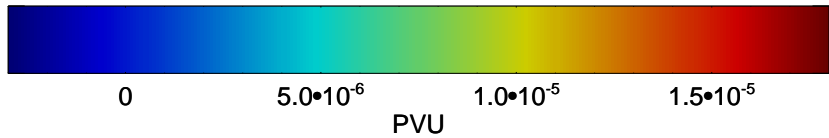

13022018, 30 hour forecast for 355K EPV

355K Montgomery Streamfunction, white
EPV Tropopause (2 PVU) Position
Range ring of 4055 km -- 13 hours GH round trip