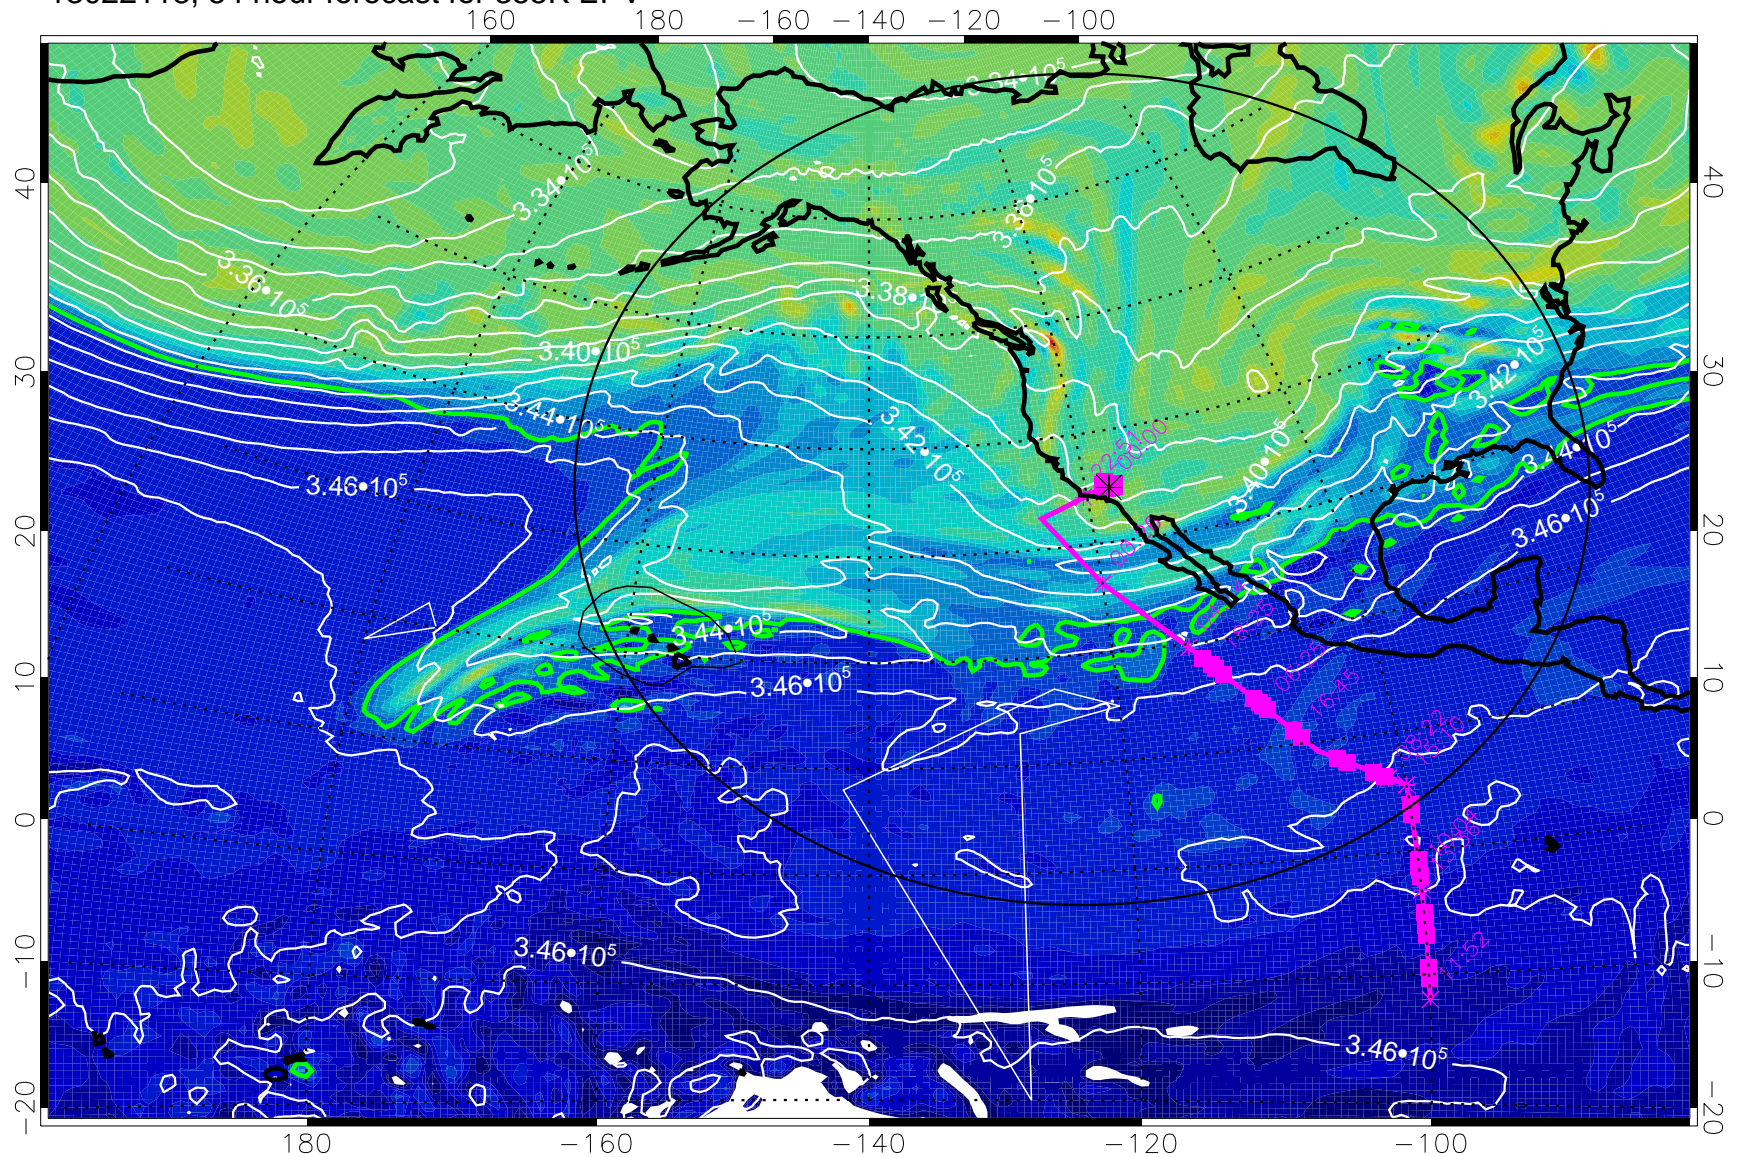

355K Montgomery Streamfunction, white
EPV Tropopause (2 PVU) Position
Range ring of 4055 km -- 13 hours GH round trip

13022018, 30 hour forecast for 355K EPV

355K Montgomery Streamfunction, white
EPV Tropopause (2 PVU) Position
Range ring of 4055 km -- 13 hours GH round trip

13022100, 36 hour forecast for 355K EPV

355K Montgomery Streamfunction, white
EPV Tropopause (2 PVU) Position
Range ring of 4055 km -- 13 hours GH round trip

13022106, 42 hour forecast for 355K EPV

355K Montgomery Streamfunction, white
EPV Tropopause (2 PVU) Position
Range ring of 4055 km -- 13 hours GH round trip

13022112, 48 hour forecast for 355K EPV

355K Montgomery Streamfunction, white
EPV Tropopause (2 PVU) Position
Range ring of 4055 km -- 13 hours GH round trip

13022118, 54 hour forecast for 355K EPV

355K Montgomery Streamfunction, white
EPV Tropopause (2 PVU) Position
Range ring of 4055 km -- 13 hours GH round trip

13022200, 60 hour forecast for 355K EPV

160 180 -160 -140 -120 -100

0 $5.0 \cdot 10^{-6}$ $1.0 \cdot 10^{-5}$ $1.5 \cdot 10^{-5}$
PVU

355K Montgomery Streamfunction, white
EPV Tropopause (2 PVU) Position
Range ring of 4055 km -- 13 hours GH round trip