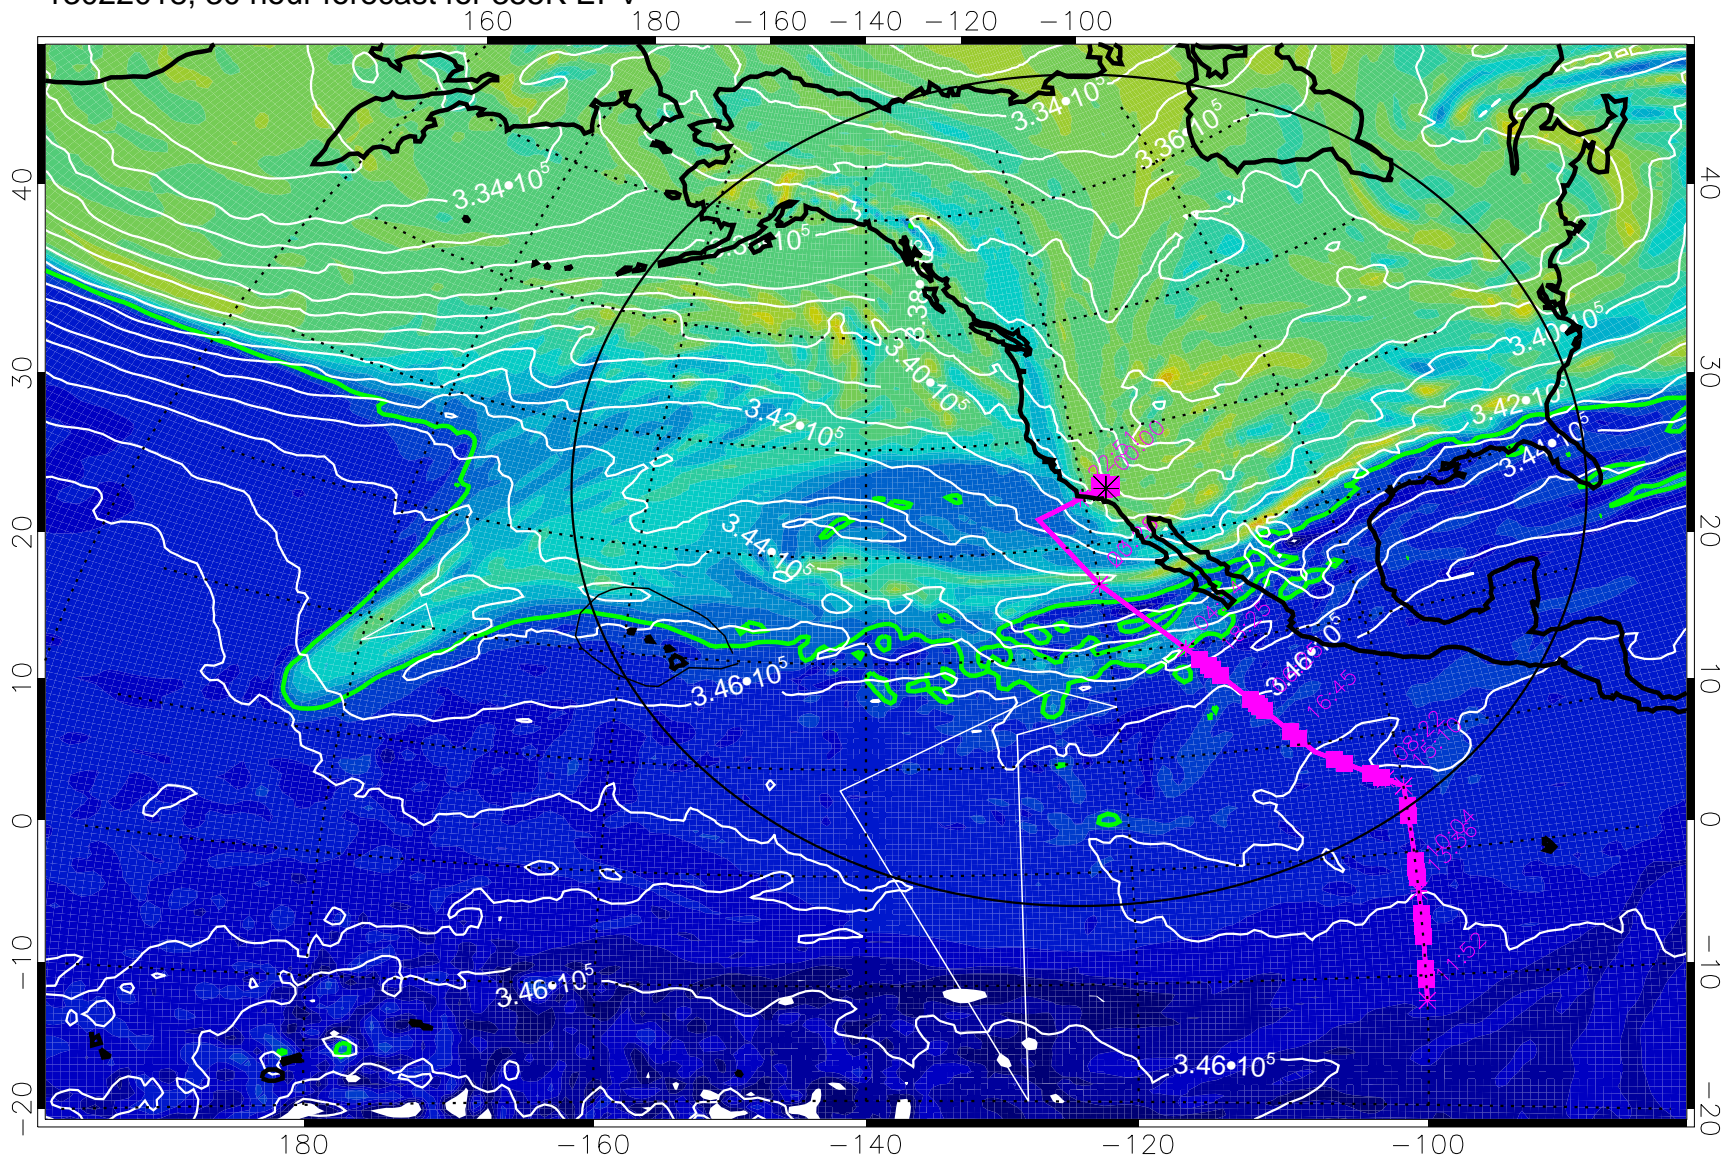

13022000, 12 hour forecast for 355K EPV

355K Montgomery Streamfunction, white
EPV Tropopause (2 PVU) Position
Range ring of 4055 km -- 13 hours GH round trip

13022006, 18 hour forecast for 355K EPV

160 180 -160 -140 -120 -100

0 $5.0 \cdot 10^{-6}$ $1.0 \cdot 10^{-5}$ $1.5 \cdot 10^{-5}$
PVU

355K Montgomery Streamfunction, white
EPV Tropopause (2 PVU) Position
Range ring of 4055 km -- 13 hours GH round trip

13022012, 24 hour forecast for 355K EPV

355K Montgomery Streamfunction, white
EPV Tropopause (2 PVU) Position
Range ring of 4055 km -- 13 hours GH round trip

13022018, 30 hour forecast for 355K EPV

355K Montgomery Streamfunction, white
EPV Tropopause (2 PVU) Position
Range ring of 4055 km -- 13 hours GH round trip

13022100, 36 hour forecast for 355K EPV

355K Montgomery Streamfunction, white
EPV Tropopause (2 PVU) Position
Range ring of 4055 km -- 13 hours GH round trip

13022106, 42 hour forecast for 355K EPV

355K Montgomery Streamfunction, white
EPV Tropopause (2 PVU) Position
Range ring of 4055 km -- 13 hours GH round trip