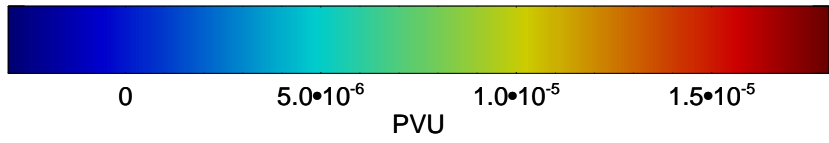

13022218, 78 hour forecast for 355K EPV

160 180 -160 -140 -120 -100

355K Montgomery Streamfunction, white
EPV Tropopause (2 PVU) Position
Range ring of 4055 km -- 13 hours GH round trip