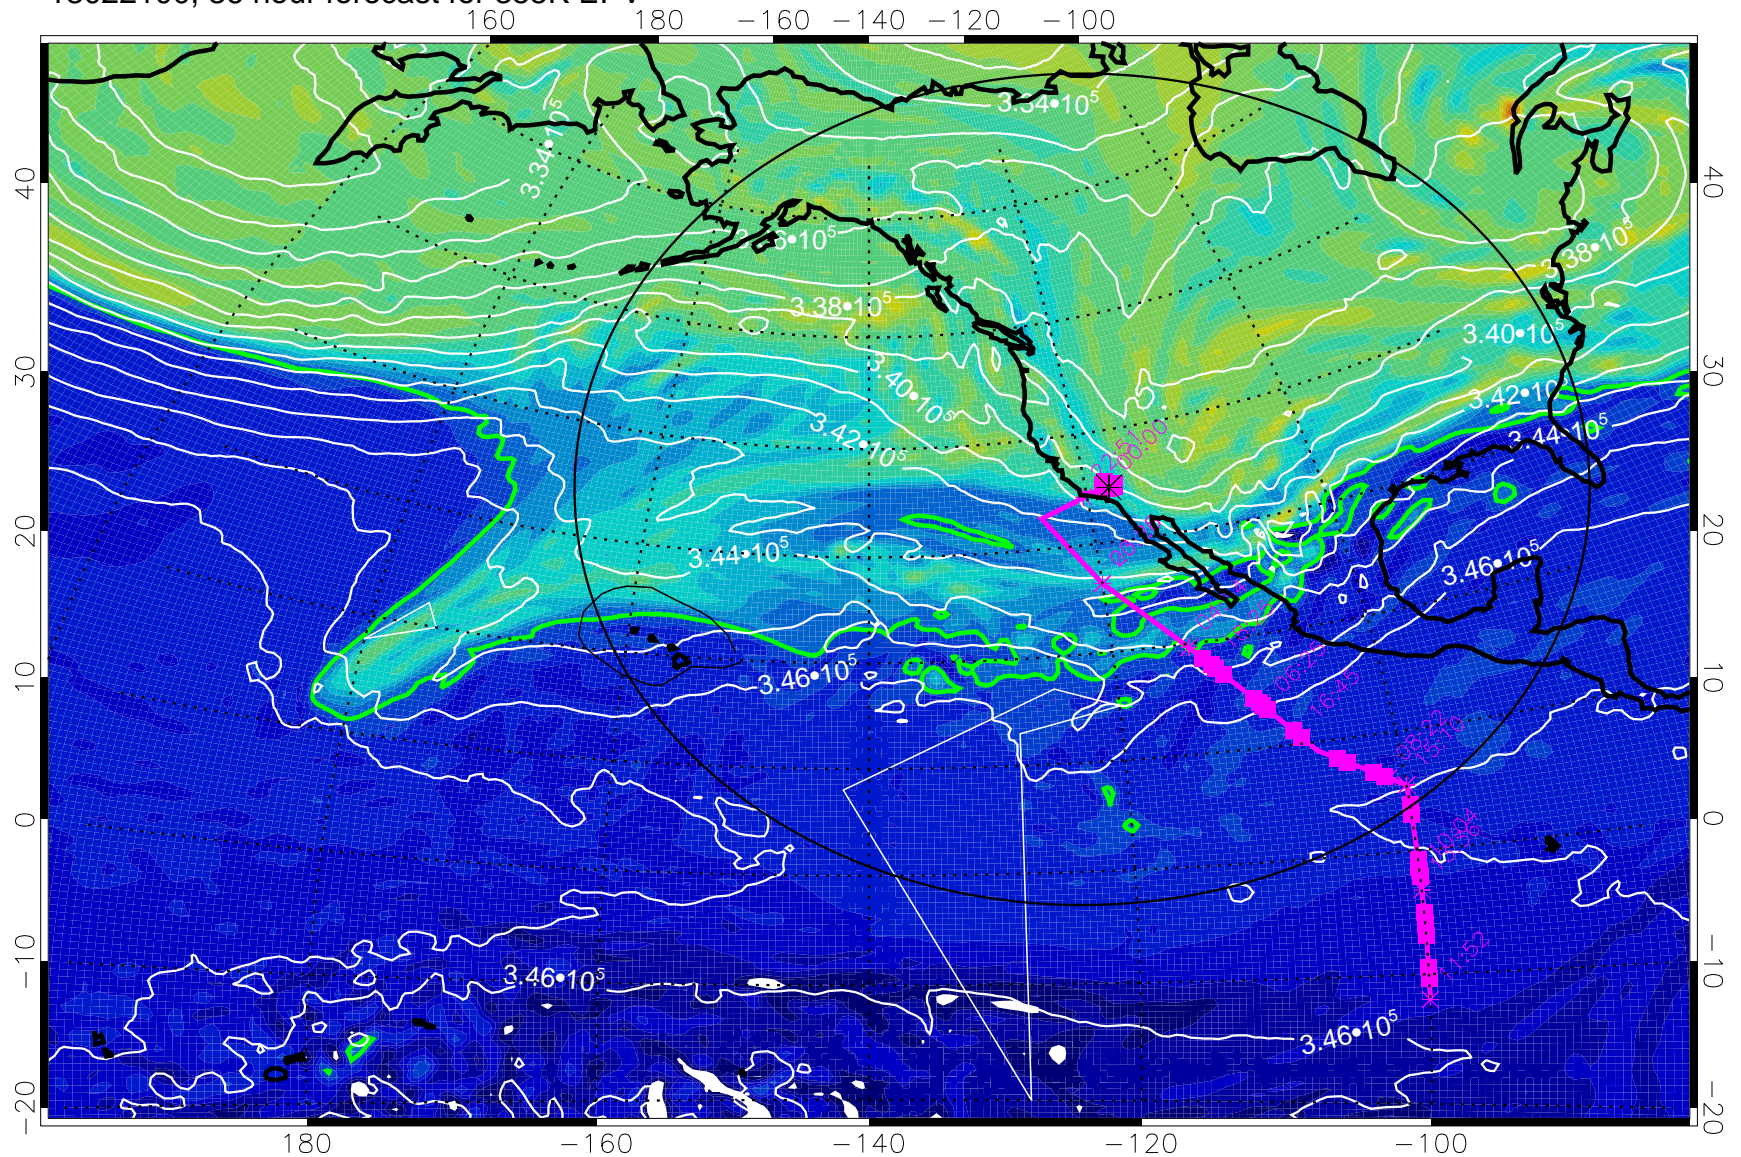

13022000, 12 hour forecast for 355K EPV

355K Montgomery Streamfunction, white
EPV Tropopause (2 PVU) Position
Range ring of 4055 km -- 13 hours GH round trip

13022006, 18 hour forecast for 355K EPV

160 180 -160 -140 -120 -100

0 $5.0 \cdot 10^{-6}$ $1.0 \cdot 10^{-5}$ $1.5 \cdot 10^{-5}$
PVU

355K Montgomery Streamfunction, white
EPV Tropopause (2 PVU) Position
Range ring of 4055 km -- 13 hours GH round trip

13022012, 24 hour forecast for 355K EPV

355K Montgomery Streamfunction, white
EPV Tropopause (2 PVU) Position
Range ring of 4055 km -- 13 hours GH round trip

13022018, 30 hour forecast for 355K EPV

355K Montgomery Streamfunction, white
EPV Tropopause (2 PVU) Position
Range ring of 4055 km -- 13 hours GH round trip

13022100, 36 hour forecast for 355K EPV

355K Montgomery Streamfunction, white
EPV Tropopause (2 PVU) Position
Range ring of 4055 km -- 13 hours GH round trip

13022106, 42 hour forecast for 355K EPV

355K Montgomery Streamfunction, white
EPV Tropopause (2 PVU) Position
Range ring of 4055 km -- 13 hours GH round trip