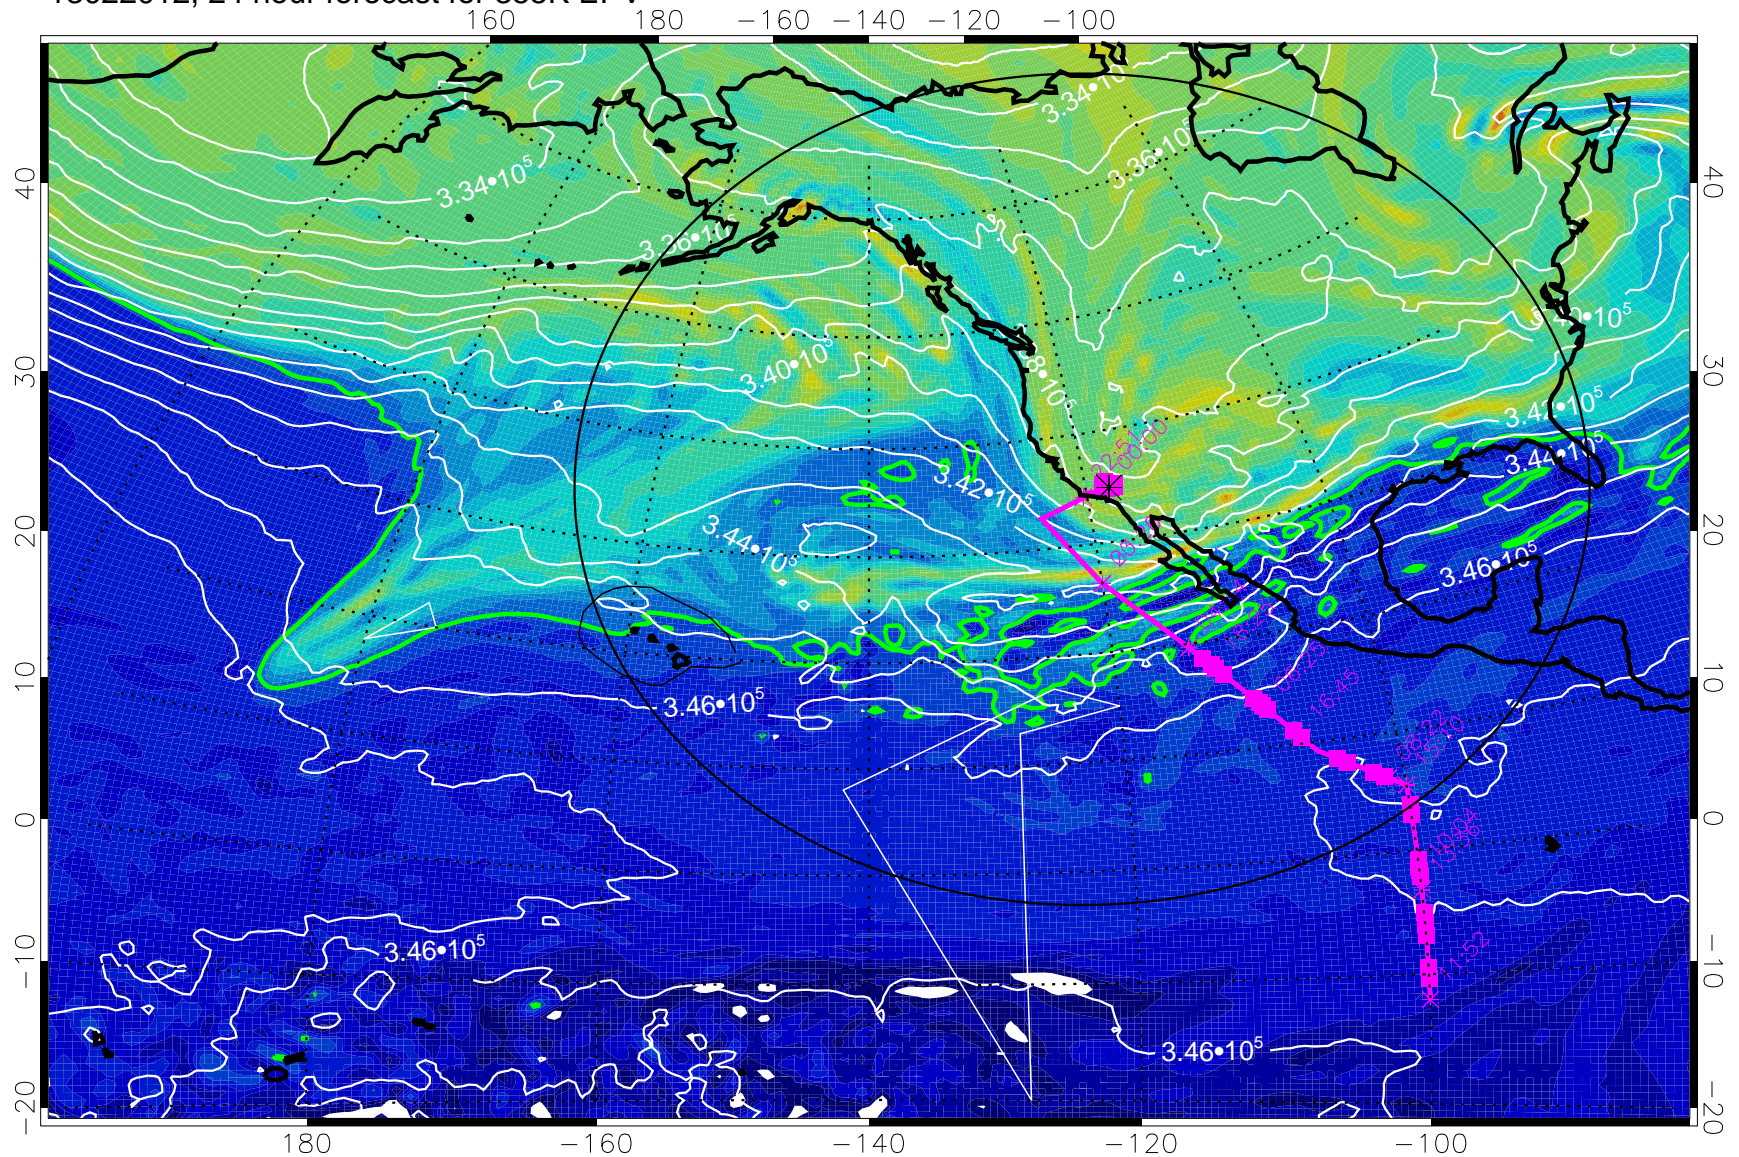

13022000, 12 hour forecast for 355K EPV

355K Montgomery Streamfunction, white
EPV Tropopause (2 PVU) Position
Range ring of 4055 km -- 13 hours GH round trip

13022006, 18 hour forecast for 355K EPV

160 180 -160 -140 -120 -100

0 $5.0 \cdot 10^{-6}$ $1.0 \cdot 10^{-5}$ $1.5 \cdot 10^{-5}$
PVU

355K Montgomery Streamfunction, white
EPV Tropopause (2 PVU) Position
Range ring of 4055 km -- 13 hours GH round trip

13022012, 24 hour forecast for 355K EPV

355K Montgomery Streamfunction, white
EPV Tropopause (2 PVU) Position
Range ring of 4055 km -- 13 hours GH round trip

13022018, 30 hour forecast for 355K EPV

355K Montgomery Streamfunction, white
EPV Tropopause (2 PVU) Position
Range ring of 4055 km -- 13 hours GH round trip

13022100, 36 hour forecast for 355K EPV

355K Montgomery Streamfunction, white
EPV Tropopause (2 PVU) Position
Range ring of 4055 km -- 13 hours GH round trip

13022106, 42 hour forecast for 355K EPV

355K Montgomery Streamfunction, white
EPV Tropopause (2 PVU) Position
Range ring of 4055 km -- 13 hours GH round trip