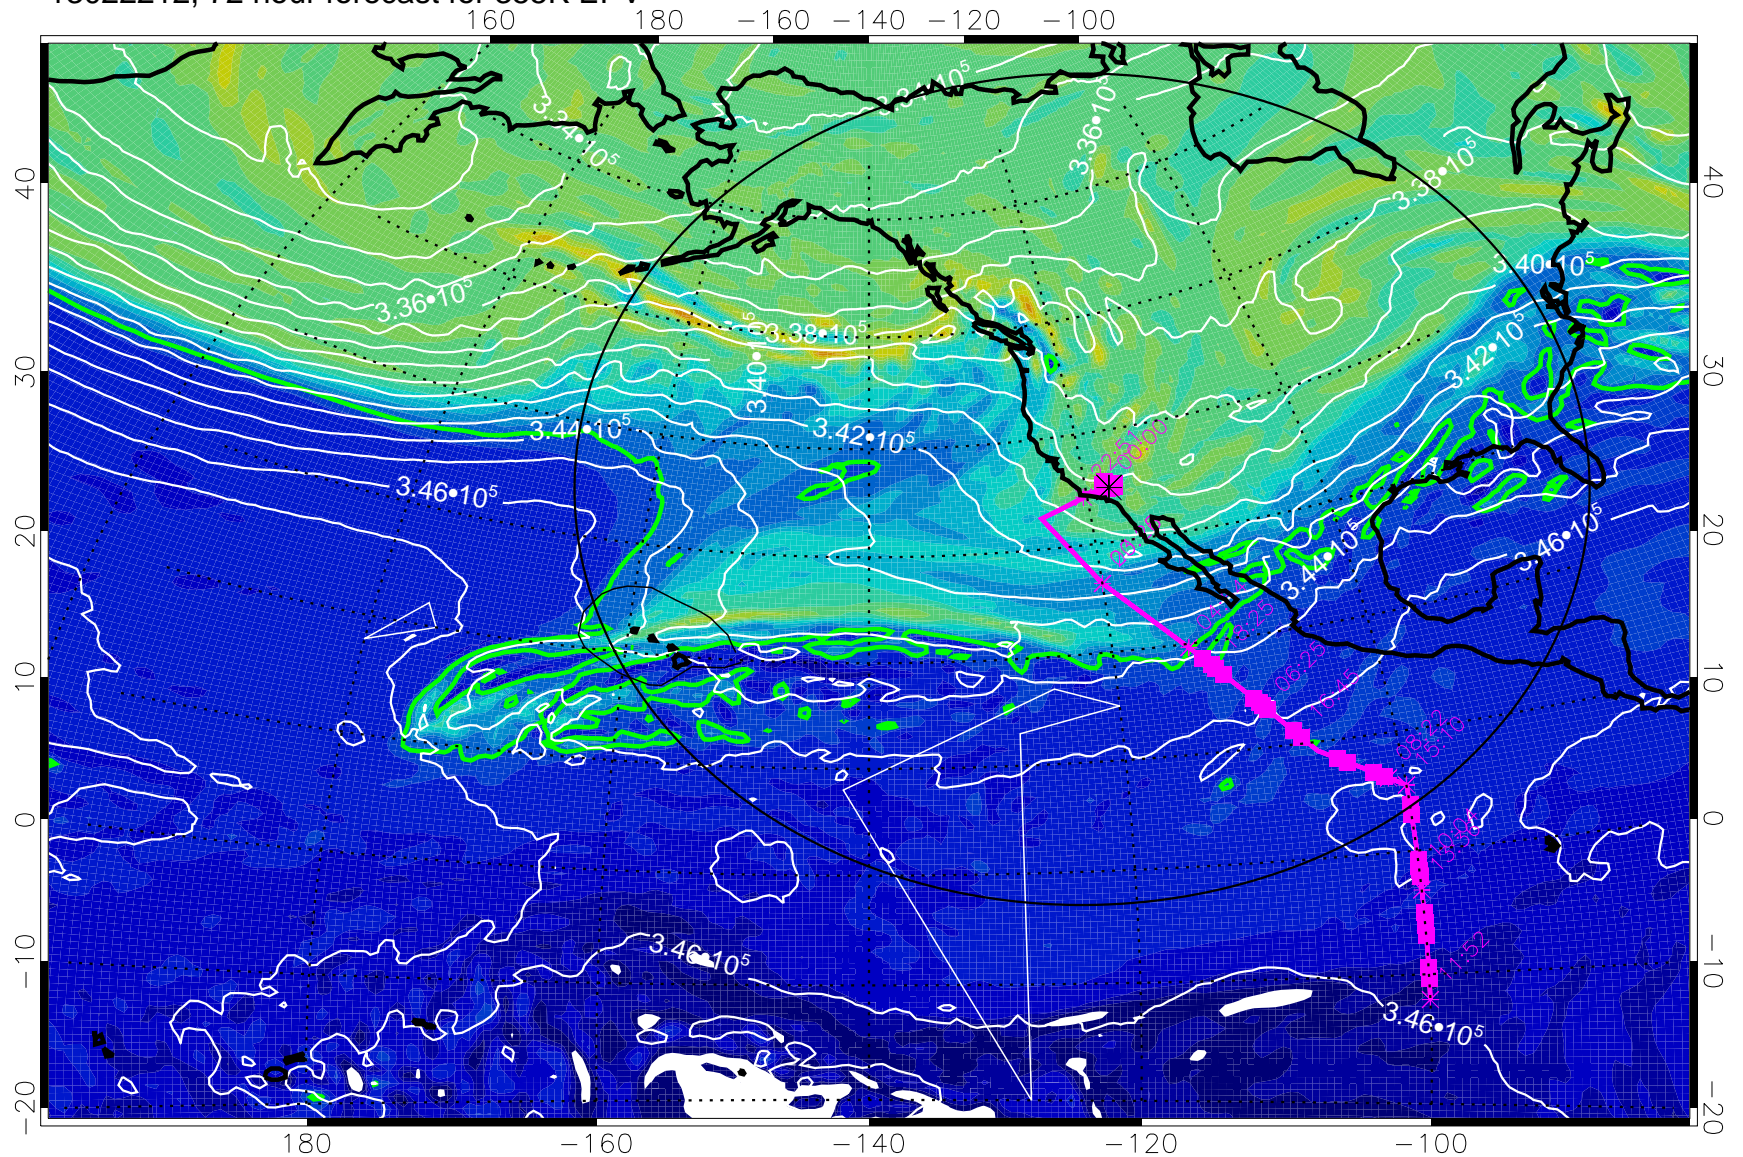

13022112, 48 hour forecast for 355K EPV

355K Montgomery Streamfunction, white
EPV Tropopause (2 PVU) Position
Range ring of 4055 km -- 13 hours GH round trip

13022118, 54 hour forecast for 355K EPV

355K Montgomery Streamfunction, white
EPV Tropopause (2 PVU) Position
Range ring of 4055 km -- 13 hours GH round trip

13022200, 60 hour forecast for 355K EPV

160 180 -160 -140 -120 -100

0 $5.0 \cdot 10^{-6}$ $1.0 \cdot 10^{-5}$ $1.5 \cdot 10^{-5}$
PVU

355K Montgomery Streamfunction, white
EPV Tropopause (2 PVU) Position
Range ring of 4055 km -- 13 hours GH round trip

13022206, 66 hour forecast for 355K EPV

160 180 -160 -140 -120 -100

355K Montgomery Streamfunction, white
EPV Tropopause (2 PVU) Position
Range ring of 4055 km -- 13 hours GH round trip

13022212, 72 hour forecast for 355K EPV

355K Montgomery Streamfunction, white
EPV Tropopause (2 PVU) Position
Range ring of 4055 km -- 13 hours GH round trip

13022218, 78 hour forecast for 355K EPV

160 180 -160 -140 -120 -100

355K Montgomery Streamfunction, white
EPV Tropopause (2 PVU) Position
Range ring of 4055 km -- 13 hours GH round trip