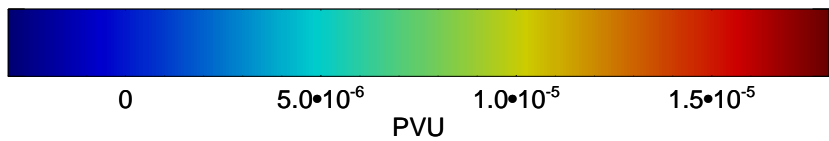

13022012, 36 hour forecast for 355K EPV

355K Montgomery Streamfunction, white
EPV Tropopause (2 PVU) Position
Range ring of 4055 km -- 13 hours GH round trip