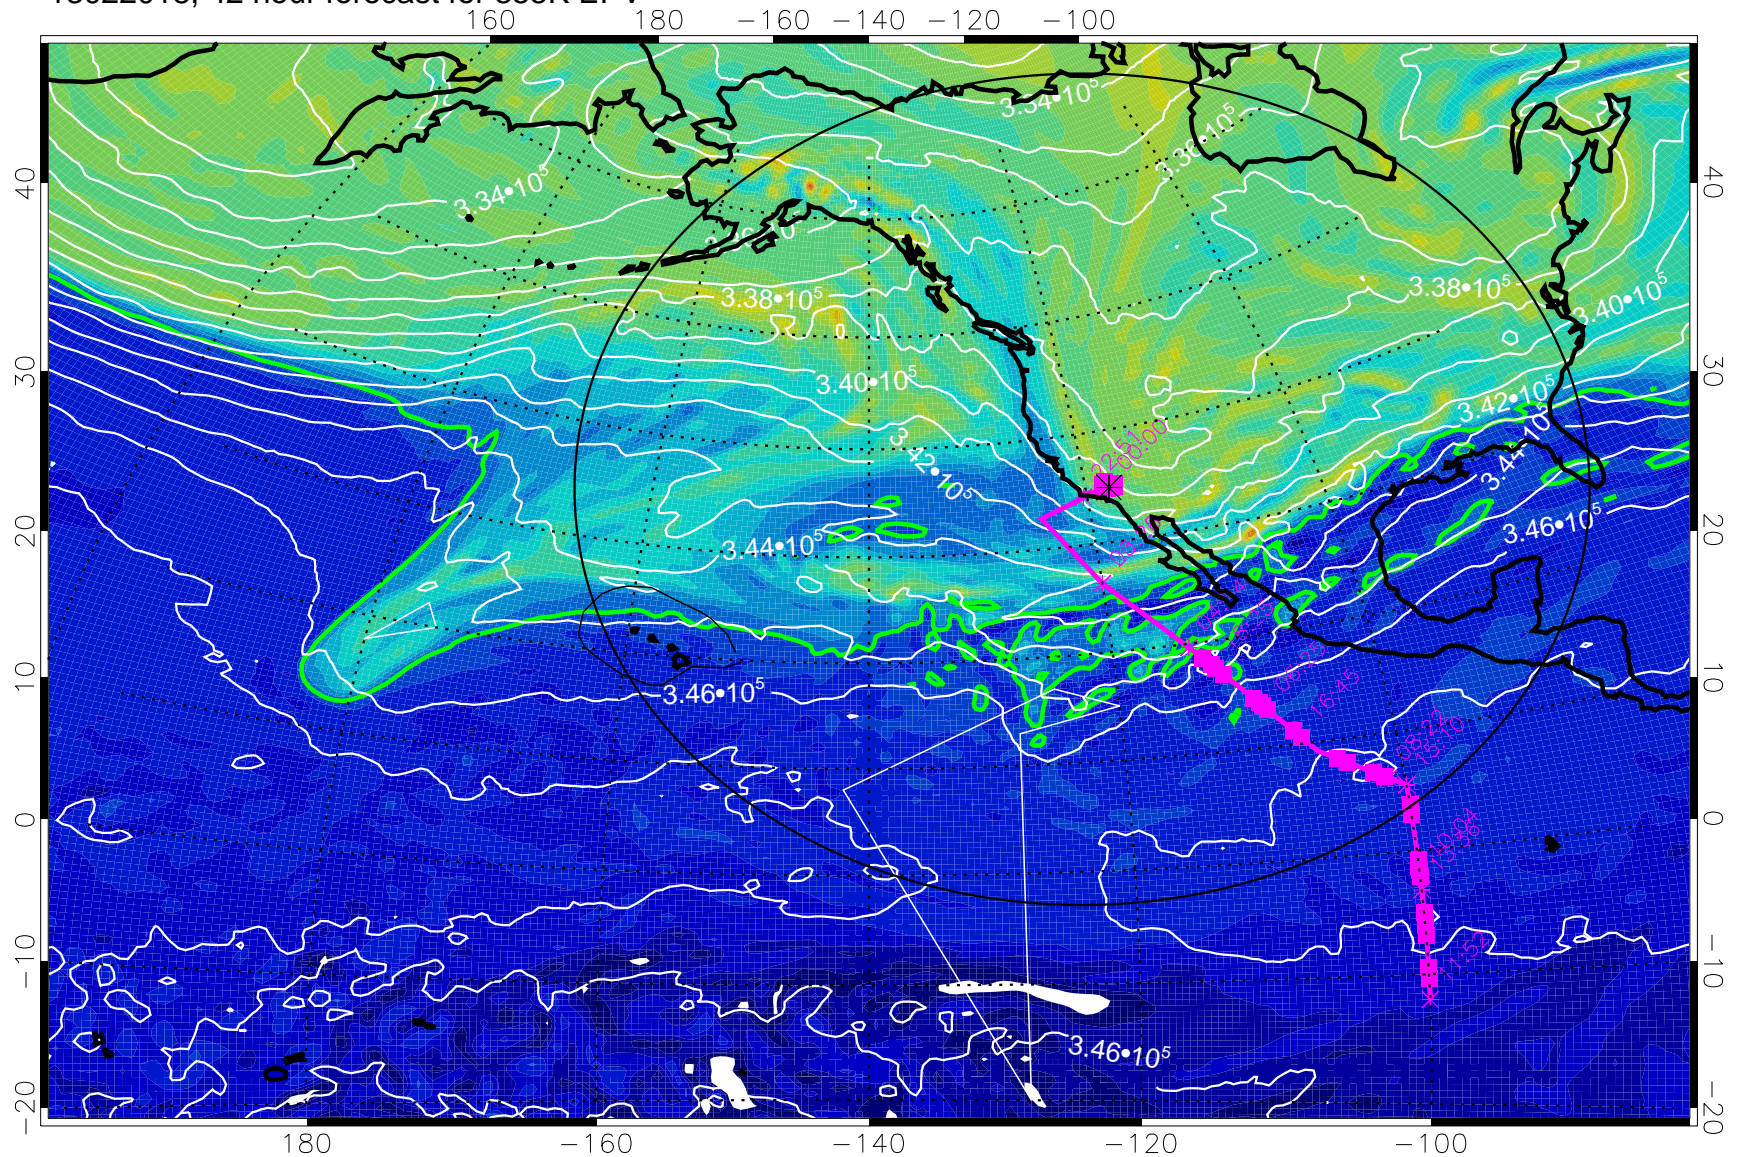

13021918, 18 hour forecast for 355K EPV

0 $5.0 \cdot 10^{-6}$ $1.0 \cdot 10^{-5}$ $1.5 \cdot 10^{-5}$
PVU

355K Montgomery Streamfunction, white
EPV Tropopause (2 PVU) Position
Range ring of 4055 km -- 13 hours GH round trip

13022000, 24 hour forecast for 355K EPV

355K Montgomery Streamfunction, white
EPV Tropopause (2 PVU) Position
Range ring of 4055 km -- 13 hours GH round trip

13022006, 30 hour forecast for 355K EPV

0 $5.0 \cdot 10^{-6}$ $1.0 \cdot 10^{-5}$ $1.5 \cdot 10^{-5}$
PVU

355K Montgomery Streamfunction, white
EPV Tropopause (2 PVU) Position
Range ring of 4055 km -- 13 hours GH round trip

13022012, 36 hour forecast for 355K EPV

355K Montgomery Streamfunction, white
EPV Tropopause (2 PVU) Position
Range ring of 4055 km -- 13 hours GH round trip

13022018, 42 hour forecast for 355K EPV

355K Montgomery Streamfunction, white
EPV Tropopause (2 PVU) Position
Range ring of 4055 km -- 13 hours GH round trip

13022100, 48 hour forecast for 355K EPV

160 180 -160 -140 -120 -100