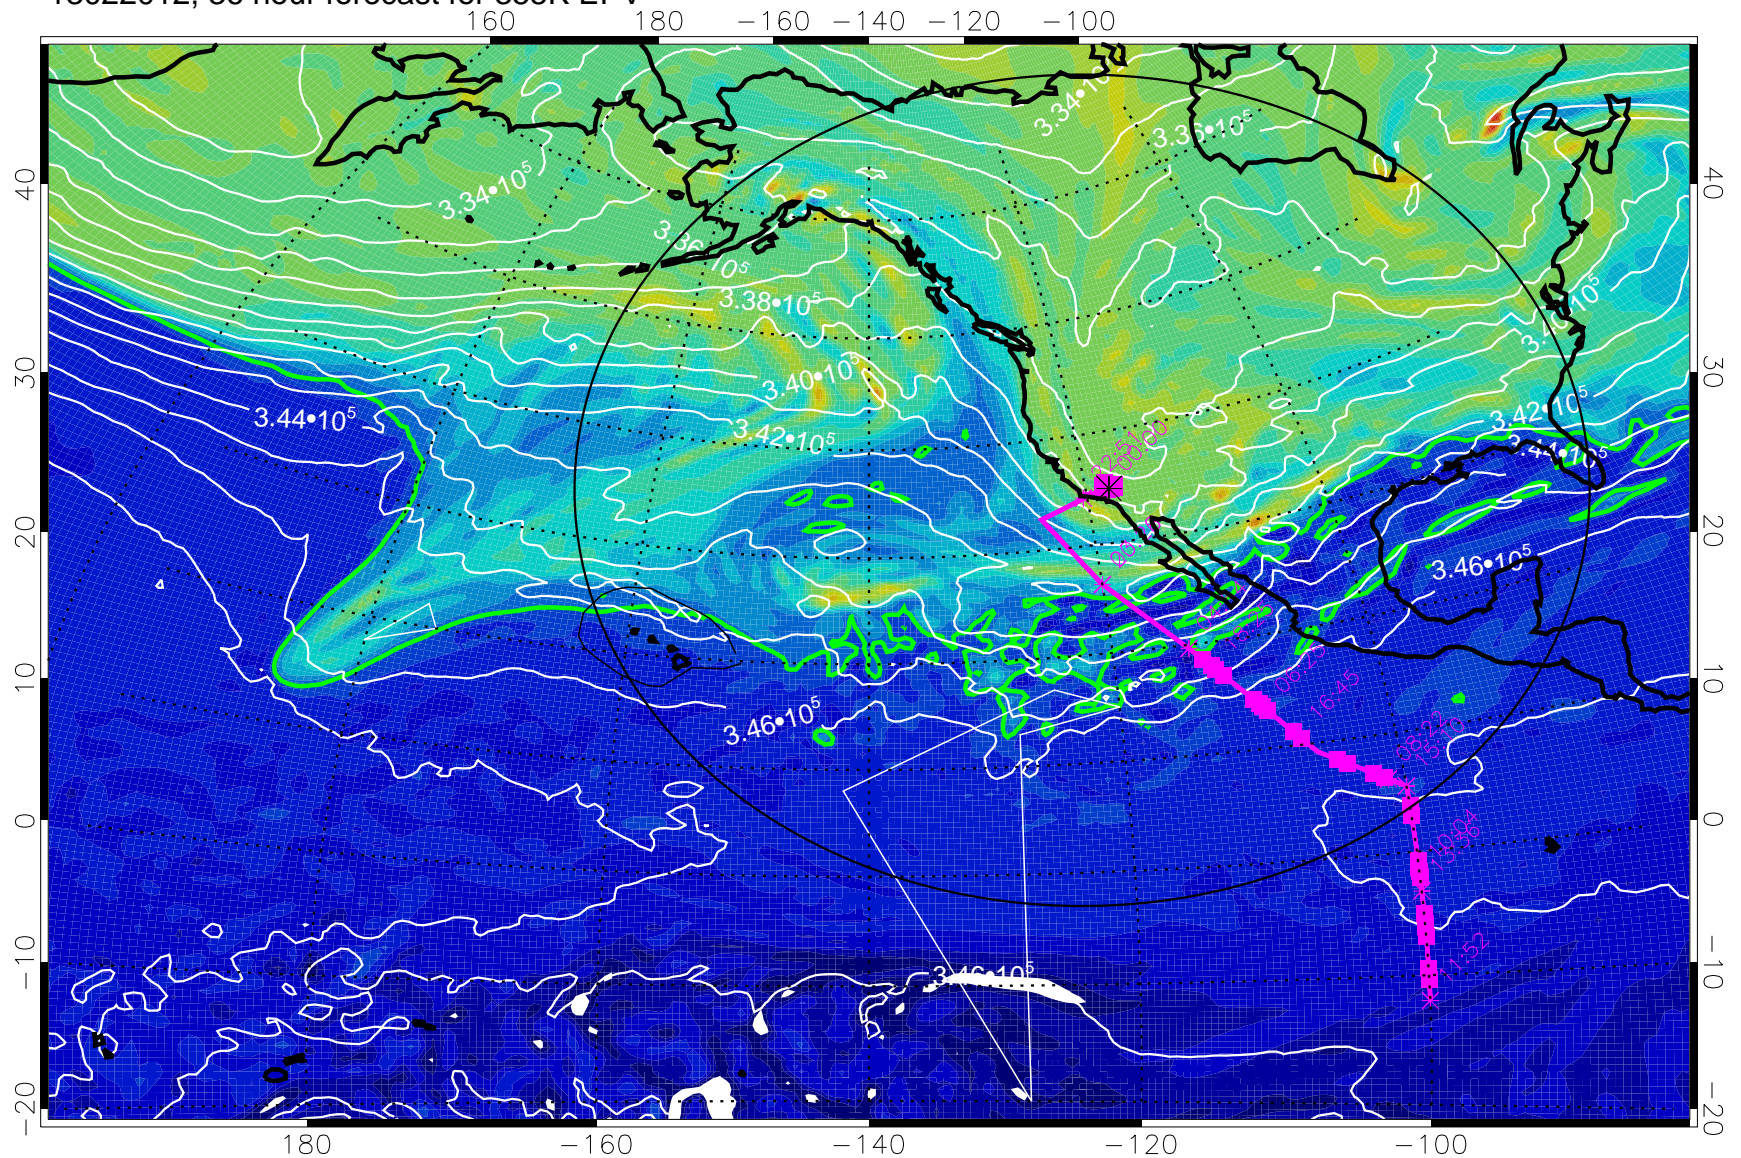

13021918, 18 hour forecast for 355K EPV

0 $5.0 \cdot 10^{-6}$ $1.0 \cdot 10^{-5}$ $1.5 \cdot 10^{-5}$
PVU

355K Montgomery Streamfunction, white
EPV Tropopause (2 PVU) Position
Range ring of 4055 km -- 13 hours GH round trip

13022000, 24 hour forecast for 355K EPV

355K Montgomery Streamfunction, white
EPV Tropopause (2 PVU) Position
Range ring of 4055 km -- 13 hours GH round trip

13022006, 30 hour forecast for 355K EPV

0 $5.0 \cdot 10^{-6}$ $1.0 \cdot 10^{-5}$ $1.5 \cdot 10^{-5}$
PVU

355K Montgomery Streamfunction, white
EPV Tropopause (2 PVU) Position
Range ring of 4055 km -- 13 hours GH round trip

13022012, 36 hour forecast for 355K EPV

355K Montgomery Streamfunction, white
EPV Tropopause (2 PVU) Position
Range ring of 4055 km -- 13 hours GH round trip

13022018, 42 hour forecast for 355K EPV

355K Montgomery Streamfunction, white
EPV Tropopause (2 PVU) Position
Range ring of 4055 km -- 13 hours GH round trip

13022100, 48 hour forecast for 355K EPV

160 180 -160 -140 -120 -100