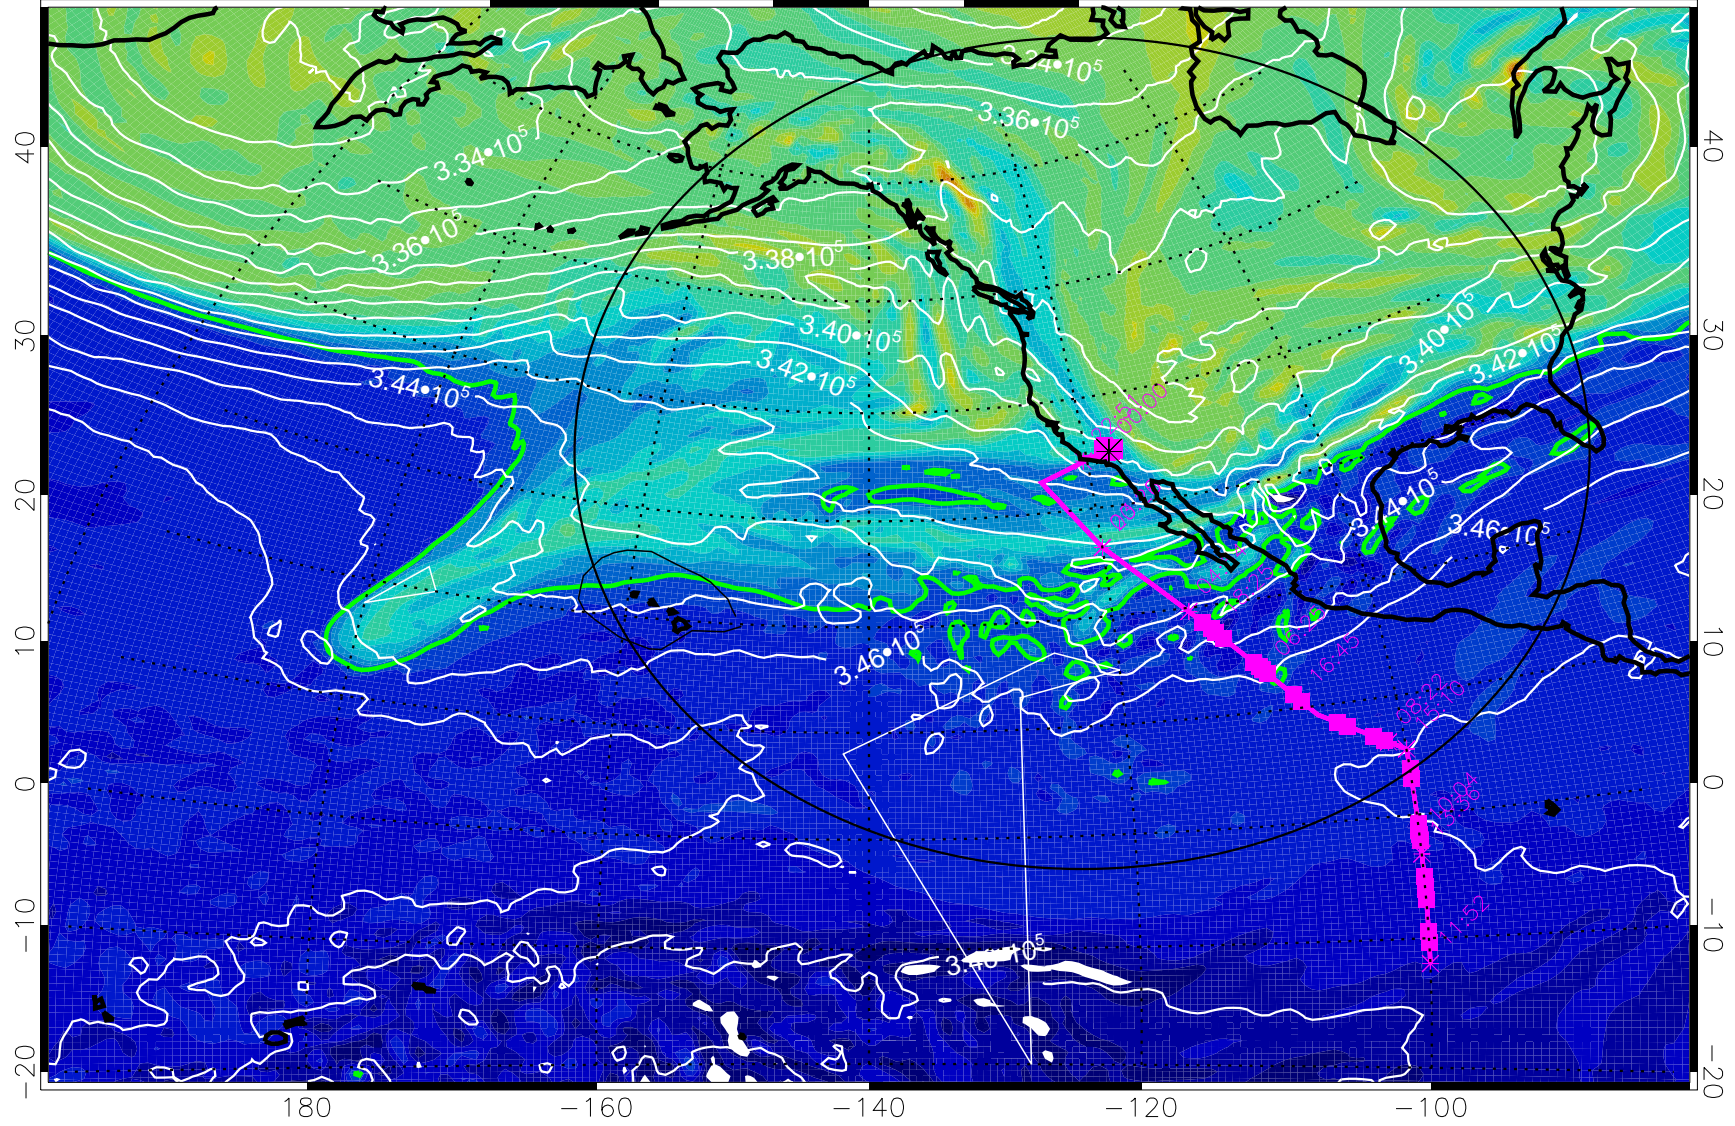

13022000, 24 hour forecast for 355K EPV

355K Montgomery Streamfunction, white
EPV Tropopause (2 PVU) Position
Range ring of 4055 km -- 13 hours GH round trip

13022006, 30 hour forecast for 355K EPV

0 $5.0 \cdot 10^{-6}$ $1.0 \cdot 10^{-5}$ $1.5 \cdot 10^{-5}$
PVU

355K Montgomery Streamfunction, white
EPV Tropopause (2 PVU) Position
Range ring of 4055 km -- 13 hours GH round trip

13022012, 36 hour forecast for 355K EPV

355K Montgomery Streamfunction, white
EPV Tropopause (2 PVU) Position
Range ring of 4055 km -- 13 hours GH round trip

13022018, 42 hour forecast for 355K EPV

355K Montgomery Streamfunction, white
EPV Tropopause (2 PVU) Position
Range ring of 4055 km -- 13 hours GH round trip

13022100, 48 hour forecast for 355K EPV

160 180 -160 -140 -120 -100

0 $5.0 \cdot 10^{-6}$ $1.0 \cdot 10^{-5}$ $1.5 \cdot 10^{-5}$
PVU

355K Montgomery Streamfunction, white
EPV Tropopause (2 PVU) Position
Range ring of 4055 km -- 13 hours GH round trip

13022106, 54 hour forecast for 355K EPV