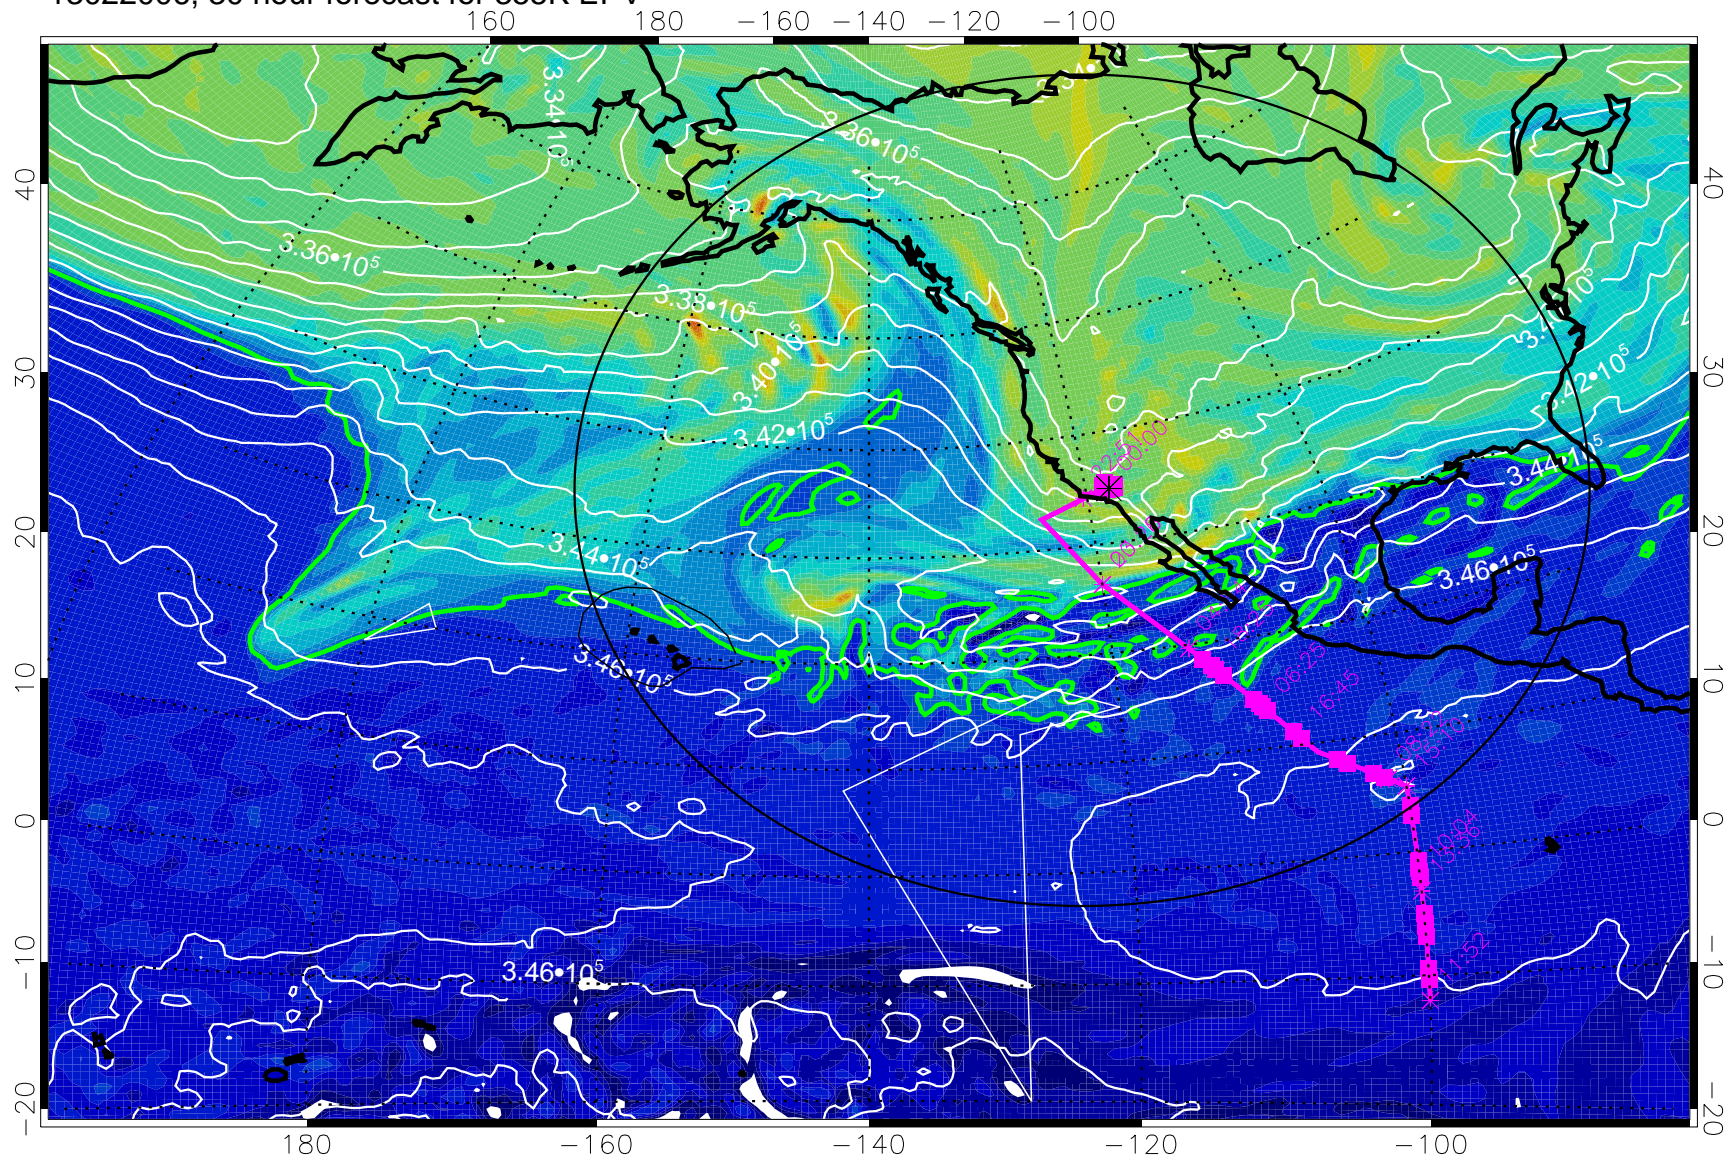

13021918, 18 hour forecast for 355K EPV

0 $5.0 \cdot 10^{-6}$ $1.0 \cdot 10^{-5}$ $1.5 \cdot 10^{-5}$
PVU

355K Montgomery Streamfunction, white
EPV Tropopause (2 PVU) Position
Range ring of 4055 km -- 13 hours GH round trip

13022000, 24 hour forecast for 355K EPV

355K Montgomery Streamfunction, white
EPV Tropopause (2 PVU) Position
Range ring of 4055 km -- 13 hours GH round trip

13022006, 30 hour forecast for 355K EPV

0 $5.0 \cdot 10^{-6}$ $1.0 \cdot 10^{-5}$ $1.5 \cdot 10^{-5}$
PVU

355K Montgomery Streamfunction, white
EPV Tropopause (2 PVU) Position
Range ring of 4055 km -- 13 hours GH round trip

13022012, 36 hour forecast for 355K EPV

355K Montgomery Streamfunction, white
EPV Tropopause (2 PVU) Position
Range ring of 4055 km -- 13 hours GH round trip

13022018, 42 hour forecast for 355K EPV

355K Montgomery Streamfunction, white
EPV Tropopause (2 PVU) Position
Range ring of 4055 km -- 13 hours GH round trip

13022100, 48 hour forecast for 355K EPV

160 180 -160 -140 -120 -100