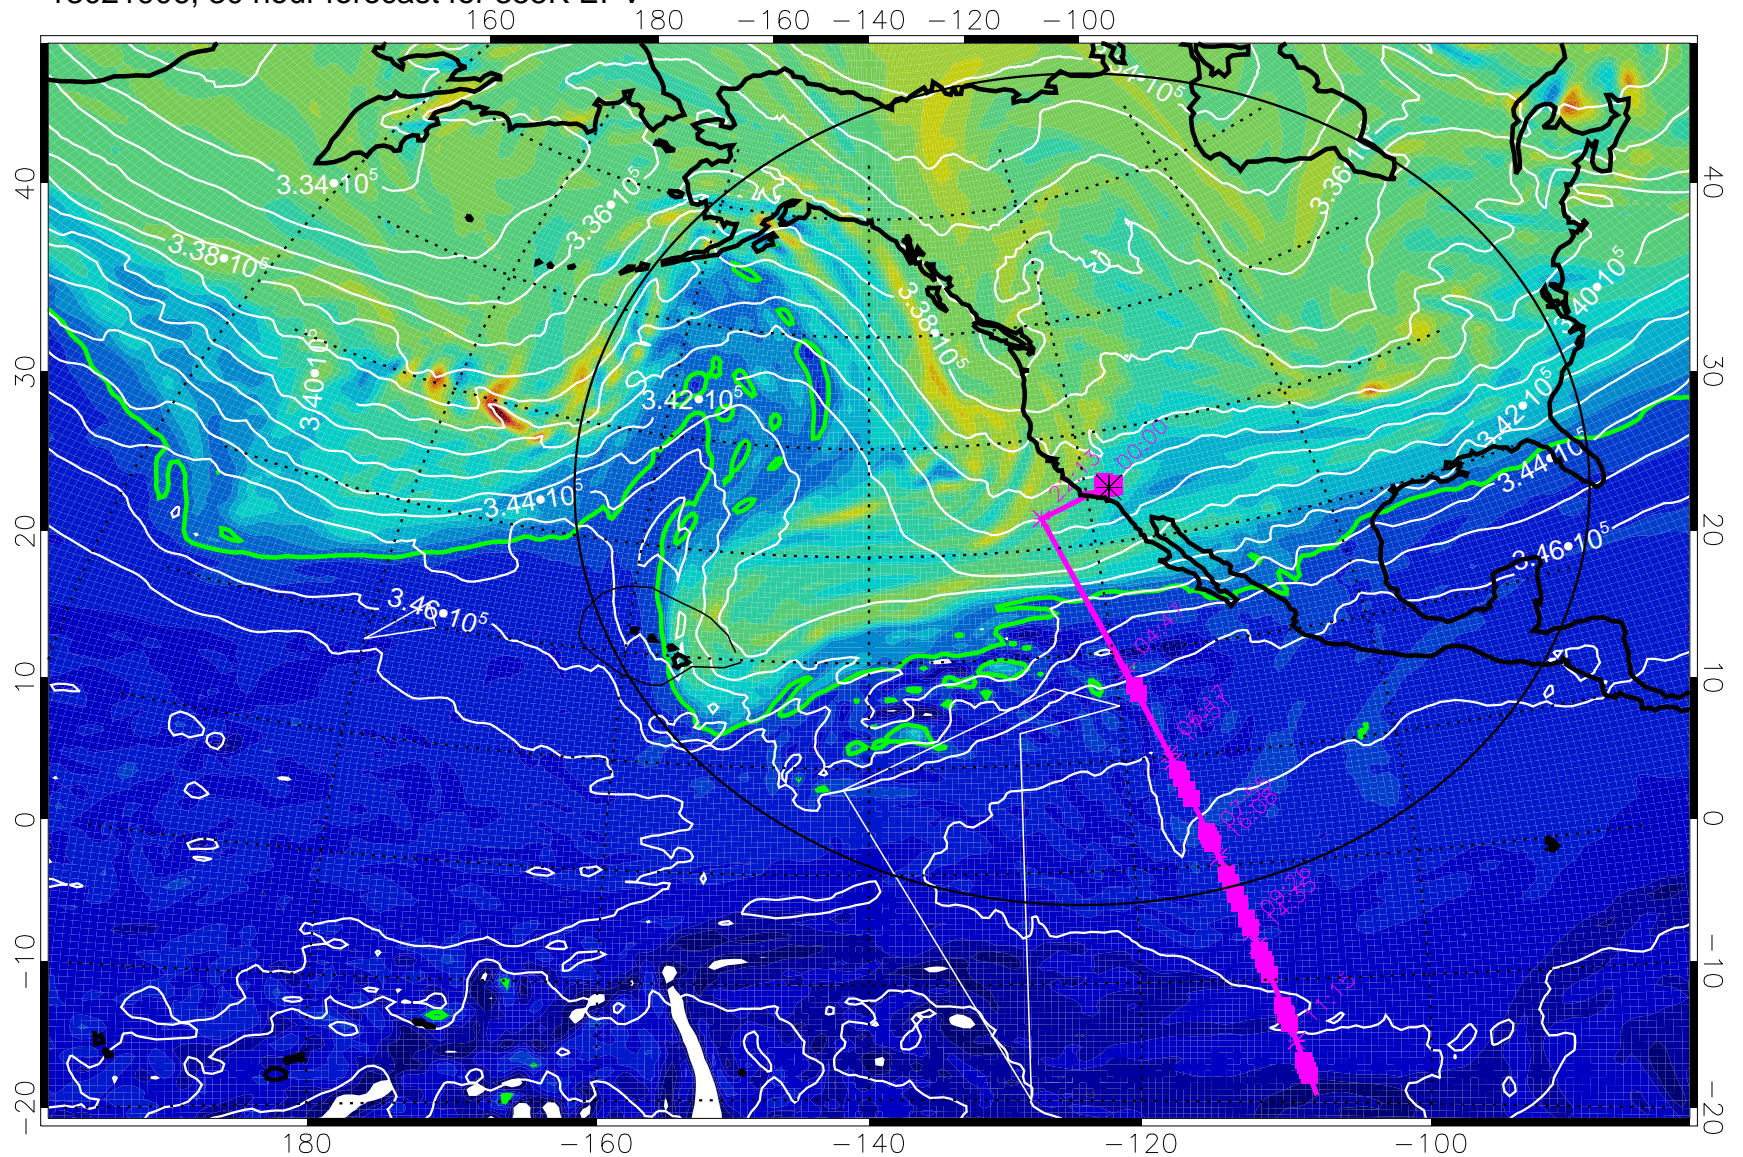

13021812, 12 hour forecast for 355K EPV

355K Montgomery Streamfunction, white
EPV Tropopause (2 PVU) Position
Range ring of 4055 km -- 13 hours GH round trip

13021818, 18 hour forecast for 355K EPV

160 180 -160 -140 -120 -100

0 $5.0 \cdot 10^{-6}$ $1.0 \cdot 10^{-5}$ $1.5 \cdot 10^{-5}$
PVU

355K Montgomery Streamfunction, white
EPV Tropopause (2 PVU) Position
Range ring of 4055 km -- 13 hours GH round trip

13021900, 24 hour forecast for 355K EPV

355K Montgomery Streamfunction, white
EPV Tropopause (2 PVU) Position
Range ring of 4055 km -- 13 hours GH round trip

13021906, 30 hour forecast for 355K EPV

355K Montgomery Streamfunction, white
EPV Tropopause (2 PVU) Position
Range ring of 4055 km -- 13 hours GH round trip

13021912, 36 hour forecast for 355K EPV

160 180 -160 -140 -120 -100

13021918, 42 hour forecast for 355K EPV

355K Montgomery Streamfunction, white
EPV Tropopause (2 PVU) Position
Range ring of 4055 km -- 13 hours GH round trip