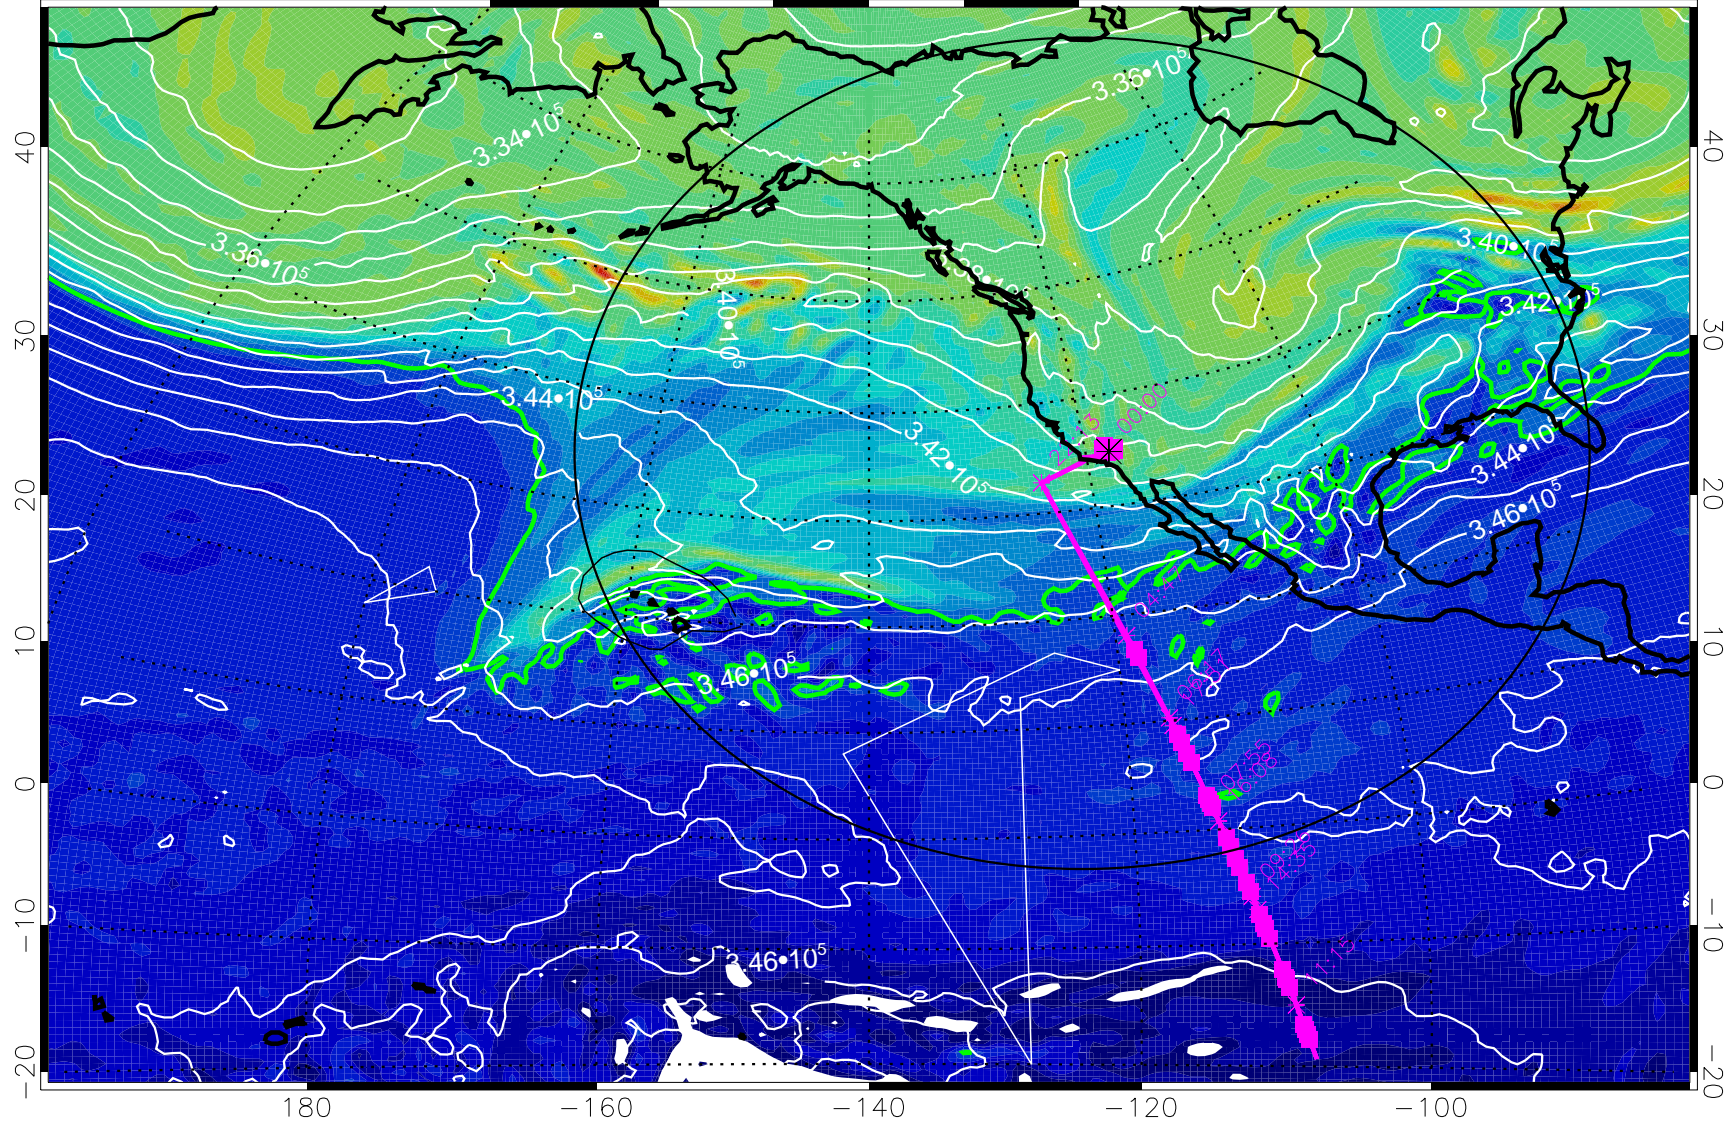

13022106, 78 hour forecast for 355K EPV

355K Montgomery Streamfunction, white
EPV Tropopause (2 PVU) Position
Range ring of 4055 km -- 13 hours GH round trip

13022112, 84 hour forecast for 355K EPV

355K Montgomery Streamfunction, white
EPV Tropopause (2 PVU) Position
Range ring of 4055 km -- 13 hours GH round trip

13022118, 90 hour forecast for 355K EPV

0 $5.0 \cdot 10^{-6}$ $1.0 \cdot 10^{-5}$ $1.5 \cdot 10^{-5}$
PVU

355K Montgomery Streamfunction, white
EPV Tropopause (2 PVU) Position
Range ring of 4055 km -- 13 hours GH round trip

13022200, 96 hour forecast for 355K EPV

160 180 -160 -140 -120 -100

0 5.0•10⁻⁶ 1.0•10⁻⁵ 1.5•10⁻⁵
PVU

355K Montgomery Streamfunction, white
EPV Tropopause (2 PVU) Position
Range ring of 4055 km -- 13 hours GH round trip

13022206, 102 hour forecast for 355K EPV

160 180 -160 -140 -120 -100

355K Montgomery Streamfunction, white
EPV Tropopause (2 PVU) Position
Range ring of 4055 km -- 13 hours GH round trip

13022212, 108 hour forecast for 355K EPV