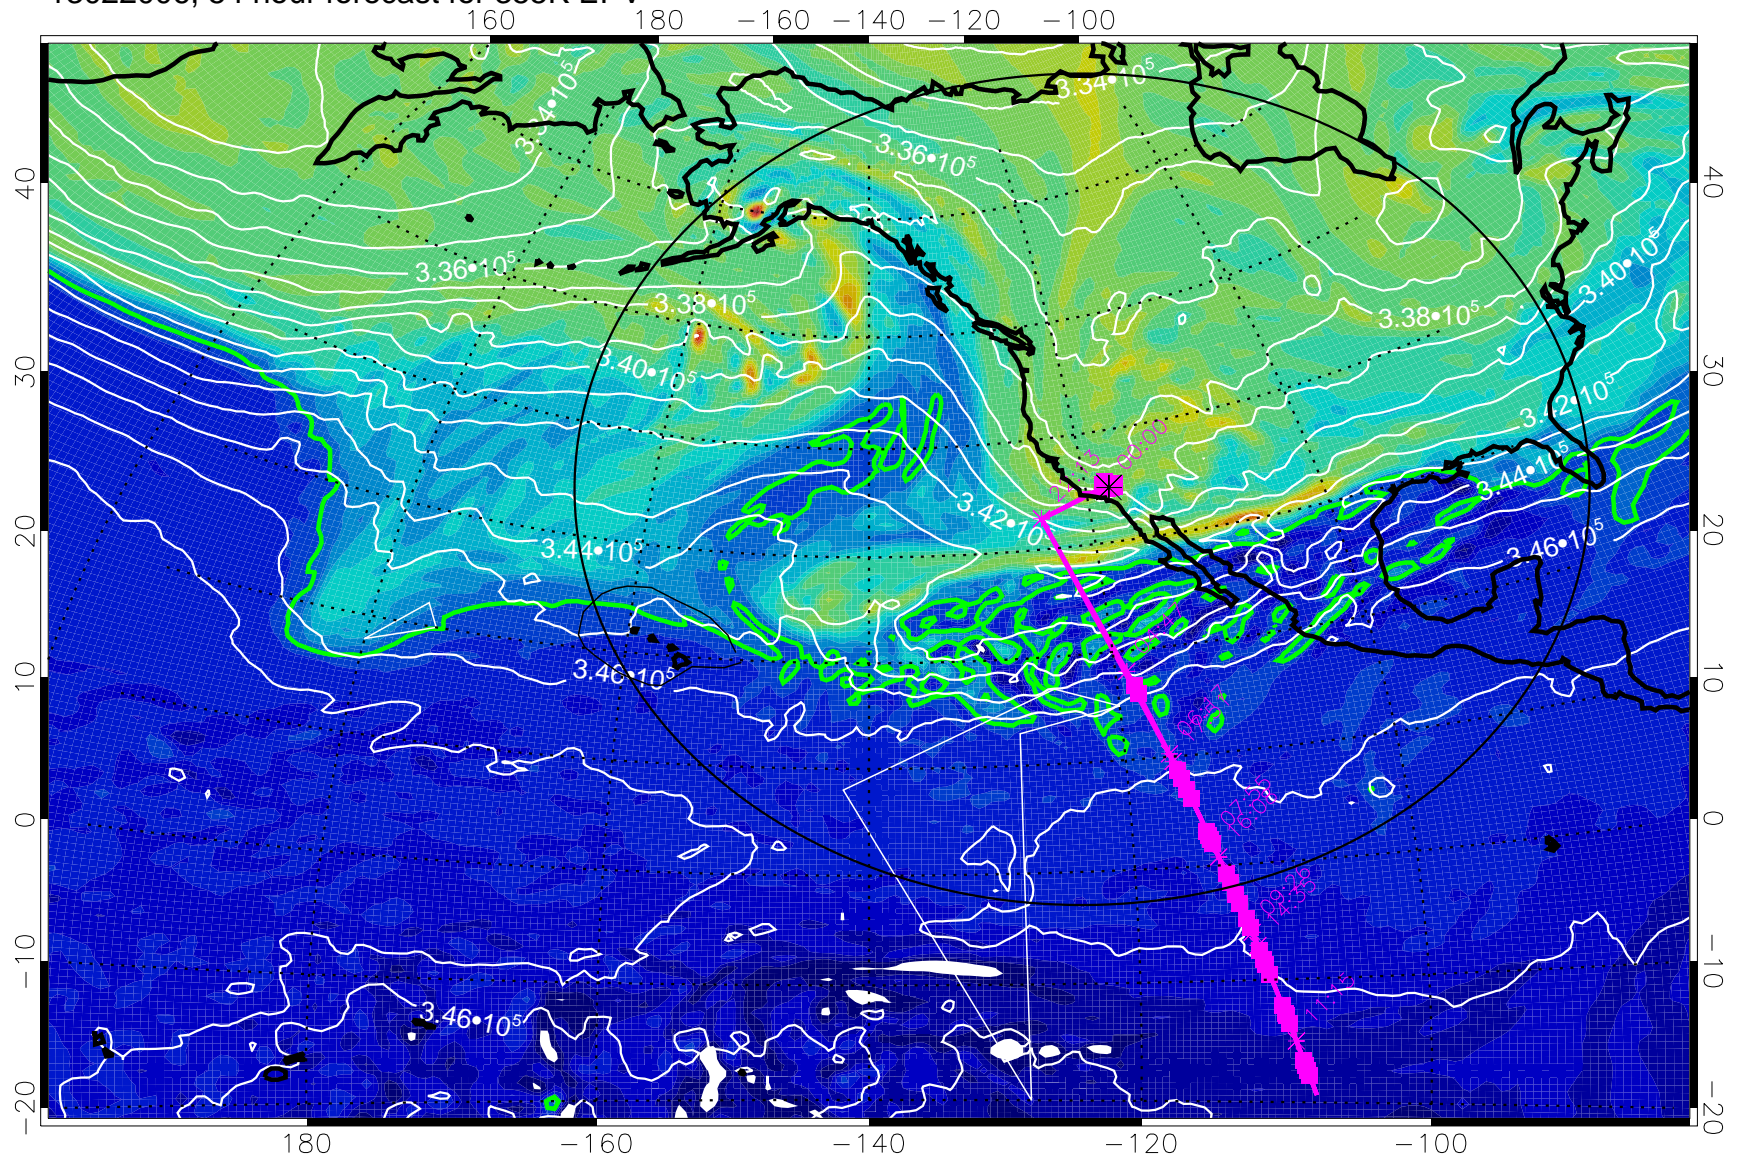

355K Montgomery Streamfunction, white
EPV Tropopause (2 PVU) Position
Range ring of 4055 km -- 13 hours GH round trip

13021906, 30 hour forecast for 355K EPV

355K Montgomery Streamfunction, white
EPV Tropopause (2 PVU) Position
Range ring of 4055 km -- 13 hours GH round trip

13021912, 36 hour forecast for 355K EPV

160 180 -160 -140 -120 -100

13021918, 42 hour forecast for 355K EPV

355K Montgomery Streamfunction, white
EPV Tropopause (2 PVU) Position
Range ring of 4055 km -- 13 hours GH round trip

13022000, 48 hour forecast for 355K EPV

160 180 -160 -140 -120 -100

355K Montgomery Streamfunction, white
EPV Tropopause (2 PVU) Position
Range ring of 4055 km -- 13 hours GH round trip

13022006, 54 hour forecast for 355K EPV

355K Montgomery Streamfunction, white
EPV Tropopause (2 PVU) Position
Range ring of 4055 km -- 13 hours GH round trip

13022012, 60 hour forecast for 355K EPV

160 180 -160 -140 -120 -100

355K Montgomery Streamfunction, white
EPV Tropopause (2 PVU) Position
Range ring of 4055 km -- 13 hours GH round trip