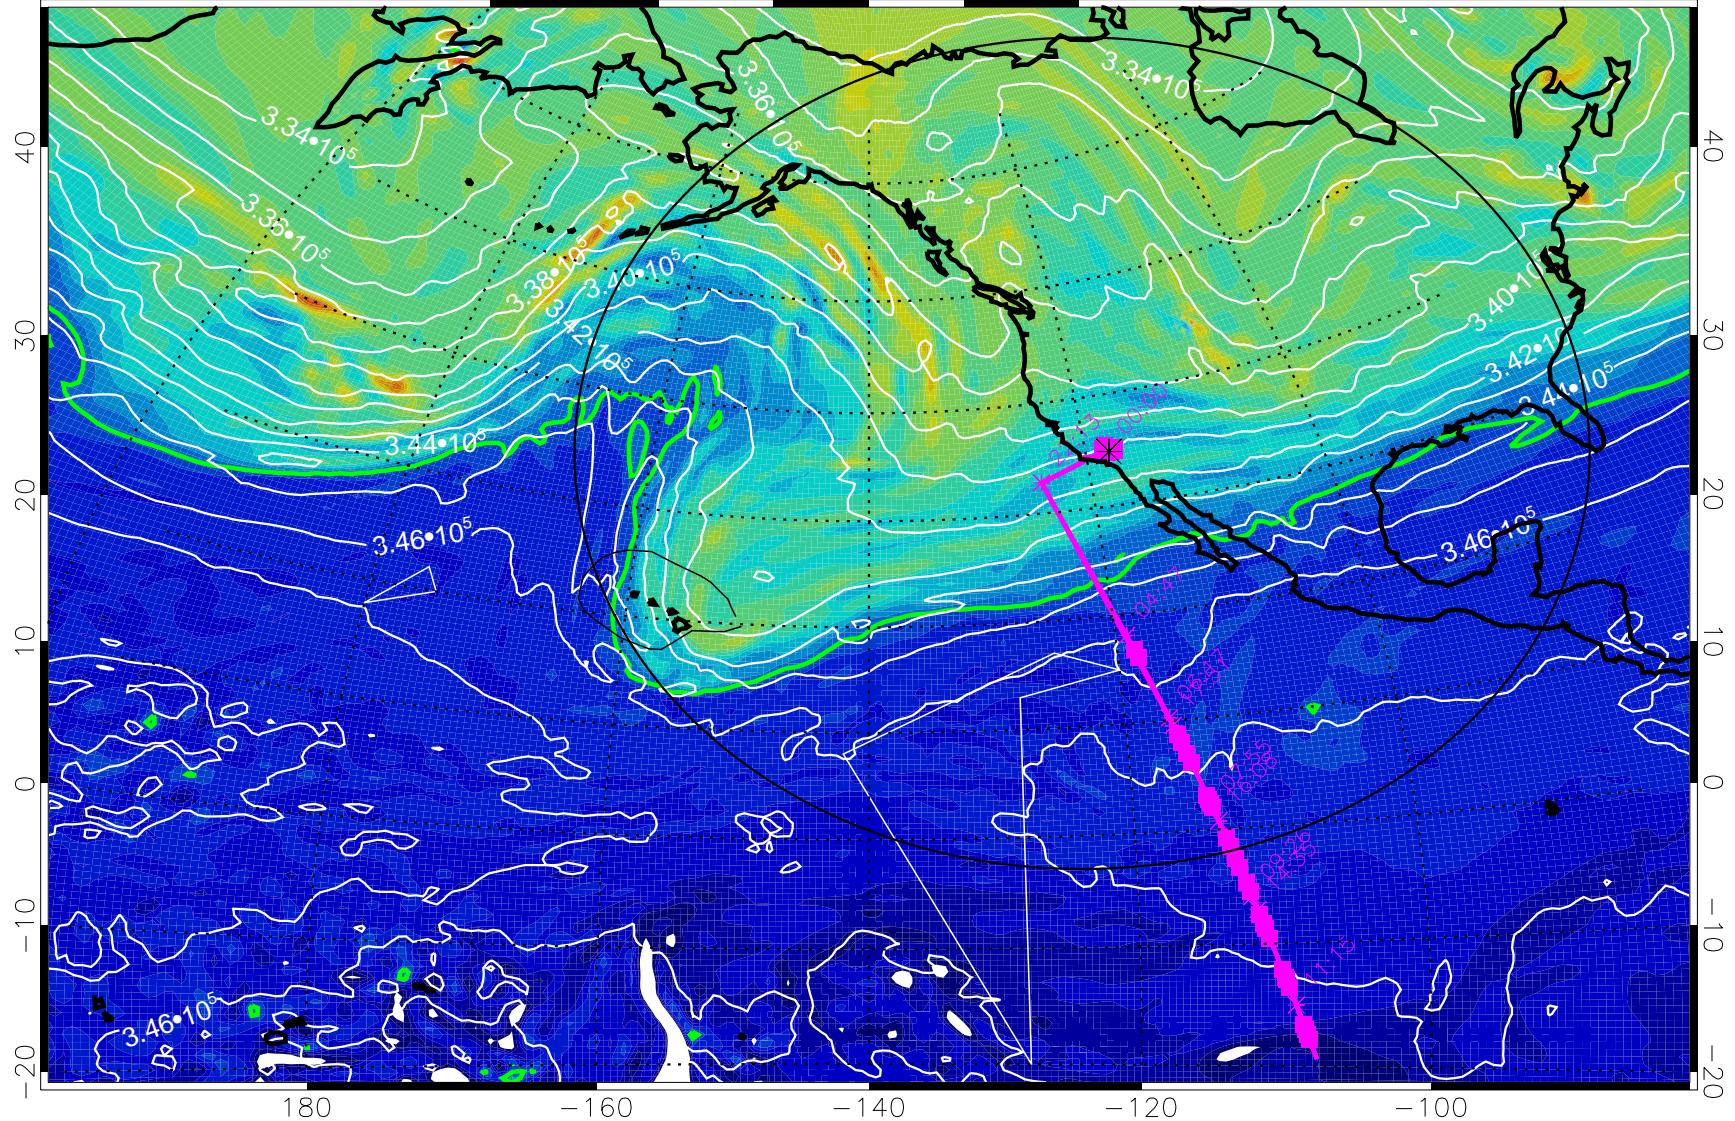

13021812, 12 hour forecast for 355K EPV

355K Montgomery Streamfunction, white
EPV Tropopause (2 PVU) Position
Range ring of 4055 km -- 13 hours GH round trip

13021818, 18 hour forecast for 355K EPV

160 180 -160 -140 -120 -100

0 $5.0 \cdot 10^{-6}$ $1.0 \cdot 10^{-5}$ $1.5 \cdot 10^{-5}$
PVU

355K Montgomery Streamfunction, white
EPV Tropopause (2 PVU) Position
Range ring of 4055 km -- 13 hours GH round trip

13021900, 24 hour forecast for 355K EPV

355K Montgomery Streamfunction, white
EPV Tropopause (2 PVU) Position
Range ring of 4055 km -- 13 hours GH round trip

13021906, 30 hour forecast for 355K EPV

355K Montgomery Streamfunction, white
EPV Tropopause (2 PVU) Position
Range ring of 4055 km -- 13 hours GH round trip

13021912, 36 hour forecast for 355K EPV

160 180 -160 -140 -120 -100

13021918, 42 hour forecast for 355K EPV

355K Montgomery Streamfunction, white
EPV Tropopause (2 PVU) Position
Range ring of 4055 km -- 13 hours GH round trip