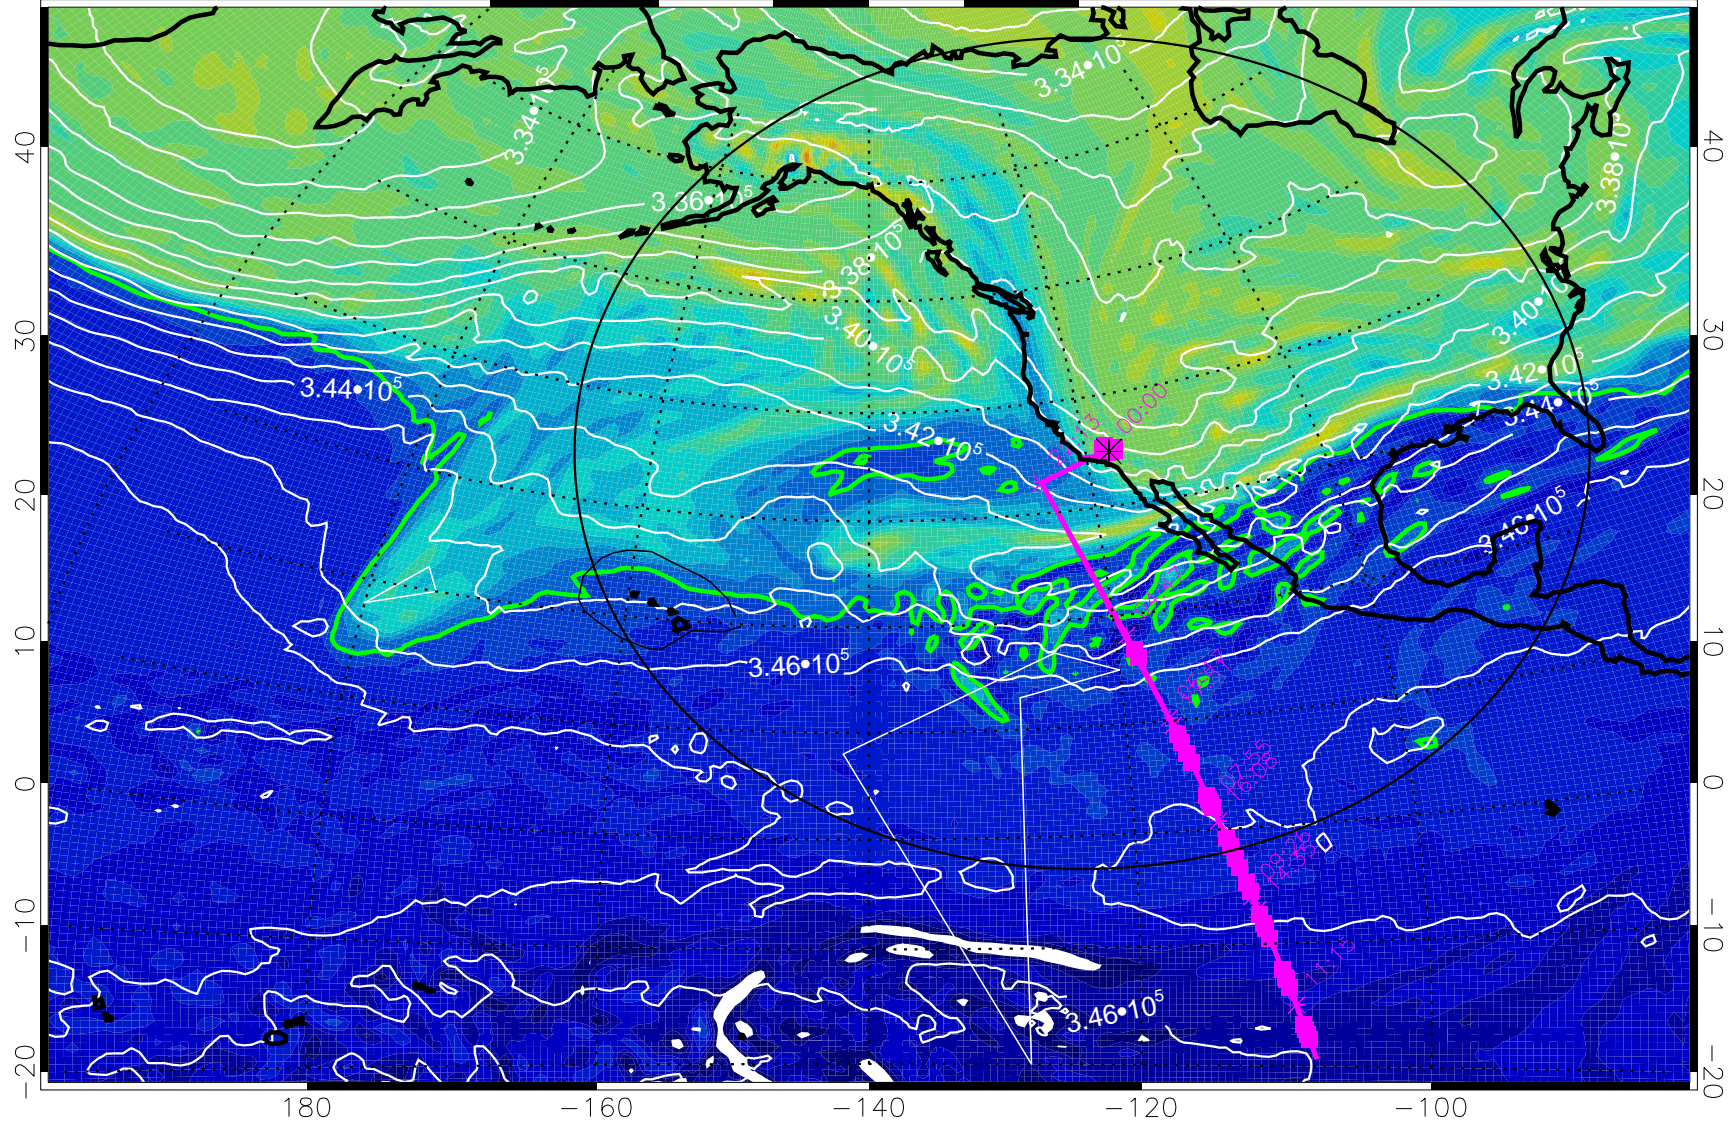

13022000, 48 hour forecast for 355K EPV

160 180 -160 -140 -120 -100

355K Montgomery Streamfunction, white
EPV Tropopause (2 PVU) Position
Range ring of 4055 km -- 13 hours GH round trip

13022006, 54 hour forecast for 355K EPV

355K Montgomery Streamfunction, white
EPV Tropopause (2 PVU) Position
Range ring of 4055 km -- 13 hours GH round trip

13022012, 60 hour forecast for 355K EPV

160 180 -160 -140 -120 -100

355K Montgomery Streamfunction, white
EPV Tropopause (2 PVU) Position
Range ring of 4055 km -- 13 hours GH round trip

13022018, 66 hour forecast for 355K EPV

160 180 -160 -140 -120 -100

355K Montgomery Streamfunction, white
EPV Tropopause (2 PVU) Position
Range ring of 4055 km -- 13 hours GH round trip

13022100, 72 hour forecast for 355K EPV

13022106, 78 hour forecast for 355K EPV

355K Montgomery Streamfunction, white
EPV Tropopause (2 PVU) Position
Range ring of 4055 km -- 13 hours GH round trip

13022112, 84 hour forecast for 355K EPV

355K Montgomery Streamfunction, white
EPV Tropopause (2 PVU) Position
Range ring of 4055 km -- 13 hours GH round trip