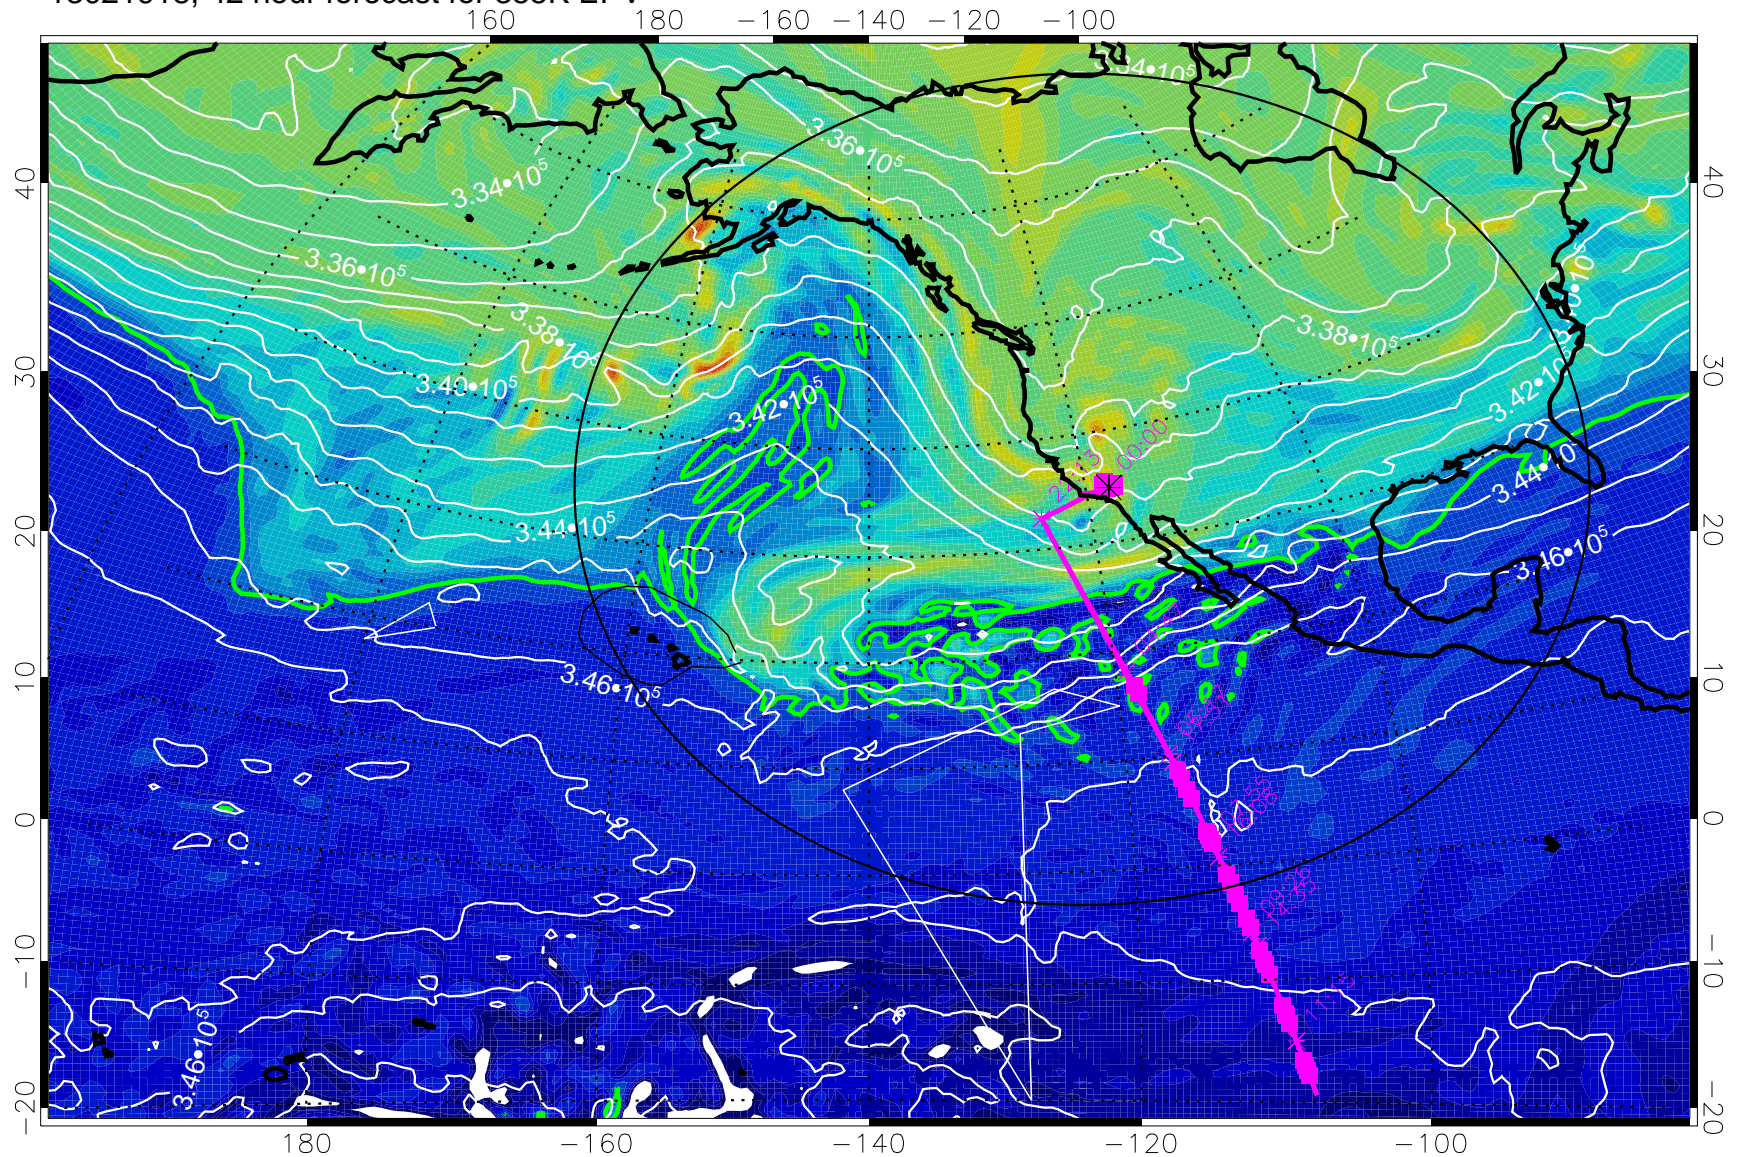

355K Montgomery Streamfunction, white
EPV Tropopause (2 PVU) Position
Range ring of 4055 km -- 13 hours GH round trip

13021906, 30 hour forecast for 355K EPV

355K Montgomery Streamfunction, white
EPV Tropopause (2 PVU) Position
Range ring of 4055 km -- 13 hours GH round trip

13021912, 36 hour forecast for 355K EPV

160 180 -160 -140 -120 -100

13021918, 42 hour forecast for 355K EPV

355K Montgomery Streamfunction, white
EPV Tropopause (2 PVU) Position
Range ring of 4055 km -- 13 hours GH round trip

13022000, 48 hour forecast for 355K EPV

160 180 -160 -140 -120 -100

355K Montgomery Streamfunction, white
EPV Tropopause (2 PVU) Position
Range ring of 4055 km -- 13 hours GH round trip

13022006, 54 hour forecast for 355K EPV

355K Montgomery Streamfunction, white
EPV Tropopause (2 PVU) Position
Range ring of 4055 km -- 13 hours GH round trip

13022012, 60 hour forecast for 355K EPV

160 180 -160 -140 -120 -100

355K Montgomery Streamfunction, white
EPV Tropopause (2 PVU) Position
Range ring of 4055 km -- 13 hours GH round trip