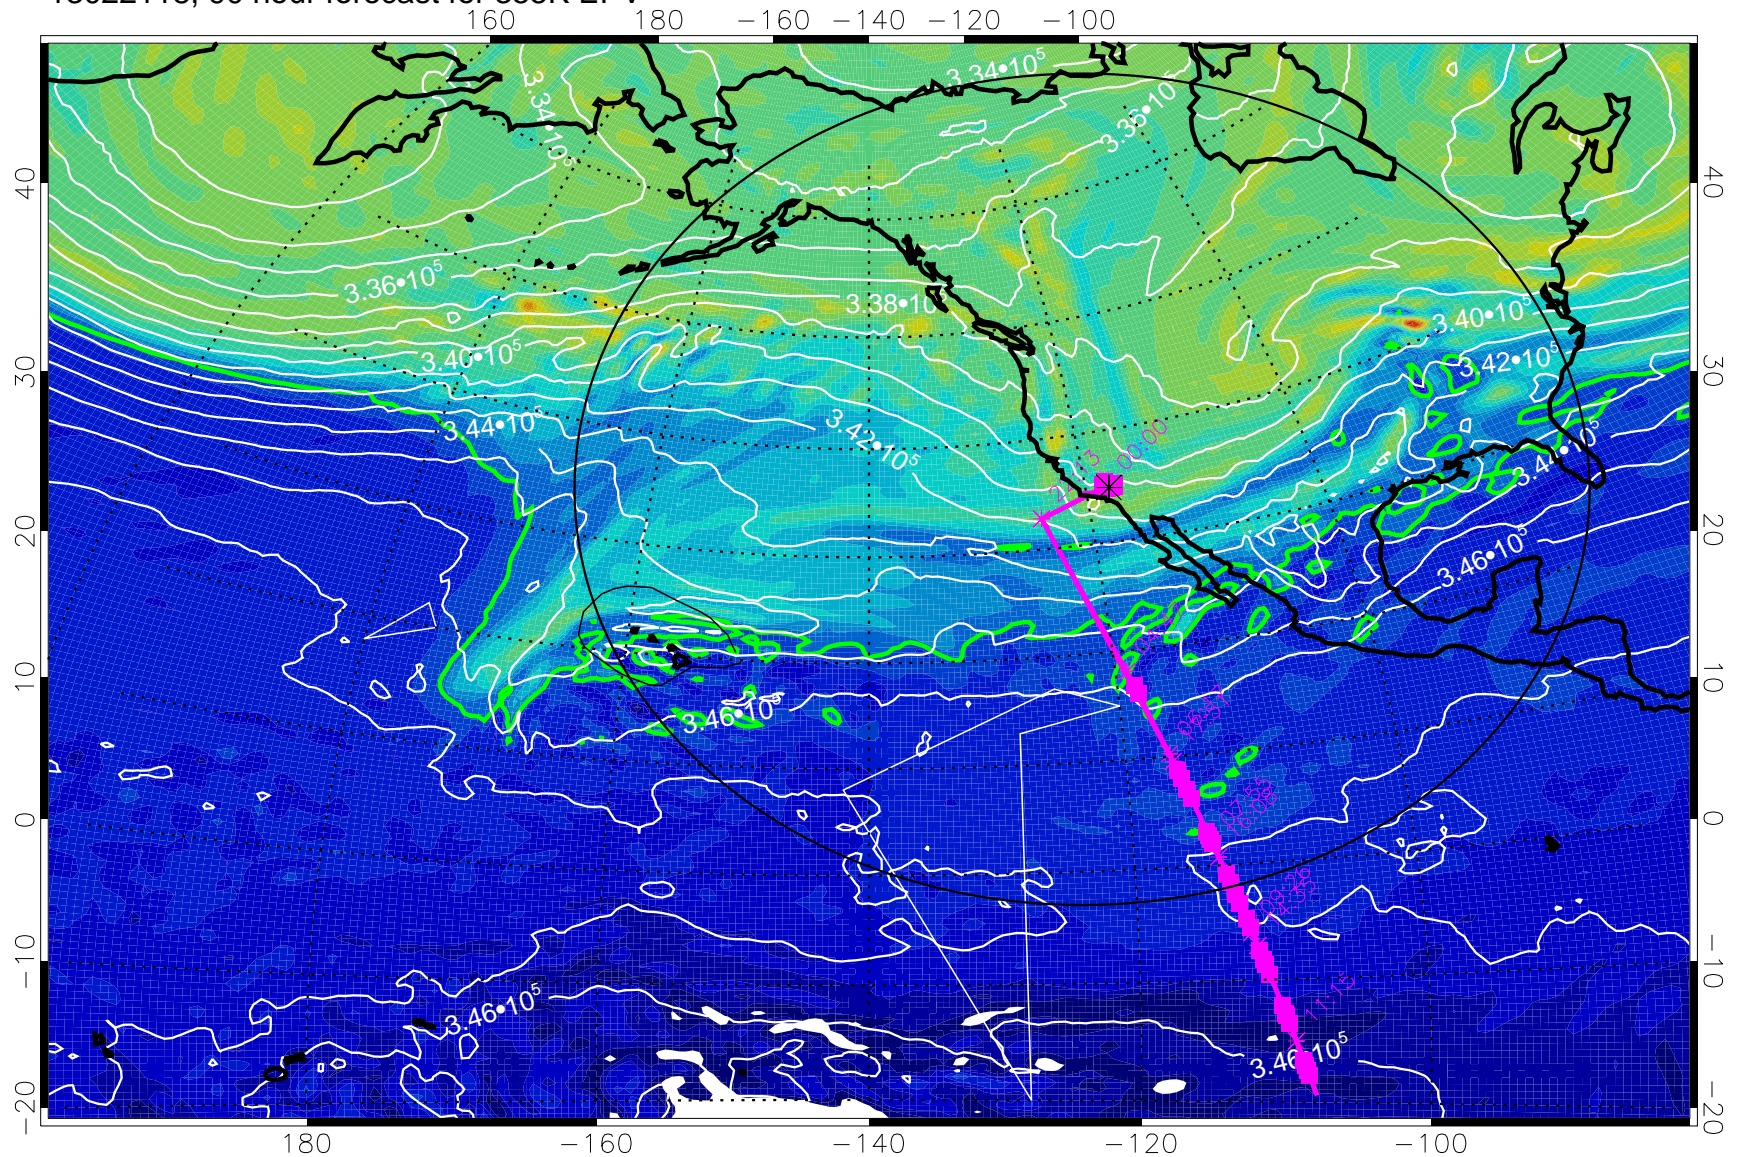

13022018, 66 hour forecast for 355K EPV

160 180 -160 -140 -120 -100

355K Montgomery Streamfunction, white
EPV Tropopause (2 PVU) Position
Range ring of 4055 km -- 13 hours GH round trip

13022100, 72 hour forecast for 355K EPV

13022106, 78 hour forecast for 355K EPV

355K Montgomery Streamfunction, white
EPV Tropopause (2 PVU) Position
Range ring of 4055 km -- 13 hours GH round trip

13022112, 84 hour forecast for 355K EPV

355K Montgomery Streamfunction, white
EPV Tropopause (2 PVU) Position
Range ring of 4055 km -- 13 hours GH round trip

13022118, 90 hour forecast for 355K EPV

0 $5.0 \cdot 10^{-6}$ $1.0 \cdot 10^{-5}$ $1.5 \cdot 10^{-5}$
PVU

355K Montgomery Streamfunction, white
EPV Tropopause (2 PVU) Position
Range ring of 4055 km -- 13 hours GH round trip

13022200, 96 hour forecast for 355K EPV

160 180 -160 -140 -120 -100

0 5.0•10⁻⁶ 1.0•10⁻⁵ 1.5•10⁻⁵
PVU

355K Montgomery Streamfunction, white
EPV Tropopause (2 PVU) Position
Range ring of 4055 km -- 13 hours GH round trip