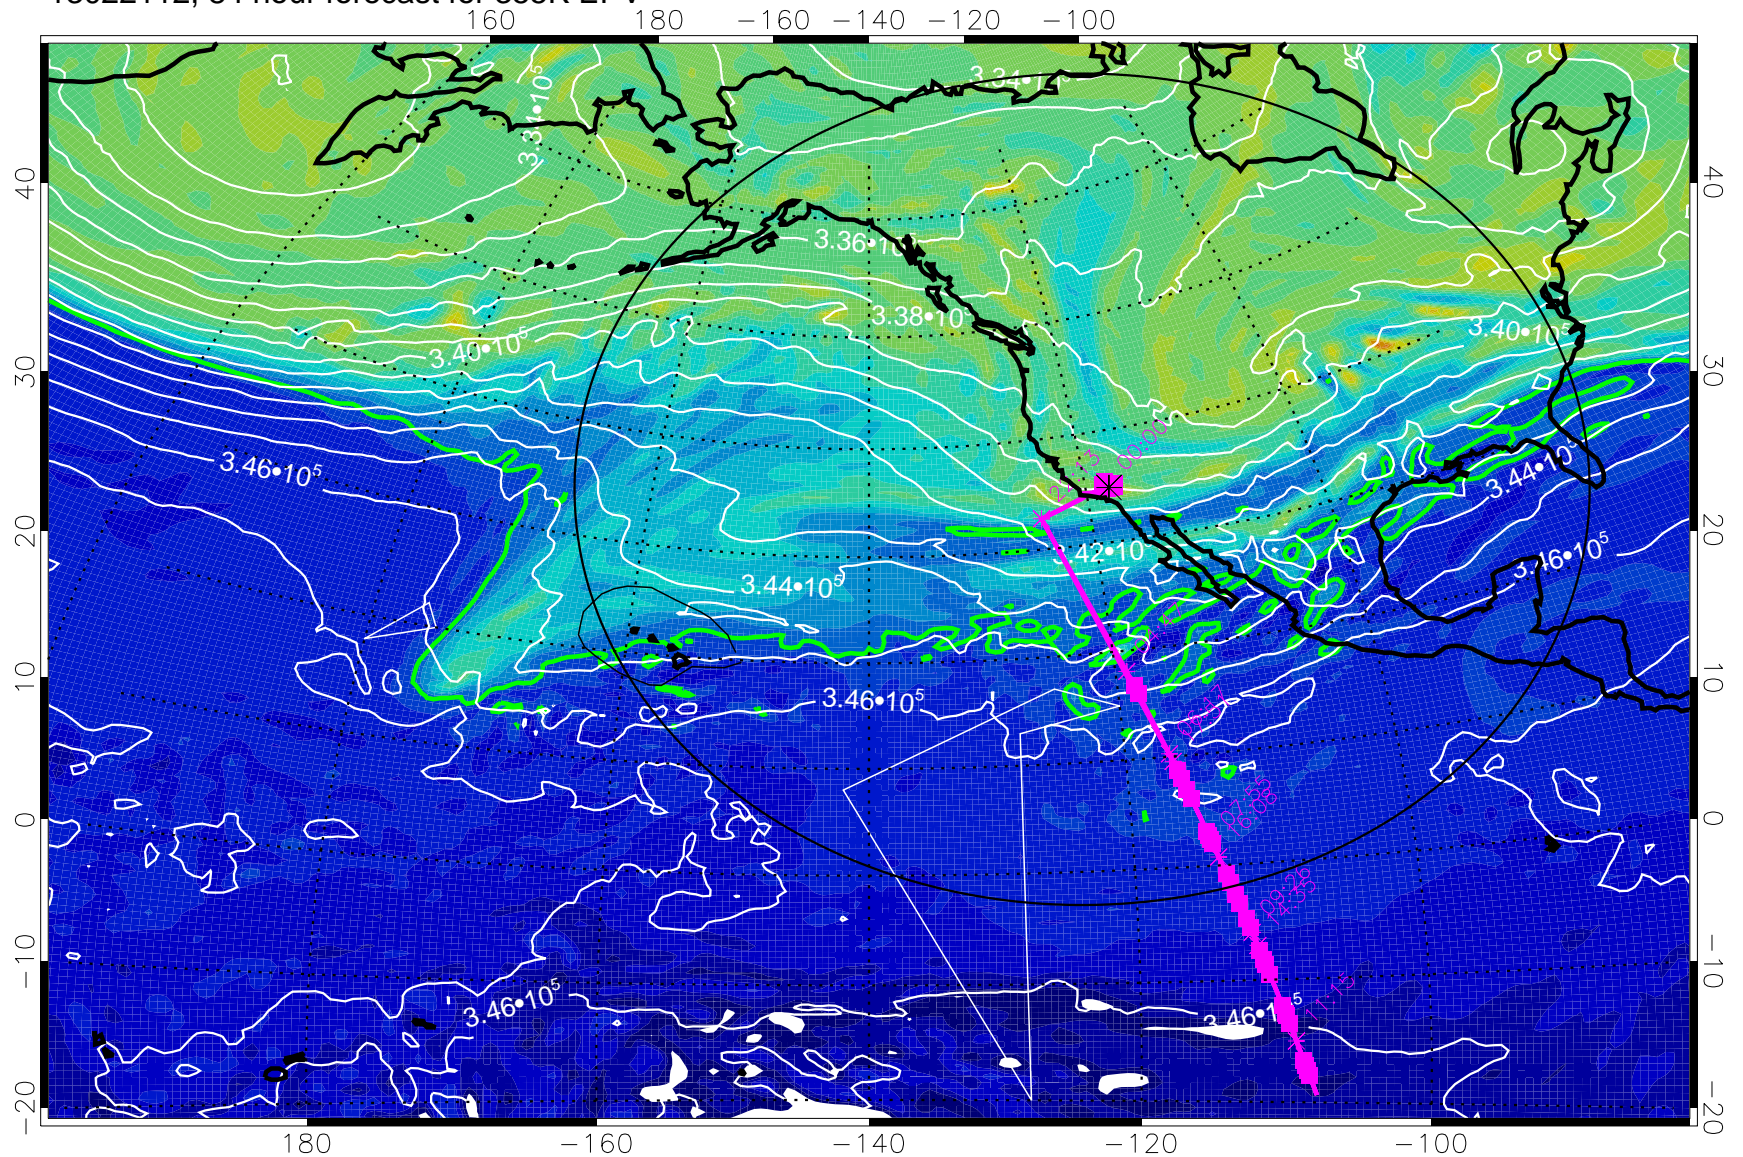

355K Montgomery Streamfunction, white
EPV Tropopause (2 PVU) Position
Range ring of 4055 km -- 13 hours GH round trip

13022012, 60 hour forecast for 355K EPV

160 180 -160 -140 -120 -100

355K Montgomery Streamfunction, white
EPV Tropopause (2 PVU) Position
Range ring of 4055 km -- 13 hours GH round trip

13022018, 66 hour forecast for 355K EPV

160 180 -160 -140 -120 -100

355K Montgomery Streamfunction, white
EPV Tropopause (2 PVU) Position
Range ring of 4055 km -- 13 hours GH round trip

13022100, 72 hour forecast for 355K EPV

13022106, 78 hour forecast for 355K EPV

355K Montgomery Streamfunction, white
EPV Tropopause (2 PVU) Position
Range ring of 4055 km -- 13 hours GH round trip

13022112, 84 hour forecast for 355K EPV

355K Montgomery Streamfunction, white
EPV Tropopause (2 PVU) Position
Range ring of 4055 km -- 13 hours GH round trip

13022118, 90 hour forecast for 355K EPV

0 $5.0 \cdot 10^{-6}$ $1.0 \cdot 10^{-5}$ $1.5 \cdot 10^{-5}$
PVU

355K Montgomery Streamfunction, white
EPV Tropopause (2 PVU) Position
Range ring of 4055 km -- 13 hours GH round trip