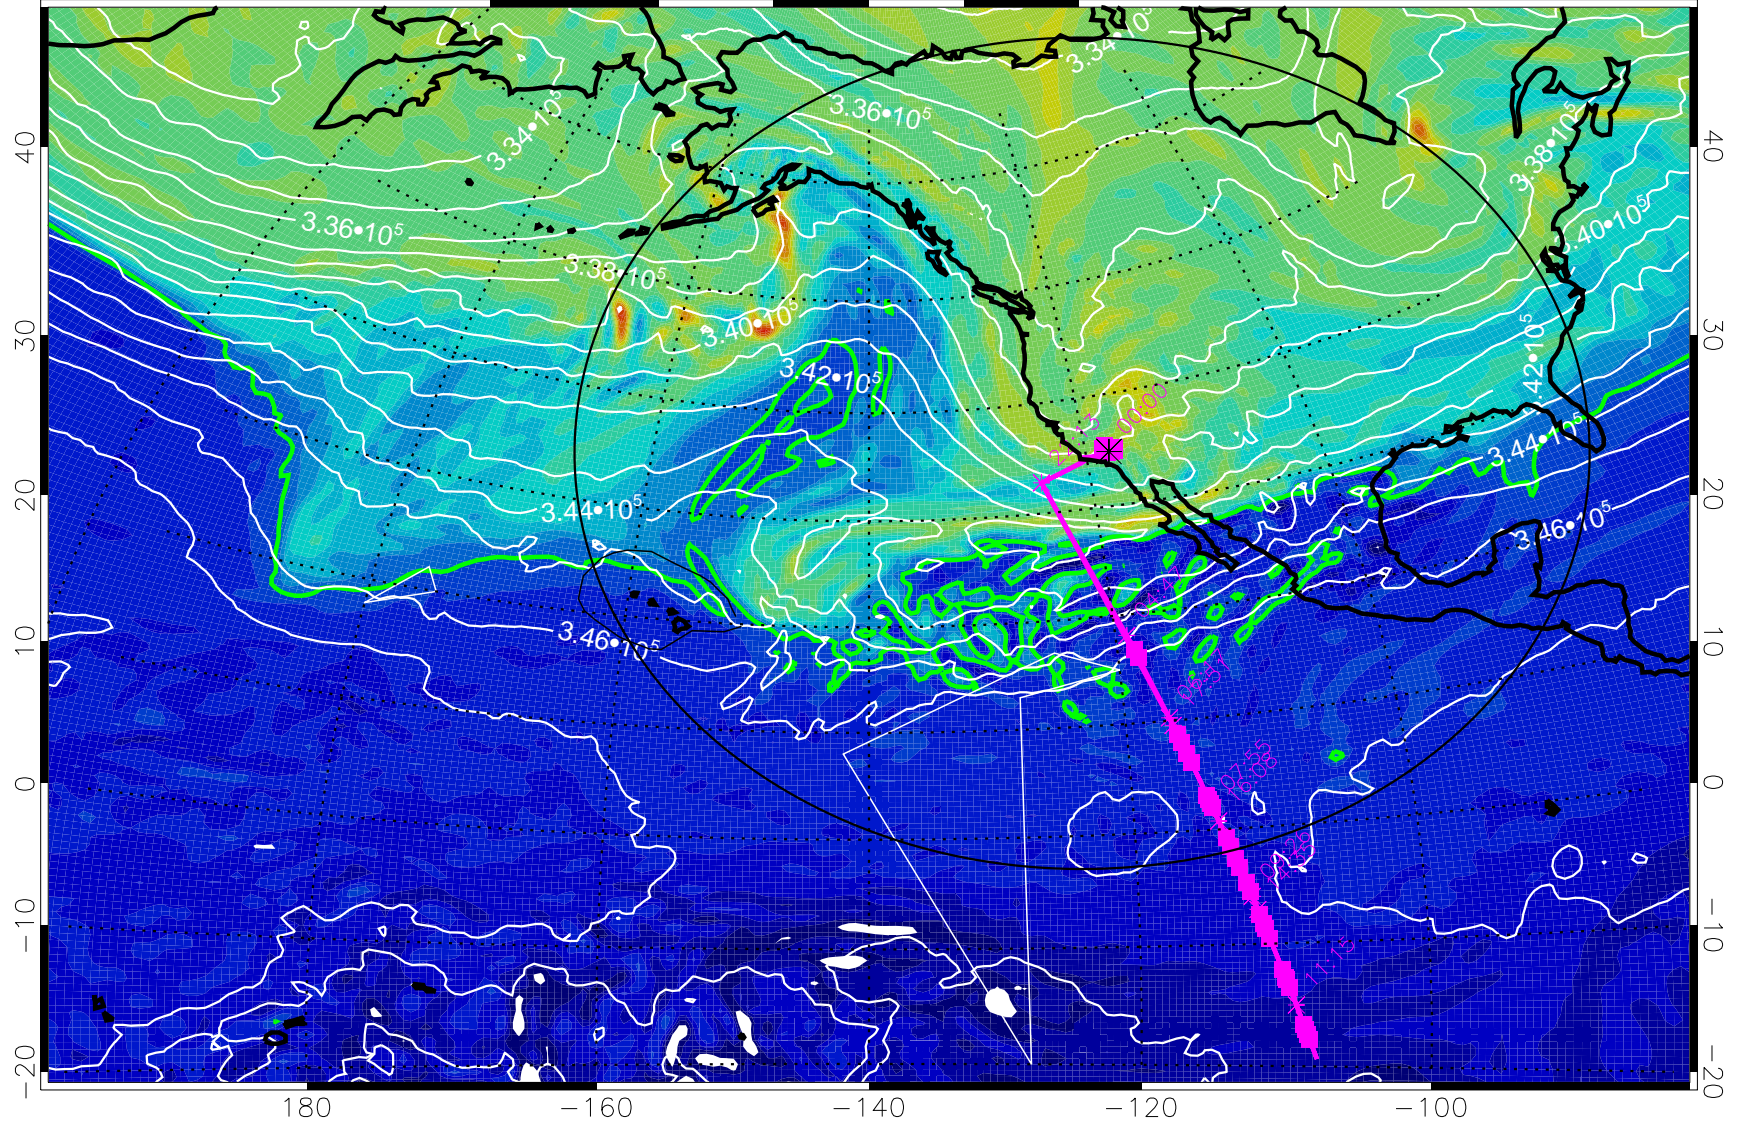

355K Montgomery Streamfunction, white
EPV Tropopause (2 PVU) Position
Range ring of 4055 km -- 13 hours GH round trip

13021906, 30 hour forecast for 355K EPV

355K Montgomery Streamfunction, white
EPV Tropopause (2 PVU) Position
Range ring of 4055 km -- 13 hours GH round trip

13021912, 36 hour forecast for 355K EPV

160 180 -160 -140 -120 -100

13021918, 42 hour forecast for 355K EPV

355K Montgomery Streamfunction, white
EPV Tropopause (2 PVU) Position
Range ring of 4055 km -- 13 hours GH round trip

13022000, 48 hour forecast for 355K EPV

160 180 -160 -140 -120 -100

355K Montgomery Streamfunction, white
EPV Tropopause (2 PVU) Position
Range ring of 4055 km -- 13 hours GH round trip

13022006, 54 hour forecast for 355K EPV

355K Montgomery Streamfunction, white
EPV Tropopause (2 PVU) Position
Range ring of 4055 km -- 13 hours GH round trip

13022012, 60 hour forecast for 355K EPV

160 180 -160 -140 -120 -100

355K Montgomery Streamfunction, white
EPV Tropopause (2 PVU) Position
Range ring of 4055 km -- 13 hours GH round trip