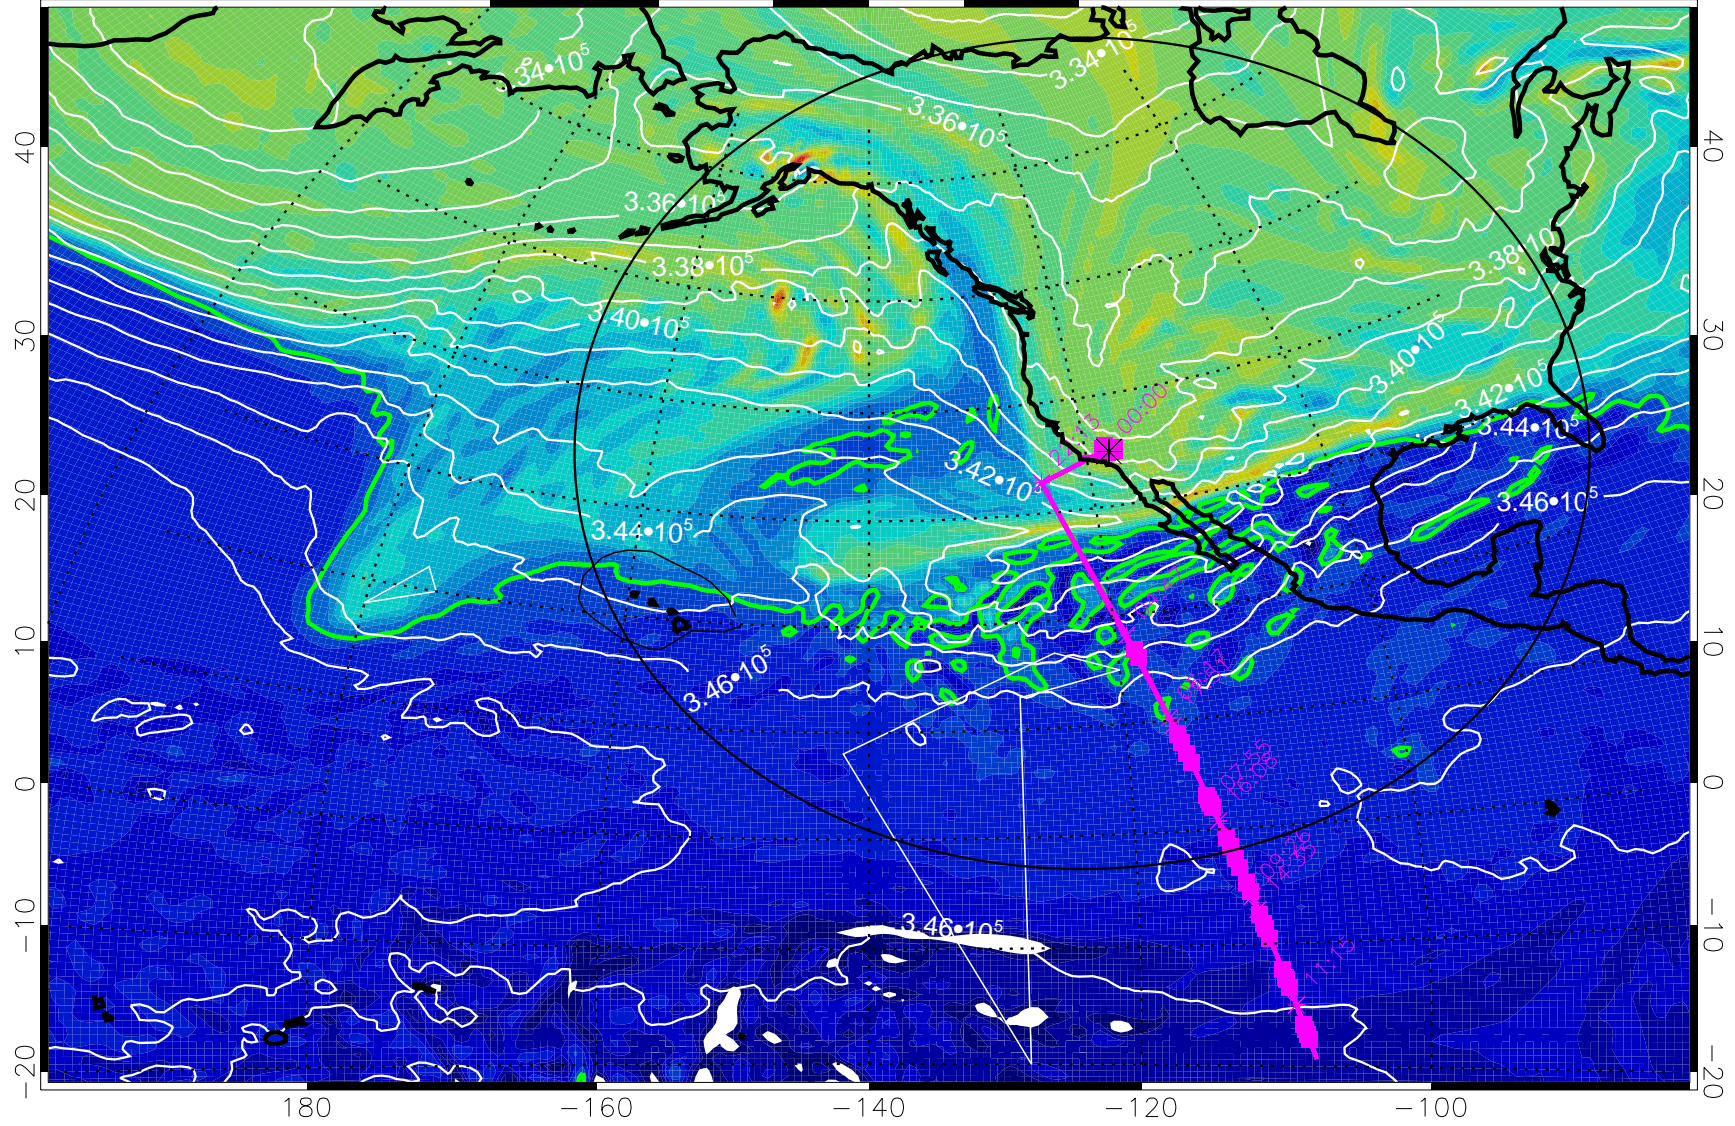

13021912, 36 hour forecast for 355K EPV

160 180 -160 -140 -120 -100

13021918, 42 hour forecast for 355K EPV

355K Montgomery Streamfunction, white
EPV Tropopause (2 PVU) Position
Range ring of 4055 km -- 13 hours GH round trip

13022000, 48 hour forecast for 355K EPV

160 180 -160 -140 -120 -100

355K Montgomery Streamfunction, white
EPV Tropopause (2 PVU) Position
Range ring of 4055 km -- 13 hours GH round trip

13022006, 54 hour forecast for 355K EPV

355K Montgomery Streamfunction, white
EPV Tropopause (2 PVU) Position
Range ring of 4055 km -- 13 hours GH round trip

13022012, 60 hour forecast for 355K EPV

160 180 -160 -140 -120 -100

355K Montgomery Streamfunction, white
EPV Tropopause (2 PVU) Position
Range ring of 4055 km -- 13 hours GH round trip

13022018, 66 hour forecast for 355K EPV

160 180 -160 -140 -120 -100

355K Montgomery Streamfunction, white
EPV Tropopause (2 PVU) Position
Range ring of 4055 km -- 13 hours GH round trip

13022100, 72 hour forecast for 355K EPV