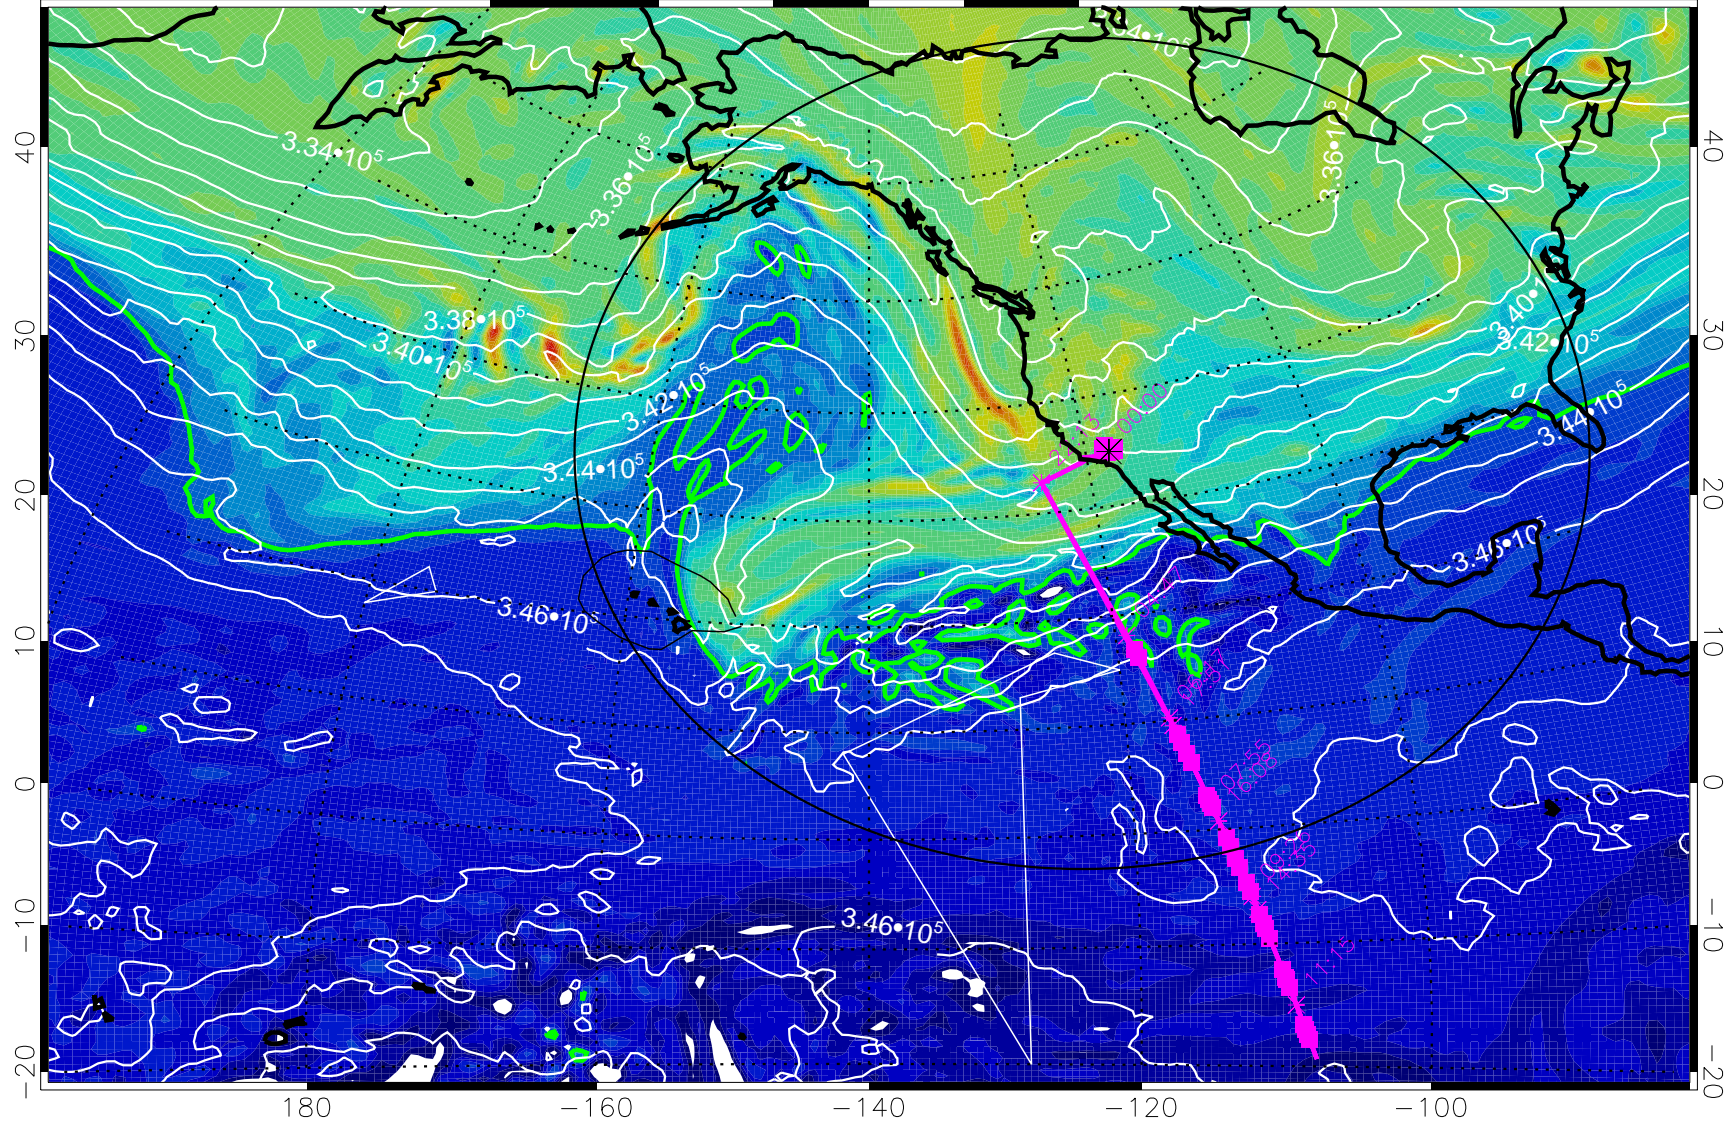

355K Montgomery Streamfunction, white
EPV Tropopause (2 PVU) Position
Range ring of 4055 km -- 13 hours GH round trip

13021906, 30 hour forecast for 355K EPV

355K Montgomery Streamfunction, white
EPV Tropopause (2 PVU) Position
Range ring of 4055 km -- 13 hours GH round trip

13021912, 36 hour forecast for 355K EPV

160 180 -160 -140 -120 -100

13021918, 42 hour forecast for 355K EPV

355K Montgomery Streamfunction, white
EPV Tropopause (2 PVU) Position
Range ring of 4055 km -- 13 hours GH round trip

13022000, 48 hour forecast for 355K EPV

160 180 -160 -140 -120 -100

355K Montgomery Streamfunction, white
EPV Tropopause (2 PVU) Position
Range ring of 4055 km -- 13 hours GH round trip

13022006, 54 hour forecast for 355K EPV

355K Montgomery Streamfunction, white
EPV Tropopause (2 PVU) Position
Range ring of 4055 km -- 13 hours GH round trip

13022012, 60 hour forecast for 355K EPV

160 180 -160 -140 -120 -100

355K Montgomery Streamfunction, white
EPV Tropopause (2 PVU) Position
Range ring of 4055 km -- 13 hours GH round trip