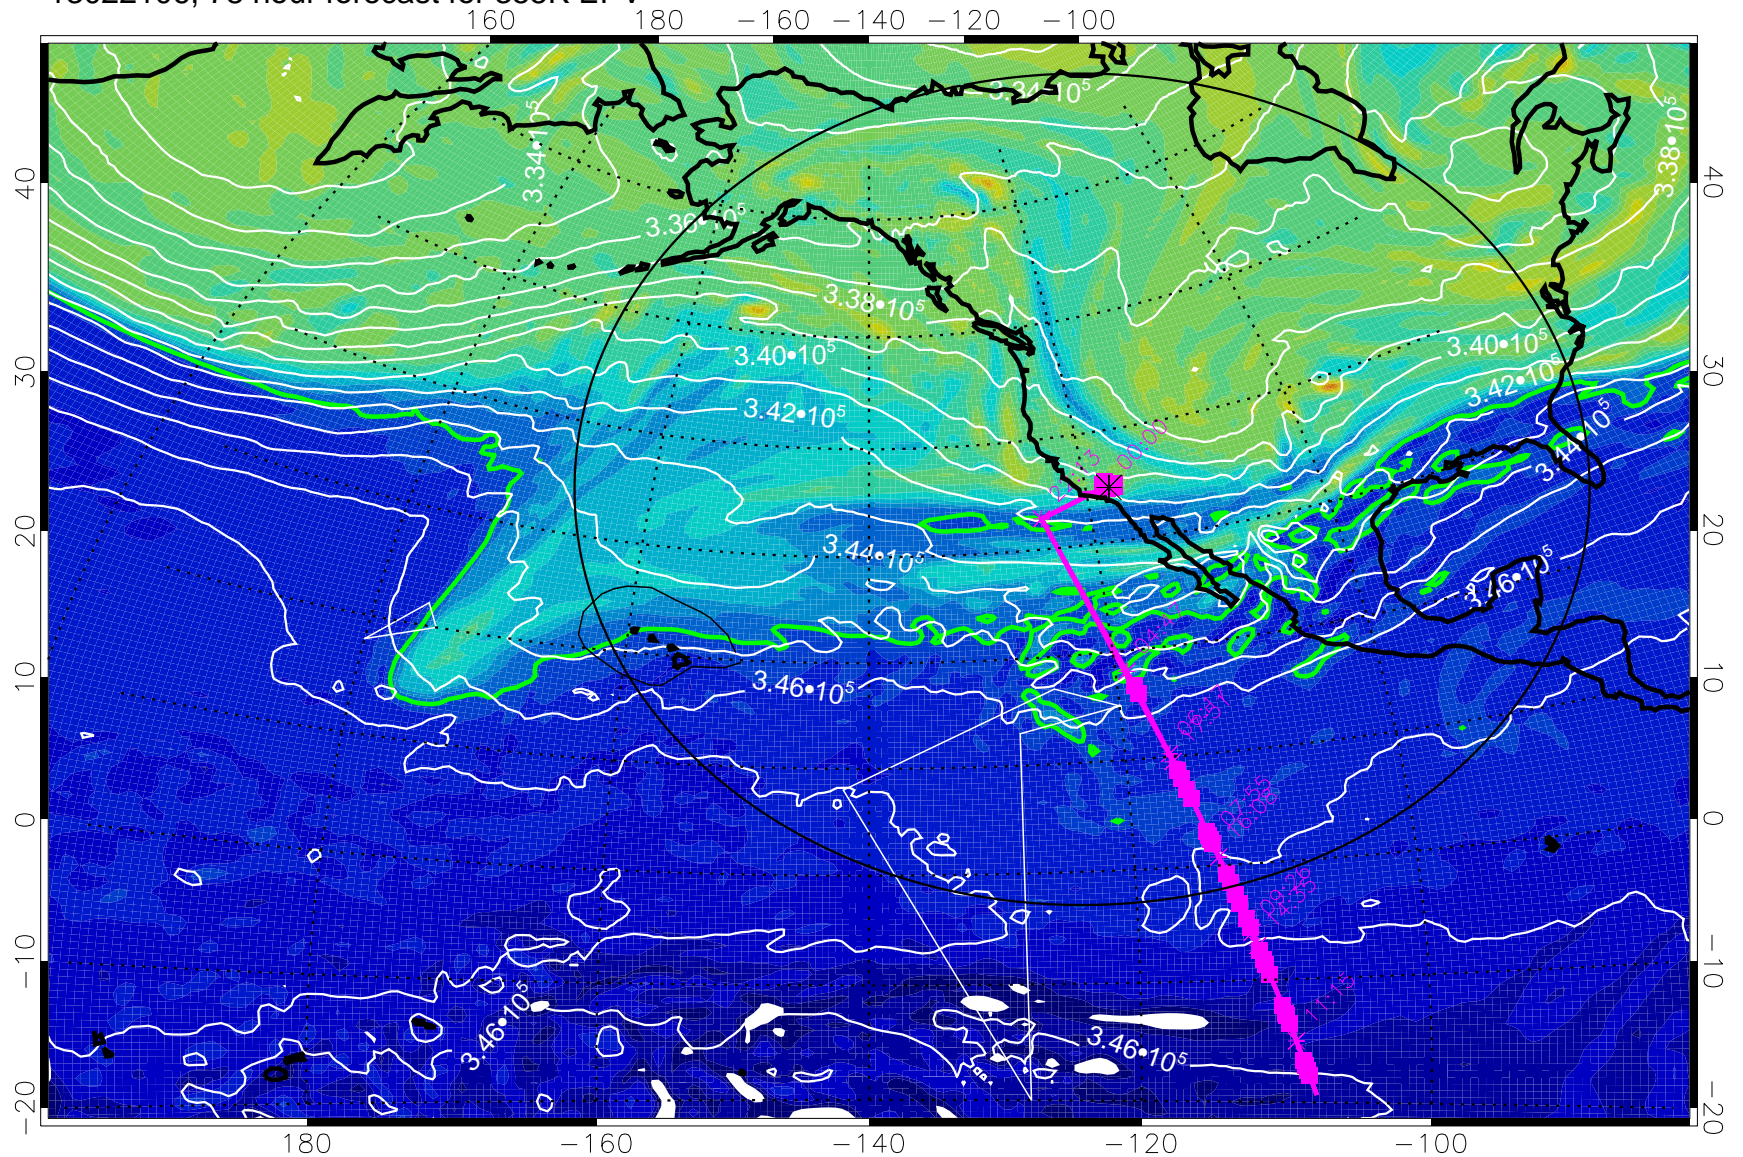

355K Montgomery Streamfunction, white
EPV Tropopause (2 PVU) Position
Range ring of 4055 km -- 13 hours GH round trip

13022012, 60 hour forecast for 355K EPV

160 180 -160 -140 -120 -100

355K Montgomery Streamfunction, white
EPV Tropopause (2 PVU) Position
Range ring of 4055 km -- 13 hours GH round trip

13022018, 66 hour forecast for 355K EPV

160 180 -160 -140 -120 -100

355K Montgomery Streamfunction, white
EPV Tropopause (2 PVU) Position
Range ring of 4055 km -- 13 hours GH round trip

13022100, 72 hour forecast for 355K EPV

13022106, 78 hour forecast for 355K EPV

355K Montgomery Streamfunction, white
EPV Tropopause (2 PVU) Position
Range ring of 4055 km -- 13 hours GH round trip

13022112, 84 hour forecast for 355K EPV

355K Montgomery Streamfunction, white
EPV Tropopause (2 PVU) Position
Range ring of 4055 km -- 13 hours GH round trip

13022118, 90 hour forecast for 355K EPV

0 $5.0 \cdot 10^{-6}$ $1.0 \cdot 10^{-5}$ $1.5 \cdot 10^{-5}$
PVU

355K Montgomery Streamfunction, white
EPV Tropopause (2 PVU) Position
Range ring of 4055 km -- 13 hours GH round trip