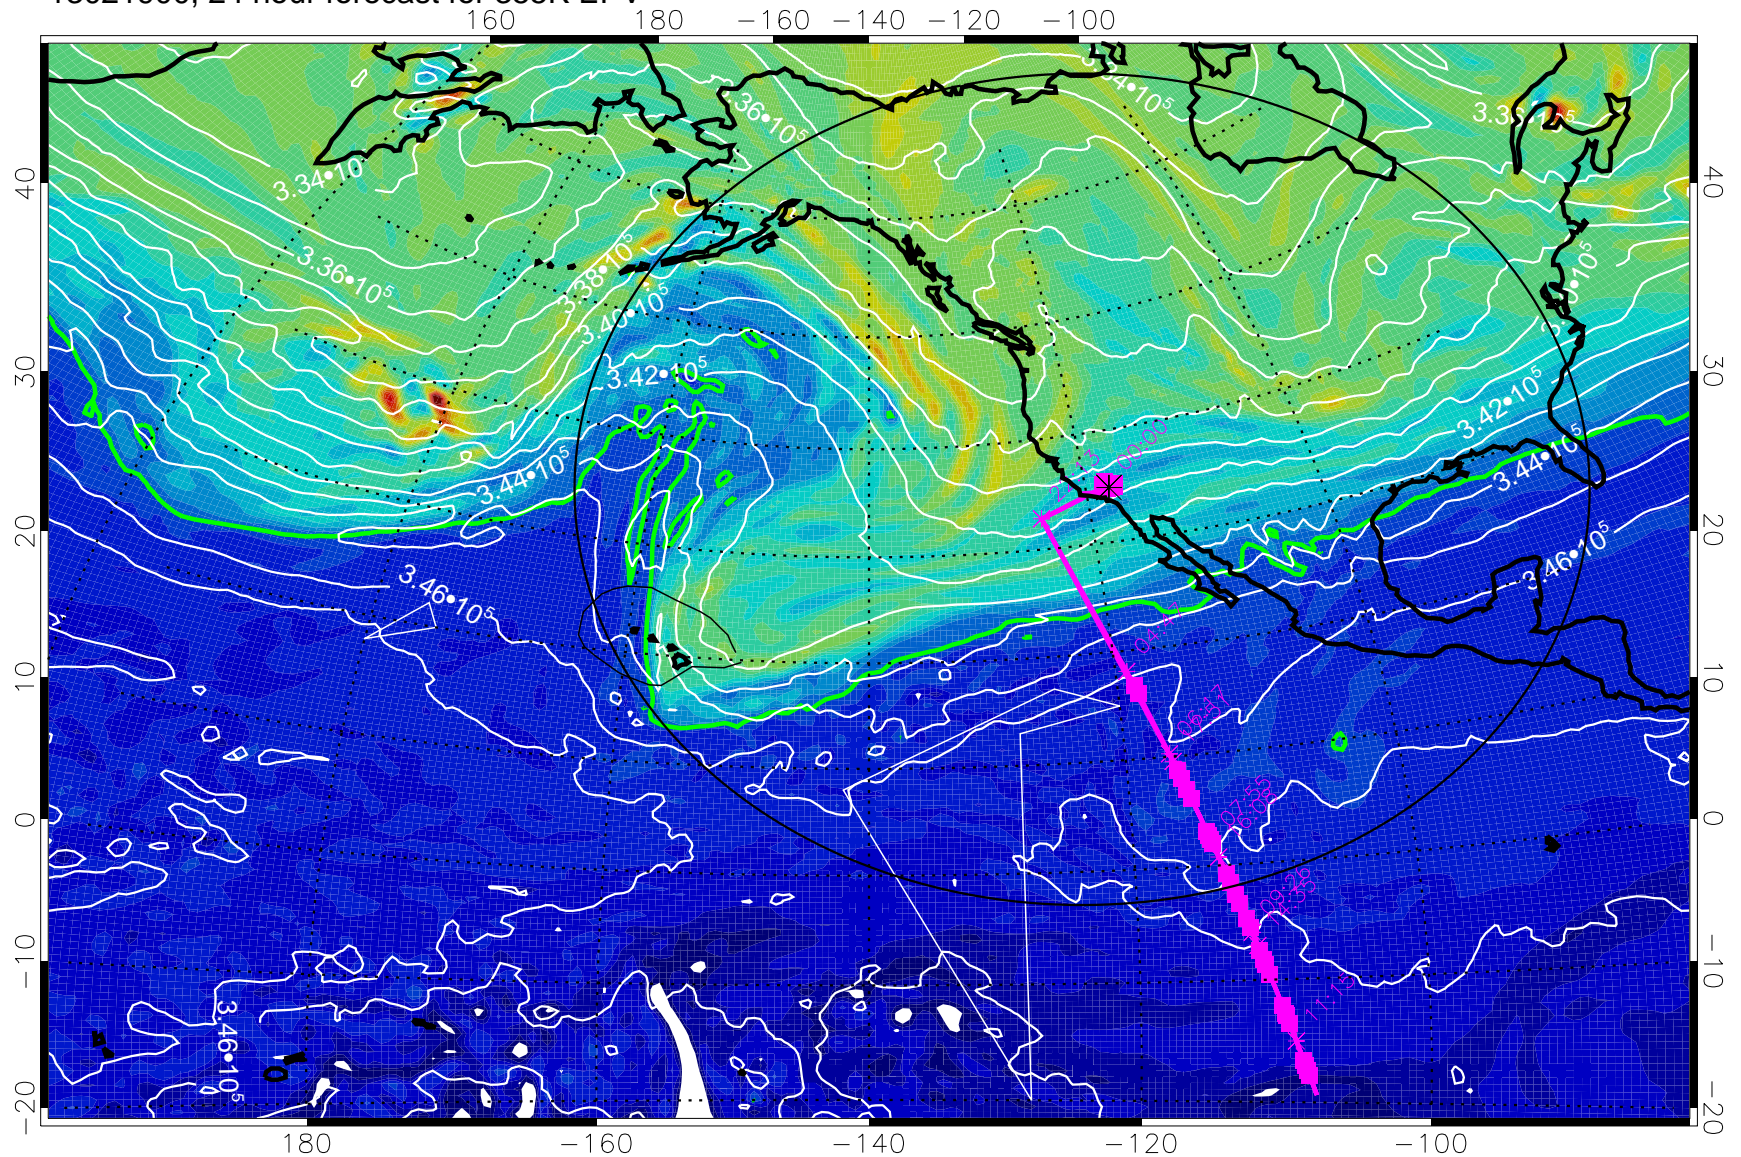

13021812, 12 hour forecast for 355K EPV

355K Montgomery Streamfunction, white
EPV Tropopause (2 PVU) Position
Range ring of 4055 km -- 13 hours GH round trip

13021818, 18 hour forecast for 355K EPV

160 180 -160 -140 -120 -100

0 $5.0 \cdot 10^{-6}$ $1.0 \cdot 10^{-5}$ $1.5 \cdot 10^{-5}$
PVU

355K Montgomery Streamfunction, white
EPV Tropopause (2 PVU) Position
Range ring of 4055 km -- 13 hours GH round trip

13021900, 24 hour forecast for 355K EPV

355K Montgomery Streamfunction, white
EPV Tropopause (2 PVU) Position
Range ring of 4055 km -- 13 hours GH round trip

13021906, 30 hour forecast for 355K EPV

355K Montgomery Streamfunction, white
EPV Tropopause (2 PVU) Position
Range ring of 4055 km -- 13 hours GH round trip

13021912, 36 hour forecast for 355K EPV

160 180 -160 -140 -120 -100

13021918, 42 hour forecast for 355K EPV

355K Montgomery Streamfunction, white
EPV Tropopause (2 PVU) Position
Range ring of 4055 km -- 13 hours GH round trip