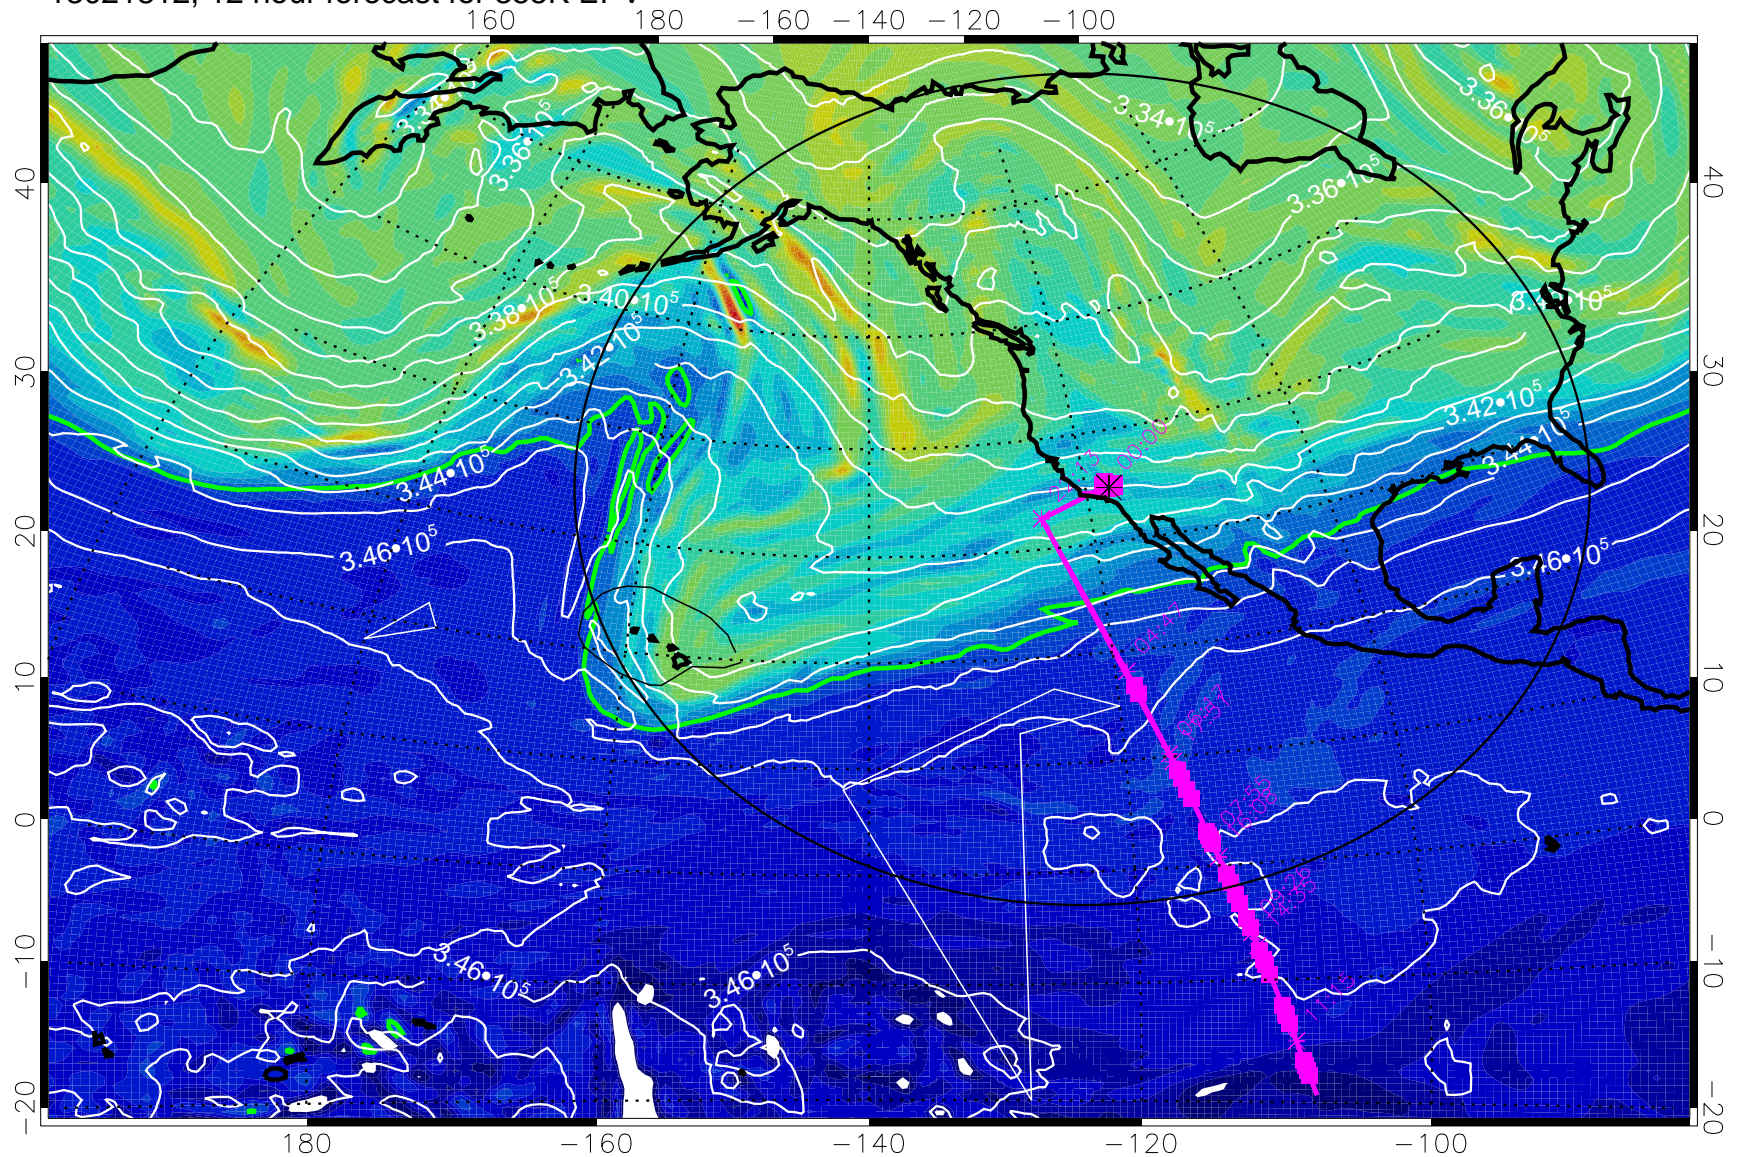

13021812, 12 hour forecast for 355K EPV

355K Montgomery Streamfunction, white
EPV Tropopause (2 PVU) Position
Range ring of 4055 km -- 13 hours GH round trip

13021818, 18 hour forecast for 355K EPV

160 180 -160 -140 -120 -100

0 $5.0 \cdot 10^{-6}$ $1.0 \cdot 10^{-5}$ $1.5 \cdot 10^{-5}$
PVU

355K Montgomery Streamfunction, white
EPV Tropopause (2 PVU) Position
Range ring of 4055 km -- 13 hours GH round trip

13021900, 24 hour forecast for 355K EPV

355K Montgomery Streamfunction, white
EPV Tropopause (2 PVU) Position
Range ring of 4055 km -- 13 hours GH round trip

13021906, 30 hour forecast for 355K EPV

355K Montgomery Streamfunction, white
EPV Tropopause (2 PVU) Position
Range ring of 4055 km -- 13 hours GH round trip

13021912, 36 hour forecast for 355K EPV

160 180 -160 -140 -120 -100

13021918, 42 hour forecast for 355K EPV

355K Montgomery Streamfunction, white
EPV Tropopause (2 PVU) Position
Range ring of 4055 km -- 13 hours GH round trip