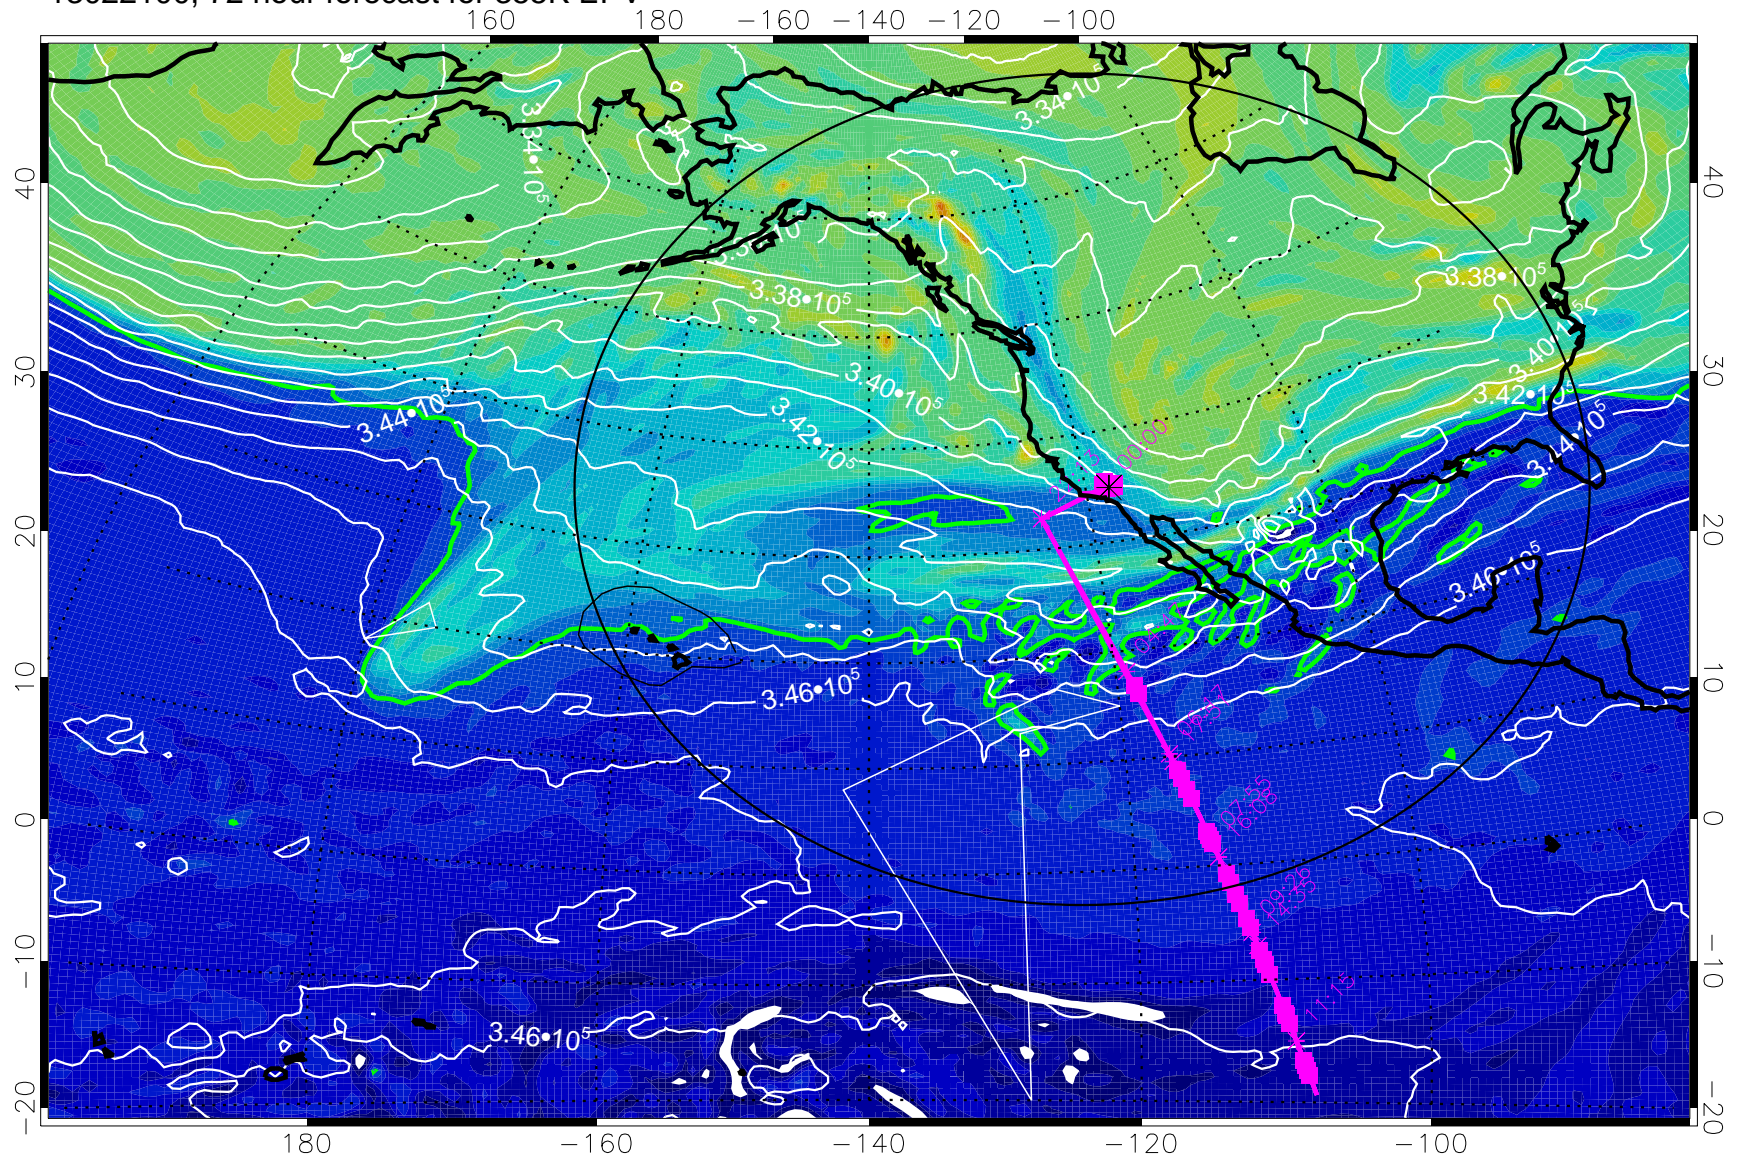

13022000, 48 hour forecast for 355K EPV

160 180 -160 -140 -120 -100

355K Montgomery Streamfunction, white
EPV Tropopause (2 PVU) Position
Range ring of 4055 km -- 13 hours GH round trip

13022006, 54 hour forecast for 355K EPV

355K Montgomery Streamfunction, white
EPV Tropopause (2 PVU) Position
Range ring of 4055 km -- 13 hours GH round trip

13022012, 60 hour forecast for 355K EPV

160 180 -160 -140 -120 -100

355K Montgomery Streamfunction, white
EPV Tropopause (2 PVU) Position
Range ring of 4055 km -- 13 hours GH round trip

13022018, 66 hour forecast for 355K EPV

160 180 -160 -140 -120 -100

355K Montgomery Streamfunction, white
EPV Tropopause (2 PVU) Position
Range ring of 4055 km -- 13 hours GH round trip

13022100, 72 hour forecast for 355K EPV

13022106, 78 hour forecast for 355K EPV

355K Montgomery Streamfunction, white
EPV Tropopause (2 PVU) Position
Range ring of 4055 km -- 13 hours GH round trip

13022112, 84 hour forecast for 355K EPV

355K Montgomery Streamfunction, white
EPV Tropopause (2 PVU) Position
Range ring of 4055 km -- 13 hours GH round trip