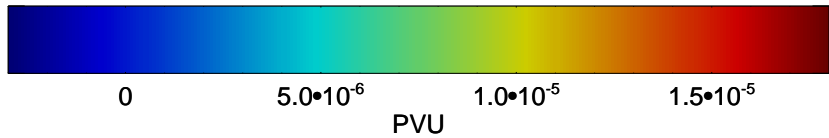

13022100, 84 hour forecast for 355K EPV

355K Montgomery Streamfunction, white
EPV Tropopause (2 PVU) Position
Range ring of 4055 km -- 13 hours GH round trip