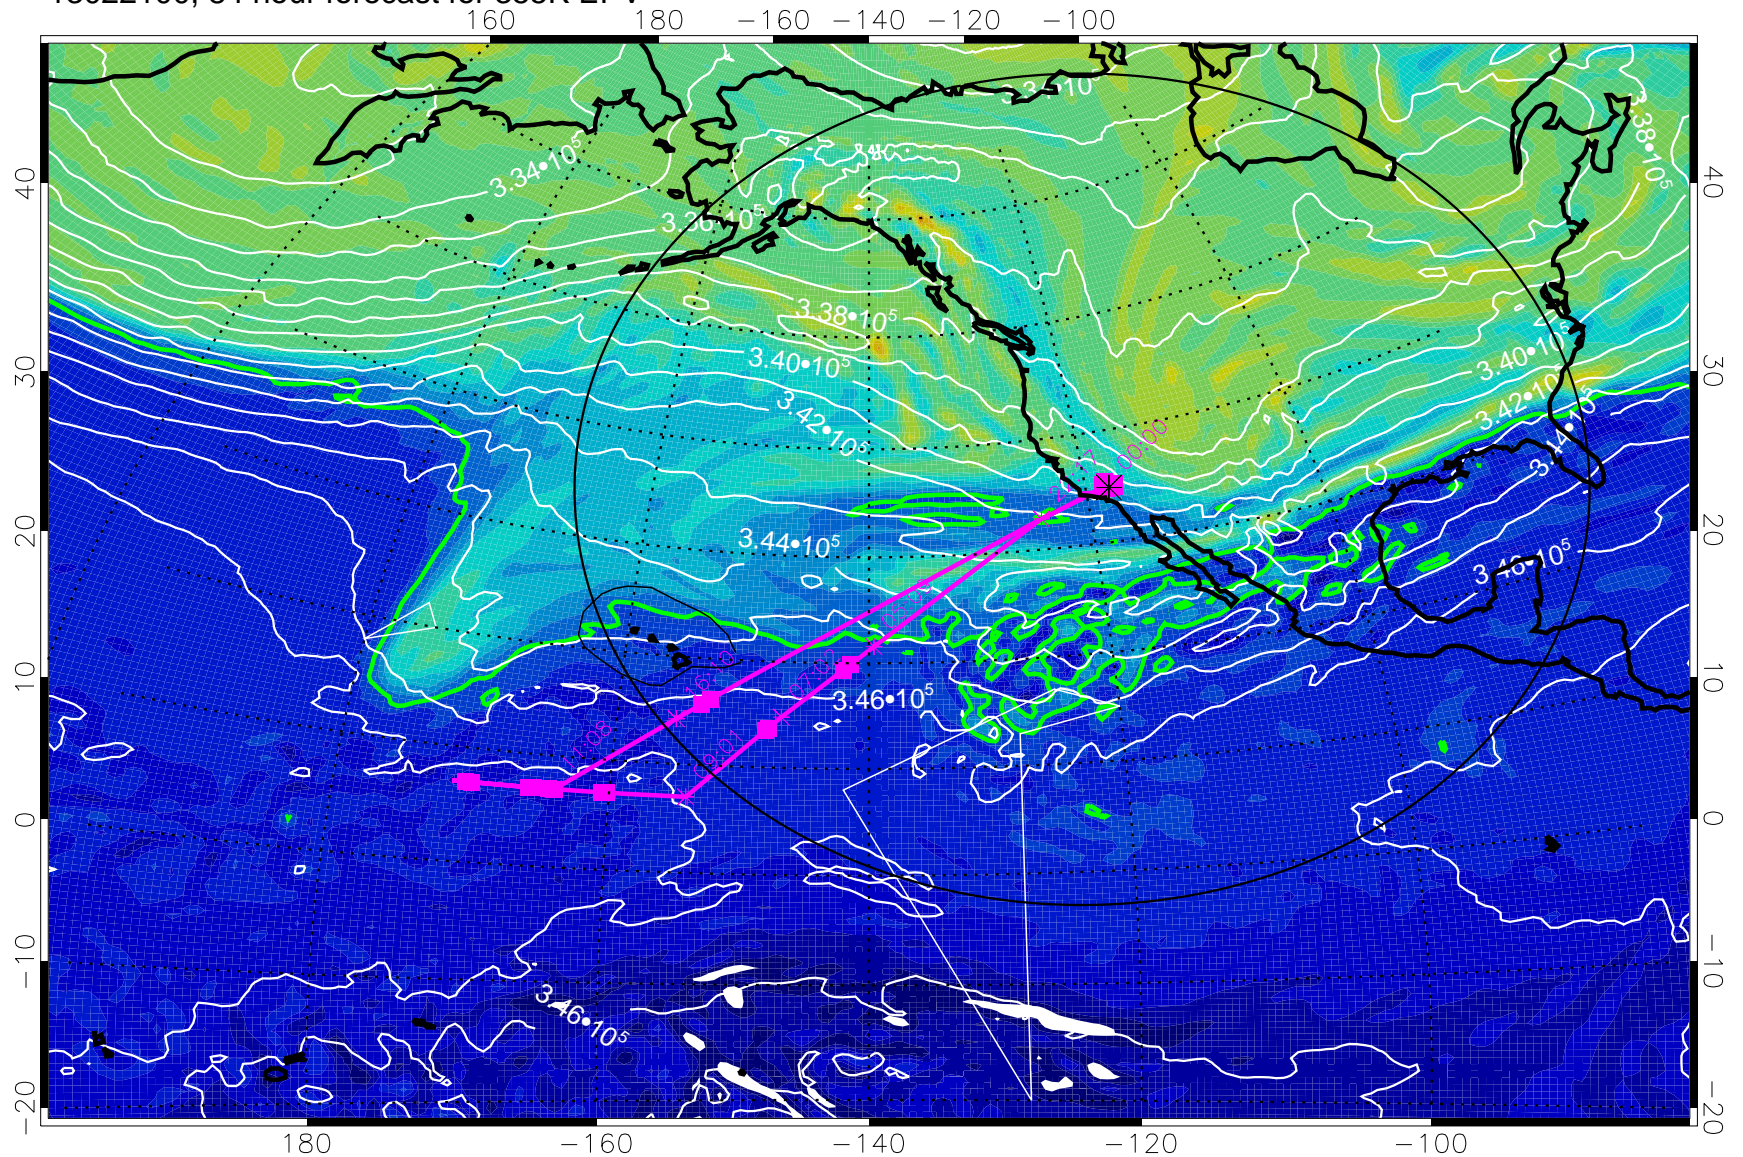

355K Montgomery Streamfunction, white
EPV Tropopause (2 PVU) Position
Range ring of 4055 km -- 13 hours GH round trip

13022006, 66 hour forecast for 355K EPV

160 180 -160 -140 -120 -100

355K Montgomery Streamfunction, white
EPV Tropopause (2 PVU) Position
Range ring of 4055 km -- 13 hours GH round trip

13022012, 72 hour forecast for 355K EPV

355K Montgomery Streamfunction, white
EPV Tropopause (2 PVU) Position
Range ring of 4055 km -- 13 hours GH round trip

13022018, 78 hour forecast for 355K EPV

355K Montgomery Streamfunction, white
EPV Tropopause (2 PVU) Position
Range ring of 4055 km -- 13 hours GH round trip

13022100, 84 hour forecast for 355K EPV

355K Montgomery Streamfunction, white
EPV Tropopause (2 PVU) Position
Range ring of 4055 km -- 13 hours GH round trip

13022106, 90 hour forecast for 355K EPV

160 180 -160 -140 -120 -100

0 $5.0 \cdot 10^{-6}$ $1.0 \cdot 10^{-5}$ $1.5 \cdot 10^{-5}$
PVU

355K Montgomery Streamfunction, white
EPV Tropopause (2 PVU) Position
Range ring of 4055 km -- 13 hours GH round trip

13022112, 96 hour forecast for 355K EPV