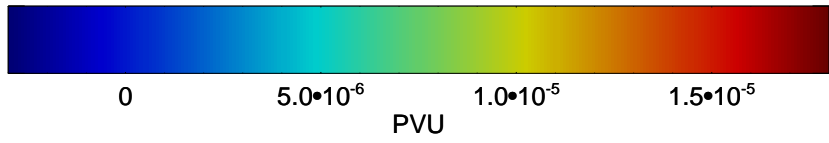

13022012, 72 hour forecast for 355K EPV

355K Montgomery Streamfunction, white
EPV Tropopause (2 PVU) Position
Range ring of 4055 km -- 13 hours GH round trip