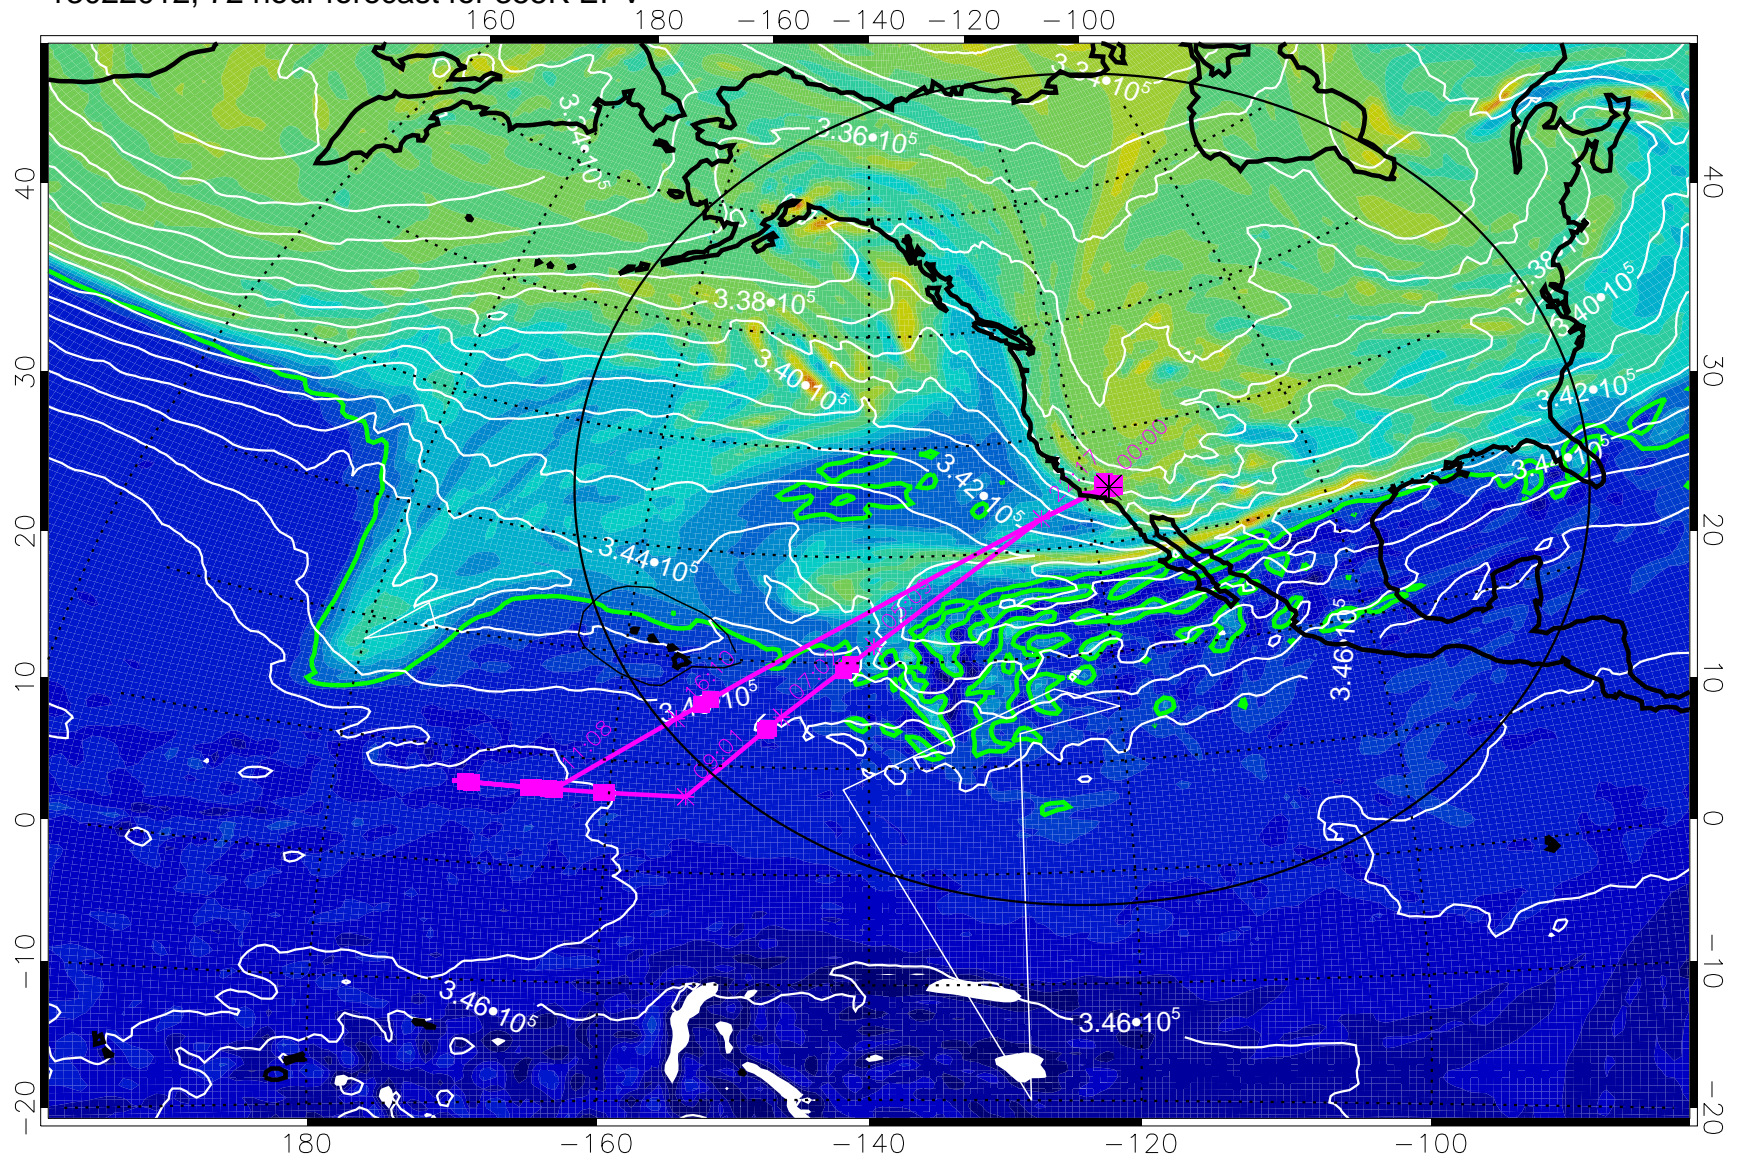

355K Montgomery Streamfunction, white
EPV Tropopause (2 PVU) Position
Range ring of 4055 km -- 13 hours GH round trip

13022000, 60 hour forecast for 355K EPV

160 180 -160 -140 -120 -100

0 $5.0 \cdot 10^{-6}$ $1.0 \cdot 10^{-5}$ $1.5 \cdot 10^{-5}$
PVU

355K Montgomery Streamfunction, white
EPV Tropopause (2 PVU) Position
Range ring of 4055 km -- 13 hours GH round trip

13022006, 66 hour forecast for 355K EPV

160 180 -160 -140 -120 -100

355K Montgomery Streamfunction, white
EPV Tropopause (2 PVU) Position
Range ring of 4055 km -- 13 hours GH round trip

13022012, 72 hour forecast for 355K EPV

355K Montgomery Streamfunction, white
EPV Tropopause (2 PVU) Position
Range ring of 4055 km -- 13 hours GH round trip

13022018, 78 hour forecast for 355K EPV

355K Montgomery Streamfunction, white
EPV Tropopause (2 PVU) Position
Range ring of 4055 km -- 13 hours GH round trip

13022100, 84 hour forecast for 355K EPV

355K Montgomery Streamfunction, white
EPV Tropopause (2 PVU) Position
Range ring of 4055 km -- 13 hours GH round trip

13022106, 90 hour forecast for 355K EPV

160 180 -160 -140 -120 -100