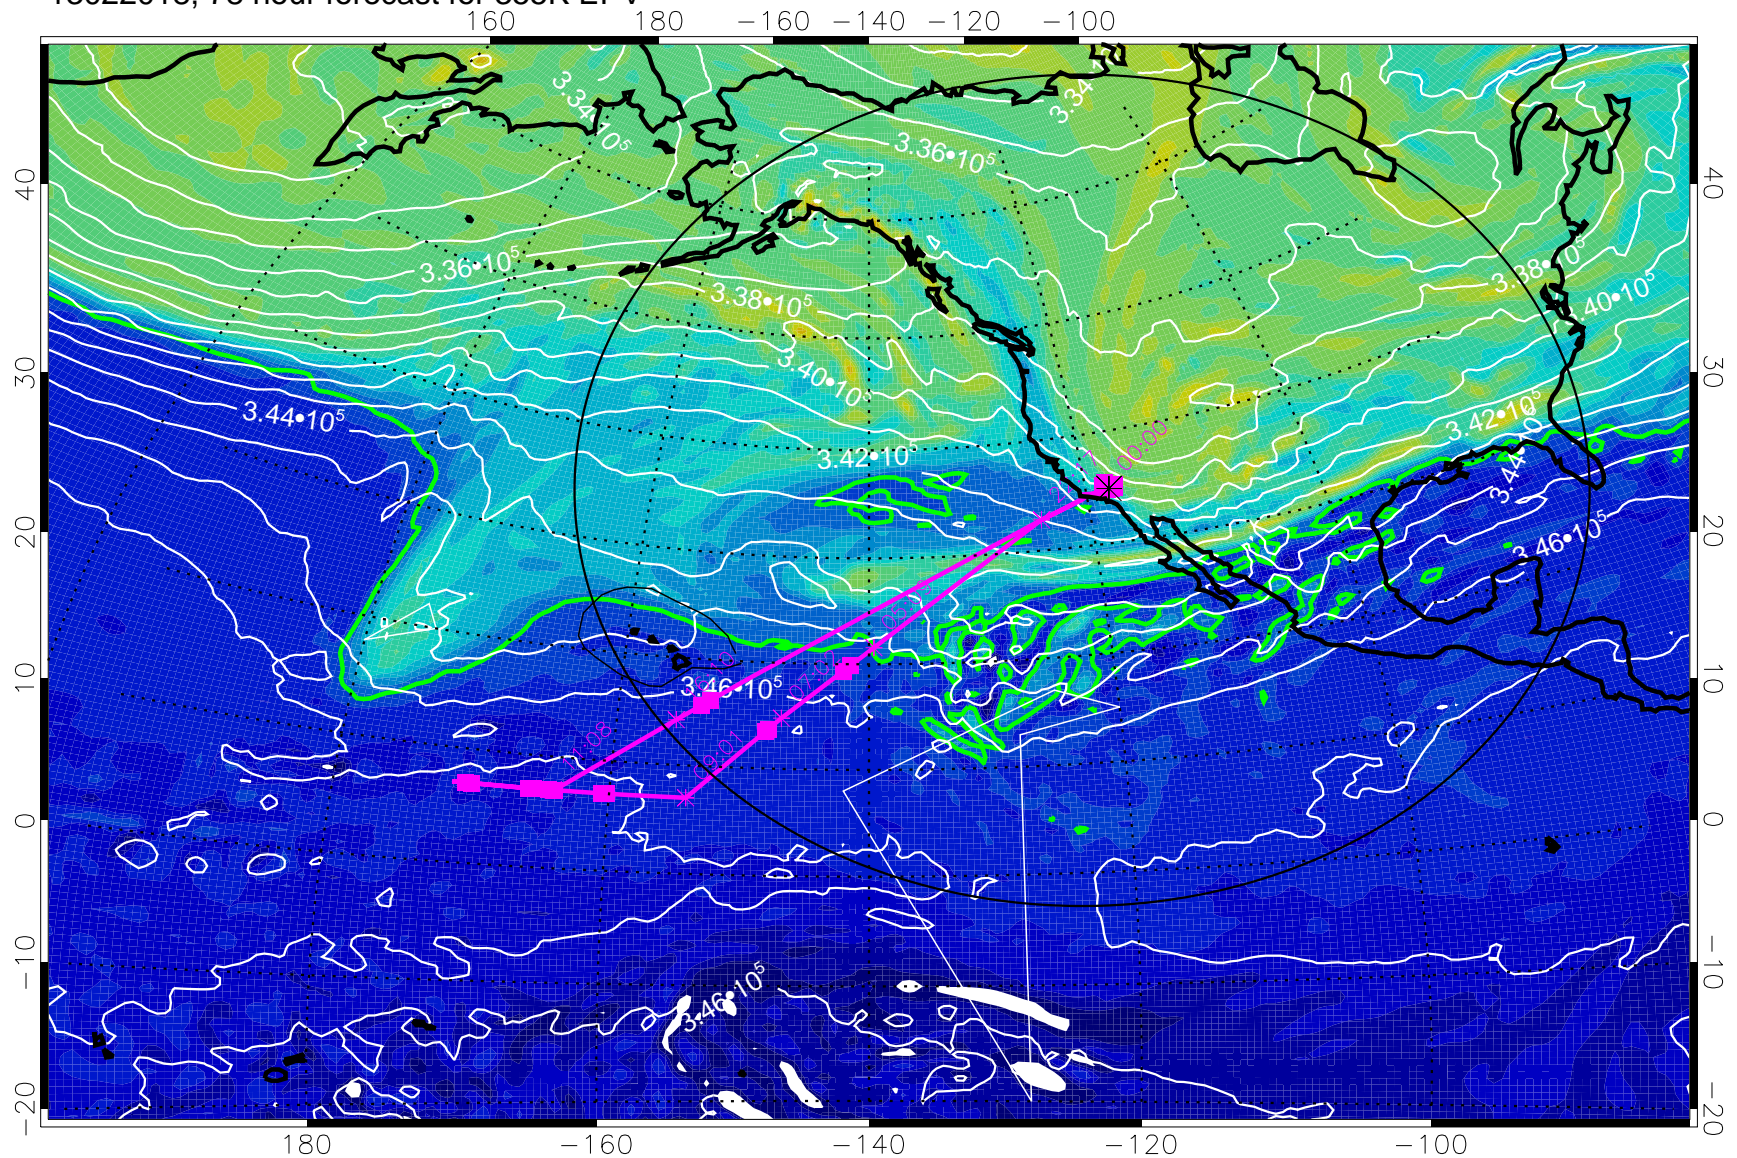

355K Montgomery Streamfunction, white
EPV Tropopause (2 PVU) Position
Range ring of 4055 km -- 13 hours GH round trip

13022000, 60 hour forecast for 355K EPV

160 180 -160 -140 -120 -100

0 $5.0 \cdot 10^{-6}$ $1.0 \cdot 10^{-5}$ $1.5 \cdot 10^{-5}$
PVU

355K Montgomery Streamfunction, white
EPV Tropopause (2 PVU) Position
Range ring of 4055 km -- 13 hours GH round trip

13022006, 66 hour forecast for 355K EPV

160 180 -160 -140 -120 -100

355K Montgomery Streamfunction, white
EPV Tropopause (2 PVU) Position
Range ring of 4055 km -- 13 hours GH round trip

13022012, 72 hour forecast for 355K EPV

355K Montgomery Streamfunction, white
EPV Tropopause (2 PVU) Position
Range ring of 4055 km -- 13 hours GH round trip

13022018, 78 hour forecast for 355K EPV

355K Montgomery Streamfunction, white
EPV Tropopause (2 PVU) Position
Range ring of 4055 km -- 13 hours GH round trip

13022100, 84 hour forecast for 355K EPV

355K Montgomery Streamfunction, white
EPV Tropopause (2 PVU) Position
Range ring of 4055 km -- 13 hours GH round trip

13022106, 90 hour forecast for 355K EPV

160 180 -160 -140 -120 -100