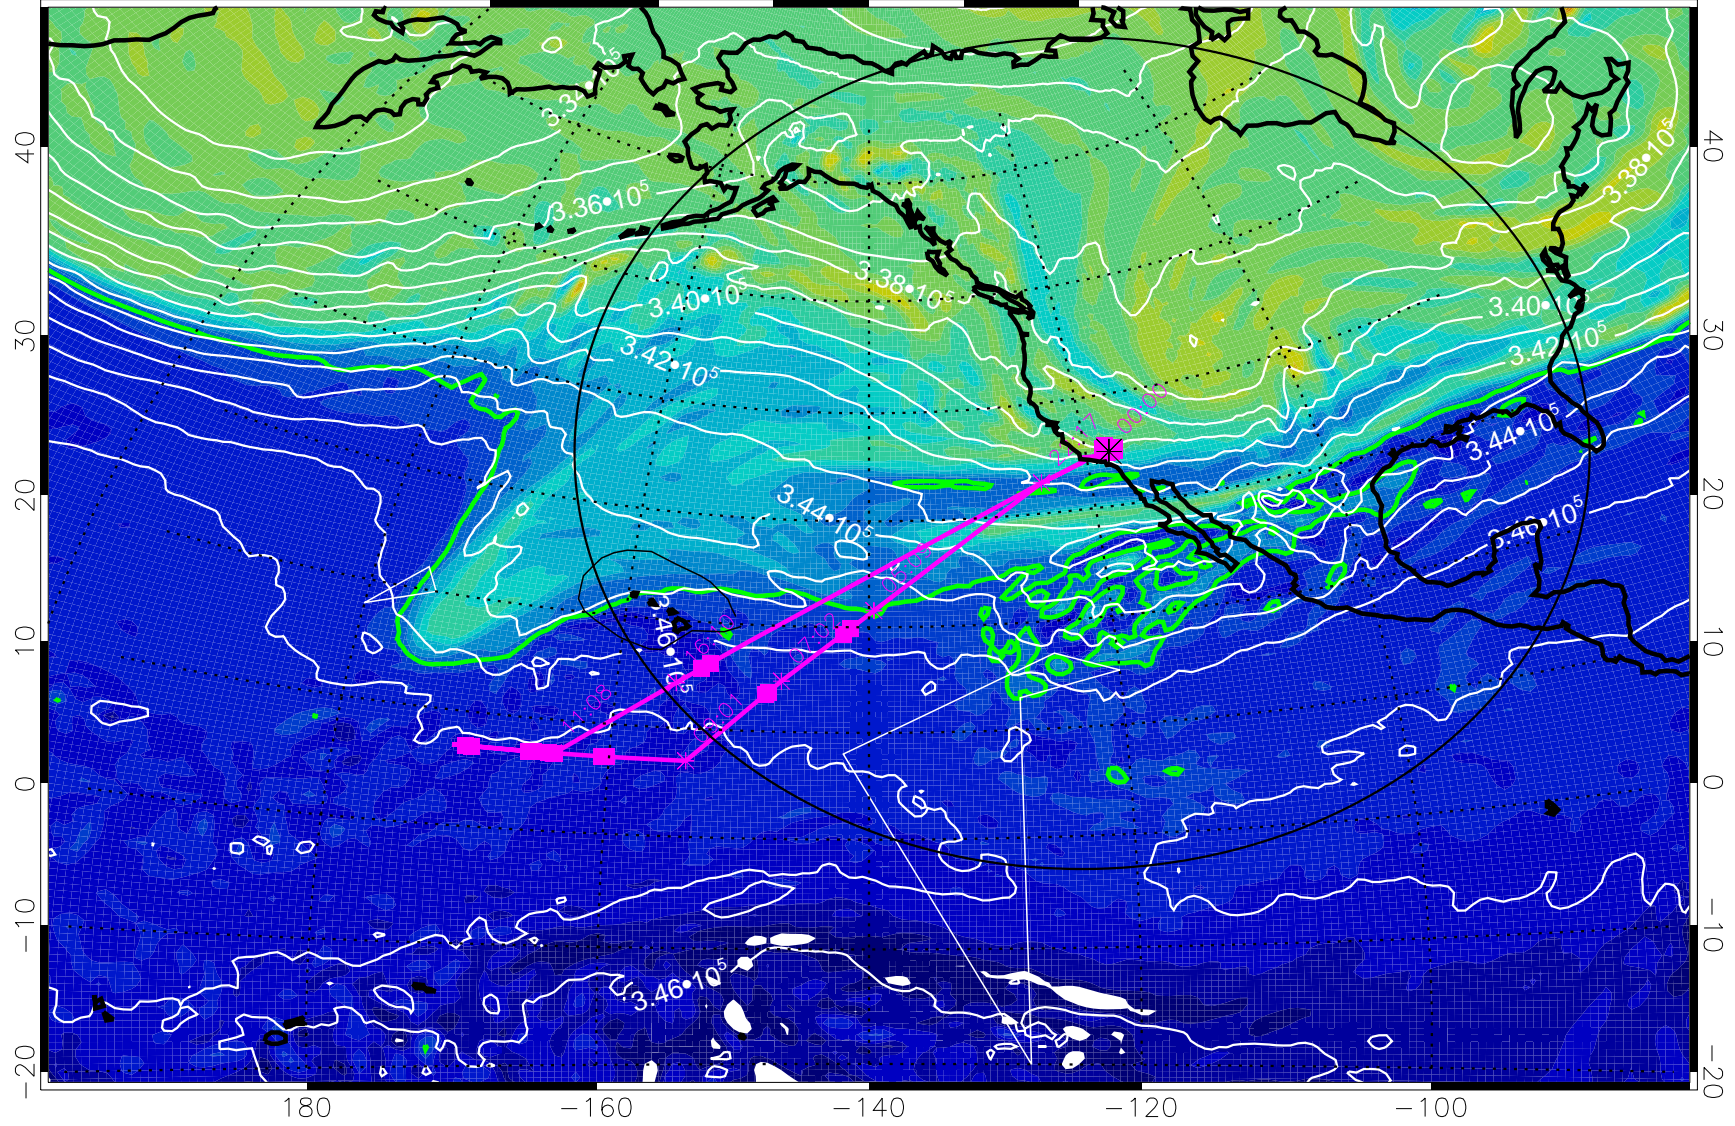

355K Montgomery Streamfunction, white
EPV Tropopause (2 PVU) Position
Range ring of 4055 km -- 13 hours GH round trip

13022006, 66 hour forecast for 355K EPV

160 180 -160 -140 -120 -100

355K Montgomery Streamfunction, white
EPV Tropopause (2 PVU) Position
Range ring of 4055 km -- 13 hours GH round trip

13022012, 72 hour forecast for 355K EPV

355K Montgomery Streamfunction, white
EPV Tropopause (2 PVU) Position
Range ring of 4055 km -- 13 hours GH round trip

13022018, 78 hour forecast for 355K EPV

355K Montgomery Streamfunction, white
EPV Tropopause (2 PVU) Position
Range ring of 4055 km -- 13 hours GH round trip

13022100, 84 hour forecast for 355K EPV

355K Montgomery Streamfunction, white
EPV Tropopause (2 PVU) Position
Range ring of 4055 km -- 13 hours GH round trip

13022106, 90 hour forecast for 355K EPV

160 180 -160 -140 -120 -100

0 $5.0 \cdot 10^{-6}$ $1.0 \cdot 10^{-5}$ $1.5 \cdot 10^{-5}$
PVU

355K Montgomery Streamfunction, white
EPV Tropopause (2 PVU) Position
Range ring of 4055 km -- 13 hours GH round trip

13022112, 96 hour forecast for 355K EPV