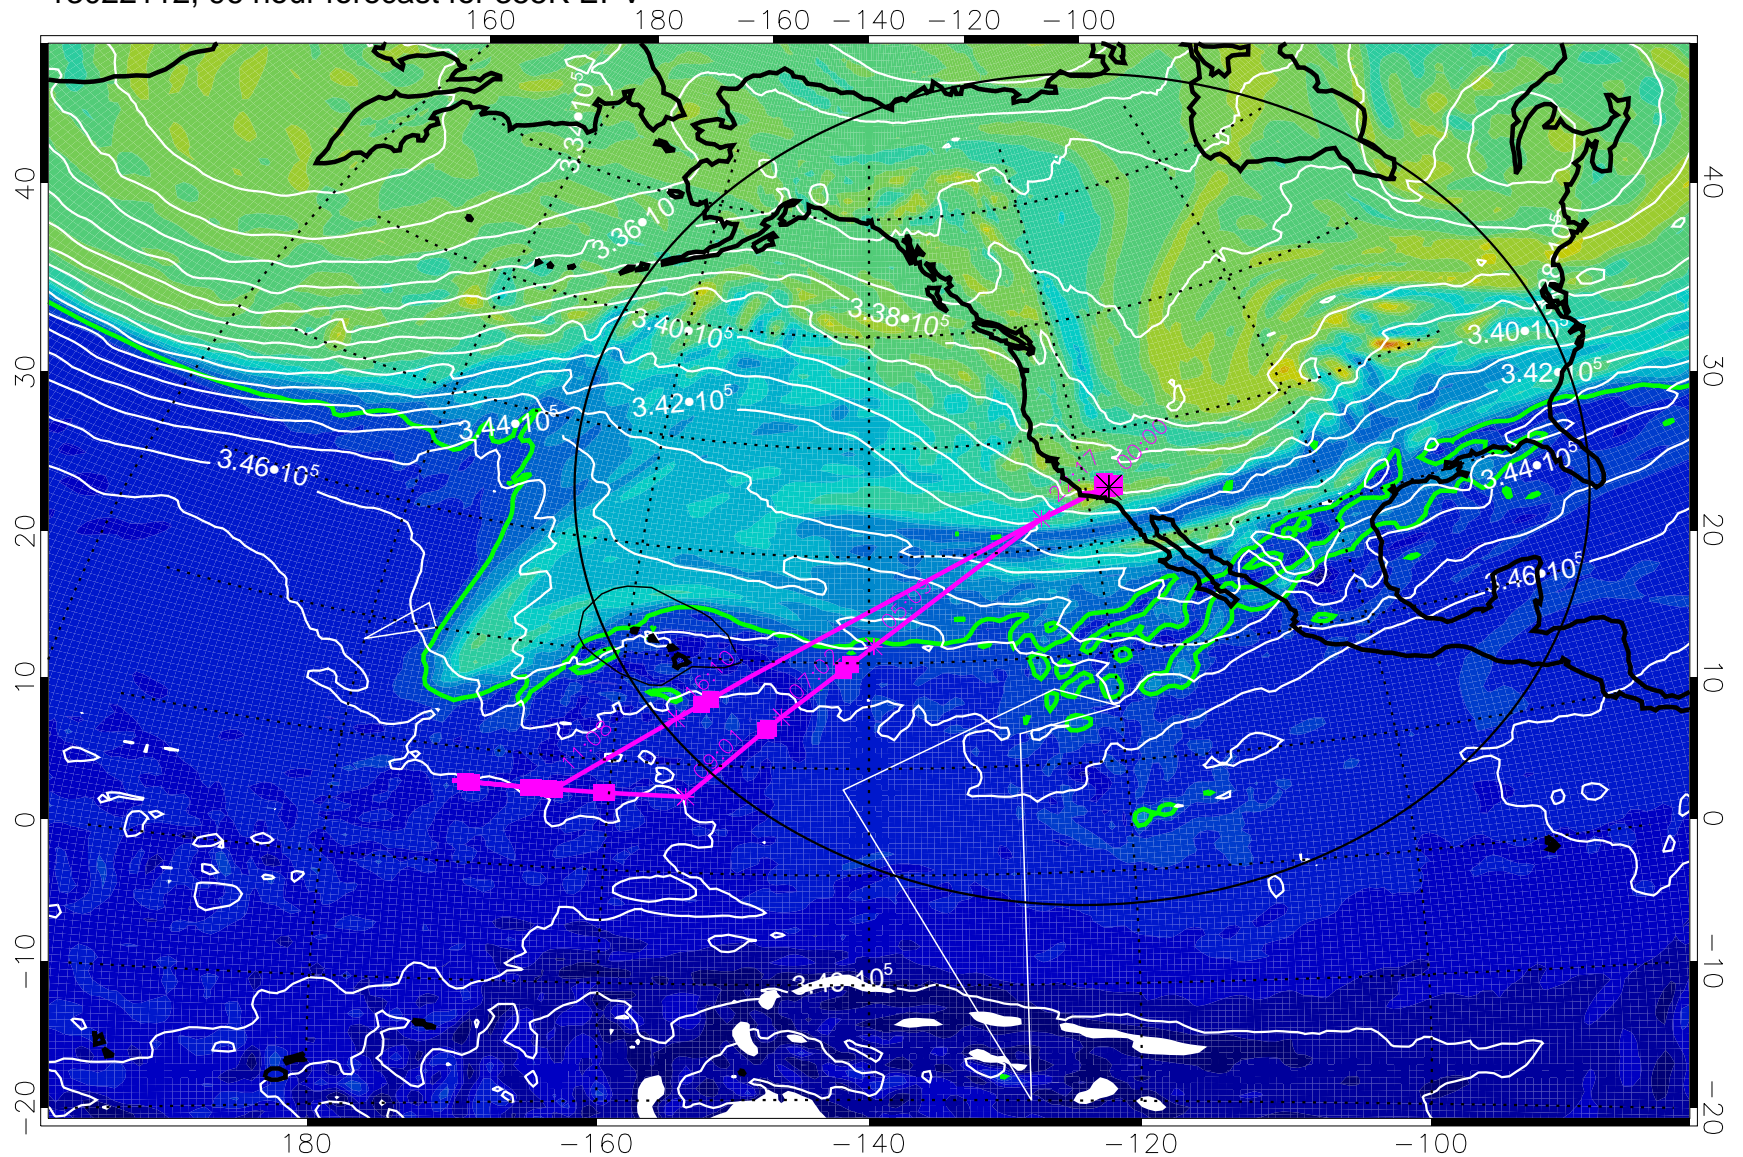

13022012, 72 hour forecast for 355K EPV

355K Montgomery Streamfunction, white
EPV Tropopause (2 PVU) Position
Range ring of 4055 km -- 13 hours GH round trip

13022018, 78 hour forecast for 355K EPV

355K Montgomery Streamfunction, white
EPV Tropopause (2 PVU) Position
Range ring of 4055 km -- 13 hours GH round trip

13022100, 84 hour forecast for 355K EPV

355K Montgomery Streamfunction, white
EPV Tropopause (2 PVU) Position
Range ring of 4055 km -- 13 hours GH round trip

13022106, 90 hour forecast for 355K EPV

160 180 -160 -140 -120 -100

0 $5.0 \cdot 10^{-6}$ $1.0 \cdot 10^{-5}$ $1.5 \cdot 10^{-5}$
PVU

355K Montgomery Streamfunction, white
EPV Tropopause (2 PVU) Position
Range ring of 4055 km -- 13 hours GH round trip

13022112, 96 hour forecast for 355K EPV

0 $5.0 \cdot 10^{-6}$ $1.0 \cdot 10^{-5}$ $1.5 \cdot 10^{-5}$
PVU

355K Montgomery Streamfunction, white
EPV Tropopause (2 PVU) Position
Range ring of 4055 km -- 13 hours GH round trip

13022118, 102 hour forecast for 355K EPV