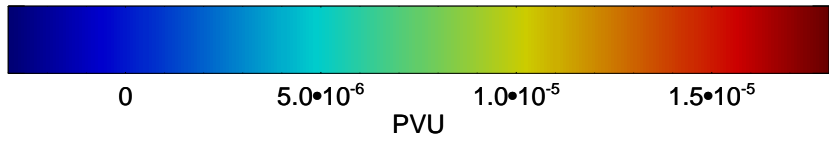

13021918, 54 hour forecast for 355K EPV

355K Montgomery Streamfunction, white
EPV Tropopause (2 PVU) Position
Range ring of 4055 km -- 13 hours GH round trip