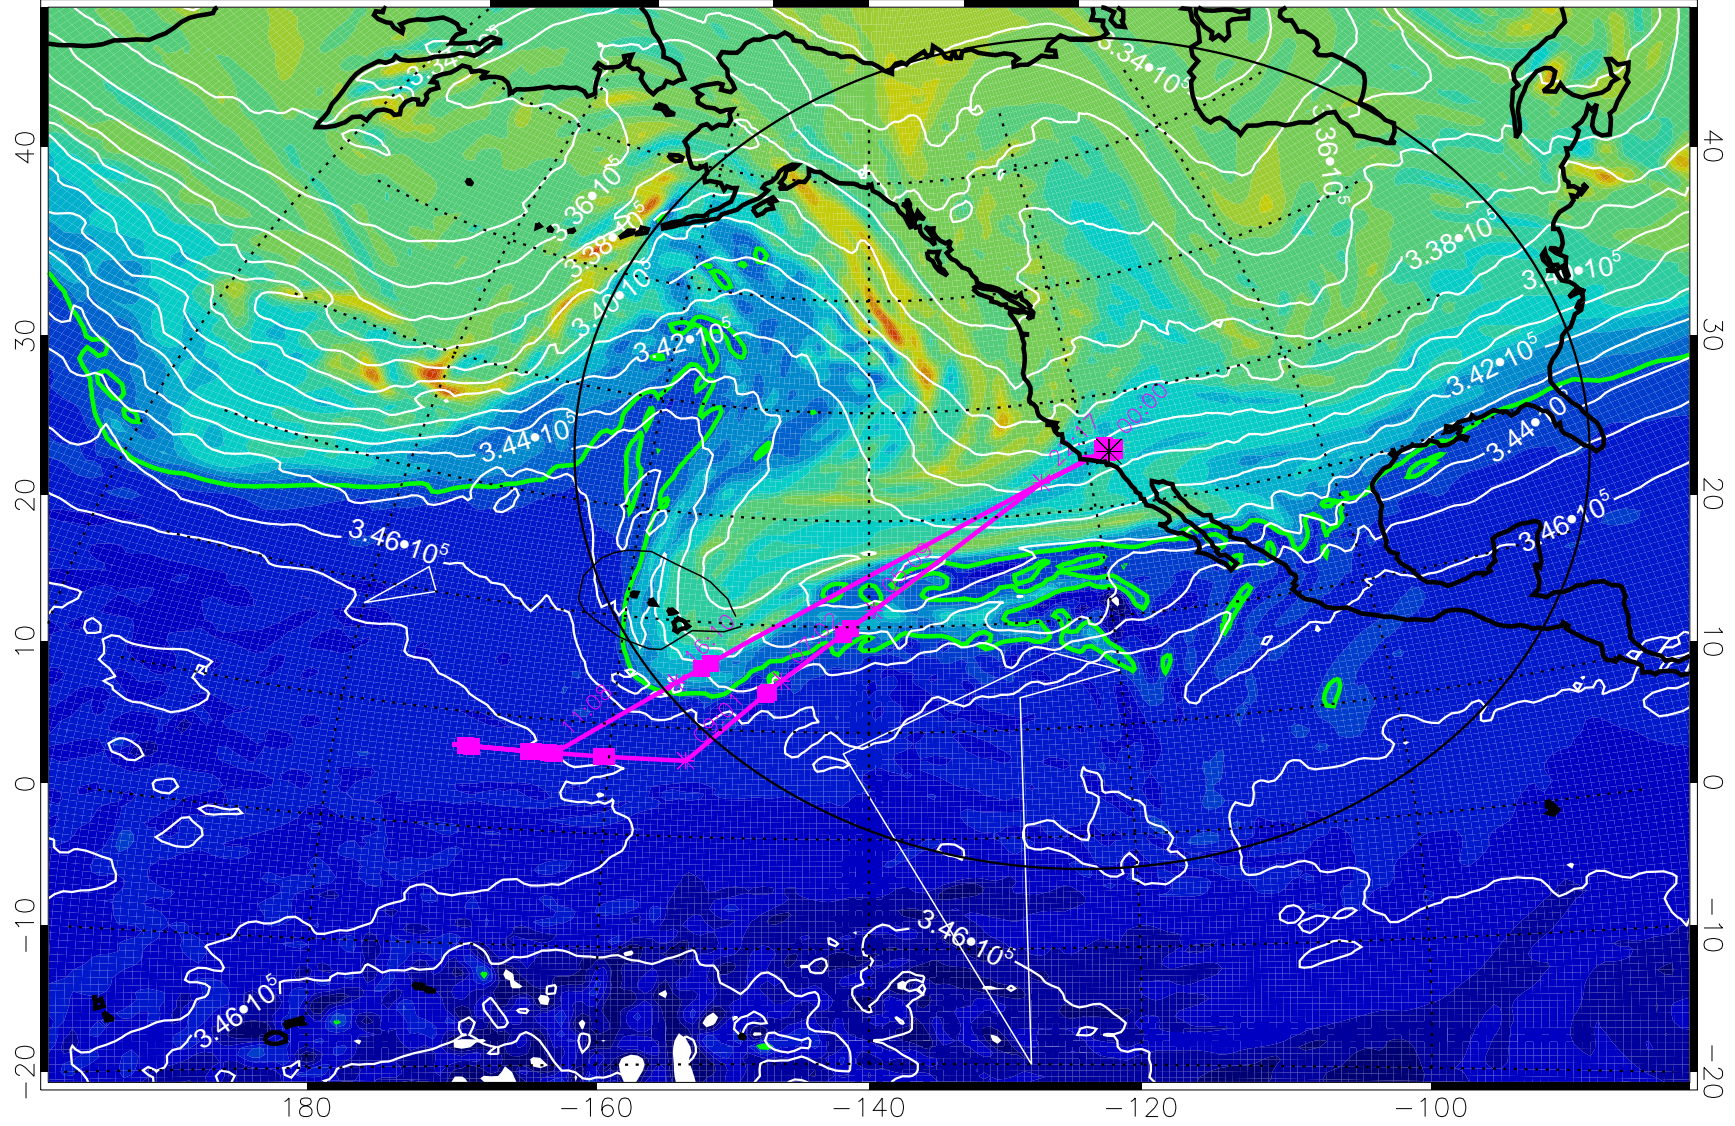

13021806, 42 hour forecast for 355K EPV

0  $5.0 \cdot 10^{-6}$   $1.0 \cdot 10^{-5}$   $1.5 \cdot 10^{-5}$   
PVU

355K Montgomery Streamfunction, white  
EPV Tropopause (2 PVU) Position  
Range ring of 4055 km -- 13 hours GH round trip

13021812, 48 hour forecast for 355K EPV

355K Montgomery Streamfunction, white  
EPV Tropopause (2 PVU) Position  
Range ring of 4055 km -- 13 hours GH round trip

13021818, 54 hour forecast for 355K EPV

160 180 -160 -140 -120 -100

355K Montgomery Streamfunction, white  
EPV Tropopause (2 PVU) Position  
Range ring of 4055 km -- 13 hours GH round trip

13021900, 60 hour forecast for 355K EPV

160 180 -160 -140 -120 -100

355K Montgomery Streamfunction, white  
EPV Tropopause (2 PVU) Position  
Range ring of 4055 km -- 13 hours GH round trip

13021906, 66 hour forecast for 355K EPV

160 180 -160 -140 -120 -100

355K Montgomery Streamfunction, white  
EPV Tropopause (2 PVU) Position  
Range ring of 4055 km -- 13 hours GH round trip

13021912, 72 hour forecast for 355K EPV