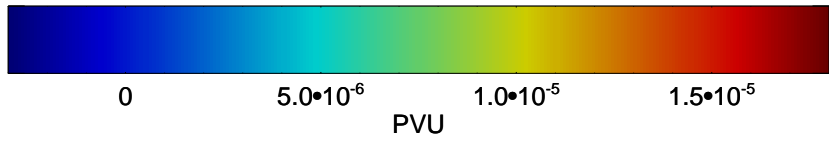

13021906, 66 hour forecast for 355K EPV

160 180 -160 -140 -120 -100

355K Montgomery Streamfunction, white
EPV Tropopause (2 PVU) Position
Range ring of 4055 km -- 13 hours GH round trip