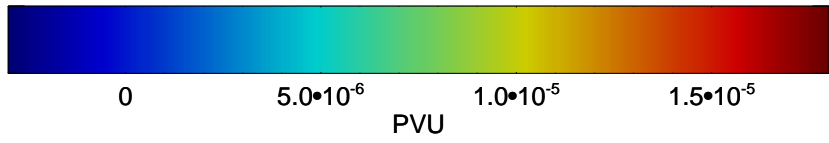

13022012, 96 hour forecast for 355K EPV

355K Montgomery Streamfunction, white
EPV Tropopause (2 PVU) Position
Range ring of 4055 km -- 13 hours GH round trip