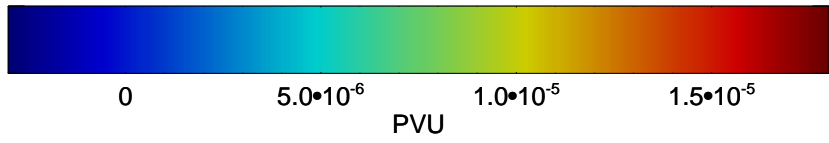

13021812, 48 hour forecast for 355K EPV

355K Montgomery Streamfunction, white
EPV Tropopause (2 PVU) Position
Range ring of 4055 km -- 13 hours GH round trip