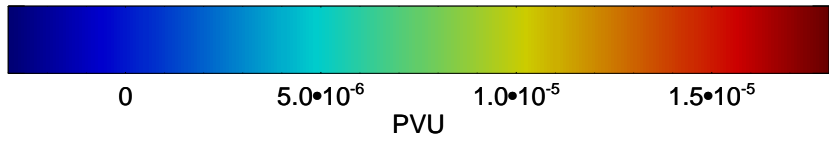

13021912, 72 hour forecast for 355K EPV

160 180 -160 -140 -120 -100

355K Montgomery Streamfunction, white
EPV Tropopause (2 PVU) Position
Range ring of 4055 km -- 13 hours GH round trip