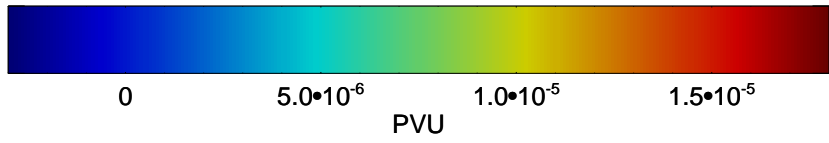

13021812, 48 hour forecast for 355K EPV

355K Montgomery Streamfunction, white  
EPV Tropopause (2 PVU) Position  
Range ring of 4055 km -- 13 hours GH round trip

13021818, 54 hour forecast for 355K EPV

160 180 -160 -140 -120 -100