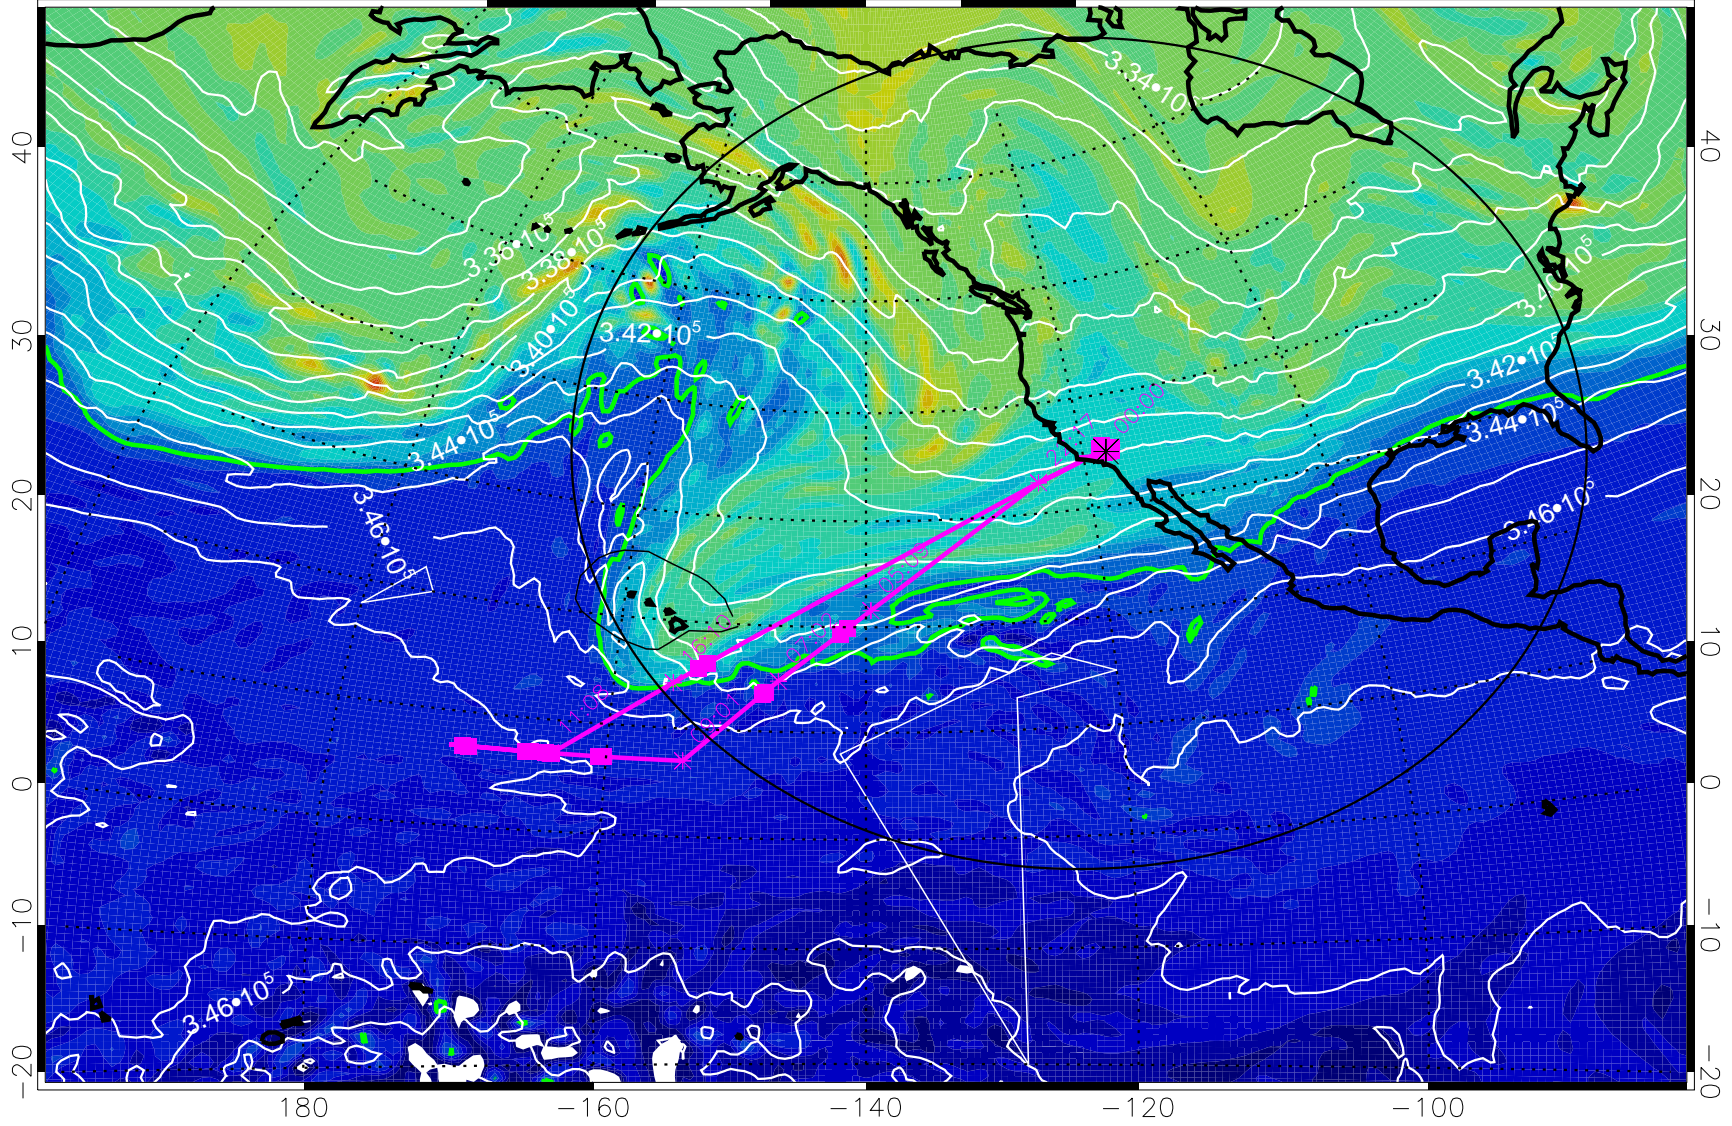

13021806, 42 hour forecast for 355K EPV

0  $5.0 \cdot 10^{-6}$   $1.0 \cdot 10^{-5}$   $1.5 \cdot 10^{-5}$   
PVU

355K Montgomery Streamfunction, white  
EPV Tropopause (2 PVU) Position  
Range ring of 4055 km -- 13 hours GH round trip

13021812, 48 hour forecast for 355K EPV

355K Montgomery Streamfunction, white  
EPV Tropopause (2 PVU) Position  
Range ring of 4055 km -- 13 hours GH round trip

13021818, 54 hour forecast for 355K EPV

160 180 -160 -140 -120 -100

355K Montgomery Streamfunction, white  
EPV Tropopause (2 PVU) Position  
Range ring of 4055 km -- 13 hours GH round trip

13021900, 60 hour forecast for 355K EPV

160 180 -160 -140 -120 -100

355K Montgomery Streamfunction, white  
EPV Tropopause (2 PVU) Position  
Range ring of 4055 km -- 13 hours GH round trip

13021906, 66 hour forecast for 355K EPV

160 180 -160 -140 -120 -100

355K Montgomery Streamfunction, white  
EPV Tropopause (2 PVU) Position  
Range ring of 4055 km -- 13 hours GH round trip

13021912, 72 hour forecast for 355K EPV