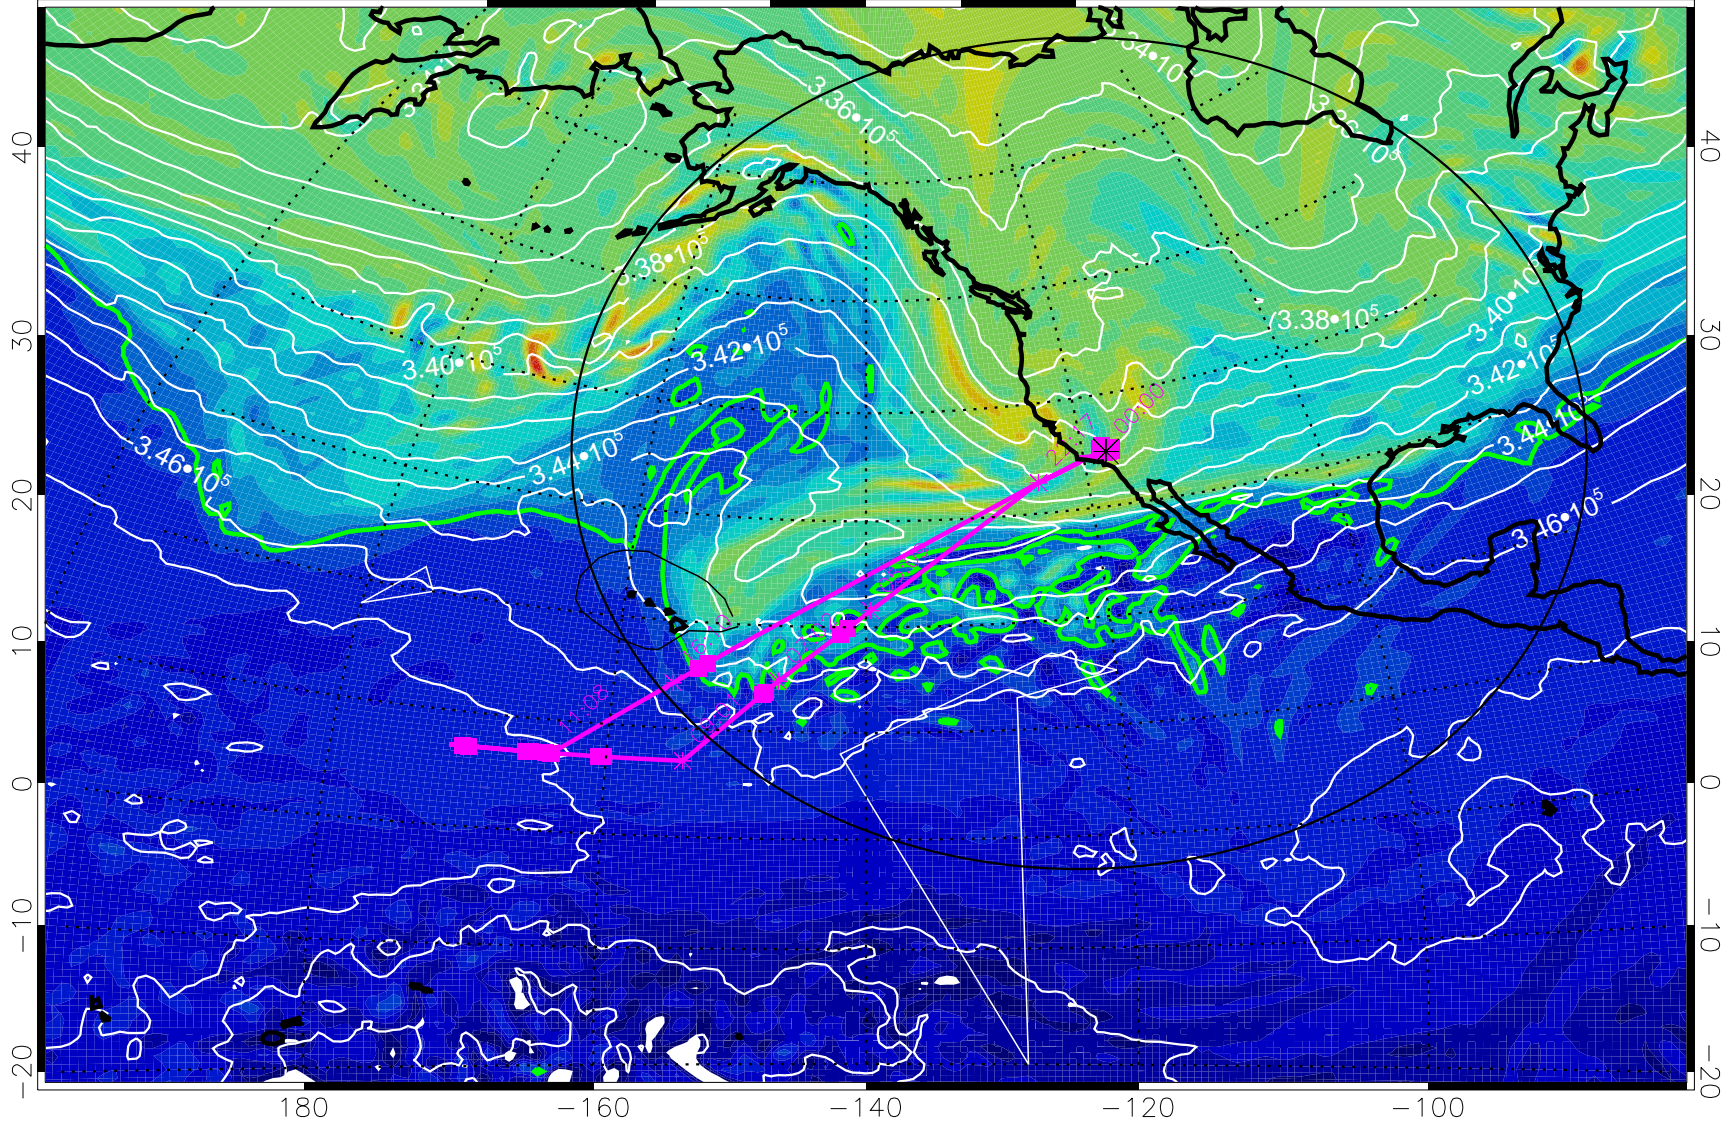

355K Montgomery Streamfunction, white  
EPV Tropopause (2 PVU) Position  
Range ring of 4055 km -- 13 hours GH round trip

13021900, 60 hour forecast for 355K EPV

160 180 -160 -140 -120 -100

355K Montgomery Streamfunction, white  
EPV Tropopause (2 PVU) Position  
Range ring of 4055 km -- 13 hours GH round trip

13021906, 66 hour forecast for 355K EPV

160 180 -160 -140 -120 -100

355K Montgomery Streamfunction, white  
EPV Tropopause (2 PVU) Position  
Range ring of 4055 km -- 13 hours GH round trip

13021912, 72 hour forecast for 355K EPV

160 180 -160 -140 -120 -100

355K Montgomery Streamfunction, white  
EPV Tropopause (2 PVU) Position  
Range ring of 4055 km -- 13 hours GH round trip

13021918, 78 hour forecast for 355K EPV

355K Montgomery Streamfunction, white  
EPV Tropopause (2 PVU) Position  
Range ring of 4055 km -- 13 hours GH round trip

13022000, 84 hour forecast for 355K EPV

355K Montgomery Streamfunction, white  
EPV Tropopause (2 PVU) Position  
Range ring of 4055 km -- 13 hours GH round trip

13022006, 90 hour forecast for 355K EPV

0       $5.0 \cdot 10^{-6}$        $1.0 \cdot 10^{-5}$        $1.5 \cdot 10^{-5}$   
PVU