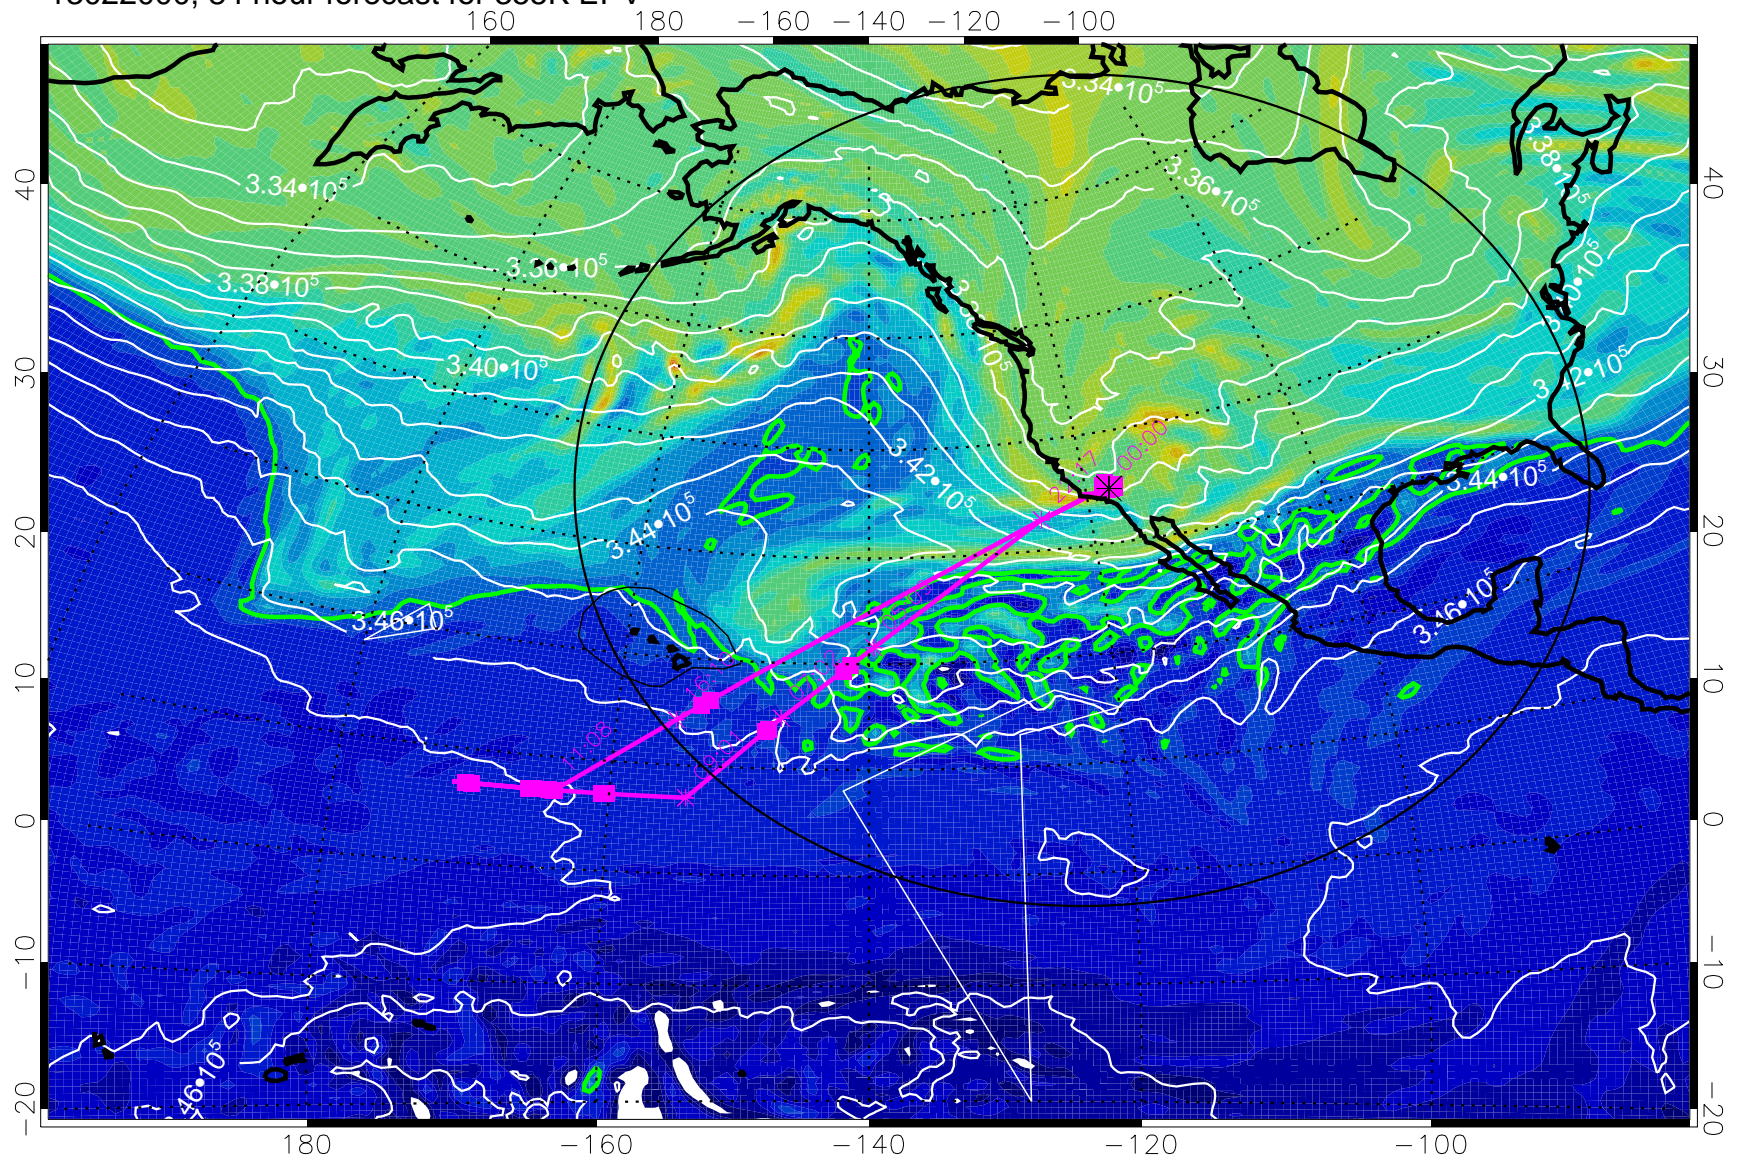

13021906, 66 hour forecast for 355K EPV

160 180 -160 -140 -120 -100

355K Montgomery Streamfunction, white  
EPV Tropopause (2 PVU) Position  
Range ring of 4055 km -- 13 hours GH round trip

13021912, 72 hour forecast for 355K EPV

160 180 -160 -140 -120 -100

355K Montgomery Streamfunction, white  
EPV Tropopause (2 PVU) Position  
Range ring of 4055 km -- 13 hours GH round trip

13021918, 78 hour forecast for 355K EPV

355K Montgomery Streamfunction, white  
EPV Tropopause (2 PVU) Position  
Range ring of 4055 km -- 13 hours GH round trip

13022000, 84 hour forecast for 355K EPV

355K Montgomery Streamfunction, white  
EPV Tropopause (2 PVU) Position  
Range ring of 4055 km -- 13 hours GH round trip

13022006, 90 hour forecast for 355K EPV

0       $5.0 \cdot 10^{-6}$        $1.0 \cdot 10^{-5}$        $1.5 \cdot 10^{-5}$   
PVU

355K Montgomery Streamfunction, white  
EPV Tropopause (2 PVU) Position  
Range ring of 4055 km -- 13 hours GH round trip

13022012, 96 hour forecast for 355K EPV

355K Montgomery Streamfunction, white  
EPV Tropopause (2 PVU) Position  
Range ring of 4055 km -- 13 hours GH round trip