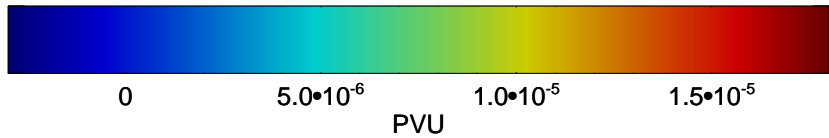

13022018, 102 hour forecast for 355K EPV

160 180 -160 -140 -120 -100

355K Montgomery Streamfunction, white
EPV Tropopause (2 PVU) Position
Range ring of 4055 km -- 13 hours GH round trip