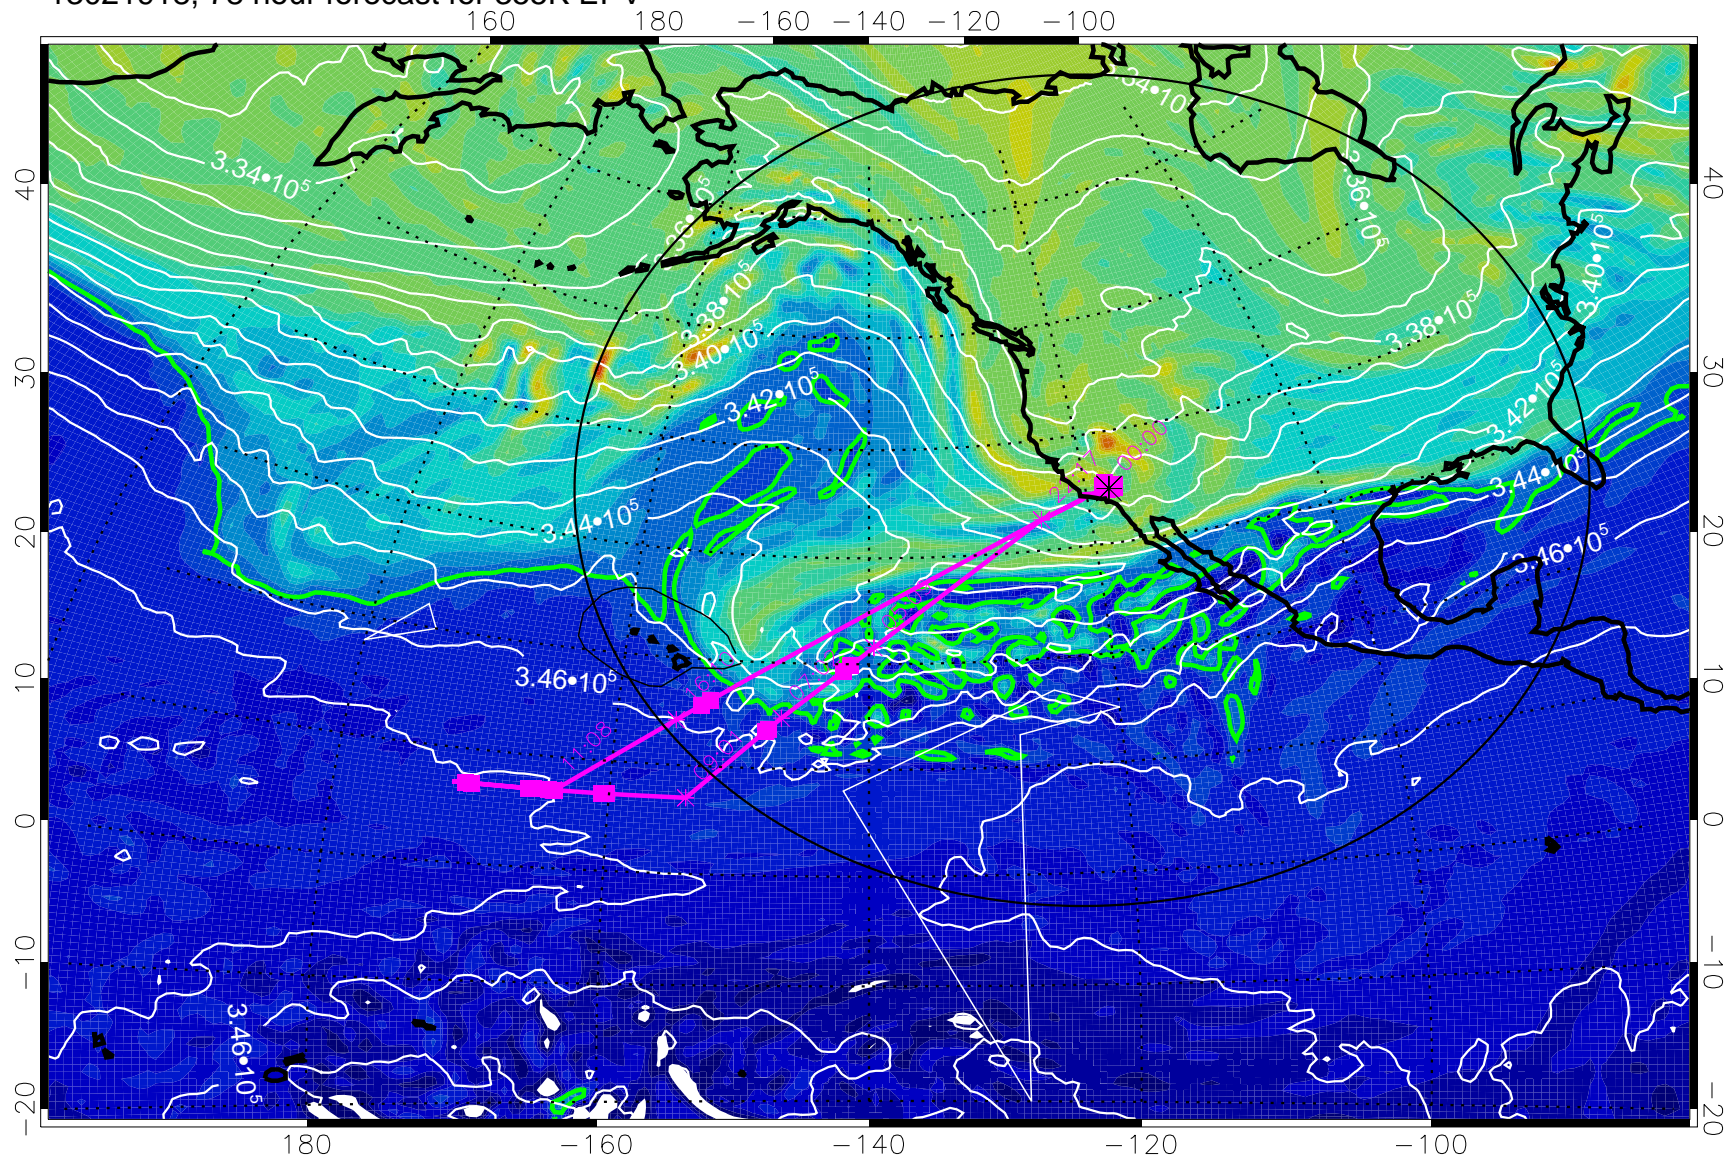

355K Montgomery Streamfunction, white  
EPV Tropopause (2 PVU) Position  
Range ring of 4055 km -- 13 hours GH round trip

13021900, 60 hour forecast for 355K EPV

160 180 -160 -140 -120 -100

355K Montgomery Streamfunction, white  
EPV Tropopause (2 PVU) Position  
Range ring of 4055 km -- 13 hours GH round trip

13021906, 66 hour forecast for 355K EPV

160 180 -160 -140 -120 -100

355K Montgomery Streamfunction, white  
EPV Tropopause (2 PVU) Position  
Range ring of 4055 km -- 13 hours GH round trip

13021912, 72 hour forecast for 355K EPV

160 180 -160 -140 -120 -100

355K Montgomery Streamfunction, white  
EPV Tropopause (2 PVU) Position  
Range ring of 4055 km -- 13 hours GH round trip

13021918, 78 hour forecast for 355K EPV

355K Montgomery Streamfunction, white  
EPV Tropopause (2 PVU) Position  
Range ring of 4055 km -- 13 hours GH round trip

13022000, 84 hour forecast for 355K EPV

355K Montgomery Streamfunction, white  
EPV Tropopause (2 PVU) Position  
Range ring of 4055 km -- 13 hours GH round trip

13022006, 90 hour forecast for 355K EPV

0       $5.0 \cdot 10^{-6}$        $1.0 \cdot 10^{-5}$        $1.5 \cdot 10^{-5}$   
PVU