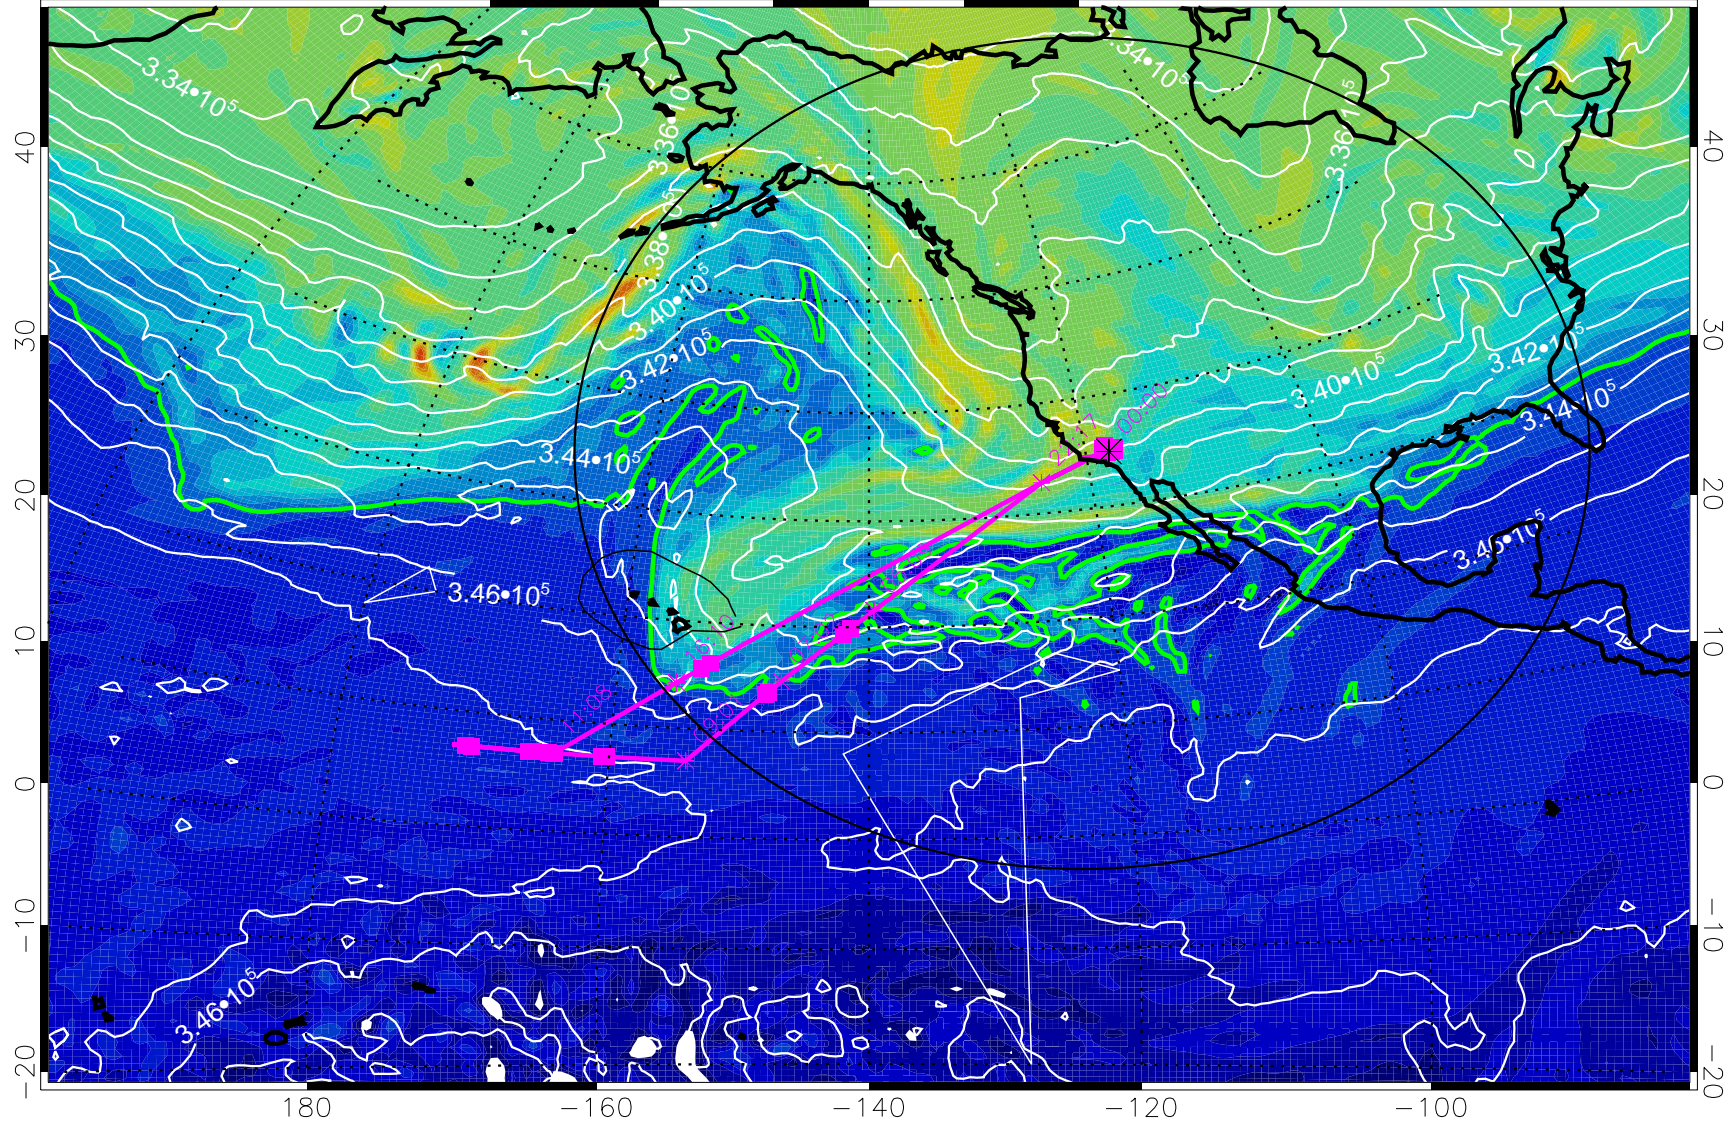

13021812, 48 hour forecast for 355K EPV

355K Montgomery Streamfunction, white  
EPV Tropopause (2 PVU) Position  
Range ring of 4055 km -- 13 hours GH round trip

13021818, 54 hour forecast for 355K EPV

160 180 -160 -140 -120 -100

355K Montgomery Streamfunction, white  
EPV Tropopause (2 PVU) Position  
Range ring of 4055 km -- 13 hours GH round trip

13021900, 60 hour forecast for 355K EPV

160 180 -160 -140 -120 -100

355K Montgomery Streamfunction, white  
EPV Tropopause (2 PVU) Position  
Range ring of 4055 km -- 13 hours GH round trip

13021906, 66 hour forecast for 355K EPV

160 180 -160 -140 -120 -100

355K Montgomery Streamfunction, white  
EPV Tropopause (2 PVU) Position  
Range ring of 4055 km -- 13 hours GH round trip

13021912, 72 hour forecast for 355K EPV

160 180 -160 -140 -120 -100

355K Montgomery Streamfunction, white  
EPV Tropopause (2 PVU) Position  
Range ring of 4055 km -- 13 hours GH round trip

13021918, 78 hour forecast for 355K EPV

355K Montgomery Streamfunction, white  
EPV Tropopause (2 PVU) Position  
Range ring of 4055 km -- 13 hours GH round trip