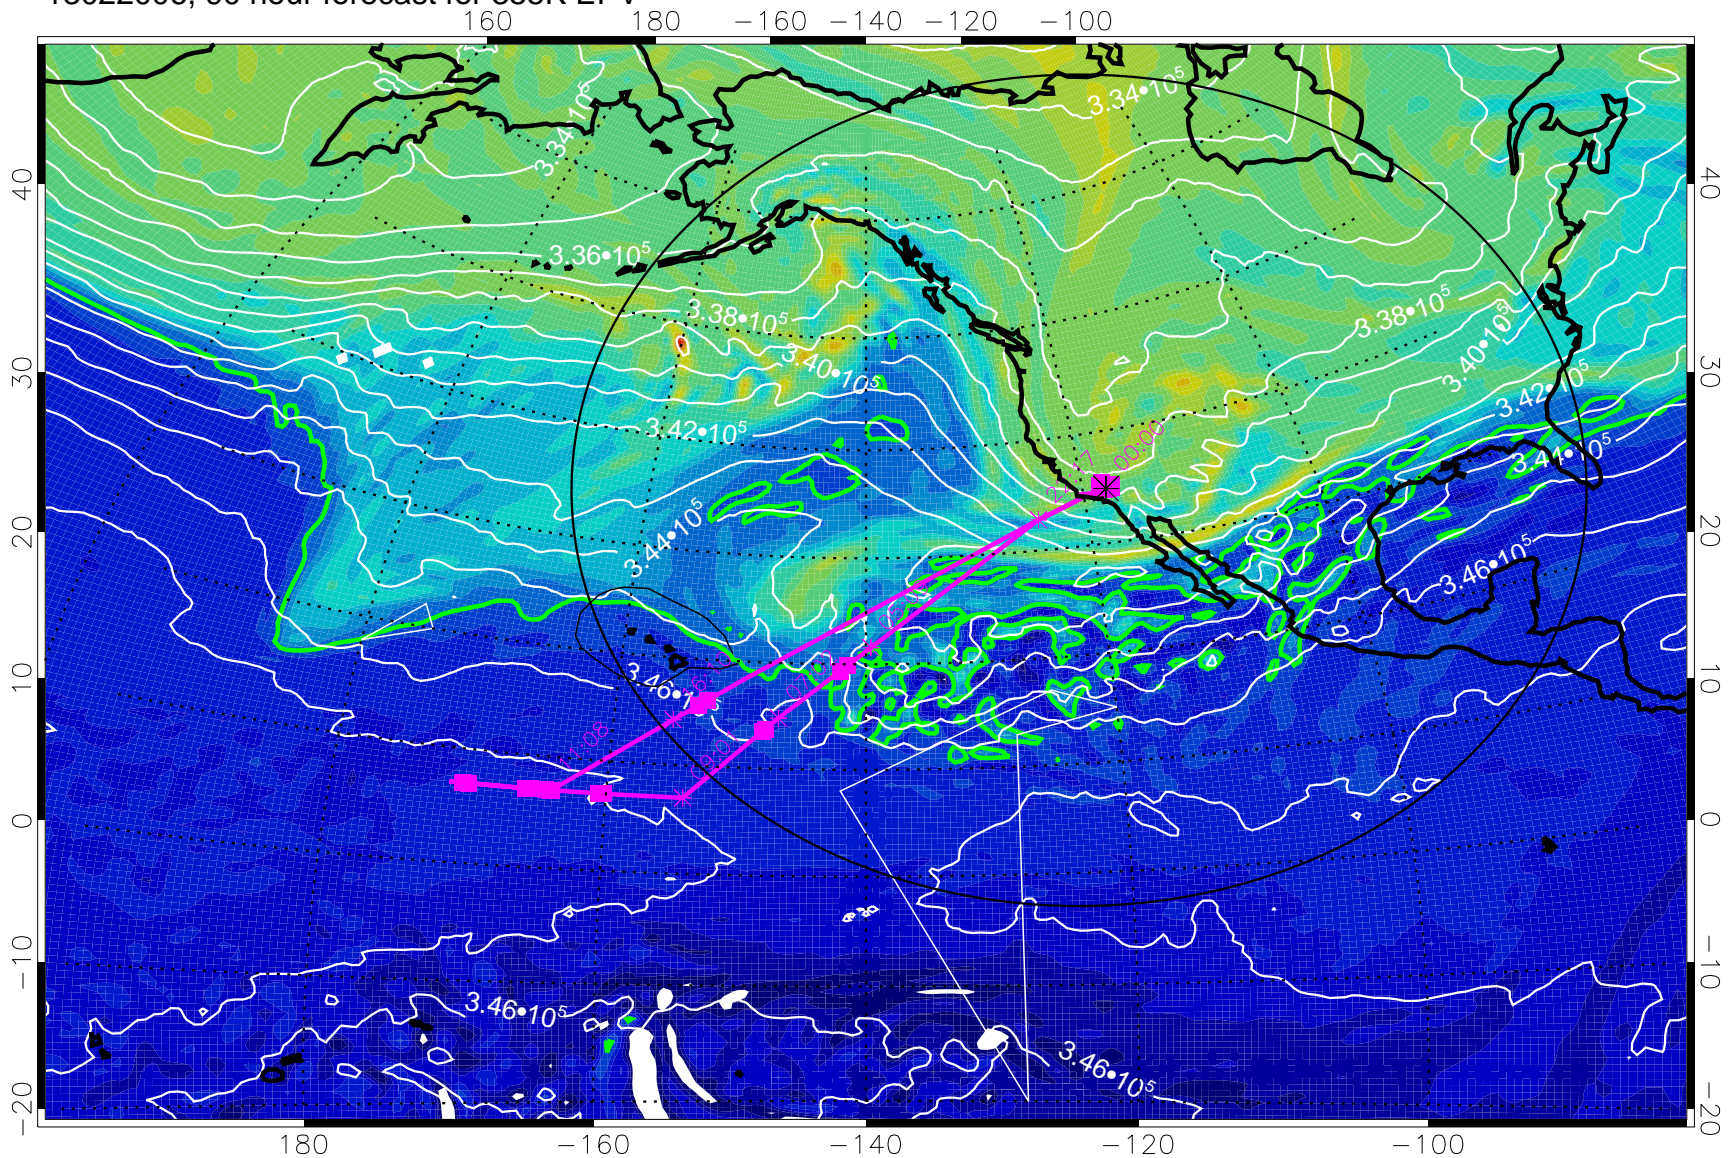

13021906, 66 hour forecast for 355K EPV

160 180 -160 -140 -120 -100

355K Montgomery Streamfunction, white  
EPV Tropopause (2 PVU) Position  
Range ring of 4055 km -- 13 hours GH round trip

13021912, 72 hour forecast for 355K EPV

160 180 -160 -140 -120 -100

355K Montgomery Streamfunction, white  
EPV Tropopause (2 PVU) Position  
Range ring of 4055 km -- 13 hours GH round trip

13021918, 78 hour forecast for 355K EPV

355K Montgomery Streamfunction, white  
EPV Tropopause (2 PVU) Position  
Range ring of 4055 km -- 13 hours GH round trip

13022000, 84 hour forecast for 355K EPV

355K Montgomery Streamfunction, white  
EPV Tropopause (2 PVU) Position  
Range ring of 4055 km -- 13 hours GH round trip

13022006, 90 hour forecast for 355K EPV

0       $5.0 \cdot 10^{-6}$        $1.0 \cdot 10^{-5}$        $1.5 \cdot 10^{-5}$   
PVU

355K Montgomery Streamfunction, white  
EPV Tropopause (2 PVU) Position  
Range ring of 4055 km -- 13 hours GH round trip

13022012, 96 hour forecast for 355K EPV

355K Montgomery Streamfunction, white  
EPV Tropopause (2 PVU) Position  
Range ring of 4055 km -- 13 hours GH round trip