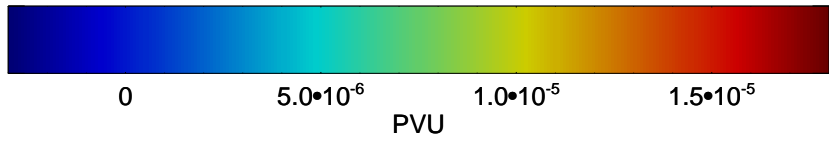

13021712, 24 hour forecast for 355K EPV

355K Montgomery Streamfunction, white
EPV Tropopause (2 PVU) Position
Range ring of 4055 km -- 13 hours GH round trip