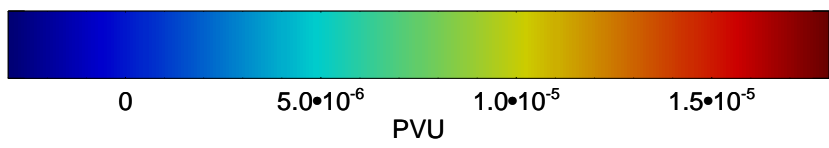

13022000, 84 hour forecast for 355K EPV

355K Montgomery Streamfunction, white
EPV Tropopause (2 PVU) Position
Range ring of 4055 km -- 13 hours GH round trip