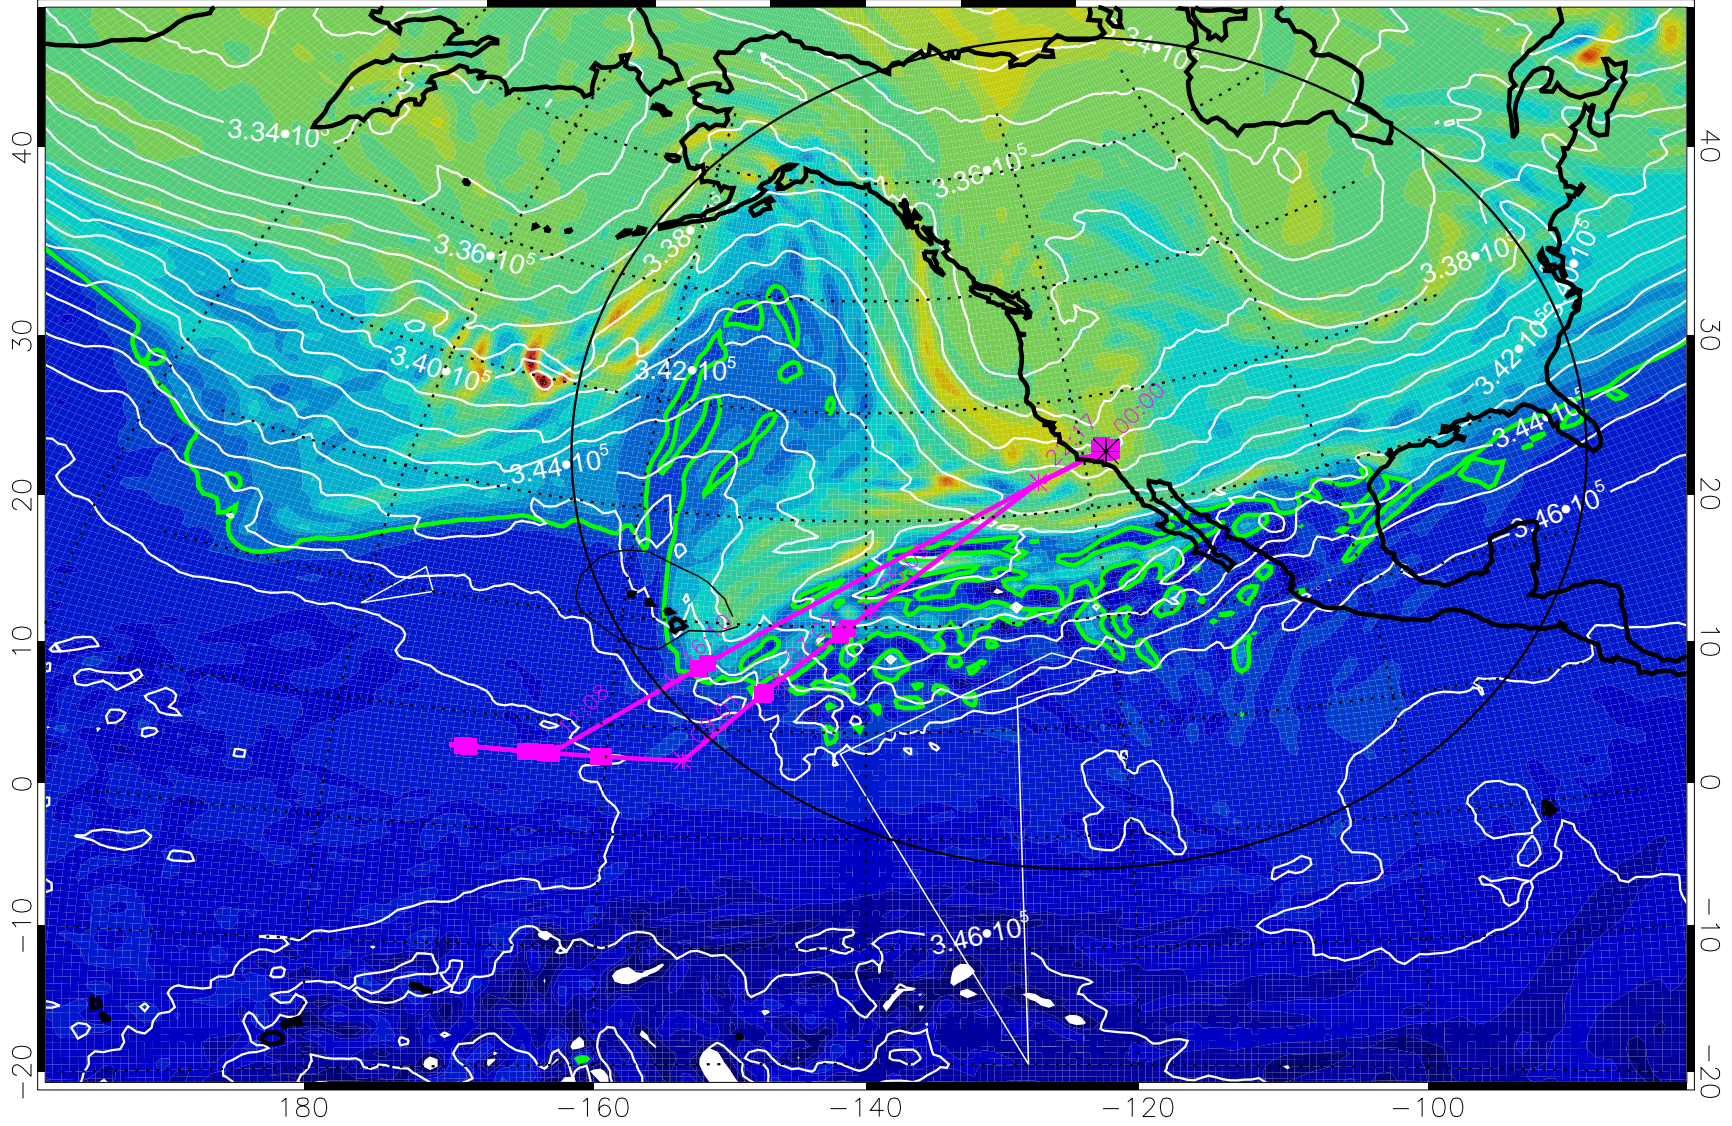

13021812, 60 hour forecast for 355K EPV

355K Montgomery Streamfunction, white  
EPV Tropopause (2 PVU) Position  
Range ring of 4055 km -- 13 hours GH round trip

13021818, 66 hour forecast for 355K EPV

355K Montgomery Streamfunction, white  
EPV Tropopause (2 PVU) Position  
Range ring of 4055 km -- 13 hours GH round trip

13021900, 72 hour forecast for 355K EPV

160 180 -160 -140 -120 -100

355K Montgomery Streamfunction, white  
EPV Tropopause (2 PVU) Position  
Range ring of 4055 km -- 13 hours GH round trip

13021906, 78 hour forecast for 355K EPV

160 180 -160 -140 -120 -100

355K Montgomery Streamfunction, white  
EPV Tropopause (2 PVU) Position  
Range ring of 4055 km -- 13 hours GH round trip

13021912, 84 hour forecast for 355K EPV

160 180 -160 -140 -120 -100

355K Montgomery Streamfunction, white  
EPV Tropopause (2 PVU) Position  
Range ring of 4055 km -- 13 hours GH round trip

13021918, 90 hour forecast for 355K EPV

160 180 -160 -140 -120 -100

0 5.0•10<sup>-6</sup> 1.0•10<sup>-5</sup> 1.5•10<sup>-5</sup>  
PVU