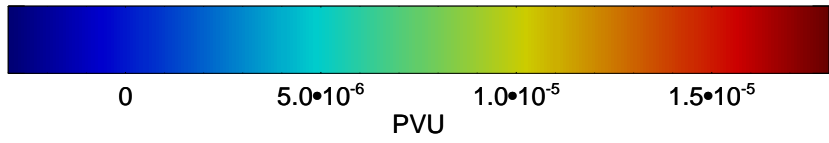

13021812, 60 hour forecast for 355K EPV

355K Montgomery Streamfunction, white
EPV Tropopause (2 PVU) Position
Range ring of 4055 km -- 13 hours GH round trip