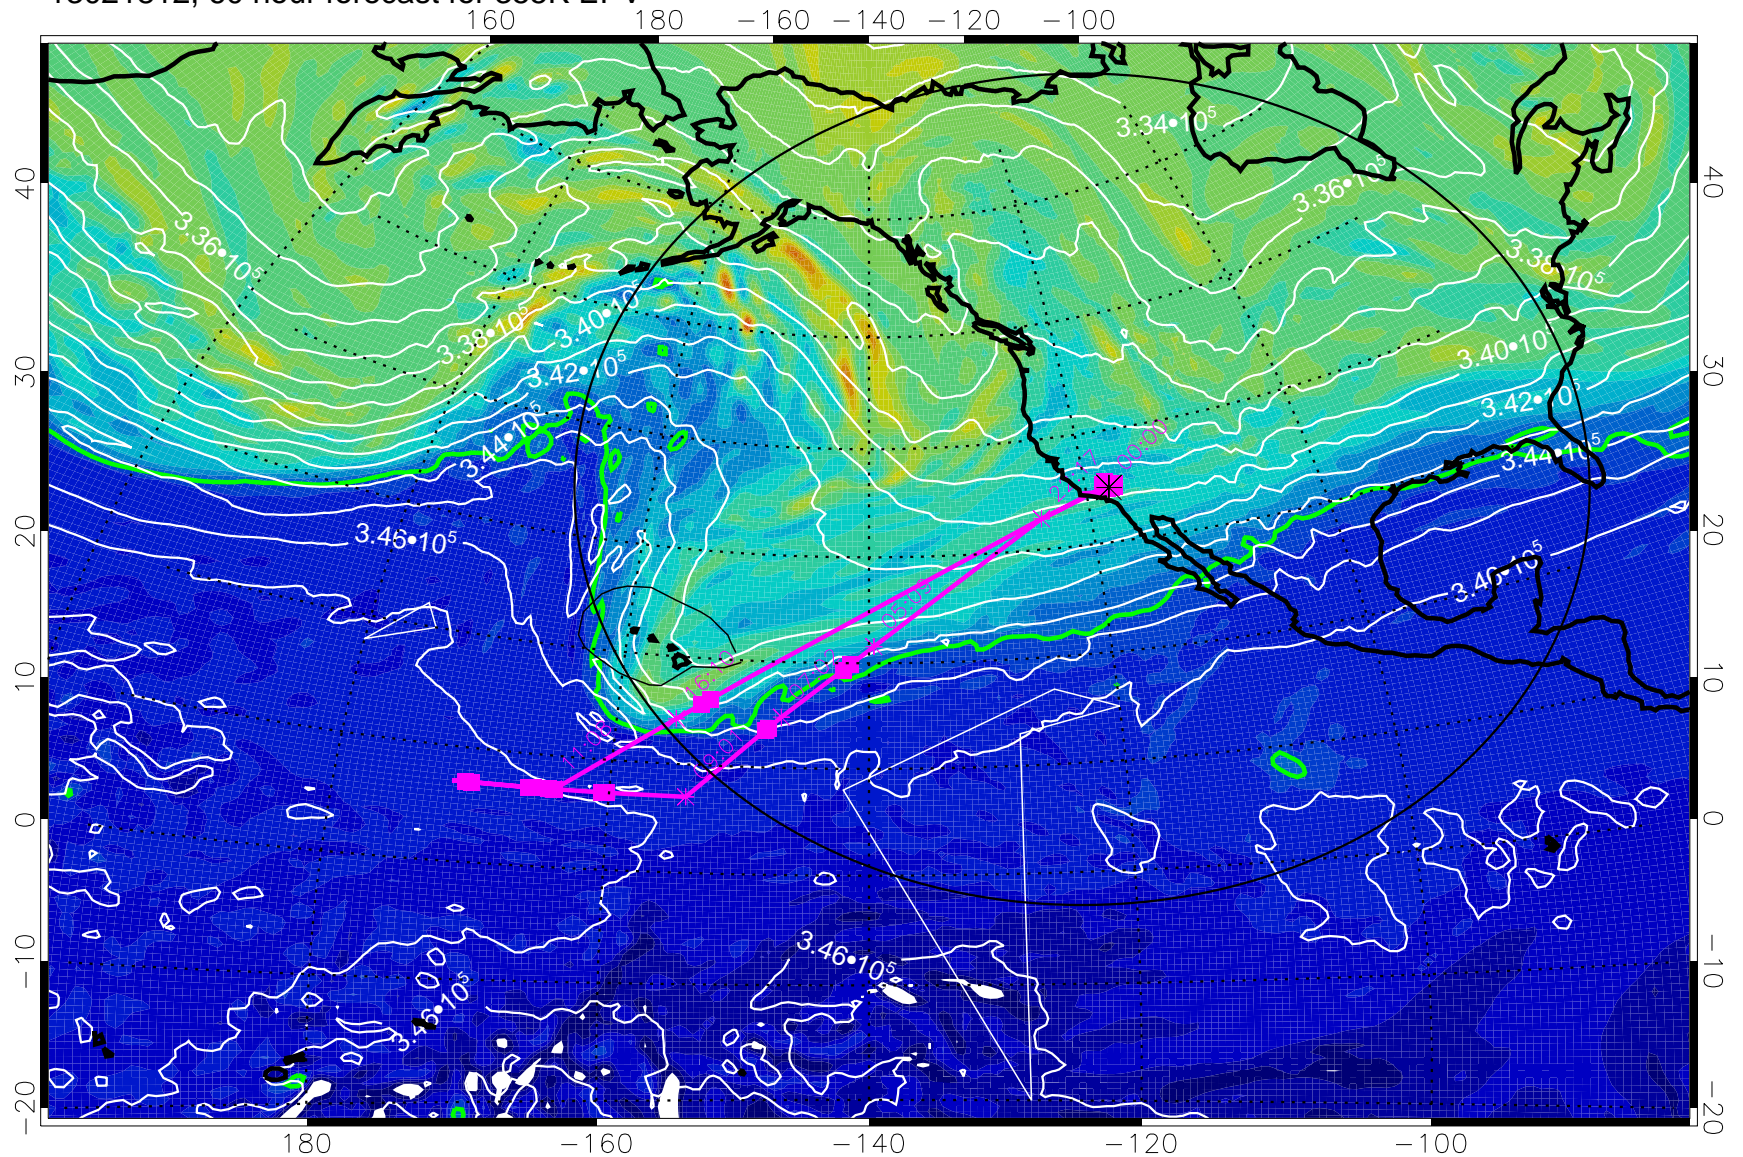

355K Montgomery Streamfunction, white  
EPV Tropopause (2 PVU) Position  
Range ring of 4055 km -- 13 hours GH round trip

13021800, 48 hour forecast for 355K EPV

160 180 -160 -140 -120 -100

0 5.0•10<sup>-6</sup> 1.0•10<sup>-5</sup> 1.5•10<sup>-5</sup>  
PVU

355K Montgomery Streamfunction, white  
EPV Tropopause (2 PVU) Position  
Range ring of 4055 km -- 13 hours GH round trip

13021806, 54 hour forecast for 355K EPV

355K Montgomery Streamfunction, white  
EPV Tropopause (2 PVU) Position  
Range ring of 4055 km -- 13 hours GH round trip

13021812, 60 hour forecast for 355K EPV

355K Montgomery Streamfunction, white  
EPV Tropopause (2 PVU) Position  
Range ring of 4055 km -- 13 hours GH round trip

13021818, 66 hour forecast for 355K EPV

355K Montgomery Streamfunction, white  
EPV Tropopause (2 PVU) Position  
Range ring of 4055 km -- 13 hours GH round trip

13021900, 72 hour forecast for 355K EPV

160 180 -160 -140 -120 -100

355K Montgomery Streamfunction, white  
EPV Tropopause (2 PVU) Position  
Range ring of 4055 km -- 13 hours GH round trip

13021906, 78 hour forecast for 355K EPV