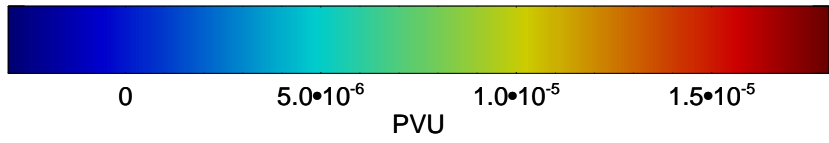

13021912, 84 hour forecast for 355K EPV

160 180 -160 -140 -120 -100

355K Montgomery Streamfunction, white
EPV Tropopause (2 PVU) Position
Range ring of 4055 km -- 13 hours GH round trip