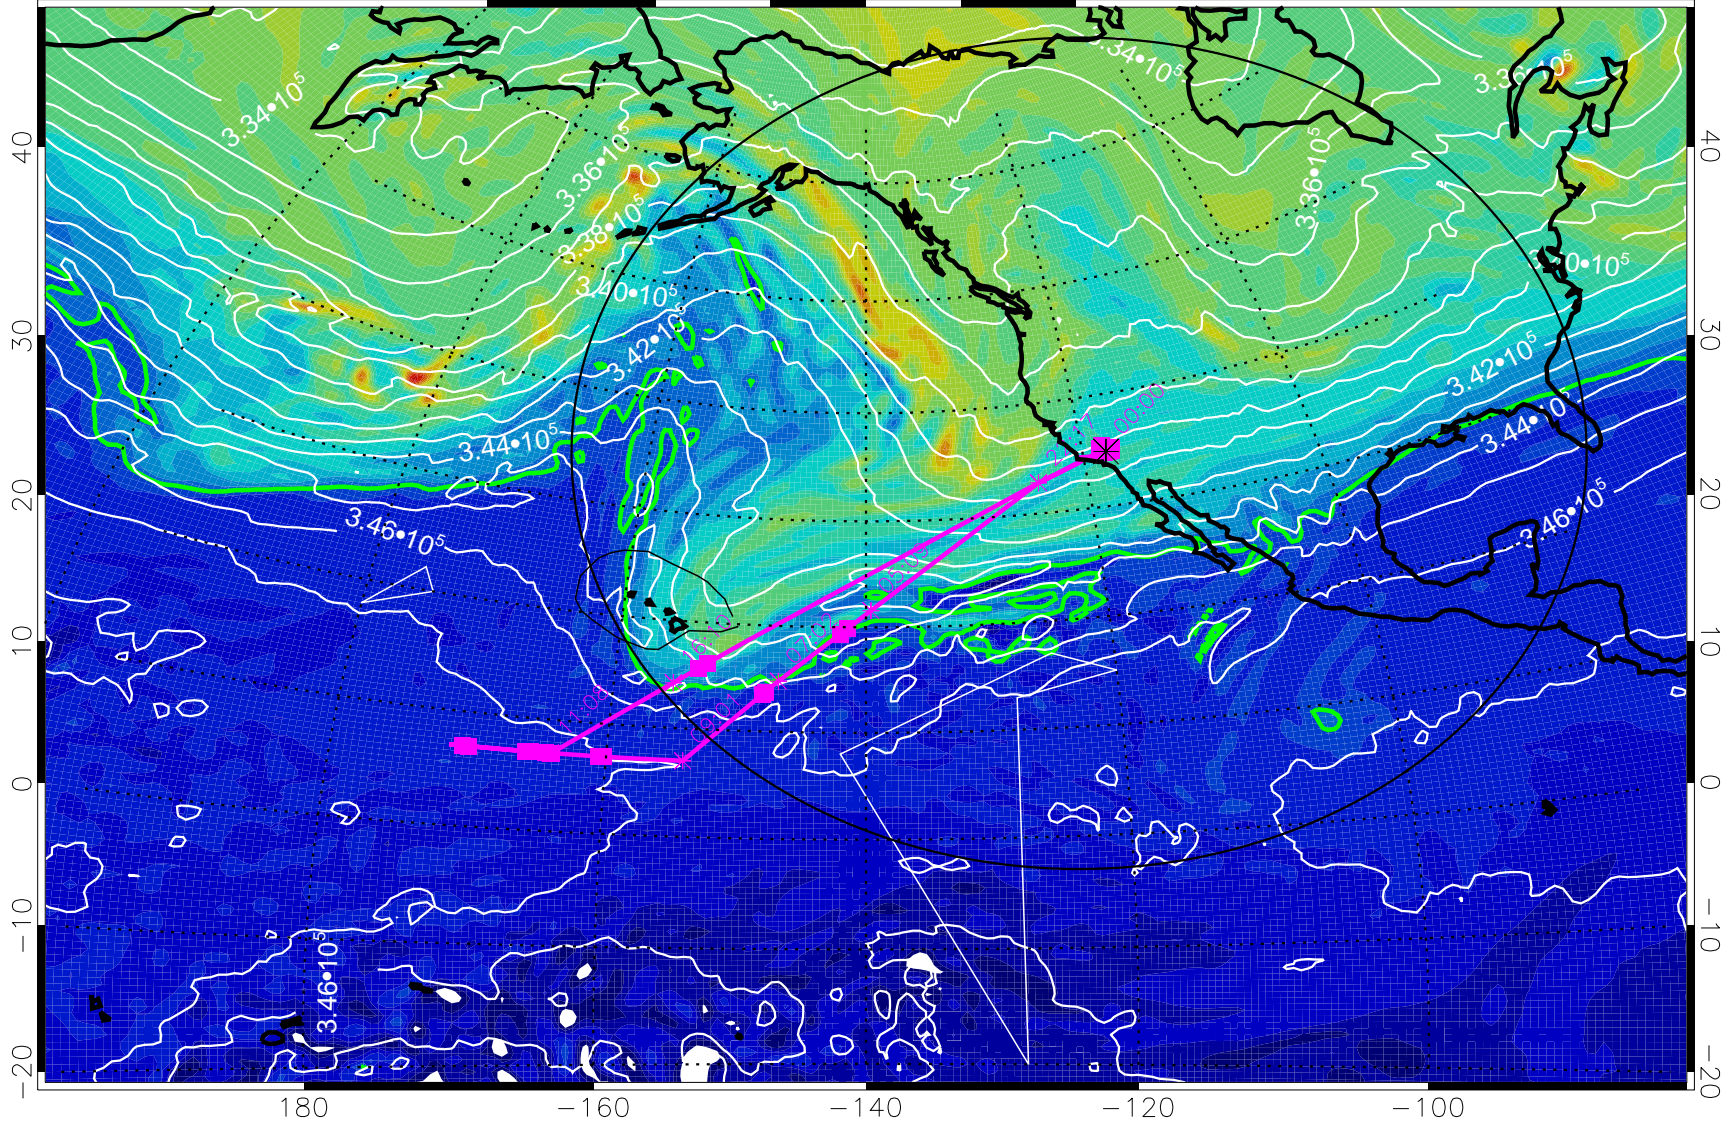

355K Montgomery Streamfunction, white  
EPV Tropopause (2 PVU) Position  
Range ring of 4055 km -- 13 hours GH round trip

13021806, 54 hour forecast for 355K EPV

355K Montgomery Streamfunction, white  
EPV Tropopause (2 PVU) Position  
Range ring of 4055 km -- 13 hours GH round trip

13021812, 60 hour forecast for 355K EPV

355K Montgomery Streamfunction, white  
EPV Tropopause (2 PVU) Position  
Range ring of 4055 km -- 13 hours GH round trip

13021818, 66 hour forecast for 355K EPV

355K Montgomery Streamfunction, white  
EPV Tropopause (2 PVU) Position  
Range ring of 4055 km -- 13 hours GH round trip

13021900, 72 hour forecast for 355K EPV

160 180 -160 -140 -120 -100

355K Montgomery Streamfunction, white  
EPV Tropopause (2 PVU) Position  
Range ring of 4055 km -- 13 hours GH round trip

13021906, 78 hour forecast for 355K EPV

160 180 -160 -140 -120 -100

355K Montgomery Streamfunction, white  
EPV Tropopause (2 PVU) Position  
Range ring of 4055 km -- 13 hours GH round trip

13021912, 84 hour forecast for 355K EPV

160 180 -160 -140 -120 -100