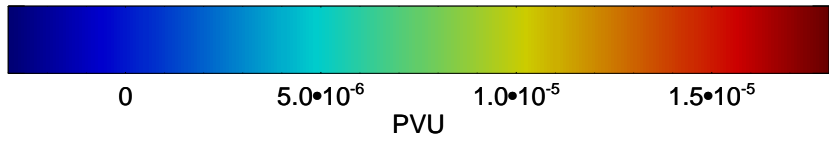

13021706, 30 hour forecast for 355K EPV

160 180 -160 -140 -120 -100

355K Montgomery Streamfunction, white
EPV Tropopause (2 PVU) Position
Range ring of 4055 km -- 13 hours GH round trip