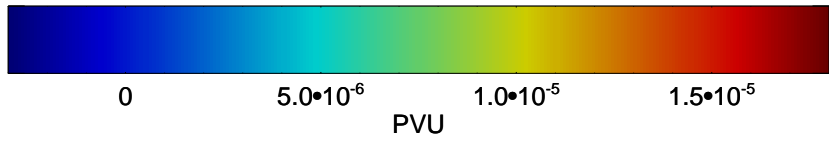

13021900, 72 hour forecast for 355K EPV

160 180 -160 -140 -120 -100

355K Montgomery Streamfunction, white
EPV Tropopause (2 PVU) Position
Range ring of 4055 km -- 13 hours GH round trip