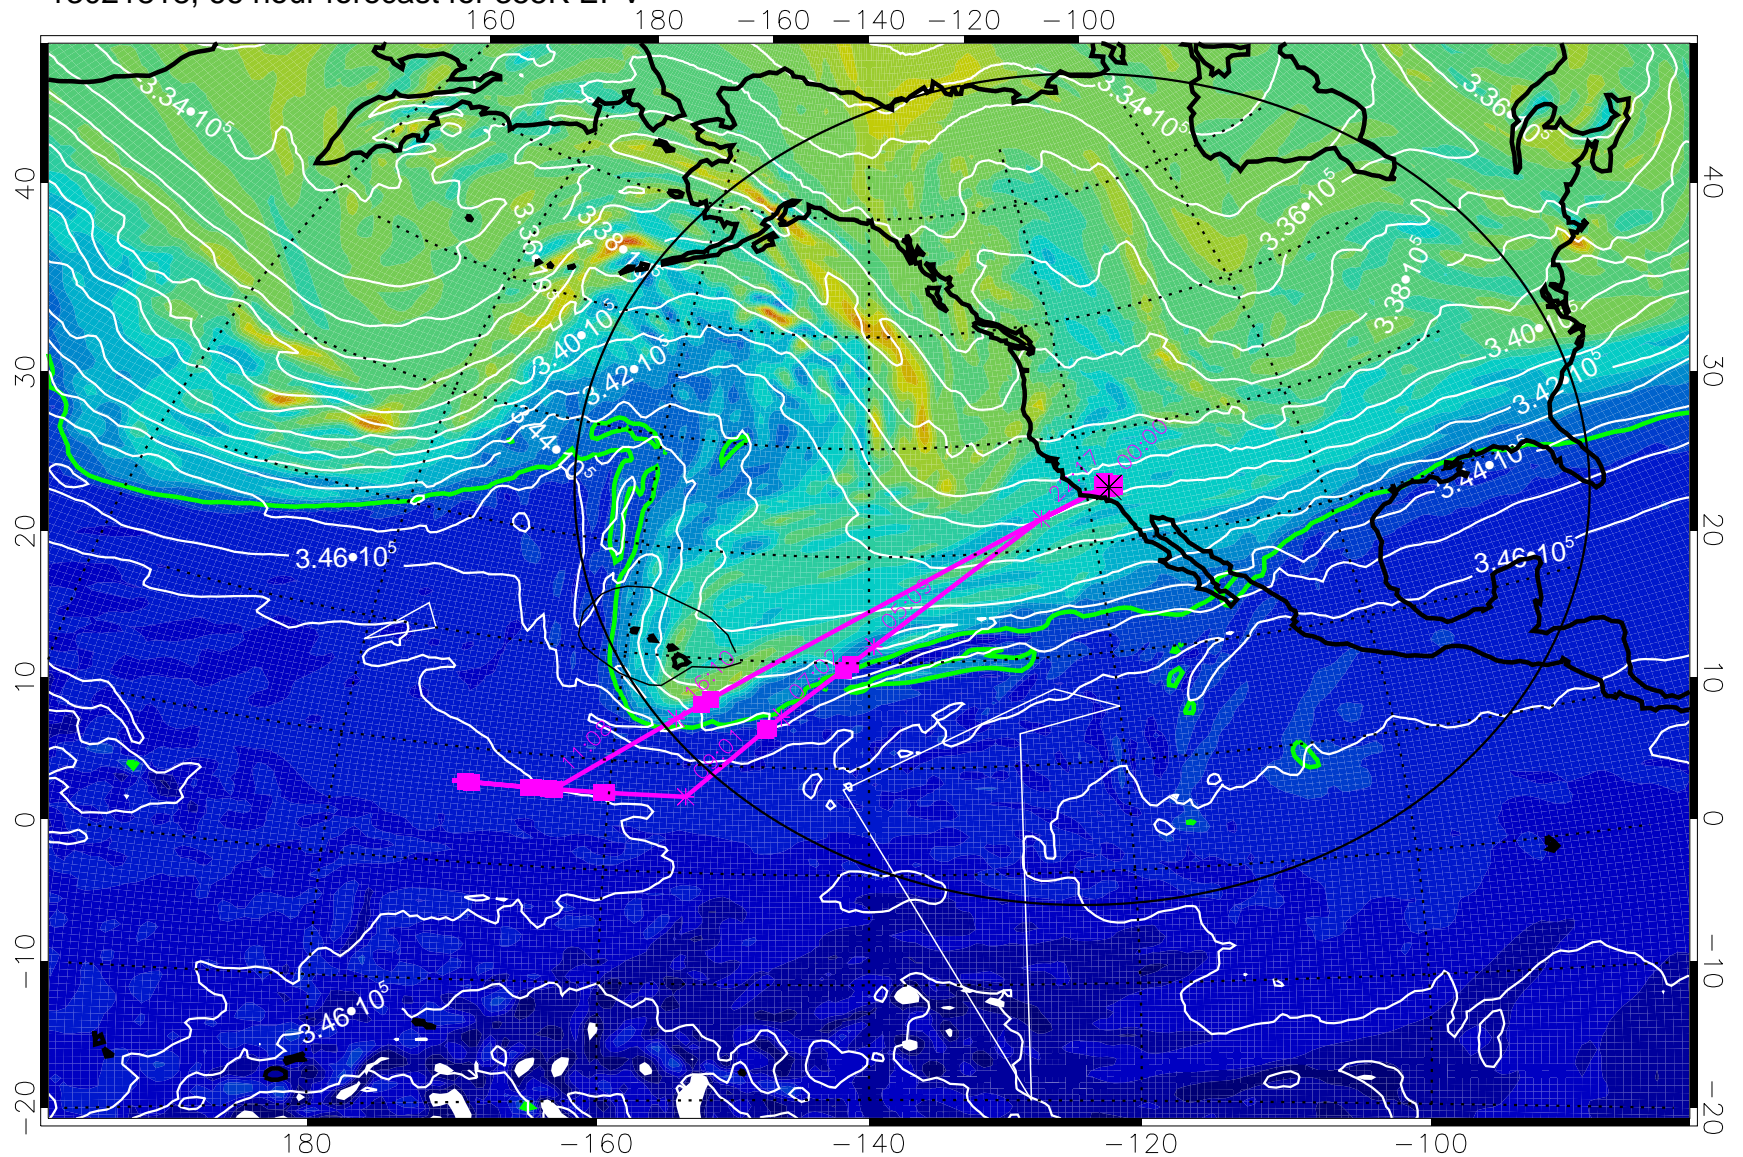

355K Montgomery Streamfunction, white  
EPV Tropopause (2 PVU) Position  
Range ring of 4055 km -- 13 hours GH round trip

13021800, 48 hour forecast for 355K EPV

160 180 -160 -140 -120 -100

0 5.0•10<sup>-6</sup> 1.0•10<sup>-5</sup> 1.5•10<sup>-5</sup>  
PVU

355K Montgomery Streamfunction, white  
EPV Tropopause (2 PVU) Position  
Range ring of 4055 km -- 13 hours GH round trip

13021806, 54 hour forecast for 355K EPV

355K Montgomery Streamfunction, white  
EPV Tropopause (2 PVU) Position  
Range ring of 4055 km -- 13 hours GH round trip

13021812, 60 hour forecast for 355K EPV

355K Montgomery Streamfunction, white  
EPV Tropopause (2 PVU) Position  
Range ring of 4055 km -- 13 hours GH round trip

13021818, 66 hour forecast for 355K EPV

355K Montgomery Streamfunction, white  
EPV Tropopause (2 PVU) Position  
Range ring of 4055 km -- 13 hours GH round trip

13021900, 72 hour forecast for 355K EPV

160 180 -160 -140 -120 -100

355K Montgomery Streamfunction, white  
EPV Tropopause (2 PVU) Position  
Range ring of 4055 km -- 13 hours GH round trip

13021906, 78 hour forecast for 355K EPV