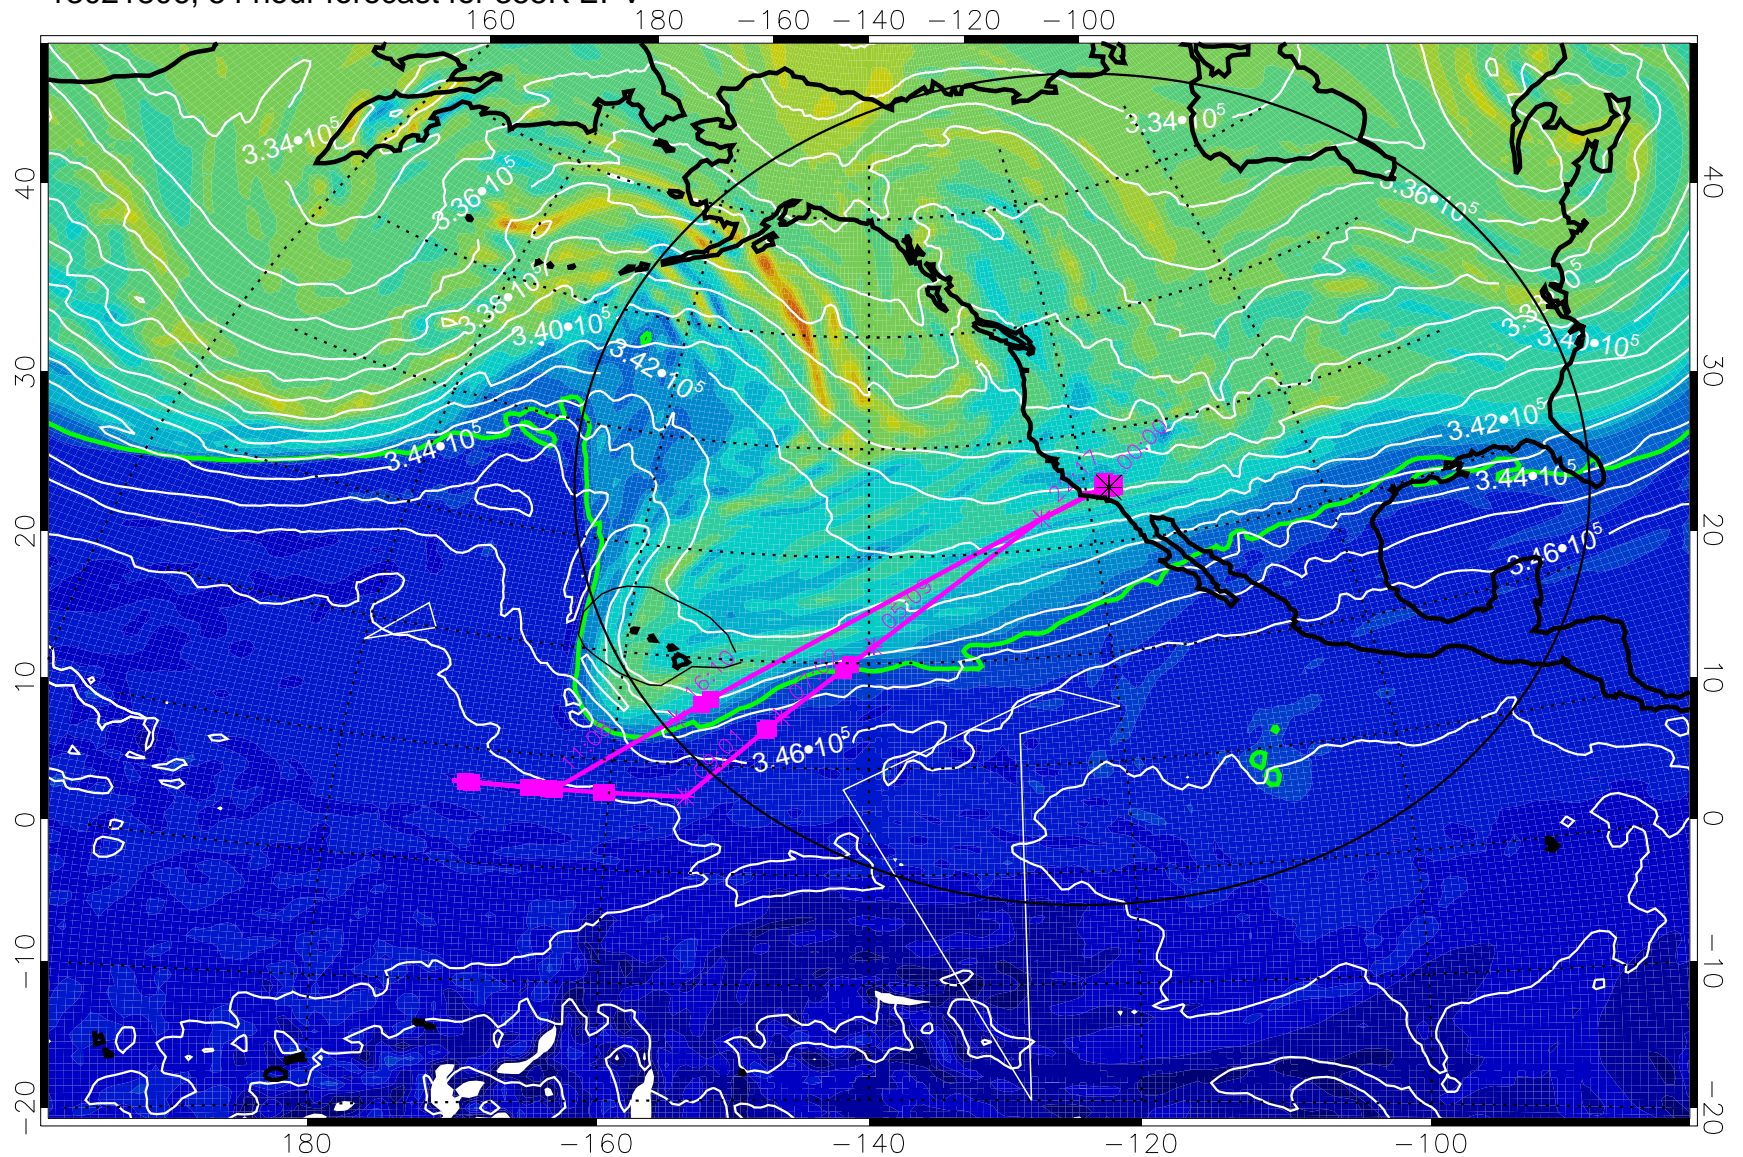

0 5.0•10<sup>-6</sup> 1.0•10<sup>-5</sup> 1.5•10<sup>-5</sup>  
PVU

355K Montgomery Streamfunction, white  
EPV Tropopause (2 PVU) Position  
Range ring of 4055 km -- 13 hours GH round trip

13021718, 42 hour forecast for 355K EPV

355K Montgomery Streamfunction, white  
EPV Tropopause (2 PVU) Position  
Range ring of 4055 km -- 13 hours GH round trip

13021800, 48 hour forecast for 355K EPV

160 180 -160 -140 -120 -100

0 5.0•10<sup>-6</sup> 1.0•10<sup>-5</sup> 1.5•10<sup>-5</sup>  
PVU

355K Montgomery Streamfunction, white  
EPV Tropopause (2 PVU) Position  
Range ring of 4055 km -- 13 hours GH round trip

13021806, 54 hour forecast for 355K EPV

355K Montgomery Streamfunction, white  
EPV Tropopause (2 PVU) Position  
Range ring of 4055 km -- 13 hours GH round trip

13021812, 60 hour forecast for 355K EPV

355K Montgomery Streamfunction, white  
EPV Tropopause (2 PVU) Position  
Range ring of 4055 km -- 13 hours GH round trip

13021818, 66 hour forecast for 355K EPV

355K Montgomery Streamfunction, white  
EPV Tropopause (2 PVU) Position  
Range ring of 4055 km -- 13 hours GH round trip