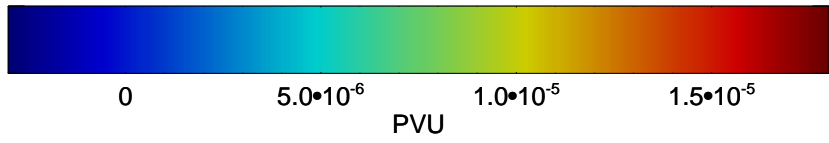

13021806, 54 hour forecast for 355K EPV

355K Montgomery Streamfunction, white
EPV Tropopause (2 PVU) Position
Range ring of 4055 km -- 13 hours GH round trip