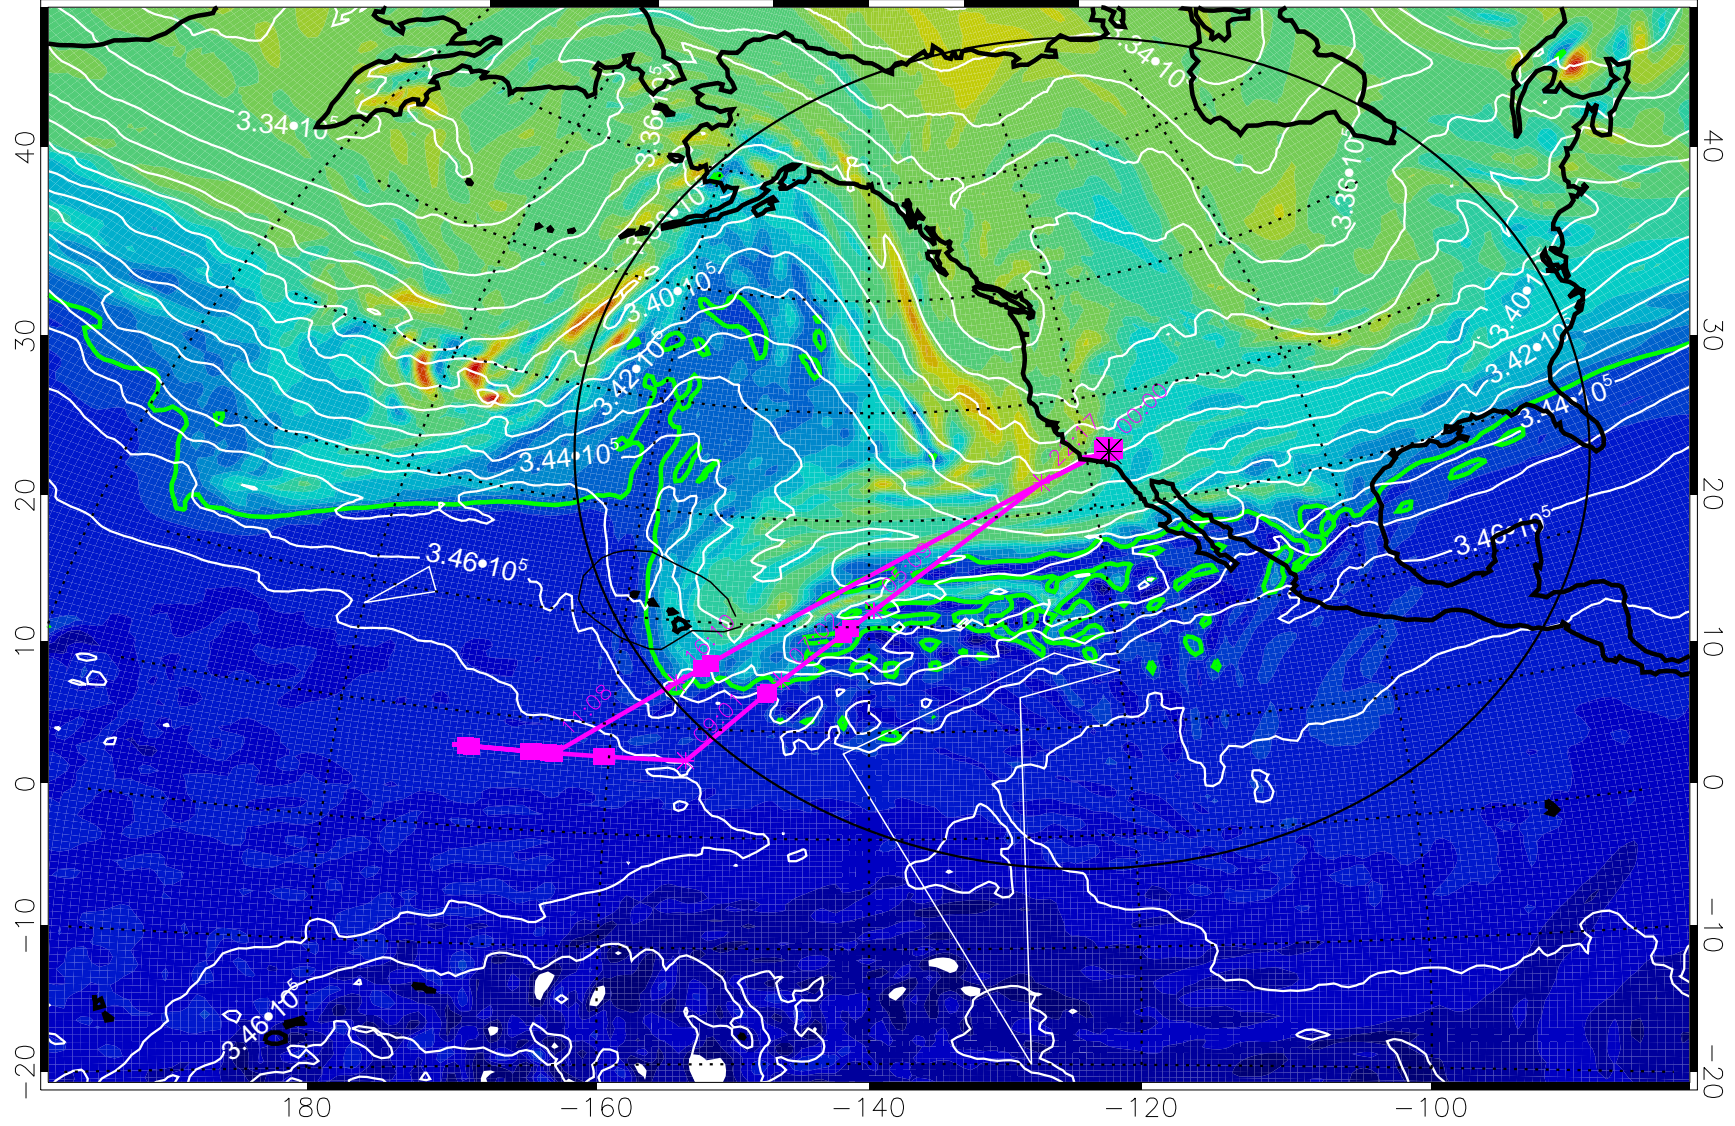

13021812, 60 hour forecast for 355K EPV

355K Montgomery Streamfunction, white  
EPV Tropopause (2 PVU) Position  
Range ring of 4055 km -- 13 hours GH round trip

13021818, 66 hour forecast for 355K EPV

355K Montgomery Streamfunction, white  
EPV Tropopause (2 PVU) Position  
Range ring of 4055 km -- 13 hours GH round trip

13021900, 72 hour forecast for 355K EPV

160 180 -160 -140 -120 -100

355K Montgomery Streamfunction, white  
EPV Tropopause (2 PVU) Position  
Range ring of 4055 km -- 13 hours GH round trip

13021906, 78 hour forecast for 355K EPV

160 180 -160 -140 -120 -100

355K Montgomery Streamfunction, white  
EPV Tropopause (2 PVU) Position  
Range ring of 4055 km -- 13 hours GH round trip

13021912, 84 hour forecast for 355K EPV

160 180 -160 -140 -120 -100

355K Montgomery Streamfunction, white  
EPV Tropopause (2 PVU) Position  
Range ring of 4055 km -- 13 hours GH round trip

13021918, 90 hour forecast for 355K EPV

160 180 -160 -140 -120 -100

0 5.0•10<sup>-6</sup> 1.0•10<sup>-5</sup> 1.5•10<sup>-5</sup>  
PVU