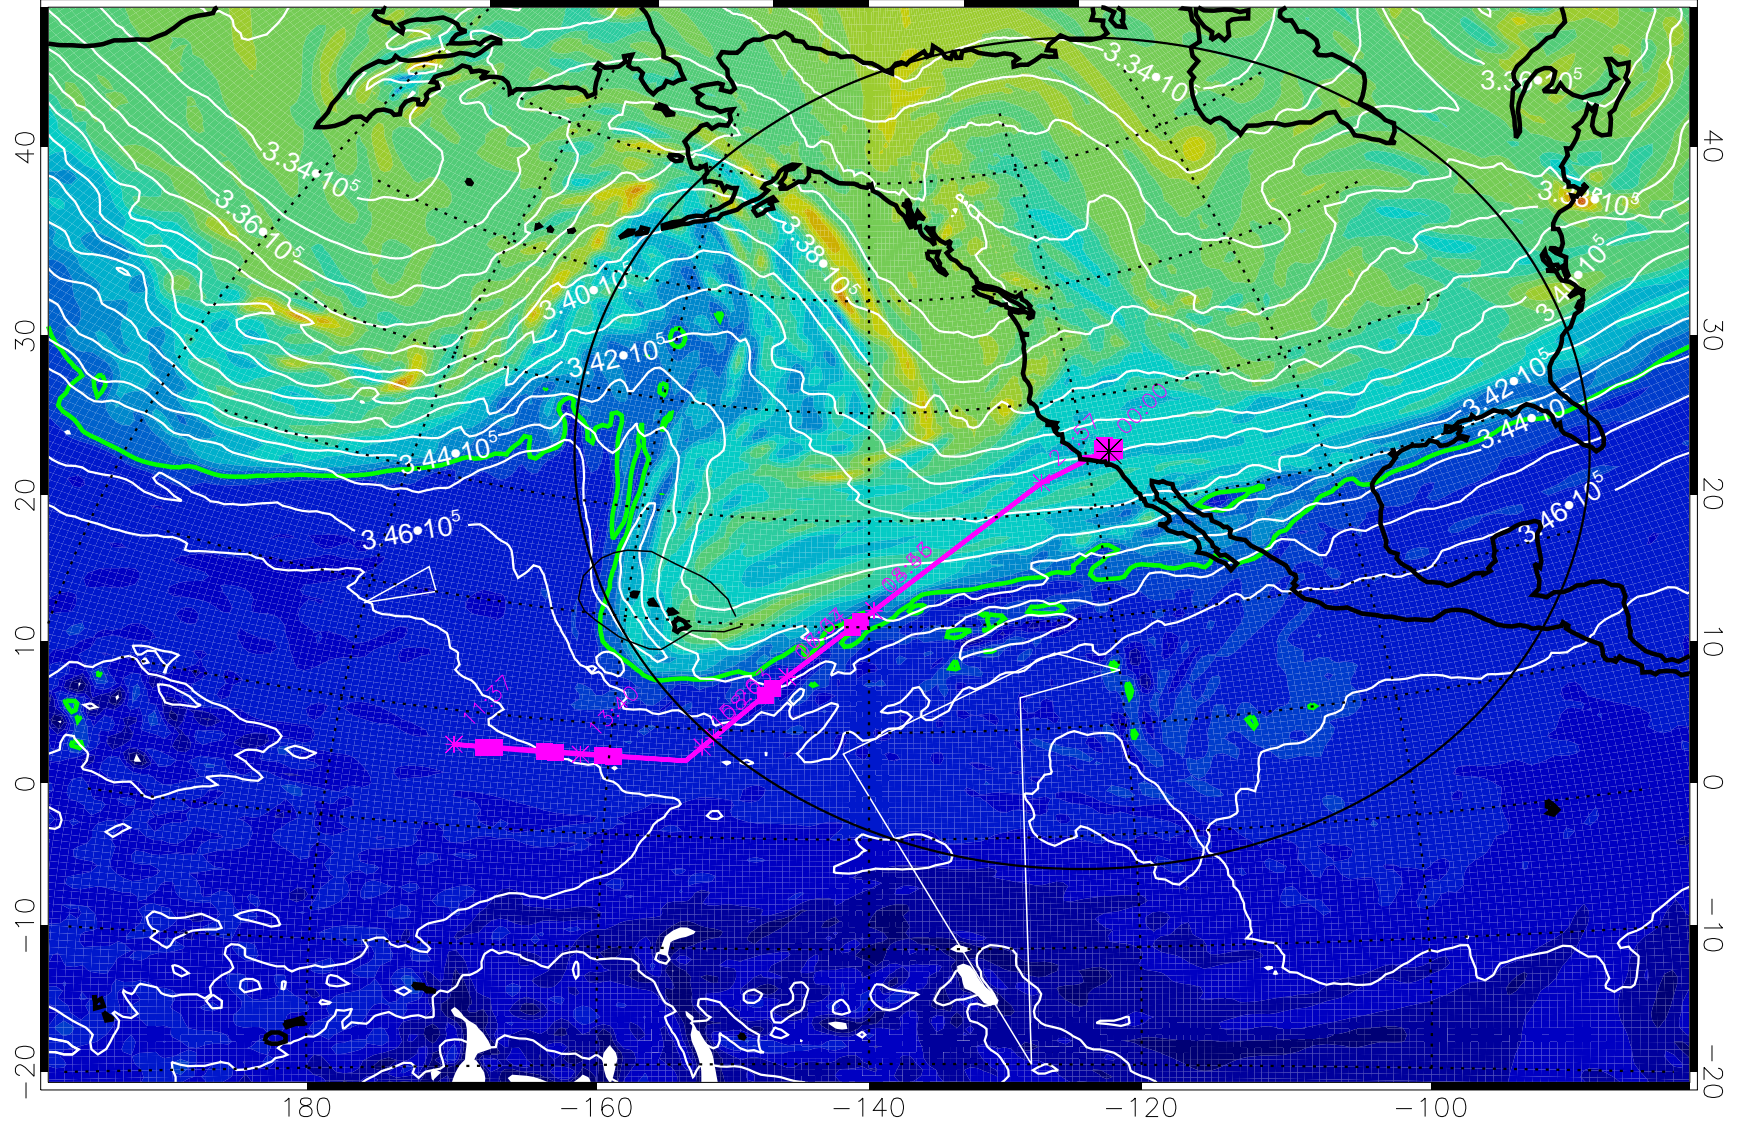

355K Montgomery Streamfunction, white
EPV Tropopause (2 PVU) Position
Range ring of 4055 km -- 13 hours GH round trip

13021800, 72 hour forecast for 355K EPV

355K Montgomery Streamfunction, white
EPV Tropopause (2 PVU) Position
Range ring of 4055 km -- 13 hours GH round trip

13021806, 78 hour forecast for 355K EPV

355K Montgomery Streamfunction, white
EPV Tropopause (2 PVU) Position
Range ring of 4055 km -- 13 hours GH round trip

13021812, 84 hour forecast for 355K EPV

355K Montgomery Streamfunction, white
EPV Tropopause (2 PVU) Position
Range ring of 4055 km -- 13 hours GH round trip

13021818, 90 hour forecast for 355K EPV

160 180 -160 -140 -120 -100

0 5.0*10⁻⁶ 1.0*10⁻⁵ 1.5*10⁻⁵
PVU

355K Montgomery Streamfunction, white
EPV Tropopause (2 PVU) Position
Range ring of 4055 km -- 13 hours GH round trip

13021900, 96 hour forecast for 355K EPV

0 $5.0 \cdot 10^{-6}$ $1.0 \cdot 10^{-5}$ $1.5 \cdot 10^{-5}$
PVU

355K Montgomery Streamfunction, white
EPV Tropopause (2 PVU) Position
Range ring of 4055 km -- 13 hours GH round trip