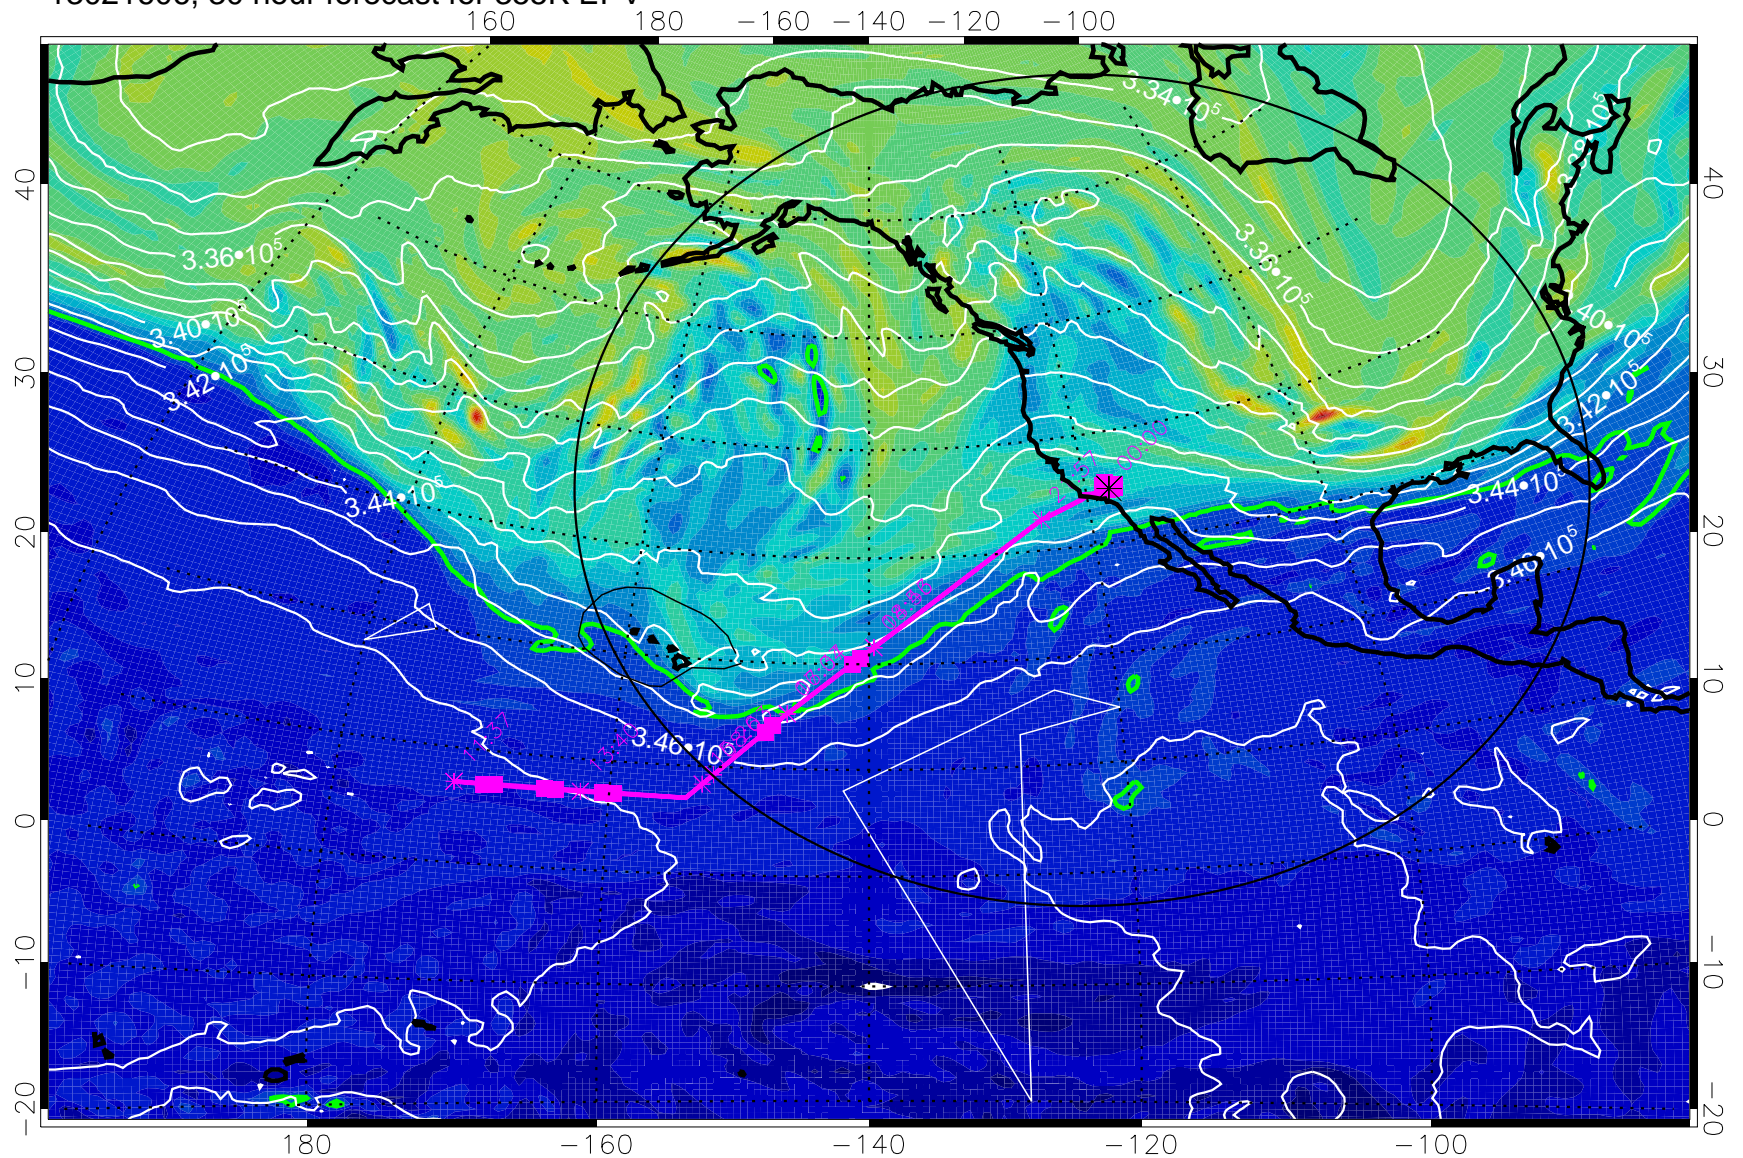

13021518, 18 hour forecast for 355K EPV

355K Montgomery Streamfunction, white
EPV Tropopause (2 PVU) Position
Range ring of 4055 km -- 13 hours GH round trip

13021600, 24 hour forecast for 355K EPV

160 180 -160 -140 -120 -100

0 5.0*10⁻⁶ 1.0*10⁻⁵ 1.5*10⁻⁵
PVU

355K Montgomery Streamfunction, white
EPV Tropopause (2 PVU) Position
Range ring of 4055 km -- 13 hours GH round trip

13021606, 30 hour forecast for 355K EPV

355K Montgomery Streamfunction, white
EPV Tropopause (2 PVU) Position
Range ring of 4055 km -- 13 hours GH round trip

13021612, 36 hour forecast for 355K EPV

160 180 -160 -140 -120 -100

0 $5.0 \cdot 10^{-6}$ $1.0 \cdot 10^{-5}$ $1.5 \cdot 10^{-5}$
PVU

355K Montgomery Streamfunction, white
EPV Tropopause (2 PVU) Position
Range ring of 4055 km -- 13 hours GH round trip

13021618, 42 hour forecast for 355K EPV

355K Montgomery Streamfunction, white
EPV Tropopause (2 PVU) Position
Range ring of 4055 km -- 13 hours GH round trip

13021700, 48 hour forecast for 355K EPV

160 180 -160 -140 -120 -100