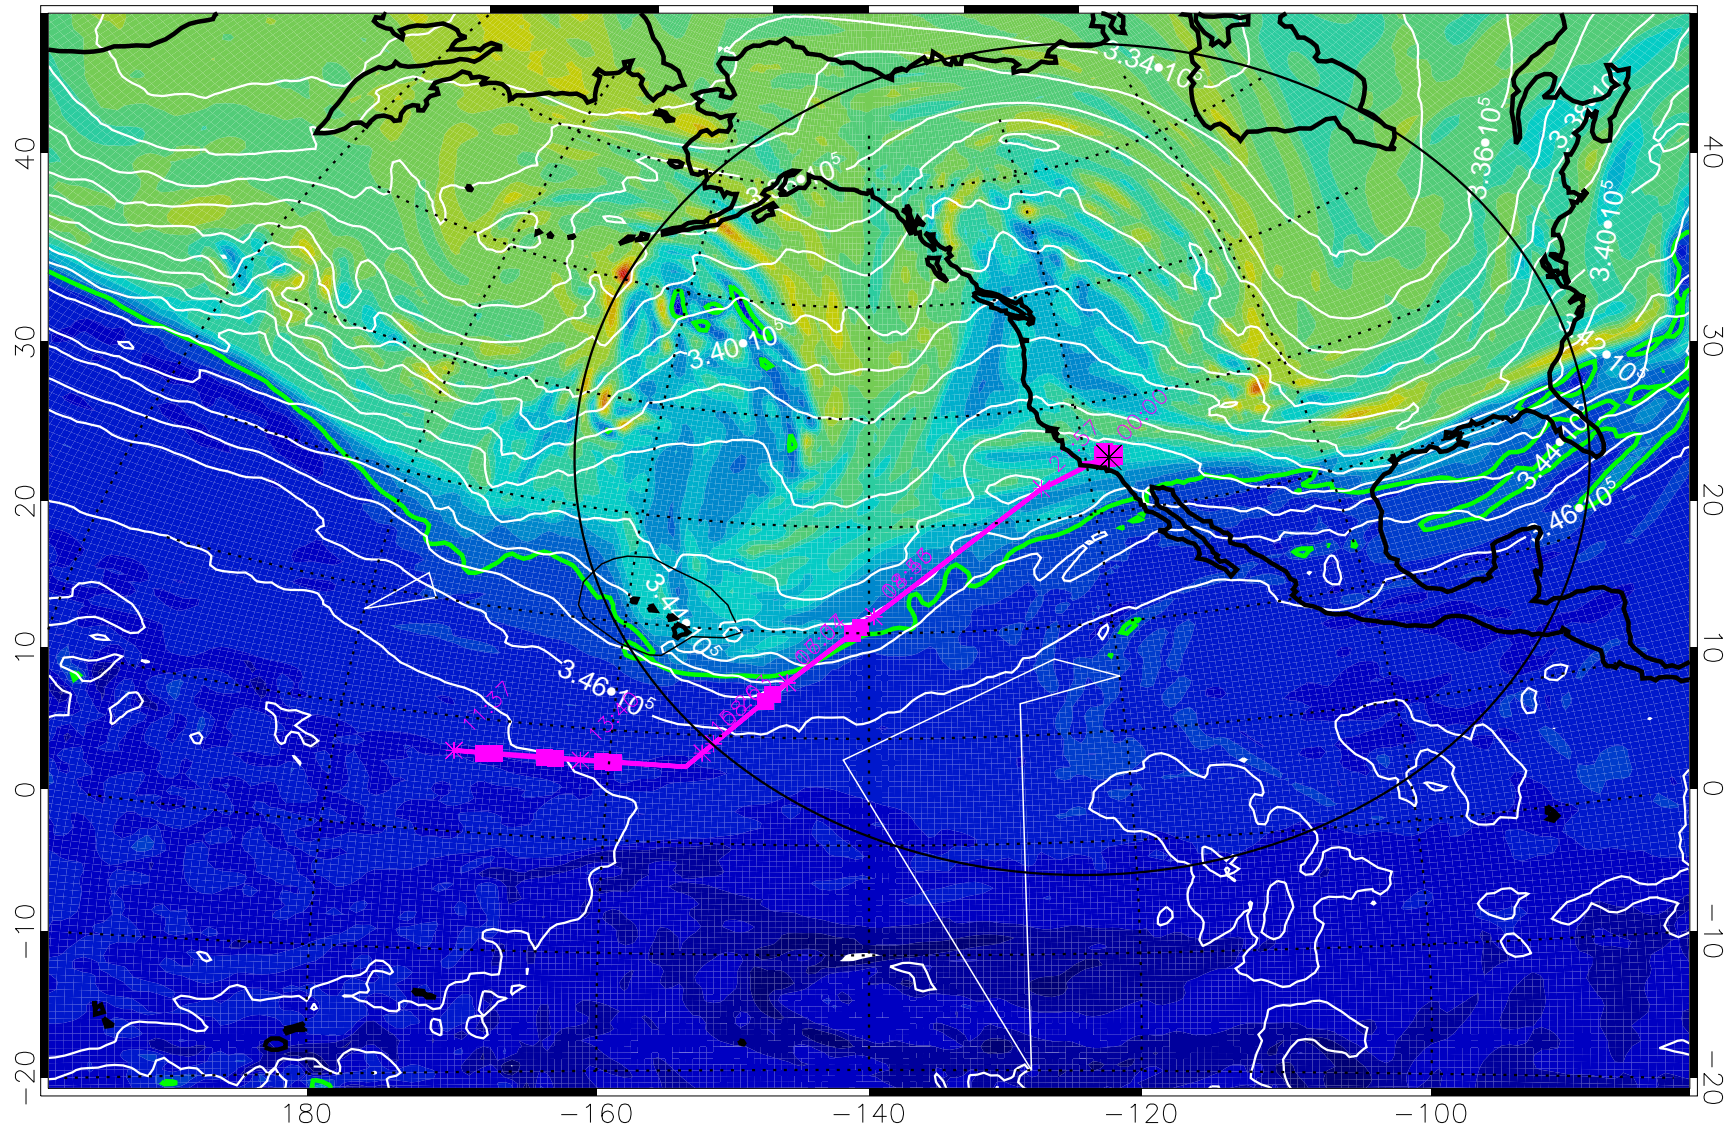

13021512, 12 hour forecast for 355K EPV

160 180 -160 -140 -120 -100

0 $5.0 \cdot 10^{-6}$ $1.0 \cdot 10^{-5}$ $1.5 \cdot 10^{-5}$
PVU

355K Montgomery Streamfunction, white
EPV Tropopause (2 PVU) Position
Range ring of 4055 km -- 13 hours GH round trip

13021518, 18 hour forecast for 355K EPV

355K Montgomery Streamfunction, white
EPV Tropopause (2 PVU) Position
Range ring of 4055 km -- 13 hours GH round trip

13021600, 24 hour forecast for 355K EPV

160 180 -160 -140 -120 -100

0 5.0*10⁻⁶ 1.0*10⁻⁵ 1.5*10⁻⁵
PVU

355K Montgomery Streamfunction, white
EPV Tropopause (2 PVU) Position
Range ring of 4055 km -- 13 hours GH round trip

13021606, 30 hour forecast for 355K EPV

355K Montgomery Streamfunction, white
EPV Tropopause (2 PVU) Position
Range ring of 4055 km -- 13 hours GH round trip

13021618, 42 hour forecast for 355K EPV

355K Montgomery Streamfunction, white
EPV Tropopause (2 PVU) Position
Range ring of 4055 km -- 13 hours GH round trip

13021700, 48 hour forecast for 355K EPV

160 180 -160 -140 -120 -100