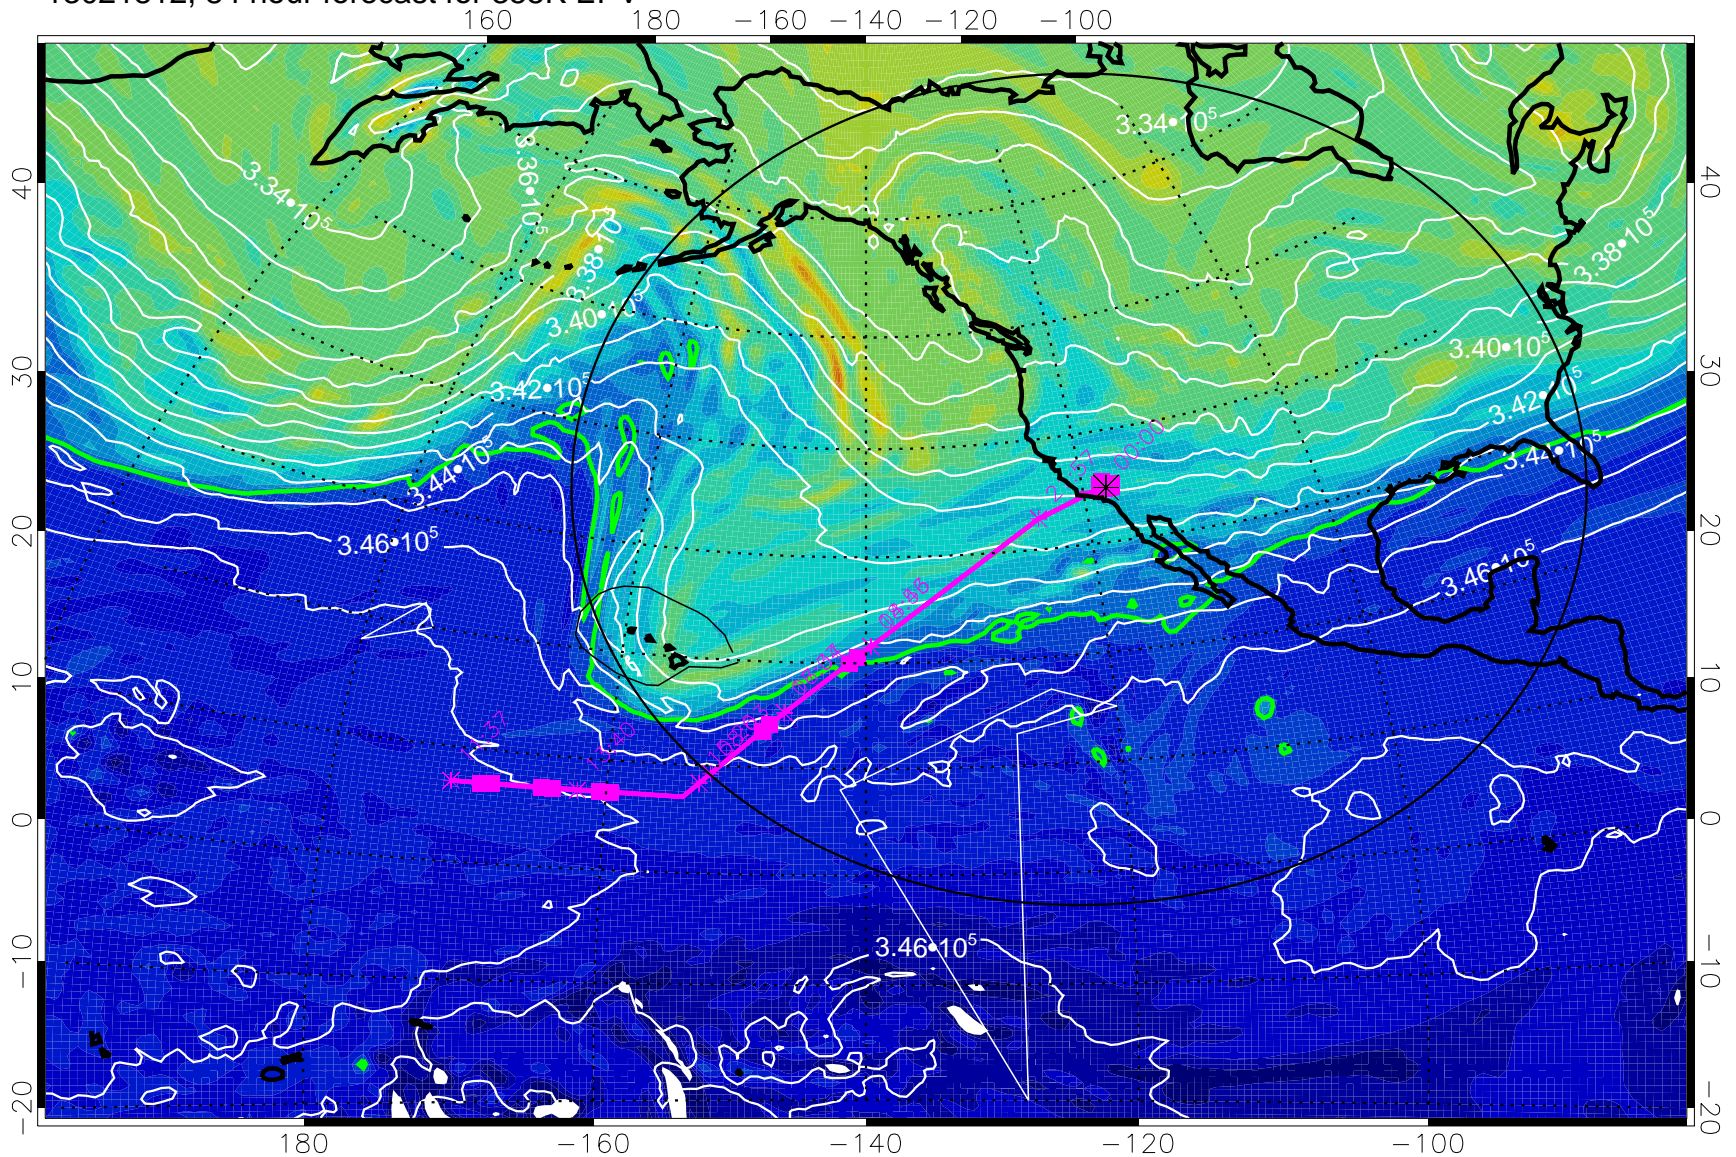

0 $5.0 \cdot 10^{-6}$ $1.0 \cdot 10^{-5}$ $1.5 \cdot 10^{-5}$
PVU

355K Montgomery Streamfunction, white
EPV Tropopause (2 PVU) Position
Range ring of 4055 km -- 13 hours GH round trip

13021718, 66 hour forecast for 355K EPV

355K Montgomery Streamfunction, white
EPV Tropopause (2 PVU) Position
Range ring of 4055 km -- 13 hours GH round trip

13021800, 72 hour forecast for 355K EPV

355K Montgomery Streamfunction, white
EPV Tropopause (2 PVU) Position
Range ring of 4055 km -- 13 hours GH round trip

13021806, 78 hour forecast for 355K EPV

355K Montgomery Streamfunction, white
EPV Tropopause (2 PVU) Position
Range ring of 4055 km -- 13 hours GH round trip

13021812, 84 hour forecast for 355K EPV

355K Montgomery Streamfunction, white
EPV Tropopause (2 PVU) Position
Range ring of 4055 km -- 13 hours GH round trip

13021818, 90 hour forecast for 355K EPV

160 180 -160 -140 -120 -100

0 5.0*10⁻⁶ 1.0*10⁻⁵ 1.5*10⁻⁵
PVU

355K Montgomery Streamfunction, white
EPV Tropopause (2 PVU) Position
Range ring of 4055 km -- 13 hours GH round trip