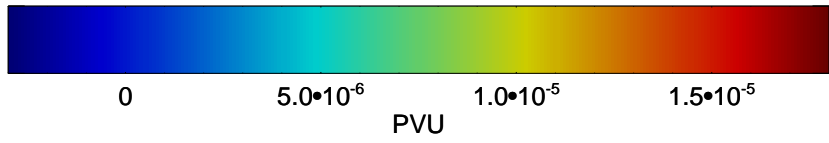

13021618, 42 hour forecast for 355K EPV

355K Montgomery Streamfunction, white
EPV Tropopause (2 PVU) Position
Range ring of 4055 km -- 13 hours GH round trip