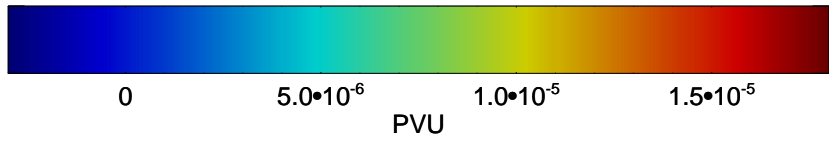

13021812, 84 hour forecast for 355K EPV

355K Montgomery Streamfunction, white
EPV Tropopause (2 PVU) Position
Range ring of 4055 km -- 13 hours GH round trip