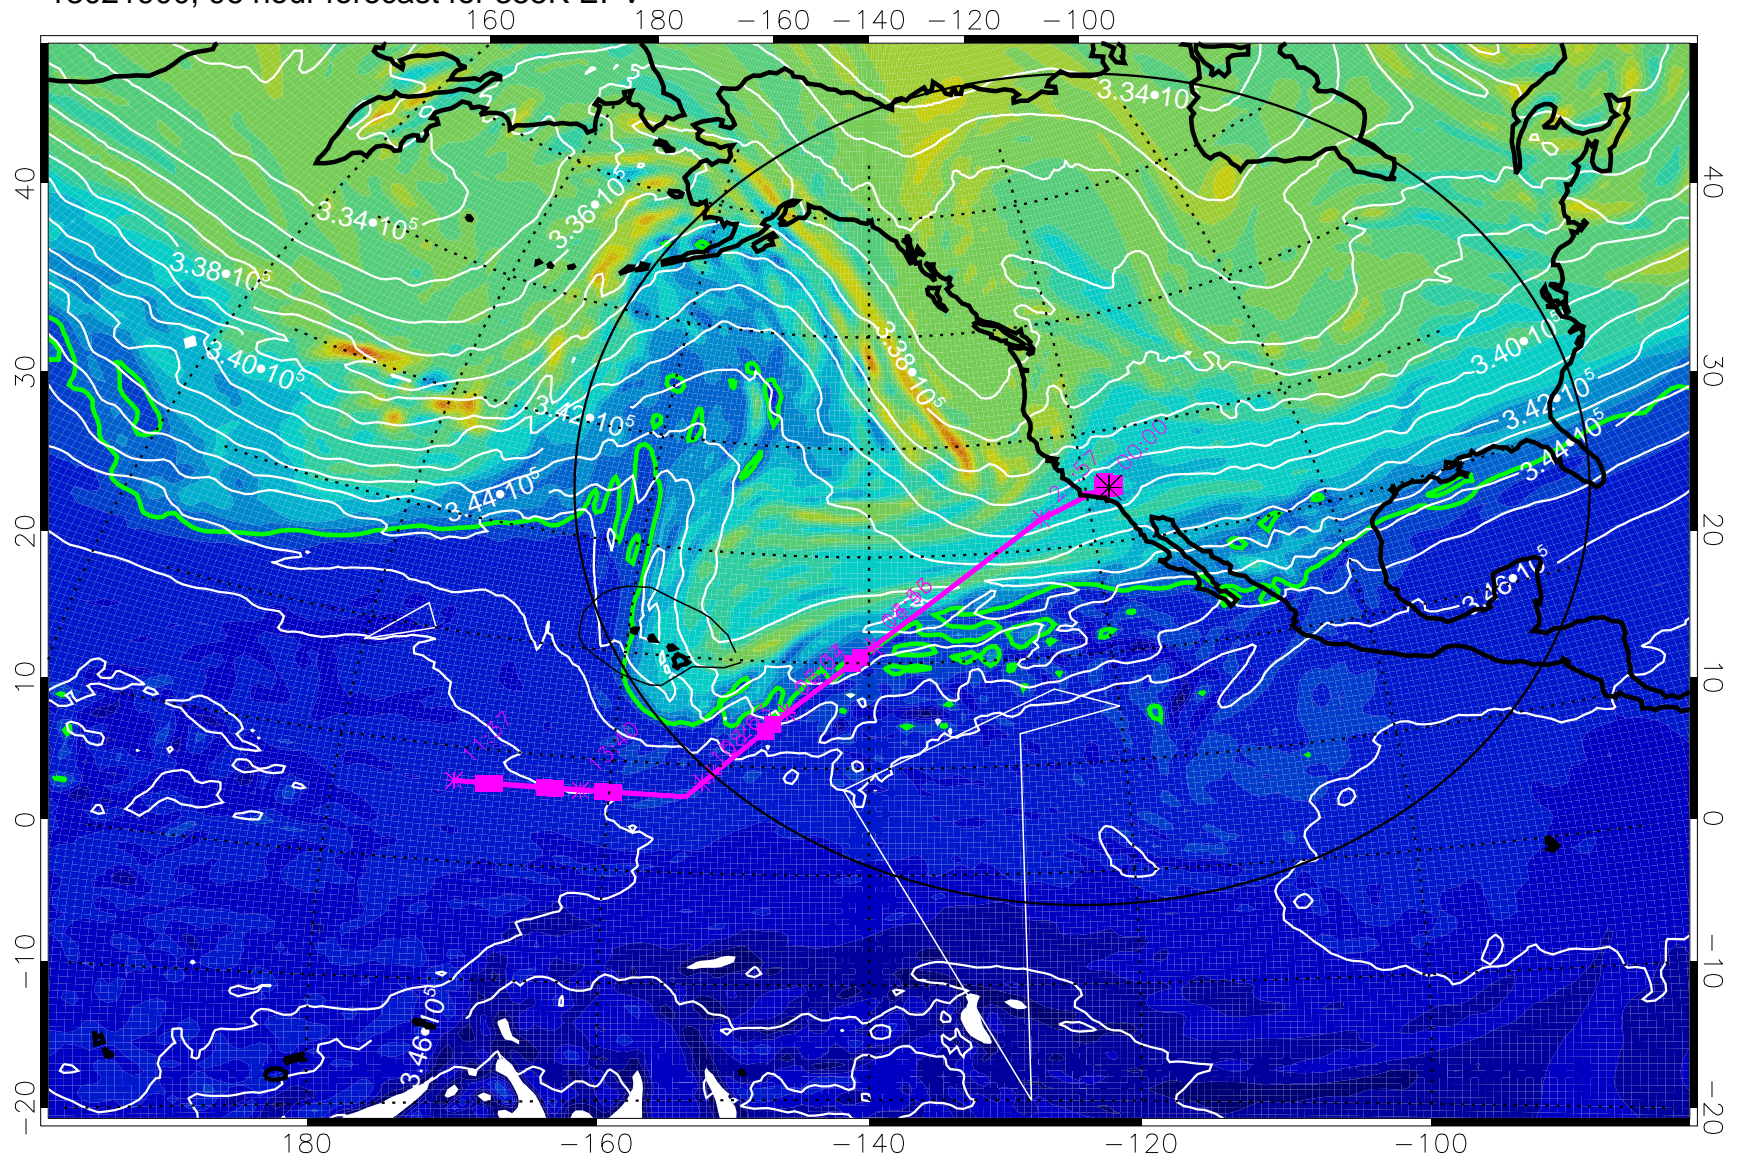

13021806, 78 hour forecast for 355K EPV

355K Montgomery Streamfunction, white
EPV Tropopause (2 PVU) Position
Range ring of 4055 km -- 13 hours GH round trip

13021812, 84 hour forecast for 355K EPV

355K Montgomery Streamfunction, white
EPV Tropopause (2 PVU) Position
Range ring of 4055 km -- 13 hours GH round trip

13021818, 90 hour forecast for 355K EPV

160 180 -160 -140 -120 -100

0 5.0*10⁻⁶ 1.0*10⁻⁵ 1.5*10⁻⁵
PVU

355K Montgomery Streamfunction, white
EPV Tropopause (2 PVU) Position
Range ring of 4055 km -- 13 hours GH round trip

13021900, 96 hour forecast for 355K EPV

0 $5.0 \cdot 10^{-6}$ $1.0 \cdot 10^{-5}$ $1.5 \cdot 10^{-5}$
PVU

355K Montgomery Streamfunction, white
EPV Tropopause (2 PVU) Position
Range ring of 4055 km -- 13 hours GH round trip

13021906, 102 hour forecast for 355K EPV

160 180 -160 -140 -120 -100

0 $5.0 \cdot 10^{-6}$ $1.0 \cdot 10^{-5}$ $1.5 \cdot 10^{-5}$
PVU

355K Montgomery Streamfunction, white
EPV Tropopause (2 PVU) Position
Range ring of 4055 km -- 13 hours GH round trip