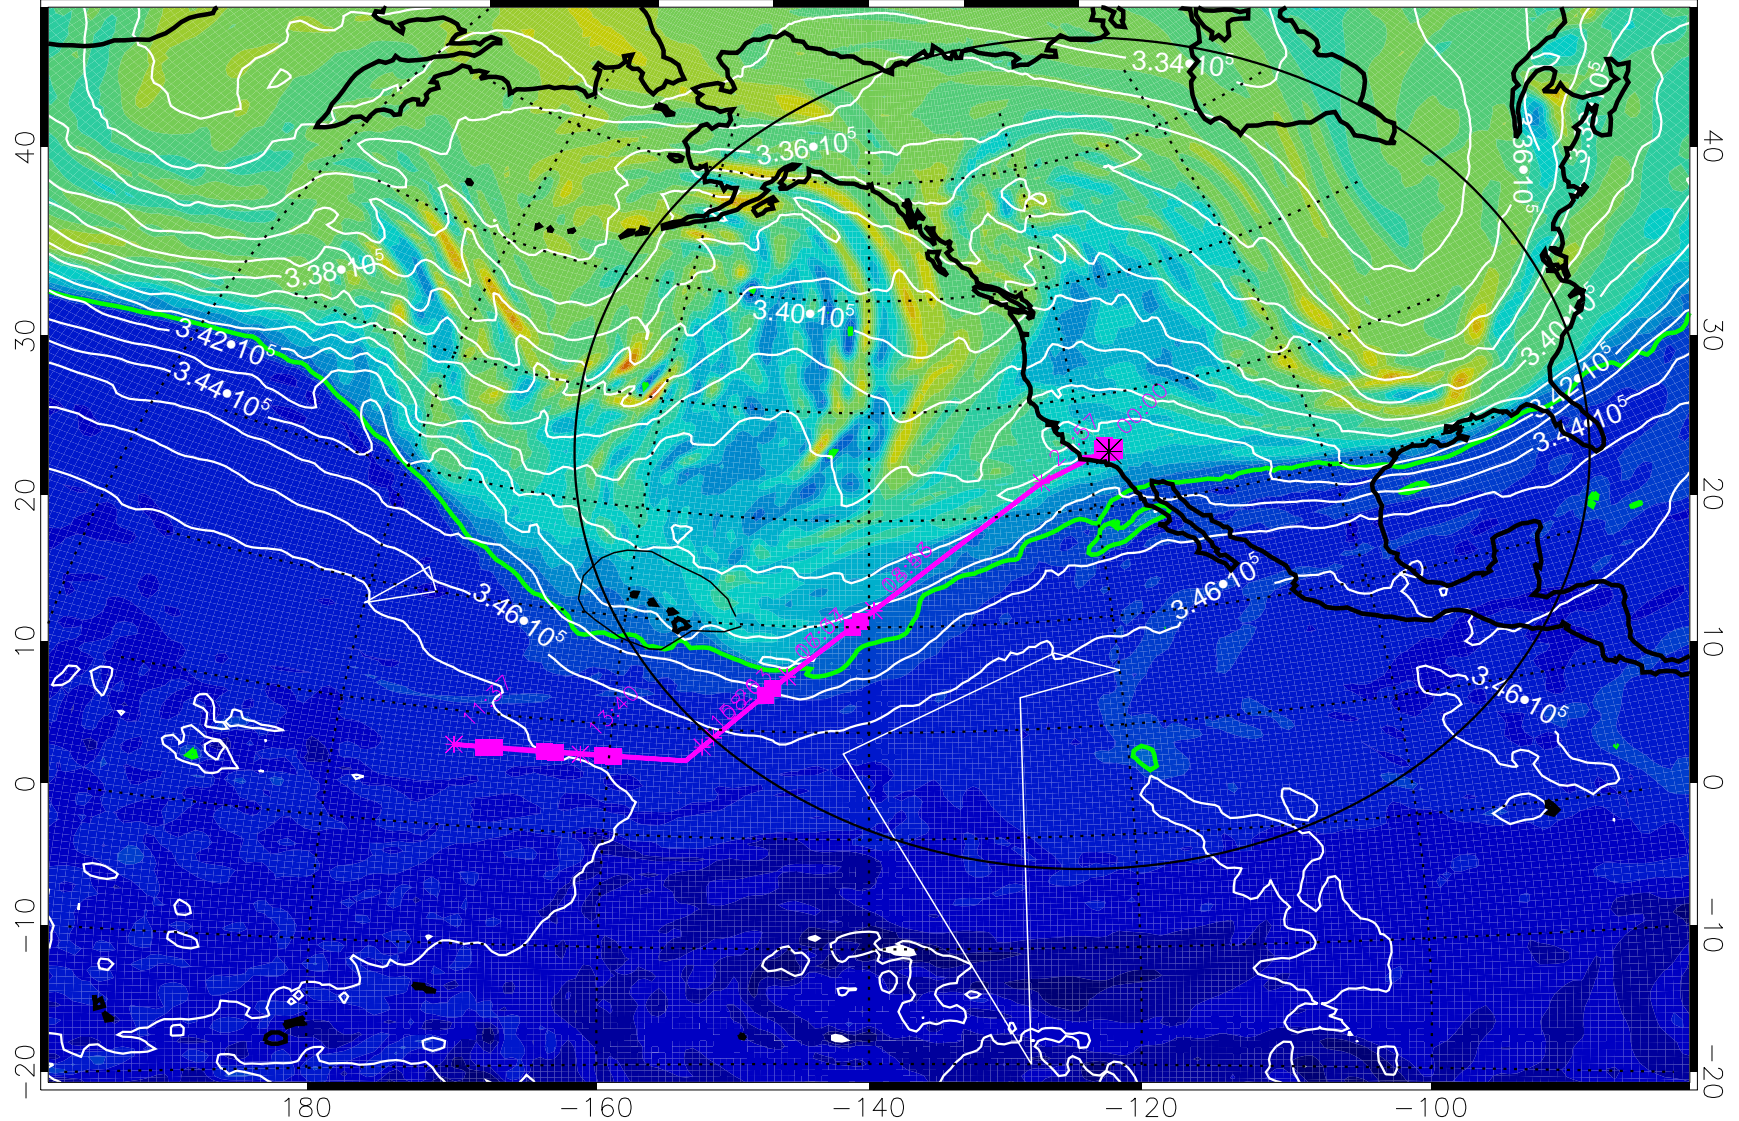

13021518, 18 hour forecast for 355K EPV

355K Montgomery Streamfunction, white
EPV Tropopause (2 PVU) Position
Range ring of 4055 km -- 13 hours GH round trip

13021600, 24 hour forecast for 355K EPV

160 180 -160 -140 -120 -100

0 5.0*10⁻⁶ 1.0*10⁻⁵ 1.5*10⁻⁵
PVU

355K Montgomery Streamfunction, white
EPV Tropopause (2 PVU) Position
Range ring of 4055 km -- 13 hours GH round trip

13021606, 30 hour forecast for 355K EPV

355K Montgomery Streamfunction, white
EPV Tropopause (2 PVU) Position
Range ring of 4055 km -- 13 hours GH round trip

13021612, 36 hour forecast for 355K EPV

160 180 -160 -140 -120 -100

0 $5.0 \cdot 10^{-6}$ $1.0 \cdot 10^{-5}$ $1.5 \cdot 10^{-5}$
PVU

355K Montgomery Streamfunction, white
EPV Tropopause (2 PVU) Position
Range ring of 4055 km -- 13 hours GH round trip

13021618, 42 hour forecast for 355K EPV

355K Montgomery Streamfunction, white
EPV Tropopause (2 PVU) Position
Range ring of 4055 km -- 13 hours GH round trip

13021700, 48 hour forecast for 355K EPV

160 180 -160 -140 -120 -100