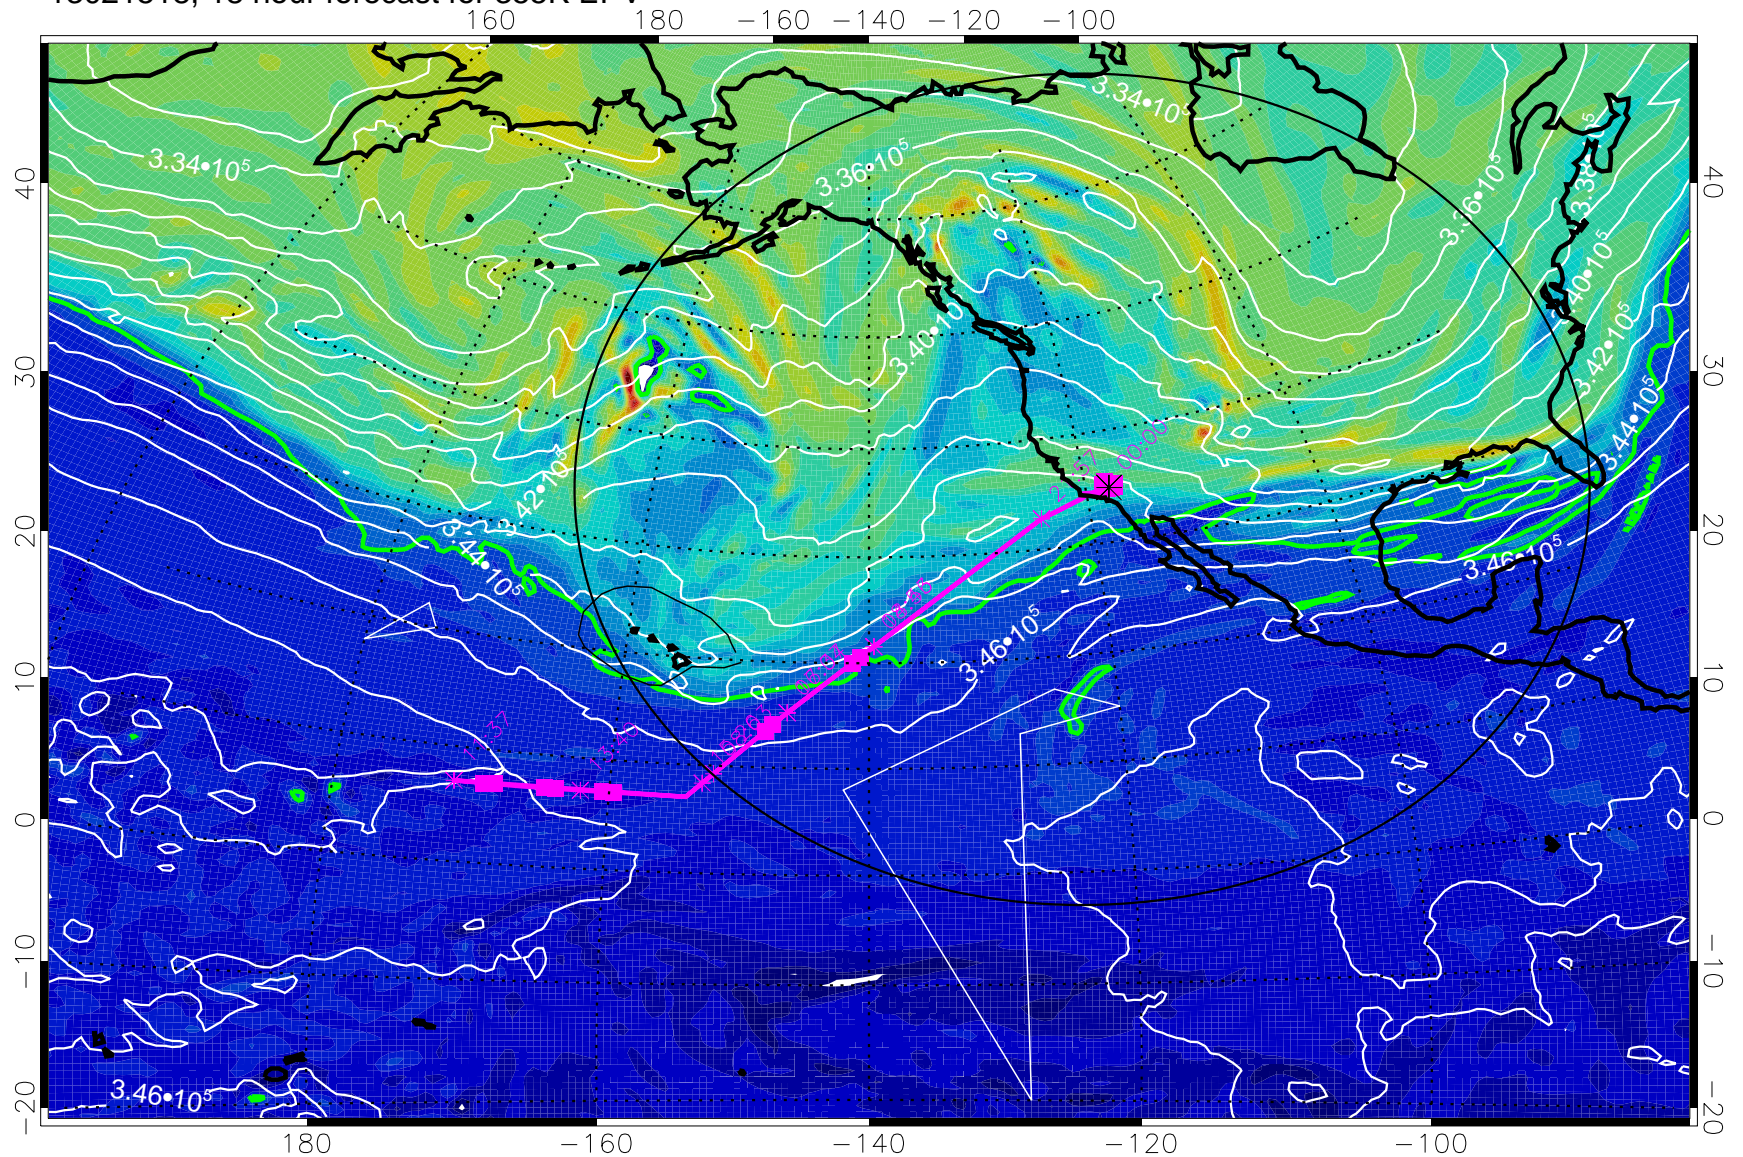

13021512, 12 hour forecast for 355K EPV

160 180 -160 -140 -120 -100

0 $5.0 \cdot 10^{-6}$ $1.0 \cdot 10^{-5}$ $1.5 \cdot 10^{-5}$
PVU

355K Montgomery Streamfunction, white
EPV Tropopause (2 PVU) Position
Range ring of 4055 km -- 13 hours GH round trip

13021518, 18 hour forecast for 355K EPV

355K Montgomery Streamfunction, white
EPV Tropopause (2 PVU) Position
Range ring of 4055 km -- 13 hours GH round trip

13021600, 24 hour forecast for 355K EPV

160 180 -160 -140 -120 -100

0 5.0*10⁻⁶ 1.0*10⁻⁵ 1.5*10⁻⁵
PVU

355K Montgomery Streamfunction, white
EPV Tropopause (2 PVU) Position
Range ring of 4055 km -- 13 hours GH round trip

13021606, 30 hour forecast for 355K EPV

355K Montgomery Streamfunction, white
EPV Tropopause (2 PVU) Position
Range ring of 4055 km -- 13 hours GH round trip

13021618, 42 hour forecast for 355K EPV

355K Montgomery Streamfunction, white
EPV Tropopause (2 PVU) Position
Range ring of 4055 km -- 13 hours GH round trip

13021700, 48 hour forecast for 355K EPV

160 180 -160 -140 -120 -100