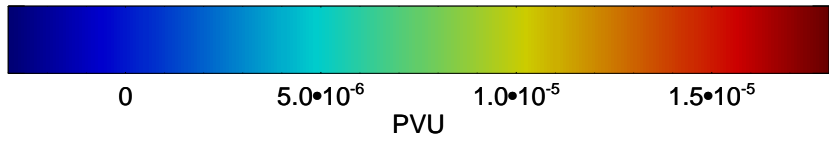

13021800, 72 hour forecast for 355K EPV

355K Montgomery Streamfunction, white
EPV Tropopause (2 PVU) Position
Range ring of 4055 km -- 13 hours GH round trip