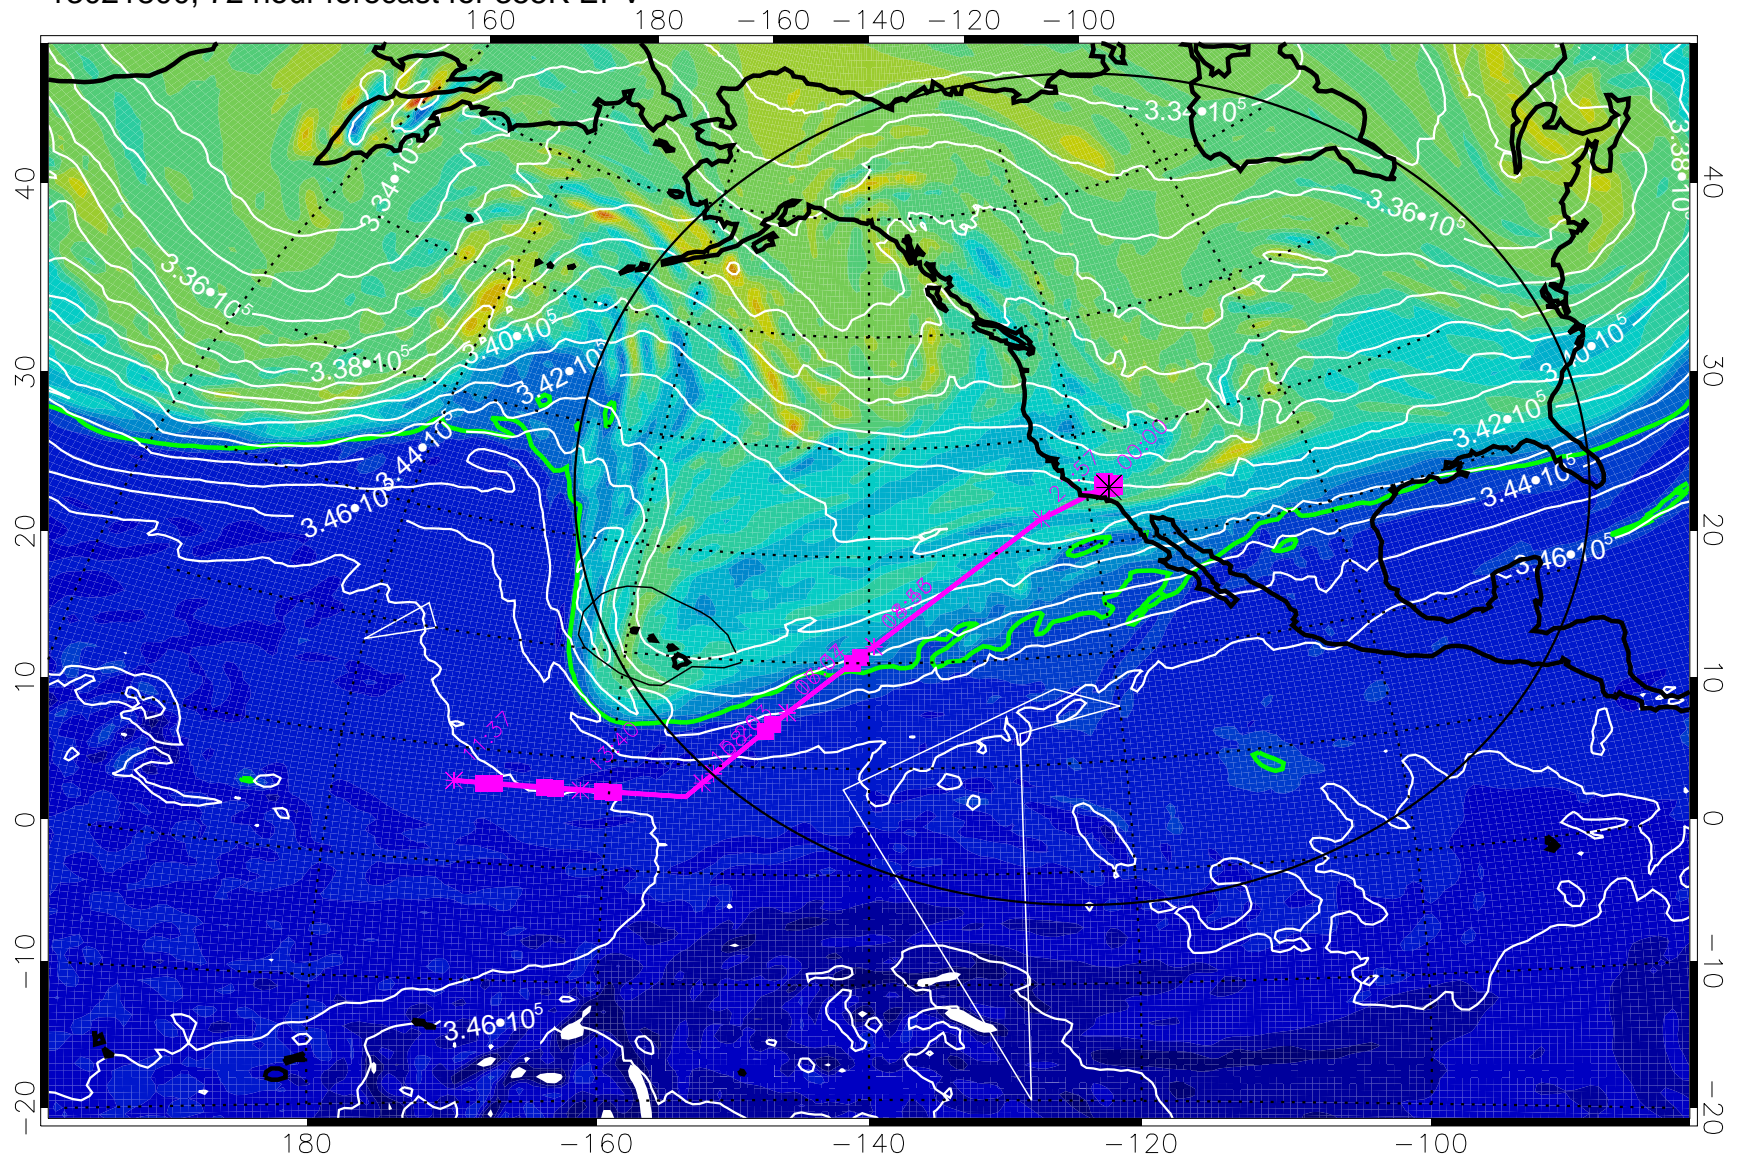

0 $5.0 \cdot 10^{-6}$ $1.0 \cdot 10^{-5}$ $1.5 \cdot 10^{-5}$
PVU

355K Montgomery Streamfunction, white
EPV Tropopause (2 PVU) Position
Range ring of 4055 km -- 13 hours GH round trip

13021712, 60 hour forecast for 355K EPV

0 $5.0 \cdot 10^{-6}$ $1.0 \cdot 10^{-5}$ $1.5 \cdot 10^{-5}$
PVU

355K Montgomery Streamfunction, white
EPV Tropopause (2 PVU) Position
Range ring of 4055 km -- 13 hours GH round trip

13021718, 66 hour forecast for 355K EPV

355K Montgomery Streamfunction, white
EPV Tropopause (2 PVU) Position
Range ring of 4055 km -- 13 hours GH round trip

13021800, 72 hour forecast for 355K EPV

355K Montgomery Streamfunction, white
EPV Tropopause (2 PVU) Position
Range ring of 4055 km -- 13 hours GH round trip

13021806, 78 hour forecast for 355K EPV

355K Montgomery Streamfunction, white
EPV Tropopause (2 PVU) Position
Range ring of 4055 km -- 13 hours GH round trip

13021812, 84 hour forecast for 355K EPV

355K Montgomery Streamfunction, white
EPV Tropopause (2 PVU) Position
Range ring of 4055 km -- 13 hours GH round trip