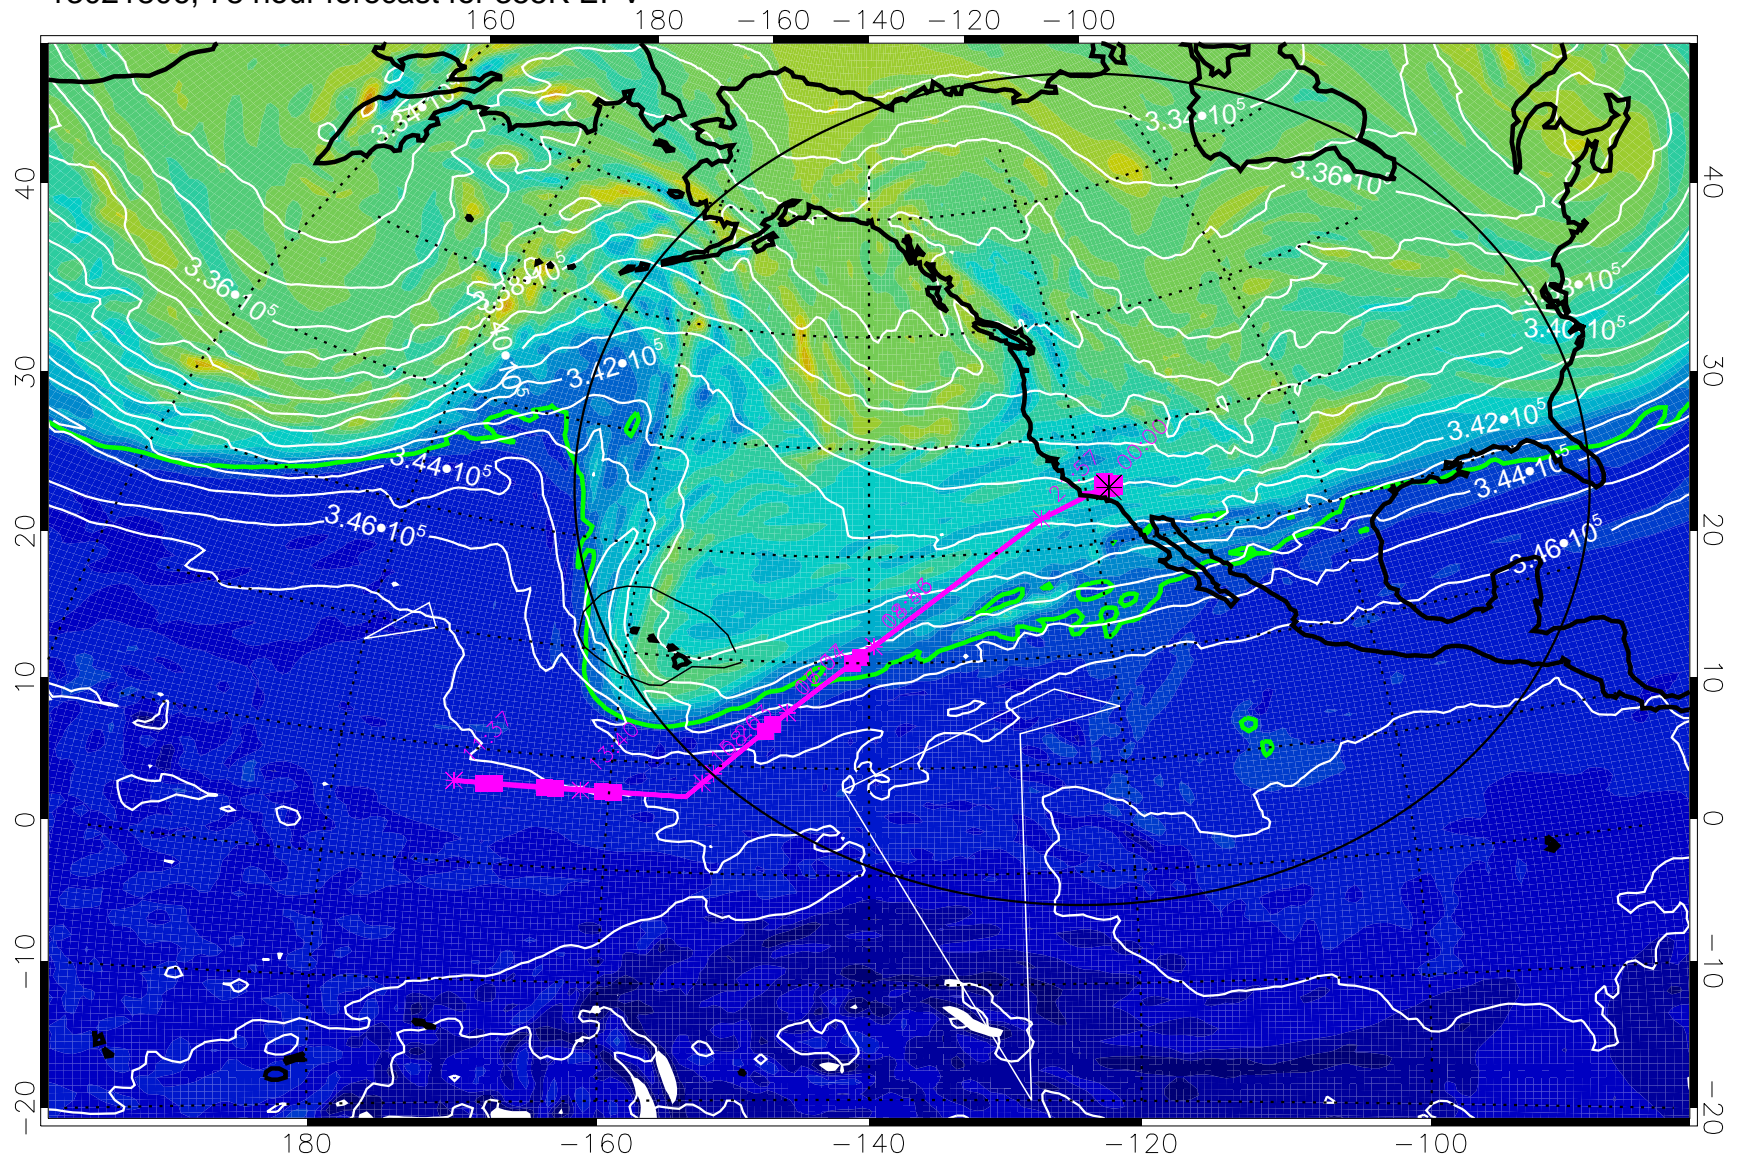

0 $5.0 \cdot 10^{-6}$ $1.0 \cdot 10^{-5}$ $1.5 \cdot 10^{-5}$
PVU

355K Montgomery Streamfunction, white
EPV Tropopause (2 PVU) Position
Range ring of 4055 km -- 13 hours GH round trip

13021712, 60 hour forecast for 355K EPV

0 $5.0 \cdot 10^{-6}$ $1.0 \cdot 10^{-5}$ $1.5 \cdot 10^{-5}$
PVU

355K Montgomery Streamfunction, white
EPV Tropopause (2 PVU) Position
Range ring of 4055 km -- 13 hours GH round trip

13021718, 66 hour forecast for 355K EPV

355K Montgomery Streamfunction, white
EPV Tropopause (2 PVU) Position
Range ring of 4055 km -- 13 hours GH round trip

13021800, 72 hour forecast for 355K EPV

355K Montgomery Streamfunction, white
EPV Tropopause (2 PVU) Position
Range ring of 4055 km -- 13 hours GH round trip

13021806, 78 hour forecast for 355K EPV

355K Montgomery Streamfunction, white
EPV Tropopause (2 PVU) Position
Range ring of 4055 km -- 13 hours GH round trip

13021812, 84 hour forecast for 355K EPV

355K Montgomery Streamfunction, white
EPV Tropopause (2 PVU) Position
Range ring of 4055 km -- 13 hours GH round trip