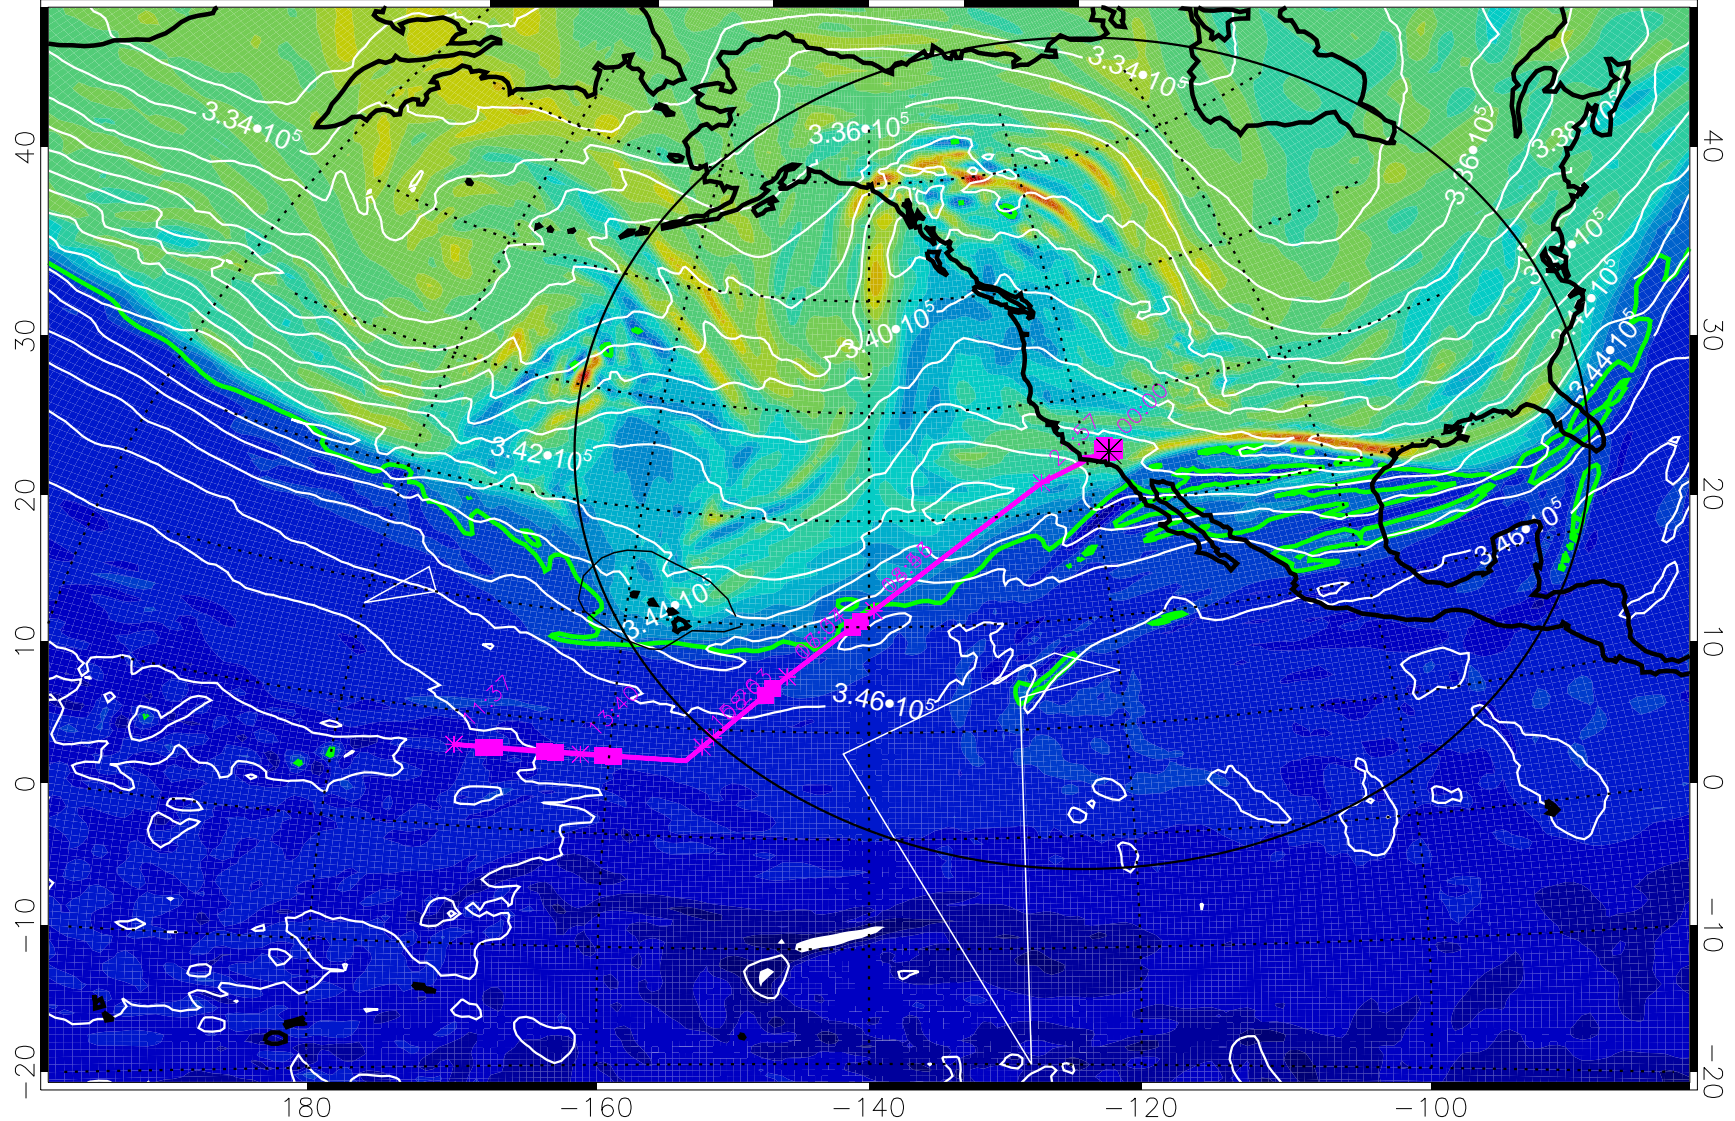

13021512, 12 hour forecast for 355K EPV

160 180 -160 -140 -120 -100

0 $5.0 \cdot 10^{-6}$ $1.0 \cdot 10^{-5}$ $1.5 \cdot 10^{-5}$
PVU

355K Montgomery Streamfunction, white
EPV Tropopause (2 PVU) Position
Range ring of 4055 km -- 13 hours GH round trip

13021518, 18 hour forecast for 355K EPV

355K Montgomery Streamfunction, white
EPV Tropopause (2 PVU) Position
Range ring of 4055 km -- 13 hours GH round trip

13021600, 24 hour forecast for 355K EPV

160 180 -160 -140 -120 -100

0 5.0*10⁻⁶ 1.0*10⁻⁵ 1.5*10⁻⁵
PVU

355K Montgomery Streamfunction, white
EPV Tropopause (2 PVU) Position
Range ring of 4055 km -- 13 hours GH round trip

13021606, 30 hour forecast for 355K EPV

355K Montgomery Streamfunction, white
EPV Tropopause (2 PVU) Position
Range ring of 4055 km -- 13 hours GH round trip

13021618, 42 hour forecast for 355K EPV

355K Montgomery Streamfunction, white
EPV Tropopause (2 PVU) Position
Range ring of 4055 km -- 13 hours GH round trip

13021700, 48 hour forecast for 355K EPV

160 180 -160 -140 -120 -100