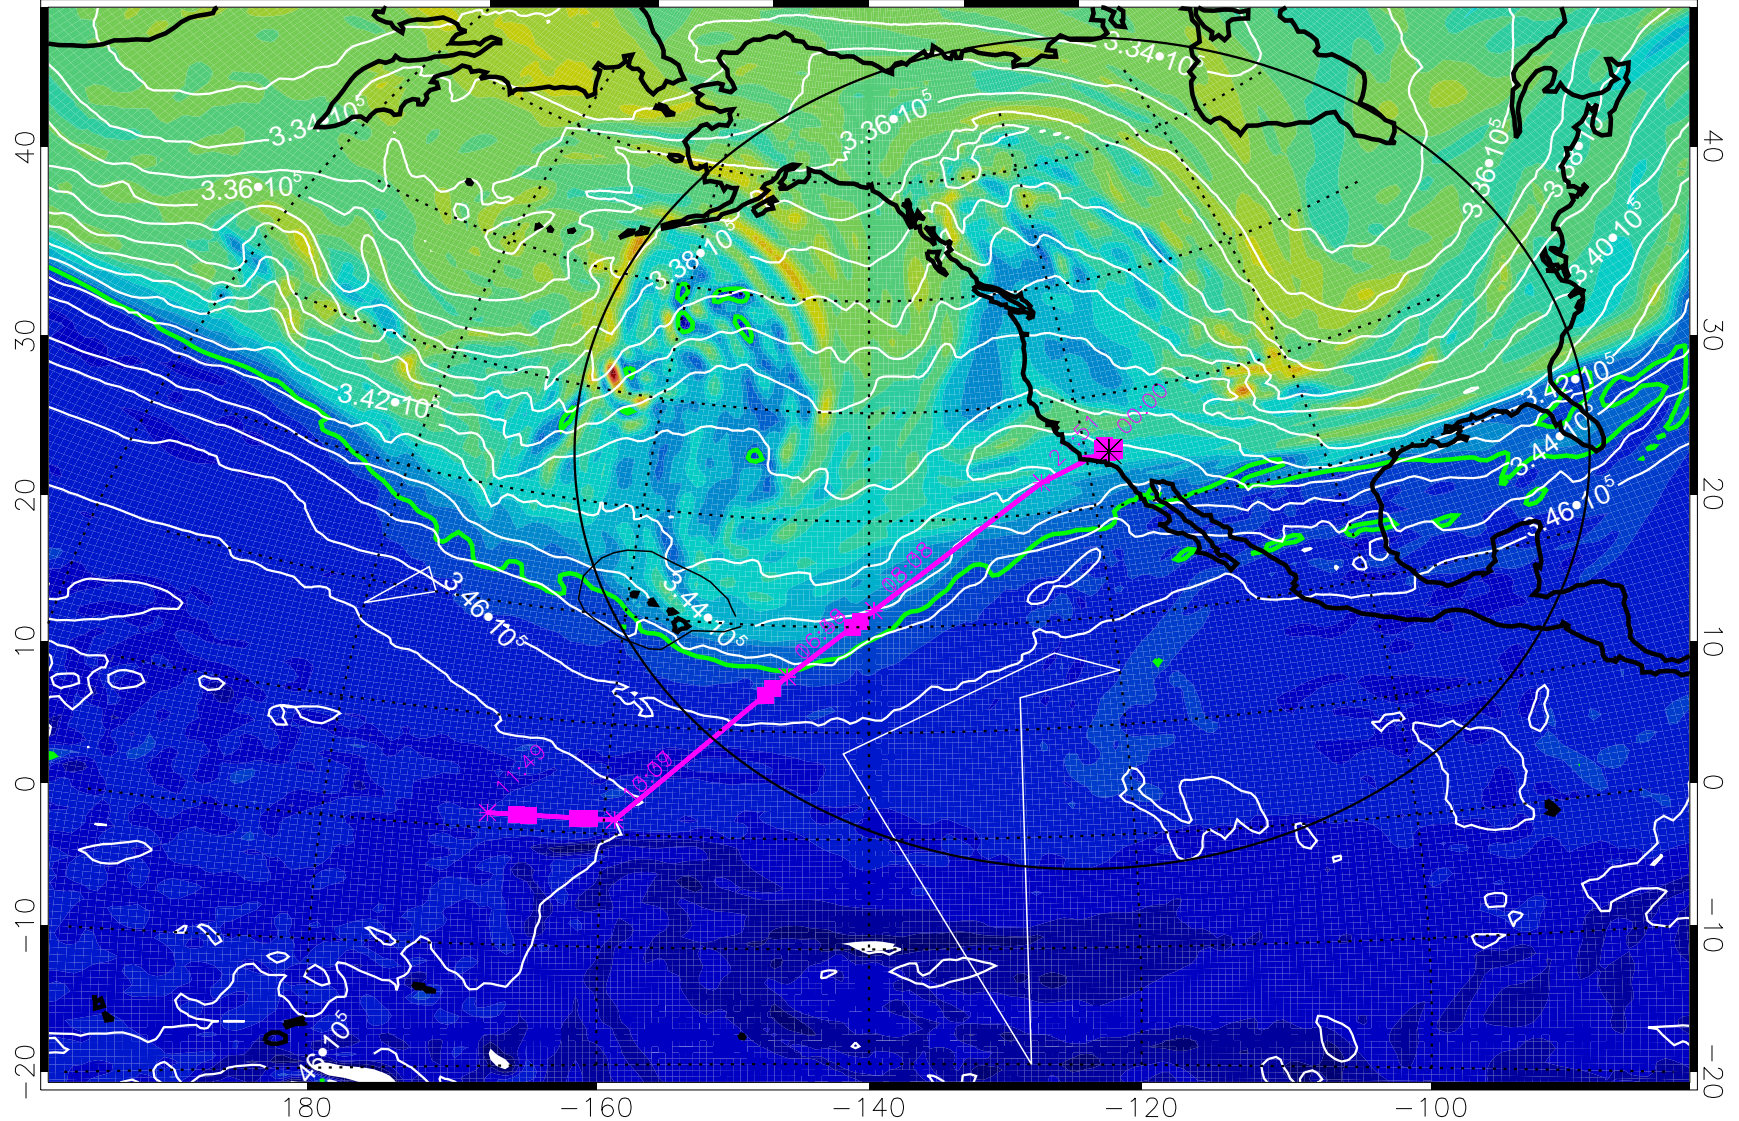

13021506, 18 hour forecast for 355K EPV

160 180 -160 -140 -120 -100

0  $5.0 \cdot 10^{-6}$   $1.0 \cdot 10^{-5}$   $1.5 \cdot 10^{-5}$   
PVU

355K Montgomery Streamfunction, white  
EPV Tropopause (2 PVU) Position  
Range ring of 4055 km -- 13 hours GH round trip

13021512, 24 hour forecast for 355K EPV

355K Montgomery Streamfunction, white  
EPV Tropopause (2 PVU) Position  
Range ring of 4055 km -- 13 hours GH round trip

13021518, 30 hour forecast for 355K EPV

160 180 -160 -140 -120 -100

355K Montgomery Streamfunction, white  
EPV Tropopause (2 PVU) Position  
Range ring of 4055 km -- 13 hours GH round trip

13021600, 36 hour forecast for 355K EPV

160 180 -160 -140 -120 -100

0  $5.0 \times 10^{-6}$   $1.0 \times 10^{-5}$   $1.5 \times 10^{-5}$   
PVU

355K Montgomery Streamfunction, white  
EPV Tropopause (2 PVU) Position  
Range ring of 4055 km -- 13 hours GH round trip

13021606, 42 hour forecast for 355K EPV

160 180 -160 -140 -120 -100

355K Montgomery Streamfunction, white  
EPV Tropopause (2 PVU) Position  
Range ring of 4055 km -- 13 hours GH round trip