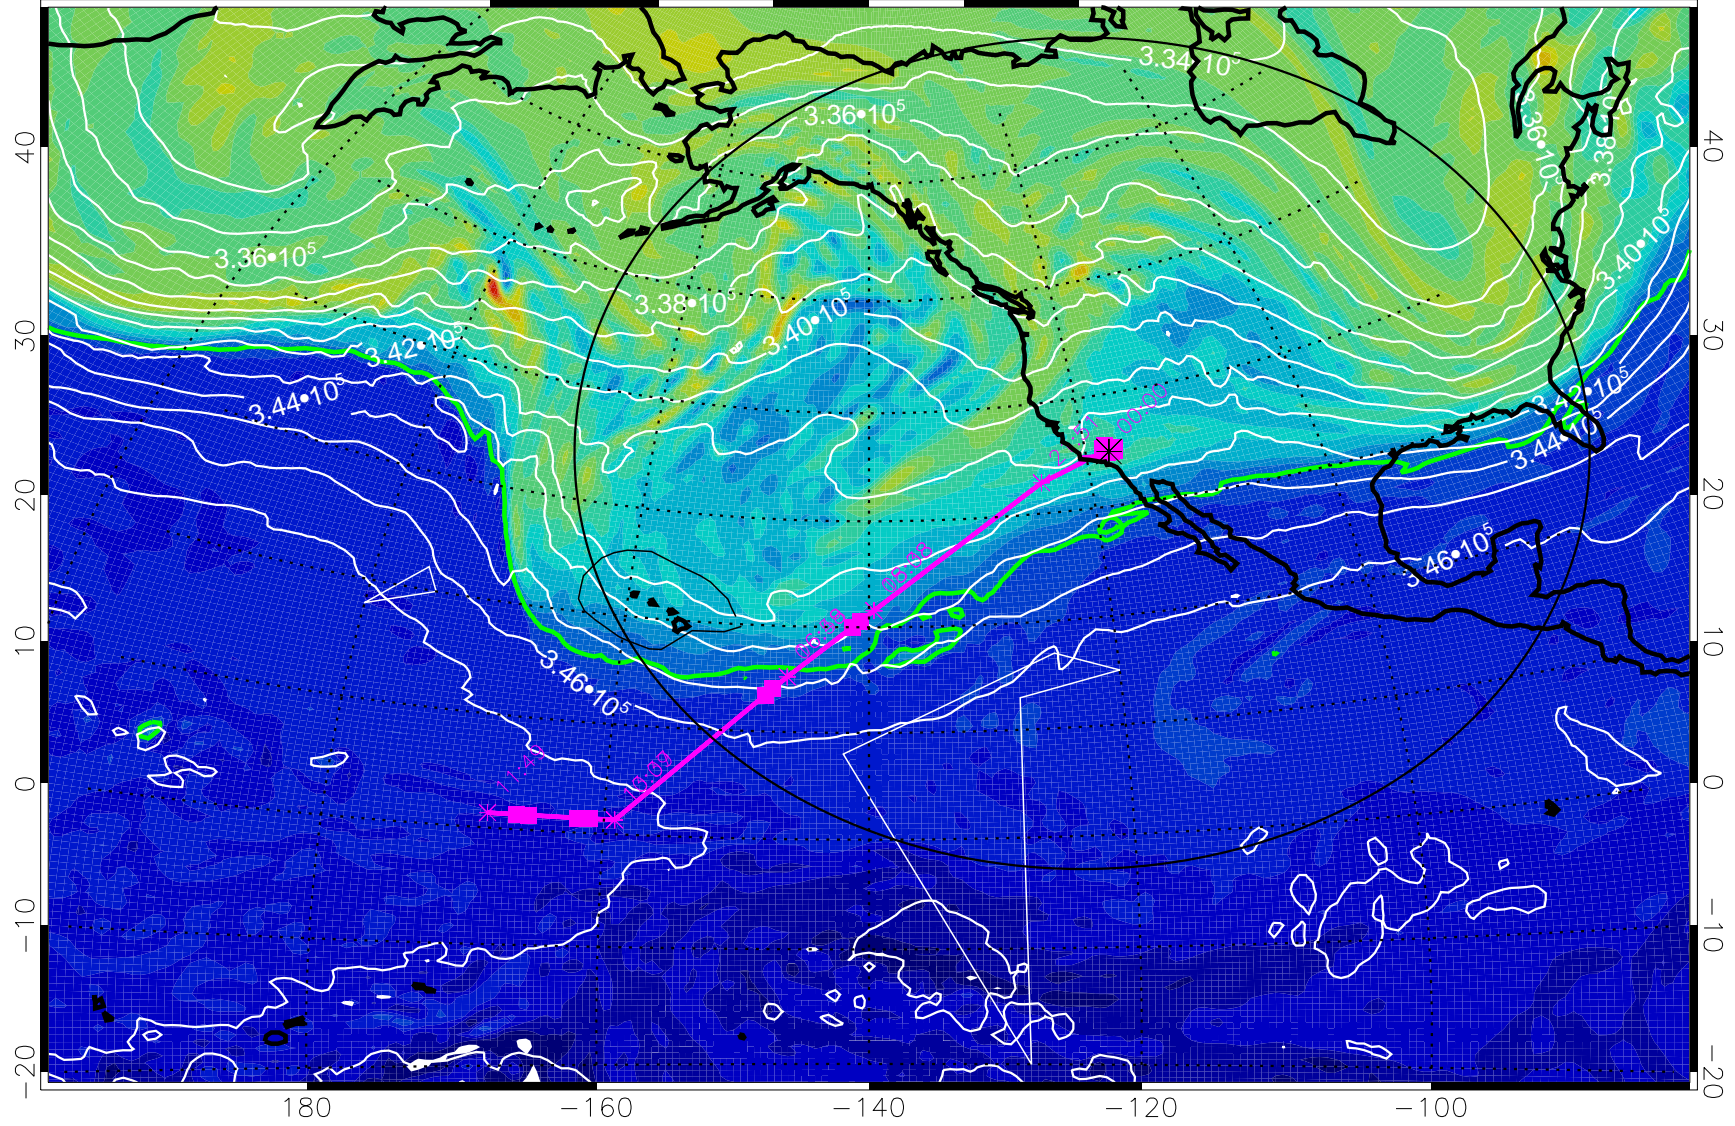

355K Montgomery Streamfunction, white  
EPV Tropopause (2 PVU) Position  
Range ring of 4055 km -- 13 hours GH round trip

13021606, 42 hour forecast for 355K EPV

160 180 -160 -140 -120 -100

355K Montgomery Streamfunction, white  
EPV Tropopause (2 PVU) Position  
Range ring of 4055 km -- 13 hours GH round trip

13021612, 48 hour forecast for 355K EPV

355K Montgomery Streamfunction, white  
EPV Tropopause (2 PVU) Position  
Range ring of 4055 km -- 13 hours GH round trip

13021618, 54 hour forecast for 355K EPV

355K Montgomery Streamfunction, white  
EPV Tropopause (2 PVU) Position  
Range ring of 4055 km -- 13 hours GH round trip

13021700, 60 hour forecast for 355K EPV

160 180 -160 -140 -120 -100

0 5.0•10<sup>-6</sup> 1.0•10<sup>-5</sup> 1.5•10<sup>-5</sup>  
PVU

355K Montgomery Streamfunction, white  
EPV Tropopause (2 PVU) Position  
Range ring of 4055 km -- 13 hours GH round trip

13021706, 66 hour forecast for 355K EPV

160 180 -160 -140 -120 -100

355K Montgomery Streamfunction, white  
EPV Tropopause (2 PVU) Position  
Range ring of 4055 km -- 13 hours GH round trip

13021712, 72 hour forecast for 355K EPV