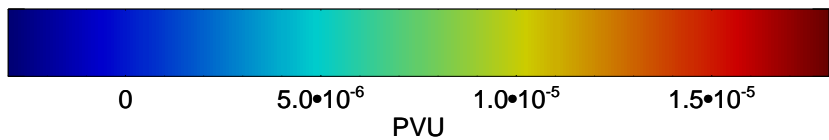

13021612, 48 hour forecast for 355K EPV

355K Montgomery Streamfunction, white
EPV Tropopause (2 PVU) Position
Range ring of 4055 km -- 13 hours GH round trip