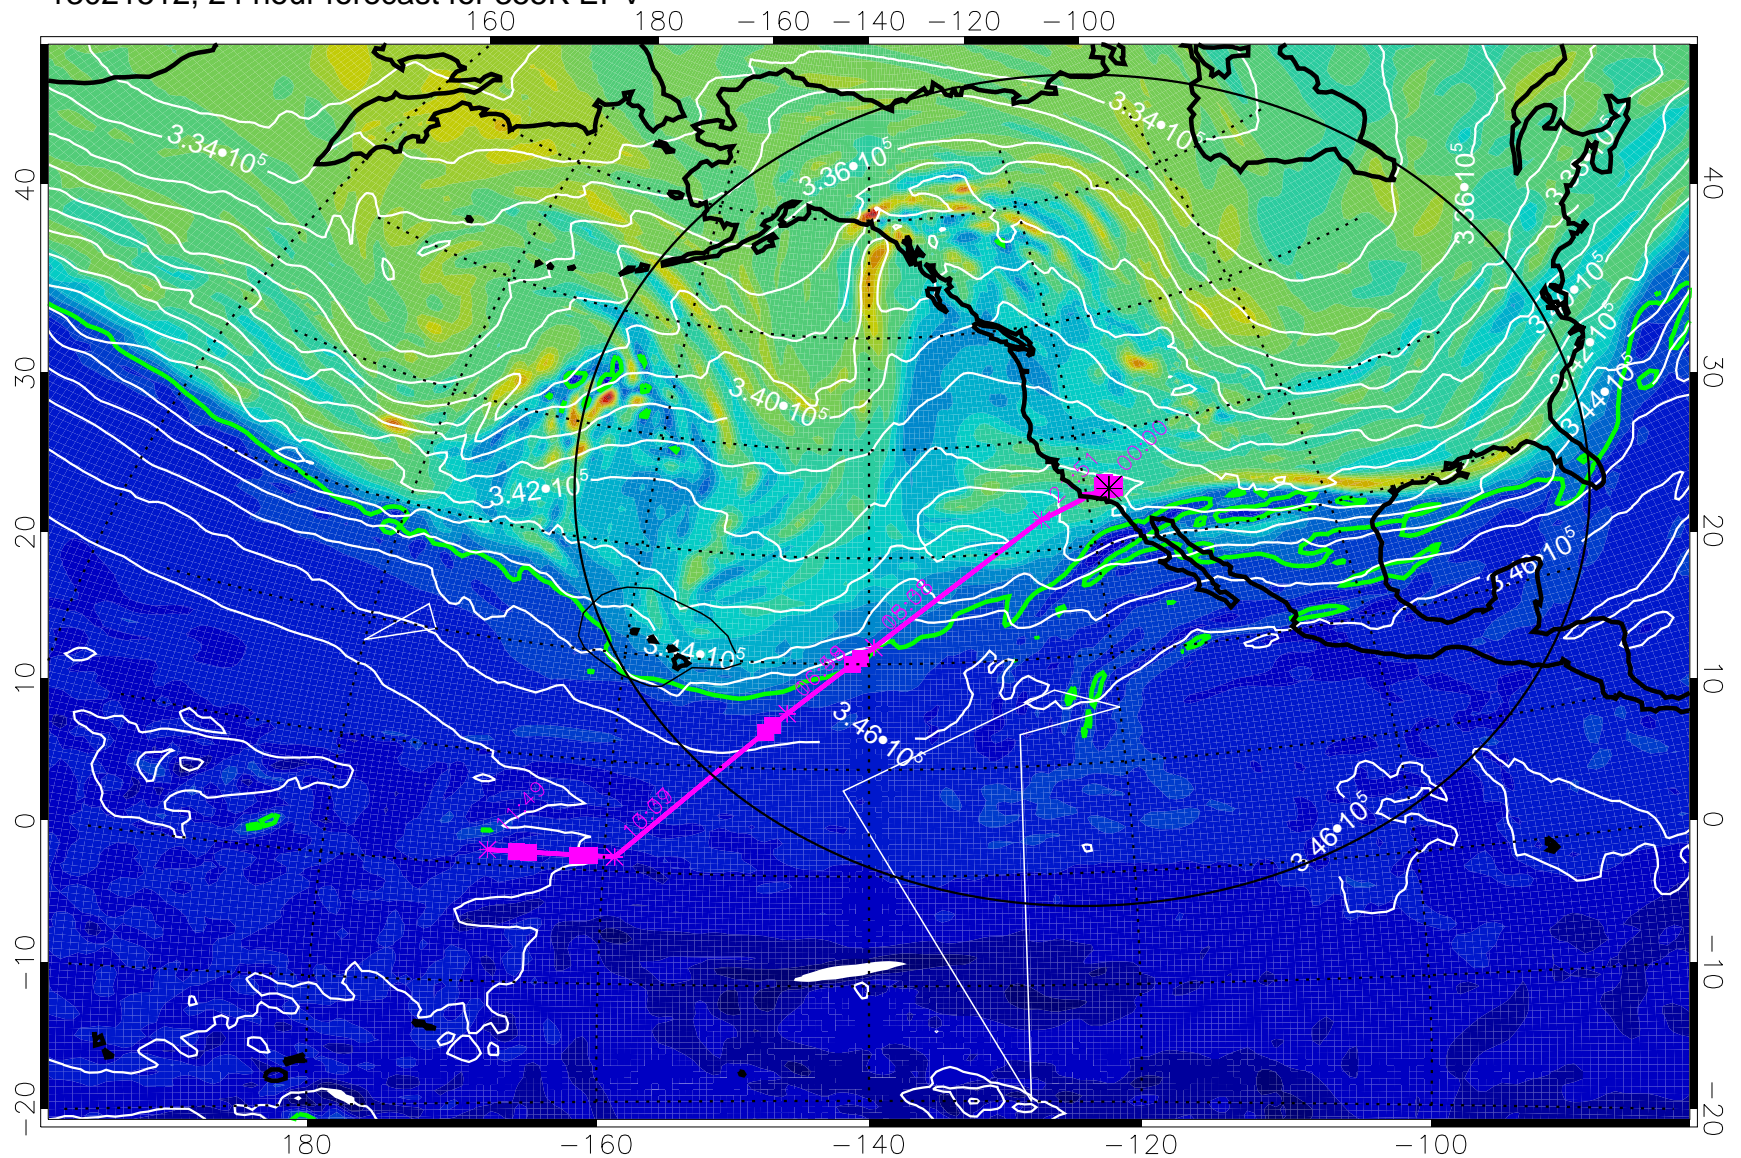

13021506, 18 hour forecast for 355K EPV

160 180 -160 -140 -120 -100

0  $5.0 \cdot 10^{-6}$   $1.0 \cdot 10^{-5}$   $1.5 \cdot 10^{-5}$   
PVU

355K Montgomery Streamfunction, white  
EPV Tropopause (2 PVU) Position  
Range ring of 4055 km -- 13 hours GH round trip

13021512, 24 hour forecast for 355K EPV

355K Montgomery Streamfunction, white  
EPV Tropopause (2 PVU) Position  
Range ring of 4055 km -- 13 hours GH round trip

13021518, 30 hour forecast for 355K EPV

160 180 -160 -140 -120 -100

355K Montgomery Streamfunction, white  
EPV Tropopause (2 PVU) Position  
Range ring of 4055 km -- 13 hours GH round trip

13021600, 36 hour forecast for 355K EPV

160 180 -160 -140 -120 -100

0  $5.0 \times 10^{-6}$   $1.0 \times 10^{-5}$   $1.5 \times 10^{-5}$   
PVU

355K Montgomery Streamfunction, white  
EPV Tropopause (2 PVU) Position  
Range ring of 4055 km -- 13 hours GH round trip

13021606, 42 hour forecast for 355K EPV

160 180 -160 -140 -120 -100

355K Montgomery Streamfunction, white  
EPV Tropopause (2 PVU) Position  
Range ring of 4055 km -- 13 hours GH round trip