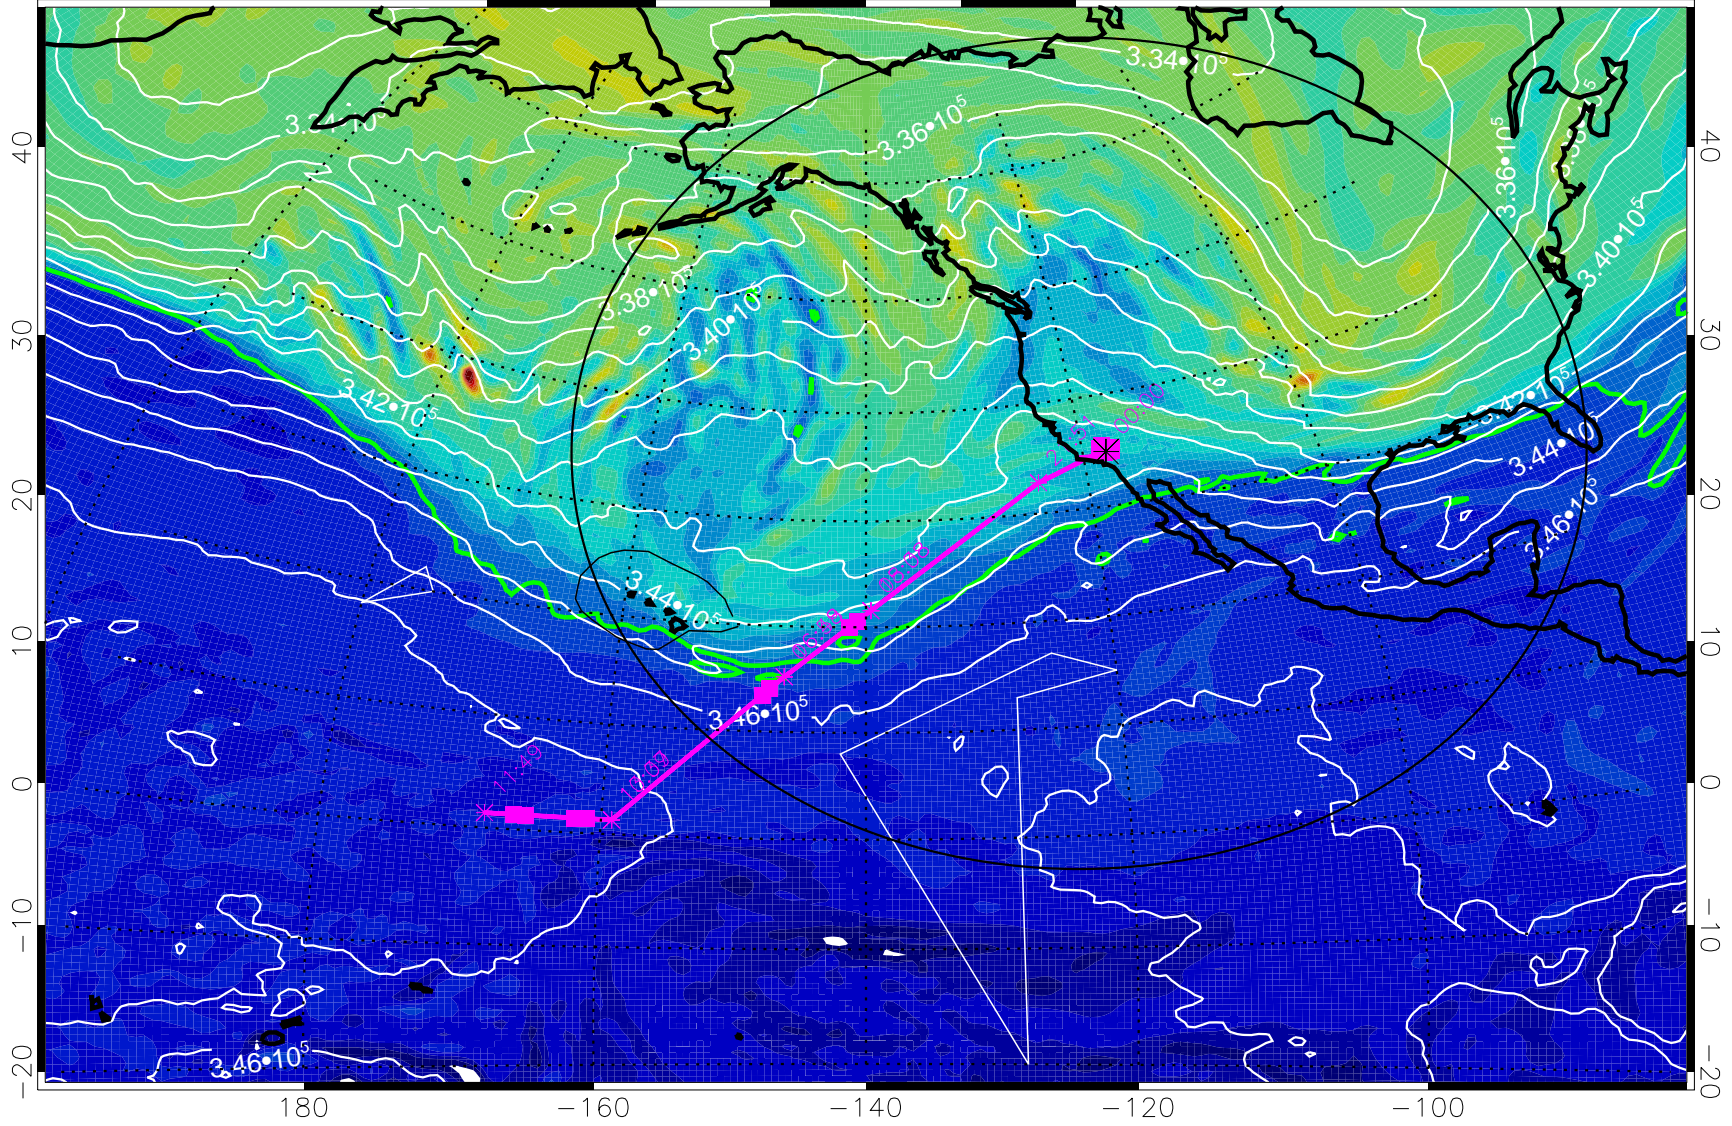

13021512, 24 hour forecast for 355K EPV

355K Montgomery Streamfunction, white  
EPV Tropopause (2 PVU) Position  
Range ring of 4055 km -- 13 hours GH round trip

13021518, 30 hour forecast for 355K EPV

160 180 -160 -140 -120 -100

355K Montgomery Streamfunction, white  
EPV Tropopause (2 PVU) Position  
Range ring of 4055 km -- 13 hours GH round trip

13021600, 36 hour forecast for 355K EPV

160 180 -160 -140 -120 -100

0  $5.0 \times 10^{-6}$   $1.0 \times 10^{-5}$   $1.5 \times 10^{-5}$   
PVU

355K Montgomery Streamfunction, white  
EPV Tropopause (2 PVU) Position  
Range ring of 4055 km -- 13 hours GH round trip

13021606, 42 hour forecast for 355K EPV

160 180 -160 -140 -120 -100

355K Montgomery Streamfunction, white  
EPV Tropopause (2 PVU) Position  
Range ring of 4055 km -- 13 hours GH round trip

13021612, 48 hour forecast for 355K EPV

355K Montgomery Streamfunction, white  
EPV Tropopause (2 PVU) Position  
Range ring of 4055 km -- 13 hours GH round trip

13021618, 54 hour forecast for 355K EPV

355K Montgomery Streamfunction, white  
EPV Tropopause (2 PVU) Position  
Range ring of 4055 km -- 13 hours GH round trip