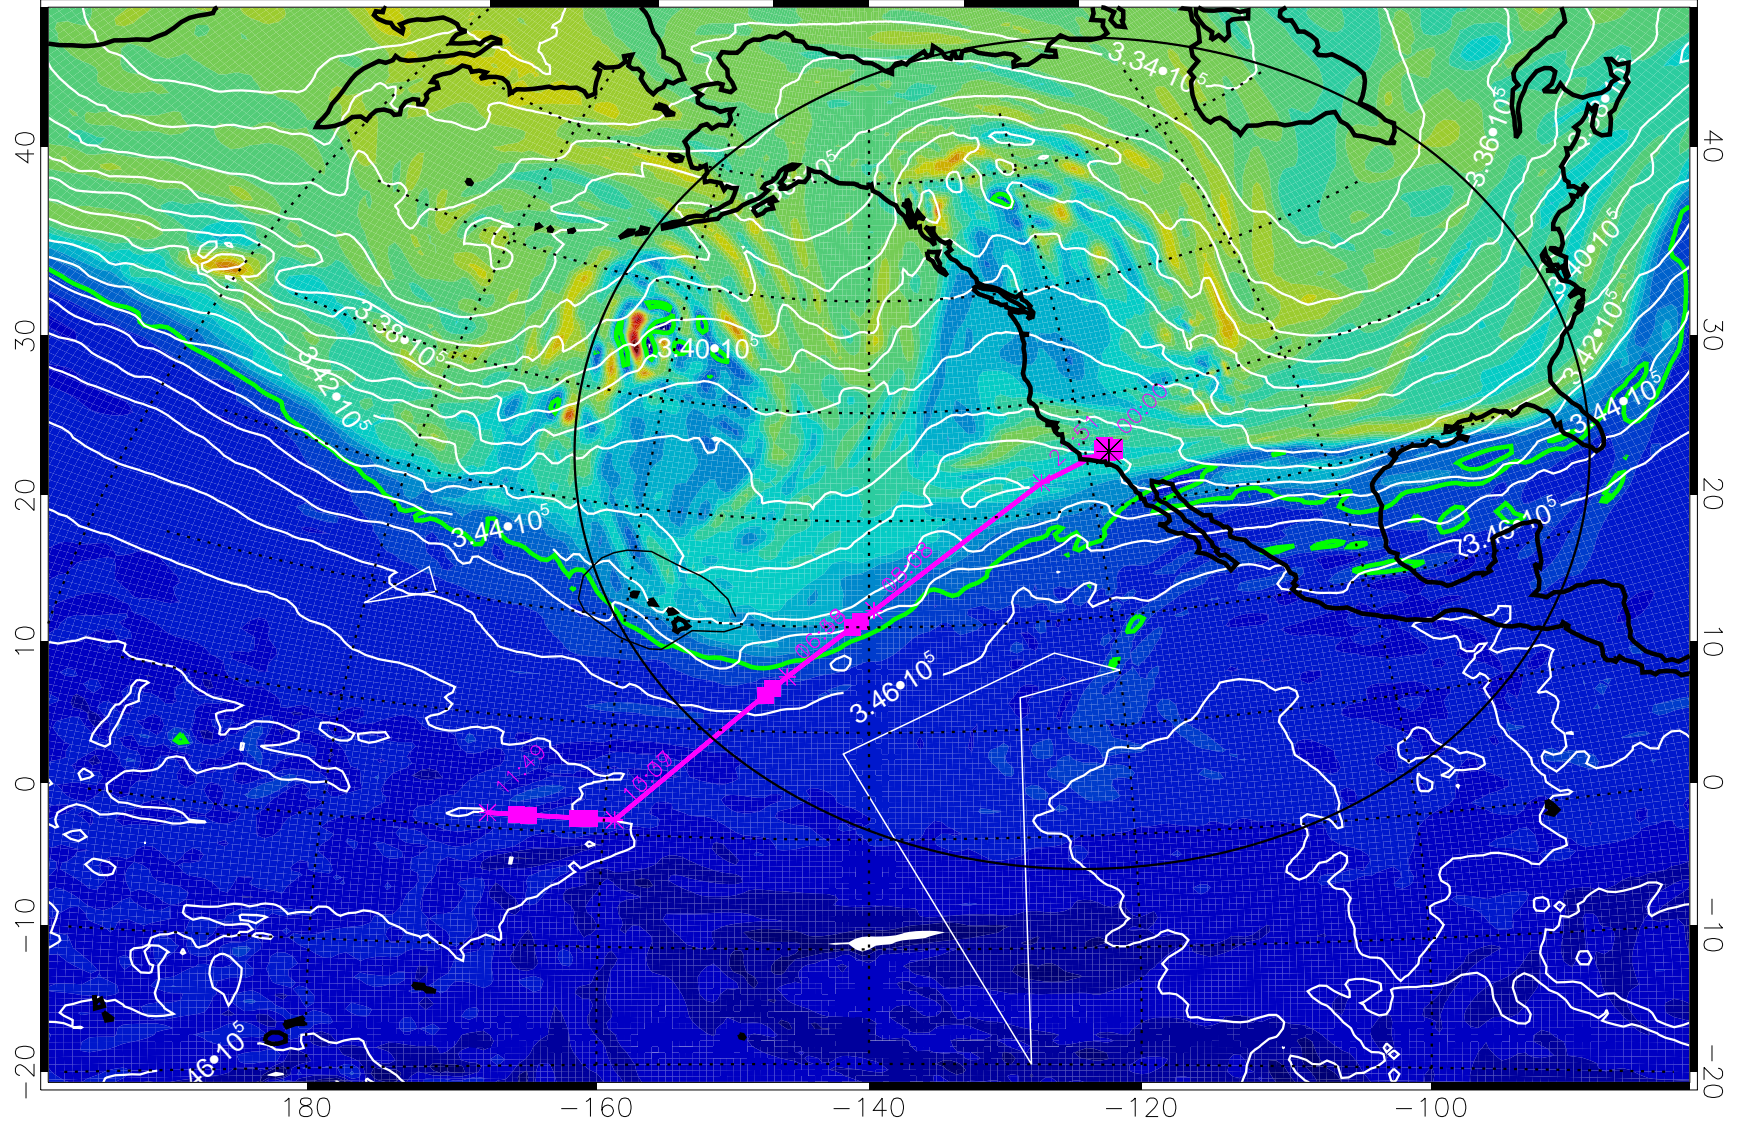

13021506, 18 hour forecast for 355K EPV

160 180 -160 -140 -120 -100

0  $5.0 \cdot 10^{-6}$   $1.0 \cdot 10^{-5}$   $1.5 \cdot 10^{-5}$   
PVU

355K Montgomery Streamfunction, white  
EPV Tropopause (2 PVU) Position  
Range ring of 4055 km -- 13 hours GH round trip

13021512, 24 hour forecast for 355K EPV

355K Montgomery Streamfunction, white  
EPV Tropopause (2 PVU) Position  
Range ring of 4055 km -- 13 hours GH round trip

13021518, 30 hour forecast for 355K EPV

160 180 -160 -140 -120 -100

355K Montgomery Streamfunction, white  
EPV Tropopause (2 PVU) Position  
Range ring of 4055 km -- 13 hours GH round trip

13021600, 36 hour forecast for 355K EPV

160 180 -160 -140 -120 -100

0  $5.0 \times 10^{-6}$   $1.0 \times 10^{-5}$   $1.5 \times 10^{-5}$   
PVU

355K Montgomery Streamfunction, white  
EPV Tropopause (2 PVU) Position  
Range ring of 4055 km -- 13 hours GH round trip

13021606, 42 hour forecast for 355K EPV

160 180 -160 -140 -120 -100

355K Montgomery Streamfunction, white  
EPV Tropopause (2 PVU) Position  
Range ring of 4055 km -- 13 hours GH round trip