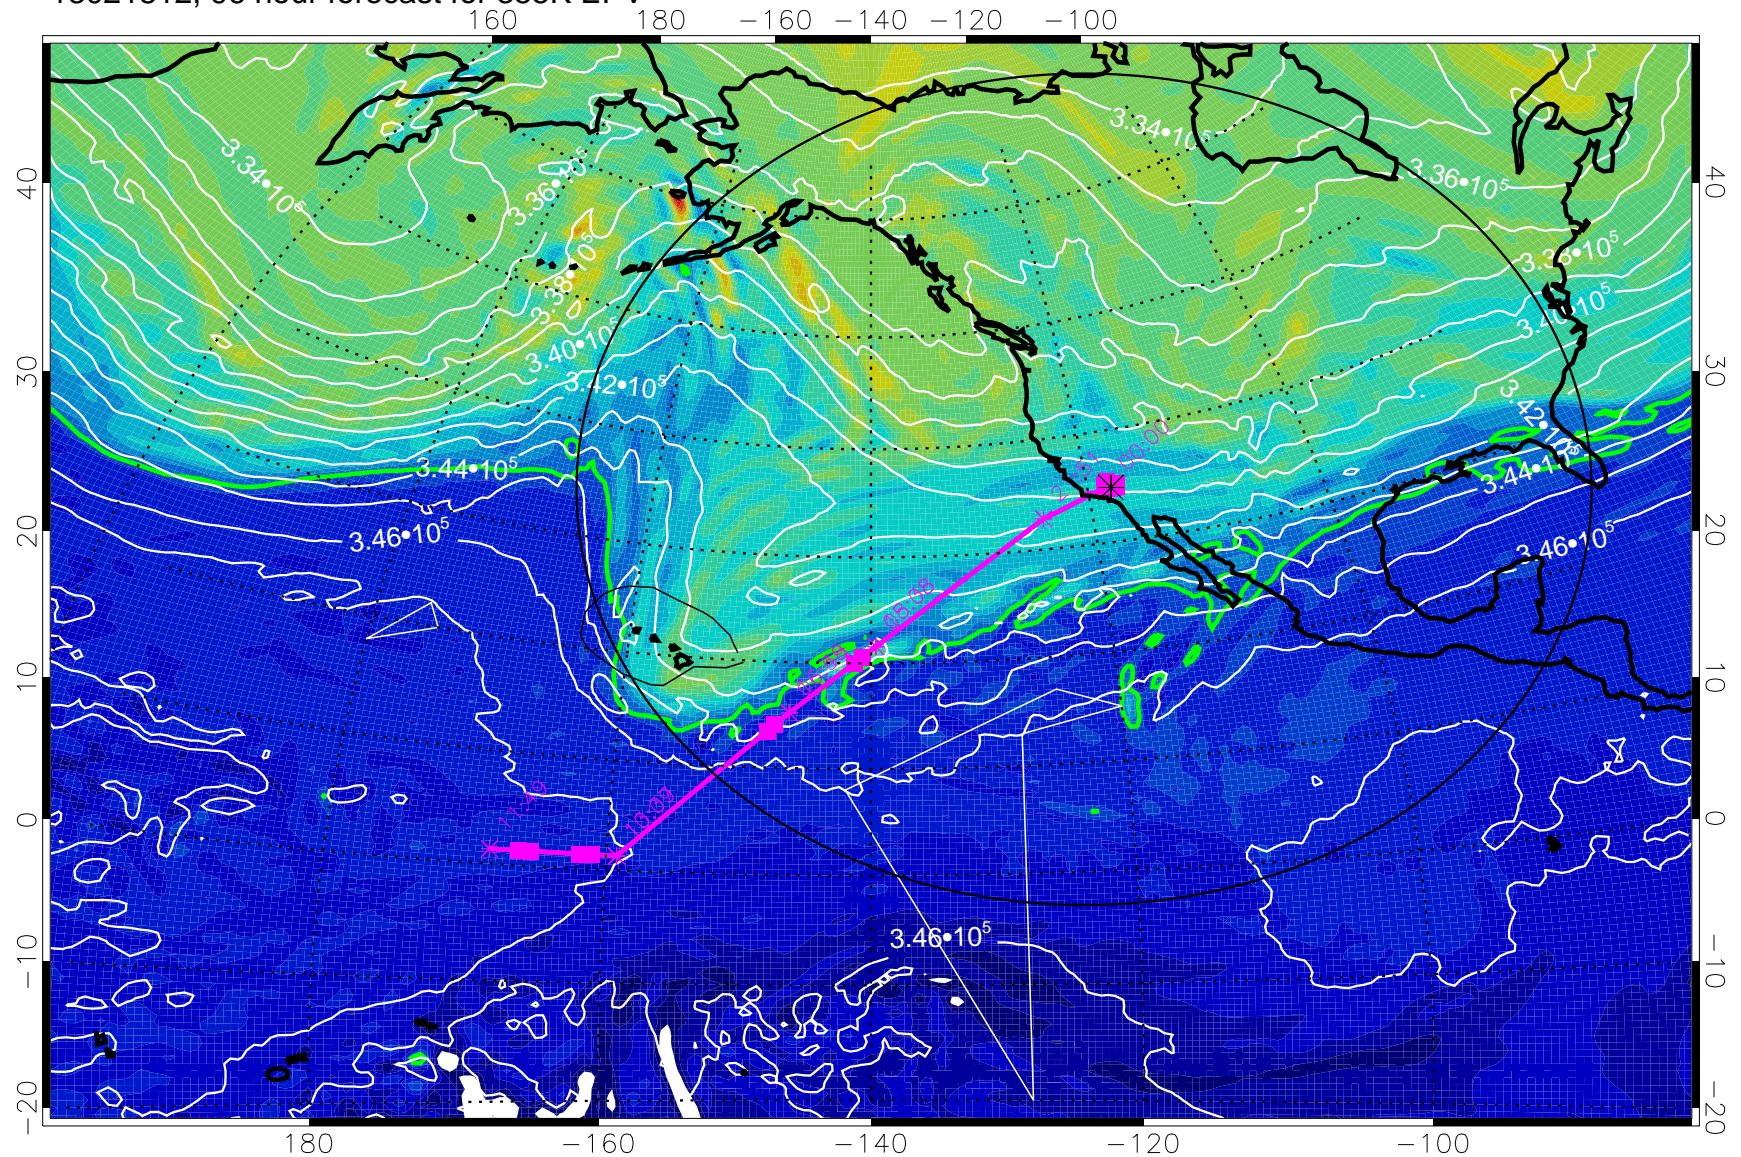

355K Montgomery Streamfunction, white  
EPV Tropopause (2 PVU) Position  
Range ring of 4055 km -- 13 hours GH round trip

13021800, 84 hour forecast for 355K EPV

0  $5.0 \cdot 10^{-6}$   $1.0 \cdot 10^{-5}$   $1.5 \cdot 10^{-5}$   
PVU

355K Montgomery Streamfunction, white  
EPV Tropopause (2 PVU) Position  
Range ring of 4055 km -- 13 hours GH round trip

13021806, 90 hour forecast for 355K EPV

355K Montgomery Streamfunction, white  
EPV Tropopause (2 PVU) Position  
Range ring of 4055 km -- 13 hours GH round trip

13021812, 96 hour forecast for 355K EPV

0  $5.0 \times 10^{-6}$   $1.0 \times 10^{-5}$   $1.5 \times 10^{-5}$   
PVU

355K Montgomery Streamfunction, white  
EPV Tropopause (2 PVU) Position  
Range ring of 4055 km -- 13 hours GH round trip

13021818, 102 hour forecast for 355K EPV

160 180 -160 -140 -120 -100

0  $5.0 \cdot 10^{-6}$   $1.0 \cdot 10^{-5}$   $1.5 \cdot 10^{-5}$   
PVU

355K Montgomery Streamfunction, white  
EPV Tropopause (2 PVU) Position  
Range ring of 4055 km -- 13 hours GH round trip