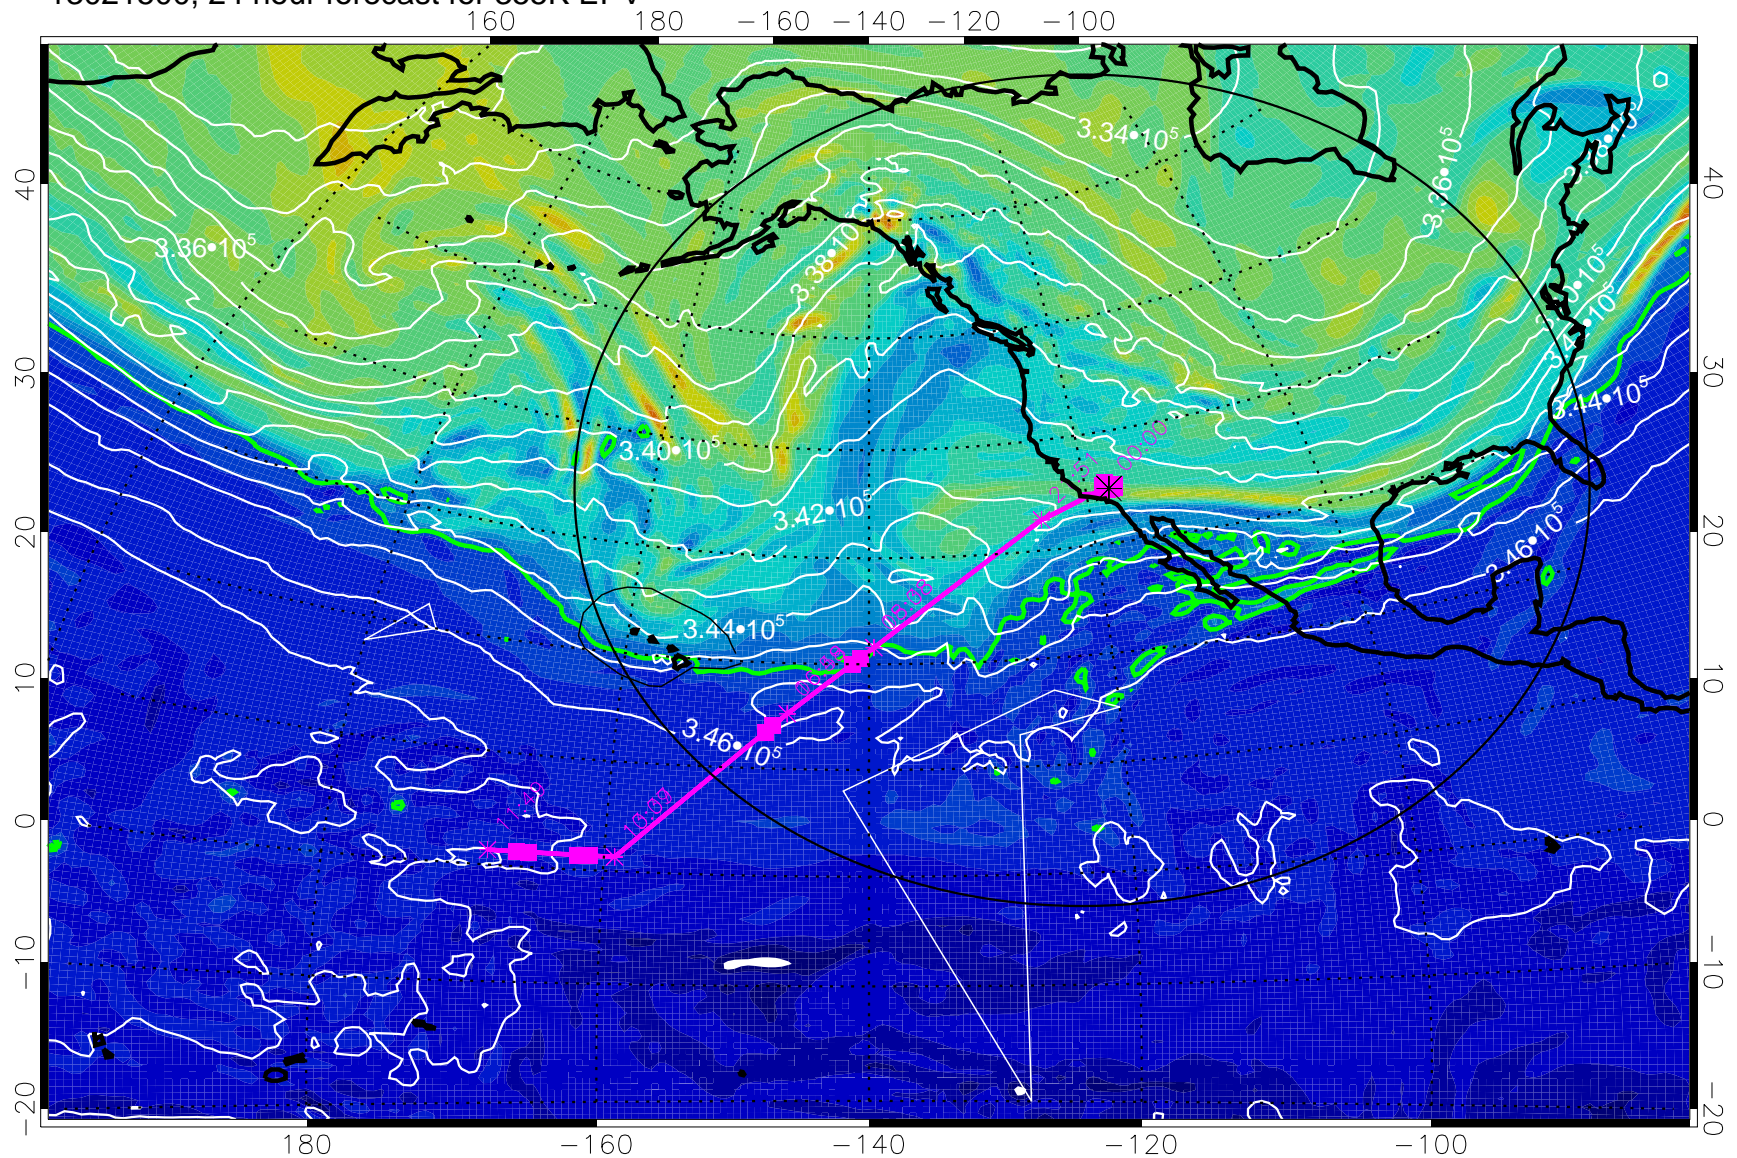

13021412, 12 hour forecast for 355K EPV

160 180 -160 -140 -120 -100

355K Montgomery Streamfunction, white
EPV Tropopause (2 PVU) Position
Range ring of 4055 km -- 13 hours GH round trip

13021418, 18 hour forecast for 355K EPV

160 180 -160 -140 -120 -100

355K Montgomery Streamfunction, white
EPV Tropopause (2 PVU) Position
Range ring of 4055 km -- 13 hours GH round trip

13021500, 24 hour forecast for 355K EPV

13021506, 30 hour forecast for 355K EPV

13021512, 36 hour forecast for 355K EPV

160 180 -160 -140 -120 -100

355K Montgomery Streamfunction, white
EPV Tropopause (2 PVU) Position
Range ring of 4055 km -- 13 hours GH round trip

13021518, 42 hour forecast for 355K EPV

160 180 -160 -140 -120 -100

355K Montgomery Streamfunction, white
EPV Tropopause (2 PVU) Position
Range ring of 4055 km -- 13 hours GH round trip

13021606, 54 hour forecast for 355K EPV

355K Montgomery Streamfunction, white
EPV Tropopause (2 PVU) Position
Range ring of 4055 km -- 13 hours GH round trip