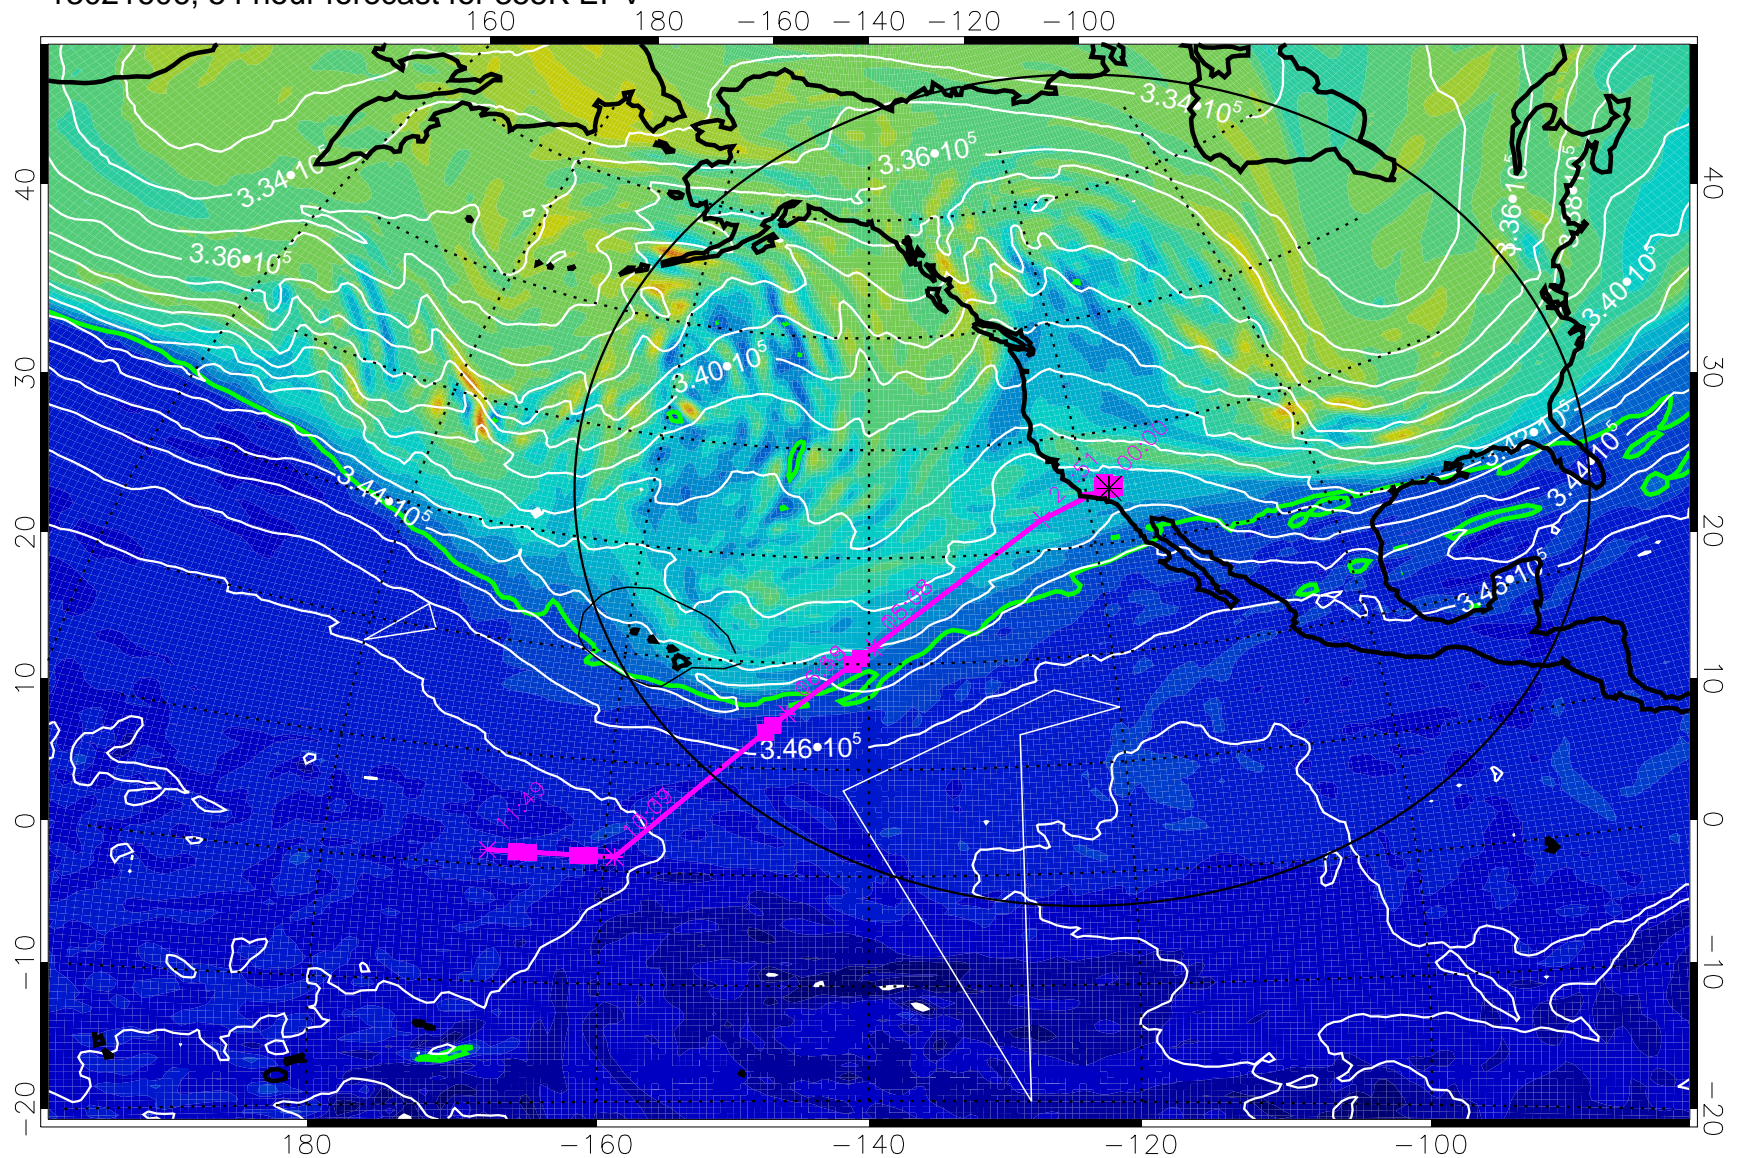

13021512, 36 hour forecast for 355K EPV

160 180 -160 -140 -120 -100

355K Montgomery Streamfunction, white
EPV Tropopause (2 PVU) Position
Range ring of 4055 km -- 13 hours GH round trip

13021518, 42 hour forecast for 355K EPV

160 180 -160 -140 -120 -100

0 5.0•10⁻⁶ 1.0•10⁻⁵ 1.5•10⁻⁵
PVU

355K Montgomery Streamfunction, white
EPV Tropopause (2 PVU) Position
Range ring of 4055 km -- 13 hours GH round trip

13021600, 48 hour forecast for 355K EPV

160 180 -160 -140 -120 -100

355K Montgomery Streamfunction, white
EPV Tropopause (2 PVU) Position
Range ring of 4055 km -- 13 hours GH round trip

13021606, 54 hour forecast for 355K EPV

355K Montgomery Streamfunction, white
EPV Tropopause (2 PVU) Position
Range ring of 4055 km -- 13 hours GH round trip

13021612, 60 hour forecast for 355K EPV

355K Montgomery Streamfunction, white
EPV Tropopause (2 PVU) Position
Range ring of 4055 km -- 13 hours GH round trip

13021618, 66 hour forecast for 355K EPV

160 180 -160 -140 -120 -100