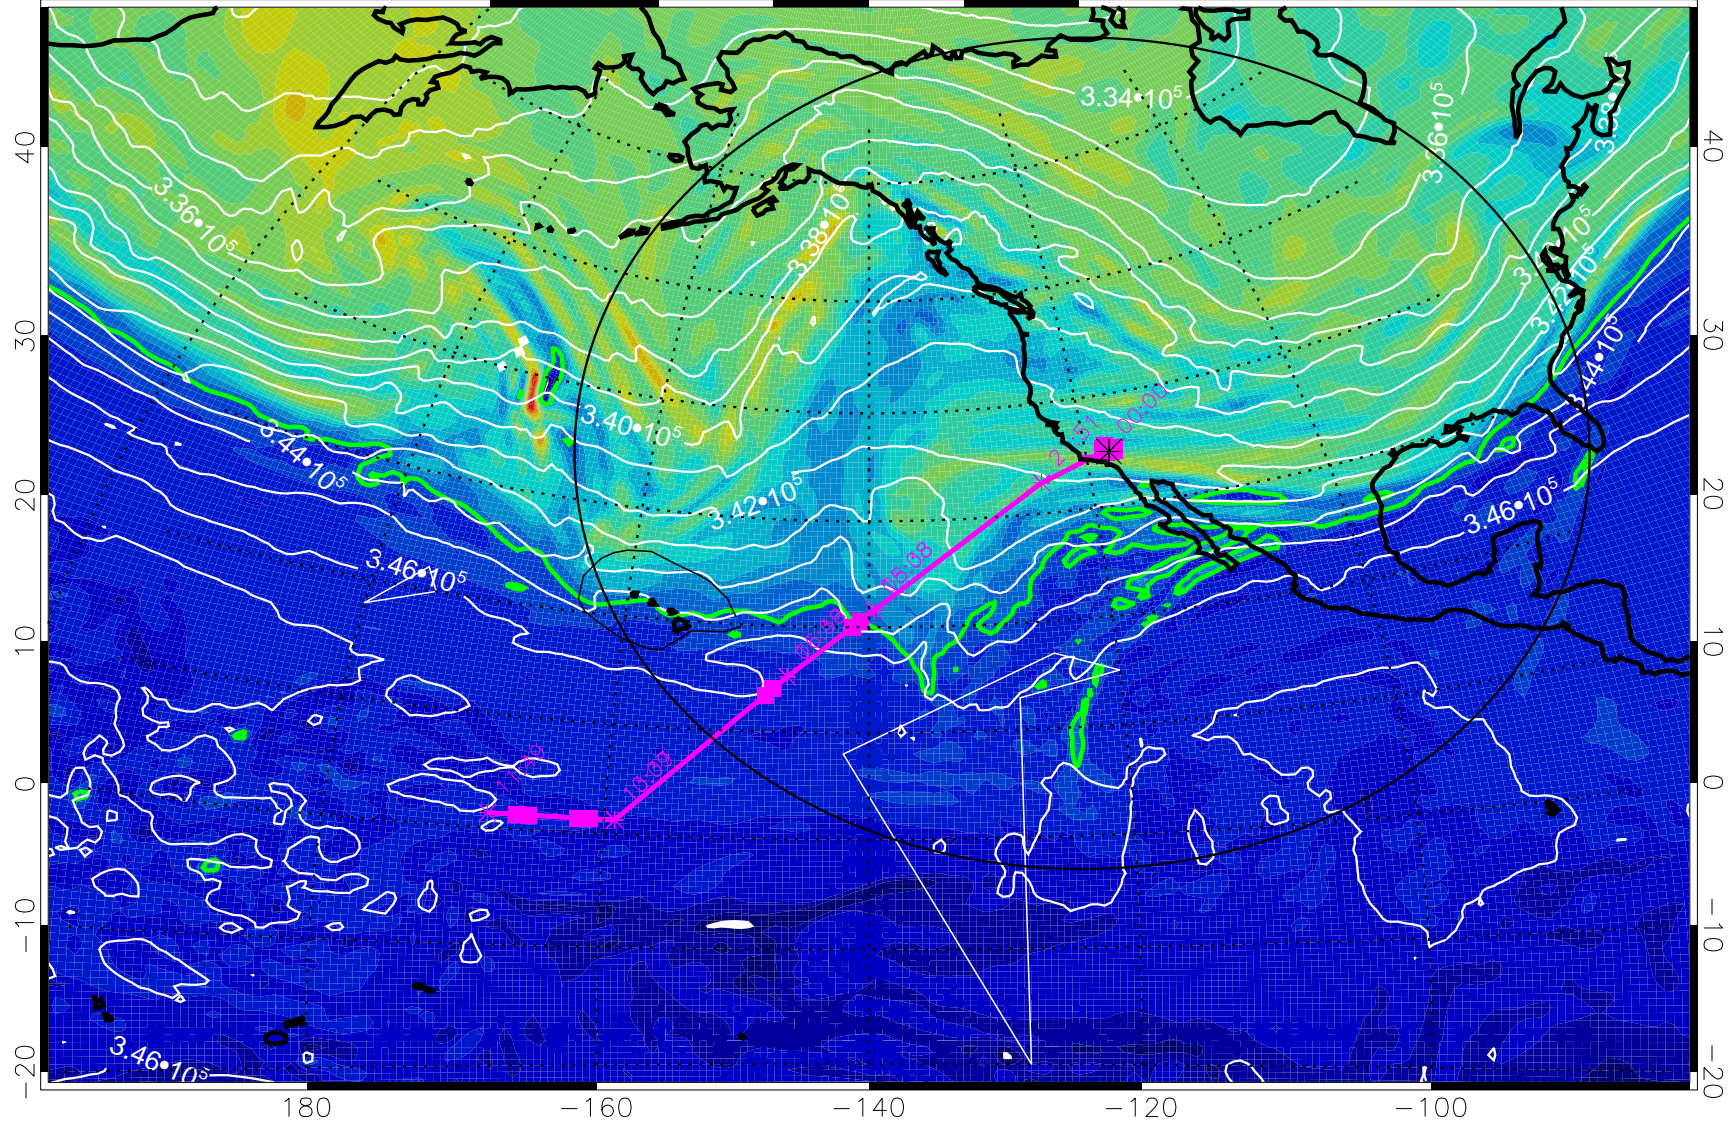

13021412, 12 hour forecast for 355K EPV

160 180 -160 -140 -120 -100

355K Montgomery Streamfunction, white
EPV Tropopause (2 PVU) Position
Range ring of 4055 km -- 13 hours GH round trip

13021418, 18 hour forecast for 355K EPV

160 180 -160 -140 -120 -100

355K Montgomery Streamfunction, white
EPV Tropopause (2 PVU) Position
Range ring of 4055 km -- 13 hours GH round trip

13021500, 24 hour forecast for 355K EPV

13021506, 30 hour forecast for 355K EPV

160 180 -160 -140 -120 -100

0 $5.0 \cdot 10^{-6}$ $1.0 \cdot 10^{-5}$ $1.5 \cdot 10^{-5}$
PVU

355K Montgomery Streamfunction, white
EPV Tropopause (2 PVU) Position
Range ring of 4055 km -- 13 hours GH round trip

13021512, 36 hour forecast for 355K EPV

160 180 -160 -140 -120 -100

355K Montgomery Streamfunction, white
EPV Tropopause (2 PVU) Position
Range ring of 4055 km -- 13 hours GH round trip

13021518, 42 hour forecast for 355K EPV