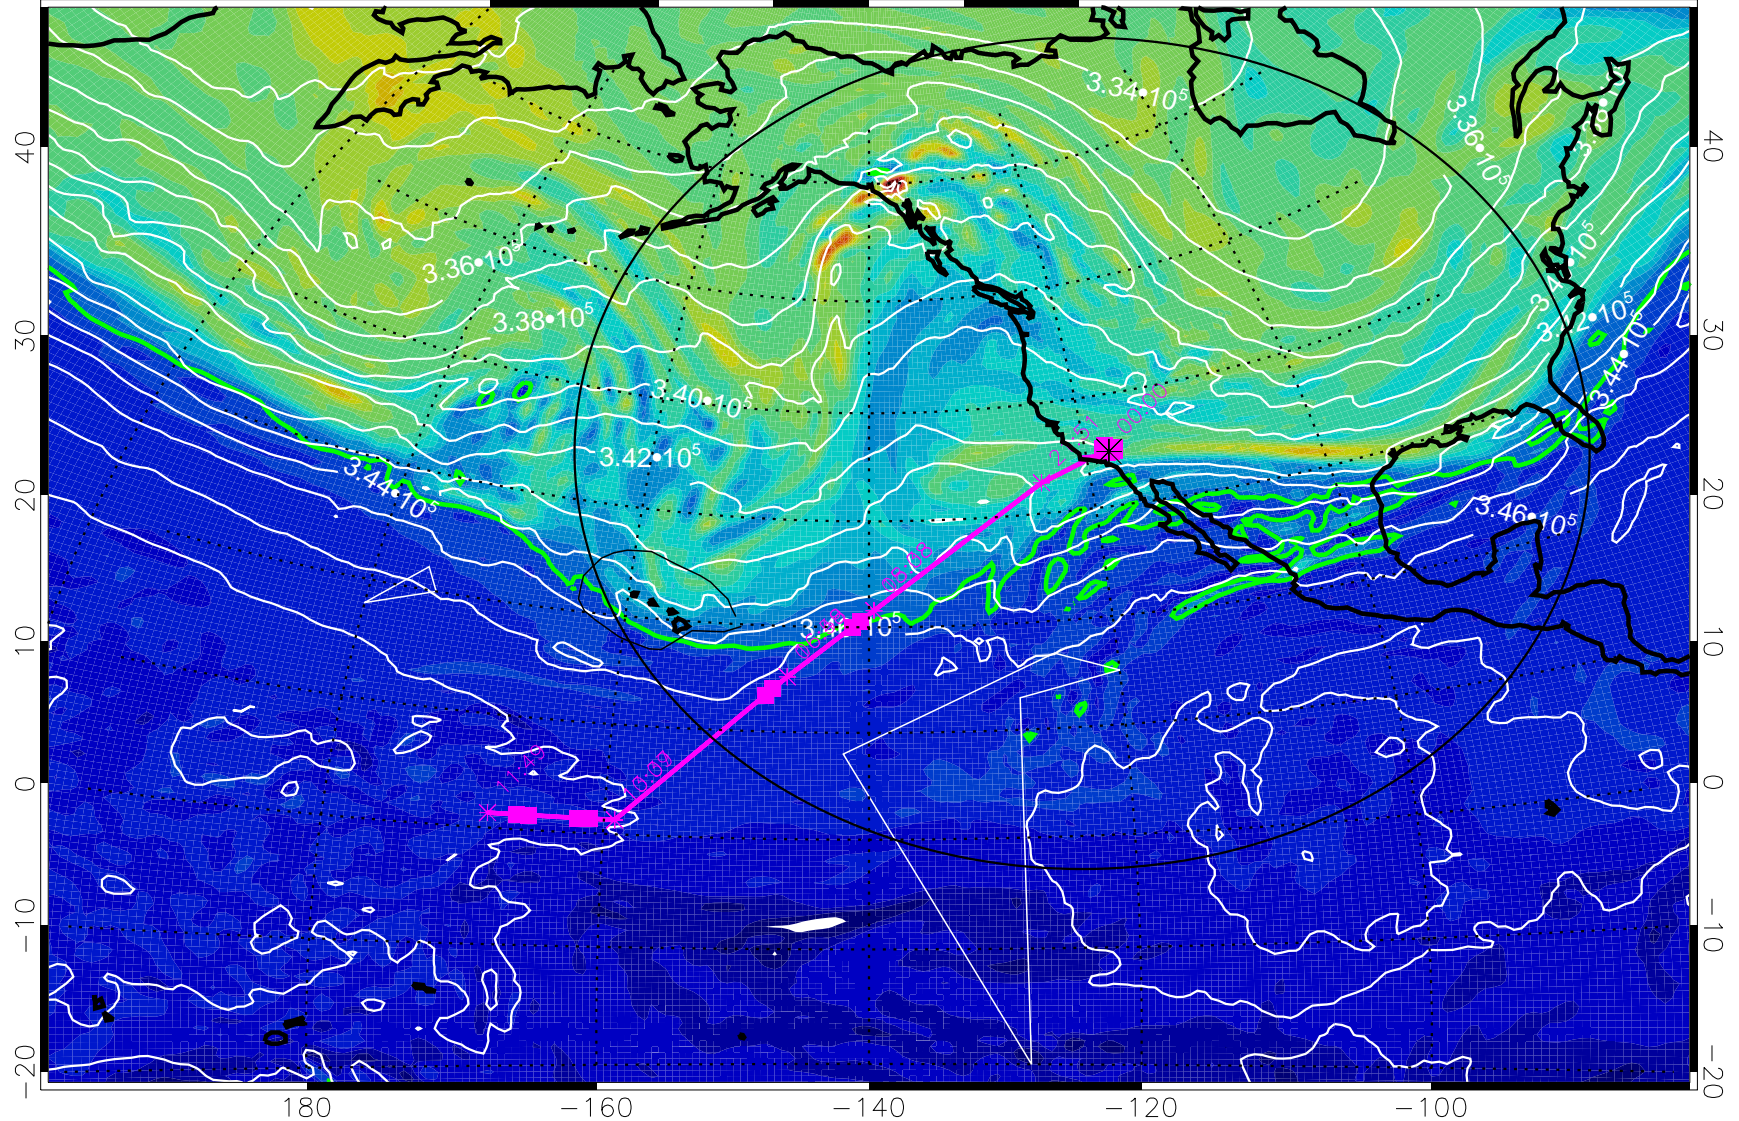

13021412, 12 hour forecast for 355K EPV

160 180 -160 -140 -120 -100

355K Montgomery Streamfunction, white
EPV Tropopause (2 PVU) Position
Range ring of 4055 km -- 13 hours GH round trip

13021418, 18 hour forecast for 355K EPV

160 180 -160 -140 -120 -100

355K Montgomery Streamfunction, white
EPV Tropopause (2 PVU) Position
Range ring of 4055 km -- 13 hours GH round trip

13021500, 24 hour forecast for 355K EPV

13021506, 30 hour forecast for 355K EPV

160 180 -160 -140 -120 -100

0 $5.0 \cdot 10^{-6}$ $1.0 \cdot 10^{-5}$ $1.5 \cdot 10^{-5}$
PVU

355K Montgomery Streamfunction, white
EPV Tropopause (2 PVU) Position
Range ring of 4055 km -- 13 hours GH round trip

13021512, 36 hour forecast for 355K EPV

160 180 -160 -140 -120 -100

355K Montgomery Streamfunction, white
EPV Tropopause (2 PVU) Position
Range ring of 4055 km -- 13 hours GH round trip

13021518, 42 hour forecast for 355K EPV