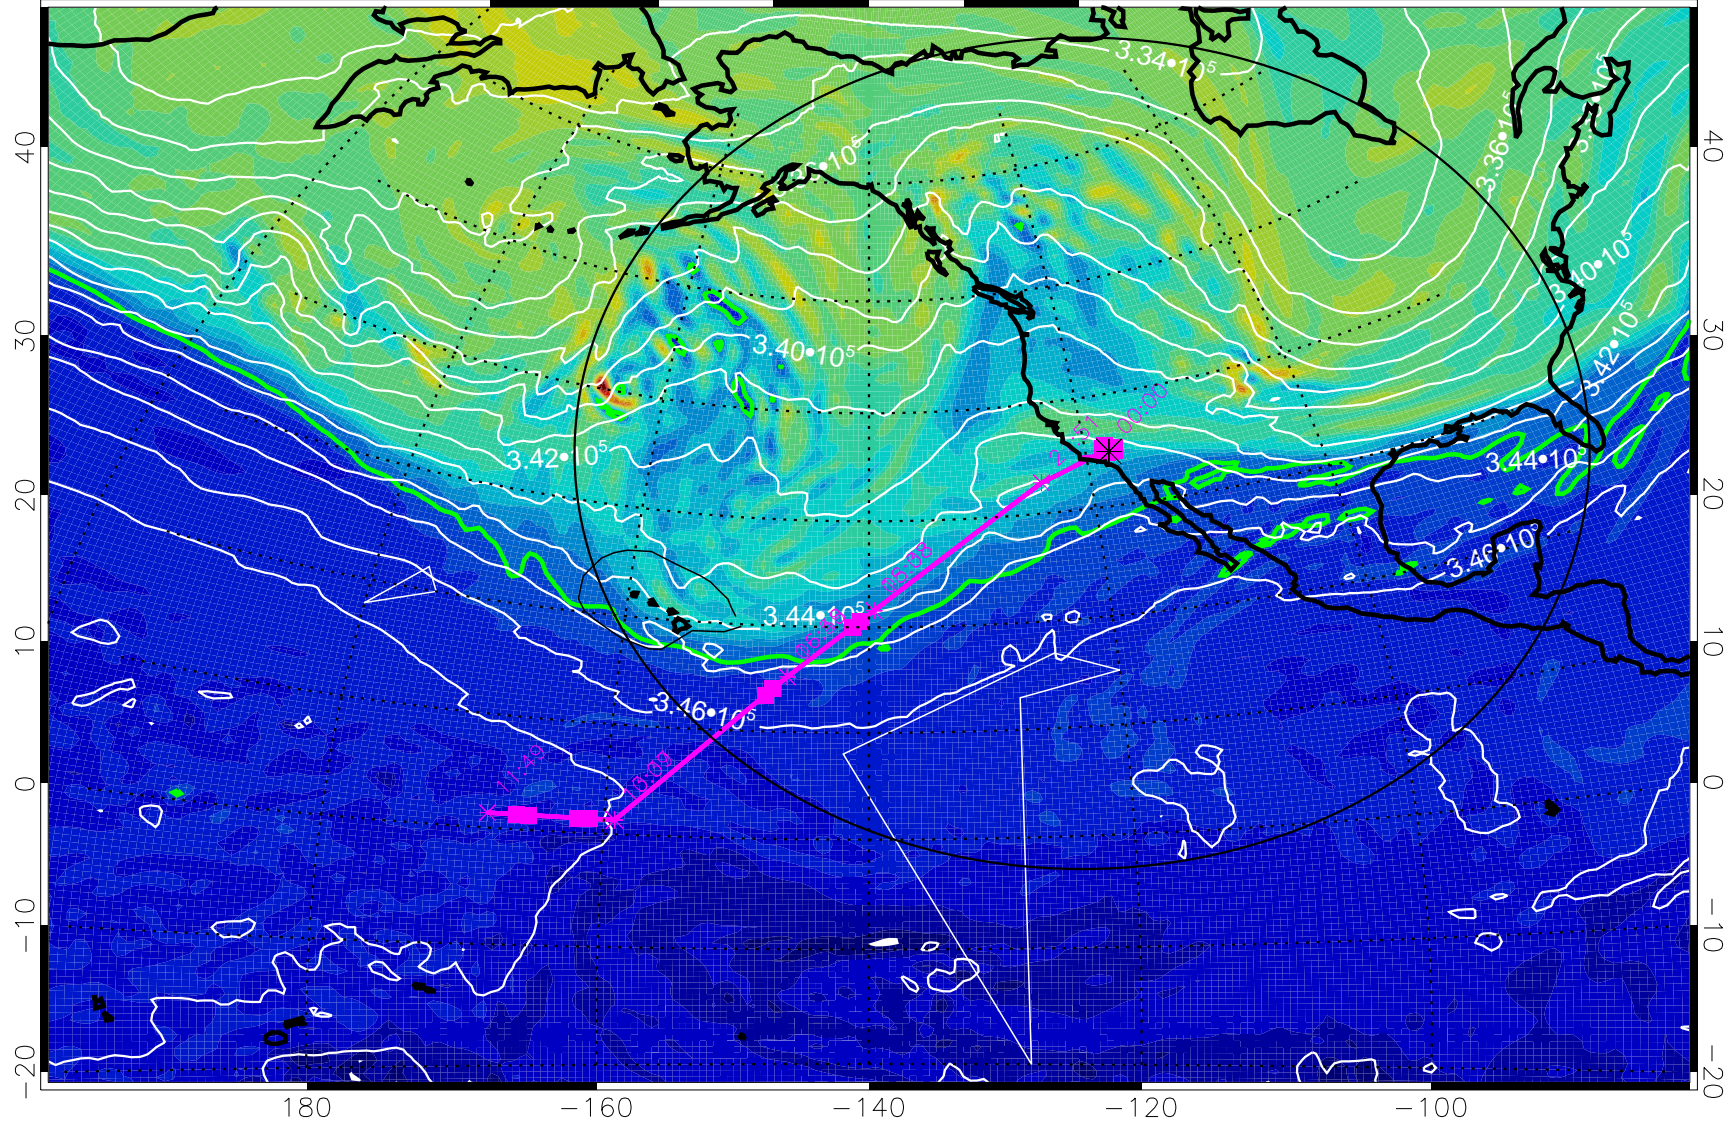

13021512, 36 hour forecast for 355K EPV

160 180 -160 -140 -120 -100

355K Montgomery Streamfunction, white
EPV Tropopause (2 PVU) Position
Range ring of 4055 km -- 13 hours GH round trip

13021518, 42 hour forecast for 355K EPV

160 180 -160 -140 -120 -100

0 5.0•10⁻⁶ 1.0•10⁻⁵ 1.5•10⁻⁵
PVU

355K Montgomery Streamfunction, white
EPV Tropopause (2 PVU) Position
Range ring of 4055 km -- 13 hours GH round trip

13021600, 48 hour forecast for 355K EPV

160 180 -160 -140 -120 -100

355K Montgomery Streamfunction, white
EPV Tropopause (2 PVU) Position
Range ring of 4055 km -- 13 hours GH round trip

13021606, 54 hour forecast for 355K EPV

355K Montgomery Streamfunction, white
EPV Tropopause (2 PVU) Position
Range ring of 4055 km -- 13 hours GH round trip

13021612, 60 hour forecast for 355K EPV

355K Montgomery Streamfunction, white
EPV Tropopause (2 PVU) Position
Range ring of 4055 km -- 13 hours GH round trip

13021618, 66 hour forecast for 355K EPV

160 180 -160 -140 -120 -100