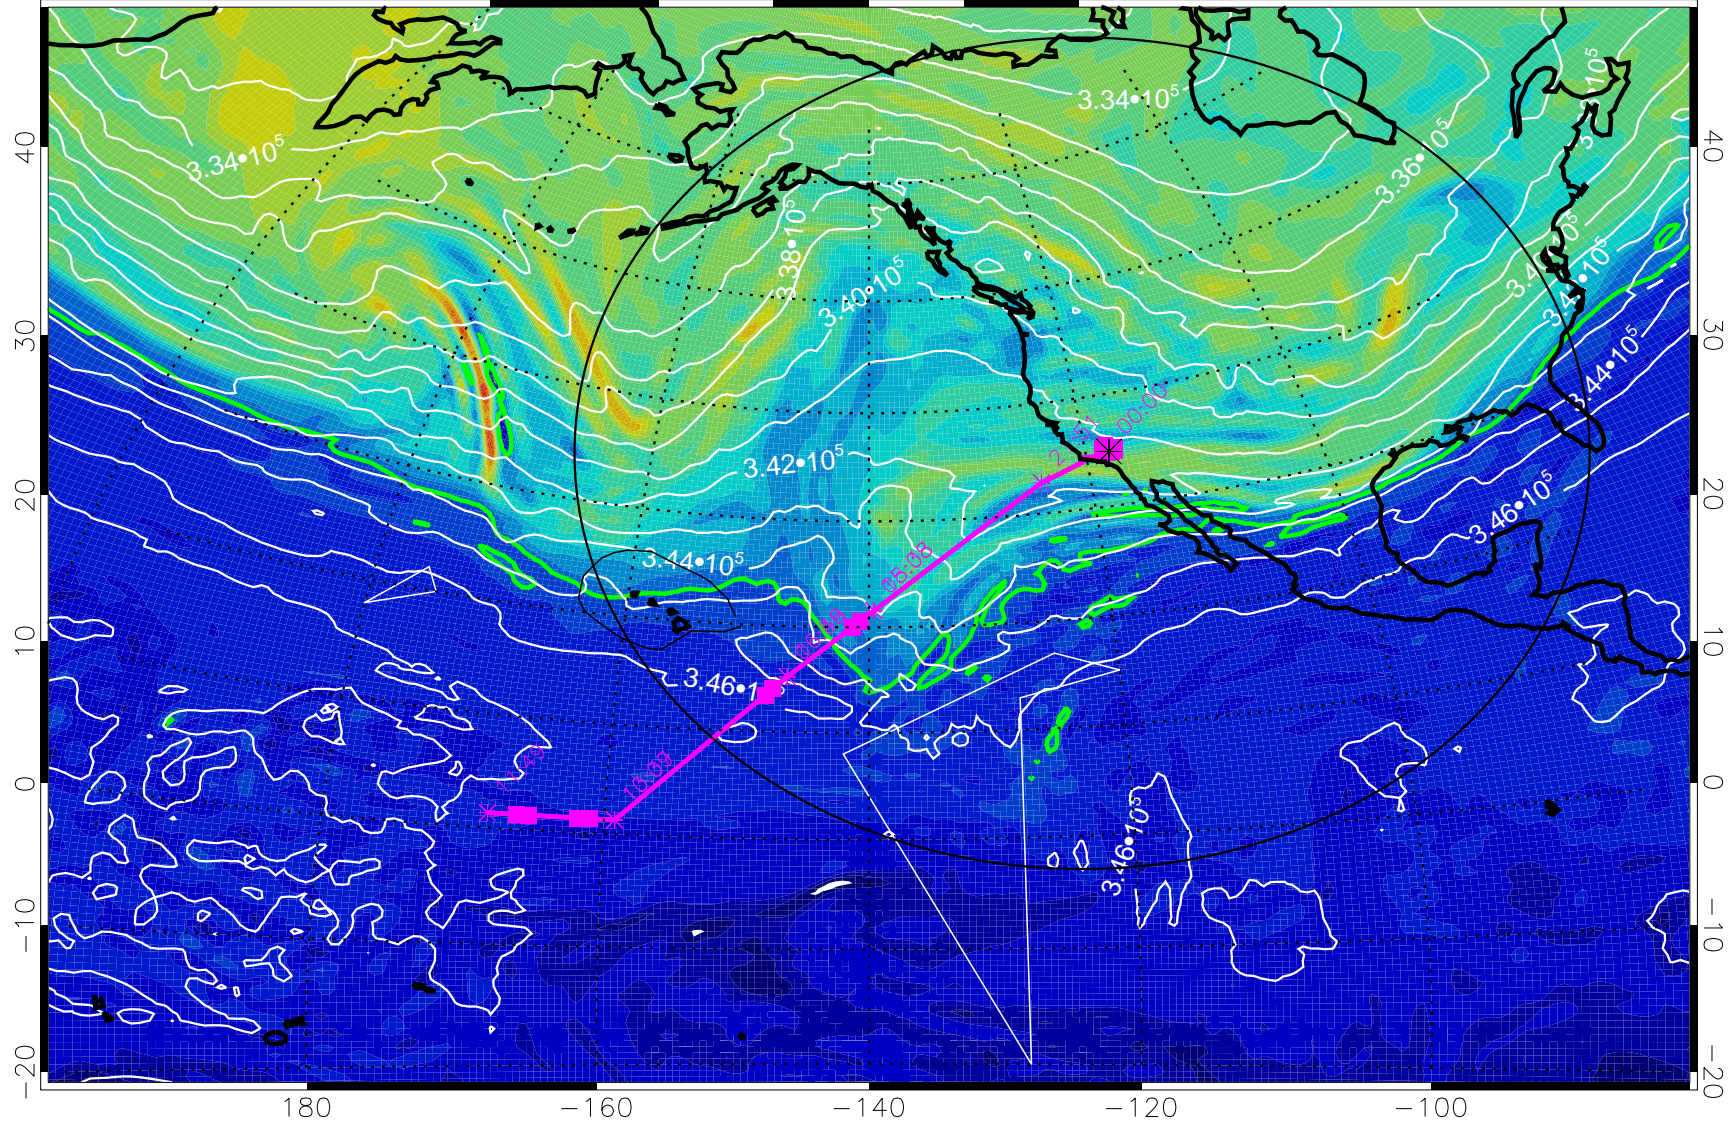

13021412, 12 hour forecast for 355K EPV

160 180 -160 -140 -120 -100

355K Montgomery Streamfunction, white
EPV Tropopause (2 PVU) Position
Range ring of 4055 km -- 13 hours GH round trip

13021418, 18 hour forecast for 355K EPV

160 180 -160 -140 -120 -100

355K Montgomery Streamfunction, white
EPV Tropopause (2 PVU) Position
Range ring of 4055 km -- 13 hours GH round trip

13021500, 24 hour forecast for 355K EPV

13021506, 30 hour forecast for 355K EPV

160 180 -160 -140 -120 -100

0 $5.0 \cdot 10^{-6}$ $1.0 \cdot 10^{-5}$ $1.5 \cdot 10^{-5}$
PVU

355K Montgomery Streamfunction, white
EPV Tropopause (2 PVU) Position
Range ring of 4055 km -- 13 hours GH round trip

13021512, 36 hour forecast for 355K EPV

160 180 -160 -140 -120 -100

355K Montgomery Streamfunction, white
EPV Tropopause (2 PVU) Position
Range ring of 4055 km -- 13 hours GH round trip

13021518, 42 hour forecast for 355K EPV