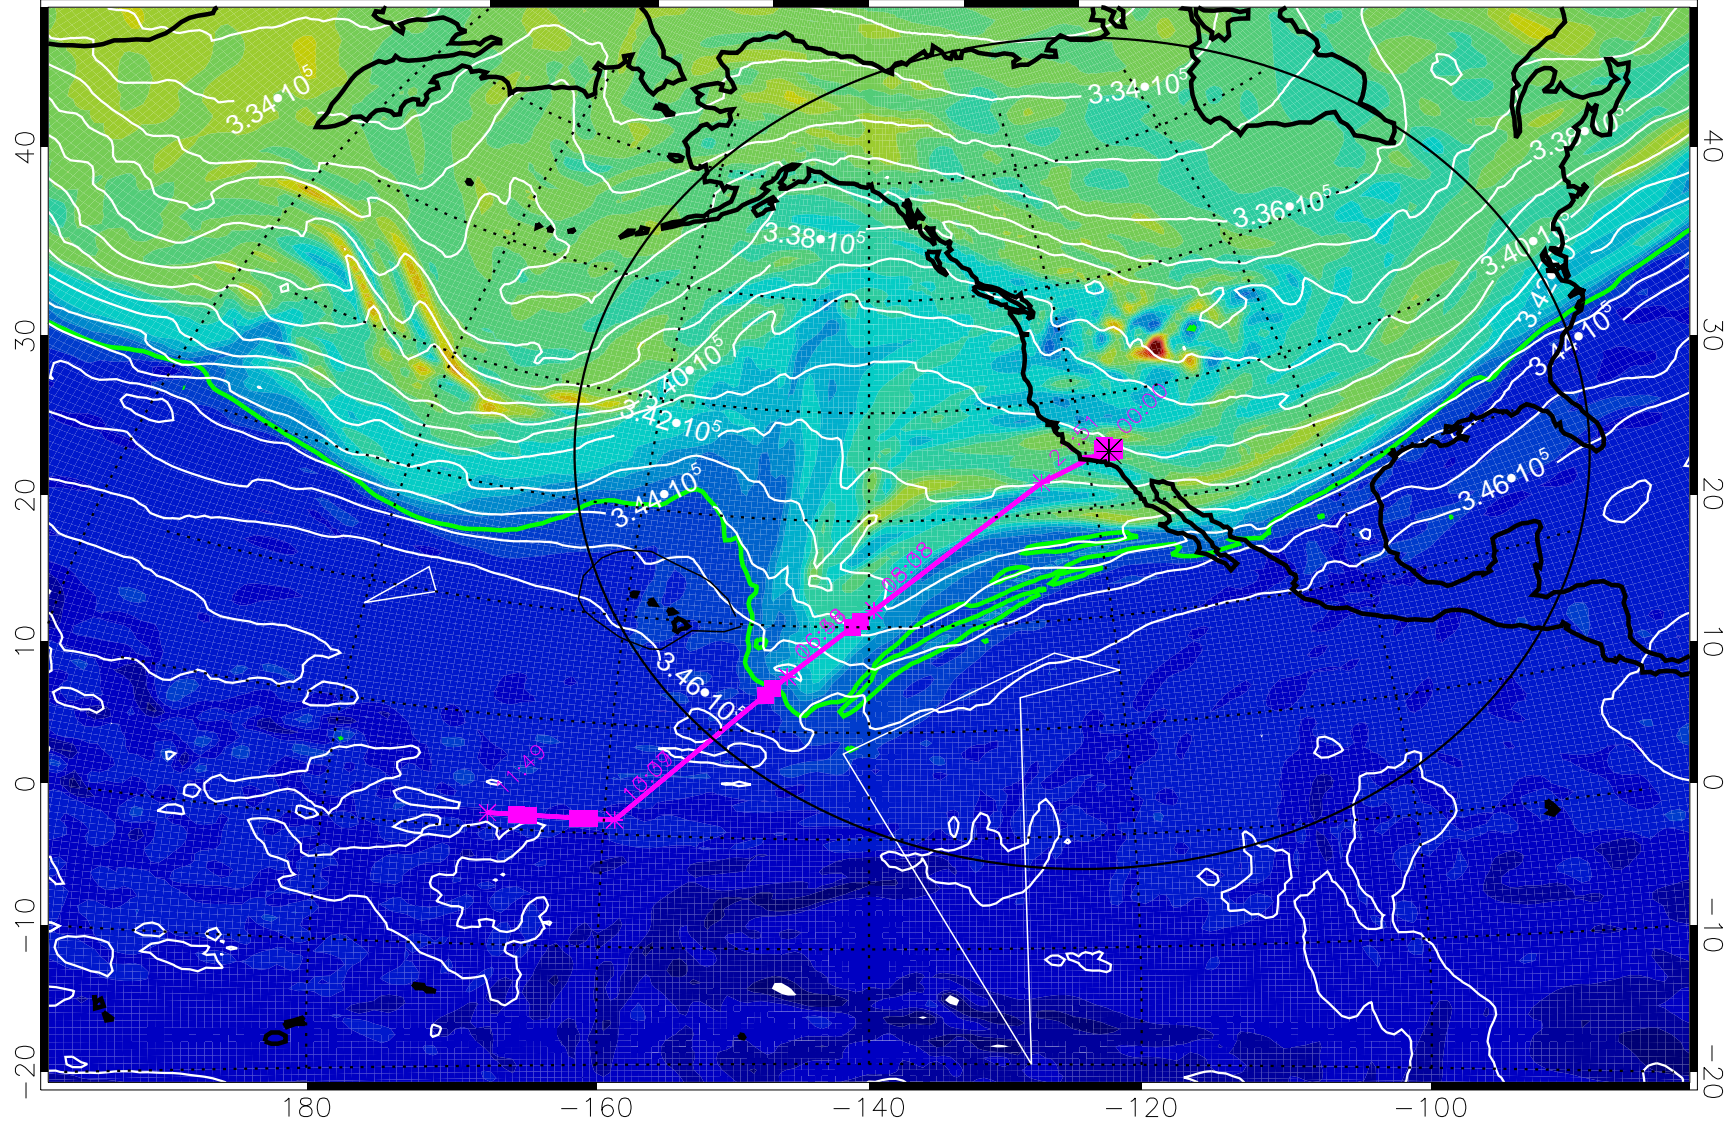

13021318, 6 hour forecast for 355K EPV

160 180 -160 -140 -120 -100

0 $5.0 \cdot 10^{-6}$ $1.0 \cdot 10^{-5}$ $1.5 \cdot 10^{-5}$
PVU

355K Montgomery Streamfunction, white
EPV Tropopause (2 PVU) Position
Range ring of 4055 km -- 13 hours GH round trip

13021400, 12 hour forecast for 355K EPV

355K Montgomery Streamfunction, white
EPV Tropopause (2 PVU) Position
Range ring of 4055 km -- 13 hours GH round trip

13021406, 18 hour forecast for 355K EPV

160 180 -160 -140 -120 -100

PVU

355K Montgomery Streamfunction, white

EPV Tropopause (2 PVU) Position

Range ring of 4055 km -- 13 hours GH round trip

13021412, 24 hour forecast for 355K EPV

355K Montgomery Streamfunction, white
EPV Tropopause (2 PVU) Position
Range ring of 4055 km -- 13 hours GH round trip

13021500, 36 hour forecast for 355K EPV

160 180 -160 -140 -120 -100

PVU

355K Montgomery Streamfunction, white
EPV Tropopause (2 PVU) Position
Range ring of 4055 km -- 13 hours GH round trip

13021506, 42 hour forecast for 355K EPV