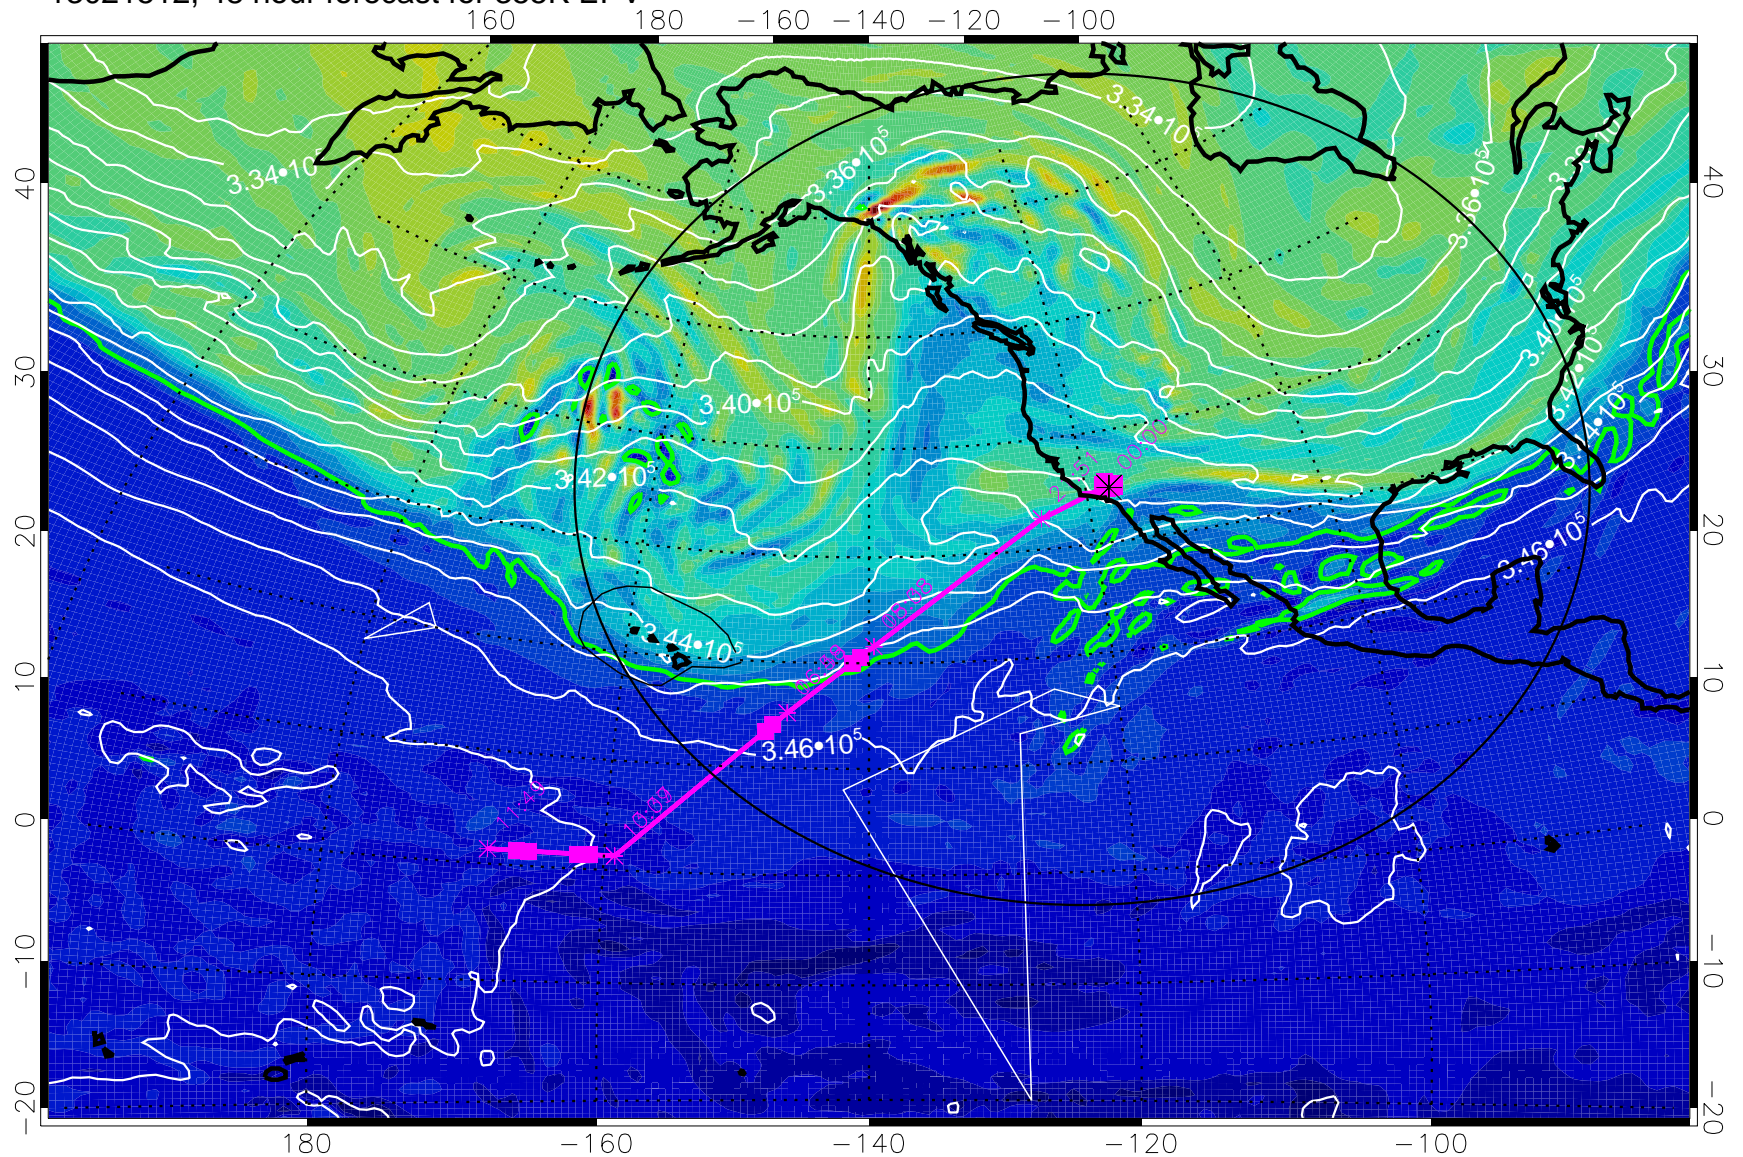

13021418, 30 hour forecast for 355K EPV

160 180 -160 -140 -120 -100

0 $5.0 \cdot 10^{-6}$ $1.0 \cdot 10^{-5}$ $1.5 \cdot 10^{-5}$

PVU

355K Montgomery Streamfunction, white
EPV Tropopause (2 PVU) Position
Range ring of 4055 km -- 13 hours GH round trip

13021500, 36 hour forecast for 355K EPV

160 180 -160 -140 -120 -100

PVU

355K Montgomery Streamfunction, white
EPV Tropopause (2 PVU) Position
Range ring of 4055 km -- 13 hours GH round trip

13021506, 42 hour forecast for 355K EPV

0 $5.0 \cdot 10^{-6}$ $1.0 \cdot 10^{-5}$ $1.5 \cdot 10^{-5}$
PVU

355K Montgomery Streamfunction, white
EPV Tropopause (2 PVU) Position
Range ring of 4055 km -- 13 hours GH round trip

13021512, 48 hour forecast for 355K EPV

355K Montgomery Streamfunction, white
EPV Tropopause (2 PVU) Position
Range ring of 4055 km -- 13 hours GH round trip

13021518, 54 hour forecast for 355K EPV

355K Montgomery Streamfunction, white
EPV Tropopause (2 PVU) Position
Range ring of 4055 km -- 13 hours GH round trip