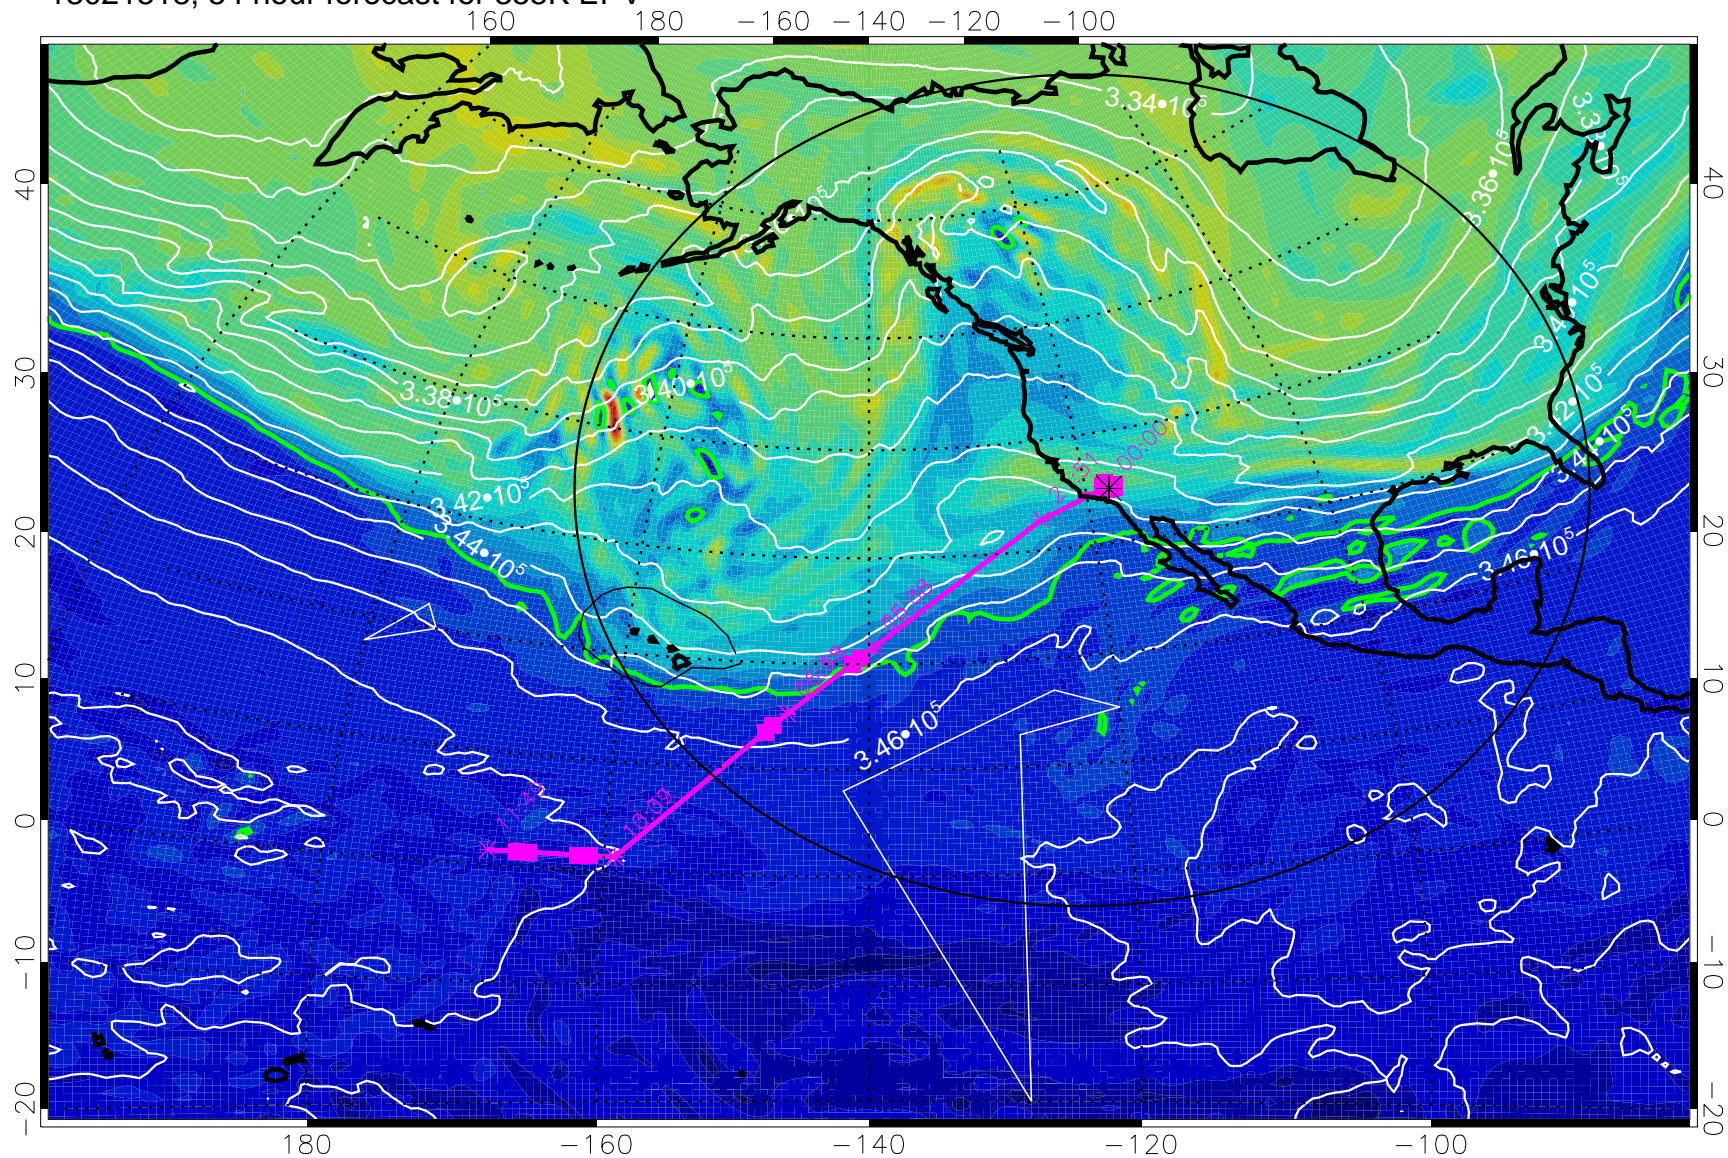

13021500, 36 hour forecast for 355K EPV

160 180 -160 -140 -120 -100

PVU

355K Montgomery Streamfunction, white
EPV Tropopause (2 PVU) Position
Range ring of 4055 km -- 13 hours GH round trip

13021506, 42 hour forecast for 355K EPV

0 $5.0 \cdot 10^{-6}$ $1.0 \cdot 10^{-5}$ $1.5 \cdot 10^{-5}$
PVU

355K Montgomery Streamfunction, white
EPV Tropopause (2 PVU) Position
Range ring of 4055 km -- 13 hours GH round trip

13021512, 48 hour forecast for 355K EPV

355K Montgomery Streamfunction, white
EPV Tropopause (2 PVU) Position
Range ring of 4055 km -- 13 hours GH round trip

13021518, 54 hour forecast for 355K EPV

355K Montgomery Streamfunction, white
EPV Tropopause (2 PVU) Position
Range ring of 4055 km -- 13 hours GH round trip

13021600, 60 hour forecast for 355K EPV

160 180 -160 -140 -120 -100

0 $5.0 \cdot 10^{-6}$ $1.0 \cdot 10^{-5}$ $1.5 \cdot 10^{-5}$
PVU

355K Montgomery Streamfunction, white
EPV Tropopause (2 PVU) Position
Range ring of 4055 km -- 13 hours GH round trip