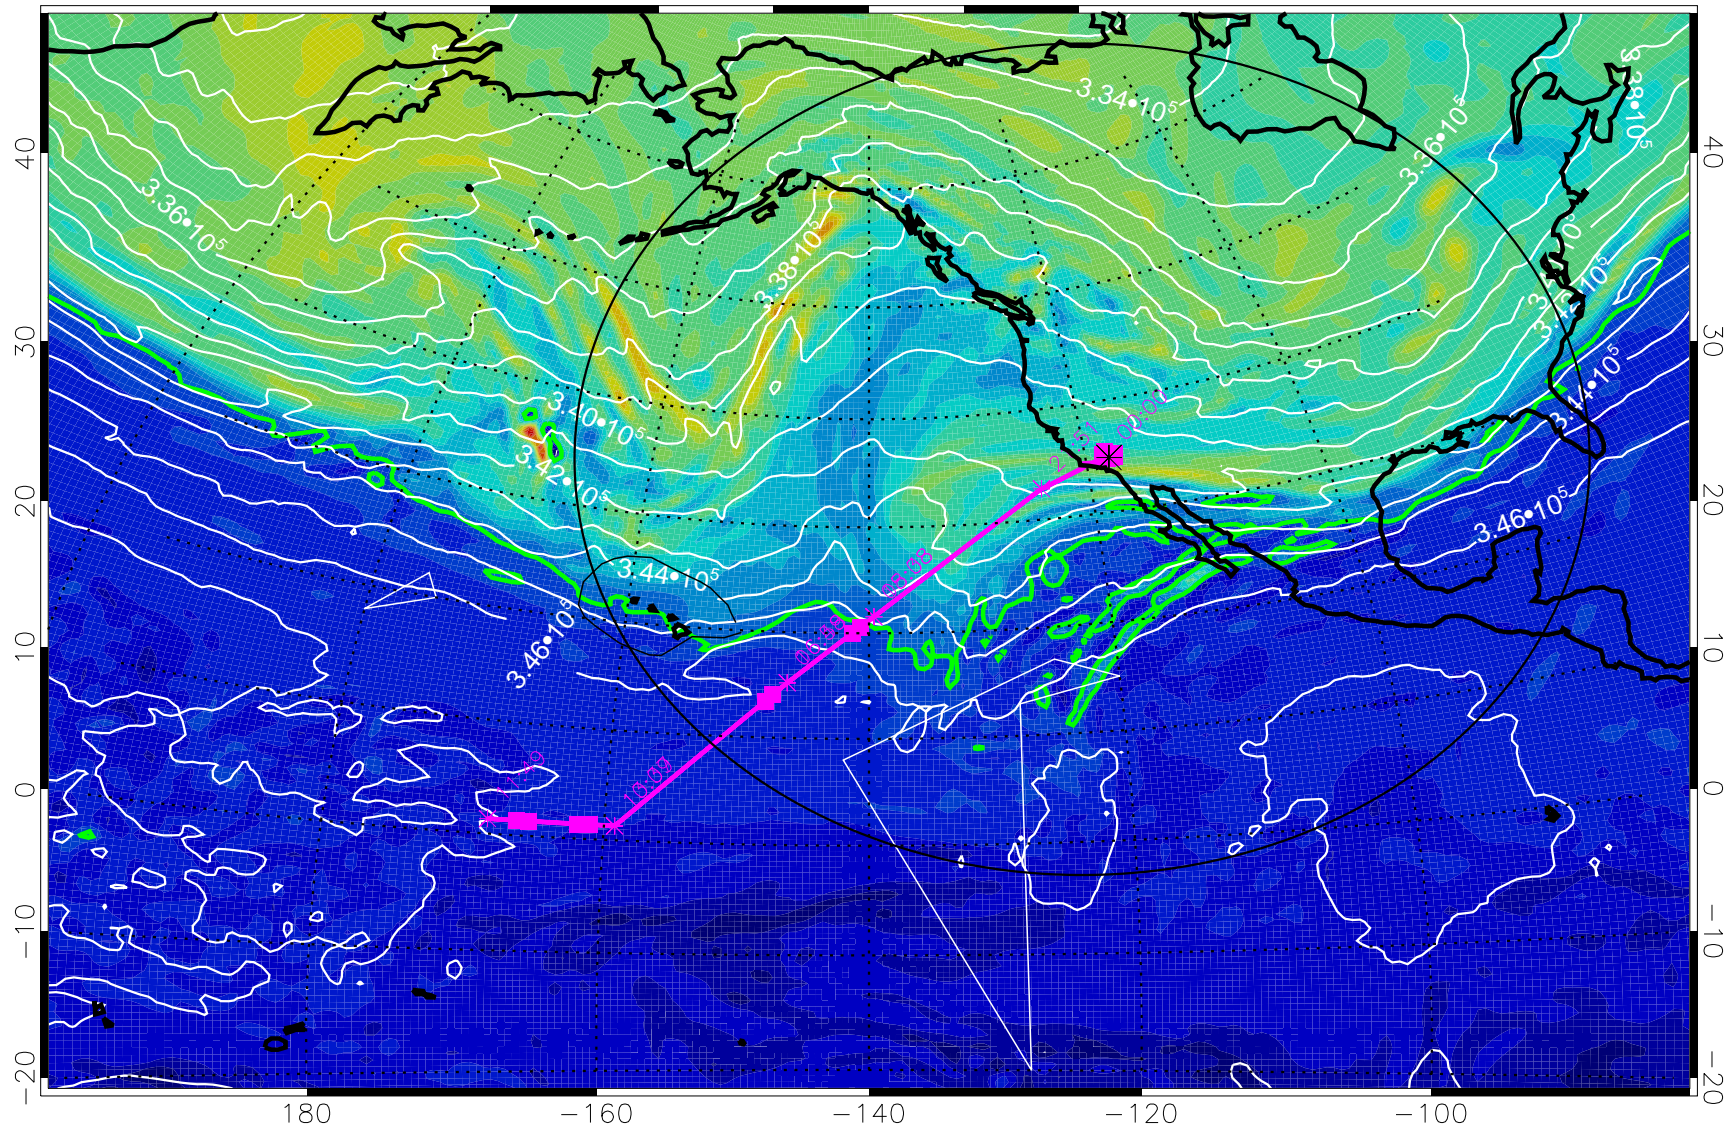

13021400, 12 hour forecast for 355K EPV

355K Montgomery Streamfunction, white
EPV Tropopause (2 PVU) Position
Range ring of 4055 km -- 13 hours GH round trip

13021406, 18 hour forecast for 355K EPV

160 180 -160 -140 -120 -100

PVU

355K Montgomery Streamfunction, white

EPV Tropopause (2 PVU) Position

Range ring of 4055 km -- 13 hours GH round trip

13021412, 24 hour forecast for 355K EPV

355K Montgomery Streamfunction, white
EPV Tropopause (2 PVU) Position
Range ring of 4055 km -- 13 hours GH round trip

13021418, 30 hour forecast for 355K EPV

160 180 -160 -140 -120 -100

0 $5.0 \cdot 10^{-6}$ $1.0 \cdot 10^{-5}$ $1.5 \cdot 10^{-5}$

PVU

355K Montgomery Streamfunction, white
EPV Tropopause (2 PVU) Position
Range ring of 4055 km -- 13 hours GH round trip

13021500, 36 hour forecast for 355K EPV

160 180 -160 -140 -120 -100

PVU

355K Montgomery Streamfunction, white
EPV Tropopause (2 PVU) Position
Range ring of 4055 km -- 13 hours GH round trip

13021506, 42 hour forecast for 355K EPV