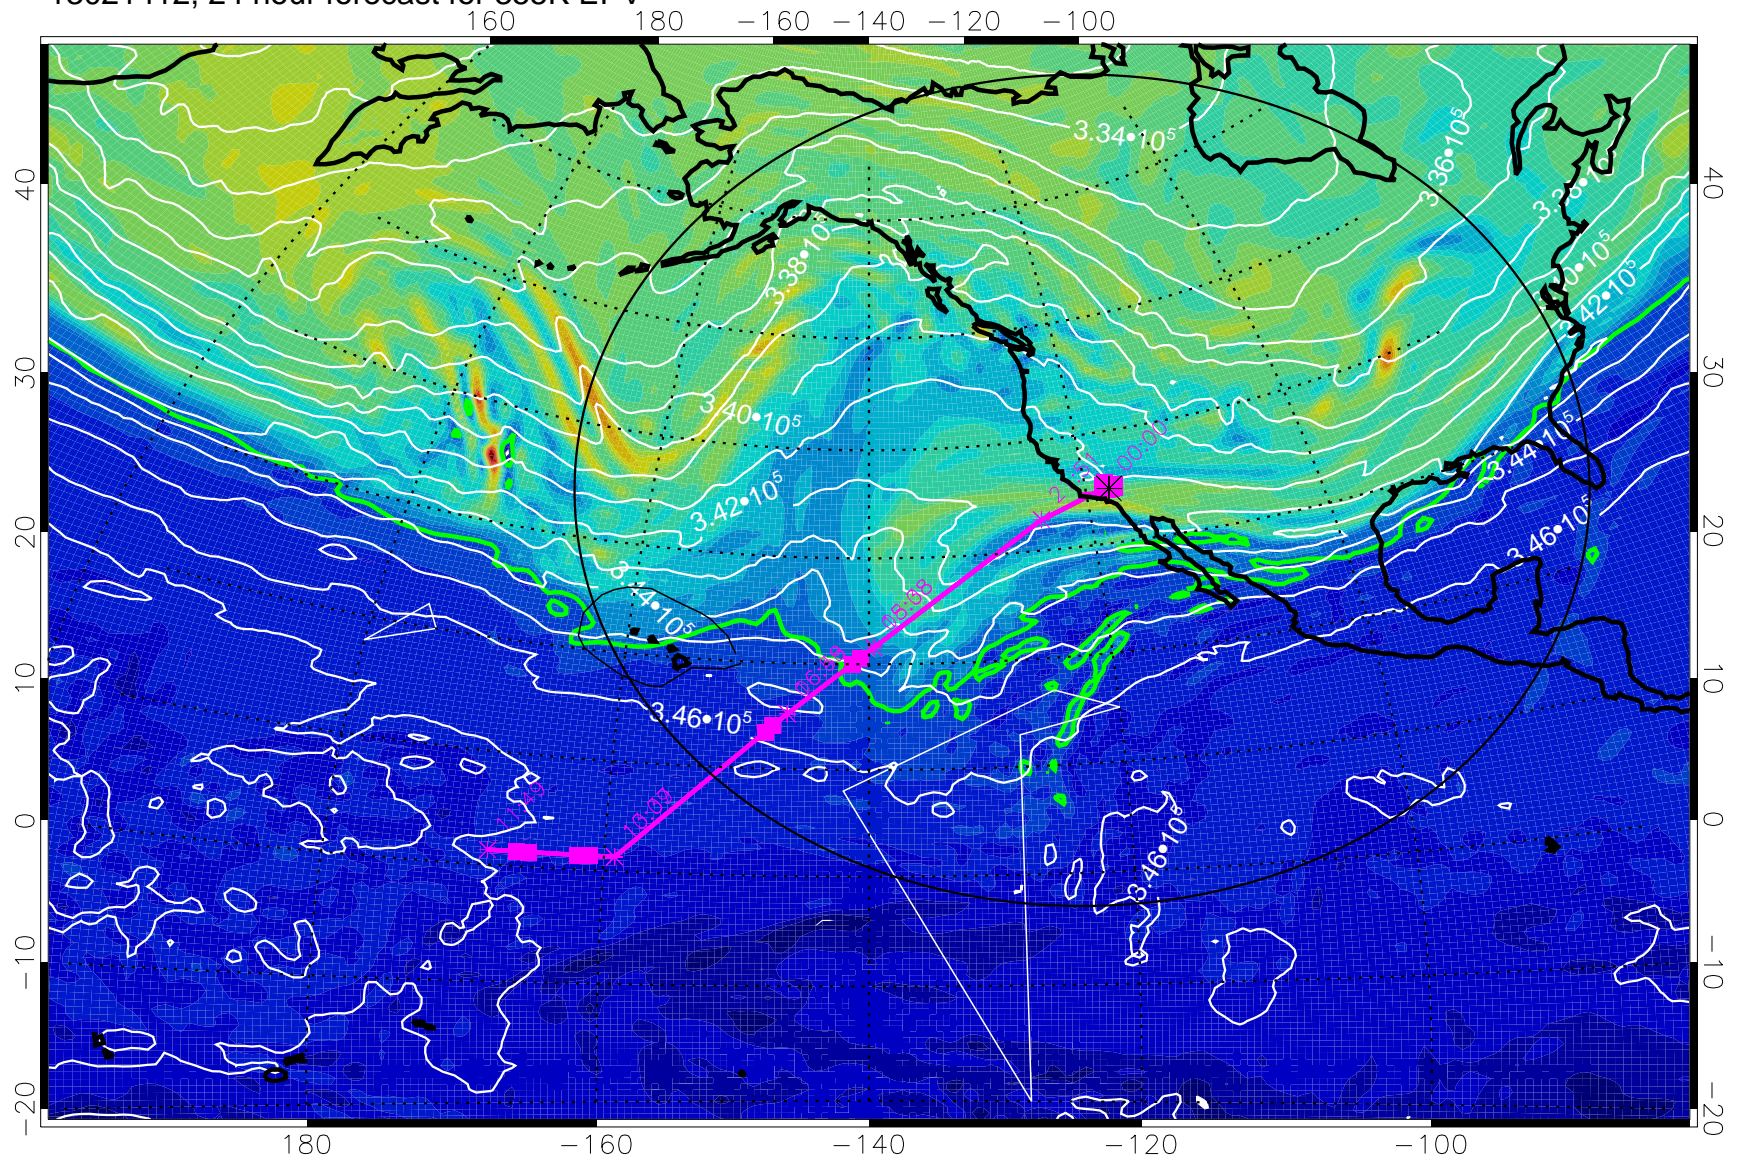

13021400, 12 hour forecast for 355K EPV

355K Montgomery Streamfunction, white
EPV Tropopause (2 PVU) Position
Range ring of 4055 km -- 13 hours GH round trip

13021406, 18 hour forecast for 355K EPV

160 180 -160 -140 -120 -100

PVU

355K Montgomery Streamfunction, white

EPV Tropopause (2 PVU) Position

Range ring of 4055 km -- 13 hours GH round trip

13021412, 24 hour forecast for 355K EPV

355K Montgomery Streamfunction, white
EPV Tropopause (2 PVU) Position
Range ring of 4055 km -- 13 hours GH round trip

13021418, 30 hour forecast for 355K EPV

160 180 -160 -140 -120 -100

0 $5.0 \cdot 10^{-6}$ $1.0 \cdot 10^{-5}$ $1.5 \cdot 10^{-5}$

PVU

355K Montgomery Streamfunction, white
EPV Tropopause (2 PVU) Position
Range ring of 4055 km -- 13 hours GH round trip

13021500, 36 hour forecast for 355K EPV

160 180 -160 -140 -120 -100

PVU

355K Montgomery Streamfunction, white
EPV Tropopause (2 PVU) Position
Range ring of 4055 km -- 13 hours GH round trip

13021506, 42 hour forecast for 355K EPV