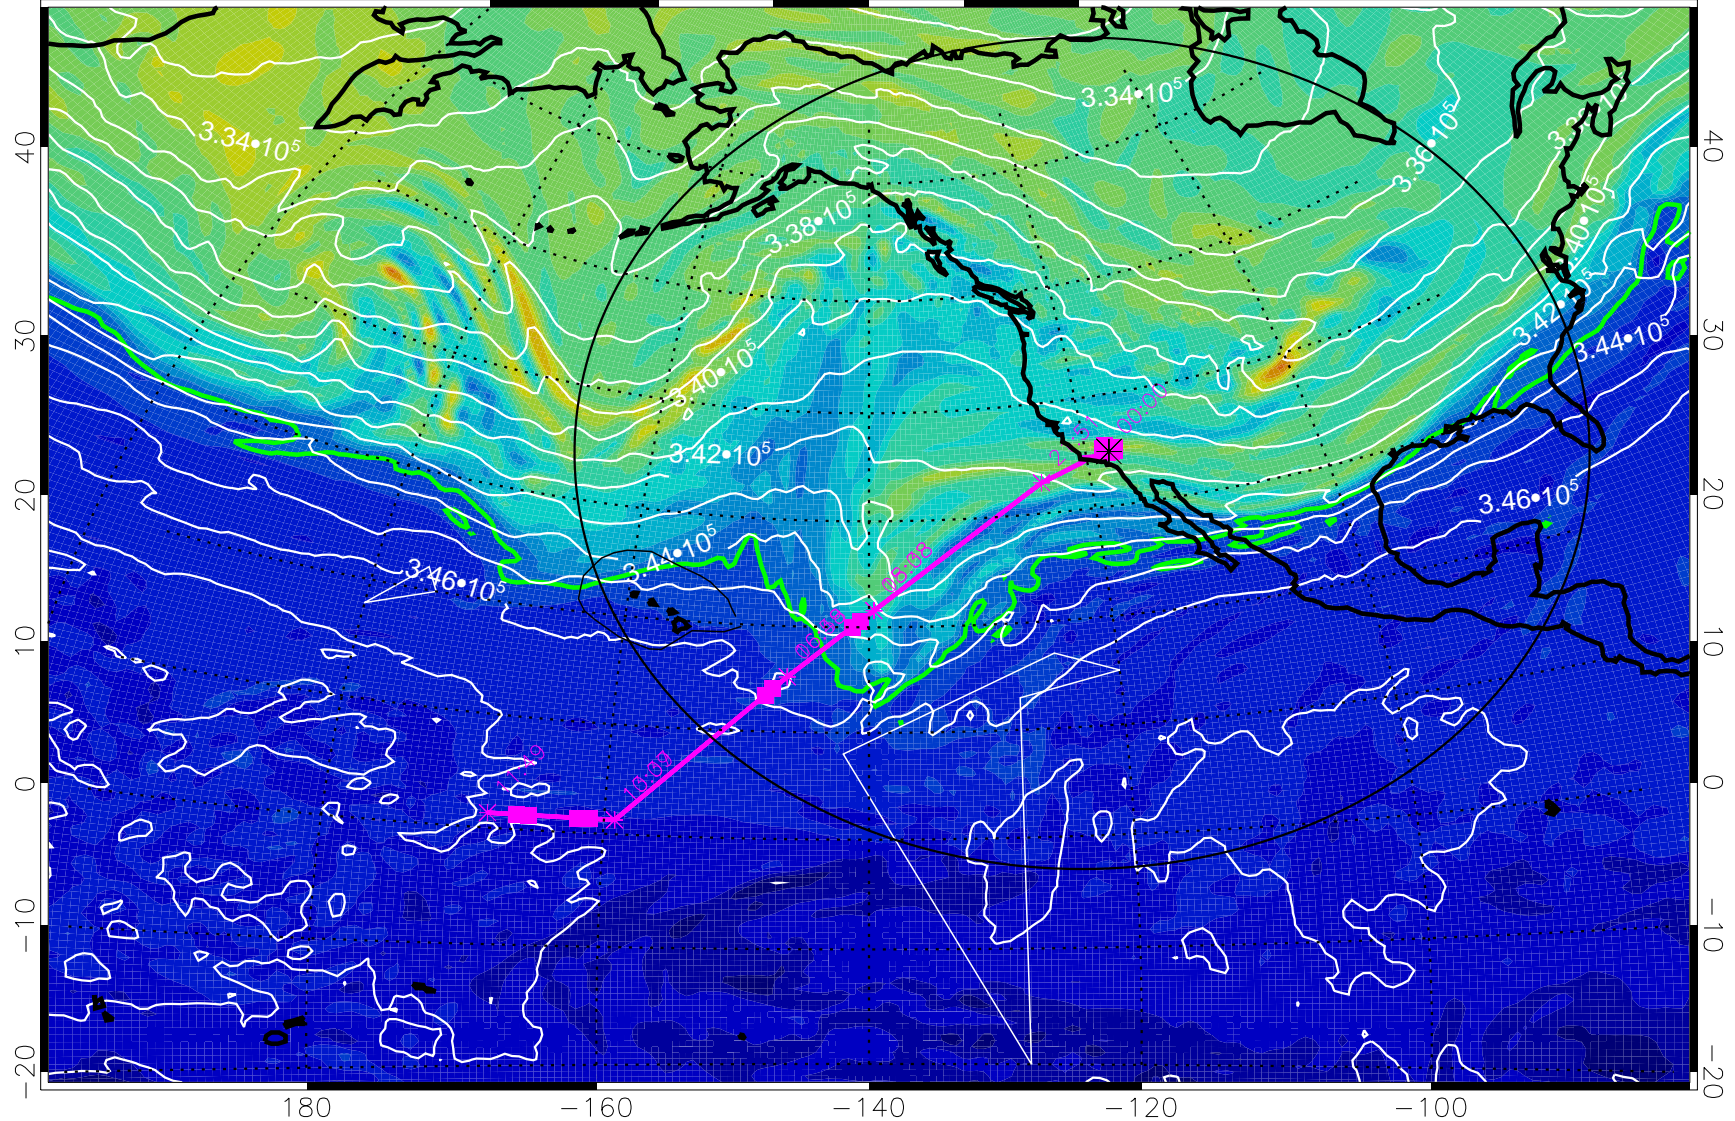

13021318, 6 hour forecast for 355K EPV

160 180 -160 -140 -120 -100

0 $5.0 \cdot 10^{-6}$ $1.0 \cdot 10^{-5}$ $1.5 \cdot 10^{-5}$
PVU

355K Montgomery Streamfunction, white
EPV Tropopause (2 PVU) Position
Range ring of 4055 km -- 13 hours GH round trip

13021400, 12 hour forecast for 355K EPV

355K Montgomery Streamfunction, white
EPV Tropopause (2 PVU) Position
Range ring of 4055 km -- 13 hours GH round trip

13021406, 18 hour forecast for 355K EPV

160 180 -160 -140 -120 -100

PVU

355K Montgomery Streamfunction, white

EPV Tropopause (2 PVU) Position

Range ring of 4055 km -- 13 hours GH round trip

13021412, 24 hour forecast for 355K EPV

355K Montgomery Streamfunction, white
EPV Tropopause (2 PVU) Position
Range ring of 4055 km -- 13 hours GH round trip

13021500, 36 hour forecast for 355K EPV

160 180 -160 -140 -120 -100

PVU

355K Montgomery Streamfunction, white
EPV Tropopause (2 PVU) Position
Range ring of 4055 km -- 13 hours GH round trip

13021506, 42 hour forecast for 355K EPV