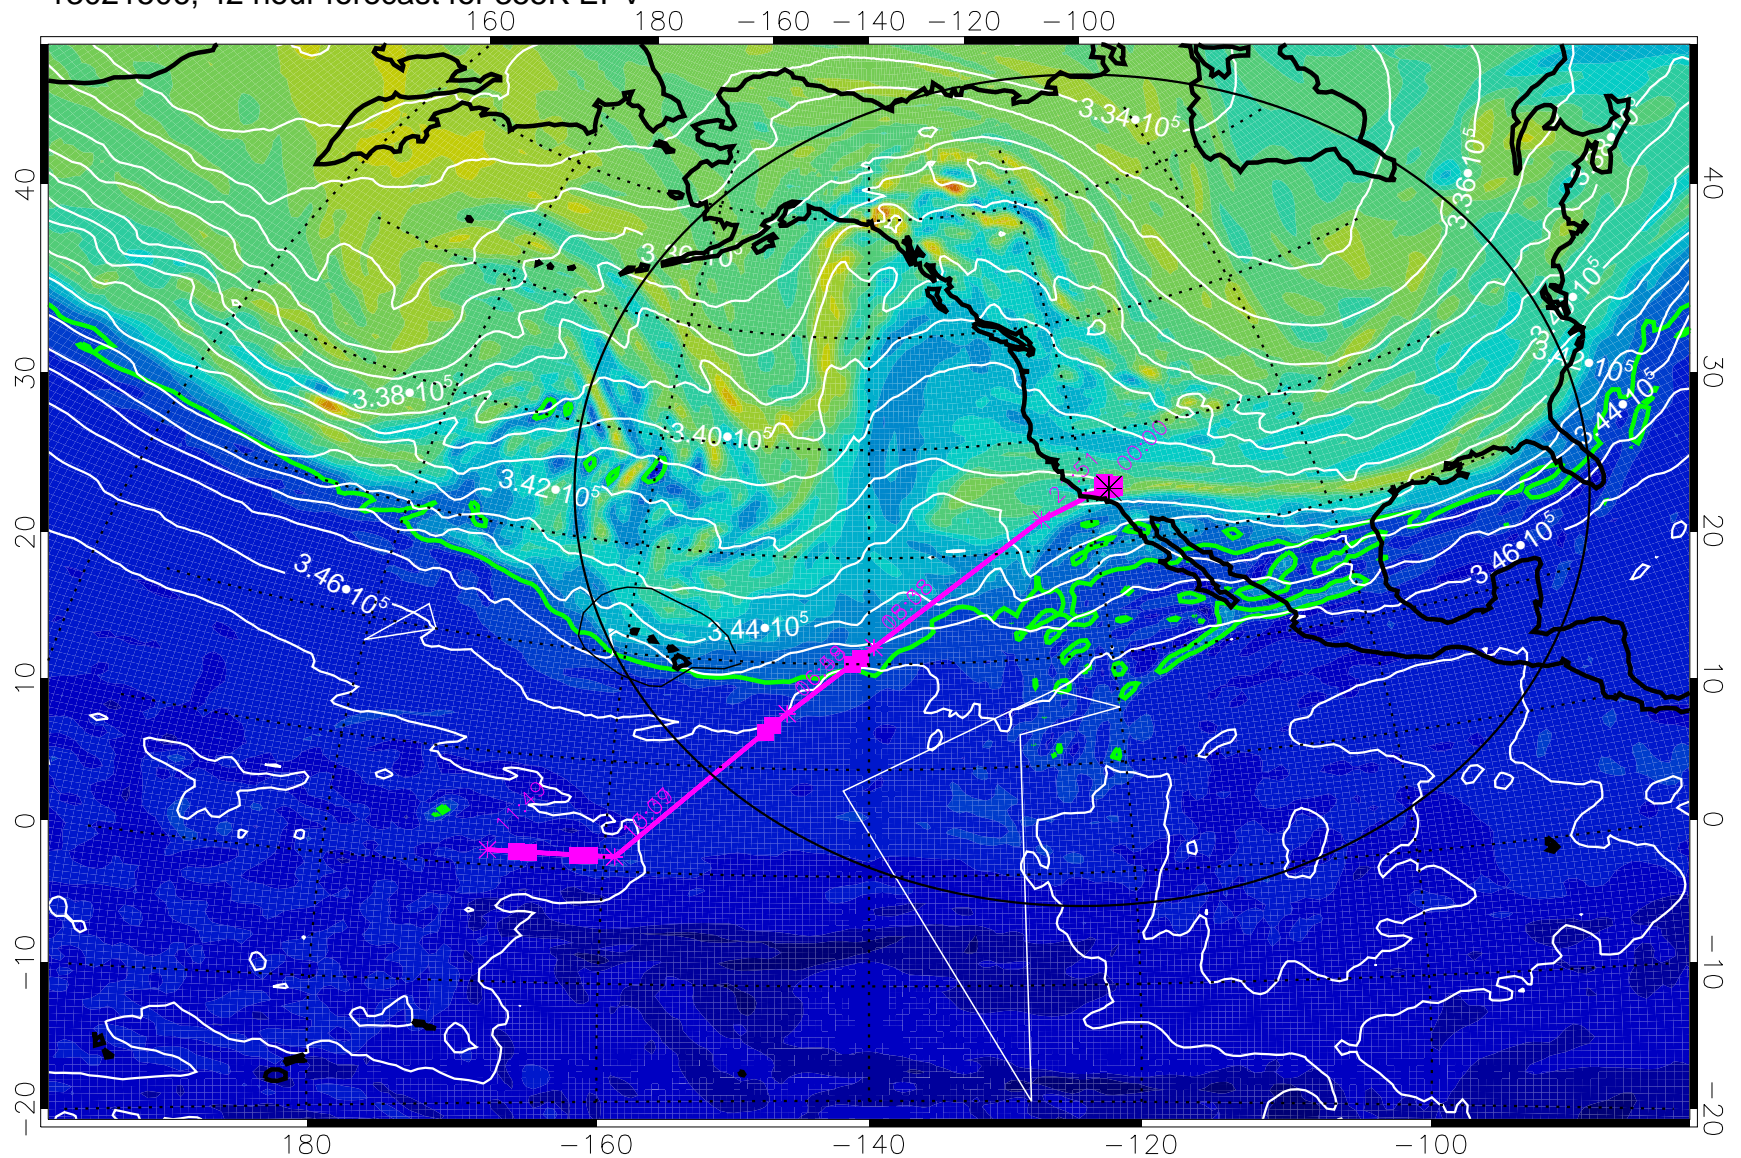

13021418, 30 hour forecast for 355K EPV

160 180 -160 -140 -120 -100

0 $5.0 \cdot 10^{-6}$ $1.0 \cdot 10^{-5}$ $1.5 \cdot 10^{-5}$

PVU

355K Montgomery Streamfunction, white
EPV Tropopause (2 PVU) Position
Range ring of 4055 km -- 13 hours GH round trip

13021500, 36 hour forecast for 355K EPV

160 180 -160 -140 -120 -100

PVU

355K Montgomery Streamfunction, white
EPV Tropopause (2 PVU) Position
Range ring of 4055 km -- 13 hours GH round trip

13021506, 42 hour forecast for 355K EPV

0 $5.0 \cdot 10^{-6}$ $1.0 \cdot 10^{-5}$ $1.5 \cdot 10^{-5}$
PVU

355K Montgomery Streamfunction, white
EPV Tropopause (2 PVU) Position
Range ring of 4055 km -- 13 hours GH round trip

13021512, 48 hour forecast for 355K EPV

355K Montgomery Streamfunction, white
EPV Tropopause (2 PVU) Position
Range ring of 4055 km -- 13 hours GH round trip

13021518, 54 hour forecast for 355K EPV

355K Montgomery Streamfunction, white
EPV Tropopause (2 PVU) Position
Range ring of 4055 km -- 13 hours GH round trip