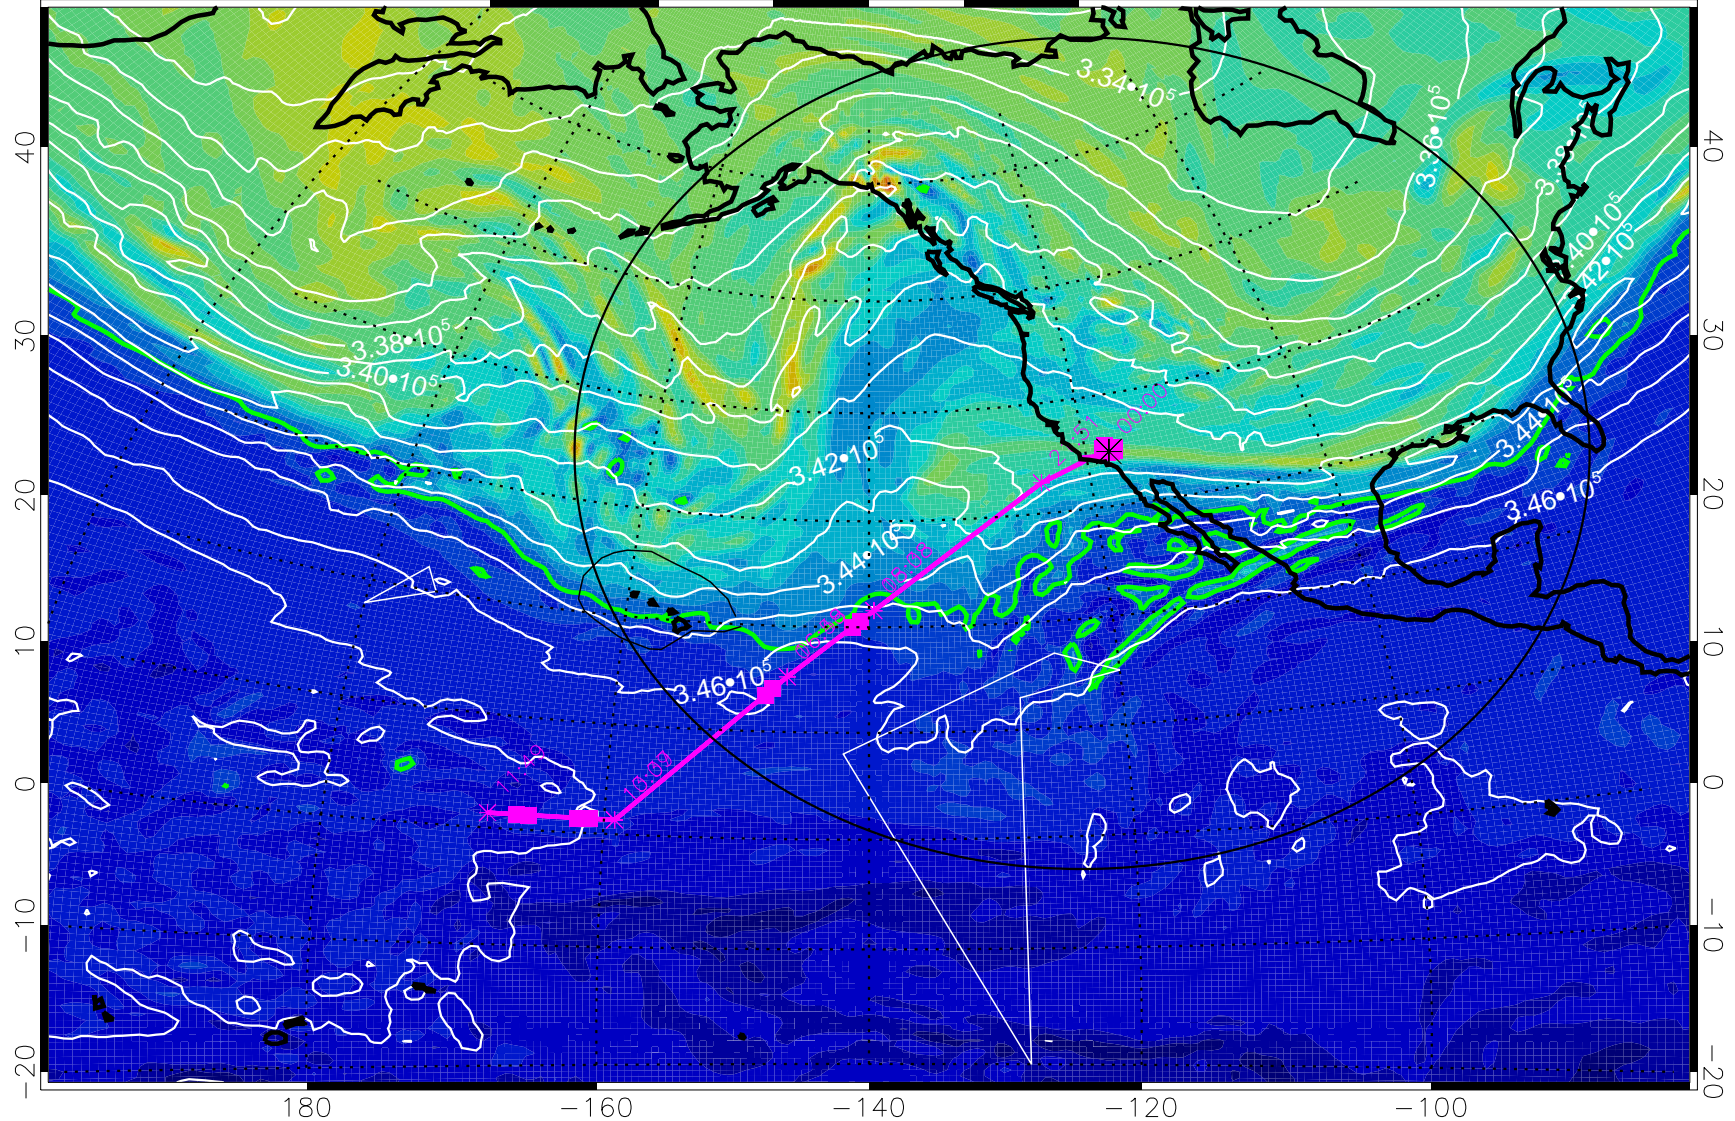

PVU

355K Montgomery Streamfunction, white

EPV Tropopause (2 PVU) Position

Range ring of 4055 km -- 13 hours GH round trip

13021412, 24 hour forecast for 355K EPV

355K Montgomery Streamfunction, white
EPV Tropopause (2 PVU) Position
Range ring of 4055 km -- 13 hours GH round trip

13021418, 30 hour forecast for 355K EPV

160 180 -160 -140 -120 -100

0 $5.0 \cdot 10^{-6}$ $1.0 \cdot 10^{-5}$ $1.5 \cdot 10^{-5}$

PVU

355K Montgomery Streamfunction, white
EPV Tropopause (2 PVU) Position
Range ring of 4055 km -- 13 hours GH round trip

13021500, 36 hour forecast for 355K EPV

160 180 -160 -140 -120 -100

PVU

355K Montgomery Streamfunction, white
EPV Tropopause (2 PVU) Position
Range ring of 4055 km -- 13 hours GH round trip

13021506, 42 hour forecast for 355K EPV

355K Montgomery Streamfunction, white
EPV Tropopause (2 PVU) Position
Range ring of 4055 km -- 13 hours GH round trip

13021518, 54 hour forecast for 355K EPV

355K Montgomery Streamfunction, white
EPV Tropopause (2 PVU) Position
Range ring of 4055 km -- 13 hours GH round trip