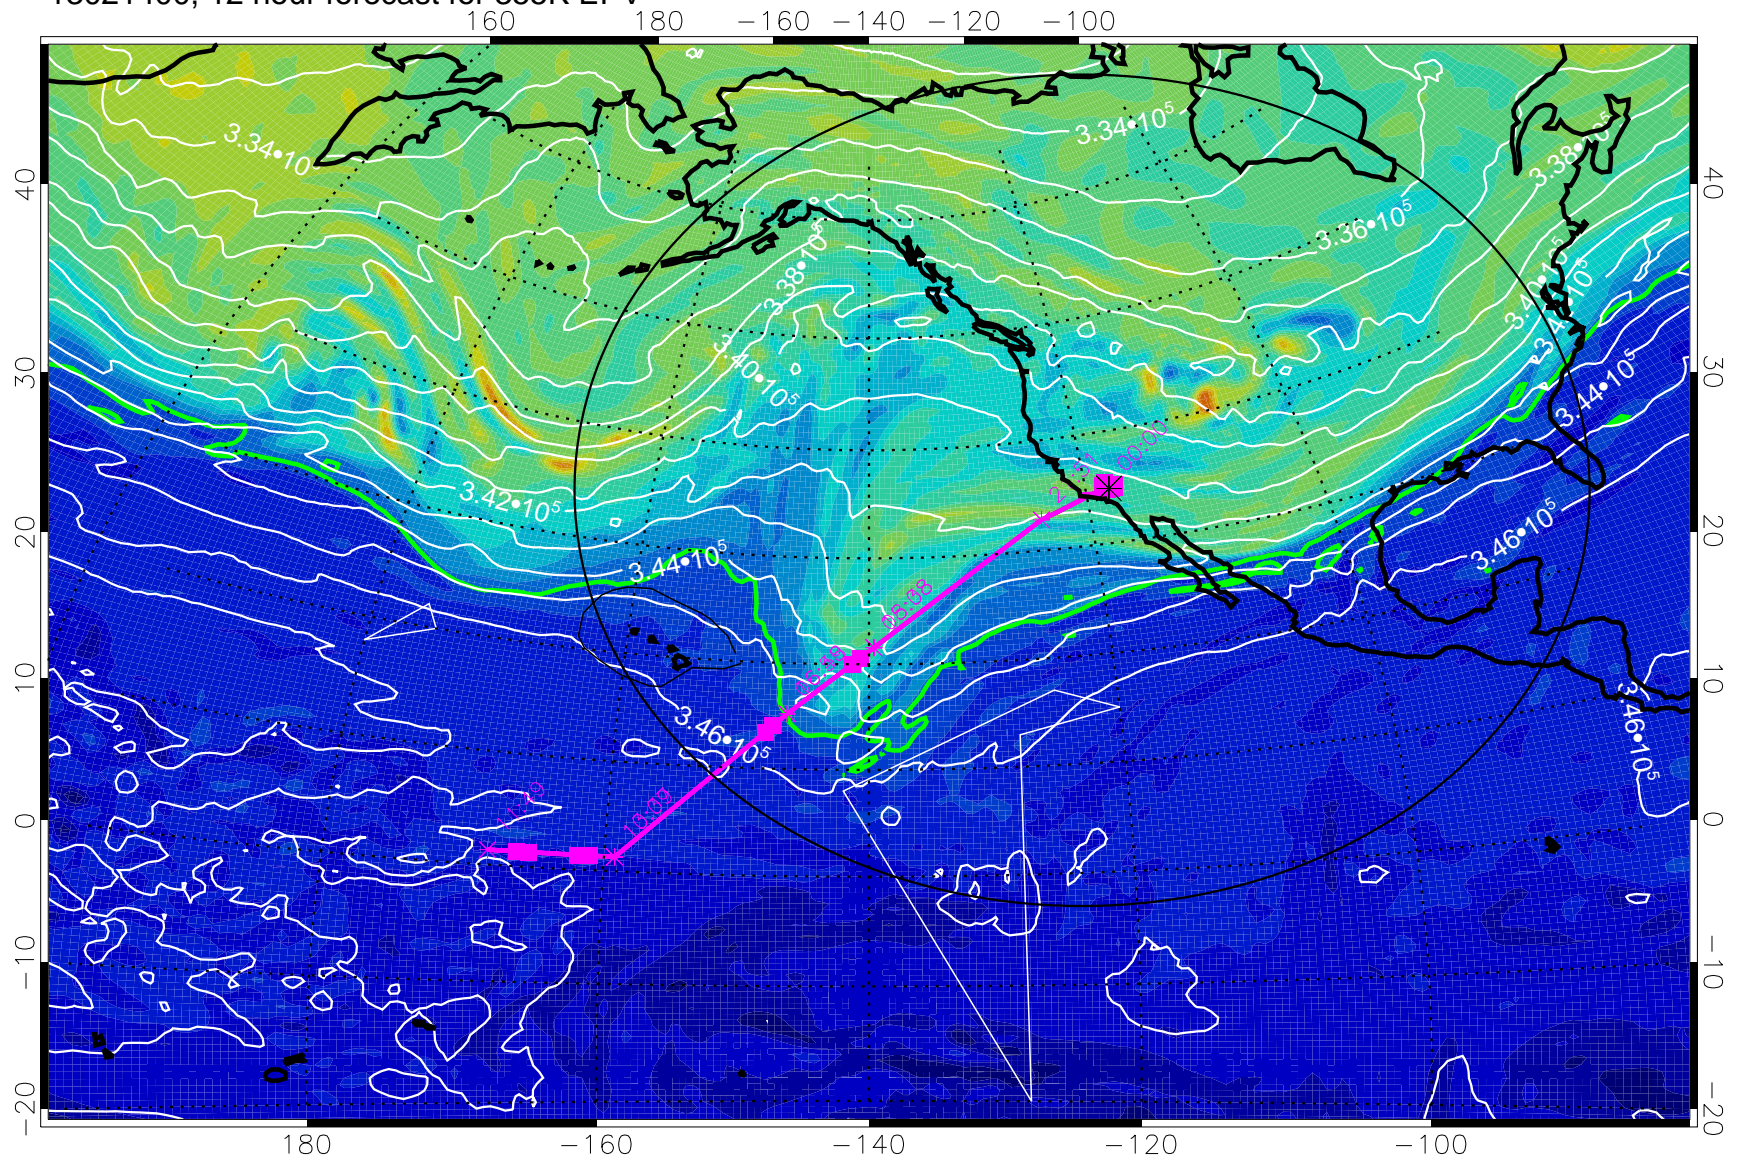

13021318, 6 hour forecast for 355K EPV

160 180 -160 -140 -120 -100

0 $5.0 \cdot 10^{-6}$ $1.0 \cdot 10^{-5}$ $1.5 \cdot 10^{-5}$
PVU

355K Montgomery Streamfunction, white
EPV Tropopause (2 PVU) Position
Range ring of 4055 km -- 13 hours GH round trip

13021400, 12 hour forecast for 355K EPV

355K Montgomery Streamfunction, white
EPV Tropopause (2 PVU) Position
Range ring of 4055 km -- 13 hours GH round trip

13021406, 18 hour forecast for 355K EPV

160 180 -160 -140 -120 -100

PVU

355K Montgomery Streamfunction, white

EPV Tropopause (2 PVU) Position

Range ring of 4055 km -- 13 hours GH round trip

13021412, 24 hour forecast for 355K EPV

355K Montgomery Streamfunction, white
EPV Tropopause (2 PVU) Position
Range ring of 4055 km -- 13 hours GH round trip

13021500, 36 hour forecast for 355K EPV

160 180 -160 -140 -120 -100

PVU

355K Montgomery Streamfunction, white
EPV Tropopause (2 PVU) Position
Range ring of 4055 km -- 13 hours GH round trip

13021506, 42 hour forecast for 355K EPV