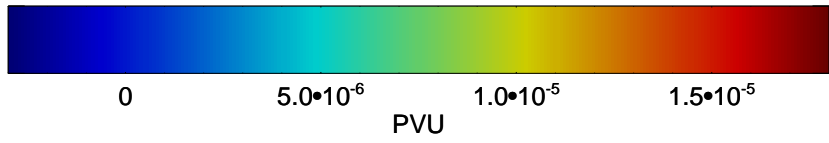

13021512, 60 hour forecast for 355K EPV

160 180 -160 -140 -120 -100

355K Montgomery Streamfunction, white
EPV Tropopause (2 PVU) Position
Range ring of 4055 km -- 13 hours GH round trip