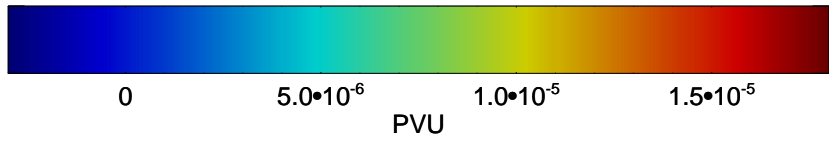

13021612, 84 hour forecast for 355K EPV

355K Montgomery Streamfunction, white
EPV Tropopause (2 PVU) Position
Range ring of 4055 km -- 13 hours GH round trip