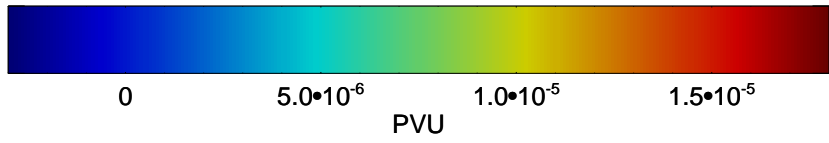

13021312, 12 hour forecast for 355K EPV

160 180 -160 -140 -120 -100

355K Montgomery Streamfunction, white
EPV Tropopause (2 PVU) Position
Range ring of 4055 km -- 13 hours GH round trip

13021318, 18 hour forecast for 355K EPV