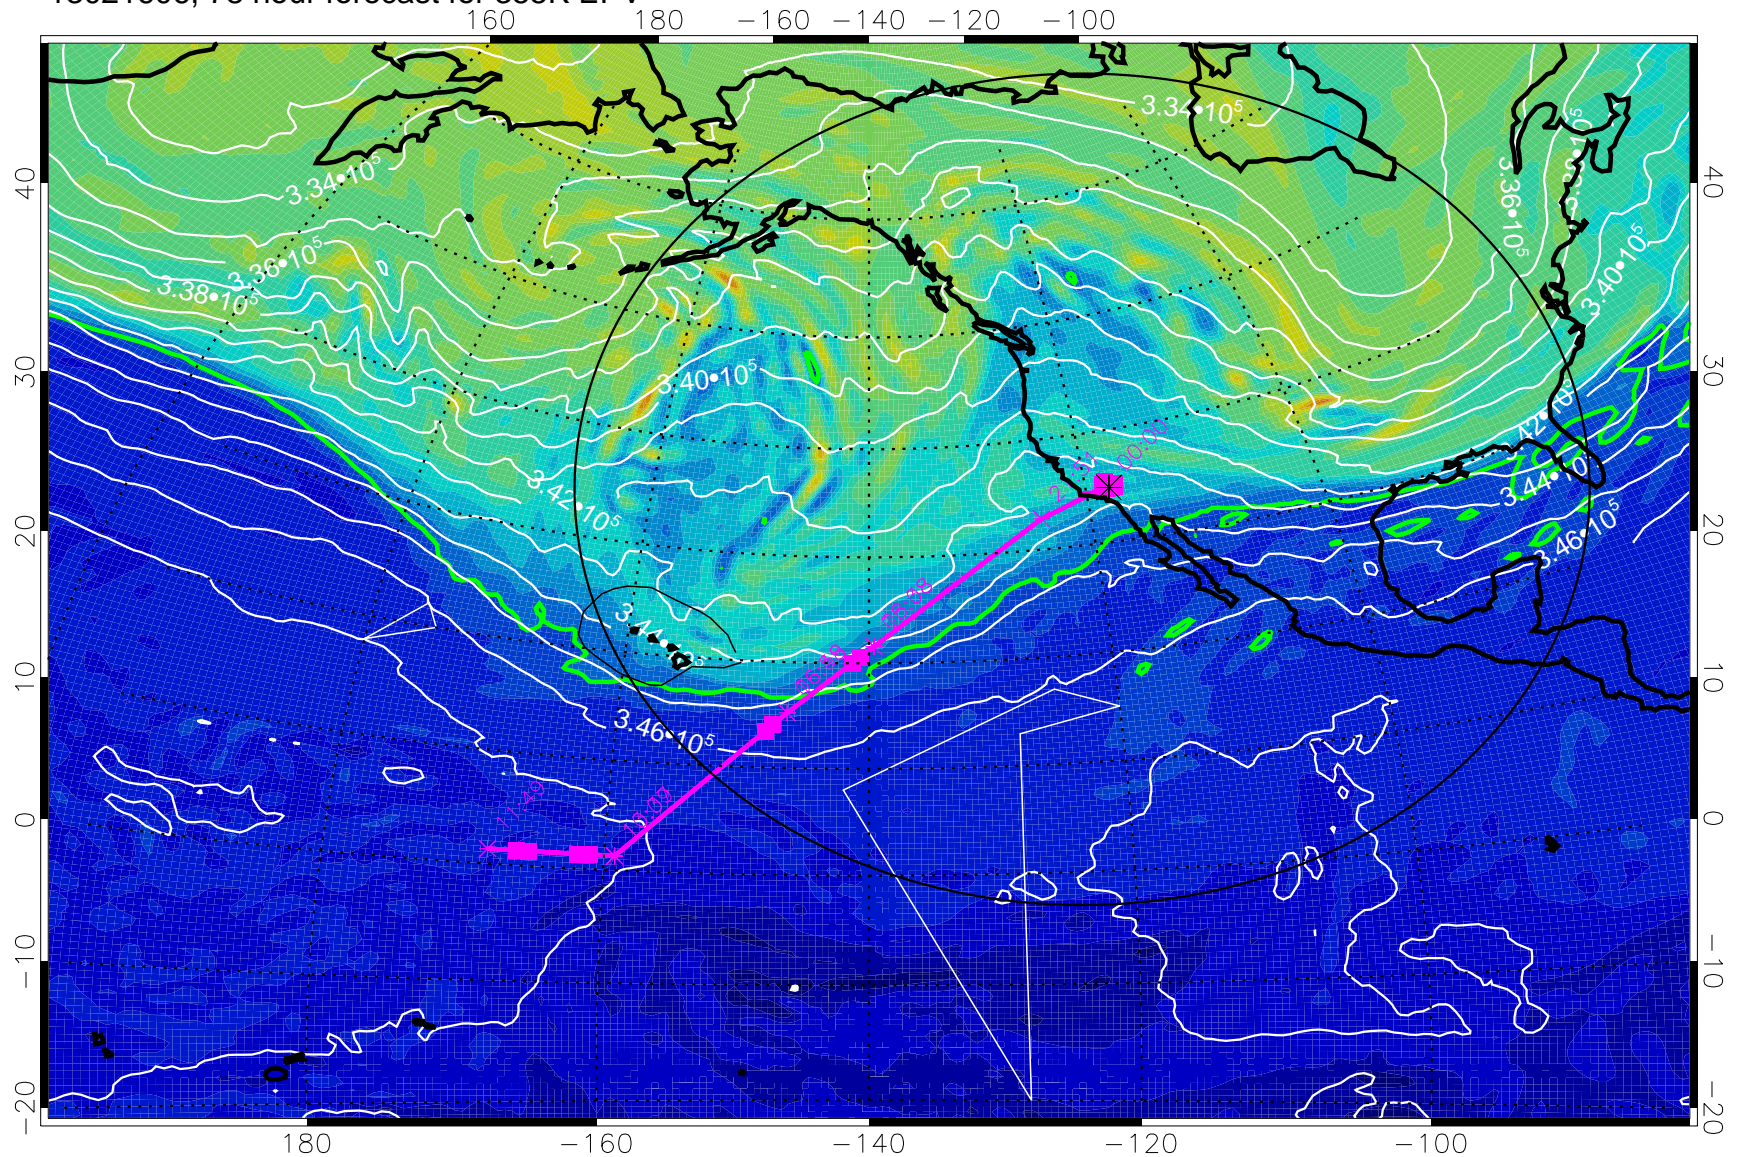

13021512, 60 hour forecast for 355K EPV

160 180 -160 -140 -120 -100

355K Montgomery Streamfunction, white
EPV Tropopause (2 PVU) Position
Range ring of 4055 km -- 13 hours GH round trip

13021518, 66 hour forecast for 355K EPV

160 180 -160 -140 -120 -100

0 5.0*10⁻⁶ 1.0*10⁻⁵ 1.5*10⁻⁵
PVU

355K Montgomery Streamfunction, white
EPV Tropopause (2 PVU) Position
Range ring of 4055 km -- 13 hours GH round trip

13021600, 72 hour forecast for 355K EPV

0 $5.0 \cdot 10^{-6}$ $1.0 \cdot 10^{-5}$ $1.5 \cdot 10^{-5}$
PVU

355K Montgomery Streamfunction, white
EPV Tropopause (2 PVU) Position
Range ring of 4055 km -- 13 hours GH round trip

13021606, 78 hour forecast for 355K EPV

355K Montgomery Streamfunction, white
EPV Tropopause (2 PVU) Position
Range ring of 4055 km -- 13 hours GH round trip

13021612, 84 hour forecast for 355K EPV

355K Montgomery Streamfunction, white
EPV Tropopause (2 PVU) Position
Range ring of 4055 km -- 13 hours GH round trip