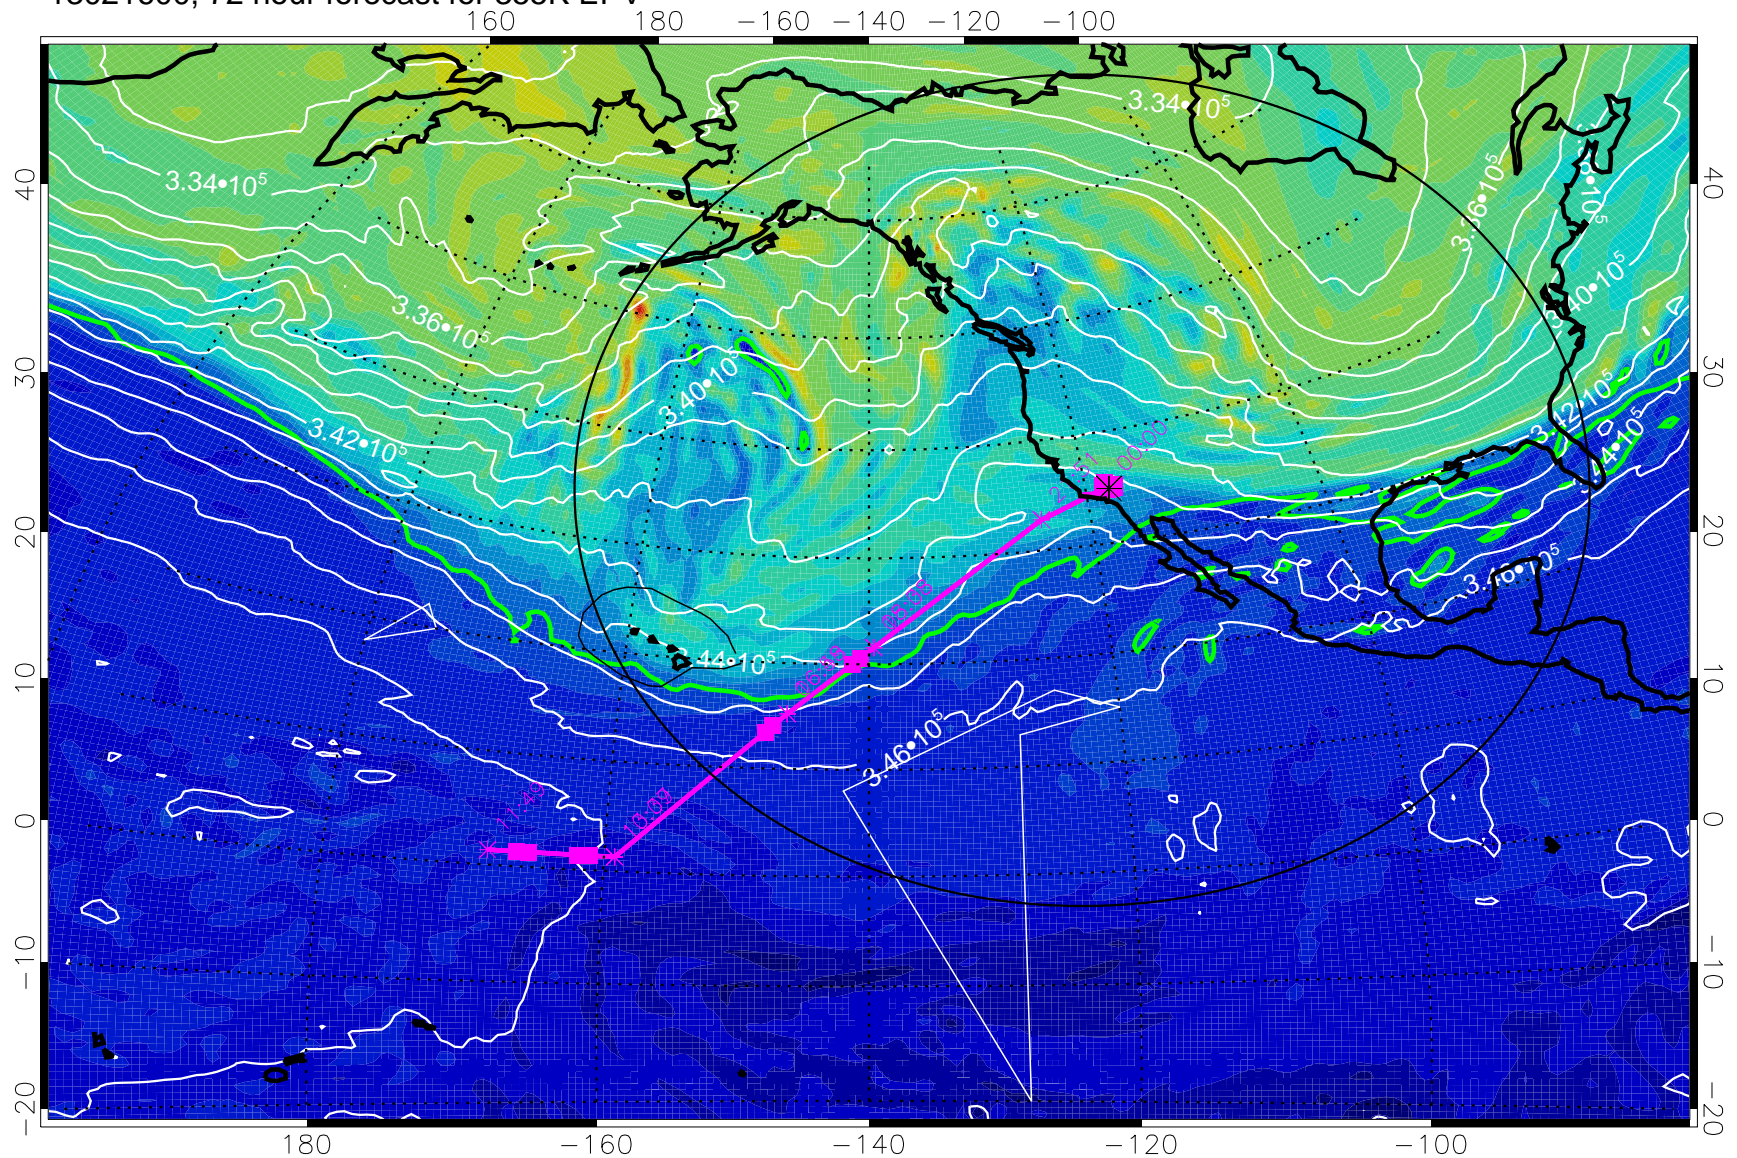

13021506, 54 hour forecast for 355K EPV

160 180 -160 -140 -120 -100

0 5.0•10⁻⁶ 1.0•10⁻⁵ 1.5•10⁻⁵
PVU

355K Montgomery Streamfunction, white
EPV Tropopause (2 PVU) Position
Range ring of 4055 km -- 13 hours GH round trip

13021512, 60 hour forecast for 355K EPV

160 180 -160 -140 -120 -100

355K Montgomery Streamfunction, white
EPV Tropopause (2 PVU) Position
Range ring of 4055 km -- 13 hours GH round trip

13021518, 66 hour forecast for 355K EPV

160 180 -160 -140 -120 -100

0 5.0*10⁻⁶ 1.0*10⁻⁵ 1.5*10⁻⁵
PVU

355K Montgomery Streamfunction, white
EPV Tropopause (2 PVU) Position
Range ring of 4055 km -- 13 hours GH round trip

13021600, 72 hour forecast for 355K EPV

0 $5.0 \cdot 10^{-6}$ $1.0 \cdot 10^{-5}$ $1.5 \cdot 10^{-5}$
PVU

355K Montgomery Streamfunction, white
EPV Tropopause (2 PVU) Position
Range ring of 4055 km -- 13 hours GH round trip

13021606, 78 hour forecast for 355K EPV