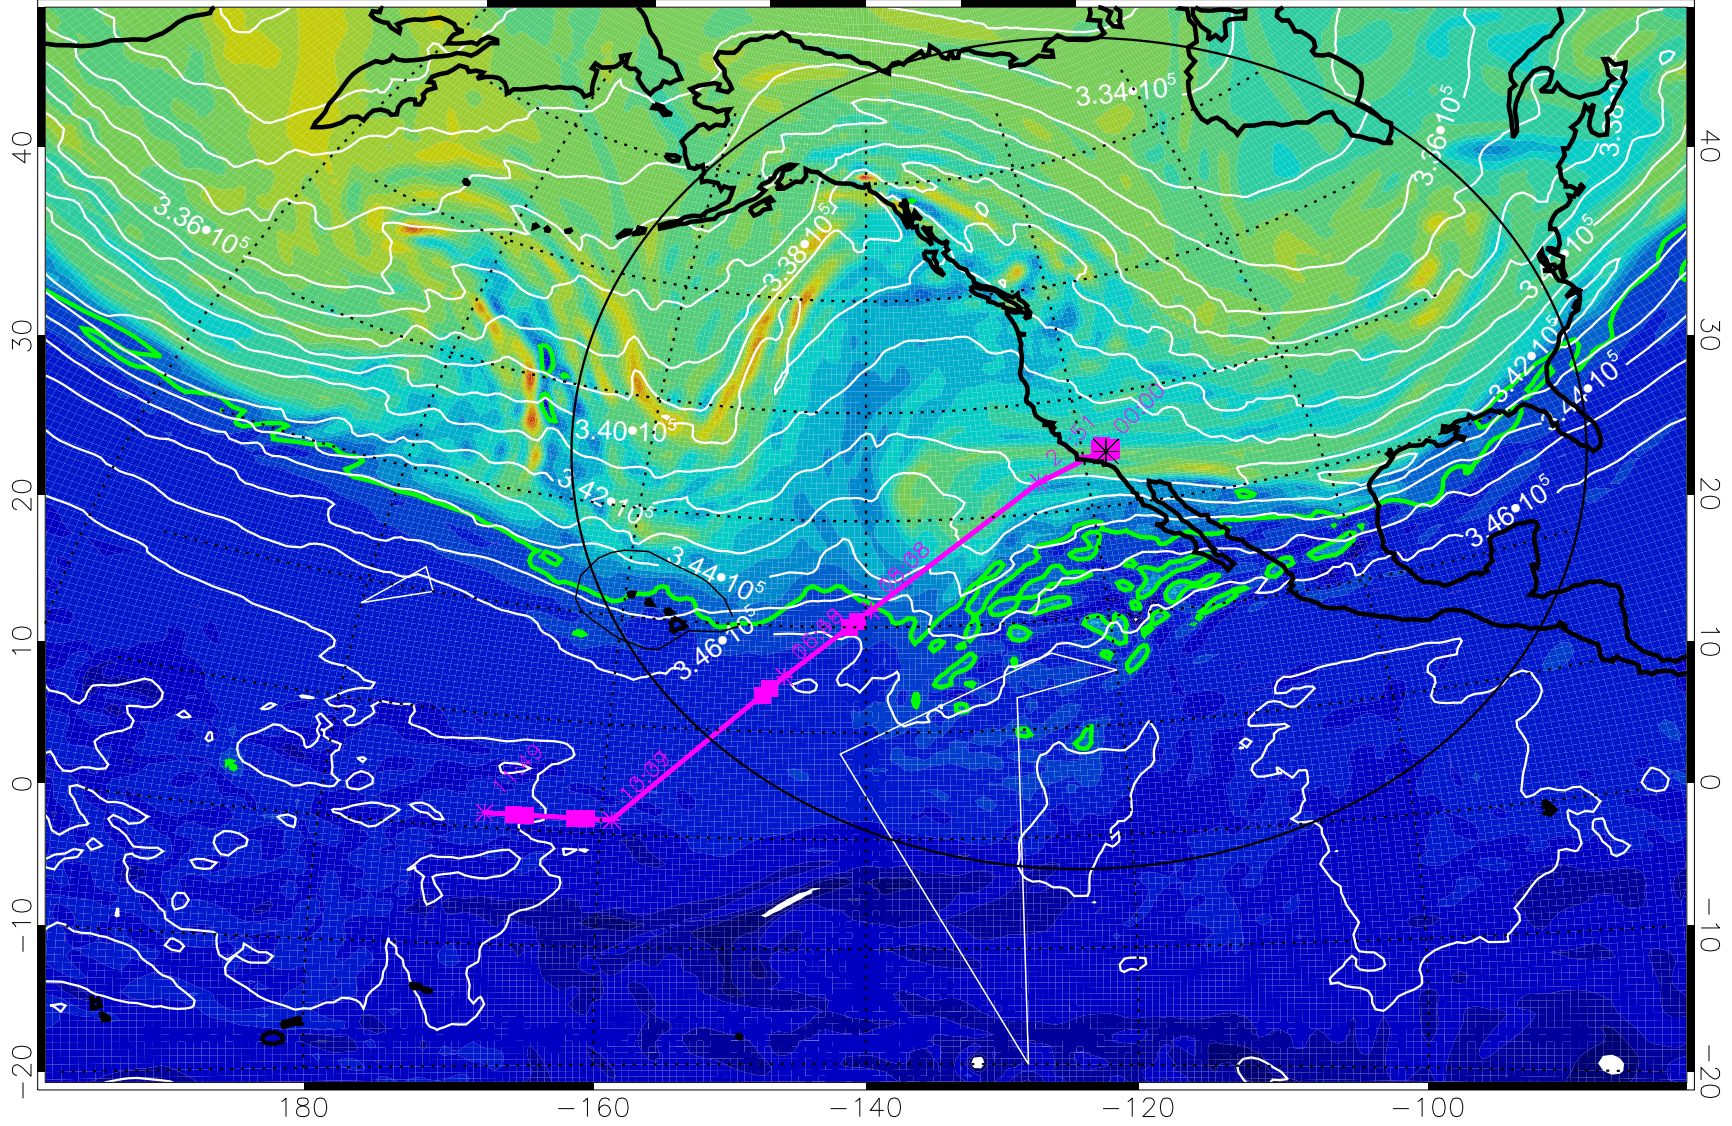

13021400, 24 hour forecast for 355K EPV

355K Montgomery Streamfunction, white
EPV Tropopause (2 PVU) Position
Range ring of 4055 km -- 13 hours GH round trip

13021406, 30 hour forecast for 355K EPV

160 180 -160 -140 -120 -100

0 $5.0 \cdot 10^{-6}$ $1.0 \cdot 10^{-5}$ $1.5 \cdot 10^{-5}$
PVU

355K Montgomery Streamfunction, white
EPV Tropopause (2 PVU) Position
Range ring of 4055 km -- 13 hours GH round trip

13021412, 36 hour forecast for 355K EPV

160 180 -160 -140 -120 -100

355K Montgomery Streamfunction, white
EPV Tropopause (2 PVU) Position
Range ring of 4055 km -- 13 hours GH round trip

13021418, 42 hour forecast for 355K EPV

160 180 -160 -140 -120 -100

355K Montgomery Streamfunction, white
EPV Tropopause (2 PVU) Position
Range ring of 4055 km -- 13 hours GH round trip

13021500, 48 hour forecast for 355K EPV

PVU

355K Montgomery Streamfunction, white
EPV Tropopause (2 PVU) Position
Range ring of 4055 km -- 13 hours GH round trip