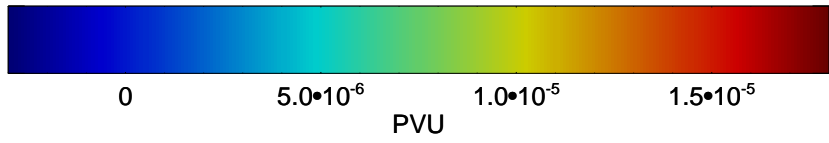

13021418, 42 hour forecast for 355K EPV

160 180 -160 -140 -120 -100

355K Montgomery Streamfunction, white
EPV Tropopause (2 PVU) Position
Range ring of 4055 km -- 13 hours GH round trip