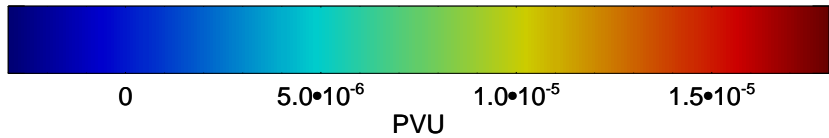

13021718, 114 hour forecast for 355K EPV

160 180 -160 -140 -120 -100

355K Montgomery Streamfunction, white
EPV Tropopause (2 PVU) Position
Range ring of 4055 km -- 13 hours GH round trip