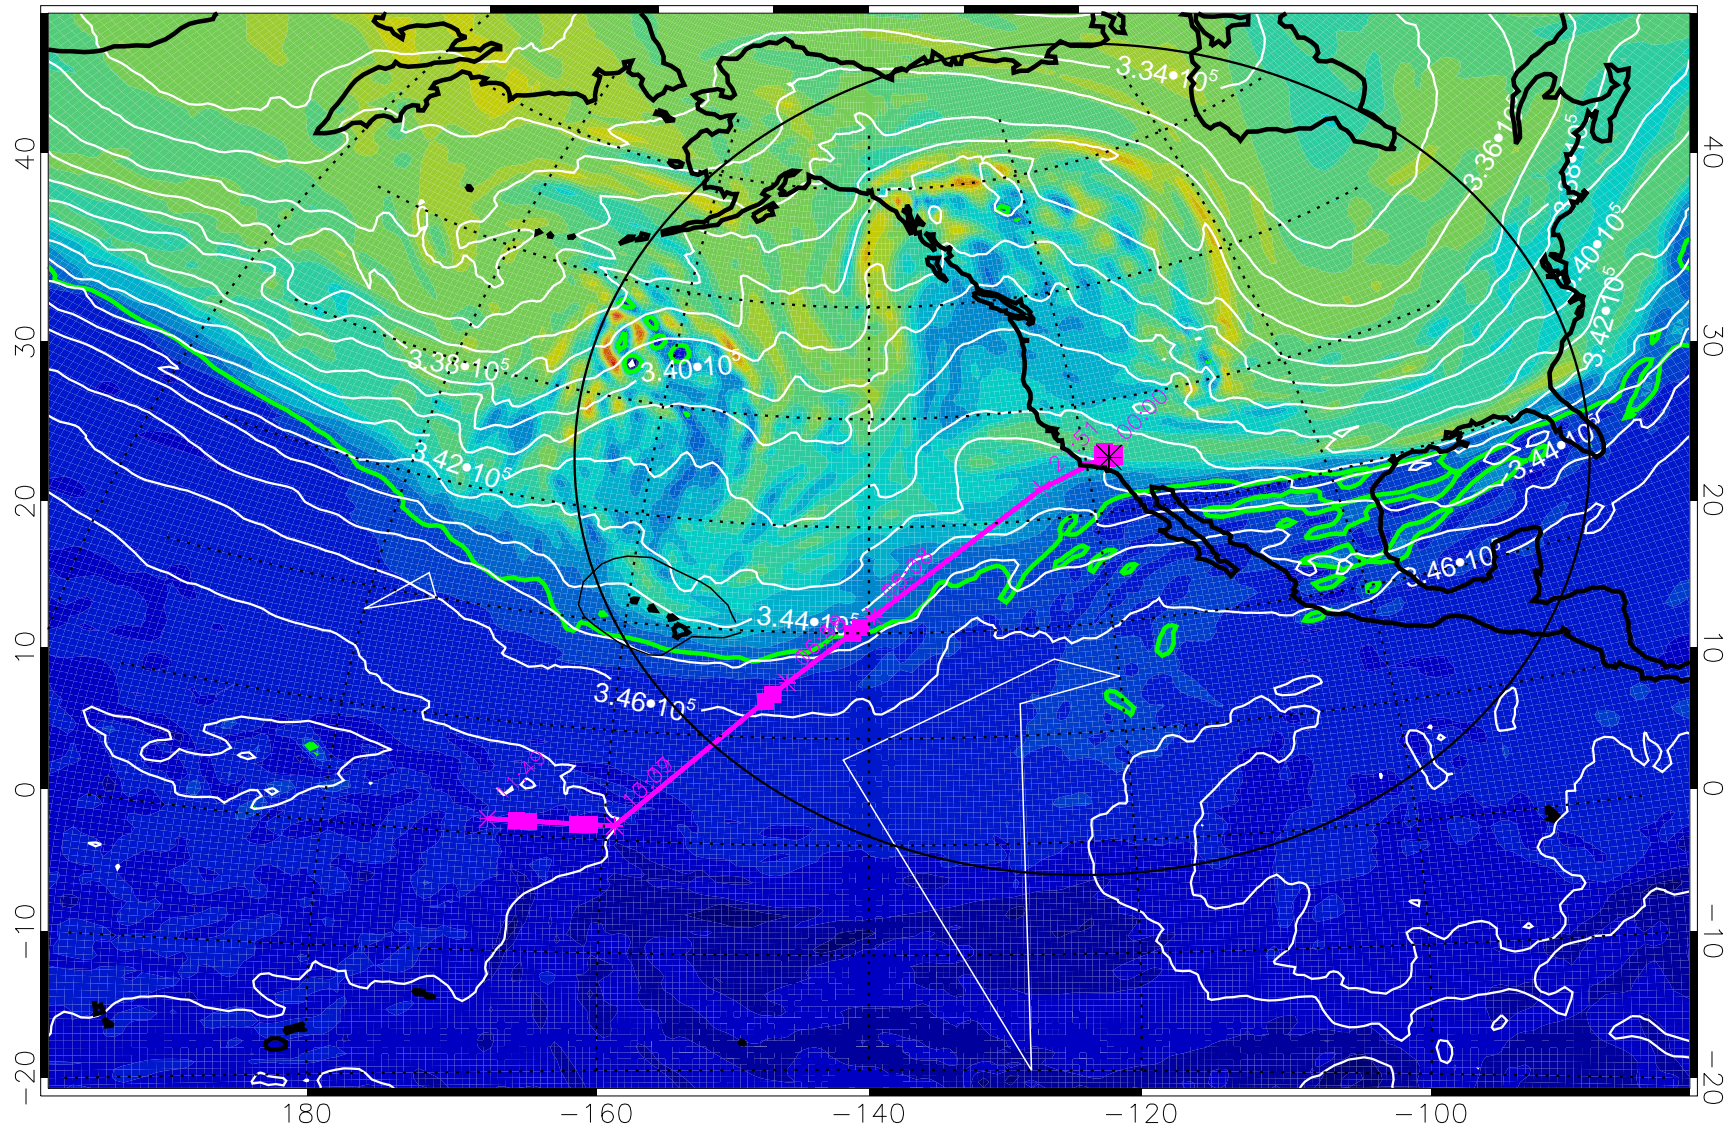

13021506, 54 hour forecast for 355K EPV

160 180 -160 -140 -120 -100

0 5.0•10⁻⁶ 1.0•10⁻⁵ 1.5•10⁻⁵
PVU

355K Montgomery Streamfunction, white
EPV Tropopause (2 PVU) Position
Range ring of 4055 km -- 13 hours GH round trip

13021512, 60 hour forecast for 355K EPV

160 180 -160 -140 -120 -100

355K Montgomery Streamfunction, white
EPV Tropopause (2 PVU) Position
Range ring of 4055 km -- 13 hours GH round trip

13021518, 66 hour forecast for 355K EPV

160 180 -160 -140 -120 -100

0 5.0*10⁻⁶ 1.0*10⁻⁵ 1.5*10⁻⁵
PVU

355K Montgomery Streamfunction, white
EPV Tropopause (2 PVU) Position
Range ring of 4055 km -- 13 hours GH round trip

13021600, 72 hour forecast for 355K EPV

0 $5.0 \cdot 10^{-6}$ $1.0 \cdot 10^{-5}$ $1.5 \cdot 10^{-5}$
PVU

355K Montgomery Streamfunction, white
EPV Tropopause (2 PVU) Position
Range ring of 4055 km -- 13 hours GH round trip

13021606, 78 hour forecast for 355K EPV