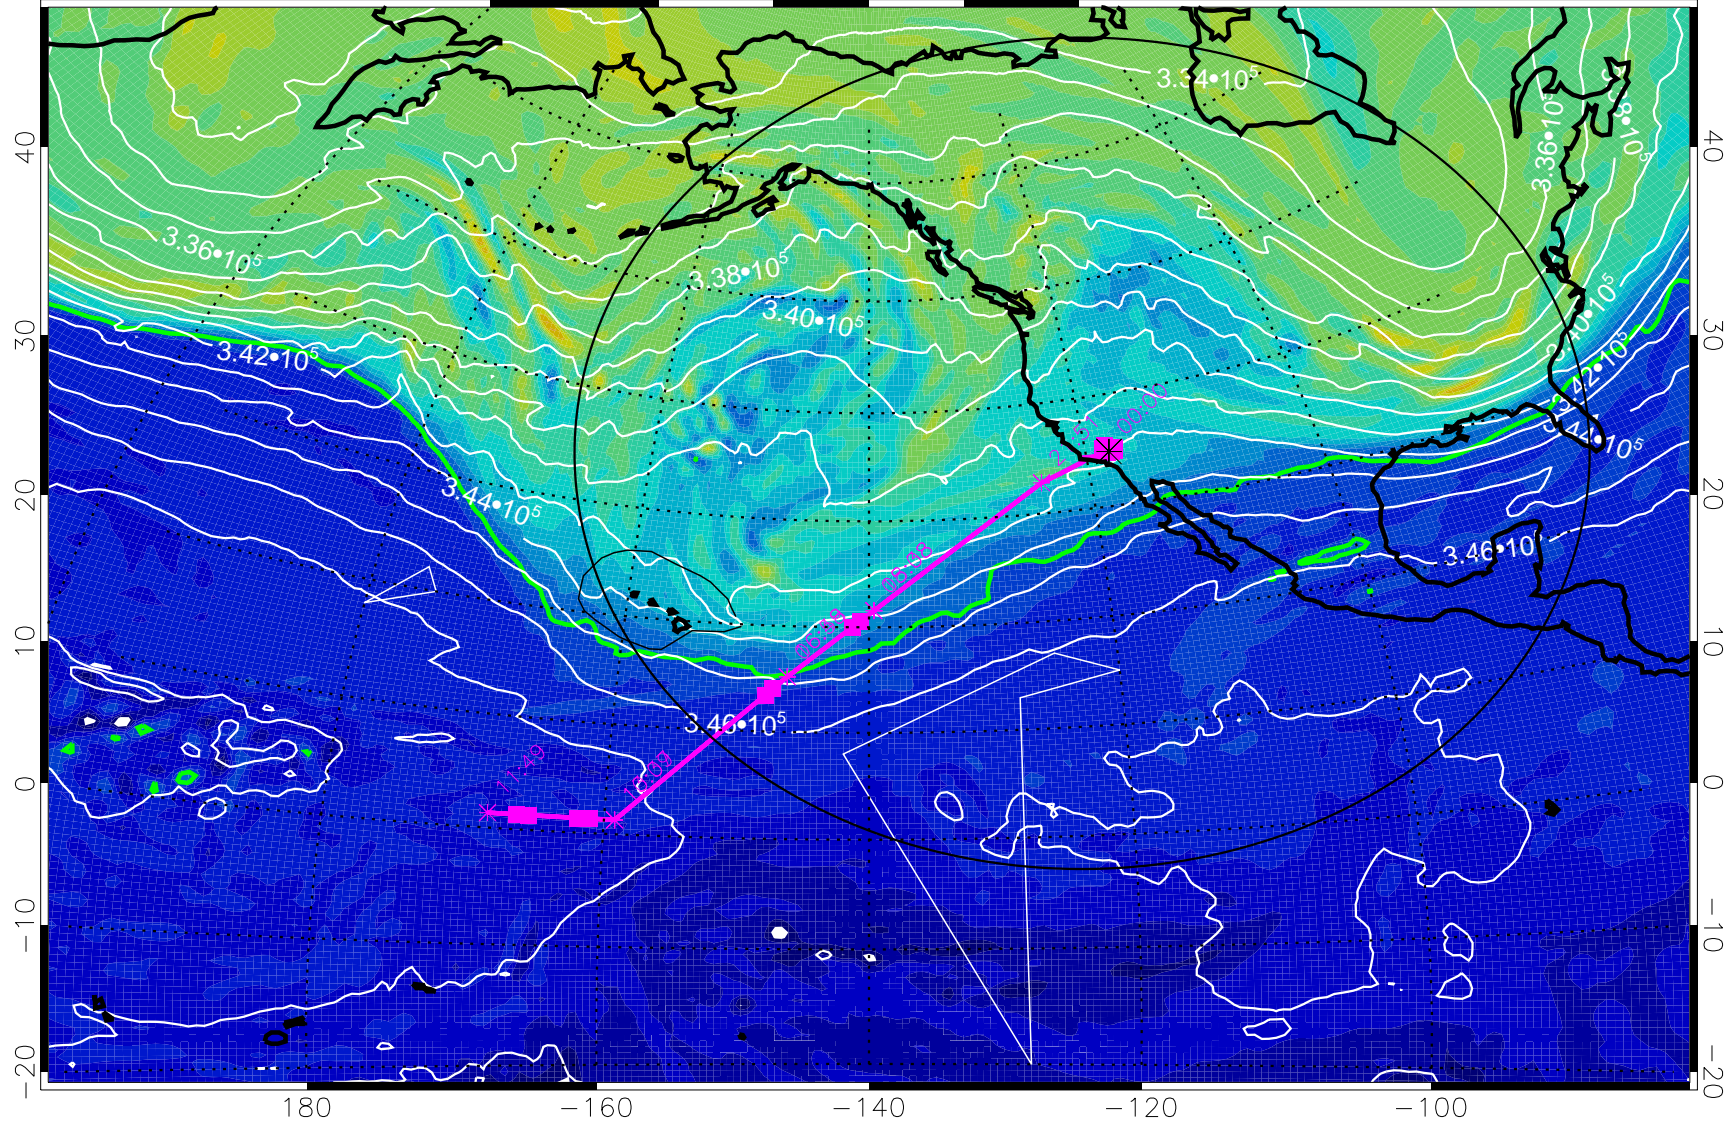

0 $5.0 \cdot 10^{-6}$ $1.0 \cdot 10^{-5}$ $1.5 \cdot 10^{-5}$
PVU

355K Montgomery Streamfunction, white
EPV Tropopause (2 PVU) Position
Range ring of 4055 km -- 13 hours GH round trip

13021606, 78 hour forecast for 355K EPV

355K Montgomery Streamfunction, white
EPV Tropopause (2 PVU) Position
Range ring of 4055 km -- 13 hours GH round trip

13021612, 84 hour forecast for 355K EPV

355K Montgomery Streamfunction, white
EPV Tropopause (2 PVU) Position
Range ring of 4055 km -- 13 hours GH round trip

13021618, 90 hour forecast for 355K EPV

160 180 -160 -140 -120 -100

355K Montgomery Streamfunction, white
EPV Tropopause (2 PVU) Position
Range ring of 4055 km -- 13 hours GH round trip

13021700, 96 hour forecast for 355K EPV

160 180 -160 -140 -120 -100

PVU

355K Montgomery Streamfunction, white
EPV Tropopause (2 PVU) Position
Range ring of 4055 km -- 13 hours GH round trip

13021706, 102 hour forecast for 355K EPV

160 180 -160 -140 -120 -100