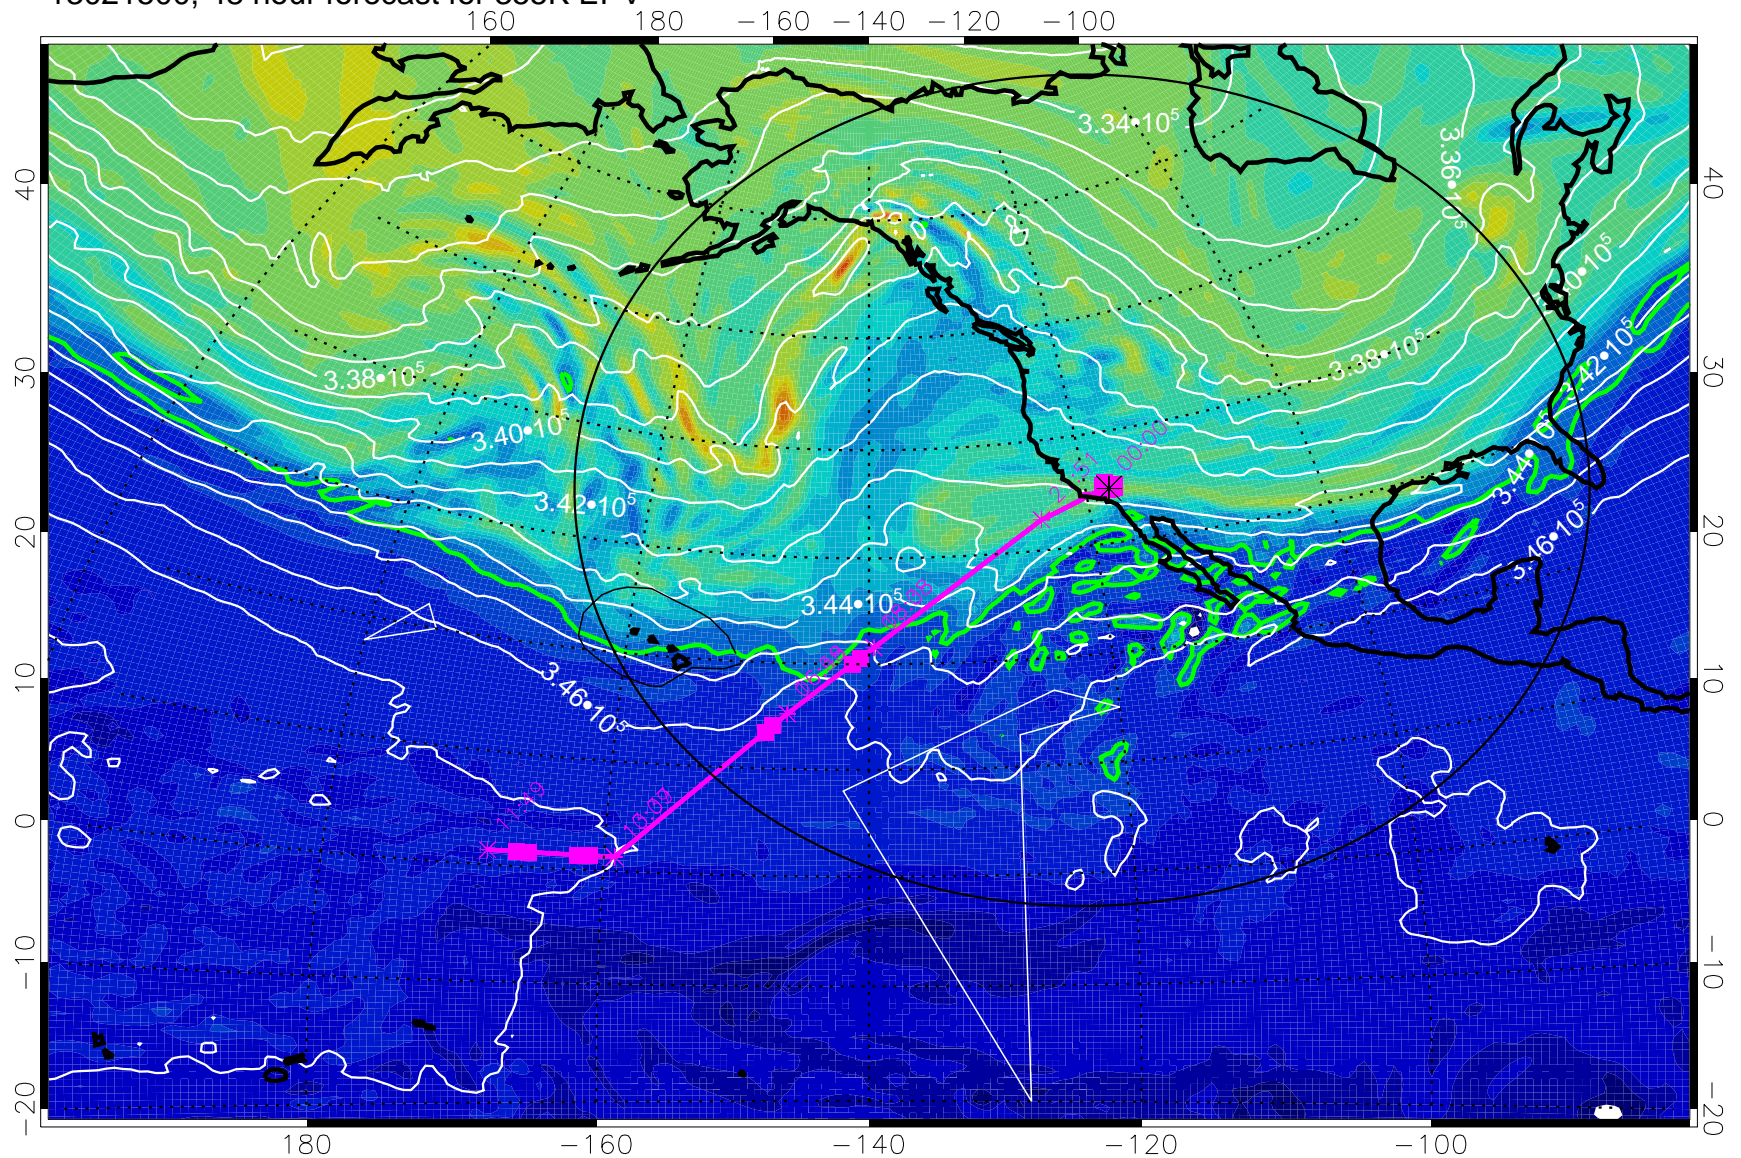

160 180 -160 -140 -120 -100

355K Montgomery Streamfunction, white
EPV Tropopause (2 PVU) Position
Range ring of 4055 km -- 13 hours GH round trip

13021418, 42 hour forecast for 355K EPV

160 180 -160 -140 -120 -100

355K Montgomery Streamfunction, white
EPV Tropopause (2 PVU) Position
Range ring of 4055 km -- 13 hours GH round trip

13021500, 48 hour forecast for 355K EPV

PVU

355K Montgomery Streamfunction, white
EPV Tropopause (2 PVU) Position
Range ring of 4055 km -- 13 hours GH round trip

13021506, 54 hour forecast for 355K EPV

160 180 -160 -140 -120 -100

0 5.0•10⁻⁶ 1.0•10⁻⁵ 1.5•10⁻⁵
PVU

355K Montgomery Streamfunction, white
EPV Tropopause (2 PVU) Position
Range ring of 4055 km -- 13 hours GH round trip

13021512, 60 hour forecast for 355K EPV

160 180 -160 -140 -120 -100

355K Montgomery Streamfunction, white
EPV Tropopause (2 PVU) Position
Range ring of 4055 km -- 13 hours GH round trip

13021518, 66 hour forecast for 355K EPV