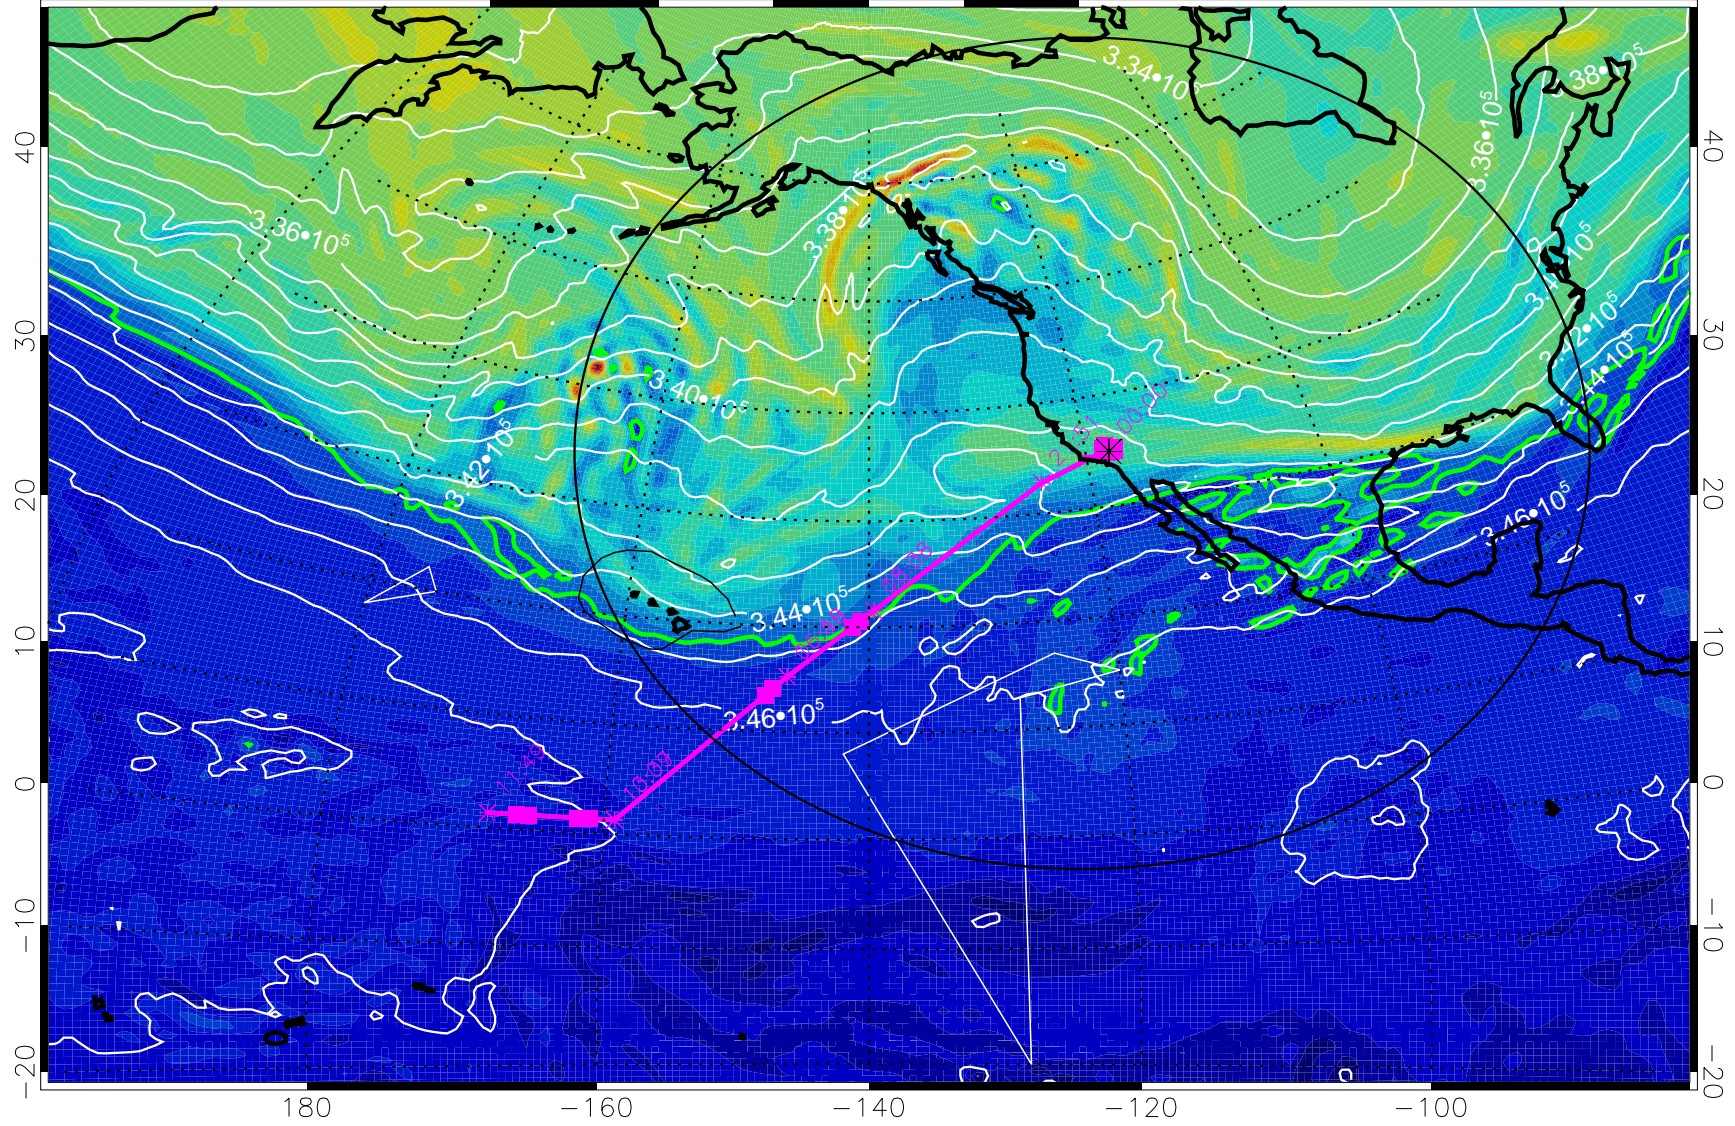

355K Montgomery Streamfunction, white
EPV Tropopause (2 PVU) Position
Range ring of 4055 km -- 13 hours GH round trip

13021500, 48 hour forecast for 355K EPV

PVU

355K Montgomery Streamfunction, white
EPV Tropopause (2 PVU) Position
Range ring of 4055 km -- 13 hours GH round trip

13021506, 54 hour forecast for 355K EPV

160 180 -160 -140 -120 -100

0 5.0•10⁻⁶ 1.0•10⁻⁵ 1.5•10⁻⁵
PVU

355K Montgomery Streamfunction, white
EPV Tropopause (2 PVU) Position
Range ring of 4055 km -- 13 hours GH round trip

13021512, 60 hour forecast for 355K EPV

160 180 -160 -140 -120 -100

355K Montgomery Streamfunction, white
EPV Tropopause (2 PVU) Position
Range ring of 4055 km -- 13 hours GH round trip

13021518, 66 hour forecast for 355K EPV

160 180 -160 -140 -120 -100

0 5.0*10⁻⁶ 1.0*10⁻⁵ 1.5*10⁻⁵
PVU

355K Montgomery Streamfunction, white
EPV Tropopause (2 PVU) Position
Range ring of 4055 km -- 13 hours GH round trip

13021600, 72 hour forecast for 355K EPV