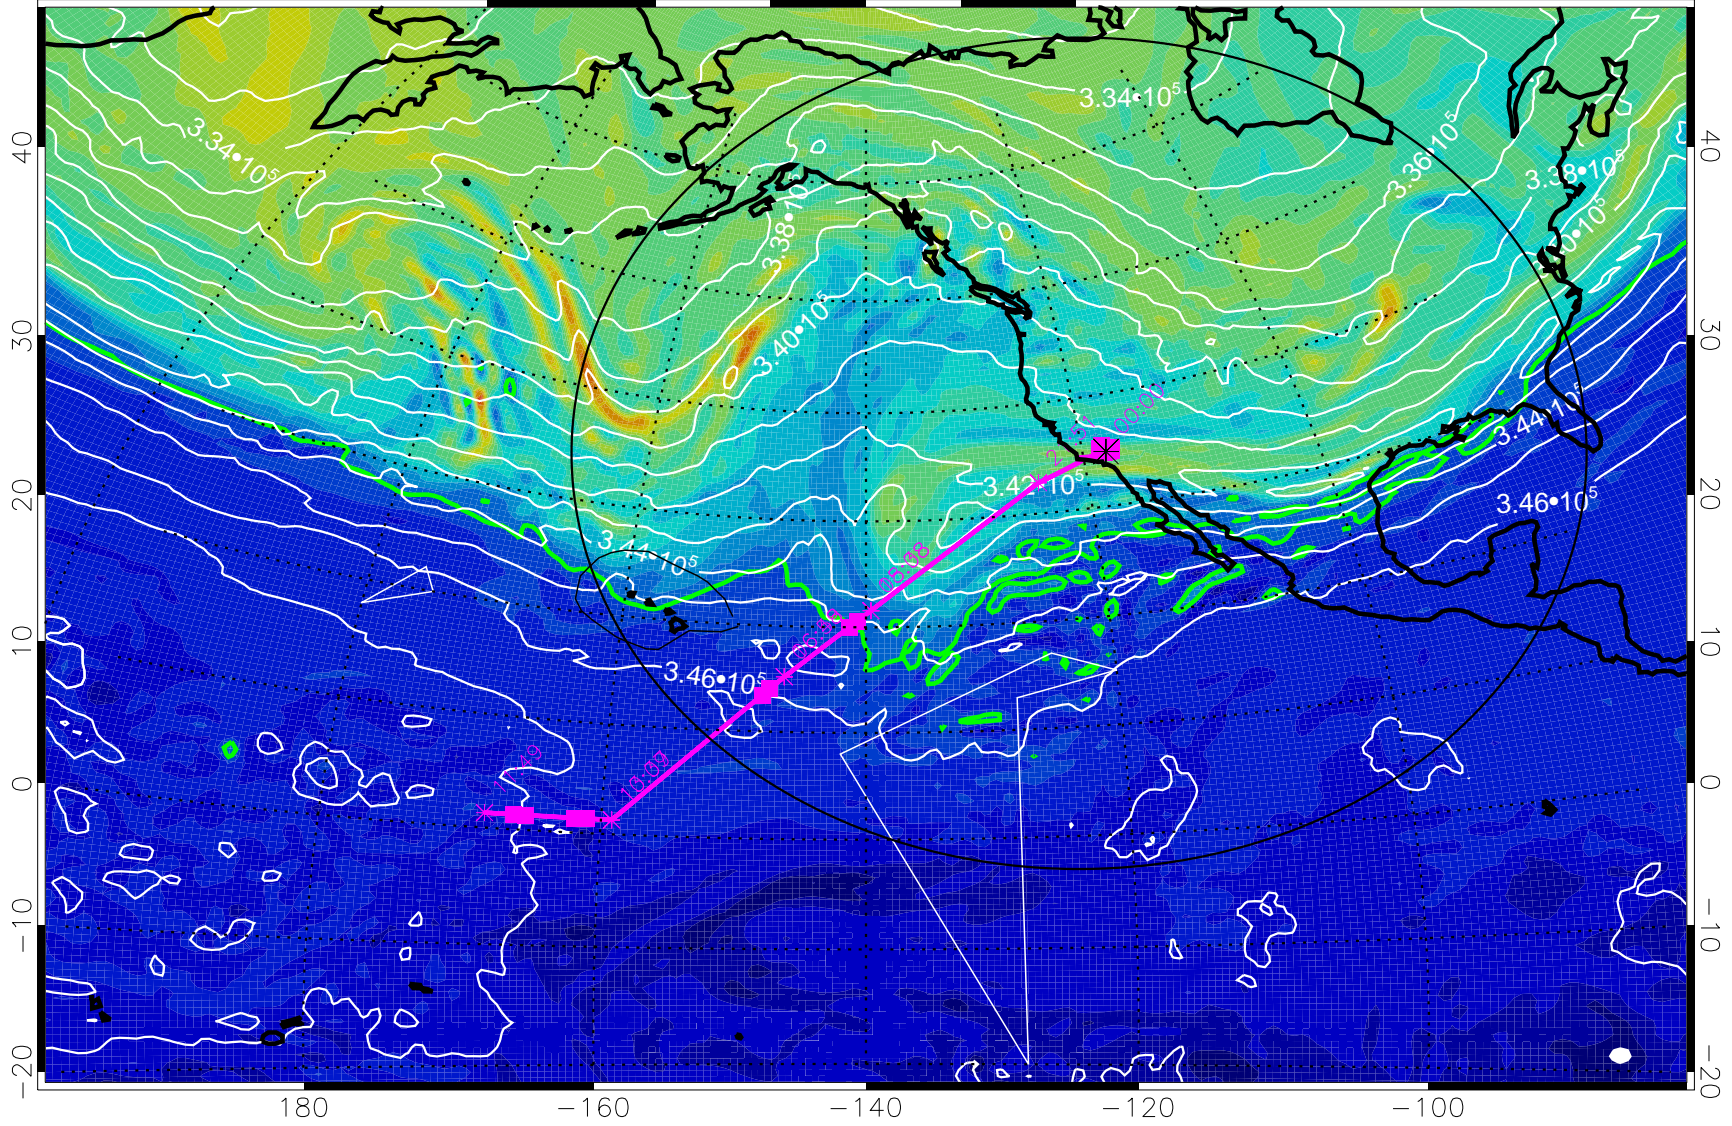

13021400, 24 hour forecast for 355K EPV

355K Montgomery Streamfunction, white
EPV Tropopause (2 PVU) Position
Range ring of 4055 km -- 13 hours GH round trip

13021406, 30 hour forecast for 355K EPV

160 180 -160 -140 -120 -100

0 $5.0 \cdot 10^{-6}$ $1.0 \cdot 10^{-5}$ $1.5 \cdot 10^{-5}$
PVU

355K Montgomery Streamfunction, white
EPV Tropopause (2 PVU) Position
Range ring of 4055 km -- 13 hours GH round trip

13021412, 36 hour forecast for 355K EPV

160 180 -160 -140 -120 -100

355K Montgomery Streamfunction, white
EPV Tropopause (2 PVU) Position
Range ring of 4055 km -- 13 hours GH round trip

13021418, 42 hour forecast for 355K EPV

160 180 -160 -140 -120 -100

355K Montgomery Streamfunction, white
EPV Tropopause (2 PVU) Position
Range ring of 4055 km -- 13 hours GH round trip

13021500, 48 hour forecast for 355K EPV

PVU

355K Montgomery Streamfunction, white
EPV Tropopause (2 PVU) Position
Range ring of 4055 km -- 13 hours GH round trip