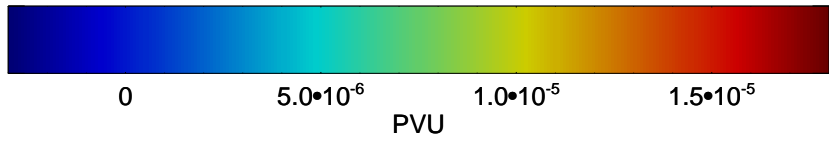

13021606, 78 hour forecast for 355K EPV

355K Montgomery Streamfunction, white
EPV Tropopause (2 PVU) Position
Range ring of 4055 km -- 13 hours GH round trip