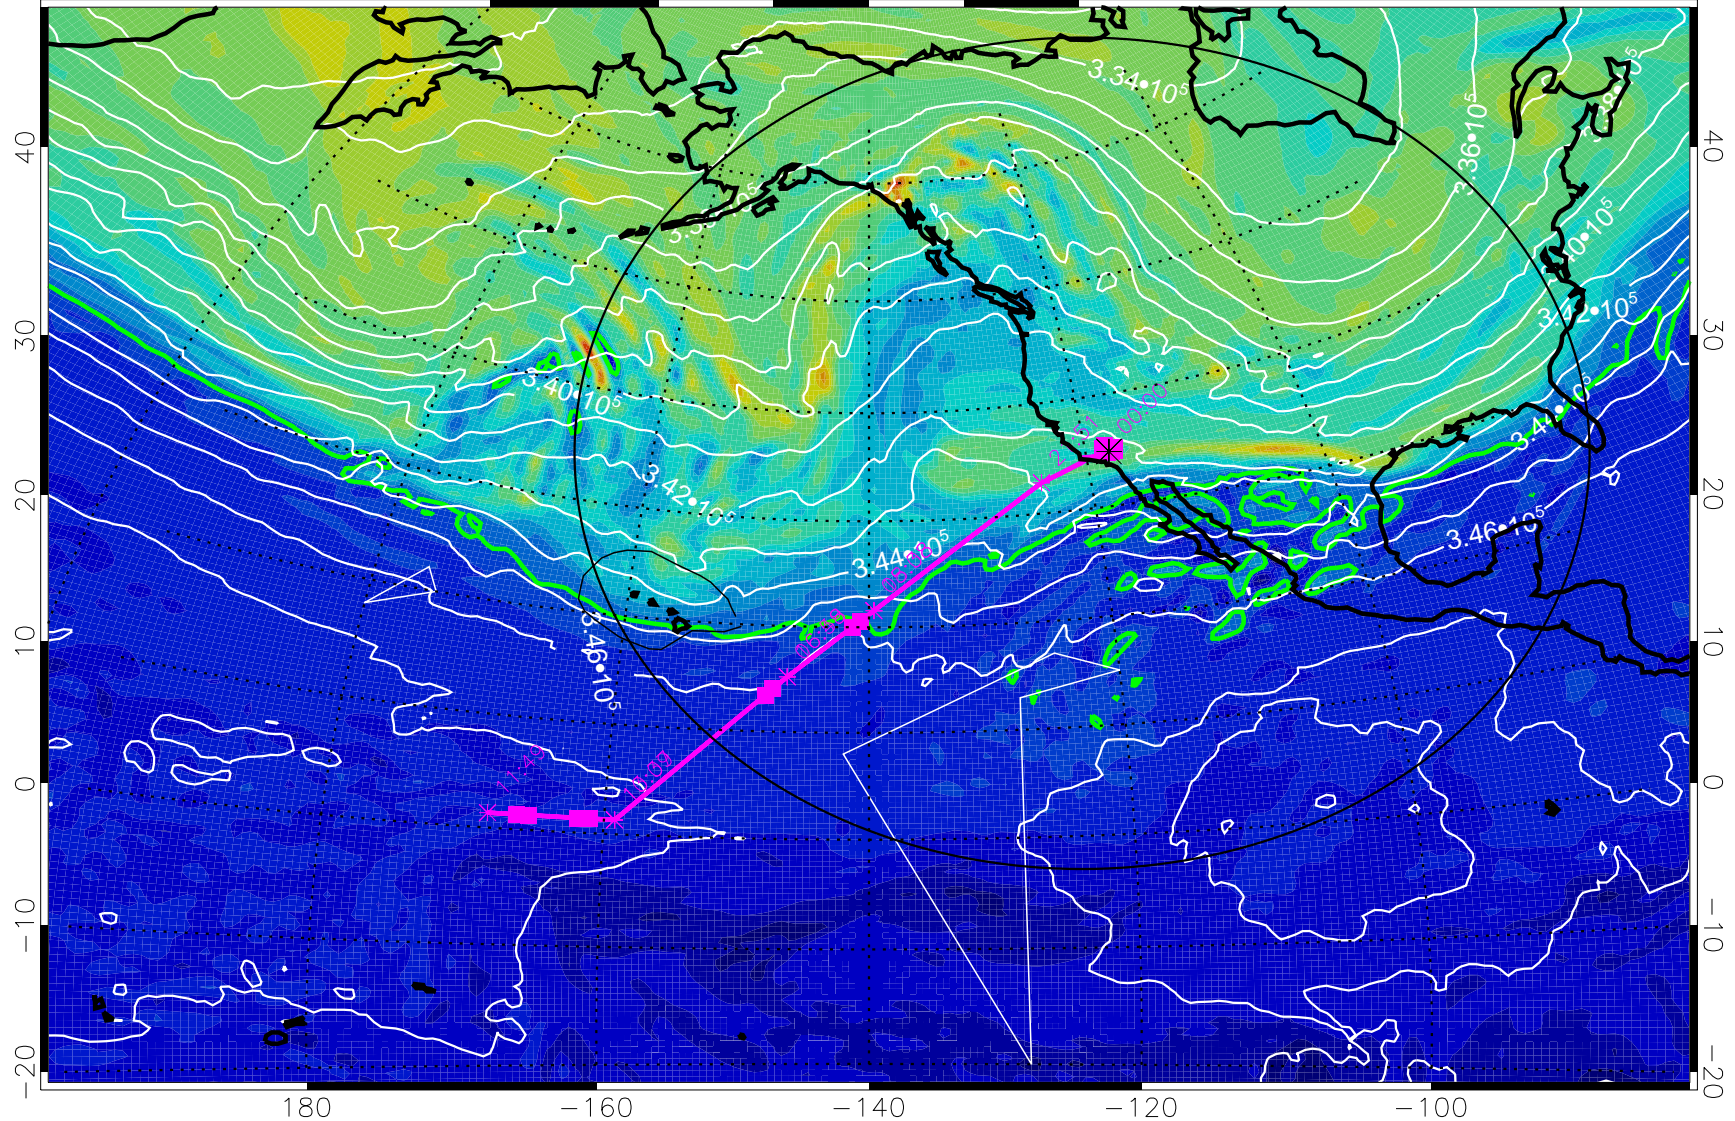

160 180 -160 -140 -120 -100

355K Montgomery Streamfunction, white
EPV Tropopause (2 PVU) Position
Range ring of 4055 km -- 13 hours GH round trip

13021418, 42 hour forecast for 355K EPV

160 180 -160 -140 -120 -100

355K Montgomery Streamfunction, white
EPV Tropopause (2 PVU) Position
Range ring of 4055 km -- 13 hours GH round trip

13021500, 48 hour forecast for 355K EPV

PVU

355K Montgomery Streamfunction, white
EPV Tropopause (2 PVU) Position
Range ring of 4055 km -- 13 hours GH round trip

13021506, 54 hour forecast for 355K EPV

160 180 -160 -140 -120 -100

0 5.0•10⁻⁶ 1.0•10⁻⁵ 1.5•10⁻⁵
PVU

355K Montgomery Streamfunction, white
EPV Tropopause (2 PVU) Position
Range ring of 4055 km -- 13 hours GH round trip

13021512, 60 hour forecast for 355K EPV

160 180 -160 -140 -120 -100

355K Montgomery Streamfunction, white
EPV Tropopause (2 PVU) Position
Range ring of 4055 km -- 13 hours GH round trip

13021518, 66 hour forecast for 355K EPV