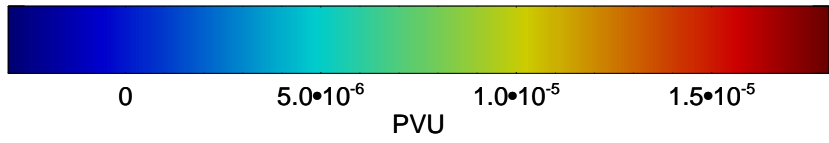

13021412, 36 hour forecast for 355K EPV

160 180 -160 -140 -120 -100

355K Montgomery Streamfunction, white
EPV Tropopause (2 PVU) Position
Range ring of 4055 km -- 13 hours GH round trip