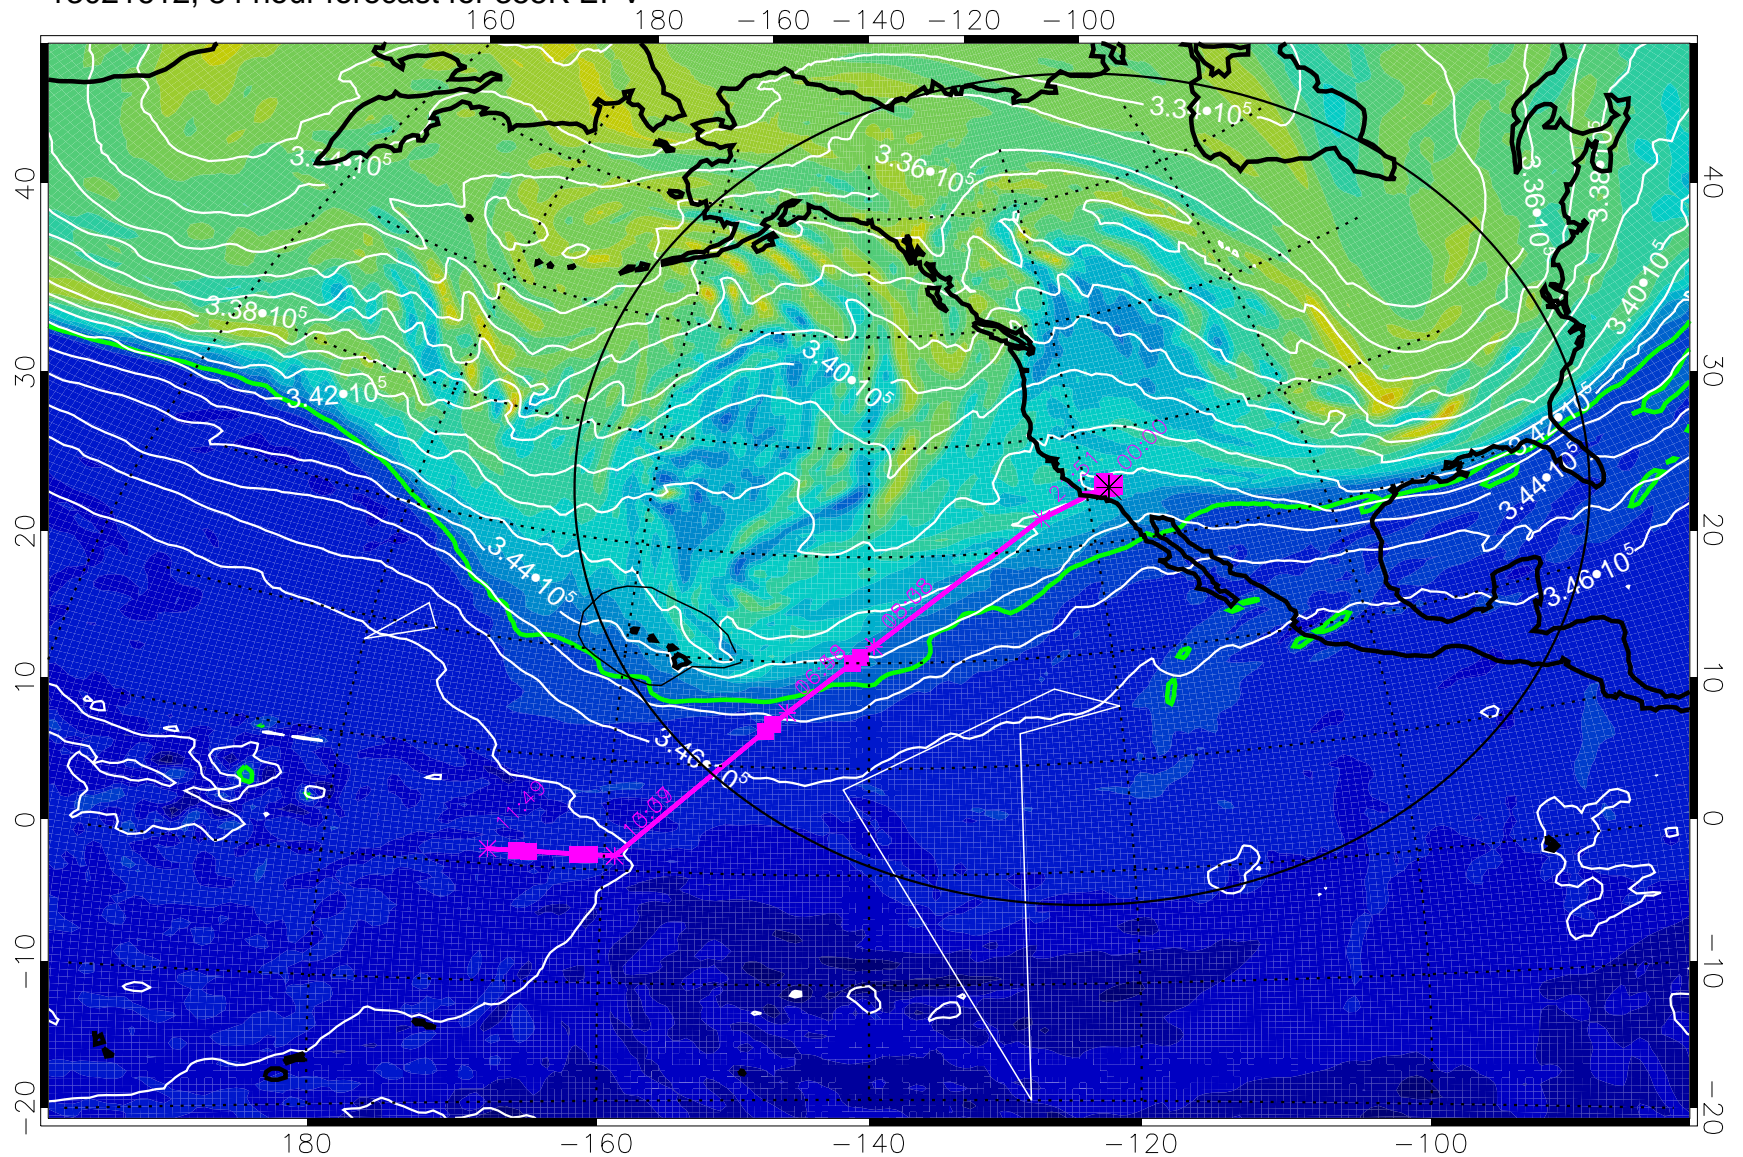

160 180 -160 -140 -120 -100

0 5.0*10⁻⁶ 1.0*10⁻⁵ 1.5*10⁻⁵
PVU

355K Montgomery Streamfunction, white
EPV Tropopause (2 PVU) Position
Range ring of 4055 km -- 13 hours GH round trip

13021600, 72 hour forecast for 355K EPV

0 $5.0 \cdot 10^{-6}$ $1.0 \cdot 10^{-5}$ $1.5 \cdot 10^{-5}$
PVU

355K Montgomery Streamfunction, white
EPV Tropopause (2 PVU) Position
Range ring of 4055 km -- 13 hours GH round trip

13021606, 78 hour forecast for 355K EPV

355K Montgomery Streamfunction, white
EPV Tropopause (2 PVU) Position
Range ring of 4055 km -- 13 hours GH round trip

13021612, 84 hour forecast for 355K EPV

355K Montgomery Streamfunction, white
EPV Tropopause (2 PVU) Position
Range ring of 4055 km -- 13 hours GH round trip

13021618, 90 hour forecast for 355K EPV

160 180 -160 -140 -120 -100

355K Montgomery Streamfunction, white
EPV Tropopause (2 PVU) Position
Range ring of 4055 km -- 13 hours GH round trip

13021700, 96 hour forecast for 355K EPV