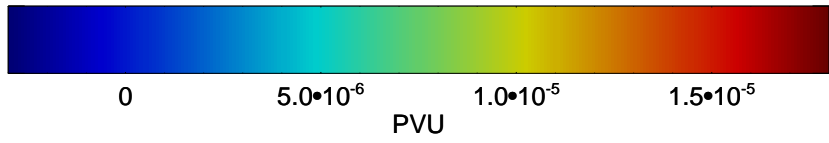

13021618, 90 hour forecast for 355K EPV

160 180 -160 -140 -120 -100

355K Montgomery Streamfunction, white
EPV Tropopause (2 PVU) Position
Range ring of 4055 km -- 13 hours GH round trip