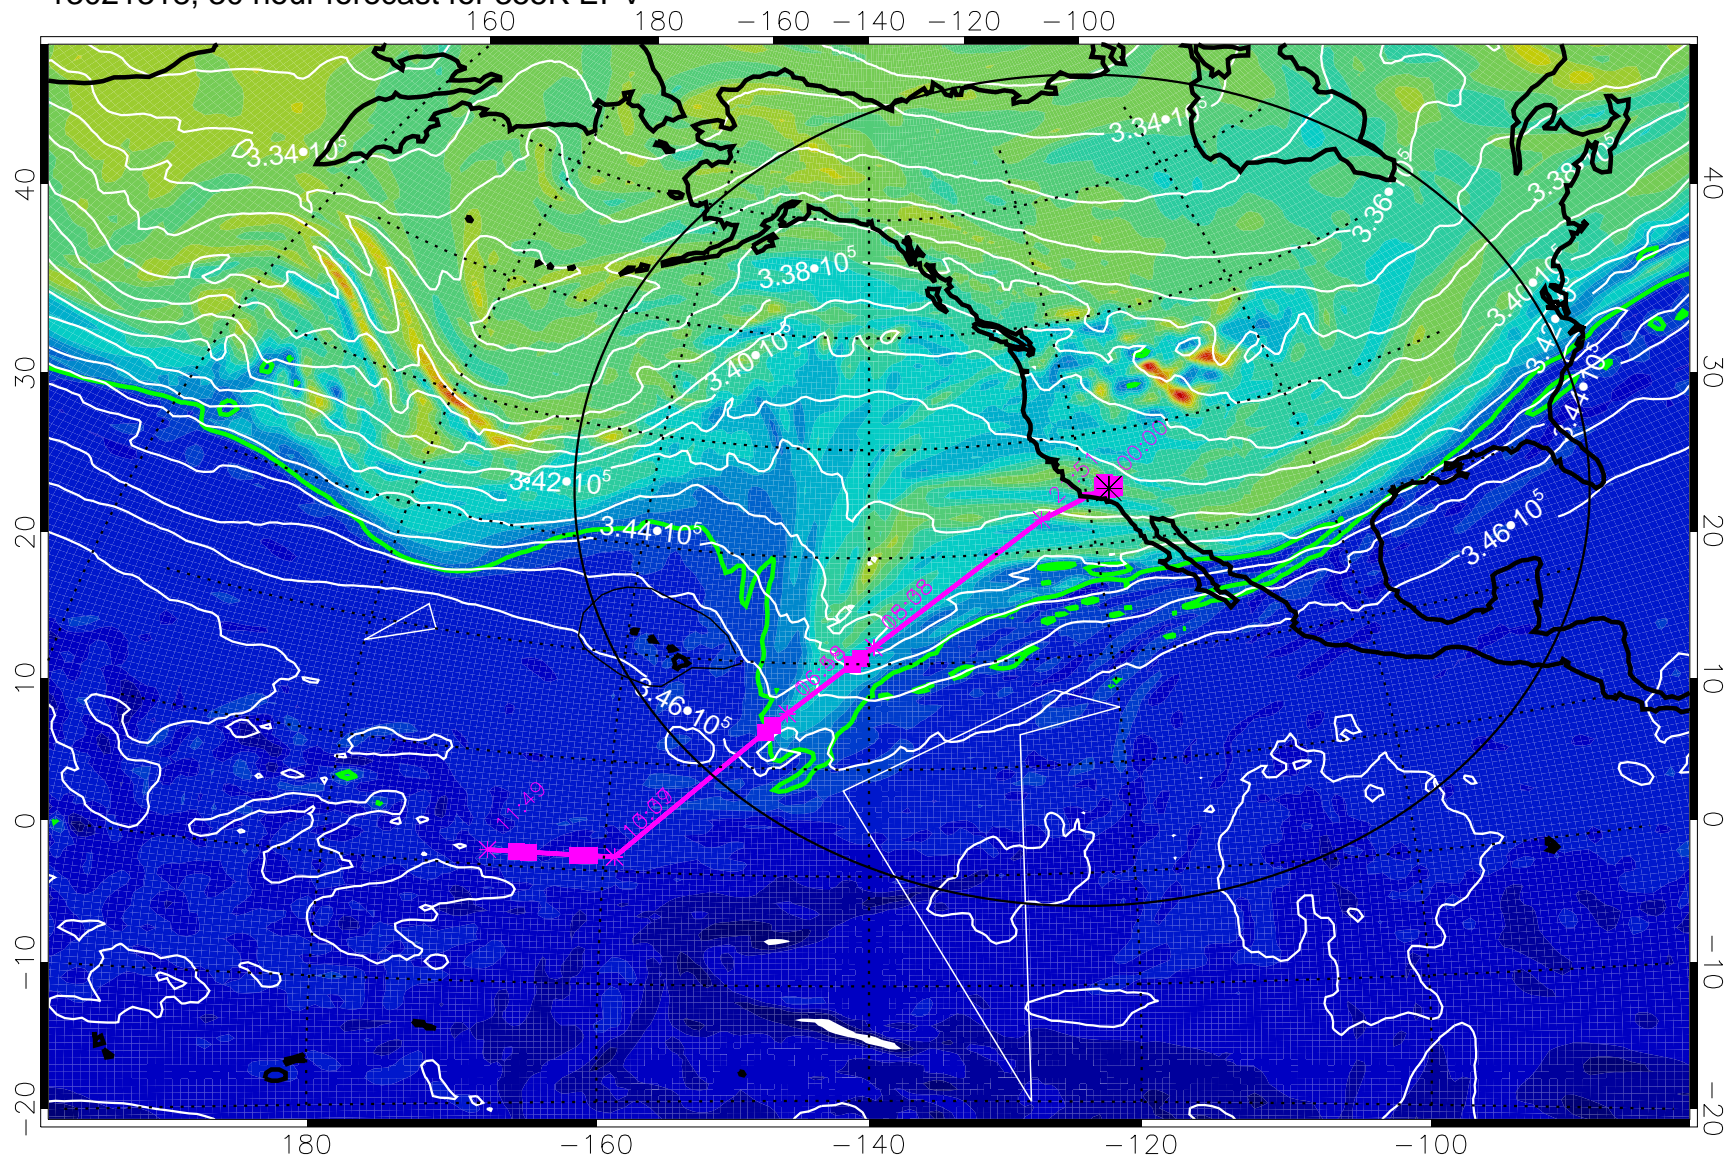

13021306, 18 hour forecast for 355K EPV

355K Montgomery Streamfunction, white
EPV Tropopause (2 PVU) Position
Range ring of 4055 km -- 13 hours GH round trip

13021312, 24 hour forecast for 355K EPV

160 180 -160 -140 -120 -100

355K Montgomery Streamfunction, white
EPV Tropopause (2 PVU) Position
Range ring of 4055 km -- 13 hours GH round trip

13021318, 30 hour forecast for 355K EPV

0 $5.0 \cdot 10^{-6}$ $1.0 \cdot 10^{-5}$ $1.5 \cdot 10^{-5}$
PVU

355K Montgomery Streamfunction, white
EPV Tropopause (2 PVU) Position
Range ring of 4055 km -- 13 hours GH round trip

13021400, 36 hour forecast for 355K EPV

160 180 -160 -140 -120 -100

0 $5.0 \cdot 10^{-6}$ $1.0 \cdot 10^{-5}$ $1.5 \cdot 10^{-5}$
PVU

355K Montgomery Streamfunction, white
EPV Tropopause (2 PVU) Position
Range ring of 4055 km -- 13 hours GH round trip

13021406, 42 hour forecast for 355K EPV

355K Montgomery Streamfunction, white
EPV Tropopause (2 PVU) Position
Range ring of 4055 km -- 13 hours GH round trip