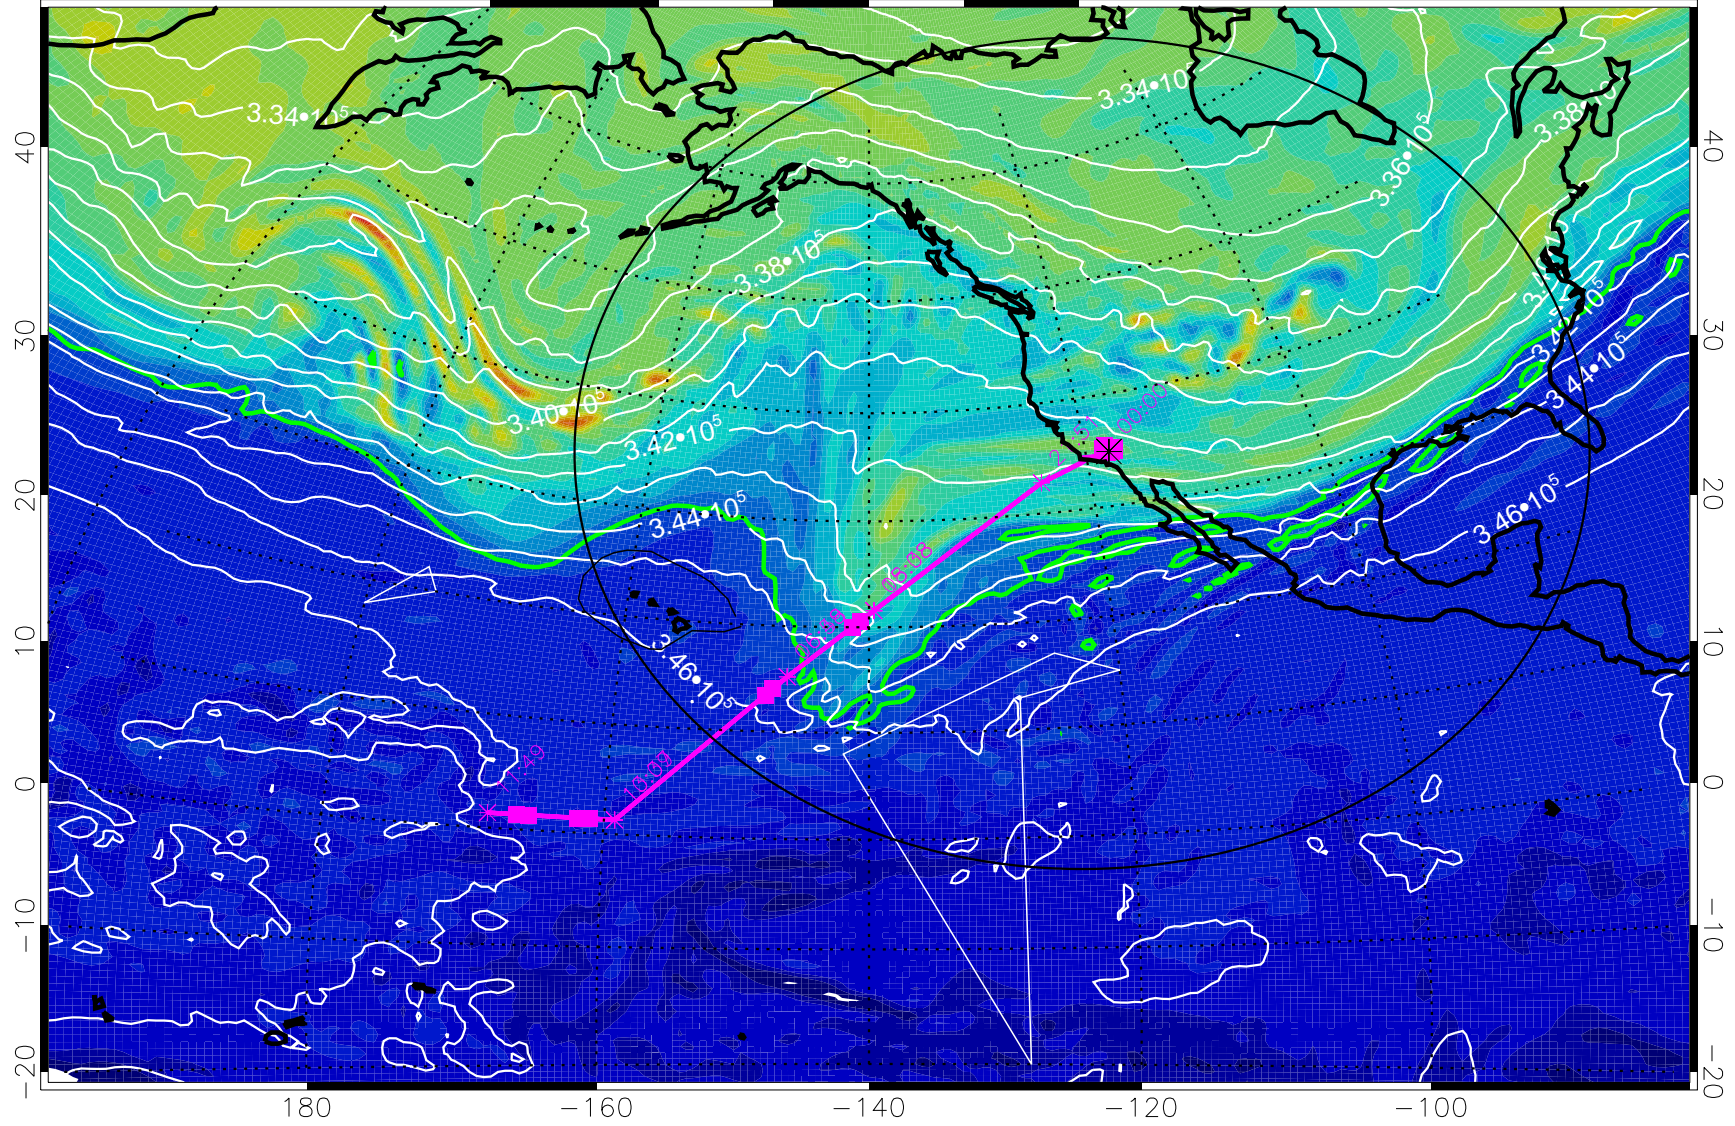

13021306, 18 hour forecast for 355K EPV

355K Montgomery Streamfunction, white
EPV Tropopause (2 PVU) Position
Range ring of 4055 km -- 13 hours GH round trip

13021312, 24 hour forecast for 355K EPV

160 180 -160 -140 -120 -100

355K Montgomery Streamfunction, white
EPV Tropopause (2 PVU) Position
Range ring of 4055 km -- 13 hours GH round trip

13021318, 30 hour forecast for 355K EPV

0 $5.0 \cdot 10^{-6}$ $1.0 \cdot 10^{-5}$ $1.5 \cdot 10^{-5}$
PVU

355K Montgomery Streamfunction, white
EPV Tropopause (2 PVU) Position
Range ring of 4055 km -- 13 hours GH round trip

13021400, 36 hour forecast for 355K EPV

160 180 -160 -140 -120 -100

0 $5.0 \cdot 10^{-6}$ $1.0 \cdot 10^{-5}$ $1.5 \cdot 10^{-5}$
PVU

355K Montgomery Streamfunction, white
EPV Tropopause (2 PVU) Position
Range ring of 4055 km -- 13 hours GH round trip

13021406, 42 hour forecast for 355K EPV

355K Montgomery Streamfunction, white
EPV Tropopause (2 PVU) Position
Range ring of 4055 km -- 13 hours GH round trip