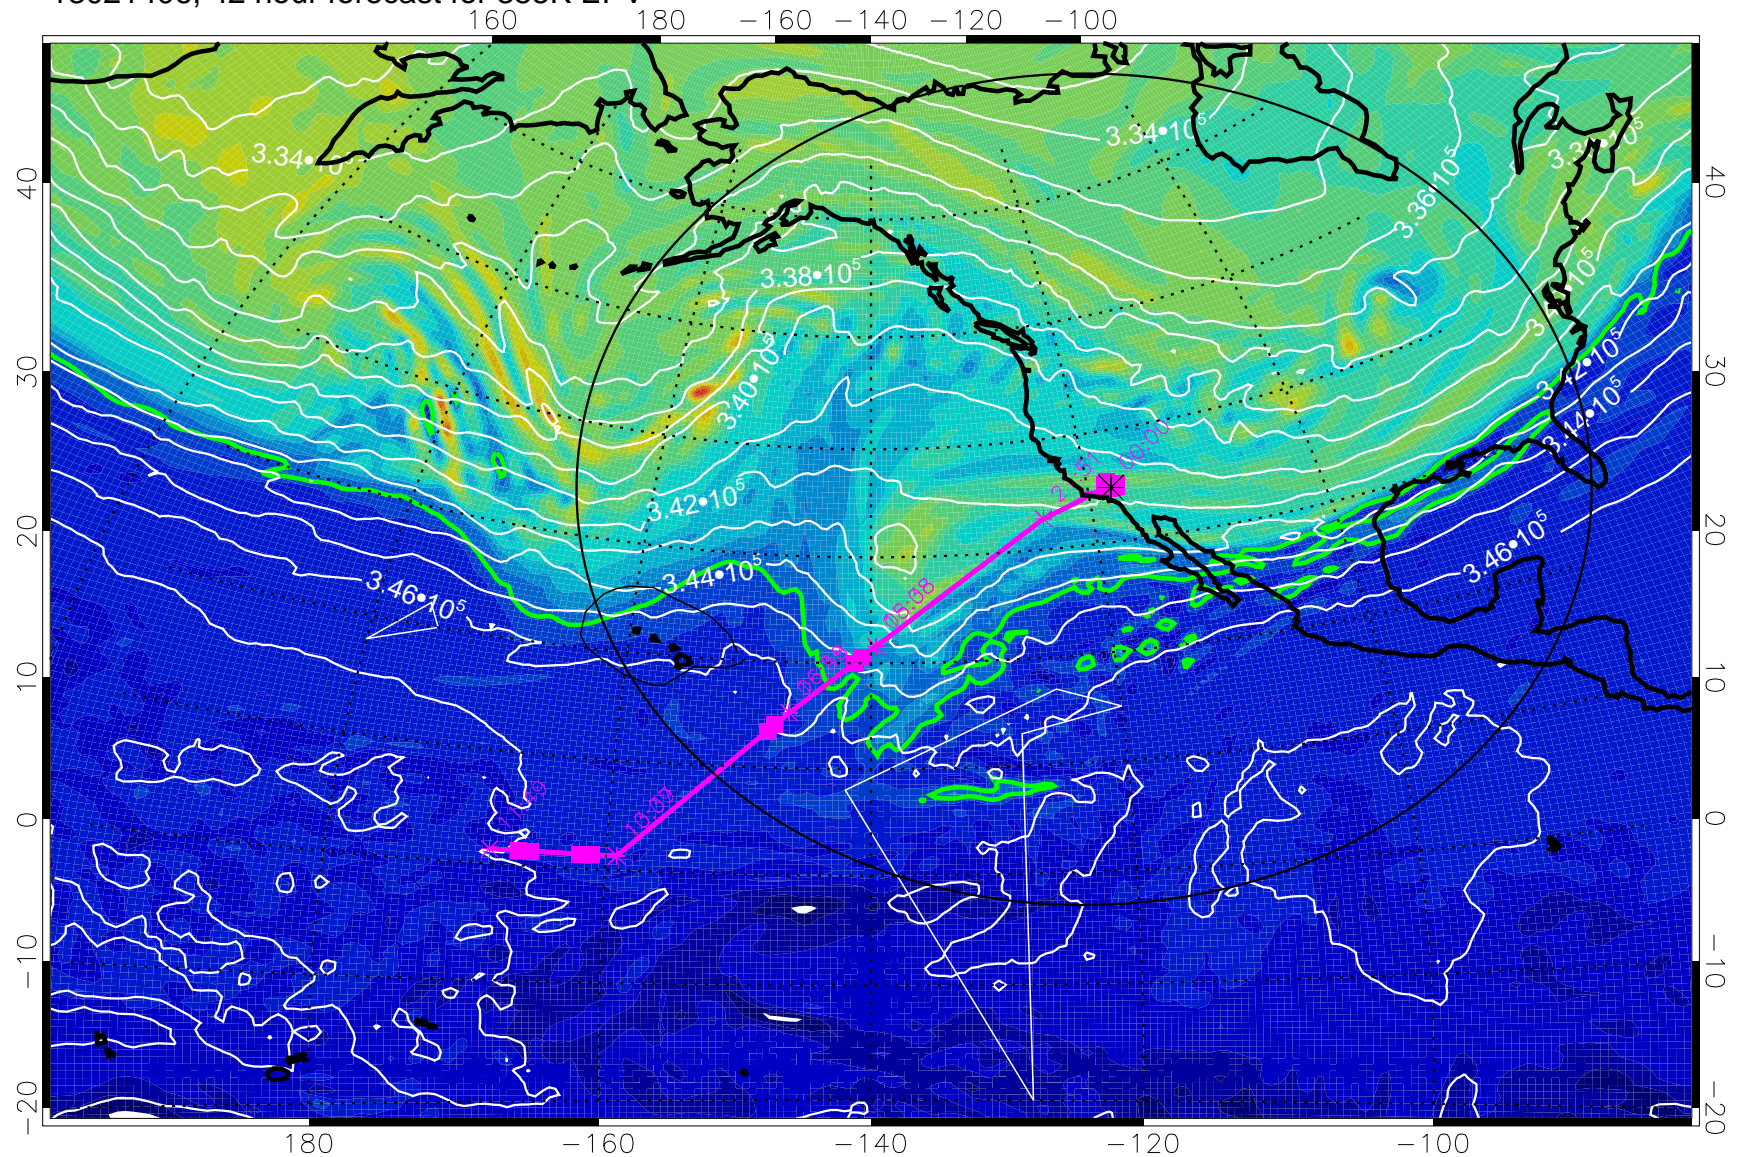

355K Montgomery Streamfunction, white
EPV Tropopause (2 PVU) Position
Range ring of 4055 km -- 13 hours GH round trip

13021318, 30 hour forecast for 355K EPV

0 $5.0 \cdot 10^{-6}$ $1.0 \cdot 10^{-5}$ $1.5 \cdot 10^{-5}$
PVU

355K Montgomery Streamfunction, white
EPV Tropopause (2 PVU) Position
Range ring of 4055 km -- 13 hours GH round trip

13021400, 36 hour forecast for 355K EPV

160 180 -160 -140 -120 -100

0 $5.0 \cdot 10^{-6}$ $1.0 \cdot 10^{-5}$ $1.5 \cdot 10^{-5}$
PVU

355K Montgomery Streamfunction, white
EPV Tropopause (2 PVU) Position
Range ring of 4055 km -- 13 hours GH round trip

13021406, 42 hour forecast for 355K EPV

355K Montgomery Streamfunction, white
EPV Tropopause (2 PVU) Position
Range ring of 4055 km -- 13 hours GH round trip

13021412, 48 hour forecast for 355K EPV

160 180 -160 -140 -120 -100

355K Montgomery Streamfunction, white
EPV Tropopause (2 PVU) Position
Range ring of 4055 km -- 13 hours GH round trip

13021418, 54 hour forecast for 355K EPV