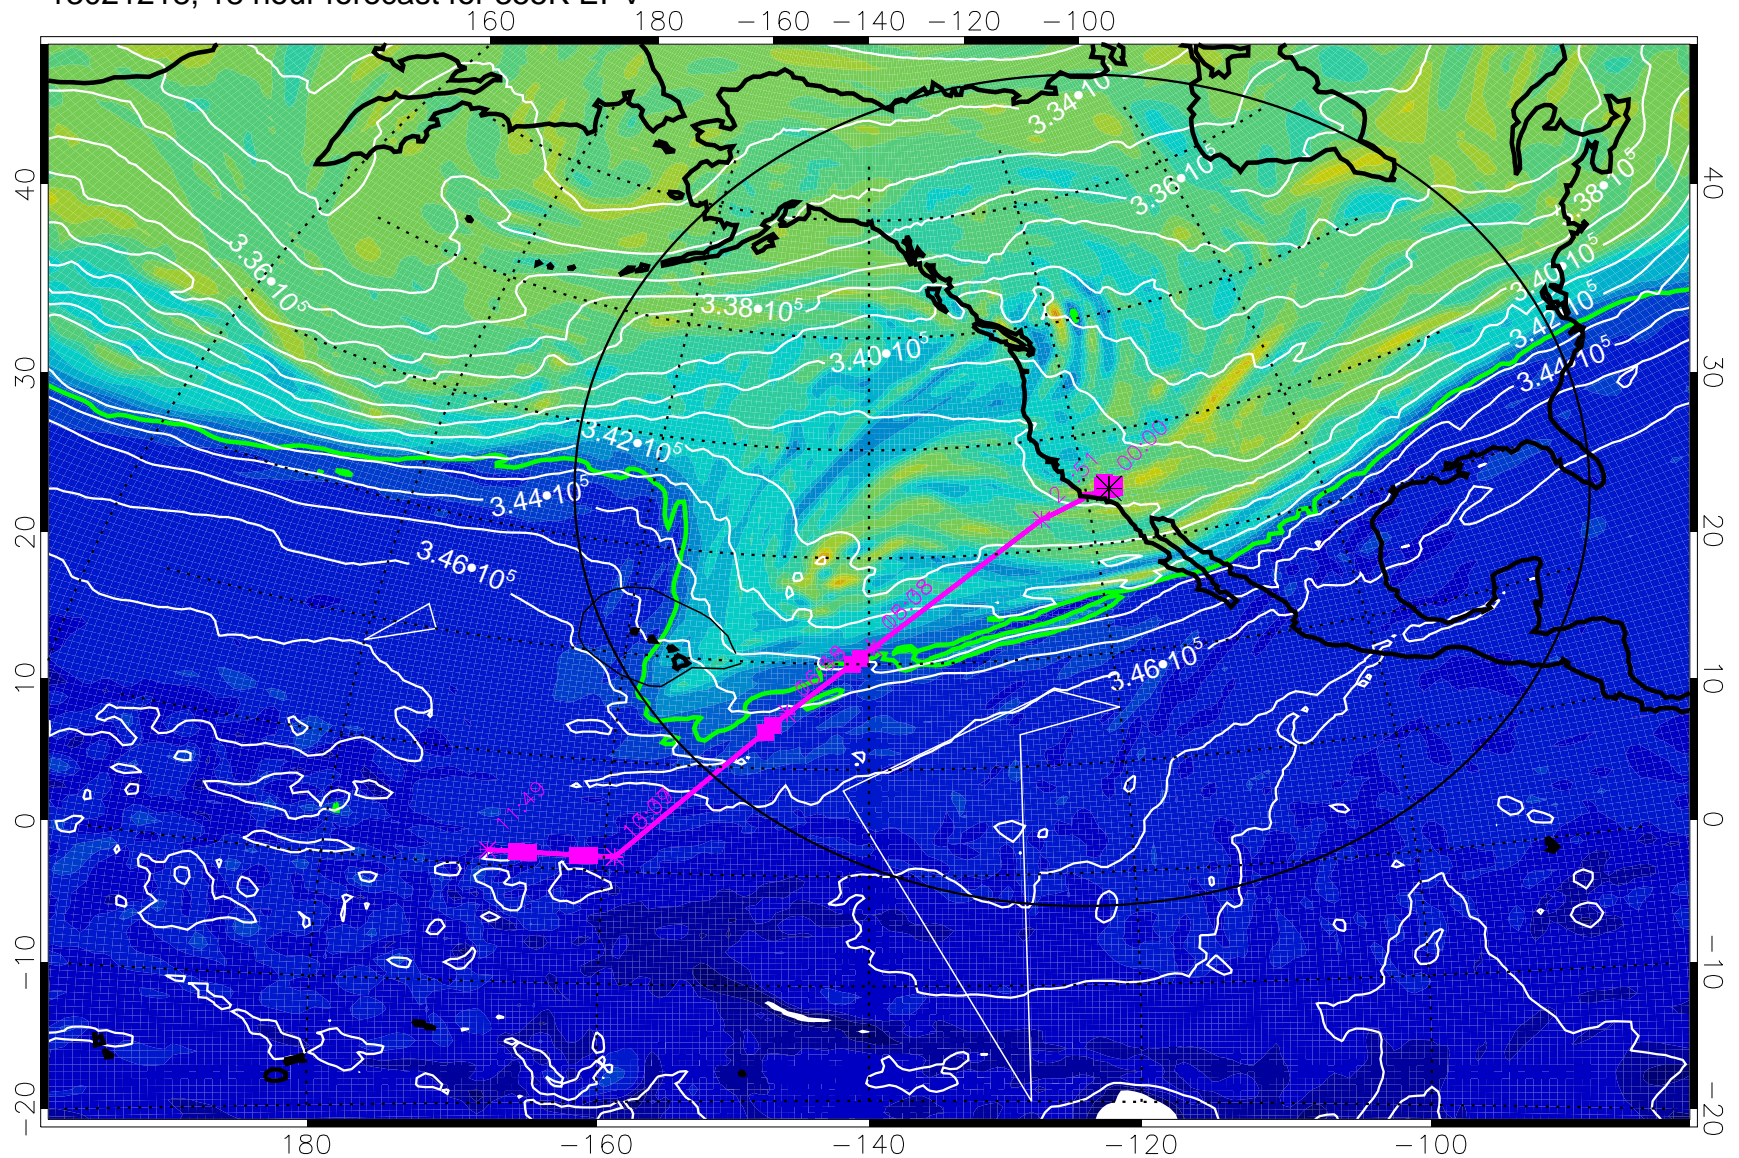

13021212, 12 hour forecast for 355K EPV

355K Montgomery Streamfunction, white
EPV Tropopause (2 PVU) Position
Range ring of 4055 km -- 13 hours GH round trip

13021218, 18 hour forecast for 355K EPV

0 $5.0 \cdot 10^{-6}$ $1.0 \cdot 10^{-5}$ $1.5 \cdot 10^{-5}$
PVU

355K Montgomery Streamfunction, white
EPV Tropopause (2 PVU) Position
Range ring of 4055 km -- 13 hours GH round trip

13021300, 24 hour forecast for 355K EPV

160 180 -160 -140 -120 -100

355K Montgomery Streamfunction, white
EPV Tropopause (2 PVU) Position
Range ring of 4055 km -- 13 hours GH round trip

13021306, 30 hour forecast for 355K EPV

355K Montgomery Streamfunction, white
EPV Tropopause (2 PVU) Position
Range ring of 4055 km -- 13 hours GH round trip

13021312, 36 hour forecast for 355K EPV

355K Montgomery Streamfunction, white
EPV Tropopause (2 PVU) Position
Range ring of 4055 km -- 13 hours GH round trip

13021318, 42 hour forecast for 355K EPV

0 $5.0 \cdot 10^{-6}$ $1.0 \cdot 10^{-5}$ $1.5 \cdot 10^{-5}$
PVU

355K Montgomery Streamfunction, white
EPV Tropopause (2 PVU) Position
Range ring of 4055 km -- 13 hours GH round trip