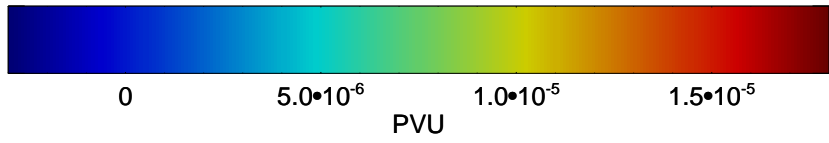

13021418, 66 hour forecast for 355K EPV

160 180 -160 -140 -120 -100

355K Montgomery Streamfunction, white
EPV Tropopause (2 PVU) Position
Range ring of 4055 km -- 13 hours GH round trip