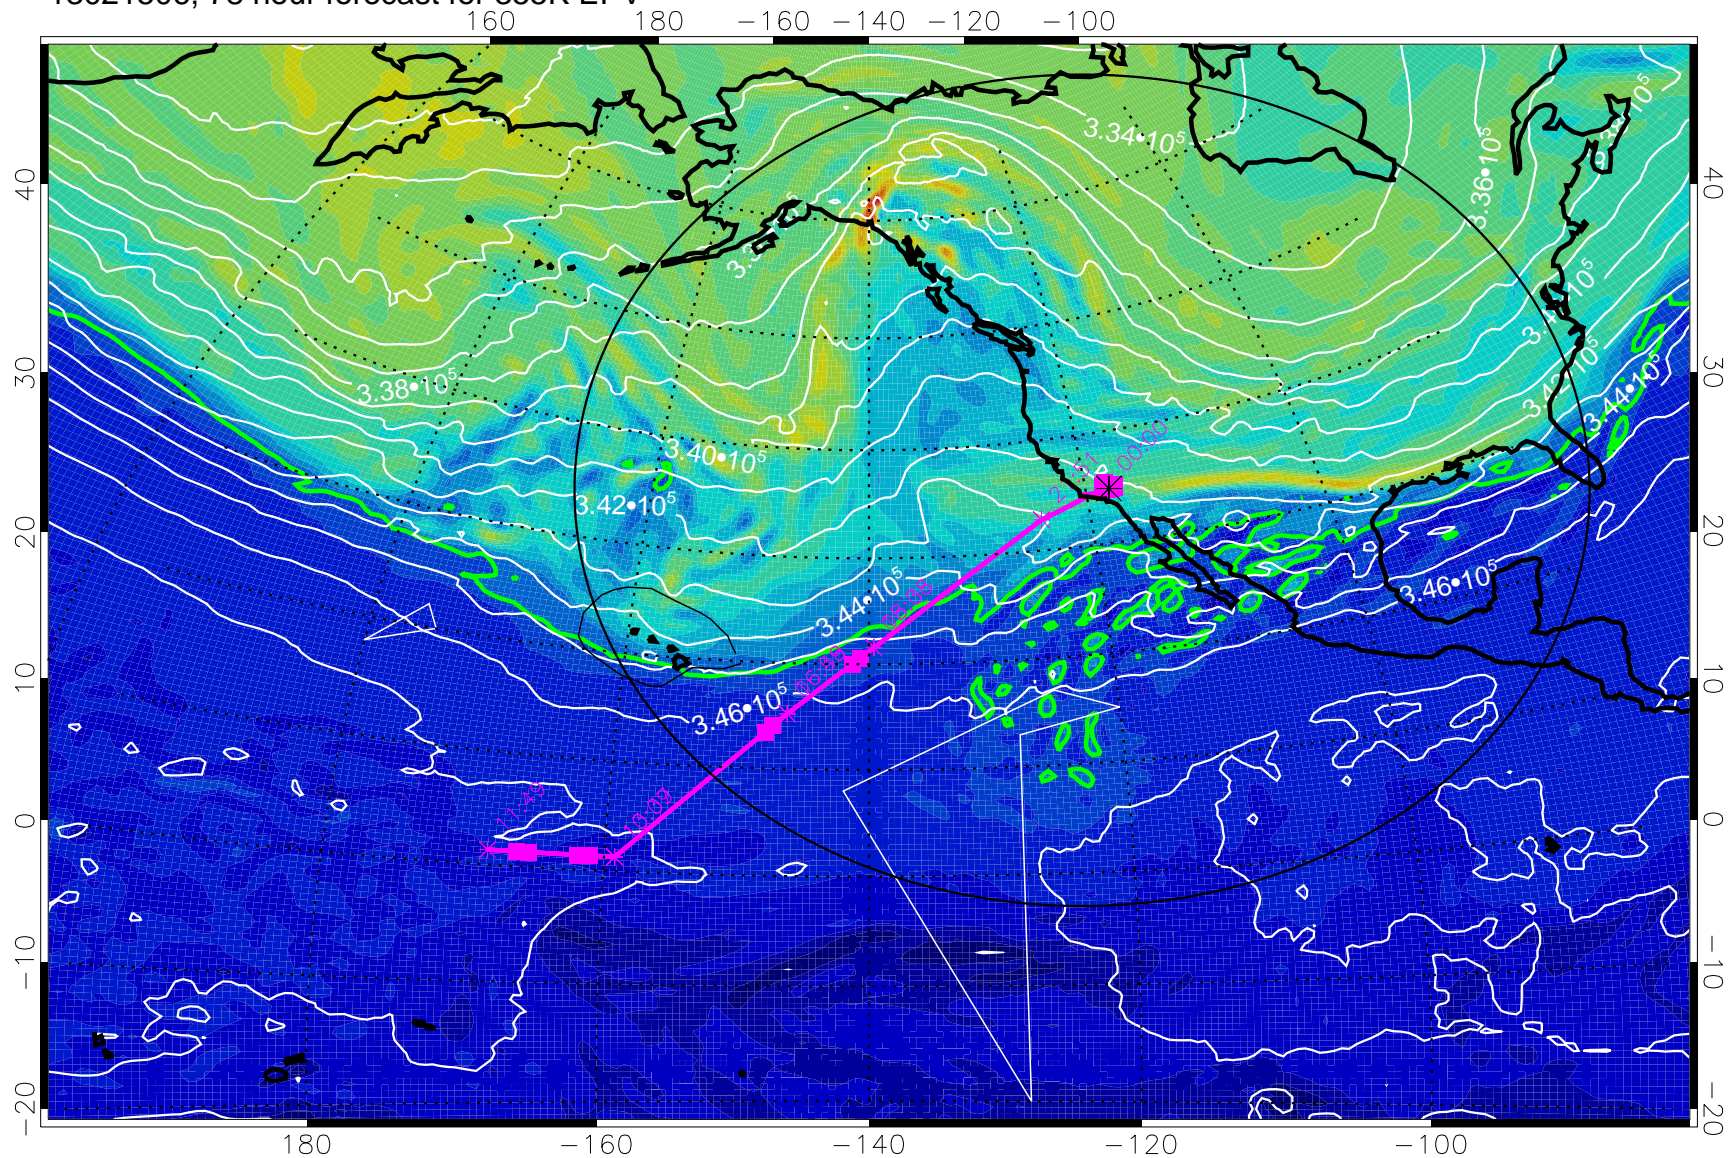

13021406, 54 hour forecast for 355K EPV

355K Montgomery Streamfunction, white
EPV Tropopause (2 PVU) Position
Range ring of 4055 km -- 13 hours GH round trip

13021412, 60 hour forecast for 355K EPV

160 180 -160 -140 -120 -100

355K Montgomery Streamfunction, white
EPV Tropopause (2 PVU) Position
Range ring of 4055 km -- 13 hours GH round trip

13021418, 66 hour forecast for 355K EPV

160 180 -160 -140 -120 -100

355K Montgomery Streamfunction, white
EPV Tropopause (2 PVU) Position
Range ring of 4055 km -- 13 hours GH round trip

13021500, 72 hour forecast for 355K EPV

355K Montgomery Streamfunction, white
EPV Tropopause (2 PVU) Position
Range ring of 4055 km -- 13 hours GH round trip

13021506, 78 hour forecast for 355K EPV

0 $5.0 \cdot 10^{-6}$ $1.0 \cdot 10^{-5}$ $1.5 \cdot 10^{-5}$
PVU

355K Montgomery Streamfunction, white
EPV Tropopause (2 PVU) Position
Range ring of 4055 km -- 13 hours GH round trip

13021512, 84 hour forecast for 355K EPV

160 180 -160 -140 -120 -100

0 $5.0 \cdot 10^{-6}$ $1.0 \cdot 10^{-5}$ $1.5 \cdot 10^{-5}$
PVU