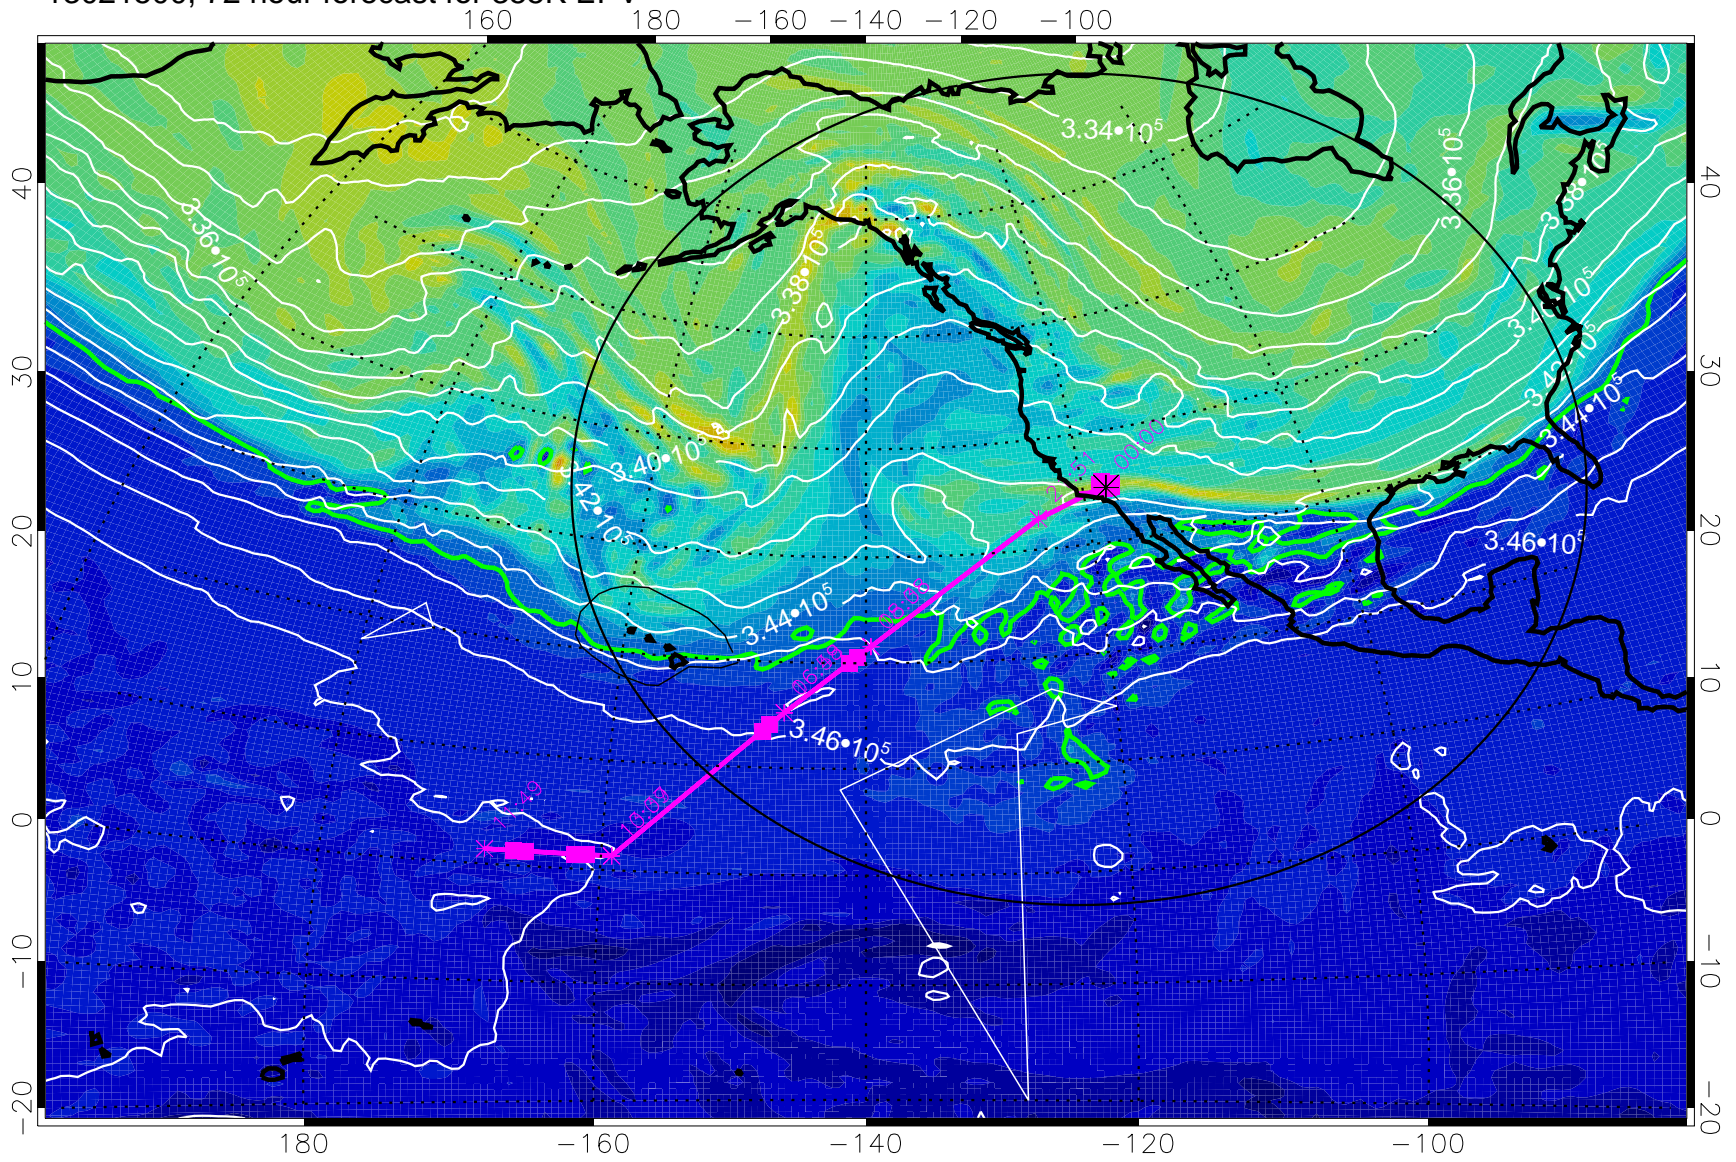

13021406, 54 hour forecast for 355K EPV

355K Montgomery Streamfunction, white
EPV Tropopause (2 PVU) Position
Range ring of 4055 km -- 13 hours GH round trip

13021412, 60 hour forecast for 355K EPV

160 180 -160 -140 -120 -100

355K Montgomery Streamfunction, white
EPV Tropopause (2 PVU) Position
Range ring of 4055 km -- 13 hours GH round trip

13021418, 66 hour forecast for 355K EPV

160 180 -160 -140 -120 -100

355K Montgomery Streamfunction, white
EPV Tropopause (2 PVU) Position
Range ring of 4055 km -- 13 hours GH round trip

13021500, 72 hour forecast for 355K EPV

355K Montgomery Streamfunction, white
EPV Tropopause (2 PVU) Position
Range ring of 4055 km -- 13 hours GH round trip

13021506, 78 hour forecast for 355K EPV

0 $5.0 \cdot 10^{-6}$ $1.0 \cdot 10^{-5}$ $1.5 \cdot 10^{-5}$
PVU

355K Montgomery Streamfunction, white
EPV Tropopause (2 PVU) Position
Range ring of 4055 km -- 13 hours GH round trip

13021512, 84 hour forecast for 355K EPV

160 180 -160 -140 -120 -100

0 $5.0 \cdot 10^{-6}$ $1.0 \cdot 10^{-5}$ $1.5 \cdot 10^{-5}$
PVU