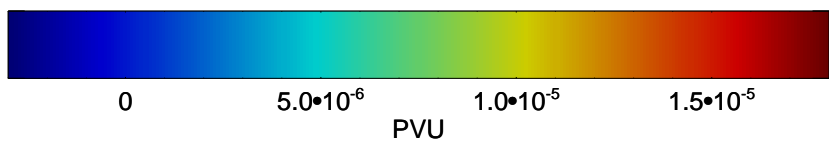

13021312, 36 hour forecast for 355K EPV

355K Montgomery Streamfunction, white
EPV Tropopause (2 PVU) Position
Range ring of 4055 km -- 13 hours GH round trip