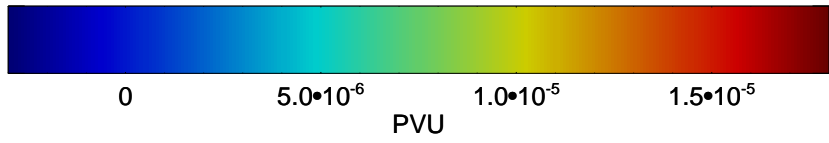

13021618, 114 hour forecast for 355K EPV

160 180 -160 -140 -120 -100

355K Montgomery Streamfunction, white
EPV Tropopause (2 PVU) Position
Range ring of 4055 km -- 13 hours GH round trip