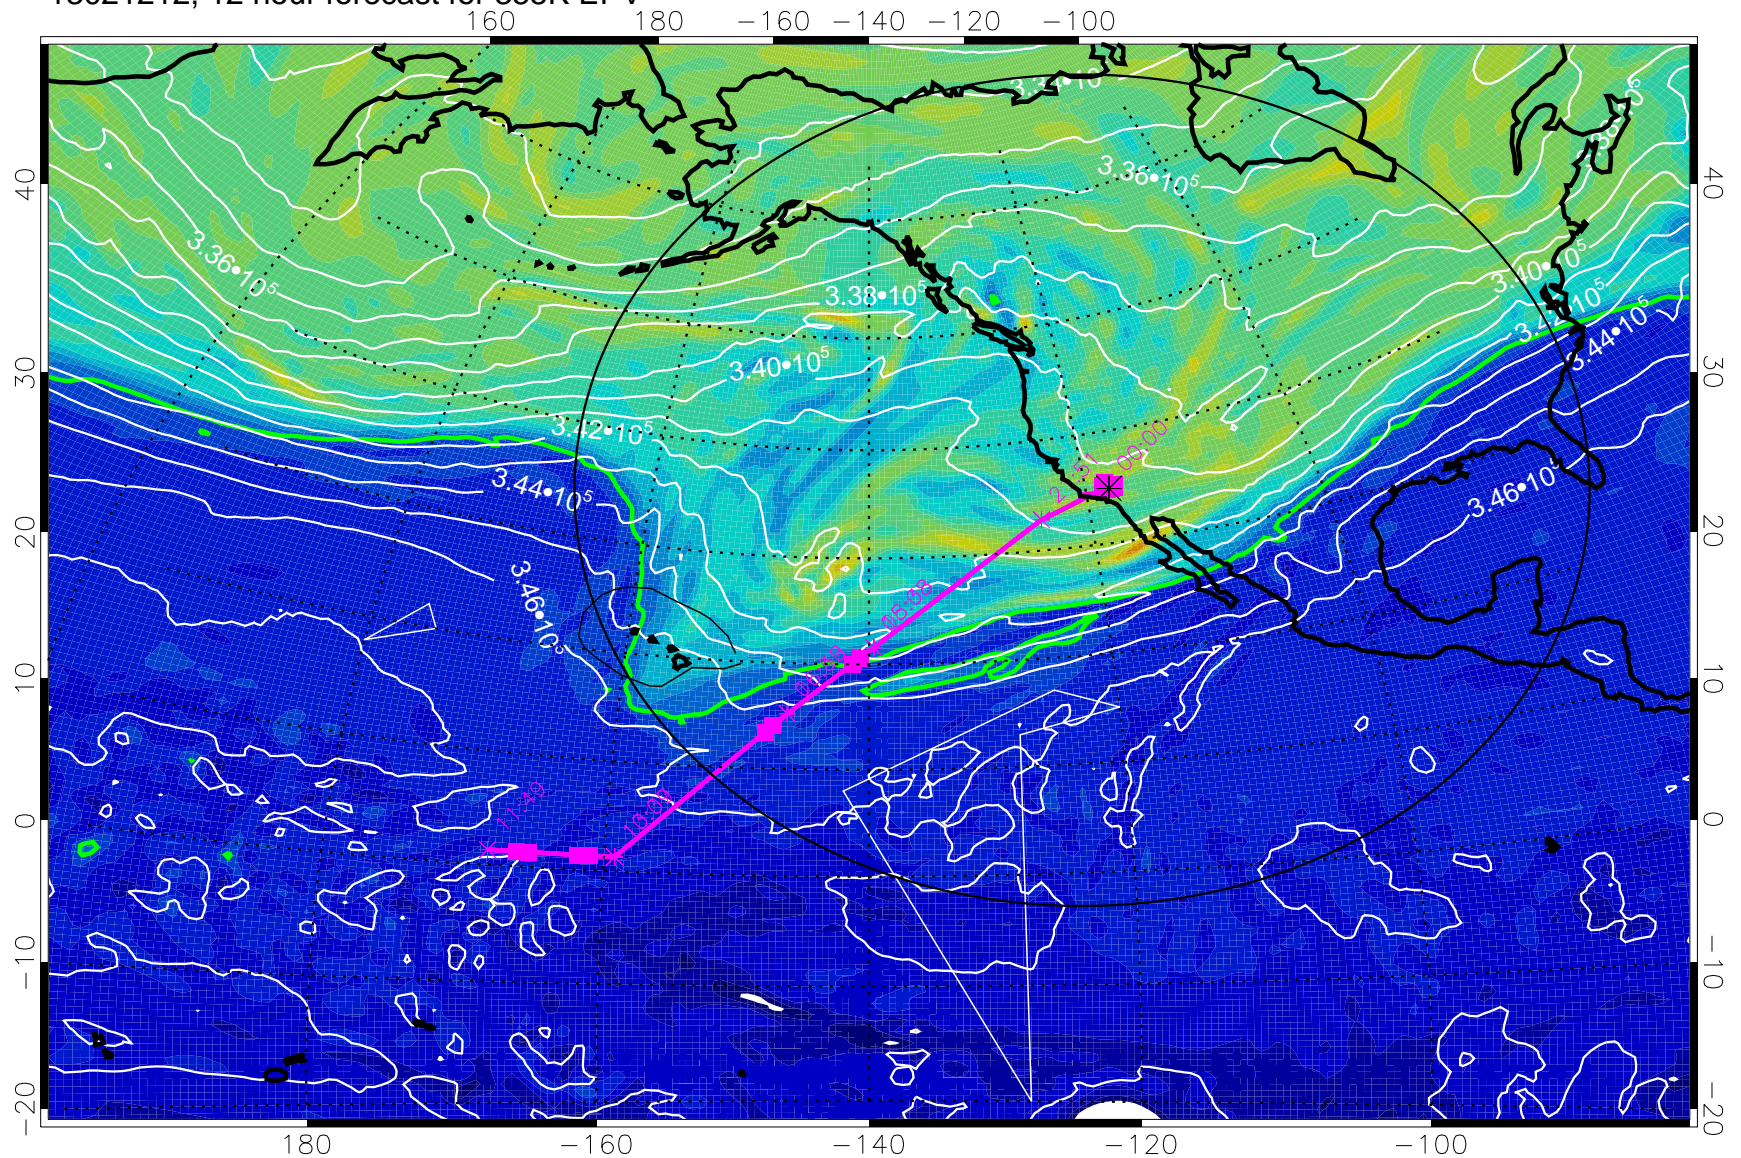

13021212, 12 hour forecast for 355K EPV

355K Montgomery Streamfunction, white
EPV Tropopause (2 PVU) Position
Range ring of 4055 km -- 13 hours GH round trip

13021218, 18 hour forecast for 355K EPV

0 $5.0 \cdot 10^{-6}$ $1.0 \cdot 10^{-5}$ $1.5 \cdot 10^{-5}$
PVU

355K Montgomery Streamfunction, white
EPV Tropopause (2 PVU) Position
Range ring of 4055 km -- 13 hours GH round trip

13021300, 24 hour forecast for 355K EPV

160 180 -160 -140 -120 -100

355K Montgomery Streamfunction, white
EPV Tropopause (2 PVU) Position
Range ring of 4055 km -- 13 hours GH round trip

13021306, 30 hour forecast for 355K EPV

355K Montgomery Streamfunction, white
EPV Tropopause (2 PVU) Position
Range ring of 4055 km -- 13 hours GH round trip

13021312, 36 hour forecast for 355K EPV

355K Montgomery Streamfunction, white
EPV Tropopause (2 PVU) Position
Range ring of 4055 km -- 13 hours GH round trip

13021318, 42 hour forecast for 355K EPV

0 $5.0 \cdot 10^{-6}$ $1.0 \cdot 10^{-5}$ $1.5 \cdot 10^{-5}$
PVU

355K Montgomery Streamfunction, white
EPV Tropopause (2 PVU) Position
Range ring of 4055 km -- 13 hours GH round trip