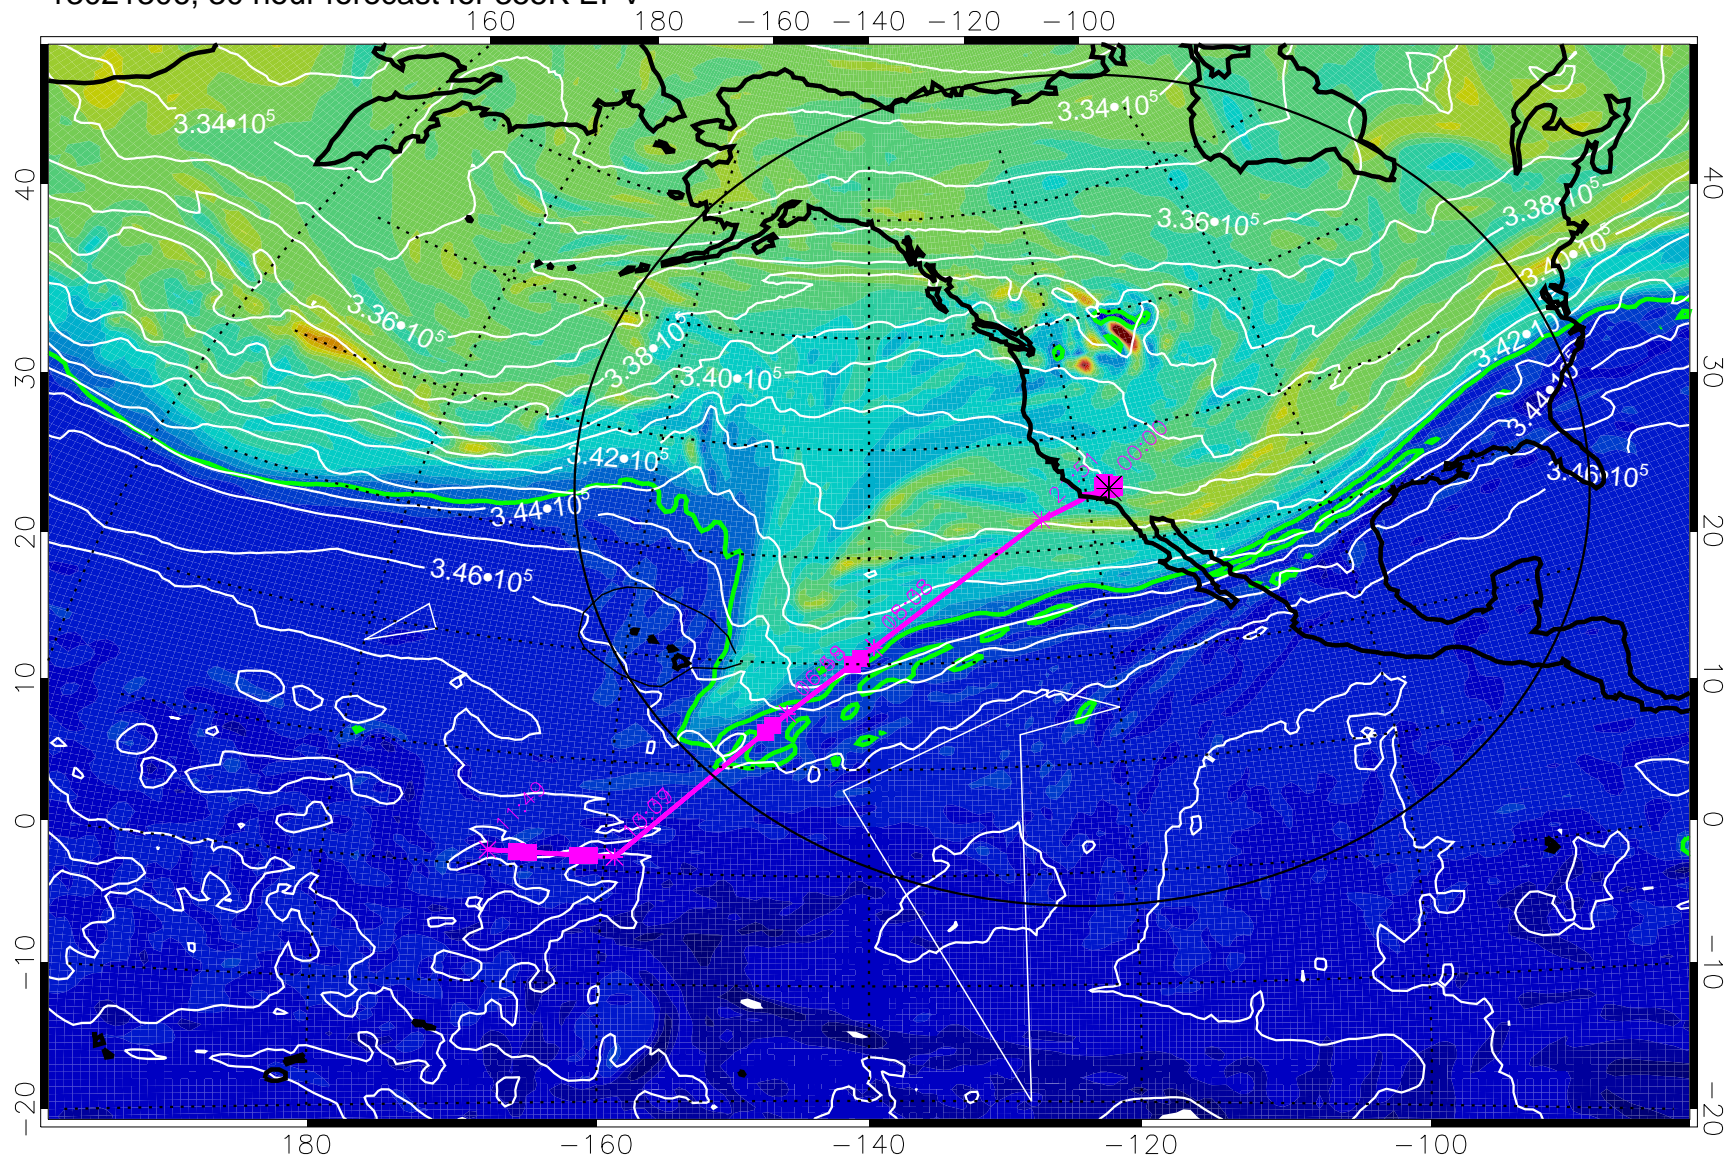

13021212, 12 hour forecast for 355K EPV

355K Montgomery Streamfunction, white
EPV Tropopause (2 PVU) Position
Range ring of 4055 km -- 13 hours GH round trip

13021218, 18 hour forecast for 355K EPV

0 $5.0 \cdot 10^{-6}$ $1.0 \cdot 10^{-5}$ $1.5 \cdot 10^{-5}$
PVU

355K Montgomery Streamfunction, white
EPV Tropopause (2 PVU) Position
Range ring of 4055 km -- 13 hours GH round trip

13021300, 24 hour forecast for 355K EPV

160 180 -160 -140 -120 -100

355K Montgomery Streamfunction, white
EPV Tropopause (2 PVU) Position
Range ring of 4055 km -- 13 hours GH round trip

13021306, 30 hour forecast for 355K EPV

355K Montgomery Streamfunction, white
EPV Tropopause (2 PVU) Position
Range ring of 4055 km -- 13 hours GH round trip

13021312, 36 hour forecast for 355K EPV

355K Montgomery Streamfunction, white
EPV Tropopause (2 PVU) Position
Range ring of 4055 km -- 13 hours GH round trip

13021318, 42 hour forecast for 355K EPV

0 $5.0 \cdot 10^{-6}$ $1.0 \cdot 10^{-5}$ $1.5 \cdot 10^{-5}$
PVU

355K Montgomery Streamfunction, white
EPV Tropopause (2 PVU) Position
Range ring of 4055 km -- 13 hours GH round trip