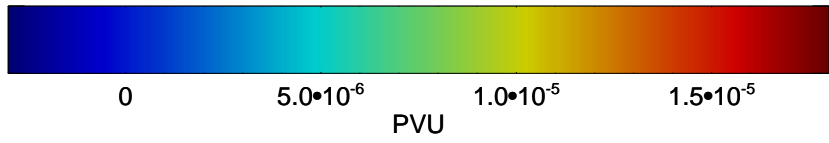

355K Montgomery Streamfunction, white
EPV Tropopause (2 PVU) Position
Range ring of 4055 km -- 13 hours GH round trip

13021300, 24 hour forecast for 355K EPV

160 180 -160 -140 -120 -100

355K Montgomery Streamfunction, white
EPV Tropopause (2 PVU) Position
Range ring of 4055 km -- 13 hours GH round trip