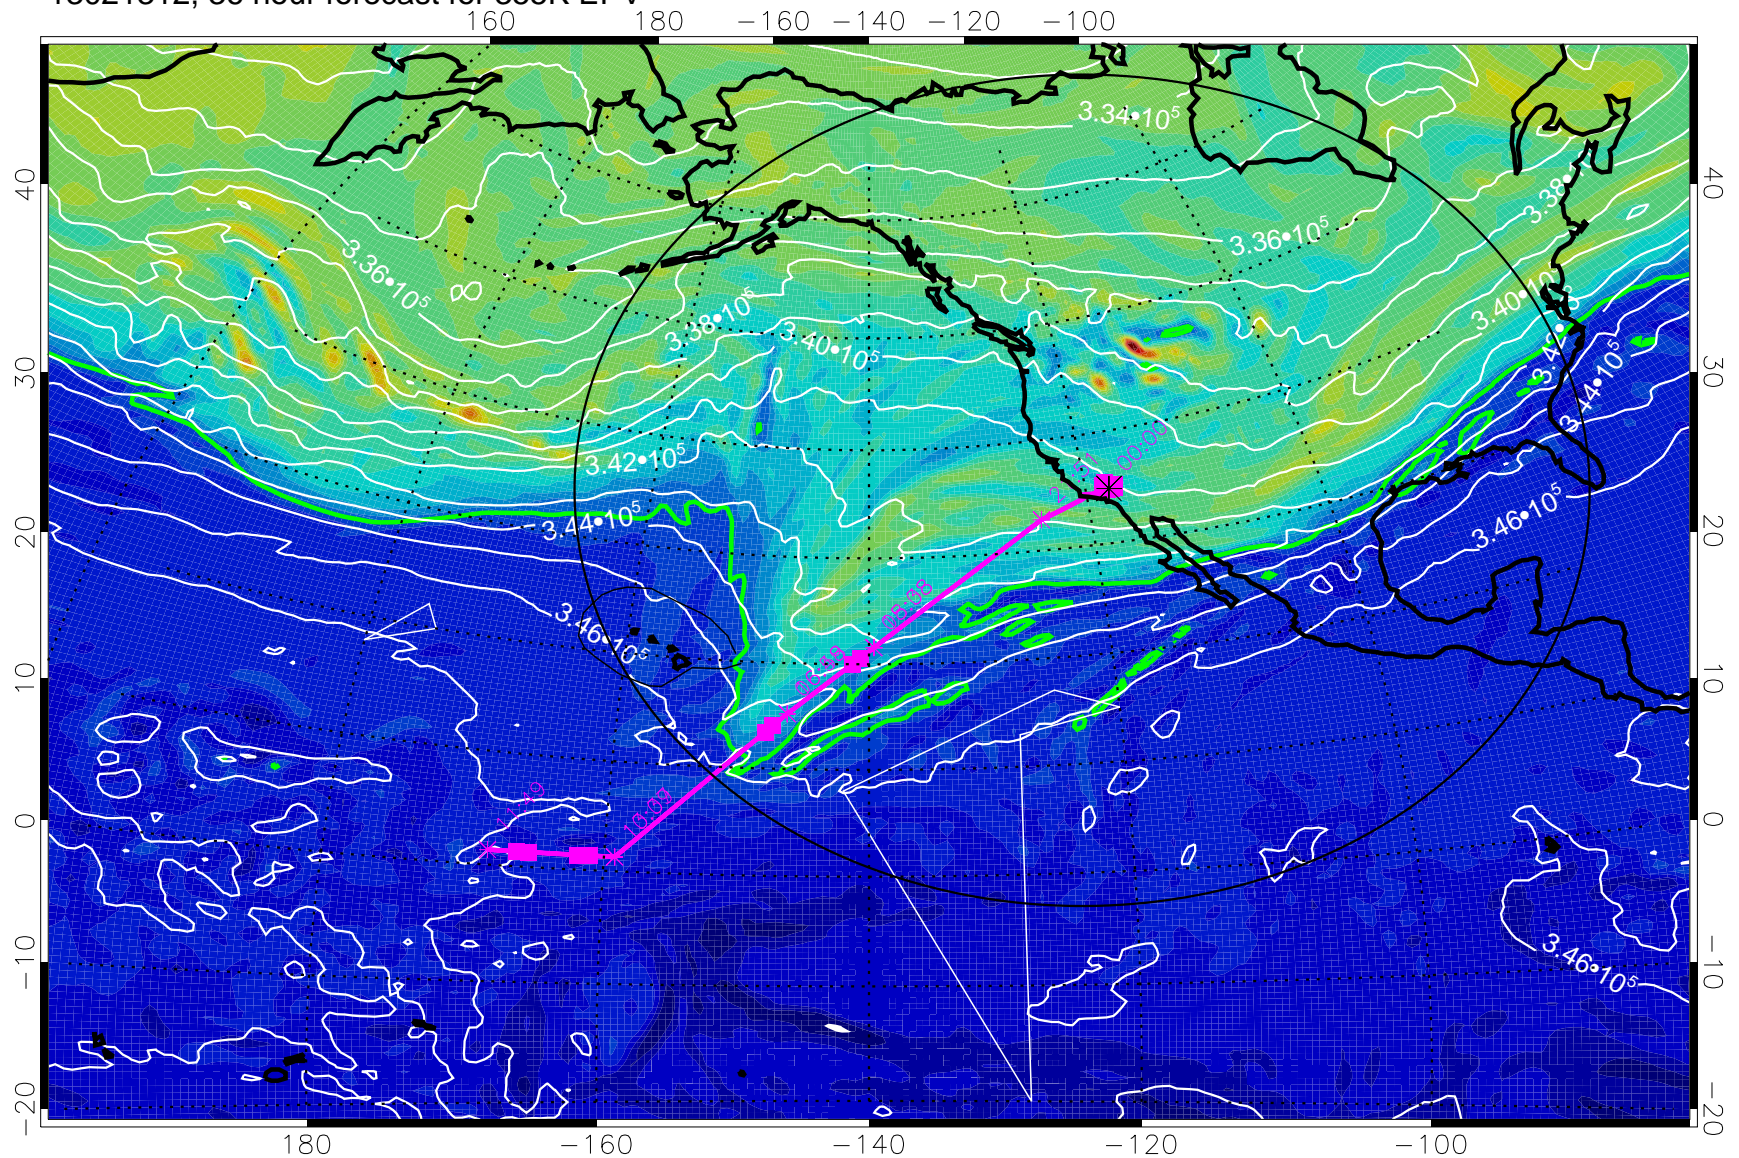

13021212, 12 hour forecast for 355K EPV

355K Montgomery Streamfunction, white
EPV Tropopause (2 PVU) Position
Range ring of 4055 km -- 13 hours GH round trip

13021218, 18 hour forecast for 355K EPV

0 $5.0 \cdot 10^{-6}$ $1.0 \cdot 10^{-5}$ $1.5 \cdot 10^{-5}$
PVU

355K Montgomery Streamfunction, white
EPV Tropopause (2 PVU) Position
Range ring of 4055 km -- 13 hours GH round trip

13021300, 24 hour forecast for 355K EPV

160 180 -160 -140 -120 -100

355K Montgomery Streamfunction, white
EPV Tropopause (2 PVU) Position
Range ring of 4055 km -- 13 hours GH round trip

13021306, 30 hour forecast for 355K EPV

355K Montgomery Streamfunction, white
EPV Tropopause (2 PVU) Position
Range ring of 4055 km -- 13 hours GH round trip

13021312, 36 hour forecast for 355K EPV

355K Montgomery Streamfunction, white
EPV Tropopause (2 PVU) Position
Range ring of 4055 km -- 13 hours GH round trip

13021318, 42 hour forecast for 355K EPV

0 $5.0 \cdot 10^{-6}$ $1.0 \cdot 10^{-5}$ $1.5 \cdot 10^{-5}$
PVU

355K Montgomery Streamfunction, white
EPV Tropopause (2 PVU) Position
Range ring of 4055 km -- 13 hours GH round trip