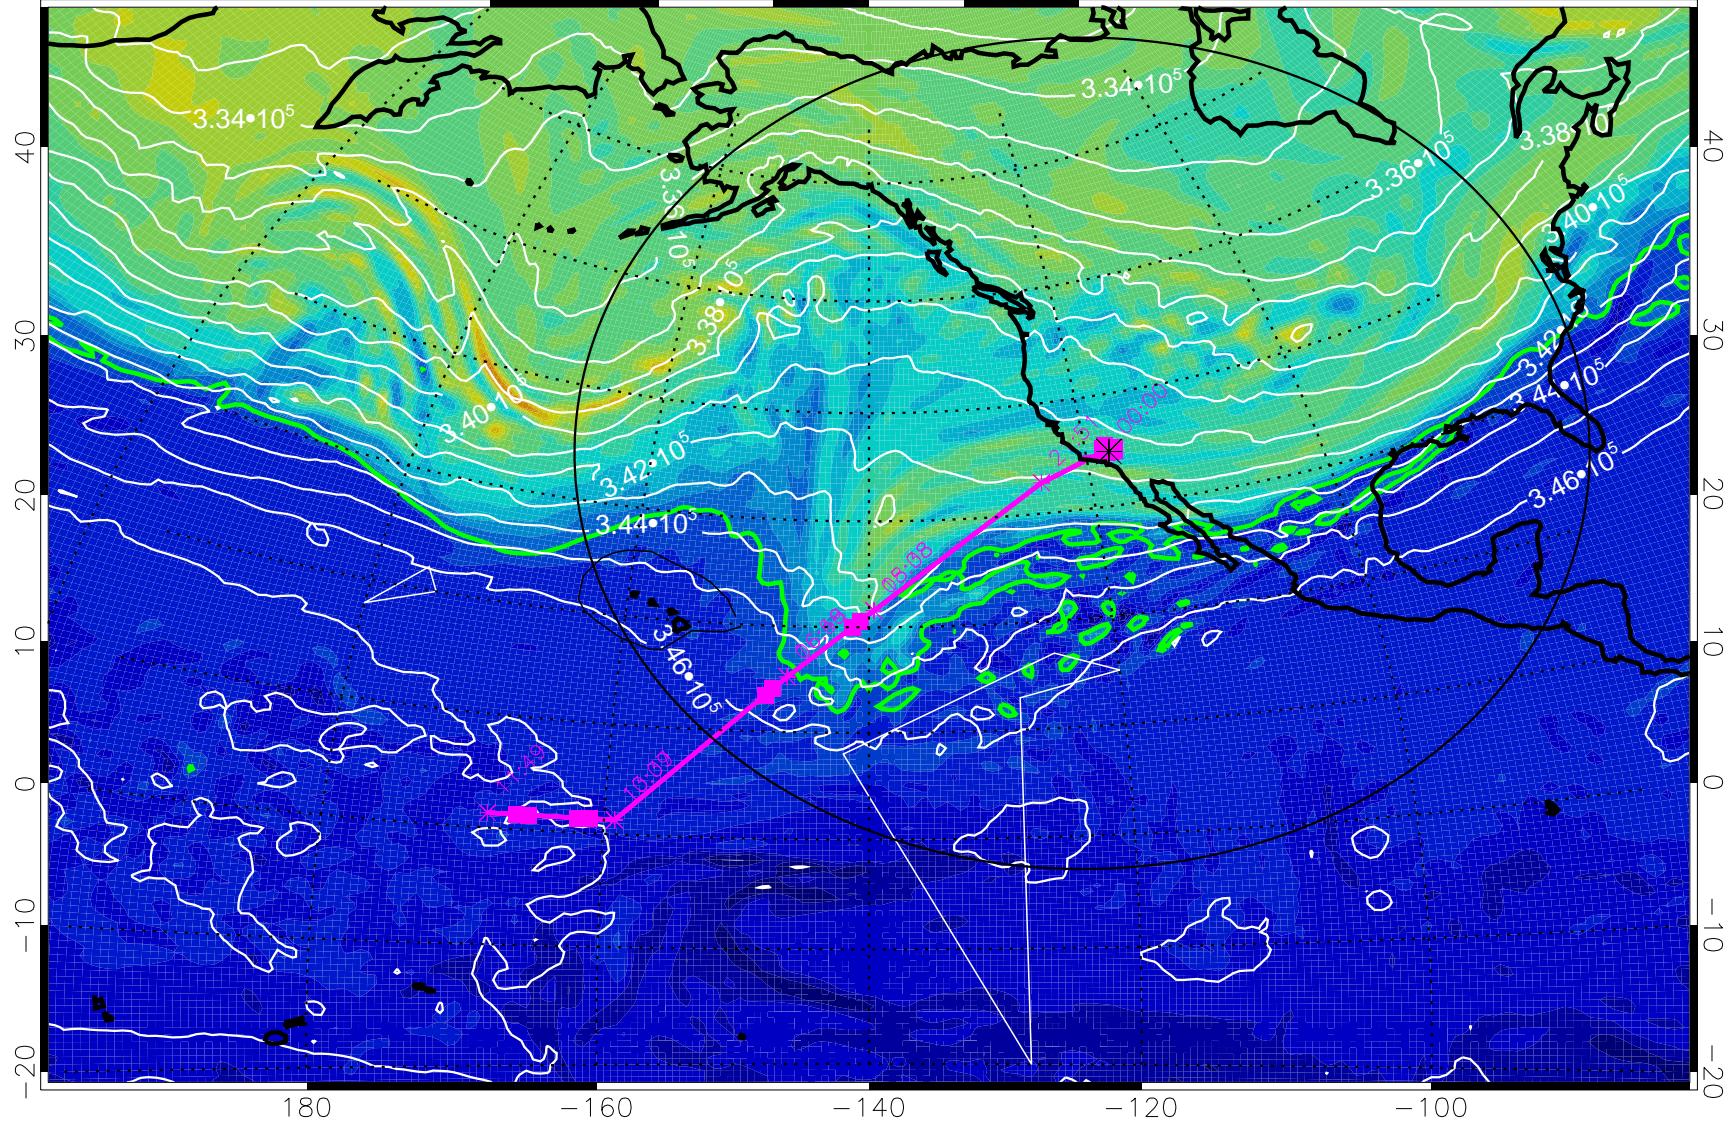

13021306, 30 hour forecast for 355K EPV

355K Montgomery Streamfunction, white
EPV Tropopause (2 PVU) Position
Range ring of 4055 km -- 13 hours GH round trip

13021312, 36 hour forecast for 355K EPV

355K Montgomery Streamfunction, white
EPV Tropopause (2 PVU) Position
Range ring of 4055 km -- 13 hours GH round trip

13021318, 42 hour forecast for 355K EPV

0 $5.0 \cdot 10^{-6}$ $1.0 \cdot 10^{-5}$ $1.5 \cdot 10^{-5}$
PVU

355K Montgomery Streamfunction, white
EPV Tropopause (2 PVU) Position
Range ring of 4055 km -- 13 hours GH round trip

13021400, 48 hour forecast for 355K EPV

160 180 -160 -140 -120 -100

0 5.0•10⁻⁶ 1.0•10⁻⁵ 1.5•10⁻⁵
PVU

355K Montgomery Streamfunction, white
EPV Tropopause (2 PVU) Position
Range ring of 4055 km -- 13 hours GH round trip

13021406, 54 hour forecast for 355K EPV

355K Montgomery Streamfunction, white
EPV Tropopause (2 PVU) Position
Range ring of 4055 km -- 13 hours GH round trip

13021412, 60 hour forecast for 355K EPV

160 180 -160 -140 -120 -100