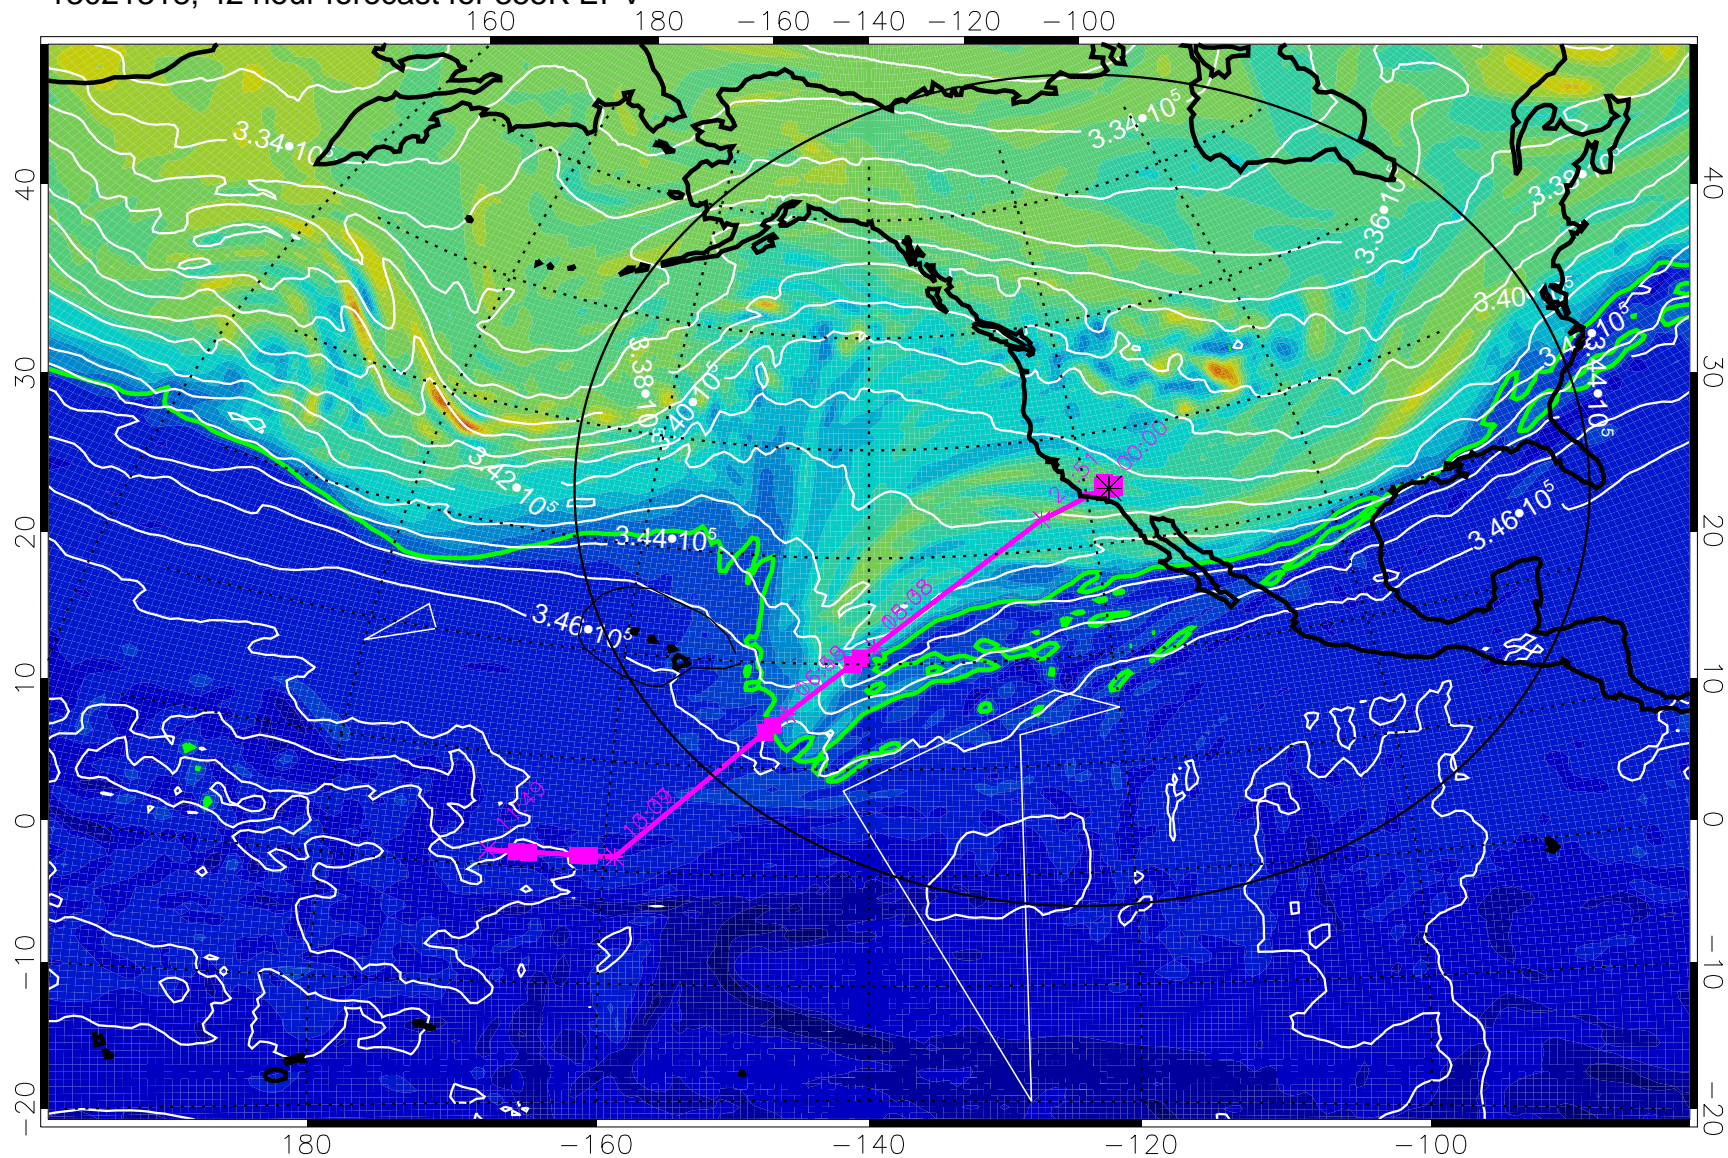

355K Montgomery Streamfunction, white
EPV Tropopause (2 PVU) Position
Range ring of 4055 km -- 13 hours GH round trip

13021300, 24 hour forecast for 355K EPV

160 180 -160 -140 -120 -100

355K Montgomery Streamfunction, white
EPV Tropopause (2 PVU) Position
Range ring of 4055 km -- 13 hours GH round trip

13021306, 30 hour forecast for 355K EPV

355K Montgomery Streamfunction, white
EPV Tropopause (2 PVU) Position
Range ring of 4055 km -- 13 hours GH round trip

13021312, 36 hour forecast for 355K EPV

355K Montgomery Streamfunction, white
EPV Tropopause (2 PVU) Position
Range ring of 4055 km -- 13 hours GH round trip

13021318, 42 hour forecast for 355K EPV

0 $5.0 \cdot 10^{-6}$ $1.0 \cdot 10^{-5}$ $1.5 \cdot 10^{-5}$
PVU

355K Montgomery Streamfunction, white
EPV Tropopause (2 PVU) Position
Range ring of 4055 km -- 13 hours GH round trip

13021400, 48 hour forecast for 355K EPV

160 180 -160 -140 -120 -100

0 5.0•10⁻⁶ 1.0•10⁻⁵ 1.5•10⁻⁵
PVU

355K Montgomery Streamfunction, white
EPV Tropopause (2 PVU) Position
Range ring of 4055 km -- 13 hours GH round trip