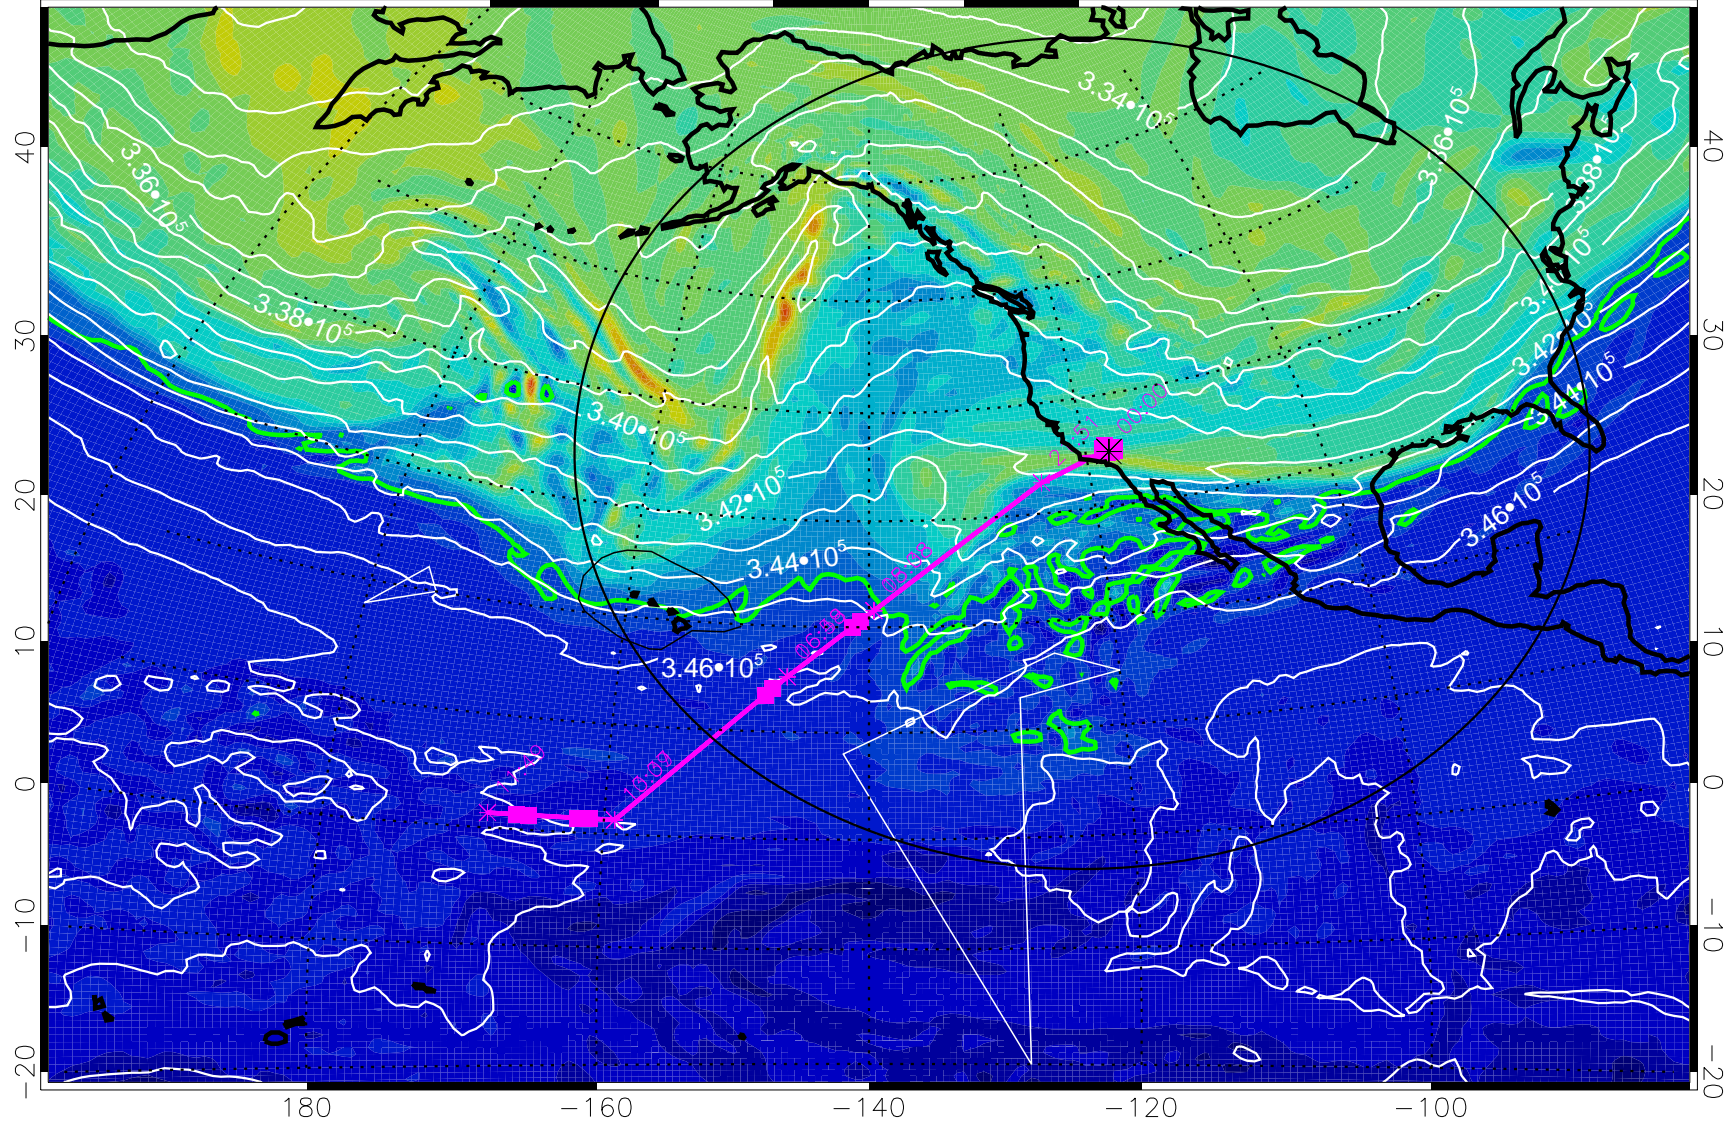

13021400, 48 hour forecast for 355K EPV

160 180 -160 -140 -120 -100

0 5.0•10⁻⁶ 1.0•10⁻⁵ 1.5•10⁻⁵
PVU

355K Montgomery Streamfunction, white
EPV Tropopause (2 PVU) Position
Range ring of 4055 km -- 13 hours GH round trip

13021406, 54 hour forecast for 355K EPV

355K Montgomery Streamfunction, white
EPV Tropopause (2 PVU) Position
Range ring of 4055 km -- 13 hours GH round trip

13021412, 60 hour forecast for 355K EPV

160 180 -160 -140 -120 -100

355K Montgomery Streamfunction, white
EPV Tropopause (2 PVU) Position
Range ring of 4055 km -- 13 hours GH round trip

13021418, 66 hour forecast for 355K EPV

160 180 -160 -140 -120 -100

355K Montgomery Streamfunction, white
EPV Tropopause (2 PVU) Position
Range ring of 4055 km -- 13 hours GH round trip

13021500, 72 hour forecast for 355K EPV

355K Montgomery Streamfunction, white
EPV Tropopause (2 PVU) Position
Range ring of 4055 km -- 13 hours GH round trip

13021506, 78 hour forecast for 355K EPV

0 $5.0 \cdot 10^{-6}$ $1.0 \cdot 10^{-5}$ $1.5 \cdot 10^{-5}$
PVU