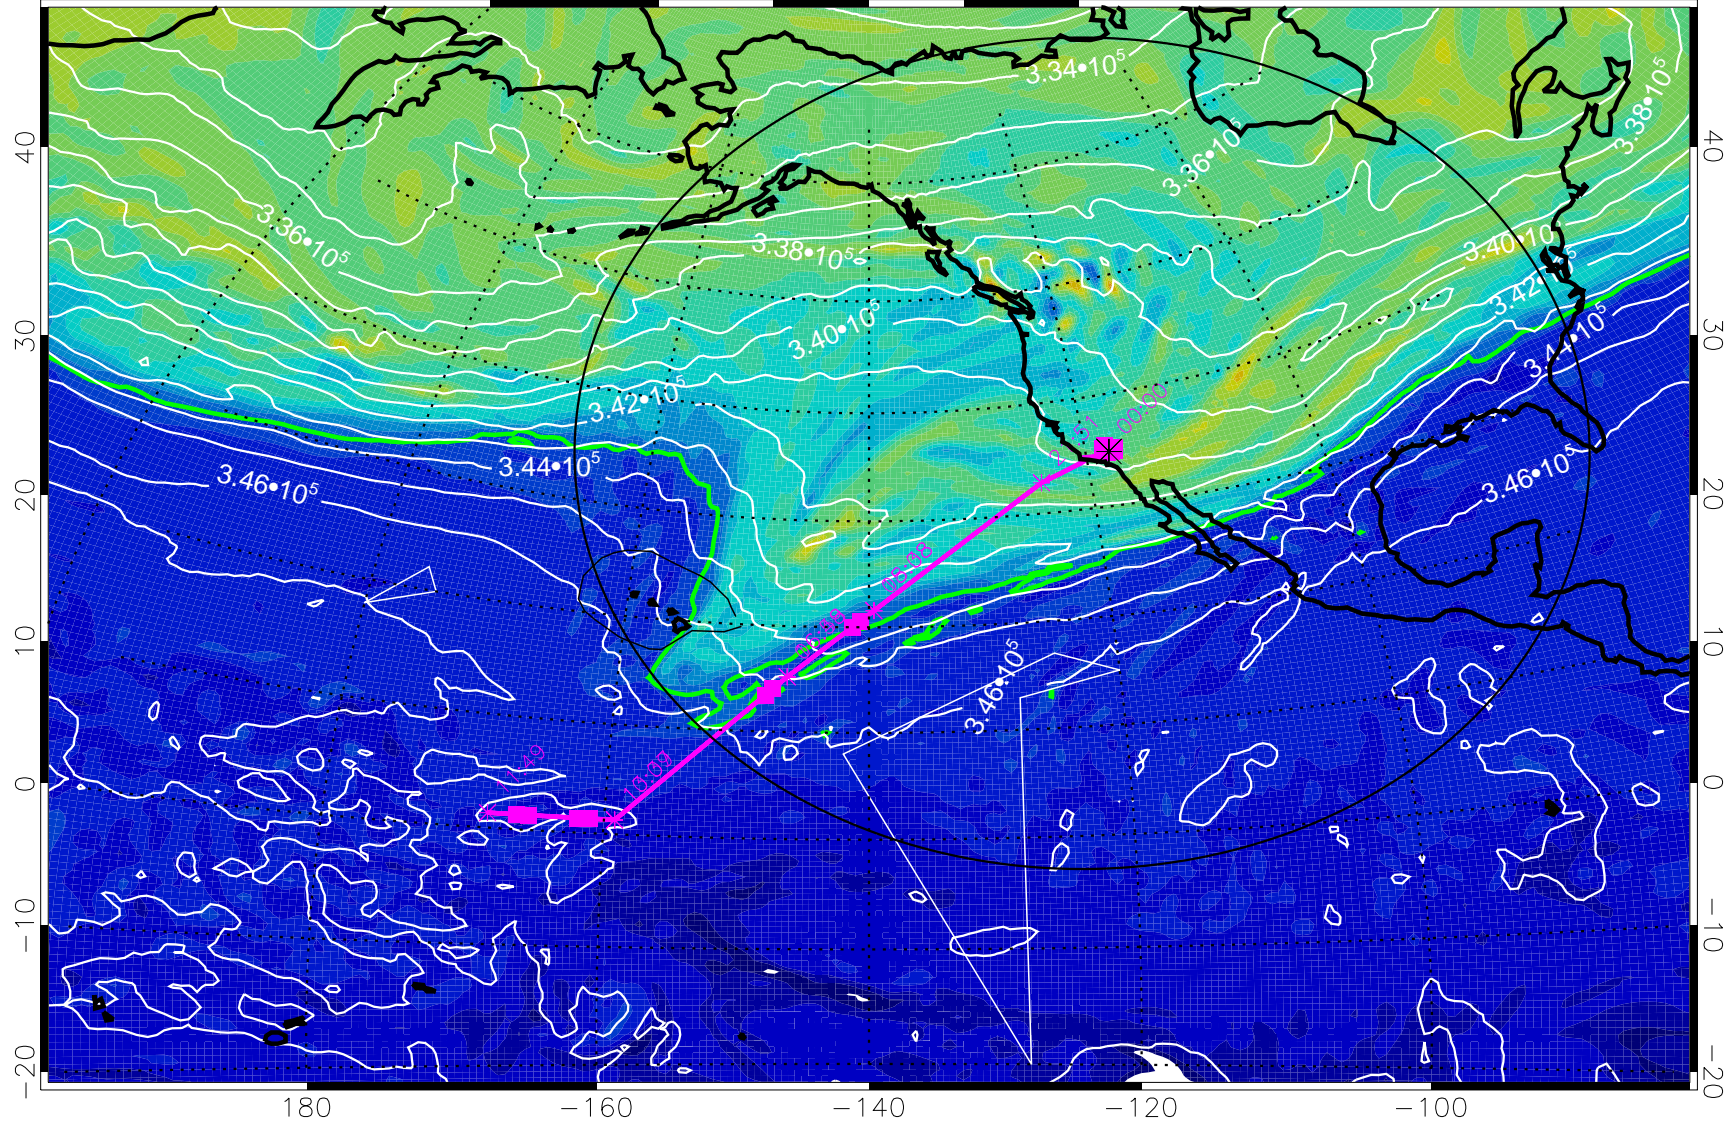

13021212, 12 hour forecast for 355K EPV

355K Montgomery Streamfunction, white
EPV Tropopause (2 PVU) Position
Range ring of 4055 km -- 13 hours GH round trip

13021218, 18 hour forecast for 355K EPV

0 $5.0 \cdot 10^{-6}$ $1.0 \cdot 10^{-5}$ $1.5 \cdot 10^{-5}$
PVU

355K Montgomery Streamfunction, white
EPV Tropopause (2 PVU) Position
Range ring of 4055 km -- 13 hours GH round trip

13021300, 24 hour forecast for 355K EPV

160 180 -160 -140 -120 -100

355K Montgomery Streamfunction, white
EPV Tropopause (2 PVU) Position
Range ring of 4055 km -- 13 hours GH round trip

13021306, 30 hour forecast for 355K EPV

355K Montgomery Streamfunction, white
EPV Tropopause (2 PVU) Position
Range ring of 4055 km -- 13 hours GH round trip

13021312, 36 hour forecast for 355K EPV

355K Montgomery Streamfunction, white
EPV Tropopause (2 PVU) Position
Range ring of 4055 km -- 13 hours GH round trip

13021318, 42 hour forecast for 355K EPV

0 $5.0 \cdot 10^{-6}$ $1.0 \cdot 10^{-5}$ $1.5 \cdot 10^{-5}$
PVU

355K Montgomery Streamfunction, white
EPV Tropopause (2 PVU) Position
Range ring of 4055 km -- 13 hours GH round trip