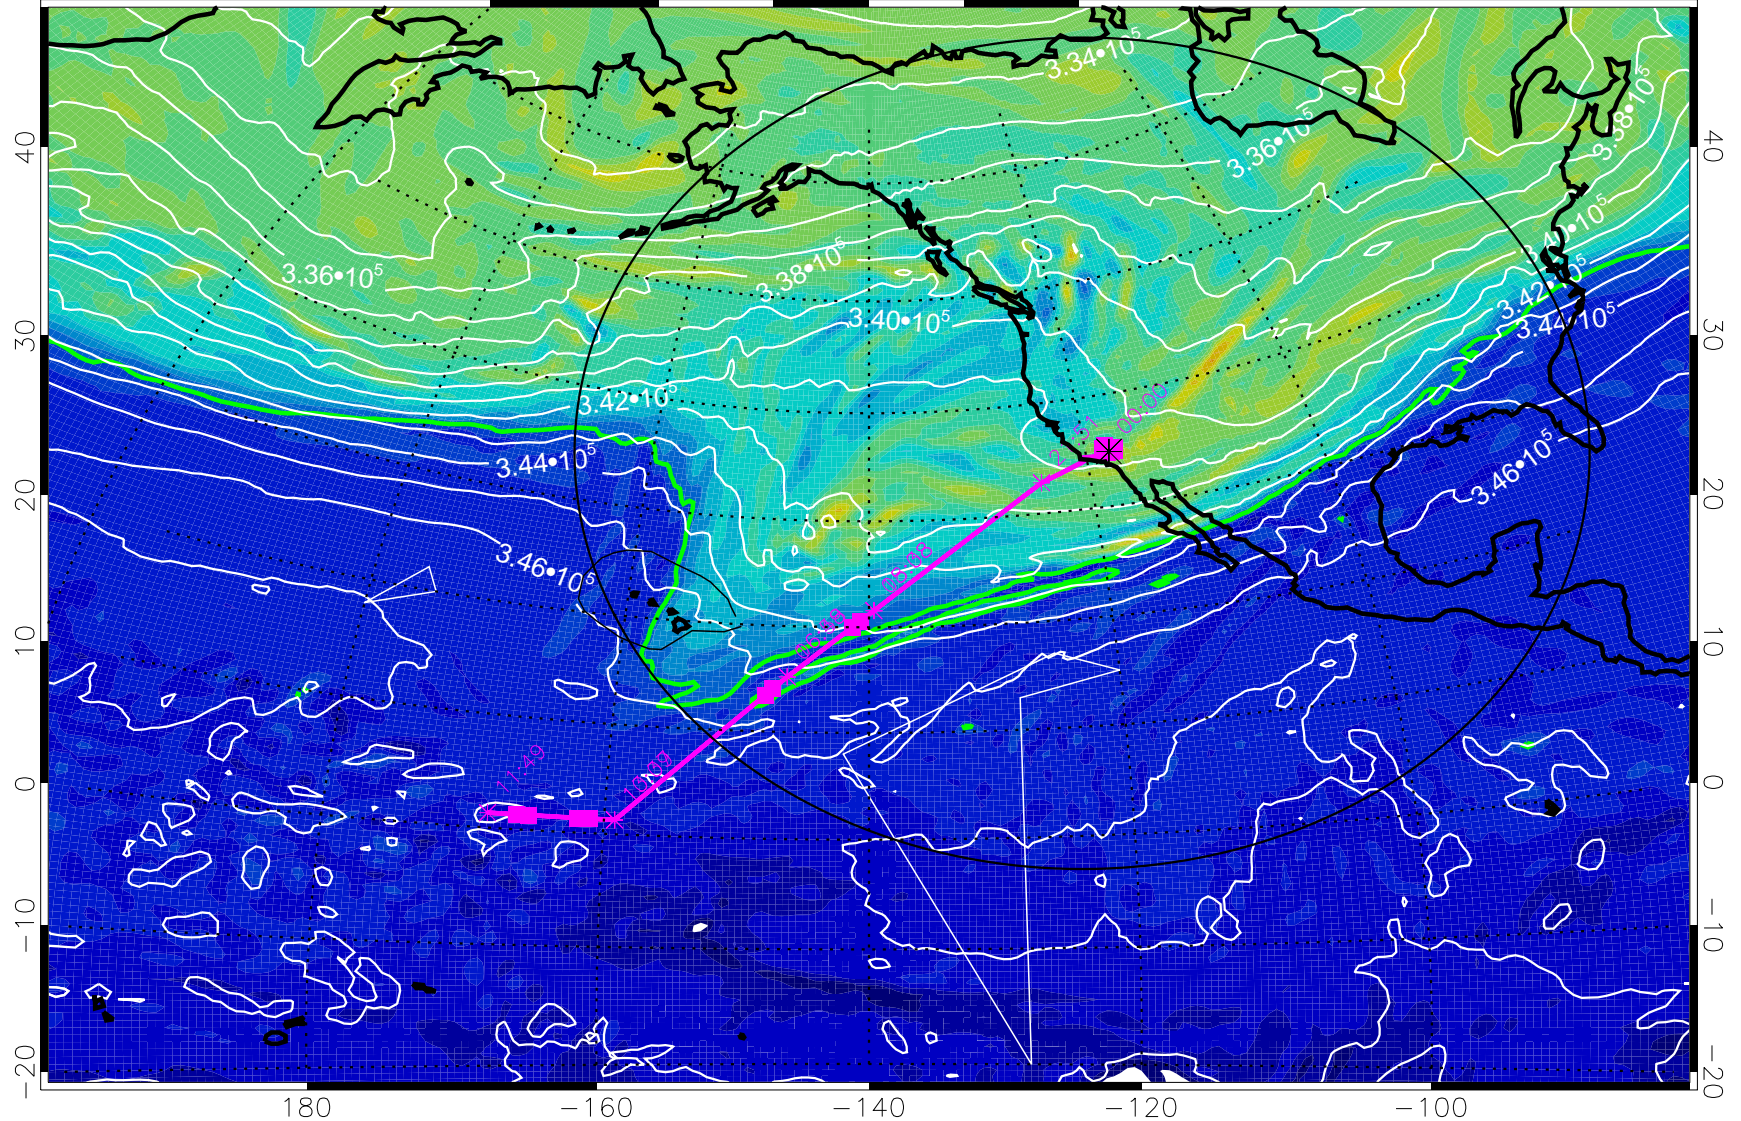

13021118, 6 hour forecast for 355K EPV

160 180 -160 -140 -120 -100

355K Montgomery Streamfunction, white
EPV Tropopause (2 PVU) Position
Range ring of 4055 km -- 13 hours GH round trip

13021200, 12 hour forecast for 355K EPV

355K Montgomery Streamfunction, white
EPV Tropopause (2 PVU) Position
Range ring of 4055 km -- 13 hours GH round trip

13021206, 18 hour forecast for 355K EPV

355K Montgomery Streamfunction, white
EPV Tropopause (2 PVU) Position
Range ring of 4055 km -- 13 hours GH round trip

13021212, 24 hour forecast for 355K EPV

355K Montgomery Streamfunction, white
EPV Tropopause (2 PVU) Position
Range ring of 4055 km -- 13 hours GH round trip

13021218, 30 hour forecast for 355K EPV

160 180 -160 -140 -120 -100

0 $5.0 \cdot 10^{-6}$ $1.0 \cdot 10^{-5}$ $1.5 \cdot 10^{-5}$
PVU

355K Montgomery Streamfunction, white
EPV Tropopause (2 PVU) Position
Range ring of 4055 km -- 13 hours GH round trip

13021300, 36 hour forecast for 355K EPV