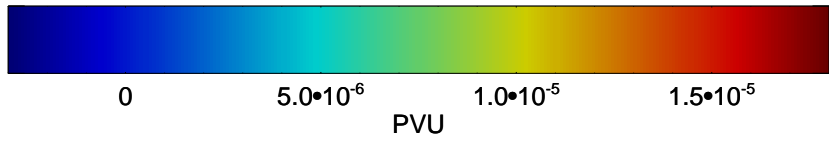

13021512, 96 hour forecast for 355K EPV

355K Montgomery Streamfunction, white
EPV Tropopause (2 PVU) Position
Range ring of 4055 km -- 13 hours GH round trip