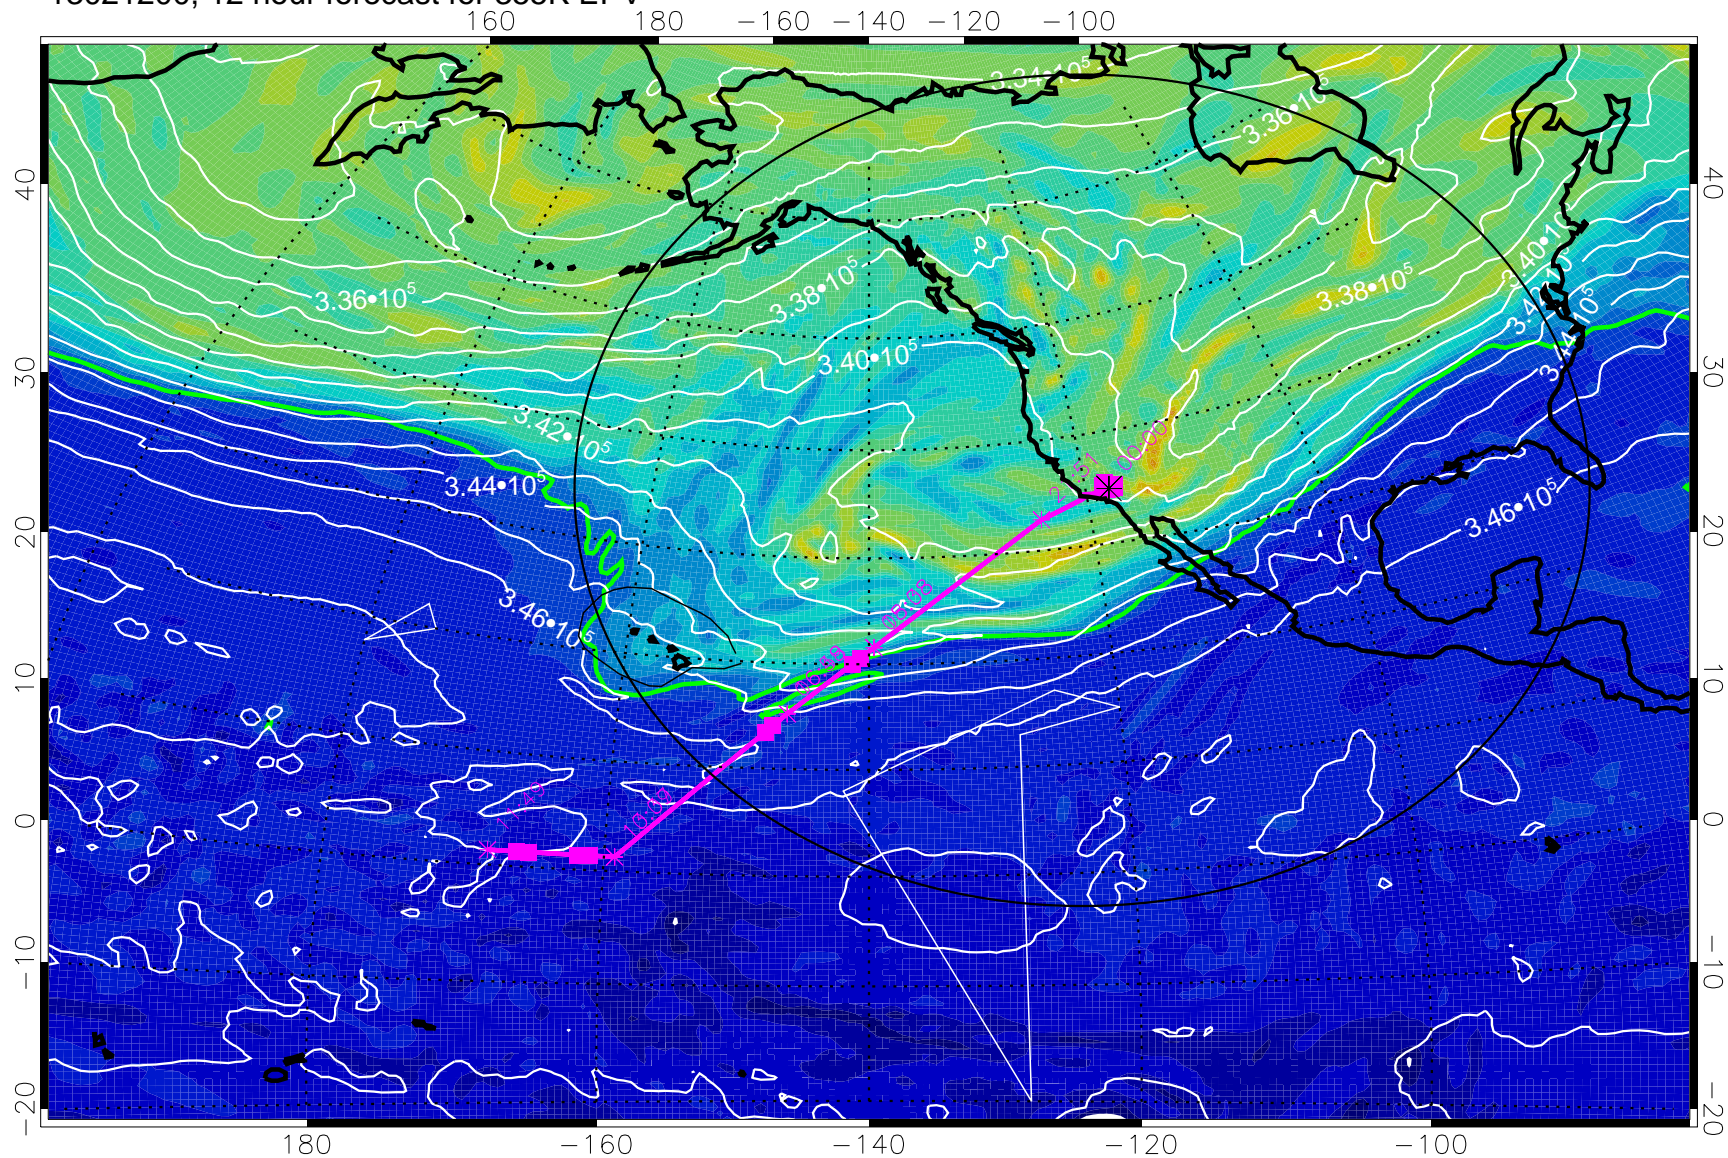

13021118, 6 hour forecast for 355K EPV

160 180 -160 -140 -120 -100

355K Montgomery Streamfunction, white
EPV Tropopause (2 PVU) Position
Range ring of 4055 km -- 13 hours GH round trip

13021200, 12 hour forecast for 355K EPV

355K Montgomery Streamfunction, white
EPV Tropopause (2 PVU) Position
Range ring of 4055 km -- 13 hours GH round trip

13021206, 18 hour forecast for 355K EPV

355K Montgomery Streamfunction, white
EPV Tropopause (2 PVU) Position
Range ring of 4055 km -- 13 hours GH round trip

13021212, 24 hour forecast for 355K EPV

355K Montgomery Streamfunction, white
EPV Tropopause (2 PVU) Position
Range ring of 4055 km -- 13 hours GH round trip

13021218, 30 hour forecast for 355K EPV

160 180 -160 -140 -120 -100

160 180 -160 -140 -120 -100

355K Montgomery Streamfunction, white
EPV Tropopause (2 PVU) Position
Range ring of 4055 km -- 13 hours GH round trip

13021312, 48 hour forecast for 355K EPV

160 180 -160 -140 -120 -100