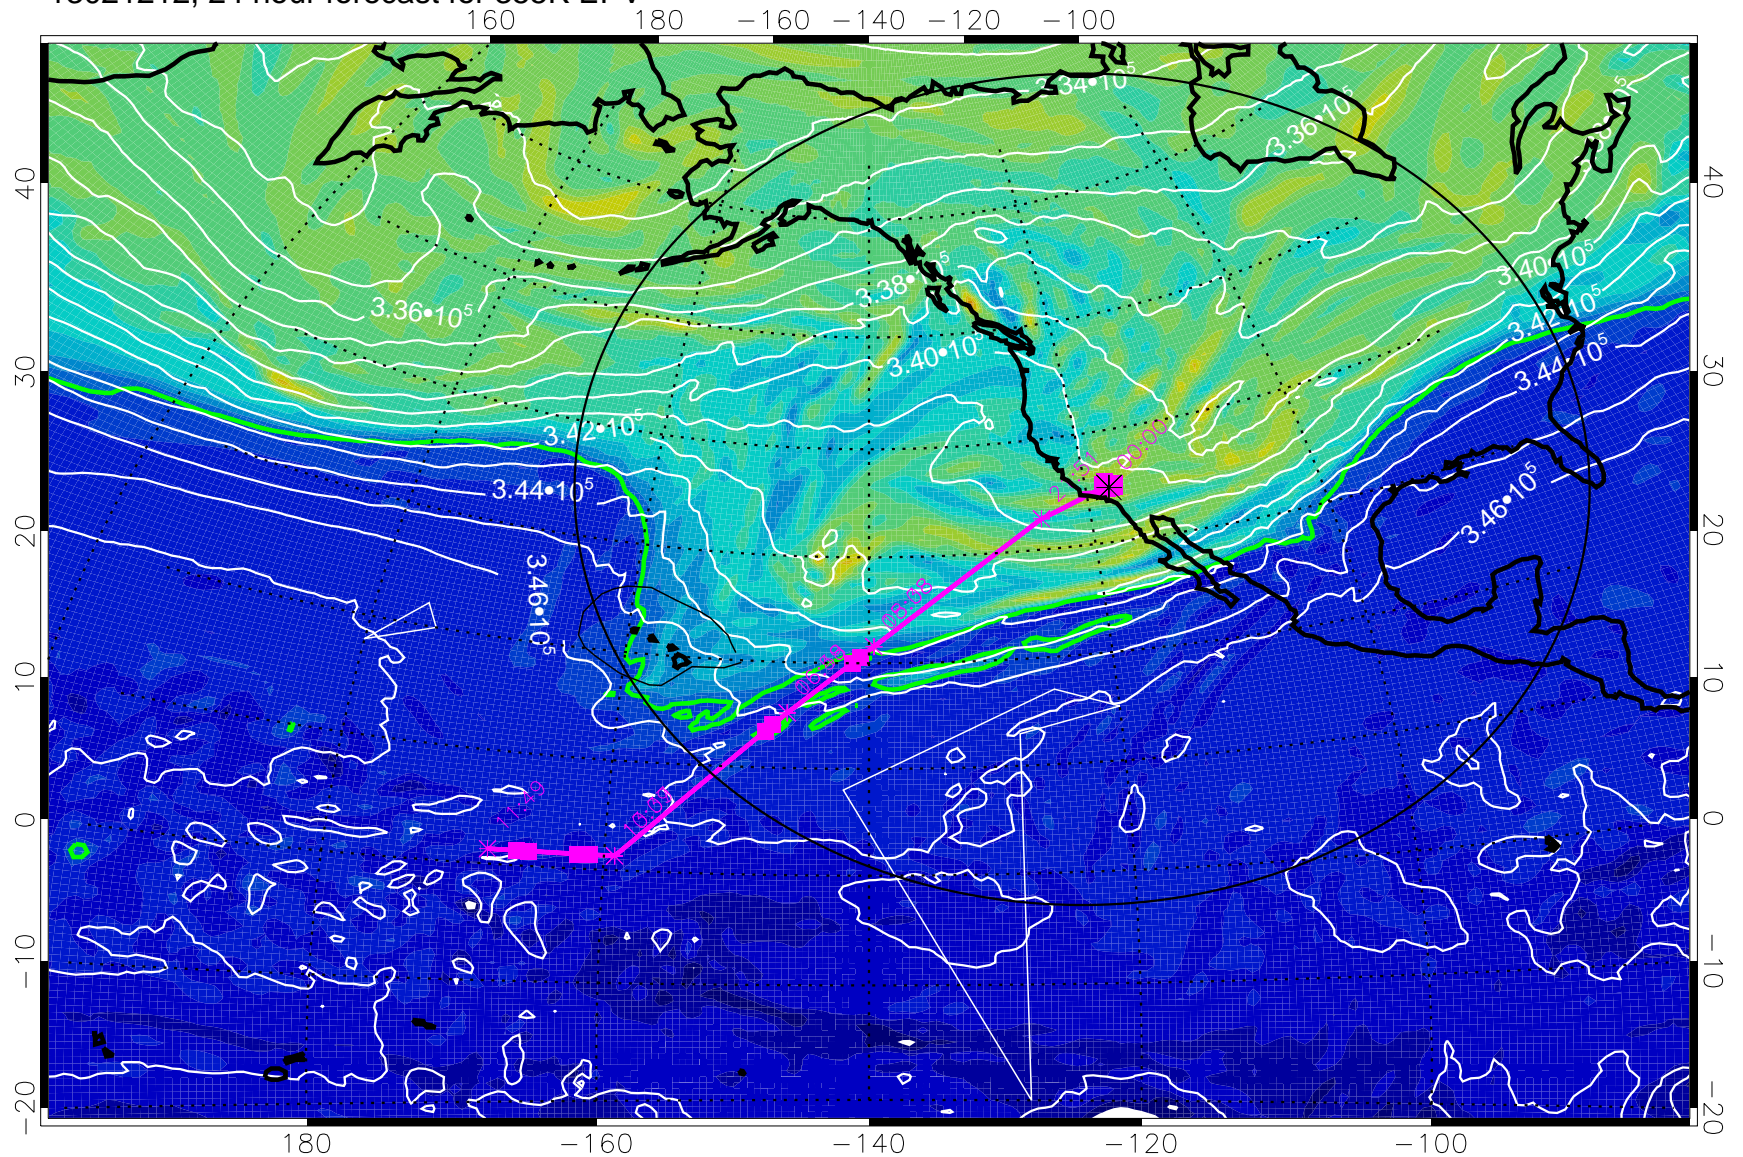

13021118, 6 hour forecast for 355K EPV

160 180 -160 -140 -120 -100

355K Montgomery Streamfunction, white
EPV Tropopause (2 PVU) Position
Range ring of 4055 km -- 13 hours GH round trip

13021200, 12 hour forecast for 355K EPV

355K Montgomery Streamfunction, white
EPV Tropopause (2 PVU) Position
Range ring of 4055 km -- 13 hours GH round trip

13021206, 18 hour forecast for 355K EPV

355K Montgomery Streamfunction, white
EPV Tropopause (2 PVU) Position
Range ring of 4055 km -- 13 hours GH round trip

13021212, 24 hour forecast for 355K EPV

355K Montgomery Streamfunction, white
EPV Tropopause (2 PVU) Position
Range ring of 4055 km -- 13 hours GH round trip

13021218, 30 hour forecast for 355K EPV

160 180 -160 -140 -120 -100

160 180 -160 -140 -120 -100

355K Montgomery Streamfunction, white
EPV Tropopause (2 PVU) Position
Range ring of 4055 km -- 13 hours GH round trip

13021312, 48 hour forecast for 355K EPV

160 180 -160 -140 -120 -100