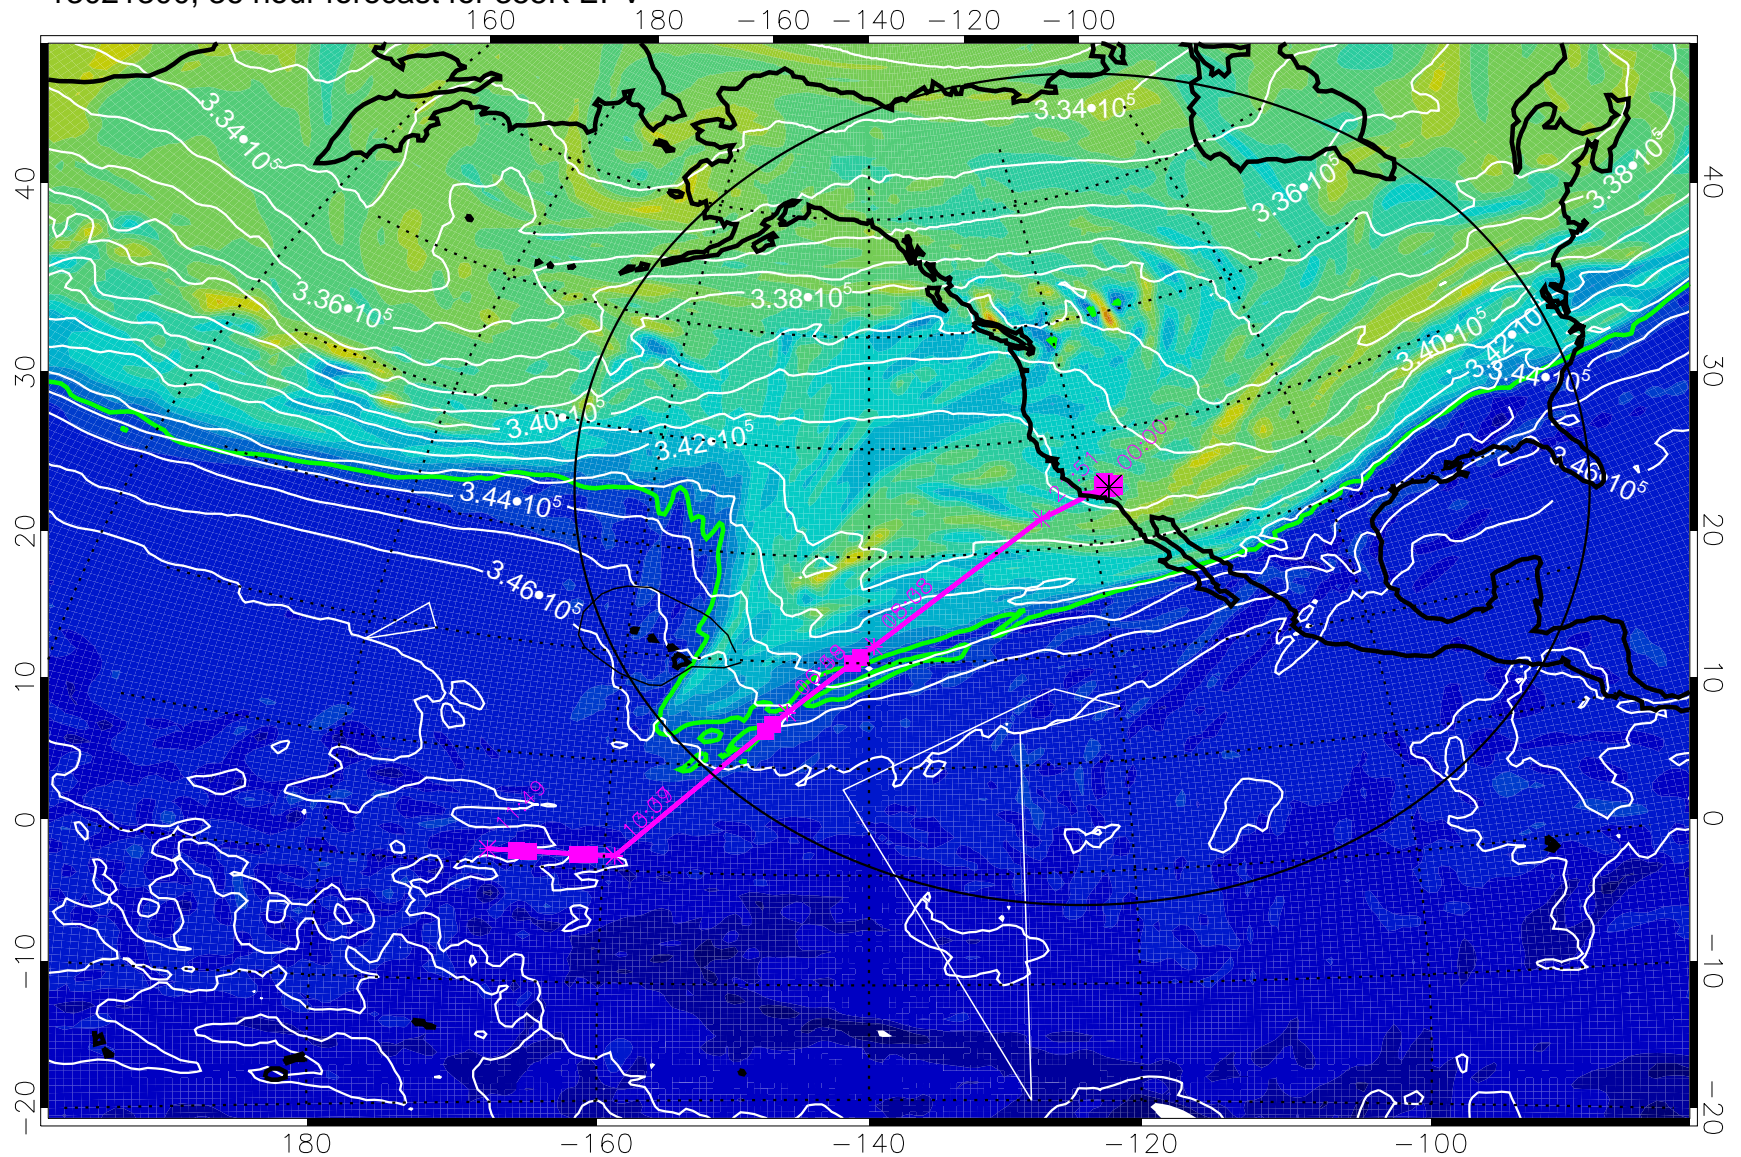

355K Montgomery Streamfunction, white
EPV Tropopause (2 PVU) Position
Range ring of 4055 km -- 13 hours GH round trip

13021206, 18 hour forecast for 355K EPV

355K Montgomery Streamfunction, white
EPV Tropopause (2 PVU) Position
Range ring of 4055 km -- 13 hours GH round trip

13021212, 24 hour forecast for 355K EPV

355K Montgomery Streamfunction, white
EPV Tropopause (2 PVU) Position
Range ring of 4055 km -- 13 hours GH round trip

13021218, 30 hour forecast for 355K EPV

160 180 -160 -140 -120 -100

0 $5.0 \cdot 10^{-6}$ $1.0 \cdot 10^{-5}$ $1.5 \cdot 10^{-5}$
PVU

355K Montgomery Streamfunction, white
EPV Tropopause (2 PVU) Position
Range ring of 4055 km -- 13 hours GH round trip

13021300, 36 hour forecast for 355K EPV

160 180 -160 -140 -120 -100

355K Montgomery Streamfunction, white
EPV Tropopause (2 PVU) Position
Range ring of 4055 km -- 13 hours GH round trip

13021312, 48 hour forecast for 355K EPV

160 180 -160 -140 -120 -100