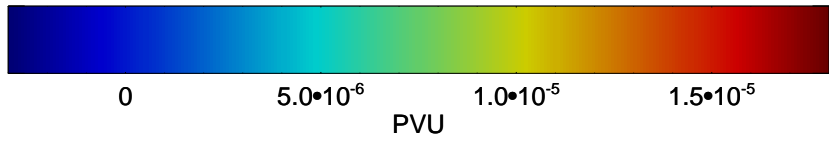

13021306, 42 hour forecast for 355K EPV

160 180 -160 -140 -120 -100

355K Montgomery Streamfunction, white
EPV Tropopause (2 PVU) Position
Range ring of 4055 km -- 13 hours GH round trip