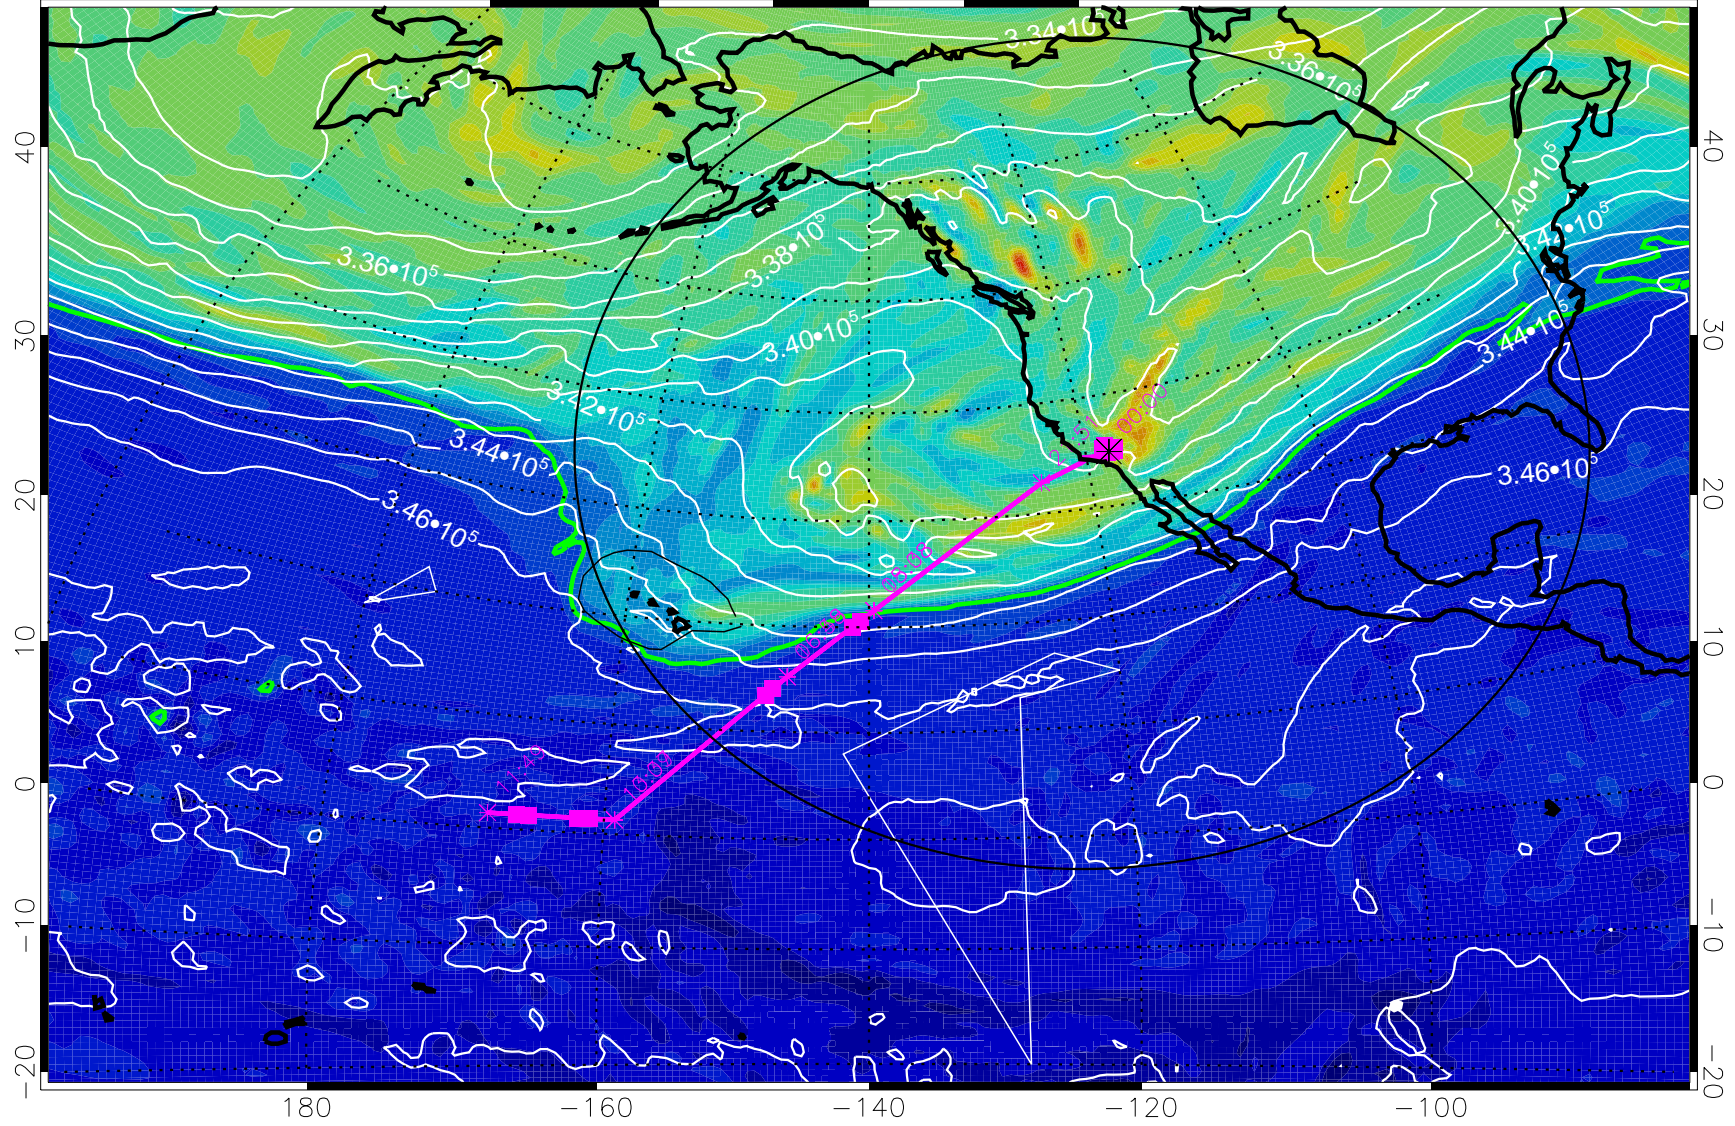

13021118, 6 hour forecast for 355K EPV

160 180 -160 -140 -120 -100

355K Montgomery Streamfunction, white
EPV Tropopause (2 PVU) Position
Range ring of 4055 km -- 13 hours GH round trip

13021200, 12 hour forecast for 355K EPV

355K Montgomery Streamfunction, white
EPV Tropopause (2 PVU) Position
Range ring of 4055 km -- 13 hours GH round trip

13021206, 18 hour forecast for 355K EPV

355K Montgomery Streamfunction, white
EPV Tropopause (2 PVU) Position
Range ring of 4055 km -- 13 hours GH round trip

13021212, 24 hour forecast for 355K EPV

355K Montgomery Streamfunction, white
EPV Tropopause (2 PVU) Position
Range ring of 4055 km -- 13 hours GH round trip

13021218, 30 hour forecast for 355K EPV

160 180 -160 -140 -120 -100

160 180 -160 -140 -120 -100

355K Montgomery Streamfunction, white
EPV Tropopause (2 PVU) Position
Range ring of 4055 km -- 13 hours GH round trip

13021312, 48 hour forecast for 355K EPV

160 180 -160 -140 -120 -100