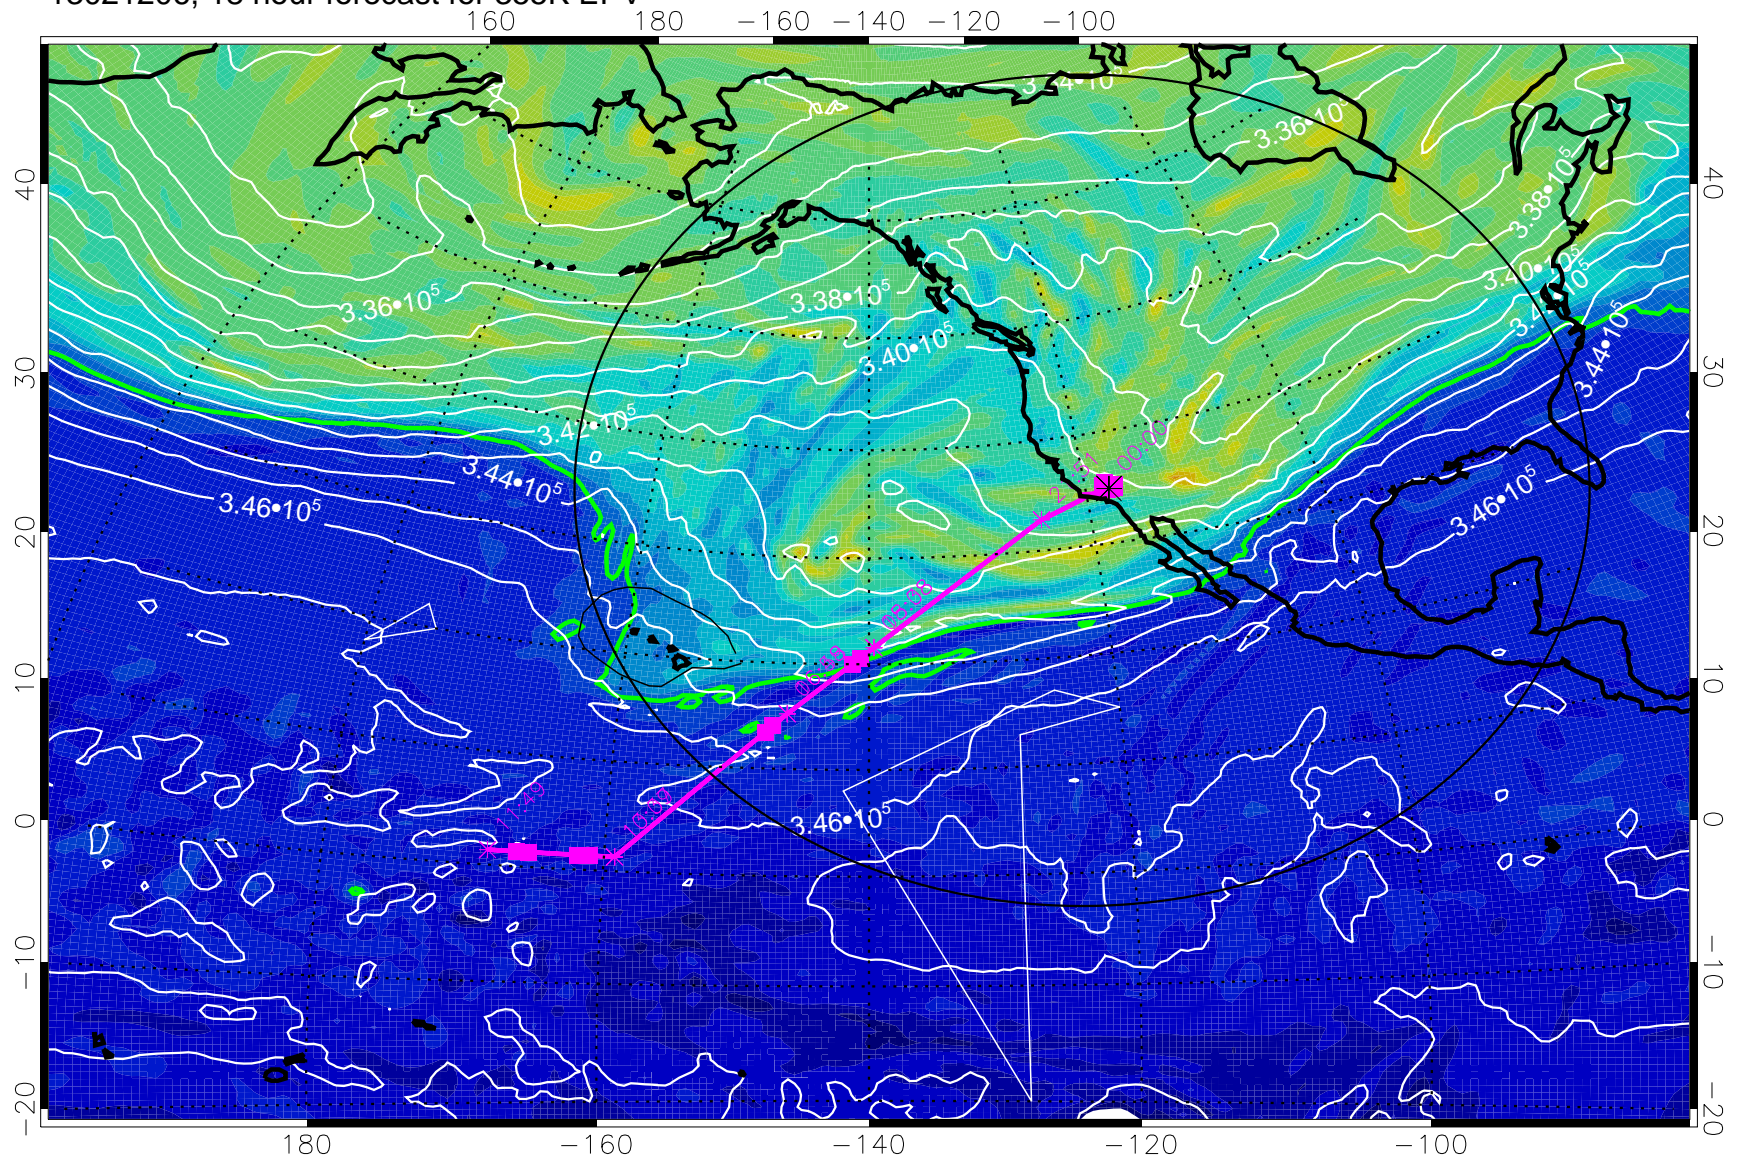

13021118, 6 hour forecast for 355K EPV

160 180 -160 -140 -120 -100

355K Montgomery Streamfunction, white
EPV Tropopause (2 PVU) Position
Range ring of 4055 km -- 13 hours GH round trip

13021200, 12 hour forecast for 355K EPV

355K Montgomery Streamfunction, white
EPV Tropopause (2 PVU) Position
Range ring of 4055 km -- 13 hours GH round trip

13021206, 18 hour forecast for 355K EPV

355K Montgomery Streamfunction, white
EPV Tropopause (2 PVU) Position
Range ring of 4055 km -- 13 hours GH round trip

13021212, 24 hour forecast for 355K EPV

355K Montgomery Streamfunction, white
EPV Tropopause (2 PVU) Position
Range ring of 4055 km -- 13 hours GH round trip

13021218, 30 hour forecast for 355K EPV

160 180 -160 -140 -120 -100

160 180 -160 -140 -120 -100

355K Montgomery Streamfunction, white
EPV Tropopause (2 PVU) Position
Range ring of 4055 km -- 13 hours GH round trip

13021312, 48 hour forecast for 355K EPV

160 180 -160 -140 -120 -100