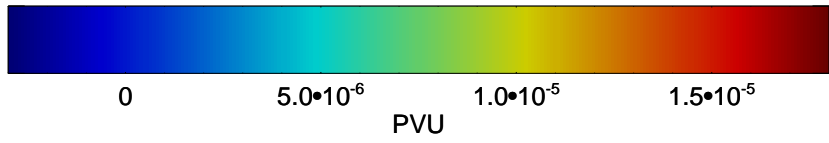

13021500, 96 hour forecast for 355K EPV

160 180 -160 -140 -120 -100

355K Montgomery Streamfunction, white
EPV Tropopause (2 PVU) Position
Range ring of 4055 km -- 13 hours GH round trip