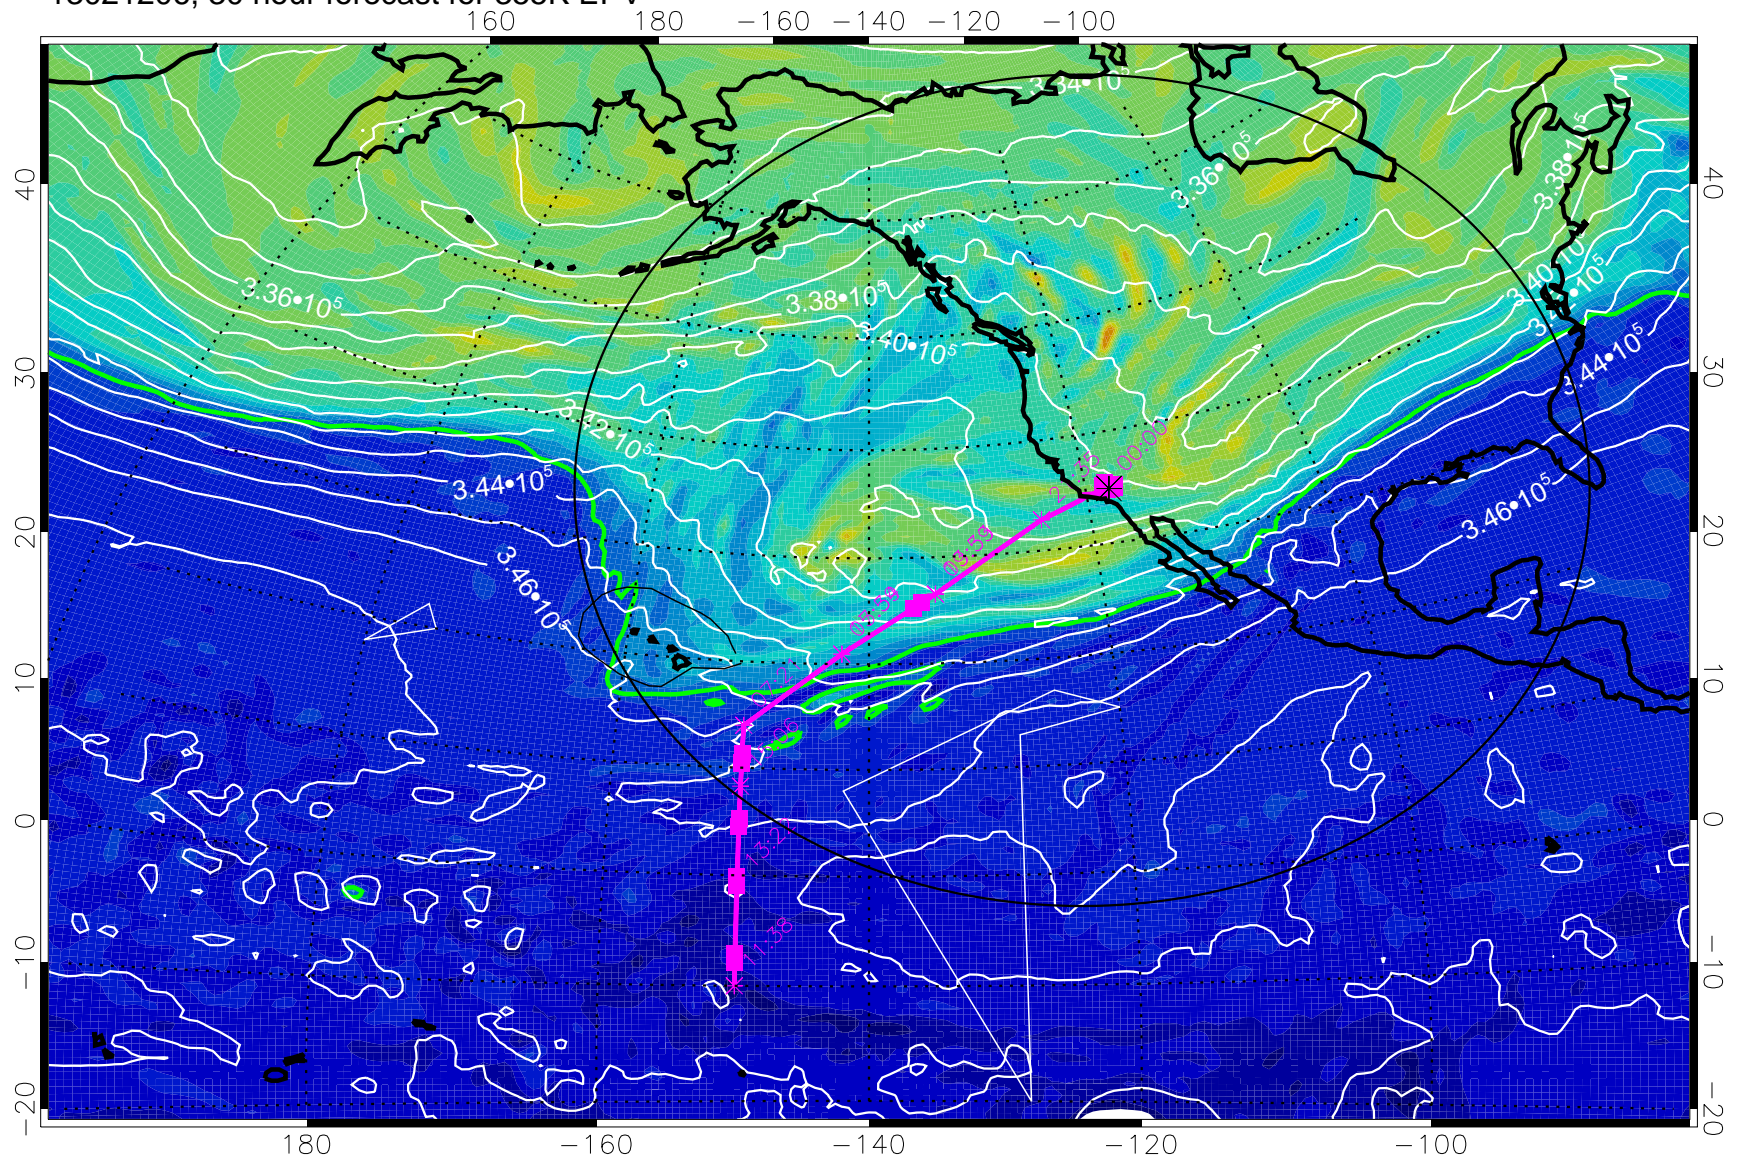

13021112, 12 hour forecast for 355K EPV

355K Montgomery Streamfunction, white
EPV Tropopause (2 PVU) Position
Range ring of 4055 km -- 13 hours GH round trip

13021118, 18 hour forecast for 355K EPV

355K Montgomery Streamfunction, white
EPV Tropopause (2 PVU) Position
Range ring of 4055 km -- 13 hours GH round trip

13021200, 24 hour forecast for 355K EPV

160 180 -160 -140 -120 -100

0 $5.0 \cdot 10^{-6}$ $1.0 \cdot 10^{-5}$ $1.5 \cdot 10^{-5}$
PVU

355K Montgomery Streamfunction, white
EPV Tropopause (2 PVU) Position
Range ring of 4055 km -- 13 hours GH round trip

13021206, 30 hour forecast for 355K EPV

355K Montgomery Streamfunction, white
EPV Tropopause (2 PVU) Position
Range ring of 4055 km -- 13 hours GH round trip

13021212, 36 hour forecast for 355K EPV

355K Montgomery Streamfunction, white
EPV Tropopause (2 PVU) Position
Range ring of 4055 km -- 13 hours GH round trip

13021218, 42 hour forecast for 355K EPV

160 180 -160 -140 -120 -100

0 $5.0 \cdot 10^{-6}$ $1.0 \cdot 10^{-5}$ $1.5 \cdot 10^{-5}$
PVU

355K Montgomery Streamfunction, white
EPV Tropopause (2 PVU) Position
Range ring of 4055 km -- 13 hours GH round trip