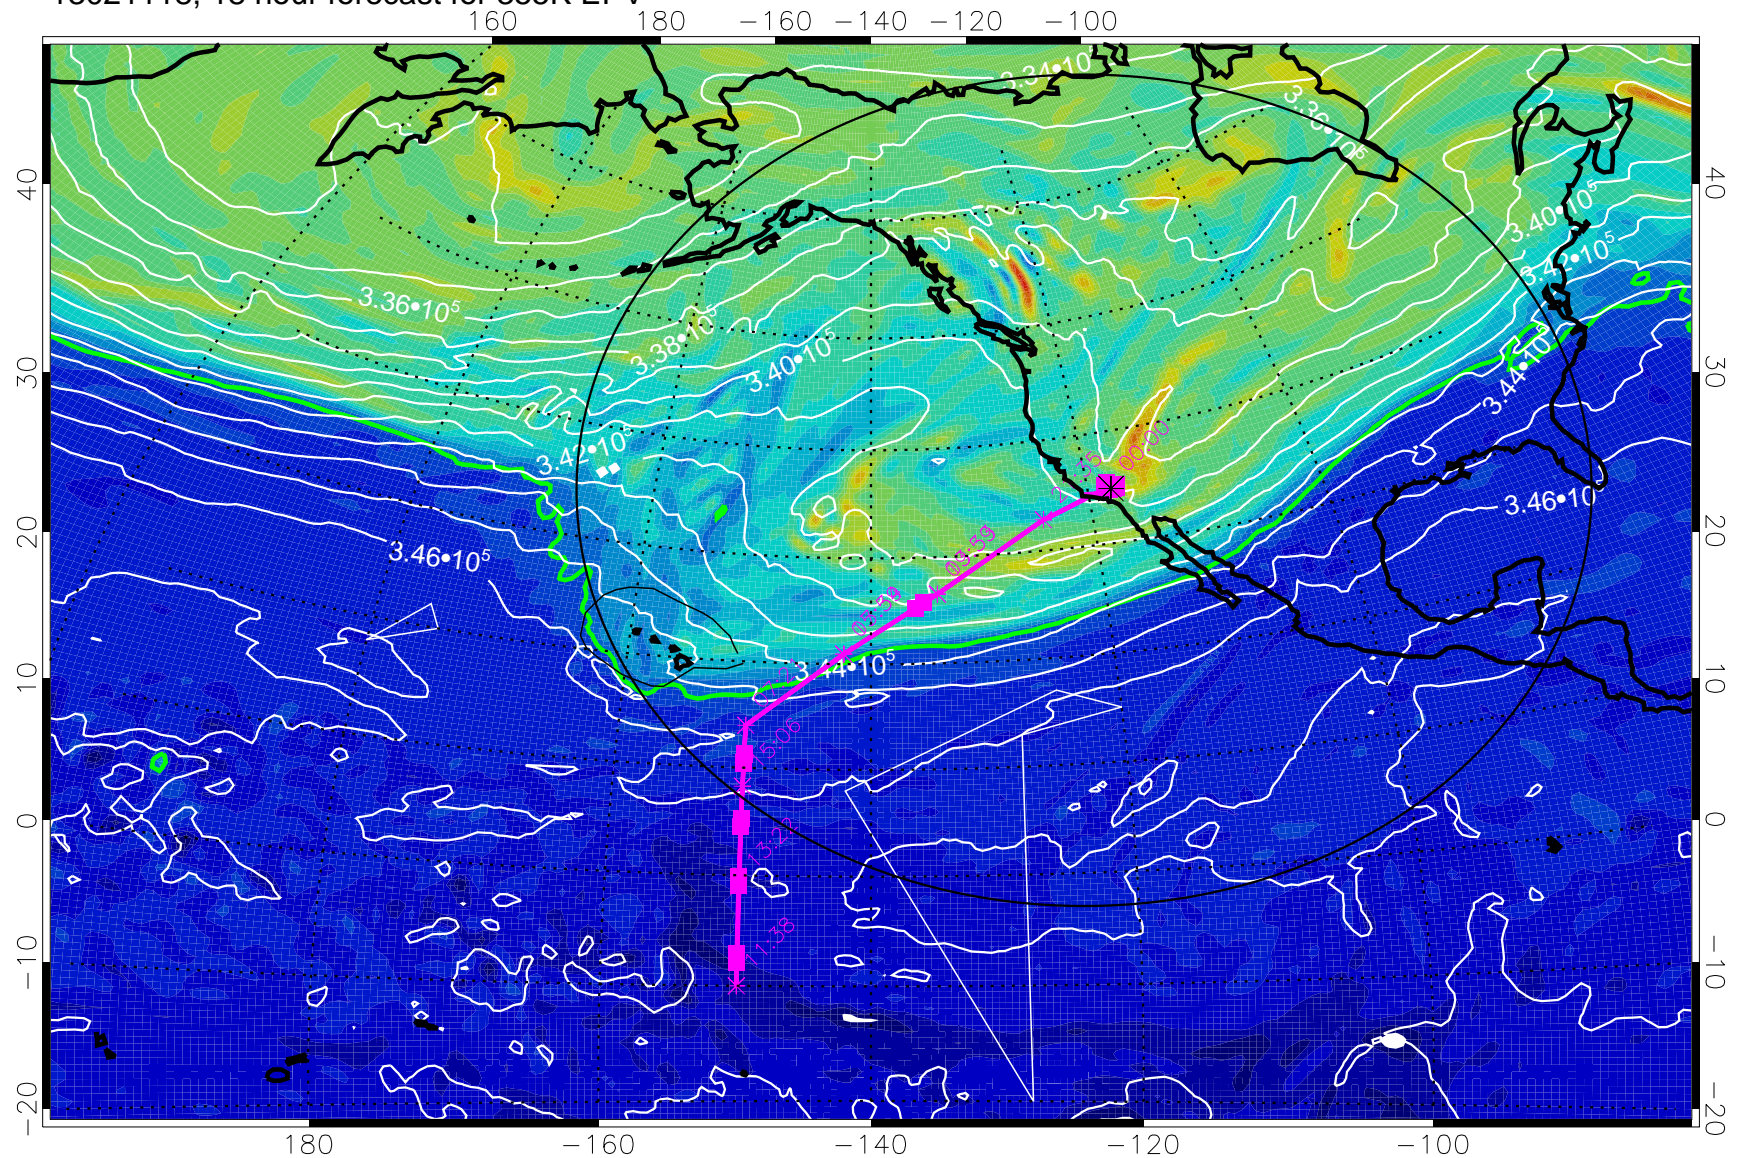

13021112, 12 hour forecast for 355K EPV

355K Montgomery Streamfunction, white
EPV Tropopause (2 PVU) Position
Range ring of 4055 km -- 13 hours GH round trip

13021118, 18 hour forecast for 355K EPV

355K Montgomery Streamfunction, white
EPV Tropopause (2 PVU) Position
Range ring of 4055 km -- 13 hours GH round trip

13021200, 24 hour forecast for 355K EPV

160 180 -160 -140 -120 -100

0 $5.0 \cdot 10^{-6}$ $1.0 \cdot 10^{-5}$ $1.5 \cdot 10^{-5}$
PVU

355K Montgomery Streamfunction, white
EPV Tropopause (2 PVU) Position
Range ring of 4055 km -- 13 hours GH round trip

13021206, 30 hour forecast for 355K EPV

355K Montgomery Streamfunction, white
EPV Tropopause (2 PVU) Position
Range ring of 4055 km -- 13 hours GH round trip

13021212, 36 hour forecast for 355K EPV

355K Montgomery Streamfunction, white
EPV Tropopause (2 PVU) Position
Range ring of 4055 km -- 13 hours GH round trip

13021218, 42 hour forecast for 355K EPV

160 180 -160 -140 -120 -100

0 $5.0 \cdot 10^{-6}$ $1.0 \cdot 10^{-5}$ $1.5 \cdot 10^{-5}$
PVU

355K Montgomery Streamfunction, white
EPV Tropopause (2 PVU) Position
Range ring of 4055 km -- 13 hours GH round trip