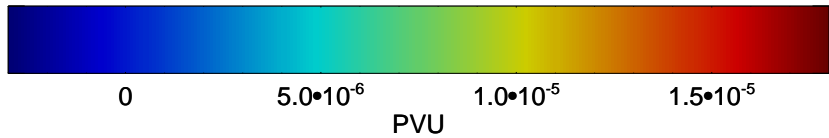

13021112, 12 hour forecast for 355K EPV

355K Montgomery Streamfunction, white
EPV Tropopause (2 PVU) Position
Range ring of 4055 km -- 13 hours GH round trip

13021118, 18 hour forecast for 355K EPV

355K Montgomery Streamfunction, white
EPV Tropopause (2 PVU) Position
Range ring of 4055 km -- 13 hours GH round trip