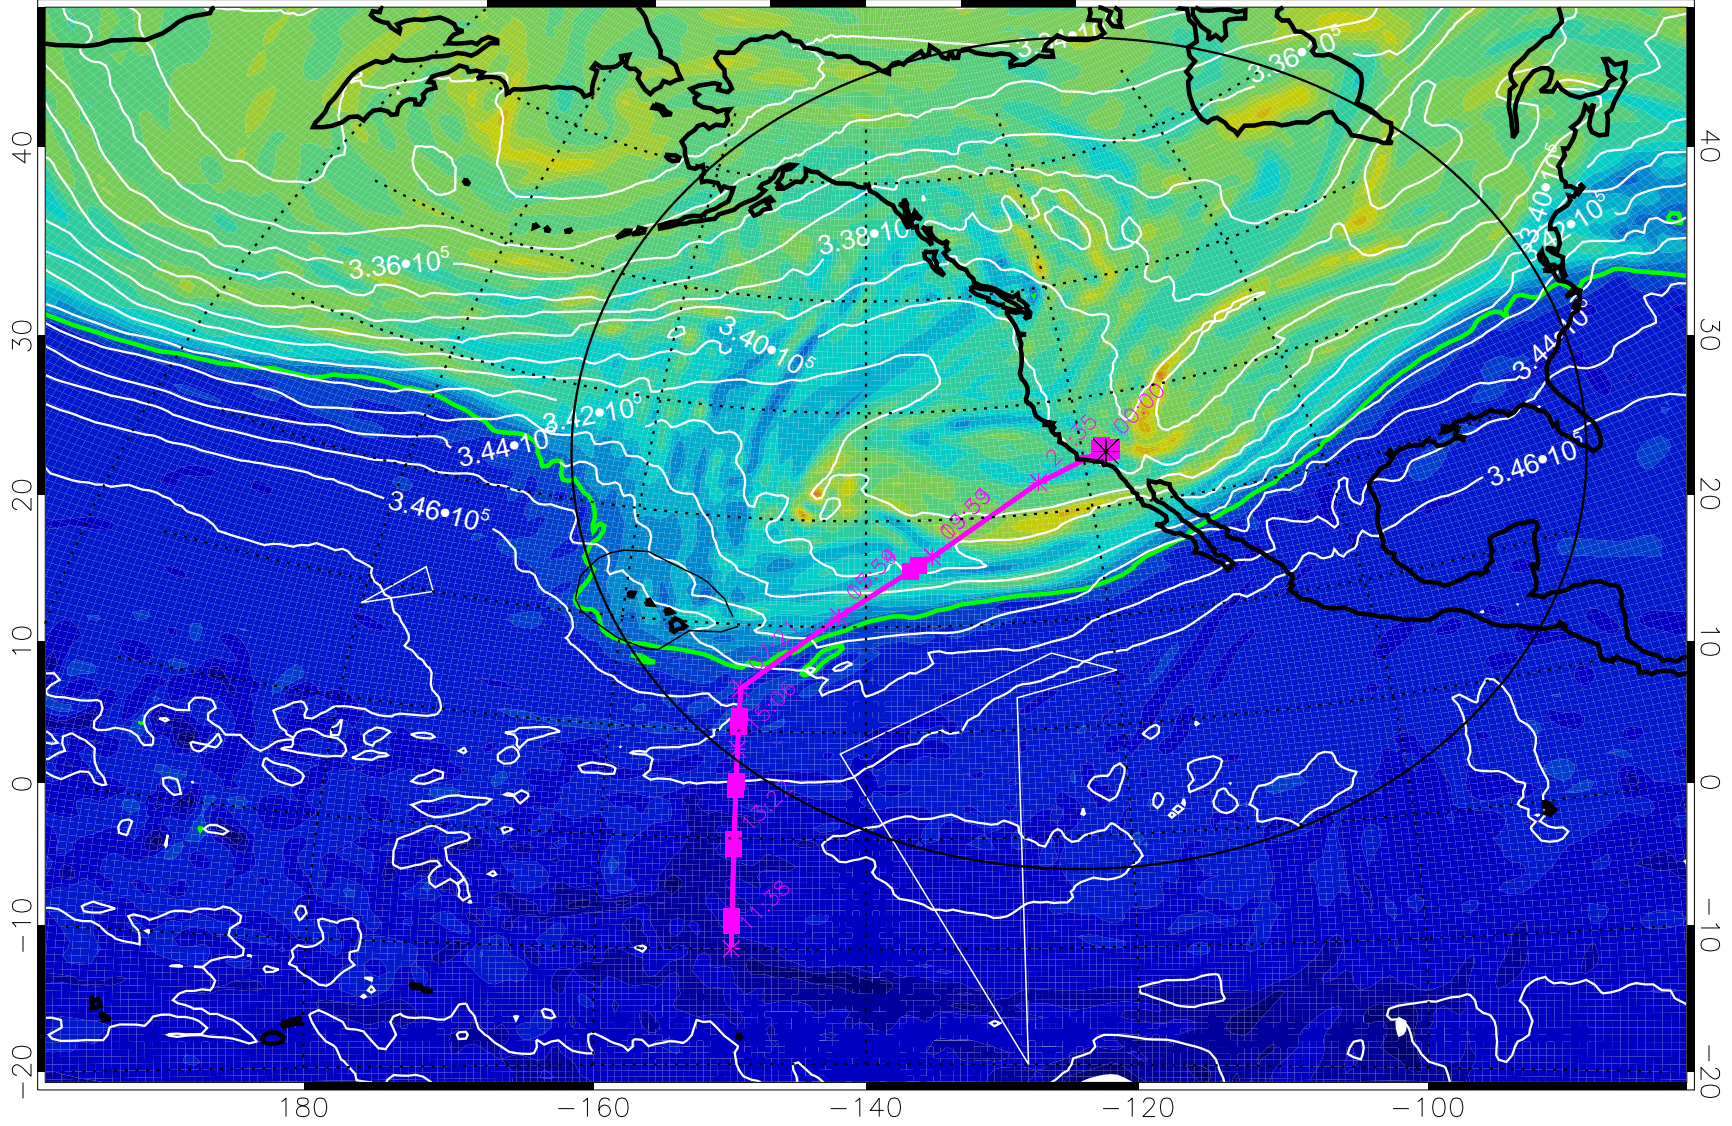

13021112, 12 hour forecast for 355K EPV

355K Montgomery Streamfunction, white
EPV Tropopause (2 PVU) Position
Range ring of 4055 km -- 13 hours GH round trip

13021118, 18 hour forecast for 355K EPV

355K Montgomery Streamfunction, white
EPV Tropopause (2 PVU) Position
Range ring of 4055 km -- 13 hours GH round trip

13021200, 24 hour forecast for 355K EPV

160 180 -160 -140 -120 -100

0 $5.0 \cdot 10^{-6}$ $1.0 \cdot 10^{-5}$ $1.5 \cdot 10^{-5}$
PVU

355K Montgomery Streamfunction, white
EPV Tropopause (2 PVU) Position
Range ring of 4055 km -- 13 hours GH round trip

13021206, 30 hour forecast for 355K EPV

355K Montgomery Streamfunction, white
EPV Tropopause (2 PVU) Position
Range ring of 4055 km -- 13 hours GH round trip

13021212, 36 hour forecast for 355K EPV

355K Montgomery Streamfunction, white
EPV Tropopause (2 PVU) Position
Range ring of 4055 km -- 13 hours GH round trip

13021218, 42 hour forecast for 355K EPV

160 180 -160 -140 -120 -100

0 $5.0 \cdot 10^{-6}$ $1.0 \cdot 10^{-5}$ $1.5 \cdot 10^{-5}$
PVU

355K Montgomery Streamfunction, white
EPV Tropopause (2 PVU) Position
Range ring of 4055 km -- 13 hours GH round trip