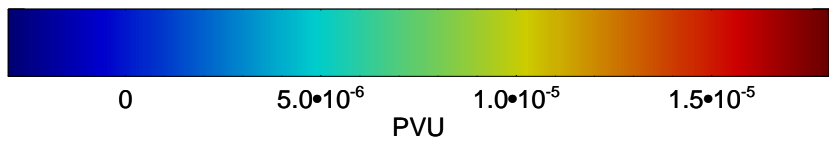

13021206, 30 hour forecast for 355K EPV

355K Montgomery Streamfunction, white
EPV Tropopause (2 PVU) Position
Range ring of 4055 km -- 13 hours GH round trip