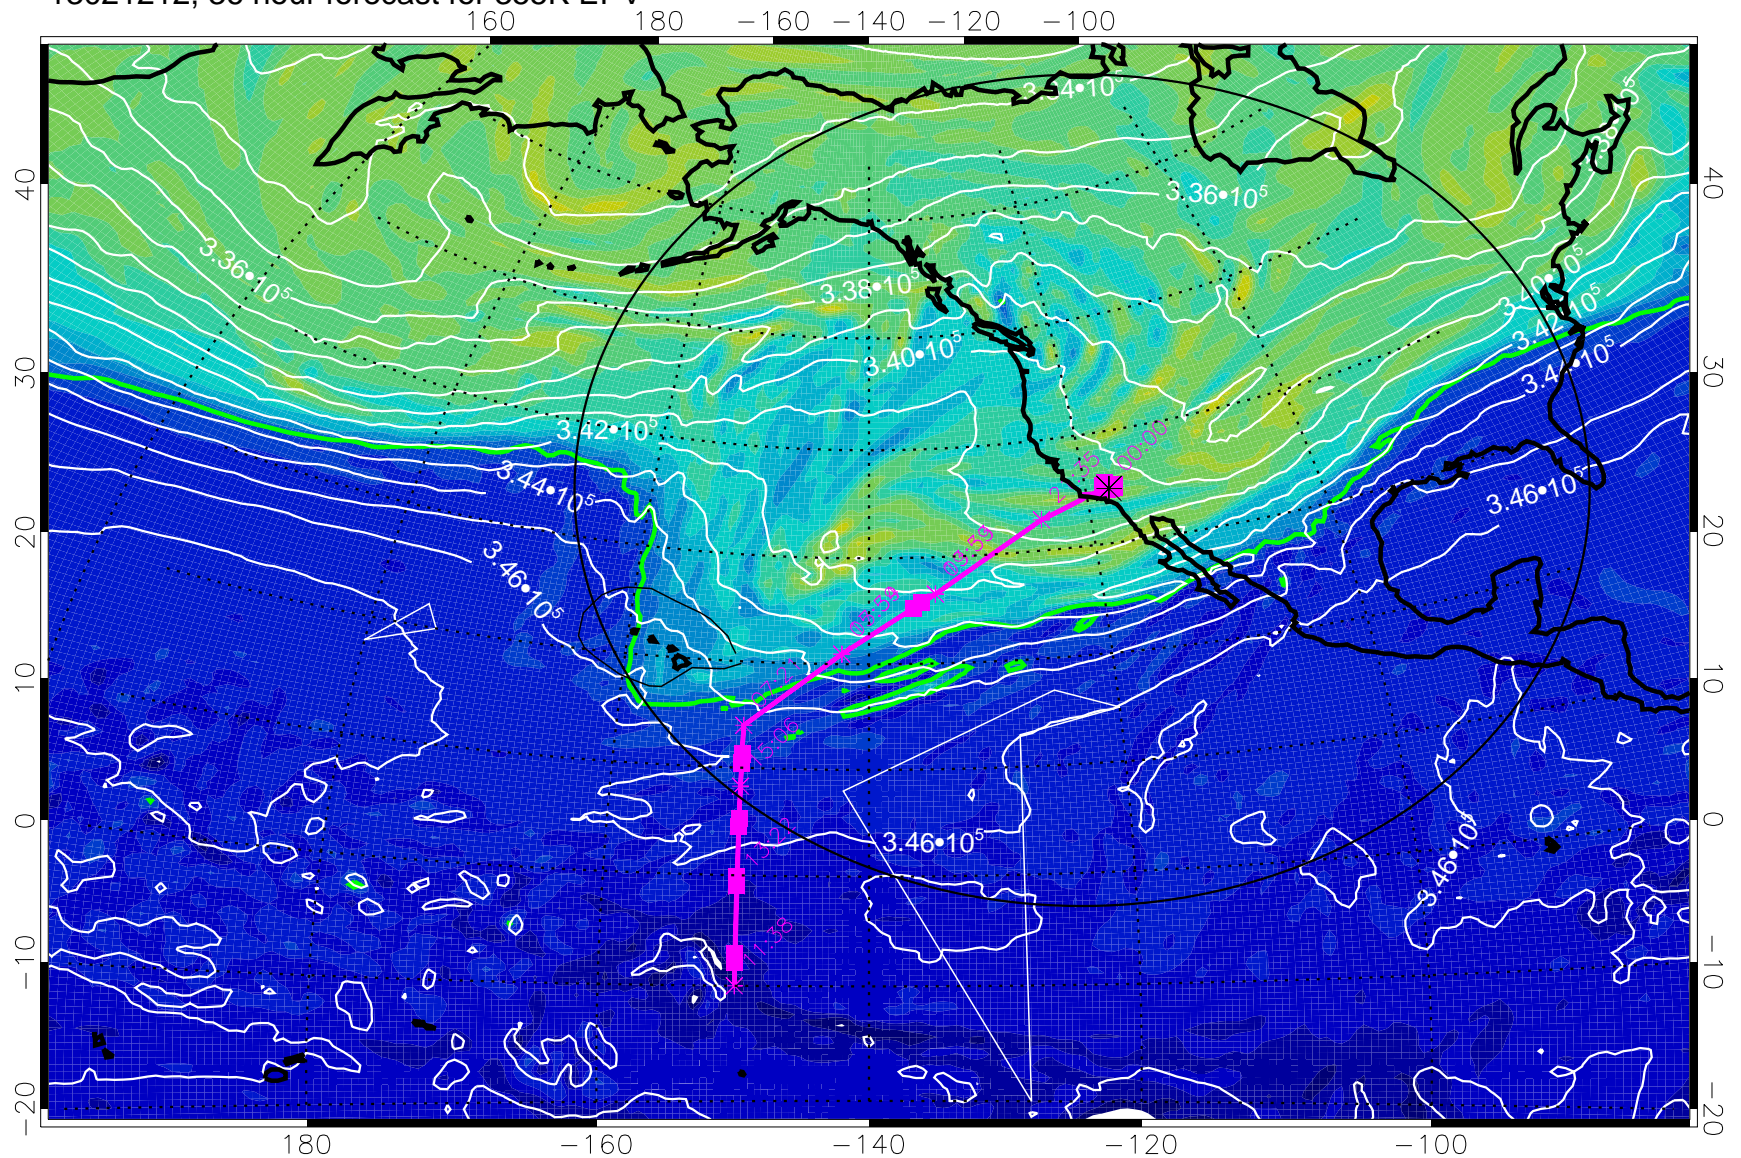

13021112, 12 hour forecast for 355K EPV

355K Montgomery Streamfunction, white
EPV Tropopause (2 PVU) Position
Range ring of 4055 km -- 13 hours GH round trip

13021118, 18 hour forecast for 355K EPV

355K Montgomery Streamfunction, white
EPV Tropopause (2 PVU) Position
Range ring of 4055 km -- 13 hours GH round trip

13021200, 24 hour forecast for 355K EPV

160 180 -160 -140 -120 -100

0 $5.0 \cdot 10^{-6}$ $1.0 \cdot 10^{-5}$ $1.5 \cdot 10^{-5}$
PVU

355K Montgomery Streamfunction, white
EPV Tropopause (2 PVU) Position
Range ring of 4055 km -- 13 hours GH round trip

13021206, 30 hour forecast for 355K EPV

355K Montgomery Streamfunction, white
EPV Tropopause (2 PVU) Position
Range ring of 4055 km -- 13 hours GH round trip

13021212, 36 hour forecast for 355K EPV

355K Montgomery Streamfunction, white
EPV Tropopause (2 PVU) Position
Range ring of 4055 km -- 13 hours GH round trip

13021218, 42 hour forecast for 355K EPV

160 180 -160 -140 -120 -100

0 $5.0 \cdot 10^{-6}$ $1.0 \cdot 10^{-5}$ $1.5 \cdot 10^{-5}$
PVU

355K Montgomery Streamfunction, white
EPV Tropopause (2 PVU) Position
Range ring of 4055 km -- 13 hours GH round trip