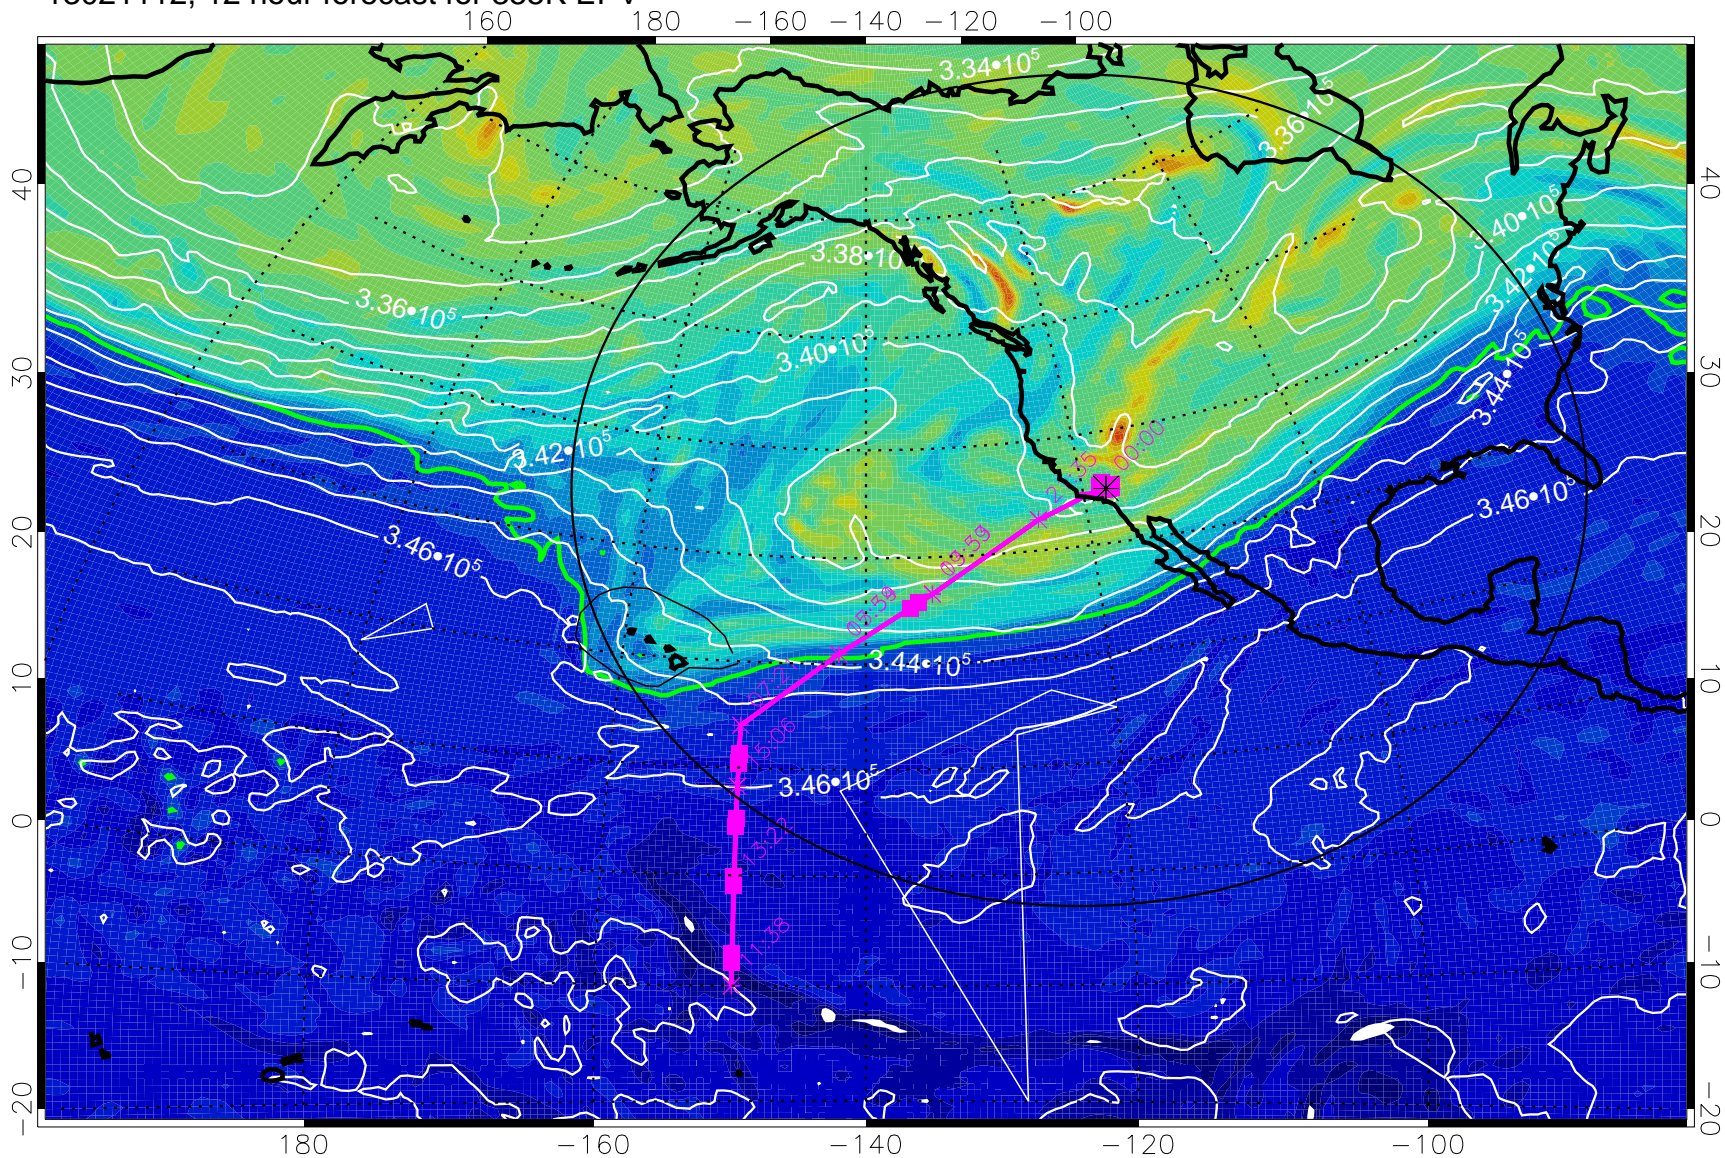

13021112, 12 hour forecast for 355K EPV

355K Montgomery Streamfunction, white
EPV Tropopause (2 PVU) Position
Range ring of 4055 km -- 13 hours GH round trip

13021118, 18 hour forecast for 355K EPV

355K Montgomery Streamfunction, white
EPV Tropopause (2 PVU) Position
Range ring of 4055 km -- 13 hours GH round trip

13021200, 24 hour forecast for 355K EPV

160 180 -160 -140 -120 -100

0 $5.0 \cdot 10^{-6}$ $1.0 \cdot 10^{-5}$ $1.5 \cdot 10^{-5}$
PVU

355K Montgomery Streamfunction, white
EPV Tropopause (2 PVU) Position
Range ring of 4055 km -- 13 hours GH round trip

13021206, 30 hour forecast for 355K EPV

355K Montgomery Streamfunction, white
EPV Tropopause (2 PVU) Position
Range ring of 4055 km -- 13 hours GH round trip

13021212, 36 hour forecast for 355K EPV

355K Montgomery Streamfunction, white
EPV Tropopause (2 PVU) Position
Range ring of 4055 km -- 13 hours GH round trip

13021218, 42 hour forecast for 355K EPV

160 180 -160 -140 -120 -100

0 $5.0 \cdot 10^{-6}$ $1.0 \cdot 10^{-5}$ $1.5 \cdot 10^{-5}$
PVU

355K Montgomery Streamfunction, white
EPV Tropopause (2 PVU) Position
Range ring of 4055 km -- 13 hours GH round trip