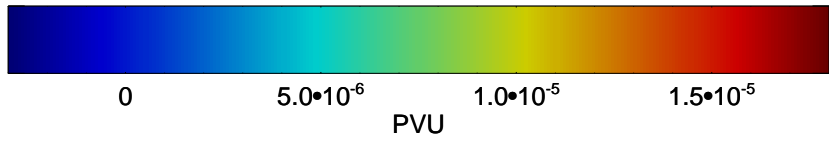

13021506, 102 hour forecast for 355K EPV

160 180 -160 -140 -120 -100

355K Montgomery Streamfunction, white
EPV Tropopause (2 PVU) Position
Range ring of 4055 km -- 13 hours GH round trip